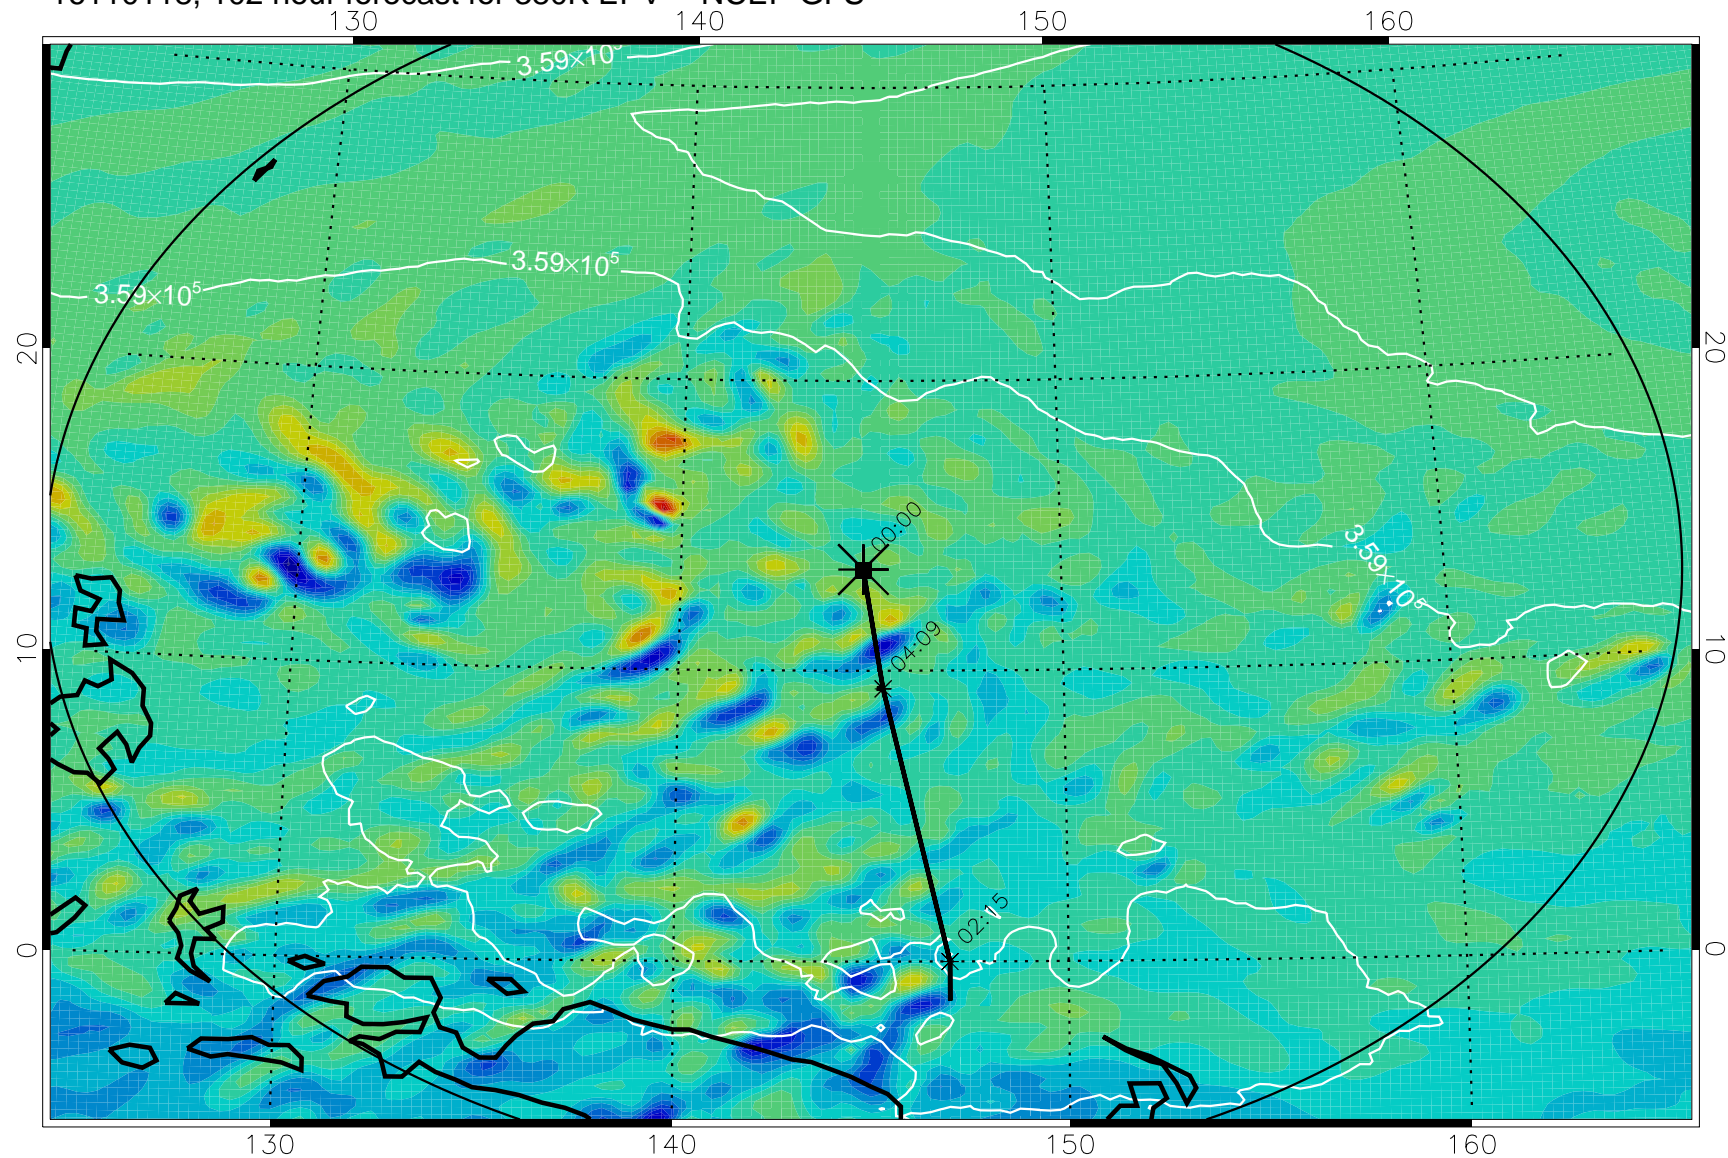

16103118, 078 hour forecast for 380K EPV -- NCEP GFS

380K Montgomery Streamfunction, white

Range ring of 2304 km

16110100, 084 hour forecast for 380K EPV -- NCEP GFS

380K Montgomery Streamfunction, white

Range ring of 2304 km

16110106, 090 hour forecast for 380K EPV -- NCEP GFS

380K Montgomery Streamfunction, white

Range ring of 2304 km

16110112, 096 hour forecast for 380K EPV -- NCEP GFS

380K Montgomery Streamfunction, white

Range ring of 2304 km

16110118, 102 hour forecast for 380K EPV -- NCEP GFS

380K Montgomery Streamfunction, white

Range ring of 2304 km

16110200, 108 hour forecast for 380K EPV -- NCEP GFS

380K Montgomery Streamfunction, white

Range ring of 2304 km

16110206, 114 hour forecast for 380K EPV -- NCEP GFS

380K Montgomery Streamfunction, white

Range ring of 2304 km

16110212, 120 hour forecast for 380K EPV -- NCEP GFS

380K Montgomery Streamfunction, white

Range ring of 2304 km