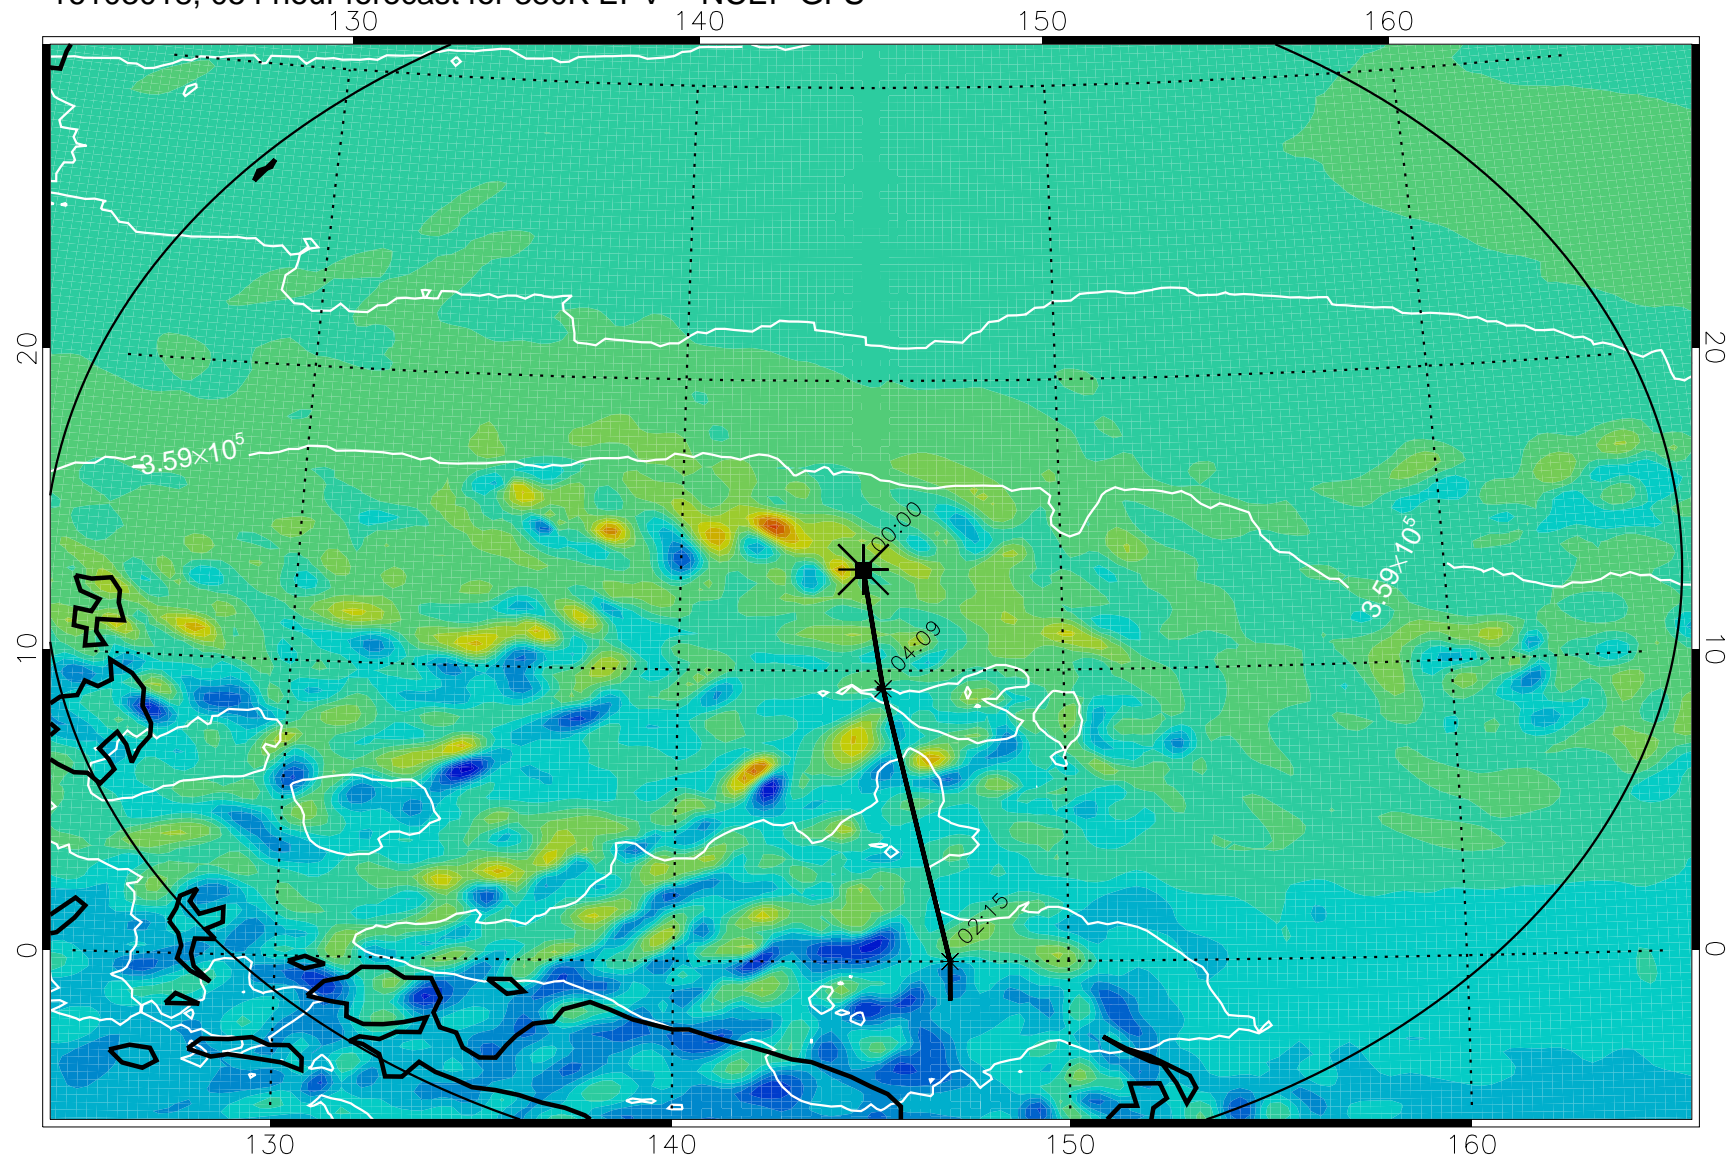

16102918, 030 hour forecast for 380K EPV -- NCEP GFS

380K Montgomery Streamfunction, white

Range ring of 2304 km

16103000, 036 hour forecast for 380K EPV -- NCEP GFS

380K Montgomery Streamfunction, white

Range ring of 2304 km

16103006, 042 hour forecast for 380K EPV -- NCEP GFS

380K Montgomery Streamfunction, white

Range ring of 2304 km

16103012, 048 hour forecast for 380K EPV -- NCEP GFS

380K Montgomery Streamfunction, white

Range ring of 2304 km

16103018, 054 hour forecast for 380K EPV -- NCEP GFS

380K Montgomery Streamfunction, white

Range ring of 2304 km

16103100, 060 hour forecast for 380K EPV -- NCEP GFS

380K Montgomery Streamfunction, white

Range ring of 2304 km

16103106, 066 hour forecast for 380K EPV -- NCEP GFS

380K Montgomery Streamfunction, white

Range ring of 2304 km

16103112, 072 hour forecast for 380K EPV -- NCEP GFS

380K Montgomery Streamfunction, white

Range ring of 2304 km