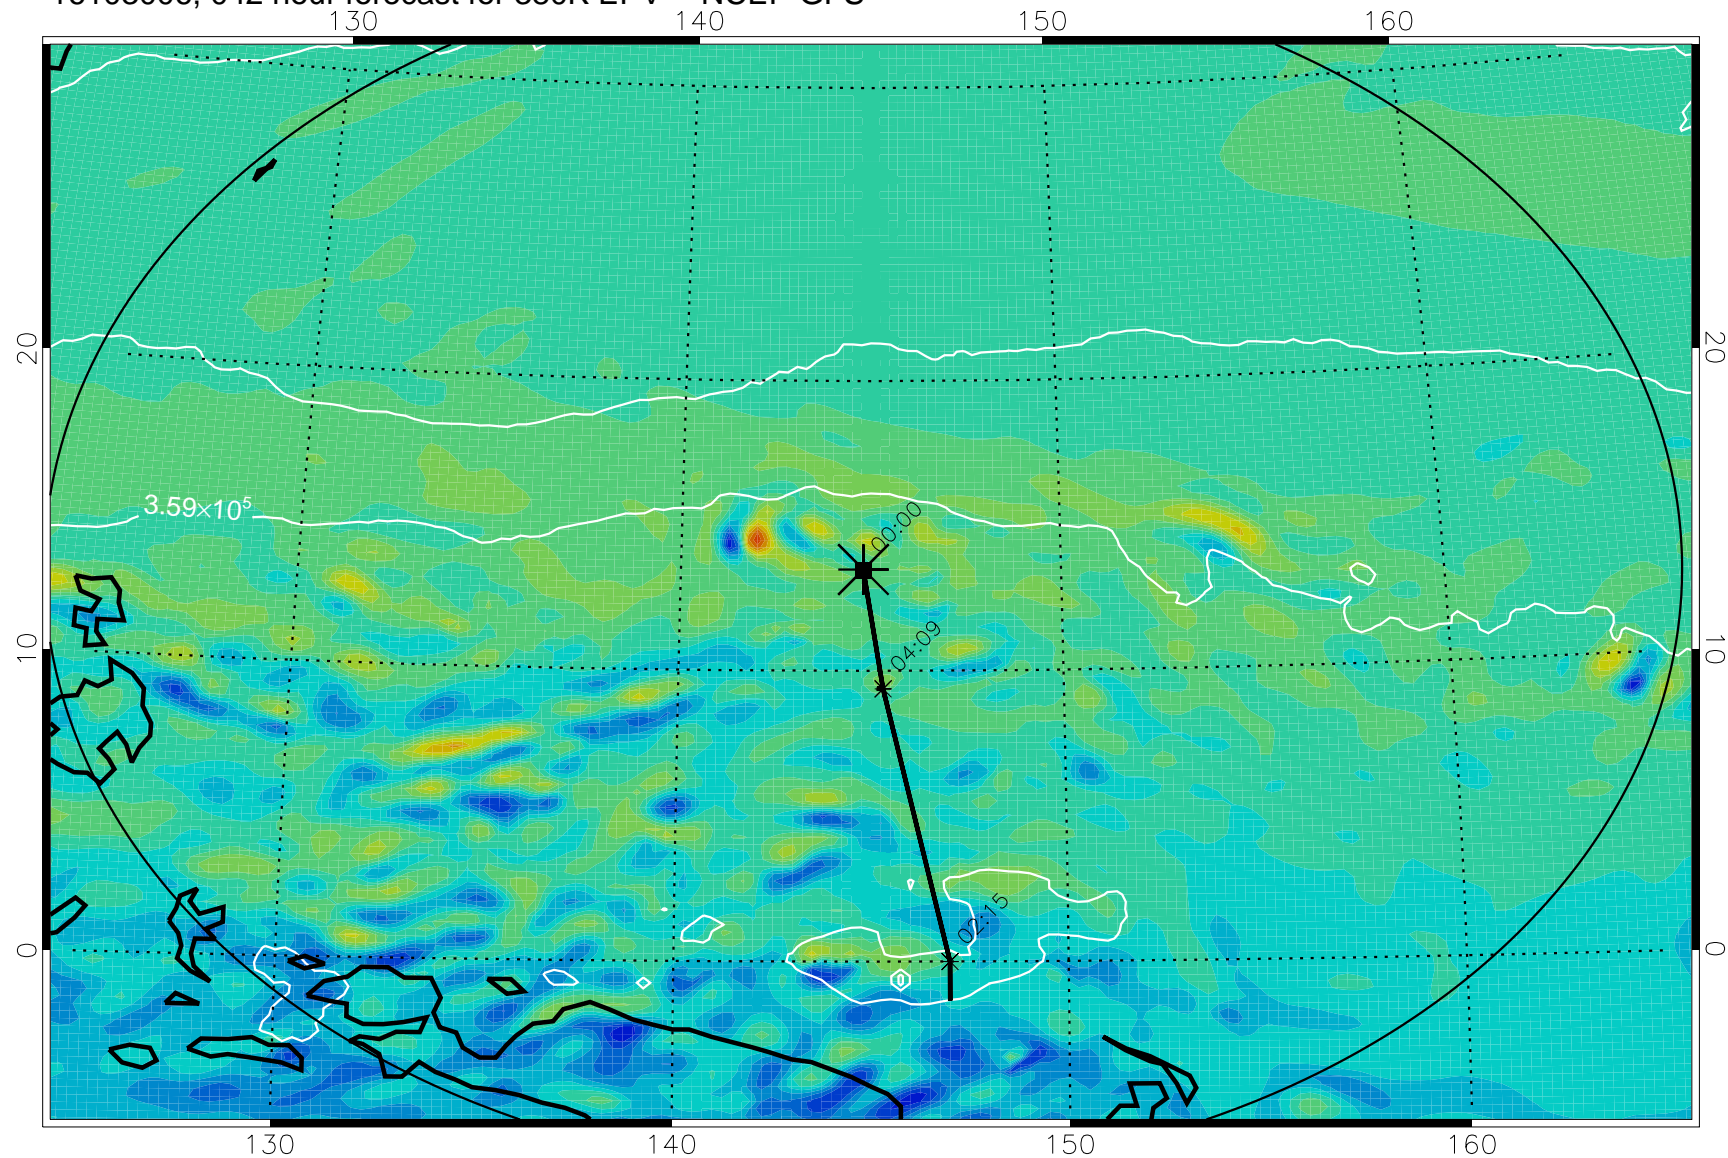

16102906, 018 hour forecast for 380K EPV -- NCEP GFS

380K Montgomery Streamfunction, white

Range ring of 2304 km

16102912, 024 hour forecast for 380K EPV -- NCEP GFS

380K Montgomery Streamfunction, white

Range ring of 2304 km

16102918, 030 hour forecast for 380K EPV -- NCEP GFS

380K Montgomery Streamfunction, white

Range ring of 2304 km

16103000, 036 hour forecast for 380K EPV -- NCEP GFS

380K Montgomery Streamfunction, white

Range ring of 2304 km

16103006, 042 hour forecast for 380K EPV -- NCEP GFS

380K Montgomery Streamfunction, white

Range ring of 2304 km

16103012, 048 hour forecast for 380K EPV -- NCEP GFS

380K Montgomery Streamfunction, white

Range ring of 2304 km

16103018, 054 hour forecast for 380K EPV -- NCEP GFS

380K Montgomery Streamfunction, white

Range ring of 2304 km

16103100, 060 hour forecast for 380K EPV -- NCEP GFS

380K Montgomery Streamfunction, white

Range ring of 2304 km