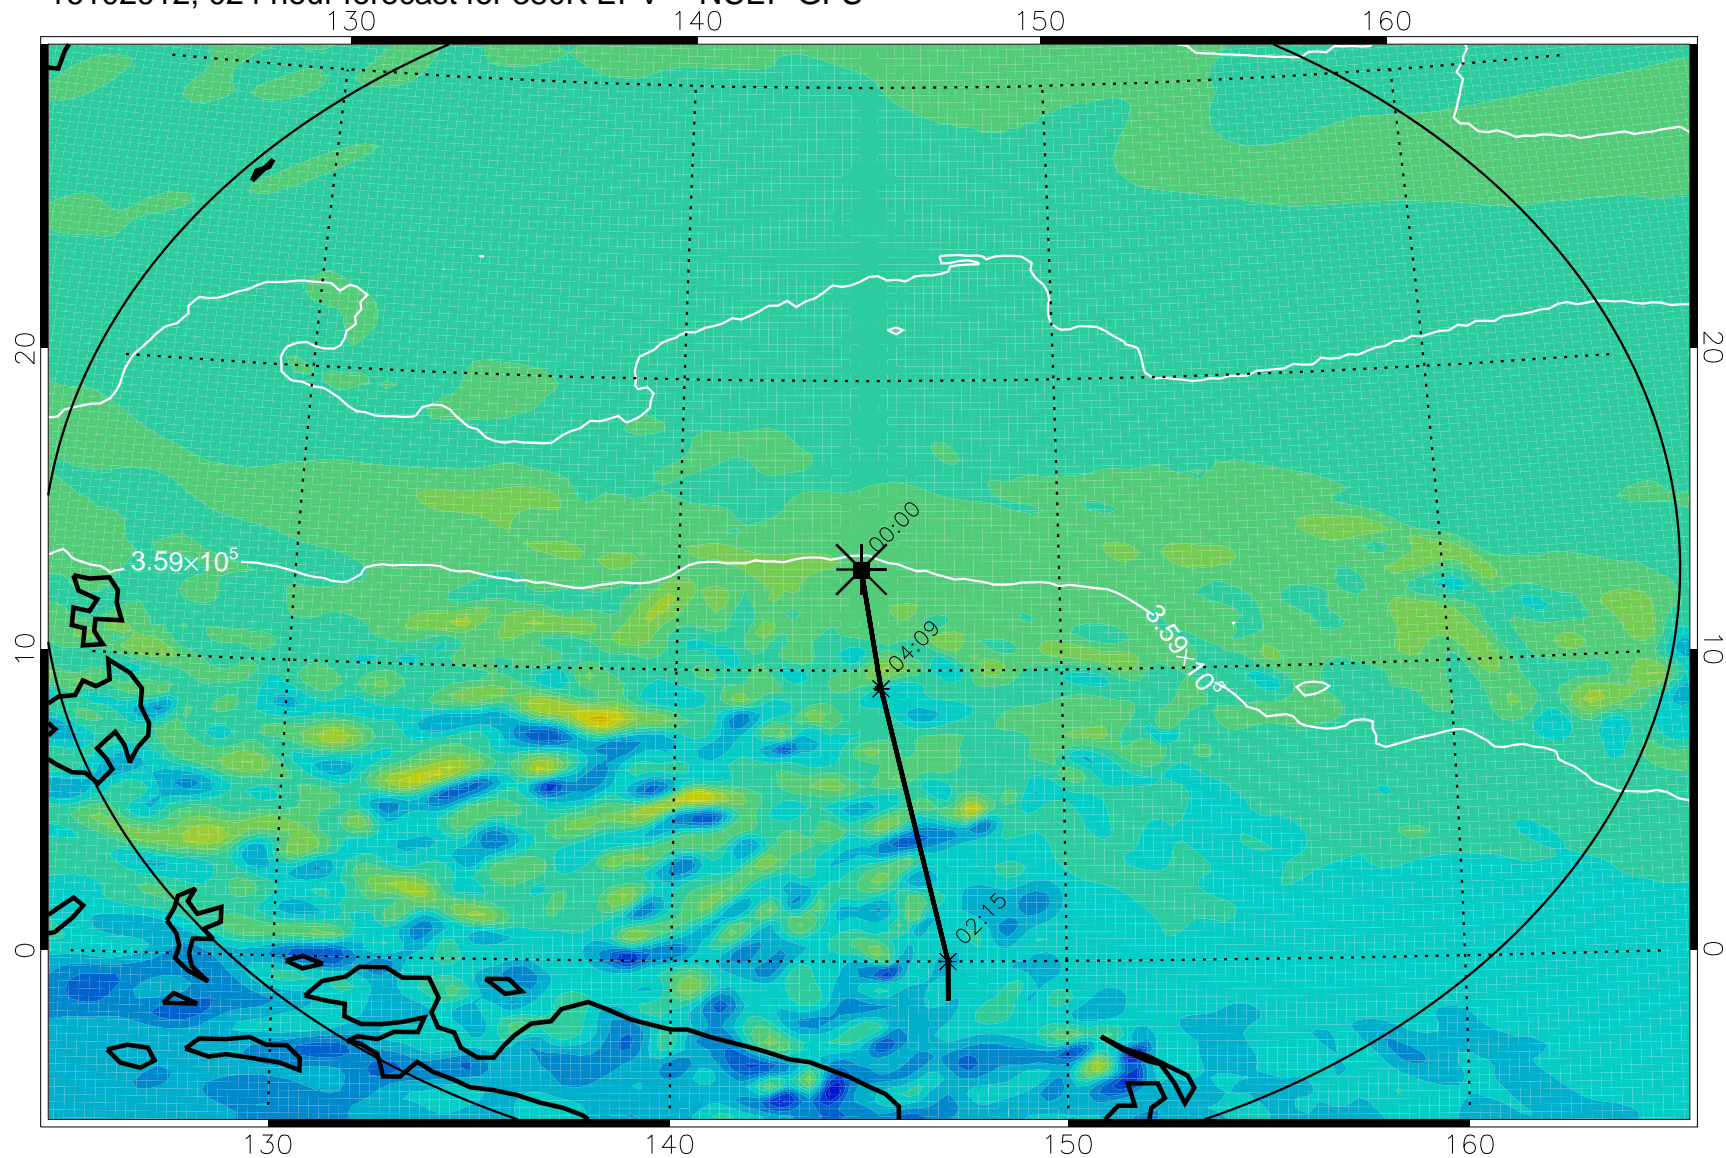

16102818, 006 hour forecast for 380K EPV -- NCEP GFS

380K Montgomery Streamfunction, white

Range ring of 2304 km

16102900, 012 hour forecast for 380K EPV -- NCEP GFS

380K Montgomery Streamfunction, white

Range ring of 2304 km

16102906, 018 hour forecast for 380K EPV -- NCEP GFS

380K Montgomery Streamfunction, white

Range ring of 2304 km

16102912, 024 hour forecast for 380K EPV -- NCEP GFS

380K Montgomery Streamfunction, white

Range ring of 2304 km

16102918, 030 hour forecast for 380K EPV -- NCEP GFS

380K Montgomery Streamfunction, white

Range ring of 2304 km

16103000, 036 hour forecast for 380K EPV -- NCEP GFS

380K Montgomery Streamfunction, white

Range ring of 2304 km

16103006, 042 hour forecast for 380K EPV -- NCEP GFS

380K Montgomery Streamfunction, white

Range ring of 2304 km

16103012, 048 hour forecast for 380K EPV -- NCEP GFS

380K Montgomery Streamfunction, white

Range ring of 2304 km