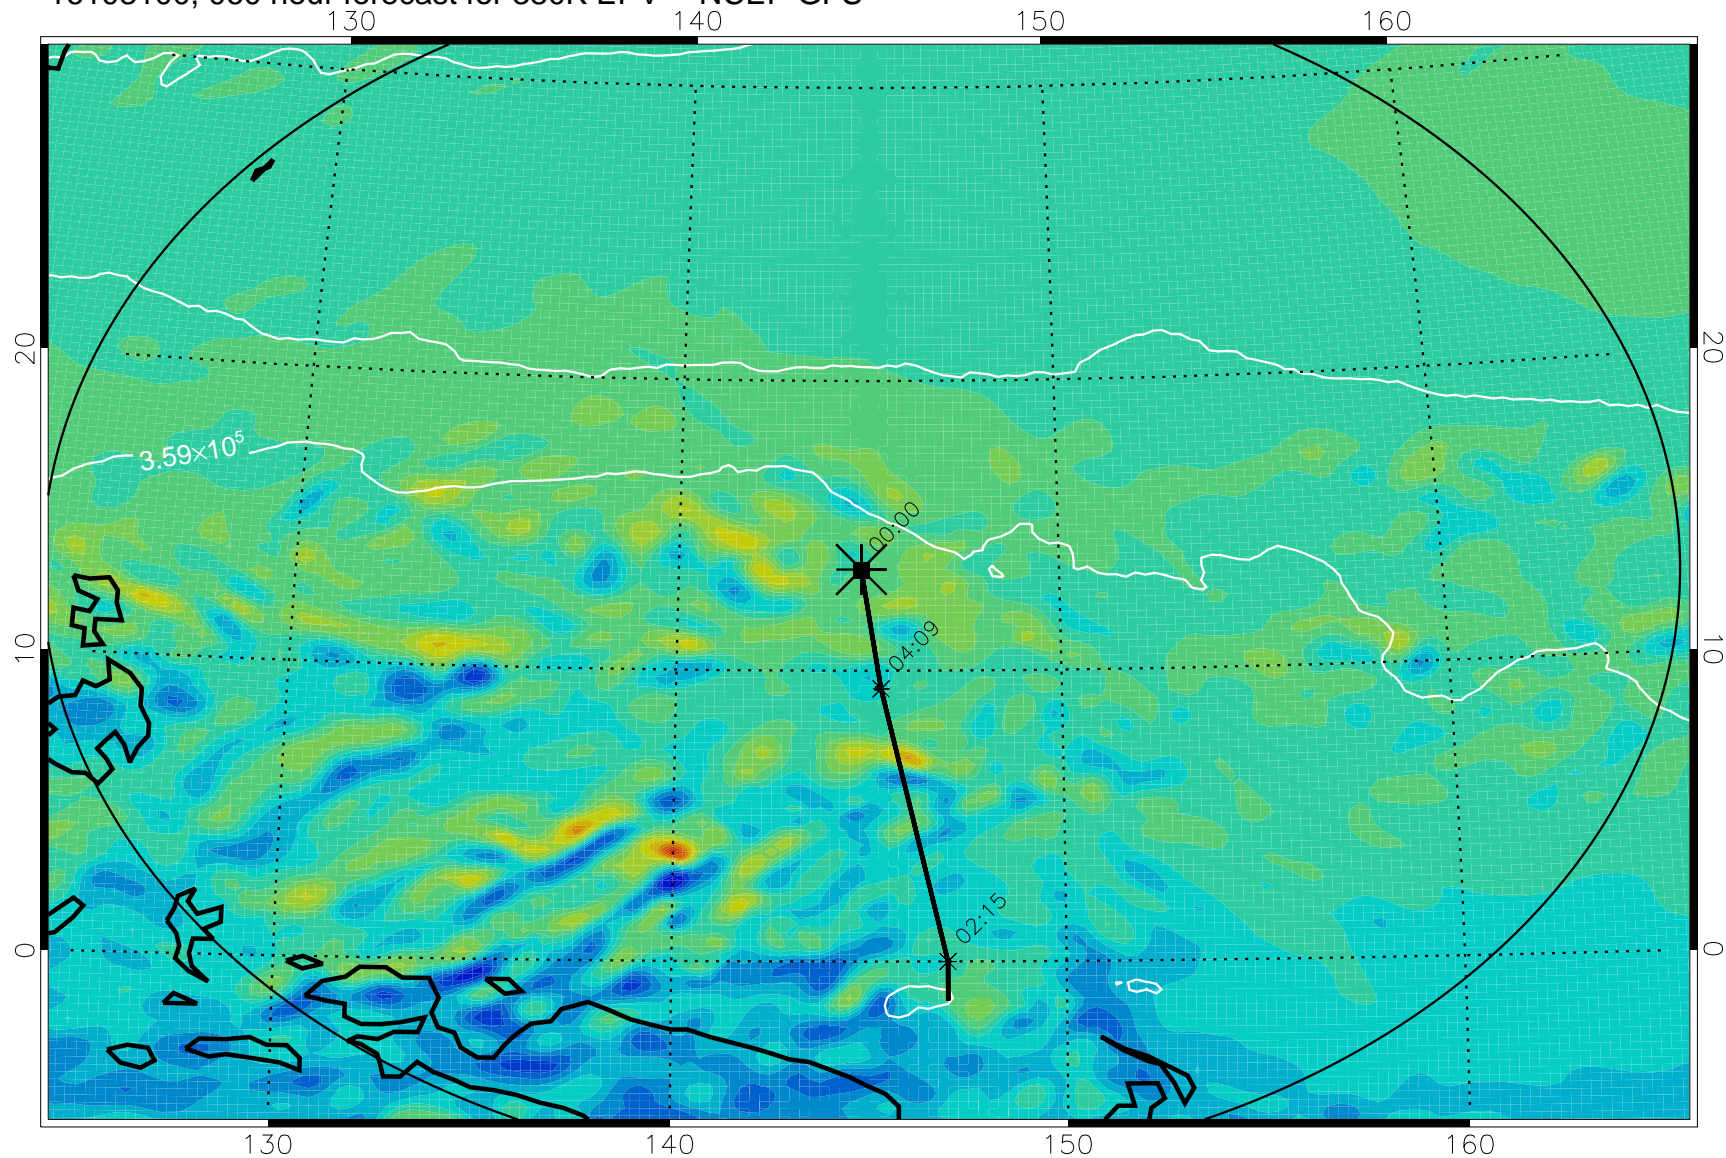

16102918, 030 hour forecast for 380K EPV -- NCEP GFS

380K Montgomery Streamfunction, white

Range ring of 2304 km

16103000, 036 hour forecast for 380K EPV -- NCEP GFS

380K Montgomery Streamfunction, white

Range ring of 2304 km

16103006, 042 hour forecast for 380K EPV -- NCEP GFS

380K Montgomery Streamfunction, white

Range ring of 2304 km

16103012, 048 hour forecast for 380K EPV -- NCEP GFS

380K Montgomery Streamfunction, white

Range ring of 2304 km

16103018, 054 hour forecast for 380K EPV -- NCEP GFS

380K Montgomery Streamfunction, white

Range ring of 2304 km

16103100, 060 hour forecast for 380K EPV -- NCEP GFS

380K Montgomery Streamfunction, white

Range ring of 2304 km

16103106, 066 hour forecast for 380K EPV -- NCEP GFS

380K Montgomery Streamfunction, white

Range ring of 2304 km

16103112, 072 hour forecast for 380K EPV -- NCEP GFS

380K Montgomery Streamfunction, white

Range ring of 2304 km