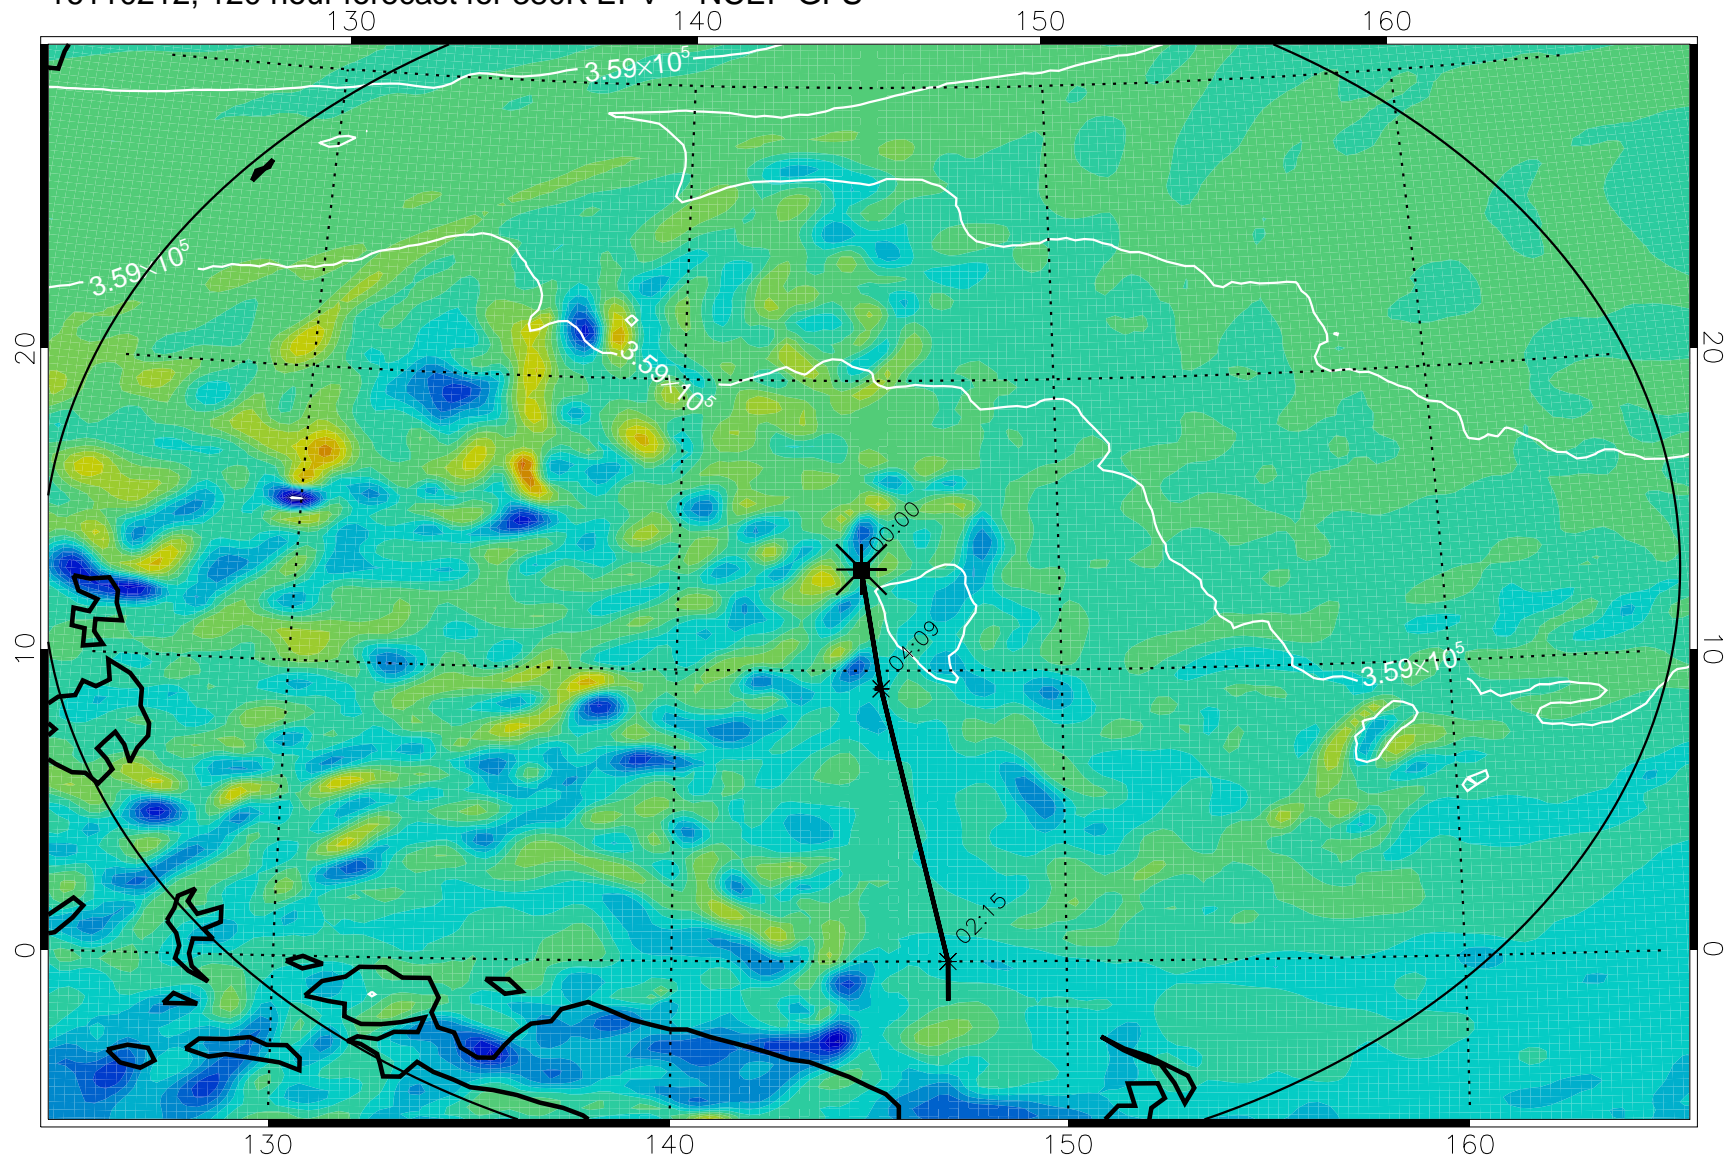

16103118, 078 hour forecast for 380K EPV -- NCEP GFS

380K Montgomery Streamfunction, white

Range ring of 2304 km

16110100, 084 hour forecast for 380K EPV -- NCEP GFS

380K Montgomery Streamfunction, white

Range ring of 2304 km

16110106, 090 hour forecast for 380K EPV -- NCEP GFS

380K Montgomery Streamfunction, white

Range ring of 2304 km

16110112, 096 hour forecast for 380K EPV -- NCEP GFS

380K Montgomery Streamfunction, white

Range ring of 2304 km

16110118, 102 hour forecast for 380K EPV -- NCEP GFS

380K Montgomery Streamfunction, white

Range ring of 2304 km

16110200, 108 hour forecast for 380K EPV -- NCEP GFS

380K Montgomery Streamfunction, white

Range ring of 2304 km

16110206, 114 hour forecast for 380K EPV -- NCEP GFS

380K Montgomery Streamfunction, white

Range ring of 2304 km

16110212, 120 hour forecast for 380K EPV -- NCEP GFS

380K Montgomery Streamfunction, white

Range ring of 2304 km