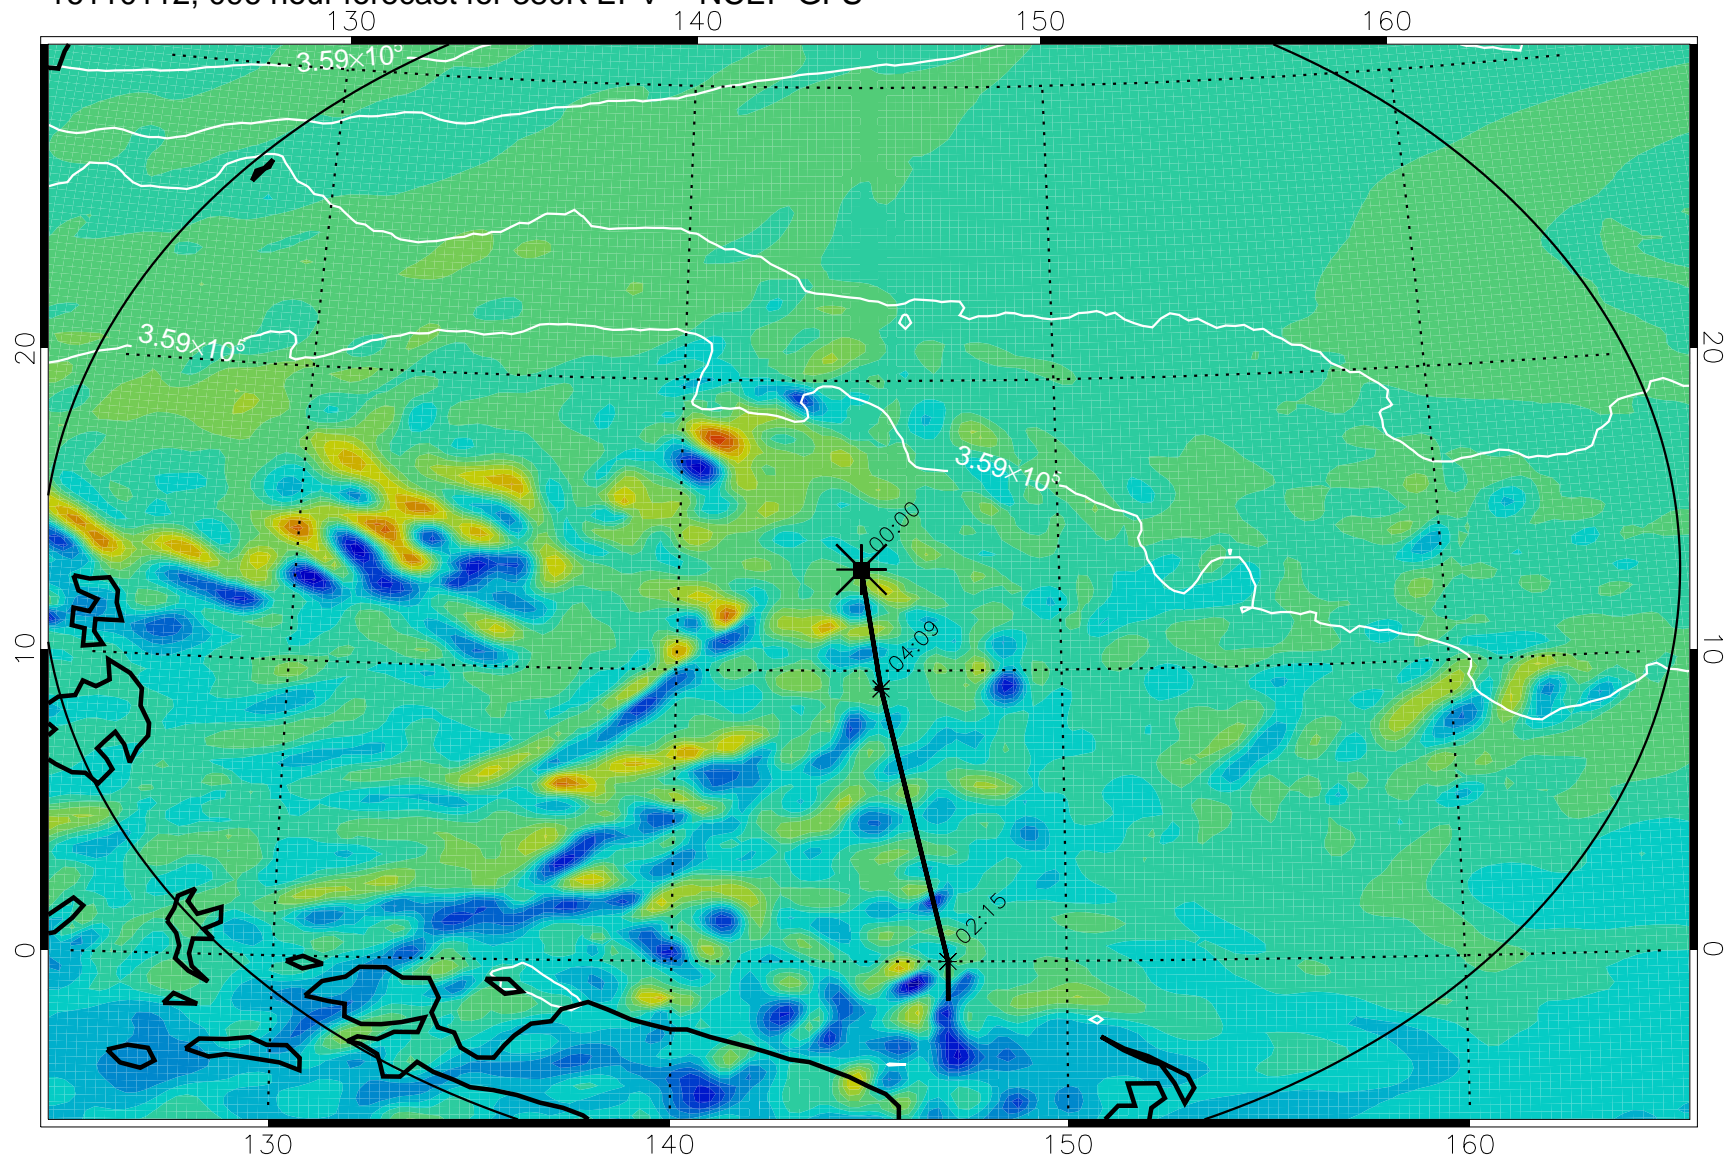

16103118, 078 hour forecast for 380K EPV -- NCEP GFS

380K Montgomery Streamfunction, white

Range ring of 2304 km

16110100, 084 hour forecast for 380K EPV -- NCEP GFS

380K Montgomery Streamfunction, white

Range ring of 2304 km

16110106, 090 hour forecast for 380K EPV -- NCEP GFS

380K Montgomery Streamfunction, white

Range ring of 2304 km

16110112, 096 hour forecast for 380K EPV -- NCEP GFS

380K Montgomery Streamfunction, white

Range ring of 2304 km

16110118, 102 hour forecast for 380K EPV -- NCEP GFS

380K Montgomery Streamfunction, white

Range ring of 2304 km

16110200, 108 hour forecast for 380K EPV -- NCEP GFS

380K Montgomery Streamfunction, white

Range ring of 2304 km

16110206, 114 hour forecast for 380K EPV -- NCEP GFS

380K Montgomery Streamfunction, white

Range ring of 2304 km

16110212, 120 hour forecast for 380K EPV -- NCEP GFS

380K Montgomery Streamfunction, white

Range ring of 2304 km