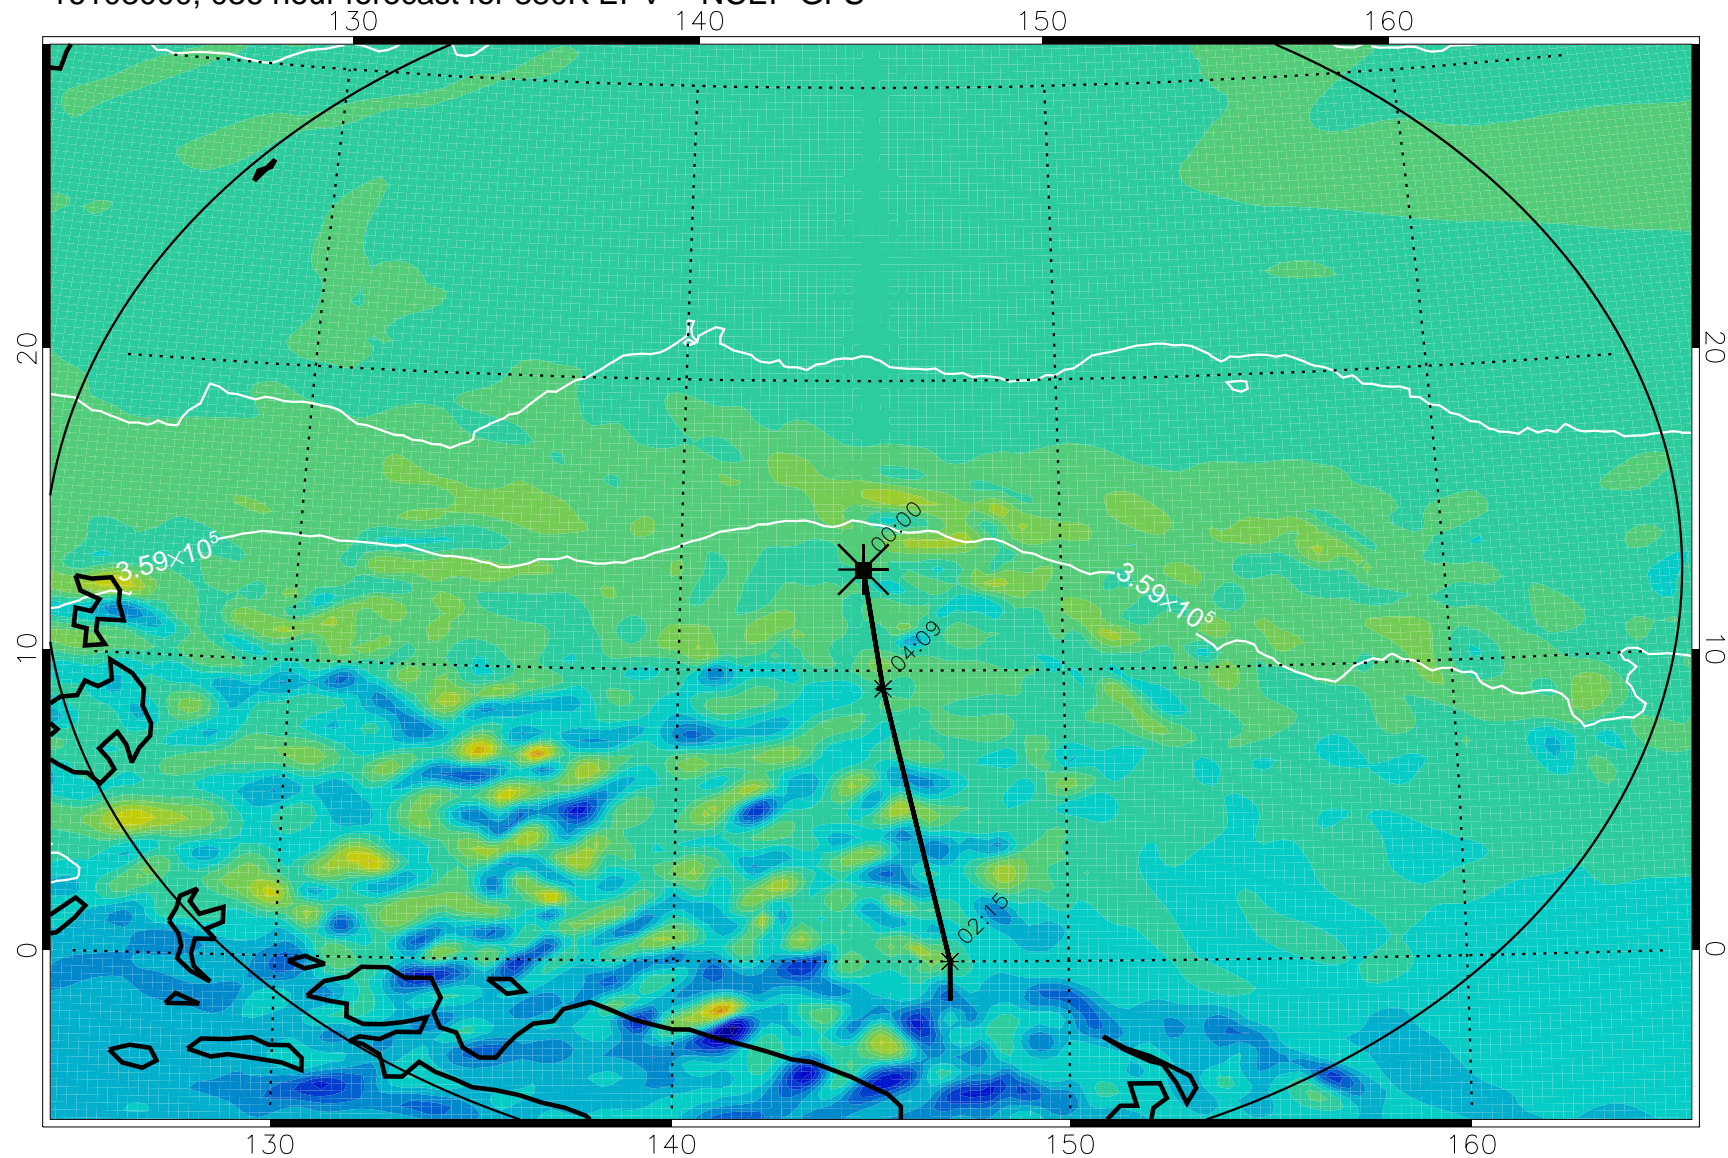

16102906, 018 hour forecast for 380K EPV -- NCEP GFS

380K Montgomery Streamfunction, white

Range ring of 2304 km

16102912, 024 hour forecast for 380K EPV -- NCEP GFS

380K Montgomery Streamfunction, white

Range ring of 2304 km

16102918, 030 hour forecast for 380K EPV -- NCEP GFS

380K Montgomery Streamfunction, white

Range ring of 2304 km

16103000, 036 hour forecast for 380K EPV -- NCEP GFS

380K Montgomery Streamfunction, white

Range ring of 2304 km

16103006, 042 hour forecast for 380K EPV -- NCEP GFS

380K Montgomery Streamfunction, white

Range ring of 2304 km

16103012, 048 hour forecast for 380K EPV -- NCEP GFS

380K Montgomery Streamfunction, white

Range ring of 2304 km

16103018, 054 hour forecast for 380K EPV -- NCEP GFS

380K Montgomery Streamfunction, white

Range ring of 2304 km

16103100, 060 hour forecast for 380K EPV -- NCEP GFS

380K Montgomery Streamfunction, white

Range ring of 2304 km