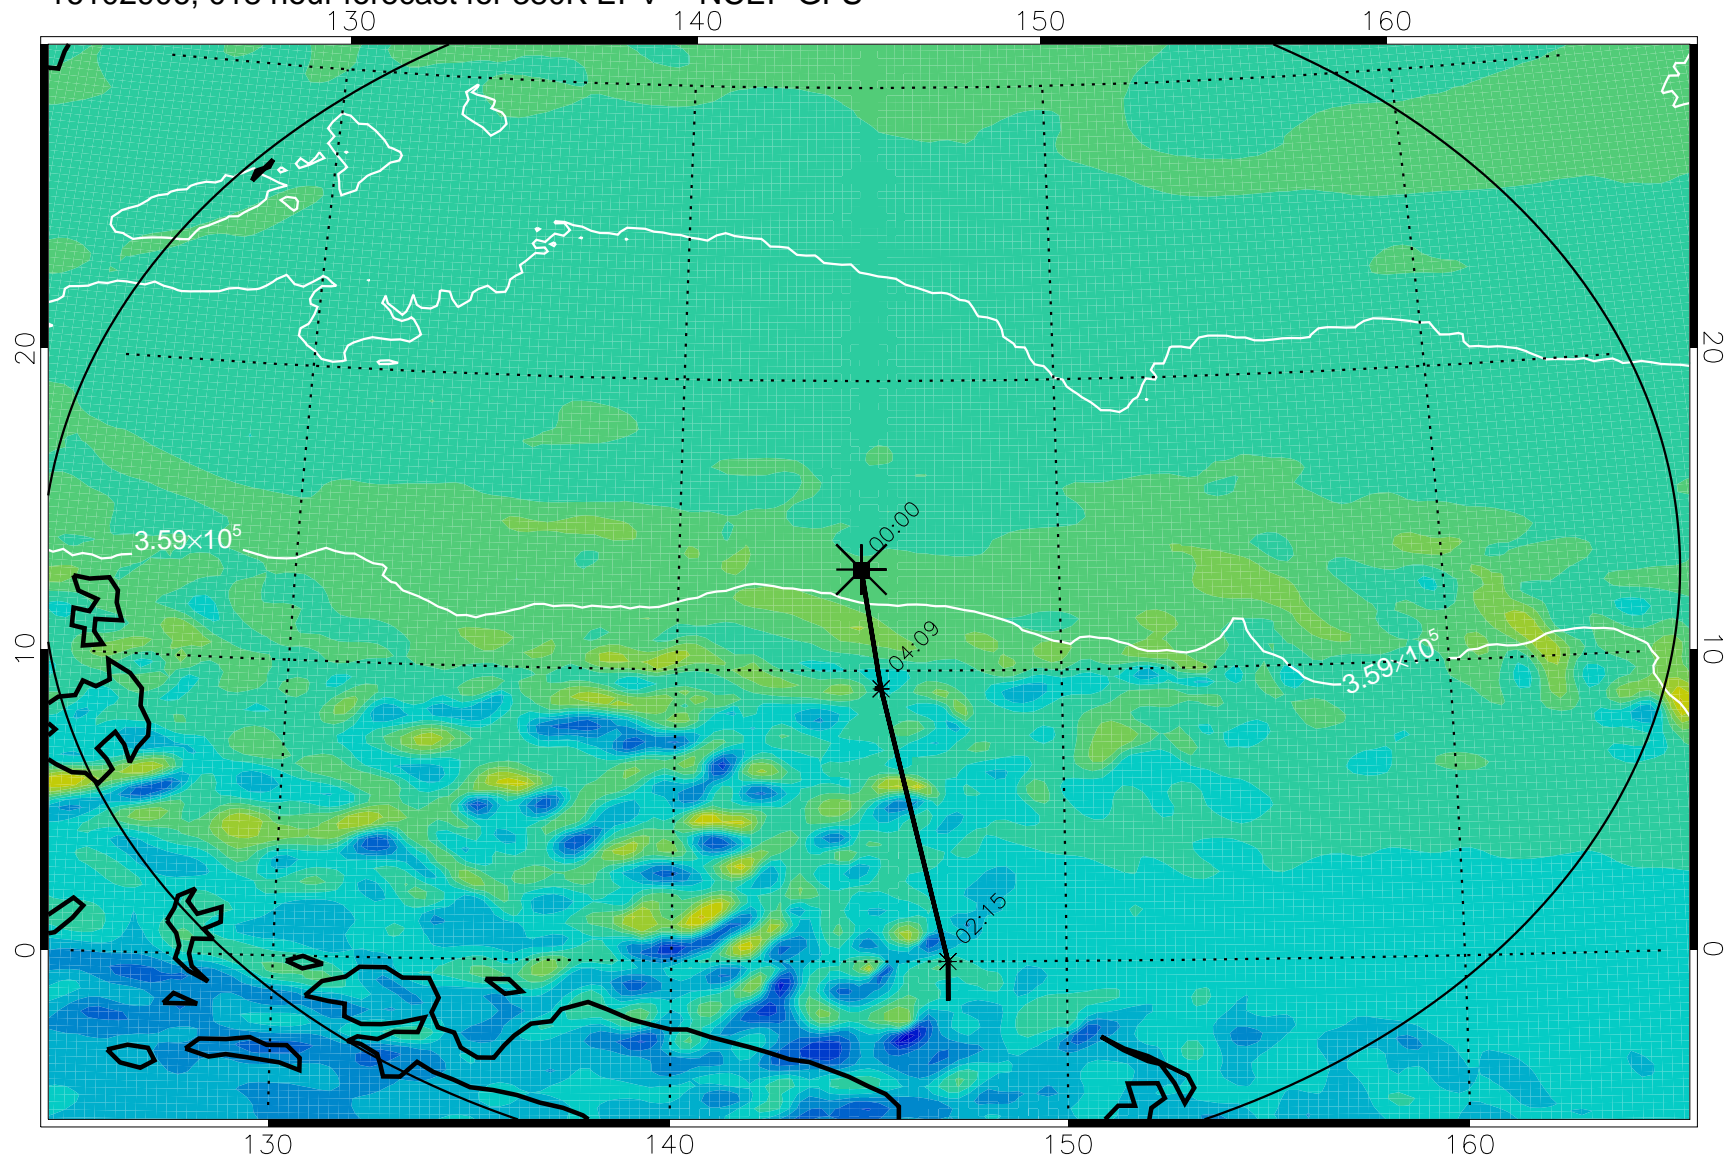

16102818, 006 hour forecast for 380K EPV -- NCEP GFS

380K Montgomery Streamfunction, white

Range ring of 2304 km

16102900, 012 hour forecast for 380K EPV -- NCEP GFS

380K Montgomery Streamfunction, white

Range ring of 2304 km

16102906, 018 hour forecast for 380K EPV -- NCEP GFS

380K Montgomery Streamfunction, white

Range ring of 2304 km

16102912, 024 hour forecast for 380K EPV -- NCEP GFS

380K Montgomery Streamfunction, white

Range ring of 2304 km

16102918, 030 hour forecast for 380K EPV -- NCEP GFS

380K Montgomery Streamfunction, white

Range ring of 2304 km

16103000, 036 hour forecast for 380K EPV -- NCEP GFS

380K Montgomery Streamfunction, white

Range ring of 2304 km

16103006, 042 hour forecast for 380K EPV -- NCEP GFS

380K Montgomery Streamfunction, white

Range ring of 2304 km

16103012, 048 hour forecast for 380K EPV -- NCEP GFS

380K Montgomery Streamfunction, white

Range ring of 2304 km