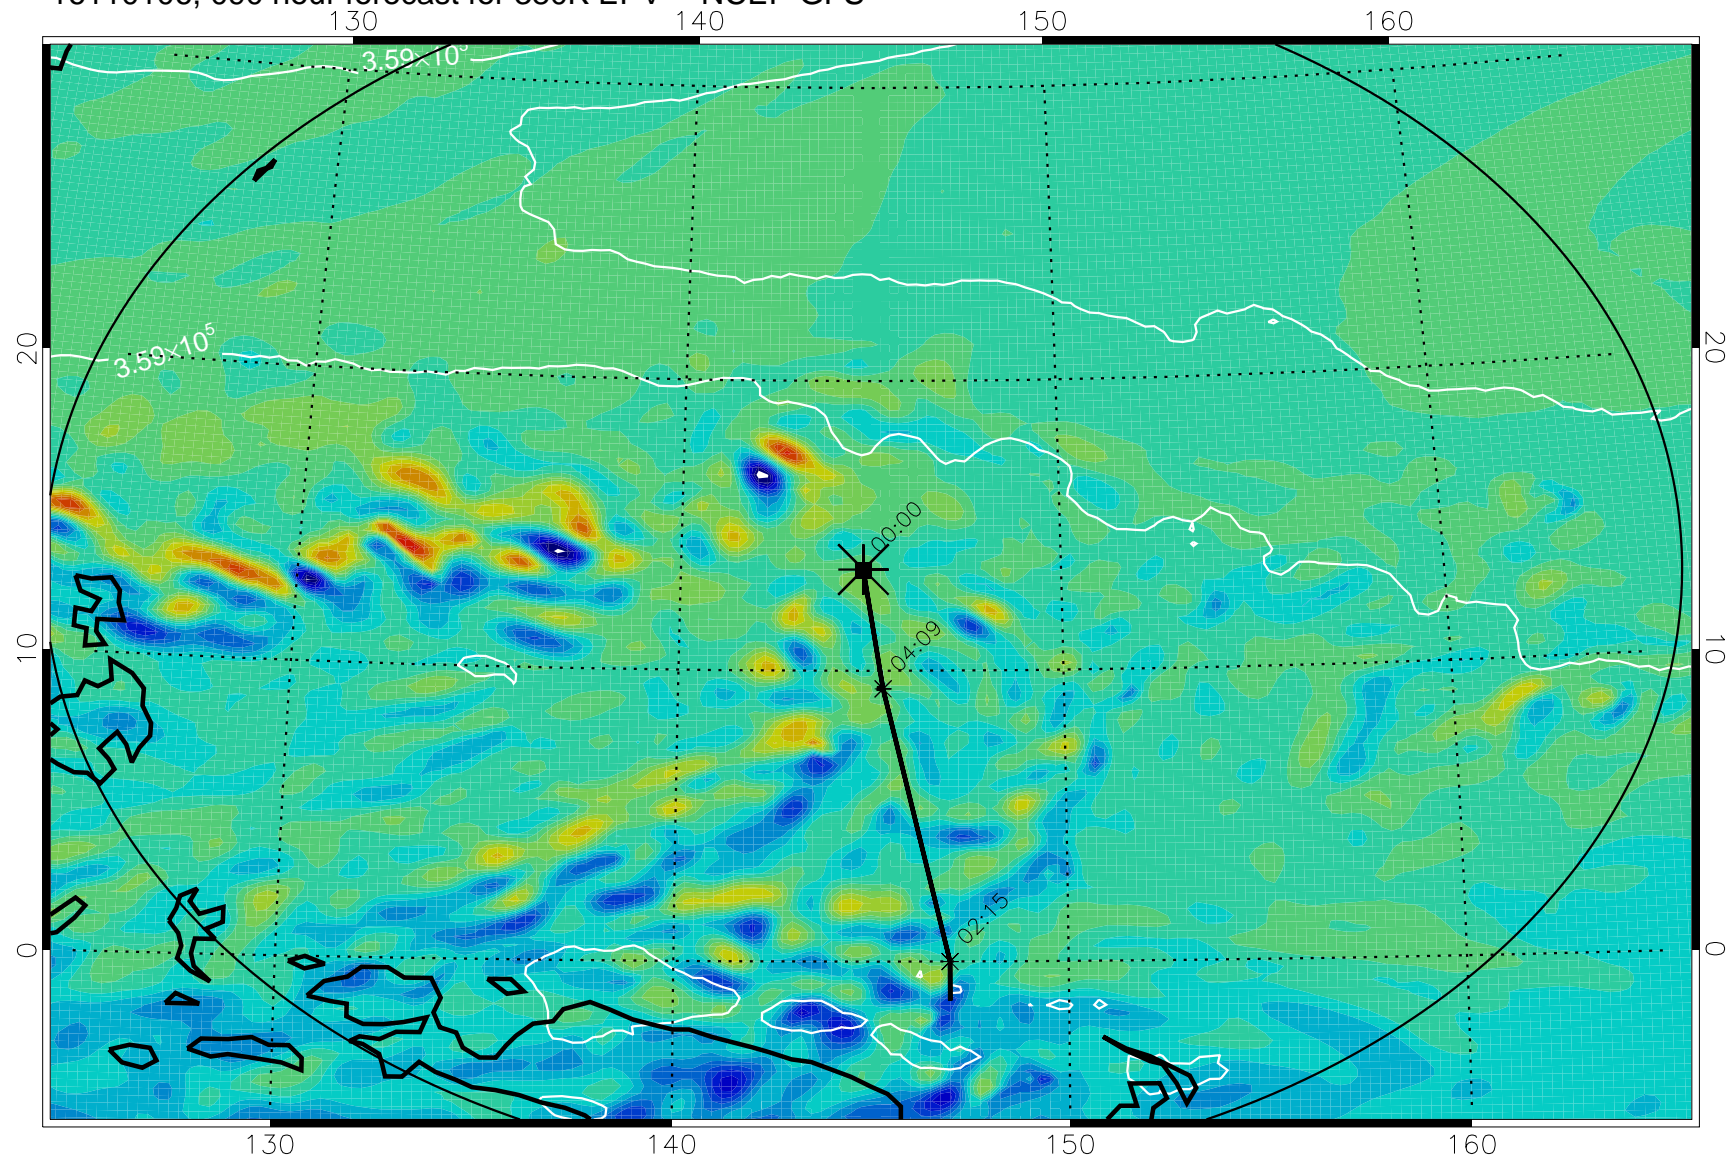

16103118, 078 hour forecast for 380K EPV -- NCEP GFS

380K Montgomery Streamfunction, white

Range ring of 2304 km

16110100, 084 hour forecast for 380K EPV -- NCEP GFS

380K Montgomery Streamfunction, white

Range ring of 2304 km

16110106, 090 hour forecast for 380K EPV -- NCEP GFS

380K Montgomery Streamfunction, white

Range ring of 2304 km

16110112, 096 hour forecast for 380K EPV -- NCEP GFS

380K Montgomery Streamfunction, white

Range ring of 2304 km

16110118, 102 hour forecast for 380K EPV -- NCEP GFS

380K Montgomery Streamfunction, white

Range ring of 2304 km

16110200, 108 hour forecast for 380K EPV -- NCEP GFS

380K Montgomery Streamfunction, white

Range ring of 2304 km

16110206, 114 hour forecast for 380K EPV -- NCEP GFS

380K Montgomery Streamfunction, white

Range ring of 2304 km

16110212, 120 hour forecast for 380K EPV -- NCEP GFS

380K Montgomery Streamfunction, white

Range ring of 2304 km