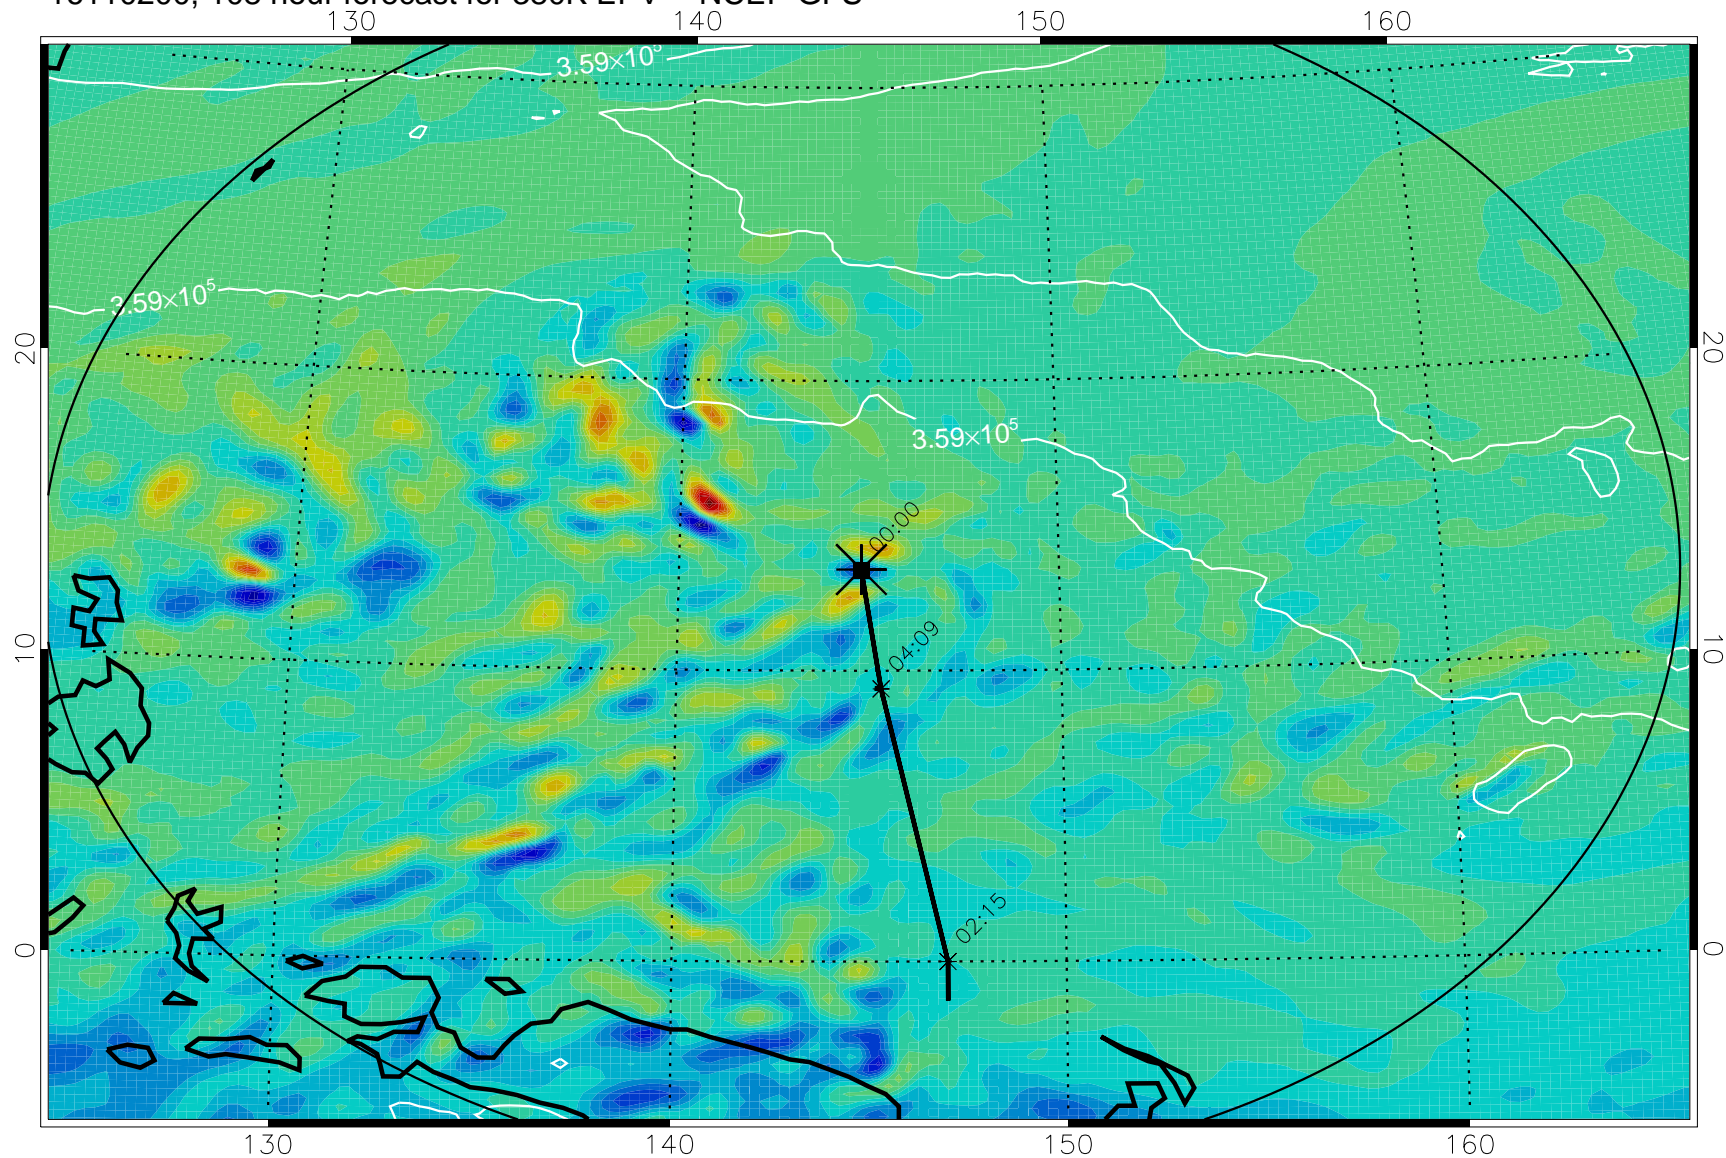

16103118, 078 hour forecast for 380K EPV -- NCEP GFS

380K Montgomery Streamfunction, white

Range ring of 2304 km

16110100, 084 hour forecast for 380K EPV -- NCEP GFS

380K Montgomery Streamfunction, white

Range ring of 2304 km

16110106, 090 hour forecast for 380K EPV -- NCEP GFS

380K Montgomery Streamfunction, white

Range ring of 2304 km

16110112, 096 hour forecast for 380K EPV -- NCEP GFS

380K Montgomery Streamfunction, white

Range ring of 2304 km

16110118, 102 hour forecast for 380K EPV -- NCEP GFS

380K Montgomery Streamfunction, white

Range ring of 2304 km

16110200, 108 hour forecast for 380K EPV -- NCEP GFS

380K Montgomery Streamfunction, white

Range ring of 2304 km

16110206, 114 hour forecast for 380K EPV -- NCEP GFS

380K Montgomery Streamfunction, white

Range ring of 2304 km

16110212, 120 hour forecast for 380K EPV -- NCEP GFS

380K Montgomery Streamfunction, white

Range ring of 2304 km