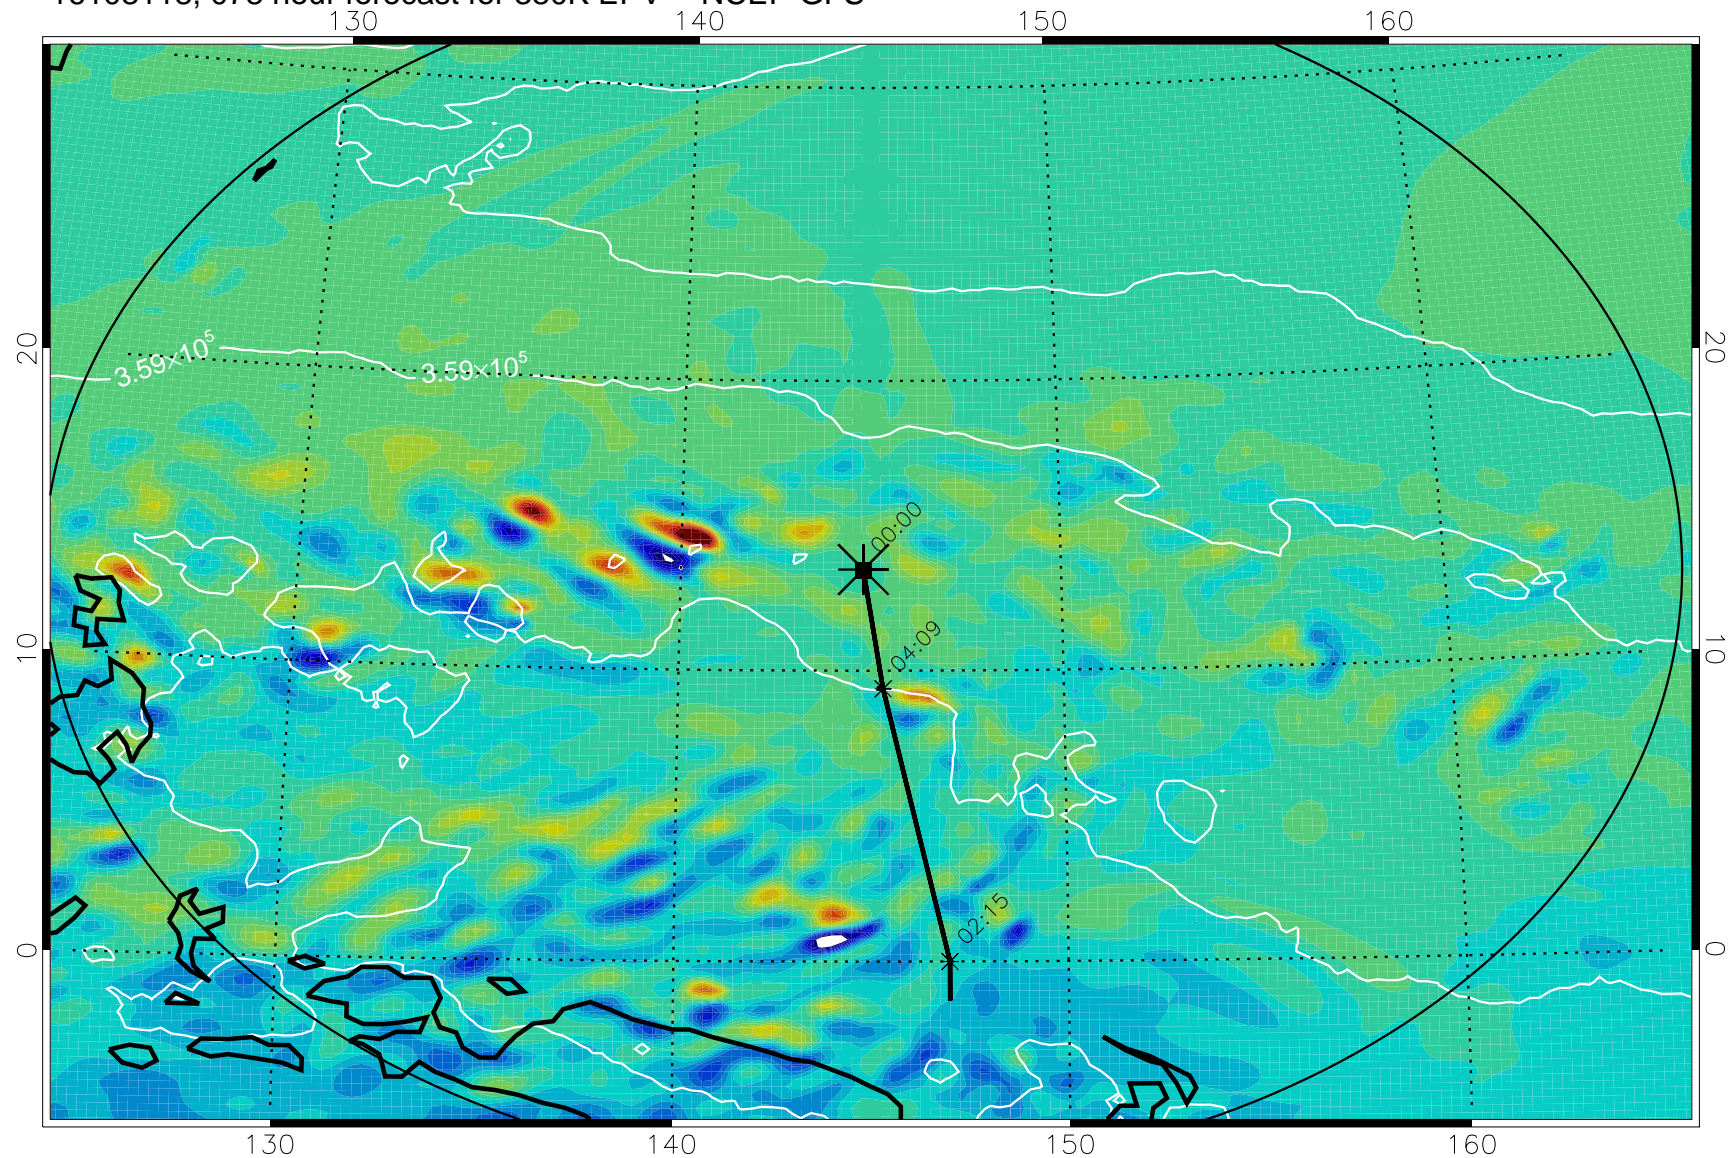

16103018, 054 hour forecast for 380K EPV -- NCEP GFS

380K Montgomery Streamfunction, white

Range ring of 2304 km

16103100, 060 hour forecast for 380K EPV -- NCEP GFS

380K Montgomery Streamfunction, white

Range ring of 2304 km

16103106, 066 hour forecast for 380K EPV -- NCEP GFS

380K Montgomery Streamfunction, white

Range ring of 2304 km

16103112, 072 hour forecast for 380K EPV -- NCEP GFS

380K Montgomery Streamfunction, white

Range ring of 2304 km

16103118, 078 hour forecast for 380K EPV -- NCEP GFS

380K Montgomery Streamfunction, white

Range ring of 2304 km

16110100, 084 hour forecast for 380K EPV -- NCEP GFS

380K Montgomery Streamfunction, white

Range ring of 2304 km

16110106, 090 hour forecast for 380K EPV -- NCEP GFS

380K Montgomery Streamfunction, white

Range ring of 2304 km

16110112, 096 hour forecast for 380K EPV -- NCEP GFS

380K Montgomery Streamfunction, white

Range ring of 2304 km