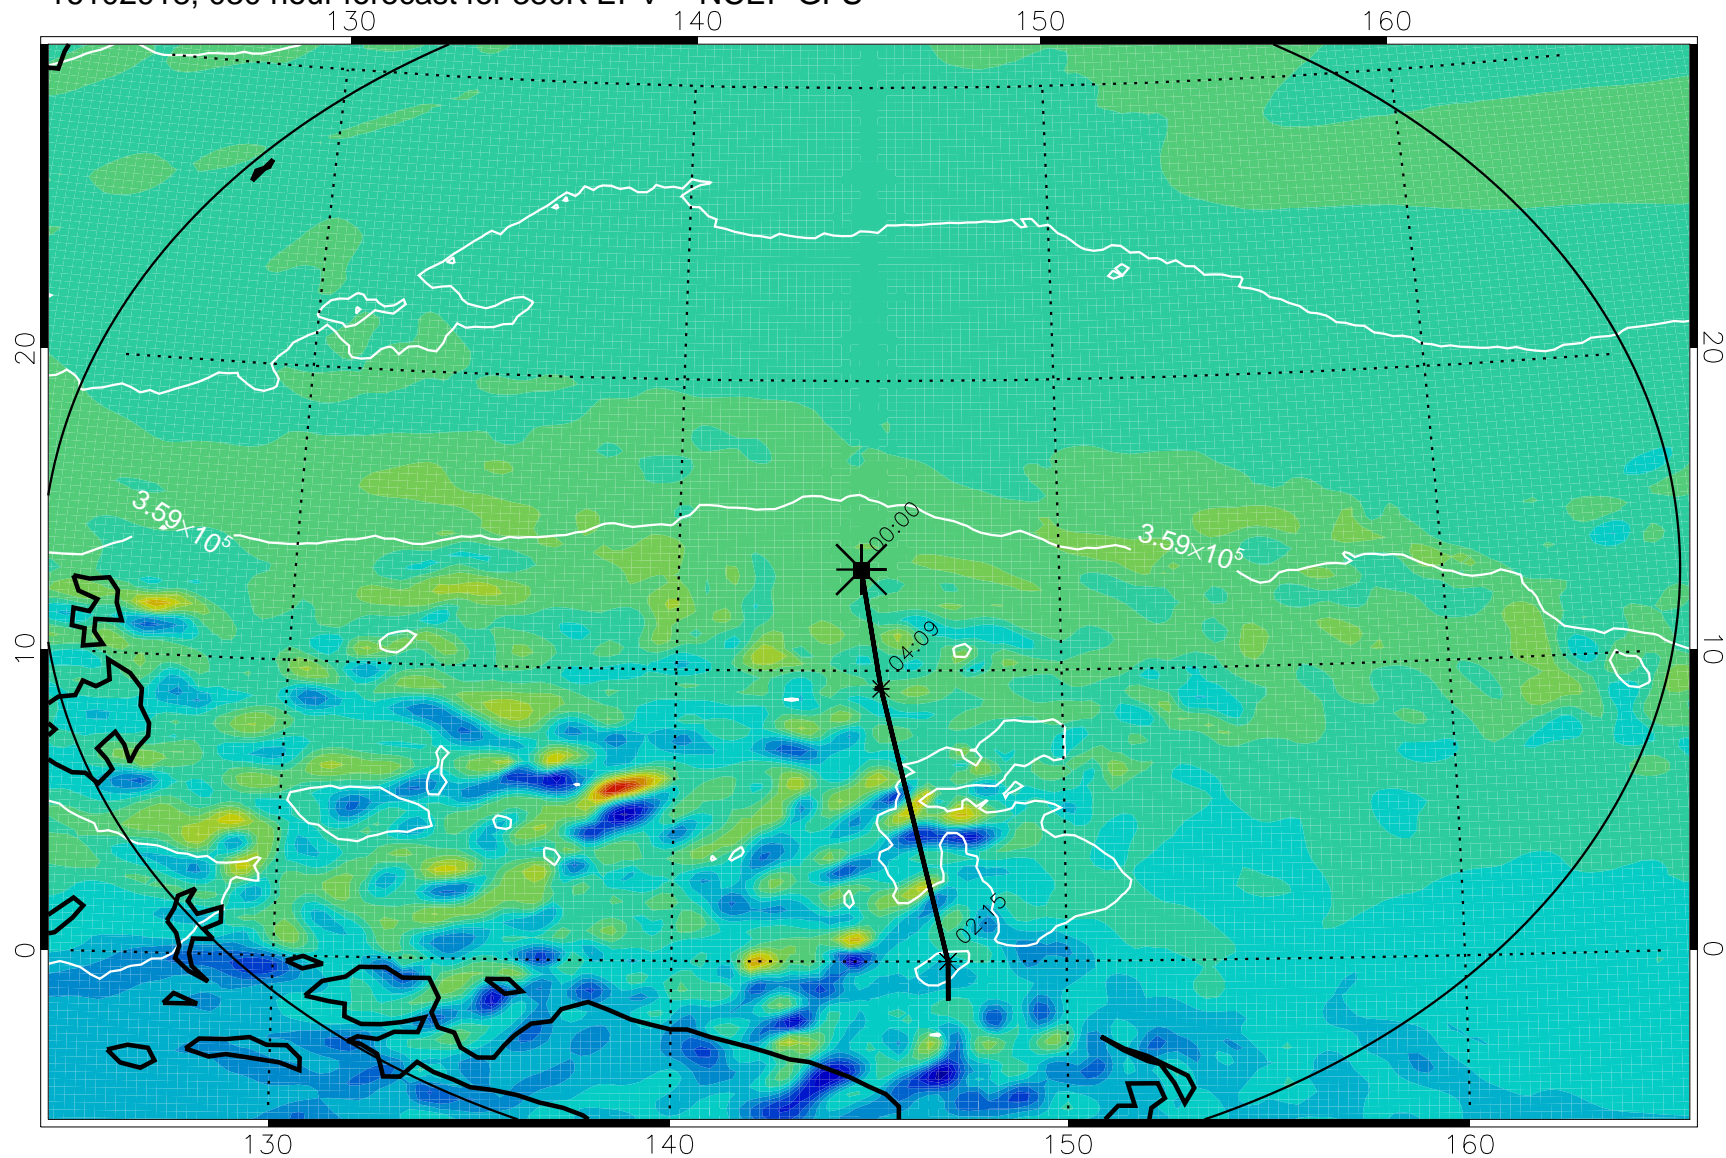

16102906, 018 hour forecast for 380K EPV -- NCEP GFS

380K Montgomery Streamfunction, white

Range ring of 2304 km

16102912, 024 hour forecast for 380K EPV -- NCEP GFS

380K Montgomery Streamfunction, white

Range ring of 2304 km

16102918, 030 hour forecast for 380K EPV -- NCEP GFS

380K Montgomery Streamfunction, white

Range ring of 2304 km

16103000, 036 hour forecast for 380K EPV -- NCEP GFS

380K Montgomery Streamfunction, white

Range ring of 2304 km

16103006, 042 hour forecast for 380K EPV -- NCEP GFS

380K Montgomery Streamfunction, white

Range ring of 2304 km

16103012, 048 hour forecast for 380K EPV -- NCEP GFS

380K Montgomery Streamfunction, white

Range ring of 2304 km

16103018, 054 hour forecast for 380K EPV -- NCEP GFS

380K Montgomery Streamfunction, white

Range ring of 2304 km

16103100, 060 hour forecast for 380K EPV -- NCEP GFS

380K Montgomery Streamfunction, white

Range ring of 2304 km