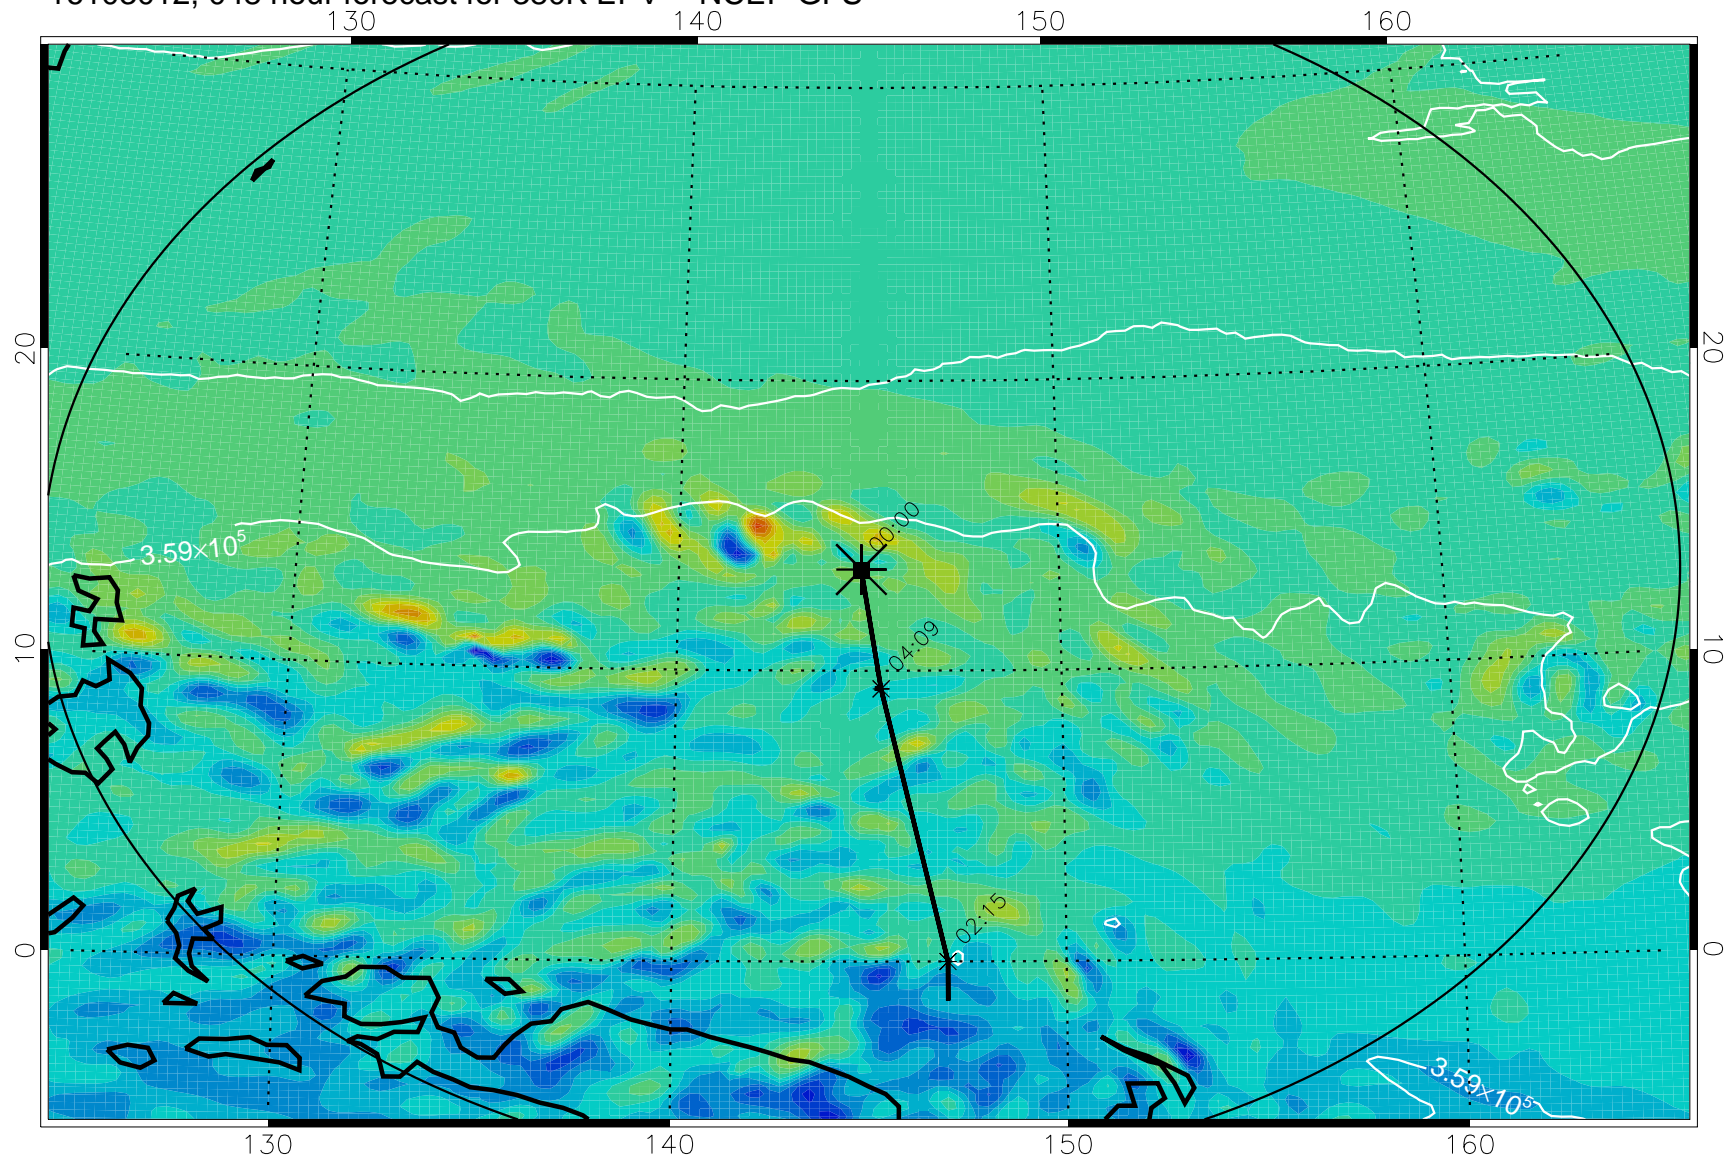

16102906, 018 hour forecast for 380K EPV -- NCEP GFS

380K Montgomery Streamfunction, white

Range ring of 2304 km

16102912, 024 hour forecast for 380K EPV -- NCEP GFS

380K Montgomery Streamfunction, white

Range ring of 2304 km

16102918, 030 hour forecast for 380K EPV -- NCEP GFS

380K Montgomery Streamfunction, white

Range ring of 2304 km

16103000, 036 hour forecast for 380K EPV -- NCEP GFS

380K Montgomery Streamfunction, white

Range ring of 2304 km

16103006, 042 hour forecast for 380K EPV -- NCEP GFS

380K Montgomery Streamfunction, white

Range ring of 2304 km

16103012, 048 hour forecast for 380K EPV -- NCEP GFS

380K Montgomery Streamfunction, white

Range ring of 2304 km

16103018, 054 hour forecast for 380K EPV -- NCEP GFS

380K Montgomery Streamfunction, white

Range ring of 2304 km

16103100, 060 hour forecast for 380K EPV -- NCEP GFS

380K Montgomery Streamfunction, white

Range ring of 2304 km