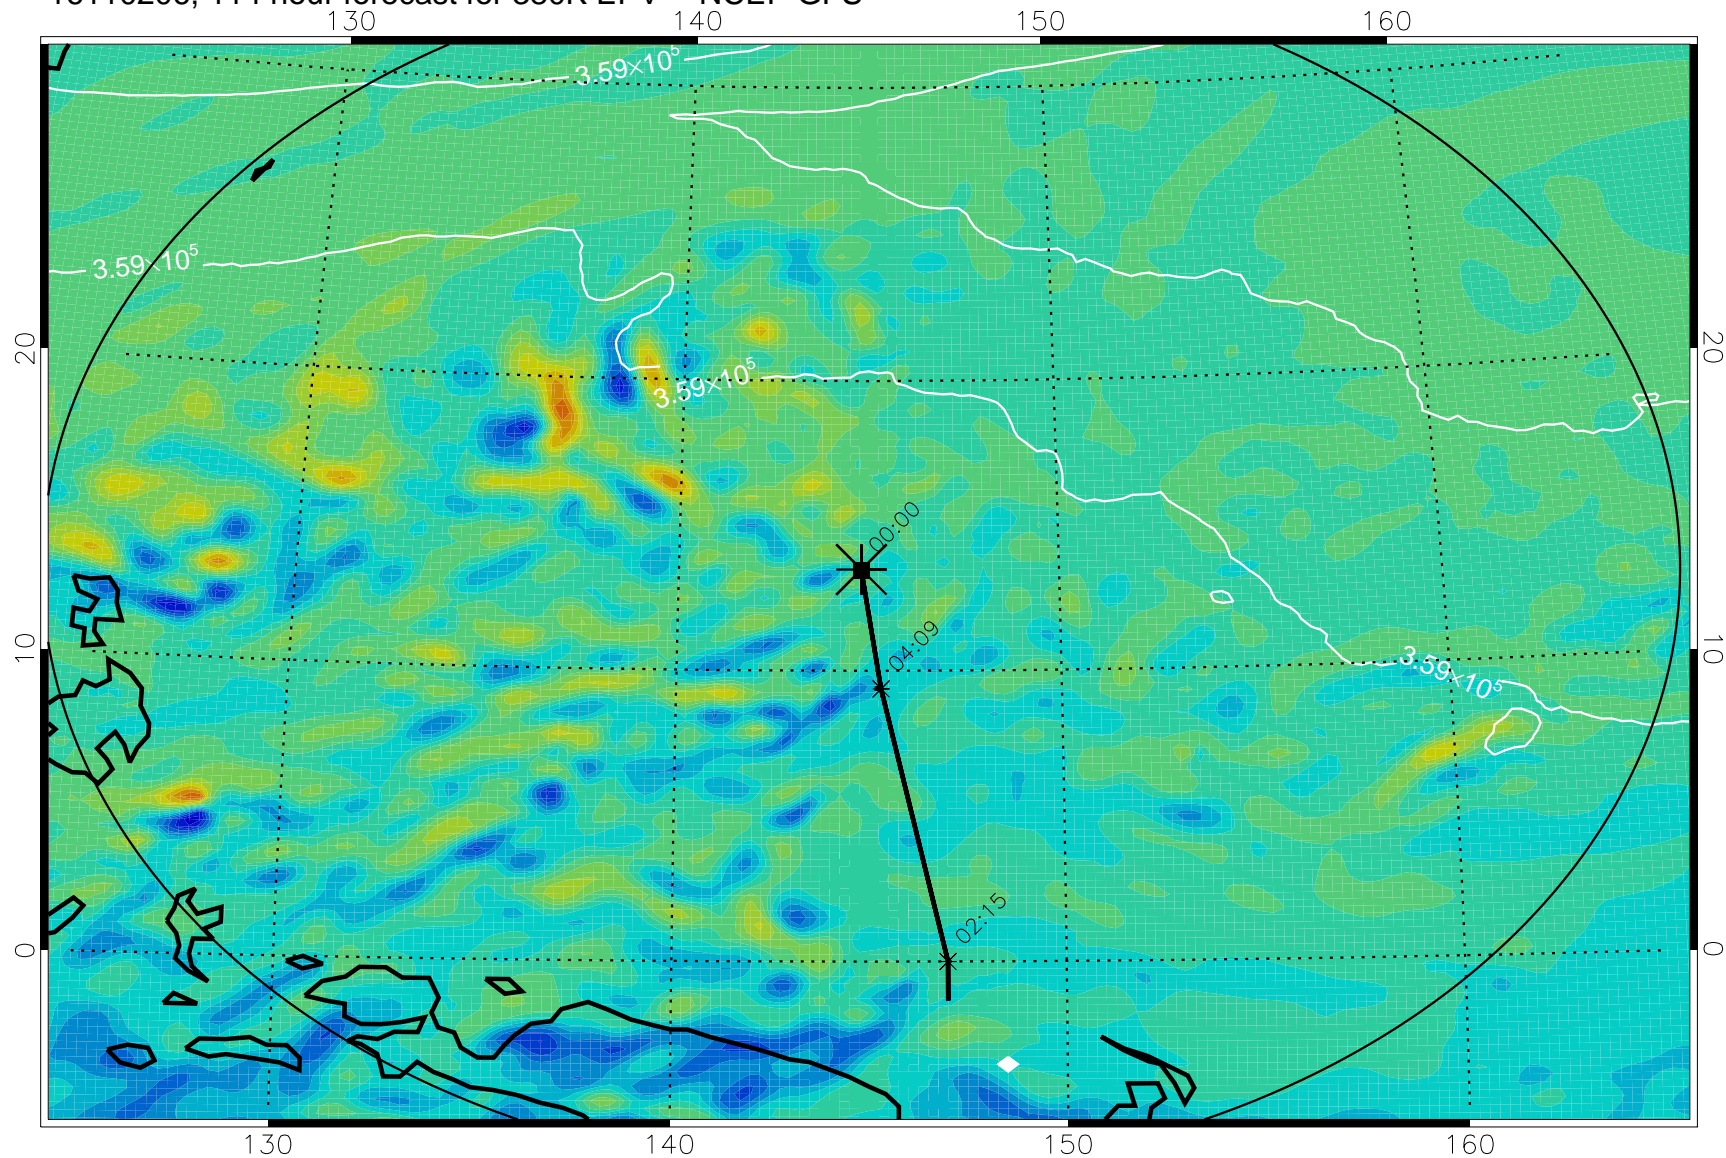

16103118, 078 hour forecast for 380K EPV -- NCEP GFS

380K Montgomery Streamfunction, white

Range ring of 2304 km

16110100, 084 hour forecast for 380K EPV -- NCEP GFS

380K Montgomery Streamfunction, white

Range ring of 2304 km

16110106, 090 hour forecast for 380K EPV -- NCEP GFS

380K Montgomery Streamfunction, white

Range ring of 2304 km

16110112, 096 hour forecast for 380K EPV -- NCEP GFS

380K Montgomery Streamfunction, white

Range ring of 2304 km

16110118, 102 hour forecast for 380K EPV -- NCEP GFS

380K Montgomery Streamfunction, white

Range ring of 2304 km

16110200, 108 hour forecast for 380K EPV -- NCEP GFS

380K Montgomery Streamfunction, white

Range ring of 2304 km

16110206, 114 hour forecast for 380K EPV -- NCEP GFS

380K Montgomery Streamfunction, white

Range ring of 2304 km

16110212, 120 hour forecast for 380K EPV -- NCEP GFS

380K Montgomery Streamfunction, white

Range ring of 2304 km