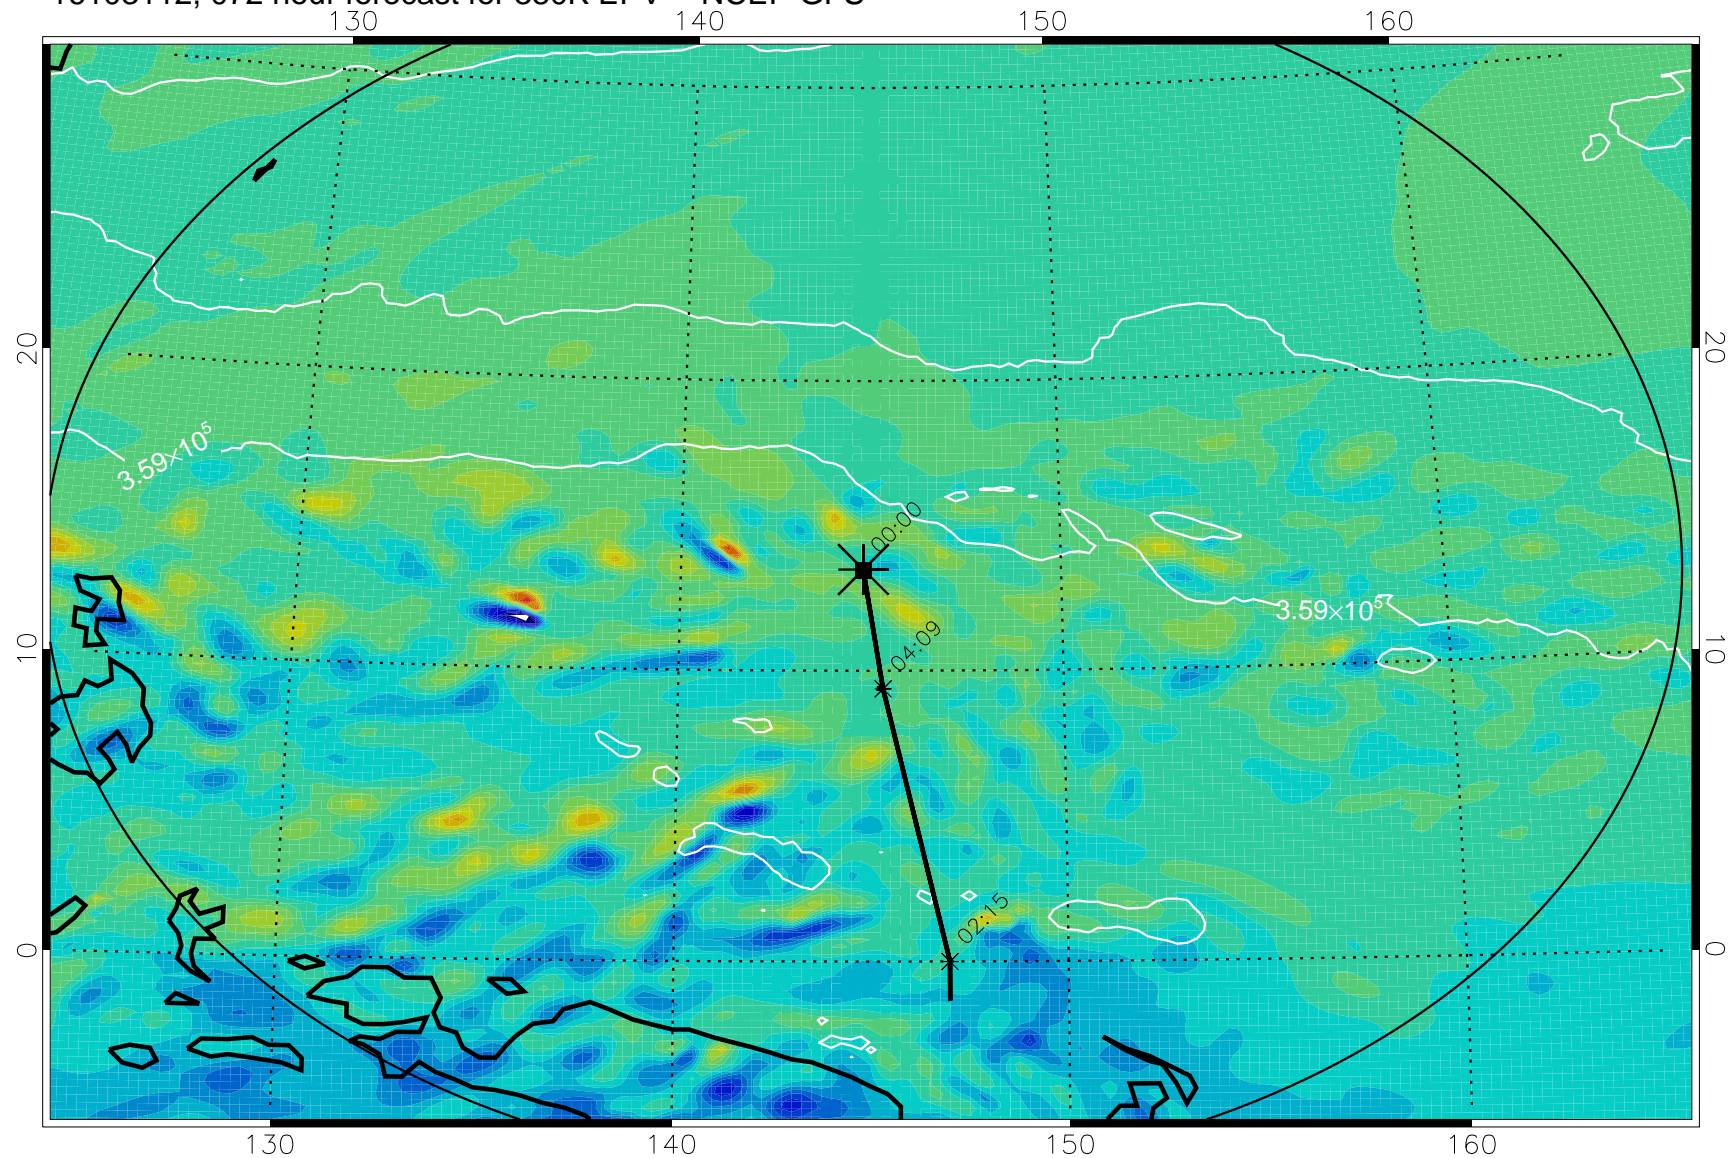

16103018, 054 hour forecast for 380K EPV -- NCEP GFS

380K Montgomery Streamfunction, white

Range ring of 2304 km

16103100, 060 hour forecast for 380K EPV -- NCEP GFS

380K Montgomery Streamfunction, white

Range ring of 2304 km

16103106, 066 hour forecast for 380K EPV -- NCEP GFS

380K Montgomery Streamfunction, white

Range ring of 2304 km

16103112, 072 hour forecast for 380K EPV -- NCEP GFS

380K Montgomery Streamfunction, white

Range ring of 2304 km

16103118, 078 hour forecast for 380K EPV -- NCEP GFS

380K Montgomery Streamfunction, white

Range ring of 2304 km

16110100, 084 hour forecast for 380K EPV -- NCEP GFS

380K Montgomery Streamfunction, white

Range ring of 2304 km

16110106, 090 hour forecast for 380K EPV -- NCEP GFS

380K Montgomery Streamfunction, white

Range ring of 2304 km

16110112, 096 hour forecast for 380K EPV -- NCEP GFS

380K Montgomery Streamfunction, white

Range ring of 2304 km