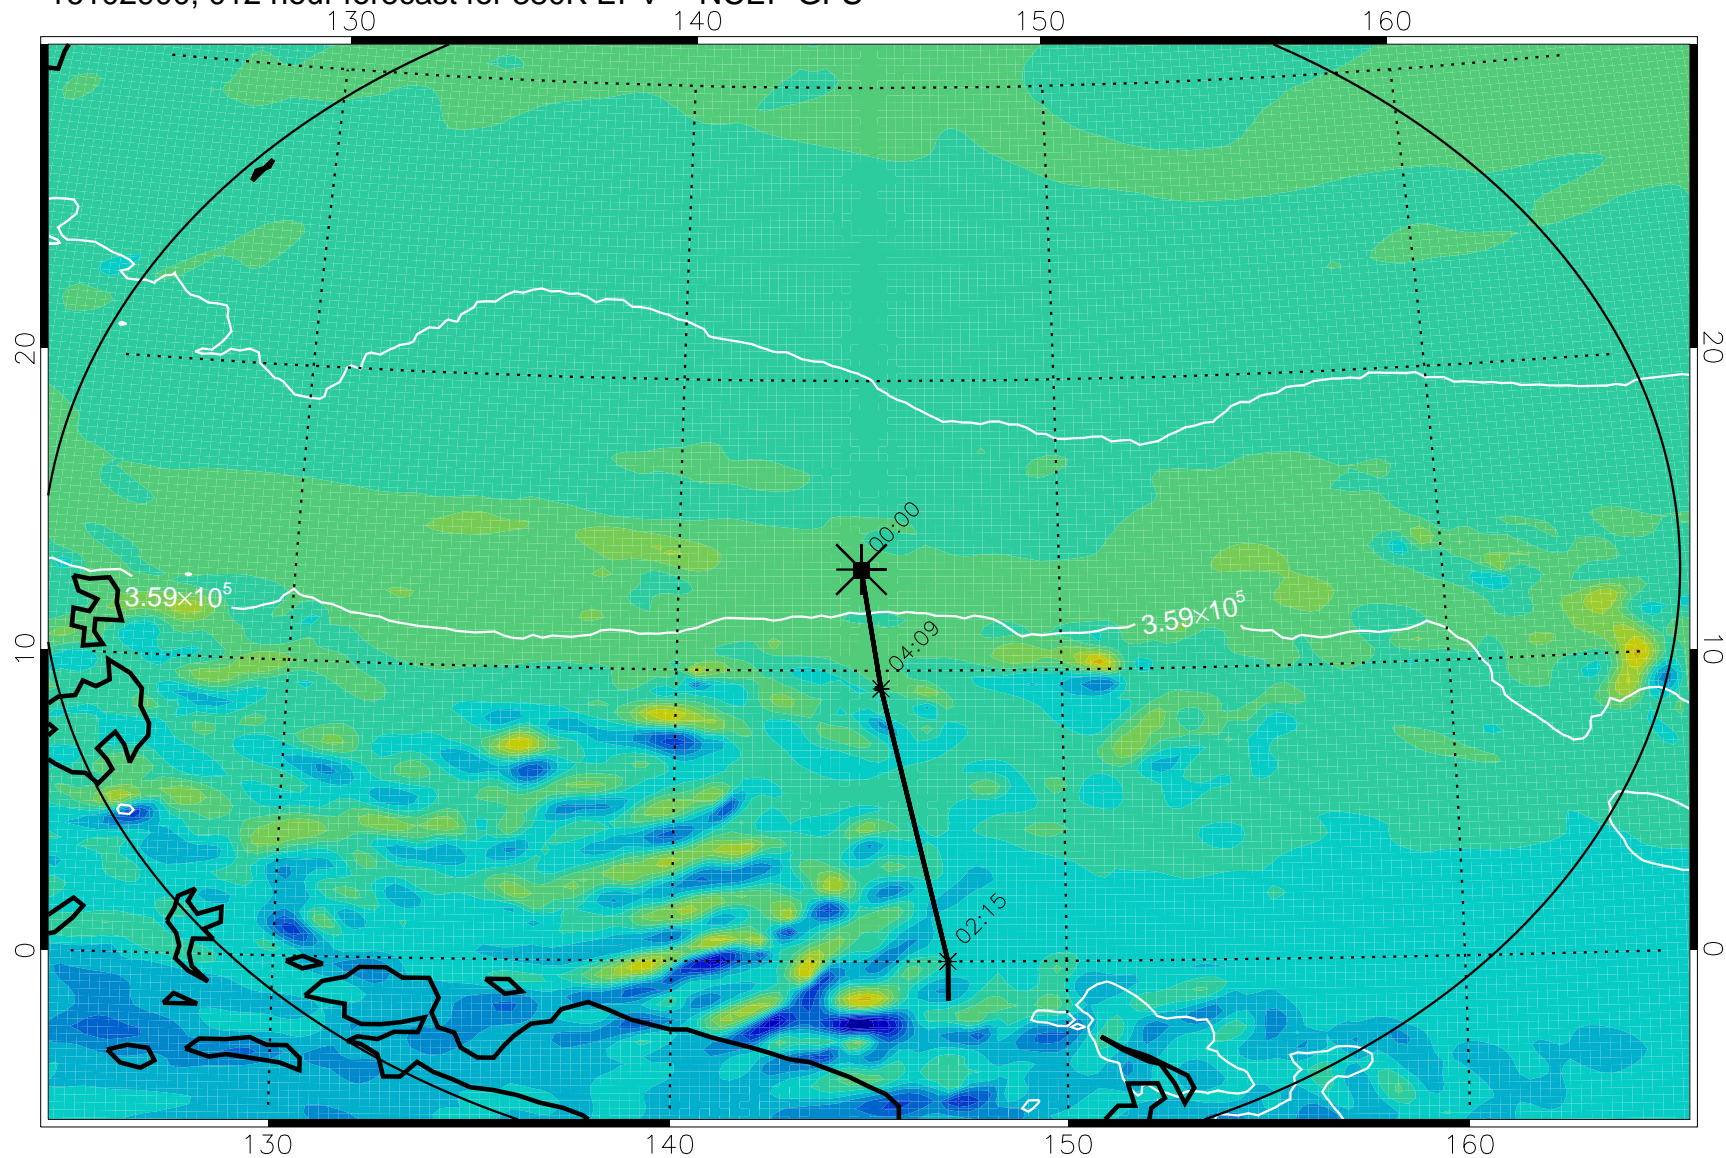

16102818, 006 hour forecast for 380K EPV -- NCEP GFS

380K Montgomery Streamfunction, white

Range ring of 2304 km

16102900, 012 hour forecast for 380K EPV -- NCEP GFS

380K Montgomery Streamfunction, white

Range ring of 2304 km

16102906, 018 hour forecast for 380K EPV -- NCEP GFS

380K Montgomery Streamfunction, white

Range ring of 2304 km

16102912, 024 hour forecast for 380K EPV -- NCEP GFS

380K Montgomery Streamfunction, white

Range ring of 2304 km

16102918, 030 hour forecast for 380K EPV -- NCEP GFS

380K Montgomery Streamfunction, white

Range ring of 2304 km

16103000, 036 hour forecast for 380K EPV -- NCEP GFS

380K Montgomery Streamfunction, white

Range ring of 2304 km

16103006, 042 hour forecast for 380K EPV -- NCEP GFS

380K Montgomery Streamfunction, white

Range ring of 2304 km

16103012, 048 hour forecast for 380K EPV -- NCEP GFS

380K Montgomery Streamfunction, white

Range ring of 2304 km