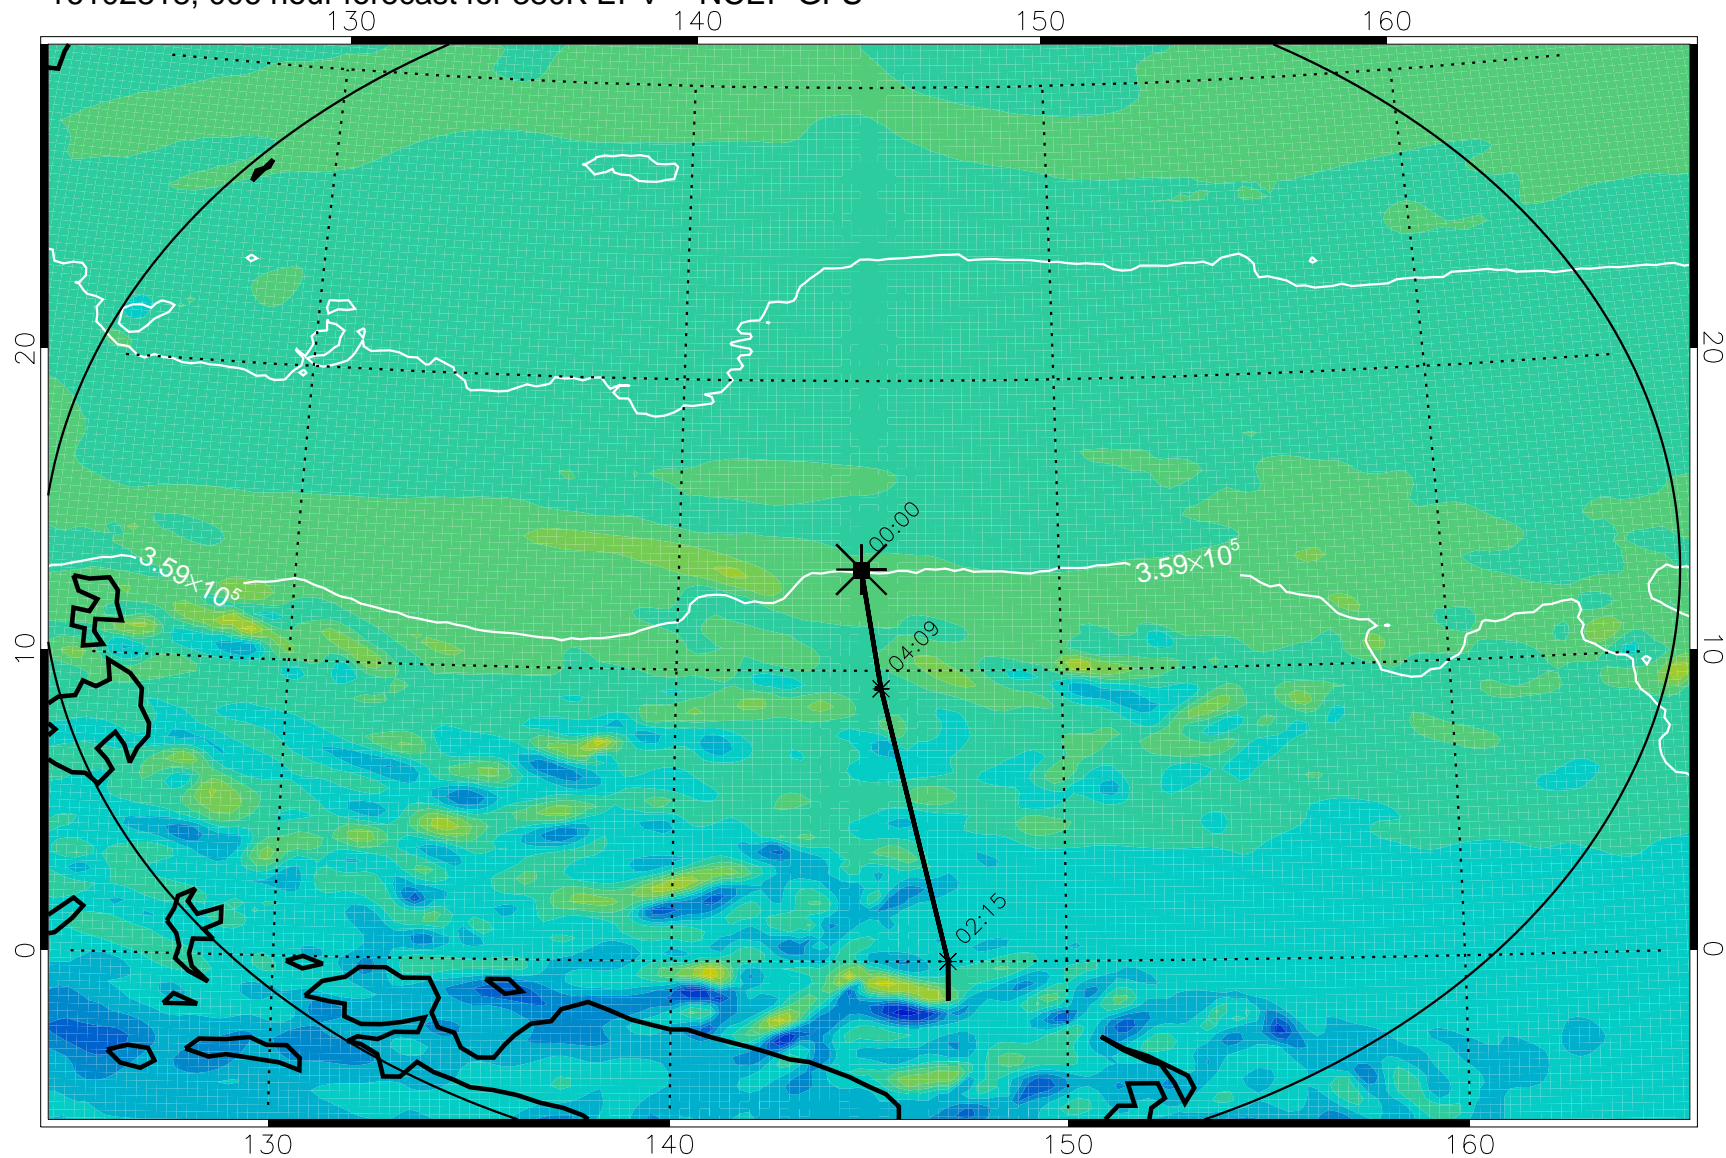

16102818, 006 hour forecast for 380K EPV -- NCEP GFS

380K Montgomery Streamfunction, white

Range ring of 2304 km

16102900, 012 hour forecast for 380K EPV -- NCEP GFS

380K Montgomery Streamfunction, white

Range ring of 2304 km

16102906, 018 hour forecast for 380K EPV -- NCEP GFS

380K Montgomery Streamfunction, white

Range ring of 2304 km

16102912, 024 hour forecast for 380K EPV -- NCEP GFS

380K Montgomery Streamfunction, white

Range ring of 2304 km

16102918, 030 hour forecast for 380K EPV -- NCEP GFS

380K Montgomery Streamfunction, white

Range ring of 2304 km

16103000, 036 hour forecast for 380K EPV -- NCEP GFS

380K Montgomery Streamfunction, white

Range ring of 2304 km

16103006, 042 hour forecast for 380K EPV -- NCEP GFS

380K Montgomery Streamfunction, white

Range ring of 2304 km

16103012, 048 hour forecast for 380K EPV -- NCEP GFS

380K Montgomery Streamfunction, white

Range ring of 2304 km