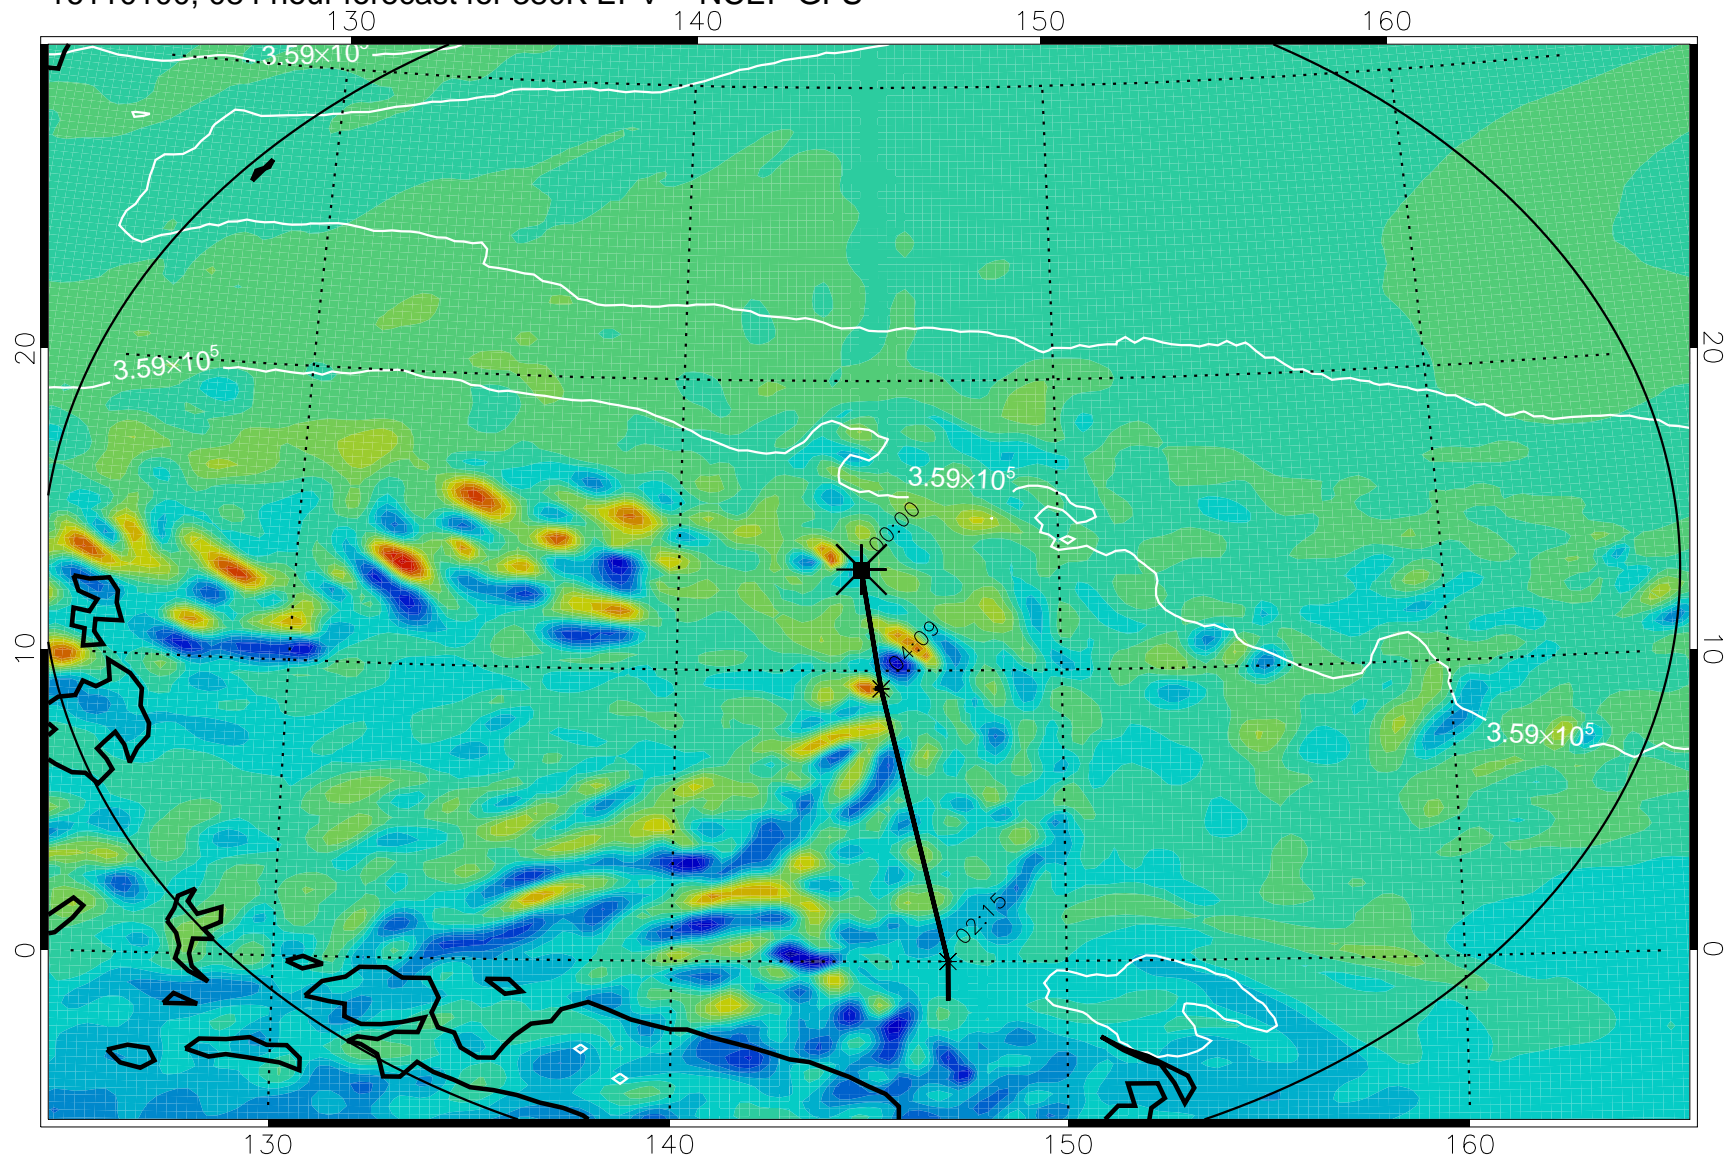

16103106, 066 hour forecast for 380K EPV -- NCEP GFS

380K Montgomery Streamfunction, white

Range ring of 2304 km

16103112, 072 hour forecast for 380K EPV -- NCEP GFS

380K Montgomery Streamfunction, white

Range ring of 2304 km

16103118, 078 hour forecast for 380K EPV -- NCEP GFS

380K Montgomery Streamfunction, white

Range ring of 2304 km

16110100, 084 hour forecast for 380K EPV -- NCEP GFS

380K Montgomery Streamfunction, white

Range ring of 2304 km

16110106, 090 hour forecast for 380K EPV -- NCEP GFS

380K Montgomery Streamfunction, white

Range ring of 2304 km

16110112, 096 hour forecast for 380K EPV -- NCEP GFS

380K Montgomery Streamfunction, white

Range ring of 2304 km

16110118, 102 hour forecast for 380K EPV -- NCEP GFS

380K Montgomery Streamfunction, white

Range ring of 2304 km

16110200, 108 hour forecast for 380K EPV -- NCEP GFS

380K Montgomery Streamfunction, white

Range ring of 2304 km