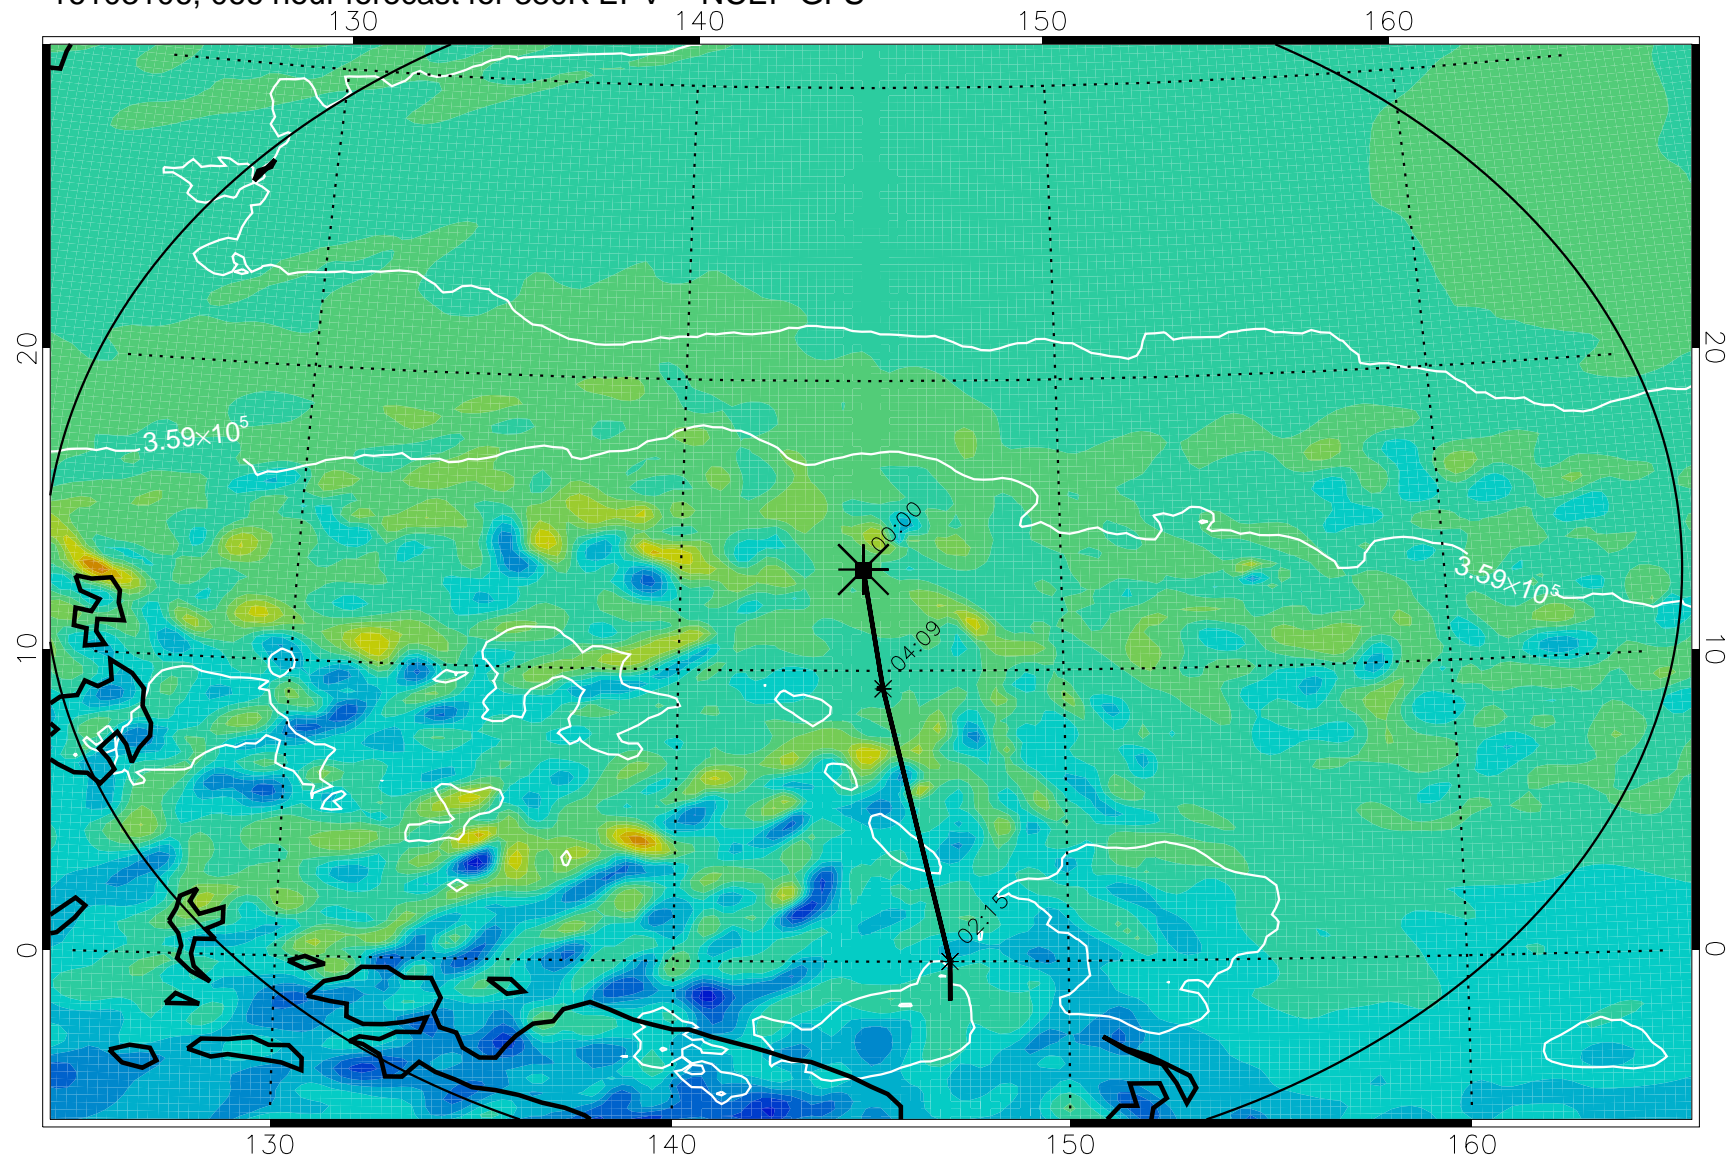

16103006, 042 hour forecast for 380K EPV -- NCEP GFS

380K Montgomery Streamfunction, white

Range ring of 2304 km

16103012, 048 hour forecast for 380K EPV -- NCEP GFS

380K Montgomery Streamfunction, white

Range ring of 2304 km

16103018, 054 hour forecast for 380K EPV -- NCEP GFS

380K Montgomery Streamfunction, white

Range ring of 2304 km

16103100, 060 hour forecast for 380K EPV -- NCEP GFS

380K Montgomery Streamfunction, white

Range ring of 2304 km

16103106, 066 hour forecast for 380K EPV -- NCEP GFS

380K Montgomery Streamfunction, white

Range ring of 2304 km

16103112, 072 hour forecast for 380K EPV -- NCEP GFS

380K Montgomery Streamfunction, white

Range ring of 2304 km

16103118, 078 hour forecast for 380K EPV -- NCEP GFS

380K Montgomery Streamfunction, white

Range ring of 2304 km

16110100, 084 hour forecast for 380K EPV -- NCEP GFS

380K Montgomery Streamfunction, white

Range ring of 2304 km