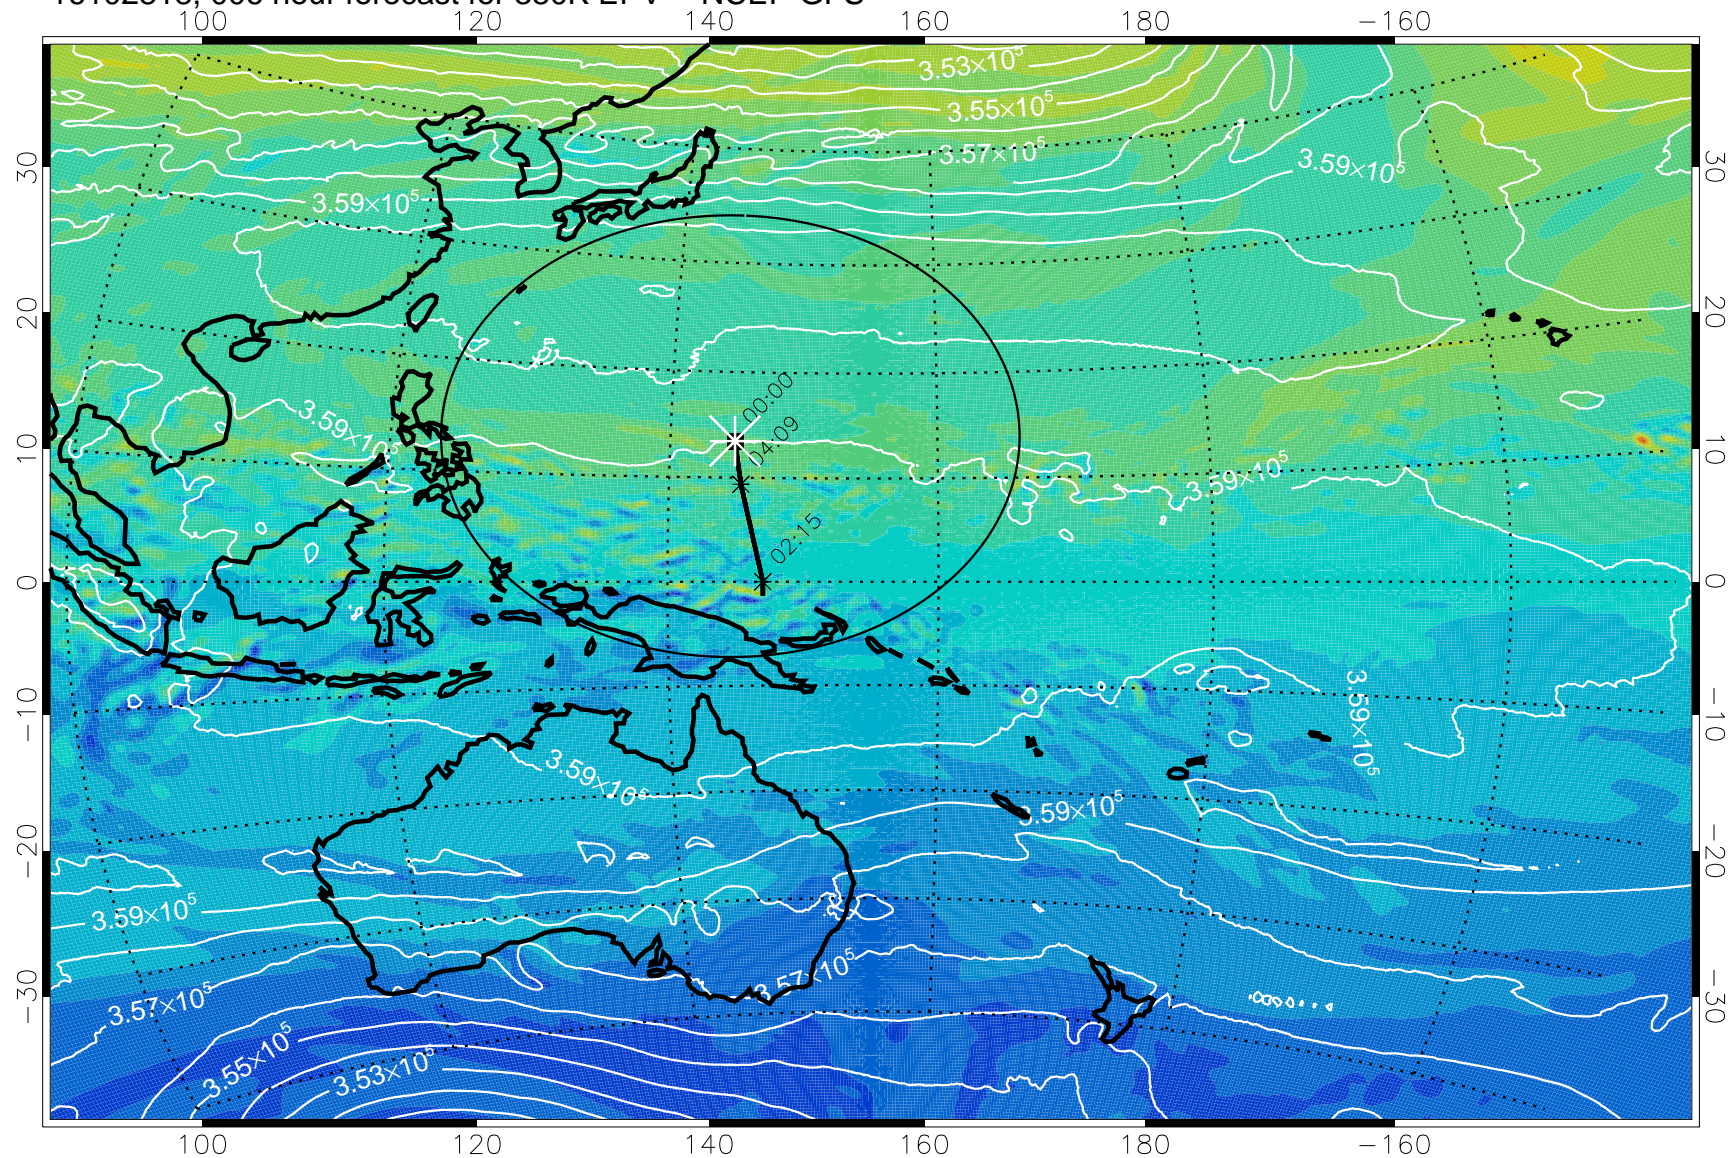

16102818, 006 hour forecast for 380K EPV -- NCEP GFS

380K Montgomery Streamfunction, white

Range ring of 2304 km

16102900, 012 hour forecast for 380K EPV -- NCEP GFS

380K Montgomery Streamfunction, white

Range ring of 2304 km

16102906, 018 hour forecast for 380K EPV -- NCEP GFS

380K Montgomery Streamfunction, white

Range ring of 2304 km

16102912, 024 hour forecast for 380K EPV -- NCEP GFS

380K Montgomery Streamfunction, white

Range ring of 2304 km

16102918, 030 hour forecast for 380K EPV -- NCEP GFS

380K Montgomery Streamfunction, white

Range ring of 2304 km

16103000, 036 hour forecast for 380K EPV -- NCEP GFS

380K Montgomery Streamfunction, white

Range ring of 2304 km

16103006, 042 hour forecast for 380K EPV -- NCEP GFS

16103012, 048 hour forecast for 380K EPV -- NCEP GFS

380K Montgomery Streamfunction, white

Range ring of 2304 km

16103018, 054 hour forecast for 380K EPV -- NCEP GFS