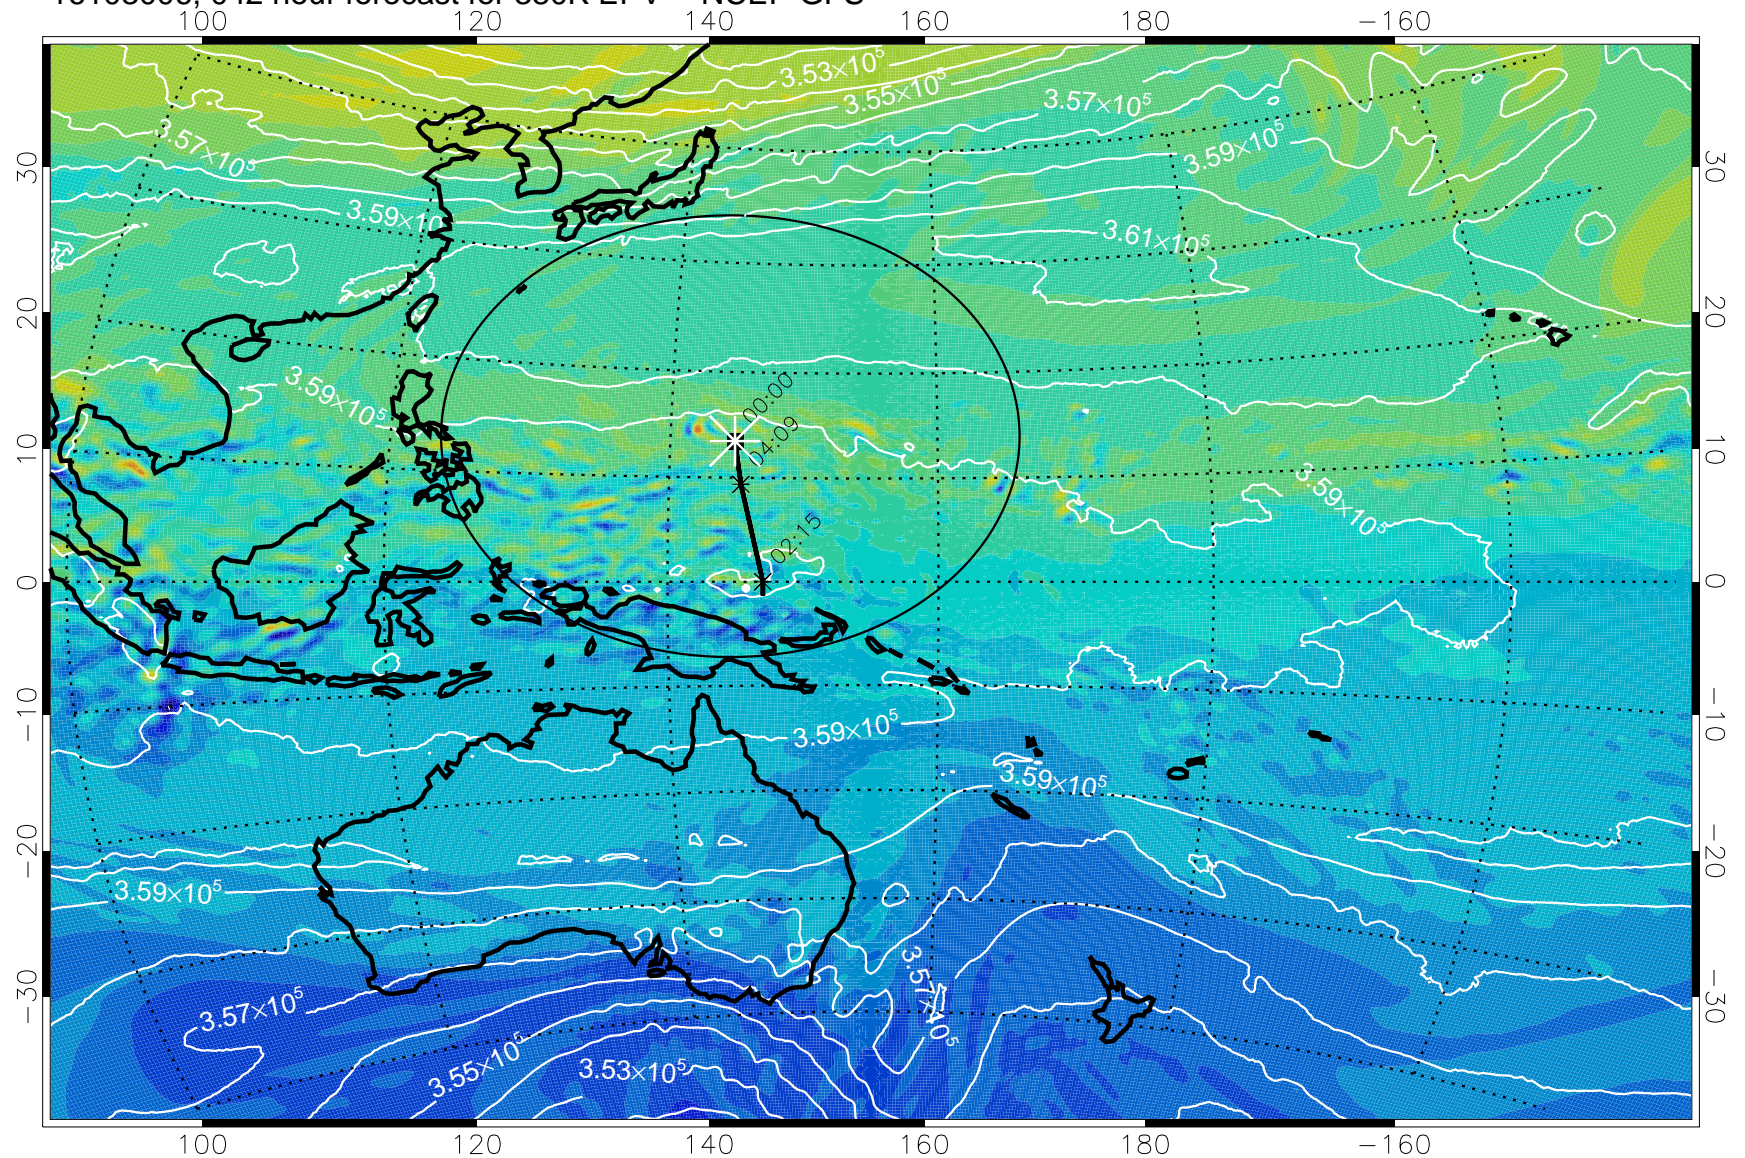

16102918, 030 hour forecast for 380K EPV -- NCEP GFS

380K Montgomery Streamfunction, white

Range ring of 2304 km

16103000, 036 hour forecast for 380K EPV -- NCEP GFS

380K Montgomery Streamfunction, white

Range ring of 2304 km

16103006, 042 hour forecast for 380K EPV -- NCEP GFS

16103012, 048 hour forecast for 380K EPV -- NCEP GFS

380K Montgomery Streamfunction, white

Range ring of 2304 km

16103018, 054 hour forecast for 380K EPV -- NCEP GFS

16103100, 060 hour forecast for 380K EPV -- NCEP GFS

380K Montgomery Streamfunction, white

Range ring of 2304 km

16103106, 066 hour forecast for 380K EPV -- NCEP GFS

380K Montgomery Streamfunction, white

Range ring of 2304 km

16103112, 072 hour forecast for 380K EPV -- NCEP GFS

380K Montgomery Streamfunction, white

Range ring of 2304 km

16103118, 078 hour forecast for 380K EPV -- NCEP GFS

380K Montgomery Streamfunction, white

Range ring of 2304 km