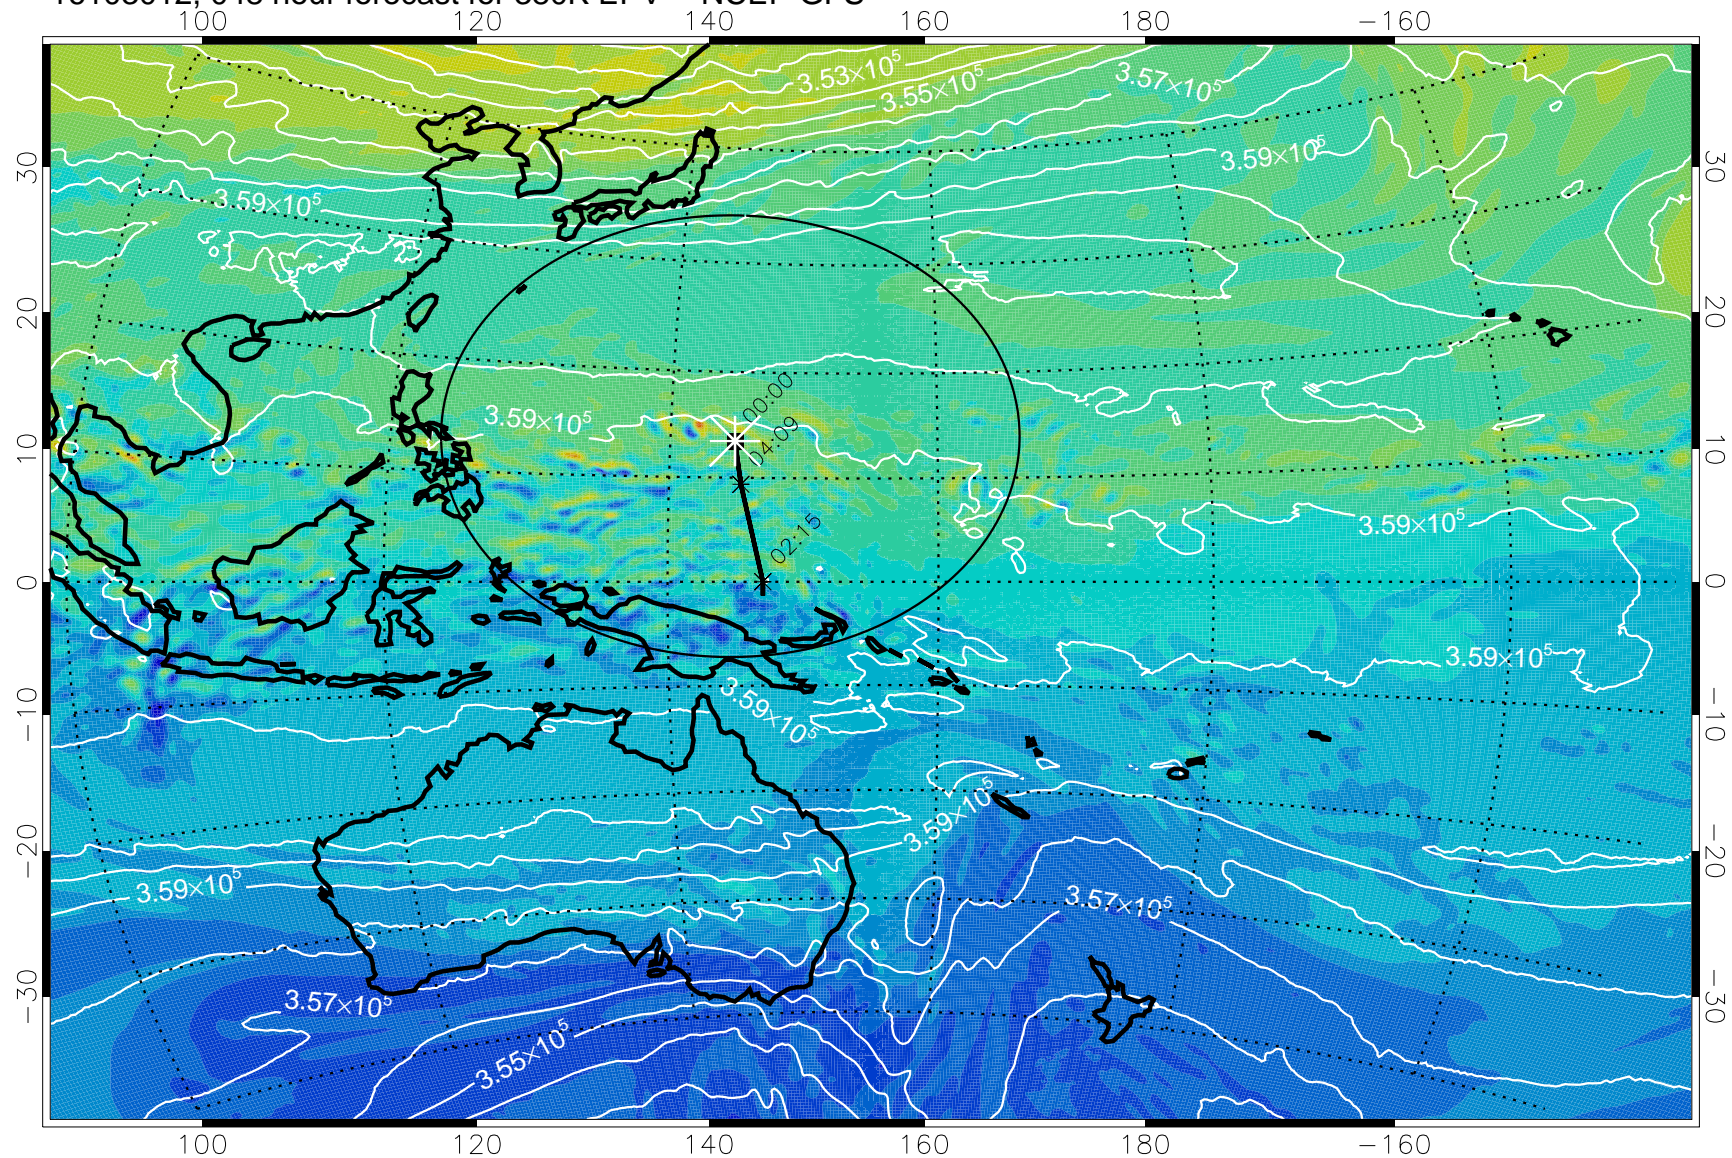

16102918, 030 hour forecast for 380K EPV -- NCEP GFS

380K Montgomery Streamfunction, white

Range ring of 2304 km

16103000, 036 hour forecast for 380K EPV -- NCEP GFS

380K Montgomery Streamfunction, white

Range ring of 2304 km

16103006, 042 hour forecast for 380K EPV -- NCEP GFS

16103012, 048 hour forecast for 380K EPV -- NCEP GFS

380K Montgomery Streamfunction, white

Range ring of 2304 km

16103018, 054 hour forecast for 380K EPV -- NCEP GFS

16103100, 060 hour forecast for 380K EPV -- NCEP GFS

380K Montgomery Streamfunction, white

Range ring of 2304 km

16103106, 066 hour forecast for 380K EPV -- NCEP GFS

380K Montgomery Streamfunction, white

Range ring of 2304 km

16103112, 072 hour forecast for 380K EPV -- NCEP GFS

380K Montgomery Streamfunction, white

Range ring of 2304 km

16103118, 078 hour forecast for 380K EPV -- NCEP GFS

380K Montgomery Streamfunction, white

Range ring of 2304 km