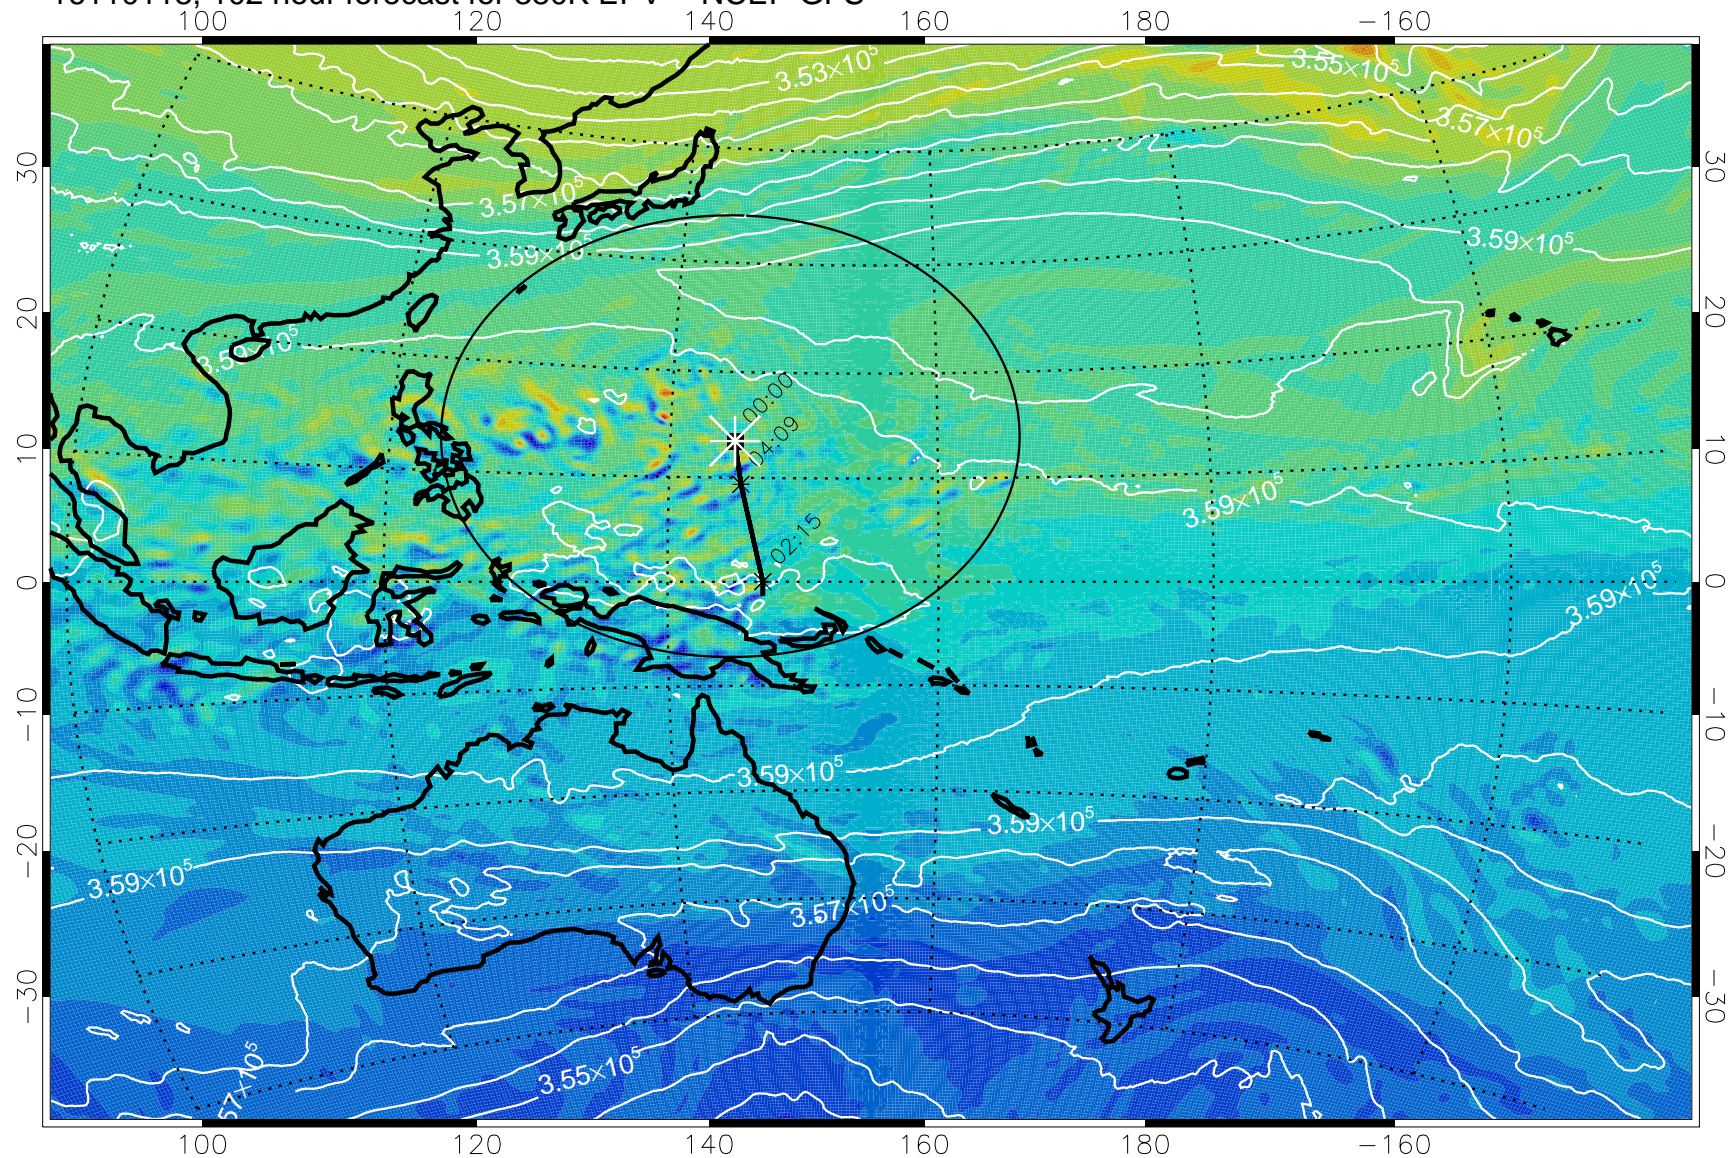

16110100, 084 hour forecast for 380K EPV -- NCEP GFS

-2×10^{-5} -1×10^{-5} 0 1×10^{-5} 2×10^{-5}
PVU

380K Montgomery Streamfunction, white

Range ring of 2304 km

16110106, 090 hour forecast for 380K EPV -- NCEP GFS

380K Montgomery Streamfunction, white

Range ring of 2304 km

16110112, 096 hour forecast for 380K EPV -- NCEP GFS

380K Montgomery Streamfunction, white

Range ring of 2304 km

16110118, 102 hour forecast for 380K EPV -- NCEP GFS

380K Montgomery Streamfunction, white

Range ring of 2304 km

16110200, 108 hour forecast for 380K EPV -- NCEP GFS

380K Montgomery Streamfunction, white

Range ring of 2304 km

16110206, 114 hour forecast for 380K EPV -- NCEP GFS

380K Montgomery Streamfunction, white

Range ring of 2304 km

16110212, 120 hour forecast for 380K EPV -- NCEP GFS

380K Montgomery Streamfunction, white

Range ring of 2304 km