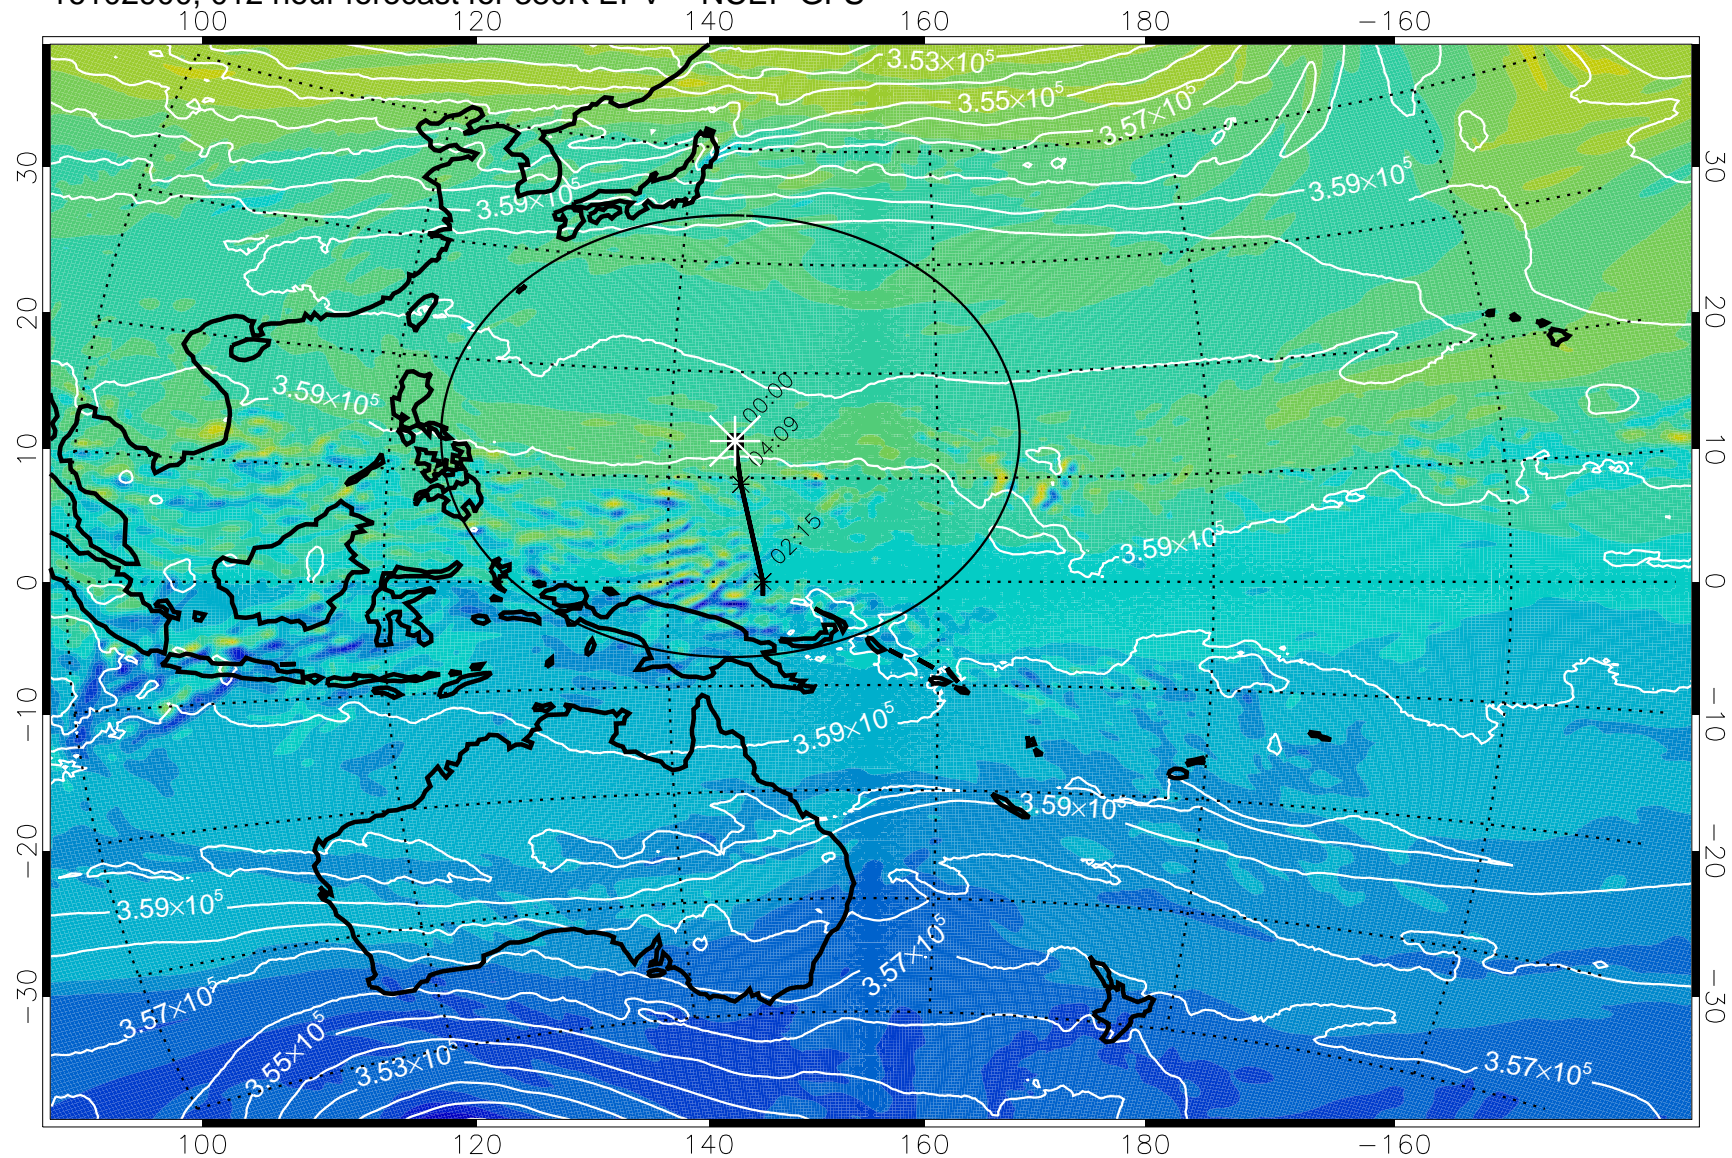

16102818, 006 hour forecast for 380K EPV -- NCEP GFS

380K Montgomery Streamfunction, white

Range ring of 2304 km

16102900, 012 hour forecast for 380K EPV -- NCEP GFS

380K Montgomery Streamfunction, white

Range ring of 2304 km

16102906, 018 hour forecast for 380K EPV -- NCEP GFS

380K Montgomery Streamfunction, white

Range ring of 2304 km

16102912, 024 hour forecast for 380K EPV -- NCEP GFS

380K Montgomery Streamfunction, white

Range ring of 2304 km

16102918, 030 hour forecast for 380K EPV -- NCEP GFS

380K Montgomery Streamfunction, white

Range ring of 2304 km

16103000, 036 hour forecast for 380K EPV -- NCEP GFS

380K Montgomery Streamfunction, white

Range ring of 2304 km

16103006, 042 hour forecast for 380K EPV -- NCEP GFS

16103012, 048 hour forecast for 380K EPV -- NCEP GFS

380K Montgomery Streamfunction, white

Range ring of 2304 km

16103018, 054 hour forecast for 380K EPV -- NCEP GFS