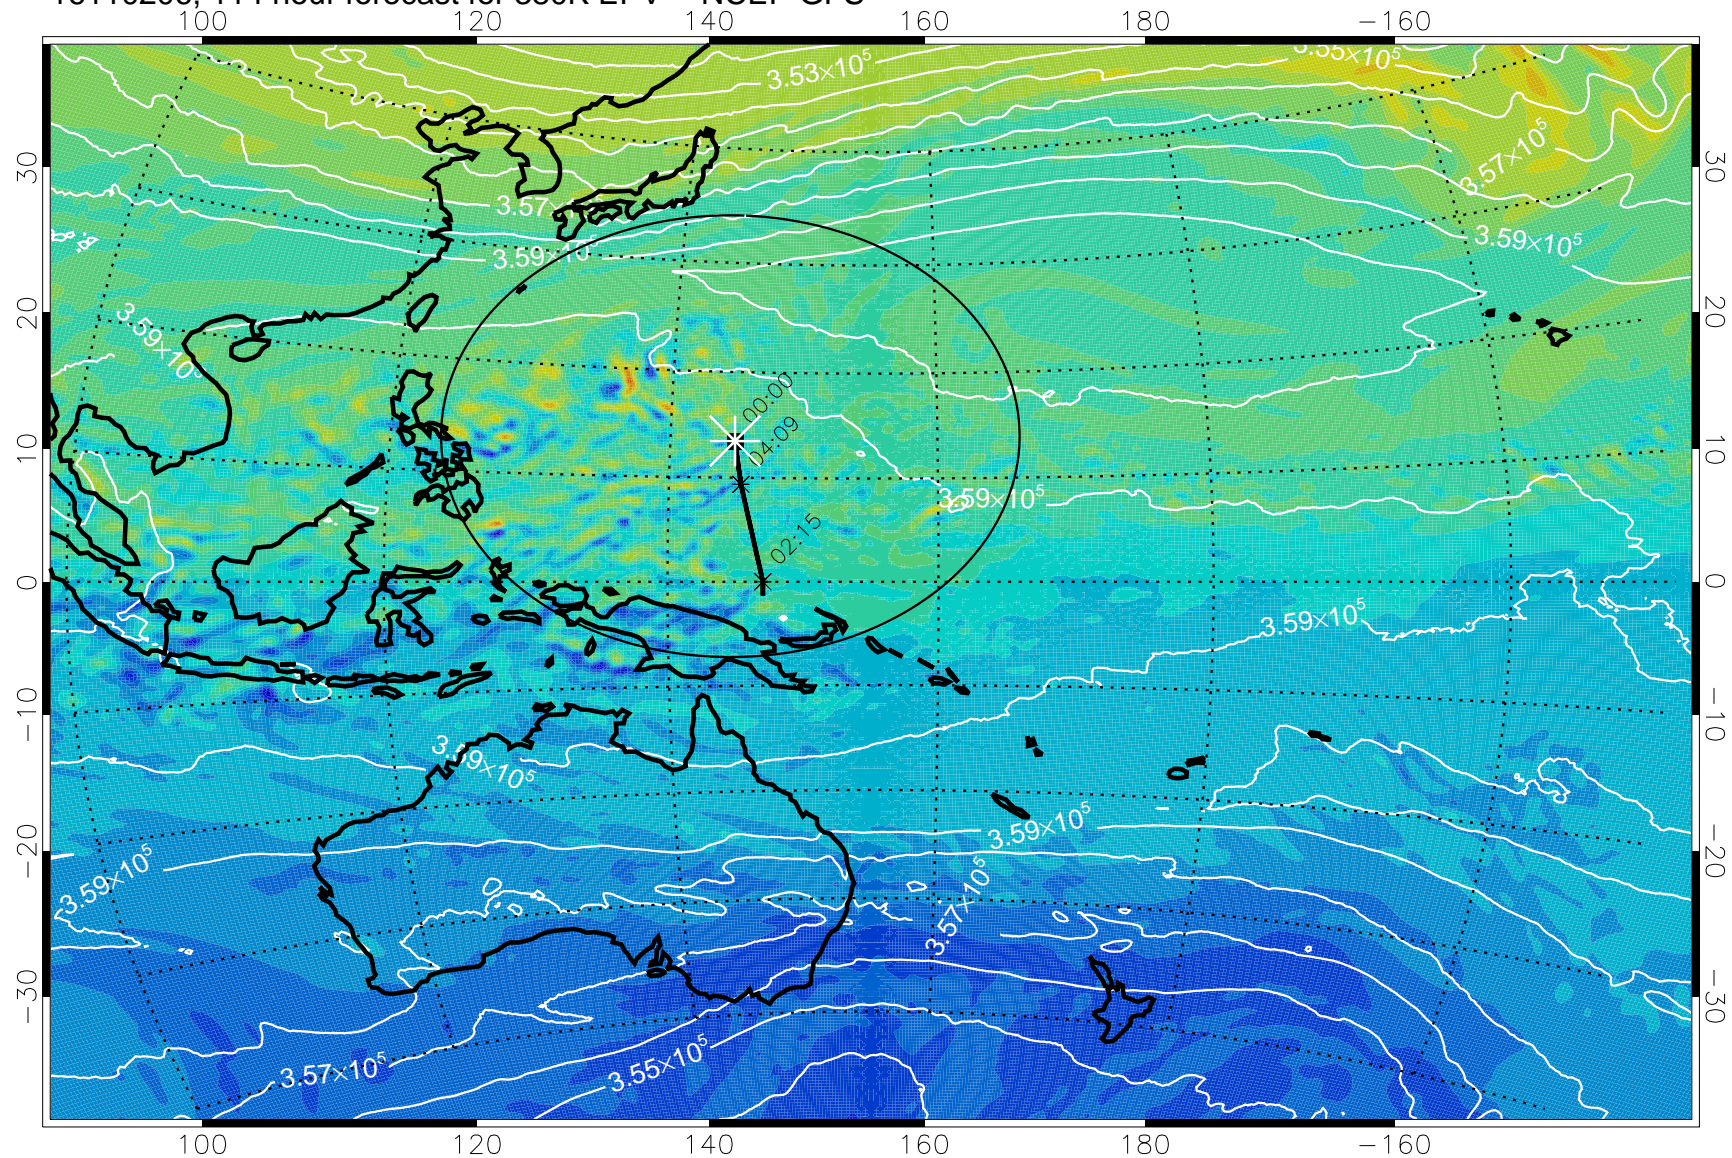

380K Montgomery Streamfunction, white

Range ring of 2304 km

16110112, 096 hour forecast for 380K EPV -- NCEP GFS

380K Montgomery Streamfunction, white

Range ring of 2304 km

16110118, 102 hour forecast for 380K EPV -- NCEP GFS

380K Montgomery Streamfunction, white

Range ring of 2304 km

16110200, 108 hour forecast for 380K EPV -- NCEP GFS

380K Montgomery Streamfunction, white

Range ring of 2304 km

16110206, 114 hour forecast for 380K EPV -- NCEP GFS

380K Montgomery Streamfunction, white

Range ring of 2304 km

16110212, 120 hour forecast for 380K EPV -- NCEP GFS

380K Montgomery Streamfunction, white

Range ring of 2304 km