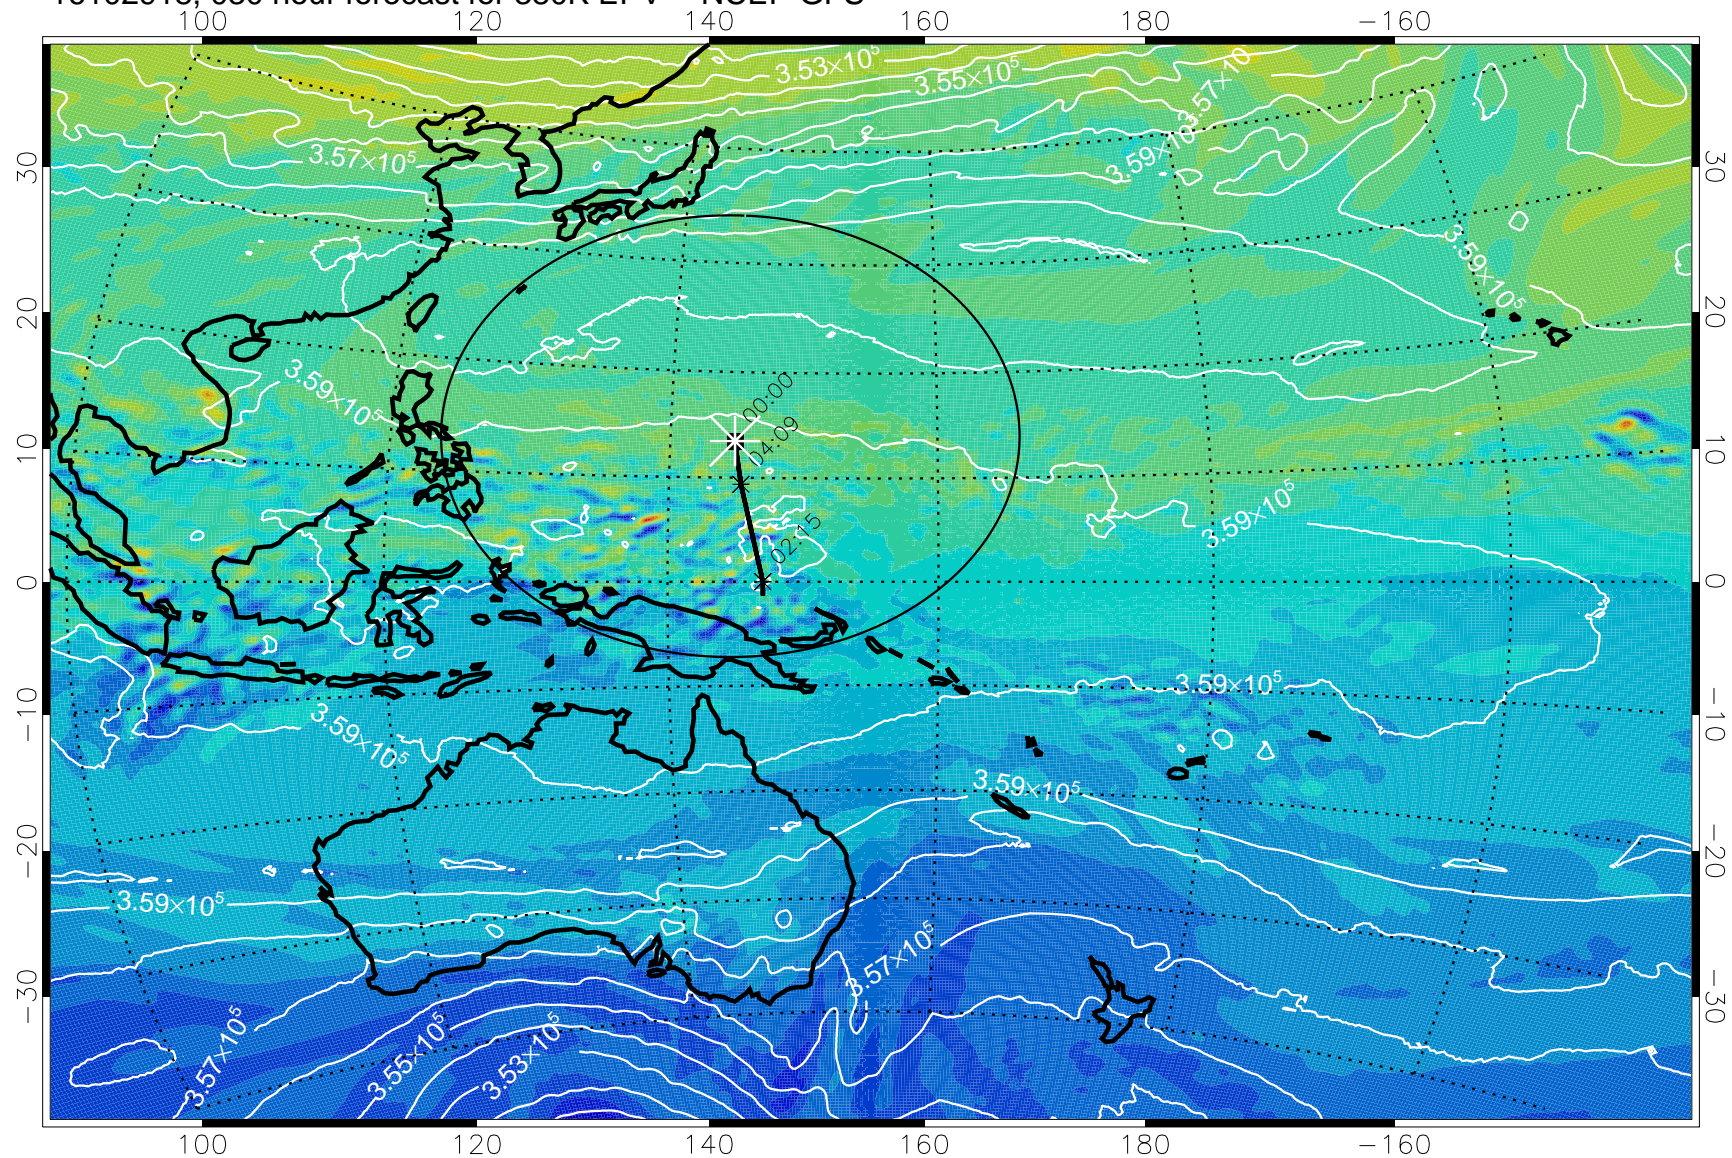

16102906, 018 hour forecast for 380K EPV -- NCEP GFS

380K Montgomery Streamfunction, white

Range ring of 2304 km

16102912, 024 hour forecast for 380K EPV -- NCEP GFS

380K Montgomery Streamfunction, white

Range ring of 2304 km

16102918, 030 hour forecast for 380K EPV -- NCEP GFS

380K Montgomery Streamfunction, white

Range ring of 2304 km

16103000, 036 hour forecast for 380K EPV -- NCEP GFS

380K Montgomery Streamfunction, white

Range ring of 2304 km

16103006, 042 hour forecast for 380K EPV -- NCEP GFS

16103012, 048 hour forecast for 380K EPV -- NCEP GFS

380K Montgomery Streamfunction, white

Range ring of 2304 km

16103018, 054 hour forecast for 380K EPV -- NCEP GFS

16103100, 060 hour forecast for 380K EPV -- NCEP GFS

380K Montgomery Streamfunction, white

Range ring of 2304 km

16103106, 066 hour forecast for 380K EPV -- NCEP GFS

380K Montgomery Streamfunction, white

Range ring of 2304 km