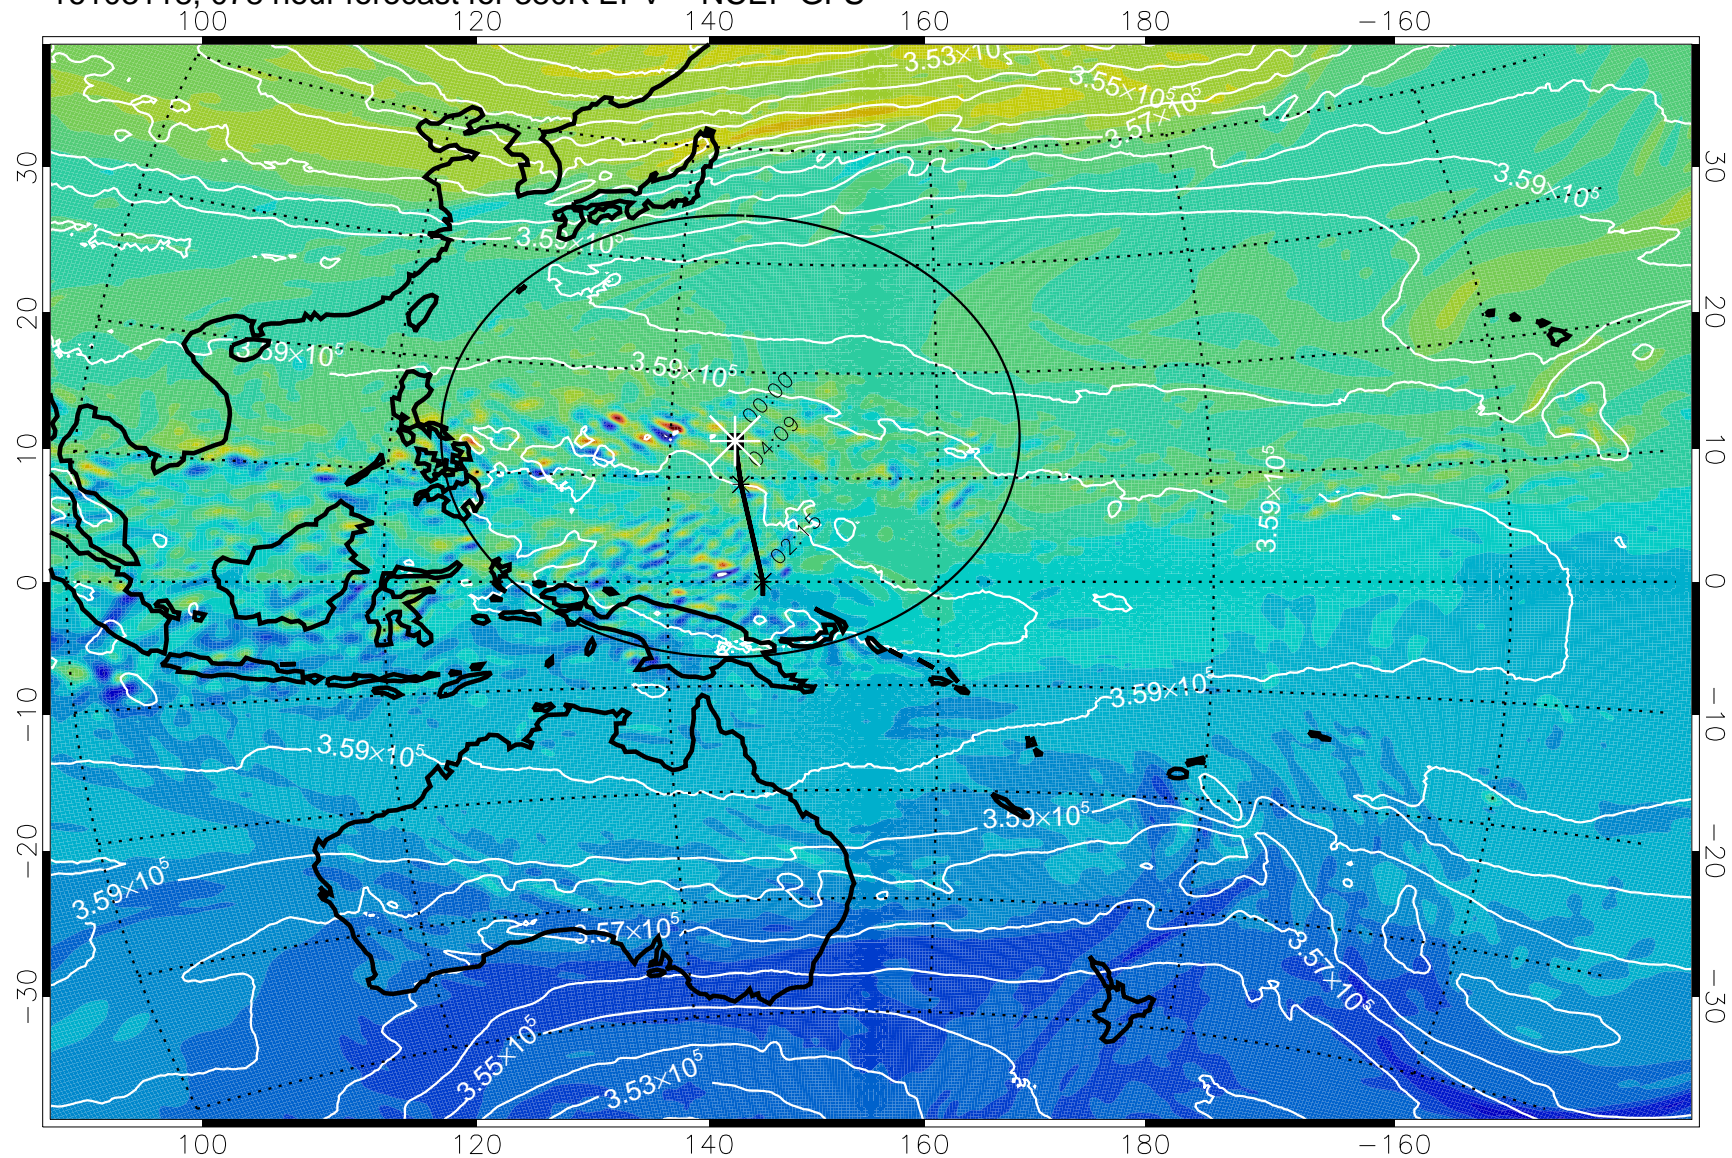

16103100, 060 hour forecast for 380K EPV -- NCEP GFS

380K Montgomery Streamfunction, white

Range ring of 2304 km

16103106, 066 hour forecast for 380K EPV -- NCEP GFS

380K Montgomery Streamfunction, white

Range ring of 2304 km

16103112, 072 hour forecast for 380K EPV -- NCEP GFS

380K Montgomery Streamfunction, white

Range ring of 2304 km

16103118, 078 hour forecast for 380K EPV -- NCEP GFS

380K Montgomery Streamfunction, white

Range ring of 2304 km

16110100, 084 hour forecast for 380K EPV -- NCEP GFS

-2×10^{-5} -1×10^{-5} 0 1×10^{-5} 2×10^{-5}
PVU

380K Montgomery Streamfunction, white

Range ring of 2304 km

16110106, 090 hour forecast for 380K EPV -- NCEP GFS

380K Montgomery Streamfunction, white

Range ring of 2304 km

16110112, 096 hour forecast for 380K EPV -- NCEP GFS

380K Montgomery Streamfunction, white

Range ring of 2304 km

16110118, 102 hour forecast for 380K EPV -- NCEP GFS