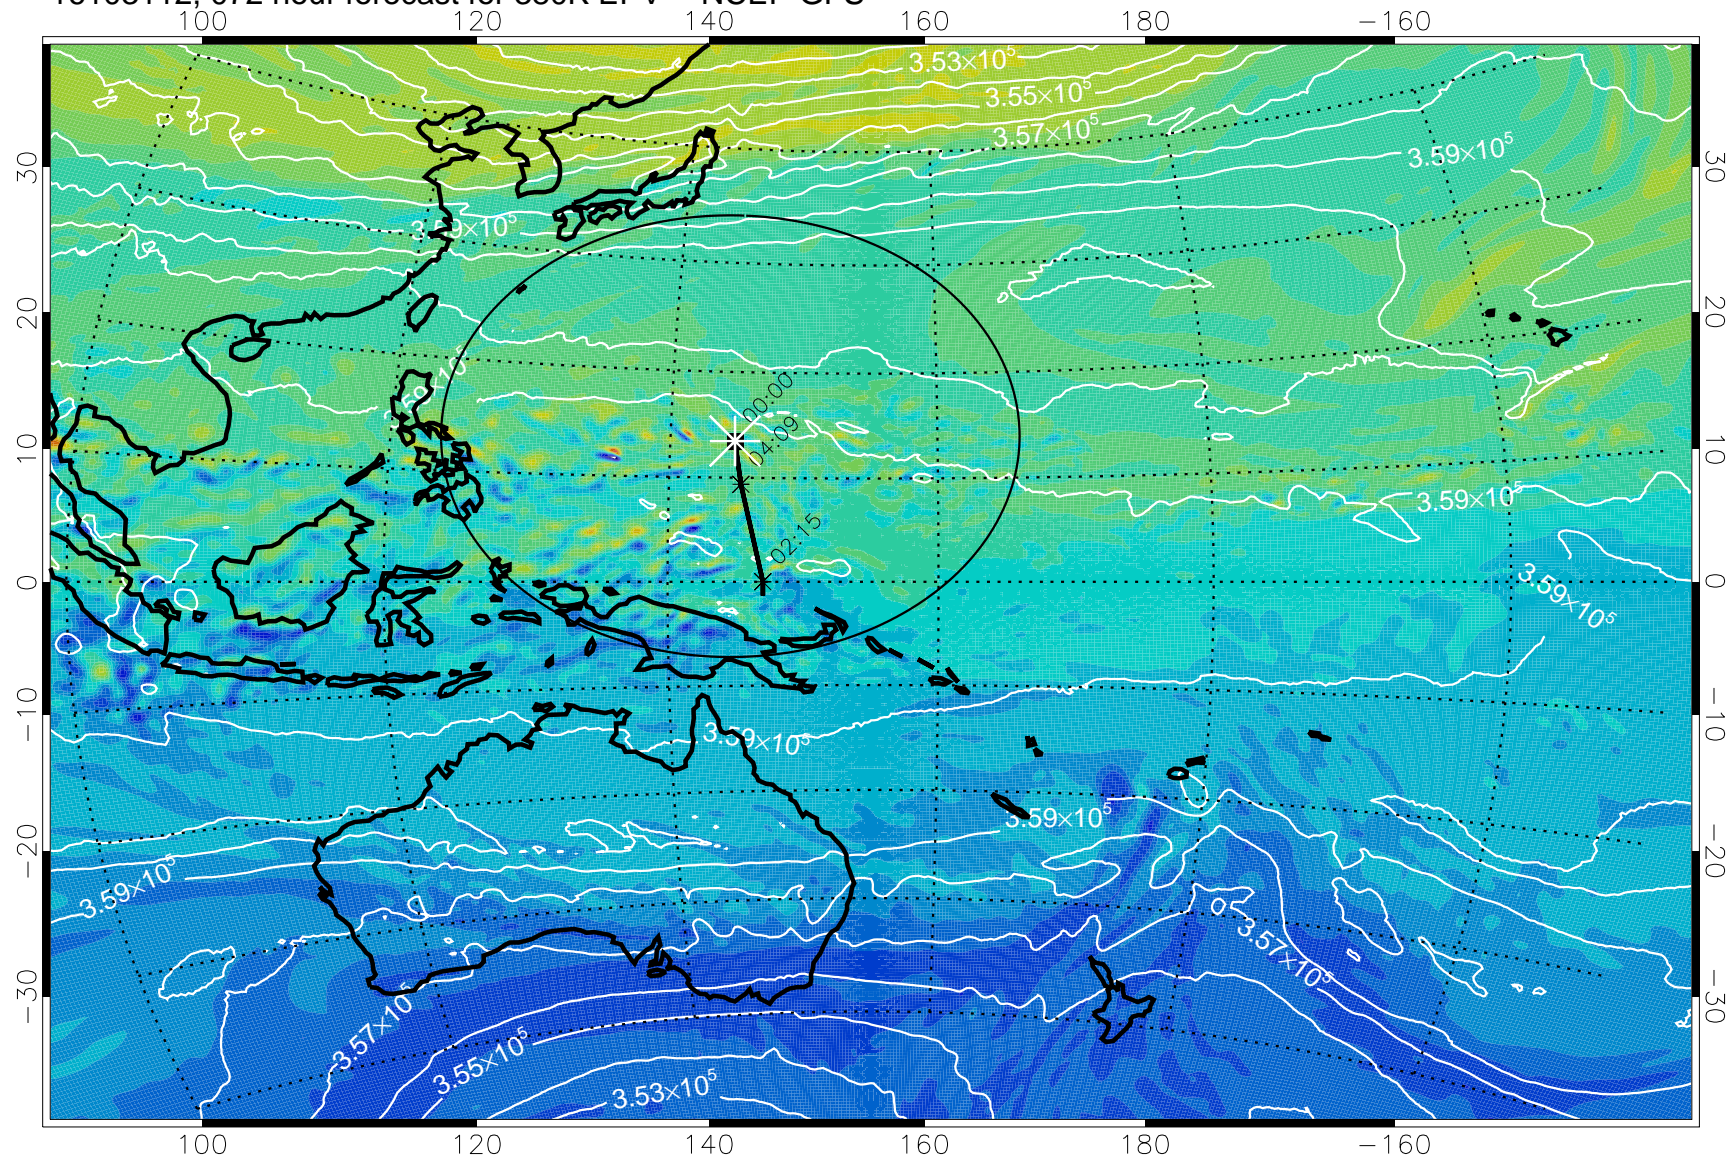

16103006, 042 hour forecast for 380K EPV -- NCEP GFS

16103012, 048 hour forecast for 380K EPV -- NCEP GFS

380K Montgomery Streamfunction, white

Range ring of 2304 km

16103018, 054 hour forecast for 380K EPV -- NCEP GFS

16103100, 060 hour forecast for 380K EPV -- NCEP GFS

380K Montgomery Streamfunction, white

Range ring of 2304 km

16103106, 066 hour forecast for 380K EPV -- NCEP GFS

380K Montgomery Streamfunction, white

Range ring of 2304 km

16103112, 072 hour forecast for 380K EPV -- NCEP GFS

380K Montgomery Streamfunction, white

Range ring of 2304 km

16103118, 078 hour forecast for 380K EPV -- NCEP GFS

380K Montgomery Streamfunction, white

Range ring of 2304 km

16110100, 084 hour forecast for 380K EPV -- NCEP GFS

-2×10^{-5} -1×10^{-5} 0 1×10^{-5} 2×10^{-5}
PVU

380K Montgomery Streamfunction, white

Range ring of 2304 km

16110106, 090 hour forecast for 380K EPV -- NCEP GFS