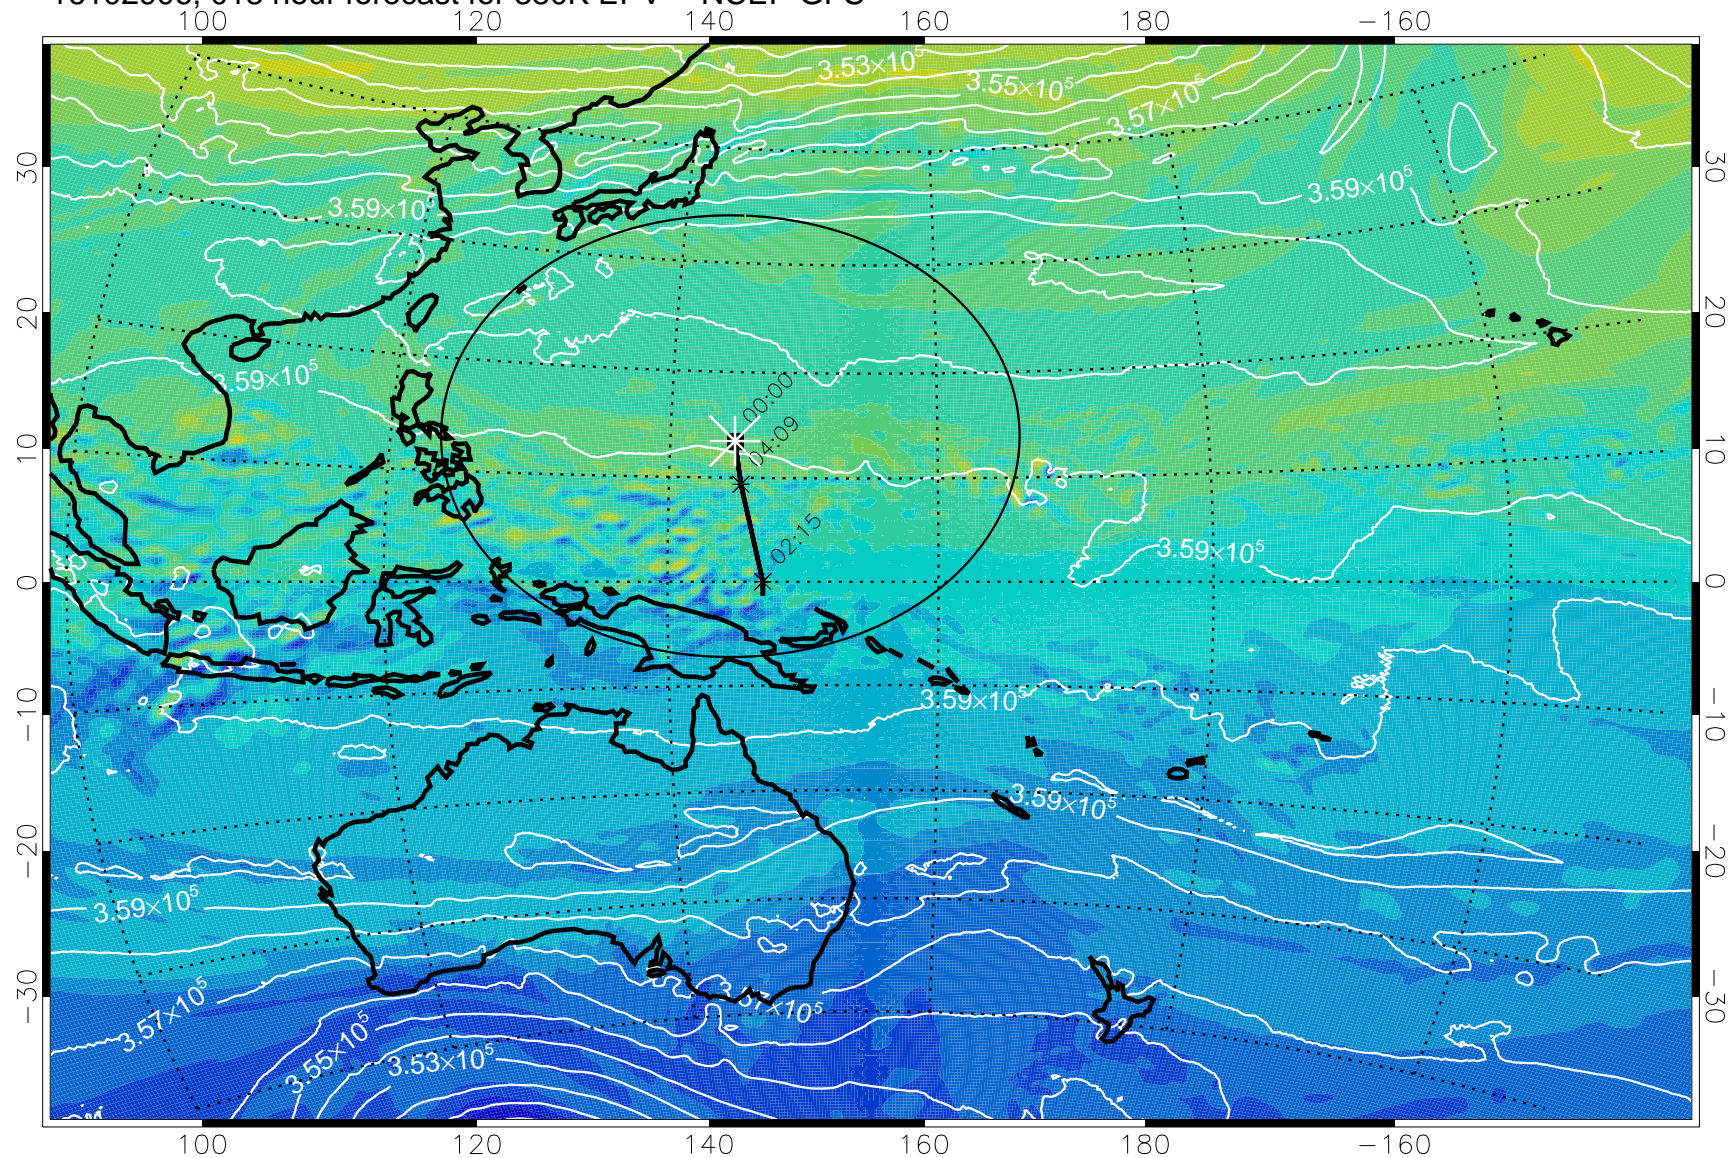

16102818, 006 hour forecast for 380K EPV -- NCEP GFS

380K Montgomery Streamfunction, white

Range ring of 2304 km

16102900, 012 hour forecast for 380K EPV -- NCEP GFS

380K Montgomery Streamfunction, white

Range ring of 2304 km

16102906, 018 hour forecast for 380K EPV -- NCEP GFS

380K Montgomery Streamfunction, white

Range ring of 2304 km

16102912, 024 hour forecast for 380K EPV -- NCEP GFS

380K Montgomery Streamfunction, white

Range ring of 2304 km

16102918, 030 hour forecast for 380K EPV -- NCEP GFS

380K Montgomery Streamfunction, white

Range ring of 2304 km

16103000, 036 hour forecast for 380K EPV -- NCEP GFS

380K Montgomery Streamfunction, white

Range ring of 2304 km

16103006, 042 hour forecast for 380K EPV -- NCEP GFS

16103012, 048 hour forecast for 380K EPV -- NCEP GFS

380K Montgomery Streamfunction, white

Range ring of 2304 km

16103018, 054 hour forecast for 380K EPV -- NCEP GFS