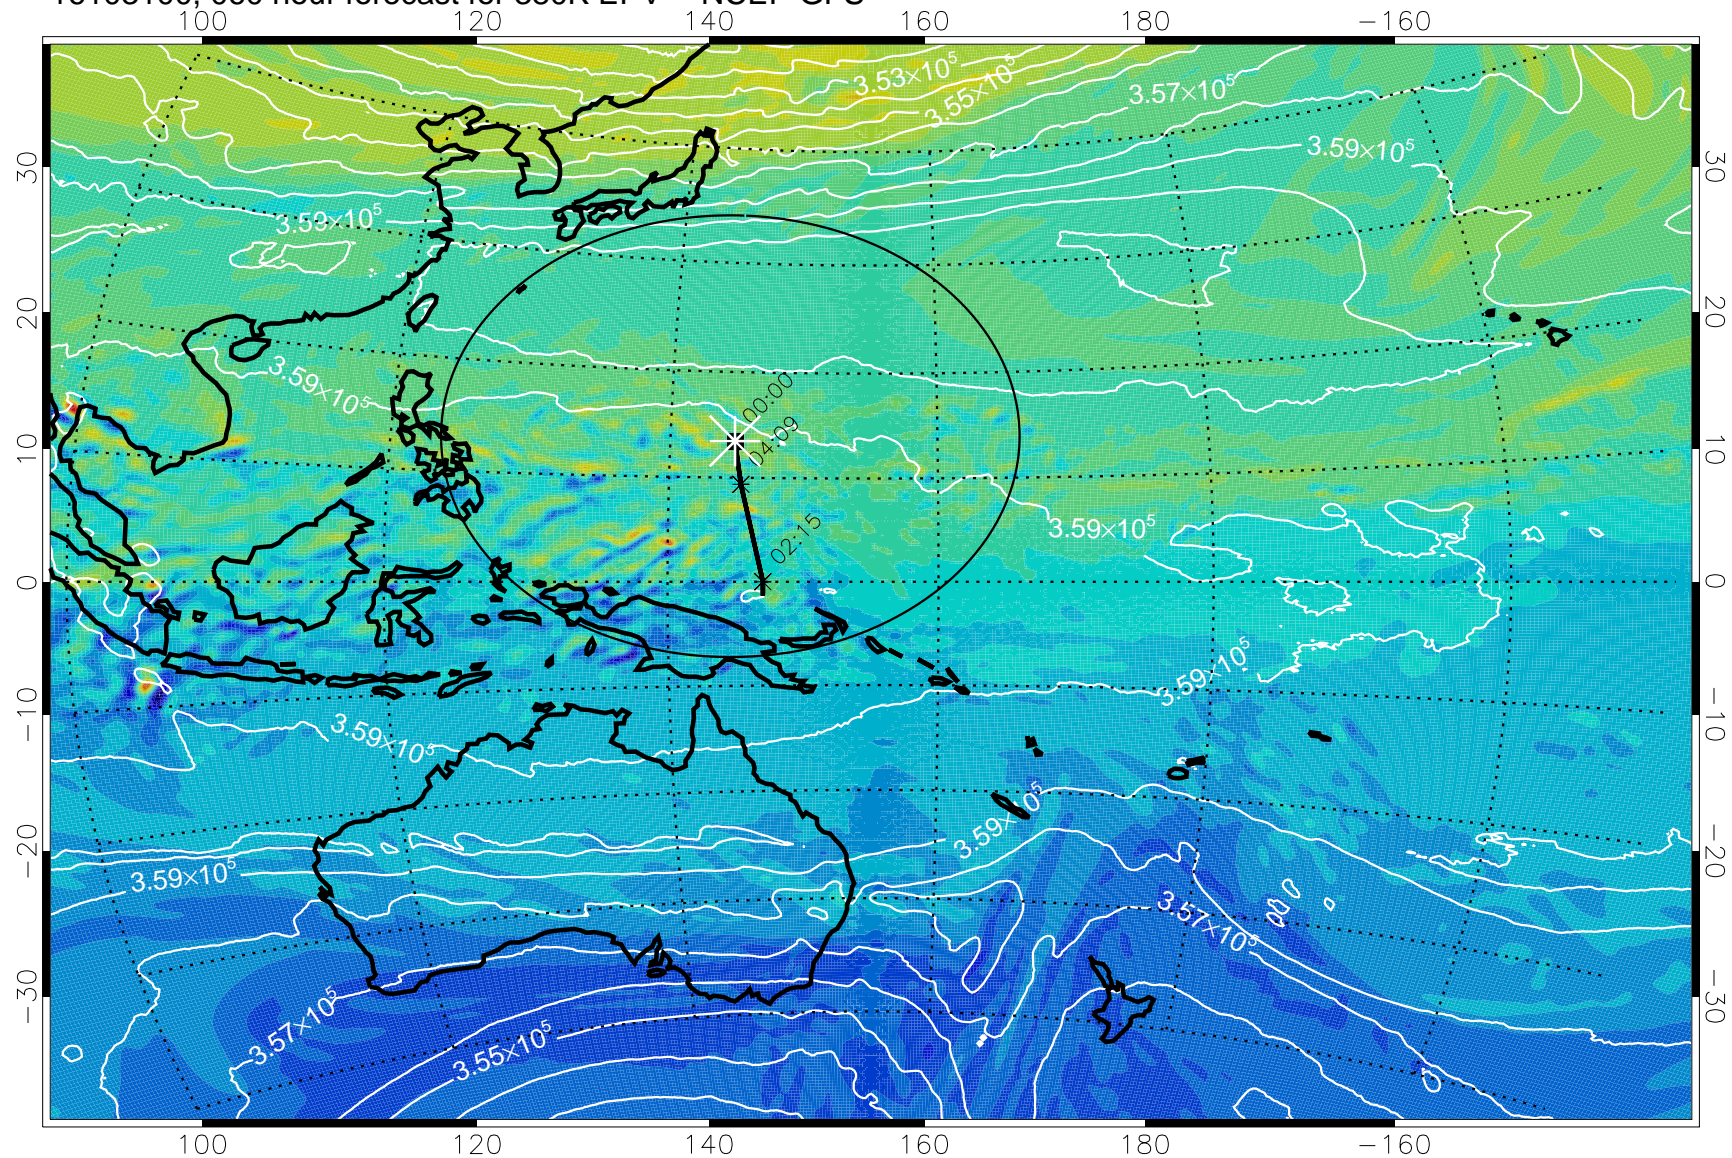

16102918, 030 hour forecast for 380K EPV -- NCEP GFS

380K Montgomery Streamfunction, white

Range ring of 2304 km

16103000, 036 hour forecast for 380K EPV -- NCEP GFS

380K Montgomery Streamfunction, white

Range ring of 2304 km

16103006, 042 hour forecast for 380K EPV -- NCEP GFS

16103012, 048 hour forecast for 380K EPV -- NCEP GFS

380K Montgomery Streamfunction, white

Range ring of 2304 km

16103018, 054 hour forecast for 380K EPV -- NCEP GFS

16103100, 060 hour forecast for 380K EPV -- NCEP GFS

380K Montgomery Streamfunction, white

Range ring of 2304 km

16103106, 066 hour forecast for 380K EPV -- NCEP GFS

380K Montgomery Streamfunction, white

Range ring of 2304 km

16103112, 072 hour forecast for 380K EPV -- NCEP GFS

380K Montgomery Streamfunction, white

Range ring of 2304 km

16103118, 078 hour forecast for 380K EPV -- NCEP GFS

380K Montgomery Streamfunction, white

Range ring of 2304 km