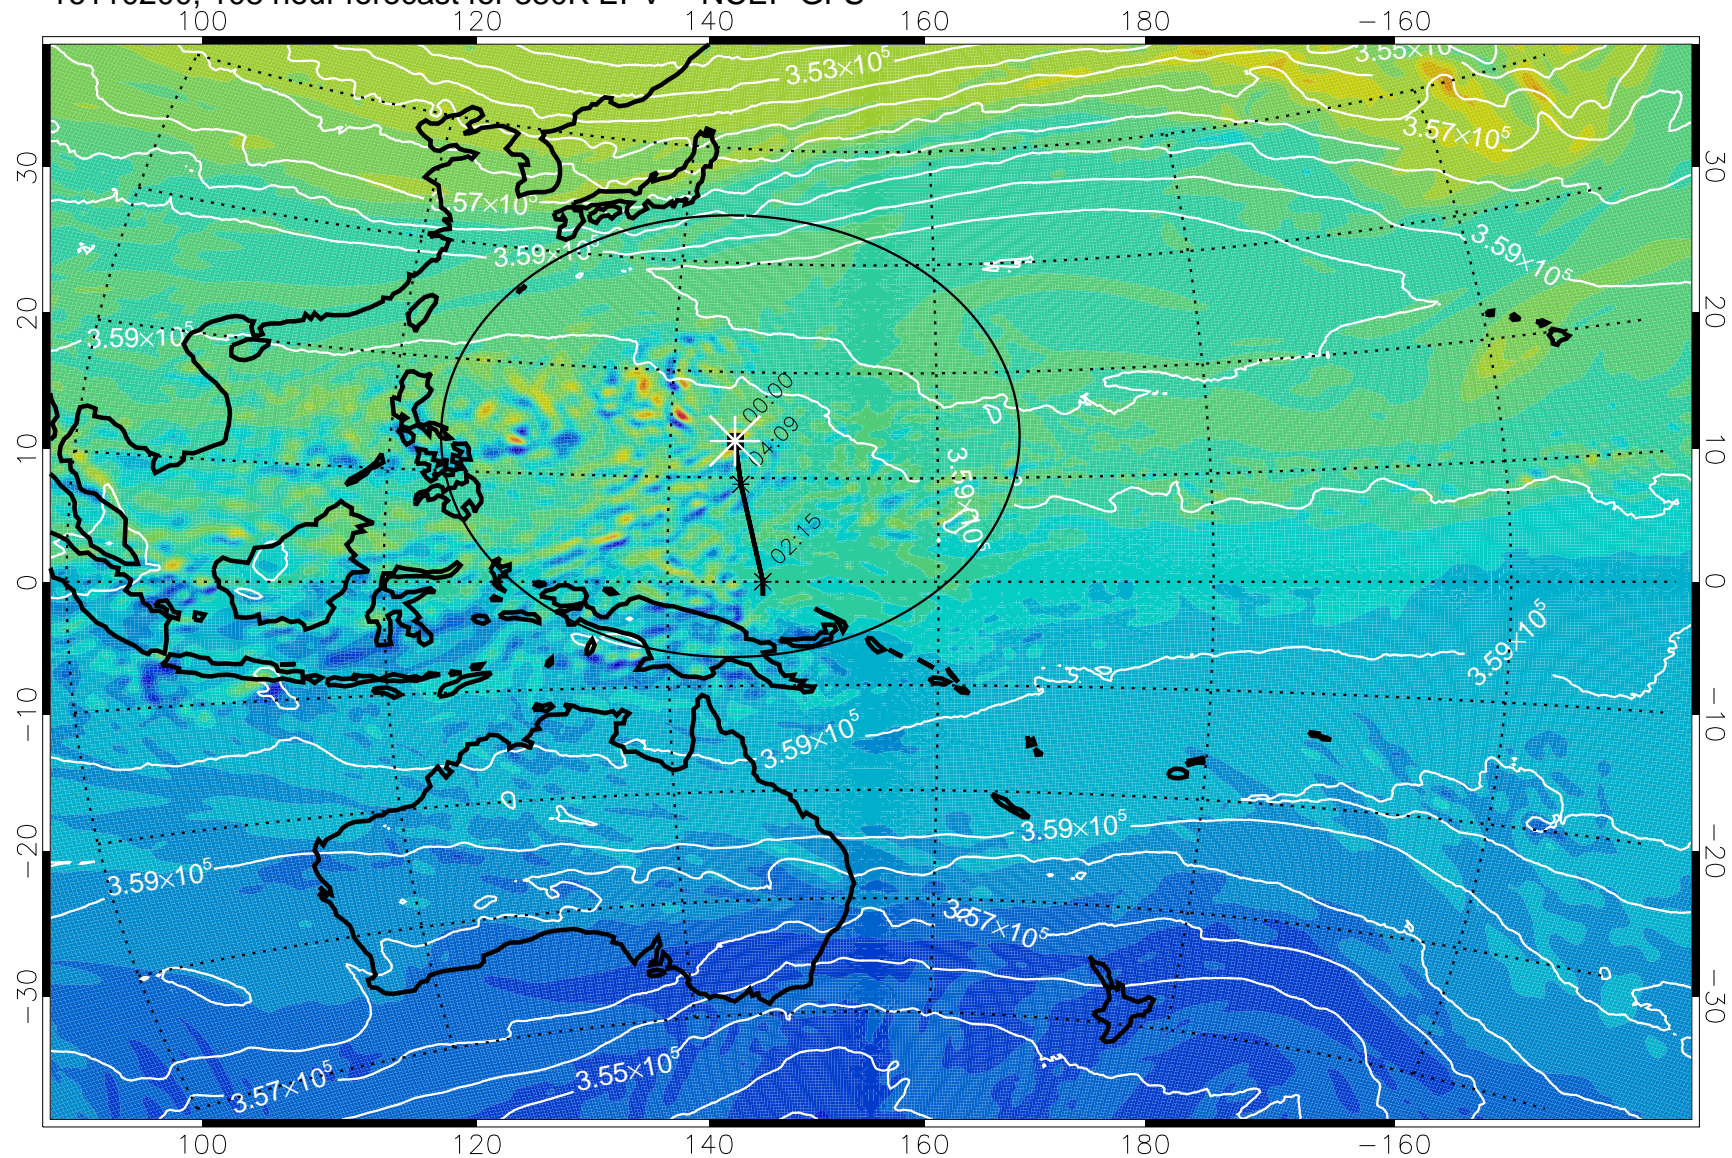

16110100, 084 hour forecast for 380K EPV -- NCEP GFS

-2×10^{-5} -1×10^{-5} 0 1×10^{-5} 2×10^{-5}
PVU

380K Montgomery Streamfunction, white

Range ring of 2304 km

16110106, 090 hour forecast for 380K EPV -- NCEP GFS

380K Montgomery Streamfunction, white

Range ring of 2304 km

16110112, 096 hour forecast for 380K EPV -- NCEP GFS

380K Montgomery Streamfunction, white

Range ring of 2304 km

16110118, 102 hour forecast for 380K EPV -- NCEP GFS

380K Montgomery Streamfunction, white

Range ring of 2304 km

16110200, 108 hour forecast for 380K EPV -- NCEP GFS

380K Montgomery Streamfunction, white

Range ring of 2304 km

16110206, 114 hour forecast for 380K EPV -- NCEP GFS

380K Montgomery Streamfunction, white

Range ring of 2304 km

16110212, 120 hour forecast for 380K EPV -- NCEP GFS

380K Montgomery Streamfunction, white

Range ring of 2304 km