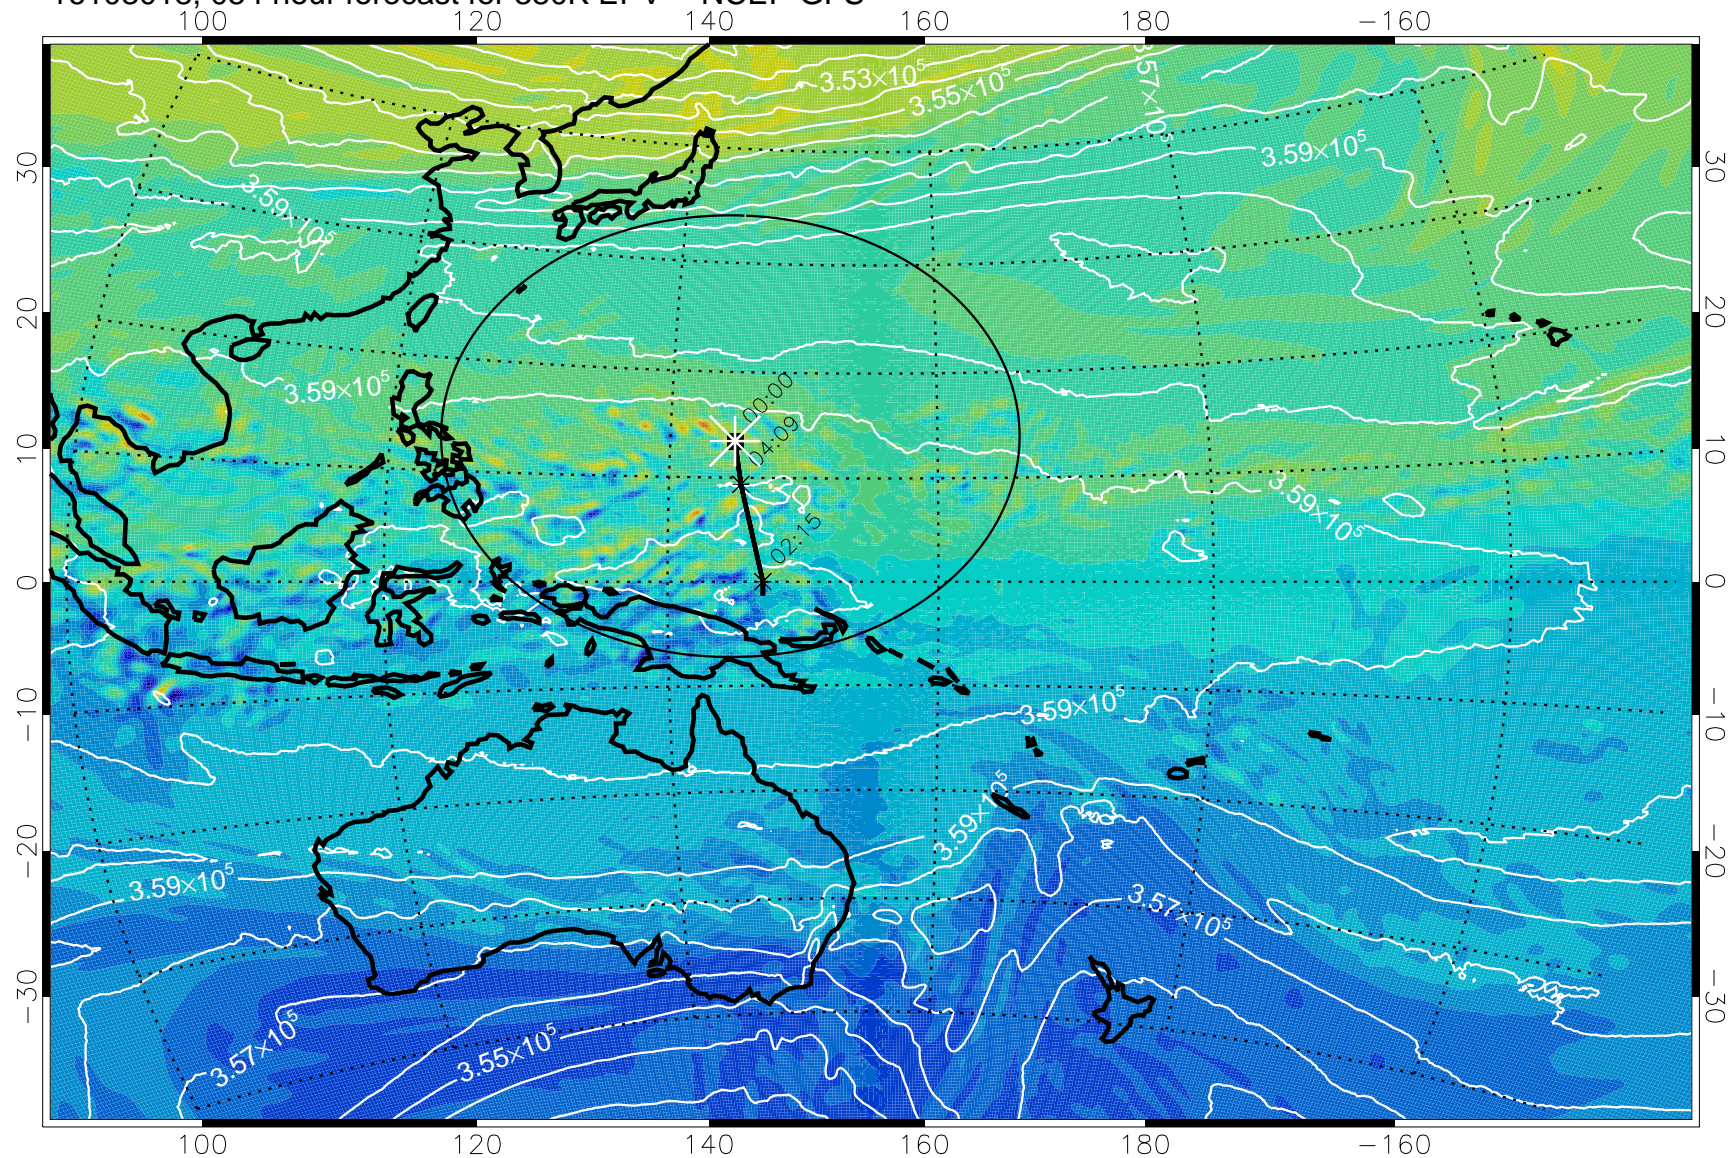

16102918, 030 hour forecast for 380K EPV -- NCEP GFS

380K Montgomery Streamfunction, white

Range ring of 2304 km

16103000, 036 hour forecast for 380K EPV -- NCEP GFS

380K Montgomery Streamfunction, white

Range ring of 2304 km

16103006, 042 hour forecast for 380K EPV -- NCEP GFS

16103012, 048 hour forecast for 380K EPV -- NCEP GFS

380K Montgomery Streamfunction, white

Range ring of 2304 km

16103018, 054 hour forecast for 380K EPV -- NCEP GFS

16103100, 060 hour forecast for 380K EPV -- NCEP GFS

380K Montgomery Streamfunction, white

Range ring of 2304 km

16103106, 066 hour forecast for 380K EPV -- NCEP GFS

380K Montgomery Streamfunction, white

Range ring of 2304 km

16103112, 072 hour forecast for 380K EPV -- NCEP GFS

380K Montgomery Streamfunction, white

Range ring of 2304 km

16103118, 078 hour forecast for 380K EPV -- NCEP GFS

380K Montgomery Streamfunction, white

Range ring of 2304 km