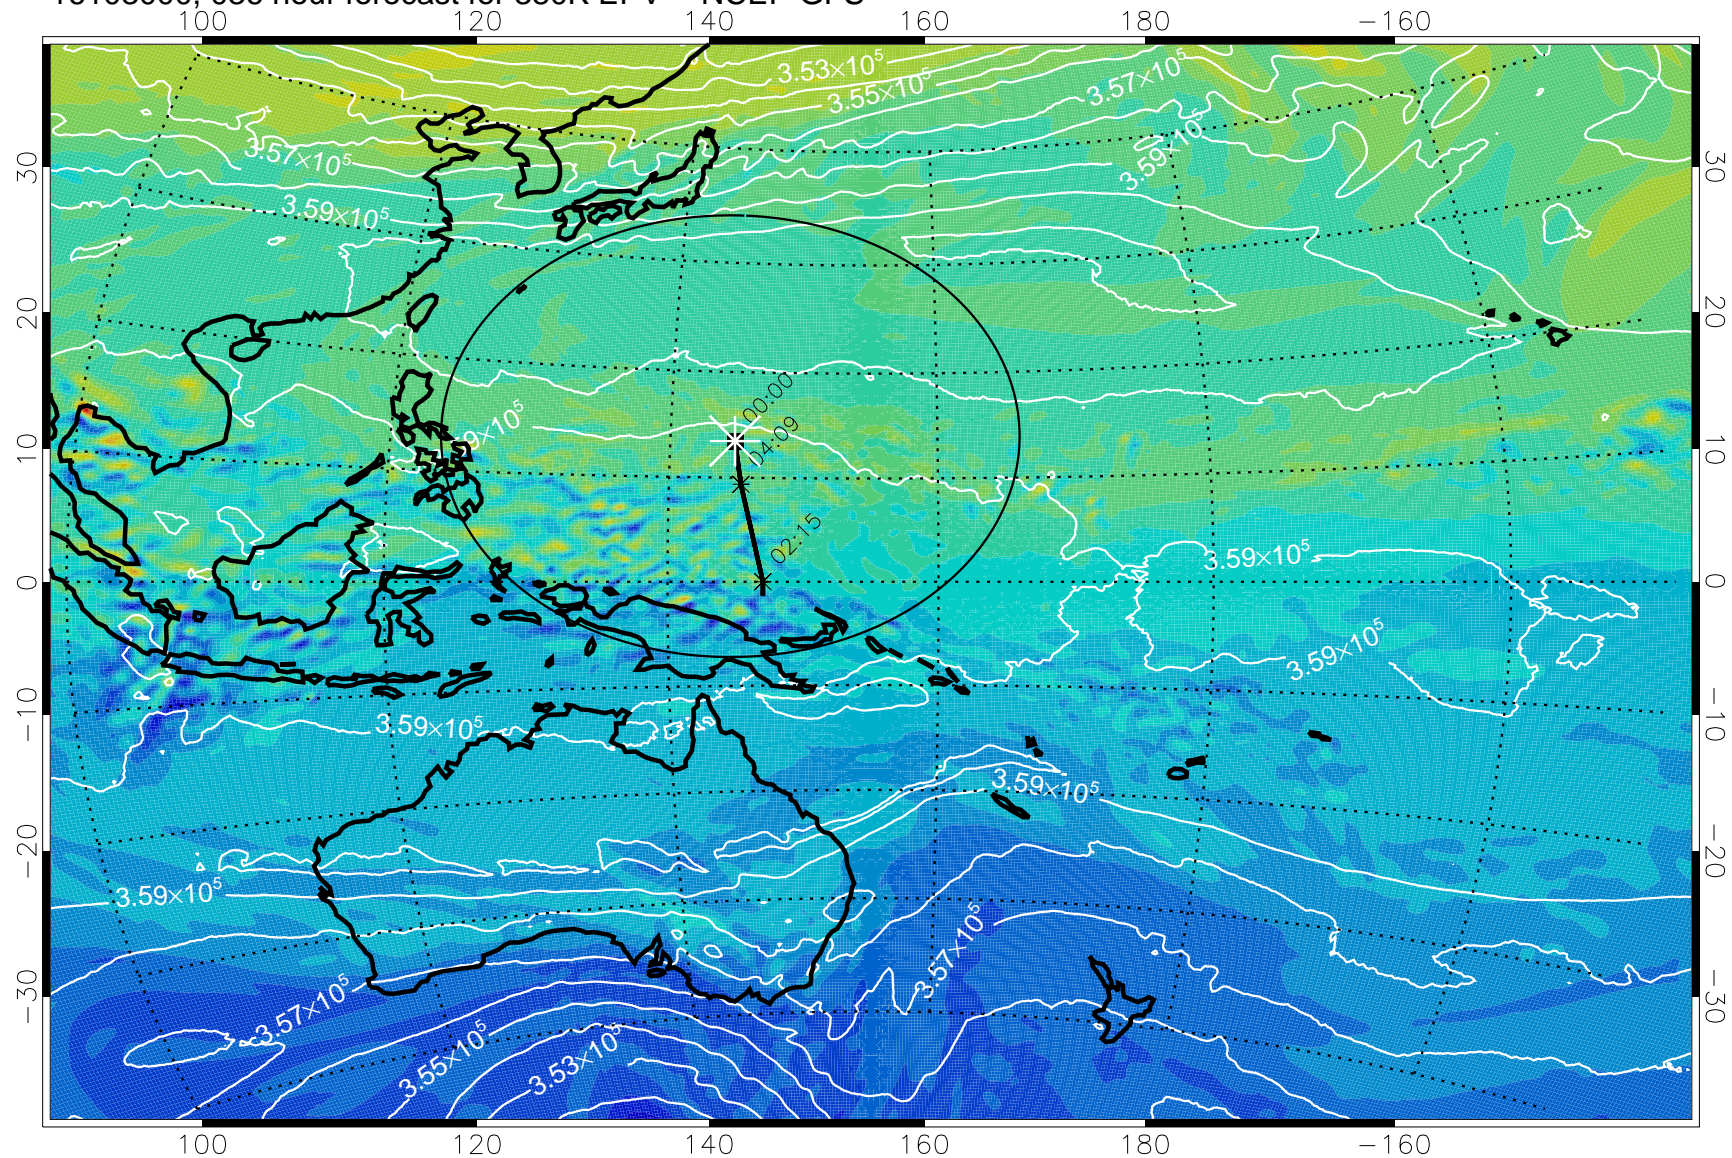

16102906, 018 hour forecast for 380K EPV -- NCEP GFS

380K Montgomery Streamfunction, white

Range ring of 2304 km

16102912, 024 hour forecast for 380K EPV -- NCEP GFS

380K Montgomery Streamfunction, white

Range ring of 2304 km

16102918, 030 hour forecast for 380K EPV -- NCEP GFS

380K Montgomery Streamfunction, white

Range ring of 2304 km

16103000, 036 hour forecast for 380K EPV -- NCEP GFS

380K Montgomery Streamfunction, white

Range ring of 2304 km

16103006, 042 hour forecast for 380K EPV -- NCEP GFS

16103012, 048 hour forecast for 380K EPV -- NCEP GFS

380K Montgomery Streamfunction, white

Range ring of 2304 km

16103018, 054 hour forecast for 380K EPV -- NCEP GFS

16103100, 060 hour forecast for 380K EPV -- NCEP GFS

380K Montgomery Streamfunction, white

Range ring of 2304 km

16103106, 066 hour forecast for 380K EPV -- NCEP GFS

380K Montgomery Streamfunction, white

Range ring of 2304 km