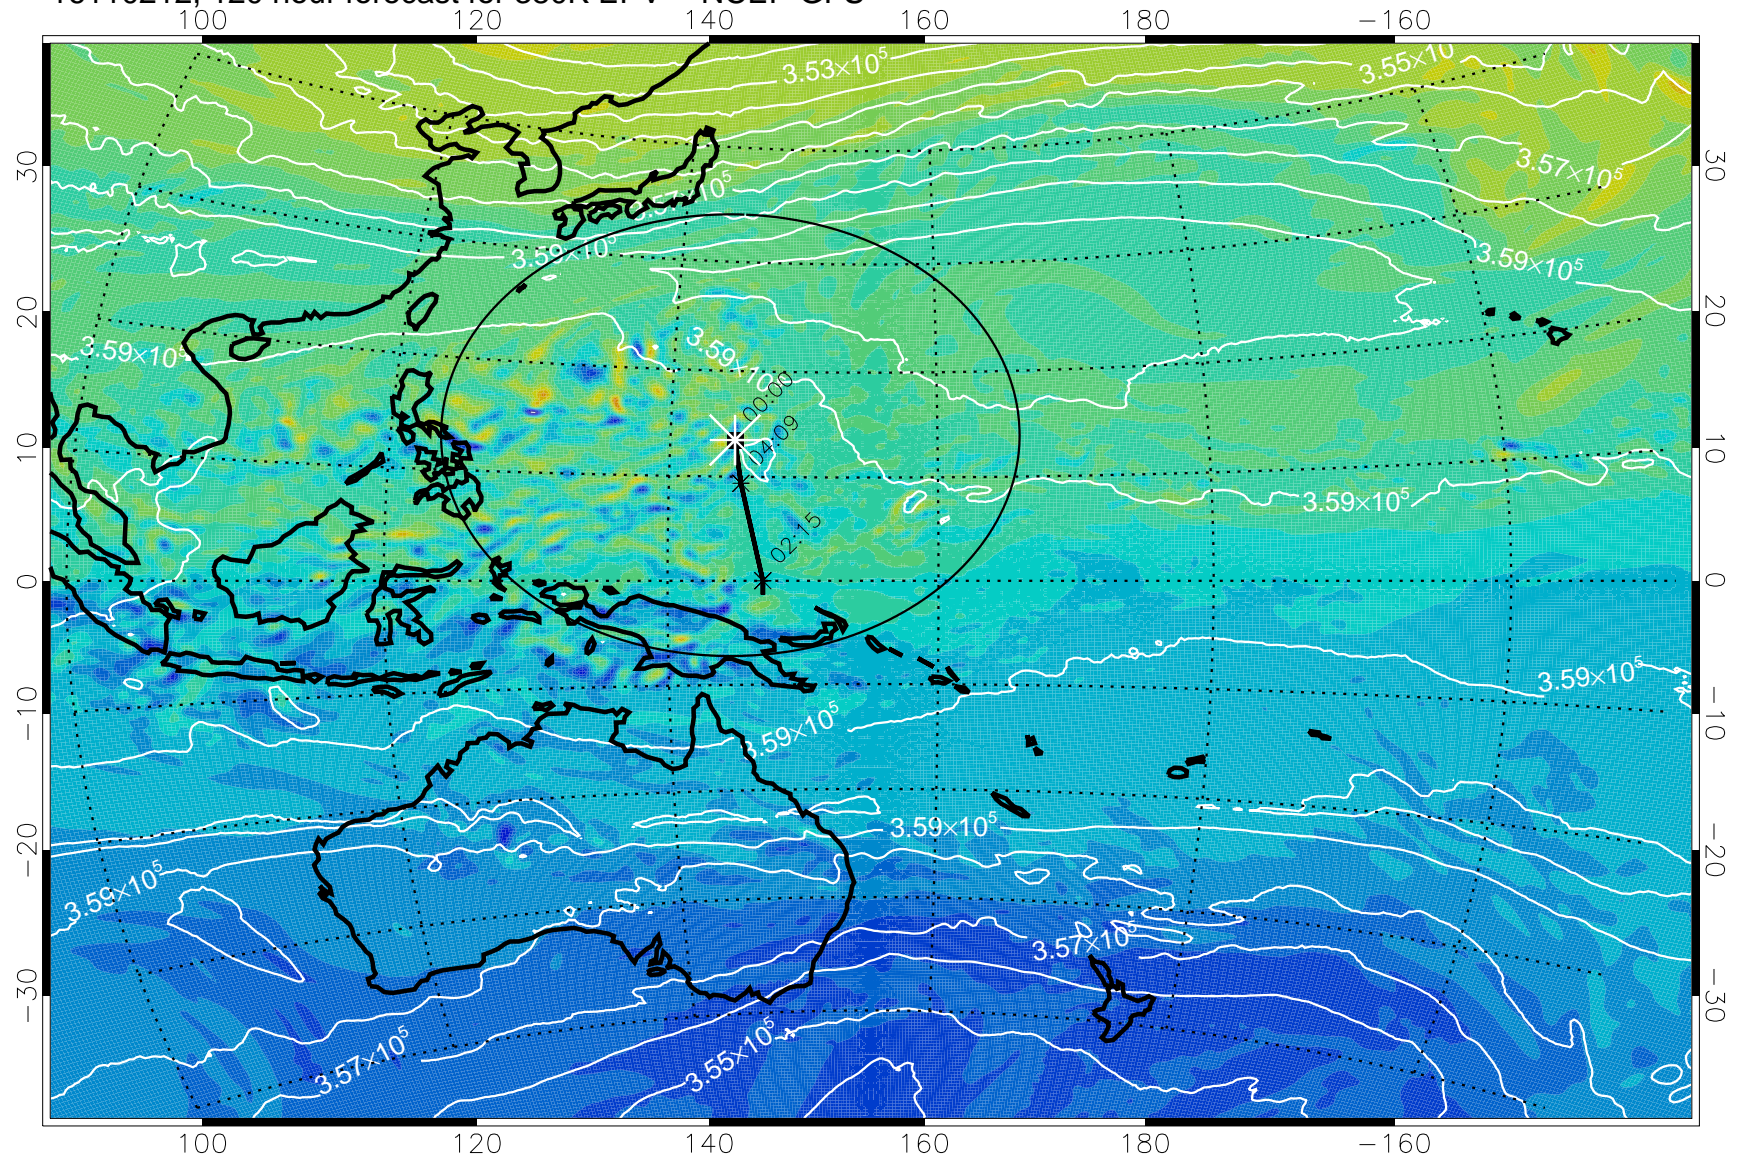

380K Montgomery Streamfunction, white

Range ring of 2304 km

16110112, 096 hour forecast for 380K EPV -- NCEP GFS

380K Montgomery Streamfunction, white

Range ring of 2304 km

16110118, 102 hour forecast for 380K EPV -- NCEP GFS

380K Montgomery Streamfunction, white

Range ring of 2304 km

16110200, 108 hour forecast for 380K EPV -- NCEP GFS

380K Montgomery Streamfunction, white

Range ring of 2304 km

16110206, 114 hour forecast for 380K EPV -- NCEP GFS

380K Montgomery Streamfunction, white

Range ring of 2304 km

16110212, 120 hour forecast for 380K EPV -- NCEP GFS

380K Montgomery Streamfunction, white

Range ring of 2304 km