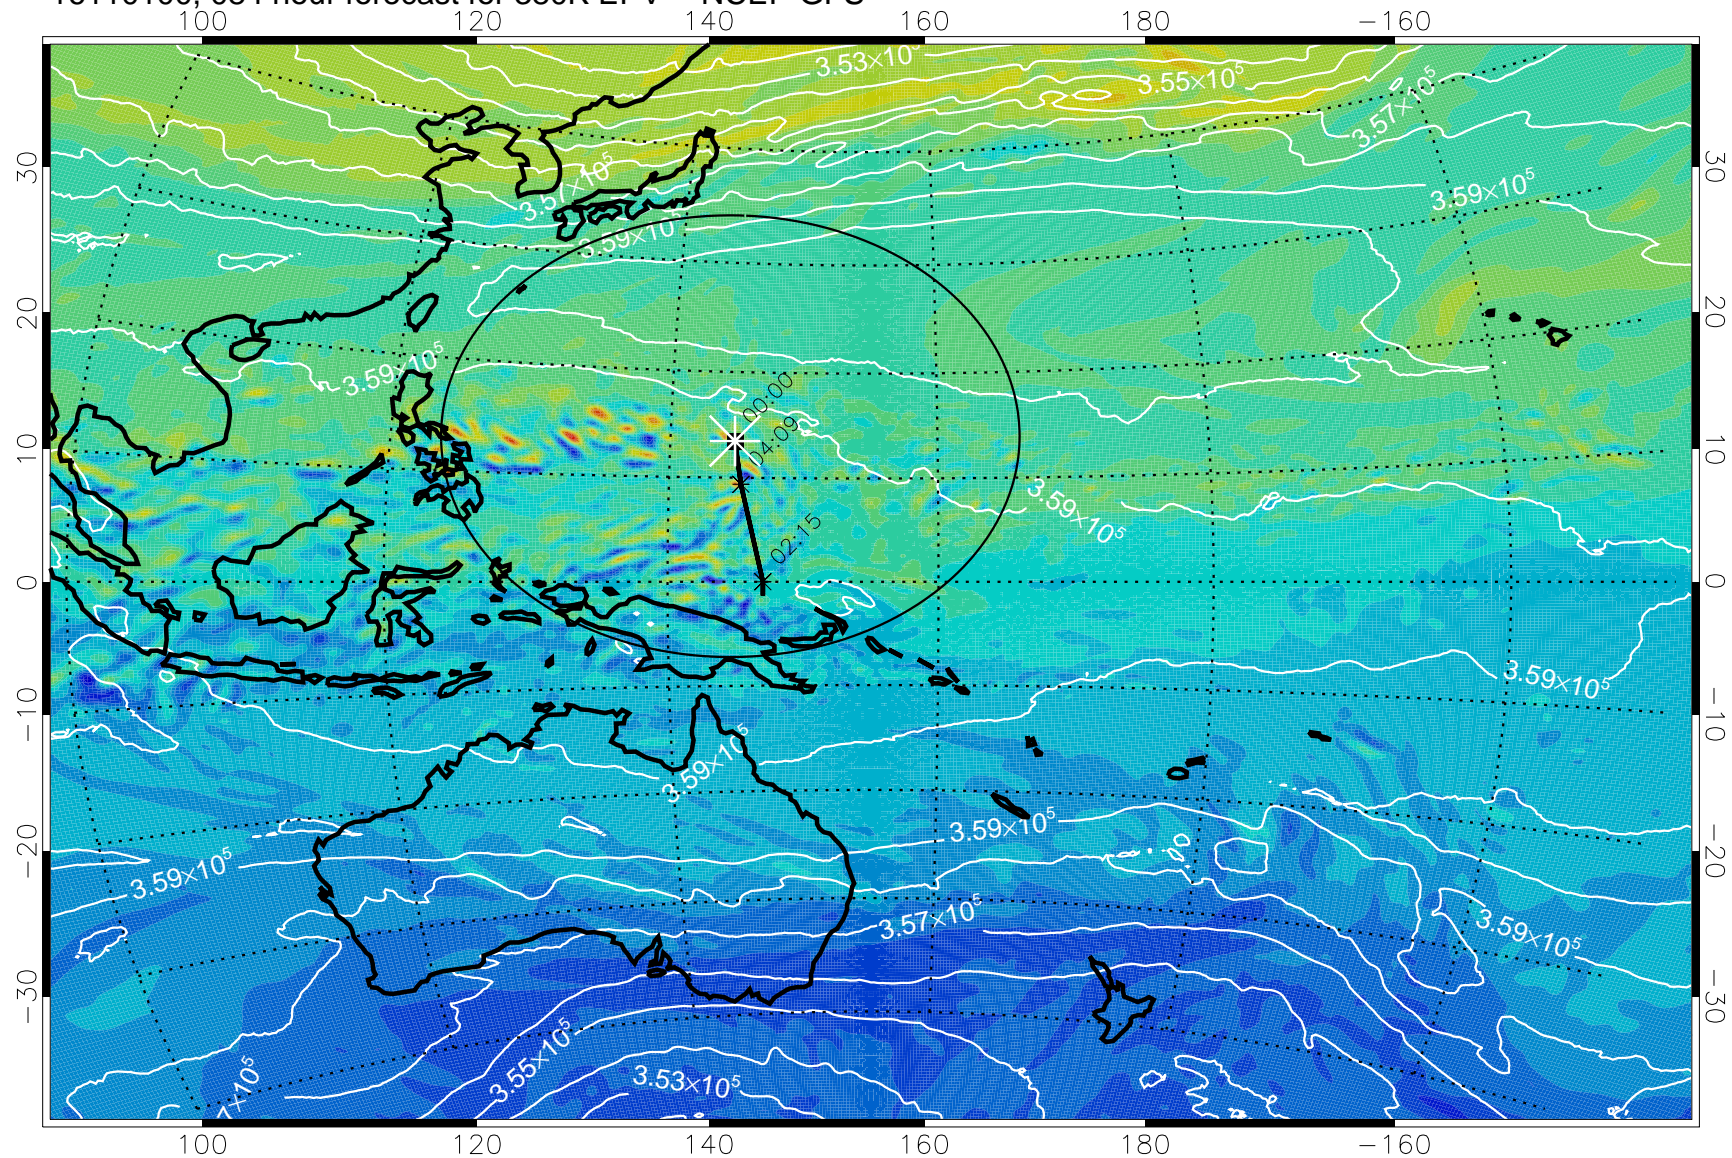

16103100, 060 hour forecast for 380K EPV -- NCEP GFS

380K Montgomery Streamfunction, white

Range ring of 2304 km

16103106, 066 hour forecast for 380K EPV -- NCEP GFS

380K Montgomery Streamfunction, white

Range ring of 2304 km

16103112, 072 hour forecast for 380K EPV -- NCEP GFS

380K Montgomery Streamfunction, white

Range ring of 2304 km

16103118, 078 hour forecast for 380K EPV -- NCEP GFS

380K Montgomery Streamfunction, white

Range ring of 2304 km

16110100, 084 hour forecast for 380K EPV -- NCEP GFS

-2×10^{-5} -1×10^{-5} 0 1×10^{-5} 2×10^{-5}
PVU

380K Montgomery Streamfunction, white

Range ring of 2304 km

16110106, 090 hour forecast for 380K EPV -- NCEP GFS

380K Montgomery Streamfunction, white

Range ring of 2304 km

16110112, 096 hour forecast for 380K EPV -- NCEP GFS

380K Montgomery Streamfunction, white

Range ring of 2304 km

16110118, 102 hour forecast for 380K EPV -- NCEP GFS