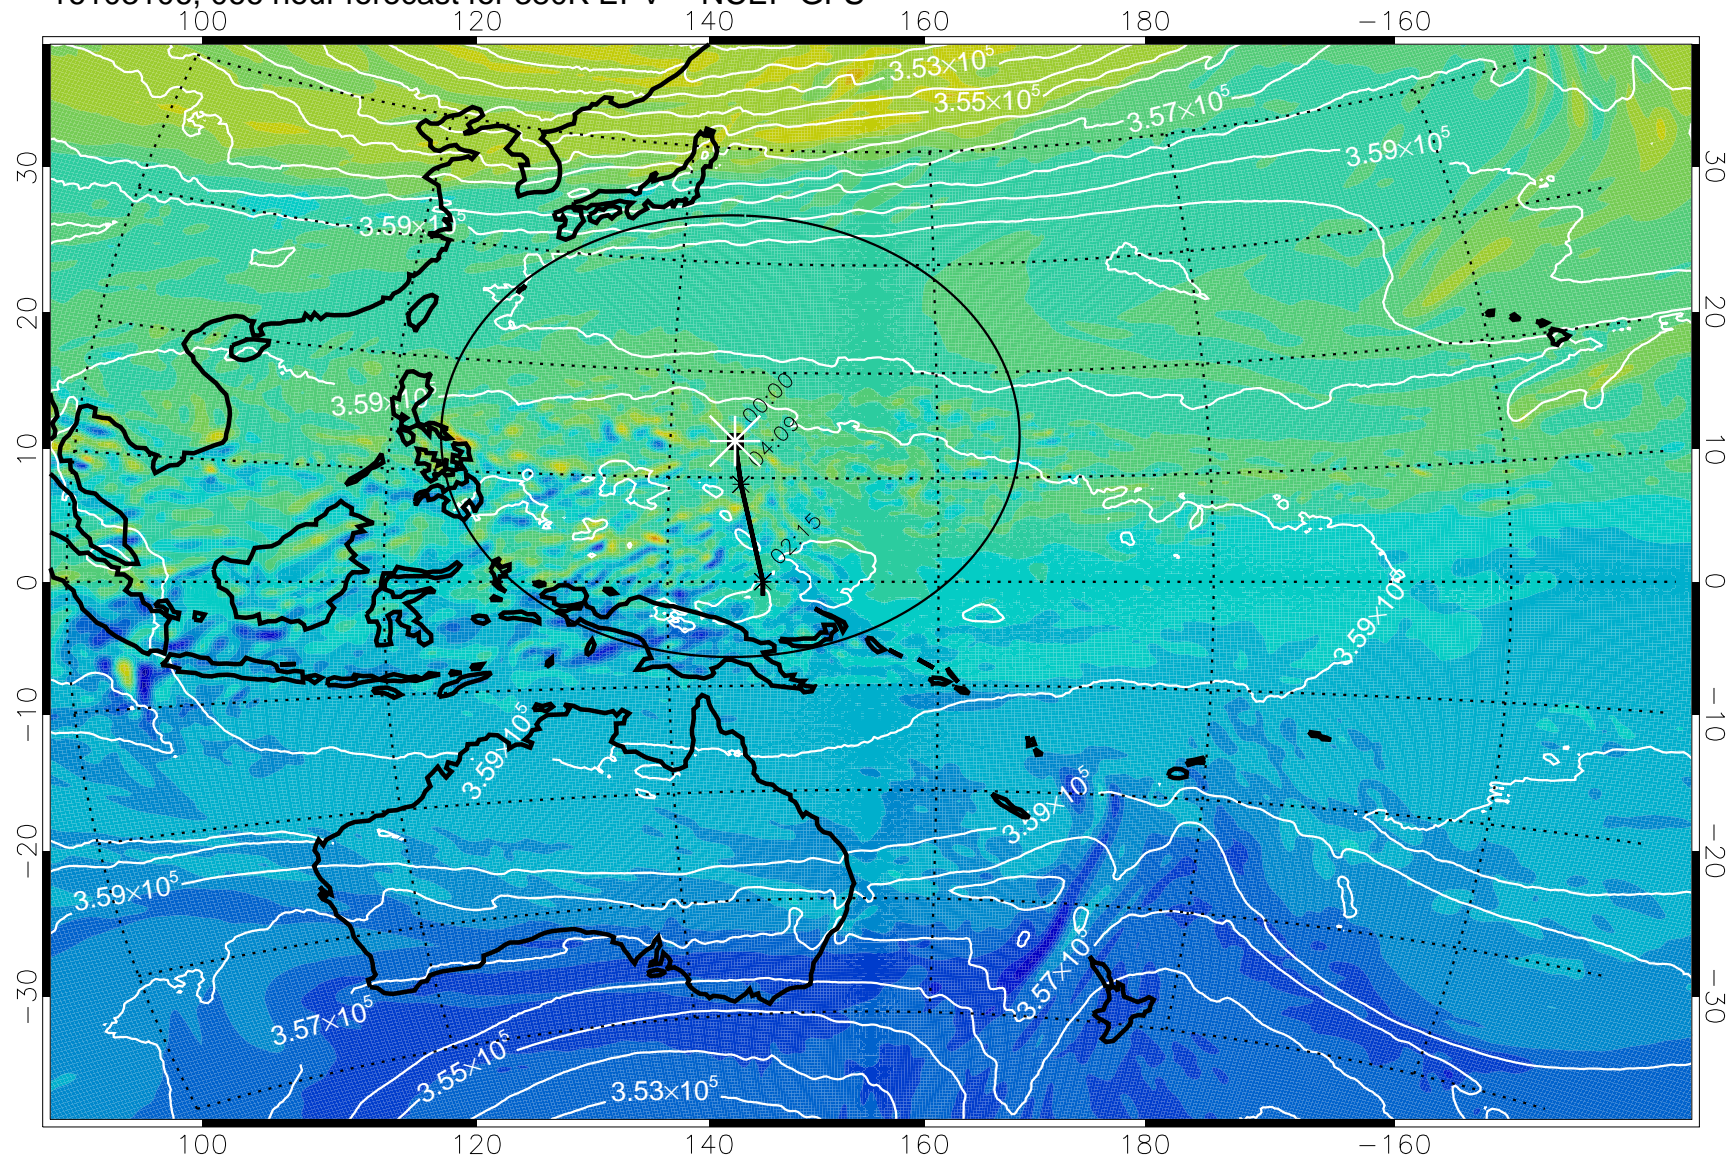

16103006, 042 hour forecast for 380K EPV -- NCEP GFS

16103012, 048 hour forecast for 380K EPV -- NCEP GFS

380K Montgomery Streamfunction, white

Range ring of 2304 km

16103018, 054 hour forecast for 380K EPV -- NCEP GFS

16103100, 060 hour forecast for 380K EPV -- NCEP GFS

380K Montgomery Streamfunction, white

Range ring of 2304 km

16103106, 066 hour forecast for 380K EPV -- NCEP GFS

380K Montgomery Streamfunction, white

Range ring of 2304 km

16103112, 072 hour forecast for 380K EPV -- NCEP GFS

380K Montgomery Streamfunction, white

Range ring of 2304 km

16103118, 078 hour forecast for 380K EPV -- NCEP GFS

380K Montgomery Streamfunction, white

Range ring of 2304 km

16110100, 084 hour forecast for 380K EPV -- NCEP GFS

-2×10^{-5} -1×10^{-5} 0 1×10^{-5} 2×10^{-5}
PVU

380K Montgomery Streamfunction, white

Range ring of 2304 km

16110106, 090 hour forecast for 380K EPV -- NCEP GFS