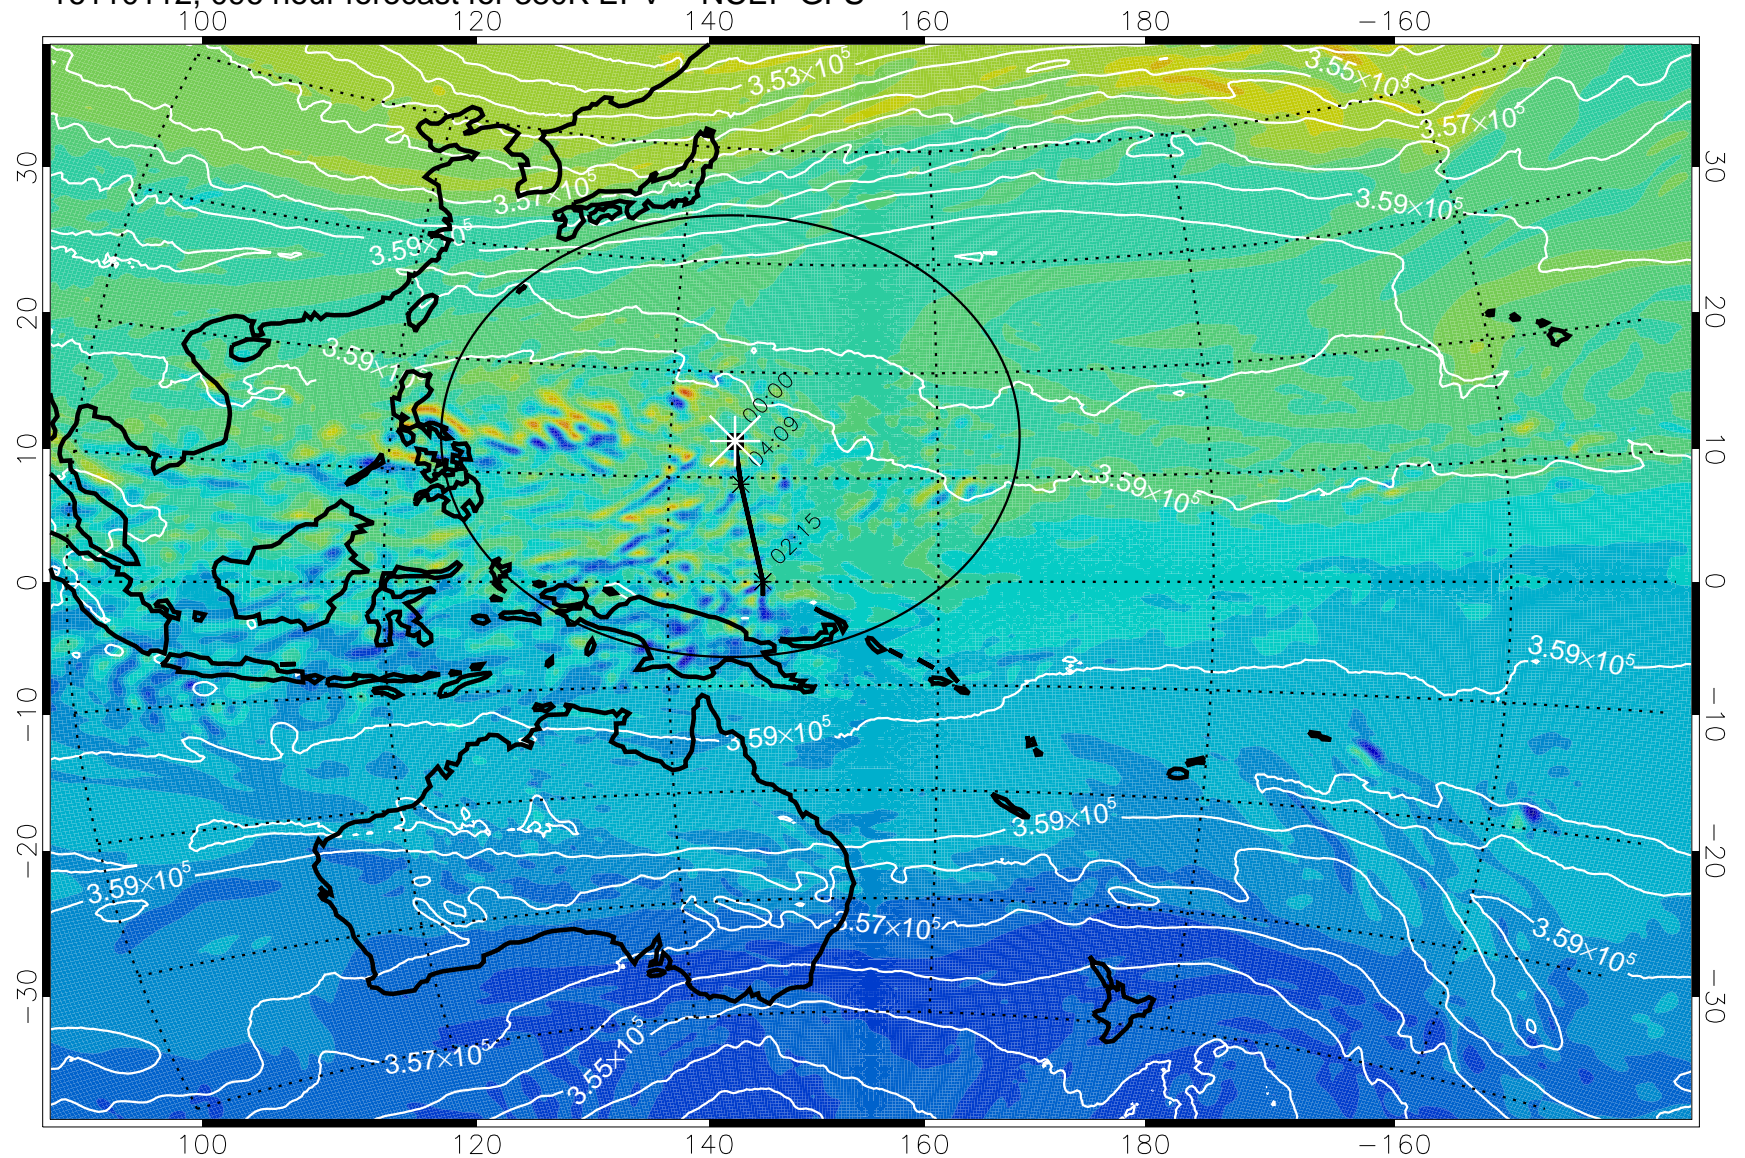

16103112, 072 hour forecast for 380K EPV -- NCEP GFS

380K Montgomery Streamfunction, white

Range ring of 2304 km

16103118, 078 hour forecast for 380K EPV -- NCEP GFS

380K Montgomery Streamfunction, white

Range ring of 2304 km

16110100, 084 hour forecast for 380K EPV -- NCEP GFS

-2×10^{-5} -1×10^{-5} 0 1×10^{-5} 2×10^{-5}
PVU

380K Montgomery Streamfunction, white

Range ring of 2304 km

16110106, 090 hour forecast for 380K EPV -- NCEP GFS

380K Montgomery Streamfunction, white

Range ring of 2304 km

16110112, 096 hour forecast for 380K EPV -- NCEP GFS

380K Montgomery Streamfunction, white

Range ring of 2304 km

16110118, 102 hour forecast for 380K EPV -- NCEP GFS

380K Montgomery Streamfunction, white

Range ring of 2304 km

16110200, 108 hour forecast for 380K EPV -- NCEP GFS

380K Montgomery Streamfunction, white

Range ring of 2304 km

16110206, 114 hour forecast for 380K EPV -- NCEP GFS