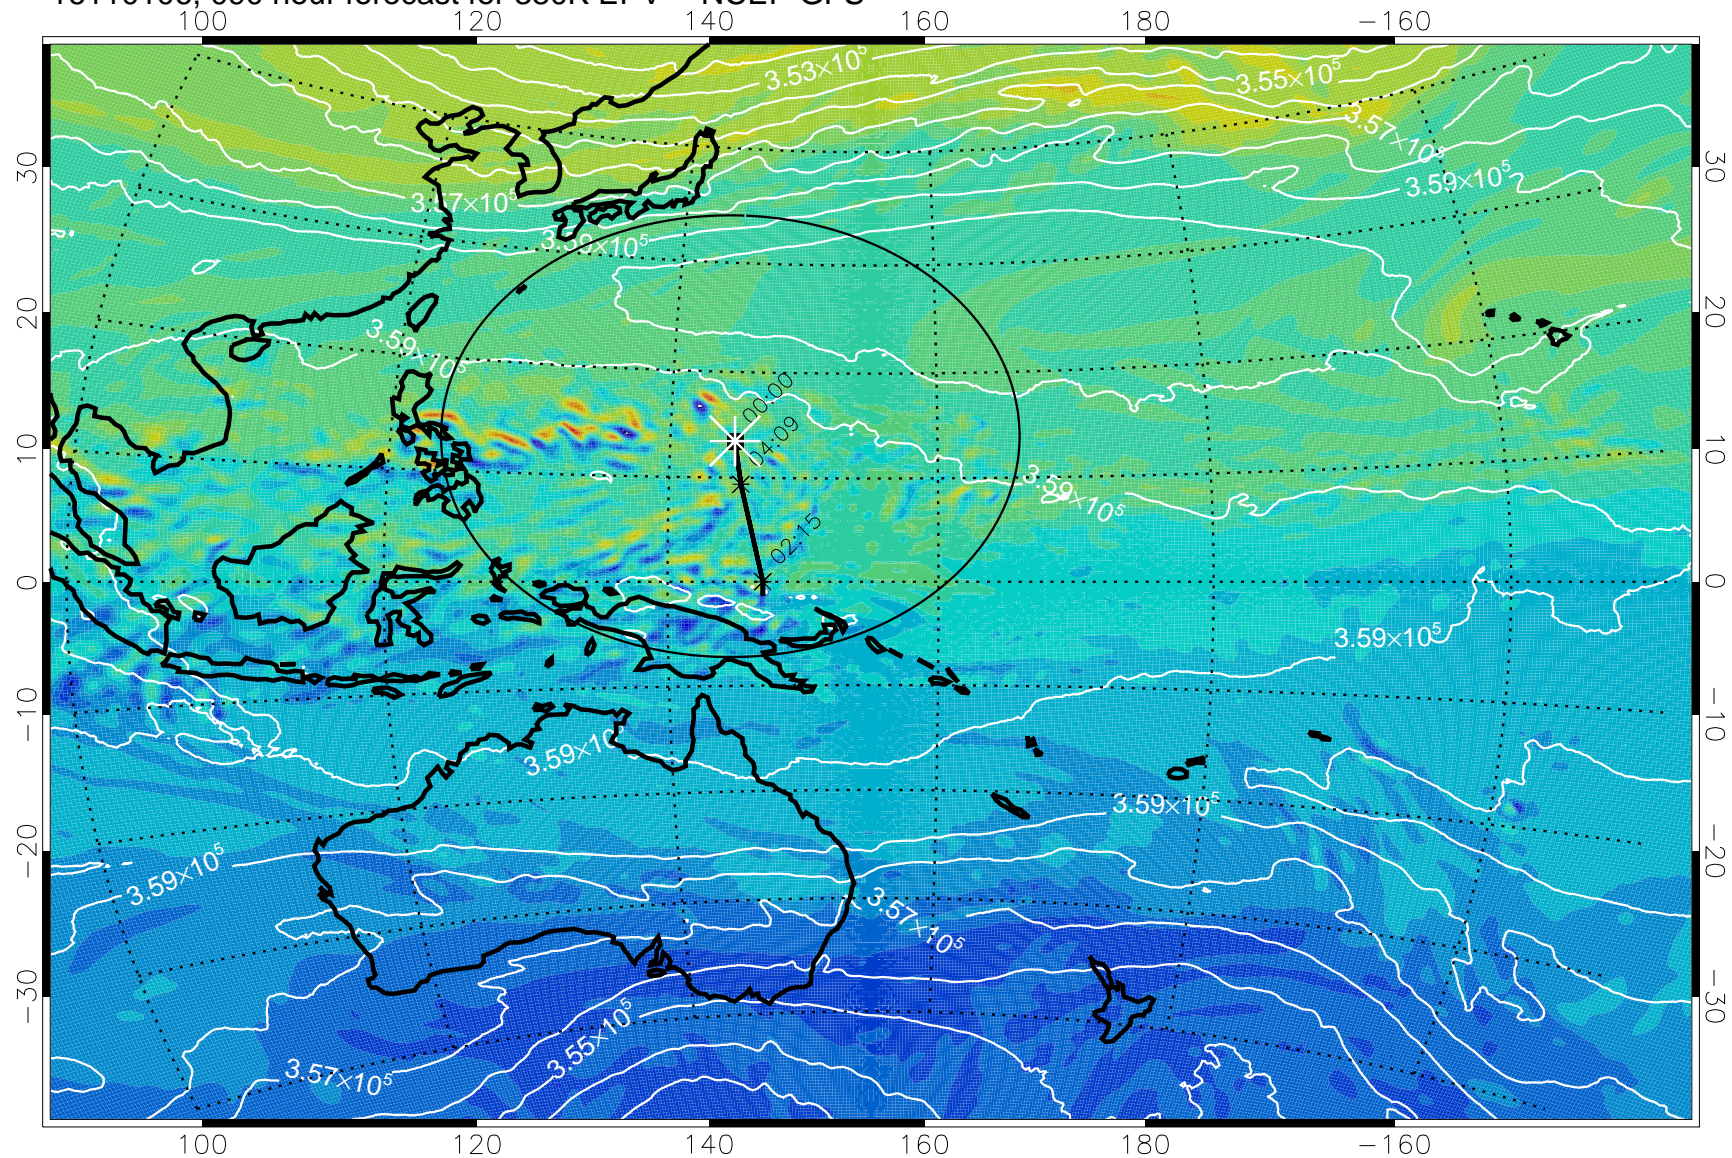

16103112, 072 hour forecast for 380K EPV -- NCEP GFS

380K Montgomery Streamfunction, white

Range ring of 2304 km

16103118, 078 hour forecast for 380K EPV -- NCEP GFS

380K Montgomery Streamfunction, white

Range ring of 2304 km

16110100, 084 hour forecast for 380K EPV -- NCEP GFS

-2×10^{-5} -1×10^{-5} 0 1×10^{-5} 2×10^{-5}
PVU

380K Montgomery Streamfunction, white

Range ring of 2304 km

16110106, 090 hour forecast for 380K EPV -- NCEP GFS

380K Montgomery Streamfunction, white

Range ring of 2304 km

16110112, 096 hour forecast for 380K EPV -- NCEP GFS

380K Montgomery Streamfunction, white

Range ring of 2304 km

16110118, 102 hour forecast for 380K EPV -- NCEP GFS

380K Montgomery Streamfunction, white

Range ring of 2304 km

16110200, 108 hour forecast for 380K EPV -- NCEP GFS

380K Montgomery Streamfunction, white

Range ring of 2304 km

16110206, 114 hour forecast for 380K EPV -- NCEP GFS