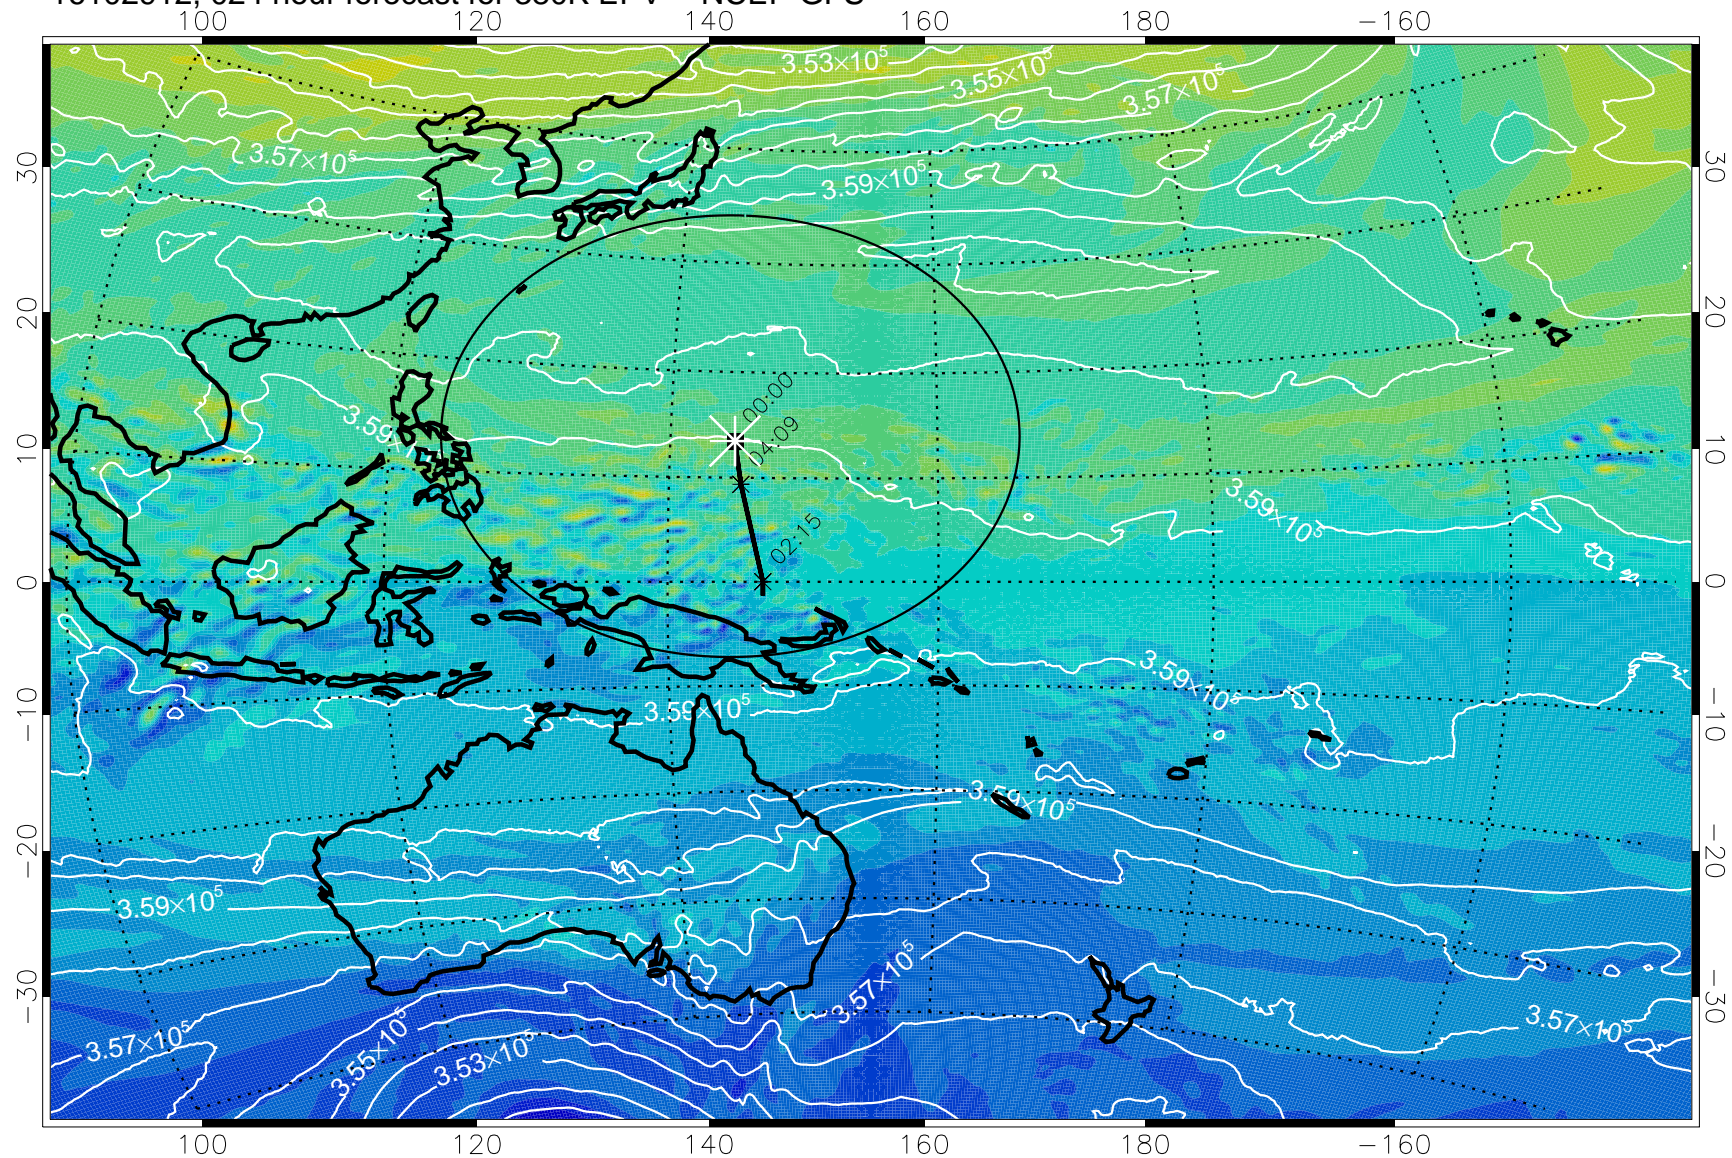

16102818, 006 hour forecast for 380K EPV -- NCEP GFS

380K Montgomery Streamfunction, white

Range ring of 2304 km

16102900, 012 hour forecast for 380K EPV -- NCEP GFS

380K Montgomery Streamfunction, white

Range ring of 2304 km

16102906, 018 hour forecast for 380K EPV -- NCEP GFS

380K Montgomery Streamfunction, white

Range ring of 2304 km

16102912, 024 hour forecast for 380K EPV -- NCEP GFS

380K Montgomery Streamfunction, white

Range ring of 2304 km

16102918, 030 hour forecast for 380K EPV -- NCEP GFS

380K Montgomery Streamfunction, white

Range ring of 2304 km

16103000, 036 hour forecast for 380K EPV -- NCEP GFS

380K Montgomery Streamfunction, white

Range ring of 2304 km

16103006, 042 hour forecast for 380K EPV -- NCEP GFS

16103012, 048 hour forecast for 380K EPV -- NCEP GFS

380K Montgomery Streamfunction, white

Range ring of 2304 km

16103018, 054 hour forecast for 380K EPV -- NCEP GFS