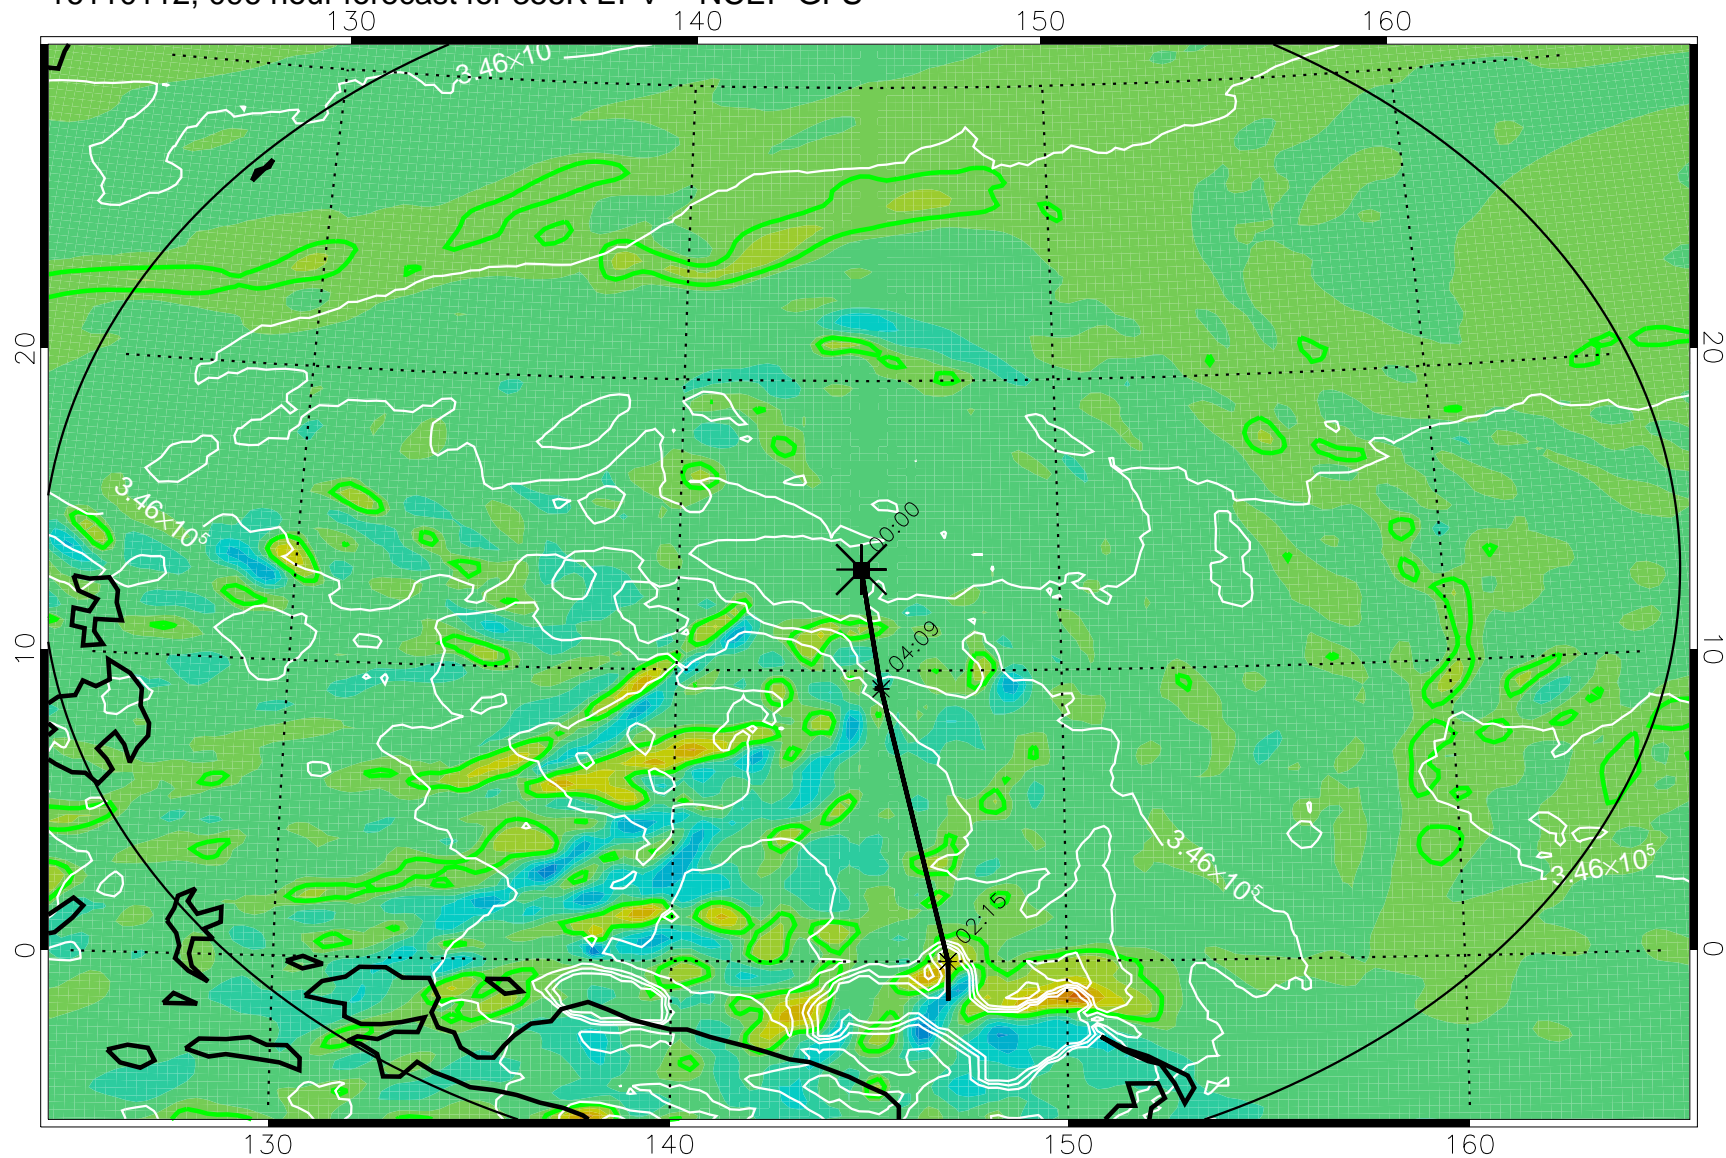

16103118, 078 hour forecast for 355K EPV -- NCEP GFS

355K Montgomery Streamfunction, white
EPV Tropopause (2 PVU) Position
Range ring of 2304 km

16110100, 084 hour forecast for 355K EPV -- NCEP GFS

355K Montgomery Streamfunction, white
EPV Tropopause (2 PVU) Position
Range ring of 2304 km

16110106, 090 hour forecast for 355K EPV -- NCEP GFS

355K Montgomery Streamfunction, white
EPV Tropopause (2 PVU) Position
Range ring of 2304 km

16110112, 096 hour forecast for 355K EPV -- NCEP GFS

355K Montgomery Streamfunction, white
EPV Tropopause (2 PVU) Position
Range ring of 2304 km

16110118, 102 hour forecast for 355K EPV -- NCEP GFS

355K Montgomery Streamfunction, white
EPV Tropopause (2 PVU) Position
Range ring of 2304 km

16110200, 108 hour forecast for 355K EPV -- NCEP GFS

355K Montgomery Streamfunction, white
EPV Tropopause (2 PVU) Position
Range ring of 2304 km

16110206, 114 hour forecast for 355K EPV -- NCEP GFS

355K Montgomery Streamfunction, white
EPV Tropopause (2 PVU) Position
Range ring of 2304 km

16110212, 120 hour forecast for 355K EPV -- NCEP GFS

355K Montgomery Streamfunction, white
EPV Tropopause (2 PVU) Position
Range ring of 2304 km