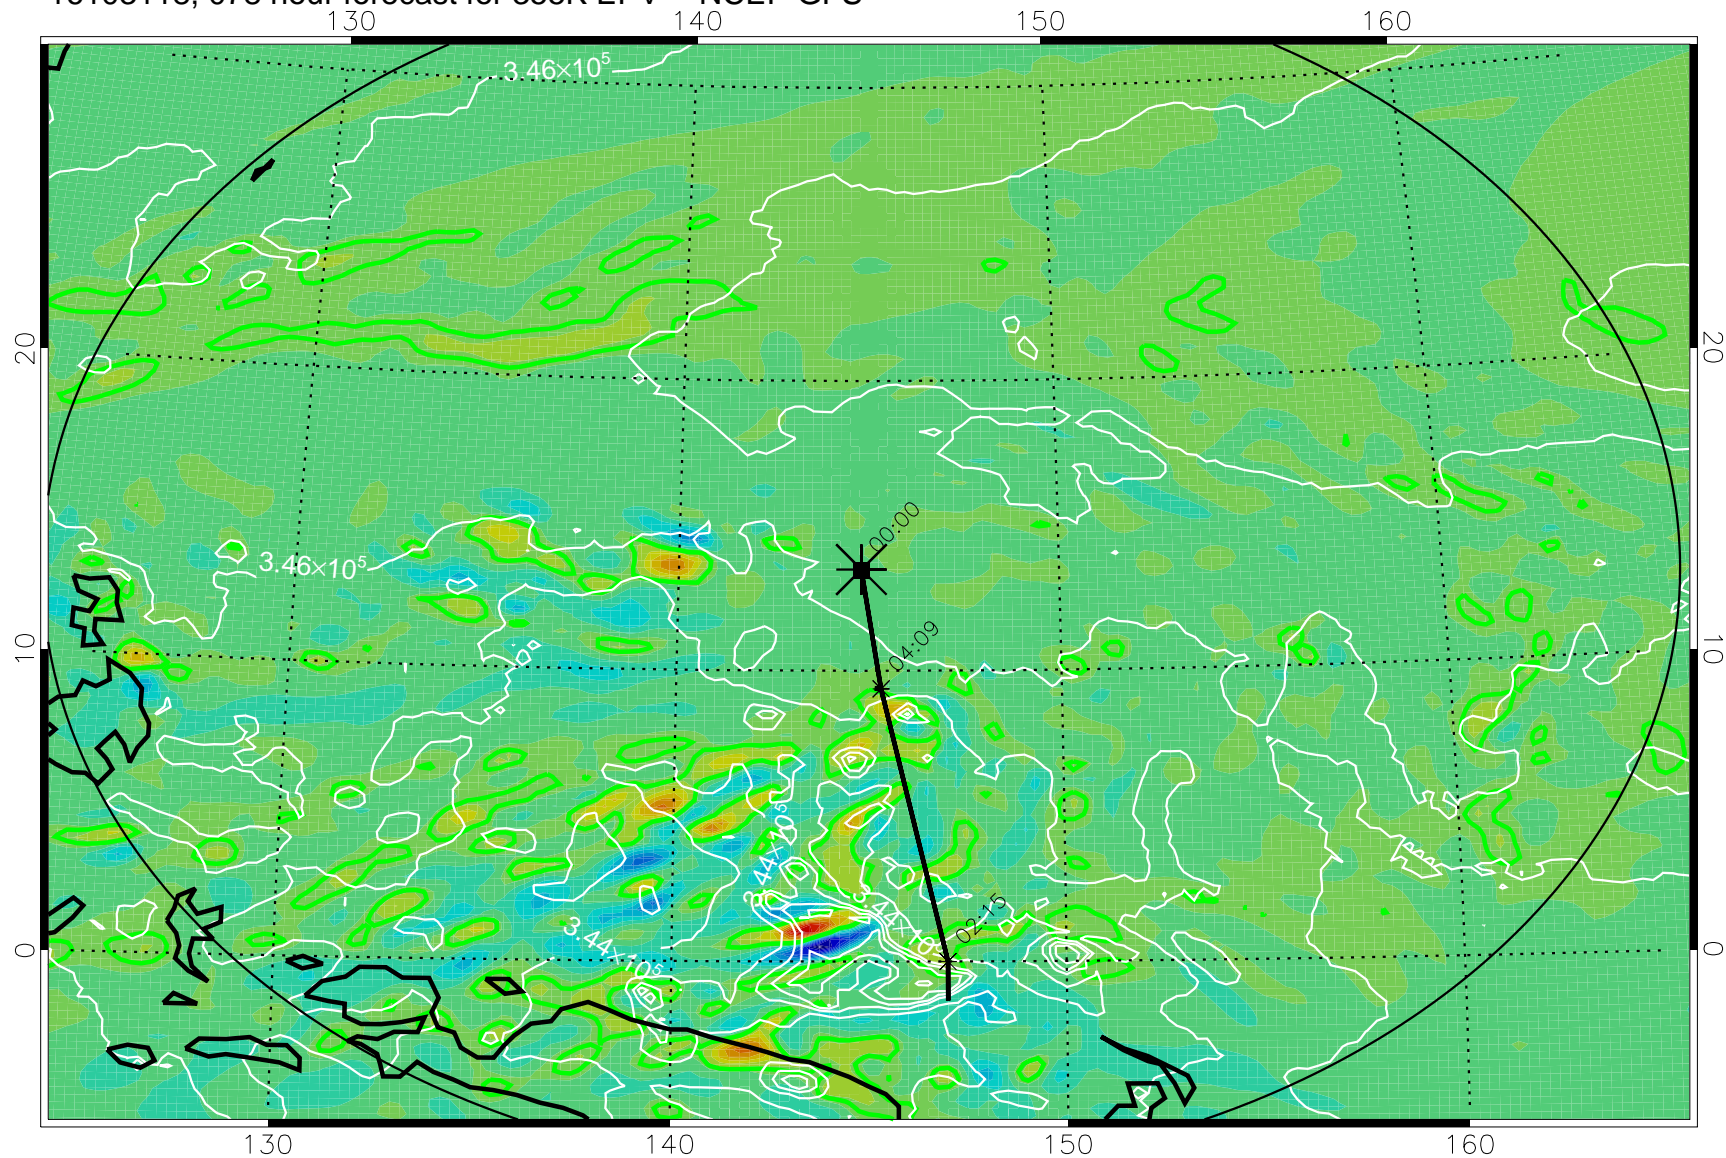

16103106, 066 hour forecast for 355K EPV -- NCEP GFS

355K Montgomery Streamfunction, white
EPV Tropopause (2 PVU) Position
Range ring of 2304 km

16103112, 072 hour forecast for 355K EPV -- NCEP GFS

355K Montgomery Streamfunction, white
EPV Tropopause (2 PVU) Position
Range ring of 2304 km

16103118, 078 hour forecast for 355K EPV -- NCEP GFS

355K Montgomery Streamfunction, white
EPV Tropopause (2 PVU) Position
Range ring of 2304 km

16110100, 084 hour forecast for 355K EPV -- NCEP GFS

355K Montgomery Streamfunction, white
EPV Tropopause (2 PVU) Position
Range ring of 2304 km

16110106, 090 hour forecast for 355K EPV -- NCEP GFS

355K Montgomery Streamfunction, white
EPV Tropopause (2 PVU) Position
Range ring of 2304 km

16110112, 096 hour forecast for 355K EPV -- NCEP GFS

355K Montgomery Streamfunction, white
EPV Tropopause (2 PVU) Position
Range ring of 2304 km

16110118, 102 hour forecast for 355K EPV -- NCEP GFS

355K Montgomery Streamfunction, white
EPV Tropopause (2 PVU) Position
Range ring of 2304 km

16110200, 108 hour forecast for 355K EPV -- NCEP GFS

355K Montgomery Streamfunction, white
EPV Tropopause (2 PVU) Position
Range ring of 2304 km