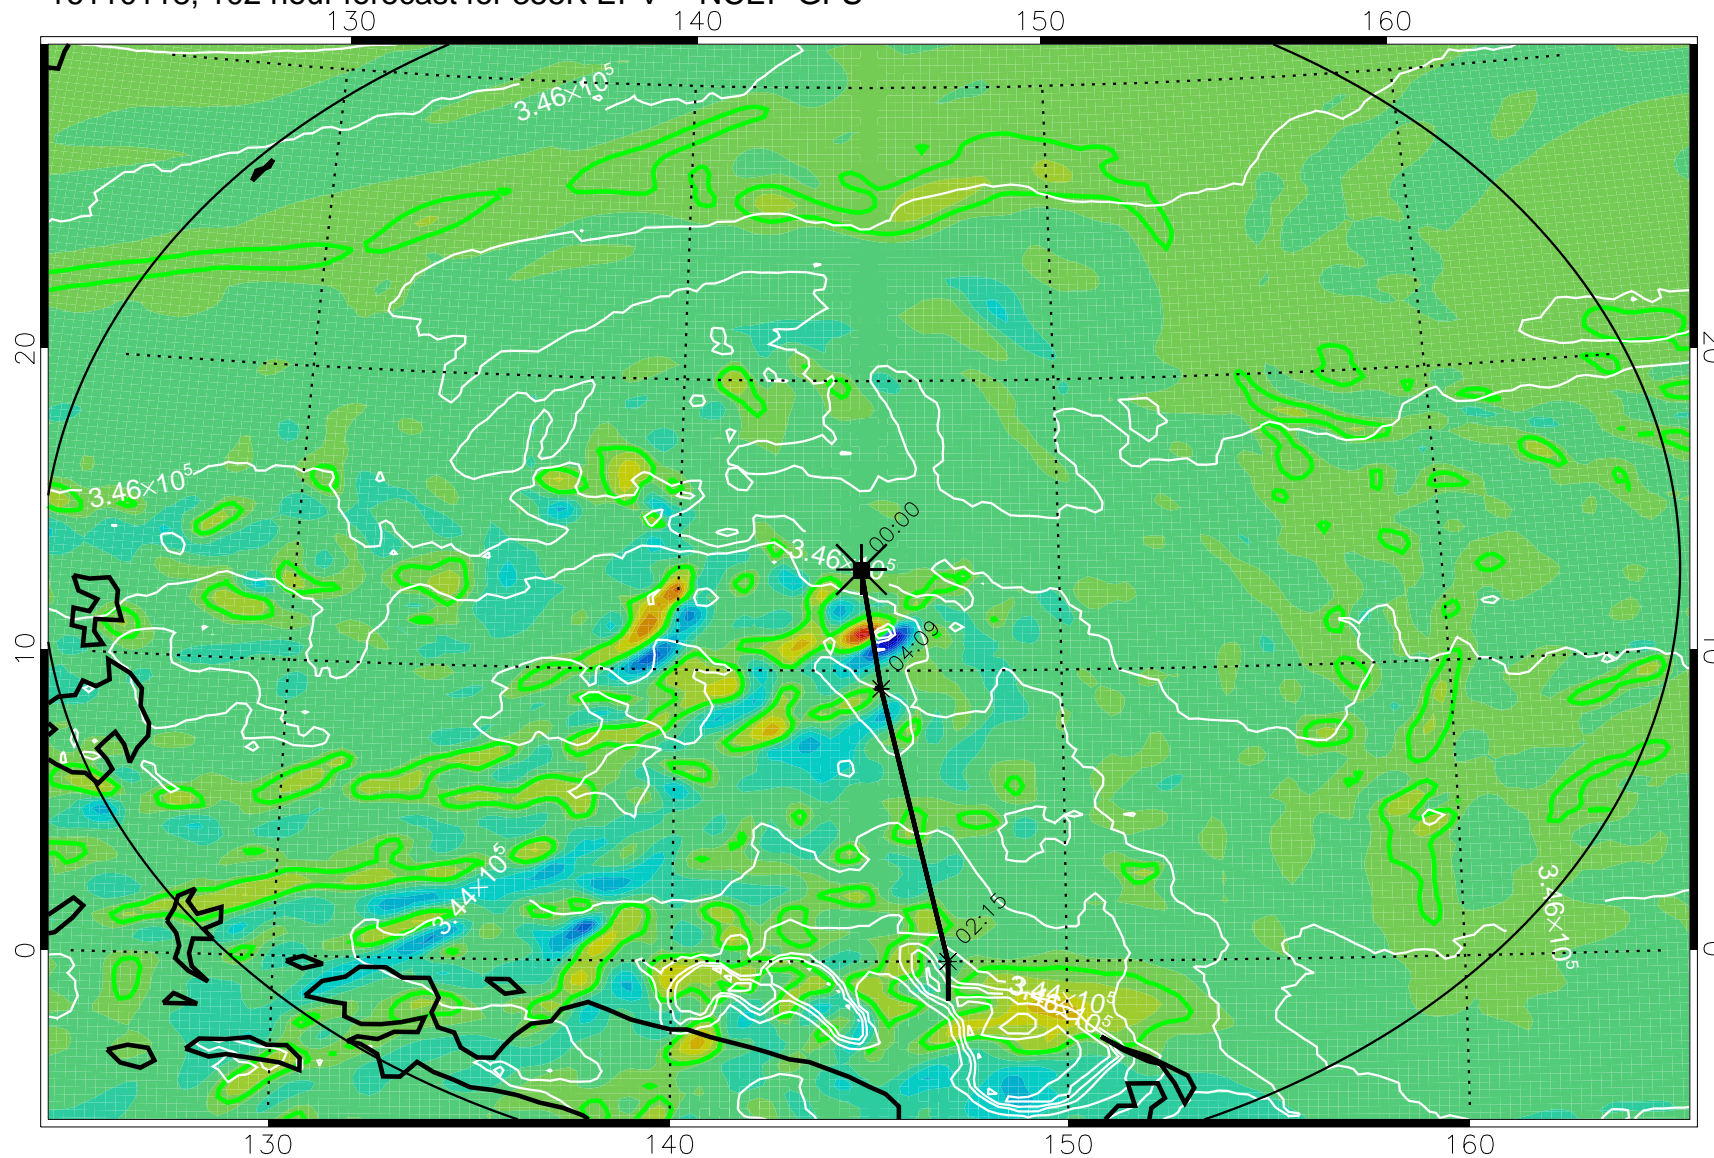

16103118, 078 hour forecast for 355K EPV -- NCEP GFS

355K Montgomery Streamfunction, white
EPV Tropopause (2 PVU) Position
Range ring of 2304 km

16110100, 084 hour forecast for 355K EPV -- NCEP GFS

355K Montgomery Streamfunction, white
EPV Tropopause (2 PVU) Position
Range ring of 2304 km

16110106, 090 hour forecast for 355K EPV -- NCEP GFS

355K Montgomery Streamfunction, white
EPV Tropopause (2 PVU) Position
Range ring of 2304 km

16110112, 096 hour forecast for 355K EPV -- NCEP GFS

355K Montgomery Streamfunction, white
EPV Tropopause (2 PVU) Position
Range ring of 2304 km

16110118, 102 hour forecast for 355K EPV -- NCEP GFS

355K Montgomery Streamfunction, white
EPV Tropopause (2 PVU) Position
Range ring of 2304 km

16110200, 108 hour forecast for 355K EPV -- NCEP GFS

355K Montgomery Streamfunction, white
EPV Tropopause (2 PVU) Position
Range ring of 2304 km

16110206, 114 hour forecast for 355K EPV -- NCEP GFS

355K Montgomery Streamfunction, white
EPV Tropopause (2 PVU) Position
Range ring of 2304 km

16110212, 120 hour forecast for 355K EPV -- NCEP GFS

355K Montgomery Streamfunction, white
EPV Tropopause (2 PVU) Position
Range ring of 2304 km