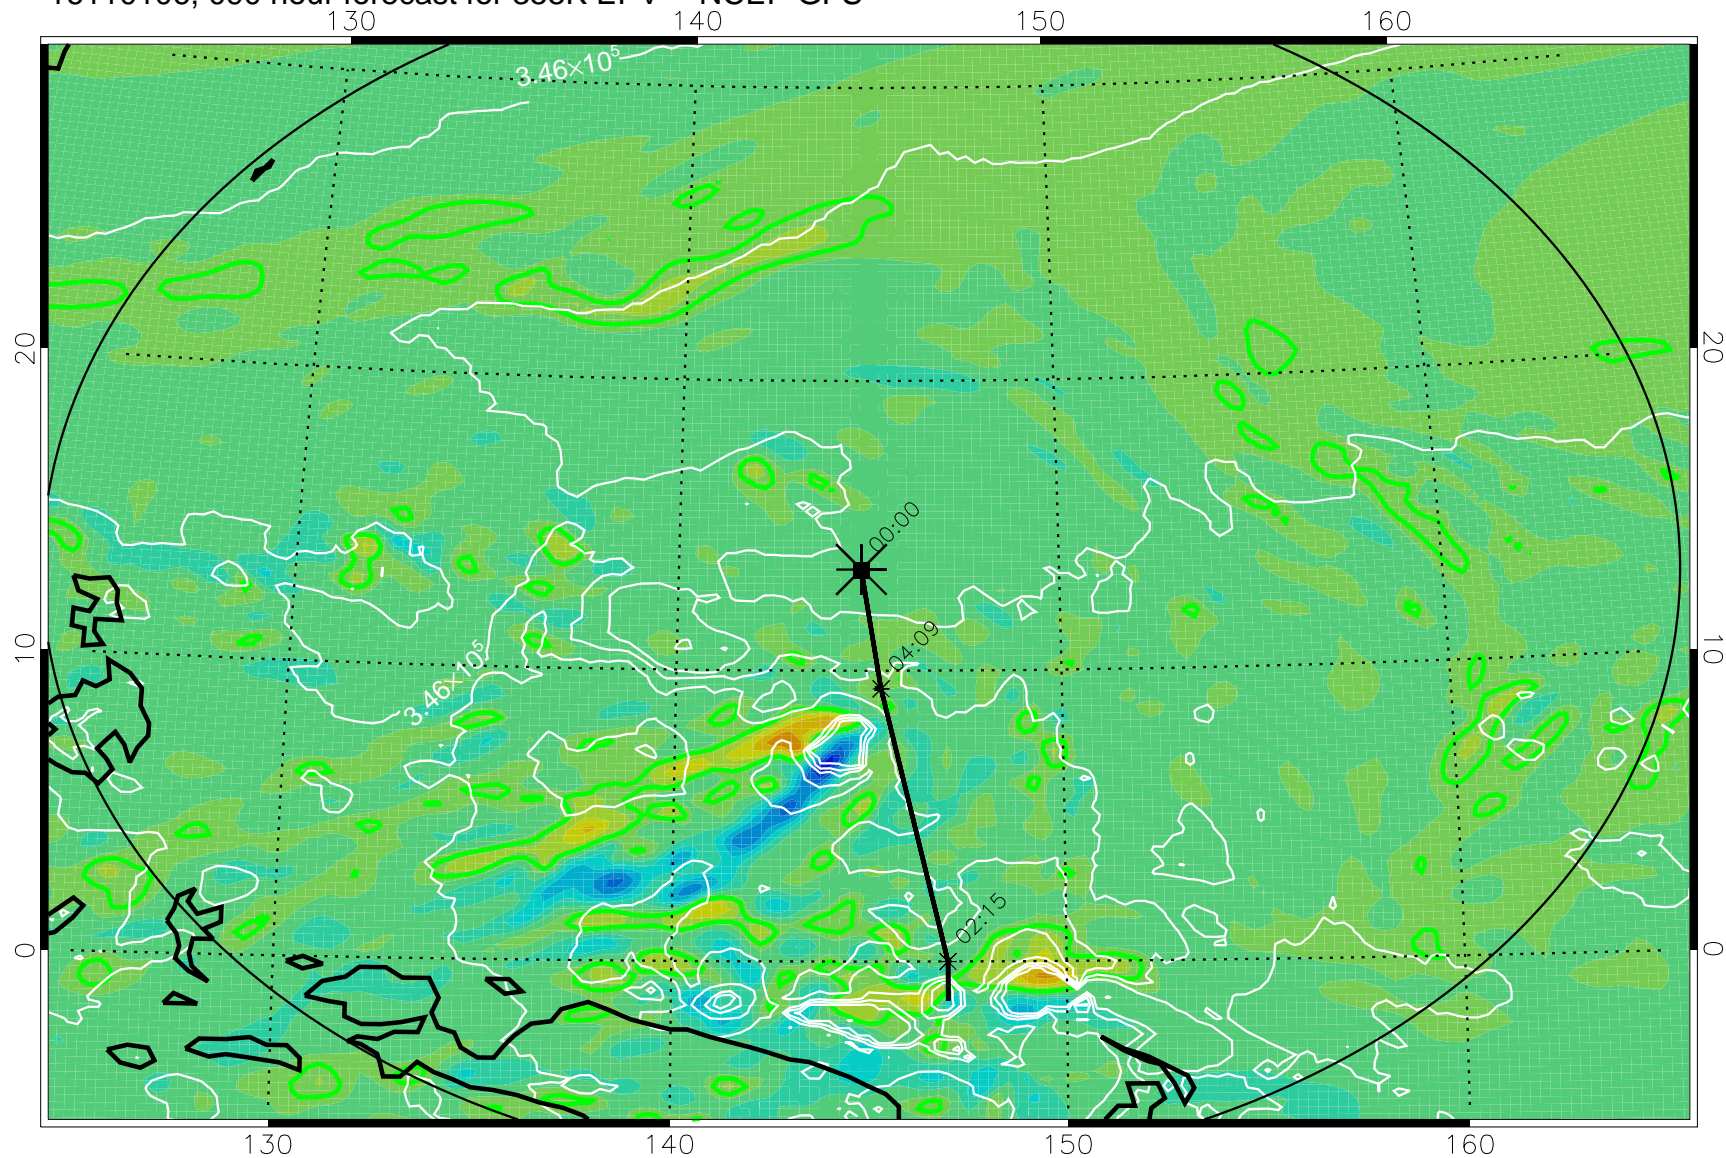

16103106, 066 hour forecast for 355K EPV -- NCEP GFS

355K Montgomery Streamfunction, white
EPV Tropopause (2 PVU) Position
Range ring of 2304 km

16103112, 072 hour forecast for 355K EPV -- NCEP GFS

355K Montgomery Streamfunction, white
EPV Tropopause (2 PVU) Position
Range ring of 2304 km

16103118, 078 hour forecast for 355K EPV -- NCEP GFS

355K Montgomery Streamfunction, white
EPV Tropopause (2 PVU) Position
Range ring of 2304 km

16110100, 084 hour forecast for 355K EPV -- NCEP GFS

355K Montgomery Streamfunction, white
EPV Tropopause (2 PVU) Position
Range ring of 2304 km

16110106, 090 hour forecast for 355K EPV -- NCEP GFS

355K Montgomery Streamfunction, white
EPV Tropopause (2 PVU) Position
Range ring of 2304 km

16110112, 096 hour forecast for 355K EPV -- NCEP GFS

355K Montgomery Streamfunction, white
EPV Tropopause (2 PVU) Position
Range ring of 2304 km

16110118, 102 hour forecast for 355K EPV -- NCEP GFS

355K Montgomery Streamfunction, white
EPV Tropopause (2 PVU) Position
Range ring of 2304 km

16110200, 108 hour forecast for 355K EPV -- NCEP GFS

355K Montgomery Streamfunction, white
EPV Tropopause (2 PVU) Position
Range ring of 2304 km