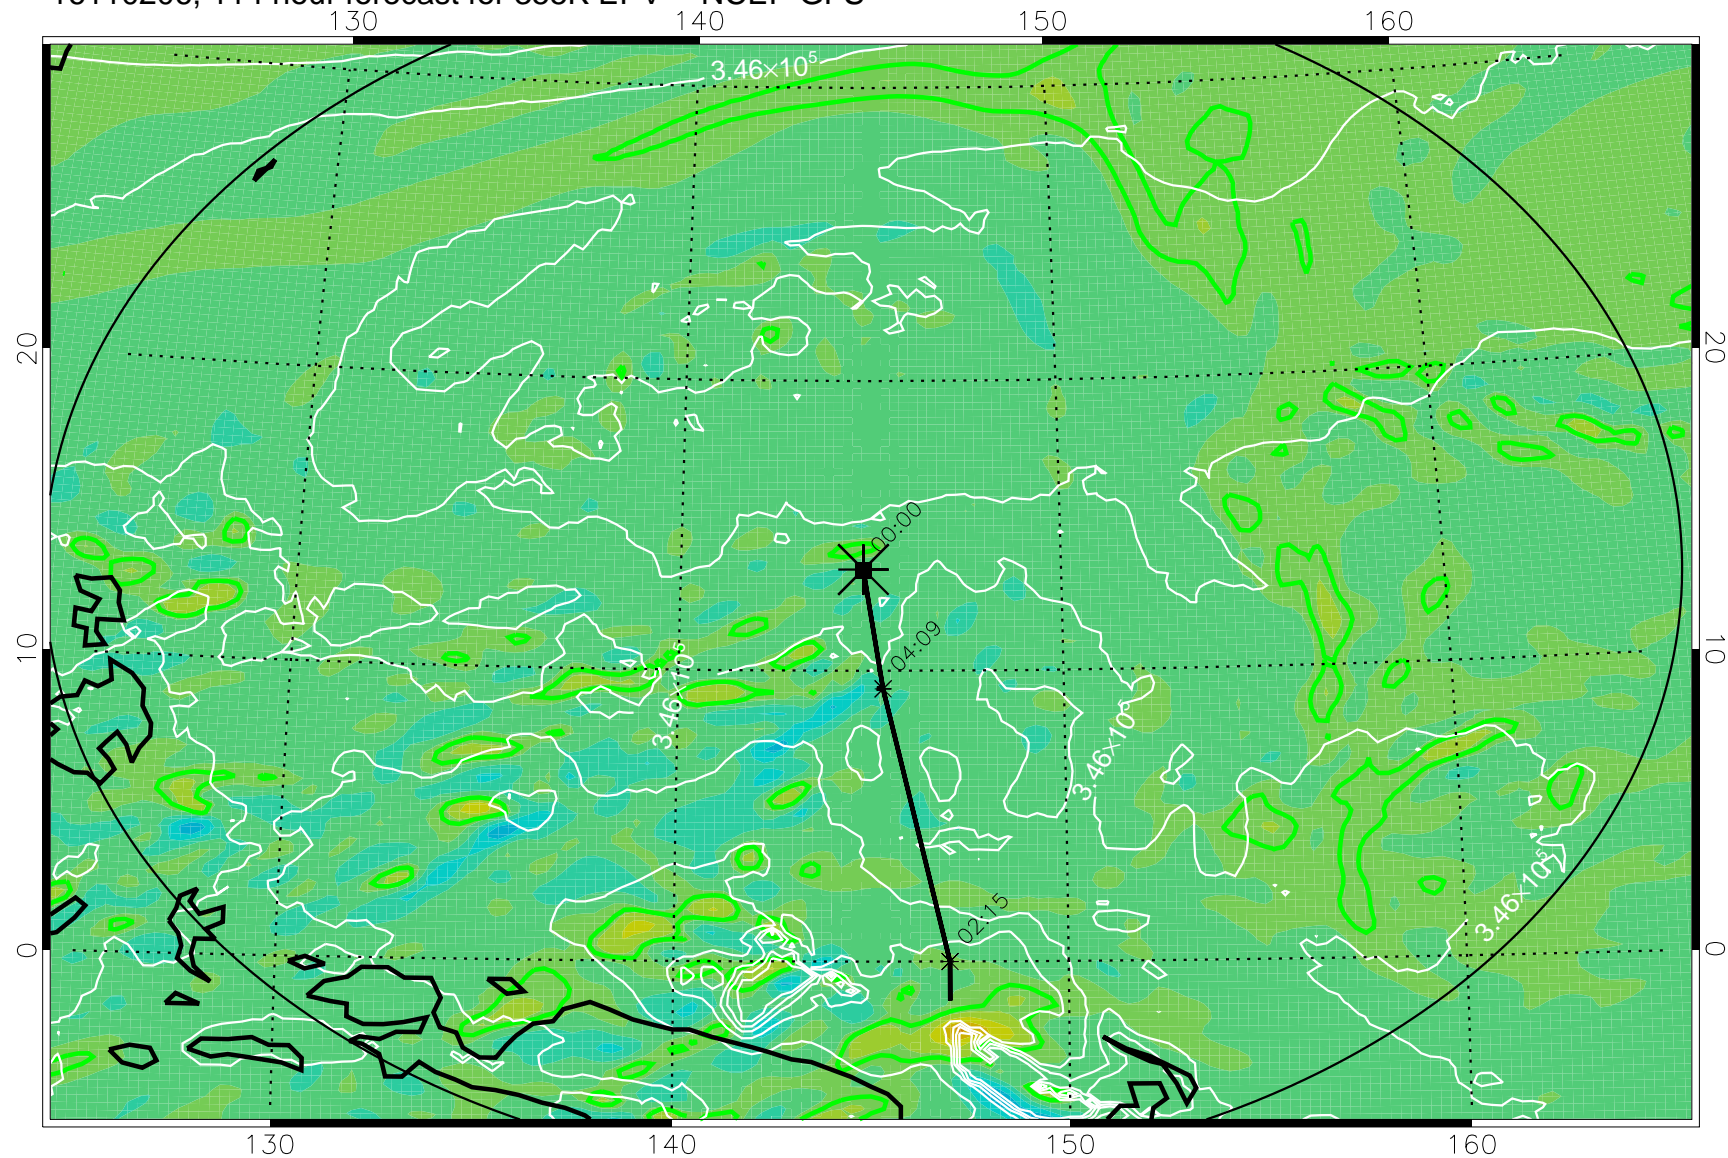

16103118, 078 hour forecast for 355K EPV -- NCEP GFS

355K Montgomery Streamfunction, white
EPV Tropopause (2 PVU) Position
Range ring of 2304 km

16110100, 084 hour forecast for 355K EPV -- NCEP GFS

355K Montgomery Streamfunction, white
EPV Tropopause (2 PVU) Position
Range ring of 2304 km

16110106, 090 hour forecast for 355K EPV -- NCEP GFS

355K Montgomery Streamfunction, white
EPV Tropopause (2 PVU) Position
Range ring of 2304 km

16110112, 096 hour forecast for 355K EPV -- NCEP GFS

355K Montgomery Streamfunction, white
EPV Tropopause (2 PVU) Position
Range ring of 2304 km

16110118, 102 hour forecast for 355K EPV -- NCEP GFS

355K Montgomery Streamfunction, white
EPV Tropopause (2 PVU) Position
Range ring of 2304 km

16110200, 108 hour forecast for 355K EPV -- NCEP GFS

355K Montgomery Streamfunction, white
EPV Tropopause (2 PVU) Position
Range ring of 2304 km

16110206, 114 hour forecast for 355K EPV -- NCEP GFS

355K Montgomery Streamfunction, white
EPV Tropopause (2 PVU) Position
Range ring of 2304 km

16110212, 120 hour forecast for 355K EPV -- NCEP GFS

355K Montgomery Streamfunction, white
EPV Tropopause (2 PVU) Position
Range ring of 2304 km