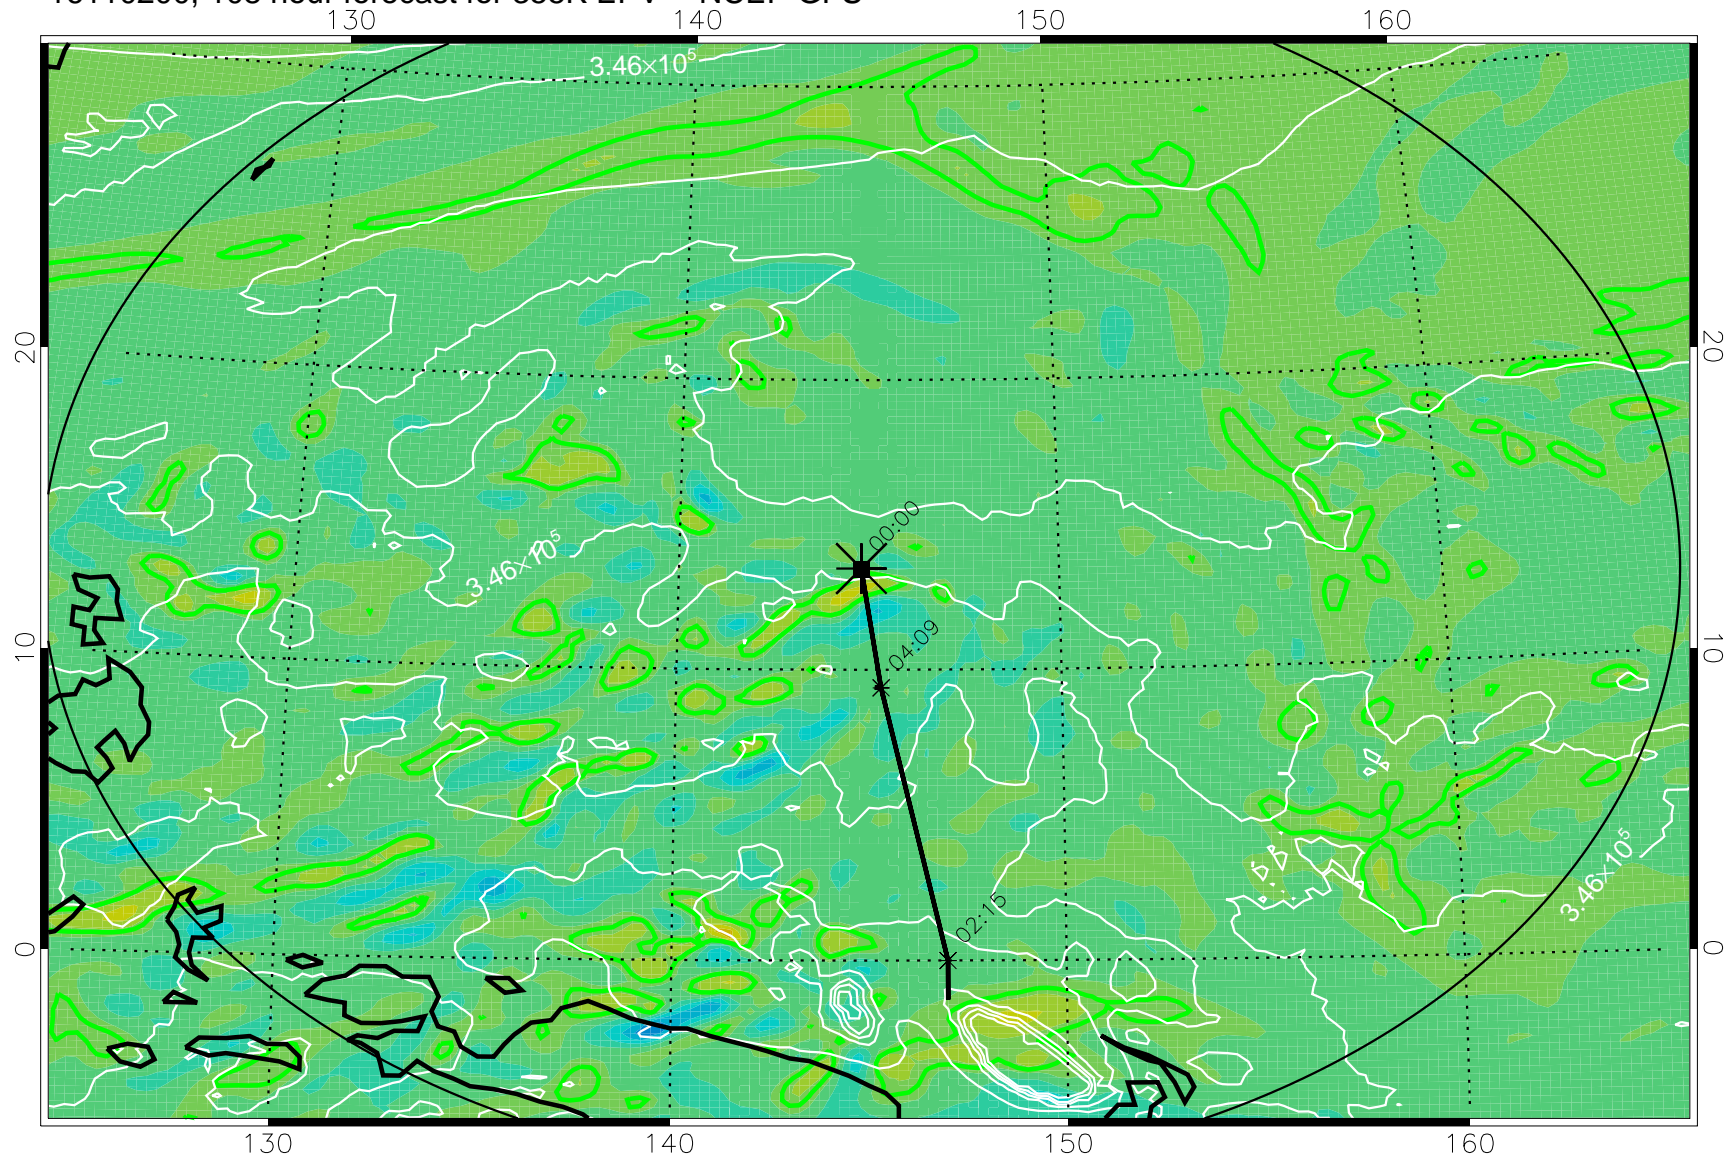

16103118, 078 hour forecast for 355K EPV -- NCEP GFS

355K Montgomery Streamfunction, white
EPV Tropopause (2 PVU) Position
Range ring of 2304 km

16110100, 084 hour forecast for 355K EPV -- NCEP GFS

355K Montgomery Streamfunction, white
EPV Tropopause (2 PVU) Position
Range ring of 2304 km

16110106, 090 hour forecast for 355K EPV -- NCEP GFS

355K Montgomery Streamfunction, white
EPV Tropopause (2 PVU) Position
Range ring of 2304 km

16110112, 096 hour forecast for 355K EPV -- NCEP GFS

355K Montgomery Streamfunction, white
EPV Tropopause (2 PVU) Position
Range ring of 2304 km

16110118, 102 hour forecast for 355K EPV -- NCEP GFS

355K Montgomery Streamfunction, white
EPV Tropopause (2 PVU) Position
Range ring of 2304 km

16110200, 108 hour forecast for 355K EPV -- NCEP GFS

355K Montgomery Streamfunction, white
EPV Tropopause (2 PVU) Position
Range ring of 2304 km

16110206, 114 hour forecast for 355K EPV -- NCEP GFS

355K Montgomery Streamfunction, white
EPV Tropopause (2 PVU) Position
Range ring of 2304 km

16110212, 120 hour forecast for 355K EPV -- NCEP GFS

355K Montgomery Streamfunction, white
EPV Tropopause (2 PVU) Position
Range ring of 2304 km