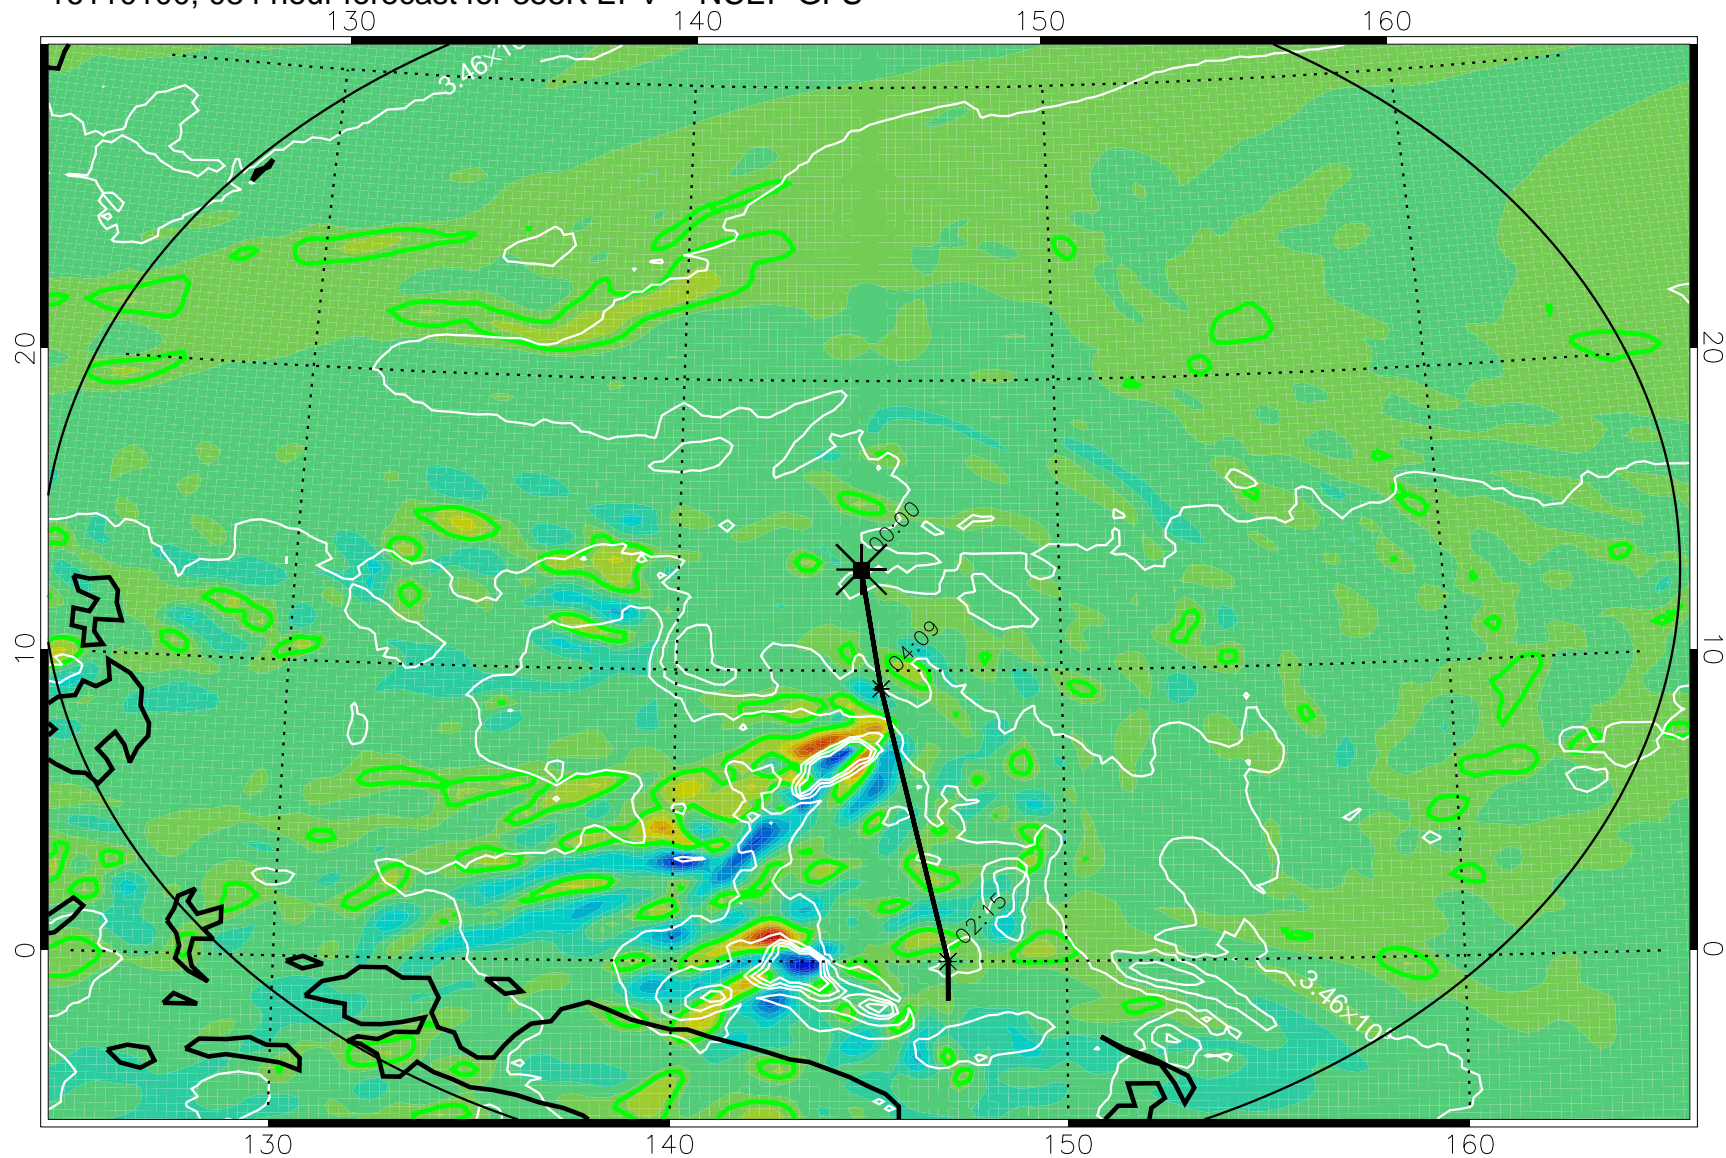

16103106, 066 hour forecast for 355K EPV -- NCEP GFS

355K Montgomery Streamfunction, white
EPV Tropopause (2 PVU) Position
Range ring of 2304 km

16103112, 072 hour forecast for 355K EPV -- NCEP GFS

355K Montgomery Streamfunction, white
EPV Tropopause (2 PVU) Position
Range ring of 2304 km

16103118, 078 hour forecast for 355K EPV -- NCEP GFS

355K Montgomery Streamfunction, white
EPV Tropopause (2 PVU) Position
Range ring of 2304 km

16110100, 084 hour forecast for 355K EPV -- NCEP GFS

355K Montgomery Streamfunction, white
EPV Tropopause (2 PVU) Position
Range ring of 2304 km

16110106, 090 hour forecast for 355K EPV -- NCEP GFS

355K Montgomery Streamfunction, white
EPV Tropopause (2 PVU) Position
Range ring of 2304 km

16110112, 096 hour forecast for 355K EPV -- NCEP GFS

355K Montgomery Streamfunction, white
EPV Tropopause (2 PVU) Position
Range ring of 2304 km

16110118, 102 hour forecast for 355K EPV -- NCEP GFS

355K Montgomery Streamfunction, white
EPV Tropopause (2 PVU) Position
Range ring of 2304 km

16110200, 108 hour forecast for 355K EPV -- NCEP GFS

355K Montgomery Streamfunction, white
EPV Tropopause (2 PVU) Position
Range ring of 2304 km