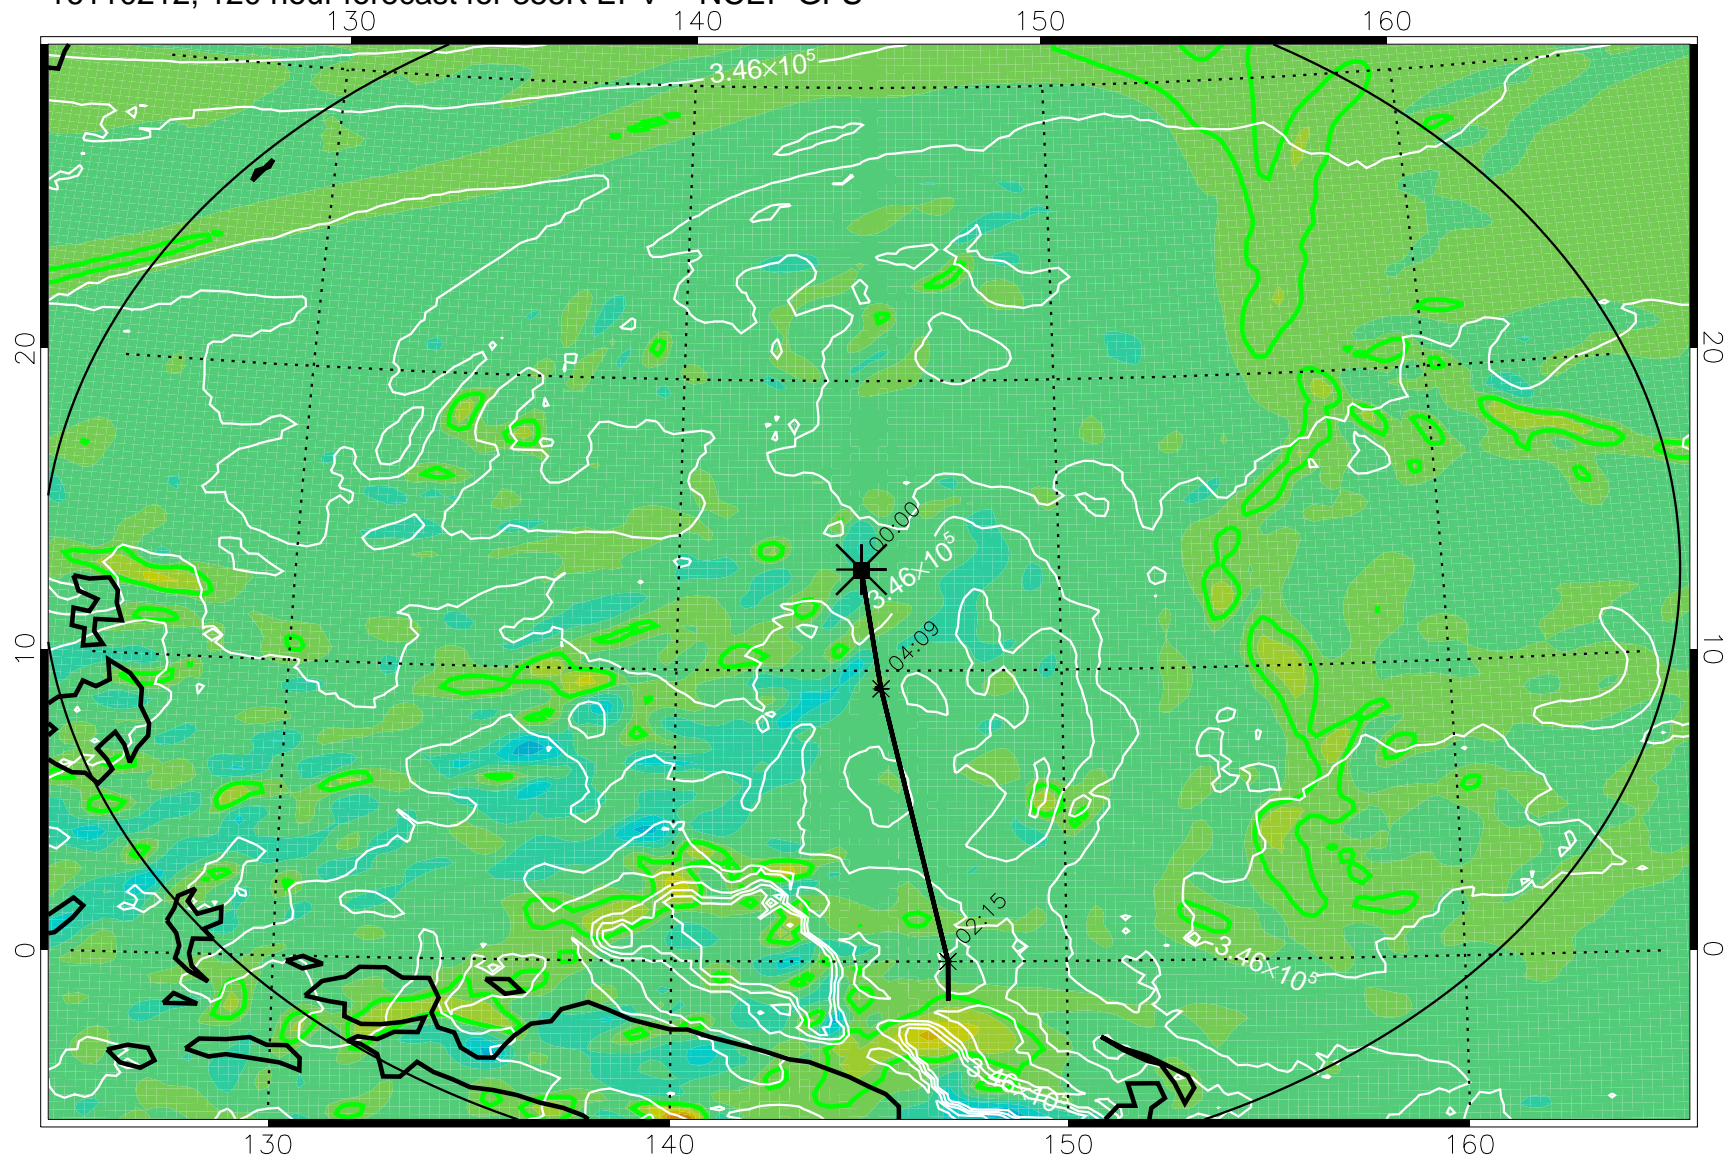

16103118, 078 hour forecast for 355K EPV -- NCEP GFS

355K Montgomery Streamfunction, white
EPV Tropopause (2 PVU) Position
Range ring of 2304 km

16110100, 084 hour forecast for 355K EPV -- NCEP GFS

355K Montgomery Streamfunction, white
EPV Tropopause (2 PVU) Position
Range ring of 2304 km

16110106, 090 hour forecast for 355K EPV -- NCEP GFS

355K Montgomery Streamfunction, white
EPV Tropopause (2 PVU) Position
Range ring of 2304 km

16110112, 096 hour forecast for 355K EPV -- NCEP GFS

355K Montgomery Streamfunction, white
EPV Tropopause (2 PVU) Position
Range ring of 2304 km

16110118, 102 hour forecast for 355K EPV -- NCEP GFS

355K Montgomery Streamfunction, white
EPV Tropopause (2 PVU) Position
Range ring of 2304 km

16110200, 108 hour forecast for 355K EPV -- NCEP GFS

355K Montgomery Streamfunction, white
EPV Tropopause (2 PVU) Position
Range ring of 2304 km

16110206, 114 hour forecast for 355K EPV -- NCEP GFS

355K Montgomery Streamfunction, white
EPV Tropopause (2 PVU) Position
Range ring of 2304 km

16110212, 120 hour forecast for 355K EPV -- NCEP GFS

355K Montgomery Streamfunction, white
EPV Tropopause (2 PVU) Position
Range ring of 2304 km