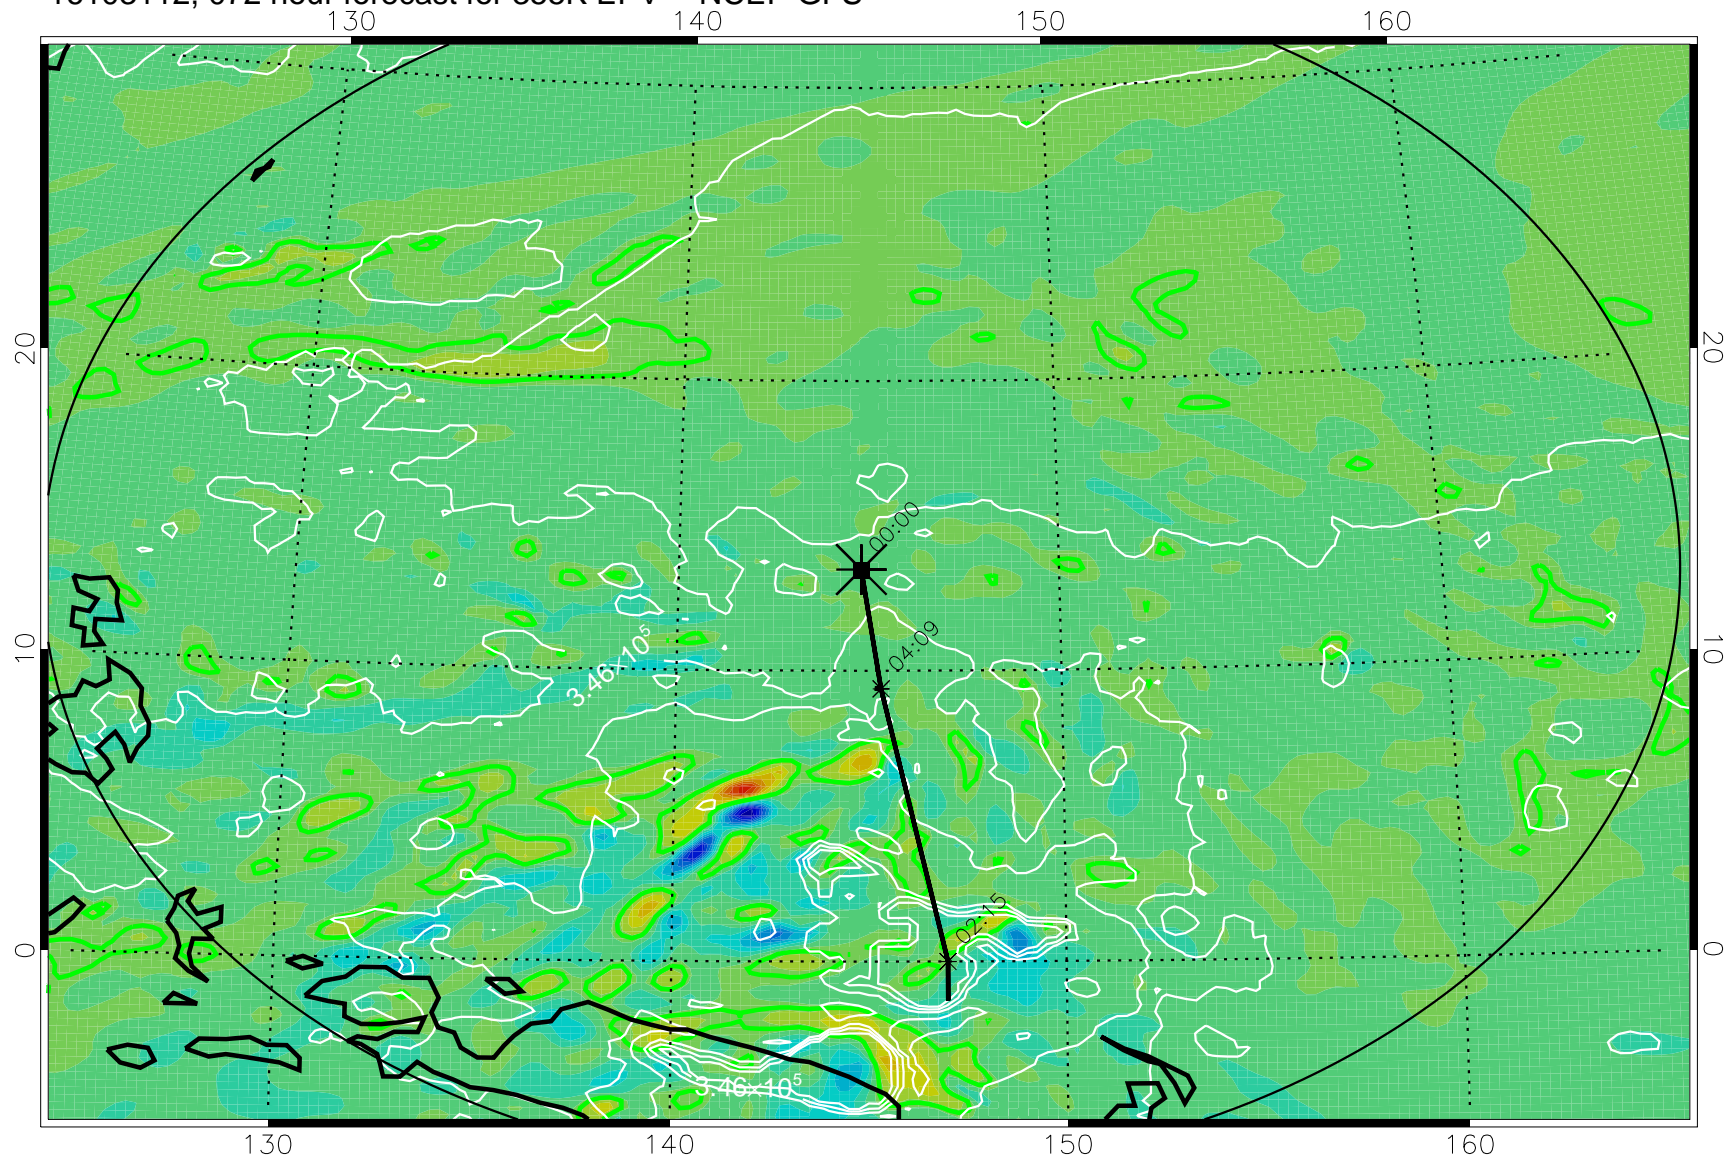

16103018, 054 hour forecast for 355K EPV -- NCEP GFS

355K Montgomery Streamfunction, white
EPV Tropopause (2 PVU) Position
Range ring of 2304 km

16103100, 060 hour forecast for 355K EPV -- NCEP GFS

355K Montgomery Streamfunction, white
EPV Tropopause (2 PVU) Position
Range ring of 2304 km

16103106, 066 hour forecast for 355K EPV -- NCEP GFS

355K Montgomery Streamfunction, white
EPV Tropopause (2 PVU) Position
Range ring of 2304 km

16103112, 072 hour forecast for 355K EPV -- NCEP GFS

355K Montgomery Streamfunction, white
EPV Tropopause (2 PVU) Position
Range ring of 2304 km

16103118, 078 hour forecast for 355K EPV -- NCEP GFS

355K Montgomery Streamfunction, white
EPV Tropopause (2 PVU) Position
Range ring of 2304 km

16110100, 084 hour forecast for 355K EPV -- NCEP GFS

355K Montgomery Streamfunction, white
EPV Tropopause (2 PVU) Position
Range ring of 2304 km

16110118, 102 hour forecast for 355K EPV -- NCEP GFS

355K Montgomery Streamfunction, white
EPV Tropopause (2 PVU) Position
Range ring of 2304 km

16110200, 108 hour forecast for 355K EPV -- NCEP GFS

355K Montgomery Streamfunction, white
EPV Tropopause (2 PVU) Position
Range ring of 2304 km