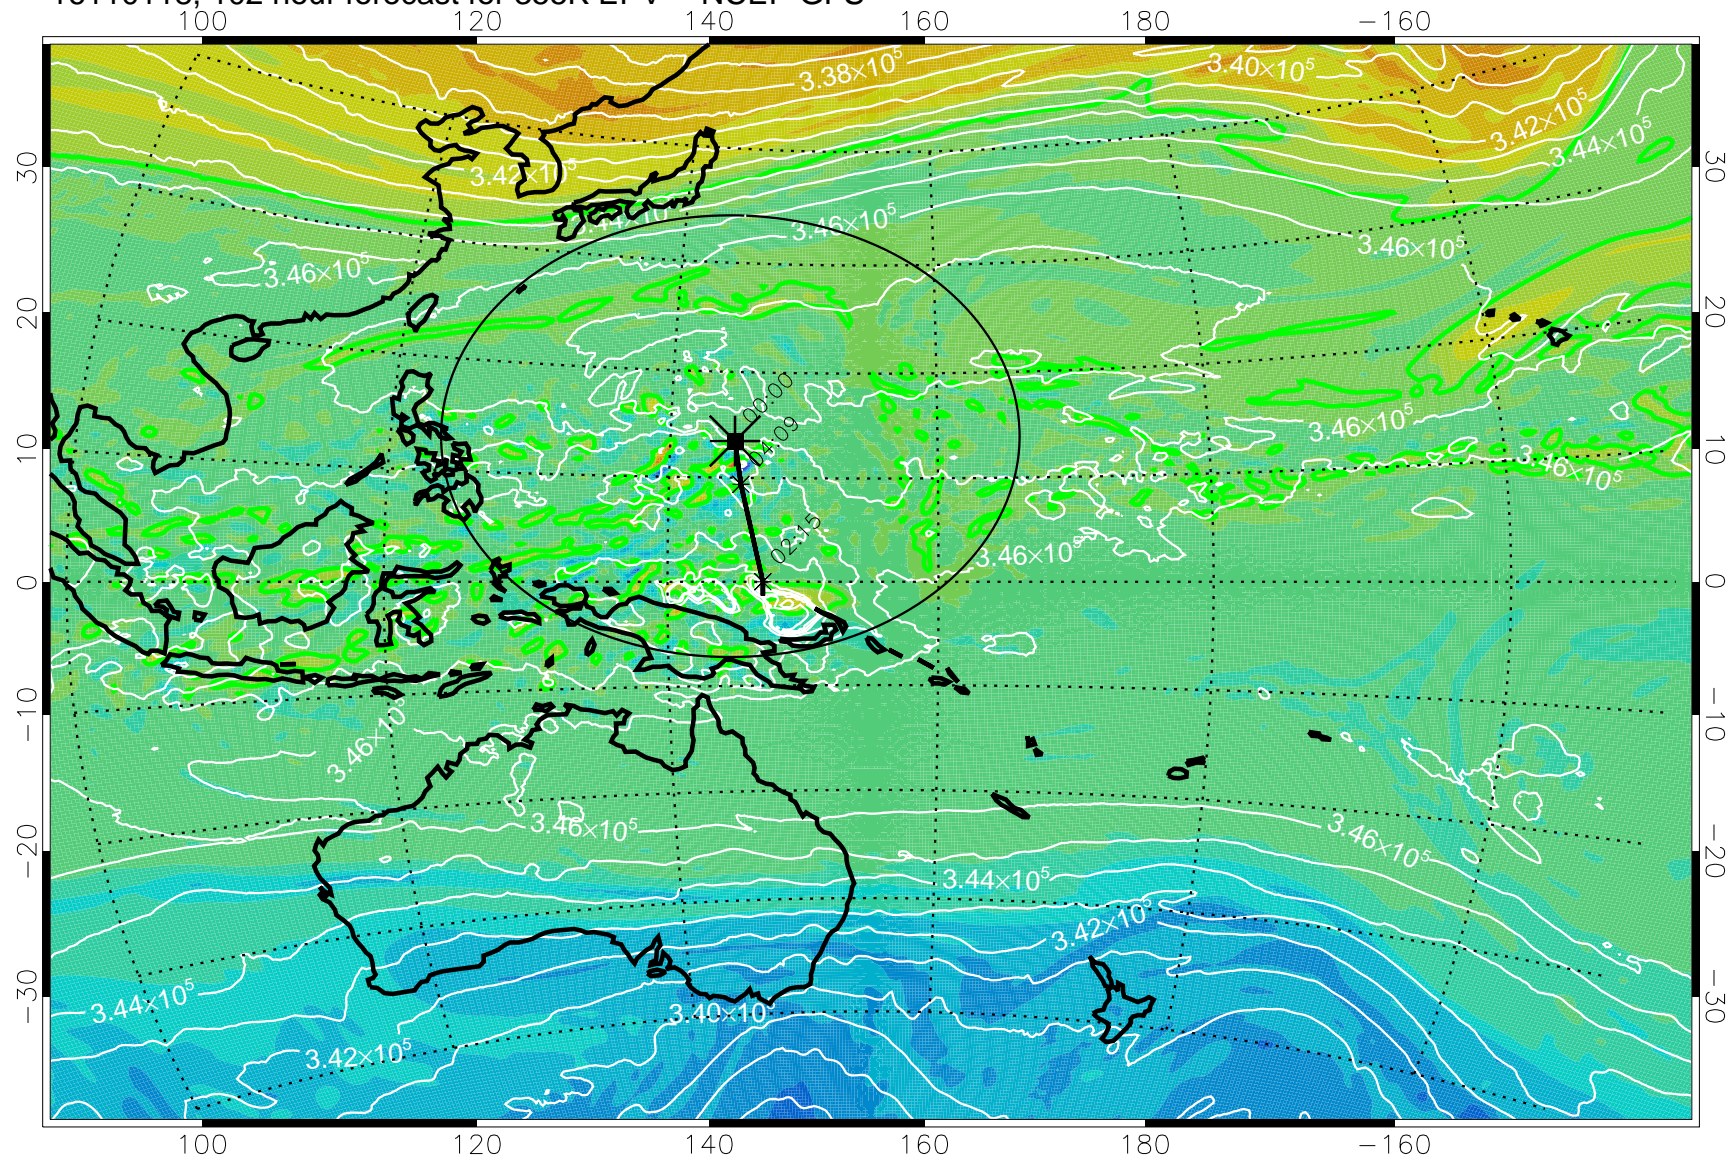

16103118, 078 hour forecast for 355K EPV -- NCEP GFS

355K Montgomery Streamfunction, white  
EPV Tropopause (2 PVU) Position  
Range ring of 2304 km

16110100, 084 hour forecast for 355K EPV -- NCEP GFS

355K Montgomery Streamfunction, white  
EPV Tropopause (2 PVU) Position  
Range ring of 2304 km

16110106, 090 hour forecast for 355K EPV -- NCEP GFS

355K Montgomery Streamfunction, white  
EPV Tropopause (2 PVU) Position  
Range ring of 2304 km

16110112, 096 hour forecast for 355K EPV -- NCEP GFS

355K Montgomery Streamfunction, white  
EPV Tropopause (2 PVU) Position  
Range ring of 2304 km

16110118, 102 hour forecast for 355K EPV -- NCEP GFS

355K Montgomery Streamfunction, white  
EPV Tropopause (2 PVU) Position  
Range ring of 2304 km

16110200, 108 hour forecast for 355K EPV -- NCEP GFS

355K Montgomery Streamfunction, white  
EPV Tropopause (2 PVU) Position  
Range ring of 2304 km

16110206, 114 hour forecast for 355K EPV -- NCEP GFS

355K Montgomery Streamfunction, white  
EPV Tropopause (2 PVU) Position  
Range ring of 2304 km

16110212, 120 hour forecast for 355K EPV -- NCEP GFS

355K Montgomery Streamfunction, white  
EPV Tropopause (2 PVU) Position  
Range ring of 2304 km