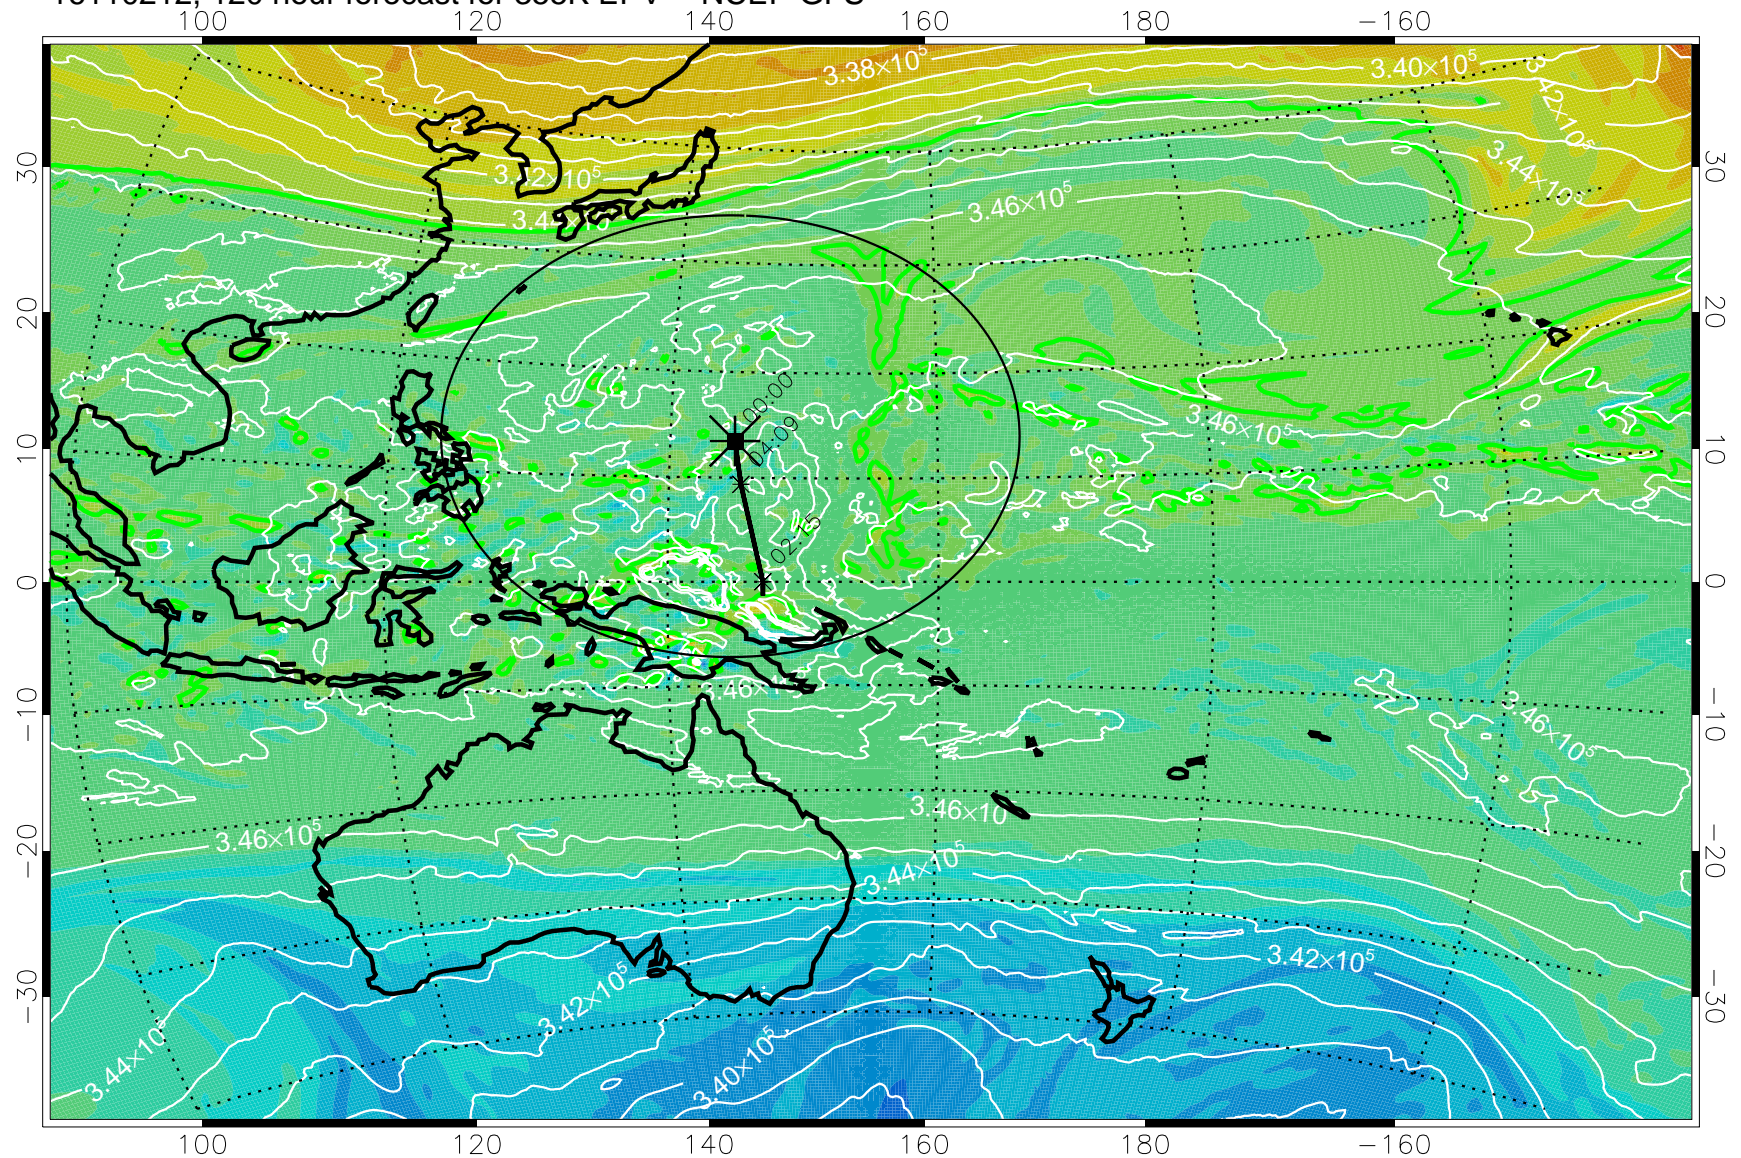

16103118, 078 hour forecast for 355K EPV -- NCEP GFS

355K Montgomery Streamfunction, white  
EPV Tropopause (2 PVU) Position  
Range ring of 2304 km

16110100, 084 hour forecast for 355K EPV -- NCEP GFS

355K Montgomery Streamfunction, white  
EPV Tropopause (2 PVU) Position  
Range ring of 2304 km

16110106, 090 hour forecast for 355K EPV -- NCEP GFS

355K Montgomery Streamfunction, white  
EPV Tropopause (2 PVU) Position  
Range ring of 2304 km

16110112, 096 hour forecast for 355K EPV -- NCEP GFS

355K Montgomery Streamfunction, white  
EPV Tropopause (2 PVU) Position  
Range ring of 2304 km

16110118, 102 hour forecast for 355K EPV -- NCEP GFS

355K Montgomery Streamfunction, white  
EPV Tropopause (2 PVU) Position  
Range ring of 2304 km

16110200, 108 hour forecast for 355K EPV -- NCEP GFS

355K Montgomery Streamfunction, white  
EPV Tropopause (2 PVU) Position  
Range ring of 2304 km

16110206, 114 hour forecast for 355K EPV -- NCEP GFS

355K Montgomery Streamfunction, white  
EPV Tropopause (2 PVU) Position  
Range ring of 2304 km

16110212, 120 hour forecast for 355K EPV -- NCEP GFS

355K Montgomery Streamfunction, white  
EPV Tropopause (2 PVU) Position  
Range ring of 2304 km