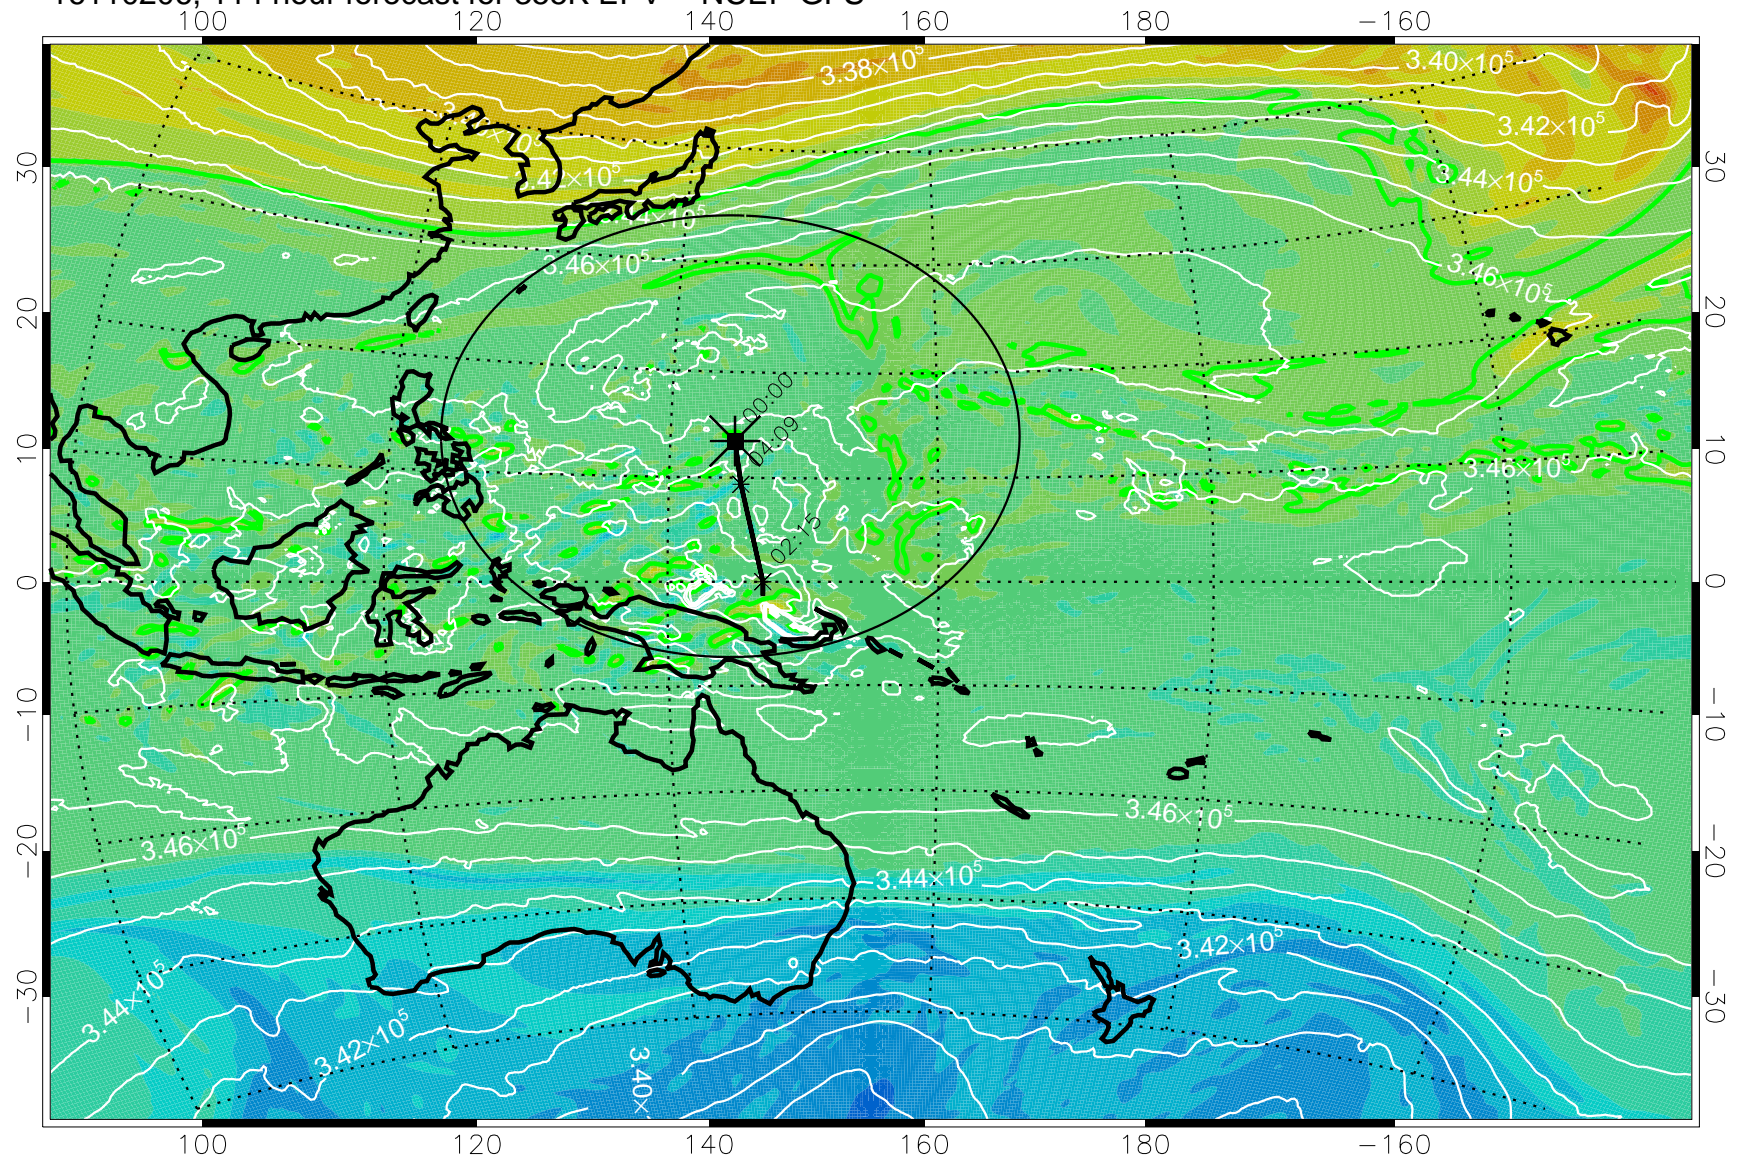

16110106, 090 hour forecast for 355K EPV -- NCEP GFS

355K Montgomery Streamfunction, white  
EPV Tropopause (2 PVU) Position  
Range ring of 2304 km

16110112, 096 hour forecast for 355K EPV -- NCEP GFS

355K Montgomery Streamfunction, white  
EPV Tropopause (2 PVU) Position  
Range ring of 2304 km

16110118, 102 hour forecast for 355K EPV -- NCEP GFS

355K Montgomery Streamfunction, white  
EPV Tropopause (2 PVU) Position  
Range ring of 2304 km

16110200, 108 hour forecast for 355K EPV -- NCEP GFS

355K Montgomery Streamfunction, white  
EPV Tropopause (2 PVU) Position  
Range ring of 2304 km

16110206, 114 hour forecast for 355K EPV -- NCEP GFS

355K Montgomery Streamfunction, white  
EPV Tropopause (2 PVU) Position  
Range ring of 2304 km

16110212, 120 hour forecast for 355K EPV -- NCEP GFS

355K Montgomery Streamfunction, white  
EPV Tropopause (2 PVU) Position  
Range ring of 2304 km