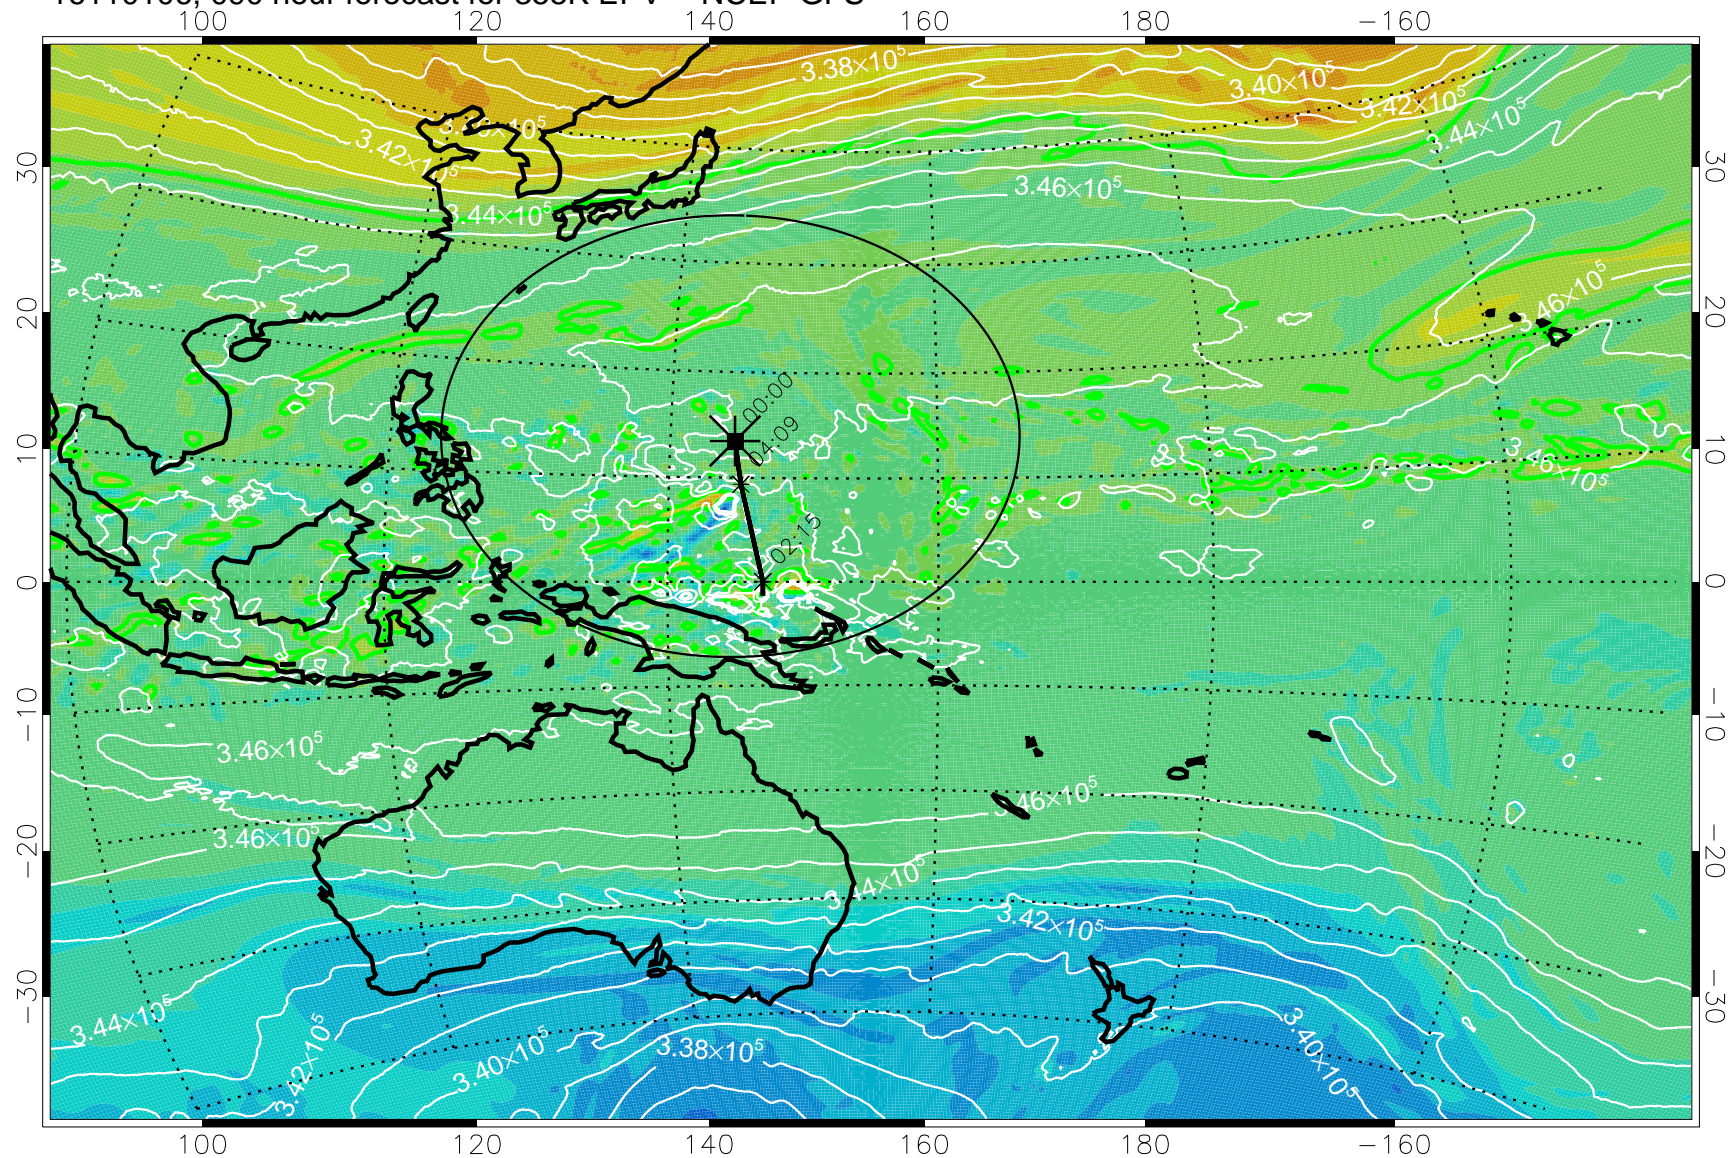

16103106, 066 hour forecast for 355K EPV -- NCEP GFS

355K Montgomery Streamfunction, white  
EPV Tropopause (2 PVU) Position  
Range ring of 2304 km

16103112, 072 hour forecast for 355K EPV -- NCEP GFS

355K Montgomery Streamfunction, white  
EPV Tropopause (2 PVU) Position  
Range ring of 2304 km

16103118, 078 hour forecast for 355K EPV -- NCEP GFS

355K Montgomery Streamfunction, white  
EPV Tropopause (2 PVU) Position  
Range ring of 2304 km

16110100, 084 hour forecast for 355K EPV -- NCEP GFS

355K Montgomery Streamfunction, white  
EPV Tropopause (2 PVU) Position  
Range ring of 2304 km

16110106, 090 hour forecast for 355K EPV -- NCEP GFS

355K Montgomery Streamfunction, white  
EPV Tropopause (2 PVU) Position  
Range ring of 2304 km

16110112, 096 hour forecast for 355K EPV -- NCEP GFS

355K Montgomery Streamfunction, white  
EPV Tropopause (2 PVU) Position  
Range ring of 2304 km

16110118, 102 hour forecast for 355K EPV -- NCEP GFS

355K Montgomery Streamfunction, white  
EPV Tropopause (2 PVU) Position  
Range ring of 2304 km

16110200, 108 hour forecast for 355K EPV -- NCEP GFS

355K Montgomery Streamfunction, white  
EPV Tropopause (2 PVU) Position  
Range ring of 2304 km