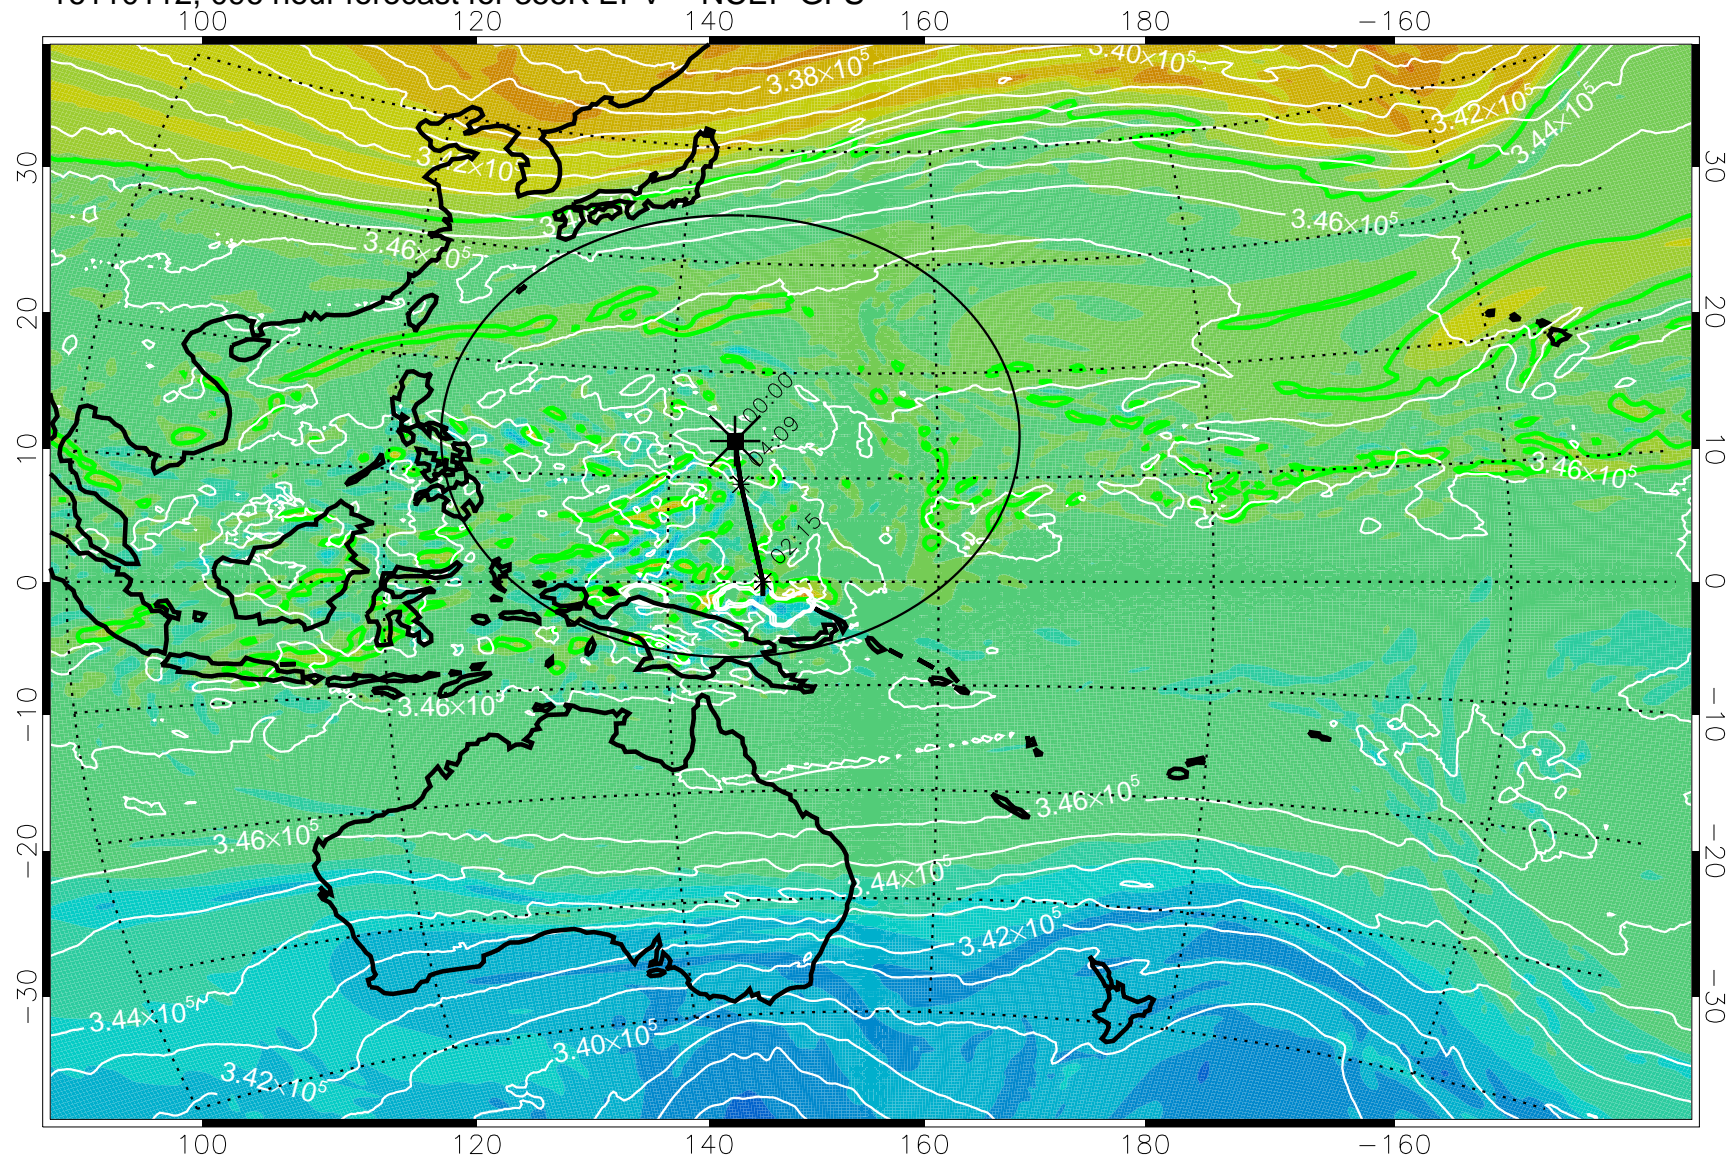

16103106, 066 hour forecast for 355K EPV -- NCEP GFS

355K Montgomery Streamfunction, white  
EPV Tropopause (2 PVU) Position  
Range ring of 2304 km

16103112, 072 hour forecast for 355K EPV -- NCEP GFS

355K Montgomery Streamfunction, white  
EPV Tropopause (2 PVU) Position  
Range ring of 2304 km

16103118, 078 hour forecast for 355K EPV -- NCEP GFS

355K Montgomery Streamfunction, white  
EPV Tropopause (2 PVU) Position  
Range ring of 2304 km

16110100, 084 hour forecast for 355K EPV -- NCEP GFS

355K Montgomery Streamfunction, white  
EPV Tropopause (2 PVU) Position  
Range ring of 2304 km

16110106, 090 hour forecast for 355K EPV -- NCEP GFS

355K Montgomery Streamfunction, white  
EPV Tropopause (2 PVU) Position  
Range ring of 2304 km

16110112, 096 hour forecast for 355K EPV -- NCEP GFS

355K Montgomery Streamfunction, white  
EPV Tropopause (2 PVU) Position  
Range ring of 2304 km

16110118, 102 hour forecast for 355K EPV -- NCEP GFS

355K Montgomery Streamfunction, white  
EPV Tropopause (2 PVU) Position  
Range ring of 2304 km

16110200, 108 hour forecast for 355K EPV -- NCEP GFS

355K Montgomery Streamfunction, white  
EPV Tropopause (2 PVU) Position  
Range ring of 2304 km