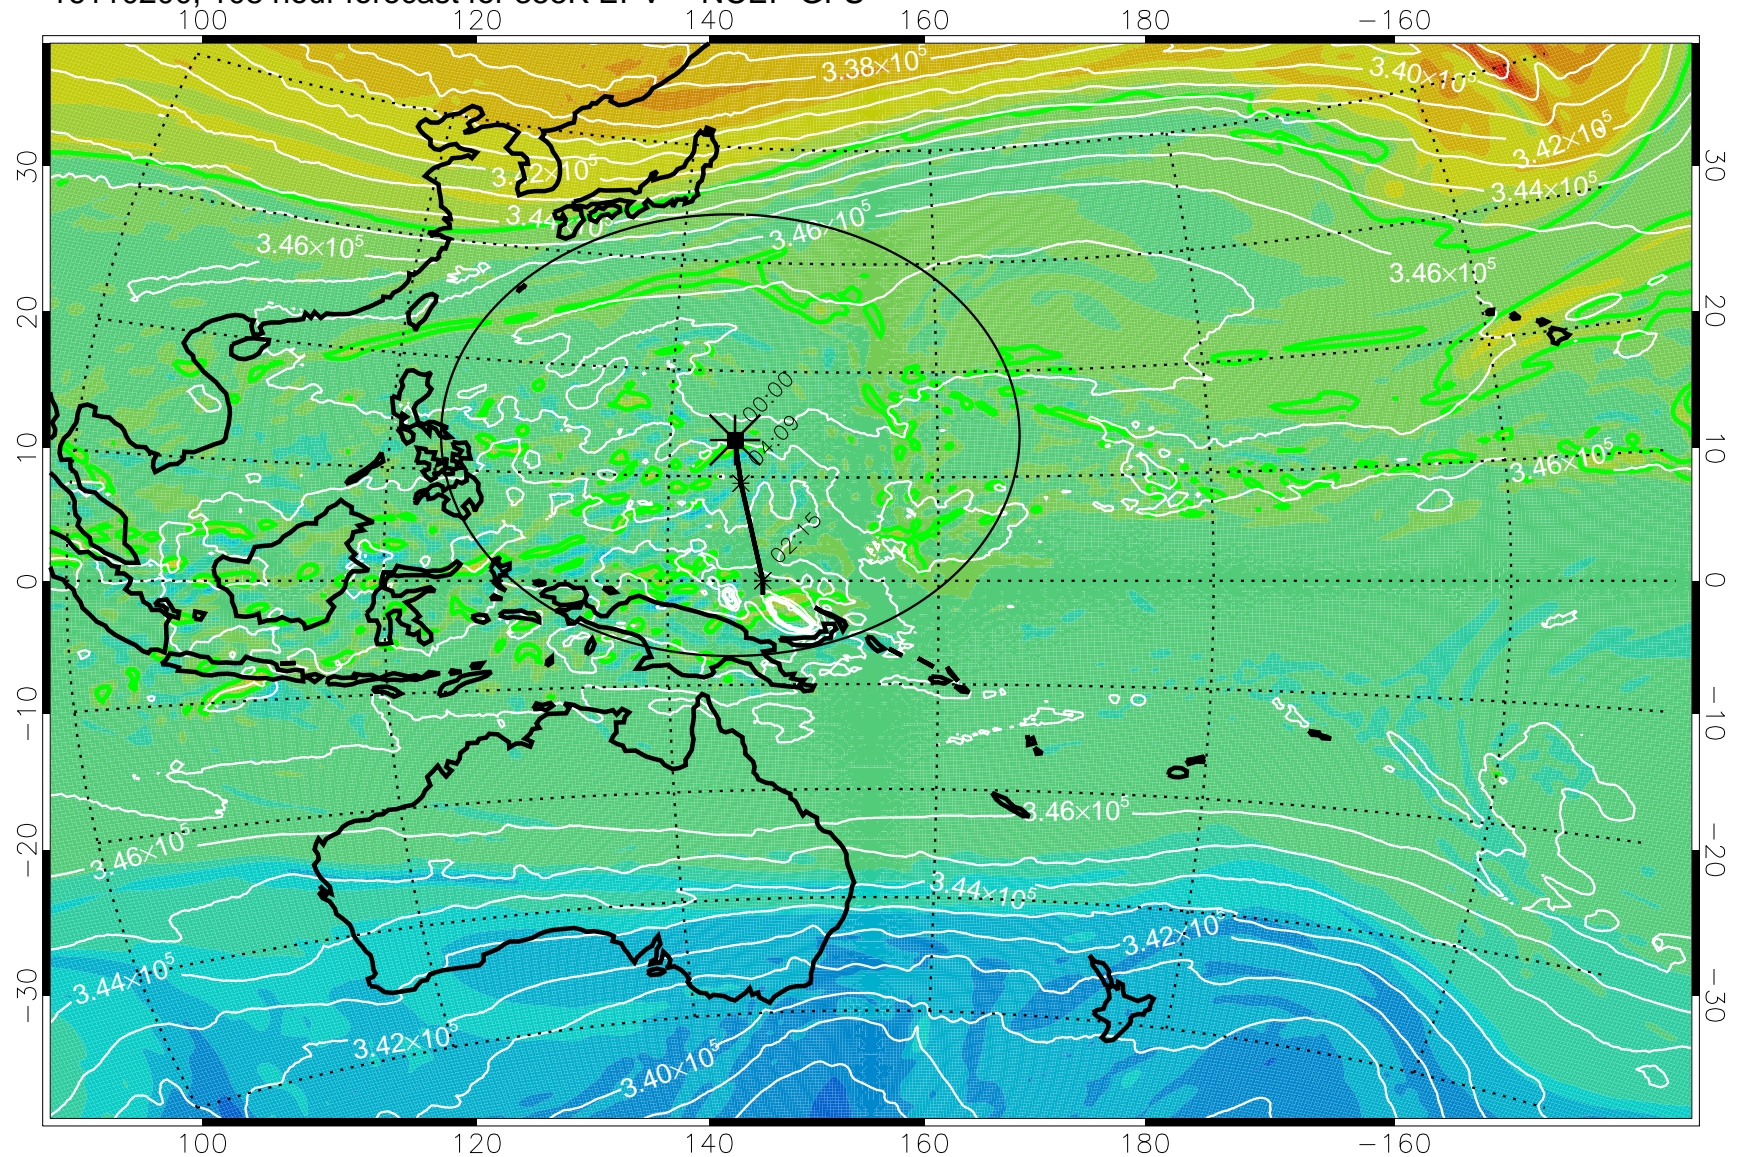

16103118, 078 hour forecast for 355K EPV -- NCEP GFS

355K Montgomery Streamfunction, white  
EPV Tropopause (2 PVU) Position  
Range ring of 2304 km

16110100, 084 hour forecast for 355K EPV -- NCEP GFS

355K Montgomery Streamfunction, white  
EPV Tropopause (2 PVU) Position  
Range ring of 2304 km

16110106, 090 hour forecast for 355K EPV -- NCEP GFS

355K Montgomery Streamfunction, white  
EPV Tropopause (2 PVU) Position  
Range ring of 2304 km

16110112, 096 hour forecast for 355K EPV -- NCEP GFS

355K Montgomery Streamfunction, white  
EPV Tropopause (2 PVU) Position  
Range ring of 2304 km

16110118, 102 hour forecast for 355K EPV -- NCEP GFS

355K Montgomery Streamfunction, white  
EPV Tropopause (2 PVU) Position  
Range ring of 2304 km

16110200, 108 hour forecast for 355K EPV -- NCEP GFS

355K Montgomery Streamfunction, white  
EPV Tropopause (2 PVU) Position  
Range ring of 2304 km

16110206, 114 hour forecast for 355K EPV -- NCEP GFS

355K Montgomery Streamfunction, white  
EPV Tropopause (2 PVU) Position  
Range ring of 2304 km

16110212, 120 hour forecast for 355K EPV -- NCEP GFS

355K Montgomery Streamfunction, white  
EPV Tropopause (2 PVU) Position  
Range ring of 2304 km