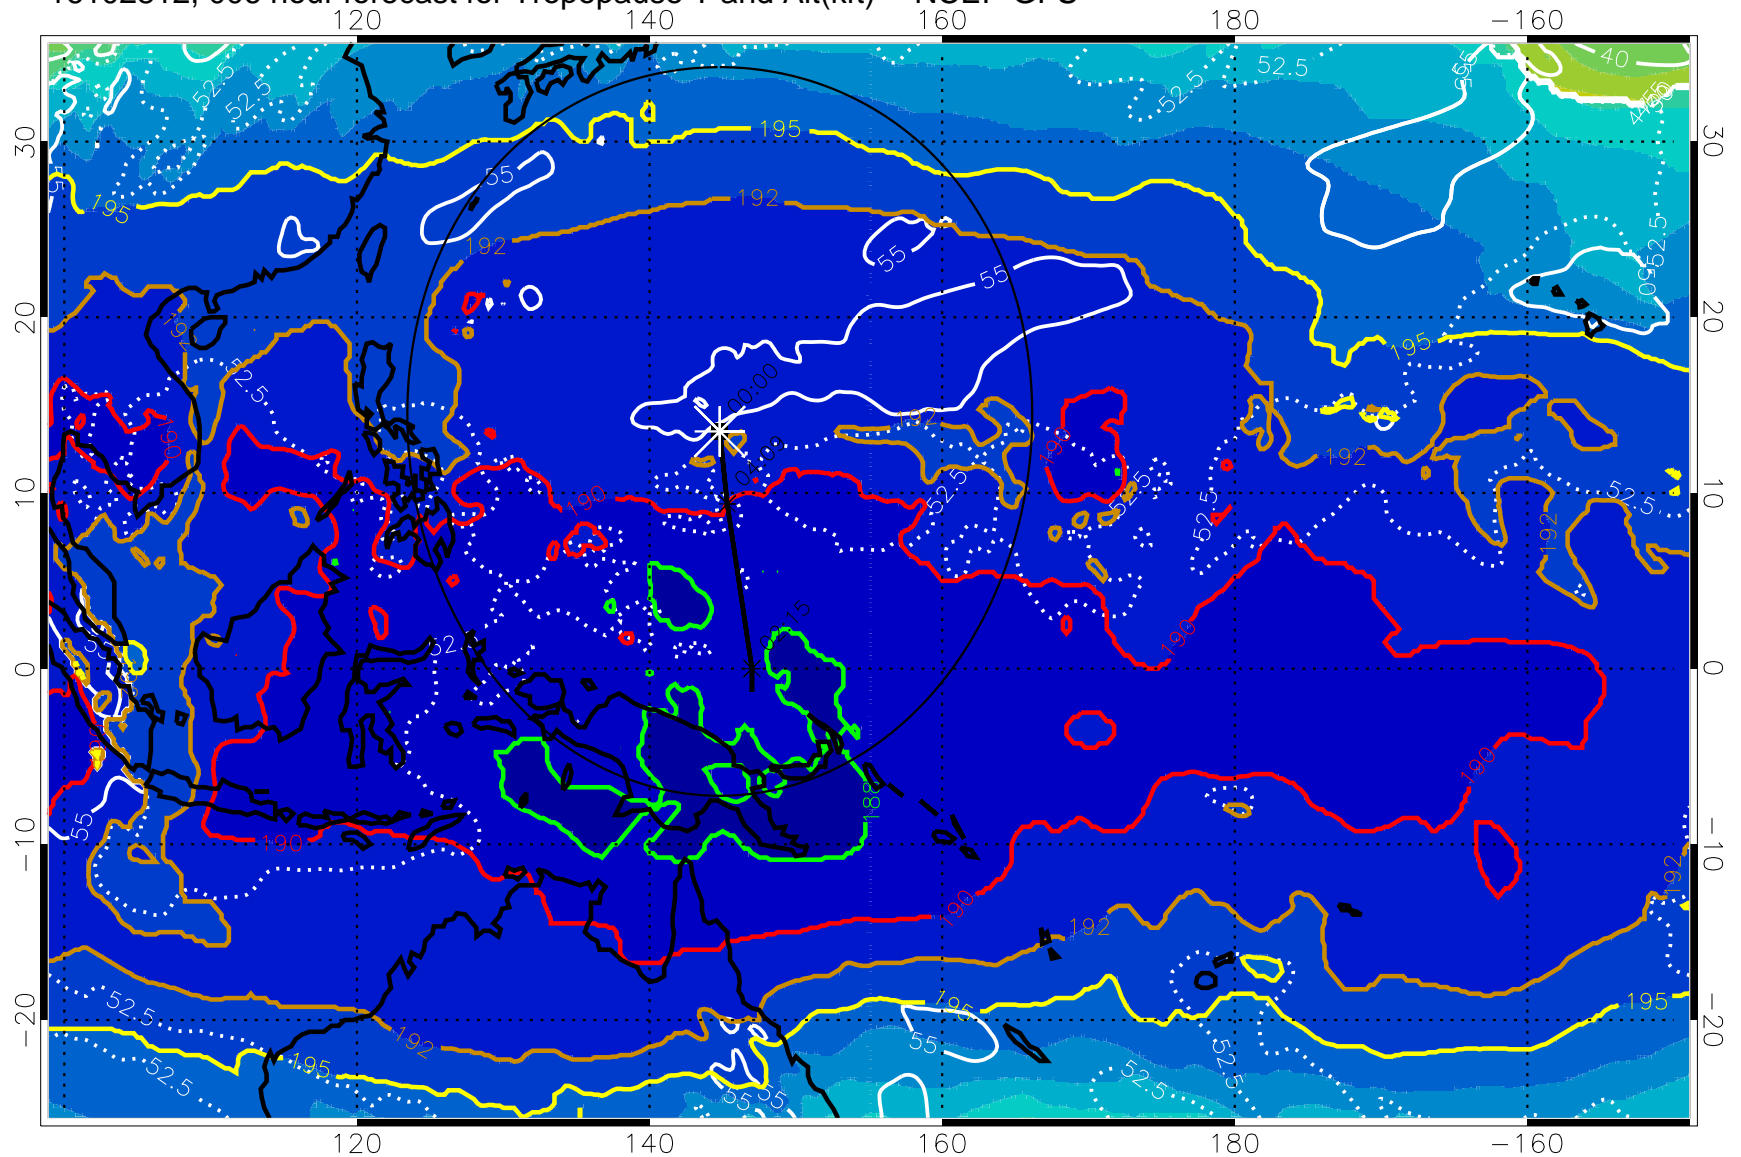

16102812, 006 hour forecast for Tropopause T and Alt(kft) -- NCEP GFS

190 200 210 220 230

Tropopause T, K

Tropopause Altitude in kft (white)

192.5K Isotherm 195K Isotherm

187.5K Isotherm 190K Isotherm

Range ring of 2304 km

16102818, 012 hour forecast for Tropopause T and Alt(kft) -- NCEP GFS

190 200 210 220 230
Tropopause T, K

Tropopause Altitude in kft (white)

192.5K Isotherm 195K Isotherm
187.5K Isotherm 190K Isotherm

Range ring of 2304 km