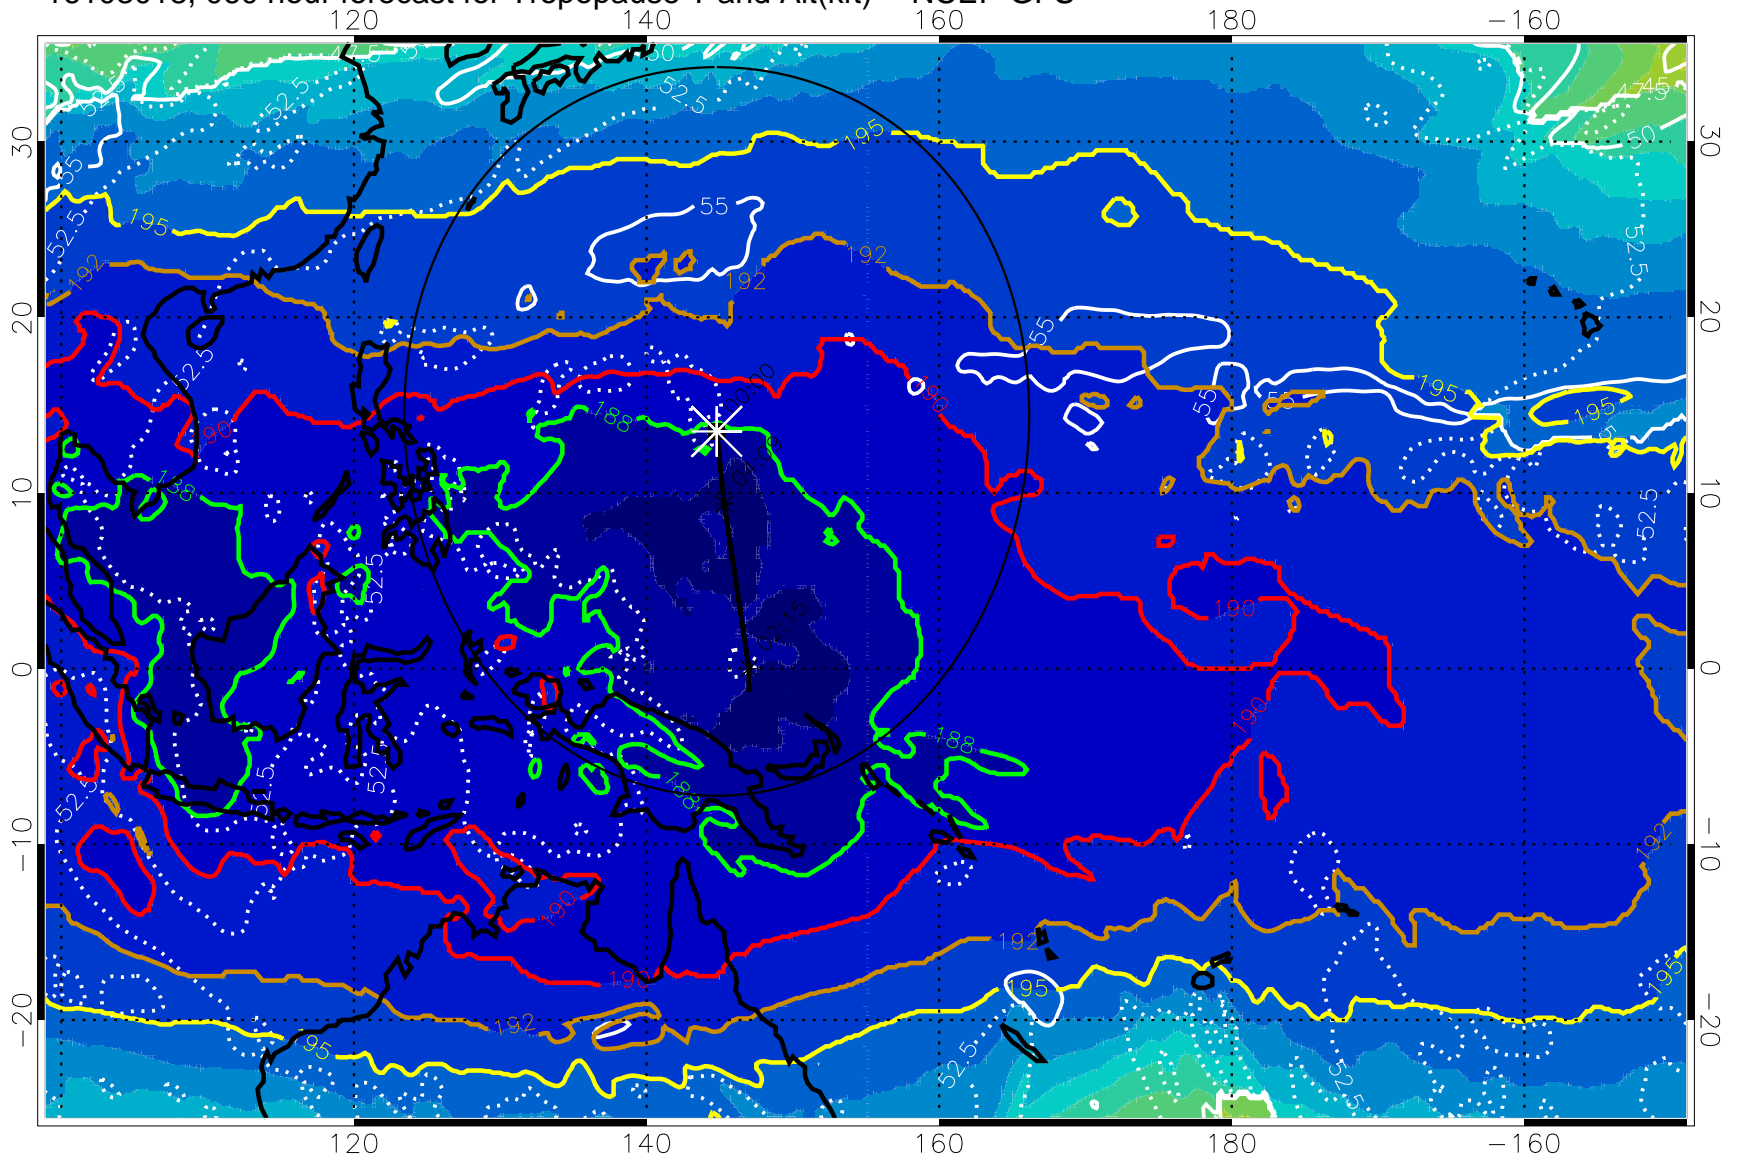

16103018, 060 hour forecast for Tropopause T and Alt(kft) -- NCEP GFS

190 200 210 220 230
Tropopause T, K

Tropopause Altitude in kft (white)

192.5K Isotherm 195K Isotherm
187.5K Isotherm 190K Isotherm

Range ring of 2304 km