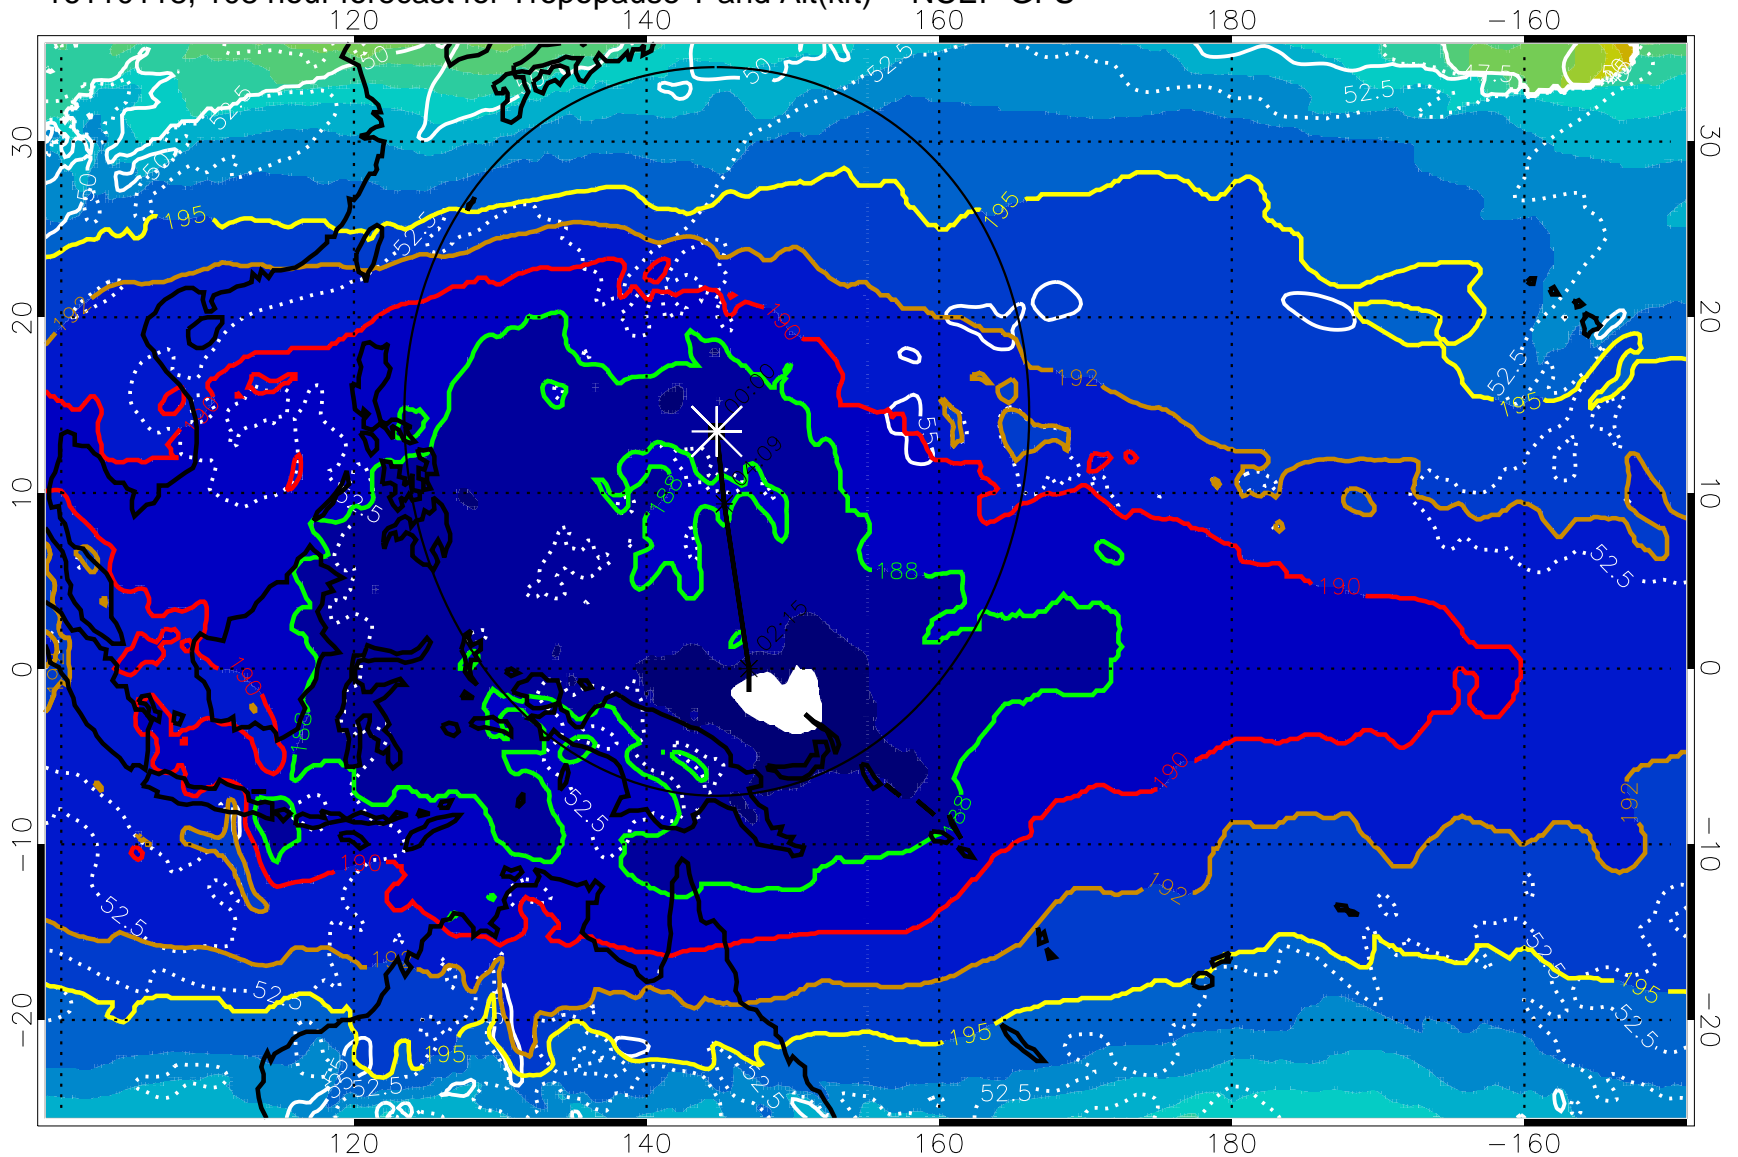

190 200 210 220 230

Tropopause T, K

Tropopause Altitude in kft (white)

192.5K Isotherm 195K Isotherm
187.5K Isotherm 190K Isotherm

Range ring of 2304 km

16110112, 102 hour forecast for Tropopause T and Alt(kft) -- NCEP GFS

190 200 210 220 230

Tropopause T, K

Tropopause Altitude in kft (white)

192.5K Isotherm 195K Isotherm
187.5K Isotherm 190K Isotherm

Range ring of 2304 km

16110118, 108 hour forecast for Tropopause T and Alt(kft) -- NCEP GFS

190 200 210 220 230
Tropopause T, K

Tropopause Altitude in kft (white)

192.5K Isotherm 195K Isotherm
187.5K Isotherm 190K Isotherm

Range ring of 2304 km

16110200, 114 hour forecast for Tropopause T and Alt(kft) -- NCEP GFS