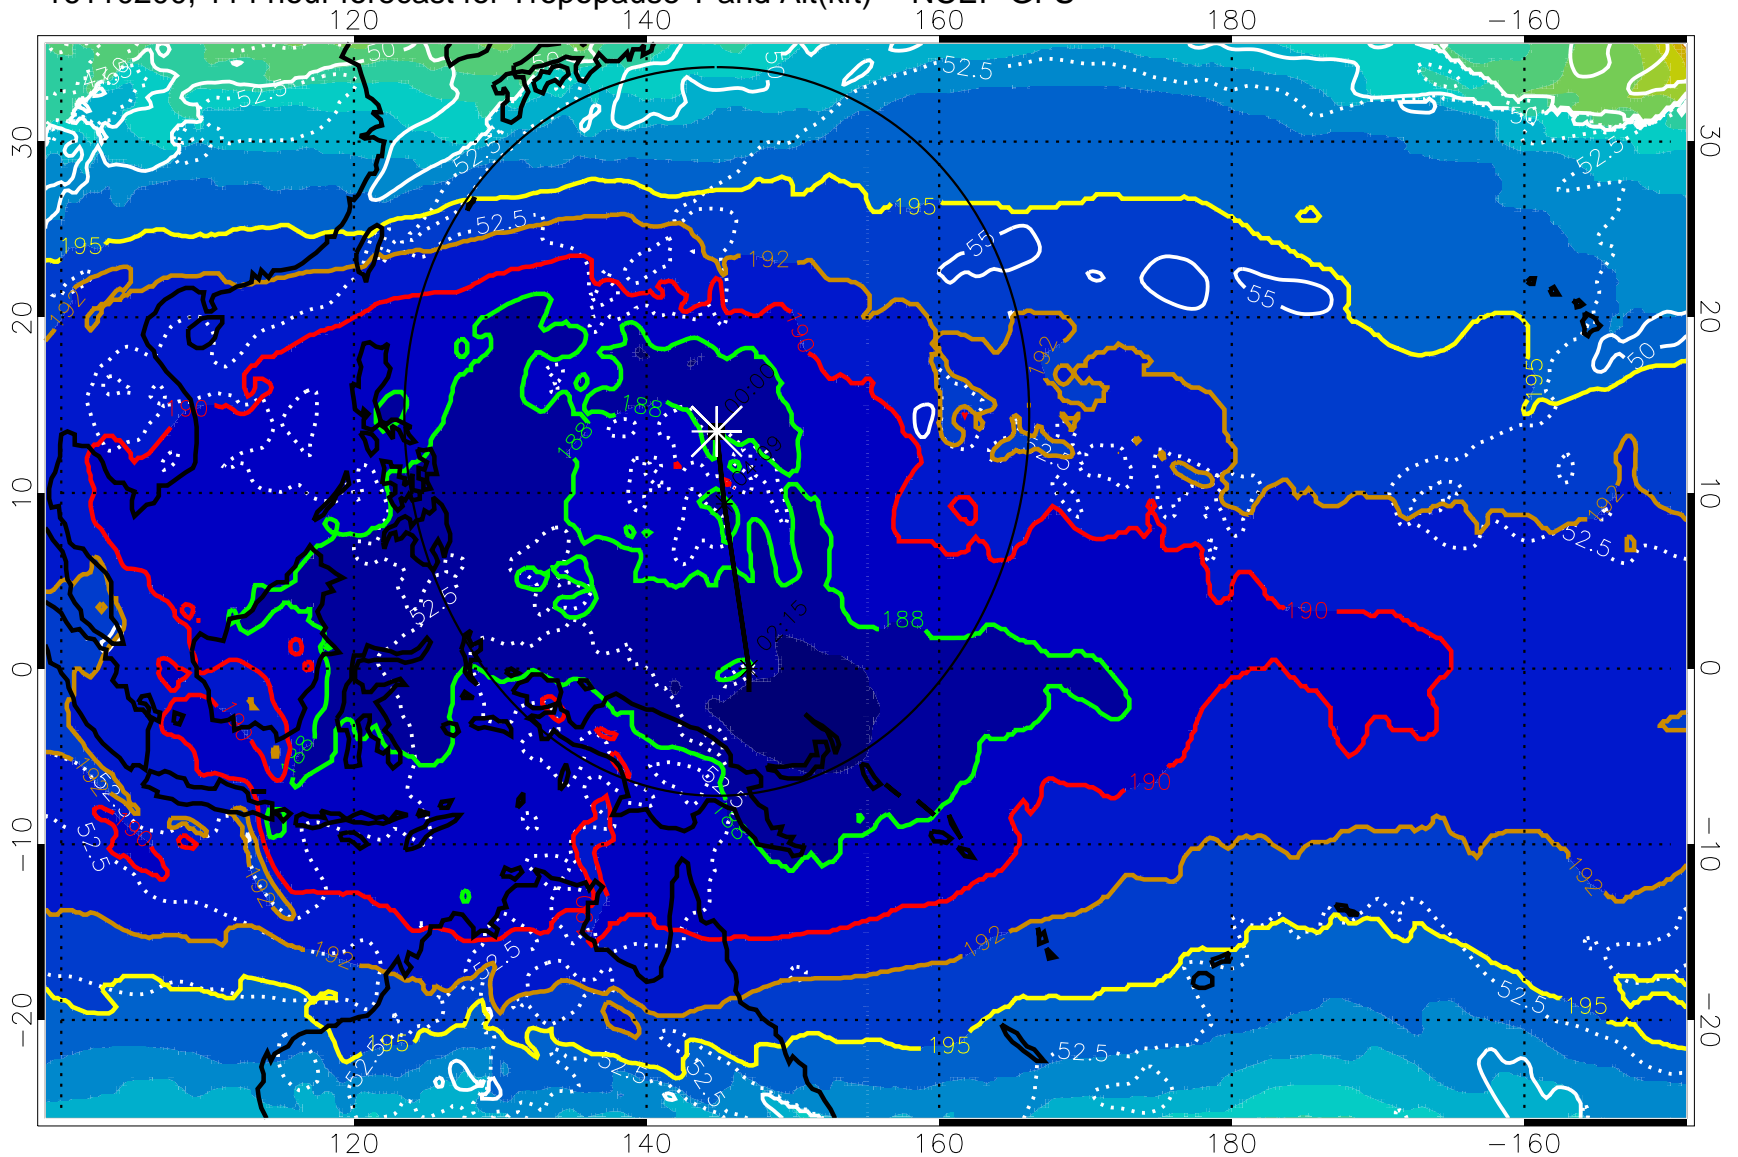

190 200 210 220 230

Tropopause T, K

Tropopause Altitude in kft (white)

192.5K Isotherm 195K Isotherm
187.5K Isotherm 190K Isotherm

Range ring of 2304 km

16110112, 102 hour forecast for Tropopause T and Alt(kft) -- NCEP GFS

190 200 210 220 230

Tropopause T, K

Tropopause Altitude in kft (white)

192.5K Isotherm 195K Isotherm
187.5K Isotherm 190K Isotherm

Range ring of 2304 km

16110118, 108 hour forecast for Tropopause T and Alt(kft) -- NCEP GFS

190 200 210 220 230
Tropopause T, K

Tropopause Altitude in kft (white)

192.5K Isotherm 195K Isotherm
187.5K Isotherm 190K Isotherm

Range ring of 2304 km

16110200, 114 hour forecast for Tropopause T and Alt(kft) -- NCEP GFS