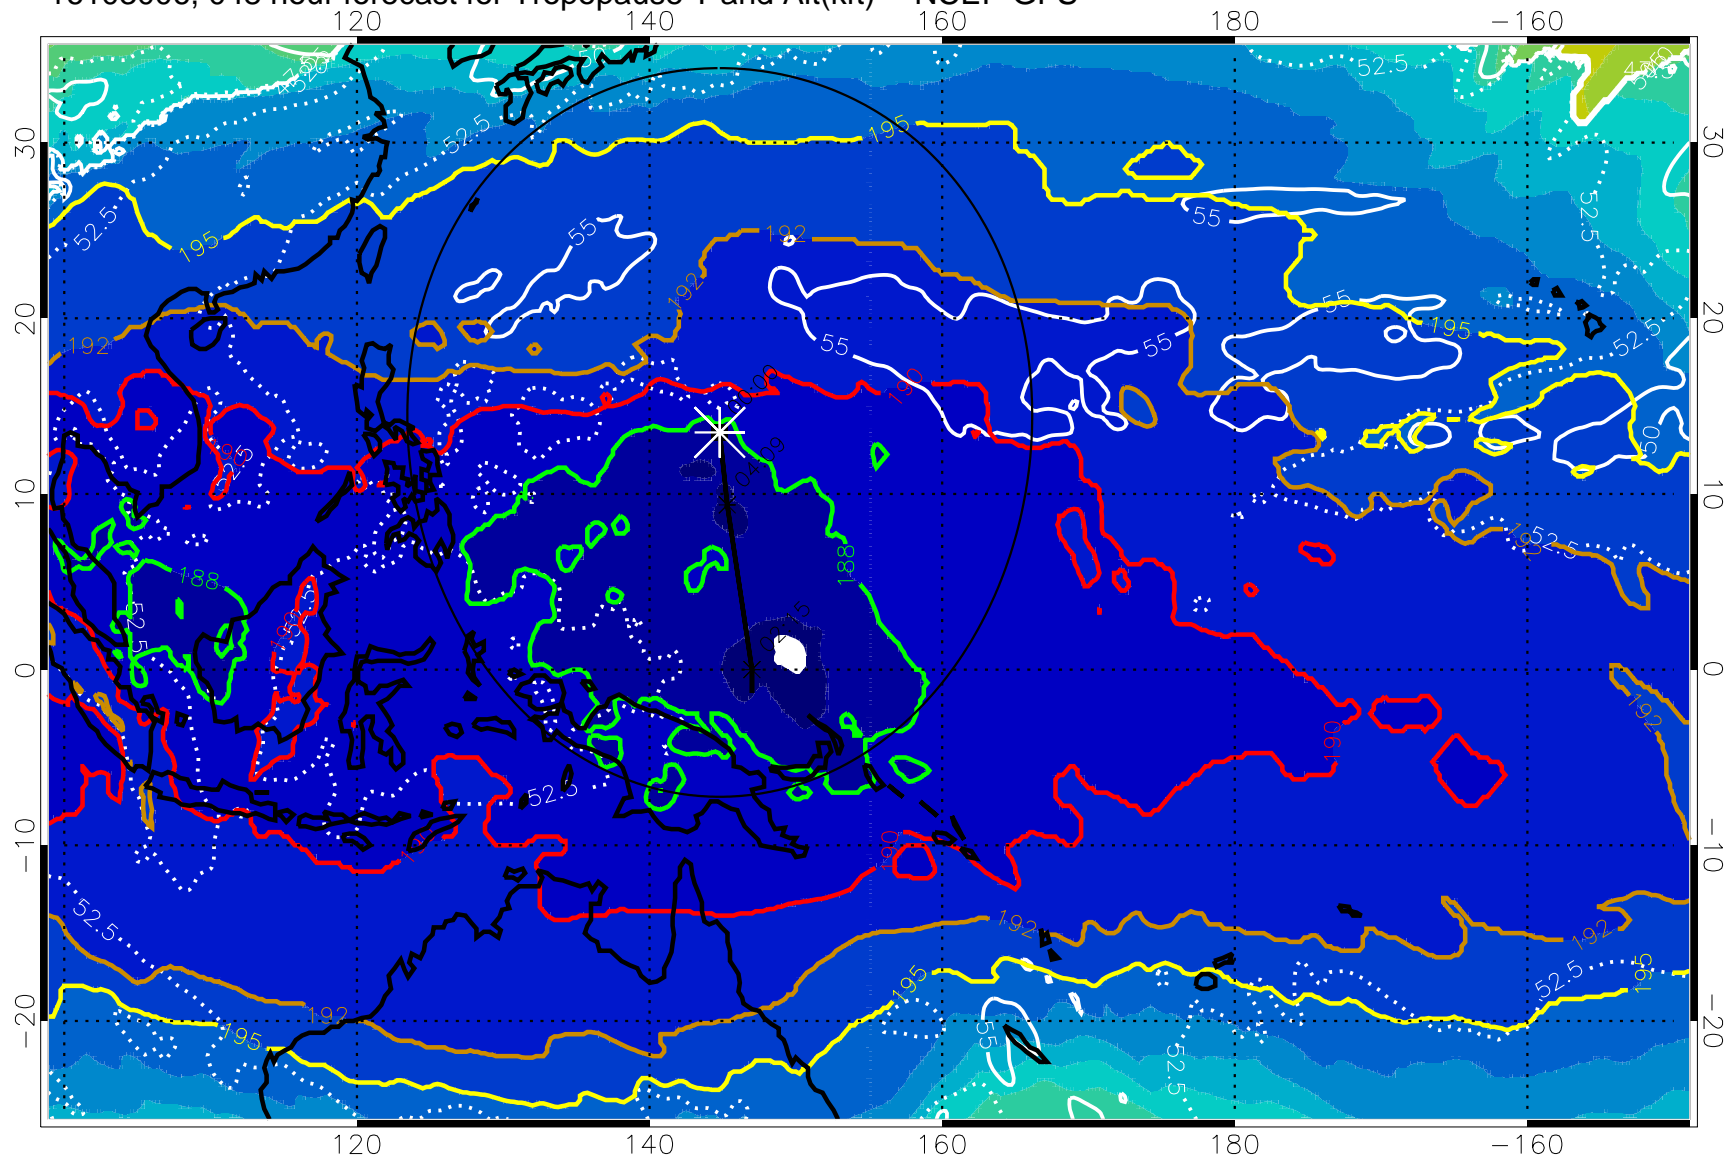

16103006, 048 hour forecast for Tropopause T and Alt(kft) -- NCEP GFS

190 200 210 220 230

Tropopause T, K

Tropopause Altitude in kft (white)

192.5K Isotherm 195K Isotherm
187.5K Isotherm 190K Isotherm

Range ring of 2304 km