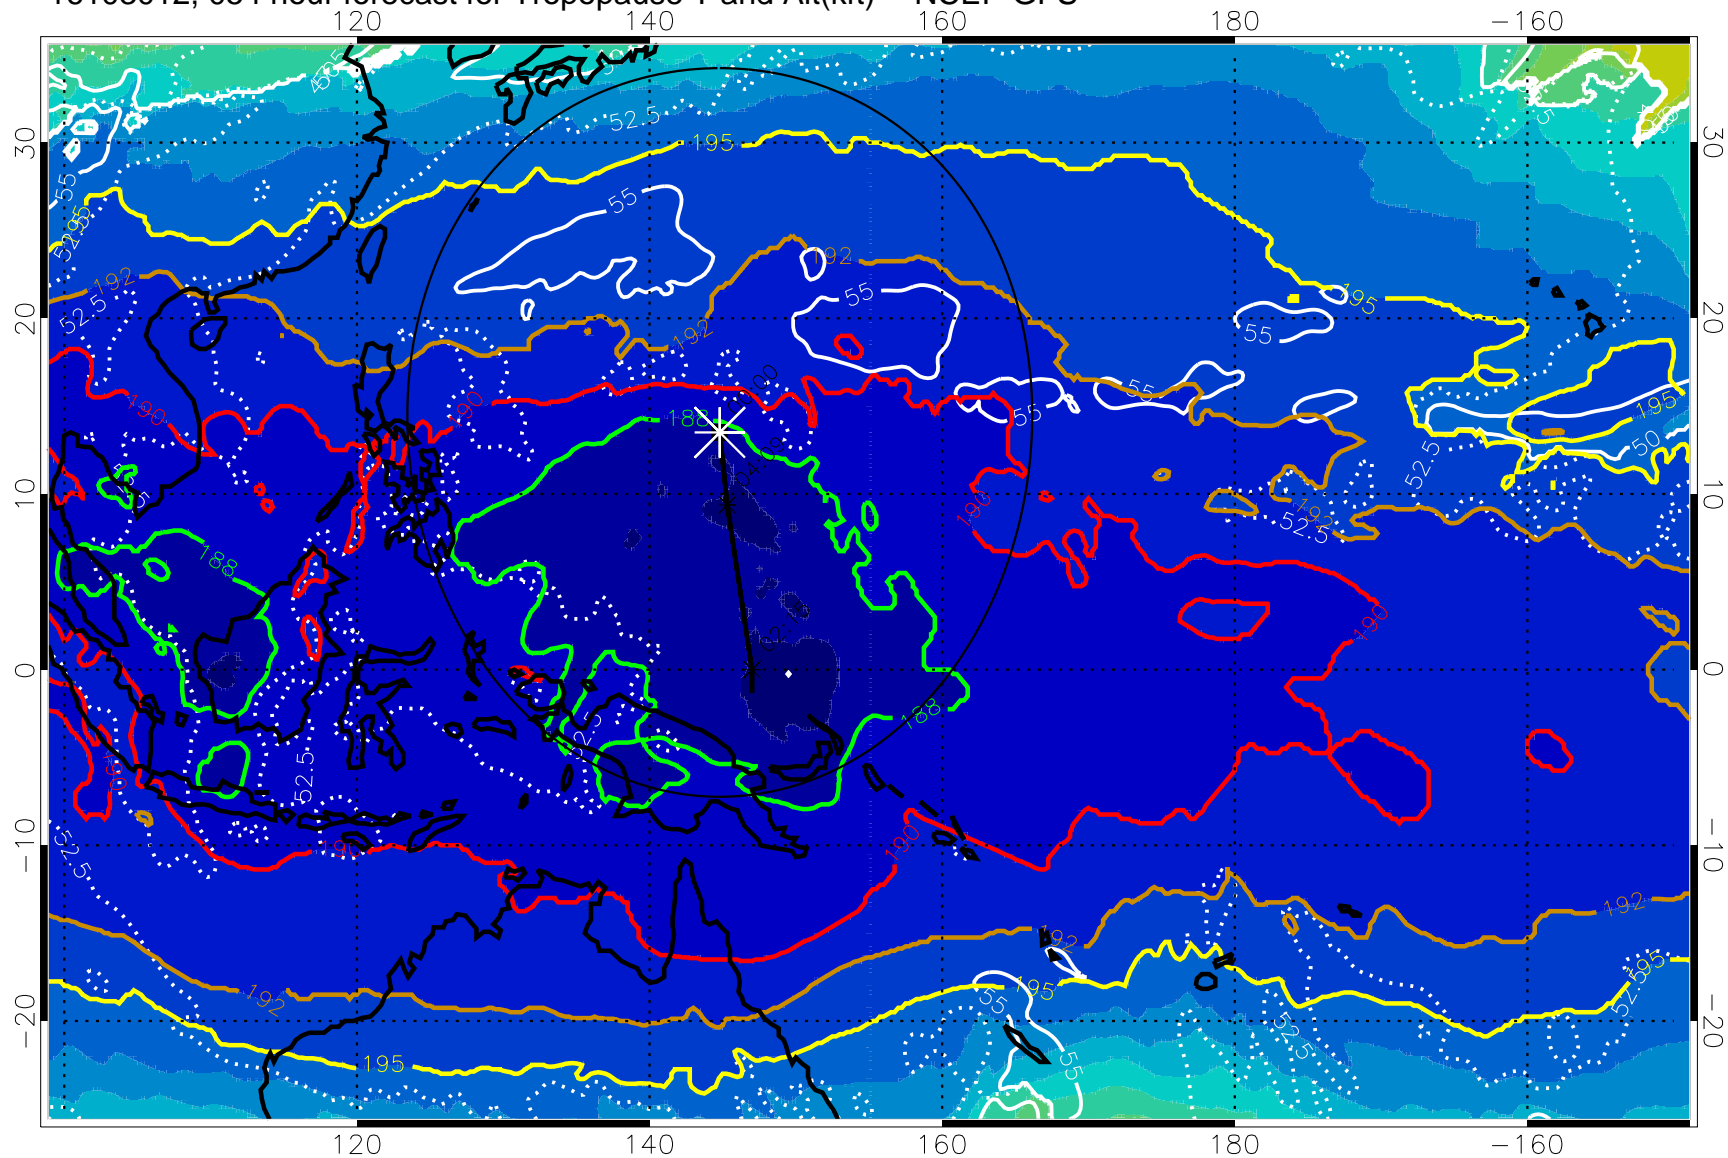

16103012, 054 hour forecast for Tropopause T and Alt(kft) -- NCEP GFS

190 200 210 220 230

Tropopause T, K

Tropopause Altitude in kft (white)

192.5K Isotherm 195K Isotherm
187.5K Isotherm 190K Isotherm

Range ring of 2304 km