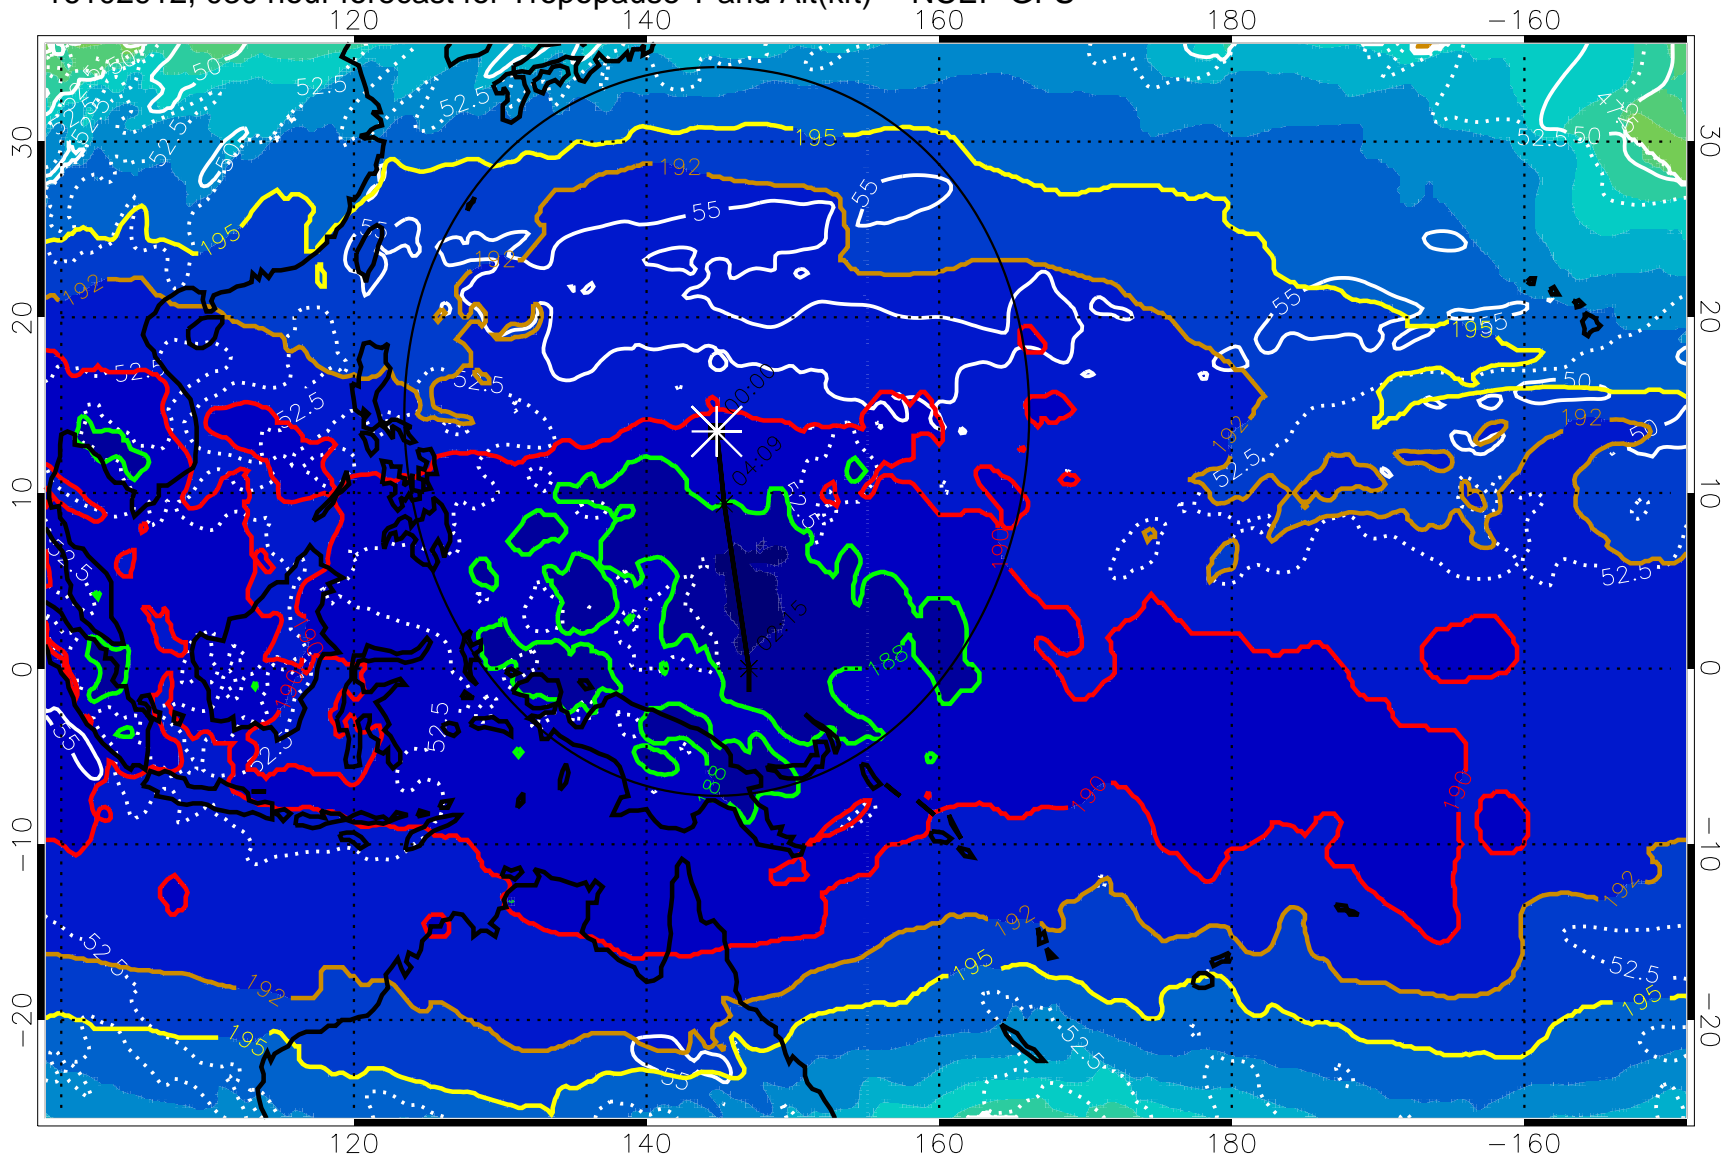

16102912, 030 hour forecast for Tropopause T and Alt(kft) -- NCEP GFS

190 200 210 220 230
Tropopause T, K

Tropopause Altitude in kft (white)

192.5K Isotherm 195K Isotherm
187.5K Isotherm 190K Isotherm

Range ring of 2304 km