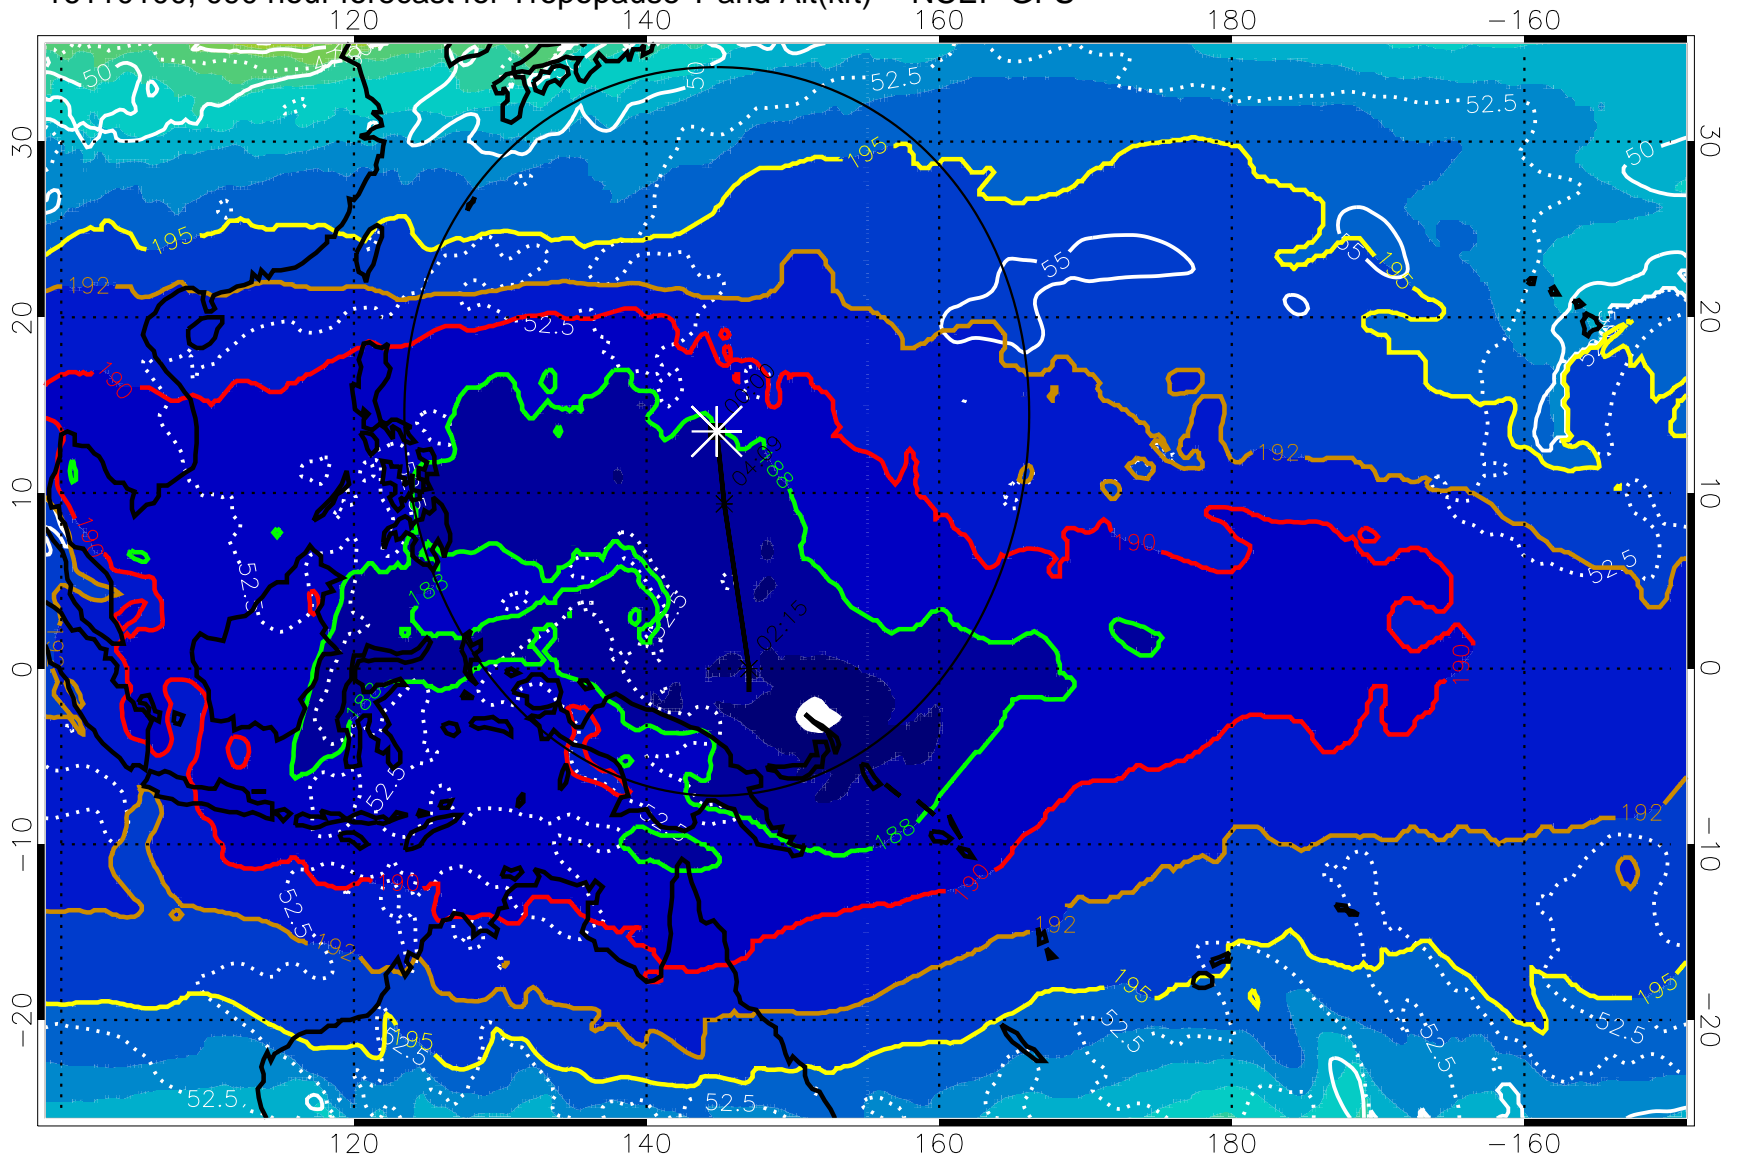

190 200 210 220 230

Tropopause T, K

Tropopause Altitude in kft (white)

192.5K Isotherm 195K Isotherm
187.5K Isotherm 190K Isotherm

Range ring of 2304 km

16110100, 090 hour forecast for Tropopause T and Alt(kft) -- NCEP GFS

190 200 210 220 230

Tropopause T, K

Tropopause Altitude in kft (white)

192.5K Isotherm 195K Isotherm
187.5K Isotherm 190K Isotherm

Range ring of 2304 km

16110106, 096 hour forecast for Tropopause T and Alt(kft) -- NCEP GFS