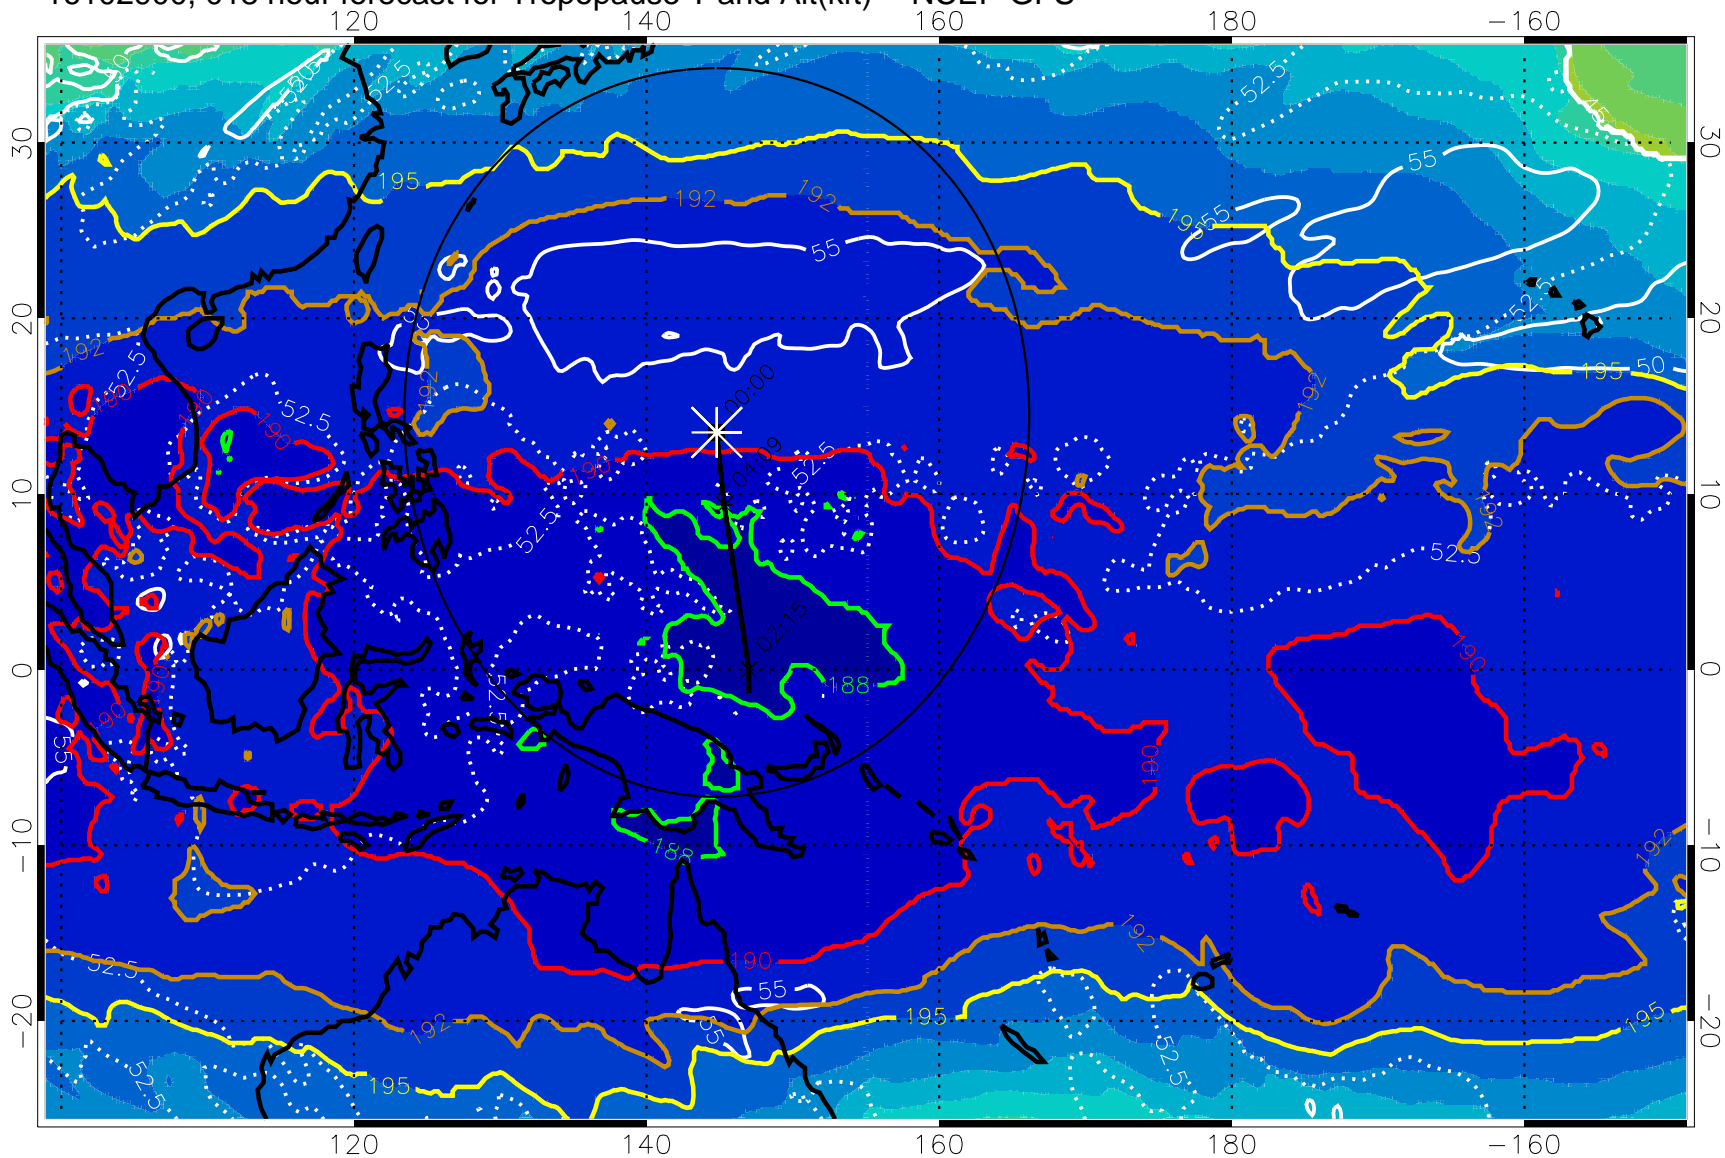

16102818, 012 hour forecast for Tropopause T and Alt(kft) -- NCEP GFS

190 200 210 220 230
Tropopause T, K

Tropopause Altitude in kft (white)

192.5K Isotherm 195K Isotherm
187.5K Isotherm 190K Isotherm

Range ring of 2304 km

16102900, 018 hour forecast for Tropopause T and Alt(kft) -- NCEP GFS

190 200 210 220 230

Tropopause T, K

Tropopause Altitude in kft (white)

192.5K Isotherm 195K Isotherm
187.5K Isotherm 190K Isotherm

Range ring of 2304 km