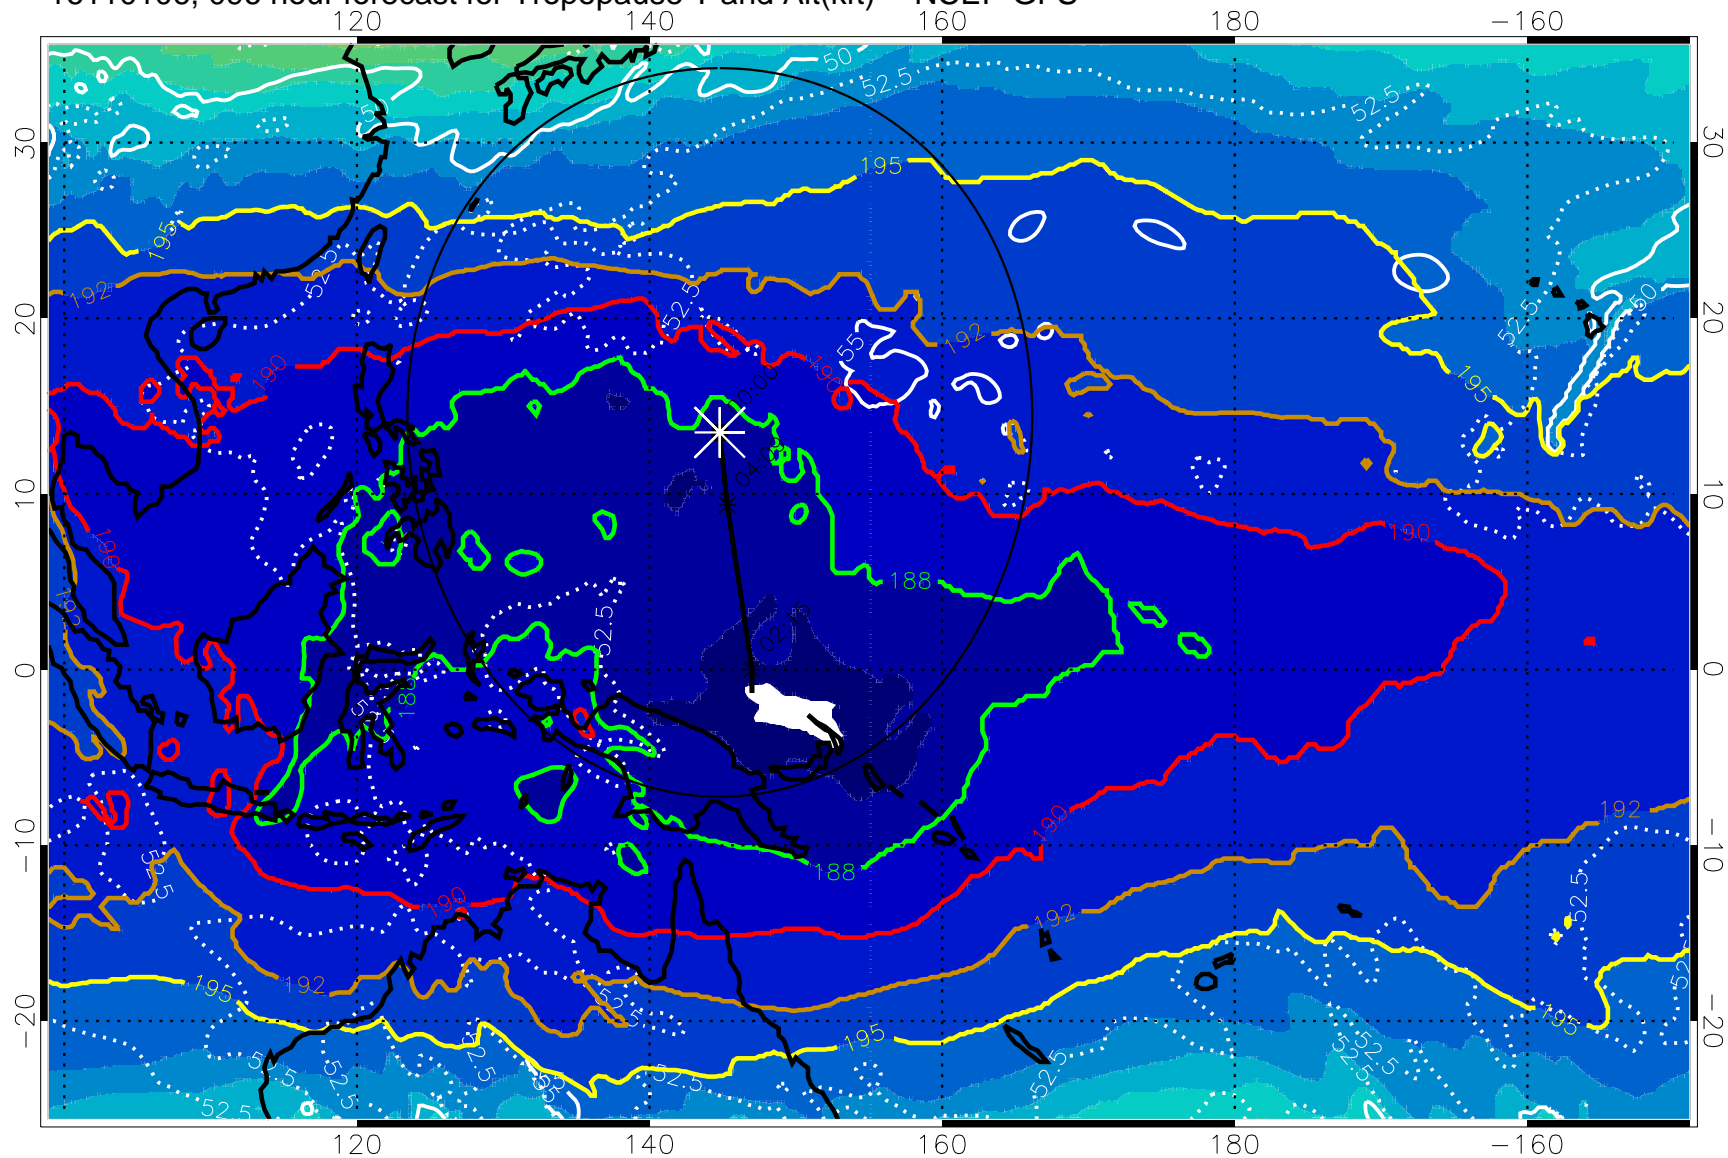

190 200 210 220 230

Tropopause T, K

Tropopause Altitude in kft (white)

192.5K Isotherm 195K Isotherm
187.5K Isotherm 190K Isotherm

Range ring of 2304 km

16110106, 096 hour forecast for Tropopause T and Alt(kft) -- NCEP GFS

190 200 210 220 230

Tropopause T, K

Tropopause Altitude in kft (white)

192.5K Isotherm 195K Isotherm
187.5K Isotherm 190K Isotherm

Range ring of 2304 km

16110112, 102 hour forecast for Tropopause T and Alt(kft) -- NCEP GFS