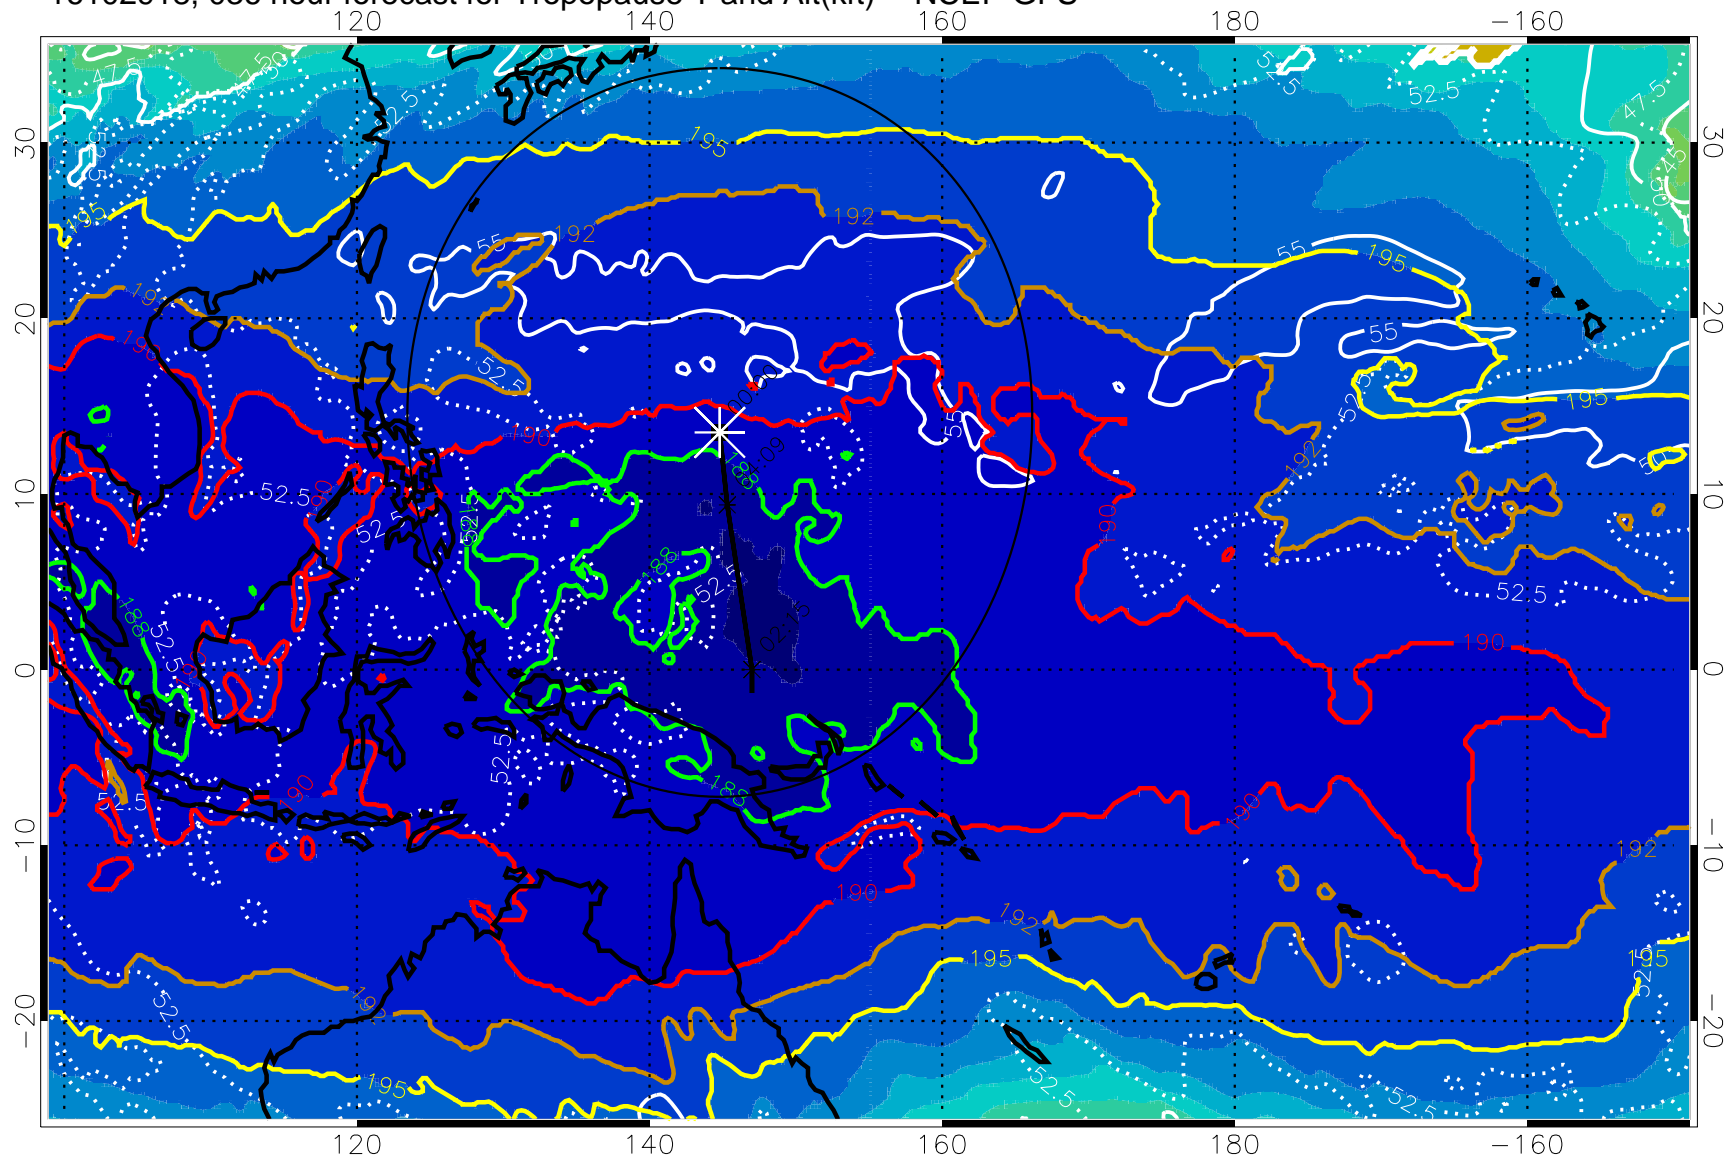

16102918, 036 hour forecast for Tropopause T and Alt(kft) -- NCEP GFS

190 200 210 220 230

Tropopause T, K

Tropopause Altitude in kft (white)

192.5K Isotherm 195K Isotherm
187.5K Isotherm 190K Isotherm

Range ring of 2304 km