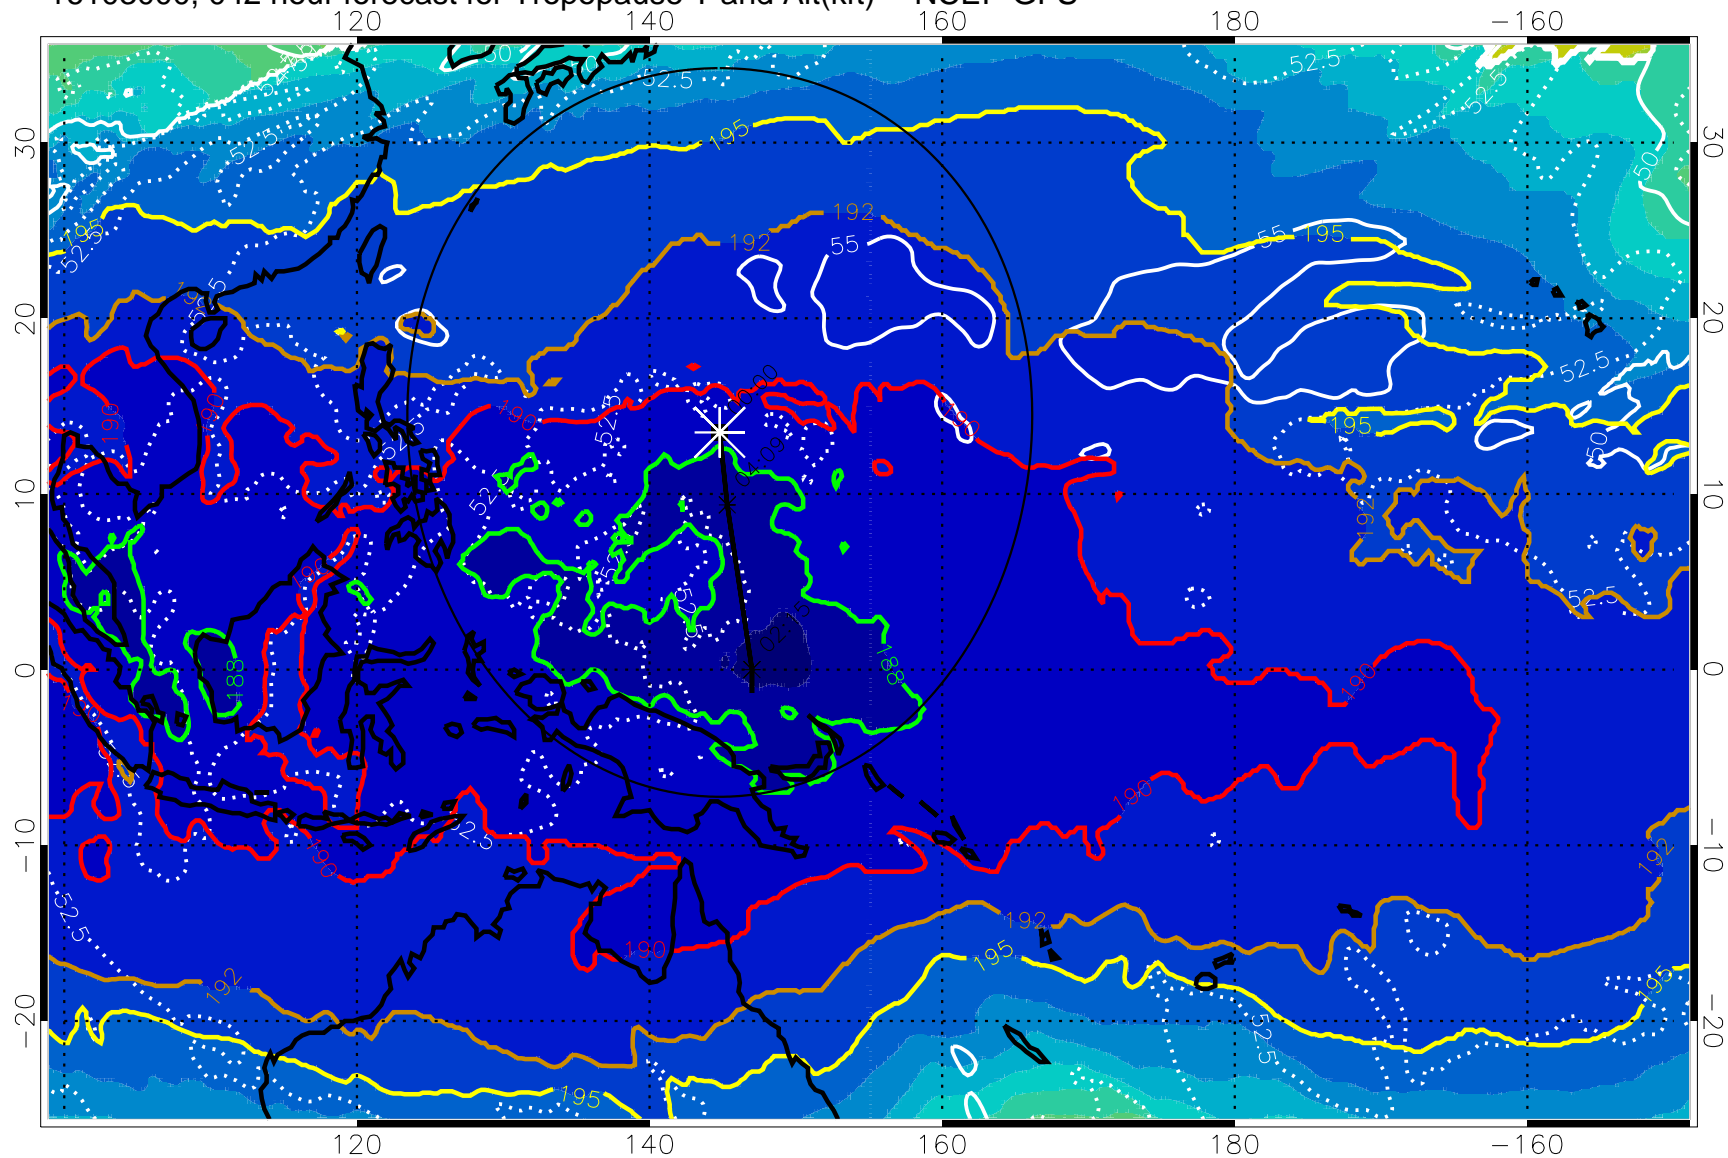

16103000, 042 hour forecast for Tropopause T and Alt(kft) -- NCEP GFS

190 200 210 220 230

Tropopause T, K

Tropopause Altitude in kft (white)

192.5K Isotherm 195K Isotherm
187.5K Isotherm 190K Isotherm

Range ring of 2304 km