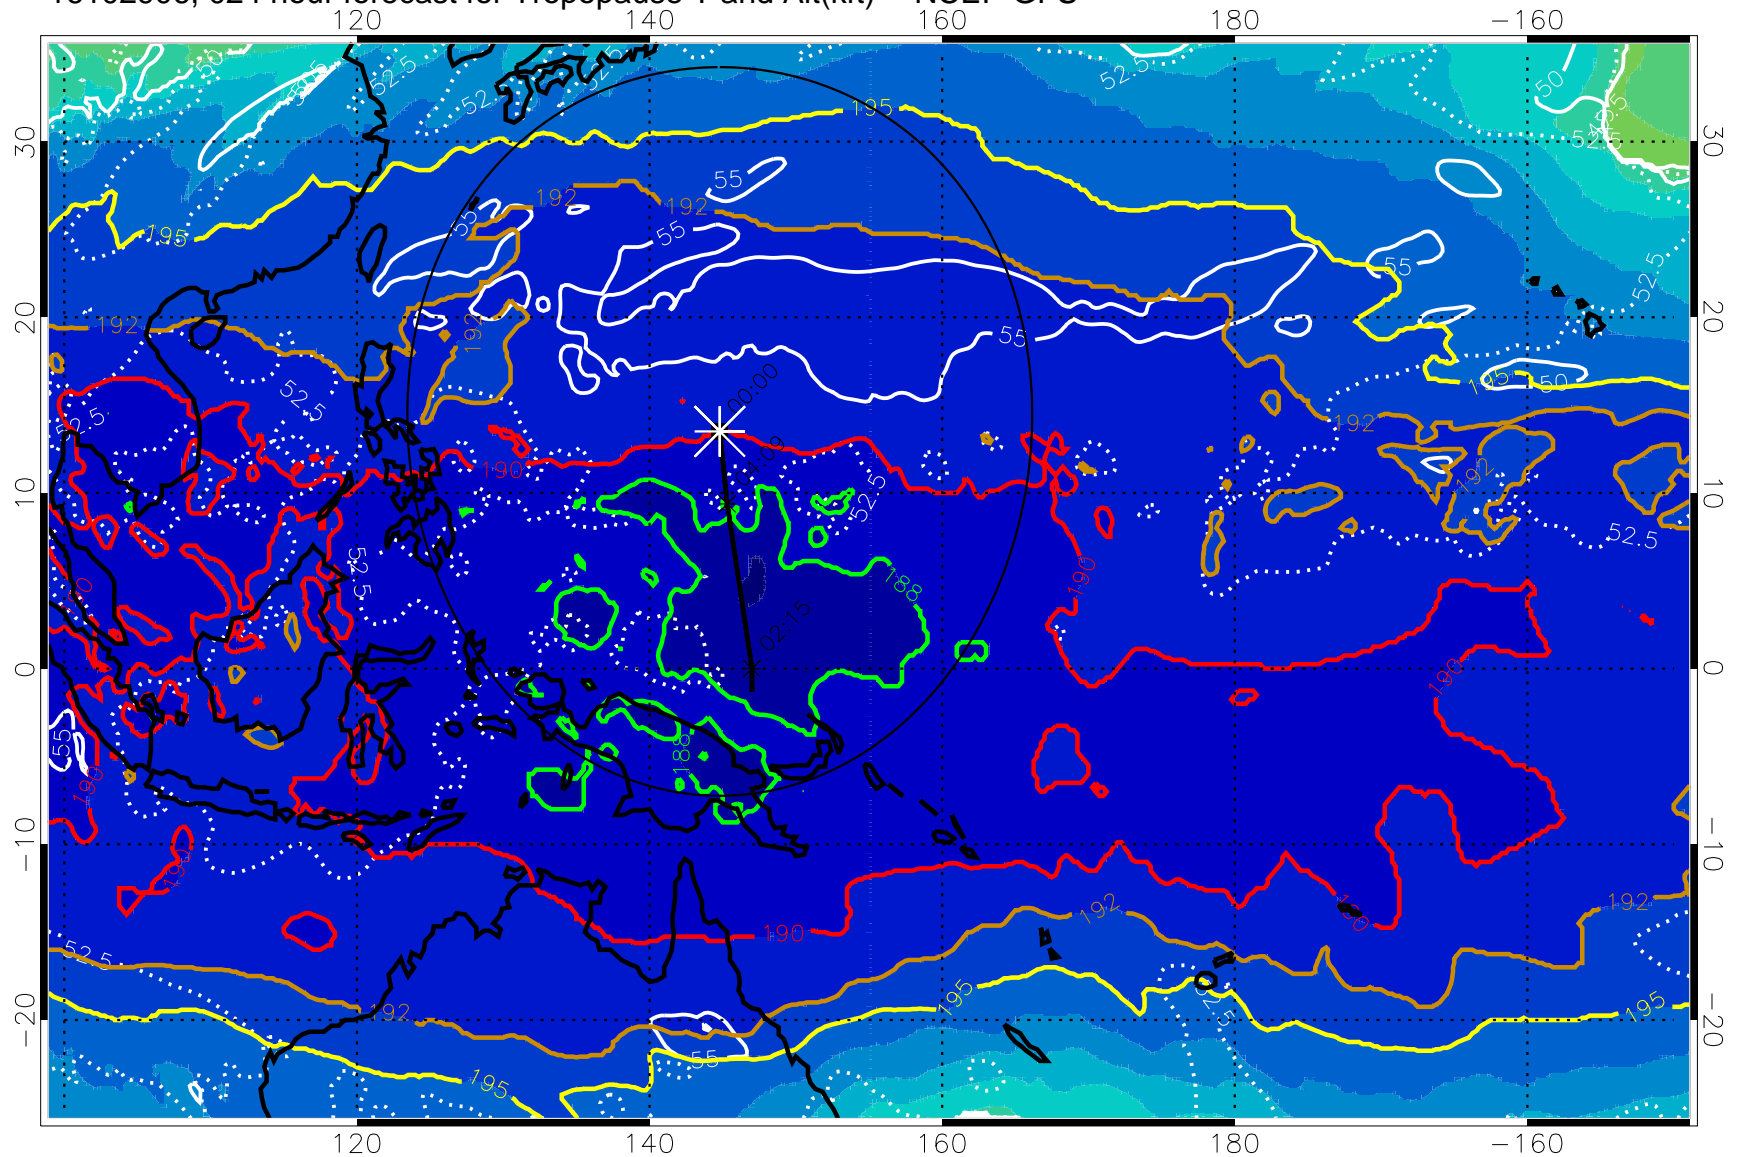

16102900, 018 hour forecast for Tropopause T and Alt(kft) -- NCEP GFS

190 200 210 220 230

Tropopause T, K

Tropopause Altitude in kft (white)

192.5K Isotherm 195K Isotherm
187.5K Isotherm 190K Isotherm

Range ring of 2304 km

16102906, 024 hour forecast for Tropopause T and Alt(kft) -- NCEP GFS

190 200 210 220 230

Tropopause T, K

Tropopause Altitude in kft (white)

192.5K Isotherm 195K Isotherm

187.5K Isotherm 190K Isotherm

Range ring of 2304 km