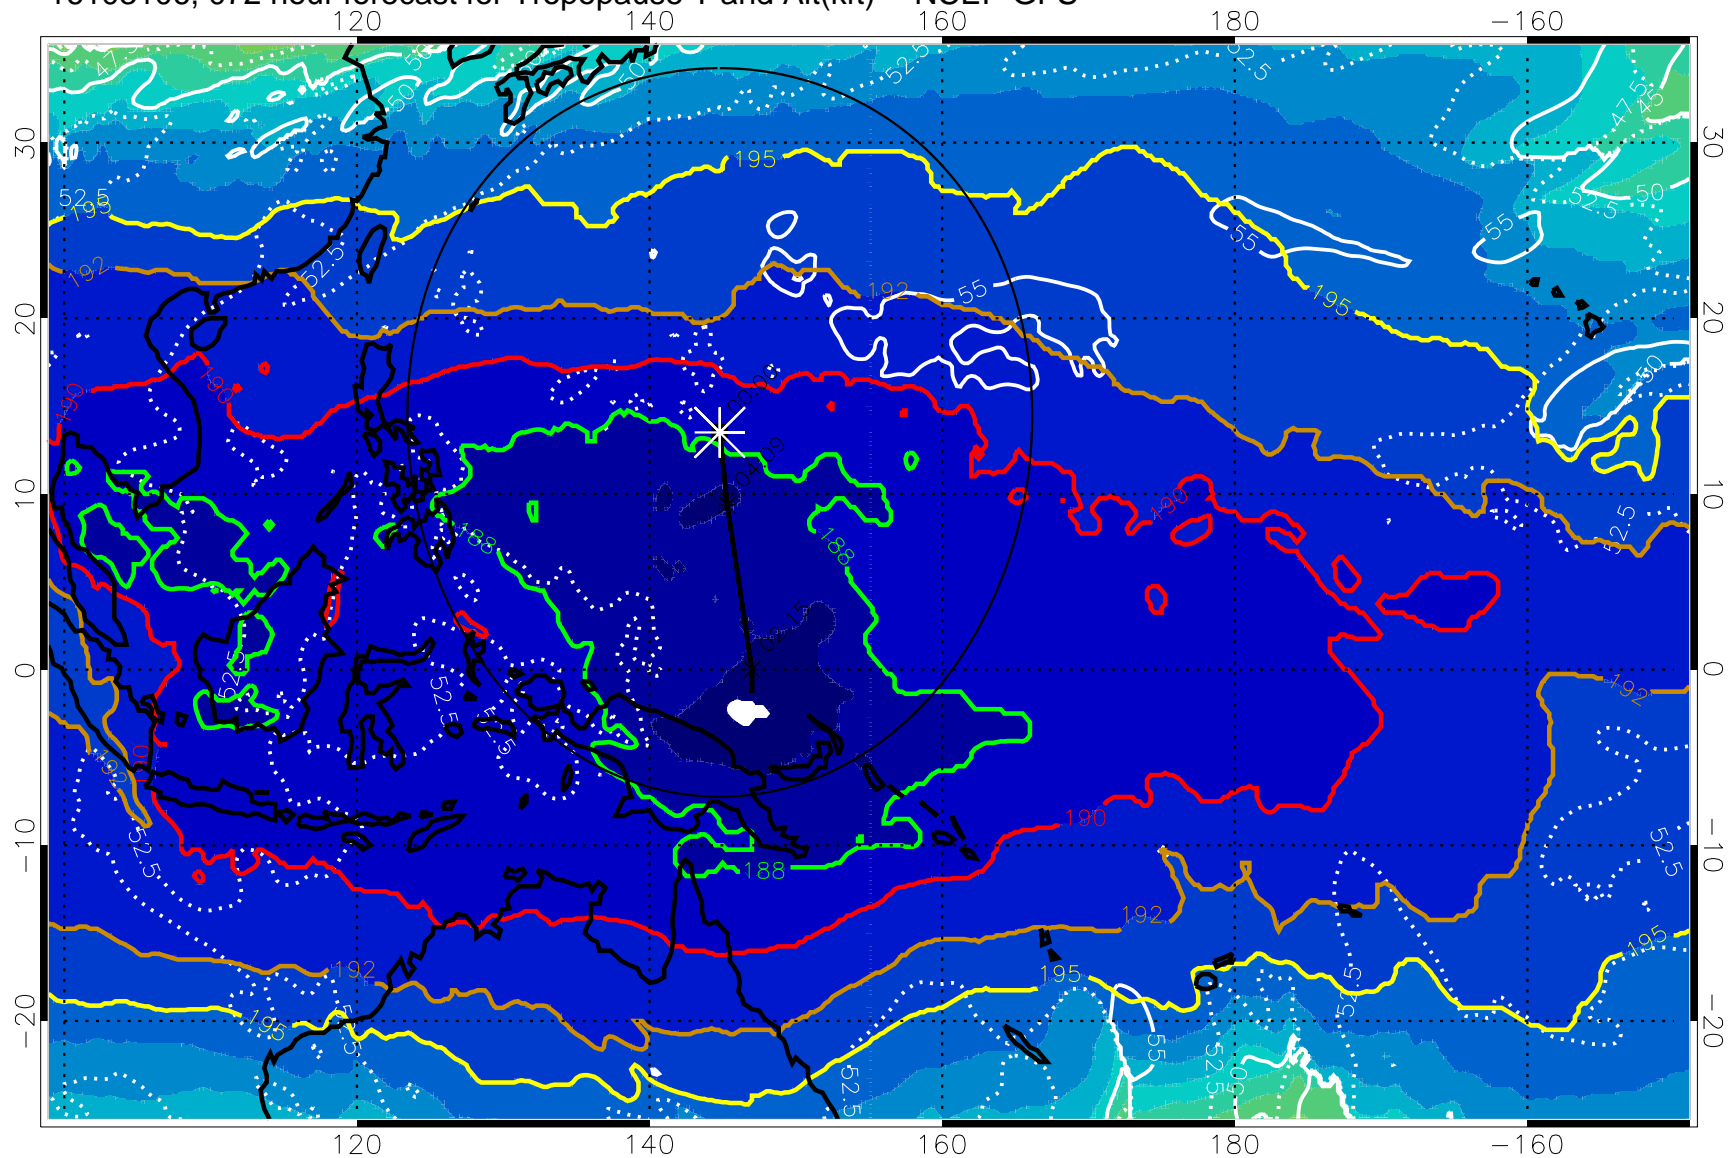

16103106, 072 hour forecast for Tropopause T and Alt(kft) -- NCEP GFS

Tropopause T, K

Tropopause Altitude in kft (white)

192.5K Isotherm 195K Isotherm
187.5K Isotherm 190K Isotherm

Range ring of 2304 km