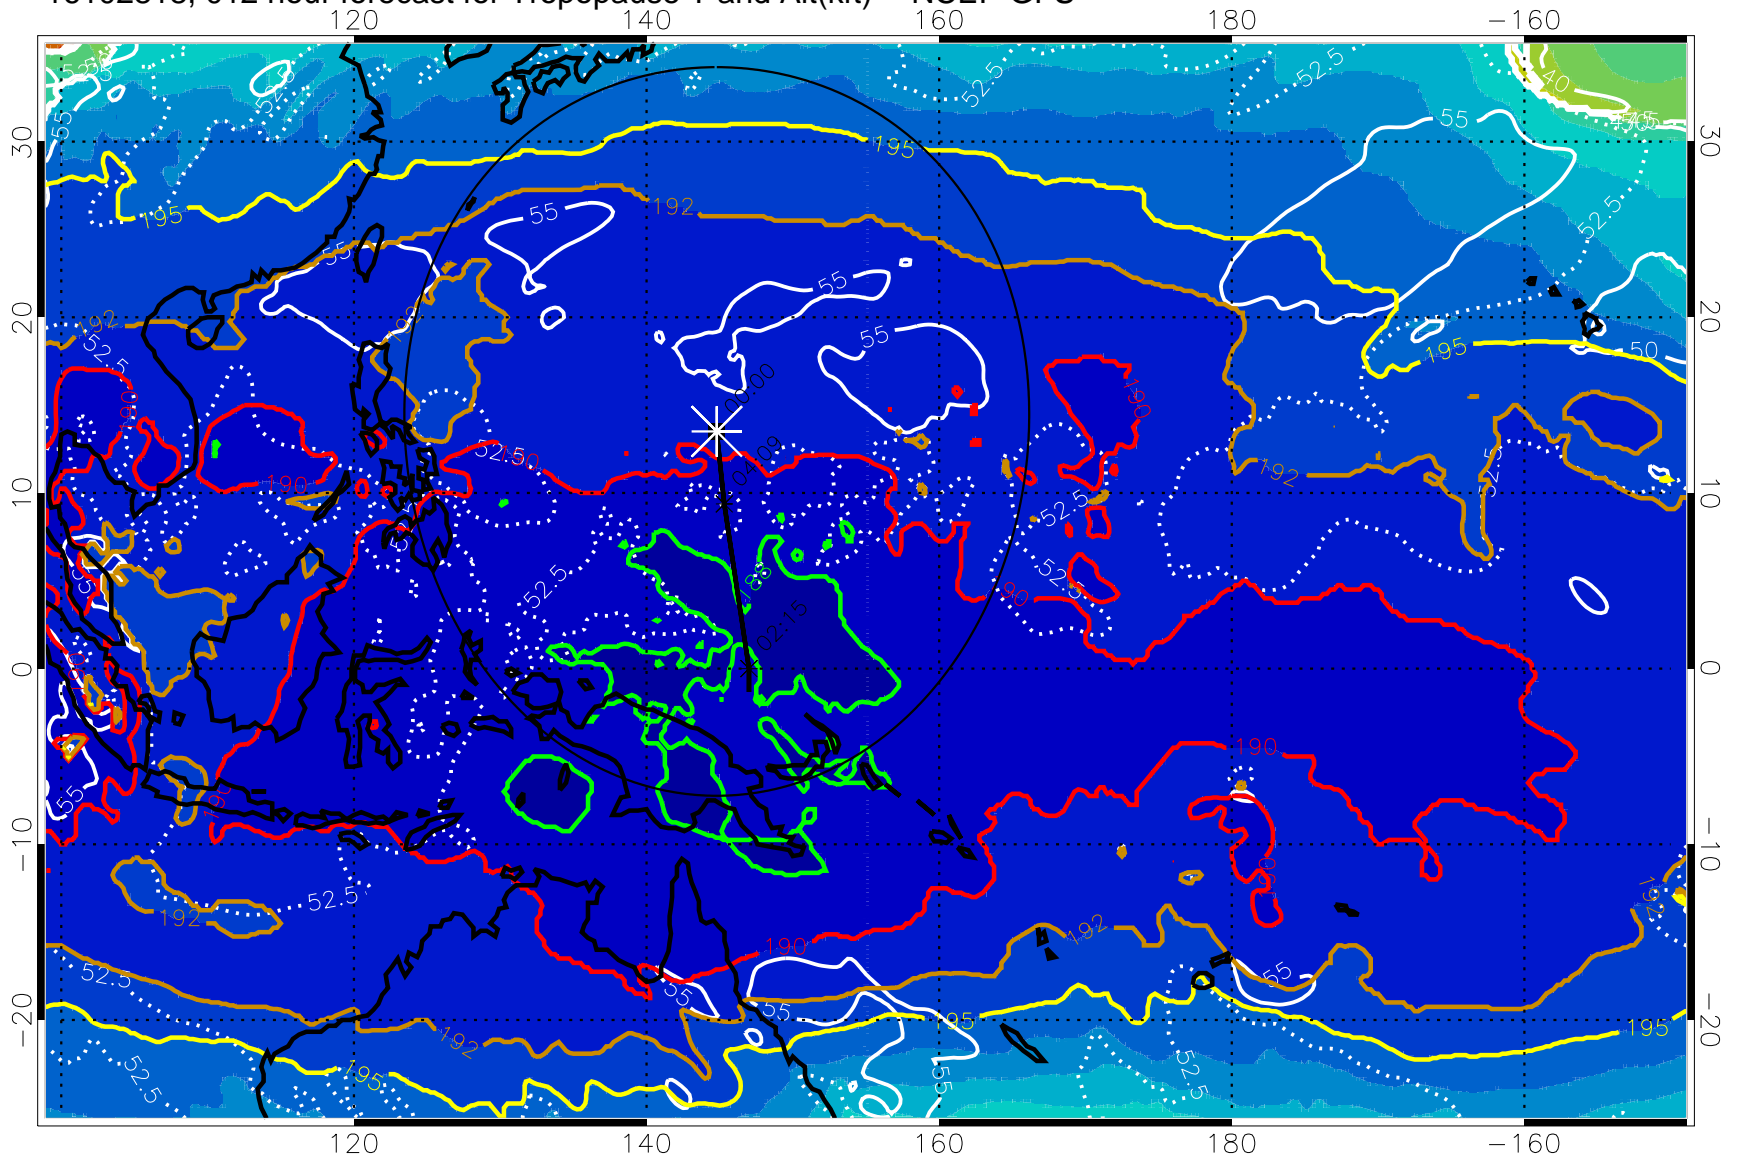

16102812, 006 hour forecast for Tropopause T and Alt(kft) -- NCEP GFS

190 200 210 220 230

Tropopause T, K

Tropopause Altitude in kft (white)

192.5K Isotherm 195K Isotherm

187.5K Isotherm 190K Isotherm

Range ring of 2304 km

16102818, 012 hour forecast for Tropopause T and Alt(kft) -- NCEP GFS

190 200 210 220 230
Tropopause T, K

Tropopause Altitude in kft (white)

192.5K Isotherm 195K Isotherm
187.5K Isotherm 190K Isotherm

Range ring of 2304 km