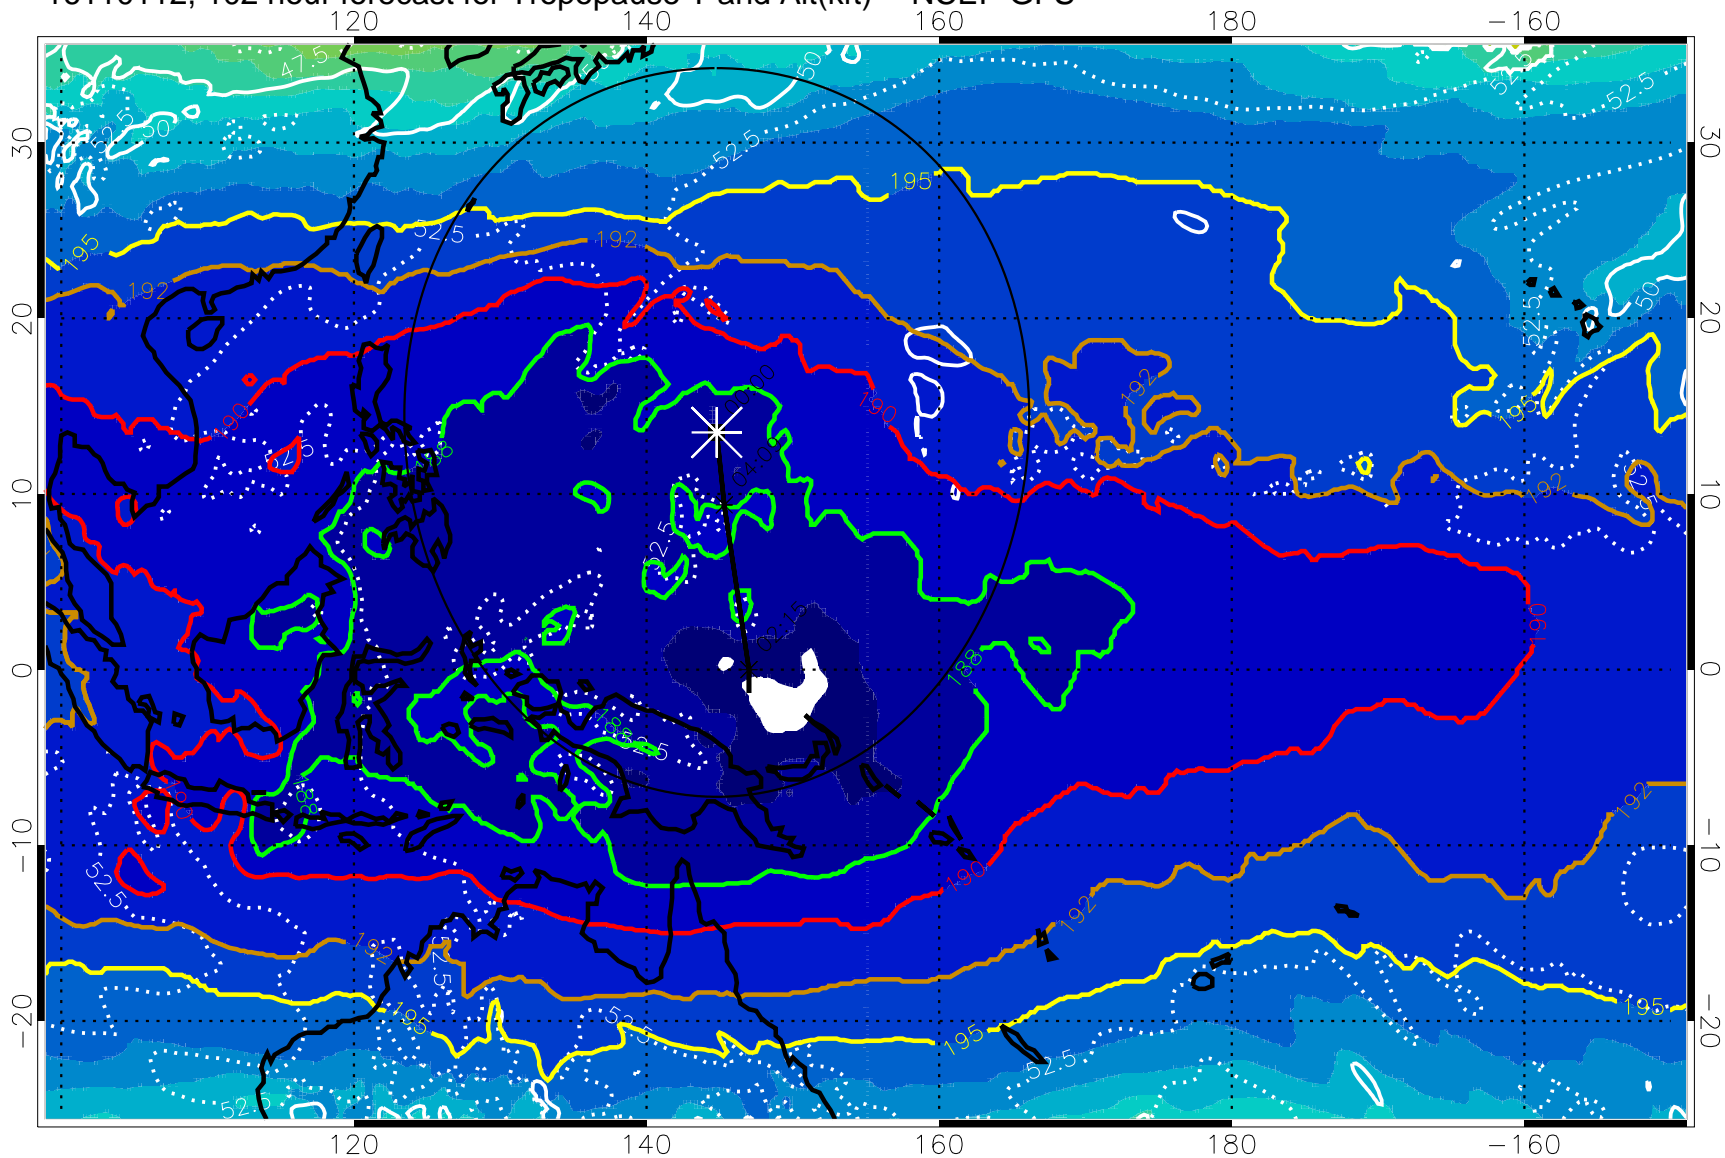

190 200 210 220 230

Tropopause T, K

Tropopause Altitude in kft (white)

192.5K Isotherm 195K Isotherm
187.5K Isotherm 190K Isotherm

Range ring of 2304 km

16110112, 102 hour forecast for Tropopause T and Alt(kft) -- NCEP GFS

190 200 210 220 230

Tropopause T, K

Tropopause Altitude in kft (white)

192.5K Isotherm 195K Isotherm
187.5K Isotherm 190K Isotherm

Range ring of 2304 km

16110118, 108 hour forecast for Tropopause T and Alt(kft) -- NCEP GFS