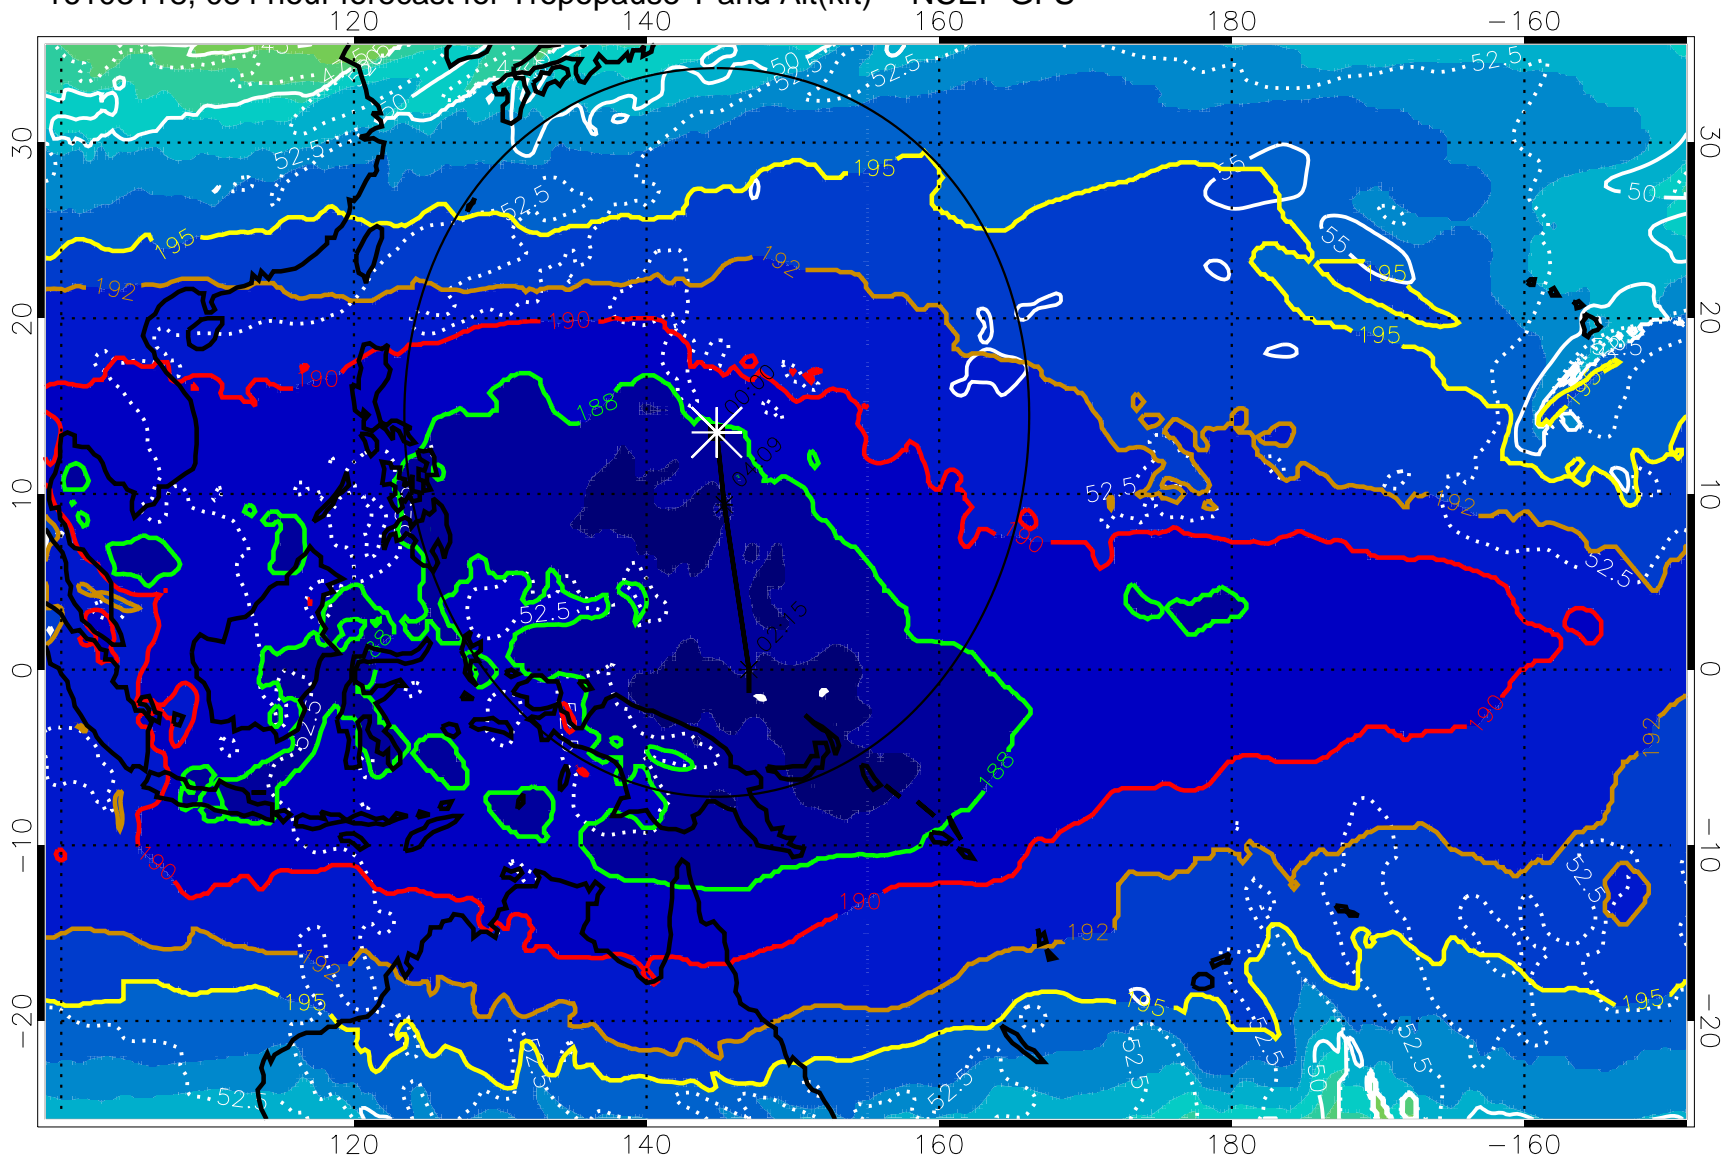

190 200 210 220 230

Tropopause T, K

Tropopause Altitude in kft (white)

192.5K Isotherm 195K Isotherm
187.5K Isotherm 190K Isotherm

Range ring of 2304 km

16103118, 084 hour forecast for Tropopause T and Alt(kft) -- NCEP GFS

190 200 210 220 230

Tropopause T, K

Tropopause Altitude in kft (white)

192.5K Isotherm 195K Isotherm
187.5K Isotherm 190K Isotherm

Range ring of 2304 km

16110100, 090 hour forecast for Tropopause T and Alt(kft) -- NCEP GFS