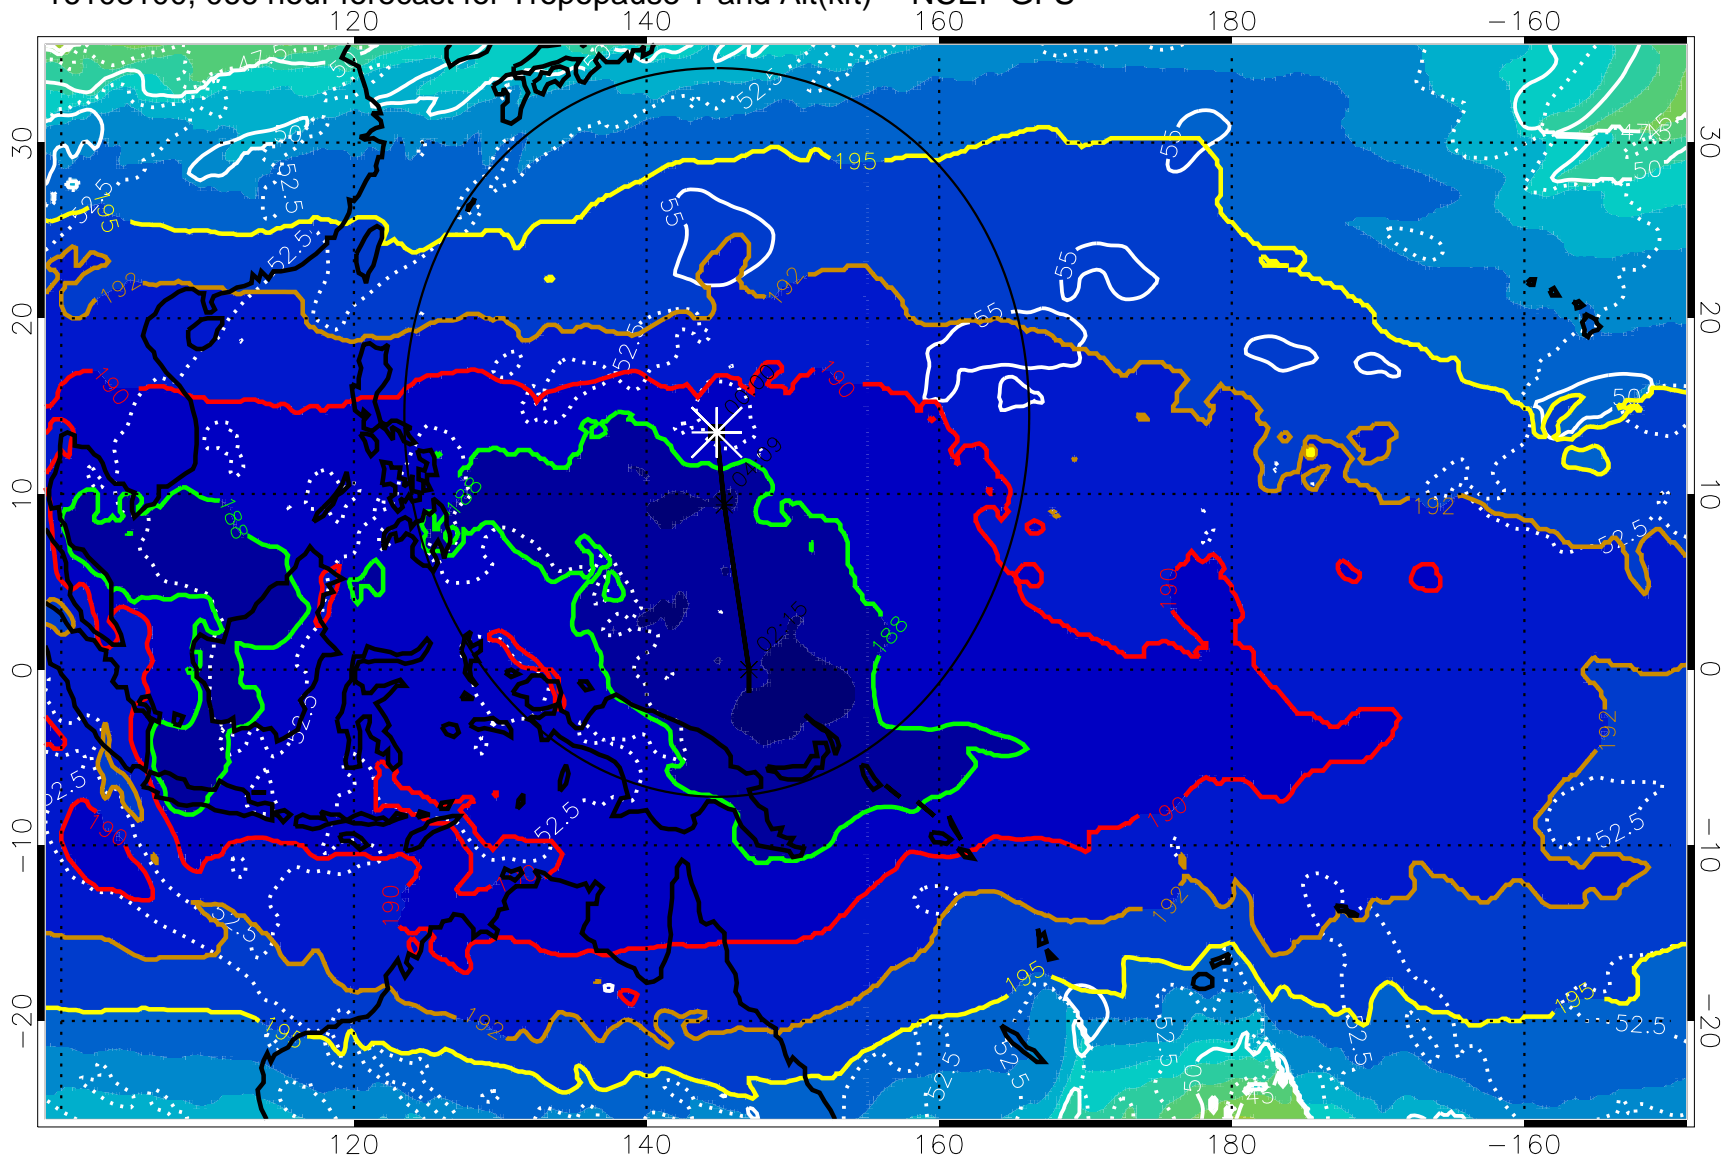

16103100, 066 hour forecast for Tropopause T and Alt(kft) -- NCEP GFS

190   200   210   220   230
Tropopause T, K

Tropopause Altitude in kft (white)

192.5K Isotherm   195K Isotherm
187.5K Isotherm   190K Isotherm

Range ring of 2304 km