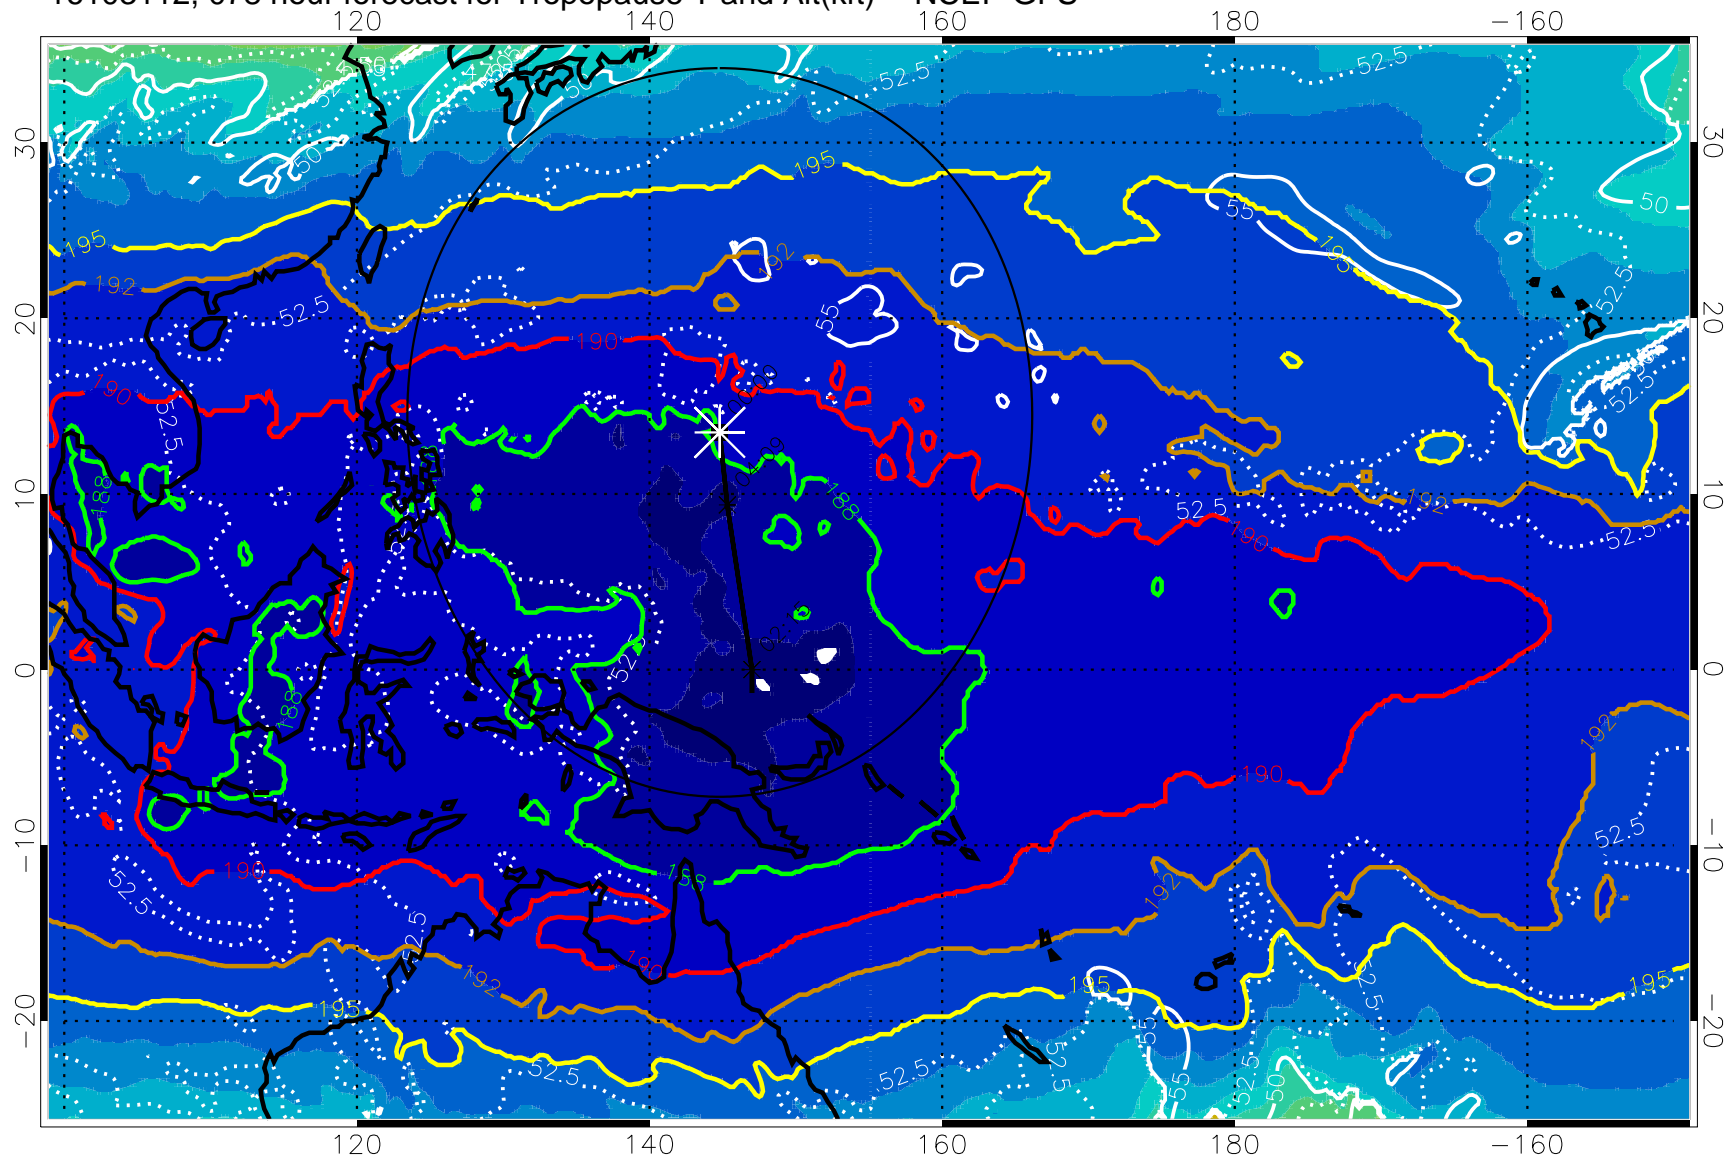

16103106, 072 hour forecast for Tropopause T and Alt(kft) -- NCEP GFS

Tropopause T, K

Tropopause Altitude in kft (white)

192.5K Isotherm 195K Isotherm
187.5K Isotherm 190K Isotherm

Range ring of 2304 km

16103112, 078 hour forecast for Tropopause T and Alt(kft) -- NCEP GFS

190 200 210 220 230

Tropopause T, K

Tropopause Altitude in kft (white)

192.5K Isotherm 195K Isotherm
187.5K Isotherm 190K Isotherm

Range ring of 2304 km

16103118, 084 hour forecast for Tropopause T and Alt(kft) -- NCEP GFS