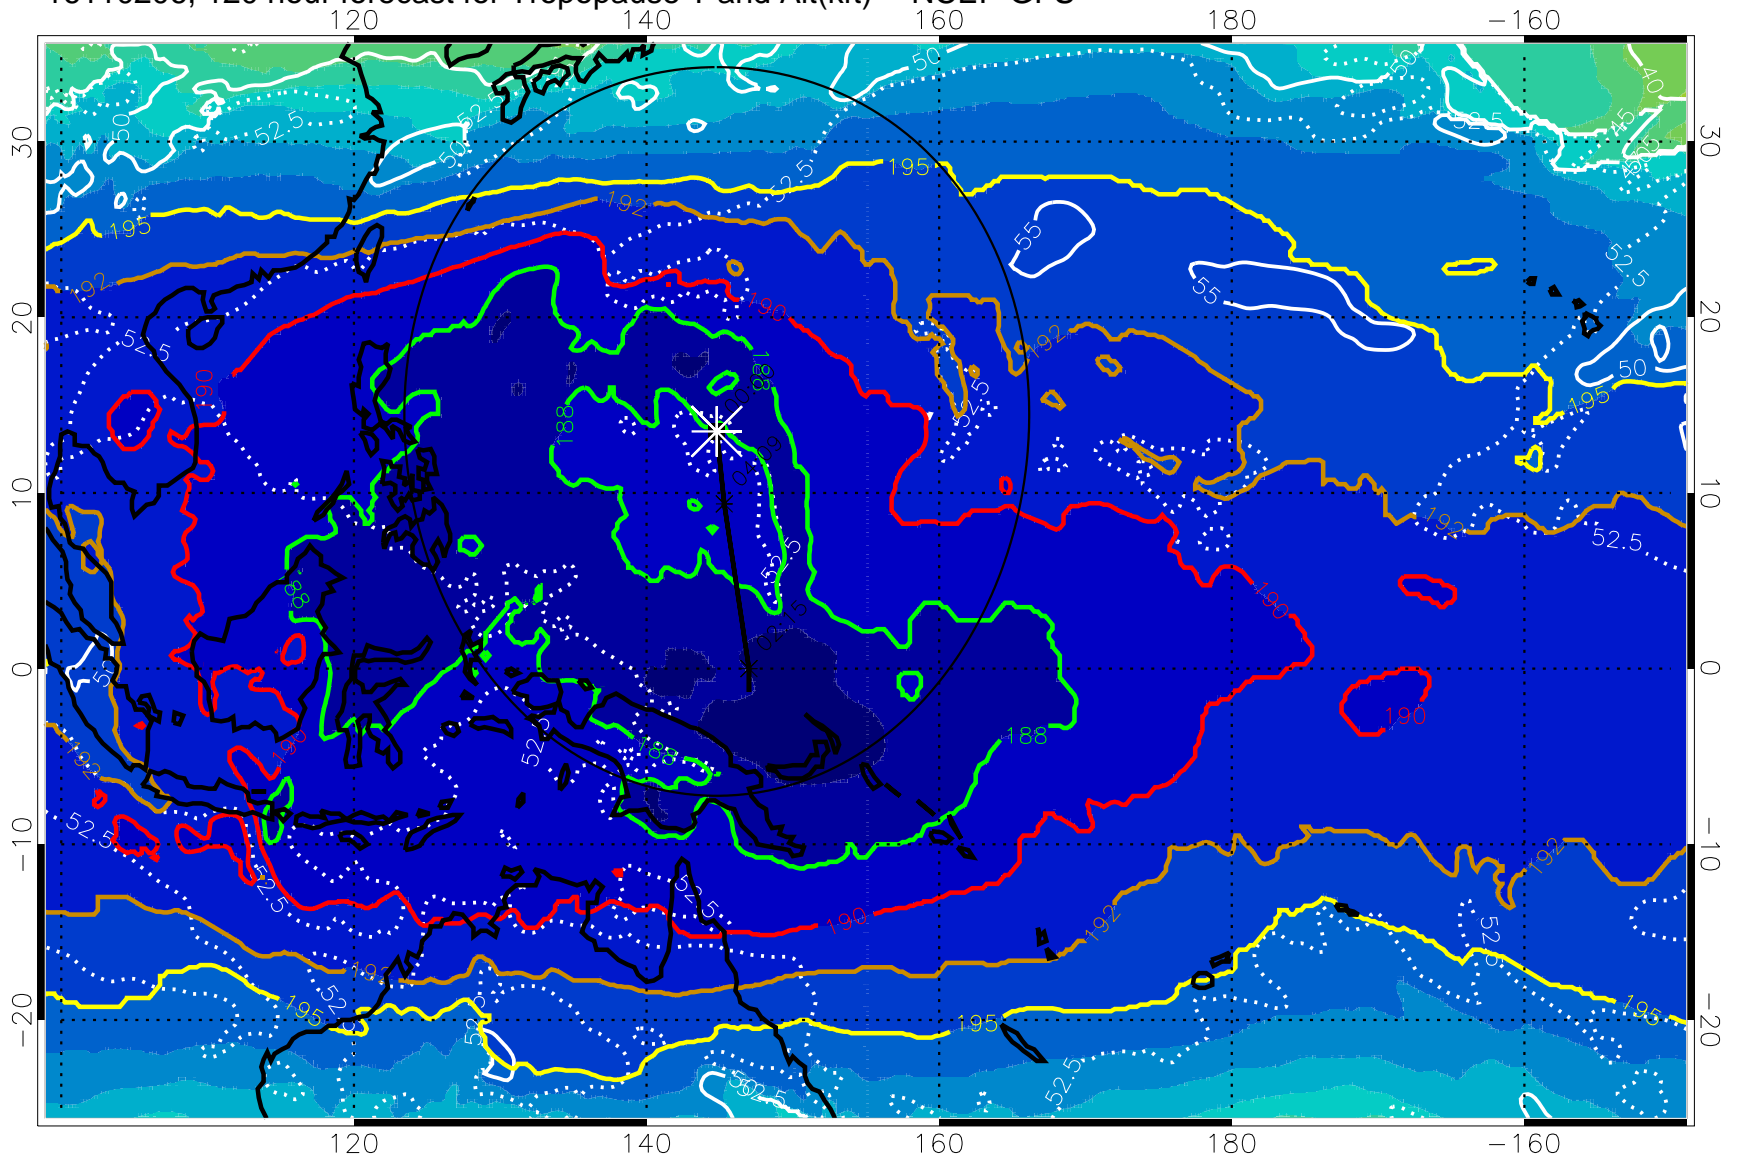

190 200 210 220 230
Tropopause T, K

Tropopause Altitude in kft (white)

192.5K Isotherm 195K Isotherm
187.5K Isotherm 190K Isotherm

Range ring of 2304 km

16110200, 114 hour forecast for Tropopause T and Alt(kft) -- NCEP GFS

190 200 210 220 230
Tropopause T, K

Tropopause Altitude in kft (white)

192.5K Isotherm 195K Isotherm
187.5K Isotherm 190K Isotherm

Range ring of 2304 km

16110206, 120 hour forecast for Tropopause T and Alt(kft) -- NCEP GFS