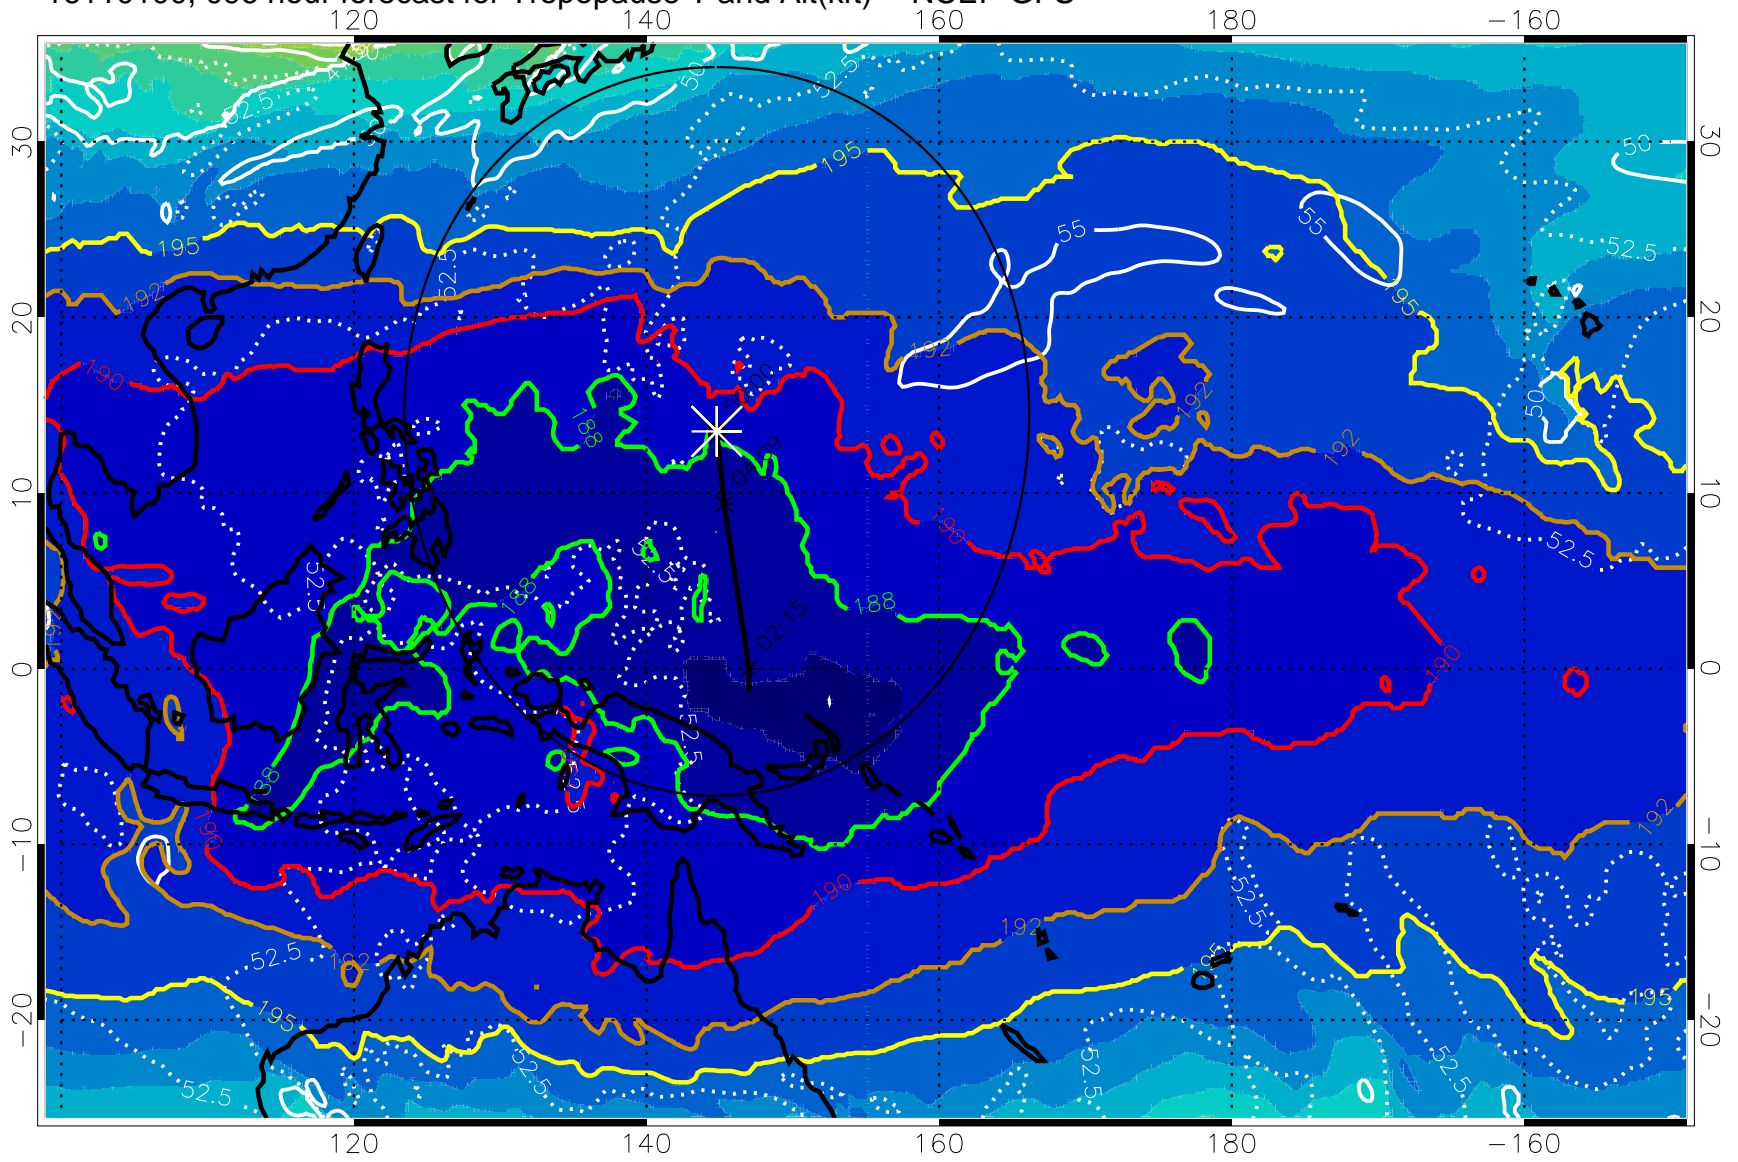

16110100, 096 hour forecast for Tropopause T and Alt(kft) -- NCEP GFS

190 200 210 220 230

Tropopause T, K

Tropopause Altitude in kft (white)

192.5K Isotherm 195K Isotherm

187.5K Isotherm 190K Isotherm

Range ring of 2304 km