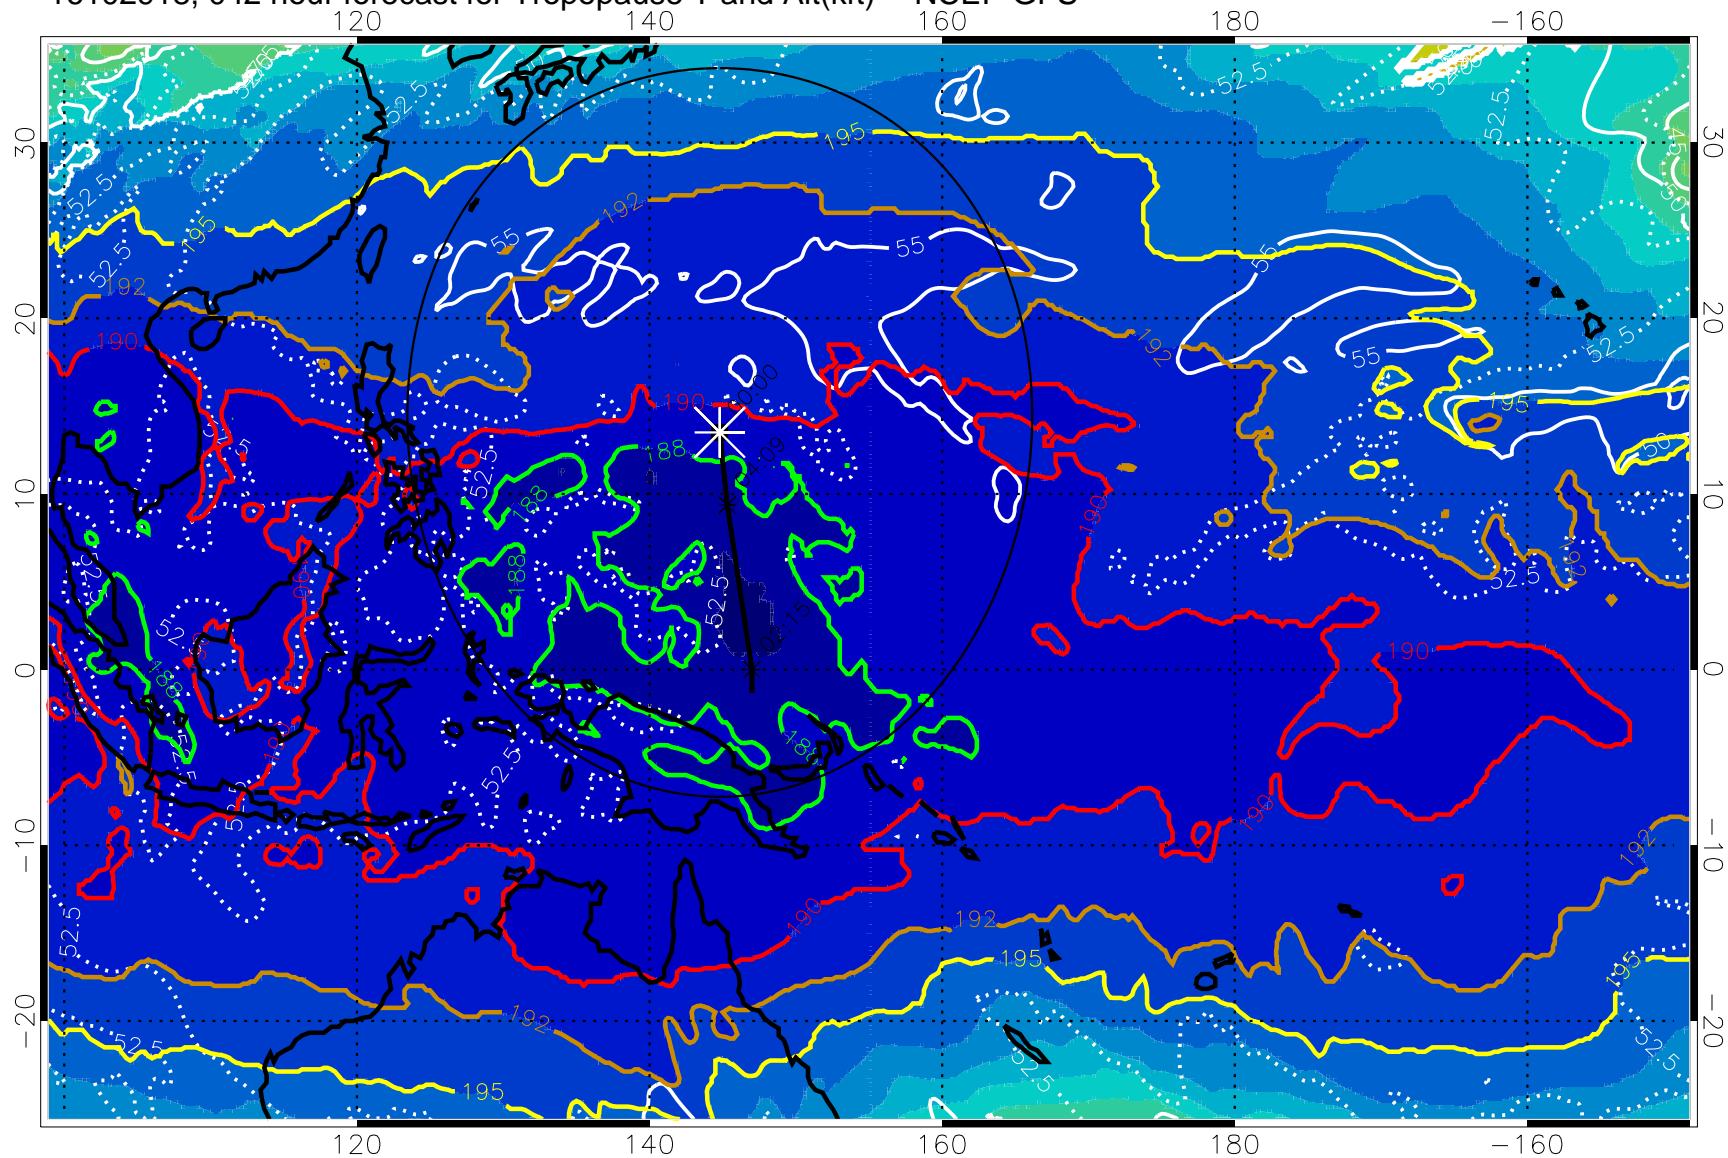

16102918, 042 hour forecast for Tropopause T and Alt(kft) -- NCEP GFS

190 200 210 220 230
Tropopause T, K

Tropopause Altitude in kft (white)

192.5K Isotherm 195K Isotherm
187.5K Isotherm 190K Isotherm

Range ring of 2304 km