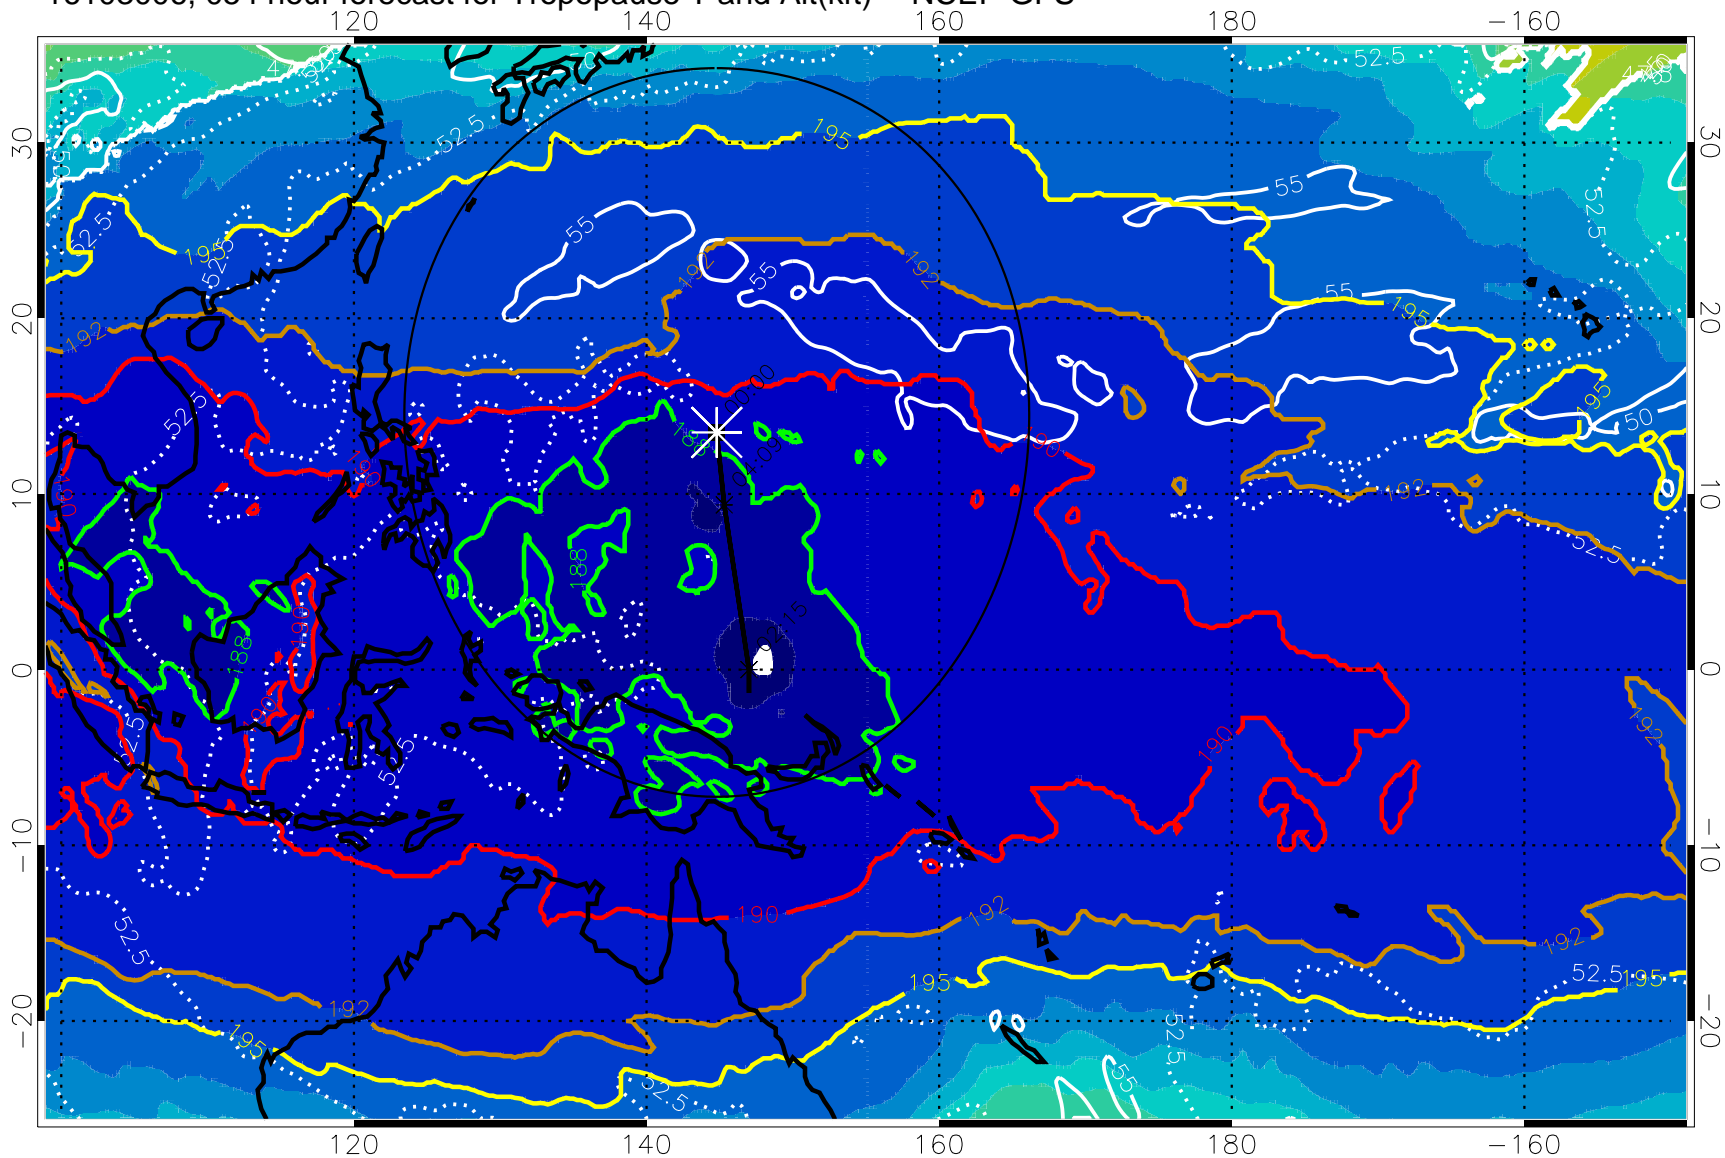

16103006, 054 hour forecast for Tropopause T and Alt(kft) -- NCEP GFS

190 200 210 220 230

Tropopause T, K

Tropopause Altitude in kft (white)

192.5K Isotherm 195K Isotherm
187.5K Isotherm 190K Isotherm

Range ring of 2304 km