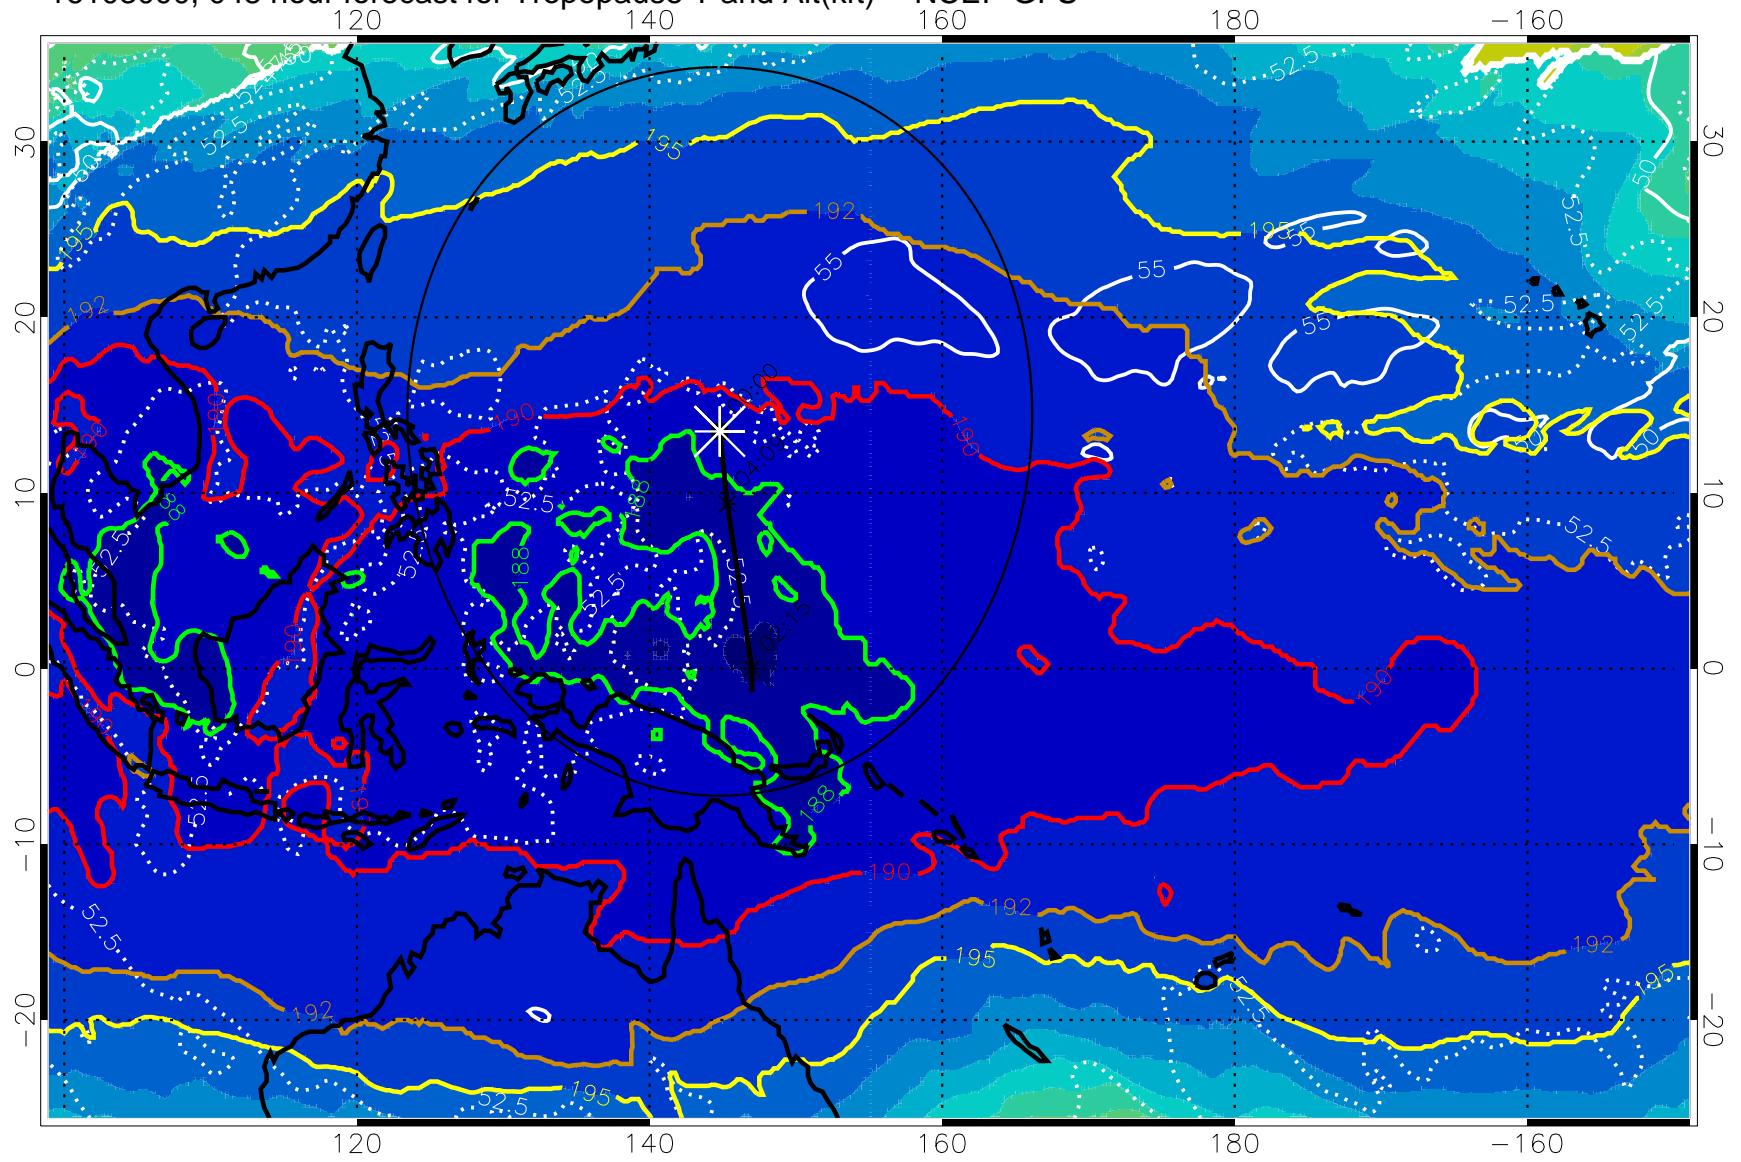

Range ring of 2304 km

16102918, 042 hour forecast for Tropopause T and Alt(kft) -- NCEP GFS

190 200 210 220 230  
Tropopause T, K

Tropopause Altitude in kft (white)

192.5K Isotherm 195K Isotherm  
187.5K Isotherm 190K Isotherm

Range ring of 2304 km

16103000, 048 hour forecast for Tropopause T and Alt(kft) -- NCEP GFS

190 200 210 220 230  
Tropopause T, K

Tropopause Altitude in kft (white)

192.5K Isotherm 195K Isotherm  
187.5K Isotherm 190K Isotherm