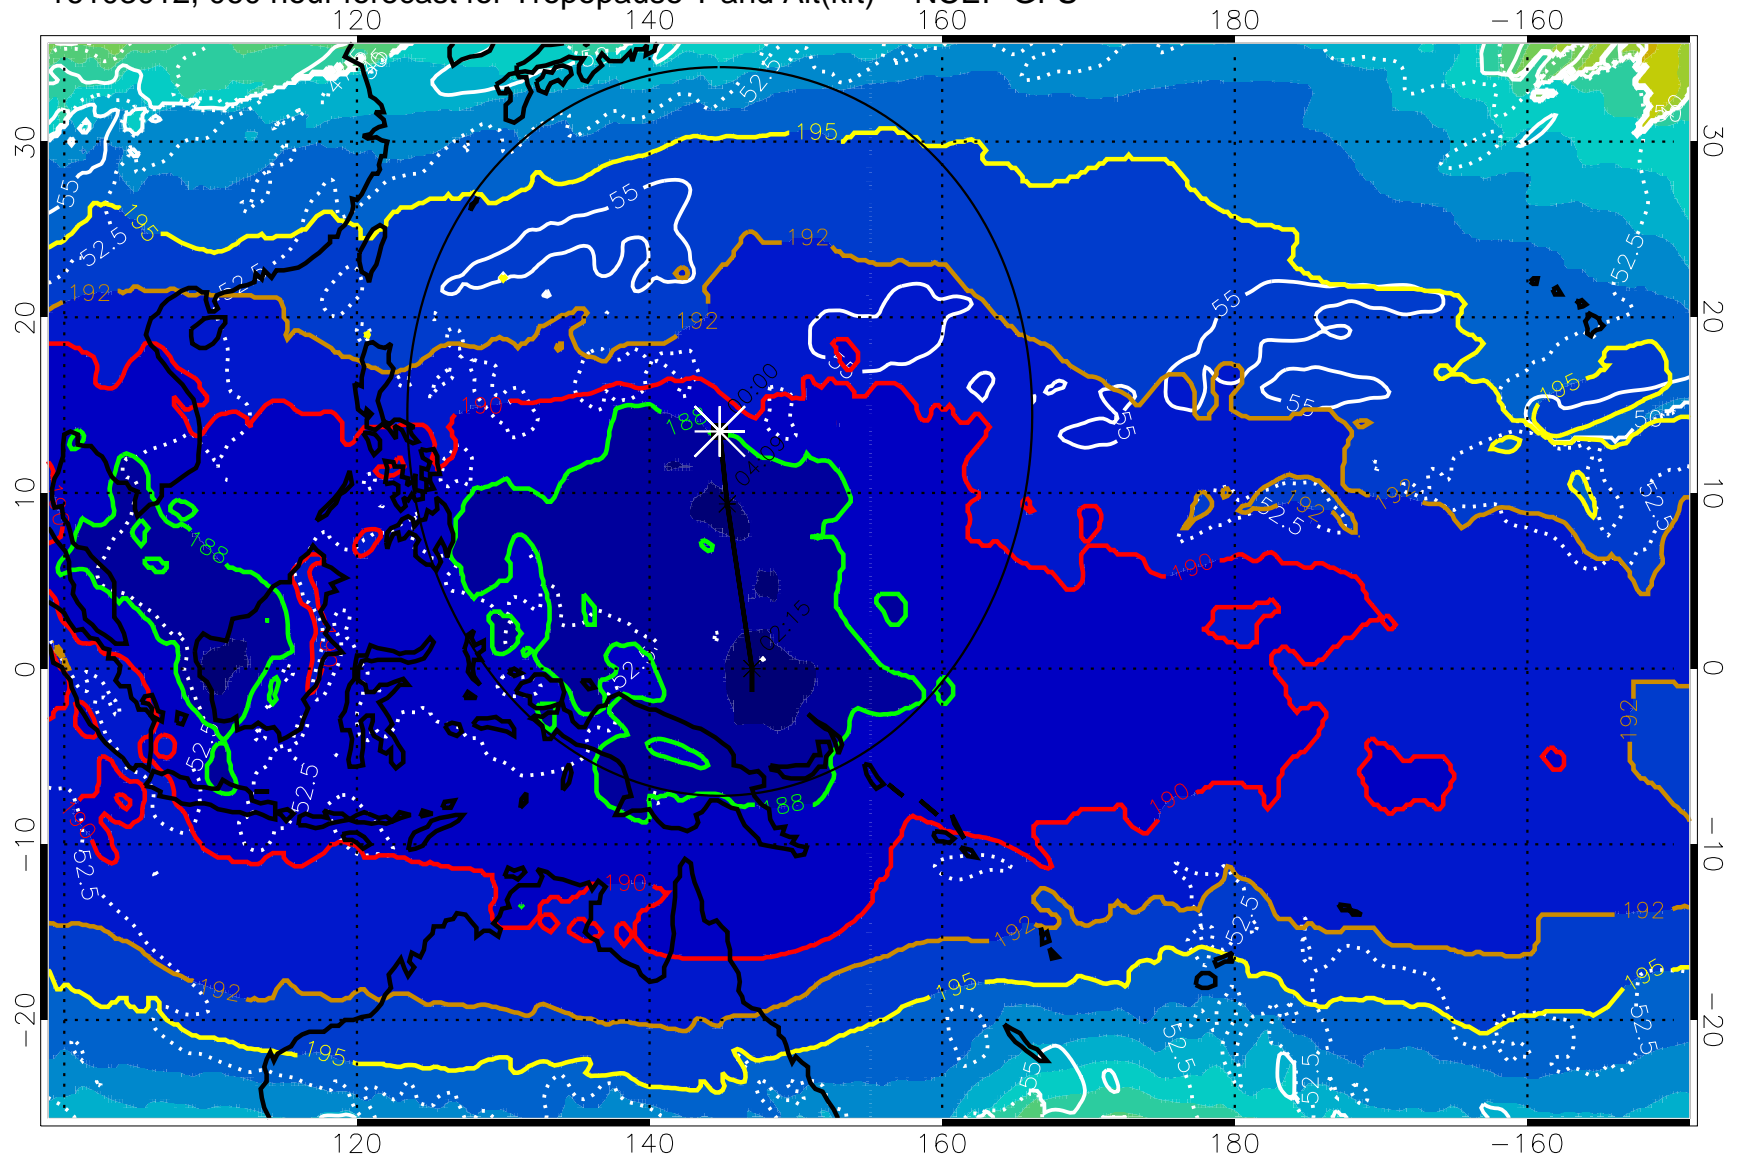

16103012, 060 hour forecast for Tropopause T and Alt(kft) -- NCEP GFS

Tropopause Altitude in kft (white)

192.5K Isotherm 195K Isotherm
187.5K Isotherm 190K Isotherm

Range ring of 2304 km