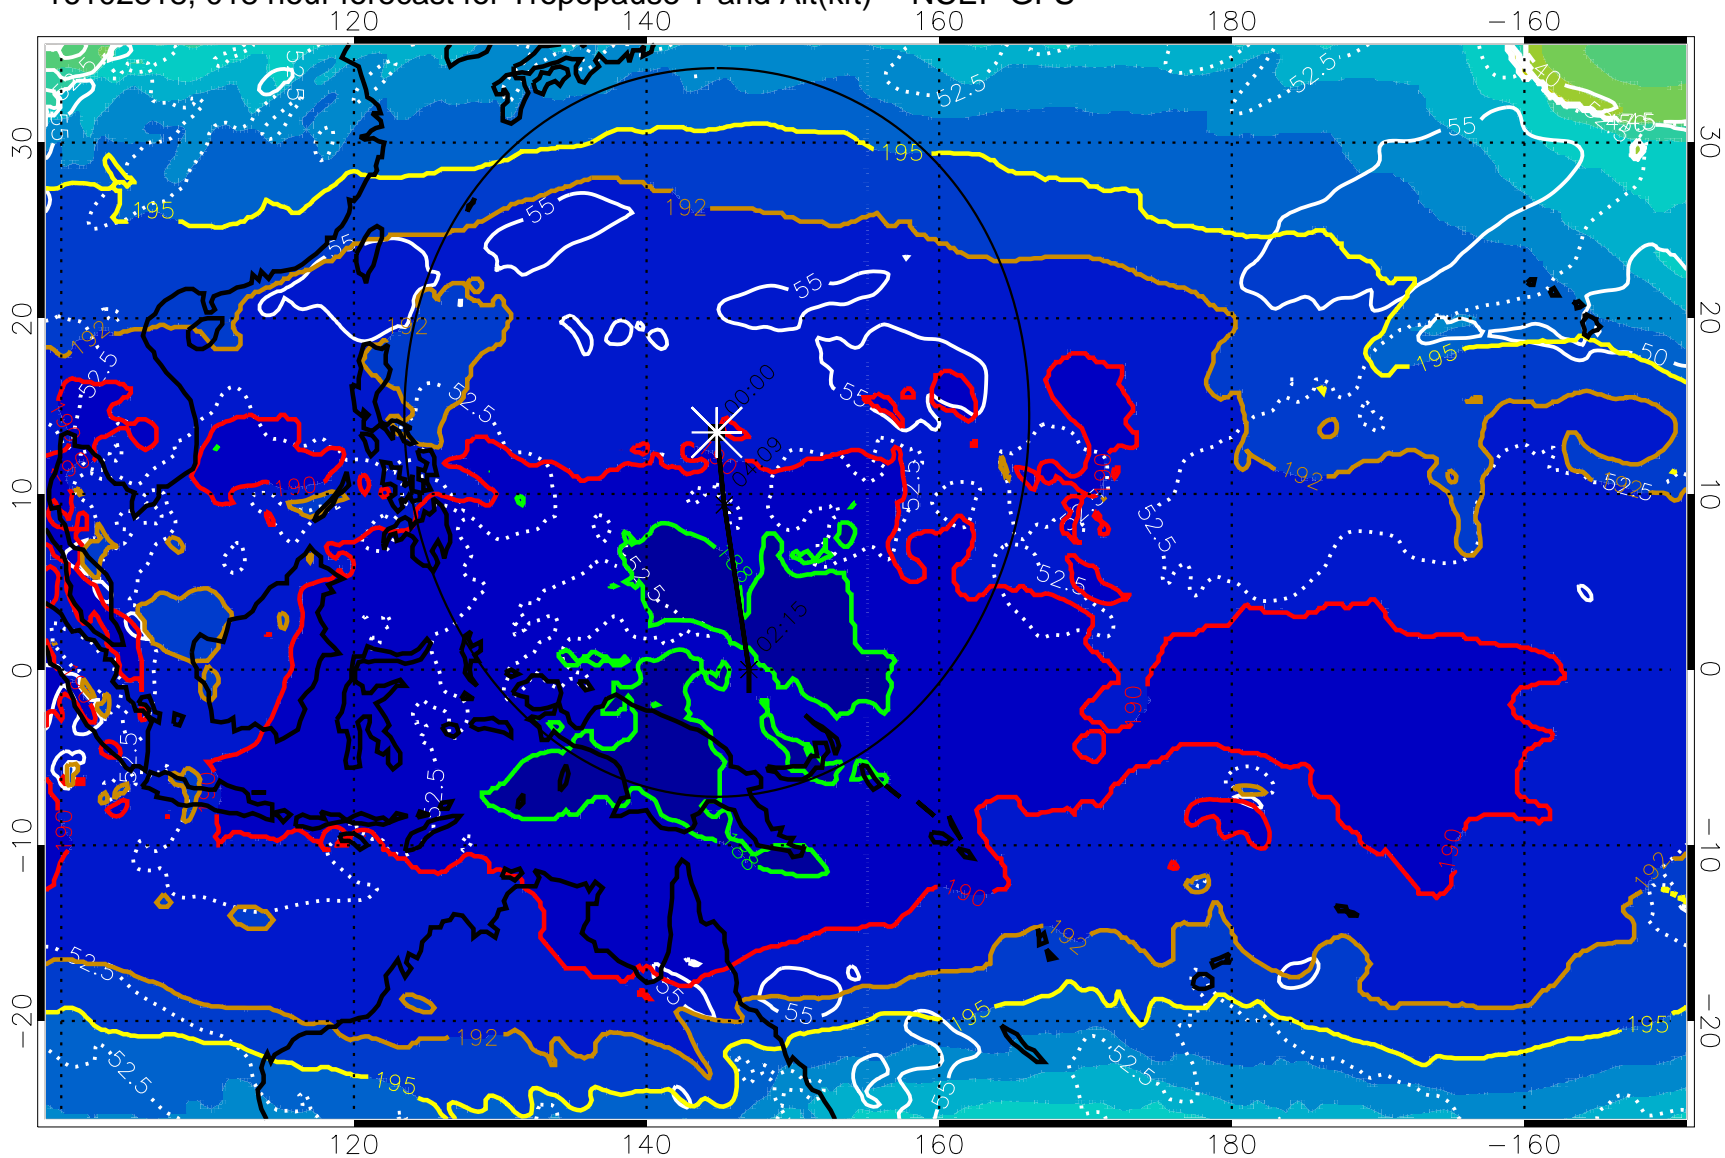

Range ring of 2304 km

16102812, 012 hour forecast for Tropopause T and Alt(kft) -- NCEP GFS

190 200 210 220 230

Tropopause T, K

Tropopause Altitude in kft (white)

192.5K Isotherm 195K Isotherm

187.5K Isotherm 190K Isotherm

Range ring of 2304 km

16102818, 018 hour forecast for Tropopause T and Alt(kft) -- NCEP GFS

190 200 210 220 230

Tropopause T, K

Tropopause Altitude in kft (white)

192.5K Isotherm 195K Isotherm

187.5K Isotherm 190K Isotherm