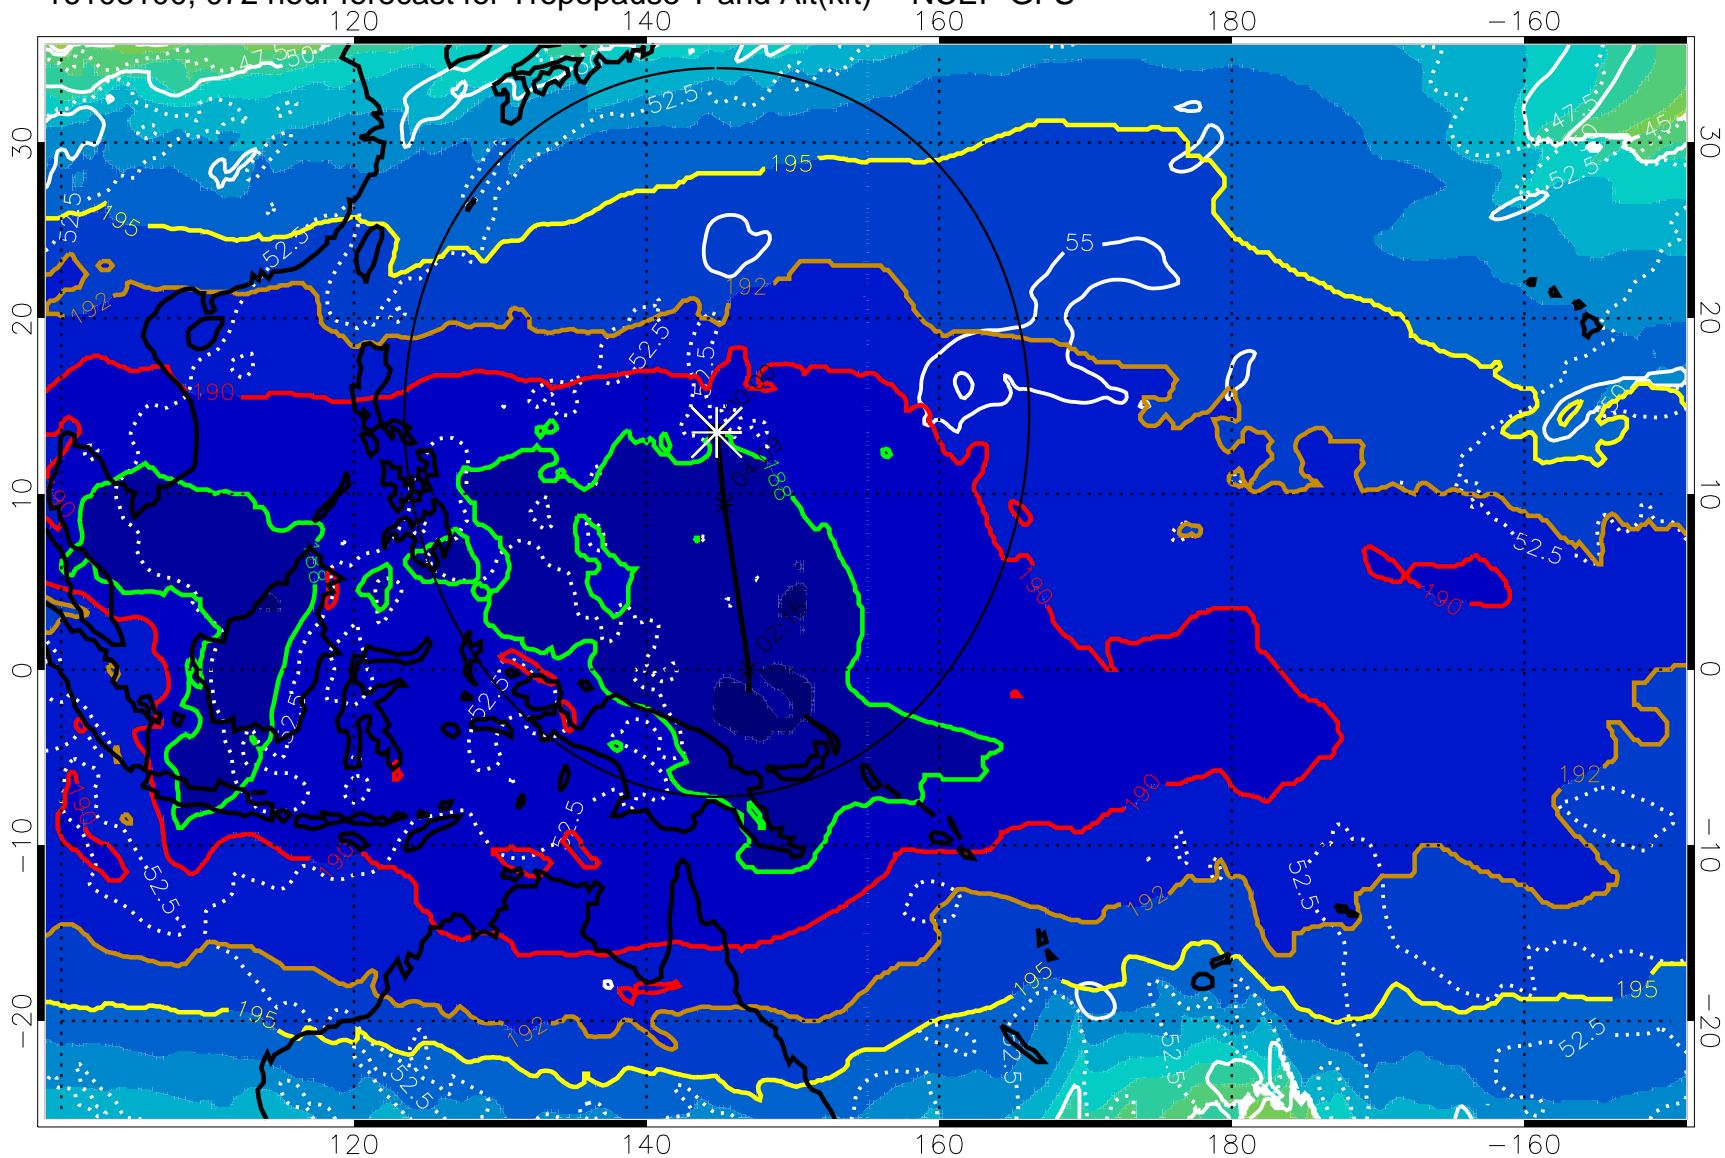

16103100, 072 hour forecast for Tropopause T and Alt(kft) -- NCEP GFS

190 200 210 220 230

Tropopause T, K

Tropopause Altitude in kft (white)

192.5K Isotherm 195K Isotherm
187.5K Isotherm 190K Isotherm

Range ring of 2304 km