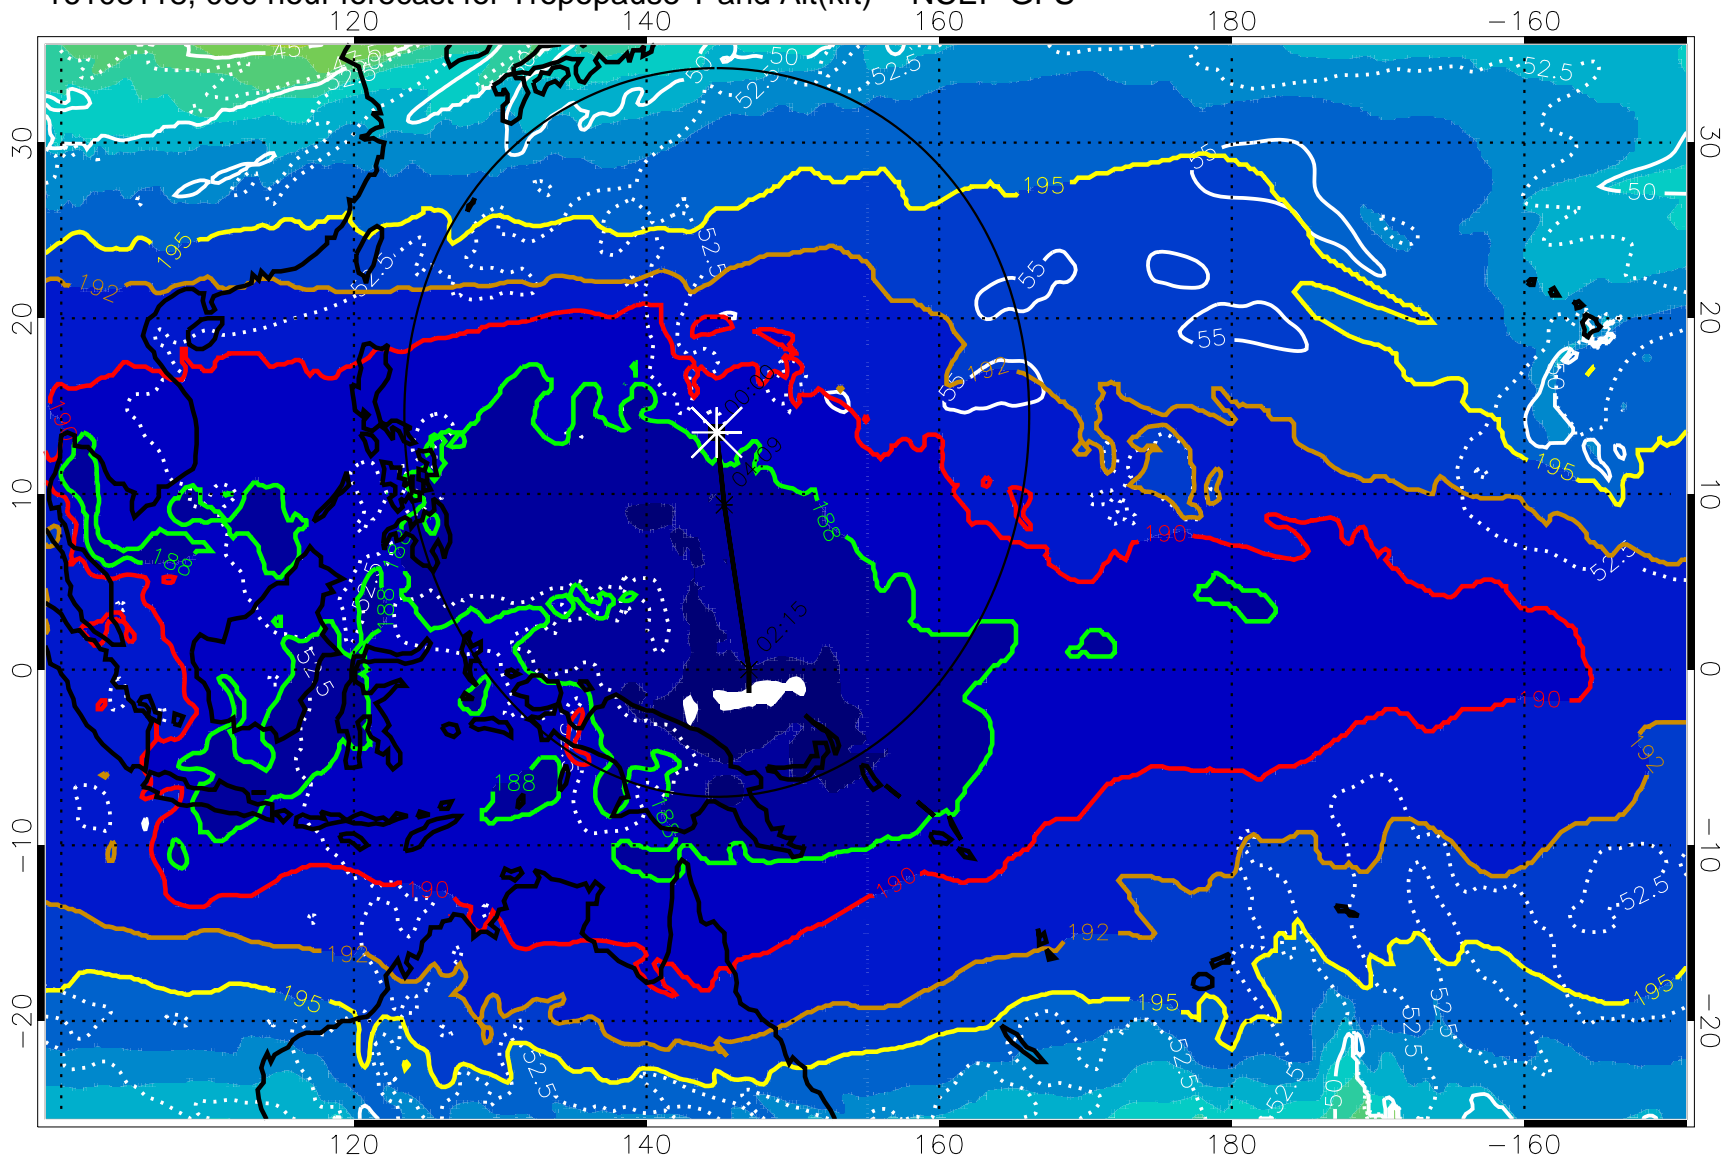

16103118, 090 hour forecast for Tropopause T and Alt(kft) -- NCEP GFS

190 200 210 220 230

Tropopause T, K

Tropopause Altitude in kft (white)

192.5K Isotherm 195K Isotherm
187.5K Isotherm 190K Isotherm

Range ring of 2304 km