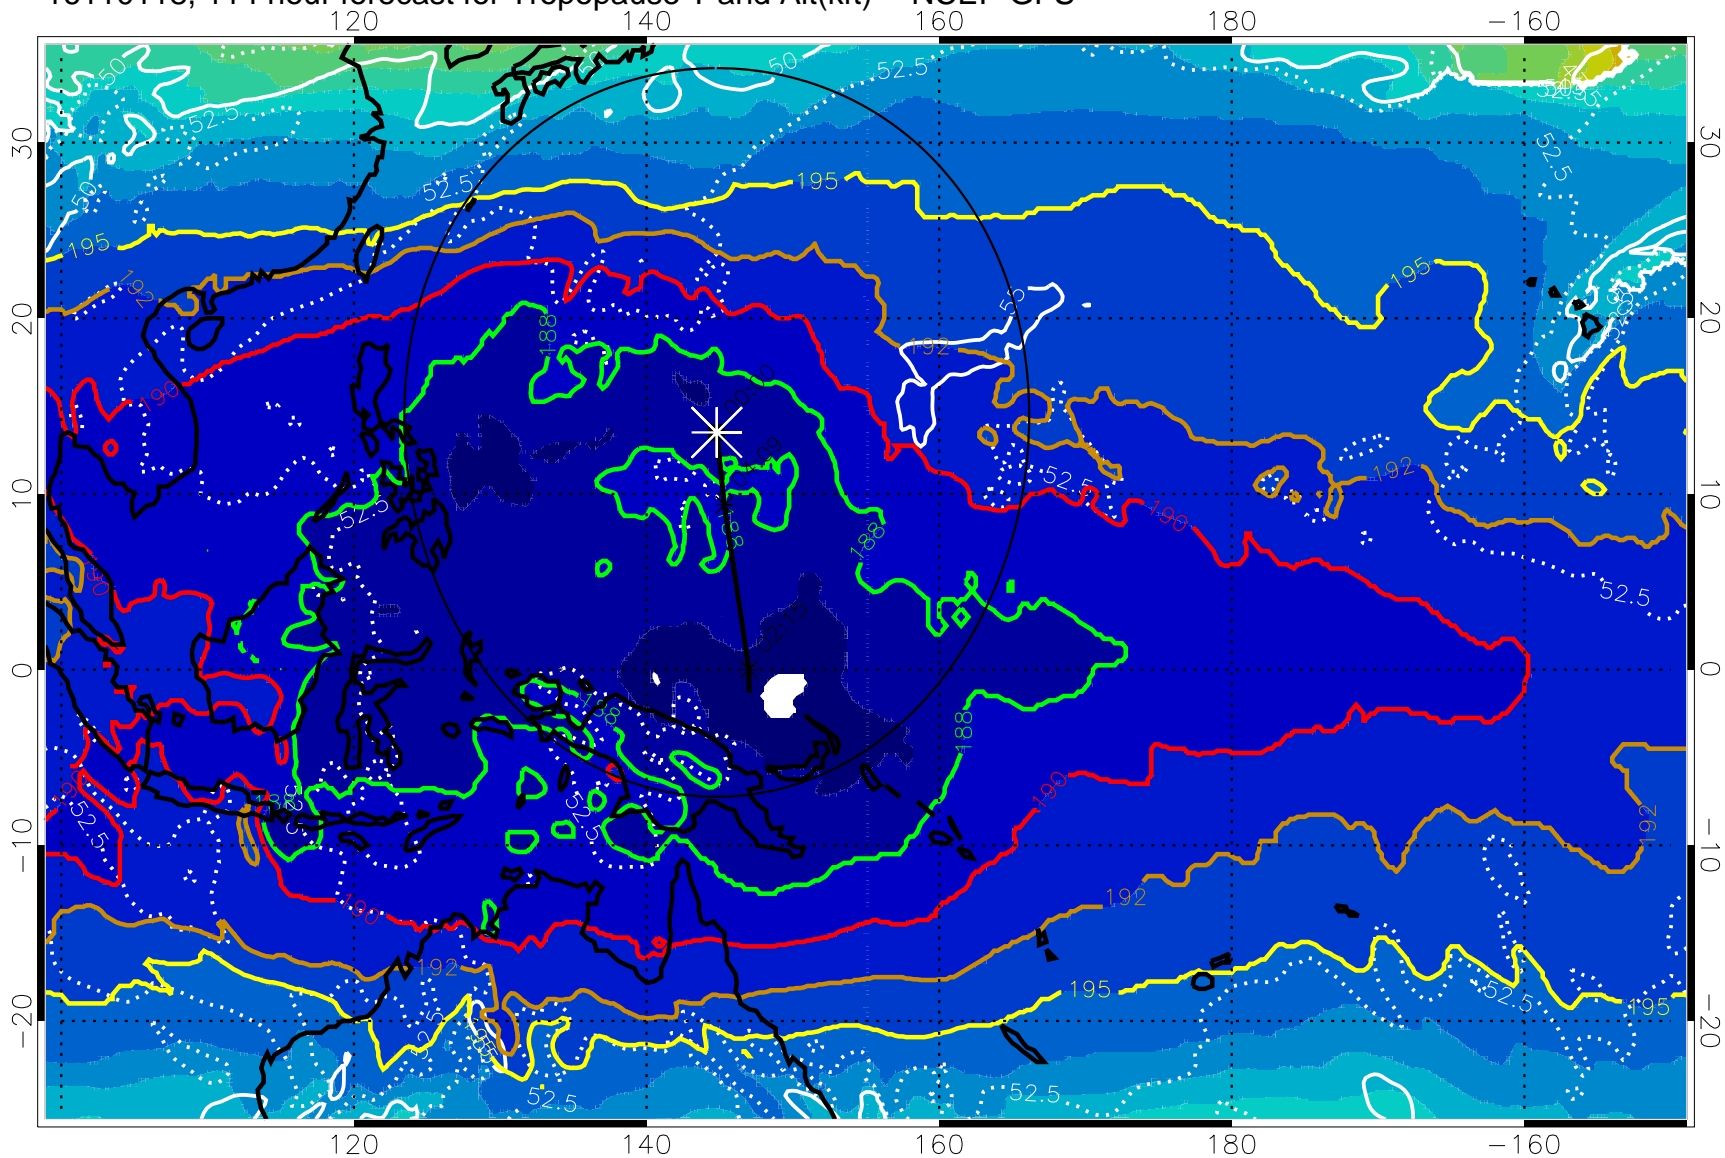

Range ring of 2304 km

16110112, 108 hour forecast for Tropopause T and Alt(kft) -- NCEP GFS

190 200 210 220 230  
Tropopause T, K

Tropopause Altitude in kft (white)

192.5K Isotherm 195K Isotherm  
187.5K Isotherm 190K Isotherm

Range ring of 2304 km

16110118, 114 hour forecast for Tropopause T and Alt(kft) -- NCEP GFS

190 200 210 220 230

Tropopause T, K

Tropopause Altitude in kft (white)

192.5K Isotherm 195K Isotherm  
187.5K Isotherm 190K Isotherm