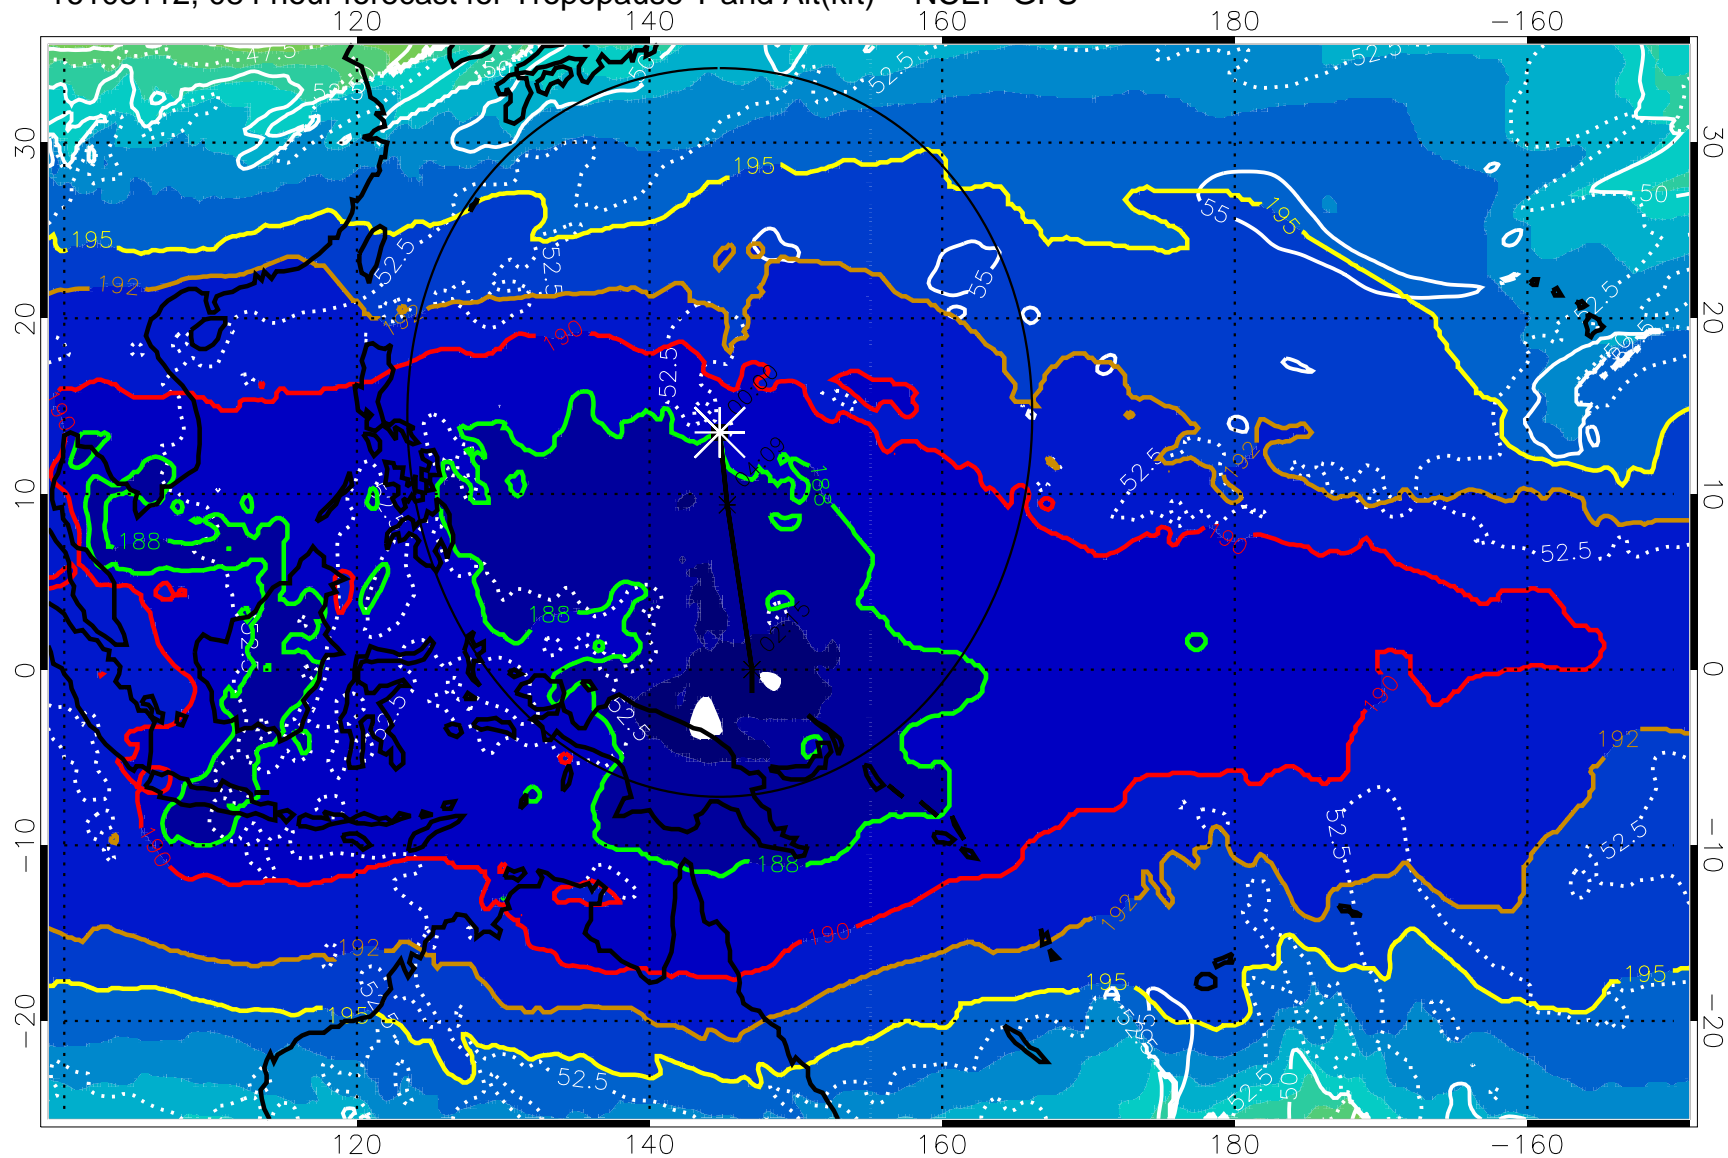

16103112, 084 hour forecast for Tropopause T and Alt(kft) -- NCEP GFS

190 200 210 220 230
Tropopause T, K

Tropopause Altitude in kft (white)

192.5K Isotherm 195K Isotherm
187.5K Isotherm 190K Isotherm

Range ring of 2304 km