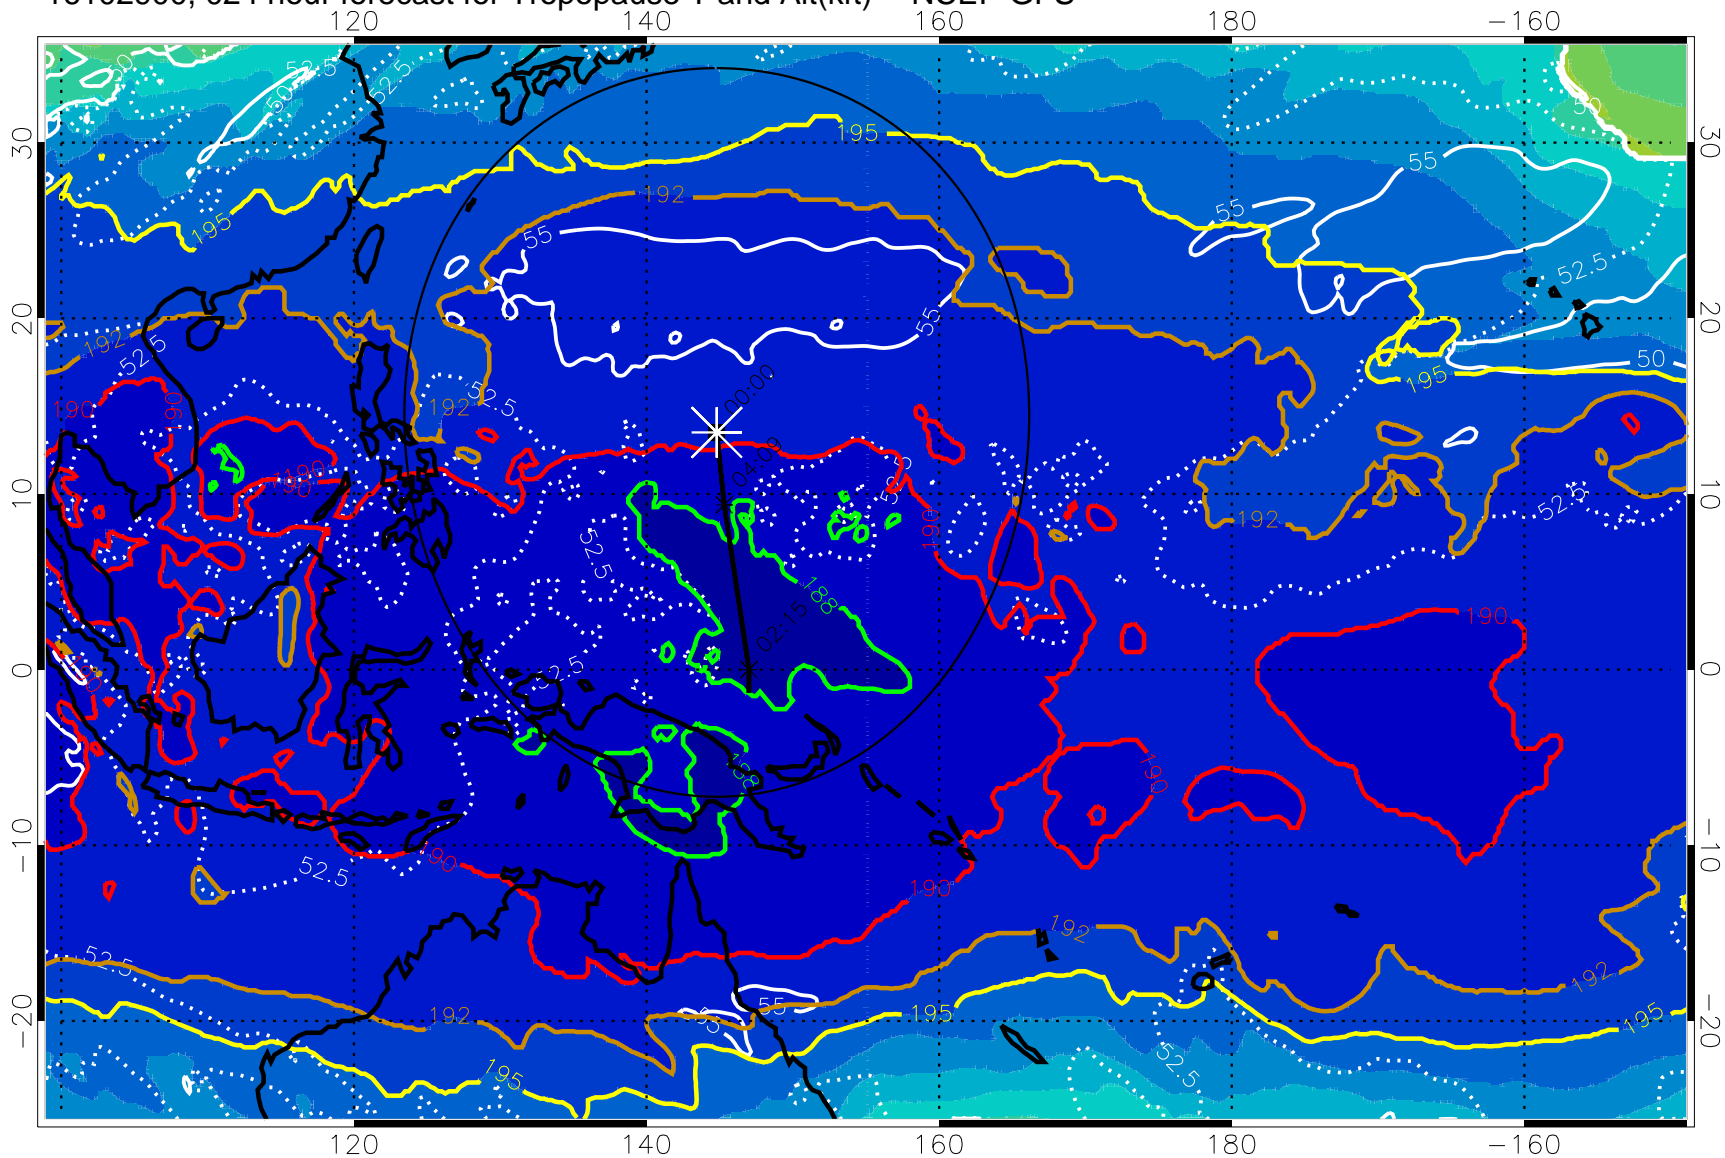

Range ring of 2304 km

16102818, 018 hour forecast for Tropopause T and Alt(kft) -- NCEP GFS

190 200 210 220 230

Tropopause T, K

Tropopause Altitude in kft (white)

192.5K Isotherm 195K Isotherm

187.5K Isotherm 190K Isotherm

Range ring of 2304 km

16102900, 024 hour forecast for Tropopause T and Alt(kft) -- NCEP GFS

190 200 210 220 230

Tropopause T, K

Tropopause Altitude in kft (white)

192.5K Isotherm 195K Isotherm  
187.5K Isotherm 190K Isotherm