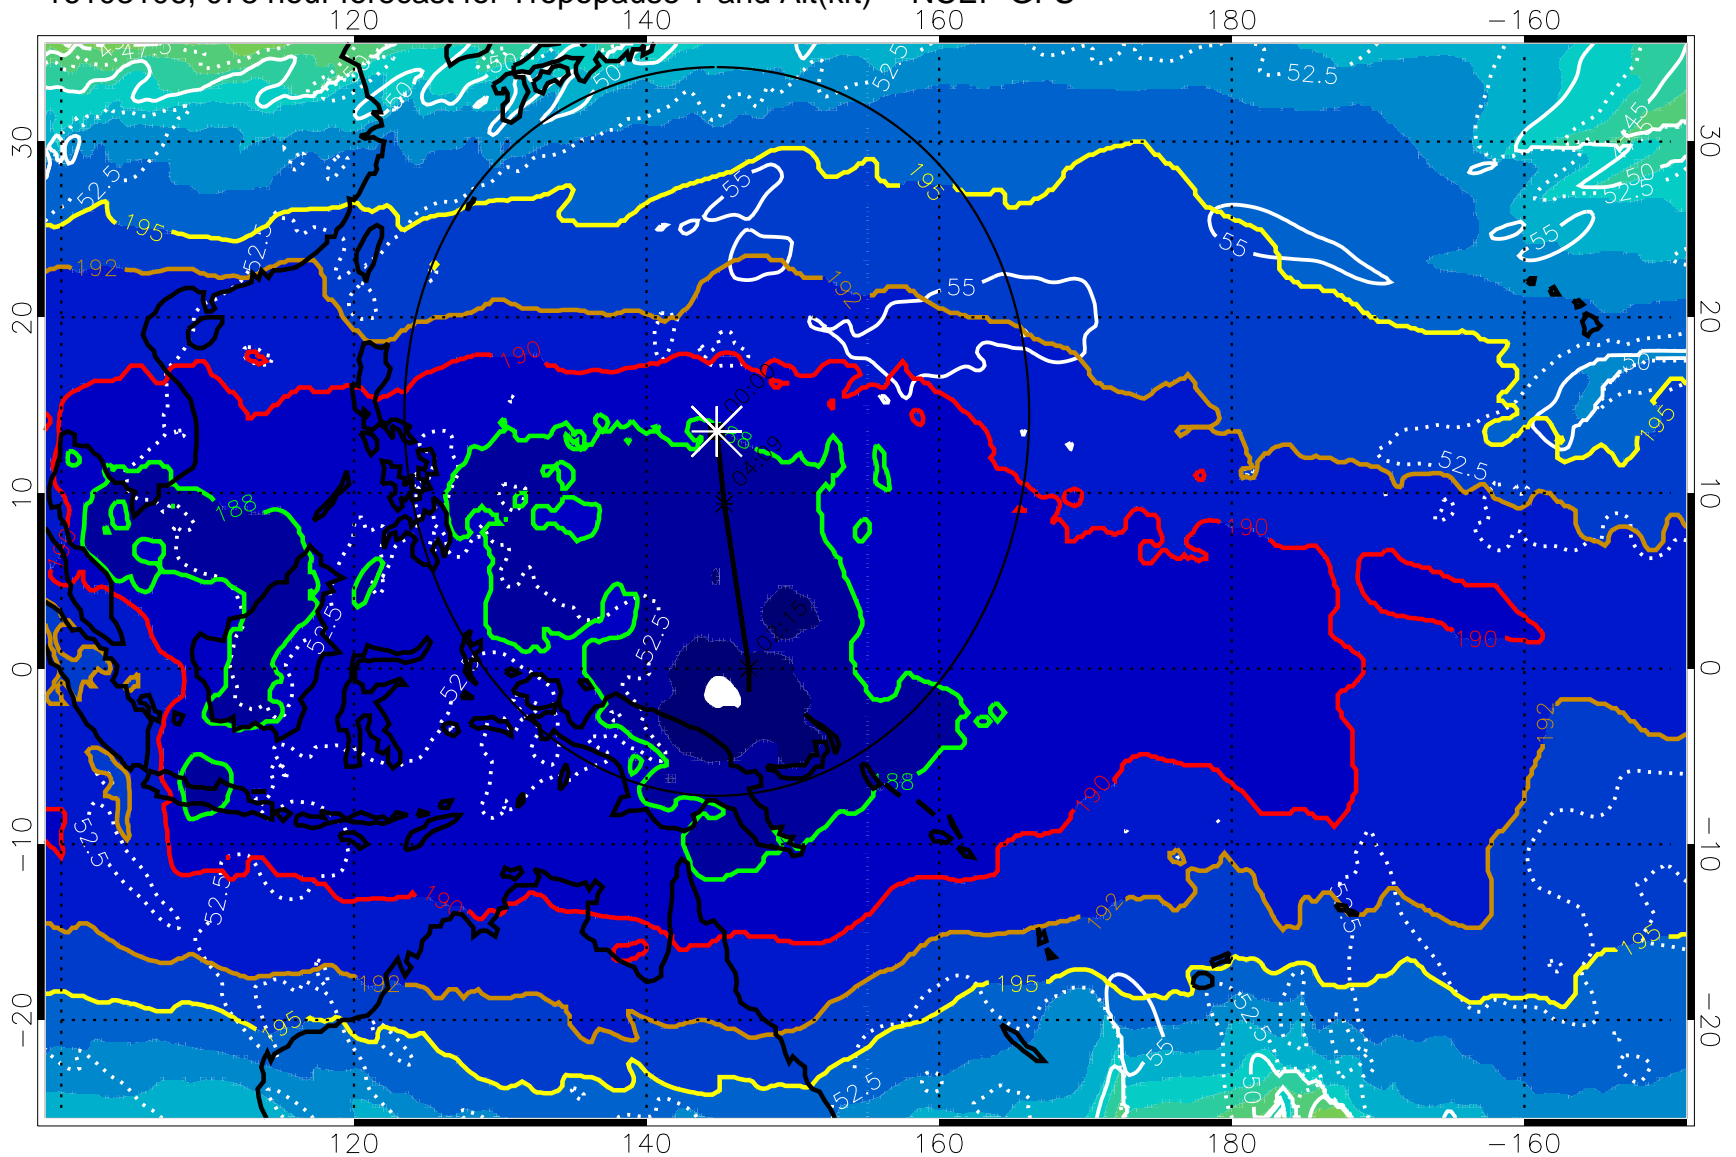

16103106, 078 hour forecast for Tropopause T and Alt(kft) -- NCEP GFS

190 200 210 220 230

Tropopause T, K

Tropopause Altitude in kft (white)

192.5K Isotherm 195K Isotherm

187.5K Isotherm 190K Isotherm

Range ring of 2304 km