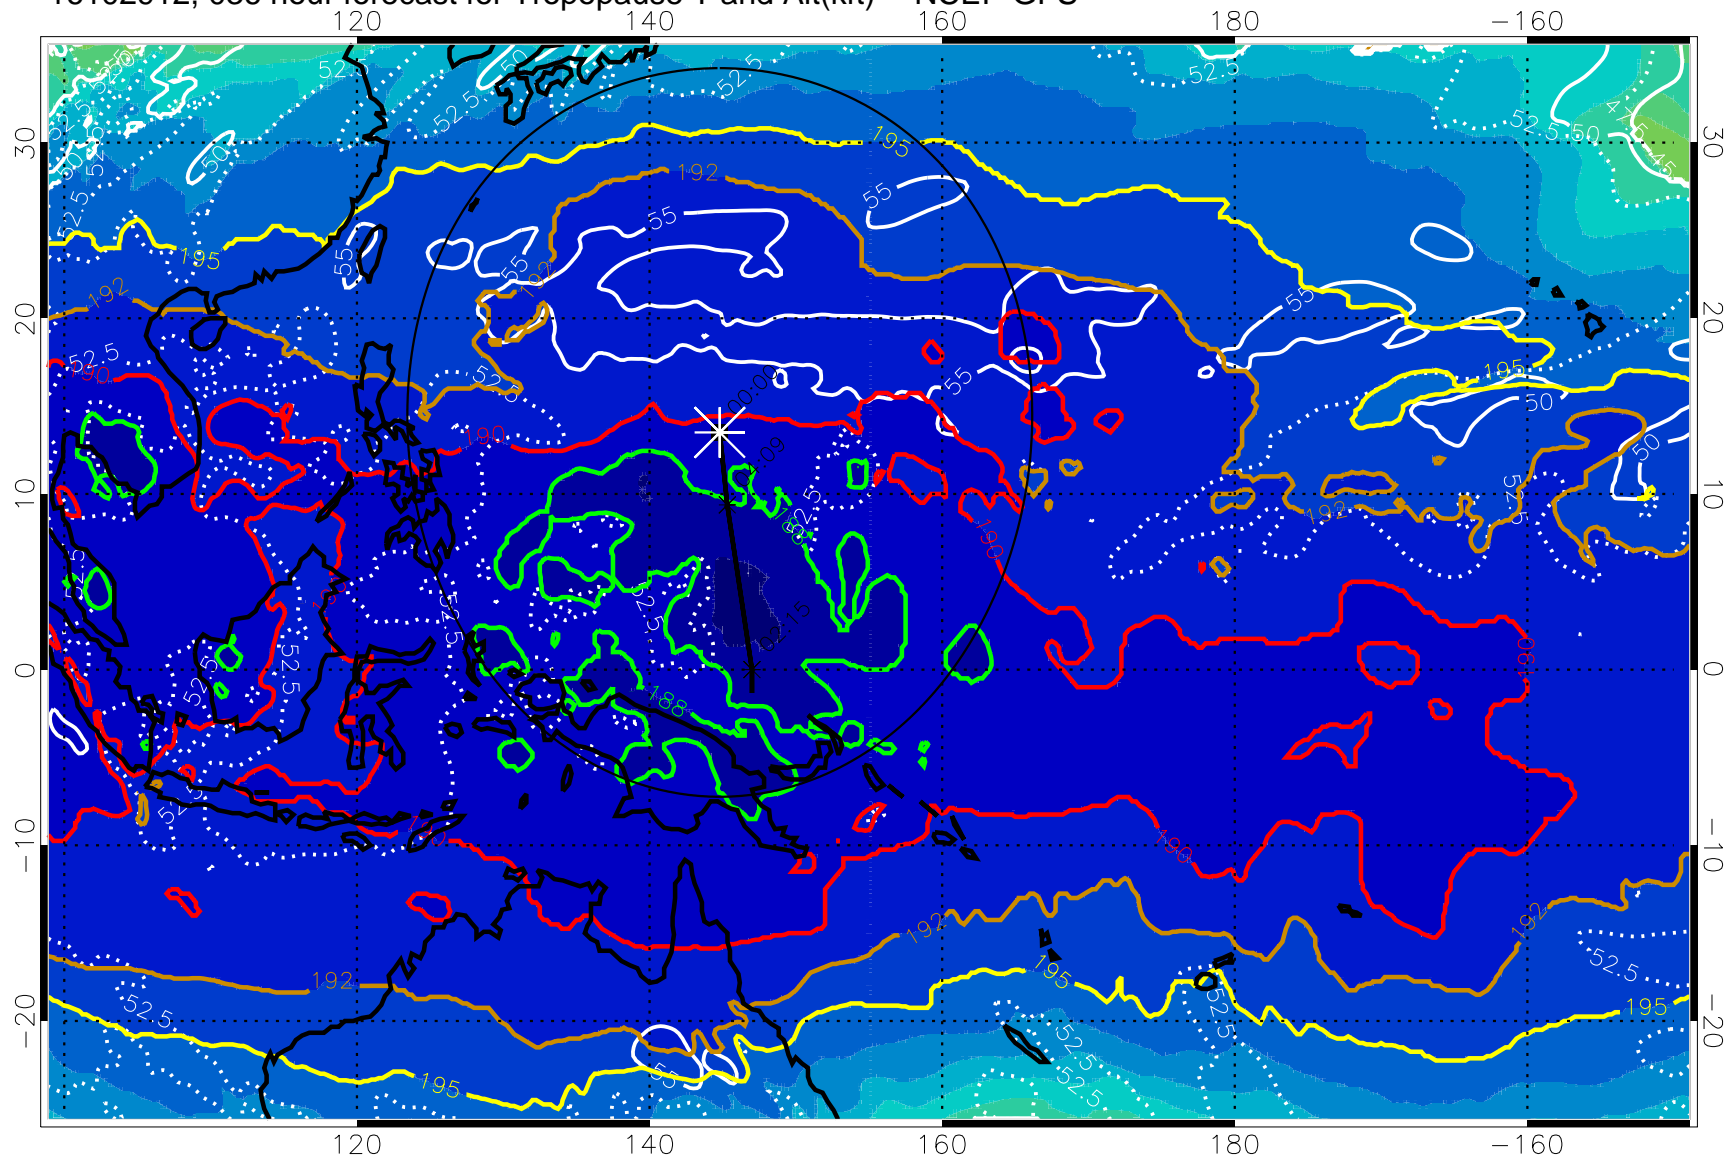

Range ring of 2304 km

16102906, 030 hour forecast for Tropopause T and Alt(kft) -- NCEP GFS

190 200 210 220 230

Tropopause T, K

Tropopause Altitude in kft (white)

192.5K Isotherm 195K Isotherm  
187.5K Isotherm 190K Isotherm

Range ring of 2304 km

16102912, 036 hour forecast for Tropopause T and Alt(kft) -- NCEP GFS

190 200 210 220 230

Tropopause T, K

Tropopause Altitude in kft (white)

192.5K Isotherm 195K Isotherm  
187.5K Isotherm 190K Isotherm