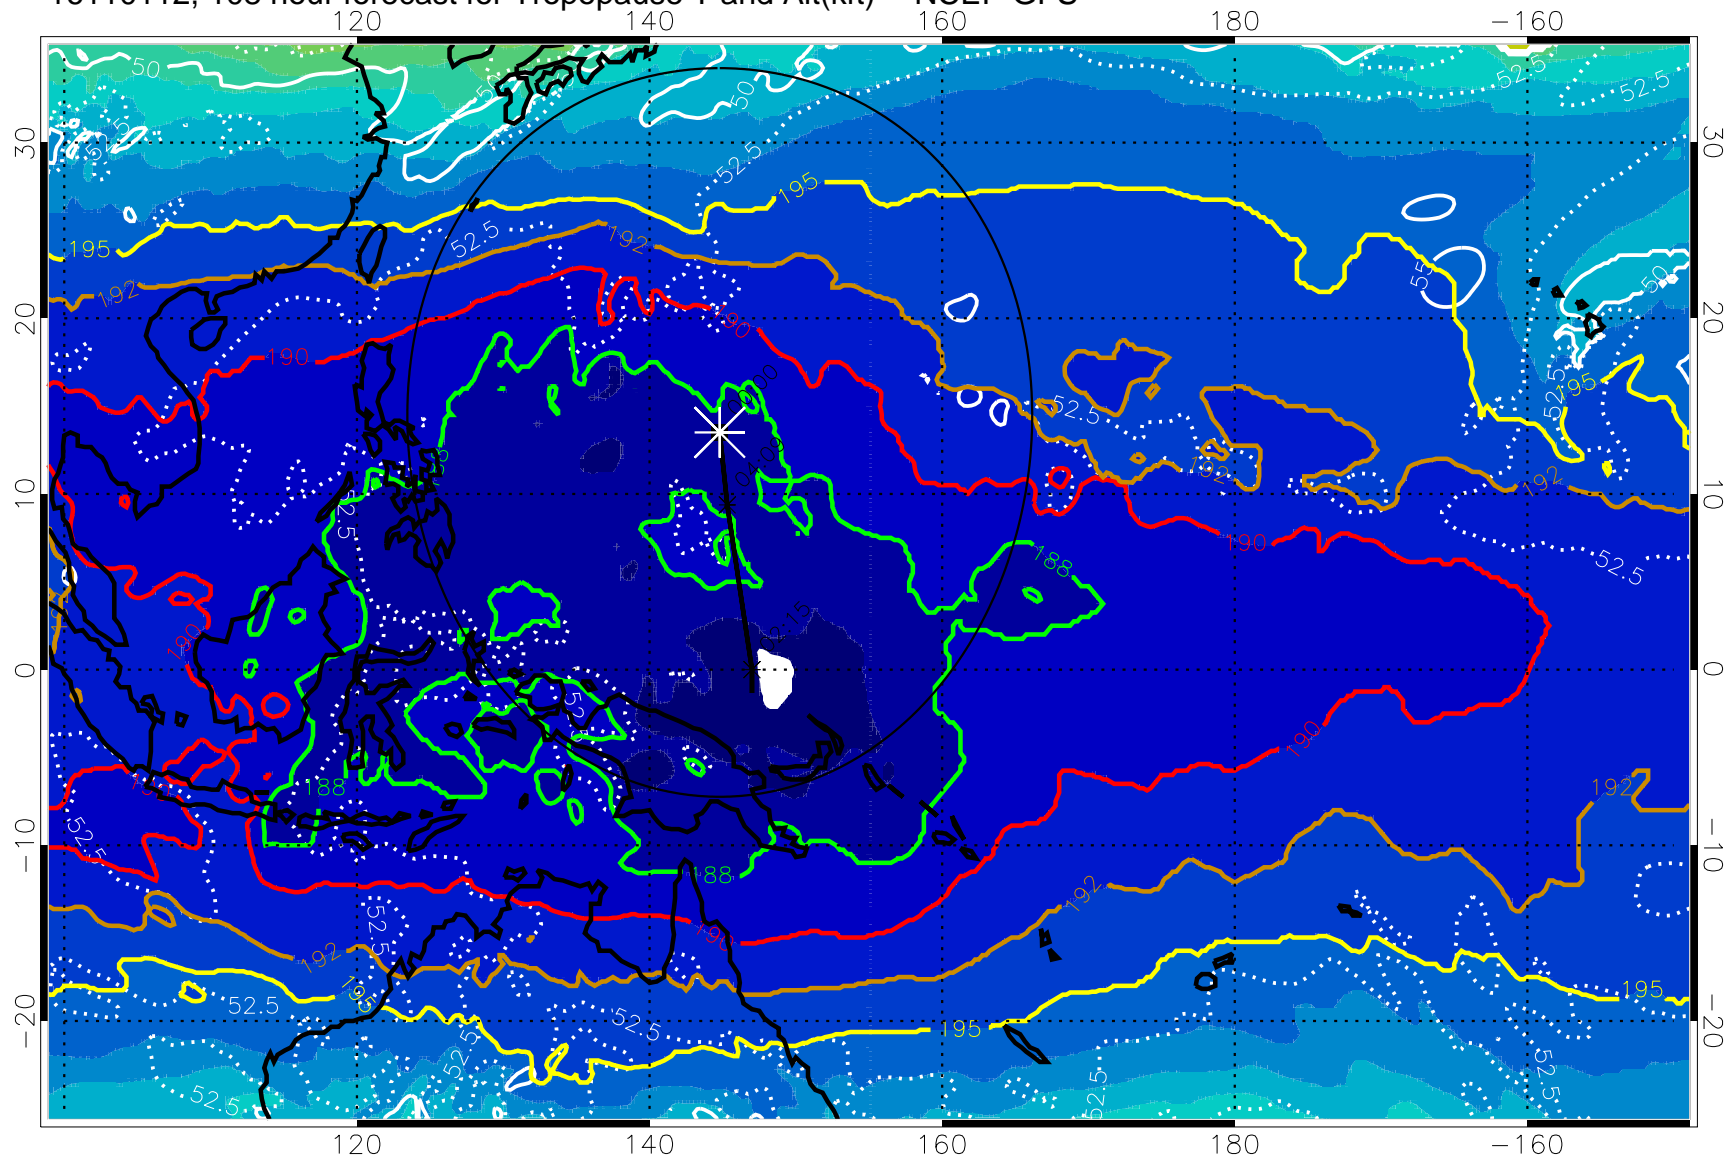

16110112, 108 hour forecast for Tropopause T and Alt(kft) -- NCEP GFS

190 200 210 220 230
Tropopause T, K

Tropopause Altitude in kft (white)

192.5K Isotherm 195K Isotherm
187.5K Isotherm 190K Isotherm

Range ring of 2304 km