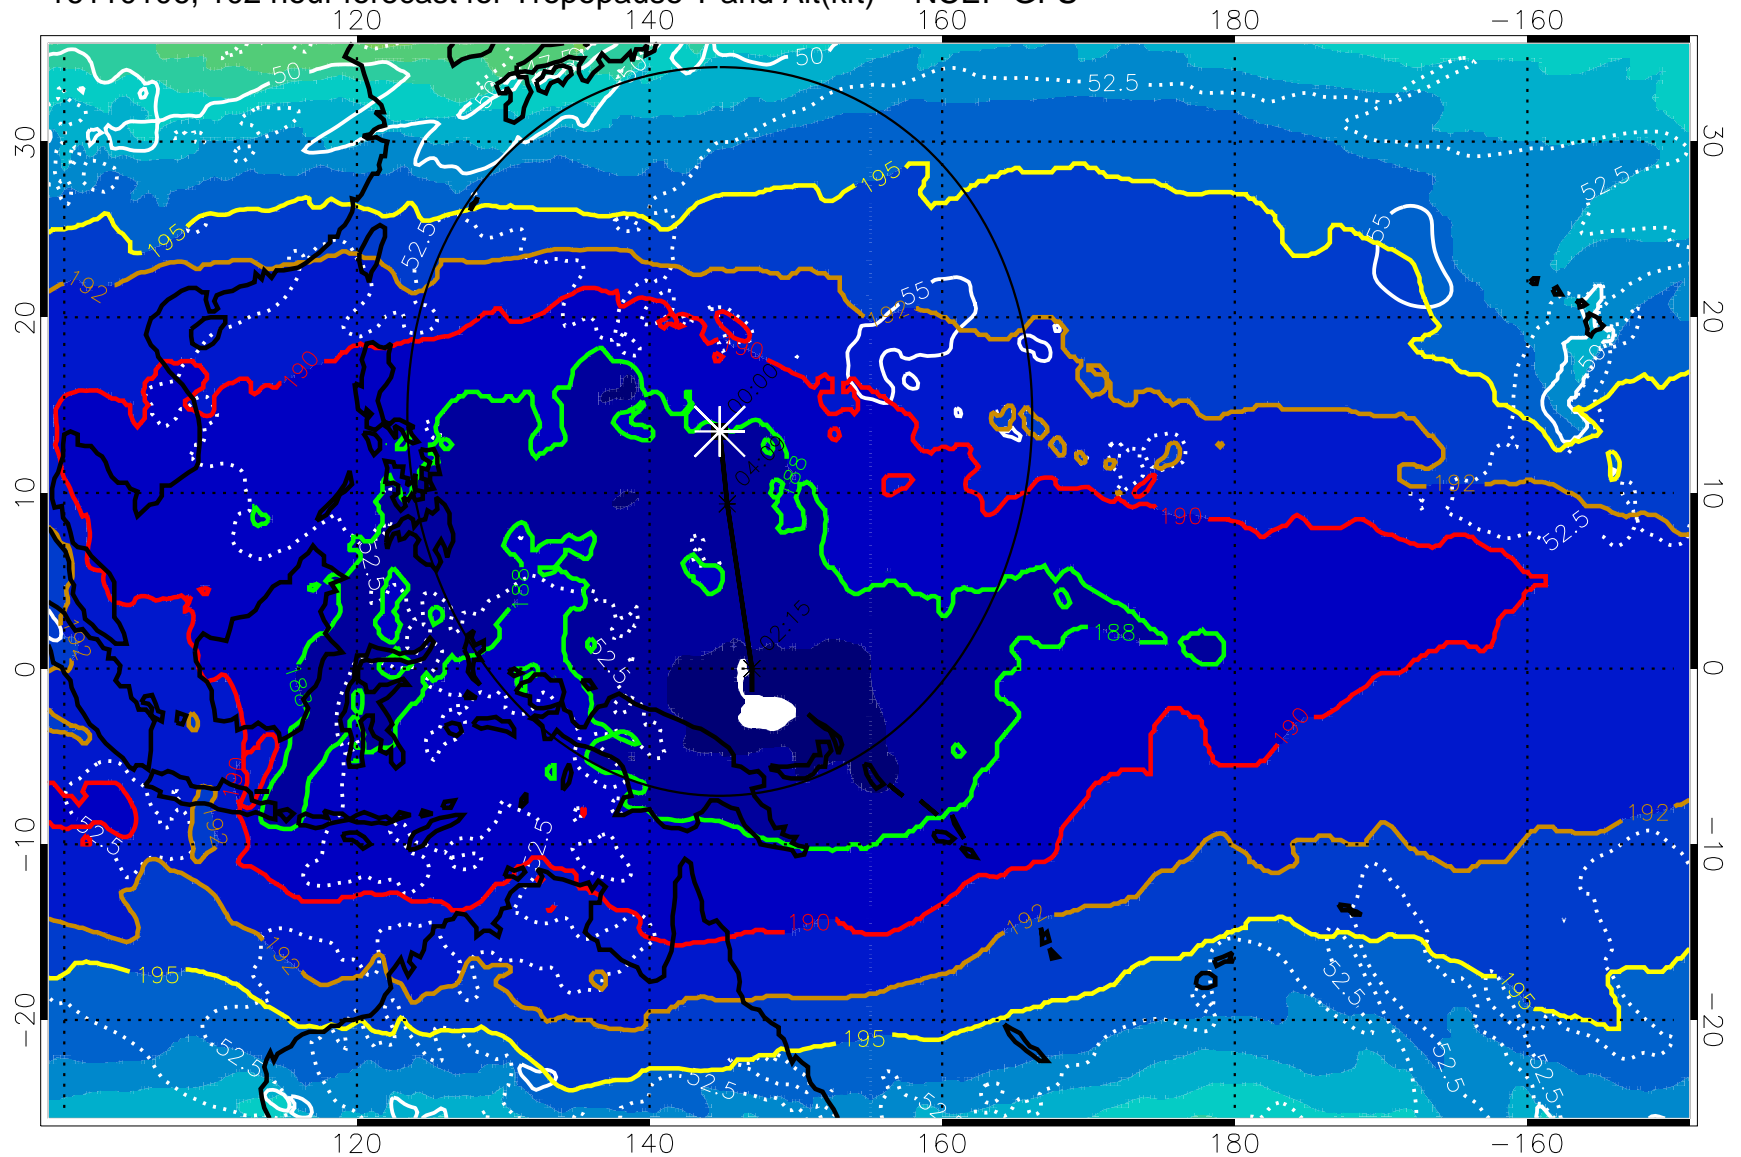

16110106, 102 hour forecast for Tropopause T and Alt(kft) -- NCEP GFS

190 200 210 220 230
Tropopause T, K

Tropopause Altitude in kft (white)

192.5K Isotherm 195K Isotherm
187.5K Isotherm 190K Isotherm

Range ring of 2304 km