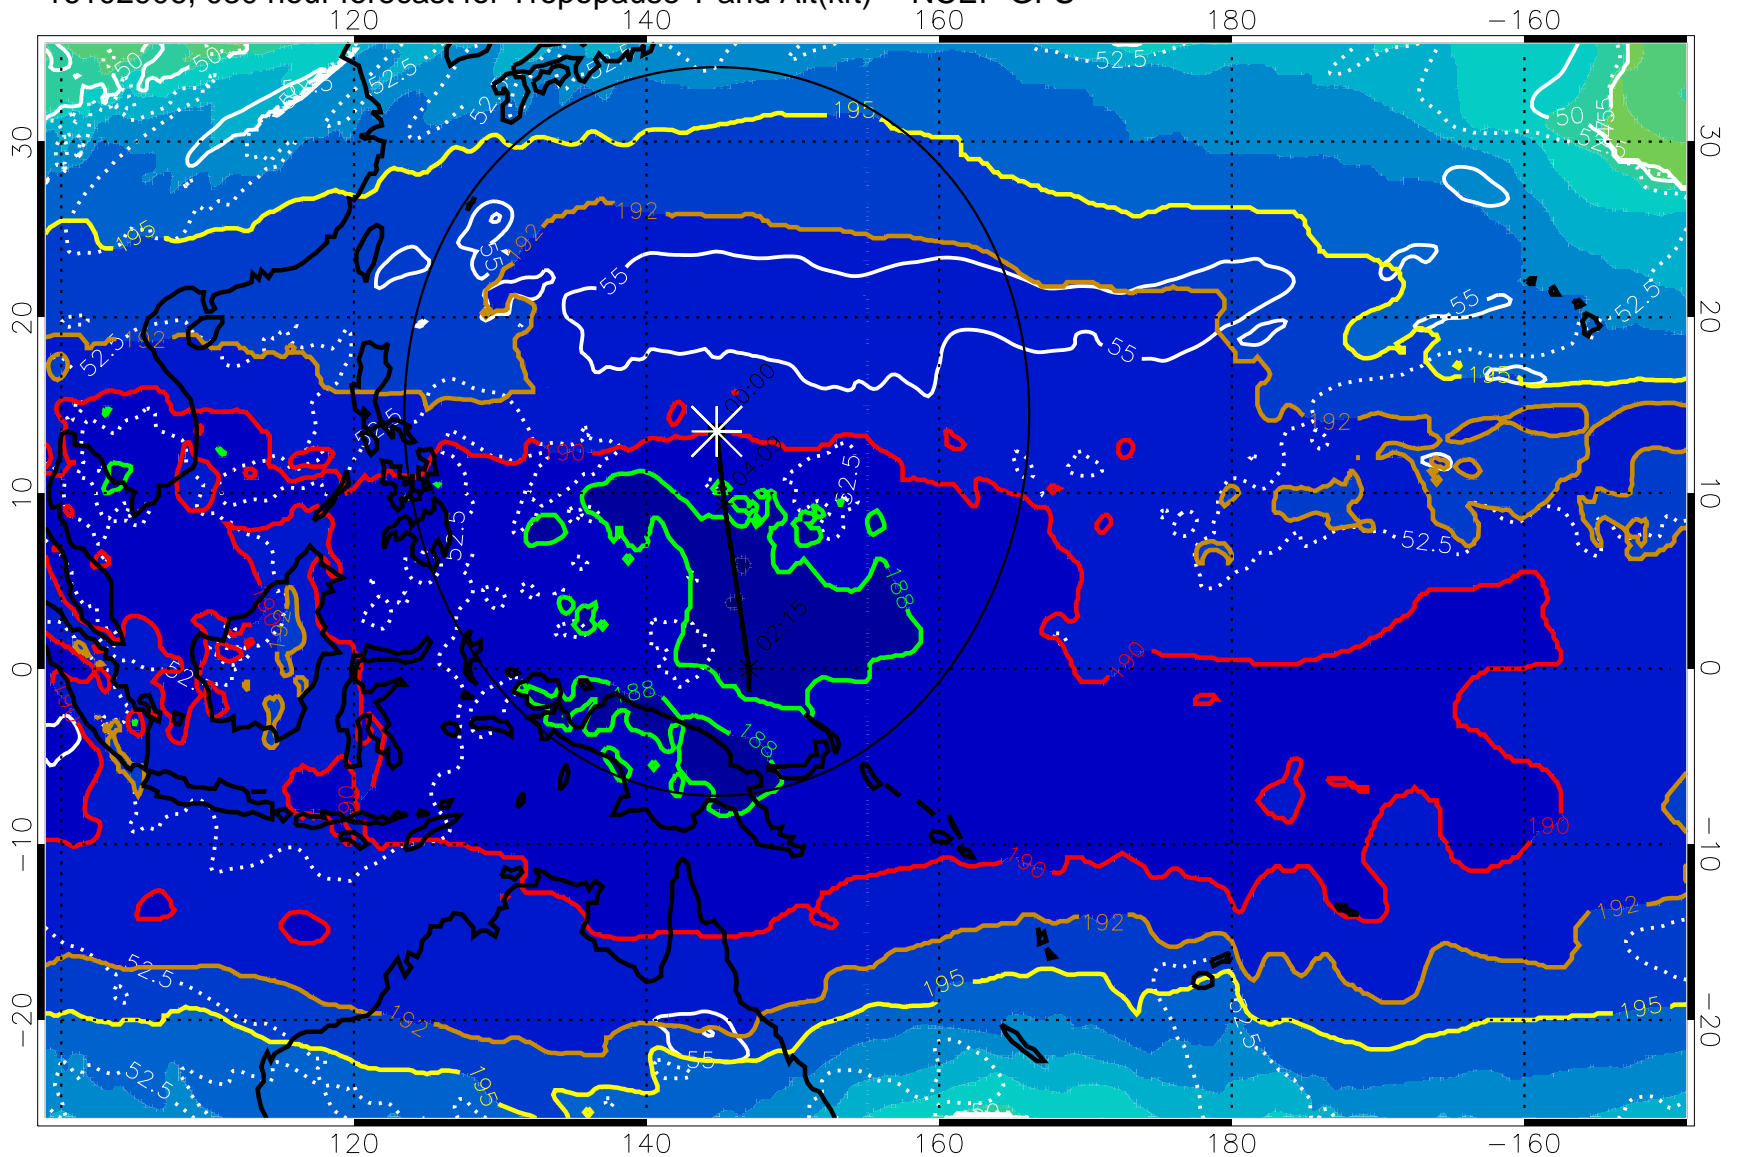

16102906, 030 hour forecast for Tropopause T and Alt(kft) -- NCEP GFS

190 200 210 220 230

Tropopause T, K

Tropopause Altitude in kft (white)

192.5K Isotherm 195K Isotherm
187.5K Isotherm 190K Isotherm

Range ring of 2304 km