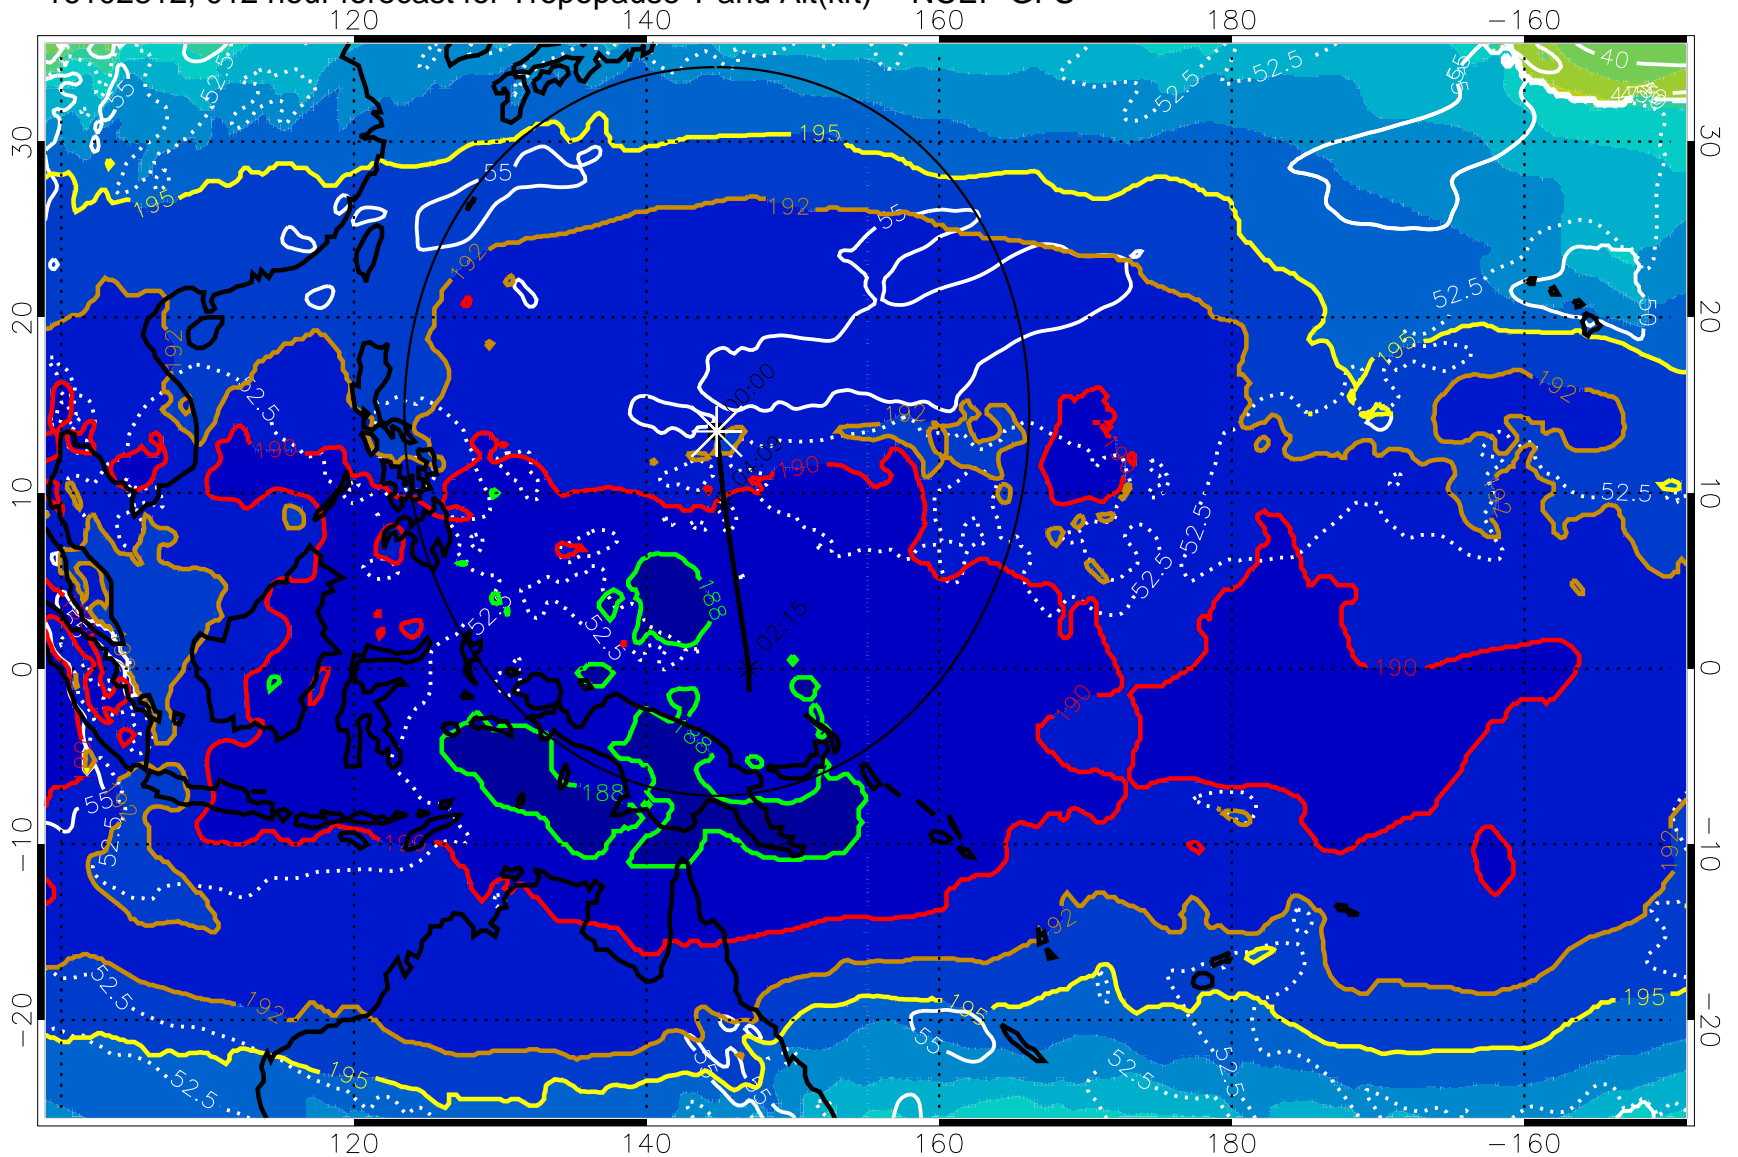

16102806, 006 hour forecast for Tropopause T and Alt(kft) -- NCEP GFS

190 200 210 220 230  
Tropopause T, K

Tropopause Altitude in kft (white)

192.5K Isotherm 195K Isotherm  
187.5K Isotherm 190K Isotherm

Range ring of 2304 km

16102812, 012 hour forecast for Tropopause T and Alt(kft) -- NCEP GFS

190 200 210 220 230

Tropopause T, K

Tropopause Altitude in kft (white)

192.5K Isotherm 195K Isotherm

187.5K Isotherm 190K Isotherm