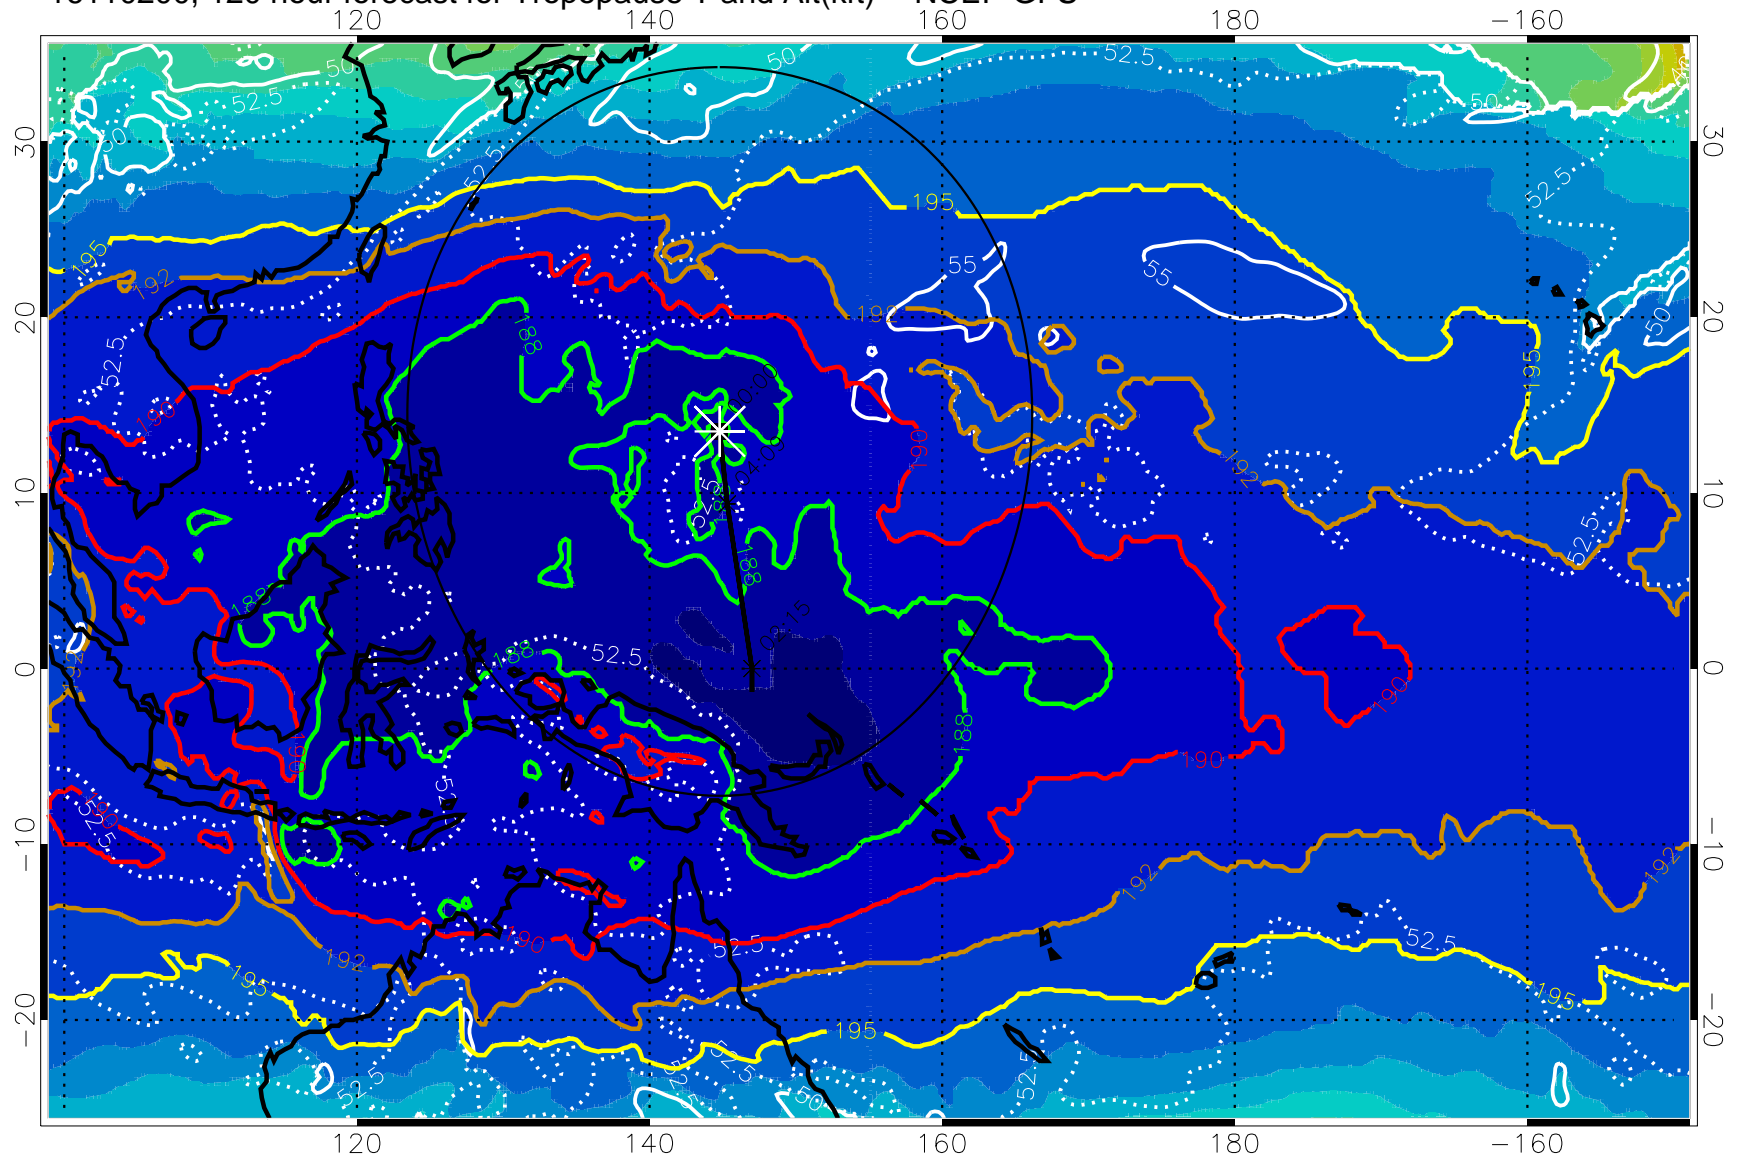

16110200, 120 hour forecast for Tropopause T and Alt(kft) -- NCEP GFS

190 200 210 220 230

Tropopause T, K

Tropopause Altitude in kft (white)

192.5K Isotherm 195K Isotherm

187.5K Isotherm 190K Isotherm

Range ring of 2304 km