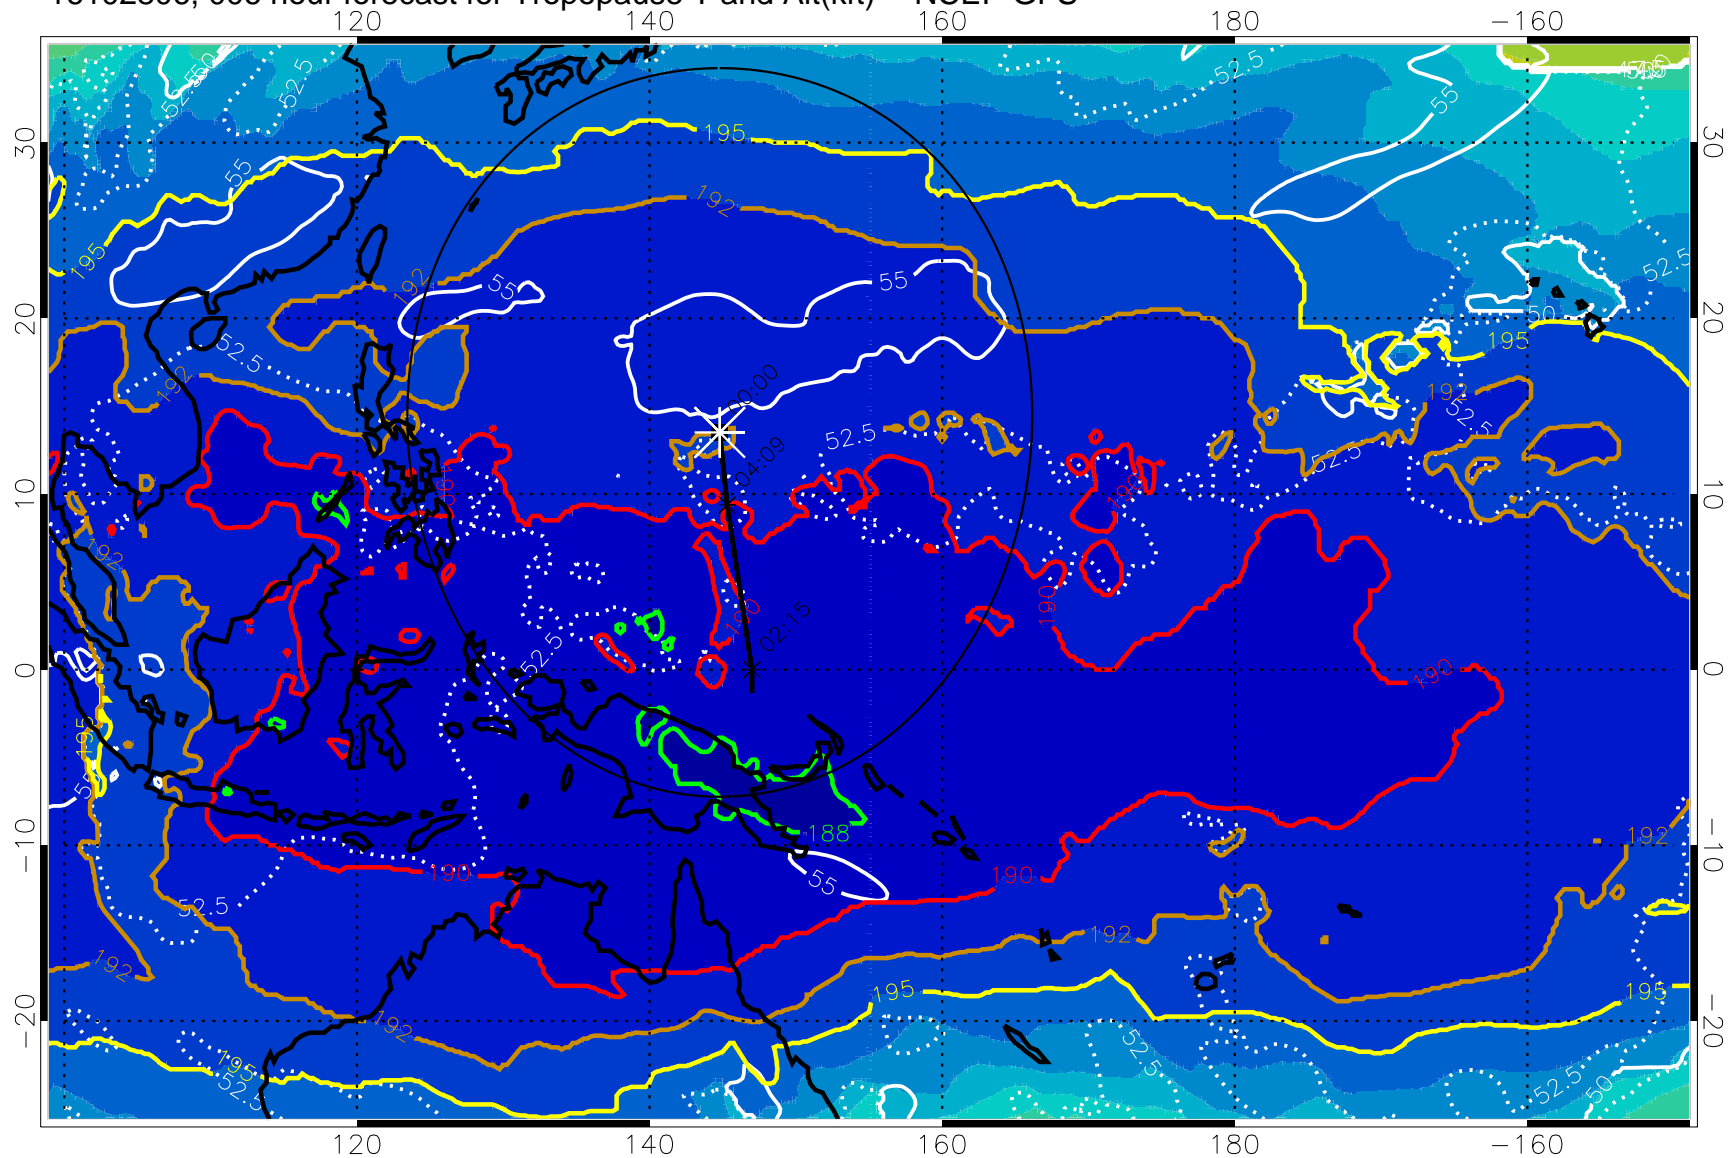

16102806, 006 hour forecast for Tropopause T and Alt(kft) -- NCEP GFS

190 200 210 220 230  
Tropopause T, K

Tropopause Altitude in kft (white)

192.5K Isotherm 195K Isotherm  
187.5K Isotherm 190K Isotherm

Range ring of 2304 km

16102812, 012 hour forecast for Tropopause T and Alt(kft) -- NCEP GFS

190 200 210 220 230

Tropopause T, K

Tropopause Altitude in kft (white)

192.5K Isotherm 195K Isotherm

187.5K Isotherm 190K Isotherm