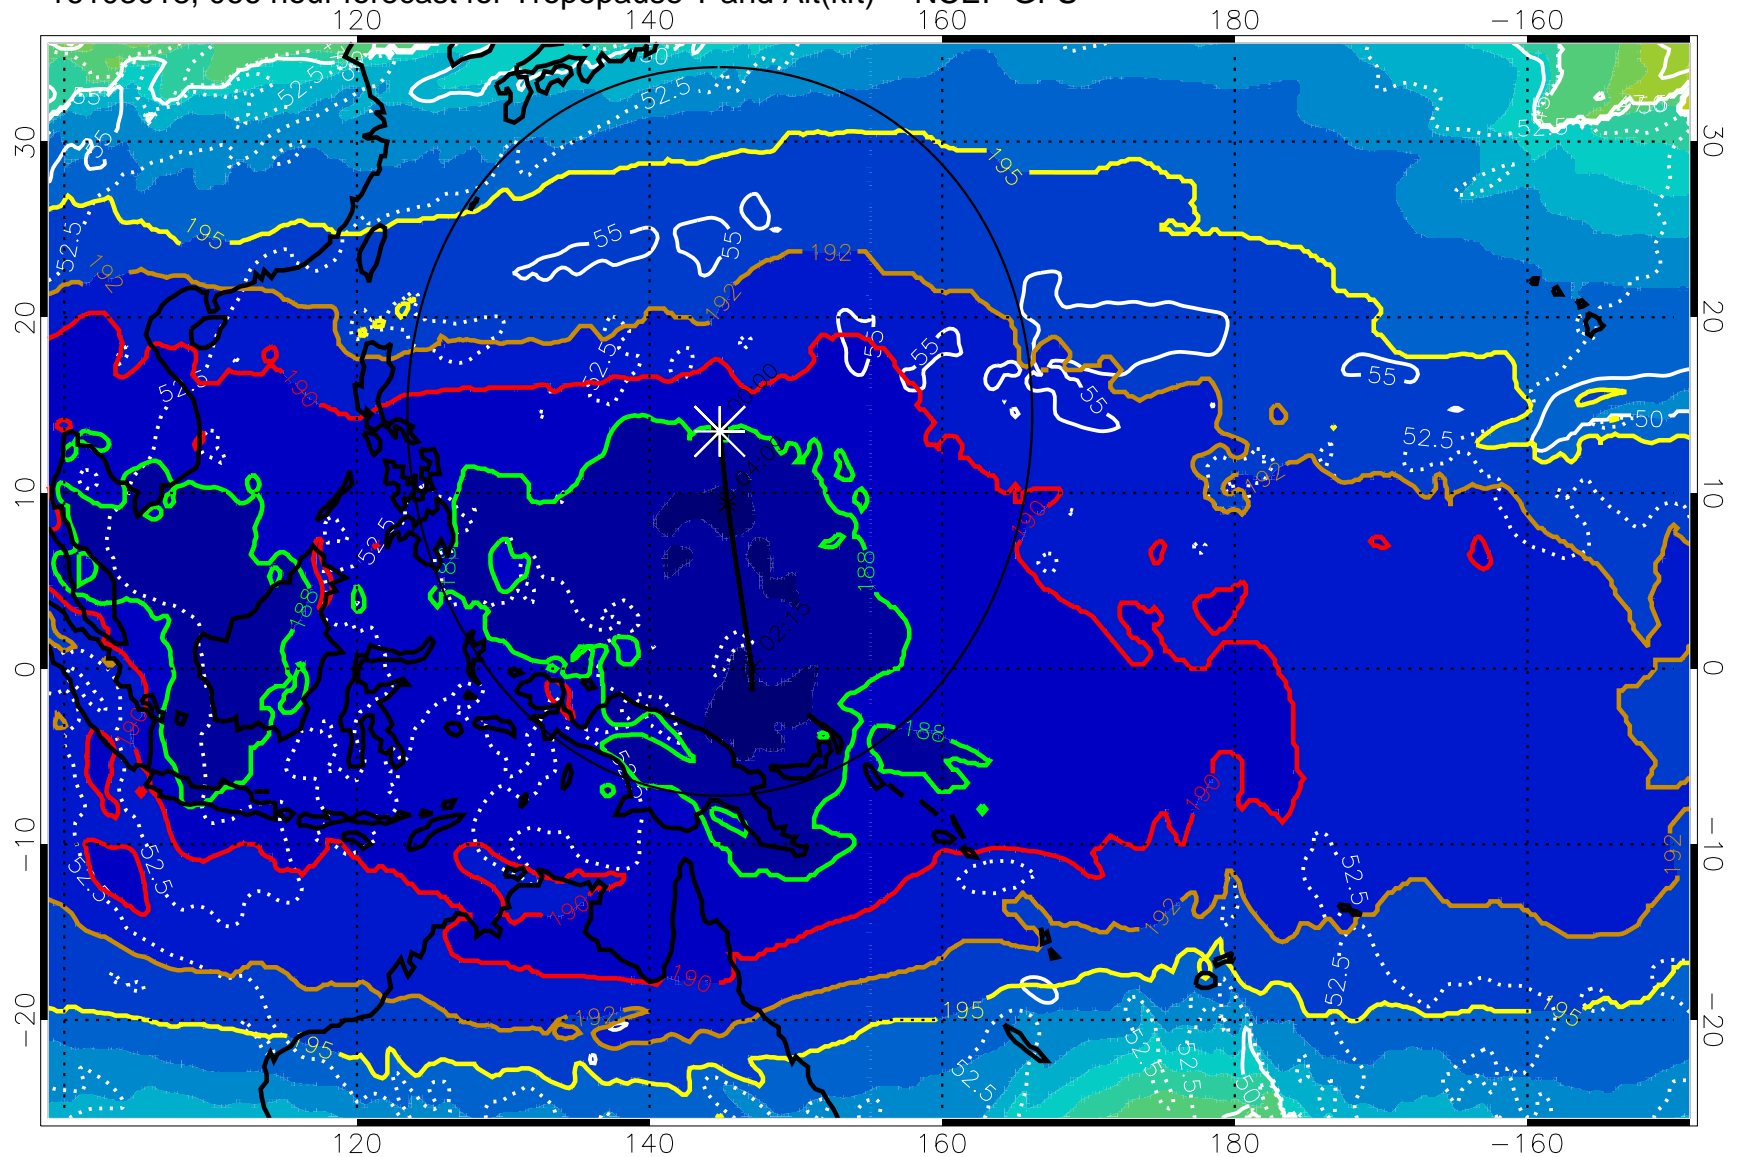

16103018, 066 hour forecast for Tropopause T and Alt(kft) -- NCEP GFS

190 200 210 220 230

Tropopause T, K

Tropopause Altitude in kft (white)

192.5K Isotherm 195K Isotherm

187.5K Isotherm 190K Isotherm

Range ring of 2304 km