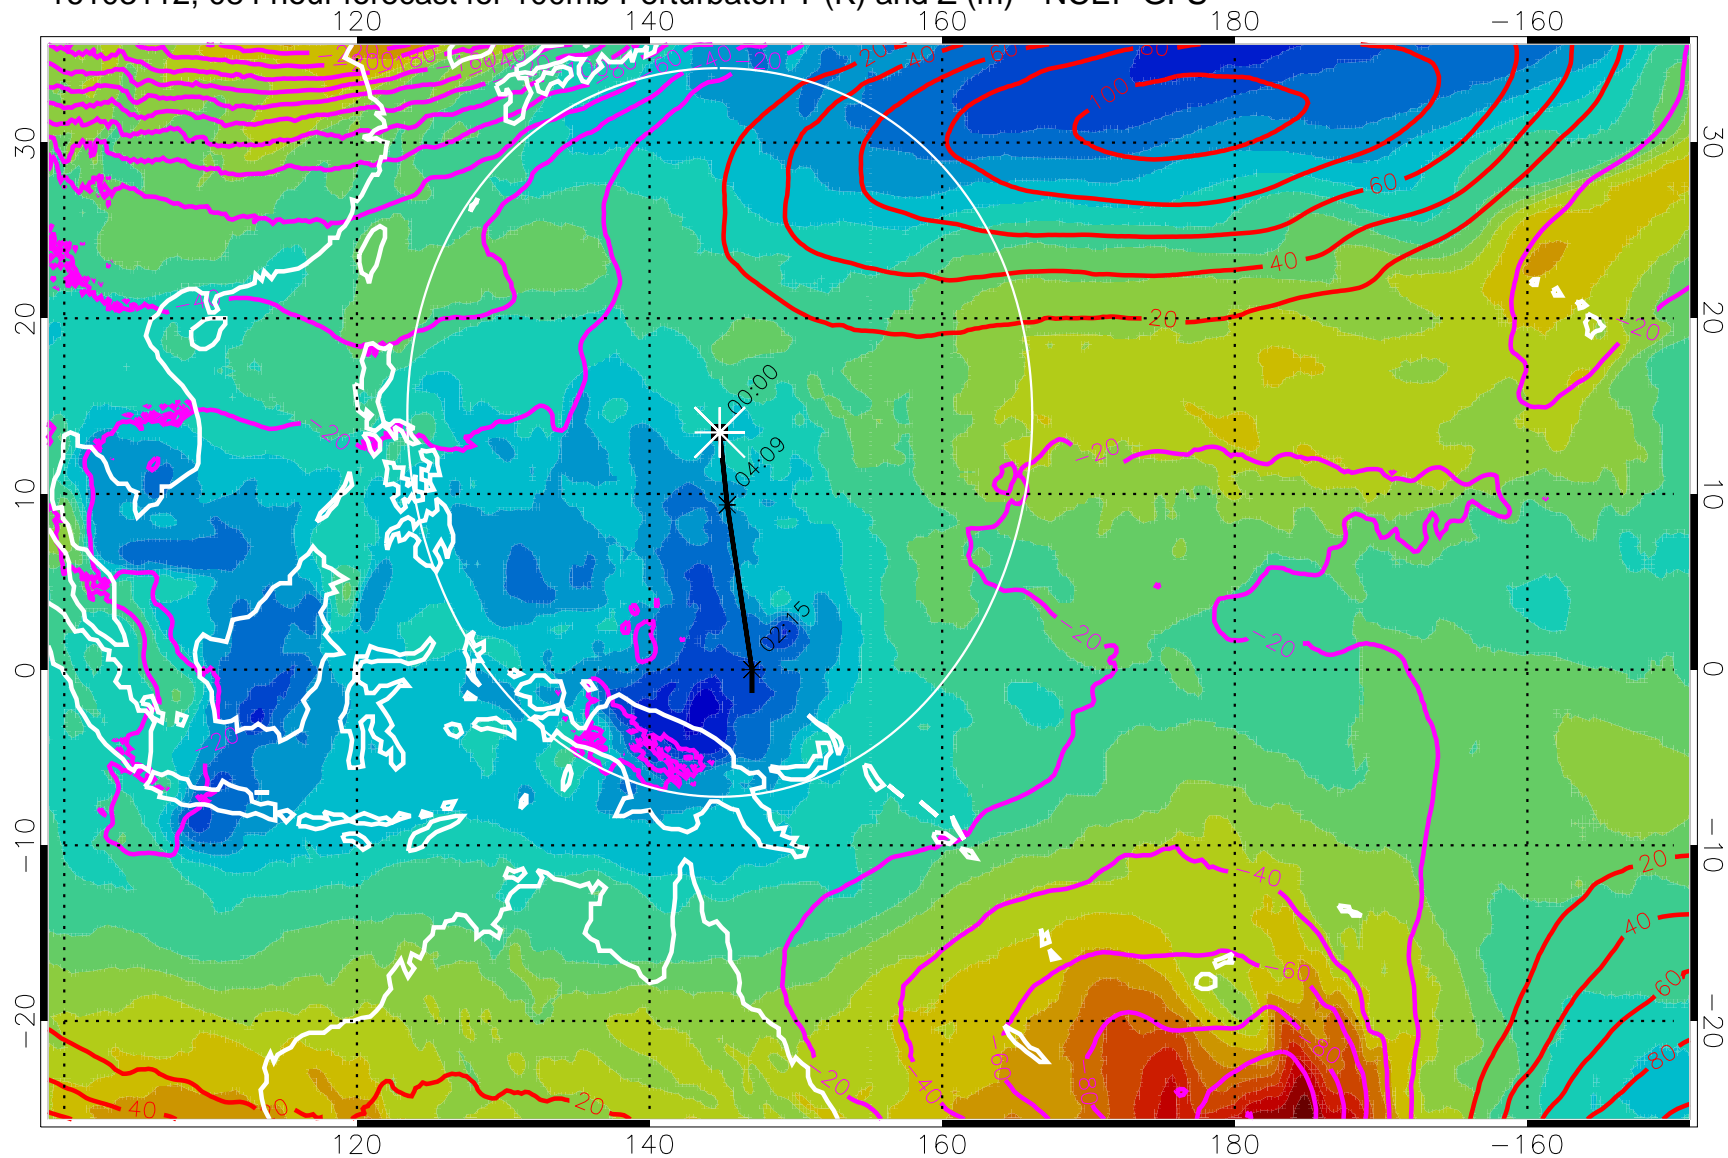

16103112, 084 hour forecast for 100mb Perturbaton T (K) and Z (m)-- NCEP GFS

Contours are 100 mbar Z perturbation (m)
Positive Z Contours
Negative Z Contours

Range ring of 2304 km