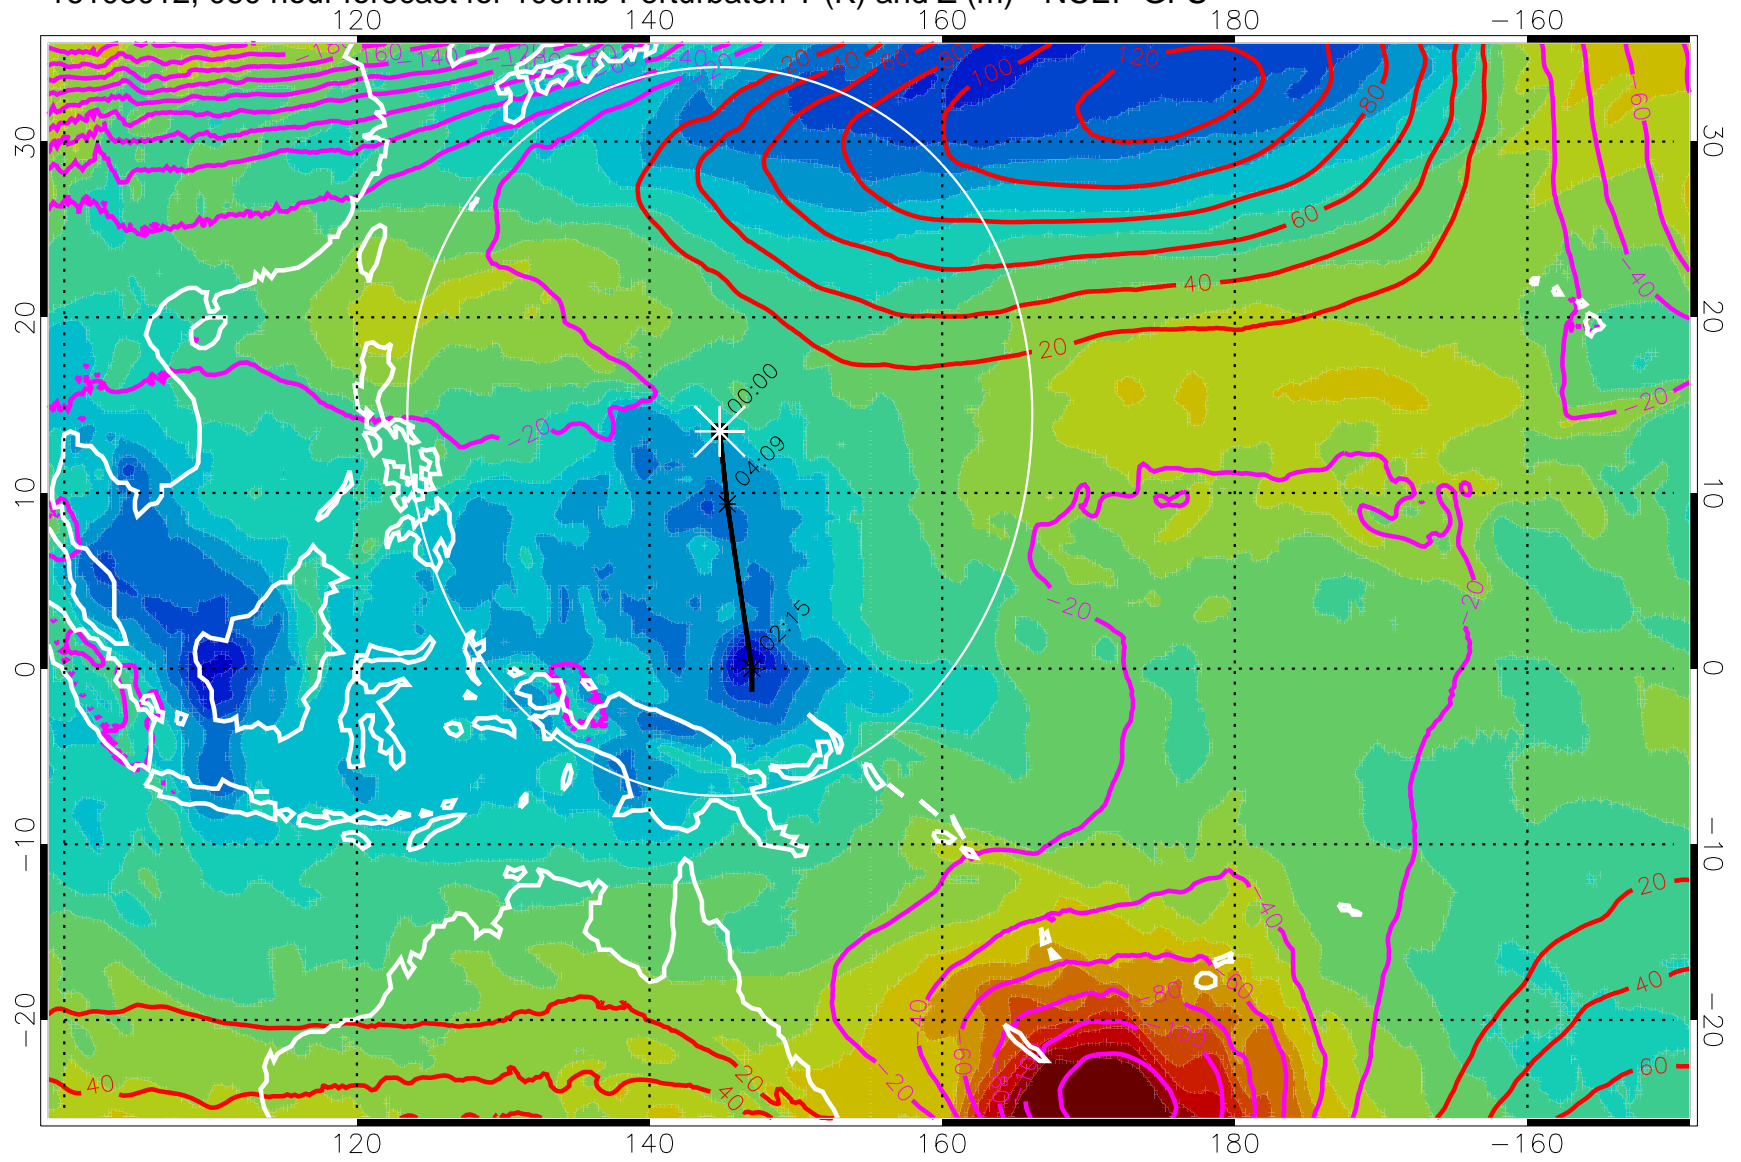

16103012, 060 hour forecast for 100mb Perturbaton T (K) and Z (m)-- NCEP GFS

Contours are 100 mbar Z perturbation (m)
Positive Z Contours
Negative Z Contours

Range ring of 2304 km