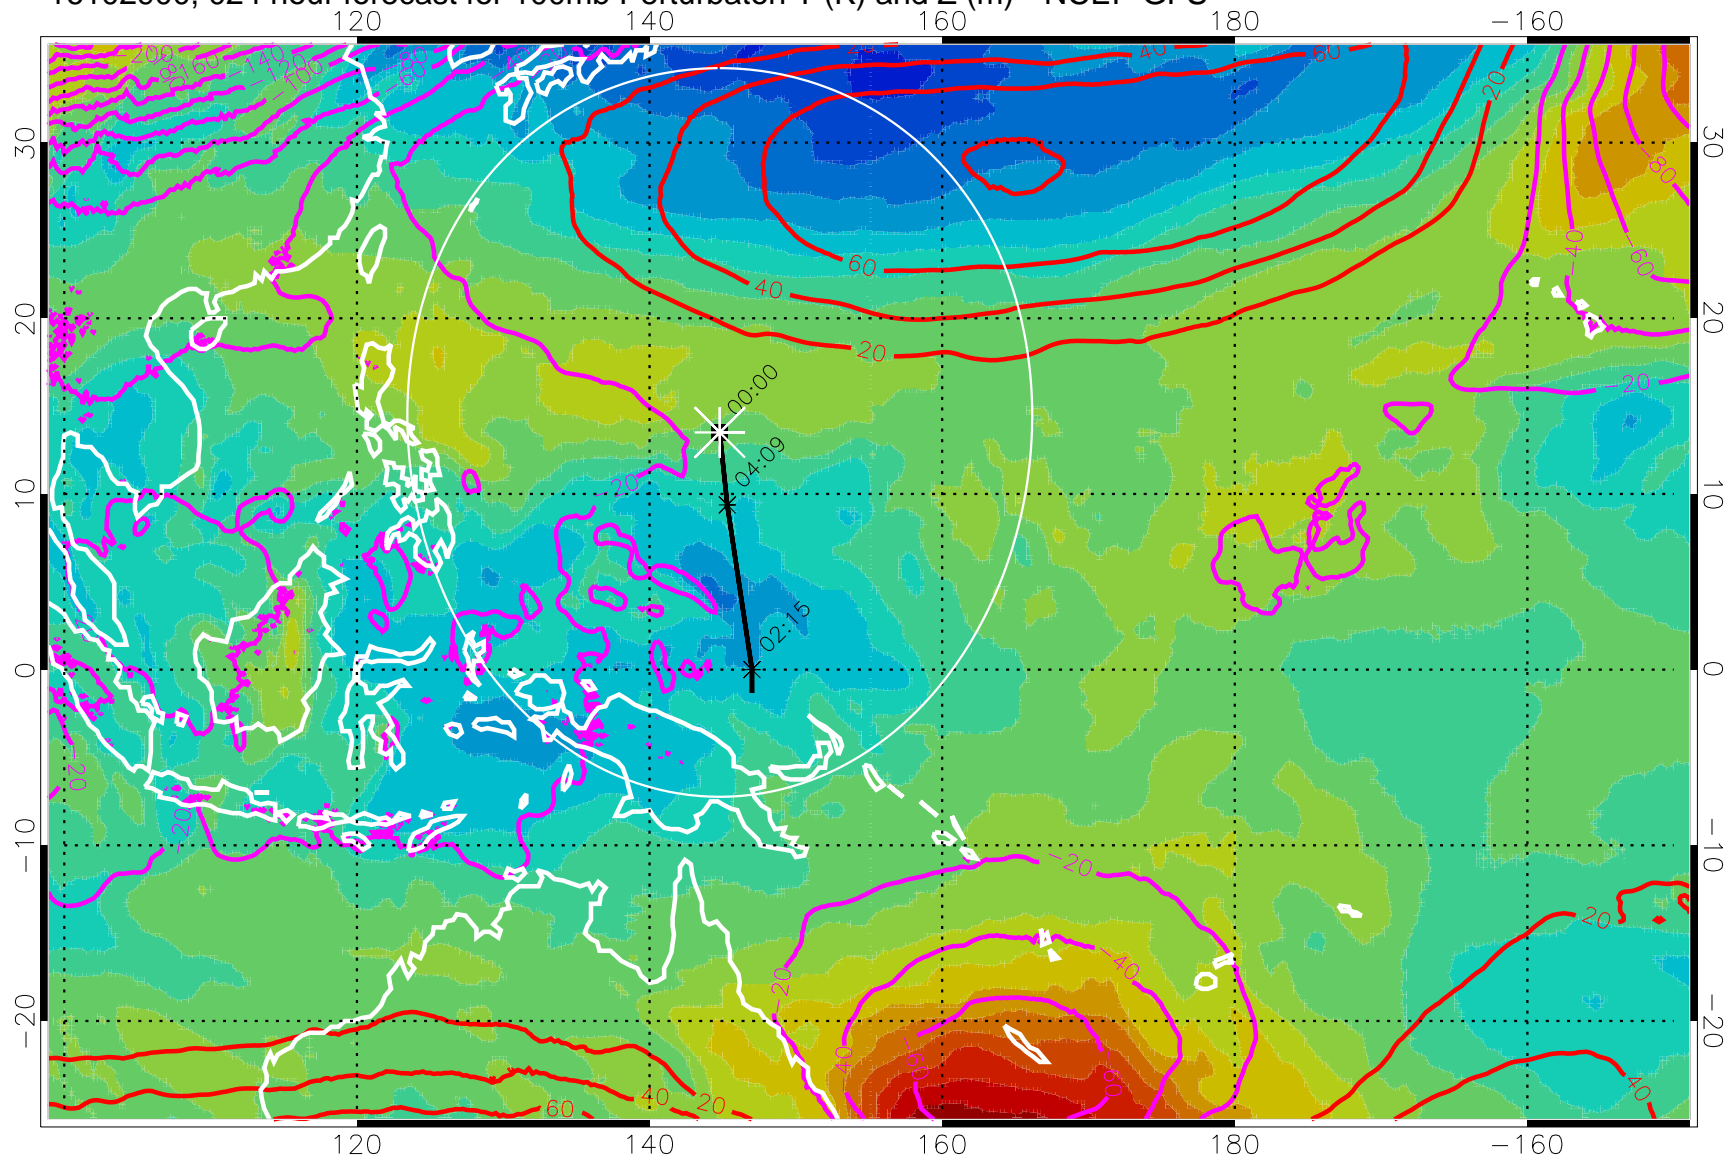

16102900, 024 hour forecast for 100mb Perturbaton T (K) and Z (m)-- NCEP GFS

Contours are 100 mbar Z perturbation (m)
Positive Z Contours
Negative Z Contours

Range ring of 2304 km