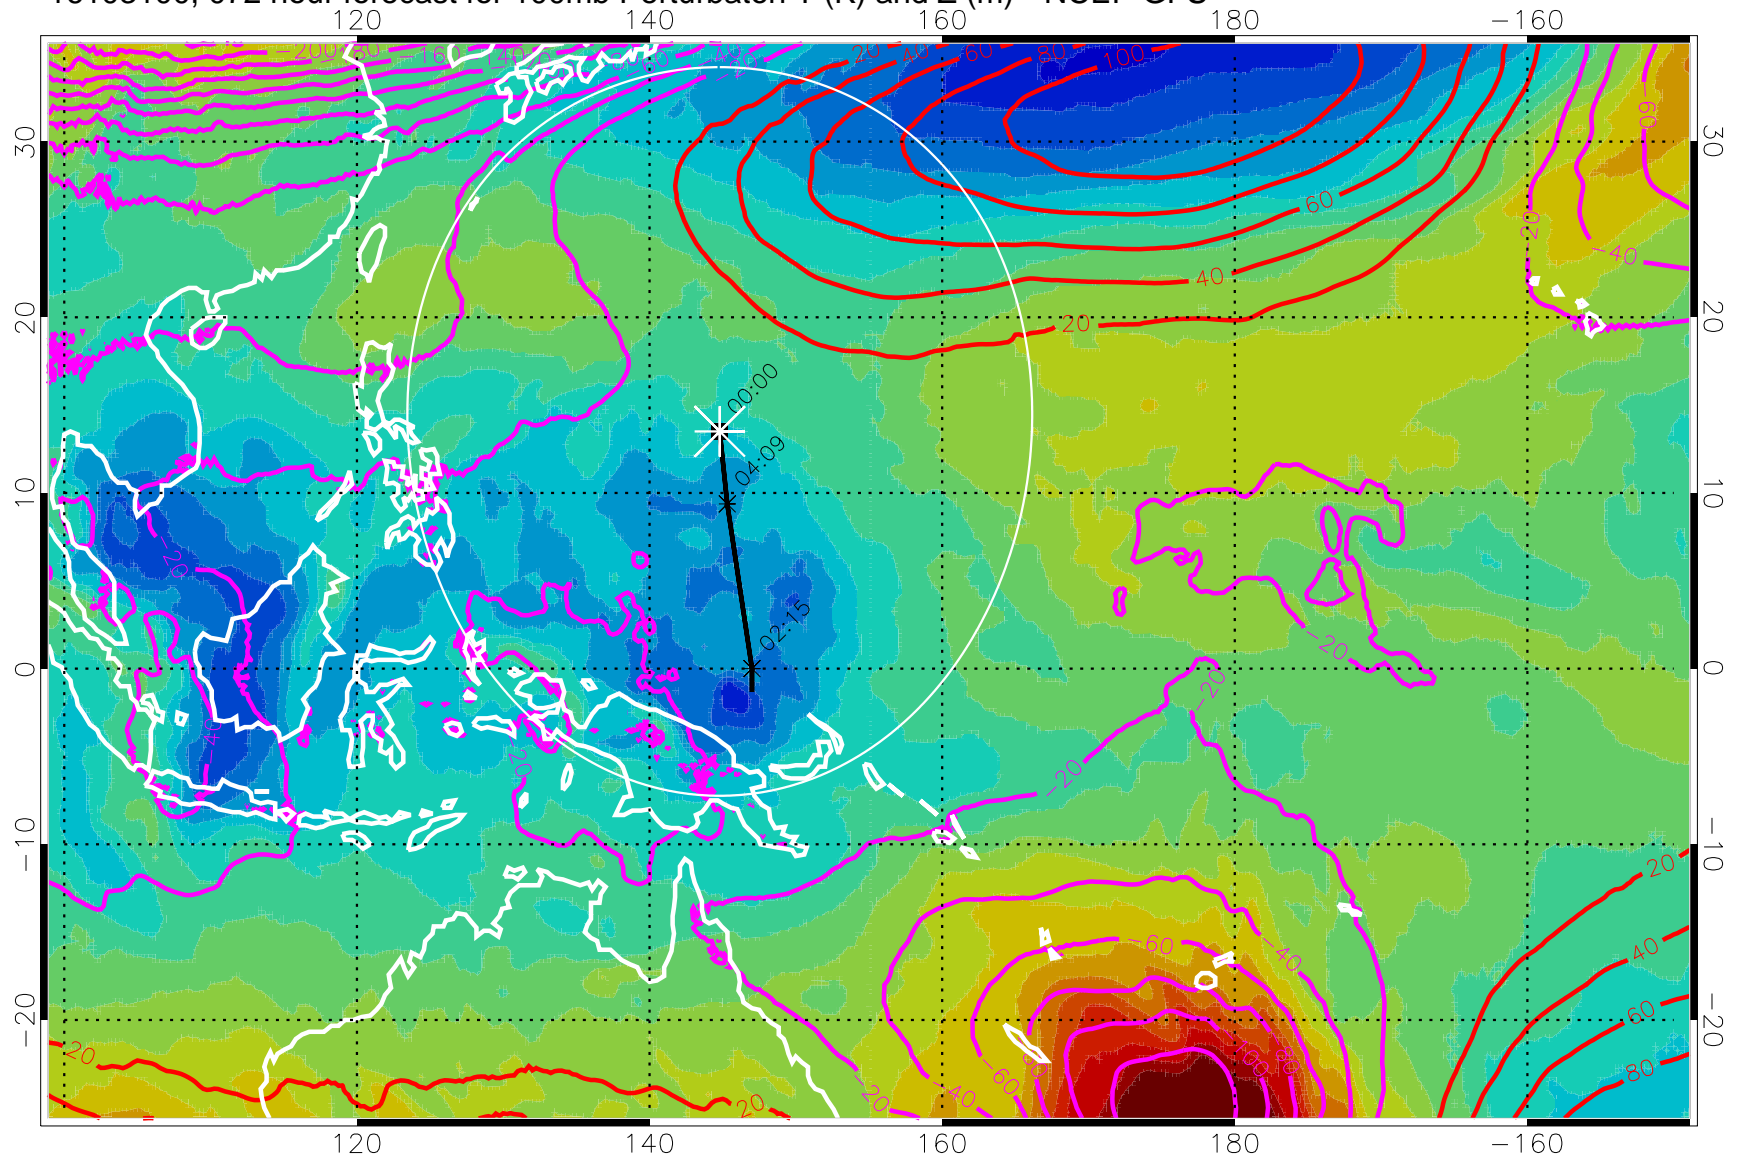

16103100, 072 hour forecast for 100mb Perturbaton T (K) and Z (m)-- NCEP GFS

Contours are 100 mbar Z perturbation (m)
Positive Z Contours
Negative Z Contours

Range ring of 2304 km