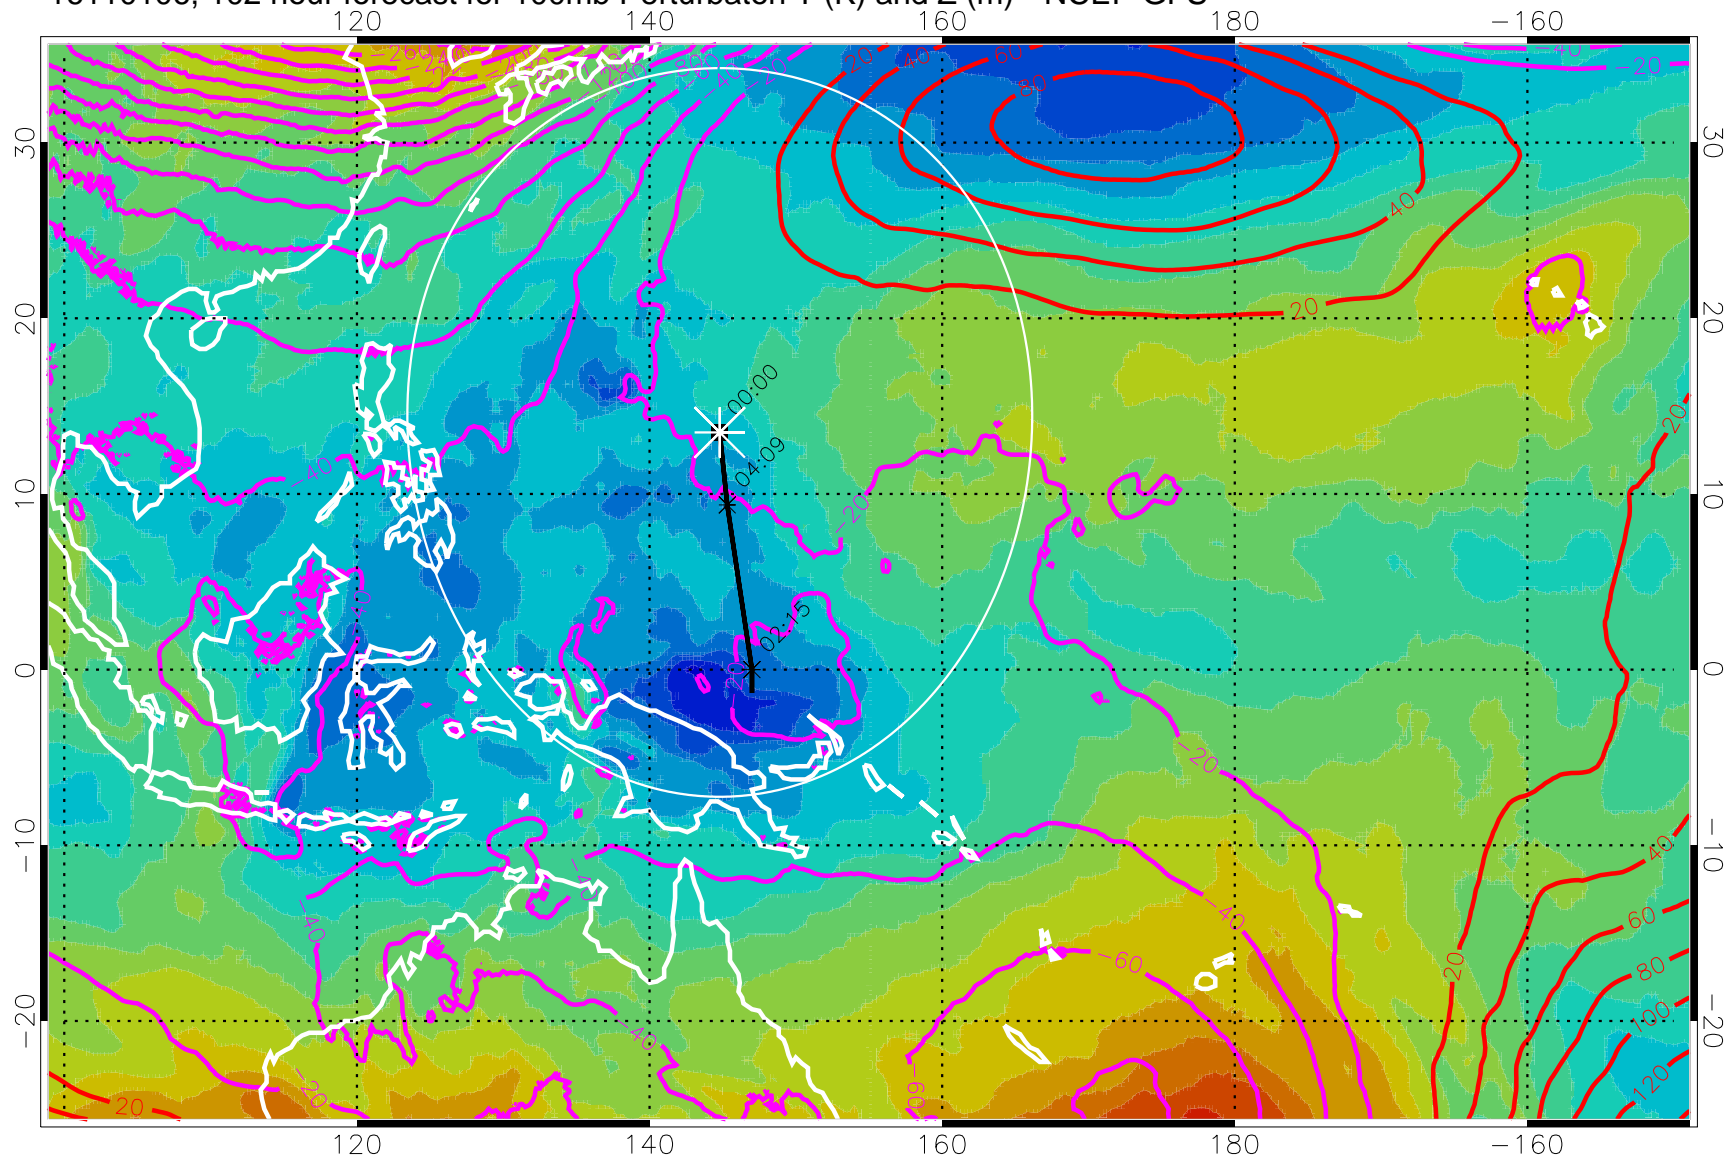

16110106, 102 hour forecast for 100mb Perturbaton T (K) and Z (m)-- NCEP GFS

Contours are 100 mbar Z perturbation (m)
Positive Z Contours
Negative Z Contours

Range ring of 2304 km