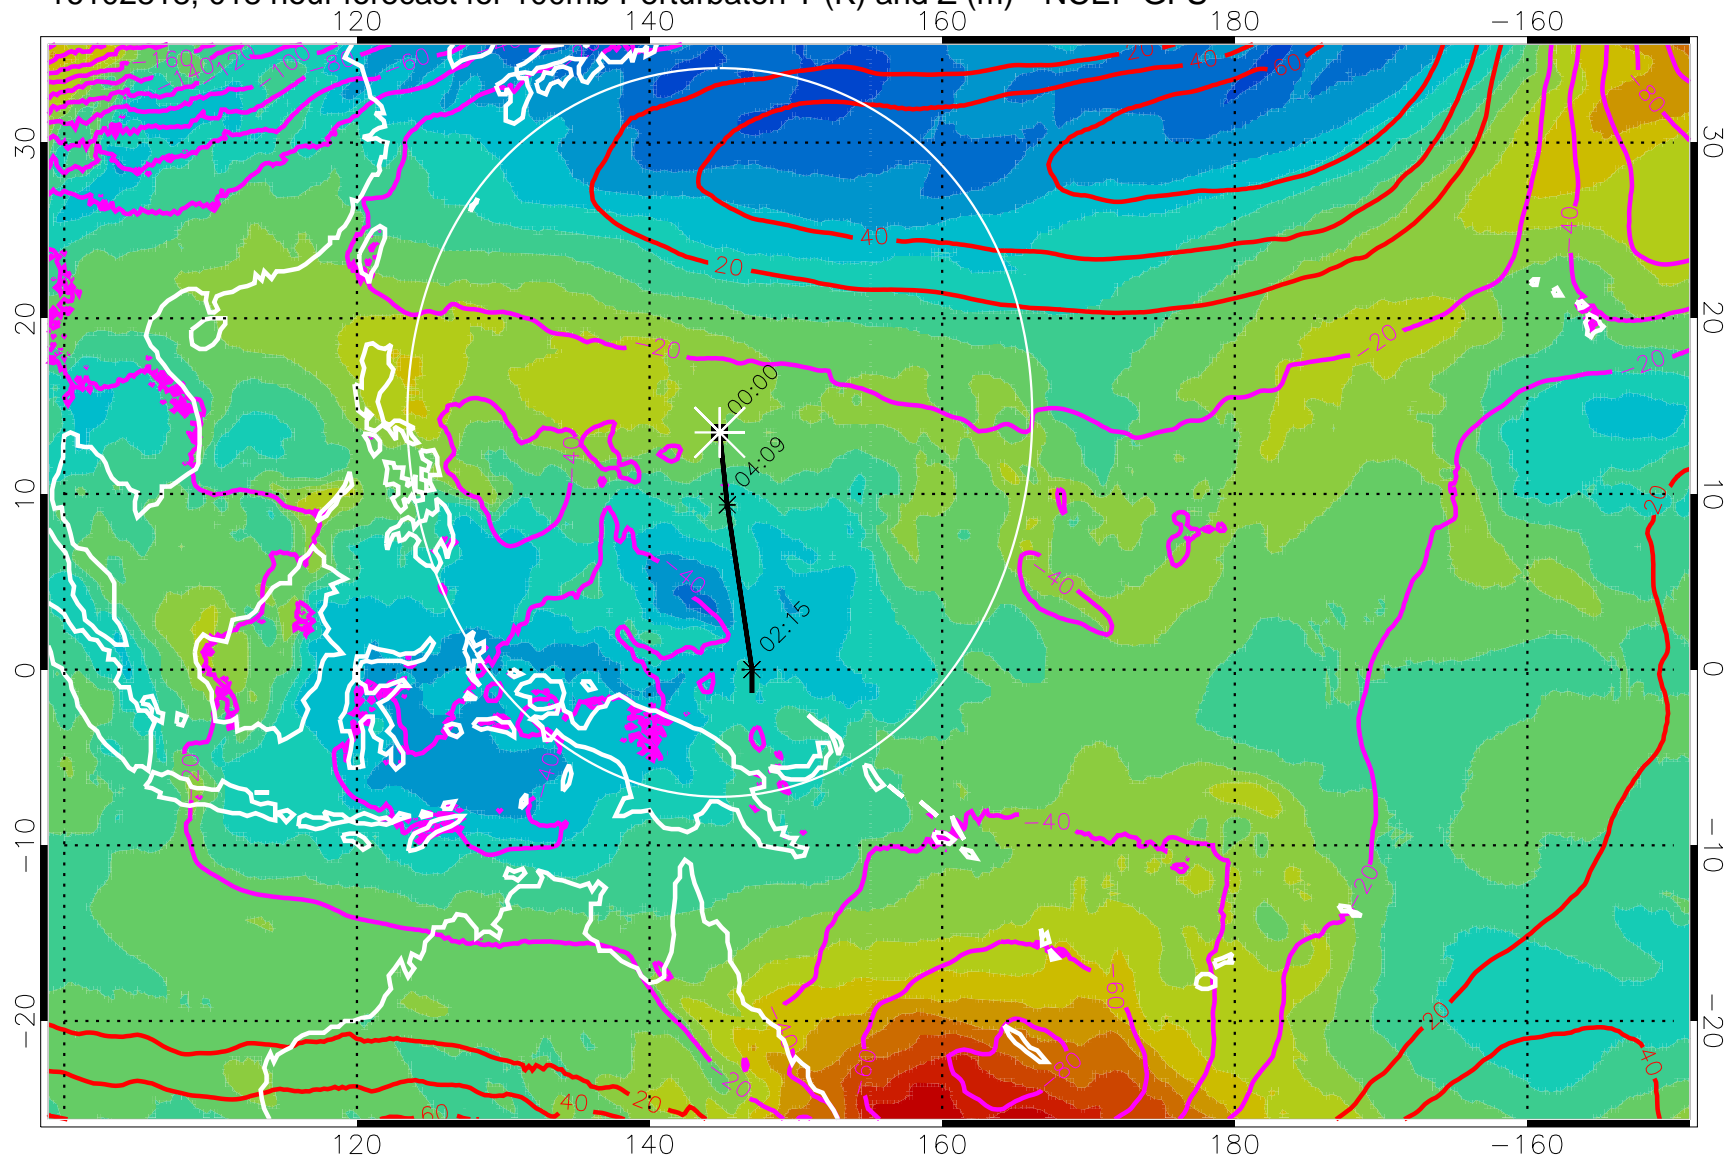

16102818, 018 hour forecast for 100mb Perturbaton T (K) and Z (m)-- NCEP GFS

Contours are 100 mbar Z perturbation (m)
Positive Z Contours
Negative Z Contours

Range ring of 2304 km