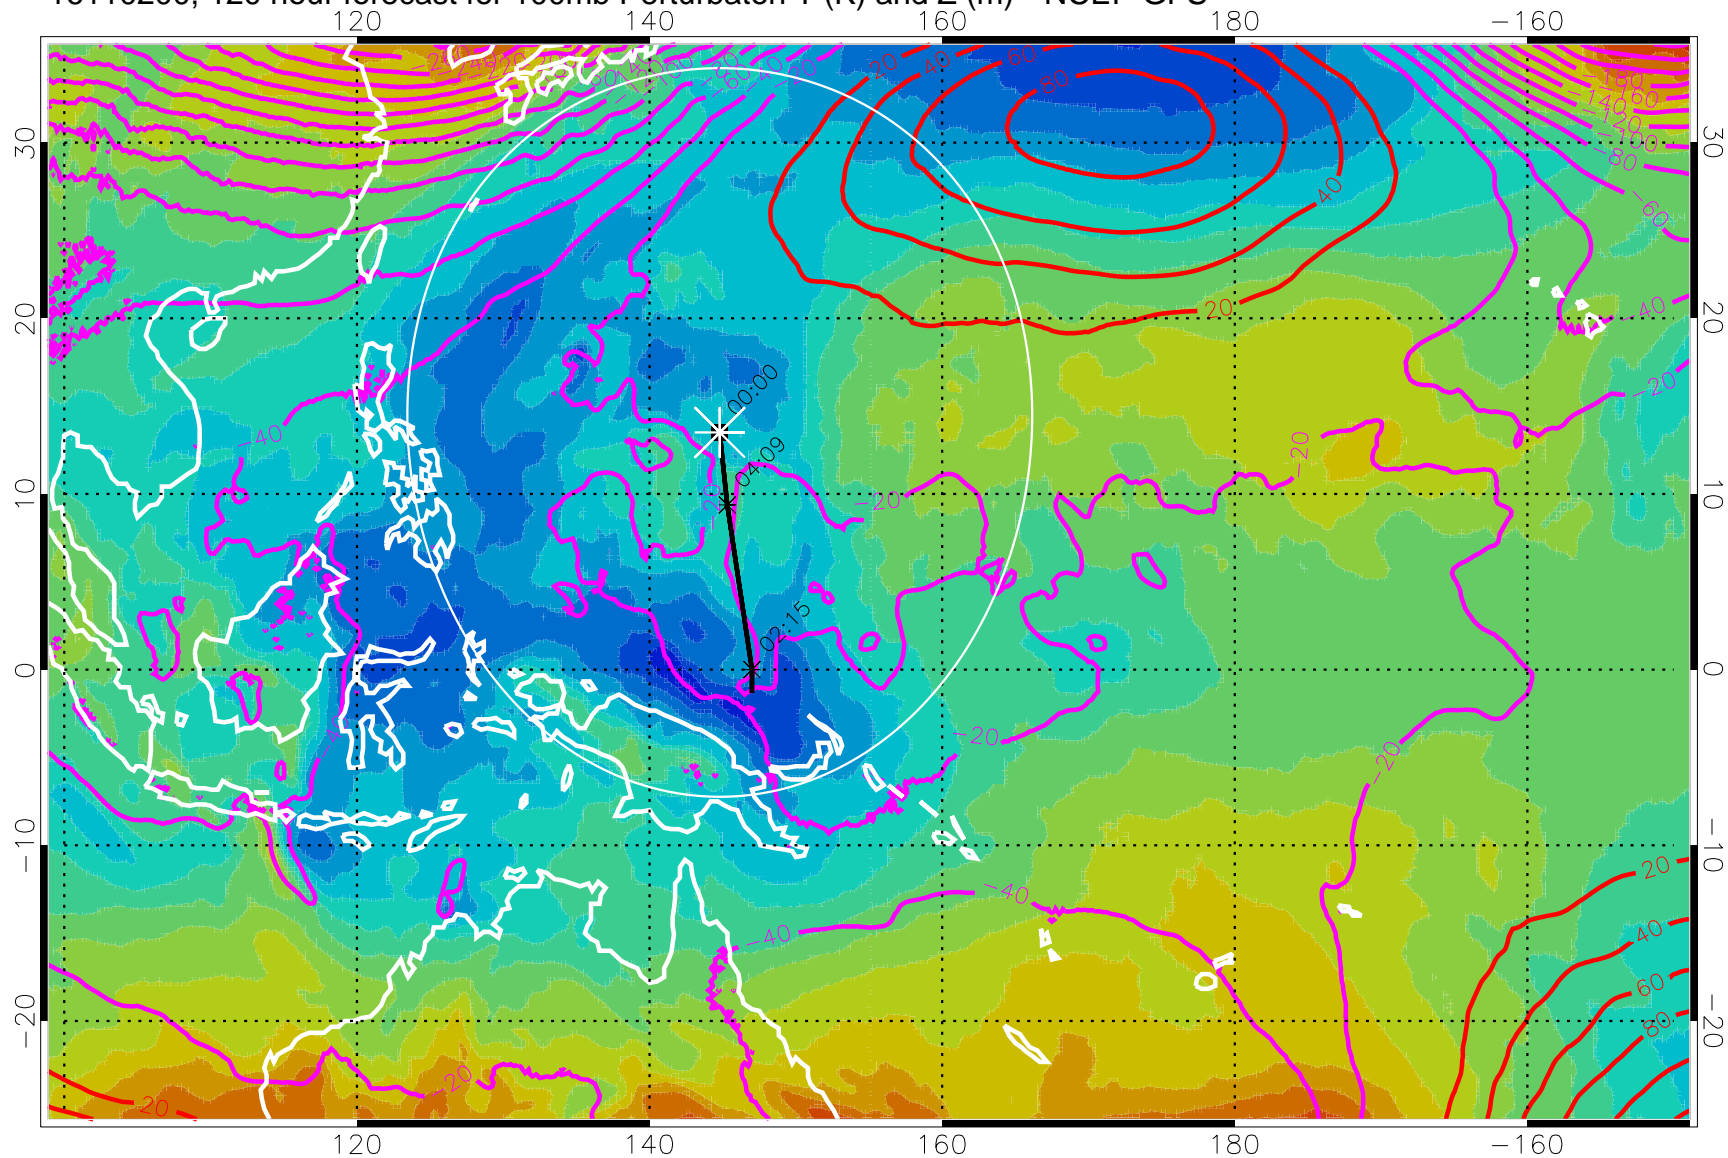

16110200, 120 hour forecast for 100mb Perturbaton T (K) and Z (m)-- NCEP GFS

Contours are 100 mbar Z perturbation (m)
Positive Z Contours
Negative Z Contours

Range ring of 2304 km