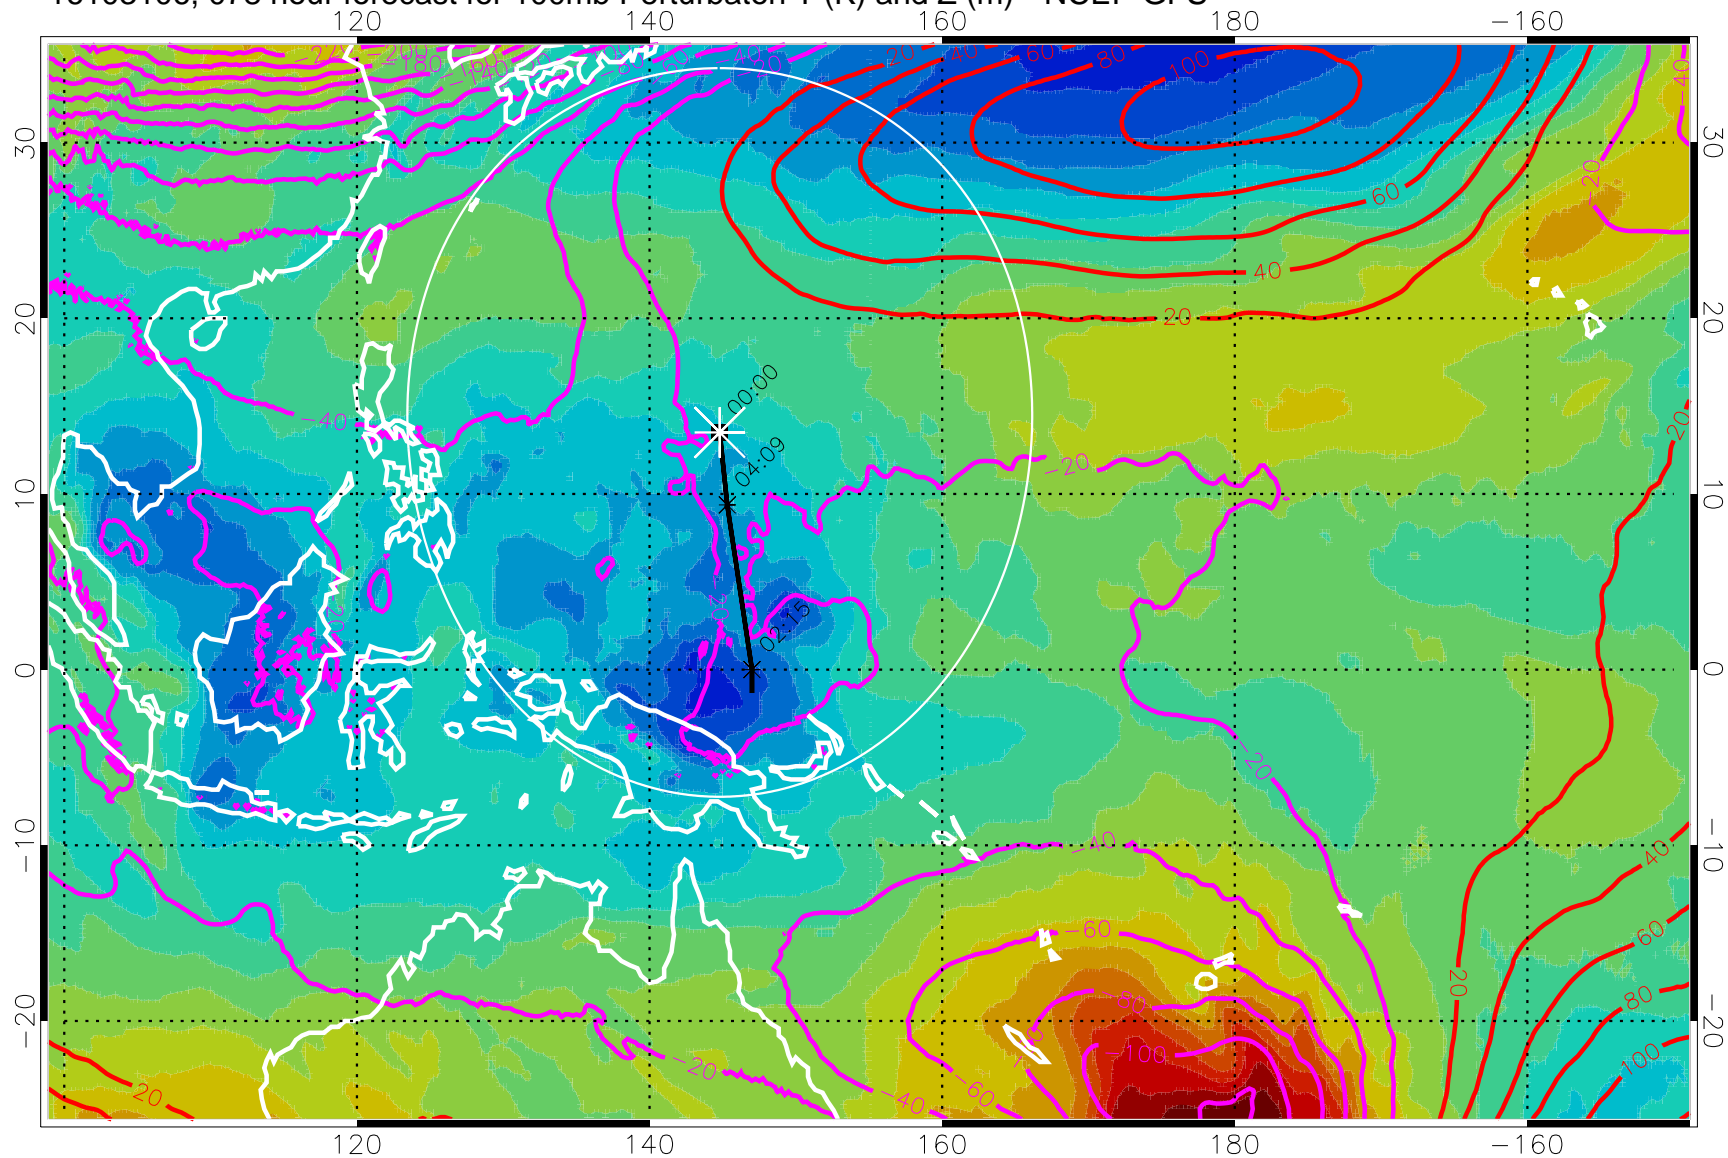

16103106, 078 hour forecast for 100mb Perturbaton T (K) and Z (m)-- NCEP GFS

Contours are 100 mbar Z perturbation (m)
Positive Z Contours
Negative Z Contours

Range ring of 2304 km