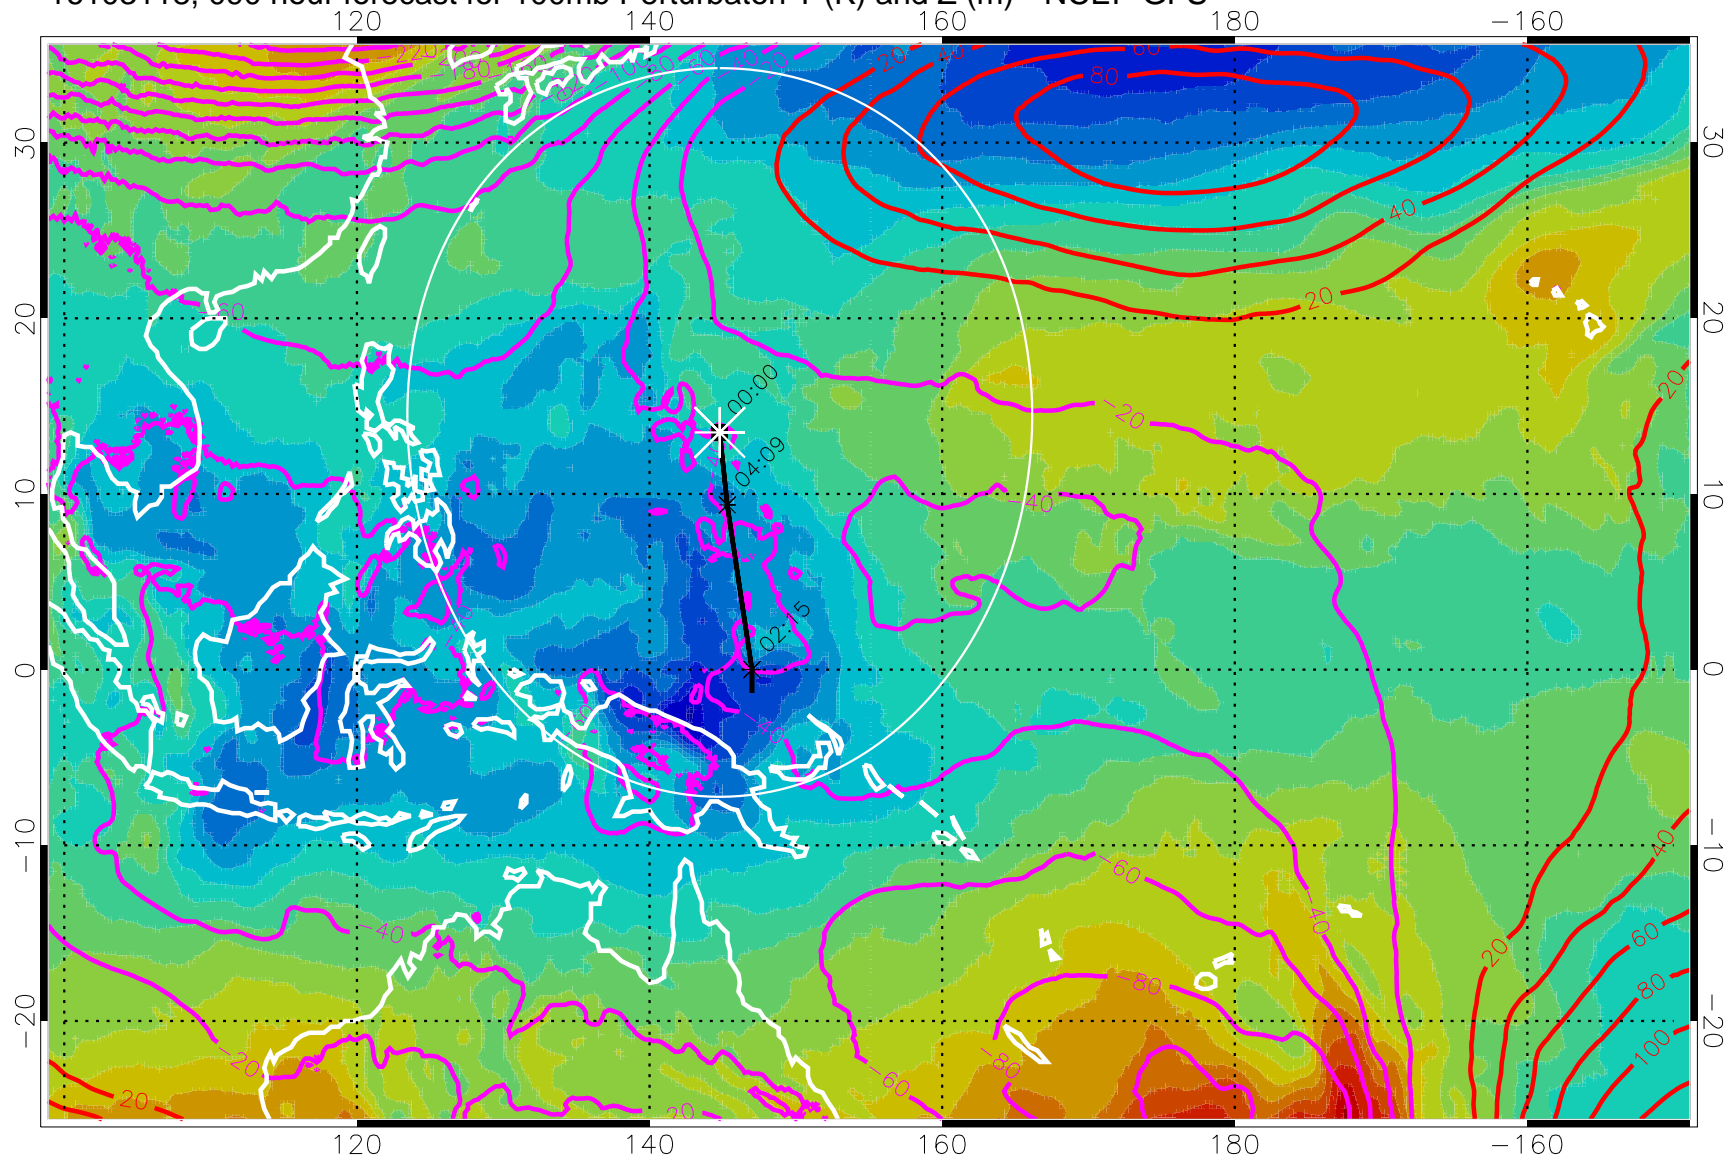

16103118, 090 hour forecast for 100mb Perturbaton T (K) and Z (m)-- NCEP GFS

Contours are 100 mbar Z perturbation (m)
Positive Z Contours
Negative Z Contours

Range ring of 2304 km