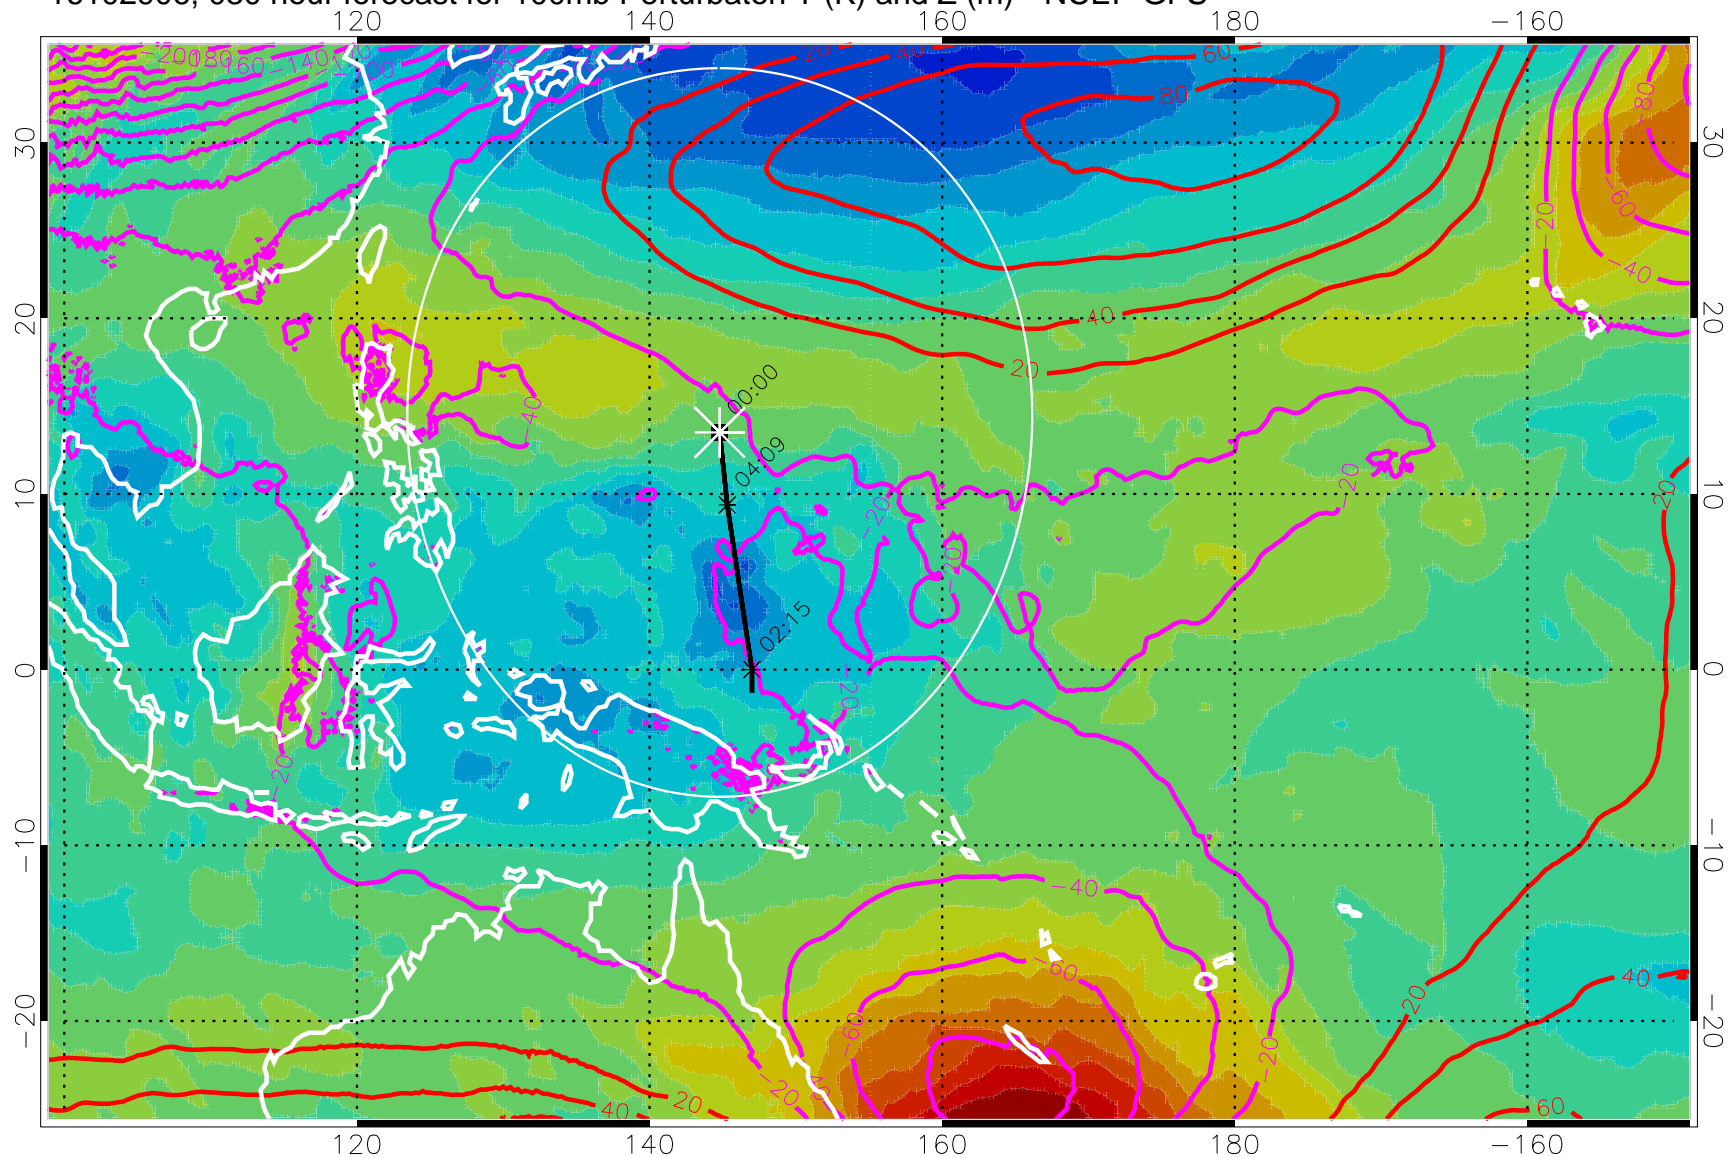

16102906, 030 hour forecast for 100mb Perturbaton T (K) and Z (m)-- NCEP GFS

Contours are 100 mbar Z perturbation (m)
Positive Z Contours
Negative Z Contours

Range ring of 2304 km