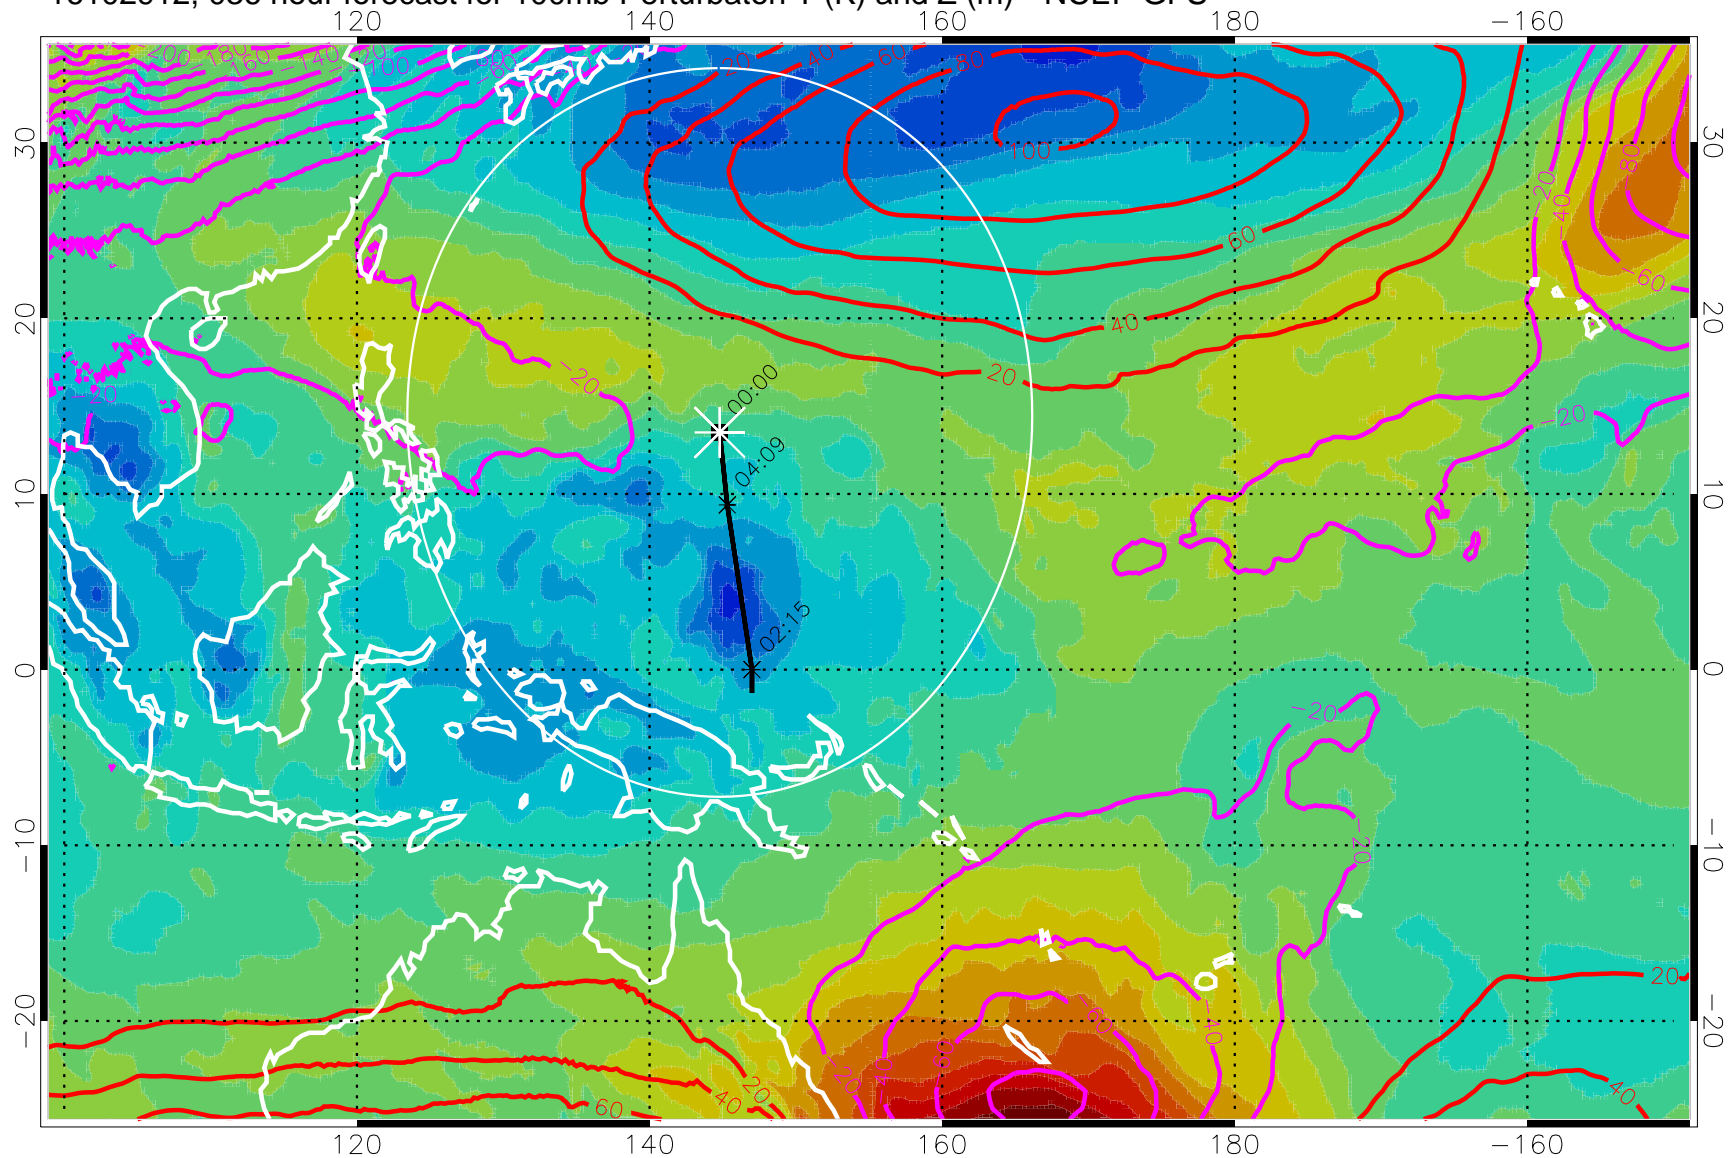

16102912, 036 hour forecast for 100mb Perturbaton T (K) and Z (m)-- NCEP GFS

Contours are 100 mbar Z perturbation (m)
Positive Z Contours
Negative Z Contours

Range ring of 2304 km