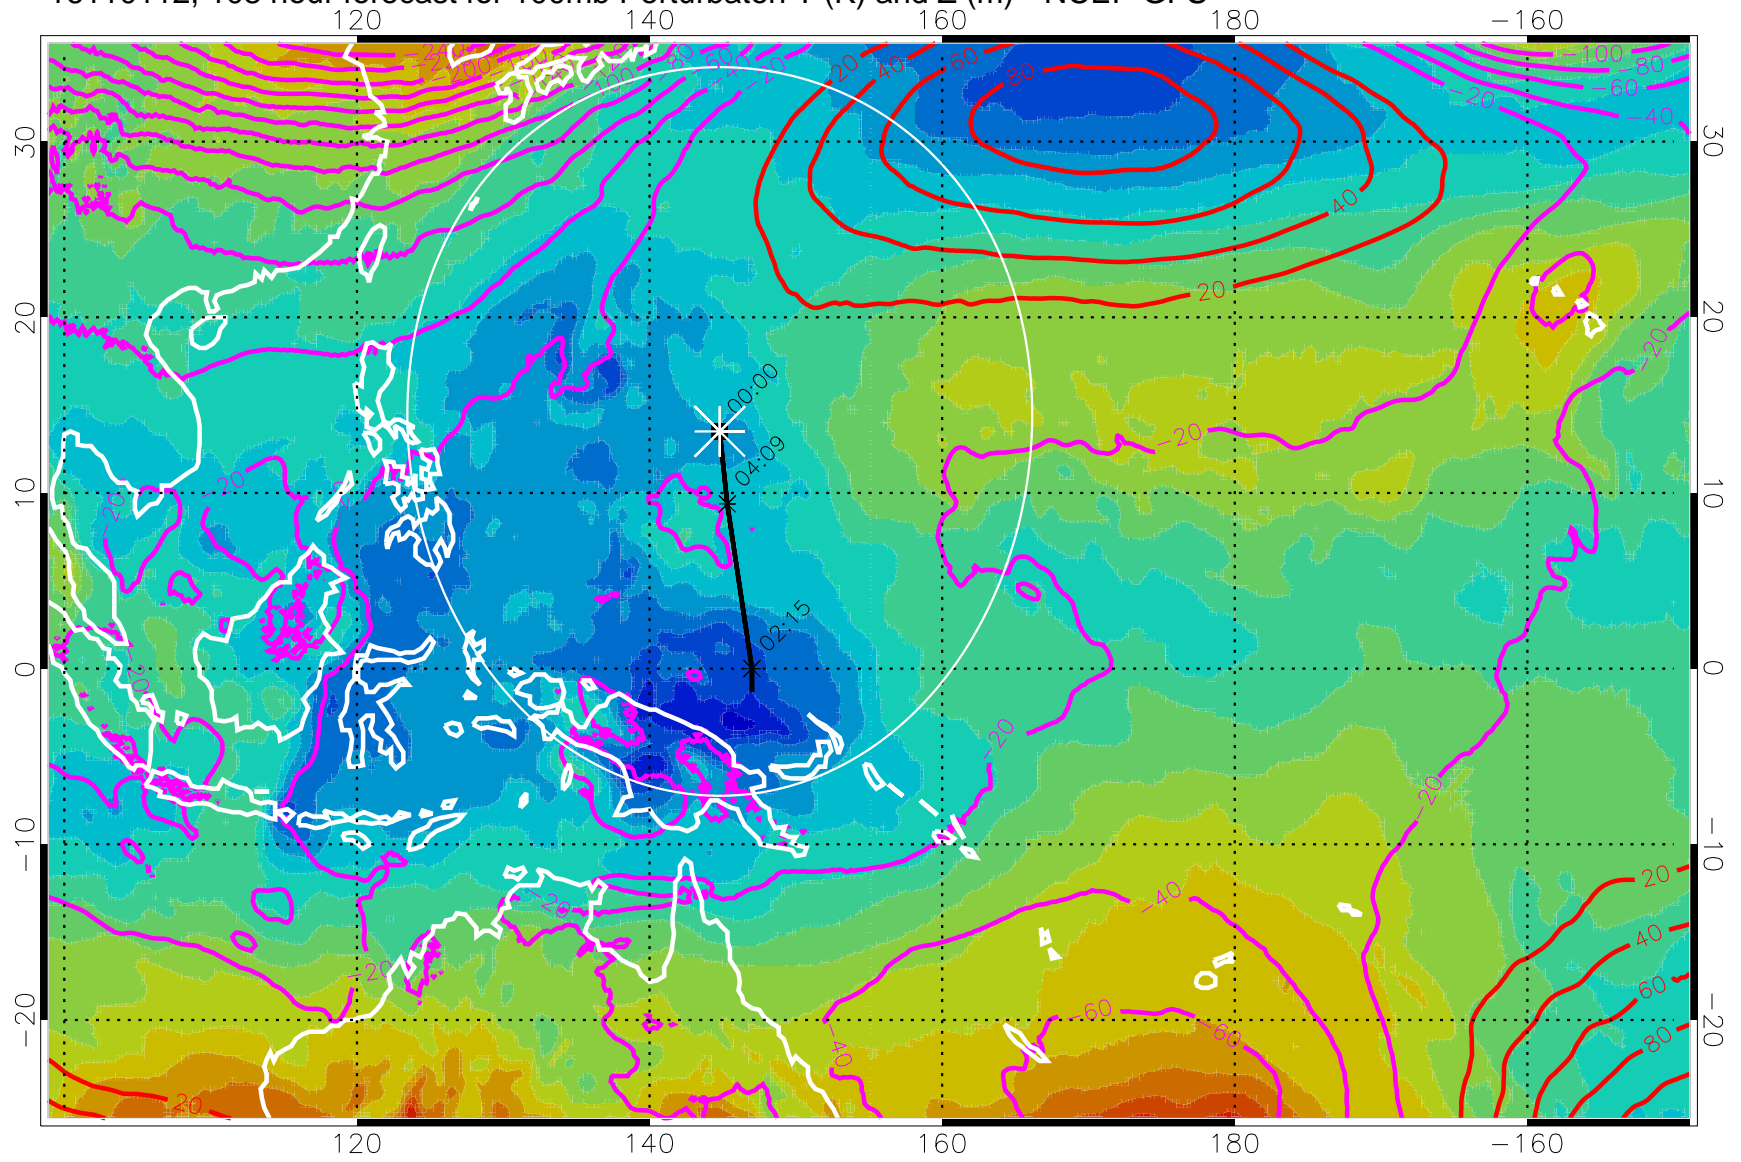

16110112, 108 hour forecast for 100mb Perturbation T (K) and Z (m)-- NCEP GFS

Contours are 100 mbar Z perturbation (m)
Positive Z Contours
Negative Z Contours

Range ring of 2304 km