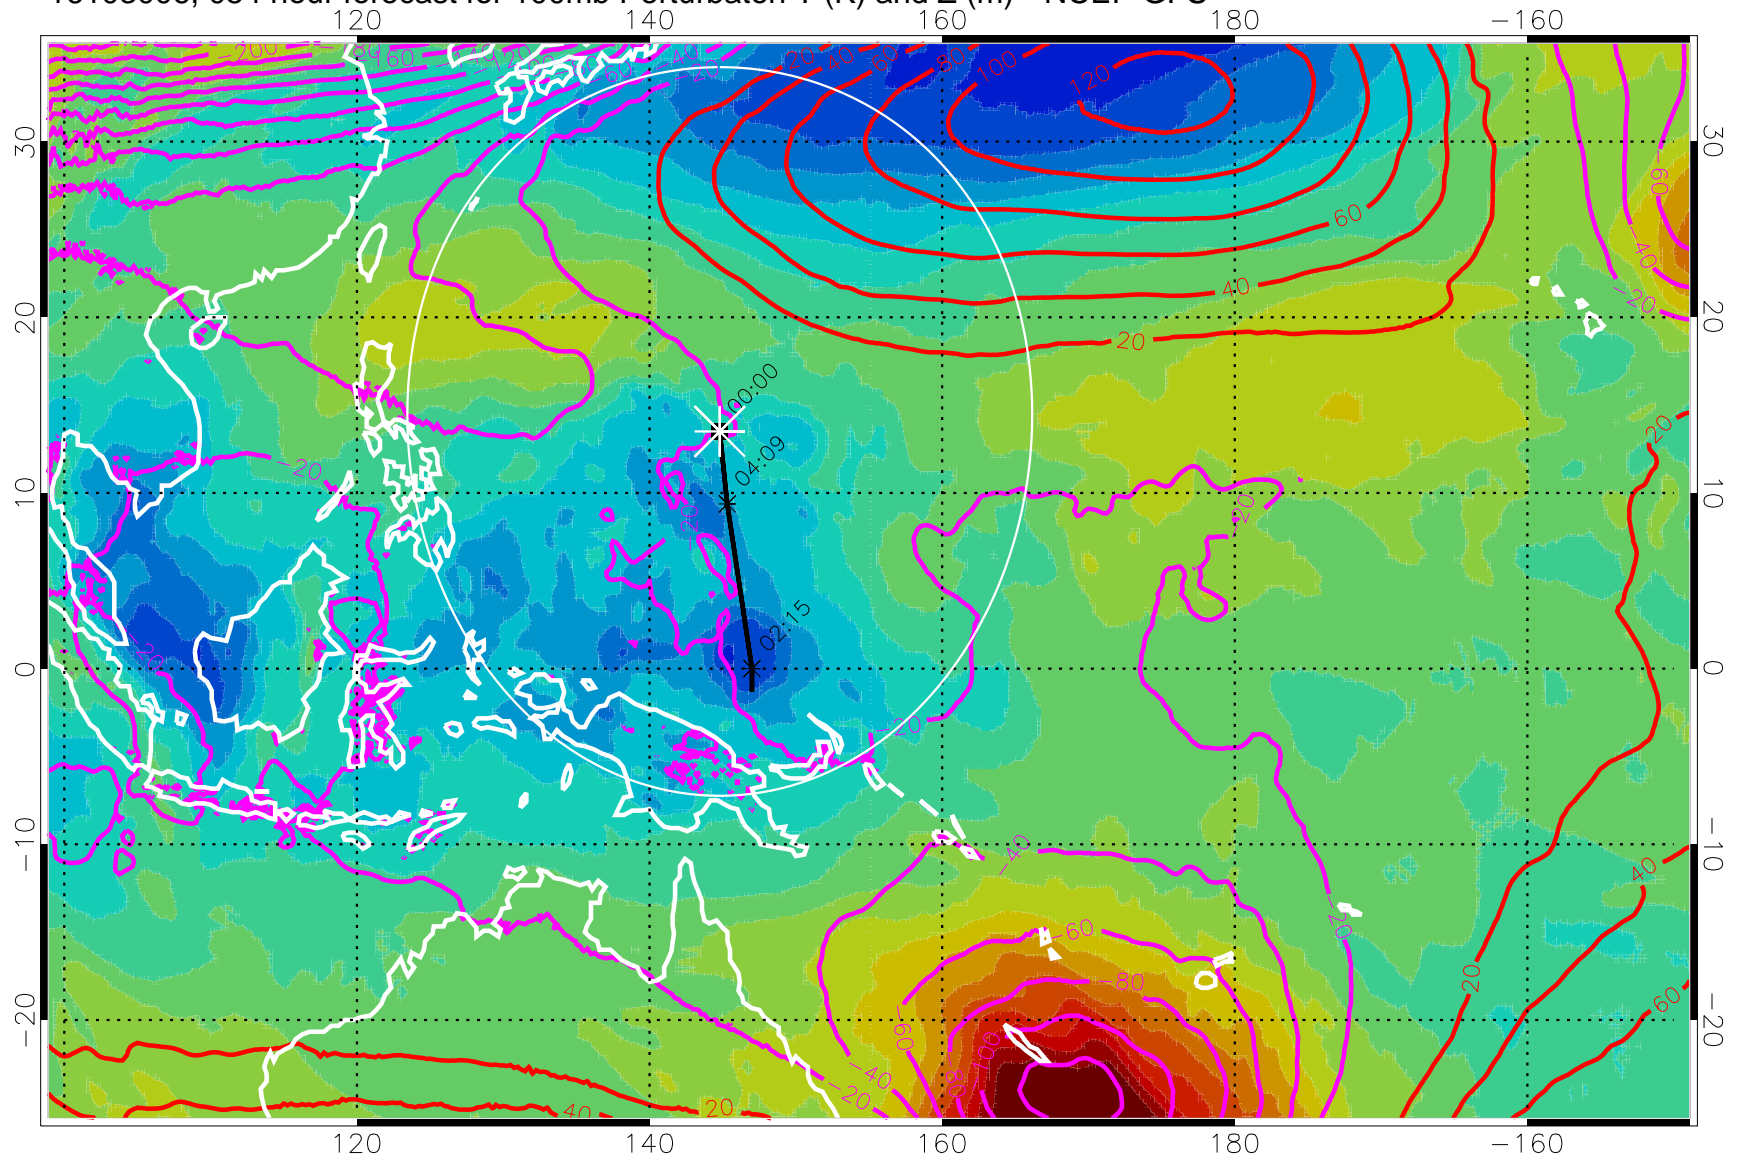

16103006, 054 hour forecast for 100mb Perturbaton T (K) and Z (m)-- NCEP GFS

Contours are 100 mbar Z perturbation (m)
Positive Z Contours
Negative Z Contours

Range ring of 2304 km