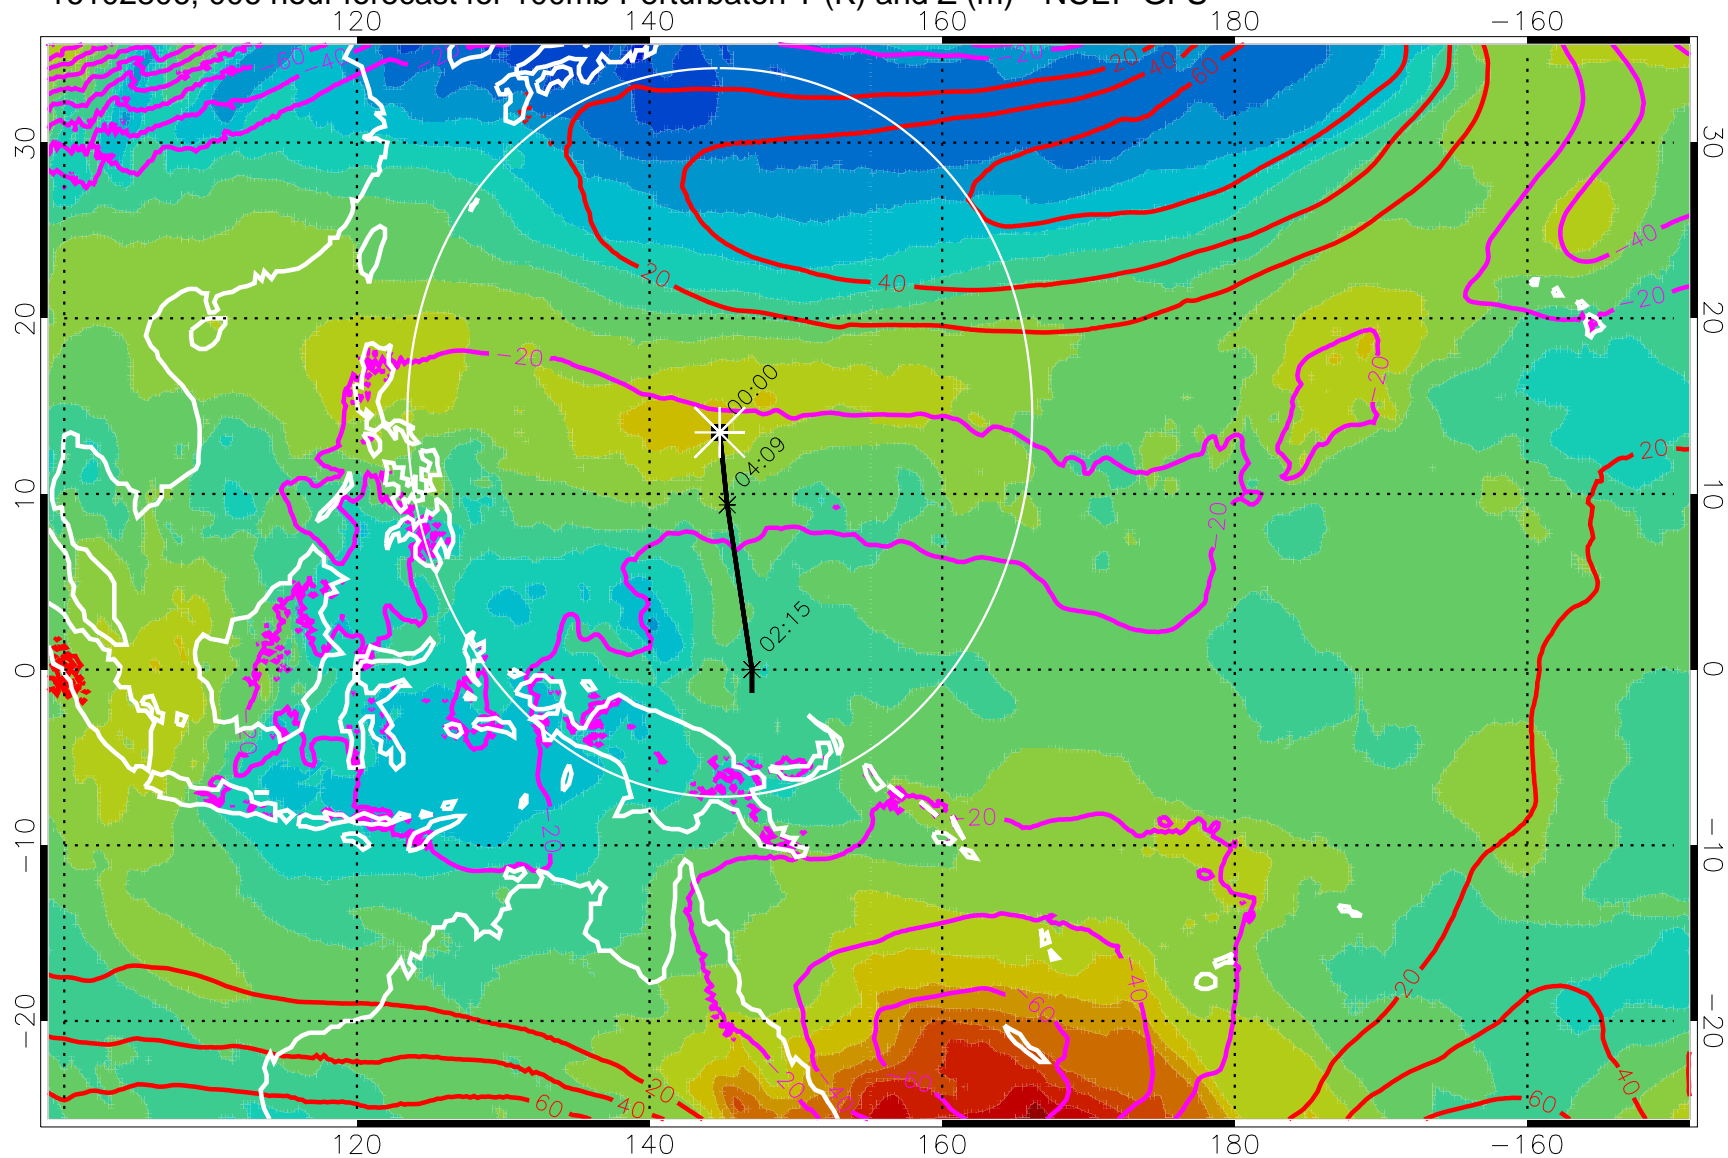

16102806, 006 hour forecast for 100mb Perturbaton T (K) and Z (m)-- NCEP GFS

Contours are 100 mbar Z perturbation (m)  
Positive Z Contours  
Negative Z Contours

Range ring of 2304 km

16102812, 012 hour forecast for 100mb Perturbaton T (K) and Z (m)-- NCEP GFS

Contours are 100 mbar Z perturbation (m)  
Positive Z Contours  
Negative Z Contours

Range ring of 2304 km

16102818, 018 hour forecast for 100mb Perturbaton T (K) and Z (m)-- NCEP GFS

Contours are 100 mbar Z perturbation (m)  
Positive Z Contours  
Negative Z Contours

Range ring of 2304 km

16102900, 024 hour forecast for 100mb Perturbaton T (K) and Z (m)-- NCEP GFS

Contours are 100 mbar Z perturbation (m)  
Positive Z Contours  
Negative Z Contours

Range ring of 2304 km