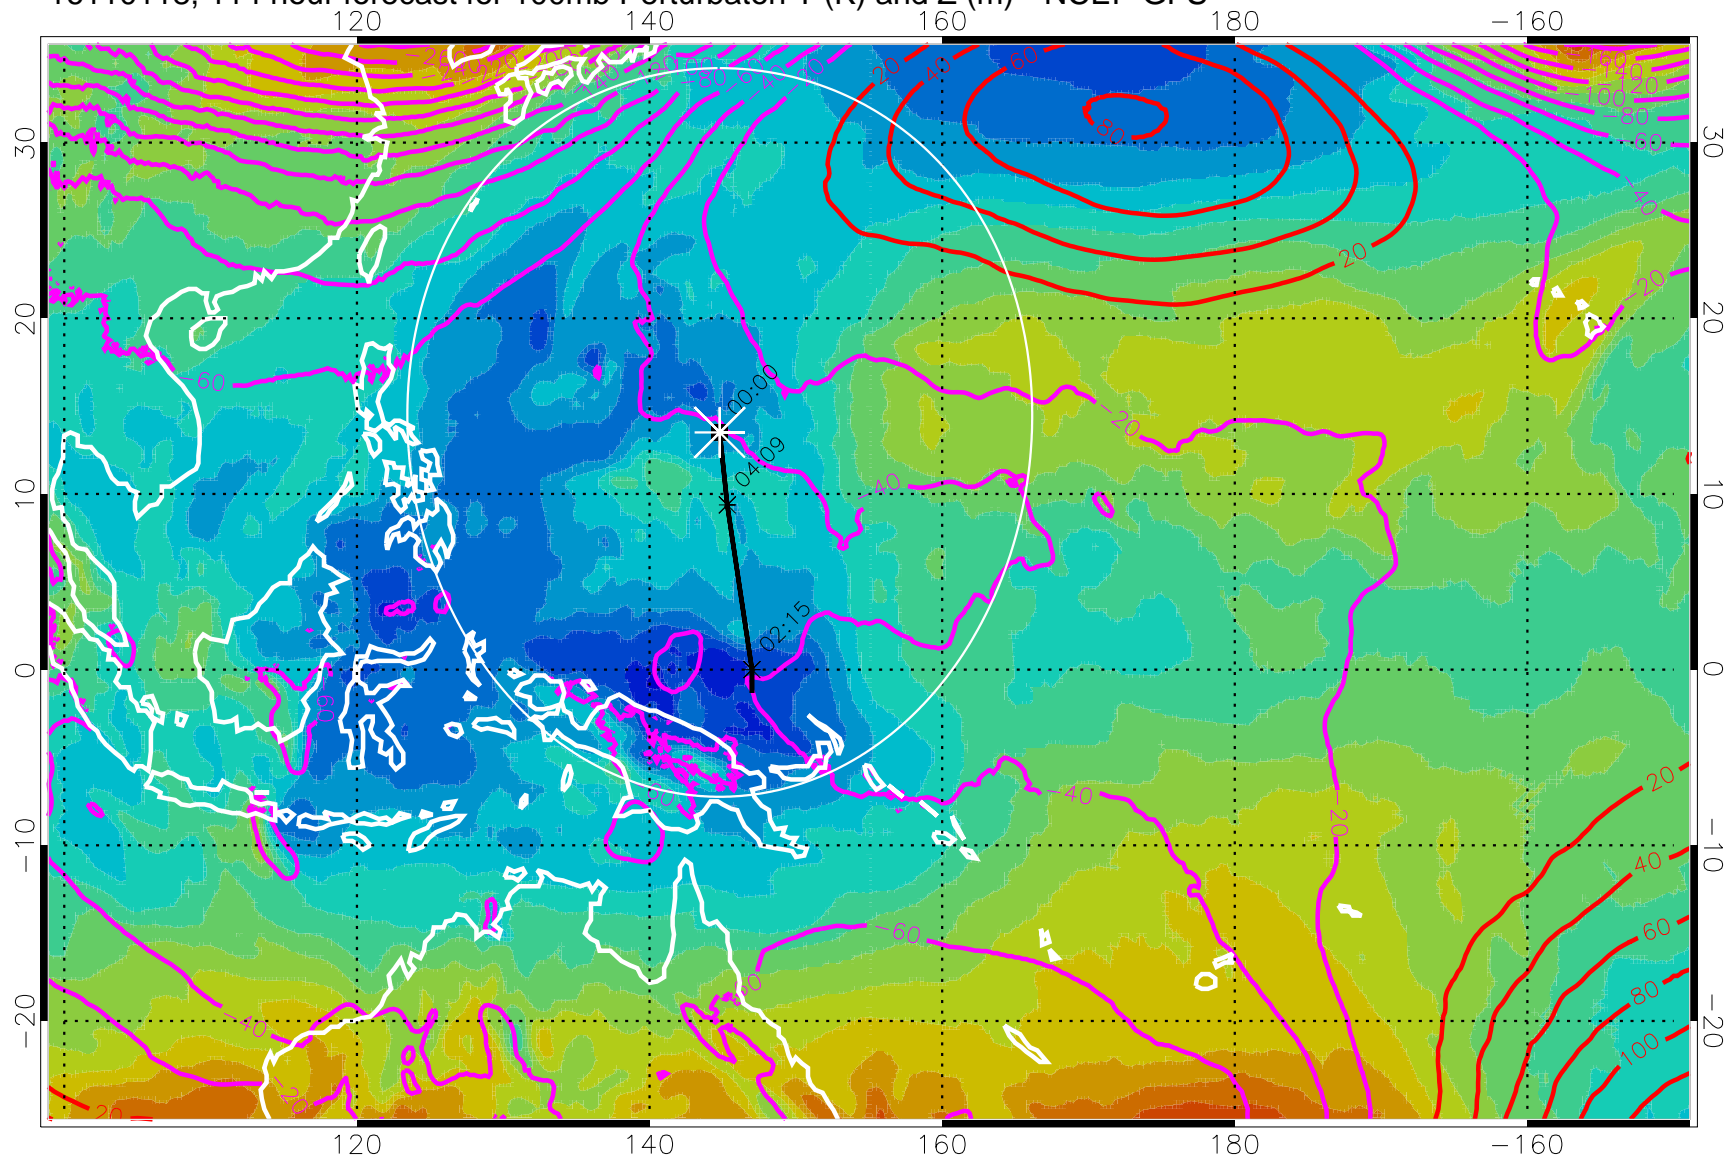

16110118, 114 hour forecast for 100mb Perturbaton T (K) and Z (m)-- NCEP GFS

Contours are 100 mbar Z perturbation (m)
Positive Z Contours
Negative Z Contours

Range ring of 2304 km