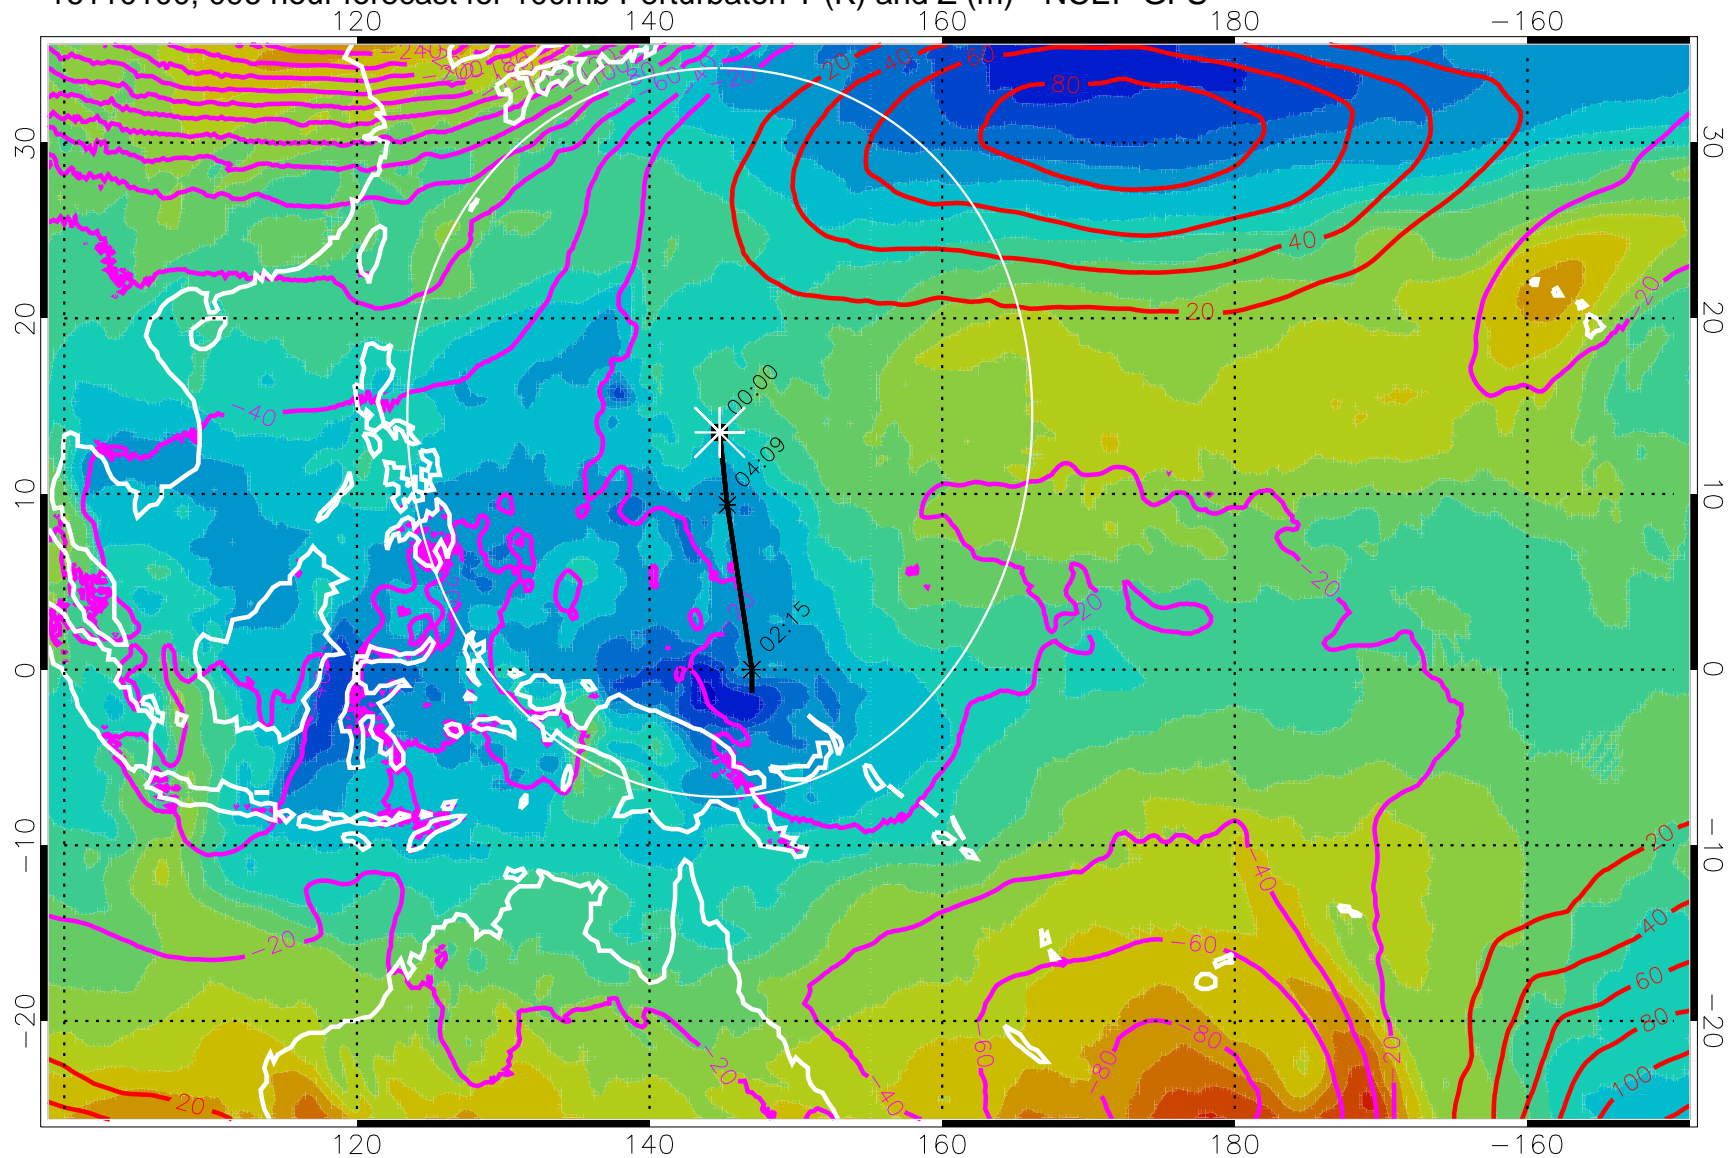

16110100, 096 hour forecast for 100mb Perturbaton T (K) and Z (m)-- NCEP GFS

Contours are 100 mbar Z perturbation (m)
Positive Z Contours
Negative Z Contours

Range ring of 2304 km