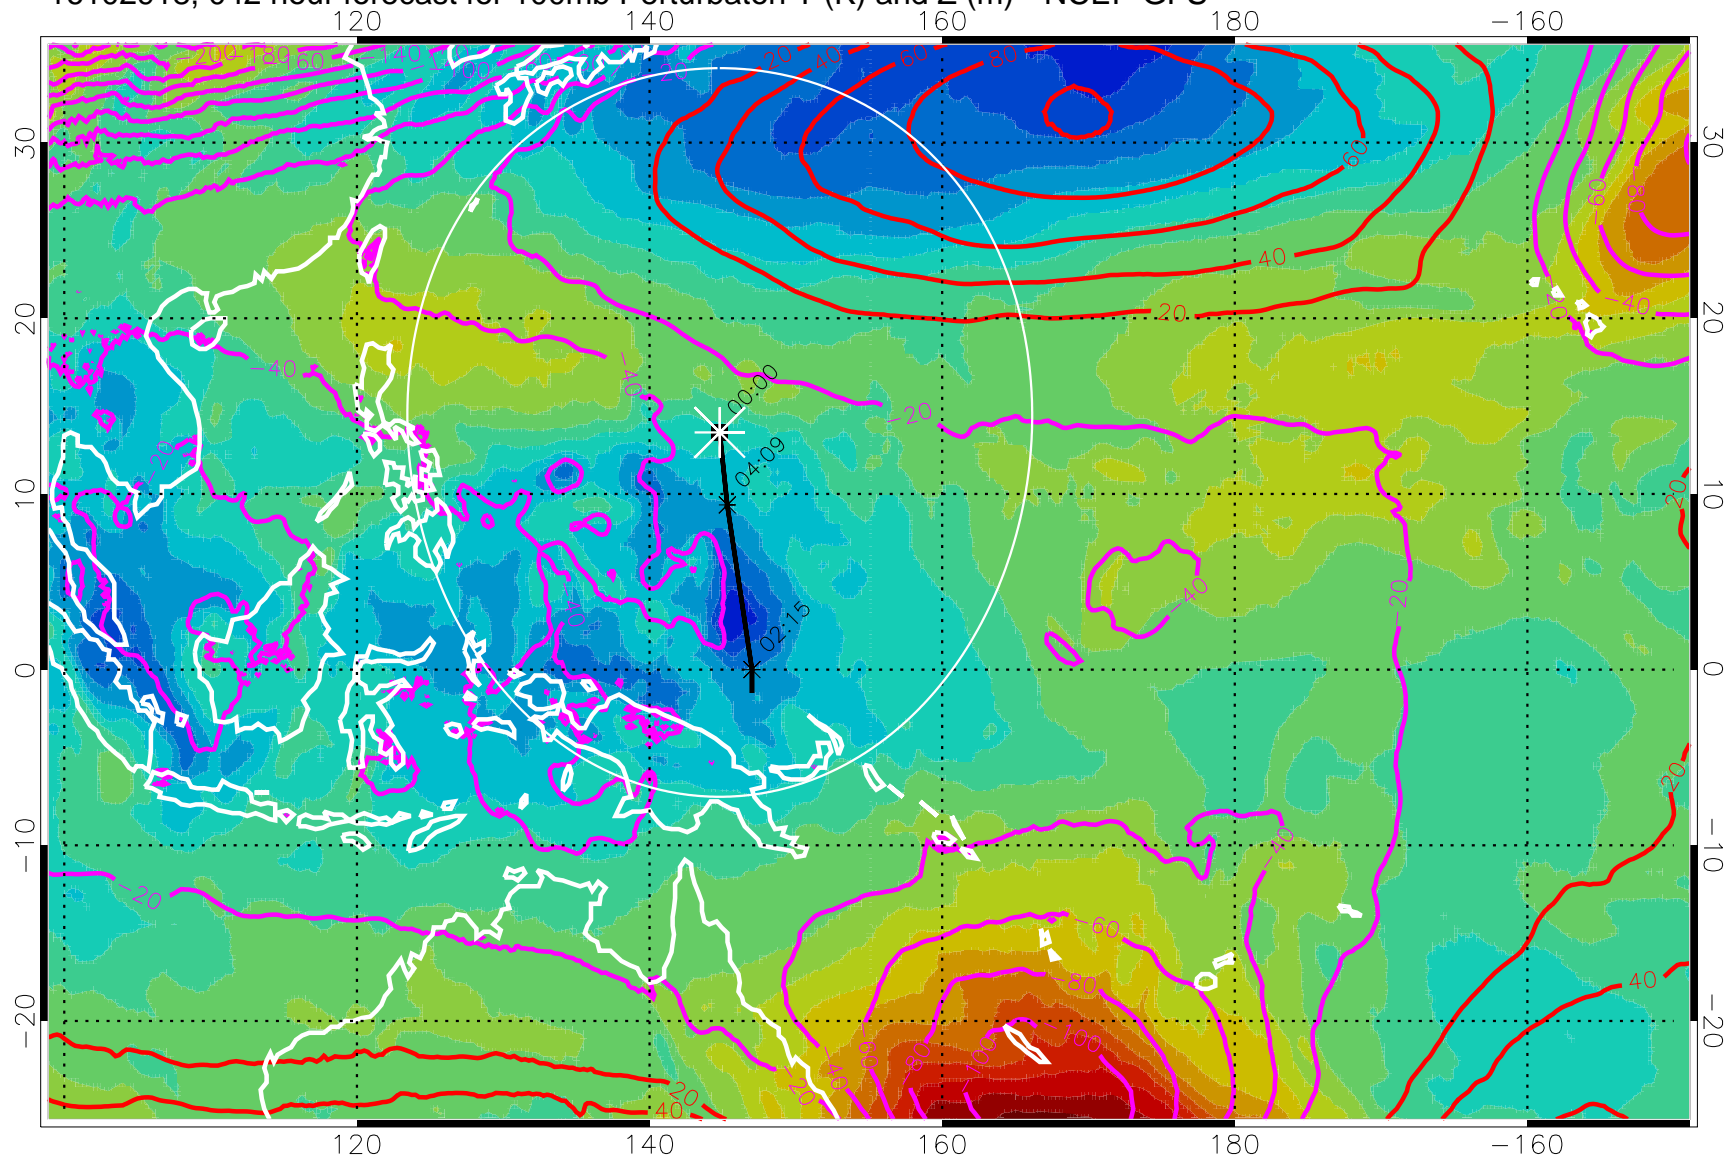

16102918, 042 hour forecast for 100mb Perturbaton T (K) and Z (m)-- NCEP GFS

Contours are 100 mbar Z perturbation (m)
Positive Z Contours
Negative Z Contours

Range ring of 2304 km