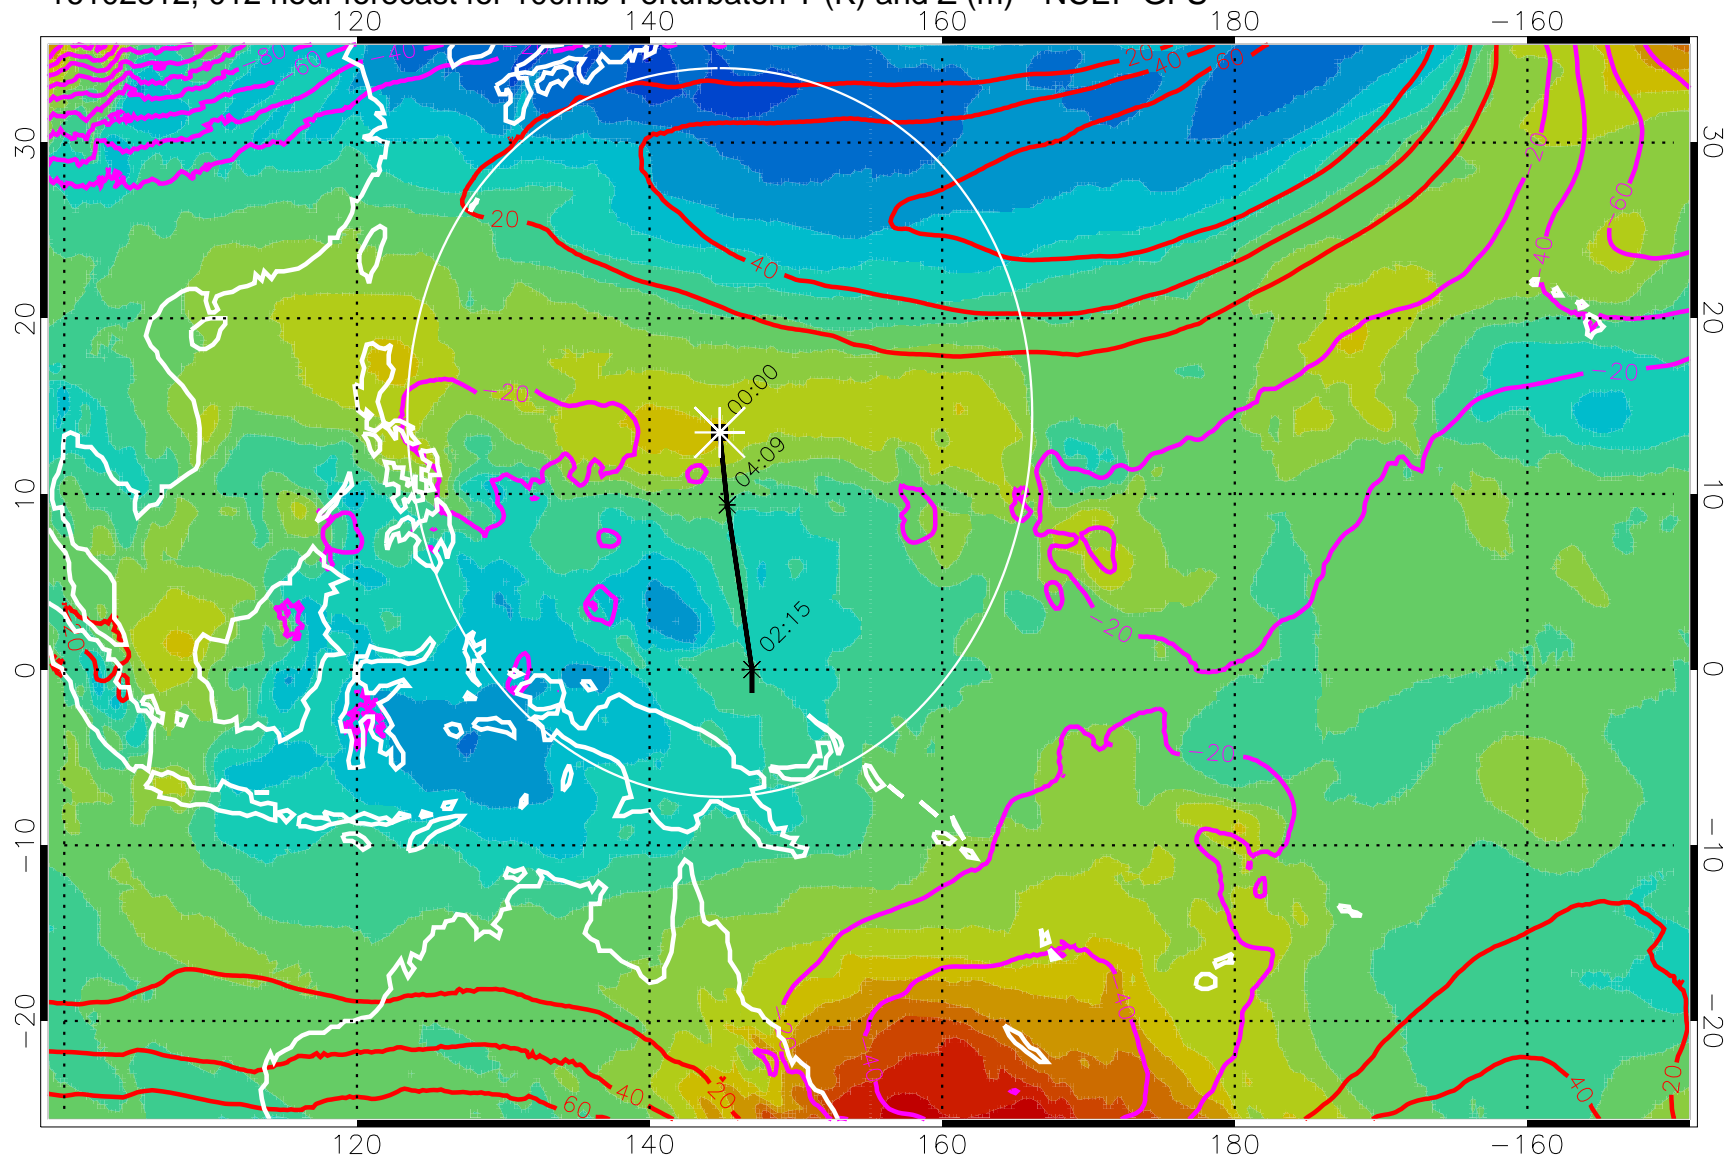

16102806, 006 hour forecast for 100mb Perturbaton T (K) and Z (m)-- NCEP GFS

Contours are 100 mbar Z perturbation (m)  
Positive Z Contours  
Negative Z Contours

Range ring of 2304 km

16102812, 012 hour forecast for 100mb Perturbaton T (K) and Z (m)-- NCEP GFS