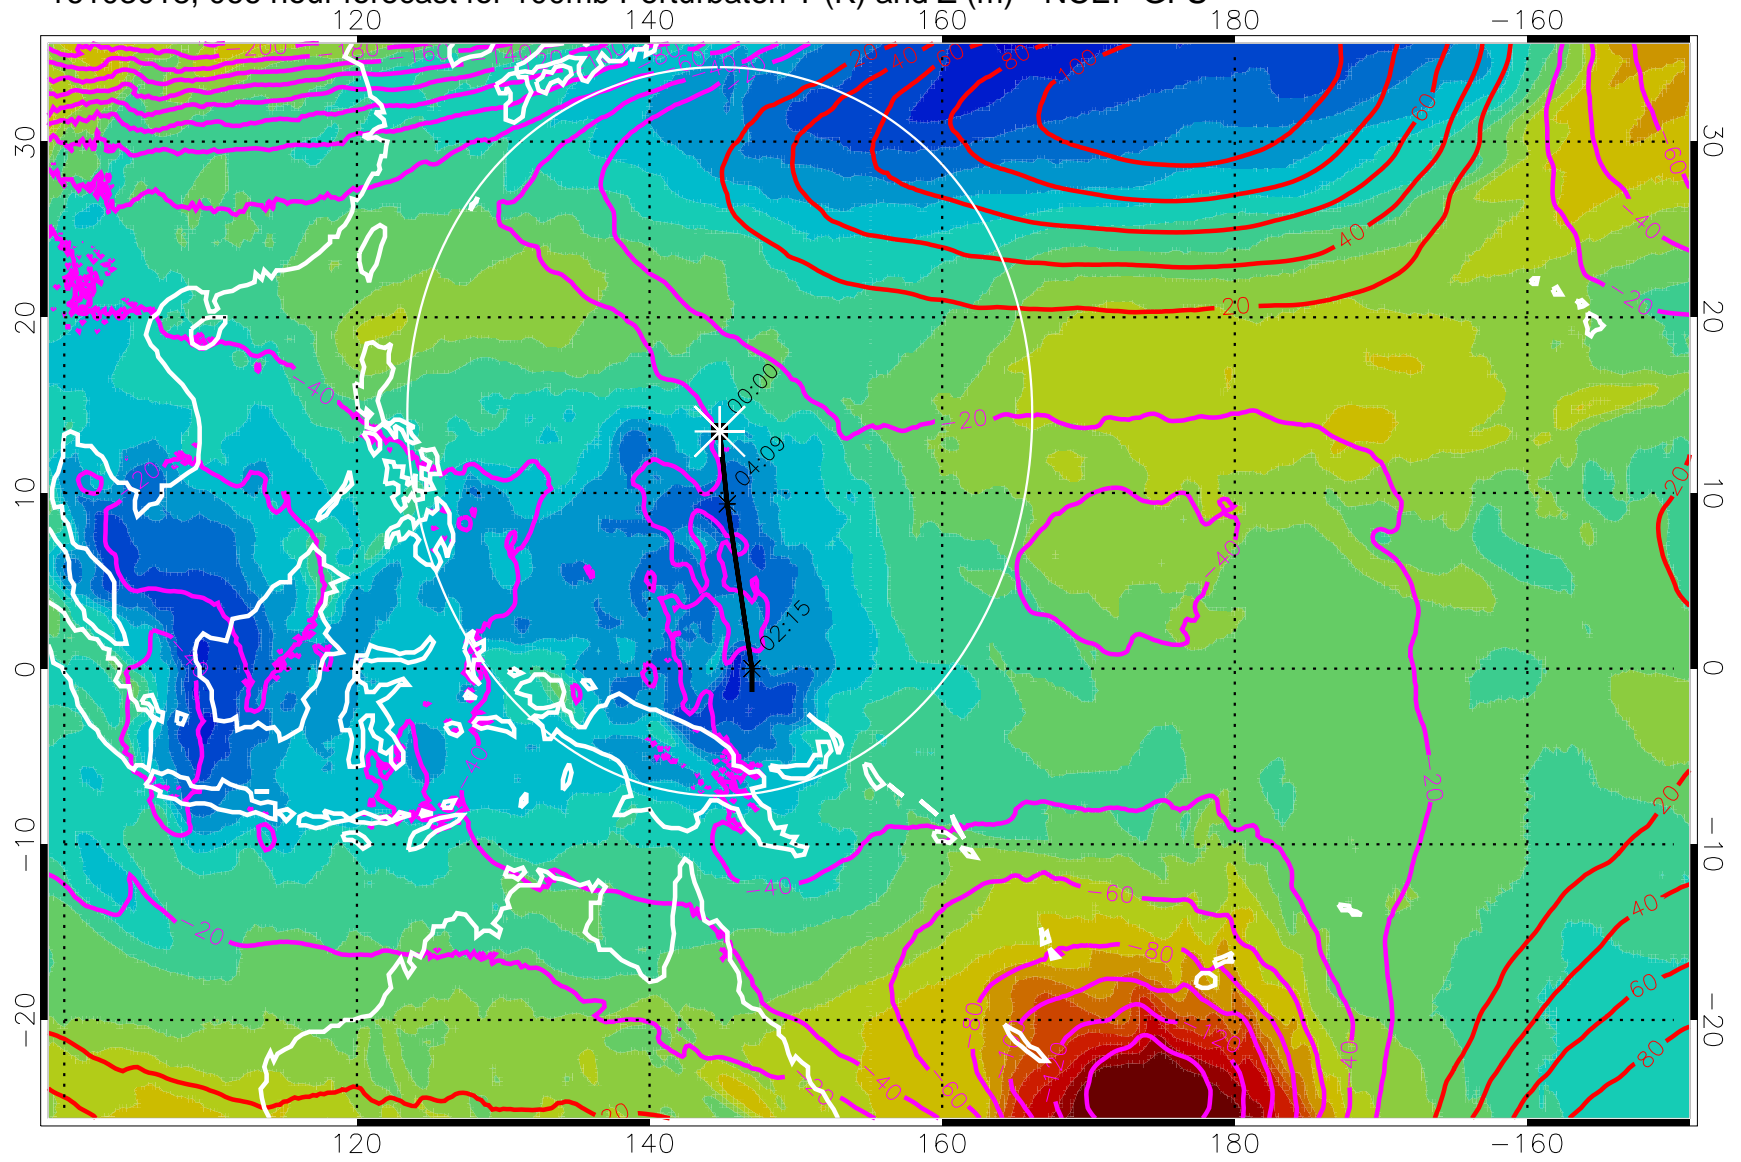

16103018, 066 hour forecast for 100mb Perturbaton T (K) and Z (m)-- NCEP GFS

Contours are 100 mbar Z perturbation (m)
Positive Z Contours
Negative Z Contours

Range ring of 2304 km