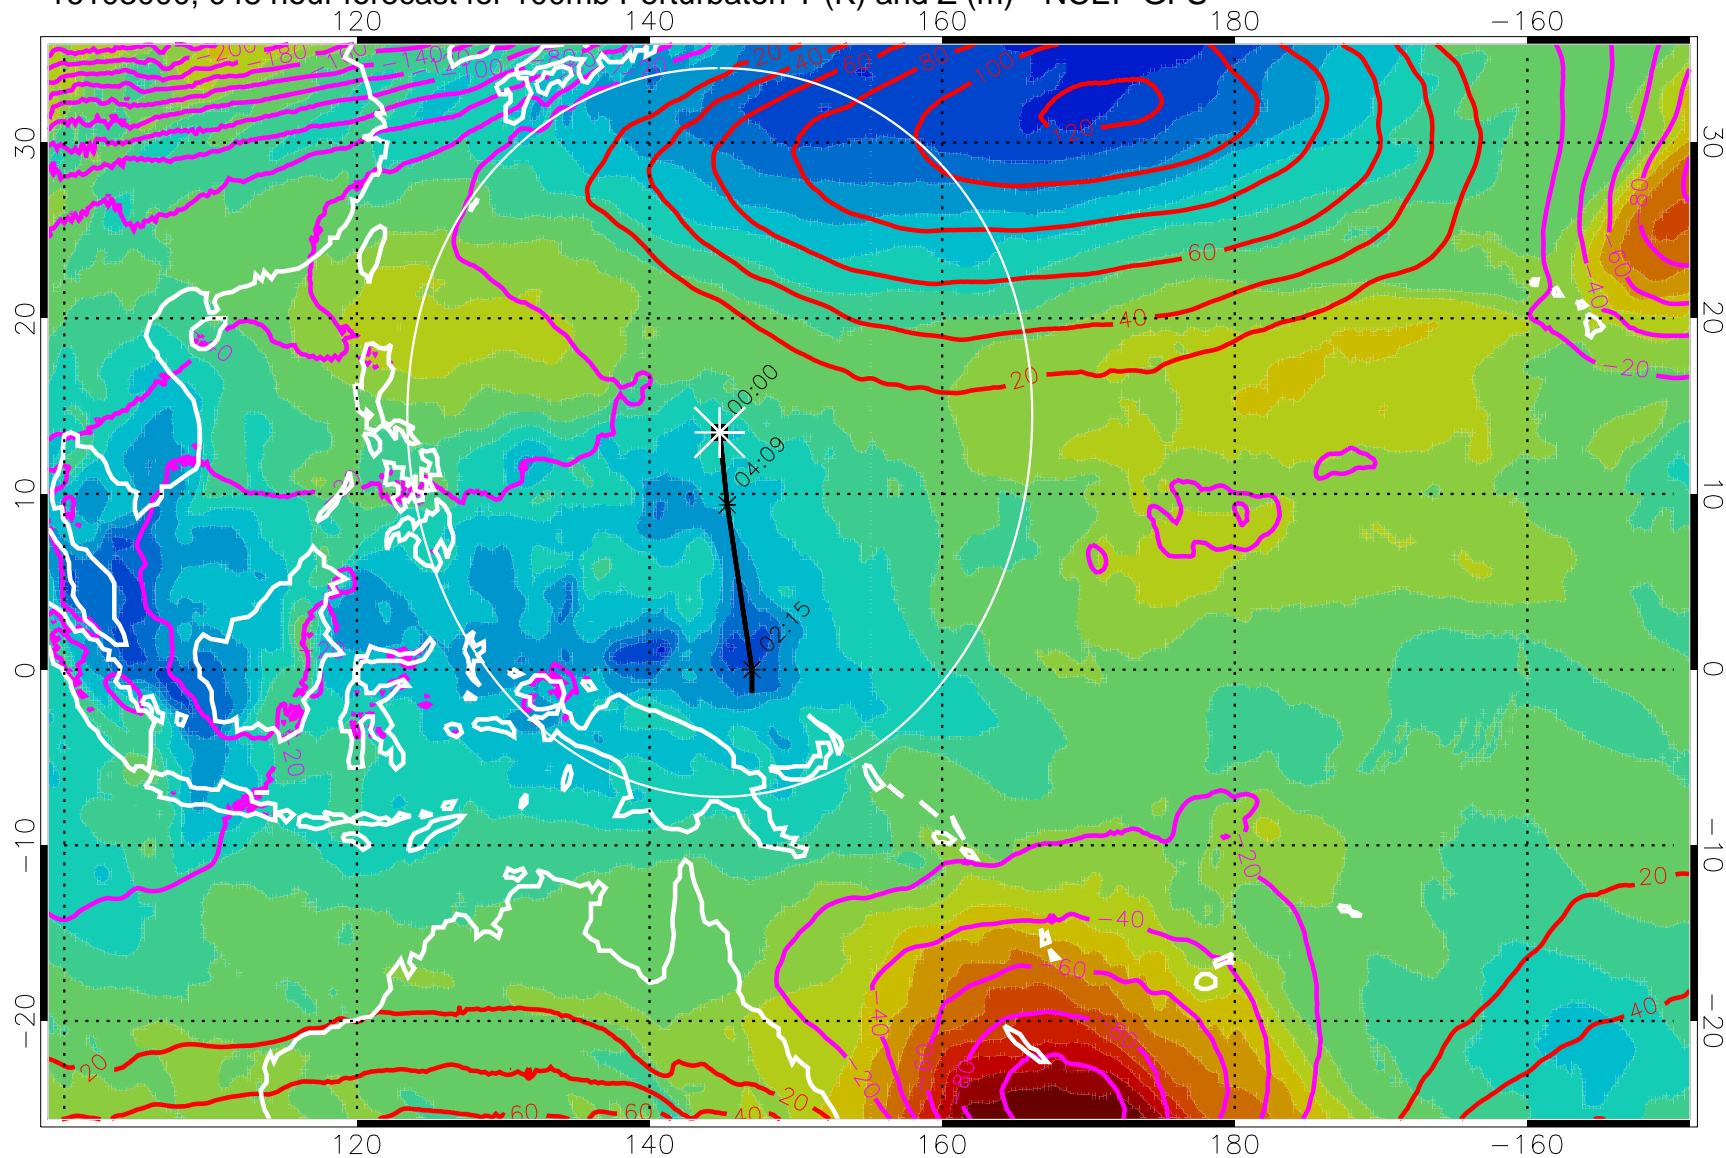

16103000, 048 hour forecast for 100mb Perturbaton T (K) and Z (m)-- NCEP GFS

Contours are 100 mbar Z perturbation (m)
Positive Z Contours
Negative Z Contours

Range ring of 2304 km