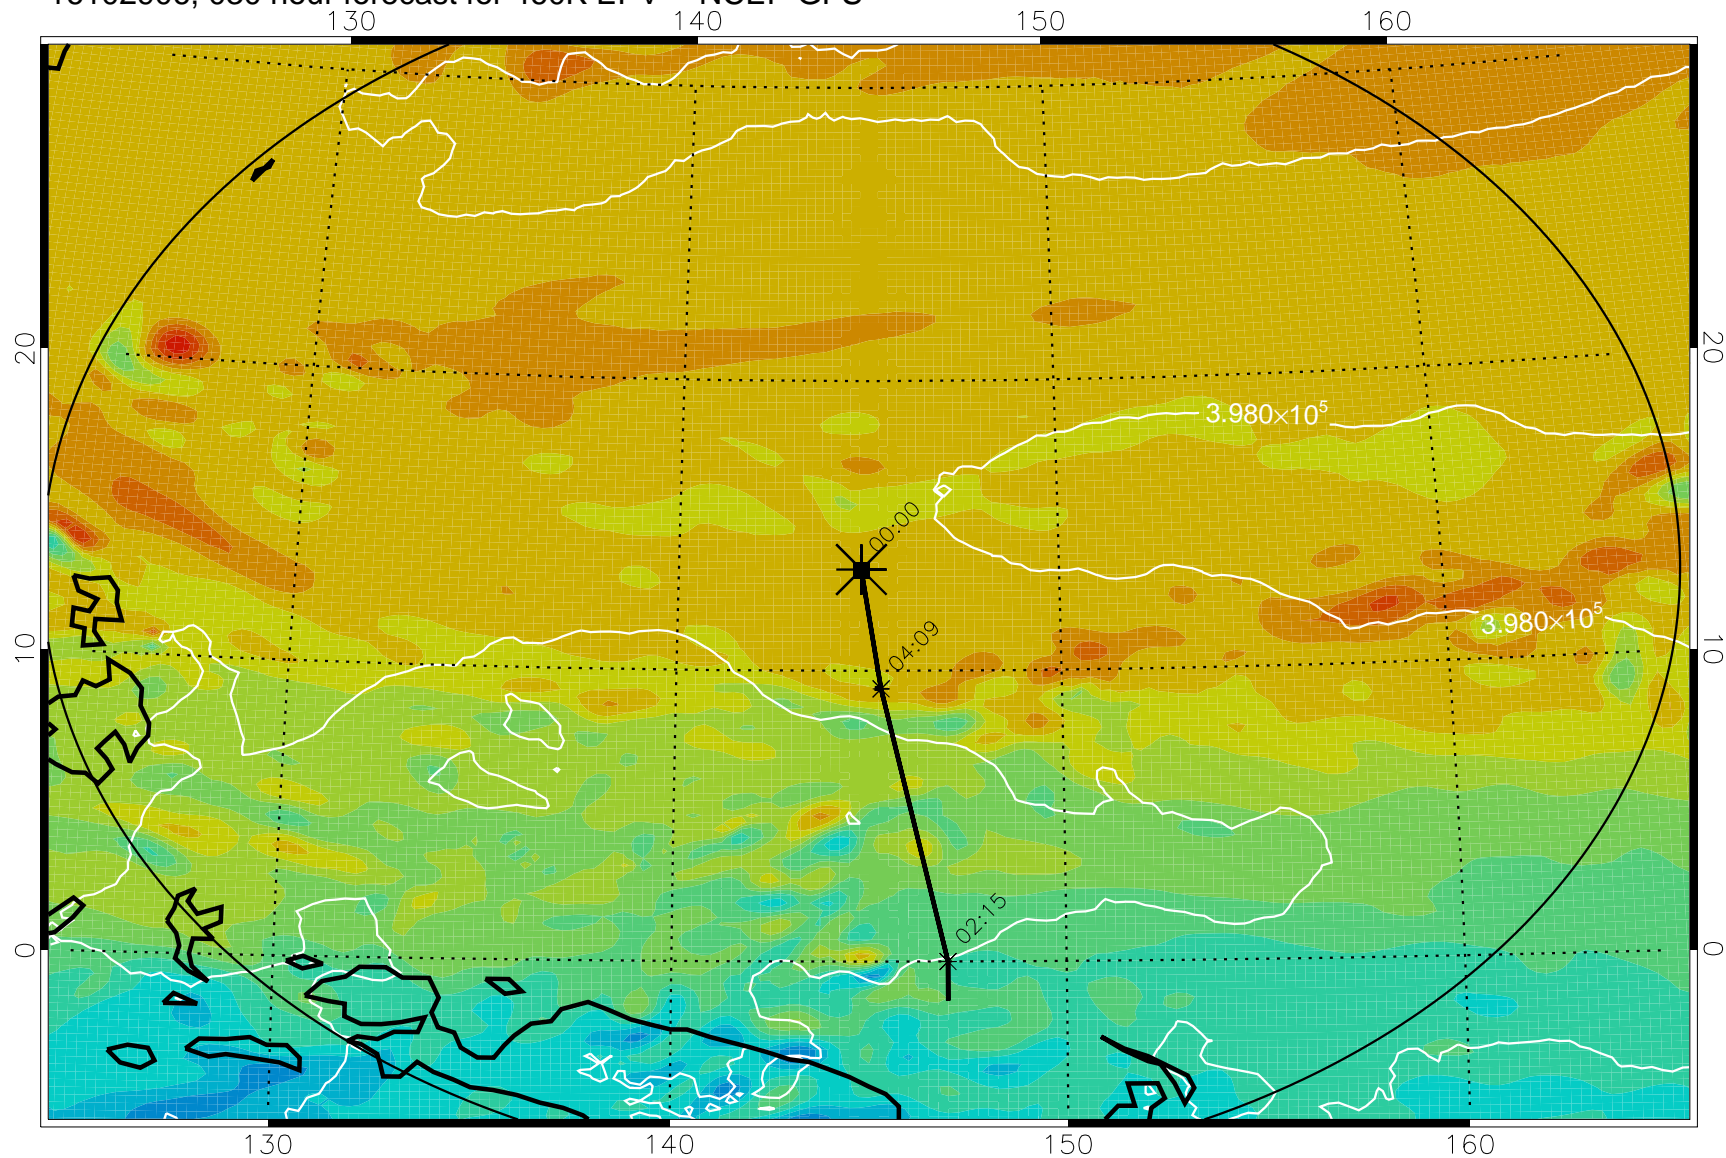

16102806, 006 hour forecast for 460K EPV -- NCEP GFS

460K Montgomery Streamfunction, white

Range ring of 2304 km

16102812, 012 hour forecast for 460K EPV -- NCEP GFS

460K Montgomery Streamfunction, white

Range ring of 2304 km

16102818, 018 hour forecast for 460K EPV -- NCEP GFS

460K Montgomery Streamfunction, white

Range ring of 2304 km

16102900, 024 hour forecast for 460K EPV -- NCEP GFS

460K Montgomery Streamfunction, white

-4×10^{-5} -2×10^{-5} 0 2×10^{-5} 4×10^{-5}
PVU

Range ring of 2304 km

16102906, 030 hour forecast for 460K EPV -- NCEP GFS

460K Montgomery Streamfunction, white

Range ring of 2304 km

16102912, 036 hour forecast for 460K EPV -- NCEP GFS

460K Montgomery Streamfunction, white

Range ring of 2304 km

16102918, 042 hour forecast for 460K EPV -- NCEP GFS

460K Montgomery Streamfunction, white

Range ring of 2304 km

16103000, 048 hour forecast for 460K EPV -- NCEP GFS

460K Montgomery Streamfunction, white