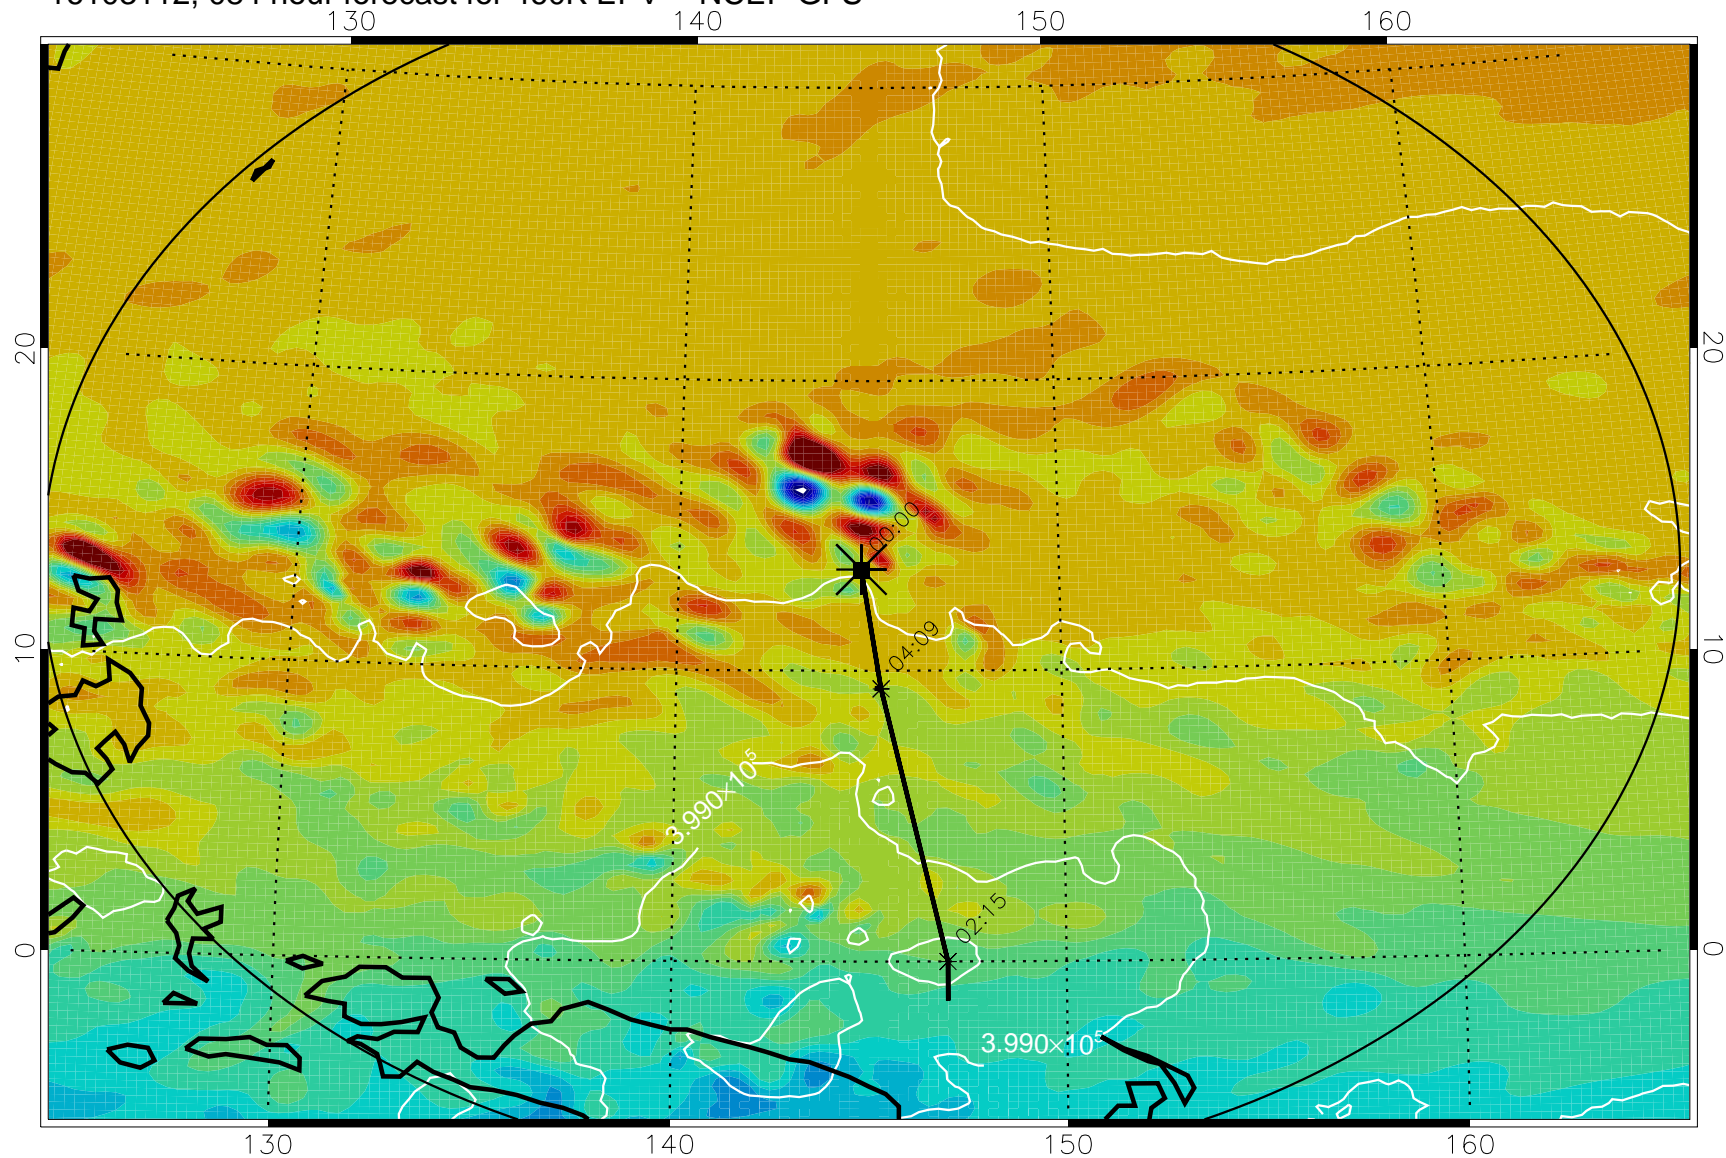

Range ring of 2304 km

16103018, 066 hour forecast for 460K EPV -- NCEP GFS

460K Montgomery Streamfunction, white

Range ring of 2304 km

16103100, 072 hour forecast for 460K EPV -- NCEP GFS

460K Montgomery Streamfunction, white

Range ring of 2304 km

16103106, 078 hour forecast for 460K EPV -- NCEP GFS

460K Montgomery Streamfunction, white

Range ring of 2304 km

16103112, 084 hour forecast for 460K EPV -- NCEP GFS

460K Montgomery Streamfunction, white

Range ring of 2304 km

16103118, 090 hour forecast for 460K EPV -- NCEP GFS

460K Montgomery Streamfunction, white

Range ring of 2304 km

16110100, 096 hour forecast for 460K EPV -- NCEP GFS

460K Montgomery Streamfunction, white

Range ring of 2304 km

16110106, 102 hour forecast for 460K EPV -- NCEP GFS

460K Montgomery Streamfunction, white

Range ring of 2304 km

16110112, 108 hour forecast for 460K EPV -- NCEP GFS

460K Montgomery Streamfunction, white