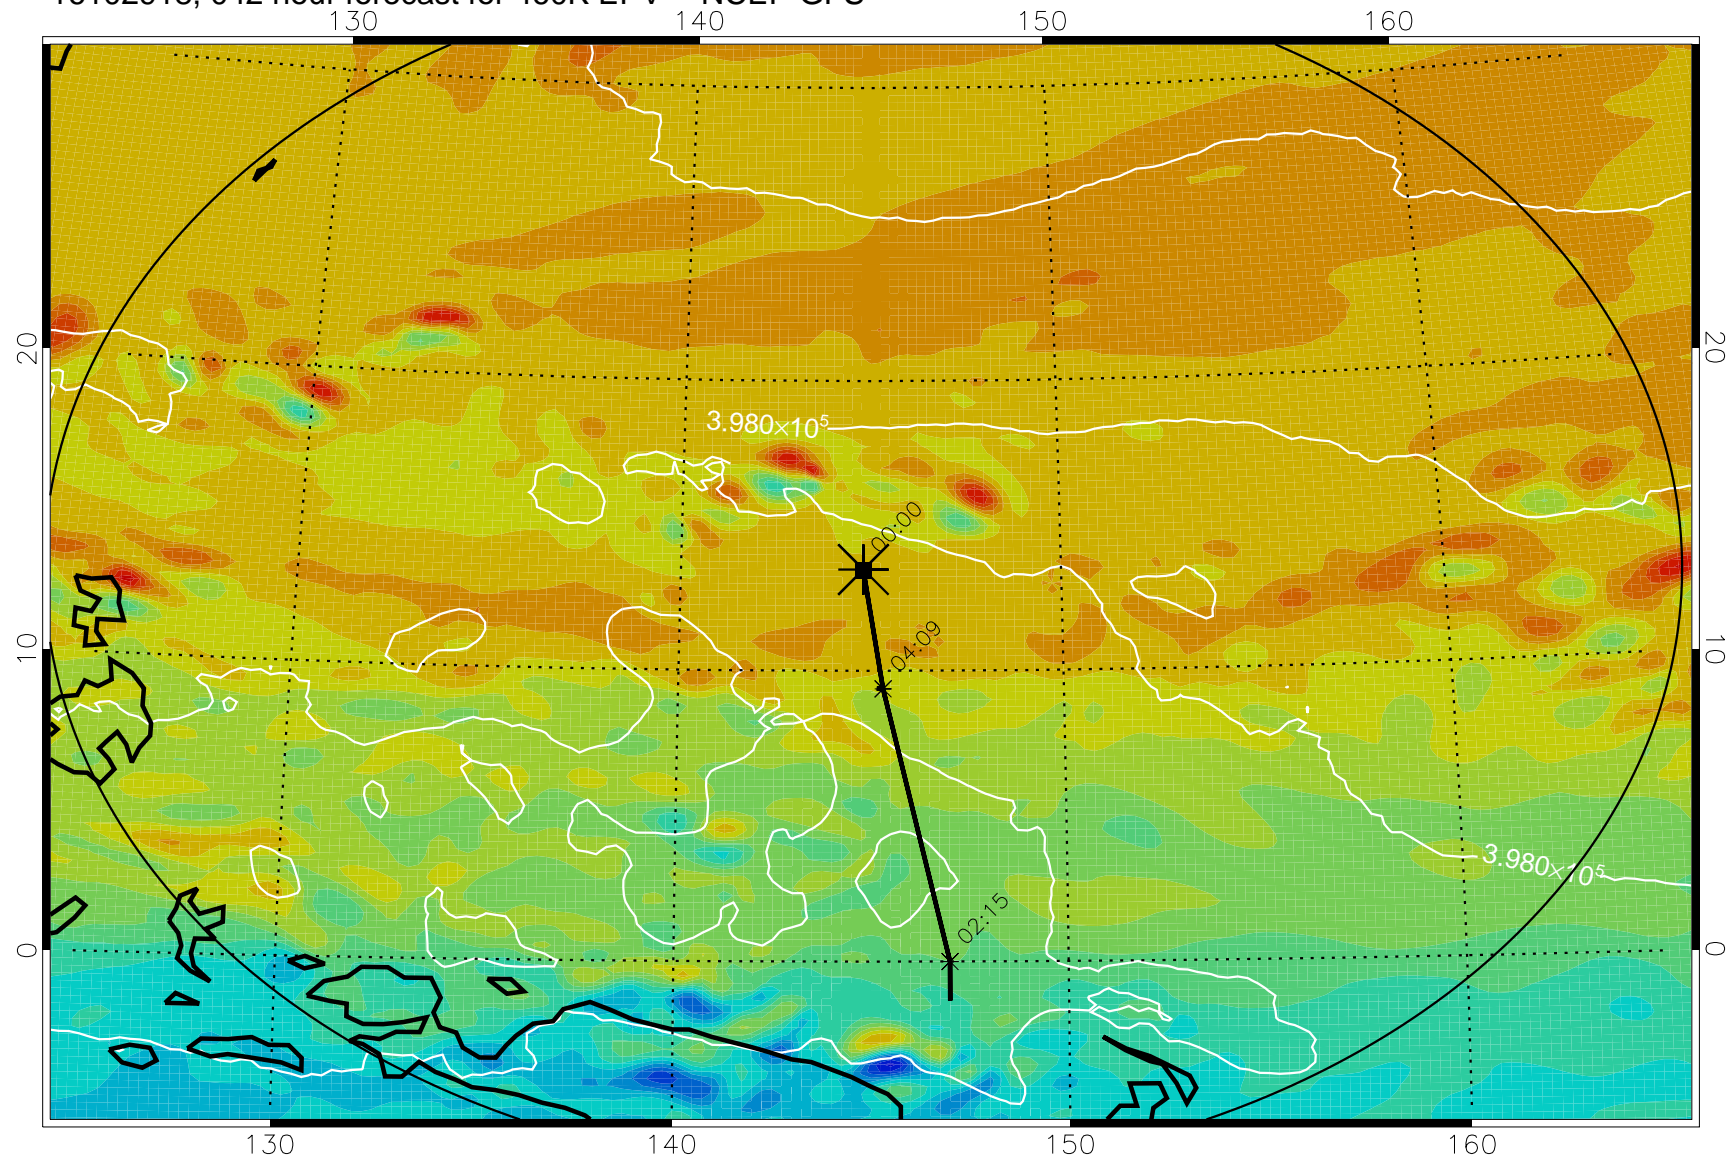

Range ring of 2304 km

16102906, 030 hour forecast for 460K EPV -- NCEP GFS

460K Montgomery Streamfunction, white

Range ring of 2304 km

16102912, 036 hour forecast for 460K EPV -- NCEP GFS

460K Montgomery Streamfunction, white

Range ring of 2304 km

16102918, 042 hour forecast for 460K EPV -- NCEP GFS

460K Montgomery Streamfunction, white

Range ring of 2304 km

16103000, 048 hour forecast for 460K EPV -- NCEP GFS

460K Montgomery Streamfunction, white

Range ring of 2304 km

16103006, 054 hour forecast for 460K EPV -- NCEP GFS

460K Montgomery Streamfunction, white

Range ring of 2304 km

16103012, 060 hour forecast for 460K EPV -- NCEP GFS

460K Montgomery Streamfunction, white

Range ring of 2304 km

16103018, 066 hour forecast for 460K EPV -- NCEP GFS

460K Montgomery Streamfunction, white

Range ring of 2304 km

16103100, 072 hour forecast for 460K EPV -- NCEP GFS

460K Montgomery Streamfunction, white