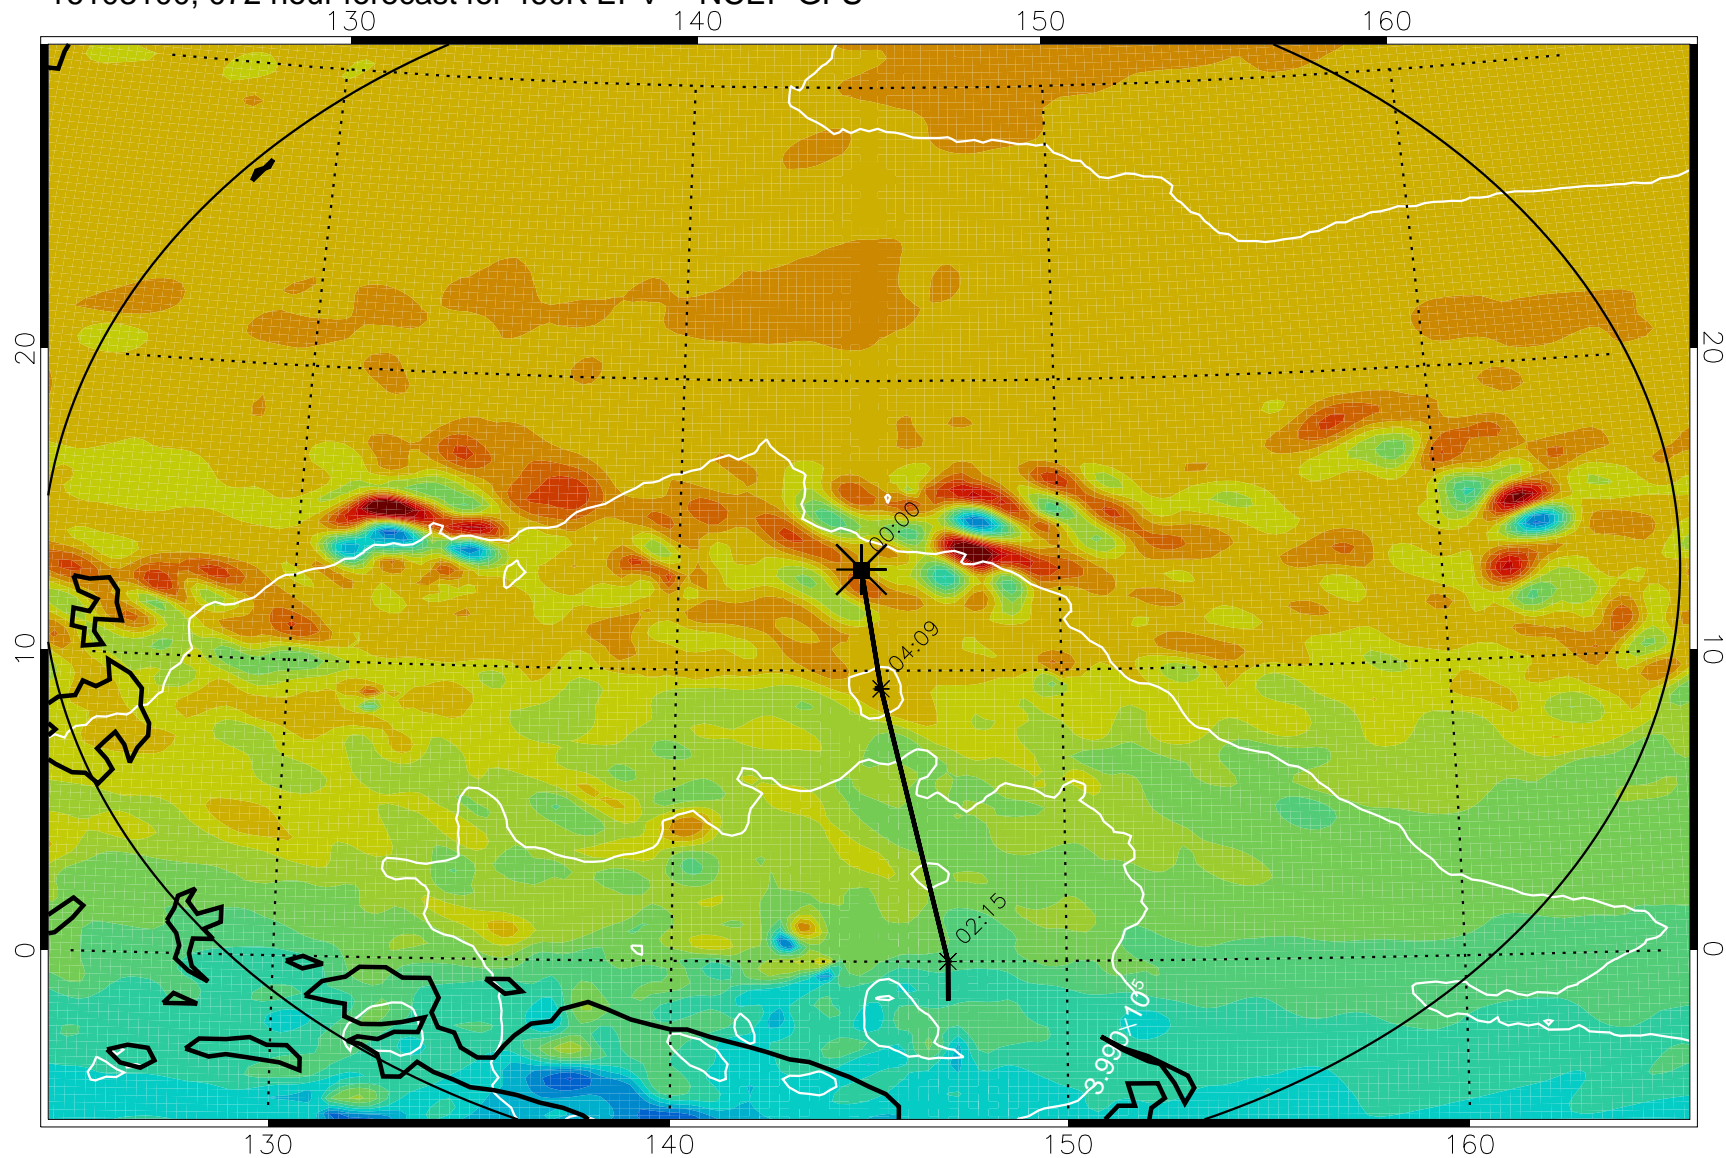

Range ring of 2304 km

16103018, 066 hour forecast for 460K EPV -- NCEP GFS

460K Montgomery Streamfunction, white

Range ring of 2304 km

16103100, 072 hour forecast for 460K EPV -- NCEP GFS

460K Montgomery Streamfunction, white

Range ring of 2304 km

16103106, 078 hour forecast for 460K EPV -- NCEP GFS

460K Montgomery Streamfunction, white

Range ring of 2304 km

16103112, 084 hour forecast for 460K EPV -- NCEP GFS

460K Montgomery Streamfunction, white

Range ring of 2304 km

16103118, 090 hour forecast for 460K EPV -- NCEP GFS

460K Montgomery Streamfunction, white

Range ring of 2304 km

16110100, 096 hour forecast for 460K EPV -- NCEP GFS

460K Montgomery Streamfunction, white

Range ring of 2304 km

16110106, 102 hour forecast for 460K EPV -- NCEP GFS

460K Montgomery Streamfunction, white

Range ring of 2304 km

16110112, 108 hour forecast for 460K EPV -- NCEP GFS

460K Montgomery Streamfunction, white