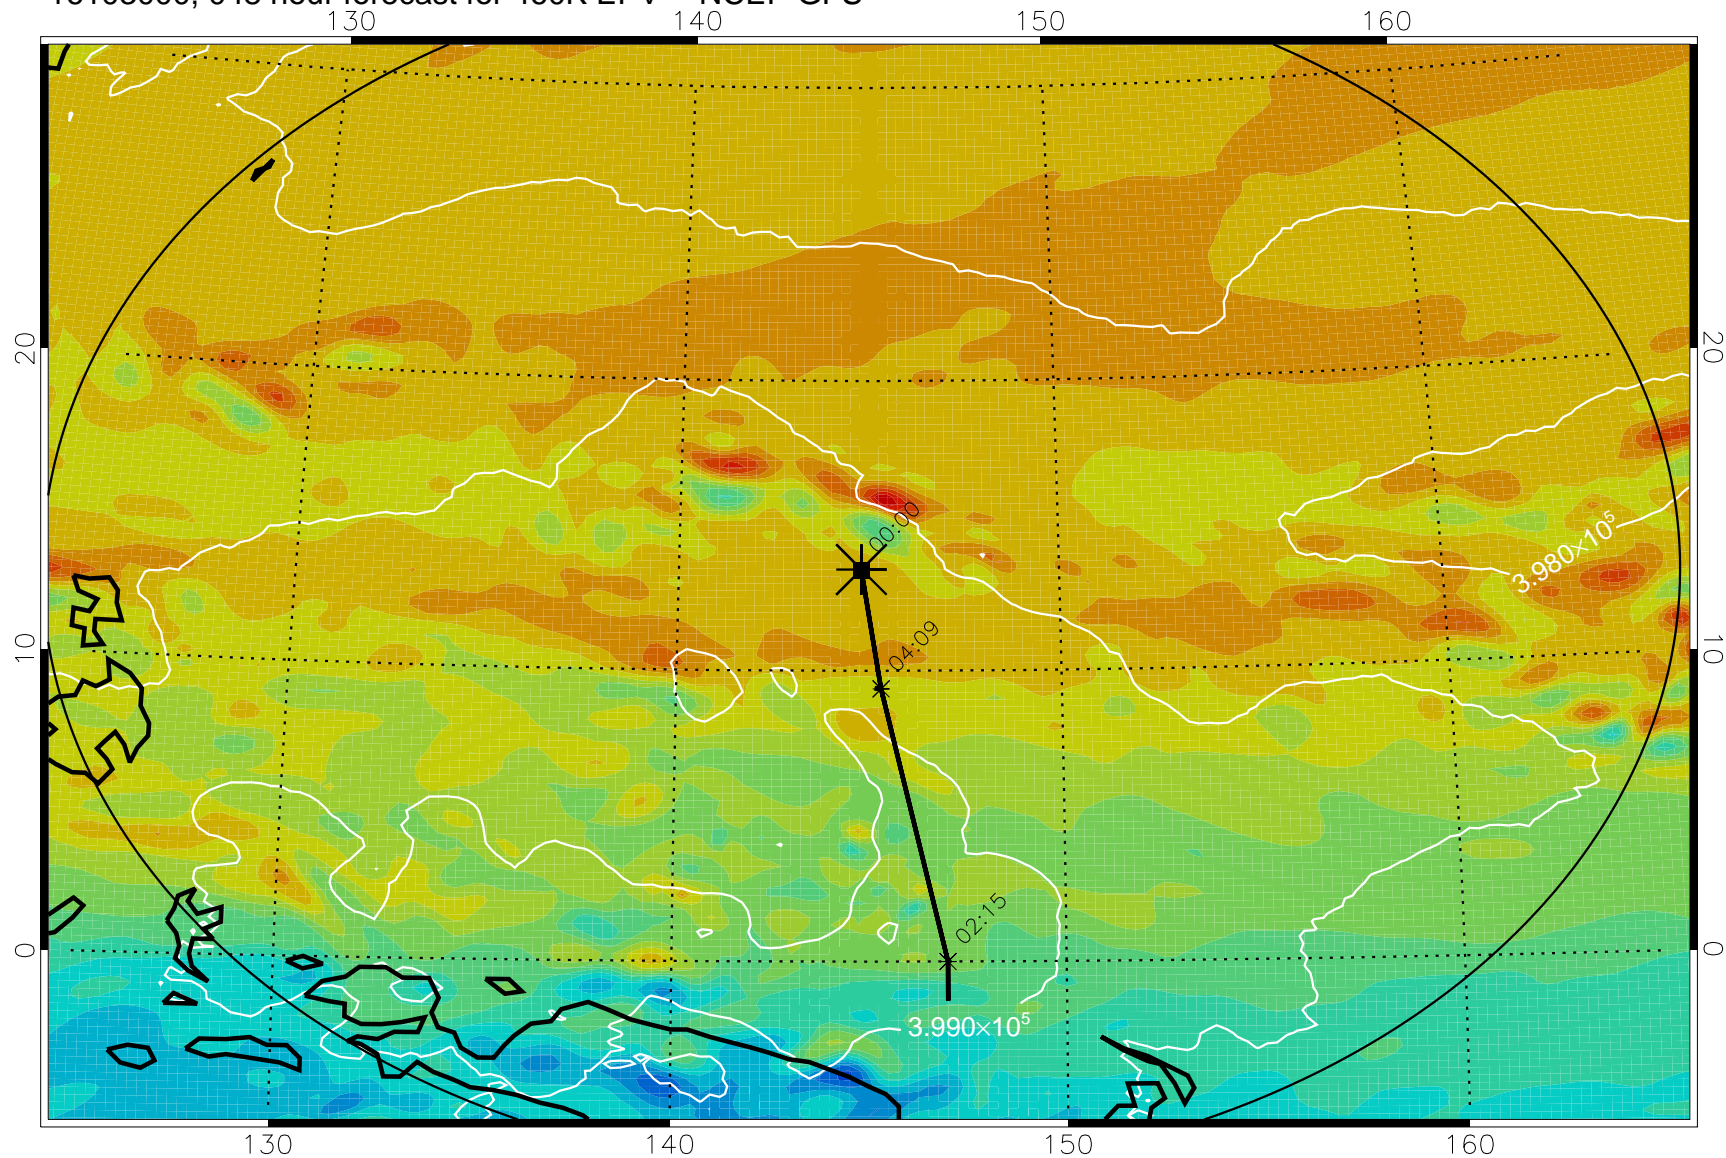

Range ring of 2304 km

16102918, 042 hour forecast for 460K EPV -- NCEP GFS

460K Montgomery Streamfunction, white

Range ring of 2304 km

16103000, 048 hour forecast for 460K EPV -- NCEP GFS

460K Montgomery Streamfunction, white

Range ring of 2304 km

16103006, 054 hour forecast for 460K EPV -- NCEP GFS

460K Montgomery Streamfunction, white

Range ring of 2304 km

16103012, 060 hour forecast for 460K EPV -- NCEP GFS

460K Montgomery Streamfunction, white

Range ring of 2304 km

16103018, 066 hour forecast for 460K EPV -- NCEP GFS

460K Montgomery Streamfunction, white

Range ring of 2304 km

16103100, 072 hour forecast for 460K EPV -- NCEP GFS

460K Montgomery Streamfunction, white

Range ring of 2304 km

16103106, 078 hour forecast for 460K EPV -- NCEP GFS

460K Montgomery Streamfunction, white

Range ring of 2304 km

16103112, 084 hour forecast for 460K EPV -- NCEP GFS

460K Montgomery Streamfunction, white