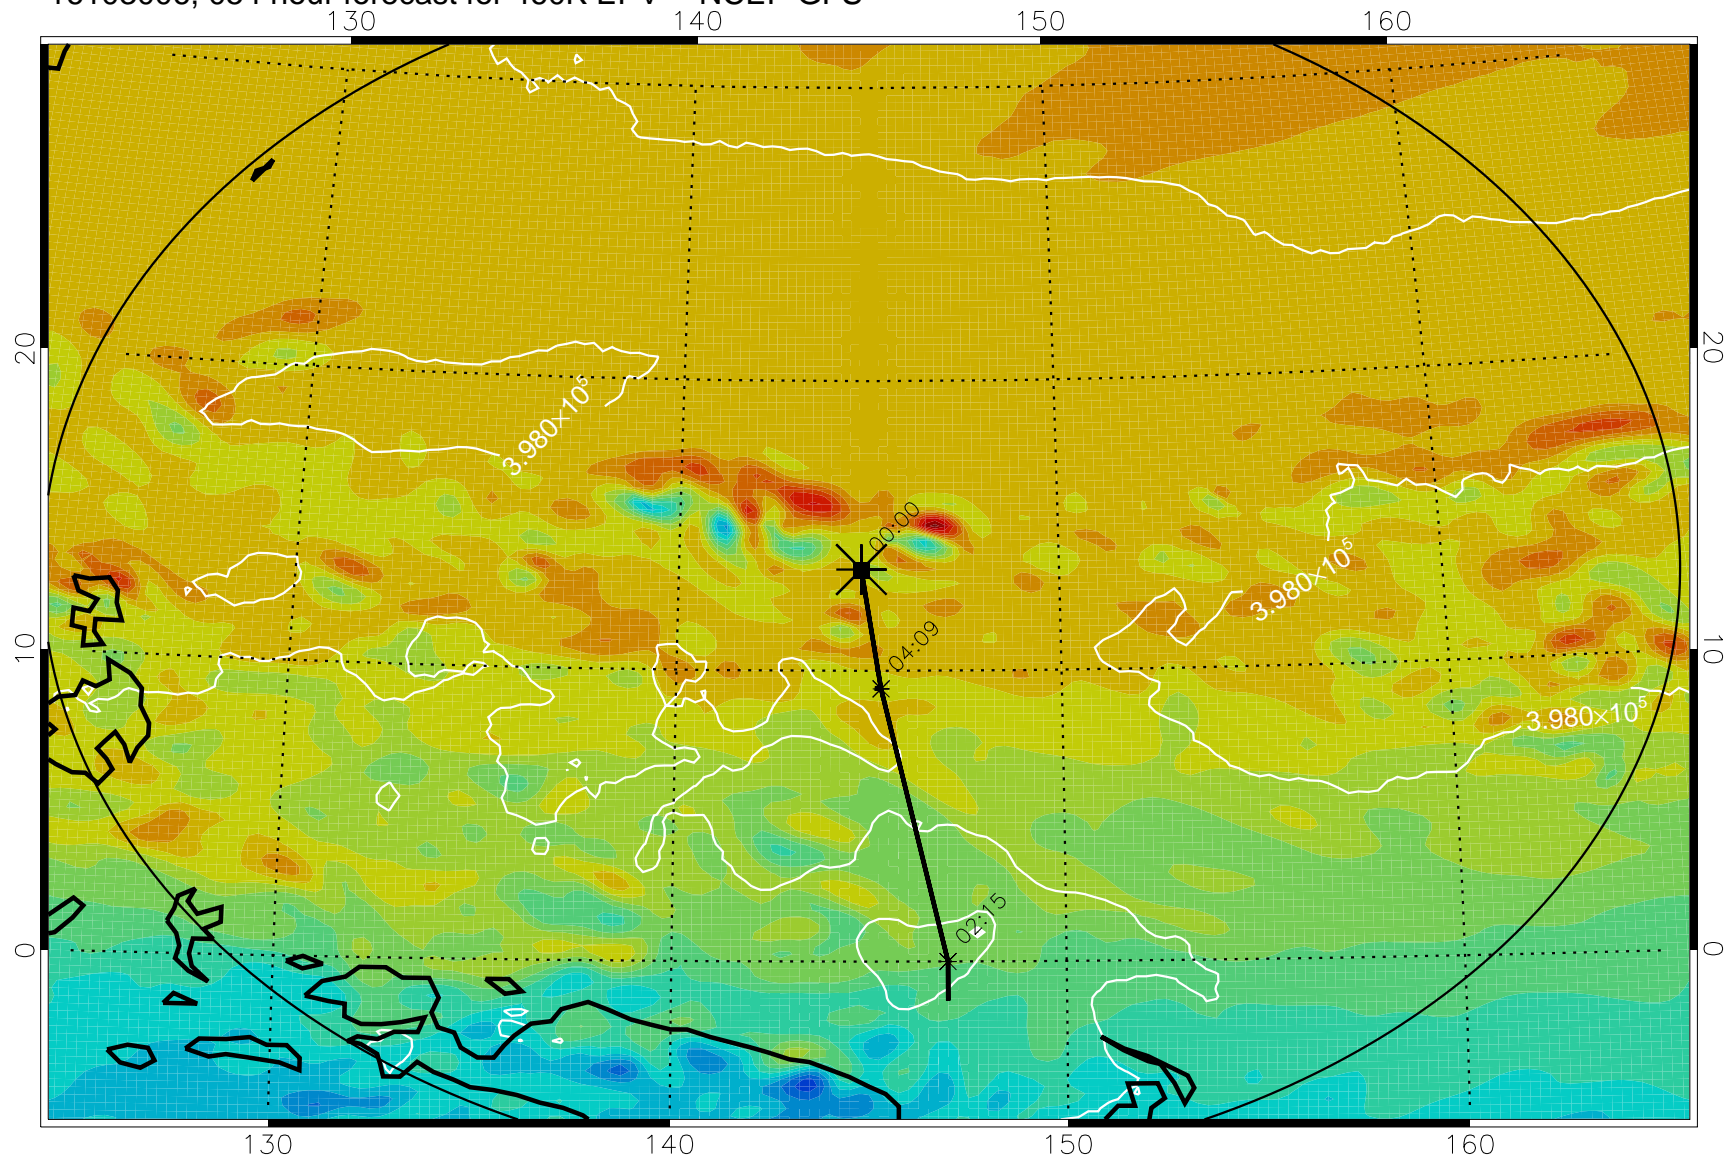

Range ring of 2304 km

16102918, 042 hour forecast for 460K EPV -- NCEP GFS

460K Montgomery Streamfunction, white

Range ring of 2304 km

16103000, 048 hour forecast for 460K EPV -- NCEP GFS

460K Montgomery Streamfunction, white

Range ring of 2304 km

16103006, 054 hour forecast for 460K EPV -- NCEP GFS

460K Montgomery Streamfunction, white

Range ring of 2304 km

16103012, 060 hour forecast for 460K EPV -- NCEP GFS

460K Montgomery Streamfunction, white

Range ring of 2304 km

16103018, 066 hour forecast for 460K EPV -- NCEP GFS

460K Montgomery Streamfunction, white

Range ring of 2304 km

16103100, 072 hour forecast for 460K EPV -- NCEP GFS

460K Montgomery Streamfunction, white

Range ring of 2304 km

16103106, 078 hour forecast for 460K EPV -- NCEP GFS

460K Montgomery Streamfunction, white

Range ring of 2304 km

16103112, 084 hour forecast for 460K EPV -- NCEP GFS

460K Montgomery Streamfunction, white