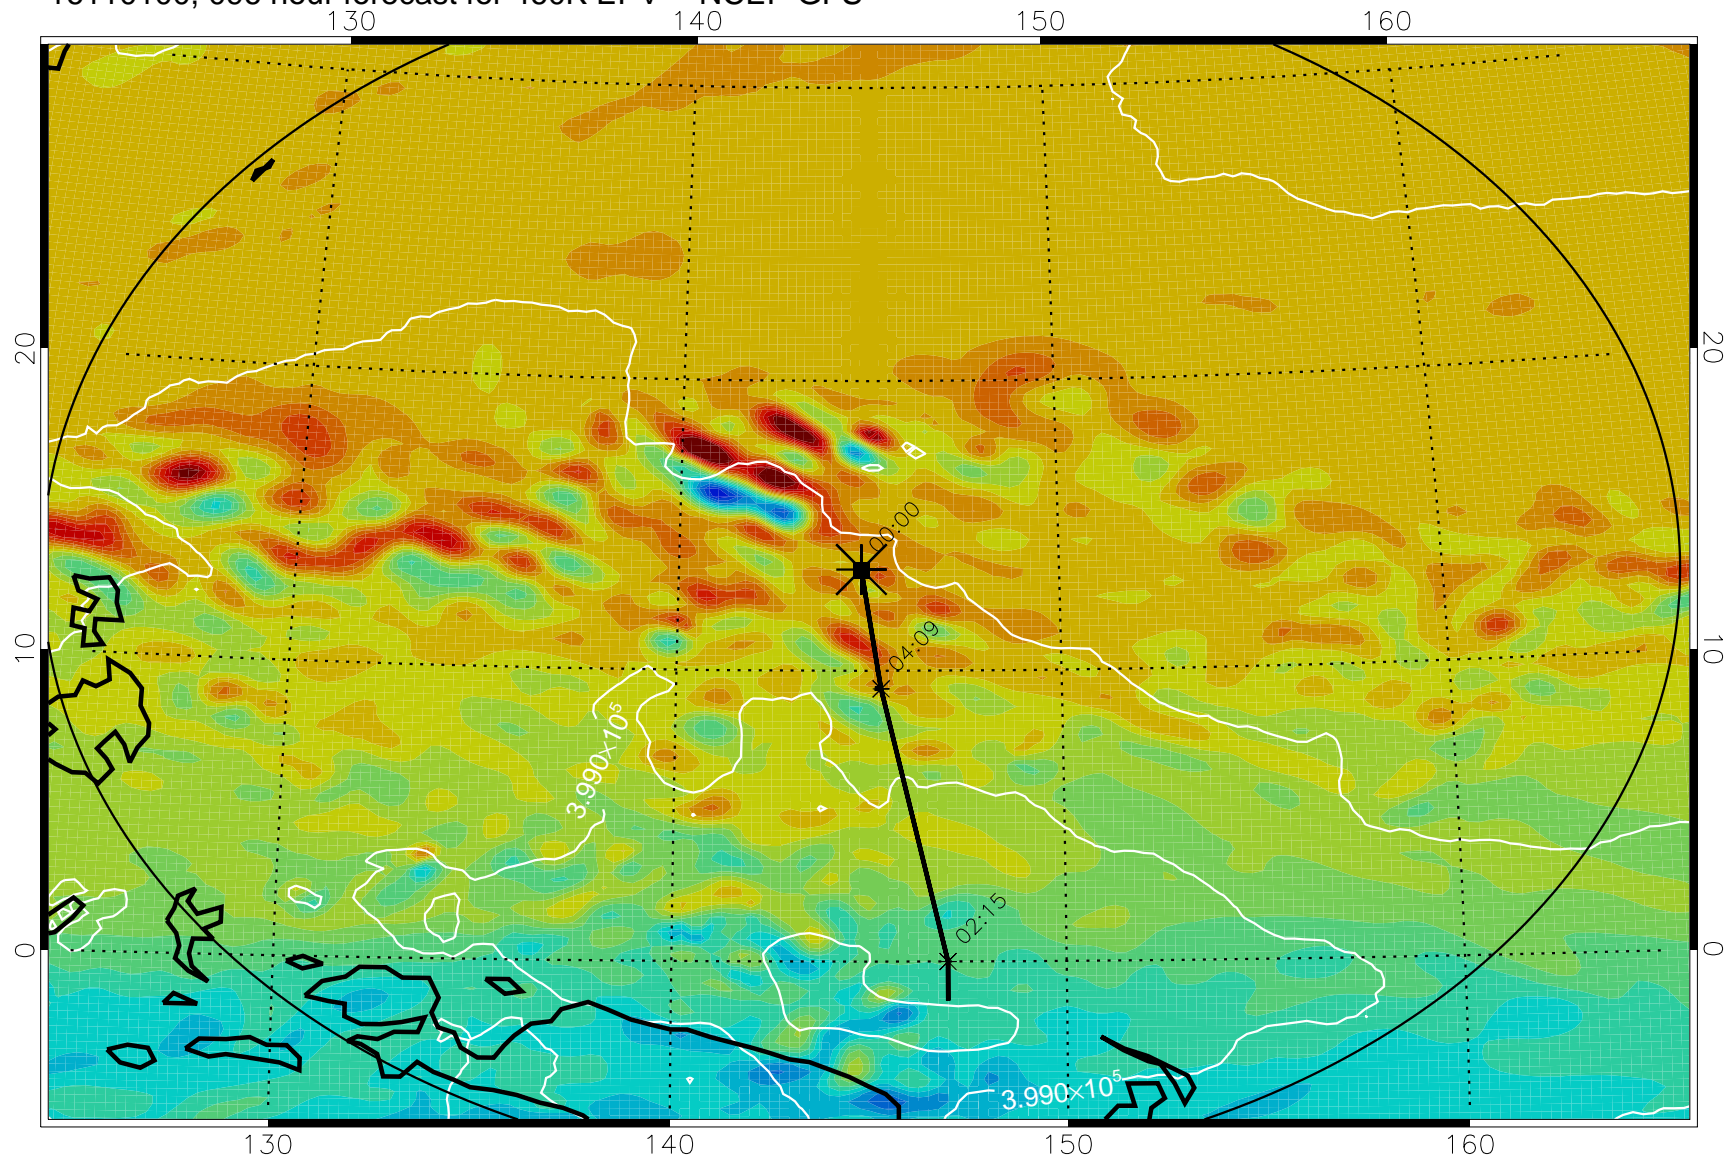

Range ring of 2304 km

16103106, 078 hour forecast for 460K EPV -- NCEP GFS

460K Montgomery Streamfunction, white

Range ring of 2304 km

16103112, 084 hour forecast for 460K EPV -- NCEP GFS

460K Montgomery Streamfunction, white

Range ring of 2304 km

16103118, 090 hour forecast for 460K EPV -- NCEP GFS

460K Montgomery Streamfunction, white

Range ring of 2304 km

16110100, 096 hour forecast for 460K EPV -- NCEP GFS

460K Montgomery Streamfunction, white

Range ring of 2304 km

16110106, 102 hour forecast for 460K EPV -- NCEP GFS

460K Montgomery Streamfunction, white

Range ring of 2304 km

16110112, 108 hour forecast for 460K EPV -- NCEP GFS

460K Montgomery Streamfunction, white

Range ring of 2304 km

16110118, 114 hour forecast for 460K EPV -- NCEP GFS

16110200, 120 hour forecast for 460K EPV -- NCEP GFS

460K Montgomery Streamfunction, white

Range ring of 2304 km