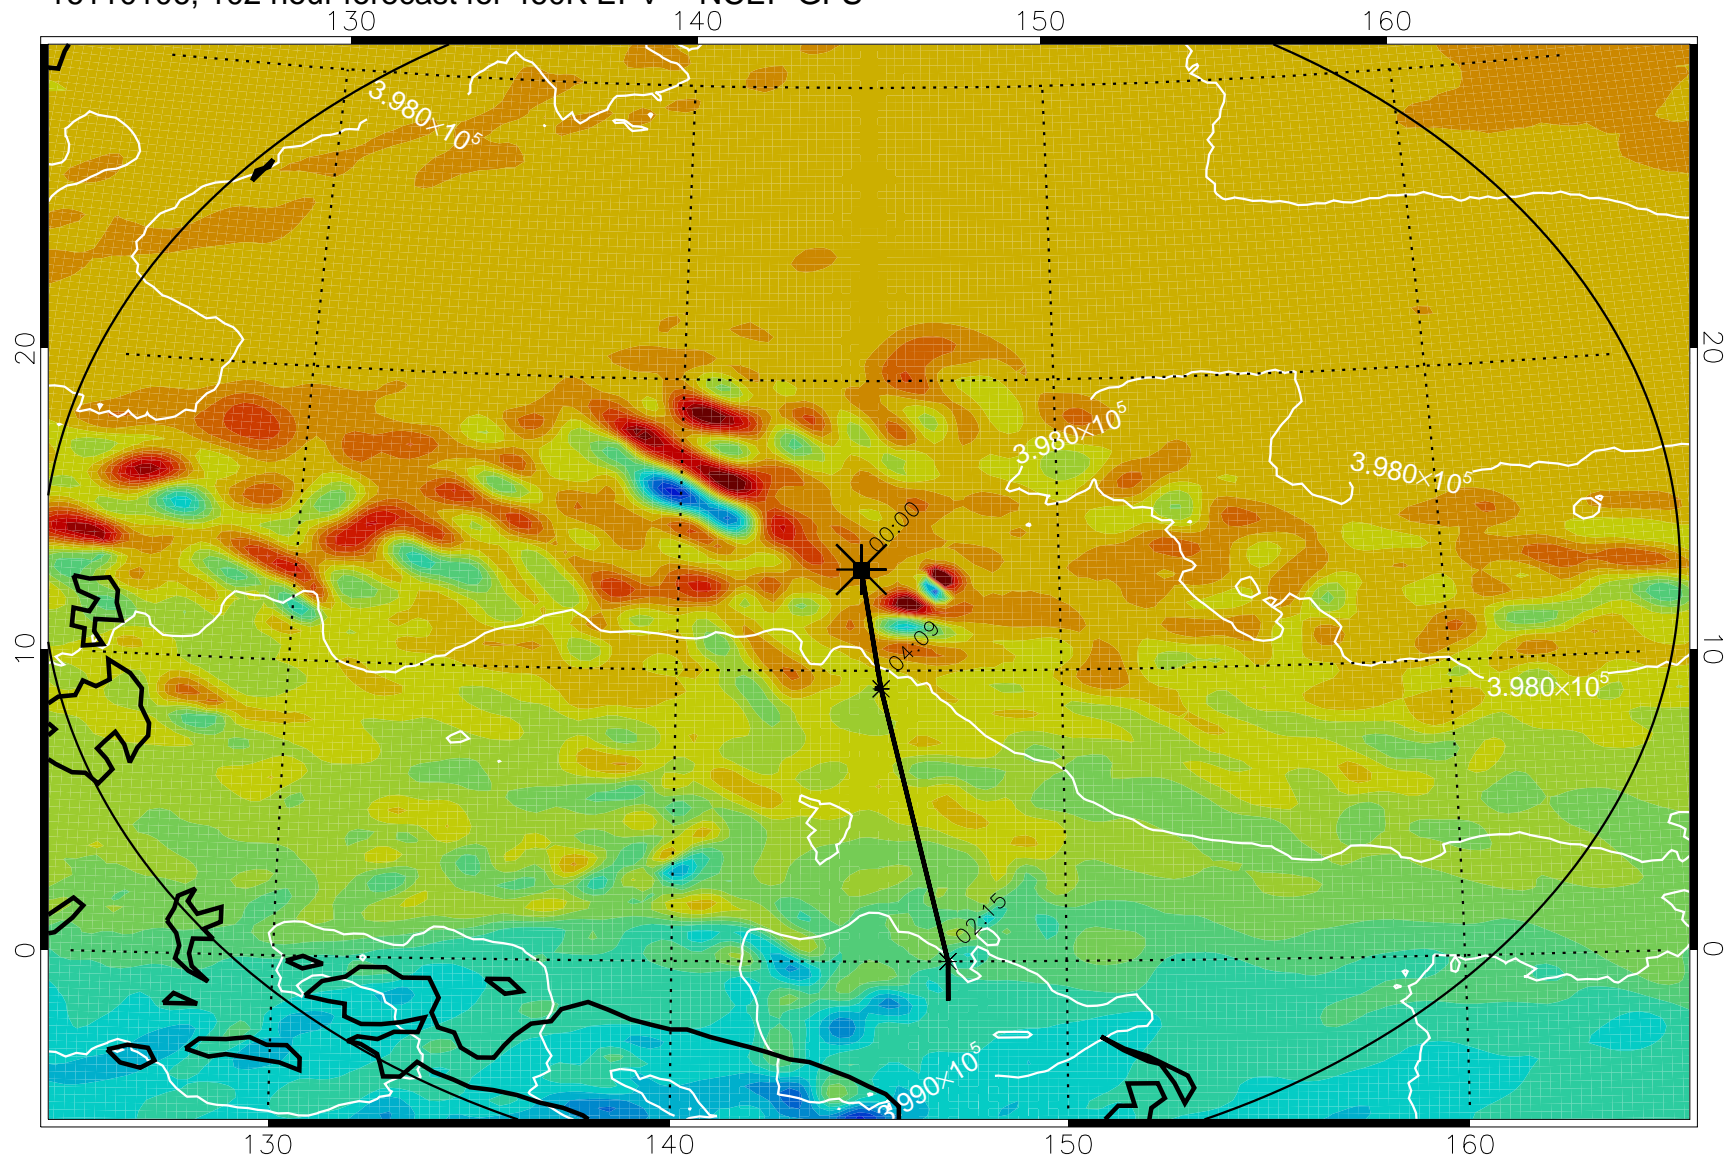

Range ring of 2304 km

16103106, 078 hour forecast for 460K EPV -- NCEP GFS

460K Montgomery Streamfunction, white

Range ring of 2304 km

16103112, 084 hour forecast for 460K EPV -- NCEP GFS

460K Montgomery Streamfunction, white

Range ring of 2304 km

16103118, 090 hour forecast for 460K EPV -- NCEP GFS

460K Montgomery Streamfunction, white

Range ring of 2304 km

16110100, 096 hour forecast for 460K EPV -- NCEP GFS

460K Montgomery Streamfunction, white

Range ring of 2304 km

16110106, 102 hour forecast for 460K EPV -- NCEP GFS

460K Montgomery Streamfunction, white

Range ring of 2304 km

16110112, 108 hour forecast for 460K EPV -- NCEP GFS

460K Montgomery Streamfunction, white

Range ring of 2304 km

16110118, 114 hour forecast for 460K EPV -- NCEP GFS

16110200, 120 hour forecast for 460K EPV -- NCEP GFS

460K Montgomery Streamfunction, white

Range ring of 2304 km