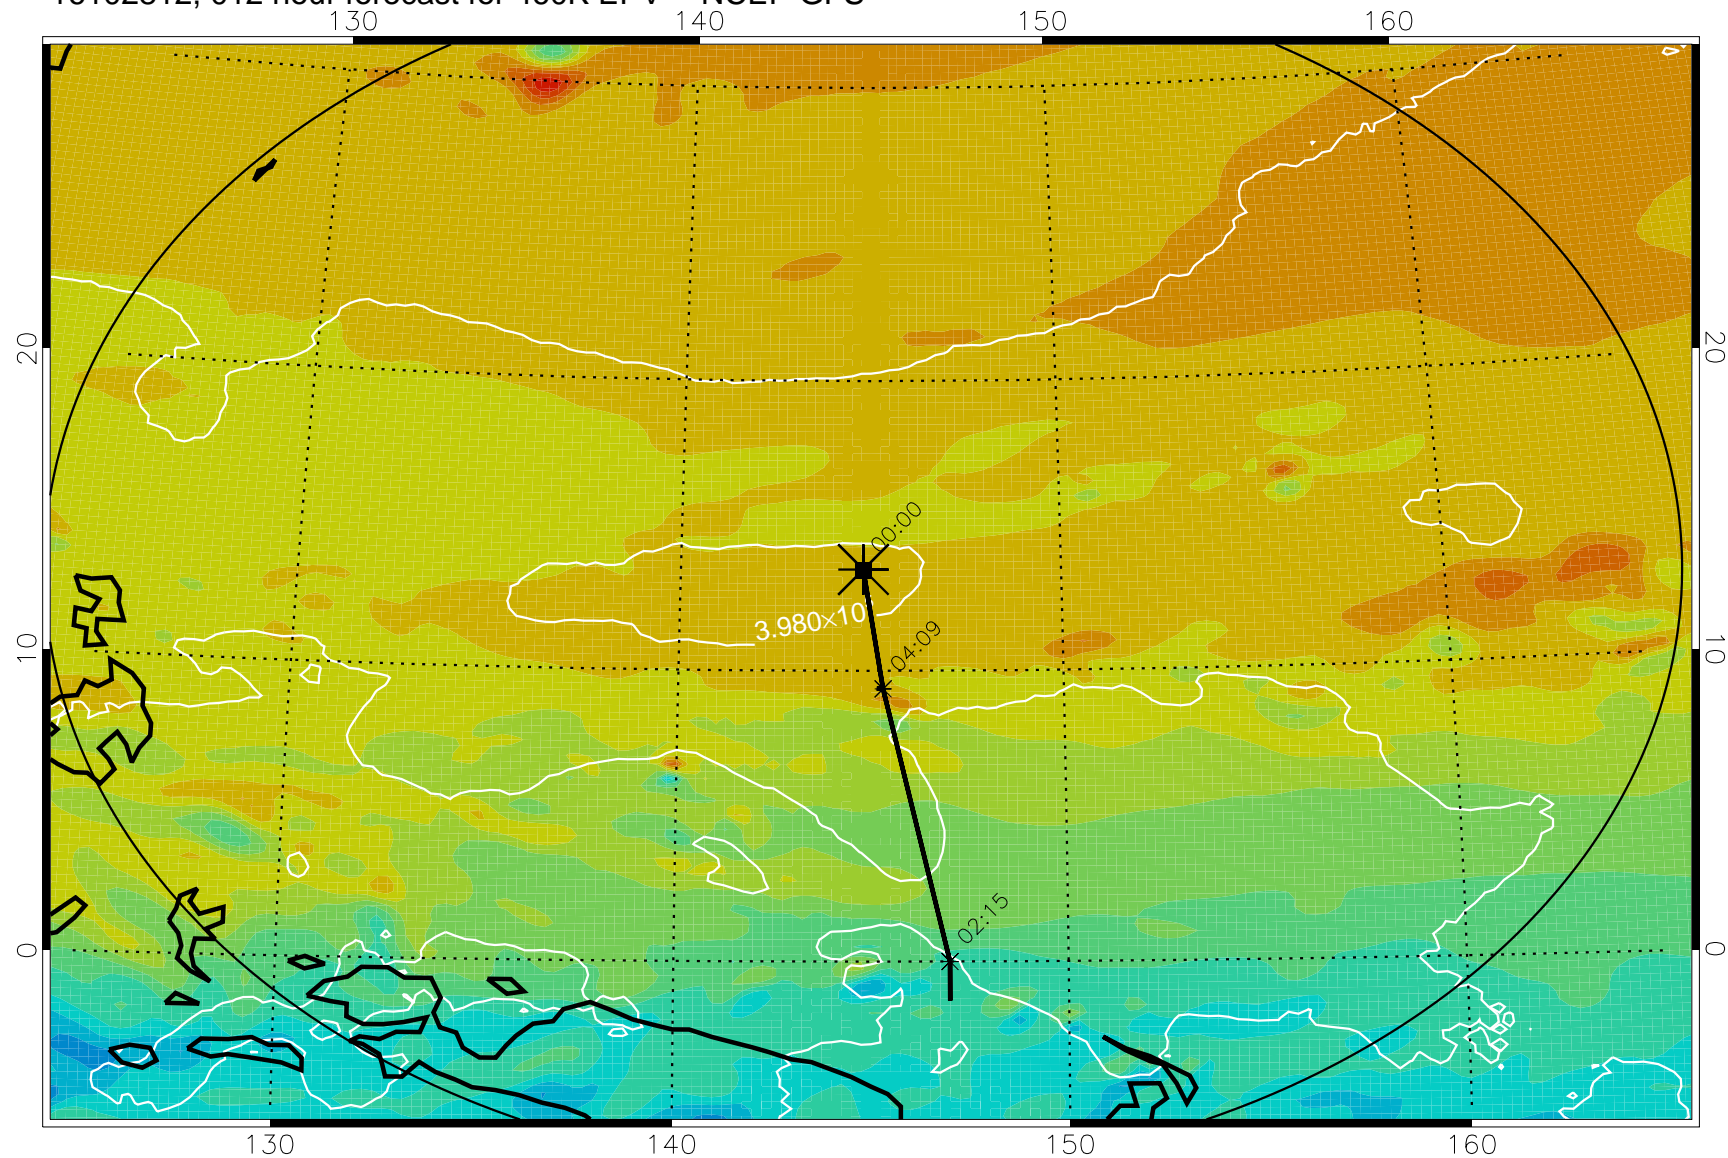

16102806, 006 hour forecast for 460K EPV -- NCEP GFS

460K Montgomery Streamfunction, white

Range ring of 2304 km

16102812, 012 hour forecast for 460K EPV -- NCEP GFS

460K Montgomery Streamfunction, white

Range ring of 2304 km

16102818, 018 hour forecast for 460K EPV -- NCEP GFS

460K Montgomery Streamfunction, white

Range ring of 2304 km

16102900, 024 hour forecast for 460K EPV -- NCEP GFS

460K Montgomery Streamfunction, white

-4×10^{-5} -2×10^{-5} 0 2×10^{-5} 4×10^{-5}
PVU

Range ring of 2304 km

16102906, 030 hour forecast for 460K EPV -- NCEP GFS

460K Montgomery Streamfunction, white

Range ring of 2304 km

16102912, 036 hour forecast for 460K EPV -- NCEP GFS

460K Montgomery Streamfunction, white

Range ring of 2304 km

16102918, 042 hour forecast for 460K EPV -- NCEP GFS

460K Montgomery Streamfunction, white

Range ring of 2304 km

16103000, 048 hour forecast for 460K EPV -- NCEP GFS

460K Montgomery Streamfunction, white