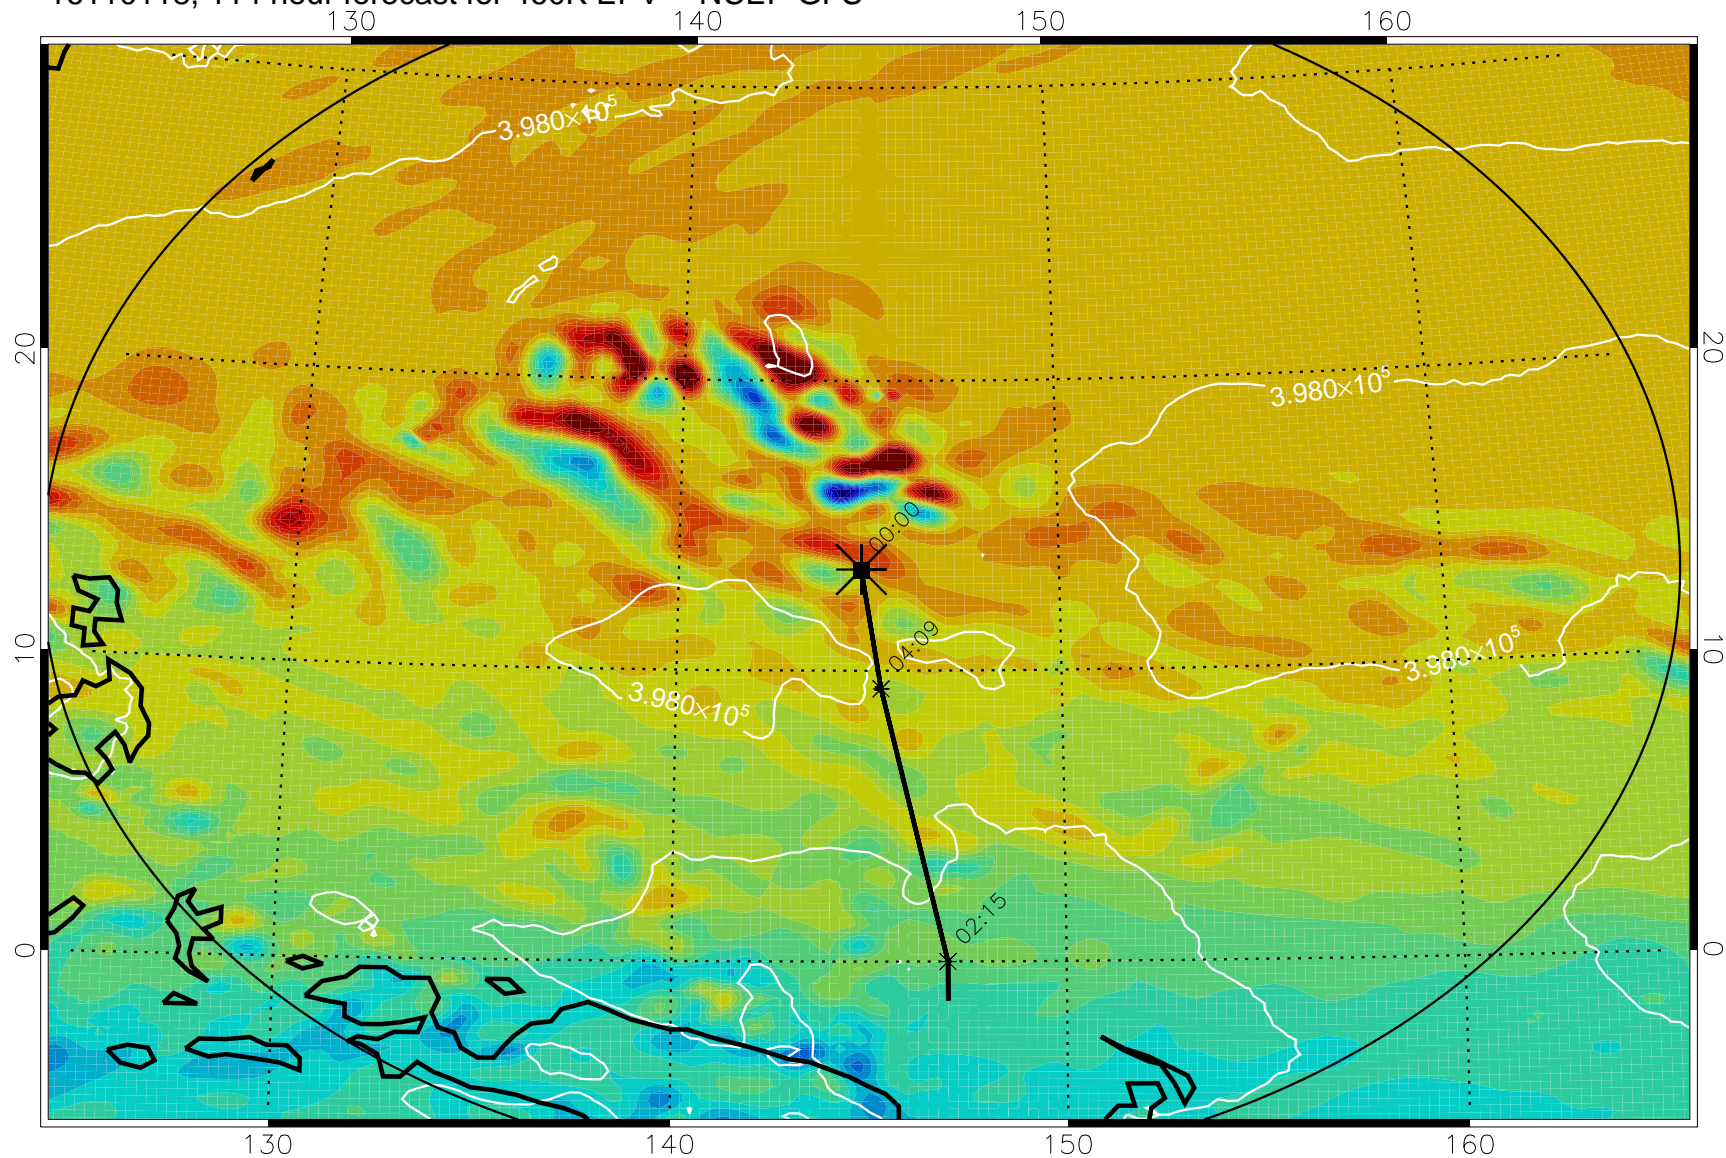

Range ring of 2304 km

16103106, 078 hour forecast for 460K EPV -- NCEP GFS

460K Montgomery Streamfunction, white

Range ring of 2304 km

16103112, 084 hour forecast for 460K EPV -- NCEP GFS

460K Montgomery Streamfunction, white

Range ring of 2304 km

16103118, 090 hour forecast for 460K EPV -- NCEP GFS

460K Montgomery Streamfunction, white

Range ring of 2304 km

16110100, 096 hour forecast for 460K EPV -- NCEP GFS

460K Montgomery Streamfunction, white

Range ring of 2304 km

16110106, 102 hour forecast for 460K EPV -- NCEP GFS

460K Montgomery Streamfunction, white

Range ring of 2304 km

16110112, 108 hour forecast for 460K EPV -- NCEP GFS

460K Montgomery Streamfunction, white

Range ring of 2304 km

16110118, 114 hour forecast for 460K EPV -- NCEP GFS

16110200, 120 hour forecast for 460K EPV -- NCEP GFS

460K Montgomery Streamfunction, white

Range ring of 2304 km