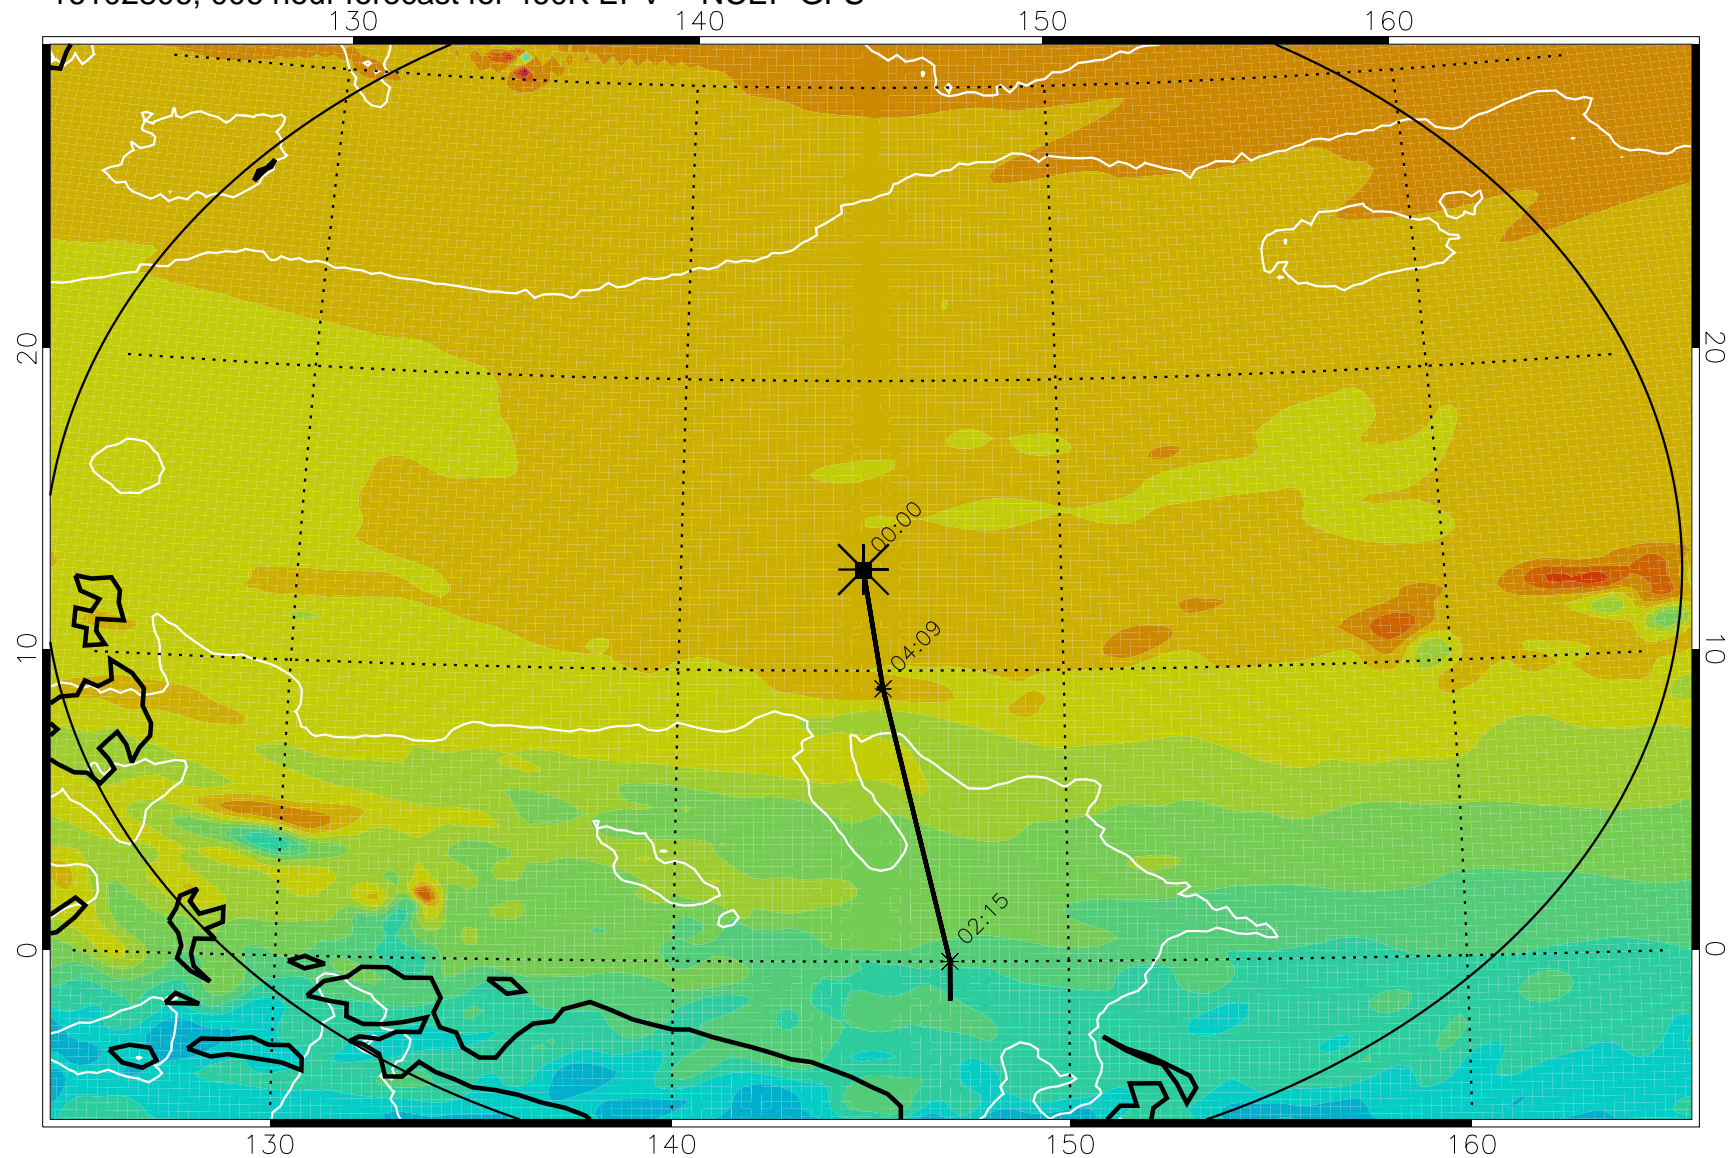

16102806, 006 hour forecast for 460K EPV -- NCEP GFS

460K Montgomery Streamfunction, white

Range ring of 2304 km

16102812, 012 hour forecast for 460K EPV -- NCEP GFS

460K Montgomery Streamfunction, white

Range ring of 2304 km

16102818, 018 hour forecast for 460K EPV -- NCEP GFS

460K Montgomery Streamfunction, white

Range ring of 2304 km

16102900, 024 hour forecast for 460K EPV -- NCEP GFS

460K Montgomery Streamfunction, white

-4×10^{-5} -2×10^{-5} 0 2×10^{-5} 4×10^{-5}
PVU

Range ring of 2304 km

16102906, 030 hour forecast for 460K EPV -- NCEP GFS

460K Montgomery Streamfunction, white

Range ring of 2304 km

16102912, 036 hour forecast for 460K EPV -- NCEP GFS

460K Montgomery Streamfunction, white

Range ring of 2304 km

16102918, 042 hour forecast for 460K EPV -- NCEP GFS

460K Montgomery Streamfunction, white

Range ring of 2304 km

16103000, 048 hour forecast for 460K EPV -- NCEP GFS

460K Montgomery Streamfunction, white