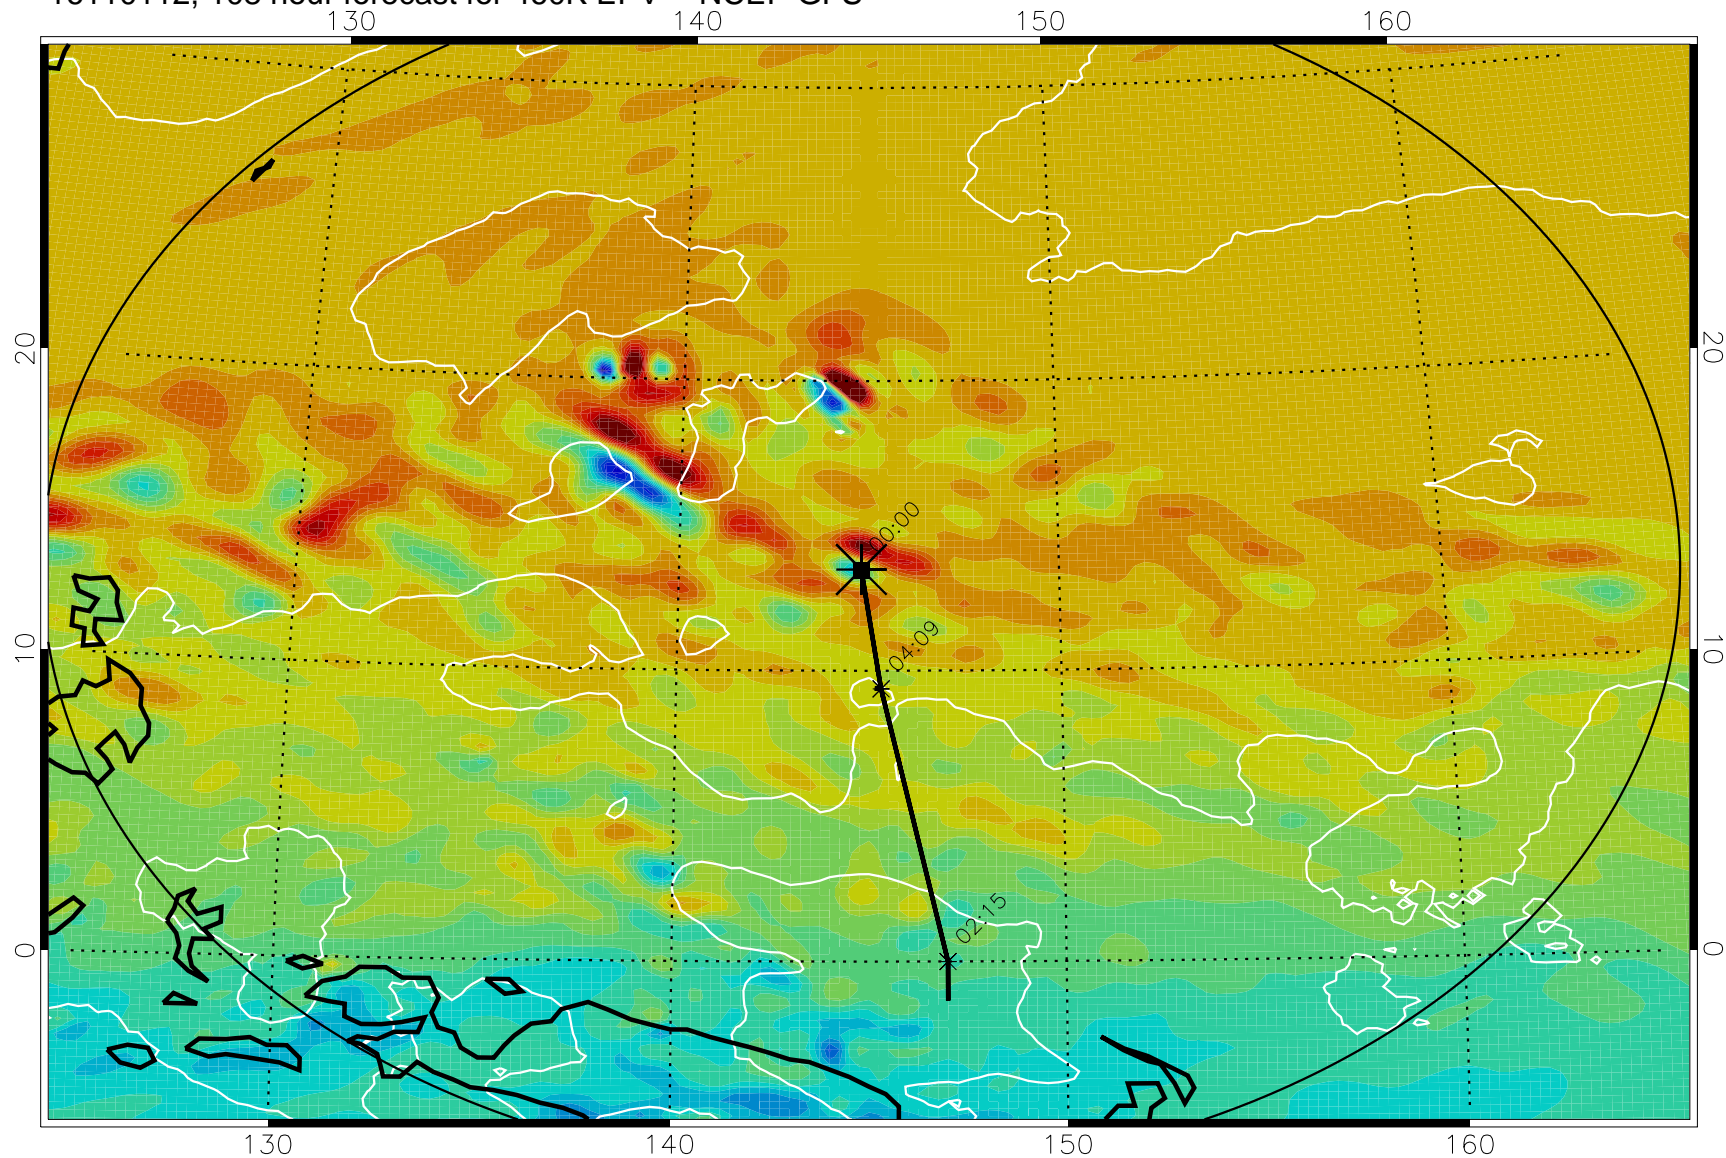

Range ring of 2304 km

16103106, 078 hour forecast for 460K EPV -- NCEP GFS

460K Montgomery Streamfunction, white

Range ring of 2304 km

16103112, 084 hour forecast for 460K EPV -- NCEP GFS

460K Montgomery Streamfunction, white

Range ring of 2304 km

16103118, 090 hour forecast for 460K EPV -- NCEP GFS

460K Montgomery Streamfunction, white

Range ring of 2304 km

16110100, 096 hour forecast for 460K EPV -- NCEP GFS

460K Montgomery Streamfunction, white

Range ring of 2304 km

16110106, 102 hour forecast for 460K EPV -- NCEP GFS

460K Montgomery Streamfunction, white

Range ring of 2304 km

16110112, 108 hour forecast for 460K EPV -- NCEP GFS

460K Montgomery Streamfunction, white

Range ring of 2304 km

16110118, 114 hour forecast for 460K EPV -- NCEP GFS

16110200, 120 hour forecast for 460K EPV -- NCEP GFS

460K Montgomery Streamfunction, white

Range ring of 2304 km