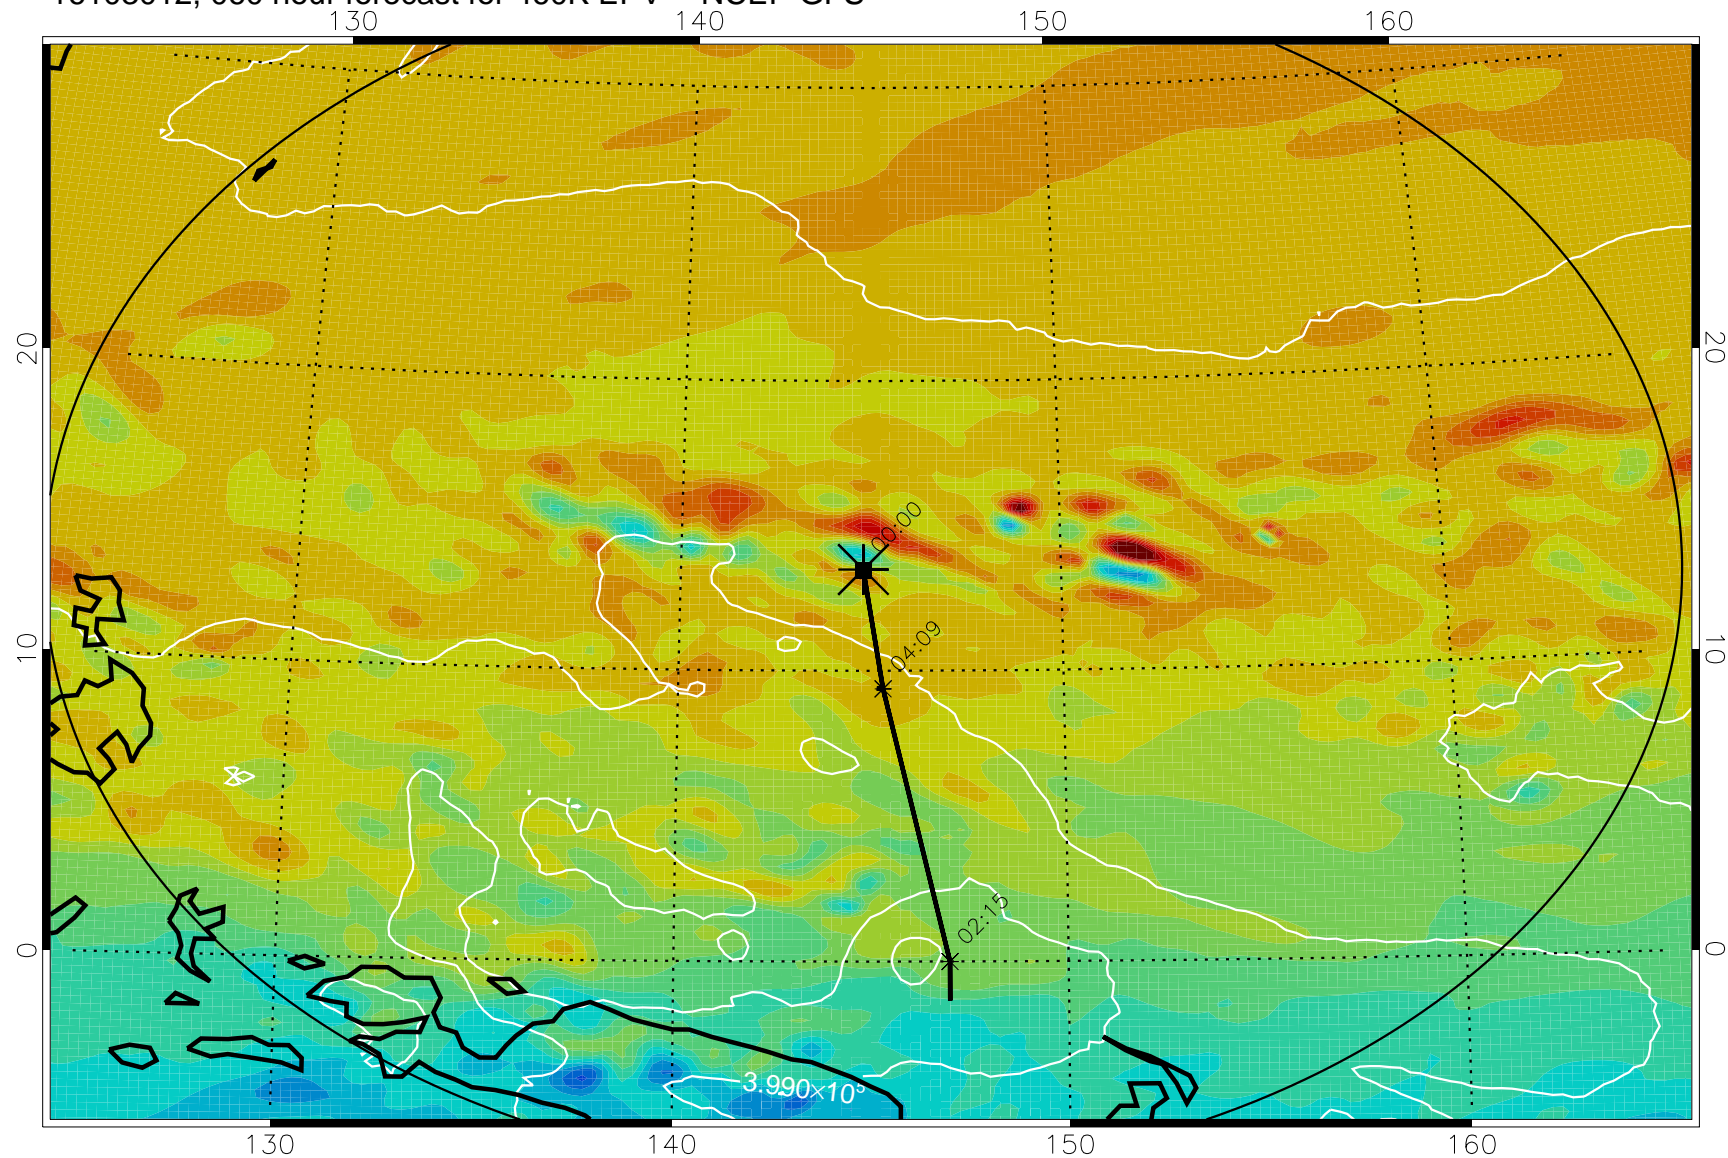

Range ring of 2304 km

16102918, 042 hour forecast for 460K EPV -- NCEP GFS

460K Montgomery Streamfunction, white

Range ring of 2304 km

16103000, 048 hour forecast for 460K EPV -- NCEP GFS

460K Montgomery Streamfunction, white

Range ring of 2304 km

16103006, 054 hour forecast for 460K EPV -- NCEP GFS

460K Montgomery Streamfunction, white

Range ring of 2304 km

16103012, 060 hour forecast for 460K EPV -- NCEP GFS

460K Montgomery Streamfunction, white

Range ring of 2304 km

16103018, 066 hour forecast for 460K EPV -- NCEP GFS

460K Montgomery Streamfunction, white

Range ring of 2304 km

16103100, 072 hour forecast for 460K EPV -- NCEP GFS

460K Montgomery Streamfunction, white

Range ring of 2304 km

16103106, 078 hour forecast for 460K EPV -- NCEP GFS

460K Montgomery Streamfunction, white

Range ring of 2304 km

16103112, 084 hour forecast for 460K EPV -- NCEP GFS

460K Montgomery Streamfunction, white