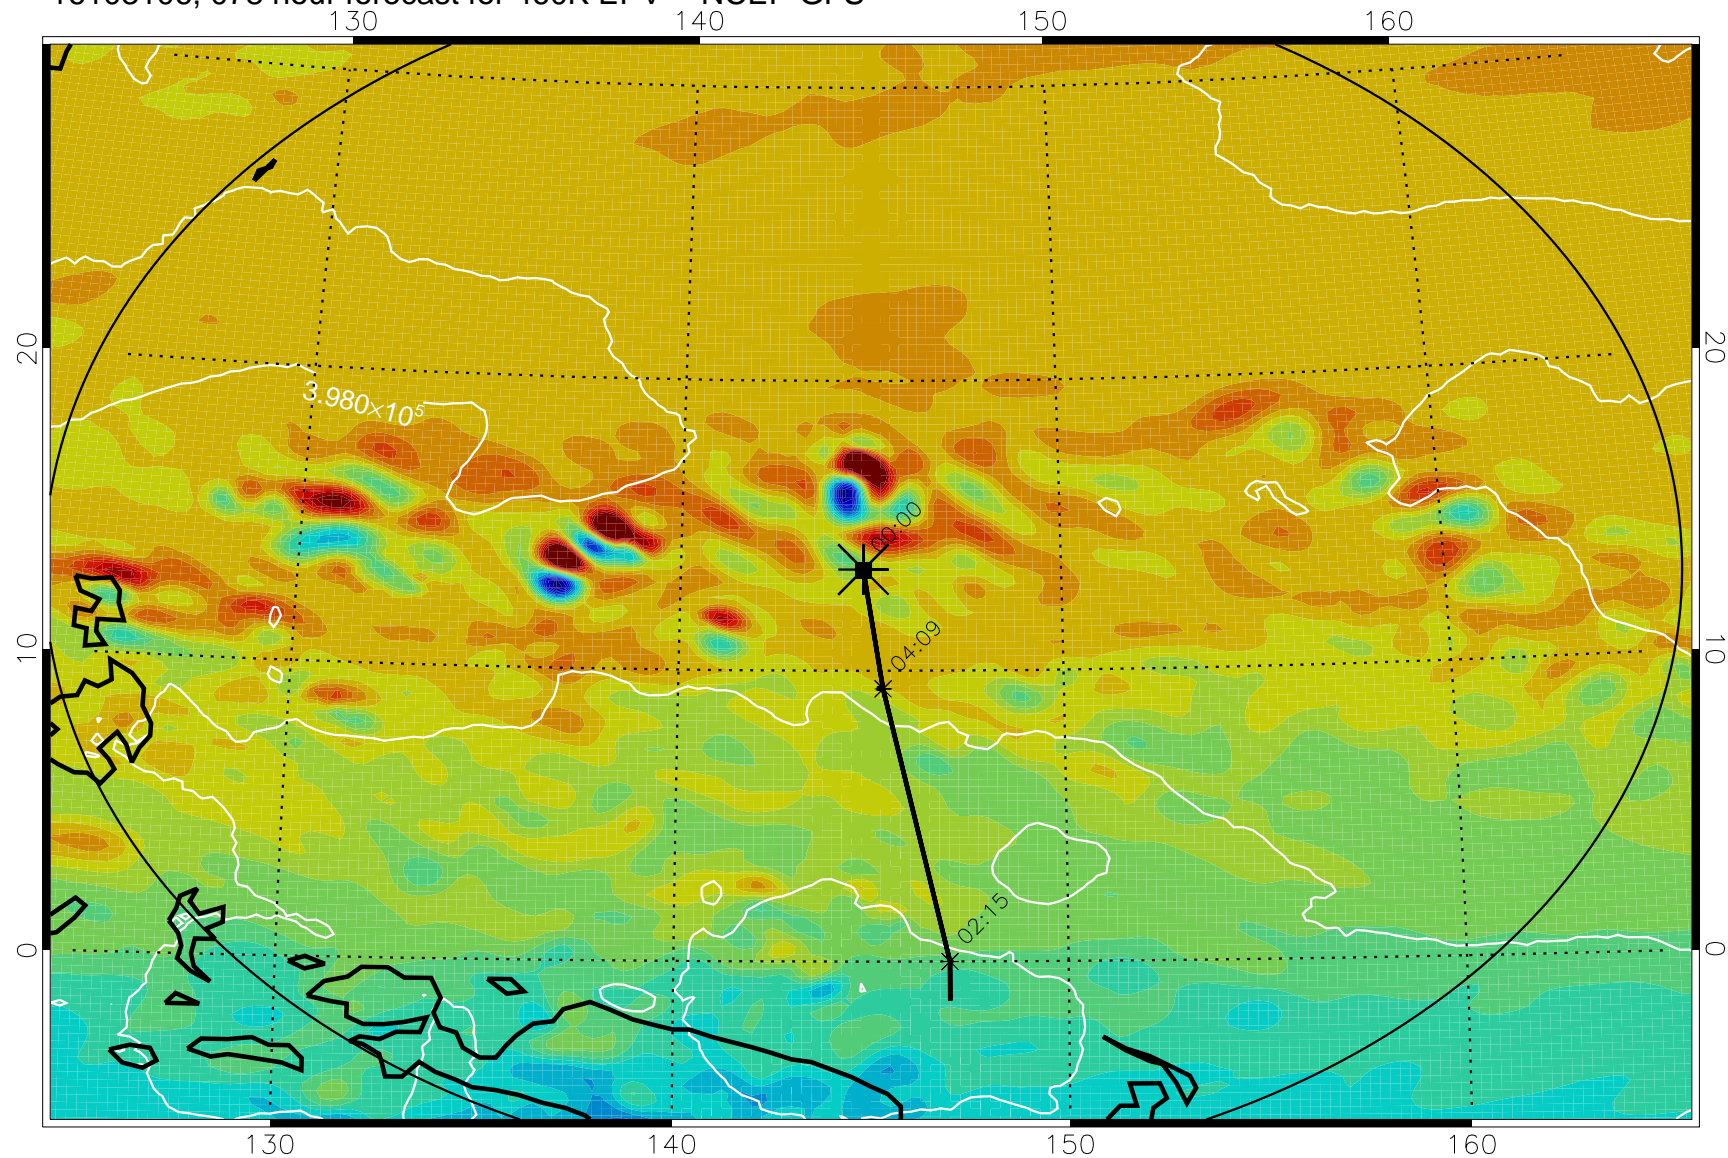

Range ring of 2304 km

16103018, 066 hour forecast for 460K EPV -- NCEP GFS

460K Montgomery Streamfunction, white

Range ring of 2304 km

16103100, 072 hour forecast for 460K EPV -- NCEP GFS

460K Montgomery Streamfunction, white

Range ring of 2304 km

16103106, 078 hour forecast for 460K EPV -- NCEP GFS

460K Montgomery Streamfunction, white

Range ring of 2304 km

16103112, 084 hour forecast for 460K EPV -- NCEP GFS

460K Montgomery Streamfunction, white

Range ring of 2304 km

16103118, 090 hour forecast for 460K EPV -- NCEP GFS

460K Montgomery Streamfunction, white

Range ring of 2304 km

16110100, 096 hour forecast for 460K EPV -- NCEP GFS

460K Montgomery Streamfunction, white

Range ring of 2304 km

16110106, 102 hour forecast for 460K EPV -- NCEP GFS

460K Montgomery Streamfunction, white

Range ring of 2304 km

16110112, 108 hour forecast for 460K EPV -- NCEP GFS

460K Montgomery Streamfunction, white