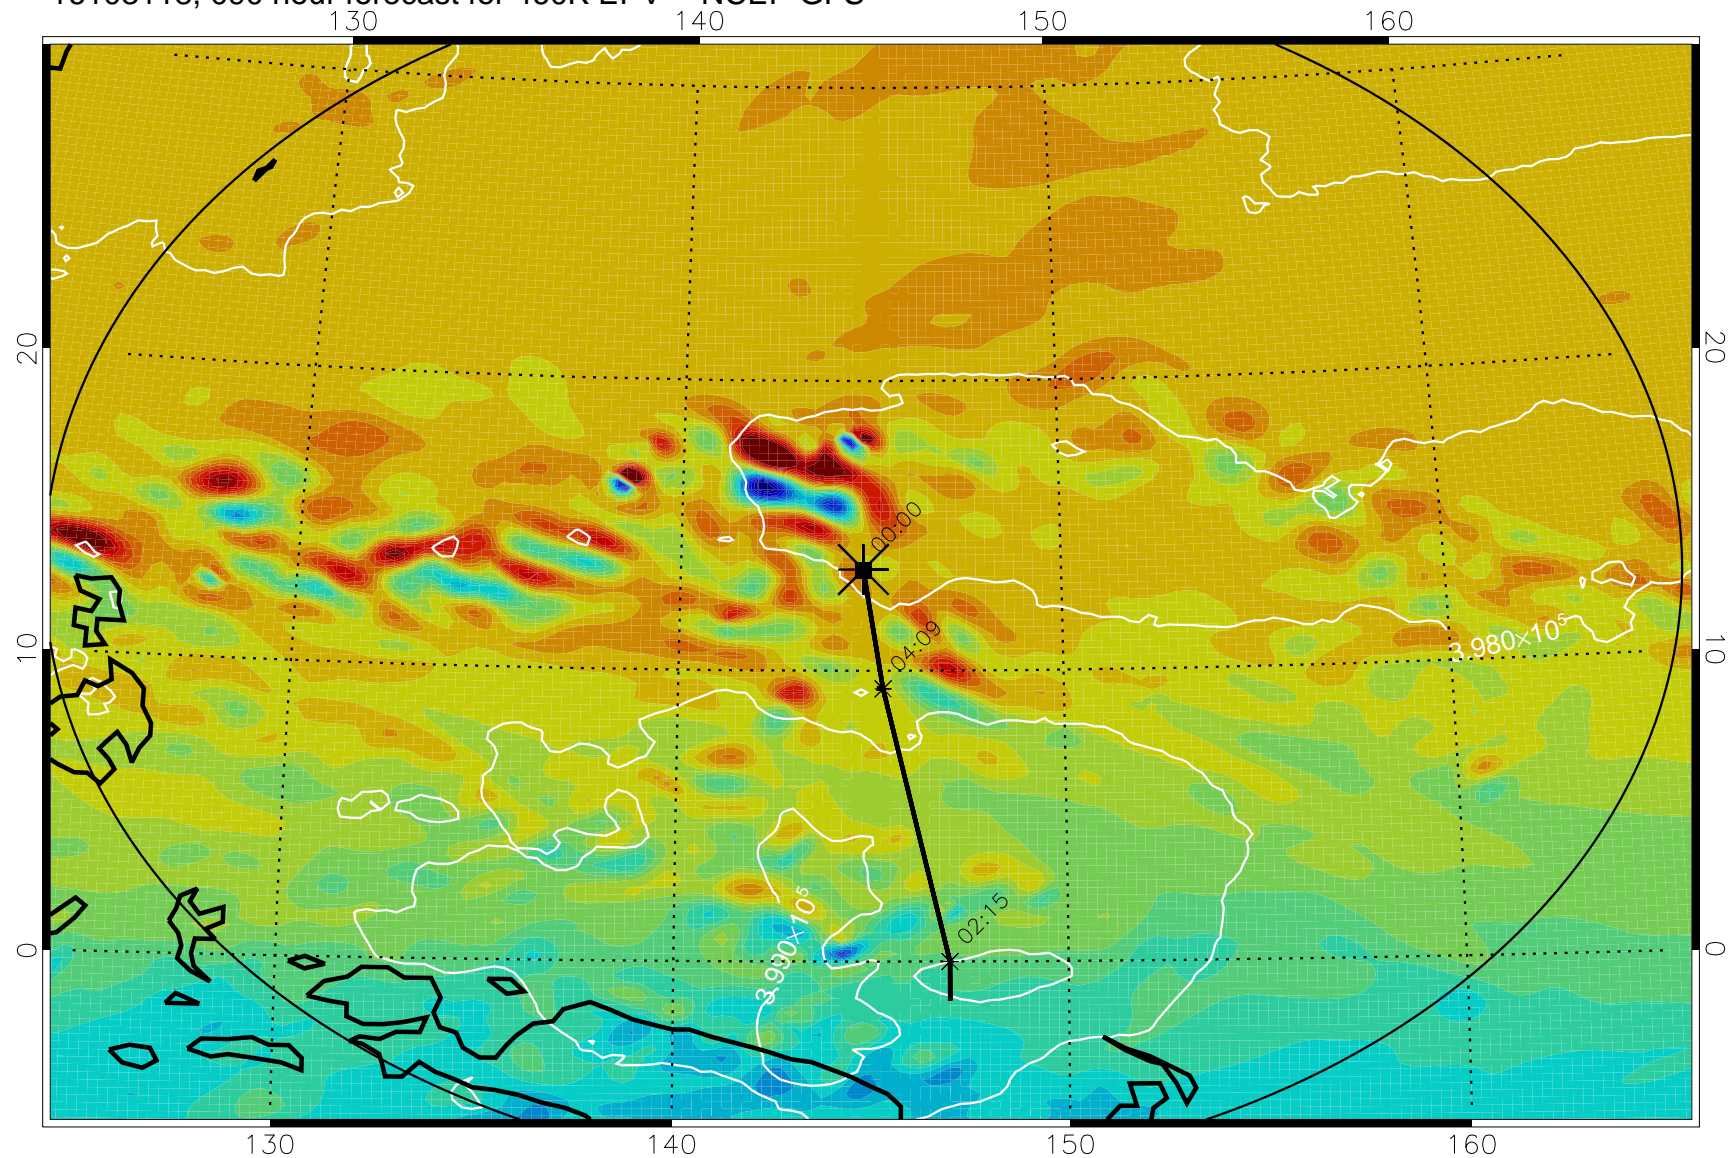

Range ring of 2304 km

16103018, 066 hour forecast for 460K EPV -- NCEP GFS

460K Montgomery Streamfunction, white

Range ring of 2304 km

16103100, 072 hour forecast for 460K EPV -- NCEP GFS

460K Montgomery Streamfunction, white

Range ring of 2304 km

16103106, 078 hour forecast for 460K EPV -- NCEP GFS

460K Montgomery Streamfunction, white

Range ring of 2304 km

16103112, 084 hour forecast for 460K EPV -- NCEP GFS

460K Montgomery Streamfunction, white

Range ring of 2304 km

16103118, 090 hour forecast for 460K EPV -- NCEP GFS

460K Montgomery Streamfunction, white

Range ring of 2304 km

16110100, 096 hour forecast for 460K EPV -- NCEP GFS

460K Montgomery Streamfunction, white

Range ring of 2304 km

16110106, 102 hour forecast for 460K EPV -- NCEP GFS

460K Montgomery Streamfunction, white

Range ring of 2304 km

16110112, 108 hour forecast for 460K EPV -- NCEP GFS

460K Montgomery Streamfunction, white