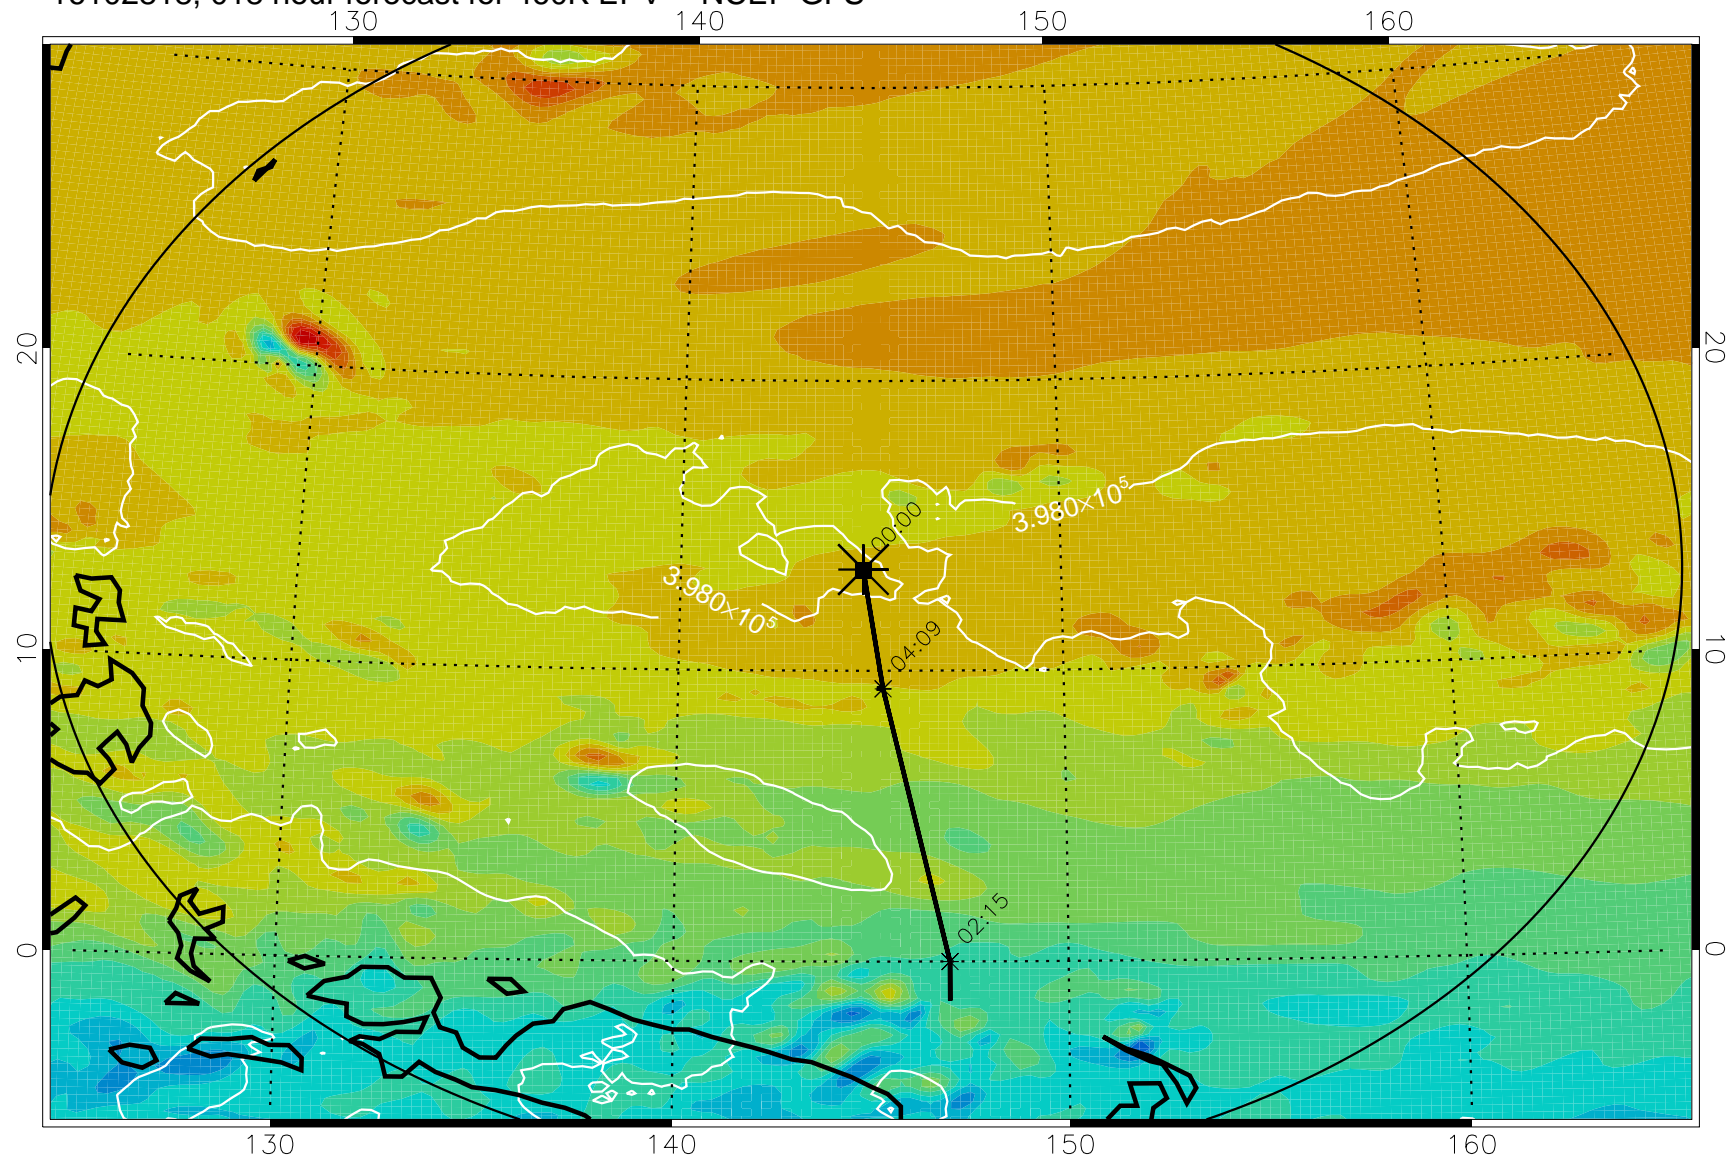

16102806, 006 hour forecast for 460K EPV -- NCEP GFS

460K Montgomery Streamfunction, white

Range ring of 2304 km

16102812, 012 hour forecast for 460K EPV -- NCEP GFS

460K Montgomery Streamfunction, white

Range ring of 2304 km

16102818, 018 hour forecast for 460K EPV -- NCEP GFS

460K Montgomery Streamfunction, white

Range ring of 2304 km

16102900, 024 hour forecast for 460K EPV -- NCEP GFS

460K Montgomery Streamfunction, white

-4×10^{-5} -2×10^{-5} 0 2×10^{-5} 4×10^{-5}
PVU

Range ring of 2304 km

16102906, 030 hour forecast for 460K EPV -- NCEP GFS

460K Montgomery Streamfunction, white

Range ring of 2304 km

16102912, 036 hour forecast for 460K EPV -- NCEP GFS

460K Montgomery Streamfunction, white

Range ring of 2304 km

16102918, 042 hour forecast for 460K EPV -- NCEP GFS

460K Montgomery Streamfunction, white

Range ring of 2304 km

16103000, 048 hour forecast for 460K EPV -- NCEP GFS

460K Montgomery Streamfunction, white