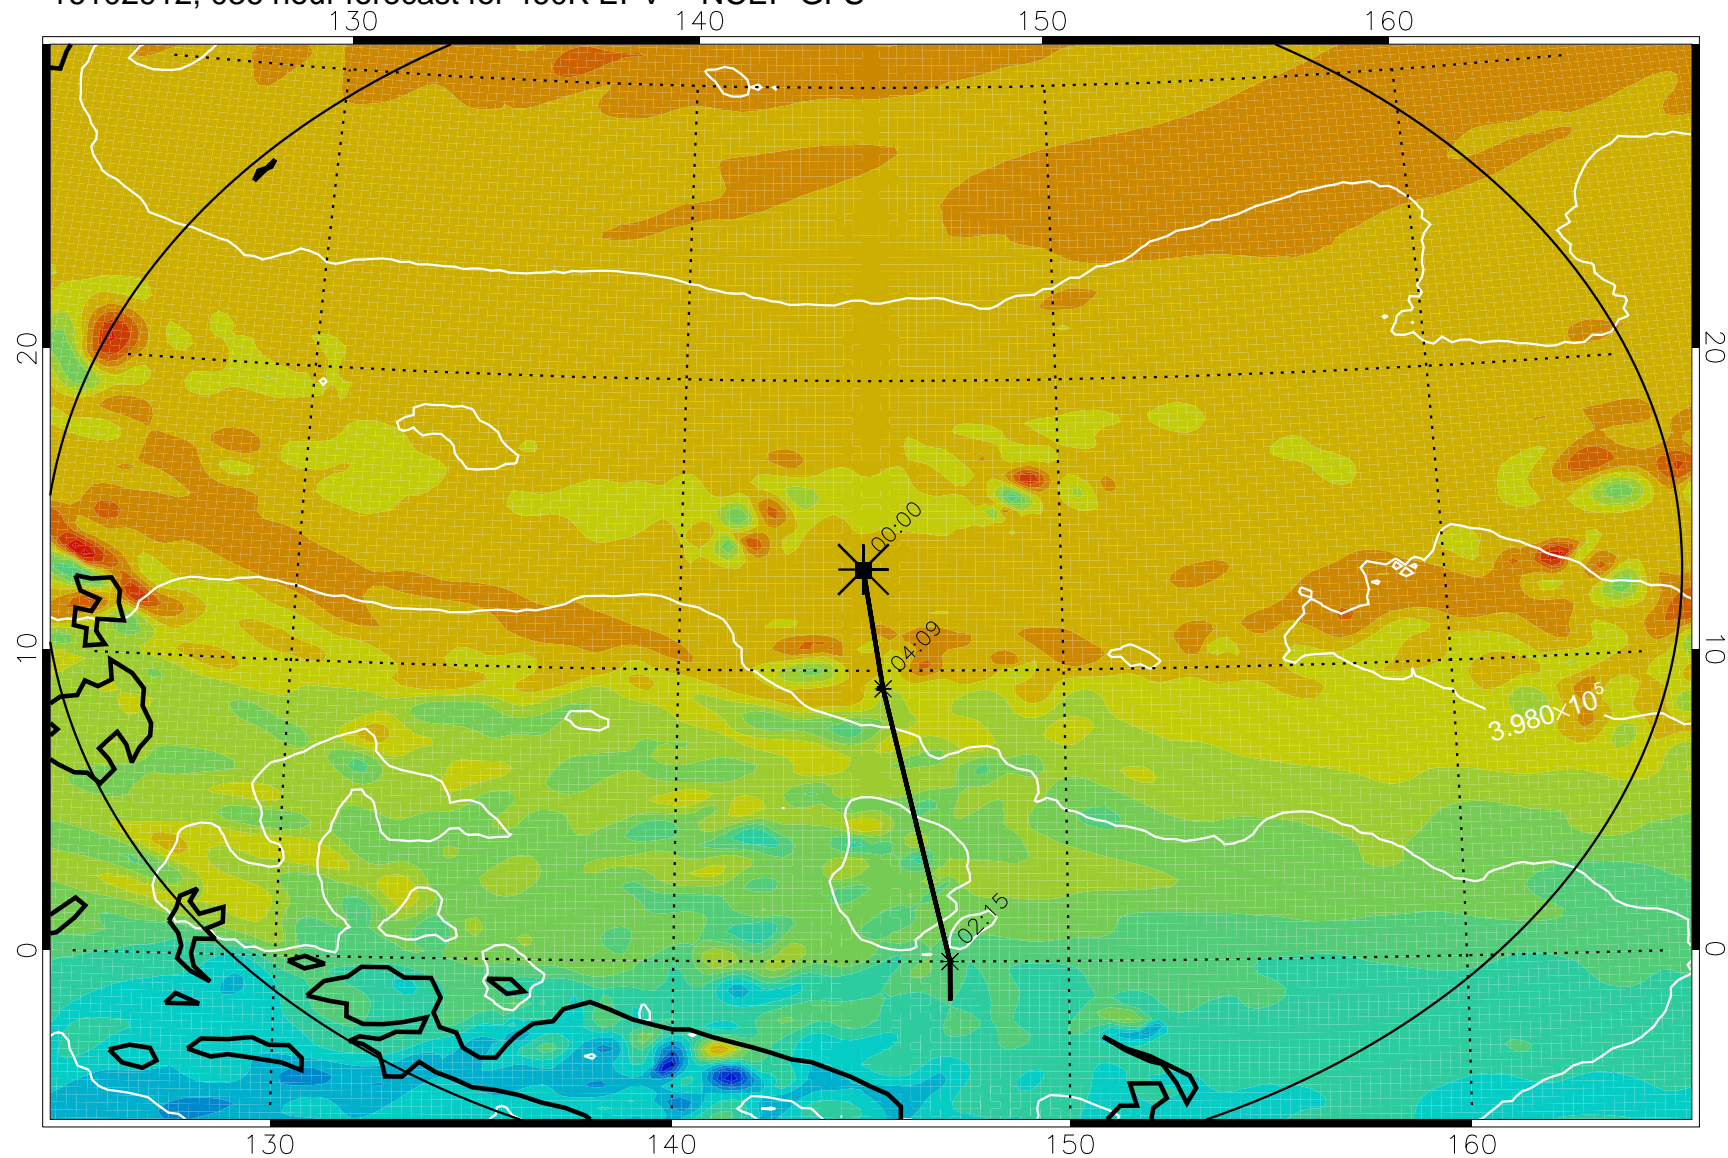

Range ring of 2304 km

16102906, 030 hour forecast for 460K EPV -- NCEP GFS

460K Montgomery Streamfunction, white

Range ring of 2304 km

16102912, 036 hour forecast for 460K EPV -- NCEP GFS

460K Montgomery Streamfunction, white

Range ring of 2304 km

16102918, 042 hour forecast for 460K EPV -- NCEP GFS

460K Montgomery Streamfunction, white

Range ring of 2304 km

16103000, 048 hour forecast for 460K EPV -- NCEP GFS

460K Montgomery Streamfunction, white

Range ring of 2304 km

16103006, 054 hour forecast for 460K EPV -- NCEP GFS

460K Montgomery Streamfunction, white

Range ring of 2304 km

16103012, 060 hour forecast for 460K EPV -- NCEP GFS

460K Montgomery Streamfunction, white

Range ring of 2304 km

16103018, 066 hour forecast for 460K EPV -- NCEP GFS

460K Montgomery Streamfunction, white

Range ring of 2304 km

16103100, 072 hour forecast for 460K EPV -- NCEP GFS

460K Montgomery Streamfunction, white