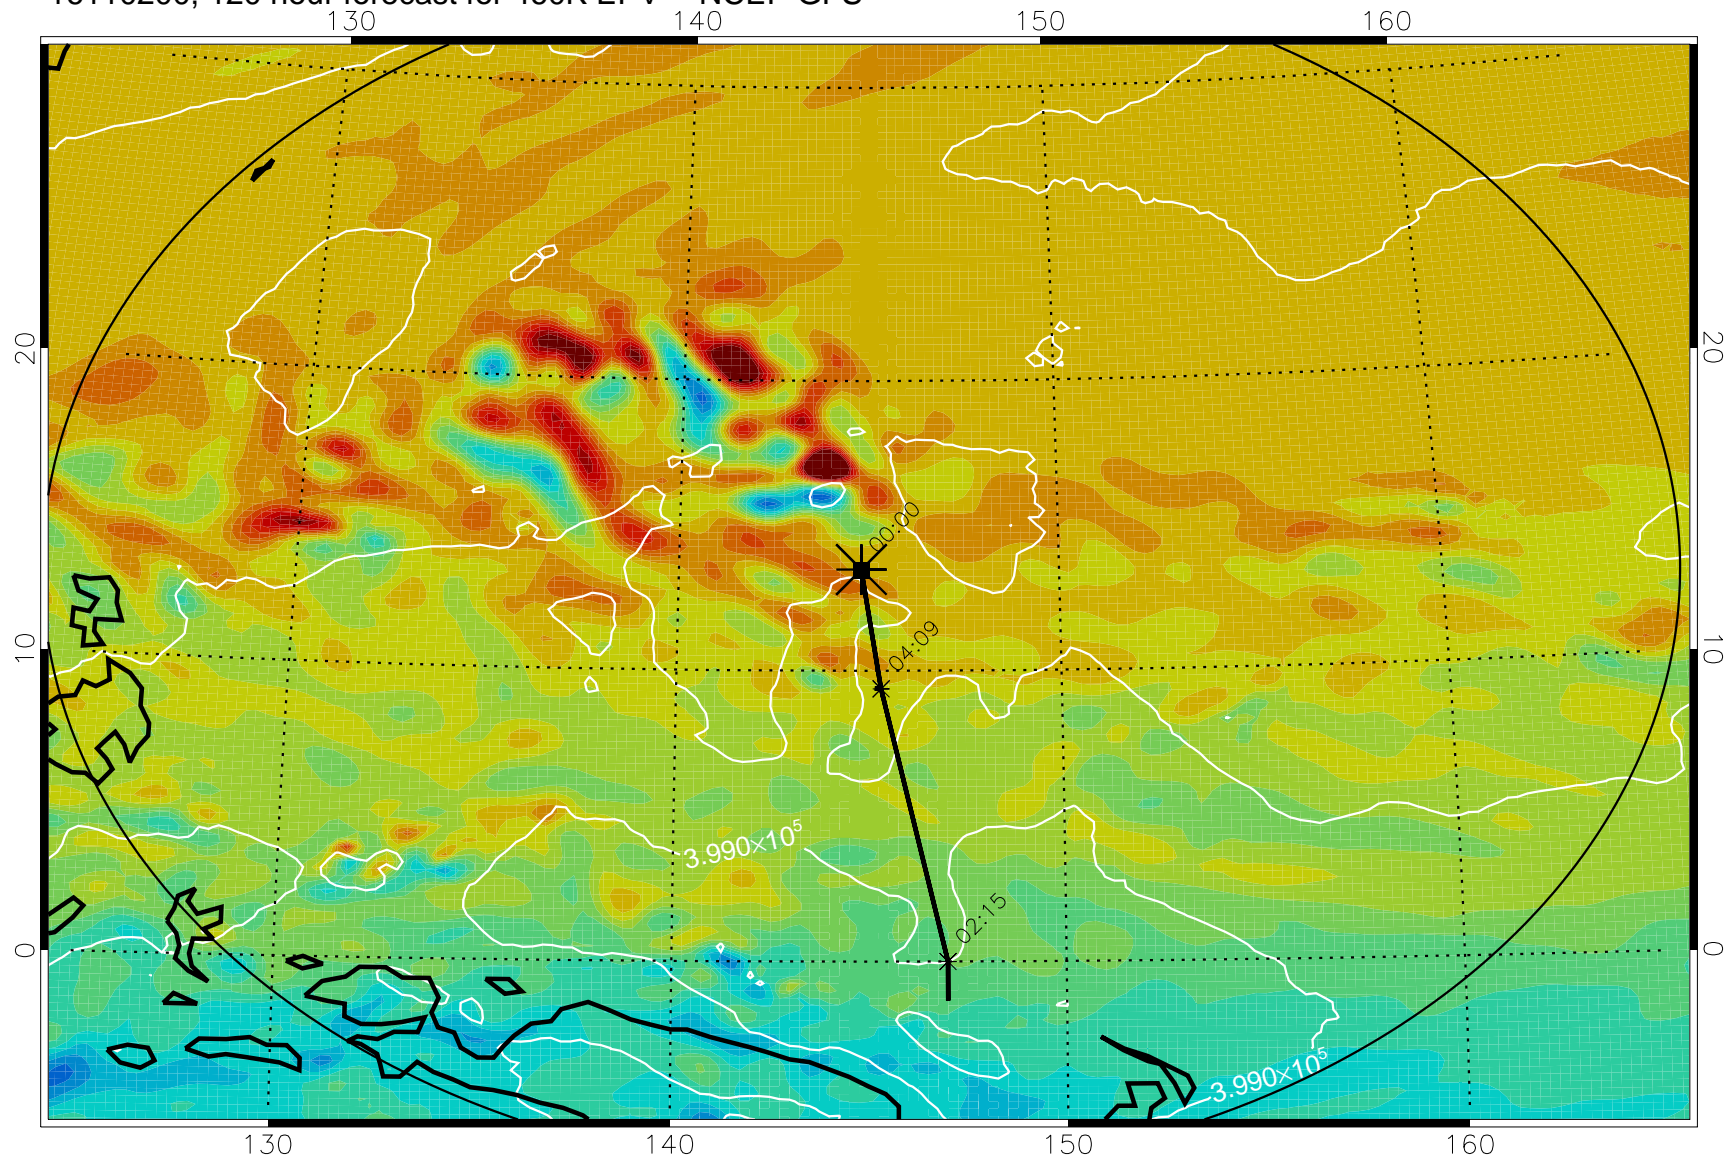

Range ring of 2304 km

16103106, 078 hour forecast for 460K EPV -- NCEP GFS

460K Montgomery Streamfunction, white

Range ring of 2304 km

16103112, 084 hour forecast for 460K EPV -- NCEP GFS

460K Montgomery Streamfunction, white

Range ring of 2304 km

16103118, 090 hour forecast for 460K EPV -- NCEP GFS

460K Montgomery Streamfunction, white

Range ring of 2304 km

16110100, 096 hour forecast for 460K EPV -- NCEP GFS

460K Montgomery Streamfunction, white

Range ring of 2304 km

16110106, 102 hour forecast for 460K EPV -- NCEP GFS

460K Montgomery Streamfunction, white

Range ring of 2304 km

16110112, 108 hour forecast for 460K EPV -- NCEP GFS

460K Montgomery Streamfunction, white

Range ring of 2304 km

16110118, 114 hour forecast for 460K EPV -- NCEP GFS

16110200, 120 hour forecast for 460K EPV -- NCEP GFS

460K Montgomery Streamfunction, white

Range ring of 2304 km