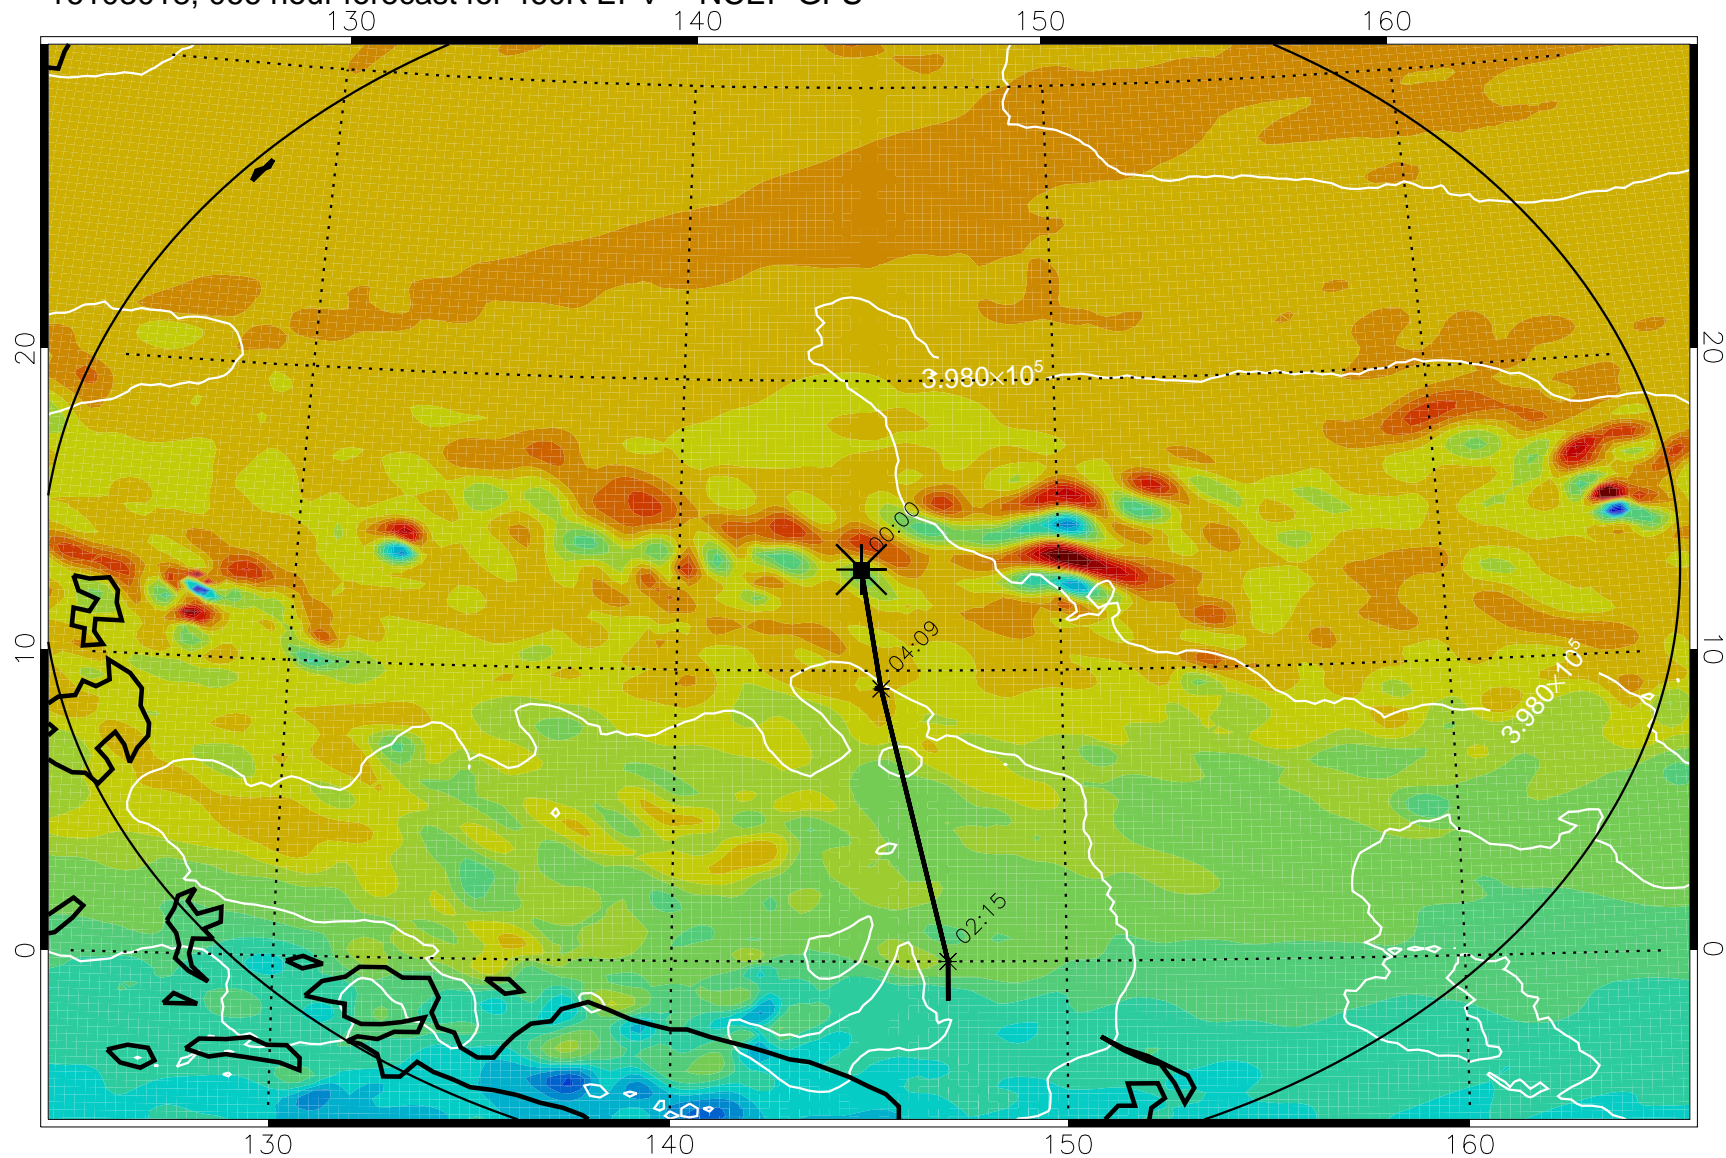

Range ring of 2304 km

16102918, 042 hour forecast for 460K EPV -- NCEP GFS

460K Montgomery Streamfunction, white

Range ring of 2304 km

16103000, 048 hour forecast for 460K EPV -- NCEP GFS

460K Montgomery Streamfunction, white

Range ring of 2304 km

16103006, 054 hour forecast for 460K EPV -- NCEP GFS

460K Montgomery Streamfunction, white

Range ring of 2304 km

16103012, 060 hour forecast for 460K EPV -- NCEP GFS

460K Montgomery Streamfunction, white

Range ring of 2304 km

16103018, 066 hour forecast for 460K EPV -- NCEP GFS

460K Montgomery Streamfunction, white

Range ring of 2304 km

16103100, 072 hour forecast for 460K EPV -- NCEP GFS

460K Montgomery Streamfunction, white

Range ring of 2304 km

16103106, 078 hour forecast for 460K EPV -- NCEP GFS

460K Montgomery Streamfunction, white

Range ring of 2304 km

16103112, 084 hour forecast for 460K EPV -- NCEP GFS

460K Montgomery Streamfunction, white