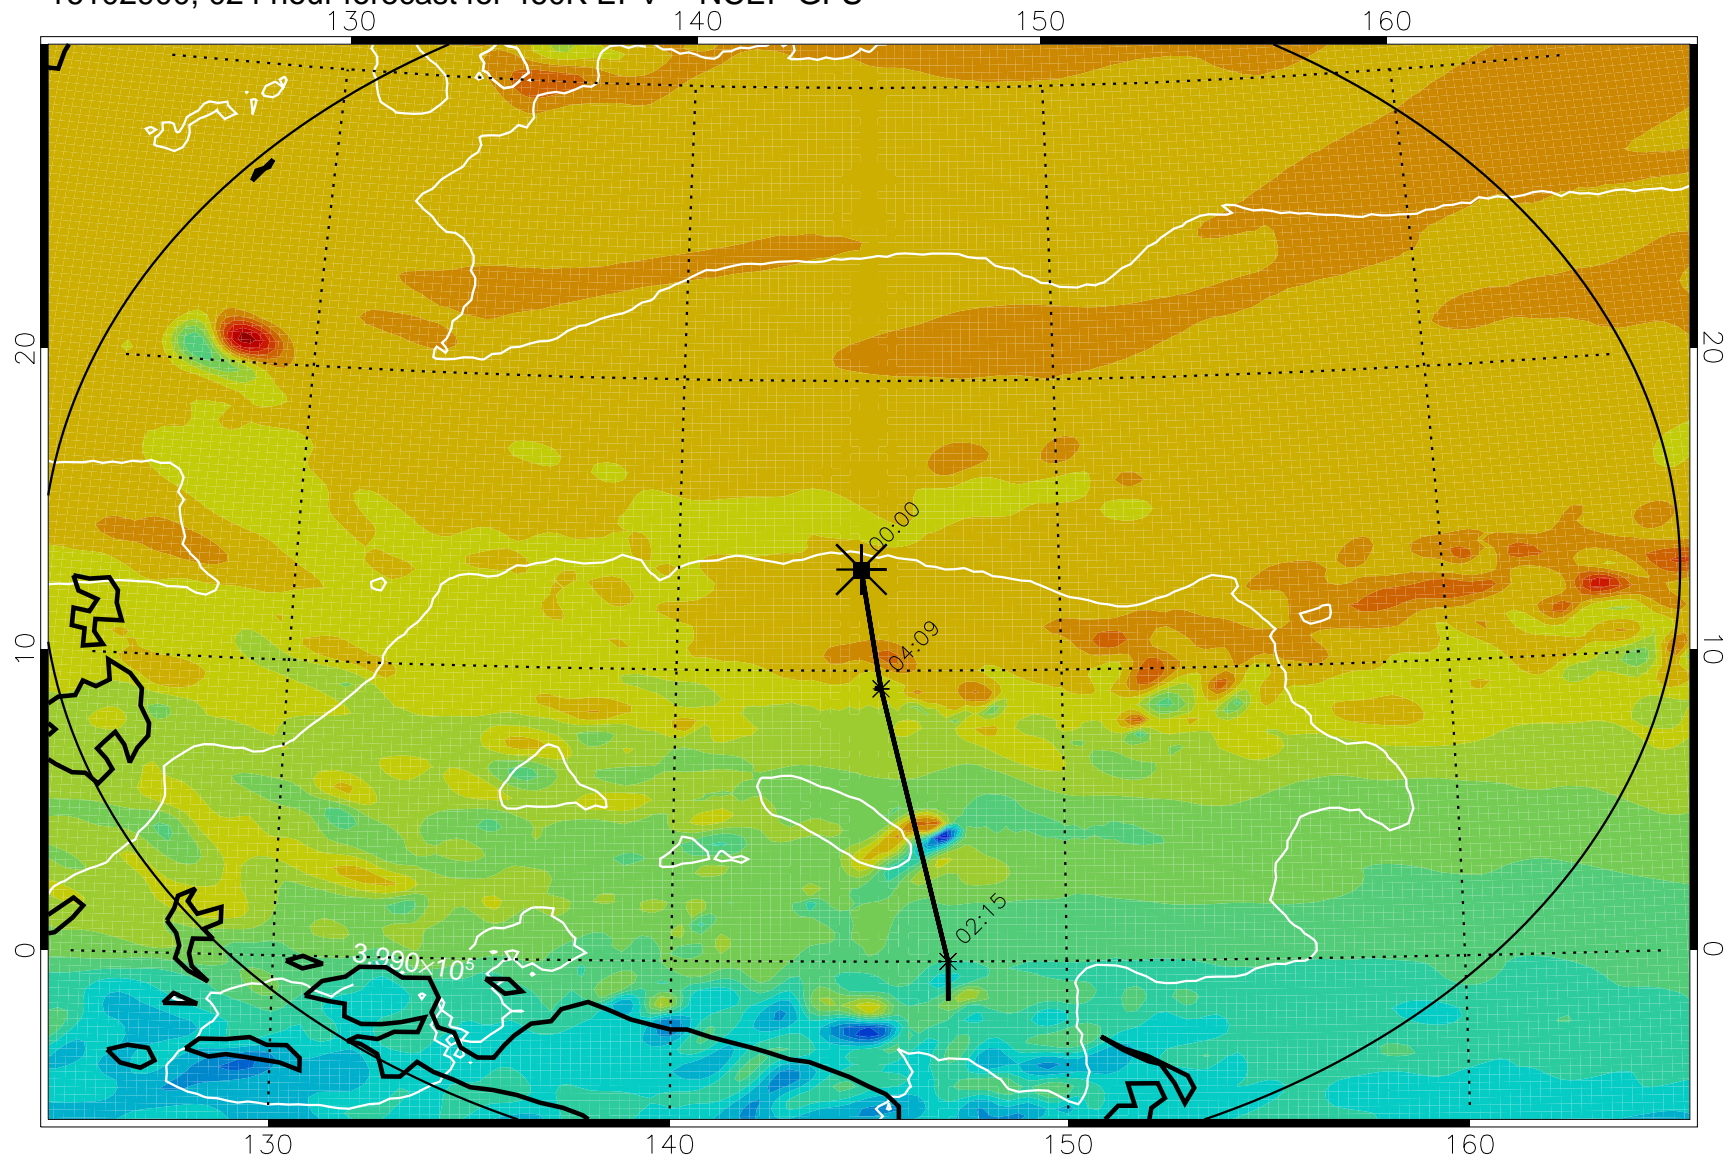

16102806, 006 hour forecast for 460K EPV -- NCEP GFS

460K Montgomery Streamfunction, white

Range ring of 2304 km

16102812, 012 hour forecast for 460K EPV -- NCEP GFS

460K Montgomery Streamfunction, white

Range ring of 2304 km

16102818, 018 hour forecast for 460K EPV -- NCEP GFS

460K Montgomery Streamfunction, white

Range ring of 2304 km

16102900, 024 hour forecast for 460K EPV -- NCEP GFS

460K Montgomery Streamfunction, white

-4×10^{-5} -2×10^{-5} 0 2×10^{-5} 4×10^{-5}
PVU

Range ring of 2304 km

16102906, 030 hour forecast for 460K EPV -- NCEP GFS

460K Montgomery Streamfunction, white

Range ring of 2304 km

16102912, 036 hour forecast for 460K EPV -- NCEP GFS

460K Montgomery Streamfunction, white

Range ring of 2304 km

16102918, 042 hour forecast for 460K EPV -- NCEP GFS

460K Montgomery Streamfunction, white

Range ring of 2304 km

16103000, 048 hour forecast for 460K EPV -- NCEP GFS

460K Montgomery Streamfunction, white