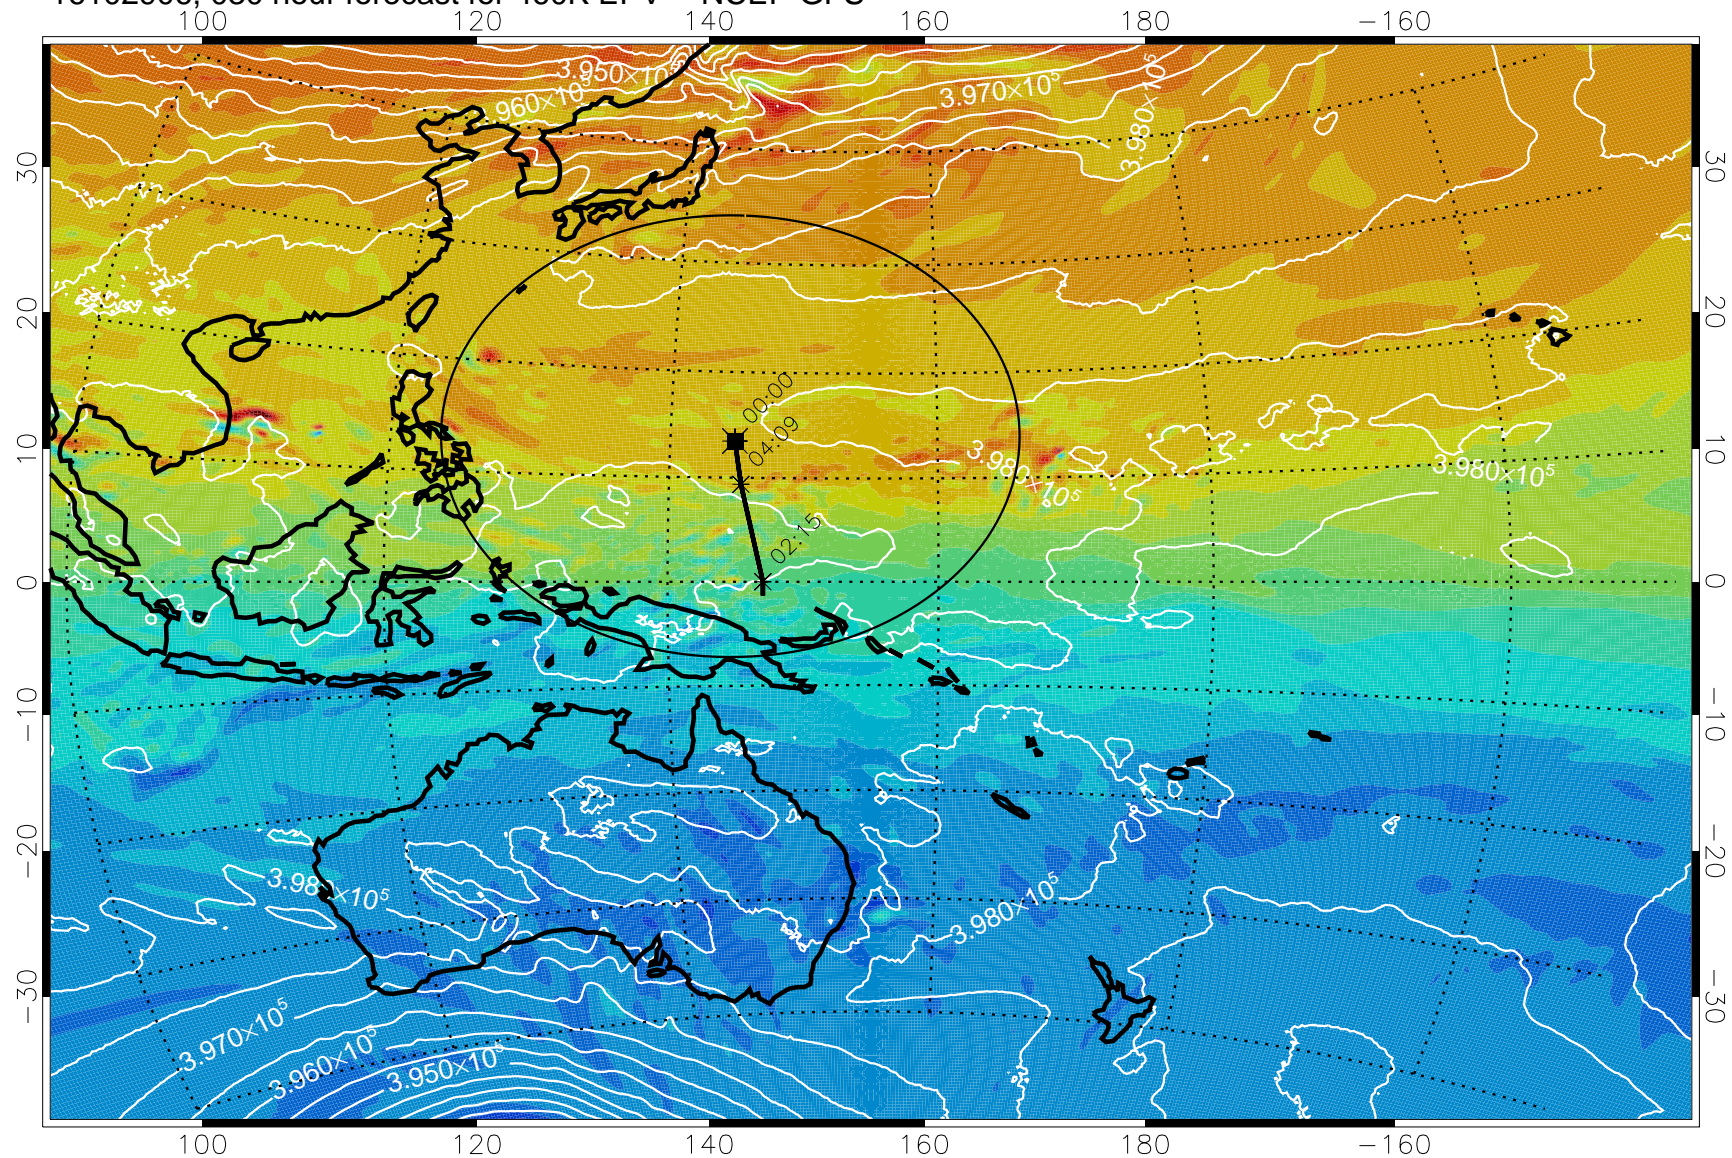

16102818, 018 hour forecast for 460K EPV -- NCEP GFS

460K Montgomery Streamfunction, white

Range ring of 2304 km

16102900, 024 hour forecast for 460K EPV -- NCEP GFS

16102906, 030 hour forecast for 460K EPV -- NCEP GFS

460K Montgomery Streamfunction, white

Range ring of 2304 km

16102912, 036 hour forecast for 460K EPV -- NCEP GFS

460K Montgomery Streamfunction, white

Range ring of 2304 km

16102918, 042 hour forecast for 460K EPV -- NCEP GFS

460K Montgomery Streamfunction, white

Range ring of 2304 km

16103000, 048 hour forecast for 460K EPV -- NCEP GFS

460K Montgomery Streamfunction, white

Range ring of 2304 km

16103006, 054 hour forecast for 460K EPV -- NCEP GFS

460K Montgomery Streamfunction, white

Range ring of 2304 km

16103012, 060 hour forecast for 460K EPV -- NCEP GFS

460K Montgomery Streamfunction, white

Range ring of 2304 km

16103100, 072 hour forecast for 460K EPV -- NCEP GFS