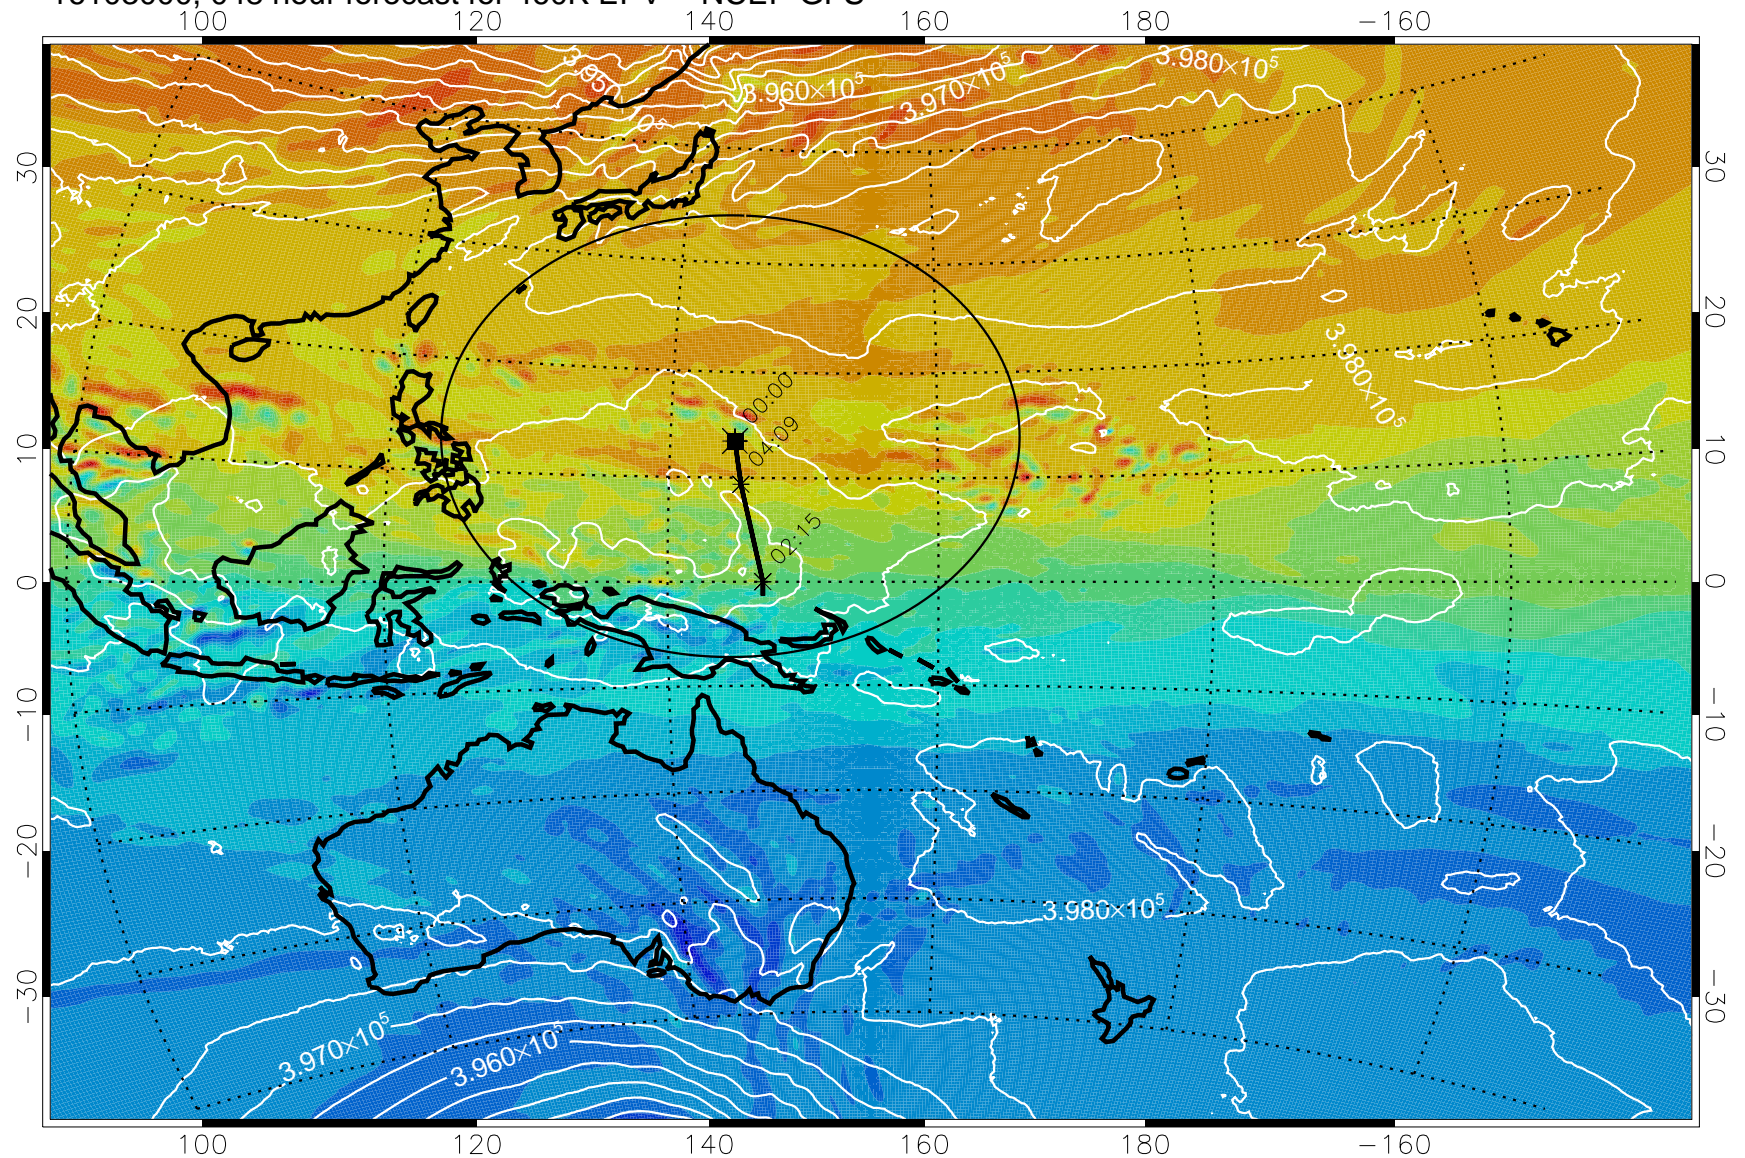

16102818, 018 hour forecast for 460K EPV -- NCEP GFS

460K Montgomery Streamfunction, white

Range ring of 2304 km

16102900, 024 hour forecast for 460K EPV -- NCEP GFS

16102906, 030 hour forecast for 460K EPV -- NCEP GFS

460K Montgomery Streamfunction, white

Range ring of 2304 km

16102912, 036 hour forecast for 460K EPV -- NCEP GFS

460K Montgomery Streamfunction, white

Range ring of 2304 km

16102918, 042 hour forecast for 460K EPV -- NCEP GFS

460K Montgomery Streamfunction, white

Range ring of 2304 km

16103000, 048 hour forecast for 460K EPV -- NCEP GFS

460K Montgomery Streamfunction, white

Range ring of 2304 km

16103006, 054 hour forecast for 460K EPV -- NCEP GFS

460K Montgomery Streamfunction, white

Range ring of 2304 km

16103012, 060 hour forecast for 460K EPV -- NCEP GFS

460K Montgomery Streamfunction, white

Range ring of 2304 km

16103100, 072 hour forecast for 460K EPV -- NCEP GFS