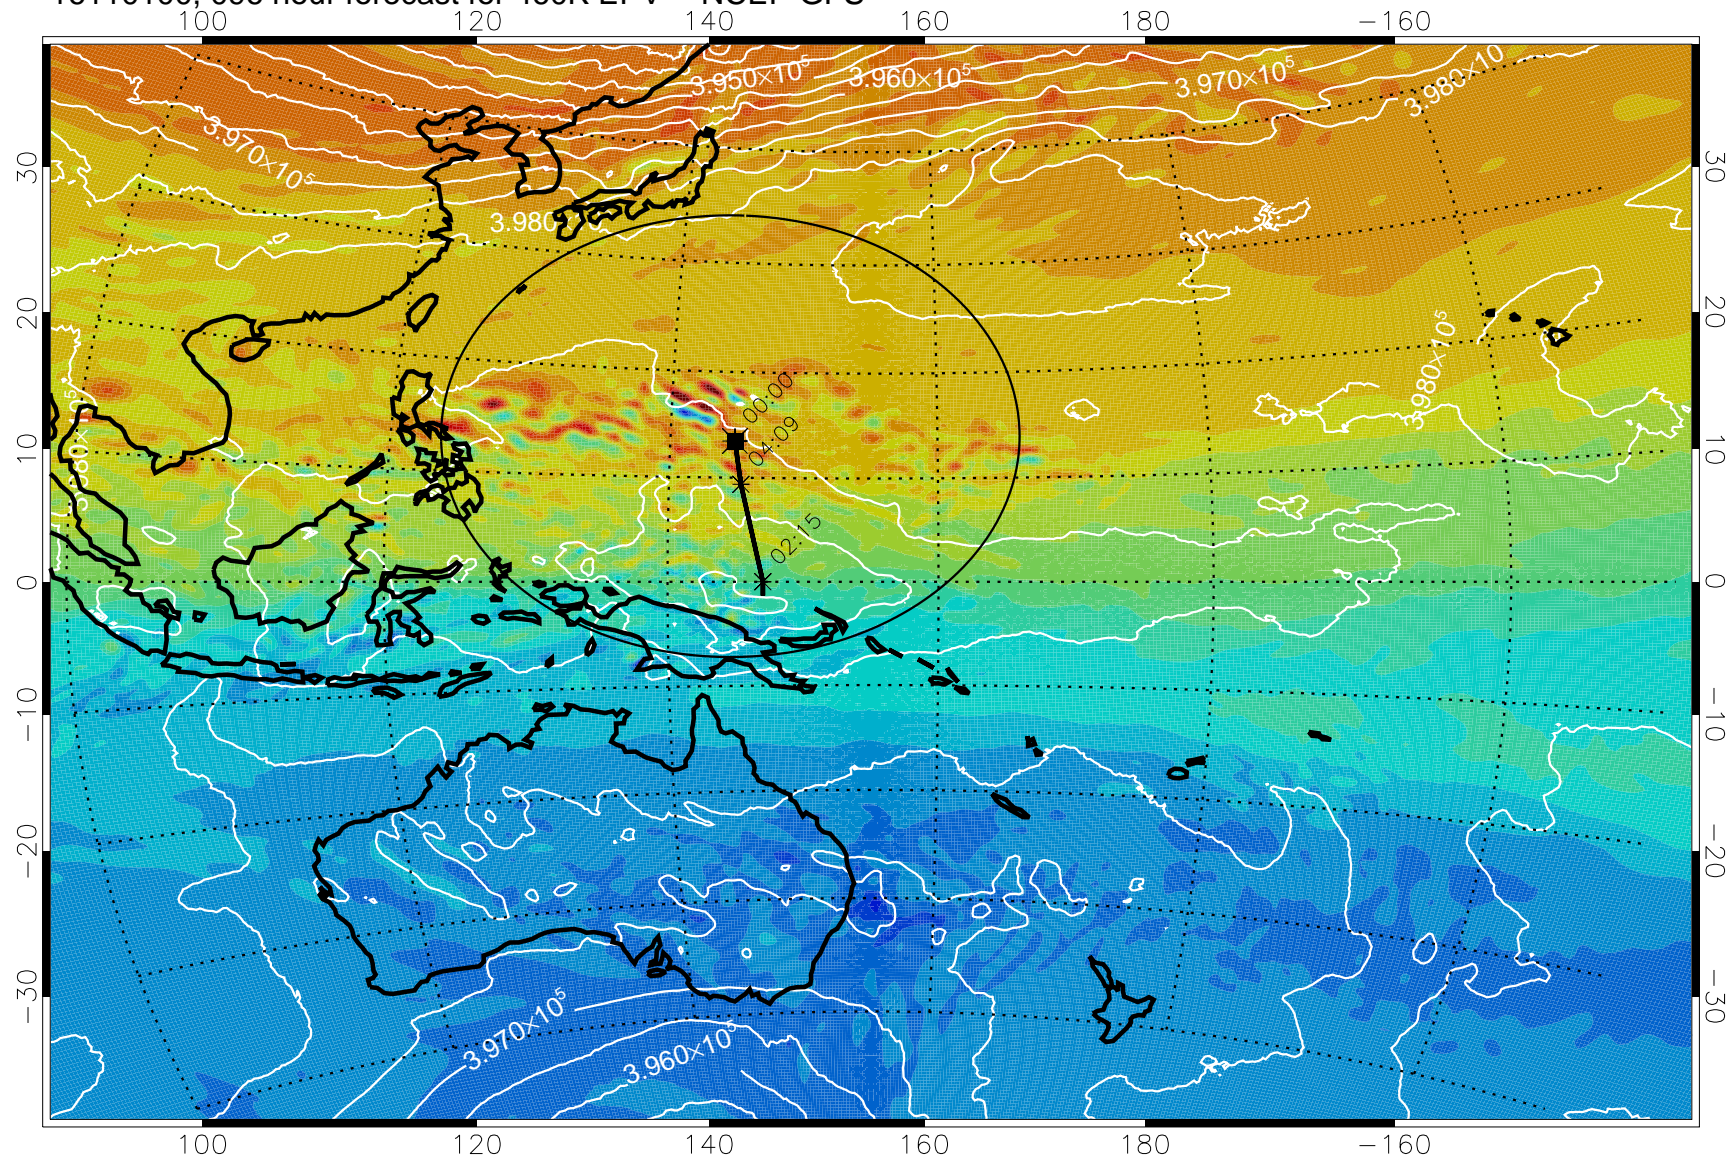

460K Montgomery Streamfunction, white

Range ring of 2304 km

16103106, 078 hour forecast for 460K EPV -- NCEP GFS

460K Montgomery Streamfunction, white

Range ring of 2304 km

16103112, 084 hour forecast for 460K EPV -- NCEP GFS

460K Montgomery Streamfunction, white

Range ring of 2304 km

16103118, 090 hour forecast for 460K EPV -- NCEP GFS

460K Montgomery Streamfunction, white

Range ring of 2304 km

16110100, 096 hour forecast for 460K EPV -- NCEP GFS

460K Montgomery Streamfunction, white

Range ring of 2304 km

16110106, 102 hour forecast for 460K EPV -- NCEP GFS

460K Montgomery Streamfunction, white

Range ring of 2304 km

16110112, 108 hour forecast for 460K EPV -- NCEP GFS

460K Montgomery Streamfunction, white

Range ring of 2304 km

16110118, 114 hour forecast for 460K EPV -- NCEP GFS

460K Montgomery Streamfunction, white

Range ring of 2304 km

16110200, 120 hour forecast for 460K EPV -- NCEP GFS