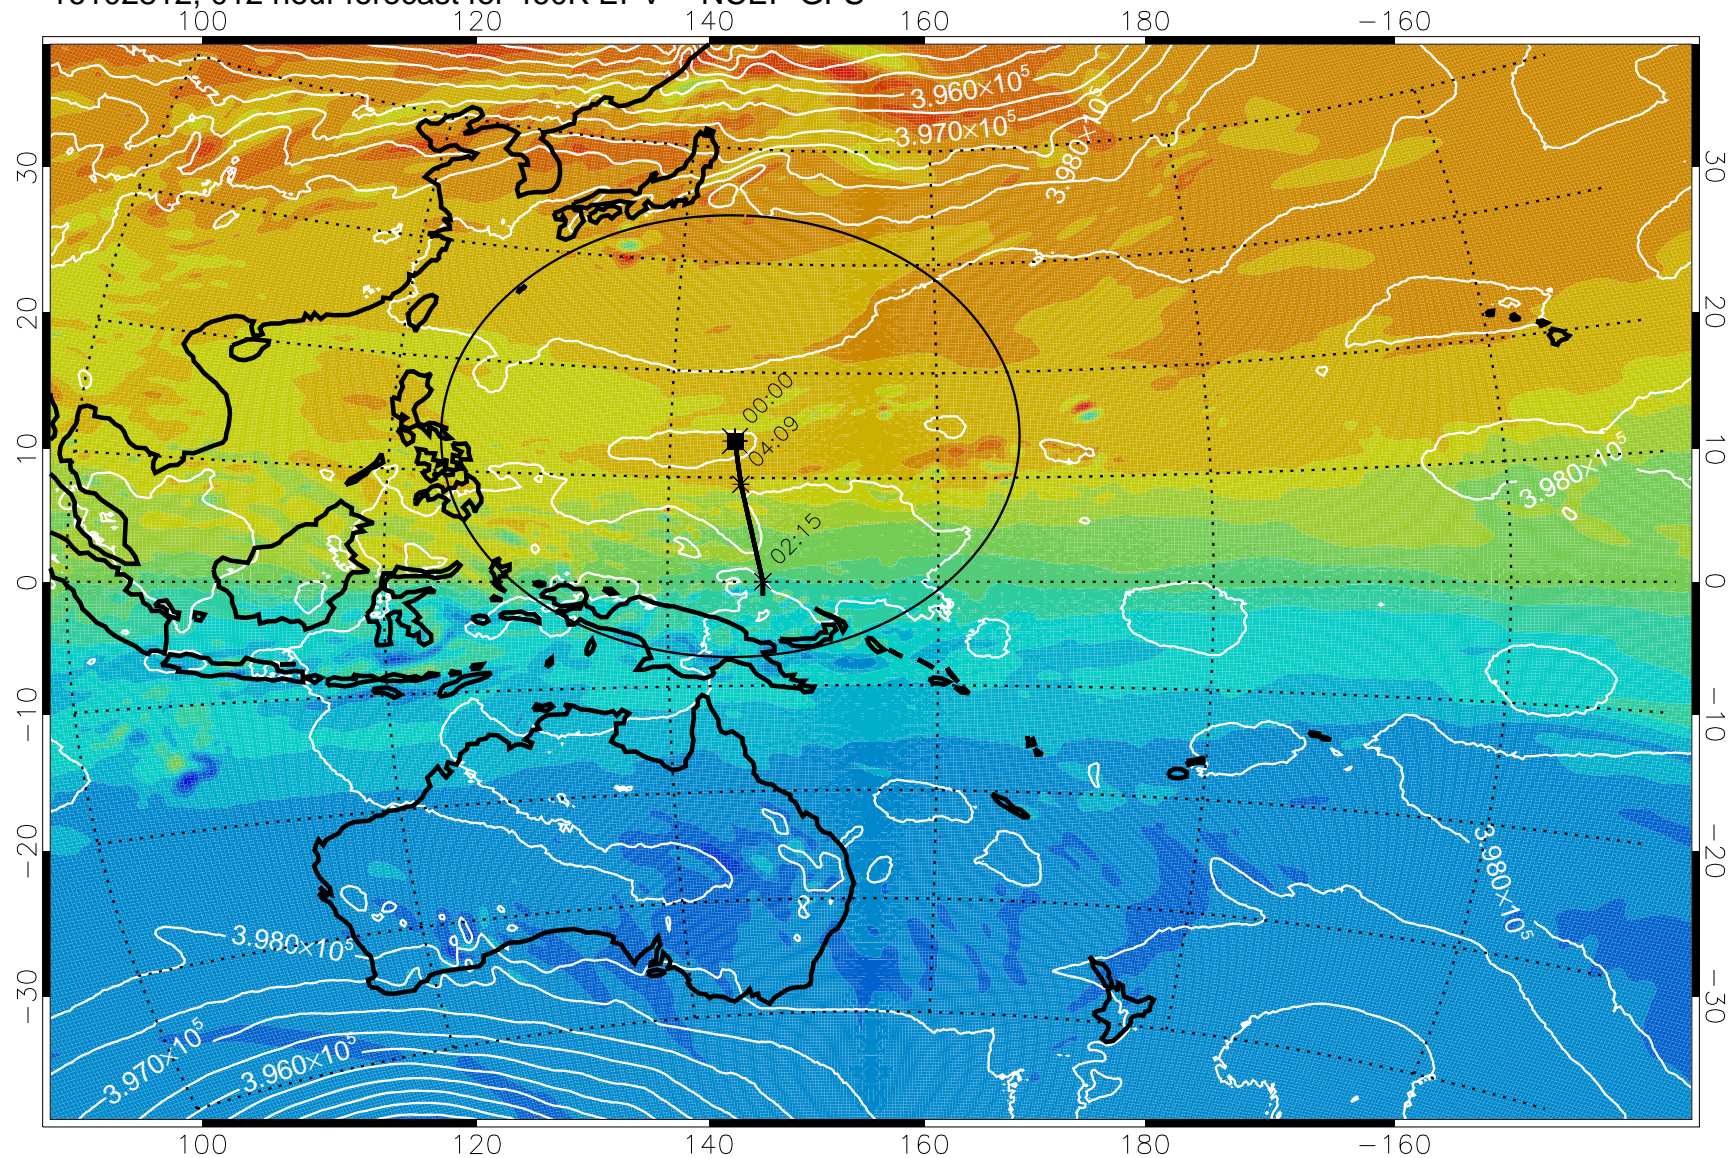

16102806, 006 hour forecast for 460K EPV -- NCEP GFS

460K Montgomery Streamfunction, white

Range ring of 2304 km

16102812, 012 hour forecast for 460K EPV -- NCEP GFS

460K Montgomery Streamfunction, white

Range ring of 2304 km

16102818, 018 hour forecast for 460K EPV -- NCEP GFS

460K Montgomery Streamfunction, white

Range ring of 2304 km

16102900, 024 hour forecast for 460K EPV -- NCEP GFS

16102906, 030 hour forecast for 460K EPV -- NCEP GFS

460K Montgomery Streamfunction, white

Range ring of 2304 km

16102912, 036 hour forecast for 460K EPV -- NCEP GFS

460K Montgomery Streamfunction, white

Range ring of 2304 km

16102918, 042 hour forecast for 460K EPV -- NCEP GFS

460K Montgomery Streamfunction, white

Range ring of 2304 km

16103000, 048 hour forecast for 460K EPV -- NCEP GFS

460K Montgomery Streamfunction, white

Range ring of 2304 km

16103006, 054 hour forecast for 460K EPV -- NCEP GFS