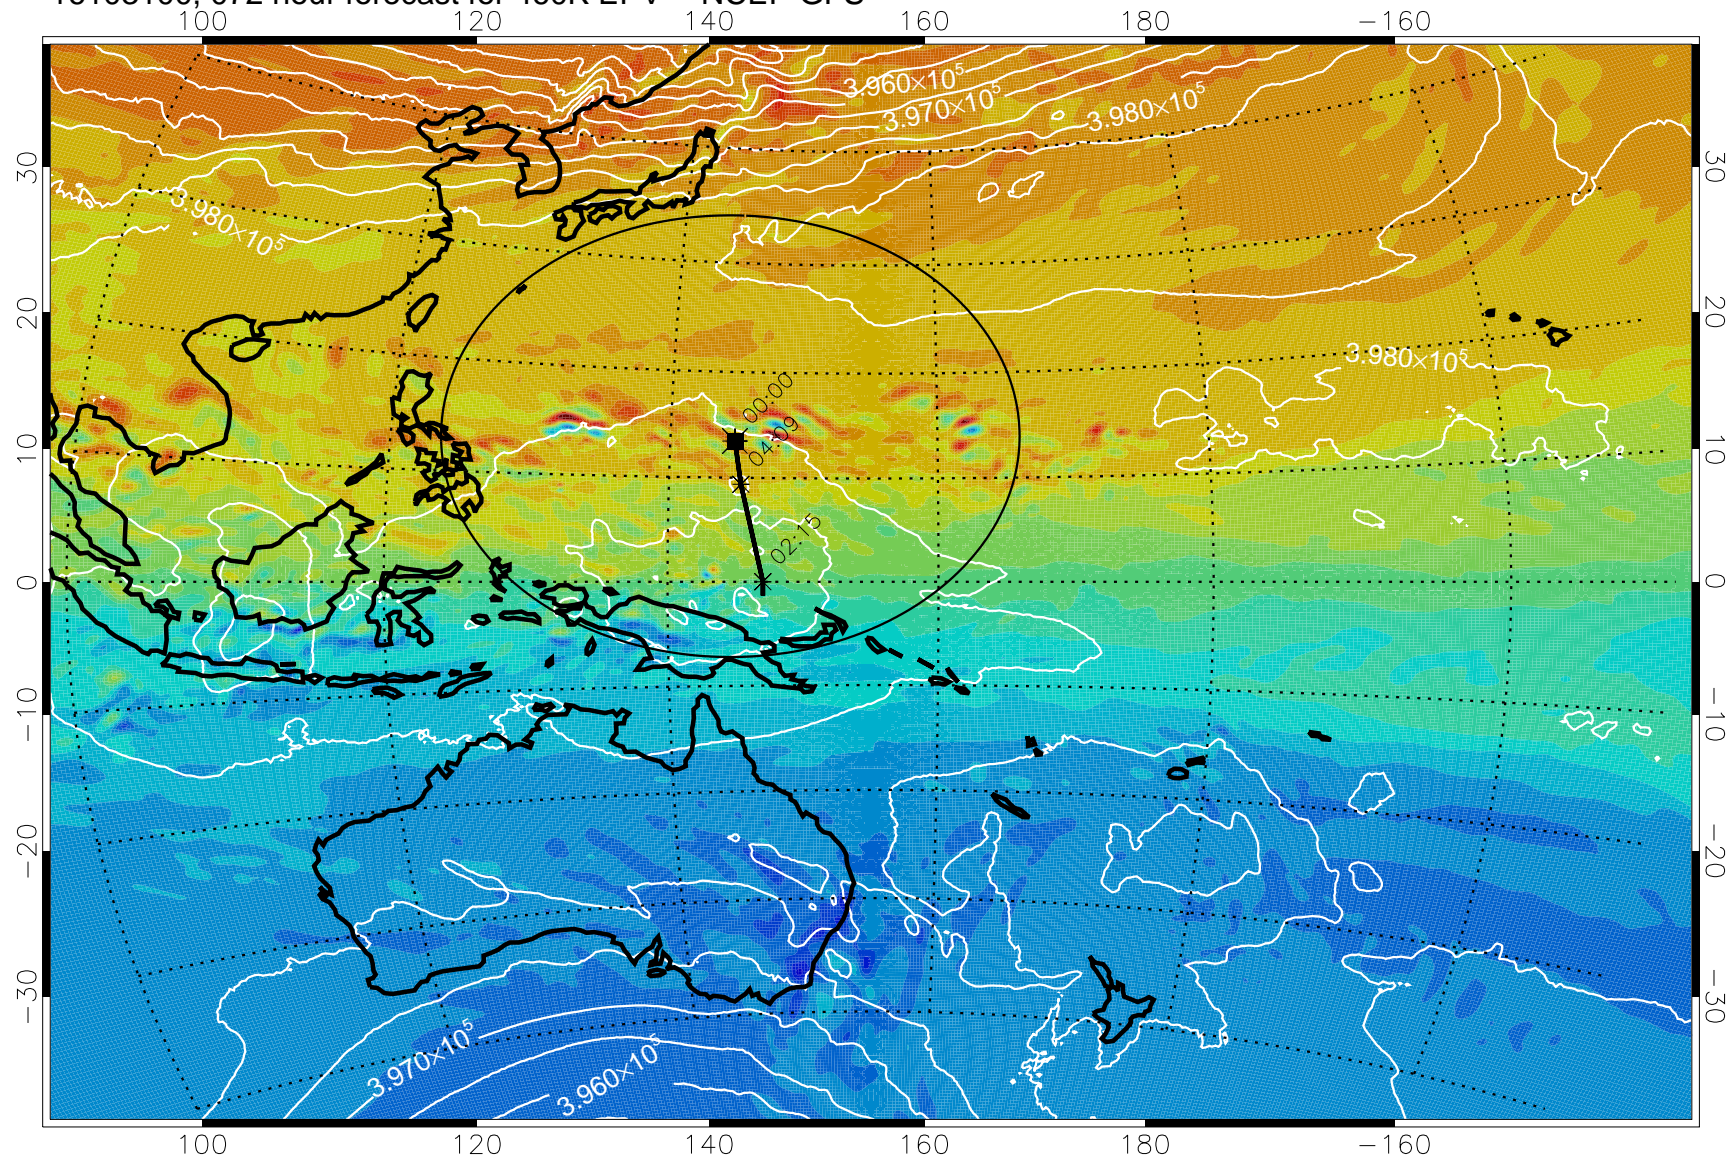

460K Montgomery Streamfunction, white

Range ring of 2304 km

16103000, 048 hour forecast for 460K EPV -- NCEP GFS

460K Montgomery Streamfunction, white

Range ring of 2304 km

16103006, 054 hour forecast for 460K EPV -- NCEP GFS

460K Montgomery Streamfunction, white

Range ring of 2304 km

16103012, 060 hour forecast for 460K EPV -- NCEP GFS

460K Montgomery Streamfunction, white

Range ring of 2304 km

16103100, 072 hour forecast for 460K EPV -- NCEP GFS

460K Montgomery Streamfunction, white

Range ring of 2304 km

16103106, 078 hour forecast for 460K EPV -- NCEP GFS

460K Montgomery Streamfunction, white

Range ring of 2304 km

16103112, 084 hour forecast for 460K EPV -- NCEP GFS

460K Montgomery Streamfunction, white

Range ring of 2304 km

16103118, 090 hour forecast for 460K EPV -- NCEP GFS

460K Montgomery Streamfunction, white

Range ring of 2304 km

16110100, 096 hour forecast for 460K EPV -- NCEP GFS