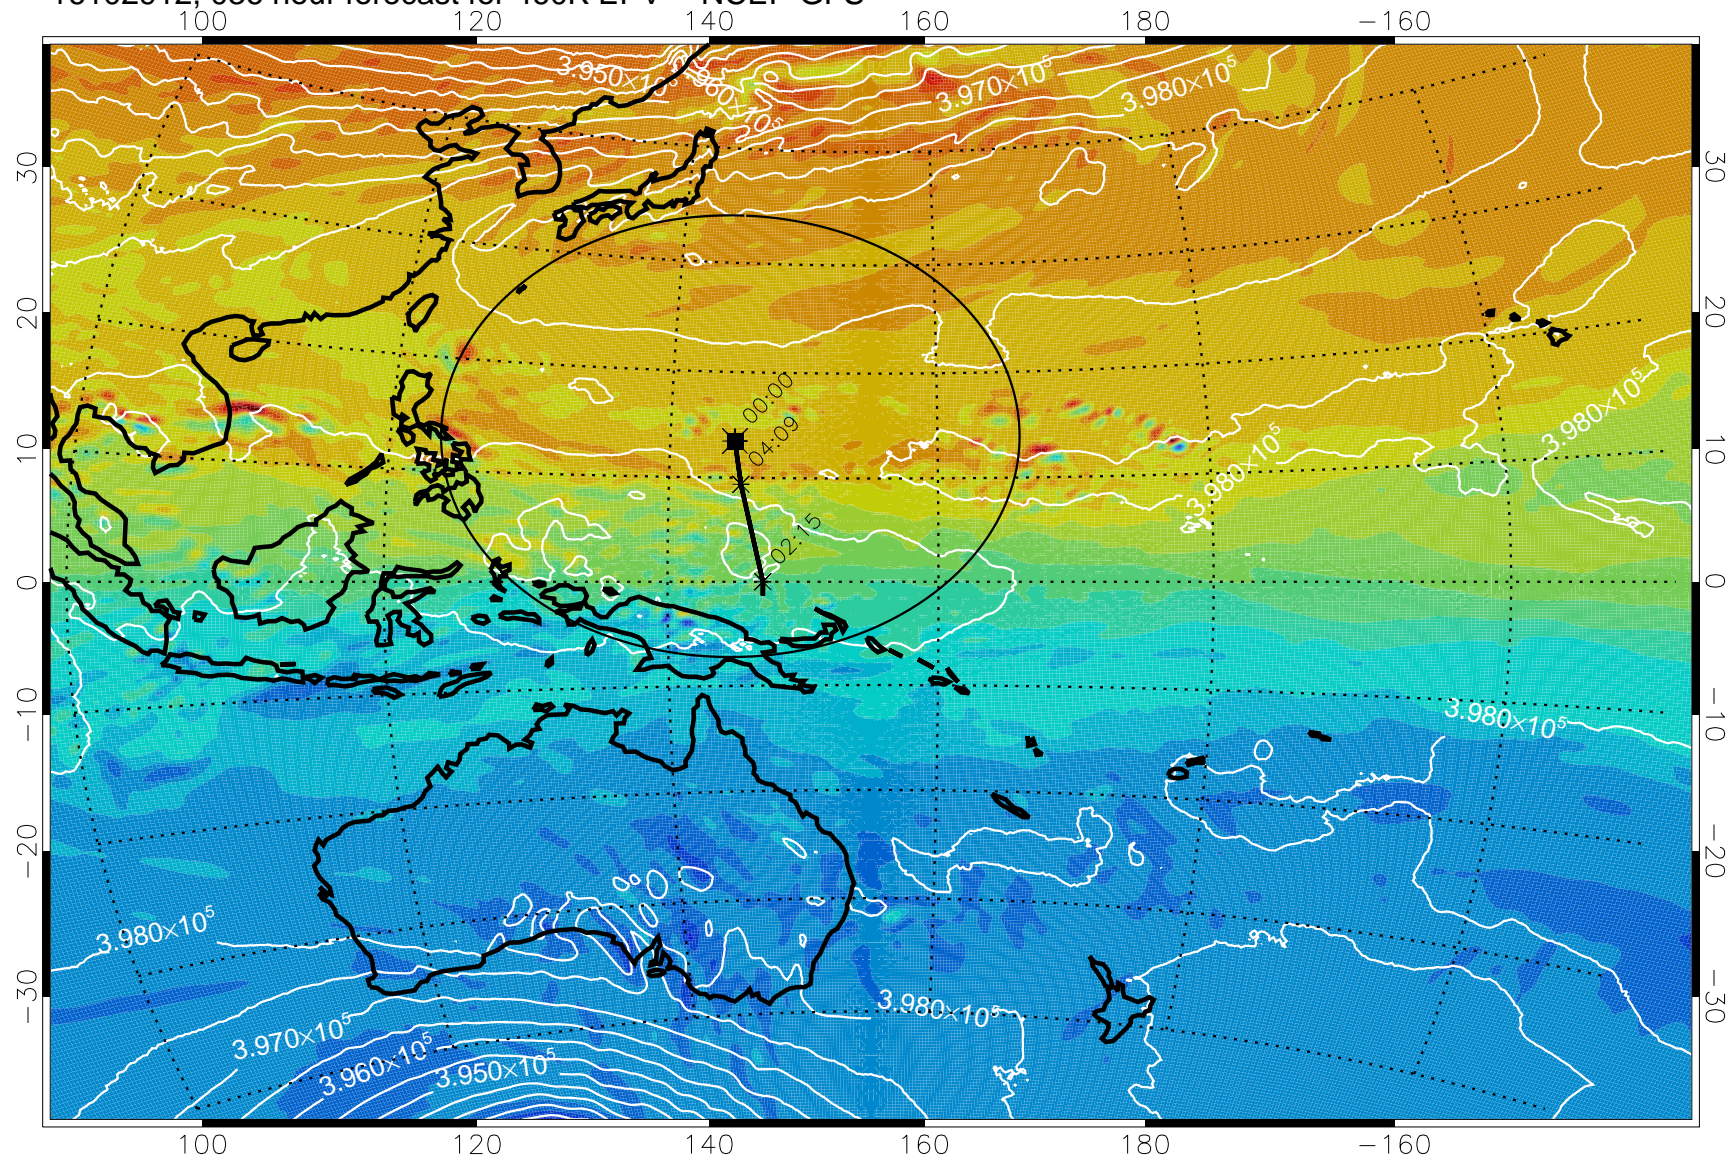

16102818, 018 hour forecast for 460K EPV -- NCEP GFS

460K Montgomery Streamfunction, white

Range ring of 2304 km

16102900, 024 hour forecast for 460K EPV -- NCEP GFS

16102906, 030 hour forecast for 460K EPV -- NCEP GFS

460K Montgomery Streamfunction, white

Range ring of 2304 km

16102912, 036 hour forecast for 460K EPV -- NCEP GFS

460K Montgomery Streamfunction, white

Range ring of 2304 km

16102918, 042 hour forecast for 460K EPV -- NCEP GFS

460K Montgomery Streamfunction, white

Range ring of 2304 km

16103000, 048 hour forecast for 460K EPV -- NCEP GFS

460K Montgomery Streamfunction, white

Range ring of 2304 km

16103006, 054 hour forecast for 460K EPV -- NCEP GFS

460K Montgomery Streamfunction, white

Range ring of 2304 km

16103012, 060 hour forecast for 460K EPV -- NCEP GFS

460K Montgomery Streamfunction, white

Range ring of 2304 km

16103100, 072 hour forecast for 460K EPV -- NCEP GFS