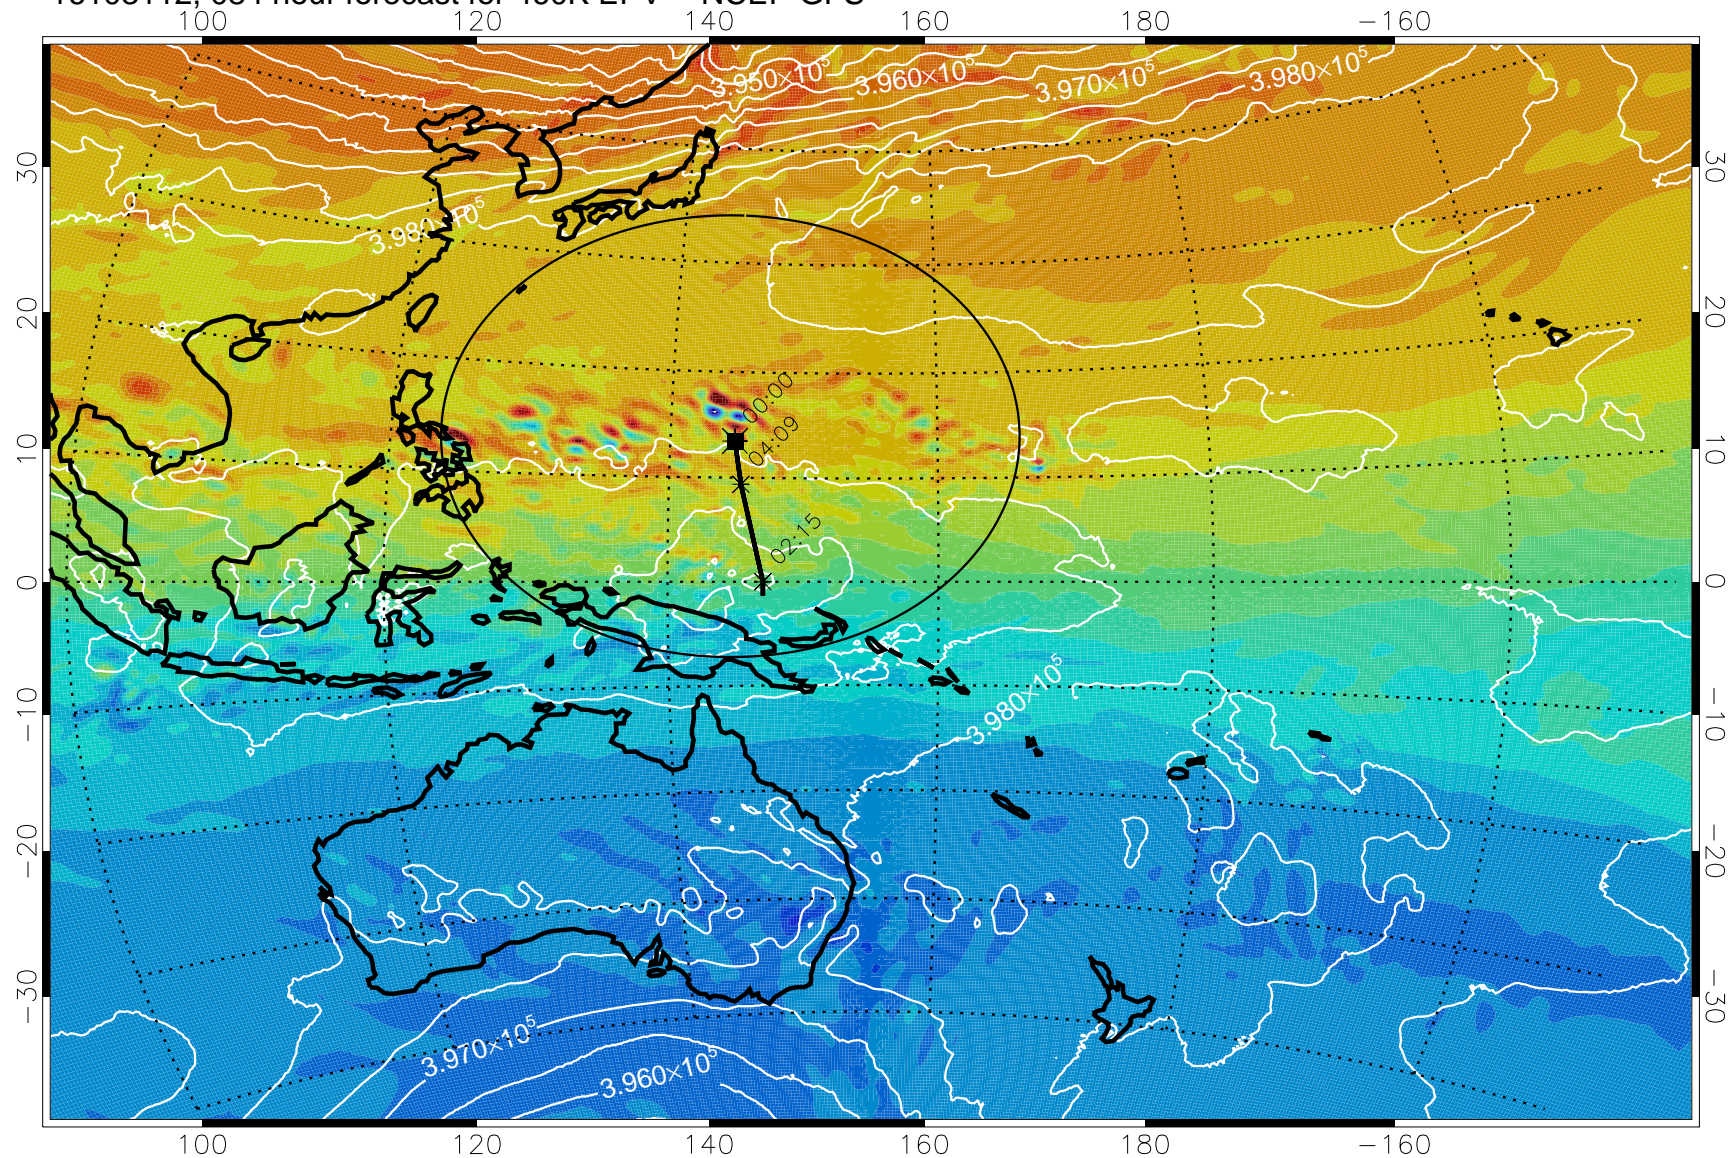

460K Montgomery Streamfunction, white

Range ring of 2304 km

16103012, 060 hour forecast for 460K EPV -- NCEP GFS

460K Montgomery Streamfunction, white

Range ring of 2304 km

16103100, 072 hour forecast for 460K EPV -- NCEP GFS

460K Montgomery Streamfunction, white

Range ring of 2304 km

16103106, 078 hour forecast for 460K EPV -- NCEP GFS

460K Montgomery Streamfunction, white

Range ring of 2304 km

16103112, 084 hour forecast for 460K EPV -- NCEP GFS

460K Montgomery Streamfunction, white

Range ring of 2304 km

16103118, 090 hour forecast for 460K EPV -- NCEP GFS

460K Montgomery Streamfunction, white

Range ring of 2304 km

16110100, 096 hour forecast for 460K EPV -- NCEP GFS

460K Montgomery Streamfunction, white

Range ring of 2304 km

16110106, 102 hour forecast for 460K EPV -- NCEP GFS

460K Montgomery Streamfunction, white

Range ring of 2304 km

16110112, 108 hour forecast for 460K EPV -- NCEP GFS