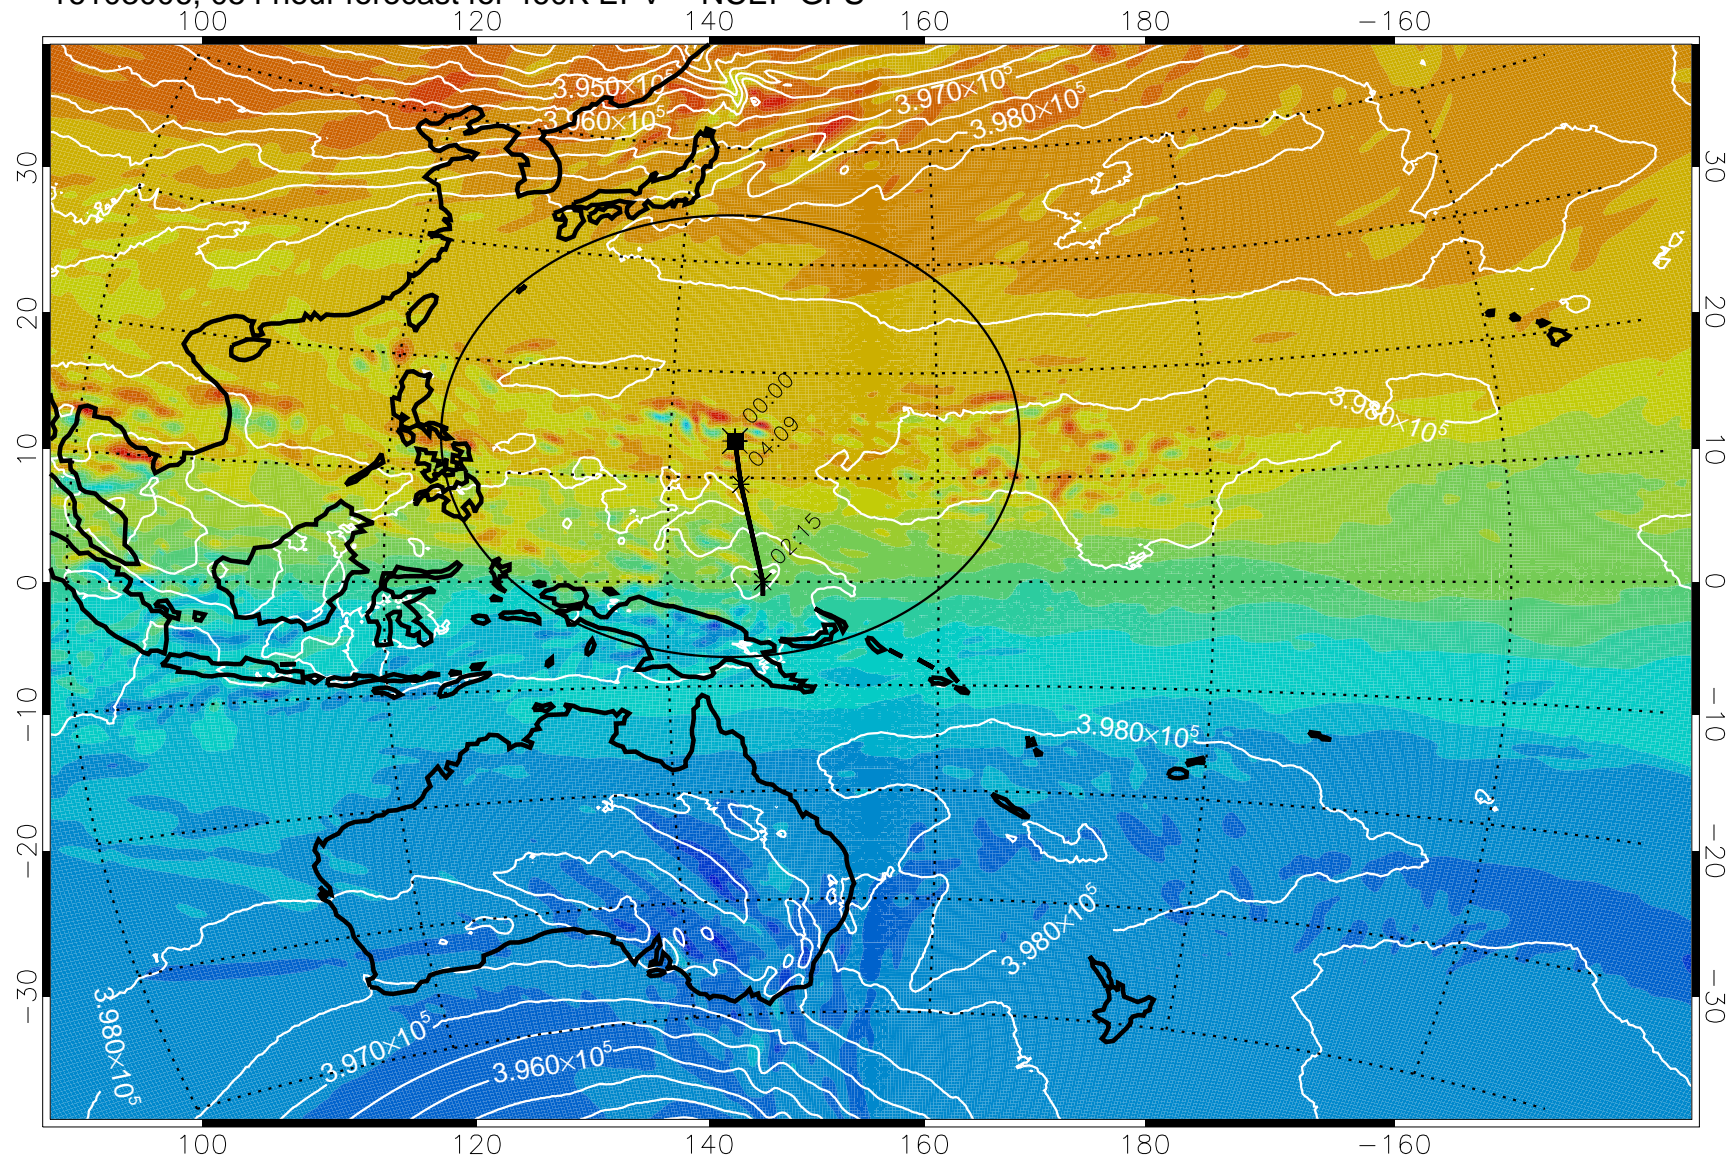

460K Montgomery Streamfunction, white

Range ring of 2304 km

16102912, 036 hour forecast for 460K EPV -- NCEP GFS

460K Montgomery Streamfunction, white

Range ring of 2304 km

16102918, 042 hour forecast for 460K EPV -- NCEP GFS

460K Montgomery Streamfunction, white

Range ring of 2304 km

16103000, 048 hour forecast for 460K EPV -- NCEP GFS

460K Montgomery Streamfunction, white

Range ring of 2304 km

16103006, 054 hour forecast for 460K EPV -- NCEP GFS

460K Montgomery Streamfunction, white

Range ring of 2304 km

16103012, 060 hour forecast for 460K EPV -- NCEP GFS

460K Montgomery Streamfunction, white

Range ring of 2304 km

16103100, 072 hour forecast for 460K EPV -- NCEP GFS

460K Montgomery Streamfunction, white

Range ring of 2304 km

16103106, 078 hour forecast for 460K EPV -- NCEP GFS

460K Montgomery Streamfunction, white

Range ring of 2304 km

16103112, 084 hour forecast for 460K EPV -- NCEP GFS