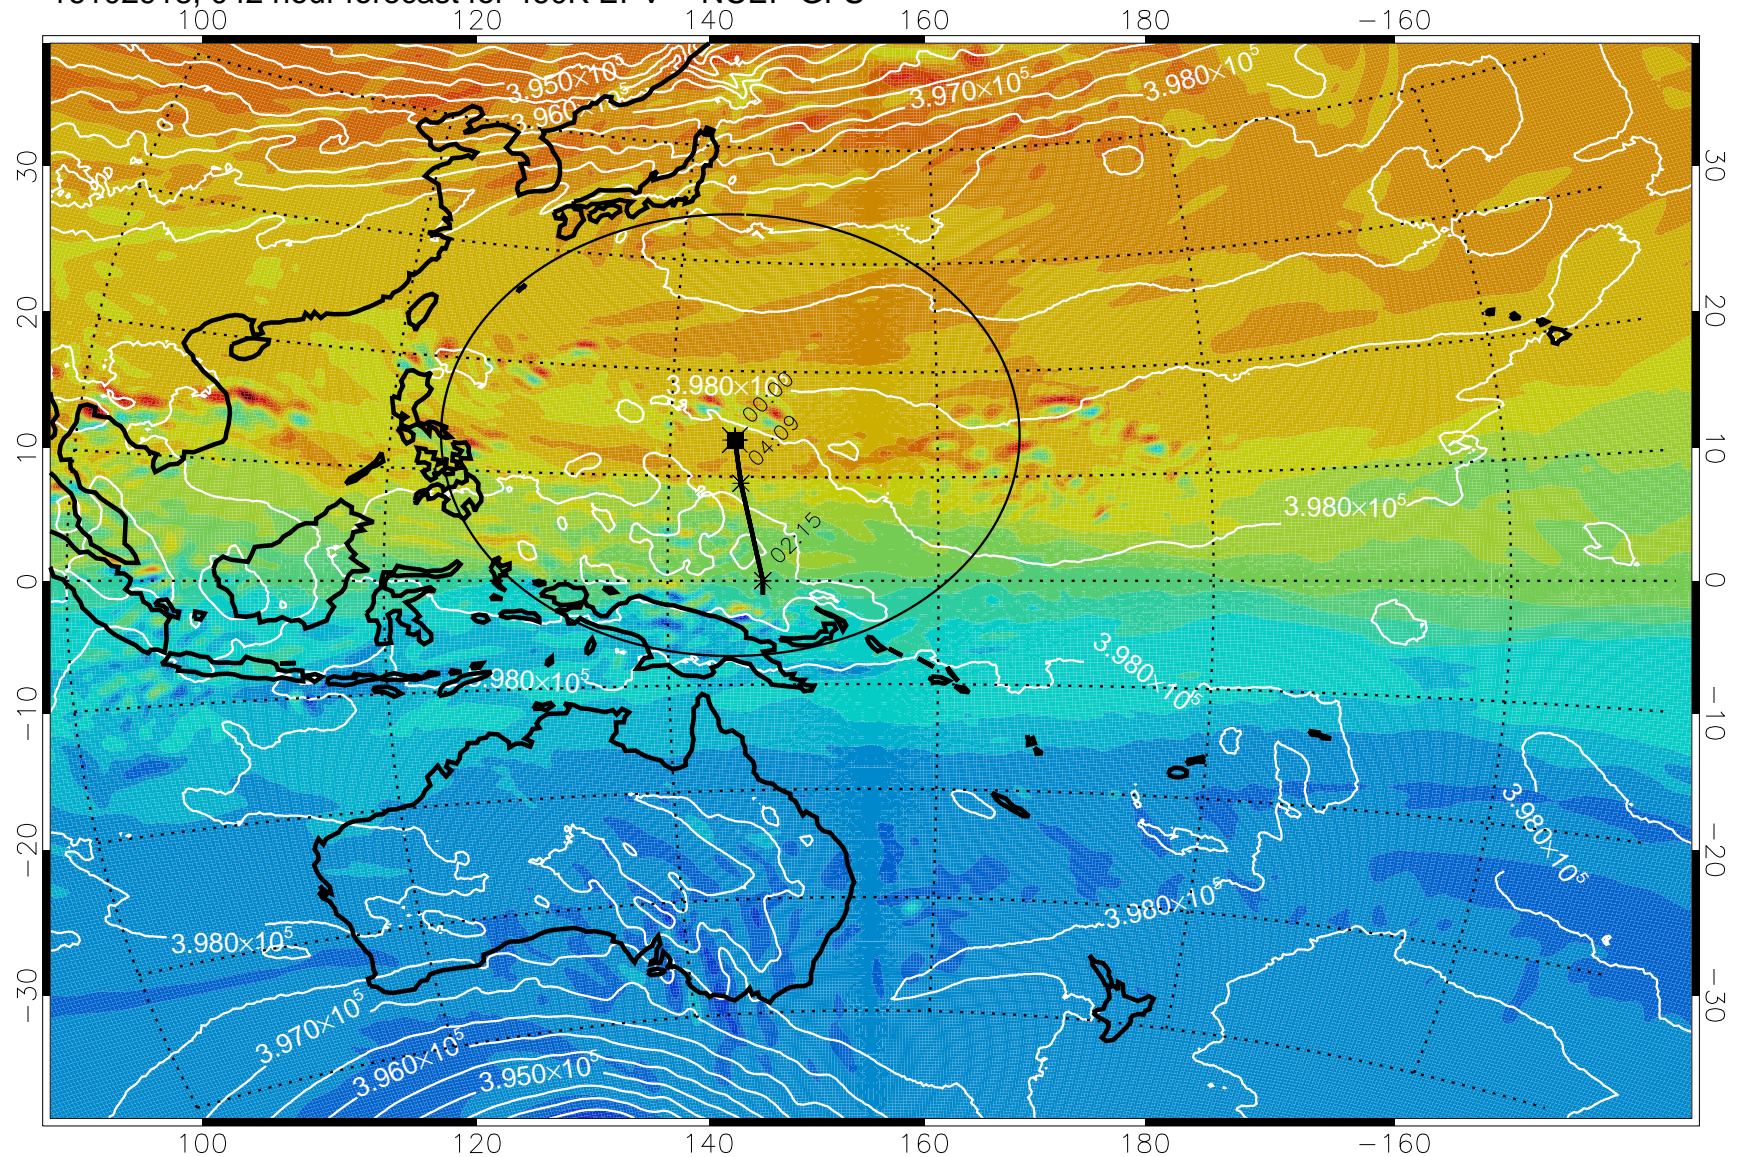

460K Montgomery Streamfunction, white

Range ring of 2304 km

16102912, 036 hour forecast for 460K EPV -- NCEP GFS

460K Montgomery Streamfunction, white

Range ring of 2304 km

16102918, 042 hour forecast for 460K EPV -- NCEP GFS

460K Montgomery Streamfunction, white

Range ring of 2304 km

16103000, 048 hour forecast for 460K EPV -- NCEP GFS

460K Montgomery Streamfunction, white

Range ring of 2304 km

16103006, 054 hour forecast for 460K EPV -- NCEP GFS

460K Montgomery Streamfunction, white

Range ring of 2304 km

16103012, 060 hour forecast for 460K EPV -- NCEP GFS

460K Montgomery Streamfunction, white

Range ring of 2304 km

16103100, 072 hour forecast for 460K EPV -- NCEP GFS

460K Montgomery Streamfunction, white

Range ring of 2304 km

16103106, 078 hour forecast for 460K EPV -- NCEP GFS

460K Montgomery Streamfunction, white

Range ring of 2304 km

16103112, 084 hour forecast for 460K EPV -- NCEP GFS