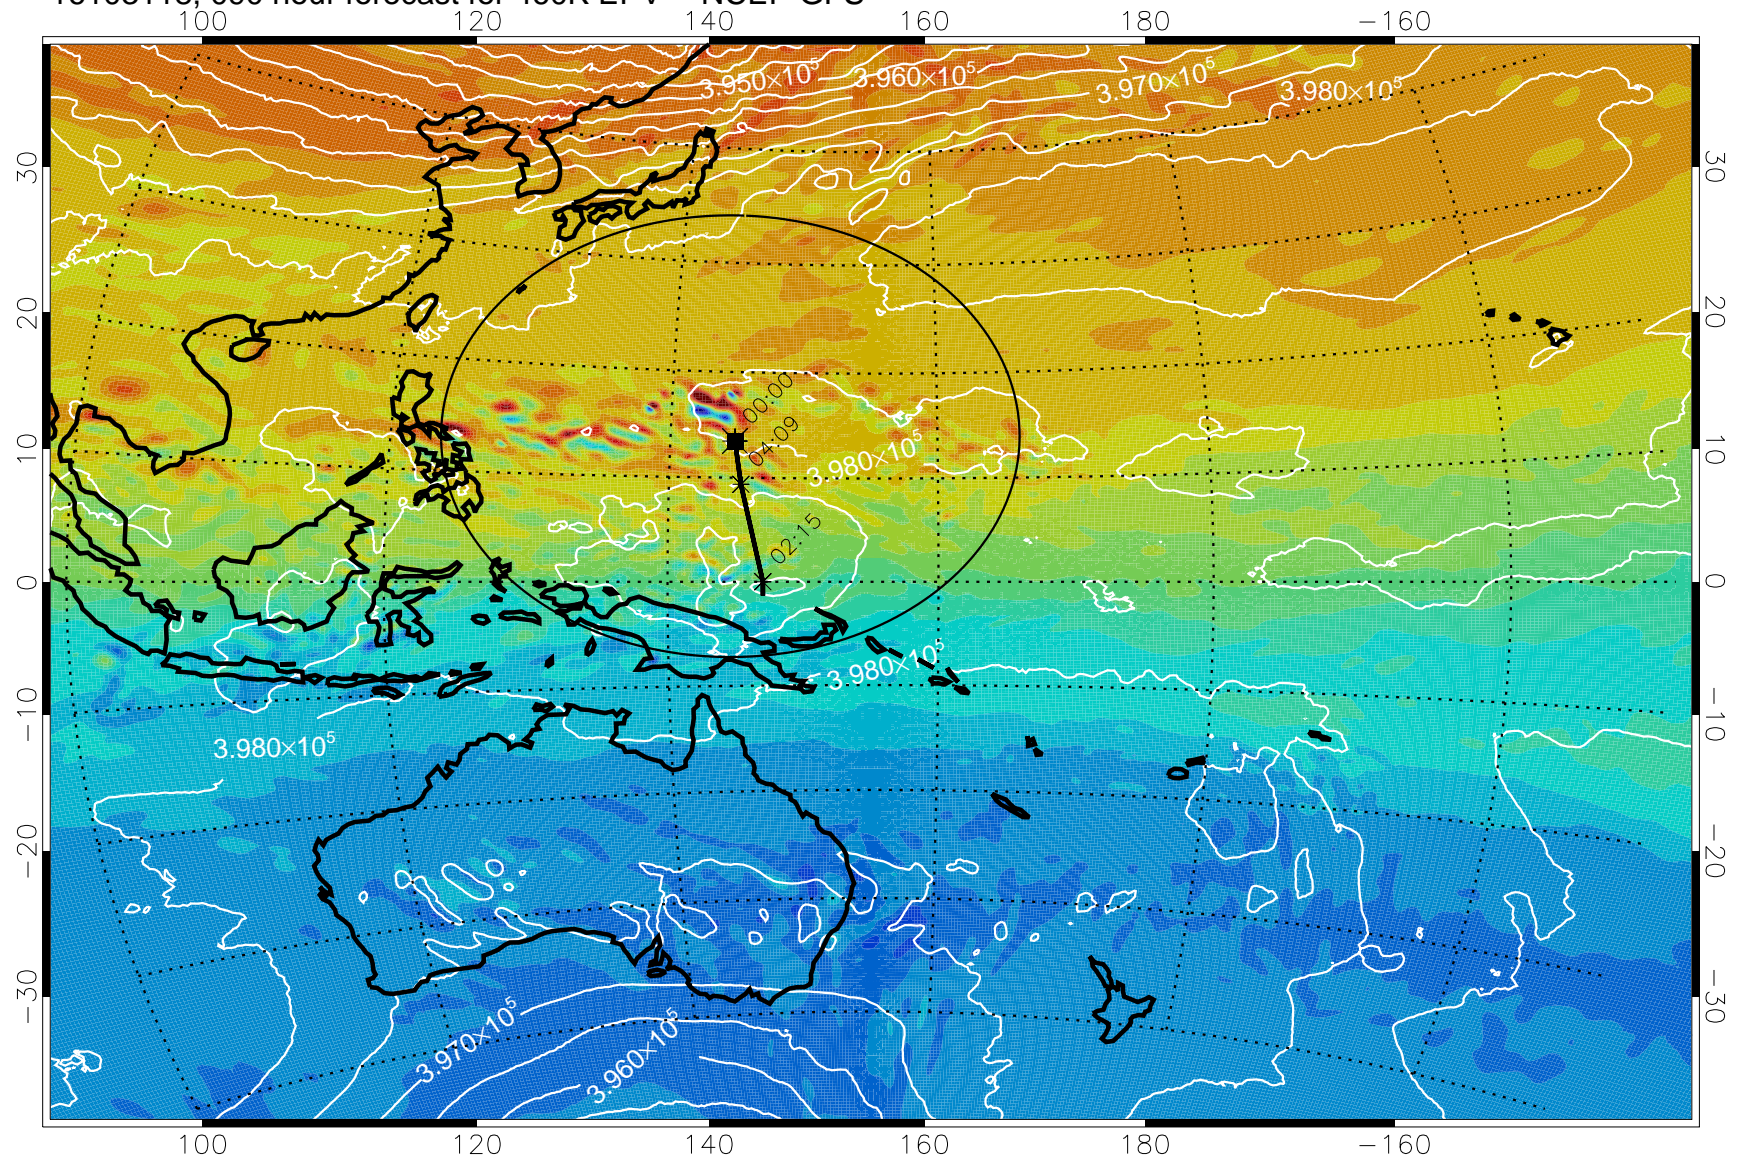

460K Montgomery Streamfunction, white

Range ring of 2304 km

16103012, 060 hour forecast for 460K EPV -- NCEP GFS

460K Montgomery Streamfunction, white

Range ring of 2304 km

16103100, 072 hour forecast for 460K EPV -- NCEP GFS

460K Montgomery Streamfunction, white

Range ring of 2304 km

16103106, 078 hour forecast for 460K EPV -- NCEP GFS

460K Montgomery Streamfunction, white

Range ring of 2304 km

16103112, 084 hour forecast for 460K EPV -- NCEP GFS

460K Montgomery Streamfunction, white

Range ring of 2304 km

16103118, 090 hour forecast for 460K EPV -- NCEP GFS

460K Montgomery Streamfunction, white

Range ring of 2304 km

16110100, 096 hour forecast for 460K EPV -- NCEP GFS

460K Montgomery Streamfunction, white

Range ring of 2304 km

16110106, 102 hour forecast for 460K EPV -- NCEP GFS

460K Montgomery Streamfunction, white

Range ring of 2304 km

16110112, 108 hour forecast for 460K EPV -- NCEP GFS