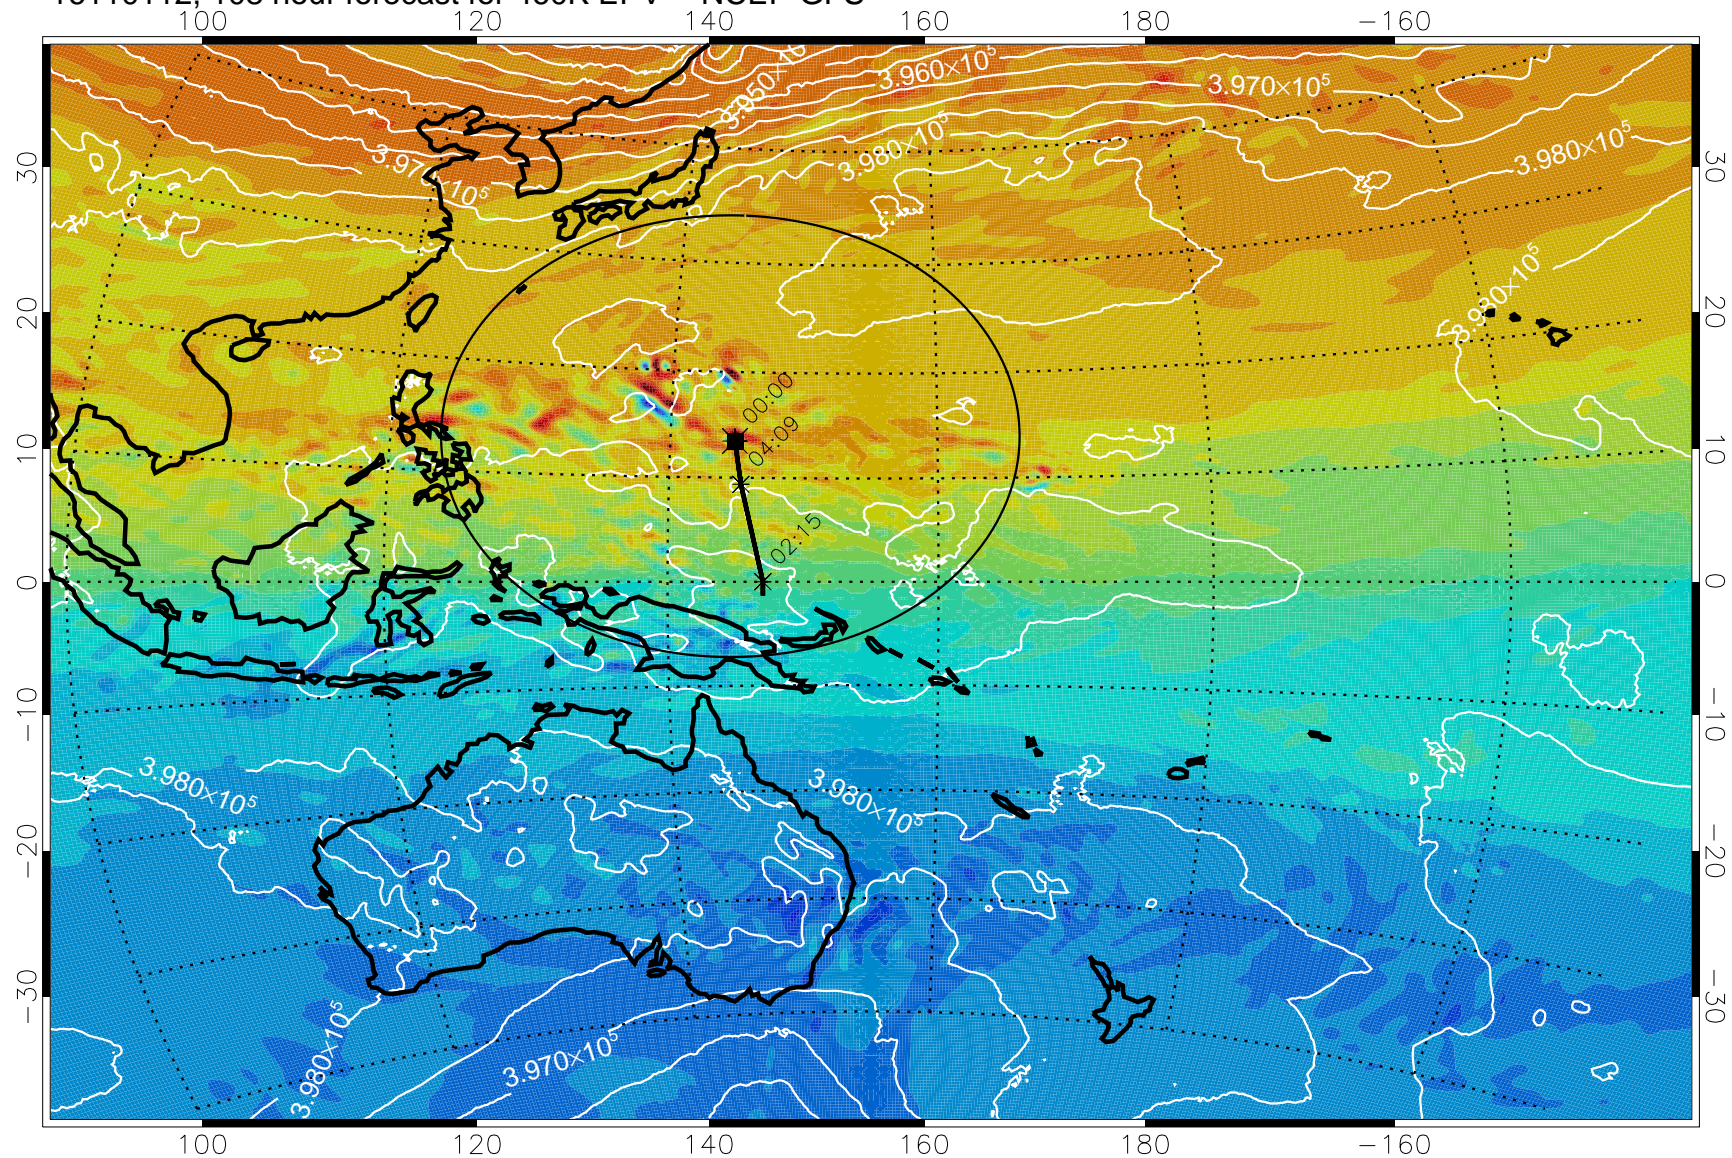

460K Montgomery Streamfunction, white

Range ring of 2304 km

16103118, 090 hour forecast for 460K EPV -- NCEP GFS

460K Montgomery Streamfunction, white

Range ring of 2304 km

16110100, 096 hour forecast for 460K EPV -- NCEP GFS

460K Montgomery Streamfunction, white

Range ring of 2304 km

16110106, 102 hour forecast for 460K EPV -- NCEP GFS

460K Montgomery Streamfunction, white

Range ring of 2304 km

16110112, 108 hour forecast for 460K EPV -- NCEP GFS

460K Montgomery Streamfunction, white

Range ring of 2304 km

16110118, 114 hour forecast for 460K EPV -- NCEP GFS

460K Montgomery Streamfunction, white

Range ring of 2304 km

16110200, 120 hour forecast for 460K EPV -- NCEP GFS