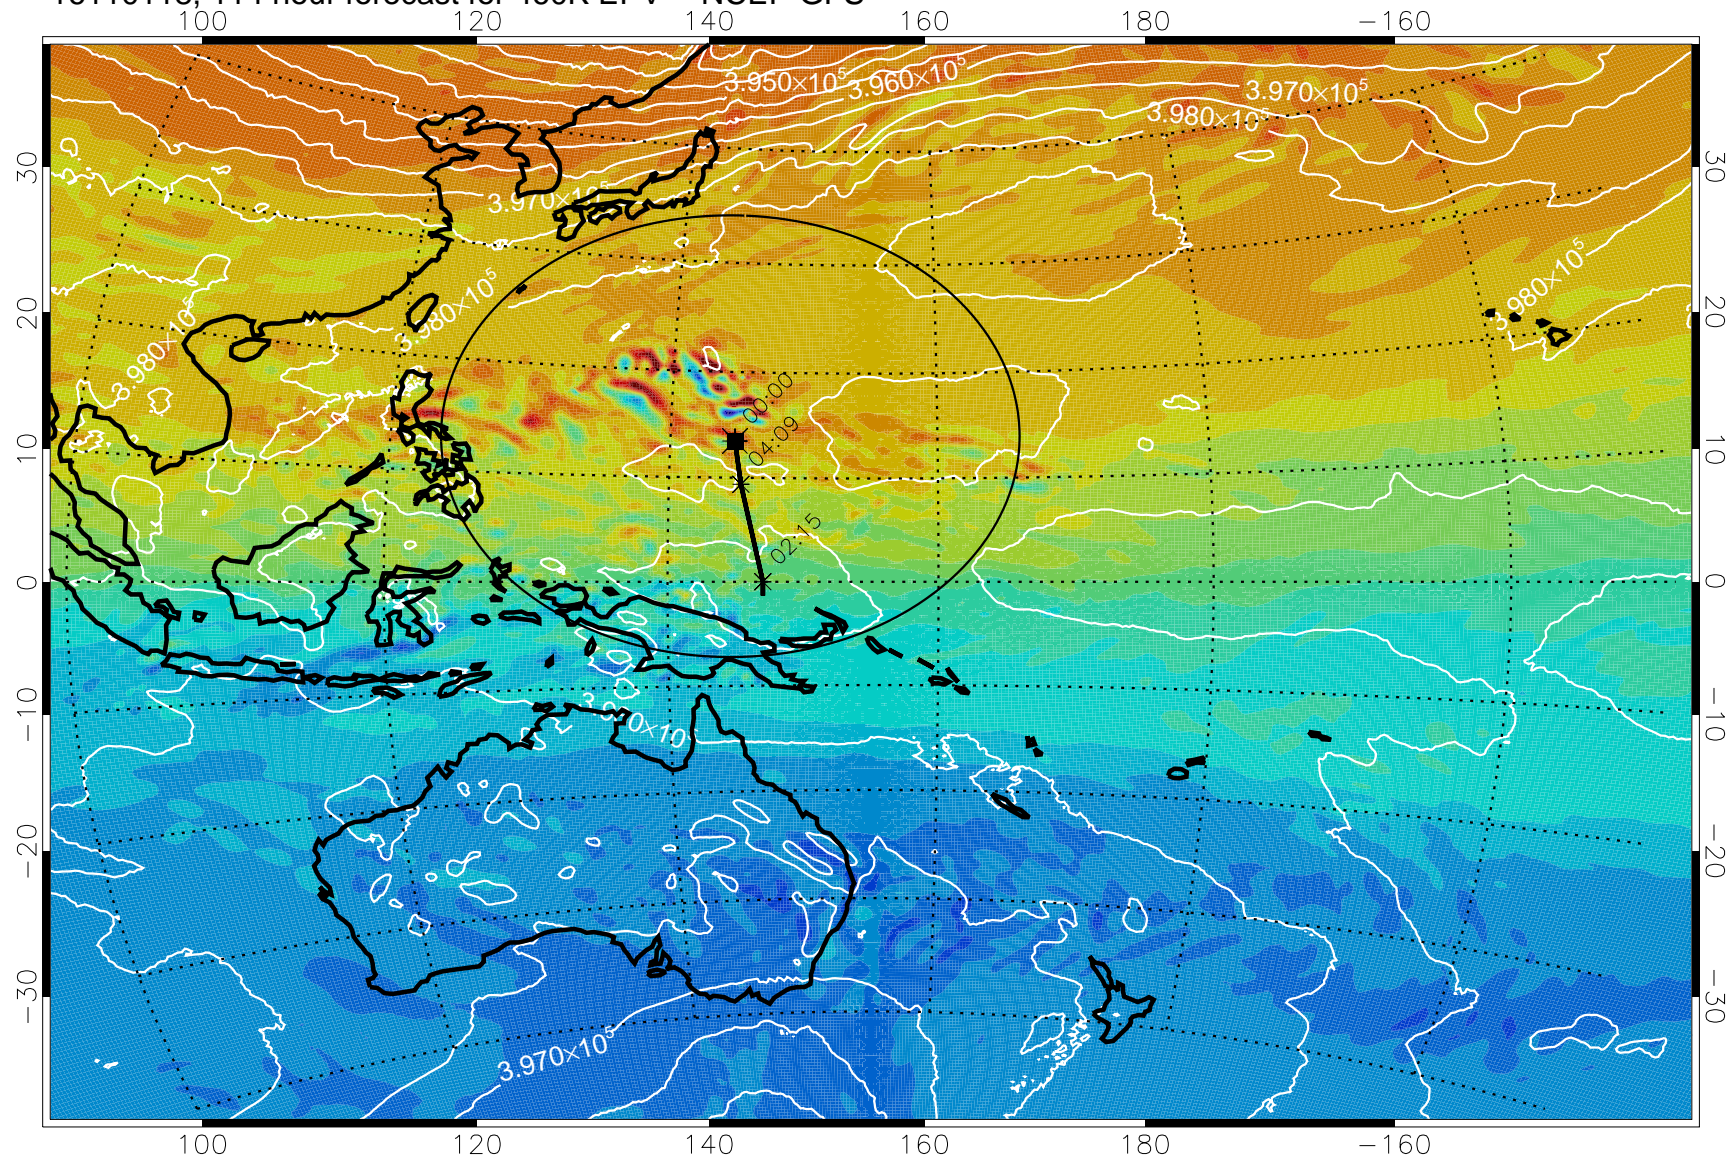

460K Montgomery Streamfunction, white

Range ring of 2304 km

16103118, 090 hour forecast for 460K EPV -- NCEP GFS

460K Montgomery Streamfunction, white

Range ring of 2304 km

16110100, 096 hour forecast for 460K EPV -- NCEP GFS

460K Montgomery Streamfunction, white

Range ring of 2304 km

16110106, 102 hour forecast for 460K EPV -- NCEP GFS

460K Montgomery Streamfunction, white

Range ring of 2304 km

16110112, 108 hour forecast for 460K EPV -- NCEP GFS

460K Montgomery Streamfunction, white

Range ring of 2304 km

16110118, 114 hour forecast for 460K EPV -- NCEP GFS

460K Montgomery Streamfunction, white

Range ring of 2304 km

16110200, 120 hour forecast for 460K EPV -- NCEP GFS