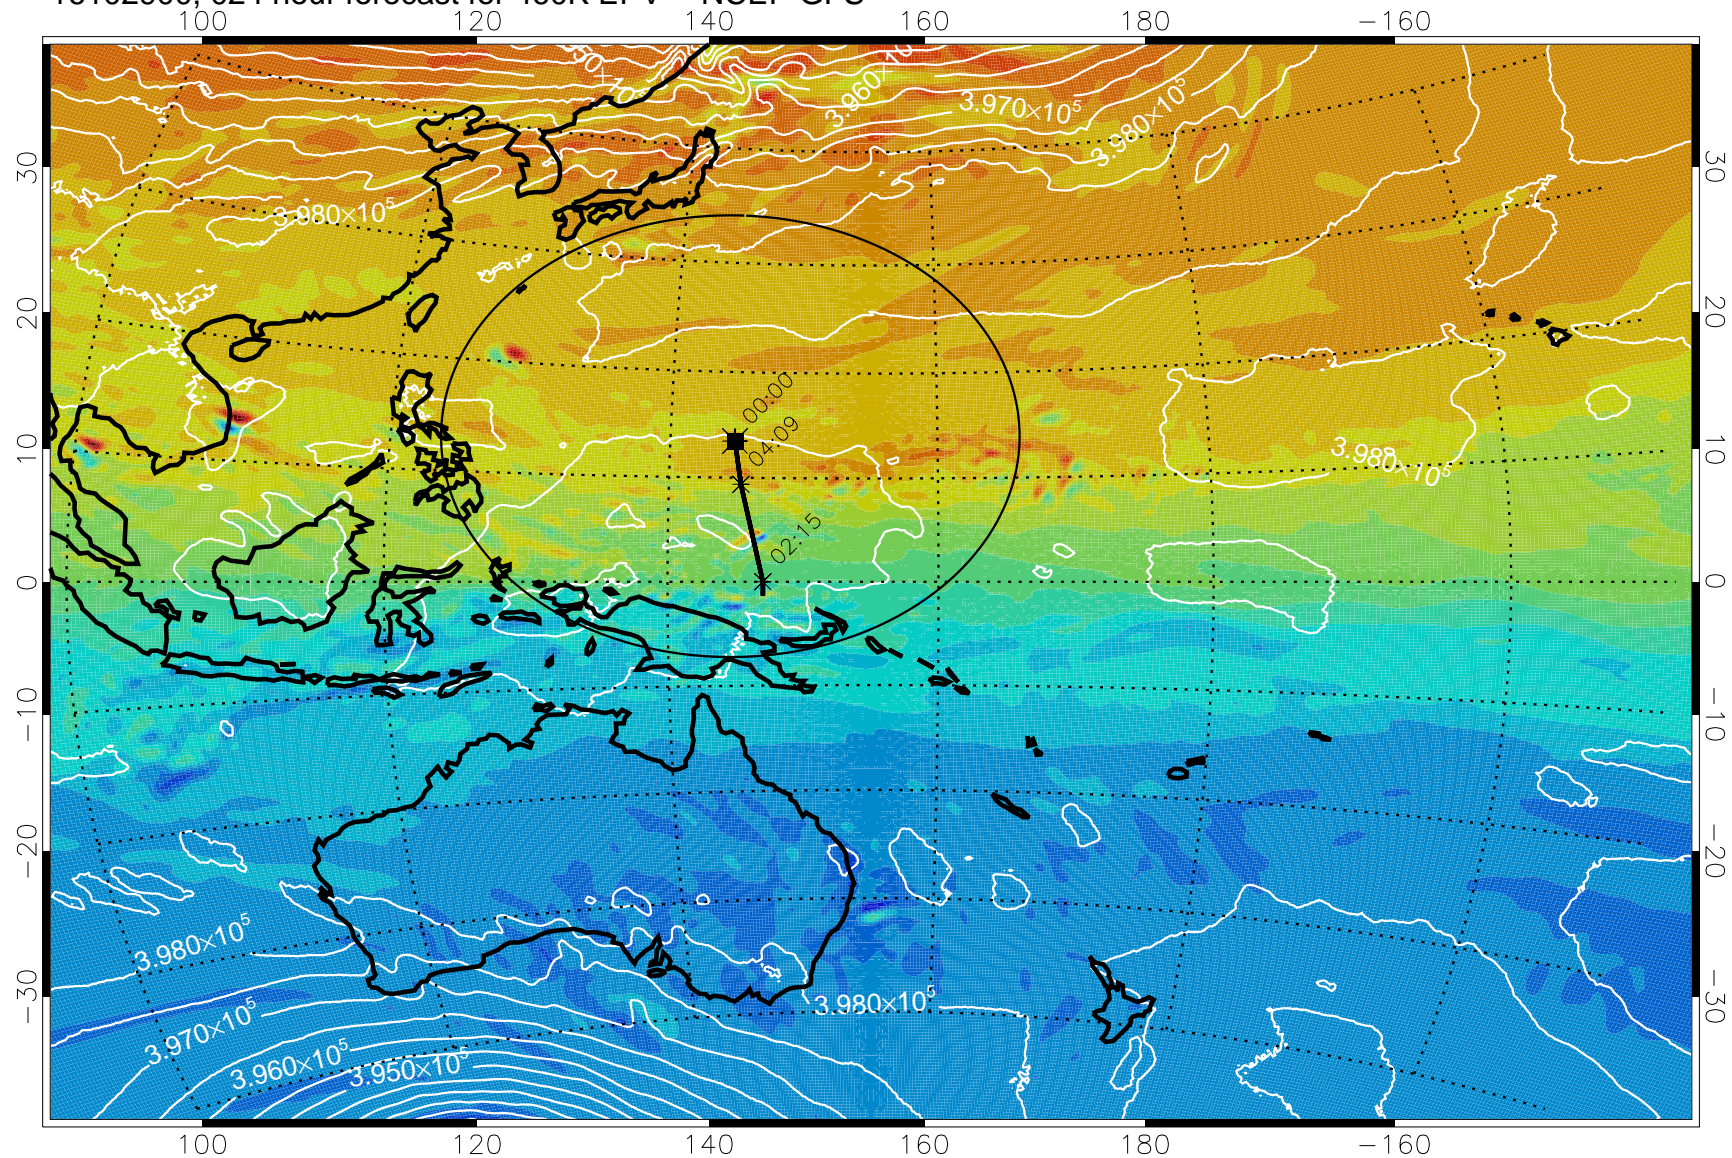

16102818, 018 hour forecast for 460K EPV -- NCEP GFS

460K Montgomery Streamfunction, white

Range ring of 2304 km

16102900, 024 hour forecast for 460K EPV -- NCEP GFS

16102906, 030 hour forecast for 460K EPV -- NCEP GFS

460K Montgomery Streamfunction, white

Range ring of 2304 km

16102912, 036 hour forecast for 460K EPV -- NCEP GFS

460K Montgomery Streamfunction, white

Range ring of 2304 km

16102918, 042 hour forecast for 460K EPV -- NCEP GFS

460K Montgomery Streamfunction, white

Range ring of 2304 km

16103000, 048 hour forecast for 460K EPV -- NCEP GFS

460K Montgomery Streamfunction, white

Range ring of 2304 km

16103006, 054 hour forecast for 460K EPV -- NCEP GFS

460K Montgomery Streamfunction, white

Range ring of 2304 km

16103012, 060 hour forecast for 460K EPV -- NCEP GFS

460K Montgomery Streamfunction, white

Range ring of 2304 km

16103100, 072 hour forecast for 460K EPV -- NCEP GFS