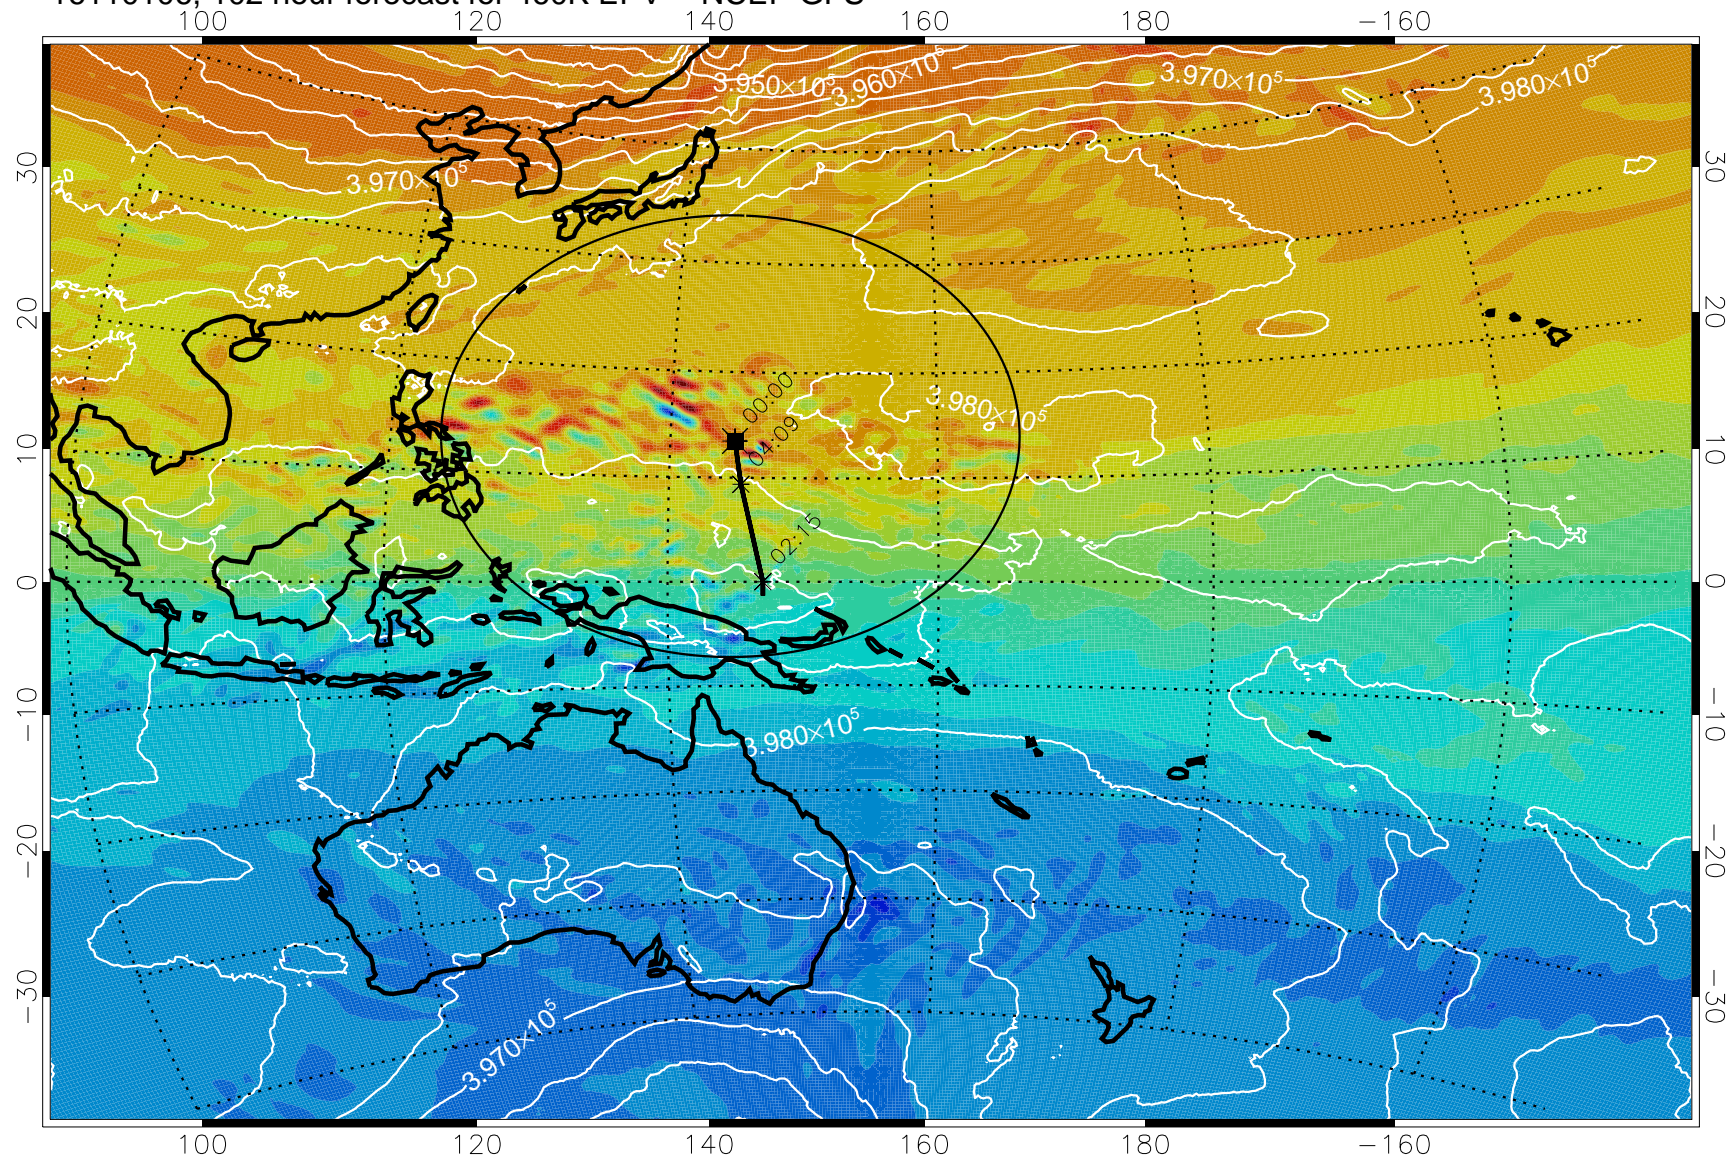

460K Montgomery Streamfunction, white

Range ring of 2304 km

16103106, 078 hour forecast for 460K EPV -- NCEP GFS

460K Montgomery Streamfunction, white

Range ring of 2304 km

16103112, 084 hour forecast for 460K EPV -- NCEP GFS

460K Montgomery Streamfunction, white

Range ring of 2304 km

16103118, 090 hour forecast for 460K EPV -- NCEP GFS

460K Montgomery Streamfunction, white

Range ring of 2304 km

16110100, 096 hour forecast for 460K EPV -- NCEP GFS

460K Montgomery Streamfunction, white

Range ring of 2304 km

16110106, 102 hour forecast for 460K EPV -- NCEP GFS

460K Montgomery Streamfunction, white

Range ring of 2304 km

16110112, 108 hour forecast for 460K EPV -- NCEP GFS

460K Montgomery Streamfunction, white

Range ring of 2304 km

16110118, 114 hour forecast for 460K EPV -- NCEP GFS

460K Montgomery Streamfunction, white

Range ring of 2304 km

16110200, 120 hour forecast for 460K EPV -- NCEP GFS