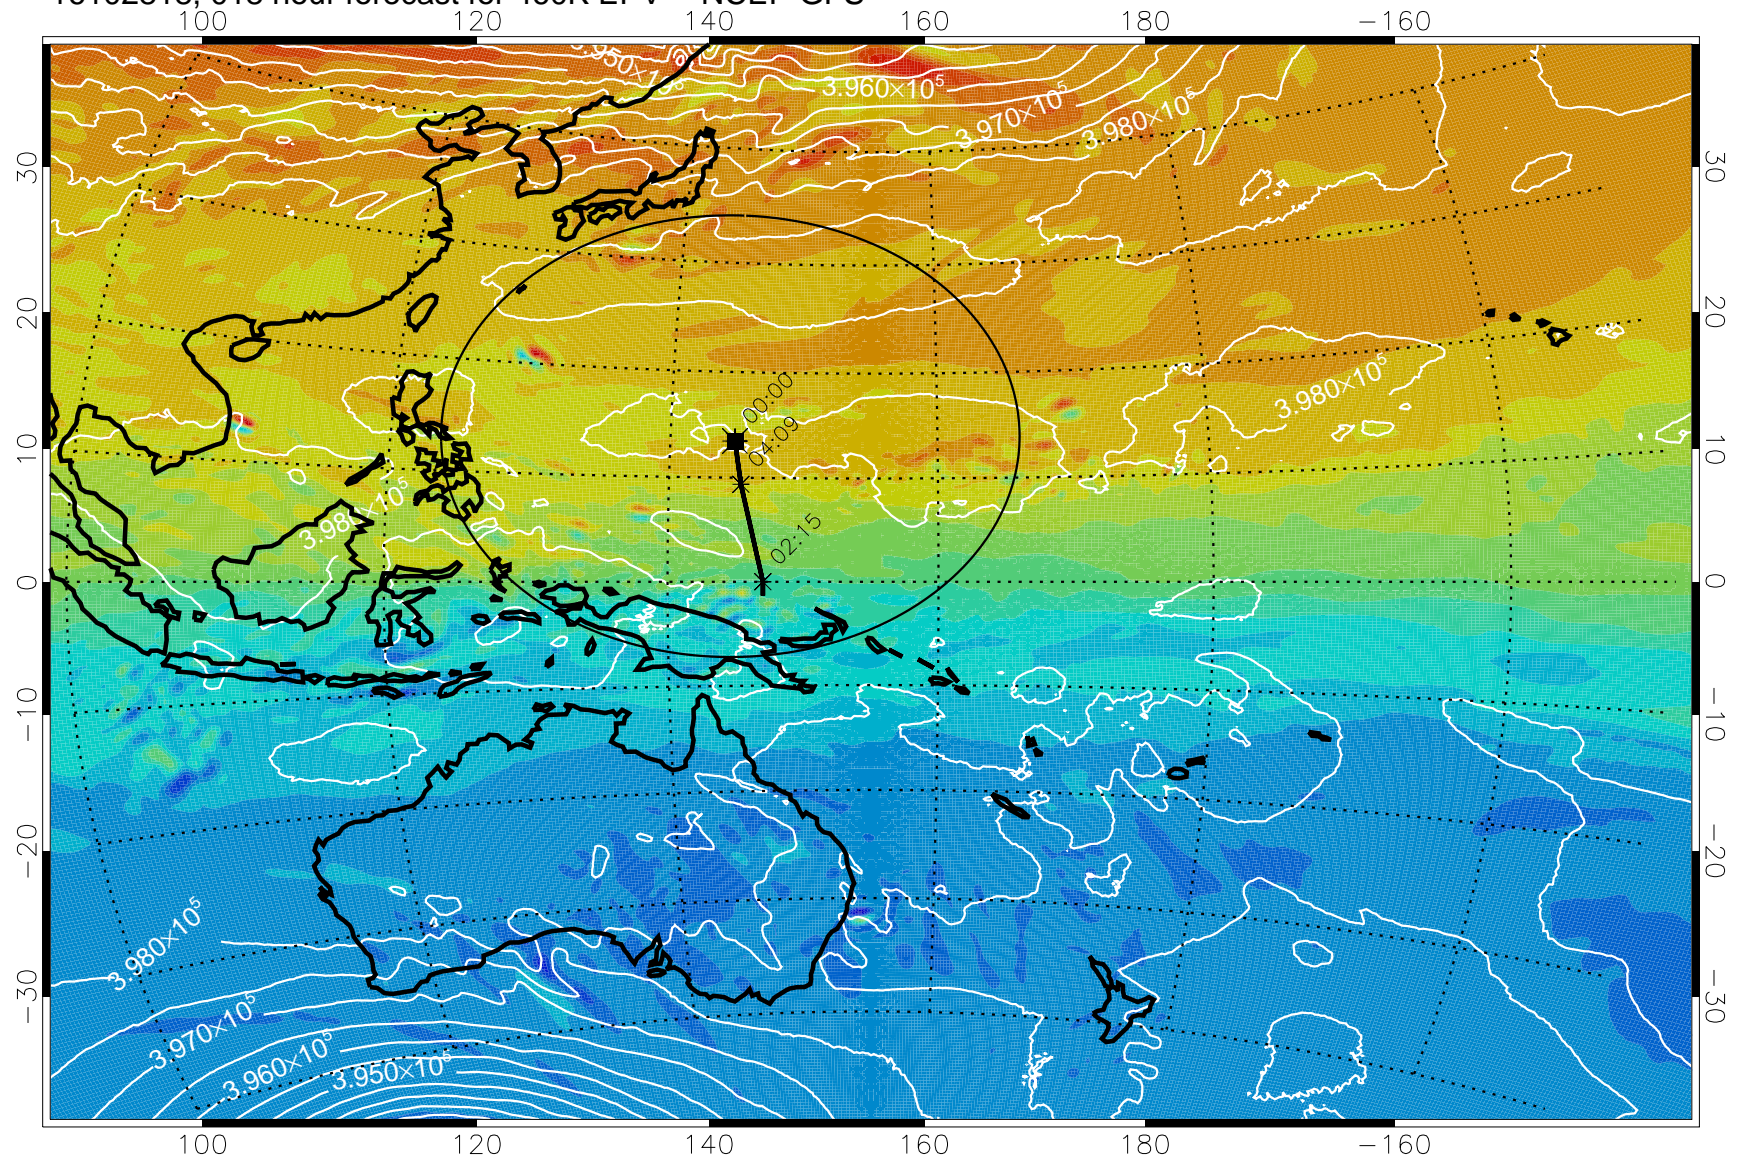

16102806, 006 hour forecast for 460K EPV -- NCEP GFS

460K Montgomery Streamfunction, white

Range ring of 2304 km

16102812, 012 hour forecast for 460K EPV -- NCEP GFS

460K Montgomery Streamfunction, white

Range ring of 2304 km

16102818, 018 hour forecast for 460K EPV -- NCEP GFS

460K Montgomery Streamfunction, white

Range ring of 2304 km

16102900, 024 hour forecast for 460K EPV -- NCEP GFS

16102906, 030 hour forecast for 460K EPV -- NCEP GFS

460K Montgomery Streamfunction, white

Range ring of 2304 km

16102912, 036 hour forecast for 460K EPV -- NCEP GFS

460K Montgomery Streamfunction, white

Range ring of 2304 km

16102918, 042 hour forecast for 460K EPV -- NCEP GFS

460K Montgomery Streamfunction, white

Range ring of 2304 km

16103000, 048 hour forecast for 460K EPV -- NCEP GFS

460K Montgomery Streamfunction, white

Range ring of 2304 km

16103006, 054 hour forecast for 460K EPV -- NCEP GFS