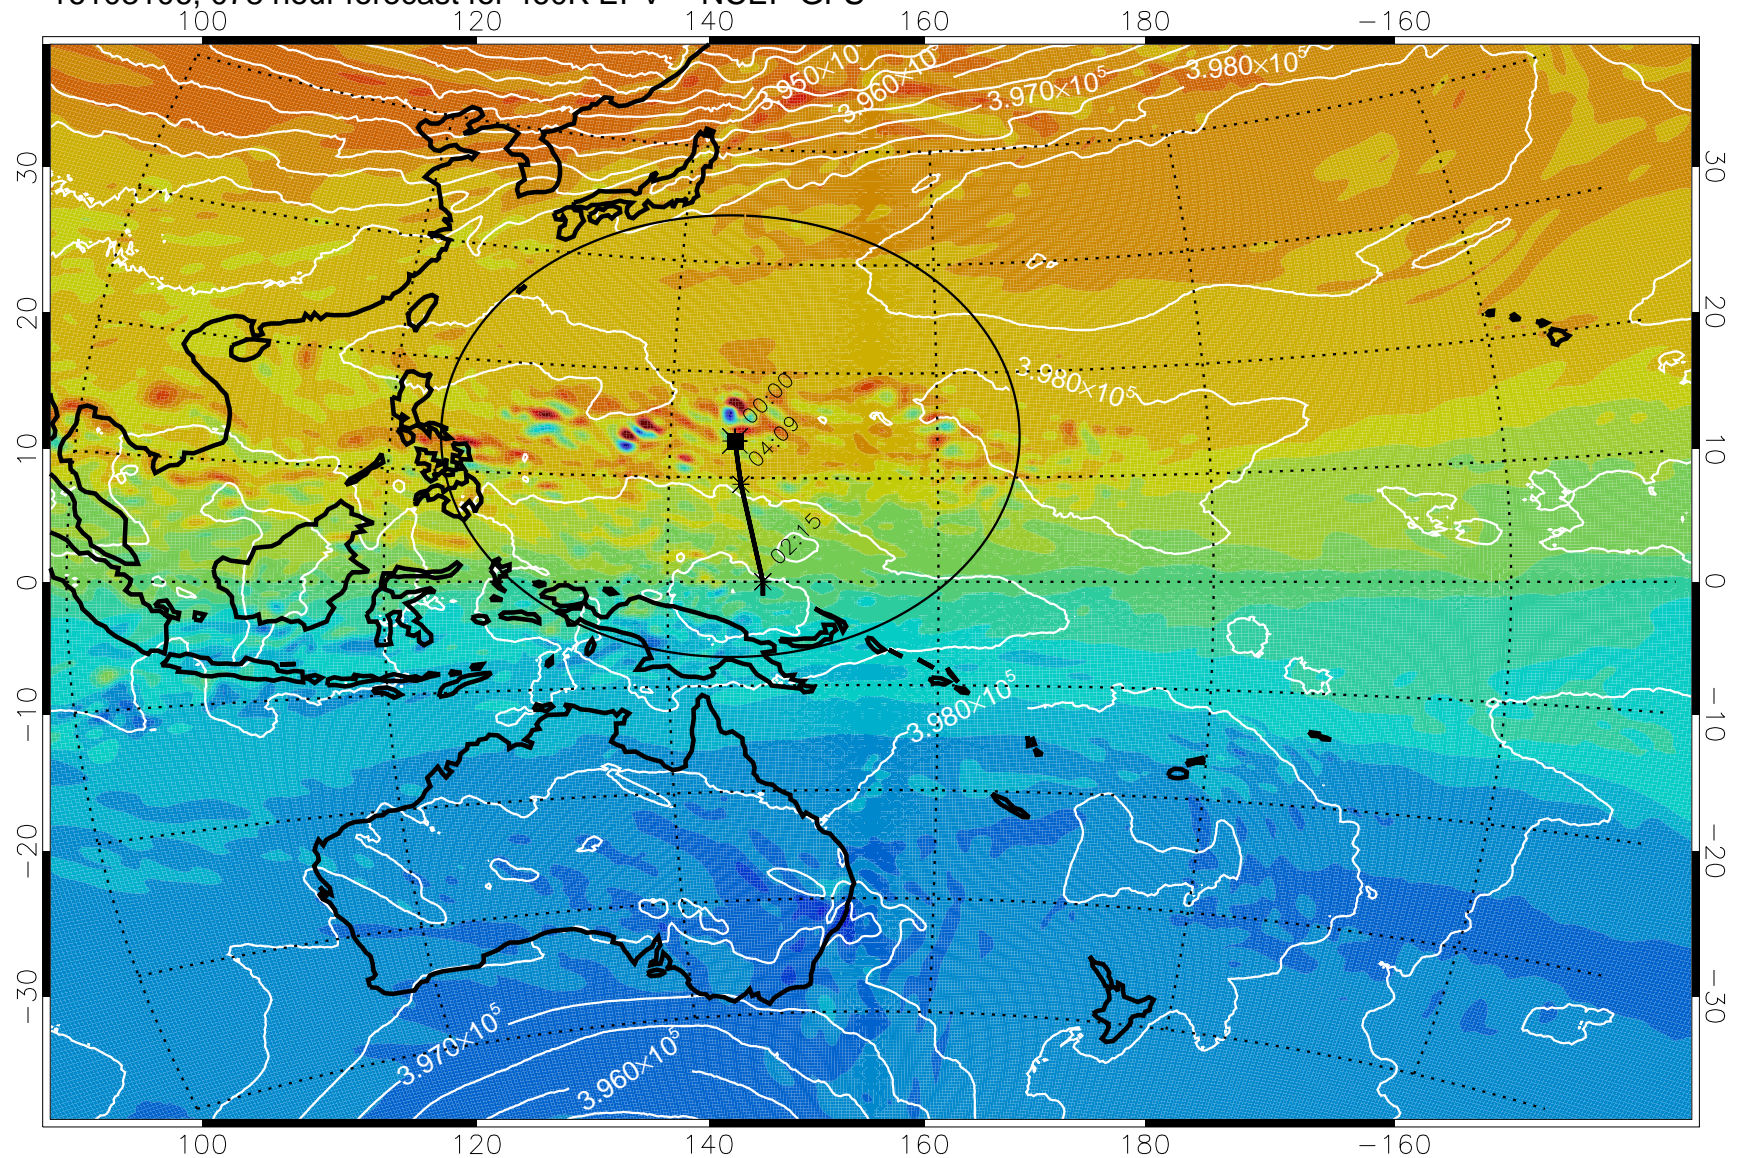

460K Montgomery Streamfunction, white

Range ring of 2304 km

16103000, 048 hour forecast for 460K EPV -- NCEP GFS

460K Montgomery Streamfunction, white

Range ring of 2304 km

16103006, 054 hour forecast for 460K EPV -- NCEP GFS

460K Montgomery Streamfunction, white

Range ring of 2304 km

16103012, 060 hour forecast for 460K EPV -- NCEP GFS

460K Montgomery Streamfunction, white

Range ring of 2304 km

16103100, 072 hour forecast for 460K EPV -- NCEP GFS

460K Montgomery Streamfunction, white

Range ring of 2304 km

16103106, 078 hour forecast for 460K EPV -- NCEP GFS

460K Montgomery Streamfunction, white

Range ring of 2304 km

16103112, 084 hour forecast for 460K EPV -- NCEP GFS

460K Montgomery Streamfunction, white

Range ring of 2304 km

16103118, 090 hour forecast for 460K EPV -- NCEP GFS

460K Montgomery Streamfunction, white

Range ring of 2304 km

16110100, 096 hour forecast for 460K EPV -- NCEP GFS