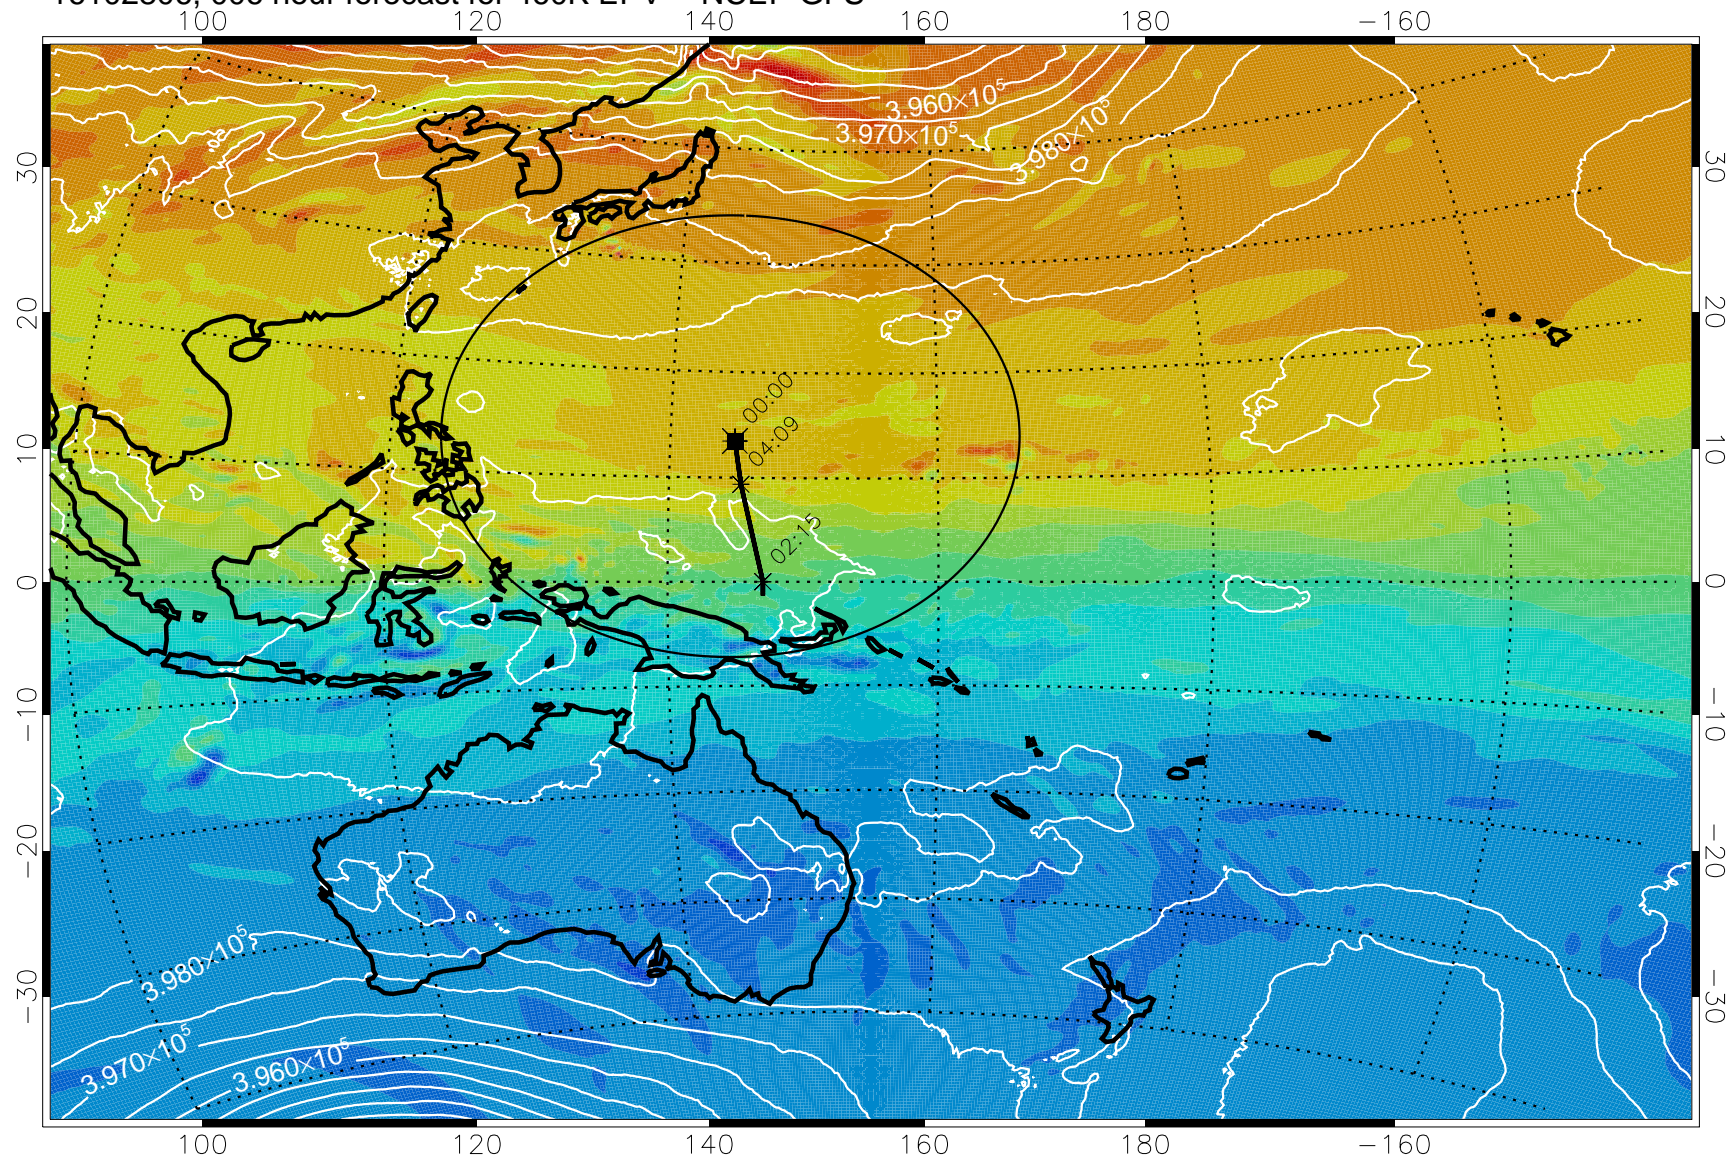

16102806, 006 hour forecast for 460K EPV -- NCEP GFS

460K Montgomery Streamfunction, white

Range ring of 2304 km

16102812, 012 hour forecast for 460K EPV -- NCEP GFS

460K Montgomery Streamfunction, white

Range ring of 2304 km

16102818, 018 hour forecast for 460K EPV -- NCEP GFS

460K Montgomery Streamfunction, white

Range ring of 2304 km

16102900, 024 hour forecast for 460K EPV -- NCEP GFS

16102906, 030 hour forecast for 460K EPV -- NCEP GFS

460K Montgomery Streamfunction, white

Range ring of 2304 km

16102912, 036 hour forecast for 460K EPV -- NCEP GFS

460K Montgomery Streamfunction, white

Range ring of 2304 km

16102918, 042 hour forecast for 460K EPV -- NCEP GFS

460K Montgomery Streamfunction, white

Range ring of 2304 km

16103000, 048 hour forecast for 460K EPV -- NCEP GFS

460K Montgomery Streamfunction, white

Range ring of 2304 km

16103006, 054 hour forecast for 460K EPV -- NCEP GFS