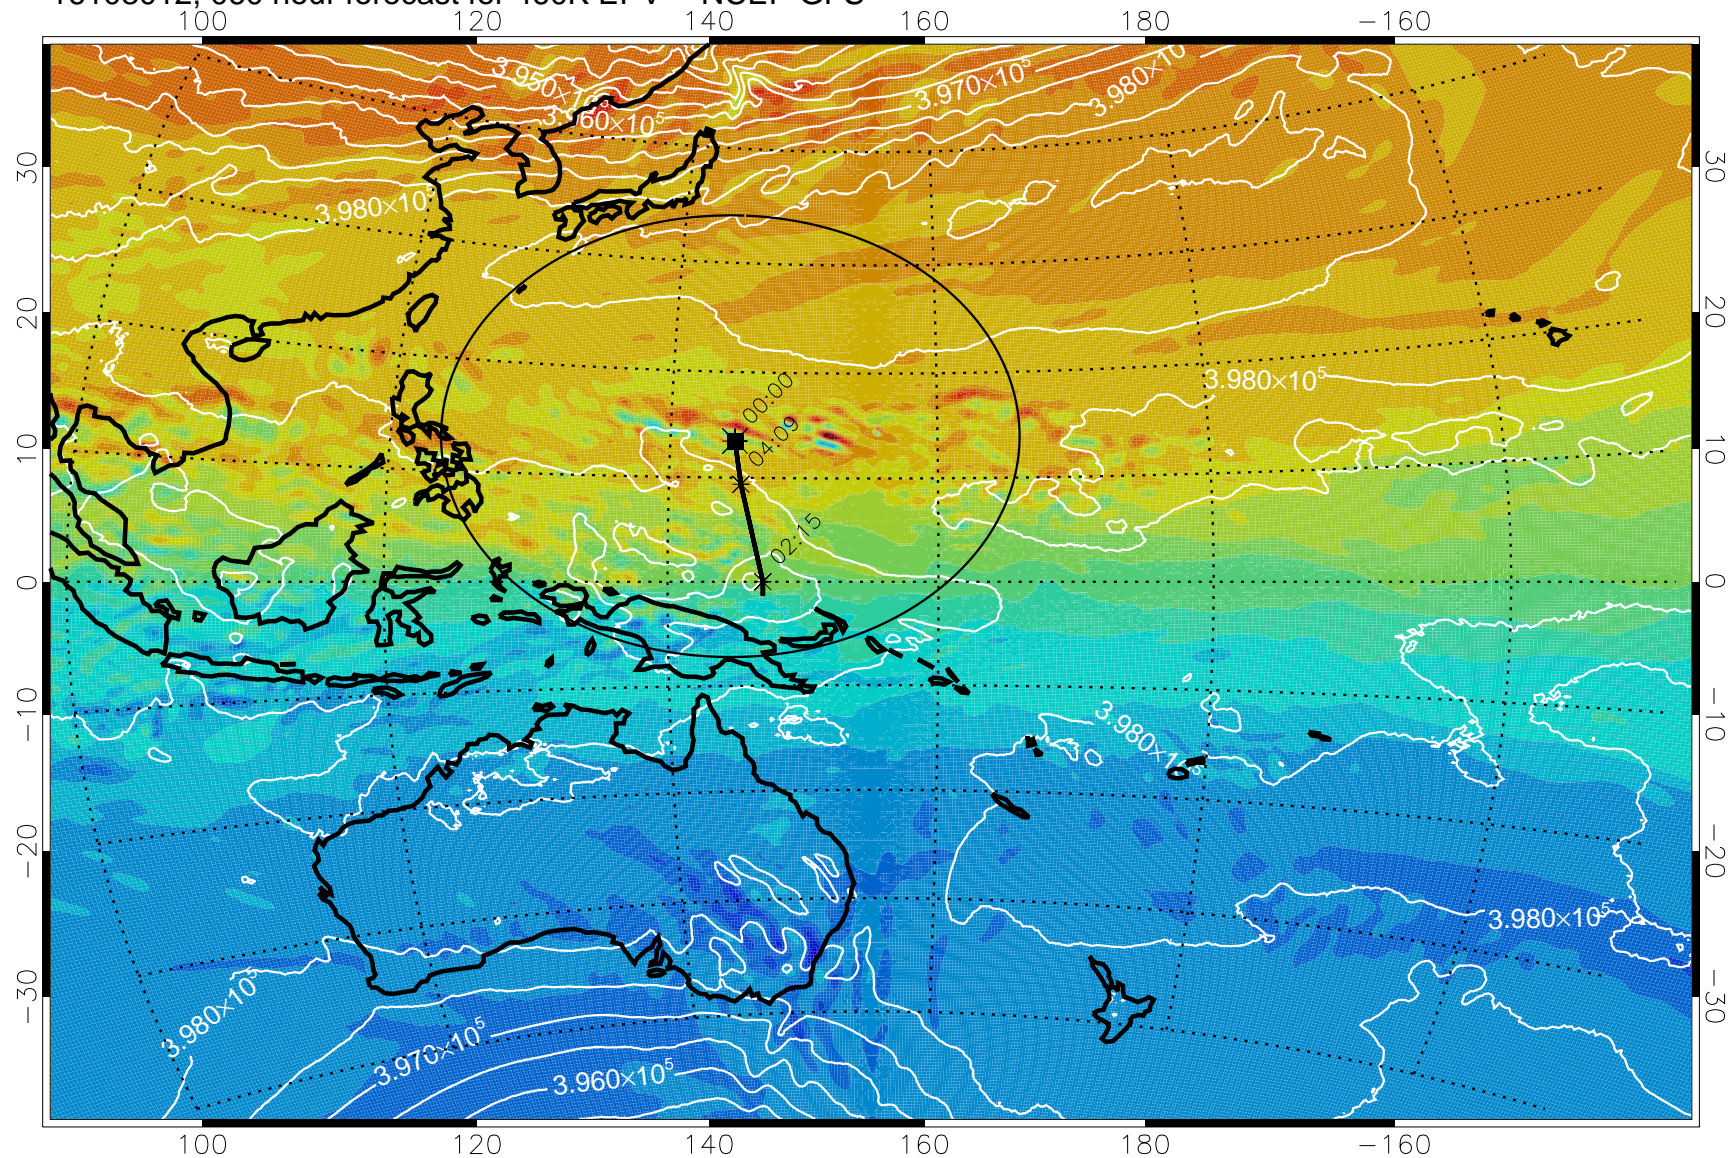

460K Montgomery Streamfunction, white

Range ring of 2304 km

16102912, 036 hour forecast for 460K EPV -- NCEP GFS

460K Montgomery Streamfunction, white

Range ring of 2304 km

16102918, 042 hour forecast for 460K EPV -- NCEP GFS

460K Montgomery Streamfunction, white

Range ring of 2304 km

16103000, 048 hour forecast for 460K EPV -- NCEP GFS

460K Montgomery Streamfunction, white

Range ring of 2304 km

16103006, 054 hour forecast for 460K EPV -- NCEP GFS

460K Montgomery Streamfunction, white

Range ring of 2304 km

16103012, 060 hour forecast for 460K EPV -- NCEP GFS

460K Montgomery Streamfunction, white

Range ring of 2304 km

16103100, 072 hour forecast for 460K EPV -- NCEP GFS

460K Montgomery Streamfunction, white

Range ring of 2304 km

16103106, 078 hour forecast for 460K EPV -- NCEP GFS

460K Montgomery Streamfunction, white

Range ring of 2304 km

16103112, 084 hour forecast for 460K EPV -- NCEP GFS