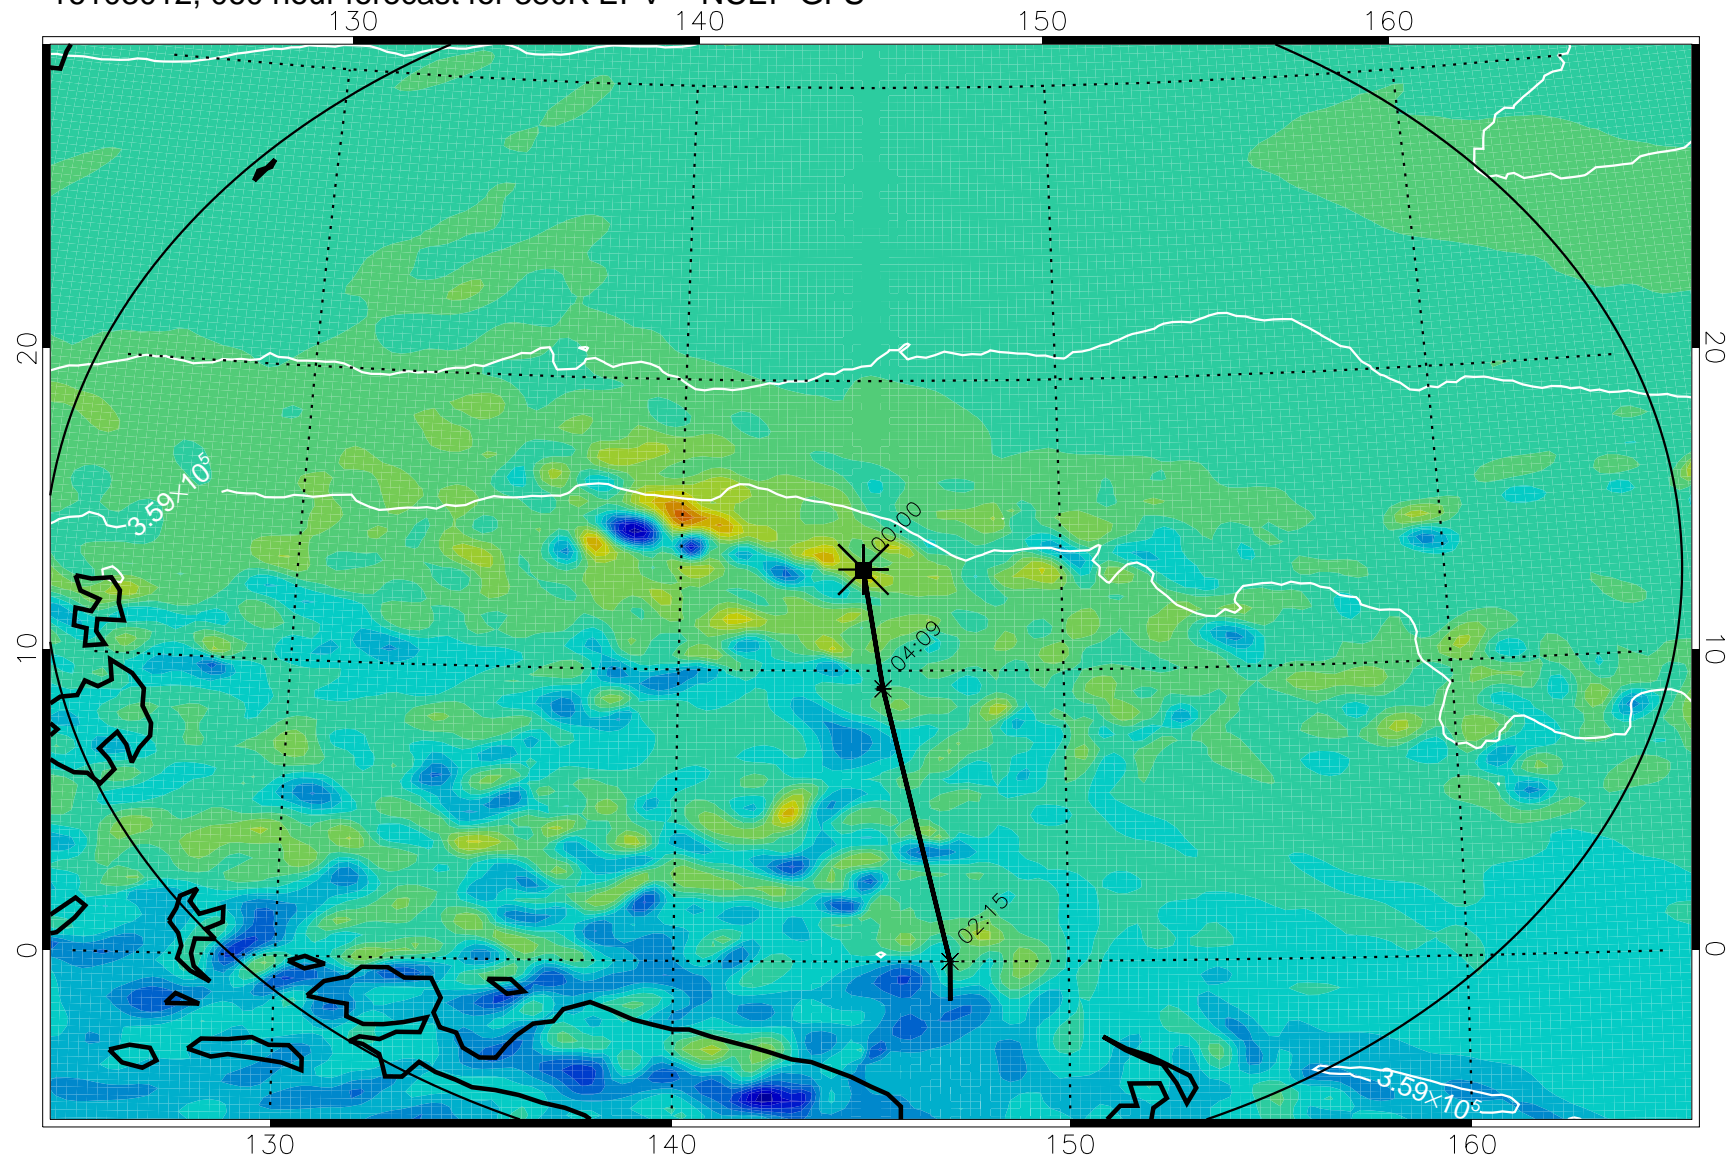

16102918, 042 hour forecast for 380K EPV -- NCEP GFS

380K Montgomery Streamfunction, white

Range ring of 2304 km

16103000, 048 hour forecast for 380K EPV -- NCEP GFS

380K Montgomery Streamfunction, white

Range ring of 2304 km

16103006, 054 hour forecast for 380K EPV -- NCEP GFS

380K Montgomery Streamfunction, white

Range ring of 2304 km

16103012, 060 hour forecast for 380K EPV -- NCEP GFS

380K Montgomery Streamfunction, white

Range ring of 2304 km

16103018, 066 hour forecast for 380K EPV -- NCEP GFS

380K Montgomery Streamfunction, white

Range ring of 2304 km

16103100, 072 hour forecast for 380K EPV -- NCEP GFS

380K Montgomery Streamfunction, white

Range ring of 2304 km

16103106, 078 hour forecast for 380K EPV -- NCEP GFS

380K Montgomery Streamfunction, white

Range ring of 2304 km

16103112, 084 hour forecast for 380K EPV -- NCEP GFS

380K Montgomery Streamfunction, white

Range ring of 2304 km