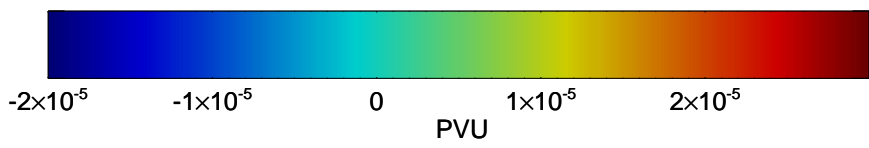

16103106, 078 hour forecast for 380K EPV -- NCEP GFS

380K Montgomery Streamfunction, white

Range ring of 2304 km

16103112, 084 hour forecast for 380K EPV -- NCEP GFS

380K Montgomery Streamfunction, white

Range ring of 2304 km