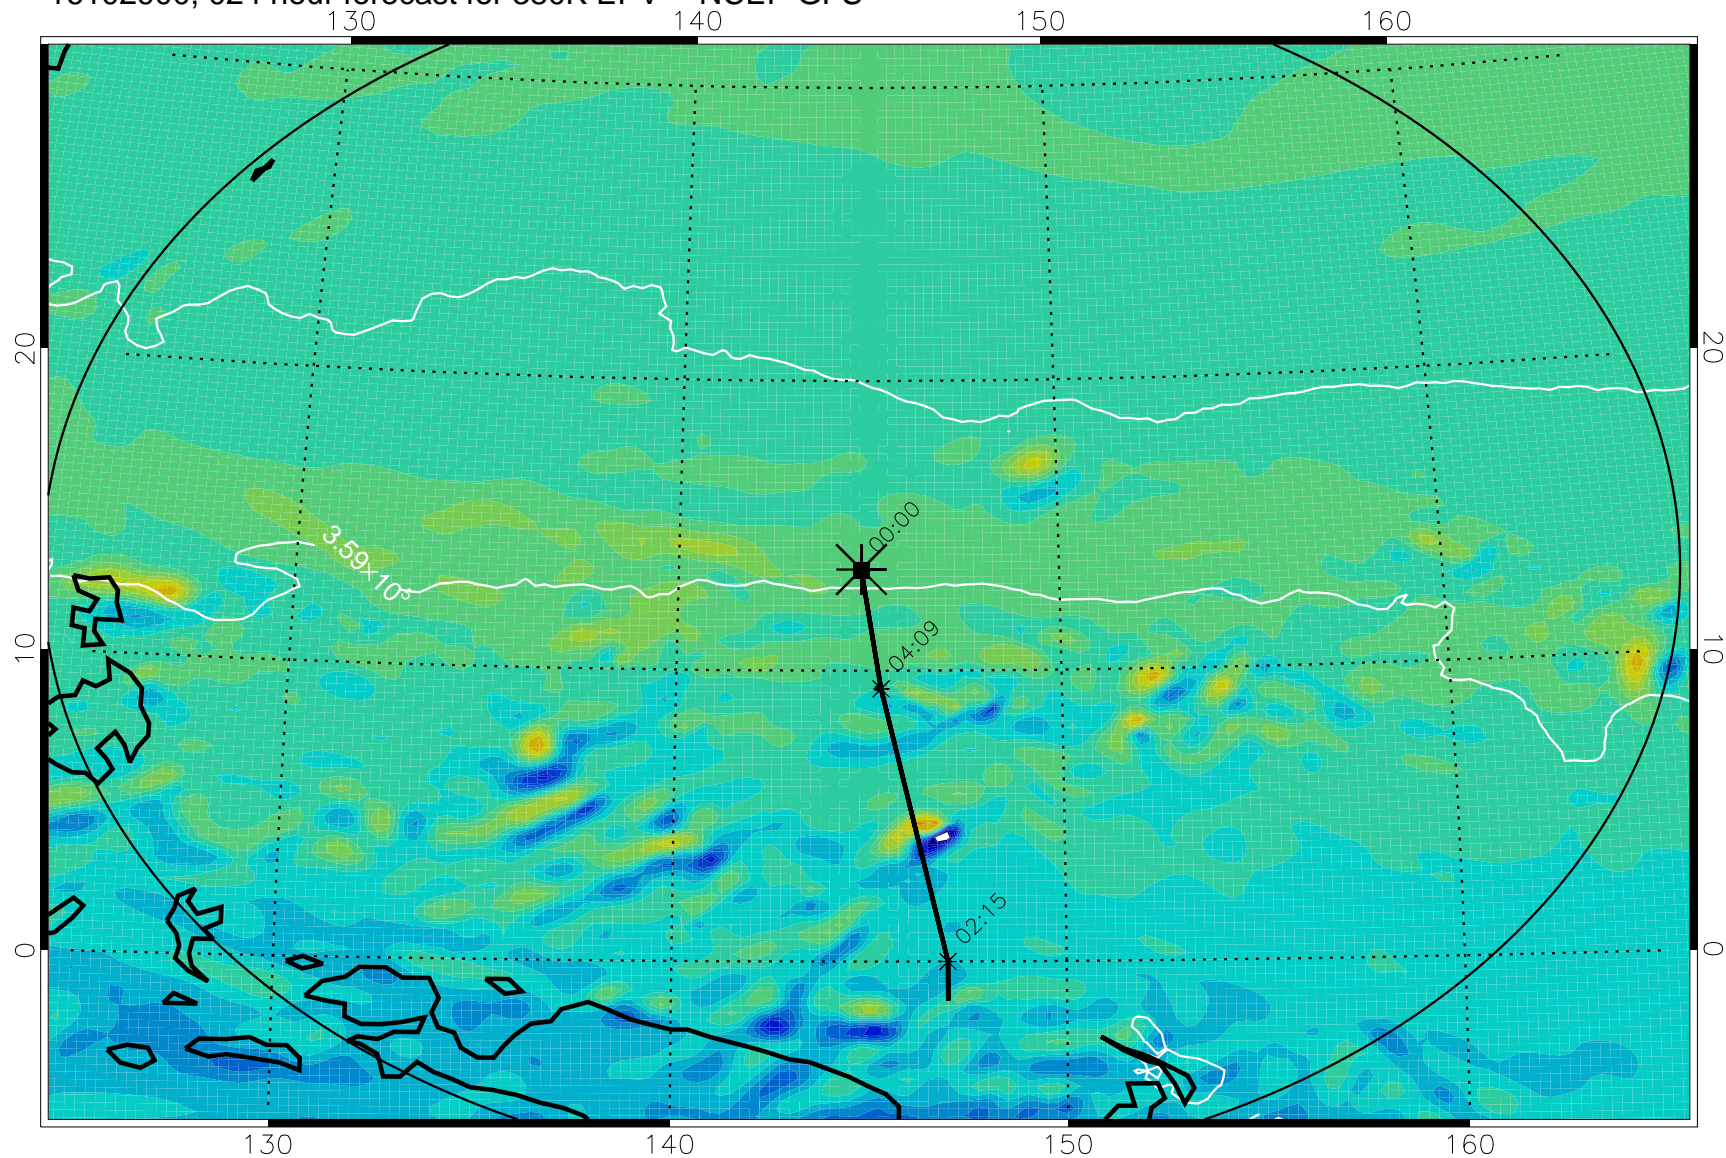

16102806, 006 hour forecast for 380K EPV -- NCEP GFS

380K Montgomery Streamfunction, white

Range ring of 2304 km

16102812, 012 hour forecast for 380K EPV -- NCEP GFS

380K Montgomery Streamfunction, white

Range ring of 2304 km

16102818, 018 hour forecast for 380K EPV -- NCEP GFS

380K Montgomery Streamfunction, white

Range ring of 2304 km

16102900, 024 hour forecast for 380K EPV -- NCEP GFS

380K Montgomery Streamfunction, white

Range ring of 2304 km

16102906, 030 hour forecast for 380K EPV -- NCEP GFS

380K Montgomery Streamfunction, white

Range ring of 2304 km

16102912, 036 hour forecast for 380K EPV -- NCEP GFS

380K Montgomery Streamfunction, white

Range ring of 2304 km

16102918, 042 hour forecast for 380K EPV -- NCEP GFS

380K Montgomery Streamfunction, white

Range ring of 2304 km

16103000, 048 hour forecast for 380K EPV -- NCEP GFS

380K Montgomery Streamfunction, white

Range ring of 2304 km