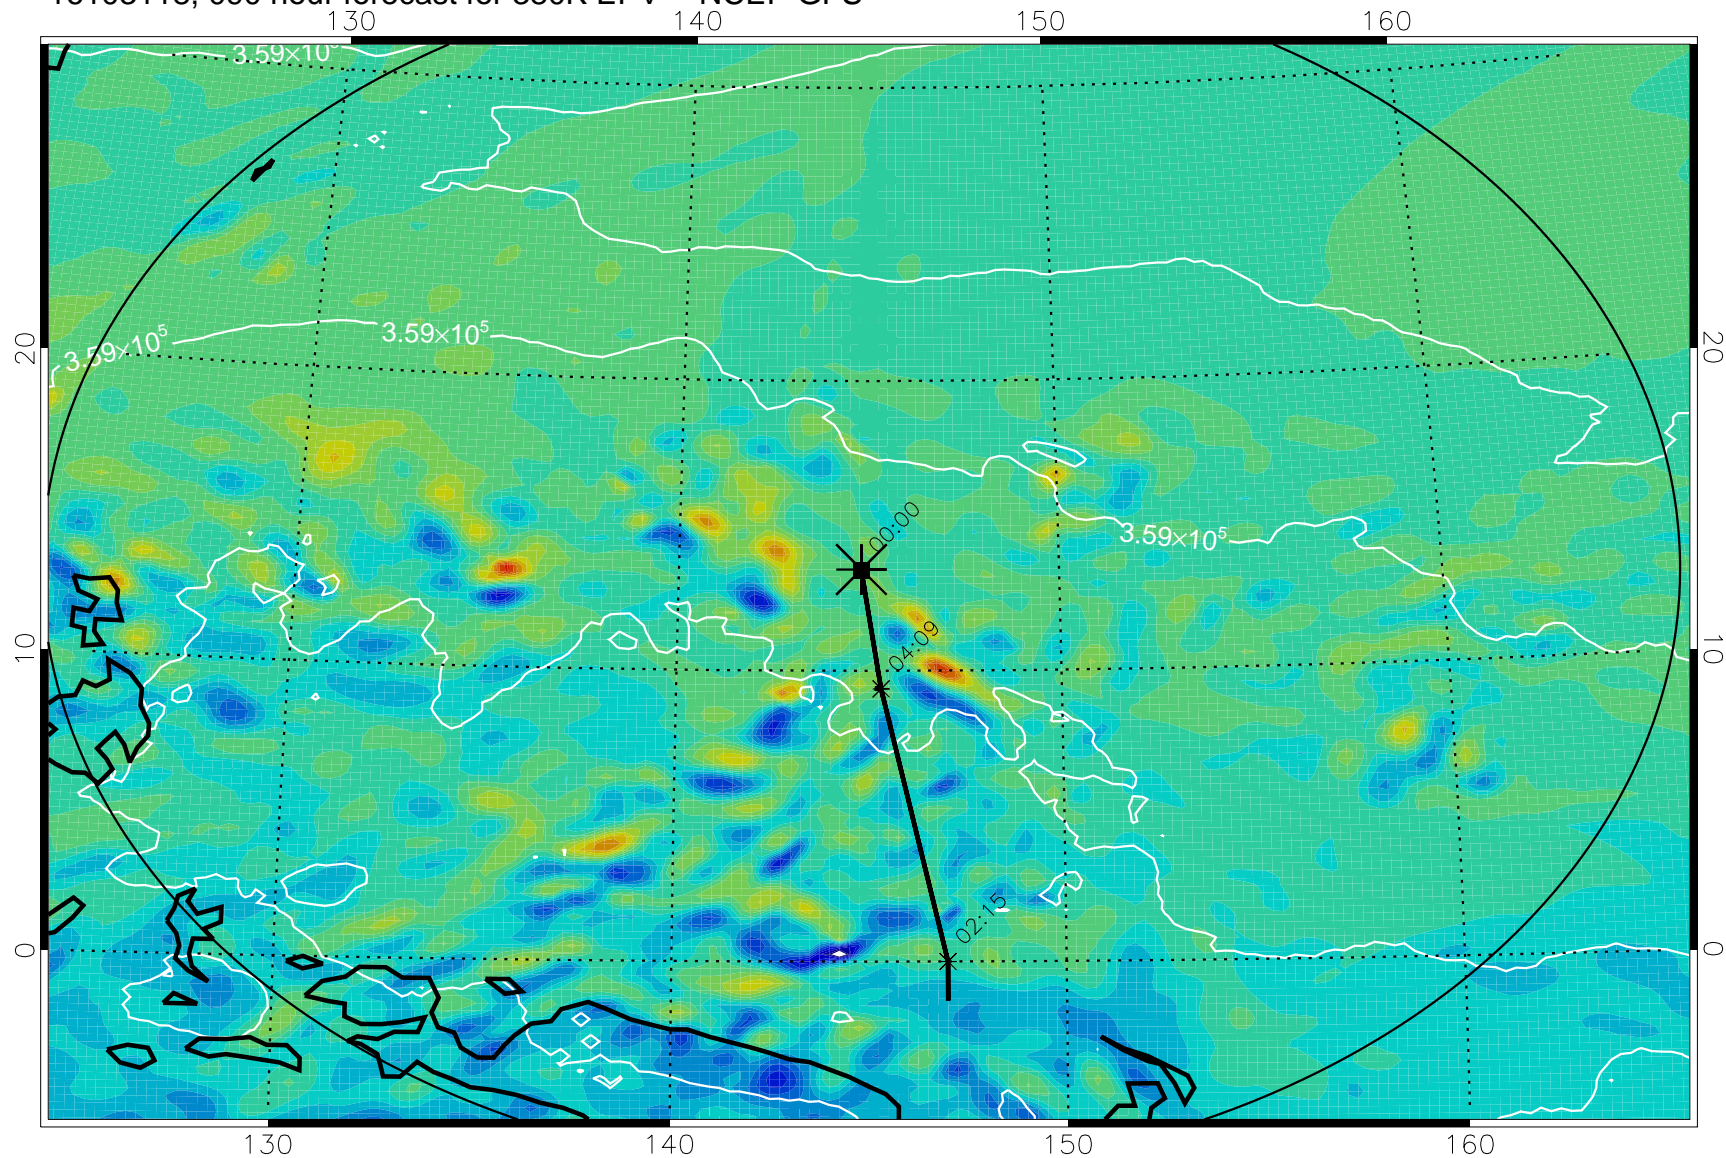

16103018, 066 hour forecast for 380K EPV -- NCEP GFS

380K Montgomery Streamfunction, white

Range ring of 2304 km

16103100, 072 hour forecast for 380K EPV -- NCEP GFS

380K Montgomery Streamfunction, white

Range ring of 2304 km

16103106, 078 hour forecast for 380K EPV -- NCEP GFS

380K Montgomery Streamfunction, white

Range ring of 2304 km

16103112, 084 hour forecast for 380K EPV -- NCEP GFS

380K Montgomery Streamfunction, white

Range ring of 2304 km

16103118, 090 hour forecast for 380K EPV -- NCEP GFS

380K Montgomery Streamfunction, white

Range ring of 2304 km

16110100, 096 hour forecast for 380K EPV -- NCEP GFS

380K Montgomery Streamfunction, white

Range ring of 2304 km

16110106, 102 hour forecast for 380K EPV -- NCEP GFS

380K Montgomery Streamfunction, white

Range ring of 2304 km

16110112, 108 hour forecast for 380K EPV -- NCEP GFS

380K Montgomery Streamfunction, white

Range ring of 2304 km