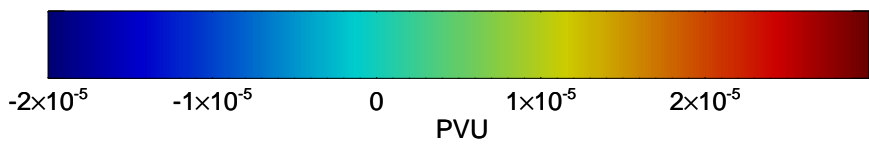

16102806, 006 hour forecast for 380K EPV -- NCEP GFS

380K Montgomery Streamfunction, white

Range ring of 2304 km

16102812, 012 hour forecast for 380K EPV -- NCEP GFS

380K Montgomery Streamfunction, white

Range ring of 2304 km