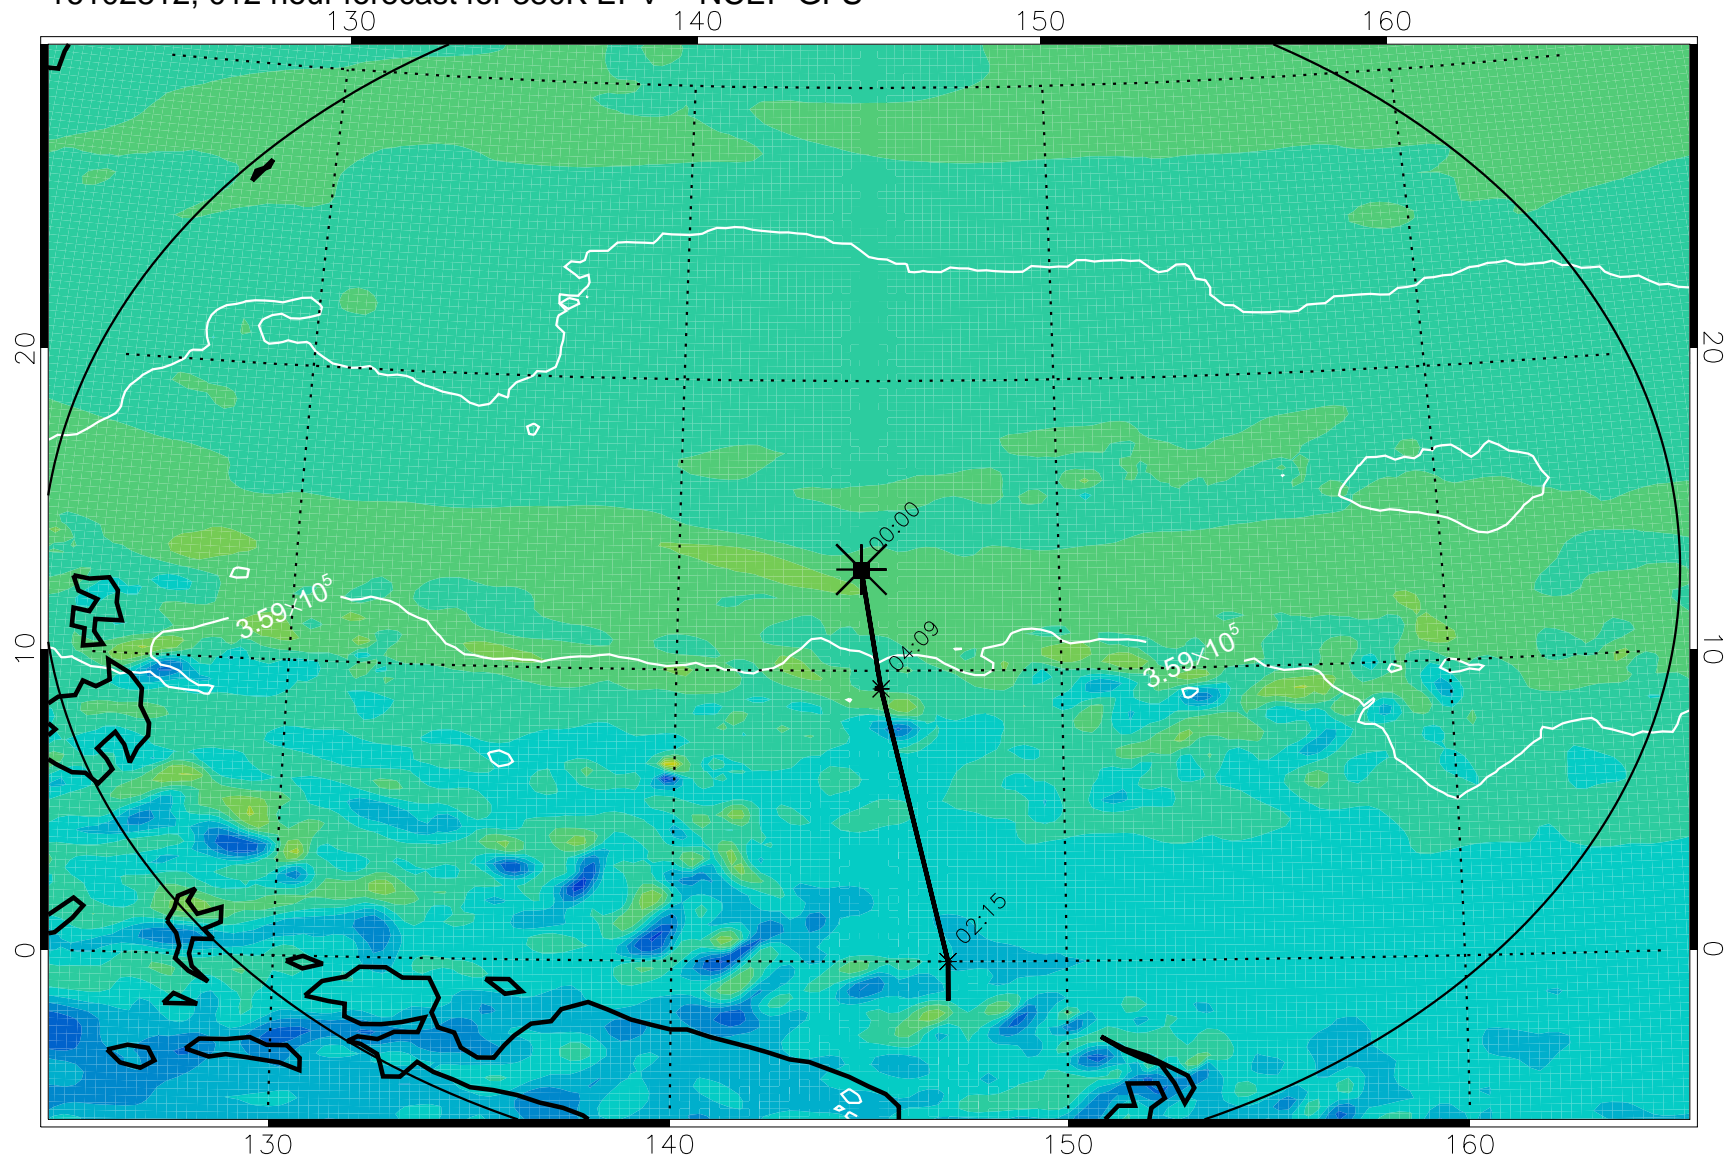

16102806, 006 hour forecast for 380K EPV -- NCEP GFS

380K Montgomery Streamfunction, white

Range ring of 2304 km

16102812, 012 hour forecast for 380K EPV -- NCEP GFS

380K Montgomery Streamfunction, white

Range ring of 2304 km

16102818, 018 hour forecast for 380K EPV -- NCEP GFS

380K Montgomery Streamfunction, white

Range ring of 2304 km

16102900, 024 hour forecast for 380K EPV -- NCEP GFS

380K Montgomery Streamfunction, white

Range ring of 2304 km

16102906, 030 hour forecast for 380K EPV -- NCEP GFS

380K Montgomery Streamfunction, white

Range ring of 2304 km

16102912, 036 hour forecast for 380K EPV -- NCEP GFS

380K Montgomery Streamfunction, white

Range ring of 2304 km

16102918, 042 hour forecast for 380K EPV -- NCEP GFS

380K Montgomery Streamfunction, white

Range ring of 2304 km

16103000, 048 hour forecast for 380K EPV -- NCEP GFS

380K Montgomery Streamfunction, white

Range ring of 2304 km