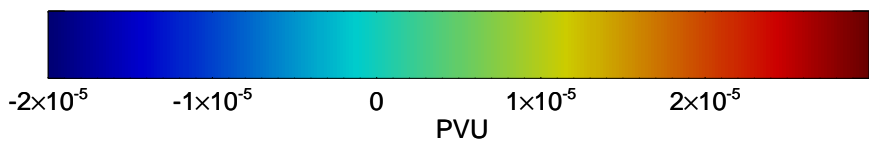

16110118, 114 hour forecast for 380K EPV -- NCEP GFS

380K Montgomery Streamfunction, white

Range ring of 2304 km

16110200, 120 hour forecast for 380K EPV -- NCEP GFS

380K Montgomery Streamfunction, white

Range ring of 2304 km