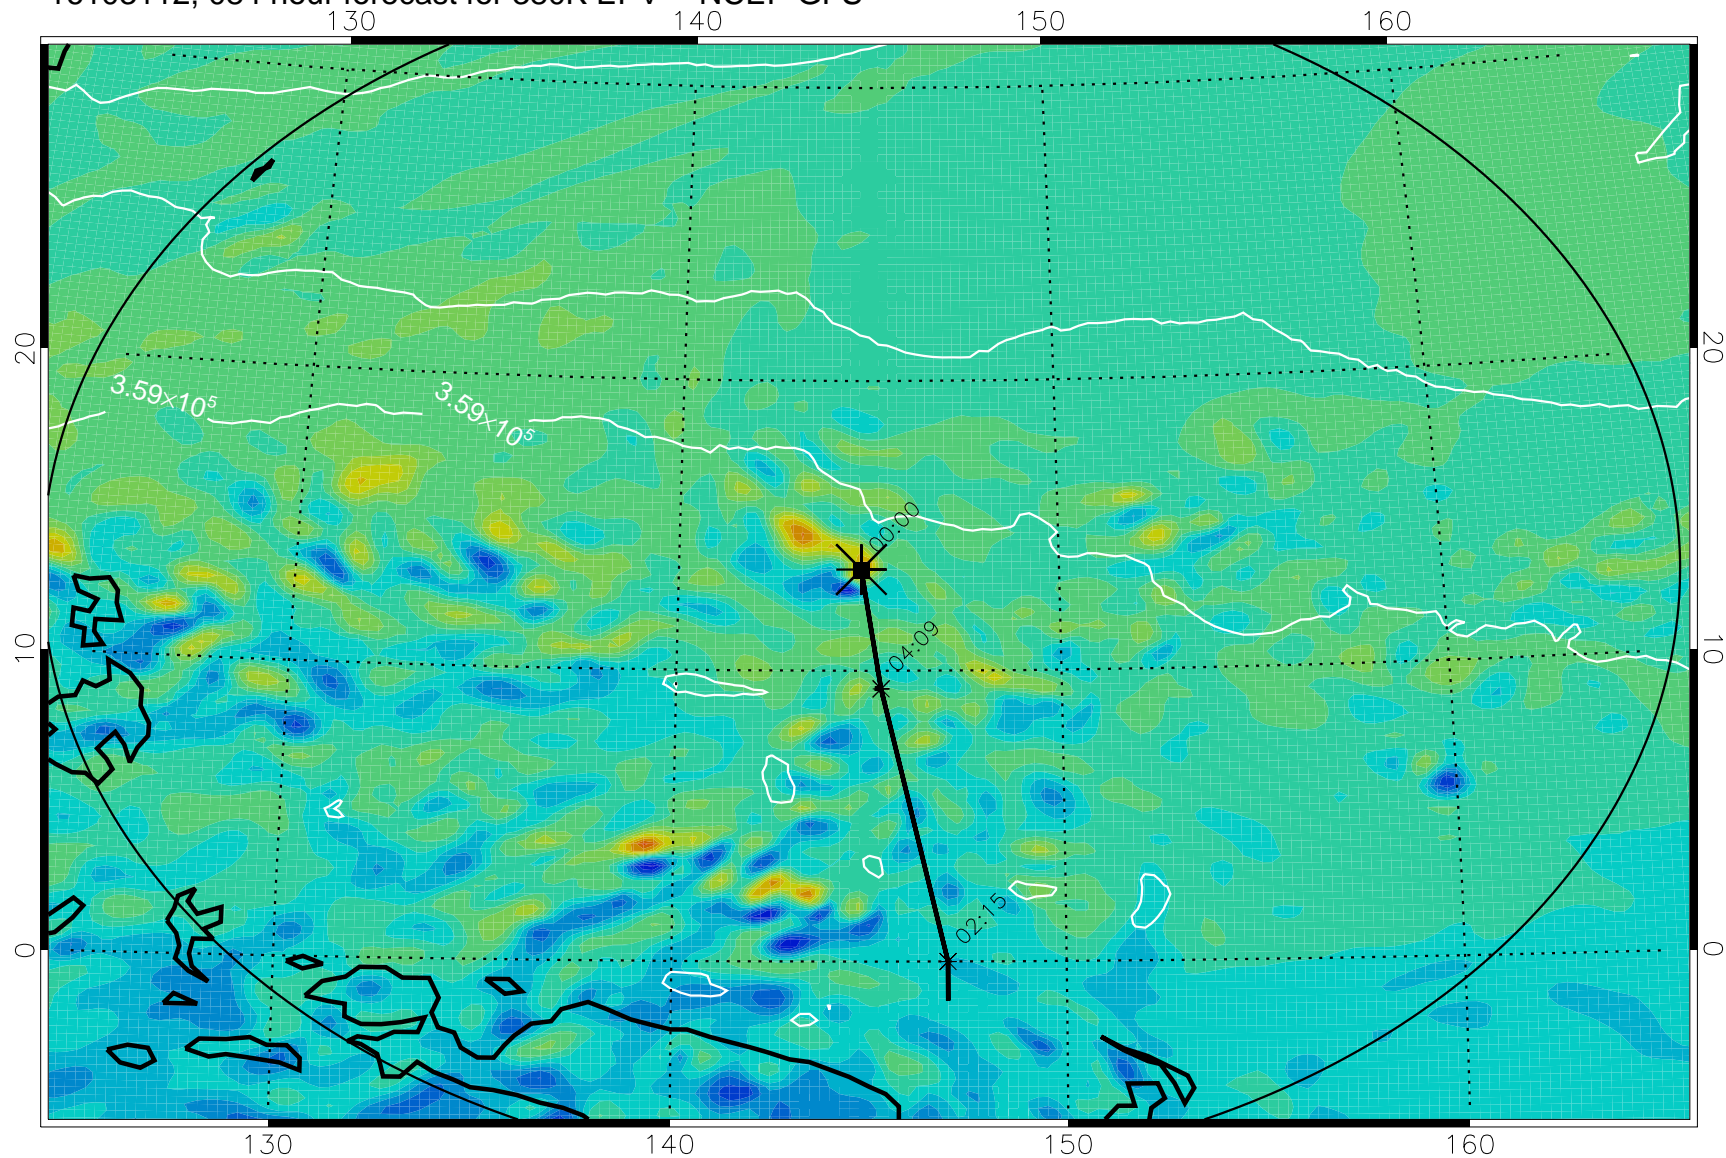

16103018, 066 hour forecast for 380K EPV -- NCEP GFS

380K Montgomery Streamfunction, white

Range ring of 2304 km

16103100, 072 hour forecast for 380K EPV -- NCEP GFS

380K Montgomery Streamfunction, white

Range ring of 2304 km

16103106, 078 hour forecast for 380K EPV -- NCEP GFS

380K Montgomery Streamfunction, white

Range ring of 2304 km

16103112, 084 hour forecast for 380K EPV -- NCEP GFS

380K Montgomery Streamfunction, white

Range ring of 2304 km

16103118, 090 hour forecast for 380K EPV -- NCEP GFS

380K Montgomery Streamfunction, white

Range ring of 2304 km

16110100, 096 hour forecast for 380K EPV -- NCEP GFS

380K Montgomery Streamfunction, white

Range ring of 2304 km

16110106, 102 hour forecast for 380K EPV -- NCEP GFS

380K Montgomery Streamfunction, white

Range ring of 2304 km

16110112, 108 hour forecast for 380K EPV -- NCEP GFS

380K Montgomery Streamfunction, white

Range ring of 2304 km