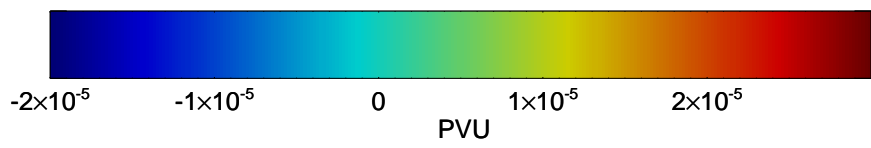

16102906, 030 hour forecast for 380K EPV -- NCEP GFS

380K Montgomery Streamfunction, white

Range ring of 2304 km