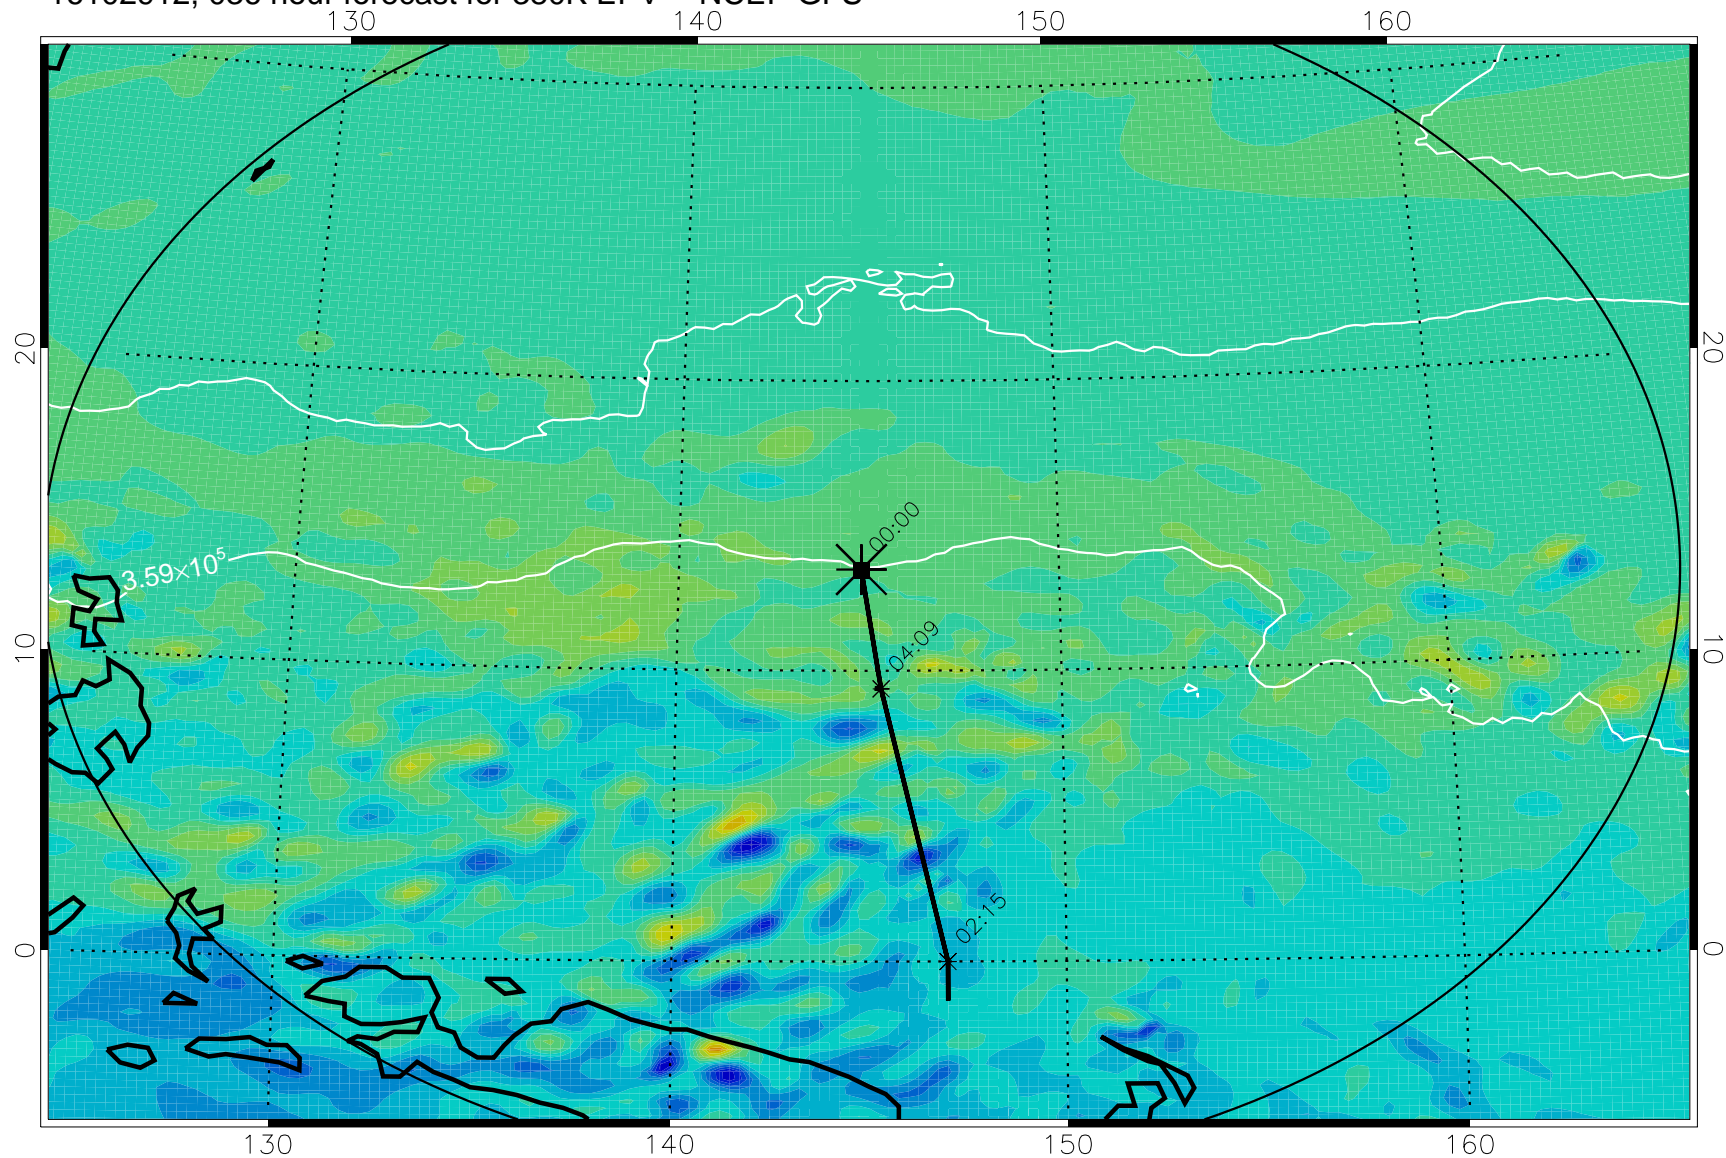

16102806, 006 hour forecast for 380K EPV -- NCEP GFS

380K Montgomery Streamfunction, white

Range ring of 2304 km

16102812, 012 hour forecast for 380K EPV -- NCEP GFS

380K Montgomery Streamfunction, white

Range ring of 2304 km

16102818, 018 hour forecast for 380K EPV -- NCEP GFS

380K Montgomery Streamfunction, white

Range ring of 2304 km

16102900, 024 hour forecast for 380K EPV -- NCEP GFS

380K Montgomery Streamfunction, white

Range ring of 2304 km

16102906, 030 hour forecast for 380K EPV -- NCEP GFS

380K Montgomery Streamfunction, white

Range ring of 2304 km

16102912, 036 hour forecast for 380K EPV -- NCEP GFS

380K Montgomery Streamfunction, white

Range ring of 2304 km

16102918, 042 hour forecast for 380K EPV -- NCEP GFS

380K Montgomery Streamfunction, white

Range ring of 2304 km

16103000, 048 hour forecast for 380K EPV -- NCEP GFS

380K Montgomery Streamfunction, white

Range ring of 2304 km