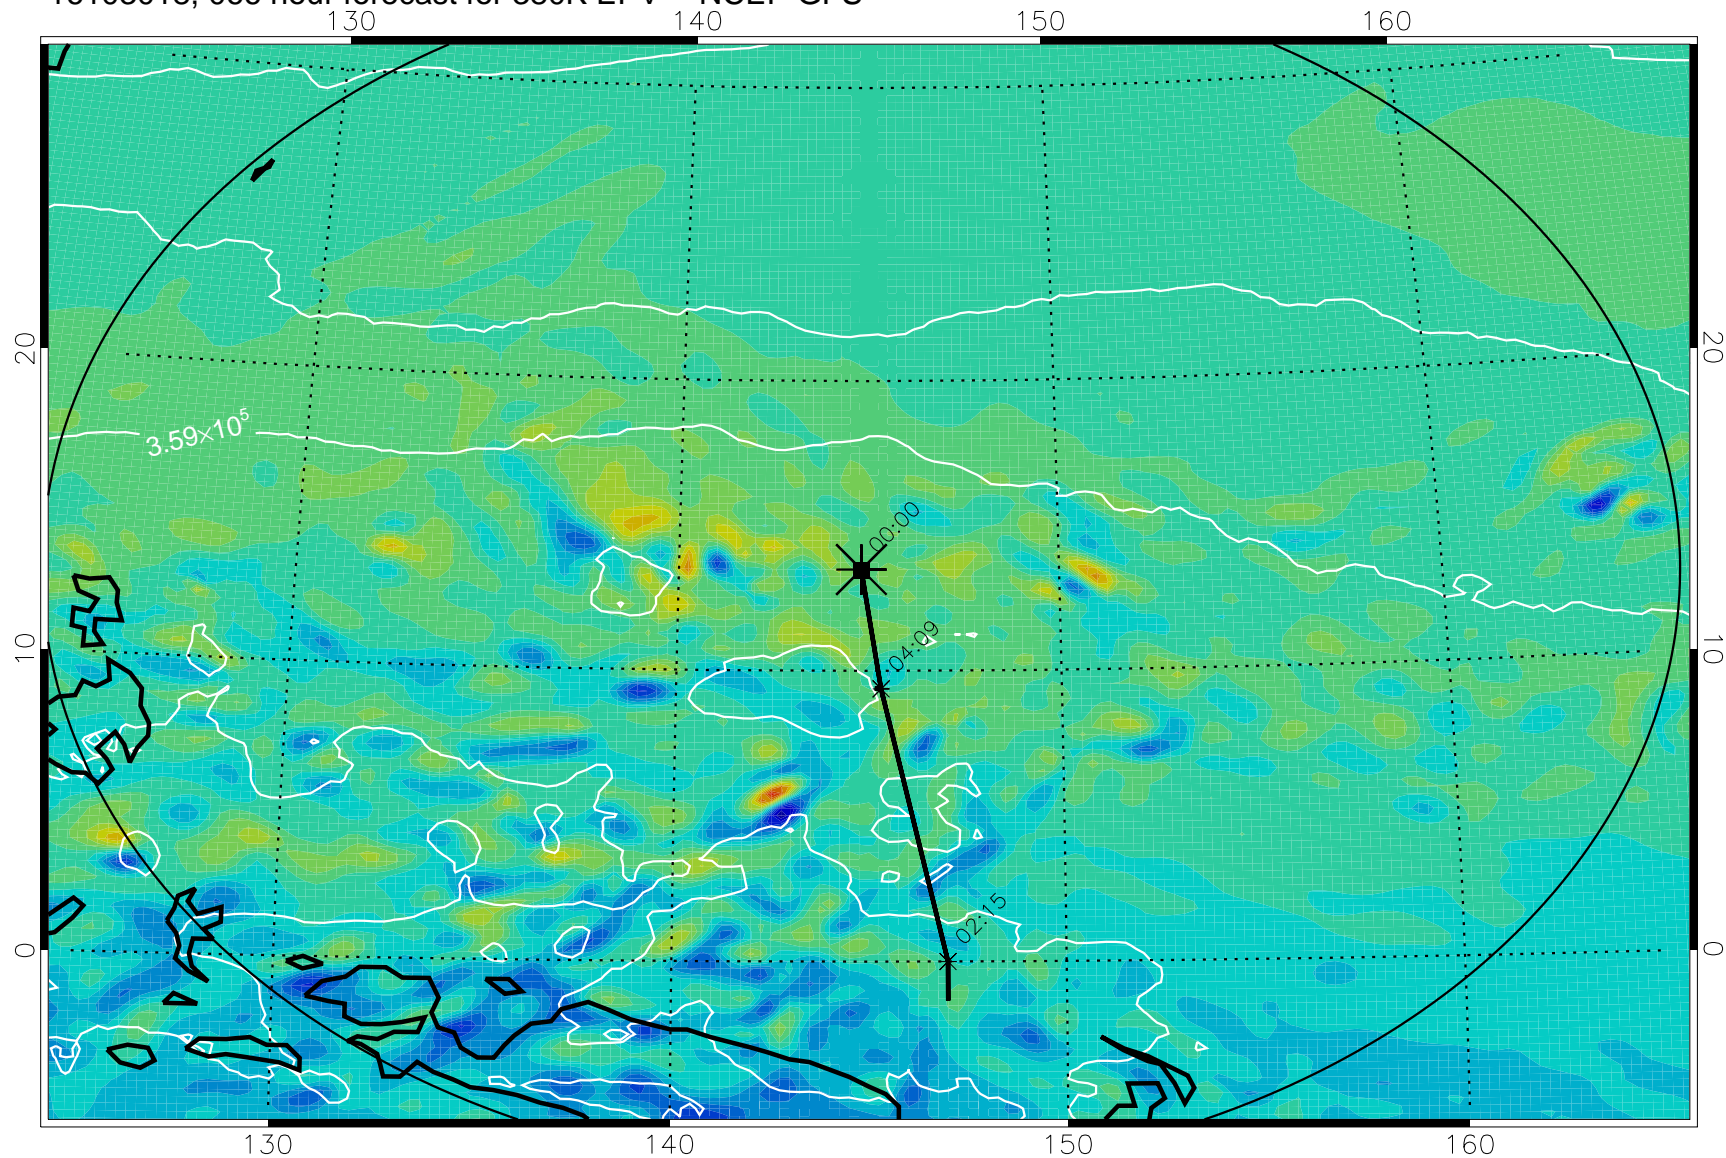

16102918, 042 hour forecast for 380K EPV -- NCEP GFS

380K Montgomery Streamfunction, white

Range ring of 2304 km

16103000, 048 hour forecast for 380K EPV -- NCEP GFS

380K Montgomery Streamfunction, white

Range ring of 2304 km

16103006, 054 hour forecast for 380K EPV -- NCEP GFS

380K Montgomery Streamfunction, white

Range ring of 2304 km

16103012, 060 hour forecast for 380K EPV -- NCEP GFS

380K Montgomery Streamfunction, white

Range ring of 2304 km

16103018, 066 hour forecast for 380K EPV -- NCEP GFS

380K Montgomery Streamfunction, white

Range ring of 2304 km

16103100, 072 hour forecast for 380K EPV -- NCEP GFS

380K Montgomery Streamfunction, white

Range ring of 2304 km

16103106, 078 hour forecast for 380K EPV -- NCEP GFS

380K Montgomery Streamfunction, white

Range ring of 2304 km

16103112, 084 hour forecast for 380K EPV -- NCEP GFS

380K Montgomery Streamfunction, white

Range ring of 2304 km