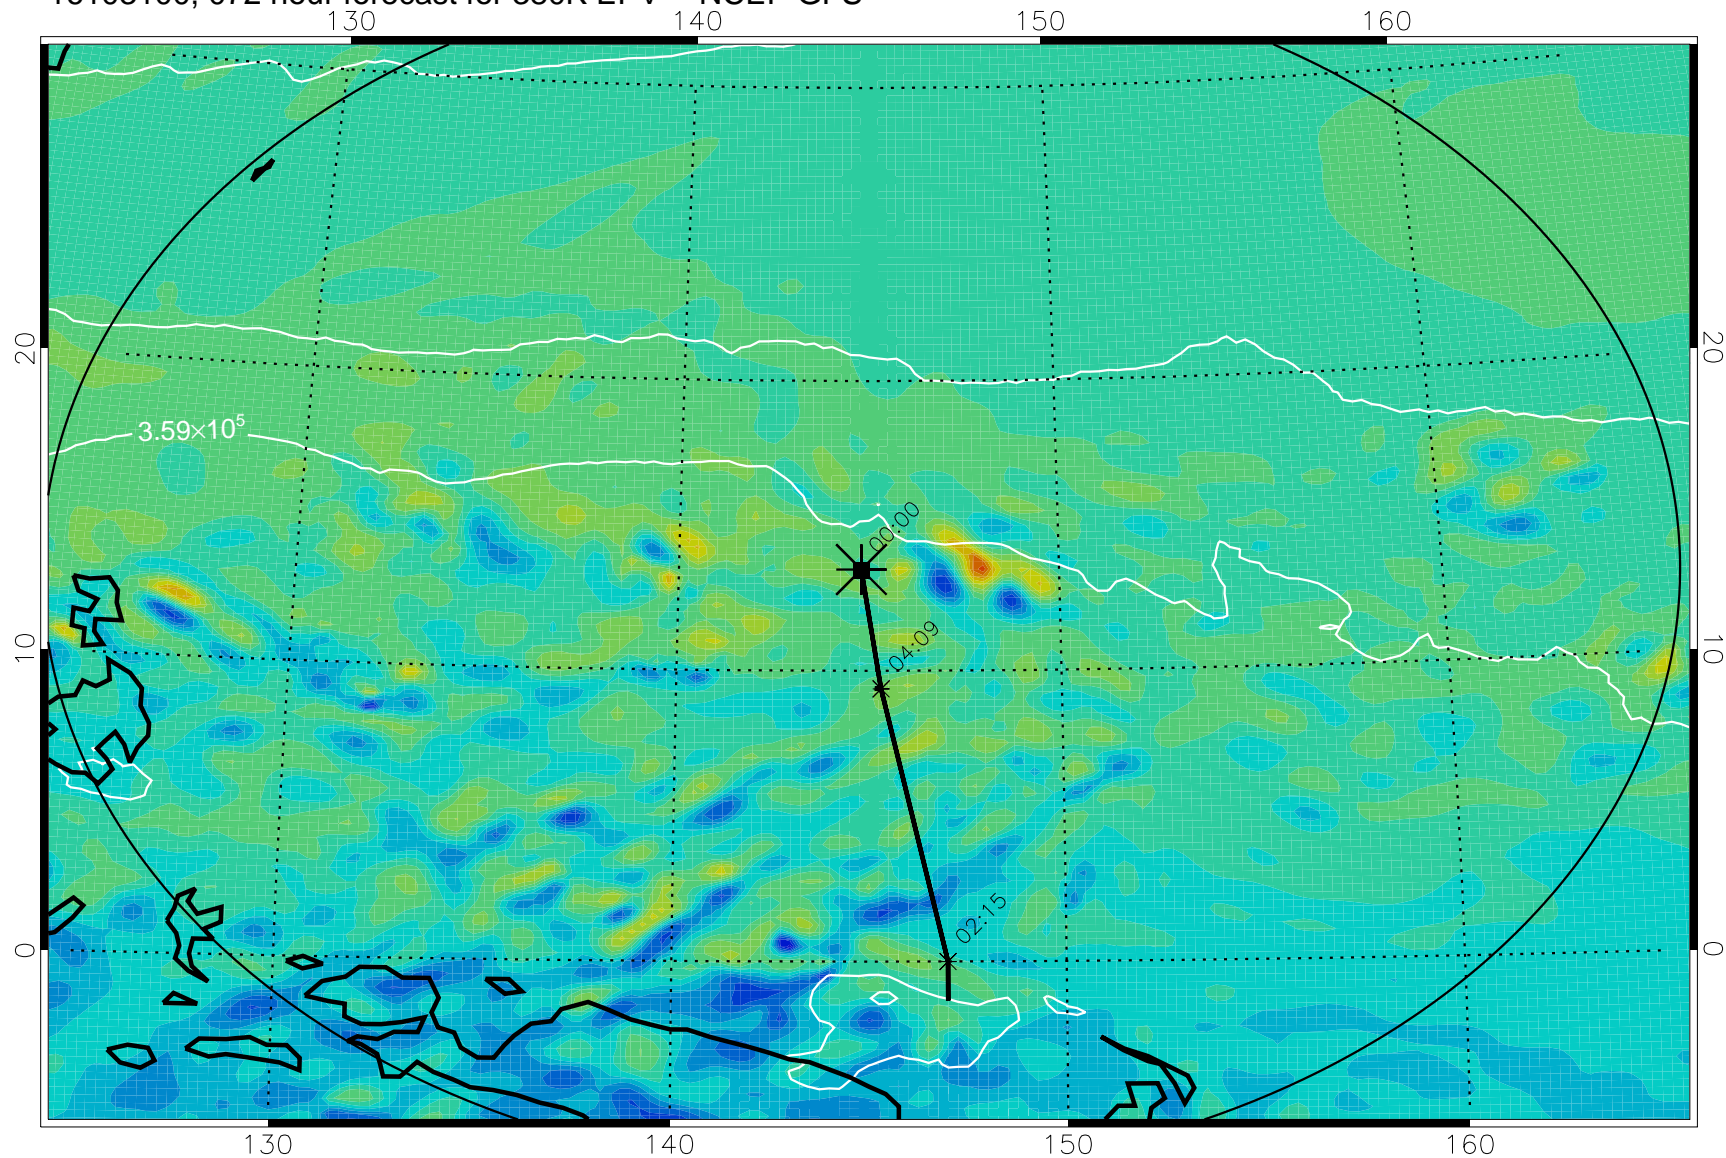

16103006, 054 hour forecast for 380K EPV -- NCEP GFS

380K Montgomery Streamfunction, white

Range ring of 2304 km

16103012, 060 hour forecast for 380K EPV -- NCEP GFS

380K Montgomery Streamfunction, white

Range ring of 2304 km

16103018, 066 hour forecast for 380K EPV -- NCEP GFS

380K Montgomery Streamfunction, white

Range ring of 2304 km

16103100, 072 hour forecast for 380K EPV -- NCEP GFS

380K Montgomery Streamfunction, white

Range ring of 2304 km

16103106, 078 hour forecast for 380K EPV -- NCEP GFS

380K Montgomery Streamfunction, white

Range ring of 2304 km

16103112, 084 hour forecast for 380K EPV -- NCEP GFS

380K Montgomery Streamfunction, white

Range ring of 2304 km

16103118, 090 hour forecast for 380K EPV -- NCEP GFS

380K Montgomery Streamfunction, white

Range ring of 2304 km

16110100, 096 hour forecast for 380K EPV -- NCEP GFS

380K Montgomery Streamfunction, white

Range ring of 2304 km