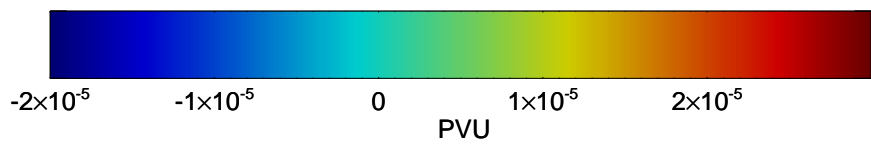

16103006, 054 hour forecast for 380K EPV -- NCEP GFS

380K Montgomery Streamfunction, white

Range ring of 2304 km

16103012, 060 hour forecast for 380K EPV -- NCEP GFS

380K Montgomery Streamfunction, white

Range ring of 2304 km