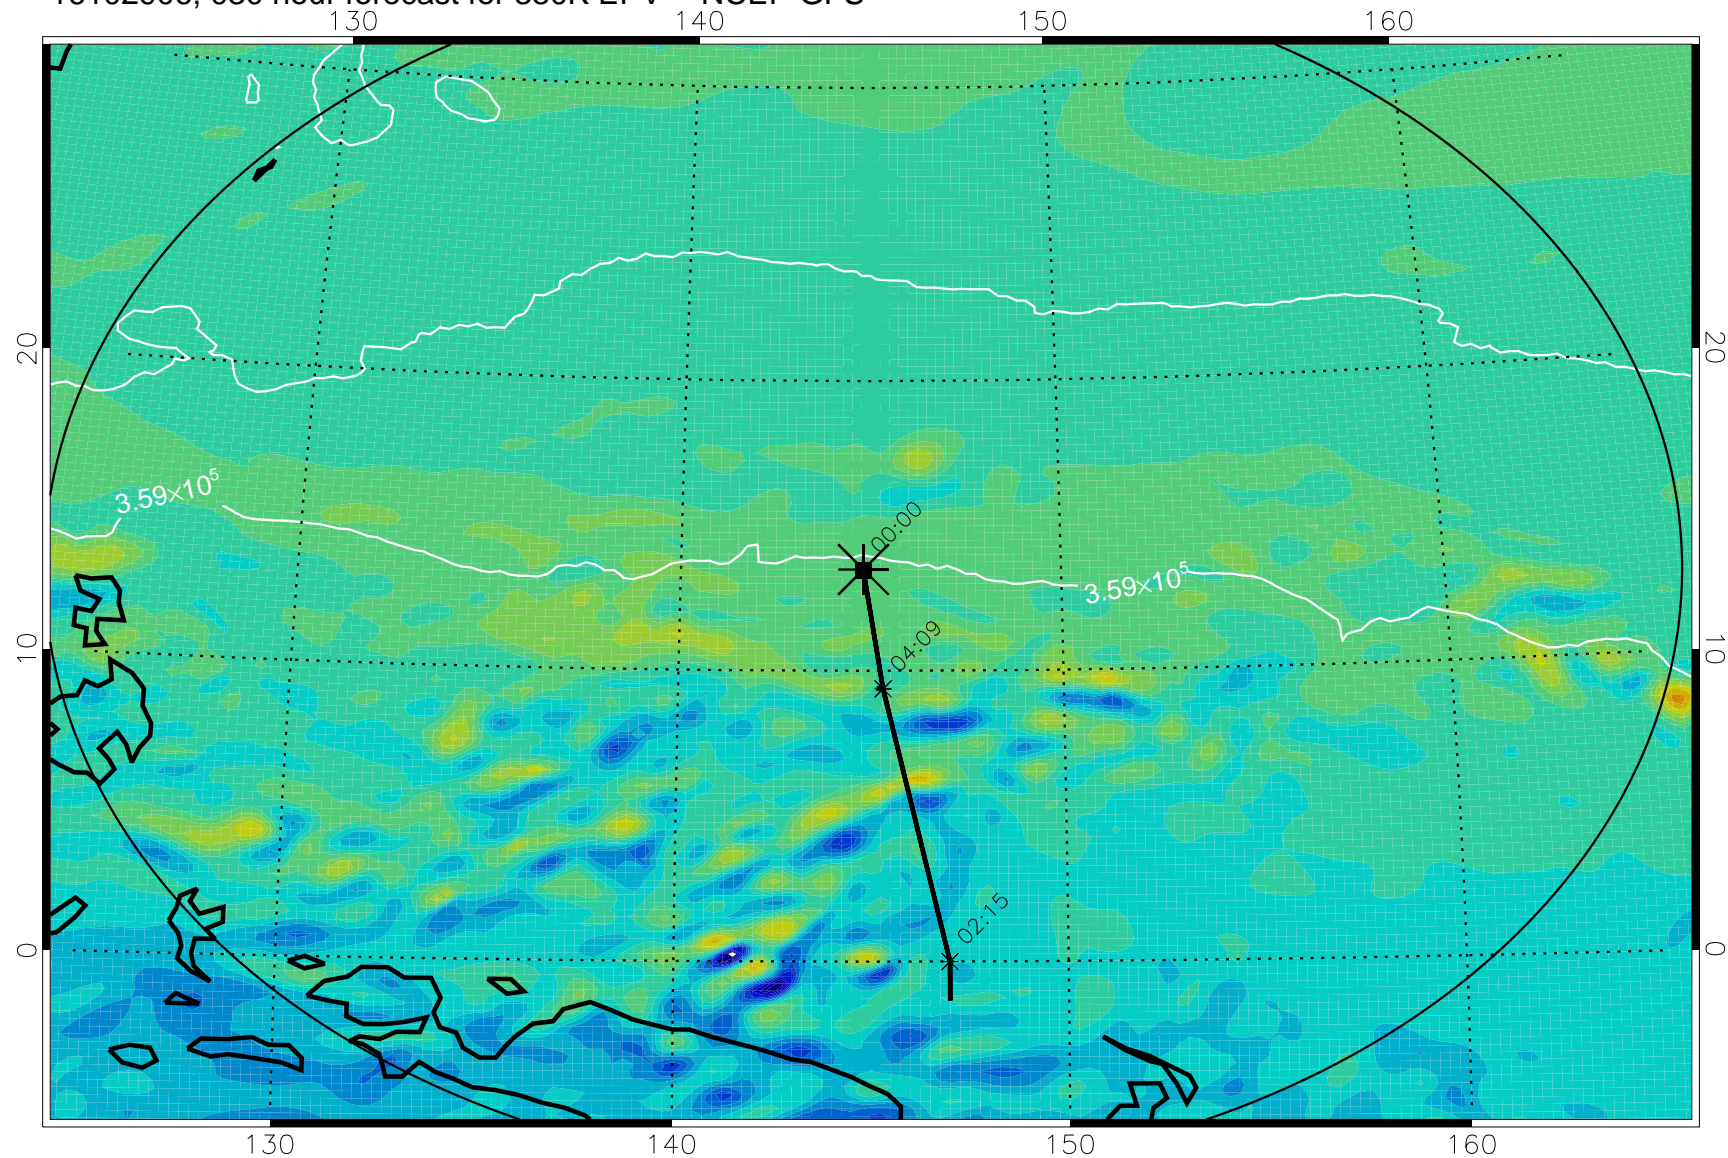

16102806, 006 hour forecast for 380K EPV -- NCEP GFS

380K Montgomery Streamfunction, white

Range ring of 2304 km

16102812, 012 hour forecast for 380K EPV -- NCEP GFS

380K Montgomery Streamfunction, white

Range ring of 2304 km

16102818, 018 hour forecast for 380K EPV -- NCEP GFS

380K Montgomery Streamfunction, white

Range ring of 2304 km

16102900, 024 hour forecast for 380K EPV -- NCEP GFS

380K Montgomery Streamfunction, white

Range ring of 2304 km

16102906, 030 hour forecast for 380K EPV -- NCEP GFS

380K Montgomery Streamfunction, white

Range ring of 2304 km

16102912, 036 hour forecast for 380K EPV -- NCEP GFS

380K Montgomery Streamfunction, white

Range ring of 2304 km

16102918, 042 hour forecast for 380K EPV -- NCEP GFS

380K Montgomery Streamfunction, white

Range ring of 2304 km

16103000, 048 hour forecast for 380K EPV -- NCEP GFS

380K Montgomery Streamfunction, white

Range ring of 2304 km