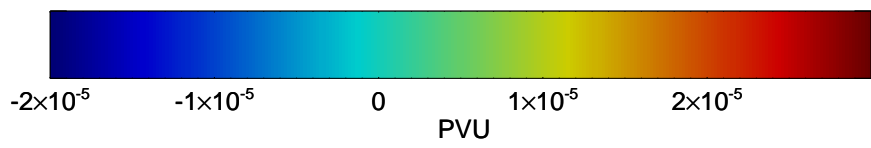

16102818, 018 hour forecast for 380K EPV -- NCEP GFS

380K Montgomery Streamfunction, white

Range ring of 2304 km