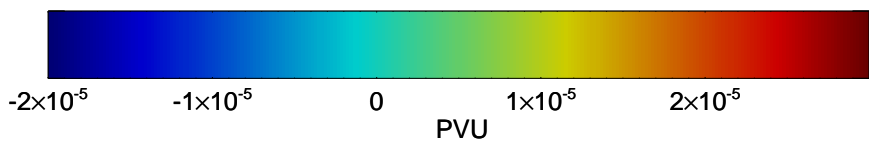

16103018, 066 hour forecast for 380K EPV -- NCEP GFS

380K Montgomery Streamfunction, white

Range ring of 2304 km