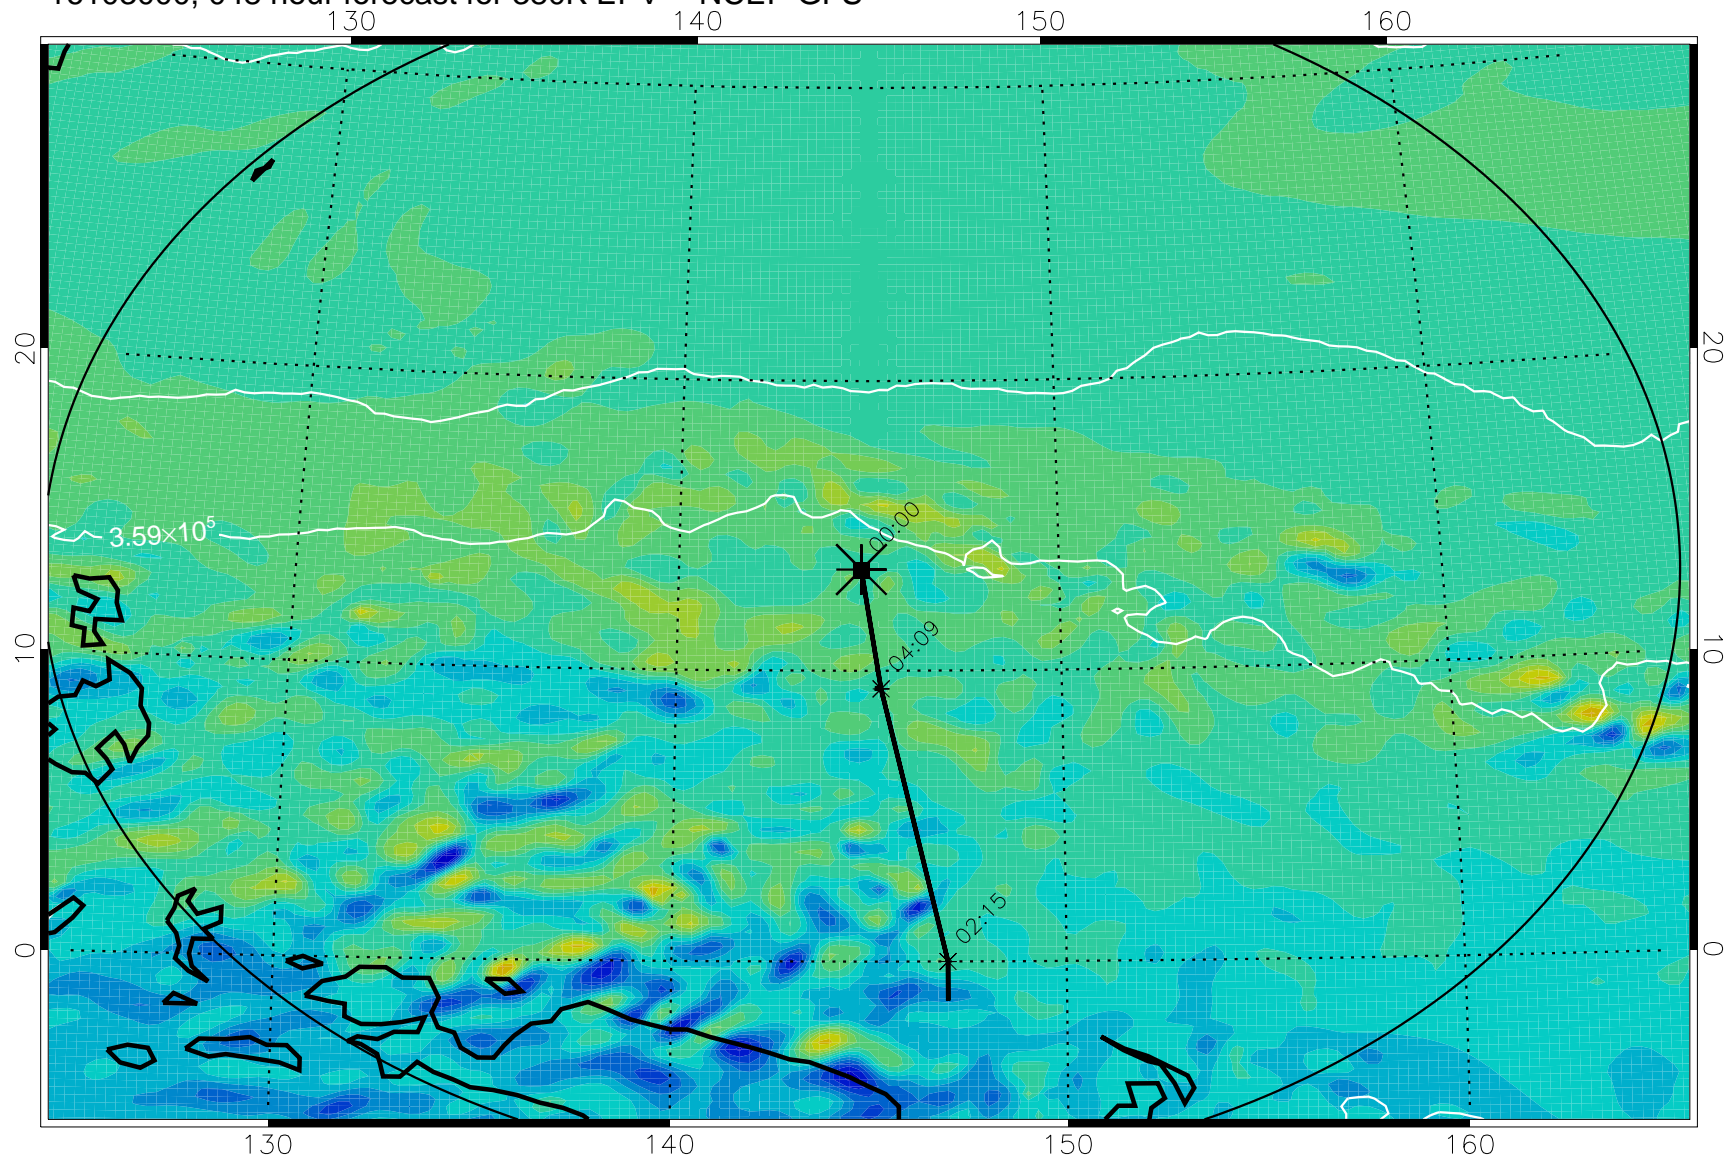

16102906, 030 hour forecast for 380K EPV -- NCEP GFS

380K Montgomery Streamfunction, white

Range ring of 2304 km

16102912, 036 hour forecast for 380K EPV -- NCEP GFS

380K Montgomery Streamfunction, white

Range ring of 2304 km

16102918, 042 hour forecast for 380K EPV -- NCEP GFS

380K Montgomery Streamfunction, white

Range ring of 2304 km

16103000, 048 hour forecast for 380K EPV -- NCEP GFS

380K Montgomery Streamfunction, white

Range ring of 2304 km

16103006, 054 hour forecast for 380K EPV -- NCEP GFS

380K Montgomery Streamfunction, white

Range ring of 2304 km

16103012, 060 hour forecast for 380K EPV -- NCEP GFS

380K Montgomery Streamfunction, white

Range ring of 2304 km

16103118, 090 hour forecast for 380K EPV -- NCEP GFS

380K Montgomery Streamfunction, white

Range ring of 2304 km

16110100, 096 hour forecast for 380K EPV -- NCEP GFS

380K Montgomery Streamfunction, white

Range ring of 2304 km