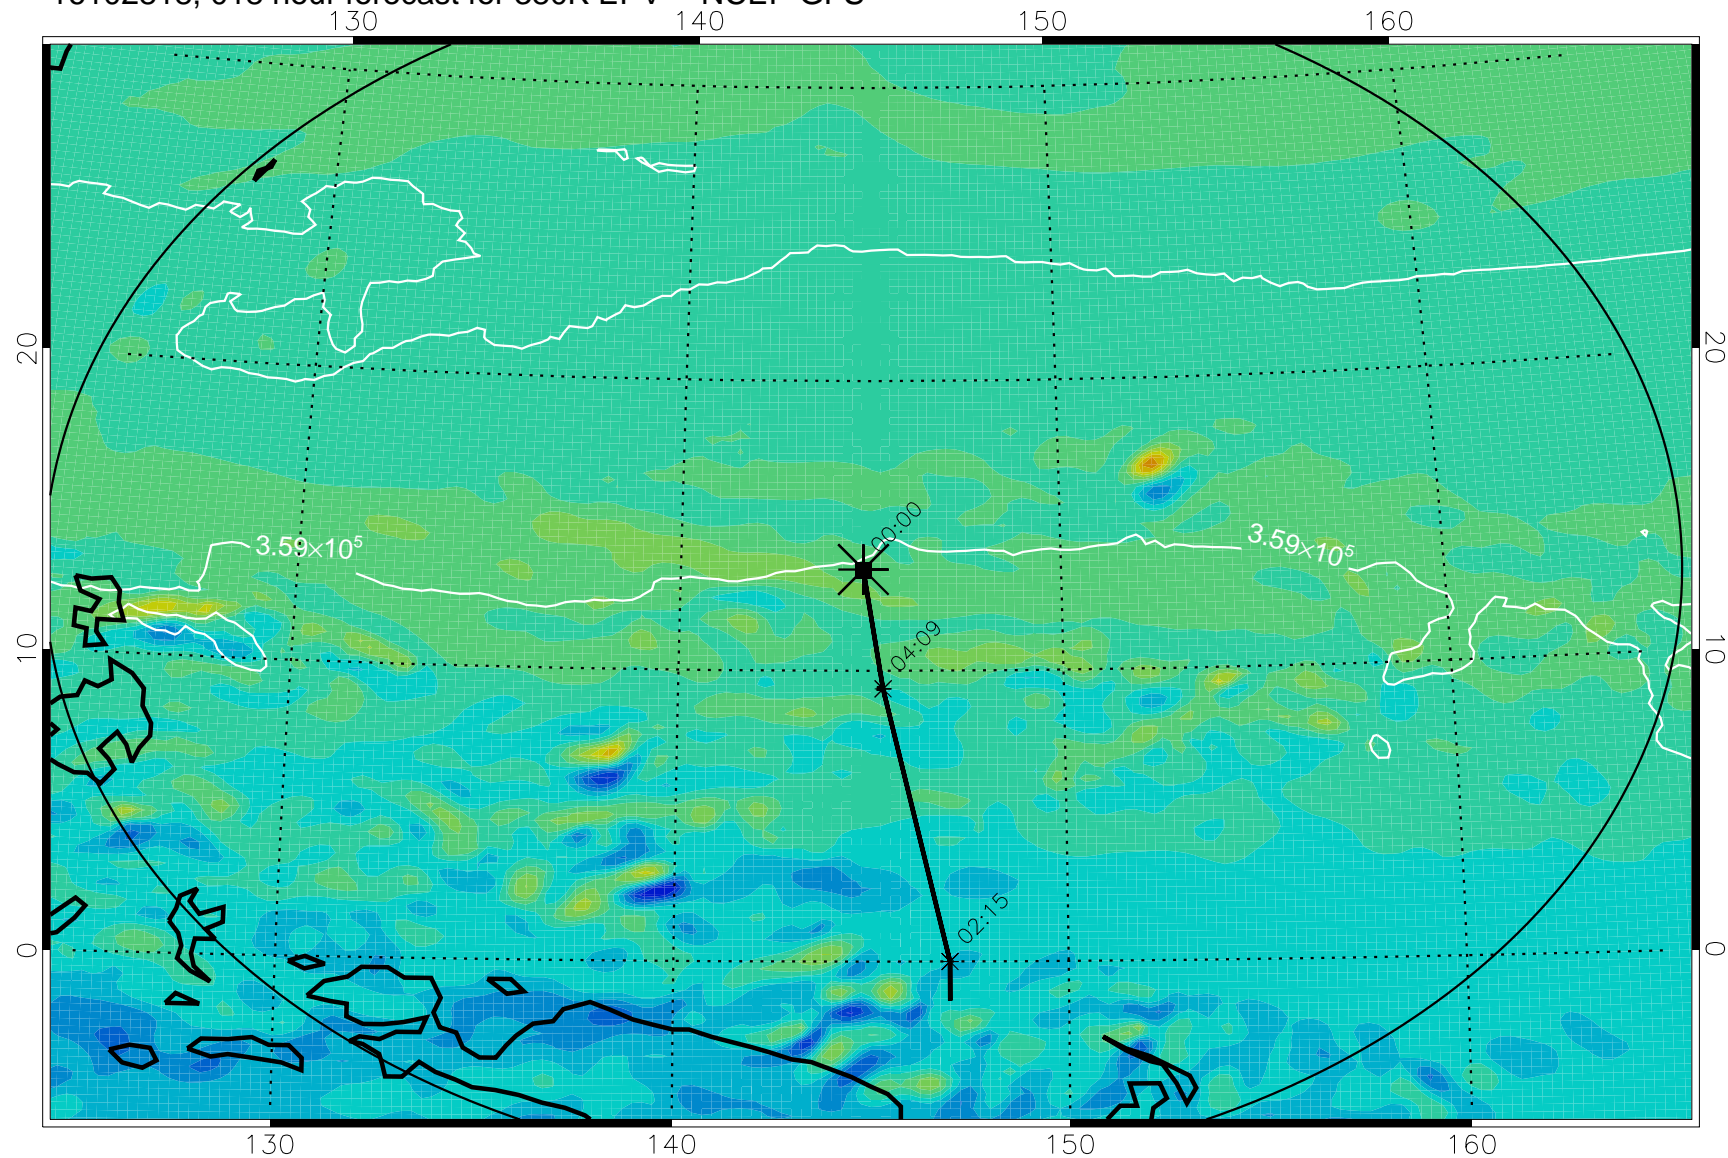

16102806, 006 hour forecast for 380K EPV -- NCEP GFS

380K Montgomery Streamfunction, white

Range ring of 2304 km

16102812, 012 hour forecast for 380K EPV -- NCEP GFS

380K Montgomery Streamfunction, white

Range ring of 2304 km

16102818, 018 hour forecast for 380K EPV -- NCEP GFS

380K Montgomery Streamfunction, white

Range ring of 2304 km

16102900, 024 hour forecast for 380K EPV -- NCEP GFS

380K Montgomery Streamfunction, white

Range ring of 2304 km

16102906, 030 hour forecast for 380K EPV -- NCEP GFS

380K Montgomery Streamfunction, white

Range ring of 2304 km

16102912, 036 hour forecast for 380K EPV -- NCEP GFS

380K Montgomery Streamfunction, white

Range ring of 2304 km

16102918, 042 hour forecast for 380K EPV -- NCEP GFS

380K Montgomery Streamfunction, white

Range ring of 2304 km

16103000, 048 hour forecast for 380K EPV -- NCEP GFS

380K Montgomery Streamfunction, white

Range ring of 2304 km