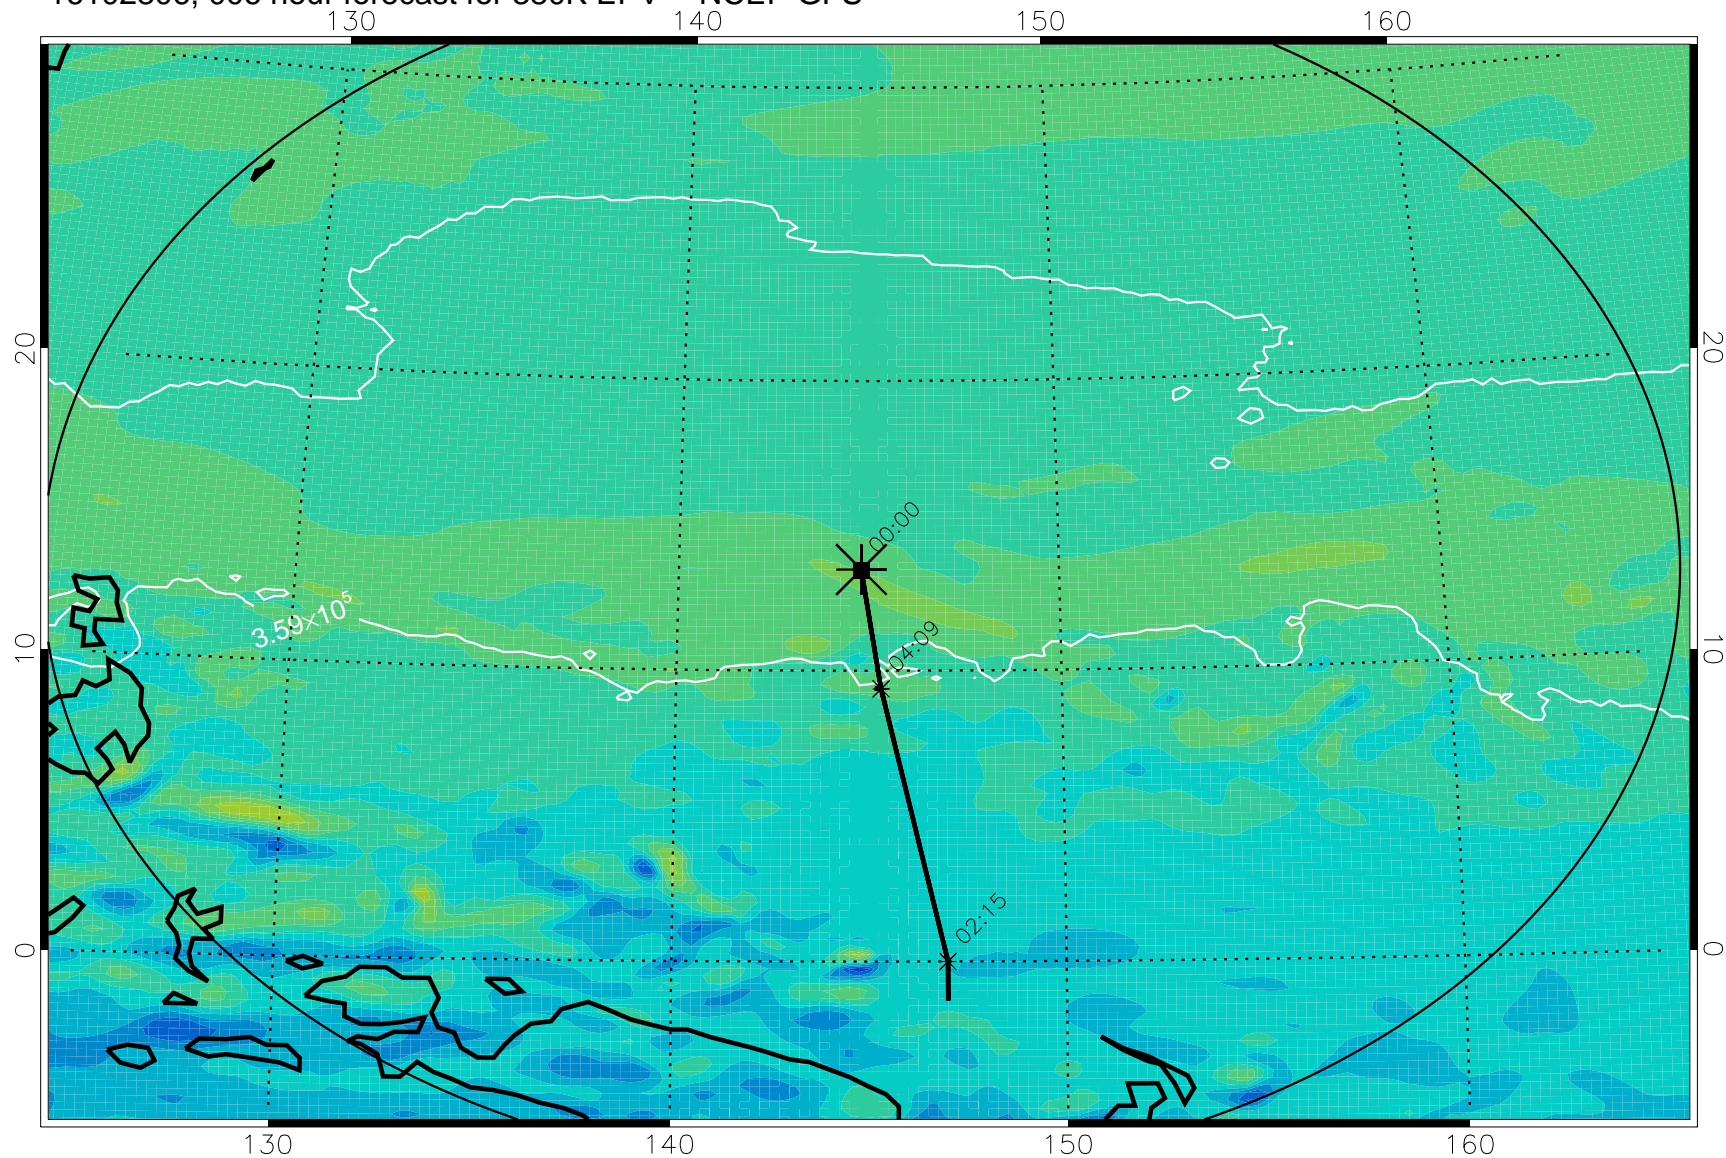

16102806, 006 hour forecast for 380K EPV -- NCEP GFS

380K Montgomery Streamfunction, white

Range ring of 2304 km

16102812, 012 hour forecast for 380K EPV -- NCEP GFS

380K Montgomery Streamfunction, white

Range ring of 2304 km

16102818, 018 hour forecast for 380K EPV -- NCEP GFS

380K Montgomery Streamfunction, white

Range ring of 2304 km

16102900, 024 hour forecast for 380K EPV -- NCEP GFS

380K Montgomery Streamfunction, white

Range ring of 2304 km

16102906, 030 hour forecast for 380K EPV -- NCEP GFS

380K Montgomery Streamfunction, white

Range ring of 2304 km

16102912, 036 hour forecast for 380K EPV -- NCEP GFS

380K Montgomery Streamfunction, white

Range ring of 2304 km

16102918, 042 hour forecast for 380K EPV -- NCEP GFS

380K Montgomery Streamfunction, white

Range ring of 2304 km

16103000, 048 hour forecast for 380K EPV -- NCEP GFS

380K Montgomery Streamfunction, white

Range ring of 2304 km