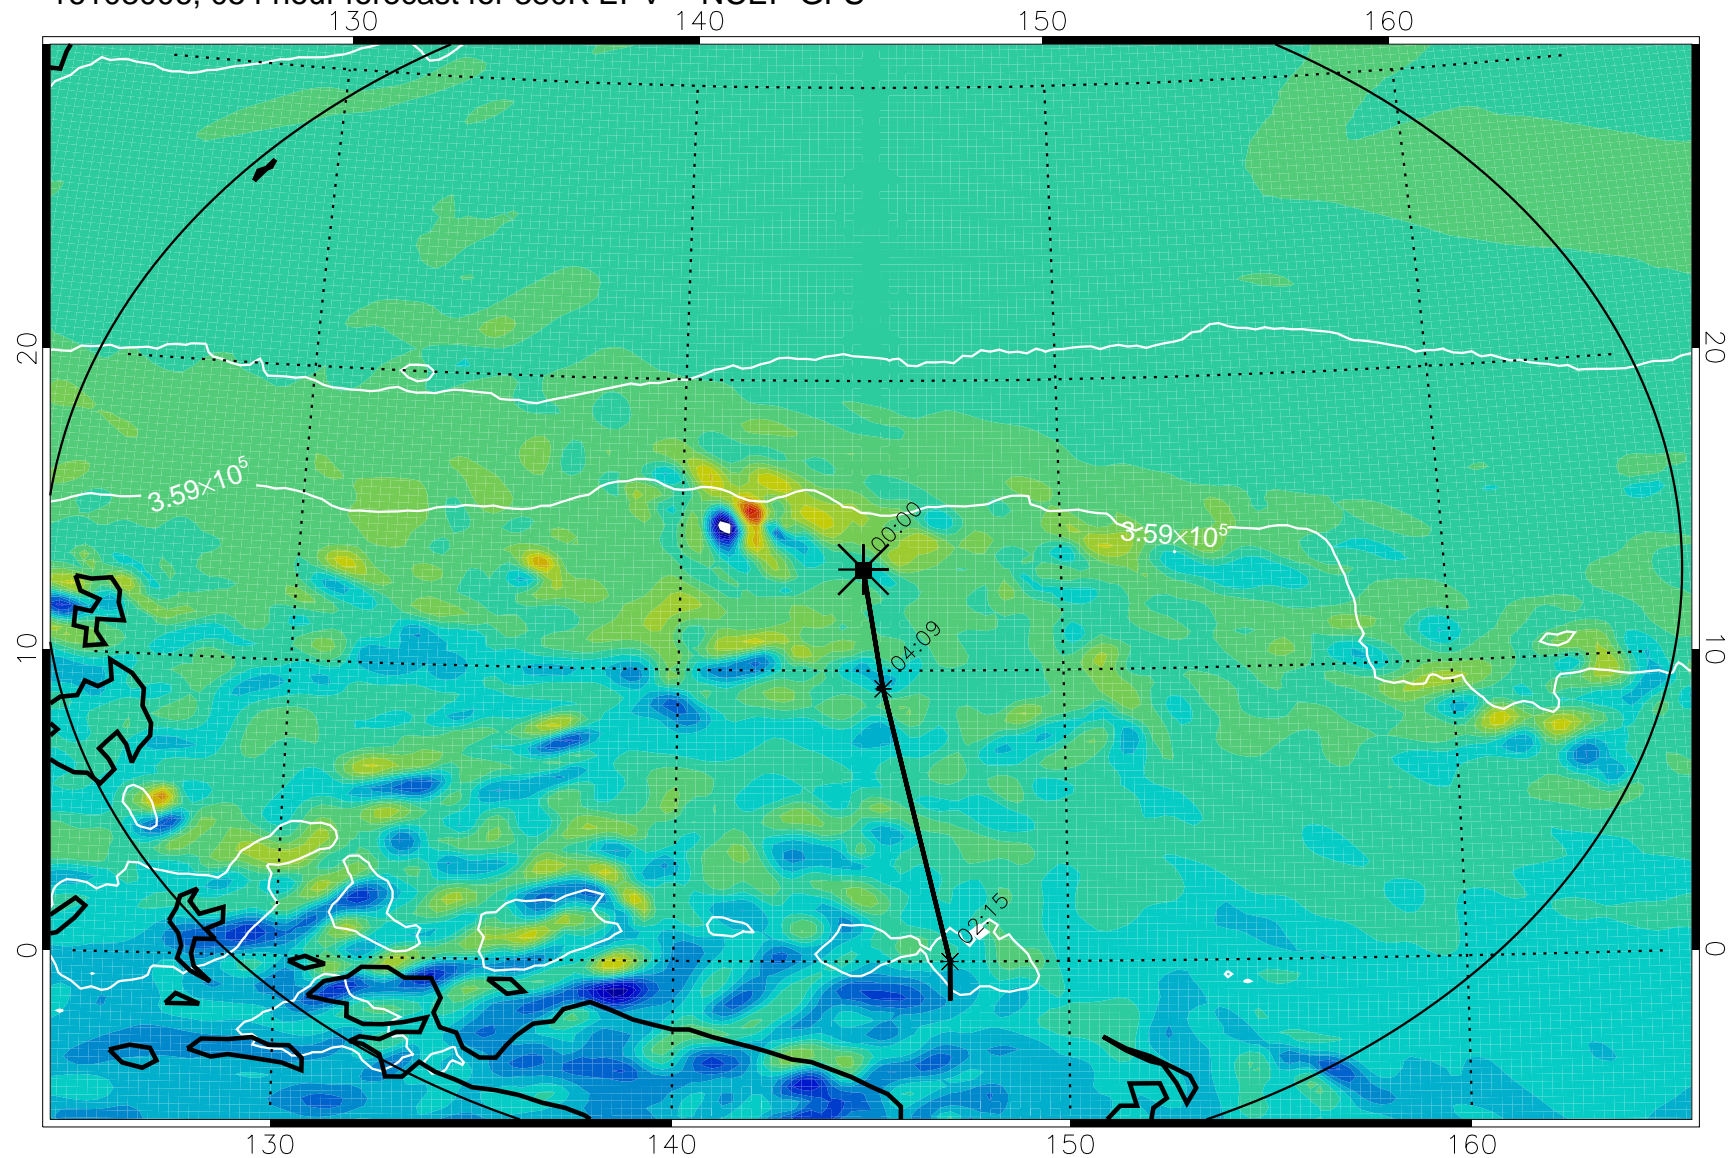

16102906, 030 hour forecast for 380K EPV -- NCEP GFS

380K Montgomery Streamfunction, white

Range ring of 2304 km

16102912, 036 hour forecast for 380K EPV -- NCEP GFS

380K Montgomery Streamfunction, white

Range ring of 2304 km

16102918, 042 hour forecast for 380K EPV -- NCEP GFS

380K Montgomery Streamfunction, white

Range ring of 2304 km

16103000, 048 hour forecast for 380K EPV -- NCEP GFS

380K Montgomery Streamfunction, white

Range ring of 2304 km

16103006, 054 hour forecast for 380K EPV -- NCEP GFS

380K Montgomery Streamfunction, white

Range ring of 2304 km

16103012, 060 hour forecast for 380K EPV -- NCEP GFS

380K Montgomery Streamfunction, white

Range ring of 2304 km

16103018, 066 hour forecast for 380K EPV -- NCEP GFS

380K Montgomery Streamfunction, white

Range ring of 2304 km

16103100, 072 hour forecast for 380K EPV -- NCEP GFS

380K Montgomery Streamfunction, white

Range ring of 2304 km