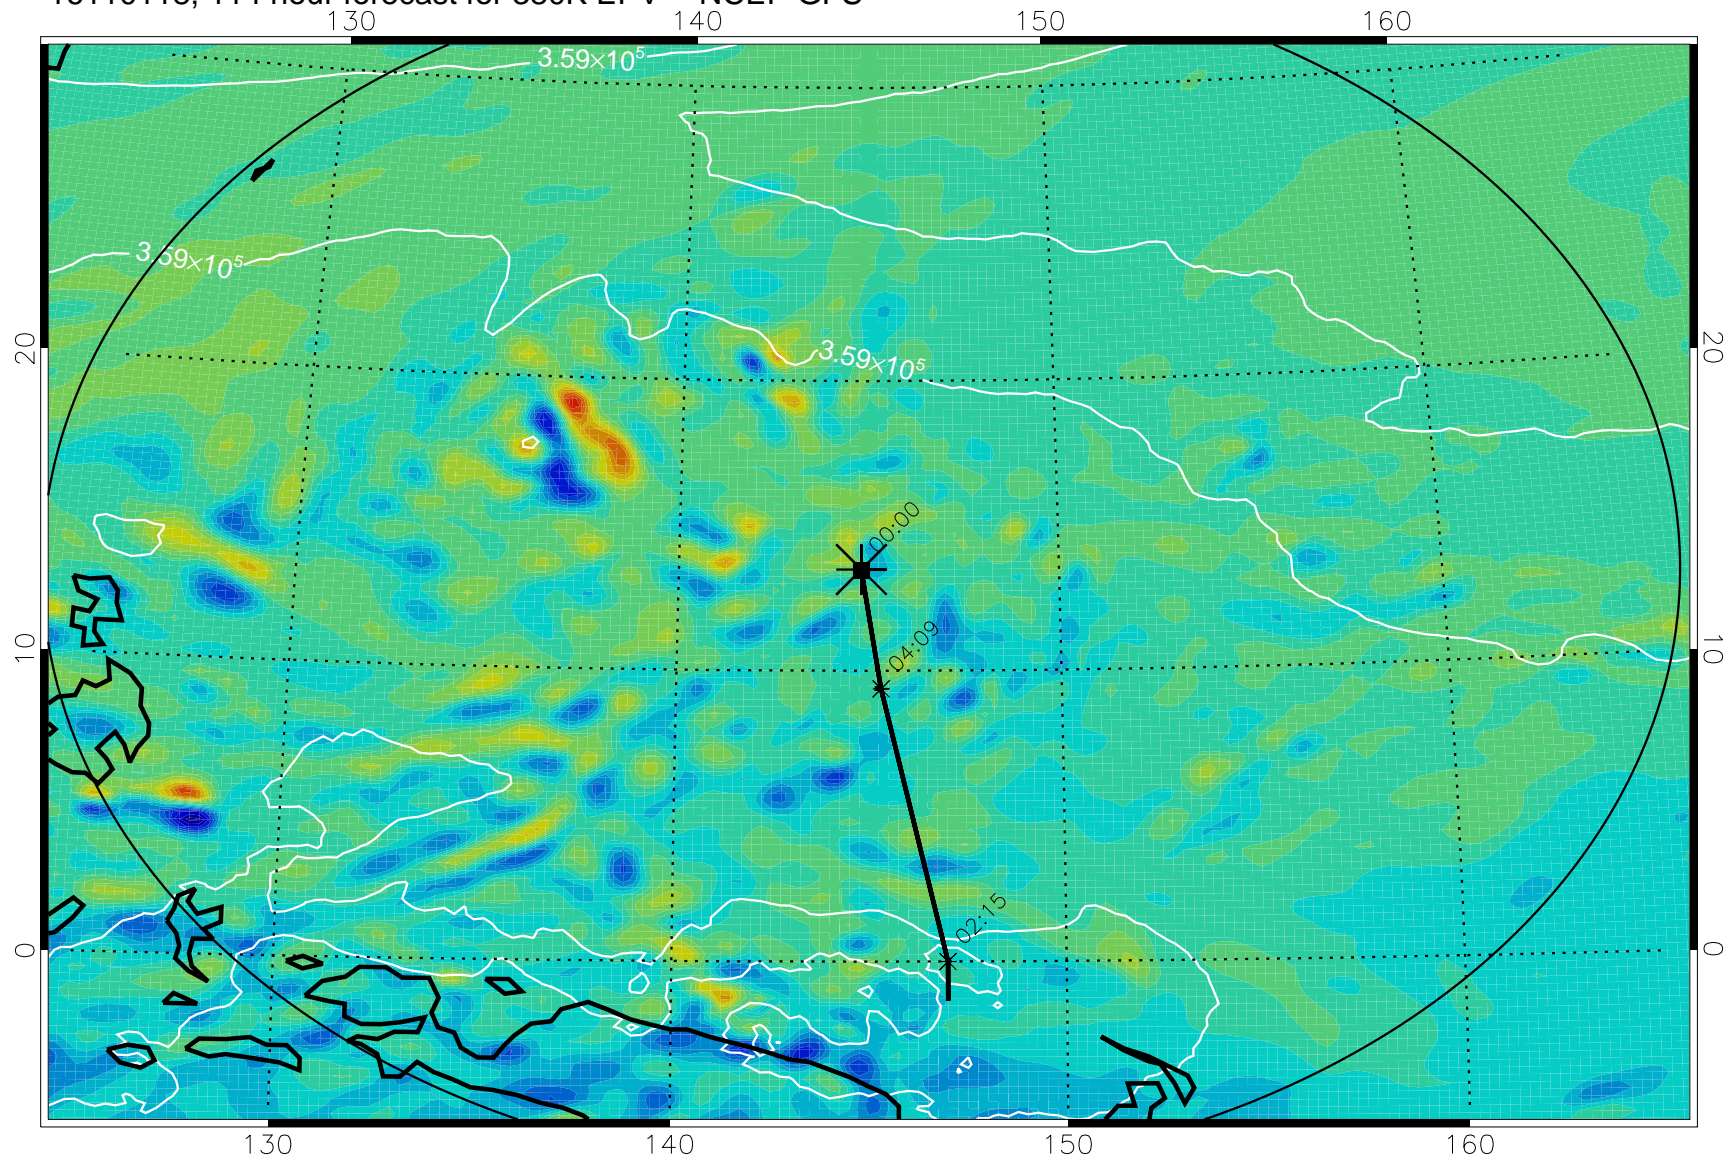

16103106, 078 hour forecast for 380K EPV -- NCEP GFS

380K Montgomery Streamfunction, white

Range ring of 2304 km

16103112, 084 hour forecast for 380K EPV -- NCEP GFS

380K Montgomery Streamfunction, white

Range ring of 2304 km

16103118, 090 hour forecast for 380K EPV -- NCEP GFS

380K Montgomery Streamfunction, white

Range ring of 2304 km

16110100, 096 hour forecast for 380K EPV -- NCEP GFS

380K Montgomery Streamfunction, white

Range ring of 2304 km

16110106, 102 hour forecast for 380K EPV -- NCEP GFS

380K Montgomery Streamfunction, white

Range ring of 2304 km

16110112, 108 hour forecast for 380K EPV -- NCEP GFS

380K Montgomery Streamfunction, white

Range ring of 2304 km

16110118, 114 hour forecast for 380K EPV -- NCEP GFS

380K Montgomery Streamfunction, white

Range ring of 2304 km

16110200, 120 hour forecast for 380K EPV -- NCEP GFS

380K Montgomery Streamfunction, white

Range ring of 2304 km