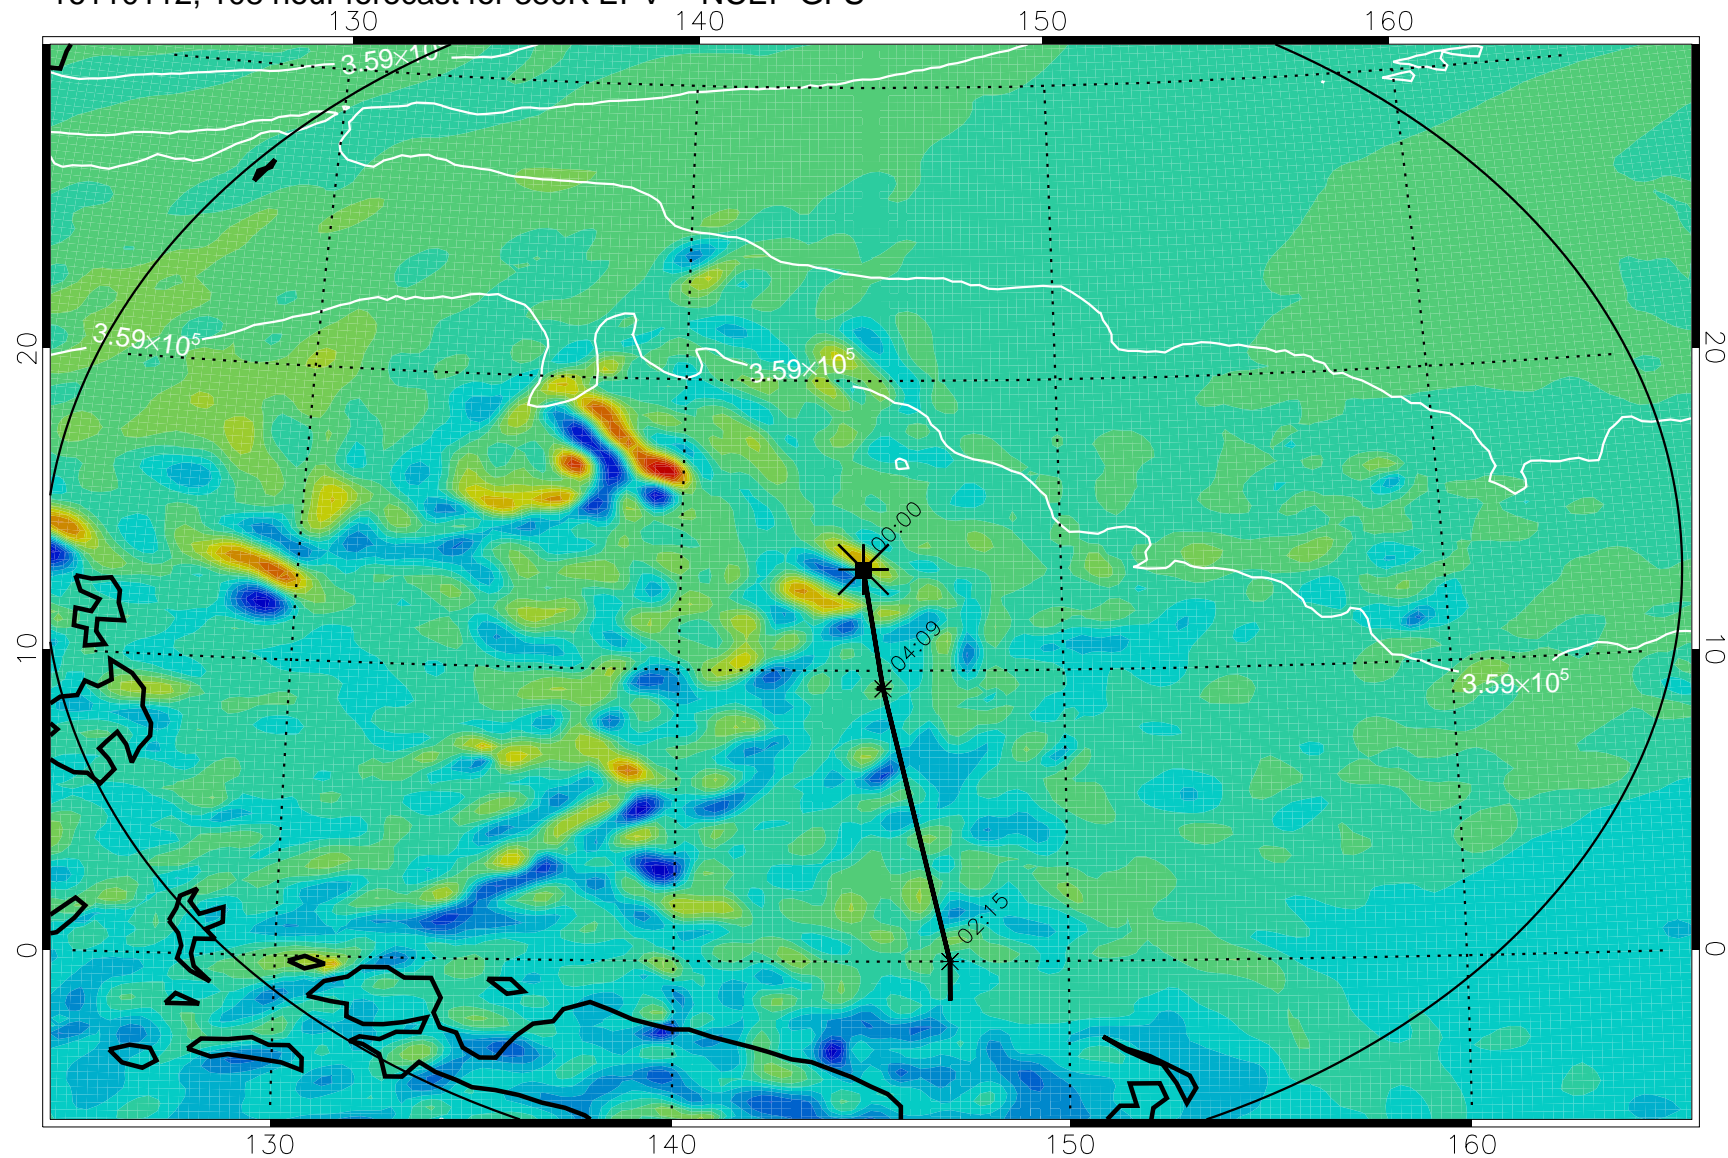

16103106, 078 hour forecast for 380K EPV -- NCEP GFS

380K Montgomery Streamfunction, white

Range ring of 2304 km

16103112, 084 hour forecast for 380K EPV -- NCEP GFS

380K Montgomery Streamfunction, white

Range ring of 2304 km

16103118, 090 hour forecast for 380K EPV -- NCEP GFS

380K Montgomery Streamfunction, white

Range ring of 2304 km

16110100, 096 hour forecast for 380K EPV -- NCEP GFS

380K Montgomery Streamfunction, white

Range ring of 2304 km

16110106, 102 hour forecast for 380K EPV -- NCEP GFS

380K Montgomery Streamfunction, white

Range ring of 2304 km

16110112, 108 hour forecast for 380K EPV -- NCEP GFS

380K Montgomery Streamfunction, white

Range ring of 2304 km

16110118, 114 hour forecast for 380K EPV -- NCEP GFS

380K Montgomery Streamfunction, white

Range ring of 2304 km

16110200, 120 hour forecast for 380K EPV -- NCEP GFS

380K Montgomery Streamfunction, white

Range ring of 2304 km