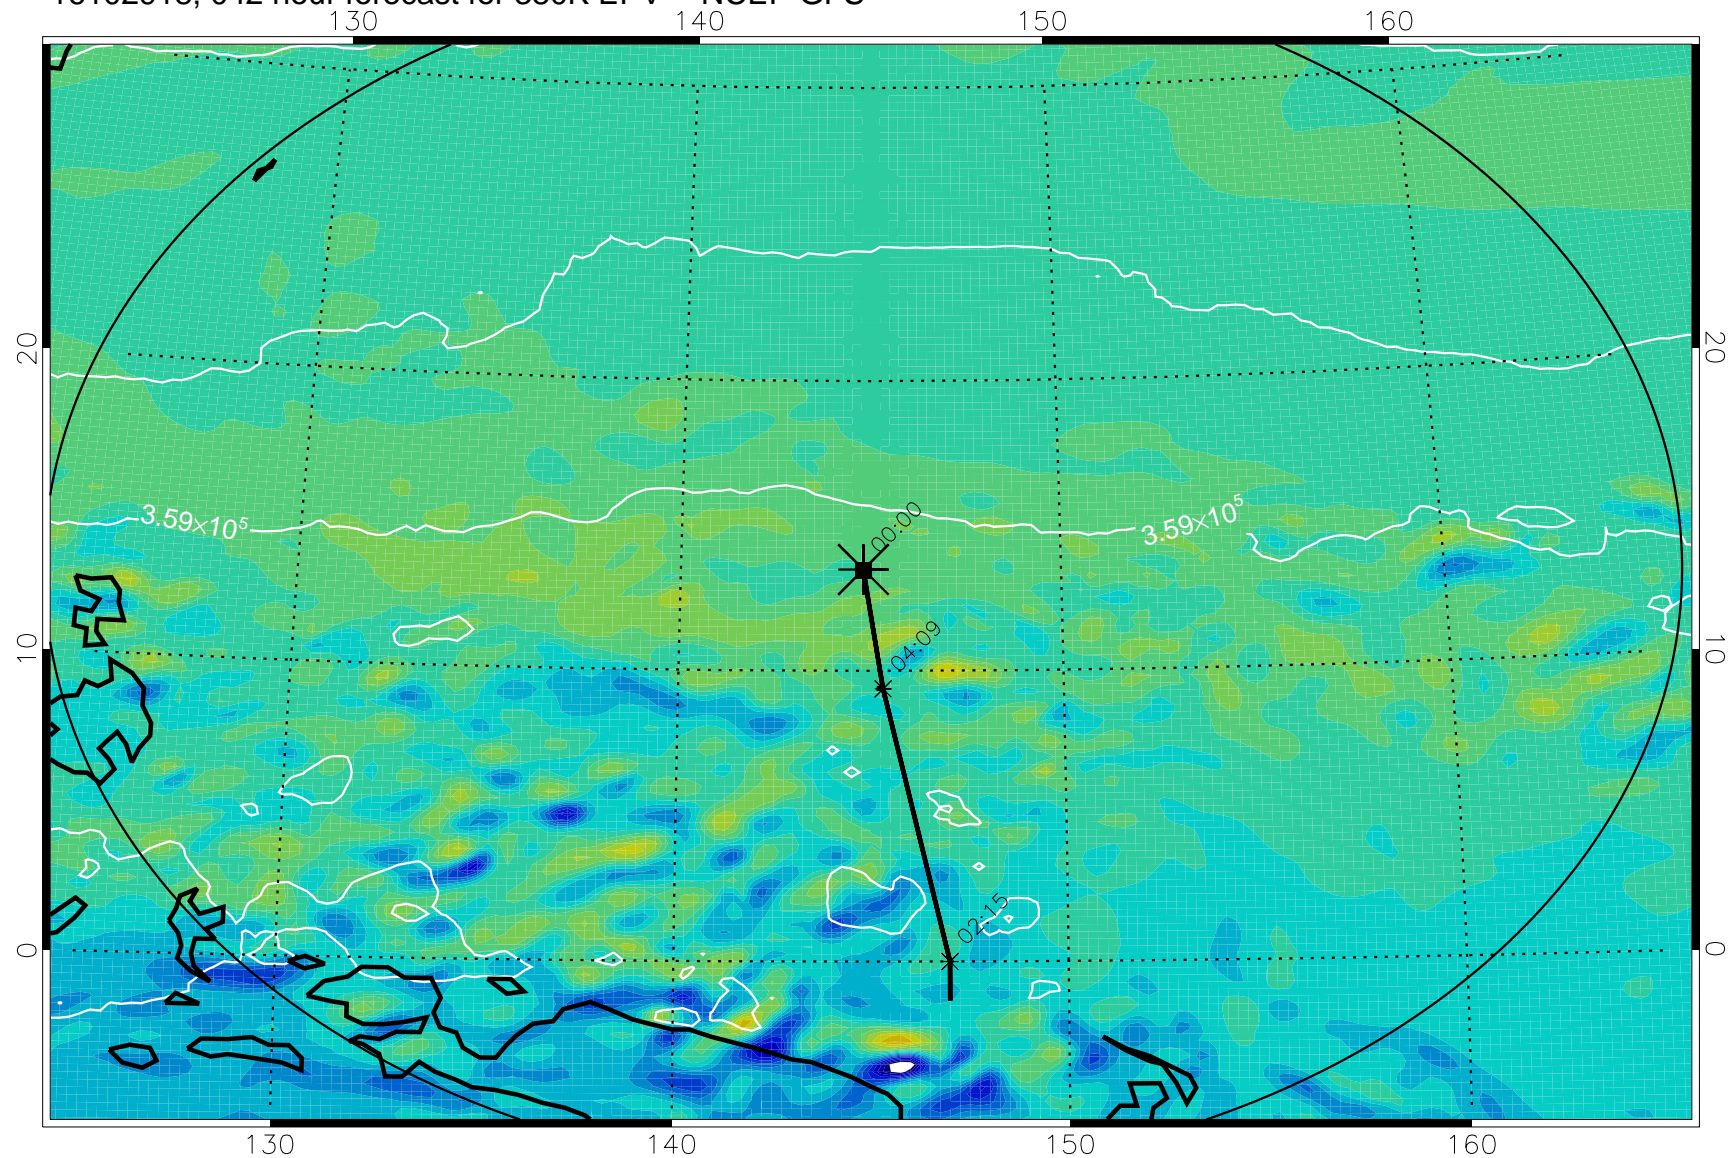

16102818, 018 hour forecast for 380K EPV -- NCEP GFS

380K Montgomery Streamfunction, white

Range ring of 2304 km

16102900, 024 hour forecast for 380K EPV -- NCEP GFS

380K Montgomery Streamfunction, white

Range ring of 2304 km

16102906, 030 hour forecast for 380K EPV -- NCEP GFS

380K Montgomery Streamfunction, white

Range ring of 2304 km

16102912, 036 hour forecast for 380K EPV -- NCEP GFS

380K Montgomery Streamfunction, white

Range ring of 2304 km

16102918, 042 hour forecast for 380K EPV -- NCEP GFS

380K Montgomery Streamfunction, white

Range ring of 2304 km

16103000, 048 hour forecast for 380K EPV -- NCEP GFS

380K Montgomery Streamfunction, white

Range ring of 2304 km

16103006, 054 hour forecast for 380K EPV -- NCEP GFS

380K Montgomery Streamfunction, white

Range ring of 2304 km

16103012, 060 hour forecast for 380K EPV -- NCEP GFS

380K Montgomery Streamfunction, white

Range ring of 2304 km