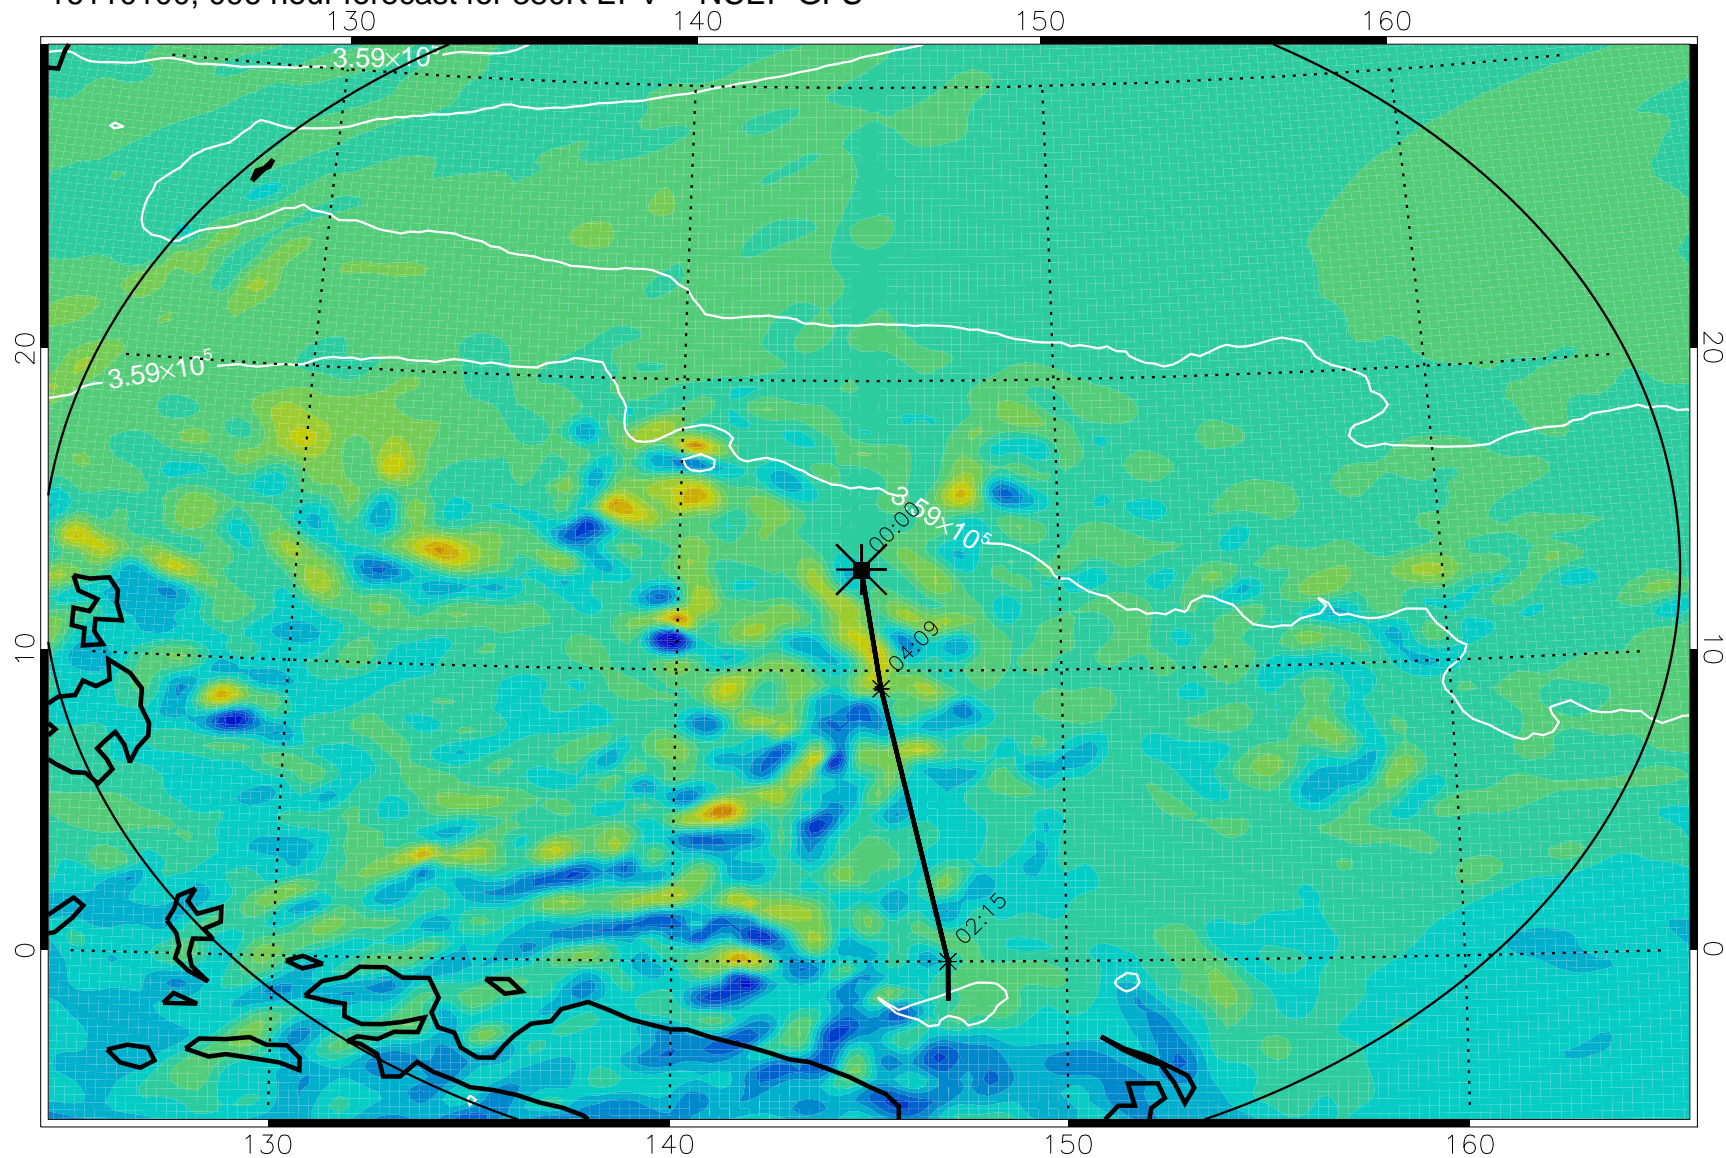

16103106, 078 hour forecast for 380K EPV -- NCEP GFS

380K Montgomery Streamfunction, white

Range ring of 2304 km

16103112, 084 hour forecast for 380K EPV -- NCEP GFS

380K Montgomery Streamfunction, white

Range ring of 2304 km

16103118, 090 hour forecast for 380K EPV -- NCEP GFS

380K Montgomery Streamfunction, white

Range ring of 2304 km

16110100, 096 hour forecast for 380K EPV -- NCEP GFS

380K Montgomery Streamfunction, white

Range ring of 2304 km

16110106, 102 hour forecast for 380K EPV -- NCEP GFS

380K Montgomery Streamfunction, white

Range ring of 2304 km

16110112, 108 hour forecast for 380K EPV -- NCEP GFS

380K Montgomery Streamfunction, white

Range ring of 2304 km

16110118, 114 hour forecast for 380K EPV -- NCEP GFS

380K Montgomery Streamfunction, white

Range ring of 2304 km

16110200, 120 hour forecast for 380K EPV -- NCEP GFS

380K Montgomery Streamfunction, white

Range ring of 2304 km