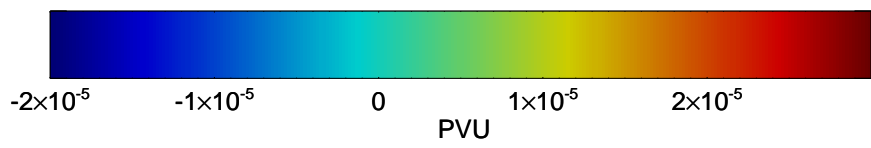

16110106, 102 hour forecast for 380K EPV -- NCEP GFS

380K Montgomery Streamfunction, white

Range ring of 2304 km