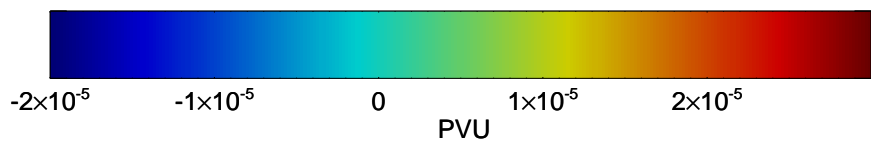

16102918, 042 hour forecast for 380K EPV -- NCEP GFS

380K Montgomery Streamfunction, white

Range ring of 2304 km