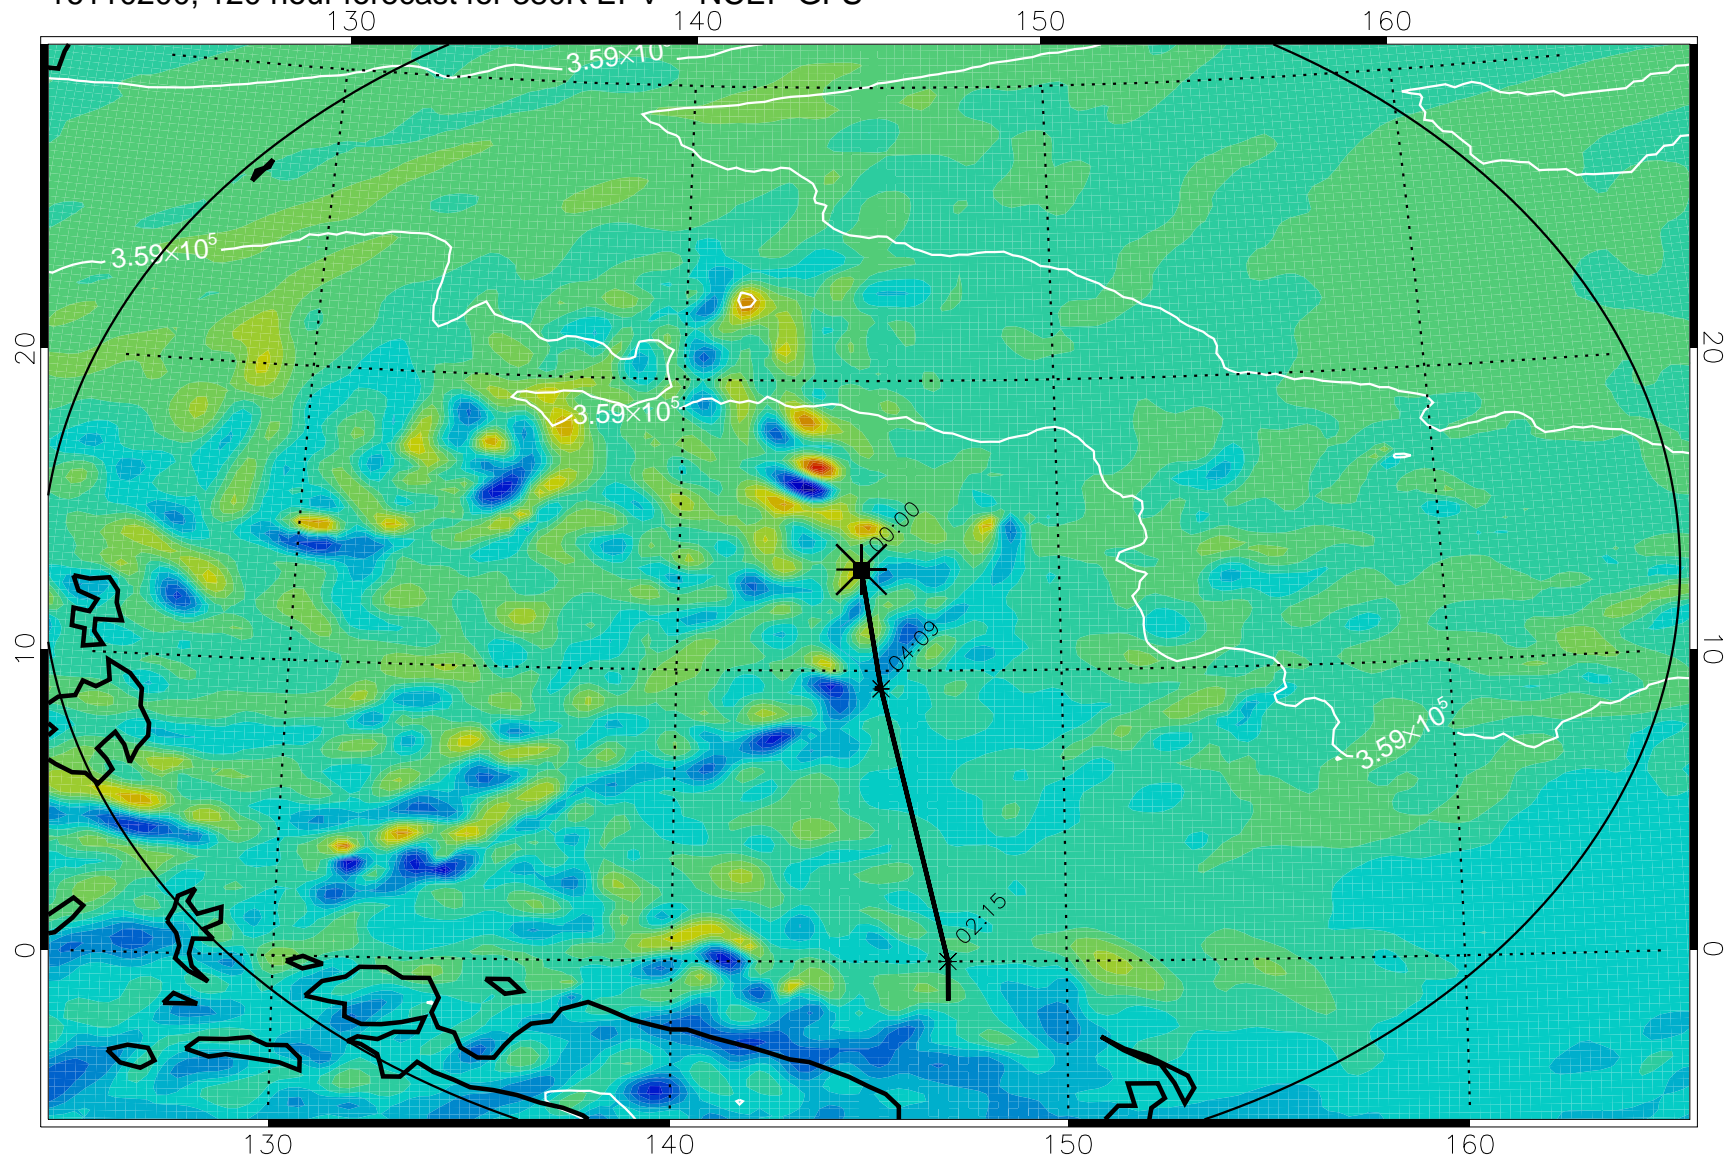

16103106, 078 hour forecast for 380K EPV -- NCEP GFS

380K Montgomery Streamfunction, white

Range ring of 2304 km

16103112, 084 hour forecast for 380K EPV -- NCEP GFS

380K Montgomery Streamfunction, white

Range ring of 2304 km

16103118, 090 hour forecast for 380K EPV -- NCEP GFS

380K Montgomery Streamfunction, white

Range ring of 2304 km

16110100, 096 hour forecast for 380K EPV -- NCEP GFS

380K Montgomery Streamfunction, white

Range ring of 2304 km

16110106, 102 hour forecast for 380K EPV -- NCEP GFS

380K Montgomery Streamfunction, white

Range ring of 2304 km

16110112, 108 hour forecast for 380K EPV -- NCEP GFS

380K Montgomery Streamfunction, white

Range ring of 2304 km

16110118, 114 hour forecast for 380K EPV -- NCEP GFS

380K Montgomery Streamfunction, white

Range ring of 2304 km

16110200, 120 hour forecast for 380K EPV -- NCEP GFS

380K Montgomery Streamfunction, white

Range ring of 2304 km