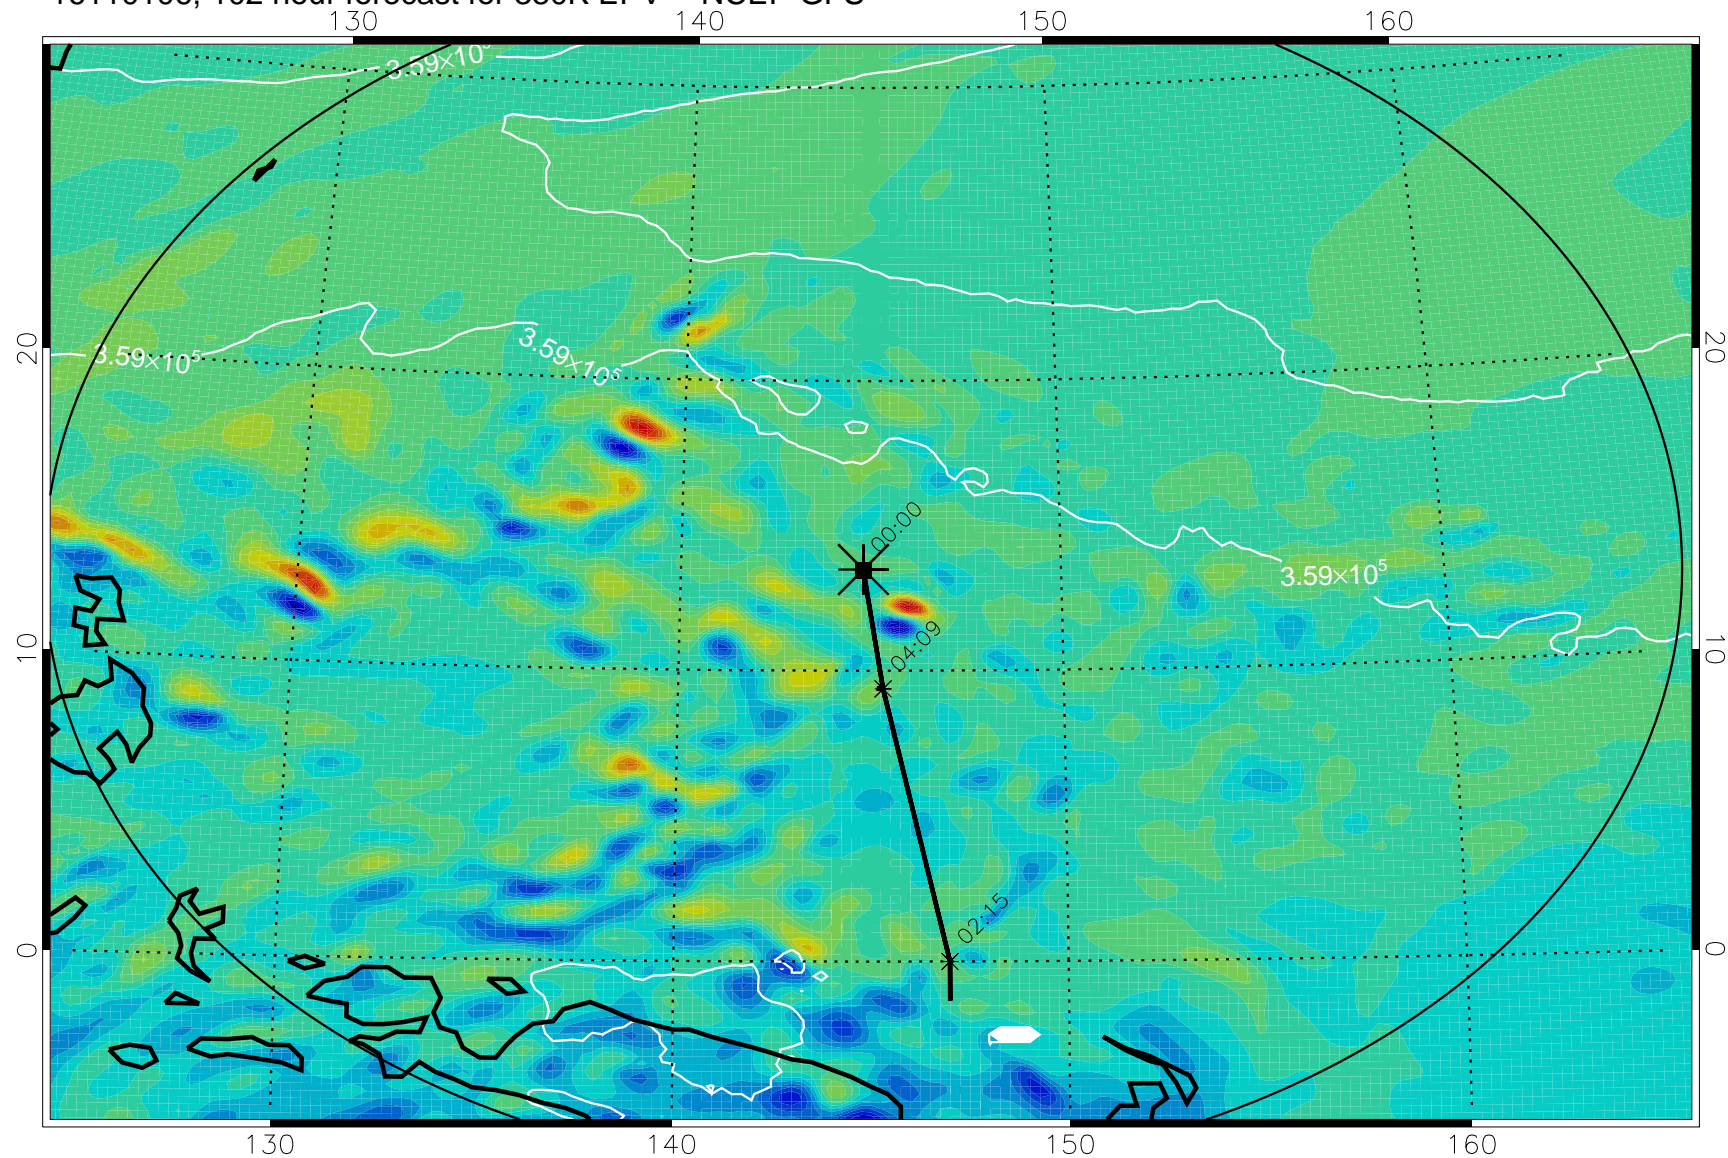

16103106, 078 hour forecast for 380K EPV -- NCEP GFS

380K Montgomery Streamfunction, white

Range ring of 2304 km

16103112, 084 hour forecast for 380K EPV -- NCEP GFS

380K Montgomery Streamfunction, white

Range ring of 2304 km

16103118, 090 hour forecast for 380K EPV -- NCEP GFS

380K Montgomery Streamfunction, white

Range ring of 2304 km

16110100, 096 hour forecast for 380K EPV -- NCEP GFS

380K Montgomery Streamfunction, white

Range ring of 2304 km

16110106, 102 hour forecast for 380K EPV -- NCEP GFS

380K Montgomery Streamfunction, white

Range ring of 2304 km

16110112, 108 hour forecast for 380K EPV -- NCEP GFS

380K Montgomery Streamfunction, white

Range ring of 2304 km

16110118, 114 hour forecast for 380K EPV -- NCEP GFS

380K Montgomery Streamfunction, white

Range ring of 2304 km

16110200, 120 hour forecast for 380K EPV -- NCEP GFS

380K Montgomery Streamfunction, white

Range ring of 2304 km