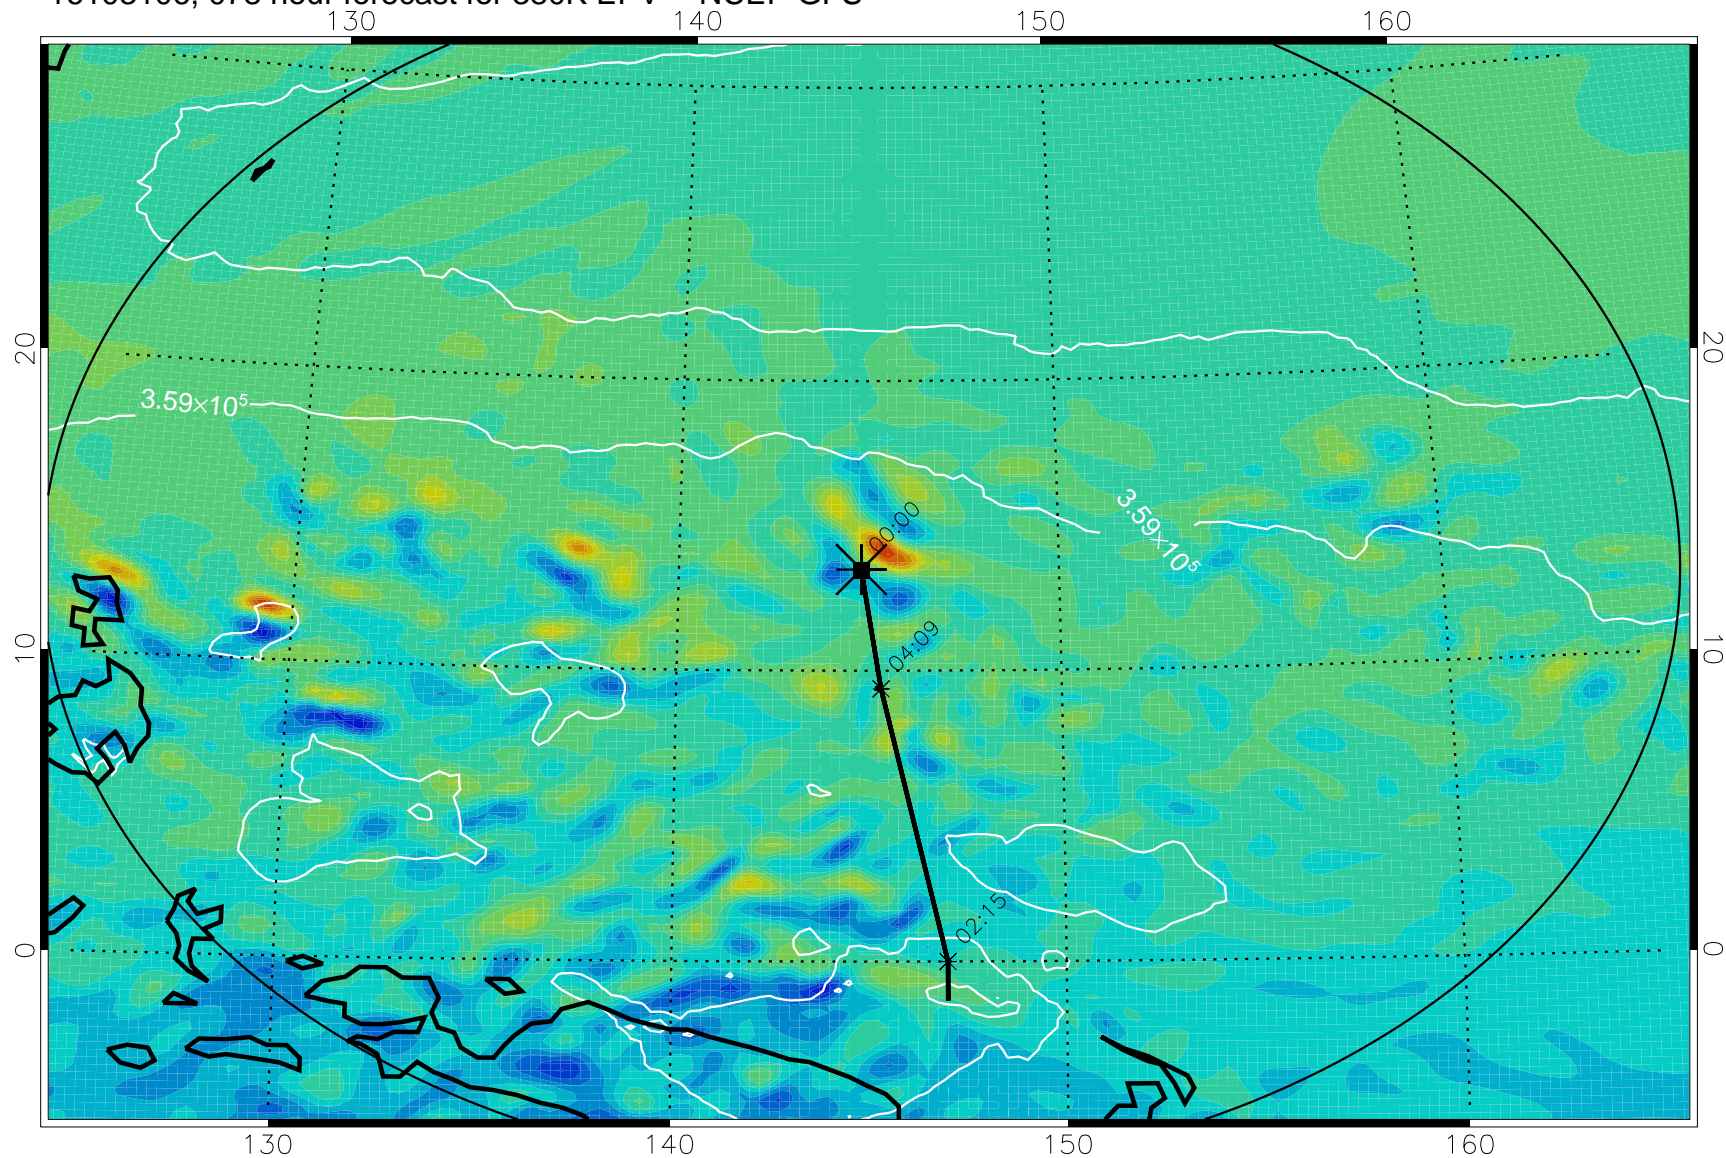

16103006, 054 hour forecast for 380K EPV -- NCEP GFS

380K Montgomery Streamfunction, white

Range ring of 2304 km

16103012, 060 hour forecast for 380K EPV -- NCEP GFS

380K Montgomery Streamfunction, white

Range ring of 2304 km

16103018, 066 hour forecast for 380K EPV -- NCEP GFS

380K Montgomery Streamfunction, white

Range ring of 2304 km

16103100, 072 hour forecast for 380K EPV -- NCEP GFS

380K Montgomery Streamfunction, white

Range ring of 2304 km

16103106, 078 hour forecast for 380K EPV -- NCEP GFS

380K Montgomery Streamfunction, white

Range ring of 2304 km

16103112, 084 hour forecast for 380K EPV -- NCEP GFS

380K Montgomery Streamfunction, white

Range ring of 2304 km

16103118, 090 hour forecast for 380K EPV -- NCEP GFS

380K Montgomery Streamfunction, white

Range ring of 2304 km

16110100, 096 hour forecast for 380K EPV -- NCEP GFS

380K Montgomery Streamfunction, white

Range ring of 2304 km