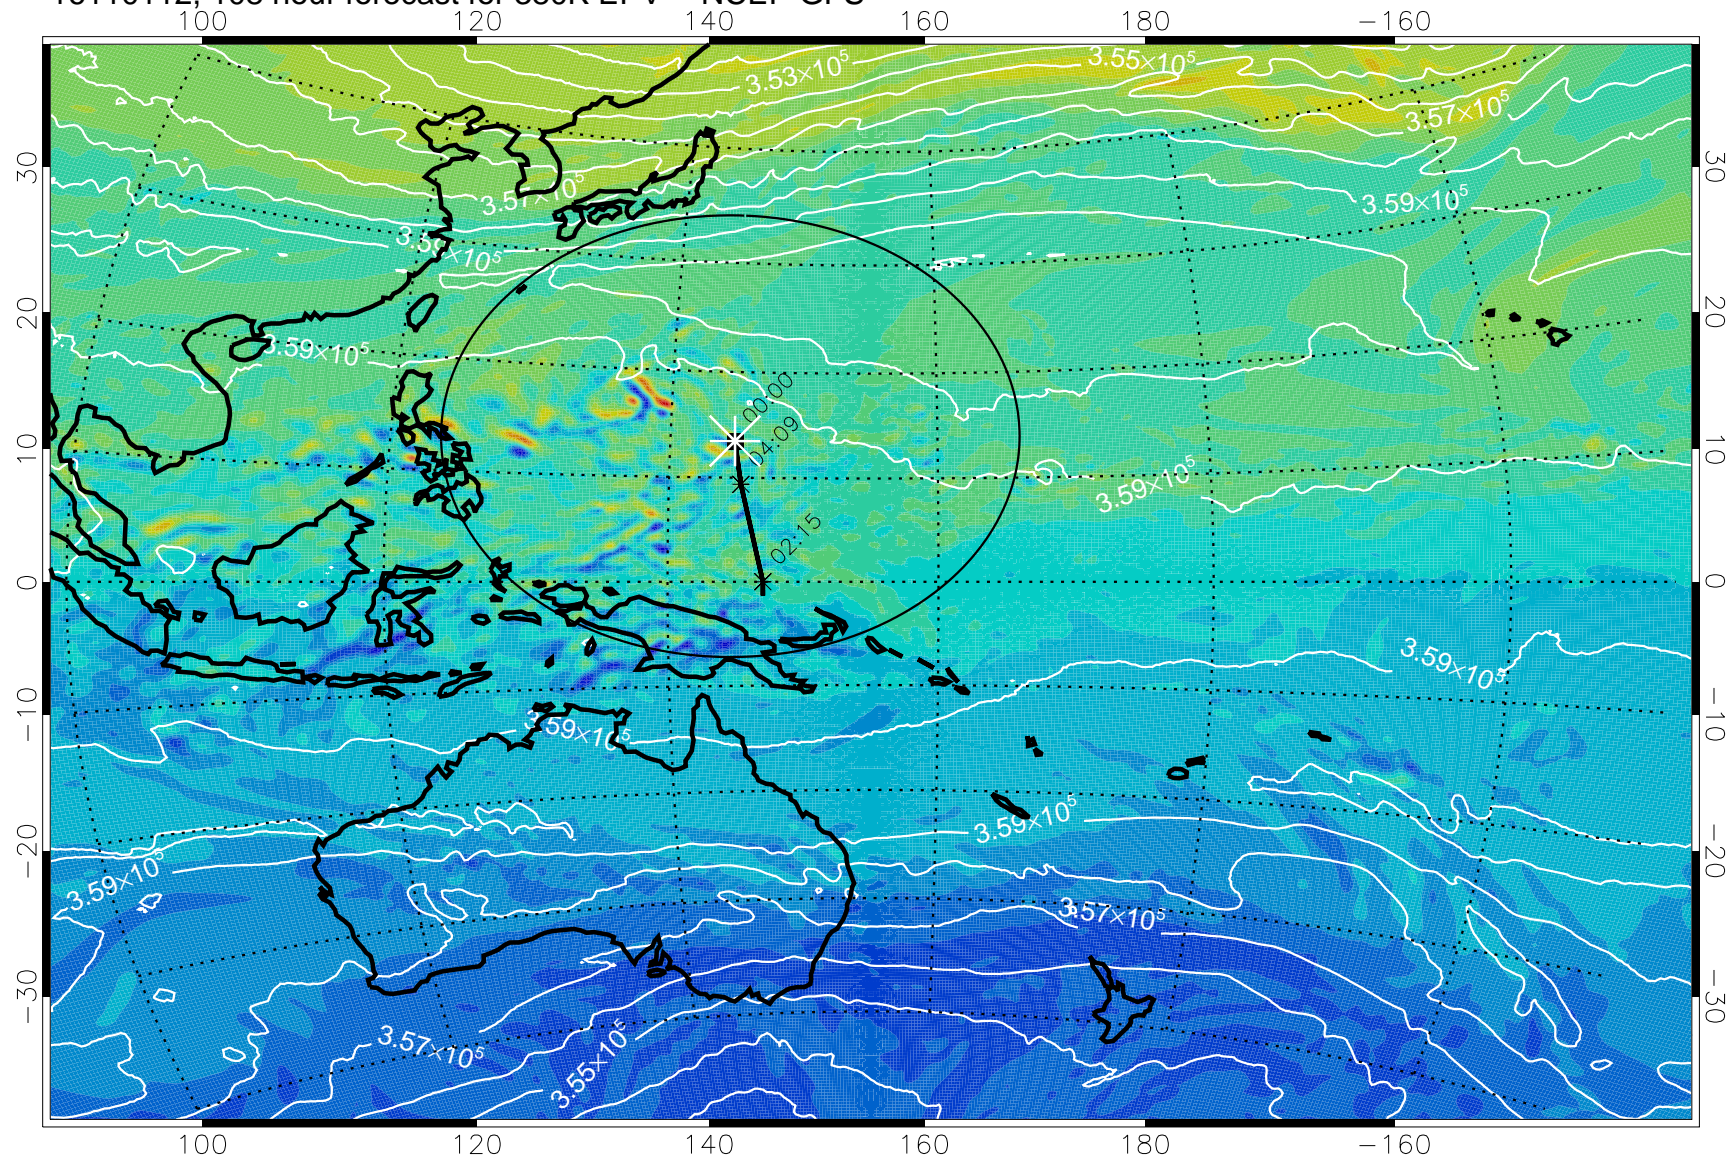

380K Montgomery Streamfunction, white

Range ring of 2304 km

16103118, 090 hour forecast for 380K EPV -- NCEP GFS

380K Montgomery Streamfunction, white

Range ring of 2304 km

16110100, 096 hour forecast for 380K EPV -- NCEP GFS

380K Montgomery Streamfunction, white

Range ring of 2304 km

16110106, 102 hour forecast for 380K EPV -- NCEP GFS

380K Montgomery Streamfunction, white

Range ring of 2304 km

16110112, 108 hour forecast for 380K EPV -- NCEP GFS

380K Montgomery Streamfunction, white

Range ring of 2304 km

16110118, 114 hour forecast for 380K EPV -- NCEP GFS

380K Montgomery Streamfunction, white

Range ring of 2304 km

16110200, 120 hour forecast for 380K EPV -- NCEP GFS

380K Montgomery Streamfunction, white

Range ring of 2304 km