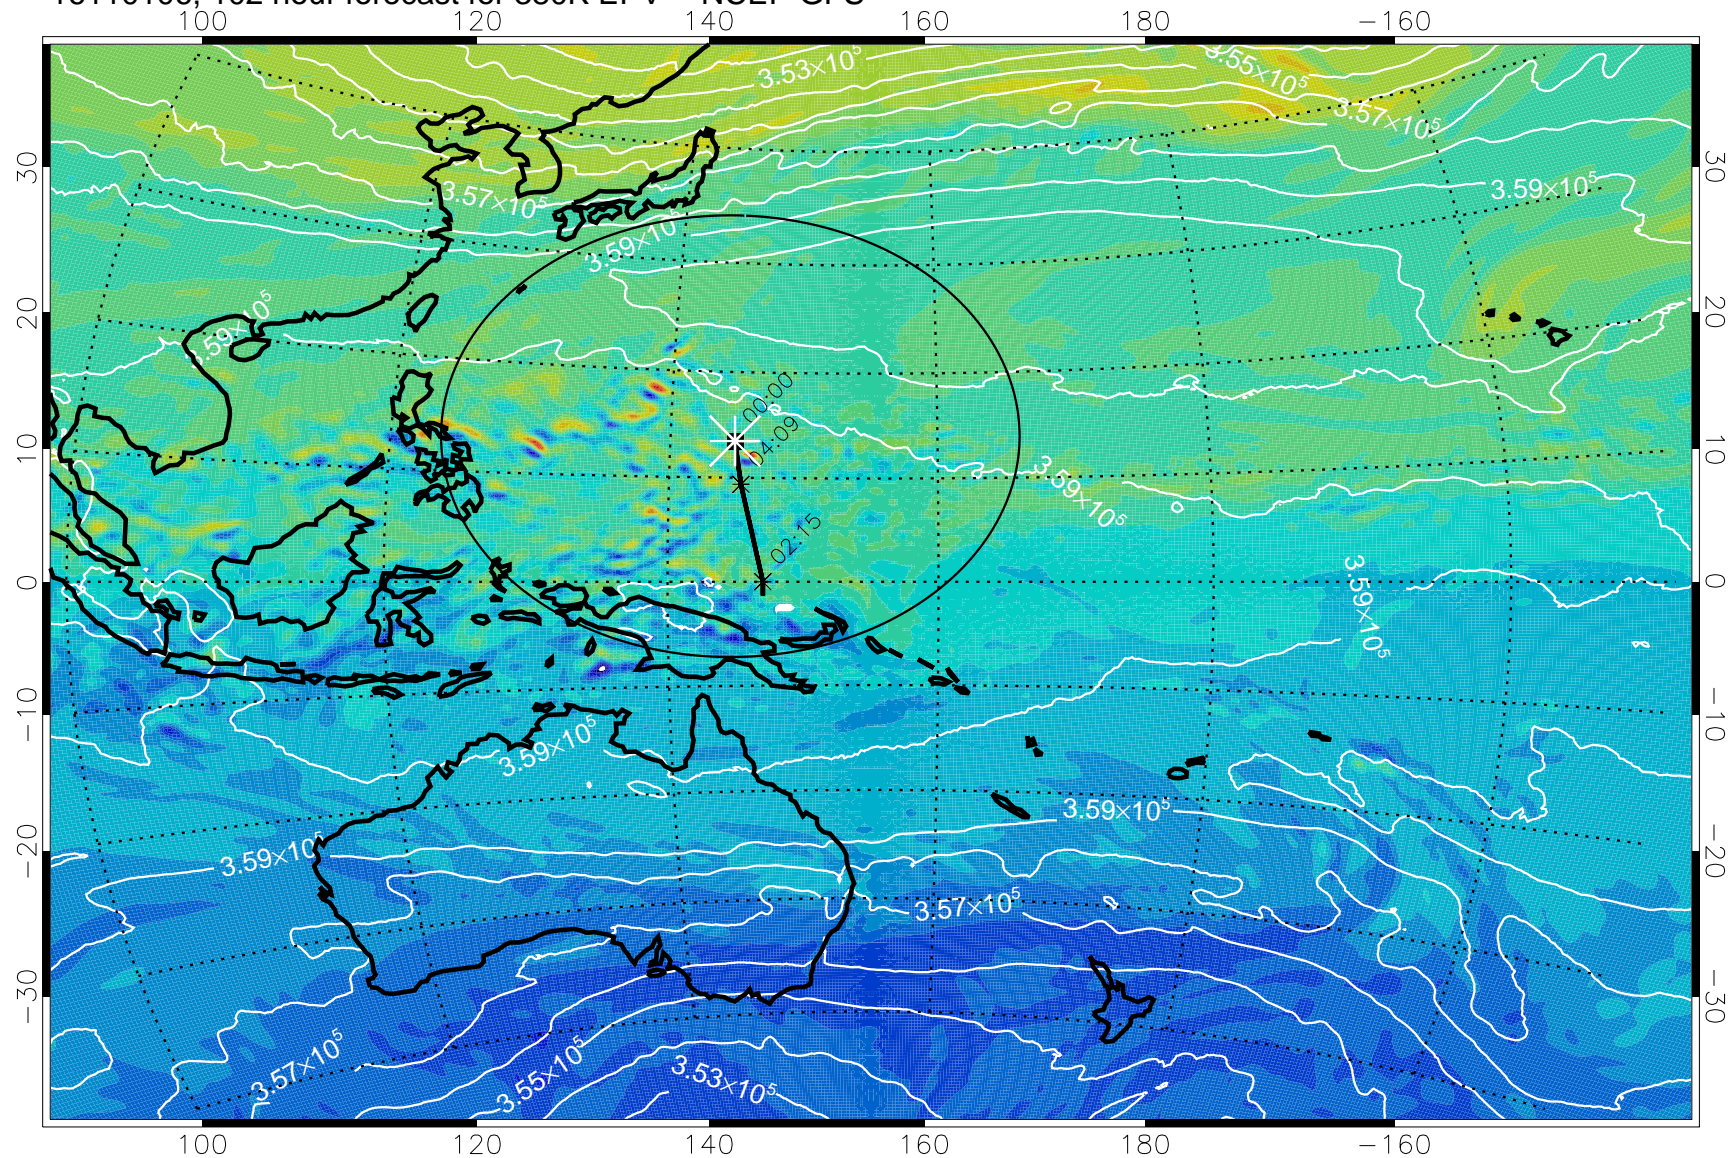

380K Montgomery Streamfunction, white

Range ring of 2304 km

16103106, 078 hour forecast for 380K EPV -- NCEP GFS

380K Montgomery Streamfunction, white

Range ring of 2304 km

16103112, 084 hour forecast for 380K EPV -- NCEP GFS

380K Montgomery Streamfunction, white

Range ring of 2304 km

16103118, 090 hour forecast for 380K EPV -- NCEP GFS

380K Montgomery Streamfunction, white

Range ring of 2304 km

16110100, 096 hour forecast for 380K EPV -- NCEP GFS

380K Montgomery Streamfunction, white

Range ring of 2304 km

16110106, 102 hour forecast for 380K EPV -- NCEP GFS

380K Montgomery Streamfunction, white

Range ring of 2304 km

16110112, 108 hour forecast for 380K EPV -- NCEP GFS

380K Montgomery Streamfunction, white

Range ring of 2304 km

16110118, 114 hour forecast for 380K EPV -- NCEP GFS

380K Montgomery Streamfunction, white

Range ring of 2304 km

16110200, 120 hour forecast for 380K EPV -- NCEP GFS