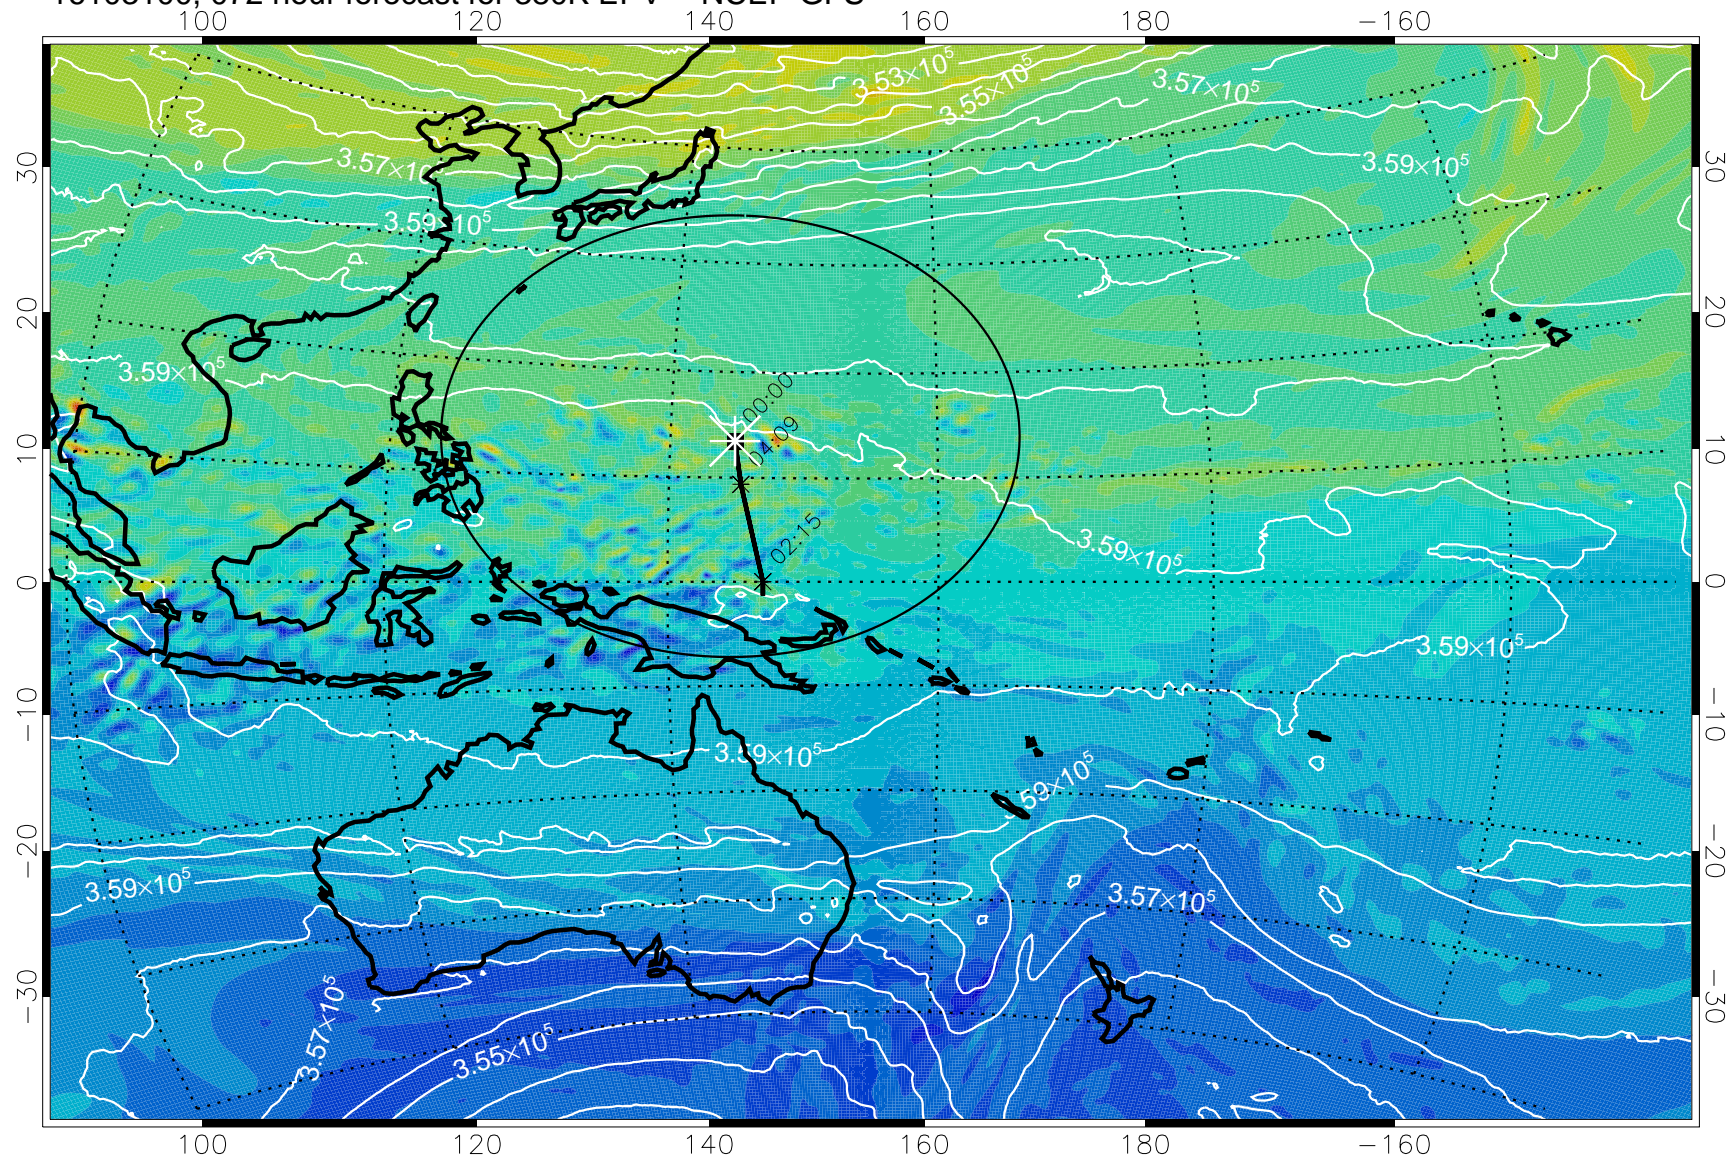

380K Montgomery Streamfunction, white

Range ring of 2304 km

16103000, 048 hour forecast for 380K EPV -- NCEP GFS

380K Montgomery Streamfunction, white

Range ring of 2304 km

16103006, 054 hour forecast for 380K EPV -- NCEP GFS

380K Montgomery Streamfunction, white

Range ring of 2304 km

16103012, 060 hour forecast for 380K EPV -- NCEP GFS

380K Montgomery Streamfunction, white

Range ring of 2304 km

16103100, 072 hour forecast for 380K EPV -- NCEP GFS

380K Montgomery Streamfunction, white

Range ring of 2304 km

16103106, 078 hour forecast for 380K EPV -- NCEP GFS

380K Montgomery Streamfunction, white

Range ring of 2304 km

16103112, 084 hour forecast for 380K EPV -- NCEP GFS

380K Montgomery Streamfunction, white

Range ring of 2304 km

16103118, 090 hour forecast for 380K EPV -- NCEP GFS

380K Montgomery Streamfunction, white

Range ring of 2304 km

16110100, 096 hour forecast for 380K EPV -- NCEP GFS