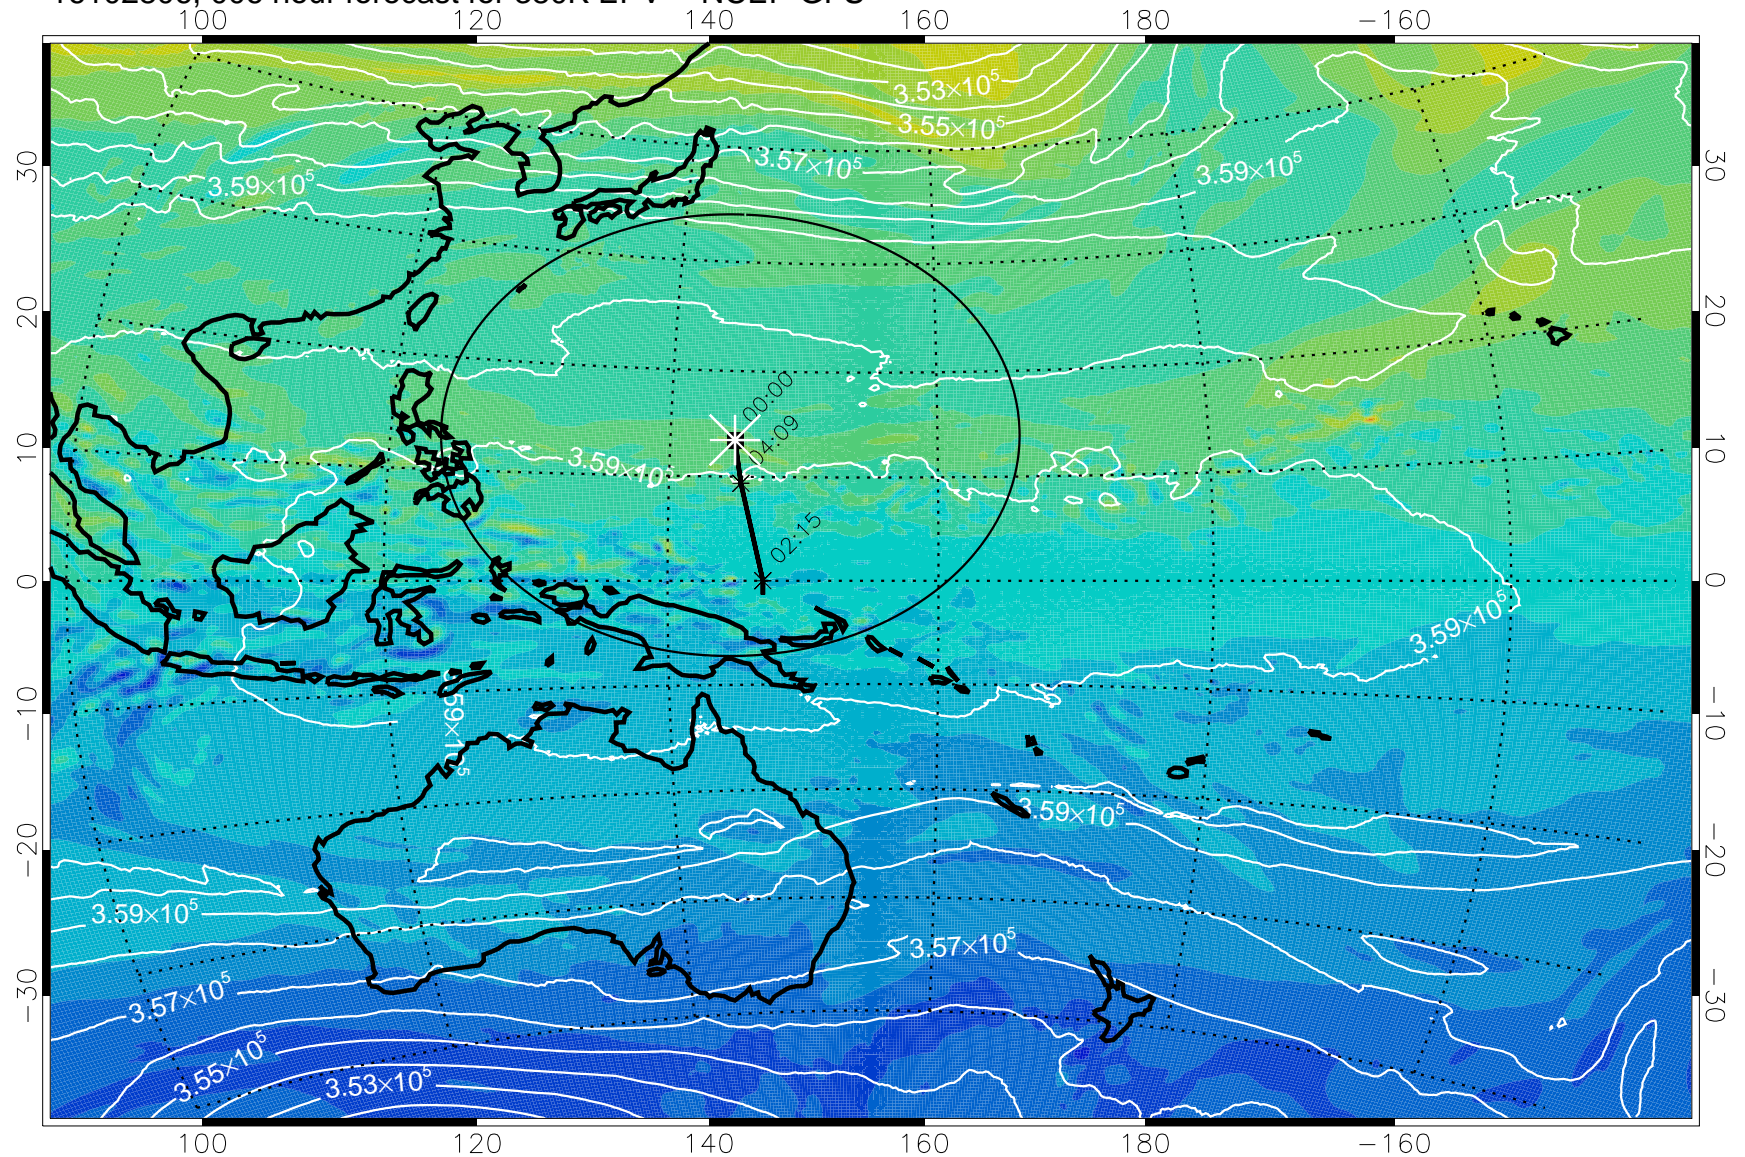

16102806, 006 hour forecast for 380K EPV -- NCEP GFS

380K Montgomery Streamfunction, white

Range ring of 2304 km

16102812, 012 hour forecast for 380K EPV -- NCEP GFS

380K Montgomery Streamfunction, white

Range ring of 2304 km

16102818, 018 hour forecast for 380K EPV -- NCEP GFS

380K Montgomery Streamfunction, white

Range ring of 2304 km

16102900, 024 hour forecast for 380K EPV -- NCEP GFS

380K Montgomery Streamfunction, white

Range ring of 2304 km

16102906, 030 hour forecast for 380K EPV -- NCEP GFS

380K Montgomery Streamfunction, white

Range ring of 2304 km

16102912, 036 hour forecast for 380K EPV -- NCEP GFS

16102918, 042 hour forecast for 380K EPV -- NCEP GFS

380K Montgomery Streamfunction, white

Range ring of 2304 km

16103000, 048 hour forecast for 380K EPV -- NCEP GFS

380K Montgomery Streamfunction, white

Range ring of 2304 km

16103006, 054 hour forecast for 380K EPV -- NCEP GFS