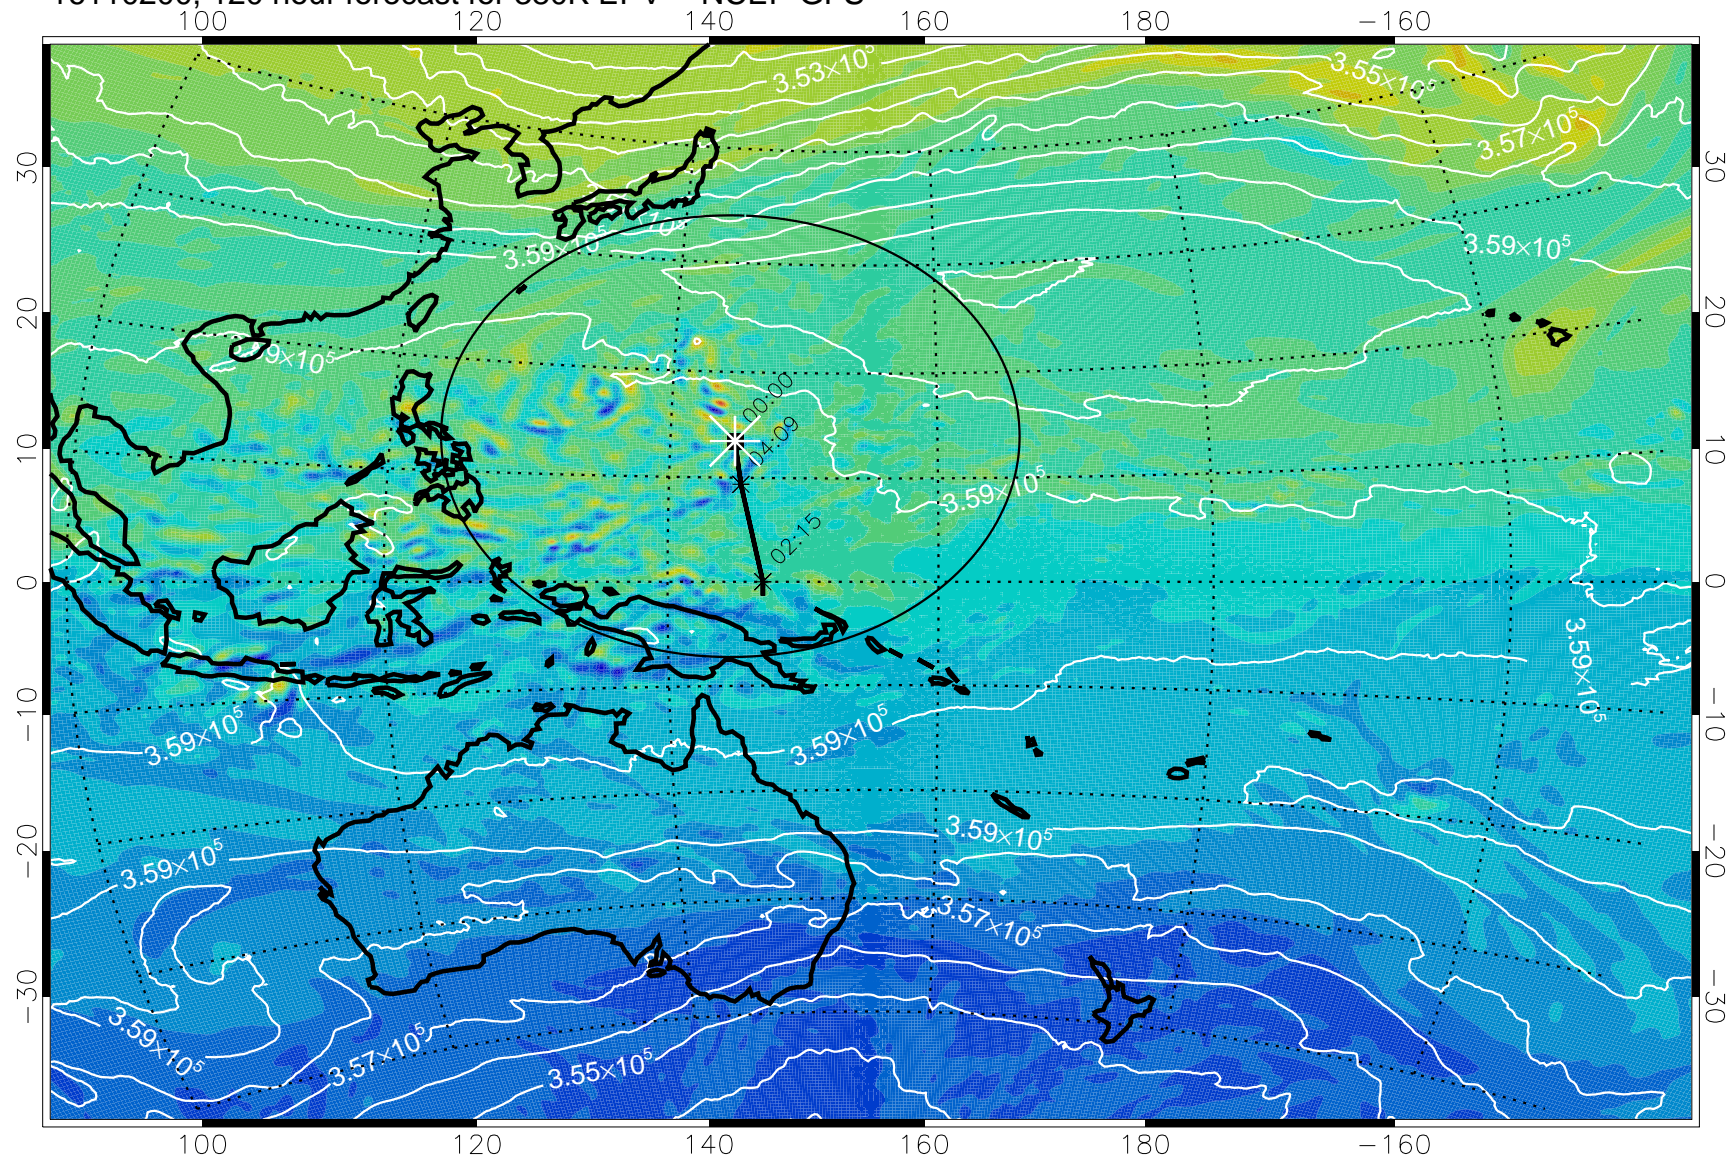

380K Montgomery Streamfunction, white

Range ring of 2304 km

16110106, 102 hour forecast for 380K EPV -- NCEP GFS

380K Montgomery Streamfunction, white

Range ring of 2304 km

16110112, 108 hour forecast for 380K EPV -- NCEP GFS

380K Montgomery Streamfunction, white

Range ring of 2304 km

16110118, 114 hour forecast for 380K EPV -- NCEP GFS

380K Montgomery Streamfunction, white

Range ring of 2304 km

16110200, 120 hour forecast for 380K EPV -- NCEP GFS

380K Montgomery Streamfunction, white

Range ring of 2304 km