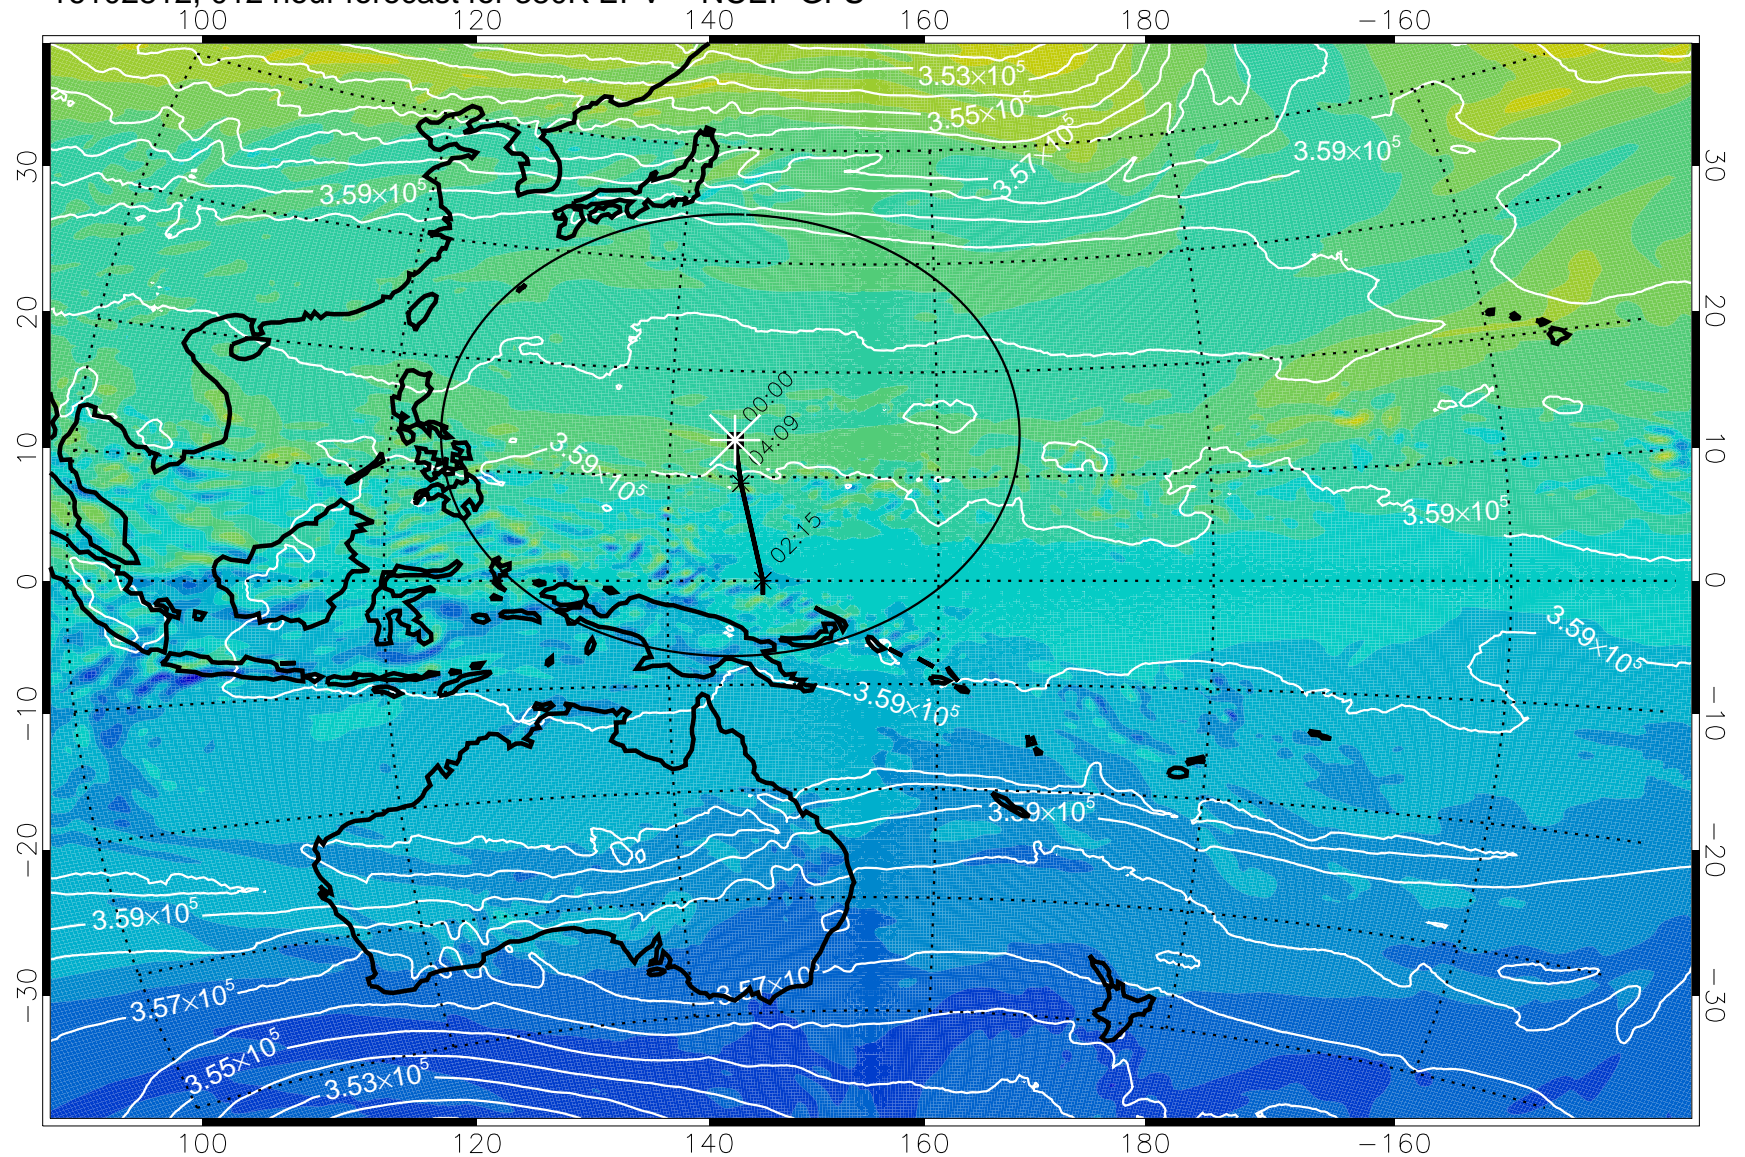

16102806, 006 hour forecast for 380K EPV -- NCEP GFS

380K Montgomery Streamfunction, white

Range ring of 2304 km

16102812, 012 hour forecast for 380K EPV -- NCEP GFS

380K Montgomery Streamfunction, white

Range ring of 2304 km

16102818, 018 hour forecast for 380K EPV -- NCEP GFS

380K Montgomery Streamfunction, white

Range ring of 2304 km

16102900, 024 hour forecast for 380K EPV -- NCEP GFS

380K Montgomery Streamfunction, white

Range ring of 2304 km

16102906, 030 hour forecast for 380K EPV -- NCEP GFS

380K Montgomery Streamfunction, white

Range ring of 2304 km

16102912, 036 hour forecast for 380K EPV -- NCEP GFS

16102918, 042 hour forecast for 380K EPV -- NCEP GFS

380K Montgomery Streamfunction, white

Range ring of 2304 km

16103000, 048 hour forecast for 380K EPV -- NCEP GFS

380K Montgomery Streamfunction, white

Range ring of 2304 km

16103006, 054 hour forecast for 380K EPV -- NCEP GFS