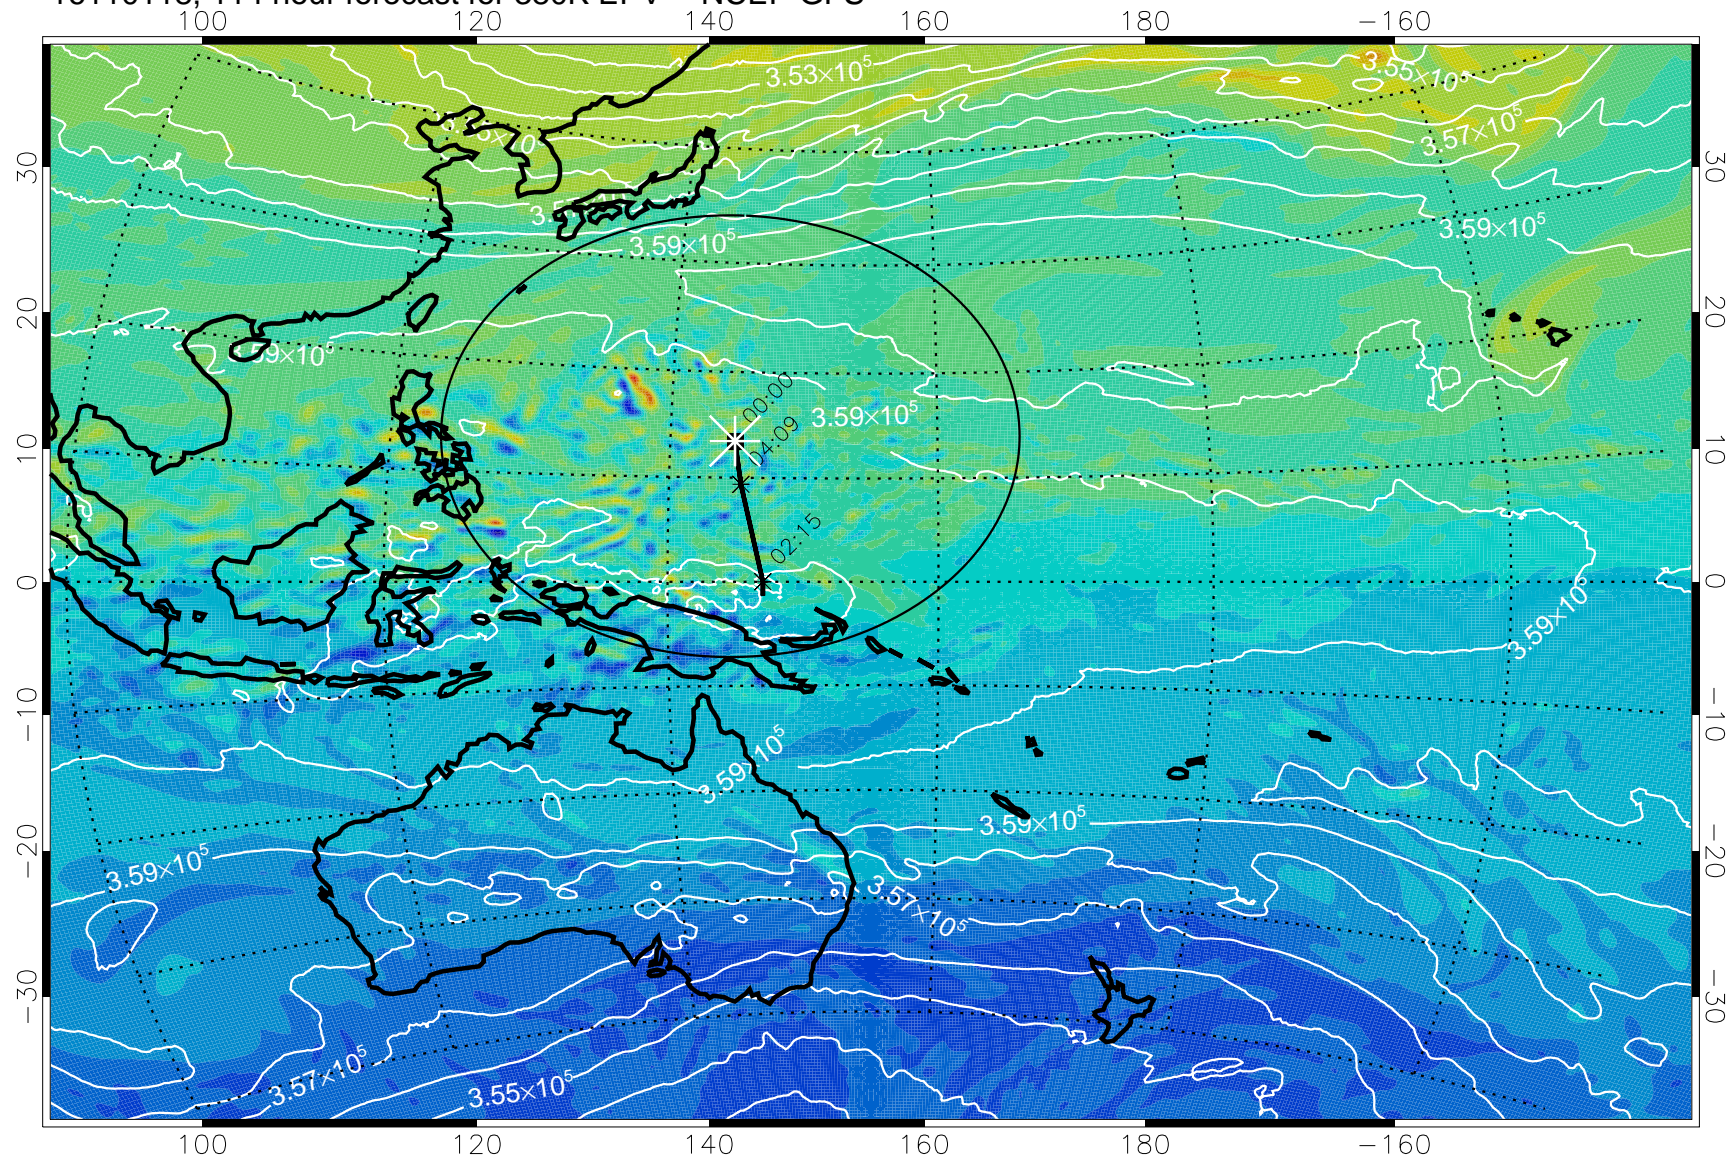

380K Montgomery Streamfunction, white

Range ring of 2304 km

16103118, 090 hour forecast for 380K EPV -- NCEP GFS

380K Montgomery Streamfunction, white

Range ring of 2304 km

16110100, 096 hour forecast for 380K EPV -- NCEP GFS

380K Montgomery Streamfunction, white

Range ring of 2304 km

16110106, 102 hour forecast for 380K EPV -- NCEP GFS

380K Montgomery Streamfunction, white

Range ring of 2304 km

16110112, 108 hour forecast for 380K EPV -- NCEP GFS

380K Montgomery Streamfunction, white

Range ring of 2304 km

16110118, 114 hour forecast for 380K EPV -- NCEP GFS

380K Montgomery Streamfunction, white

Range ring of 2304 km

16110200, 120 hour forecast for 380K EPV -- NCEP GFS

380K Montgomery Streamfunction, white

Range ring of 2304 km