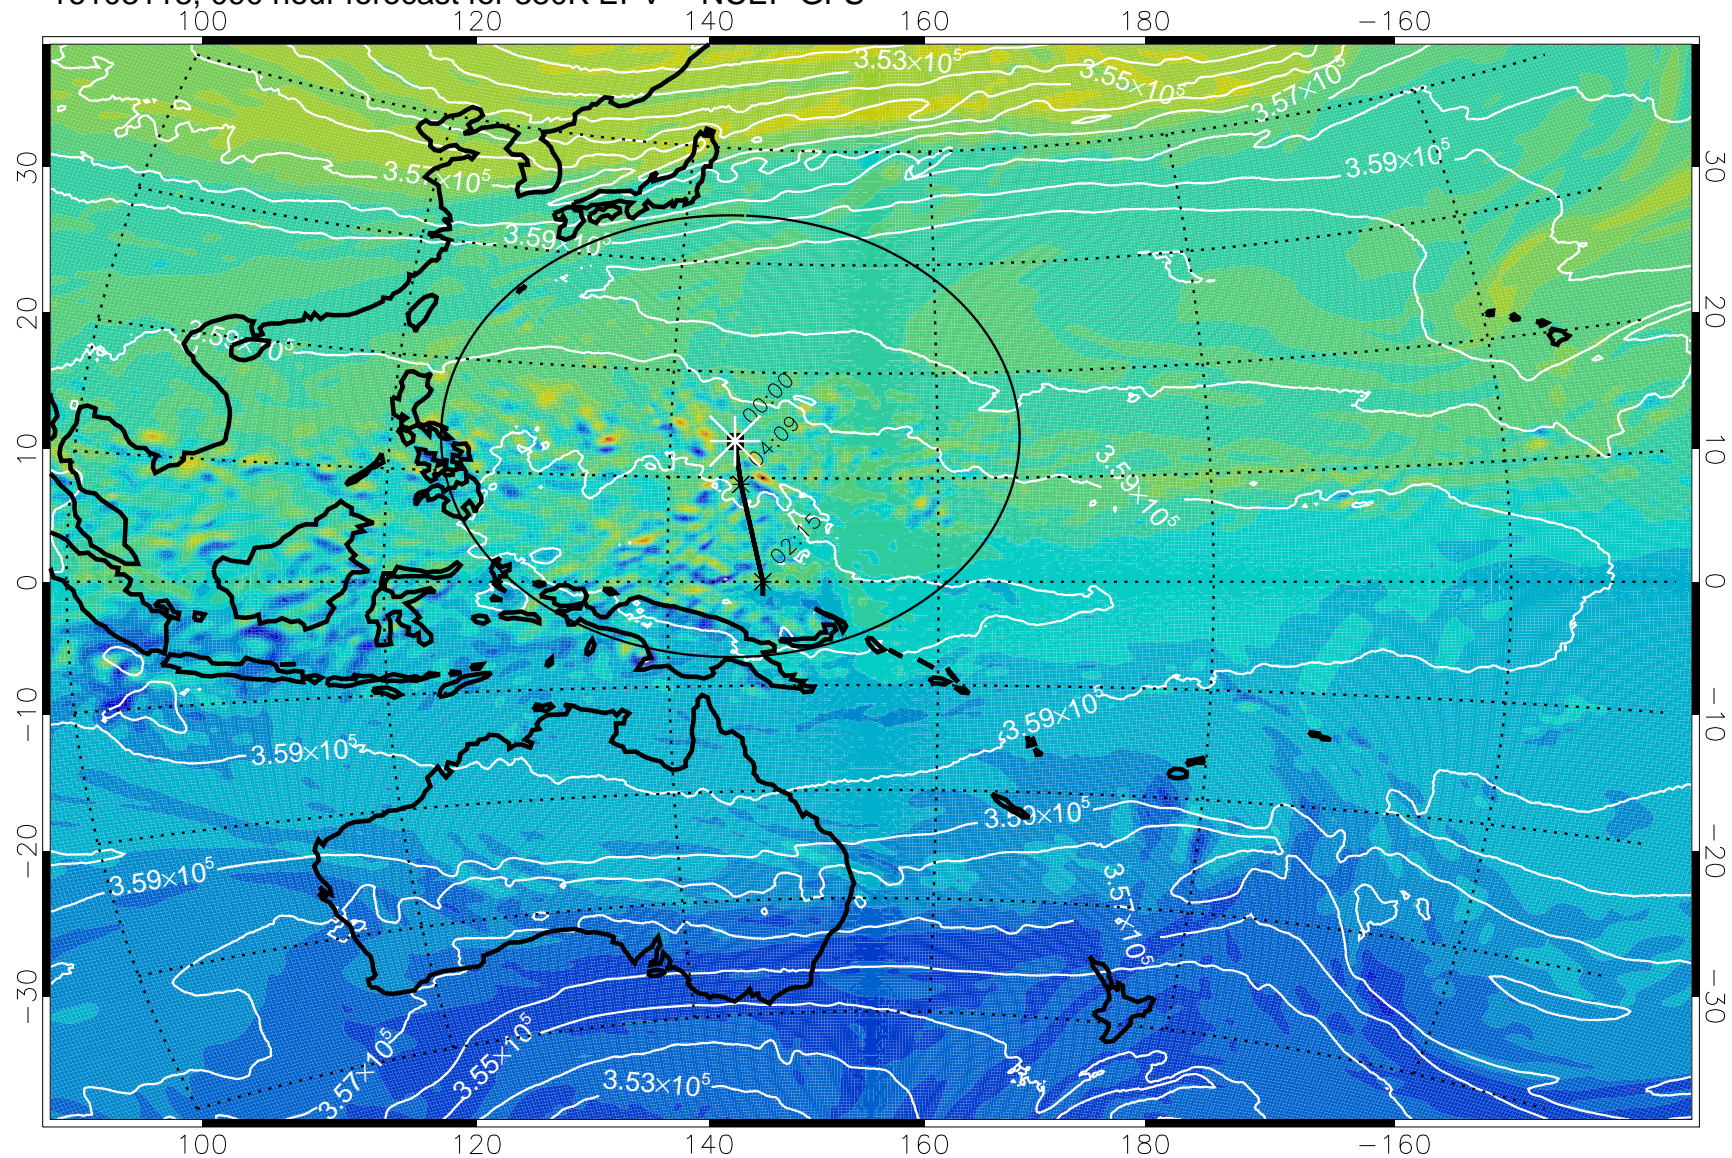

380K Montgomery Streamfunction, white

Range ring of 2304 km

16103012, 060 hour forecast for 380K EPV -- NCEP GFS

380K Montgomery Streamfunction, white

Range ring of 2304 km

16103100, 072 hour forecast for 380K EPV -- NCEP GFS

380K Montgomery Streamfunction, white

Range ring of 2304 km

16103106, 078 hour forecast for 380K EPV -- NCEP GFS

380K Montgomery Streamfunction, white

Range ring of 2304 km

16103112, 084 hour forecast for 380K EPV -- NCEP GFS

380K Montgomery Streamfunction, white

Range ring of 2304 km

16103118, 090 hour forecast for 380K EPV -- NCEP GFS

380K Montgomery Streamfunction, white

Range ring of 2304 km

16110100, 096 hour forecast for 380K EPV -- NCEP GFS

380K Montgomery Streamfunction, white

Range ring of 2304 km

16110106, 102 hour forecast for 380K EPV -- NCEP GFS

380K Montgomery Streamfunction, white

Range ring of 2304 km

16110112, 108 hour forecast for 380K EPV -- NCEP GFS