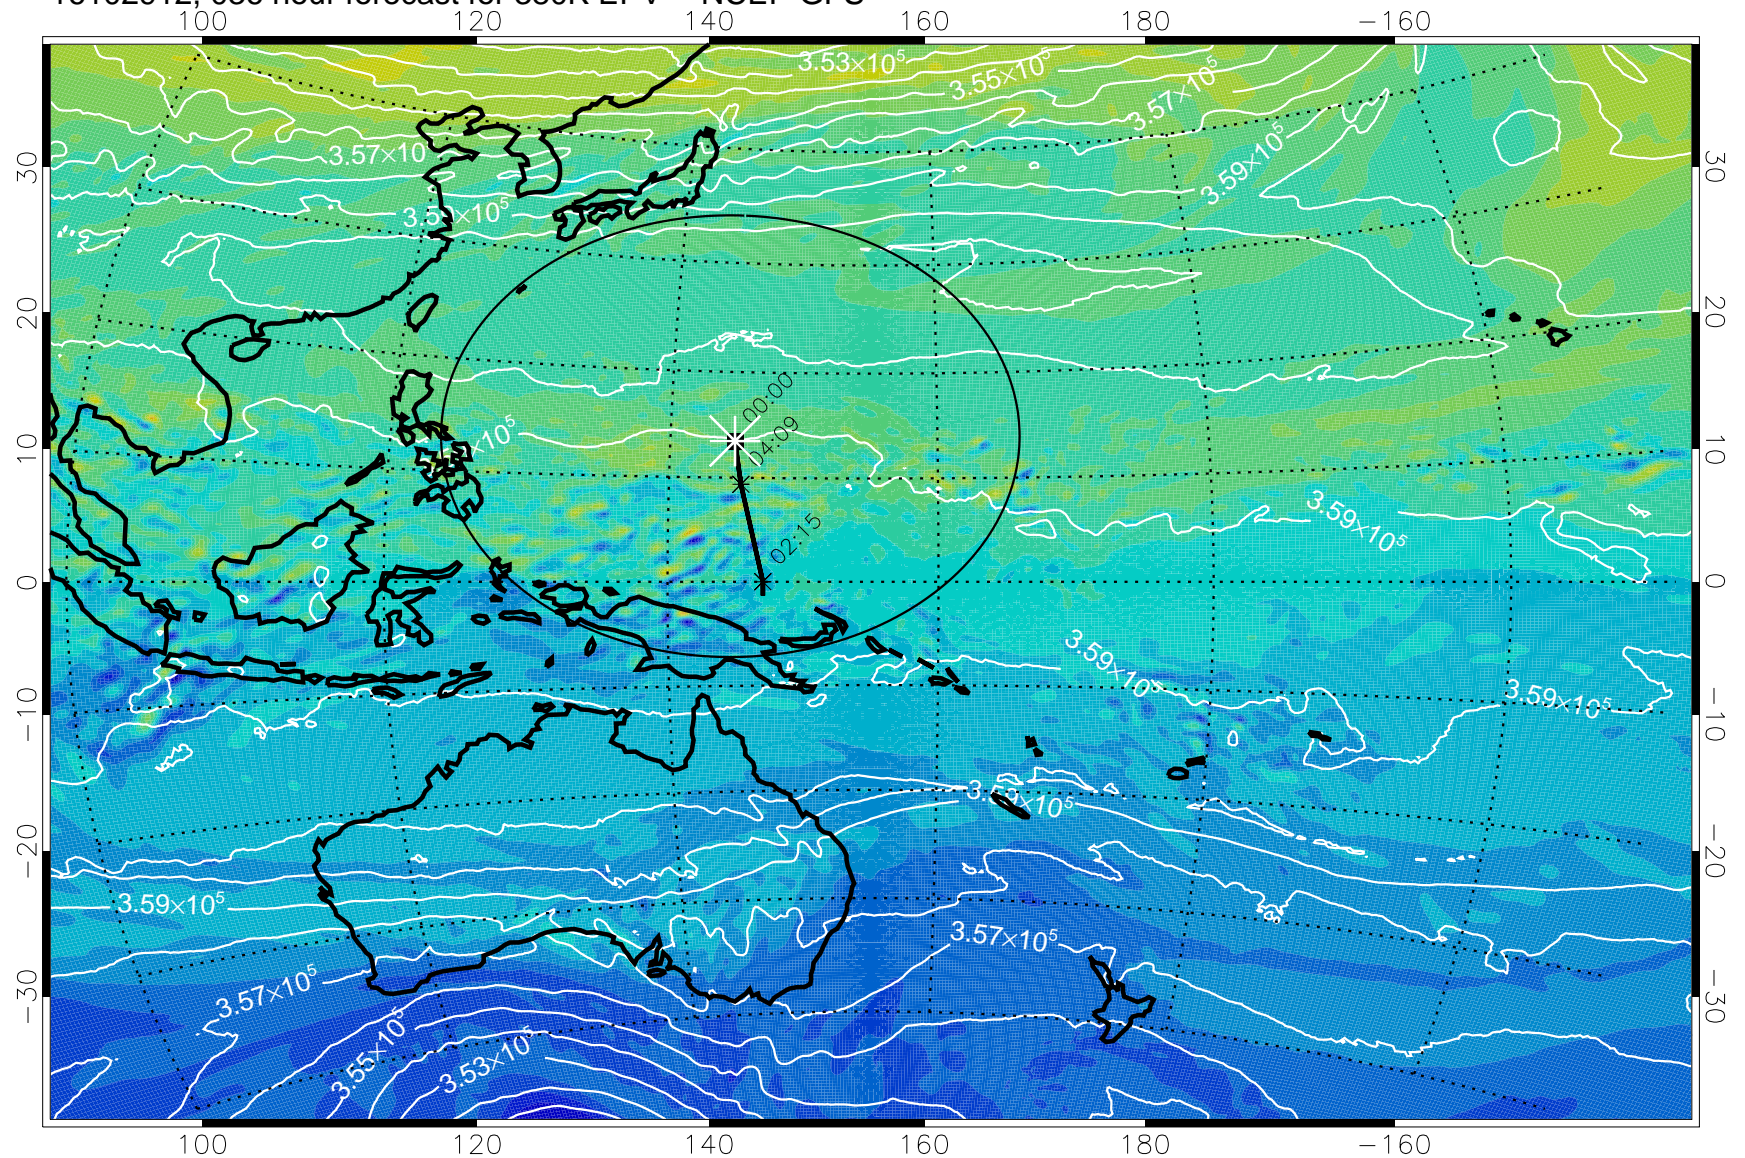

16102906, 030 hour forecast for 380K EPV -- NCEP GFS

380K Montgomery Streamfunction, white

Range ring of 2304 km

16102912, 036 hour forecast for 380K EPV -- NCEP GFS

16102918, 042 hour forecast for 380K EPV -- NCEP GFS

380K Montgomery Streamfunction, white

Range ring of 2304 km

16103000, 048 hour forecast for 380K EPV -- NCEP GFS

380K Montgomery Streamfunction, white

Range ring of 2304 km

16103006, 054 hour forecast for 380K EPV -- NCEP GFS

380K Montgomery Streamfunction, white

Range ring of 2304 km

16103012, 060 hour forecast for 380K EPV -- NCEP GFS

380K Montgomery Streamfunction, white

Range ring of 2304 km

16103100, 072 hour forecast for 380K EPV -- NCEP GFS

380K Montgomery Streamfunction, white

Range ring of 2304 km

16103106, 078 hour forecast for 380K EPV -- NCEP GFS

380K Montgomery Streamfunction, white

Range ring of 2304 km

16103112, 084 hour forecast for 380K EPV -- NCEP GFS