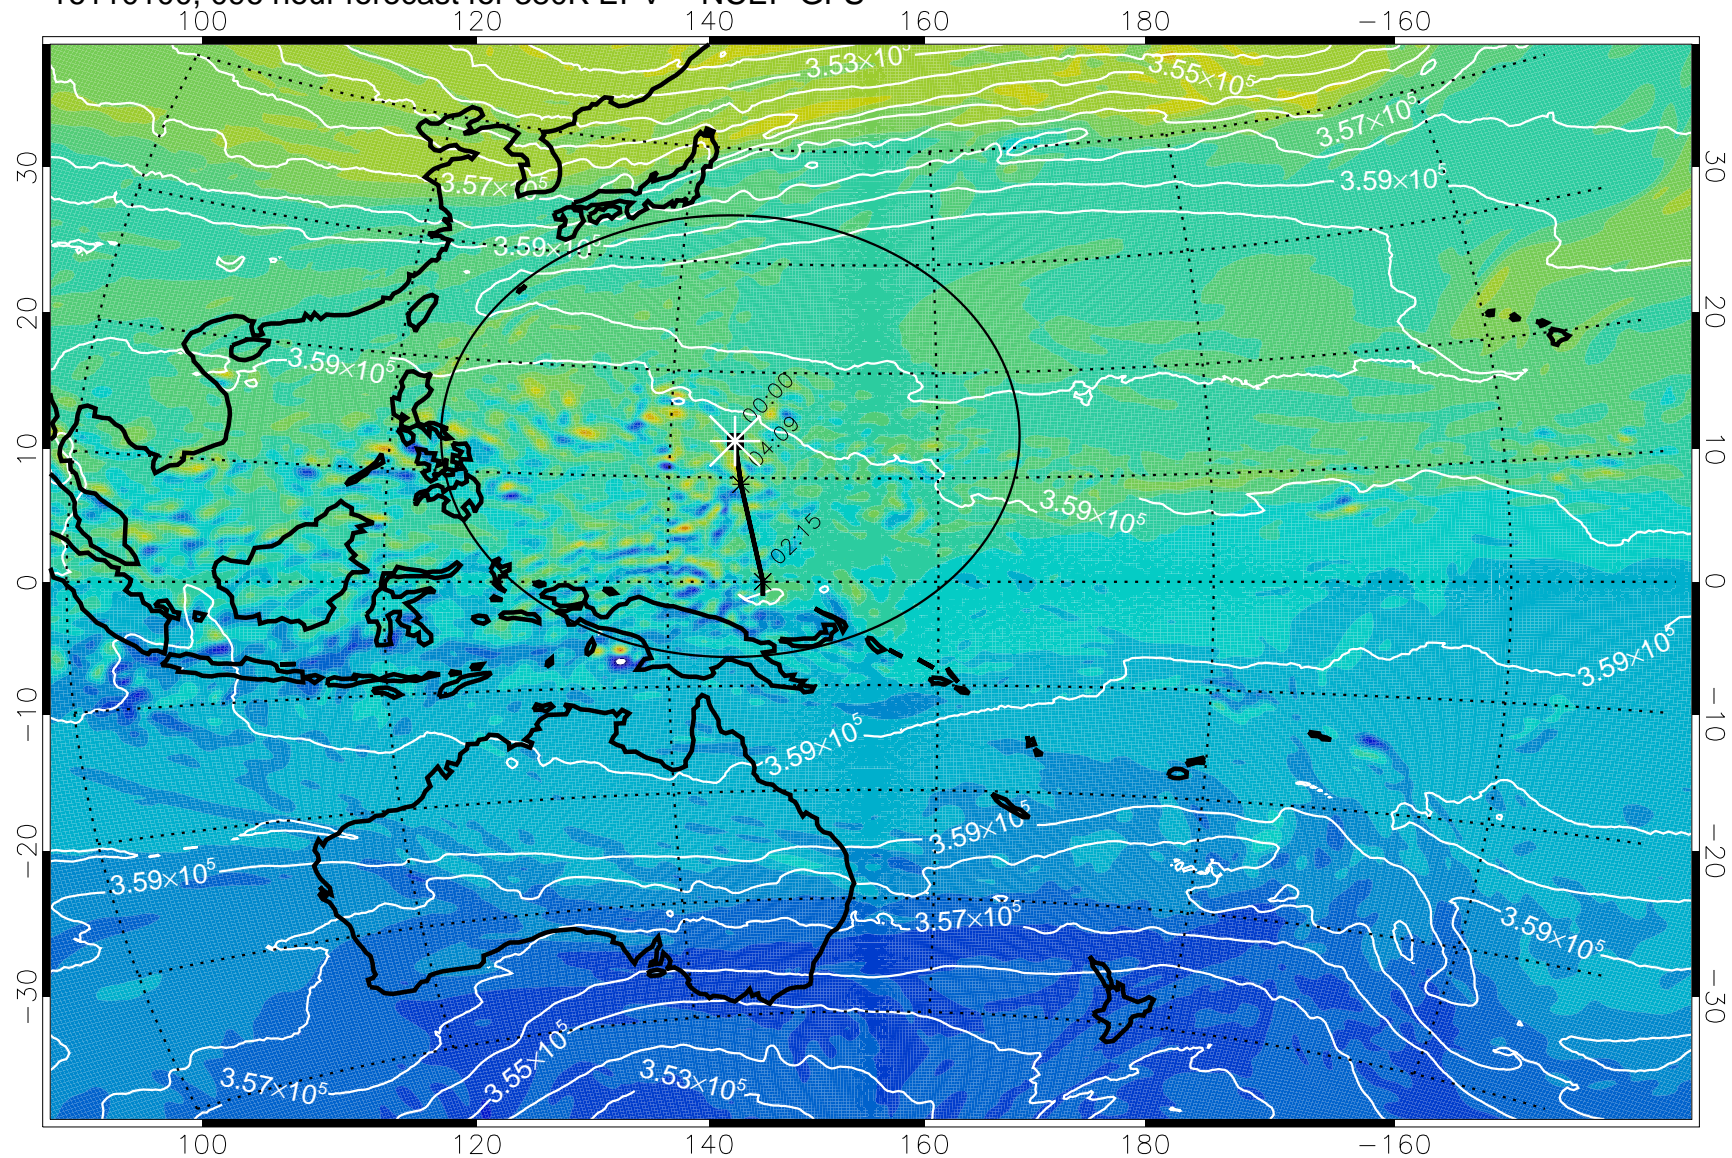

380K Montgomery Streamfunction, white

Range ring of 2304 km

16103106, 078 hour forecast for 380K EPV -- NCEP GFS

380K Montgomery Streamfunction, white

Range ring of 2304 km

16103112, 084 hour forecast for 380K EPV -- NCEP GFS

380K Montgomery Streamfunction, white

Range ring of 2304 km

16103118, 090 hour forecast for 380K EPV -- NCEP GFS

380K Montgomery Streamfunction, white

Range ring of 2304 km

16110100, 096 hour forecast for 380K EPV -- NCEP GFS

380K Montgomery Streamfunction, white

Range ring of 2304 km

16110106, 102 hour forecast for 380K EPV -- NCEP GFS

380K Montgomery Streamfunction, white

Range ring of 2304 km

16110112, 108 hour forecast for 380K EPV -- NCEP GFS

380K Montgomery Streamfunction, white

Range ring of 2304 km

16110118, 114 hour forecast for 380K EPV -- NCEP GFS

380K Montgomery Streamfunction, white

Range ring of 2304 km

16110200, 120 hour forecast for 380K EPV -- NCEP GFS