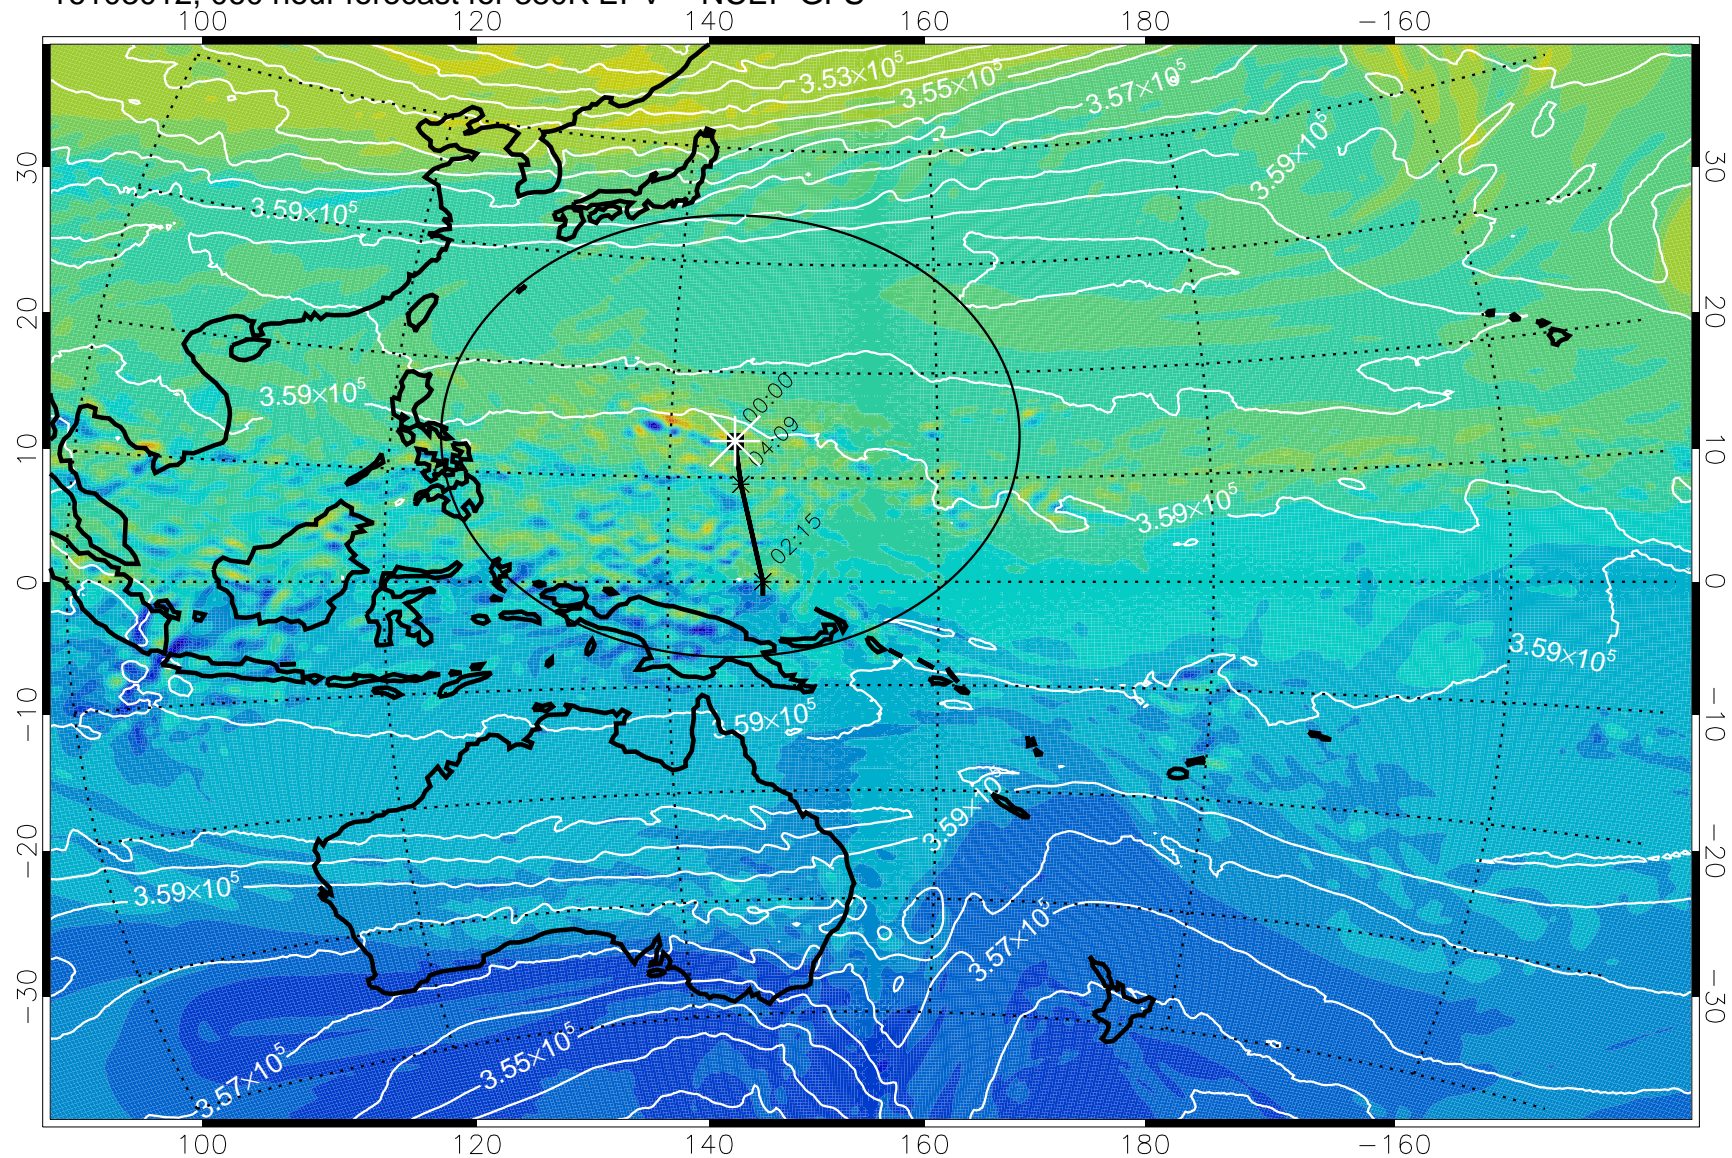

16102906, 030 hour forecast for 380K EPV -- NCEP GFS

380K Montgomery Streamfunction, white

Range ring of 2304 km

16102912, 036 hour forecast for 380K EPV -- NCEP GFS

16102918, 042 hour forecast for 380K EPV -- NCEP GFS

380K Montgomery Streamfunction, white

Range ring of 2304 km

16103000, 048 hour forecast for 380K EPV -- NCEP GFS

380K Montgomery Streamfunction, white

Range ring of 2304 km

16103006, 054 hour forecast for 380K EPV -- NCEP GFS

380K Montgomery Streamfunction, white

Range ring of 2304 km

16103012, 060 hour forecast for 380K EPV -- NCEP GFS

380K Montgomery Streamfunction, white

Range ring of 2304 km

16103100, 072 hour forecast for 380K EPV -- NCEP GFS

380K Montgomery Streamfunction, white

Range ring of 2304 km

16103106, 078 hour forecast for 380K EPV -- NCEP GFS

380K Montgomery Streamfunction, white

Range ring of 2304 km

16103112, 084 hour forecast for 380K EPV -- NCEP GFS