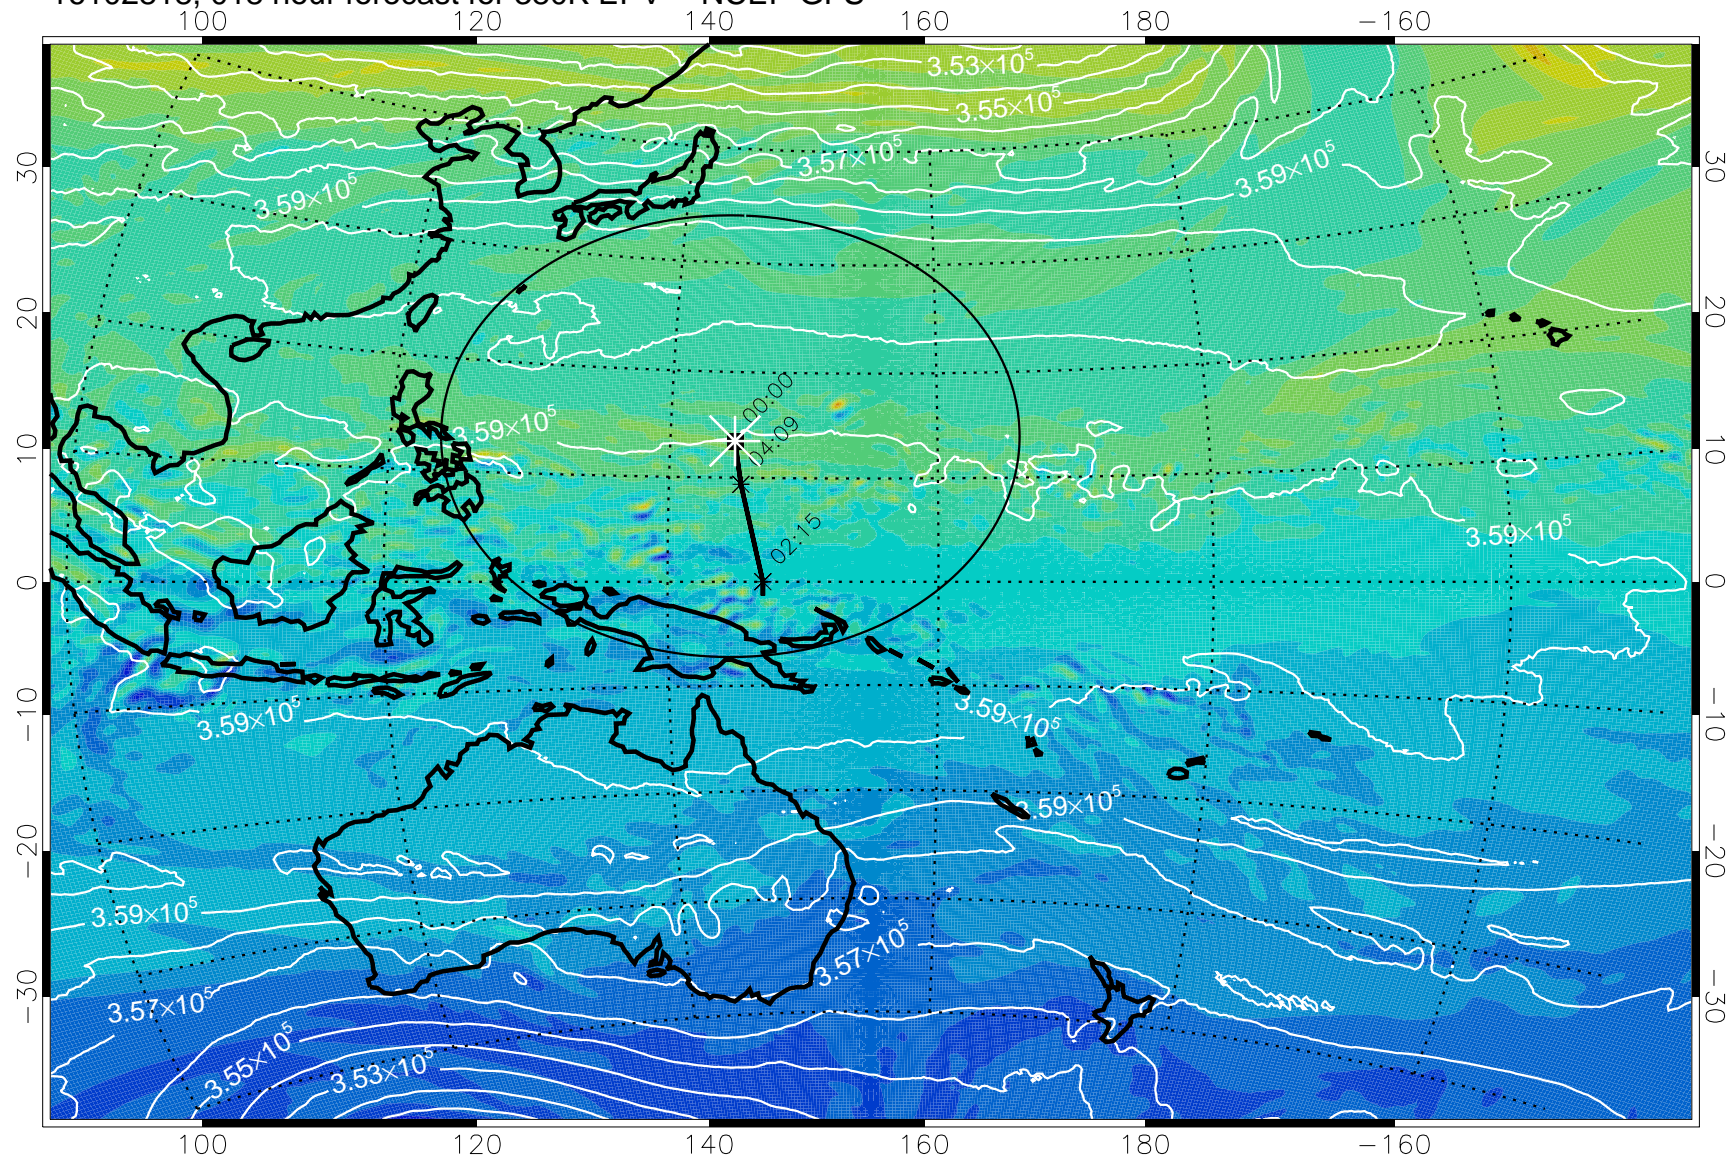

16102806, 006 hour forecast for 380K EPV -- NCEP GFS

380K Montgomery Streamfunction, white

Range ring of 2304 km

16102812, 012 hour forecast for 380K EPV -- NCEP GFS

380K Montgomery Streamfunction, white

Range ring of 2304 km

16102818, 018 hour forecast for 380K EPV -- NCEP GFS

380K Montgomery Streamfunction, white

Range ring of 2304 km

16102900, 024 hour forecast for 380K EPV -- NCEP GFS

380K Montgomery Streamfunction, white

Range ring of 2304 km

16102906, 030 hour forecast for 380K EPV -- NCEP GFS

380K Montgomery Streamfunction, white

Range ring of 2304 km

16102912, 036 hour forecast for 380K EPV -- NCEP GFS

16102918, 042 hour forecast for 380K EPV -- NCEP GFS

380K Montgomery Streamfunction, white

Range ring of 2304 km

16103000, 048 hour forecast for 380K EPV -- NCEP GFS

380K Montgomery Streamfunction, white

Range ring of 2304 km

16103006, 054 hour forecast for 380K EPV -- NCEP GFS