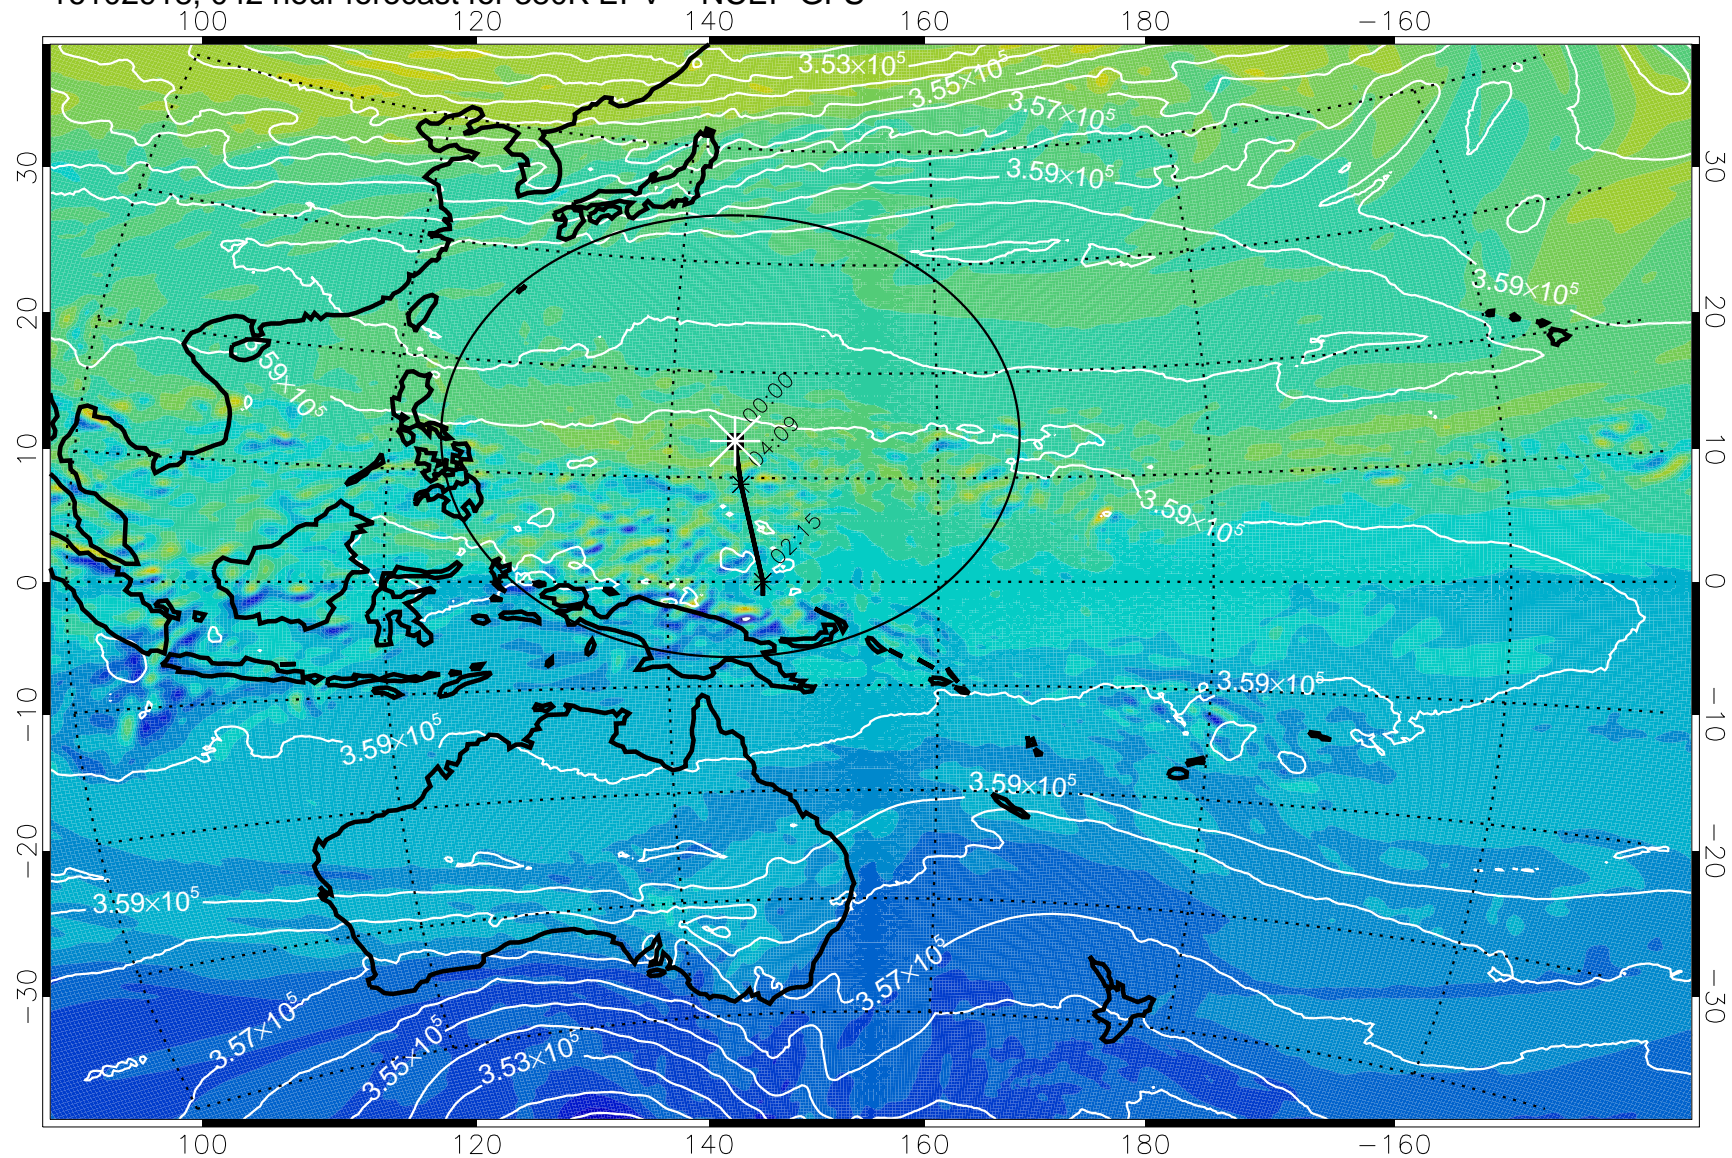

16102906, 030 hour forecast for 380K EPV -- NCEP GFS

380K Montgomery Streamfunction, white

Range ring of 2304 km

16102912, 036 hour forecast for 380K EPV -- NCEP GFS

16102918, 042 hour forecast for 380K EPV -- NCEP GFS

380K Montgomery Streamfunction, white

Range ring of 2304 km

16103000, 048 hour forecast for 380K EPV -- NCEP GFS

380K Montgomery Streamfunction, white

Range ring of 2304 km

16103006, 054 hour forecast for 380K EPV -- NCEP GFS

380K Montgomery Streamfunction, white

Range ring of 2304 km

16103012, 060 hour forecast for 380K EPV -- NCEP GFS

380K Montgomery Streamfunction, white

Range ring of 2304 km

16103100, 072 hour forecast for 380K EPV -- NCEP GFS

380K Montgomery Streamfunction, white

Range ring of 2304 km

16103106, 078 hour forecast for 380K EPV -- NCEP GFS

380K Montgomery Streamfunction, white

Range ring of 2304 km

16103112, 084 hour forecast for 380K EPV -- NCEP GFS