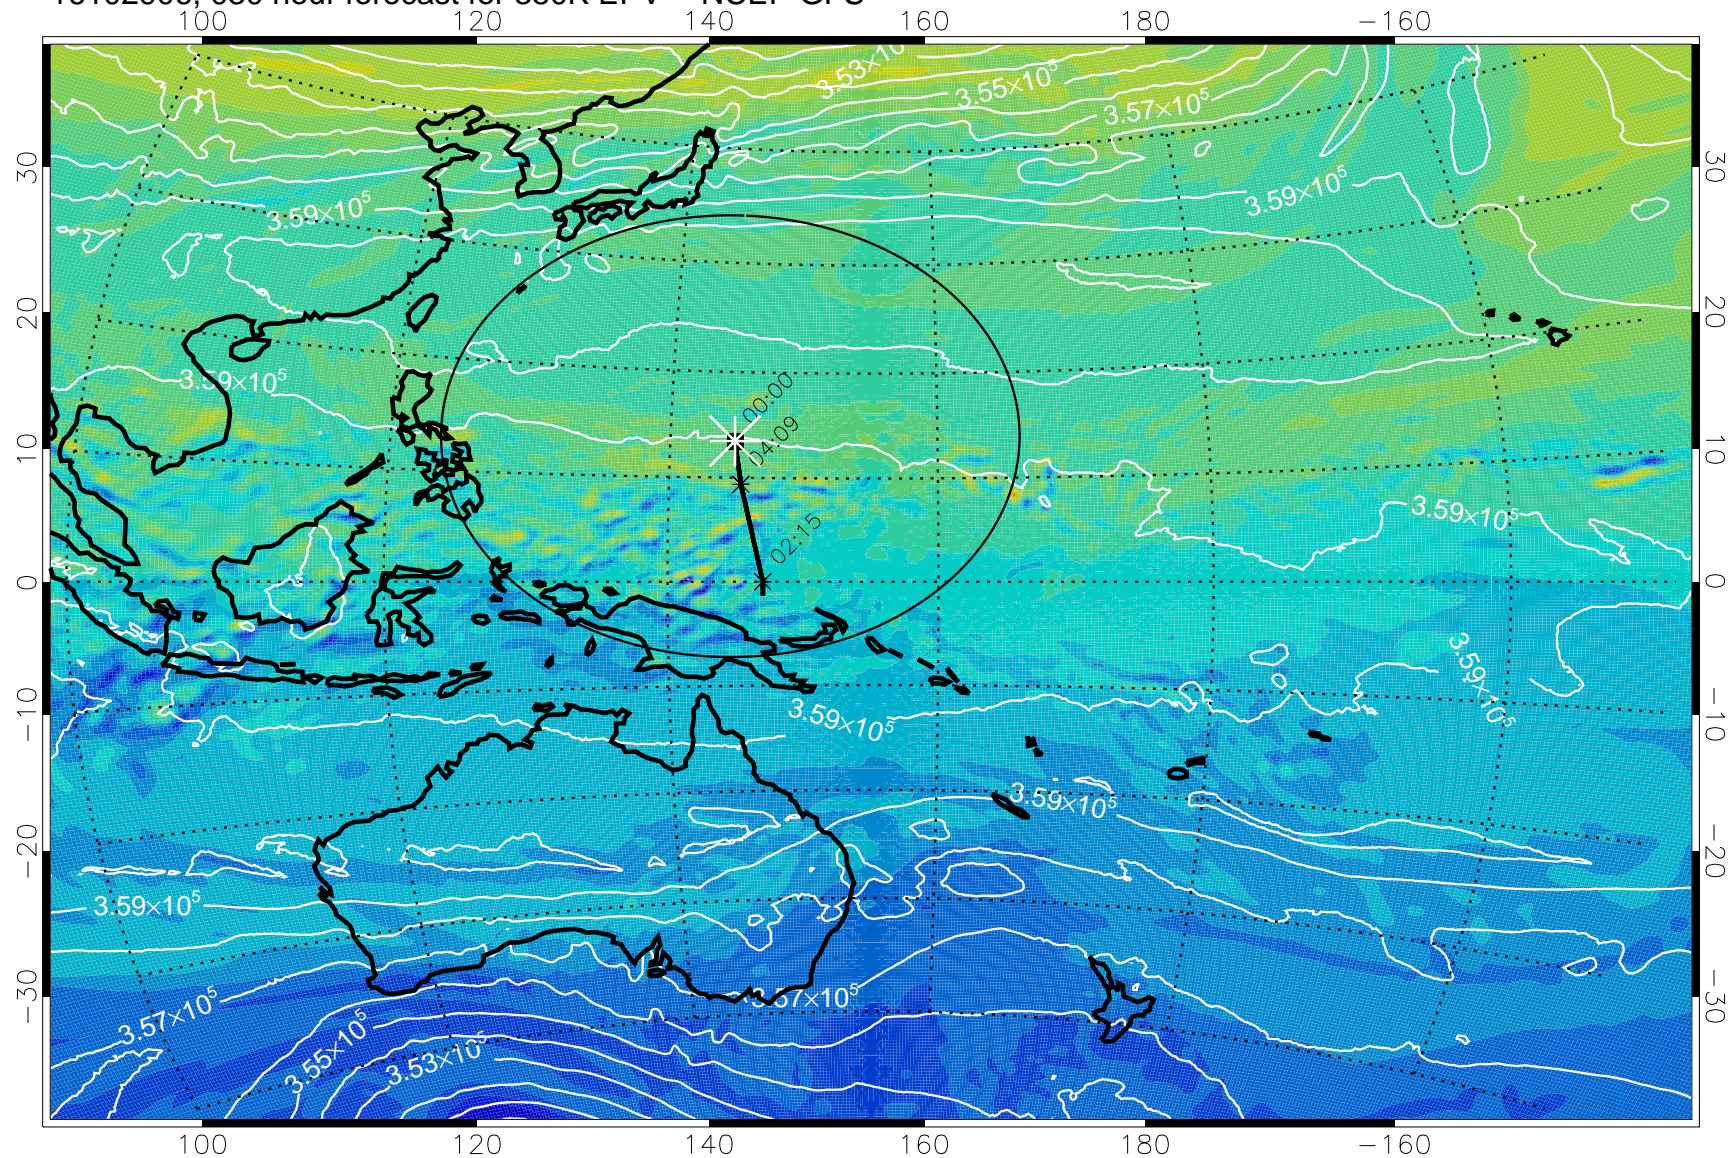

16102818, 018 hour forecast for 380K EPV -- NCEP GFS

380K Montgomery Streamfunction, white

Range ring of 2304 km

16102900, 024 hour forecast for 380K EPV -- NCEP GFS

380K Montgomery Streamfunction, white

Range ring of 2304 km

16102906, 030 hour forecast for 380K EPV -- NCEP GFS

380K Montgomery Streamfunction, white

Range ring of 2304 km

16102912, 036 hour forecast for 380K EPV -- NCEP GFS

16102918, 042 hour forecast for 380K EPV -- NCEP GFS

380K Montgomery Streamfunction, white

Range ring of 2304 km

16103000, 048 hour forecast for 380K EPV -- NCEP GFS

380K Montgomery Streamfunction, white

Range ring of 2304 km

16103006, 054 hour forecast for 380K EPV -- NCEP GFS

380K Montgomery Streamfunction, white

Range ring of 2304 km

16103012, 060 hour forecast for 380K EPV -- NCEP GFS

380K Montgomery Streamfunction, white

Range ring of 2304 km

16103100, 072 hour forecast for 380K EPV -- NCEP GFS