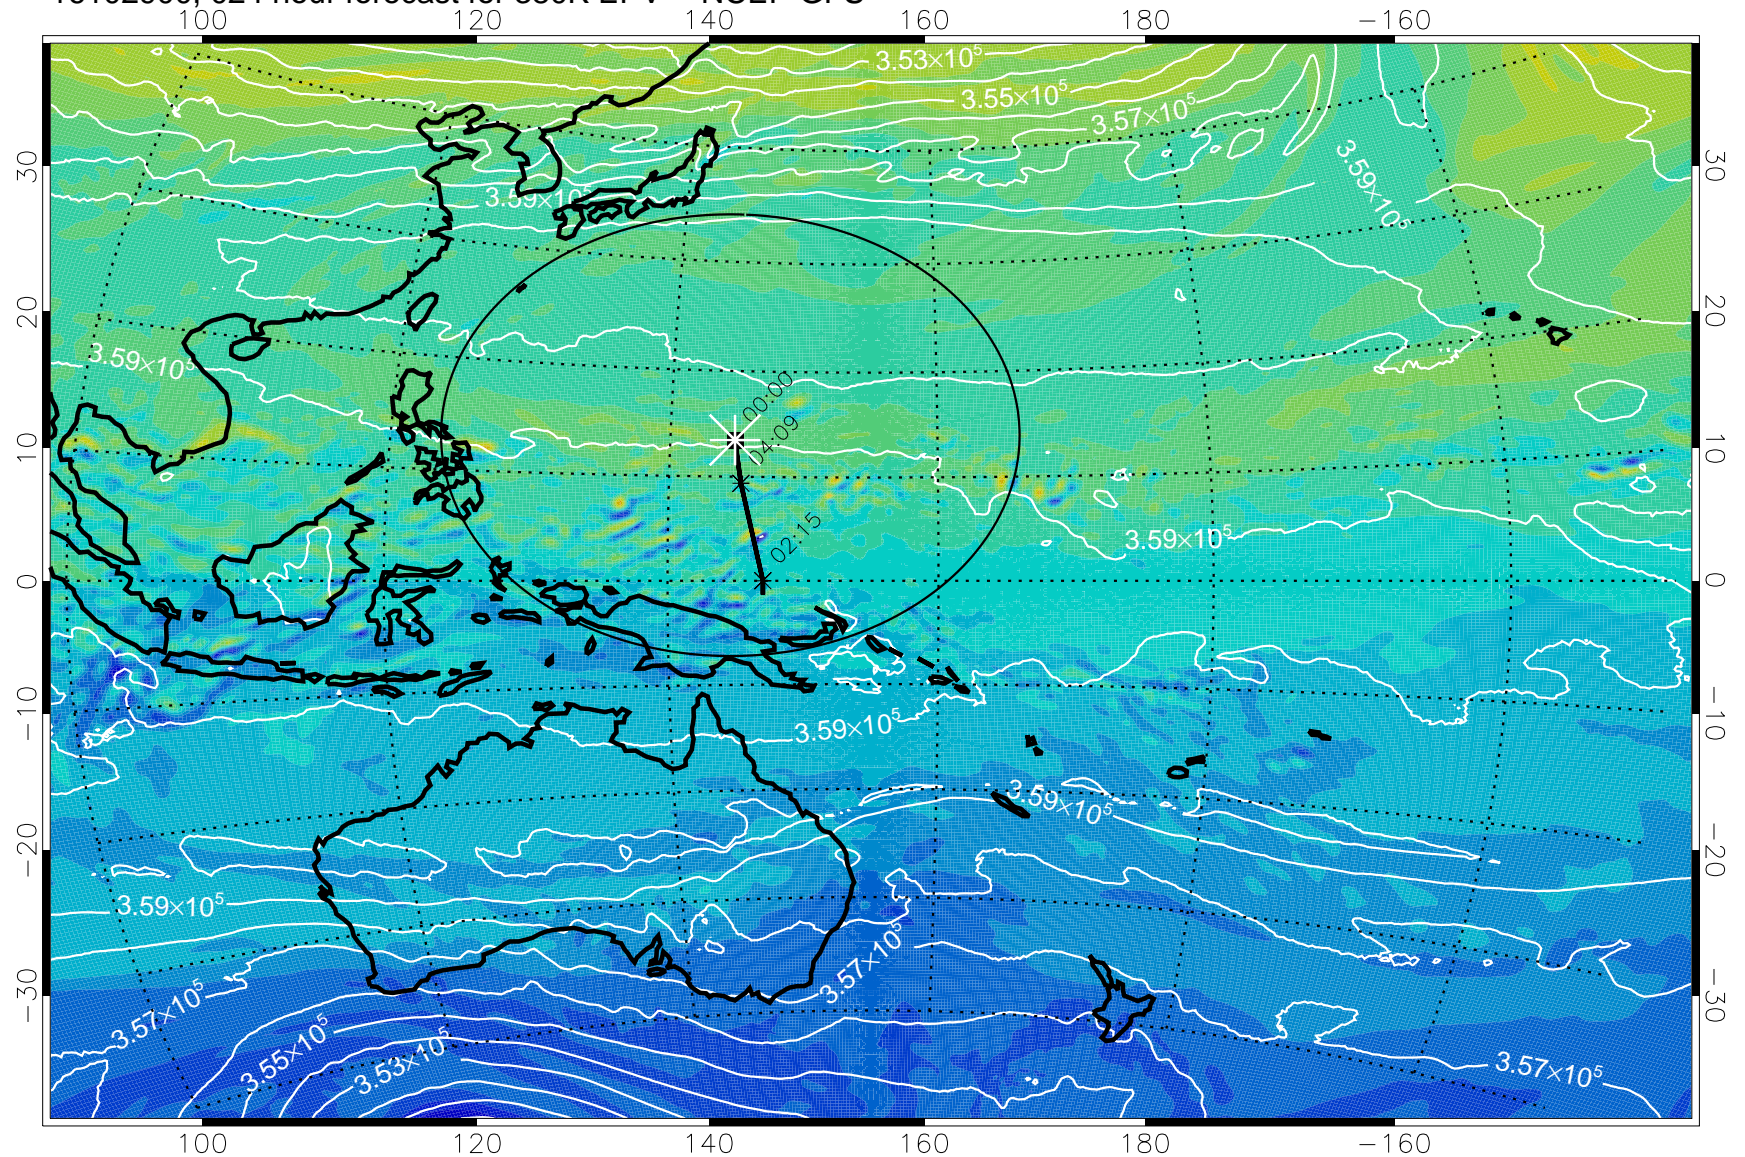

16102818, 018 hour forecast for 380K EPV -- NCEP GFS

380K Montgomery Streamfunction, white

Range ring of 2304 km

16102900, 024 hour forecast for 380K EPV -- NCEP GFS

380K Montgomery Streamfunction, white

Range ring of 2304 km

16102906, 030 hour forecast for 380K EPV -- NCEP GFS

380K Montgomery Streamfunction, white

Range ring of 2304 km

16102912, 036 hour forecast for 380K EPV -- NCEP GFS

16102918, 042 hour forecast for 380K EPV -- NCEP GFS

380K Montgomery Streamfunction, white

Range ring of 2304 km

16103000, 048 hour forecast for 380K EPV -- NCEP GFS

380K Montgomery Streamfunction, white

Range ring of 2304 km

16103006, 054 hour forecast for 380K EPV -- NCEP GFS

380K Montgomery Streamfunction, white

Range ring of 2304 km

16103012, 060 hour forecast for 380K EPV -- NCEP GFS

380K Montgomery Streamfunction, white

Range ring of 2304 km

16103100, 072 hour forecast for 380K EPV -- NCEP GFS