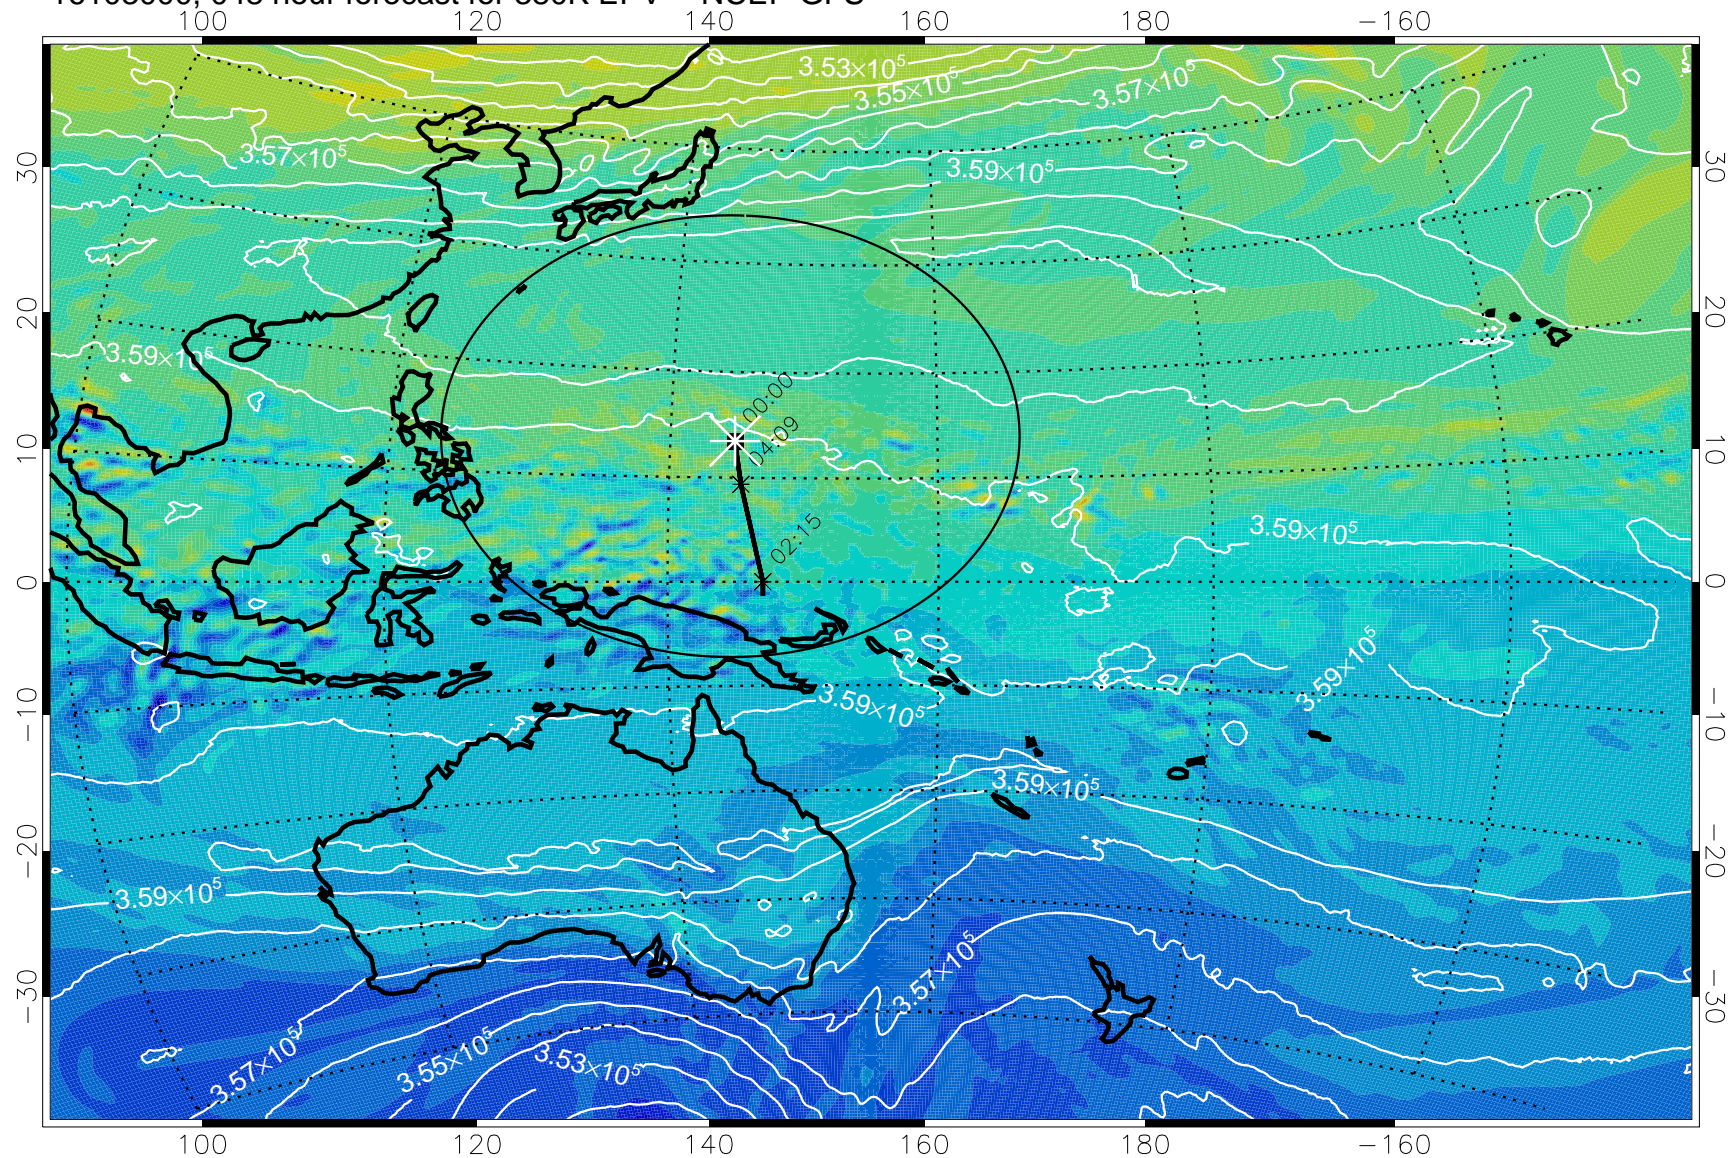

16102906, 030 hour forecast for 380K EPV -- NCEP GFS

380K Montgomery Streamfunction, white

Range ring of 2304 km

16102912, 036 hour forecast for 380K EPV -- NCEP GFS

16102918, 042 hour forecast for 380K EPV -- NCEP GFS

380K Montgomery Streamfunction, white

Range ring of 2304 km

16103000, 048 hour forecast for 380K EPV -- NCEP GFS

380K Montgomery Streamfunction, white

Range ring of 2304 km

16103006, 054 hour forecast for 380K EPV -- NCEP GFS

380K Montgomery Streamfunction, white

Range ring of 2304 km

16103012, 060 hour forecast for 380K EPV -- NCEP GFS

380K Montgomery Streamfunction, white

Range ring of 2304 km

16103100, 072 hour forecast for 380K EPV -- NCEP GFS

380K Montgomery Streamfunction, white

Range ring of 2304 km

16103106, 078 hour forecast for 380K EPV -- NCEP GFS

380K Montgomery Streamfunction, white

Range ring of 2304 km

16103112, 084 hour forecast for 380K EPV -- NCEP GFS