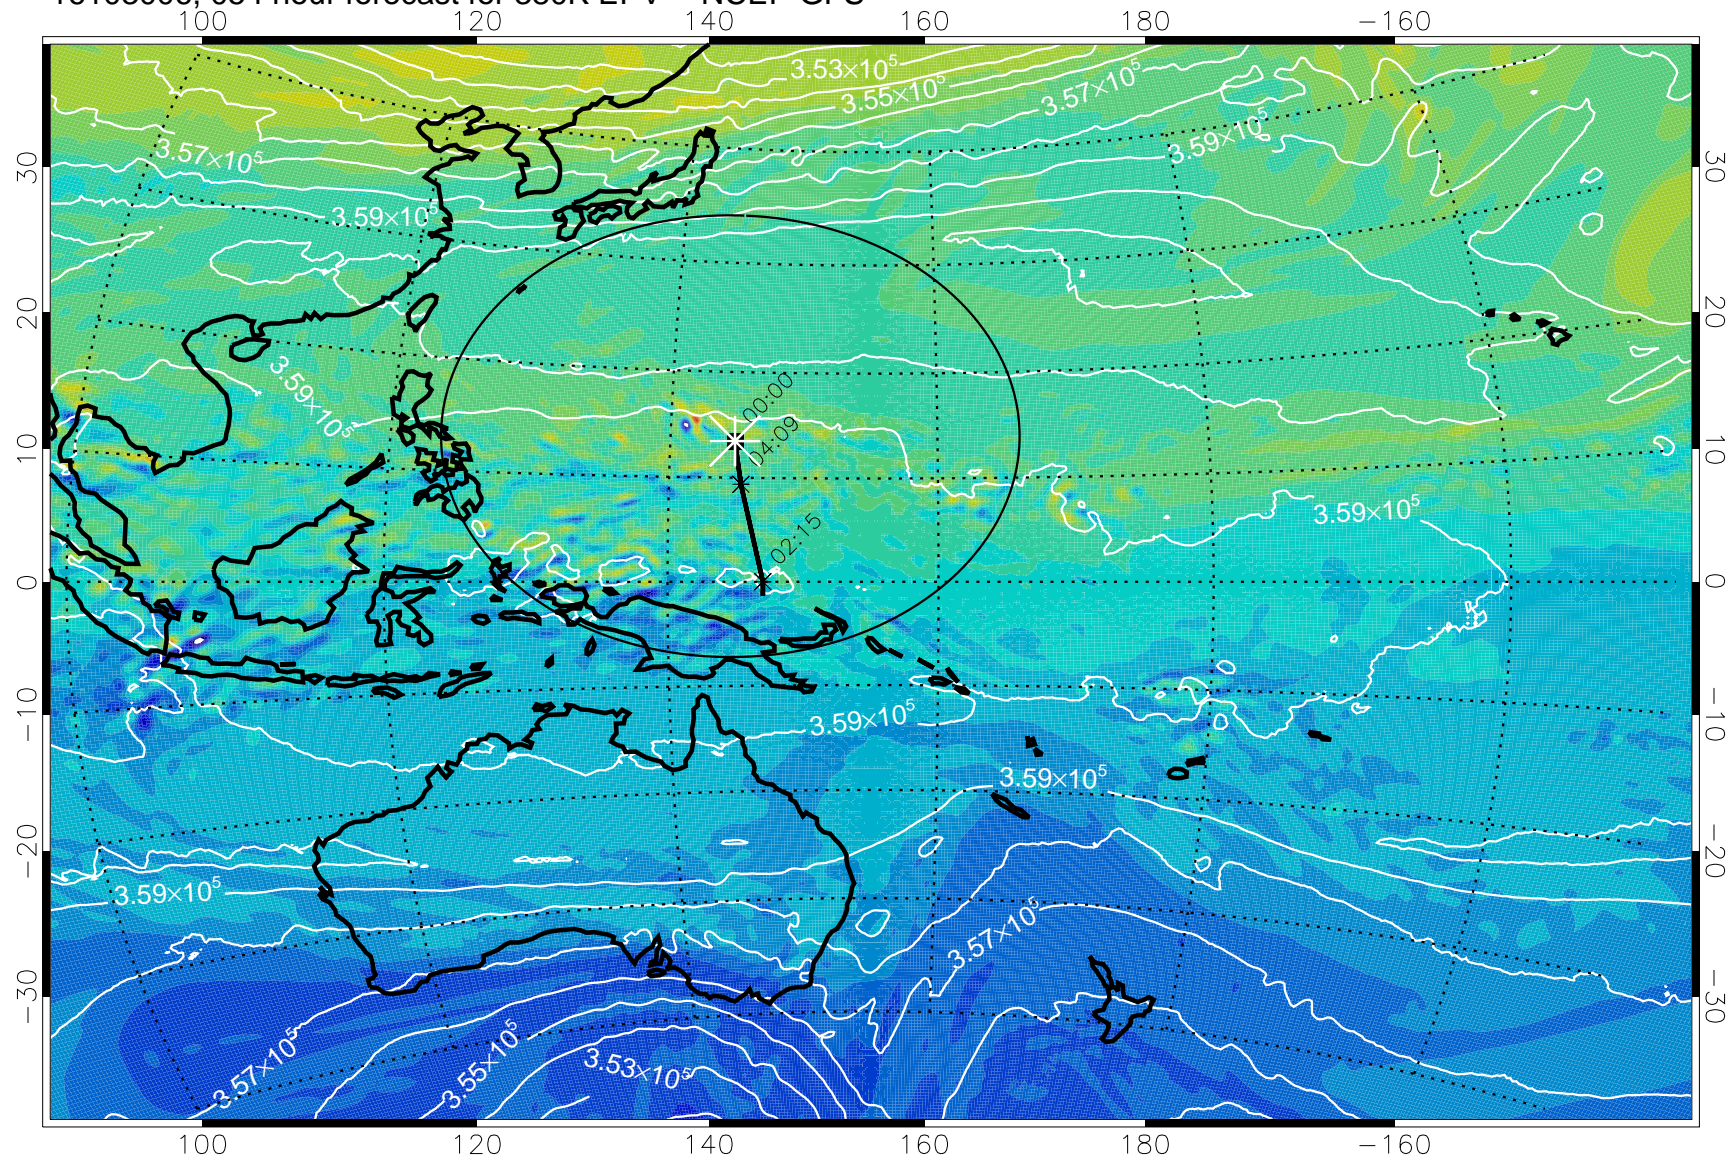

16102906, 030 hour forecast for 380K EPV -- NCEP GFS

380K Montgomery Streamfunction, white

Range ring of 2304 km

16102912, 036 hour forecast for 380K EPV -- NCEP GFS

16102918, 042 hour forecast for 380K EPV -- NCEP GFS

380K Montgomery Streamfunction, white

Range ring of 2304 km

16103000, 048 hour forecast for 380K EPV -- NCEP GFS

380K Montgomery Streamfunction, white

Range ring of 2304 km

16103006, 054 hour forecast for 380K EPV -- NCEP GFS

380K Montgomery Streamfunction, white

Range ring of 2304 km

16103012, 060 hour forecast for 380K EPV -- NCEP GFS

380K Montgomery Streamfunction, white

Range ring of 2304 km

16103100, 072 hour forecast for 380K EPV -- NCEP GFS

380K Montgomery Streamfunction, white

Range ring of 2304 km

16103106, 078 hour forecast for 380K EPV -- NCEP GFS

380K Montgomery Streamfunction, white

Range ring of 2304 km

16103112, 084 hour forecast for 380K EPV -- NCEP GFS