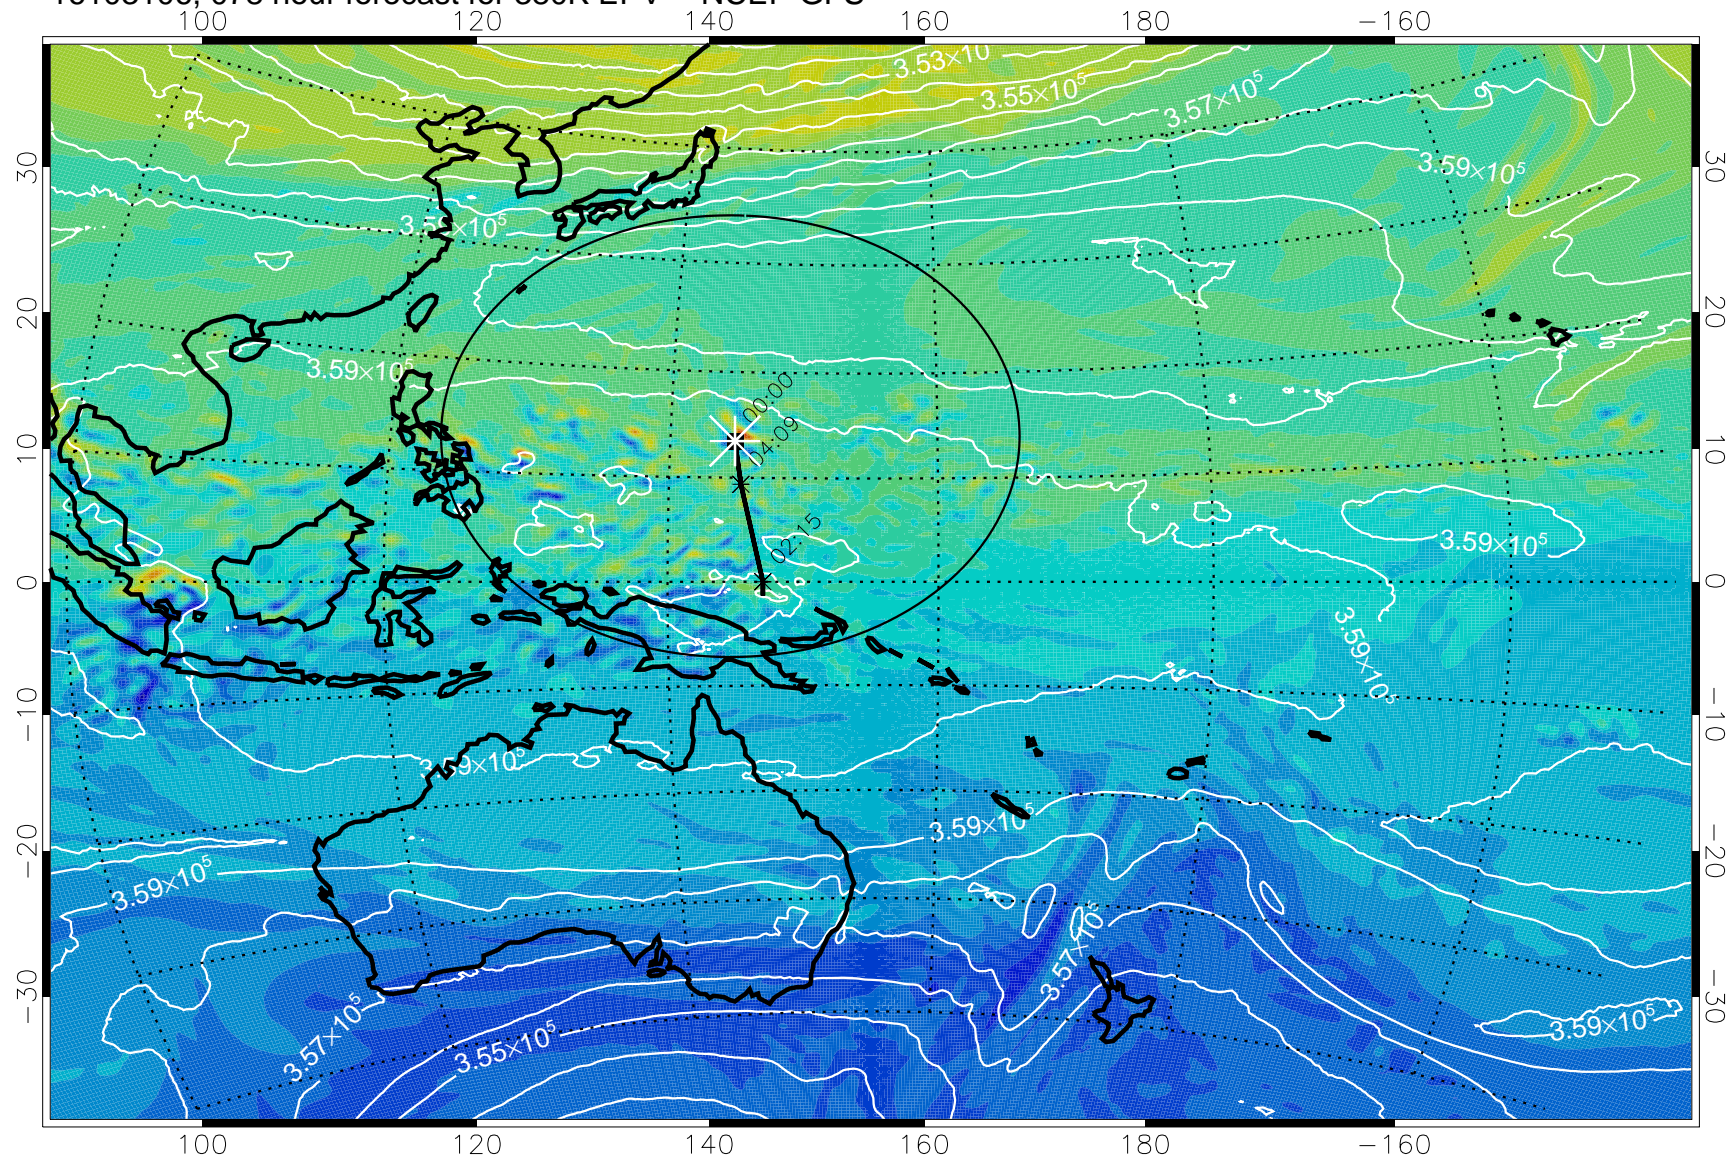

380K Montgomery Streamfunction, white

Range ring of 2304 km

16103000, 048 hour forecast for 380K EPV -- NCEP GFS

380K Montgomery Streamfunction, white

Range ring of 2304 km

16103006, 054 hour forecast for 380K EPV -- NCEP GFS

380K Montgomery Streamfunction, white

Range ring of 2304 km

16103012, 060 hour forecast for 380K EPV -- NCEP GFS

380K Montgomery Streamfunction, white

Range ring of 2304 km

16103100, 072 hour forecast for 380K EPV -- NCEP GFS

380K Montgomery Streamfunction, white

Range ring of 2304 km

16103106, 078 hour forecast for 380K EPV -- NCEP GFS

380K Montgomery Streamfunction, white

Range ring of 2304 km

16103112, 084 hour forecast for 380K EPV -- NCEP GFS

380K Montgomery Streamfunction, white

Range ring of 2304 km

16103118, 090 hour forecast for 380K EPV -- NCEP GFS

380K Montgomery Streamfunction, white

Range ring of 2304 km

16110100, 096 hour forecast for 380K EPV -- NCEP GFS