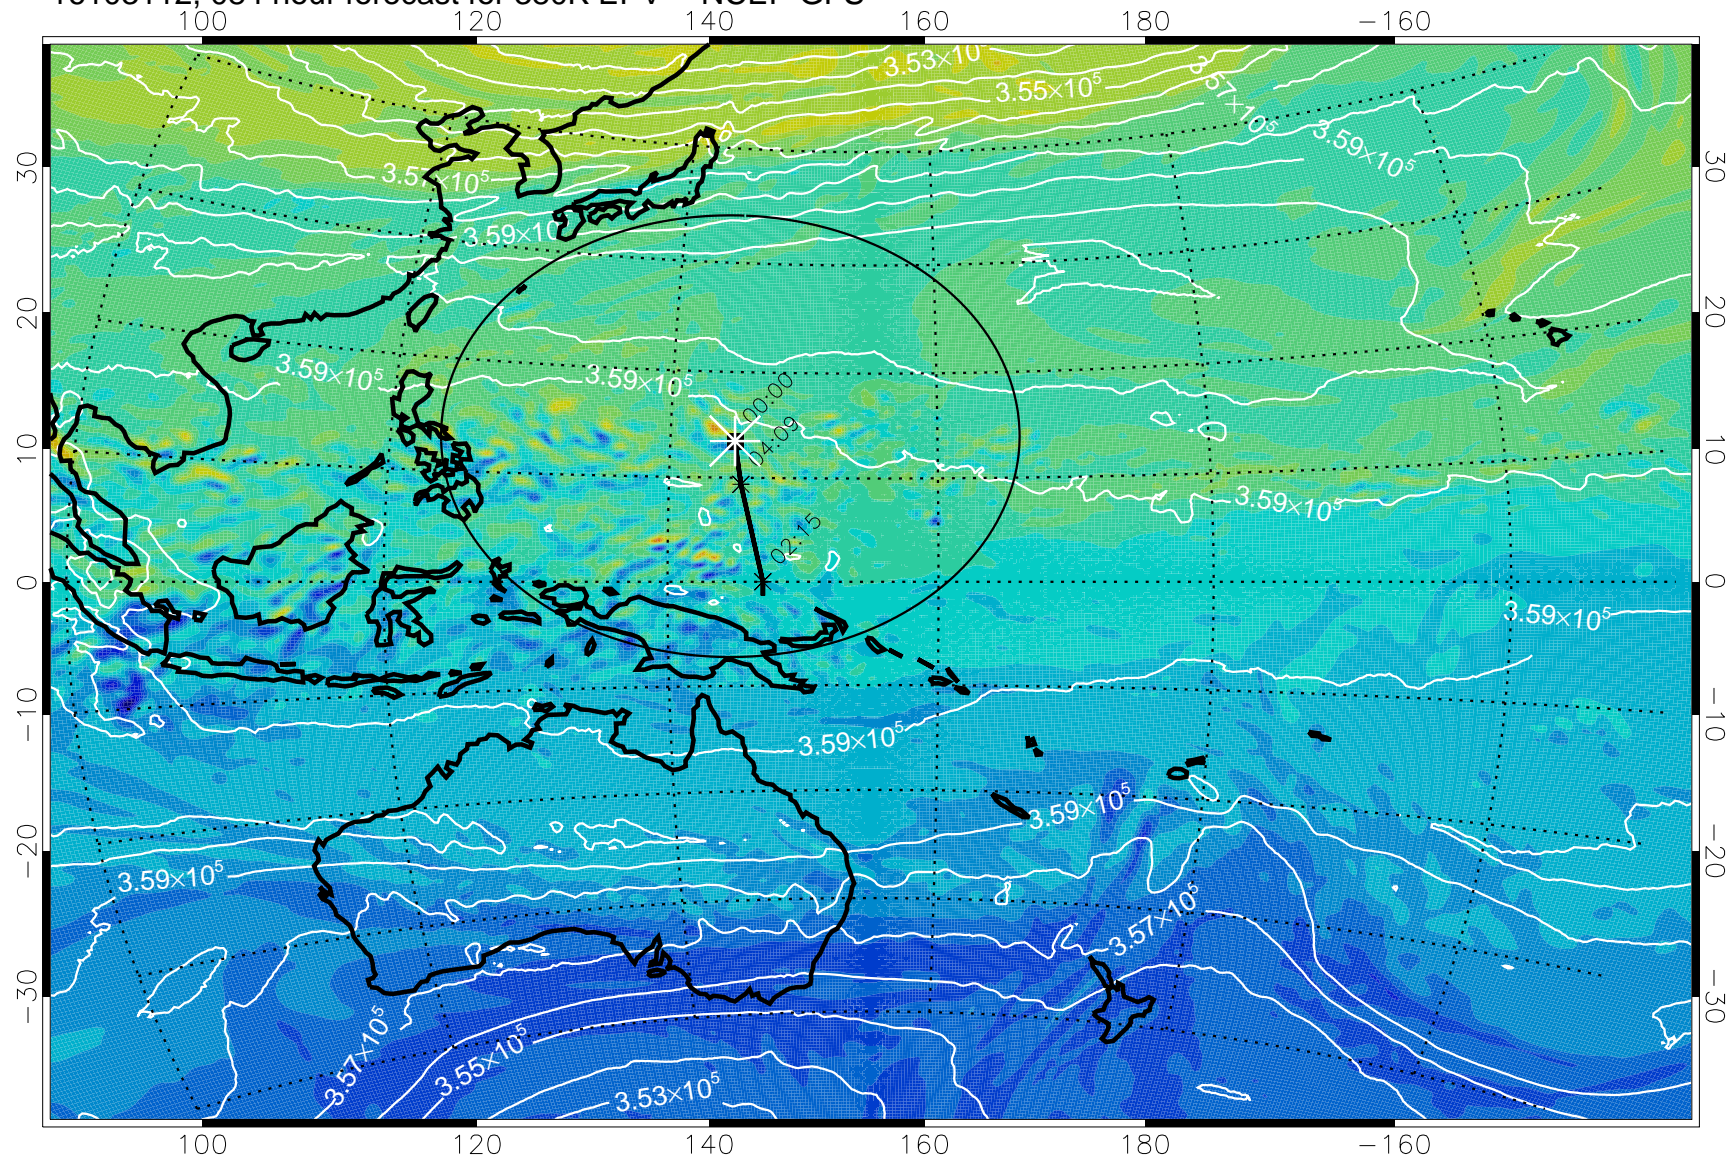

380K Montgomery Streamfunction, white

Range ring of 2304 km

16103012, 060 hour forecast for 380K EPV -- NCEP GFS

380K Montgomery Streamfunction, white

Range ring of 2304 km

16103100, 072 hour forecast for 380K EPV -- NCEP GFS

380K Montgomery Streamfunction, white

Range ring of 2304 km

16103106, 078 hour forecast for 380K EPV -- NCEP GFS

380K Montgomery Streamfunction, white

Range ring of 2304 km

16103112, 084 hour forecast for 380K EPV -- NCEP GFS

380K Montgomery Streamfunction, white

Range ring of 2304 km

16103118, 090 hour forecast for 380K EPV -- NCEP GFS

380K Montgomery Streamfunction, white

Range ring of 2304 km

16110100, 096 hour forecast for 380K EPV -- NCEP GFS

380K Montgomery Streamfunction, white

Range ring of 2304 km

16110106, 102 hour forecast for 380K EPV -- NCEP GFS

380K Montgomery Streamfunction, white

Range ring of 2304 km

16110112, 108 hour forecast for 380K EPV -- NCEP GFS