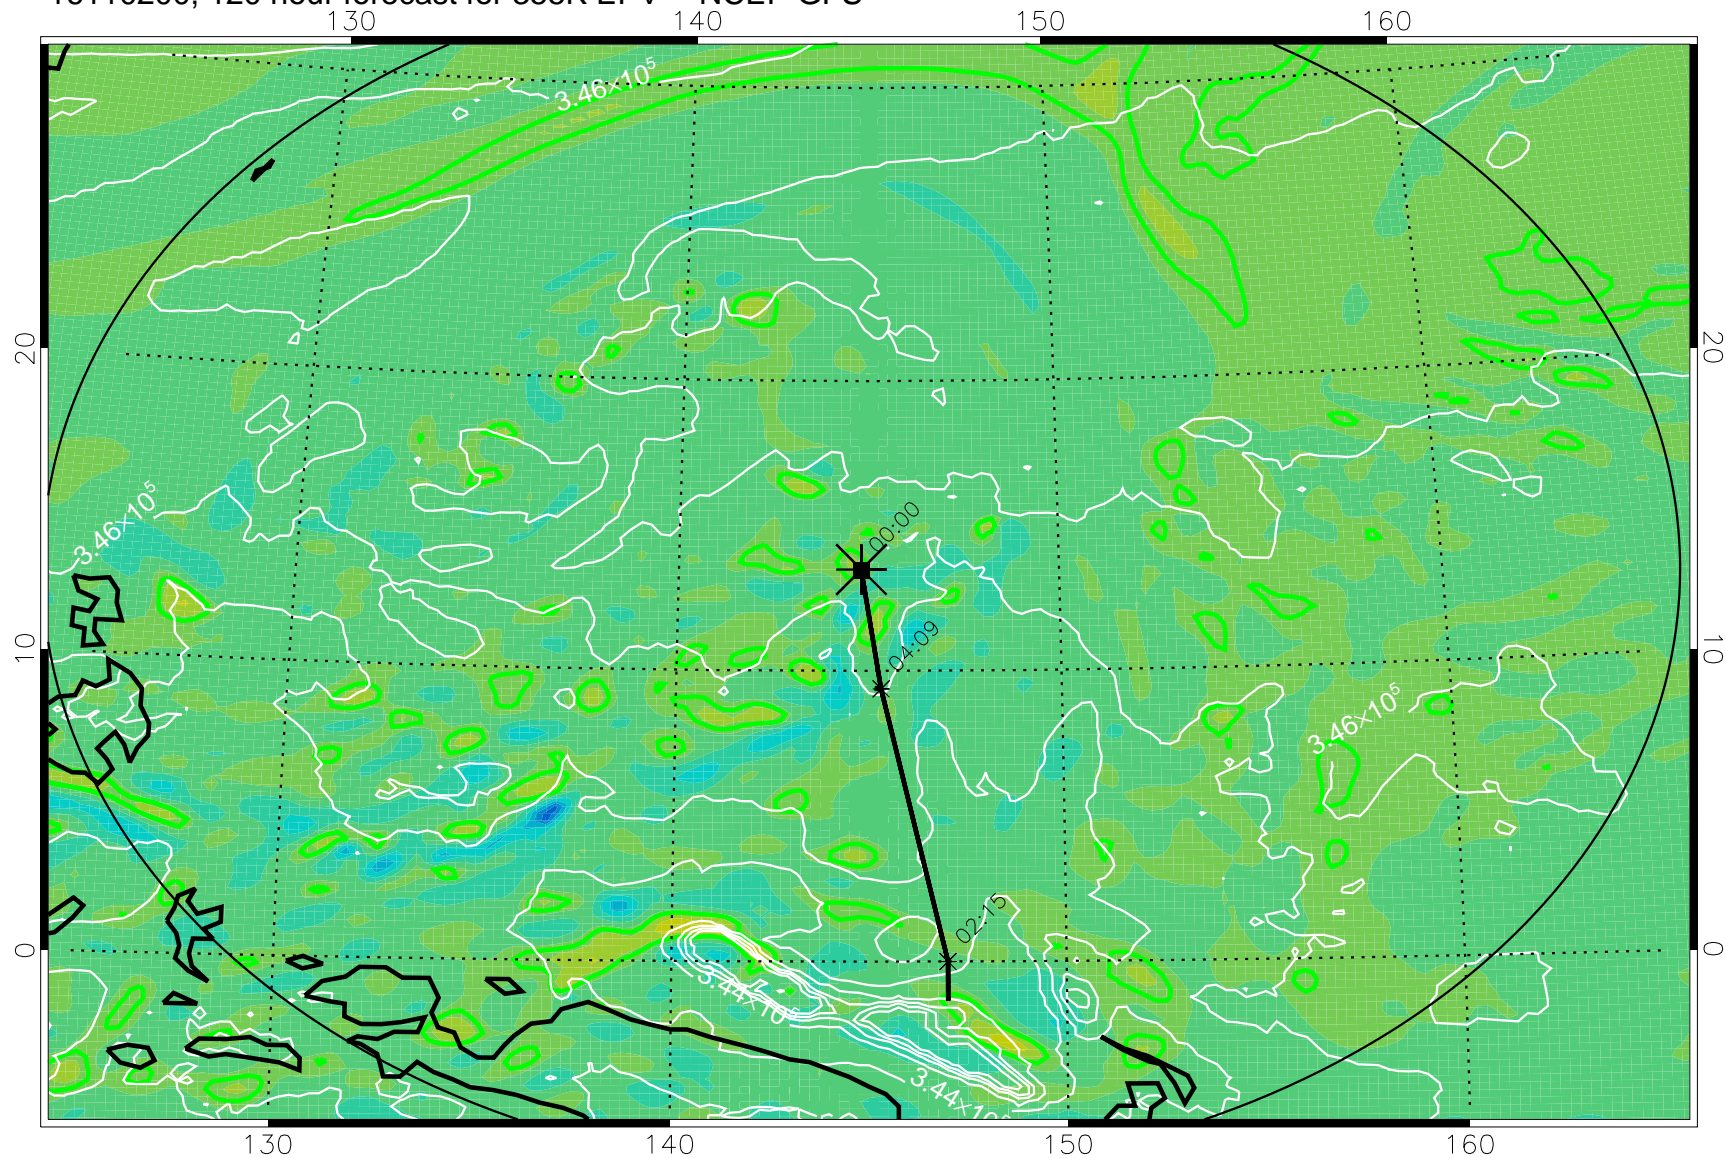

16103106, 078 hour forecast for 355K EPV -- NCEP GFS

355K Montgomery Streamfunction, white
EPV Tropopause (2 PVU) Position
Range ring of 2304 km

16103112, 084 hour forecast for 355K EPV -- NCEP GFS

355K Montgomery Streamfunction, white
EPV Tropopause (2 PVU) Position
Range ring of 2304 km

16103118, 090 hour forecast for 355K EPV -- NCEP GFS

355K Montgomery Streamfunction, white
EPV Tropopause (2 PVU) Position
Range ring of 2304 km

16110100, 096 hour forecast for 355K EPV -- NCEP GFS

355K Montgomery Streamfunction, white
EPV Tropopause (2 PVU) Position
Range ring of 2304 km

16110106, 102 hour forecast for 355K EPV -- NCEP GFS

355K Montgomery Streamfunction, white
EPV Tropopause (2 PVU) Position
Range ring of 2304 km

16110112, 108 hour forecast for 355K EPV -- NCEP GFS

355K Montgomery Streamfunction, white
EPV Tropopause (2 PVU) Position
Range ring of 2304 km

16110118, 114 hour forecast for 355K EPV -- NCEP GFS

355K Montgomery Streamfunction, white
EPV Tropopause (2 PVU) Position
Range ring of 2304 km

16110200, 120 hour forecast for 355K EPV -- NCEP GFS

355K Montgomery Streamfunction, white
EPV Tropopause (2 PVU) Position
Range ring of 2304 km