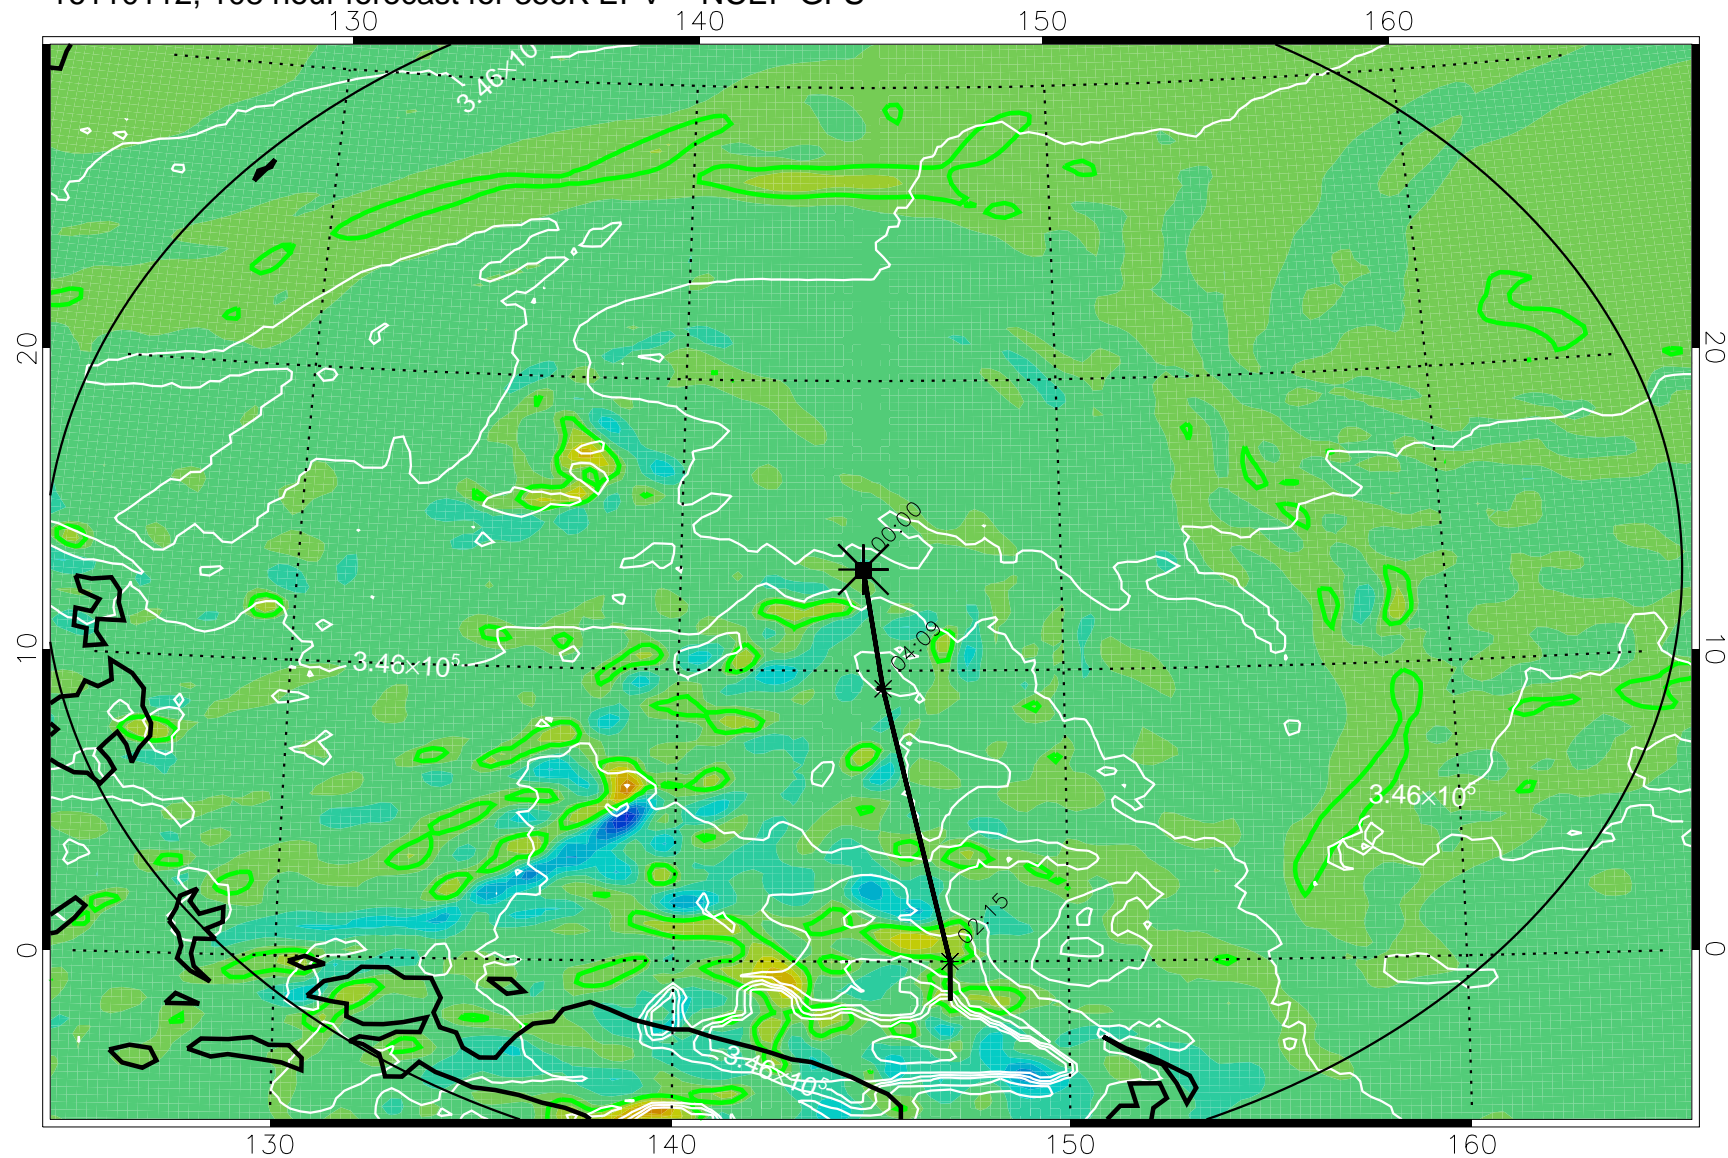

16103106, 078 hour forecast for 355K EPV -- NCEP GFS

355K Montgomery Streamfunction, white
EPV Tropopause (2 PVU) Position
Range ring of 2304 km

16103112, 084 hour forecast for 355K EPV -- NCEP GFS

355K Montgomery Streamfunction, white
EPV Tropopause (2 PVU) Position
Range ring of 2304 km

16103118, 090 hour forecast for 355K EPV -- NCEP GFS

355K Montgomery Streamfunction, white
EPV Tropopause (2 PVU) Position
Range ring of 2304 km

16110100, 096 hour forecast for 355K EPV -- NCEP GFS

355K Montgomery Streamfunction, white
EPV Tropopause (2 PVU) Position
Range ring of 2304 km

16110106, 102 hour forecast for 355K EPV -- NCEP GFS

355K Montgomery Streamfunction, white
EPV Tropopause (2 PVU) Position
Range ring of 2304 km

16110112, 108 hour forecast for 355K EPV -- NCEP GFS

355K Montgomery Streamfunction, white
EPV Tropopause (2 PVU) Position
Range ring of 2304 km

16110118, 114 hour forecast for 355K EPV -- NCEP GFS

355K Montgomery Streamfunction, white
EPV Tropopause (2 PVU) Position
Range ring of 2304 km

16110200, 120 hour forecast for 355K EPV -- NCEP GFS

355K Montgomery Streamfunction, white
EPV Tropopause (2 PVU) Position
Range ring of 2304 km