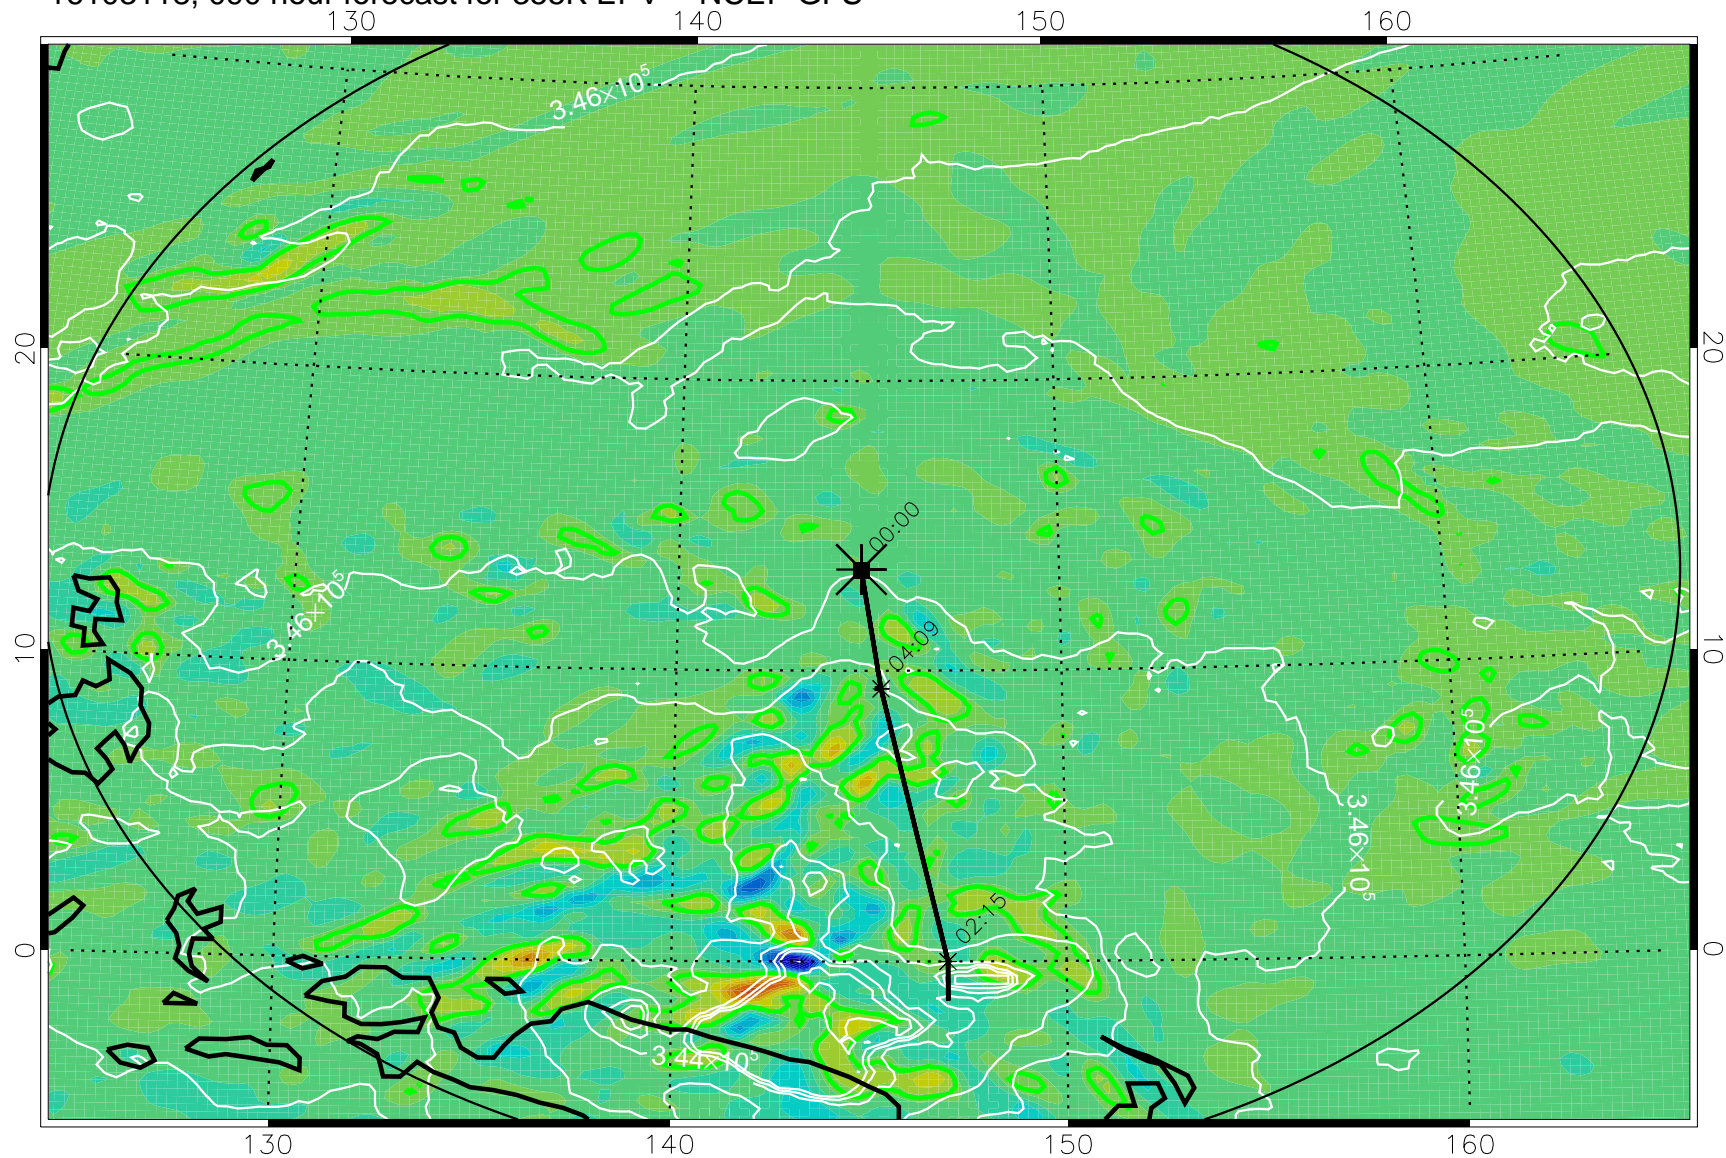

16103106, 078 hour forecast for 355K EPV -- NCEP GFS

355K Montgomery Streamfunction, white
EPV Tropopause (2 PVU) Position
Range ring of 2304 km

16103112, 084 hour forecast for 355K EPV -- NCEP GFS

355K Montgomery Streamfunction, white
EPV Tropopause (2 PVU) Position
Range ring of 2304 km

16103118, 090 hour forecast for 355K EPV -- NCEP GFS

355K Montgomery Streamfunction, white
EPV Tropopause (2 PVU) Position
Range ring of 2304 km

16110100, 096 hour forecast for 355K EPV -- NCEP GFS

355K Montgomery Streamfunction, white
EPV Tropopause (2 PVU) Position
Range ring of 2304 km

16110106, 102 hour forecast for 355K EPV -- NCEP GFS

355K Montgomery Streamfunction, white
EPV Tropopause (2 PVU) Position
Range ring of 2304 km

16110112, 108 hour forecast for 355K EPV -- NCEP GFS

355K Montgomery Streamfunction, white
EPV Tropopause (2 PVU) Position
Range ring of 2304 km

16110118, 114 hour forecast for 355K EPV -- NCEP GFS

355K Montgomery Streamfunction, white
EPV Tropopause (2 PVU) Position
Range ring of 2304 km

16110200, 120 hour forecast for 355K EPV -- NCEP GFS

355K Montgomery Streamfunction, white
EPV Tropopause (2 PVU) Position
Range ring of 2304 km