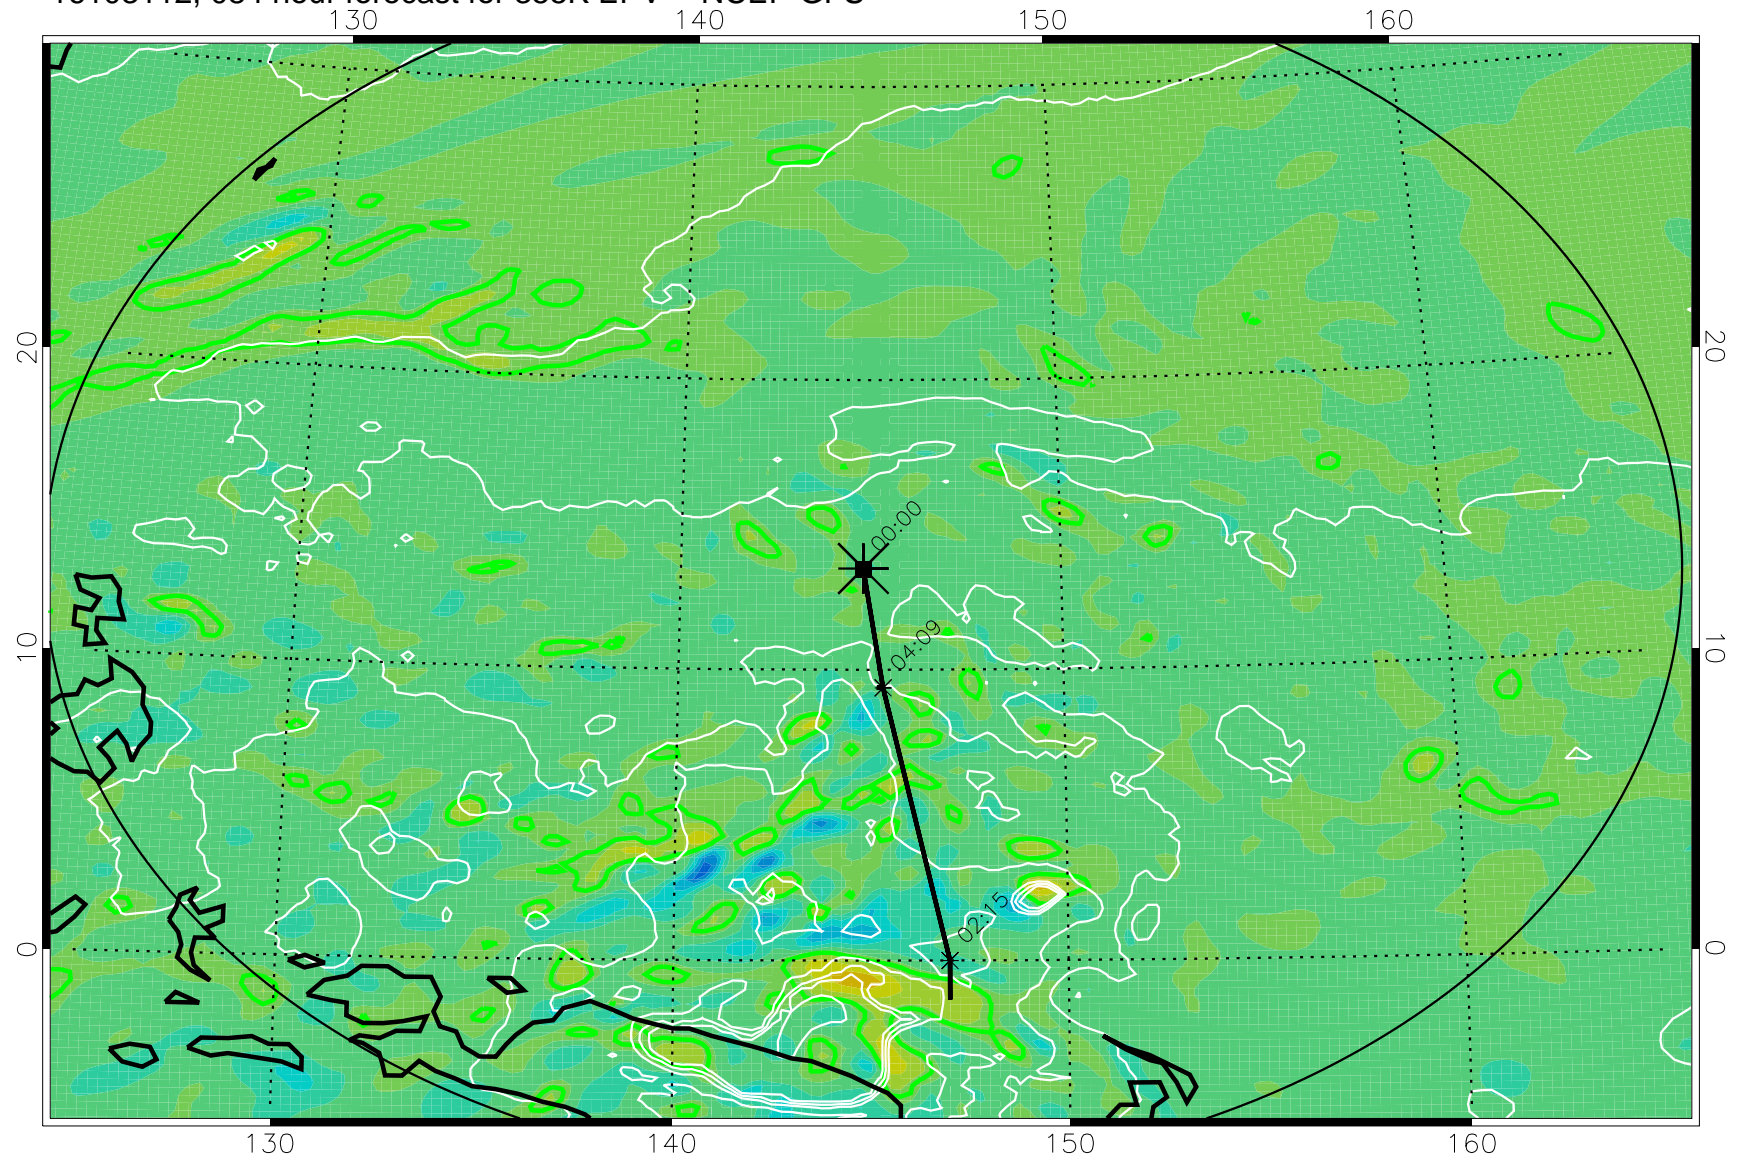

16103018, 066 hour forecast for 355K EPV -- NCEP GFS

355K Montgomery Streamfunction, white
EPV Tropopause (2 PVU) Position
Range ring of 2304 km

16103100, 072 hour forecast for 355K EPV -- NCEP GFS

355K Montgomery Streamfunction, white
EPV Tropopause (2 PVU) Position
Range ring of 2304 km

16103106, 078 hour forecast for 355K EPV -- NCEP GFS

355K Montgomery Streamfunction, white
EPV Tropopause (2 PVU) Position
Range ring of 2304 km

16103112, 084 hour forecast for 355K EPV -- NCEP GFS

355K Montgomery Streamfunction, white
EPV Tropopause (2 PVU) Position
Range ring of 2304 km

16103118, 090 hour forecast for 355K EPV -- NCEP GFS

355K Montgomery Streamfunction, white
EPV Tropopause (2 PVU) Position
Range ring of 2304 km

16110100, 096 hour forecast for 355K EPV -- NCEP GFS

355K Montgomery Streamfunction, white
EPV Tropopause (2 PVU) Position
Range ring of 2304 km

16110106, 102 hour forecast for 355K EPV -- NCEP GFS

355K Montgomery Streamfunction, white
EPV Tropopause (2 PVU) Position
Range ring of 2304 km

16110112, 108 hour forecast for 355K EPV -- NCEP GFS

355K Montgomery Streamfunction, white
EPV Tropopause (2 PVU) Position
Range ring of 2304 km