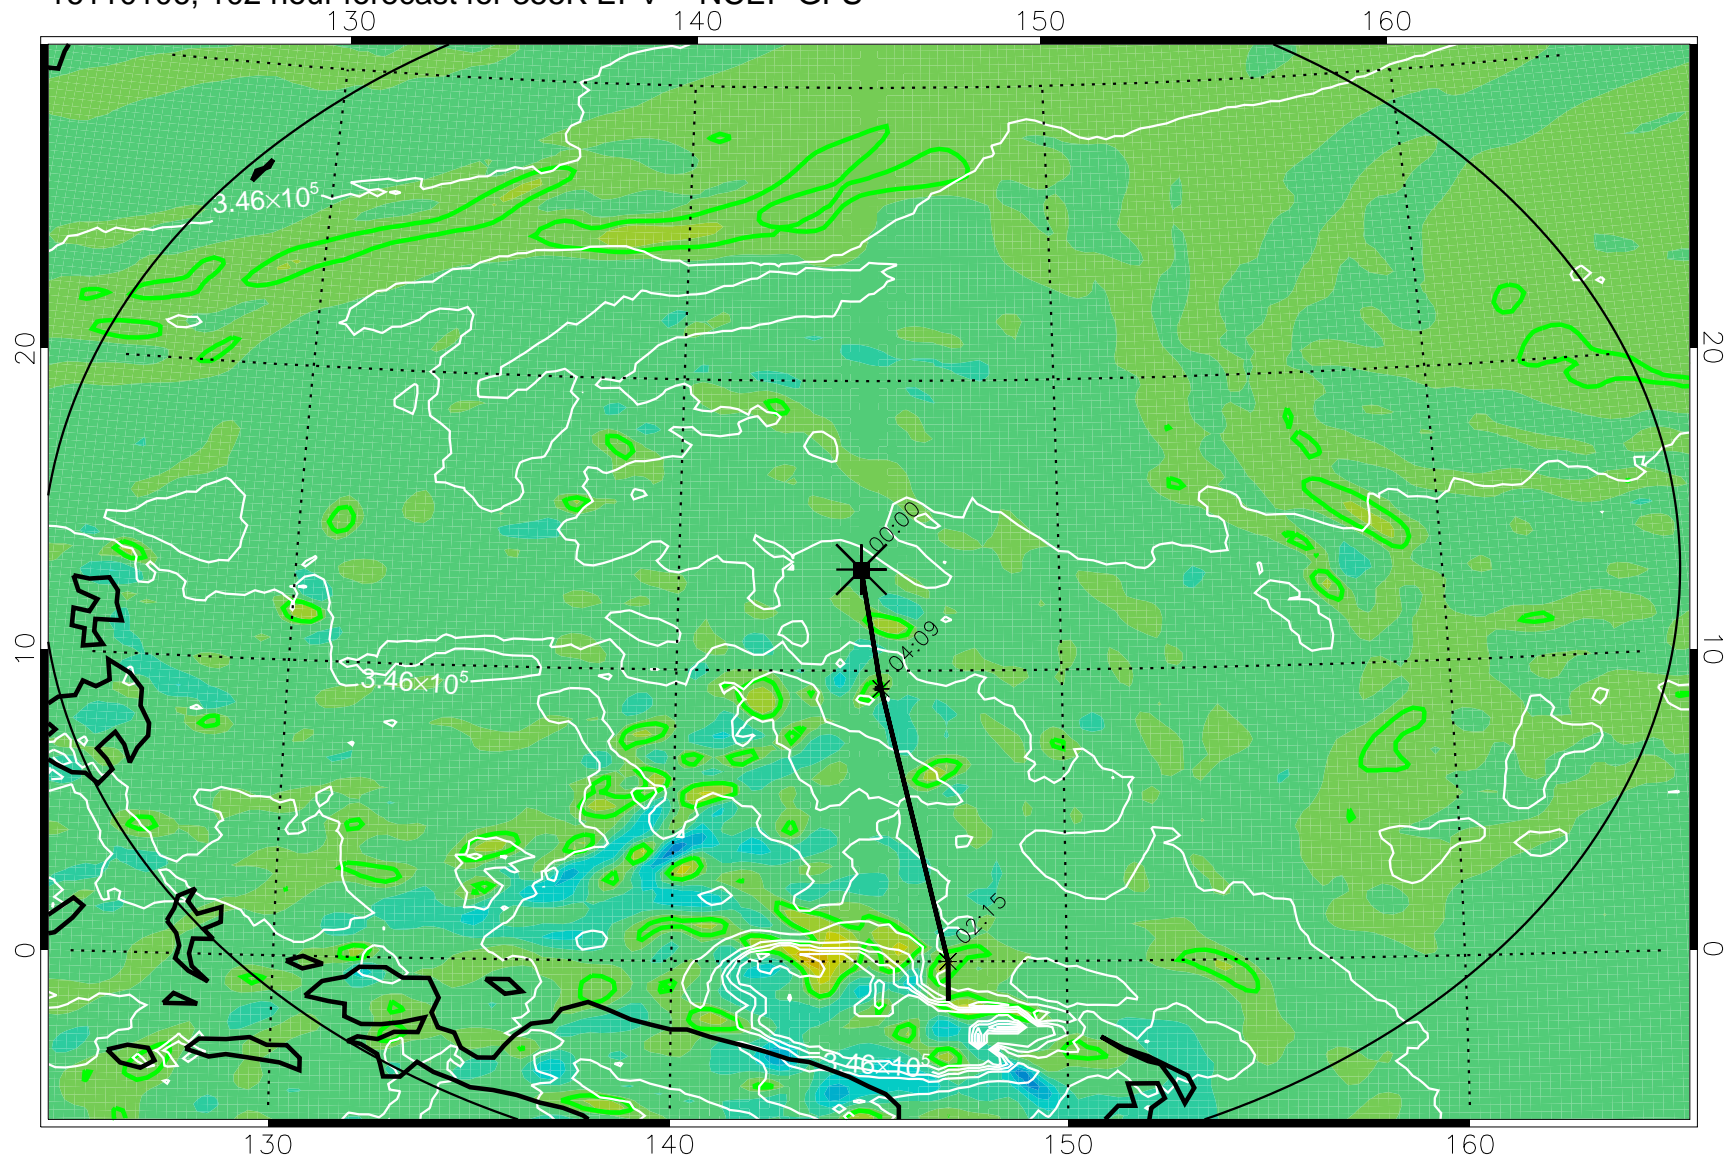

16103106, 078 hour forecast for 355K EPV -- NCEP GFS

355K Montgomery Streamfunction, white
EPV Tropopause (2 PVU) Position
Range ring of 2304 km

16103112, 084 hour forecast for 355K EPV -- NCEP GFS

355K Montgomery Streamfunction, white
EPV Tropopause (2 PVU) Position
Range ring of 2304 km

16103118, 090 hour forecast for 355K EPV -- NCEP GFS

355K Montgomery Streamfunction, white
EPV Tropopause (2 PVU) Position
Range ring of 2304 km

16110100, 096 hour forecast for 355K EPV -- NCEP GFS

355K Montgomery Streamfunction, white
EPV Tropopause (2 PVU) Position
Range ring of 2304 km

16110106, 102 hour forecast for 355K EPV -- NCEP GFS

355K Montgomery Streamfunction, white
EPV Tropopause (2 PVU) Position
Range ring of 2304 km

16110112, 108 hour forecast for 355K EPV -- NCEP GFS

355K Montgomery Streamfunction, white
EPV Tropopause (2 PVU) Position
Range ring of 2304 km

16110118, 114 hour forecast for 355K EPV -- NCEP GFS

355K Montgomery Streamfunction, white
EPV Tropopause (2 PVU) Position
Range ring of 2304 km

16110200, 120 hour forecast for 355K EPV -- NCEP GFS

355K Montgomery Streamfunction, white
EPV Tropopause (2 PVU) Position
Range ring of 2304 km