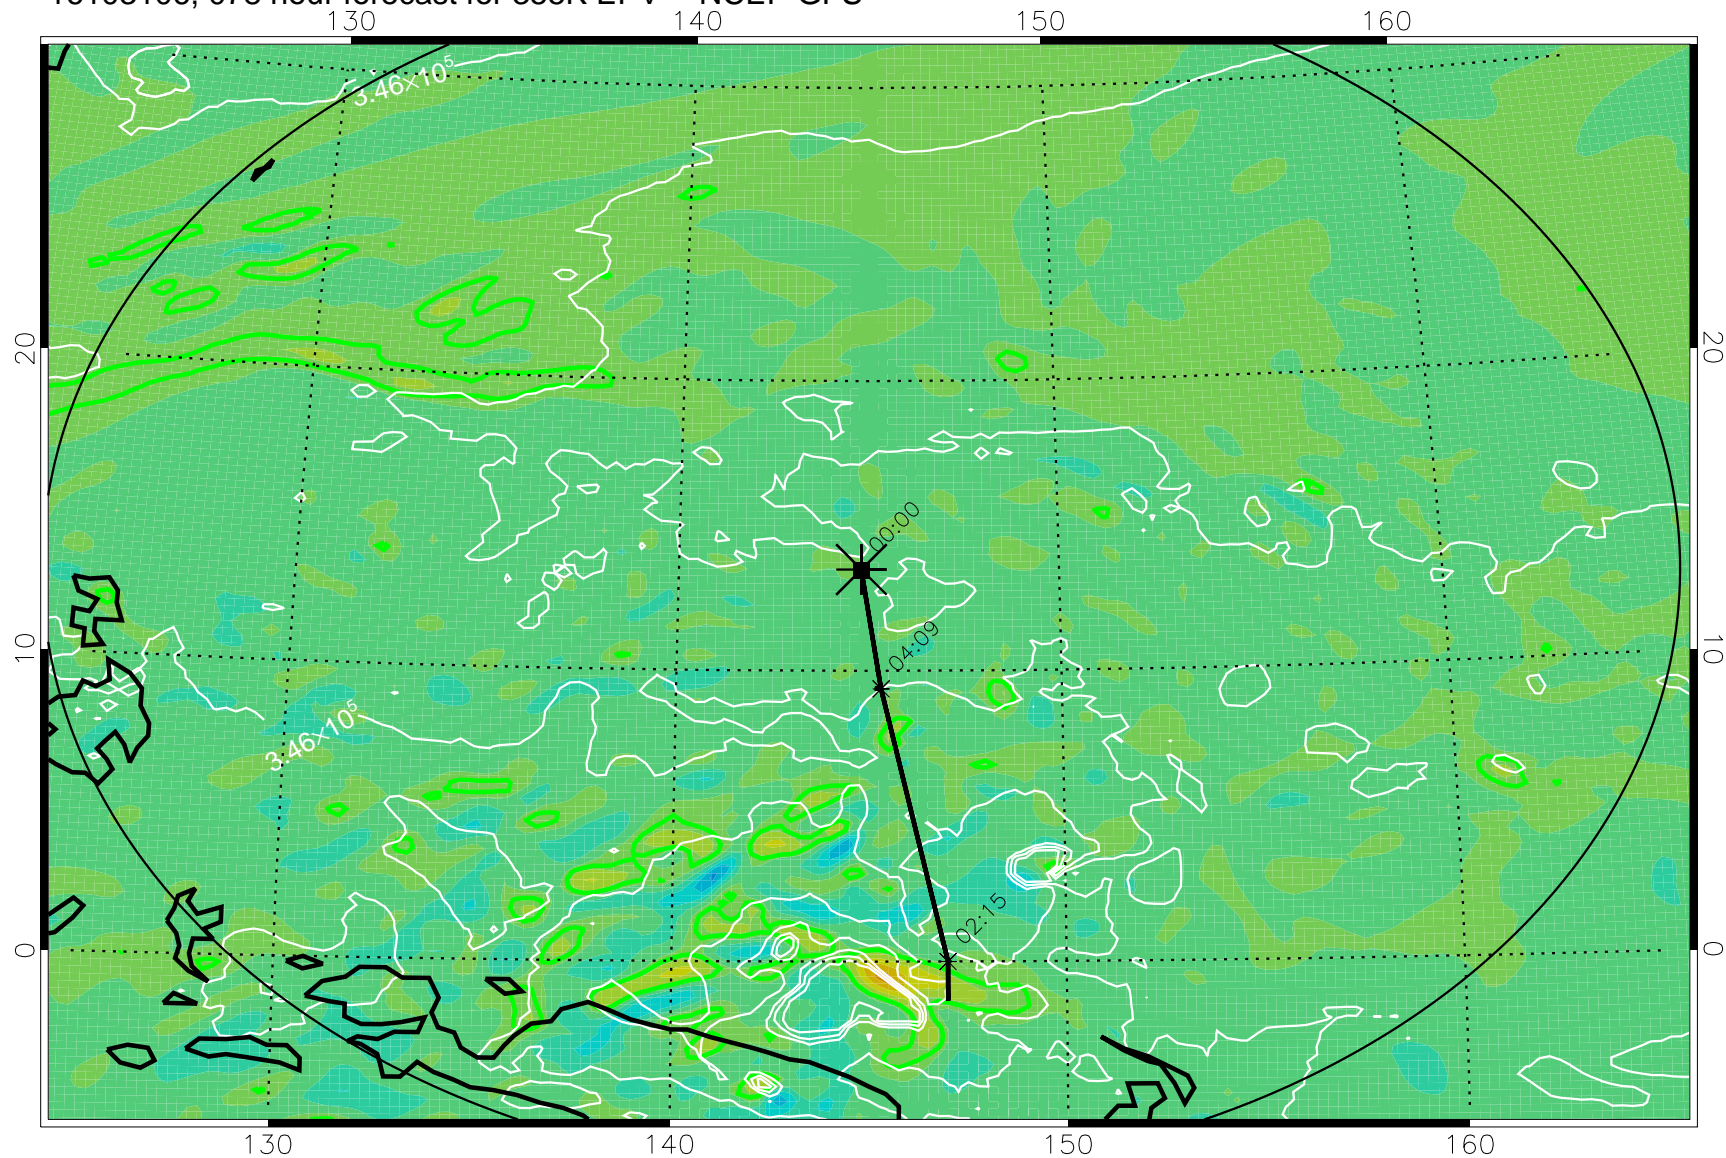

16103018, 066 hour forecast for 355K EPV -- NCEP GFS

355K Montgomery Streamfunction, white
EPV Tropopause (2 PVU) Position
Range ring of 2304 km

16103100, 072 hour forecast for 355K EPV -- NCEP GFS

355K Montgomery Streamfunction, white
EPV Tropopause (2 PVU) Position
Range ring of 2304 km

16103106, 078 hour forecast for 355K EPV -- NCEP GFS

355K Montgomery Streamfunction, white
EPV Tropopause (2 PVU) Position
Range ring of 2304 km

16103112, 084 hour forecast for 355K EPV -- NCEP GFS

355K Montgomery Streamfunction, white
EPV Tropopause (2 PVU) Position
Range ring of 2304 km

16103118, 090 hour forecast for 355K EPV -- NCEP GFS

355K Montgomery Streamfunction, white
EPV Tropopause (2 PVU) Position
Range ring of 2304 km

16110100, 096 hour forecast for 355K EPV -- NCEP GFS

355K Montgomery Streamfunction, white
EPV Tropopause (2 PVU) Position
Range ring of 2304 km

16110106, 102 hour forecast for 355K EPV -- NCEP GFS

355K Montgomery Streamfunction, white
EPV Tropopause (2 PVU) Position
Range ring of 2304 km

16110112, 108 hour forecast for 355K EPV -- NCEP GFS

355K Montgomery Streamfunction, white
EPV Tropopause (2 PVU) Position
Range ring of 2304 km