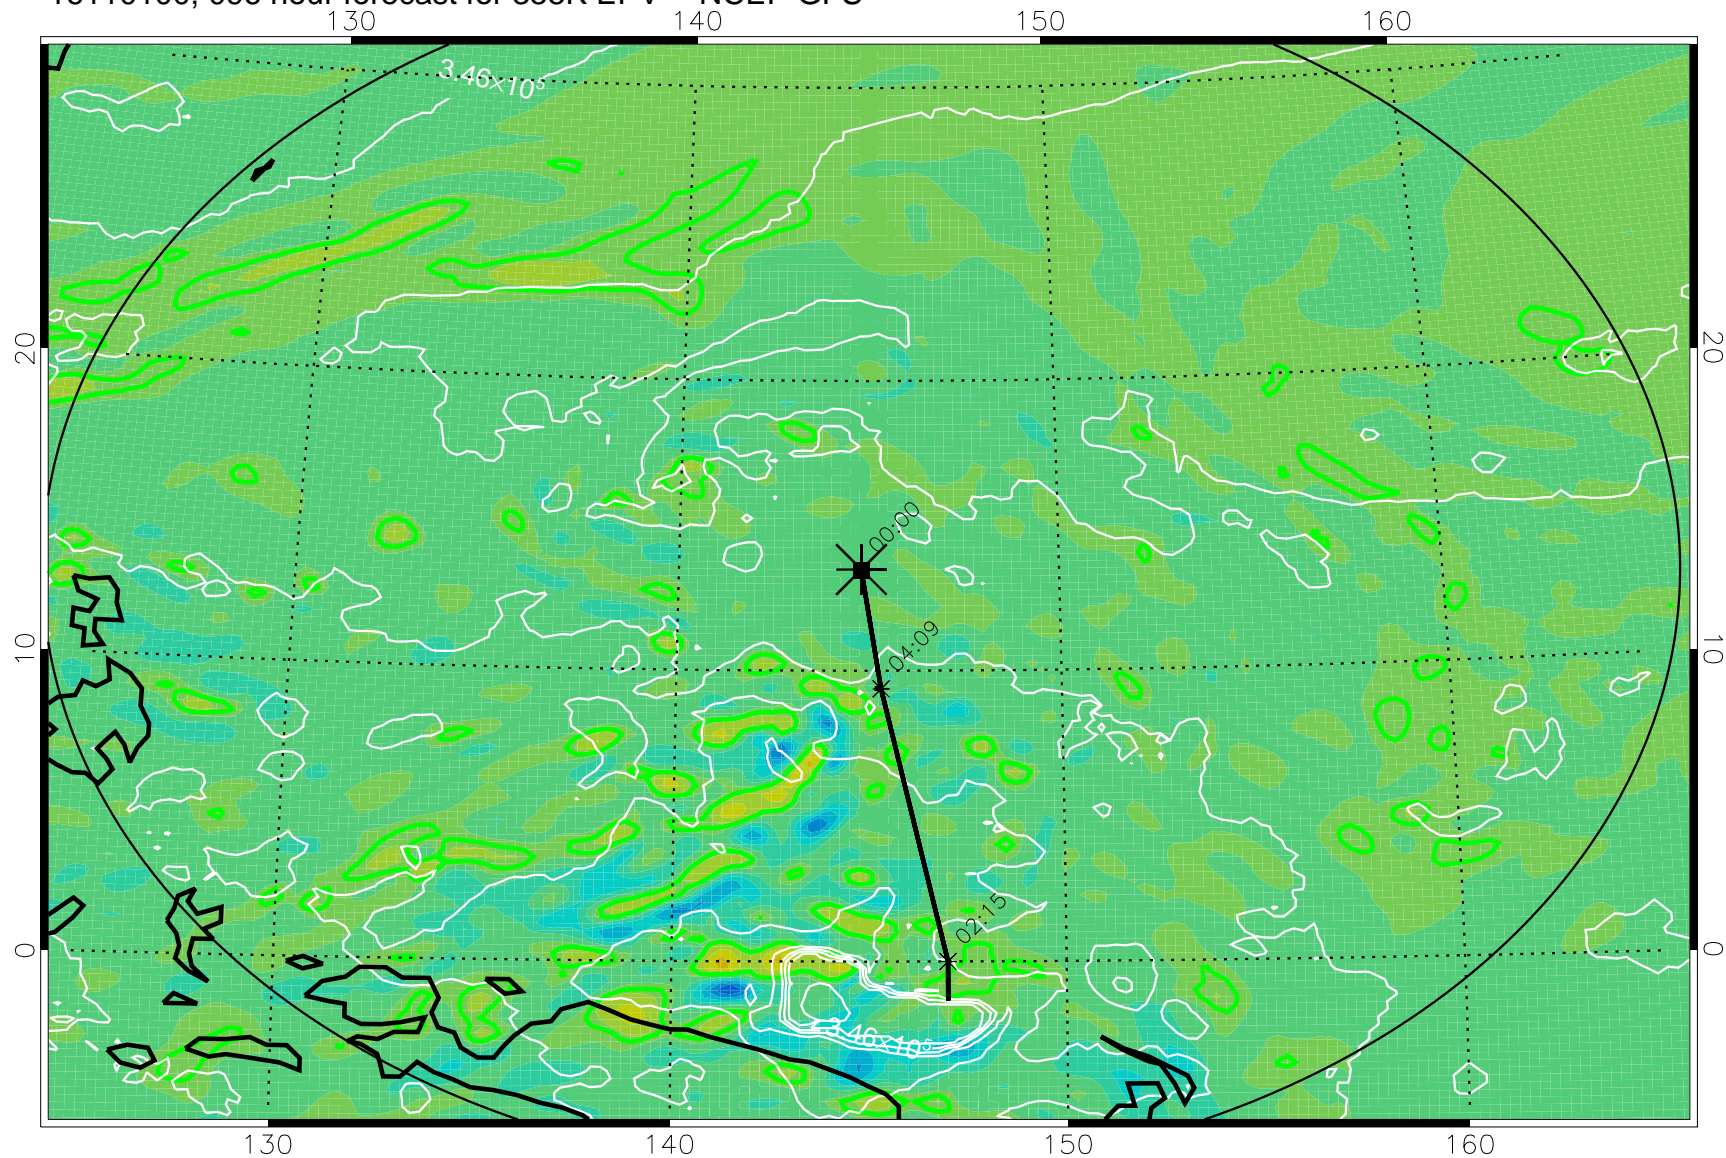

16103018, 066 hour forecast for 355K EPV -- NCEP GFS

355K Montgomery Streamfunction, white
EPV Tropopause (2 PVU) Position
Range ring of 2304 km

16103100, 072 hour forecast for 355K EPV -- NCEP GFS

355K Montgomery Streamfunction, white
EPV Tropopause (2 PVU) Position
Range ring of 2304 km

16103106, 078 hour forecast for 355K EPV -- NCEP GFS

355K Montgomery Streamfunction, white
EPV Tropopause (2 PVU) Position
Range ring of 2304 km

16103112, 084 hour forecast for 355K EPV -- NCEP GFS

355K Montgomery Streamfunction, white
EPV Tropopause (2 PVU) Position
Range ring of 2304 km

16103118, 090 hour forecast for 355K EPV -- NCEP GFS

355K Montgomery Streamfunction, white
EPV Tropopause (2 PVU) Position
Range ring of 2304 km

16110100, 096 hour forecast for 355K EPV -- NCEP GFS

355K Montgomery Streamfunction, white
EPV Tropopause (2 PVU) Position
Range ring of 2304 km

16110106, 102 hour forecast for 355K EPV -- NCEP GFS

355K Montgomery Streamfunction, white
EPV Tropopause (2 PVU) Position
Range ring of 2304 km

16110112, 108 hour forecast for 355K EPV -- NCEP GFS

355K Montgomery Streamfunction, white
EPV Tropopause (2 PVU) Position
Range ring of 2304 km