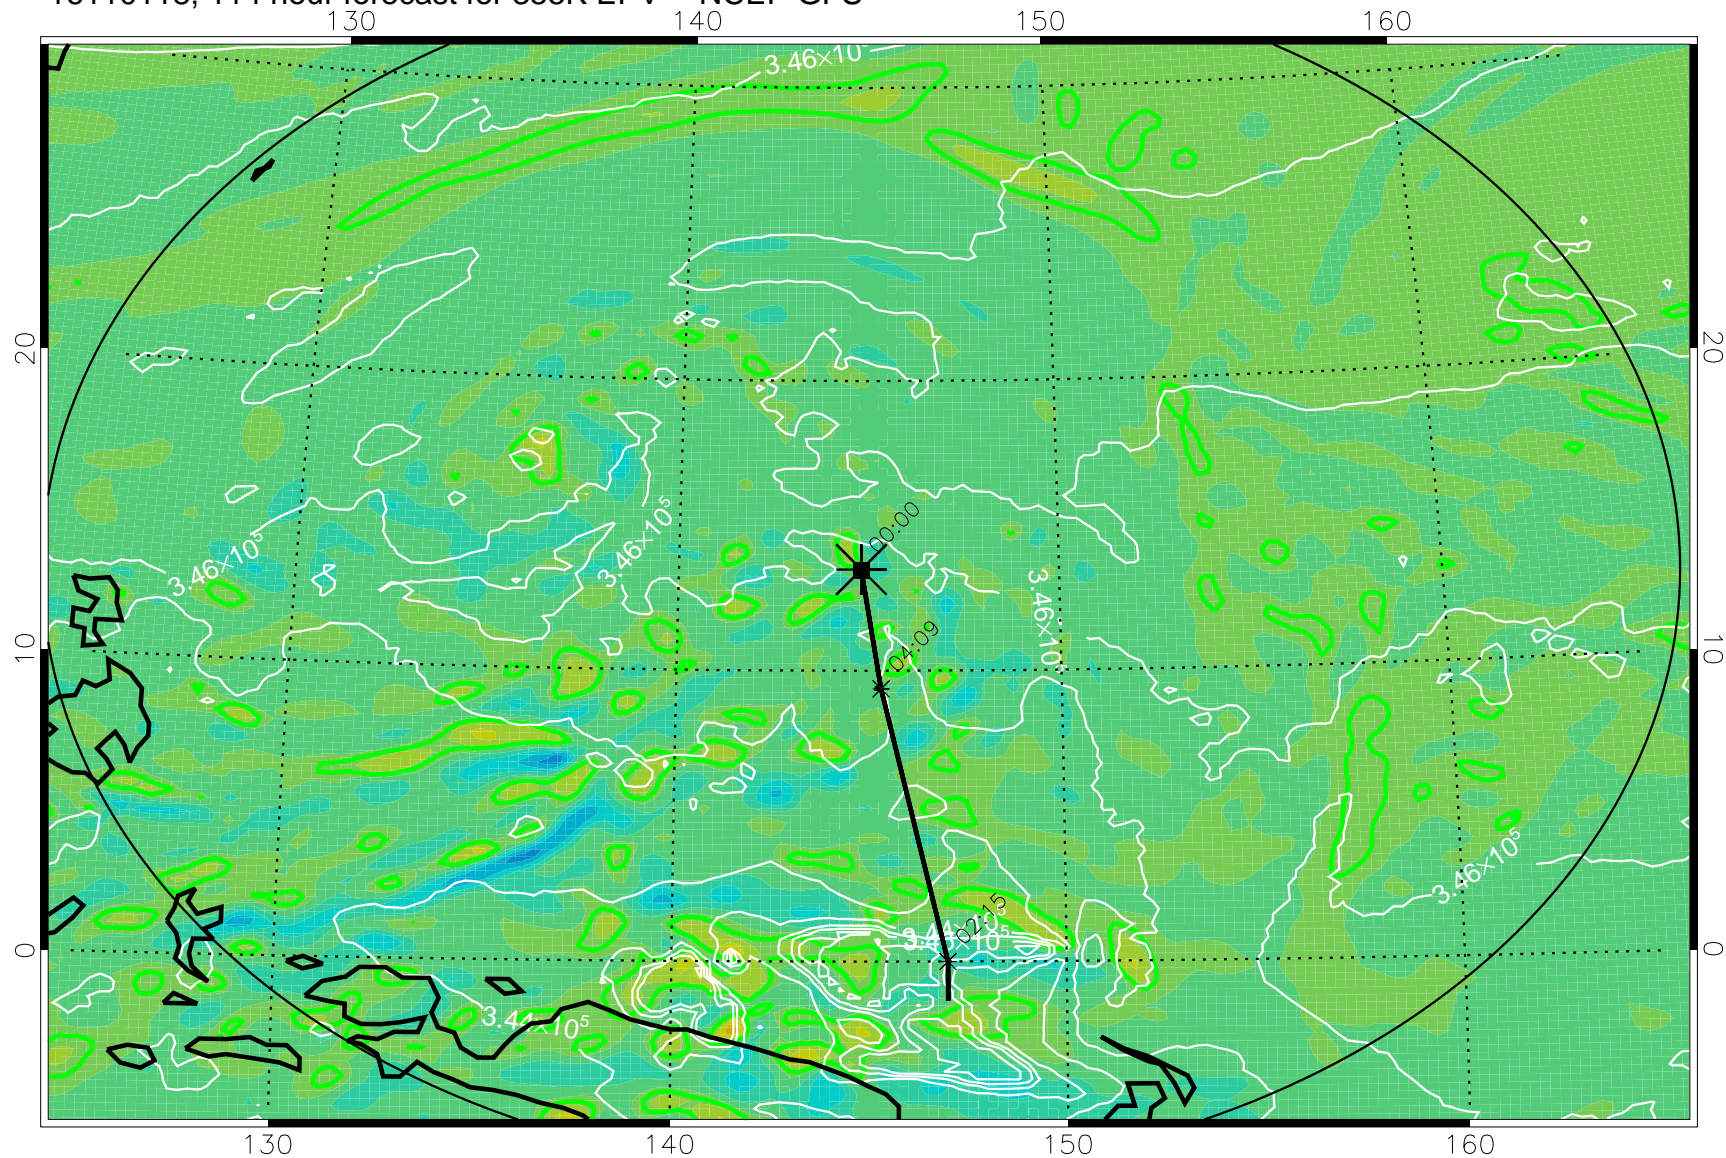

16103106, 078 hour forecast for 355K EPV -- NCEP GFS

355K Montgomery Streamfunction, white
EPV Tropopause (2 PVU) Position
Range ring of 2304 km

16103112, 084 hour forecast for 355K EPV -- NCEP GFS

355K Montgomery Streamfunction, white
EPV Tropopause (2 PVU) Position
Range ring of 2304 km

16103118, 090 hour forecast for 355K EPV -- NCEP GFS

355K Montgomery Streamfunction, white
EPV Tropopause (2 PVU) Position
Range ring of 2304 km

16110100, 096 hour forecast for 355K EPV -- NCEP GFS

355K Montgomery Streamfunction, white
EPV Tropopause (2 PVU) Position
Range ring of 2304 km

16110106, 102 hour forecast for 355K EPV -- NCEP GFS

355K Montgomery Streamfunction, white
EPV Tropopause (2 PVU) Position
Range ring of 2304 km

16110112, 108 hour forecast for 355K EPV -- NCEP GFS

355K Montgomery Streamfunction, white
EPV Tropopause (2 PVU) Position
Range ring of 2304 km

16110118, 114 hour forecast for 355K EPV -- NCEP GFS

355K Montgomery Streamfunction, white
EPV Tropopause (2 PVU) Position
Range ring of 2304 km

16110200, 120 hour forecast for 355K EPV -- NCEP GFS

355K Montgomery Streamfunction, white
EPV Tropopause (2 PVU) Position
Range ring of 2304 km