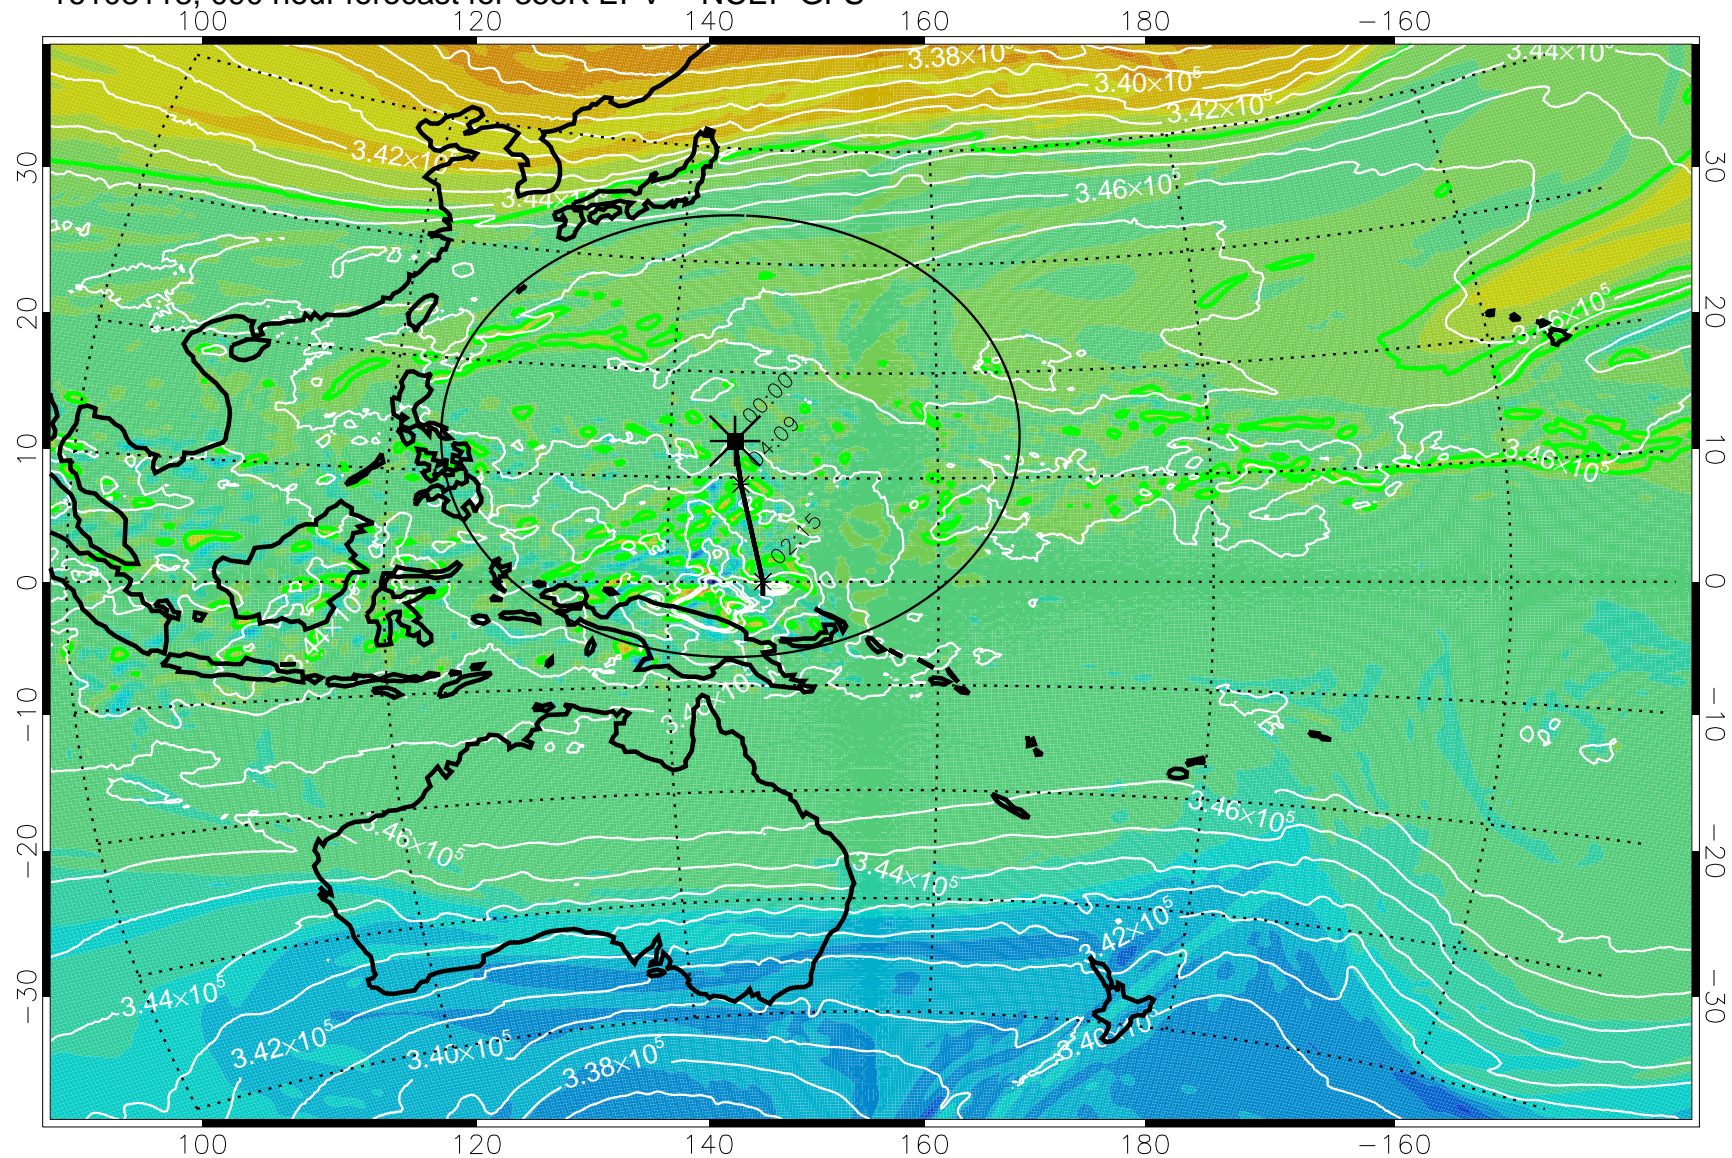

16103018, 066 hour forecast for 355K EPV -- NCEP GFS

355K Montgomery Streamfunction, white
EPV Tropopause (2 PVU) Position
Range ring of 2304 km

16103100, 072 hour forecast for 355K EPV -- NCEP GFS

355K Montgomery Streamfunction, white
EPV Tropopause (2 PVU) Position
Range ring of 2304 km

16103106, 078 hour forecast for 355K EPV -- NCEP GFS

355K Montgomery Streamfunction, white
EPV Tropopause (2 PVU) Position
Range ring of 2304 km

16103112, 084 hour forecast for 355K EPV -- NCEP GFS

355K Montgomery Streamfunction, white
EPV Tropopause (2 PVU) Position
Range ring of 2304 km

16103118, 090 hour forecast for 355K EPV -- NCEP GFS

355K Montgomery Streamfunction, white
EPV Tropopause (2 PVU) Position
Range ring of 2304 km

16110100, 096 hour forecast for 355K EPV -- NCEP GFS

355K Montgomery Streamfunction, white
EPV Tropopause (2 PVU) Position
Range ring of 2304 km

16110106, 102 hour forecast for 355K EPV -- NCEP GFS

355K Montgomery Streamfunction, white
EPV Tropopause (2 PVU) Position
Range ring of 2304 km

16110112, 108 hour forecast for 355K EPV -- NCEP GFS

355K Montgomery Streamfunction, white
EPV Tropopause (2 PVU) Position
Range ring of 2304 km