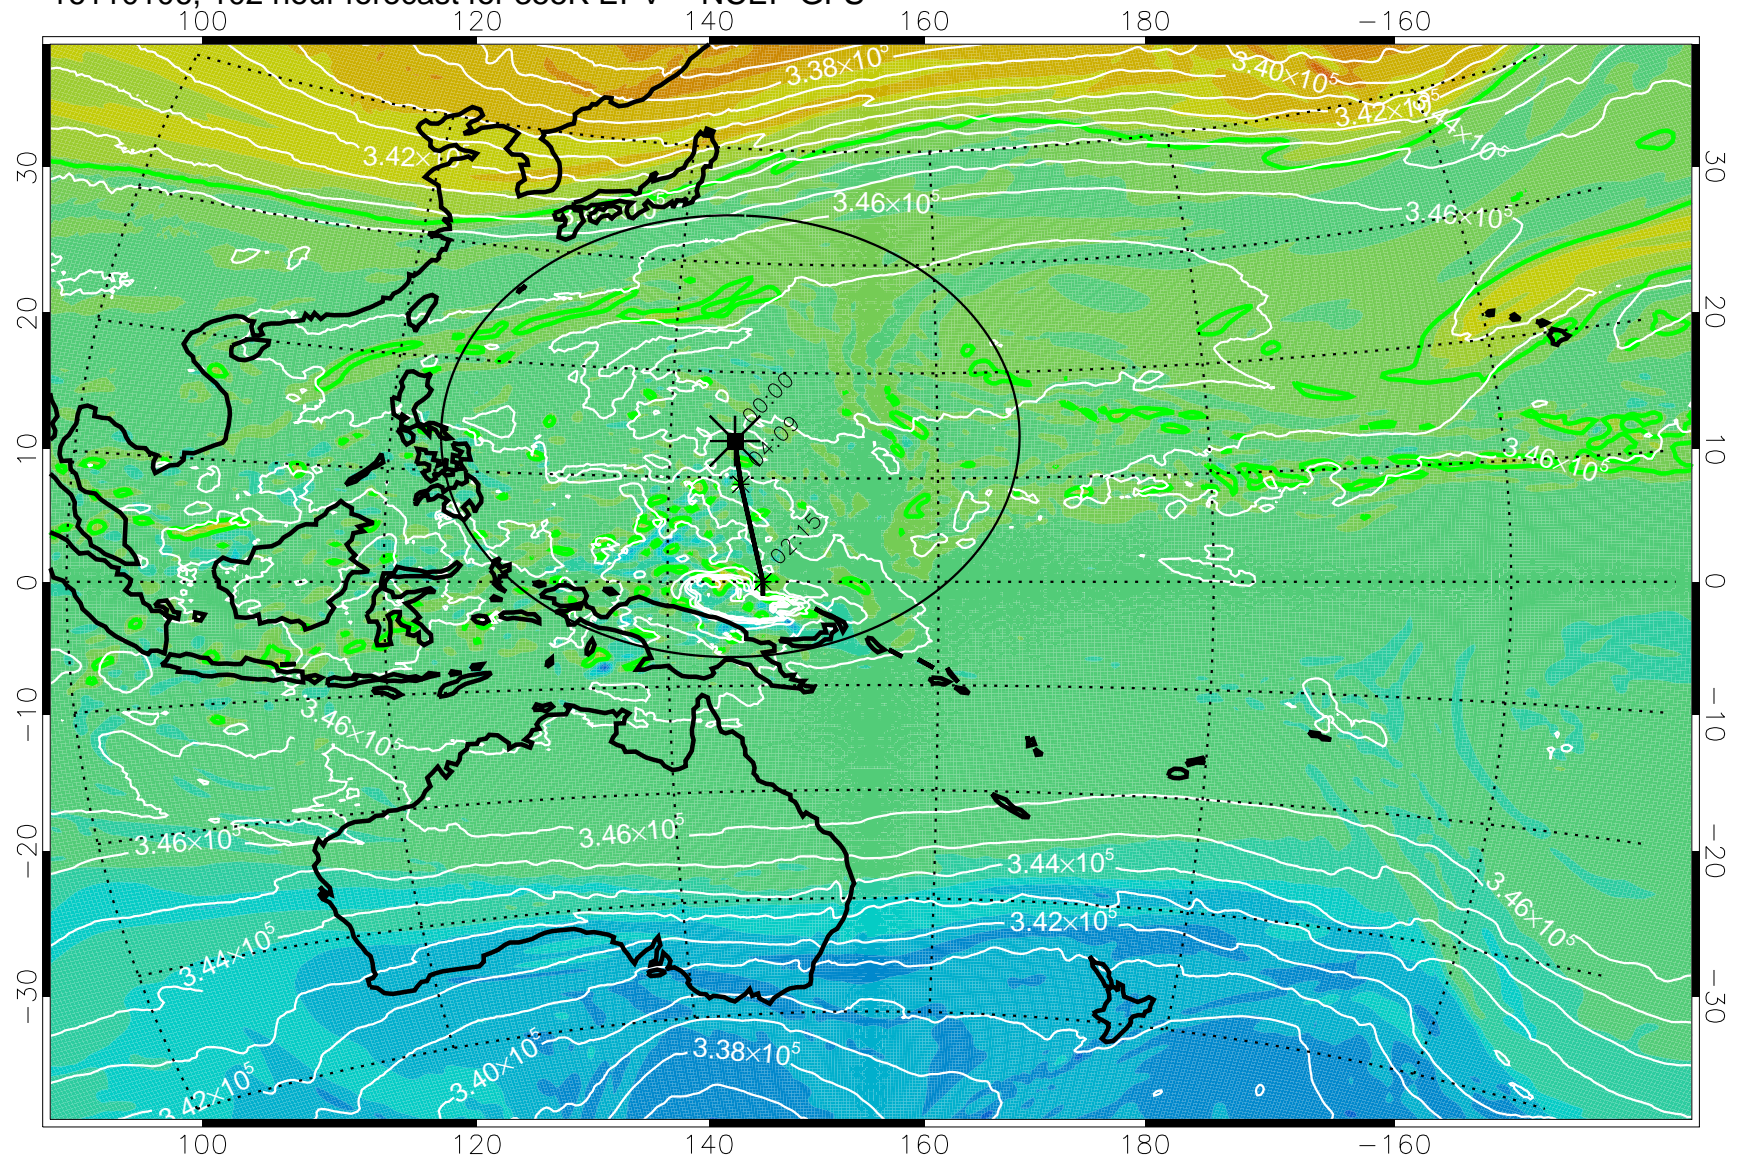

16103106, 078 hour forecast for 355K EPV -- NCEP GFS

355K Montgomery Streamfunction, white
EPV Tropopause (2 PVU) Position
Range ring of 2304 km

16103112, 084 hour forecast for 355K EPV -- NCEP GFS

355K Montgomery Streamfunction, white
EPV Tropopause (2 PVU) Position
Range ring of 2304 km

16103118, 090 hour forecast for 355K EPV -- NCEP GFS

355K Montgomery Streamfunction, white
EPV Tropopause (2 PVU) Position
Range ring of 2304 km

16110100, 096 hour forecast for 355K EPV -- NCEP GFS

355K Montgomery Streamfunction, white
EPV Tropopause (2 PVU) Position
Range ring of 2304 km

16110106, 102 hour forecast for 355K EPV -- NCEP GFS

355K Montgomery Streamfunction, white
EPV Tropopause (2 PVU) Position
Range ring of 2304 km

16110112, 108 hour forecast for 355K EPV -- NCEP GFS

355K Montgomery Streamfunction, white
EPV Tropopause (2 PVU) Position
Range ring of 2304 km

16110118, 114 hour forecast for 355K EPV -- NCEP GFS

355K Montgomery Streamfunction, white
EPV Tropopause (2 PVU) Position
Range ring of 2304 km

16110200, 120 hour forecast for 355K EPV -- NCEP GFS

355K Montgomery Streamfunction, white
EPV Tropopause (2 PVU) Position
Range ring of 2304 km