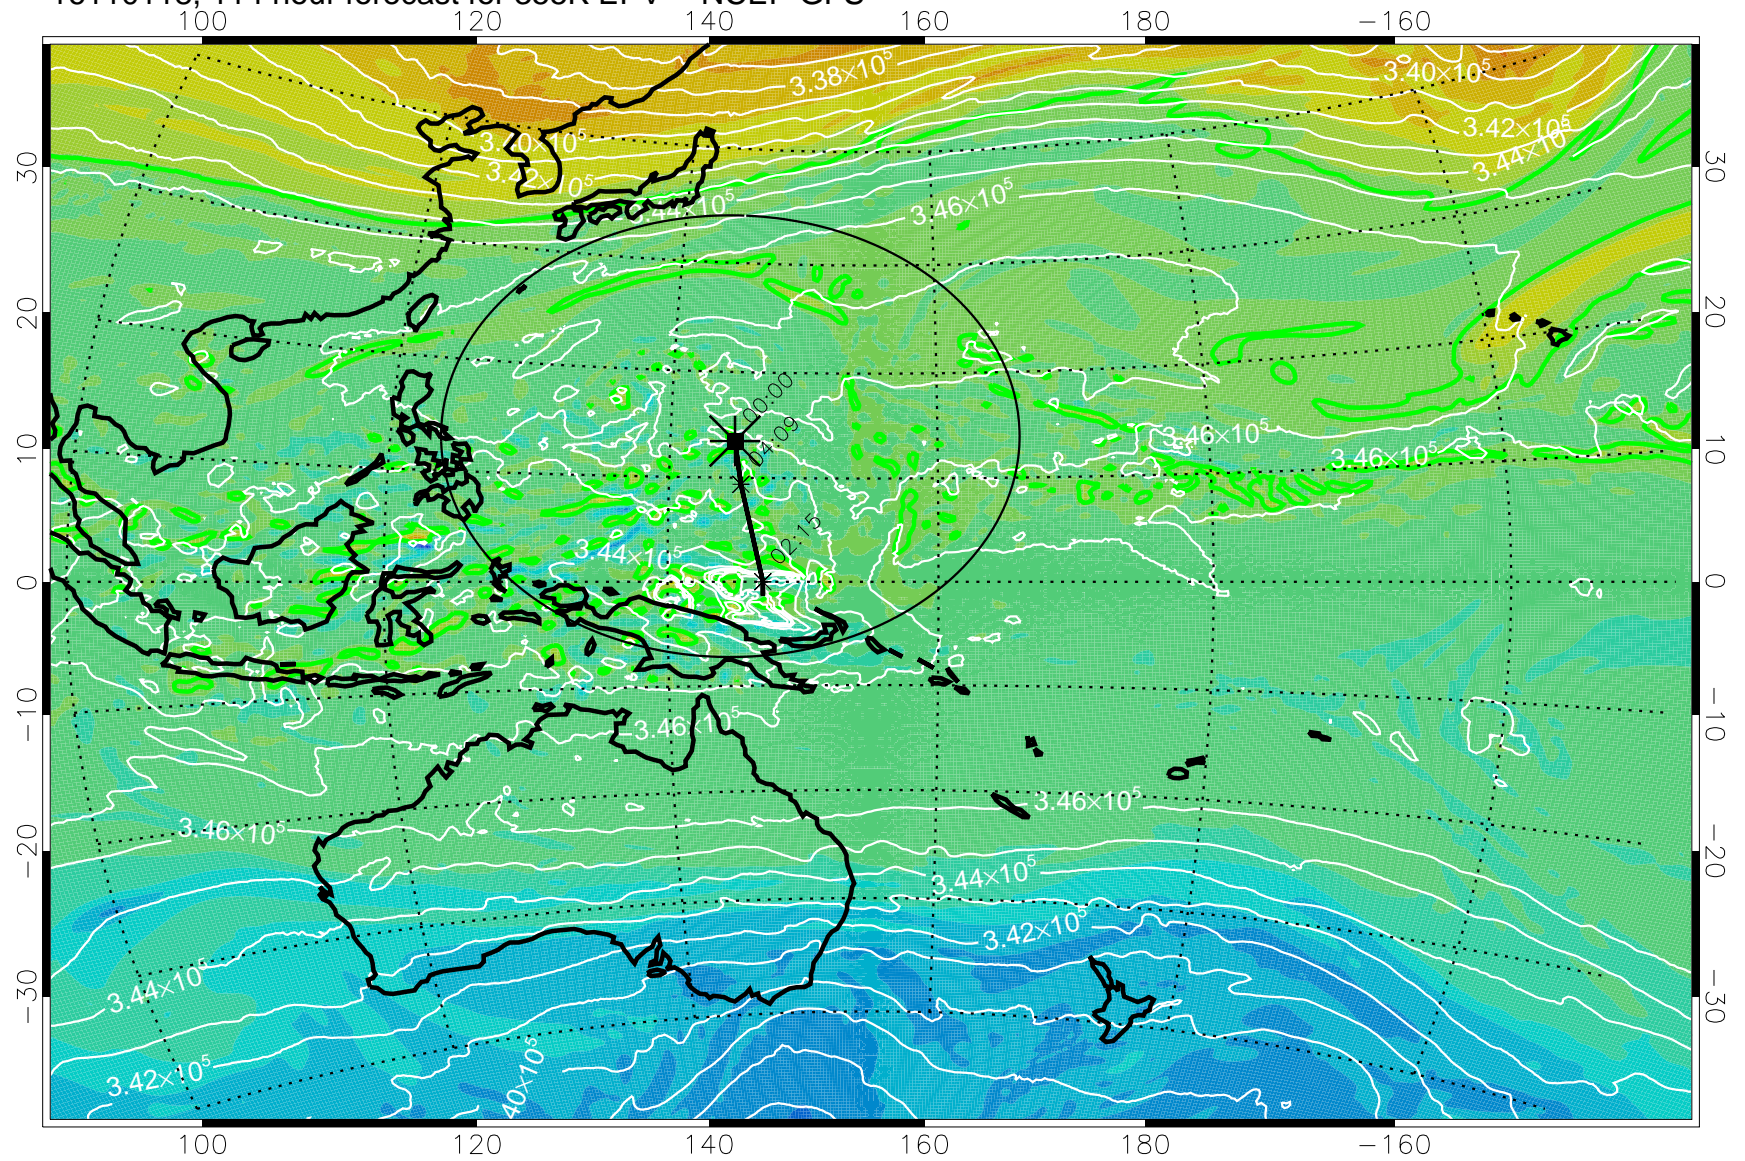

16103106, 078 hour forecast for 355K EPV -- NCEP GFS

355K Montgomery Streamfunction, white
EPV Tropopause (2 PVU) Position
Range ring of 2304 km

16103112, 084 hour forecast for 355K EPV -- NCEP GFS

355K Montgomery Streamfunction, white
EPV Tropopause (2 PVU) Position
Range ring of 2304 km

16103118, 090 hour forecast for 355K EPV -- NCEP GFS

355K Montgomery Streamfunction, white
EPV Tropopause (2 PVU) Position
Range ring of 2304 km

16110100, 096 hour forecast for 355K EPV -- NCEP GFS

355K Montgomery Streamfunction, white
EPV Tropopause (2 PVU) Position
Range ring of 2304 km

16110106, 102 hour forecast for 355K EPV -- NCEP GFS

355K Montgomery Streamfunction, white
EPV Tropopause (2 PVU) Position
Range ring of 2304 km

16110112, 108 hour forecast for 355K EPV -- NCEP GFS

355K Montgomery Streamfunction, white
EPV Tropopause (2 PVU) Position
Range ring of 2304 km

16110118, 114 hour forecast for 355K EPV -- NCEP GFS

355K Montgomery Streamfunction, white
EPV Tropopause (2 PVU) Position
Range ring of 2304 km

16110200, 120 hour forecast for 355K EPV -- NCEP GFS

355K Montgomery Streamfunction, white
EPV Tropopause (2 PVU) Position
Range ring of 2304 km