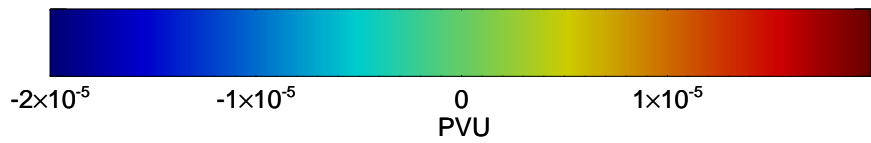

16110118, 114 hour forecast for 355K EPV -- NCEP GFS

355K Montgomery Streamfunction, white
EPV Tropopause (2 PVU) Position
Range ring of 2304 km