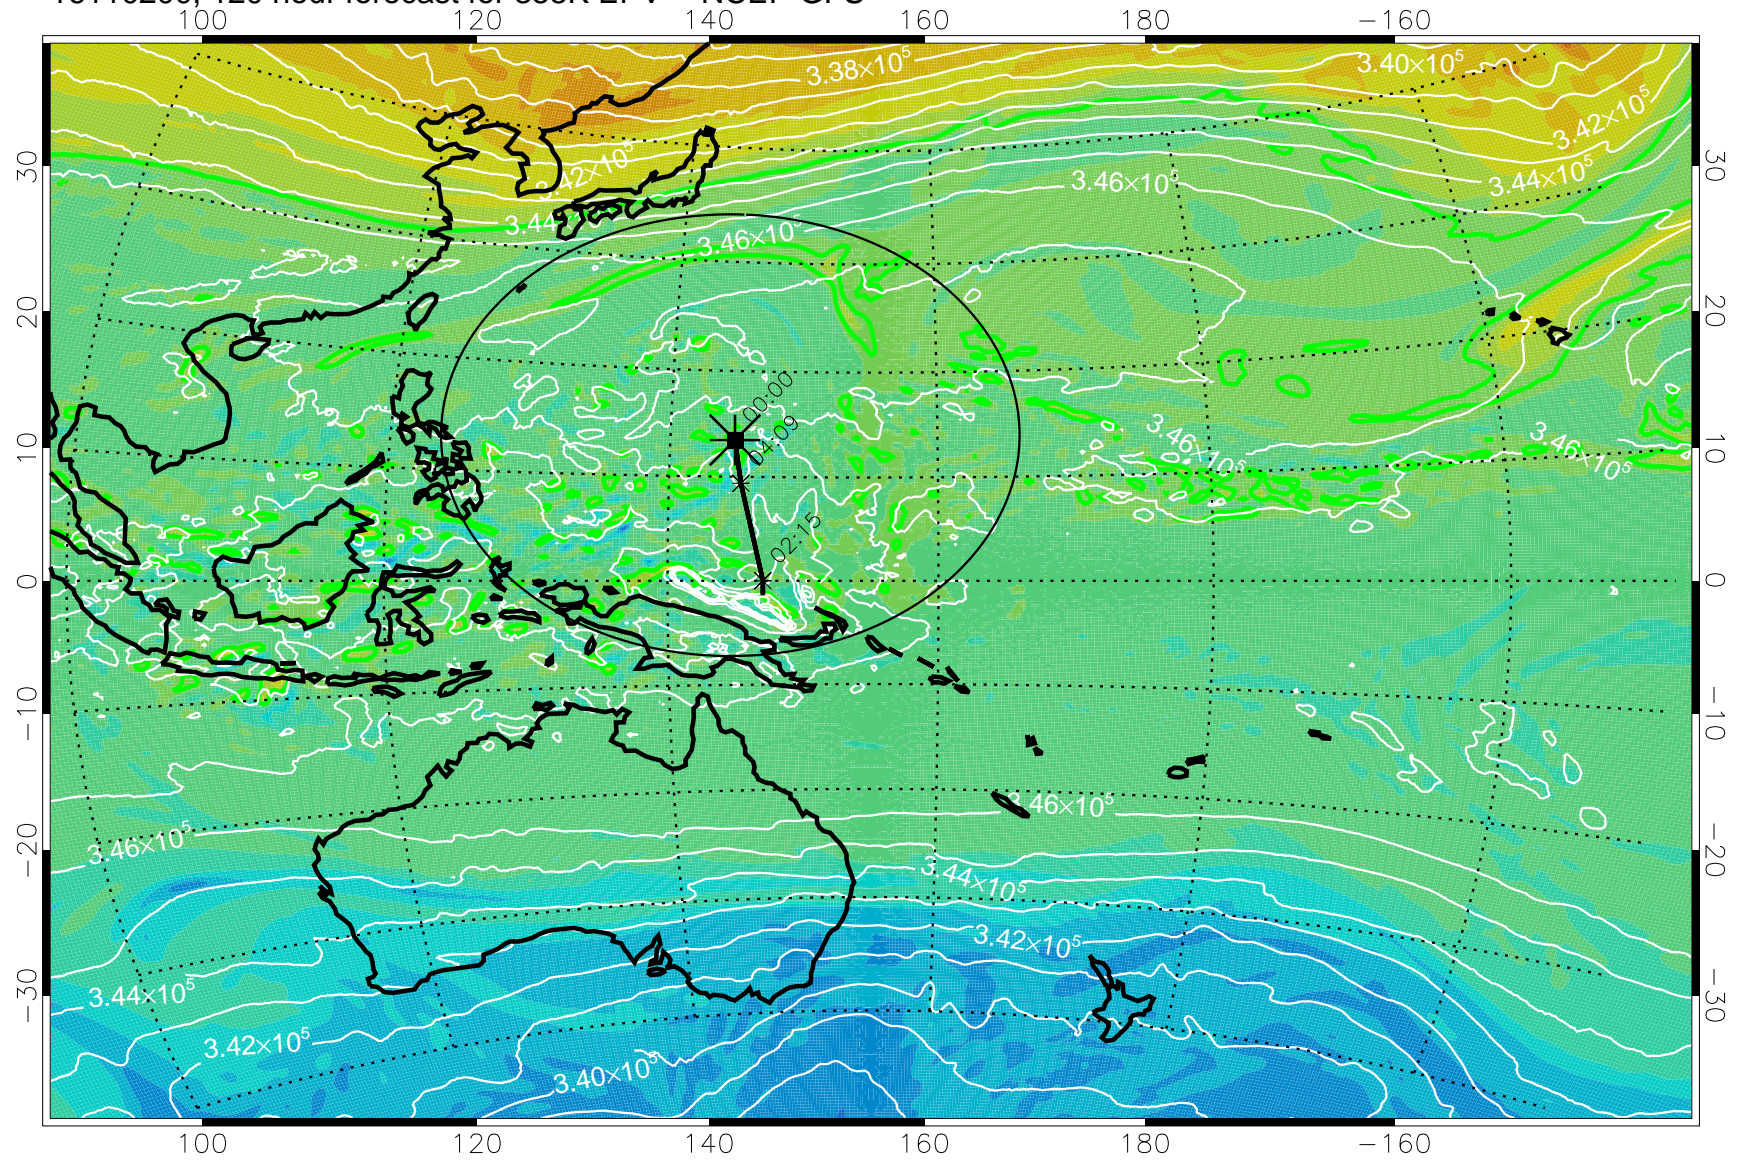

16103106, 078 hour forecast for 355K EPV -- NCEP GFS

355K Montgomery Streamfunction, white
EPV Tropopause (2 PVU) Position
Range ring of 2304 km

16103112, 084 hour forecast for 355K EPV -- NCEP GFS

355K Montgomery Streamfunction, white
EPV Tropopause (2 PVU) Position
Range ring of 2304 km

16103118, 090 hour forecast for 355K EPV -- NCEP GFS

355K Montgomery Streamfunction, white
EPV Tropopause (2 PVU) Position
Range ring of 2304 km

16110100, 096 hour forecast for 355K EPV -- NCEP GFS

355K Montgomery Streamfunction, white
EPV Tropopause (2 PVU) Position
Range ring of 2304 km

16110106, 102 hour forecast for 355K EPV -- NCEP GFS

355K Montgomery Streamfunction, white
EPV Tropopause (2 PVU) Position
Range ring of 2304 km

16110112, 108 hour forecast for 355K EPV -- NCEP GFS

355K Montgomery Streamfunction, white
EPV Tropopause (2 PVU) Position
Range ring of 2304 km

16110118, 114 hour forecast for 355K EPV -- NCEP GFS

355K Montgomery Streamfunction, white
EPV Tropopause (2 PVU) Position
Range ring of 2304 km

16110200, 120 hour forecast for 355K EPV -- NCEP GFS

355K Montgomery Streamfunction, white
EPV Tropopause (2 PVU) Position
Range ring of 2304 km