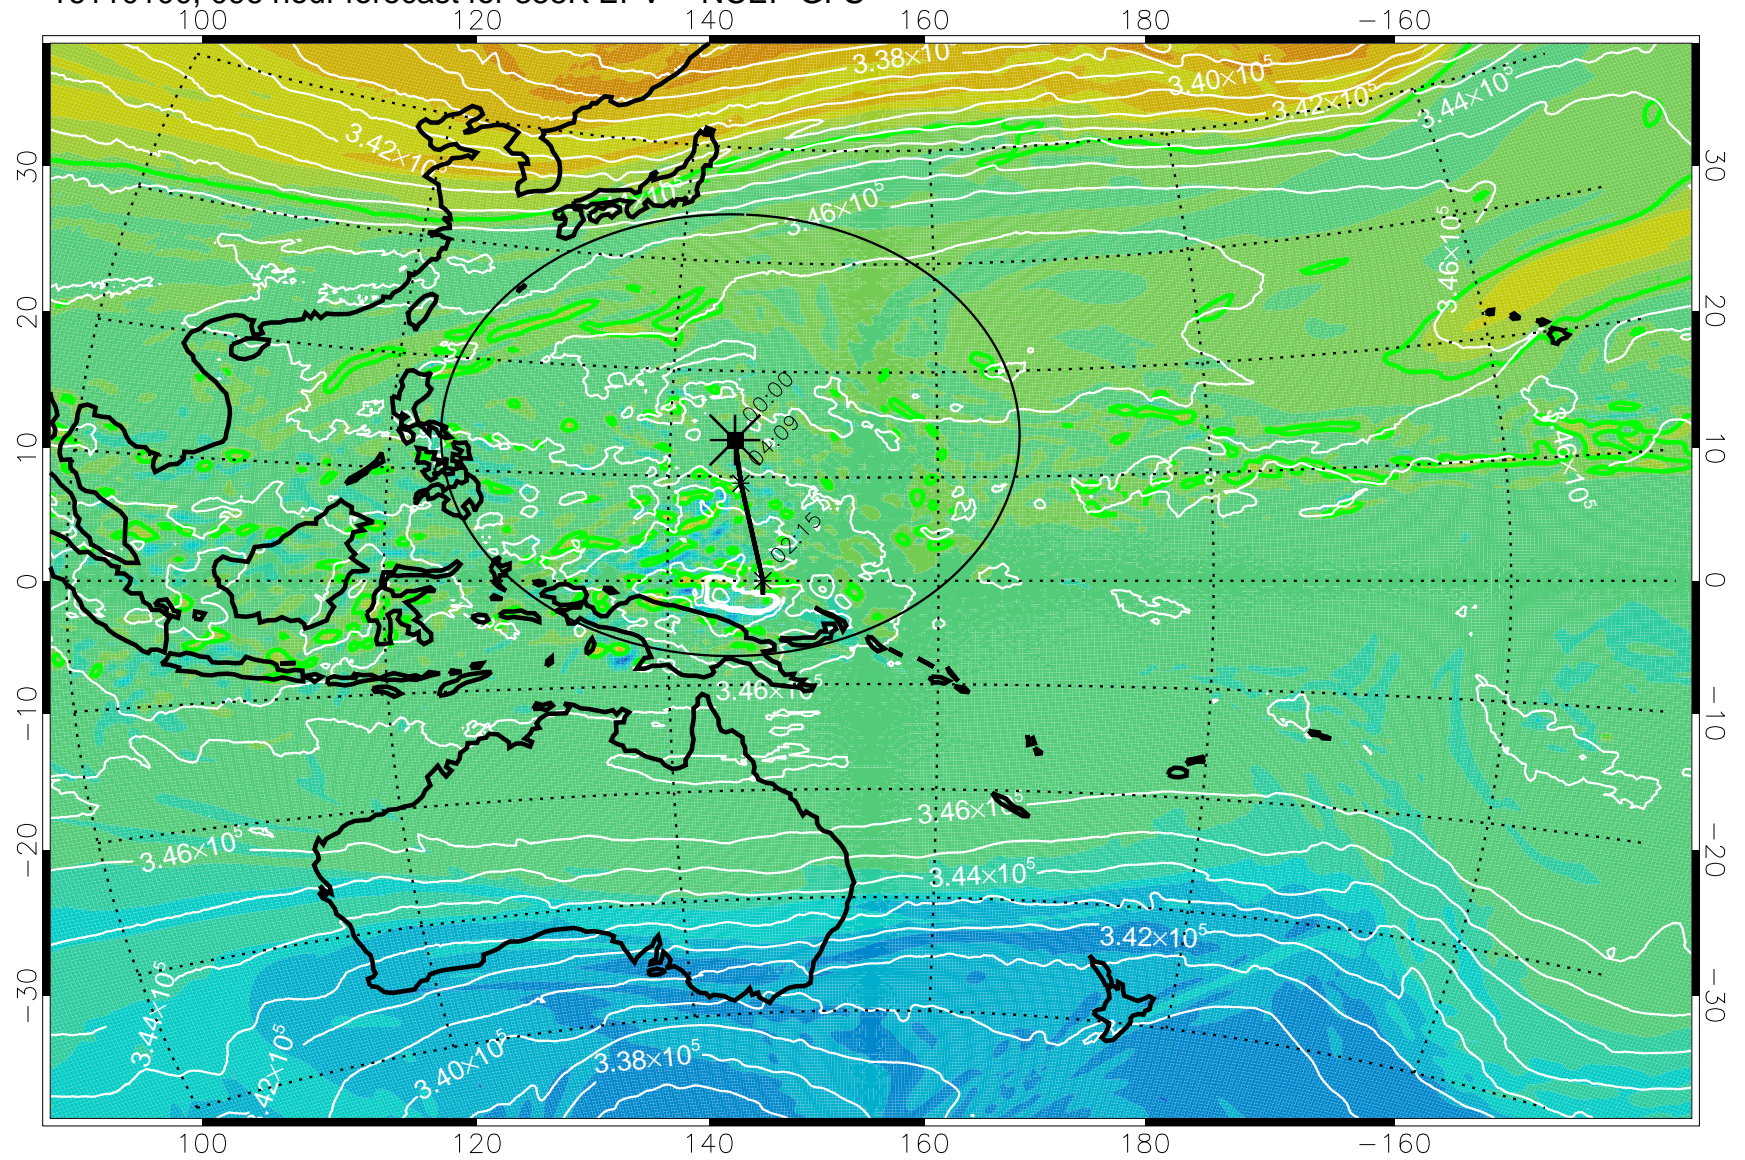

16103018, 066 hour forecast for 355K EPV -- NCEP GFS

355K Montgomery Streamfunction, white
EPV Tropopause (2 PVU) Position
Range ring of 2304 km

16103100, 072 hour forecast for 355K EPV -- NCEP GFS

355K Montgomery Streamfunction, white
EPV Tropopause (2 PVU) Position
Range ring of 2304 km

16103106, 078 hour forecast for 355K EPV -- NCEP GFS

355K Montgomery Streamfunction, white
EPV Tropopause (2 PVU) Position
Range ring of 2304 km

16103112, 084 hour forecast for 355K EPV -- NCEP GFS

355K Montgomery Streamfunction, white
EPV Tropopause (2 PVU) Position
Range ring of 2304 km

16103118, 090 hour forecast for 355K EPV -- NCEP GFS

355K Montgomery Streamfunction, white
EPV Tropopause (2 PVU) Position
Range ring of 2304 km

16110100, 096 hour forecast for 355K EPV -- NCEP GFS

355K Montgomery Streamfunction, white
EPV Tropopause (2 PVU) Position
Range ring of 2304 km

16110106, 102 hour forecast for 355K EPV -- NCEP GFS

355K Montgomery Streamfunction, white
EPV Tropopause (2 PVU) Position
Range ring of 2304 km

16110112, 108 hour forecast for 355K EPV -- NCEP GFS

355K Montgomery Streamfunction, white
EPV Tropopause (2 PVU) Position
Range ring of 2304 km