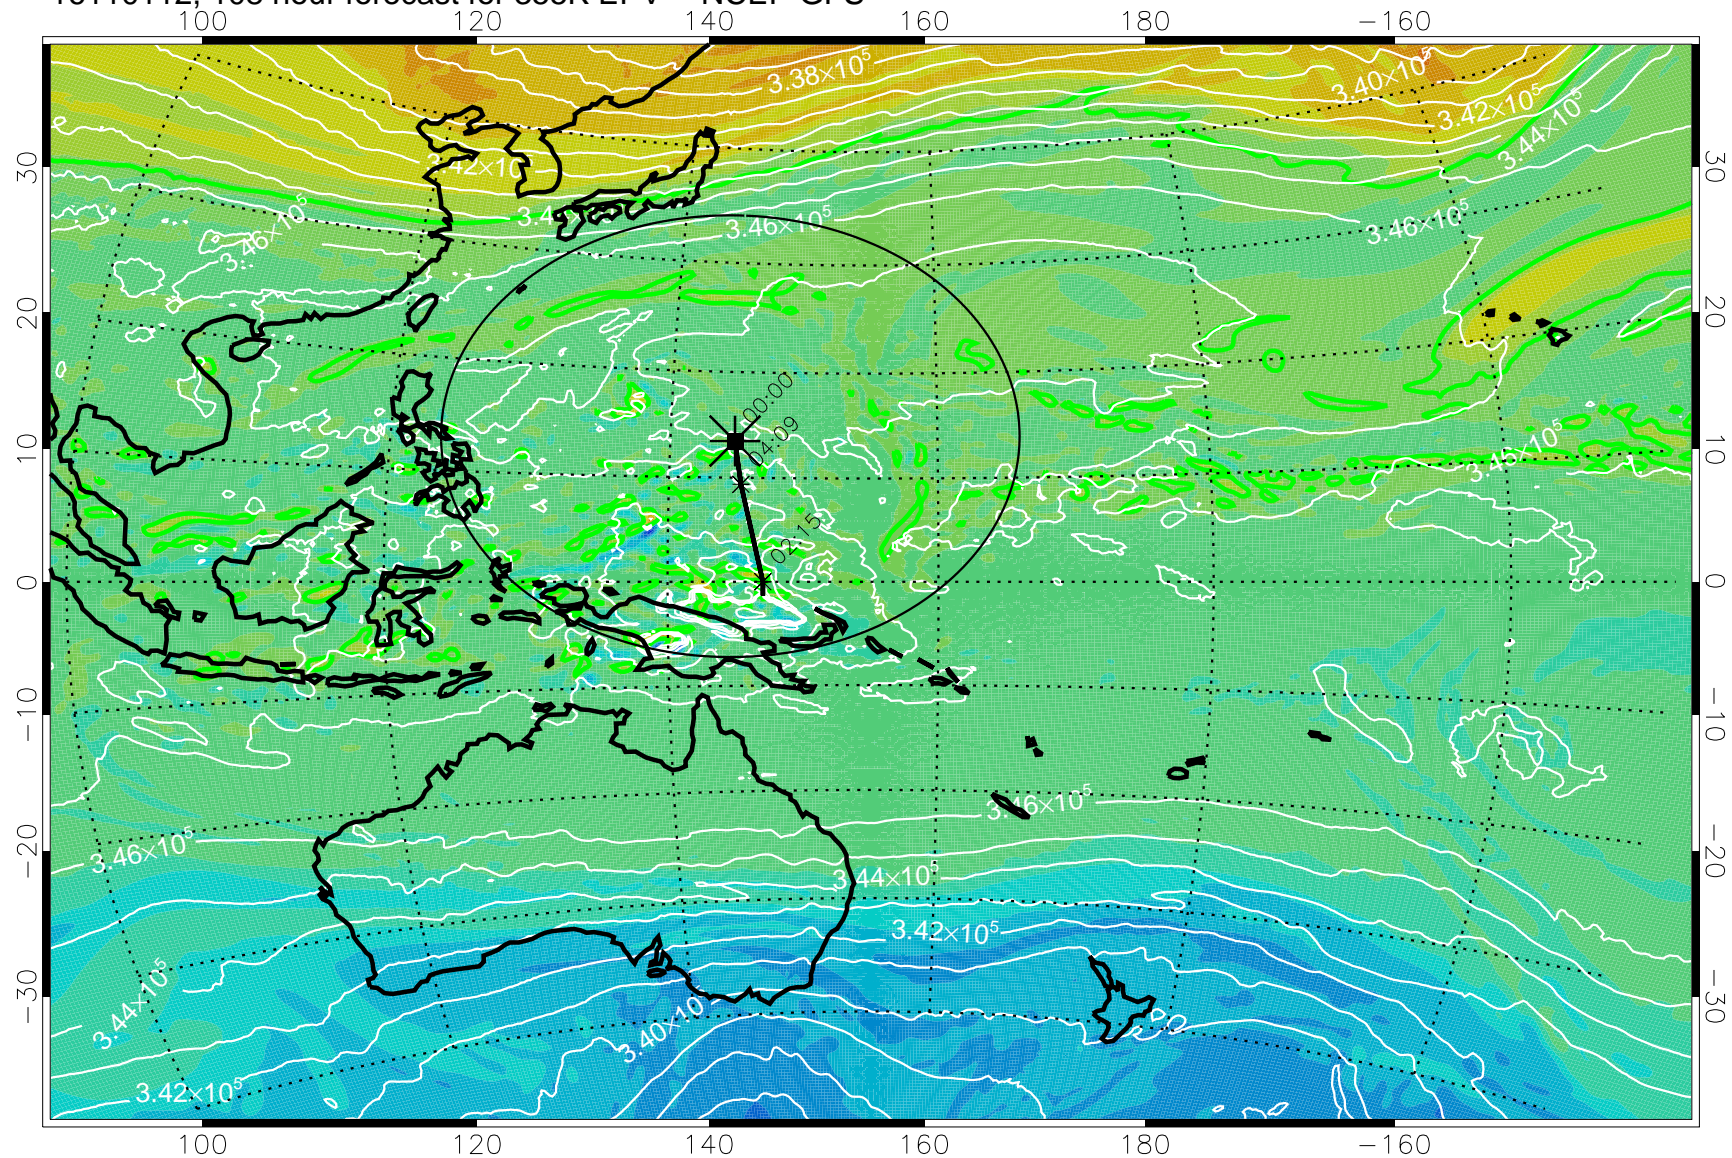

16103106, 078 hour forecast for 355K EPV -- NCEP GFS

355K Montgomery Streamfunction, white
EPV Tropopause (2 PVU) Position
Range ring of 2304 km

16103112, 084 hour forecast for 355K EPV -- NCEP GFS

355K Montgomery Streamfunction, white
EPV Tropopause (2 PVU) Position
Range ring of 2304 km

16103118, 090 hour forecast for 355K EPV -- NCEP GFS

355K Montgomery Streamfunction, white
EPV Tropopause (2 PVU) Position
Range ring of 2304 km

16110100, 096 hour forecast for 355K EPV -- NCEP GFS

355K Montgomery Streamfunction, white
EPV Tropopause (2 PVU) Position
Range ring of 2304 km

16110106, 102 hour forecast for 355K EPV -- NCEP GFS

355K Montgomery Streamfunction, white
EPV Tropopause (2 PVU) Position
Range ring of 2304 km

16110112, 108 hour forecast for 355K EPV -- NCEP GFS

355K Montgomery Streamfunction, white
EPV Tropopause (2 PVU) Position
Range ring of 2304 km

16110118, 114 hour forecast for 355K EPV -- NCEP GFS

355K Montgomery Streamfunction, white
EPV Tropopause (2 PVU) Position
Range ring of 2304 km

16110200, 120 hour forecast for 355K EPV -- NCEP GFS

355K Montgomery Streamfunction, white
EPV Tropopause (2 PVU) Position
Range ring of 2304 km