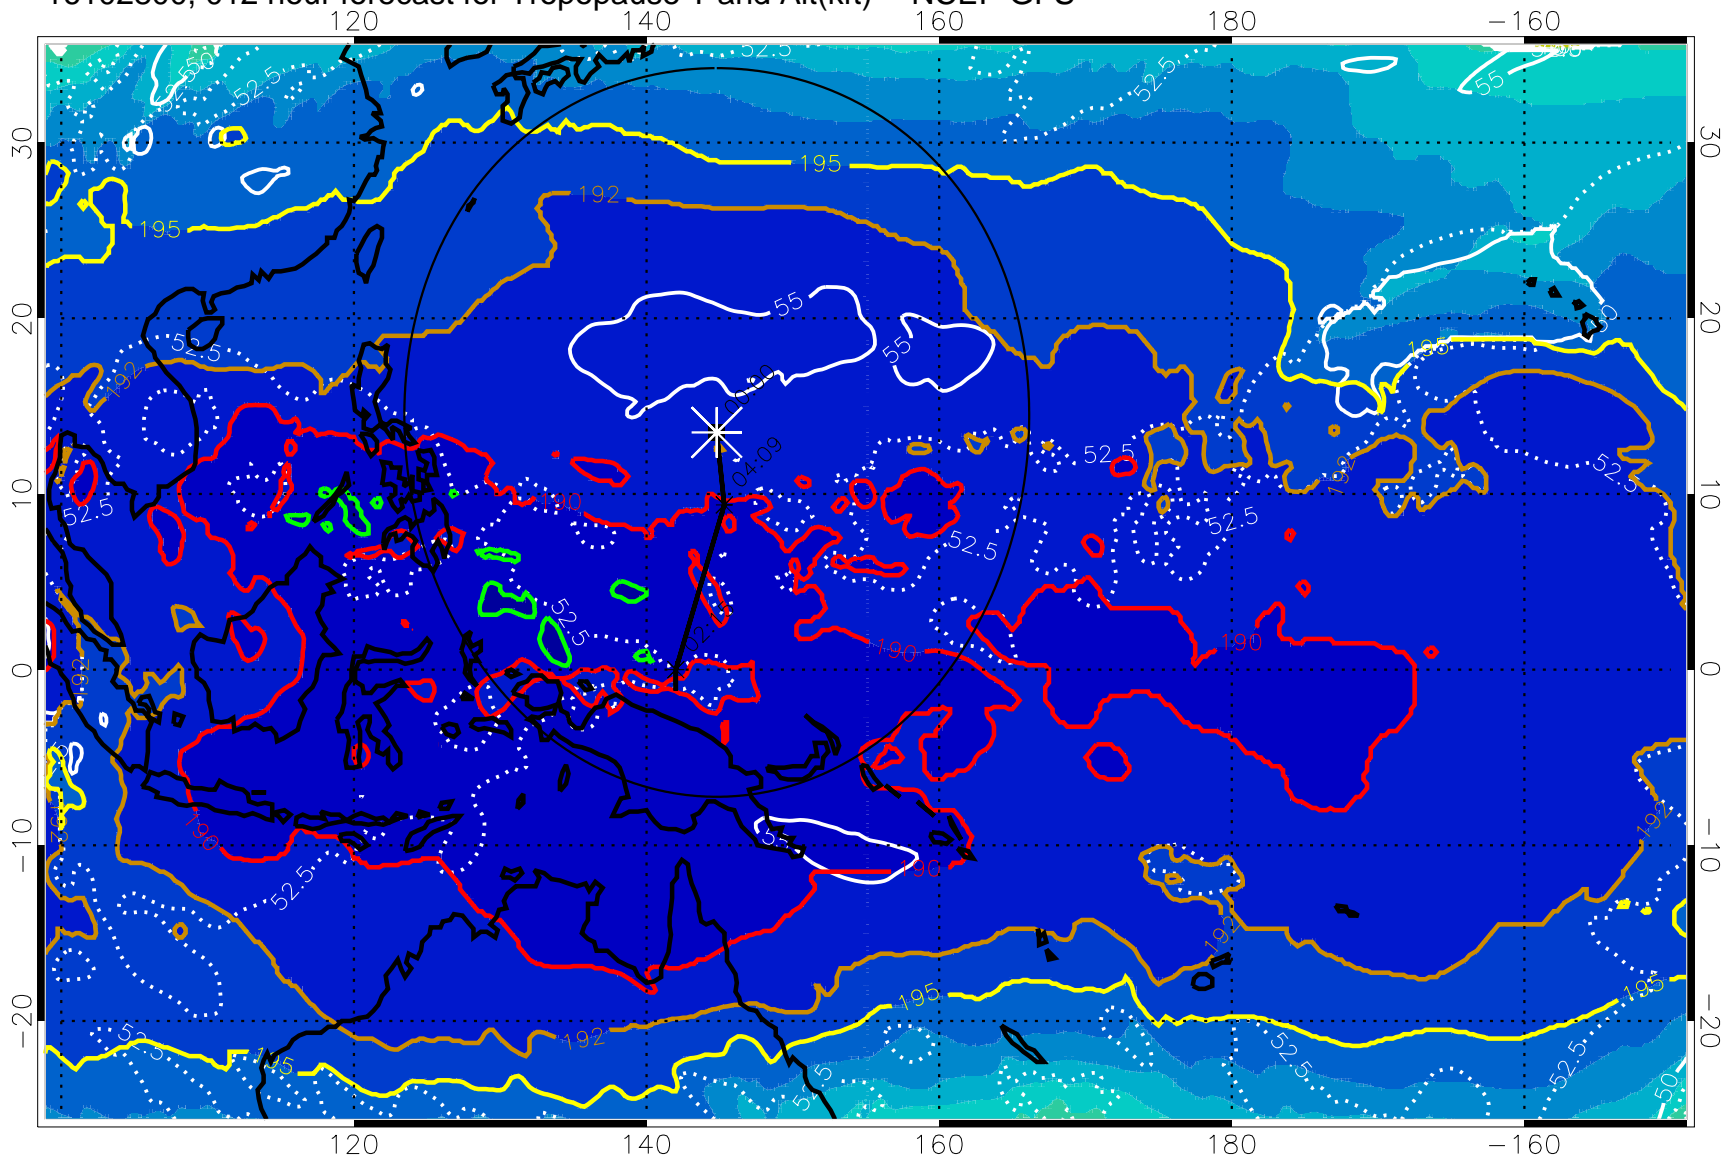

16102718, 006 hour forecast for Tropopause T and Alt(kft) -- NCEP GFS

190 200 210 220 230
Tropopause T, K

Tropopause Altitude in kft (white)

192.5K Isotherm 195K Isotherm
187.5K Isotherm 190K Isotherm

Range ring of 2304 km

16102800, 012 hour forecast for Tropopause T and Alt(kft) -- NCEP GFS

190 200 210 220 230

Tropopause T, K

Tropopause Altitude in kft (white)

192.5K Isotherm 195K Isotherm
187.5K Isotherm 190K Isotherm

Range ring of 2304 km