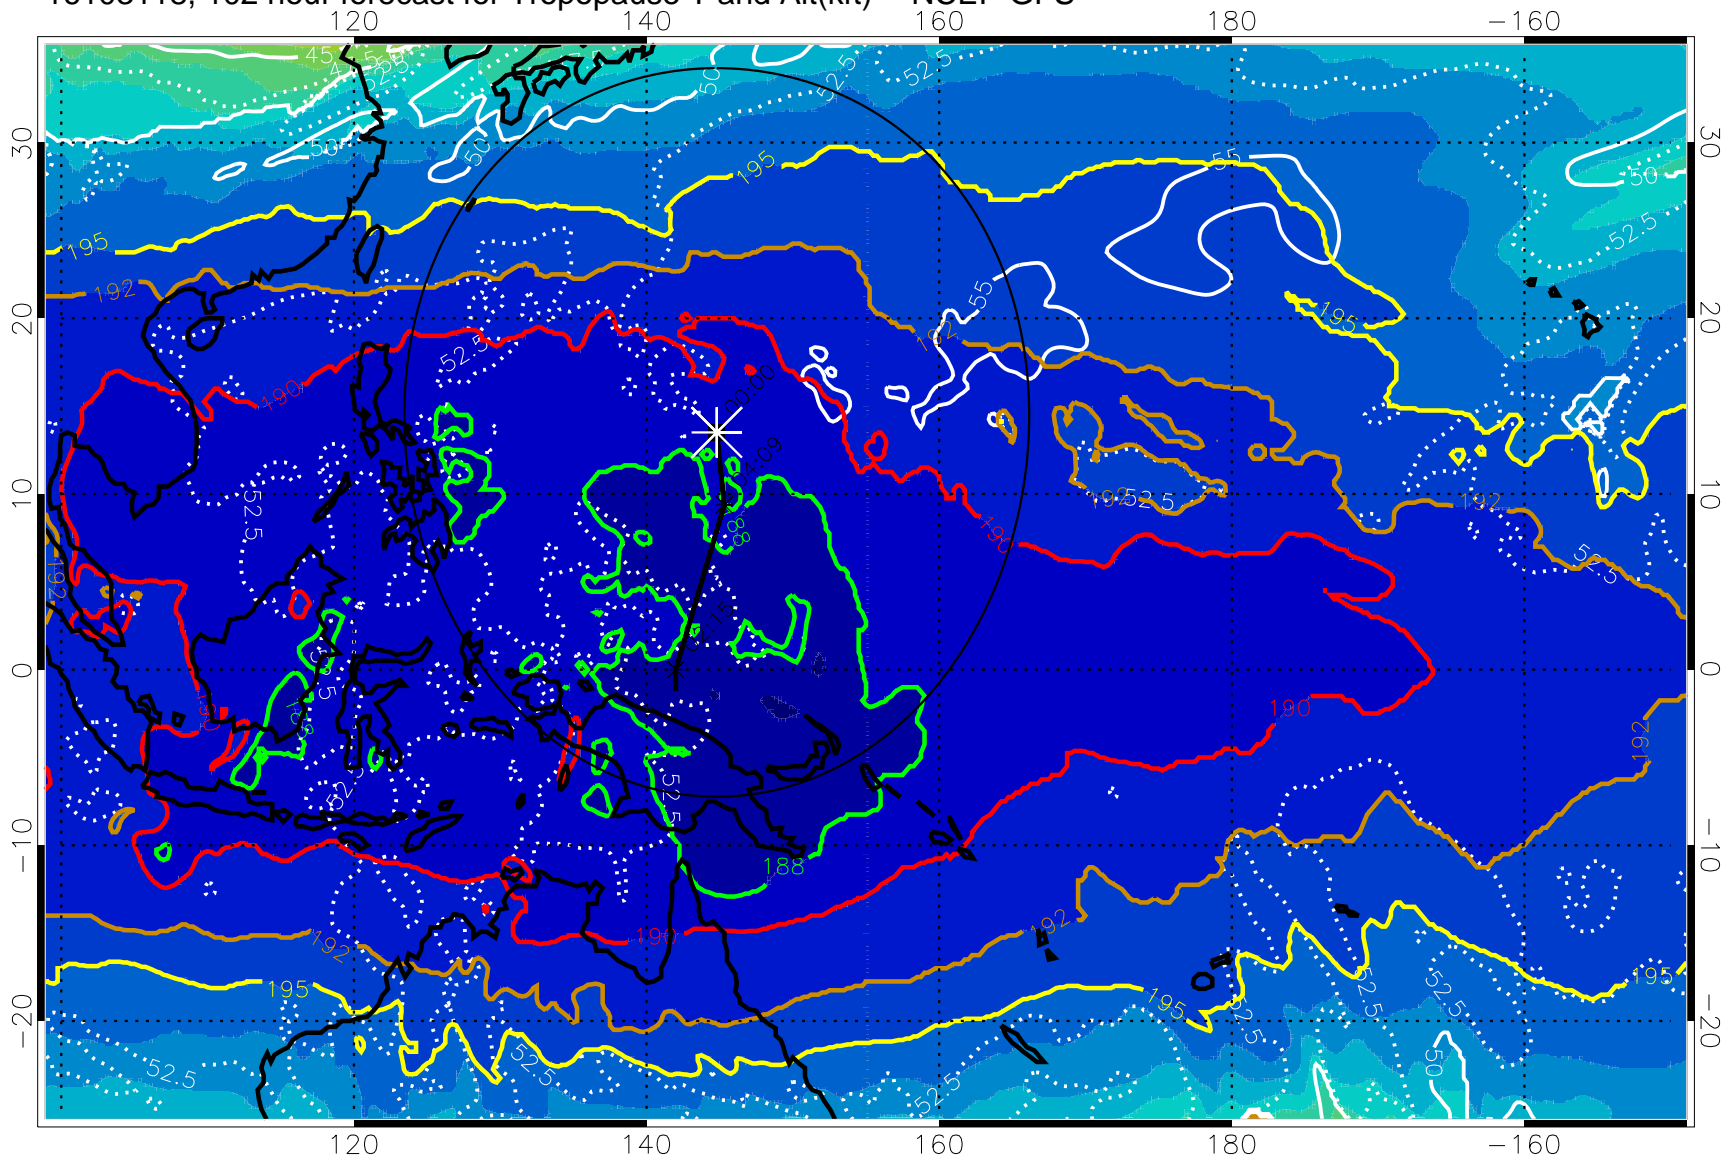

190 200 210 220 230

Tropopause T, K

Tropopause Altitude in kft (white)

192.5K Isotherm 195K Isotherm

187.5K Isotherm 190K Isotherm

Range ring of 2304 km

16103118, 102 hour forecast for Tropopause T and Alt(kft) -- NCEP GFS