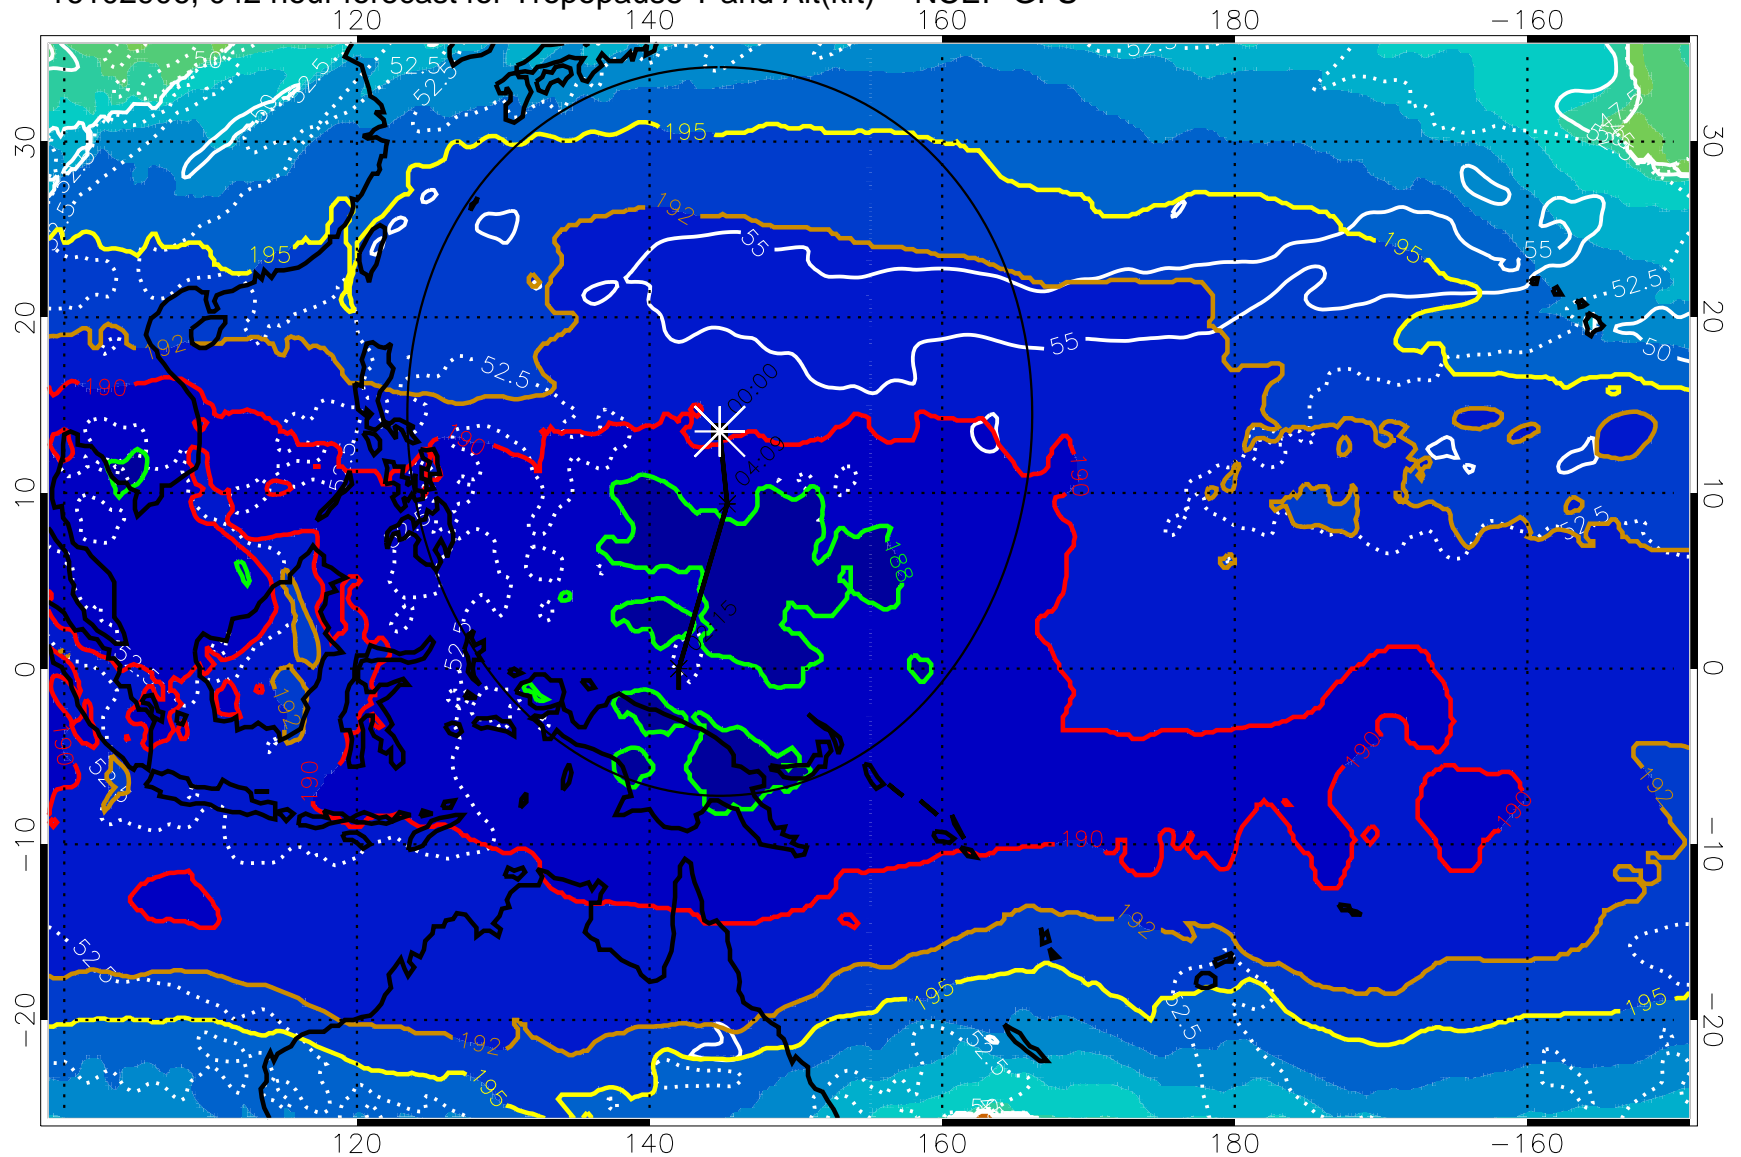

16102906, 042 hour forecast for Tropopause T and Alt(kft) -- NCEP GFS

190 200 210 220 230
Tropopause T, K

Tropopause Altitude in kft (white)

192.5K Isotherm 195K Isotherm
187.5K Isotherm 190K Isotherm

Range ring of 2304 km