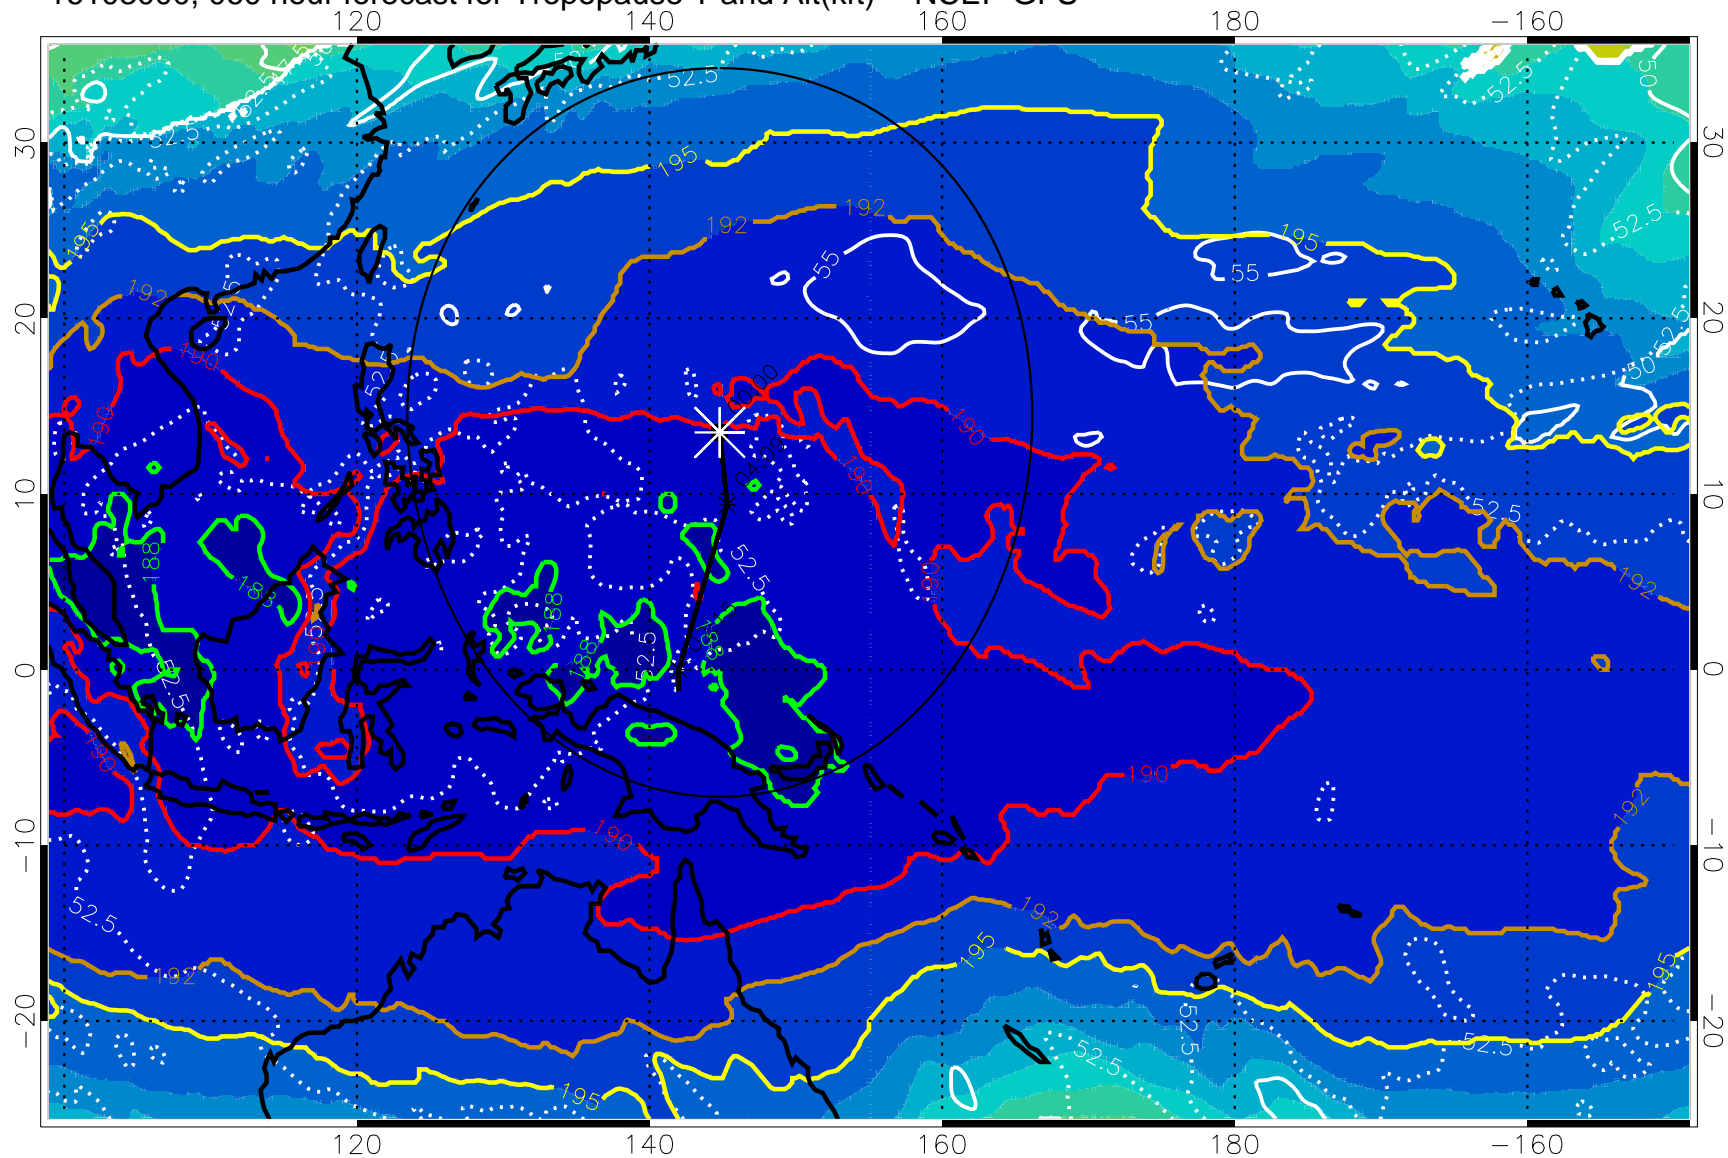

16103000, 060 hour forecast for Tropopause T and Alt(kft) -- NCEP GFS

190 200 210 220 230

Tropopause T, K

Tropopause Altitude in kft (white)

192.5K Isotherm 195K Isotherm
187.5K Isotherm 190K Isotherm

Range ring of 2304 km