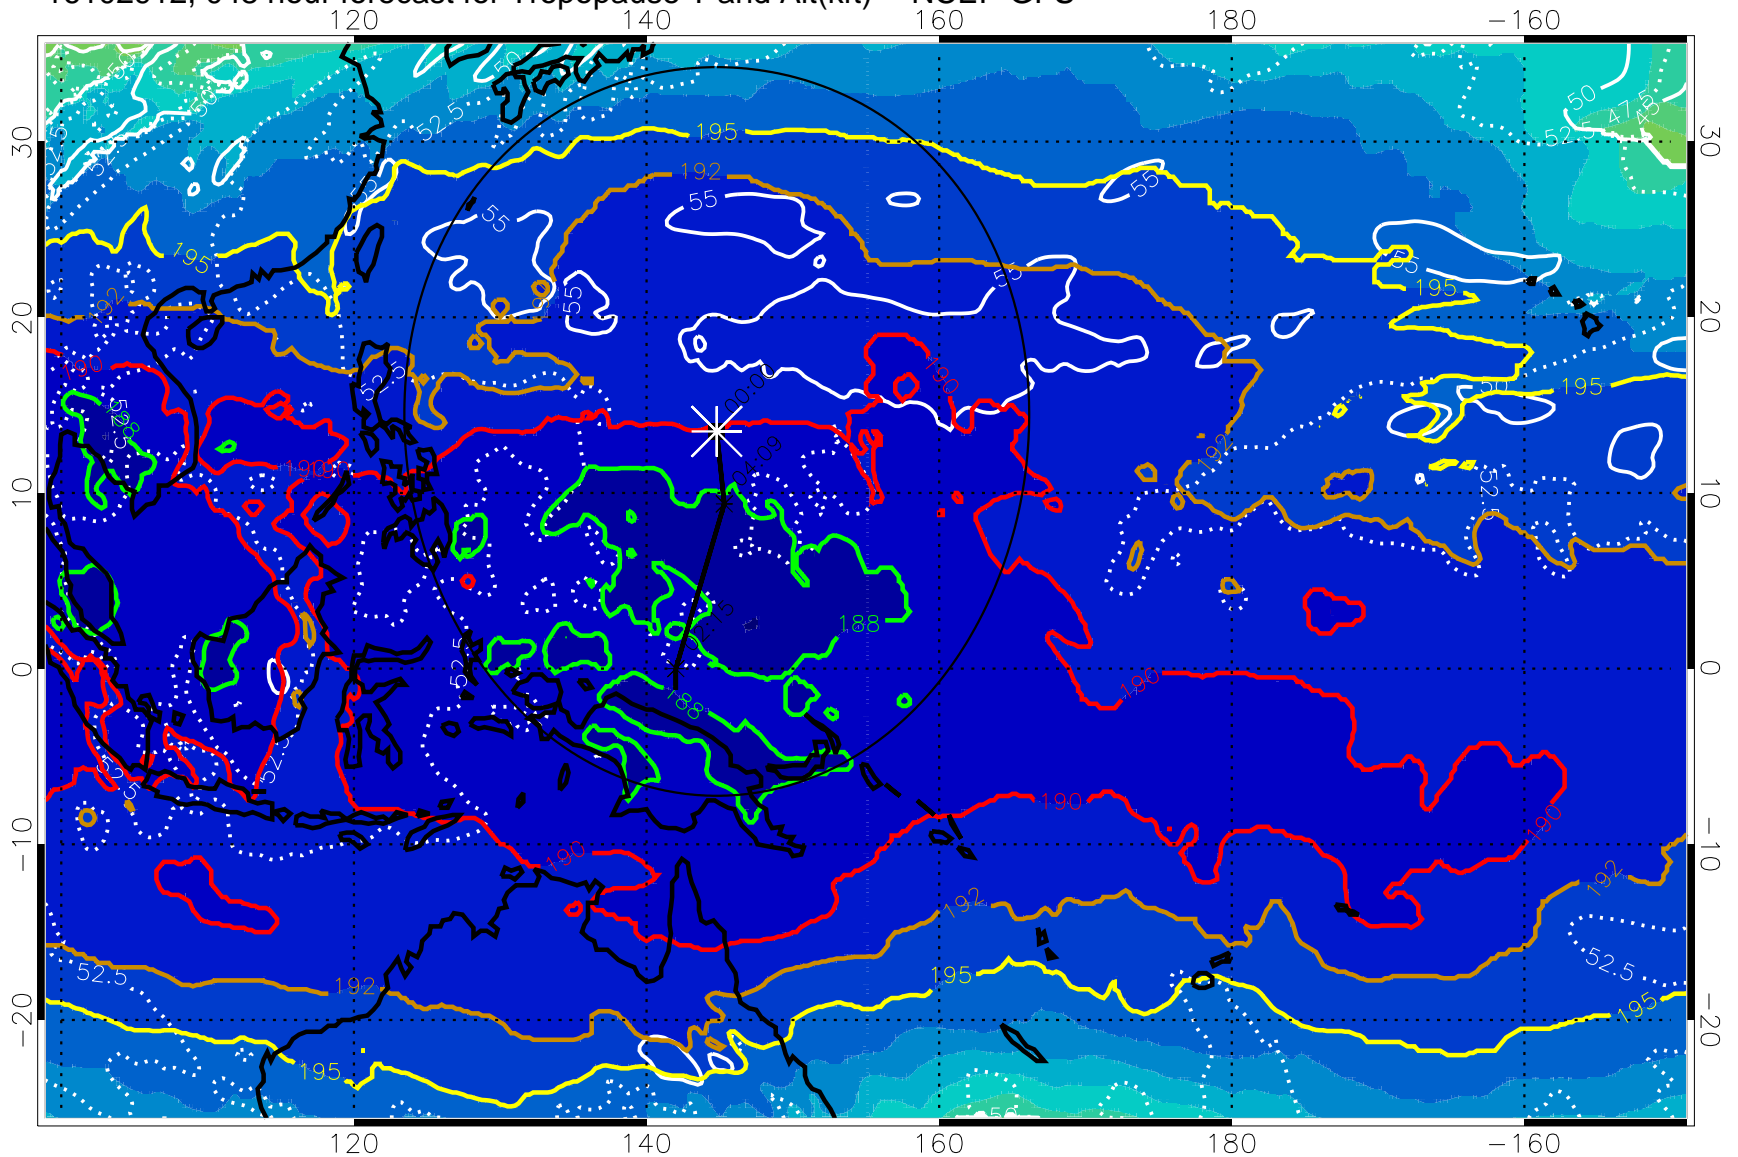

16102906, 042 hour forecast for Tropopause T and Alt(kft) -- NCEP GFS

190 200 210 220 230
Tropopause T, K

Tropopause Altitude in kft (white)

192.5K Isotherm 195K Isotherm
187.5K Isotherm 190K Isotherm

Range ring of 2304 km

16102912, 048 hour forecast for Tropopause T and Alt(kft) -- NCEP GFS

190 200 210 220 230

Tropopause T, K

Tropopause Altitude in kft (white)

192.5K Isotherm 195K Isotherm

187.5K Isotherm 190K Isotherm

Range ring of 2304 km