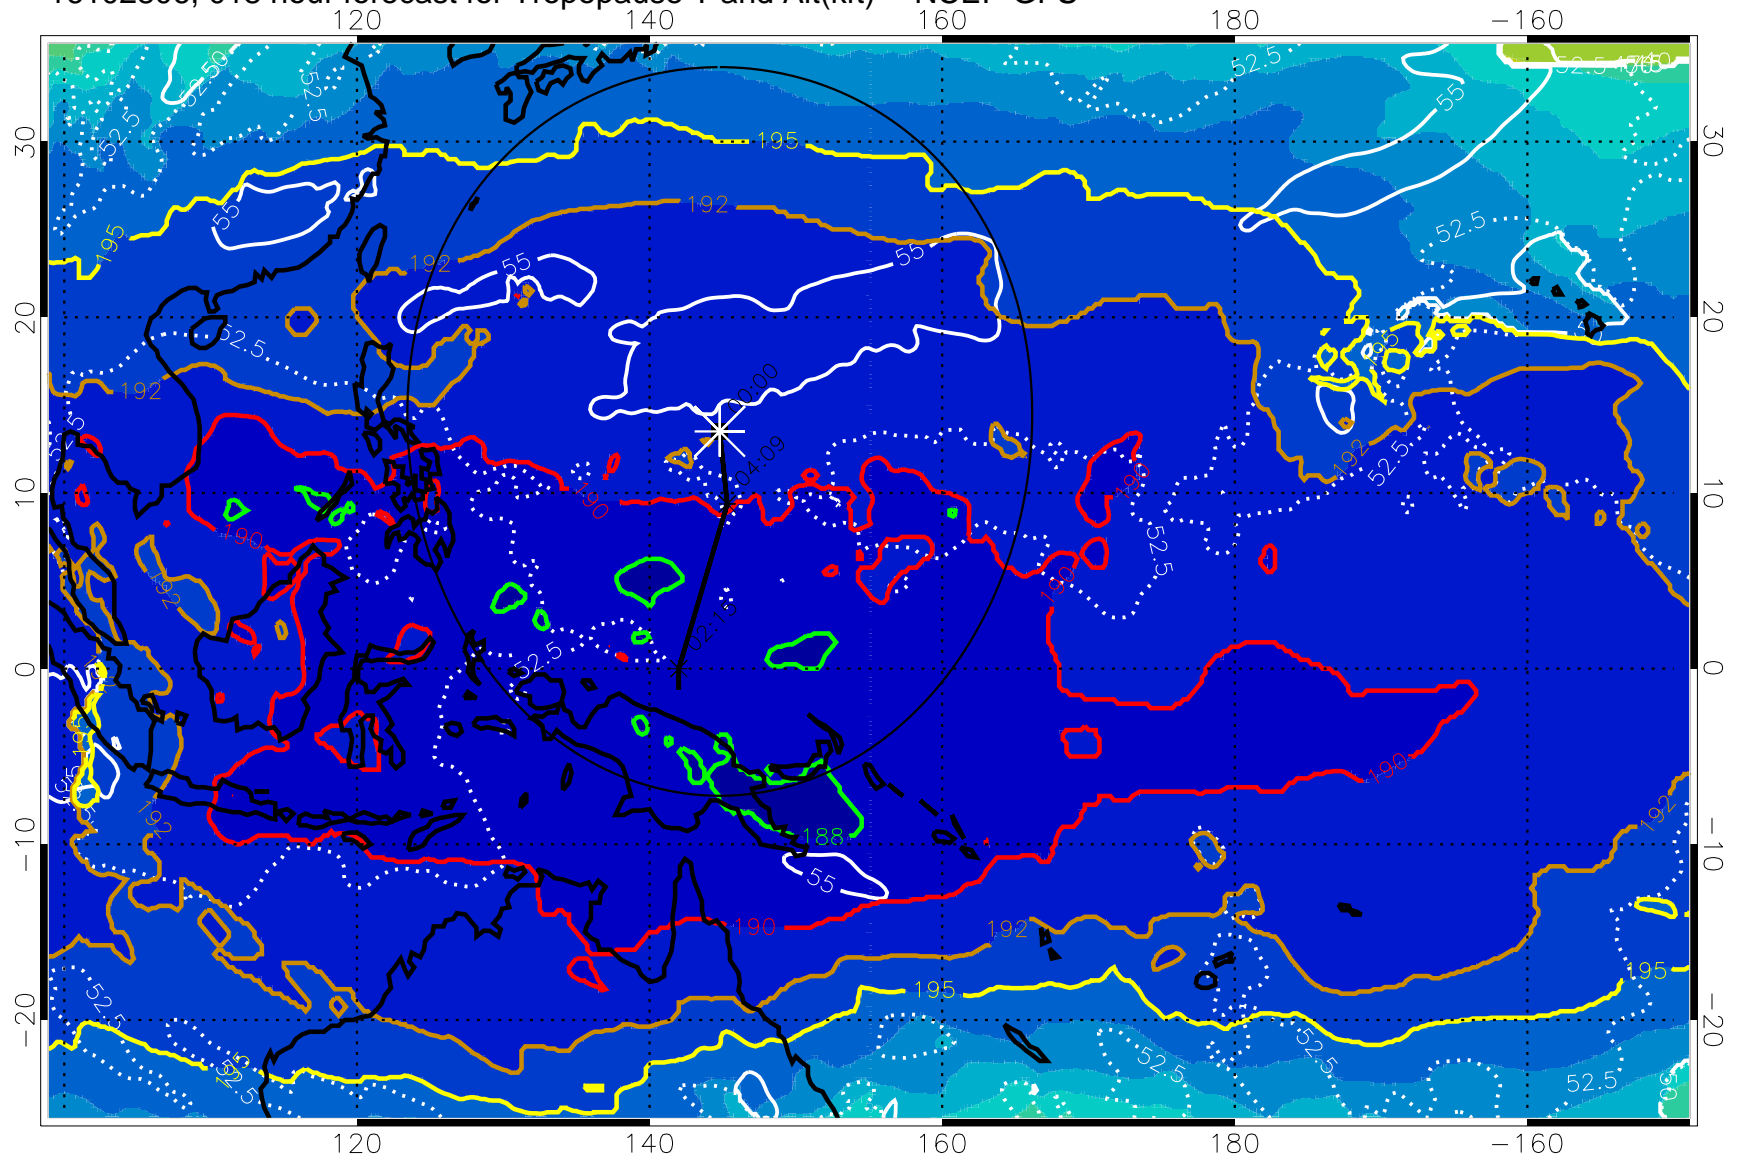

16102806, 018 hour forecast for Tropopause T and Alt(kft) -- NCEP GFS

190 200 210 220 230
Tropopause T, K

Tropopause Altitude in kft (white)

192.5K Isotherm 195K Isotherm
187.5K Isotherm 190K Isotherm

Range ring of 2304 km