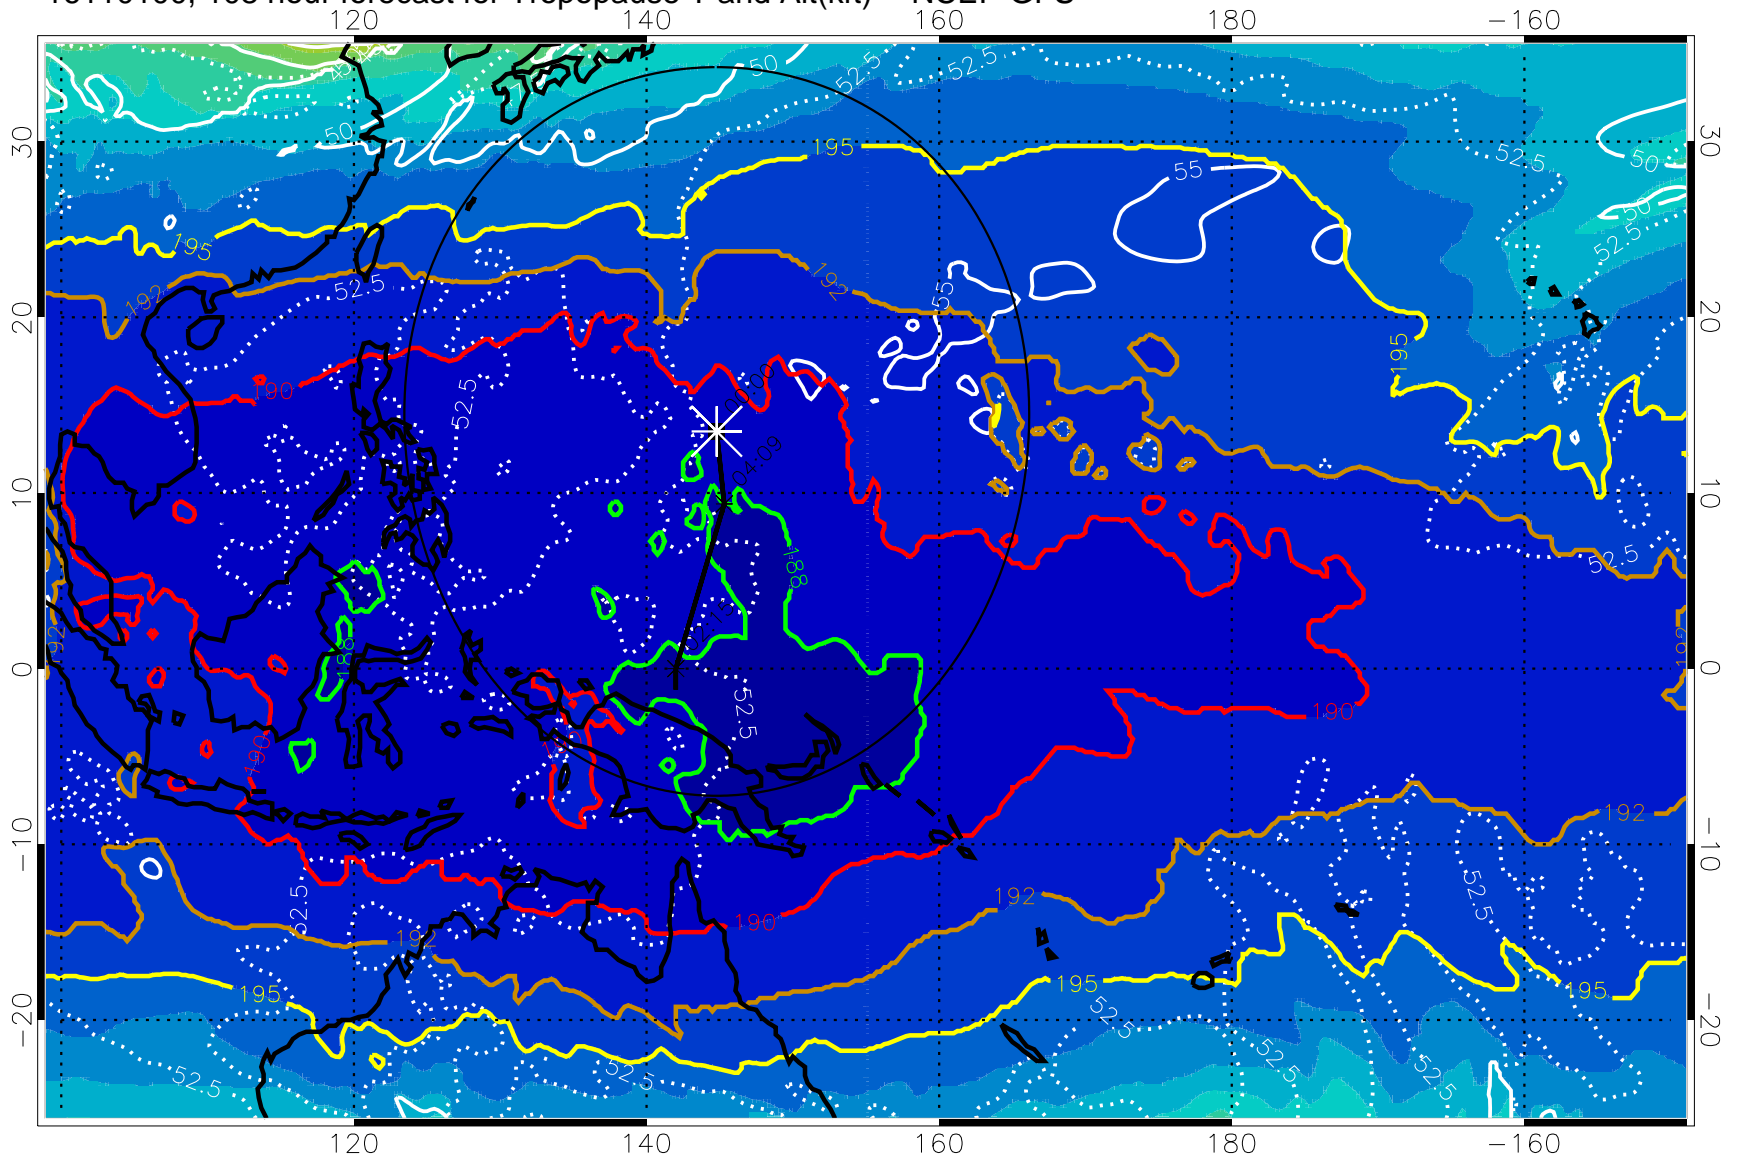

190 200 210 220 230

Tropopause T, K

Tropopause Altitude in kft (white)

192.5K Isotherm 195K Isotherm

187.5K Isotherm 190K Isotherm

Range ring of 2304 km

16103118, 102 hour forecast for Tropopause T and Alt(kft) -- NCEP GFS

190 200 210 220 230

Tropopause T, K

Tropopause Altitude in kft (white)

192.5K Isotherm 195K Isotherm

187.5K Isotherm 190K Isotherm

Range ring of 2304 km

16110100, 108 hour forecast for Tropopause T and Alt(kft) -- NCEP GFS

190 200 210 220 230
Tropopause T, K

Tropopause Altitude in kft (white)

192.5K Isotherm 195K Isotherm
187.5K Isotherm 190K Isotherm

Range ring of 2304 km

16110106, 114 hour forecast for Tropopause T and Alt(kft) -- NCEP GFS