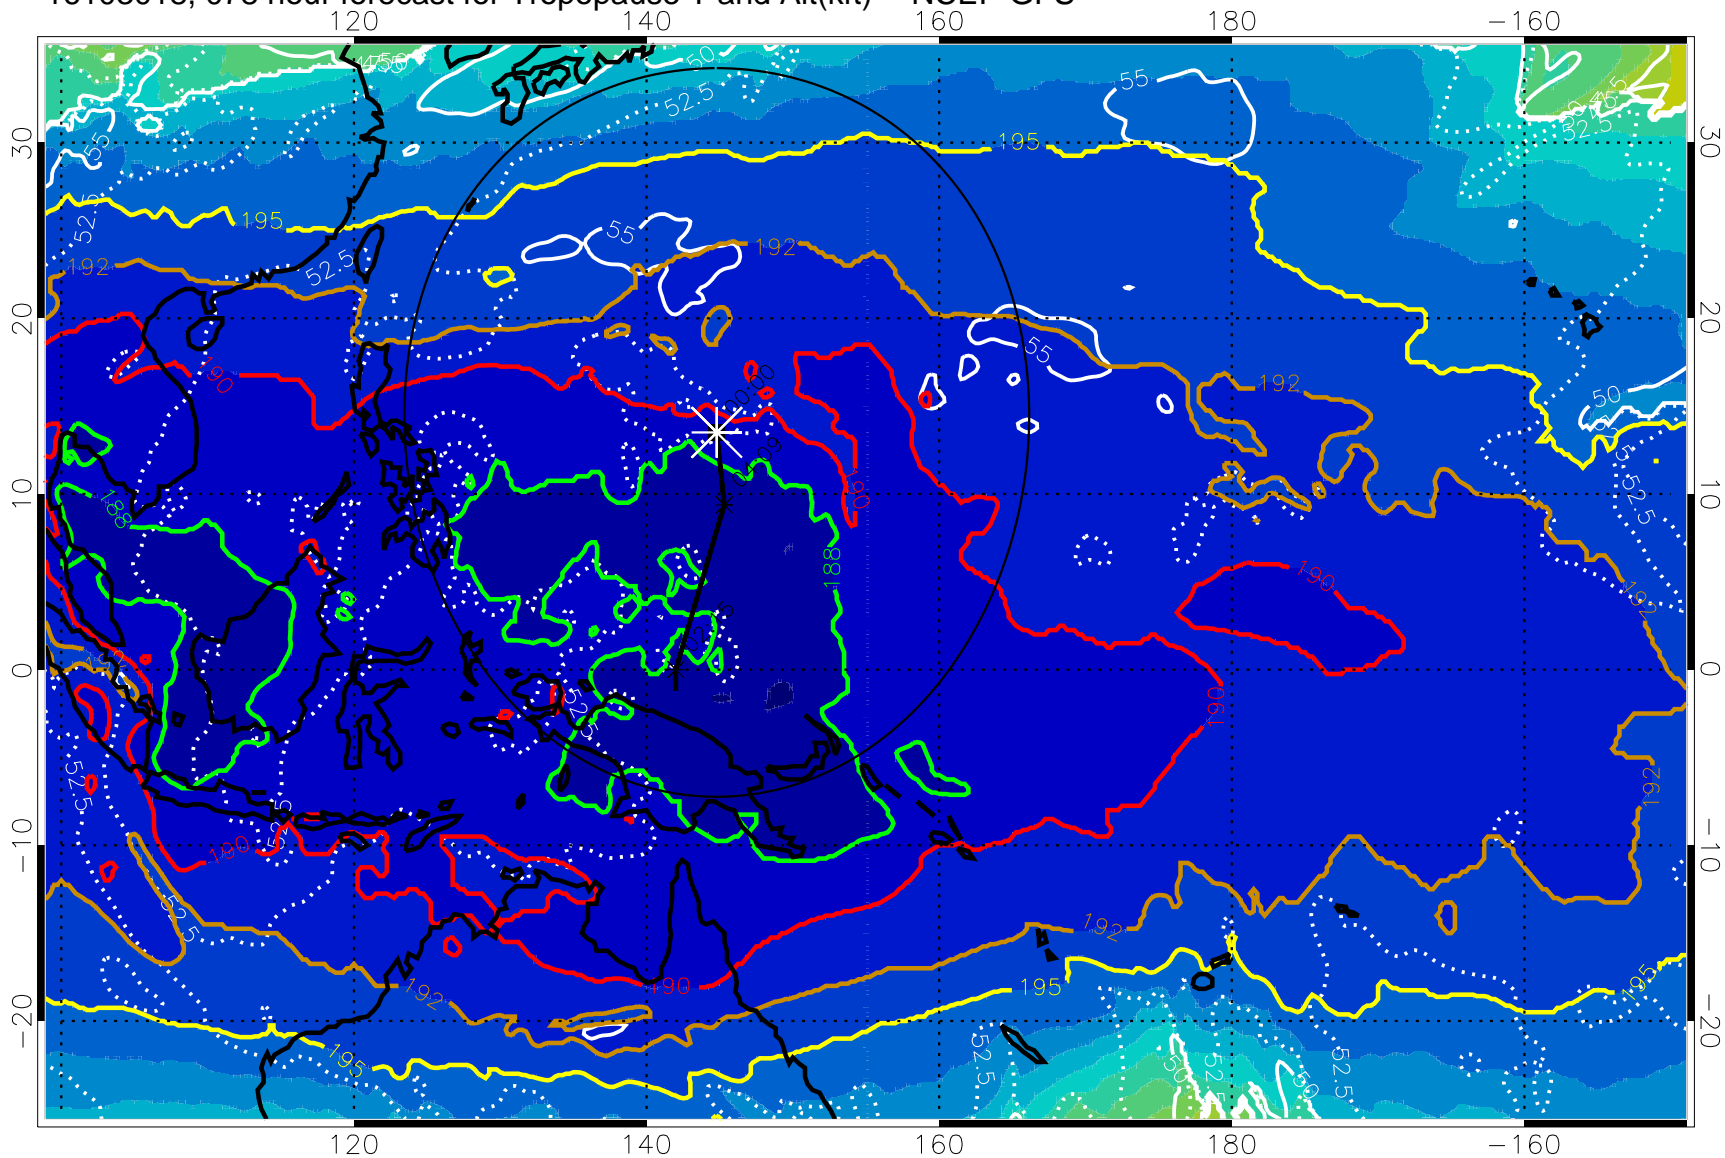

16103012, 072 hour forecast for Tropopause T and Alt(kft) -- NCEP GFS

Tropopause Altitude in kft (white)

192.5K Isotherm 195K Isotherm
187.5K Isotherm 190K Isotherm

Range ring of 2304 km

16103018, 078 hour forecast for Tropopause T and Alt(kft) -- NCEP GFS

190 200 210 220 230

Tropopause T, K

Tropopause Altitude in kft (white)

192.5K Isotherm 195K Isotherm
187.5K Isotherm 190K Isotherm

Range ring of 2304 km

16103100, 084 hour forecast for Tropopause T and Alt(kft) -- NCEP GFS