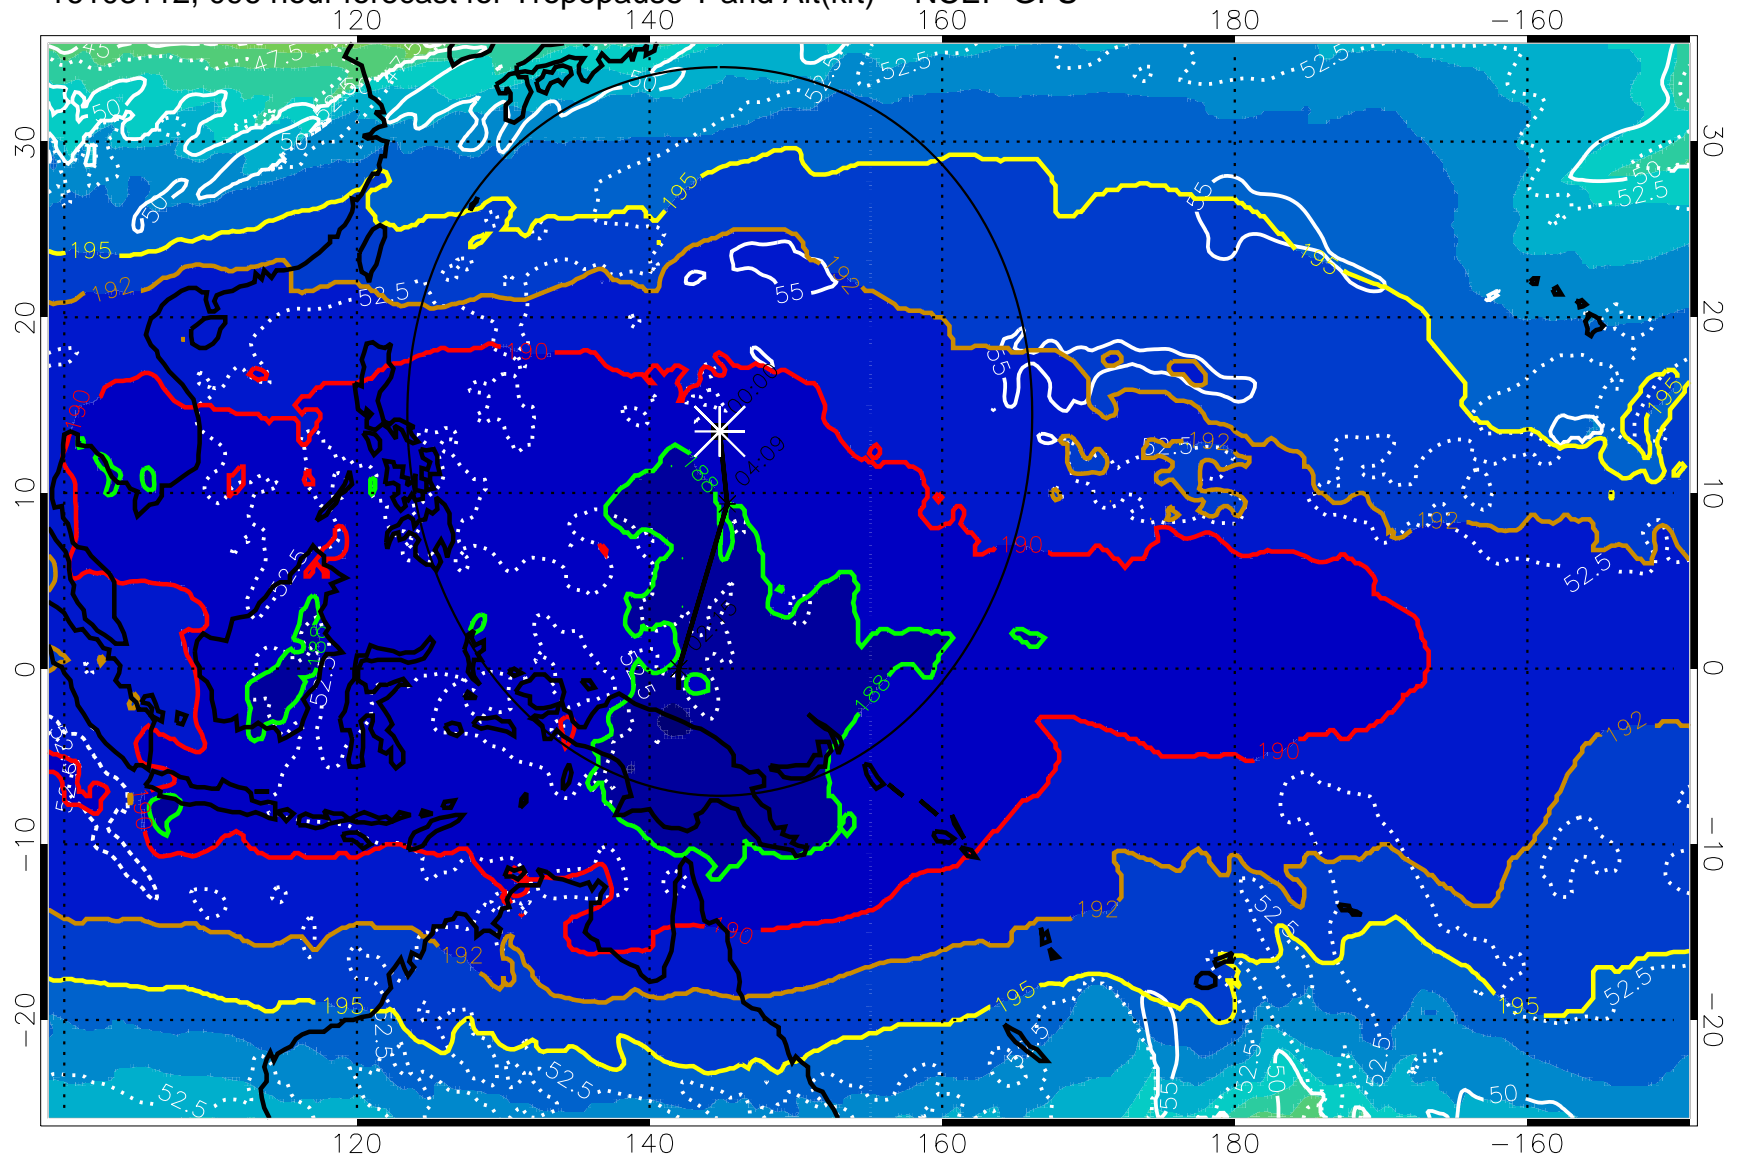

190 200 210 220 230

Tropopause T, K

Tropopause Altitude in kft (white)

192.5K Isotherm 195K Isotherm

187.5K Isotherm 190K Isotherm

Range ring of 2304 km

16103112, 096 hour forecast for Tropopause T and Alt(kft) -- NCEP GFS

190 200 210 220 230

Tropopause T, K

Tropopause Altitude in kft (white)

192.5K Isotherm 195K Isotherm

187.5K Isotherm 190K Isotherm

Range ring of 2304 km

16103118, 102 hour forecast for Tropopause T and Alt(kft) -- NCEP GFS