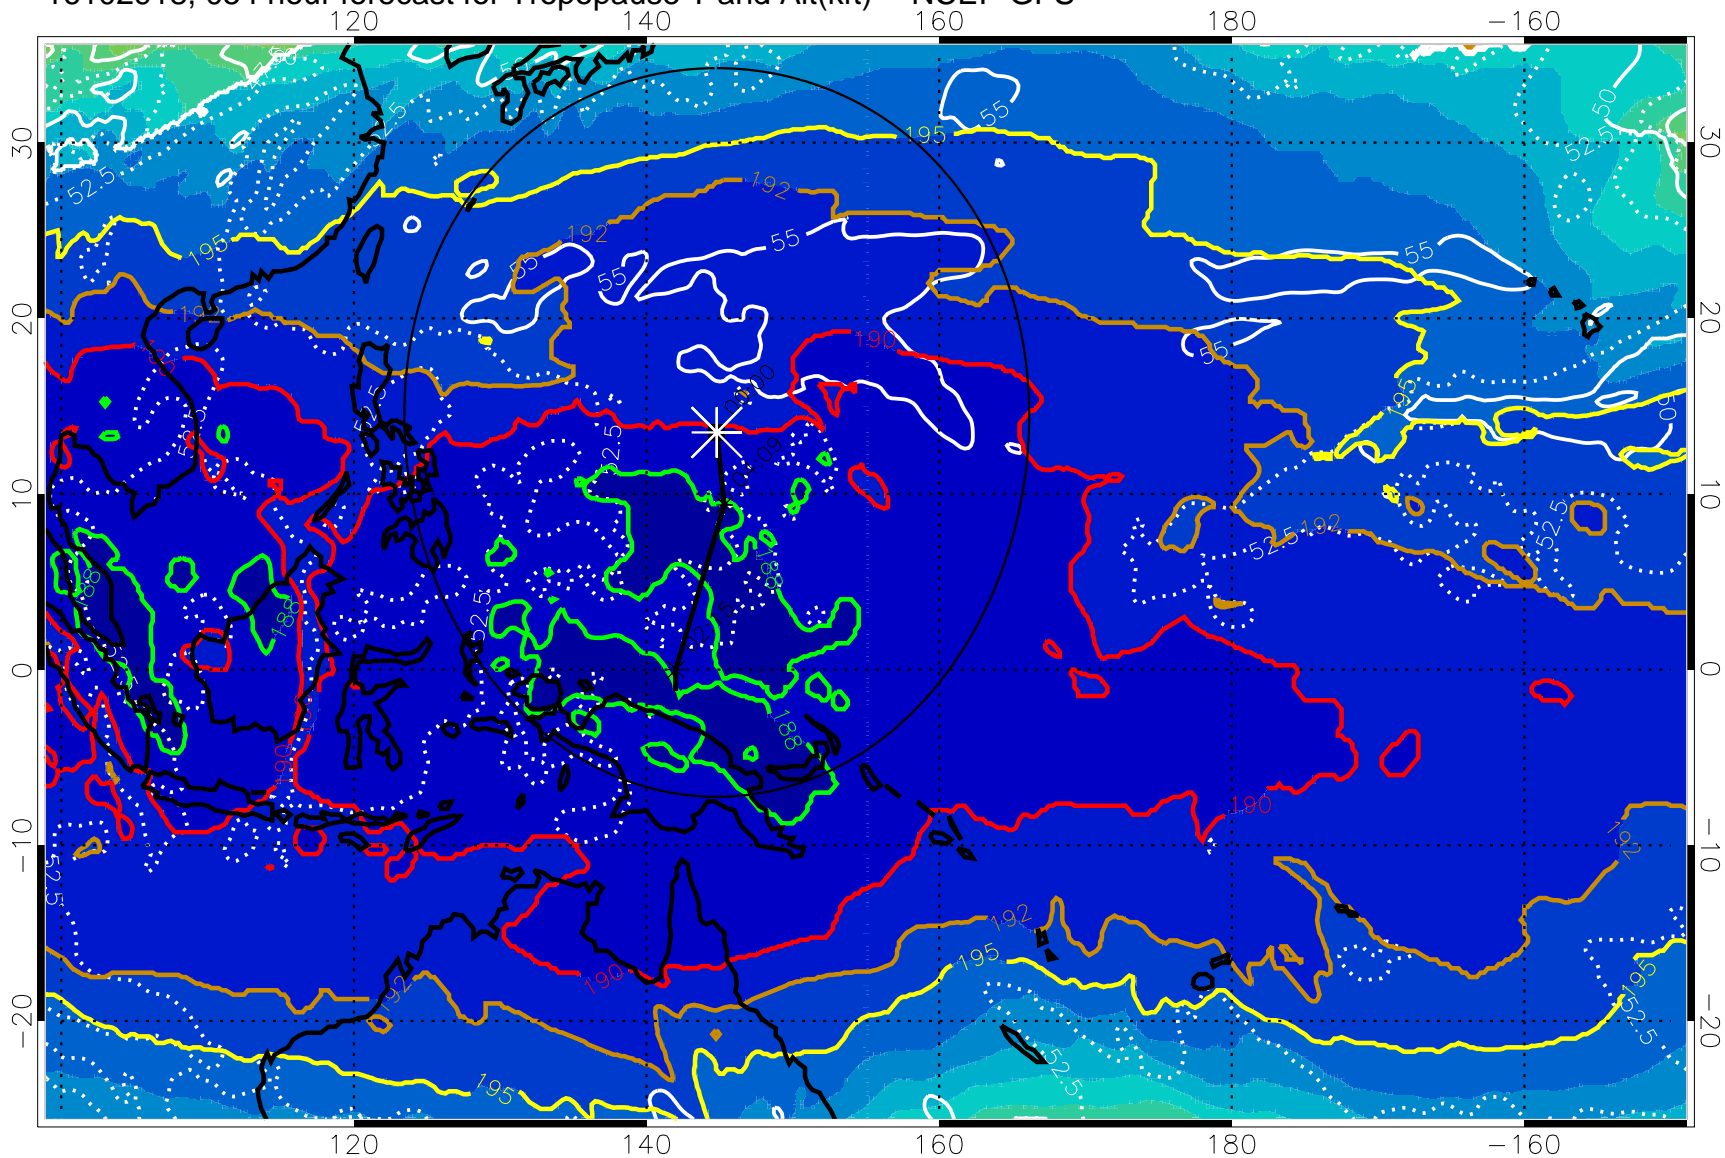

16102918, 054 hour forecast for Tropopause T and Alt(kft) -- NCEP GFS

190 200 210 220 230

Tropopause T, K

Tropopause Altitude in kft (white)

192.5K Isotherm 195K Isotherm
187.5K Isotherm 190K Isotherm

Range ring of 2304 km