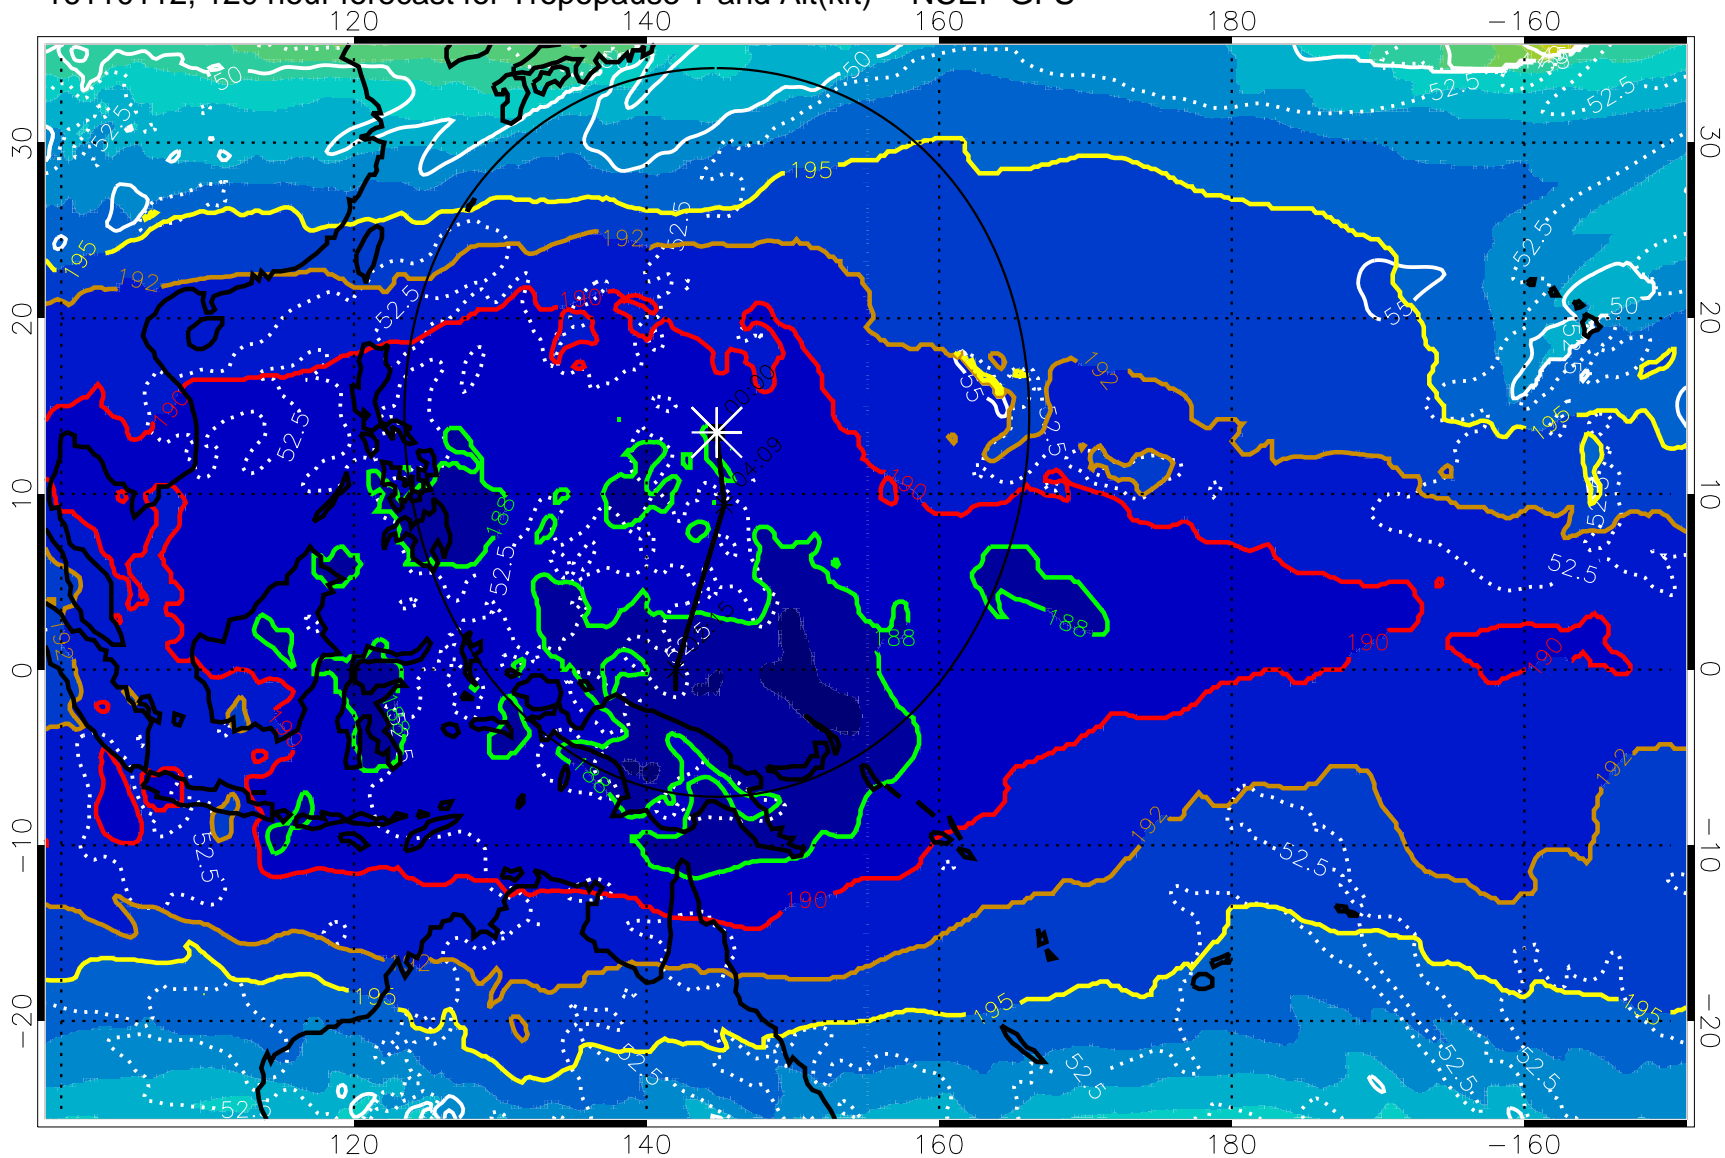

16110112, 120 hour forecast for Tropopause T and Alt(kft) -- NCEP GFS

190 200 210 220 230
Tropopause T, K

Tropopause Altitude in kft (white)

192.5K Isotherm 195K Isotherm
187.5K Isotherm 190K Isotherm

Range ring of 2304 km