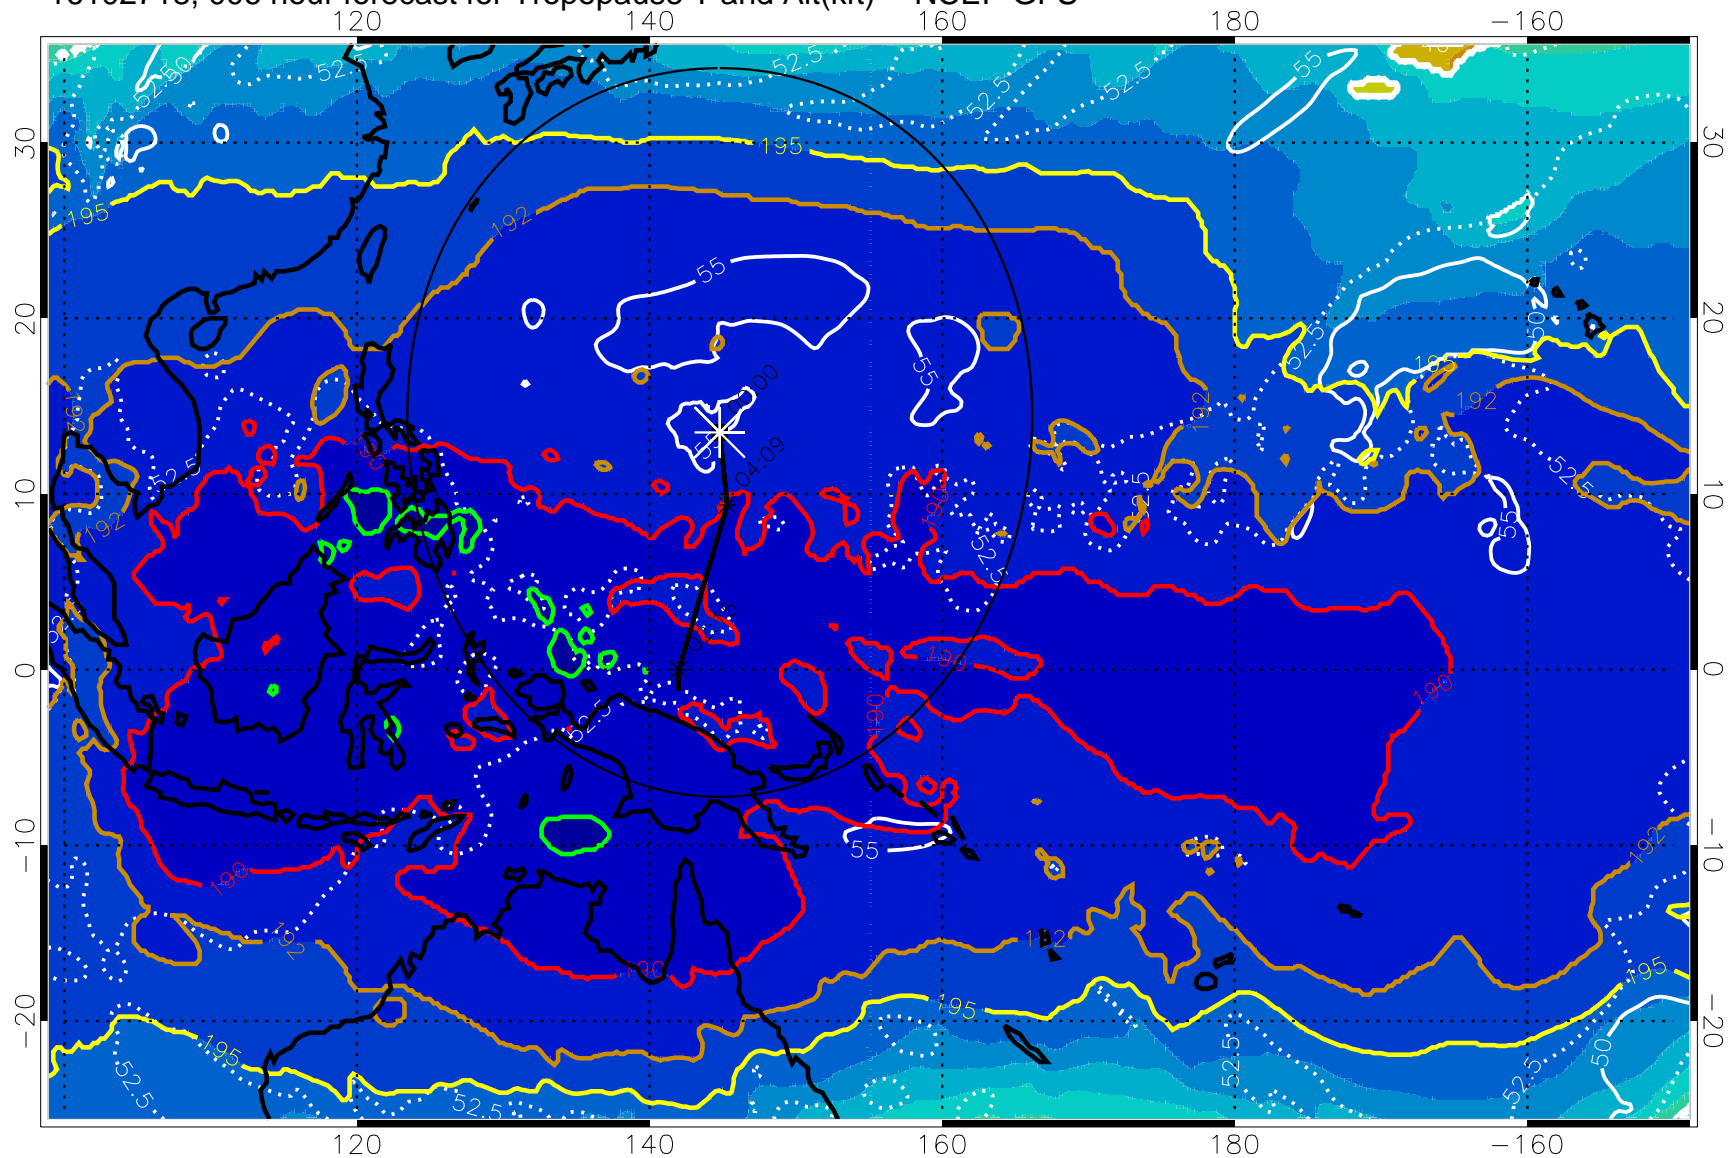

16102718, 006 hour forecast for Tropopause T and Alt(kft) -- NCEP GFS

190 200 210 220 230
Tropopause T, K

Tropopause Altitude in kft (white)

192.5K Isotherm 195K Isotherm
187.5K Isotherm 190K Isotherm

Range ring of 2304 km

16102800, 012 hour forecast for Tropopause T and Alt(kft) -- NCEP GFS

190 200 210 220 230

Tropopause T, K

Tropopause Altitude in kft (white)

192.5K Isotherm 195K Isotherm
187.5K Isotherm 190K Isotherm

Range ring of 2304 km