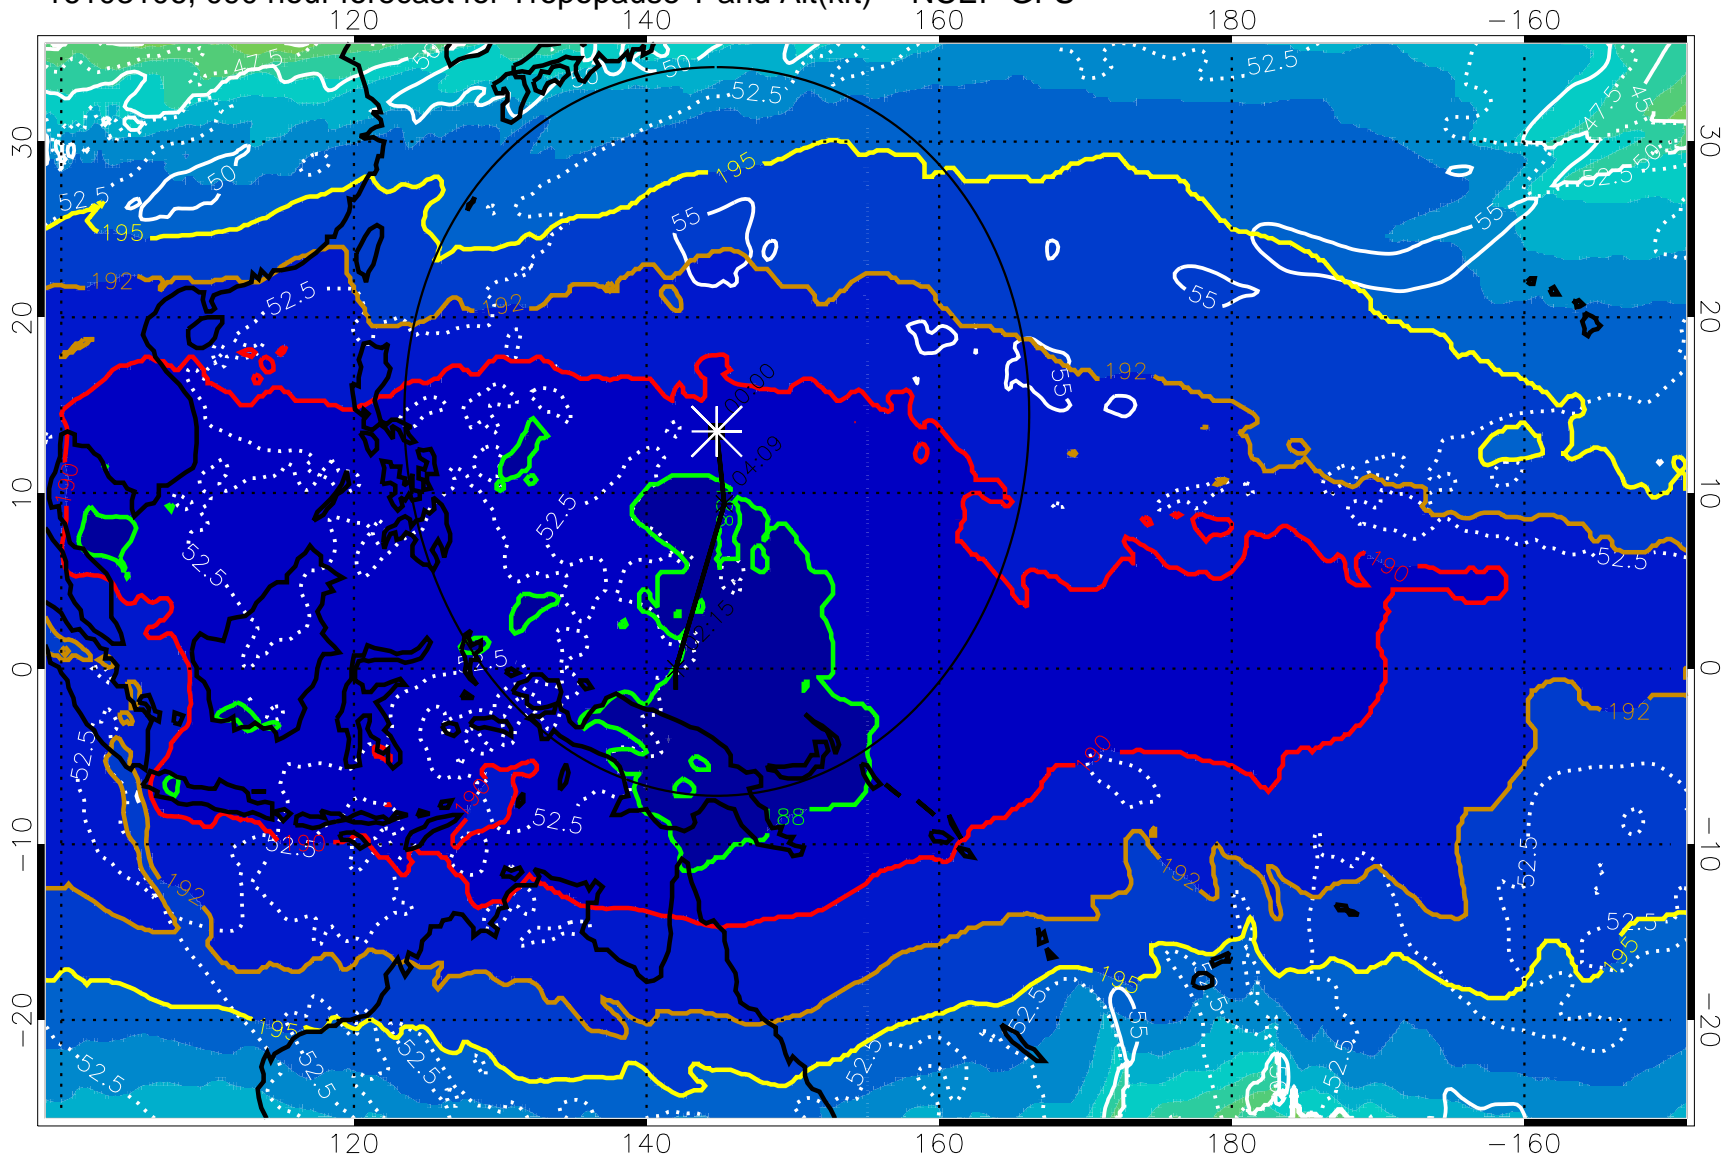

16103106, 090 hour forecast for Tropopause T and Alt(kft) -- NCEP GFS

190 200 210 220 230

Tropopause T, K

Tropopause Altitude in kft (white)

192.5K Isotherm 195K Isotherm

187.5K Isotherm 190K Isotherm

Range ring of 2304 km