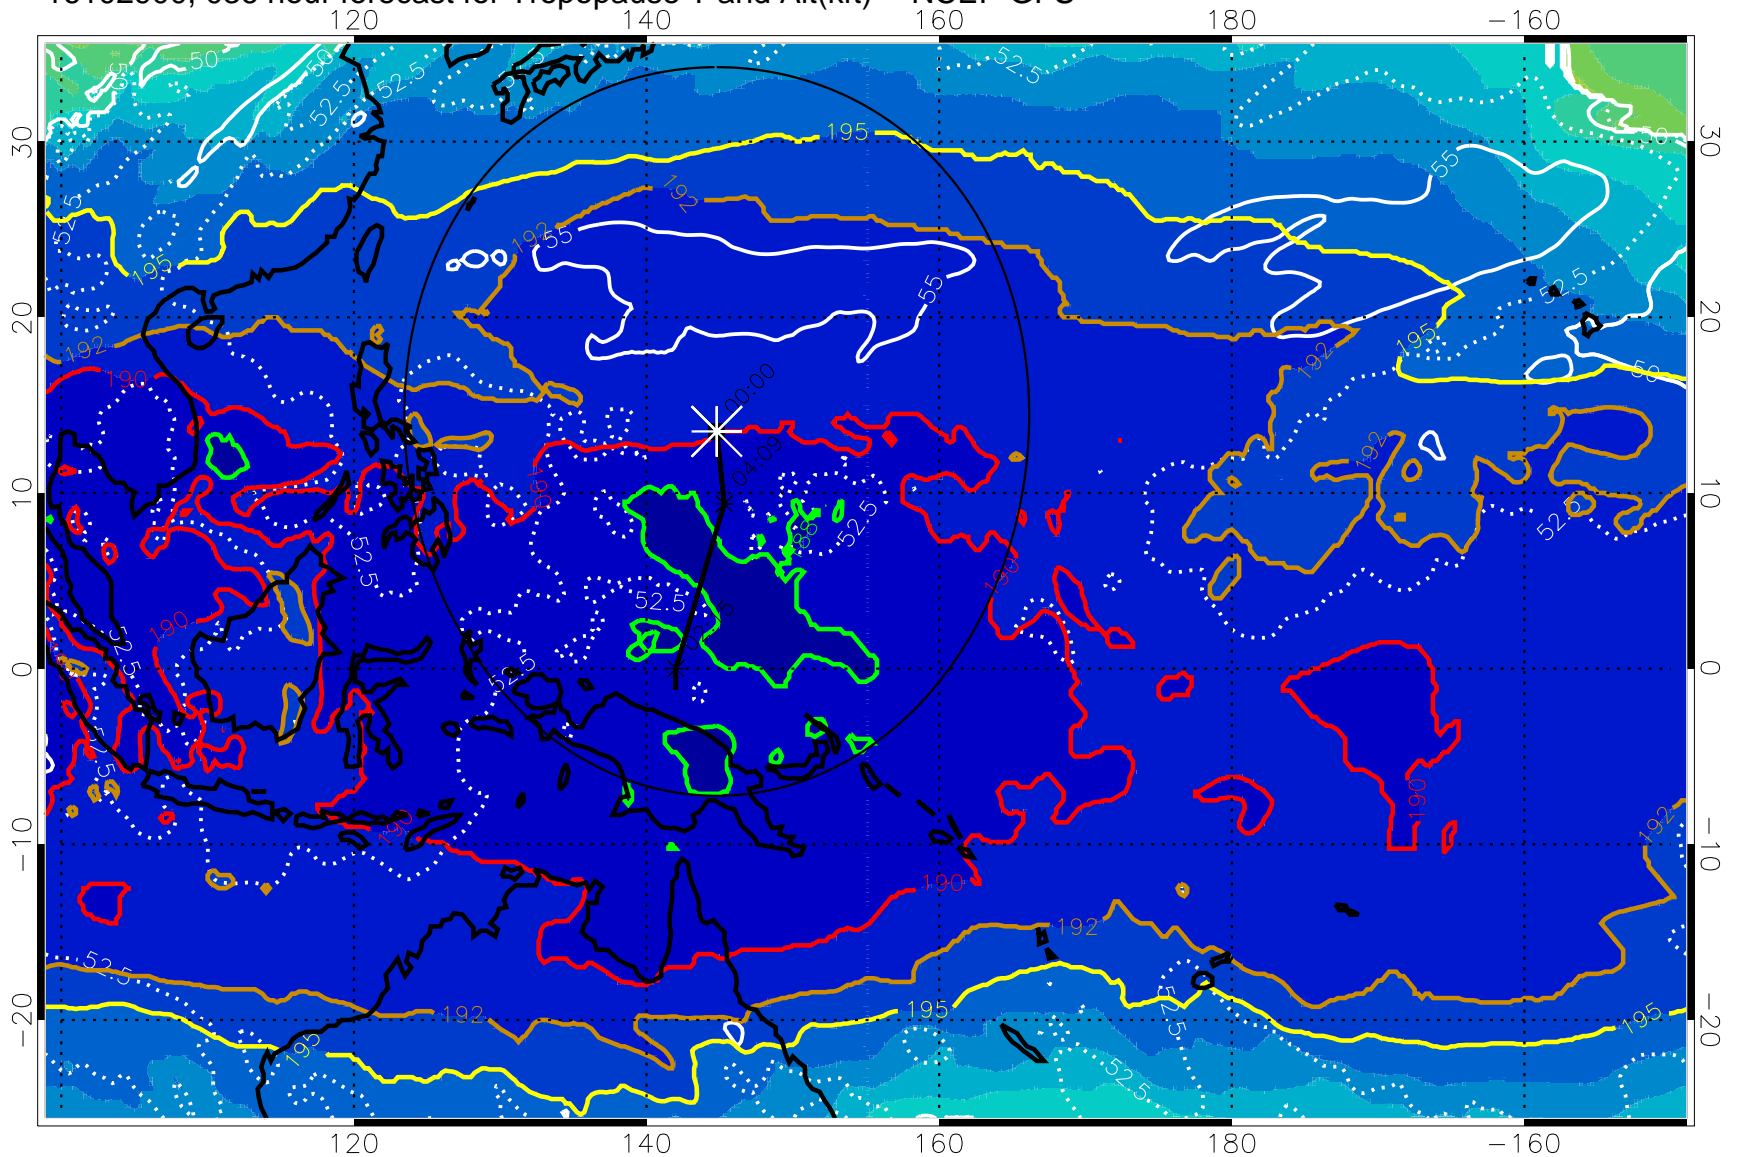

16102818, 030 hour forecast for Tropopause T and Alt(kft) -- NCEP GFS

190 200 210 220 230

Tropopause T, K

Tropopause Altitude in kft (white)

192.5K Isotherm 195K Isotherm

187.5K Isotherm 190K Isotherm

Range ring of 2304 km

16102900, 036 hour forecast for Tropopause T and Alt(kft) -- NCEP GFS

190 200 210 220 230
Tropopause T, K

Tropopause Altitude in kft (white)

192.5K Isotherm 195K Isotherm
187.5K Isotherm 190K Isotherm

Range ring of 2304 km