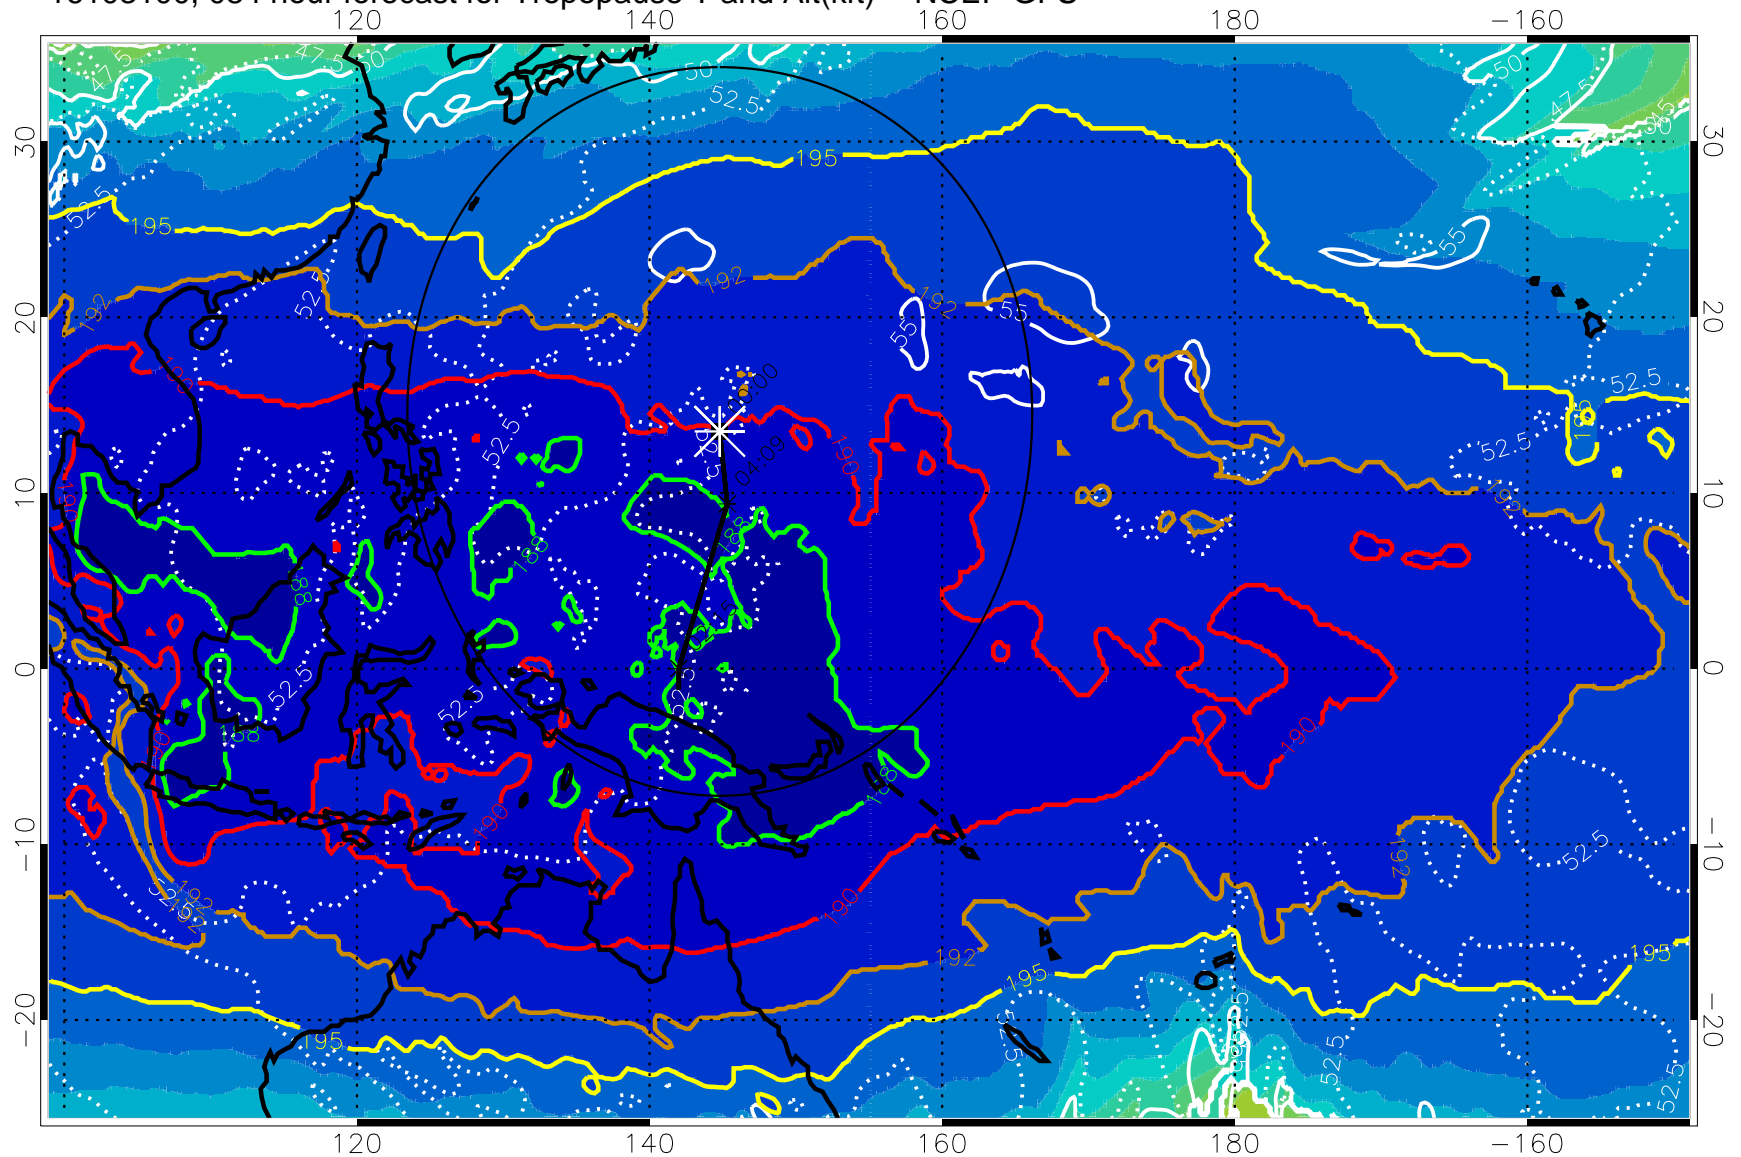

190 200 210 220 230

Tropopause T, K

Tropopause Altitude in kft (white)

192.5K Isotherm 195K Isotherm
187.5K Isotherm 190K Isotherm

Range ring of 2304 km

16103100, 084 hour forecast for Tropopause T and Alt(kft) -- NCEP GFS