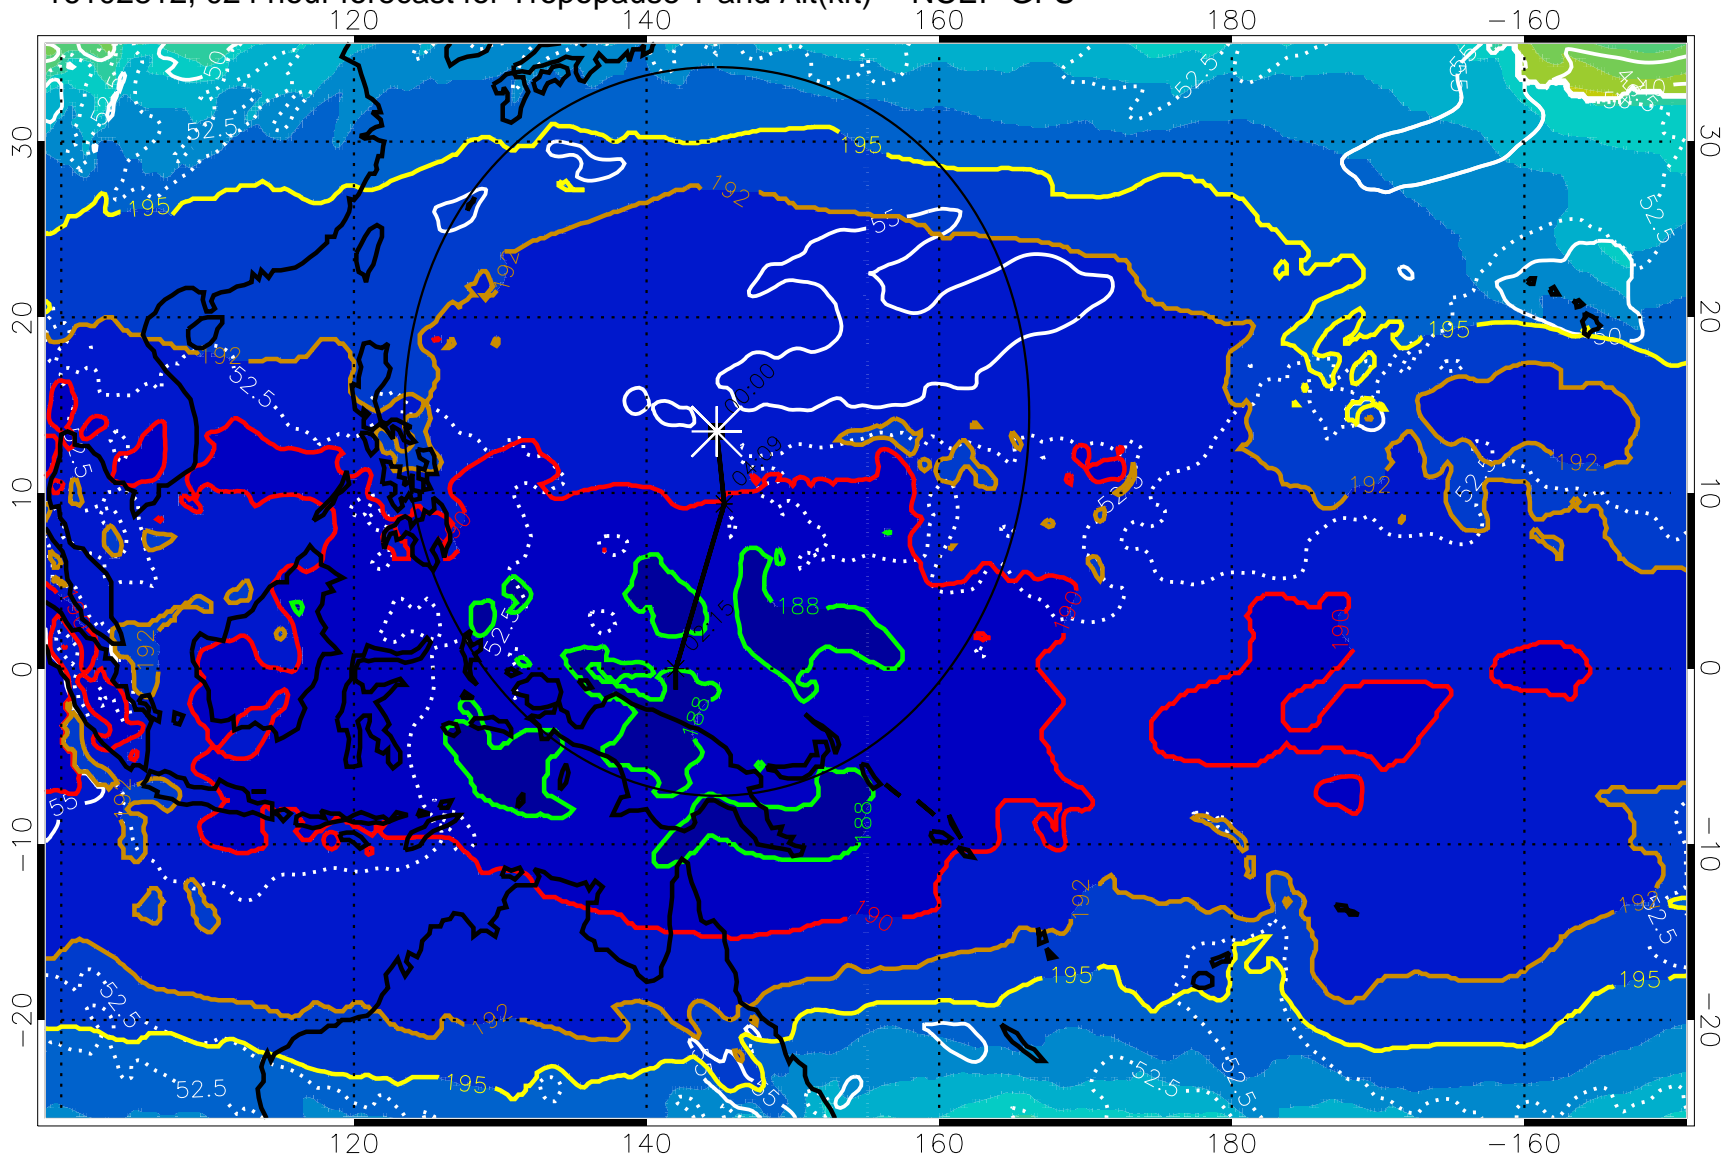

16102806, 018 hour forecast for Tropopause T and Alt(kft) -- NCEP GFS

190 200 210 220 230
Tropopause T, K

Tropopause Altitude in kft (white)

192.5K Isotherm 195K Isotherm
187.5K Isotherm 190K Isotherm

Range ring of 2304 km

16102812, 024 hour forecast for Tropopause T and Alt(kft) -- NCEP GFS

190 200 210 220 230

Tropopause T, K

Tropopause Altitude in kft (white)

192.5K Isotherm 195K Isotherm

187.5K Isotherm 190K Isotherm

Range ring of 2304 km