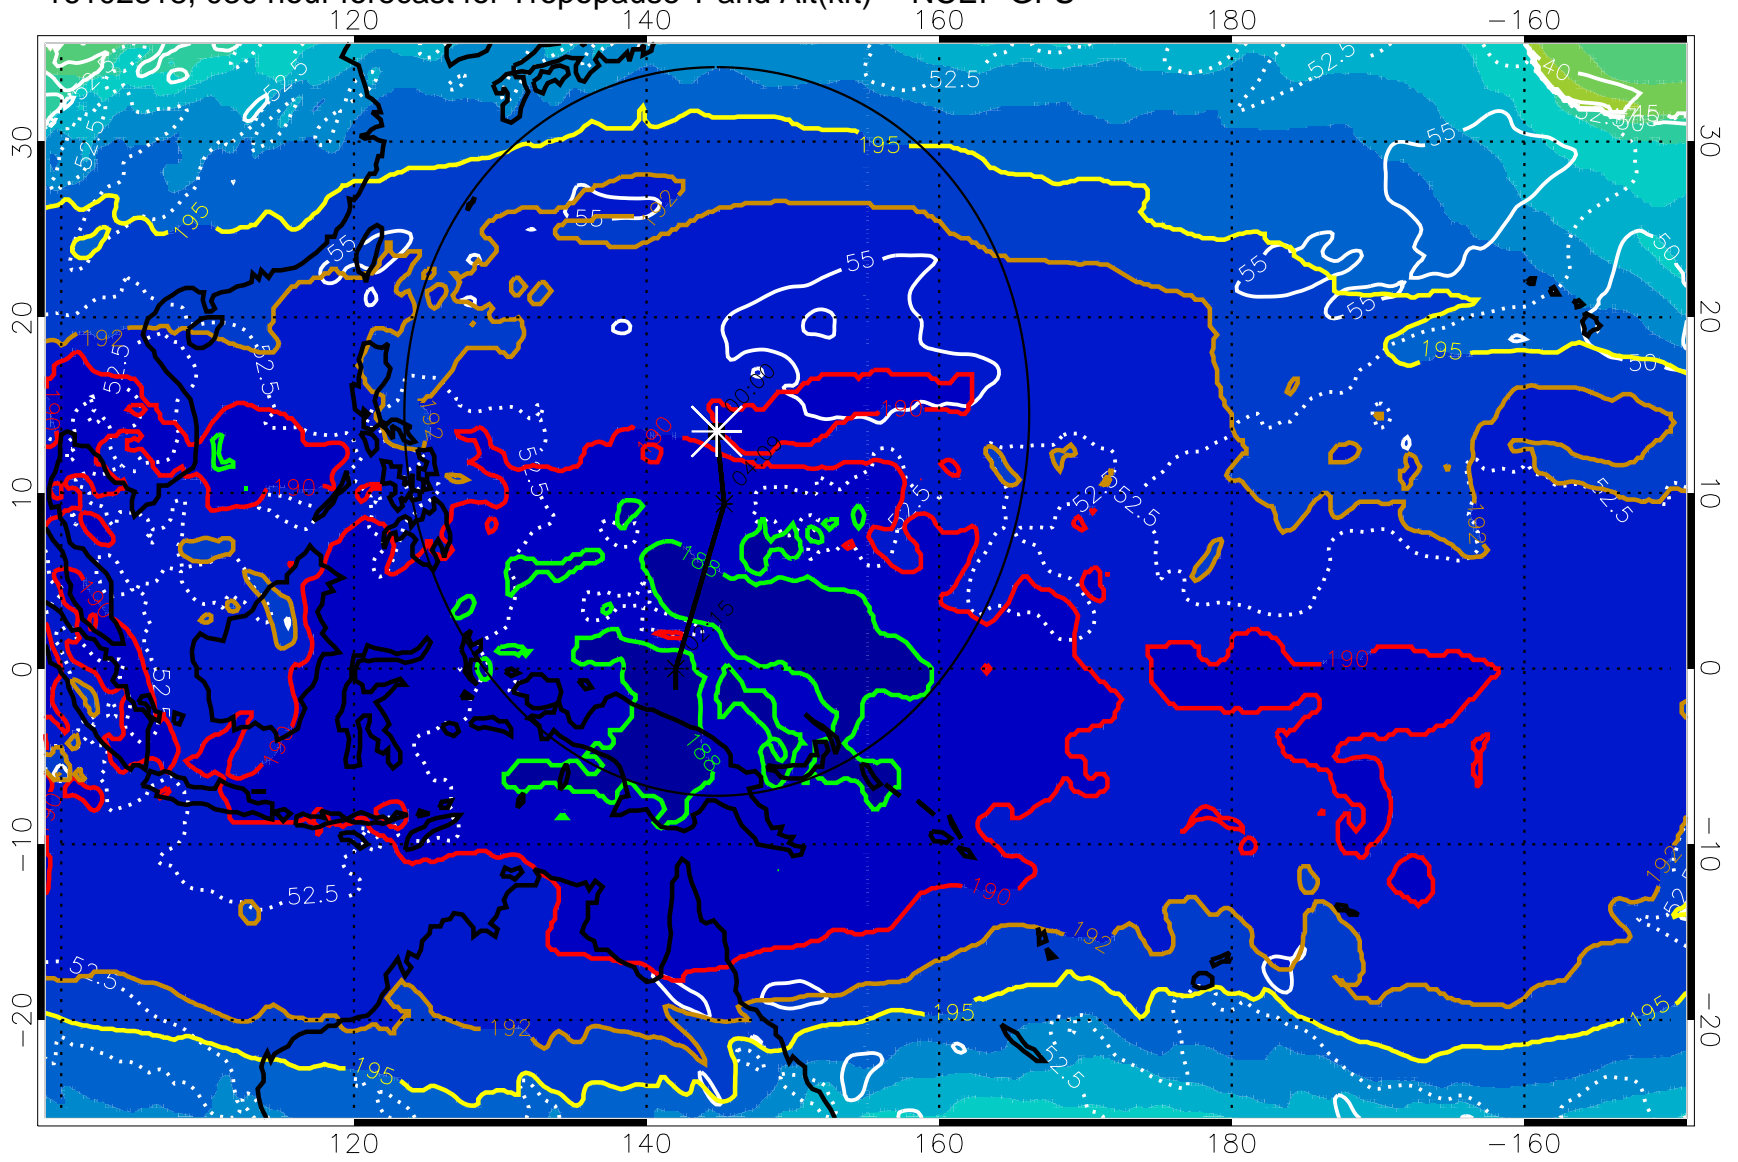

16102818, 030 hour forecast for Tropopause T and Alt(kft) -- NCEP GFS

190 200 210 220 230

Tropopause T, K

Tropopause Altitude in kft (white)

192.5K Isotherm 195K Isotherm

187.5K Isotherm 190K Isotherm

Range ring of 2304 km