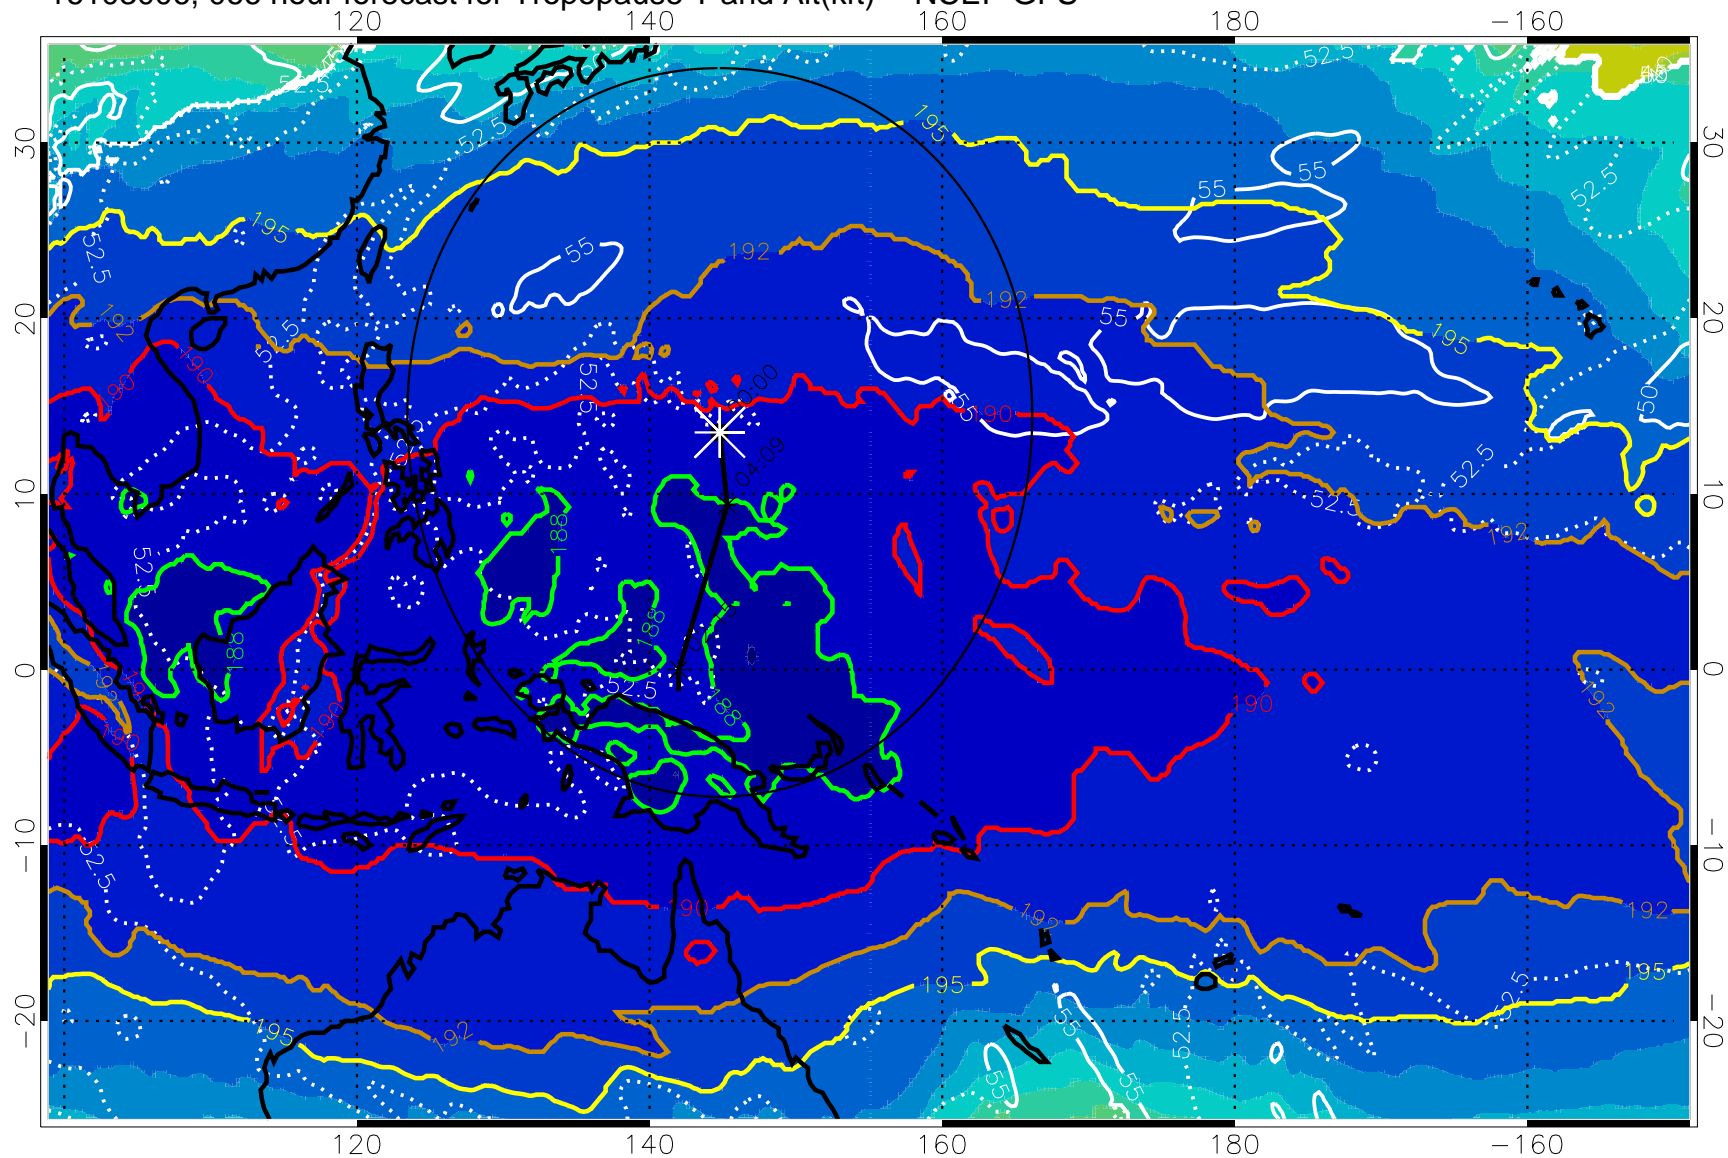

16103006, 066 hour forecast for Tropopause T and Alt(kft) -- NCEP GFS

190 200 210 220 230

Tropopause T, K

Tropopause Altitude in kft (white)

192.5K Isotherm 195K Isotherm
187.5K Isotherm 190K Isotherm

Range ring of 2304 km