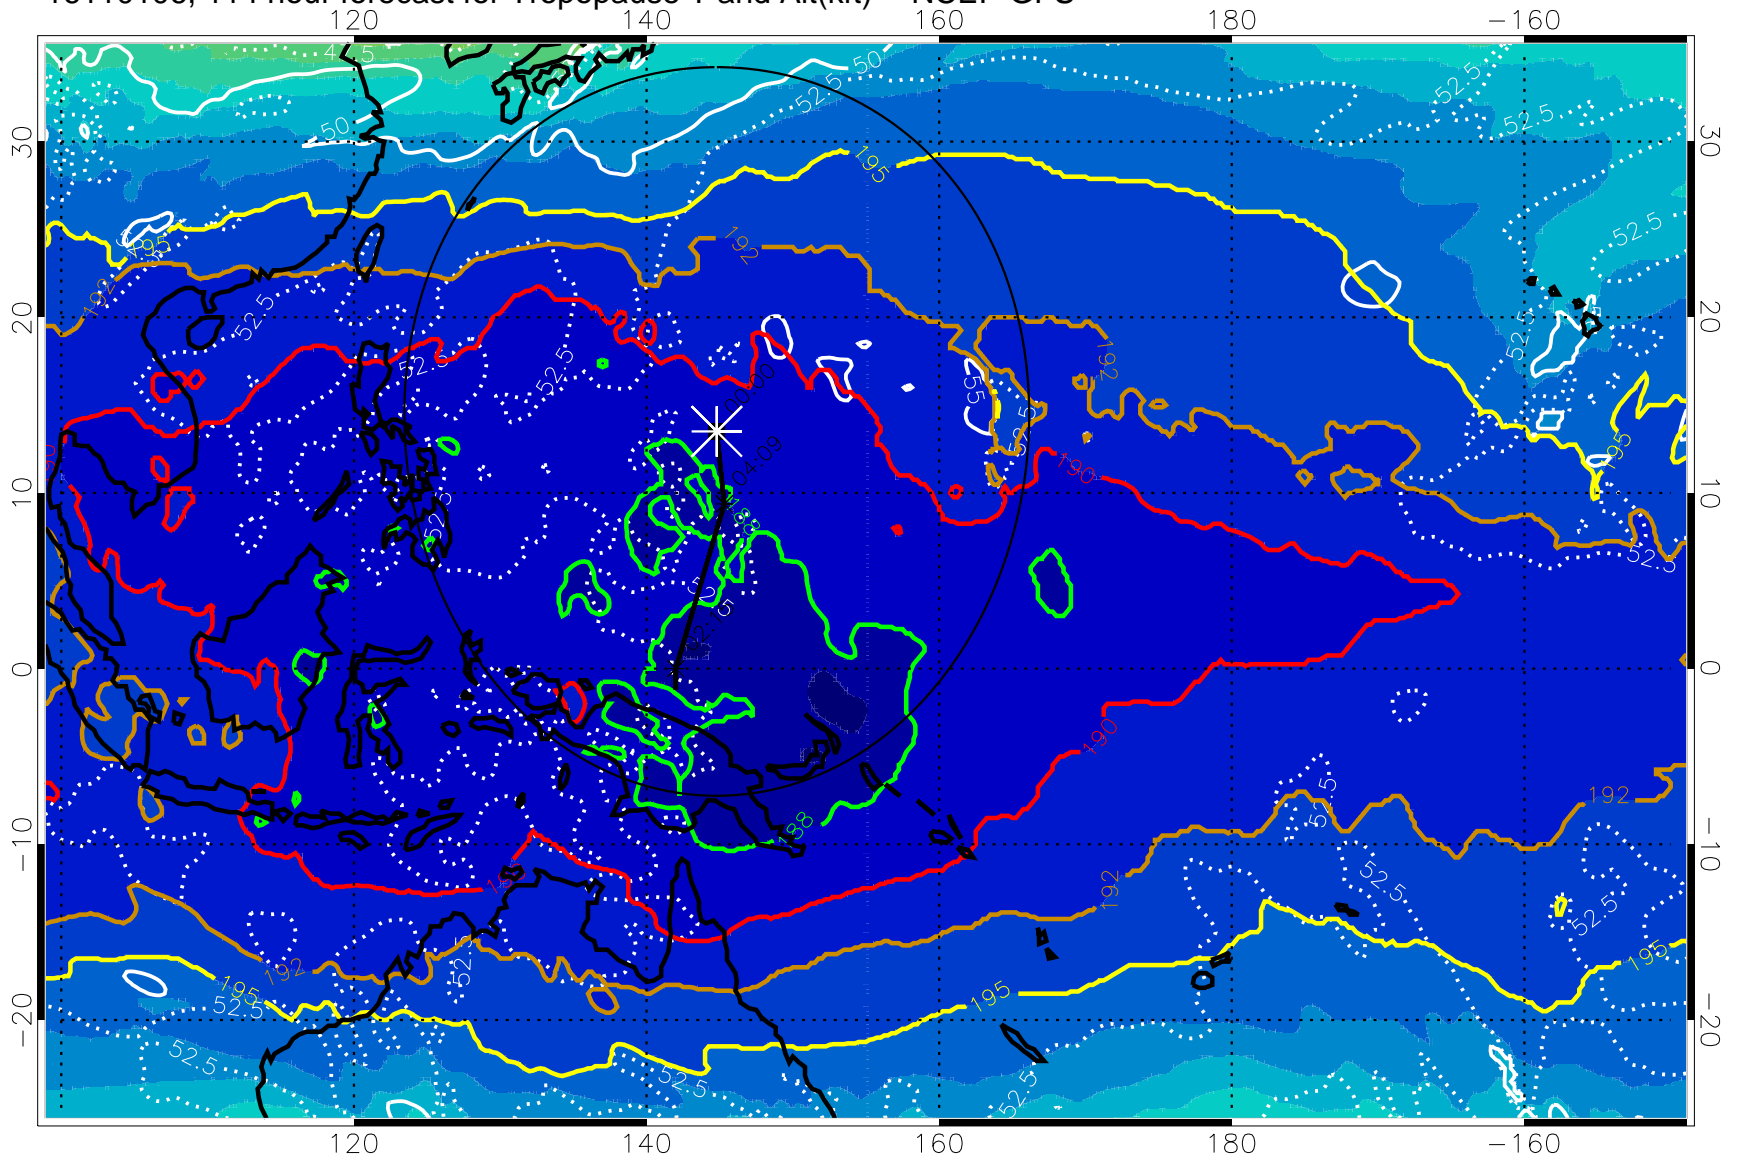

190 200 210 220 230

Tropopause T, K

Tropopause Altitude in kft (white)

192.5K Isotherm 195K Isotherm

187.5K Isotherm 190K Isotherm

Range ring of 2304 km

16110100, 108 hour forecast for Tropopause T and Alt(kft) -- NCEP GFS

190 200 210 220 230
Tropopause T, K

Tropopause Altitude in kft (white)

192.5K Isotherm 195K Isotherm
187.5K Isotherm 190K Isotherm

Range ring of 2304 km

16110106, 114 hour forecast for Tropopause T and Alt(kft) -- NCEP GFS