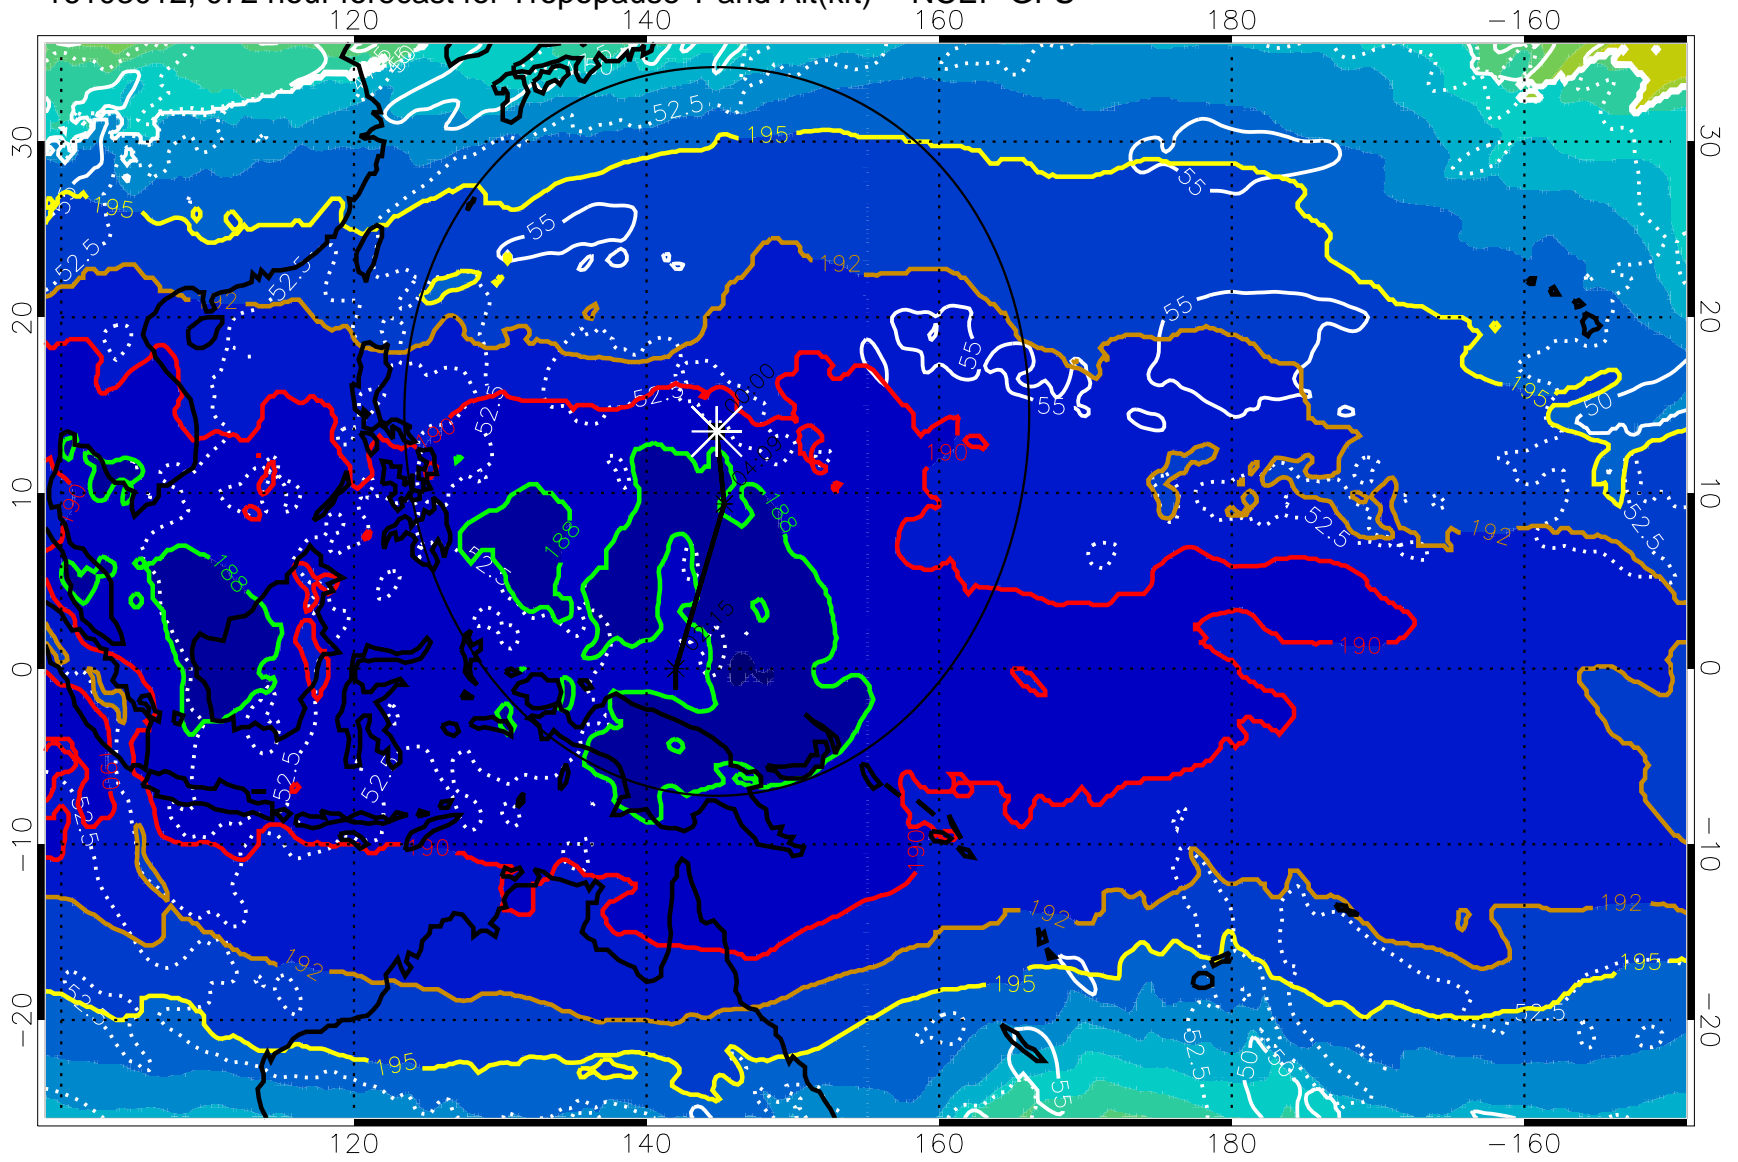

16103012, 072 hour forecast for Tropopause T and Alt(kft) -- NCEP GFS

Tropopause Altitude in kft (white)

192.5K Isotherm 195K Isotherm
187.5K Isotherm 190K Isotherm

Range ring of 2304 km