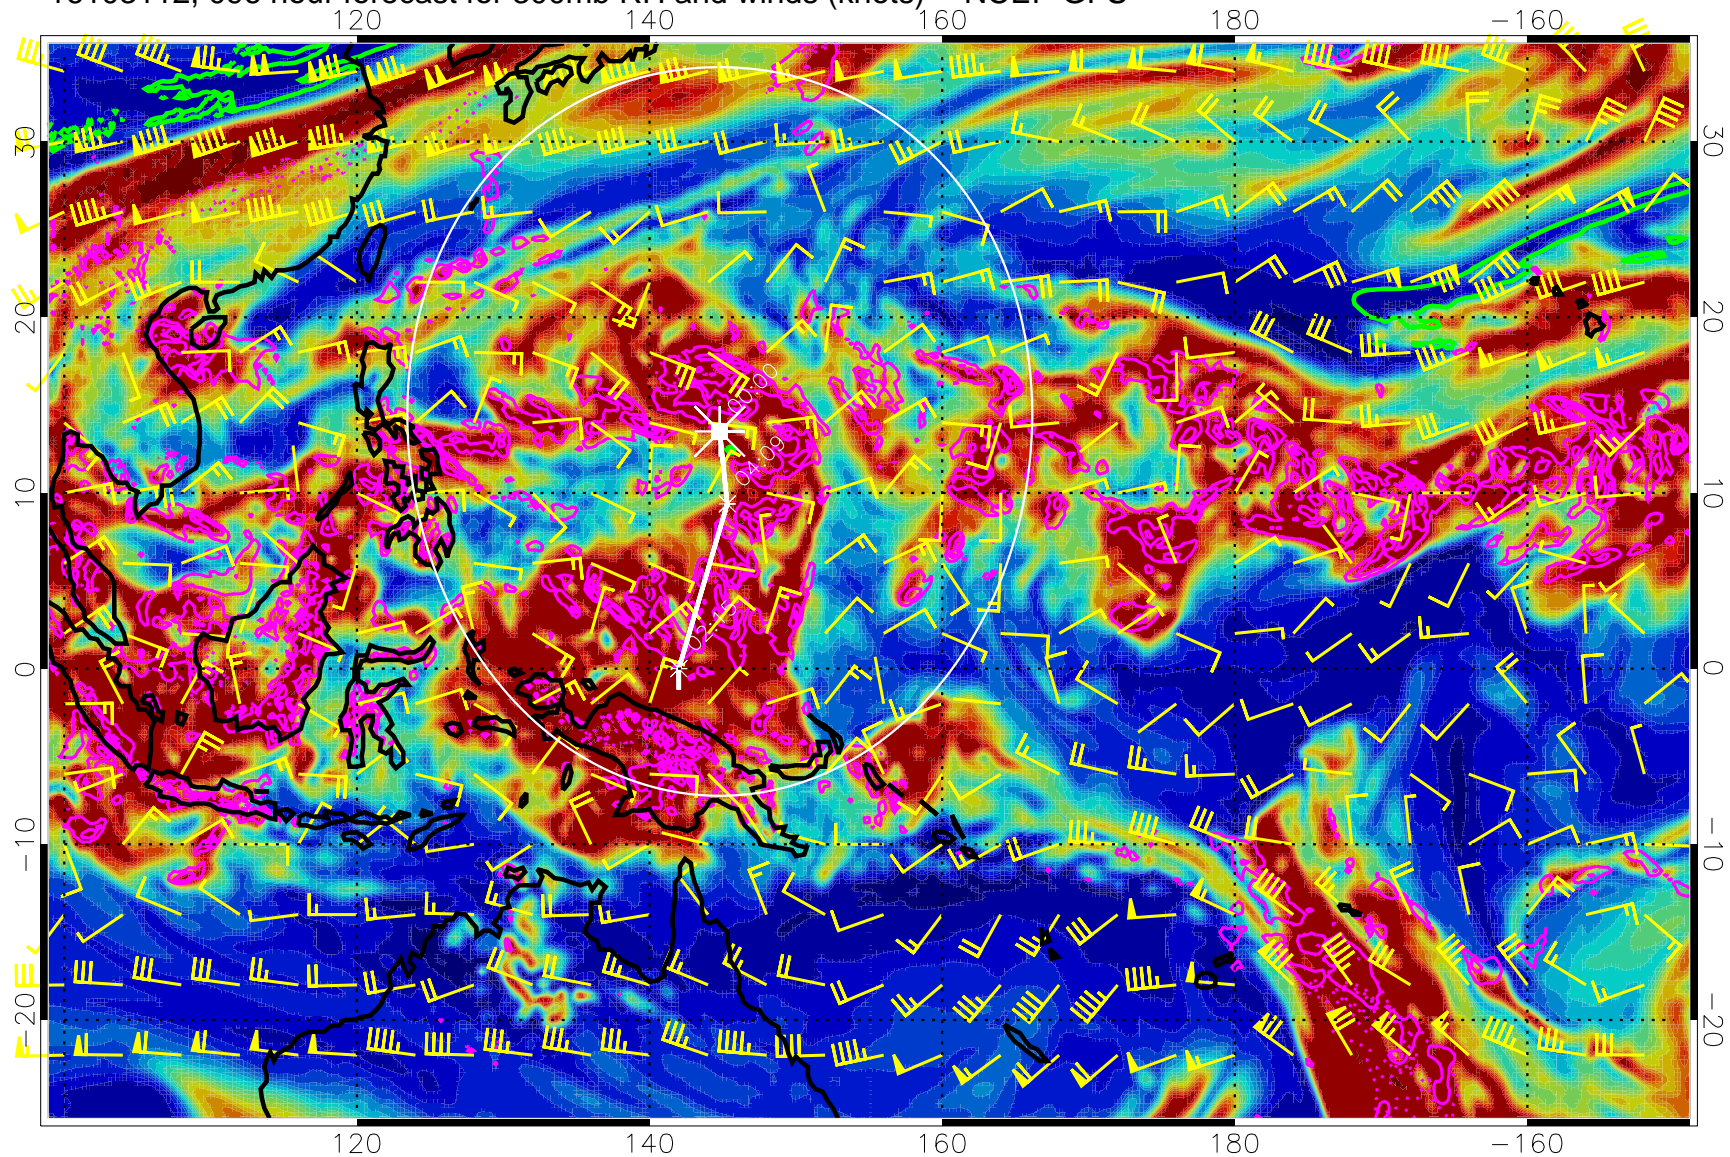

Precip (tot dot, conv sol) mm/day 40 mm/day contours, min 20

EPV Tropopause (2 PVU) Position

Range ring of 2304 km

16103106, 090 hour forecast for 300mb RH and winds (knots) -- NCEP GFS

0 20 40 60 80 100  
RH, %

Precip (tot dot, conv sol) mm/day 40 mm/day contours, min 20

EPV Tropopause (2 PVU) Position

Range ring of 2304 km

16103112, 096 hour forecast for 300mb RH and winds (knots) -- NCEP GFS

Precip (tot dot, conv sol) mm/day 40 mm/day contours, min 20

EPV Tropopause (2 PVU) Position

Range ring of 2304 km

16103118, 102 hour forecast for 300mb RH and winds (knots) -- NCEP GFS

Precip (tot dot, conv sol) mm/day 40 mm/day contours, min 20

EPV Tropopause (2 PVU) Position