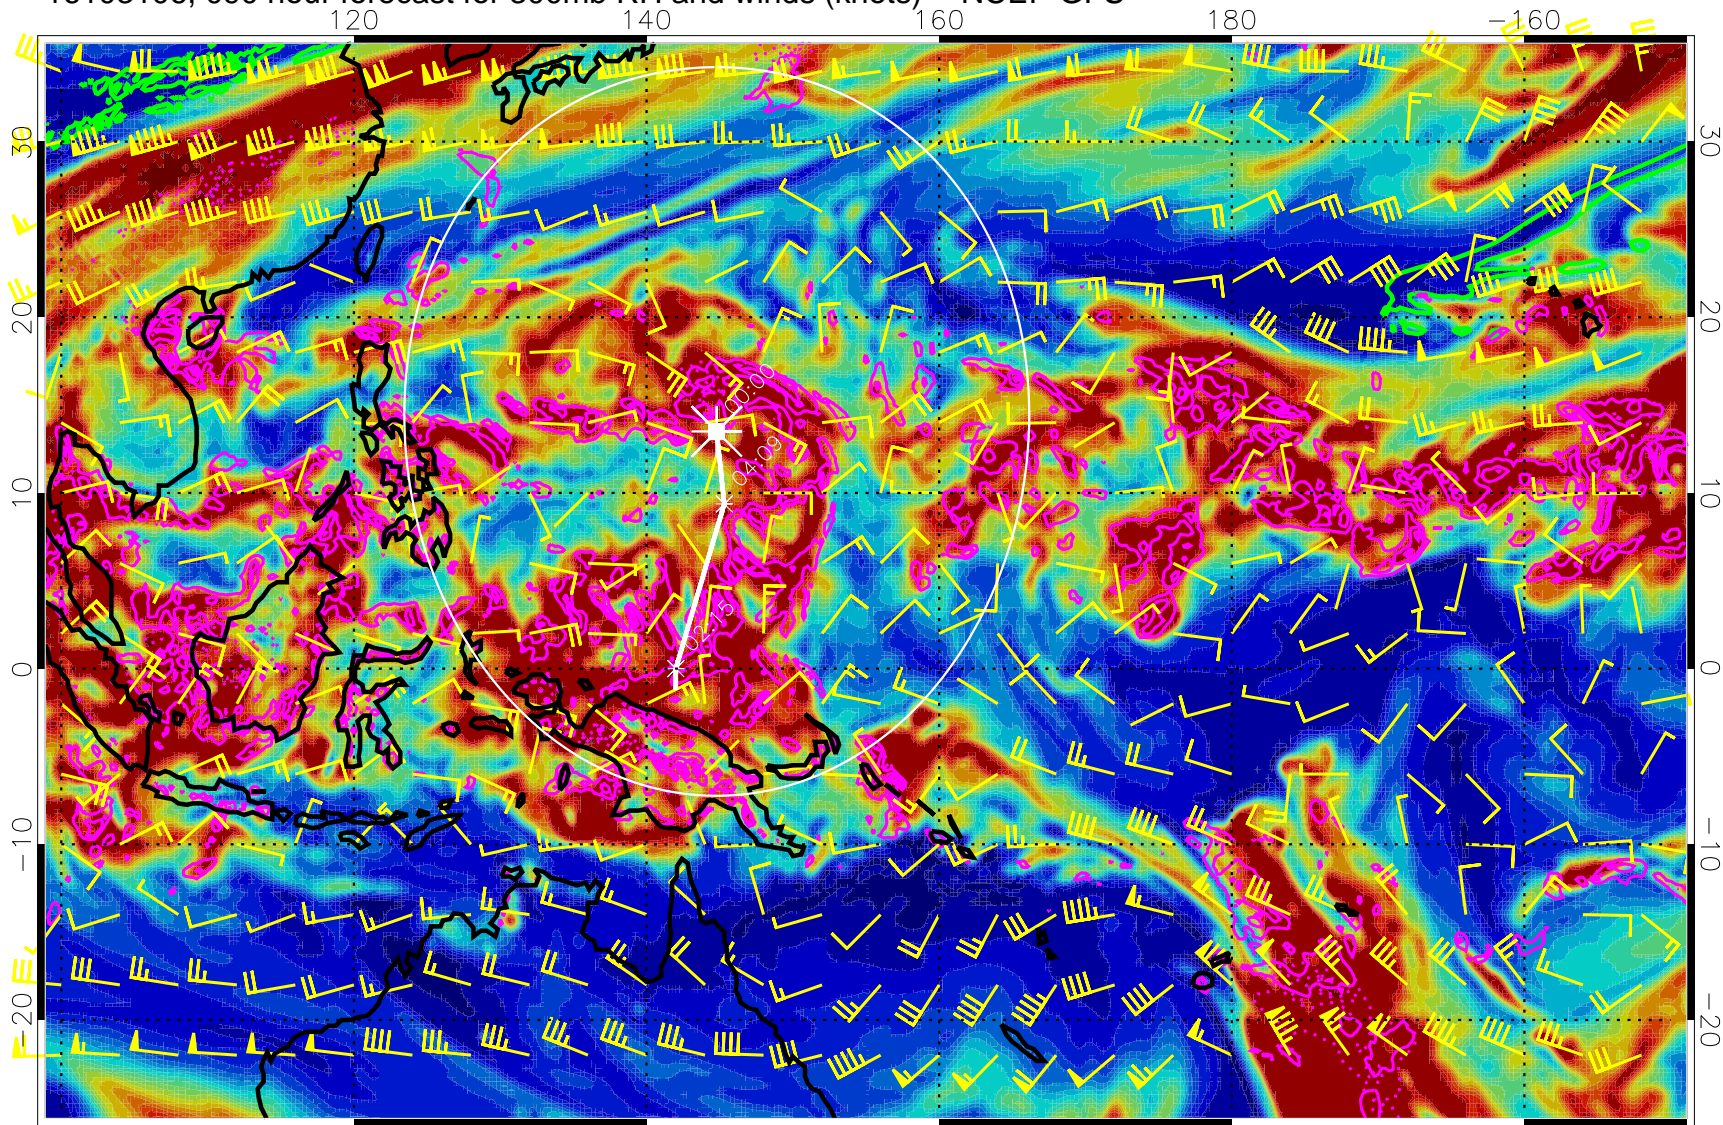

16103106, 090 hour forecast for 300mb RH and winds (knots) -- NCEP GFS

0 20 40 60 80 100
RH, %

Precip (tot dot, conv sol) mm/day 40 mm/day contours, min 20

EPV Tropopause (2 PVU) Position

Range ring of 2304 km