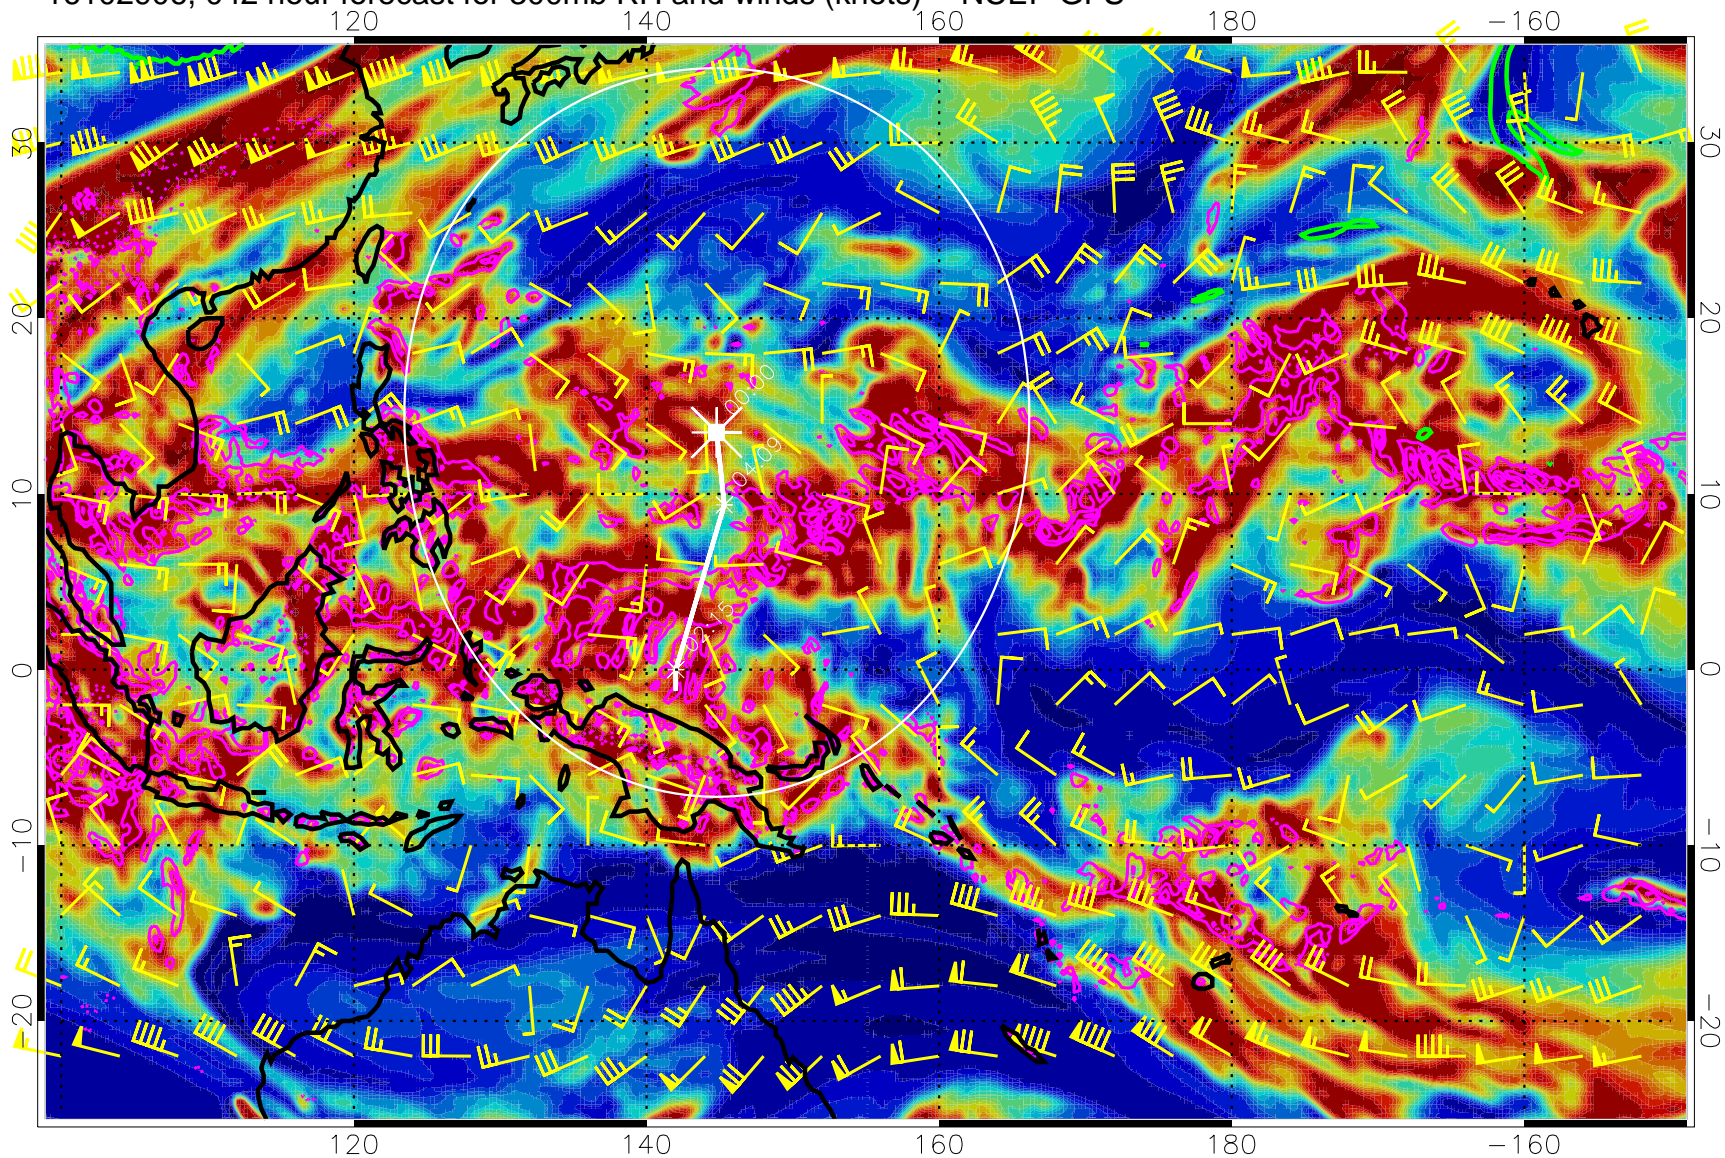

EPV Tropopause (2 PVU) Position

Range ring of 2304 km

16102812, 024 hour forecast for 300mb RH and winds (knots) -- NCEP GFS

16102818, 030 hour forecast for 300mb RH and winds (knots) -- NCEP GFS

Precip (tot dot, conv sol) mm/day 40 mm/day contours, min 20

EPV Tropopause (2 PVU) Position

Range ring of 2304 km

16102900, 036 hour forecast for 300mb RH and winds (knots) -- NCEP GFS

Precip (tot dot, conv sol) mm/day 40 mm/day contours, min 20

EPV Tropopause (2 PVU) Position

Range ring of 2304 km

16102906, 042 hour forecast for 300mb RH and winds (knots) -- NCEP GFS

Precip (tot dot, conv sol) mm/day 40 mm/day contours, min 20

EPV Tropopause (2 PVU) Position

Range ring of 2304 km