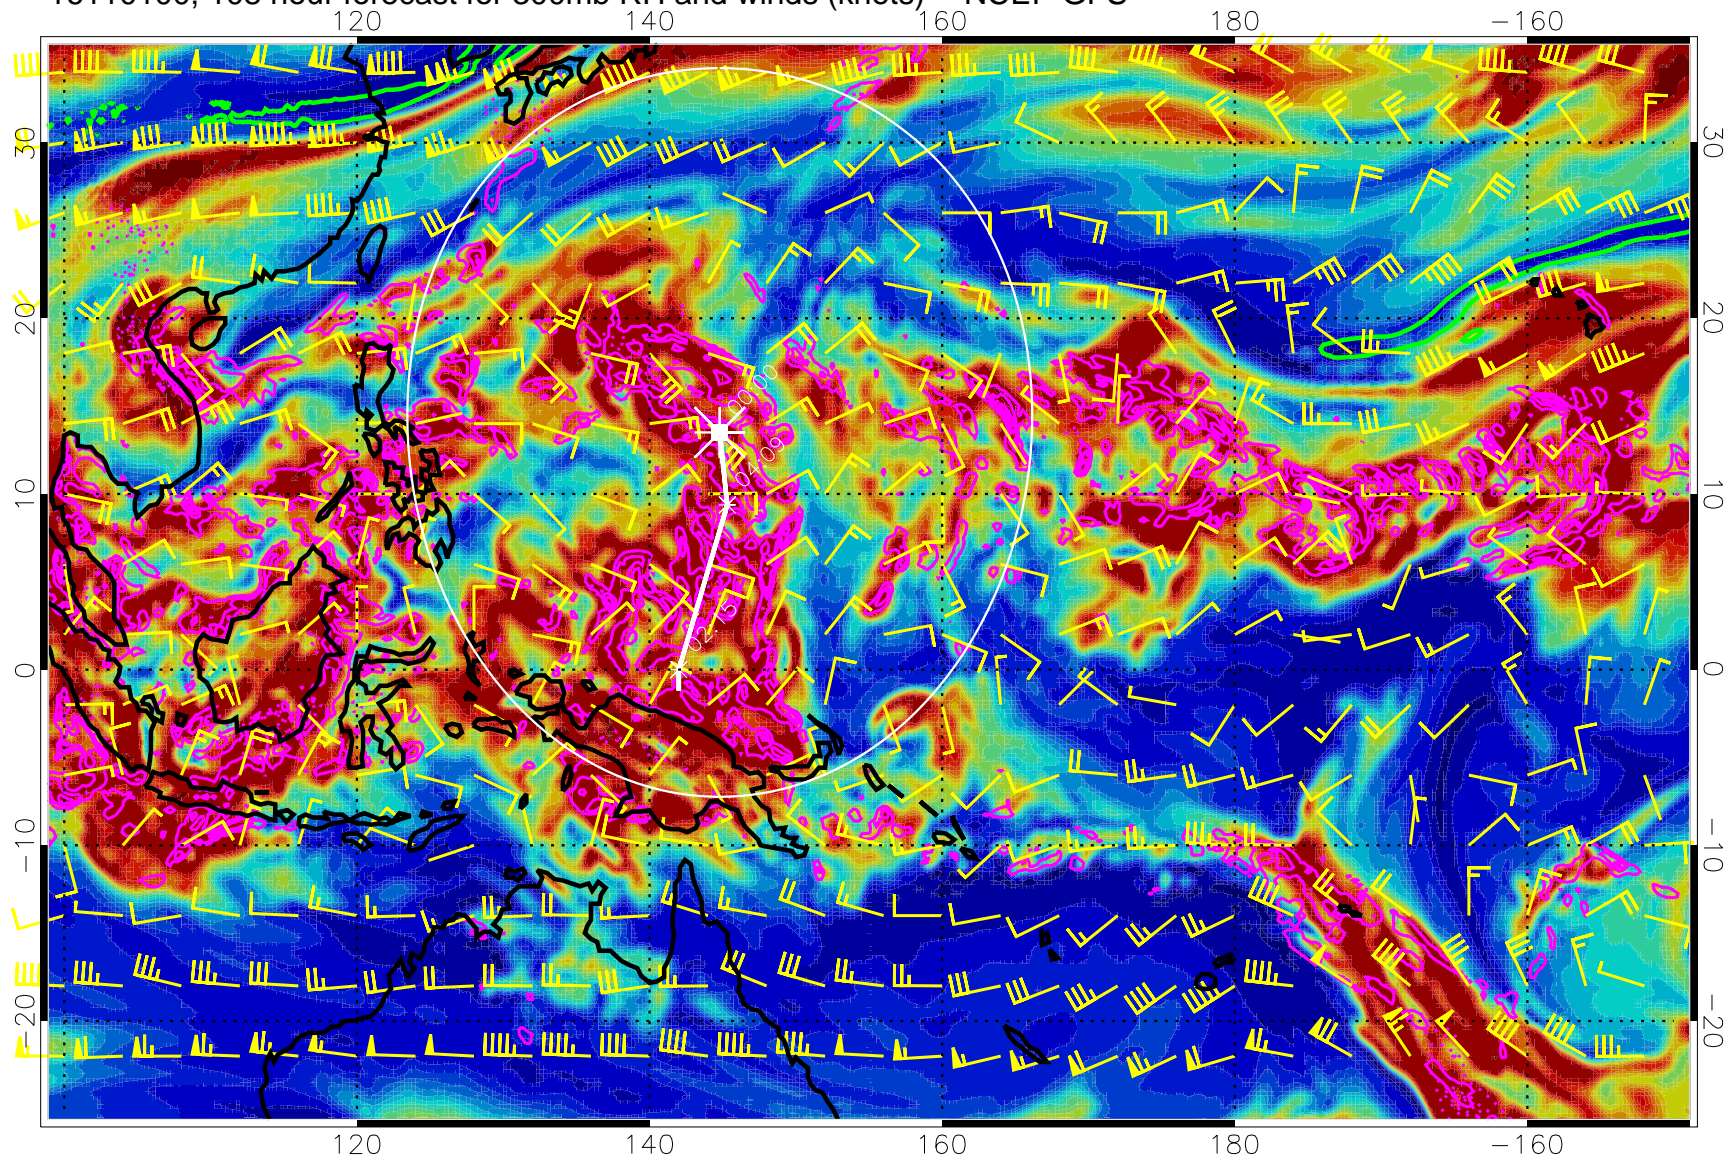

EPV Tropopause (2 PVU) Position

Range ring of 2304 km

16103118, 102 hour forecast for 300mb RH and winds (knots) -- NCEP GFS

Precip (tot dot, conv sol) mm/day 40 mm/day contours, min 20

EPV Tropopause (2 PVU) Position

Range ring of 2304 km

16110100, 108 hour forecast for 300mb RH and winds (knots) -- NCEP GFS

Precip (tot dot, conv sol) mm/day 40 mm/day contours, min 20

EPV Tropopause (2 PVU) Position

Range ring of 2304 km