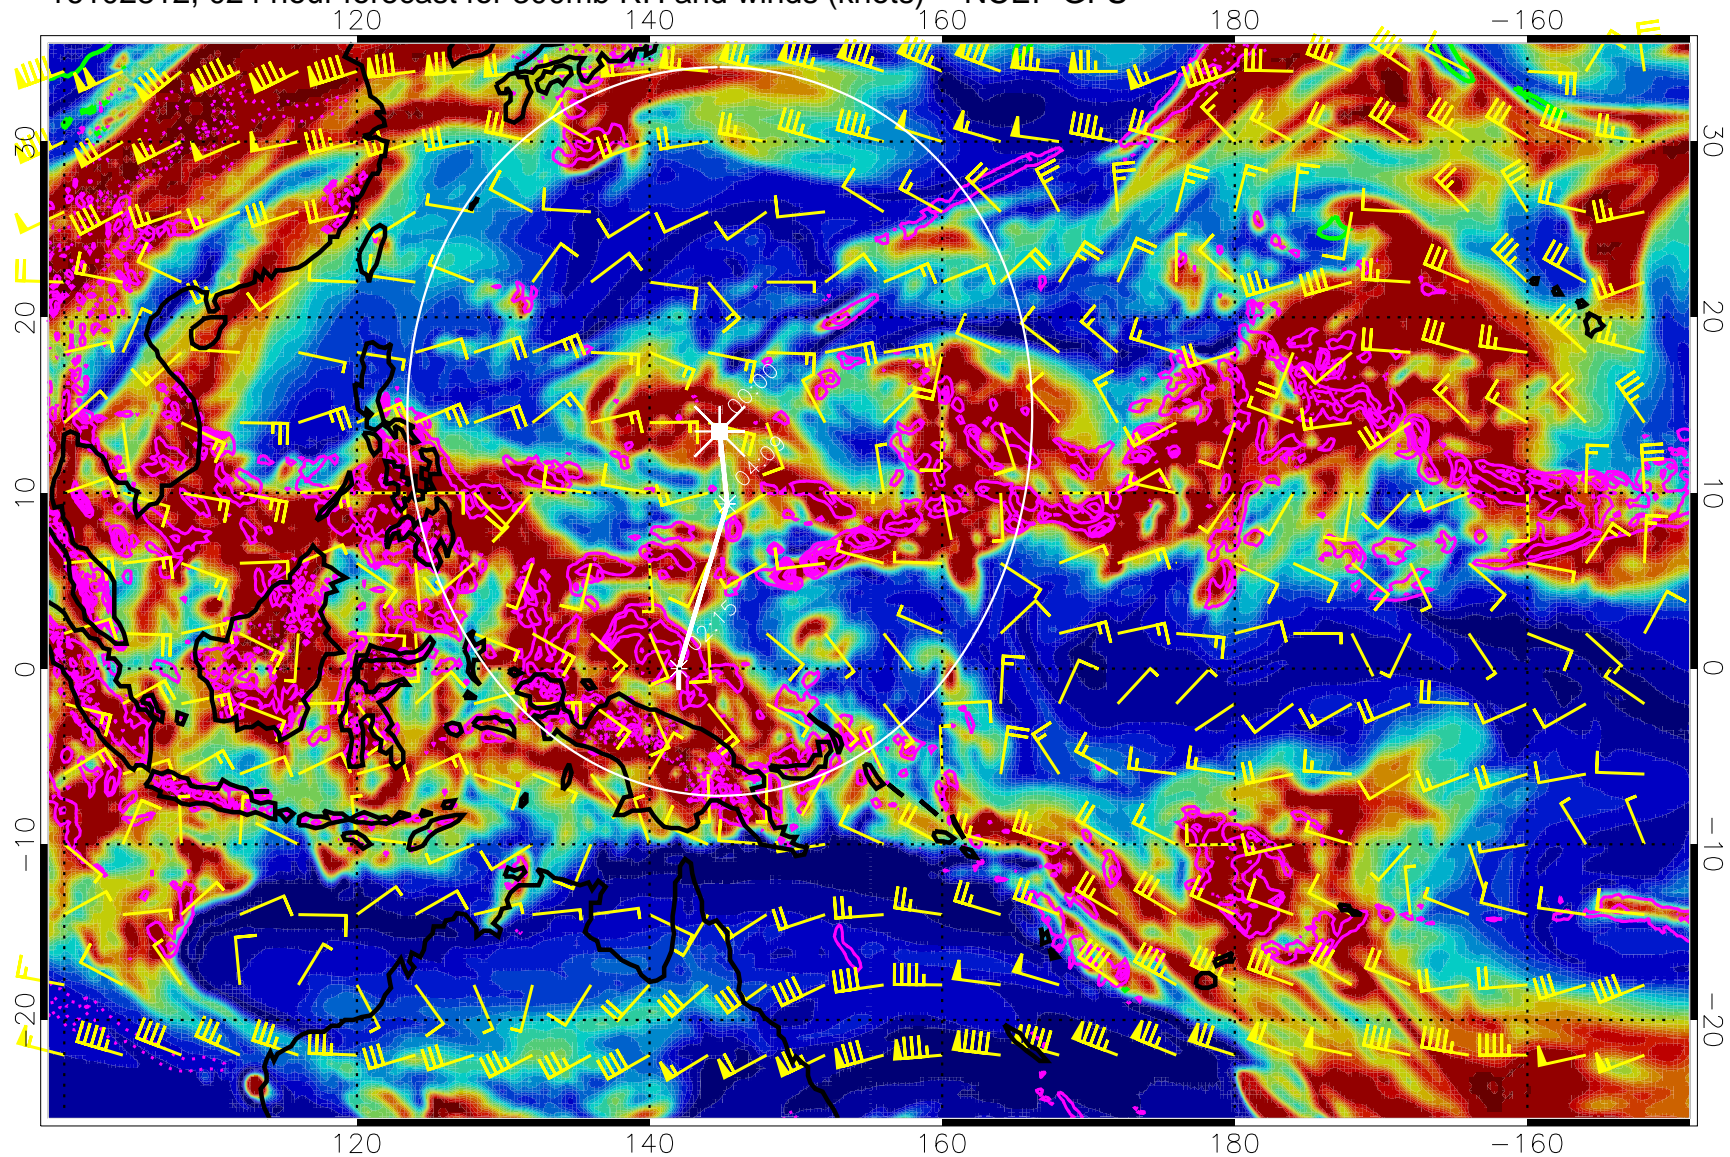

Precip (tot dot, conv sol) mm/day 40 mm/day contours, min 20

EPV Tropopause (2 PVU) Position

Range ring of 2304 km

16102806, 018 hour forecast for 300mb RH and winds (knots) -- NCEP GFS

Precip (tot dot, conv sol) mm/day 40 mm/day contours, min 20

EPV Tropopause (2 PVU) Position

Range ring of 2304 km

16102812, 024 hour forecast for 300mb RH and winds (knots) -- NCEP GFS

16102818, 030 hour forecast for 300mb RH and winds (knots) -- NCEP GFS

Precip (tot dot, conv sol) mm/day 40 mm/day contours, min 20

EPV Tropopause (2 PVU) Position

Range ring of 2304 km

16102900, 036 hour forecast for 300mb RH and winds (knots) -- NCEP GFS

Precip (tot dot, conv sol) mm/day 40 mm/day contours, min 20

EPV Tropopause (2 PVU) Position