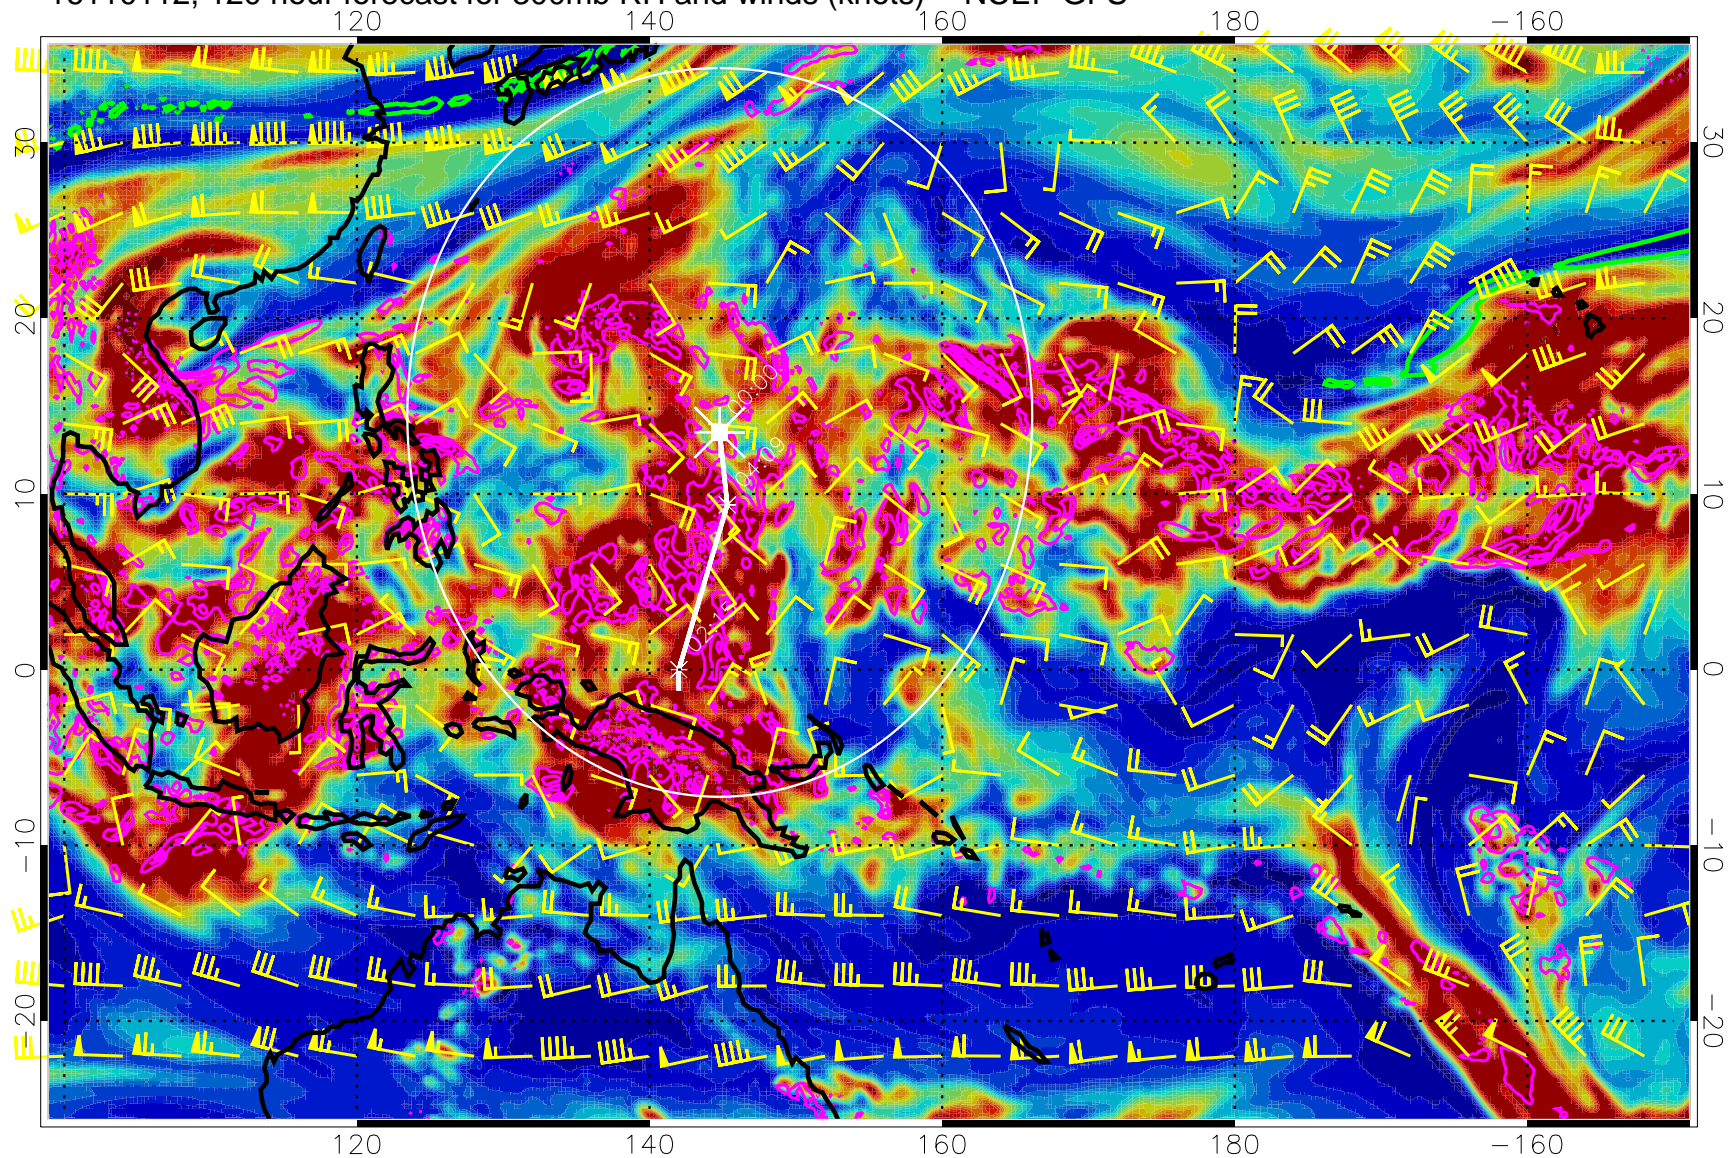

16110106, 114 hour forecast for 300mb RH and winds (knots) -- NCEP GFS

Precip (tot dot, conv sol) mm/day 40 mm/day contours, min 20

EPV Tropopause (2 PVU) Position

Range ring of 2304 km

16110112, 120 hour forecast for 300mb RH and winds (knots) -- NCEP GFS

Precip (tot dot, conv sol) mm/day 40 mm/day contours, min 20

EPV Tropopause (2 PVU) Position

Range ring of 2304 km