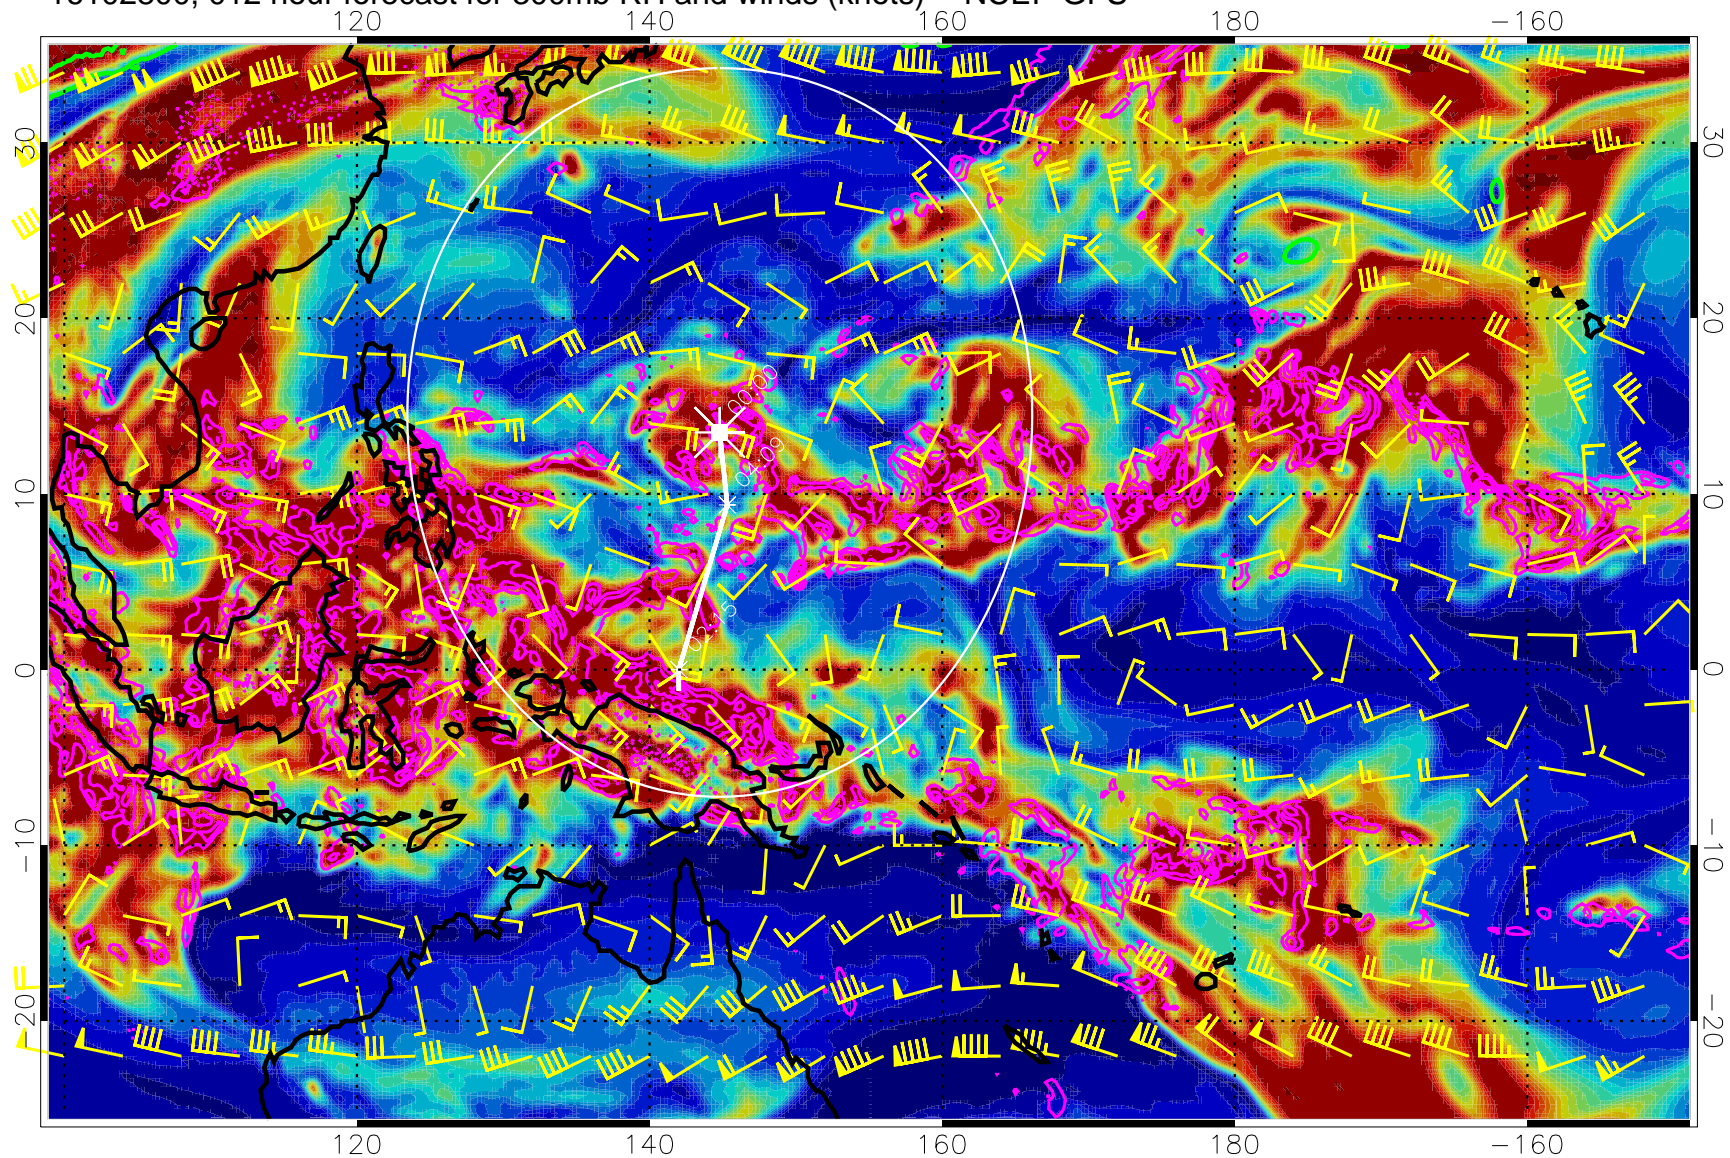

16102718, 006 hour forecast for 300mb RH and winds (knots) -- NCEP GFS

Precip (tot dot, conv sol) mm/day 40 mm/day contours, min 20

EPV Tropopause (2 PVU) Position

Range ring of 2304 km

16102800, 012 hour forecast for 300mb RH and winds (knots) -- NCEP GFS

Precip (tot dot, conv sol) mm/day 40 mm/day contours, min 20

EPV Tropopause (2 PVU) Position

Range ring of 2304 km

16102806, 018 hour forecast for 300mb RH and winds (knots) -- NCEP GFS

Precip (tot dot, conv sol) mm/day 40 mm/day contours, min 20

EPV Tropopause (2 PVU) Position

Range ring of 2304 km

16102812, 024 hour forecast for 300mb RH and winds (knots) -- NCEP GFS

16102818, 030 hour forecast for 300mb RH and winds (knots) -- NCEP GFS

Precip (tot dot, conv sol) mm/day 40 mm/day contours, min 20

EPV Tropopause (2 PVU) Position

Range ring of 2304 km

16102900, 036 hour forecast for 300mb RH and winds (knots) -- NCEP GFS

Precip (tot dot, conv sol) mm/day 40 mm/day contours, min 20

EPV Tropopause (2 PVU) Position