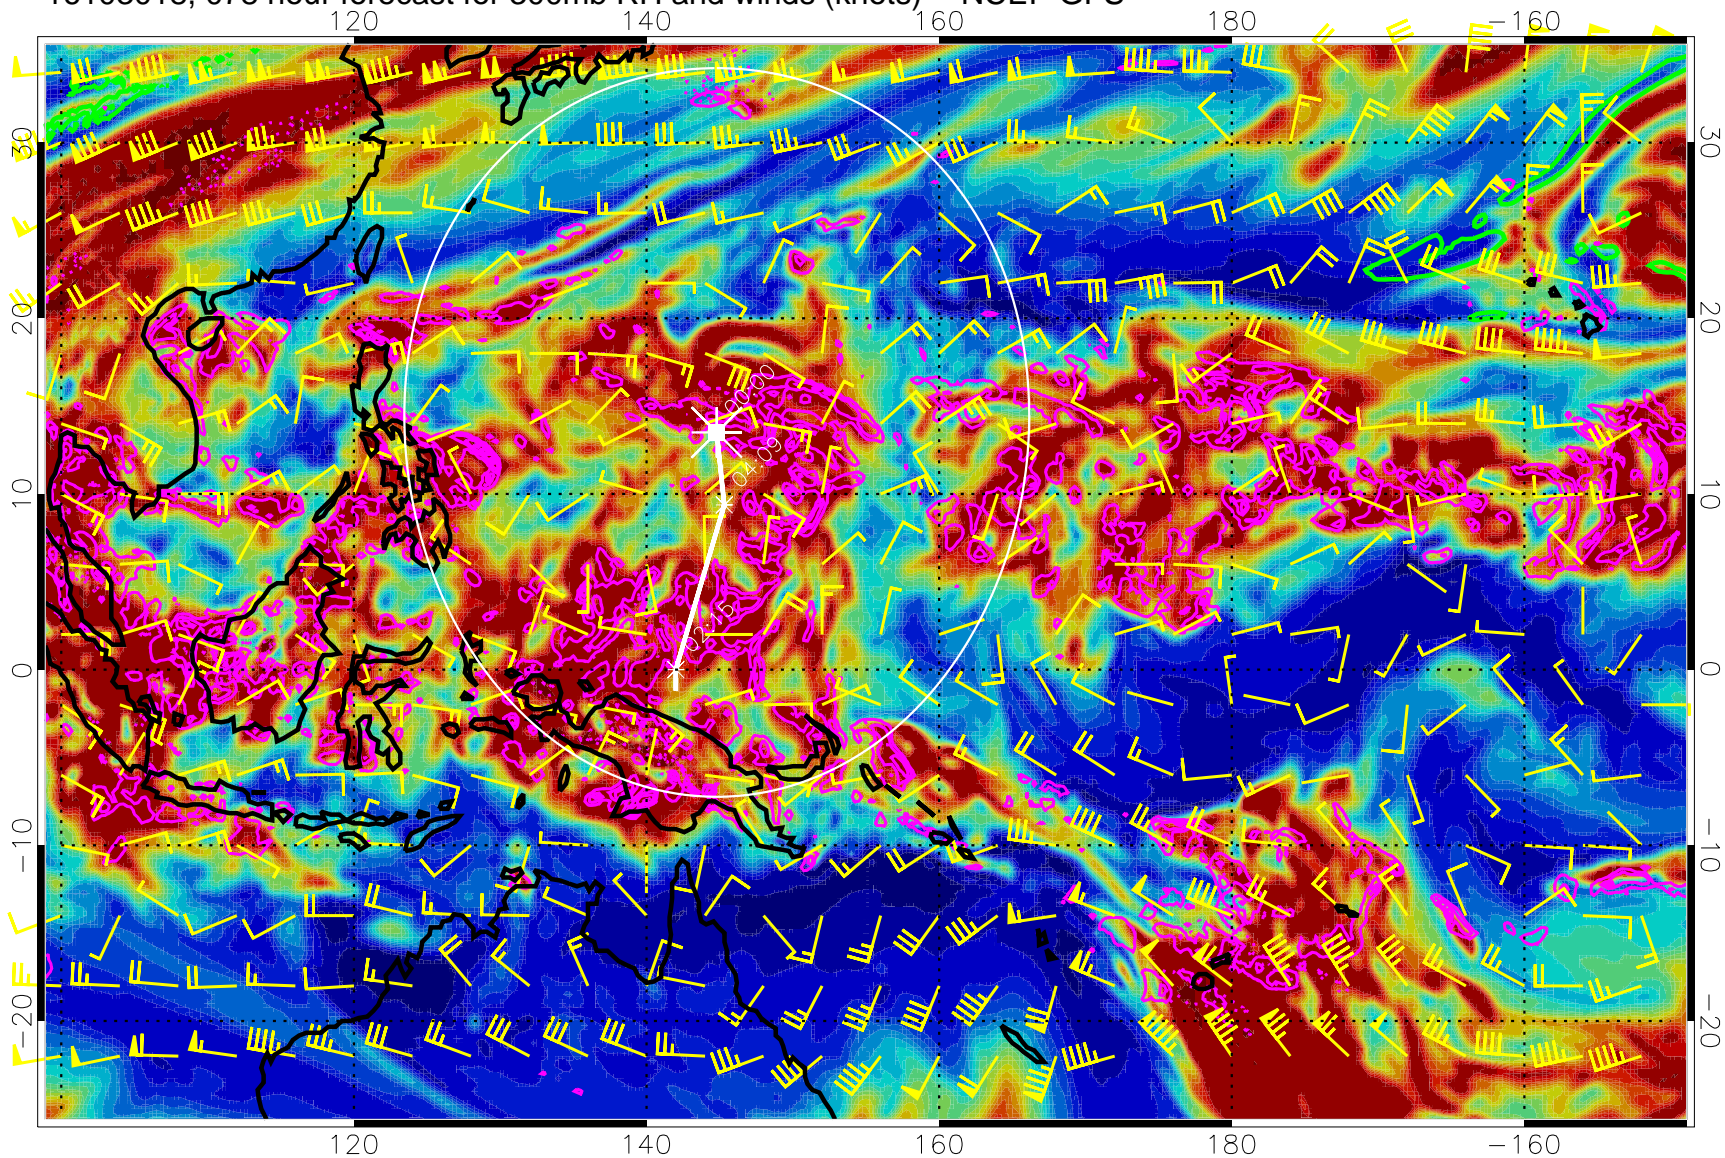

EPV Tropopause (2 PVU) Position

Range ring of 2304 km

16103006, 066 hour forecast for 300mb RH and winds (knots) -- NCEP GFS

Precip (tot dot, conv sol) mm/day 40 mm/day contours, min 20

EPV Tropopause (2 PVU) Position

Range ring of 2304 km

16103012, 072 hour forecast for 300mb RH and winds (knots) -- NCEP GFS

Precip (tot dot, conv sol) mm/day 40 mm/day contours, min 20

EPV Tropopause (2 PVU) Position

Range ring of 2304 km

16103018, 078 hour forecast for 300mb RH and winds (knots) -- NCEP GFS

Precip (tot dot, conv sol) mm/day 40 mm/day contours, min 20

EPV Tropopause (2 PVU) Position

Range ring of 2304 km

16103100, 084 hour forecast for 300mb RH and winds (knots) -- NCEP GFS