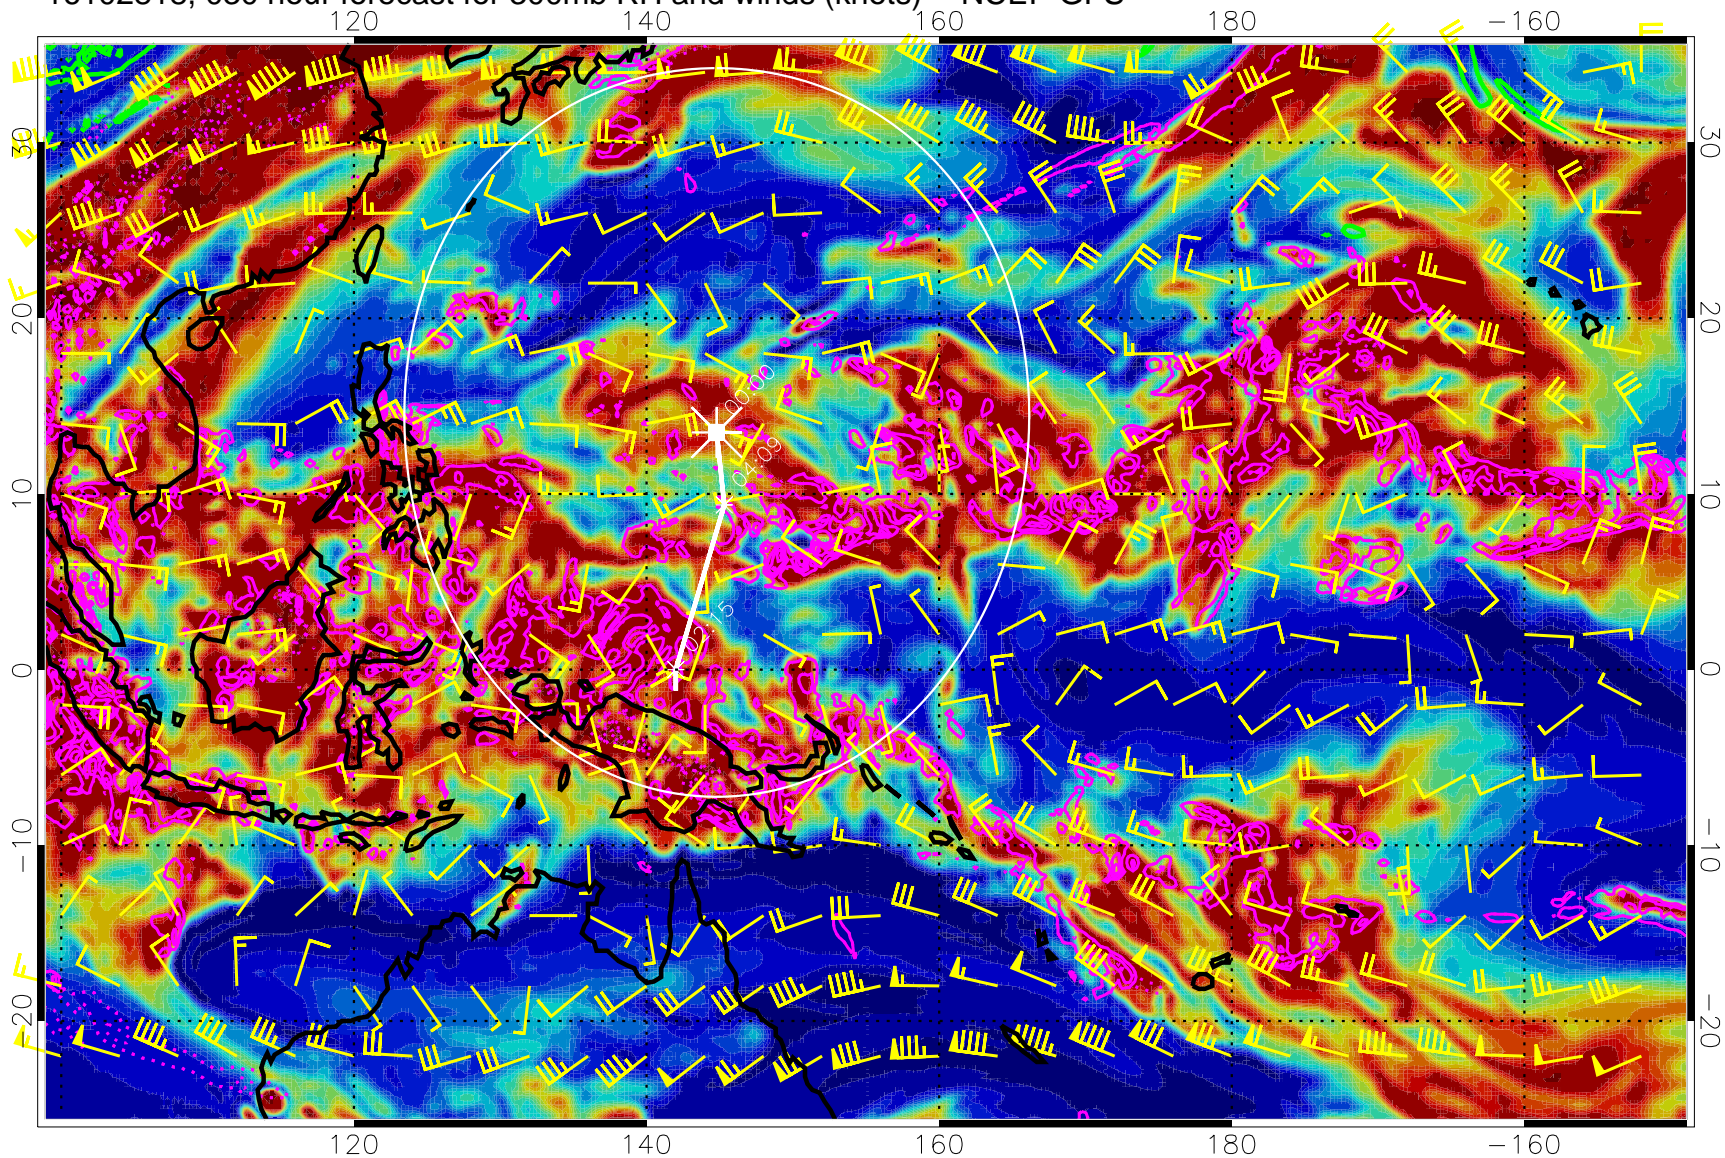

Precip (tot dot, conv sol) mm/day 40 mm/day contours, min 20

EPV Tropopause (2 PVU) Position

Range ring of 2304 km

16102806, 018 hour forecast for 300mb RH and winds (knots) -- NCEP GFS

Precip (tot dot, conv sol) mm/day 40 mm/day contours, min 20

EPV Tropopause (2 PVU) Position

Range ring of 2304 km

16102812, 024 hour forecast for 300mb RH and winds (knots) -- NCEP GFS

16102818, 030 hour forecast for 300mb RH and winds (knots) -- NCEP GFS

Precip (tot dot, conv sol) mm/day 40 mm/day contours, min 20

EPV Tropopause (2 PVU) Position

Range ring of 2304 km

16102900, 036 hour forecast for 300mb RH and winds (knots) -- NCEP GFS

Precip (tot dot, conv sol) mm/day 40 mm/day contours, min 20

EPV Tropopause (2 PVU) Position

Range ring of 2304 km

16102906, 042 hour forecast for 300mb RH and winds (knots) -- NCEP GFS

Precip (tot dot, conv sol) mm/day 40 mm/day contours, min 20

EPV Tropopause (2 PVU) Position

Range ring of 2304 km