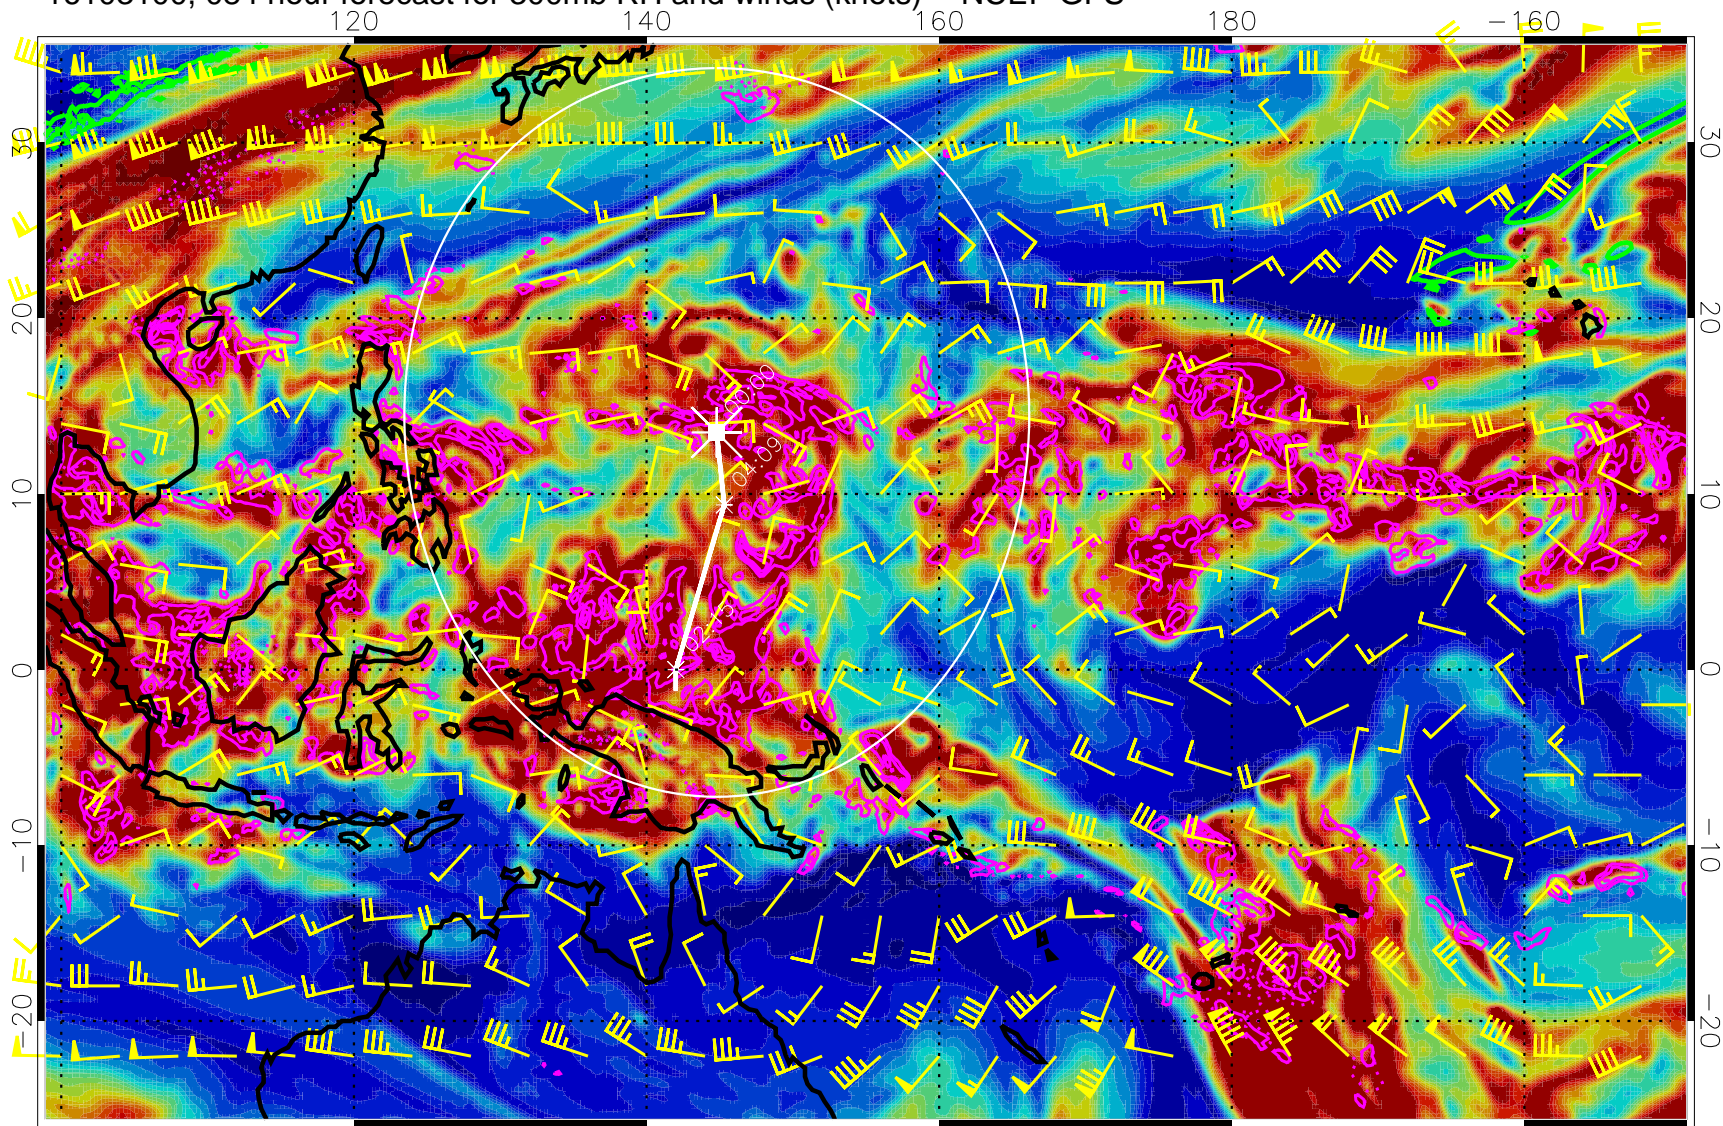

16103018, 078 hour forecast for 300mb RH and winds (knots) -- NCEP GFS

Precip (tot dot, conv sol) mm/day 40 mm/day contours, min 20

EPV Tropopause (2 PVU) Position

Range ring of 2304 km

16103100, 084 hour forecast for 300mb RH and winds (knots) -- NCEP GFS