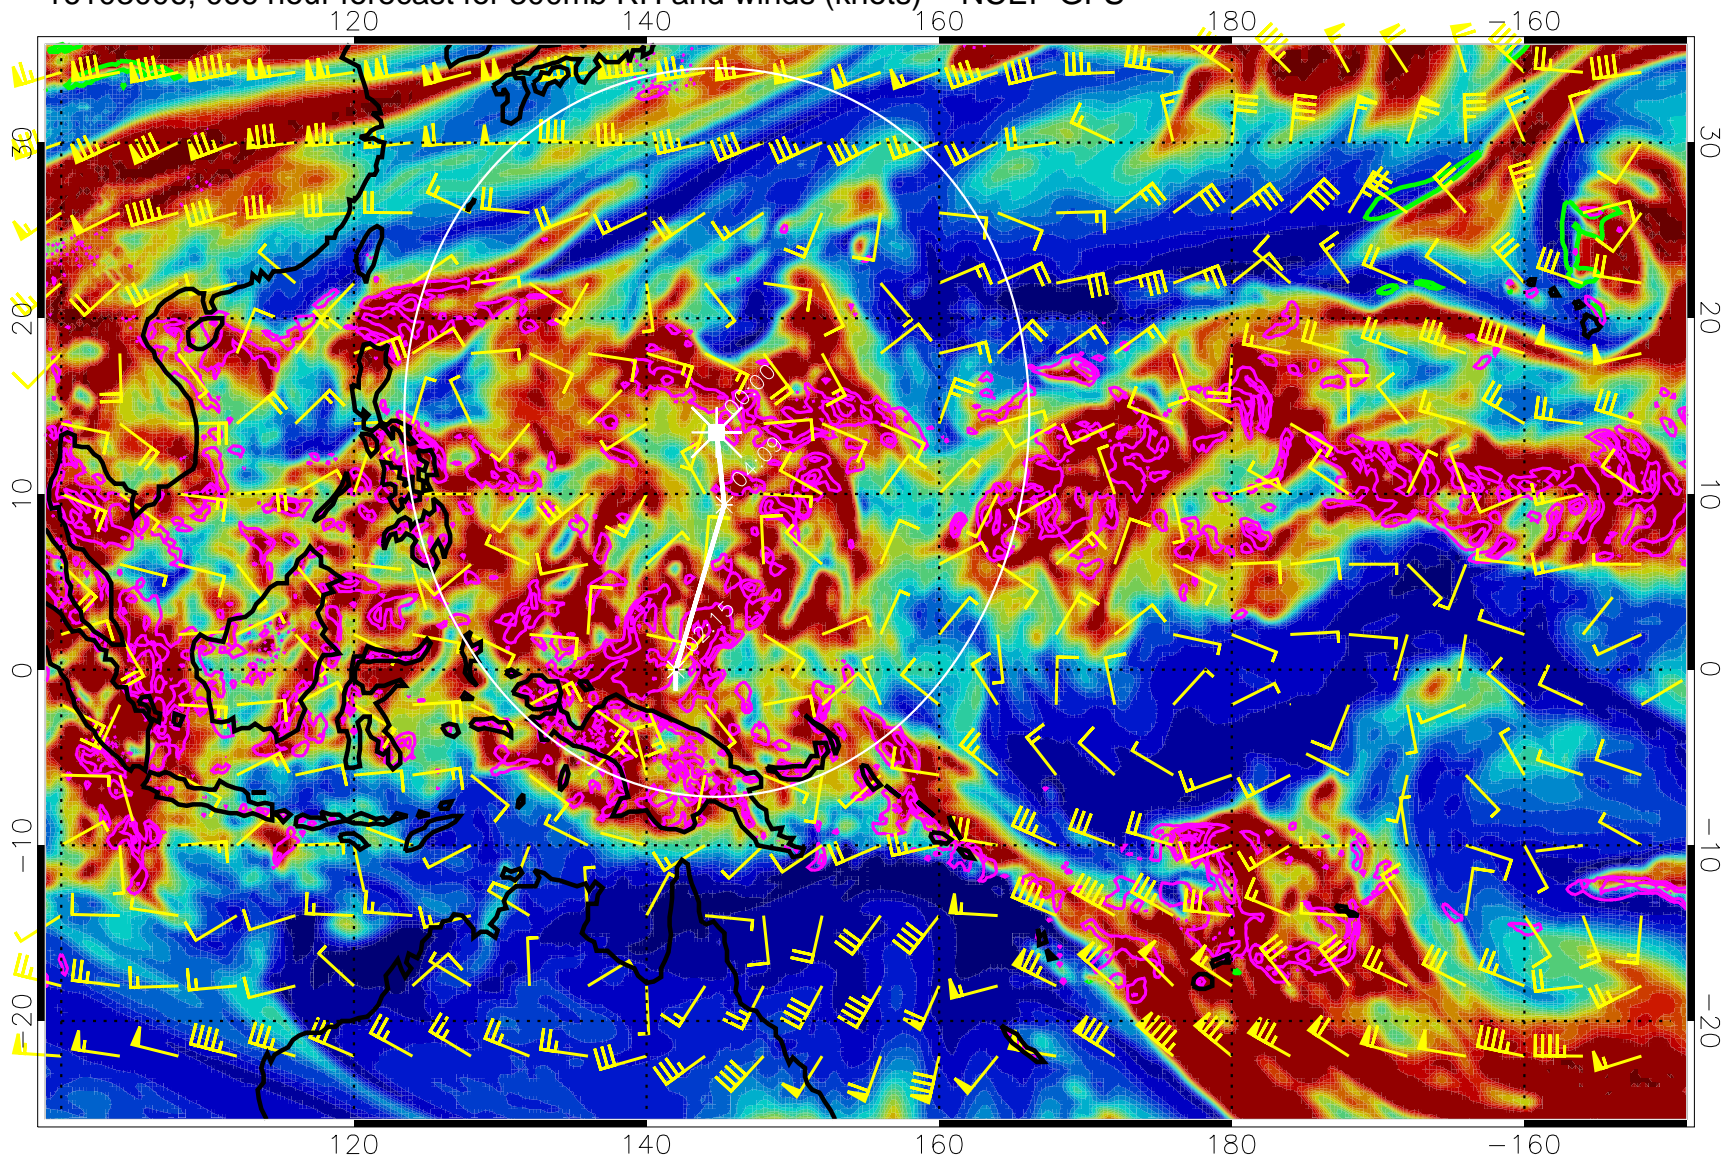

Precip (tot dot, conv sol) mm/day 40 mm/day contours, min 20

EPV Tropopause (2 PVU) Position

Range ring of 2304 km

16103000, 060 hour forecast for 300mb RH and winds (knots) -- NCEP GFS

Precip (tot dot, conv sol) mm/day 40 mm/day contours, min 20

EPV Tropopause (2 PVU) Position

Range ring of 2304 km

16103006, 066 hour forecast for 300mb RH and winds (knots) -- NCEP GFS

Precip (tot dot, conv sol) mm/day 40 mm/day contours, min 20

EPV Tropopause (2 PVU) Position