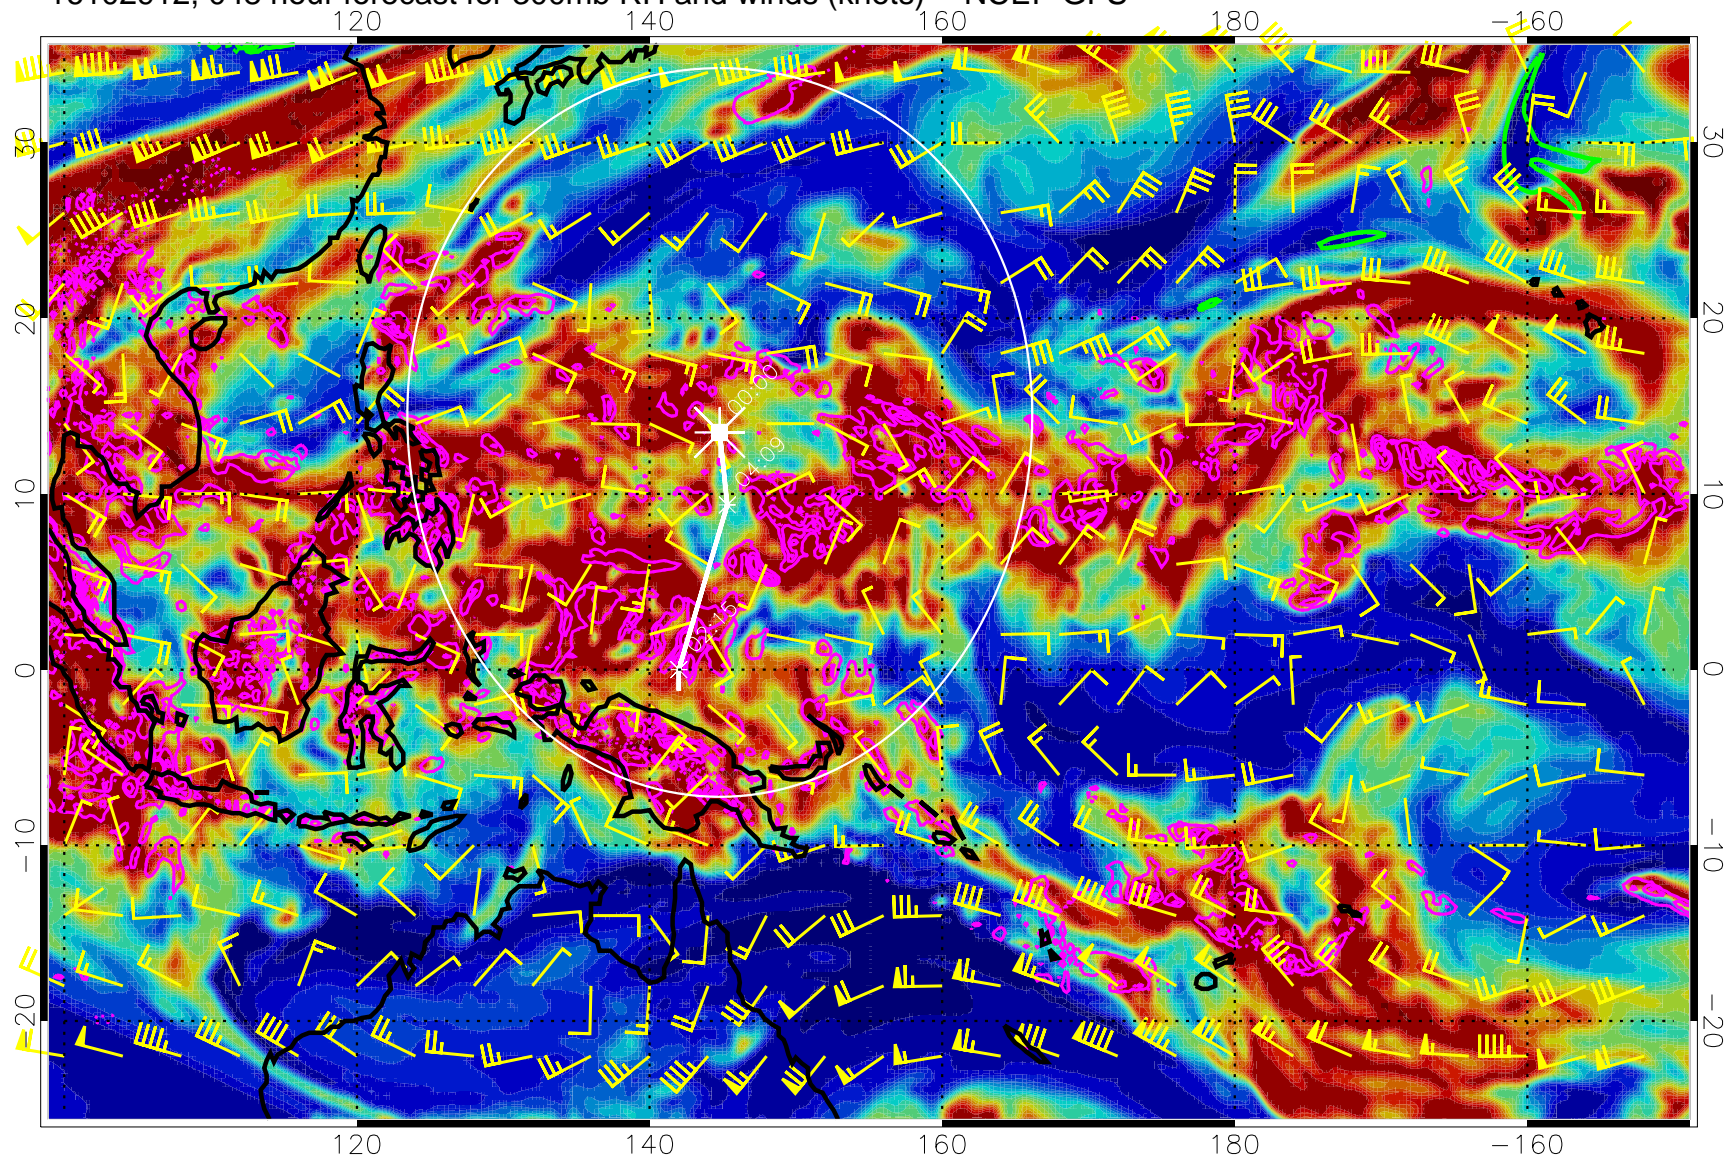

EPV Tropopause (2 PVU) Position

Range ring of 2304 km

16102900, 036 hour forecast for 300mb RH and winds (knots) -- NCEP GFS

Precip (tot dot, conv sol) mm/day 40 mm/day contours, min 20

EPV Tropopause (2 PVU) Position

Range ring of 2304 km

16102906, 042 hour forecast for 300mb RH and winds (knots) -- NCEP GFS

Precip (tot dot, conv sol) mm/day 40 mm/day contours, min 20

EPV Tropopause (2 PVU) Position

Range ring of 2304 km

16102912, 048 hour forecast for 300mb RH and winds (knots) -- NCEP GFS

Precip (tot dot, conv sol) mm/day 40 mm/day contours, min 20

EPV Tropopause (2 PVU) Position

Range ring of 2304 km

16102918, 054 hour forecast for 300mb RH and winds (knots) -- NCEP GFS