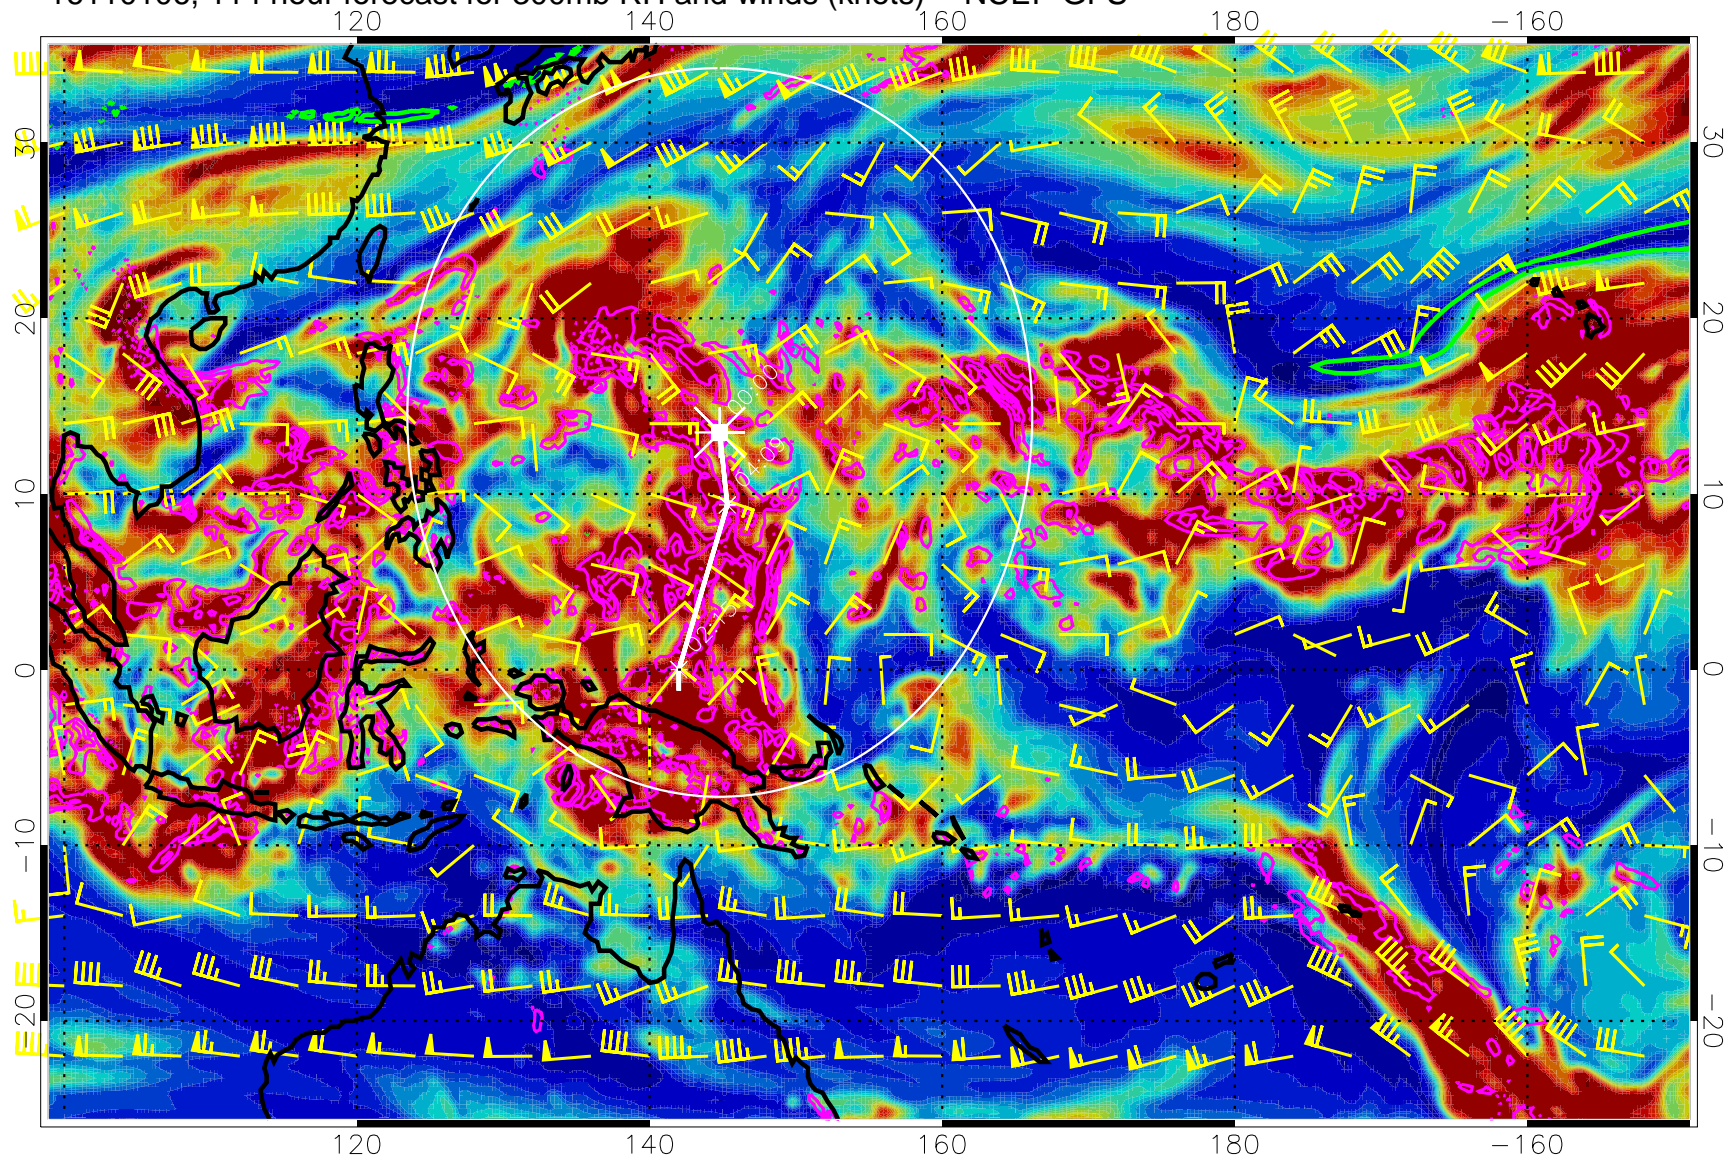

16110106, 114 hour forecast for 300mb RH and winds (knots) -- NCEP GFS

Precip (tot dot, conv sol) mm/day 40 mm/day contours, min 20

EPV Tropopause (2 PVU) Position

Range ring of 2304 km