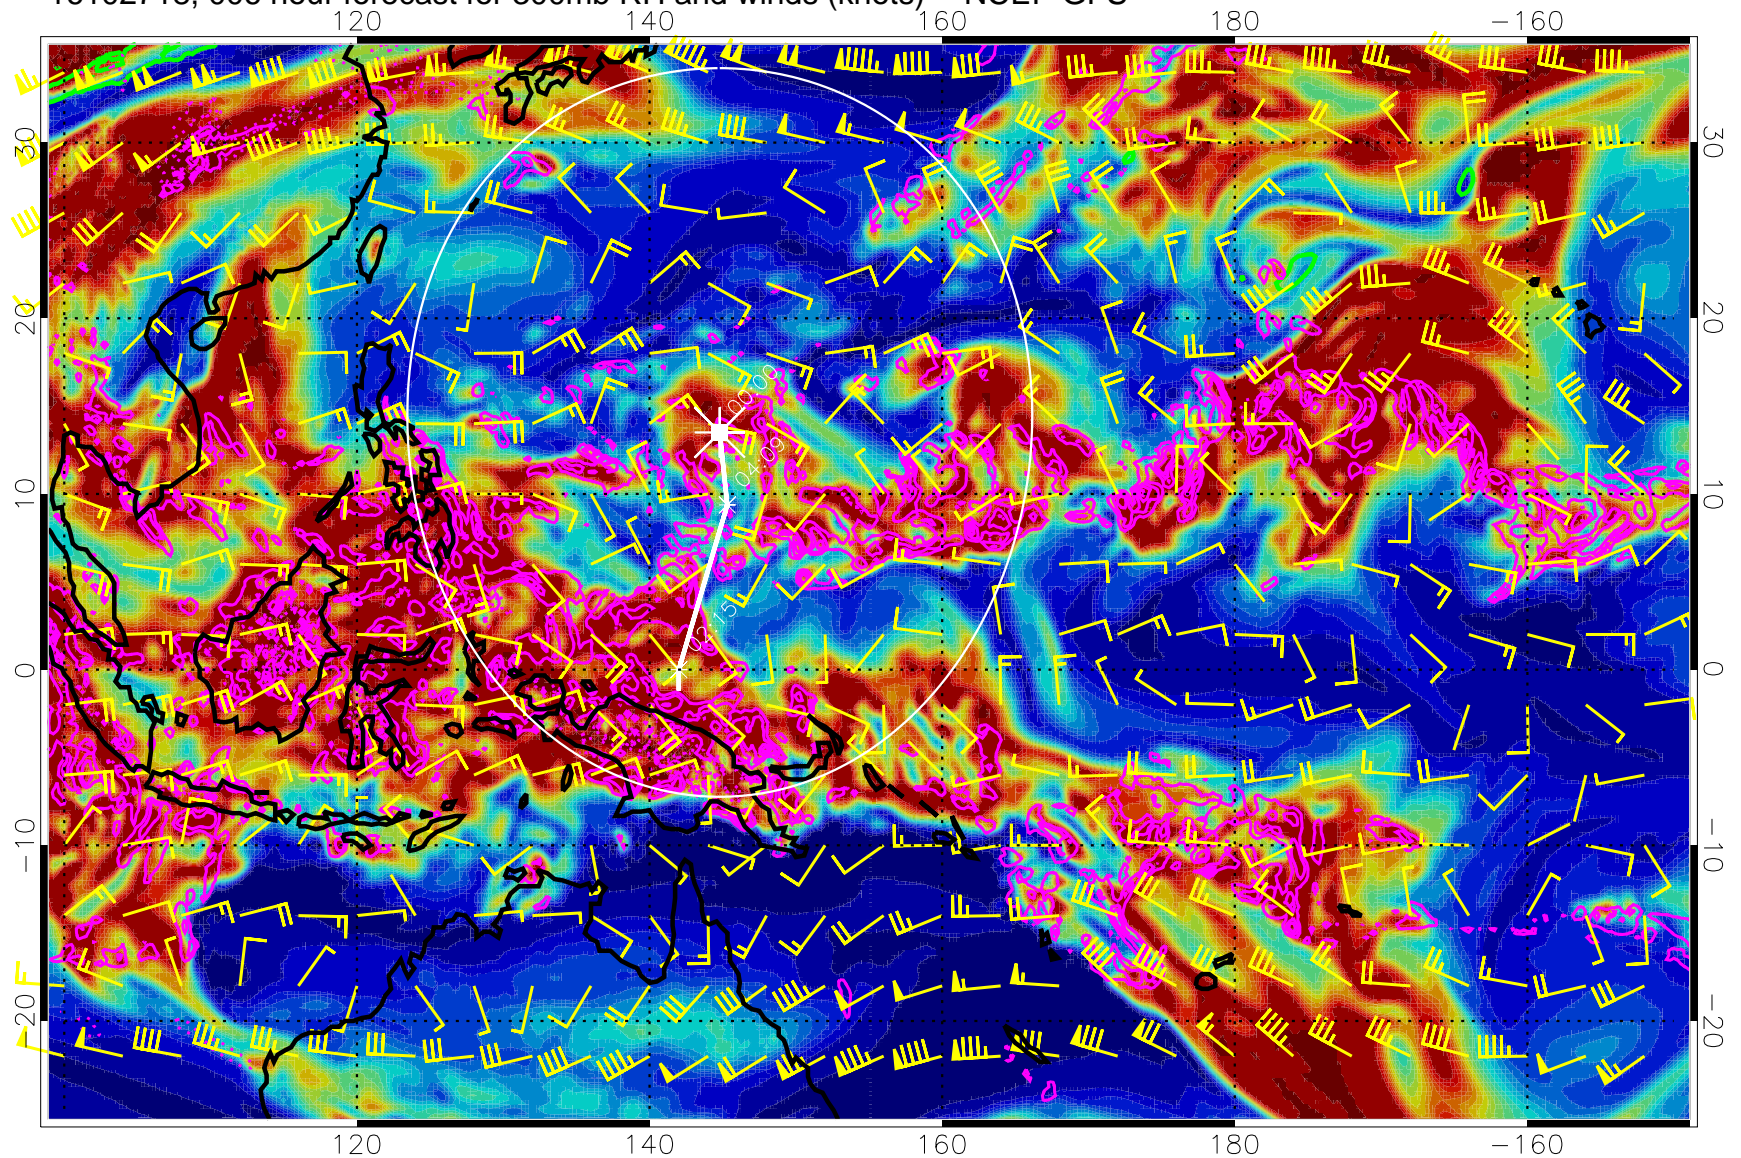

16102718, 006 hour forecast for 300mb RH and winds (knots) -- NCEP GFS

Precip (tot dot, conv sol) mm/day 40 mm/day contours, min 20

EPV Tropopause (2 PVU) Position

Range ring of 2304 km

16102800, 012 hour forecast for 300mb RH and winds (knots) -- NCEP GFS

Precip (tot dot, conv sol) mm/day 40 mm/day contours, min 20

EPV Tropopause (2 PVU) Position

Range ring of 2304 km

16102806, 018 hour forecast for 300mb RH and winds (knots) -- NCEP GFS

Precip (tot dot, conv sol) mm/day 40 mm/day contours, min 20

EPV Tropopause (2 PVU) Position

Range ring of 2304 km

16102812, 024 hour forecast for 300mb RH and winds (knots) -- NCEP GFS

16102818, 030 hour forecast for 300mb RH and winds (knots) -- NCEP GFS

Precip (tot dot, conv sol) mm/day 40 mm/day contours, min 20

EPV Tropopause (2 PVU) Position

Range ring of 2304 km

16102900, 036 hour forecast for 300mb RH and winds (knots) -- NCEP GFS

Precip (tot dot, conv sol) mm/day 40 mm/day contours, min 20

EPV Tropopause (2 PVU) Position