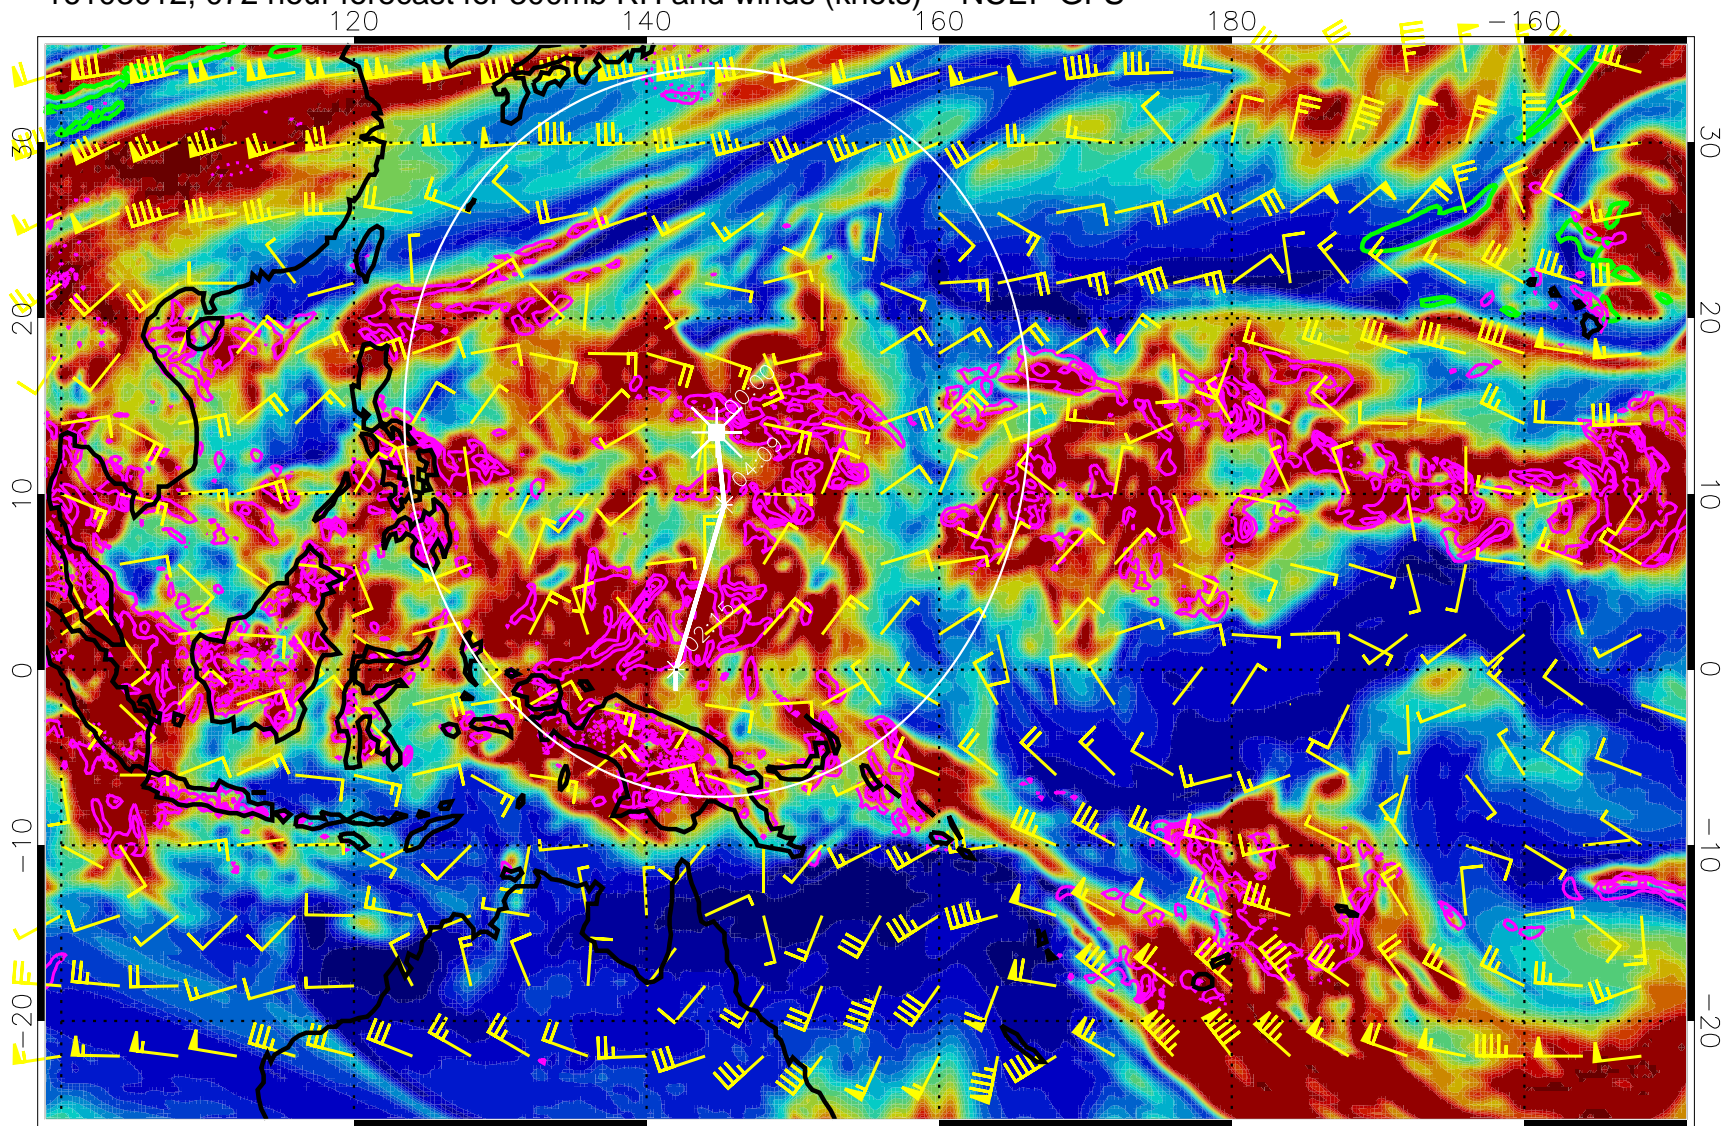

Precip (tot dot, conv sol) mm/day 40 mm/day contours, min 20

EPV Tropopause (2 PVU) Position

Range ring of 2304 km

16103000, 060 hour forecast for 300mb RH and winds (knots) -- NCEP GFS

Precip (tot dot, conv sol) mm/day 40 mm/day contours, min 20

EPV Tropopause (2 PVU) Position

Range ring of 2304 km

16103006, 066 hour forecast for 300mb RH and winds (knots) -- NCEP GFS

Precip (tot dot, conv sol) mm/day 40 mm/day contours, min 20

EPV Tropopause (2 PVU) Position

Range ring of 2304 km

16103012, 072 hour forecast for 300mb RH and winds (knots) -- NCEP GFS

Precip (tot dot, conv sol) mm/day 40 mm/day contours, min 20

EPV Tropopause (2 PVU) Position

Range ring of 2304 km