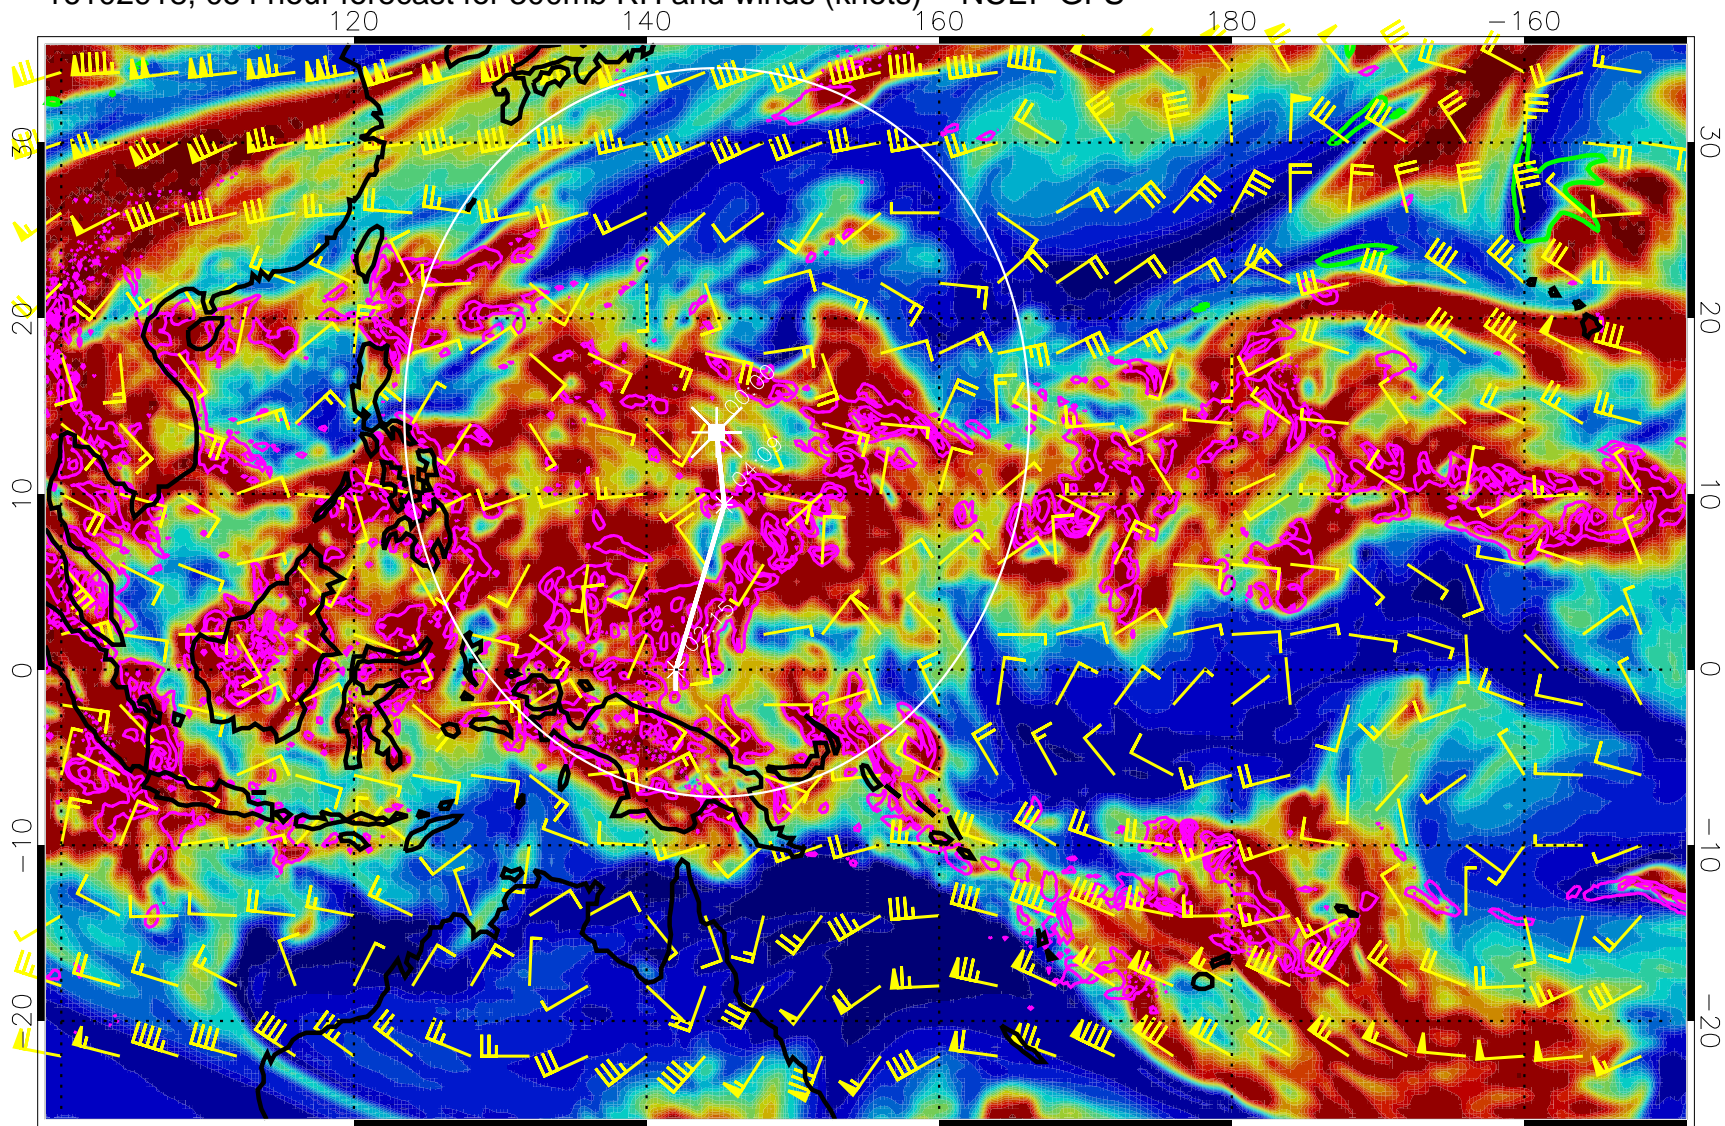

16102912, 048 hour forecast for 300mb RH and winds (knots) -- NCEP GFS

Precip (tot dot, conv sol) mm/day 40 mm/day contours, min 20

EPV Tropopause (2 PVU) Position

Range ring of 2304 km

16102918, 054 hour forecast for 300mb RH and winds (knots) -- NCEP GFS

Precip (tot dot, conv sol) mm/day 40 mm/day contours, min 20

EPV Tropopause (2 PVU) Position

Range ring of 2304 km

16103000, 060 hour forecast for 300mb RH and winds (knots) -- NCEP GFS

Precip (tot dot, conv sol) mm/day 40 mm/day contours, min 20