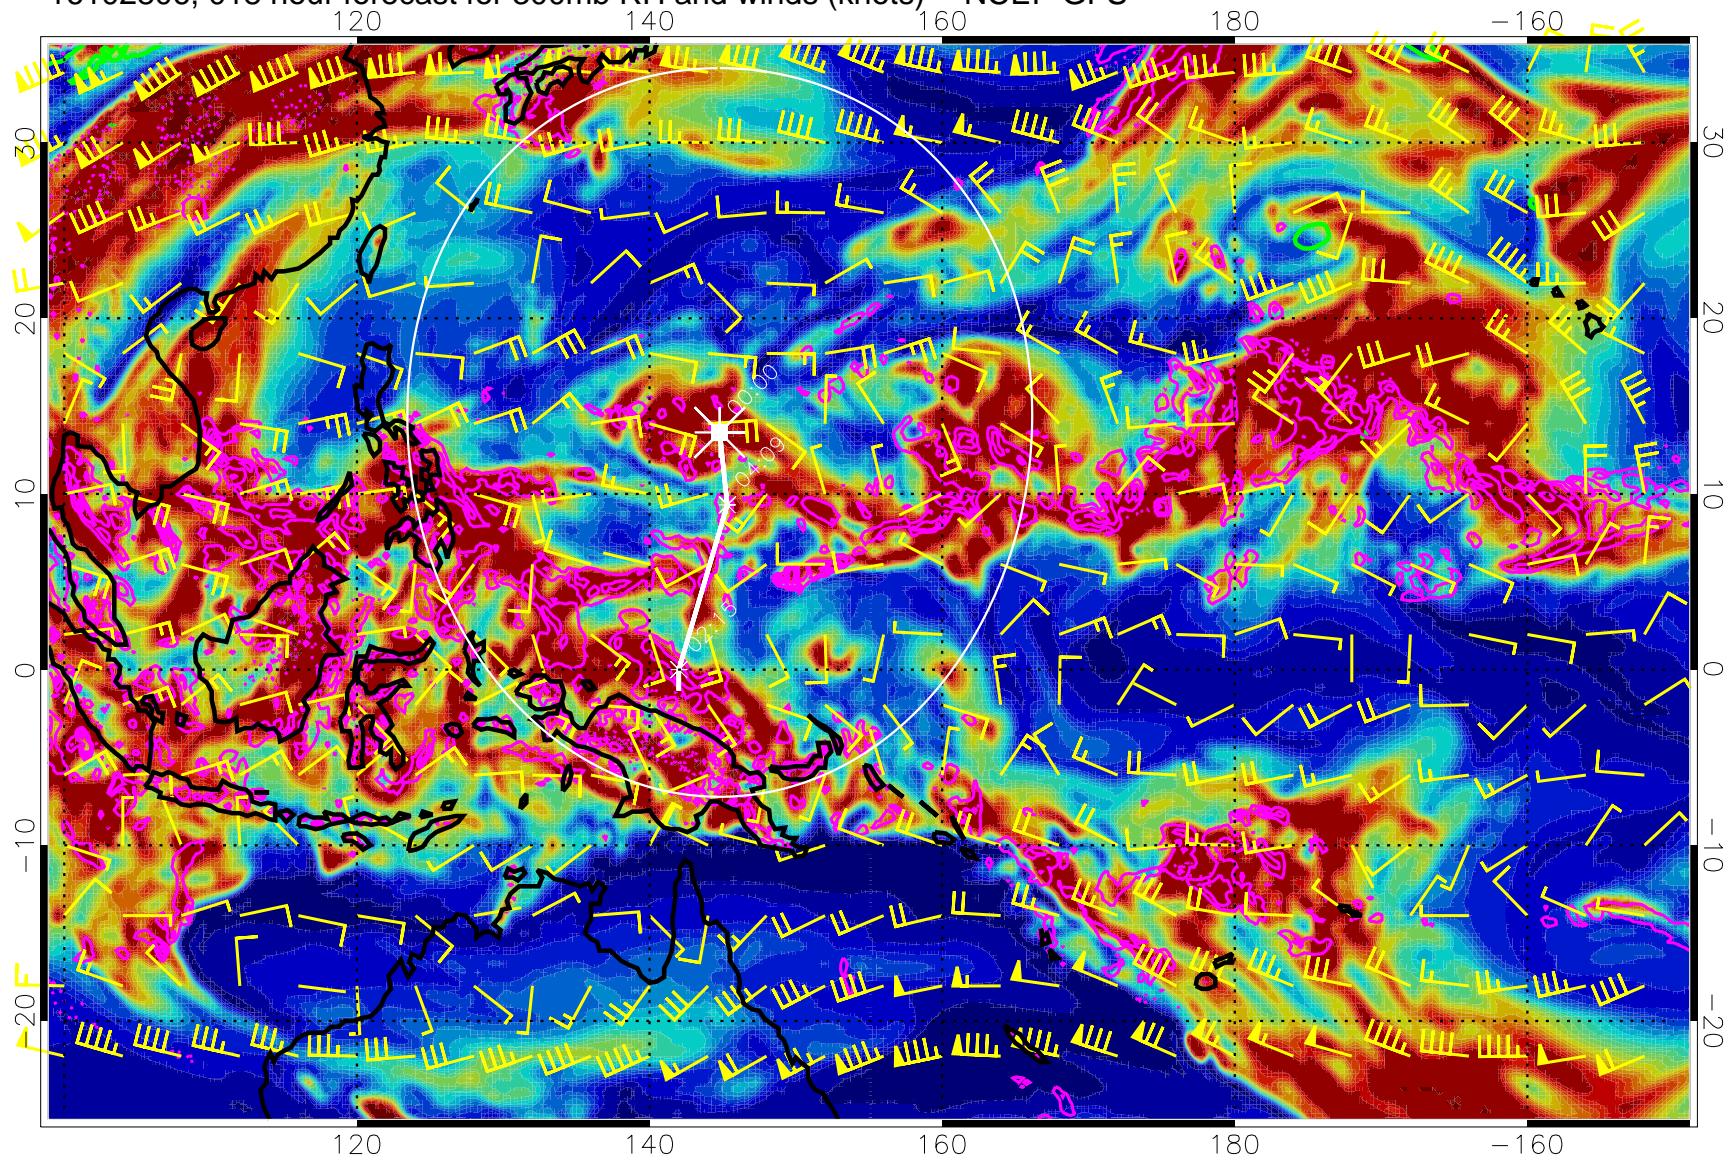

16102718, 006 hour forecast for 300mb RH and winds (knots) -- NCEP GFS

Precip (tot dot, conv sol) mm/day 40 mm/day contours, min 20

EPV Tropopause (2 PVU) Position

Range ring of 2304 km

16102800, 012 hour forecast for 300mb RH and winds (knots) -- NCEP GFS

Precip (tot dot, conv sol) mm/day 40 mm/day contours, min 20

EPV Tropopause (2 PVU) Position

Range ring of 2304 km

16102806, 018 hour forecast for 300mb RH and winds (knots) -- NCEP GFS

Precip (tot dot, conv sol) mm/day 40 mm/day contours, min 20

EPV Tropopause (2 PVU) Position

Range ring of 2304 km

16102812, 024 hour forecast for 300mb RH and winds (knots) -- NCEP GFS

16102818, 030 hour forecast for 300mb RH and winds (knots) -- NCEP GFS

Precip (tot dot, conv sol) mm/day 40 mm/day contours, min 20

EPV Tropopause (2 PVU) Position

Range ring of 2304 km

16102900, 036 hour forecast for 300mb RH and winds (knots) -- NCEP GFS

Precip (tot dot, conv sol) mm/day 40 mm/day contours, min 20

EPV Tropopause (2 PVU) Position