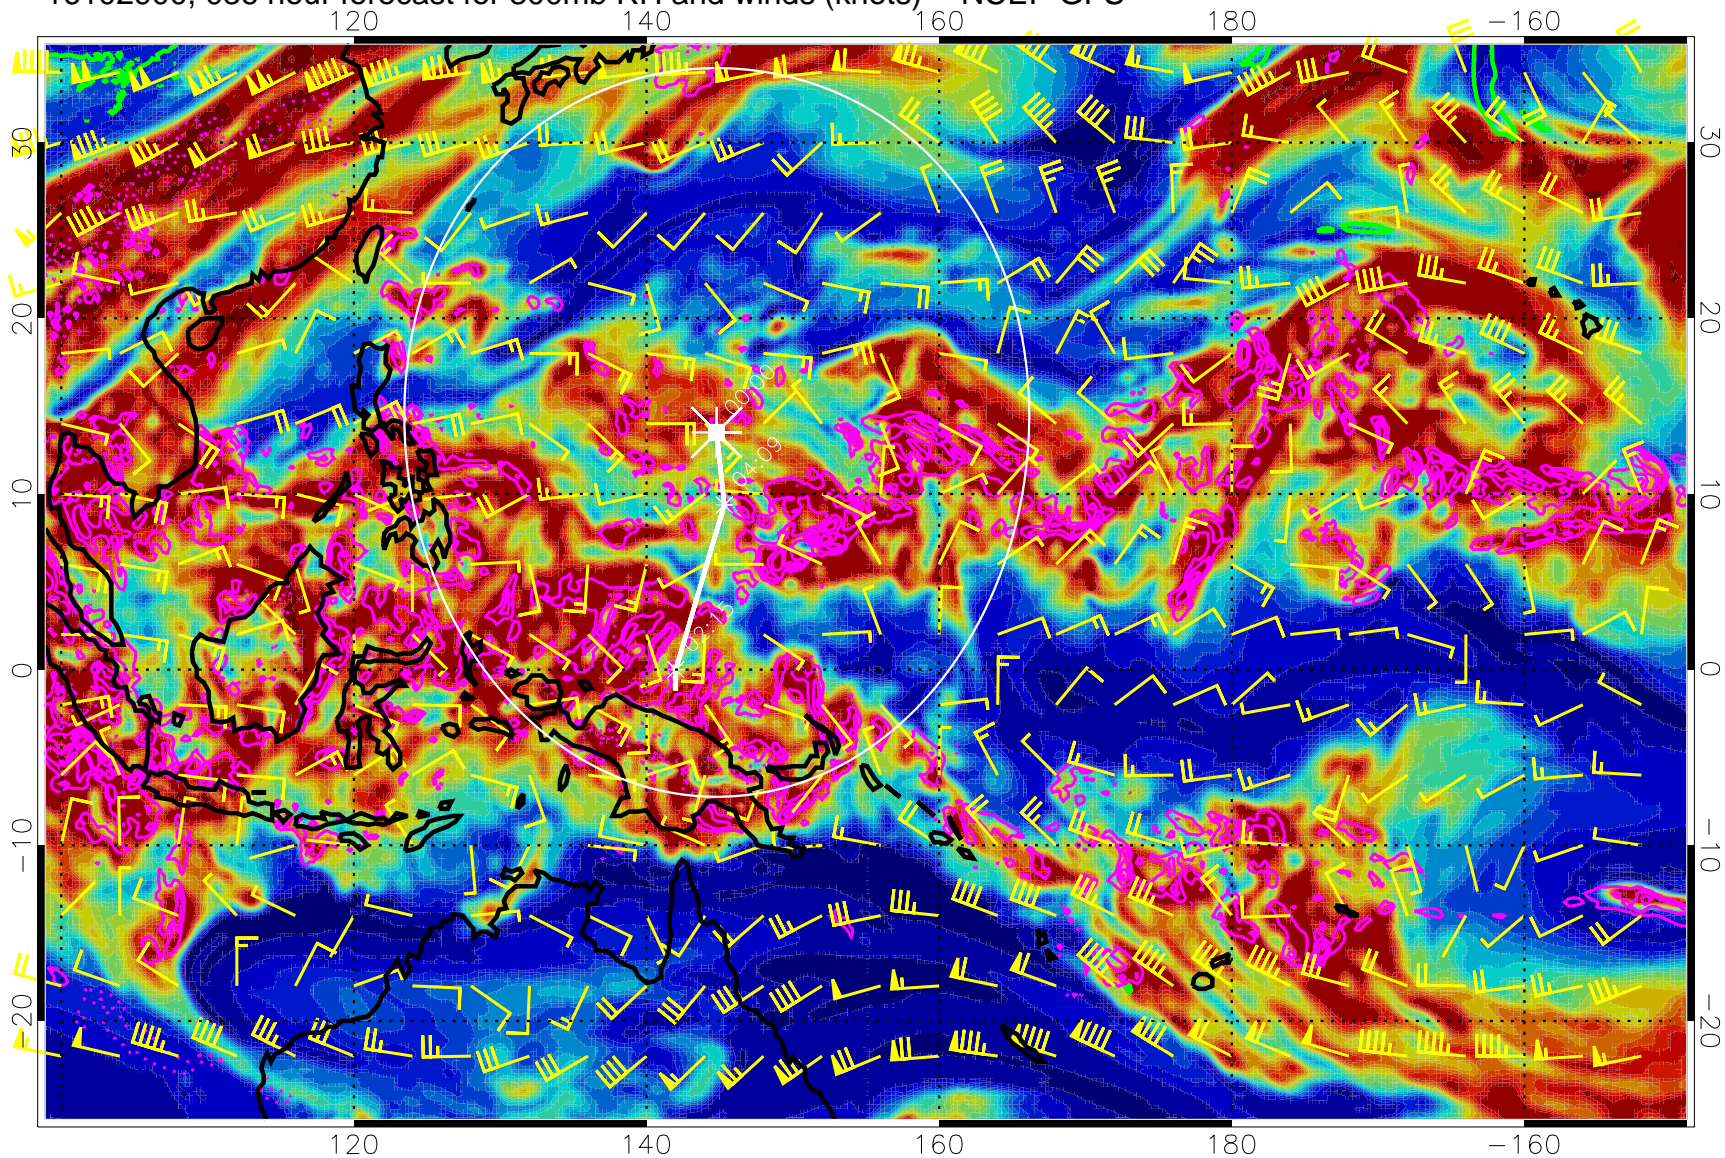

Precip (tot dot, conv sol) mm/day 40 mm/day contours, min 20

EPV Tropopause (2 PVU) Position

Range ring of 2304 km

16102806, 018 hour forecast for 300mb RH and winds (knots) -- NCEP GFS

Precip (tot dot, conv sol) mm/day 40 mm/day contours, min 20

EPV Tropopause (2 PVU) Position

Range ring of 2304 km

16102812, 024 hour forecast for 300mb RH and winds (knots) -- NCEP GFS

16102818, 030 hour forecast for 300mb RH and winds (knots) -- NCEP GFS

Precip (tot dot, conv sol) mm/day 40 mm/day contours, min 20

EPV Tropopause (2 PVU) Position

Range ring of 2304 km

16102900, 036 hour forecast for 300mb RH and winds (knots) -- NCEP GFS

Precip (tot dot, conv sol) mm/day 40 mm/day contours, min 20

EPV Tropopause (2 PVU) Position