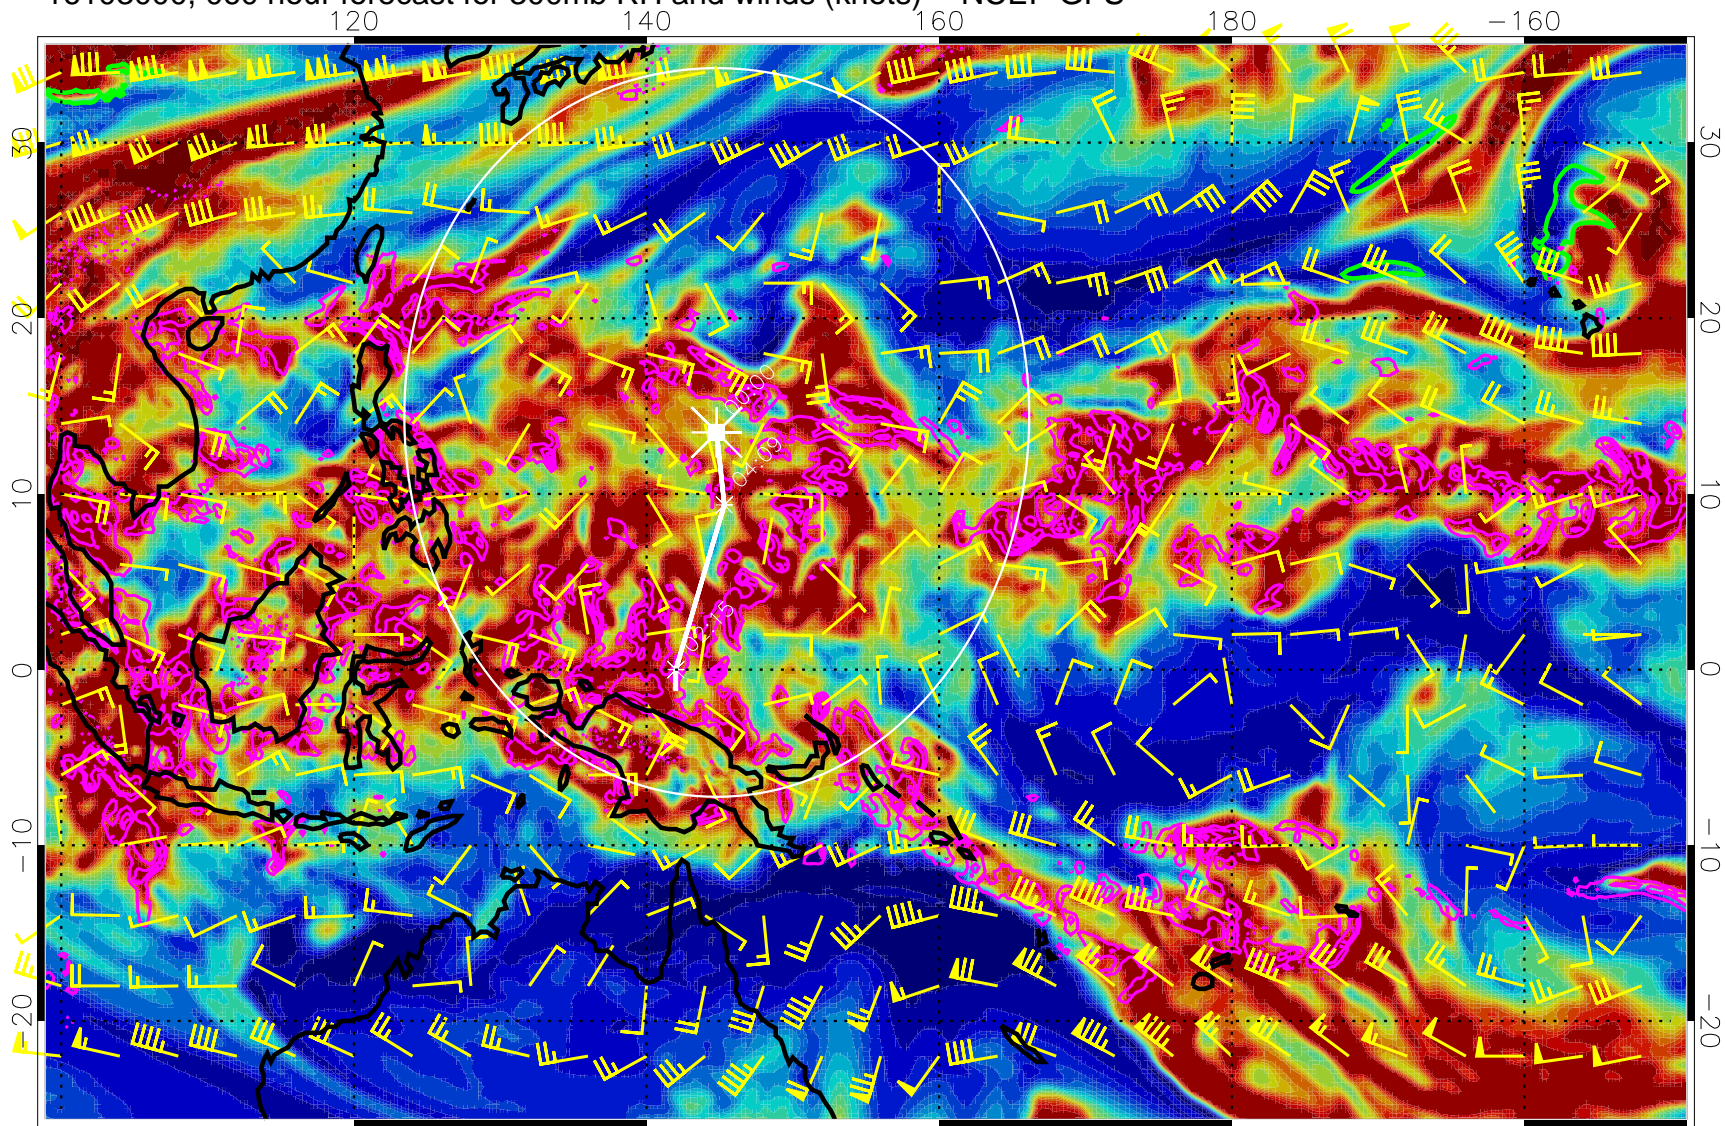

16102912, 048 hour forecast for 300mb RH and winds (knots) -- NCEP GFS

Precip (tot dot, conv sol) mm/day 40 mm/day contours, min 20

EPV Tropopause (2 PVU) Position

Range ring of 2304 km

16102918, 054 hour forecast for 300mb RH and winds (knots) -- NCEP GFS

Precip (tot dot, conv sol) mm/day 40 mm/day contours, min 20

EPV Tropopause (2 PVU) Position

Range ring of 2304 km

16103000, 060 hour forecast for 300mb RH and winds (knots) -- NCEP GFS

Precip (tot dot, conv sol) mm/day 40 mm/day contours, min 20