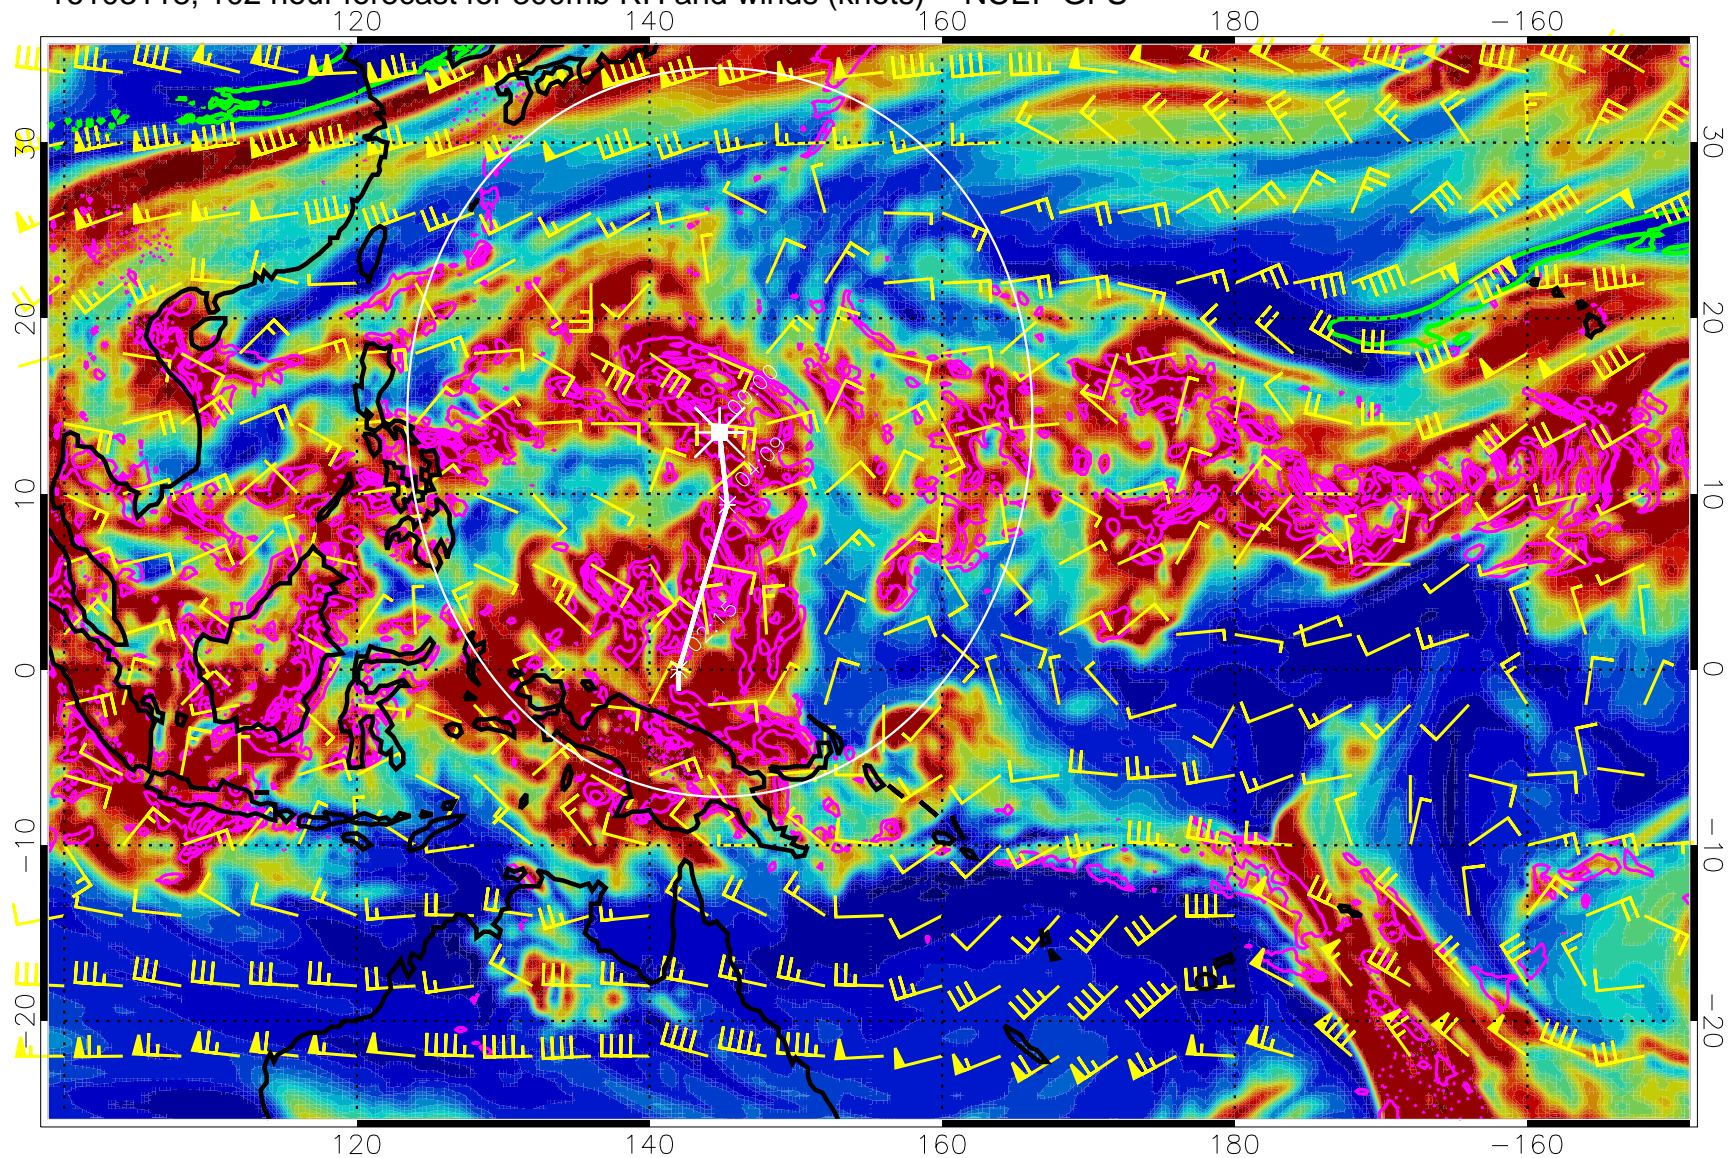

Precip (tot dot, conv sol) mm/day 40 mm/day contours, min 20

EPV Tropopause (2 PVU) Position

Range ring of 2304 km

16103112, 096 hour forecast for 300mb RH and winds (knots) -- NCEP GFS

Precip (tot dot, conv sol) mm/day 40 mm/day contours, min 20

EPV Tropopause (2 PVU) Position

Range ring of 2304 km

16103118, 102 hour forecast for 300mb RH and winds (knots) -- NCEP GFS

Precip (tot dot, conv sol) mm/day 40 mm/day contours, min 20

EPV Tropopause (2 PVU) Position

Range ring of 2304 km

16110100, 108 hour forecast for 300mb RH and winds (knots) -- NCEP GFS

Precip (tot dot, conv sol) mm/day 40 mm/day contours, min 20

EPV Tropopause (2 PVU) Position

Range ring of 2304 km