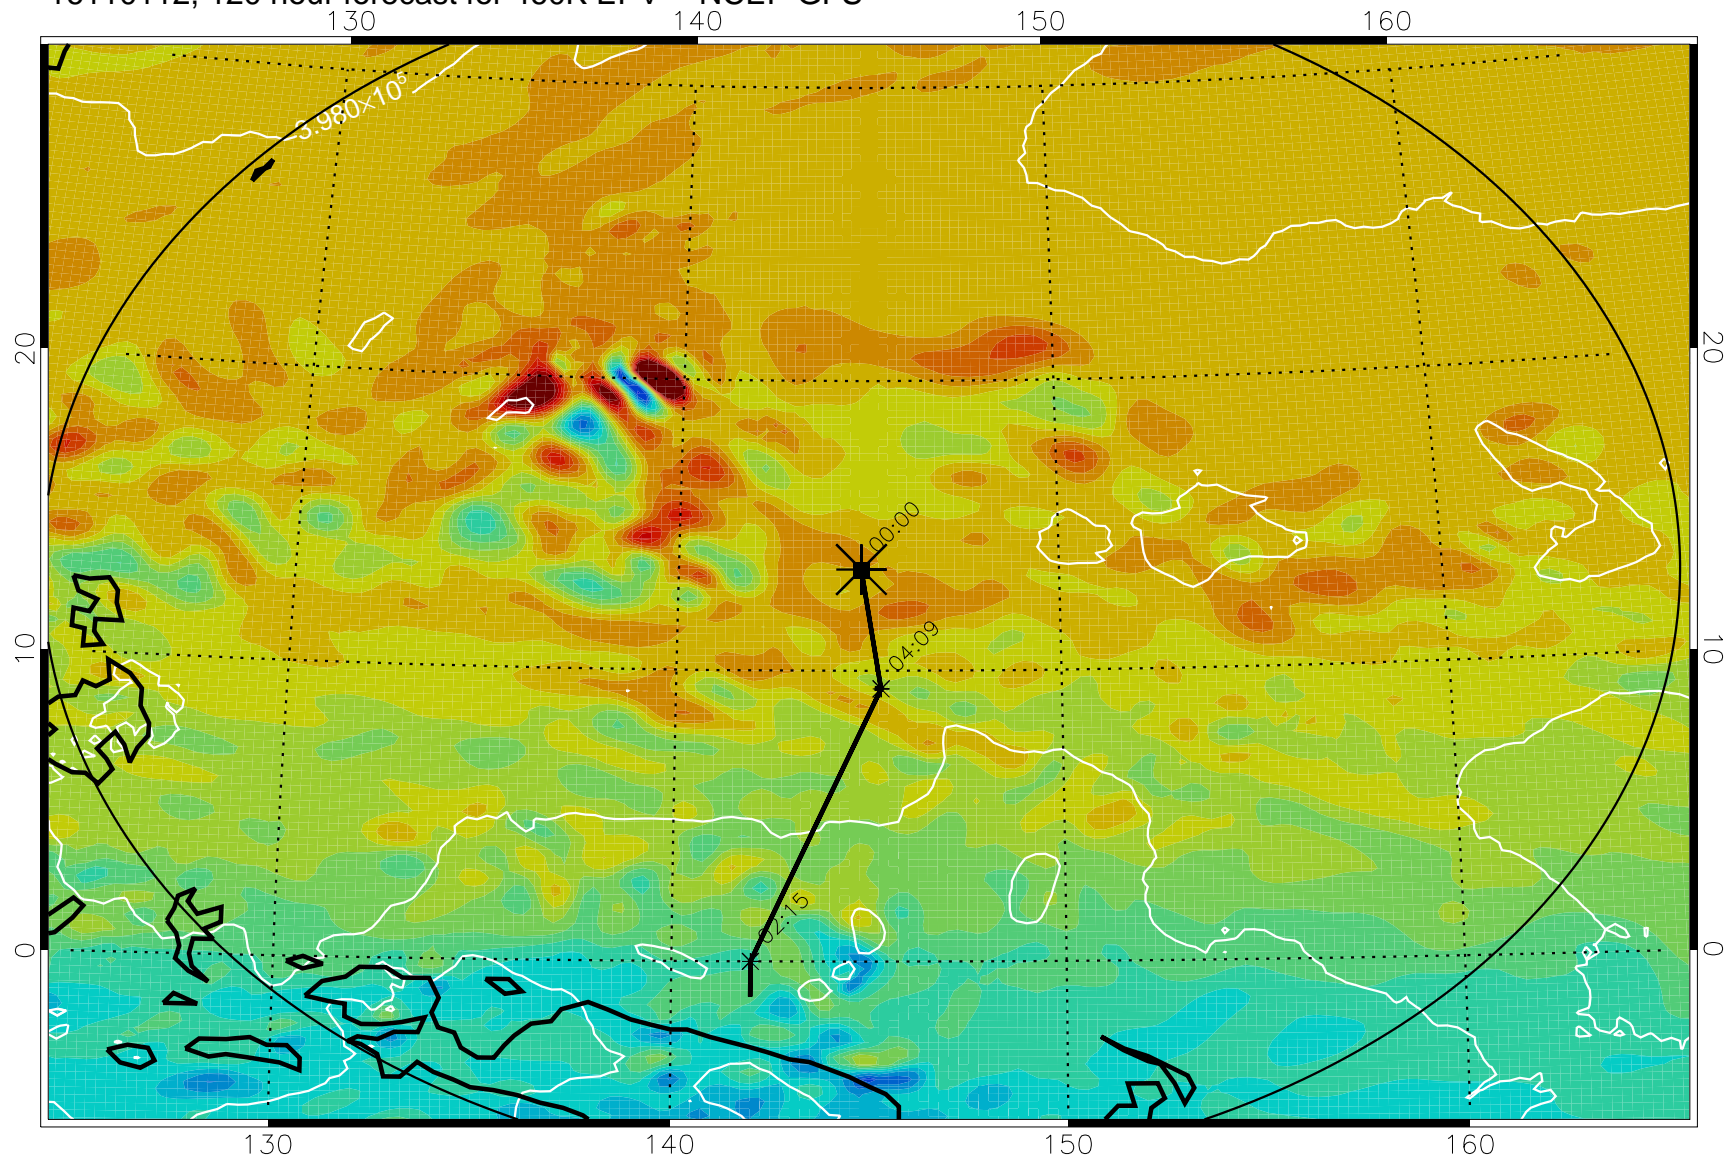

16103106, 090 hour forecast for 460K EPV -- NCEP GFS

460K Montgomery Streamfunction, white

Range ring of 2304 km

16103112, 096 hour forecast for 460K EPV -- NCEP GFS

460K Montgomery Streamfunction, white

Range ring of 2304 km

16103118, 102 hour forecast for 460K EPV -- NCEP GFS

460K Montgomery Streamfunction, white

Range ring of 2304 km

16110100, 108 hour forecast for 460K EPV -- NCEP GFS

460K Montgomery Streamfunction, white

Range ring of 2304 km

16110106, 114 hour forecast for 460K EPV -- NCEP GFS

460K Montgomery Streamfunction, white

Range ring of 2304 km

16110112, 120 hour forecast for 460K EPV -- NCEP GFS

460K Montgomery Streamfunction, white

Range ring of 2304 km