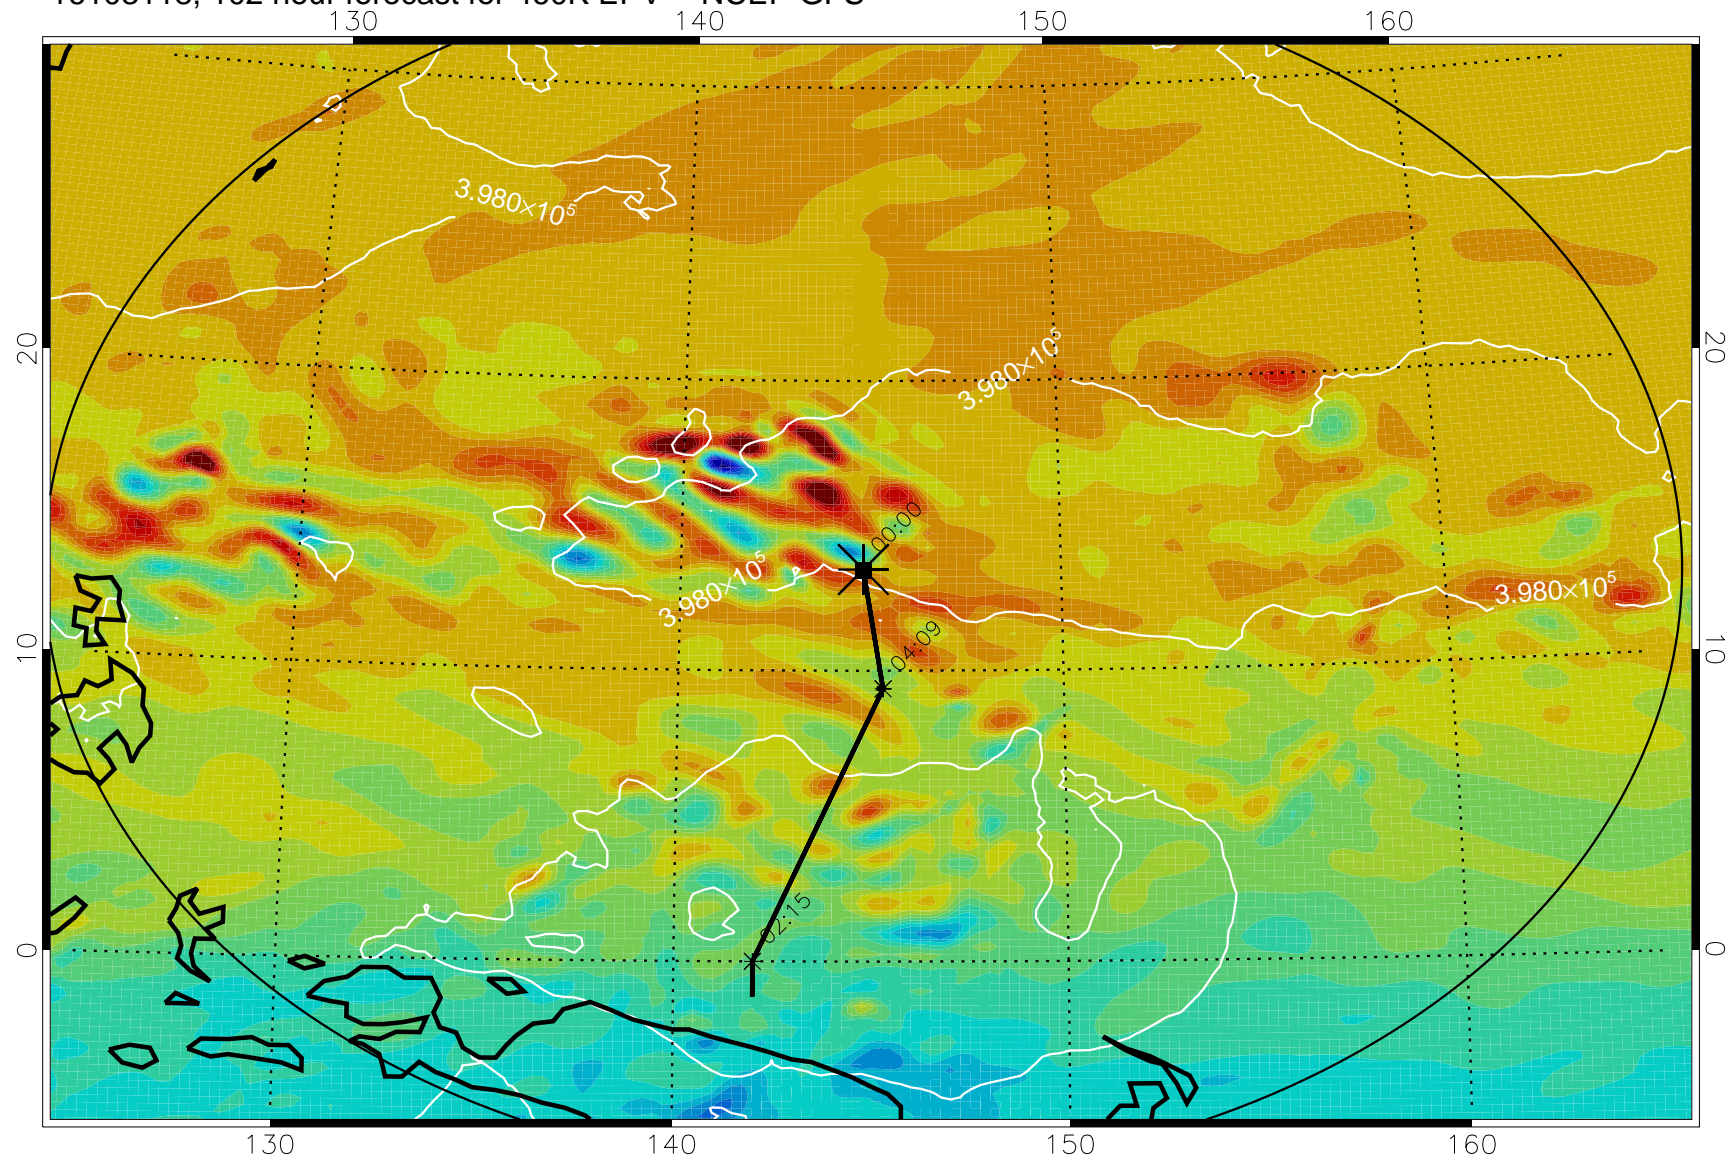

16103018, 078 hour forecast for 460K EPV -- NCEP GFS

460K Montgomery Streamfunction, white

Range ring of 2304 km

16103100, 084 hour forecast for 460K EPV -- NCEP GFS

460K Montgomery Streamfunction, white

Range ring of 2304 km

16103106, 090 hour forecast for 460K EPV -- NCEP GFS

460K Montgomery Streamfunction, white

Range ring of 2304 km

16103112, 096 hour forecast for 460K EPV -- NCEP GFS

460K Montgomery Streamfunction, white

Range ring of 2304 km

16103118, 102 hour forecast for 460K EPV -- NCEP GFS

460K Montgomery Streamfunction, white

Range ring of 2304 km

16110100, 108 hour forecast for 460K EPV -- NCEP GFS

460K Montgomery Streamfunction, white

Range ring of 2304 km

16110106, 114 hour forecast for 460K EPV -- NCEP GFS

460K Montgomery Streamfunction, white

Range ring of 2304 km

16110112, 120 hour forecast for 460K EPV -- NCEP GFS

460K Montgomery Streamfunction, white

Range ring of 2304 km