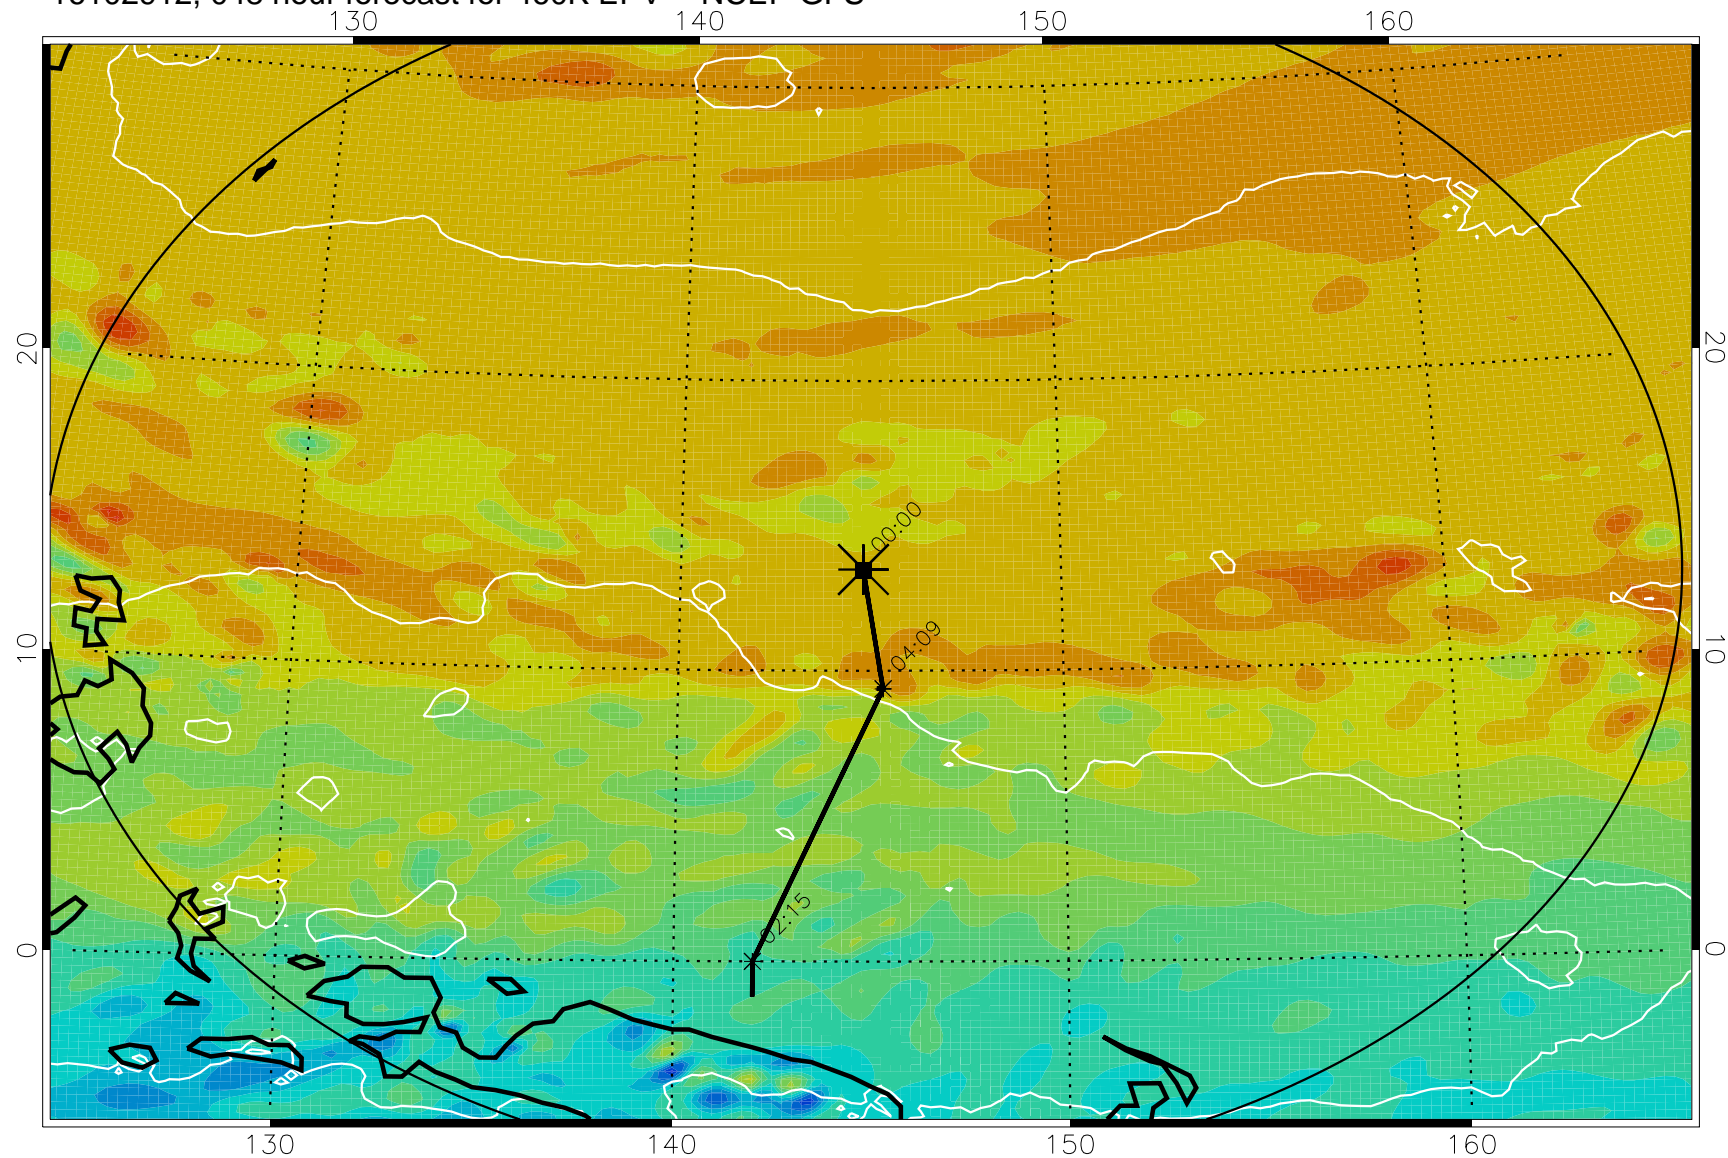

16102818, 030 hour forecast for 460K EPV -- NCEP GFS

460K Montgomery Streamfunction, white

Range ring of 2304 km

16102900, 036 hour forecast for 460K EPV -- NCEP GFS

460K Montgomery Streamfunction, white

Range ring of 2304 km

16102906, 042 hour forecast for 460K EPV -- NCEP GFS

460K Montgomery Streamfunction, white

Range ring of 2304 km

16102912, 048 hour forecast for 460K EPV -- NCEP GFS

460K Montgomery Streamfunction, white

Range ring of 2304 km

16102918, 054 hour forecast for 460K EPV -- NCEP GFS

460K Montgomery Streamfunction, white

Range ring of 2304 km

16103000, 060 hour forecast for 460K EPV -- NCEP GFS

460K Montgomery Streamfunction, white

Range ring of 2304 km

16103006, 066 hour forecast for 460K EPV -- NCEP GFS

460K Montgomery Streamfunction, white

Range ring of 2304 km

16103012, 072 hour forecast for 460K EPV -- NCEP GFS

460K Montgomery Streamfunction, white

Range ring of 2304 km