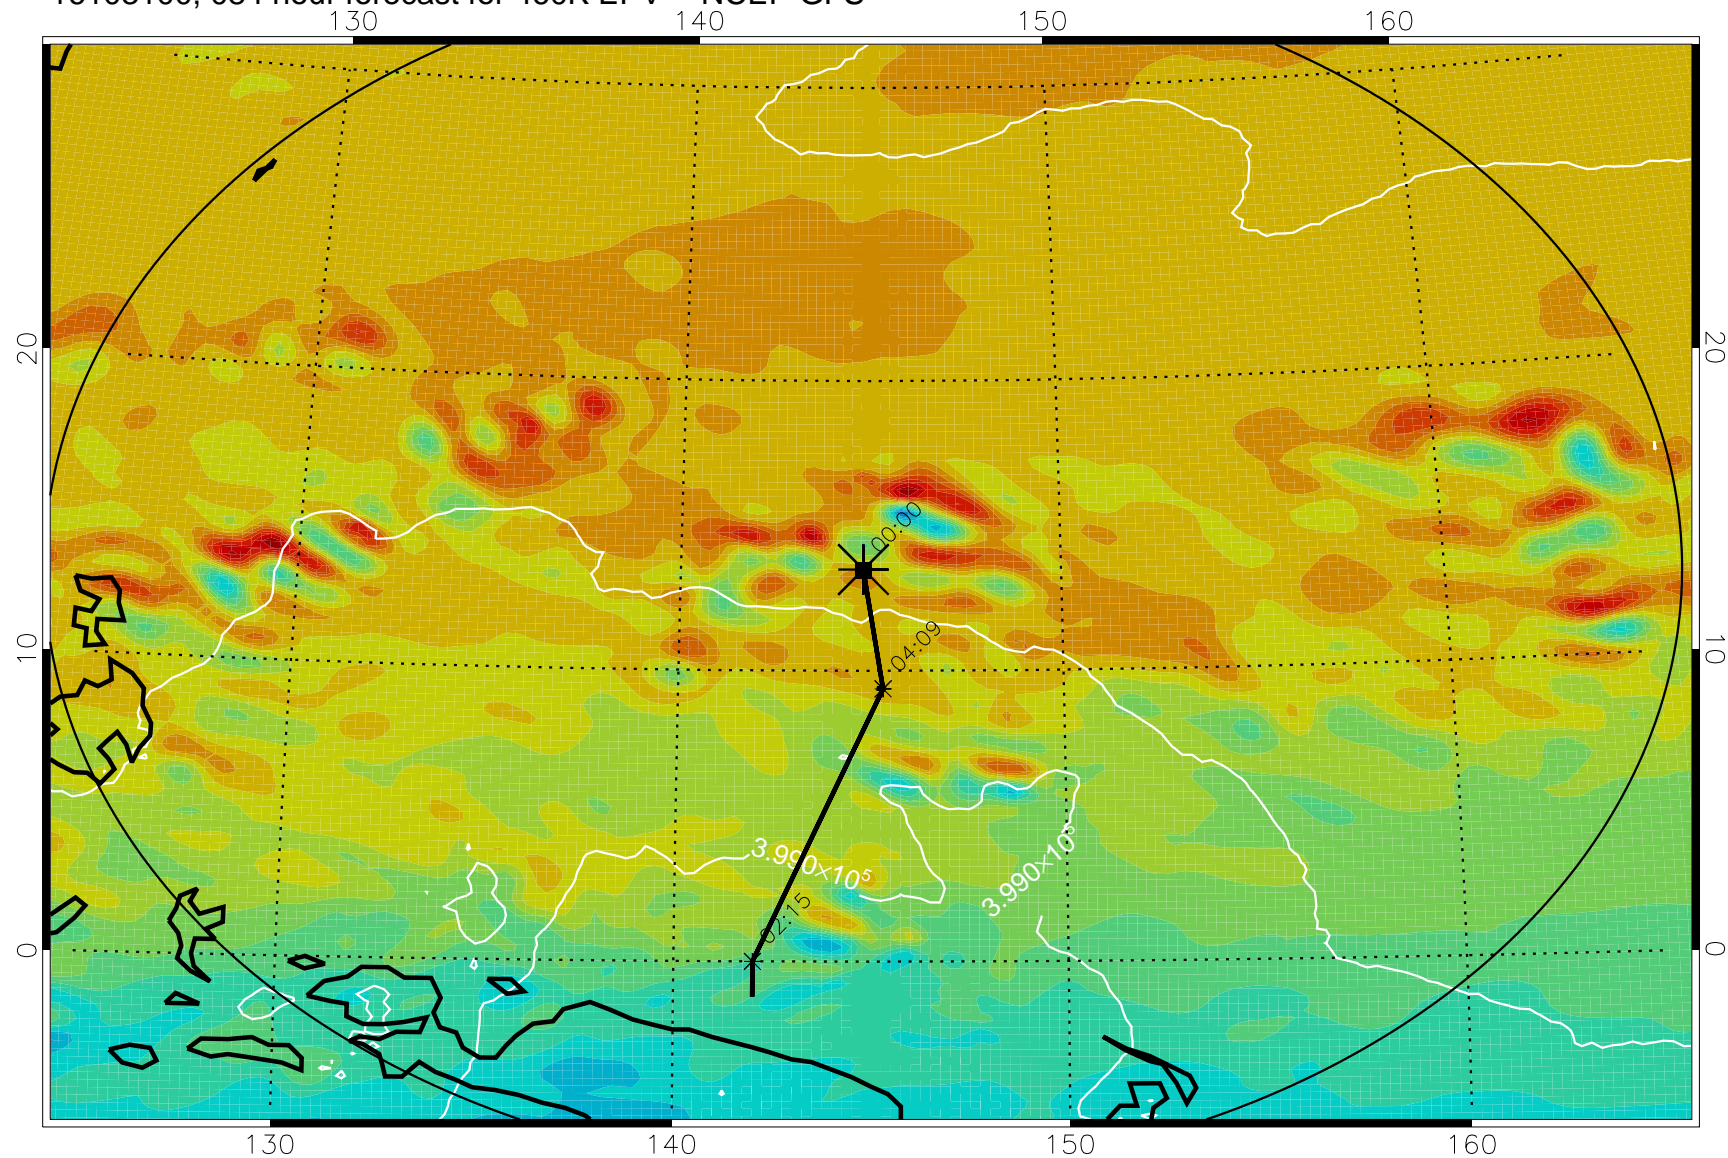

16103006, 066 hour forecast for 460K EPV -- NCEP GFS

460K Montgomery Streamfunction, white

Range ring of 2304 km

16103012, 072 hour forecast for 460K EPV -- NCEP GFS

460K Montgomery Streamfunction, white

Range ring of 2304 km

16103018, 078 hour forecast for 460K EPV -- NCEP GFS

460K Montgomery Streamfunction, white

Range ring of 2304 km

16103100, 084 hour forecast for 460K EPV -- NCEP GFS

460K Montgomery Streamfunction, white

Range ring of 2304 km

16103106, 090 hour forecast for 460K EPV -- NCEP GFS

460K Montgomery Streamfunction, white

Range ring of 2304 km

16103112, 096 hour forecast for 460K EPV -- NCEP GFS

460K Montgomery Streamfunction, white

Range ring of 2304 km

16103118, 102 hour forecast for 460K EPV -- NCEP GFS

460K Montgomery Streamfunction, white

Range ring of 2304 km

16110100, 108 hour forecast for 460K EPV -- NCEP GFS

460K Montgomery Streamfunction, white

Range ring of 2304 km