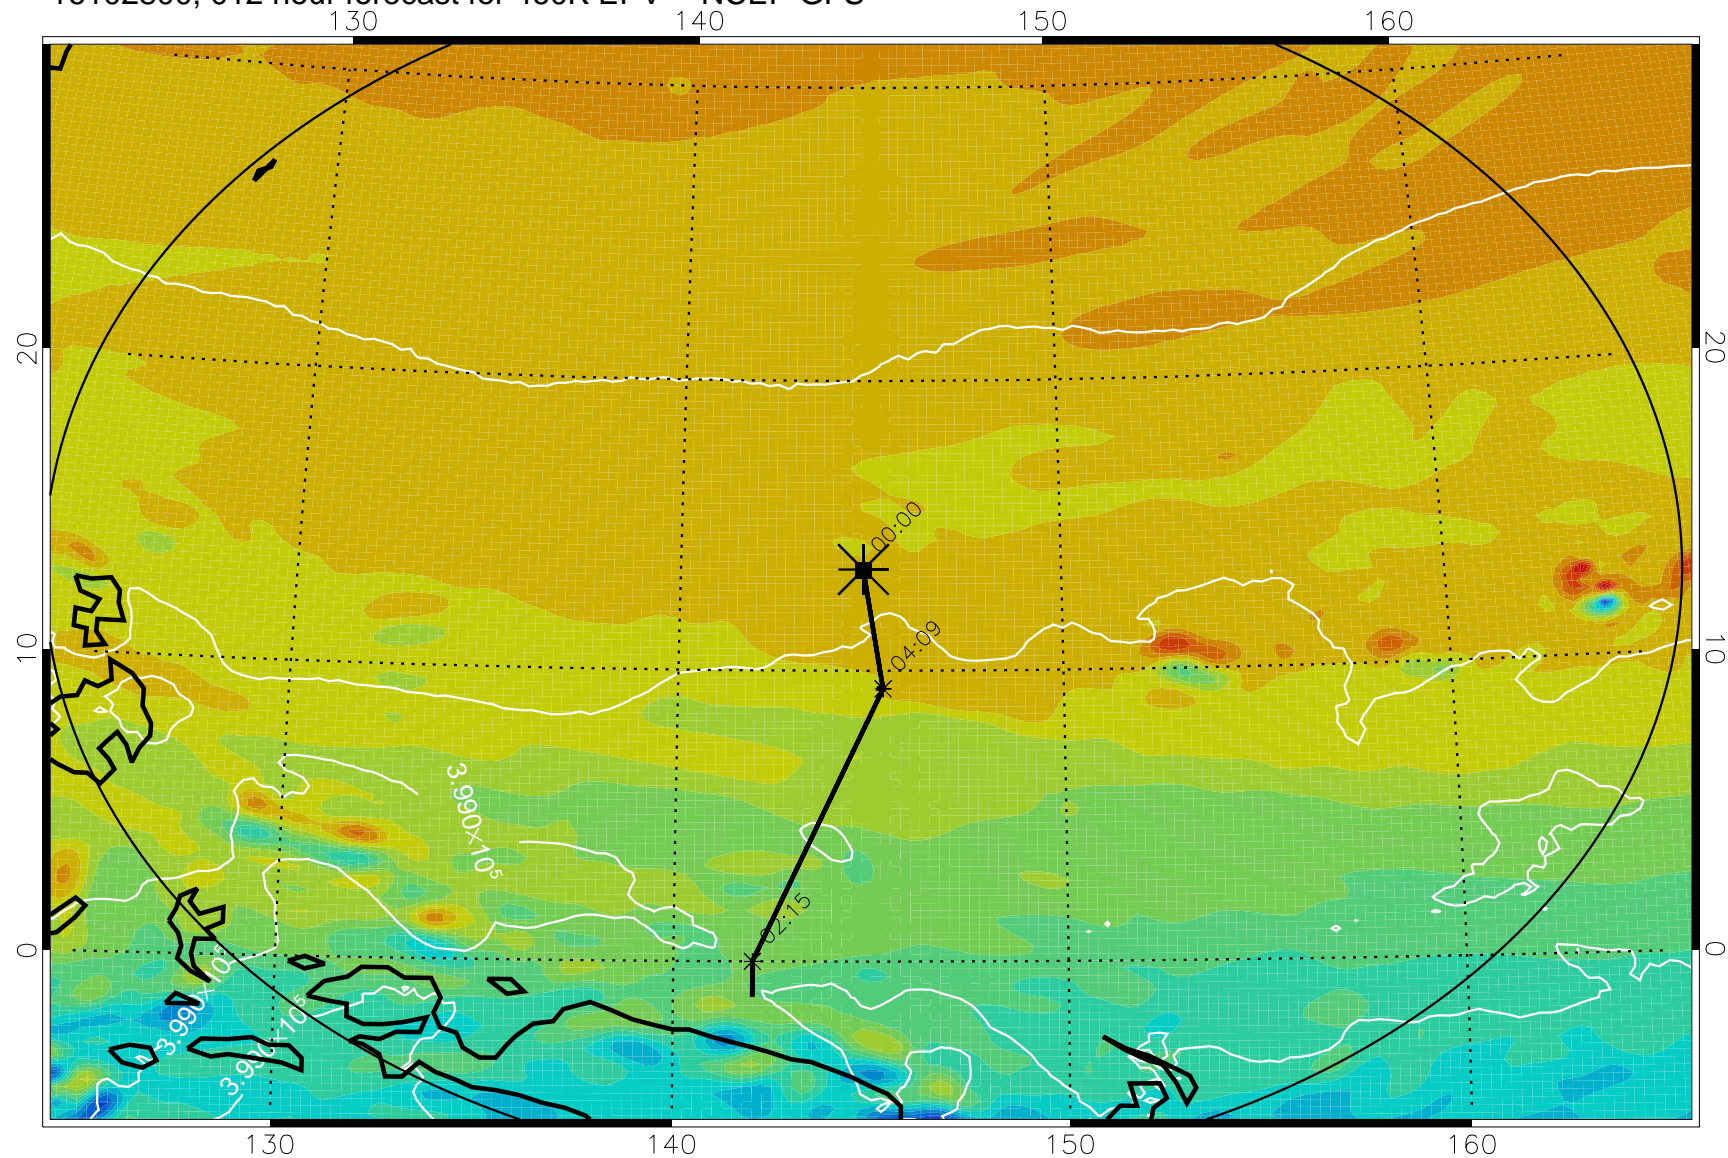

16102718, 006 hour forecast for 460K EPV -- NCEP GFS

460K Montgomery Streamfunction, white

Range ring of 2304 km

16102800, 012 hour forecast for 460K EPV -- NCEP GFS

460K Montgomery Streamfunction, white

Range ring of 2304 km

16102806, 018 hour forecast for 460K EPV -- NCEP GFS

460K Montgomery Streamfunction, white

Range ring of 2304 km

16102812, 024 hour forecast for 460K EPV -- NCEP GFS

460K Montgomery Streamfunction, white

Range ring of 2304 km

16102818, 030 hour forecast for 460K EPV -- NCEP GFS

460K Montgomery Streamfunction, white

Range ring of 2304 km

16102900, 036 hour forecast for 460K EPV -- NCEP GFS

460K Montgomery Streamfunction, white

Range ring of 2304 km

16102906, 042 hour forecast for 460K EPV -- NCEP GFS

460K Montgomery Streamfunction, white

Range ring of 2304 km

16102912, 048 hour forecast for 460K EPV -- NCEP GFS

460K Montgomery Streamfunction, white

Range ring of 2304 km