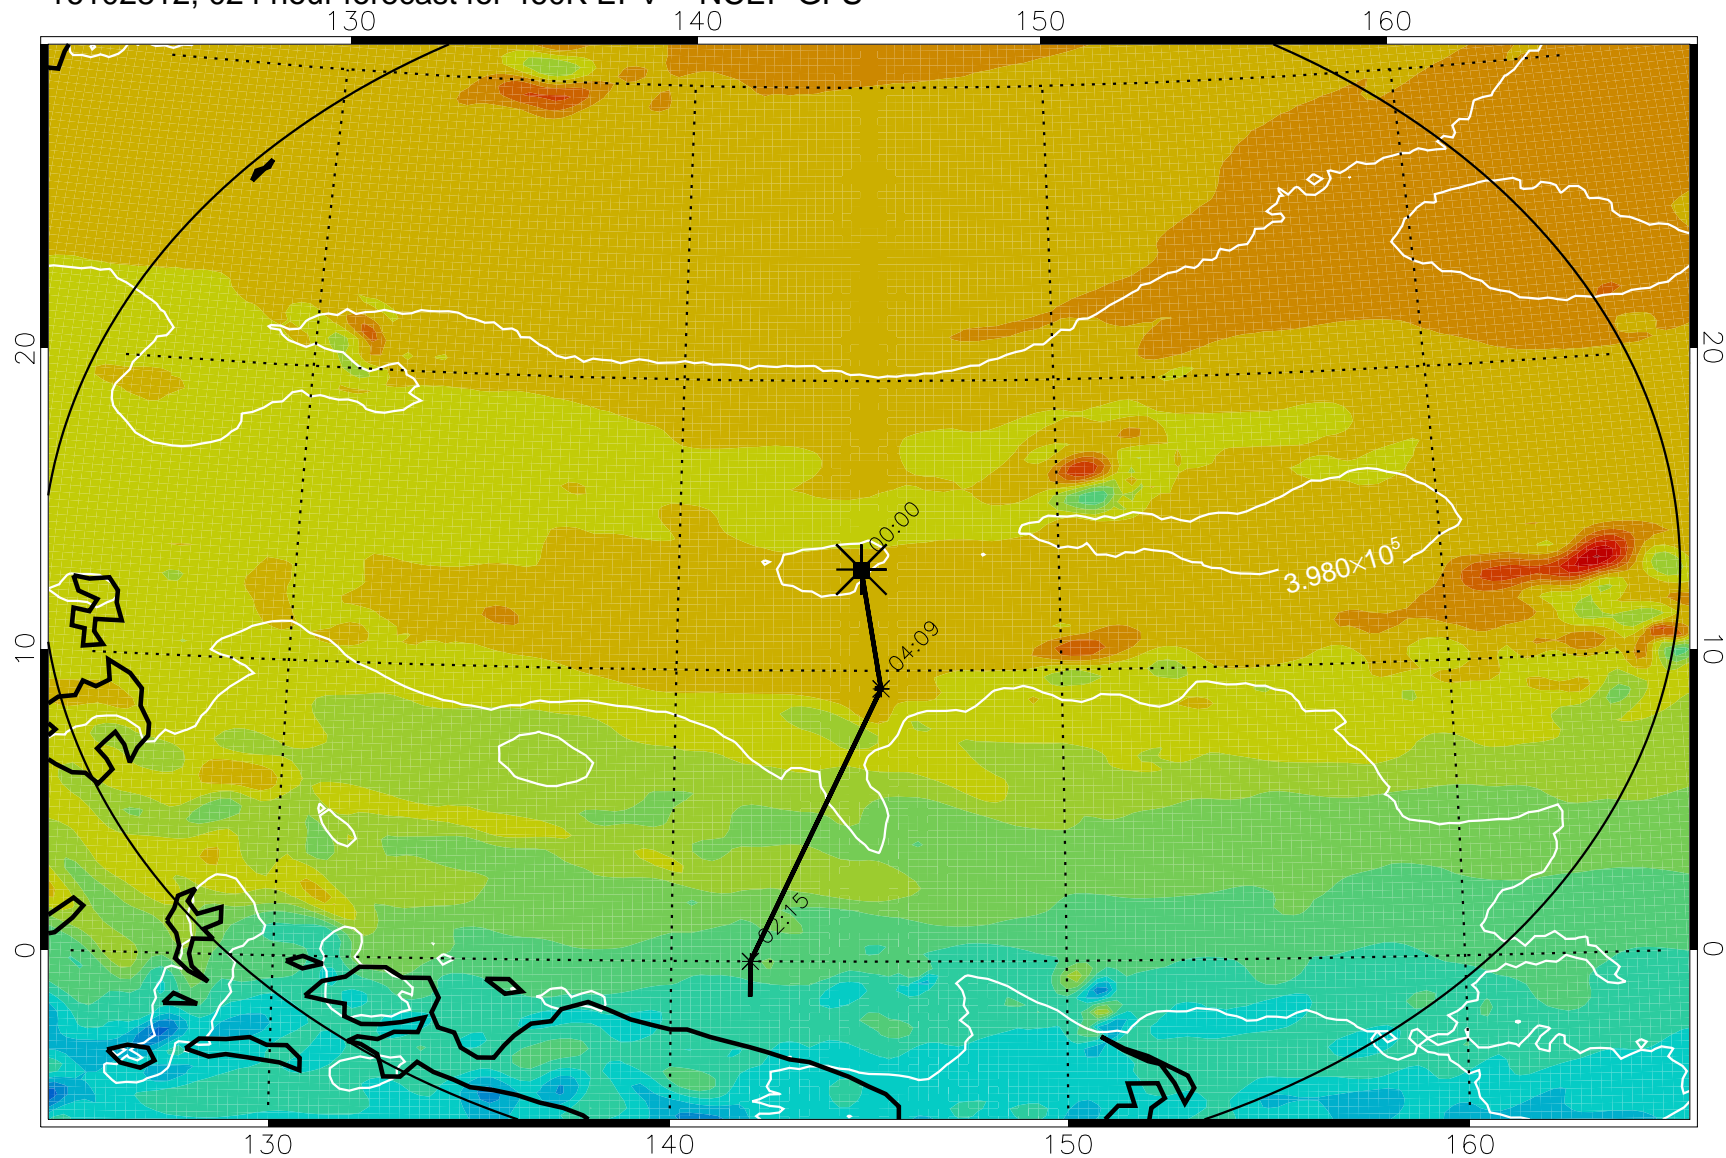

16102806, 018 hour forecast for 460K EPV -- NCEP GFS

460K Montgomery Streamfunction, white

Range ring of 2304 km

16102812, 024 hour forecast for 460K EPV -- NCEP GFS

460K Montgomery Streamfunction, white

Range ring of 2304 km

16102818, 030 hour forecast for 460K EPV -- NCEP GFS

460K Montgomery Streamfunction, white

Range ring of 2304 km

16102900, 036 hour forecast for 460K EPV -- NCEP GFS

460K Montgomery Streamfunction, white

Range ring of 2304 km

16102906, 042 hour forecast for 460K EPV -- NCEP GFS

460K Montgomery Streamfunction, white

Range ring of 2304 km

16102912, 048 hour forecast for 460K EPV -- NCEP GFS

460K Montgomery Streamfunction, white

Range ring of 2304 km

16102918, 054 hour forecast for 460K EPV -- NCEP GFS

460K Montgomery Streamfunction, white

Range ring of 2304 km

16103000, 060 hour forecast for 460K EPV -- NCEP GFS

460K Montgomery Streamfunction, white

Range ring of 2304 km