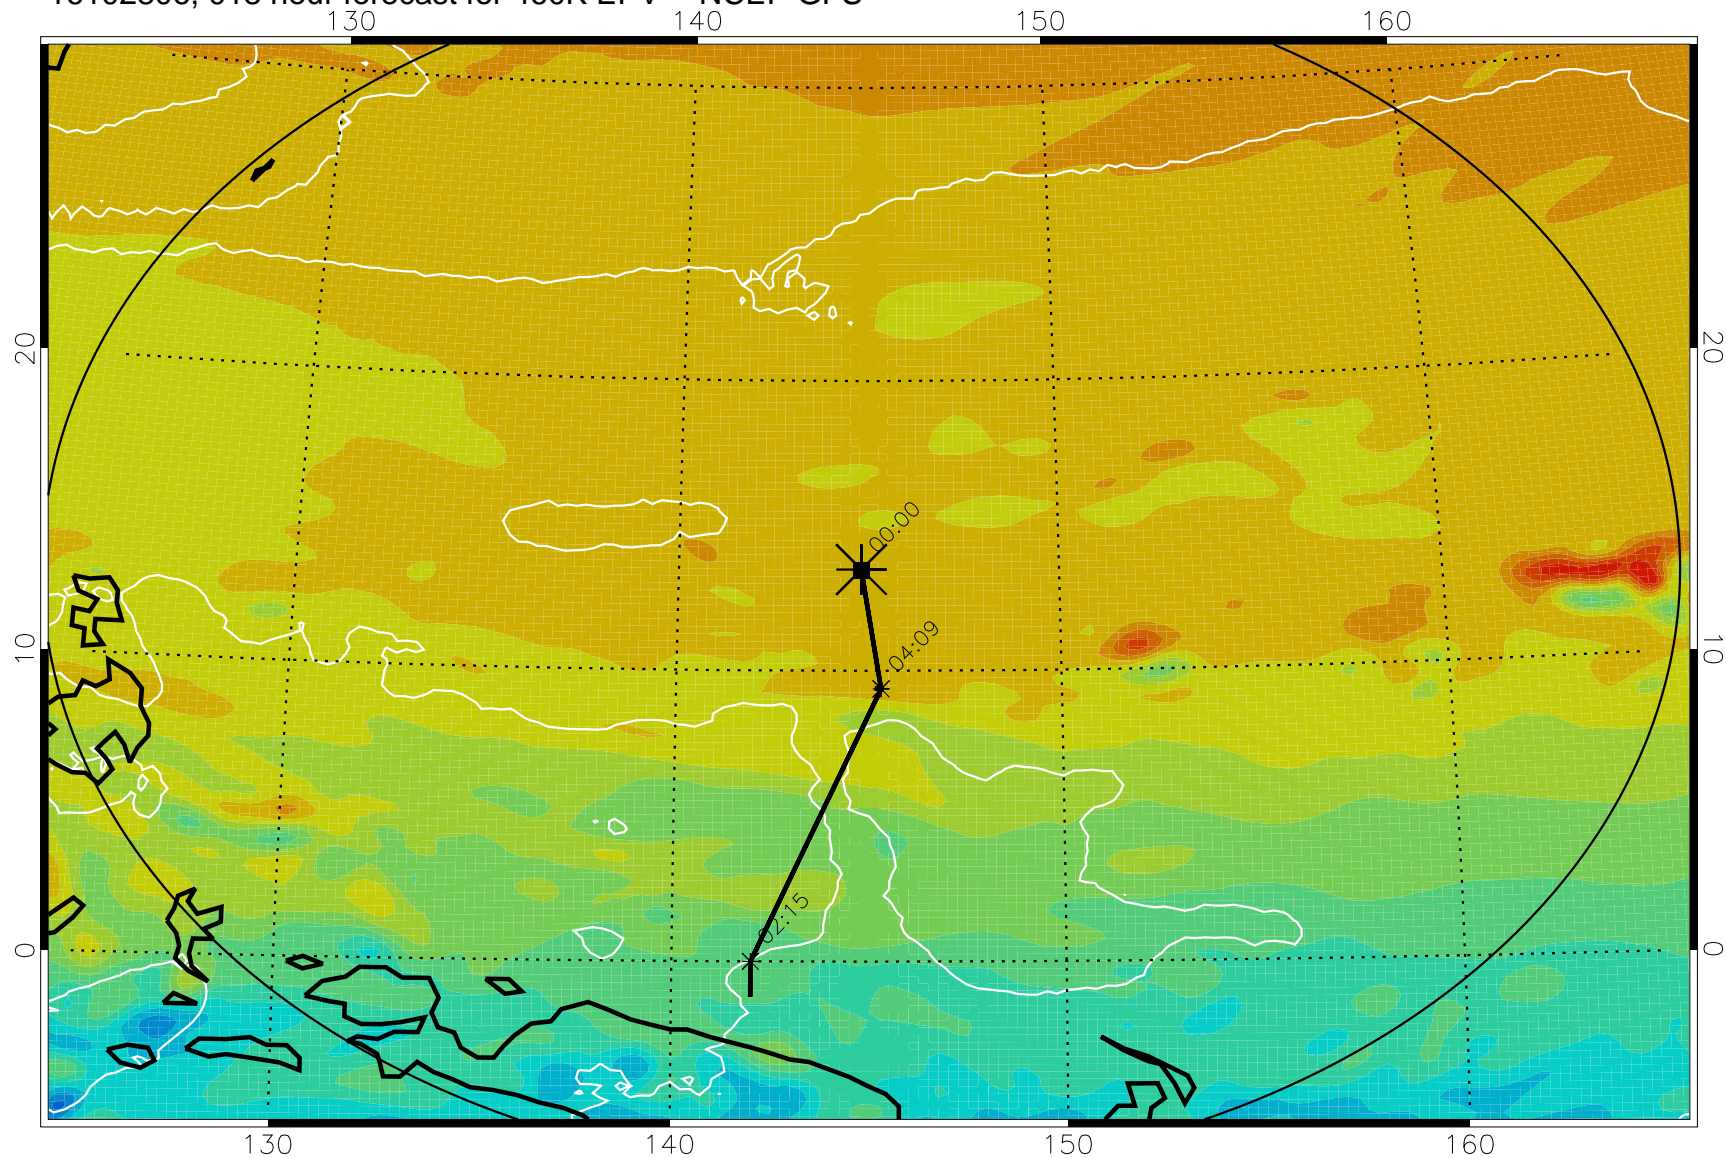

16102718, 006 hour forecast for 460K EPV -- NCEP GFS

460K Montgomery Streamfunction, white

Range ring of 2304 km

16102800, 012 hour forecast for 460K EPV -- NCEP GFS

460K Montgomery Streamfunction, white

Range ring of 2304 km

16102806, 018 hour forecast for 460K EPV -- NCEP GFS

460K Montgomery Streamfunction, white

Range ring of 2304 km

16102812, 024 hour forecast for 460K EPV -- NCEP GFS

460K Montgomery Streamfunction, white

Range ring of 2304 km

16102818, 030 hour forecast for 460K EPV -- NCEP GFS

460K Montgomery Streamfunction, white

Range ring of 2304 km

16102900, 036 hour forecast for 460K EPV -- NCEP GFS

460K Montgomery Streamfunction, white

Range ring of 2304 km

16102906, 042 hour forecast for 460K EPV -- NCEP GFS

460K Montgomery Streamfunction, white

Range ring of 2304 km

16102912, 048 hour forecast for 460K EPV -- NCEP GFS

460K Montgomery Streamfunction, white

Range ring of 2304 km