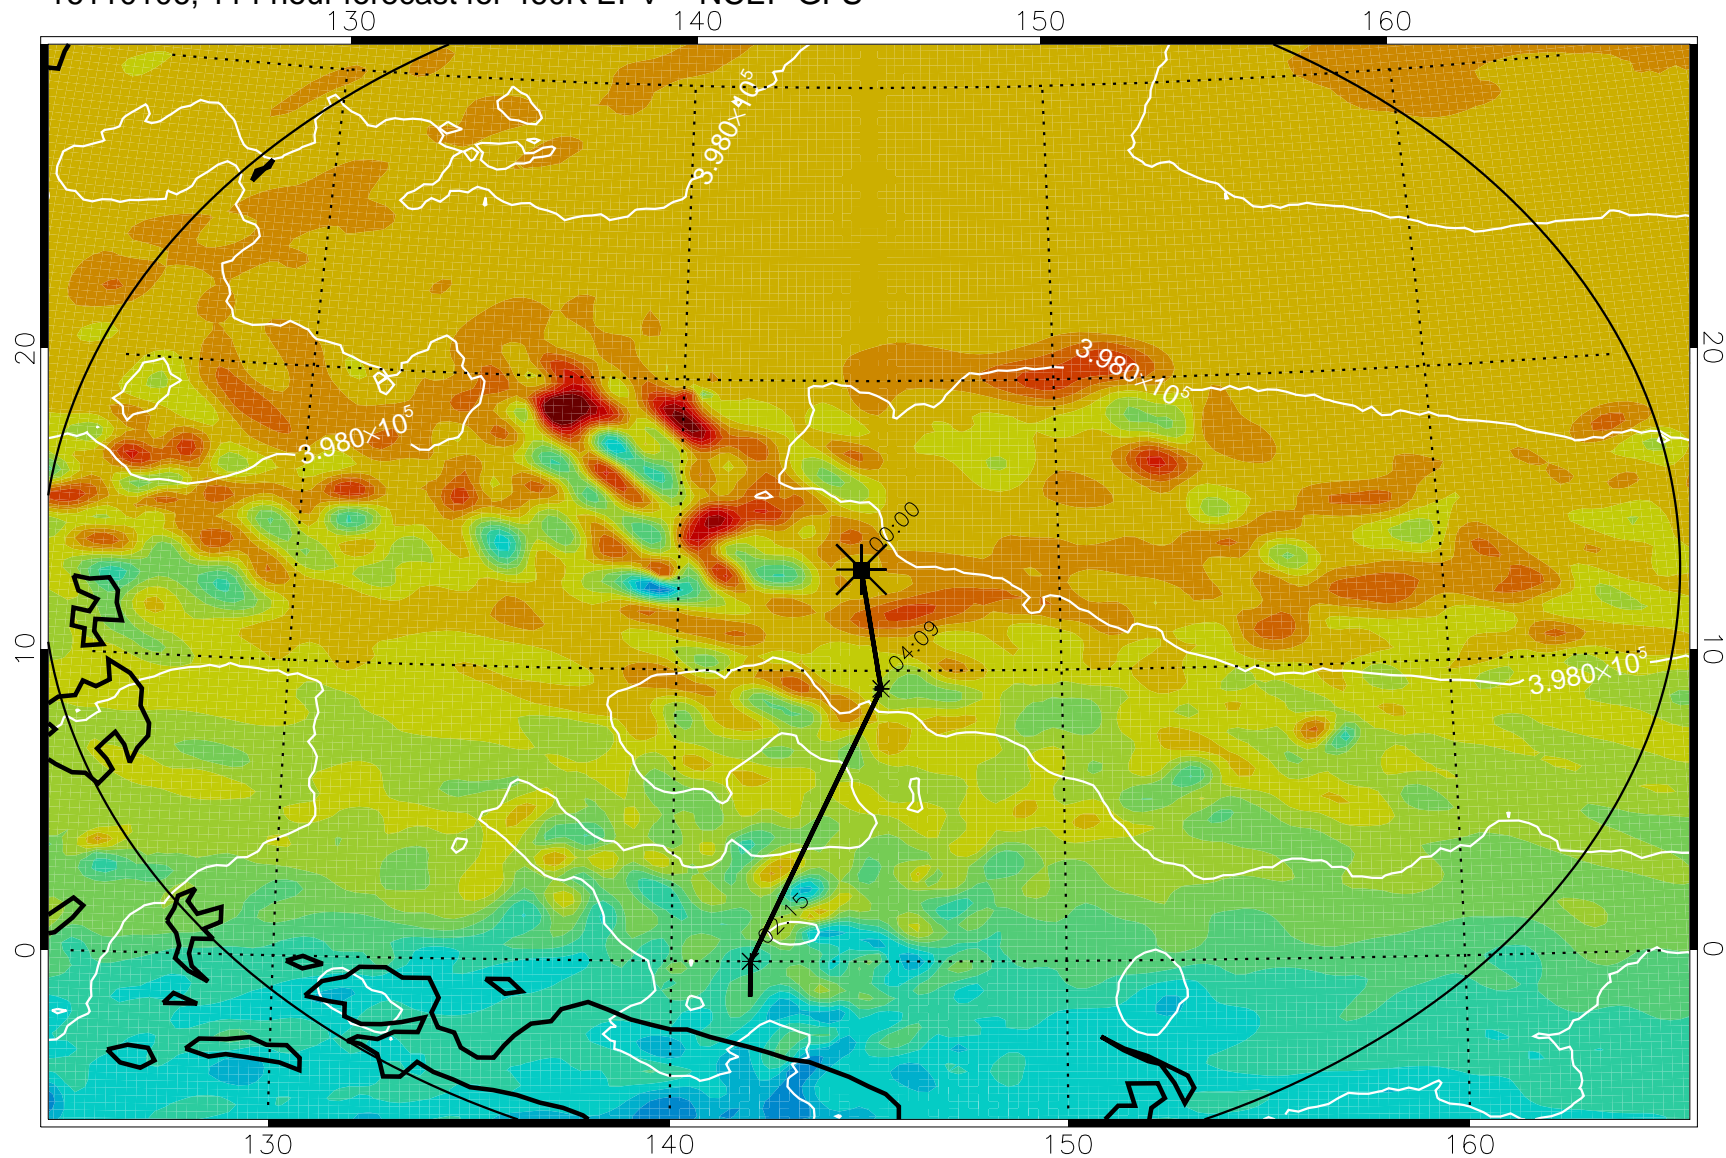

16103106, 090 hour forecast for 460K EPV -- NCEP GFS

460K Montgomery Streamfunction, white

Range ring of 2304 km

16103112, 096 hour forecast for 460K EPV -- NCEP GFS

460K Montgomery Streamfunction, white

Range ring of 2304 km

16103118, 102 hour forecast for 460K EPV -- NCEP GFS

460K Montgomery Streamfunction, white

Range ring of 2304 km

16110100, 108 hour forecast for 460K EPV -- NCEP GFS

460K Montgomery Streamfunction, white

Range ring of 2304 km

16110106, 114 hour forecast for 460K EPV -- NCEP GFS

460K Montgomery Streamfunction, white

Range ring of 2304 km

16110112, 120 hour forecast for 460K EPV -- NCEP GFS

460K Montgomery Streamfunction, white

Range ring of 2304 km