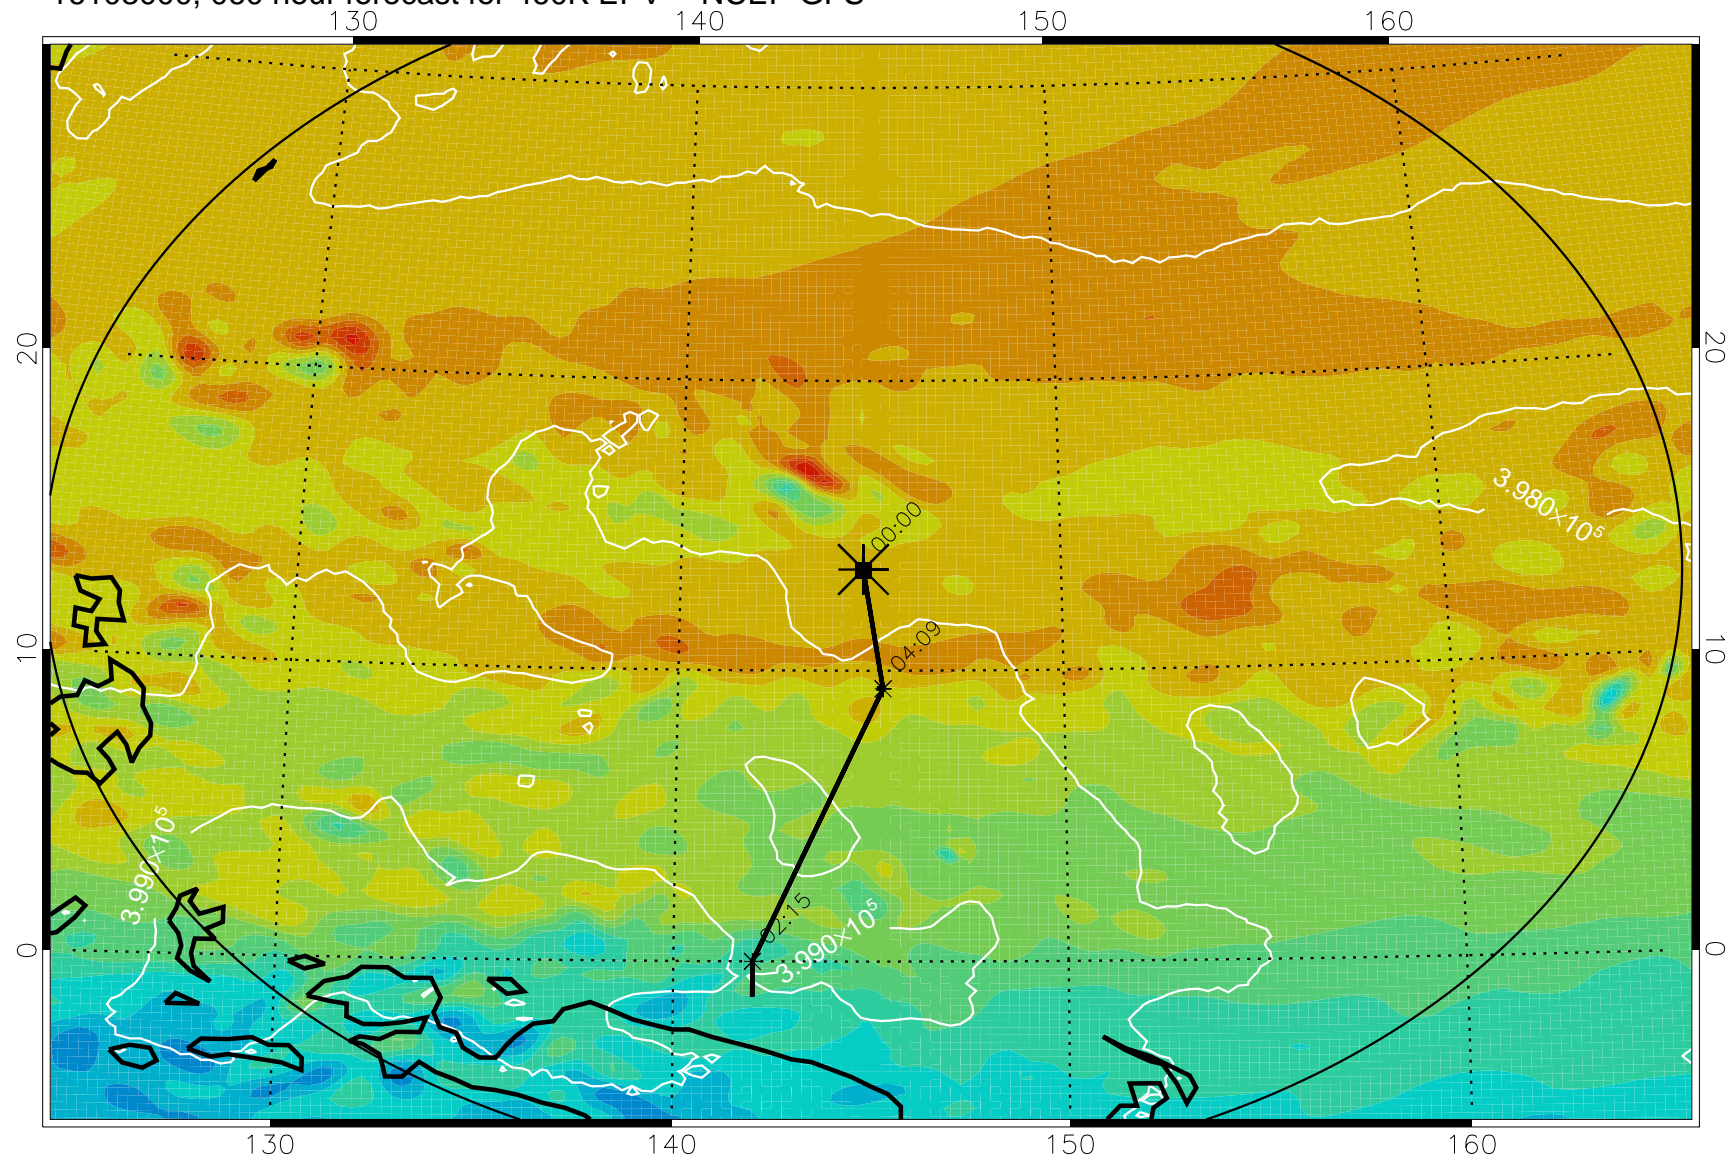

16102906, 042 hour forecast for 460K EPV -- NCEP GFS

460K Montgomery Streamfunction, white

Range ring of 2304 km

16102912, 048 hour forecast for 460K EPV -- NCEP GFS

460K Montgomery Streamfunction, white

Range ring of 2304 km

16102918, 054 hour forecast for 460K EPV -- NCEP GFS

460K Montgomery Streamfunction, white

Range ring of 2304 km

16103000, 060 hour forecast for 460K EPV -- NCEP GFS

460K Montgomery Streamfunction, white

Range ring of 2304 km

16103006, 066 hour forecast for 460K EPV -- NCEP GFS

460K Montgomery Streamfunction, white

Range ring of 2304 km

16103012, 072 hour forecast for 460K EPV -- NCEP GFS

460K Montgomery Streamfunction, white

Range ring of 2304 km

16103018, 078 hour forecast for 460K EPV -- NCEP GFS

460K Montgomery Streamfunction, white

Range ring of 2304 km

16103100, 084 hour forecast for 460K EPV -- NCEP GFS

460K Montgomery Streamfunction, white

Range ring of 2304 km