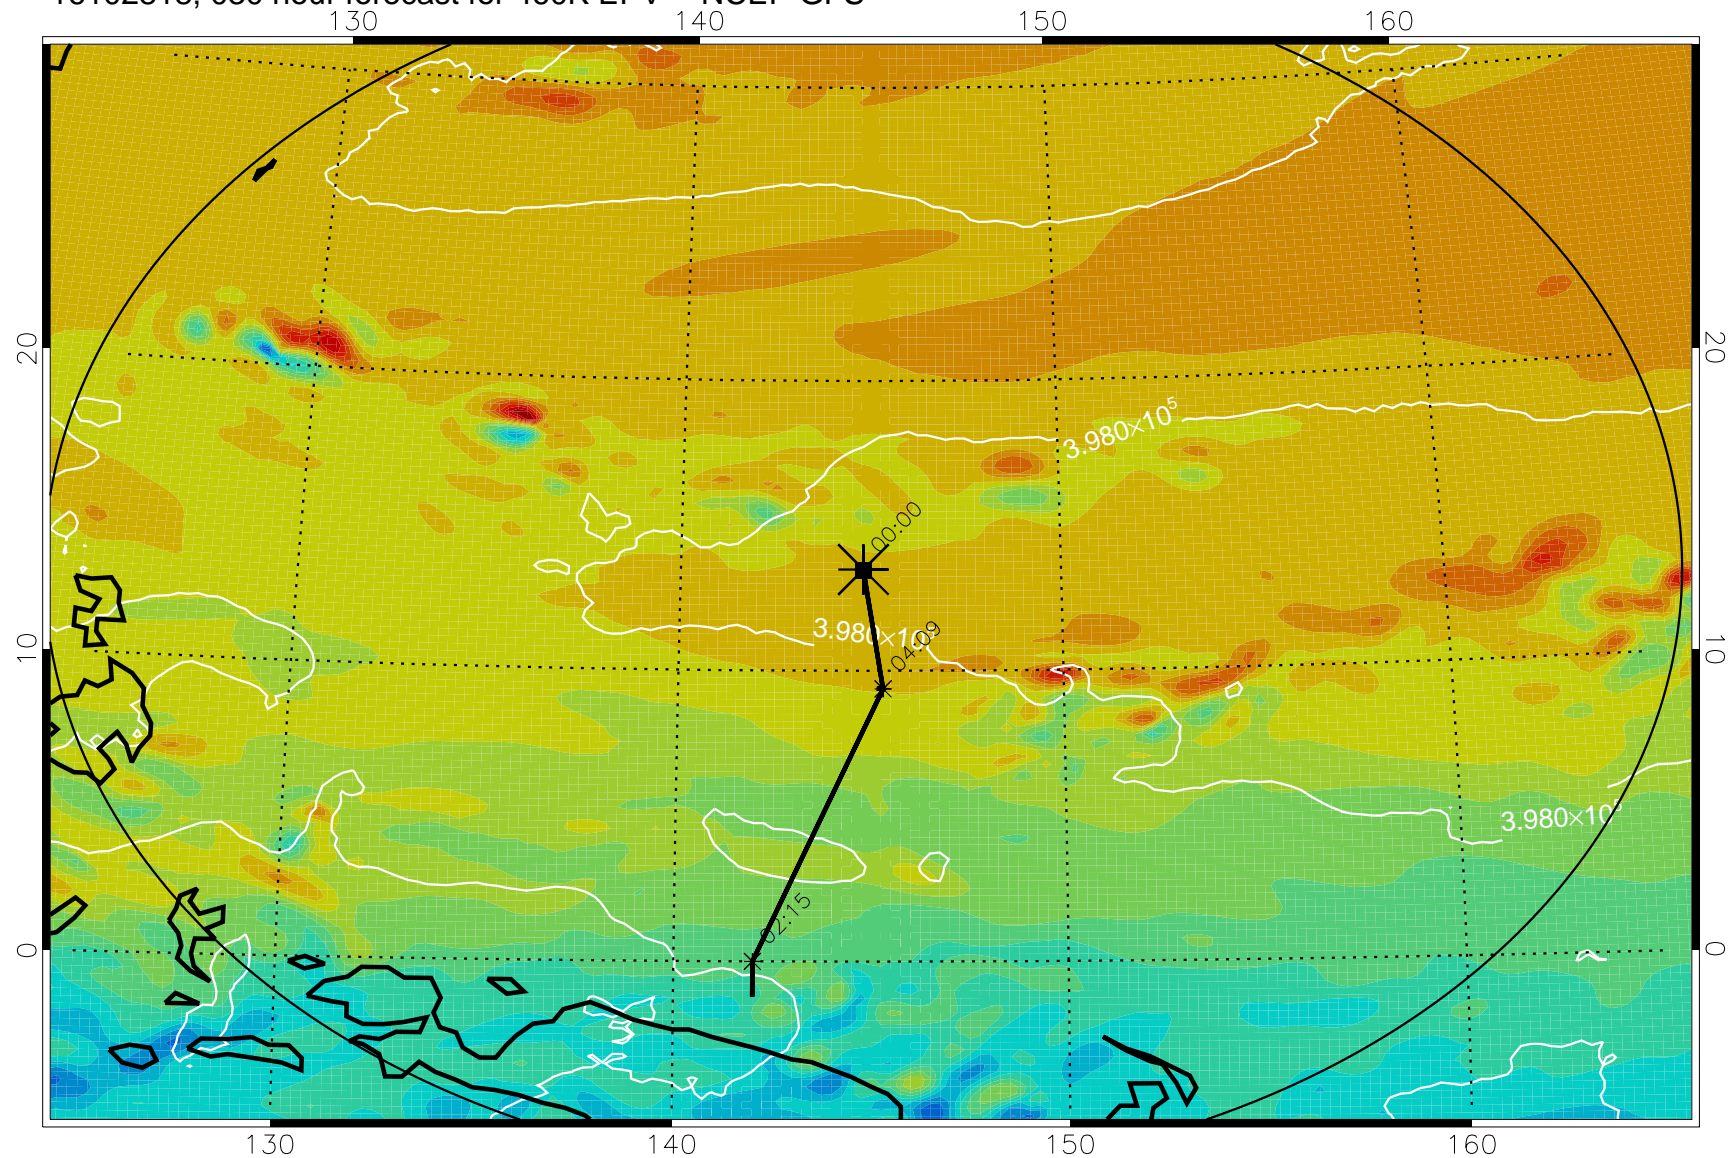

16102806, 018 hour forecast for 460K EPV -- NCEP GFS

460K Montgomery Streamfunction, white

Range ring of 2304 km

16102812, 024 hour forecast for 460K EPV -- NCEP GFS

460K Montgomery Streamfunction, white

Range ring of 2304 km

16102818, 030 hour forecast for 460K EPV -- NCEP GFS

460K Montgomery Streamfunction, white

Range ring of 2304 km

16102900, 036 hour forecast for 460K EPV -- NCEP GFS

460K Montgomery Streamfunction, white

Range ring of 2304 km

16102906, 042 hour forecast for 460K EPV -- NCEP GFS

460K Montgomery Streamfunction, white

Range ring of 2304 km

16102912, 048 hour forecast for 460K EPV -- NCEP GFS

460K Montgomery Streamfunction, white

Range ring of 2304 km

16102918, 054 hour forecast for 460K EPV -- NCEP GFS

460K Montgomery Streamfunction, white

Range ring of 2304 km

16103000, 060 hour forecast for 460K EPV -- NCEP GFS

460K Montgomery Streamfunction, white

Range ring of 2304 km