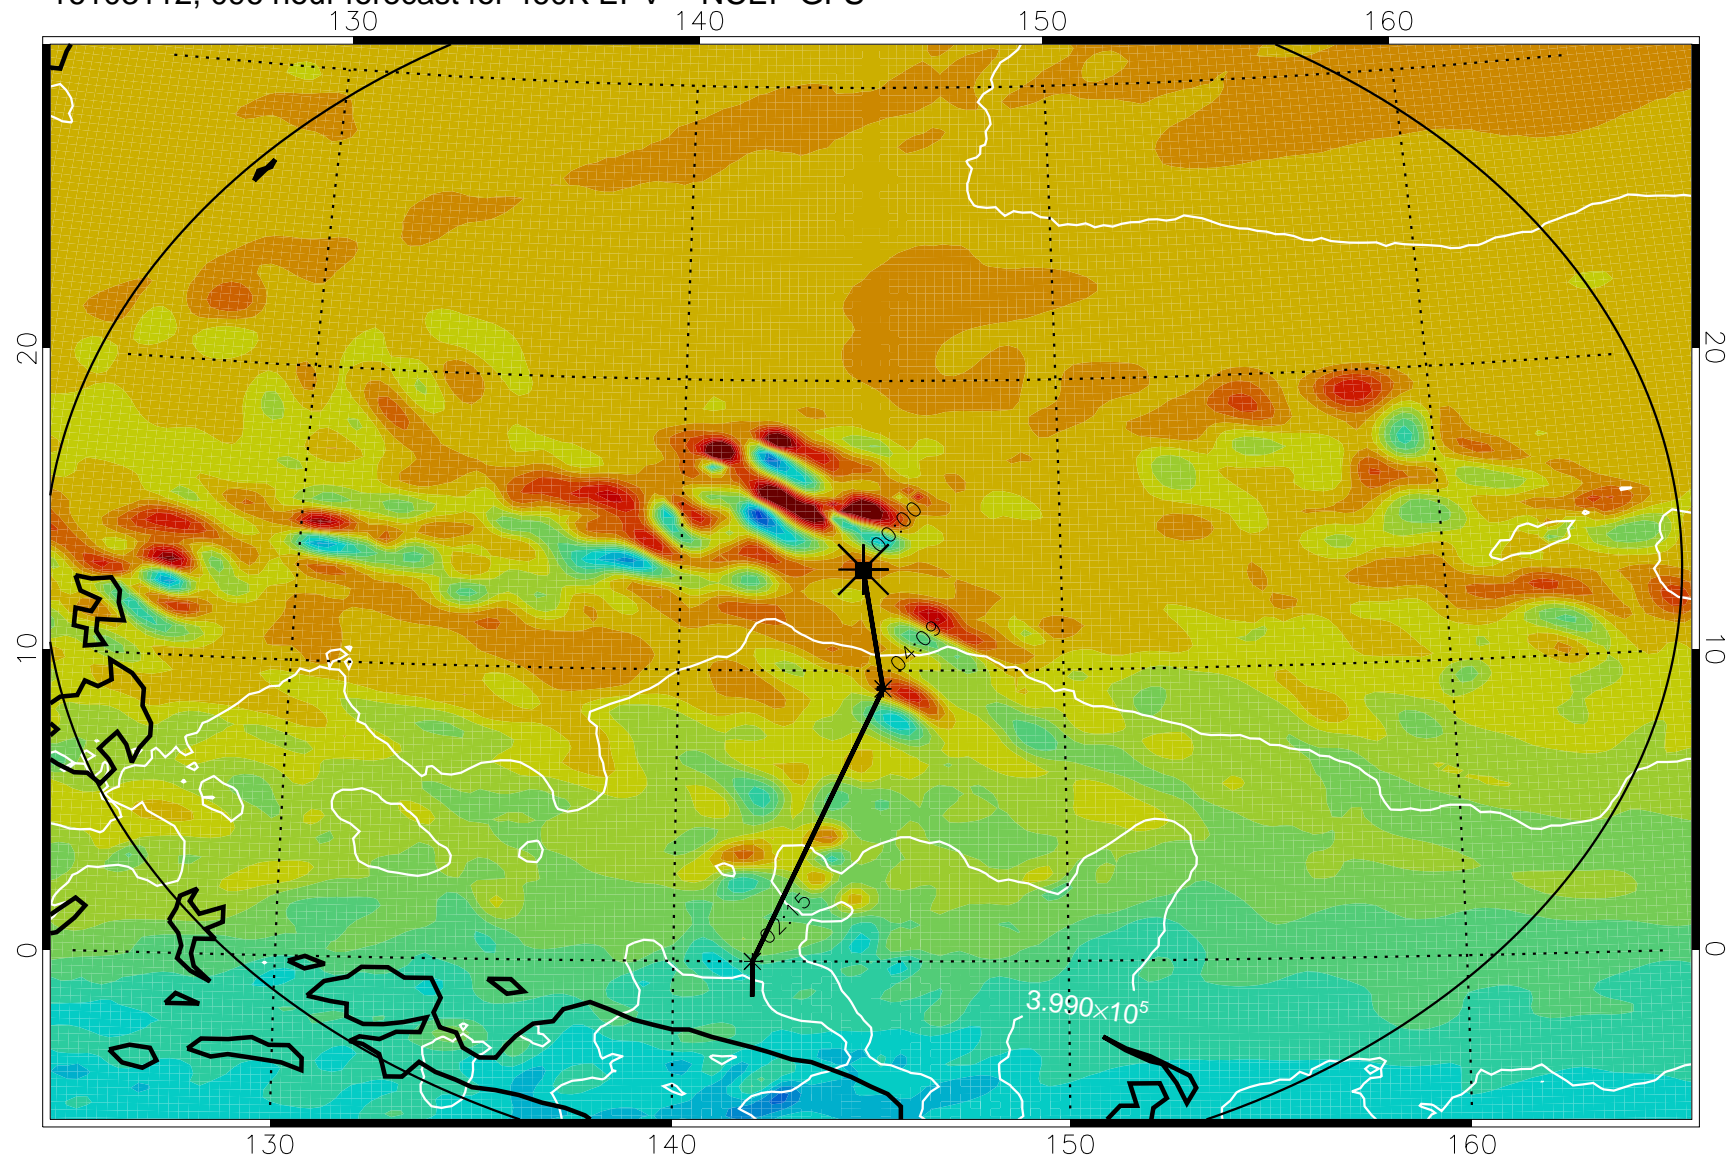

16103018, 078 hour forecast for 460K EPV -- NCEP GFS

460K Montgomery Streamfunction, white

Range ring of 2304 km

16103100, 084 hour forecast for 460K EPV -- NCEP GFS

460K Montgomery Streamfunction, white

Range ring of 2304 km

16103106, 090 hour forecast for 460K EPV -- NCEP GFS

460K Montgomery Streamfunction, white

Range ring of 2304 km

16103112, 096 hour forecast for 460K EPV -- NCEP GFS

460K Montgomery Streamfunction, white

Range ring of 2304 km

16103118, 102 hour forecast for 460K EPV -- NCEP GFS

460K Montgomery Streamfunction, white

Range ring of 2304 km

16110100, 108 hour forecast for 460K EPV -- NCEP GFS

460K Montgomery Streamfunction, white

Range ring of 2304 km

16110106, 114 hour forecast for 460K EPV -- NCEP GFS

460K Montgomery Streamfunction, white

Range ring of 2304 km

16110112, 120 hour forecast for 460K EPV -- NCEP GFS

460K Montgomery Streamfunction, white

Range ring of 2304 km