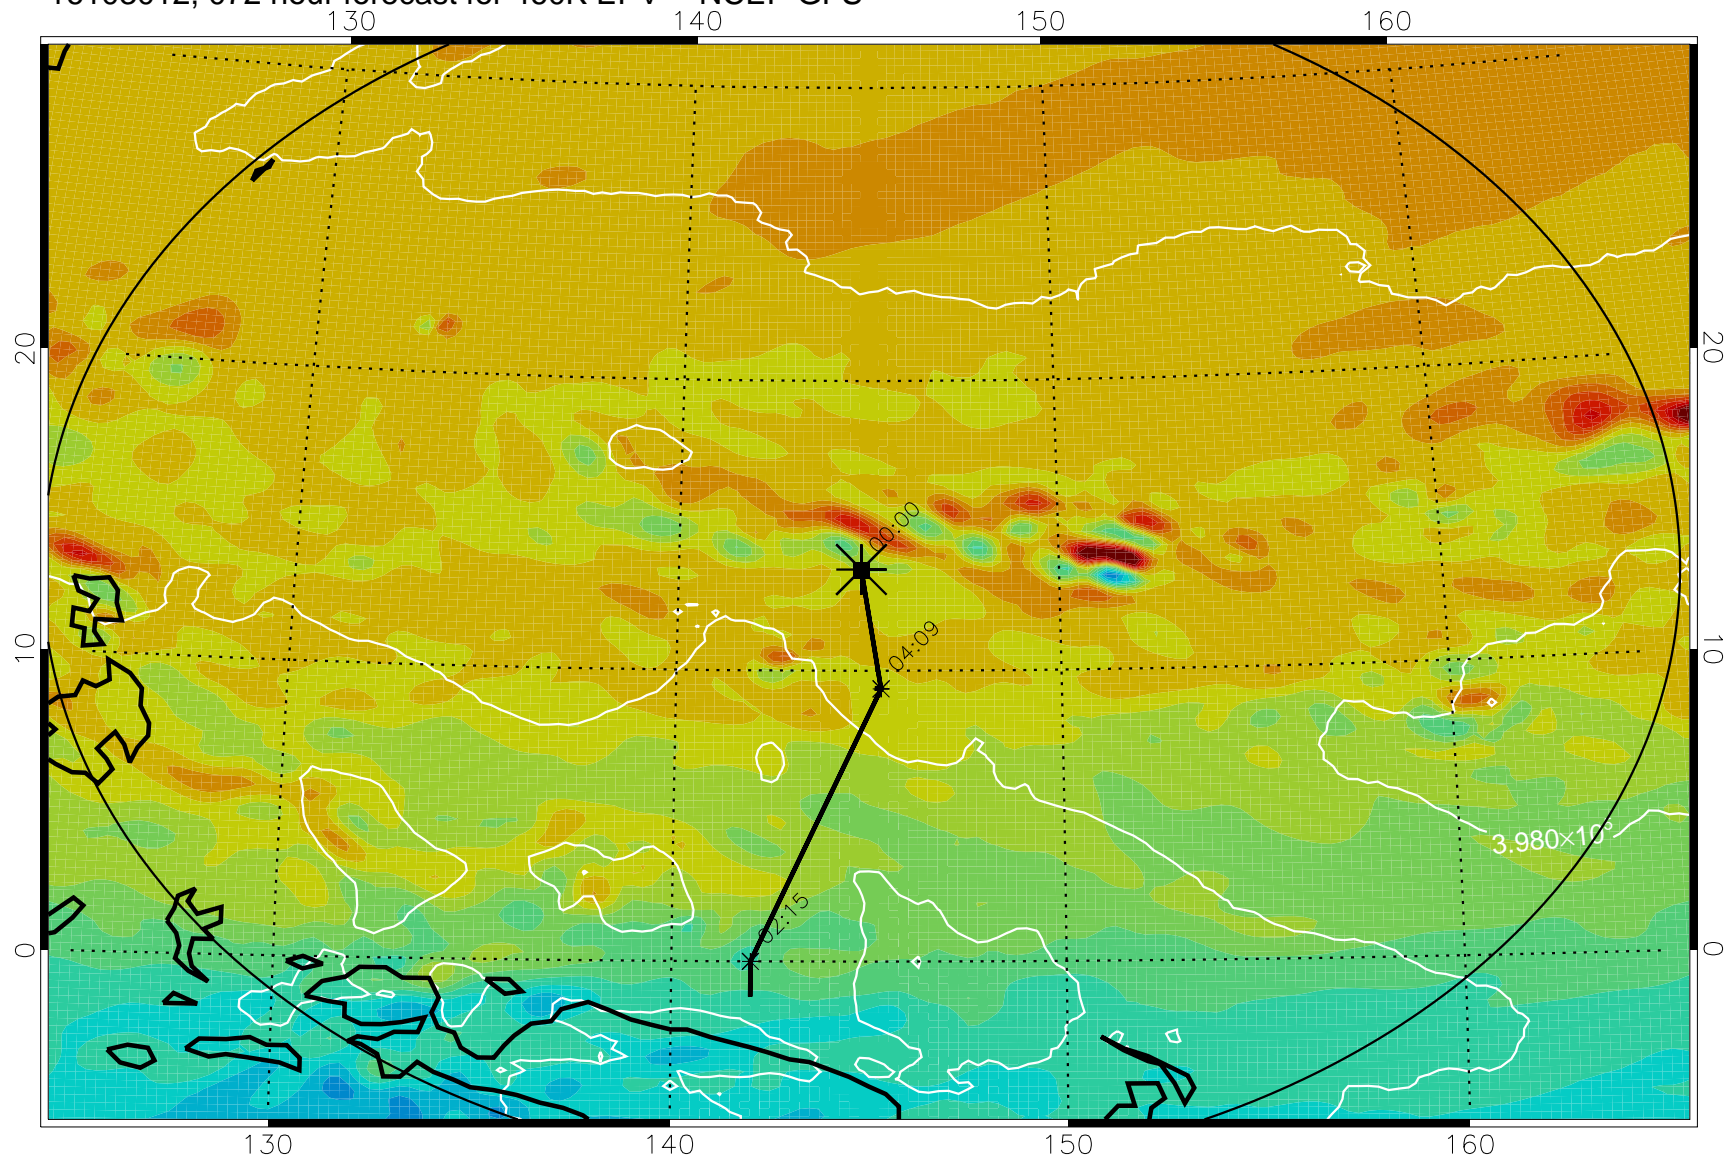

16102918, 054 hour forecast for 460K EPV -- NCEP GFS

460K Montgomery Streamfunction, white

Range ring of 2304 km

16103000, 060 hour forecast for 460K EPV -- NCEP GFS

460K Montgomery Streamfunction, white

Range ring of 2304 km

16103006, 066 hour forecast for 460K EPV -- NCEP GFS

460K Montgomery Streamfunction, white

Range ring of 2304 km

16103012, 072 hour forecast for 460K EPV -- NCEP GFS

460K Montgomery Streamfunction, white

Range ring of 2304 km

16103018, 078 hour forecast for 460K EPV -- NCEP GFS

460K Montgomery Streamfunction, white

Range ring of 2304 km

16103100, 084 hour forecast for 460K EPV -- NCEP GFS

460K Montgomery Streamfunction, white

Range ring of 2304 km

16103106, 090 hour forecast for 460K EPV -- NCEP GFS

460K Montgomery Streamfunction, white

Range ring of 2304 km

16103112, 096 hour forecast for 460K EPV -- NCEP GFS

460K Montgomery Streamfunction, white

Range ring of 2304 km