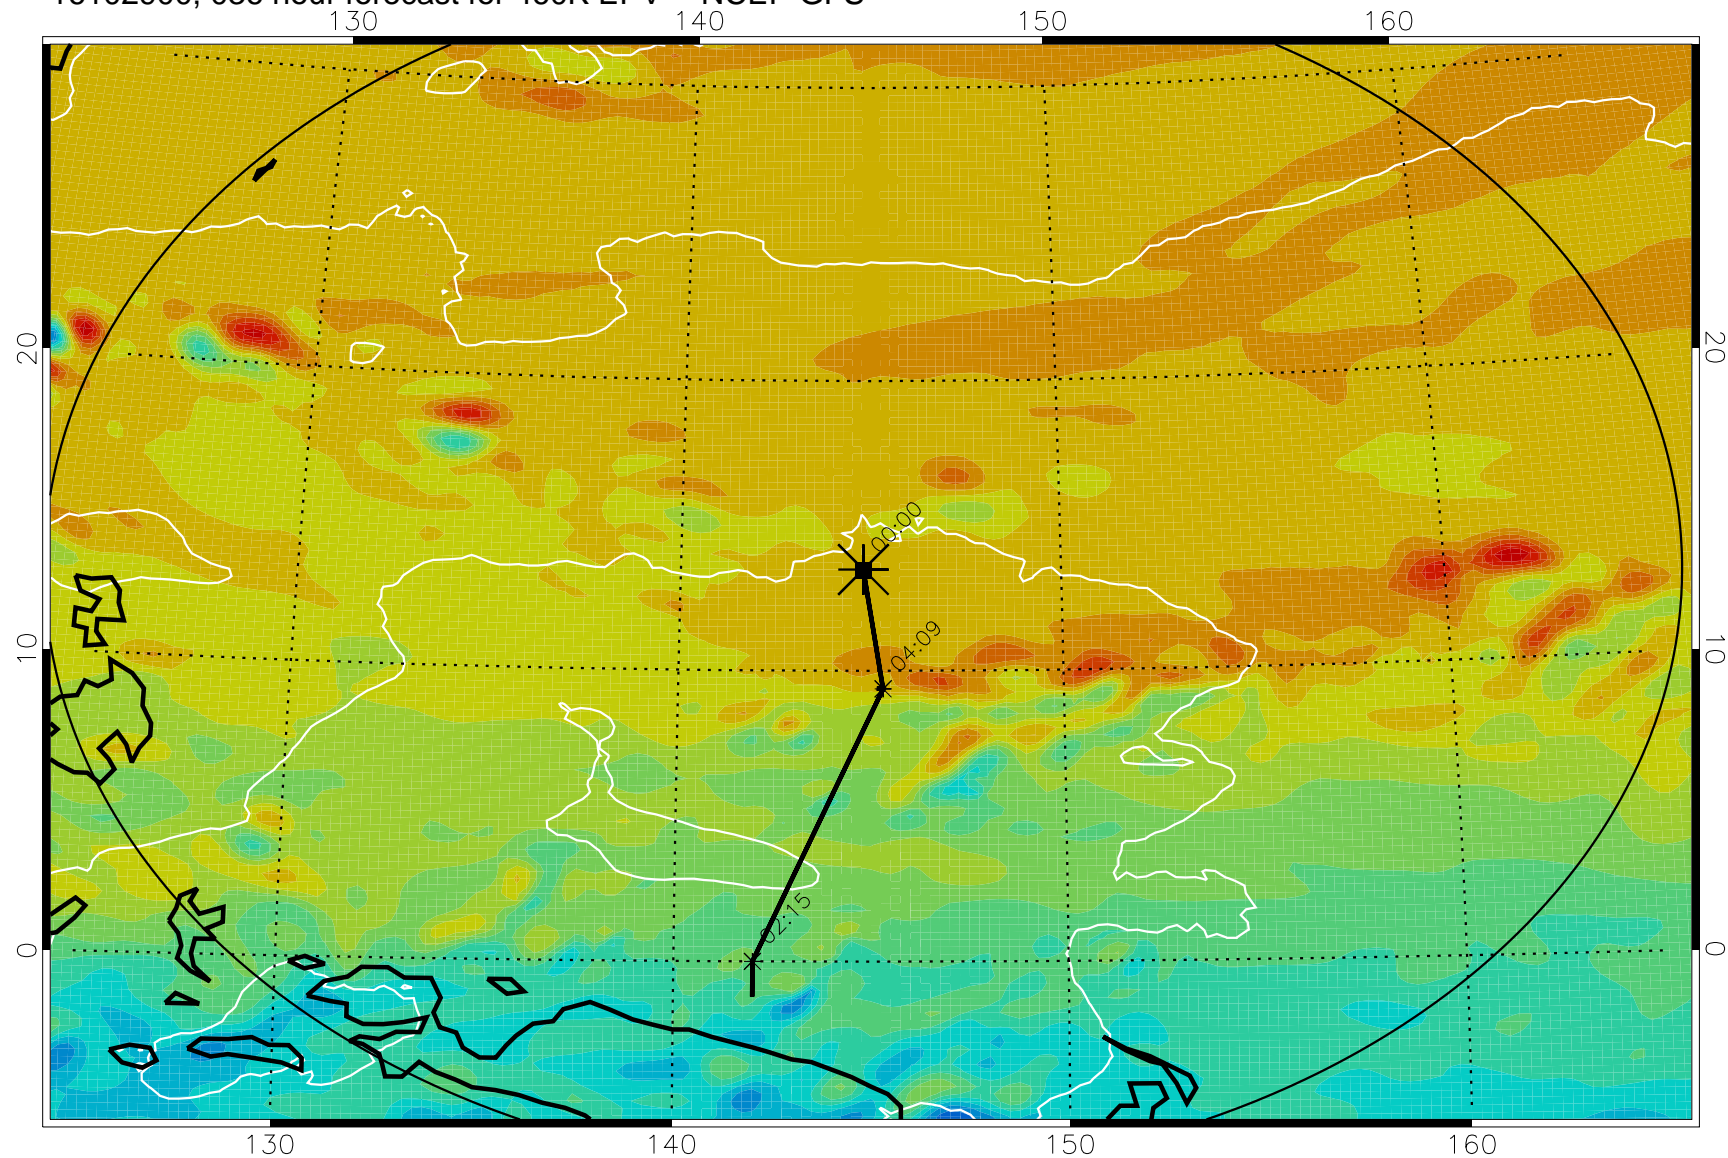

16102806, 018 hour forecast for 460K EPV -- NCEP GFS

460K Montgomery Streamfunction, white

Range ring of 2304 km

16102812, 024 hour forecast for 460K EPV -- NCEP GFS

460K Montgomery Streamfunction, white

Range ring of 2304 km

16102818, 030 hour forecast for 460K EPV -- NCEP GFS

460K Montgomery Streamfunction, white

Range ring of 2304 km

16102900, 036 hour forecast for 460K EPV -- NCEP GFS

460K Montgomery Streamfunction, white

Range ring of 2304 km

16102906, 042 hour forecast for 460K EPV -- NCEP GFS

460K Montgomery Streamfunction, white

Range ring of 2304 km

16102912, 048 hour forecast for 460K EPV -- NCEP GFS

460K Montgomery Streamfunction, white

Range ring of 2304 km

16102918, 054 hour forecast for 460K EPV -- NCEP GFS

460K Montgomery Streamfunction, white

Range ring of 2304 km

16103000, 060 hour forecast for 460K EPV -- NCEP GFS

460K Montgomery Streamfunction, white

Range ring of 2304 km