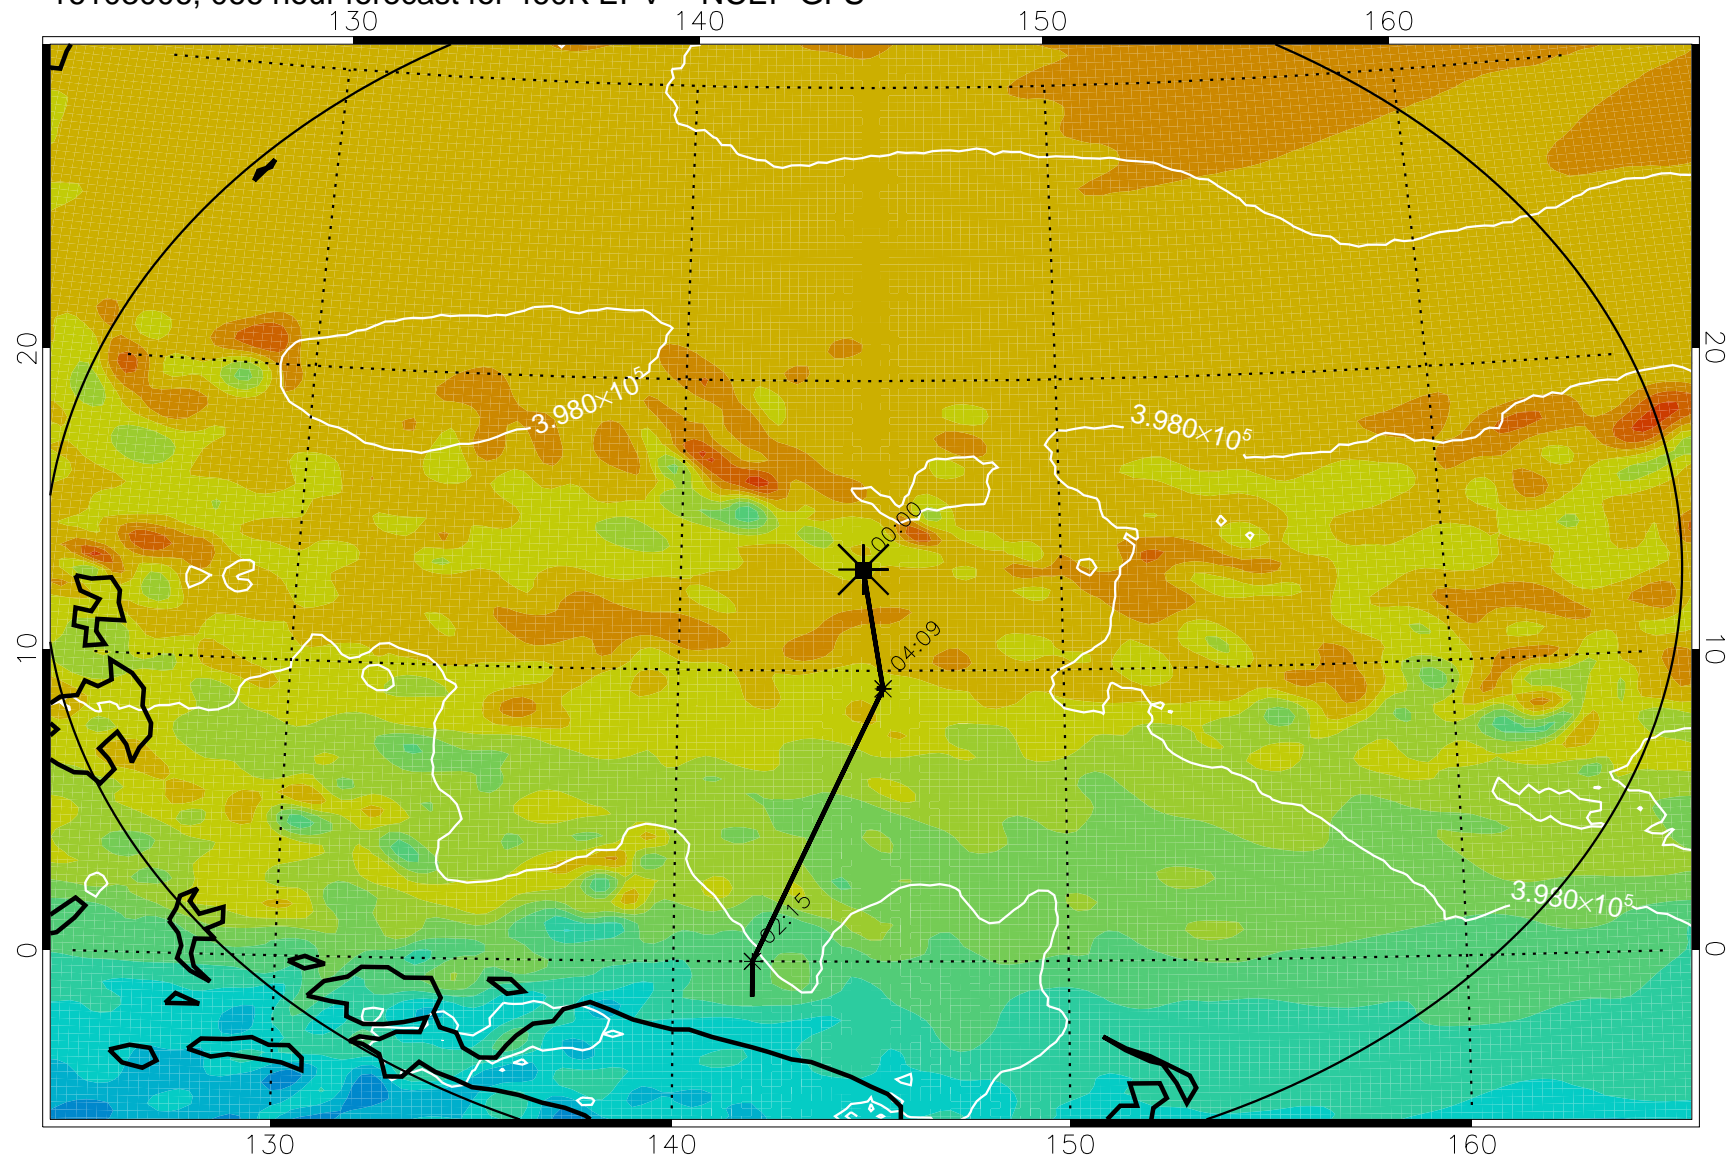

16102906, 042 hour forecast for 460K EPV -- NCEP GFS

460K Montgomery Streamfunction, white

Range ring of 2304 km

16102912, 048 hour forecast for 460K EPV -- NCEP GFS

460K Montgomery Streamfunction, white

Range ring of 2304 km

16102918, 054 hour forecast for 460K EPV -- NCEP GFS

460K Montgomery Streamfunction, white

Range ring of 2304 km

16103000, 060 hour forecast for 460K EPV -- NCEP GFS

460K Montgomery Streamfunction, white

Range ring of 2304 km

16103006, 066 hour forecast for 460K EPV -- NCEP GFS

460K Montgomery Streamfunction, white

Range ring of 2304 km

16103012, 072 hour forecast for 460K EPV -- NCEP GFS

460K Montgomery Streamfunction, white

Range ring of 2304 km

16103018, 078 hour forecast for 460K EPV -- NCEP GFS

460K Montgomery Streamfunction, white

Range ring of 2304 km

16103100, 084 hour forecast for 460K EPV -- NCEP GFS

460K Montgomery Streamfunction, white

Range ring of 2304 km