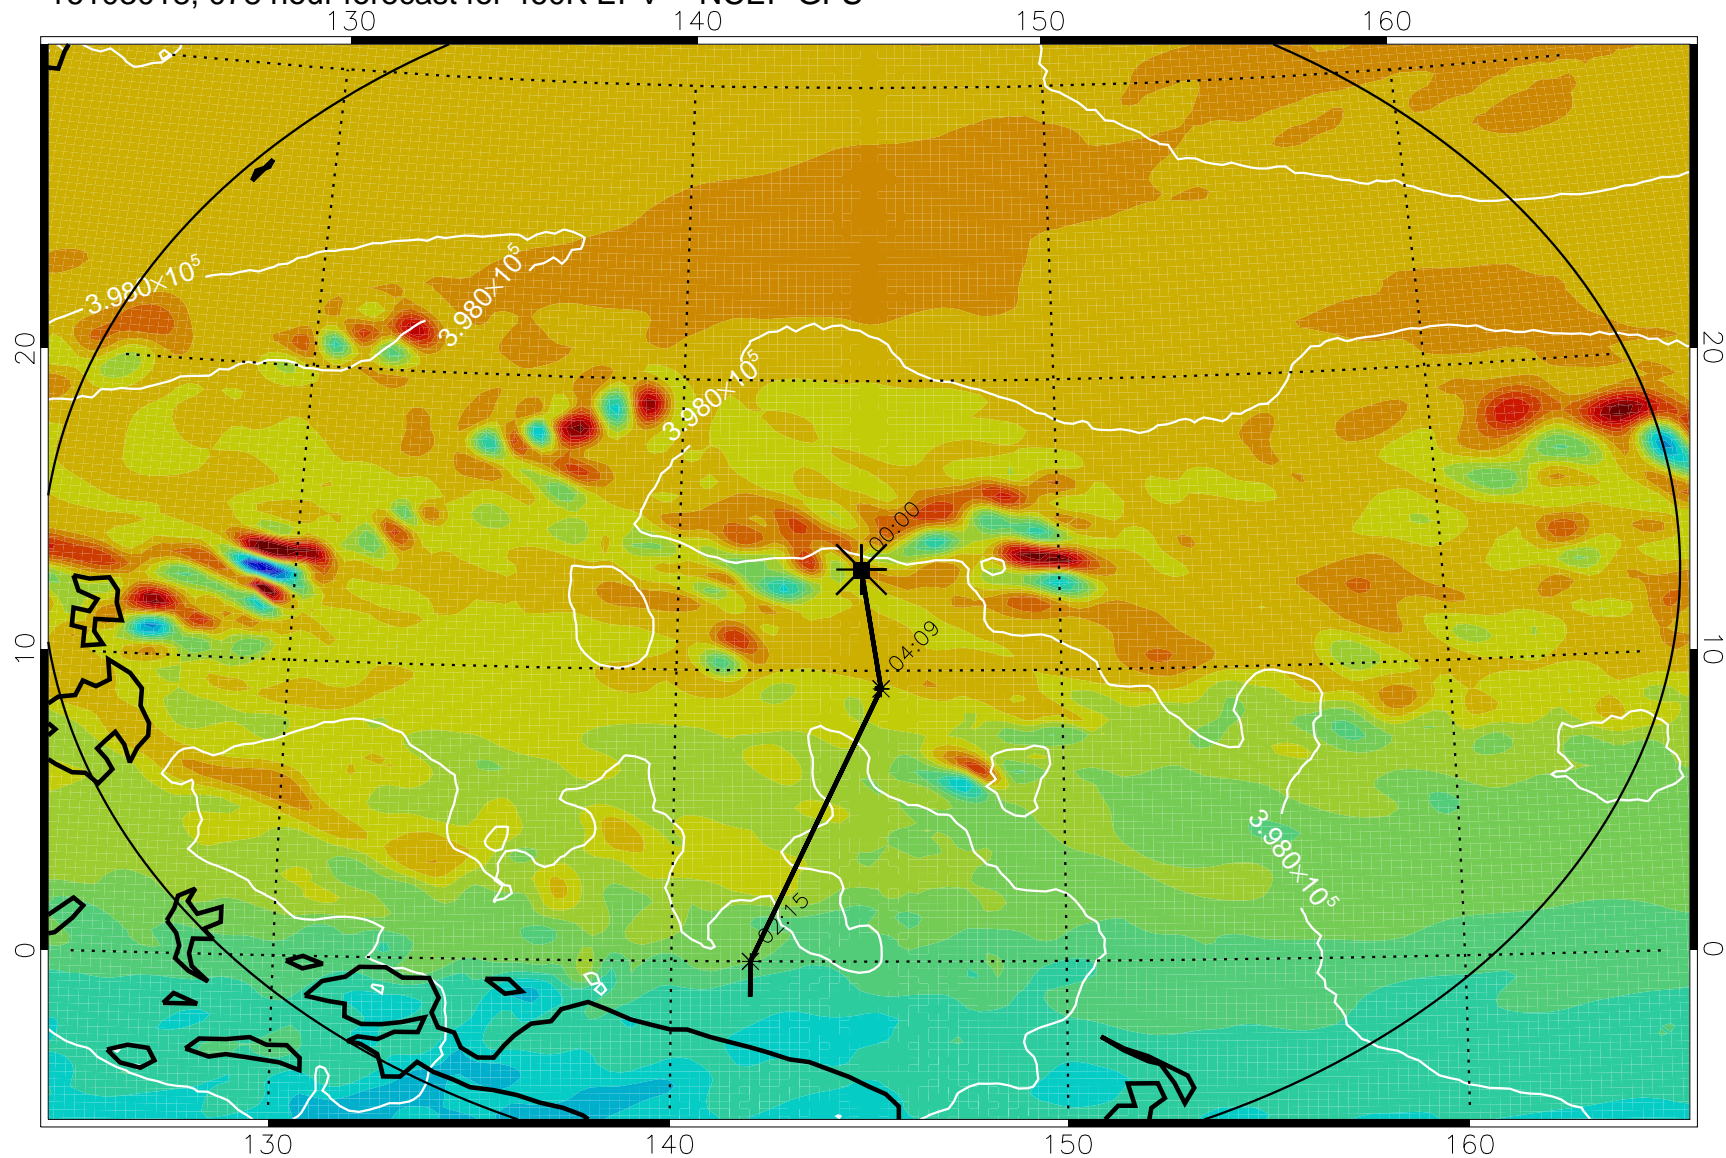

16102918, 054 hour forecast for 460K EPV -- NCEP GFS

460K Montgomery Streamfunction, white

Range ring of 2304 km

16103000, 060 hour forecast for 460K EPV -- NCEP GFS

460K Montgomery Streamfunction, white

Range ring of 2304 km

16103006, 066 hour forecast for 460K EPV -- NCEP GFS

460K Montgomery Streamfunction, white

Range ring of 2304 km

16103012, 072 hour forecast for 460K EPV -- NCEP GFS

460K Montgomery Streamfunction, white

Range ring of 2304 km

16103018, 078 hour forecast for 460K EPV -- NCEP GFS

460K Montgomery Streamfunction, white

Range ring of 2304 km

16103100, 084 hour forecast for 460K EPV -- NCEP GFS

460K Montgomery Streamfunction, white

Range ring of 2304 km

16103106, 090 hour forecast for 460K EPV -- NCEP GFS

460K Montgomery Streamfunction, white

Range ring of 2304 km

16103112, 096 hour forecast for 460K EPV -- NCEP GFS

460K Montgomery Streamfunction, white

Range ring of 2304 km