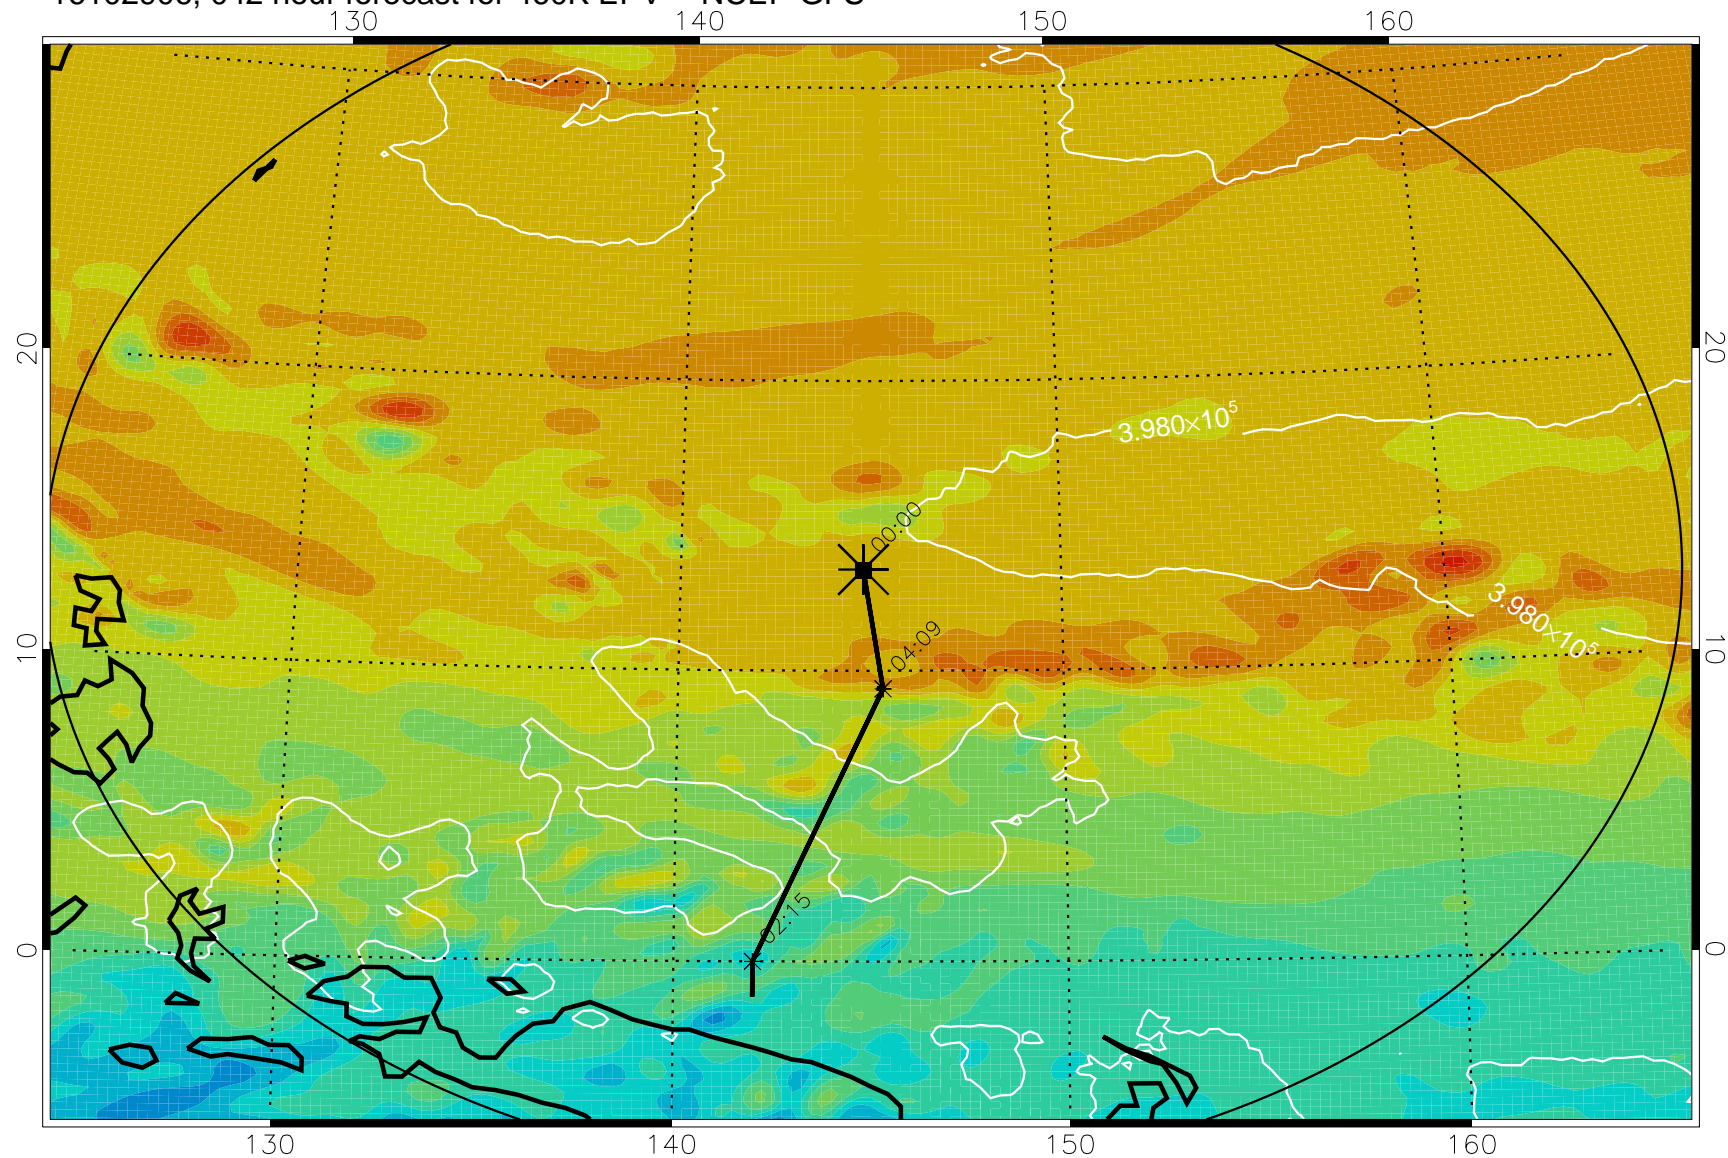

16102806, 018 hour forecast for 460K EPV -- NCEP GFS

460K Montgomery Streamfunction, white

Range ring of 2304 km

16102812, 024 hour forecast for 460K EPV -- NCEP GFS

460K Montgomery Streamfunction, white

Range ring of 2304 km

16102818, 030 hour forecast for 460K EPV -- NCEP GFS

460K Montgomery Streamfunction, white

Range ring of 2304 km

16102900, 036 hour forecast for 460K EPV -- NCEP GFS

460K Montgomery Streamfunction, white

Range ring of 2304 km

16102906, 042 hour forecast for 460K EPV -- NCEP GFS

460K Montgomery Streamfunction, white

Range ring of 2304 km

16102912, 048 hour forecast for 460K EPV -- NCEP GFS

460K Montgomery Streamfunction, white

Range ring of 2304 km

16102918, 054 hour forecast for 460K EPV -- NCEP GFS

460K Montgomery Streamfunction, white

Range ring of 2304 km

16103000, 060 hour forecast for 460K EPV -- NCEP GFS

460K Montgomery Streamfunction, white

Range ring of 2304 km