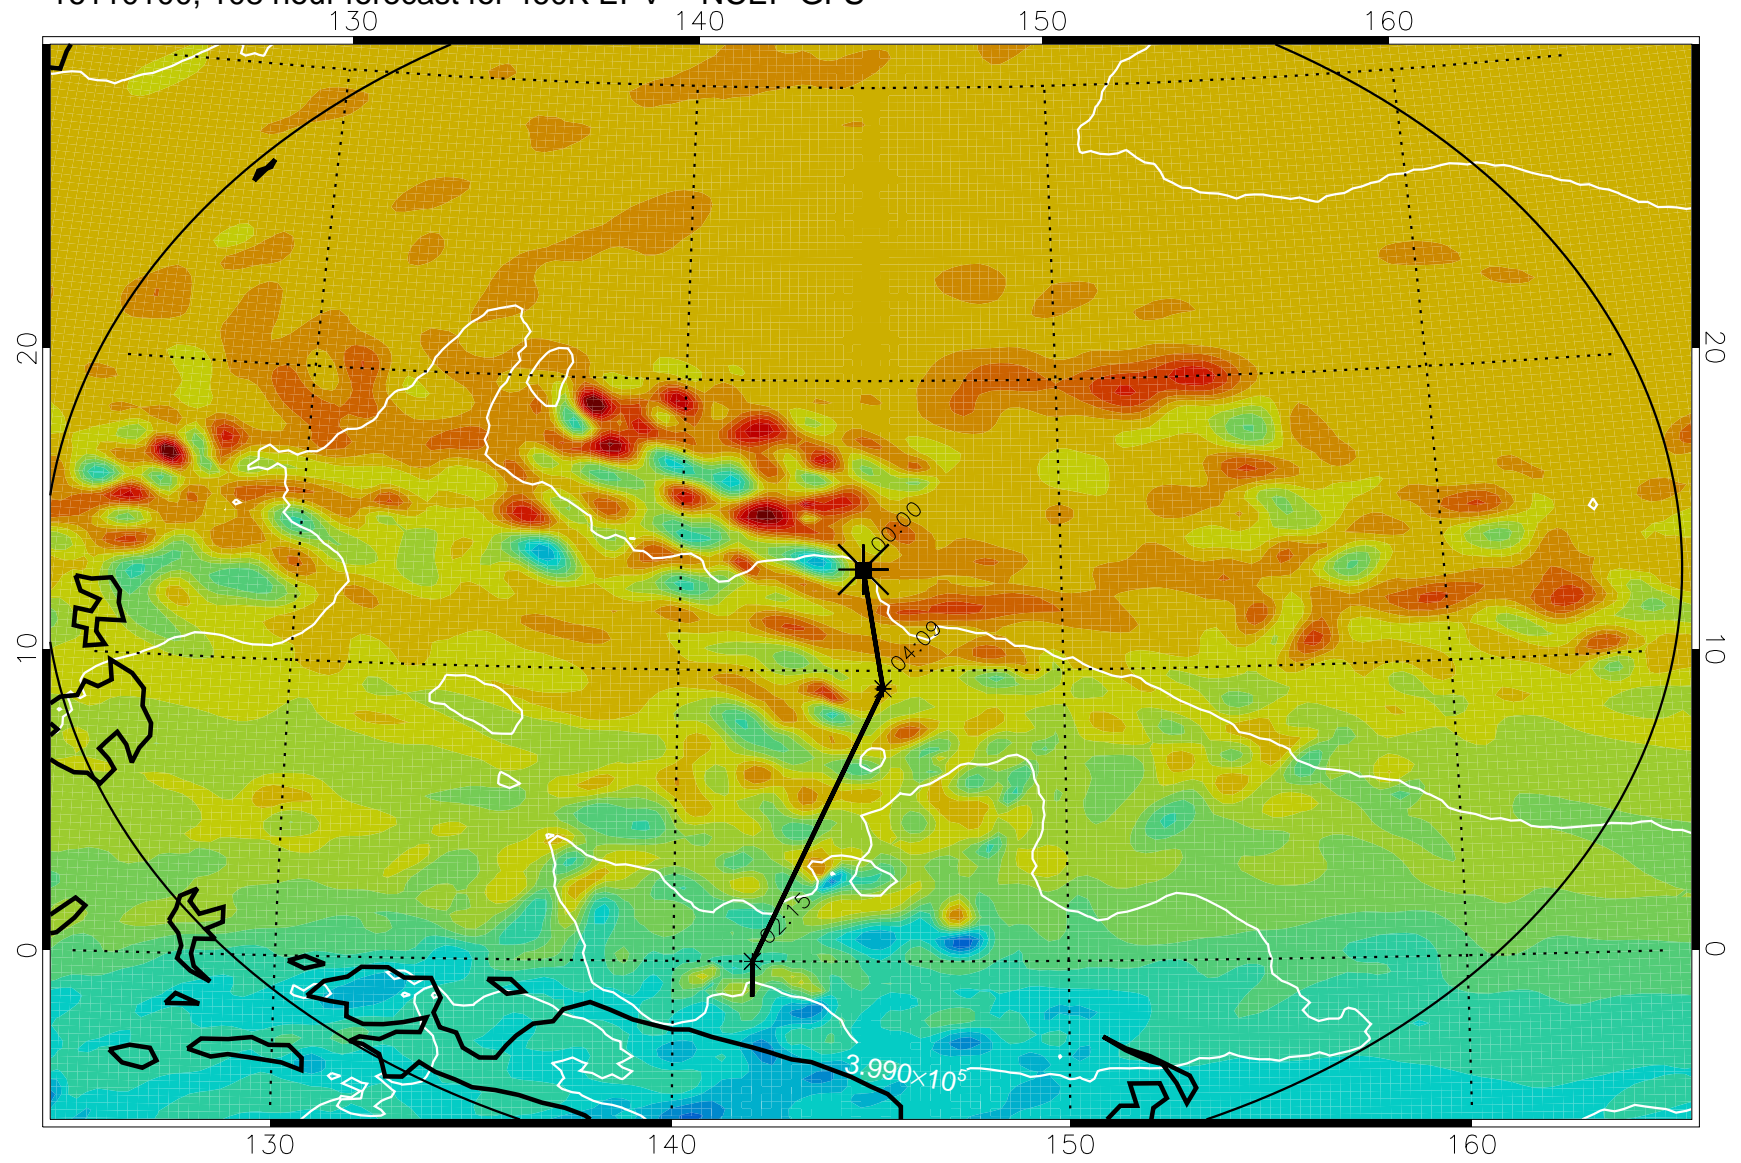

16103106, 090 hour forecast for 460K EPV -- NCEP GFS

460K Montgomery Streamfunction, white

Range ring of 2304 km

16103112, 096 hour forecast for 460K EPV -- NCEP GFS

460K Montgomery Streamfunction, white

Range ring of 2304 km

16103118, 102 hour forecast for 460K EPV -- NCEP GFS

460K Montgomery Streamfunction, white

Range ring of 2304 km

16110100, 108 hour forecast for 460K EPV -- NCEP GFS

460K Montgomery Streamfunction, white

Range ring of 2304 km

16110106, 114 hour forecast for 460K EPV -- NCEP GFS

460K Montgomery Streamfunction, white

Range ring of 2304 km

16110112, 120 hour forecast for 460K EPV -- NCEP GFS

460K Montgomery Streamfunction, white

Range ring of 2304 km