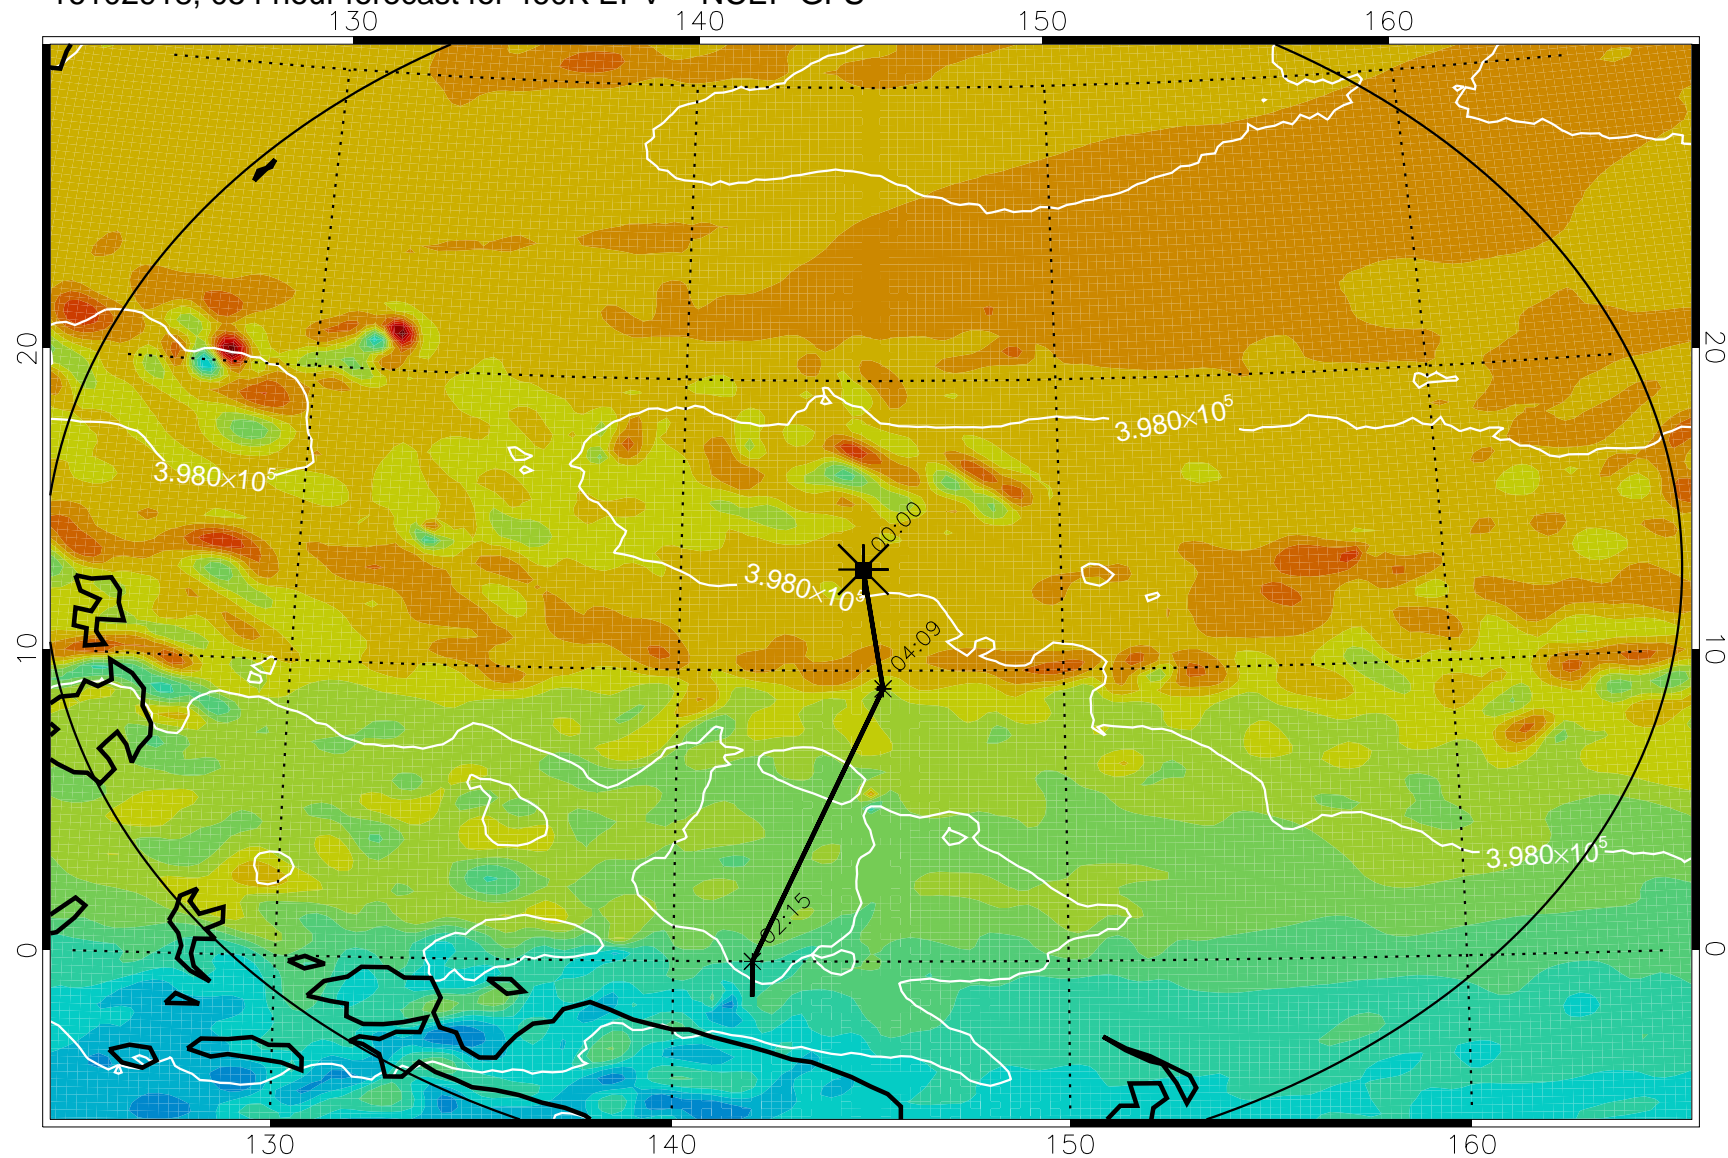

16102818, 030 hour forecast for 460K EPV -- NCEP GFS

460K Montgomery Streamfunction, white

Range ring of 2304 km

16102900, 036 hour forecast for 460K EPV -- NCEP GFS

460K Montgomery Streamfunction, white

Range ring of 2304 km

16102906, 042 hour forecast for 460K EPV -- NCEP GFS

460K Montgomery Streamfunction, white

Range ring of 2304 km

16102912, 048 hour forecast for 460K EPV -- NCEP GFS

460K Montgomery Streamfunction, white

Range ring of 2304 km

16102918, 054 hour forecast for 460K EPV -- NCEP GFS

460K Montgomery Streamfunction, white

Range ring of 2304 km

16103000, 060 hour forecast for 460K EPV -- NCEP GFS

460K Montgomery Streamfunction, white

Range ring of 2304 km

16103006, 066 hour forecast for 460K EPV -- NCEP GFS

460K Montgomery Streamfunction, white

Range ring of 2304 km

16103012, 072 hour forecast for 460K EPV -- NCEP GFS

460K Montgomery Streamfunction, white

Range ring of 2304 km