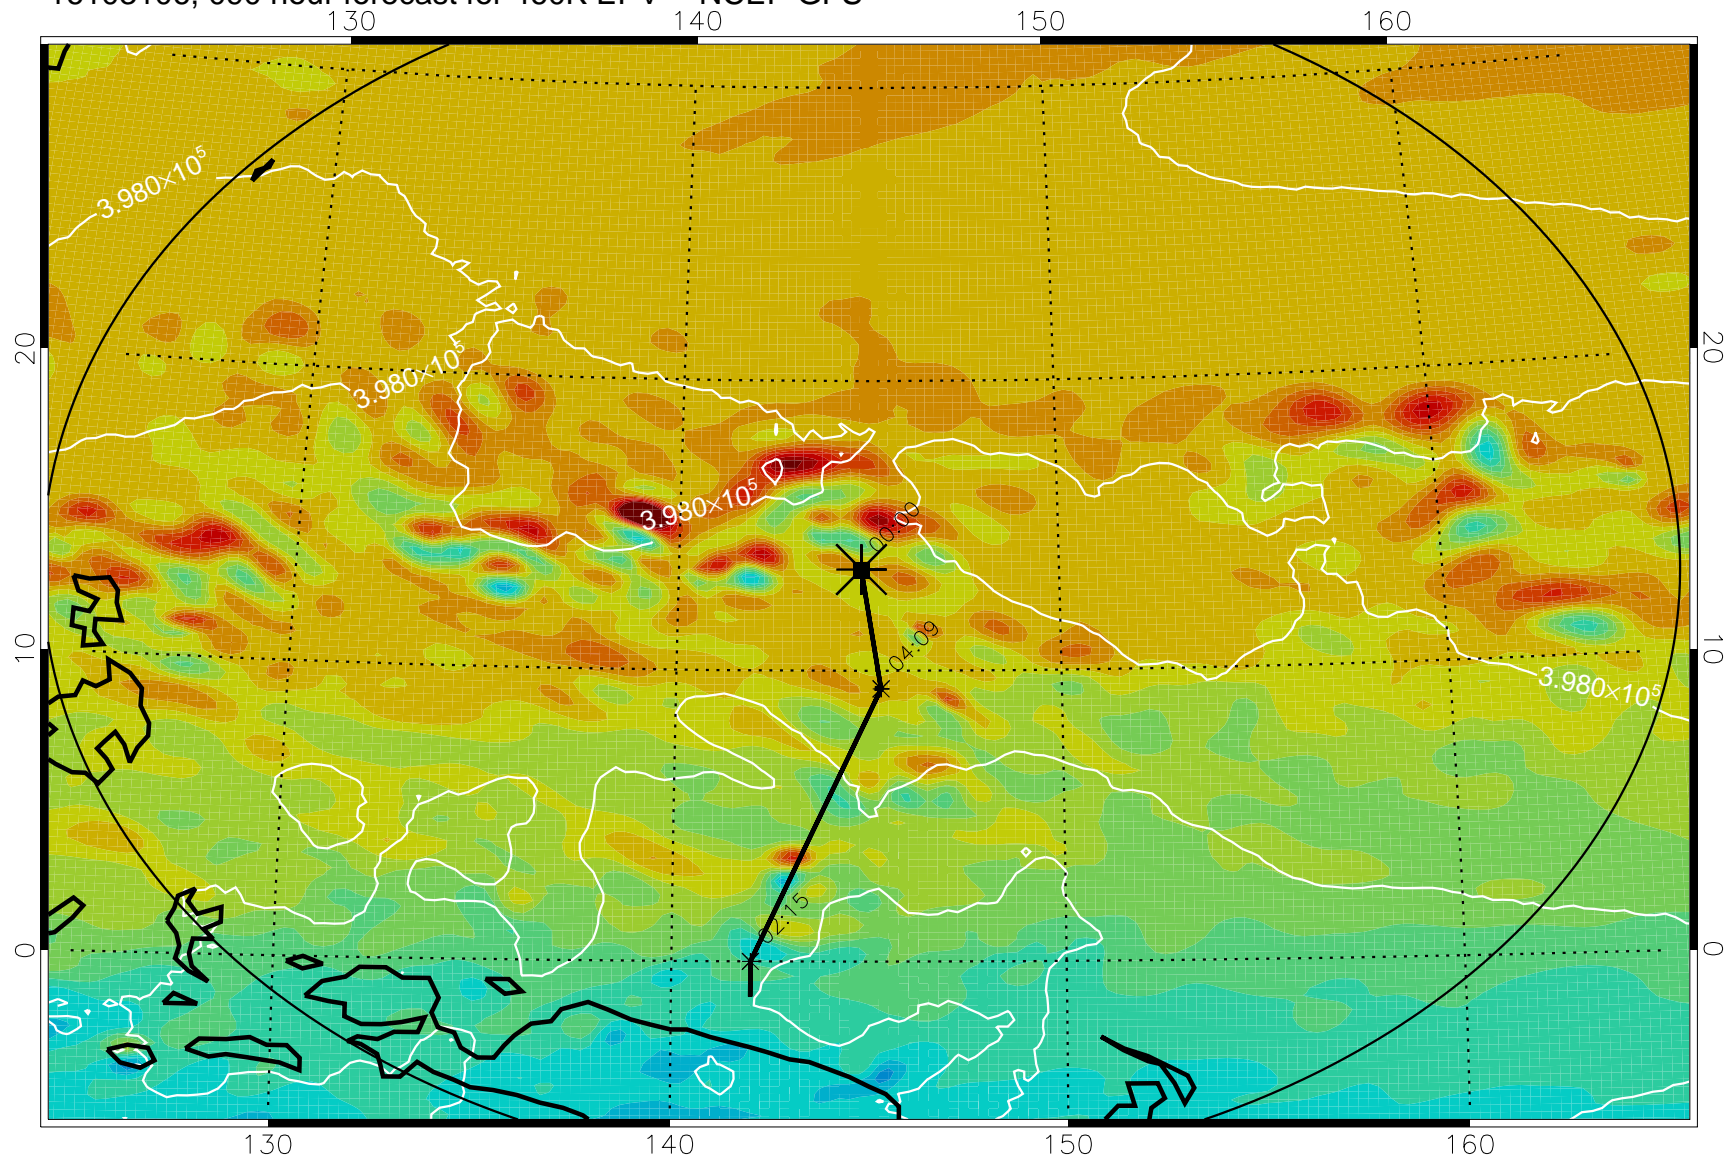

16103006, 066 hour forecast for 460K EPV -- NCEP GFS

460K Montgomery Streamfunction, white

Range ring of 2304 km

16103012, 072 hour forecast for 460K EPV -- NCEP GFS

460K Montgomery Streamfunction, white

Range ring of 2304 km

16103018, 078 hour forecast for 460K EPV -- NCEP GFS

460K Montgomery Streamfunction, white

Range ring of 2304 km

16103100, 084 hour forecast for 460K EPV -- NCEP GFS

460K Montgomery Streamfunction, white

Range ring of 2304 km

16103106, 090 hour forecast for 460K EPV -- NCEP GFS

460K Montgomery Streamfunction, white

Range ring of 2304 km

16103112, 096 hour forecast for 460K EPV -- NCEP GFS

460K Montgomery Streamfunction, white

Range ring of 2304 km

16103118, 102 hour forecast for 460K EPV -- NCEP GFS

460K Montgomery Streamfunction, white

Range ring of 2304 km

16110100, 108 hour forecast for 460K EPV -- NCEP GFS

460K Montgomery Streamfunction, white

Range ring of 2304 km