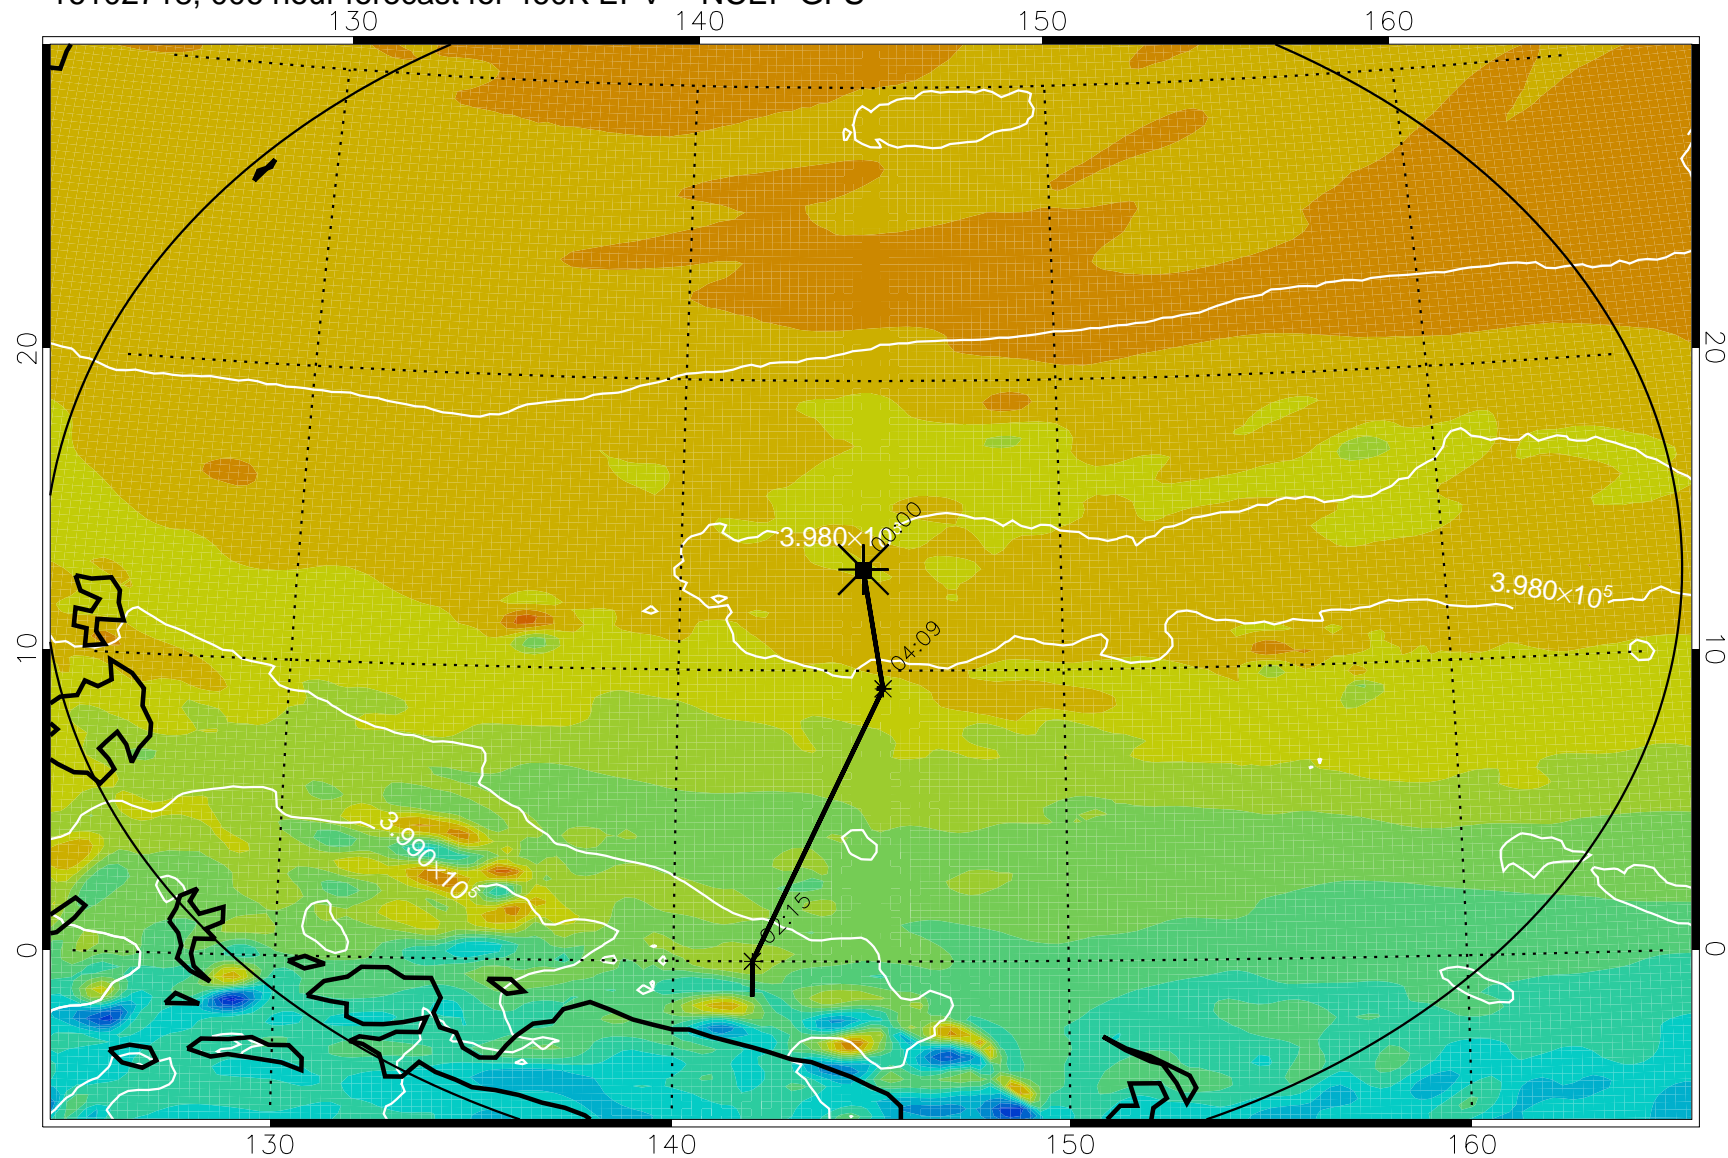

16102718, 006 hour forecast for 460K EPV -- NCEP GFS

460K Montgomery Streamfunction, white

Range ring of 2304 km

16102800, 012 hour forecast for 460K EPV -- NCEP GFS

460K Montgomery Streamfunction, white

Range ring of 2304 km

16102806, 018 hour forecast for 460K EPV -- NCEP GFS

460K Montgomery Streamfunction, white

Range ring of 2304 km

16102812, 024 hour forecast for 460K EPV -- NCEP GFS

460K Montgomery Streamfunction, white

Range ring of 2304 km

16102818, 030 hour forecast for 460K EPV -- NCEP GFS

460K Montgomery Streamfunction, white

Range ring of 2304 km

16102900, 036 hour forecast for 460K EPV -- NCEP GFS

460K Montgomery Streamfunction, white

Range ring of 2304 km

16102906, 042 hour forecast for 460K EPV -- NCEP GFS

460K Montgomery Streamfunction, white

Range ring of 2304 km

16102912, 048 hour forecast for 460K EPV -- NCEP GFS

460K Montgomery Streamfunction, white

Range ring of 2304 km