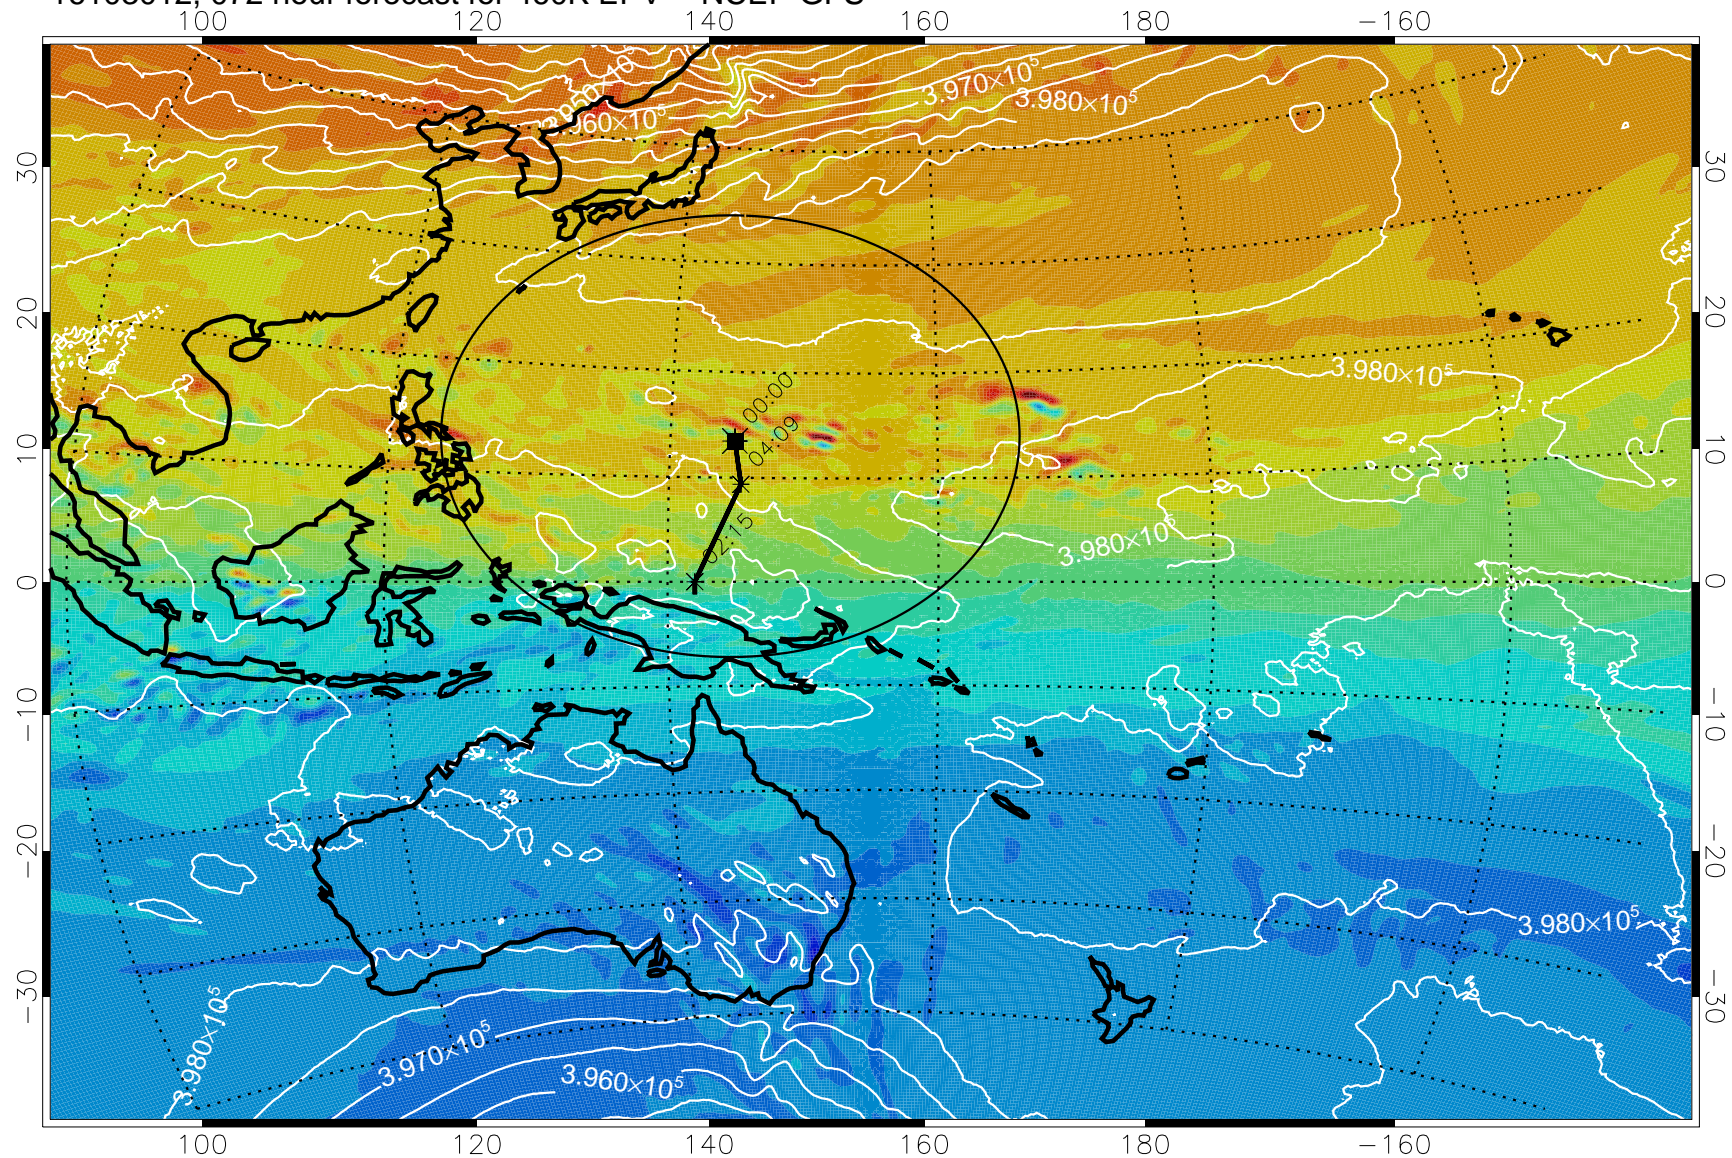

460K Montgomery Streamfunction, white

Range ring of 2304 km

16102912, 048 hour forecast for 460K EPV -- NCEP GFS

460K Montgomery Streamfunction, white

Range ring of 2304 km

16102918, 054 hour forecast for 460K EPV -- NCEP GFS

460K Montgomery Streamfunction, white

Range ring of 2304 km

16103000, 060 hour forecast for 460K EPV -- NCEP GFS

460K Montgomery Streamfunction, white

Range ring of 2304 km

16103006, 066 hour forecast for 460K EPV -- NCEP GFS

460K Montgomery Streamfunction, white

Range ring of 2304 km

16103012, 072 hour forecast for 460K EPV -- NCEP GFS

460K Montgomery Streamfunction, white

Range ring of 2304 km

16103018, 078 hour forecast for 460K EPV -- NCEP GFS

460K Montgomery Streamfunction, white

Range ring of 2304 km

16103106, 090 hour forecast for 460K EPV -- NCEP GFS

460K Montgomery Streamfunction, white

Range ring of 2304 km

16103112, 096 hour forecast for 460K EPV -- NCEP GFS