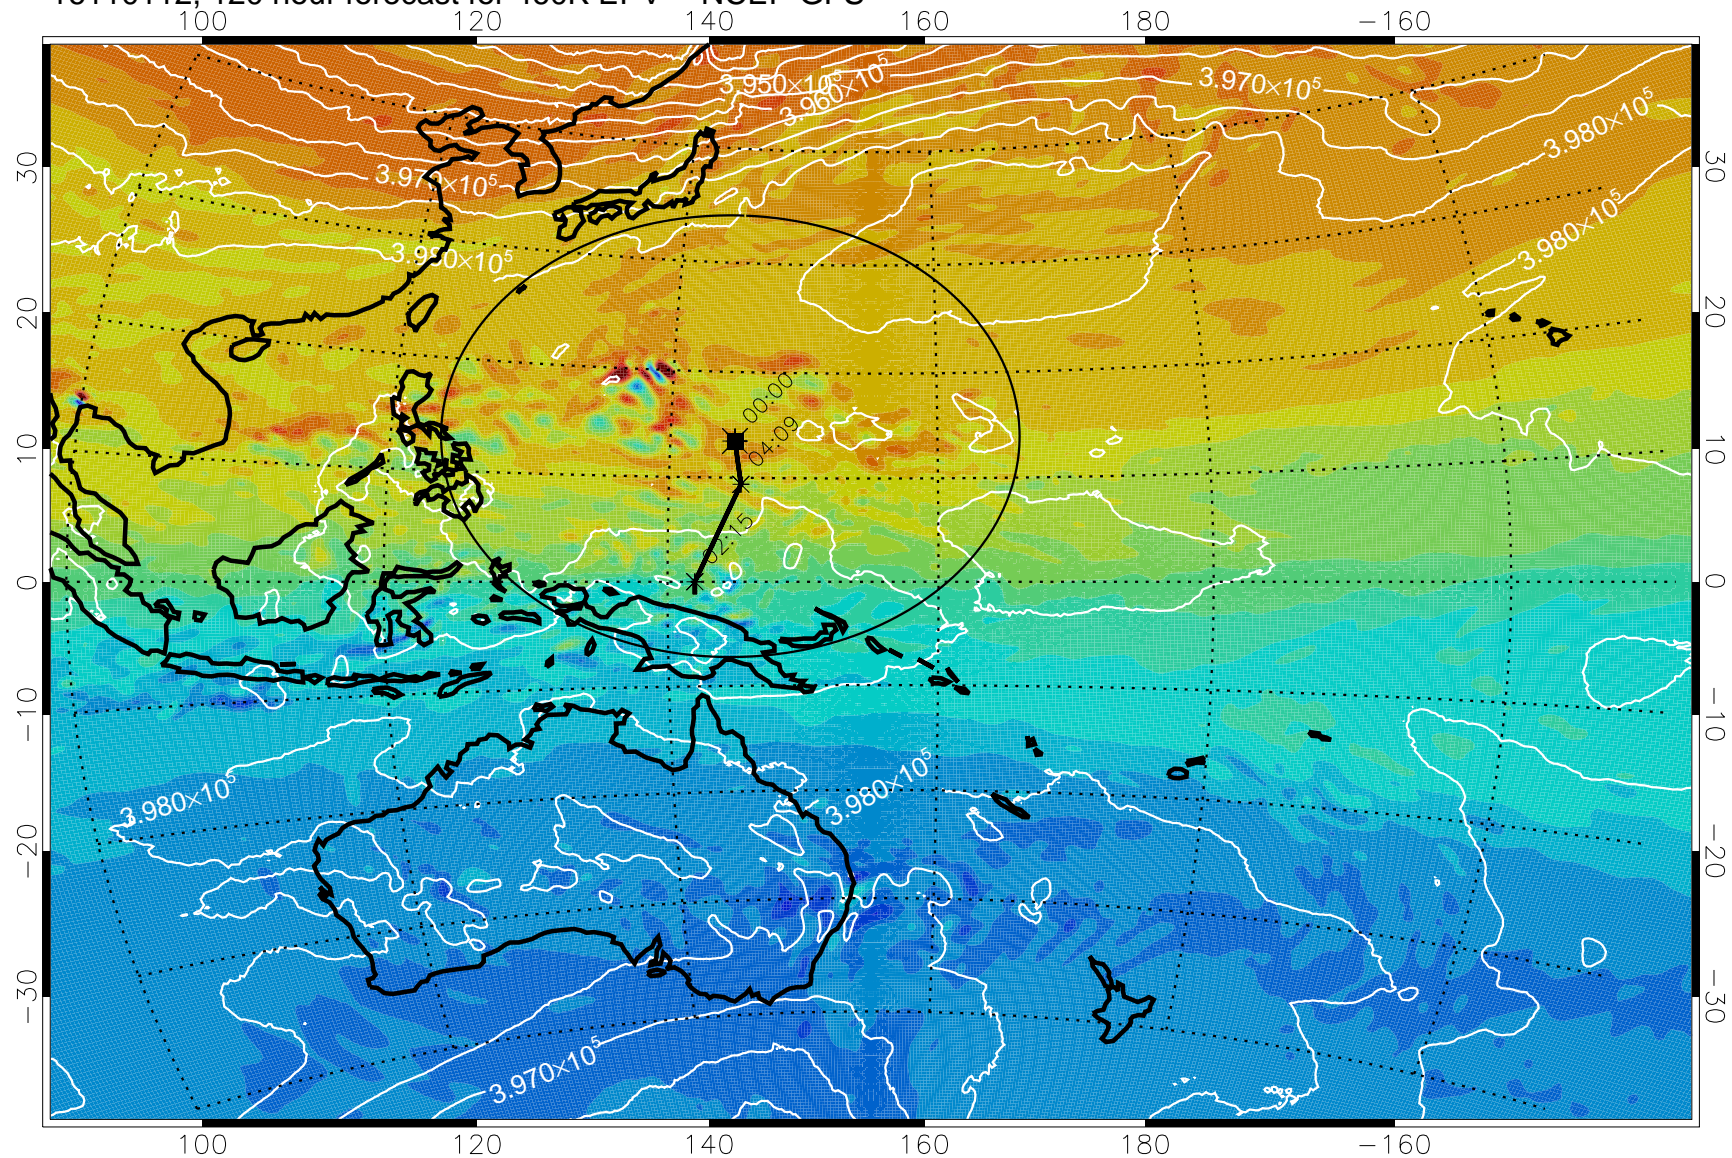

460K Montgomery Streamfunction, white

Range ring of 2304 km

16103118, 102 hour forecast for 460K EPV -- NCEP GFS

460K Montgomery Streamfunction, white

Range ring of 2304 km

16110100, 108 hour forecast for 460K EPV -- NCEP GFS

460K Montgomery Streamfunction, white

Range ring of 2304 km

16110106, 114 hour forecast for 460K EPV -- NCEP GFS

460K Montgomery Streamfunction, white

Range ring of 2304 km

16110112, 120 hour forecast for 460K EPV -- NCEP GFS

460K Montgomery Streamfunction, white

Range ring of 2304 km