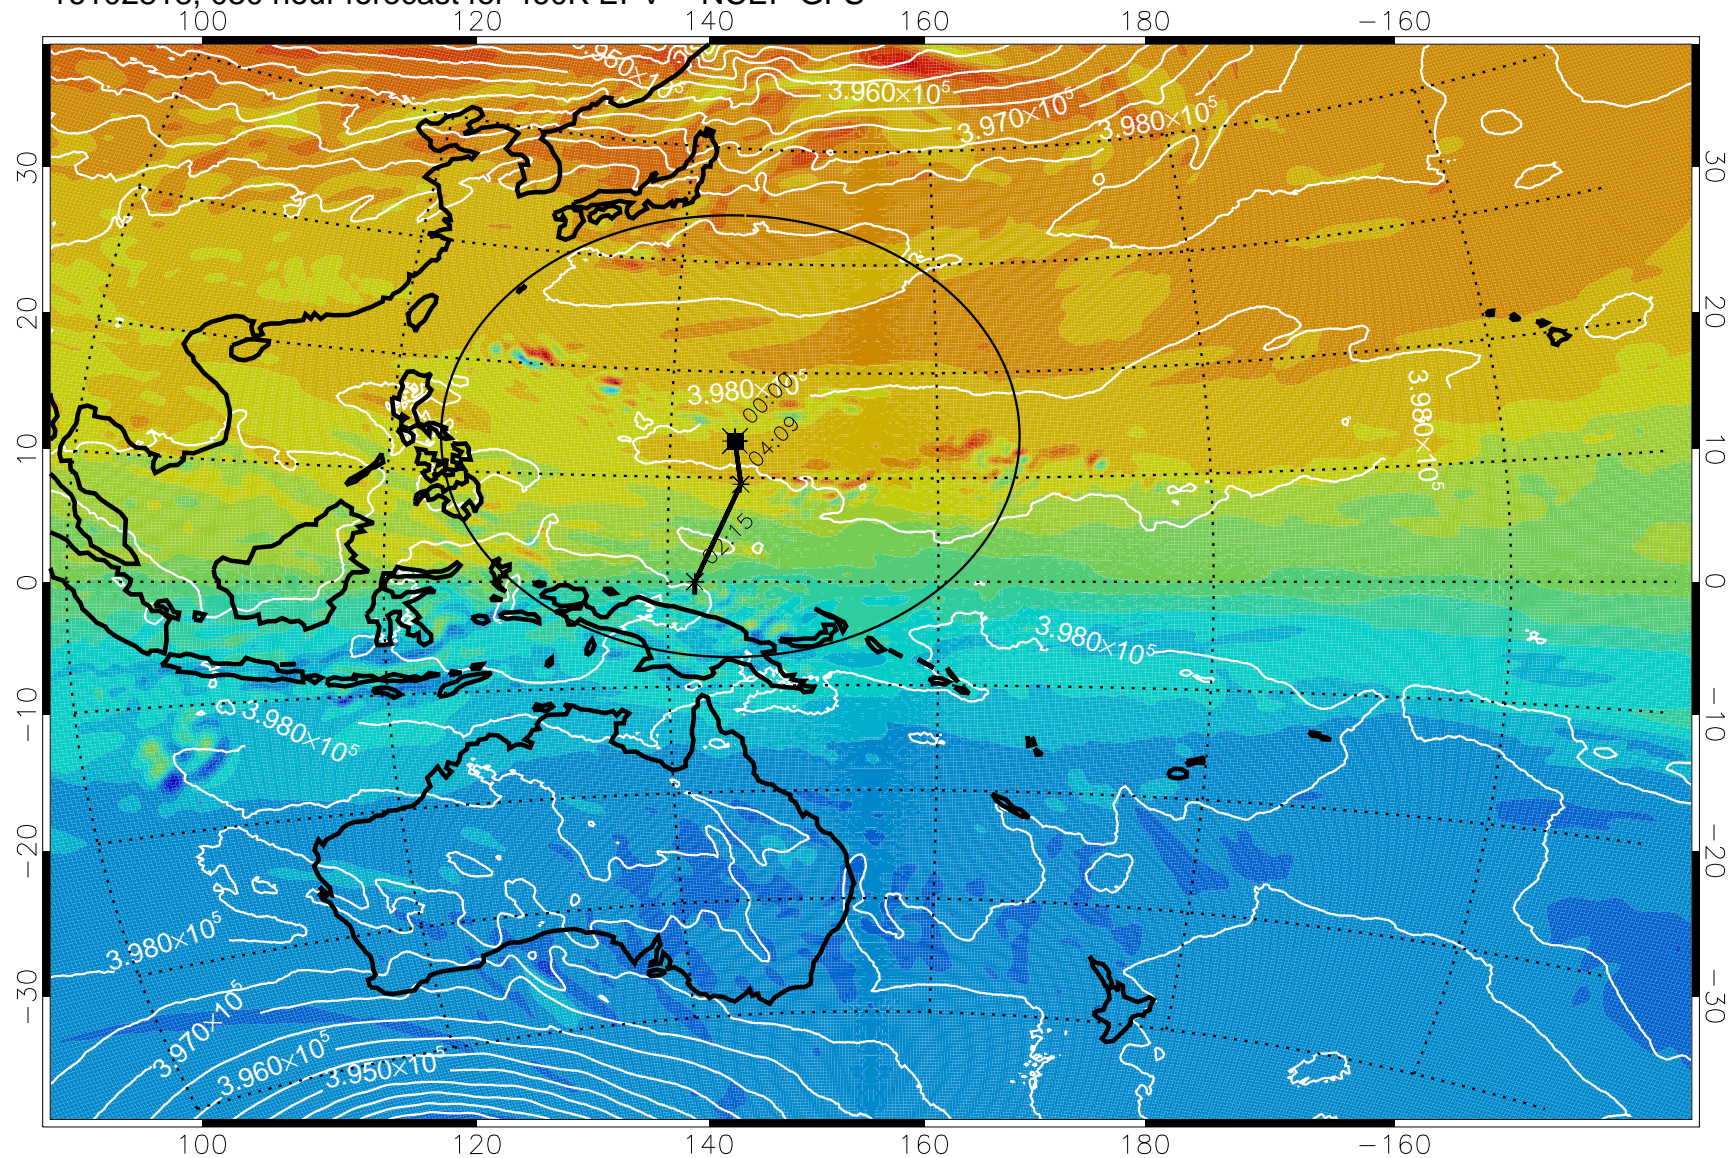

16102806, 018 hour forecast for 460K EPV -- NCEP GFS

16102812, 024 hour forecast for 460K EPV -- NCEP GFS

460K Montgomery Streamfunction, white

Range ring of 2304 km

16102818, 030 hour forecast for 460K EPV -- NCEP GFS

460K Montgomery Streamfunction, white

Range ring of 2304 km

16102900, 036 hour forecast for 460K EPV -- NCEP GFS

460K Montgomery Streamfunction, white

Range ring of 2304 km

16102906, 042 hour forecast for 460K EPV -- NCEP GFS

460K Montgomery Streamfunction, white

Range ring of 2304 km

16102912, 048 hour forecast for 460K EPV -- NCEP GFS

460K Montgomery Streamfunction, white

Range ring of 2304 km

16102918, 054 hour forecast for 460K EPV -- NCEP GFS

460K Montgomery Streamfunction, white

Range ring of 2304 km

16103000, 060 hour forecast for 460K EPV -- NCEP GFS

460K Montgomery Streamfunction, white

Range ring of 2304 km

16103006, 066 hour forecast for 460K EPV -- NCEP GFS