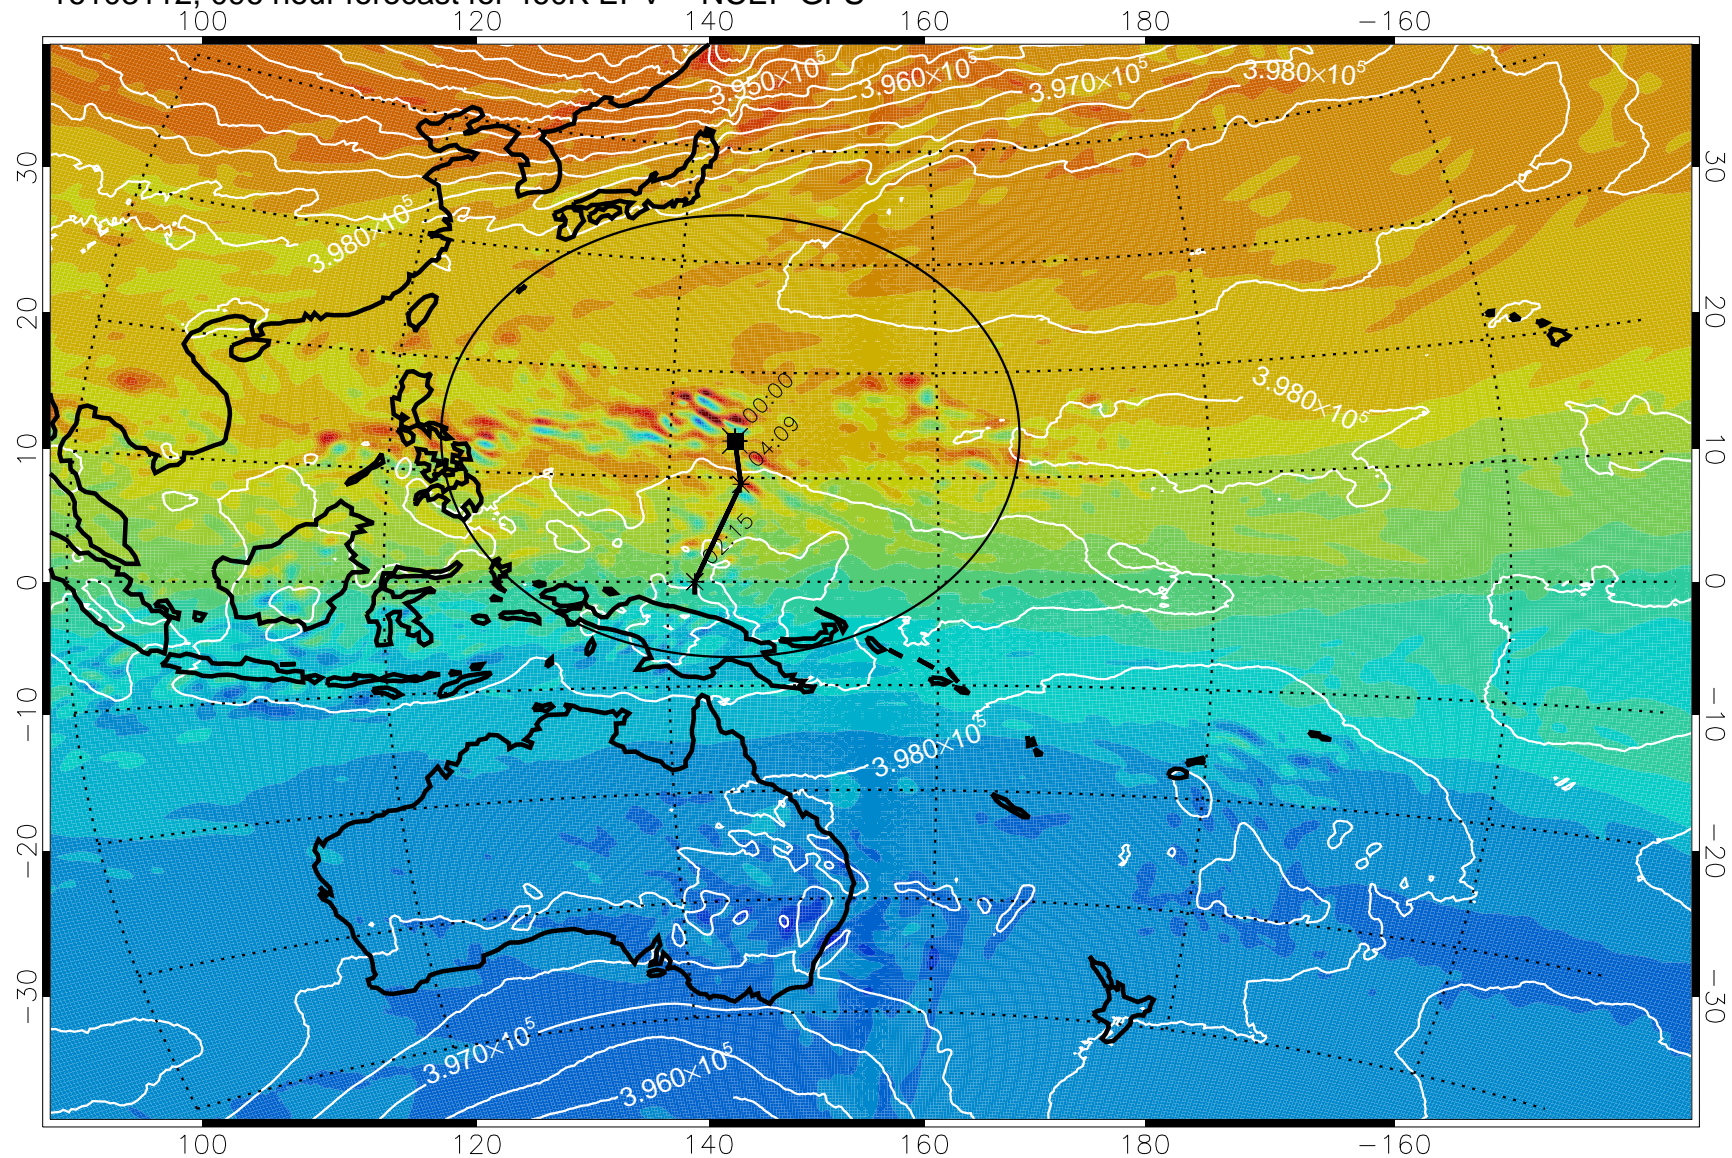

460K Montgomery Streamfunction, white

Range ring of 2304 km

16103012, 072 hour forecast for 460K EPV -- NCEP GFS

460K Montgomery Streamfunction, white

Range ring of 2304 km

16103018, 078 hour forecast for 460K EPV -- NCEP GFS

460K Montgomery Streamfunction, white

Range ring of 2304 km

16103106, 090 hour forecast for 460K EPV -- NCEP GFS

460K Montgomery Streamfunction, white

Range ring of 2304 km

16103112, 096 hour forecast for 460K EPV -- NCEP GFS

460K Montgomery Streamfunction, white

Range ring of 2304 km

16103118, 102 hour forecast for 460K EPV -- NCEP GFS

460K Montgomery Streamfunction, white

Range ring of 2304 km

16110100, 108 hour forecast for 460K EPV -- NCEP GFS

460K Montgomery Streamfunction, white

Range ring of 2304 km

16110106, 114 hour forecast for 460K EPV -- NCEP GFS

460K Montgomery Streamfunction, white

Range ring of 2304 km

16110112, 120 hour forecast for 460K EPV -- NCEP GFS