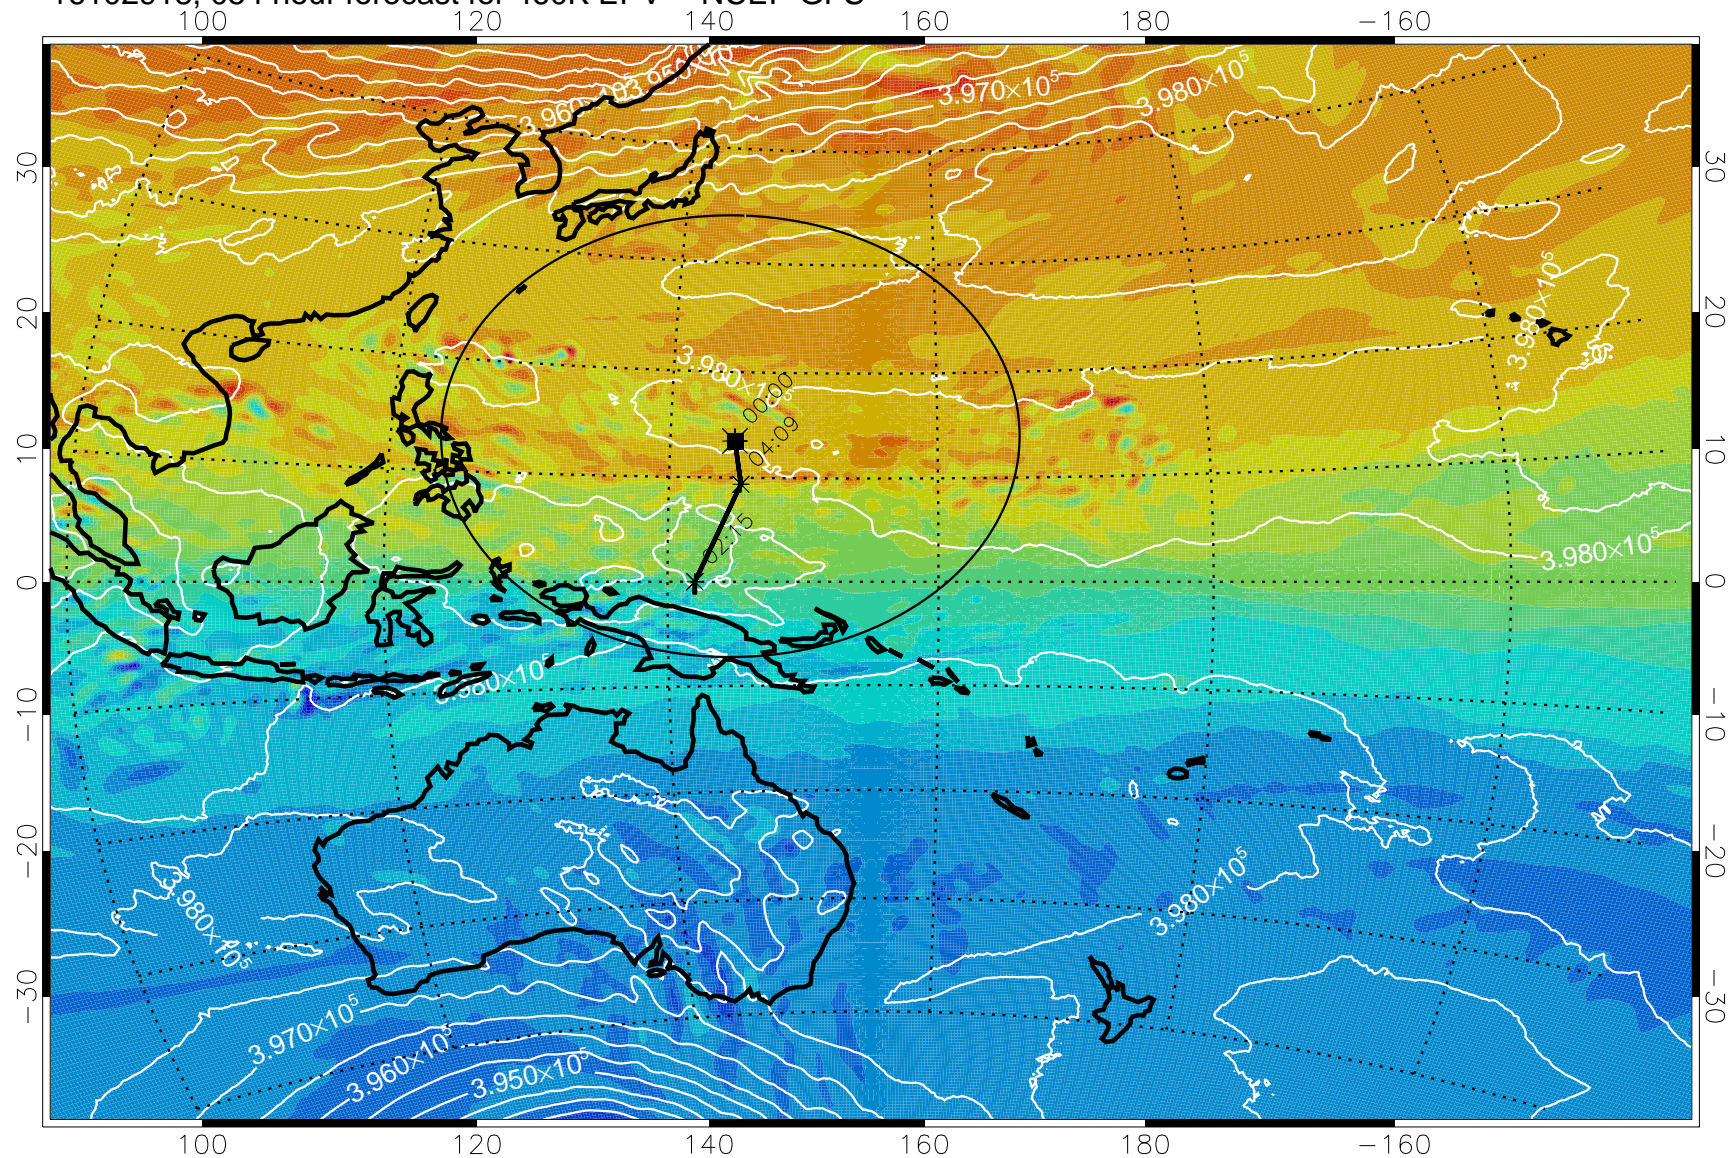

460K Montgomery Streamfunction, white

Range ring of 2304 km

16102900, 036 hour forecast for 460K EPV -- NCEP GFS

460K Montgomery Streamfunction, white

Range ring of 2304 km

16102906, 042 hour forecast for 460K EPV -- NCEP GFS

460K Montgomery Streamfunction, white

Range ring of 2304 km

16102912, 048 hour forecast for 460K EPV -- NCEP GFS

460K Montgomery Streamfunction, white

Range ring of 2304 km

16102918, 054 hour forecast for 460K EPV -- NCEP GFS

460K Montgomery Streamfunction, white

Range ring of 2304 km

16103000, 060 hour forecast for 460K EPV -- NCEP GFS

460K Montgomery Streamfunction, white

Range ring of 2304 km

16103006, 066 hour forecast for 460K EPV -- NCEP GFS

460K Montgomery Streamfunction, white

Range ring of 2304 km

16103012, 072 hour forecast for 460K EPV -- NCEP GFS

460K Montgomery Streamfunction, white

Range ring of 2304 km

16103018, 078 hour forecast for 460K EPV -- NCEP GFS