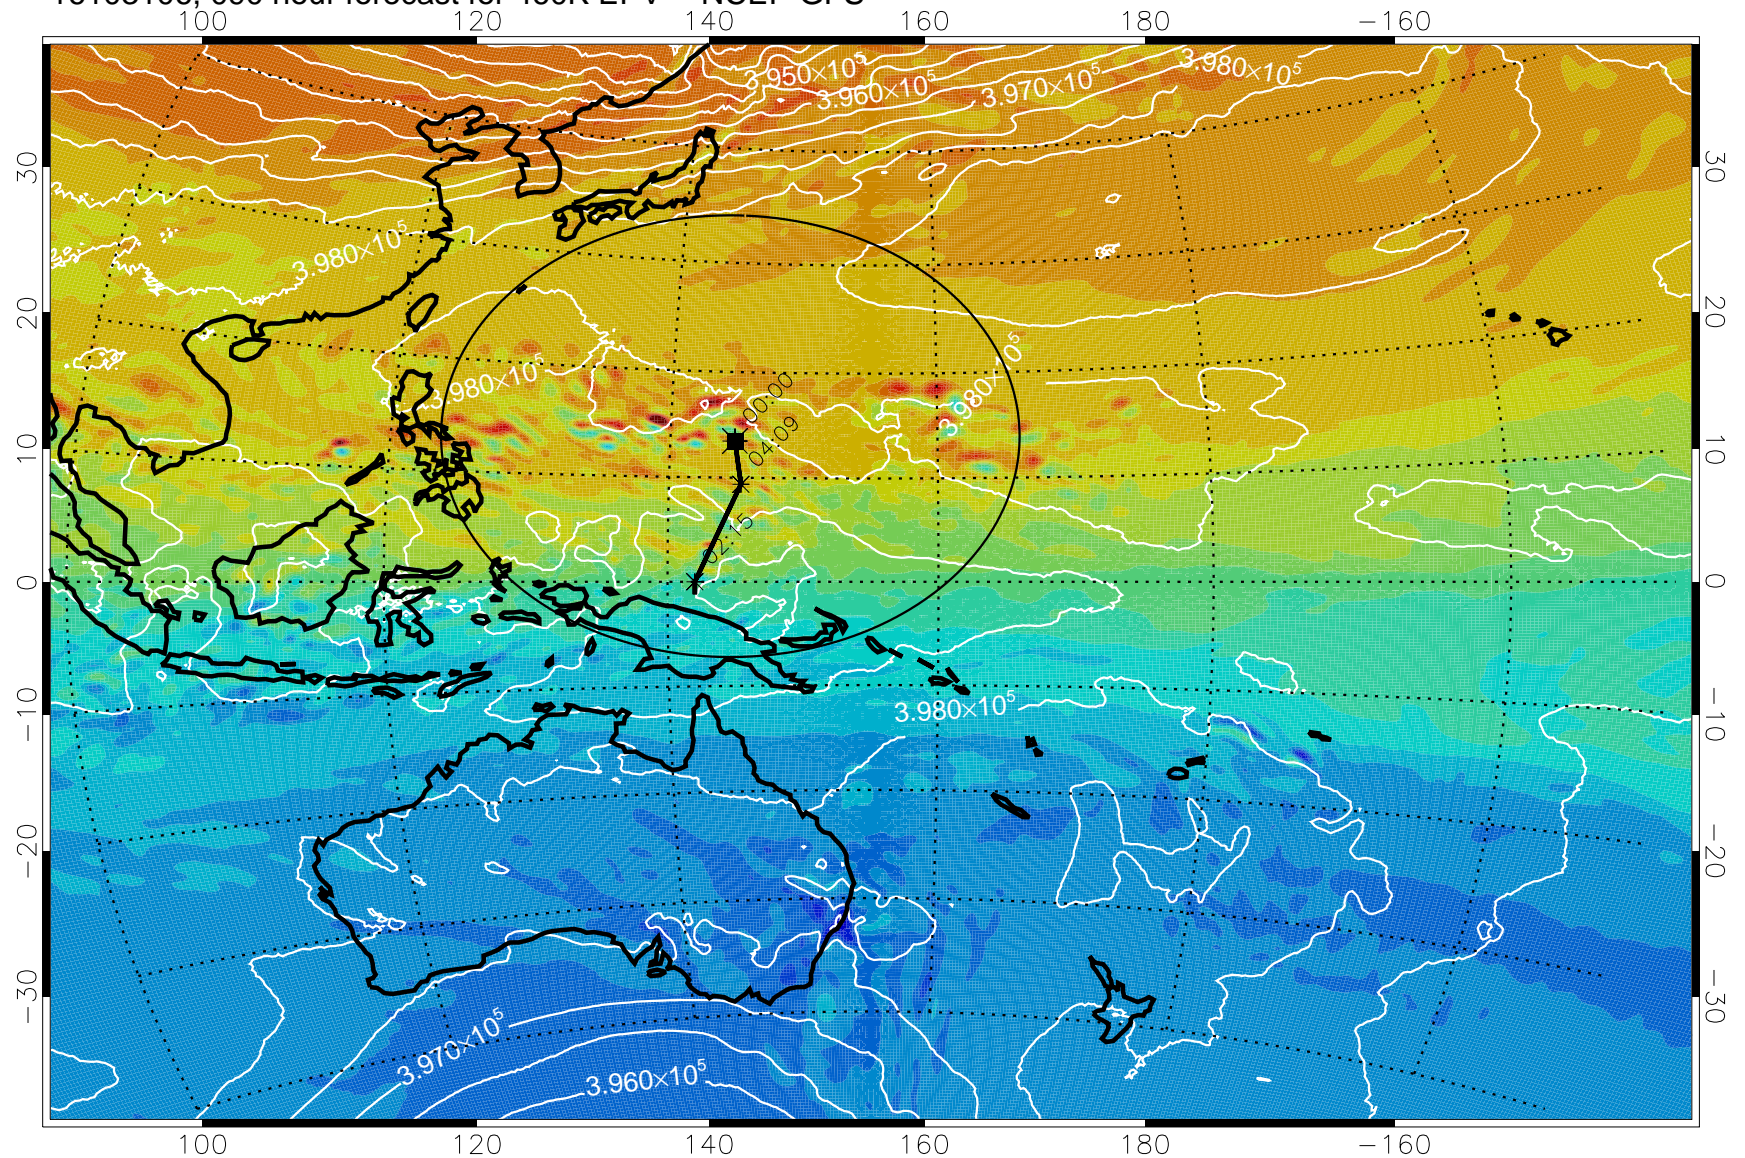

460K Montgomery Streamfunction, white

Range ring of 2304 km

16103012, 072 hour forecast for 460K EPV -- NCEP GFS

460K Montgomery Streamfunction, white

Range ring of 2304 km

16103018, 078 hour forecast for 460K EPV -- NCEP GFS

460K Montgomery Streamfunction, white

Range ring of 2304 km

16103106, 090 hour forecast for 460K EPV -- NCEP GFS

460K Montgomery Streamfunction, white

Range ring of 2304 km

16103112, 096 hour forecast for 460K EPV -- NCEP GFS

460K Montgomery Streamfunction, white

Range ring of 2304 km

16103118, 102 hour forecast for 460K EPV -- NCEP GFS

460K Montgomery Streamfunction, white

Range ring of 2304 km

16110100, 108 hour forecast for 460K EPV -- NCEP GFS

460K Montgomery Streamfunction, white

Range ring of 2304 km

16110106, 114 hour forecast for 460K EPV -- NCEP GFS

460K Montgomery Streamfunction, white

Range ring of 2304 km

16110112, 120 hour forecast for 460K EPV -- NCEP GFS