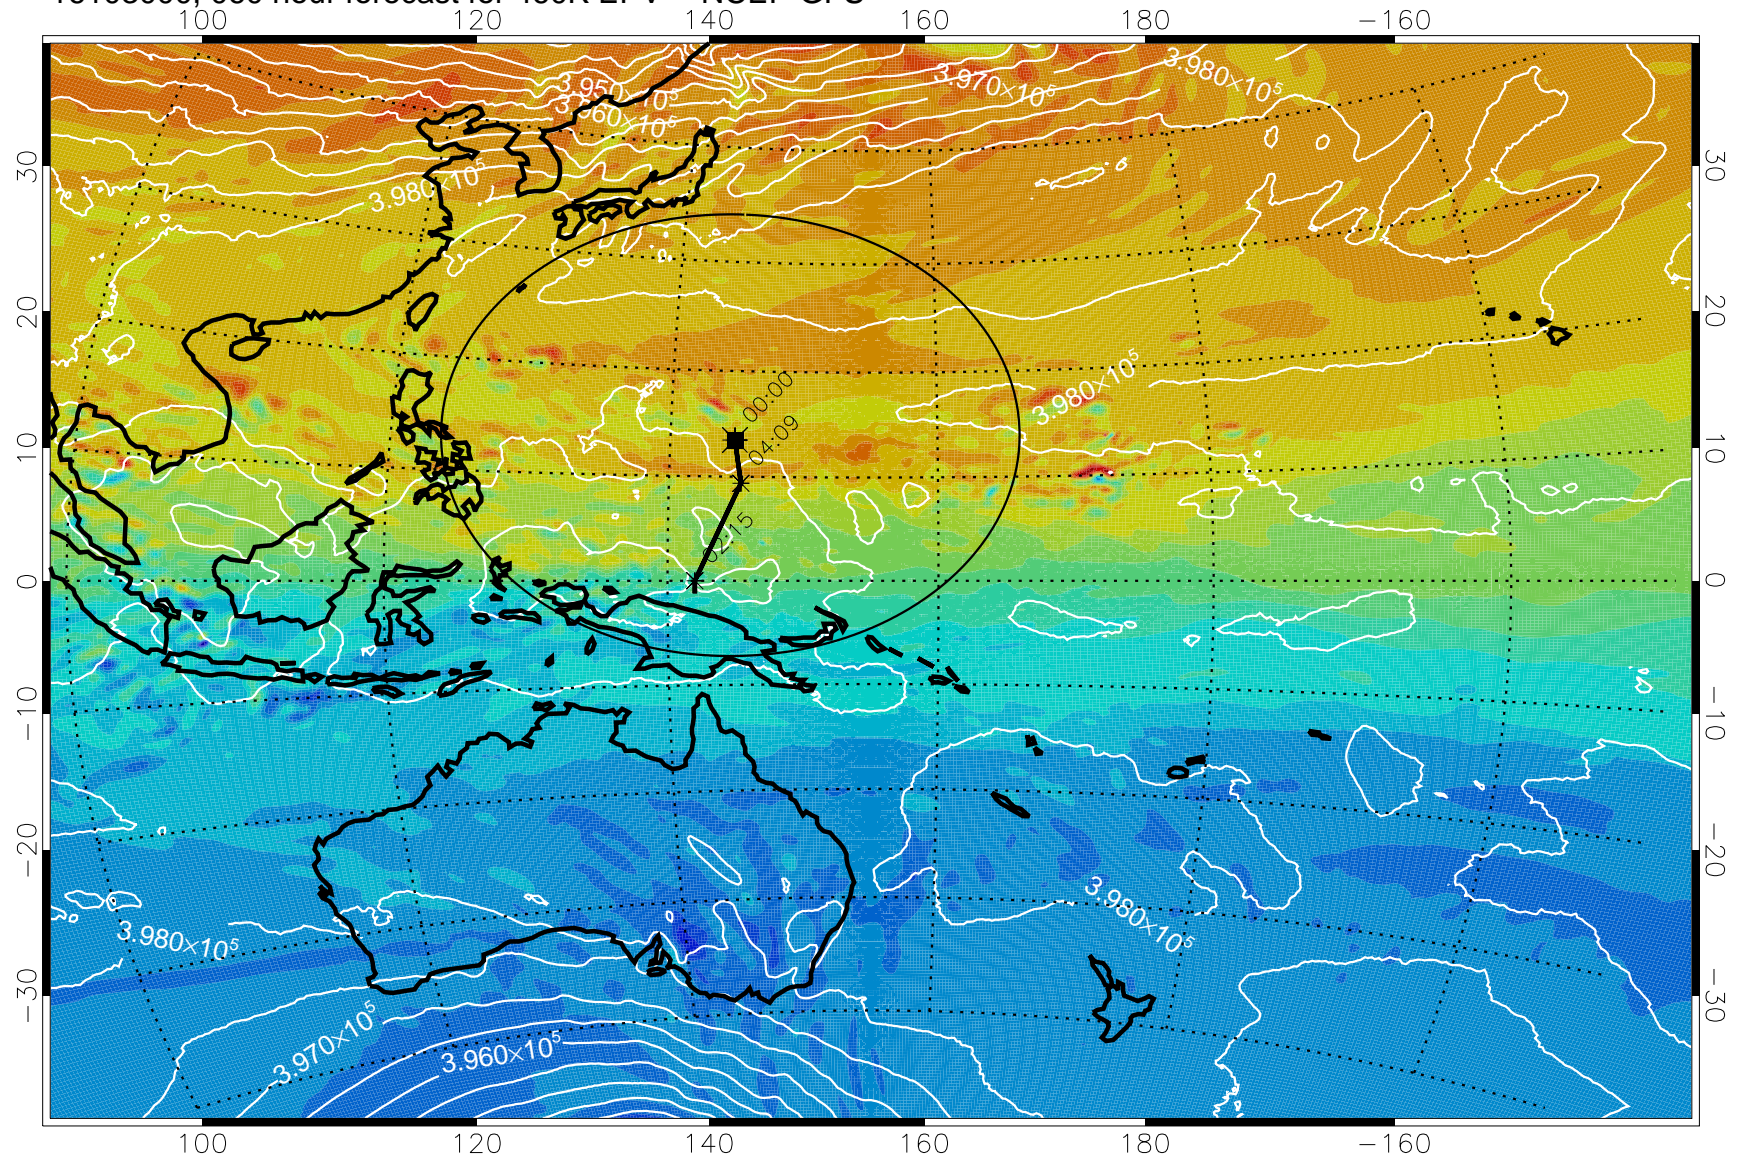

460K Montgomery Streamfunction, white

Range ring of 2304 km

16102900, 036 hour forecast for 460K EPV -- NCEP GFS

460K Montgomery Streamfunction, white

Range ring of 2304 km

16102906, 042 hour forecast for 460K EPV -- NCEP GFS

460K Montgomery Streamfunction, white

Range ring of 2304 km

16102912, 048 hour forecast for 460K EPV -- NCEP GFS

460K Montgomery Streamfunction, white

Range ring of 2304 km

16102918, 054 hour forecast for 460K EPV -- NCEP GFS

460K Montgomery Streamfunction, white

Range ring of 2304 km

16103000, 060 hour forecast for 460K EPV -- NCEP GFS

460K Montgomery Streamfunction, white

Range ring of 2304 km

16103006, 066 hour forecast for 460K EPV -- NCEP GFS

460K Montgomery Streamfunction, white

Range ring of 2304 km

16103012, 072 hour forecast for 460K EPV -- NCEP GFS

460K Montgomery Streamfunction, white

Range ring of 2304 km

16103018, 078 hour forecast for 460K EPV -- NCEP GFS