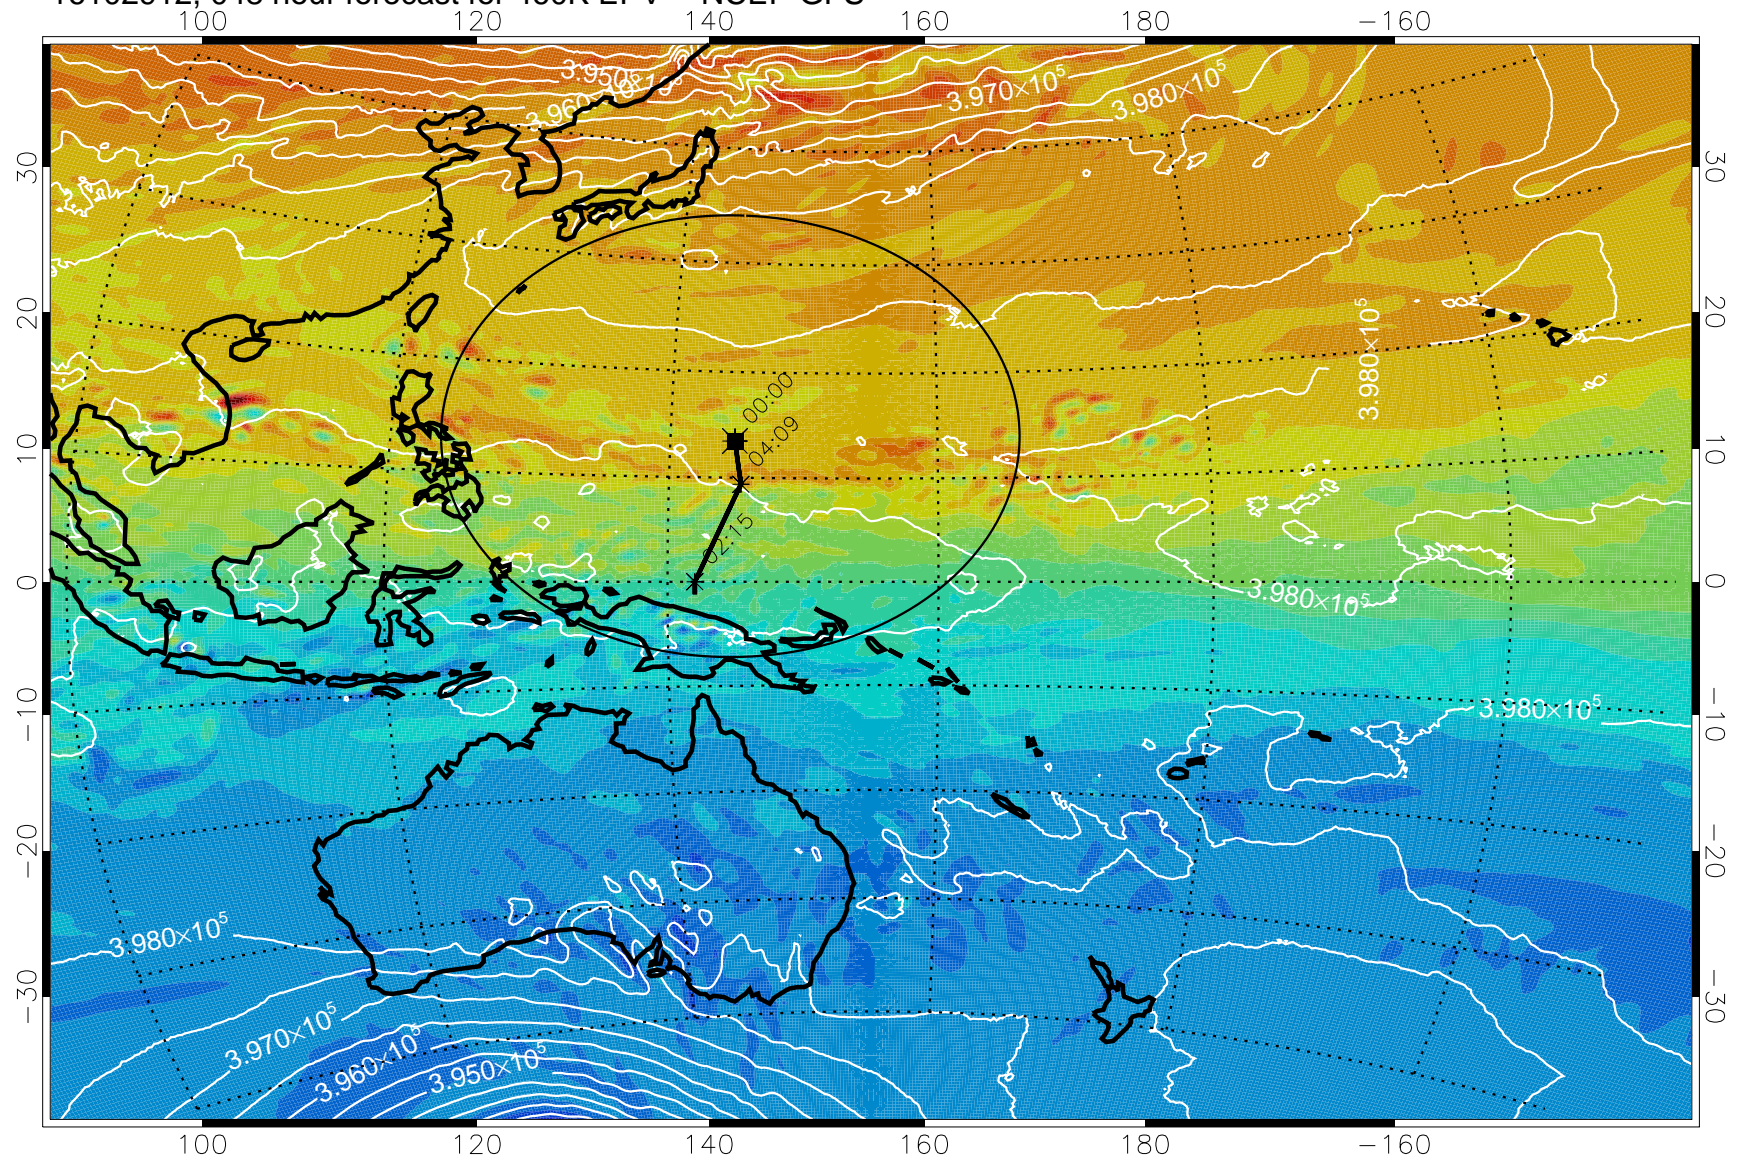

16102806, 018 hour forecast for 460K EPV -- NCEP GFS

16102812, 024 hour forecast for 460K EPV -- NCEP GFS

460K Montgomery Streamfunction, white

Range ring of 2304 km

16102818, 030 hour forecast for 460K EPV -- NCEP GFS

460K Montgomery Streamfunction, white

Range ring of 2304 km

16102900, 036 hour forecast for 460K EPV -- NCEP GFS

460K Montgomery Streamfunction, white

Range ring of 2304 km

16102906, 042 hour forecast for 460K EPV -- NCEP GFS

460K Montgomery Streamfunction, white

Range ring of 2304 km

16102912, 048 hour forecast for 460K EPV -- NCEP GFS

460K Montgomery Streamfunction, white

Range ring of 2304 km

16102918, 054 hour forecast for 460K EPV -- NCEP GFS

460K Montgomery Streamfunction, white

Range ring of 2304 km

16103000, 060 hour forecast for 460K EPV -- NCEP GFS

460K Montgomery Streamfunction, white

Range ring of 2304 km

16103006, 066 hour forecast for 460K EPV -- NCEP GFS