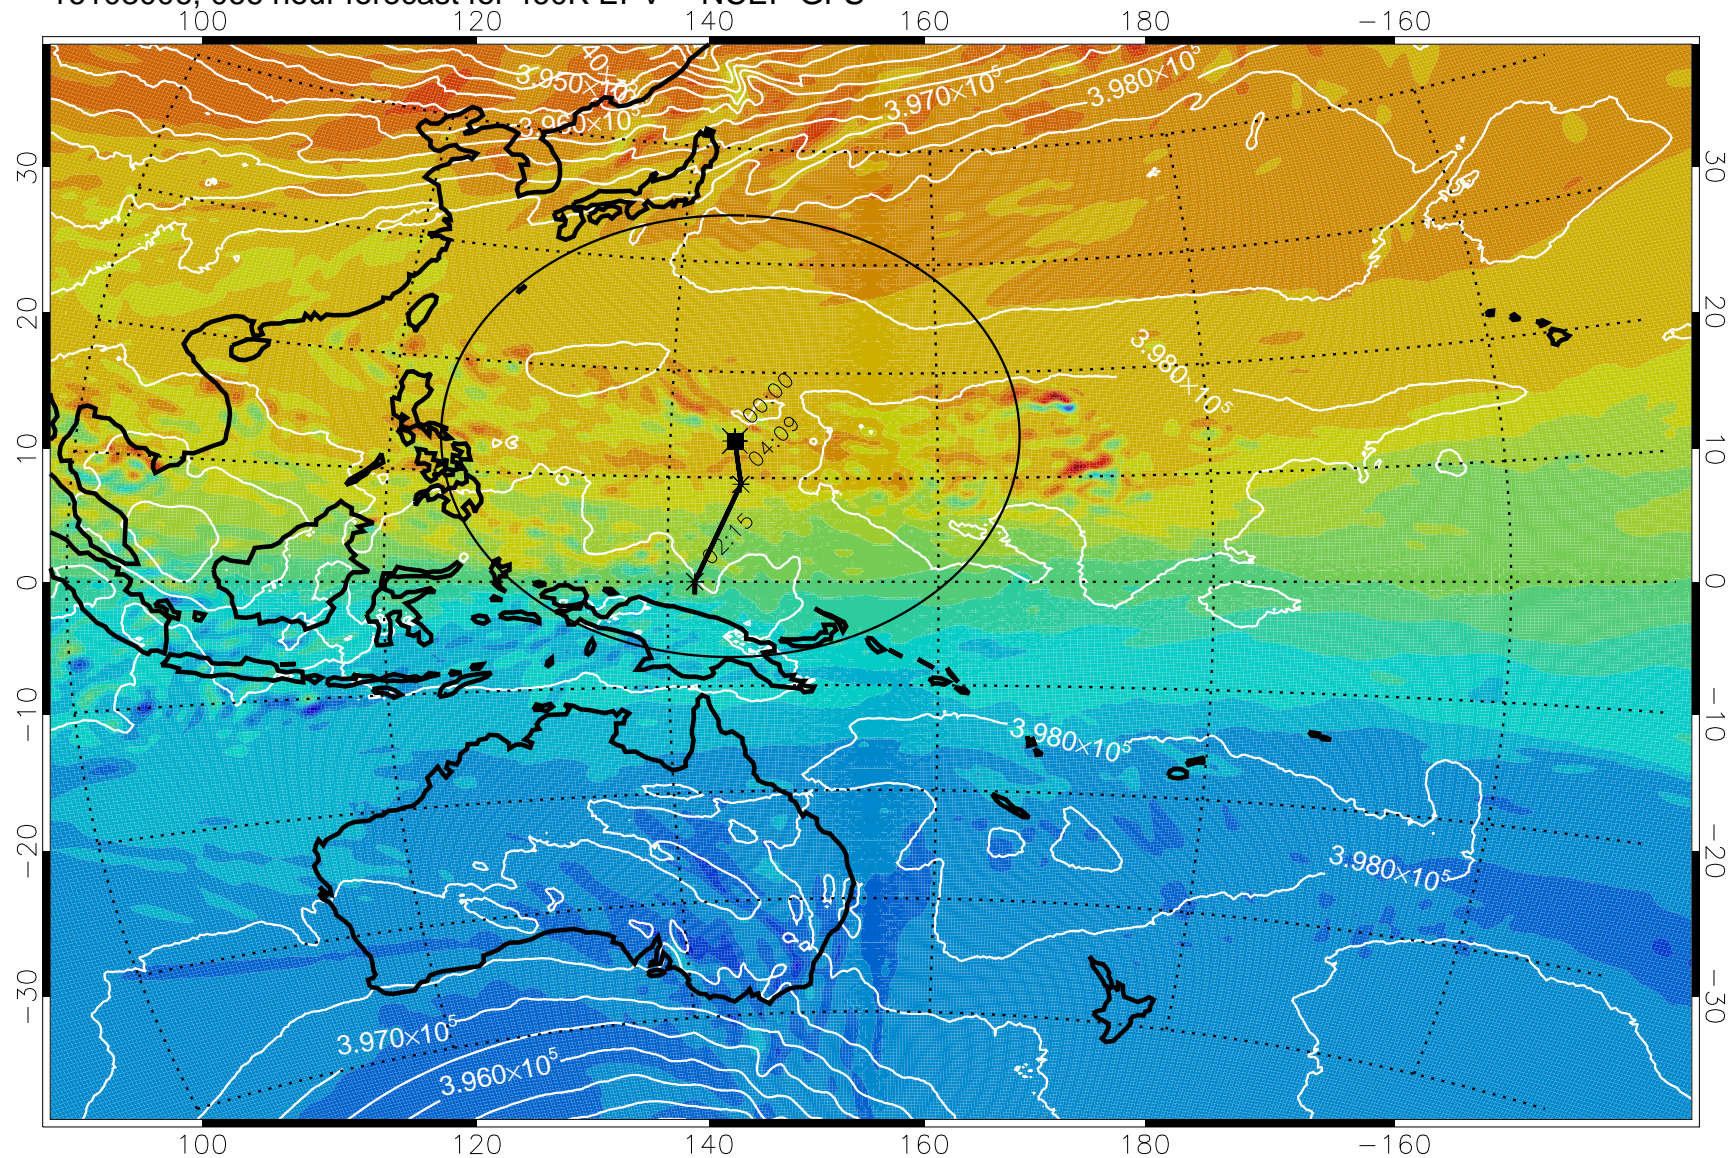

460K Montgomery Streamfunction, white

Range ring of 2304 km

16102912, 048 hour forecast for 460K EPV -- NCEP GFS

460K Montgomery Streamfunction, white

Range ring of 2304 km

16102918, 054 hour forecast for 460K EPV -- NCEP GFS

460K Montgomery Streamfunction, white

Range ring of 2304 km

16103000, 060 hour forecast for 460K EPV -- NCEP GFS

460K Montgomery Streamfunction, white

Range ring of 2304 km

16103006, 066 hour forecast for 460K EPV -- NCEP GFS

460K Montgomery Streamfunction, white

Range ring of 2304 km

16103012, 072 hour forecast for 460K EPV -- NCEP GFS

460K Montgomery Streamfunction, white

Range ring of 2304 km

16103018, 078 hour forecast for 460K EPV -- NCEP GFS

460K Montgomery Streamfunction, white

Range ring of 2304 km

16103106, 090 hour forecast for 460K EPV -- NCEP GFS

460K Montgomery Streamfunction, white

Range ring of 2304 km

16103112, 096 hour forecast for 460K EPV -- NCEP GFS