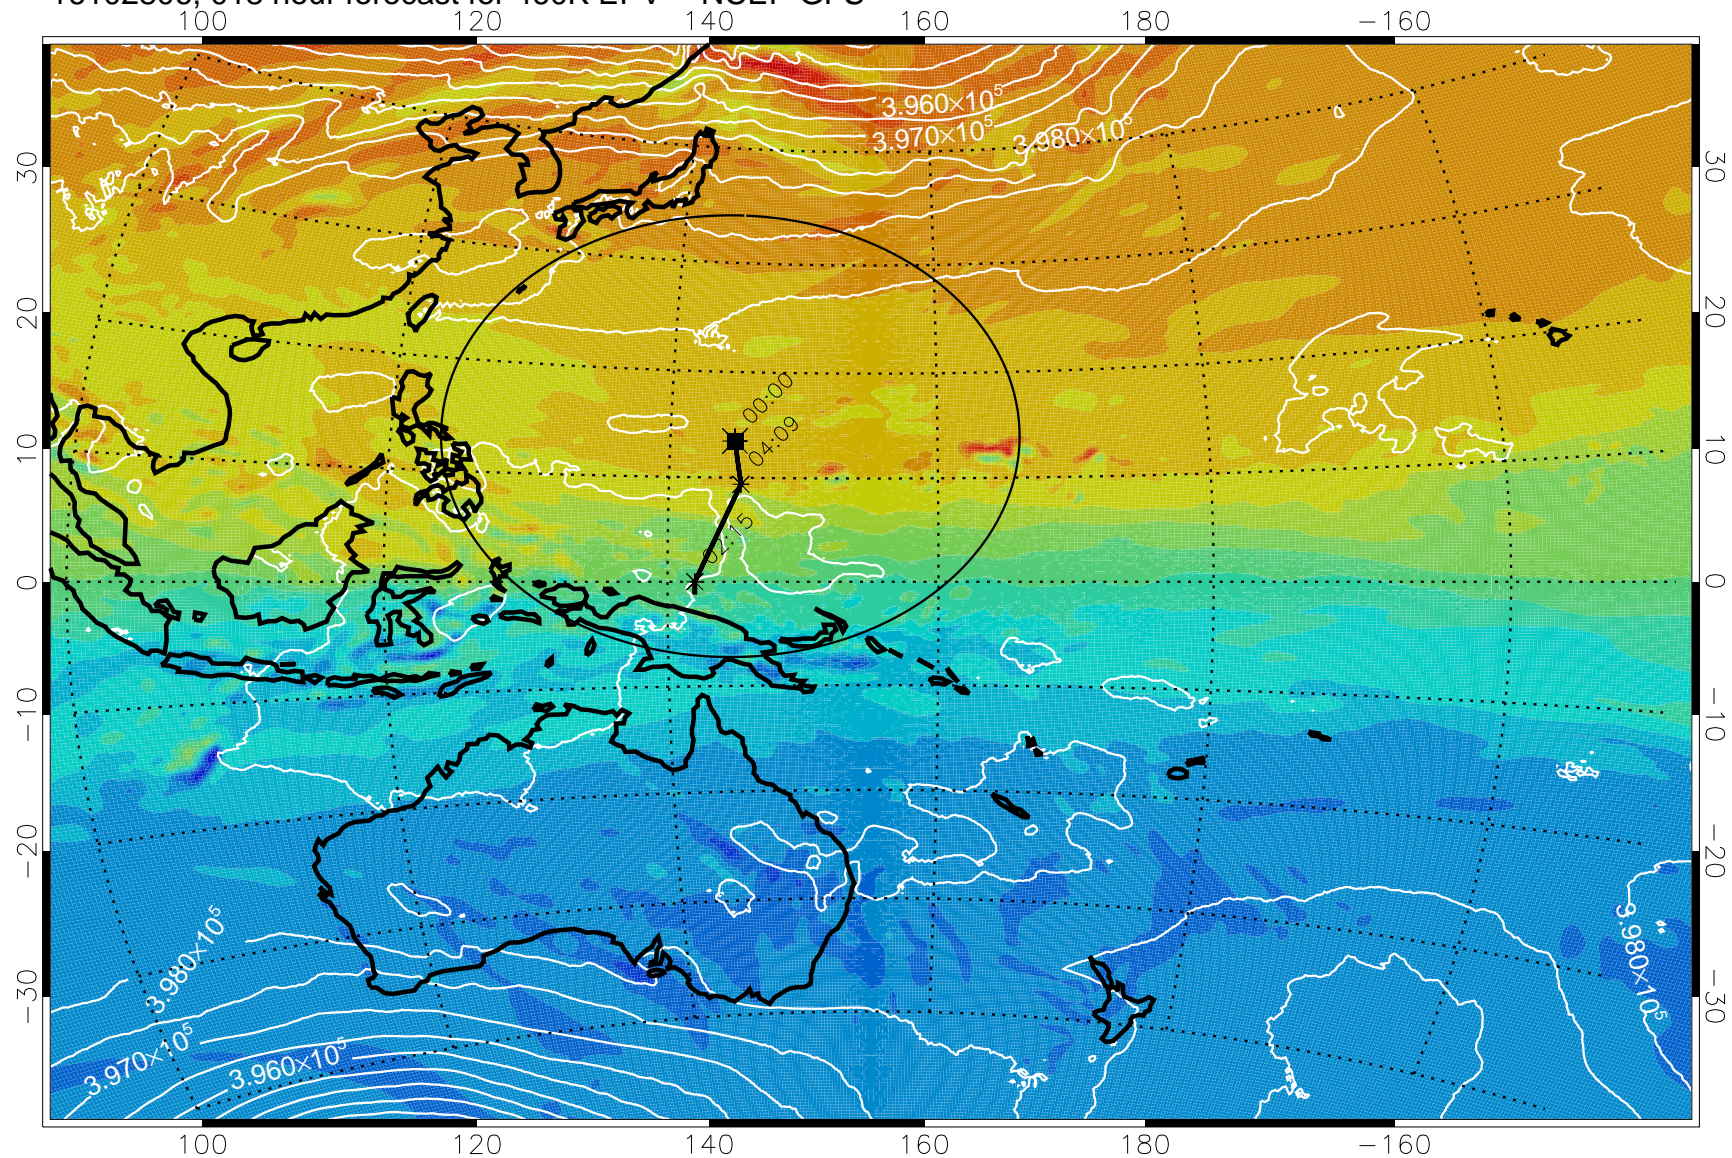

16102718, 006 hour forecast for 460K EPV -- NCEP GFS

460K Montgomery Streamfunction, white

Range ring of 2304 km

16102800, 012 hour forecast for 460K EPV -- NCEP GFS

460K Montgomery Streamfunction, white

Range ring of 2304 km

16102806, 018 hour forecast for 460K EPV -- NCEP GFS

16102812, 024 hour forecast for 460K EPV -- NCEP GFS

460K Montgomery Streamfunction, white

Range ring of 2304 km

16102818, 030 hour forecast for 460K EPV -- NCEP GFS

460K Montgomery Streamfunction, white

Range ring of 2304 km

16102900, 036 hour forecast for 460K EPV -- NCEP GFS

460K Montgomery Streamfunction, white

Range ring of 2304 km

16102906, 042 hour forecast for 460K EPV -- NCEP GFS

460K Montgomery Streamfunction, white

Range ring of 2304 km

16102912, 048 hour forecast for 460K EPV -- NCEP GFS

460K Montgomery Streamfunction, white

Range ring of 2304 km

16102918, 054 hour forecast for 460K EPV -- NCEP GFS