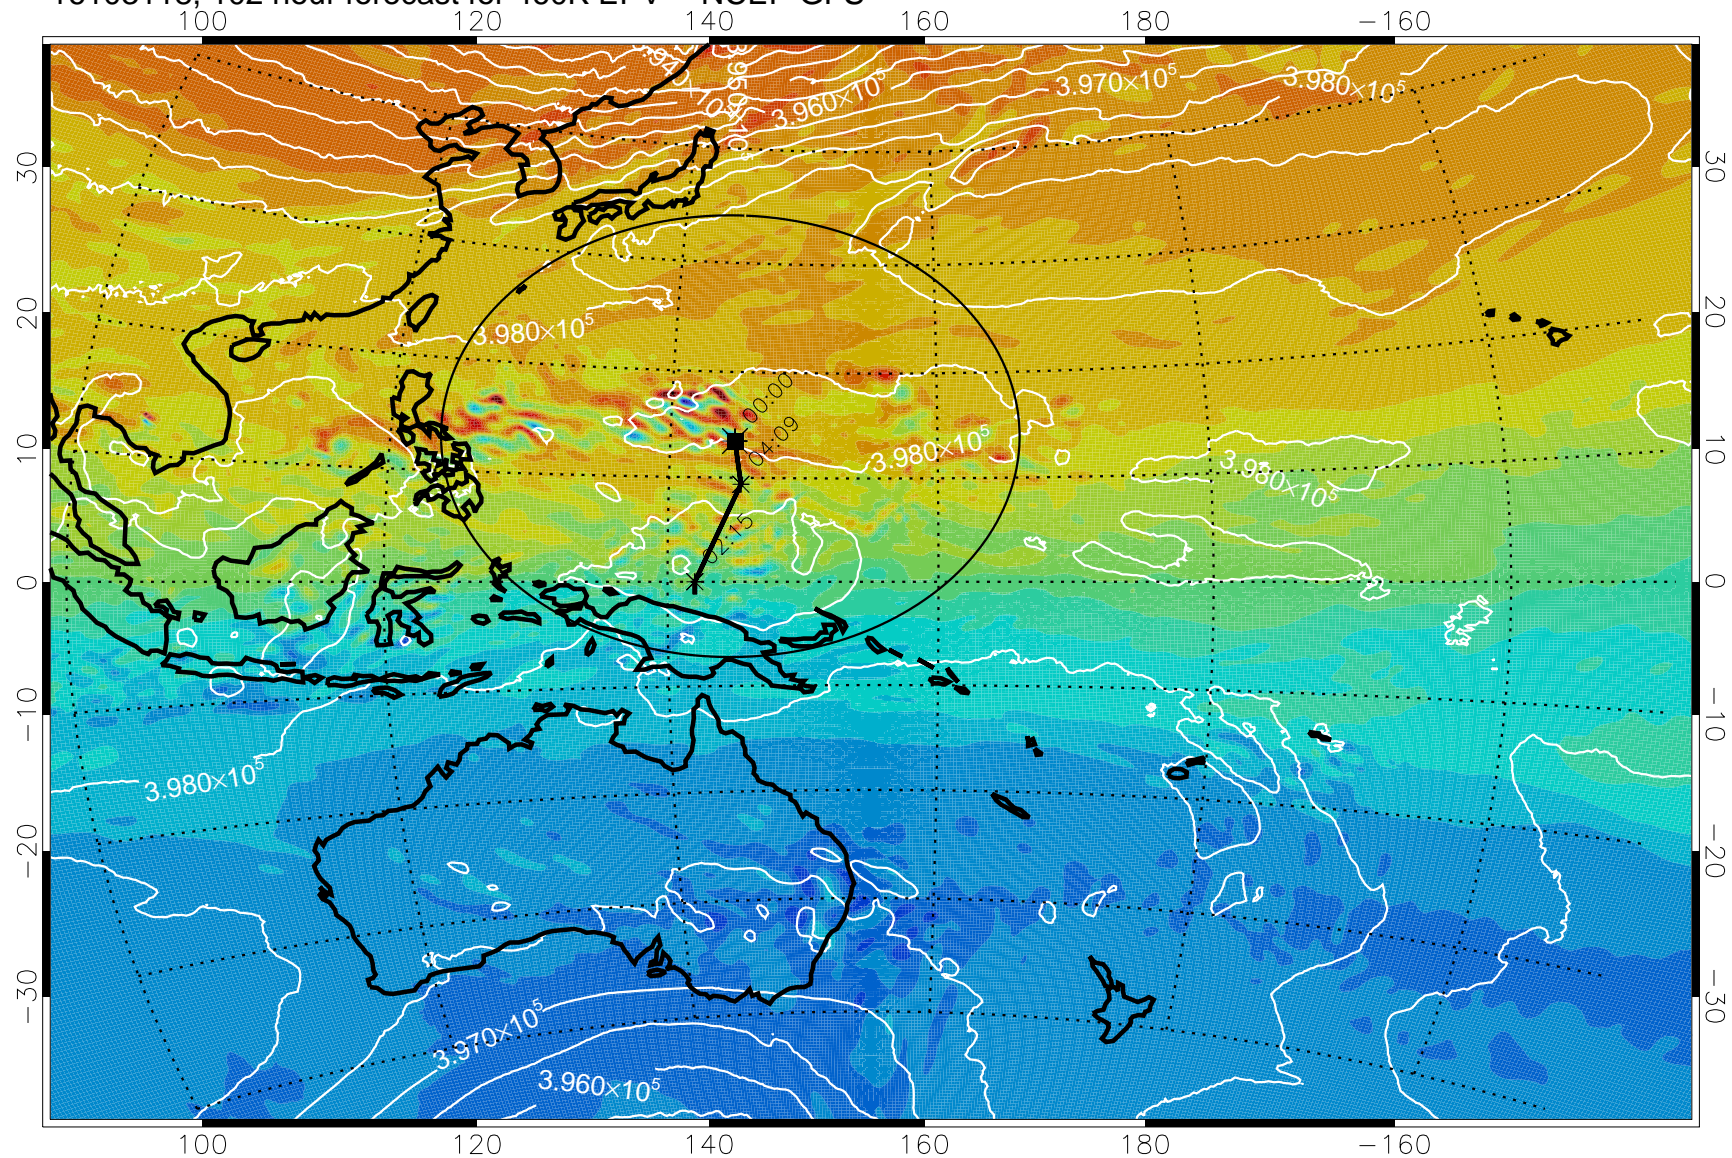

460K Montgomery Streamfunction, white

Range ring of 2304 km

16103012, 072 hour forecast for 460K EPV -- NCEP GFS

460K Montgomery Streamfunction, white

Range ring of 2304 km

16103018, 078 hour forecast for 460K EPV -- NCEP GFS

460K Montgomery Streamfunction, white

Range ring of 2304 km

16103106, 090 hour forecast for 460K EPV -- NCEP GFS

460K Montgomery Streamfunction, white

Range ring of 2304 km

16103112, 096 hour forecast for 460K EPV -- NCEP GFS

460K Montgomery Streamfunction, white

Range ring of 2304 km

16103118, 102 hour forecast for 460K EPV -- NCEP GFS

460K Montgomery Streamfunction, white

Range ring of 2304 km

16110100, 108 hour forecast for 460K EPV -- NCEP GFS

460K Montgomery Streamfunction, white

Range ring of 2304 km

16110106, 114 hour forecast for 460K EPV -- NCEP GFS

460K Montgomery Streamfunction, white

Range ring of 2304 km

16110112, 120 hour forecast for 460K EPV -- NCEP GFS