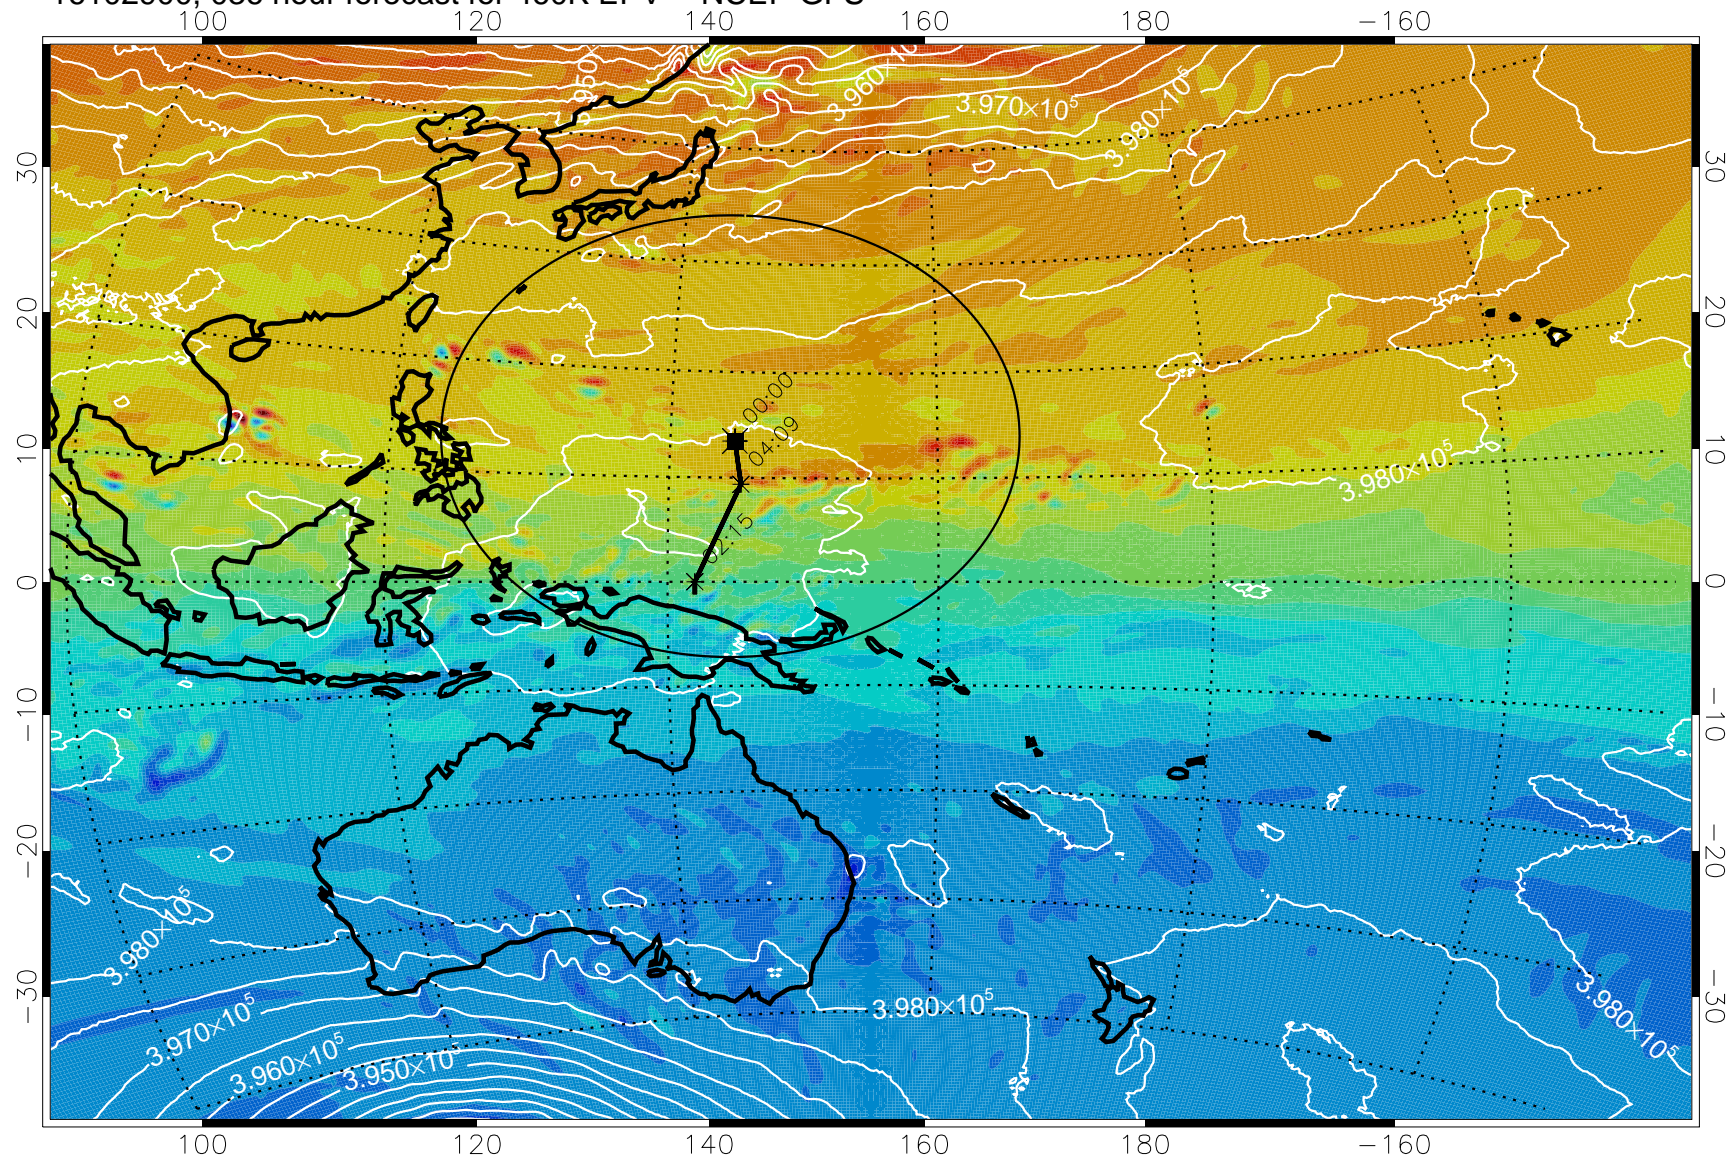

16102806, 018 hour forecast for 460K EPV -- NCEP GFS

16102812, 024 hour forecast for 460K EPV -- NCEP GFS

460K Montgomery Streamfunction, white

Range ring of 2304 km

16102818, 030 hour forecast for 460K EPV -- NCEP GFS

460K Montgomery Streamfunction, white

Range ring of 2304 km

16102900, 036 hour forecast for 460K EPV -- NCEP GFS

460K Montgomery Streamfunction, white

Range ring of 2304 km

16102906, 042 hour forecast for 460K EPV -- NCEP GFS

460K Montgomery Streamfunction, white

Range ring of 2304 km

16102912, 048 hour forecast for 460K EPV -- NCEP GFS

460K Montgomery Streamfunction, white

Range ring of 2304 km

16102918, 054 hour forecast for 460K EPV -- NCEP GFS

460K Montgomery Streamfunction, white

Range ring of 2304 km

16103000, 060 hour forecast for 460K EPV -- NCEP GFS

460K Montgomery Streamfunction, white

Range ring of 2304 km

16103006, 066 hour forecast for 460K EPV -- NCEP GFS