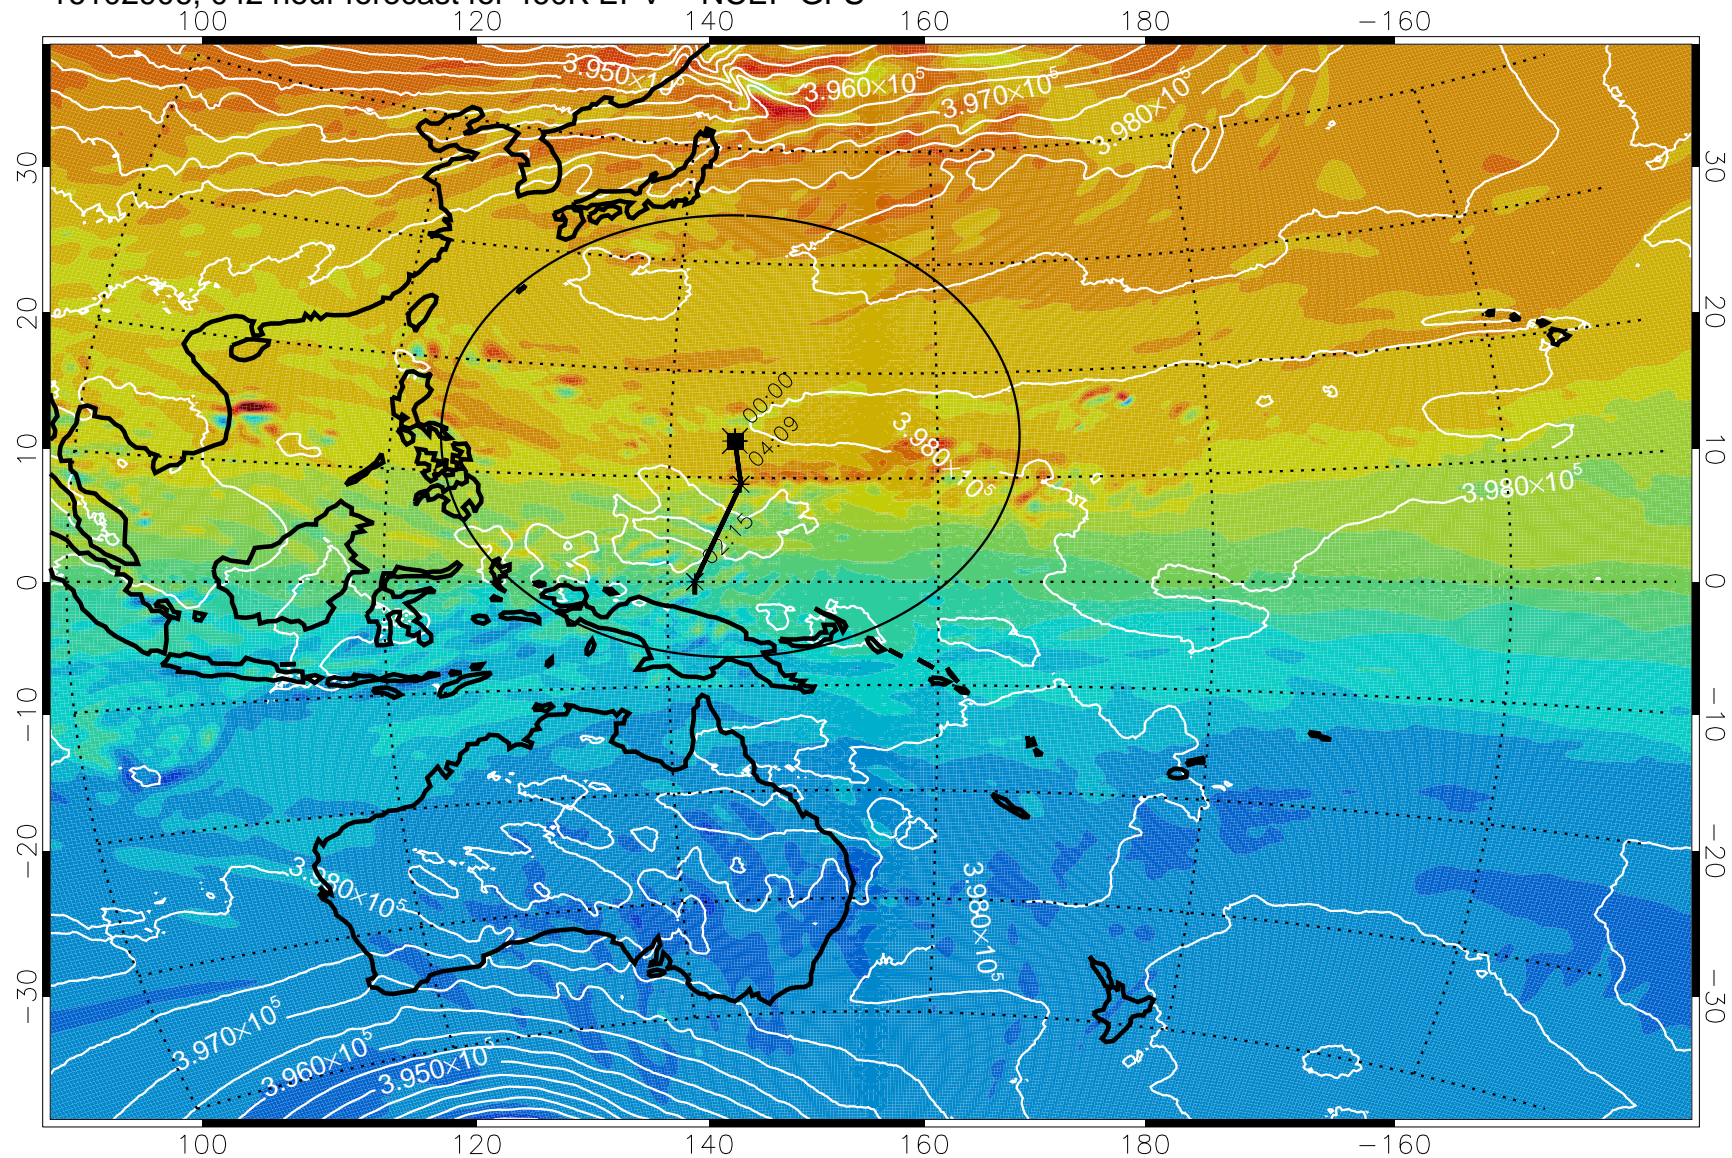

460K Montgomery Streamfunction, white

Range ring of 2304 km

16102900, 036 hour forecast for 460K EPV -- NCEP GFS

460K Montgomery Streamfunction, white

Range ring of 2304 km

16102906, 042 hour forecast for 460K EPV -- NCEP GFS

460K Montgomery Streamfunction, white

Range ring of 2304 km

16102912, 048 hour forecast for 460K EPV -- NCEP GFS

460K Montgomery Streamfunction, white

Range ring of 2304 km

16102918, 054 hour forecast for 460K EPV -- NCEP GFS

460K Montgomery Streamfunction, white

Range ring of 2304 km

16103000, 060 hour forecast for 460K EPV -- NCEP GFS

460K Montgomery Streamfunction, white

Range ring of 2304 km

16103006, 066 hour forecast for 460K EPV -- NCEP GFS

460K Montgomery Streamfunction, white

Range ring of 2304 km

16103012, 072 hour forecast for 460K EPV -- NCEP GFS

460K Montgomery Streamfunction, white

Range ring of 2304 km

16103018, 078 hour forecast for 460K EPV -- NCEP GFS