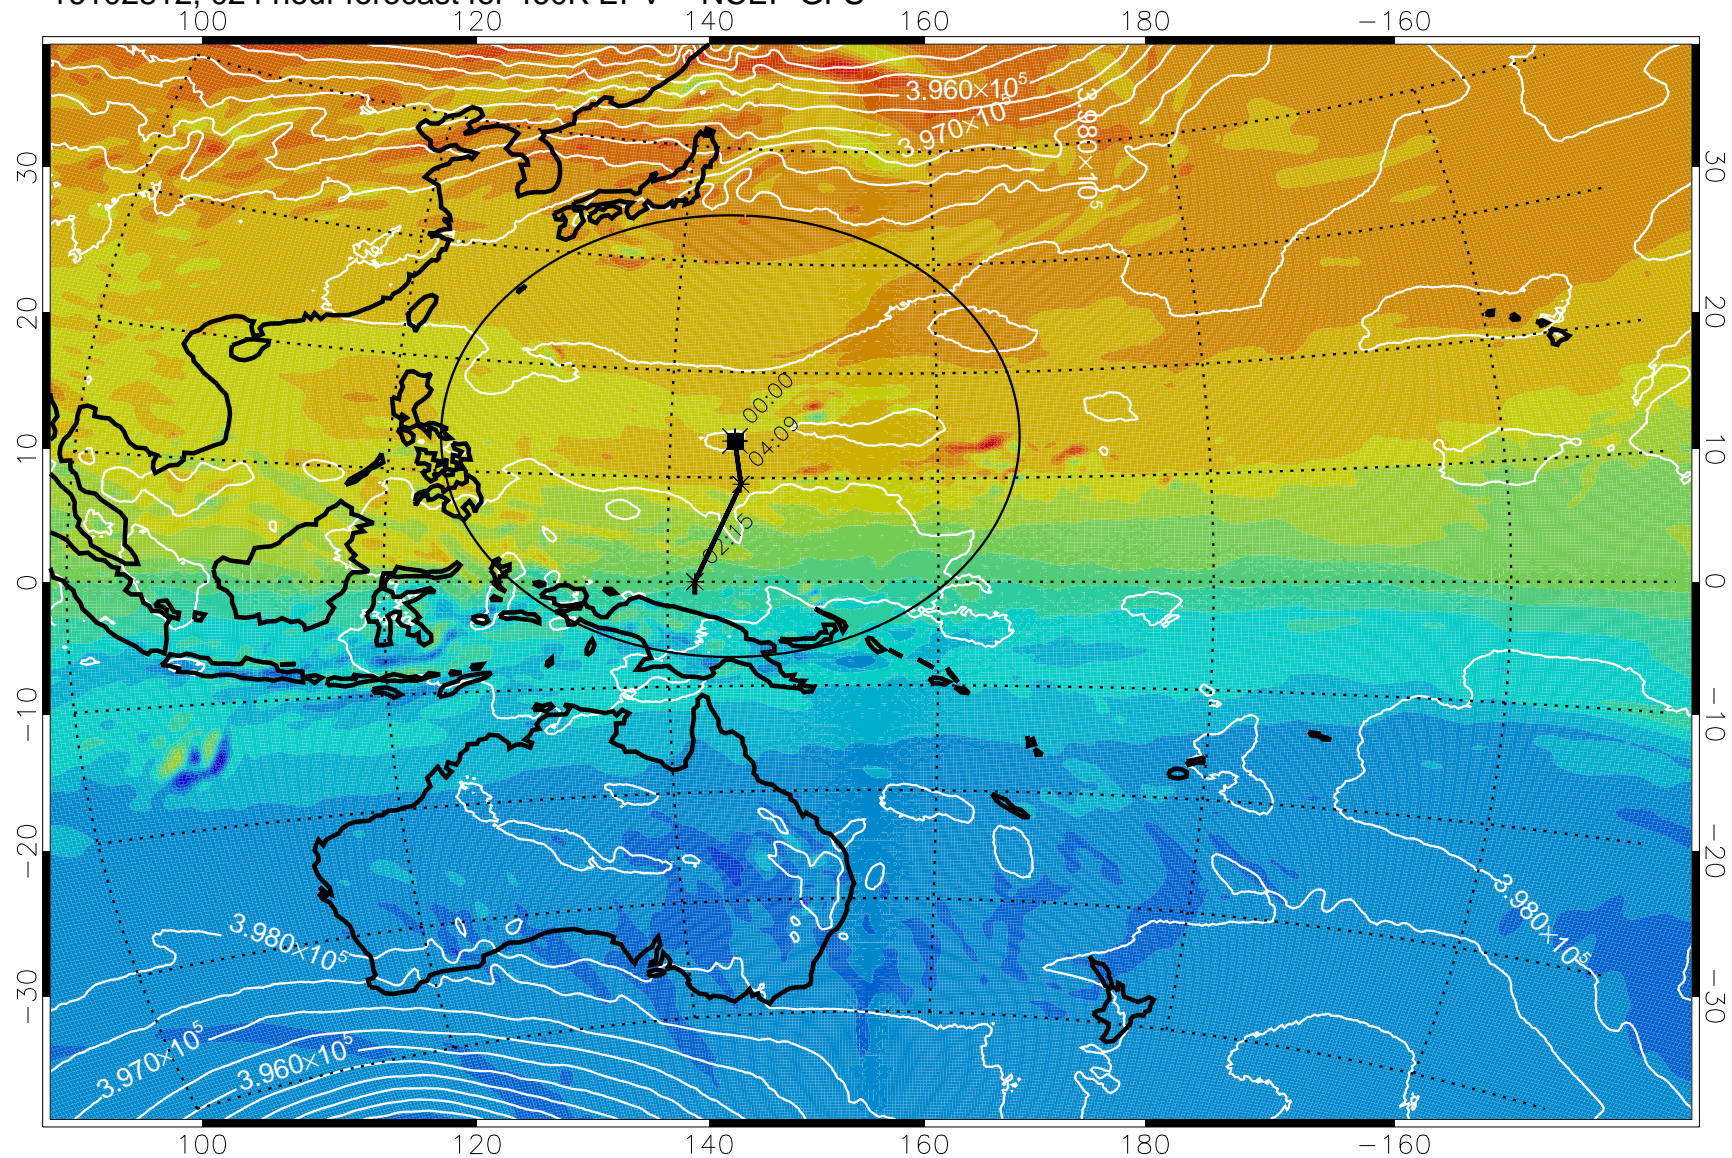

16102718, 006 hour forecast for 460K EPV -- NCEP GFS

460K Montgomery Streamfunction, white

Range ring of 2304 km

16102800, 012 hour forecast for 460K EPV -- NCEP GFS

460K Montgomery Streamfunction, white

Range ring of 2304 km

16102806, 018 hour forecast for 460K EPV -- NCEP GFS

16102812, 024 hour forecast for 460K EPV -- NCEP GFS

460K Montgomery Streamfunction, white

Range ring of 2304 km

16102818, 030 hour forecast for 460K EPV -- NCEP GFS

460K Montgomery Streamfunction, white

Range ring of 2304 km

16102900, 036 hour forecast for 460K EPV -- NCEP GFS

460K Montgomery Streamfunction, white

Range ring of 2304 km

16102906, 042 hour forecast for 460K EPV -- NCEP GFS

460K Montgomery Streamfunction, white

Range ring of 2304 km

16102912, 048 hour forecast for 460K EPV -- NCEP GFS

460K Montgomery Streamfunction, white

Range ring of 2304 km

16102918, 054 hour forecast for 460K EPV -- NCEP GFS