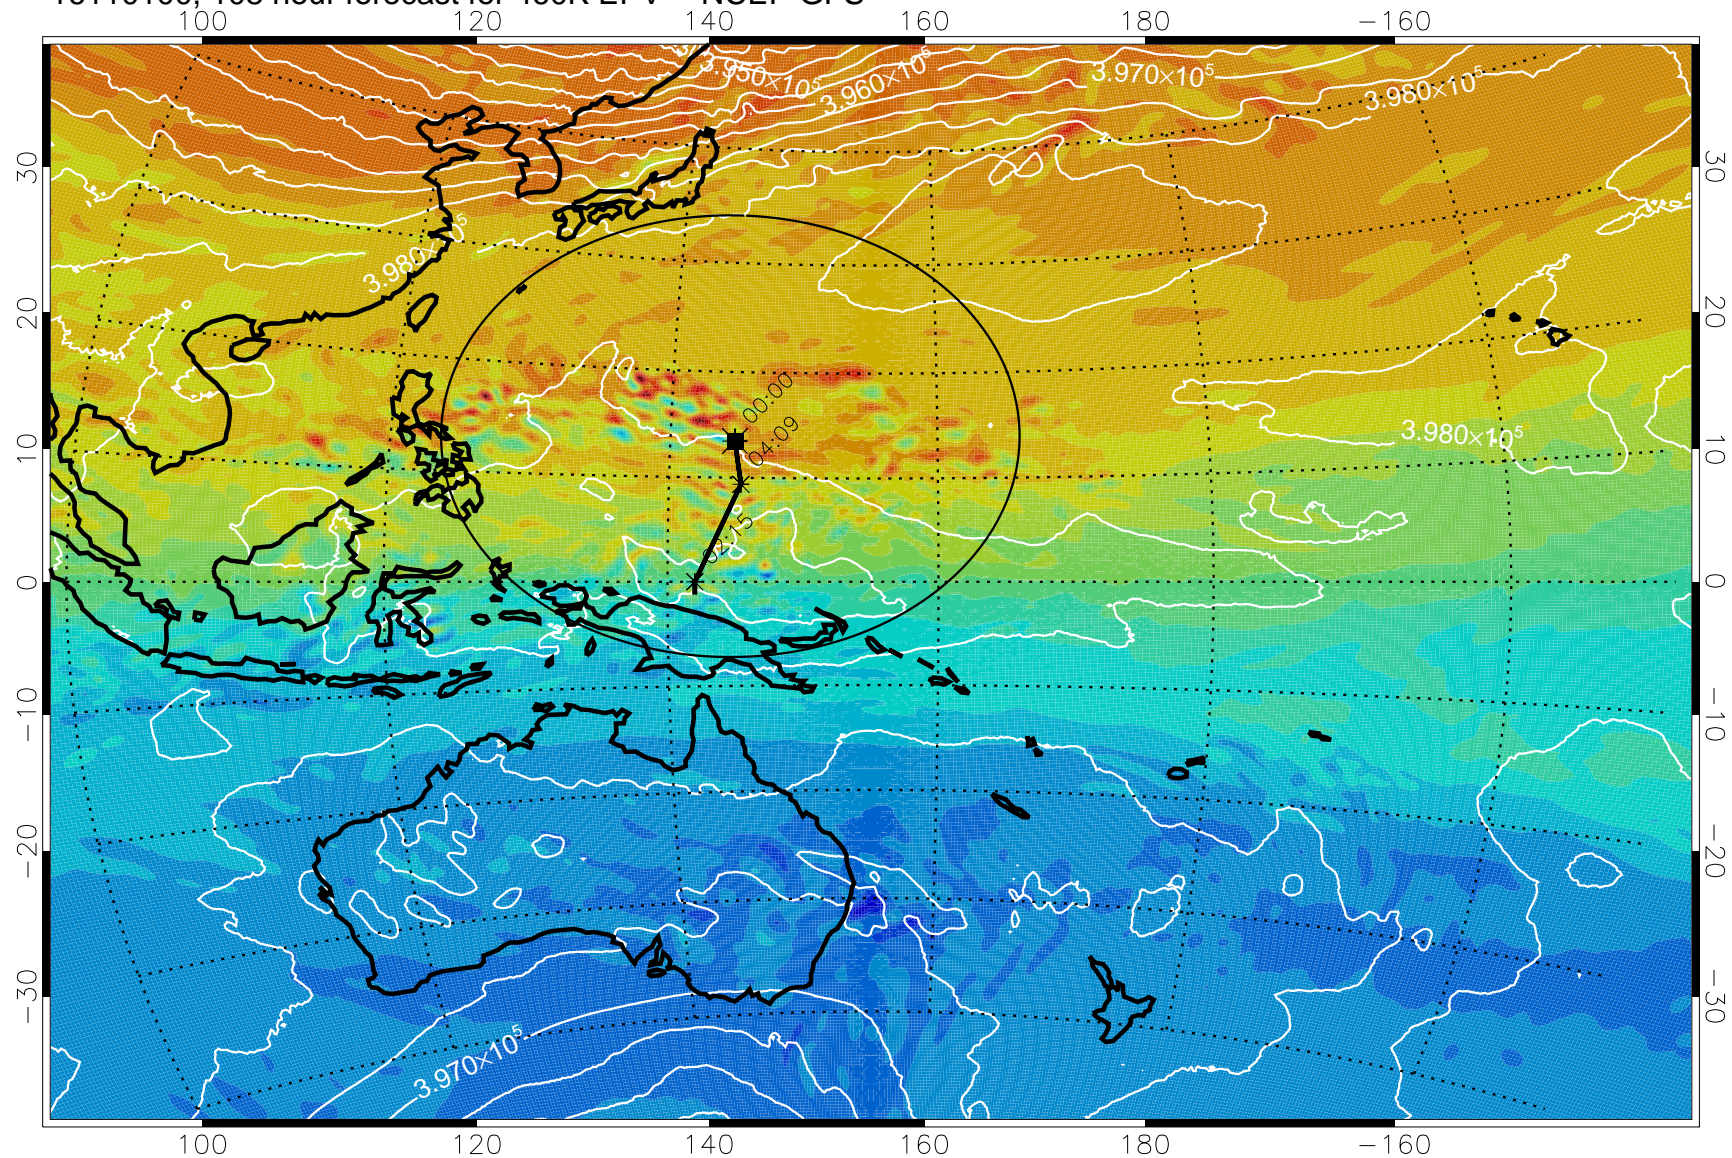

460K Montgomery Streamfunction, white

Range ring of 2304 km

16103106, 090 hour forecast for 460K EPV -- NCEP GFS

460K Montgomery Streamfunction, white

Range ring of 2304 km

16103112, 096 hour forecast for 460K EPV -- NCEP GFS

460K Montgomery Streamfunction, white

Range ring of 2304 km

16103118, 102 hour forecast for 460K EPV -- NCEP GFS

460K Montgomery Streamfunction, white

Range ring of 2304 km

16110100, 108 hour forecast for 460K EPV -- NCEP GFS

460K Montgomery Streamfunction, white

Range ring of 2304 km

16110106, 114 hour forecast for 460K EPV -- NCEP GFS

460K Montgomery Streamfunction, white

Range ring of 2304 km

16110112, 120 hour forecast for 460K EPV -- NCEP GFS

460K Montgomery Streamfunction, white

Range ring of 2304 km