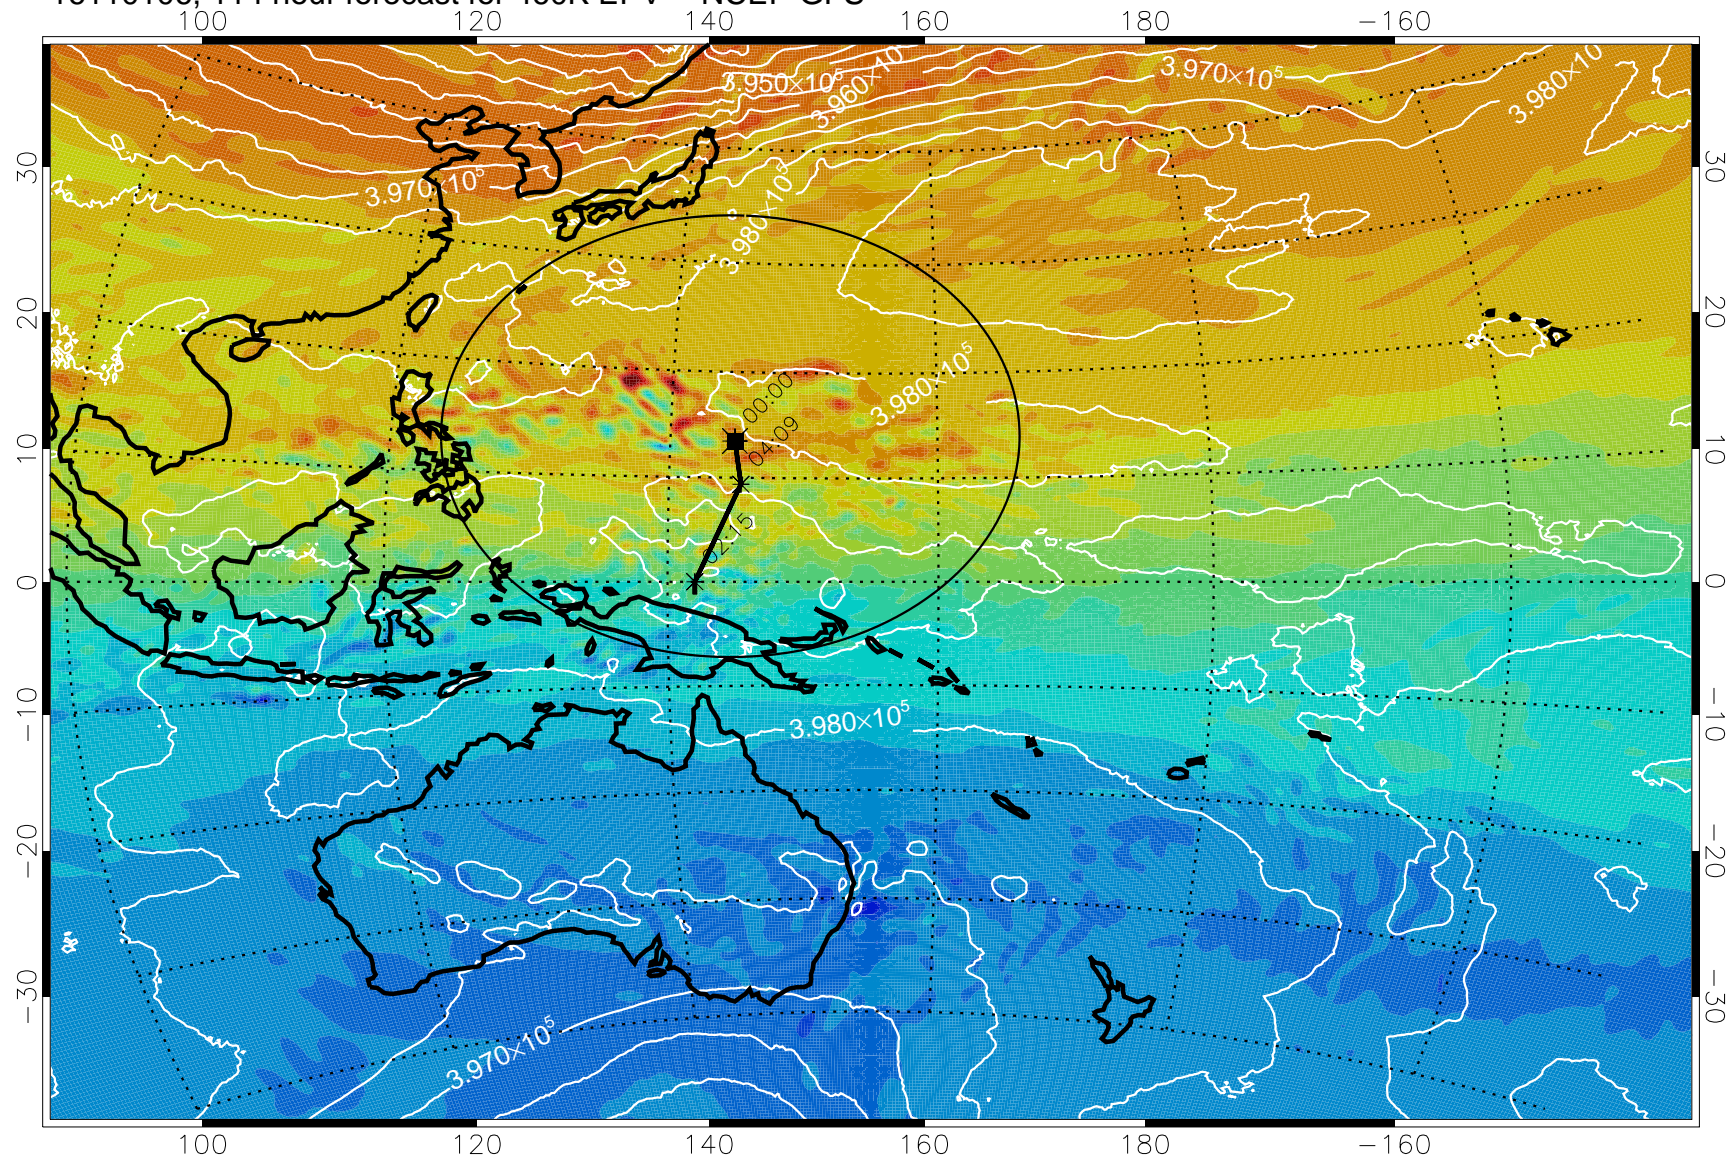

460K Montgomery Streamfunction, white

Range ring of 2304 km

16103106, 090 hour forecast for 460K EPV -- NCEP GFS

460K Montgomery Streamfunction, white

Range ring of 2304 km

16103112, 096 hour forecast for 460K EPV -- NCEP GFS

460K Montgomery Streamfunction, white

Range ring of 2304 km

16103118, 102 hour forecast for 460K EPV -- NCEP GFS

460K Montgomery Streamfunction, white

Range ring of 2304 km

16110100, 108 hour forecast for 460K EPV -- NCEP GFS

460K Montgomery Streamfunction, white

Range ring of 2304 km

16110106, 114 hour forecast for 460K EPV -- NCEP GFS

460K Montgomery Streamfunction, white

Range ring of 2304 km

16110112, 120 hour forecast for 460K EPV -- NCEP GFS

460K Montgomery Streamfunction, white

Range ring of 2304 km