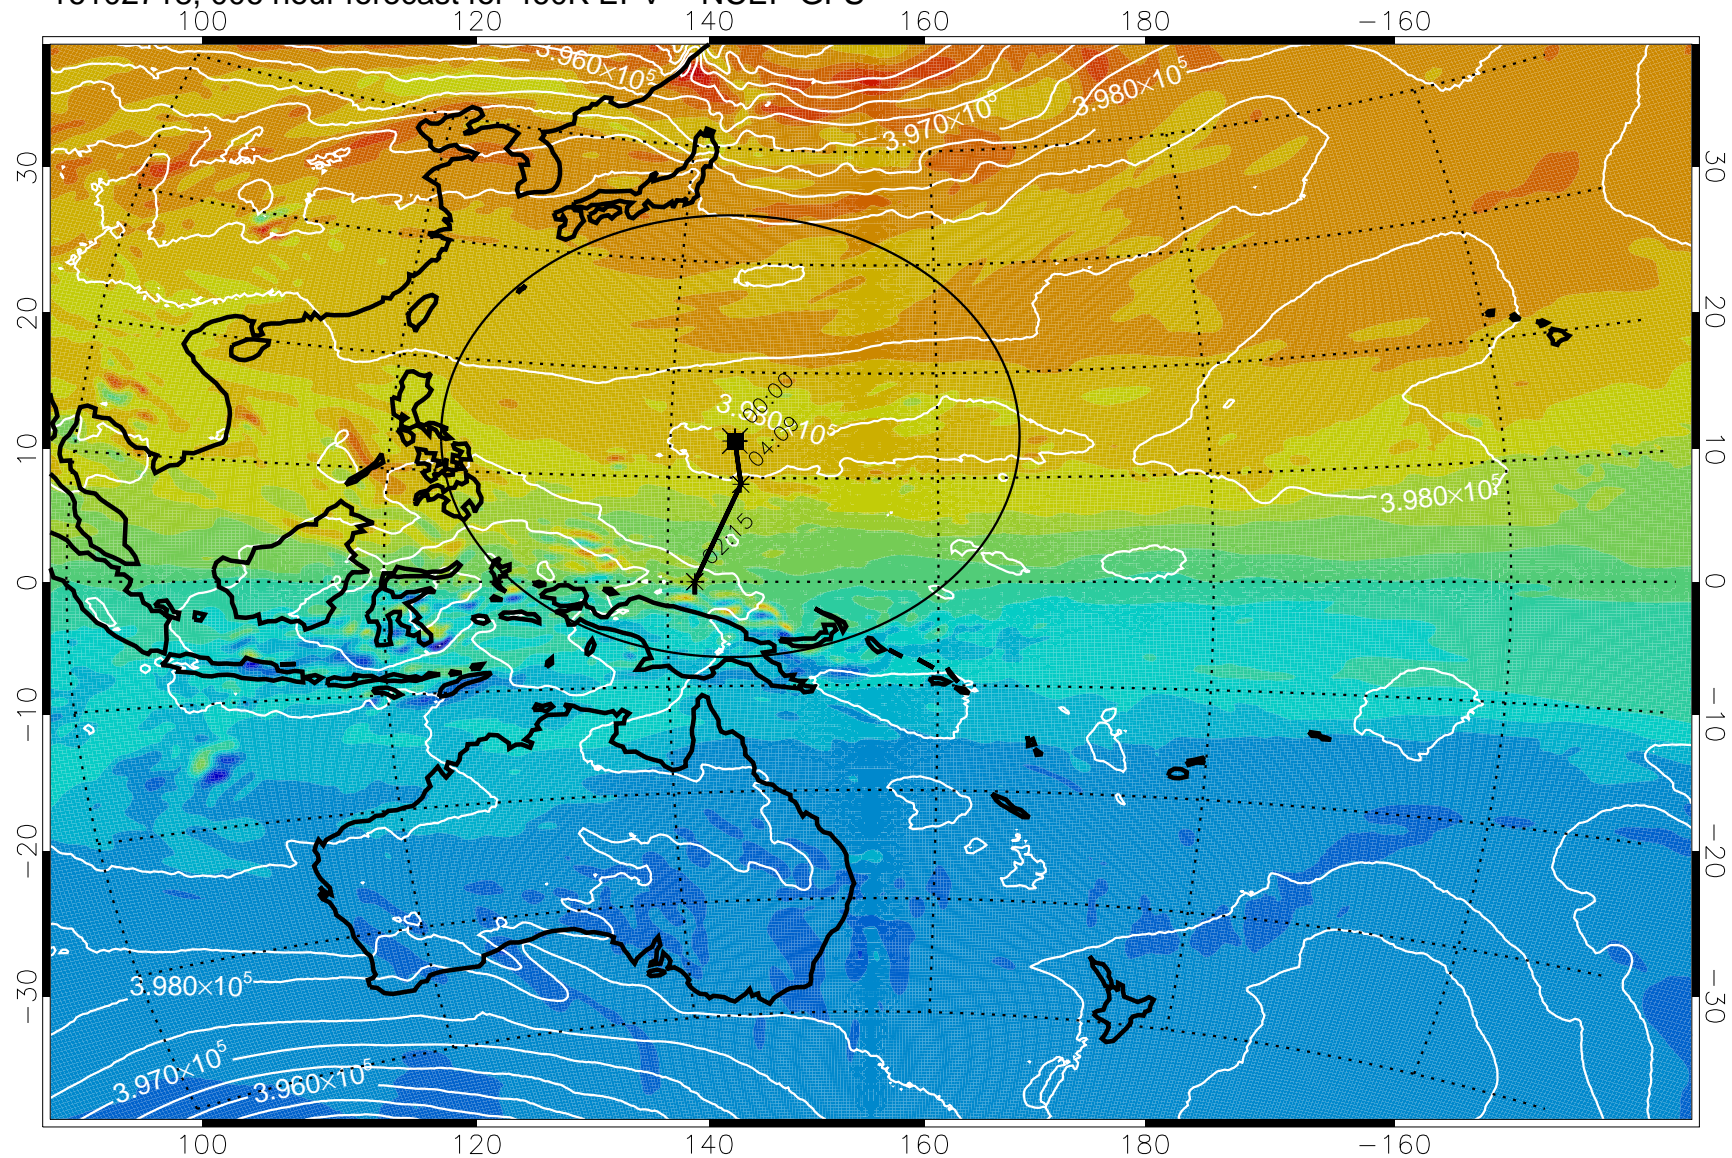

16102718, 006 hour forecast for 460K EPV -- NCEP GFS

460K Montgomery Streamfunction, white

Range ring of 2304 km

16102800, 012 hour forecast for 460K EPV -- NCEP GFS

460K Montgomery Streamfunction, white

Range ring of 2304 km

16102806, 018 hour forecast for 460K EPV -- NCEP GFS

16102812, 024 hour forecast for 460K EPV -- NCEP GFS

460K Montgomery Streamfunction, white

Range ring of 2304 km

16102818, 030 hour forecast for 460K EPV -- NCEP GFS

460K Montgomery Streamfunction, white

Range ring of 2304 km

16102900, 036 hour forecast for 460K EPV -- NCEP GFS

460K Montgomery Streamfunction, white

Range ring of 2304 km

16102906, 042 hour forecast for 460K EPV -- NCEP GFS

460K Montgomery Streamfunction, white

Range ring of 2304 km

16102912, 048 hour forecast for 460K EPV -- NCEP GFS

460K Montgomery Streamfunction, white

Range ring of 2304 km

16102918, 054 hour forecast for 460K EPV -- NCEP GFS