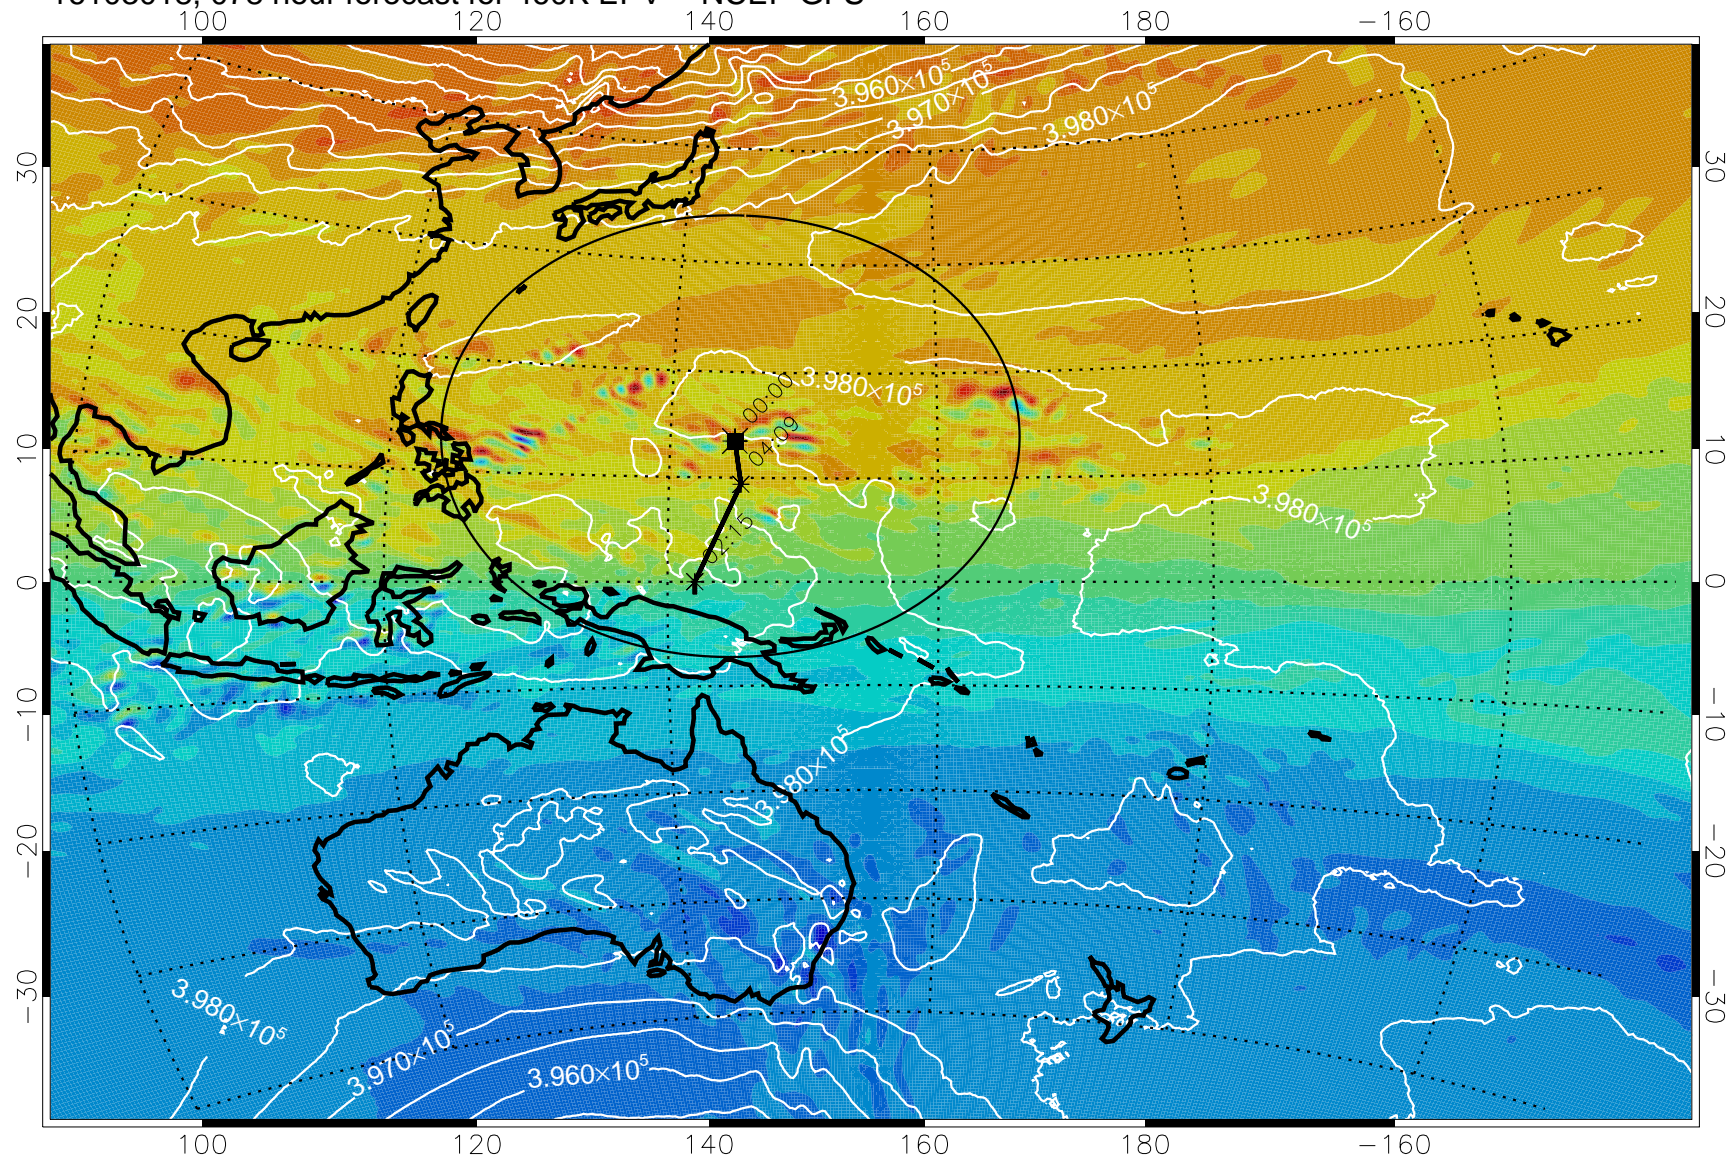

460K Montgomery Streamfunction, white

Range ring of 2304 km

16103000, 060 hour forecast for 460K EPV -- NCEP GFS

460K Montgomery Streamfunction, white

Range ring of 2304 km

16103006, 066 hour forecast for 460K EPV -- NCEP GFS

460K Montgomery Streamfunction, white

Range ring of 2304 km

16103012, 072 hour forecast for 460K EPV -- NCEP GFS

460K Montgomery Streamfunction, white

Range ring of 2304 km

16103018, 078 hour forecast for 460K EPV -- NCEP GFS

460K Montgomery Streamfunction, white

Range ring of 2304 km

16103106, 090 hour forecast for 460K EPV -- NCEP GFS

460K Montgomery Streamfunction, white

Range ring of 2304 km

16103112, 096 hour forecast for 460K EPV -- NCEP GFS

460K Montgomery Streamfunction, white

Range ring of 2304 km

16103118, 102 hour forecast for 460K EPV -- NCEP GFS

460K Montgomery Streamfunction, white

Range ring of 2304 km

16110100, 108 hour forecast for 460K EPV -- NCEP GFS