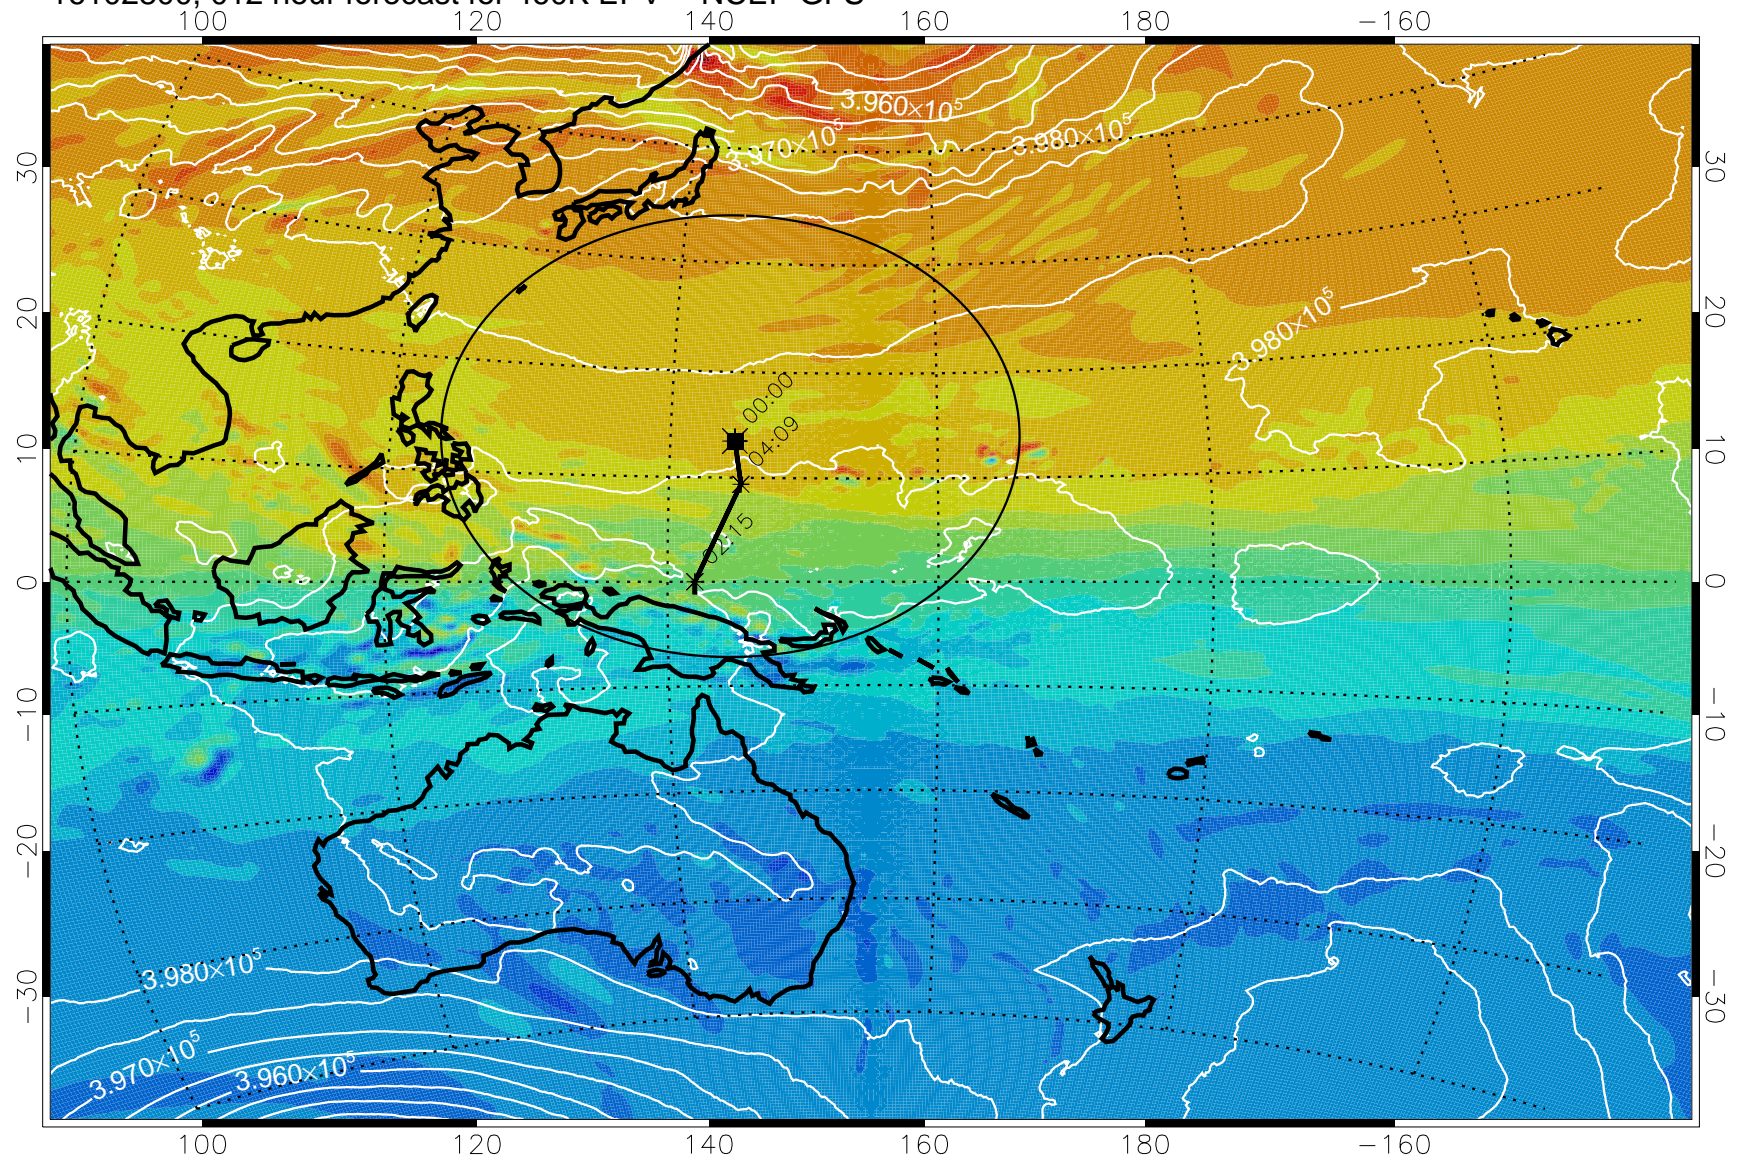

16102718, 006 hour forecast for 460K EPV -- NCEP GFS

460K Montgomery Streamfunction, white

Range ring of 2304 km

16102800, 012 hour forecast for 460K EPV -- NCEP GFS

460K Montgomery Streamfunction, white

Range ring of 2304 km

16102806, 018 hour forecast for 460K EPV -- NCEP GFS

16102812, 024 hour forecast for 460K EPV -- NCEP GFS

460K Montgomery Streamfunction, white

Range ring of 2304 km

16102818, 030 hour forecast for 460K EPV -- NCEP GFS

460K Montgomery Streamfunction, white

Range ring of 2304 km

16102900, 036 hour forecast for 460K EPV -- NCEP GFS

460K Montgomery Streamfunction, white

Range ring of 2304 km

16102906, 042 hour forecast for 460K EPV -- NCEP GFS

460K Montgomery Streamfunction, white

Range ring of 2304 km

16102912, 048 hour forecast for 460K EPV -- NCEP GFS

460K Montgomery Streamfunction, white

Range ring of 2304 km

16102918, 054 hour forecast for 460K EPV -- NCEP GFS