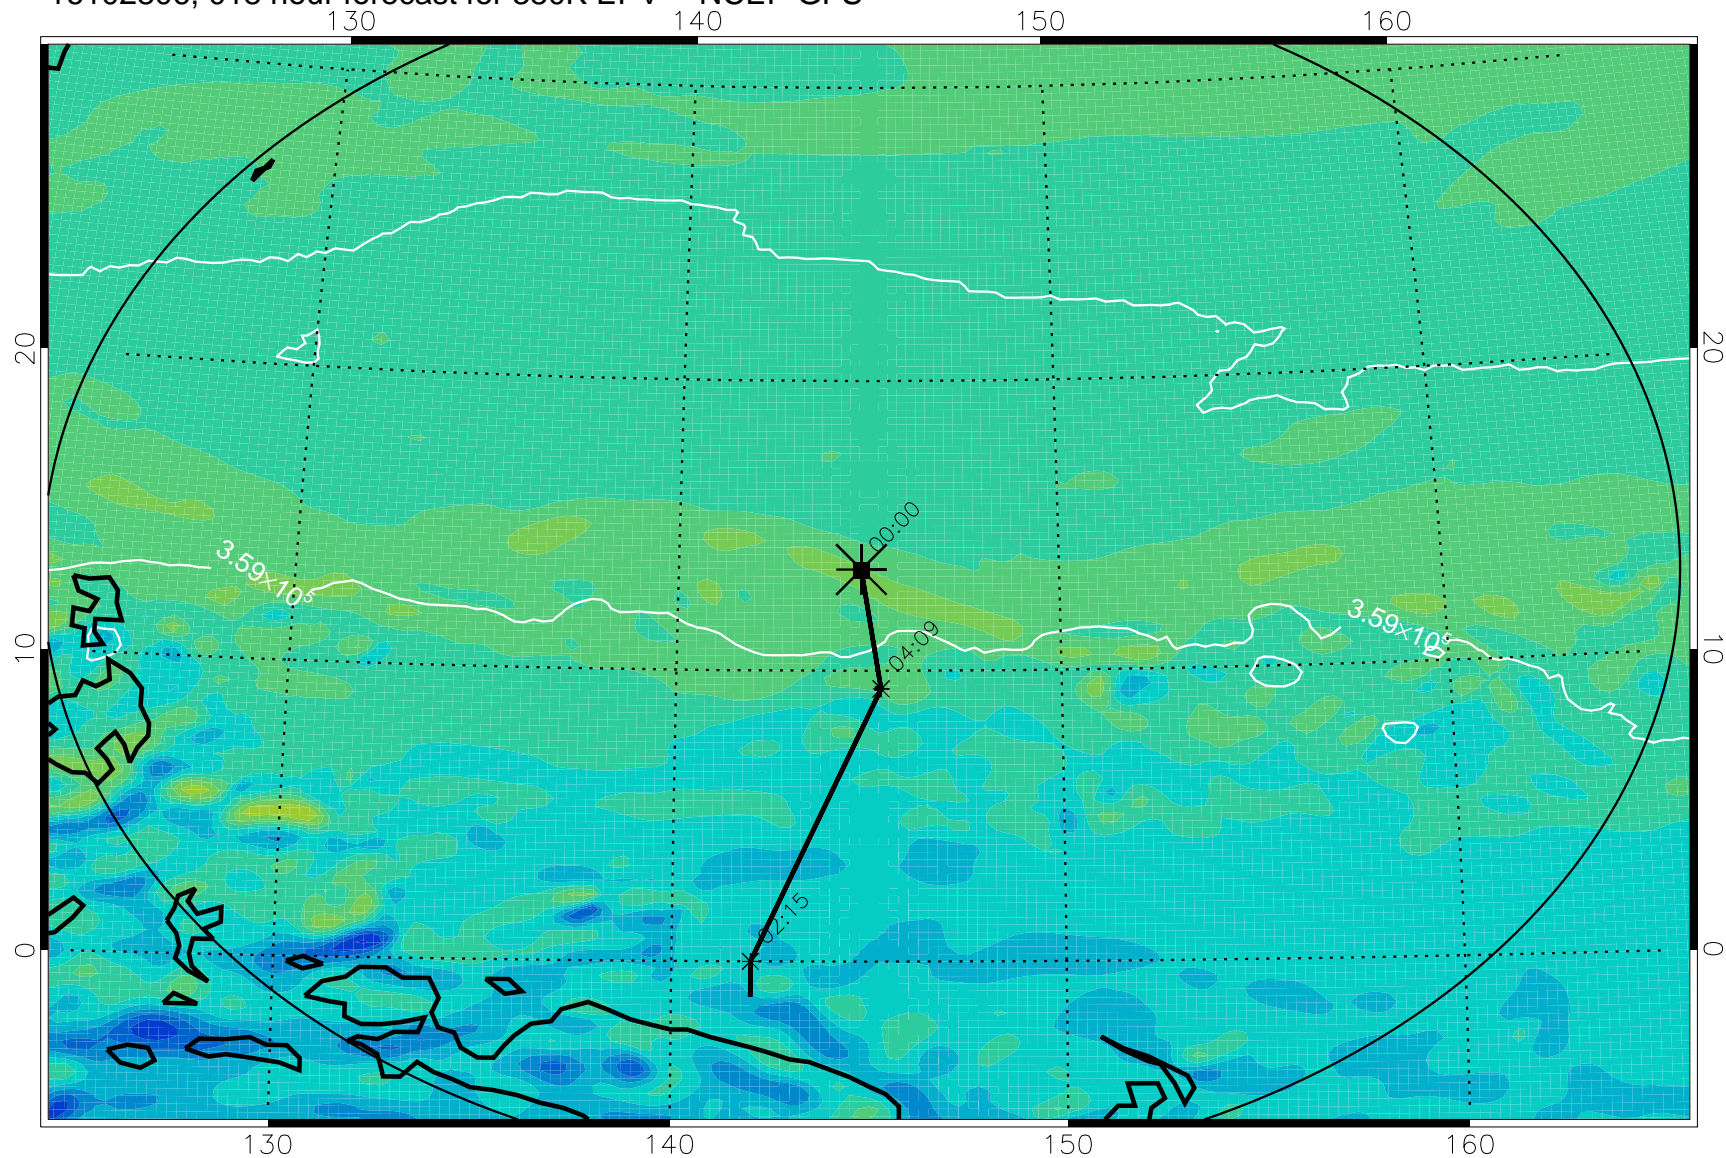

16102718, 006 hour forecast for 380K EPV -- NCEP GFS

380K Montgomery Streamfunction, white

Range ring of 2304 km

16102800, 012 hour forecast for 380K EPV -- NCEP GFS

380K Montgomery Streamfunction, white

Range ring of 2304 km

16102806, 018 hour forecast for 380K EPV -- NCEP GFS

380K Montgomery Streamfunction, white

Range ring of 2304 km

16102812, 024 hour forecast for 380K EPV -- NCEP GFS

380K Montgomery Streamfunction, white

Range ring of 2304 km

16102818, 030 hour forecast for 380K EPV -- NCEP GFS

380K Montgomery Streamfunction, white

Range ring of 2304 km

16102900, 036 hour forecast for 380K EPV -- NCEP GFS

380K Montgomery Streamfunction, white

Range ring of 2304 km

16102918, 054 hour forecast for 380K EPV -- NCEP GFS

380K Montgomery Streamfunction, white

Range ring of 2304 km

16103000, 060 hour forecast for 380K EPV -- NCEP GFS

380K Montgomery Streamfunction, white

Range ring of 2304 km