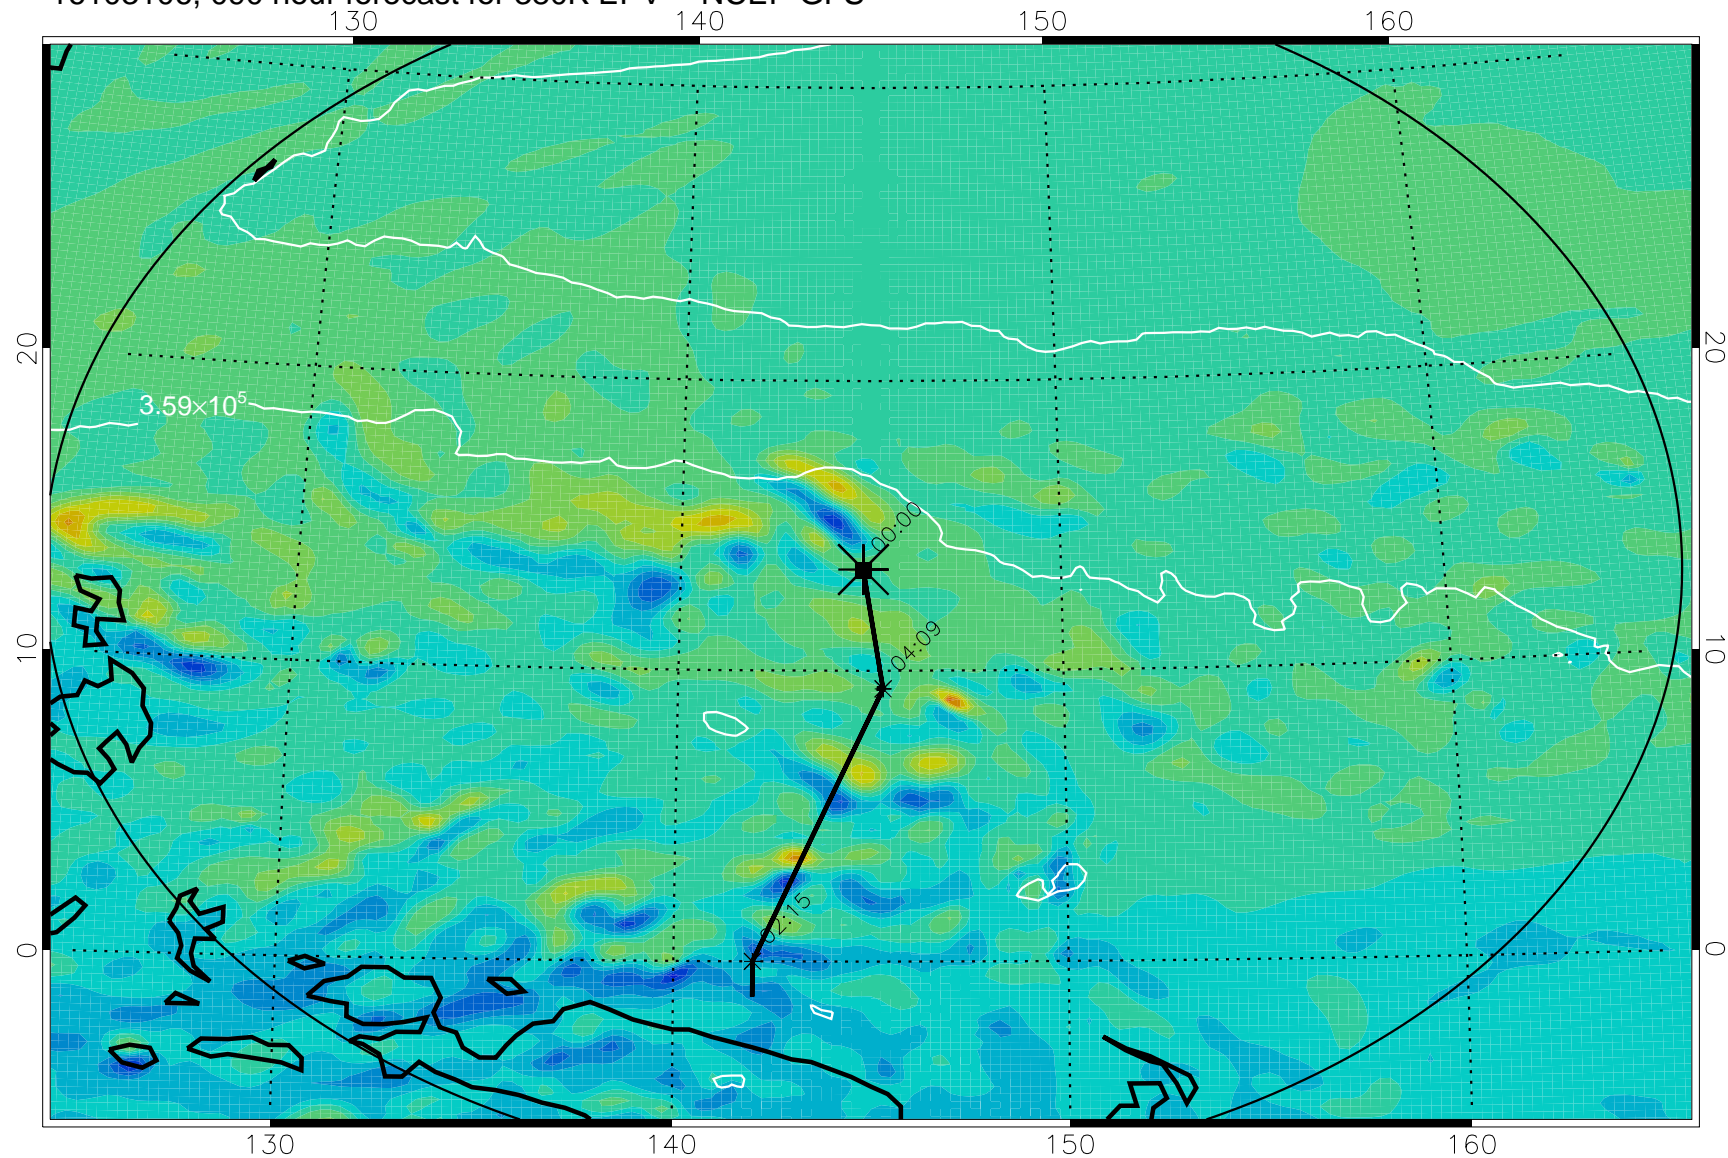

16103006, 066 hour forecast for 380K EPV -- NCEP GFS

380K Montgomery Streamfunction, white

Range ring of 2304 km

16103012, 072 hour forecast for 380K EPV -- NCEP GFS

380K Montgomery Streamfunction, white

Range ring of 2304 km

16103018, 078 hour forecast for 380K EPV -- NCEP GFS

380K Montgomery Streamfunction, white

Range ring of 2304 km

16103100, 084 hour forecast for 380K EPV -- NCEP GFS

380K Montgomery Streamfunction, white

Range ring of 2304 km

16103106, 090 hour forecast for 380K EPV -- NCEP GFS

380K Montgomery Streamfunction, white

Range ring of 2304 km

16103112, 096 hour forecast for 380K EPV -- NCEP GFS

380K Montgomery Streamfunction, white

Range ring of 2304 km

16103118, 102 hour forecast for 380K EPV -- NCEP GFS

380K Montgomery Streamfunction, white

Range ring of 2304 km

16110100, 108 hour forecast for 380K EPV -- NCEP GFS

380K Montgomery Streamfunction, white

Range ring of 2304 km