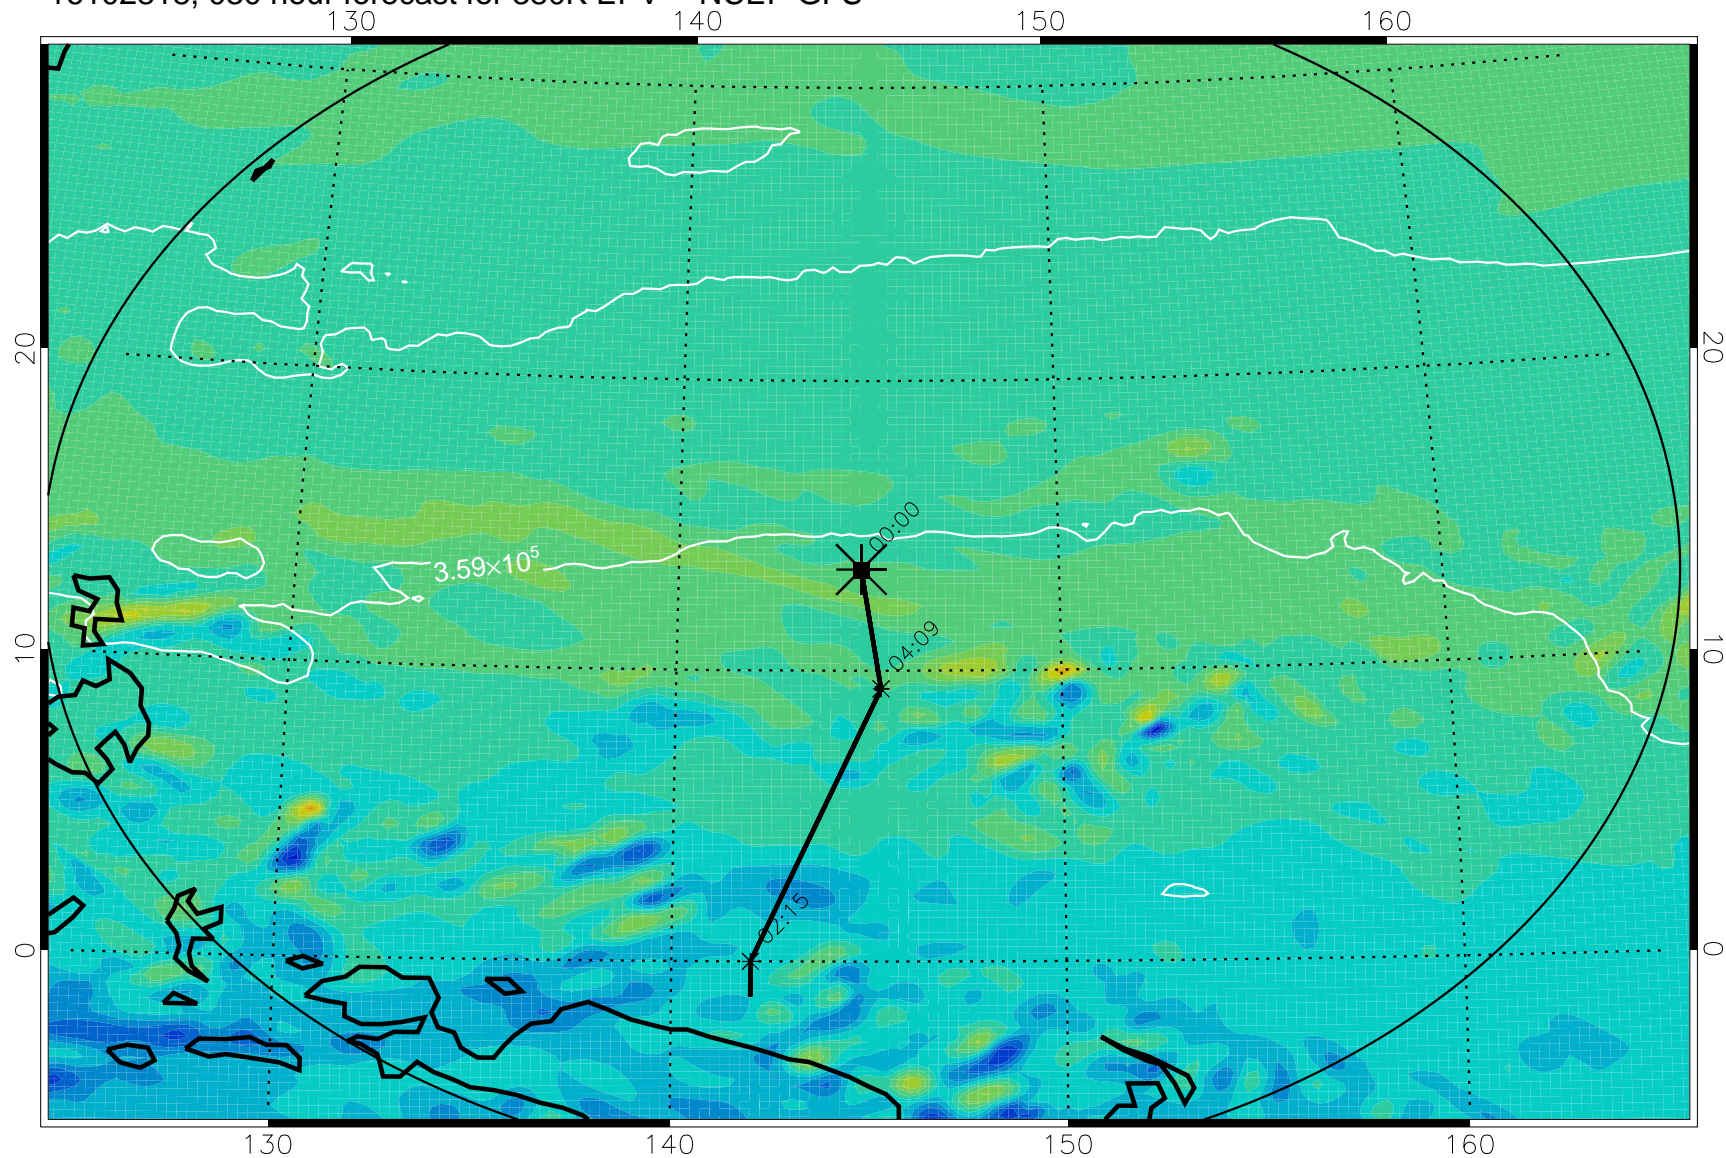

16102806, 018 hour forecast for 380K EPV -- NCEP GFS

380K Montgomery Streamfunction, white

Range ring of 2304 km

16102812, 024 hour forecast for 380K EPV -- NCEP GFS

380K Montgomery Streamfunction, white

Range ring of 2304 km

16102818, 030 hour forecast for 380K EPV -- NCEP GFS

380K Montgomery Streamfunction, white

Range ring of 2304 km

16102900, 036 hour forecast for 380K EPV -- NCEP GFS

380K Montgomery Streamfunction, white

Range ring of 2304 km

16102906, 042 hour forecast for 380K EPV -- NCEP GFS

380K Montgomery Streamfunction, white

Range ring of 2304 km

16102912, 048 hour forecast for 380K EPV -- NCEP GFS

380K Montgomery Streamfunction, white

Range ring of 2304 km

16102918, 054 hour forecast for 380K EPV -- NCEP GFS

380K Montgomery Streamfunction, white

Range ring of 2304 km

16103000, 060 hour forecast for 380K EPV -- NCEP GFS

380K Montgomery Streamfunction, white

Range ring of 2304 km