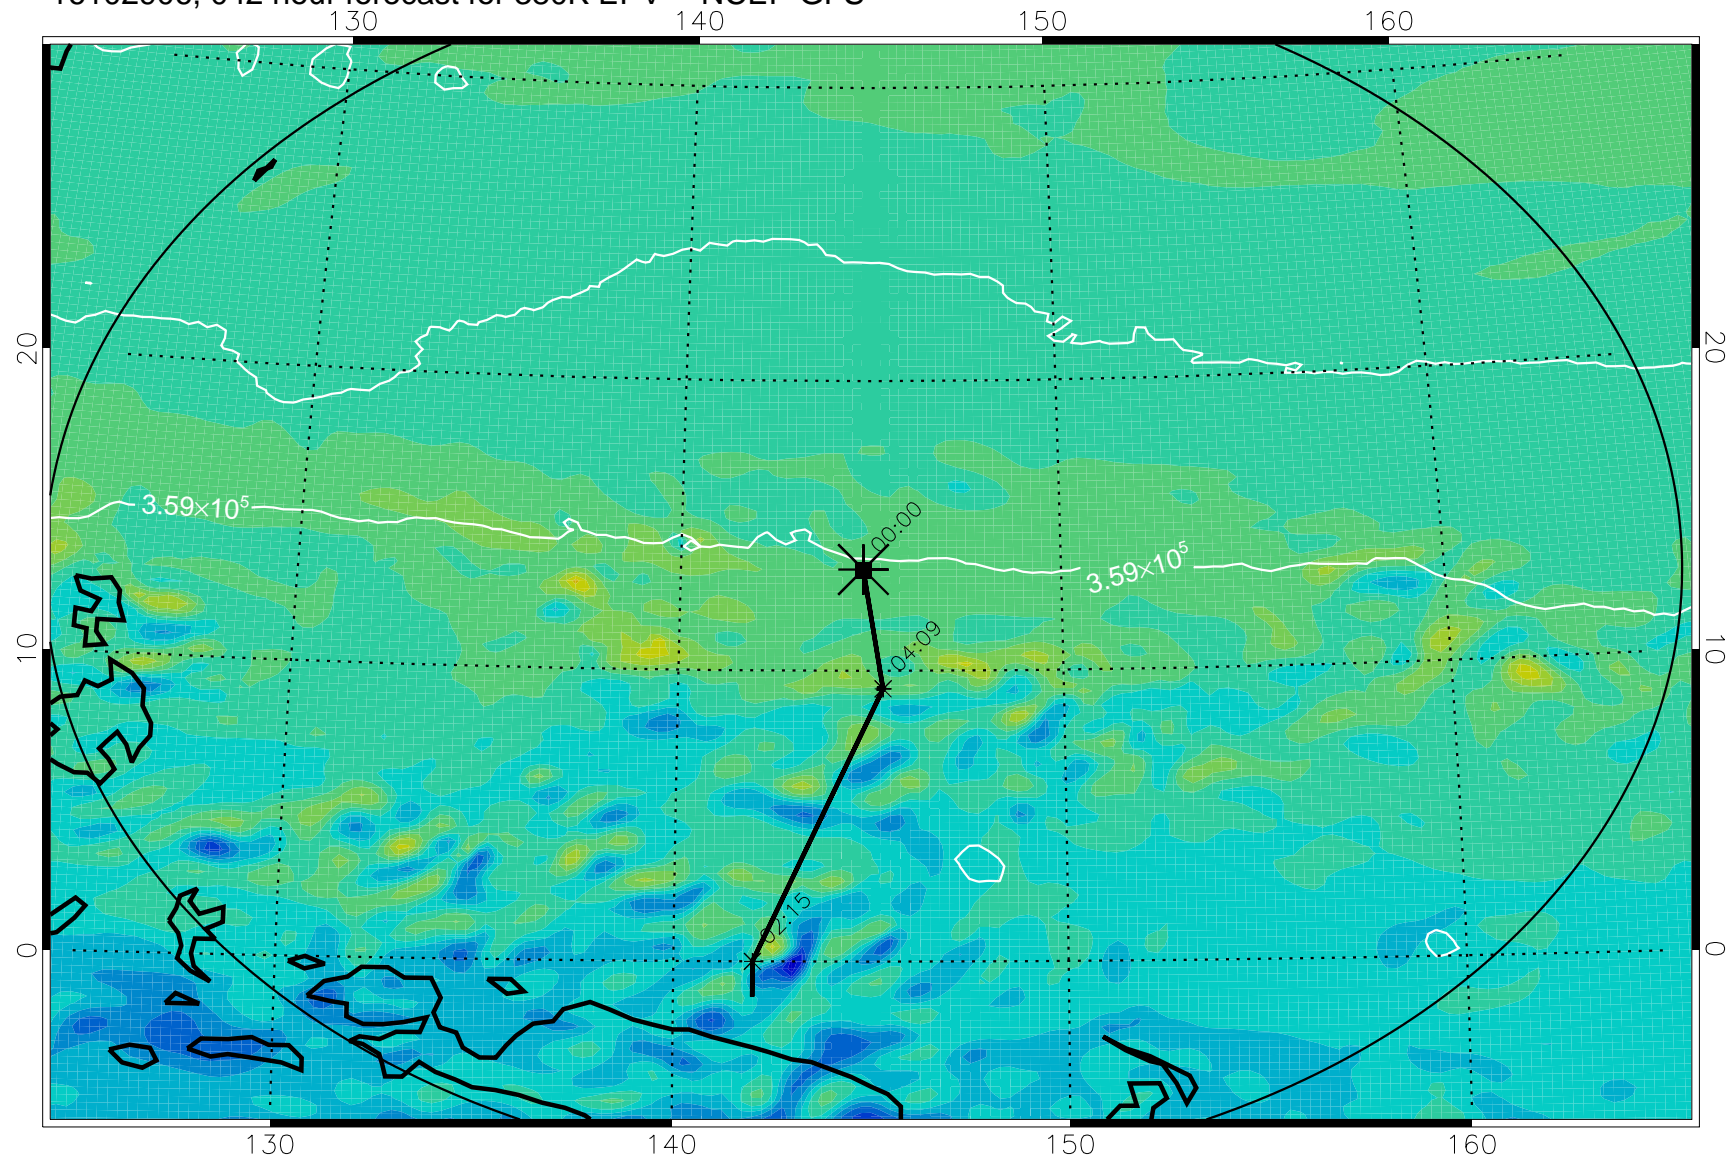

16102806, 018 hour forecast for 380K EPV -- NCEP GFS

380K Montgomery Streamfunction, white

Range ring of 2304 km

16102812, 024 hour forecast for 380K EPV -- NCEP GFS

380K Montgomery Streamfunction, white

Range ring of 2304 km

16102818, 030 hour forecast for 380K EPV -- NCEP GFS

380K Montgomery Streamfunction, white

Range ring of 2304 km

16102900, 036 hour forecast for 380K EPV -- NCEP GFS

380K Montgomery Streamfunction, white

Range ring of 2304 km

16102906, 042 hour forecast for 380K EPV -- NCEP GFS

380K Montgomery Streamfunction, white

Range ring of 2304 km

16102912, 048 hour forecast for 380K EPV -- NCEP GFS

380K Montgomery Streamfunction, white

Range ring of 2304 km

16102918, 054 hour forecast for 380K EPV -- NCEP GFS

380K Montgomery Streamfunction, white

Range ring of 2304 km

16103000, 060 hour forecast for 380K EPV -- NCEP GFS

380K Montgomery Streamfunction, white

Range ring of 2304 km