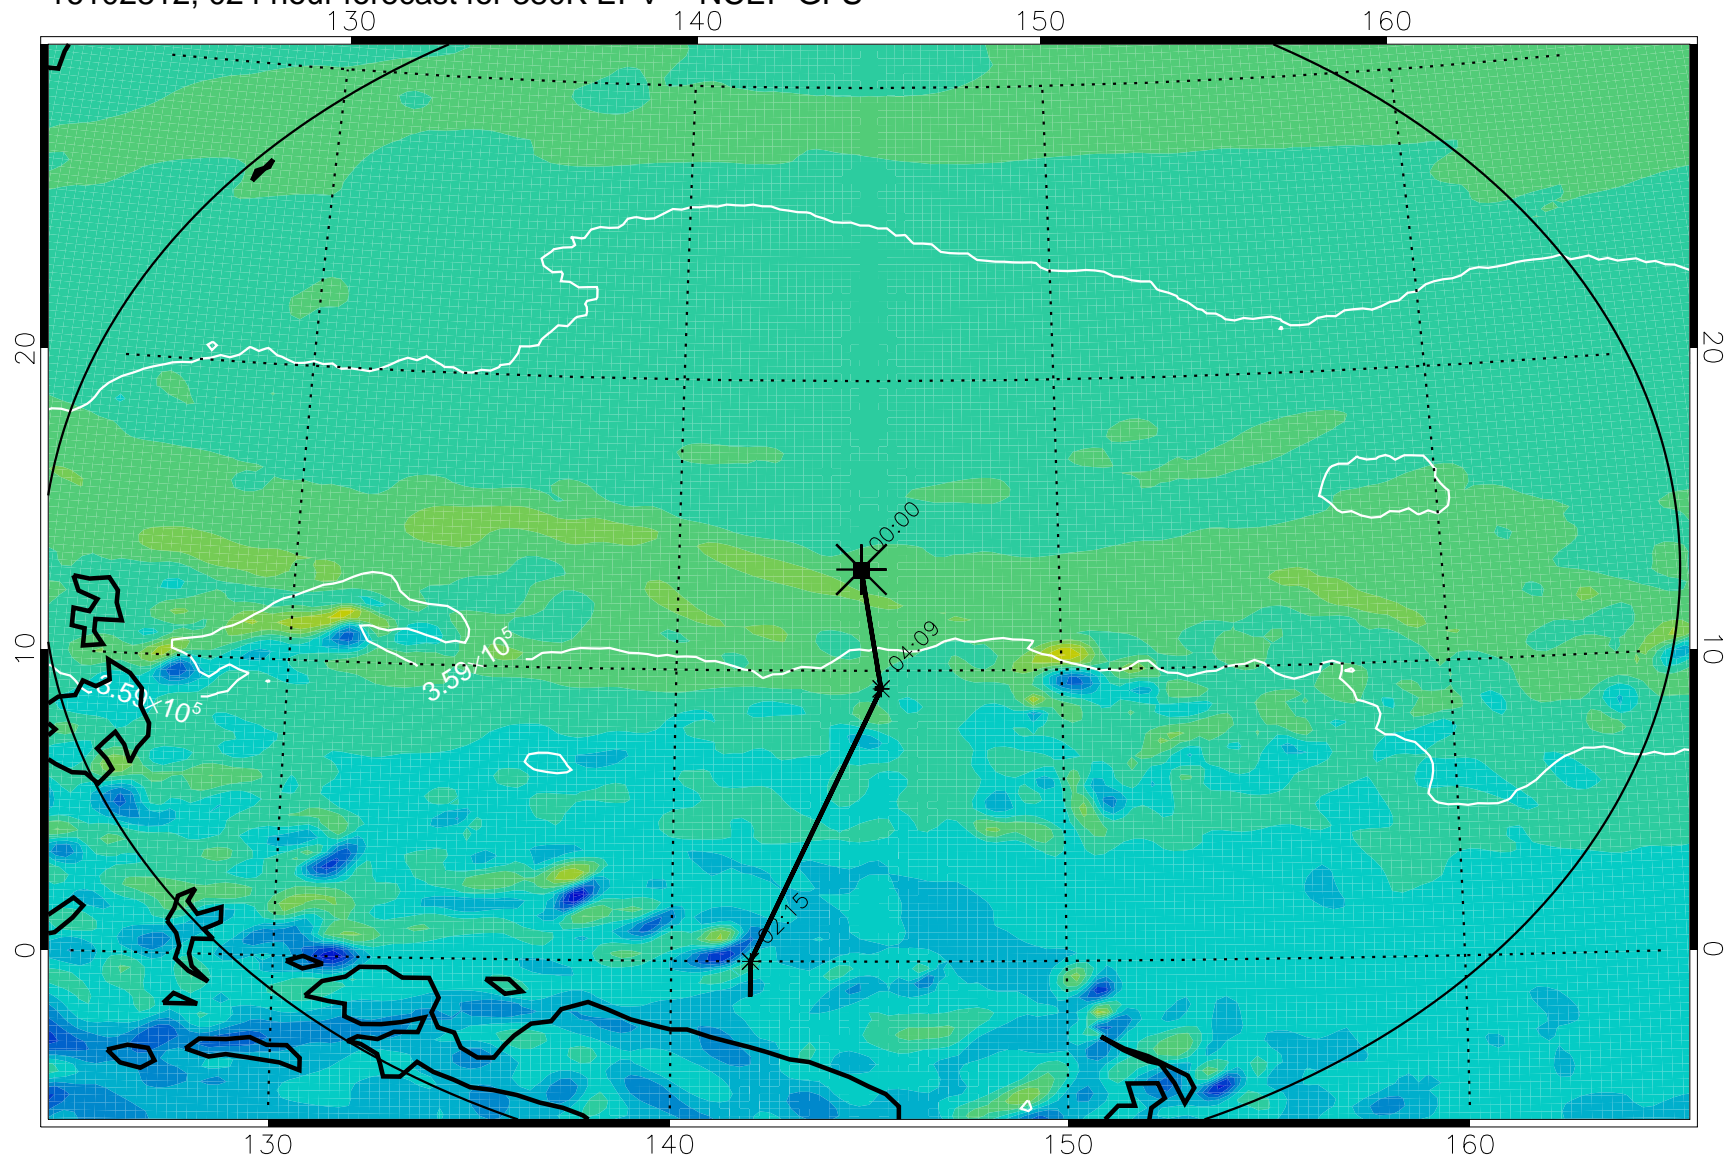

16102718, 006 hour forecast for 380K EPV -- NCEP GFS

380K Montgomery Streamfunction, white

Range ring of 2304 km

16102800, 012 hour forecast for 380K EPV -- NCEP GFS

380K Montgomery Streamfunction, white

Range ring of 2304 km

16102806, 018 hour forecast for 380K EPV -- NCEP GFS

380K Montgomery Streamfunction, white

Range ring of 2304 km

16102812, 024 hour forecast for 380K EPV -- NCEP GFS

380K Montgomery Streamfunction, white

Range ring of 2304 km

16102818, 030 hour forecast for 380K EPV -- NCEP GFS

380K Montgomery Streamfunction, white

Range ring of 2304 km

16102900, 036 hour forecast for 380K EPV -- NCEP GFS

380K Montgomery Streamfunction, white

Range ring of 2304 km

16102906, 042 hour forecast for 380K EPV -- NCEP GFS

380K Montgomery Streamfunction, white

Range ring of 2304 km

16102912, 048 hour forecast for 380K EPV -- NCEP GFS

380K Montgomery Streamfunction, white

Range ring of 2304 km