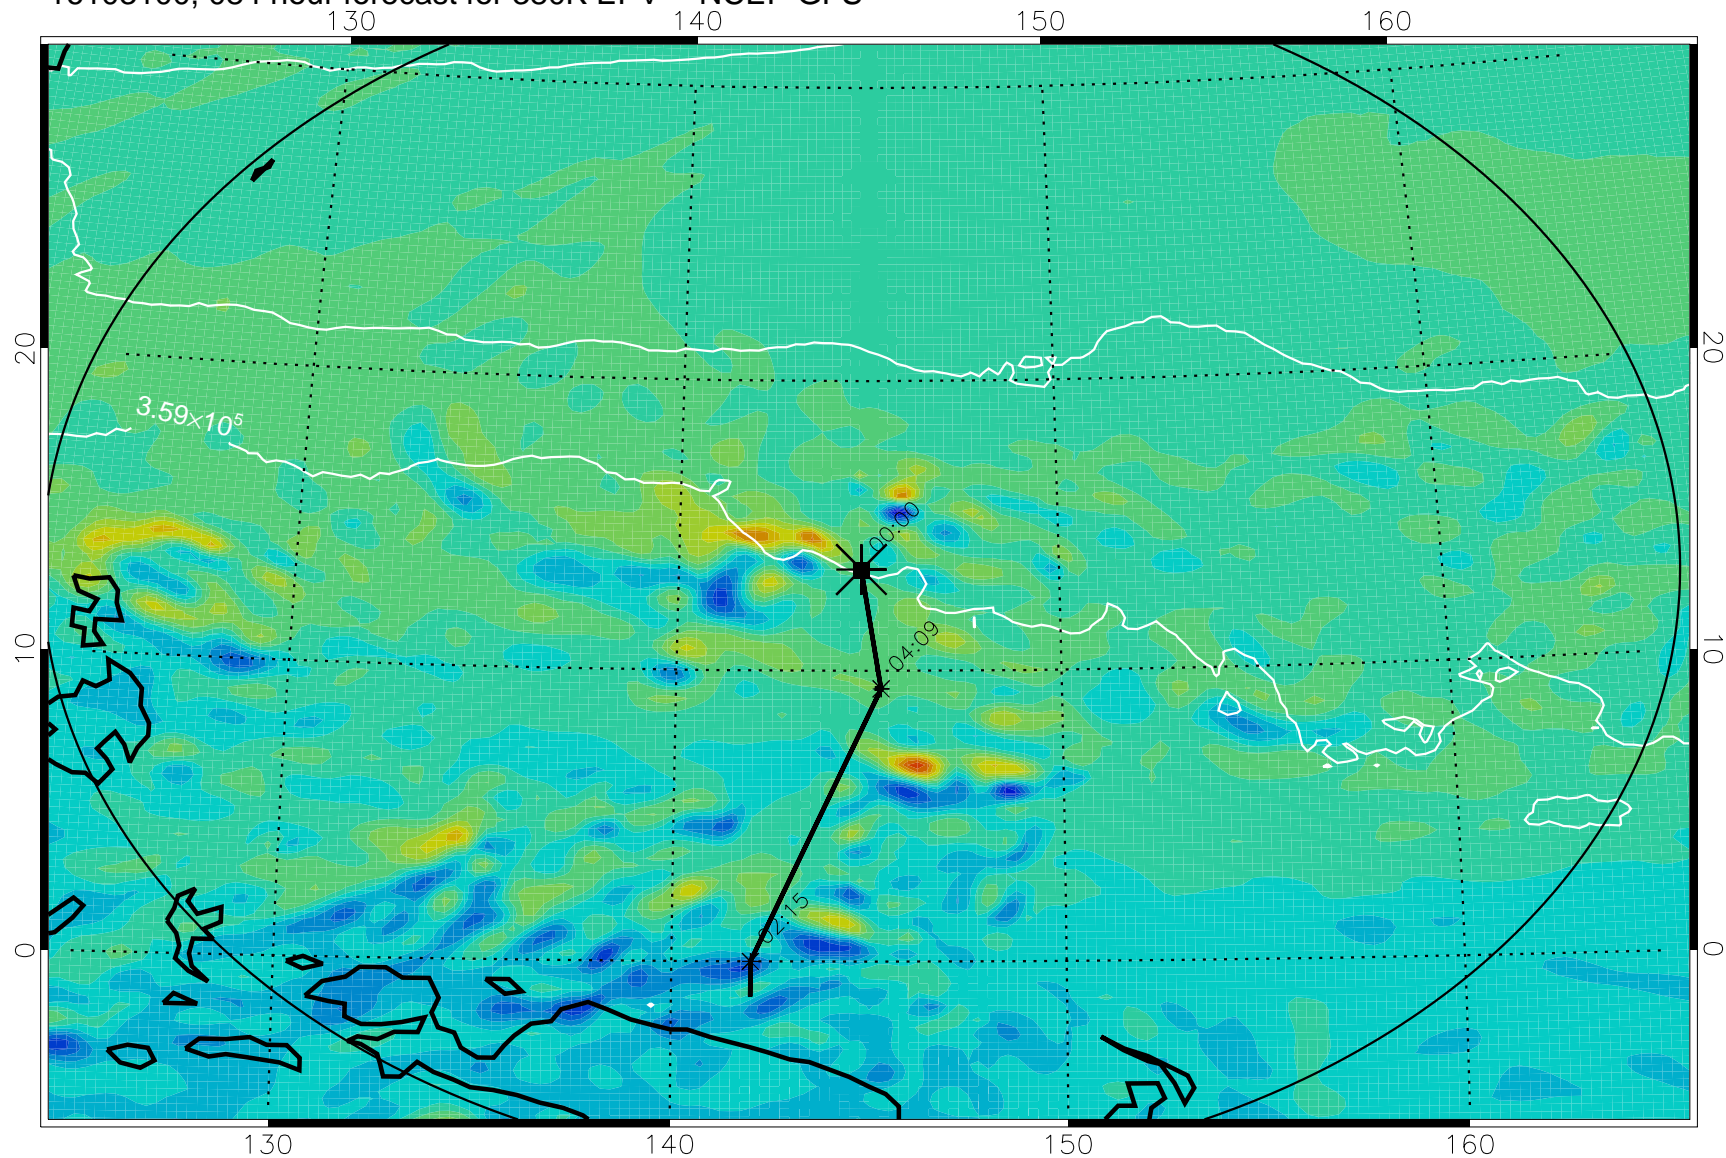

16102918, 054 hour forecast for 380K EPV -- NCEP GFS

380K Montgomery Streamfunction, white

Range ring of 2304 km

16103000, 060 hour forecast for 380K EPV -- NCEP GFS

380K Montgomery Streamfunction, white

Range ring of 2304 km

16103006, 066 hour forecast for 380K EPV -- NCEP GFS

380K Montgomery Streamfunction, white

Range ring of 2304 km

16103012, 072 hour forecast for 380K EPV -- NCEP GFS

380K Montgomery Streamfunction, white

Range ring of 2304 km

16103018, 078 hour forecast for 380K EPV -- NCEP GFS

380K Montgomery Streamfunction, white

Range ring of 2304 km

16103100, 084 hour forecast for 380K EPV -- NCEP GFS

380K Montgomery Streamfunction, white

Range ring of 2304 km

16103106, 090 hour forecast for 380K EPV -- NCEP GFS

380K Montgomery Streamfunction, white

Range ring of 2304 km

16103112, 096 hour forecast for 380K EPV -- NCEP GFS

380K Montgomery Streamfunction, white

Range ring of 2304 km