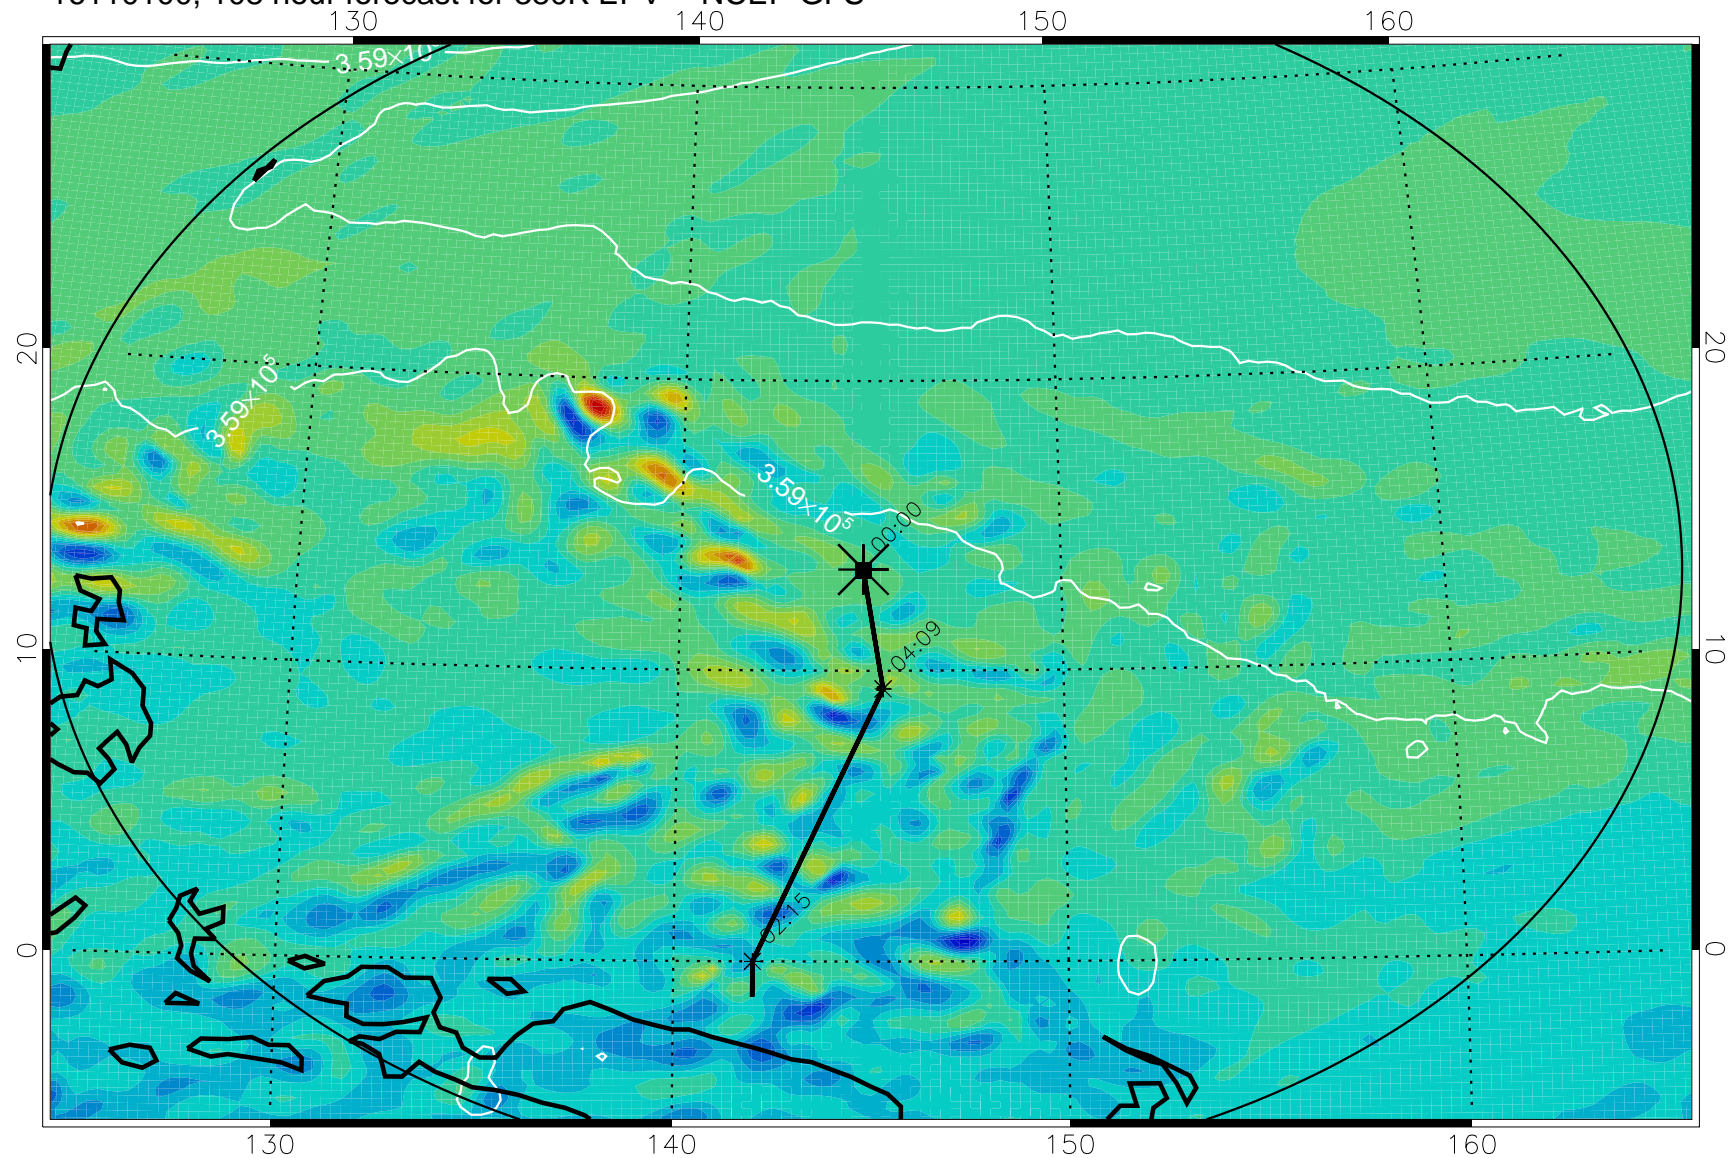

16103018, 078 hour forecast for 380K EPV -- NCEP GFS

380K Montgomery Streamfunction, white

Range ring of 2304 km

16103100, 084 hour forecast for 380K EPV -- NCEP GFS

380K Montgomery Streamfunction, white

Range ring of 2304 km

16103106, 090 hour forecast for 380K EPV -- NCEP GFS

380K Montgomery Streamfunction, white

Range ring of 2304 km

16103112, 096 hour forecast for 380K EPV -- NCEP GFS

380K Montgomery Streamfunction, white

Range ring of 2304 km

16103118, 102 hour forecast for 380K EPV -- NCEP GFS

380K Montgomery Streamfunction, white

Range ring of 2304 km

16110100, 108 hour forecast for 380K EPV -- NCEP GFS

380K Montgomery Streamfunction, white

Range ring of 2304 km

16110106, 114 hour forecast for 380K EPV -- NCEP GFS

380K Montgomery Streamfunction, white

Range ring of 2304 km

16110112, 120 hour forecast for 380K EPV -- NCEP GFS

380K Montgomery Streamfunction, white

Range ring of 2304 km