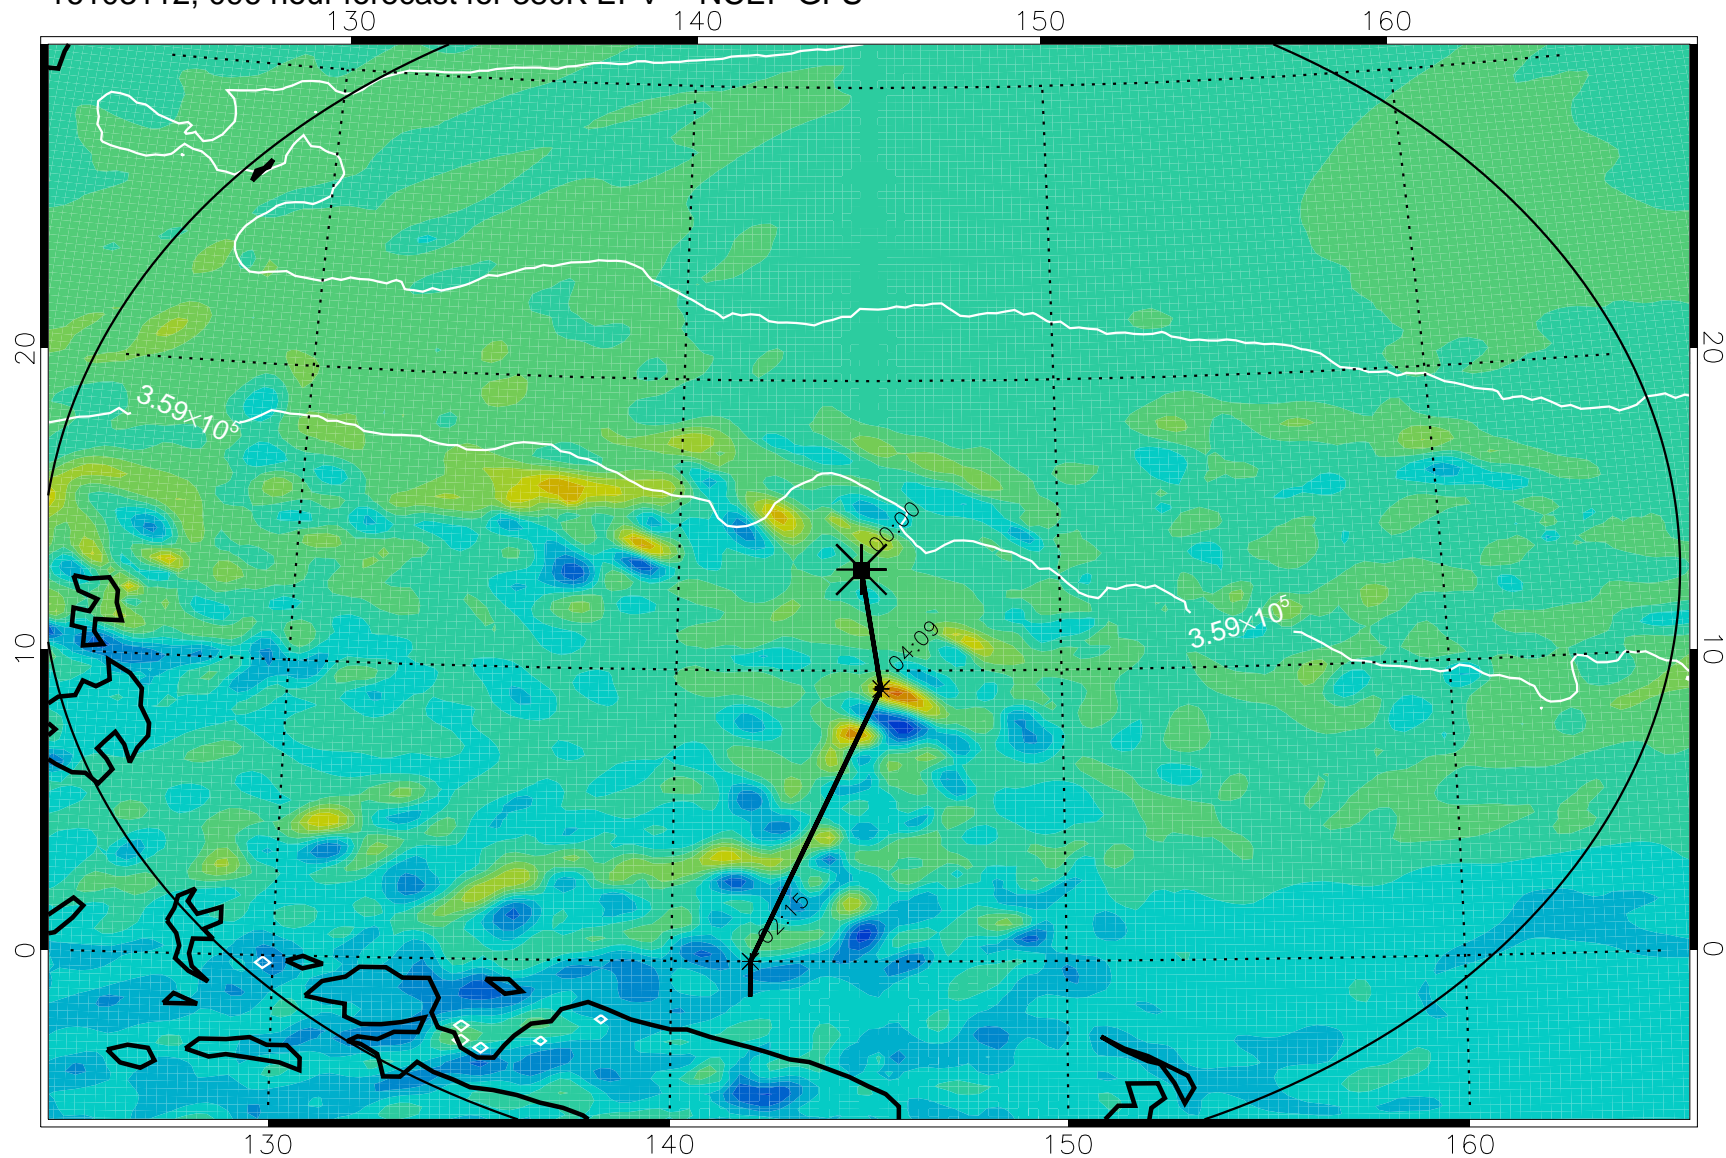

16103018, 078 hour forecast for 380K EPV -- NCEP GFS

380K Montgomery Streamfunction, white

Range ring of 2304 km

16103100, 084 hour forecast for 380K EPV -- NCEP GFS

380K Montgomery Streamfunction, white

Range ring of 2304 km

16103106, 090 hour forecast for 380K EPV -- NCEP GFS

380K Montgomery Streamfunction, white

Range ring of 2304 km

16103112, 096 hour forecast for 380K EPV -- NCEP GFS

380K Montgomery Streamfunction, white

Range ring of 2304 km

16103118, 102 hour forecast for 380K EPV -- NCEP GFS

380K Montgomery Streamfunction, white

Range ring of 2304 km

16110100, 108 hour forecast for 380K EPV -- NCEP GFS

380K Montgomery Streamfunction, white

Range ring of 2304 km

16110106, 114 hour forecast for 380K EPV -- NCEP GFS

380K Montgomery Streamfunction, white

Range ring of 2304 km

16110112, 120 hour forecast for 380K EPV -- NCEP GFS

380K Montgomery Streamfunction, white

Range ring of 2304 km