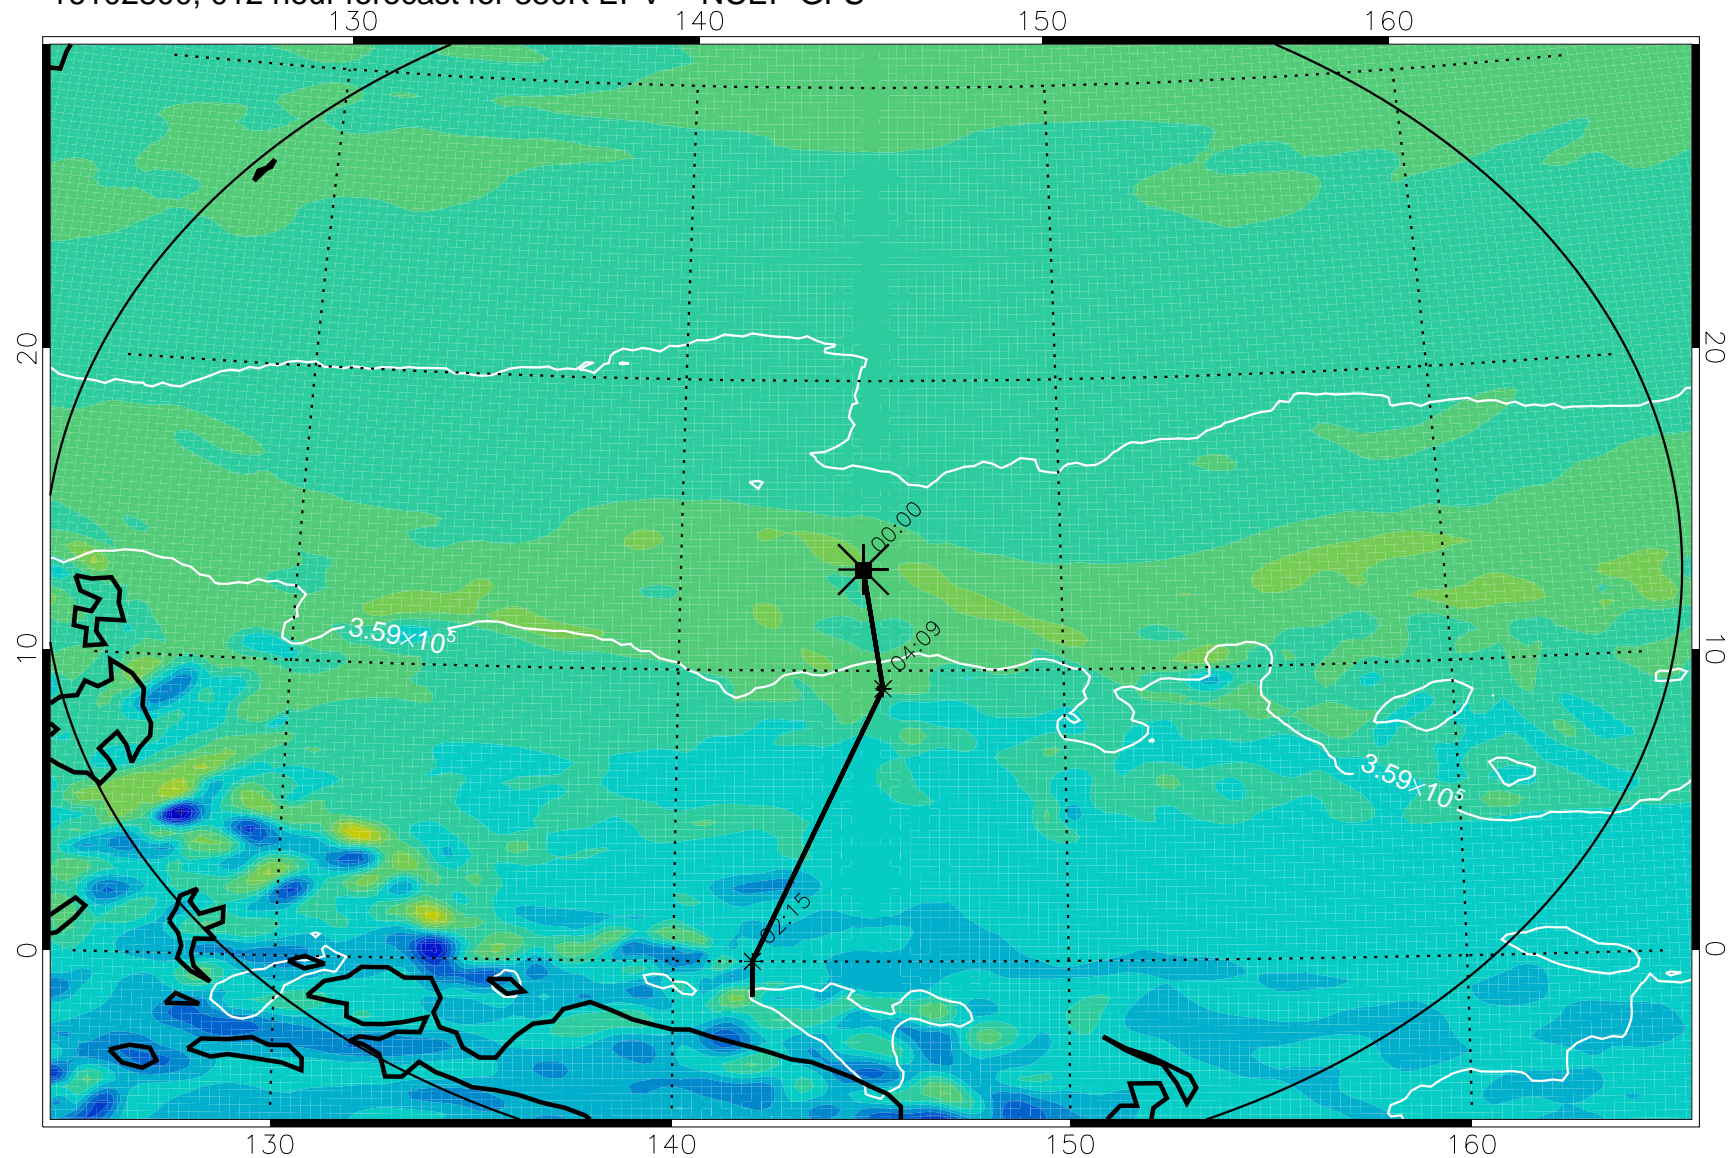

16102718, 006 hour forecast for 380K EPV -- NCEP GFS

380K Montgomery Streamfunction, white

Range ring of 2304 km

16102800, 012 hour forecast for 380K EPV -- NCEP GFS

380K Montgomery Streamfunction, white

Range ring of 2304 km

16102806, 018 hour forecast for 380K EPV -- NCEP GFS

380K Montgomery Streamfunction, white

Range ring of 2304 km

16102812, 024 hour forecast for 380K EPV -- NCEP GFS

380K Montgomery Streamfunction, white

Range ring of 2304 km

16102818, 030 hour forecast for 380K EPV -- NCEP GFS

380K Montgomery Streamfunction, white

Range ring of 2304 km

16102900, 036 hour forecast for 380K EPV -- NCEP GFS

380K Montgomery Streamfunction, white

Range ring of 2304 km

16102906, 042 hour forecast for 380K EPV -- NCEP GFS

380K Montgomery Streamfunction, white

Range ring of 2304 km

16102912, 048 hour forecast for 380K EPV -- NCEP GFS

380K Montgomery Streamfunction, white

Range ring of 2304 km