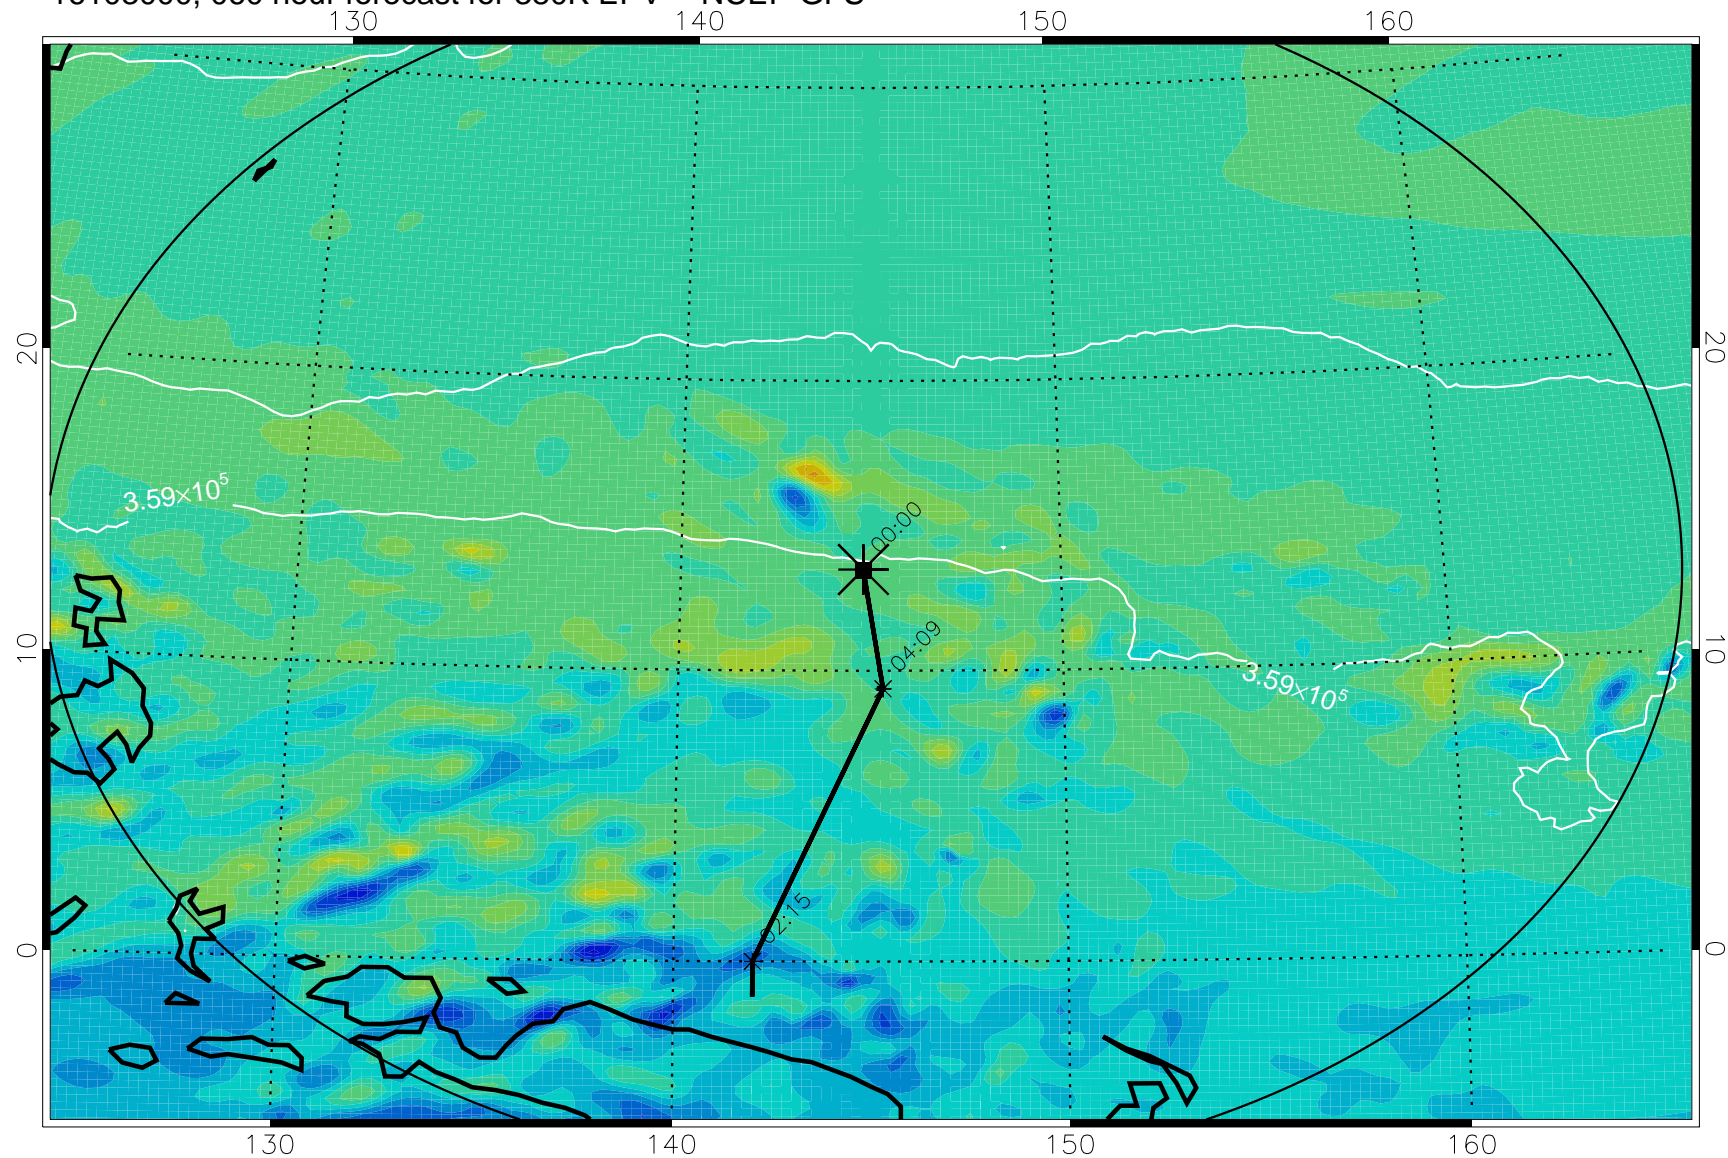

16102918, 054 hour forecast for 380K EPV -- NCEP GFS

380K Montgomery Streamfunction, white

Range ring of 2304 km

16103000, 060 hour forecast for 380K EPV -- NCEP GFS

380K Montgomery Streamfunction, white

Range ring of 2304 km

16103006, 066 hour forecast for 380K EPV -- NCEP GFS

380K Montgomery Streamfunction, white

Range ring of 2304 km

16103012, 072 hour forecast for 380K EPV -- NCEP GFS

380K Montgomery Streamfunction, white

Range ring of 2304 km

16103018, 078 hour forecast for 380K EPV -- NCEP GFS

380K Montgomery Streamfunction, white

Range ring of 2304 km

16103100, 084 hour forecast for 380K EPV -- NCEP GFS

380K Montgomery Streamfunction, white

Range ring of 2304 km

16103118, 102 hour forecast for 380K EPV -- NCEP GFS

380K Montgomery Streamfunction, white

Range ring of 2304 km

16110100, 108 hour forecast for 380K EPV -- NCEP GFS

380K Montgomery Streamfunction, white

Range ring of 2304 km