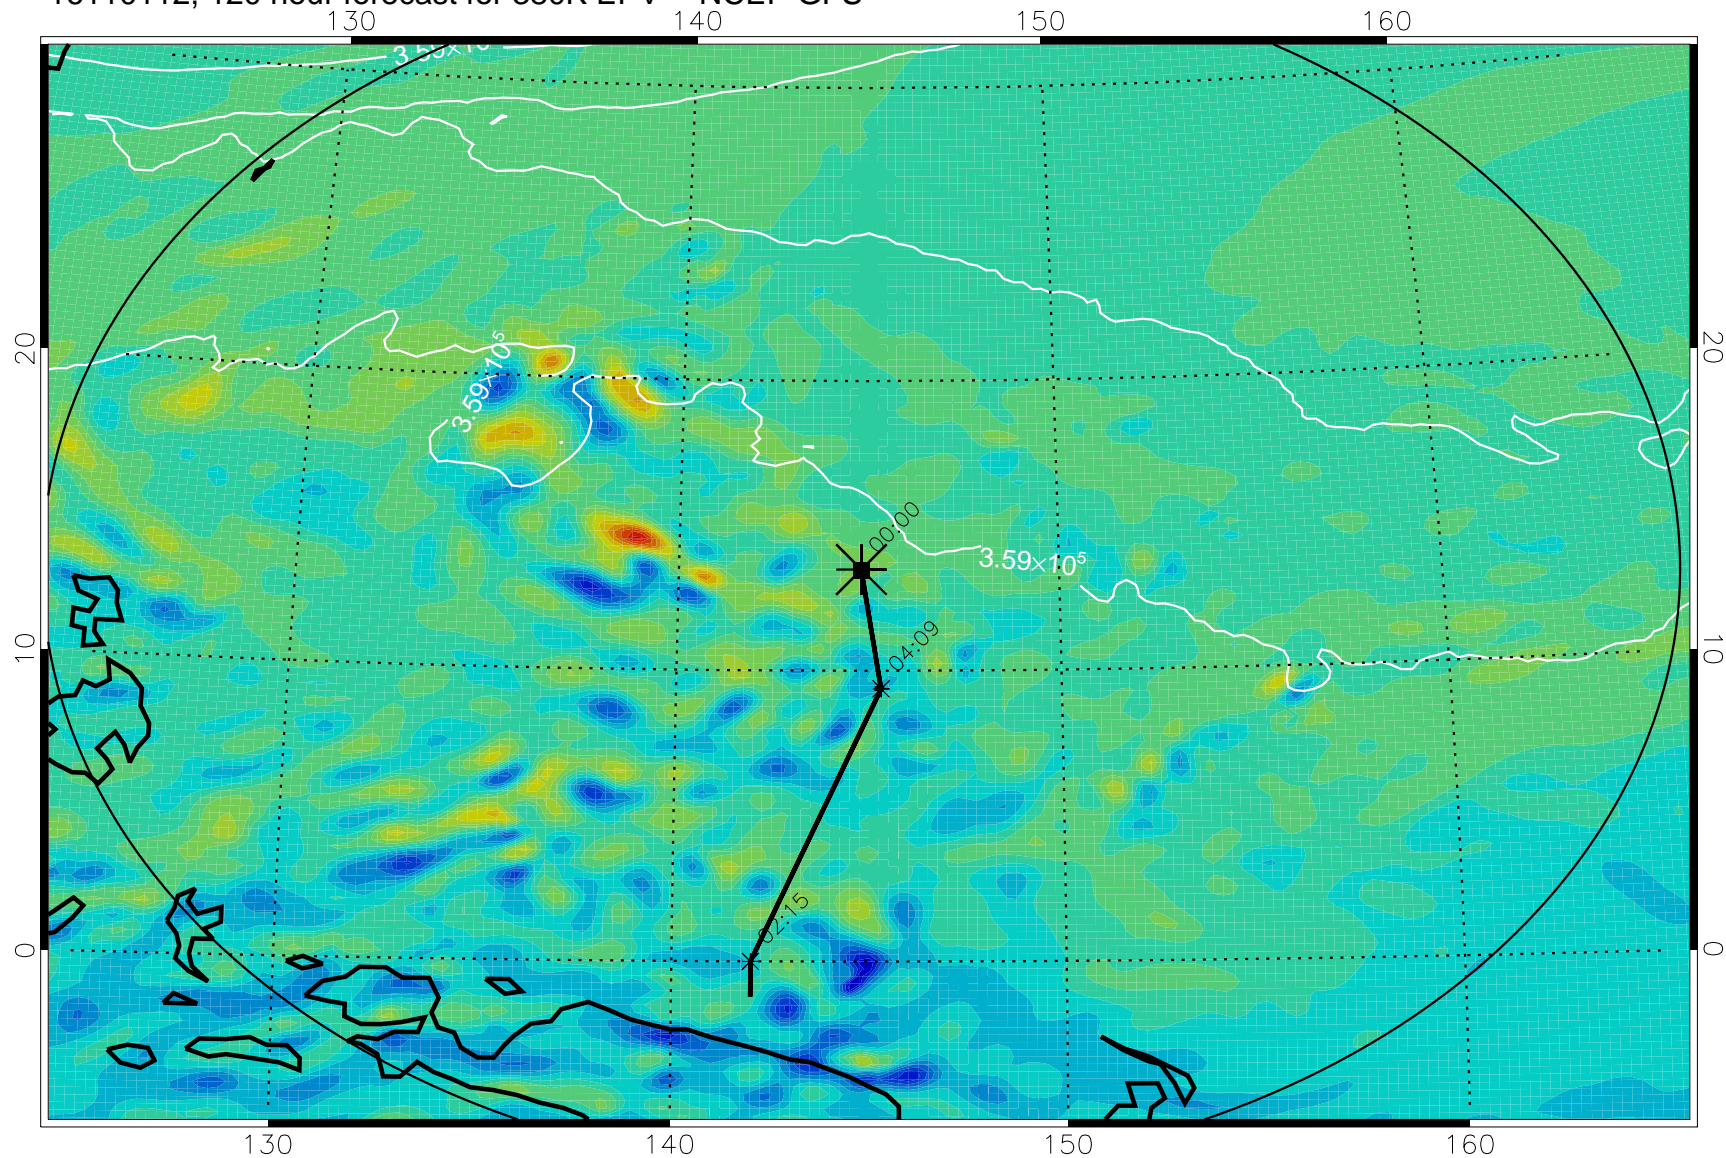

16103018, 078 hour forecast for 380K EPV -- NCEP GFS

380K Montgomery Streamfunction, white

Range ring of 2304 km

16103100, 084 hour forecast for 380K EPV -- NCEP GFS

380K Montgomery Streamfunction, white

Range ring of 2304 km

16103106, 090 hour forecast for 380K EPV -- NCEP GFS

380K Montgomery Streamfunction, white

Range ring of 2304 km

16103112, 096 hour forecast for 380K EPV -- NCEP GFS

380K Montgomery Streamfunction, white

Range ring of 2304 km

16103118, 102 hour forecast for 380K EPV -- NCEP GFS

380K Montgomery Streamfunction, white

Range ring of 2304 km

16110100, 108 hour forecast for 380K EPV -- NCEP GFS

380K Montgomery Streamfunction, white

Range ring of 2304 km

16110106, 114 hour forecast for 380K EPV -- NCEP GFS

380K Montgomery Streamfunction, white

Range ring of 2304 km

16110112, 120 hour forecast for 380K EPV -- NCEP GFS

380K Montgomery Streamfunction, white

Range ring of 2304 km