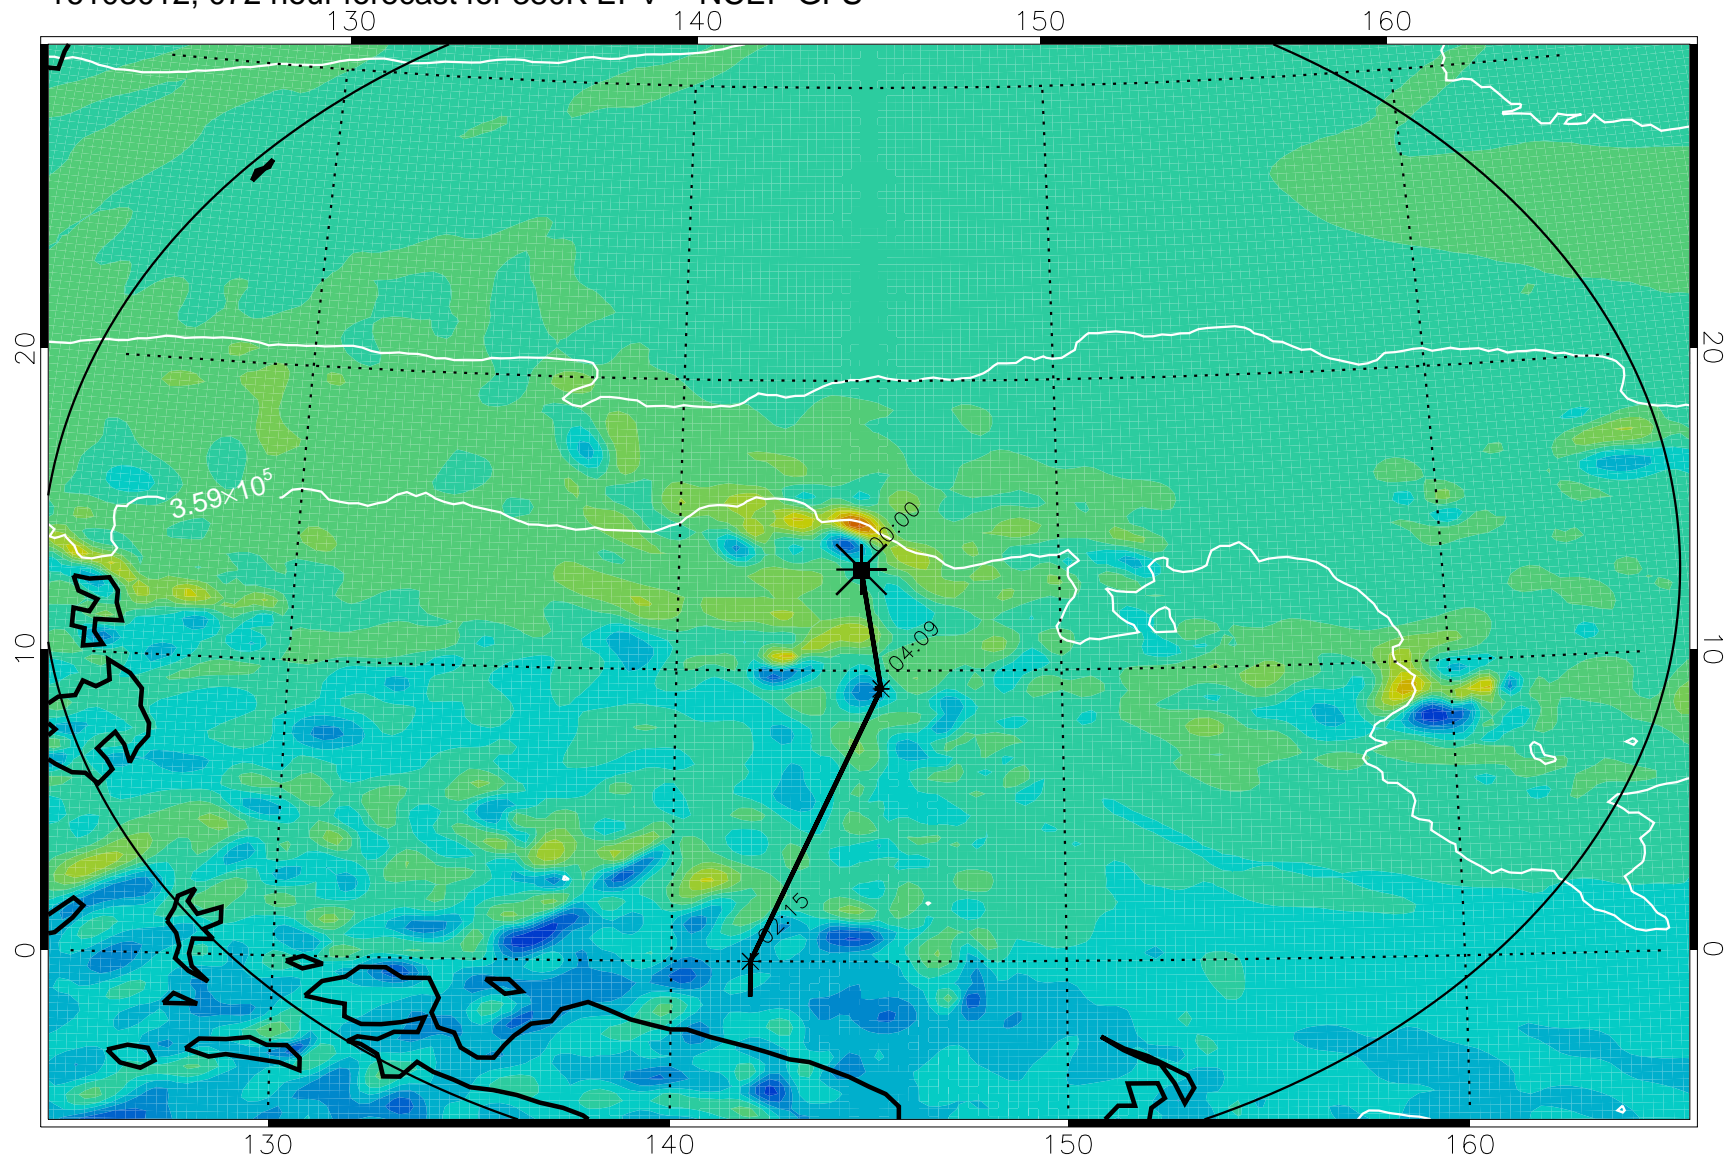

16102906, 042 hour forecast for 380K EPV -- NCEP GFS

380K Montgomery Streamfunction, white

Range ring of 2304 km

16102912, 048 hour forecast for 380K EPV -- NCEP GFS

380K Montgomery Streamfunction, white

Range ring of 2304 km

16102918, 054 hour forecast for 380K EPV -- NCEP GFS

380K Montgomery Streamfunction, white

Range ring of 2304 km

16103000, 060 hour forecast for 380K EPV -- NCEP GFS

380K Montgomery Streamfunction, white

Range ring of 2304 km

16103006, 066 hour forecast for 380K EPV -- NCEP GFS

380K Montgomery Streamfunction, white

Range ring of 2304 km

16103012, 072 hour forecast for 380K EPV -- NCEP GFS

380K Montgomery Streamfunction, white

Range ring of 2304 km

16103018, 078 hour forecast for 380K EPV -- NCEP GFS

380K Montgomery Streamfunction, white

Range ring of 2304 km

16103100, 084 hour forecast for 380K EPV -- NCEP GFS

380K Montgomery Streamfunction, white

Range ring of 2304 km