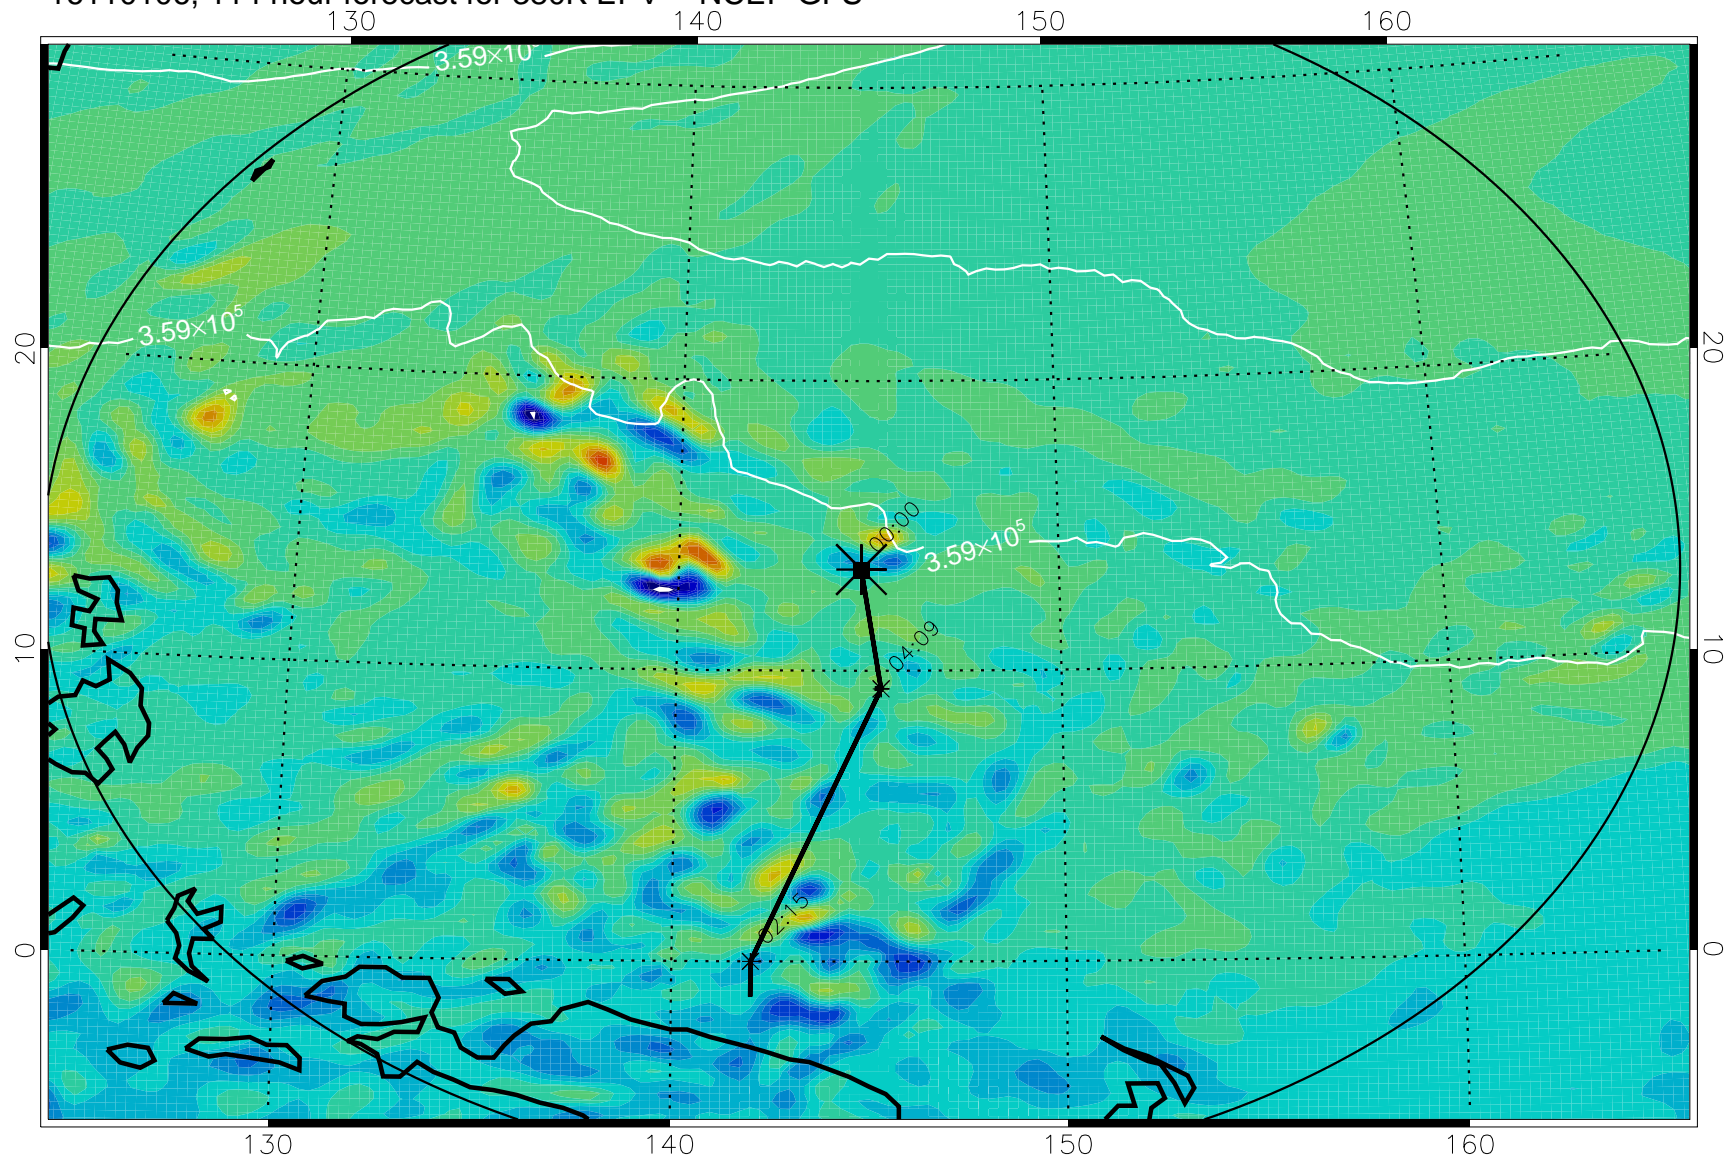

16103018, 078 hour forecast for 380K EPV -- NCEP GFS

380K Montgomery Streamfunction, white

Range ring of 2304 km

16103100, 084 hour forecast for 380K EPV -- NCEP GFS

380K Montgomery Streamfunction, white

Range ring of 2304 km

16103106, 090 hour forecast for 380K EPV -- NCEP GFS

380K Montgomery Streamfunction, white

Range ring of 2304 km

16103112, 096 hour forecast for 380K EPV -- NCEP GFS

380K Montgomery Streamfunction, white

Range ring of 2304 km

16103118, 102 hour forecast for 380K EPV -- NCEP GFS

380K Montgomery Streamfunction, white

Range ring of 2304 km

16110100, 108 hour forecast for 380K EPV -- NCEP GFS

380K Montgomery Streamfunction, white

Range ring of 2304 km

16110106, 114 hour forecast for 380K EPV -- NCEP GFS

380K Montgomery Streamfunction, white

Range ring of 2304 km

16110112, 120 hour forecast for 380K EPV -- NCEP GFS

380K Montgomery Streamfunction, white

Range ring of 2304 km