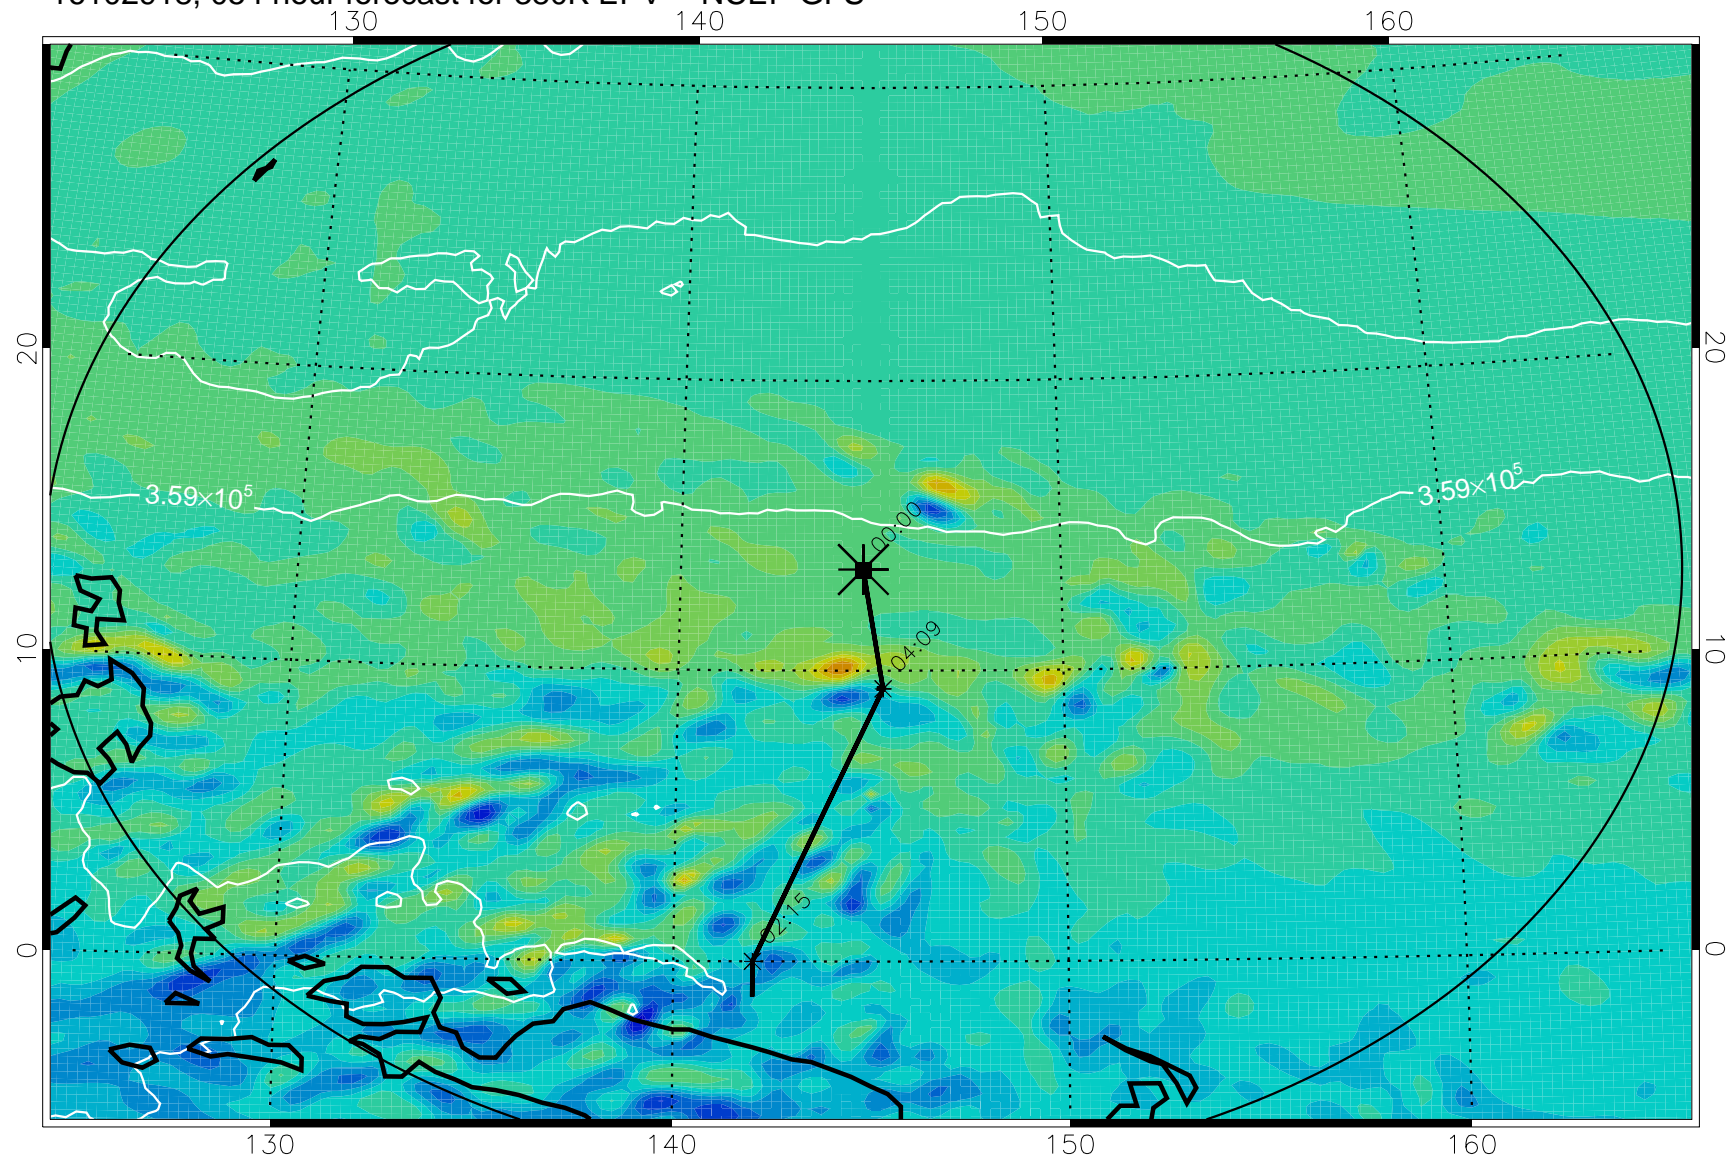

16102818, 030 hour forecast for 380K EPV -- NCEP GFS

380K Montgomery Streamfunction, white

Range ring of 2304 km

16102900, 036 hour forecast for 380K EPV -- NCEP GFS

380K Montgomery Streamfunction, white

Range ring of 2304 km

16102906, 042 hour forecast for 380K EPV -- NCEP GFS

380K Montgomery Streamfunction, white

Range ring of 2304 km

16102912, 048 hour forecast for 380K EPV -- NCEP GFS

380K Montgomery Streamfunction, white

Range ring of 2304 km

16102918, 054 hour forecast for 380K EPV -- NCEP GFS

380K Montgomery Streamfunction, white

Range ring of 2304 km

16103000, 060 hour forecast for 380K EPV -- NCEP GFS

380K Montgomery Streamfunction, white

Range ring of 2304 km

16103006, 066 hour forecast for 380K EPV -- NCEP GFS

380K Montgomery Streamfunction, white

Range ring of 2304 km

16103012, 072 hour forecast for 380K EPV -- NCEP GFS

380K Montgomery Streamfunction, white

Range ring of 2304 km