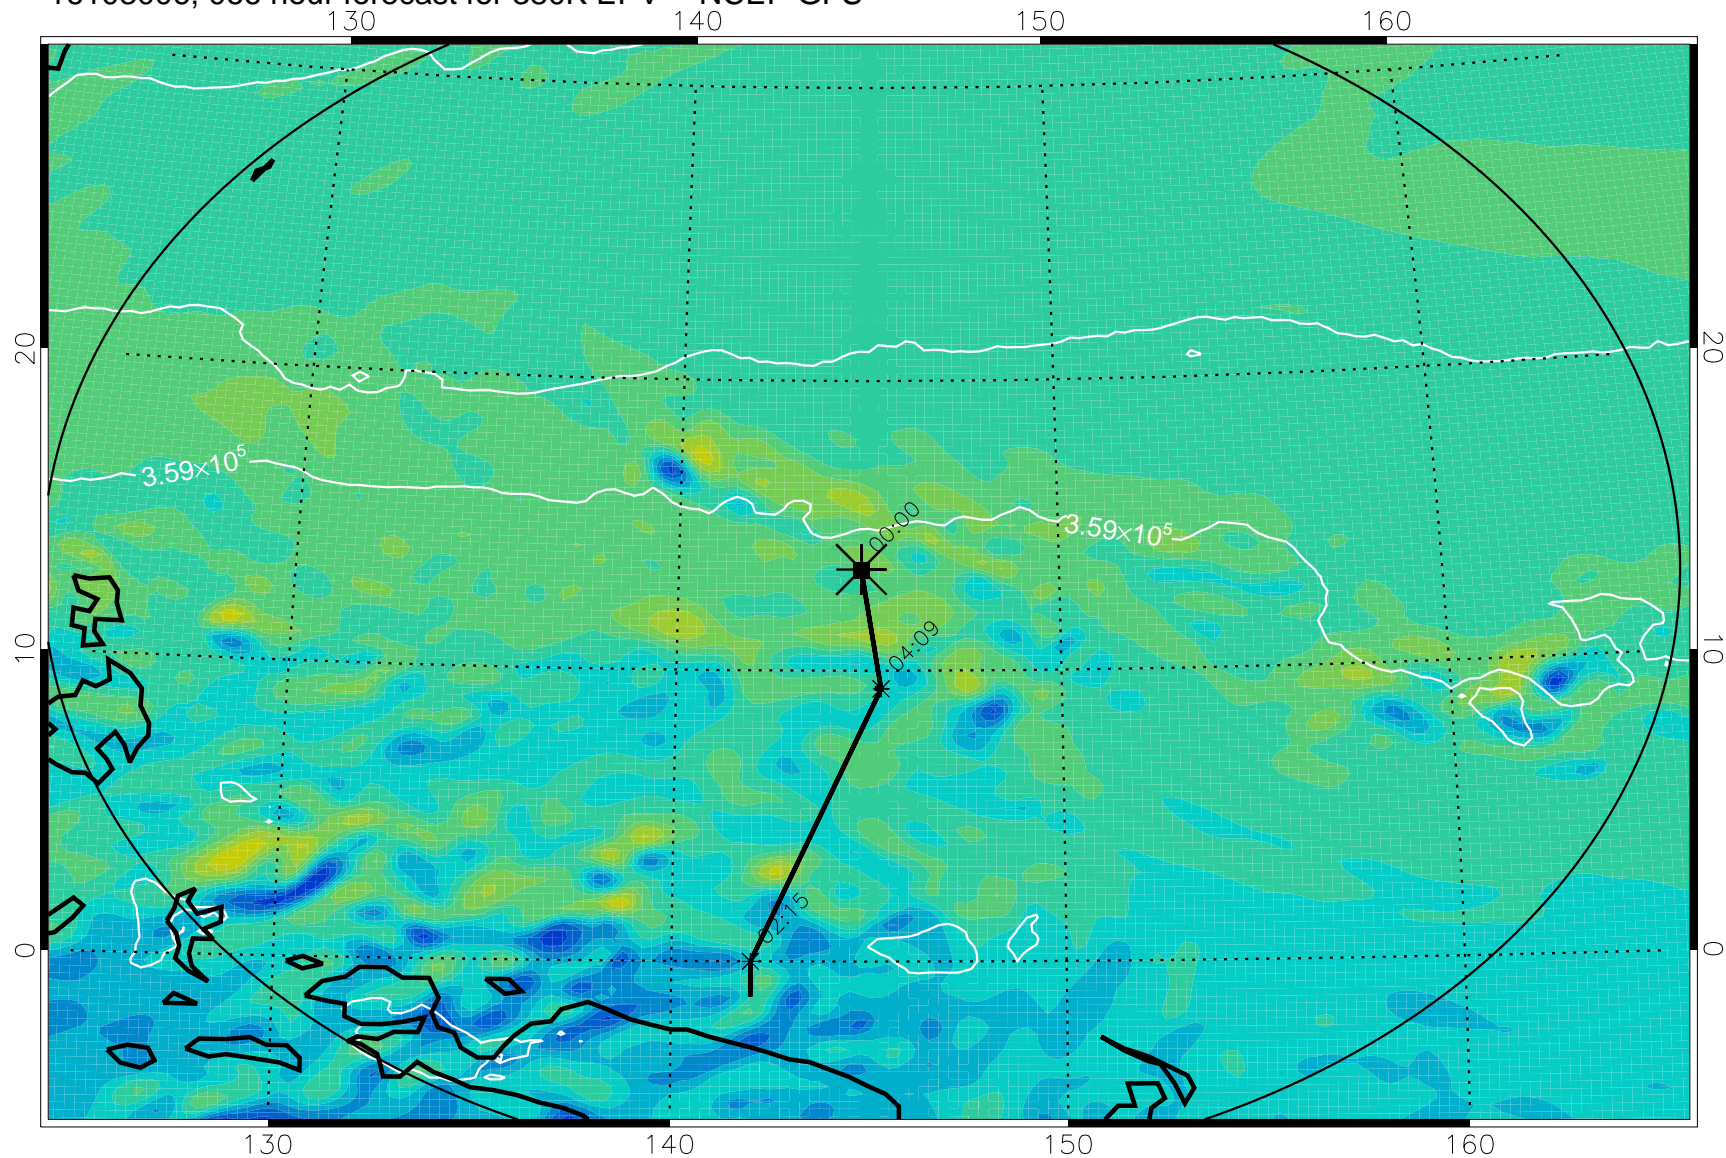

16102906, 042 hour forecast for 380K EPV -- NCEP GFS

380K Montgomery Streamfunction, white

Range ring of 2304 km

16102912, 048 hour forecast for 380K EPV -- NCEP GFS

380K Montgomery Streamfunction, white

Range ring of 2304 km

16102918, 054 hour forecast for 380K EPV -- NCEP GFS

380K Montgomery Streamfunction, white

Range ring of 2304 km

16103000, 060 hour forecast for 380K EPV -- NCEP GFS

380K Montgomery Streamfunction, white

Range ring of 2304 km

16103006, 066 hour forecast for 380K EPV -- NCEP GFS

380K Montgomery Streamfunction, white

Range ring of 2304 km

16103012, 072 hour forecast for 380K EPV -- NCEP GFS

380K Montgomery Streamfunction, white

Range ring of 2304 km

16103018, 078 hour forecast for 380K EPV -- NCEP GFS

380K Montgomery Streamfunction, white

Range ring of 2304 km

16103100, 084 hour forecast for 380K EPV -- NCEP GFS

380K Montgomery Streamfunction, white

Range ring of 2304 km