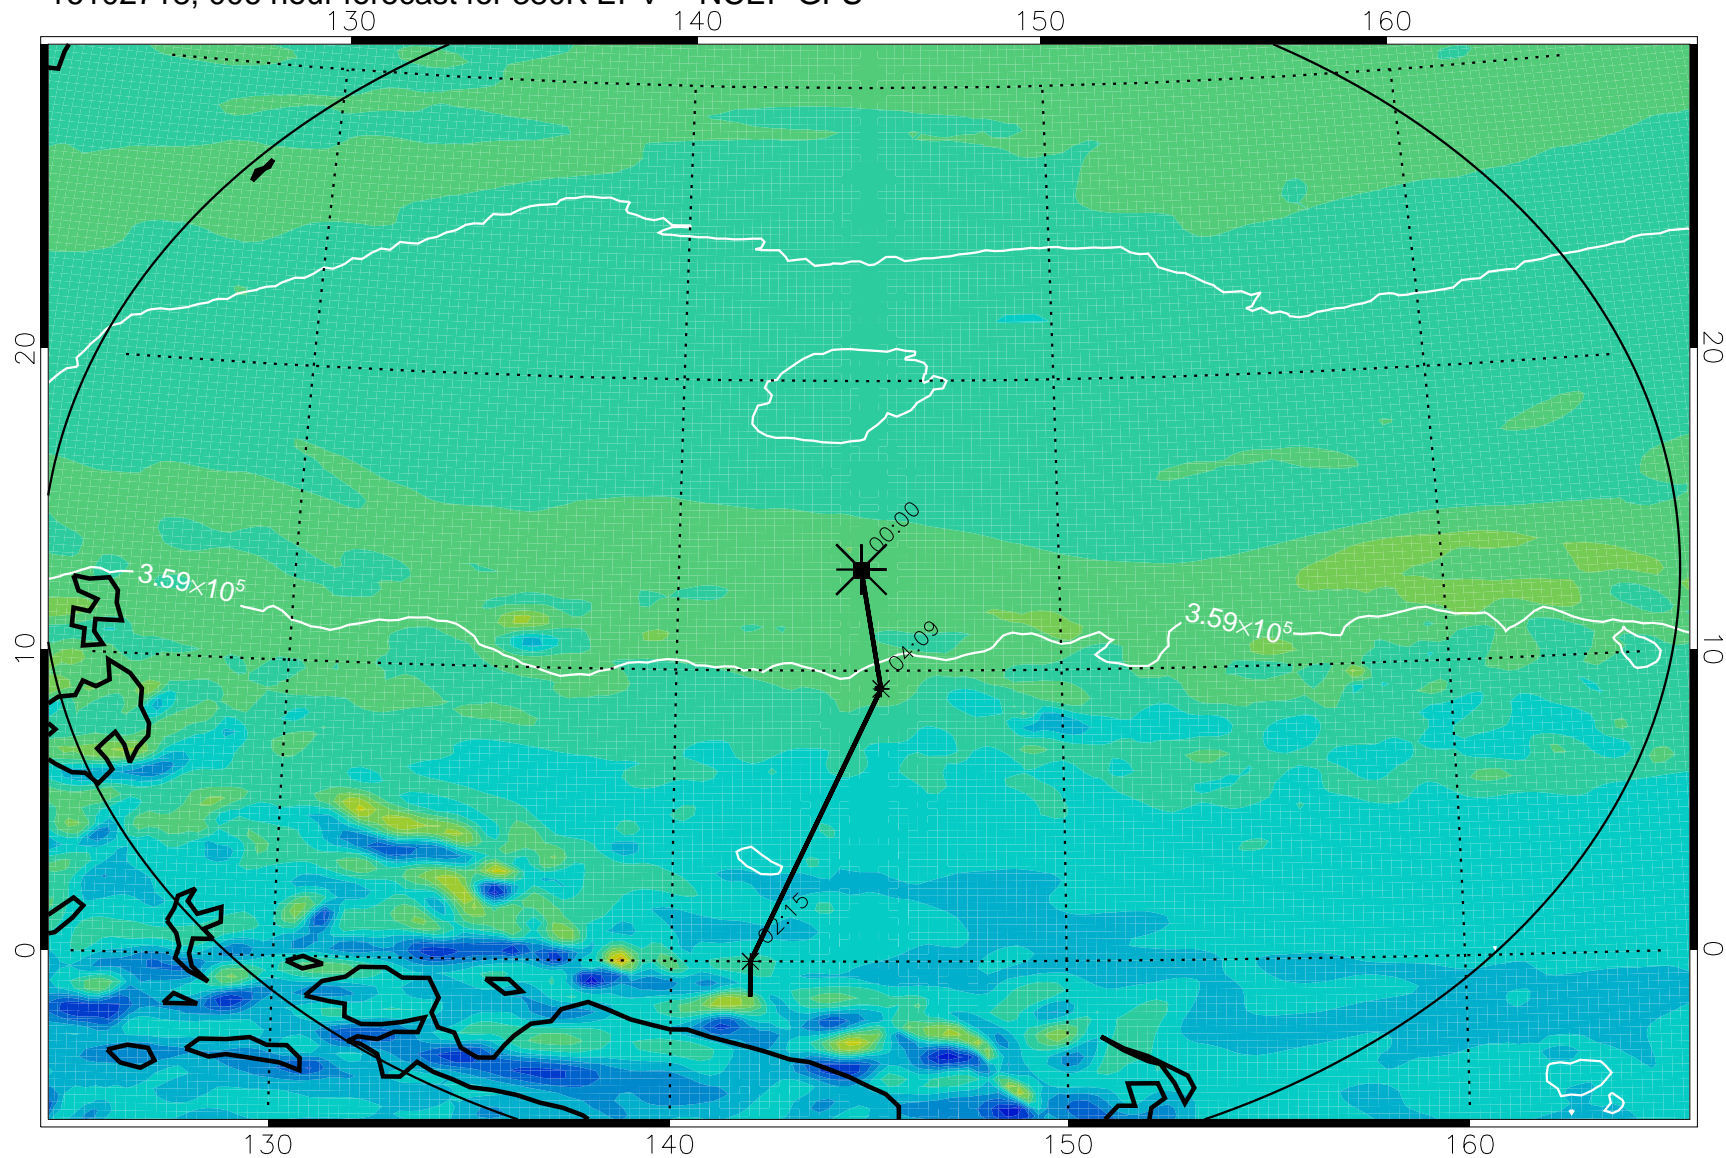

16102718, 006 hour forecast for 380K EPV -- NCEP GFS

380K Montgomery Streamfunction, white

Range ring of 2304 km

16102800, 012 hour forecast for 380K EPV -- NCEP GFS

380K Montgomery Streamfunction, white

Range ring of 2304 km

16102806, 018 hour forecast for 380K EPV -- NCEP GFS

380K Montgomery Streamfunction, white

Range ring of 2304 km

16102812, 024 hour forecast for 380K EPV -- NCEP GFS

380K Montgomery Streamfunction, white

Range ring of 2304 km

16102818, 030 hour forecast for 380K EPV -- NCEP GFS

380K Montgomery Streamfunction, white

Range ring of 2304 km

16102900, 036 hour forecast for 380K EPV -- NCEP GFS

380K Montgomery Streamfunction, white

Range ring of 2304 km

16102918, 054 hour forecast for 380K EPV -- NCEP GFS

380K Montgomery Streamfunction, white

Range ring of 2304 km

16103000, 060 hour forecast for 380K EPV -- NCEP GFS

380K Montgomery Streamfunction, white

Range ring of 2304 km