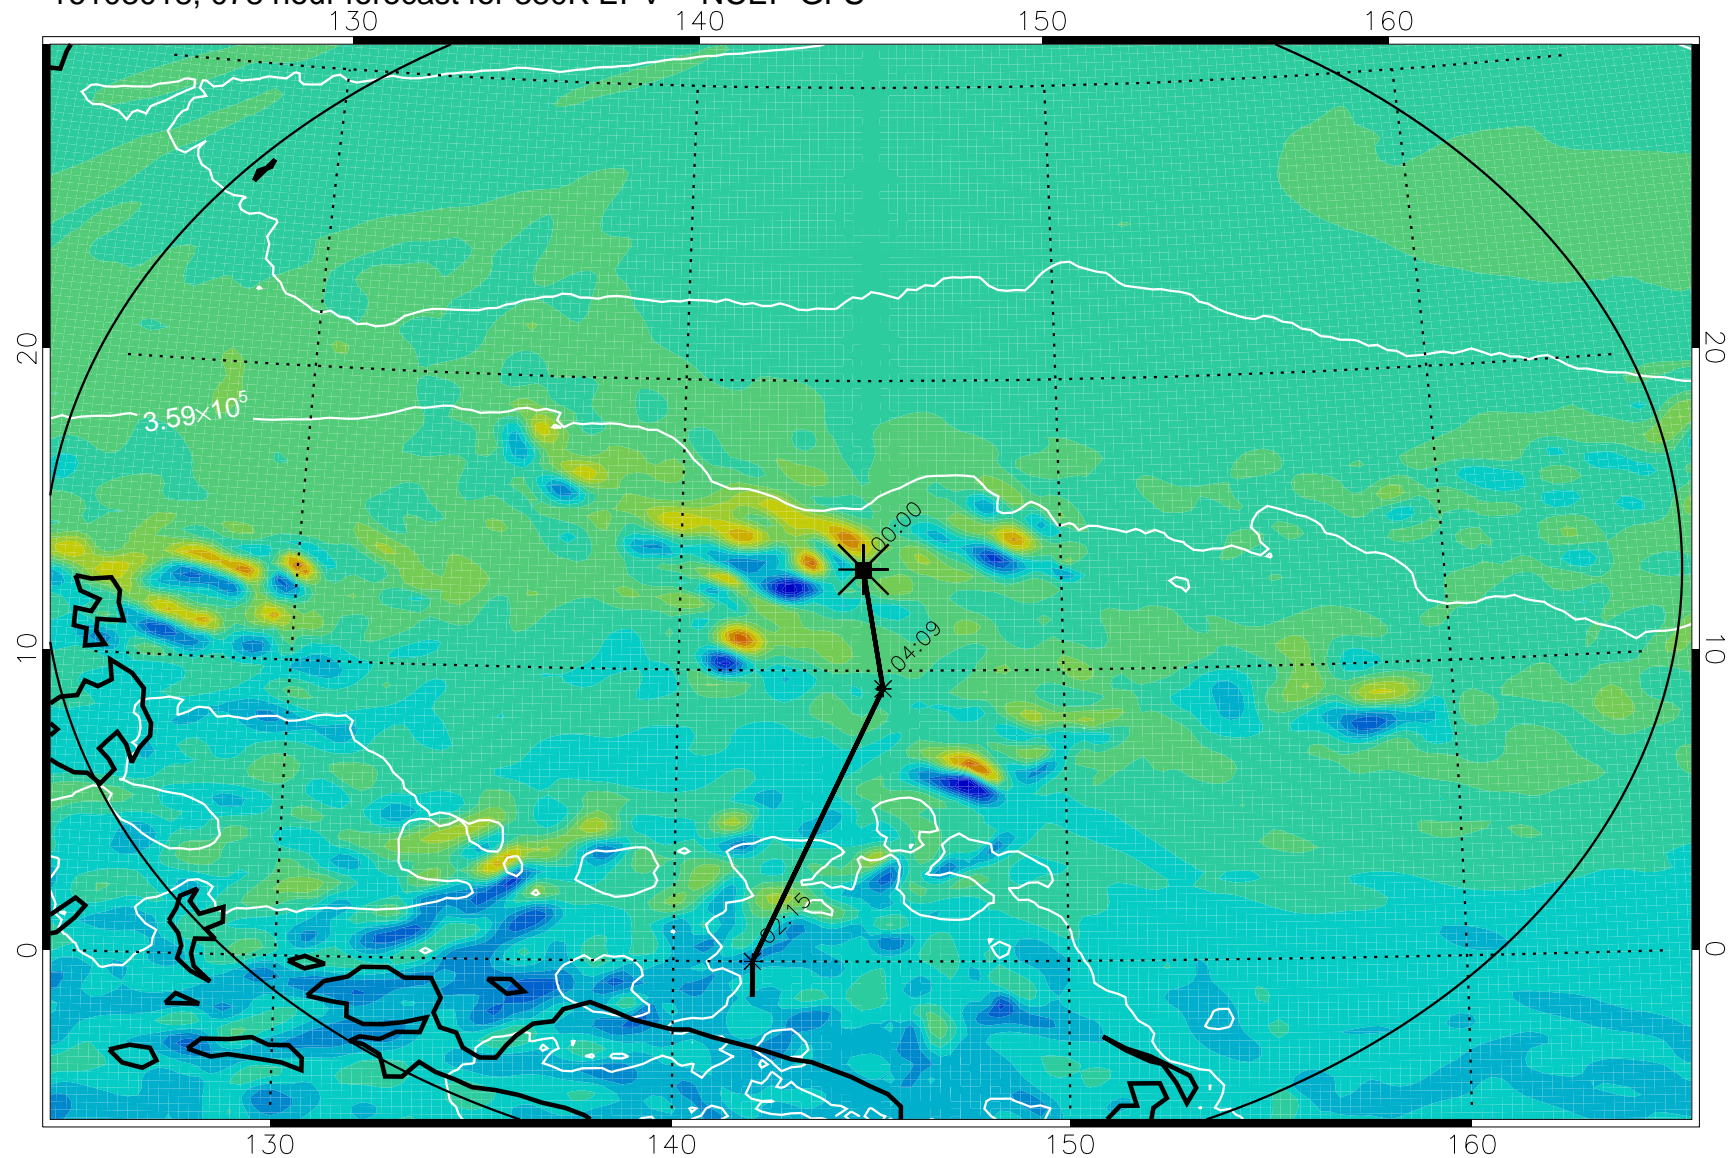

16102918, 054 hour forecast for 380K EPV -- NCEP GFS

380K Montgomery Streamfunction, white

Range ring of 2304 km

16103000, 060 hour forecast for 380K EPV -- NCEP GFS

380K Montgomery Streamfunction, white

Range ring of 2304 km

16103006, 066 hour forecast for 380K EPV -- NCEP GFS

380K Montgomery Streamfunction, white

Range ring of 2304 km

16103012, 072 hour forecast for 380K EPV -- NCEP GFS

380K Montgomery Streamfunction, white

Range ring of 2304 km

16103018, 078 hour forecast for 380K EPV -- NCEP GFS

380K Montgomery Streamfunction, white

Range ring of 2304 km

16103100, 084 hour forecast for 380K EPV -- NCEP GFS

380K Montgomery Streamfunction, white

Range ring of 2304 km

16103106, 090 hour forecast for 380K EPV -- NCEP GFS

380K Montgomery Streamfunction, white

Range ring of 2304 km

16103112, 096 hour forecast for 380K EPV -- NCEP GFS

380K Montgomery Streamfunction, white

Range ring of 2304 km