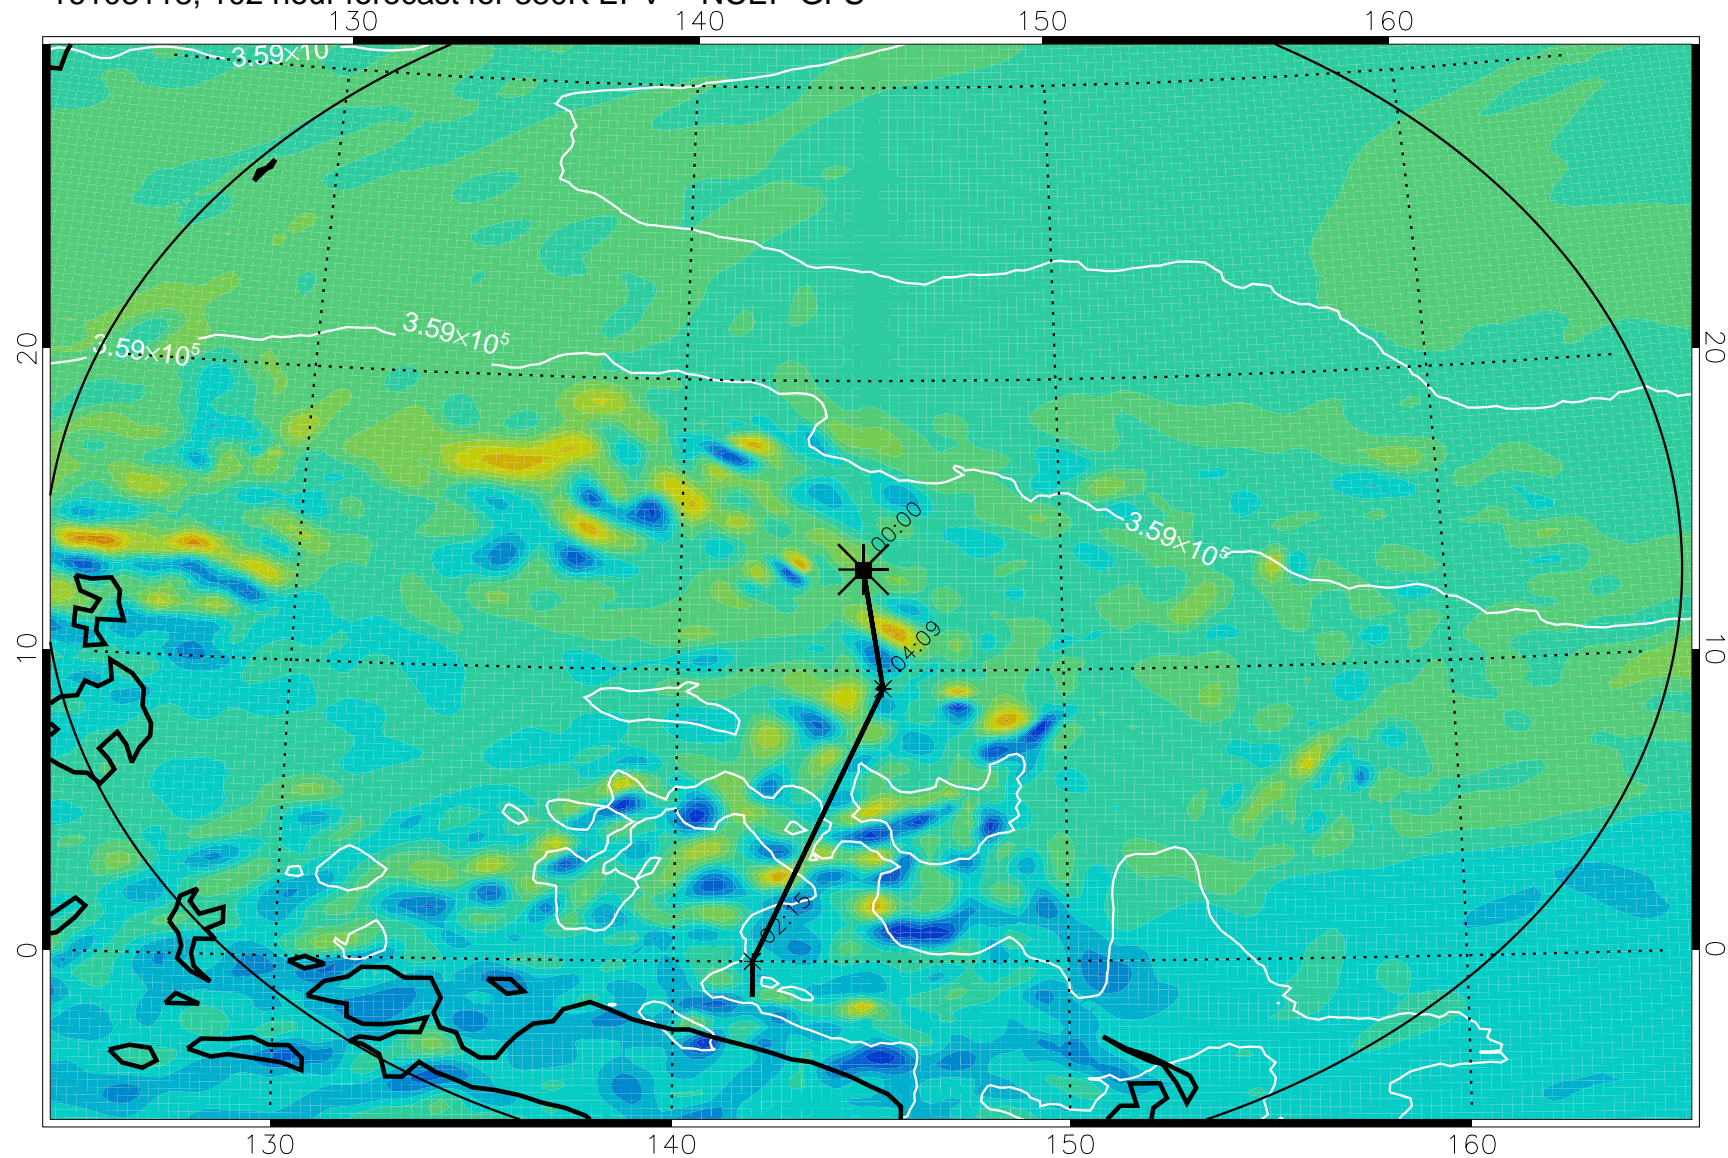

16103018, 078 hour forecast for 380K EPV -- NCEP GFS

380K Montgomery Streamfunction, white

Range ring of 2304 km

16103100, 084 hour forecast for 380K EPV -- NCEP GFS

380K Montgomery Streamfunction, white

Range ring of 2304 km

16103106, 090 hour forecast for 380K EPV -- NCEP GFS

380K Montgomery Streamfunction, white

Range ring of 2304 km

16103112, 096 hour forecast for 380K EPV -- NCEP GFS

380K Montgomery Streamfunction, white

Range ring of 2304 km

16103118, 102 hour forecast for 380K EPV -- NCEP GFS

380K Montgomery Streamfunction, white

Range ring of 2304 km

16110100, 108 hour forecast for 380K EPV -- NCEP GFS

380K Montgomery Streamfunction, white

Range ring of 2304 km

16110106, 114 hour forecast for 380K EPV -- NCEP GFS

380K Montgomery Streamfunction, white

Range ring of 2304 km

16110112, 120 hour forecast for 380K EPV -- NCEP GFS

380K Montgomery Streamfunction, white

Range ring of 2304 km