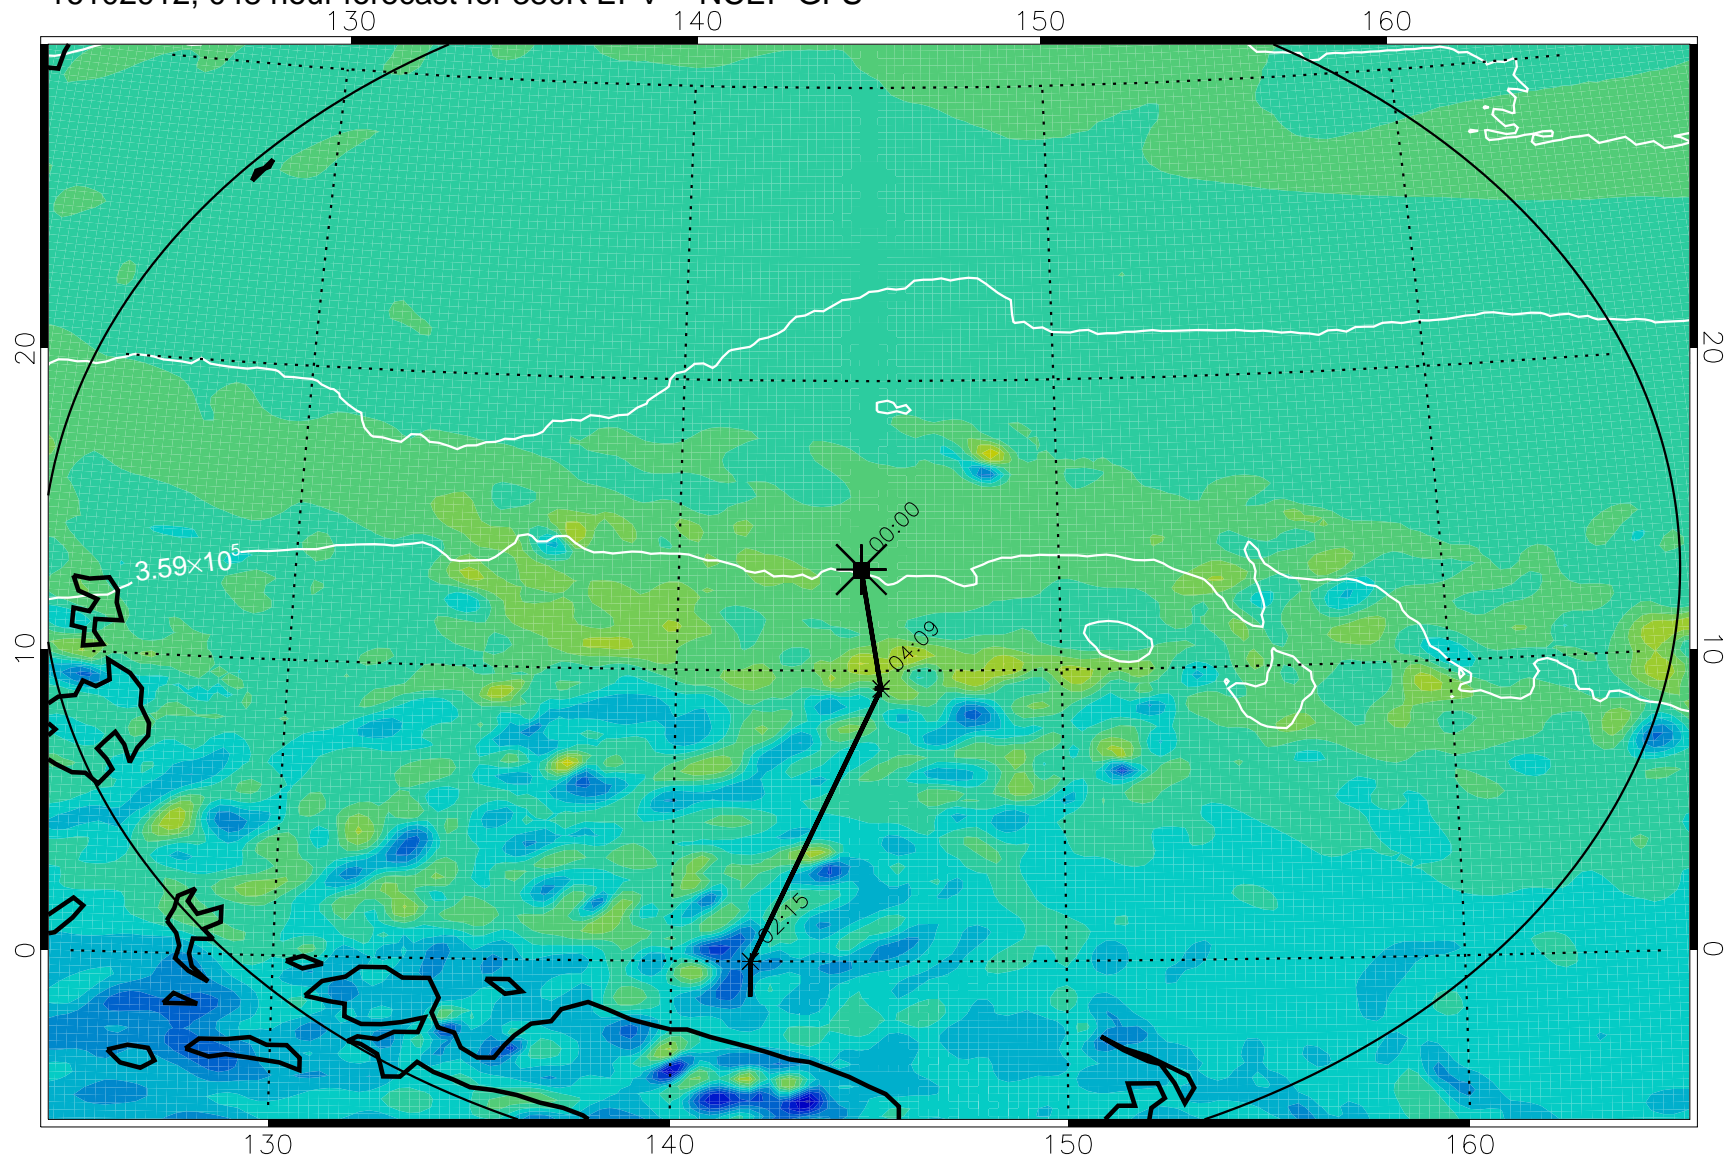

16102806, 018 hour forecast for 380K EPV -- NCEP GFS

380K Montgomery Streamfunction, white

Range ring of 2304 km

16102812, 024 hour forecast for 380K EPV -- NCEP GFS

380K Montgomery Streamfunction, white

Range ring of 2304 km

16102818, 030 hour forecast for 380K EPV -- NCEP GFS

380K Montgomery Streamfunction, white

Range ring of 2304 km

16102900, 036 hour forecast for 380K EPV -- NCEP GFS

380K Montgomery Streamfunction, white

Range ring of 2304 km

16102906, 042 hour forecast for 380K EPV -- NCEP GFS

380K Montgomery Streamfunction, white

Range ring of 2304 km

16102912, 048 hour forecast for 380K EPV -- NCEP GFS

380K Montgomery Streamfunction, white

Range ring of 2304 km

16102918, 054 hour forecast for 380K EPV -- NCEP GFS

380K Montgomery Streamfunction, white

Range ring of 2304 km

16103000, 060 hour forecast for 380K EPV -- NCEP GFS

380K Montgomery Streamfunction, white

Range ring of 2304 km