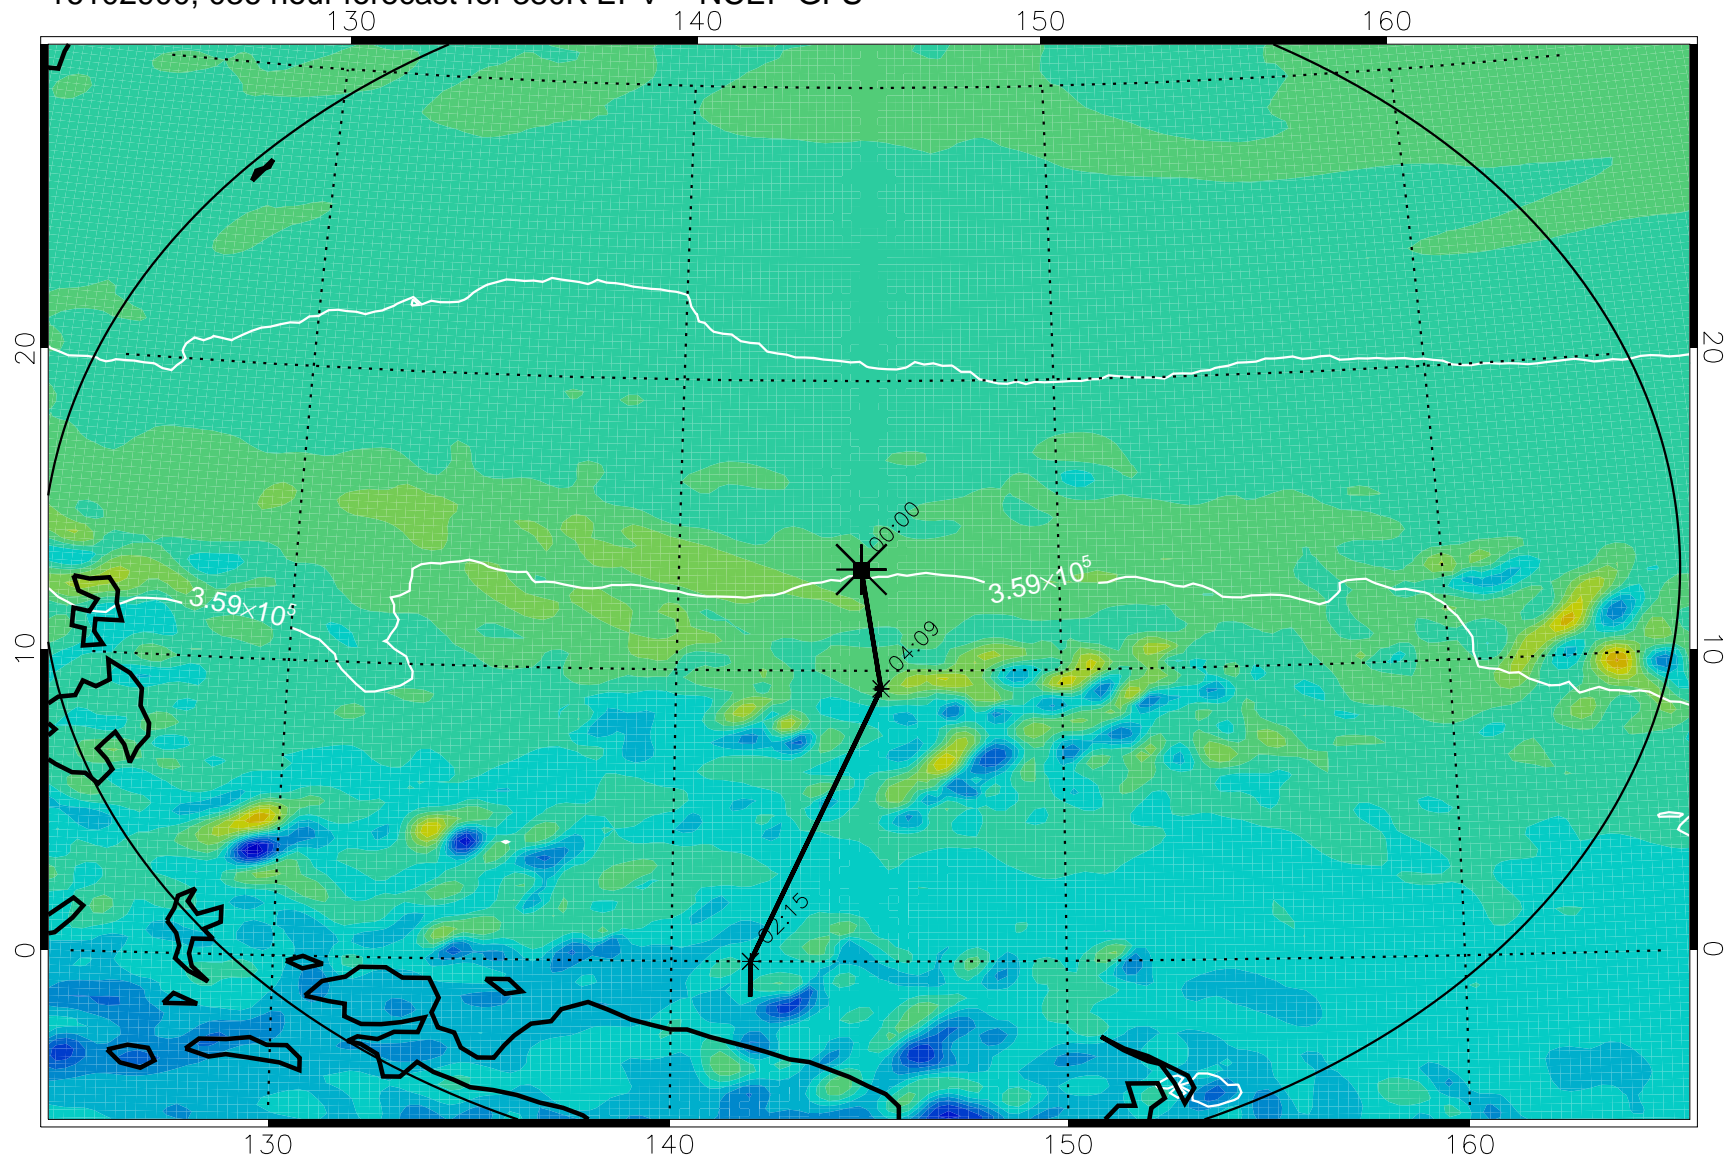

16102806, 018 hour forecast for 380K EPV -- NCEP GFS

380K Montgomery Streamfunction, white

Range ring of 2304 km

16102812, 024 hour forecast for 380K EPV -- NCEP GFS

380K Montgomery Streamfunction, white

Range ring of 2304 km

16102818, 030 hour forecast for 380K EPV -- NCEP GFS

380K Montgomery Streamfunction, white

Range ring of 2304 km

16102900, 036 hour forecast for 380K EPV -- NCEP GFS

380K Montgomery Streamfunction, white

Range ring of 2304 km

16102906, 042 hour forecast for 380K EPV -- NCEP GFS

380K Montgomery Streamfunction, white

Range ring of 2304 km

16102912, 048 hour forecast for 380K EPV -- NCEP GFS

380K Montgomery Streamfunction, white

Range ring of 2304 km

16102918, 054 hour forecast for 380K EPV -- NCEP GFS

380K Montgomery Streamfunction, white

Range ring of 2304 km

16103000, 060 hour forecast for 380K EPV -- NCEP GFS

380K Montgomery Streamfunction, white

Range ring of 2304 km