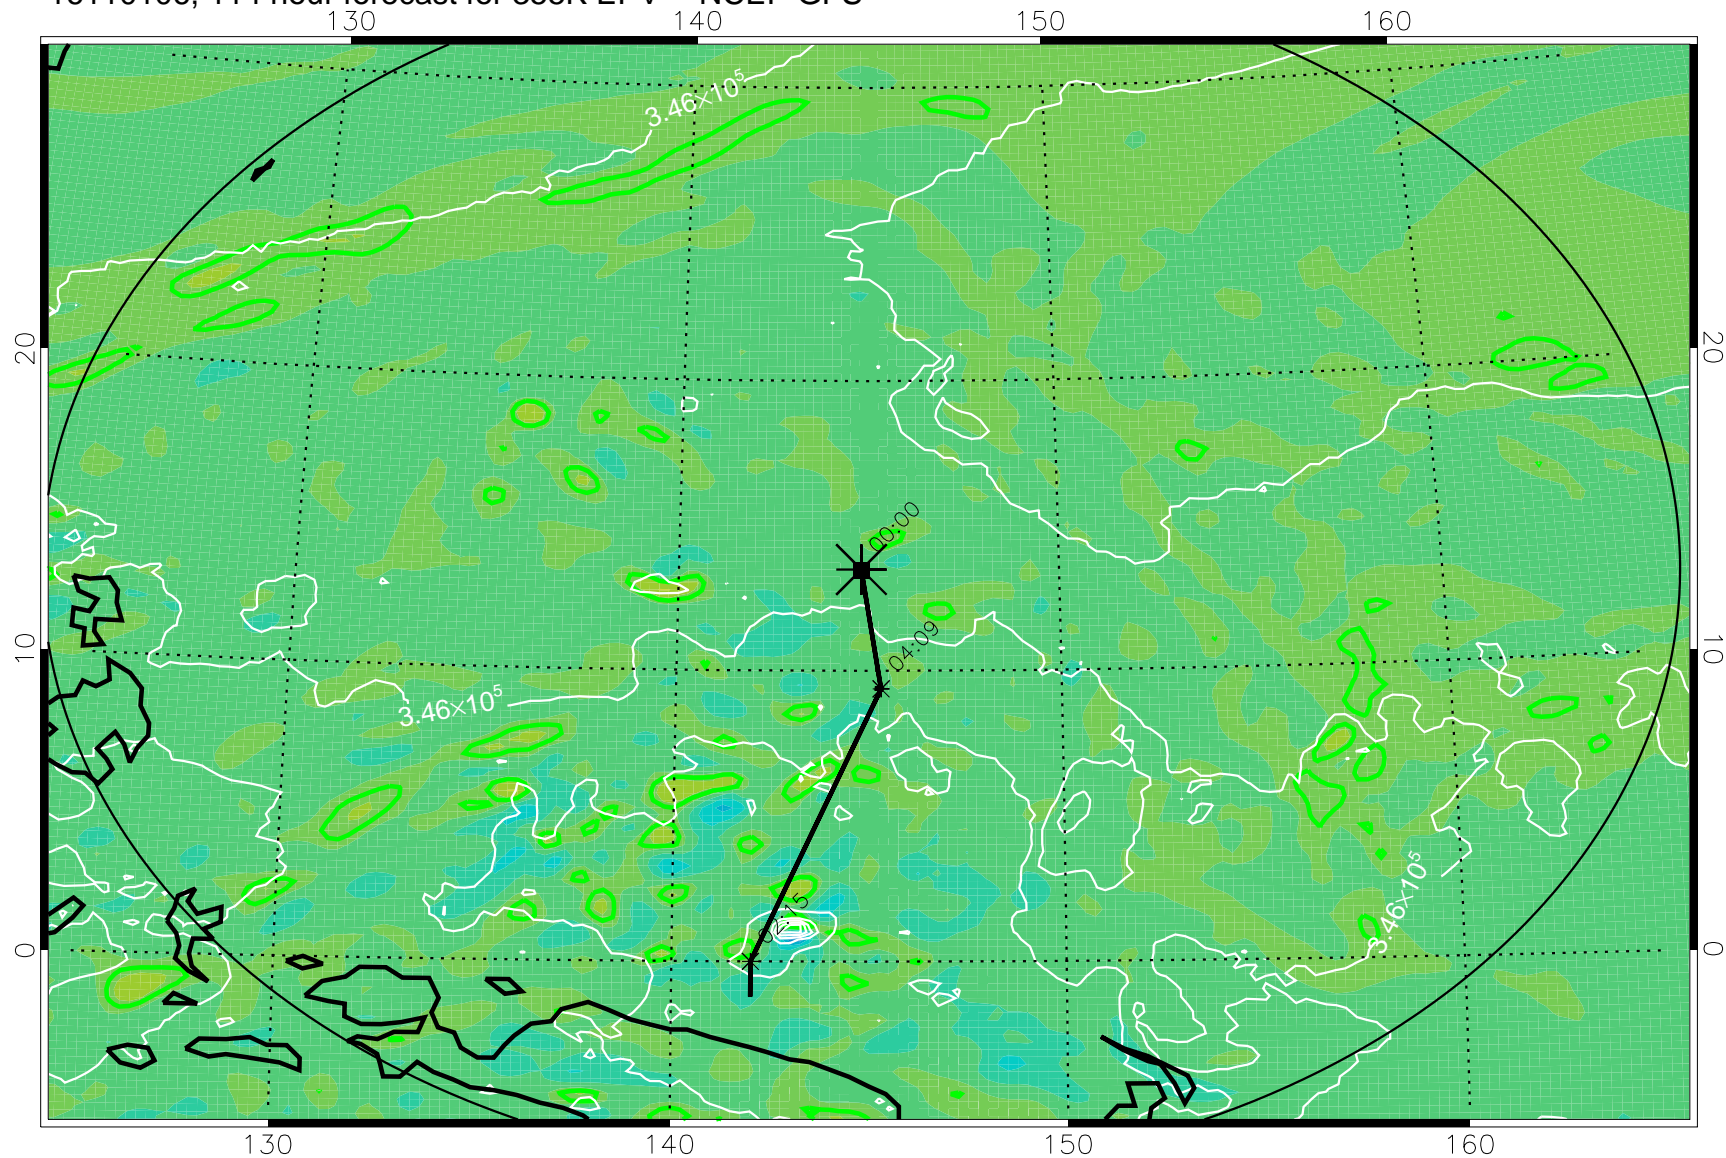

16103018, 078 hour forecast for 355K EPV -- NCEP GFS

355K Montgomery Streamfunction, white  
EPV Tropopause (2 PVU) Position  
Range ring of 2304 km

16103100, 084 hour forecast for 355K EPV -- NCEP GFS

355K Montgomery Streamfunction, white  
EPV Tropopause (2 PVU) Position  
Range ring of 2304 km

16103106, 090 hour forecast for 355K EPV -- NCEP GFS

355K Montgomery Streamfunction, white  
EPV Tropopause (2 PVU) Position  
Range ring of 2304 km

16103112, 096 hour forecast for 355K EPV -- NCEP GFS

355K Montgomery Streamfunction, white  
EPV Tropopause (2 PVU) Position  
Range ring of 2304 km

16103118, 102 hour forecast for 355K EPV -- NCEP GFS

355K Montgomery Streamfunction, white  
EPV Tropopause (2 PVU) Position  
Range ring of 2304 km

16110100, 108 hour forecast for 355K EPV -- NCEP GFS

355K Montgomery Streamfunction, white  
EPV Tropopause (2 PVU) Position  
Range ring of 2304 km

16110106, 114 hour forecast for 355K EPV -- NCEP GFS

355K Montgomery Streamfunction, white  
EPV Tropopause (2 PVU) Position  
Range ring of 2304 km

16110112, 120 hour forecast for 355K EPV -- NCEP GFS

355K Montgomery Streamfunction, white  
EPV Tropopause (2 PVU) Position  
Range ring of 2304 km