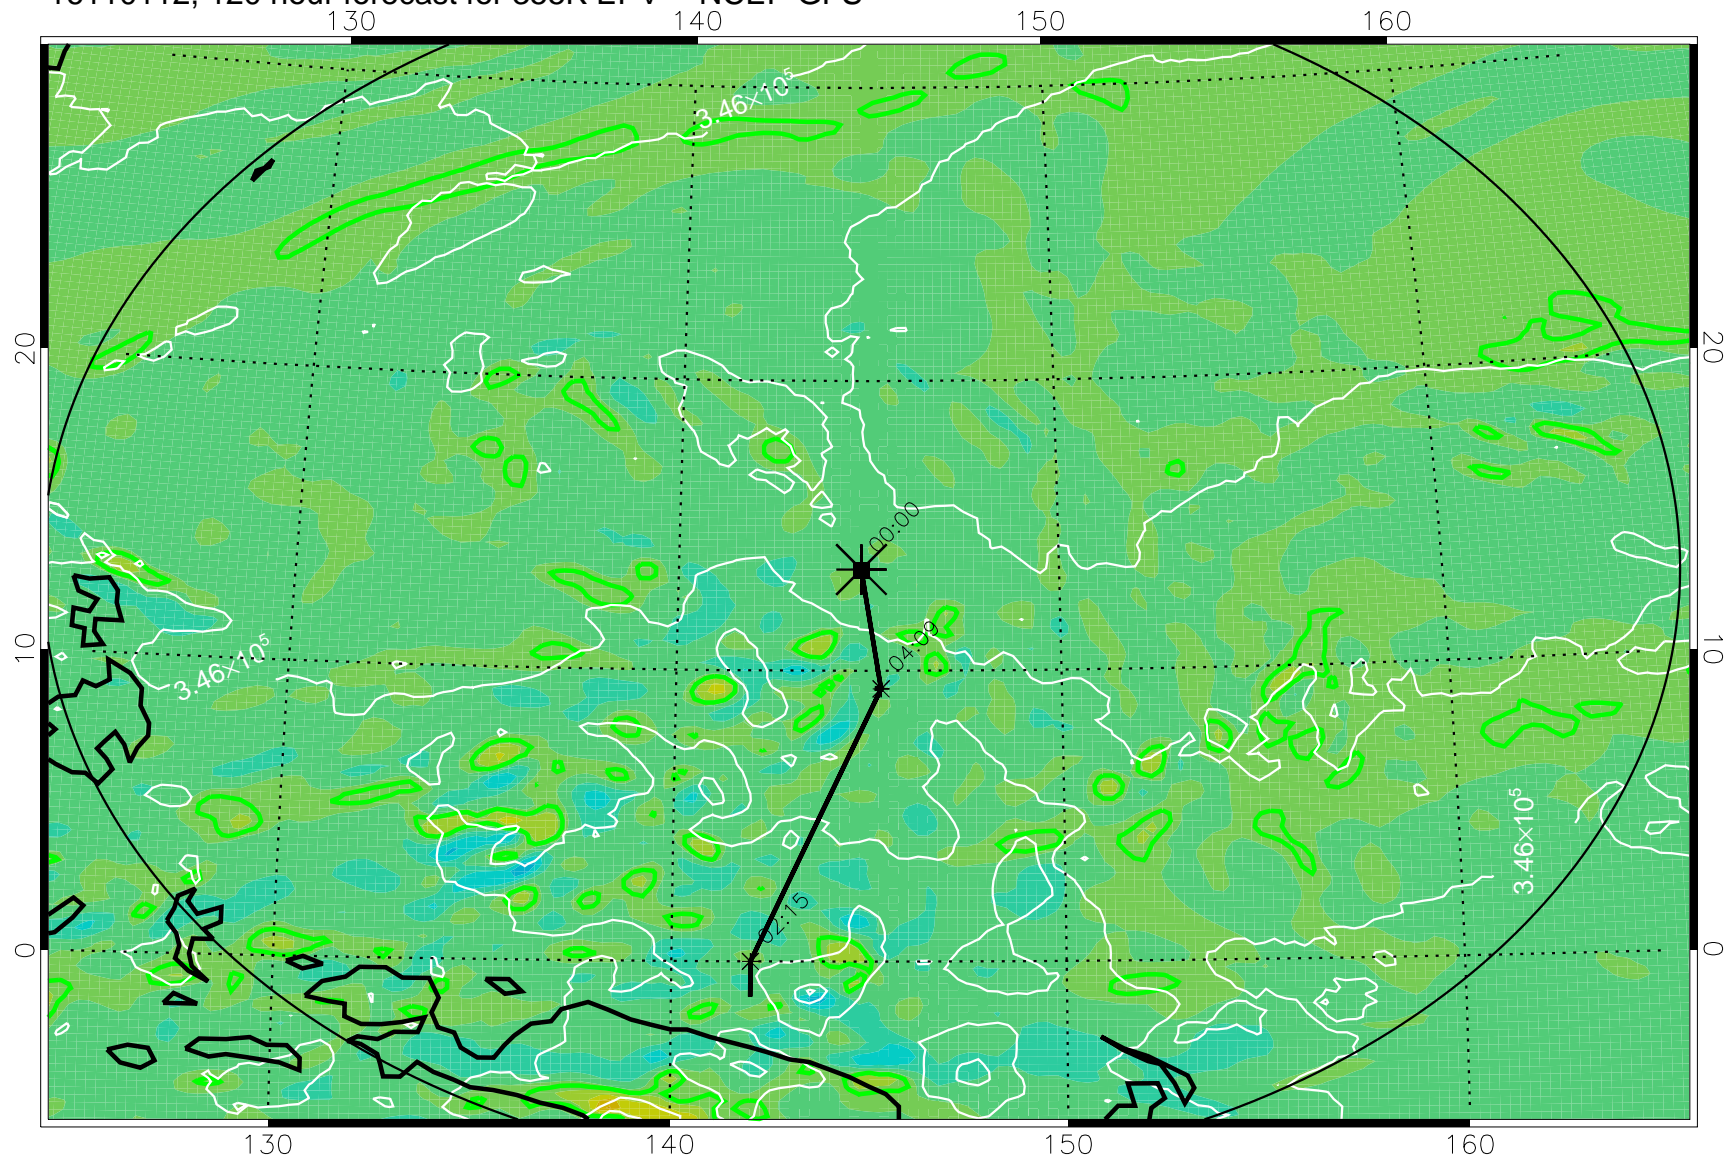

16103018, 078 hour forecast for 355K EPV -- NCEP GFS

355K Montgomery Streamfunction, white  
EPV Tropopause (2 PVU) Position  
Range ring of 2304 km

16103100, 084 hour forecast for 355K EPV -- NCEP GFS

355K Montgomery Streamfunction, white  
EPV Tropopause (2 PVU) Position  
Range ring of 2304 km

16103106, 090 hour forecast for 355K EPV -- NCEP GFS

355K Montgomery Streamfunction, white  
EPV Tropopause (2 PVU) Position  
Range ring of 2304 km

16103112, 096 hour forecast for 355K EPV -- NCEP GFS

355K Montgomery Streamfunction, white  
EPV Tropopause (2 PVU) Position  
Range ring of 2304 km

16103118, 102 hour forecast for 355K EPV -- NCEP GFS

355K Montgomery Streamfunction, white  
EPV Tropopause (2 PVU) Position  
Range ring of 2304 km

16110100, 108 hour forecast for 355K EPV -- NCEP GFS

355K Montgomery Streamfunction, white  
EPV Tropopause (2 PVU) Position  
Range ring of 2304 km

16110106, 114 hour forecast for 355K EPV -- NCEP GFS

355K Montgomery Streamfunction, white  
EPV Tropopause (2 PVU) Position  
Range ring of 2304 km

16110112, 120 hour forecast for 355K EPV -- NCEP GFS

355K Montgomery Streamfunction, white  
EPV Tropopause (2 PVU) Position  
Range ring of 2304 km