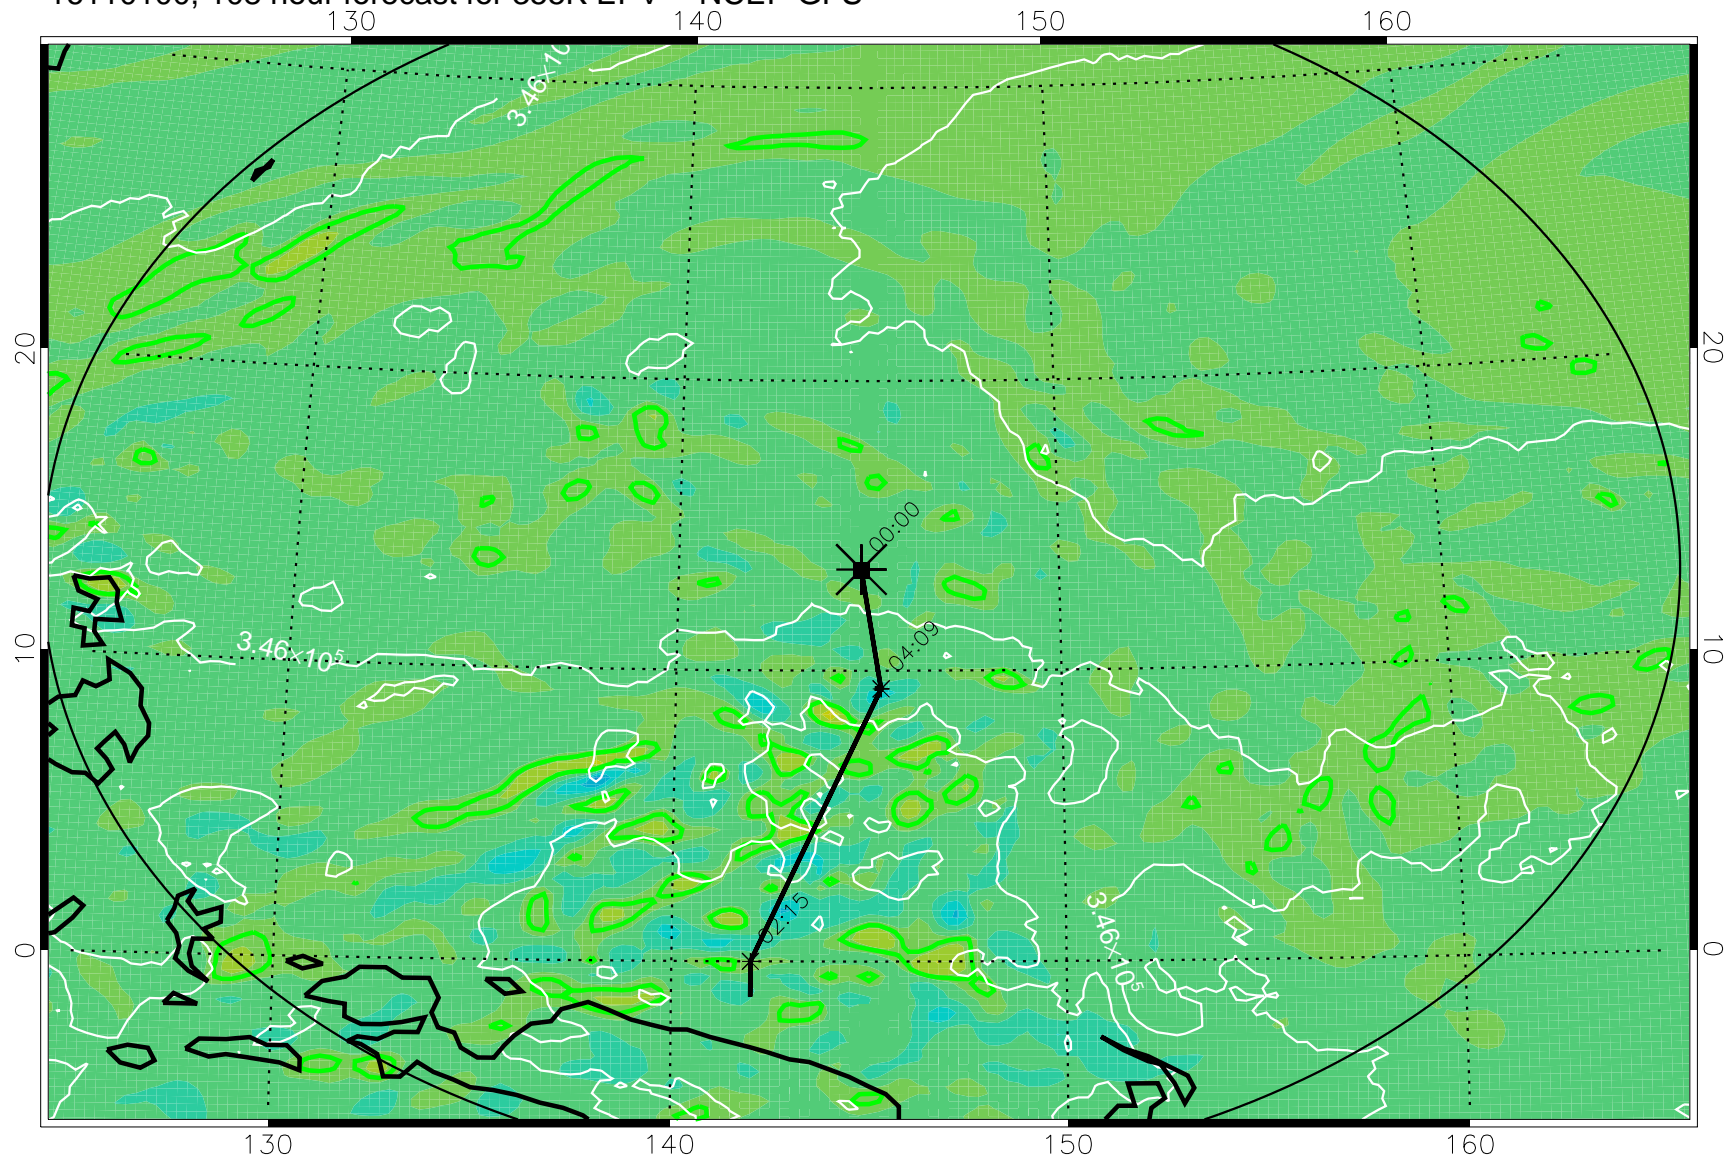

16103018, 078 hour forecast for 355K EPV -- NCEP GFS

355K Montgomery Streamfunction, white  
EPV Tropopause (2 PVU) Position  
Range ring of 2304 km

16103100, 084 hour forecast for 355K EPV -- NCEP GFS

355K Montgomery Streamfunction, white  
EPV Tropopause (2 PVU) Position  
Range ring of 2304 km

16103106, 090 hour forecast for 355K EPV -- NCEP GFS

355K Montgomery Streamfunction, white  
EPV Tropopause (2 PVU) Position  
Range ring of 2304 km

16103112, 096 hour forecast for 355K EPV -- NCEP GFS

355K Montgomery Streamfunction, white  
EPV Tropopause (2 PVU) Position  
Range ring of 2304 km

16103118, 102 hour forecast for 355K EPV -- NCEP GFS

355K Montgomery Streamfunction, white  
EPV Tropopause (2 PVU) Position  
Range ring of 2304 km

16110100, 108 hour forecast for 355K EPV -- NCEP GFS

355K Montgomery Streamfunction, white  
EPV Tropopause (2 PVU) Position  
Range ring of 2304 km

16110106, 114 hour forecast for 355K EPV -- NCEP GFS

355K Montgomery Streamfunction, white  
EPV Tropopause (2 PVU) Position  
Range ring of 2304 km

16110112, 120 hour forecast for 355K EPV -- NCEP GFS

355K Montgomery Streamfunction, white  
EPV Tropopause (2 PVU) Position  
Range ring of 2304 km