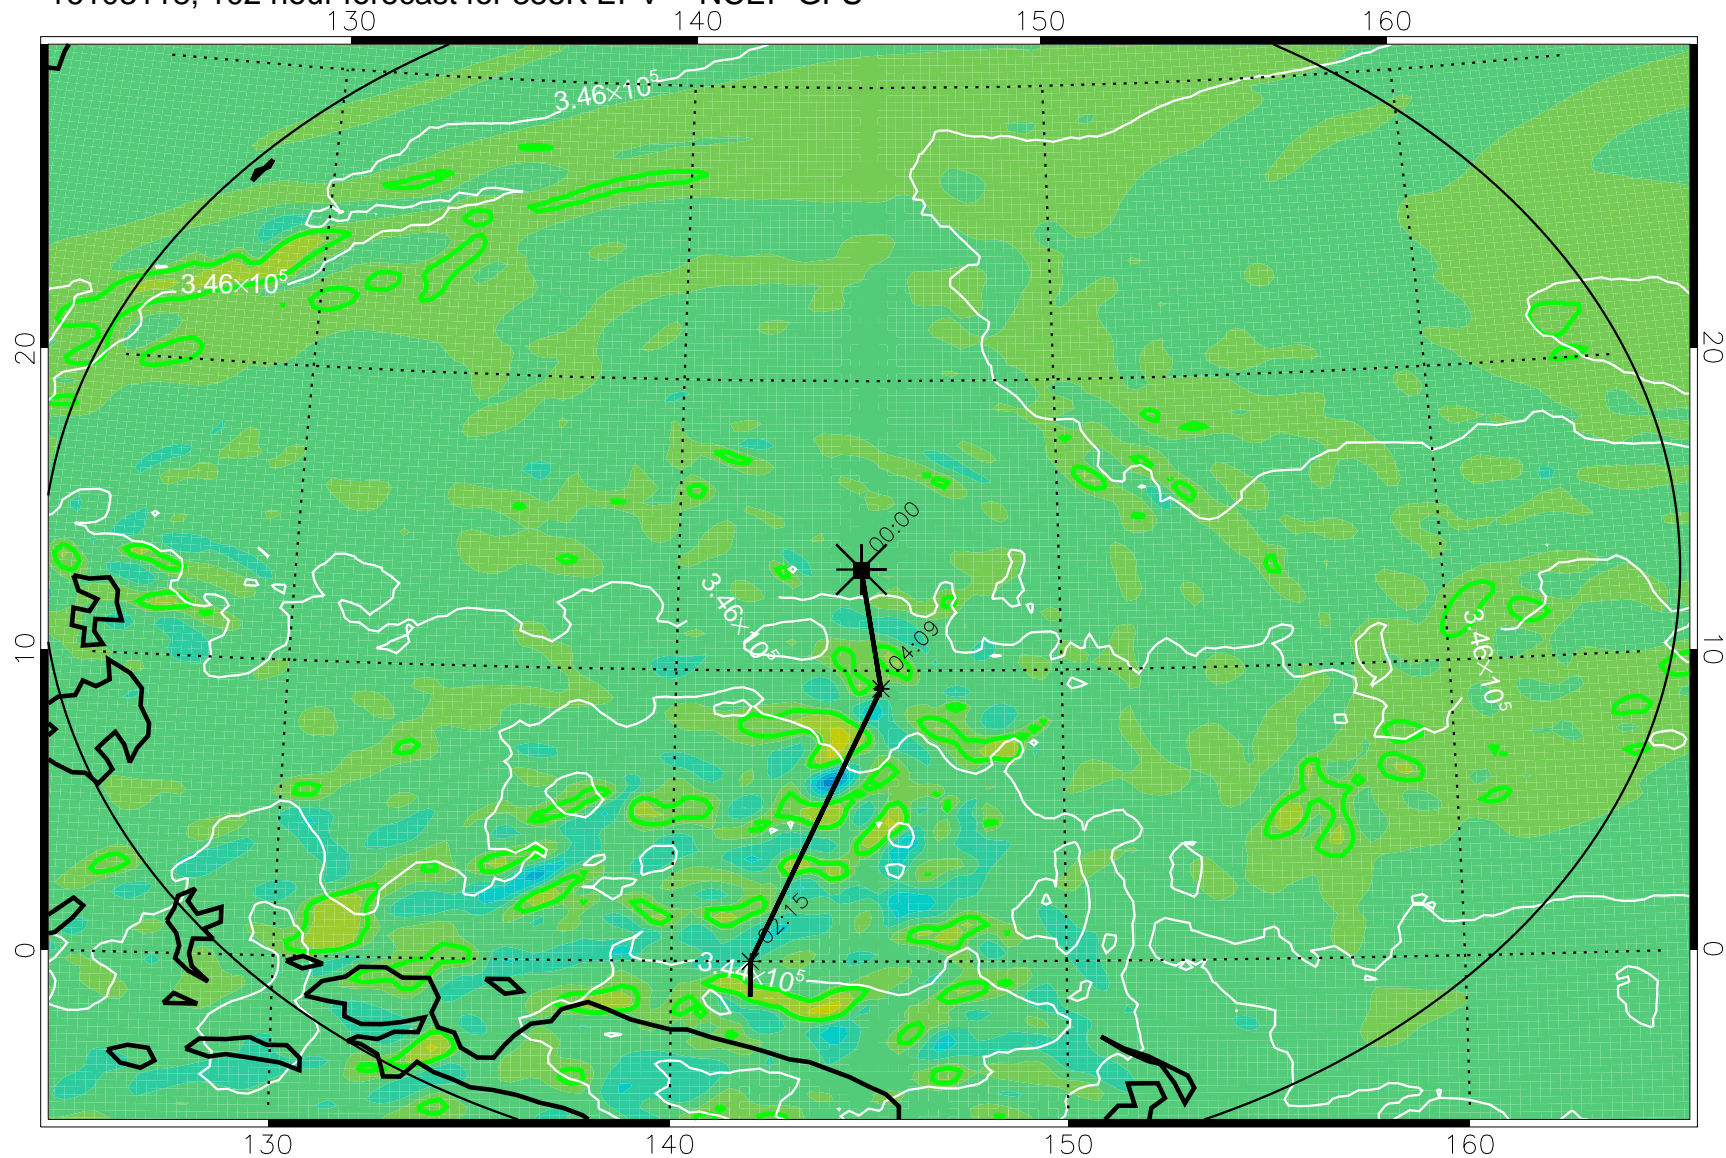

16103018, 078 hour forecast for 355K EPV -- NCEP GFS

355K Montgomery Streamfunction, white  
EPV Tropopause (2 PVU) Position  
Range ring of 2304 km

16103100, 084 hour forecast for 355K EPV -- NCEP GFS

355K Montgomery Streamfunction, white  
EPV Tropopause (2 PVU) Position  
Range ring of 2304 km

16103106, 090 hour forecast for 355K EPV -- NCEP GFS

355K Montgomery Streamfunction, white  
EPV Tropopause (2 PVU) Position  
Range ring of 2304 km

16103112, 096 hour forecast for 355K EPV -- NCEP GFS

355K Montgomery Streamfunction, white  
EPV Tropopause (2 PVU) Position  
Range ring of 2304 km

16103118, 102 hour forecast for 355K EPV -- NCEP GFS

355K Montgomery Streamfunction, white  
EPV Tropopause (2 PVU) Position  
Range ring of 2304 km

16110100, 108 hour forecast for 355K EPV -- NCEP GFS

355K Montgomery Streamfunction, white  
EPV Tropopause (2 PVU) Position  
Range ring of 2304 km

16110106, 114 hour forecast for 355K EPV -- NCEP GFS

355K Montgomery Streamfunction, white  
EPV Tropopause (2 PVU) Position  
Range ring of 2304 km

16110112, 120 hour forecast for 355K EPV -- NCEP GFS

355K Montgomery Streamfunction, white  
EPV Tropopause (2 PVU) Position  
Range ring of 2304 km