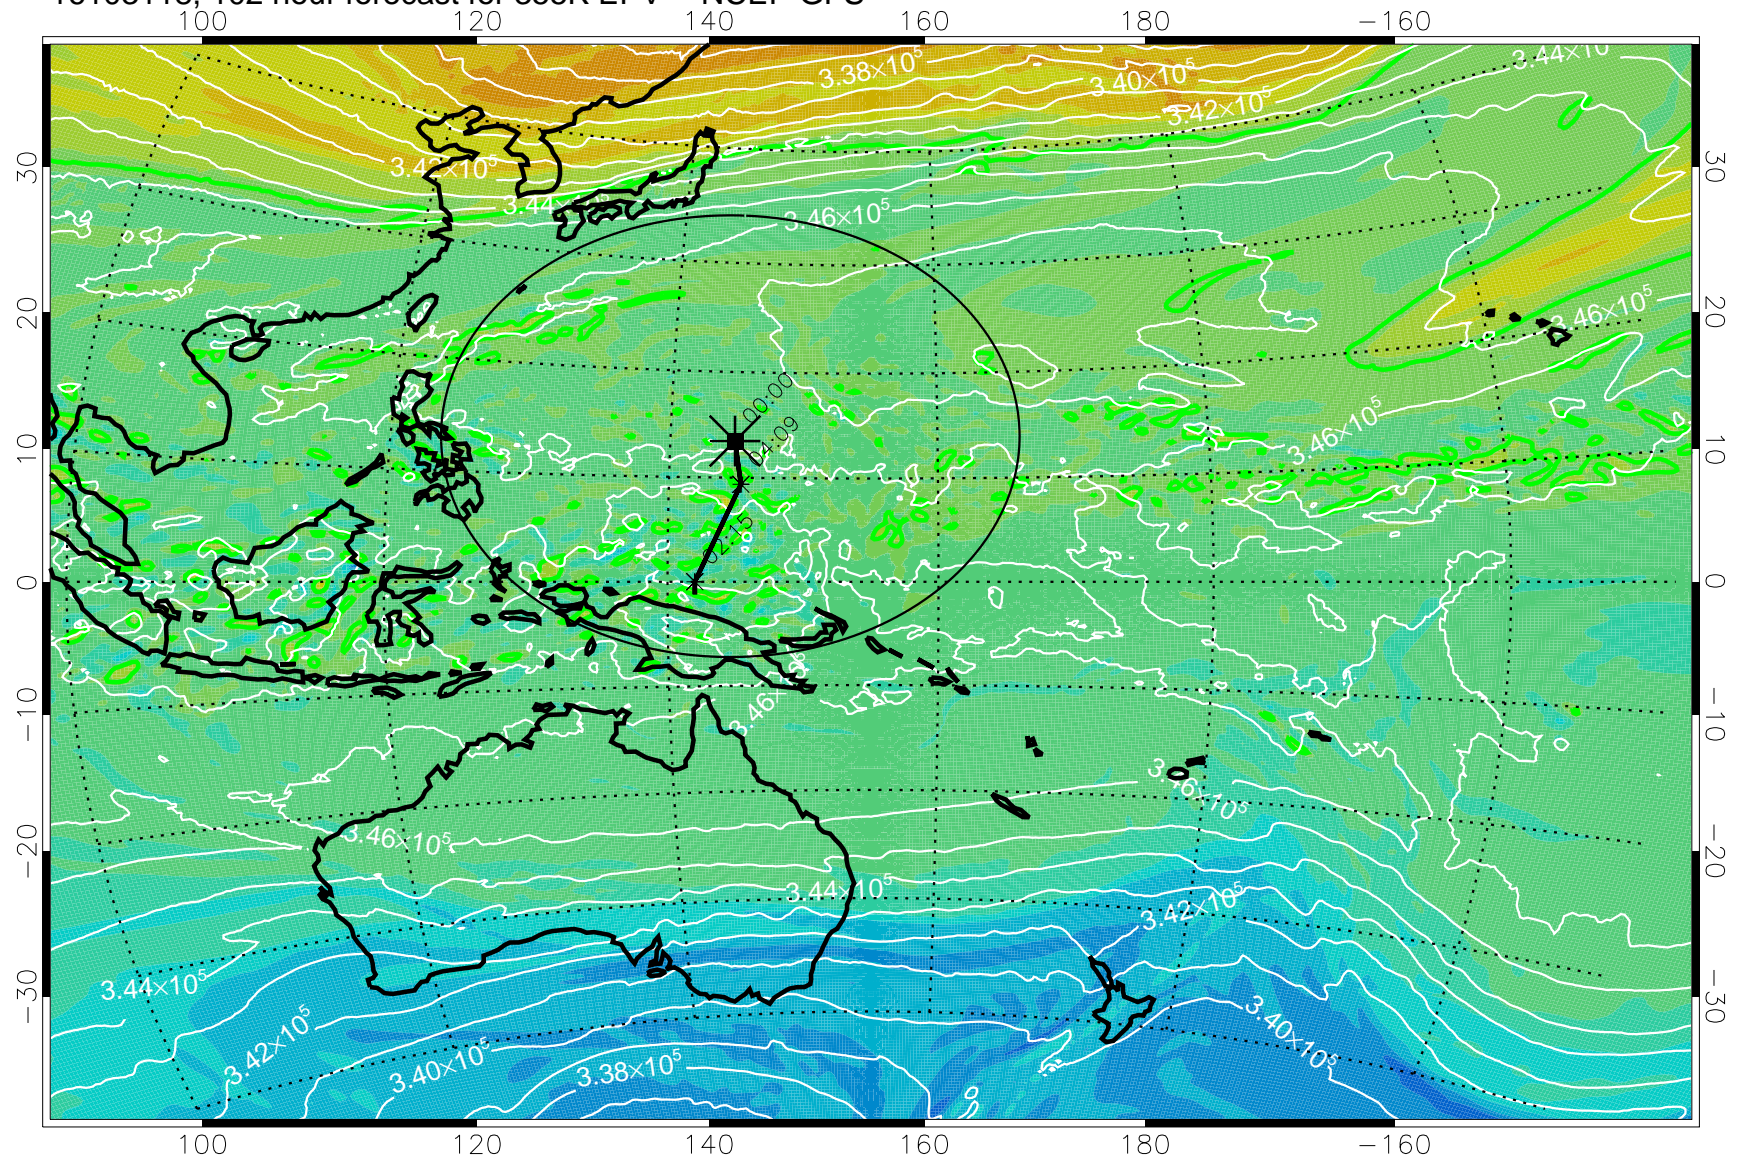

16103018, 078 hour forecast for 355K EPV -- NCEP GFS

355K Montgomery Streamfunction, white
EPV Tropopause (2 PVU) Position
Range ring of 2304 km

16103100, 084 hour forecast for 355K EPV -- NCEP GFS

355K Montgomery Streamfunction, white
EPV Tropopause (2 PVU) Position
Range ring of 2304 km

16103106, 090 hour forecast for 355K EPV -- NCEP GFS

355K Montgomery Streamfunction, white
EPV Tropopause (2 PVU) Position
Range ring of 2304 km

16103112, 096 hour forecast for 355K EPV -- NCEP GFS

355K Montgomery Streamfunction, white
EPV Tropopause (2 PVU) Position
Range ring of 2304 km

16103118, 102 hour forecast for 355K EPV -- NCEP GFS

355K Montgomery Streamfunction, white
EPV Tropopause (2 PVU) Position
Range ring of 2304 km

16110100, 108 hour forecast for 355K EPV -- NCEP GFS

355K Montgomery Streamfunction, white
EPV Tropopause (2 PVU) Position
Range ring of 2304 km

16110106, 114 hour forecast for 355K EPV -- NCEP GFS

355K Montgomery Streamfunction, white
EPV Tropopause (2 PVU) Position
Range ring of 2304 km

16110112, 120 hour forecast for 355K EPV -- NCEP GFS

355K Montgomery Streamfunction, white
EPV Tropopause (2 PVU) Position
Range ring of 2304 km