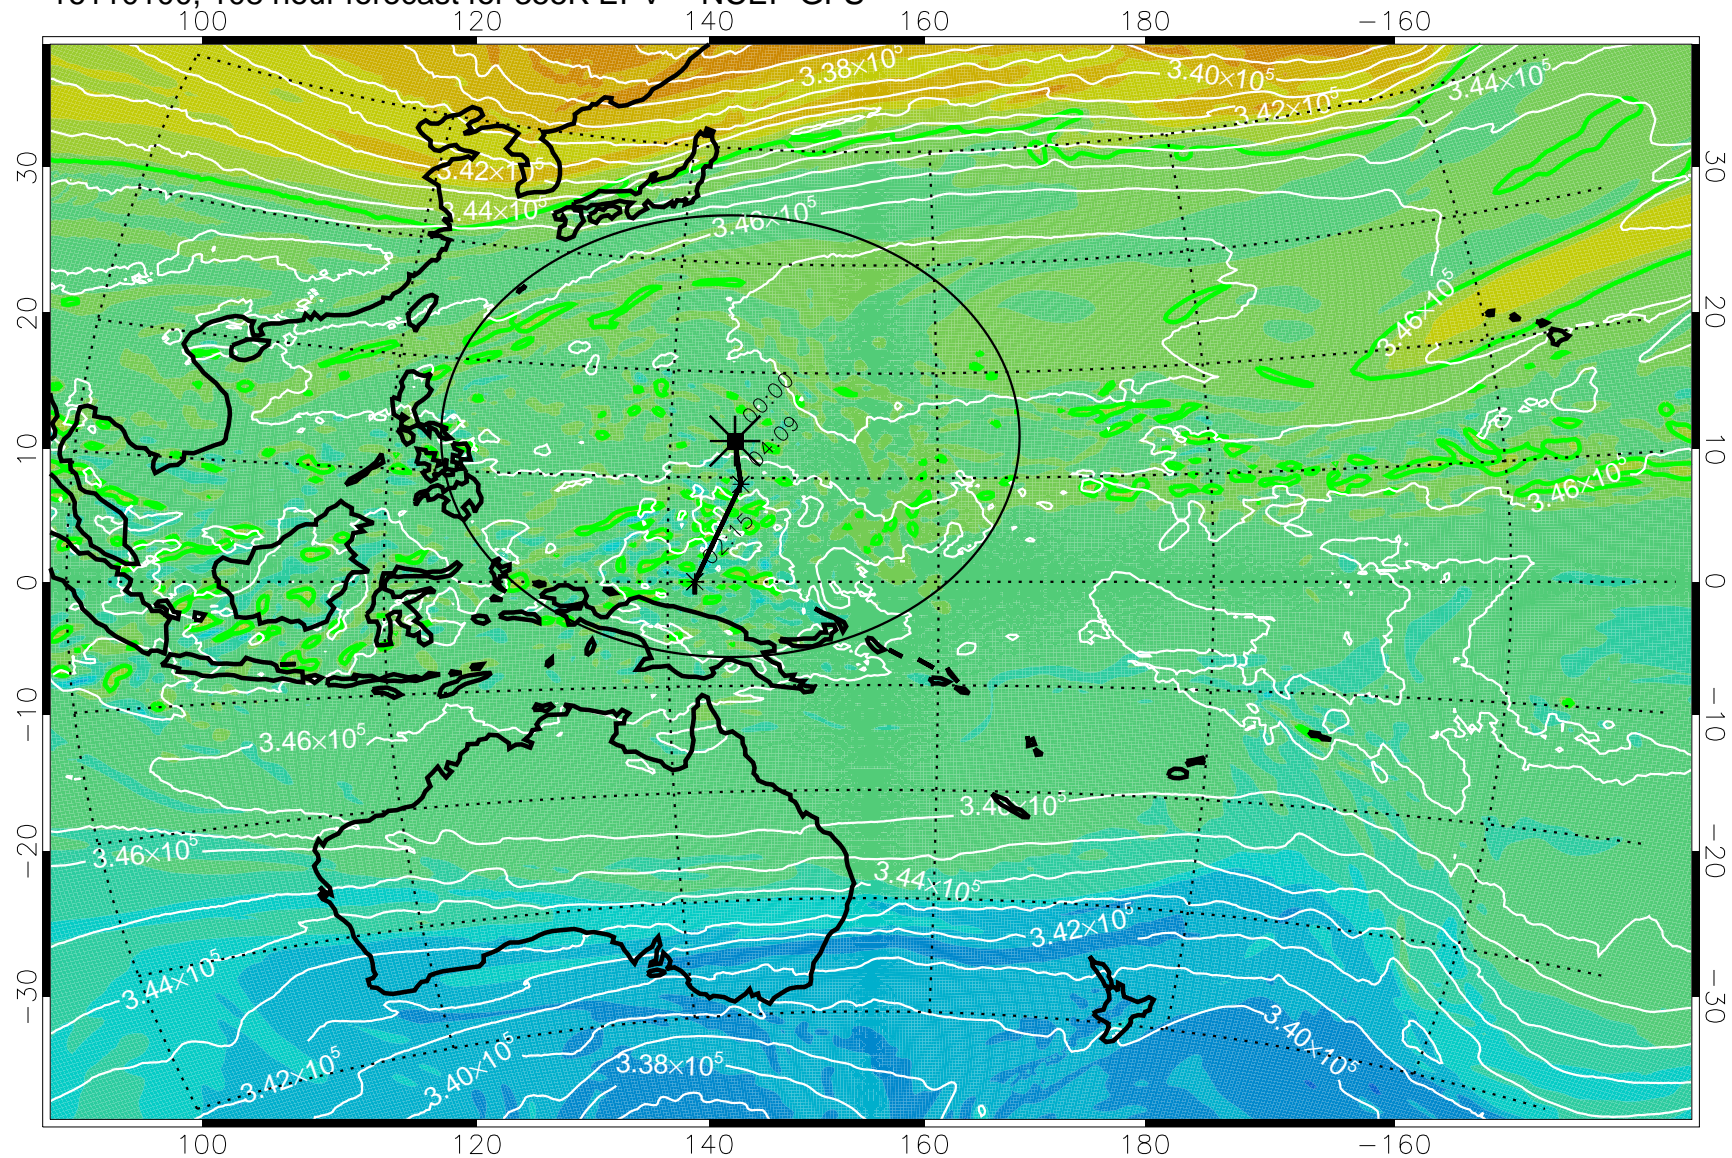

16103018, 078 hour forecast for 355K EPV -- NCEP GFS

355K Montgomery Streamfunction, white
EPV Tropopause (2 PVU) Position
Range ring of 2304 km

16103100, 084 hour forecast for 355K EPV -- NCEP GFS

355K Montgomery Streamfunction, white
EPV Tropopause (2 PVU) Position
Range ring of 2304 km

16103106, 090 hour forecast for 355K EPV -- NCEP GFS

355K Montgomery Streamfunction, white
EPV Tropopause (2 PVU) Position
Range ring of 2304 km

16103112, 096 hour forecast for 355K EPV -- NCEP GFS

355K Montgomery Streamfunction, white
EPV Tropopause (2 PVU) Position
Range ring of 2304 km

16103118, 102 hour forecast for 355K EPV -- NCEP GFS

355K Montgomery Streamfunction, white
EPV Tropopause (2 PVU) Position
Range ring of 2304 km

16110100, 108 hour forecast for 355K EPV -- NCEP GFS

355K Montgomery Streamfunction, white
EPV Tropopause (2 PVU) Position
Range ring of 2304 km

16110106, 114 hour forecast for 355K EPV -- NCEP GFS

355K Montgomery Streamfunction, white
EPV Tropopause (2 PVU) Position
Range ring of 2304 km

16110112, 120 hour forecast for 355K EPV -- NCEP GFS

355K Montgomery Streamfunction, white
EPV Tropopause (2 PVU) Position
Range ring of 2304 km