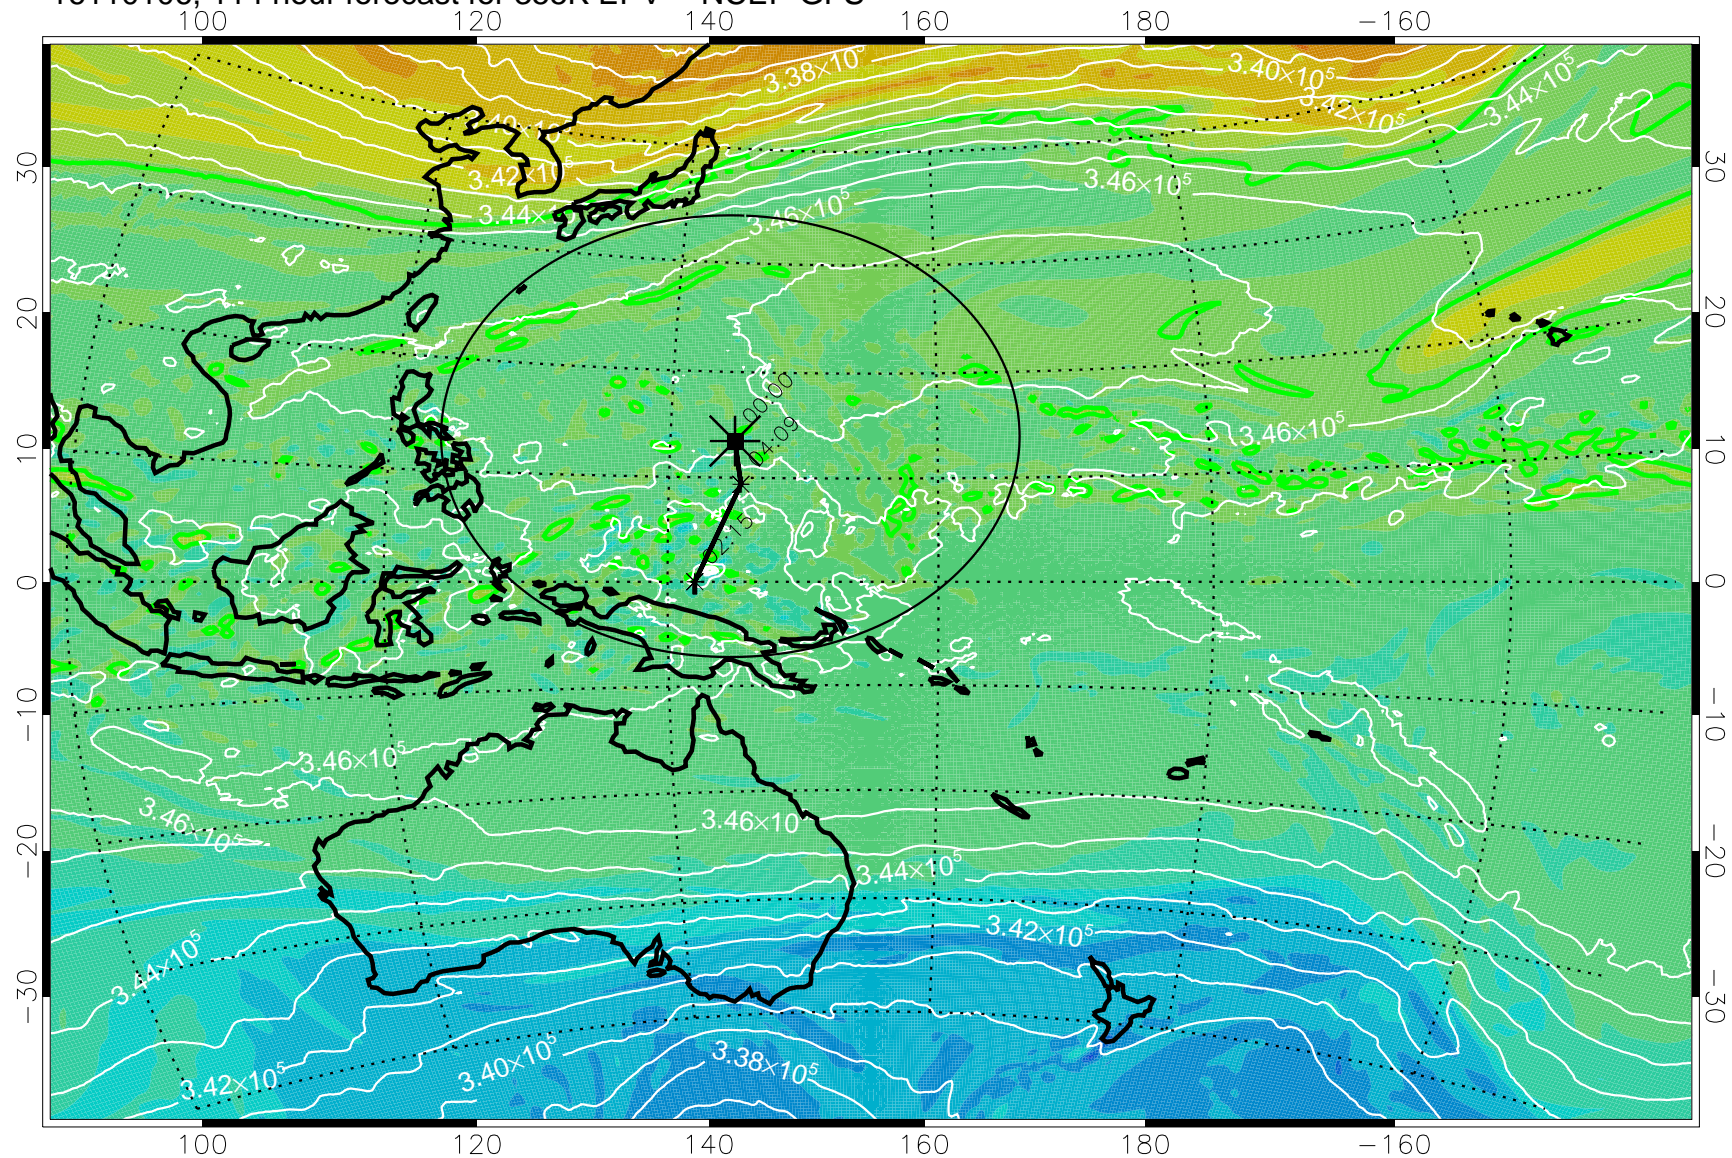

16103018, 078 hour forecast for 355K EPV -- NCEP GFS

355K Montgomery Streamfunction, white
EPV Tropopause (2 PVU) Position
Range ring of 2304 km

16103100, 084 hour forecast for 355K EPV -- NCEP GFS

355K Montgomery Streamfunction, white
EPV Tropopause (2 PVU) Position
Range ring of 2304 km

16103106, 090 hour forecast for 355K EPV -- NCEP GFS

355K Montgomery Streamfunction, white
EPV Tropopause (2 PVU) Position
Range ring of 2304 km

16103112, 096 hour forecast for 355K EPV -- NCEP GFS

355K Montgomery Streamfunction, white
EPV Tropopause (2 PVU) Position
Range ring of 2304 km

16103118, 102 hour forecast for 355K EPV -- NCEP GFS

355K Montgomery Streamfunction, white
EPV Tropopause (2 PVU) Position
Range ring of 2304 km

16110100, 108 hour forecast for 355K EPV -- NCEP GFS

355K Montgomery Streamfunction, white
EPV Tropopause (2 PVU) Position
Range ring of 2304 km

16110106, 114 hour forecast for 355K EPV -- NCEP GFS

355K Montgomery Streamfunction, white
EPV Tropopause (2 PVU) Position
Range ring of 2304 km

16110112, 120 hour forecast for 355K EPV -- NCEP GFS

355K Montgomery Streamfunction, white
EPV Tropopause (2 PVU) Position
Range ring of 2304 km