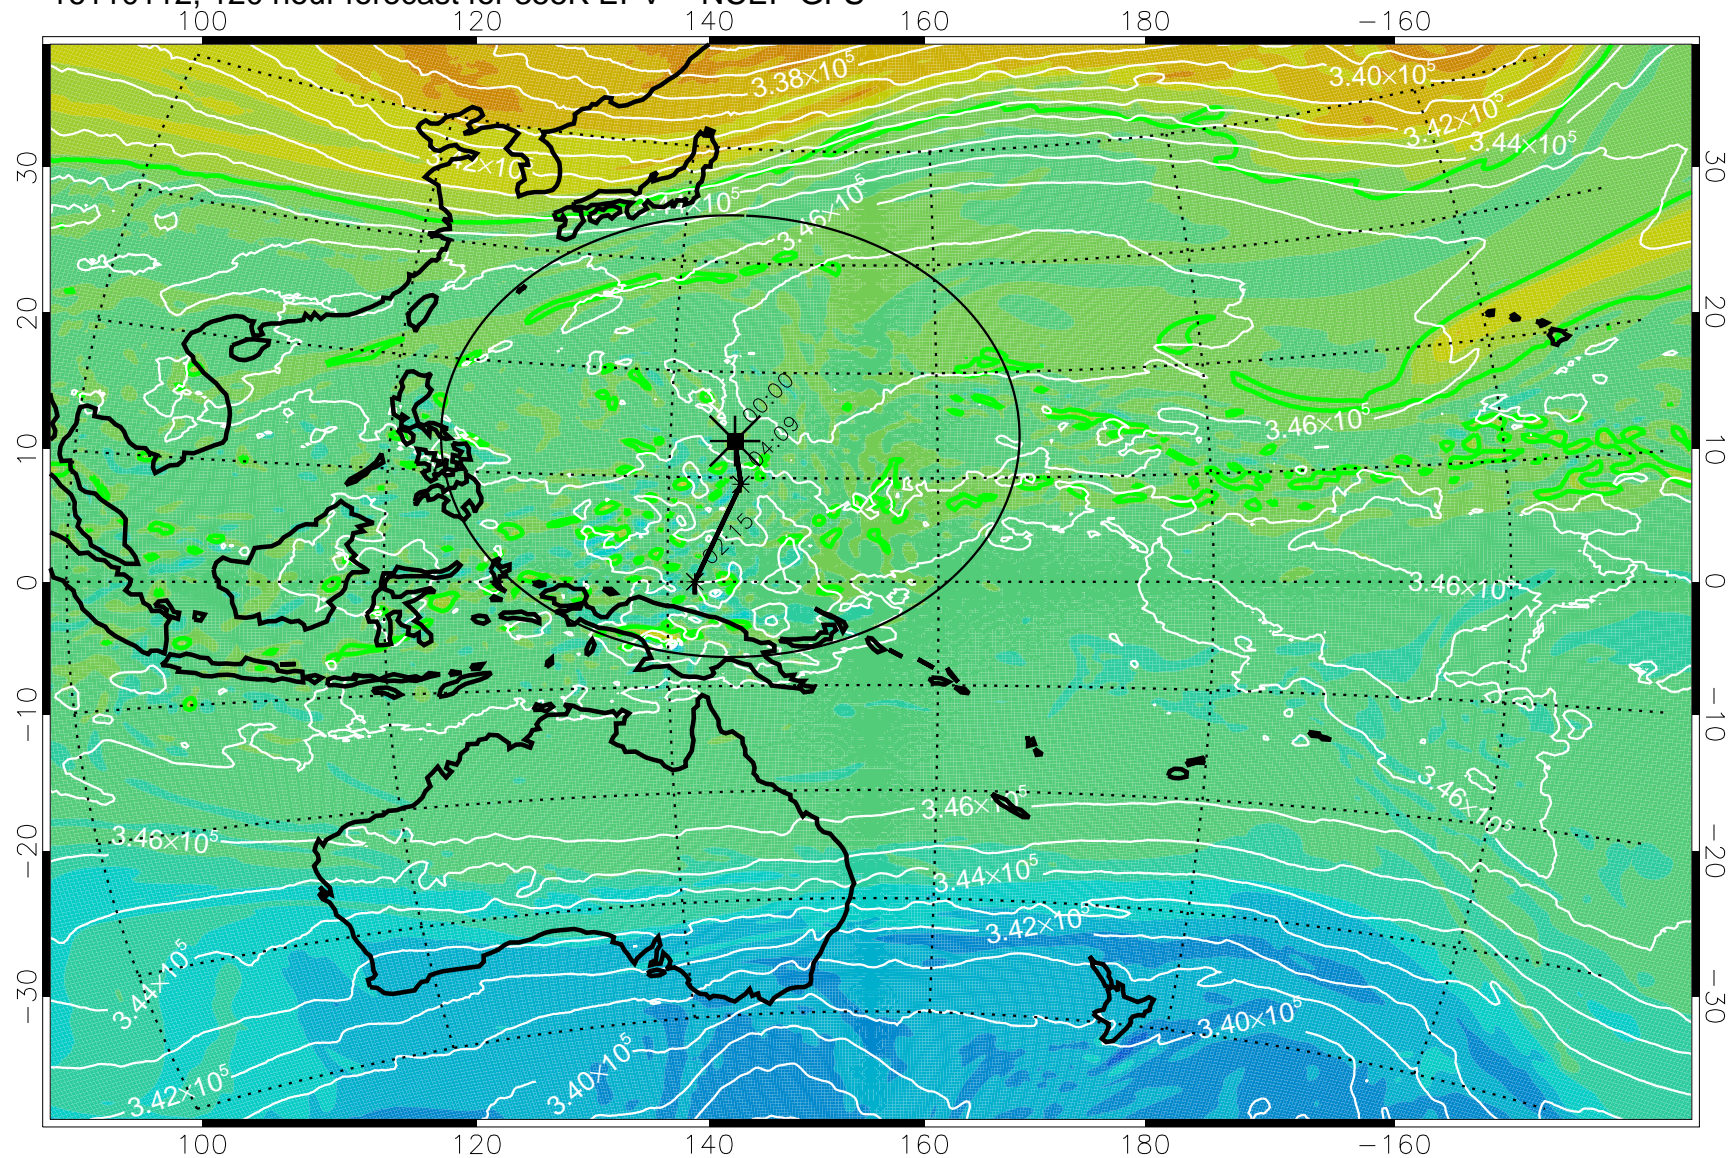

16103018, 078 hour forecast for 355K EPV -- NCEP GFS

355K Montgomery Streamfunction, white
EPV Tropopause (2 PVU) Position
Range ring of 2304 km

16103100, 084 hour forecast for 355K EPV -- NCEP GFS

355K Montgomery Streamfunction, white
EPV Tropopause (2 PVU) Position
Range ring of 2304 km

16103106, 090 hour forecast for 355K EPV -- NCEP GFS

355K Montgomery Streamfunction, white
EPV Tropopause (2 PVU) Position
Range ring of 2304 km

16103112, 096 hour forecast for 355K EPV -- NCEP GFS

355K Montgomery Streamfunction, white
EPV Tropopause (2 PVU) Position
Range ring of 2304 km

16103118, 102 hour forecast for 355K EPV -- NCEP GFS

355K Montgomery Streamfunction, white
EPV Tropopause (2 PVU) Position
Range ring of 2304 km

16110100, 108 hour forecast for 355K EPV -- NCEP GFS

355K Montgomery Streamfunction, white
EPV Tropopause (2 PVU) Position
Range ring of 2304 km

16110106, 114 hour forecast for 355K EPV -- NCEP GFS

355K Montgomery Streamfunction, white
EPV Tropopause (2 PVU) Position
Range ring of 2304 km

16110112, 120 hour forecast for 355K EPV -- NCEP GFS

355K Montgomery Streamfunction, white
EPV Tropopause (2 PVU) Position
Range ring of 2304 km