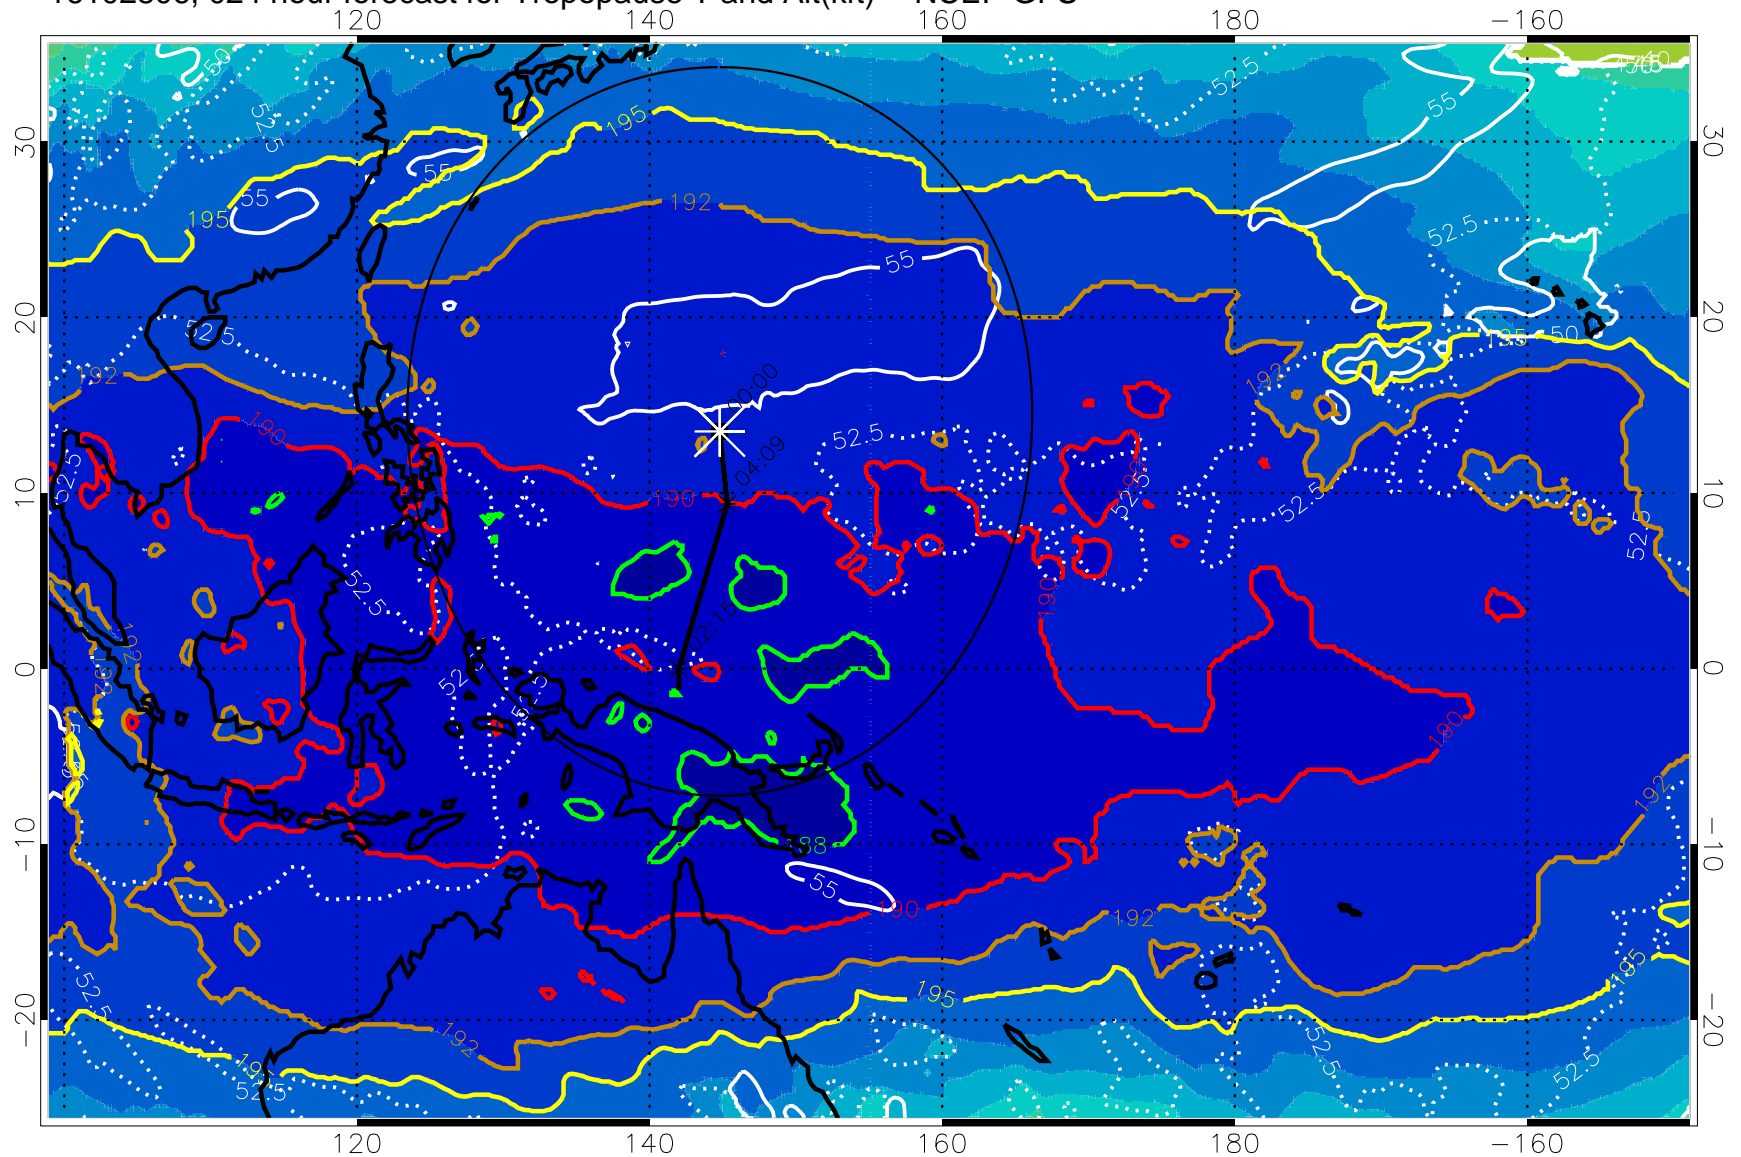

Range ring of 2304 km

16102800, 018 hour forecast for Tropopause T and Alt(kft) -- NCEP GFS

190 200 210 220 230

Tropopause T, K

Tropopause Altitude in kft (white)

192.5K Isotherm 195K Isotherm  
187.5K Isotherm 190K Isotherm

Range ring of 2304 km

16102806, 024 hour forecast for Tropopause T and Alt(kft) -- NCEP GFS

190 200 210 220 230  
Tropopause T, K

Tropopause Altitude in kft (white)

192.5K Isotherm 195K Isotherm  
187.5K Isotherm 190K Isotherm