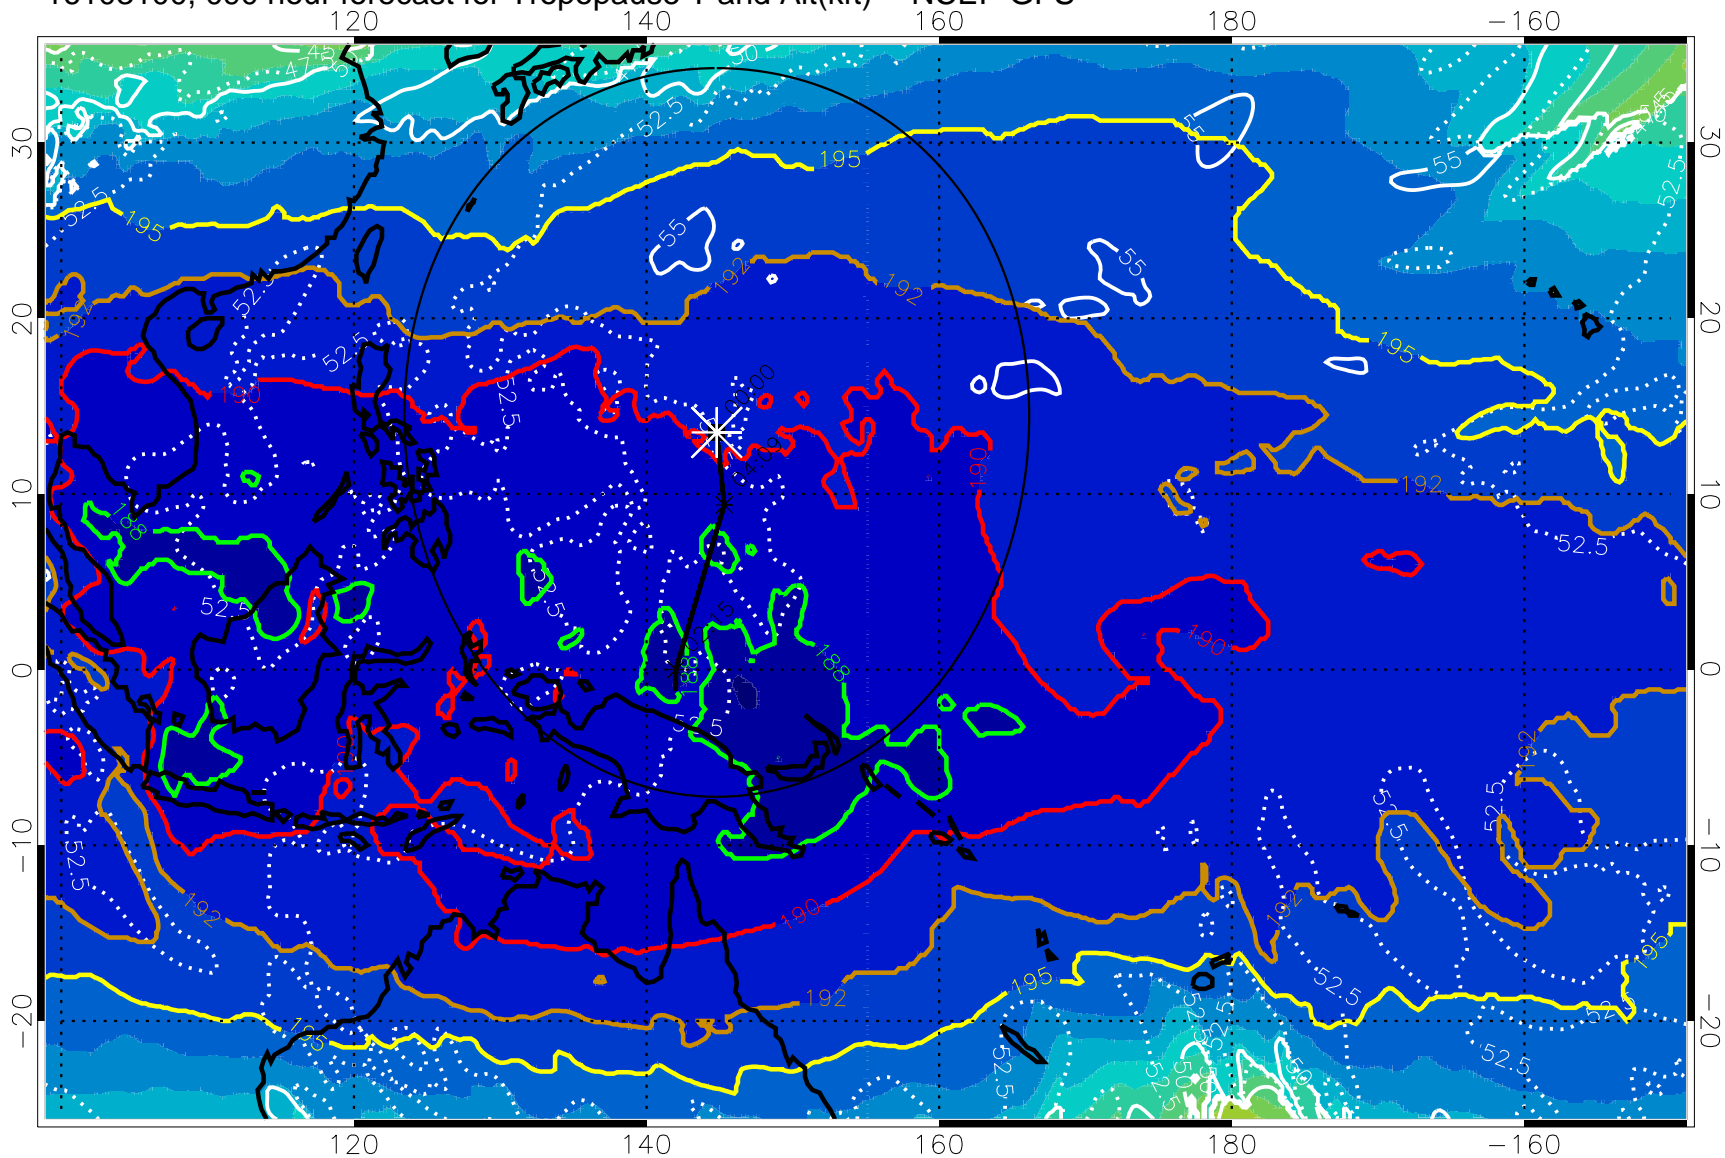

16103100, 090 hour forecast for Tropopause T and Alt(kft) -- NCEP GFS

190 200 210 220 230

Tropopause T, K

Tropopause Altitude in kft (white)

192.5K Isotherm 195K Isotherm
187.5K Isotherm 190K Isotherm

Range ring of 2304 km