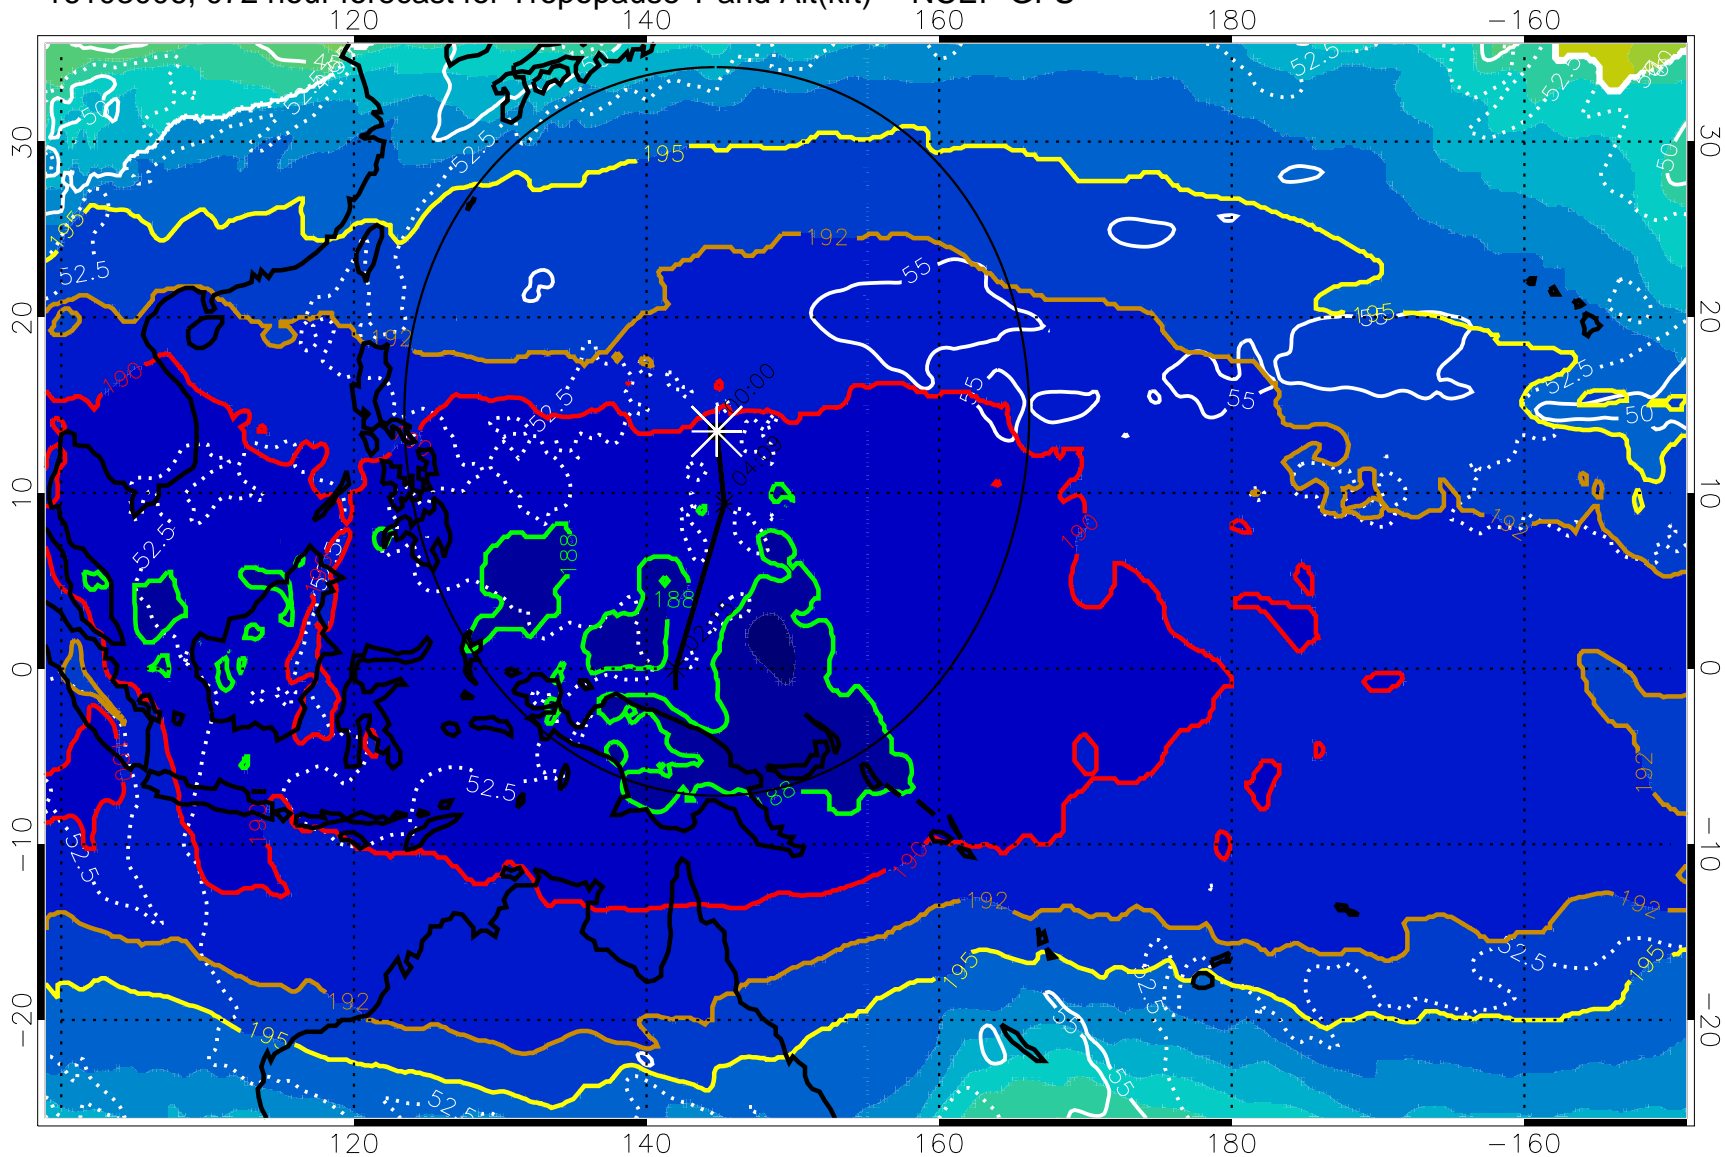

16103006, 072 hour forecast for Tropopause T and Alt(kft) -- NCEP GFS

190 200 210 220 230

Tropopause T, K

Tropopause Altitude in kft (white)

192.5K Isotherm 195K Isotherm
187.5K Isotherm 190K Isotherm

Range ring of 2304 km