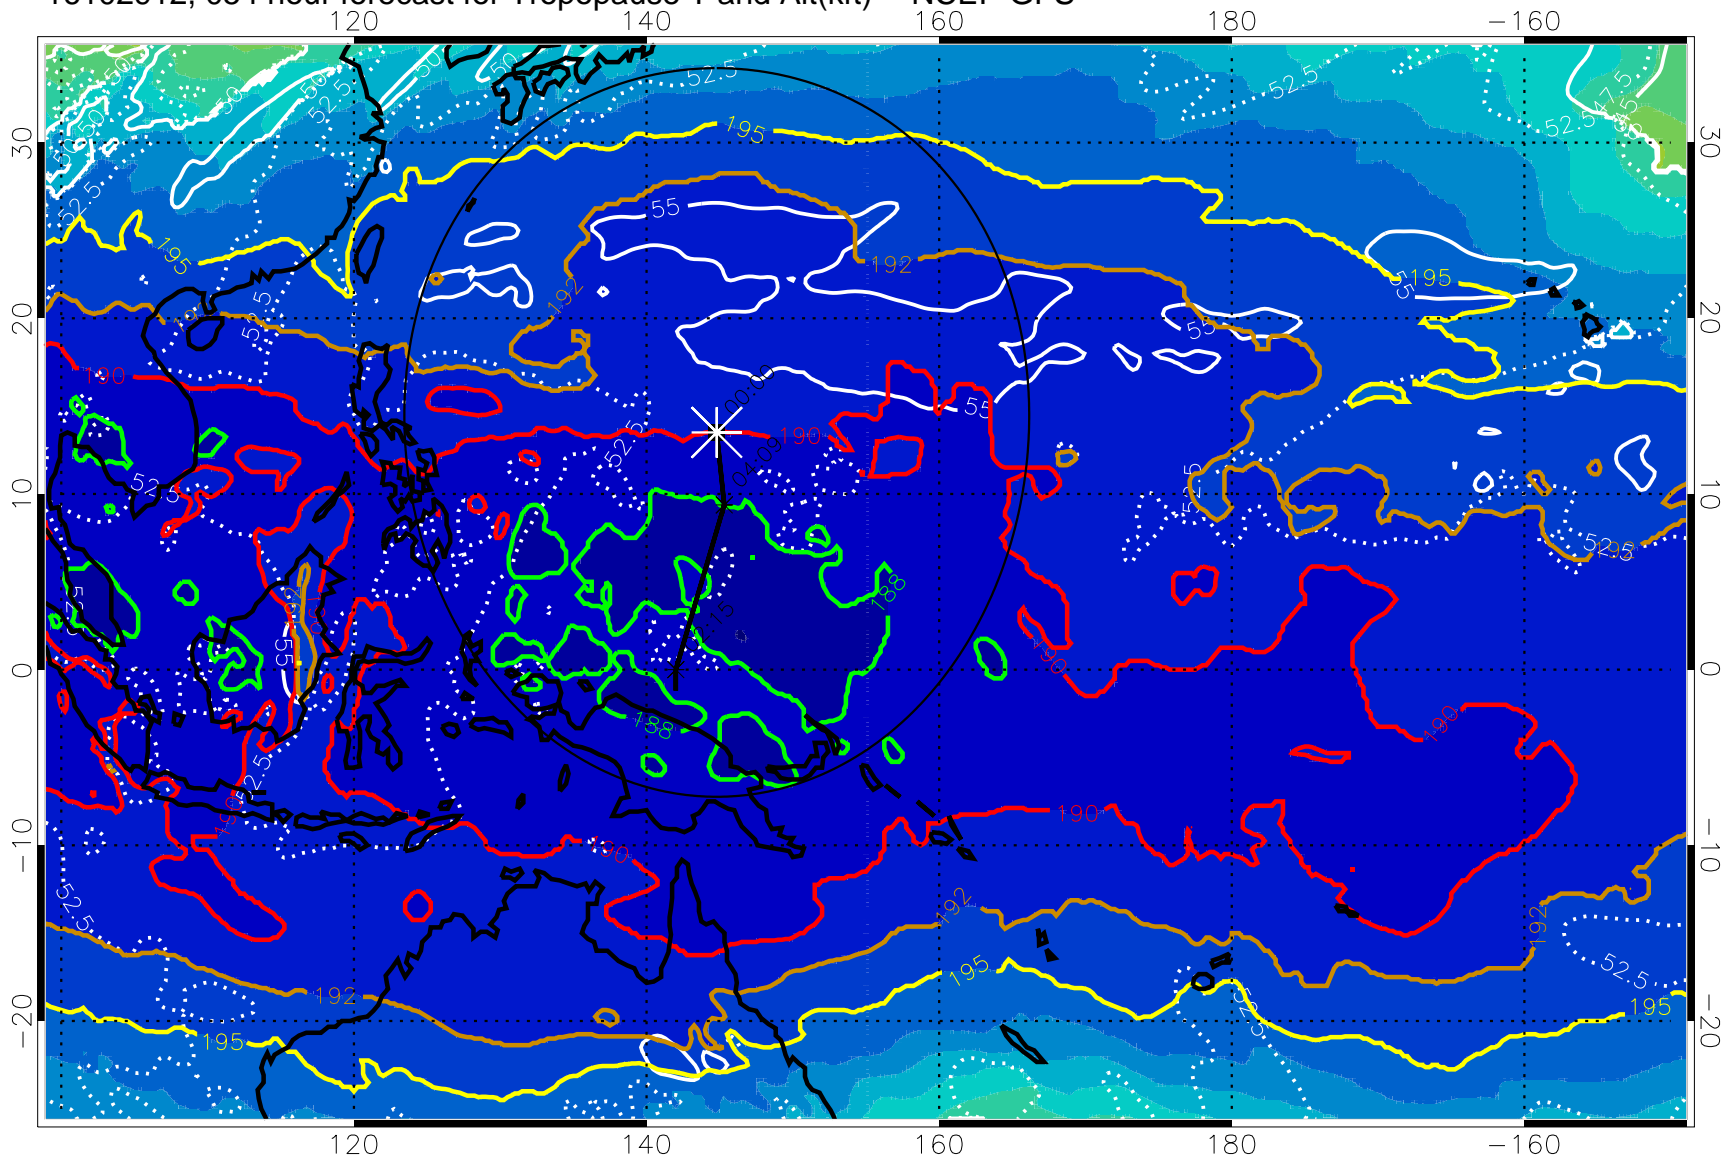

16102912, 054 hour forecast for Tropopause T and Alt(kft) -- NCEP GFS

190 200 210 220 230

Tropopause T, K

Tropopause Altitude in kft (white)

192.5K Isotherm 195K Isotherm
187.5K Isotherm 190K Isotherm

Range ring of 2304 km