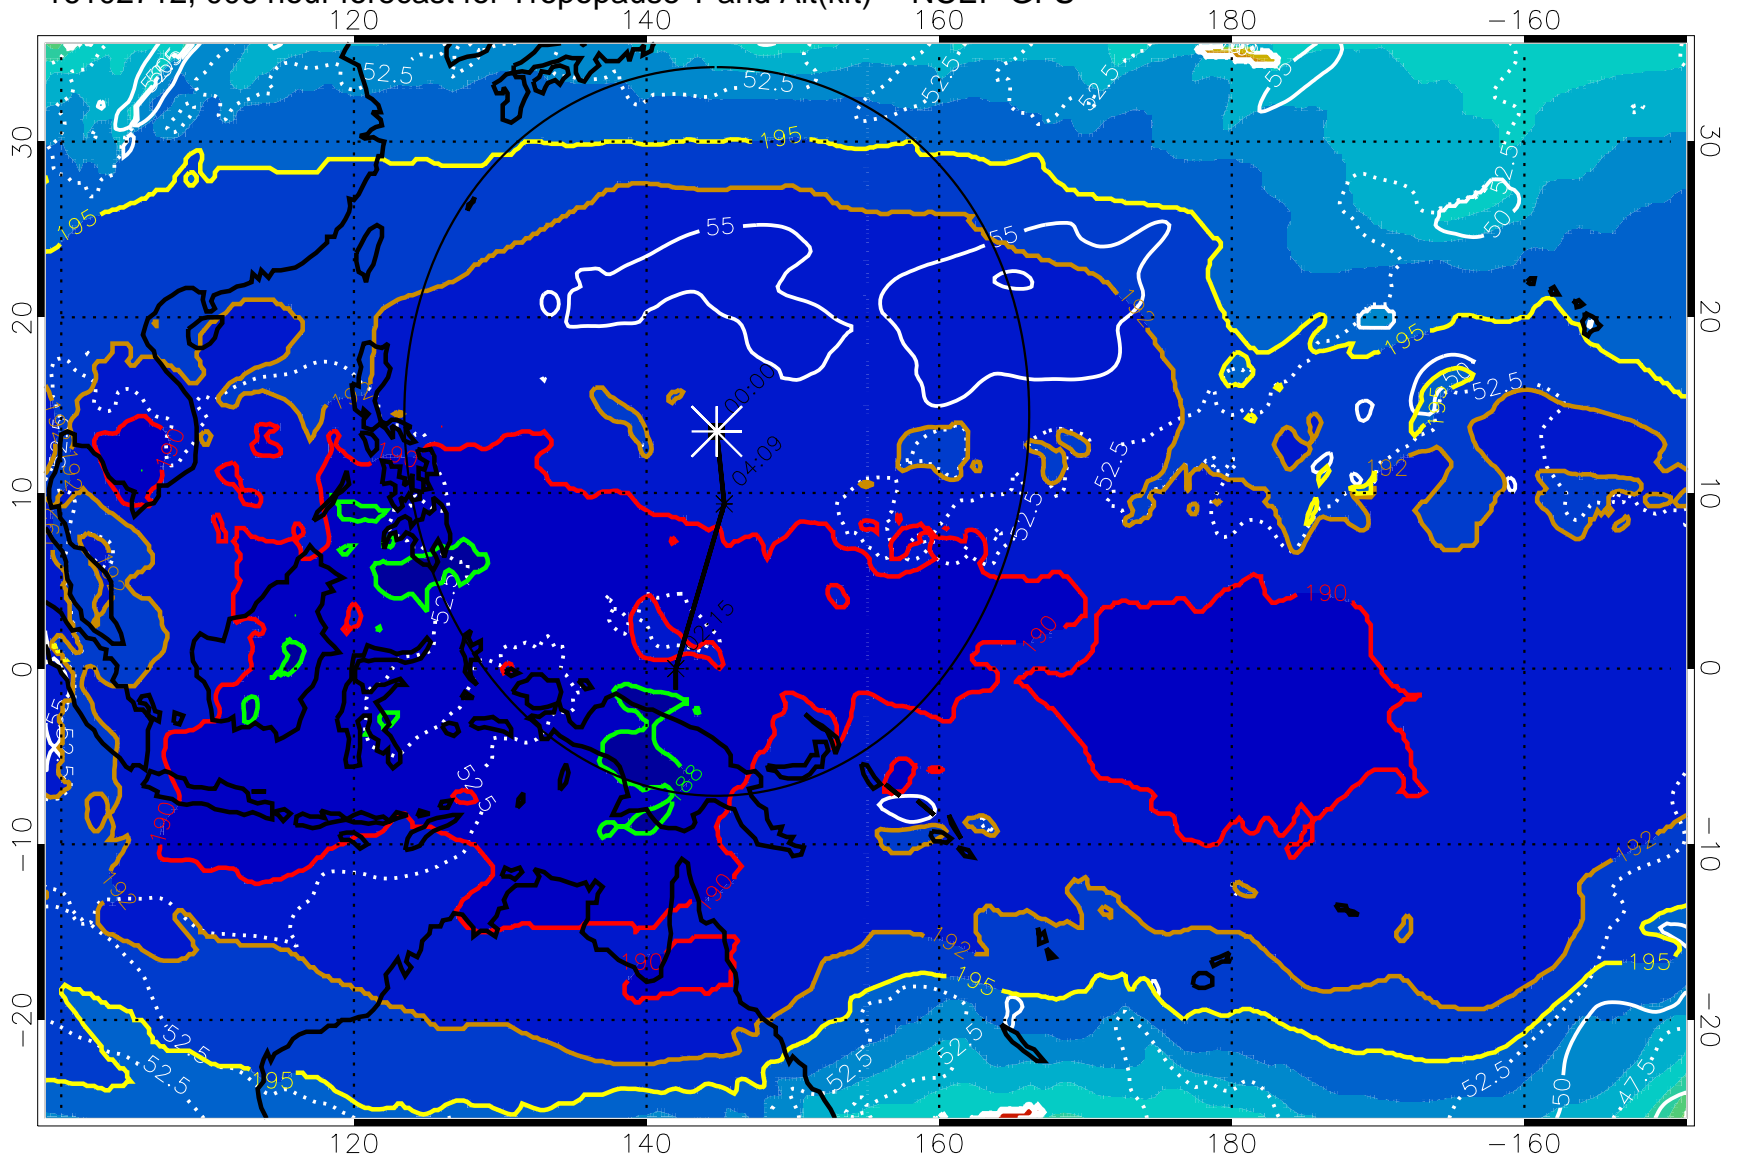

16102712, 006 hour forecast for Tropopause T and Alt(kft) -- NCEP GFS

190 200 210 220 230  
Tropopause T, K

Tropopause Altitude in kft (white)

192.5K Isotherm 195K Isotherm  
187.5K Isotherm 190K Isotherm

Range ring of 2304 km

16102718, 012 hour forecast for Tropopause T and Alt(kft) -- NCEP GFS

190 200 210 220 230

Tropopause T, K

Tropopause Altitude in kft (white)

192.5K Isotherm 195K Isotherm

187.5K Isotherm 190K Isotherm