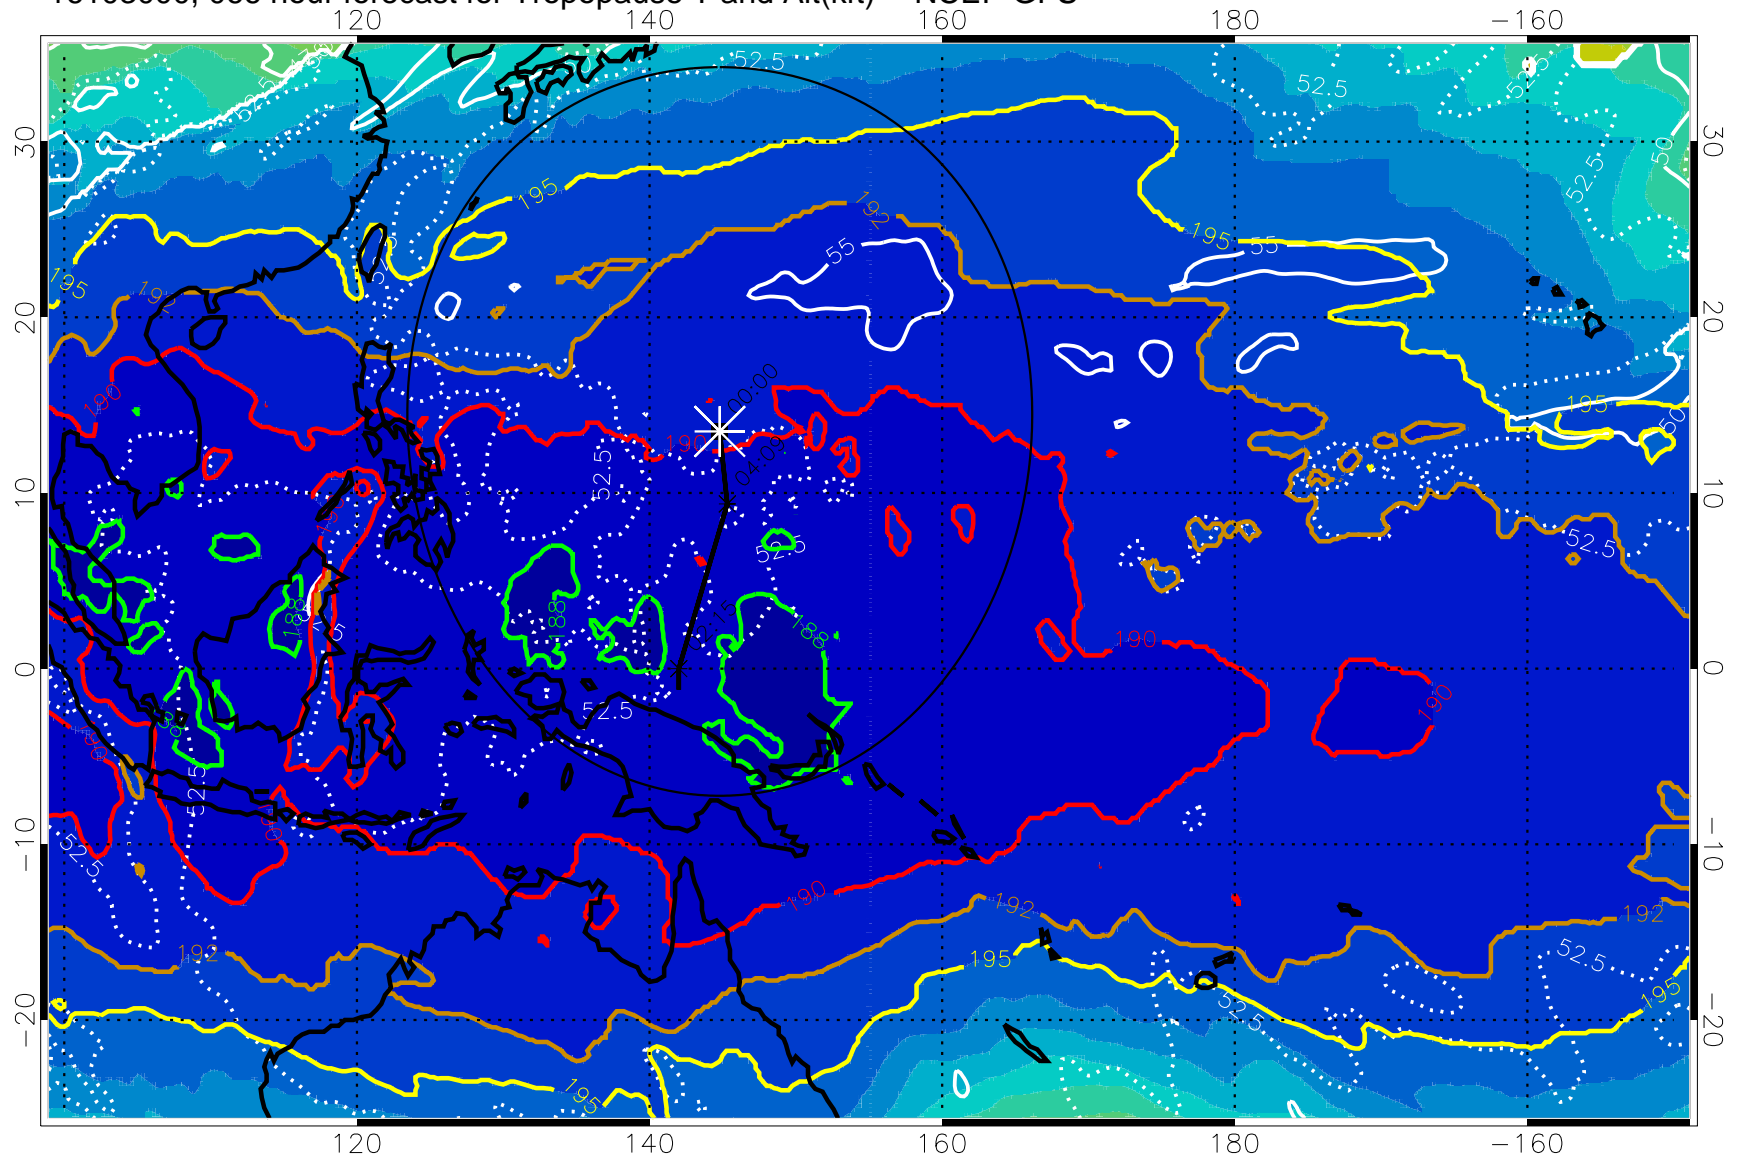

16103000, 066 hour forecast for Tropopause T and Alt(kft) -- NCEP GFS

190 200 210 220 230
Tropopause T, K

Tropopause Altitude in kft (white)

192.5K Isotherm 195K Isotherm
187.5K Isotherm 190K Isotherm

Range ring of 2304 km