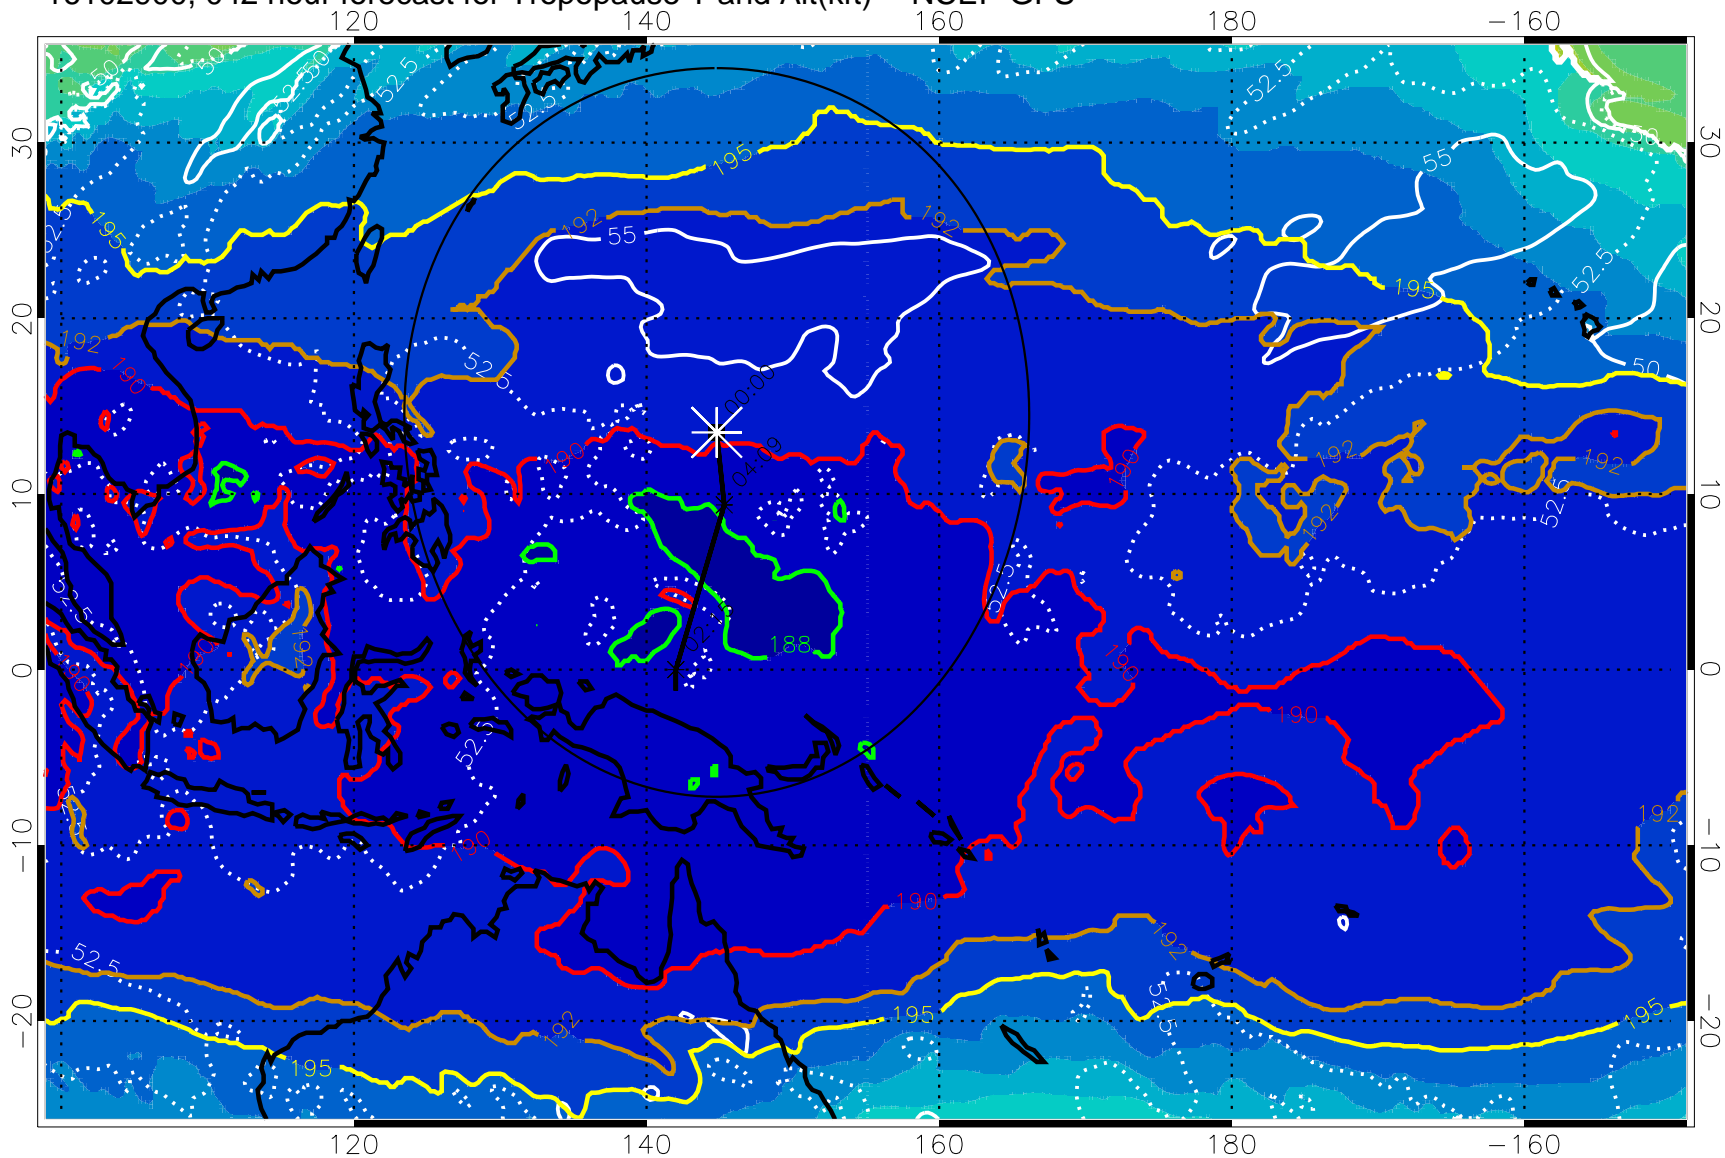

Range ring of 2304 km

16102818, 036 hour forecast for Tropopause T and Alt(kft) -- NCEP GFS

190 200 210 220 230

Tropopause T, K

Tropopause Altitude in kft (white)

192.5K Isotherm 195K Isotherm

187.5K Isotherm 190K Isotherm

Range ring of 2304 km

16102900, 042 hour forecast for Tropopause T and Alt(kft) -- NCEP GFS

190 200 210 220 230  
Tropopause T, K

Tropopause Altitude in kft (white)

192.5K Isotherm 195K Isotherm  
187.5K Isotherm 190K Isotherm