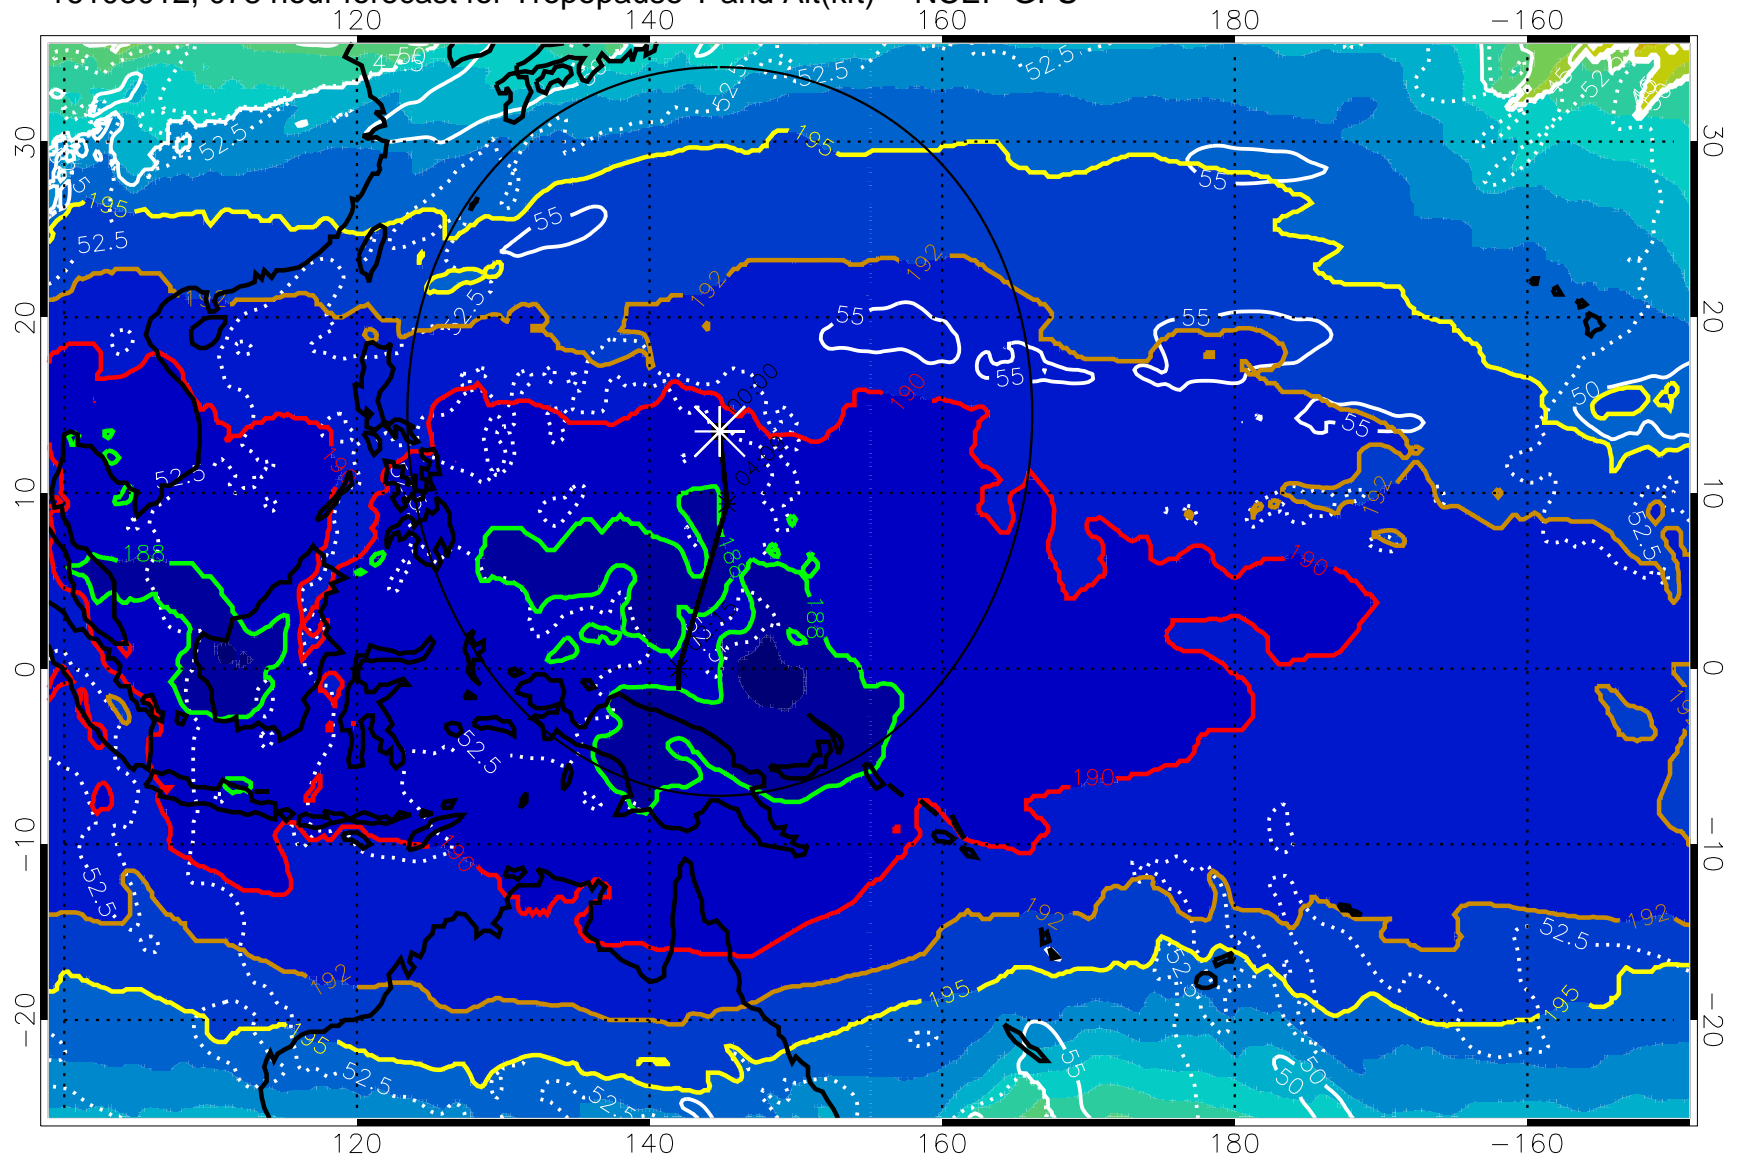

Range ring of 2304 km

16103006, 072 hour forecast for Tropopause T and Alt(kft) -- NCEP GFS

190 200 210 220 230

Tropopause T, K

Tropopause Altitude in kft (white)

192.5K Isotherm 195K Isotherm  
187.5K Isotherm 190K Isotherm

Range ring of 2304 km

16103012, 078 hour forecast for Tropopause T and Alt(kft) -- NCEP GFS

190 200 210 220 230

Tropopause T, K

Tropopause Altitude in kft (white)

192.5K Isotherm 195K Isotherm  
187.5K Isotherm 190K Isotherm