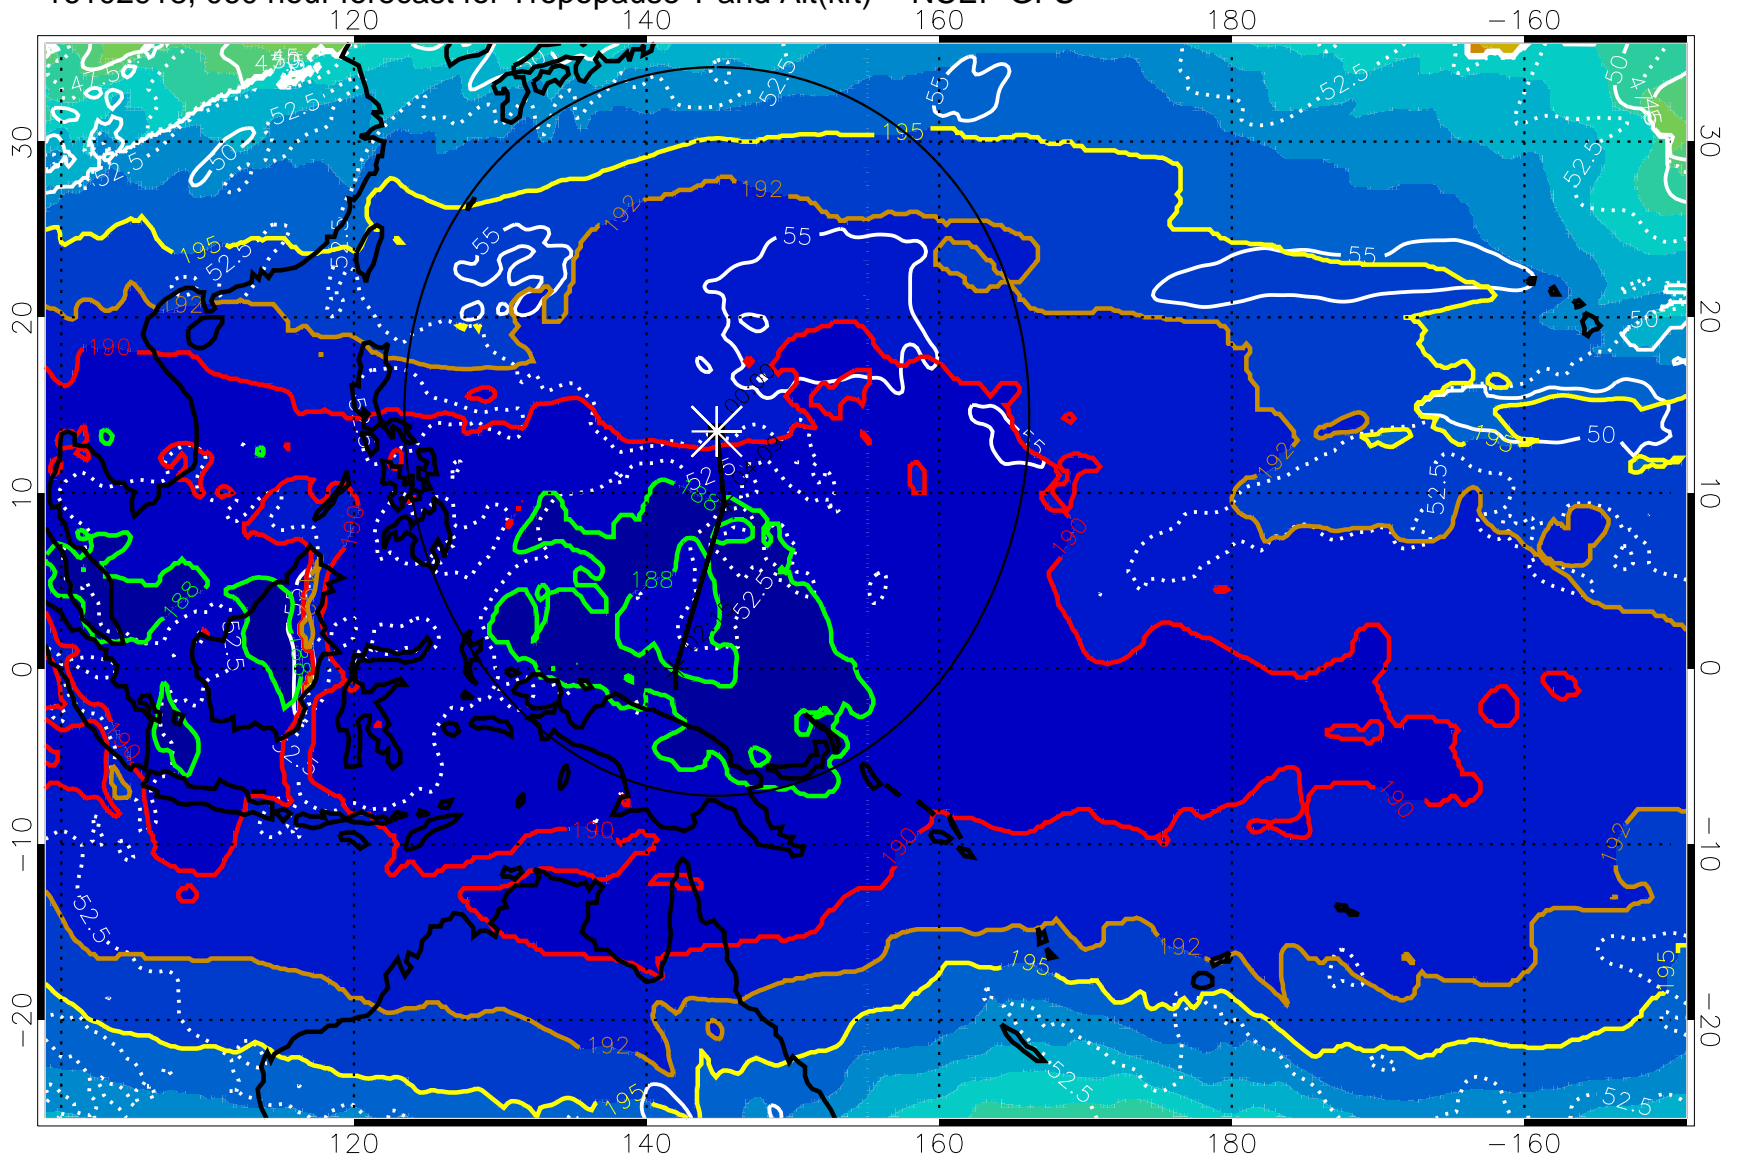

16102918, 060 hour forecast for Tropopause T and Alt(kft) -- NCEP GFS

190 200 210 220 230

Tropopause T, K

Tropopause Altitude in kft (white)

192.5K Isotherm 195K Isotherm

187.5K Isotherm 190K Isotherm

Range ring of 2304 km