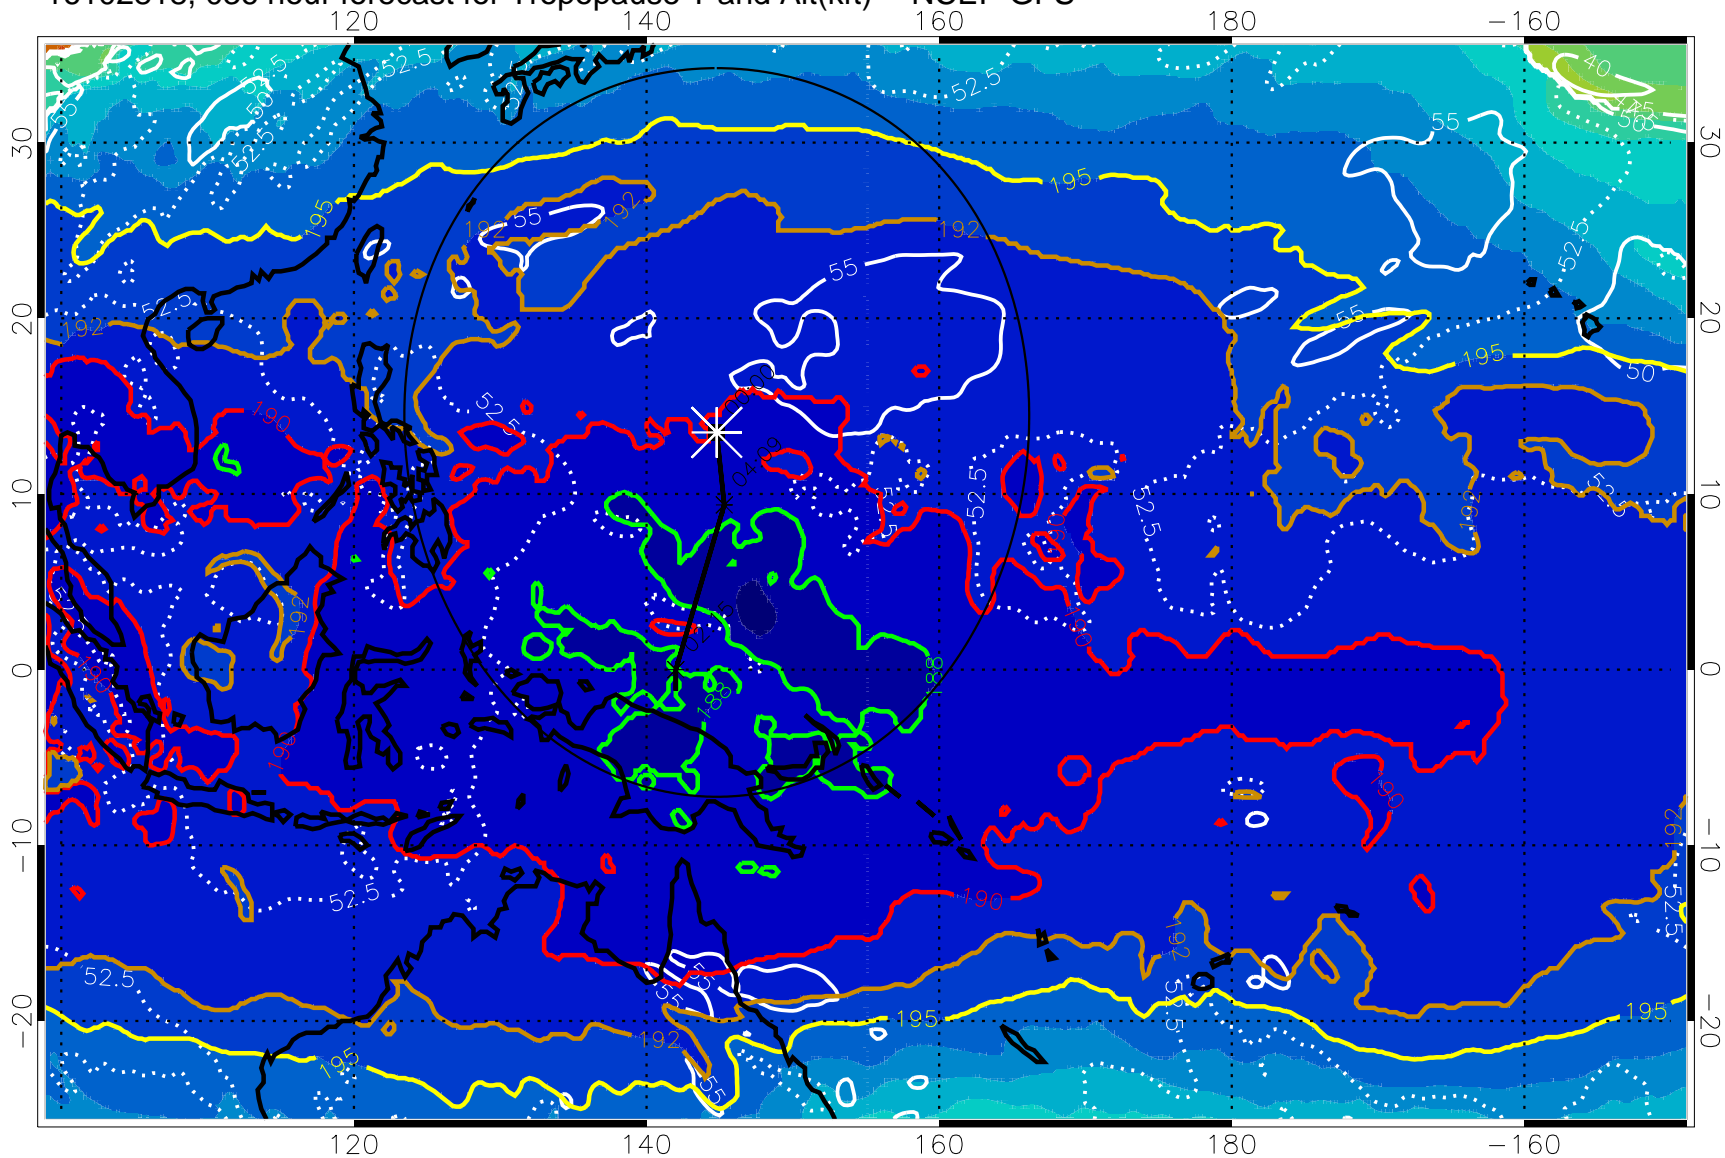

16102818, 036 hour forecast for Tropopause T and Alt(kft) -- NCEP GFS

190 200 210 220 230

Tropopause T, K

Tropopause Altitude in kft (white)

192.5K Isotherm 195K Isotherm

187.5K Isotherm 190K Isotherm

Range ring of 2304 km