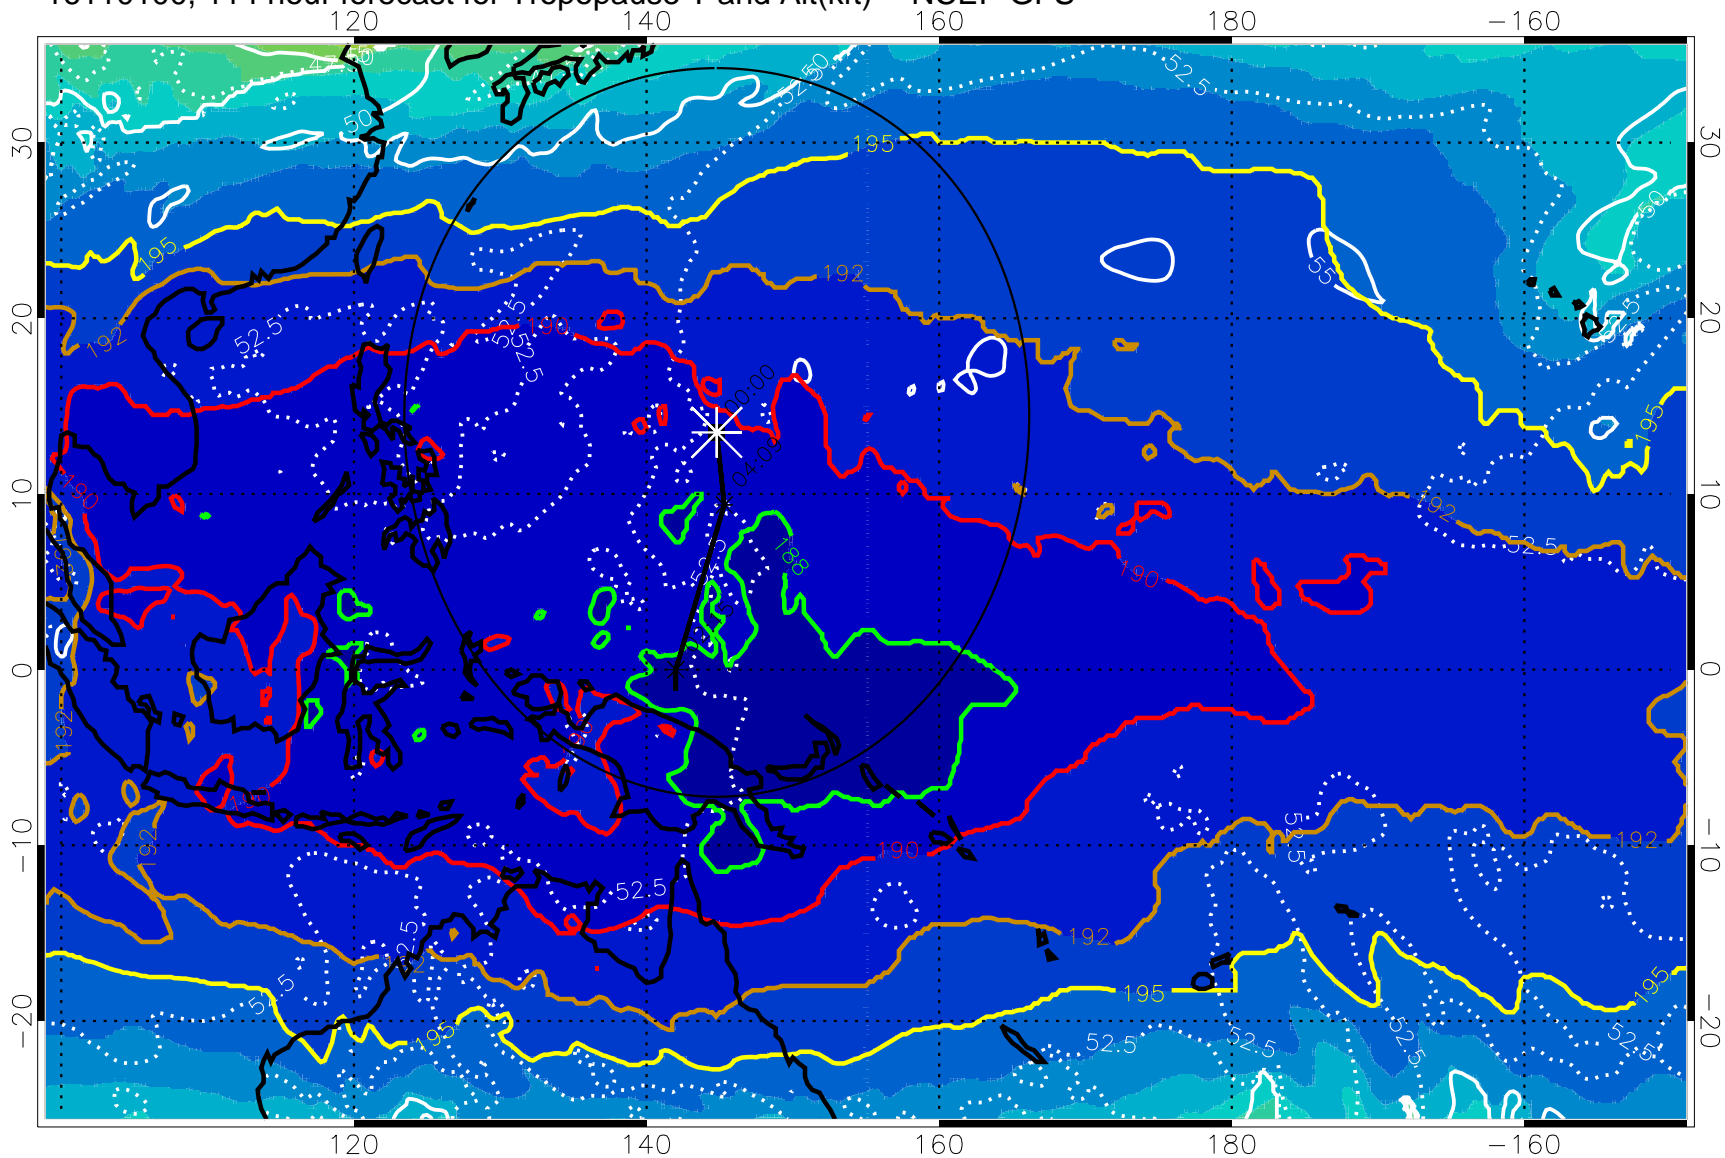

16110100, 114 hour forecast for Tropopause T and Alt(kft) -- NCEP GFS

190 200 210 220 230
Tropopause T, K

Tropopause Altitude in kft (white)

192.5K Isotherm 195K Isotherm
187.5K Isotherm 190K Isotherm

Range ring of 2304 km