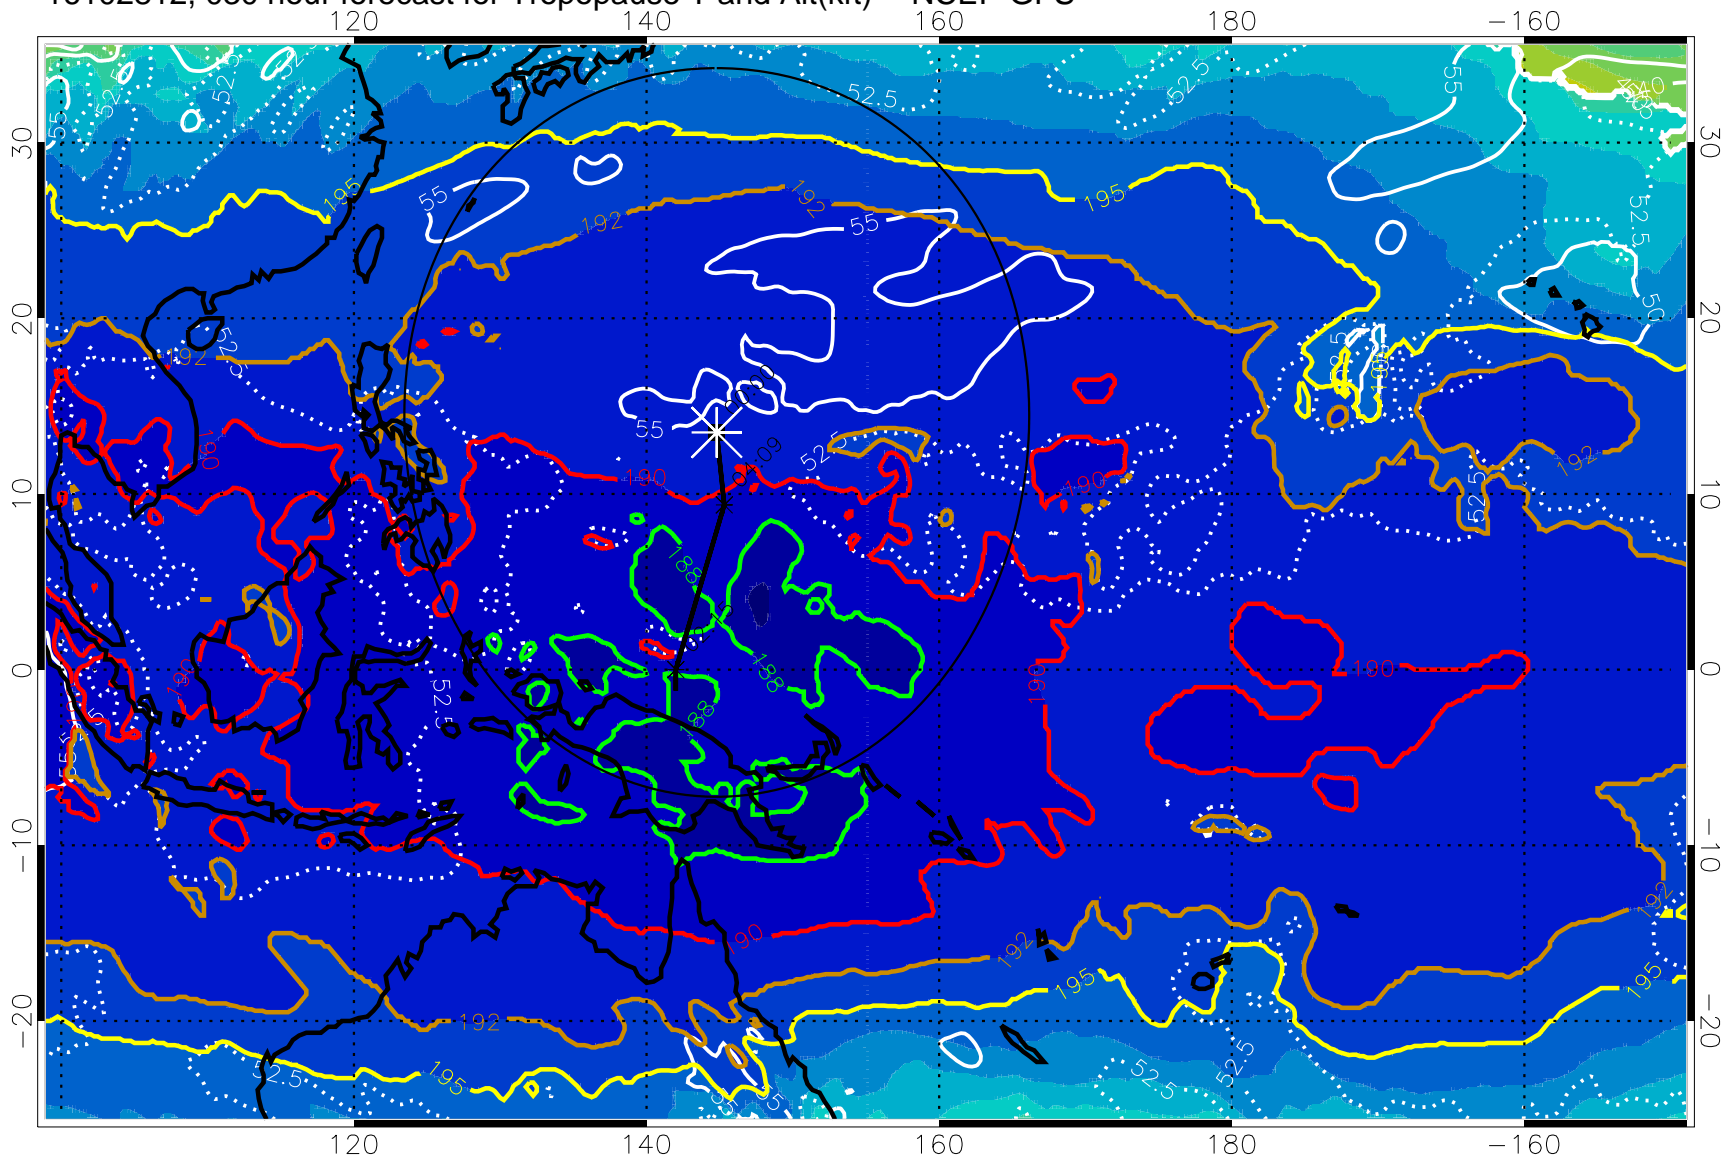

16102812, 030 hour forecast for Tropopause T and Alt(kft) -- NCEP GFS

190 200 210 220 230

Tropopause T, K

Tropopause Altitude in kft (white)

192.5K Isotherm 195K Isotherm
187.5K Isotherm 190K Isotherm

Range ring of 2304 km