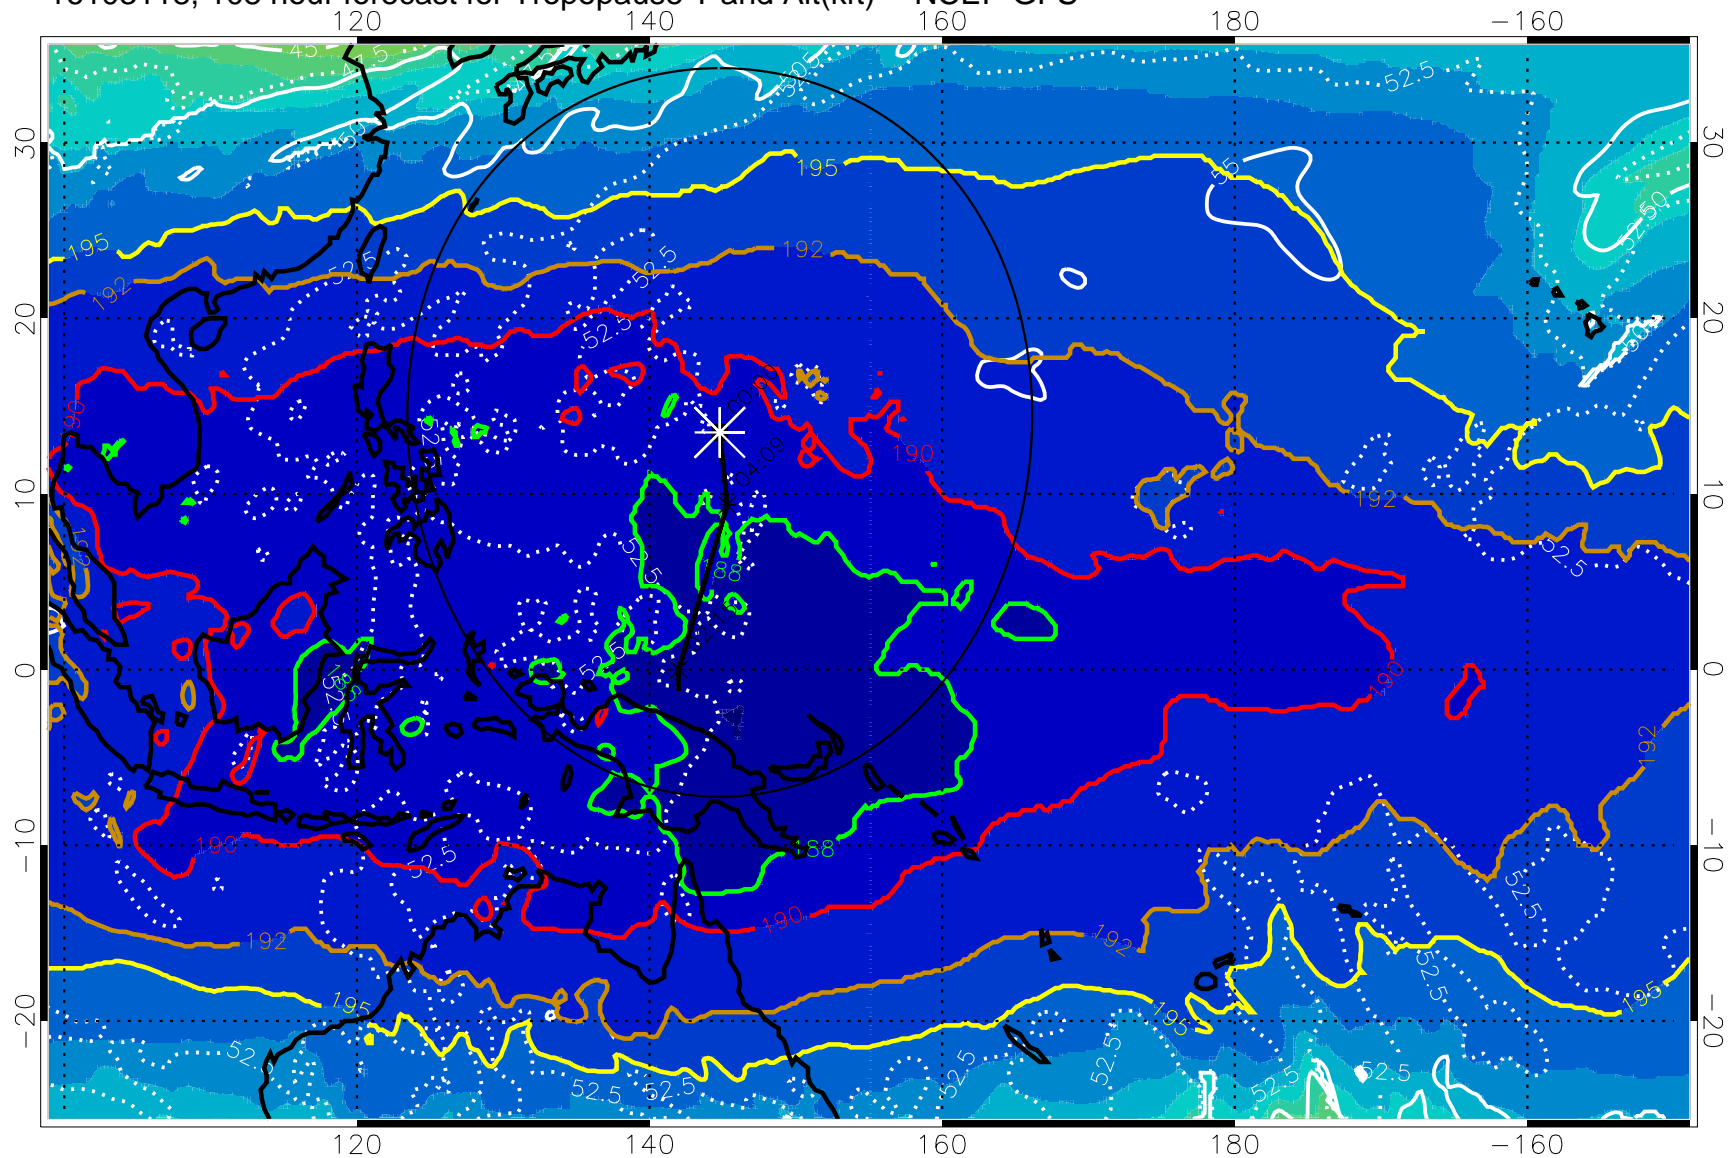

Range ring of 2304 km

16103112, 102 hour forecast for Tropopause T and Alt(kft) -- NCEP GFS

190 200 210 220 230

Tropopause T, K

Tropopause Altitude in kft (white)

192.5K Isotherm 195K Isotherm

187.5K Isotherm 190K Isotherm

Range ring of 2304 km

16103118, 108 hour forecast for Tropopause T and Alt(kft) -- NCEP GFS

190 200 210 220 230

Tropopause T, K

Tropopause Altitude in kft (white)

192.5K Isotherm 195K Isotherm  
187.5K Isotherm 190K Isotherm