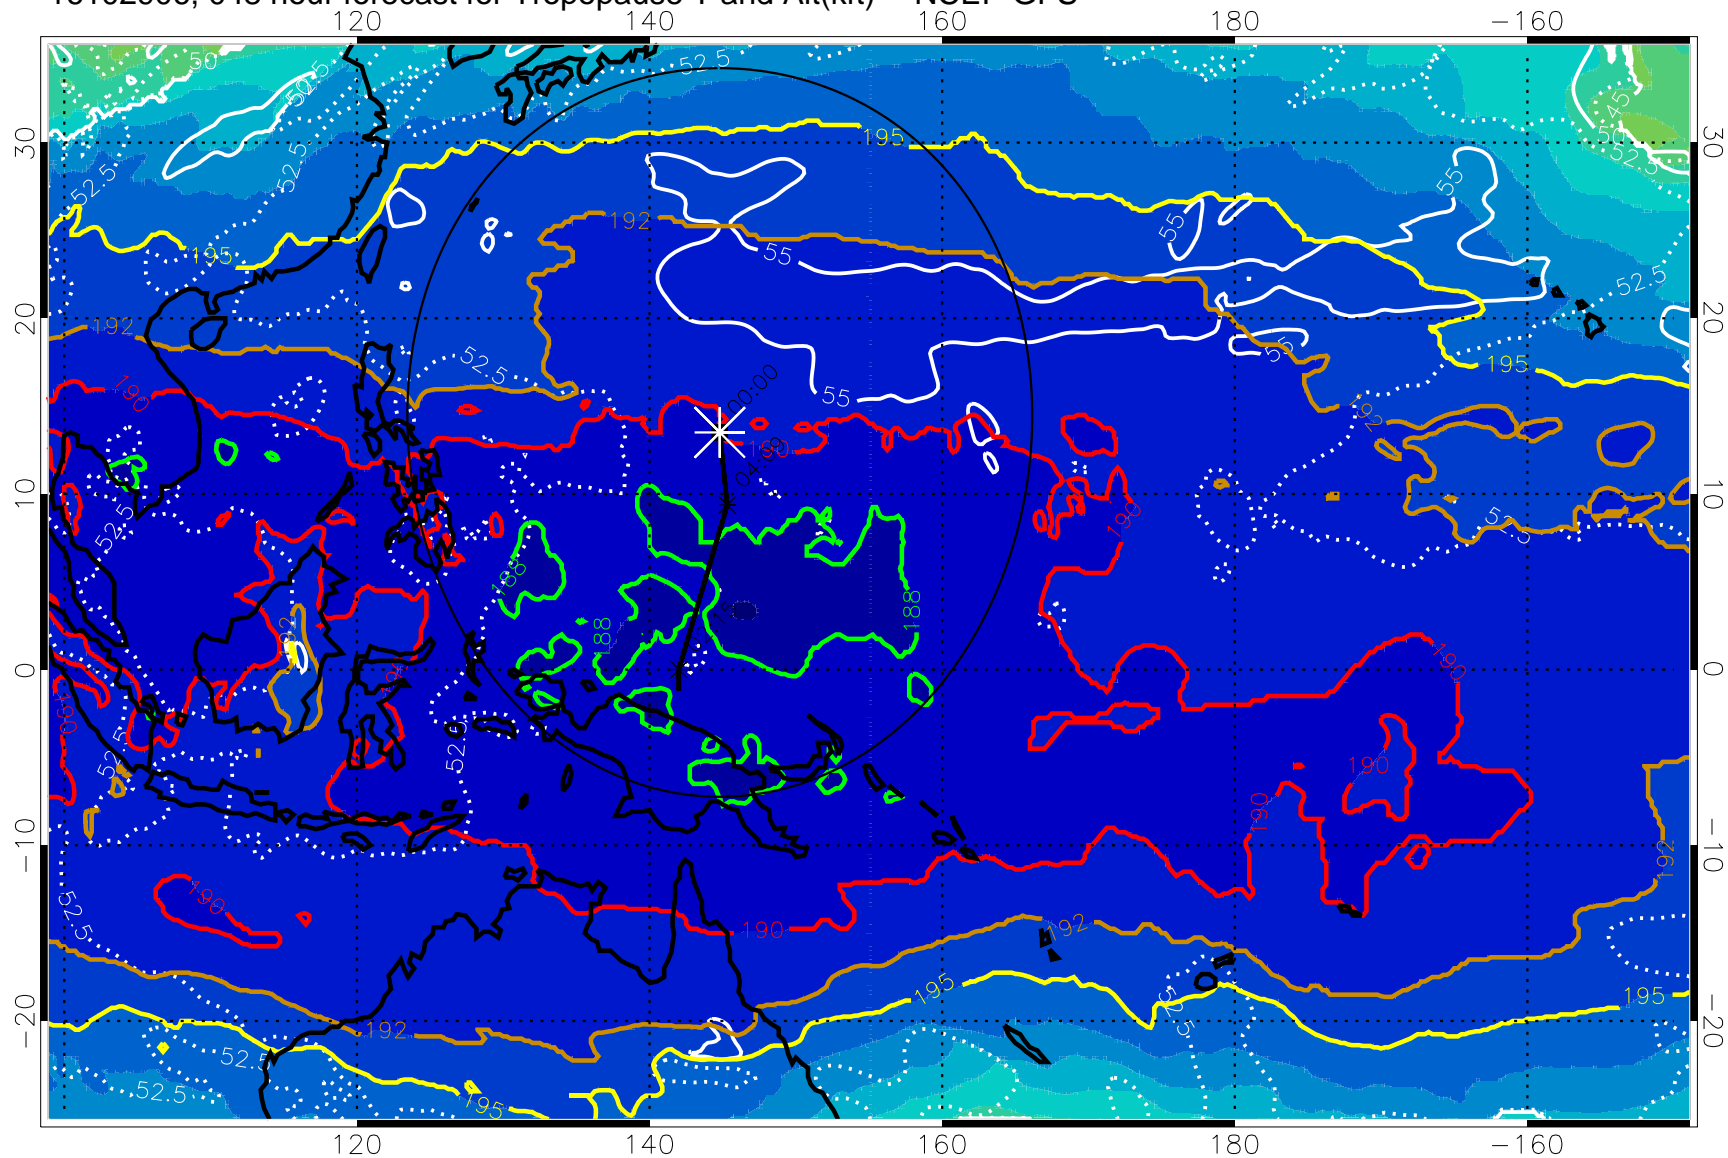

16102906, 048 hour forecast for Tropopause T and Alt(kft) -- NCEP GFS

190 200 210 220 230

Tropopause T, K

Tropopause Altitude in kft (white)

192.5K Isotherm 195K Isotherm
187.5K Isotherm 190K Isotherm

Range ring of 2304 km