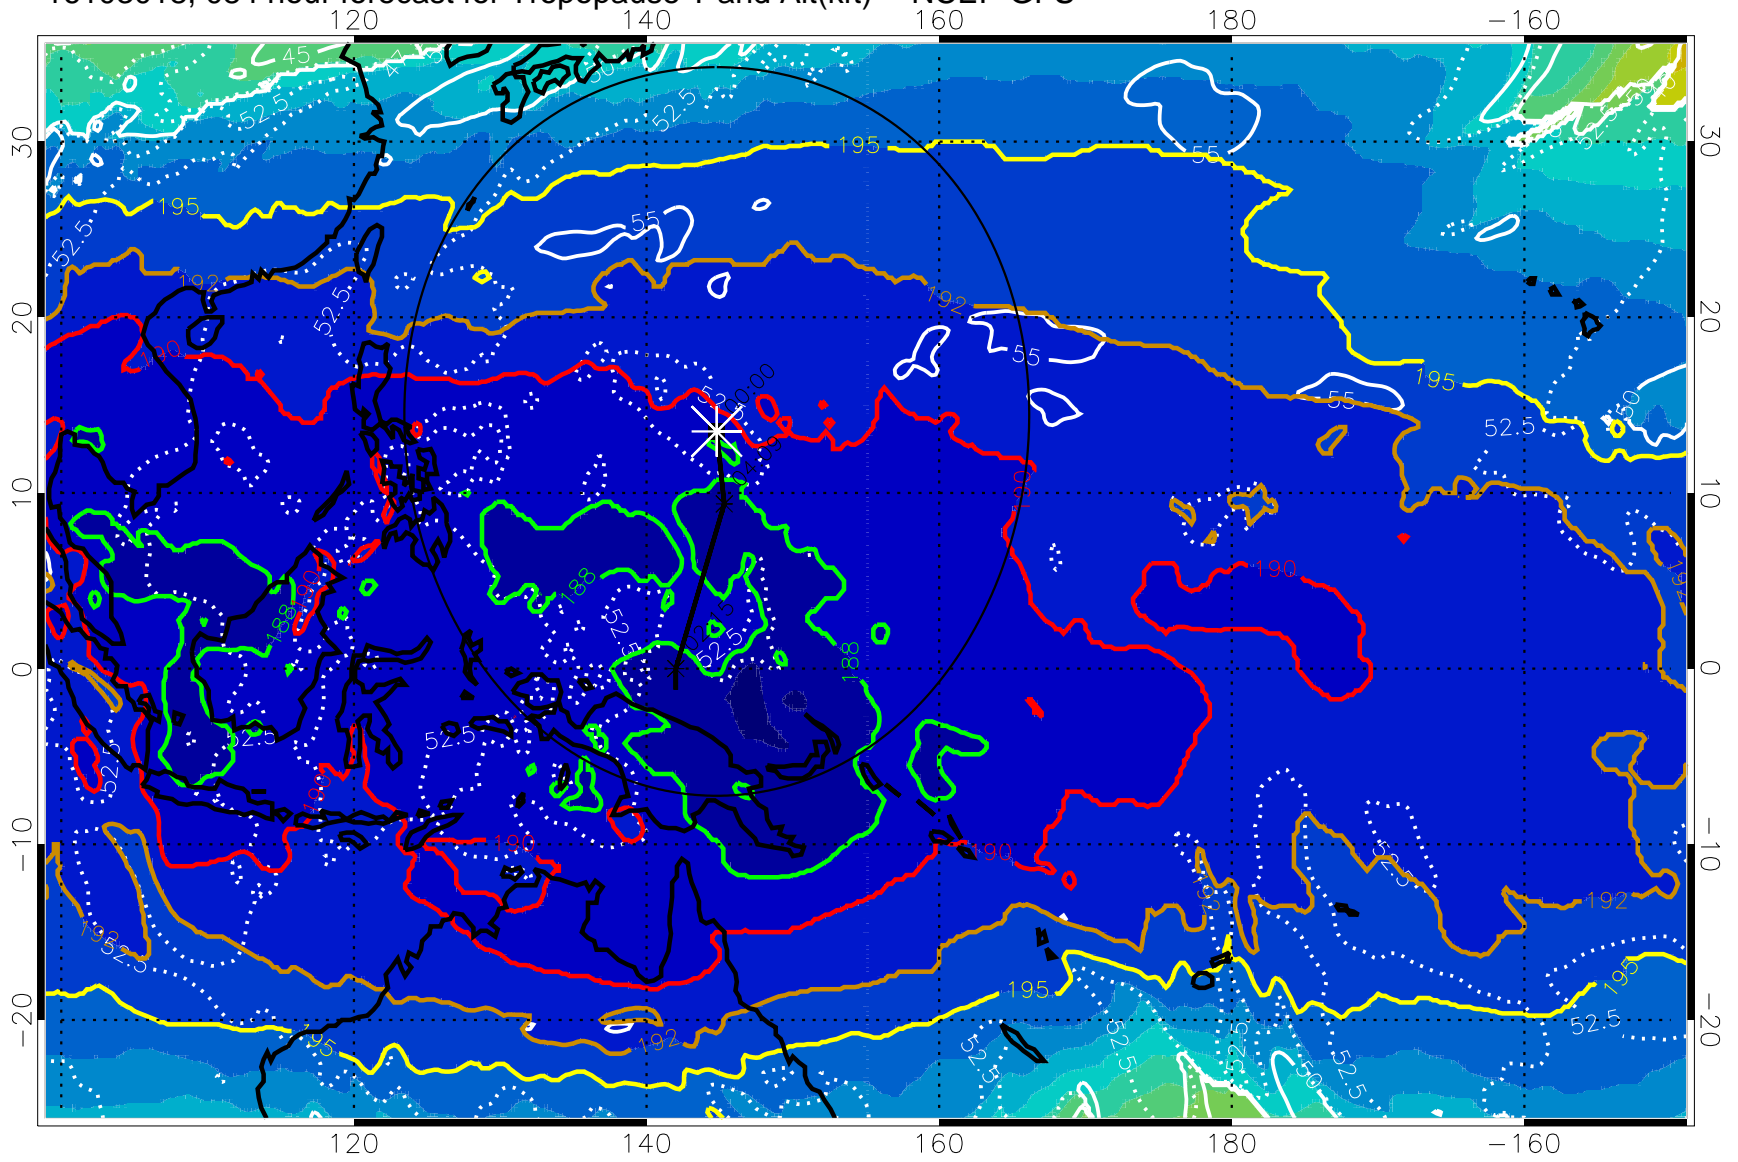

16103018, 084 hour forecast for Tropopause T and Alt(kft) -- NCEP GFS

190 200 210 220 230
Tropopause T, K

Tropopause Altitude in kft (white)

192.5K Isotherm 195K Isotherm
187.5K Isotherm 190K Isotherm

Range ring of 2304 km