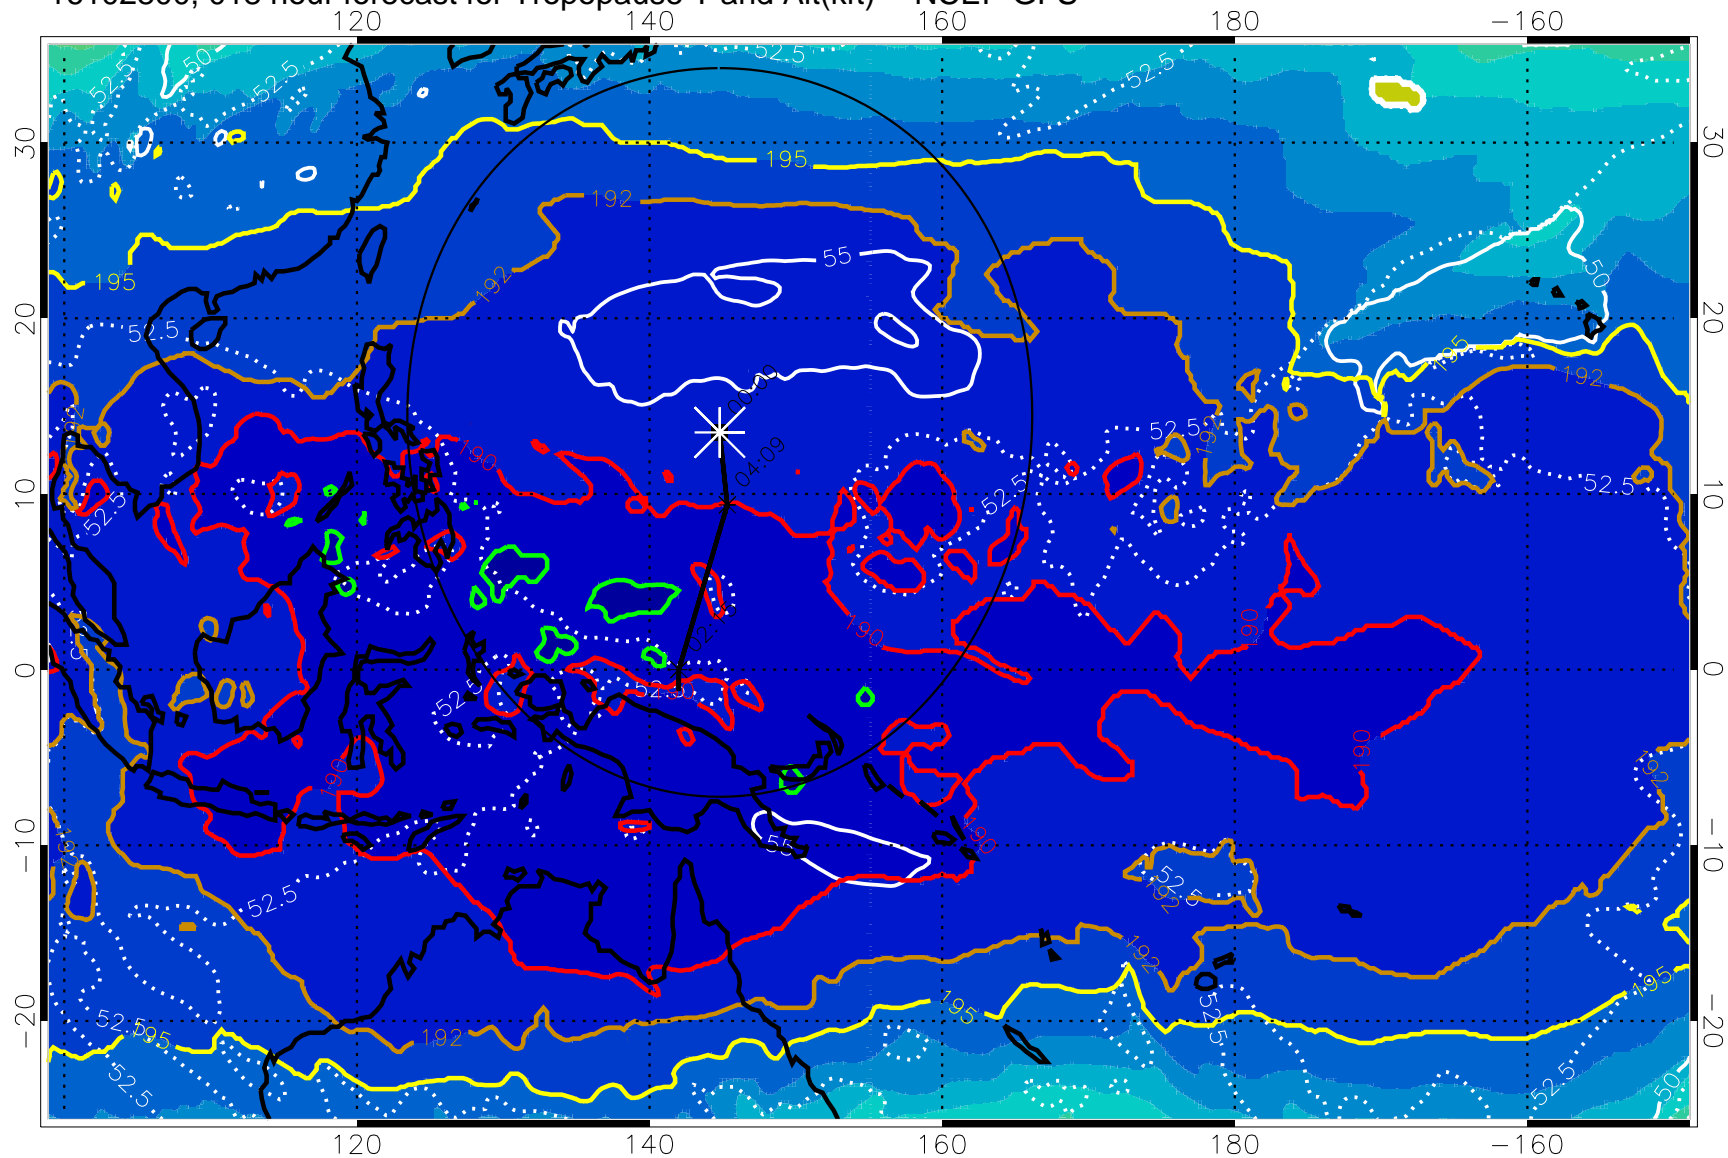

Range ring of 2304 km

16102718, 012 hour forecast for Tropopause T and Alt(kft) -- NCEP GFS

190 200 210 220 230

Tropopause T, K

Tropopause Altitude in kft (white)

192.5K Isotherm 195K Isotherm

187.5K Isotherm 190K Isotherm

Range ring of 2304 km

16102800, 018 hour forecast for Tropopause T and Alt(kft) -- NCEP GFS

190 200 210 220 230

Tropopause T, K

Tropopause Altitude in kft (white)

192.5K Isotherm 195K Isotherm  
187.5K Isotherm 190K Isotherm