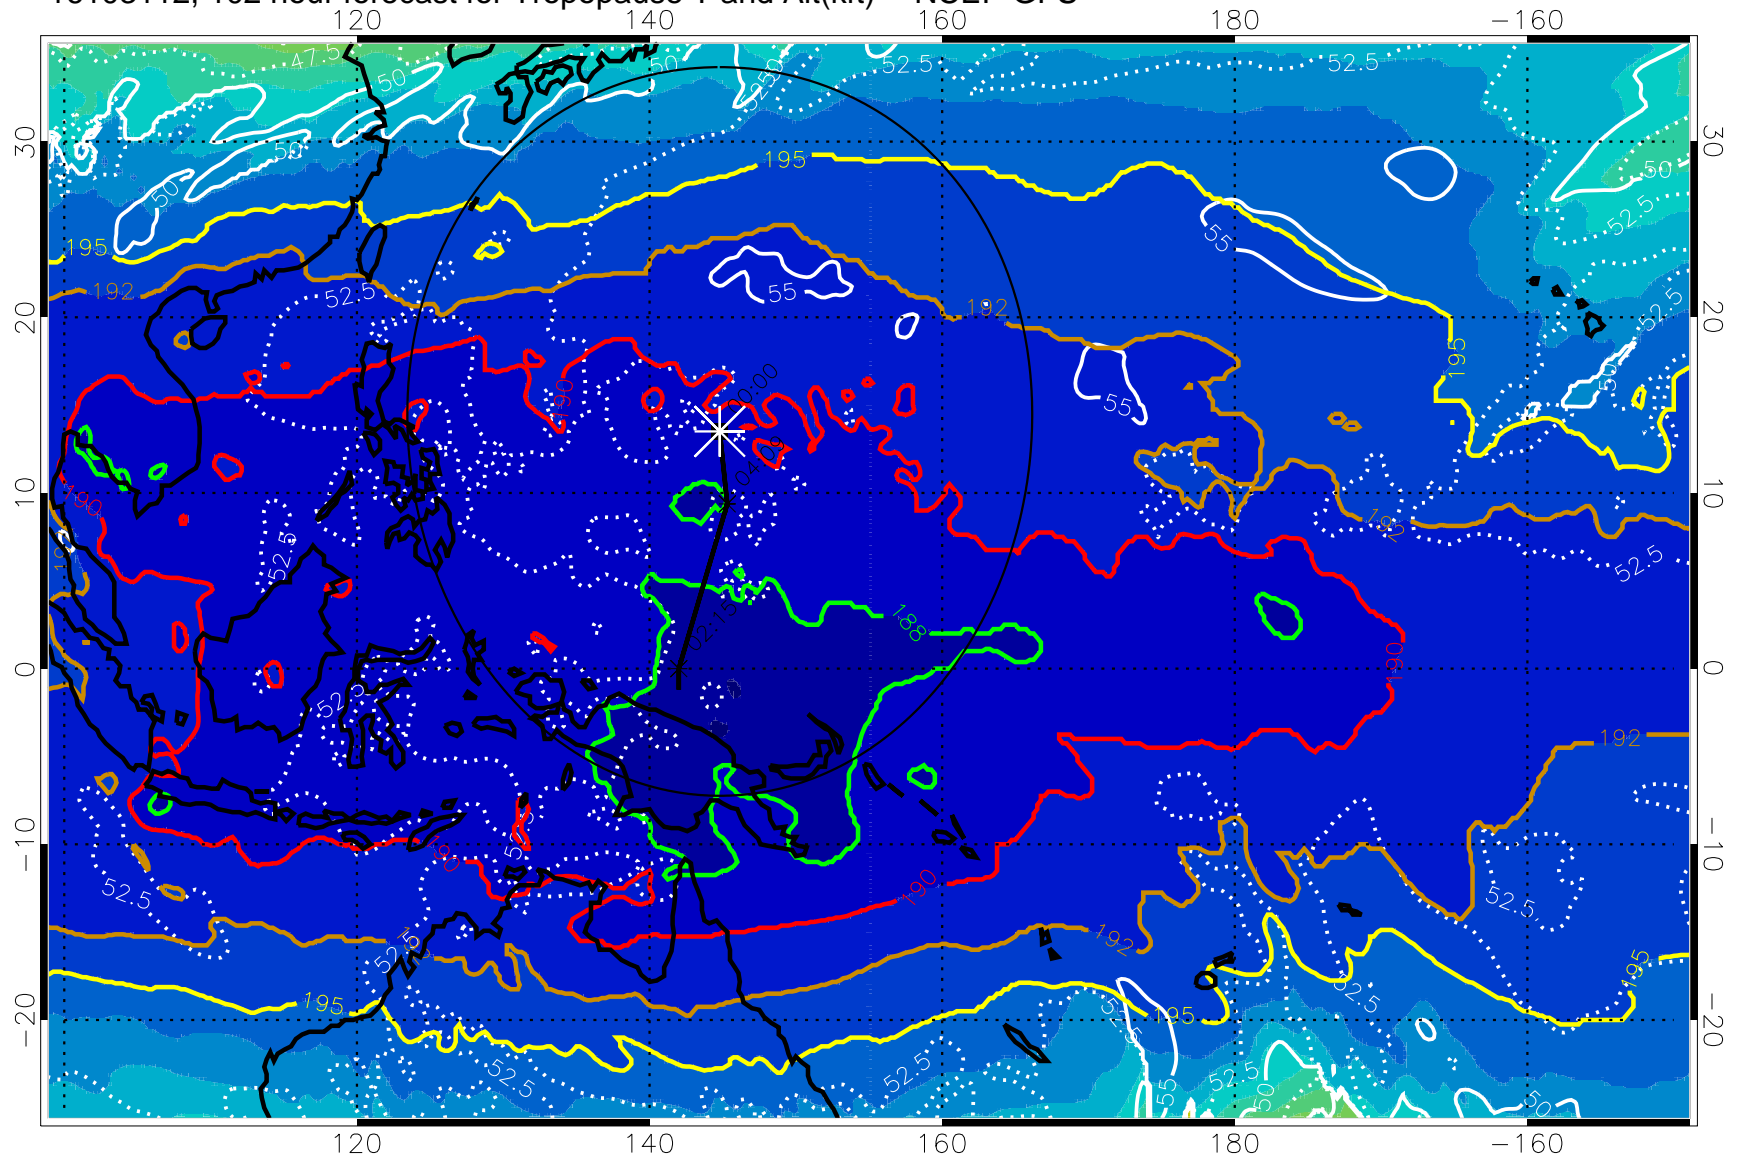

Range ring of 2304 km

16103106, 096 hour forecast for Tropopause T and Alt(kft) -- NCEP GFS

190 200 210 220 230  
Tropopause T, K

Tropopause Altitude in kft (white)

192.5K Isotherm 195K Isotherm  
187.5K Isotherm 190K Isotherm

Range ring of 2304 km

16103112, 102 hour forecast for Tropopause T and Alt(kft) -- NCEP GFS

190 200 210 220 230

Tropopause T, K

Tropopause Altitude in kft (white)

192.5K Isotherm 195K Isotherm

187.5K Isotherm 190K Isotherm