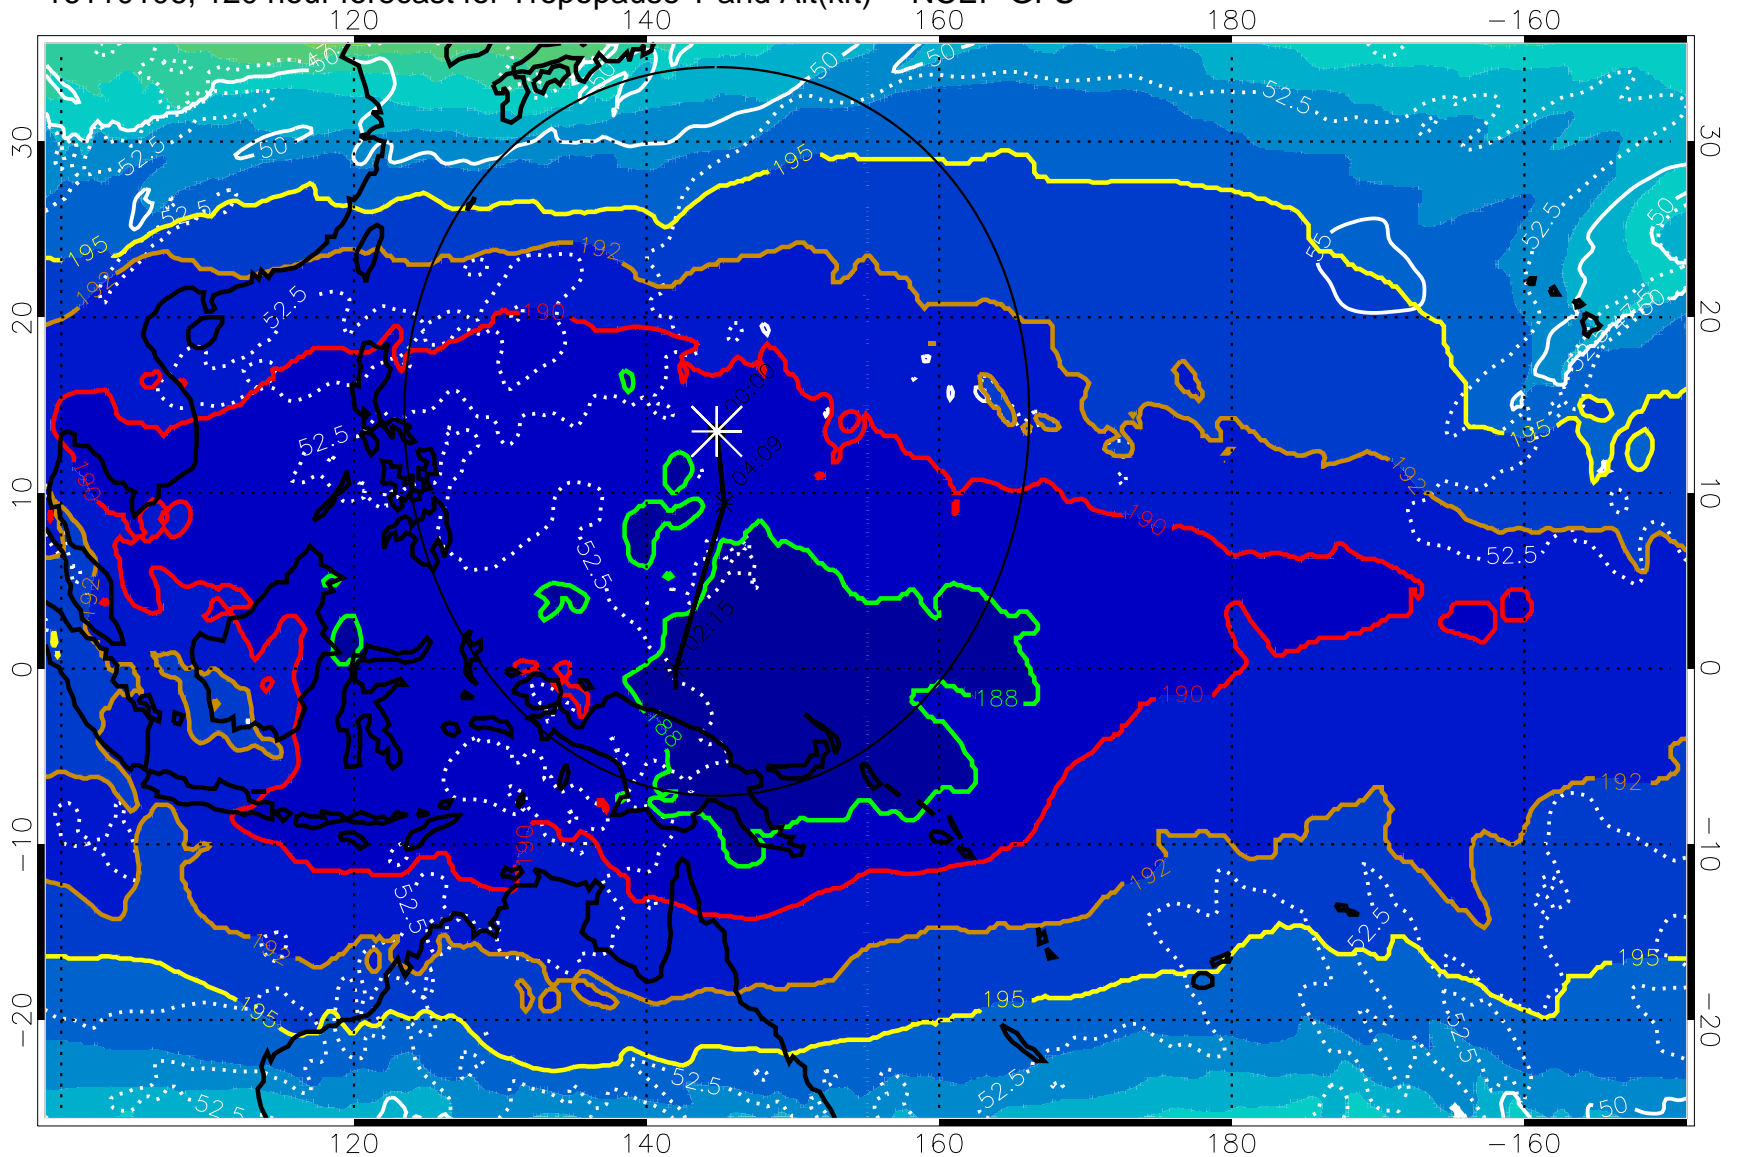

16110106, 120 hour forecast for Tropopause T and Alt(kft) -- NCEP GFS

190 200 210 220 230

Tropopause T, K

Tropopause Altitude in kft (white)

192.5K Isotherm 195K Isotherm

187.5K Isotherm 190K Isotherm

Range ring of 2304 km