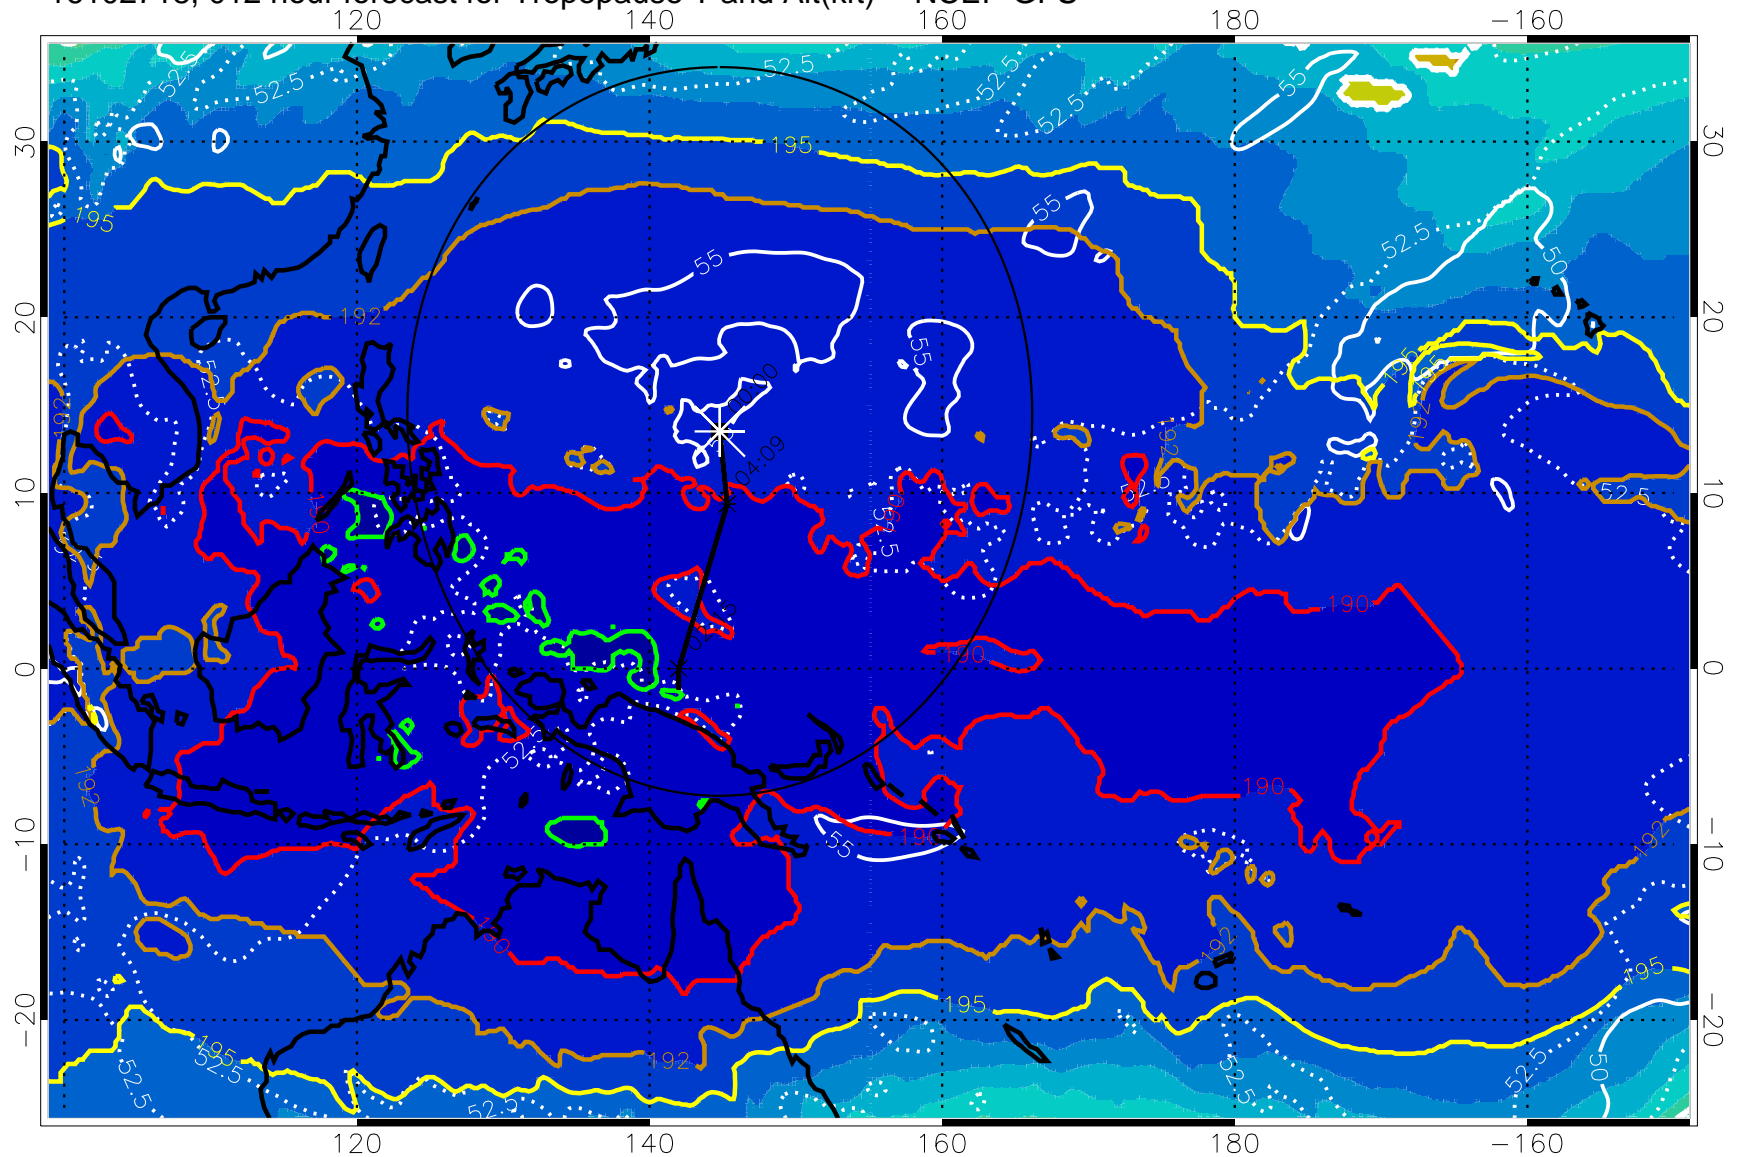

16102712, 006 hour forecast for Tropopause T and Alt(kft) -- NCEP GFS

190 200 210 220 230  
Tropopause T, K

Tropopause Altitude in kft (white)

192.5K Isotherm 195K Isotherm  
187.5K Isotherm 190K Isotherm

Range ring of 2304 km

16102718, 012 hour forecast for Tropopause T and Alt(kft) -- NCEP GFS

190 200 210 220 230

Tropopause T, K

Tropopause Altitude in kft (white)

192.5K Isotherm 195K Isotherm

187.5K Isotherm 190K Isotherm