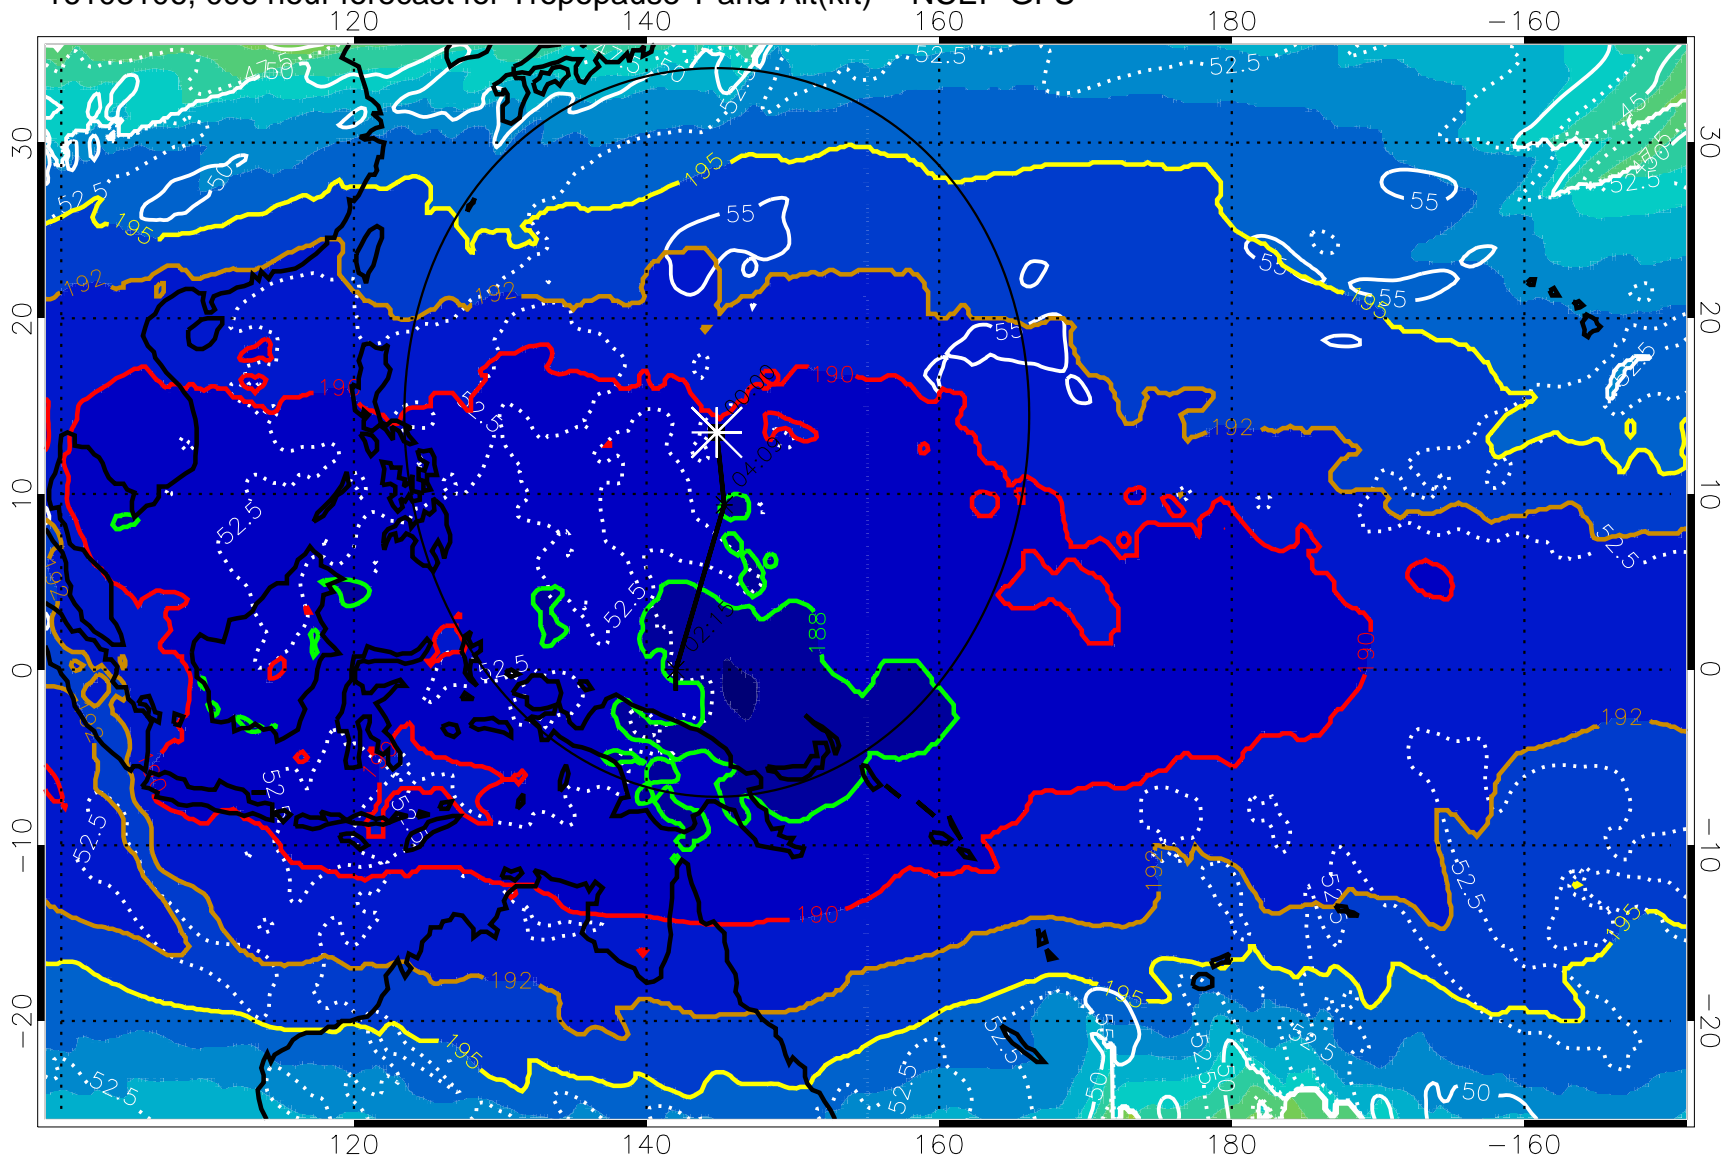

16103106, 096 hour forecast for Tropopause T and Alt(kft) -- NCEP GFS

190 200 210 220 230
Tropopause T, K

Tropopause Altitude in kft (white)

192.5K Isotherm 195K Isotherm
187.5K Isotherm 190K Isotherm

Range ring of 2304 km