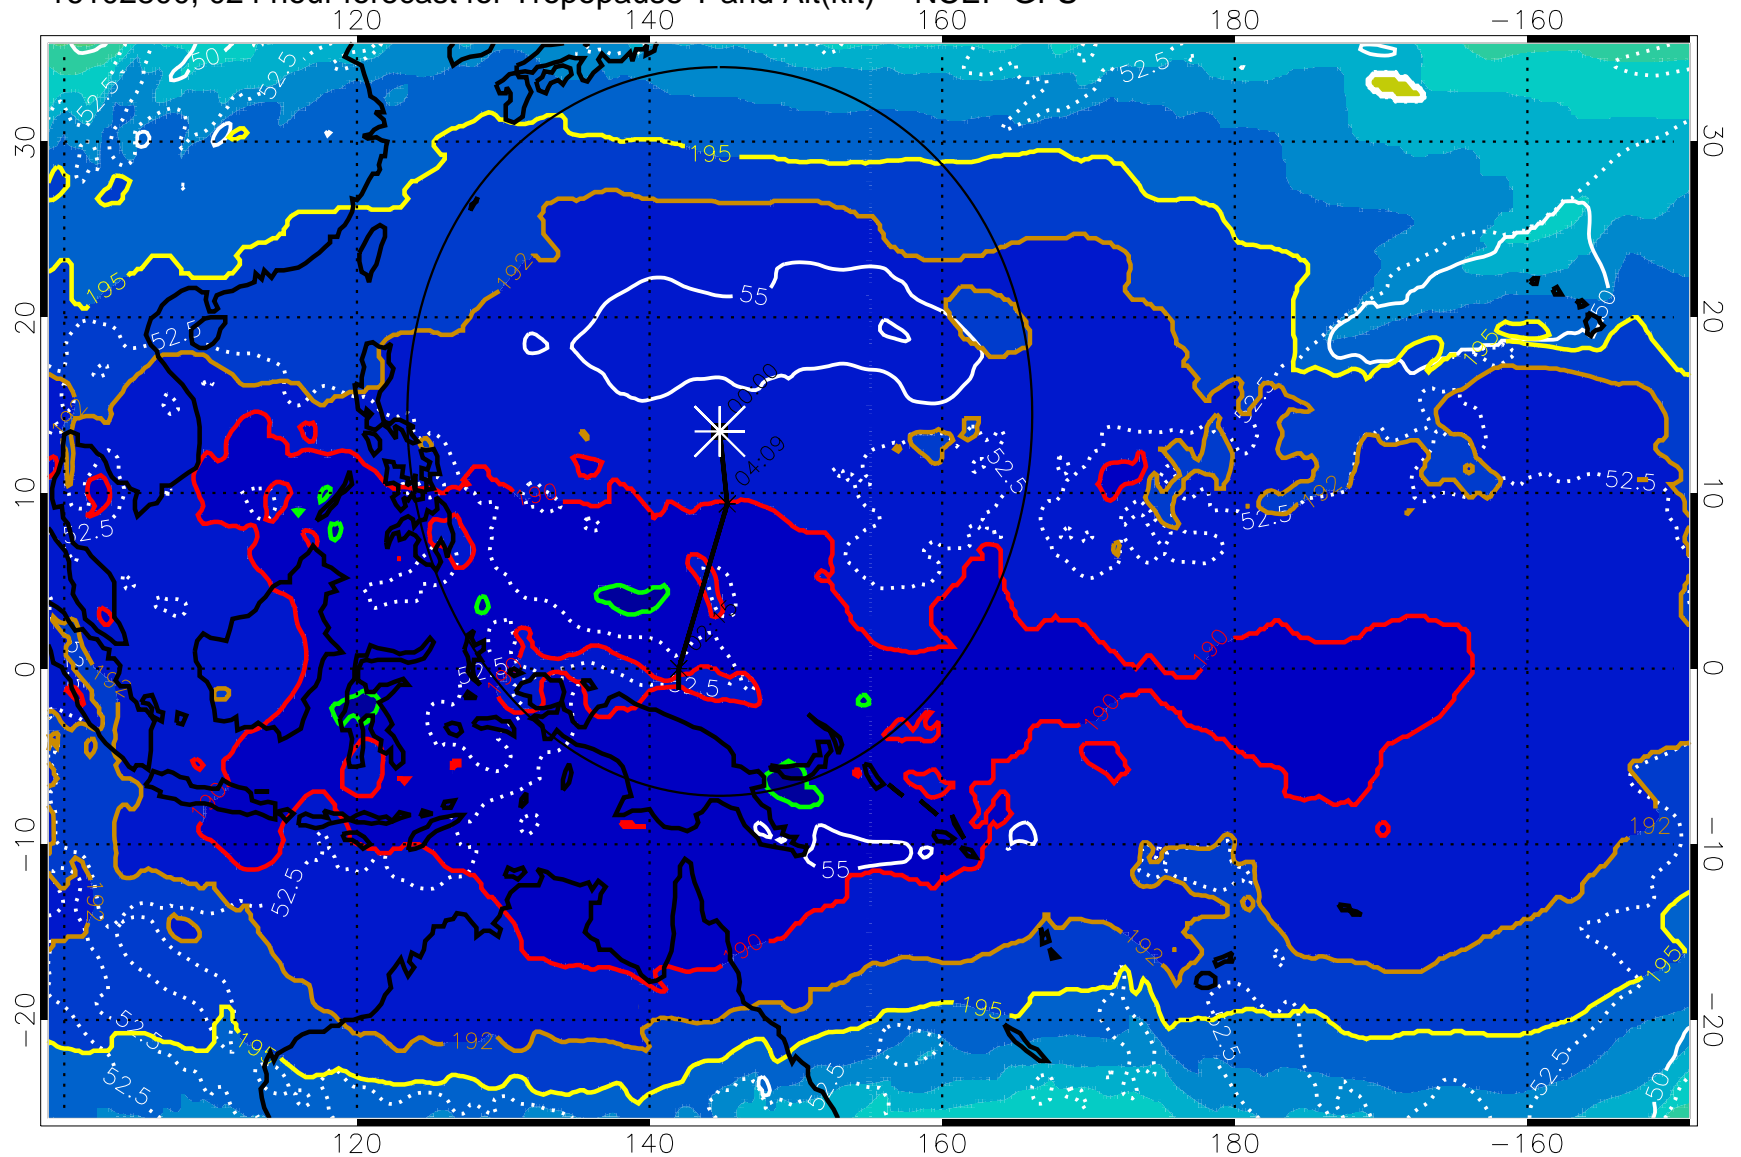

16102718, 018 hour forecast for Tropopause T and Alt(kft) -- NCEP GFS

190 200 210 220 230
Tropopause T, K

Tropopause Altitude in kft (white)

192.5K Isotherm 195K Isotherm
187.5K Isotherm 190K Isotherm

Range ring of 2304 km

16102800, 024 hour forecast for Tropopause T and Alt(kft) -- NCEP GFS

190 200 210 220 230

Tropopause T, K

Tropopause Altitude in kft (white)

192.5K Isotherm 195K Isotherm
187.5K Isotherm 190K Isotherm

Range ring of 2304 km