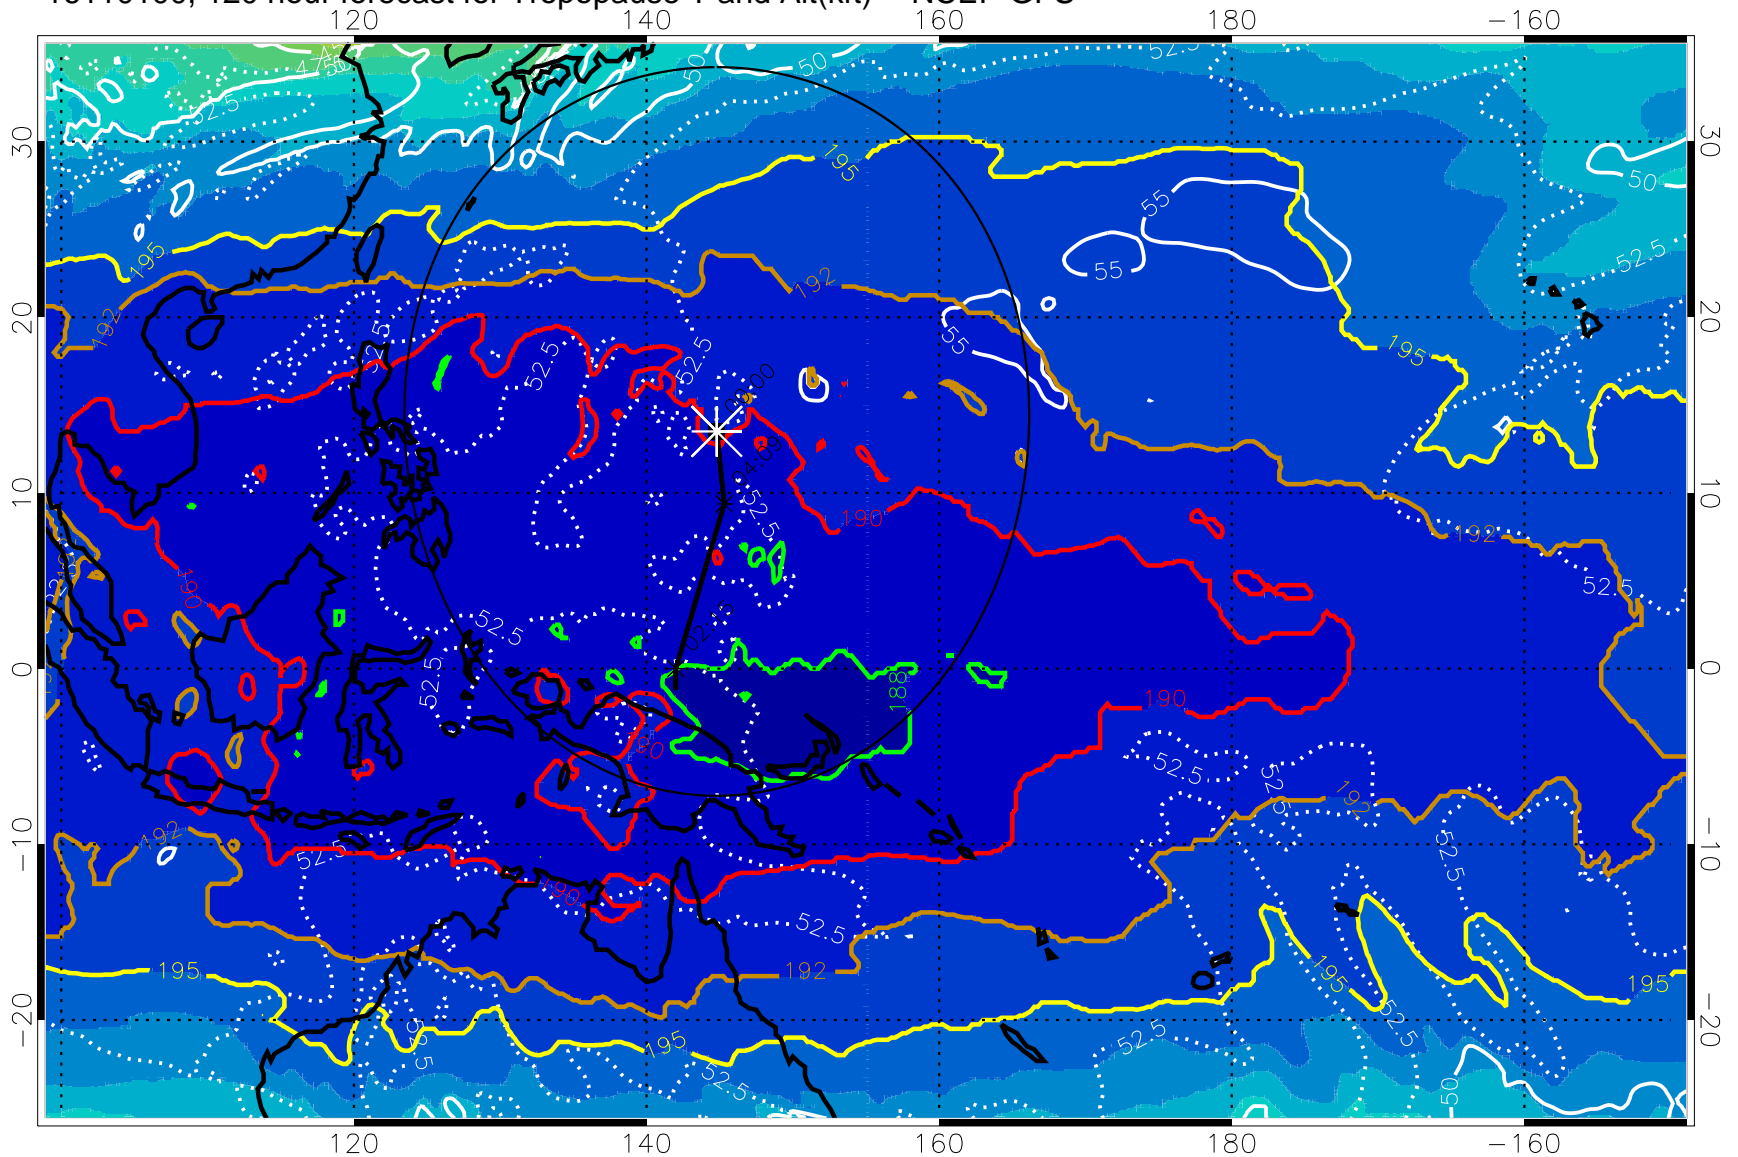

16103118, 114 hour forecast for Tropopause T and Alt(kft) -- NCEP GFS

190 200 210 220 230
Tropopause T, K

Tropopause Altitude in kft (white)

192.5K Isotherm 195K Isotherm
187.5K Isotherm 190K Isotherm

Range ring of 2304 km

16110100, 120 hour forecast for Tropopause T and Alt(kft) -- NCEP GFS

190 200 210 220 230
Tropopause T, K

Tropopause Altitude in kft (white)

192.5K Isotherm 195K Isotherm
187.5K Isotherm 190K Isotherm

Range ring of 2304 km