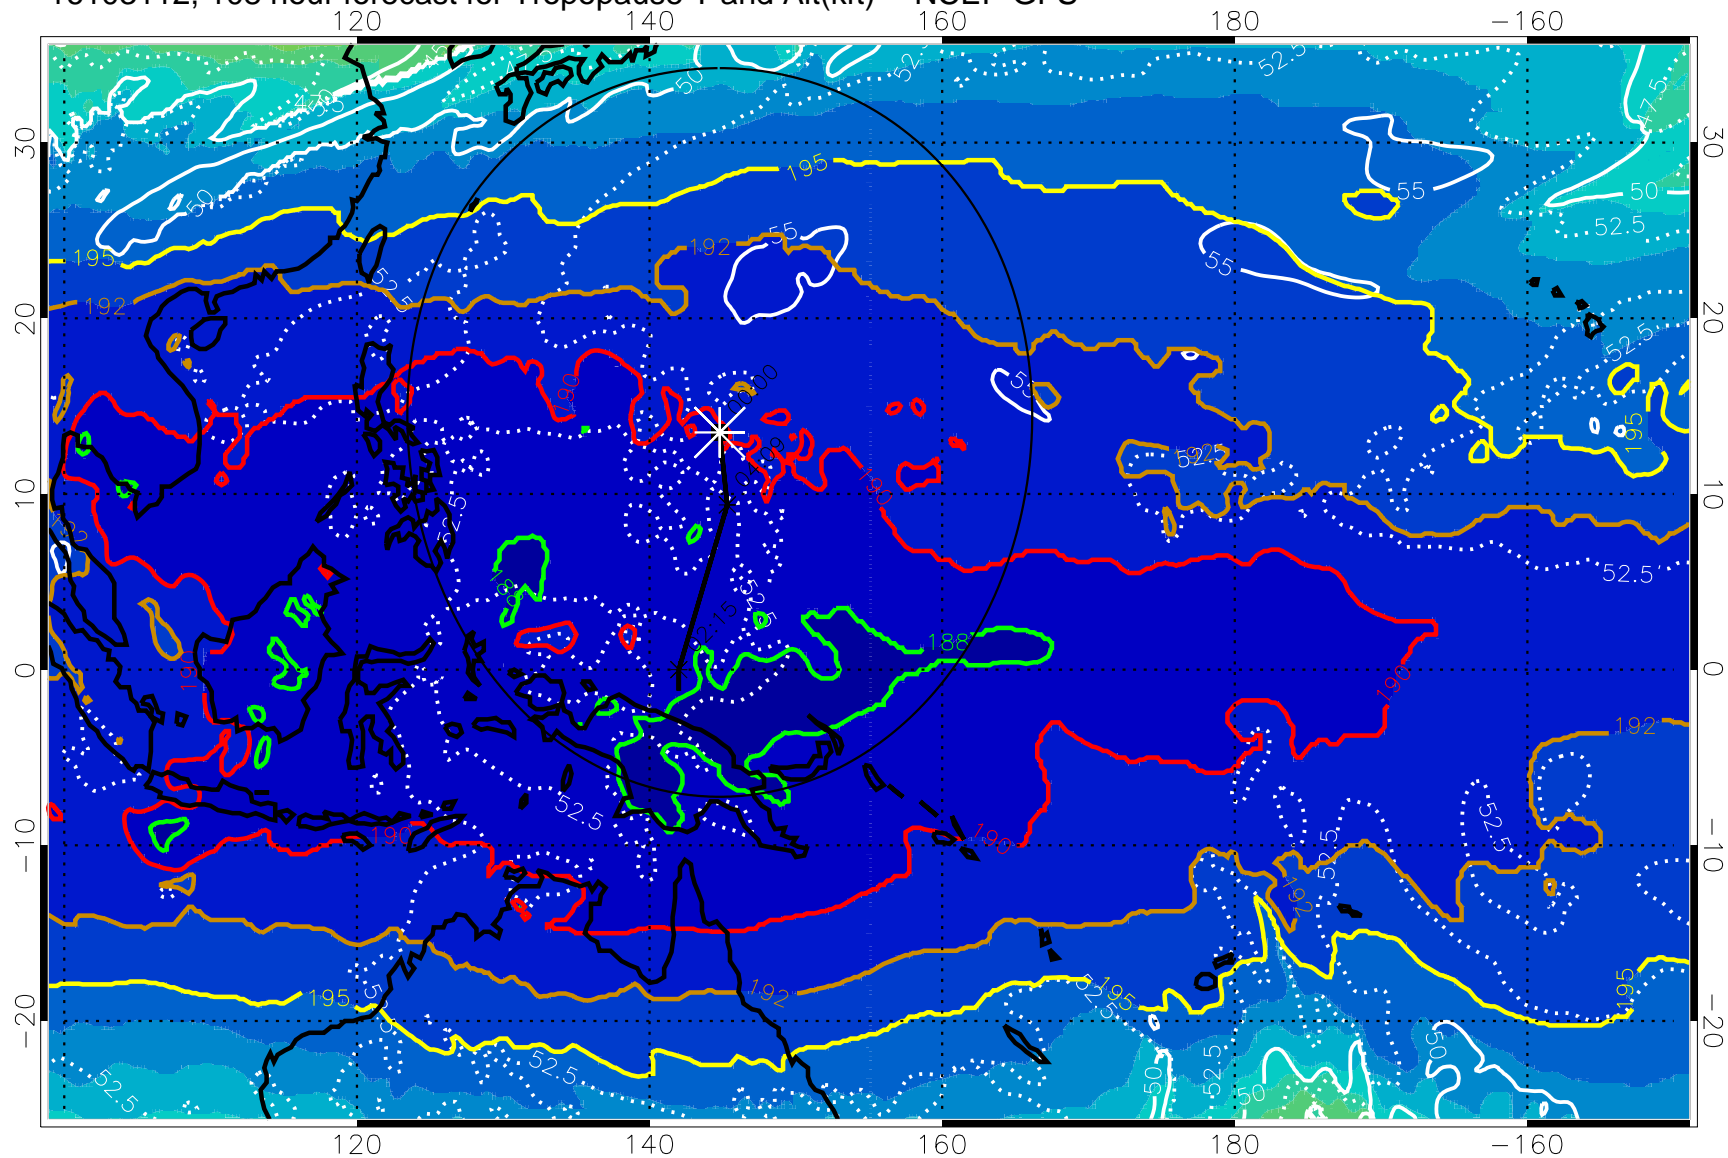

16103100, 096 hour forecast for Tropopause T and Alt(kft) -- NCEP GFS

190 200 210 220 230
Tropopause T, K

Tropopause Altitude in kft (white)

192.5K Isotherm 195K Isotherm
187.5K Isotherm 190K Isotherm

Range ring of 2304 km

16103106, 102 hour forecast for Tropopause T and Alt(kft) -- NCEP GFS

190 200 210 220 230

Tropopause T, K

Tropopause Altitude in kft (white)

192.5K Isotherm 195K Isotherm

187.5K Isotherm 190K Isotherm

Range ring of 2304 km

16103112, 108 hour forecast for Tropopause T and Alt(kft) -- NCEP GFS

190 200 210 220 230

Tropopause T, K

Tropopause Altitude in kft (white)

192.5K Isotherm 195K Isotherm

187.5K Isotherm 190K Isotherm

Range ring of 2304 km