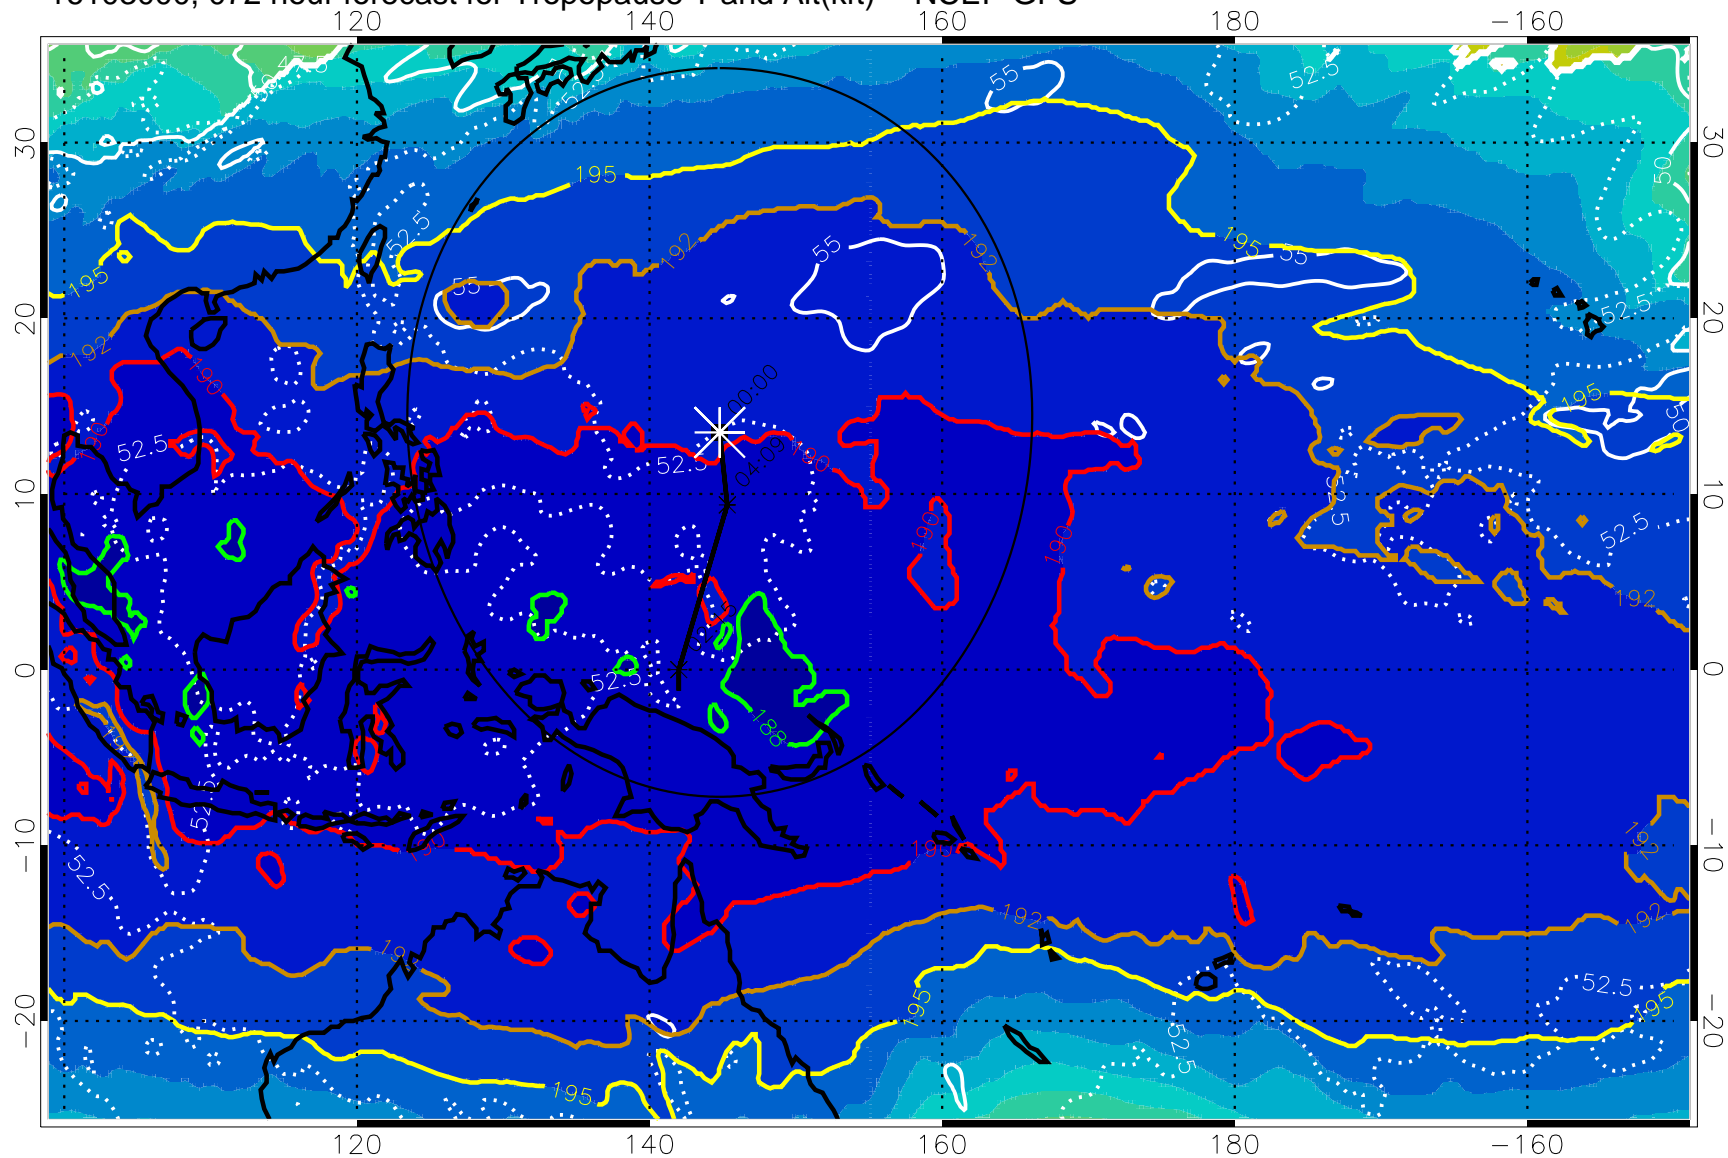

16103000, 072 hour forecast for Tropopause T and Alt(kft) -- NCEP GFS

190 200 210 220 230

Tropopause T, K

Tropopause Altitude in kft (white)

192.5K Isotherm 195K Isotherm
187.5K Isotherm 190K Isotherm

Range ring of 2304 km