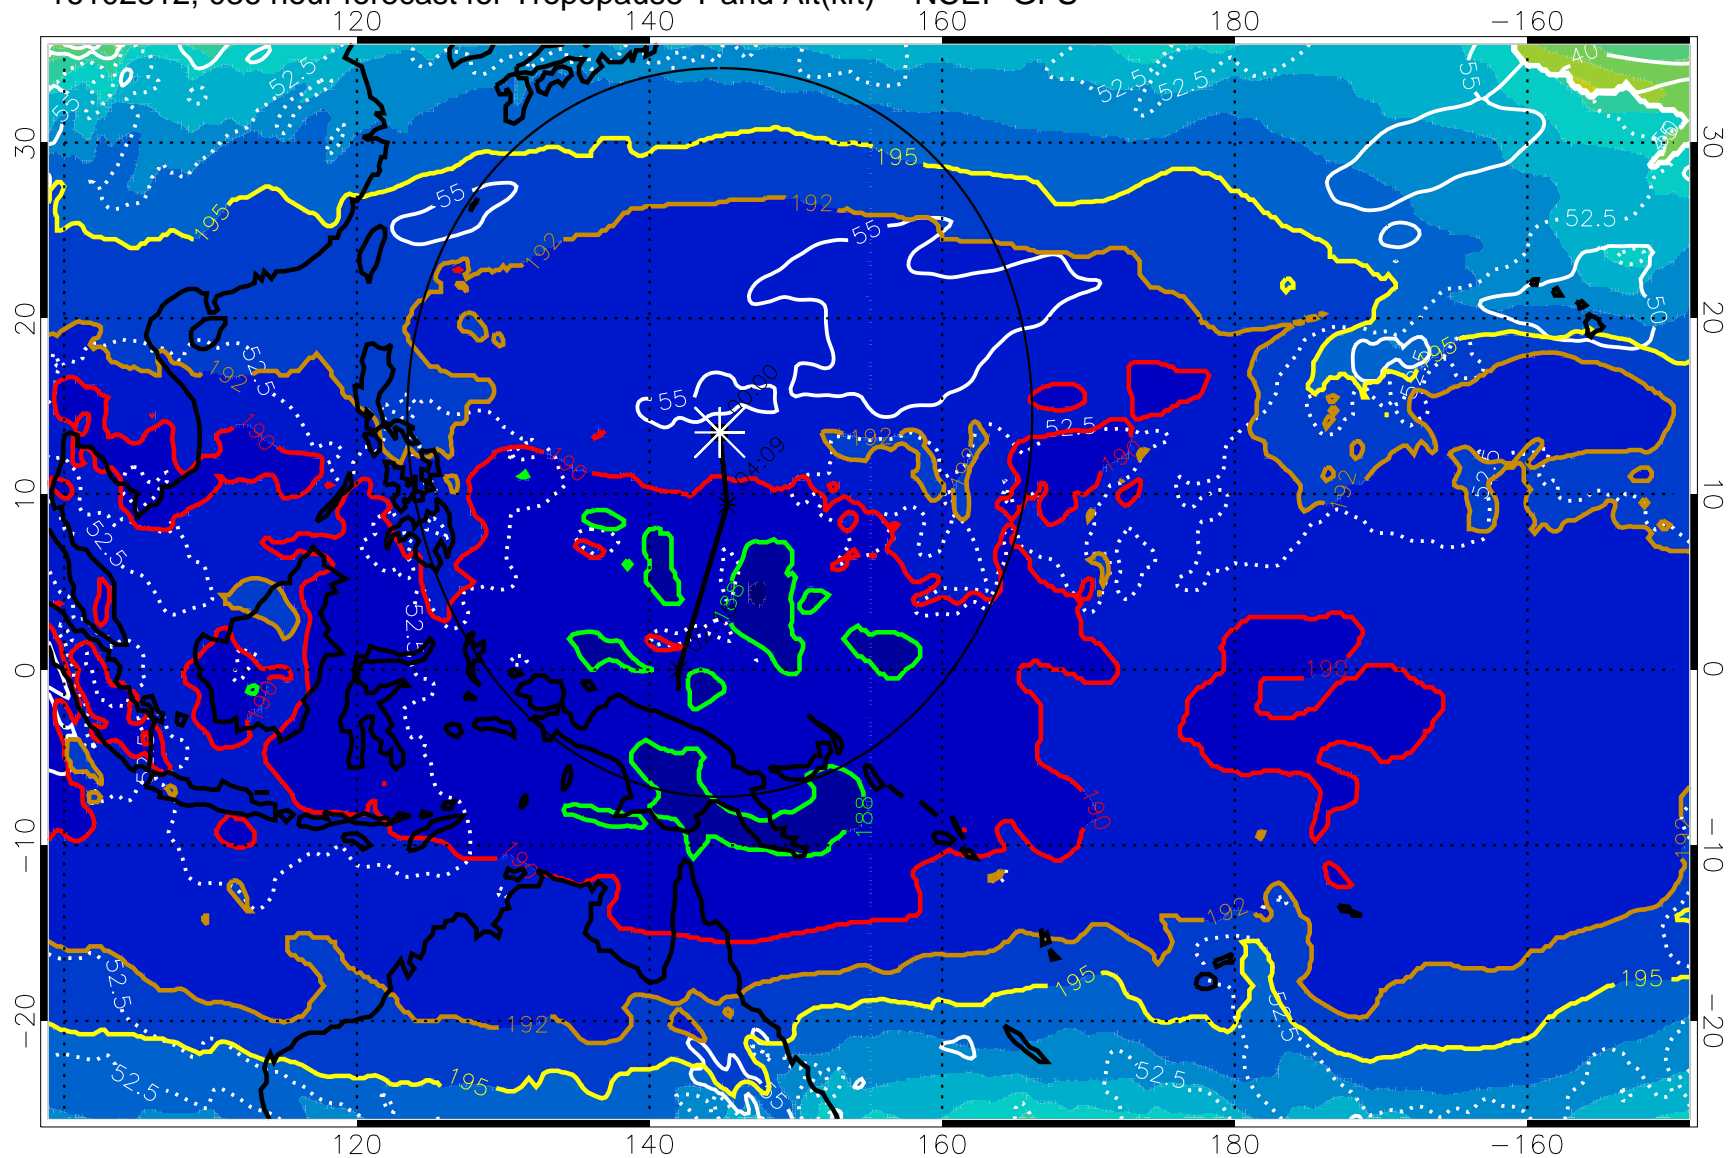

16102812, 036 hour forecast for Tropopause T and Alt(kft) -- NCEP GFS

190 200 210 220 230

Tropopause T, K

Tropopause Altitude in kft (white)

192.5K Isotherm 195K Isotherm
187.5K Isotherm 190K Isotherm

Range ring of 2304 km