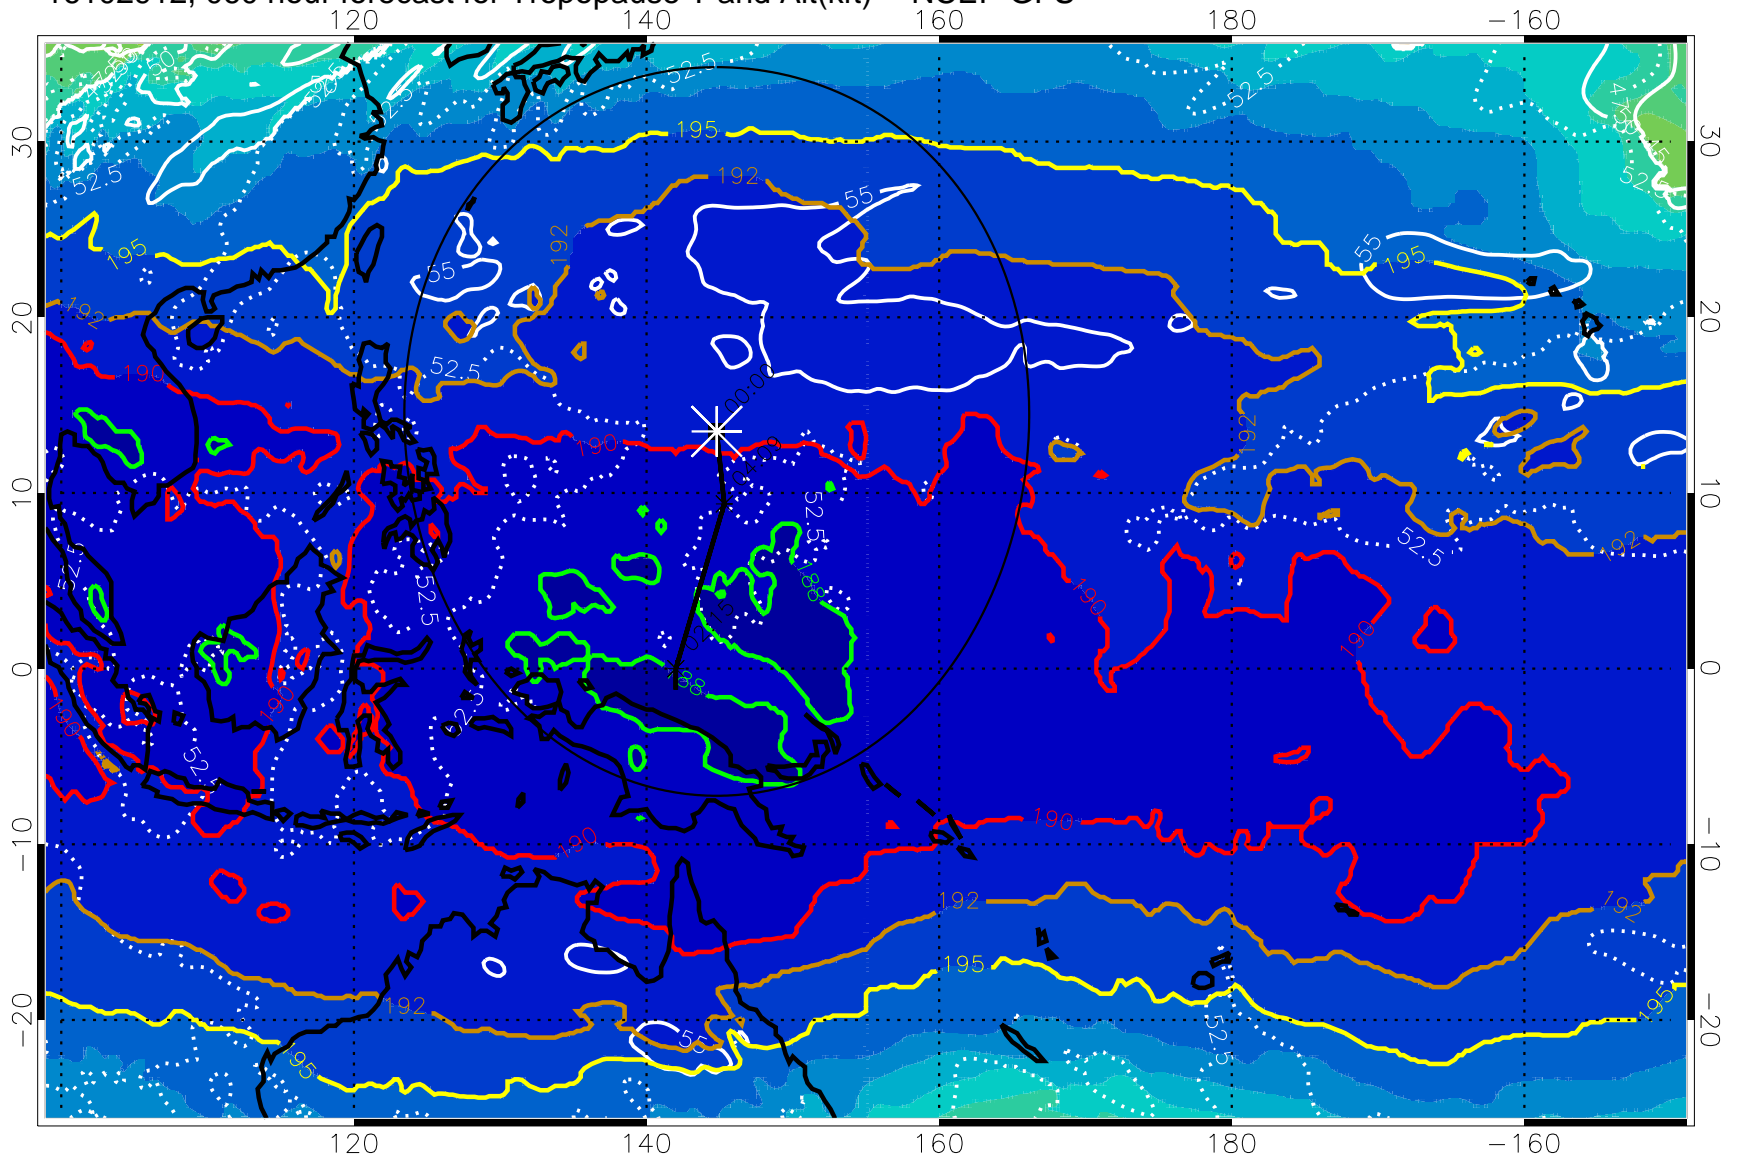

16102912, 060 hour forecast for Tropopause T and Alt(kft) -- NCEP GFS

190 200 210 220 230

Tropopause T, K

Tropopause Altitude in kft (white)

192.5K Isotherm 195K Isotherm
187.5K Isotherm 190K Isotherm

Range ring of 2304 km