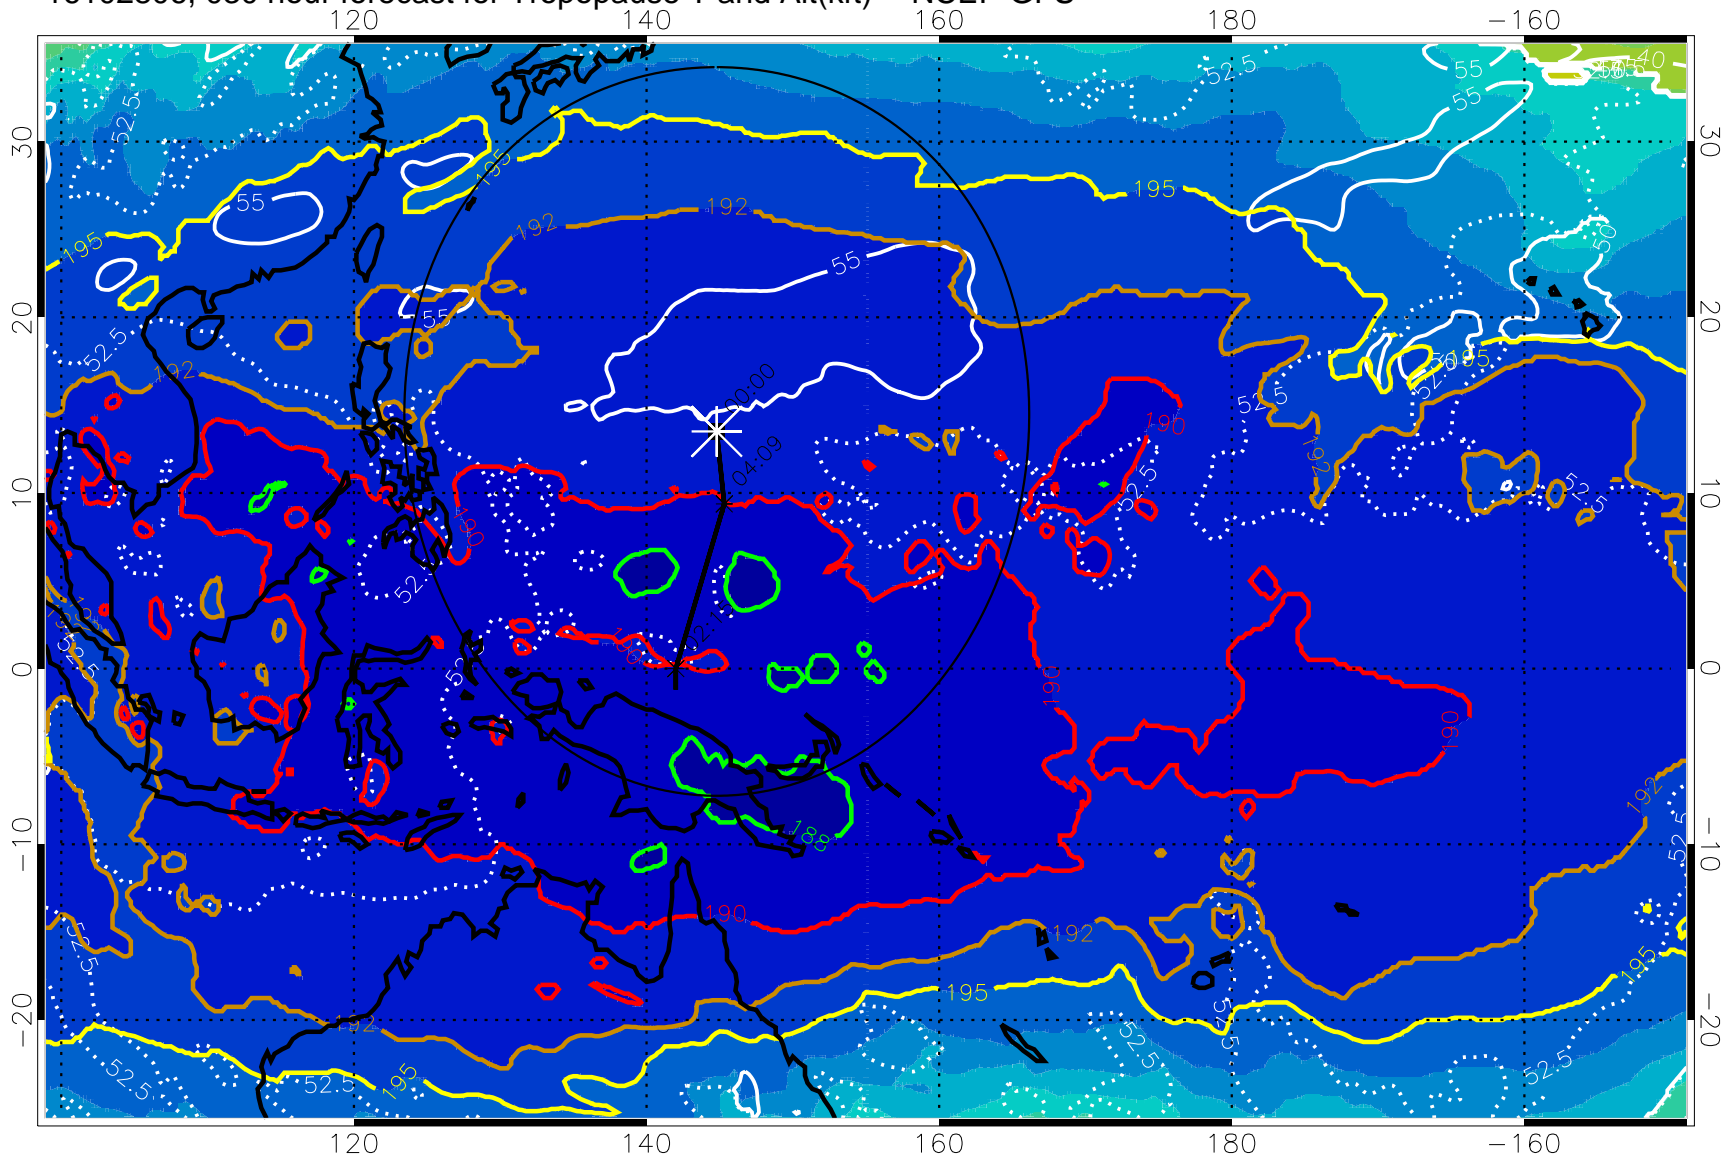

16102806, 030 hour forecast for Tropopause T and Alt(kft) -- NCEP GFS

190 200 210 220 230
Tropopause T, K

Tropopause Altitude in kft (white)

192.5K Isotherm 195K Isotherm
187.5K Isotherm 190K Isotherm

Range ring of 2304 km