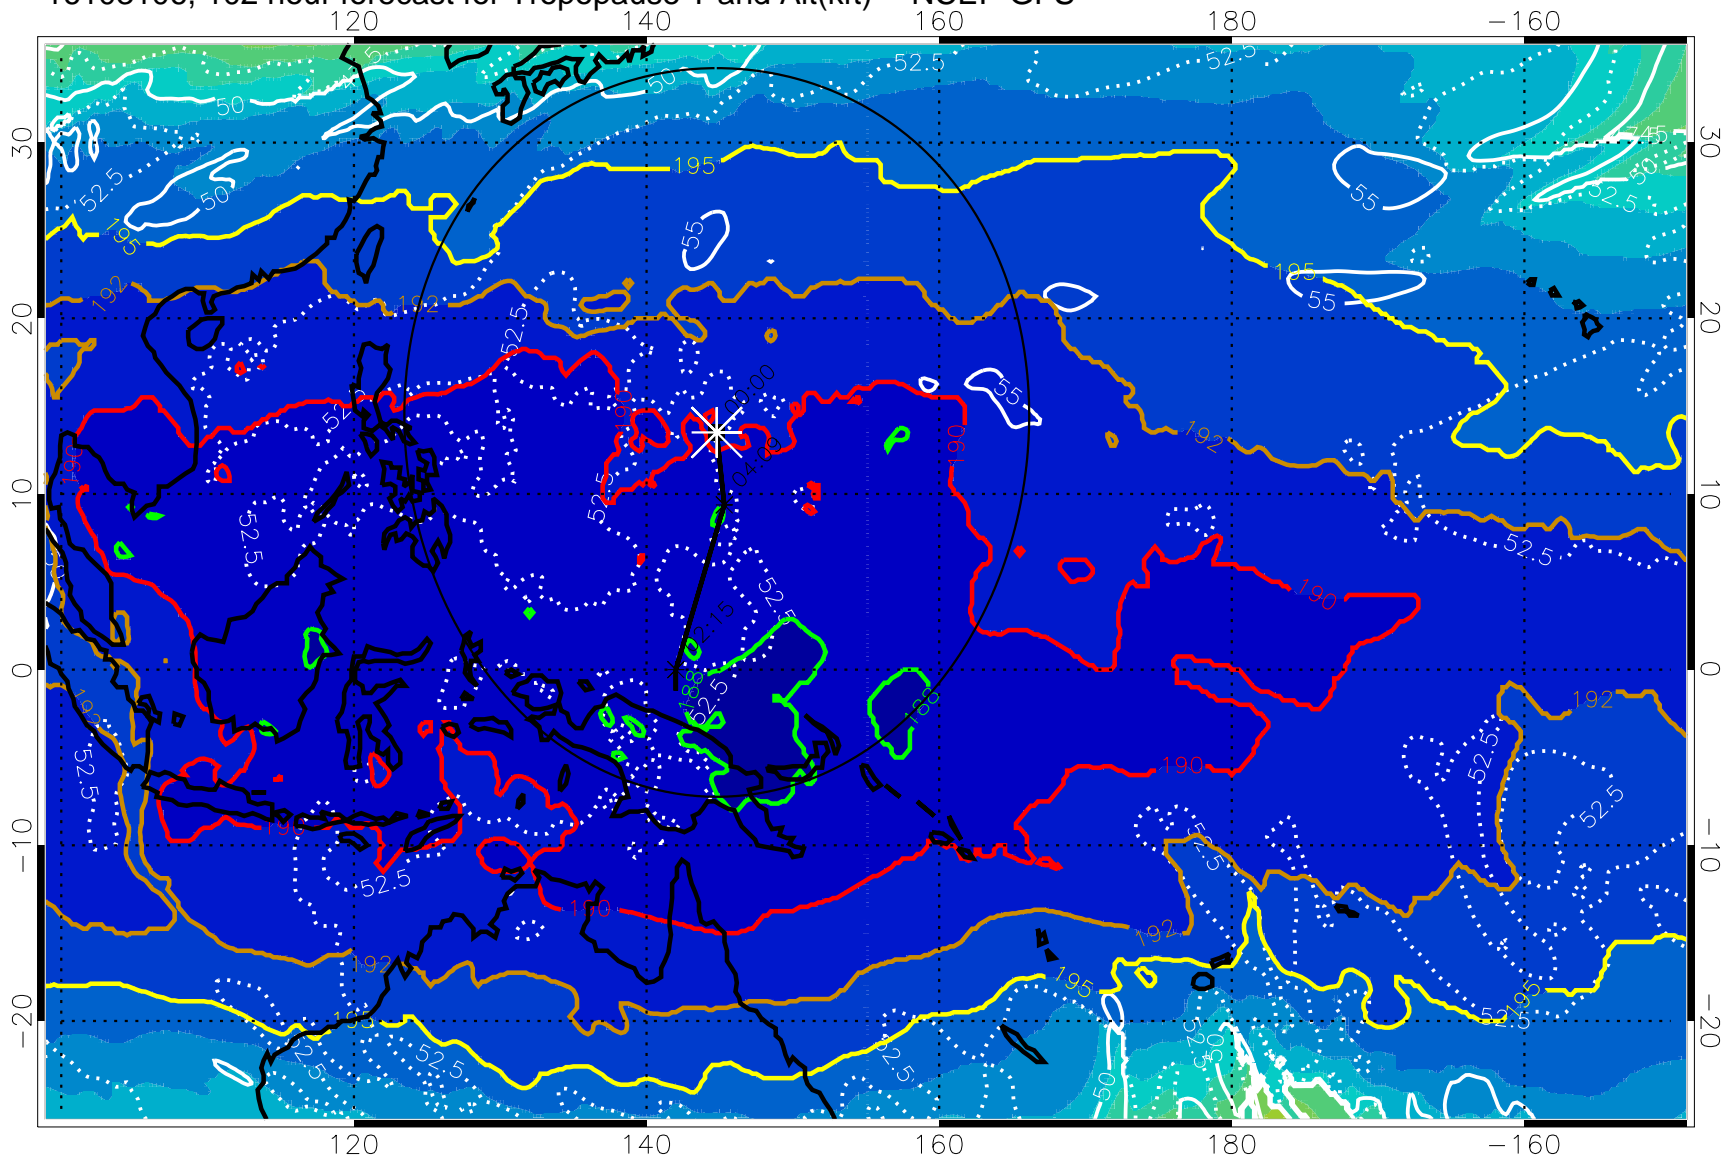

16103100, 096 hour forecast for Tropopause T and Alt(kft) -- NCEP GFS

190 200 210 220 230
Tropopause T, K

Tropopause Altitude in kft (white)

192.5K Isotherm 195K Isotherm
187.5K Isotherm 190K Isotherm

Range ring of 2304 km

16103106, 102 hour forecast for Tropopause T and Alt(kft) -- NCEP GFS

190 200 210 220 230

Tropopause T, K

Tropopause Altitude in kft (white)

192.5K Isotherm 195K Isotherm

187.5K Isotherm 190K Isotherm

Range ring of 2304 km