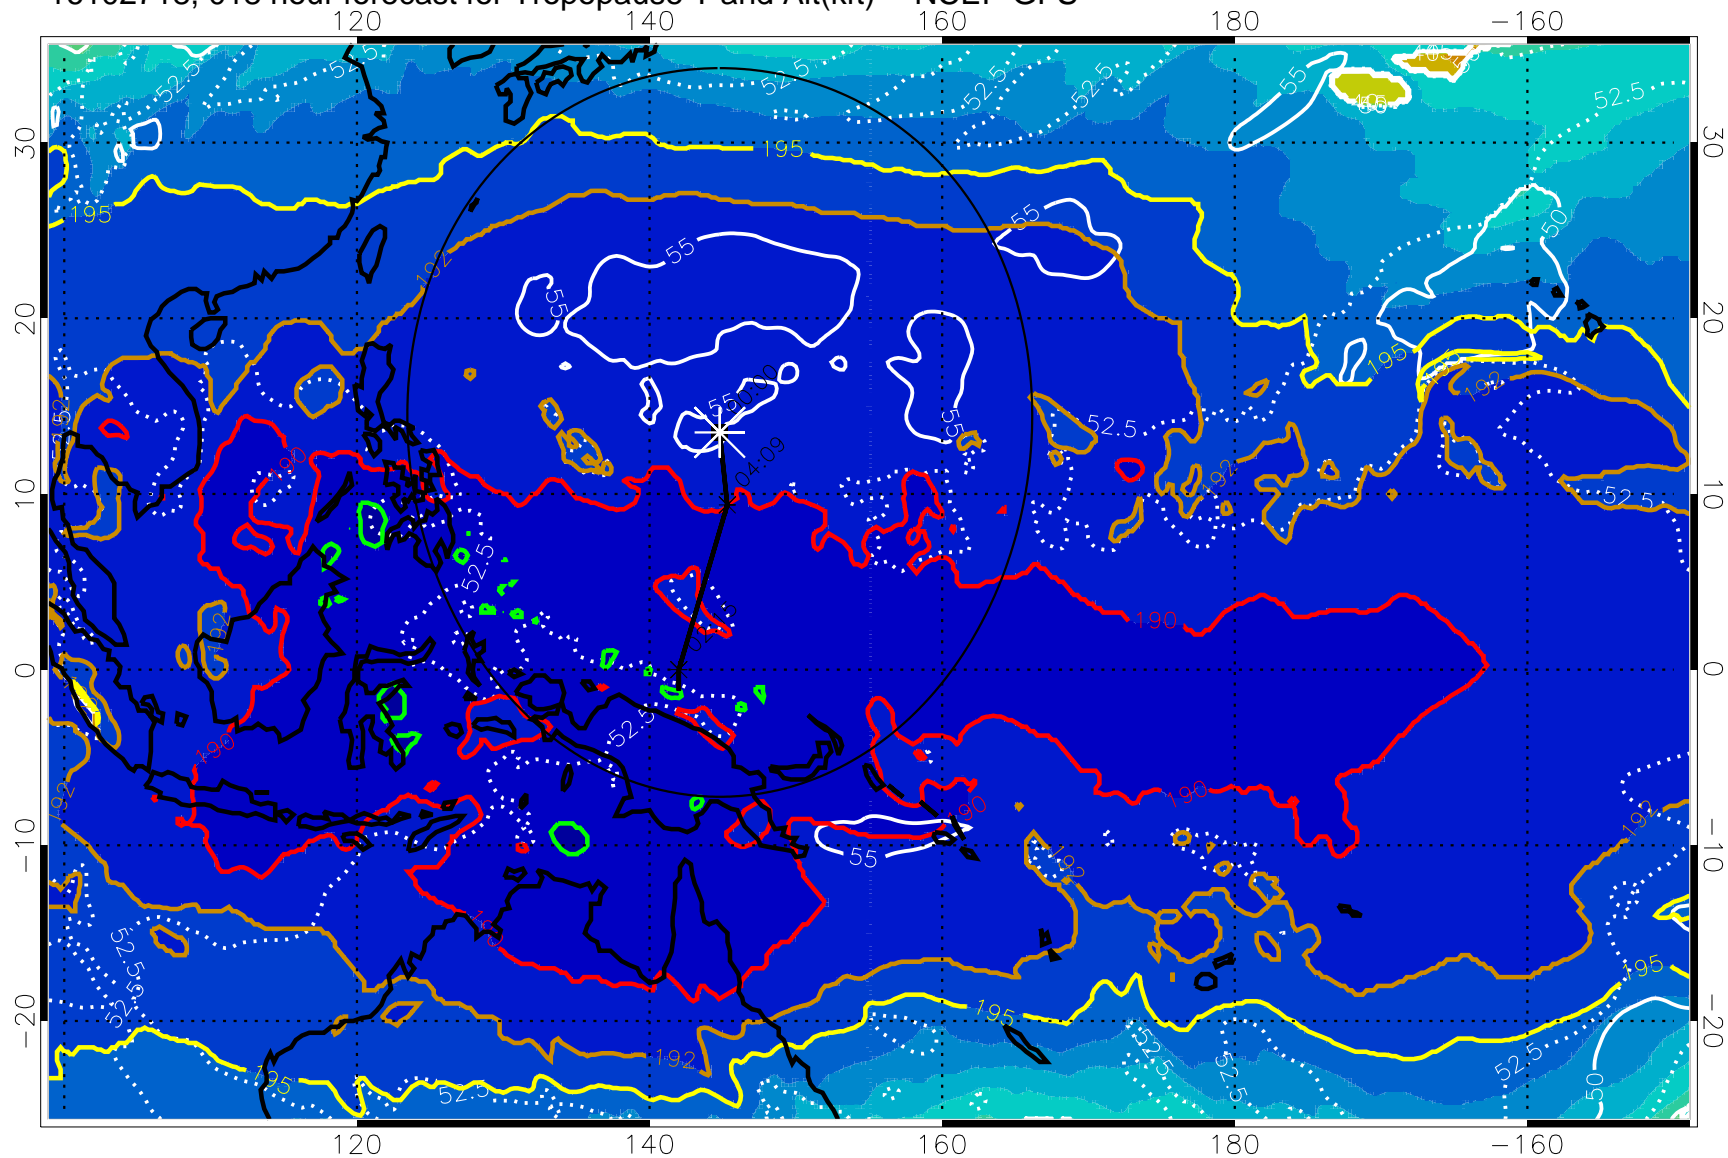

16102712, 012 hour forecast for Tropopause T and Alt(kft) -- NCEP GFS

190 200 210 220 230
Tropopause T, K

Tropopause Altitude in kft (white)

192.5K Isotherm 195K Isotherm
187.5K Isotherm 190K Isotherm

Range ring of 2304 km

16102718, 018 hour forecast for Tropopause T and Alt(kft) -- NCEP GFS

190 200 210 220 230
Tropopause T, K

Tropopause Altitude in kft (white)

192.5K Isotherm 195K Isotherm
187.5K Isotherm 190K Isotherm

Range ring of 2304 km