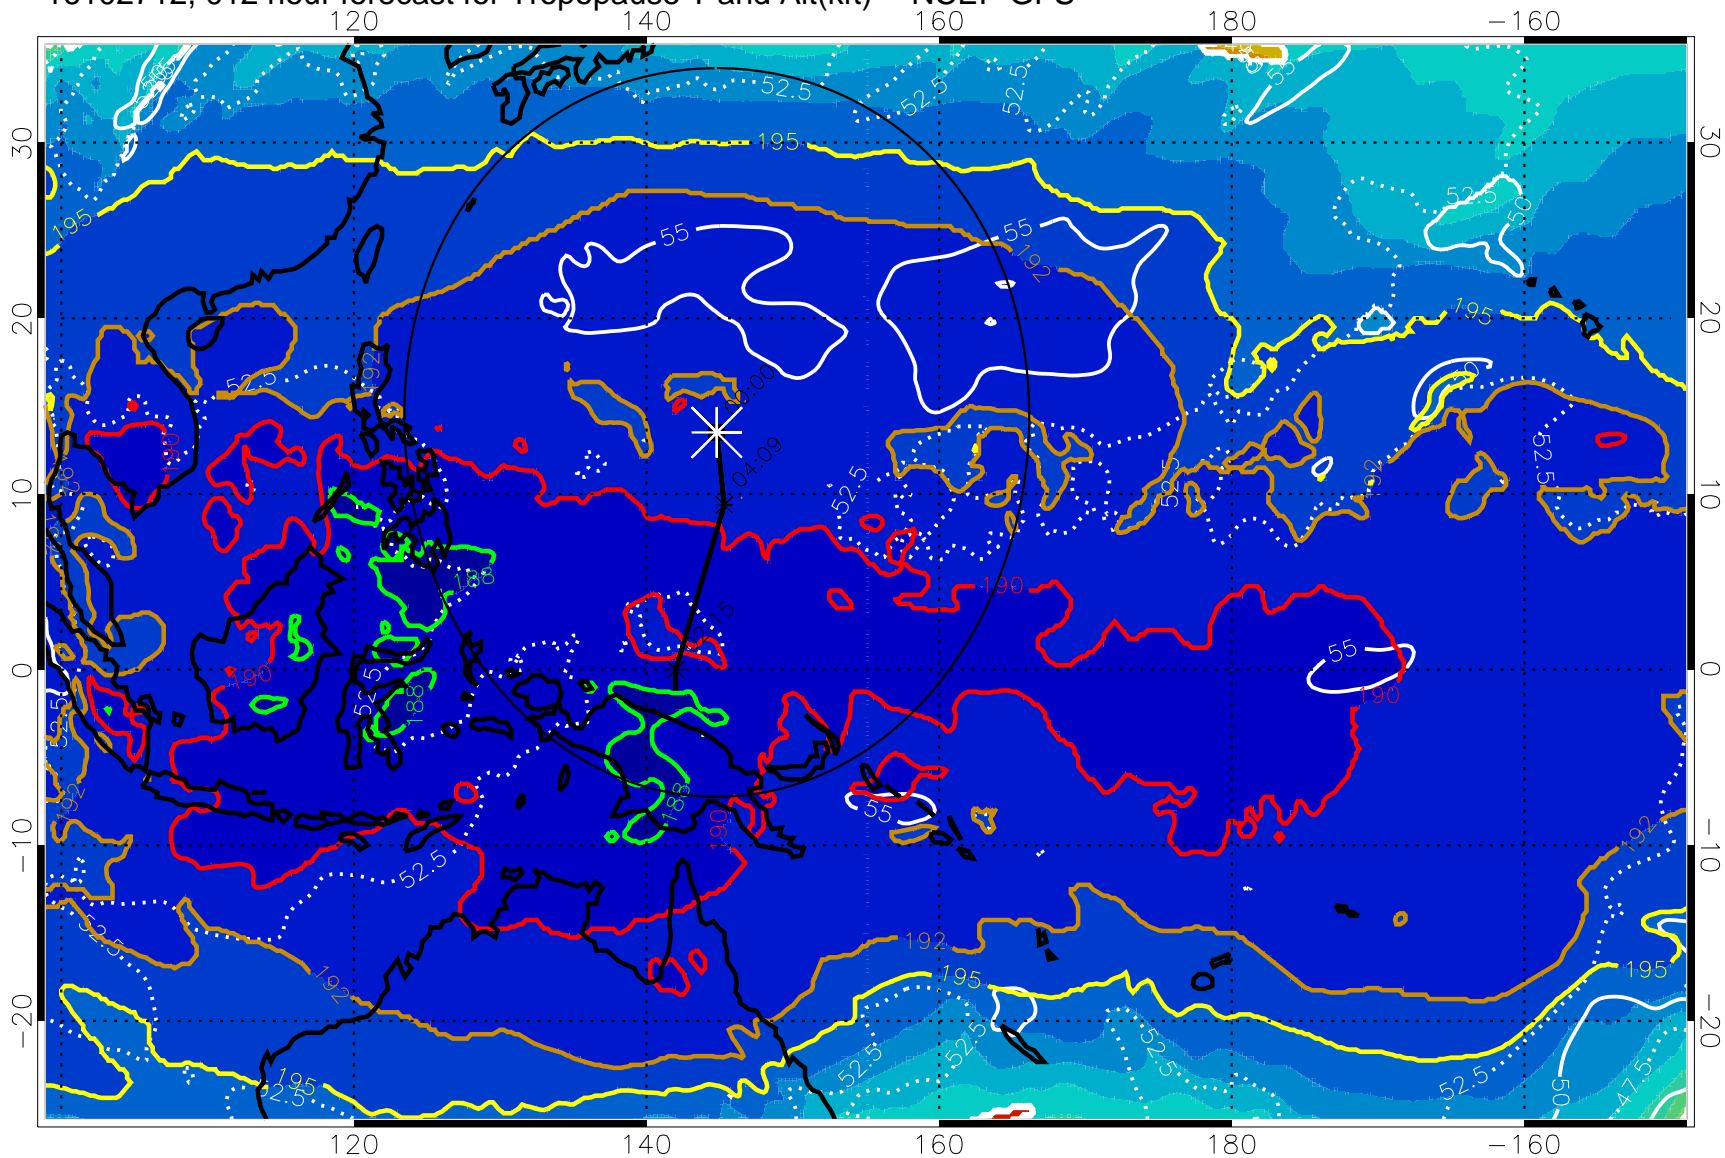

16102706, 006 hour forecast for Tropopause T and Alt(kft) -- NCEP GFS

190 200 210 220 230

Tropopause T, K

Tropopause Altitude in kft (white)

192.5K Isotherm 195K Isotherm

187.5K Isotherm 190K Isotherm

Range ring of 2304 km

16102712, 012 hour forecast for Tropopause T and Alt(kft) -- NCEP GFS

190 200 210 220 230
Tropopause T, K

Tropopause Altitude in kft (white)

192.5K Isotherm 195K Isotherm
187.5K Isotherm 190K Isotherm

Range ring of 2304 km