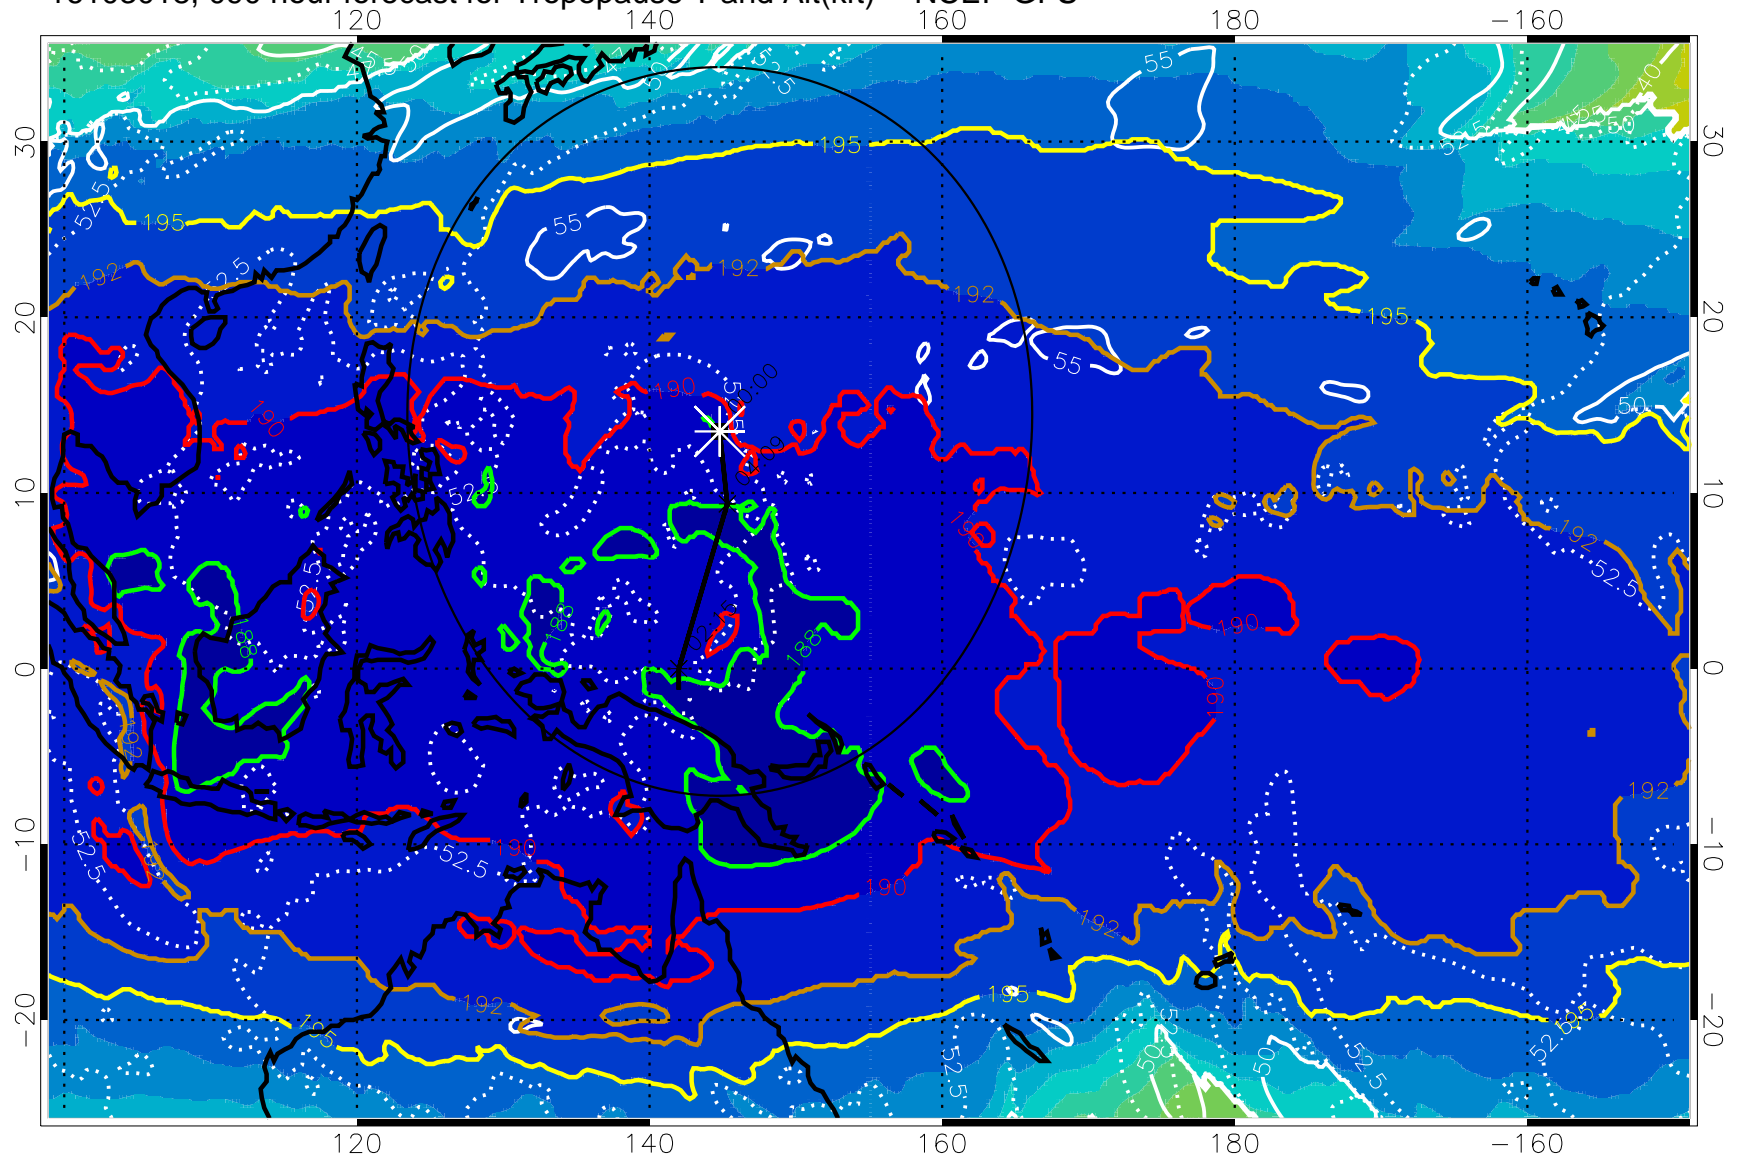

16103018, 090 hour forecast for Tropopause T and Alt(kft) -- NCEP GFS

190 200 210 220 230

Tropopause T, K

Tropopause Altitude in kft (white)

192.5K Isotherm 195K Isotherm
187.5K Isotherm 190K Isotherm

Range ring of 2304 km