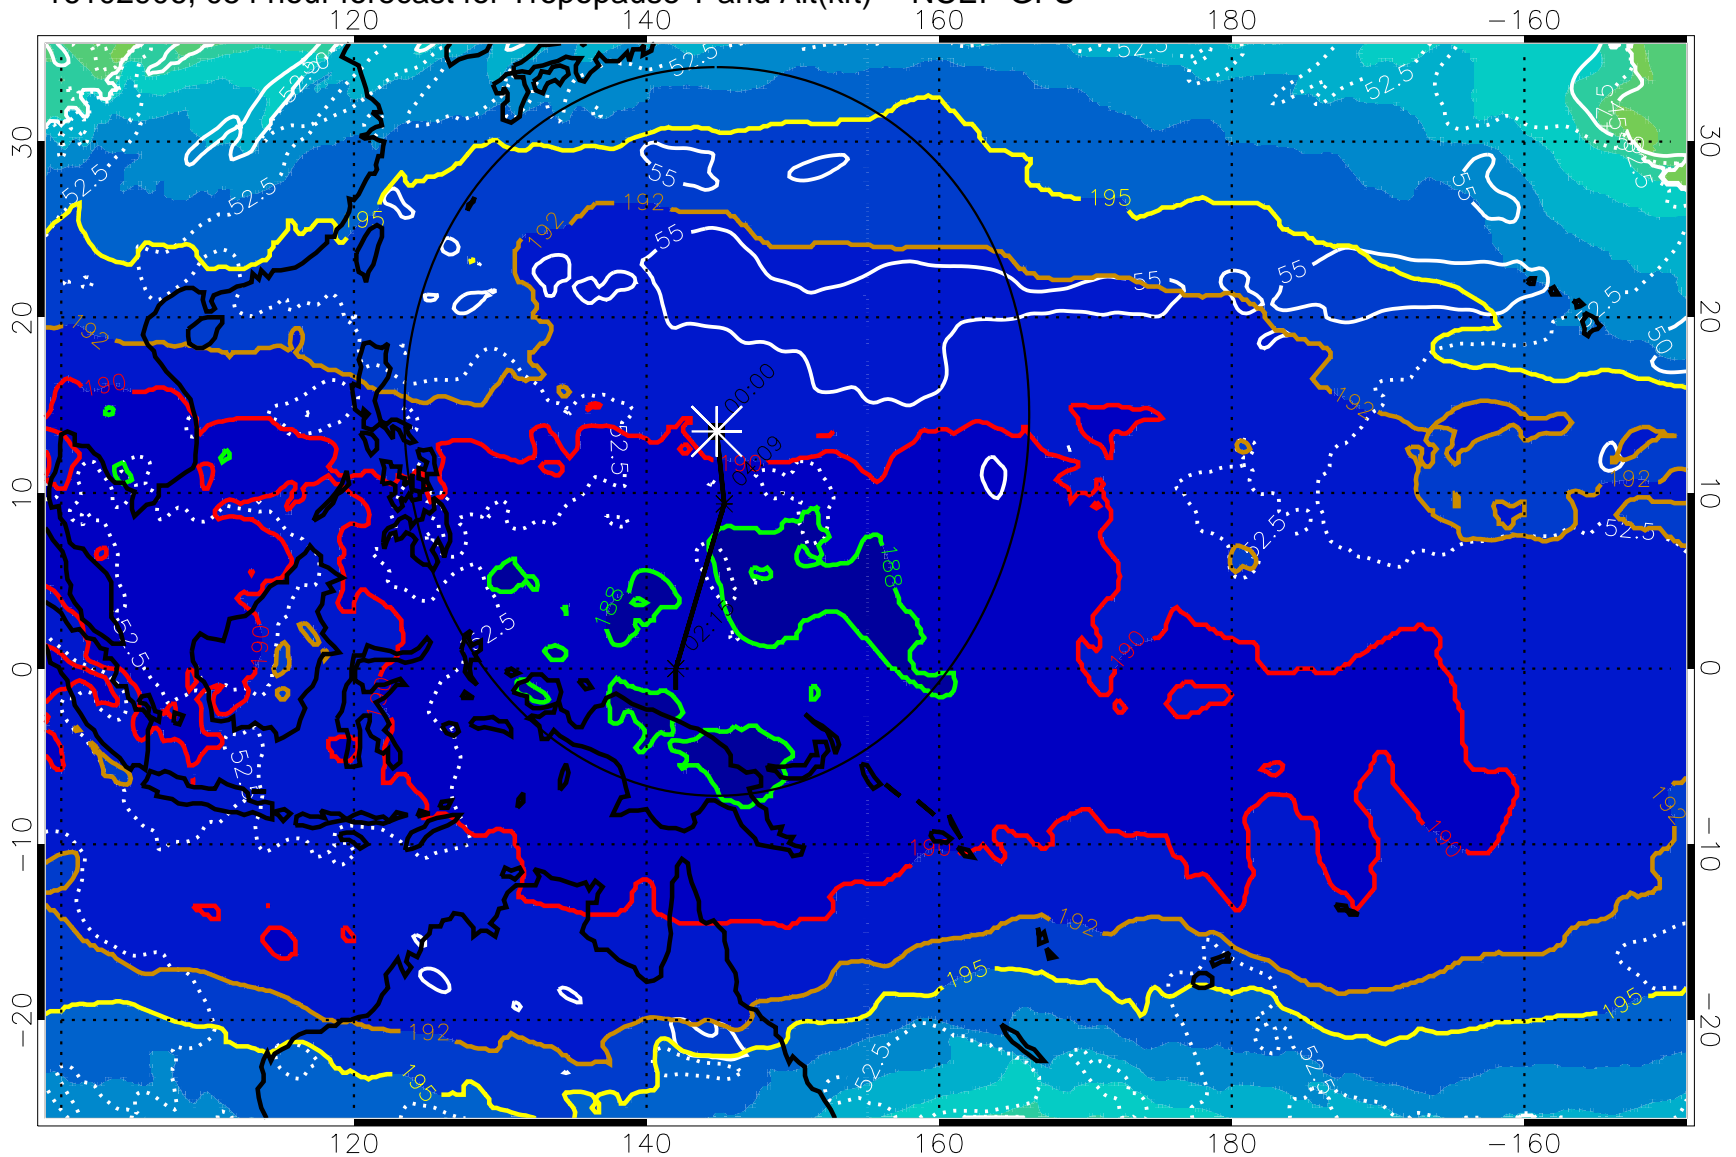

16102906, 054 hour forecast for Tropopause T and Alt(kft) -- NCEP GFS

190 200 210 220 230

Tropopause T, K

Tropopause Altitude in kft (white)

192.5K Isotherm 195K Isotherm

187.5K Isotherm 190K Isotherm

Range ring of 2304 km