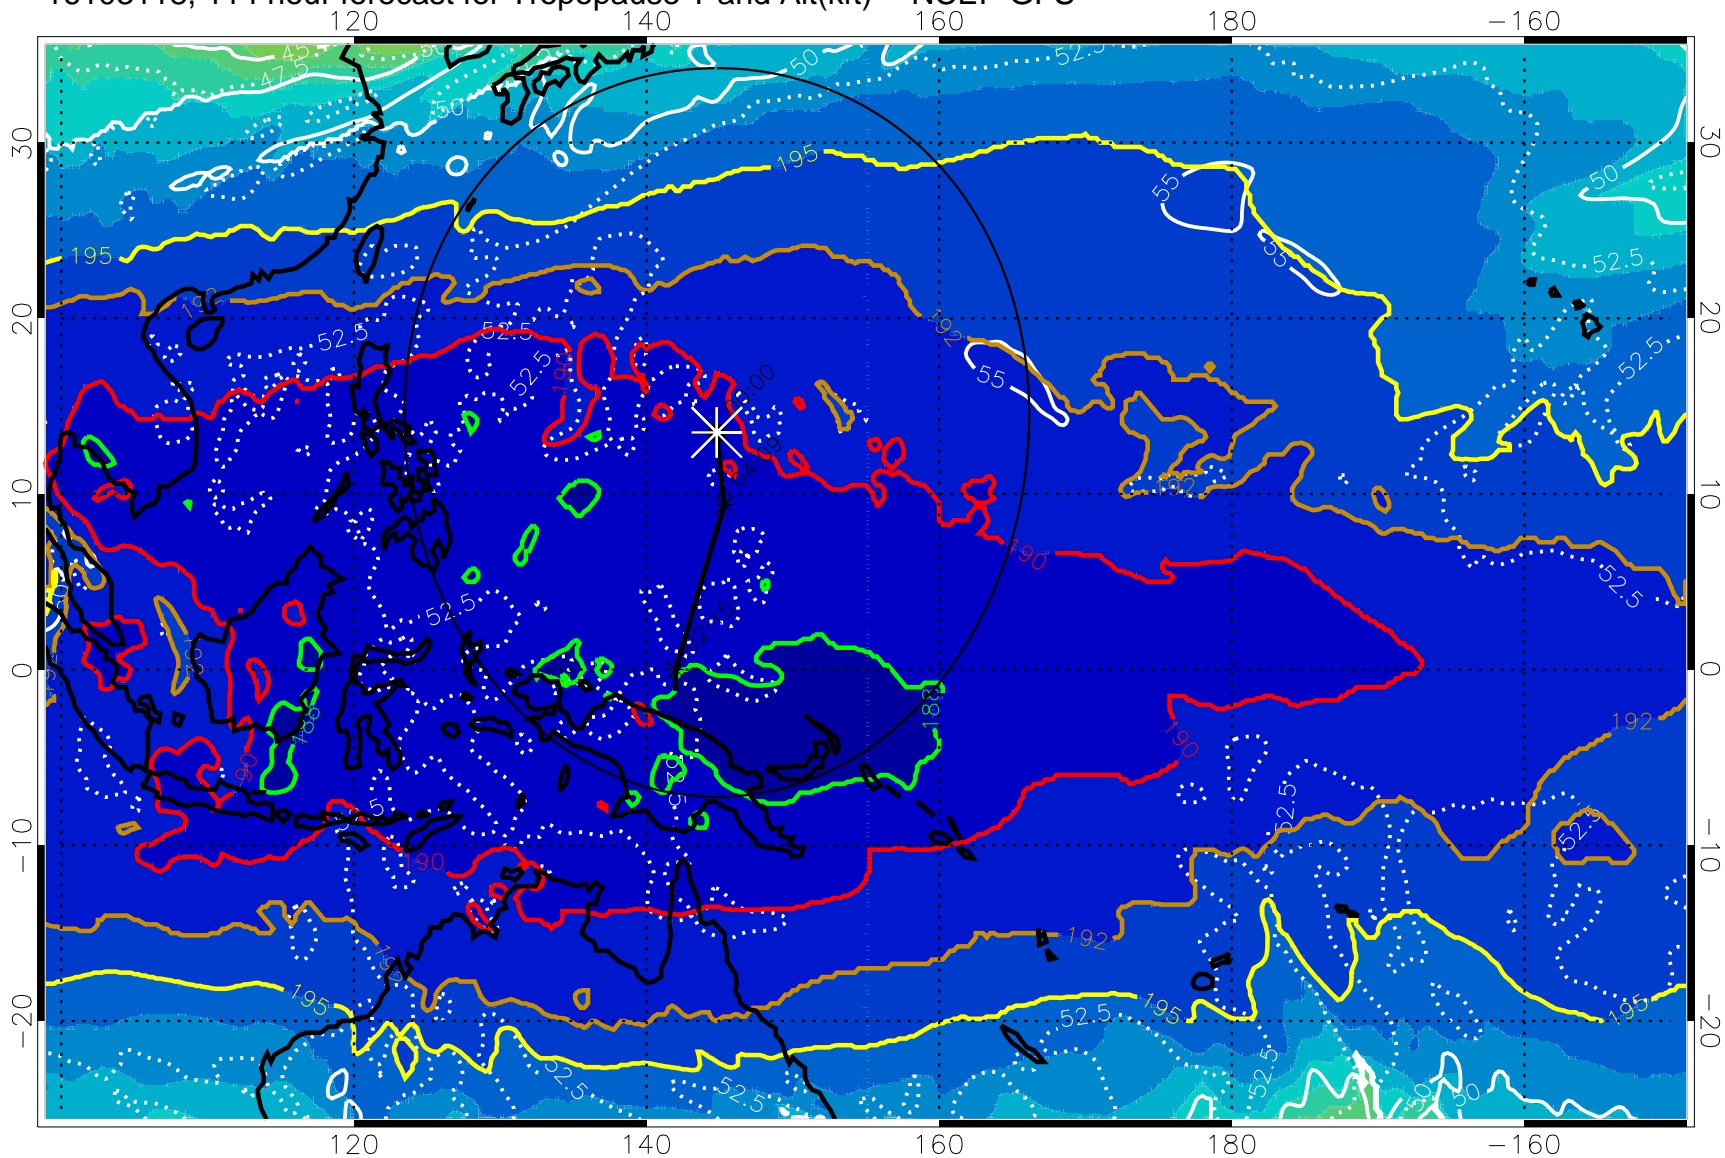

16103112, 108 hour forecast for Tropopause T and Alt(kft) -- NCEP GFS

190 200 210 220 230

Tropopause T, K

Tropopause Altitude in kft (white)

192.5K Isotherm 195K Isotherm

187.5K Isotherm 190K Isotherm

Range ring of 2304 km

16103118, 114 hour forecast for Tropopause T and Alt(kft) -- NCEP GFS

190 200 210 220 230
Tropopause T, K

Tropopause Altitude in kft (white)

192.5K Isotherm 195K Isotherm
187.5K Isotherm 190K Isotherm

Range ring of 2304 km