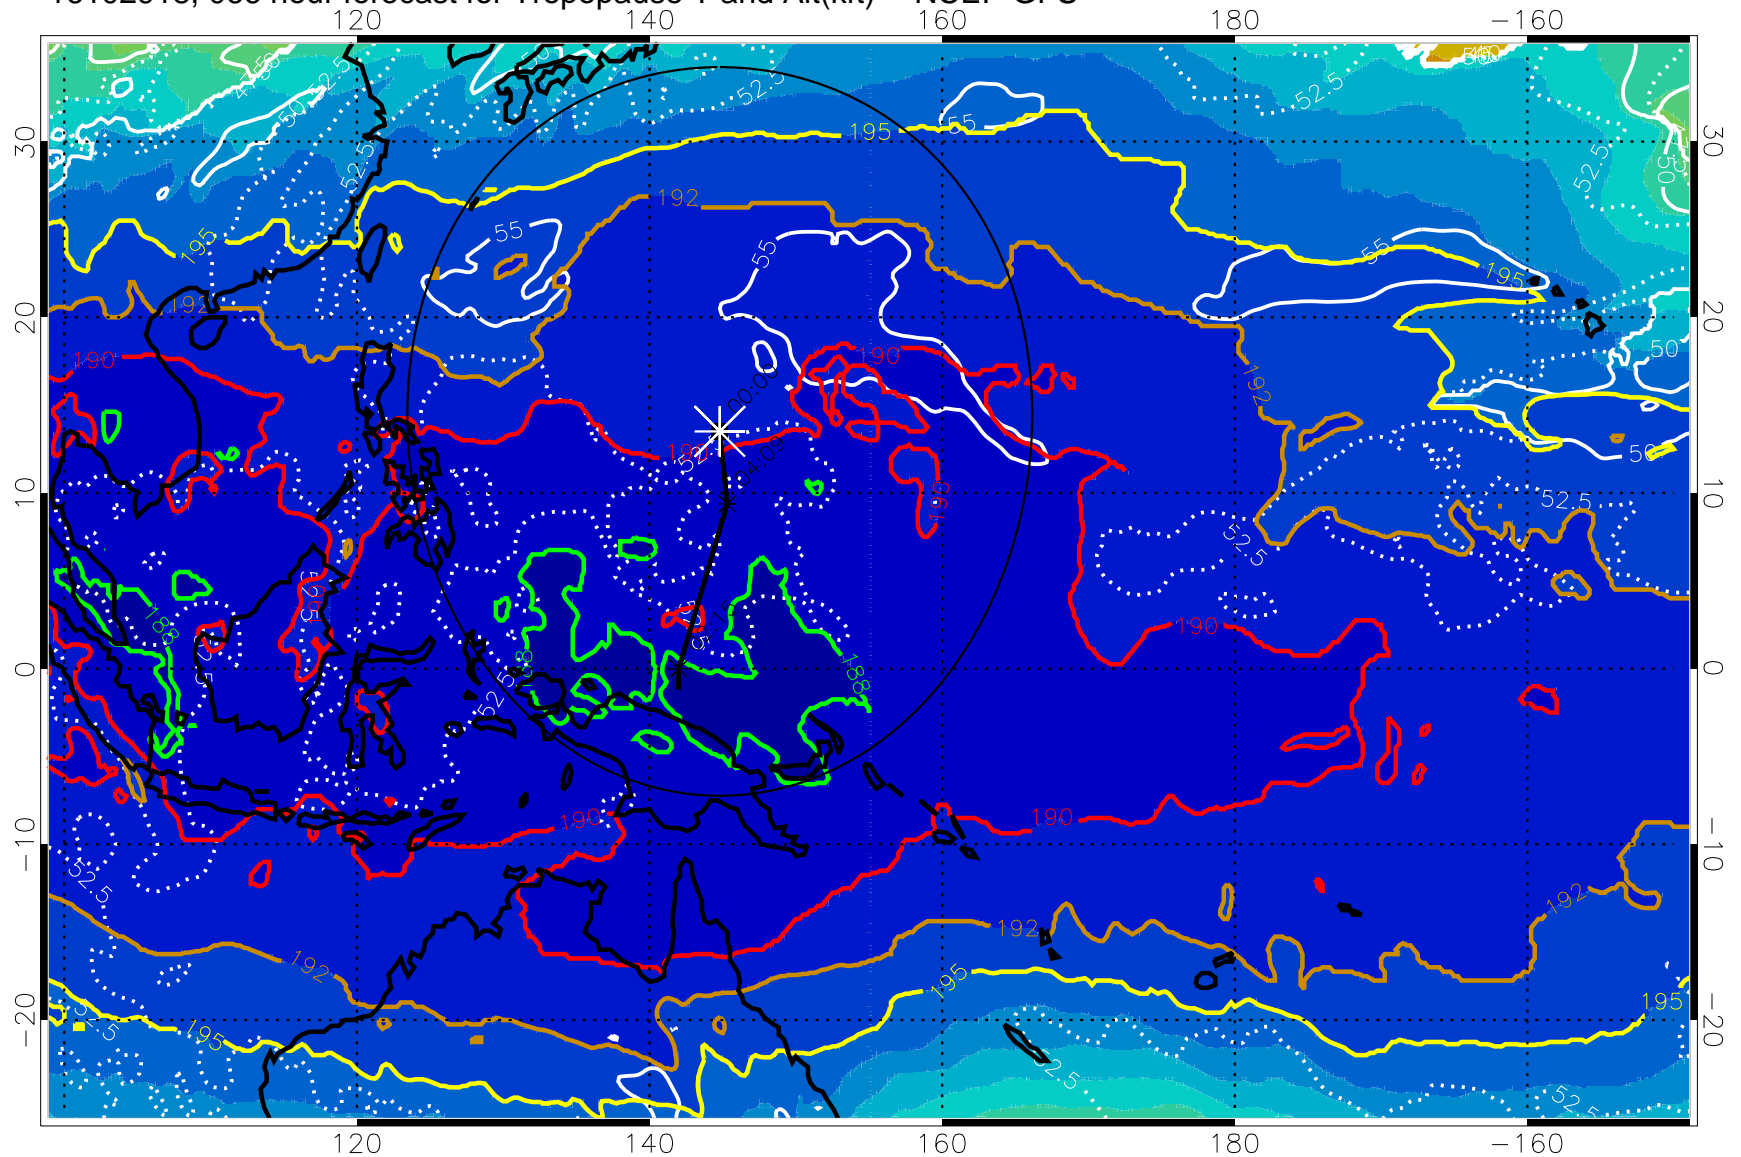

16102912, 060 hour forecast for Tropopause T and Alt(kft) -- NCEP GFS

190 200 210 220 230

Tropopause T, K

Tropopause Altitude in kft (white)

192.5K Isotherm 195K Isotherm
187.5K Isotherm 190K Isotherm

Range ring of 2304 km

16102918, 066 hour forecast for Tropopause T and Alt(kft) -- NCEP GFS

190 200 210 220 230

Tropopause T, K

Tropopause Altitude in kft (white)

192.5K Isotherm 195K Isotherm

187.5K Isotherm 190K Isotherm

Range ring of 2304 km