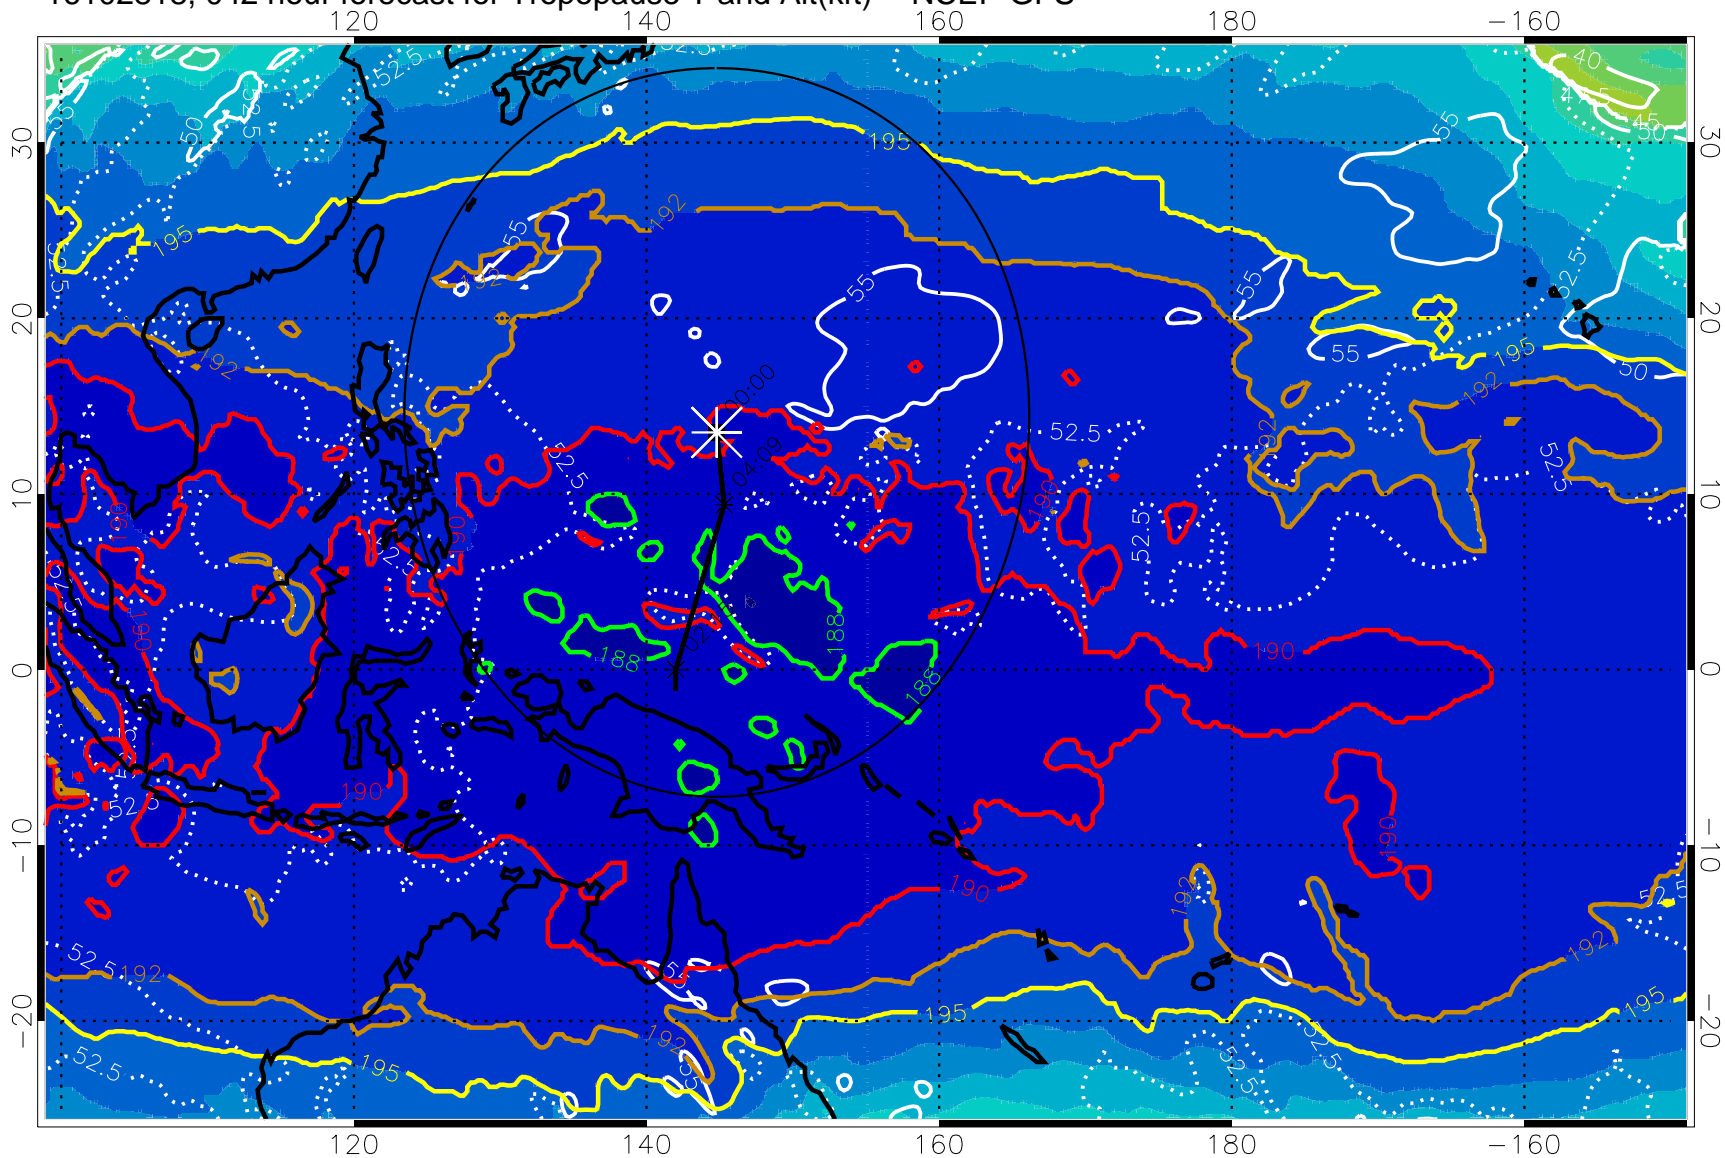

16102812, 036 hour forecast for Tropopause T and Alt(kft) -- NCEP GFS

190 200 210 220 230

Tropopause T, K

Tropopause Altitude in kft (white)

192.5K Isotherm 195K Isotherm
187.5K Isotherm 190K Isotherm

Range ring of 2304 km

16102818, 042 hour forecast for Tropopause T and Alt(kft) -- NCEP GFS

190 200 210 220 230

Tropopause T, K

Tropopause Altitude in kft (white)

192.5K Isotherm 195K Isotherm
187.5K Isotherm 190K Isotherm

Range ring of 2304 km