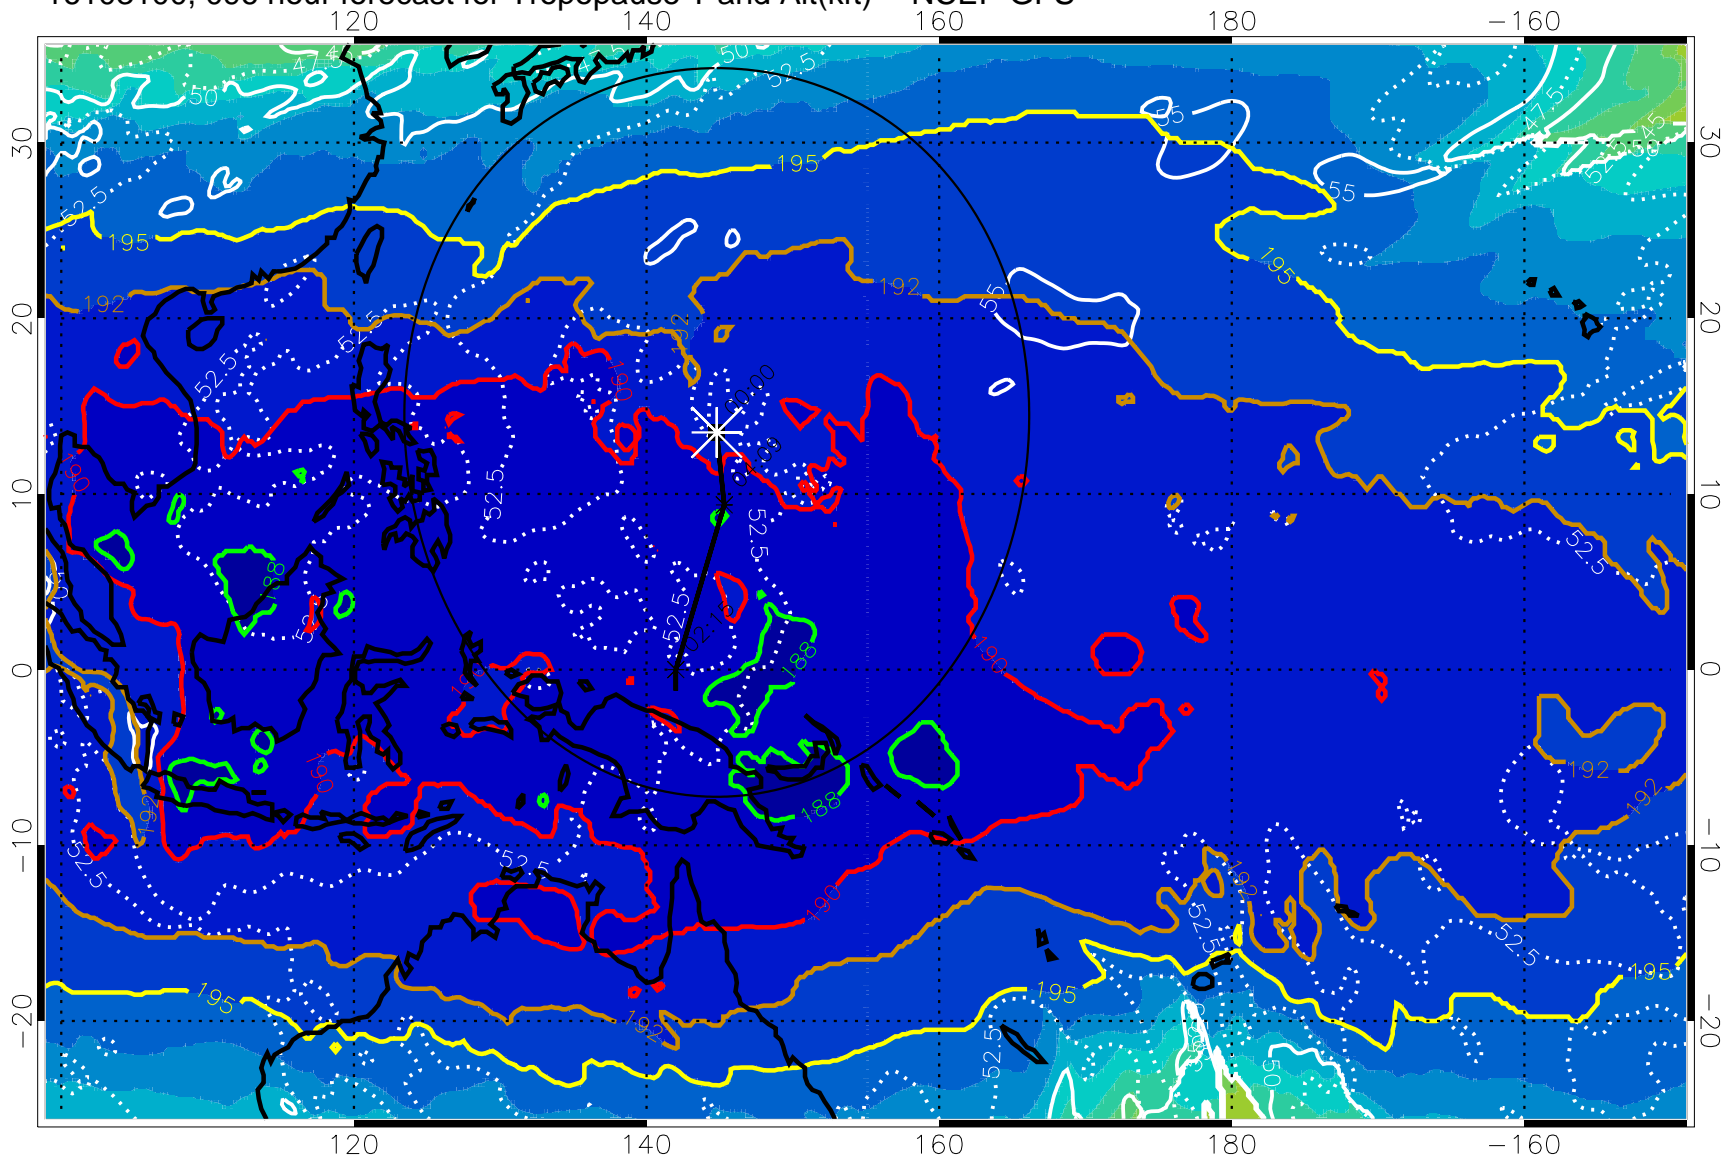

16103018, 090 hour forecast for Tropopause T and Alt(kft) -- NCEP GFS

190 200 210 220 230

Tropopause T, K

Tropopause Altitude in kft (white)

192.5K Isotherm 195K Isotherm
187.5K Isotherm 190K Isotherm

Range ring of 2304 km

16103100, 096 hour forecast for Tropopause T and Alt(kft) -- NCEP GFS

190 200 210 220 230
Tropopause T, K

Tropopause Altitude in kft (white)

192.5K Isotherm 195K Isotherm
187.5K Isotherm 190K Isotherm

Range ring of 2304 km