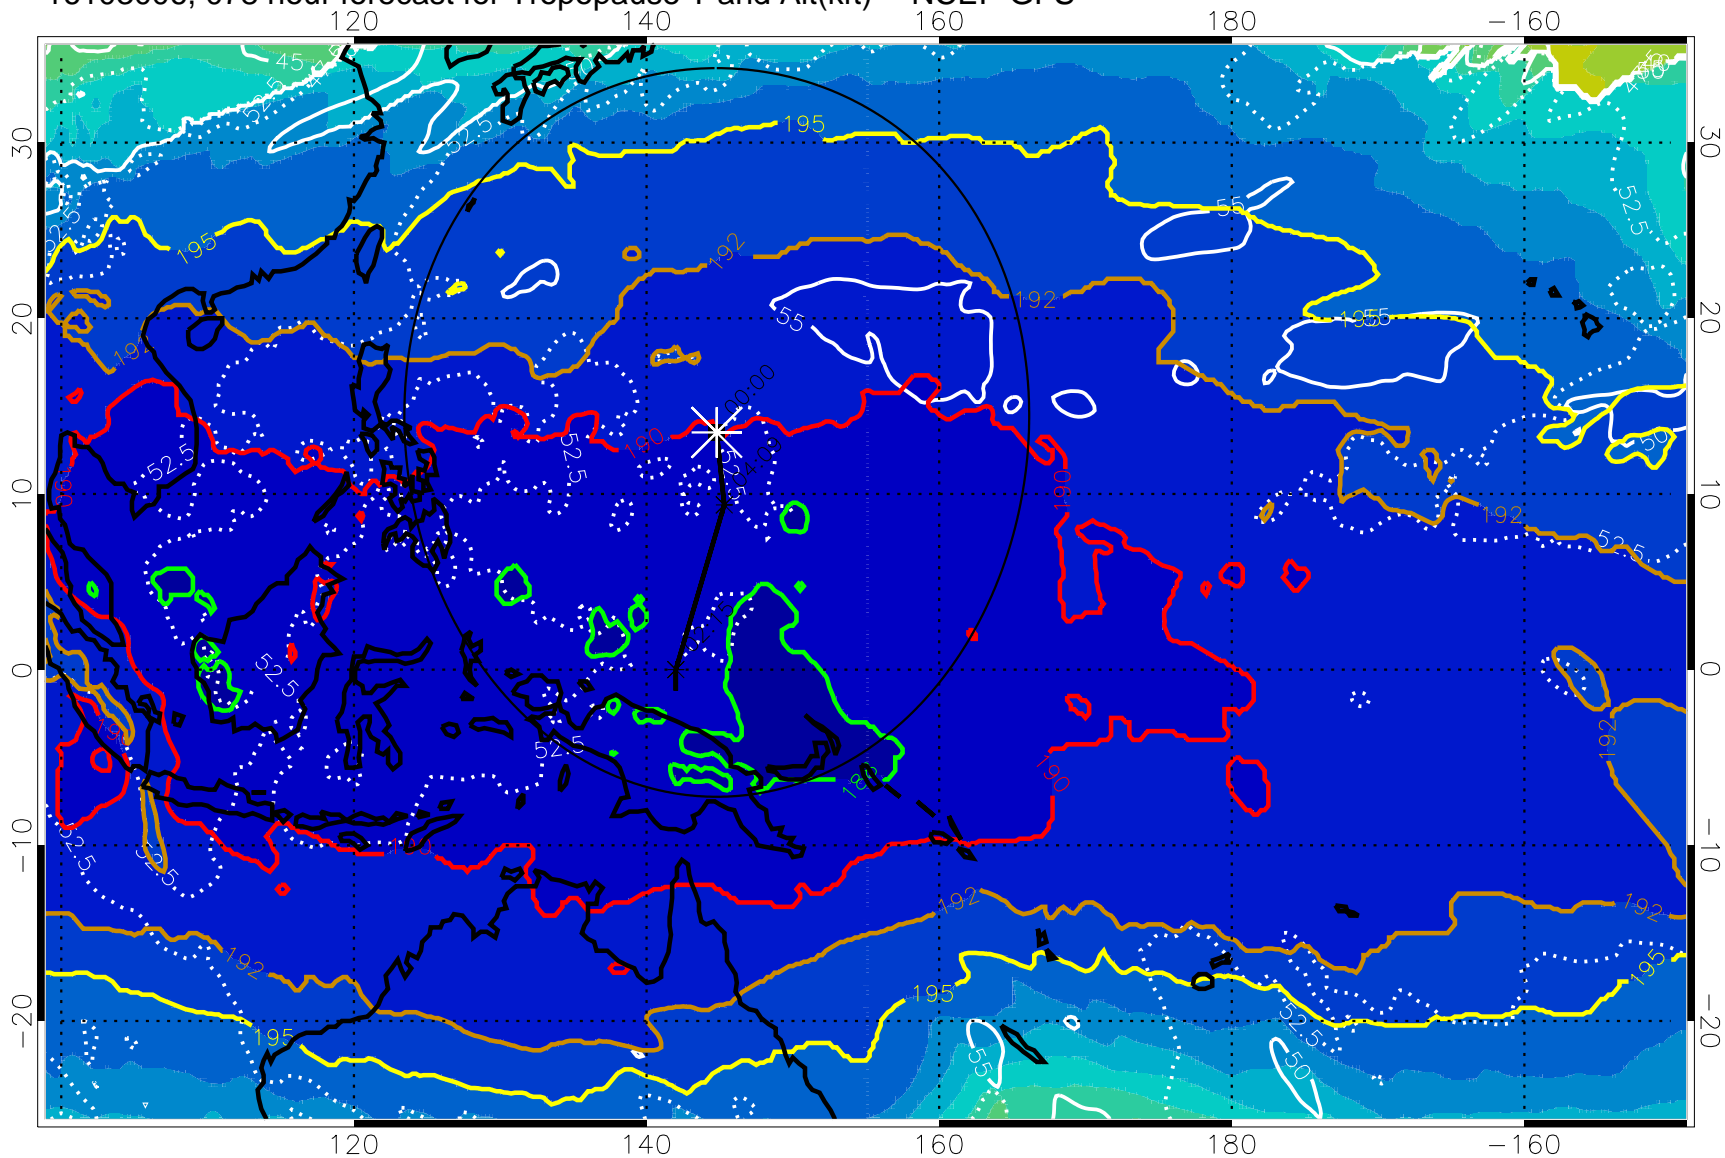

16103006, 078 hour forecast for Tropopause T and Alt(kft) -- NCEP GFS

190 200 210 220 230
Tropopause T, K

Tropopause Altitude in kft (white)

192.5K Isotherm 195K Isotherm
187.5K Isotherm 190K Isotherm

Range ring of 2304 km