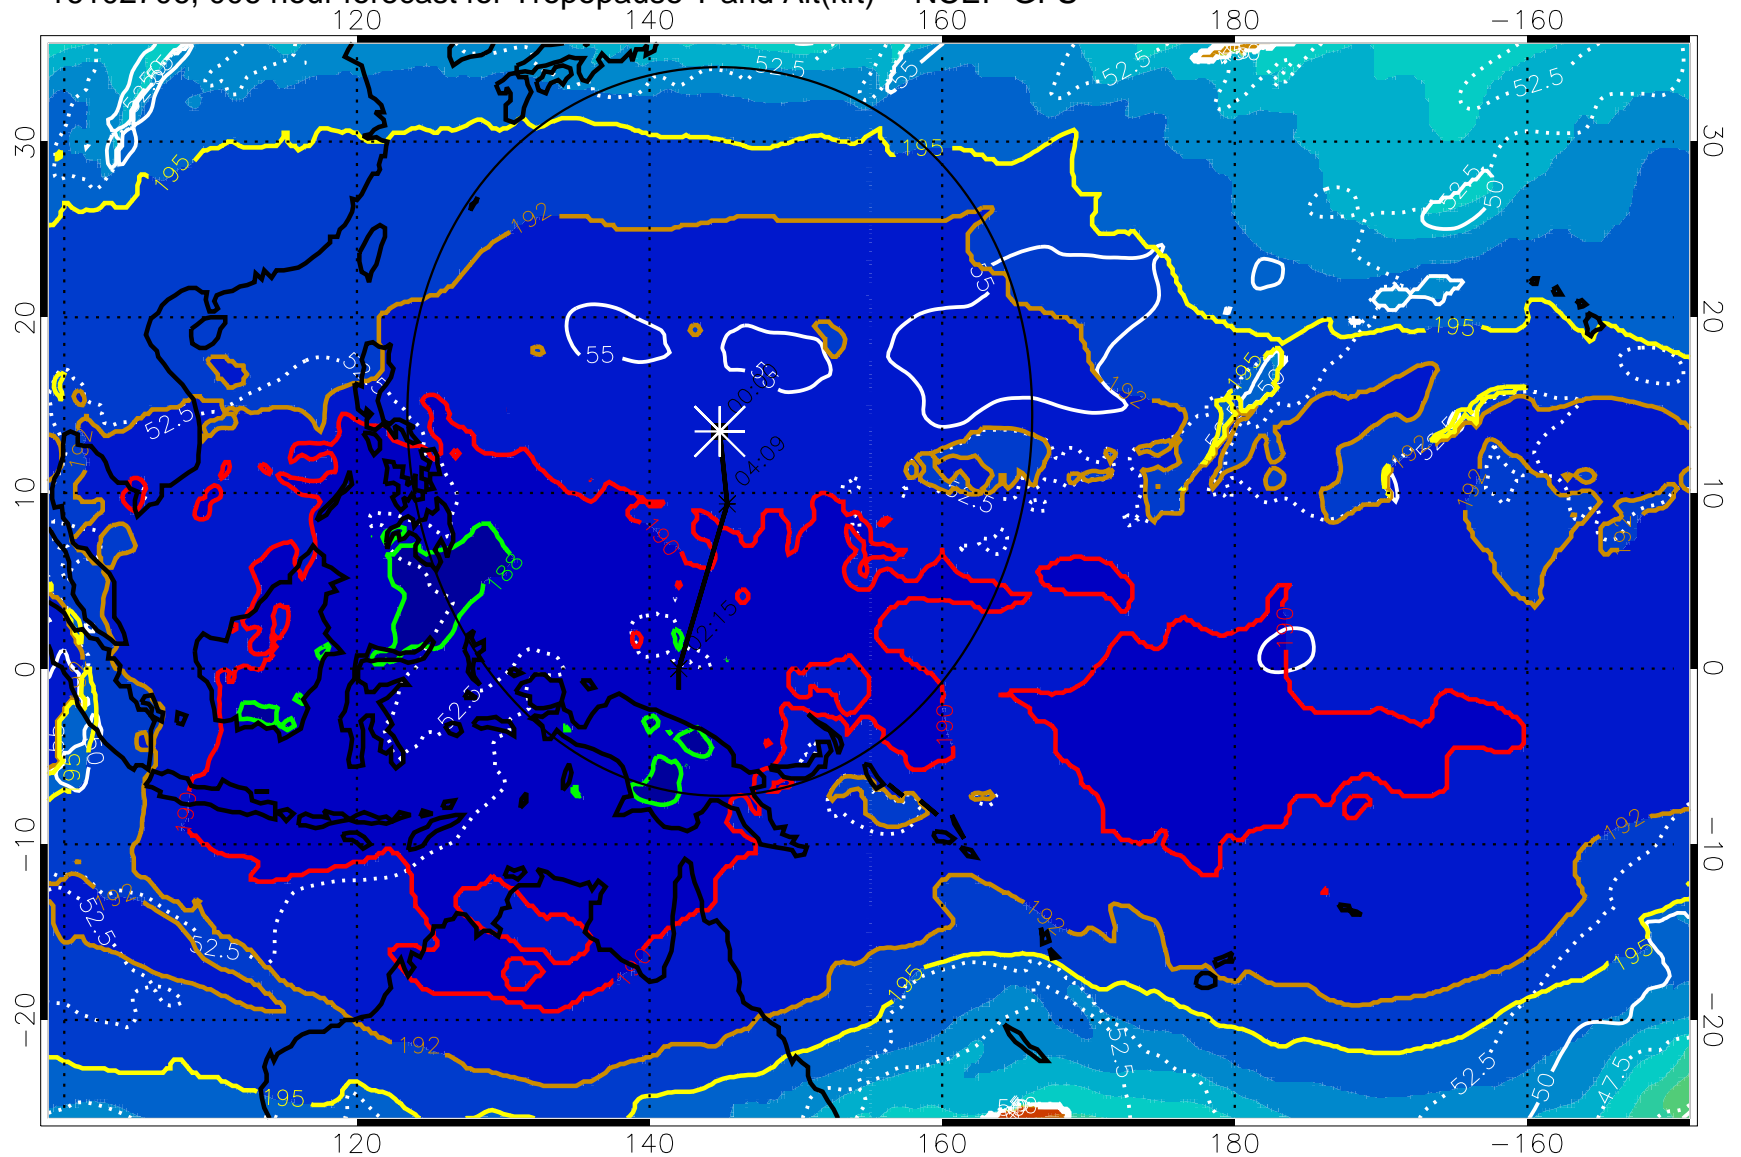

16102706, 006 hour forecast for Tropopause T and Alt(kft) -- NCEP GFS

190 200 210 220 230

Tropopause T, K

Tropopause Altitude in kft (white)

192.5K Isotherm 195K Isotherm

187.5K Isotherm 190K Isotherm

Range ring of 2304 km

16102712, 012 hour forecast for Tropopause T and Alt(kft) -- NCEP GFS

190 200 210 220 230
Tropopause T, K

Tropopause Altitude in kft (white)

192.5K Isotherm 195K Isotherm
187.5K Isotherm 190K Isotherm

Range ring of 2304 km