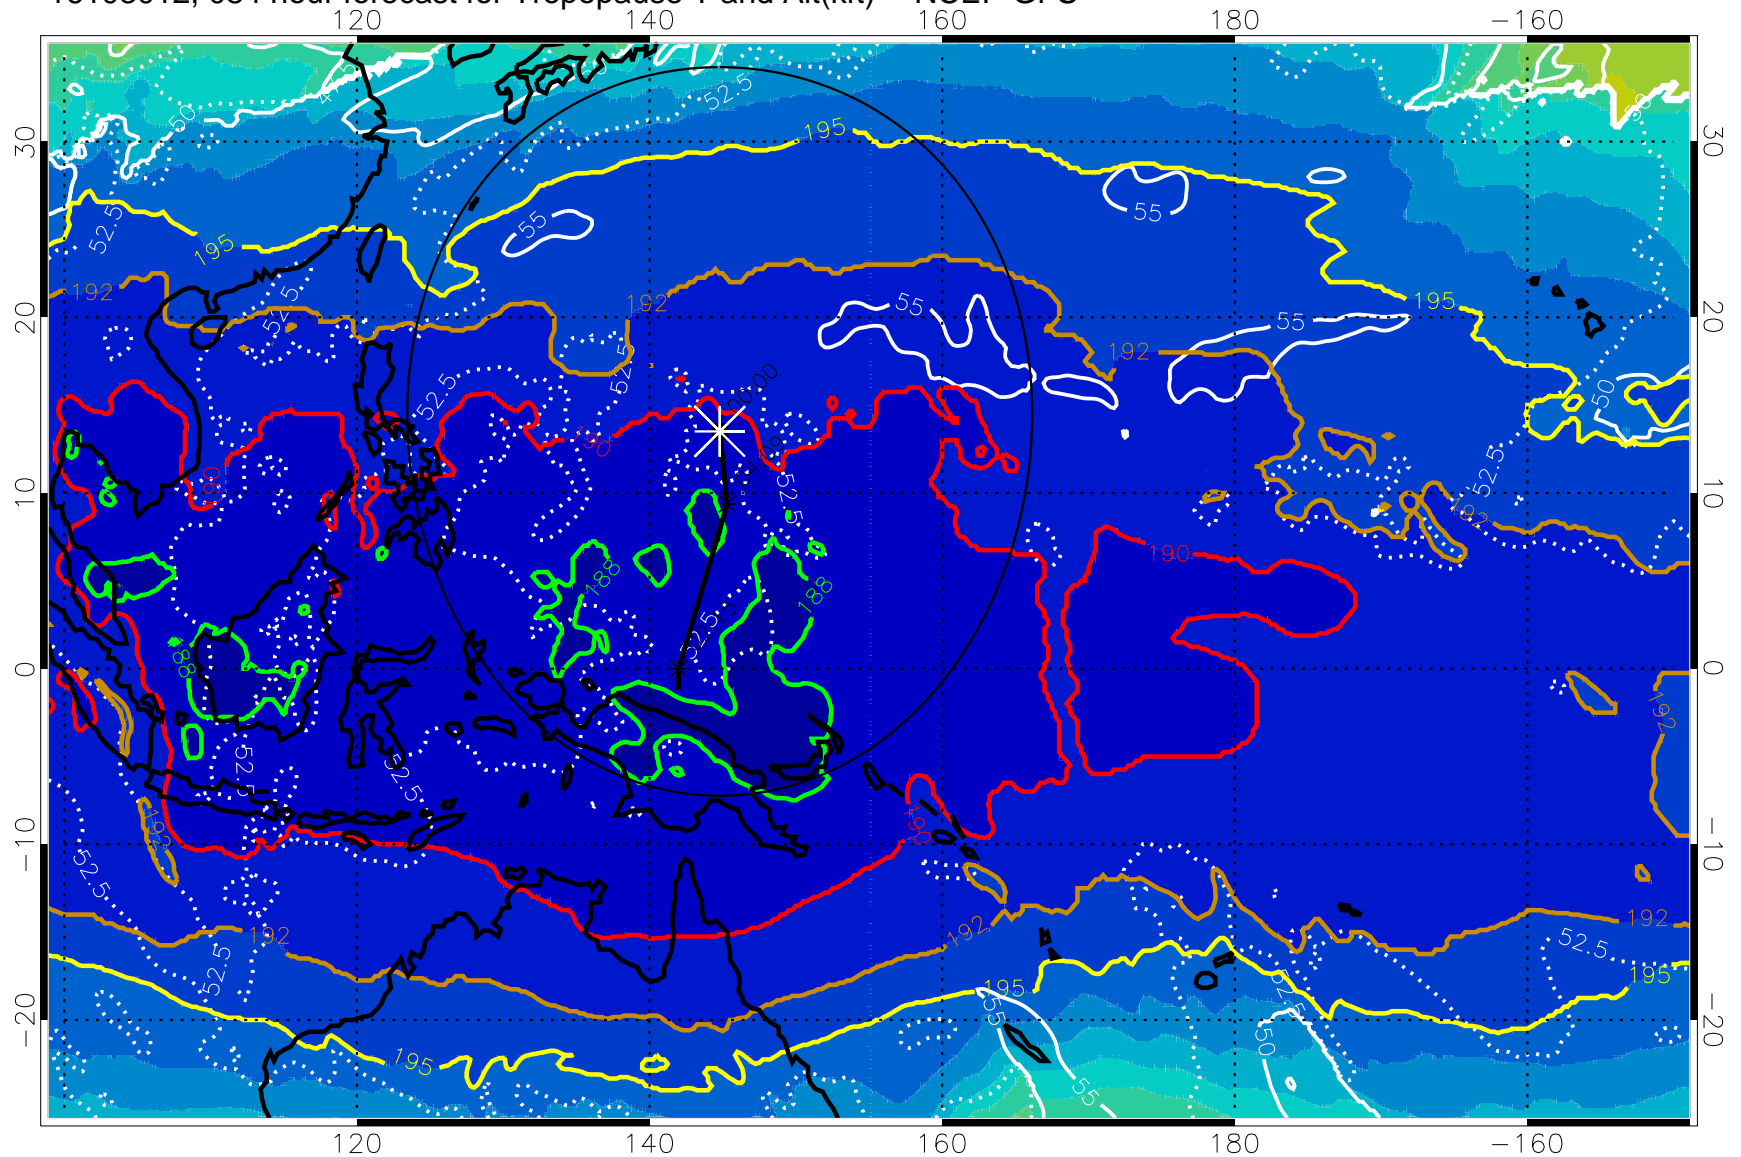

16103012, 084 hour forecast for Tropopause T and Alt(kft) -- NCEP GFS

190 200 210 220 230

Tropopause T, K

Tropopause Altitude in kft (white)

192.5K Isotherm 195K Isotherm

187.5K Isotherm 190K Isotherm

Range ring of 2304 km