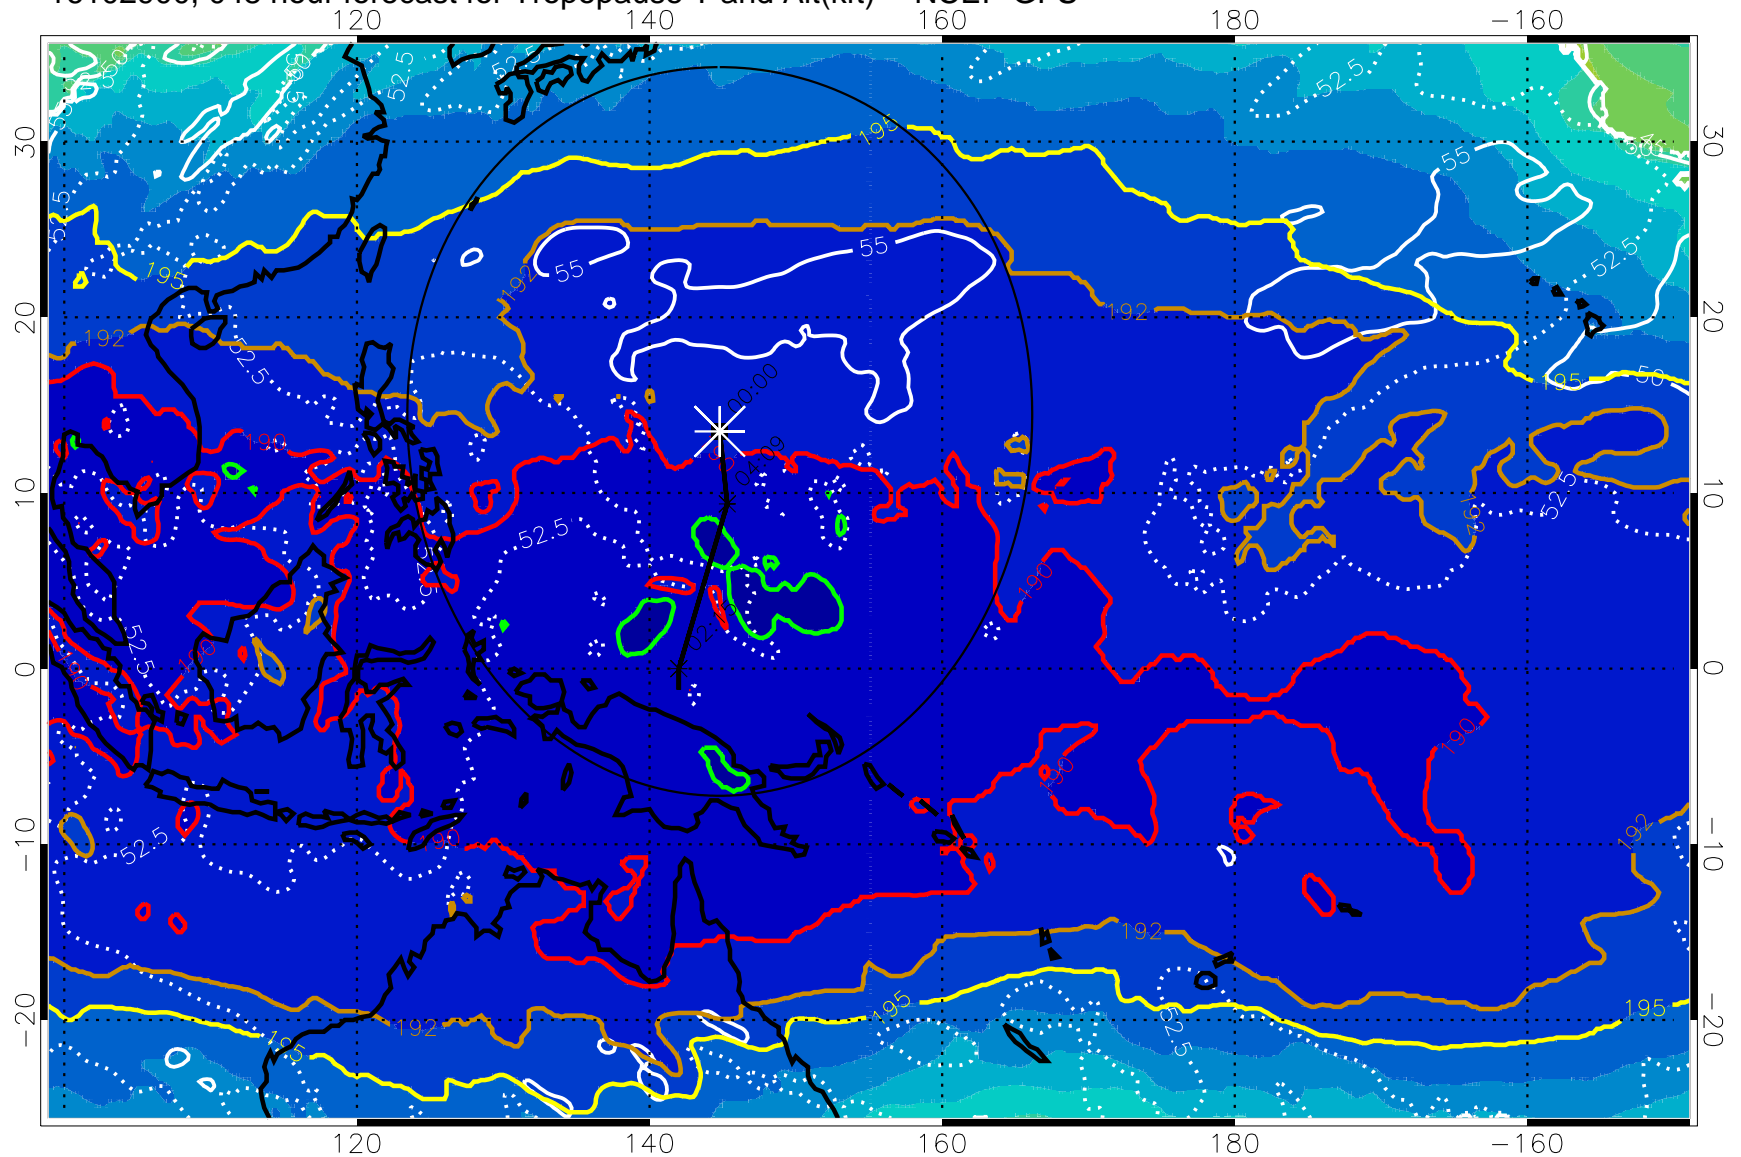

16102900, 048 hour forecast for Tropopause T and Alt(kft) -- NCEP GFS

190 200 210 220 230

Tropopause T, K

Tropopause Altitude in kft (white)

192.5K Isotherm 195K Isotherm

187.5K Isotherm 190K Isotherm

Range ring of 2304 km