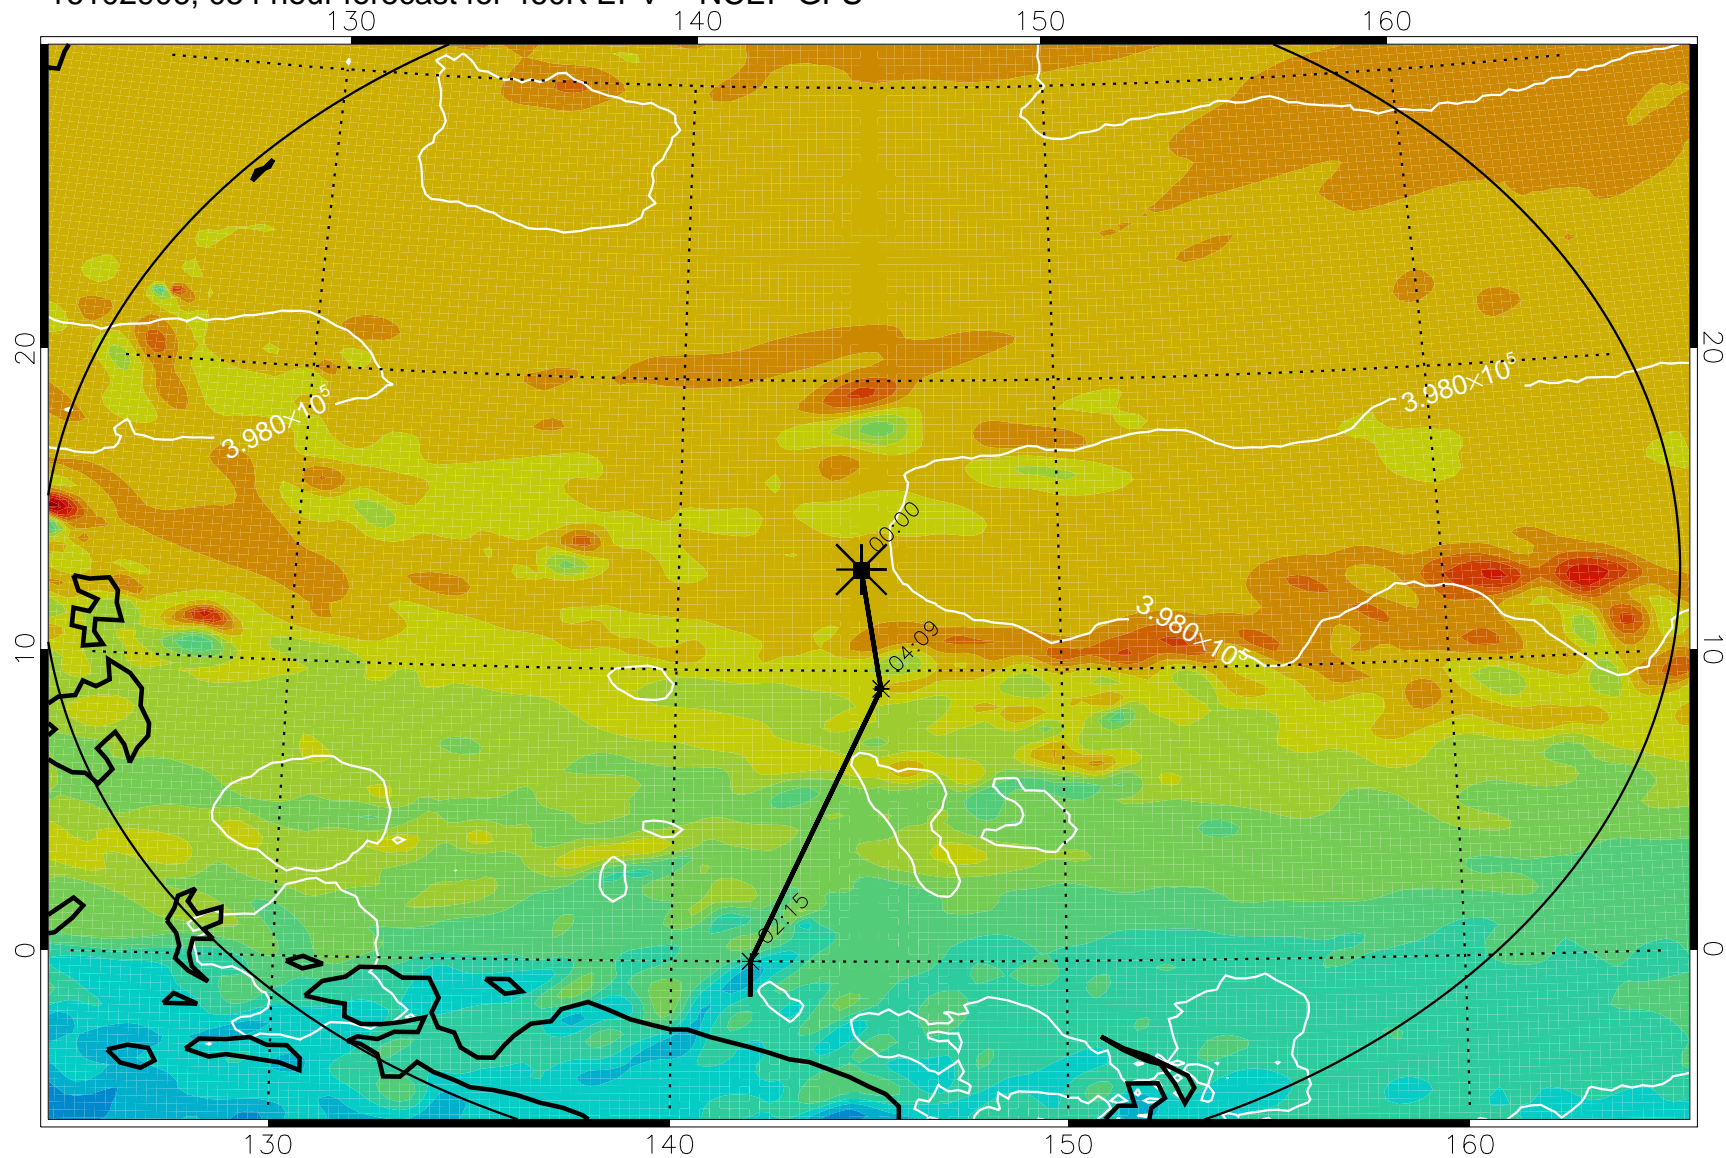

16102806, 030 hour forecast for 460K EPV -- NCEP GFS

460K Montgomery Streamfunction, white

Range ring of 2304 km

16102812, 036 hour forecast for 460K EPV -- NCEP GFS

460K Montgomery Streamfunction, white

Range ring of 2304 km

16102818, 042 hour forecast for 460K EPV -- NCEP GFS

460K Montgomery Streamfunction, white

Range ring of 2304 km

16102900, 048 hour forecast for 460K EPV -- NCEP GFS

460K Montgomery Streamfunction, white

Range ring of 2304 km

16102906, 054 hour forecast for 460K EPV -- NCEP GFS

460K Montgomery Streamfunction, white

Range ring of 2304 km

16102912, 060 hour forecast for 460K EPV -- NCEP GFS

460K Montgomery Streamfunction, white

Range ring of 2304 km

16102918, 066 hour forecast for 460K EPV -- NCEP GFS

460K Montgomery Streamfunction, white

Range ring of 2304 km

16103000, 072 hour forecast for 460K EPV -- NCEP GFS

460K Montgomery Streamfunction, white

Range ring of 2304 km