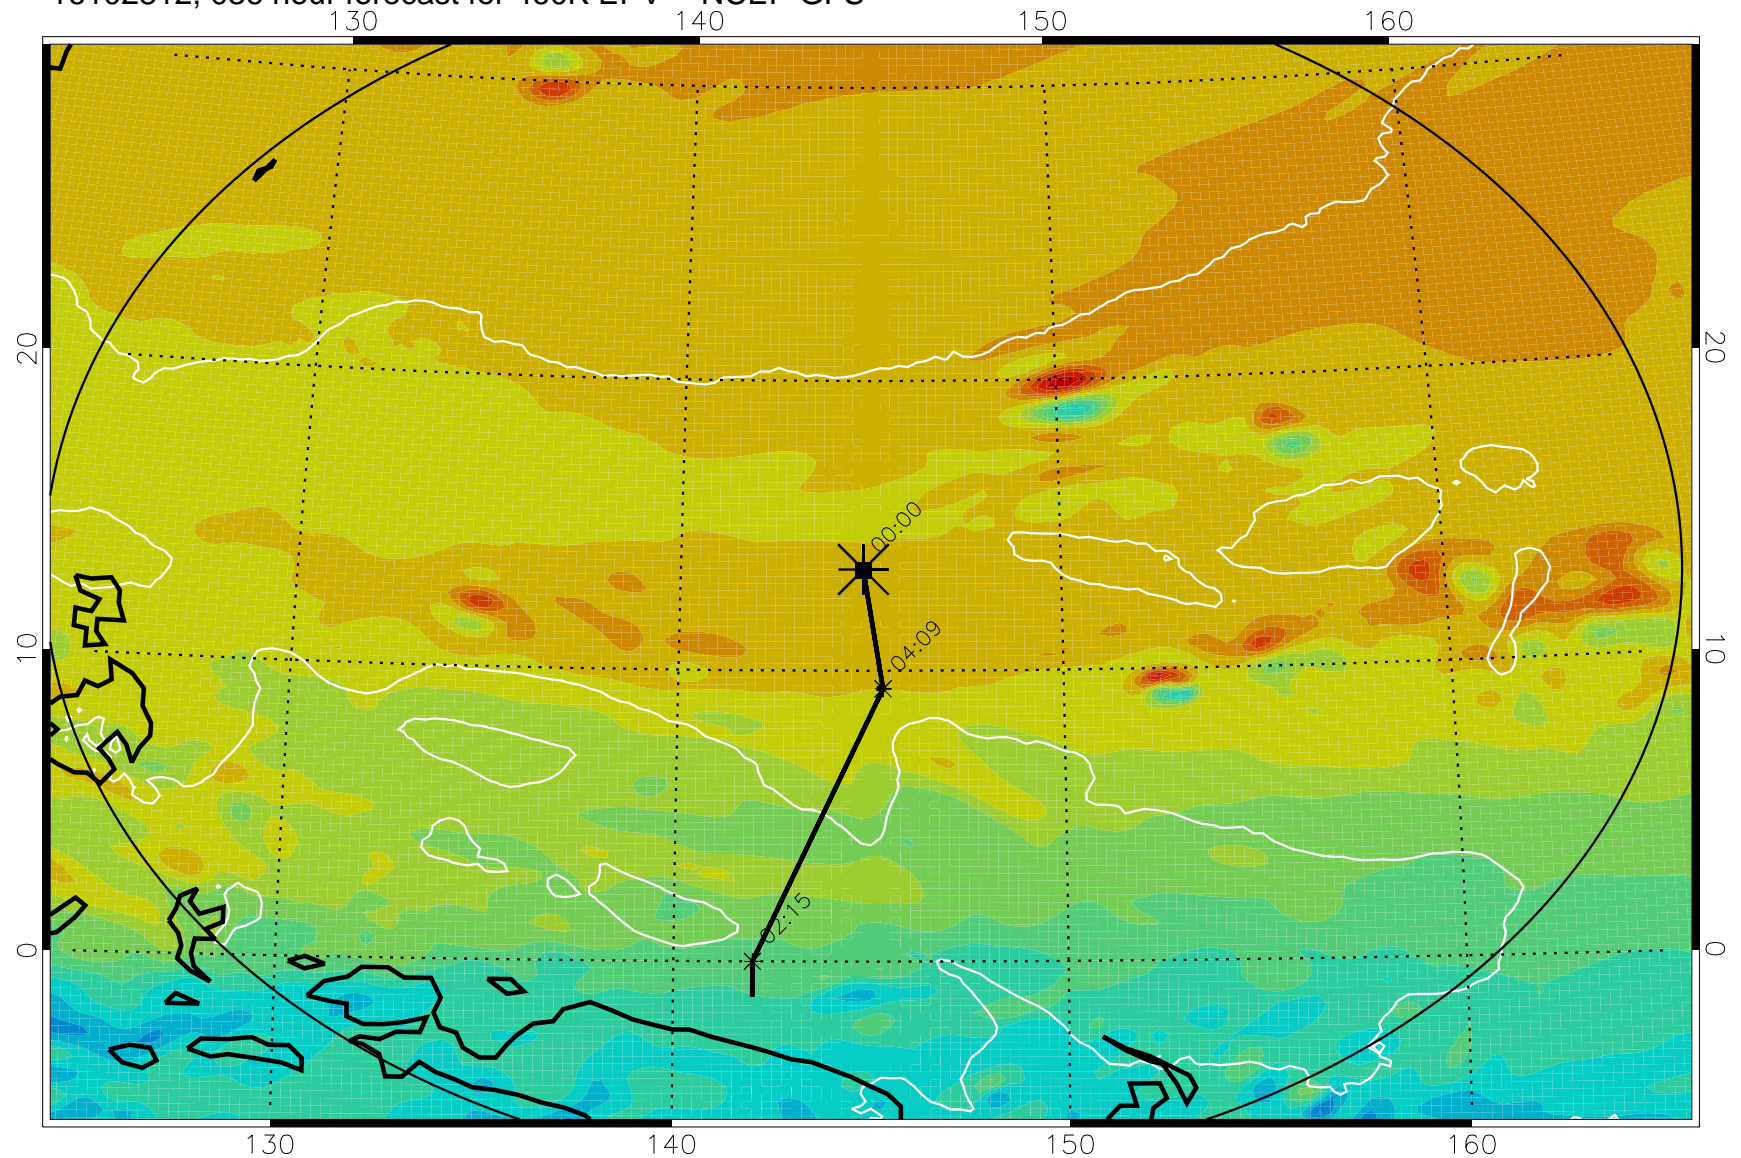

16102806, 030 hour forecast for 460K EPV -- NCEP GFS

460K Montgomery Streamfunction, white

Range ring of 2304 km

16102812, 036 hour forecast for 460K EPV -- NCEP GFS

460K Montgomery Streamfunction, white

Range ring of 2304 km

16102818, 042 hour forecast for 460K EPV -- NCEP GFS

460K Montgomery Streamfunction, white

Range ring of 2304 km

16102900, 048 hour forecast for 460K EPV -- NCEP GFS

460K Montgomery Streamfunction, white

Range ring of 2304 km

16102906, 054 hour forecast for 460K EPV -- NCEP GFS

460K Montgomery Streamfunction, white

Range ring of 2304 km

16102912, 060 hour forecast for 460K EPV -- NCEP GFS

460K Montgomery Streamfunction, white

Range ring of 2304 km

16102918, 066 hour forecast for 460K EPV -- NCEP GFS

460K Montgomery Streamfunction, white

Range ring of 2304 km

16103000, 072 hour forecast for 460K EPV -- NCEP GFS

460K Montgomery Streamfunction, white

Range ring of 2304 km