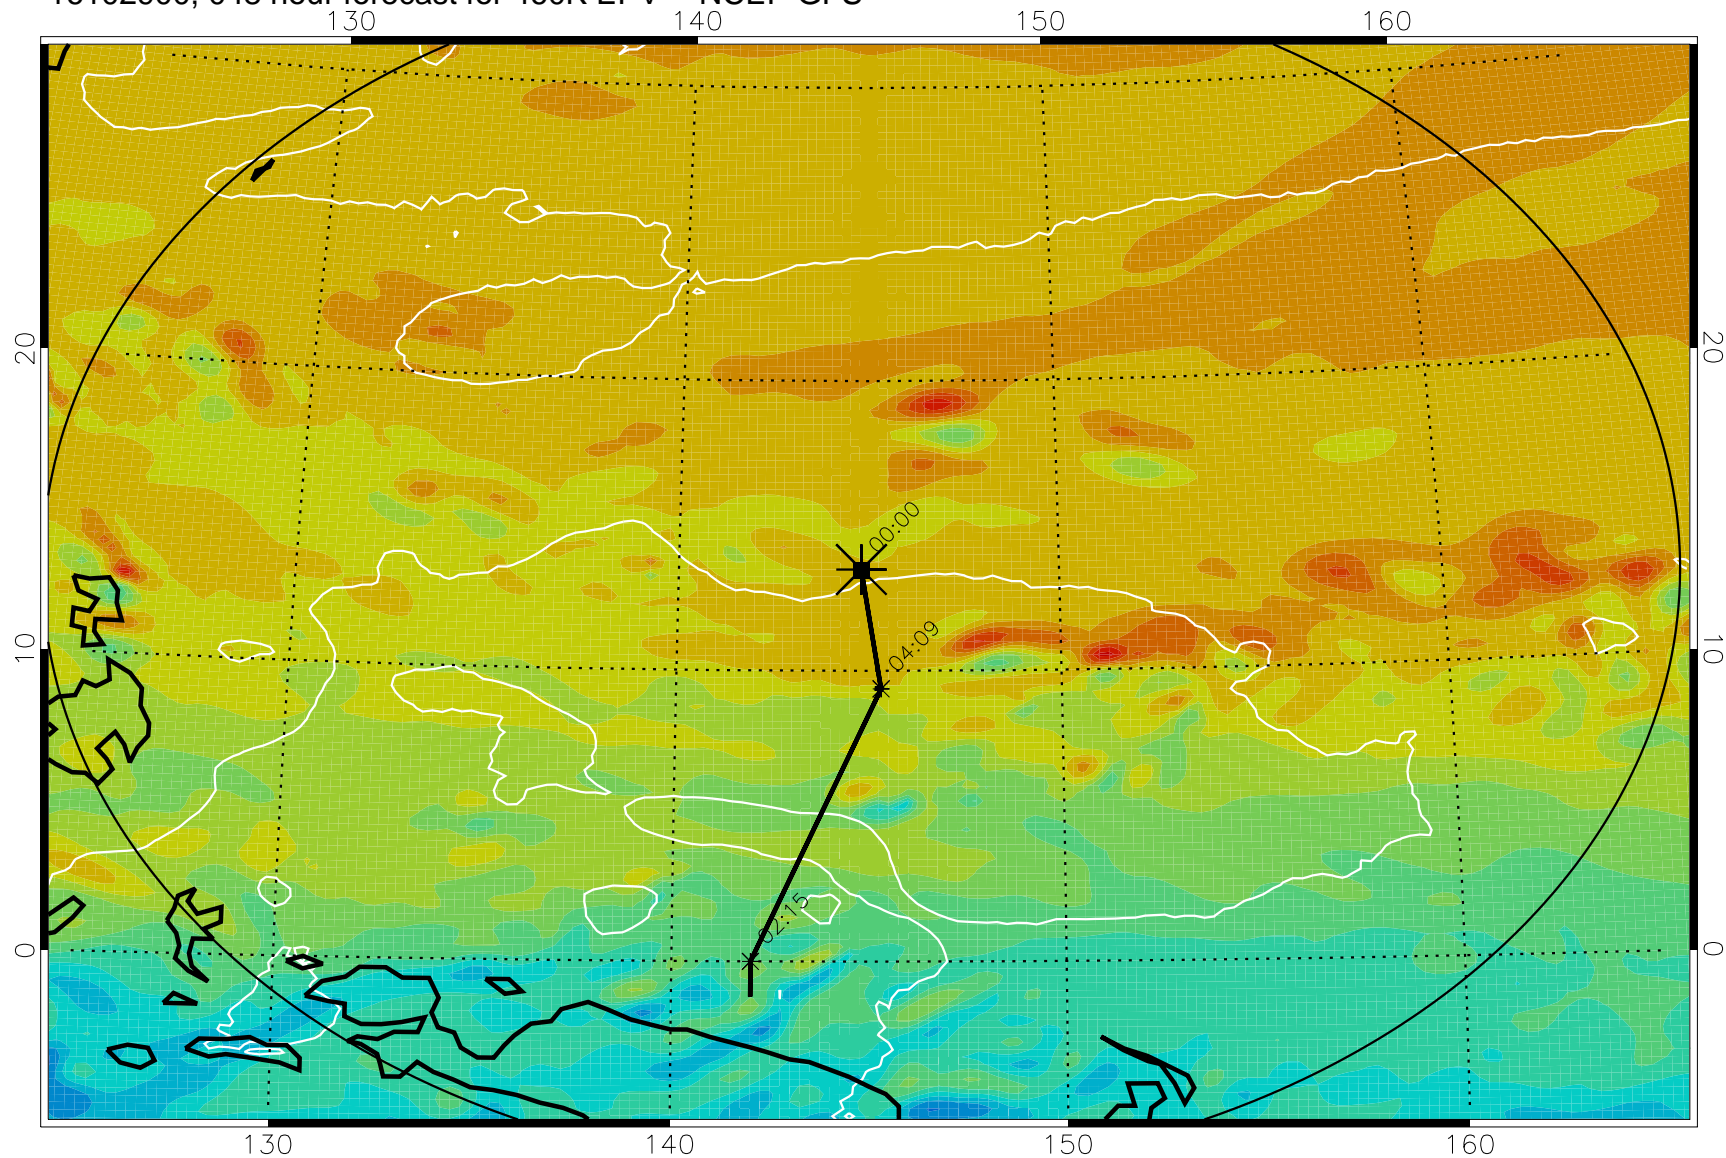

16102806, 030 hour forecast for 460K EPV -- NCEP GFS

460K Montgomery Streamfunction, white

Range ring of 2304 km

16102812, 036 hour forecast for 460K EPV -- NCEP GFS

460K Montgomery Streamfunction, white

Range ring of 2304 km

16102818, 042 hour forecast for 460K EPV -- NCEP GFS

460K Montgomery Streamfunction, white

Range ring of 2304 km

16102900, 048 hour forecast for 460K EPV -- NCEP GFS

460K Montgomery Streamfunction, white

Range ring of 2304 km

16102906, 054 hour forecast for 460K EPV -- NCEP GFS

460K Montgomery Streamfunction, white

Range ring of 2304 km

16102912, 060 hour forecast for 460K EPV -- NCEP GFS

460K Montgomery Streamfunction, white

Range ring of 2304 km

16102918, 066 hour forecast for 460K EPV -- NCEP GFS

460K Montgomery Streamfunction, white

Range ring of 2304 km

16103000, 072 hour forecast for 460K EPV -- NCEP GFS

460K Montgomery Streamfunction, white

Range ring of 2304 km