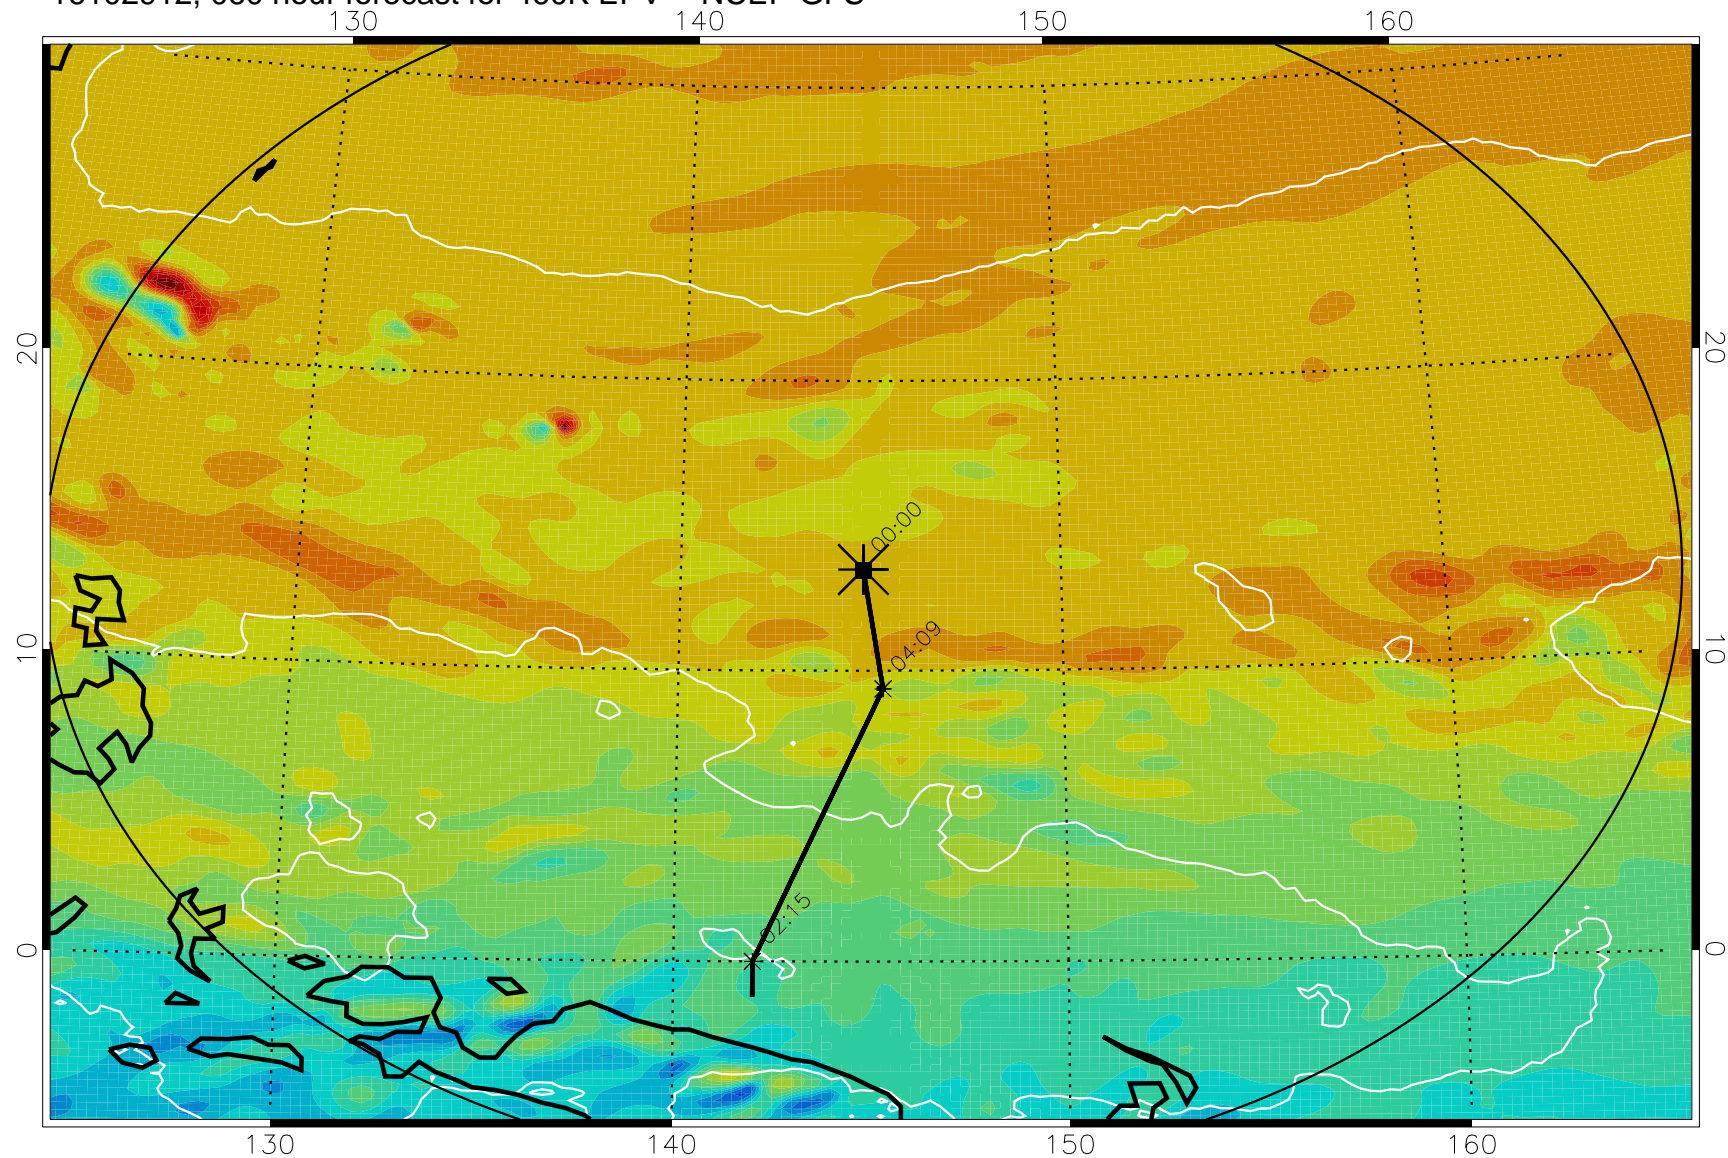

16102806, 030 hour forecast for 460K EPV -- NCEP GFS

460K Montgomery Streamfunction, white

Range ring of 2304 km

16102812, 036 hour forecast for 460K EPV -- NCEP GFS

460K Montgomery Streamfunction, white

Range ring of 2304 km

16102818, 042 hour forecast for 460K EPV -- NCEP GFS

460K Montgomery Streamfunction, white

Range ring of 2304 km

16102900, 048 hour forecast for 460K EPV -- NCEP GFS

460K Montgomery Streamfunction, white

Range ring of 2304 km

16102906, 054 hour forecast for 460K EPV -- NCEP GFS

460K Montgomery Streamfunction, white

Range ring of 2304 km

16102912, 060 hour forecast for 460K EPV -- NCEP GFS

460K Montgomery Streamfunction, white

Range ring of 2304 km

16102918, 066 hour forecast for 460K EPV -- NCEP GFS

460K Montgomery Streamfunction, white

Range ring of 2304 km

16103000, 072 hour forecast for 460K EPV -- NCEP GFS

460K Montgomery Streamfunction, white

Range ring of 2304 km