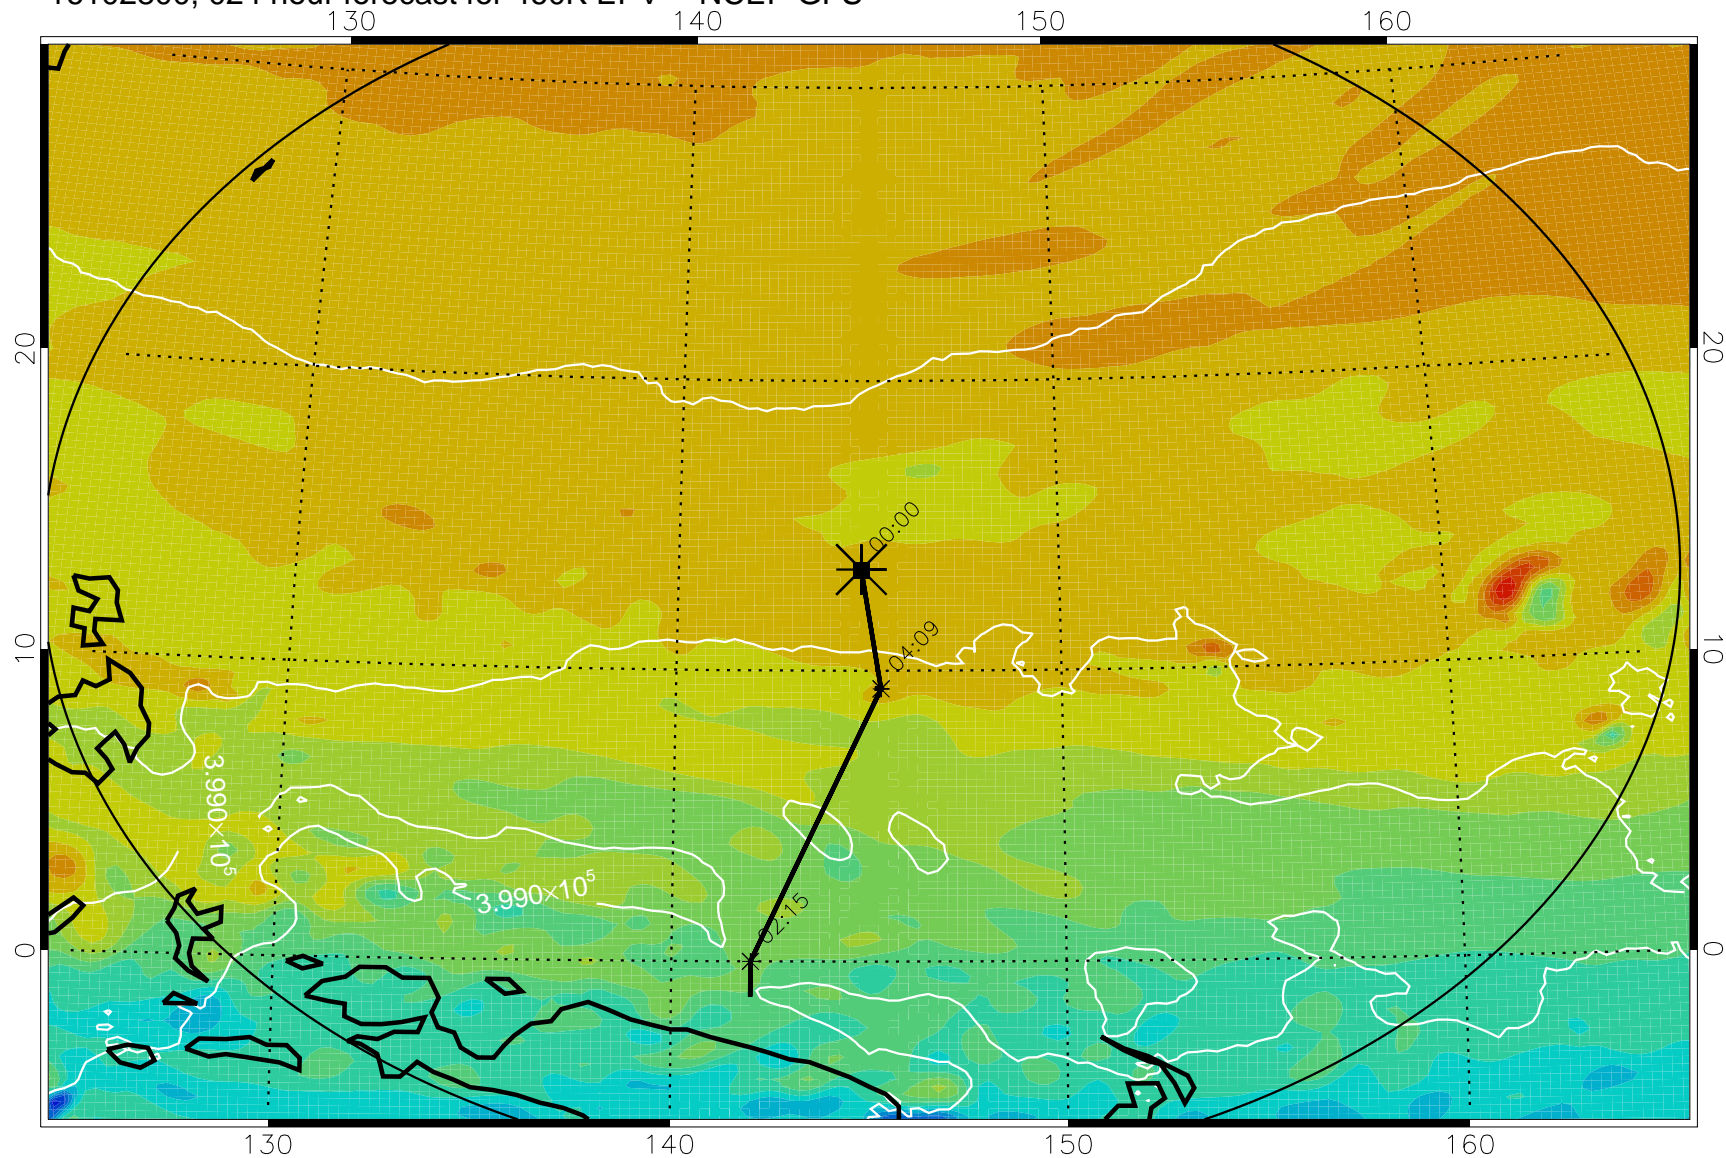

16102706, 006 hour forecast for 460K EPV -- NCEP GFS

460K Montgomery Streamfunction, white

Range ring of 2304 km

16102712, 012 hour forecast for 460K EPV -- NCEP GFS

460K Montgomery Streamfunction, white

Range ring of 2304 km

16102718, 018 hour forecast for 460K EPV -- NCEP GFS

460K Montgomery Streamfunction, white

Range ring of 2304 km

16102800, 024 hour forecast for 460K EPV -- NCEP GFS

460K Montgomery Streamfunction, white

Range ring of 2304 km

16102806, 030 hour forecast for 460K EPV -- NCEP GFS

460K Montgomery Streamfunction, white

Range ring of 2304 km

16102812, 036 hour forecast for 460K EPV -- NCEP GFS

460K Montgomery Streamfunction, white

Range ring of 2304 km

16102818, 042 hour forecast for 460K EPV -- NCEP GFS

460K Montgomery Streamfunction, white

Range ring of 2304 km

16102900, 048 hour forecast for 460K EPV -- NCEP GFS

460K Montgomery Streamfunction, white

Range ring of 2304 km