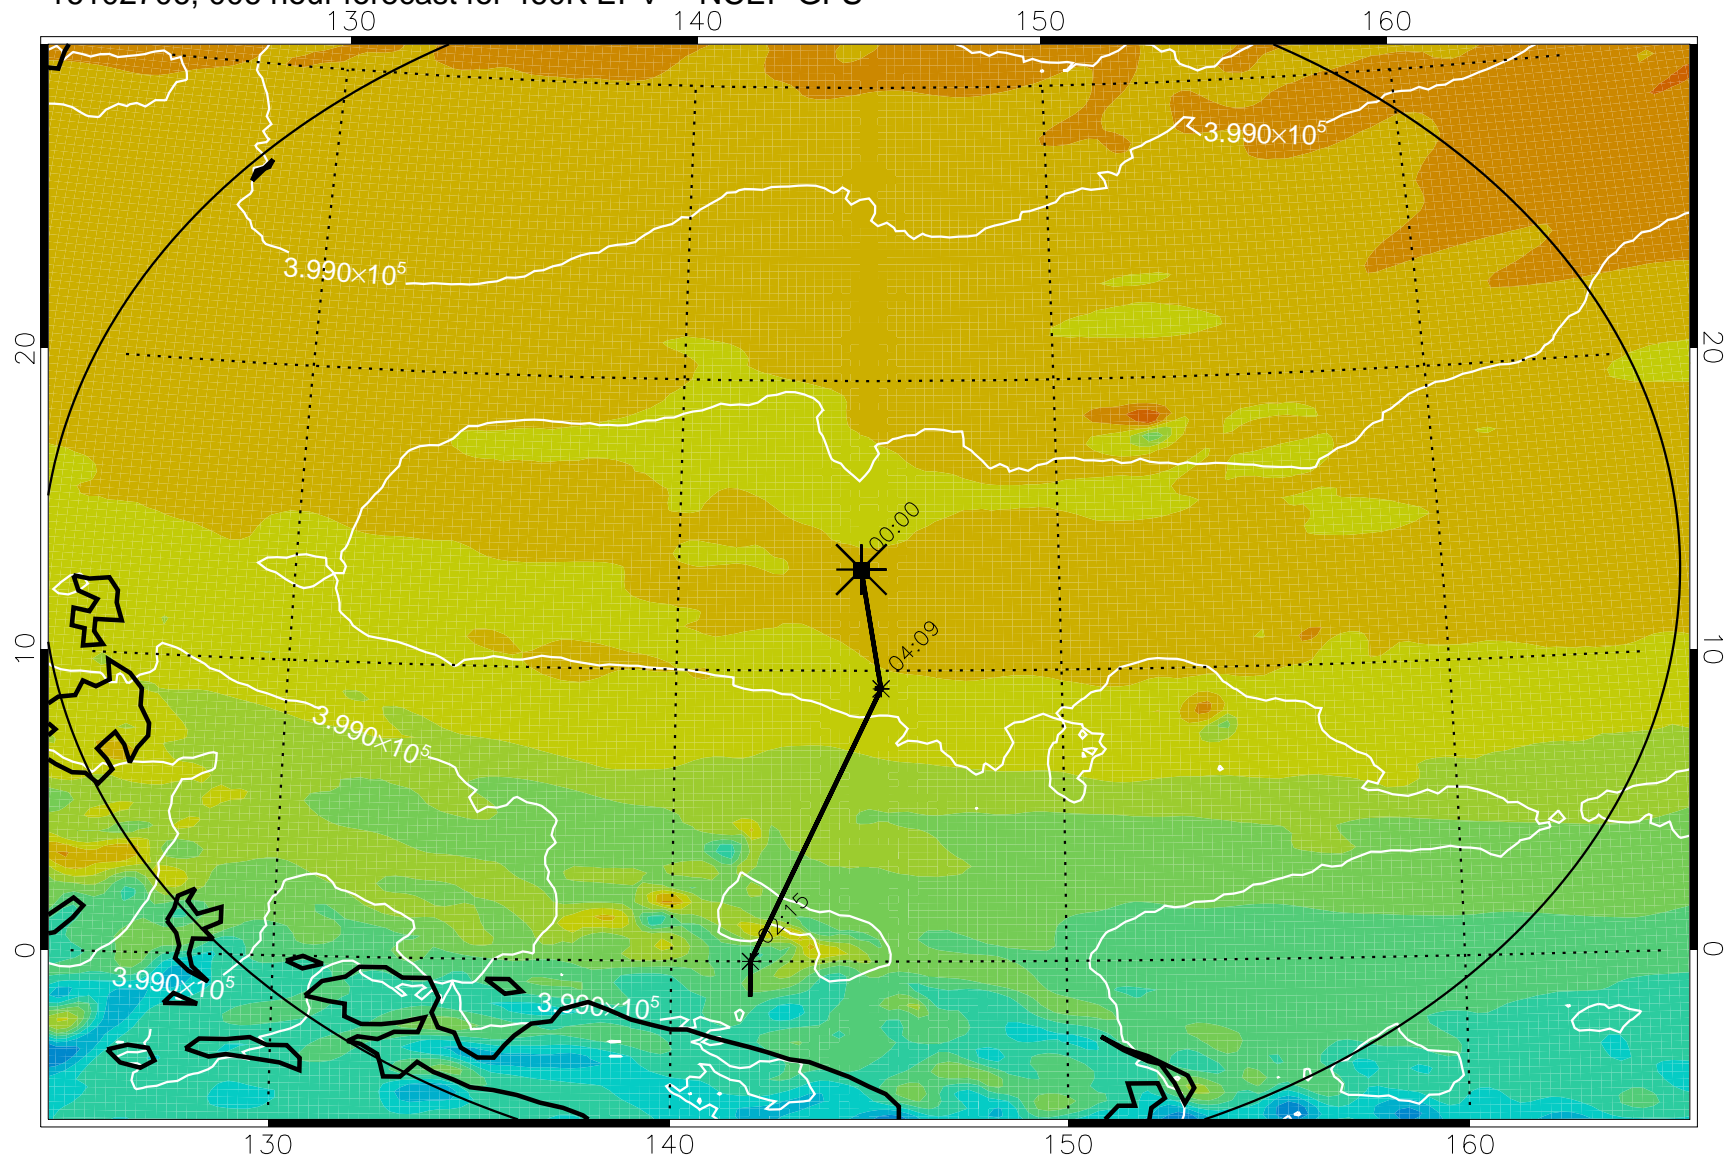

16102706, 006 hour forecast for 460K EPV -- NCEP GFS

460K Montgomery Streamfunction, white

Range ring of 2304 km

16102712, 012 hour forecast for 460K EPV -- NCEP GFS

460K Montgomery Streamfunction, white

Range ring of 2304 km

16102718, 018 hour forecast for 460K EPV -- NCEP GFS

460K Montgomery Streamfunction, white

Range ring of 2304 km

16102800, 024 hour forecast for 460K EPV -- NCEP GFS

460K Montgomery Streamfunction, white

Range ring of 2304 km

16102806, 030 hour forecast for 460K EPV -- NCEP GFS

460K Montgomery Streamfunction, white

Range ring of 2304 km

16102812, 036 hour forecast for 460K EPV -- NCEP GFS

460K Montgomery Streamfunction, white

Range ring of 2304 km

16102818, 042 hour forecast for 460K EPV -- NCEP GFS

460K Montgomery Streamfunction, white

Range ring of 2304 km

16102900, 048 hour forecast for 460K EPV -- NCEP GFS

460K Montgomery Streamfunction, white

Range ring of 2304 km