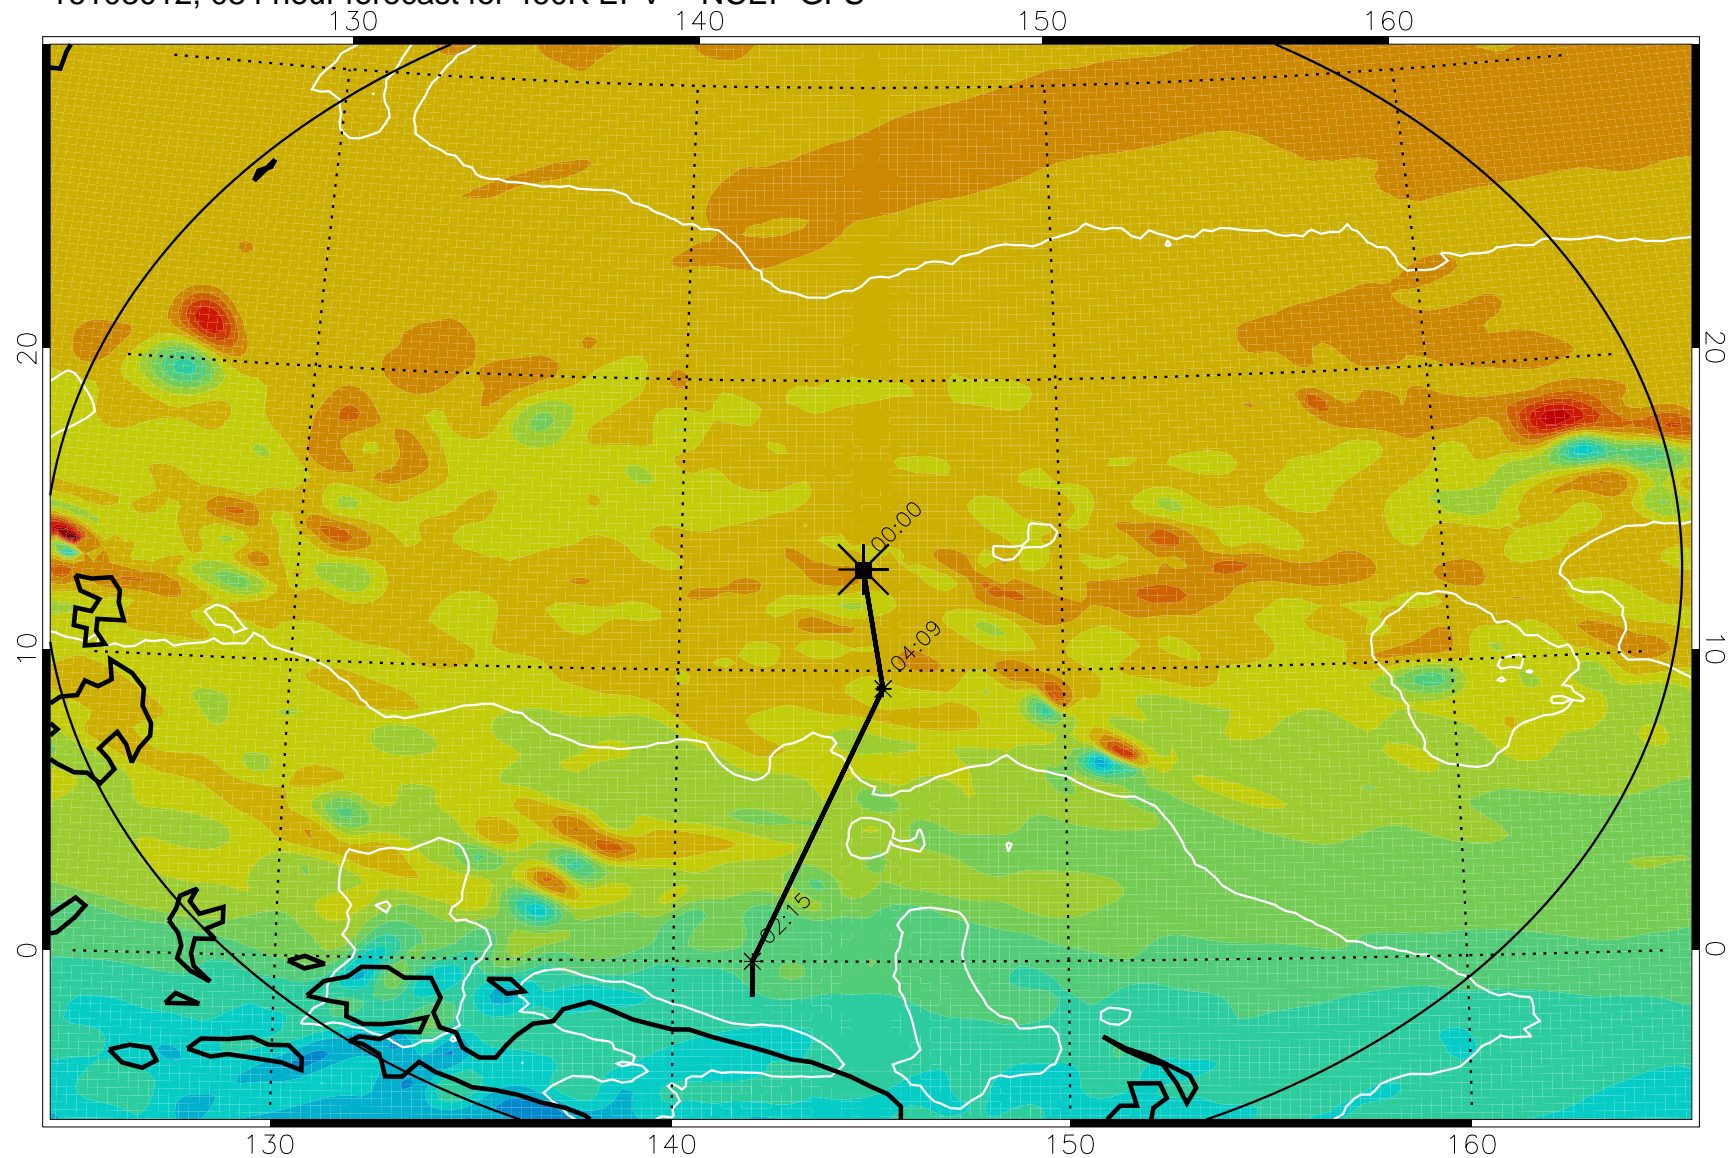

16102918, 066 hour forecast for 460K EPV -- NCEP GFS

460K Montgomery Streamfunction, white

Range ring of 2304 km

16103000, 072 hour forecast for 460K EPV -- NCEP GFS

460K Montgomery Streamfunction, white

Range ring of 2304 km

16103006, 078 hour forecast for 460K EPV -- NCEP GFS

460K Montgomery Streamfunction, white

Range ring of 2304 km

16103012, 084 hour forecast for 460K EPV -- NCEP GFS

460K Montgomery Streamfunction, white

Range ring of 2304 km

16103018, 090 hour forecast for 460K EPV -- NCEP GFS

460K Montgomery Streamfunction, white

Range ring of 2304 km

16103100, 096 hour forecast for 460K EPV -- NCEP GFS

460K Montgomery Streamfunction, white

Range ring of 2304 km

16103106, 102 hour forecast for 460K EPV -- NCEP GFS

460K Montgomery Streamfunction, white

Range ring of 2304 km

16103112, 108 hour forecast for 460K EPV -- NCEP GFS

460K Montgomery Streamfunction, white

Range ring of 2304 km