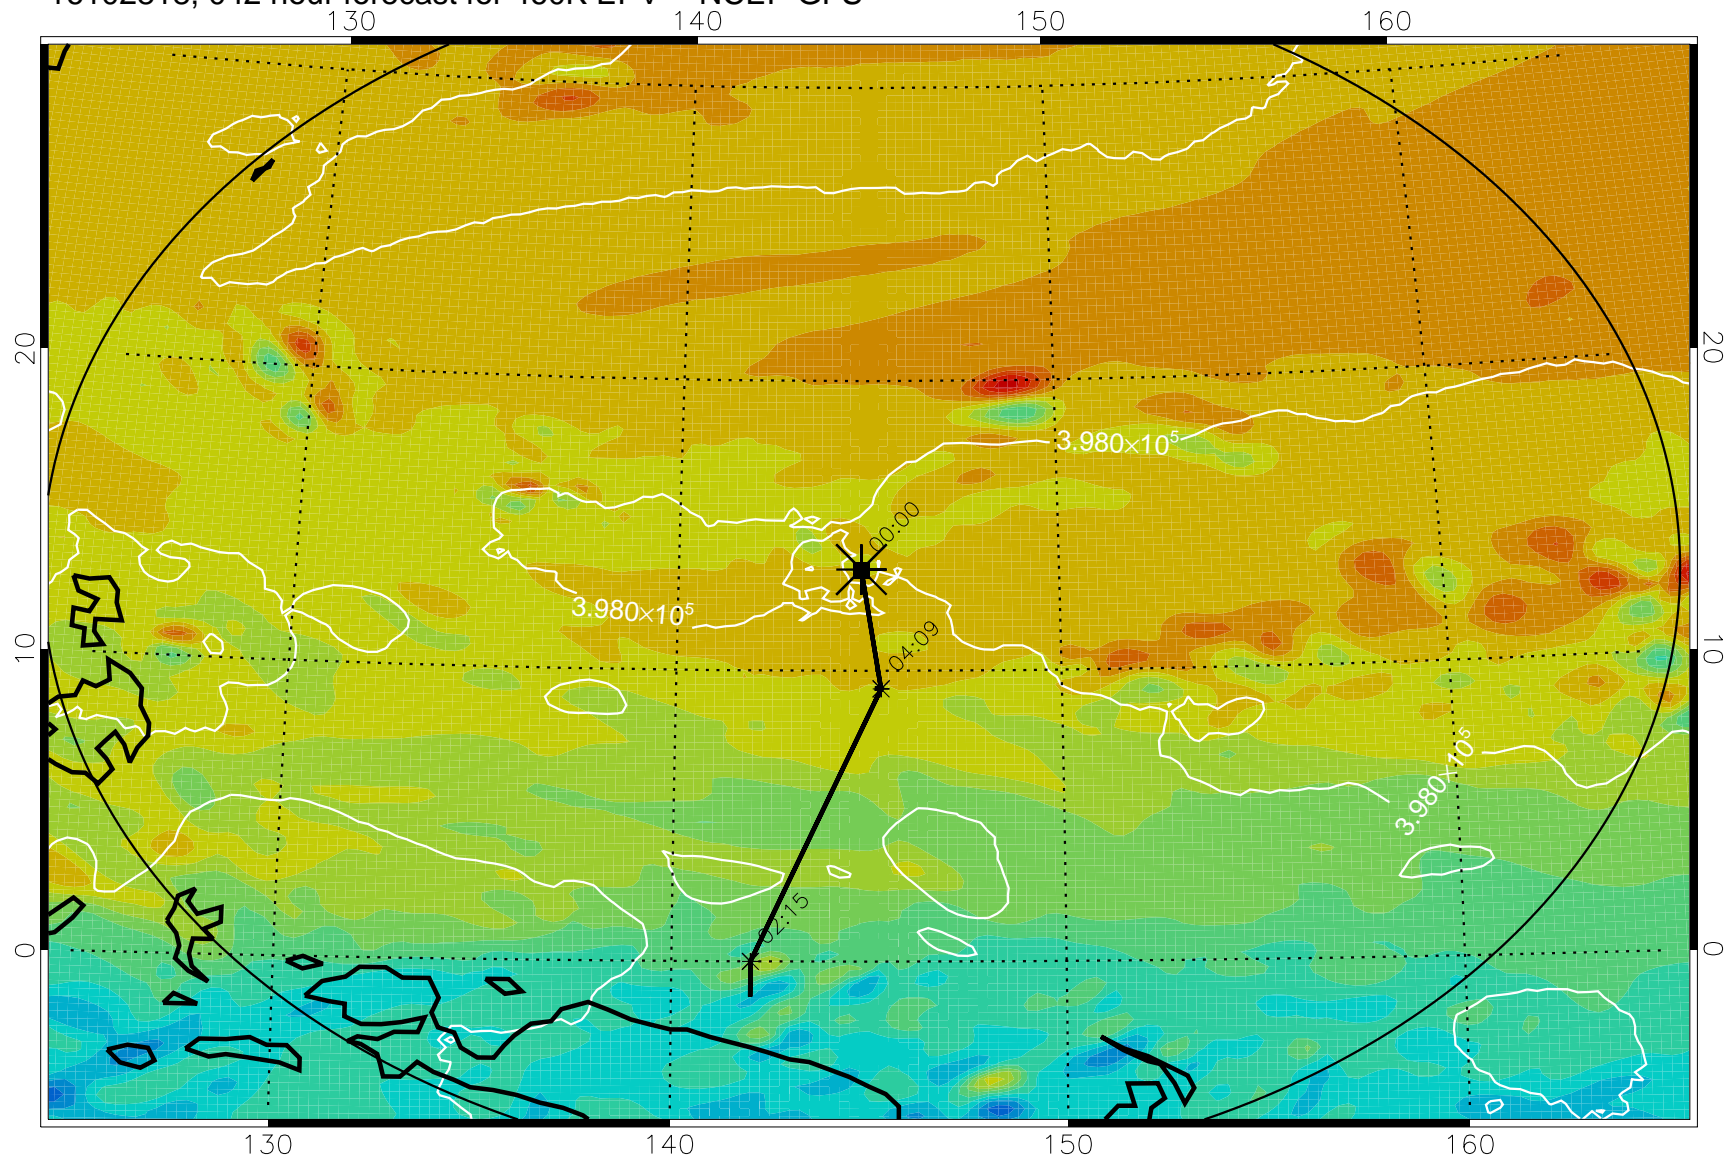

16102806, 030 hour forecast for 460K EPV -- NCEP GFS

460K Montgomery Streamfunction, white

Range ring of 2304 km

16102812, 036 hour forecast for 460K EPV -- NCEP GFS

460K Montgomery Streamfunction, white

Range ring of 2304 km

16102818, 042 hour forecast for 460K EPV -- NCEP GFS

460K Montgomery Streamfunction, white

Range ring of 2304 km

16102900, 048 hour forecast for 460K EPV -- NCEP GFS

460K Montgomery Streamfunction, white

Range ring of 2304 km

16102906, 054 hour forecast for 460K EPV -- NCEP GFS

460K Montgomery Streamfunction, white

Range ring of 2304 km

16102912, 060 hour forecast for 460K EPV -- NCEP GFS

460K Montgomery Streamfunction, white

Range ring of 2304 km

16102918, 066 hour forecast for 460K EPV -- NCEP GFS

460K Montgomery Streamfunction, white

Range ring of 2304 km

16103000, 072 hour forecast for 460K EPV -- NCEP GFS

460K Montgomery Streamfunction, white

Range ring of 2304 km