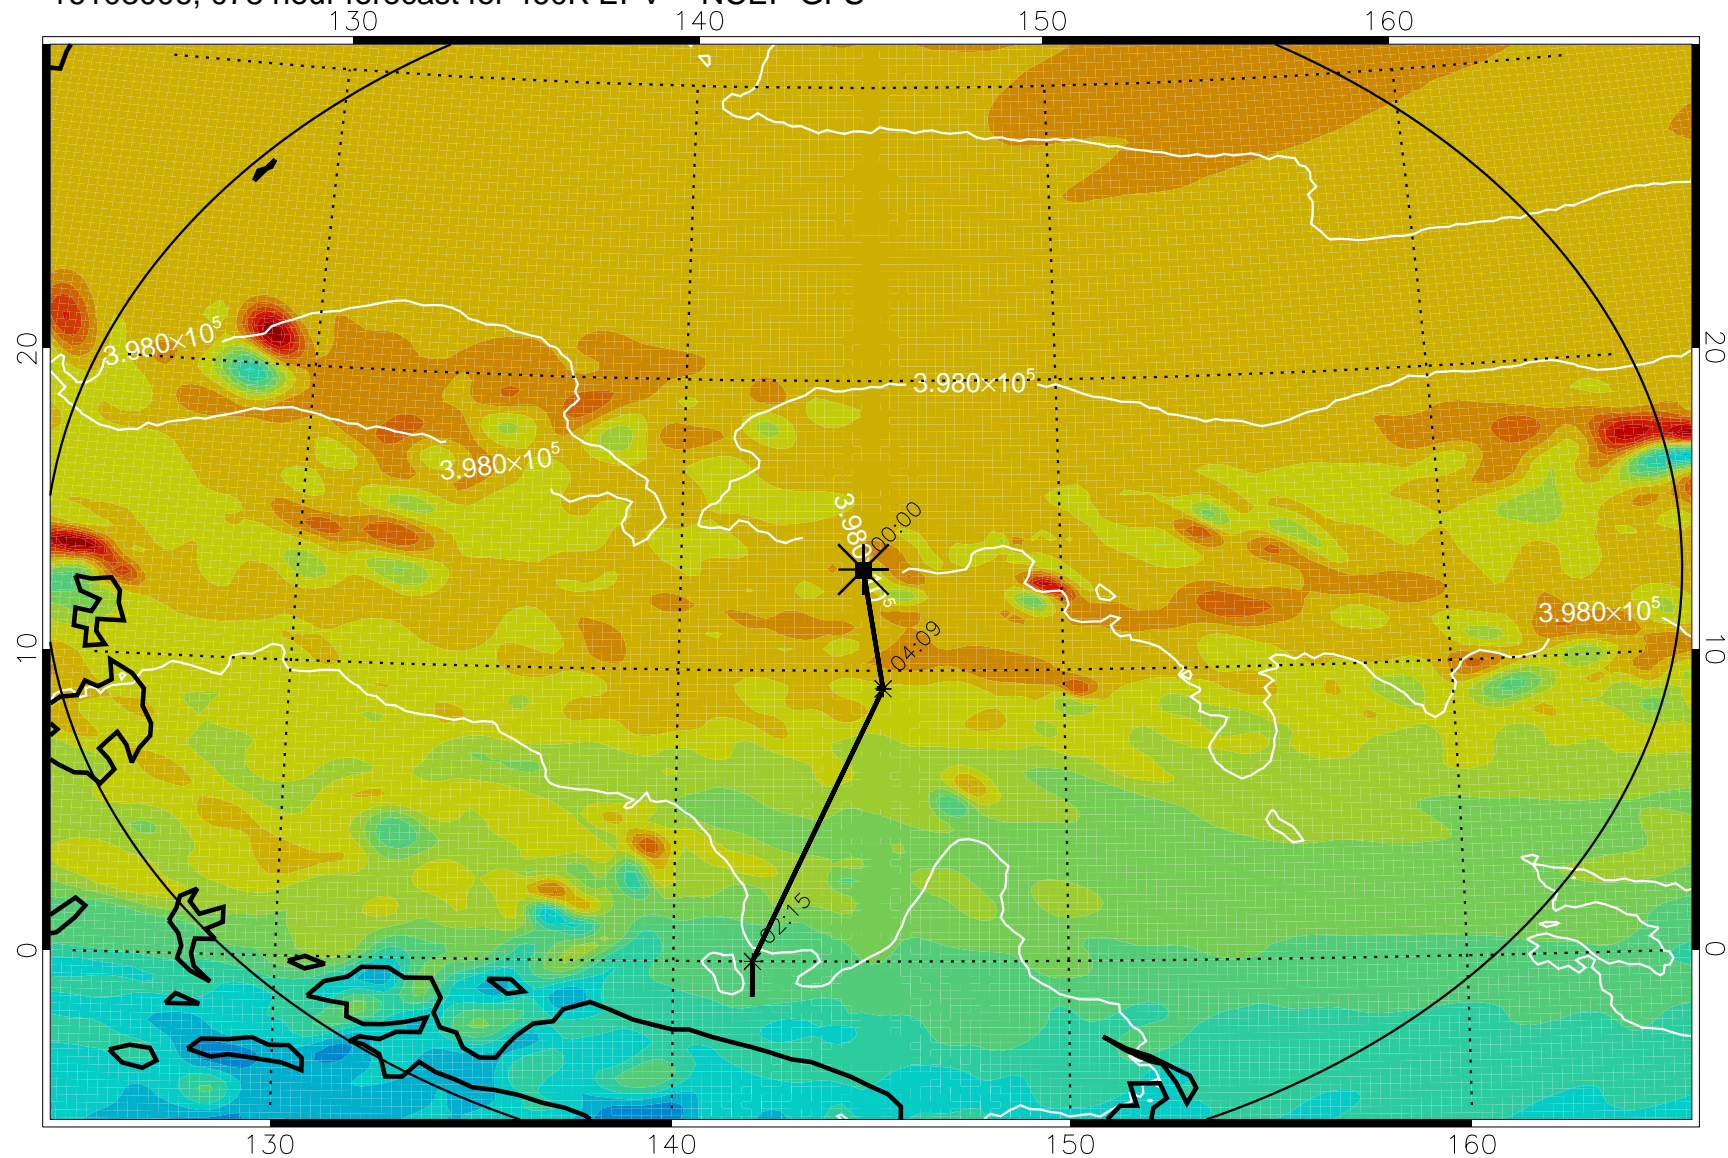

16102906, 054 hour forecast for 460K EPV -- NCEP GFS

460K Montgomery Streamfunction, white

Range ring of 2304 km

16102912, 060 hour forecast for 460K EPV -- NCEP GFS

460K Montgomery Streamfunction, white

Range ring of 2304 km

16102918, 066 hour forecast for 460K EPV -- NCEP GFS

460K Montgomery Streamfunction, white

Range ring of 2304 km

16103000, 072 hour forecast for 460K EPV -- NCEP GFS

460K Montgomery Streamfunction, white

Range ring of 2304 km

16103006, 078 hour forecast for 460K EPV -- NCEP GFS

460K Montgomery Streamfunction, white

Range ring of 2304 km

16103012, 084 hour forecast for 460K EPV -- NCEP GFS

460K Montgomery Streamfunction, white

Range ring of 2304 km

16103018, 090 hour forecast for 460K EPV -- NCEP GFS

460K Montgomery Streamfunction, white

Range ring of 2304 km

16103100, 096 hour forecast for 460K EPV -- NCEP GFS

460K Montgomery Streamfunction, white

Range ring of 2304 km