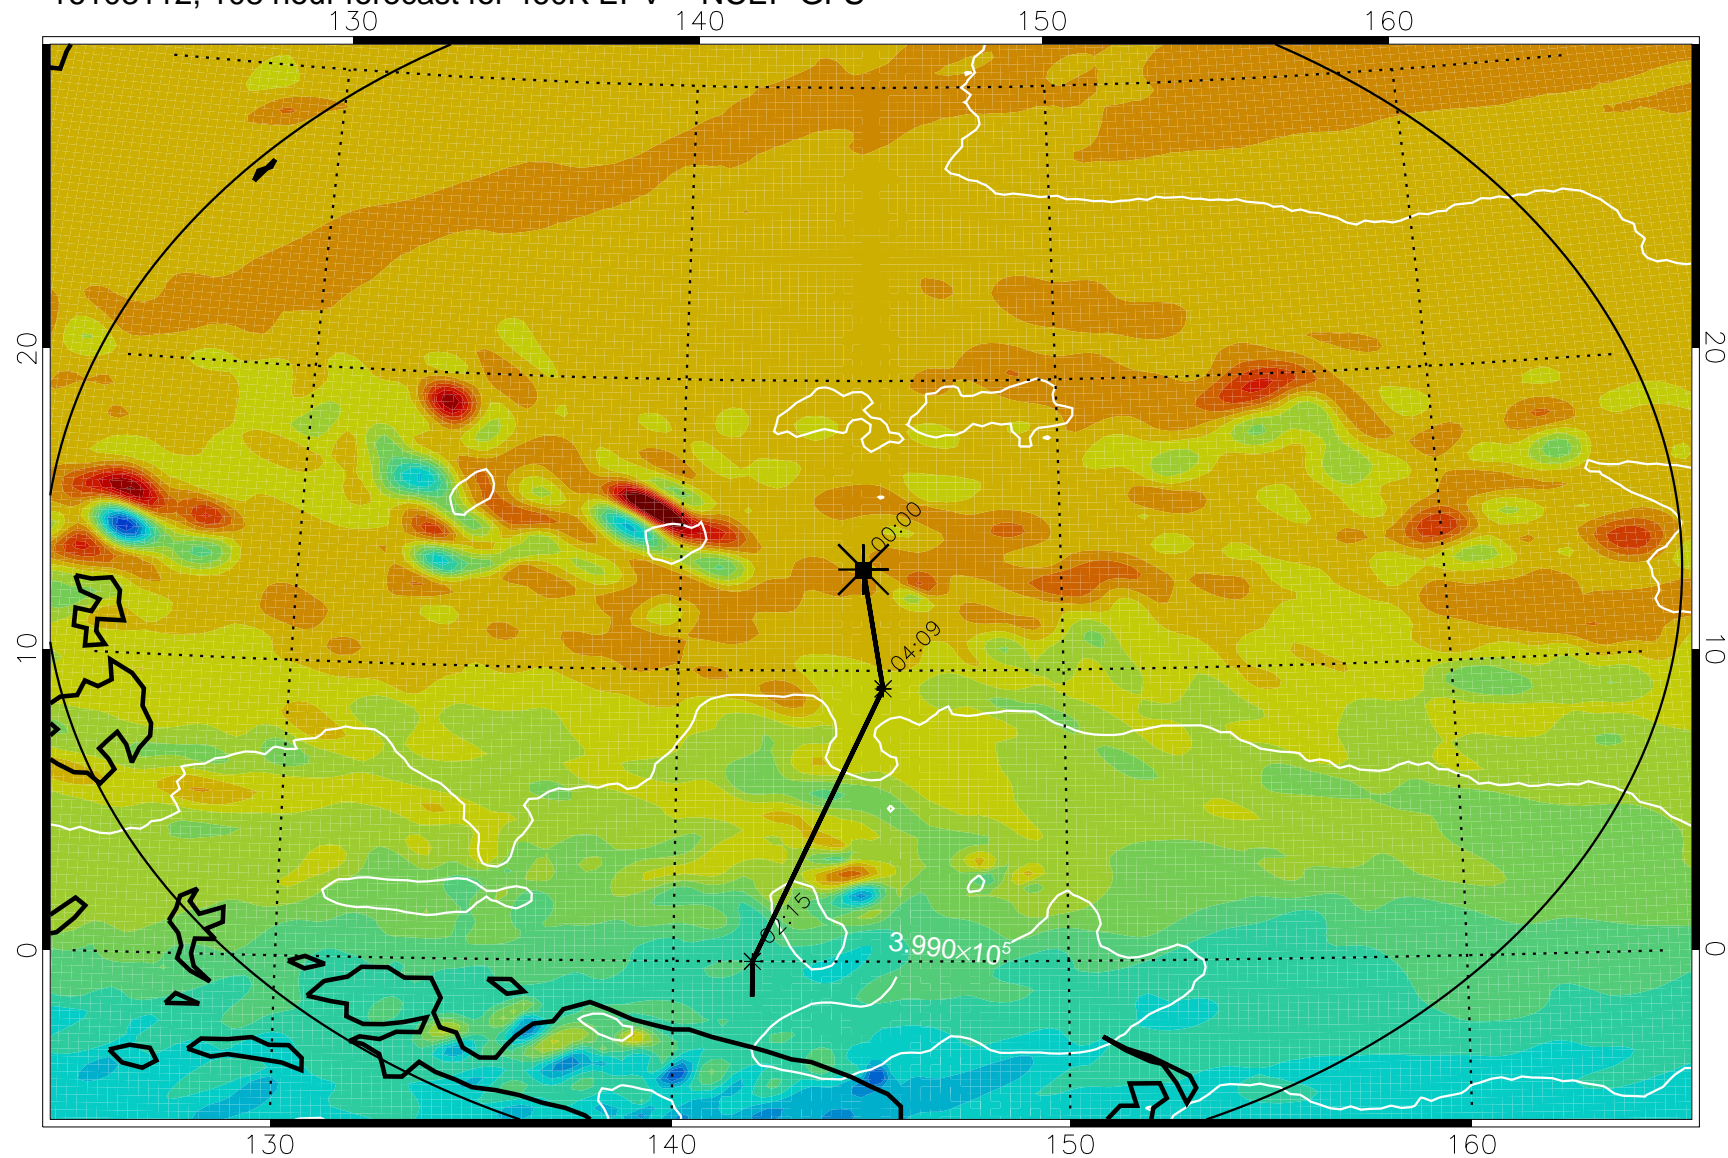

16103006, 078 hour forecast for 460K EPV -- NCEP GFS

460K Montgomery Streamfunction, white

Range ring of 2304 km

16103012, 084 hour forecast for 460K EPV -- NCEP GFS

460K Montgomery Streamfunction, white

Range ring of 2304 km

16103018, 090 hour forecast for 460K EPV -- NCEP GFS

460K Montgomery Streamfunction, white

Range ring of 2304 km

16103100, 096 hour forecast for 460K EPV -- NCEP GFS

460K Montgomery Streamfunction, white

Range ring of 2304 km

16103106, 102 hour forecast for 460K EPV -- NCEP GFS

460K Montgomery Streamfunction, white

Range ring of 2304 km

16103112, 108 hour forecast for 460K EPV -- NCEP GFS

460K Montgomery Streamfunction, white

Range ring of 2304 km

16103118, 114 hour forecast for 460K EPV -- NCEP GFS

460K Montgomery Streamfunction, white

Range ring of 2304 km

16110100, 120 hour forecast for 460K EPV -- NCEP GFS

460K Montgomery Streamfunction, white

Range ring of 2304 km