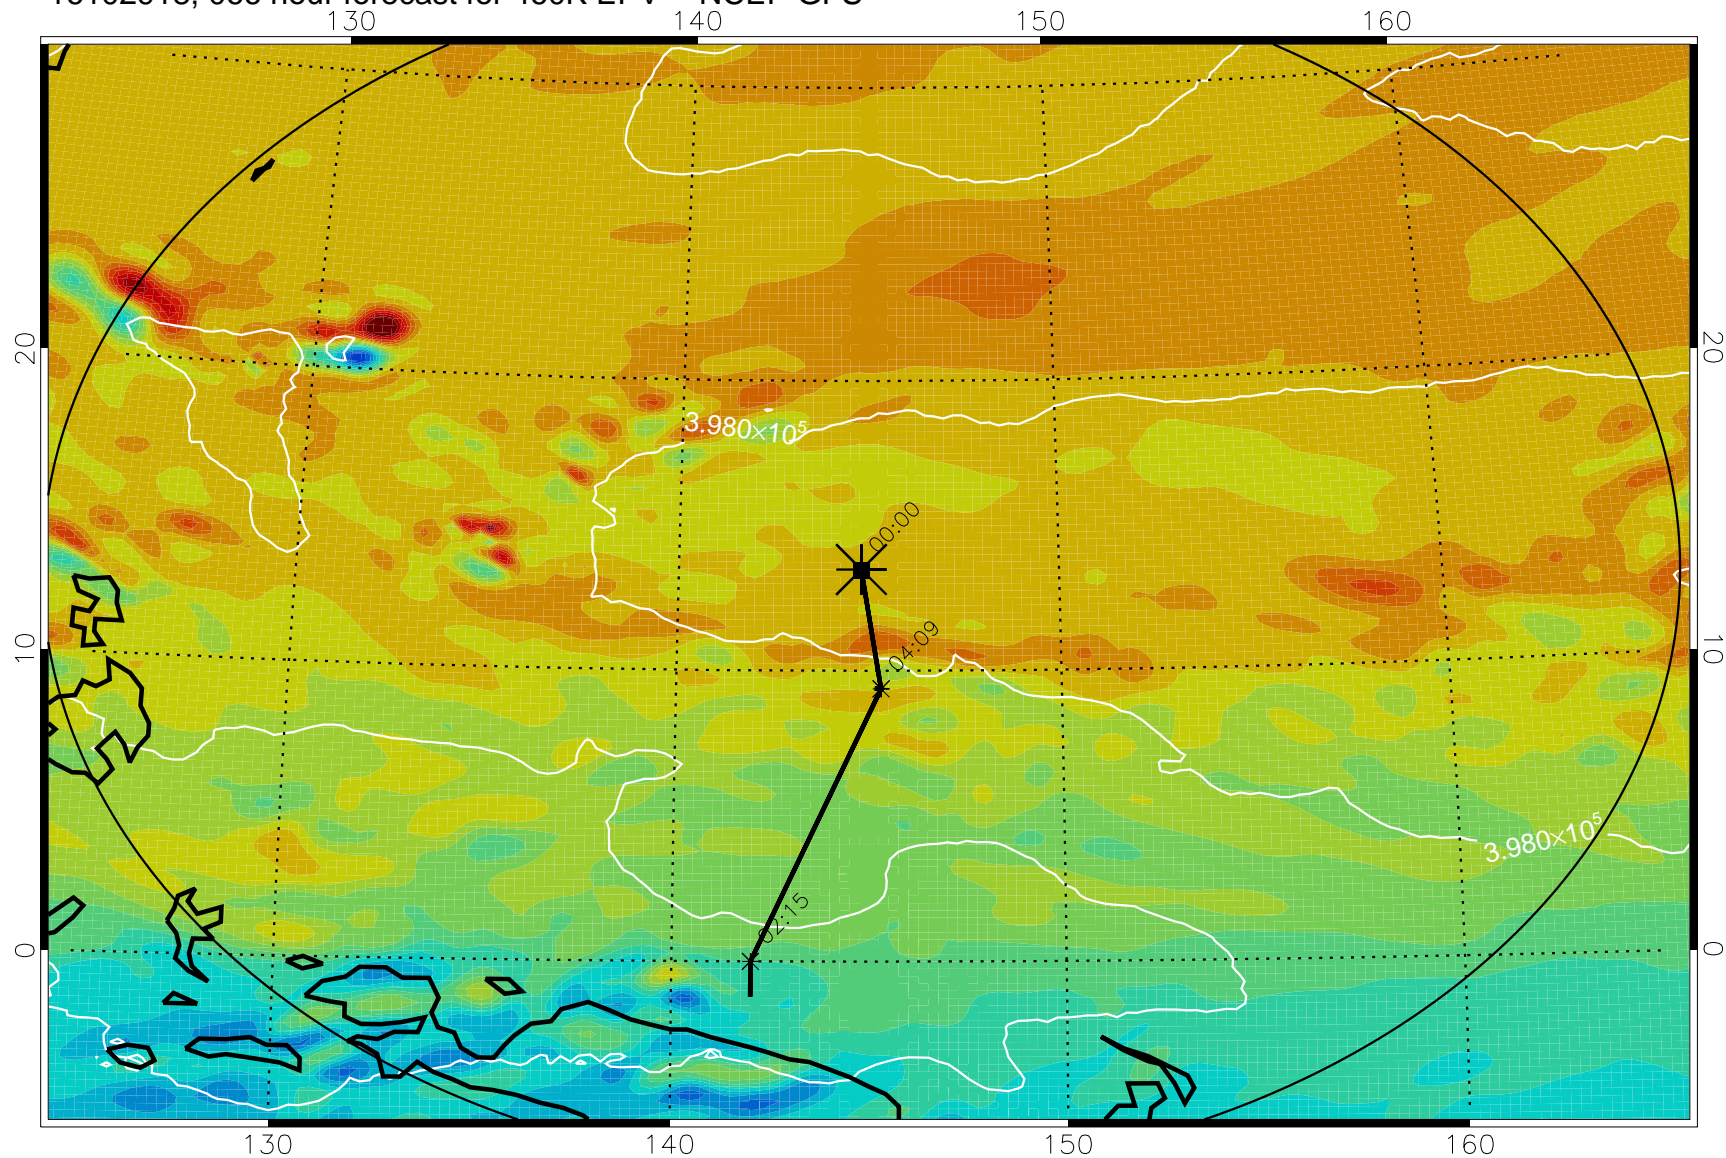

16102818, 042 hour forecast for 460K EPV -- NCEP GFS

460K Montgomery Streamfunction, white

Range ring of 2304 km

16102900, 048 hour forecast for 460K EPV -- NCEP GFS

460K Montgomery Streamfunction, white

Range ring of 2304 km

16102906, 054 hour forecast for 460K EPV -- NCEP GFS

460K Montgomery Streamfunction, white

Range ring of 2304 km

16102912, 060 hour forecast for 460K EPV -- NCEP GFS

460K Montgomery Streamfunction, white

Range ring of 2304 km

16102918, 066 hour forecast for 460K EPV -- NCEP GFS

460K Montgomery Streamfunction, white

Range ring of 2304 km

16103000, 072 hour forecast for 460K EPV -- NCEP GFS

460K Montgomery Streamfunction, white

Range ring of 2304 km

16103006, 078 hour forecast for 460K EPV -- NCEP GFS

460K Montgomery Streamfunction, white

Range ring of 2304 km

16103012, 084 hour forecast for 460K EPV -- NCEP GFS

460K Montgomery Streamfunction, white

Range ring of 2304 km