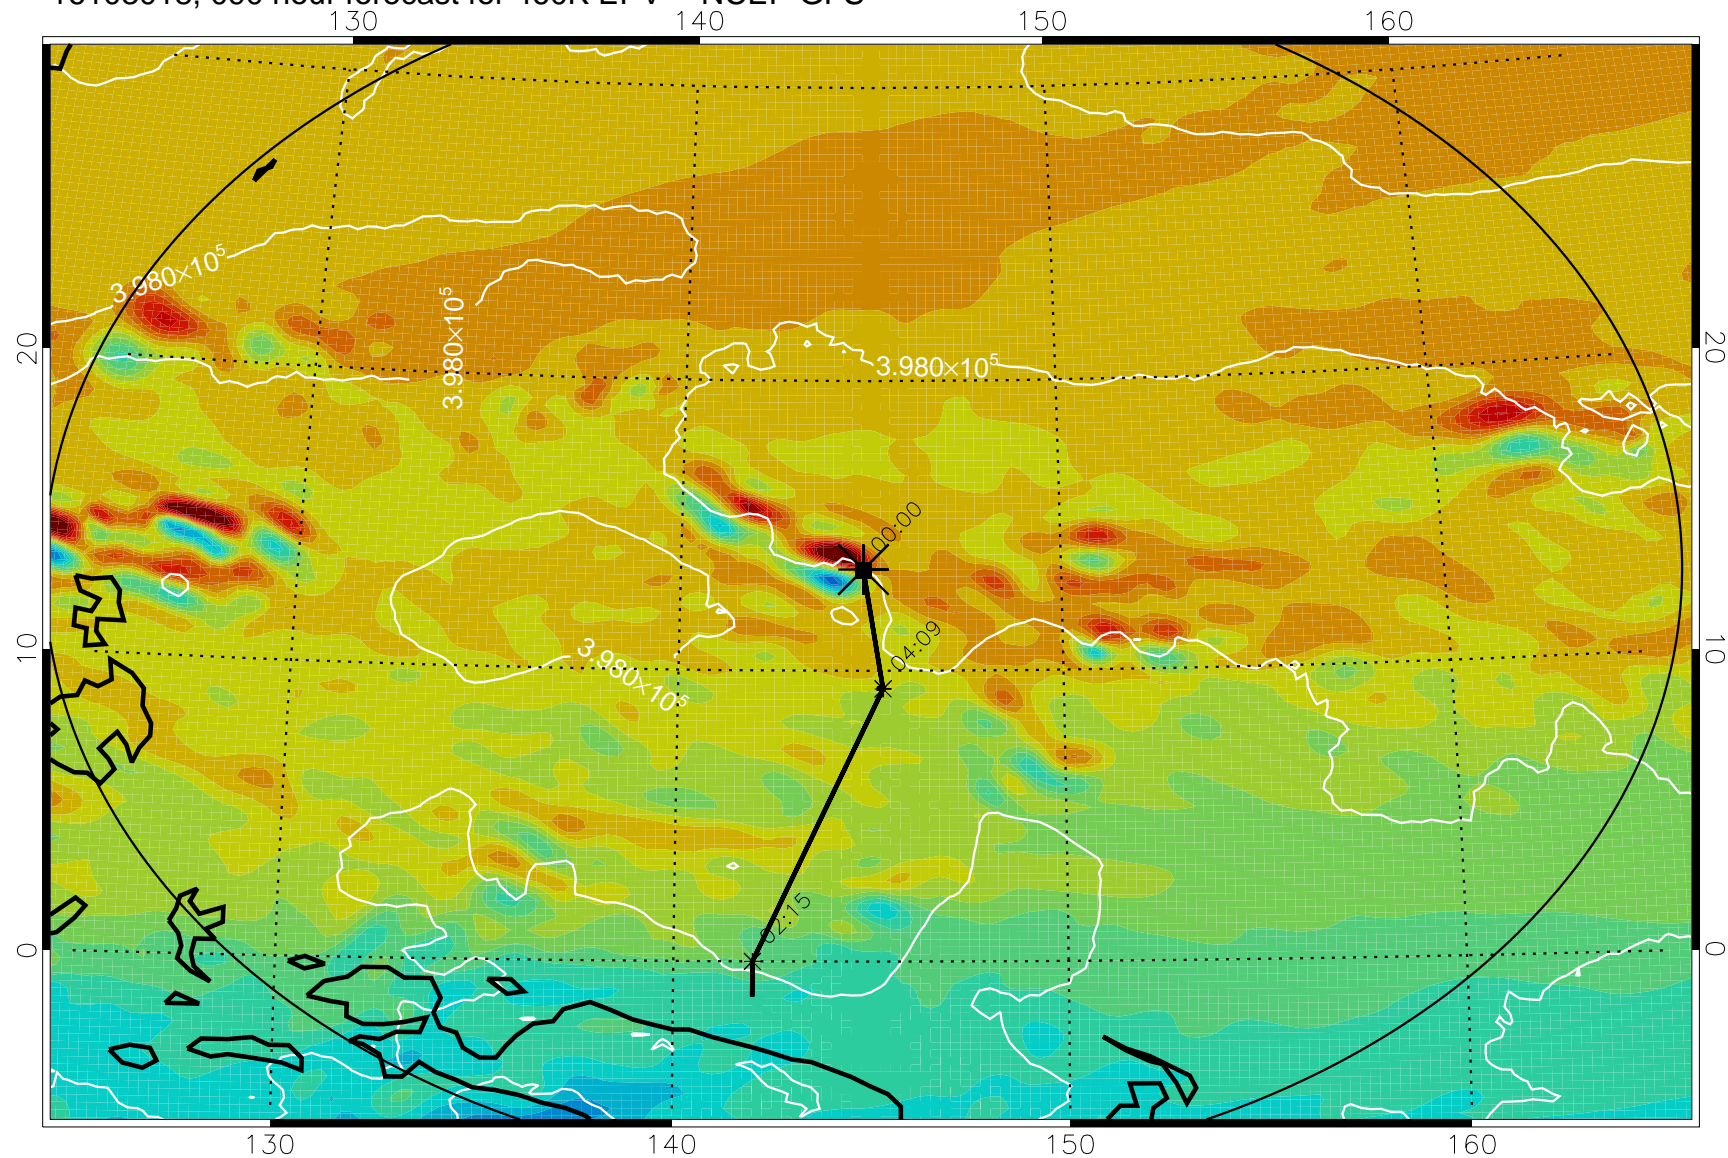

16102918, 066 hour forecast for 460K EPV -- NCEP GFS

460K Montgomery Streamfunction, white

Range ring of 2304 km

16103000, 072 hour forecast for 460K EPV -- NCEP GFS

460K Montgomery Streamfunction, white

Range ring of 2304 km

16103006, 078 hour forecast for 460K EPV -- NCEP GFS

460K Montgomery Streamfunction, white

Range ring of 2304 km

16103012, 084 hour forecast for 460K EPV -- NCEP GFS

460K Montgomery Streamfunction, white

Range ring of 2304 km

16103018, 090 hour forecast for 460K EPV -- NCEP GFS

460K Montgomery Streamfunction, white

Range ring of 2304 km

16103100, 096 hour forecast for 460K EPV -- NCEP GFS

460K Montgomery Streamfunction, white

Range ring of 2304 km

16103106, 102 hour forecast for 460K EPV -- NCEP GFS

460K Montgomery Streamfunction, white

Range ring of 2304 km

16103112, 108 hour forecast for 460K EPV -- NCEP GFS

460K Montgomery Streamfunction, white

Range ring of 2304 km