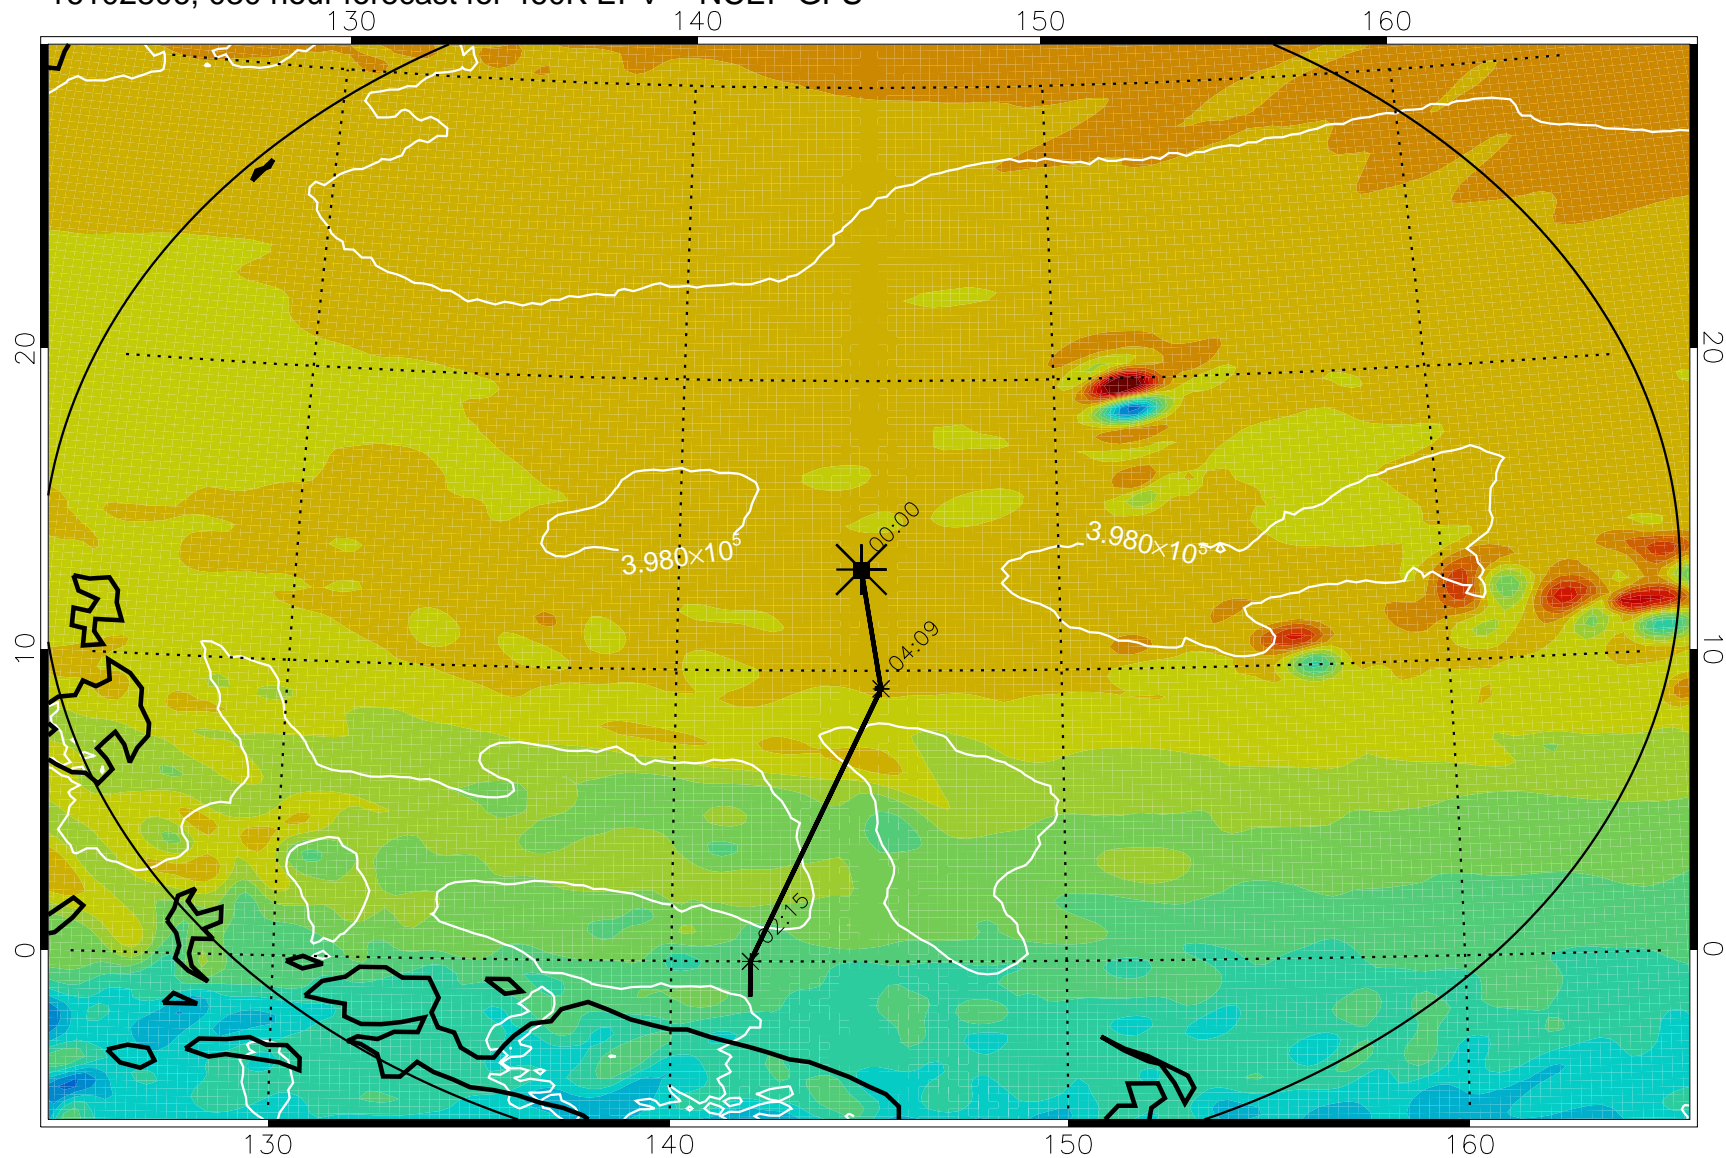

16102718, 018 hour forecast for 460K EPV -- NCEP GFS

460K Montgomery Streamfunction, white

Range ring of 2304 km

16102800, 024 hour forecast for 460K EPV -- NCEP GFS

460K Montgomery Streamfunction, white

Range ring of 2304 km

16102806, 030 hour forecast for 460K EPV -- NCEP GFS

460K Montgomery Streamfunction, white

Range ring of 2304 km

16102812, 036 hour forecast for 460K EPV -- NCEP GFS

460K Montgomery Streamfunction, white

Range ring of 2304 km

16102818, 042 hour forecast for 460K EPV -- NCEP GFS

460K Montgomery Streamfunction, white

Range ring of 2304 km

16102900, 048 hour forecast for 460K EPV -- NCEP GFS

460K Montgomery Streamfunction, white

Range ring of 2304 km

16102906, 054 hour forecast for 460K EPV -- NCEP GFS

460K Montgomery Streamfunction, white

Range ring of 2304 km

16102912, 060 hour forecast for 460K EPV -- NCEP GFS

460K Montgomery Streamfunction, white

Range ring of 2304 km