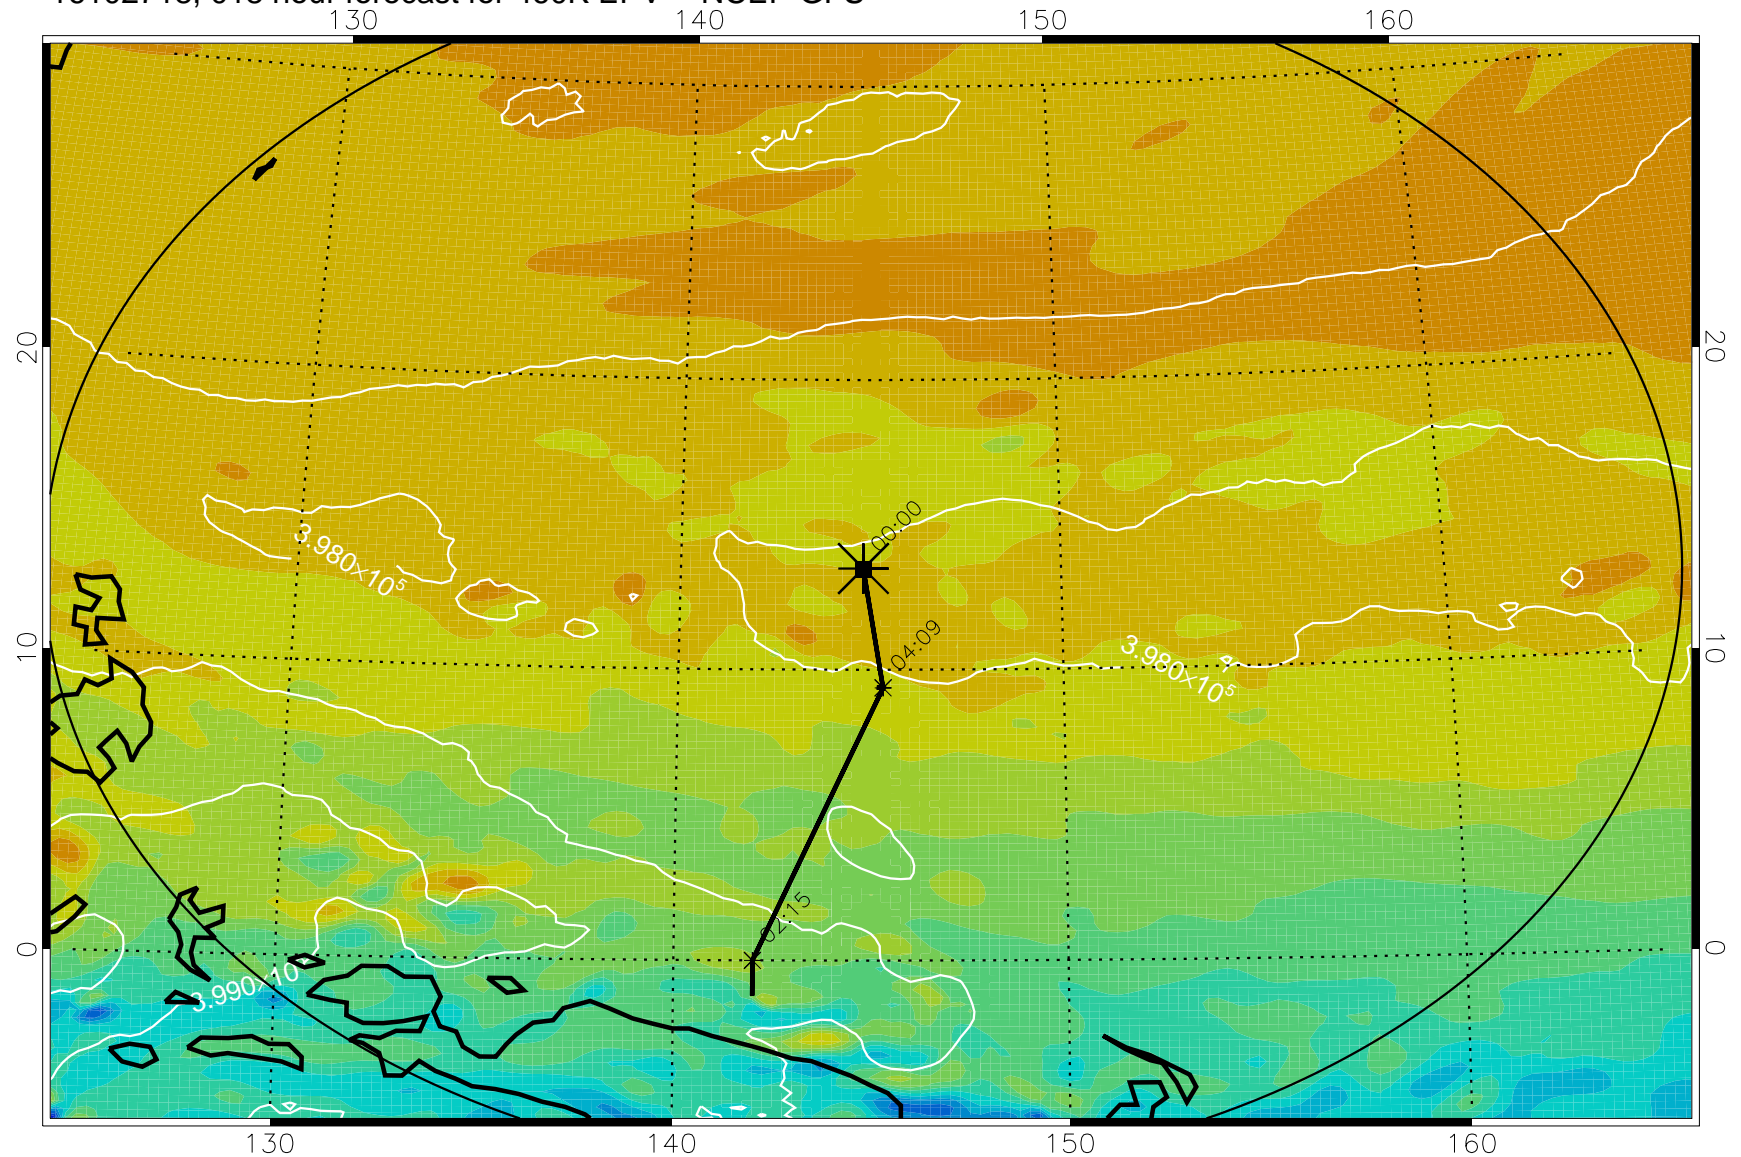

16102706, 006 hour forecast for 460K EPV -- NCEP GFS

460K Montgomery Streamfunction, white

Range ring of 2304 km

16102712, 012 hour forecast for 460K EPV -- NCEP GFS

460K Montgomery Streamfunction, white

Range ring of 2304 km

16102718, 018 hour forecast for 460K EPV -- NCEP GFS

460K Montgomery Streamfunction, white

Range ring of 2304 km

16102800, 024 hour forecast for 460K EPV -- NCEP GFS

460K Montgomery Streamfunction, white

Range ring of 2304 km

16102806, 030 hour forecast for 460K EPV -- NCEP GFS

460K Montgomery Streamfunction, white

Range ring of 2304 km

16102812, 036 hour forecast for 460K EPV -- NCEP GFS

460K Montgomery Streamfunction, white

Range ring of 2304 km

16102818, 042 hour forecast for 460K EPV -- NCEP GFS

460K Montgomery Streamfunction, white

Range ring of 2304 km

16102900, 048 hour forecast for 460K EPV -- NCEP GFS

460K Montgomery Streamfunction, white

Range ring of 2304 km