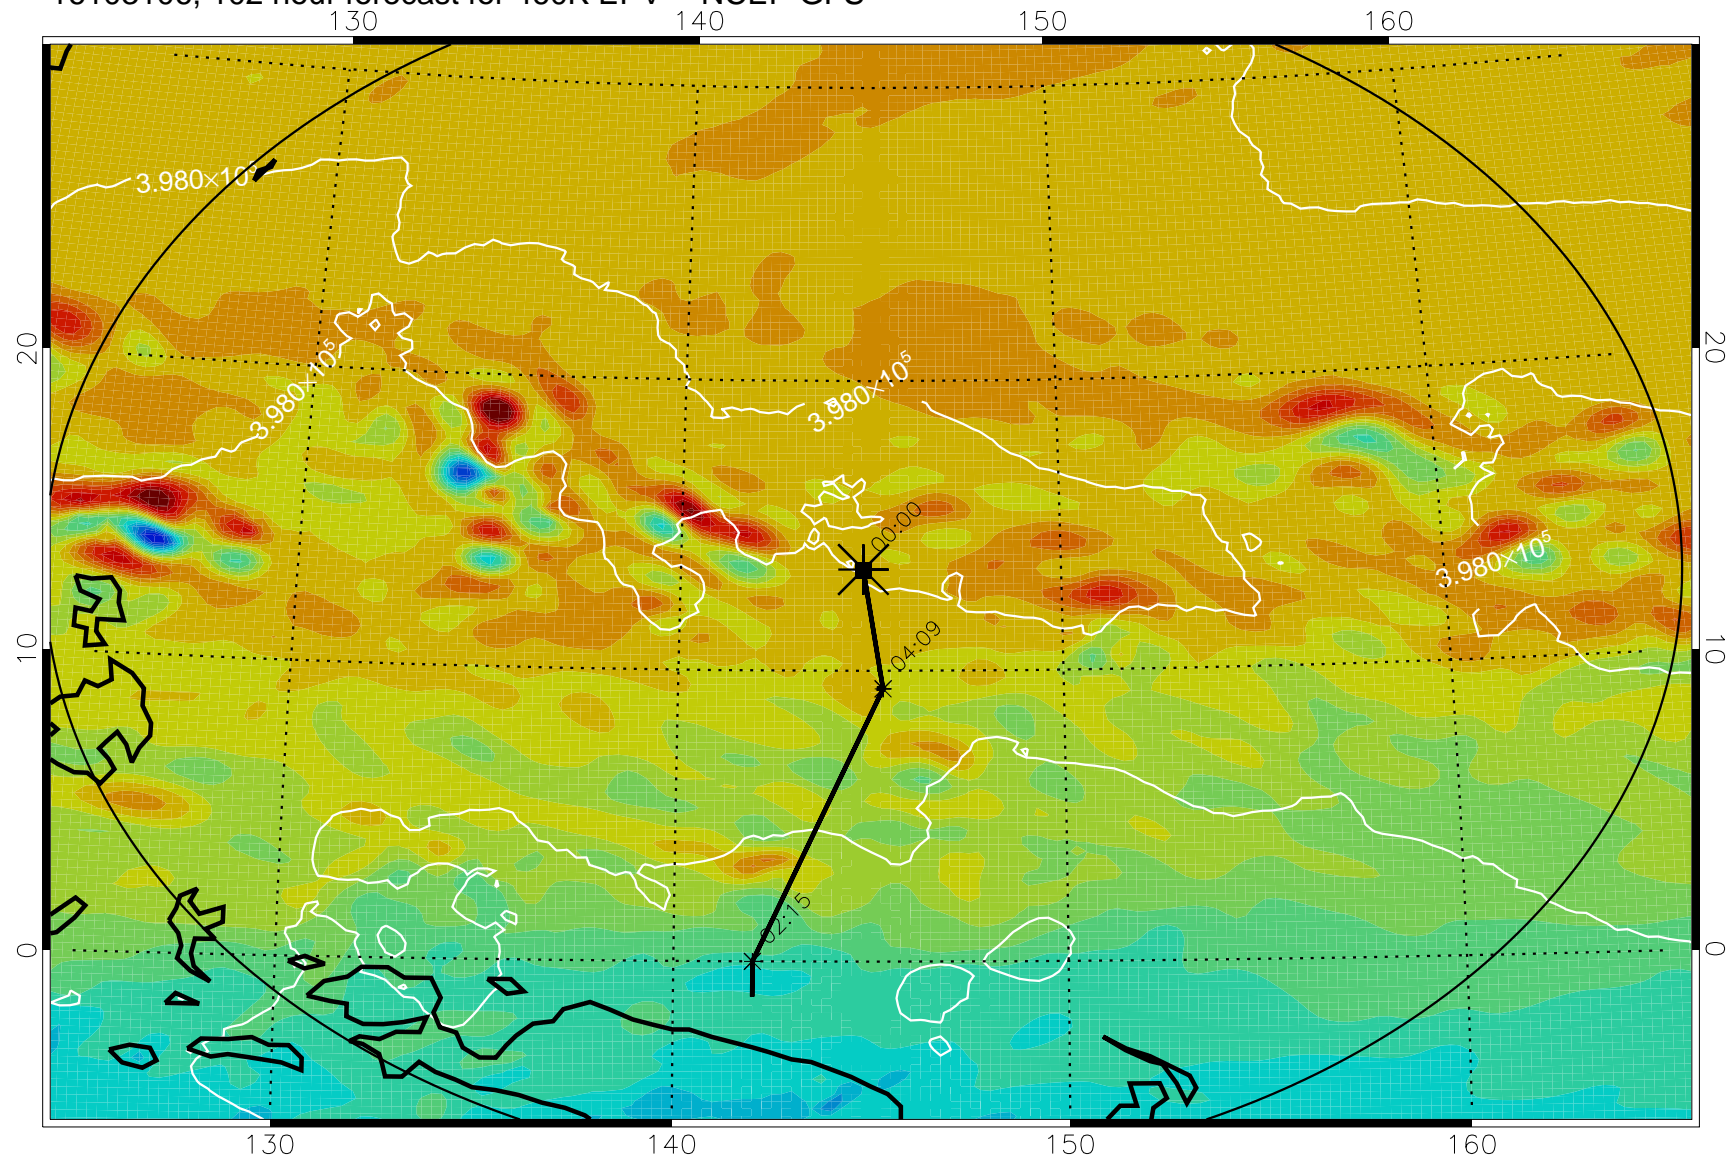

16103006, 078 hour forecast for 460K EPV -- NCEP GFS

460K Montgomery Streamfunction, white

Range ring of 2304 km

16103012, 084 hour forecast for 460K EPV -- NCEP GFS

460K Montgomery Streamfunction, white

Range ring of 2304 km

16103018, 090 hour forecast for 460K EPV -- NCEP GFS

460K Montgomery Streamfunction, white

Range ring of 2304 km

16103100, 096 hour forecast for 460K EPV -- NCEP GFS

460K Montgomery Streamfunction, white

Range ring of 2304 km

16103106, 102 hour forecast for 460K EPV -- NCEP GFS

460K Montgomery Streamfunction, white

Range ring of 2304 km

16103112, 108 hour forecast for 460K EPV -- NCEP GFS

460K Montgomery Streamfunction, white

Range ring of 2304 km

16103118, 114 hour forecast for 460K EPV -- NCEP GFS

460K Montgomery Streamfunction, white

Range ring of 2304 km

16110100, 120 hour forecast for 460K EPV -- NCEP GFS

460K Montgomery Streamfunction, white

Range ring of 2304 km