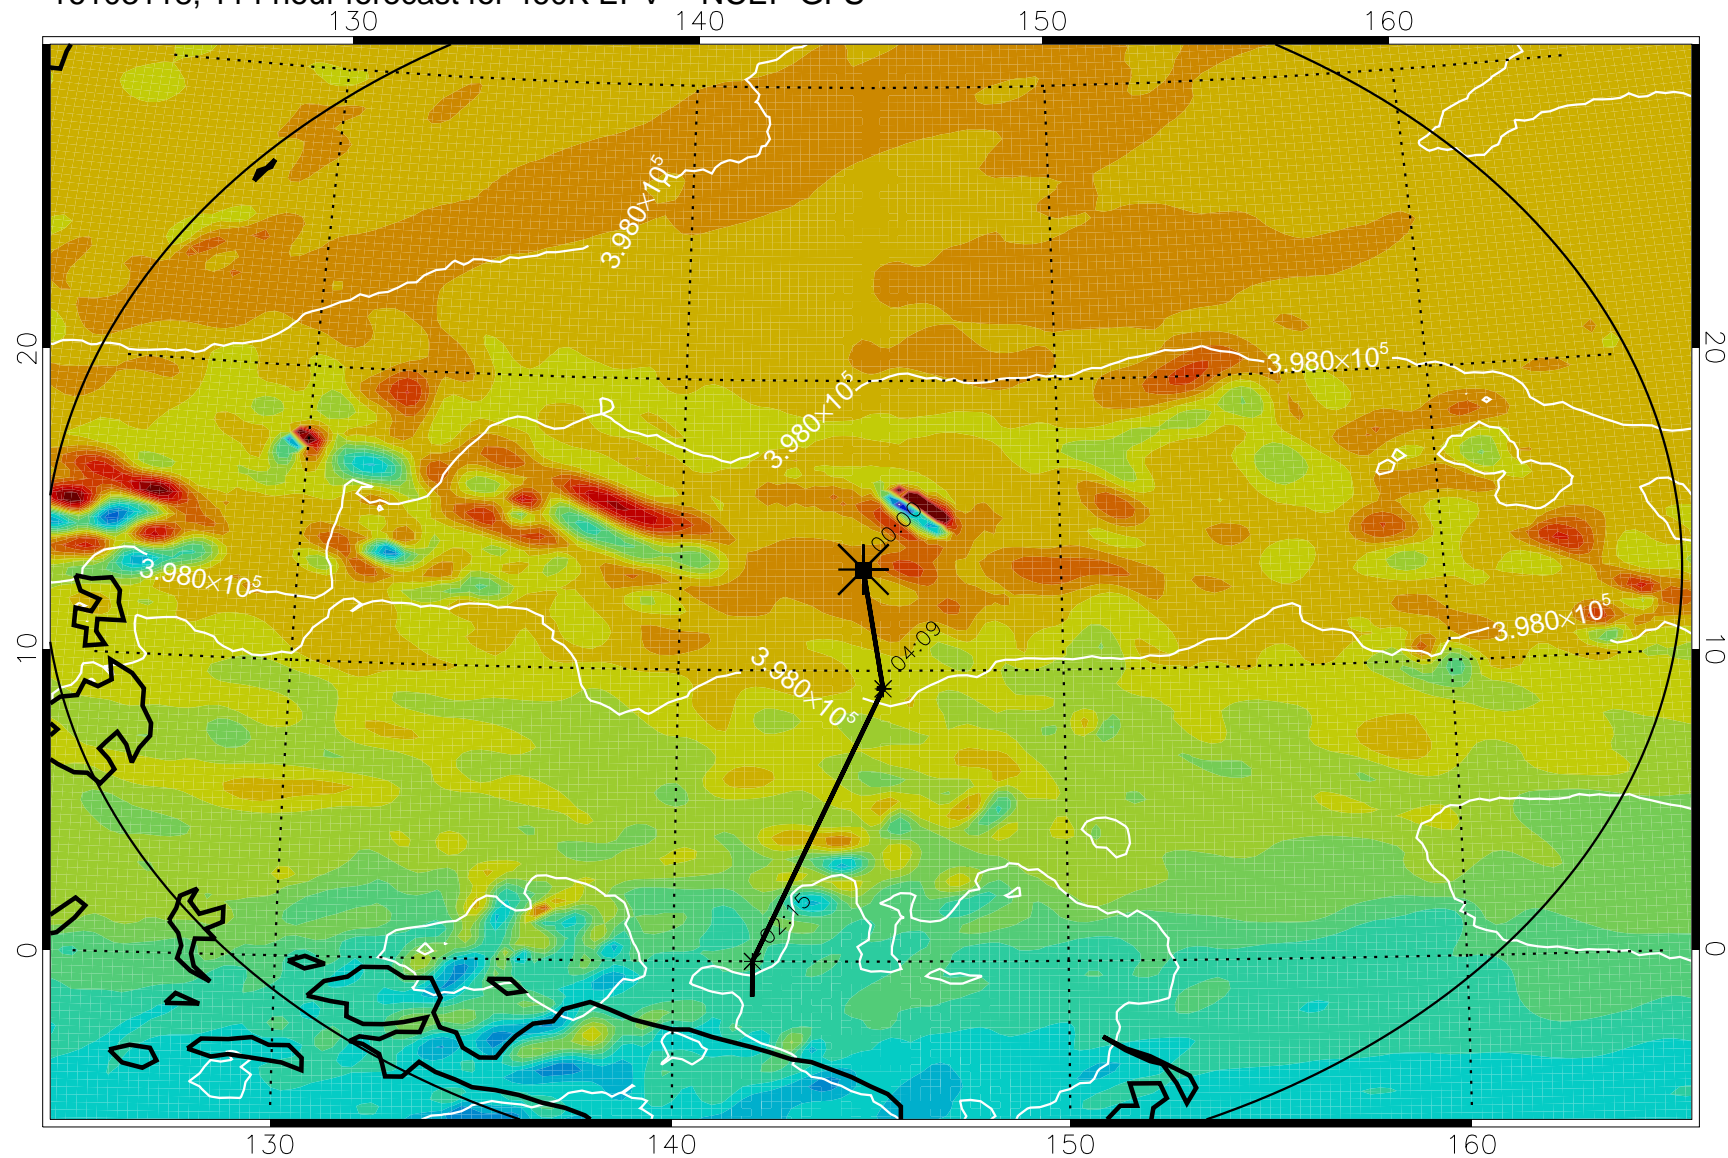

16103018, 090 hour forecast for 460K EPV -- NCEP GFS

460K Montgomery Streamfunction, white

Range ring of 2304 km

16103100, 096 hour forecast for 460K EPV -- NCEP GFS

460K Montgomery Streamfunction, white

Range ring of 2304 km

16103106, 102 hour forecast for 460K EPV -- NCEP GFS

460K Montgomery Streamfunction, white

Range ring of 2304 km

16103112, 108 hour forecast for 460K EPV -- NCEP GFS

460K Montgomery Streamfunction, white

Range ring of 2304 km

16103118, 114 hour forecast for 460K EPV -- NCEP GFS

460K Montgomery Streamfunction, white

Range ring of 2304 km

16110100, 120 hour forecast for 460K EPV -- NCEP GFS

460K Montgomery Streamfunction, white

Range ring of 2304 km