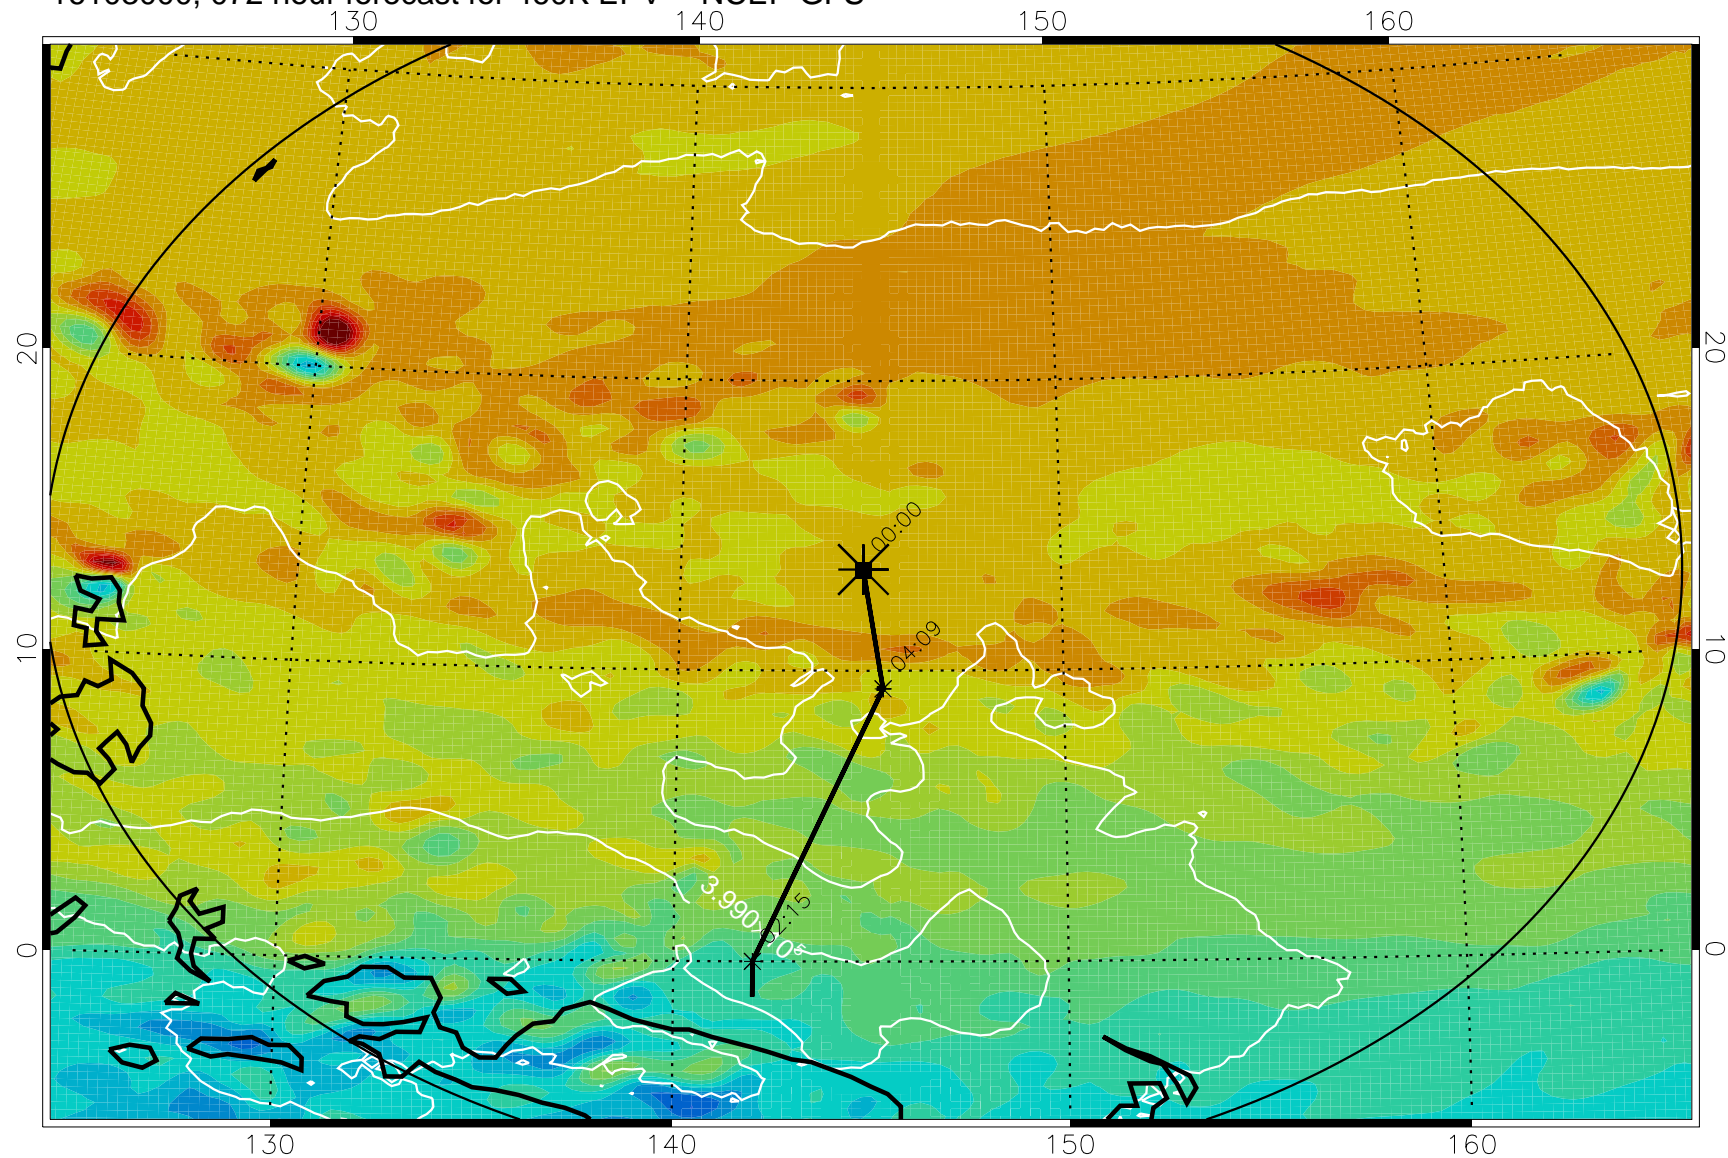

16102906, 054 hour forecast for 460K EPV -- NCEP GFS

460K Montgomery Streamfunction, white

Range ring of 2304 km

16102912, 060 hour forecast for 460K EPV -- NCEP GFS

460K Montgomery Streamfunction, white

Range ring of 2304 km

16102918, 066 hour forecast for 460K EPV -- NCEP GFS

460K Montgomery Streamfunction, white

Range ring of 2304 km

16103000, 072 hour forecast for 460K EPV -- NCEP GFS

460K Montgomery Streamfunction, white

Range ring of 2304 km

16103006, 078 hour forecast for 460K EPV -- NCEP GFS

460K Montgomery Streamfunction, white

Range ring of 2304 km

16103012, 084 hour forecast for 460K EPV -- NCEP GFS

460K Montgomery Streamfunction, white

Range ring of 2304 km

16103018, 090 hour forecast for 460K EPV -- NCEP GFS

460K Montgomery Streamfunction, white

Range ring of 2304 km

16103100, 096 hour forecast for 460K EPV -- NCEP GFS

460K Montgomery Streamfunction, white

Range ring of 2304 km