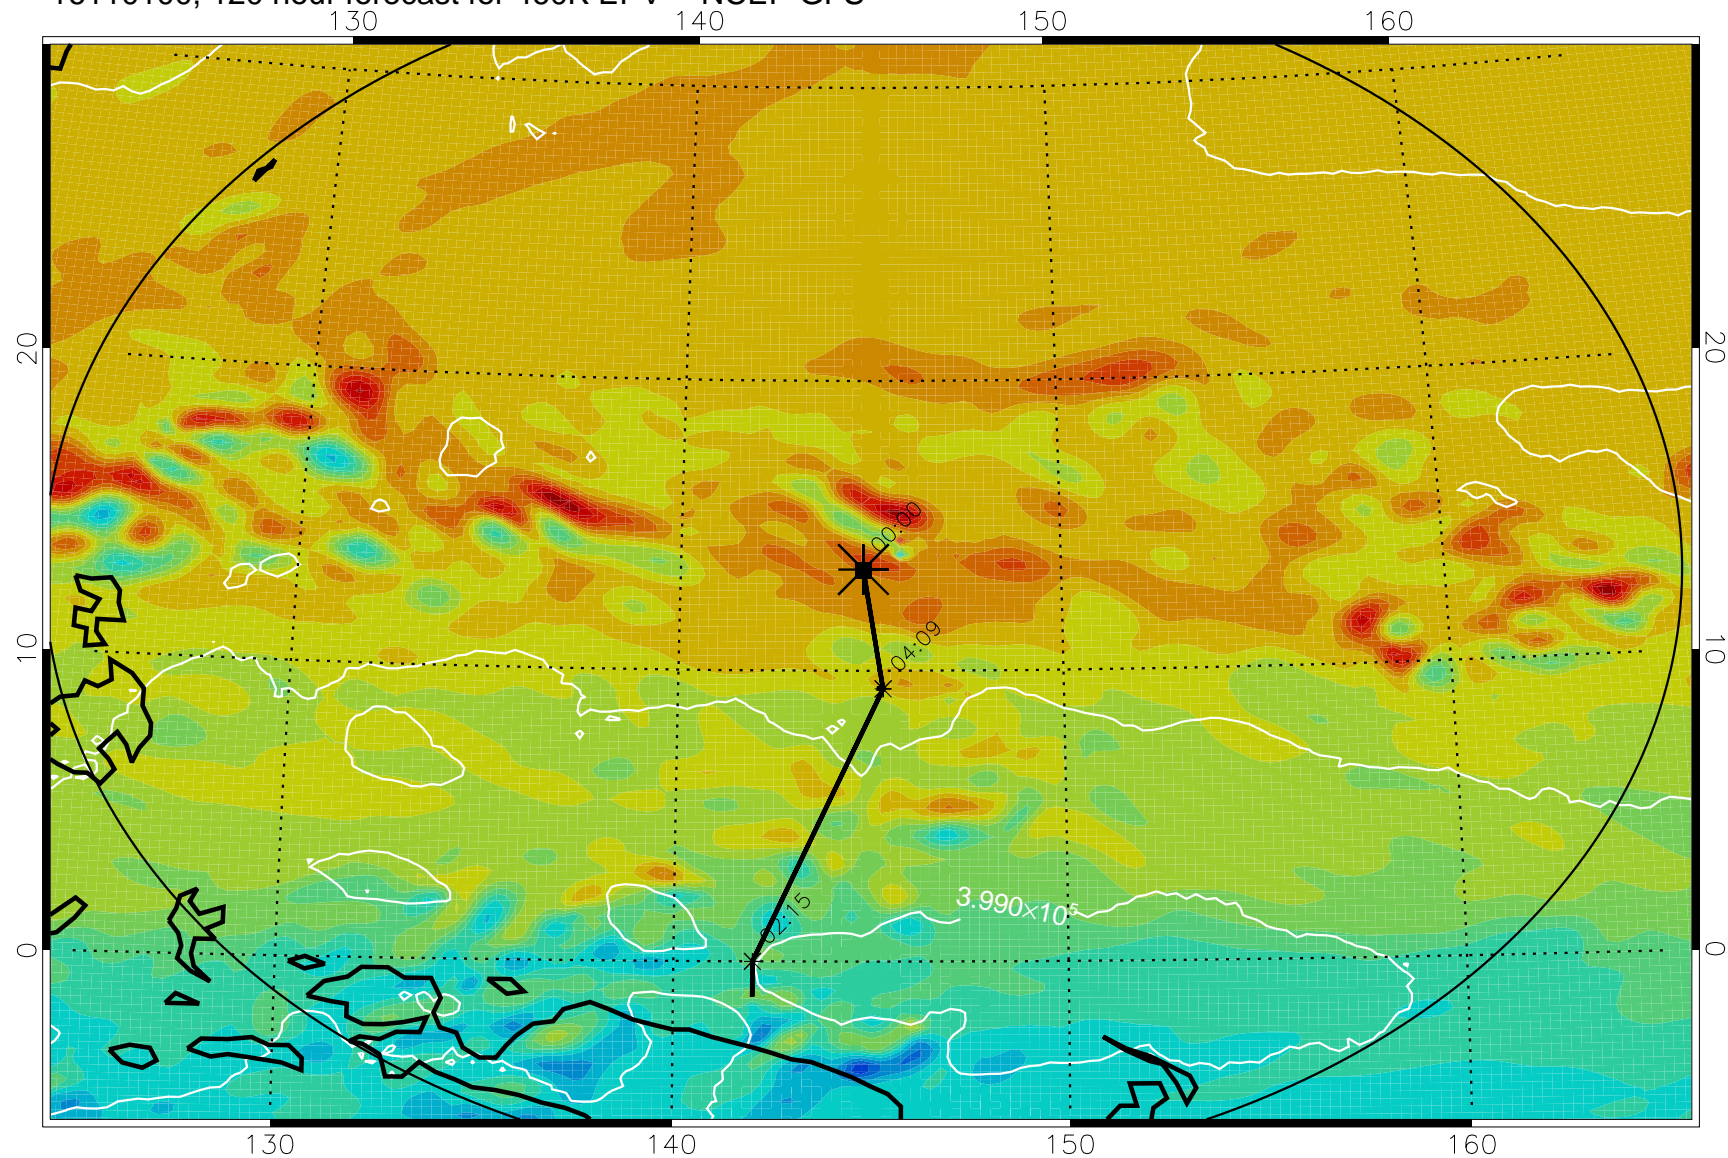

16103018, 090 hour forecast for 460K EPV -- NCEP GFS

460K Montgomery Streamfunction, white

Range ring of 2304 km

16103100, 096 hour forecast for 460K EPV -- NCEP GFS

460K Montgomery Streamfunction, white

Range ring of 2304 km

16103106, 102 hour forecast for 460K EPV -- NCEP GFS

460K Montgomery Streamfunction, white

Range ring of 2304 km

16103112, 108 hour forecast for 460K EPV -- NCEP GFS

460K Montgomery Streamfunction, white

Range ring of 2304 km

16103118, 114 hour forecast for 460K EPV -- NCEP GFS

460K Montgomery Streamfunction, white

Range ring of 2304 km

16110100, 120 hour forecast for 460K EPV -- NCEP GFS

460K Montgomery Streamfunction, white

Range ring of 2304 km