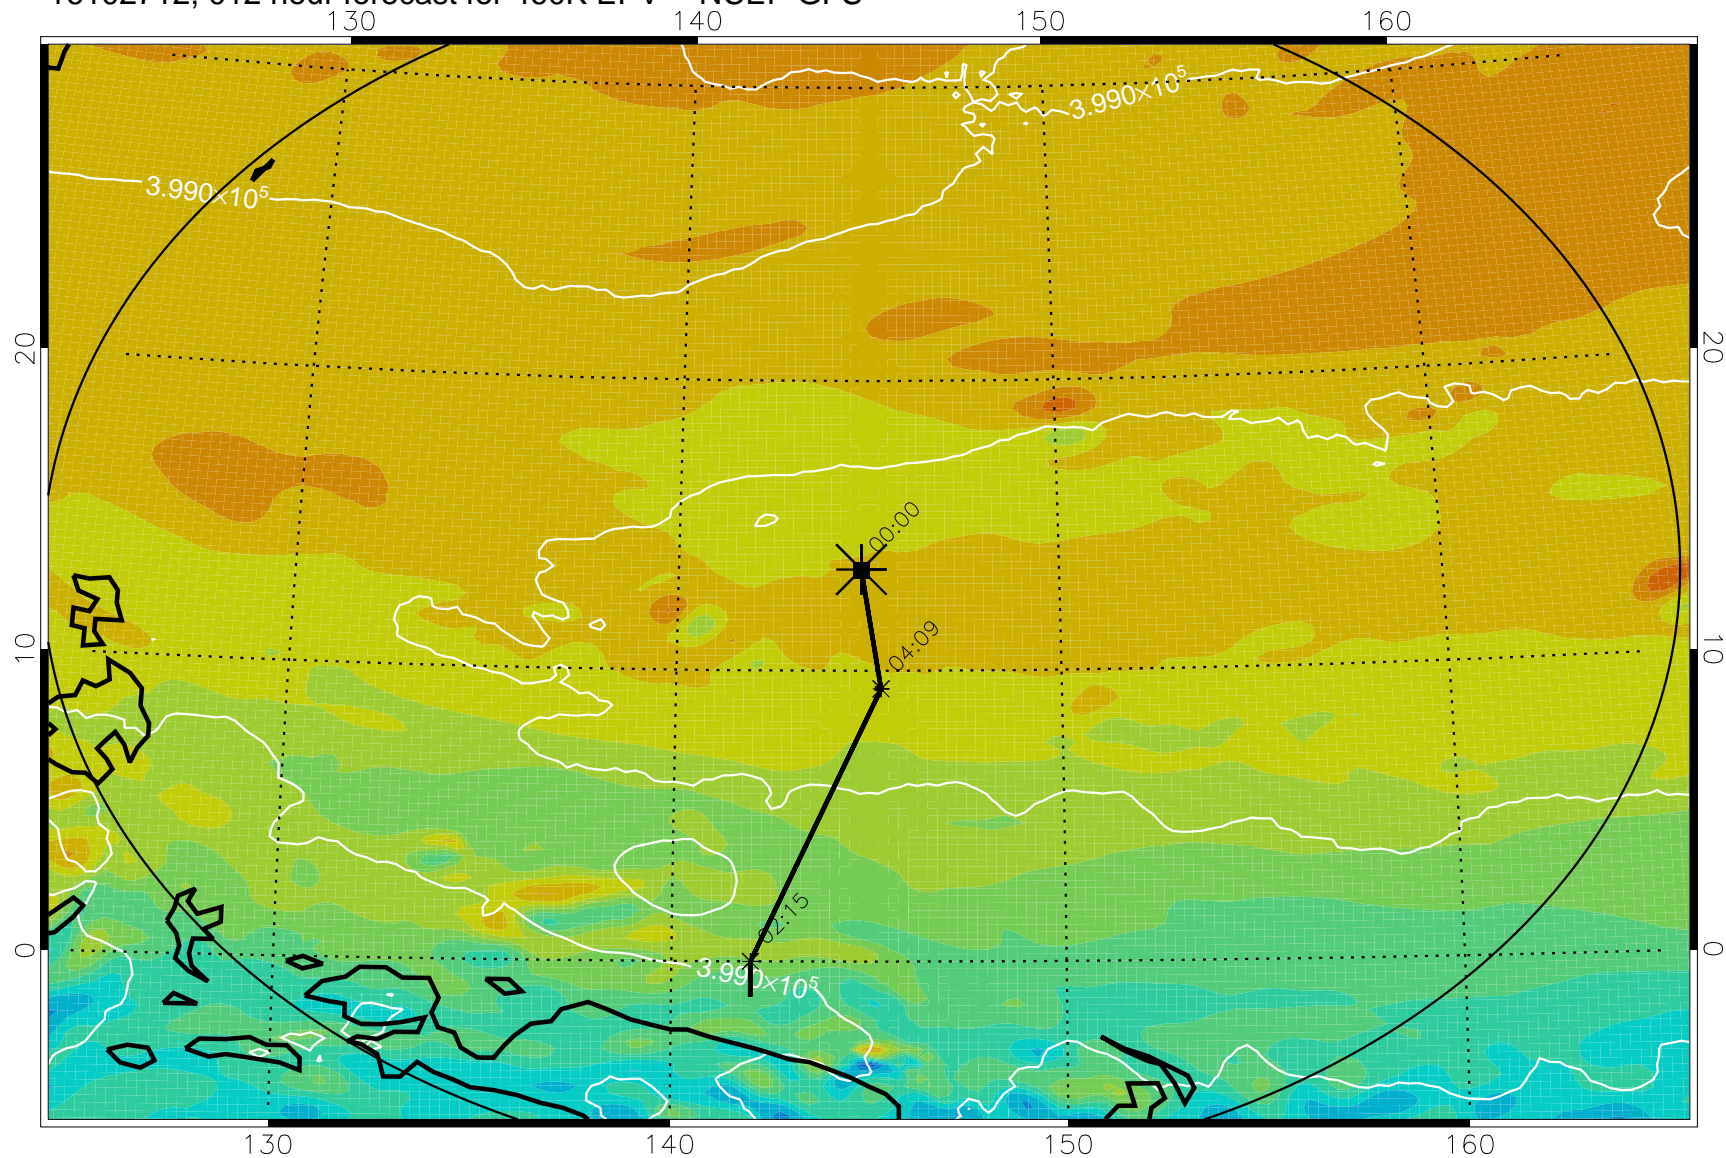

16102706, 006 hour forecast for 460K EPV -- NCEP GFS

460K Montgomery Streamfunction, white

Range ring of 2304 km

16102712, 012 hour forecast for 460K EPV -- NCEP GFS

460K Montgomery Streamfunction, white

Range ring of 2304 km

16102718, 018 hour forecast for 460K EPV -- NCEP GFS

460K Montgomery Streamfunction, white

Range ring of 2304 km

16102800, 024 hour forecast for 460K EPV -- NCEP GFS

460K Montgomery Streamfunction, white

Range ring of 2304 km

16102806, 030 hour forecast for 460K EPV -- NCEP GFS

460K Montgomery Streamfunction, white

Range ring of 2304 km

16102812, 036 hour forecast for 460K EPV -- NCEP GFS

460K Montgomery Streamfunction, white

Range ring of 2304 km

16102818, 042 hour forecast for 460K EPV -- NCEP GFS

460K Montgomery Streamfunction, white

Range ring of 2304 km

16102900, 048 hour forecast for 460K EPV -- NCEP GFS

460K Montgomery Streamfunction, white

Range ring of 2304 km