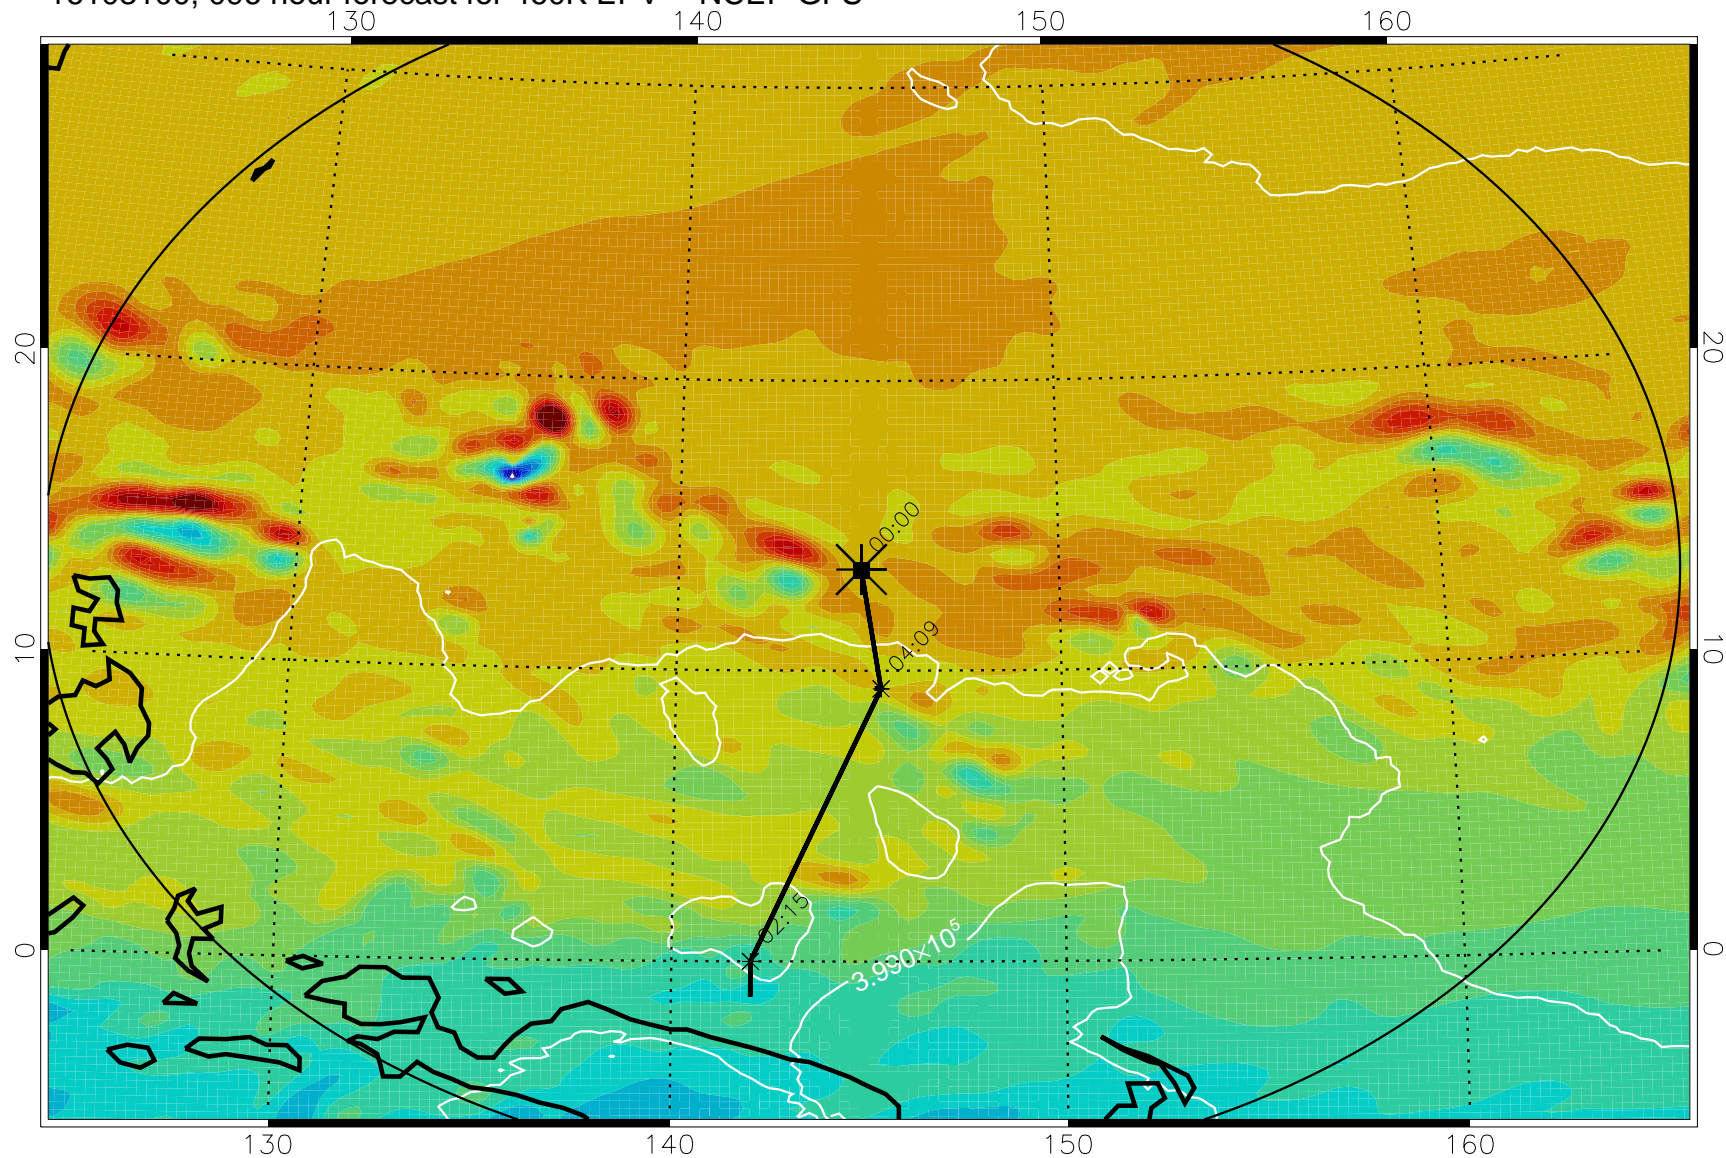

16102918, 066 hour forecast for 460K EPV -- NCEP GFS

460K Montgomery Streamfunction, white

Range ring of 2304 km

16103000, 072 hour forecast for 460K EPV -- NCEP GFS

460K Montgomery Streamfunction, white

Range ring of 2304 km

16103006, 078 hour forecast for 460K EPV -- NCEP GFS

460K Montgomery Streamfunction, white

Range ring of 2304 km

16103012, 084 hour forecast for 460K EPV -- NCEP GFS

460K Montgomery Streamfunction, white

Range ring of 2304 km

16103018, 090 hour forecast for 460K EPV -- NCEP GFS

460K Montgomery Streamfunction, white

Range ring of 2304 km

16103100, 096 hour forecast for 460K EPV -- NCEP GFS

460K Montgomery Streamfunction, white

Range ring of 2304 km

16103106, 102 hour forecast for 460K EPV -- NCEP GFS

460K Montgomery Streamfunction, white

Range ring of 2304 km

16103112, 108 hour forecast for 460K EPV -- NCEP GFS

460K Montgomery Streamfunction, white

Range ring of 2304 km