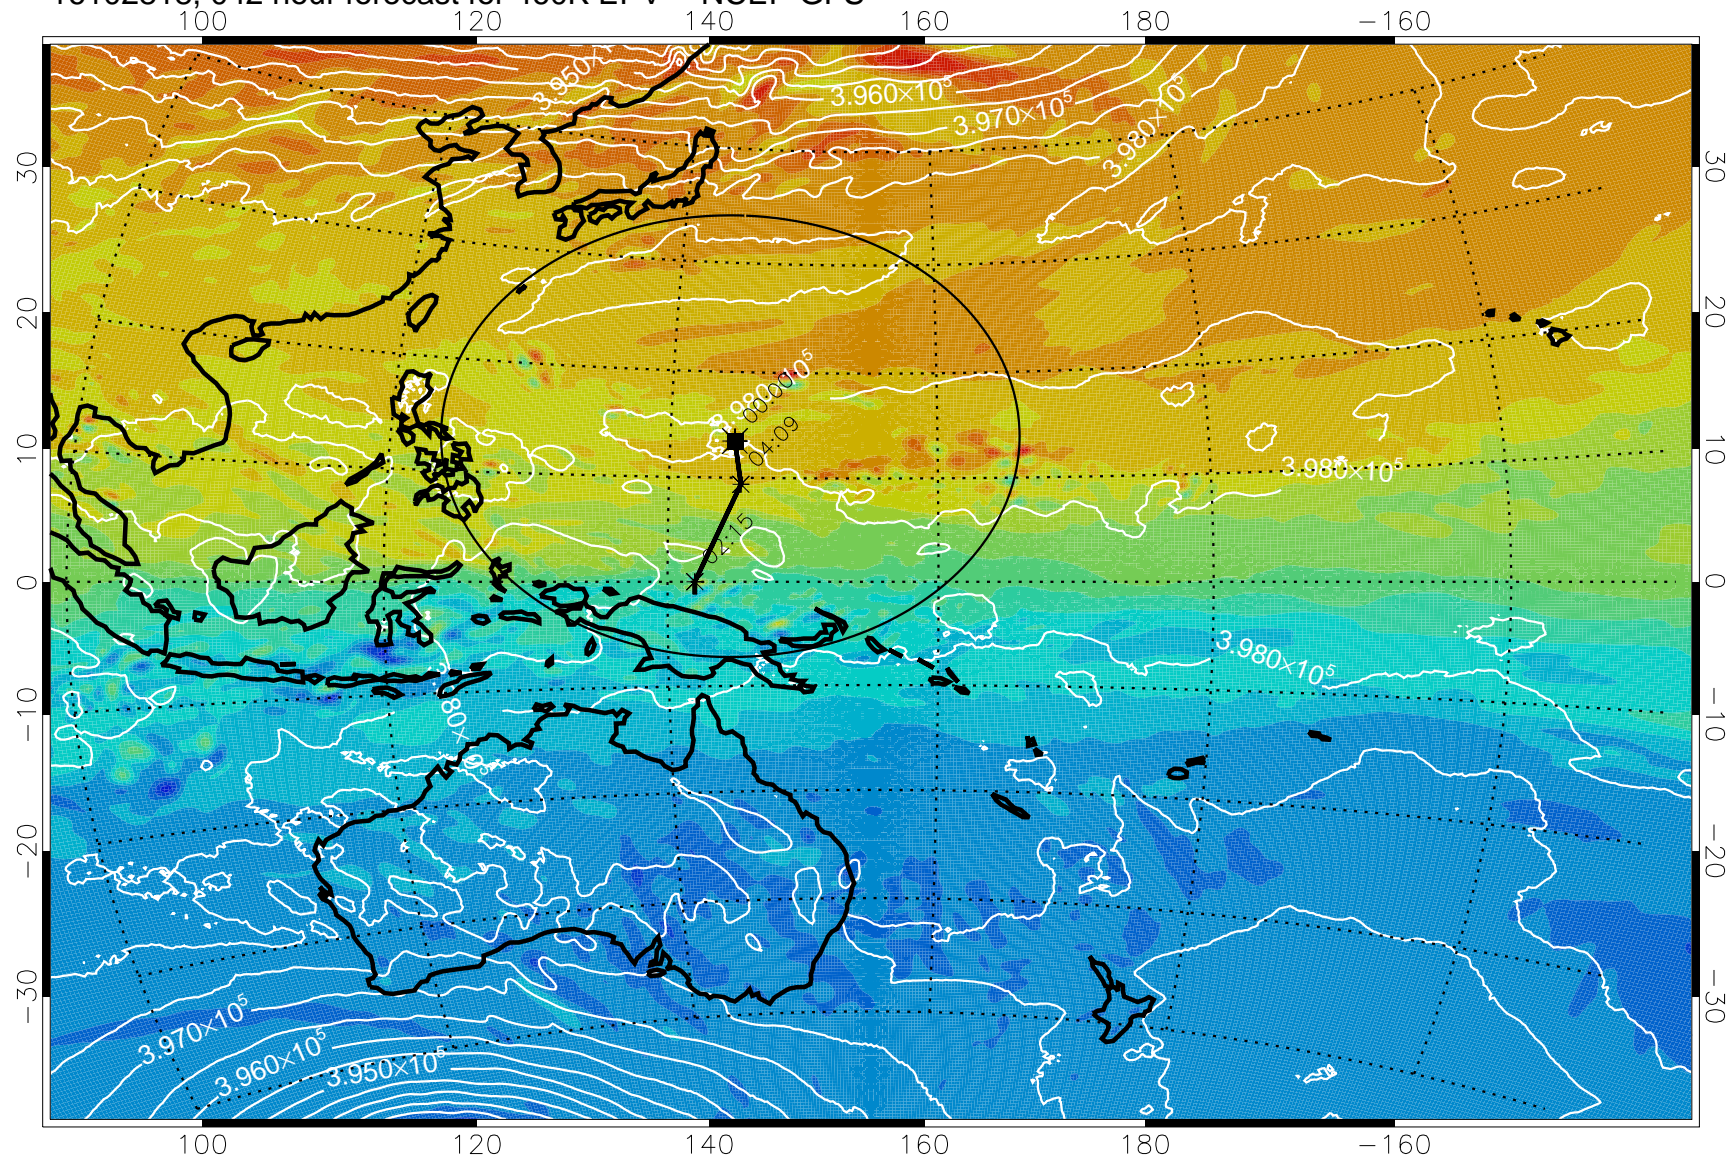

16102806, 030 hour forecast for 460K EPV -- NCEP GFS

460K Montgomery Streamfunction, white

Range ring of 2304 km

16102812, 036 hour forecast for 460K EPV -- NCEP GFS

460K Montgomery Streamfunction, white

Range ring of 2304 km

16102818, 042 hour forecast for 460K EPV -- NCEP GFS

460K Montgomery Streamfunction, white

Range ring of 2304 km

16102900, 048 hour forecast for 460K EPV -- NCEP GFS

460K Montgomery Streamfunction, white

Range ring of 2304 km

16102906, 054 hour forecast for 460K EPV -- NCEP GFS

460K Montgomery Streamfunction, white

Range ring of 2304 km

16102912, 060 hour forecast for 460K EPV -- NCEP GFS

460K Montgomery Streamfunction, white

Range ring of 2304 km

16102918, 066 hour forecast for 460K EPV -- NCEP GFS

460K Montgomery Streamfunction, white

Range ring of 2304 km

16103000, 072 hour forecast for 460K EPV -- NCEP GFS

460K Montgomery Streamfunction, white

Range ring of 2304 km