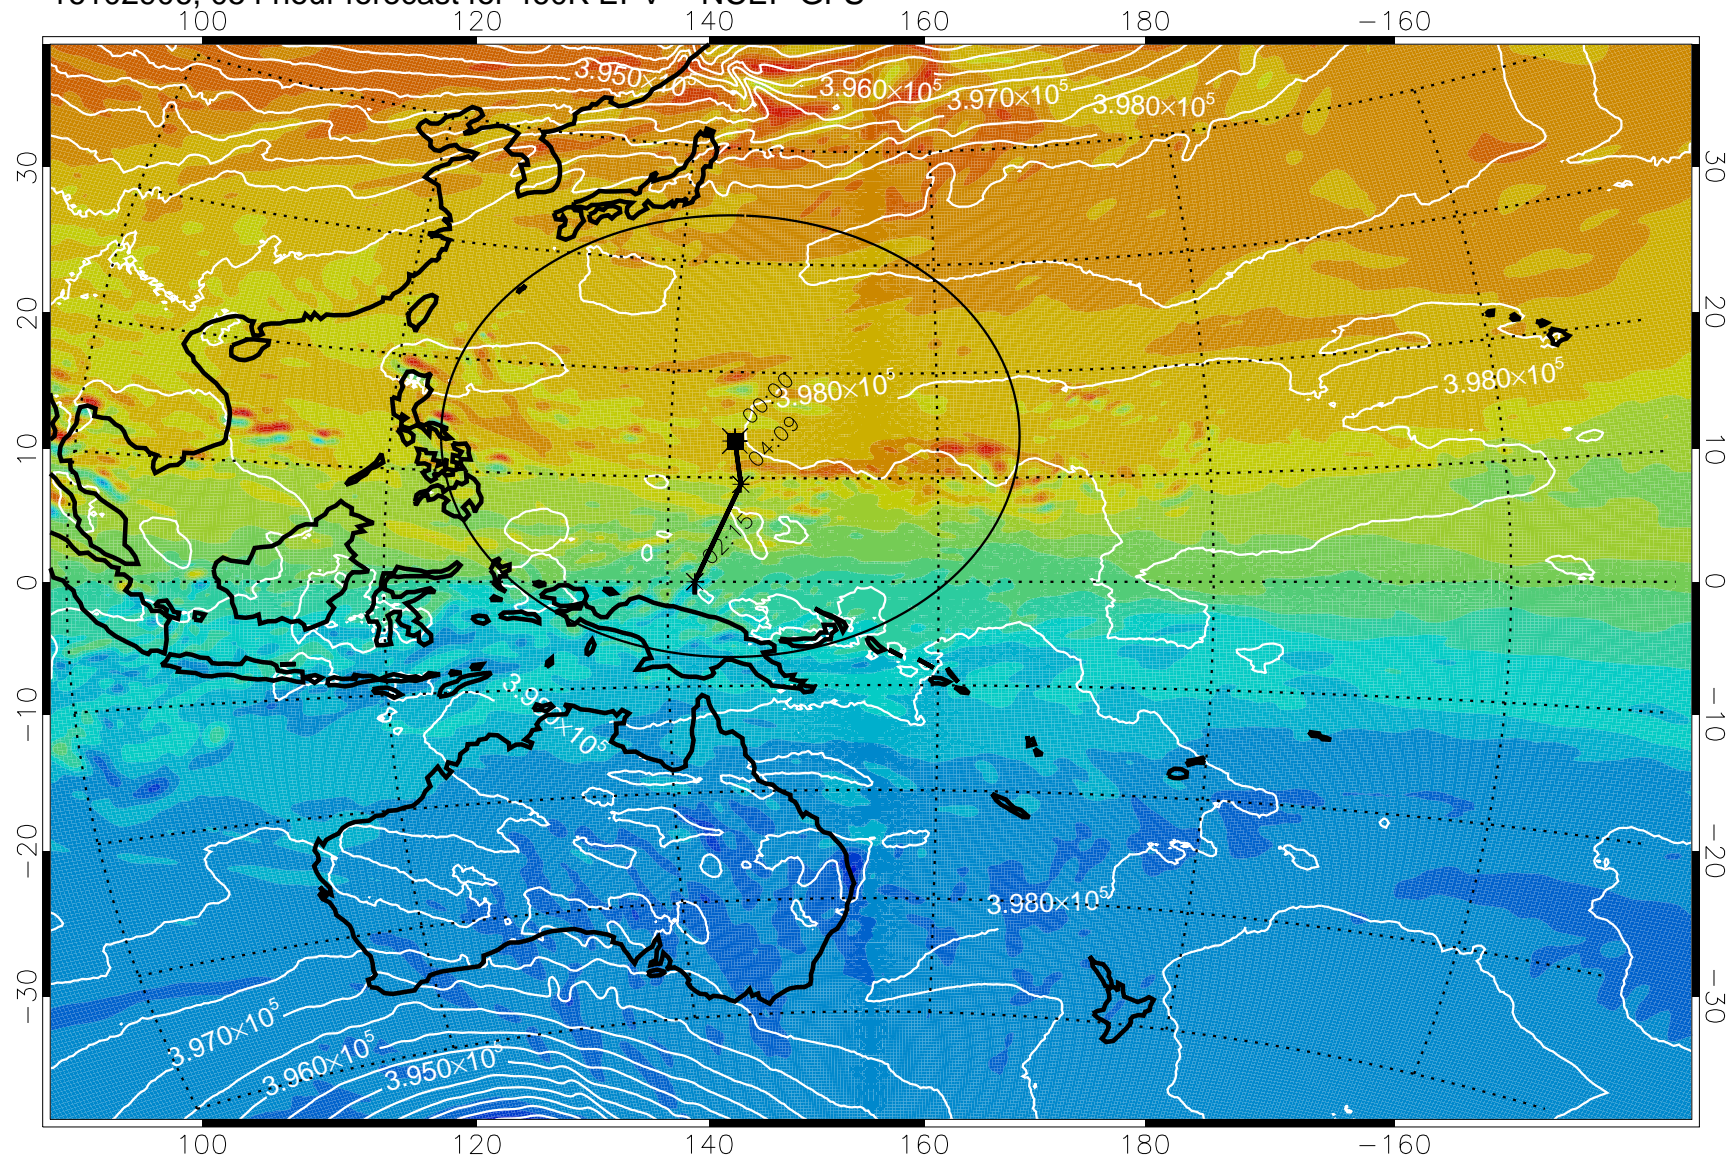

16102806, 030 hour forecast for 460K EPV -- NCEP GFS

460K Montgomery Streamfunction, white

Range ring of 2304 km

16102812, 036 hour forecast for 460K EPV -- NCEP GFS

460K Montgomery Streamfunction, white

Range ring of 2304 km

16102818, 042 hour forecast for 460K EPV -- NCEP GFS

460K Montgomery Streamfunction, white

Range ring of 2304 km

16102900, 048 hour forecast for 460K EPV -- NCEP GFS

460K Montgomery Streamfunction, white

Range ring of 2304 km

16102906, 054 hour forecast for 460K EPV -- NCEP GFS

460K Montgomery Streamfunction, white

Range ring of 2304 km

16102912, 060 hour forecast for 460K EPV -- NCEP GFS

460K Montgomery Streamfunction, white

Range ring of 2304 km

16102918, 066 hour forecast for 460K EPV -- NCEP GFS

460K Montgomery Streamfunction, white

Range ring of 2304 km

16103000, 072 hour forecast for 460K EPV -- NCEP GFS

460K Montgomery Streamfunction, white

Range ring of 2304 km