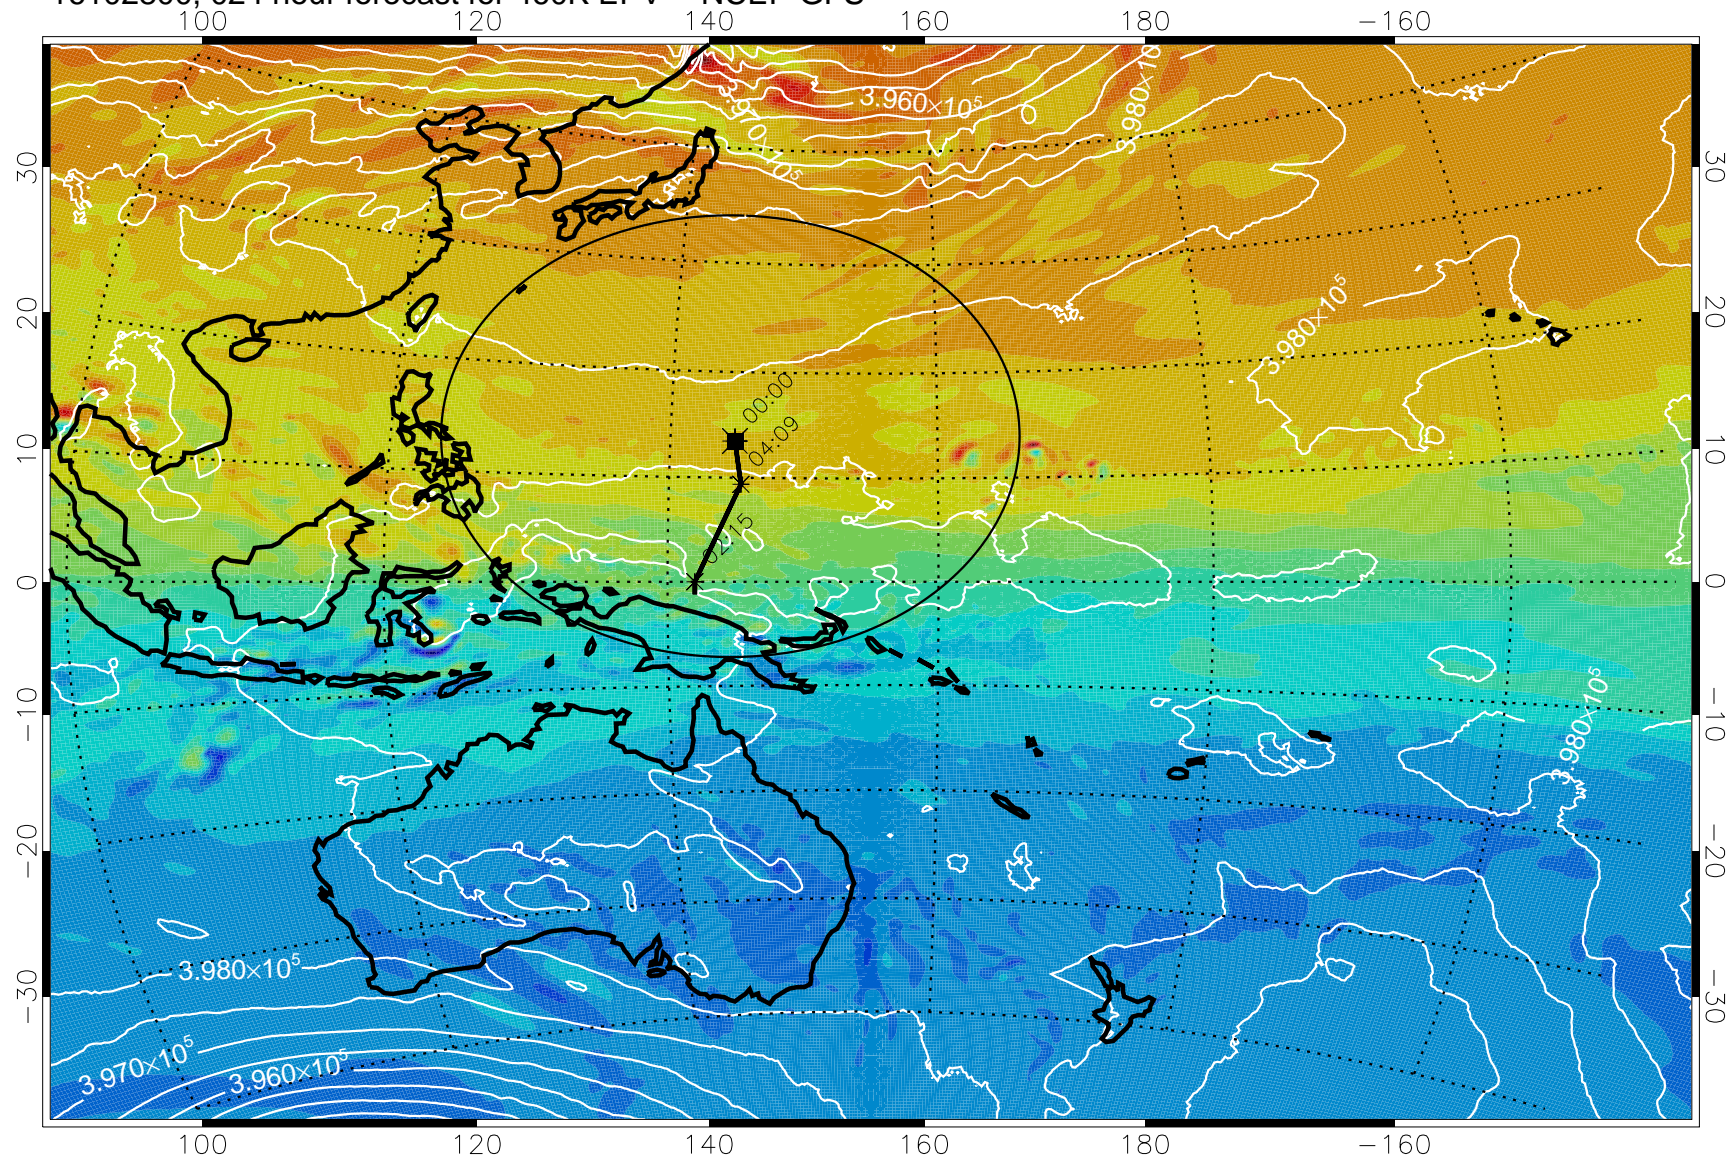

16102706, 006 hour forecast for 460K EPV -- NCEP GFS

460K Montgomery Streamfunction, white

Range ring of 2304 km

16102712, 012 hour forecast for 460K EPV -- NCEP GFS

460K Montgomery Streamfunction, white

Range ring of 2304 km

16102718, 018 hour forecast for 460K EPV -- NCEP GFS

460K Montgomery Streamfunction, white

Range ring of 2304 km

16102800, 024 hour forecast for 460K EPV -- NCEP GFS

460K Montgomery Streamfunction, white

Range ring of 2304 km

16102806, 030 hour forecast for 460K EPV -- NCEP GFS

460K Montgomery Streamfunction, white

Range ring of 2304 km

16102812, 036 hour forecast for 460K EPV -- NCEP GFS

460K Montgomery Streamfunction, white

Range ring of 2304 km

16102818, 042 hour forecast for 460K EPV -- NCEP GFS

460K Montgomery Streamfunction, white

Range ring of 2304 km

16102900, 048 hour forecast for 460K EPV -- NCEP GFS

460K Montgomery Streamfunction, white

Range ring of 2304 km