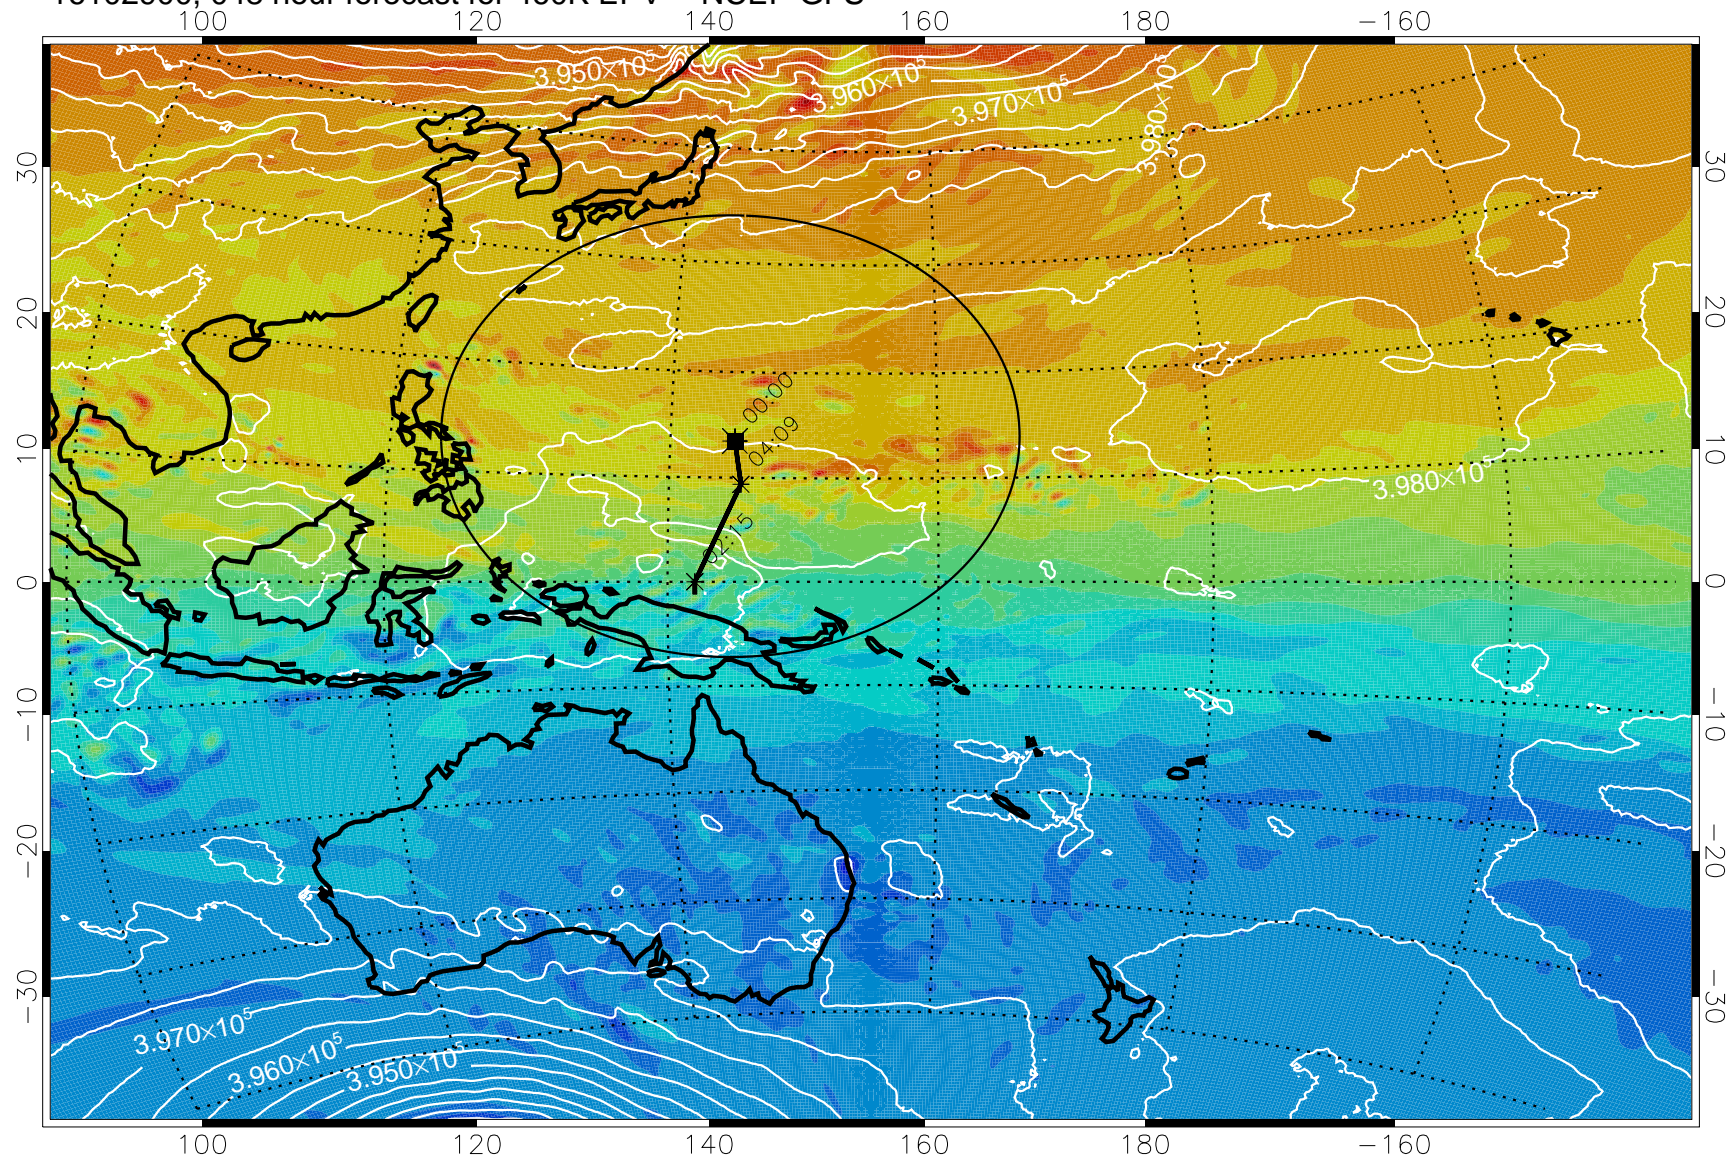

16102806, 030 hour forecast for 460K EPV -- NCEP GFS

460K Montgomery Streamfunction, white

Range ring of 2304 km

16102812, 036 hour forecast for 460K EPV -- NCEP GFS

460K Montgomery Streamfunction, white

Range ring of 2304 km

16102818, 042 hour forecast for 460K EPV -- NCEP GFS

460K Montgomery Streamfunction, white

Range ring of 2304 km

16102900, 048 hour forecast for 460K EPV -- NCEP GFS

460K Montgomery Streamfunction, white

Range ring of 2304 km

16102906, 054 hour forecast for 460K EPV -- NCEP GFS

460K Montgomery Streamfunction, white

Range ring of 2304 km

16102912, 060 hour forecast for 460K EPV -- NCEP GFS

460K Montgomery Streamfunction, white

Range ring of 2304 km

16102918, 066 hour forecast for 460K EPV -- NCEP GFS

460K Montgomery Streamfunction, white

Range ring of 2304 km

16103000, 072 hour forecast for 460K EPV -- NCEP GFS

460K Montgomery Streamfunction, white

Range ring of 2304 km