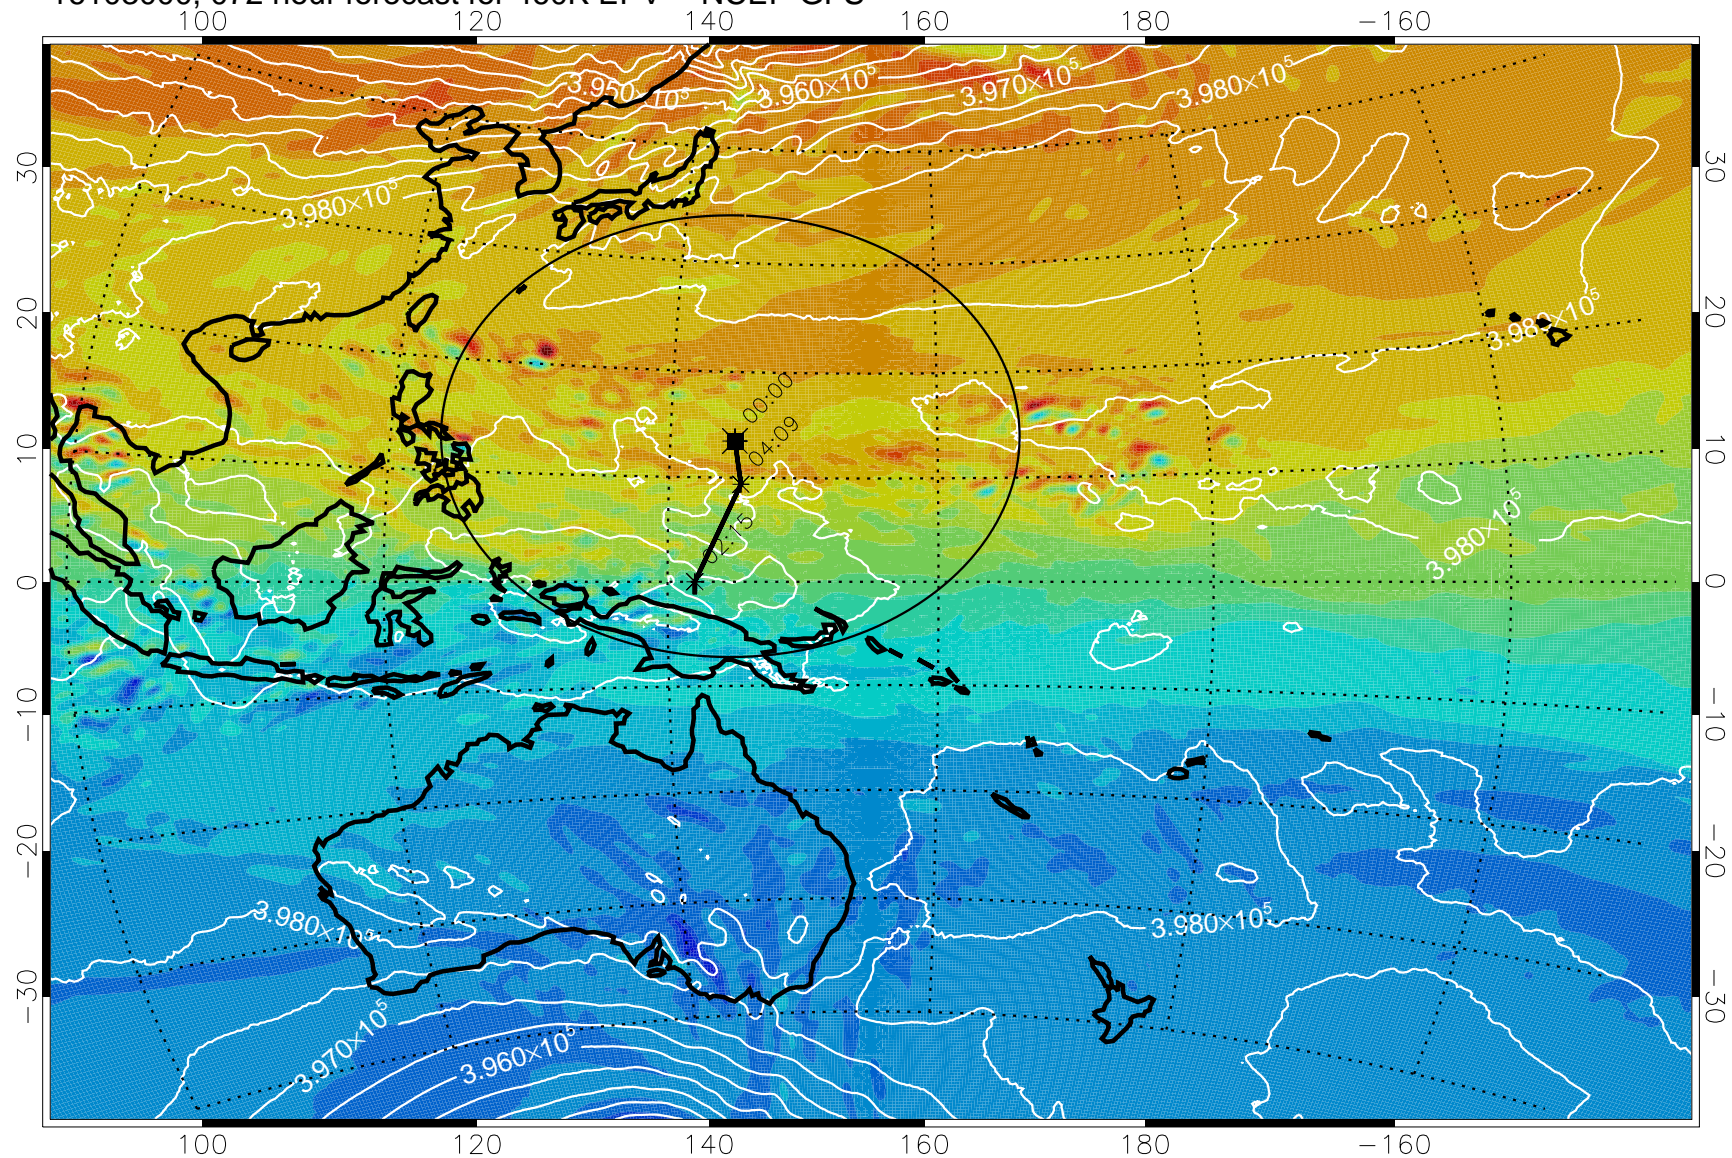

16102906, 054 hour forecast for 460K EPV -- NCEP GFS

460K Montgomery Streamfunction, white

Range ring of 2304 km

16102912, 060 hour forecast for 460K EPV -- NCEP GFS

460K Montgomery Streamfunction, white

Range ring of 2304 km

16102918, 066 hour forecast for 460K EPV -- NCEP GFS

460K Montgomery Streamfunction, white

Range ring of 2304 km

16103000, 072 hour forecast for 460K EPV -- NCEP GFS

460K Montgomery Streamfunction, white

Range ring of 2304 km

16103006, 078 hour forecast for 460K EPV -- NCEP GFS

460K Montgomery Streamfunction, white

Range ring of 2304 km

16103012, 084 hour forecast for 460K EPV -- NCEP GFS

460K Montgomery Streamfunction, white

Range ring of 2304 km

16103018, 090 hour forecast for 460K EPV -- NCEP GFS

460K Montgomery Streamfunction, white

Range ring of 2304 km

16103100, 096 hour forecast for 460K EPV -- NCEP GFS

460K Montgomery Streamfunction, white

Range ring of 2304 km