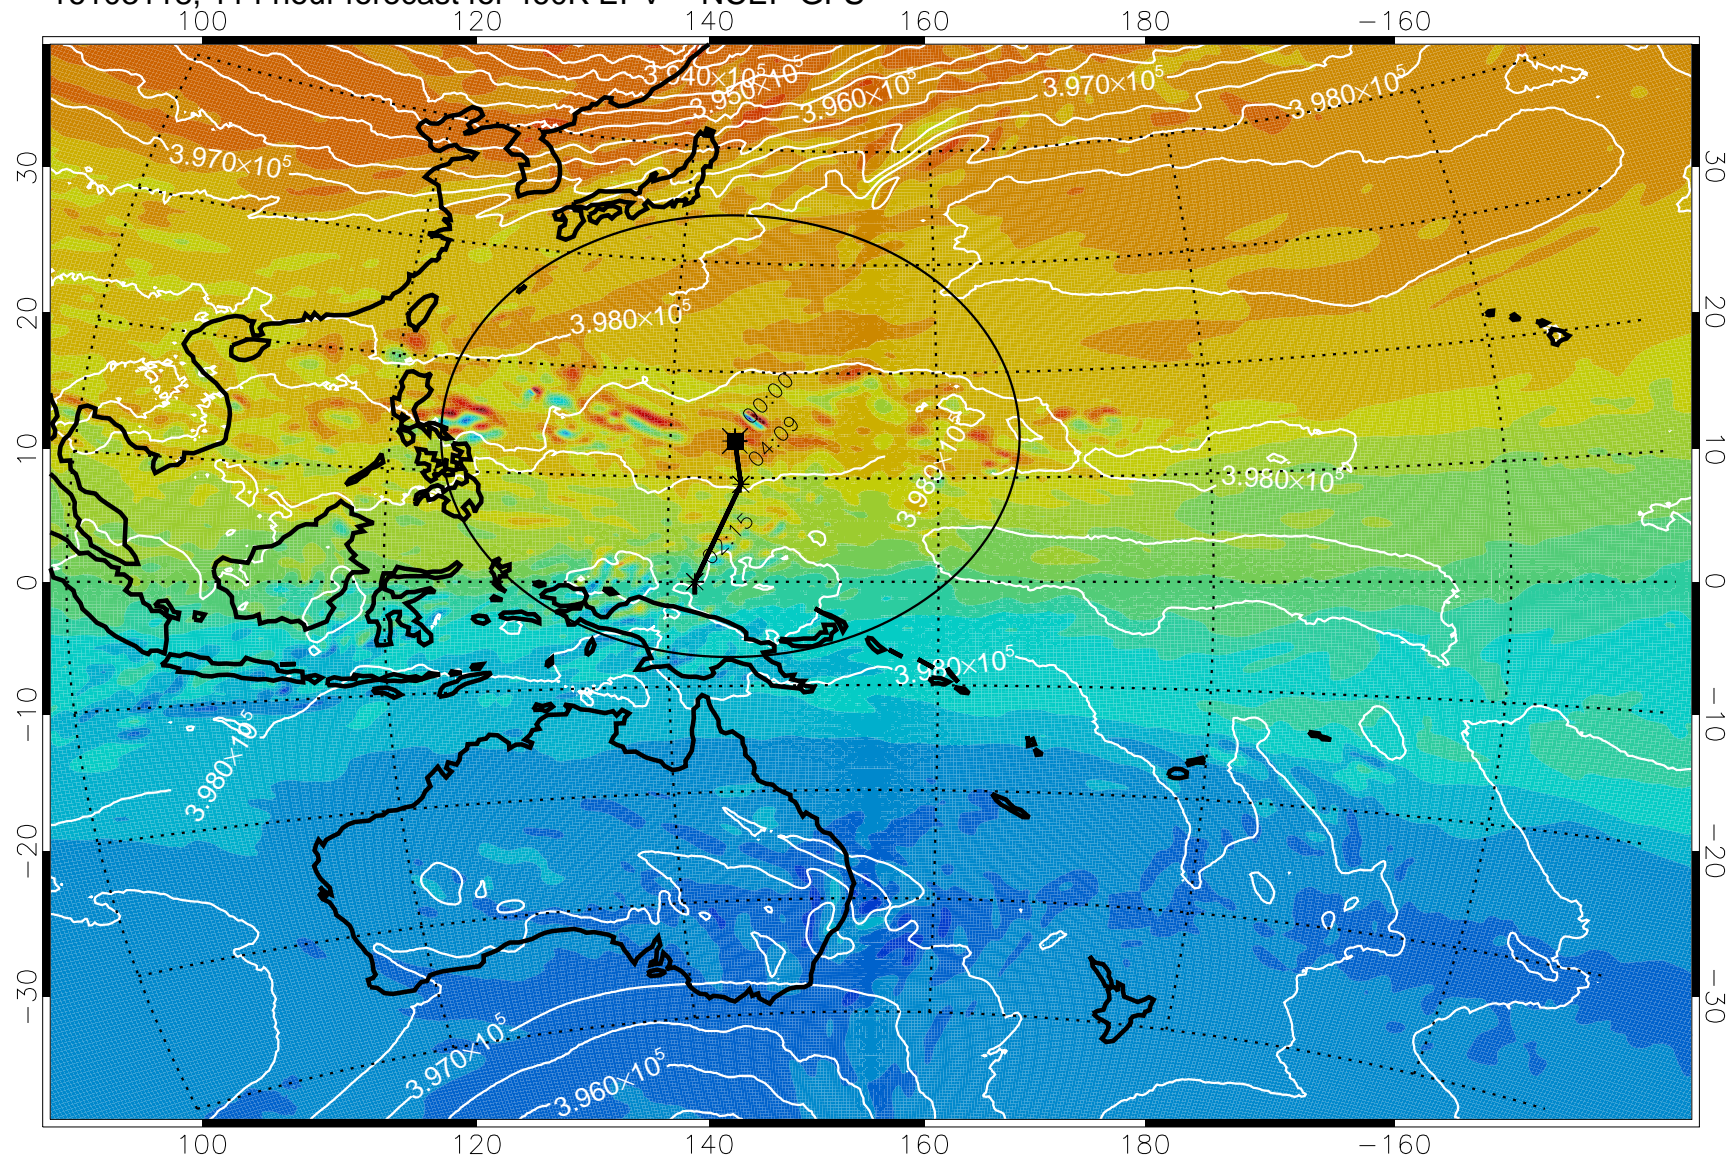

16103018, 090 hour forecast for 460K EPV -- NCEP GFS

460K Montgomery Streamfunction, white

Range ring of 2304 km

16103100, 096 hour forecast for 460K EPV -- NCEP GFS

460K Montgomery Streamfunction, white

Range ring of 2304 km

16103106, 102 hour forecast for 460K EPV -- NCEP GFS

460K Montgomery Streamfunction, white

Range ring of 2304 km

16103112, 108 hour forecast for 460K EPV -- NCEP GFS

460K Montgomery Streamfunction, white

Range ring of 2304 km

16103118, 114 hour forecast for 460K EPV -- NCEP GFS

16110100, 120 hour forecast for 460K EPV -- NCEP GFS

460K Montgomery Streamfunction, white

Range ring of 2304 km