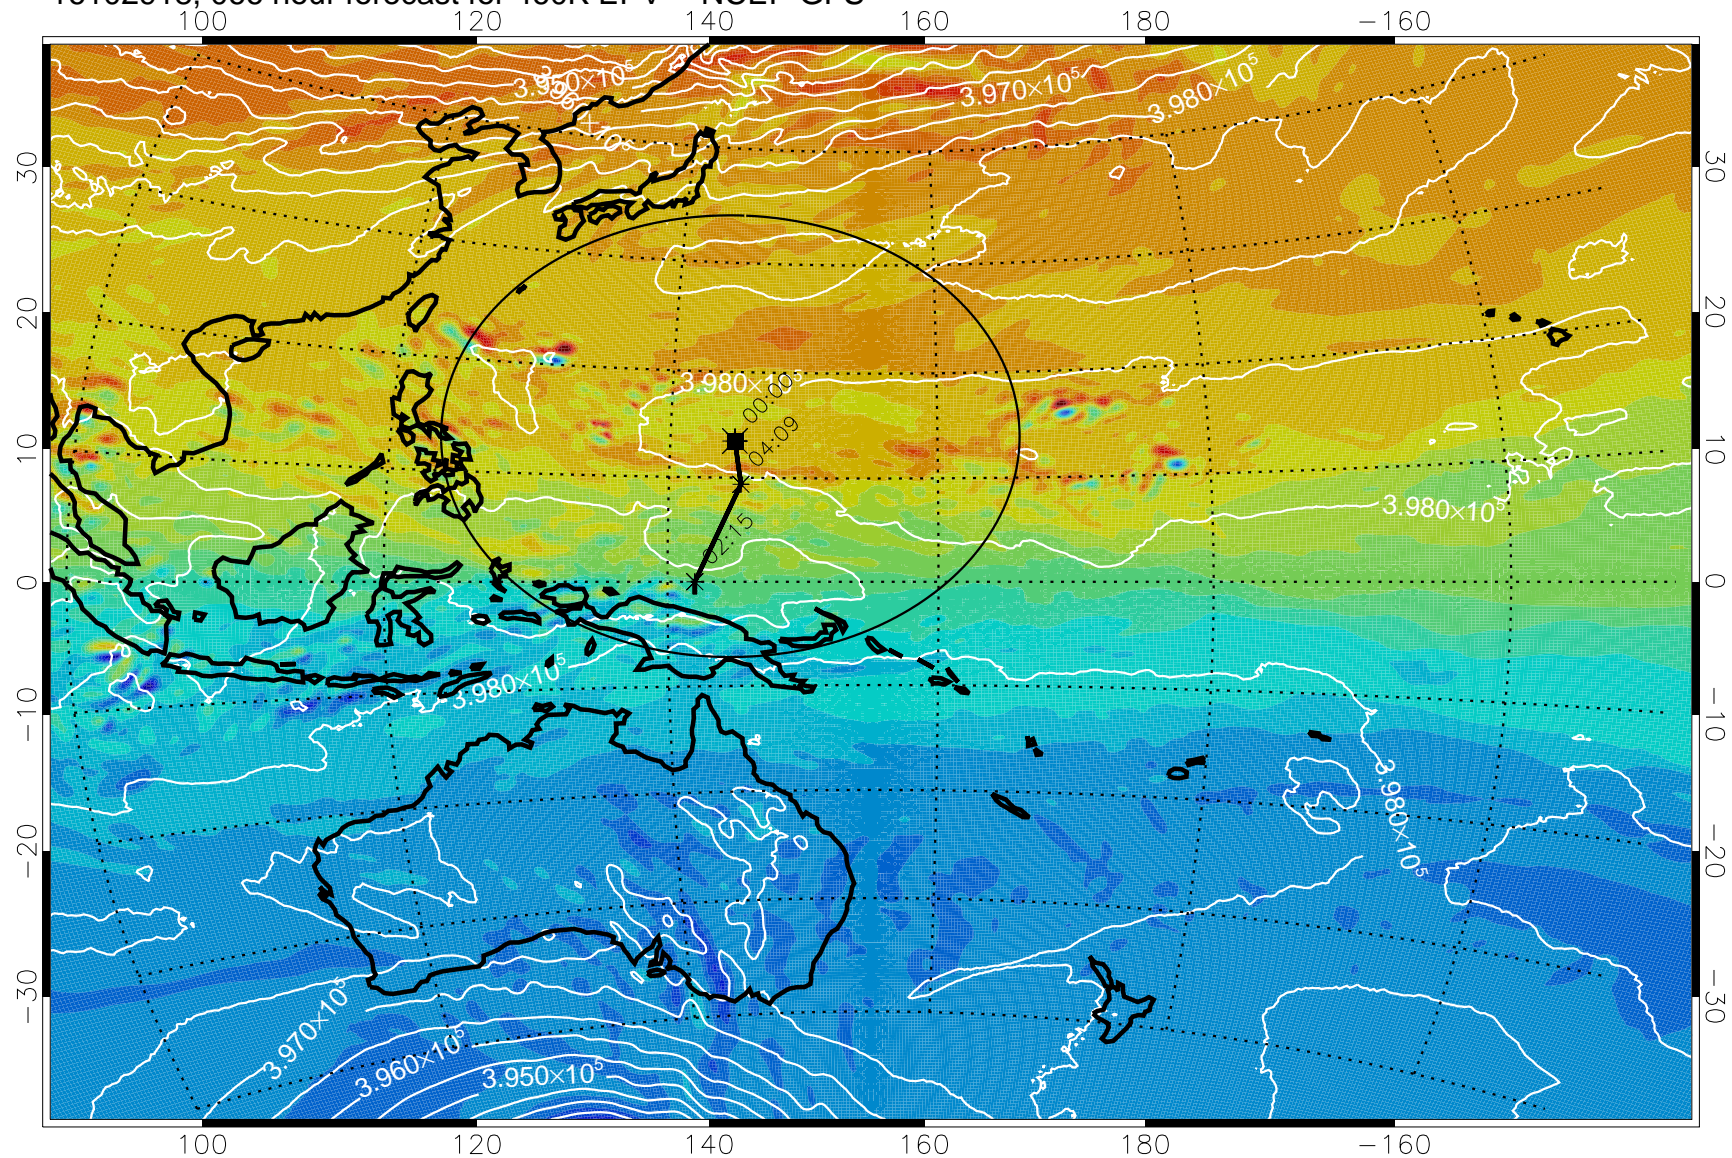

16102818, 042 hour forecast for 460K EPV -- NCEP GFS

460K Montgomery Streamfunction, white

Range ring of 2304 km

16102900, 048 hour forecast for 460K EPV -- NCEP GFS

460K Montgomery Streamfunction, white

Range ring of 2304 km

16102906, 054 hour forecast for 460K EPV -- NCEP GFS

460K Montgomery Streamfunction, white

Range ring of 2304 km

16102912, 060 hour forecast for 460K EPV -- NCEP GFS

460K Montgomery Streamfunction, white

Range ring of 2304 km

16102918, 066 hour forecast for 460K EPV -- NCEP GFS

460K Montgomery Streamfunction, white

Range ring of 2304 km

16103000, 072 hour forecast for 460K EPV -- NCEP GFS

460K Montgomery Streamfunction, white

Range ring of 2304 km

16103006, 078 hour forecast for 460K EPV -- NCEP GFS

460K Montgomery Streamfunction, white

Range ring of 2304 km

16103012, 084 hour forecast for 460K EPV -- NCEP GFS

460K Montgomery Streamfunction, white

Range ring of 2304 km