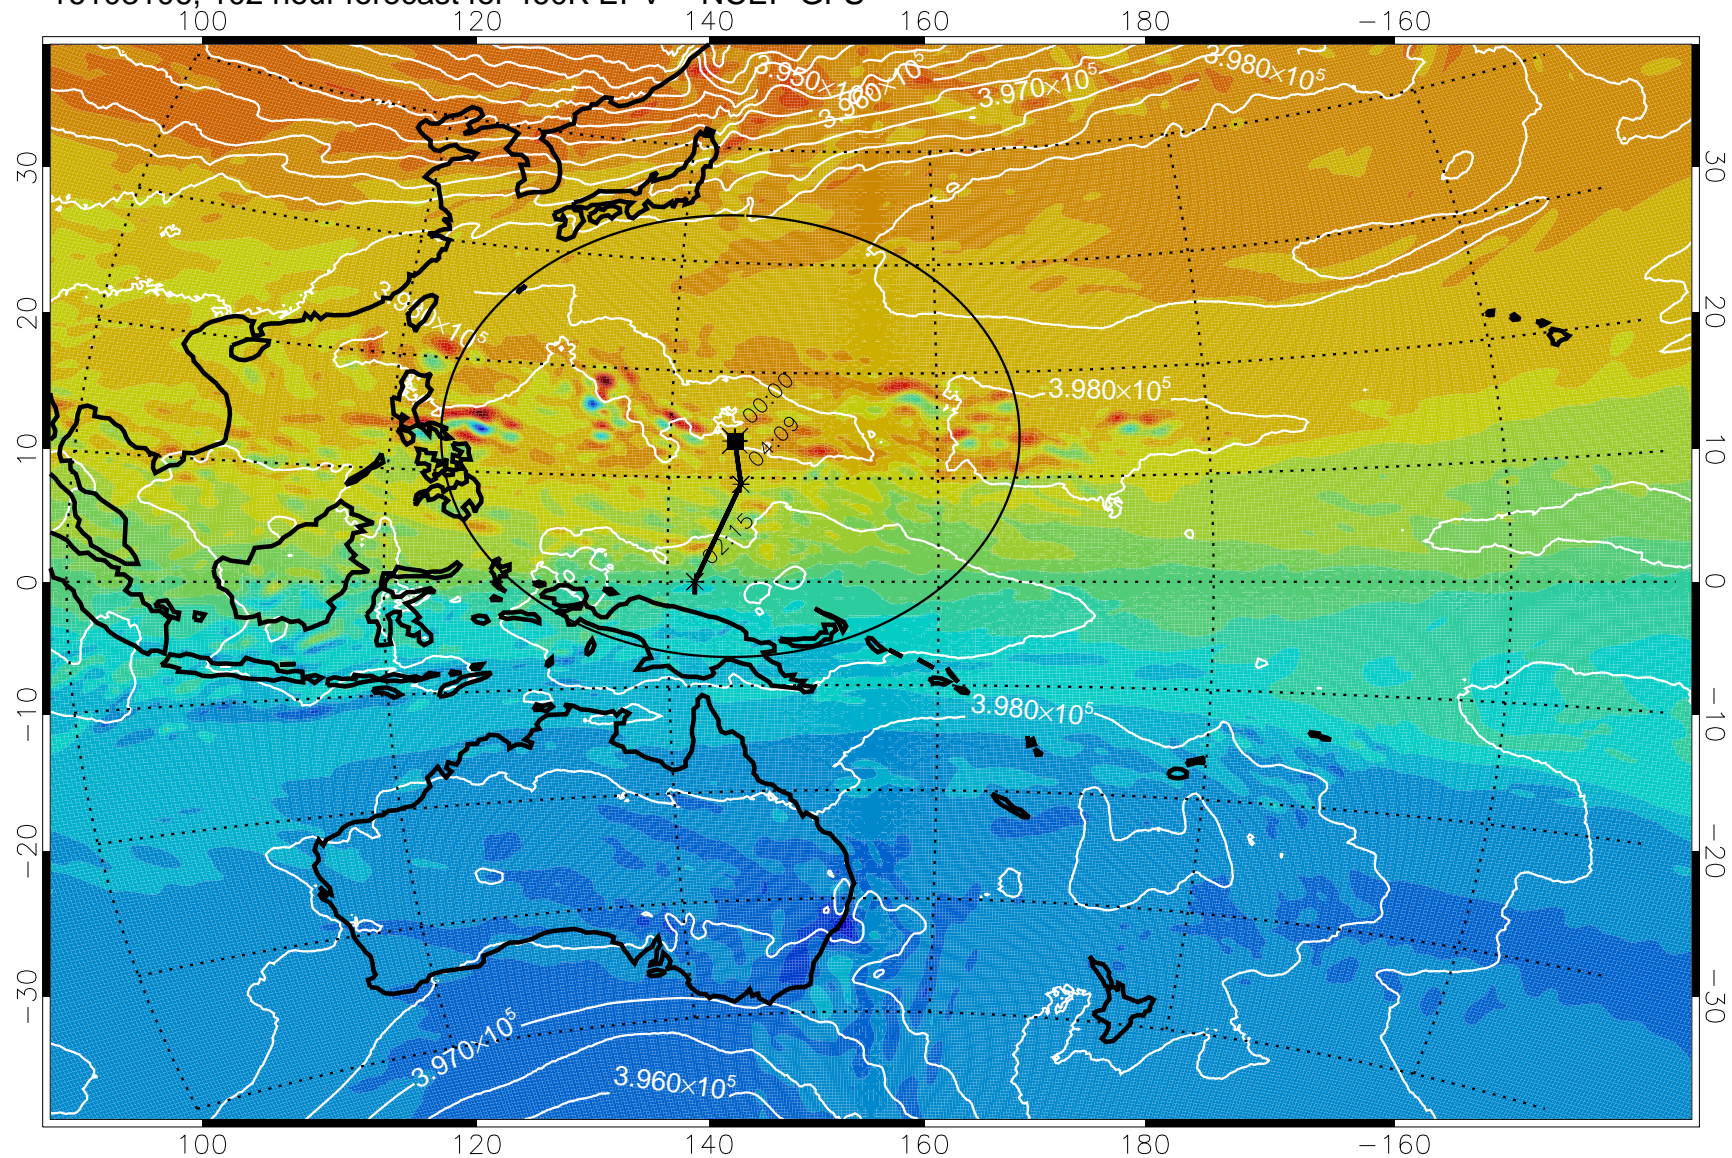

16103006, 078 hour forecast for 460K EPV -- NCEP GFS

460K Montgomery Streamfunction, white

Range ring of 2304 km

16103012, 084 hour forecast for 460K EPV -- NCEP GFS

460K Montgomery Streamfunction, white

Range ring of 2304 km

16103018, 090 hour forecast for 460K EPV -- NCEP GFS

460K Montgomery Streamfunction, white

Range ring of 2304 km

16103100, 096 hour forecast for 460K EPV -- NCEP GFS

460K Montgomery Streamfunction, white

Range ring of 2304 km

16103106, 102 hour forecast for 460K EPV -- NCEP GFS

460K Montgomery Streamfunction, white

Range ring of 2304 km

16103112, 108 hour forecast for 460K EPV -- NCEP GFS

460K Montgomery Streamfunction, white

Range ring of 2304 km

16103118, 114 hour forecast for 460K EPV -- NCEP GFS

16110100, 120 hour forecast for 460K EPV -- NCEP GFS

460K Montgomery Streamfunction, white

Range ring of 2304 km