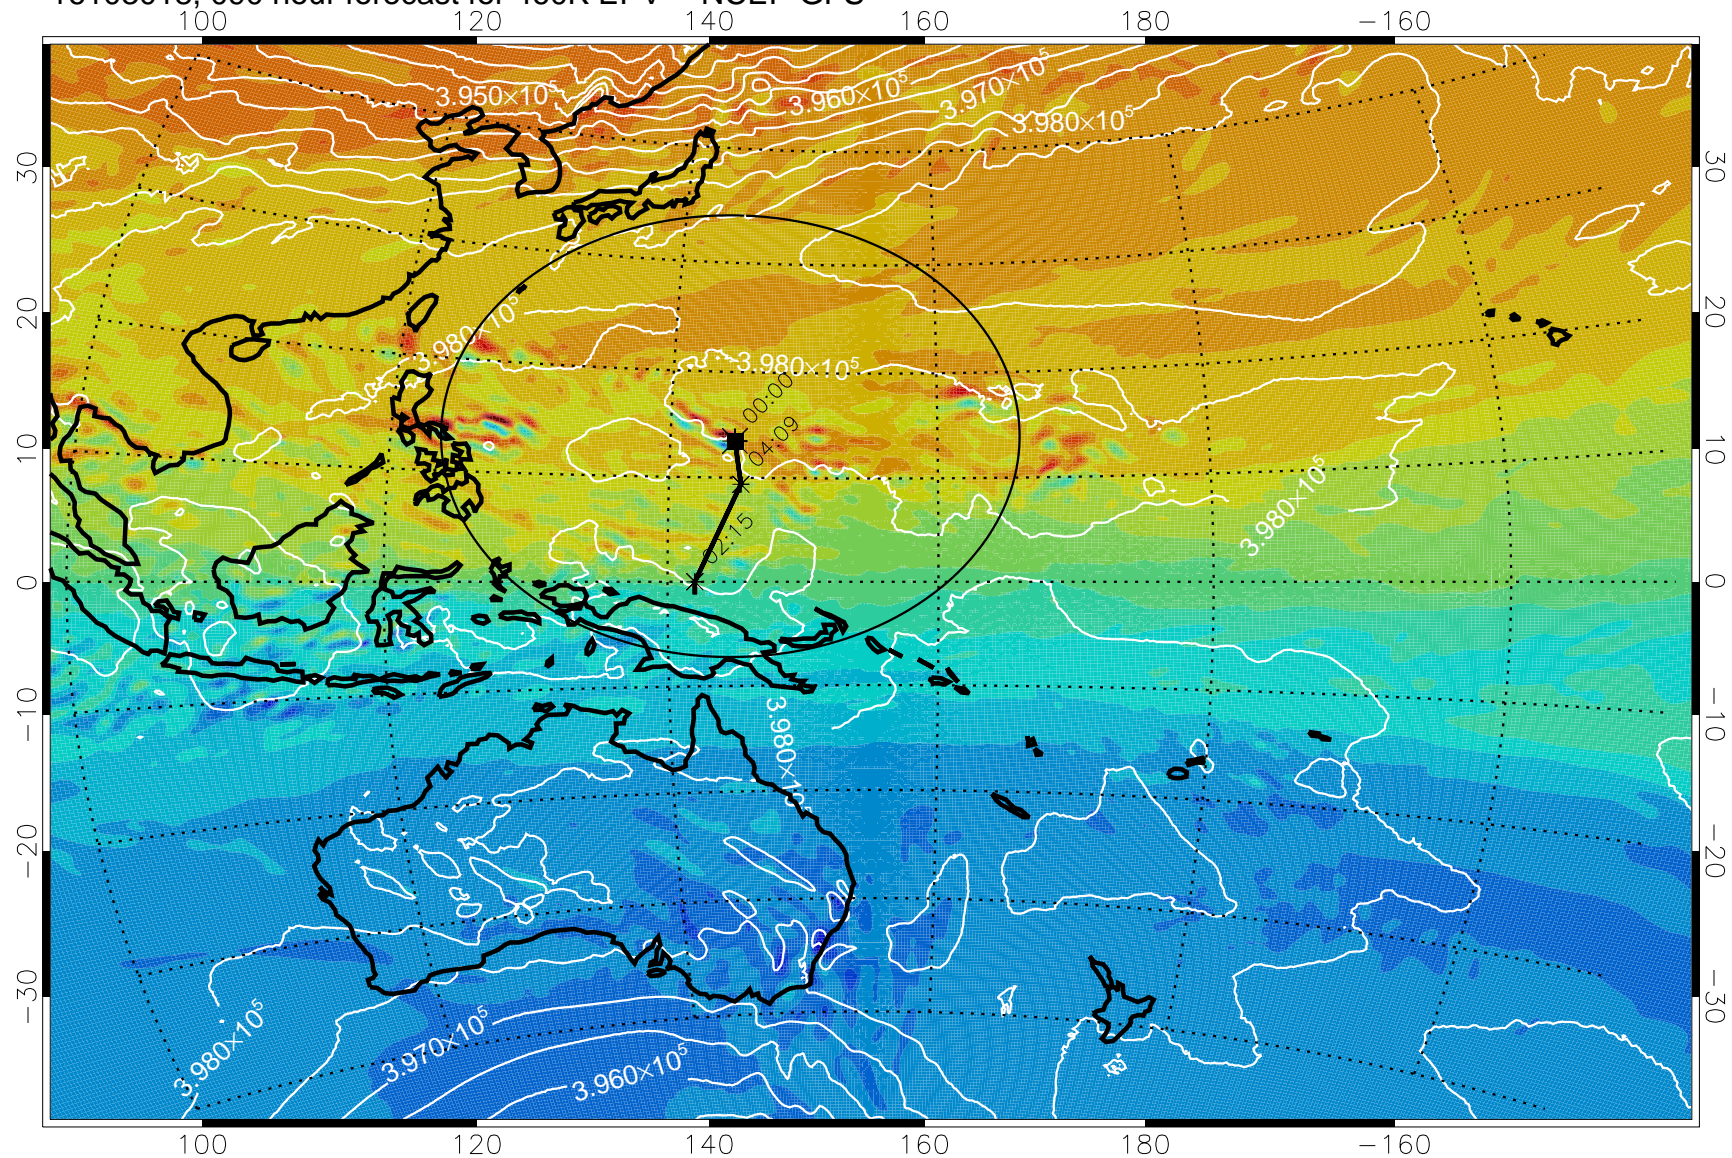

16102918, 066 hour forecast for 460K EPV -- NCEP GFS

460K Montgomery Streamfunction, white

Range ring of 2304 km

16103000, 072 hour forecast for 460K EPV -- NCEP GFS

460K Montgomery Streamfunction, white

Range ring of 2304 km

16103006, 078 hour forecast for 460K EPV -- NCEP GFS

460K Montgomery Streamfunction, white

Range ring of 2304 km

16103012, 084 hour forecast for 460K EPV -- NCEP GFS

460K Montgomery Streamfunction, white

Range ring of 2304 km

16103018, 090 hour forecast for 460K EPV -- NCEP GFS

460K Montgomery Streamfunction, white

Range ring of 2304 km

16103100, 096 hour forecast for 460K EPV -- NCEP GFS

460K Montgomery Streamfunction, white

Range ring of 2304 km

16103106, 102 hour forecast for 460K EPV -- NCEP GFS

460K Montgomery Streamfunction, white

Range ring of 2304 km

16103112, 108 hour forecast for 460K EPV -- NCEP GFS

460K Montgomery Streamfunction, white

Range ring of 2304 km