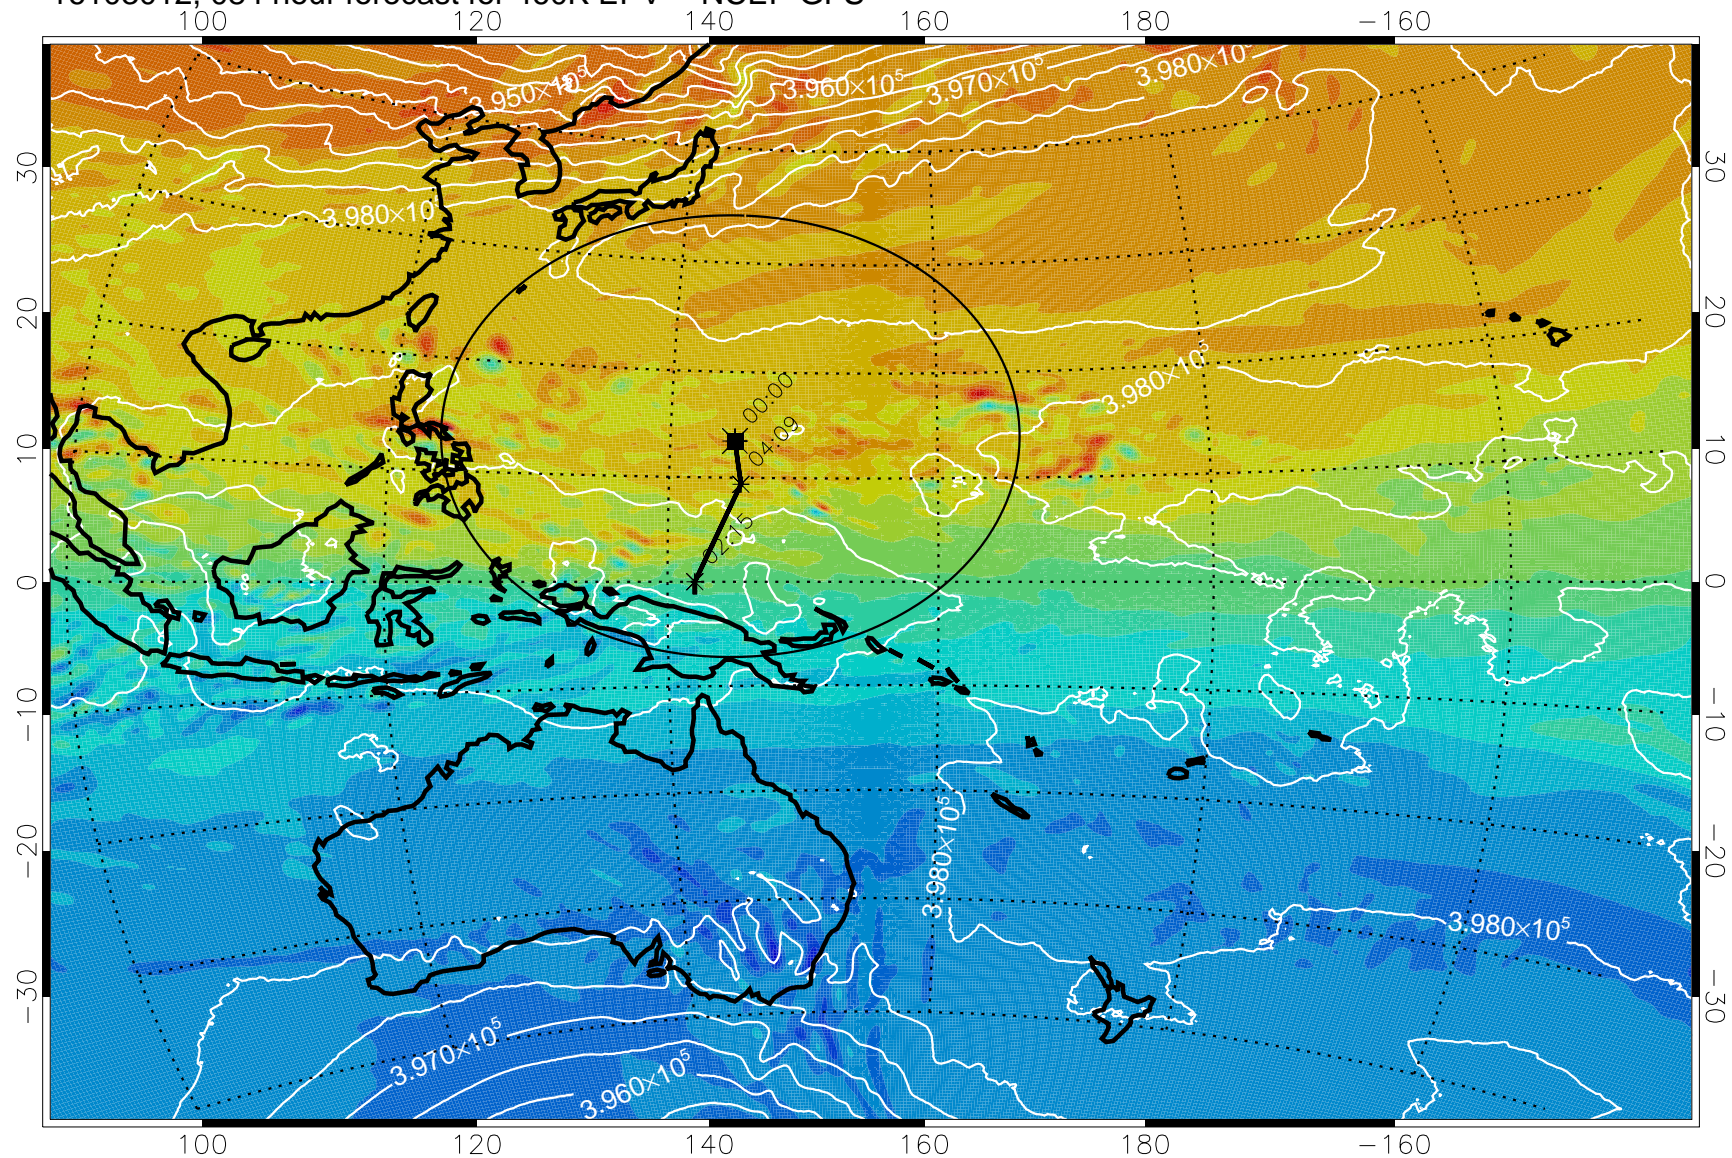

16102906, 054 hour forecast for 460K EPV -- NCEP GFS

460K Montgomery Streamfunction, white

Range ring of 2304 km

16102912, 060 hour forecast for 460K EPV -- NCEP GFS

460K Montgomery Streamfunction, white

Range ring of 2304 km

16102918, 066 hour forecast for 460K EPV -- NCEP GFS

460K Montgomery Streamfunction, white

Range ring of 2304 km

16103000, 072 hour forecast for 460K EPV -- NCEP GFS

460K Montgomery Streamfunction, white

Range ring of 2304 km

16103006, 078 hour forecast for 460K EPV -- NCEP GFS

460K Montgomery Streamfunction, white

Range ring of 2304 km

16103012, 084 hour forecast for 460K EPV -- NCEP GFS

460K Montgomery Streamfunction, white

Range ring of 2304 km

16103018, 090 hour forecast for 460K EPV -- NCEP GFS

460K Montgomery Streamfunction, white

Range ring of 2304 km

16103100, 096 hour forecast for 460K EPV -- NCEP GFS

460K Montgomery Streamfunction, white

Range ring of 2304 km