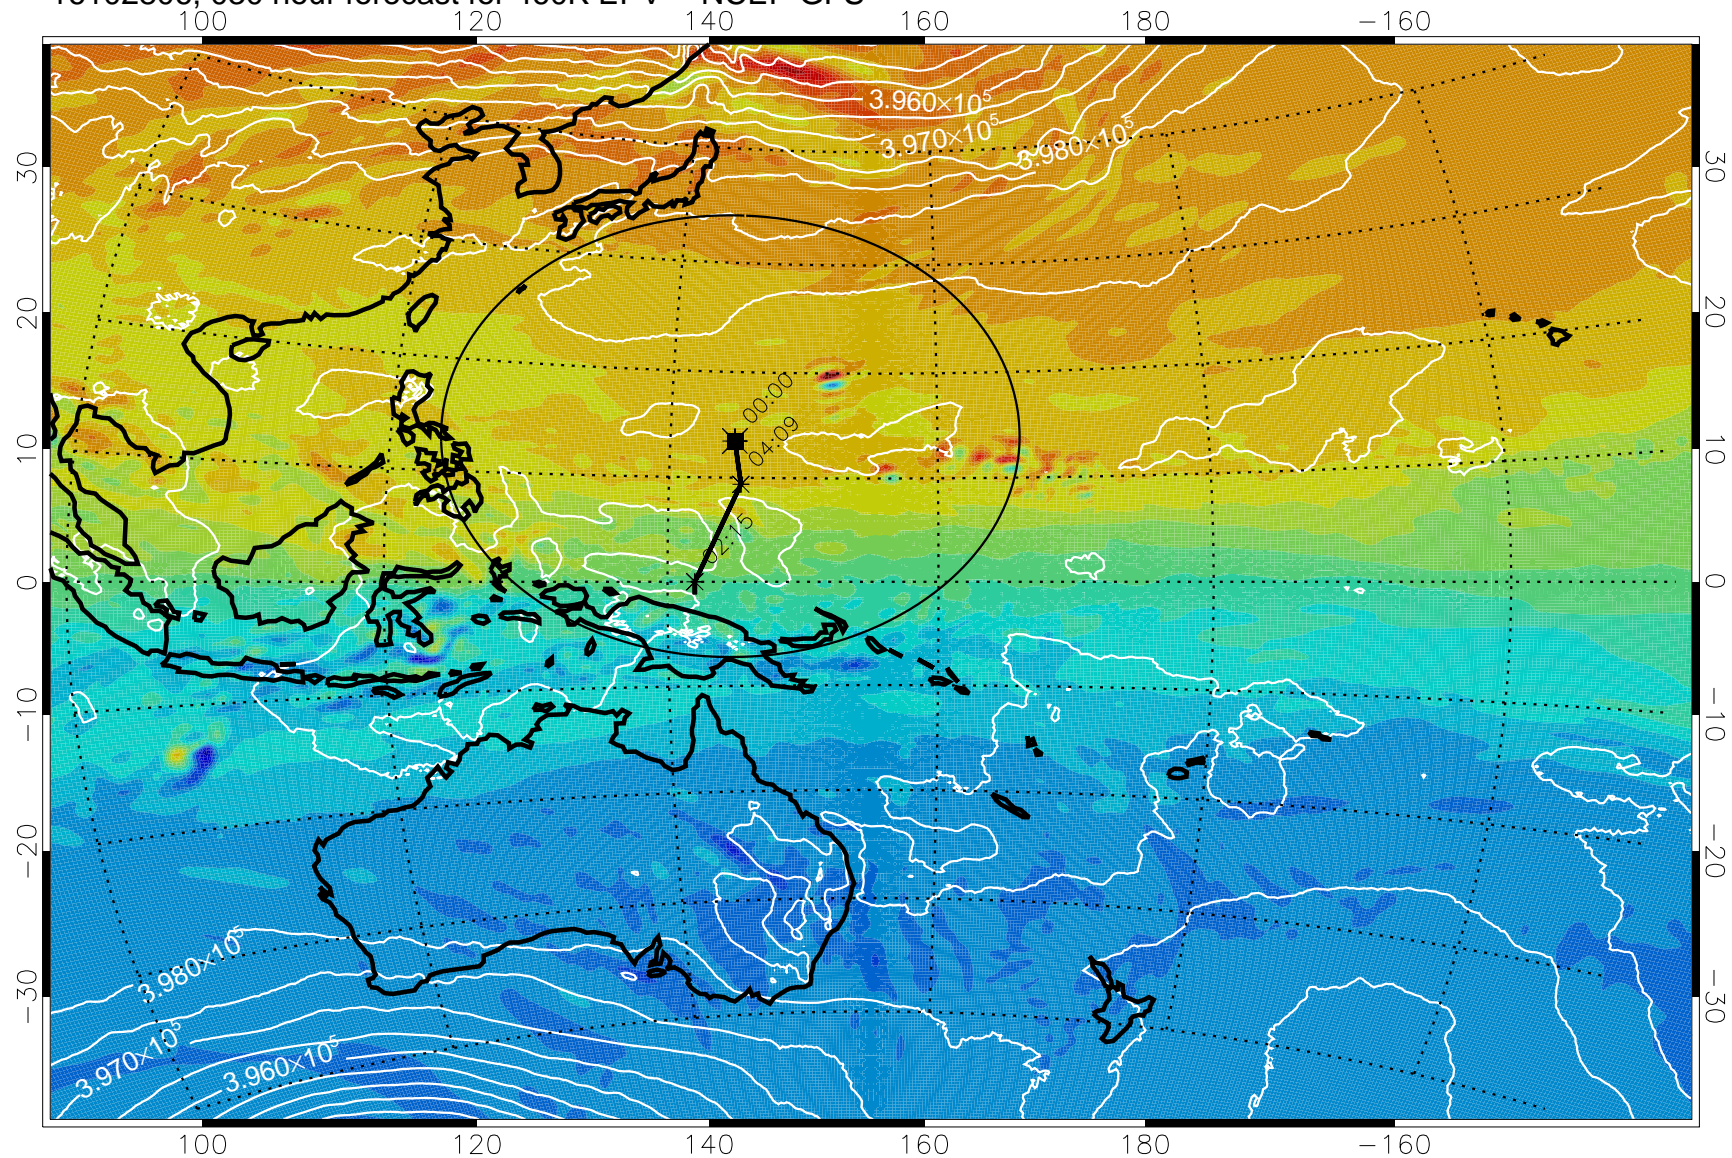

16102718, 018 hour forecast for 460K EPV -- NCEP GFS

460K Montgomery Streamfunction, white

Range ring of 2304 km

16102800, 024 hour forecast for 460K EPV -- NCEP GFS

460K Montgomery Streamfunction, white

Range ring of 2304 km

16102806, 030 hour forecast for 460K EPV -- NCEP GFS

460K Montgomery Streamfunction, white

Range ring of 2304 km

16102812, 036 hour forecast for 460K EPV -- NCEP GFS

460K Montgomery Streamfunction, white

Range ring of 2304 km

16102818, 042 hour forecast for 460K EPV -- NCEP GFS

460K Montgomery Streamfunction, white

Range ring of 2304 km

16102900, 048 hour forecast for 460K EPV -- NCEP GFS

460K Montgomery Streamfunction, white

Range ring of 2304 km

16102906, 054 hour forecast for 460K EPV -- NCEP GFS

460K Montgomery Streamfunction, white

Range ring of 2304 km

16102912, 060 hour forecast for 460K EPV -- NCEP GFS

460K Montgomery Streamfunction, white

Range ring of 2304 km