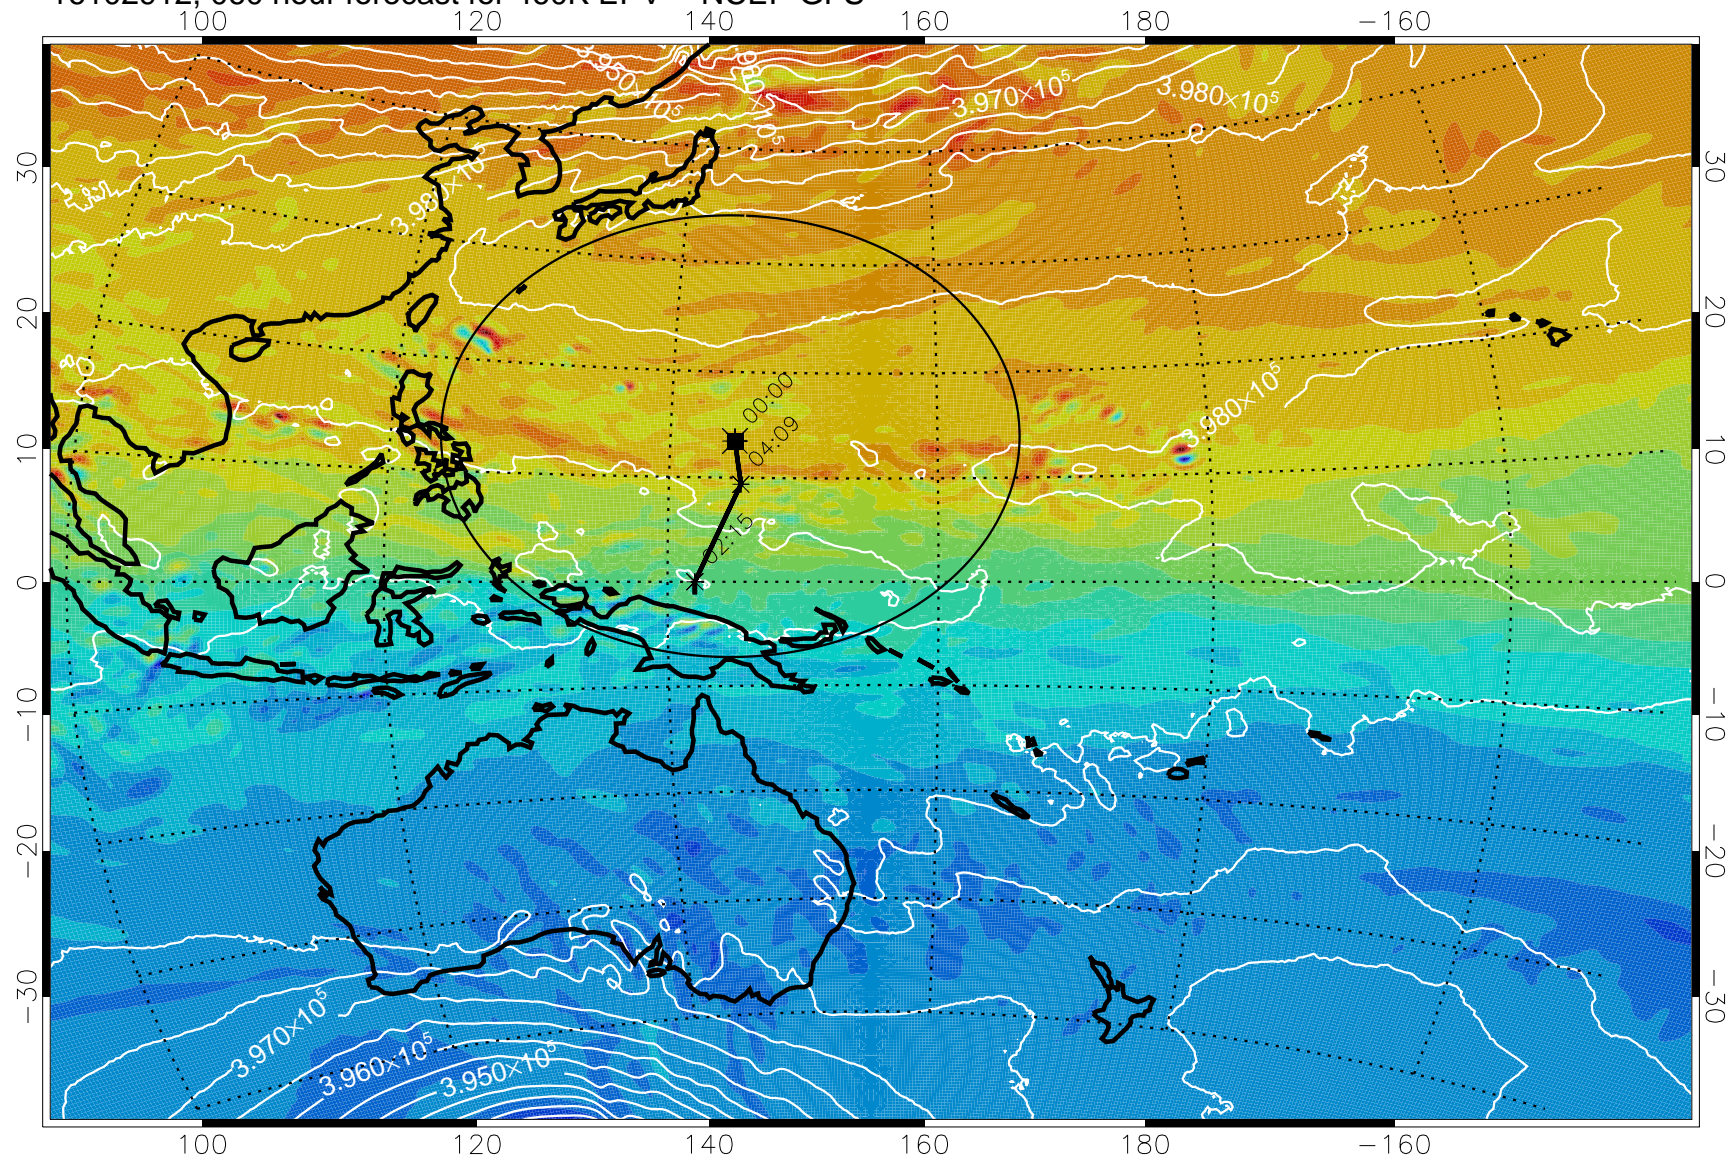

16102818, 042 hour forecast for 460K EPV -- NCEP GFS

460K Montgomery Streamfunction, white

Range ring of 2304 km

16102900, 048 hour forecast for 460K EPV -- NCEP GFS

460K Montgomery Streamfunction, white

Range ring of 2304 km

16102906, 054 hour forecast for 460K EPV -- NCEP GFS

460K Montgomery Streamfunction, white

Range ring of 2304 km

16102912, 060 hour forecast for 460K EPV -- NCEP GFS

460K Montgomery Streamfunction, white

Range ring of 2304 km

16102918, 066 hour forecast for 460K EPV -- NCEP GFS

460K Montgomery Streamfunction, white

Range ring of 2304 km

16103000, 072 hour forecast for 460K EPV -- NCEP GFS

460K Montgomery Streamfunction, white

Range ring of 2304 km

16103006, 078 hour forecast for 460K EPV -- NCEP GFS

460K Montgomery Streamfunction, white

Range ring of 2304 km

16103012, 084 hour forecast for 460K EPV -- NCEP GFS

460K Montgomery Streamfunction, white

Range ring of 2304 km