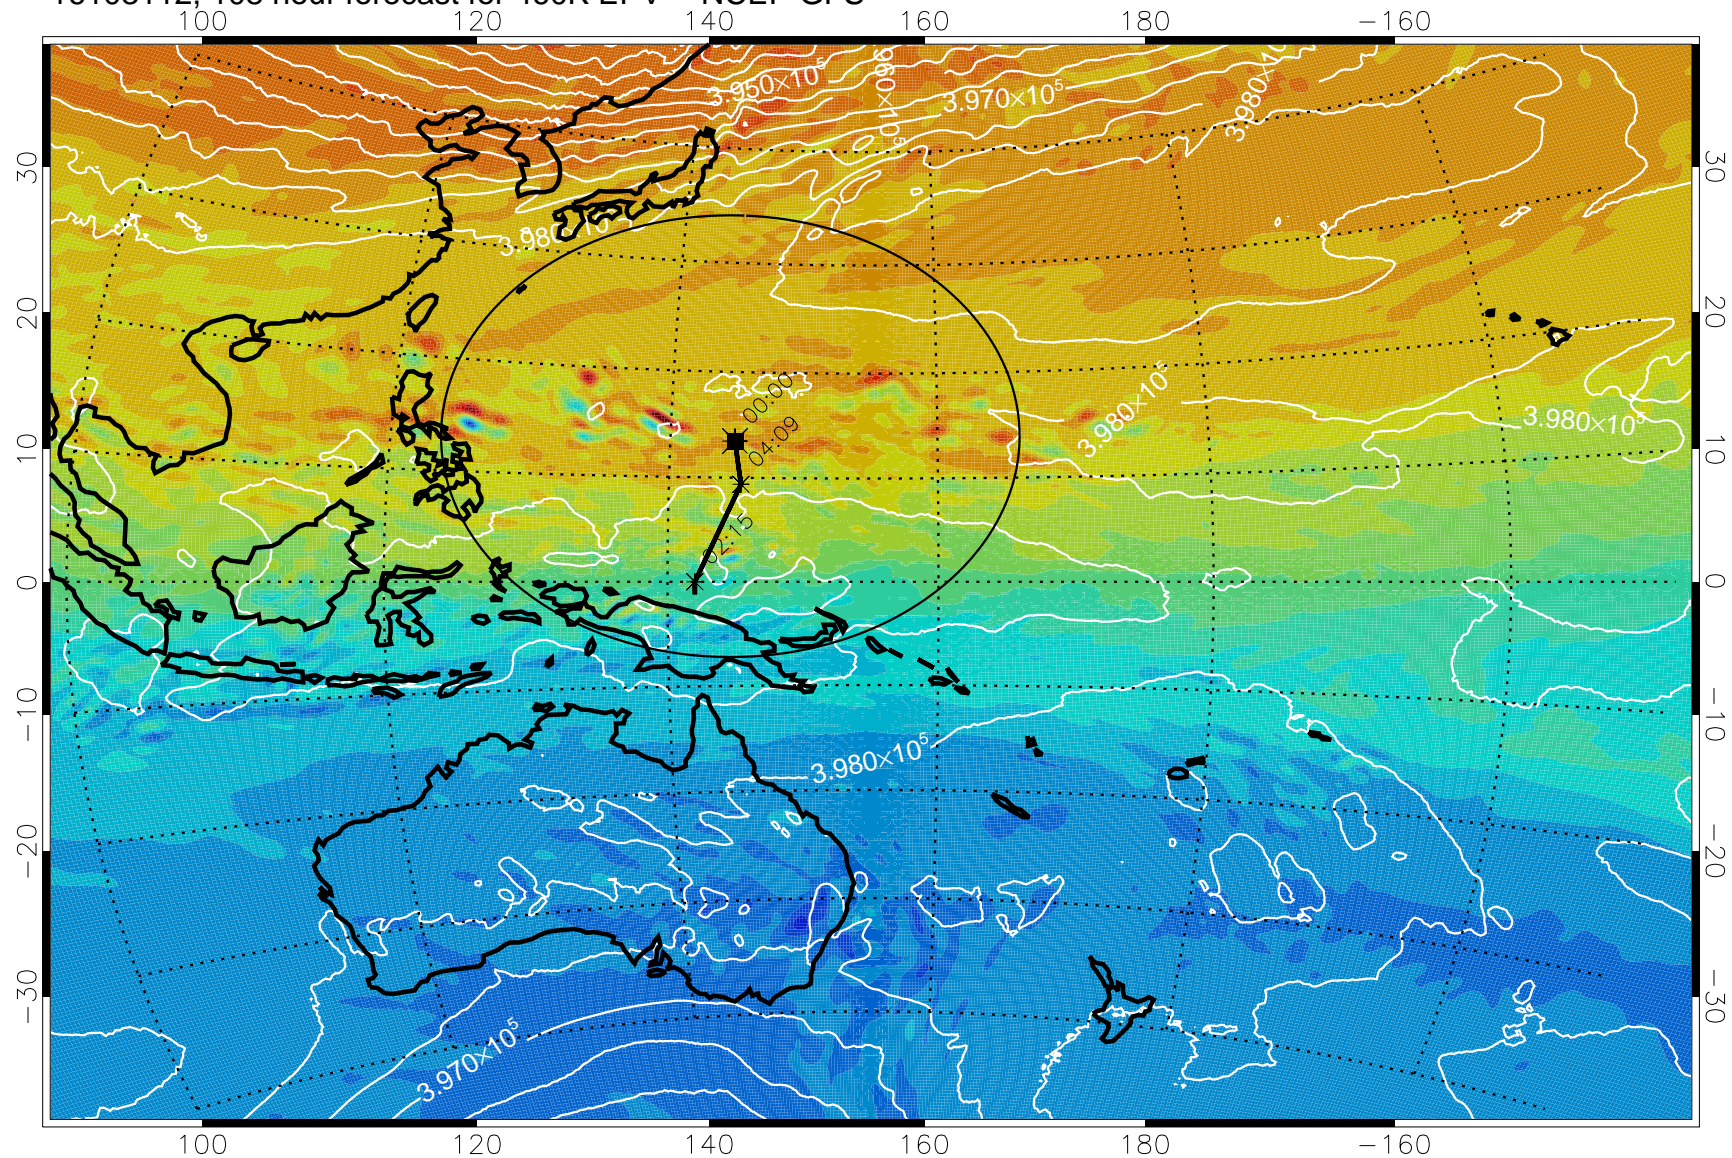

16103006, 078 hour forecast for 460K EPV -- NCEP GFS

460K Montgomery Streamfunction, white

Range ring of 2304 km

16103012, 084 hour forecast for 460K EPV -- NCEP GFS

460K Montgomery Streamfunction, white

Range ring of 2304 km

16103018, 090 hour forecast for 460K EPV -- NCEP GFS

460K Montgomery Streamfunction, white

Range ring of 2304 km

16103100, 096 hour forecast for 460K EPV -- NCEP GFS

460K Montgomery Streamfunction, white

Range ring of 2304 km

16103106, 102 hour forecast for 460K EPV -- NCEP GFS

460K Montgomery Streamfunction, white

Range ring of 2304 km

16103112, 108 hour forecast for 460K EPV -- NCEP GFS

460K Montgomery Streamfunction, white

Range ring of 2304 km

16103118, 114 hour forecast for 460K EPV -- NCEP GFS

16110100, 120 hour forecast for 460K EPV -- NCEP GFS

460K Montgomery Streamfunction, white

Range ring of 2304 km