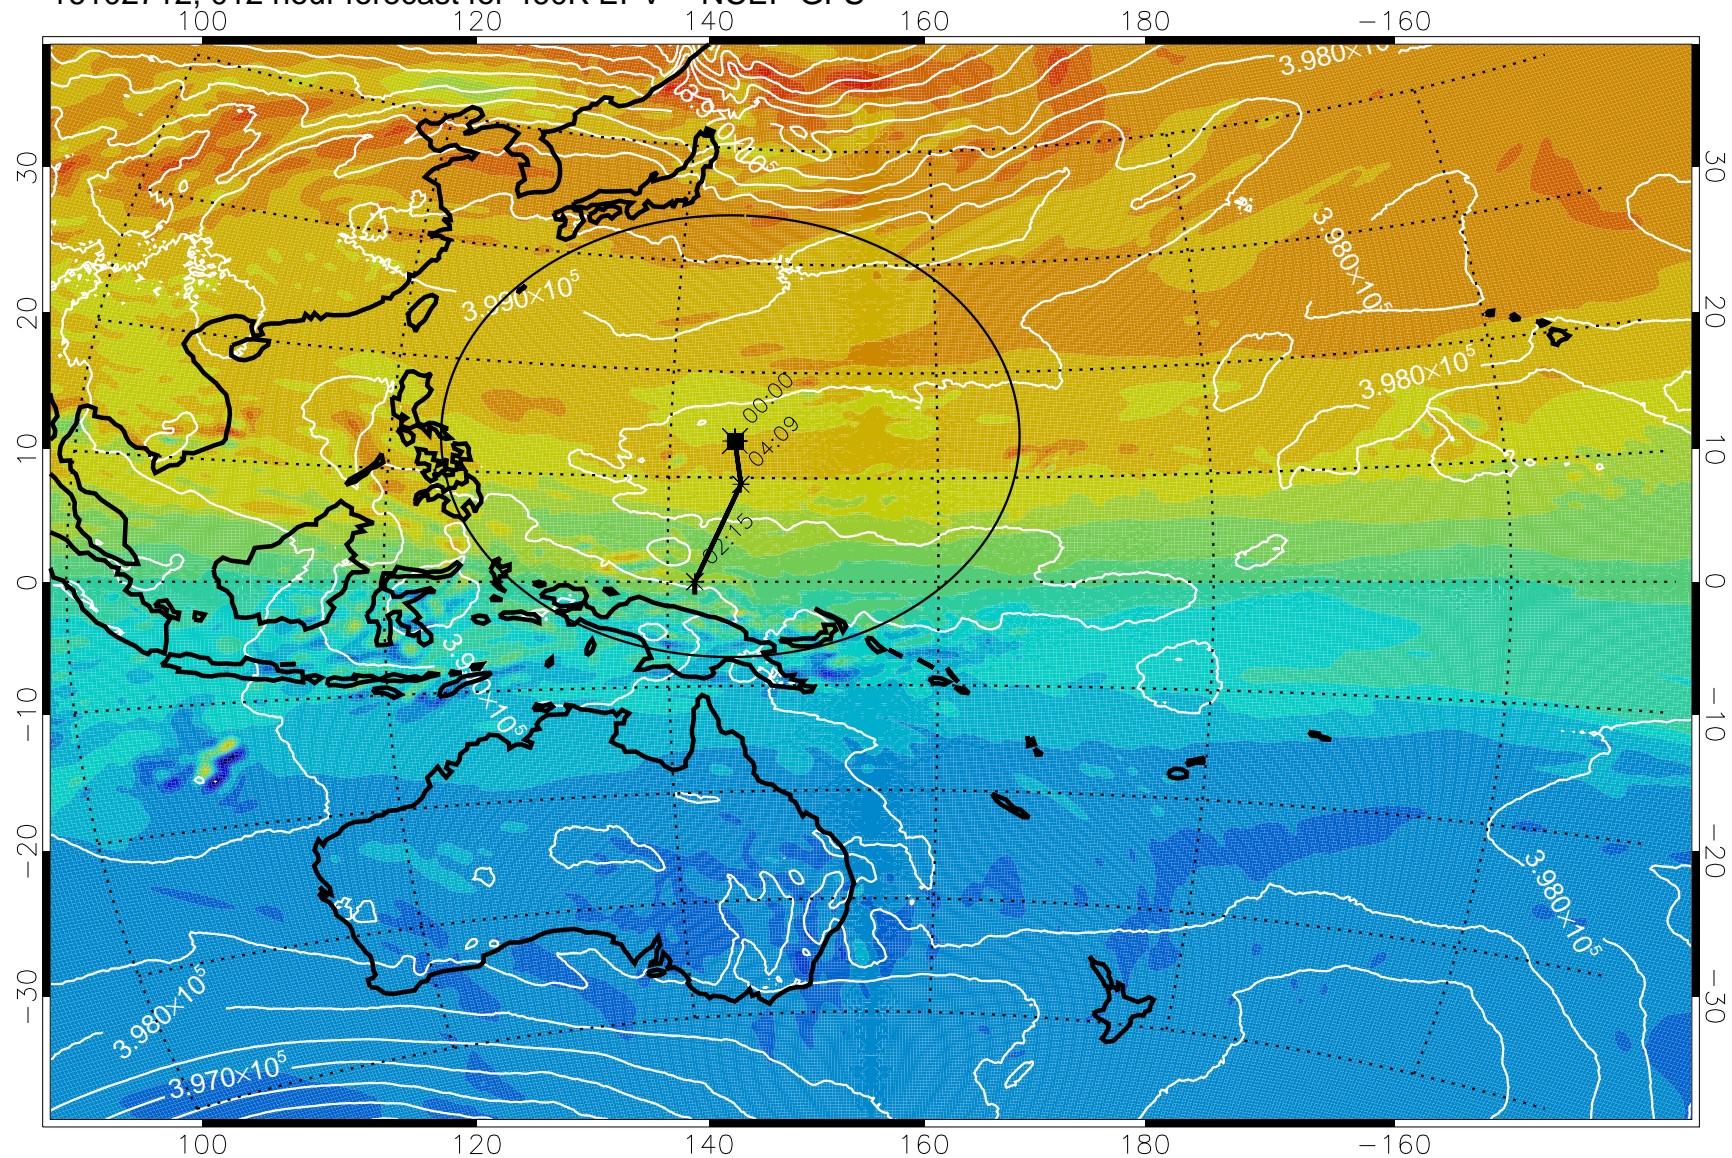

16102706, 006 hour forecast for 460K EPV -- NCEP GFS

460K Montgomery Streamfunction, white

Range ring of 2304 km

16102712, 012 hour forecast for 460K EPV -- NCEP GFS

460K Montgomery Streamfunction, white

Range ring of 2304 km

16102718, 018 hour forecast for 460K EPV -- NCEP GFS

460K Montgomery Streamfunction, white

Range ring of 2304 km

16102800, 024 hour forecast for 460K EPV -- NCEP GFS

460K Montgomery Streamfunction, white

Range ring of 2304 km

16102806, 030 hour forecast for 460K EPV -- NCEP GFS

460K Montgomery Streamfunction, white

Range ring of 2304 km

16102812, 036 hour forecast for 460K EPV -- NCEP GFS

460K Montgomery Streamfunction, white

Range ring of 2304 km

16102818, 042 hour forecast for 460K EPV -- NCEP GFS

460K Montgomery Streamfunction, white

Range ring of 2304 km

16102900, 048 hour forecast for 460K EPV -- NCEP GFS

460K Montgomery Streamfunction, white

Range ring of 2304 km