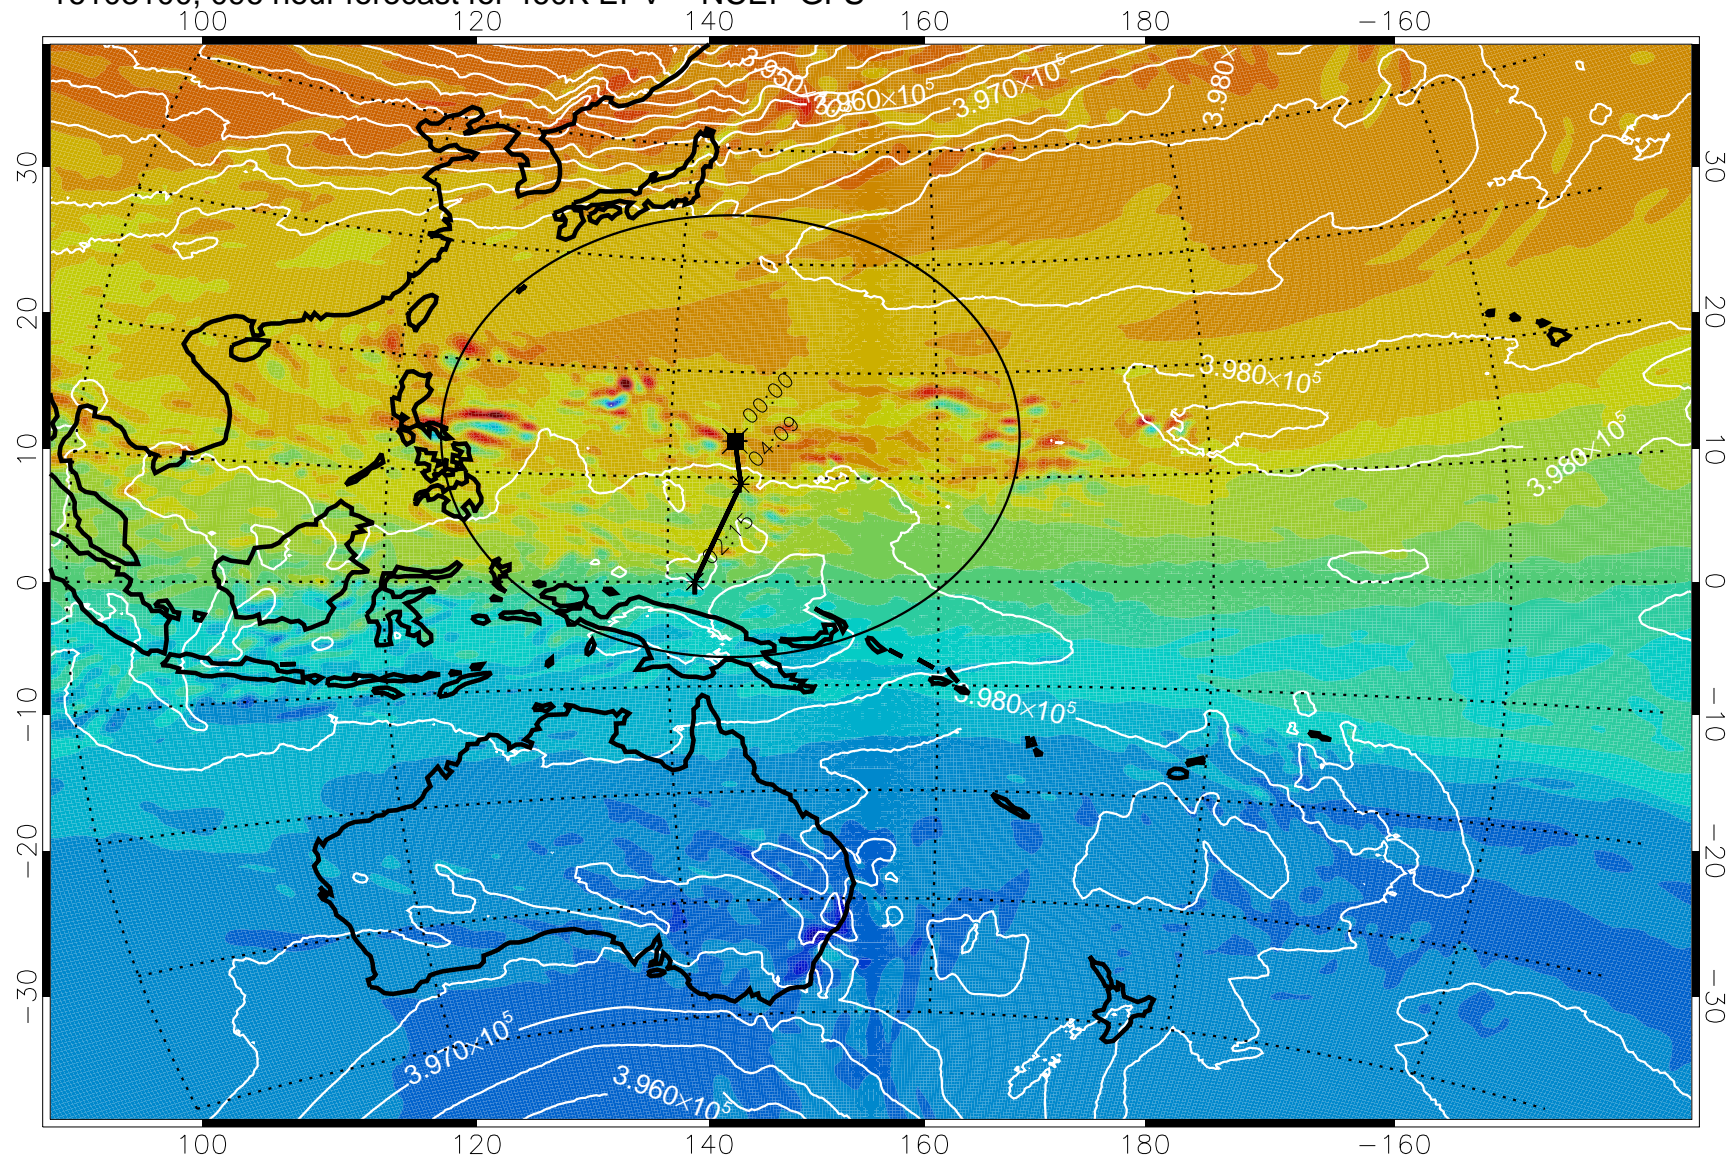

16103006, 078 hour forecast for 460K EPV -- NCEP GFS

460K Montgomery Streamfunction, white

Range ring of 2304 km

16103012, 084 hour forecast for 460K EPV -- NCEP GFS

460K Montgomery Streamfunction, white

Range ring of 2304 km

16103018, 090 hour forecast for 460K EPV -- NCEP GFS

460K Montgomery Streamfunction, white

Range ring of 2304 km

16103100, 096 hour forecast for 460K EPV -- NCEP GFS

460K Montgomery Streamfunction, white

Range ring of 2304 km

16103106, 102 hour forecast for 460K EPV -- NCEP GFS

460K Montgomery Streamfunction, white

Range ring of 2304 km

16103112, 108 hour forecast for 460K EPV -- NCEP GFS

460K Montgomery Streamfunction, white

Range ring of 2304 km

16103118, 114 hour forecast for 460K EPV -- NCEP GFS

16110100, 120 hour forecast for 460K EPV -- NCEP GFS

460K Montgomery Streamfunction, white

Range ring of 2304 km