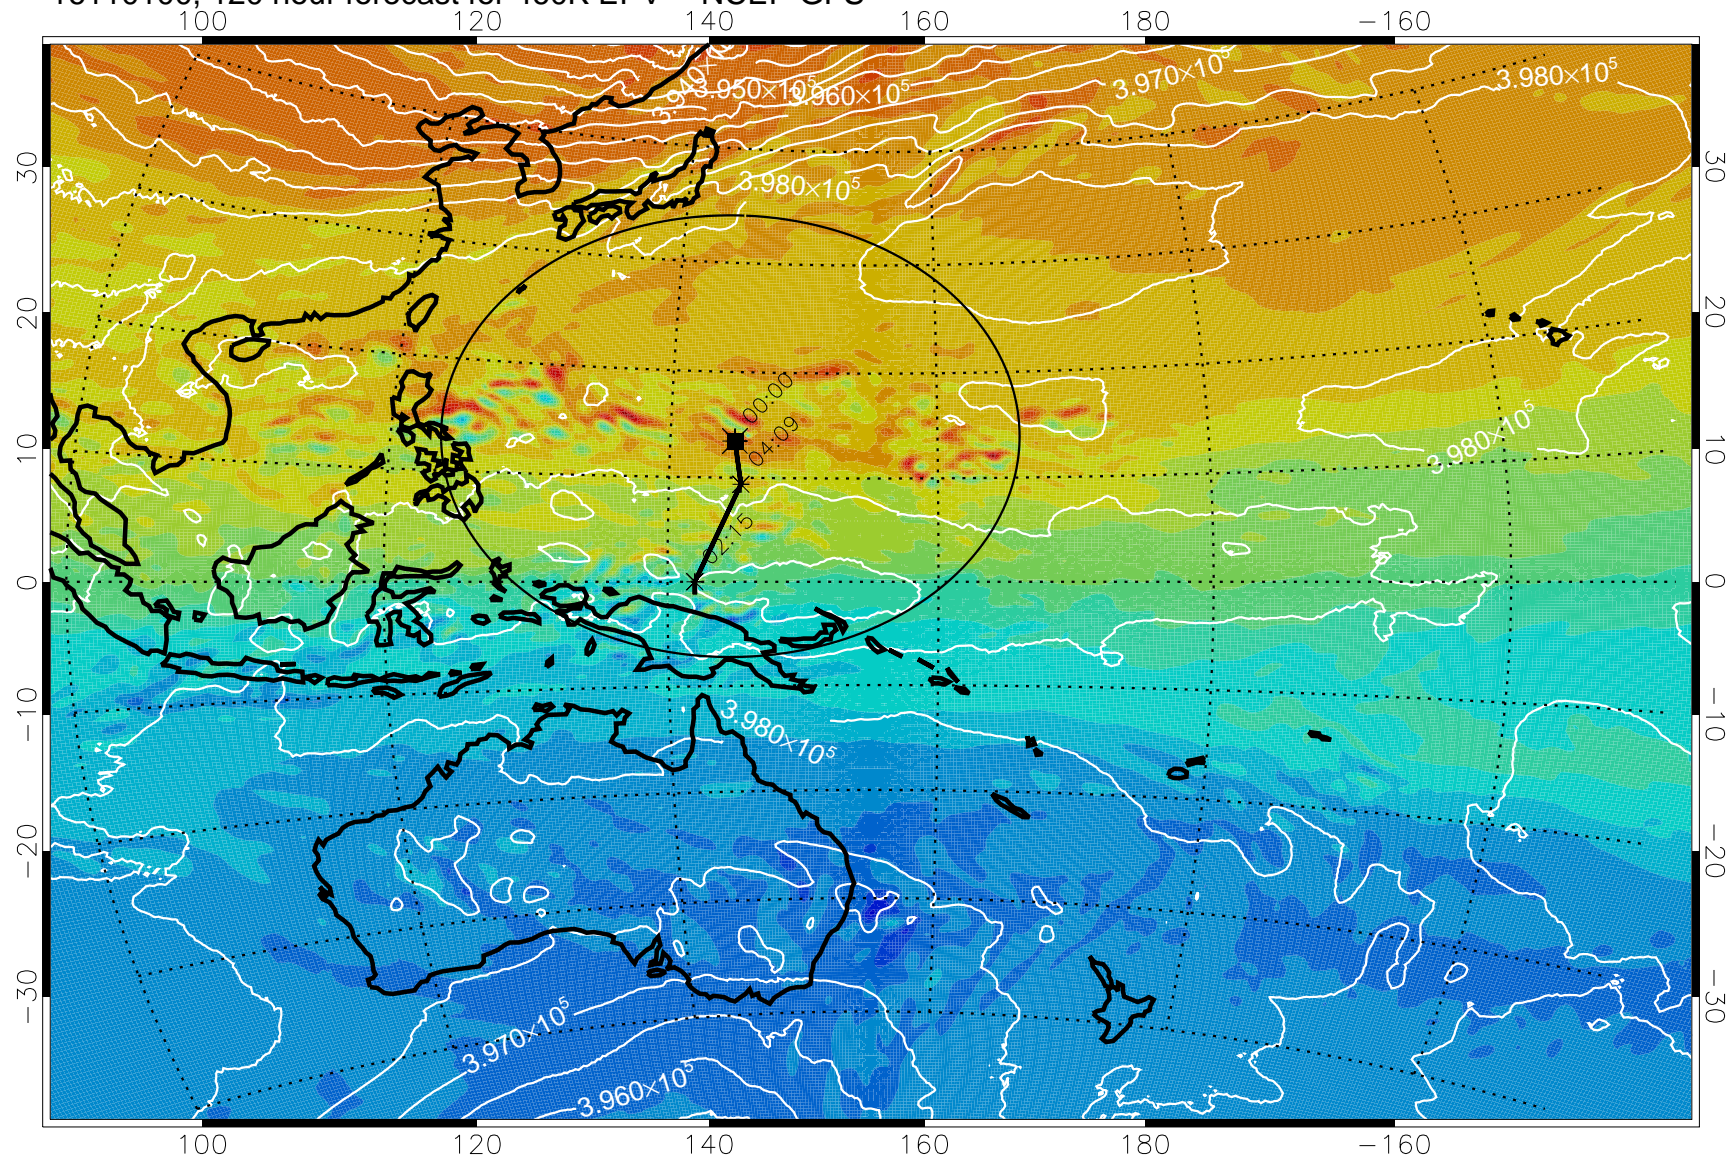

16103018, 090 hour forecast for 460K EPV -- NCEP GFS

460K Montgomery Streamfunction, white

Range ring of 2304 km

16103100, 096 hour forecast for 460K EPV -- NCEP GFS

460K Montgomery Streamfunction, white

Range ring of 2304 km

16103106, 102 hour forecast for 460K EPV -- NCEP GFS

460K Montgomery Streamfunction, white

Range ring of 2304 km

16103112, 108 hour forecast for 460K EPV -- NCEP GFS

460K Montgomery Streamfunction, white

Range ring of 2304 km

16103118, 114 hour forecast for 460K EPV -- NCEP GFS

16110100, 120 hour forecast for 460K EPV -- NCEP GFS

460K Montgomery Streamfunction, white

Range ring of 2304 km