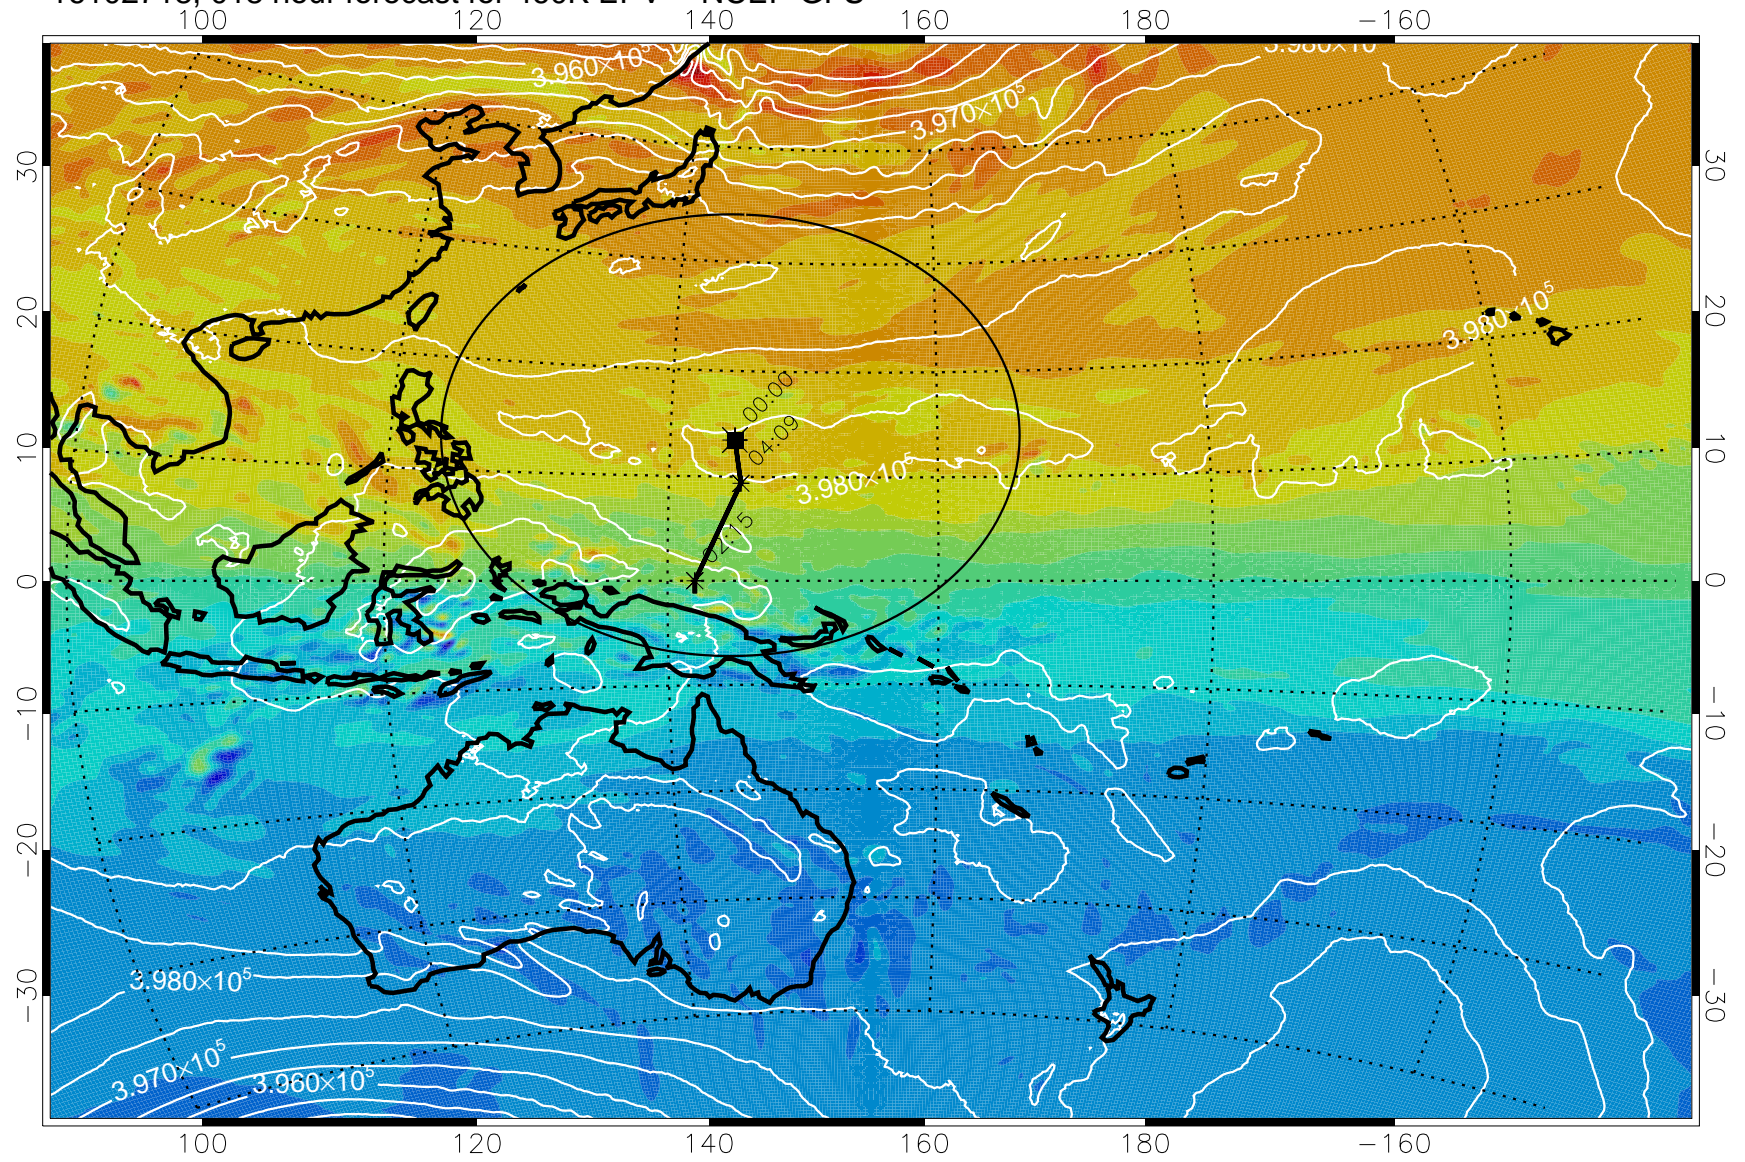

16102706, 006 hour forecast for 460K EPV -- NCEP GFS

460K Montgomery Streamfunction, white

Range ring of 2304 km

16102712, 012 hour forecast for 460K EPV -- NCEP GFS

460K Montgomery Streamfunction, white

Range ring of 2304 km

16102718, 018 hour forecast for 460K EPV -- NCEP GFS

460K Montgomery Streamfunction, white

Range ring of 2304 km

16102800, 024 hour forecast for 460K EPV -- NCEP GFS

460K Montgomery Streamfunction, white

Range ring of 2304 km

16102806, 030 hour forecast for 460K EPV -- NCEP GFS

460K Montgomery Streamfunction, white

Range ring of 2304 km

16102812, 036 hour forecast for 460K EPV -- NCEP GFS

460K Montgomery Streamfunction, white

Range ring of 2304 km

16102818, 042 hour forecast for 460K EPV -- NCEP GFS

460K Montgomery Streamfunction, white

Range ring of 2304 km

16102900, 048 hour forecast for 460K EPV -- NCEP GFS

460K Montgomery Streamfunction, white

Range ring of 2304 km