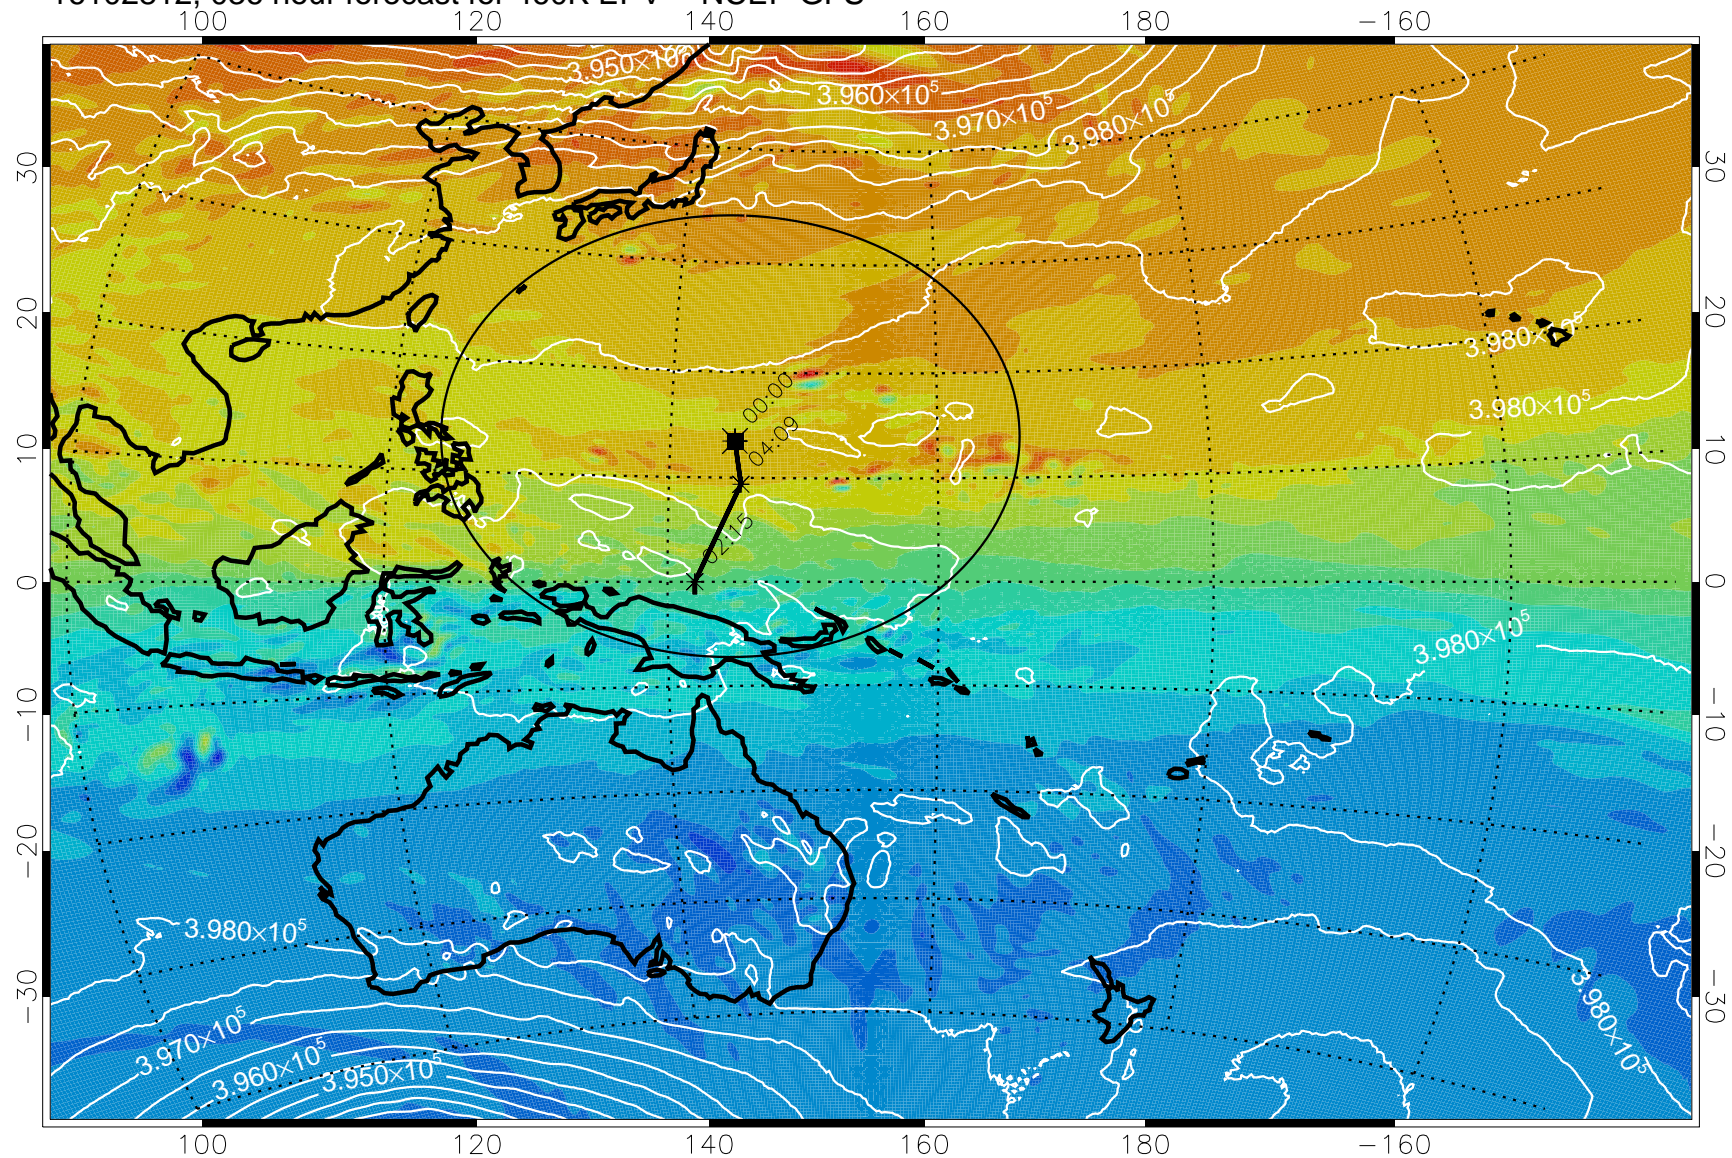

16102718, 018 hour forecast for 460K EPV -- NCEP GFS

460K Montgomery Streamfunction, white

Range ring of 2304 km

16102800, 024 hour forecast for 460K EPV -- NCEP GFS

460K Montgomery Streamfunction, white

Range ring of 2304 km

16102806, 030 hour forecast for 460K EPV -- NCEP GFS

460K Montgomery Streamfunction, white

Range ring of 2304 km

16102812, 036 hour forecast for 460K EPV -- NCEP GFS

460K Montgomery Streamfunction, white

Range ring of 2304 km

16102818, 042 hour forecast for 460K EPV -- NCEP GFS

460K Montgomery Streamfunction, white

Range ring of 2304 km

16102900, 048 hour forecast for 460K EPV -- NCEP GFS

460K Montgomery Streamfunction, white

Range ring of 2304 km

16102906, 054 hour forecast for 460K EPV -- NCEP GFS

460K Montgomery Streamfunction, white

Range ring of 2304 km

16102912, 060 hour forecast for 460K EPV -- NCEP GFS

460K Montgomery Streamfunction, white

Range ring of 2304 km