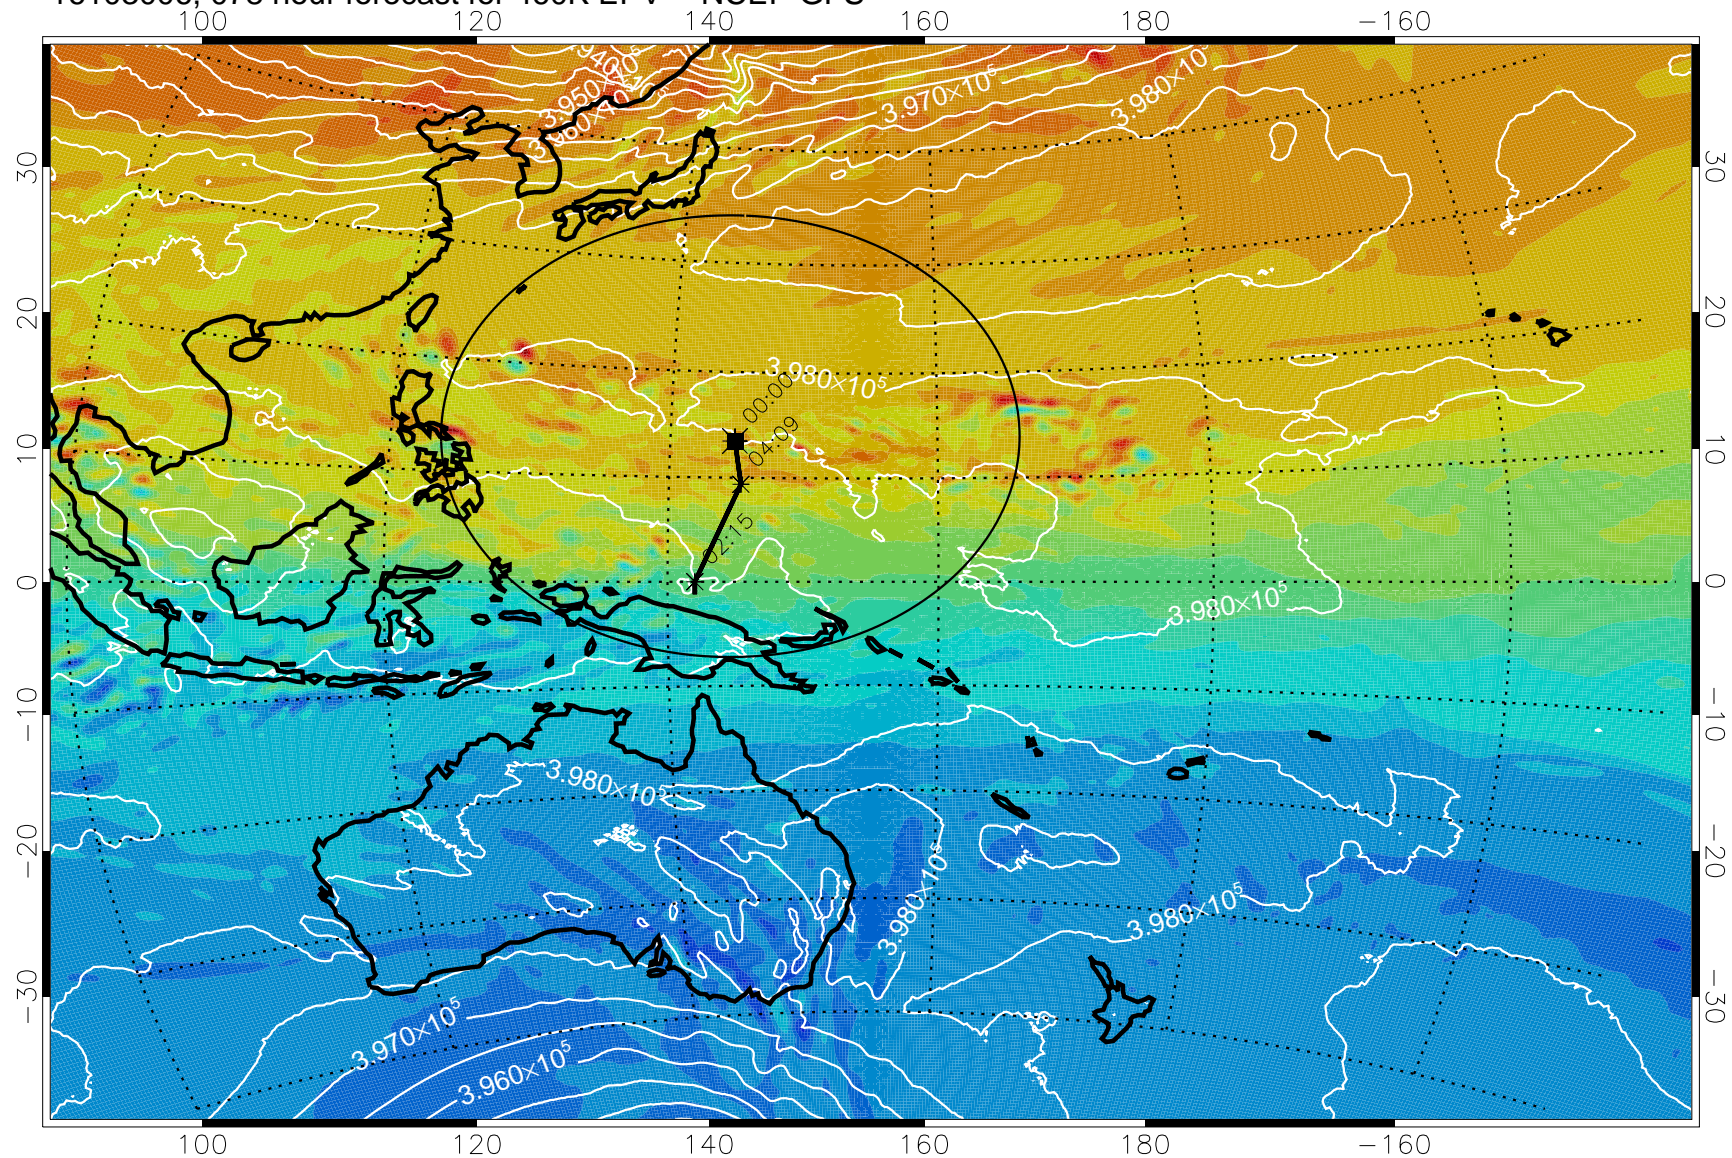

16102906, 054 hour forecast for 460K EPV -- NCEP GFS

460K Montgomery Streamfunction, white

Range ring of 2304 km

16102912, 060 hour forecast for 460K EPV -- NCEP GFS

460K Montgomery Streamfunction, white

Range ring of 2304 km

16102918, 066 hour forecast for 460K EPV -- NCEP GFS

460K Montgomery Streamfunction, white

Range ring of 2304 km

16103000, 072 hour forecast for 460K EPV -- NCEP GFS

460K Montgomery Streamfunction, white

Range ring of 2304 km

16103006, 078 hour forecast for 460K EPV -- NCEP GFS

460K Montgomery Streamfunction, white

Range ring of 2304 km

16103012, 084 hour forecast for 460K EPV -- NCEP GFS

460K Montgomery Streamfunction, white

Range ring of 2304 km

16103018, 090 hour forecast for 460K EPV -- NCEP GFS

460K Montgomery Streamfunction, white

Range ring of 2304 km

16103100, 096 hour forecast for 460K EPV -- NCEP GFS

460K Montgomery Streamfunction, white

Range ring of 2304 km