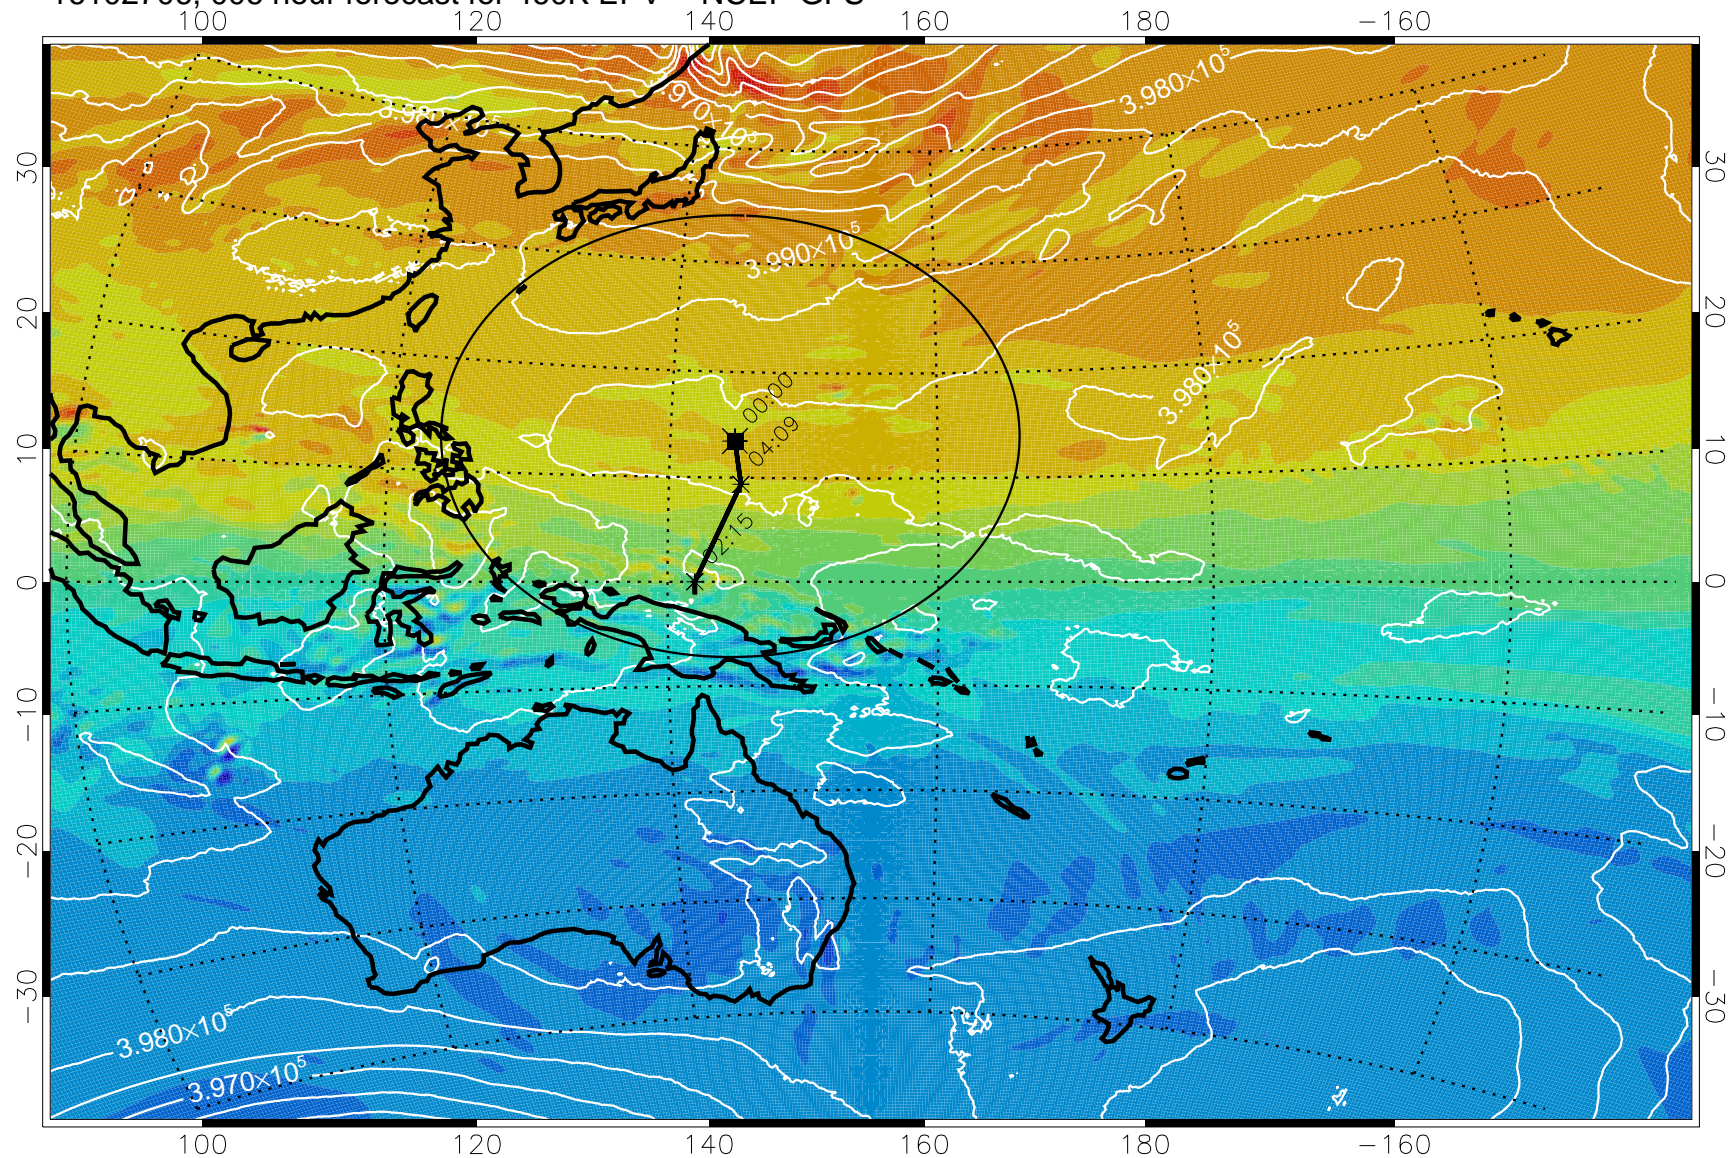

16102706, 006 hour forecast for 460K EPV -- NCEP GFS

460K Montgomery Streamfunction, white

Range ring of 2304 km

16102712, 012 hour forecast for 460K EPV -- NCEP GFS

460K Montgomery Streamfunction, white

Range ring of 2304 km

16102718, 018 hour forecast for 460K EPV -- NCEP GFS

460K Montgomery Streamfunction, white

Range ring of 2304 km

16102800, 024 hour forecast for 460K EPV -- NCEP GFS

460K Montgomery Streamfunction, white

Range ring of 2304 km

16102806, 030 hour forecast for 460K EPV -- NCEP GFS

460K Montgomery Streamfunction, white

Range ring of 2304 km

16102812, 036 hour forecast for 460K EPV -- NCEP GFS

460K Montgomery Streamfunction, white

Range ring of 2304 km

16102818, 042 hour forecast for 460K EPV -- NCEP GFS

460K Montgomery Streamfunction, white

Range ring of 2304 km

16102900, 048 hour forecast for 460K EPV -- NCEP GFS

460K Montgomery Streamfunction, white

Range ring of 2304 km