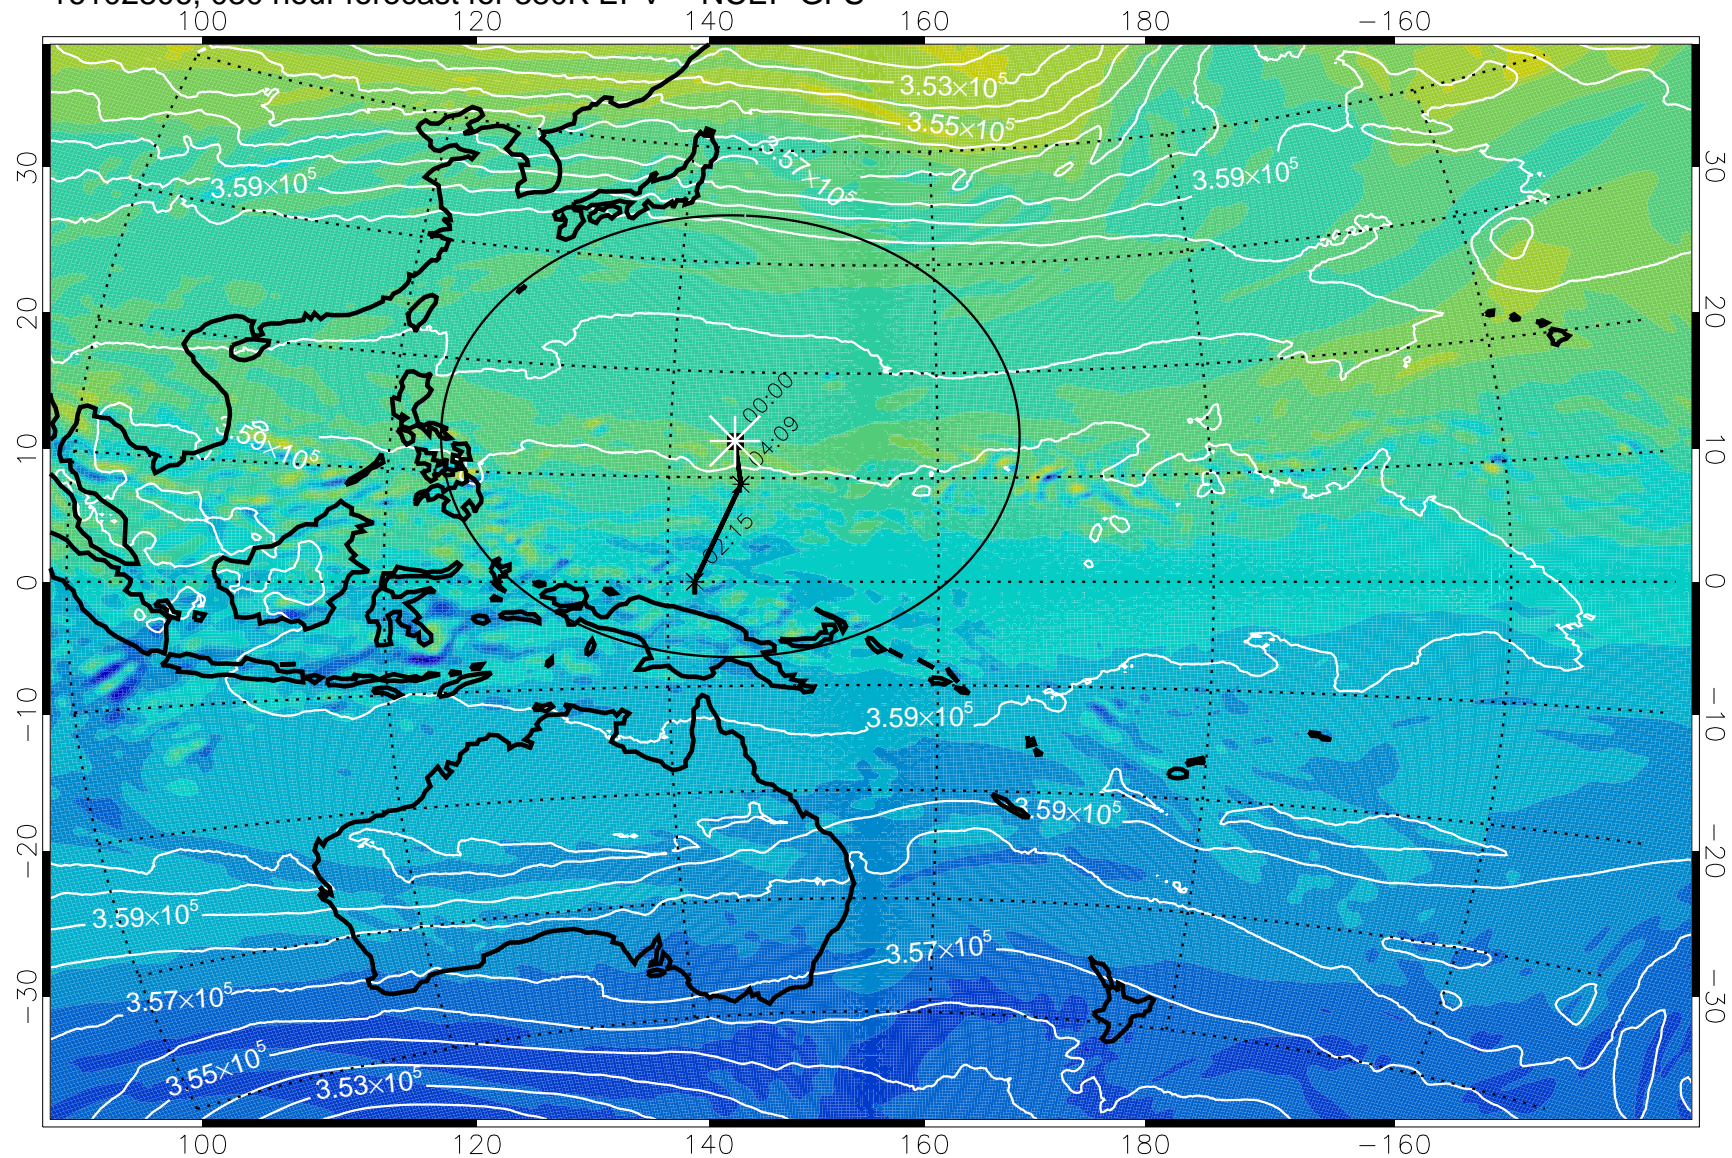

380K Montgomery Streamfunction, white

Range ring of 2304 km

16102800, 024 hour forecast for 380K EPV -- NCEP GFS

380K Montgomery Streamfunction, white

Range ring of 2304 km

16102806, 030 hour forecast for 380K EPV -- NCEP GFS

380K Montgomery Streamfunction, white

Range ring of 2304 km

16102812, 036 hour forecast for 380K EPV -- NCEP GFS

380K Montgomery Streamfunction, white

Range ring of 2304 km

16102818, 042 hour forecast for 380K EPV -- NCEP GFS

380K Montgomery Streamfunction, white

Range ring of 2304 km

16102900, 048 hour forecast for 380K EPV -- NCEP GFS

380K Montgomery Streamfunction, white

Range ring of 2304 km

16102906, 054 hour forecast for 380K EPV -- NCEP GFS

380K Montgomery Streamfunction, white

Range ring of 2304 km

16102912, 060 hour forecast for 380K EPV -- NCEP GFS

380K Montgomery Streamfunction, white

Range ring of 2304 km

16102918, 066 hour forecast for 380K EPV -- NCEP GFS