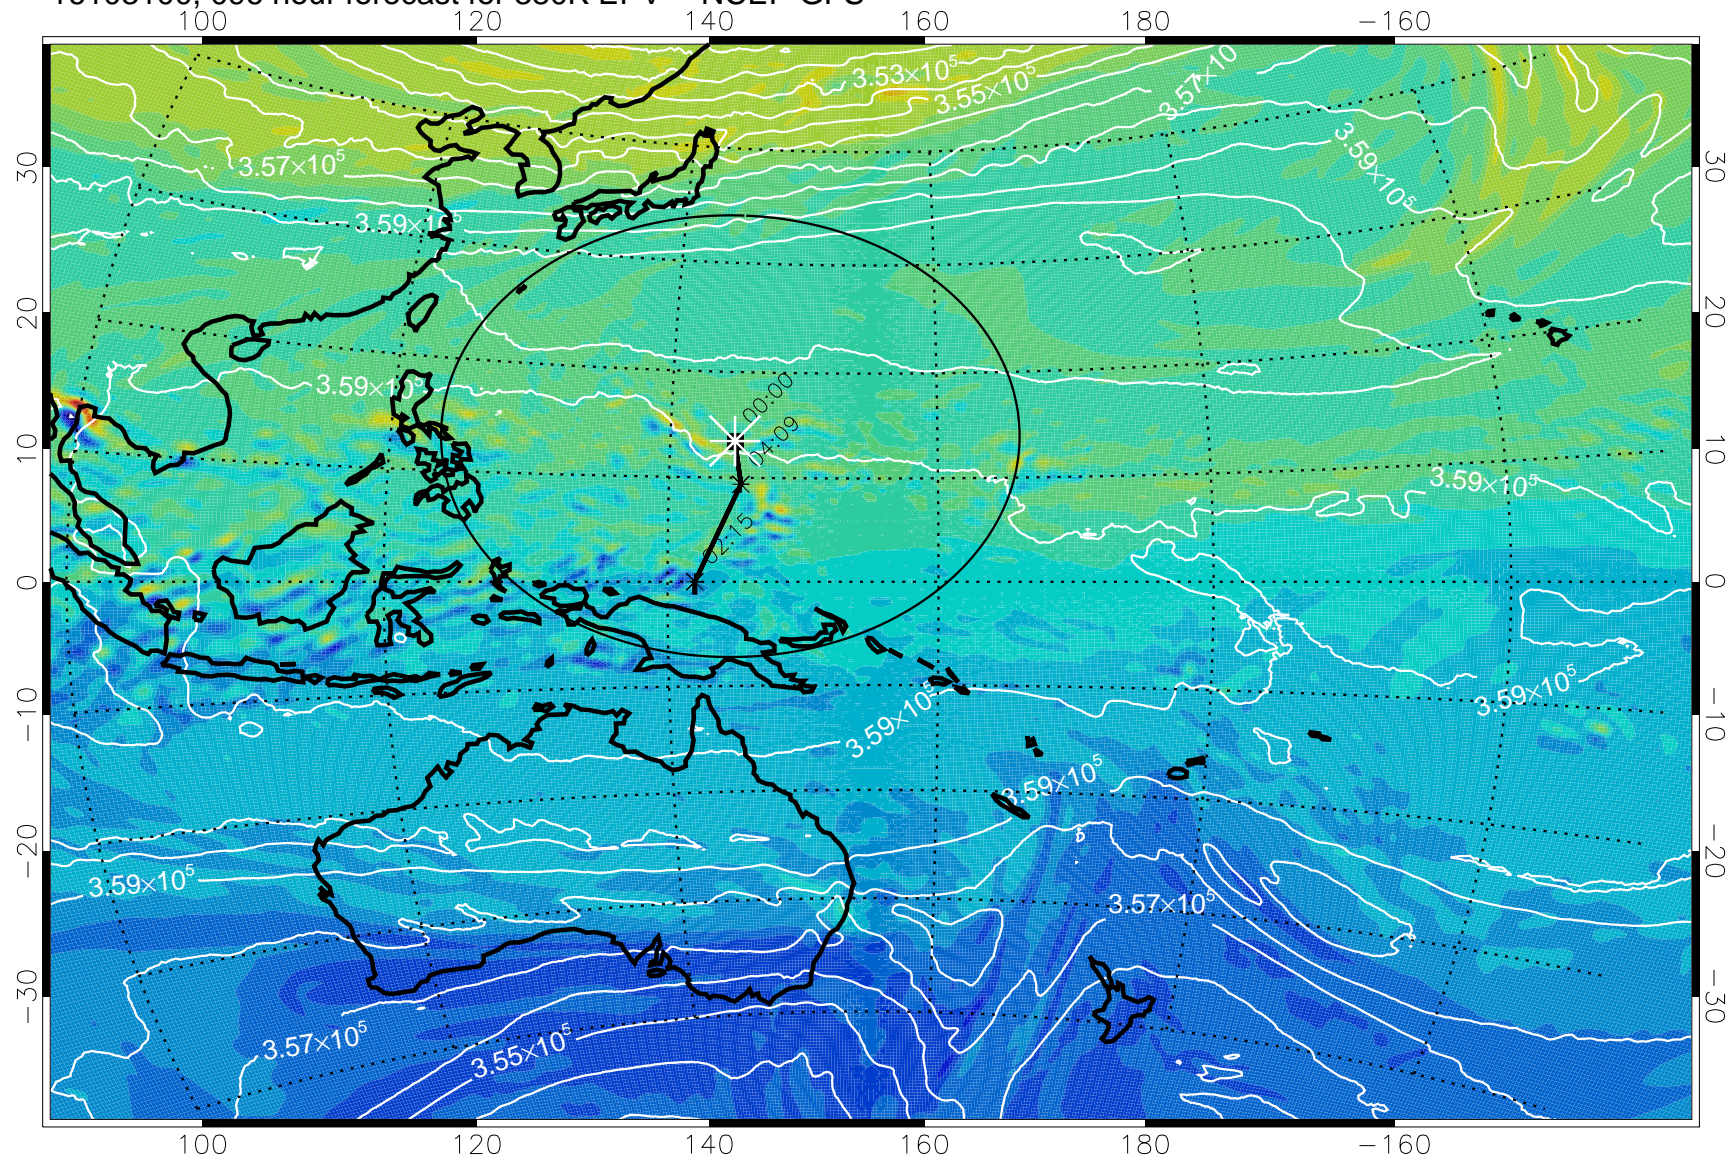

380K Montgomery Streamfunction, white

Range ring of 2304 km

16103000, 072 hour forecast for 380K EPV -- NCEP GFS

380K Montgomery Streamfunction, white

Range ring of 2304 km

16103006, 078 hour forecast for 380K EPV -- NCEP GFS

380K Montgomery Streamfunction, white

Range ring of 2304 km

16103012, 084 hour forecast for 380K EPV -- NCEP GFS

380K Montgomery Streamfunction, white

Range ring of 2304 km

16103018, 090 hour forecast for 380K EPV -- NCEP GFS

380K Montgomery Streamfunction, white

Range ring of 2304 km

16103100, 096 hour forecast for 380K EPV -- NCEP GFS

16103106, 102 hour forecast for 380K EPV -- NCEP GFS

380K Montgomery Streamfunction, white

Range ring of 2304 km

16103112, 108 hour forecast for 380K EPV -- NCEP GFS

380K Montgomery Streamfunction, white

Range ring of 2304 km

16103118, 114 hour forecast for 380K EPV -- NCEP GFS

380K Montgomery Streamfunction, white

Range ring of 2304 km