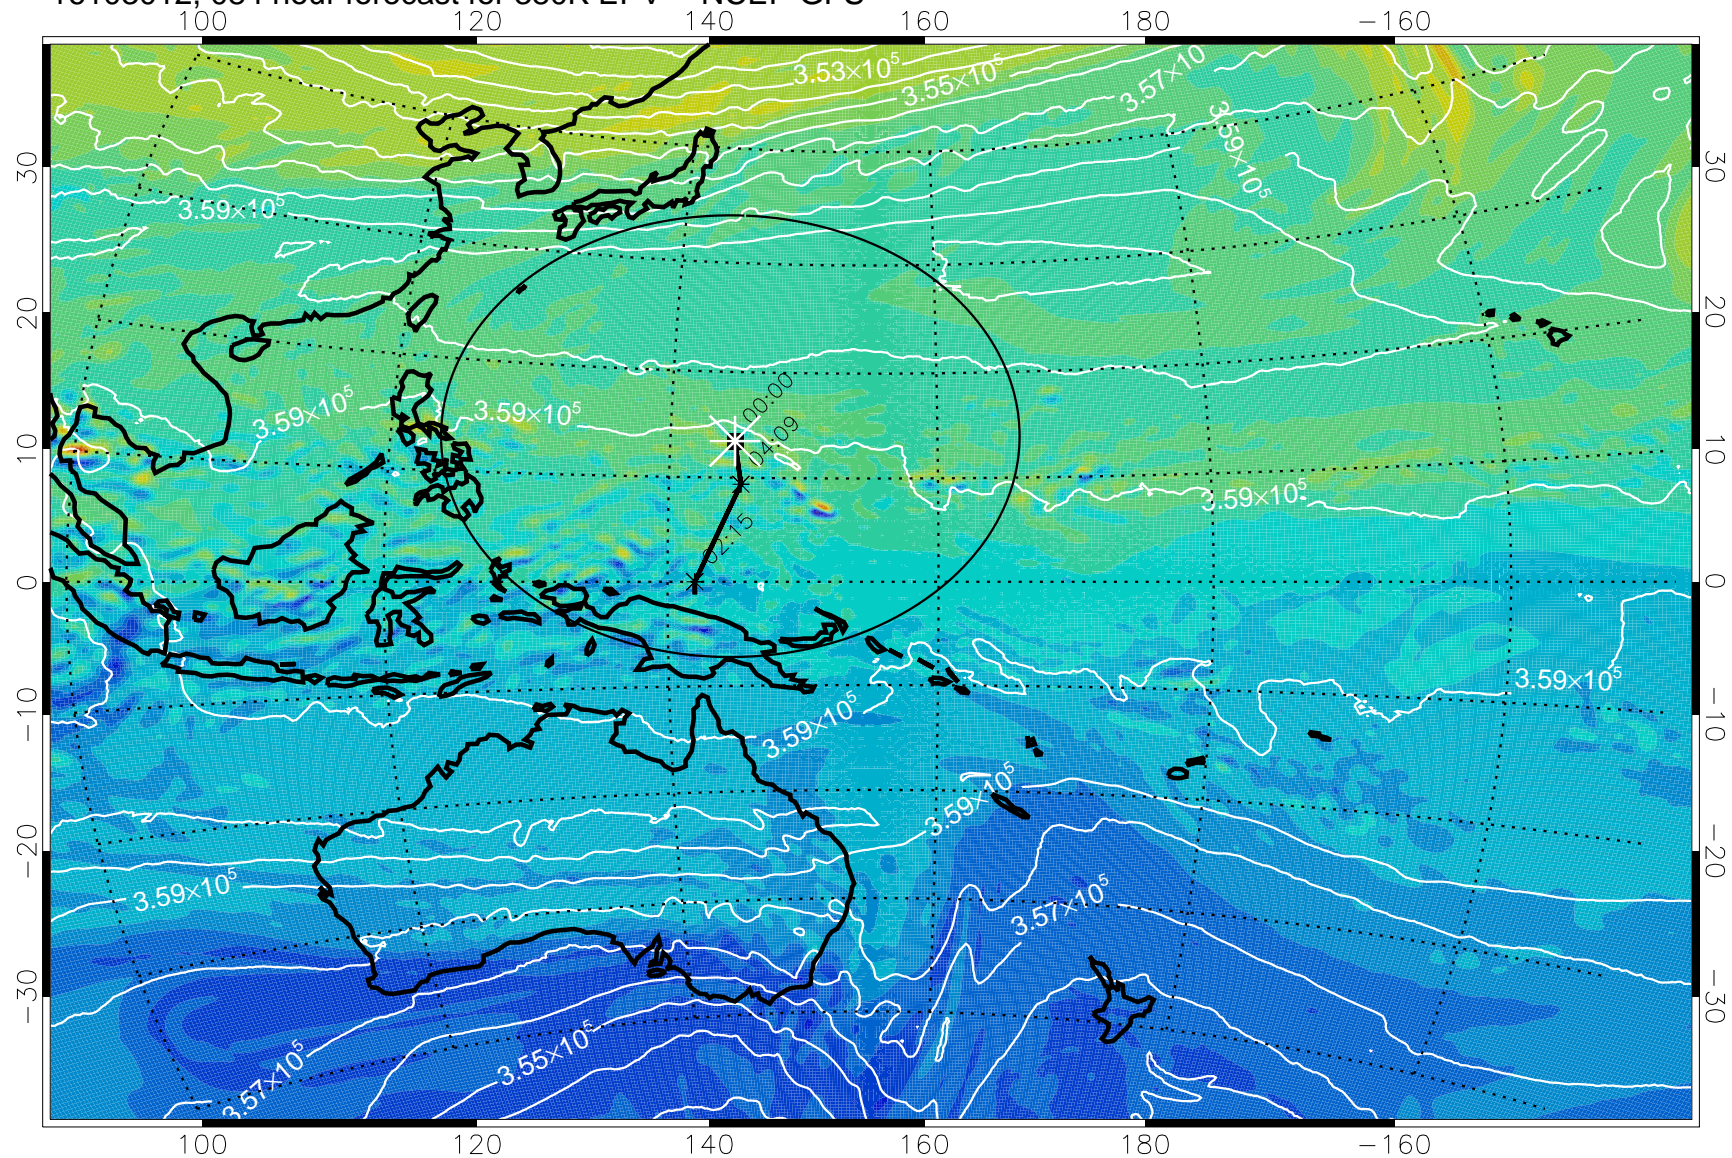

380K Montgomery Streamfunction, white

Range ring of 2304 km

16102912, 060 hour forecast for 380K EPV -- NCEP GFS

380K Montgomery Streamfunction, white

Range ring of 2304 km

16102918, 066 hour forecast for 380K EPV -- NCEP GFS

380K Montgomery Streamfunction, white

Range ring of 2304 km

16103000, 072 hour forecast for 380K EPV -- NCEP GFS

380K Montgomery Streamfunction, white

Range ring of 2304 km

16103006, 078 hour forecast for 380K EPV -- NCEP GFS

380K Montgomery Streamfunction, white

Range ring of 2304 km

16103012, 084 hour forecast for 380K EPV -- NCEP GFS

380K Montgomery Streamfunction, white

Range ring of 2304 km

16103018, 090 hour forecast for 380K EPV -- NCEP GFS

380K Montgomery Streamfunction, white

Range ring of 2304 km

16103100, 096 hour forecast for 380K EPV -- NCEP GFS

16103106, 102 hour forecast for 380K EPV -- NCEP GFS

380K Montgomery Streamfunction, white

Range ring of 2304 km