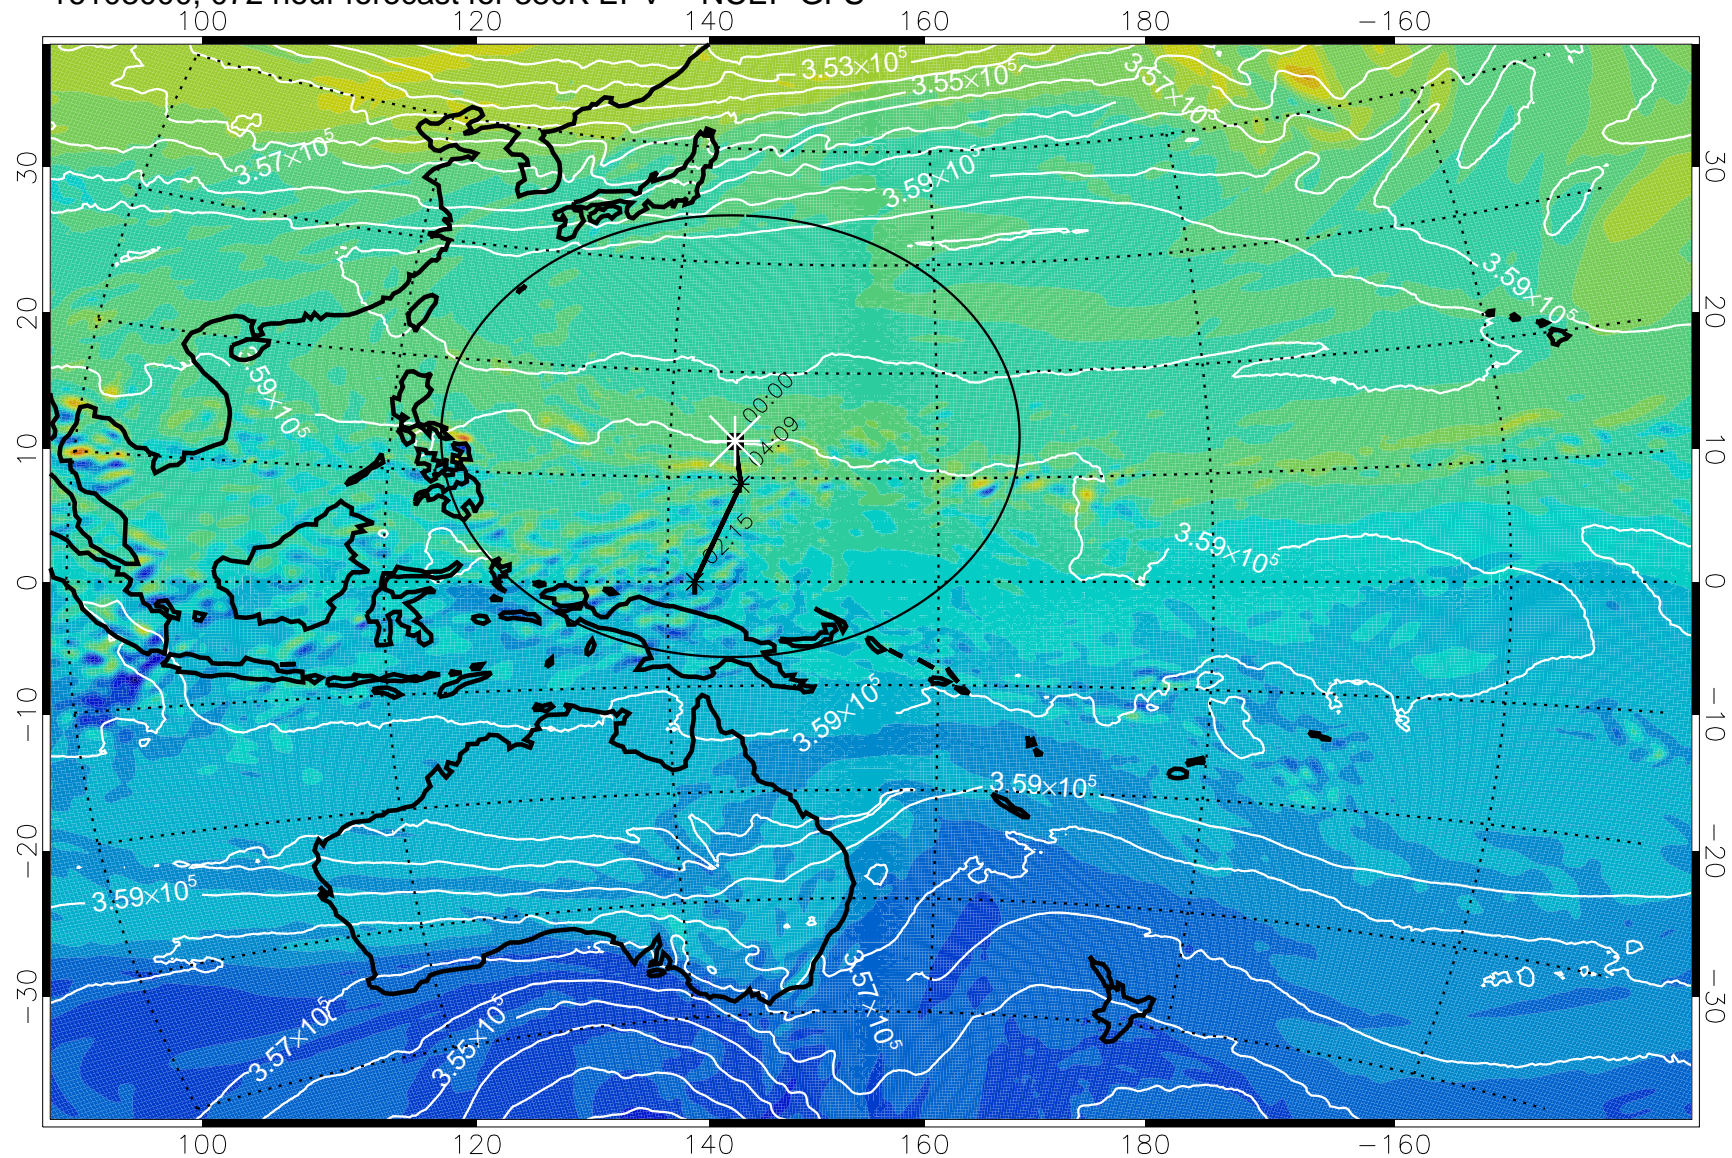

380K Montgomery Streamfunction, white

Range ring of 2304 km

16102900, 048 hour forecast for 380K EPV -- NCEP GFS

380K Montgomery Streamfunction, white

Range ring of 2304 km

16102906, 054 hour forecast for 380K EPV -- NCEP GFS

380K Montgomery Streamfunction, white

Range ring of 2304 km

16102912, 060 hour forecast for 380K EPV -- NCEP GFS

380K Montgomery Streamfunction, white

Range ring of 2304 km

16102918, 066 hour forecast for 380K EPV -- NCEP GFS

380K Montgomery Streamfunction, white

Range ring of 2304 km

16103000, 072 hour forecast for 380K EPV -- NCEP GFS

380K Montgomery Streamfunction, white

Range ring of 2304 km

16103006, 078 hour forecast for 380K EPV -- NCEP GFS

380K Montgomery Streamfunction, white

Range ring of 2304 km

16103012, 084 hour forecast for 380K EPV -- NCEP GFS

380K Montgomery Streamfunction, white

Range ring of 2304 km

16103018, 090 hour forecast for 380K EPV -- NCEP GFS