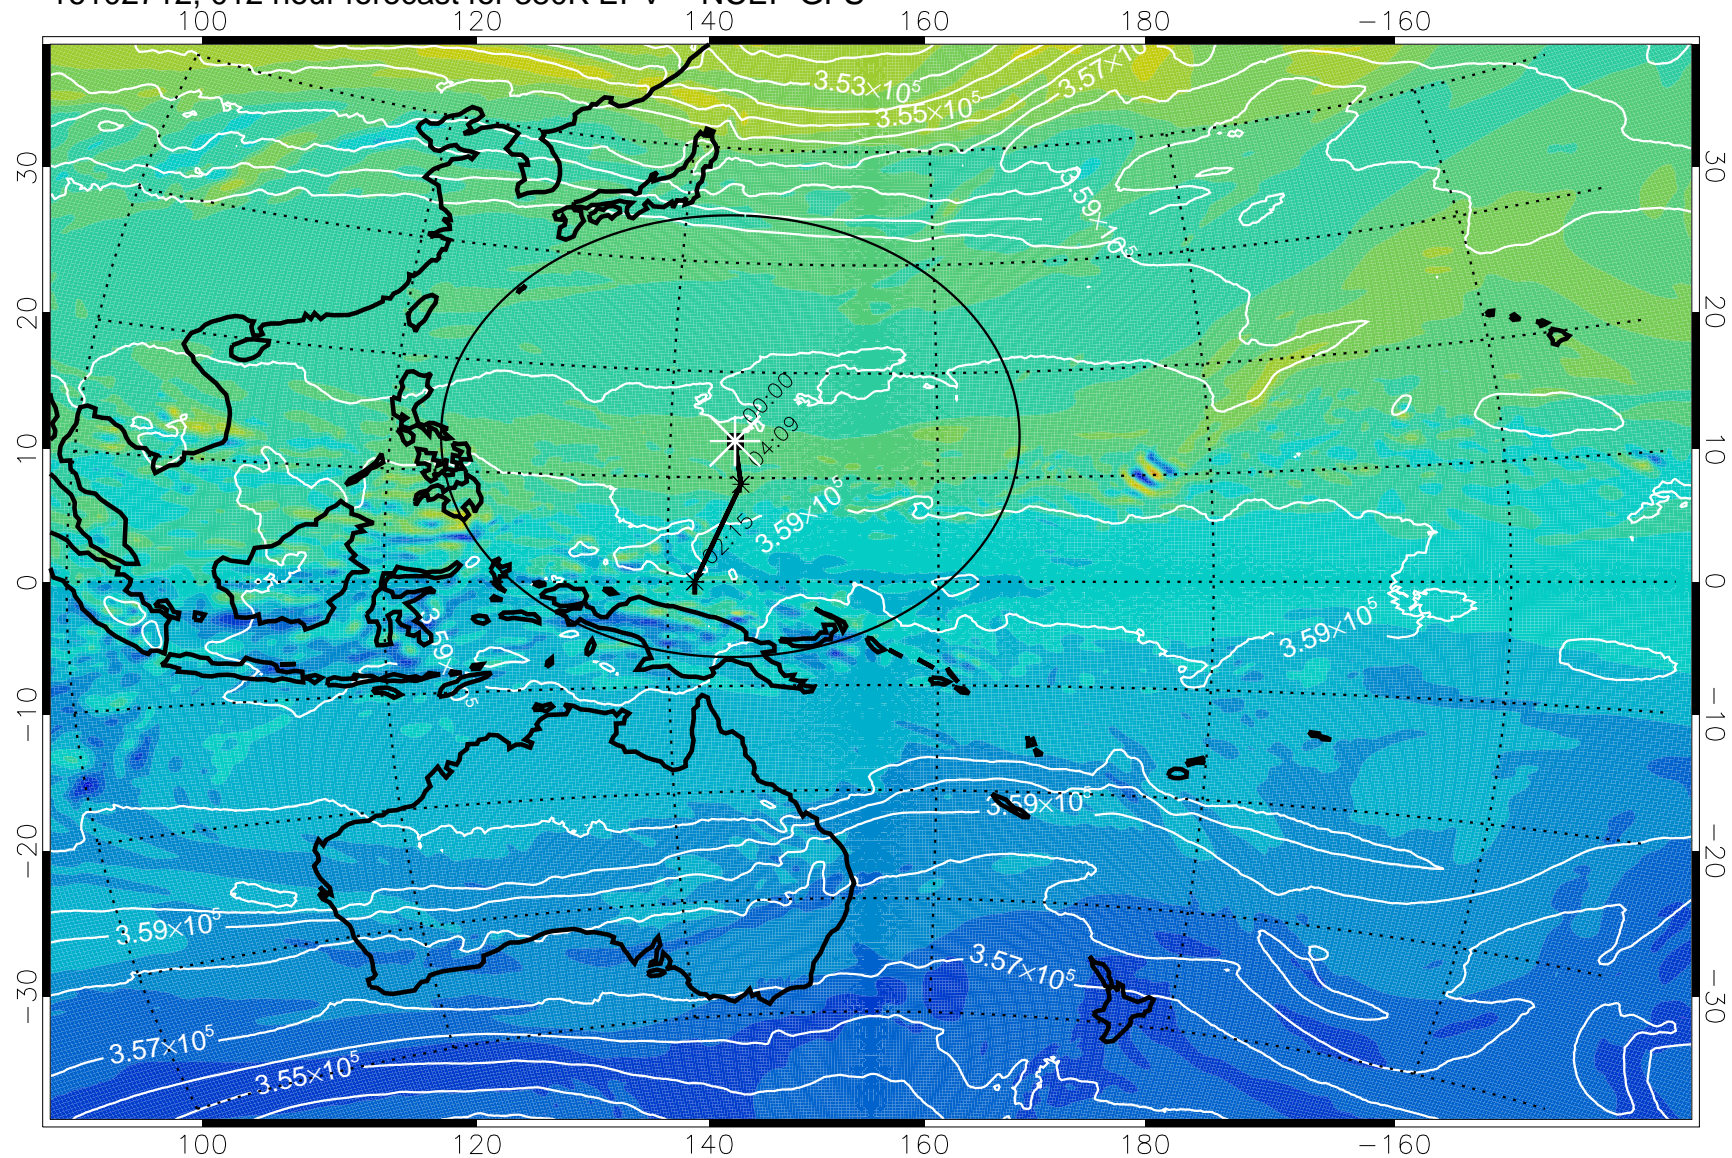

16102706, 006 hour forecast for 380K EPV -- NCEP GFS

16102712, 012 hour forecast for 380K EPV -- NCEP GFS

380K Montgomery Streamfunction, white

Range ring of 2304 km

16102718, 018 hour forecast for 380K EPV -- NCEP GFS

380K Montgomery Streamfunction, white

Range ring of 2304 km

16102800, 024 hour forecast for 380K EPV -- NCEP GFS

380K Montgomery Streamfunction, white

Range ring of 2304 km

16102806, 030 hour forecast for 380K EPV -- NCEP GFS

380K Montgomery Streamfunction, white

Range ring of 2304 km

16102812, 036 hour forecast for 380K EPV -- NCEP GFS

380K Montgomery Streamfunction, white

Range ring of 2304 km

16102818, 042 hour forecast for 380K EPV -- NCEP GFS

380K Montgomery Streamfunction, white

Range ring of 2304 km

16102900, 048 hour forecast for 380K EPV -- NCEP GFS

380K Montgomery Streamfunction, white

Range ring of 2304 km

16102906, 054 hour forecast for 380K EPV -- NCEP GFS