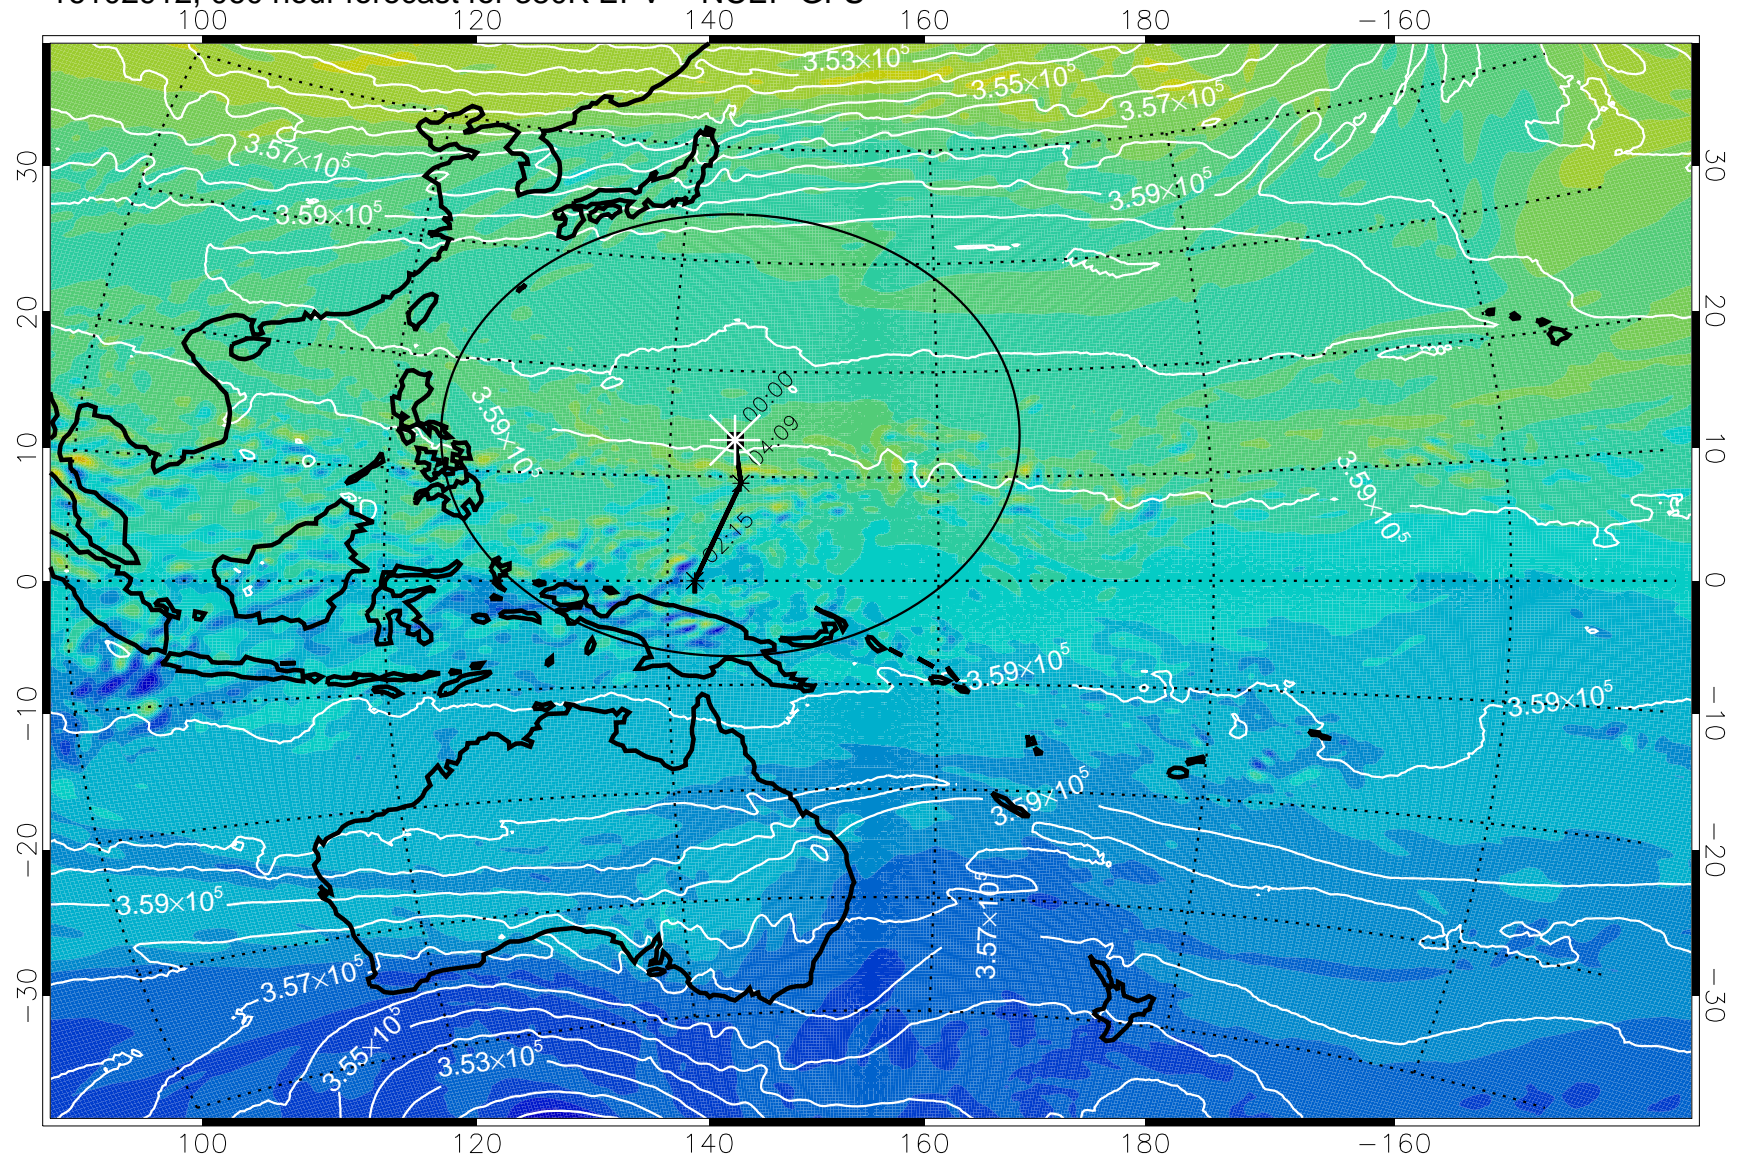

380K Montgomery Streamfunction, white

Range ring of 2304 km

16102812, 036 hour forecast for 380K EPV -- NCEP GFS

380K Montgomery Streamfunction, white

Range ring of 2304 km

16102818, 042 hour forecast for 380K EPV -- NCEP GFS

380K Montgomery Streamfunction, white

Range ring of 2304 km

16102900, 048 hour forecast for 380K EPV -- NCEP GFS

380K Montgomery Streamfunction, white

Range ring of 2304 km

16102906, 054 hour forecast for 380K EPV -- NCEP GFS

380K Montgomery Streamfunction, white

Range ring of 2304 km

16102912, 060 hour forecast for 380K EPV -- NCEP GFS

380K Montgomery Streamfunction, white

Range ring of 2304 km

16102918, 066 hour forecast for 380K EPV -- NCEP GFS

380K Montgomery Streamfunction, white

Range ring of 2304 km

16103000, 072 hour forecast for 380K EPV -- NCEP GFS

380K Montgomery Streamfunction, white

Range ring of 2304 km

16103006, 078 hour forecast for 380K EPV -- NCEP GFS