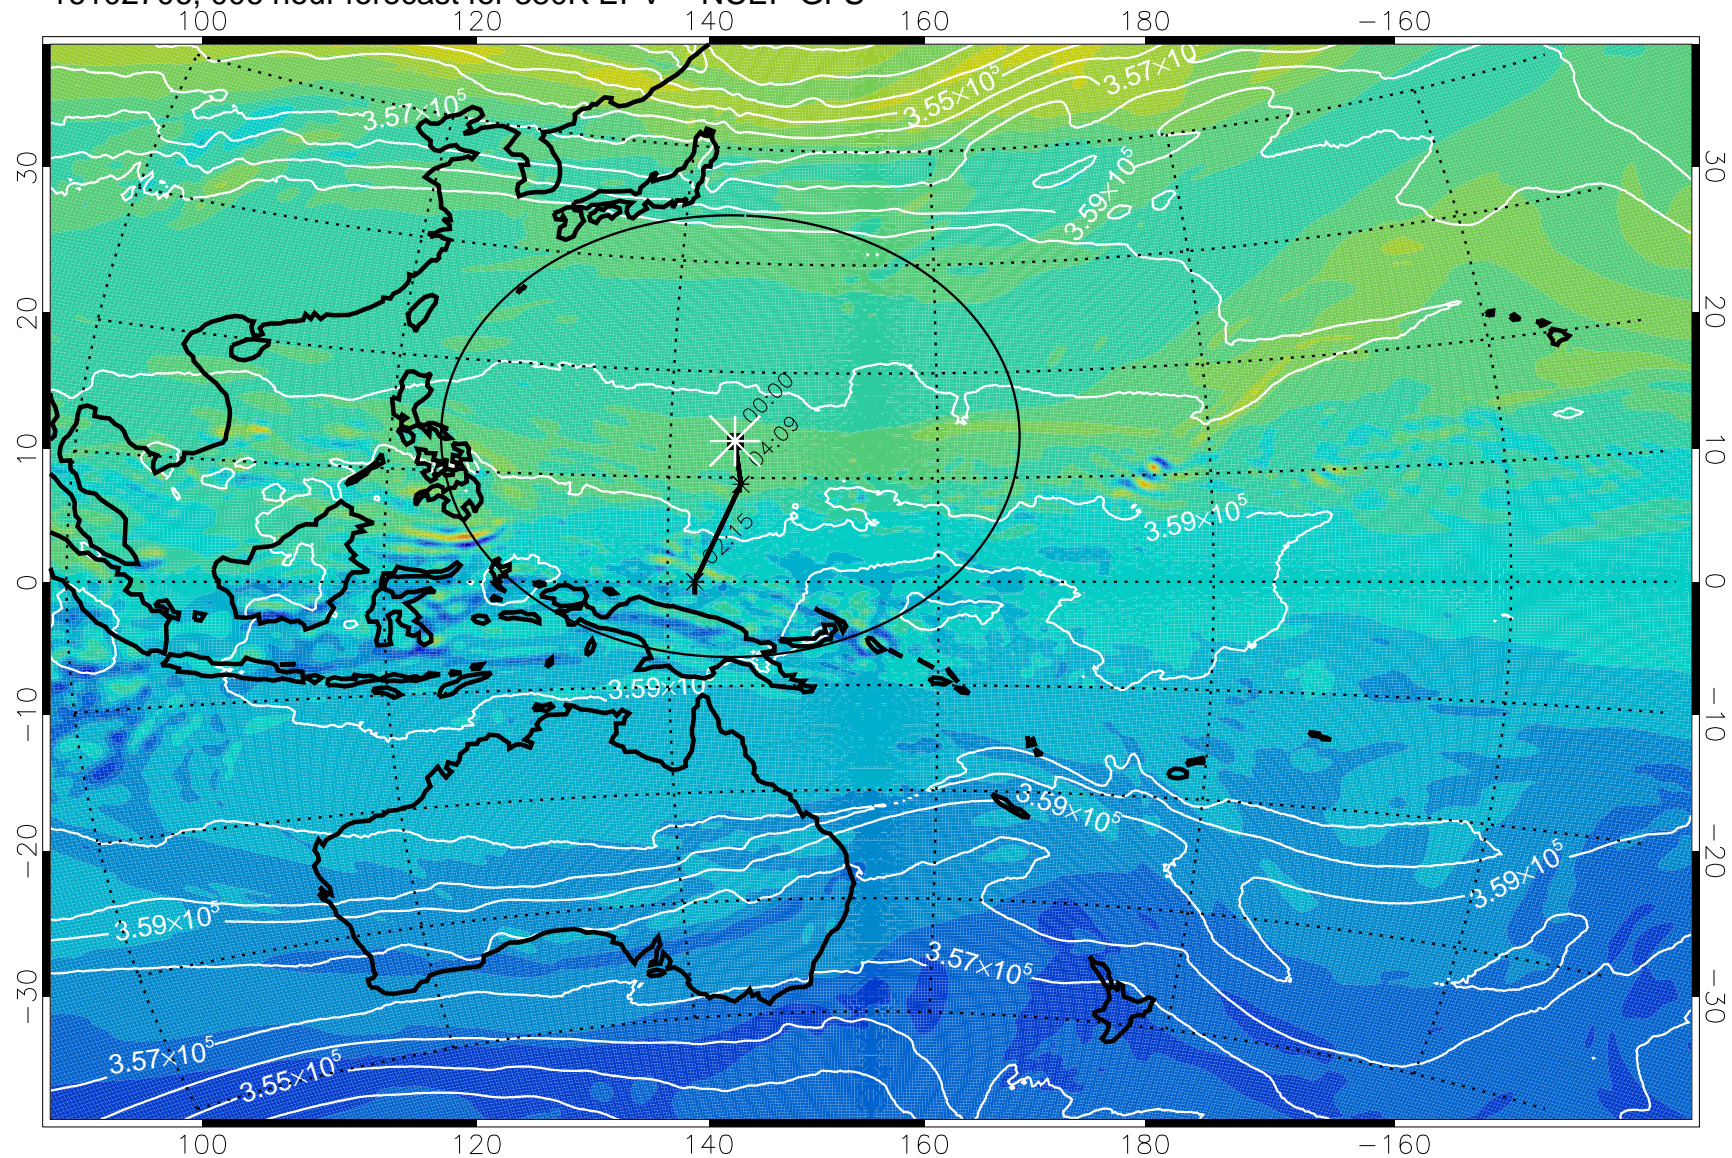

16102706, 006 hour forecast for 380K EPV -- NCEP GFS

16102712, 012 hour forecast for 380K EPV -- NCEP GFS

380K Montgomery Streamfunction, white

Range ring of 2304 km

16102718, 018 hour forecast for 380K EPV -- NCEP GFS

380K Montgomery Streamfunction, white

Range ring of 2304 km

16102800, 024 hour forecast for 380K EPV -- NCEP GFS

380K Montgomery Streamfunction, white

Range ring of 2304 km

16102806, 030 hour forecast for 380K EPV -- NCEP GFS

380K Montgomery Streamfunction, white

Range ring of 2304 km

16102812, 036 hour forecast for 380K EPV -- NCEP GFS

380K Montgomery Streamfunction, white

Range ring of 2304 km

16102818, 042 hour forecast for 380K EPV -- NCEP GFS

380K Montgomery Streamfunction, white

Range ring of 2304 km

16102900, 048 hour forecast for 380K EPV -- NCEP GFS

380K Montgomery Streamfunction, white

Range ring of 2304 km

16102906, 054 hour forecast for 380K EPV -- NCEP GFS