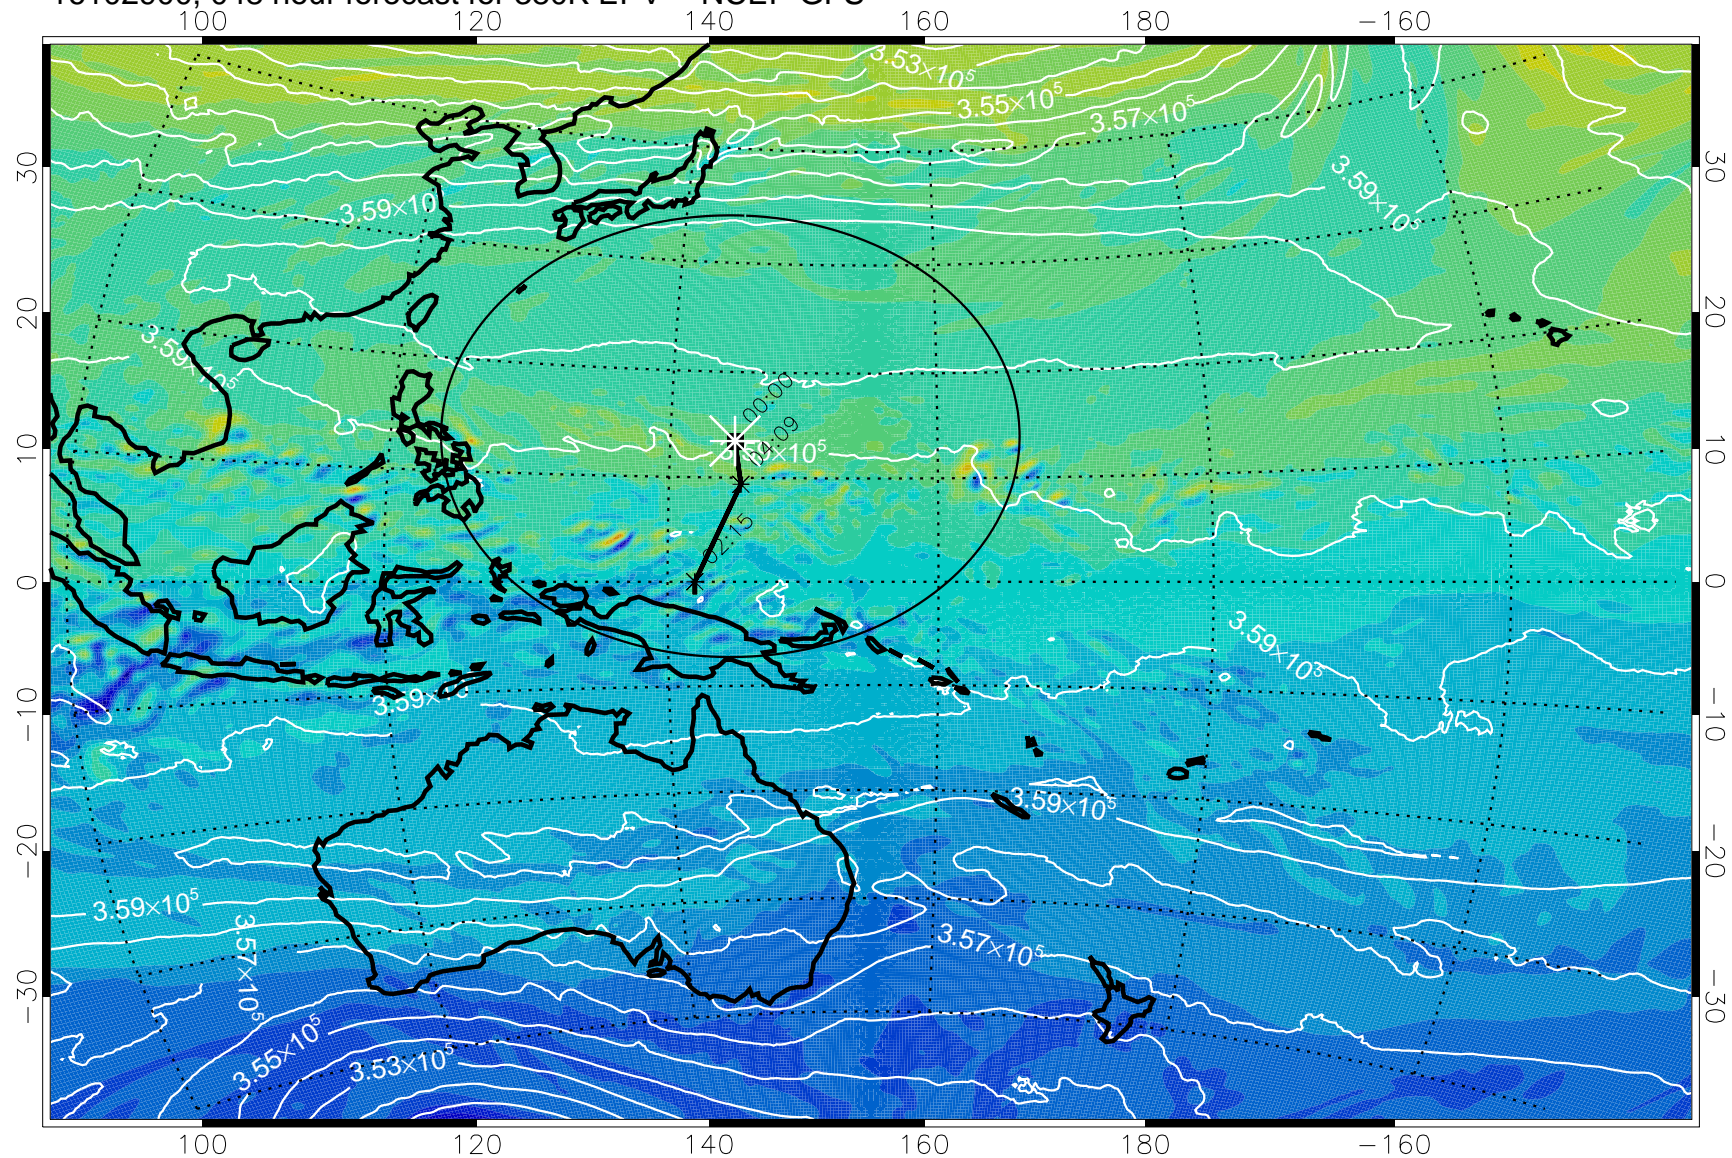

380K Montgomery Streamfunction, white

Range ring of 2304 km

16102800, 024 hour forecast for 380K EPV -- NCEP GFS

380K Montgomery Streamfunction, white

Range ring of 2304 km

16102806, 030 hour forecast for 380K EPV -- NCEP GFS

380K Montgomery Streamfunction, white

Range ring of 2304 km

16102812, 036 hour forecast for 380K EPV -- NCEP GFS

380K Montgomery Streamfunction, white

Range ring of 2304 km

16102818, 042 hour forecast for 380K EPV -- NCEP GFS

380K Montgomery Streamfunction, white

Range ring of 2304 km

16102900, 048 hour forecast for 380K EPV -- NCEP GFS

380K Montgomery Streamfunction, white

Range ring of 2304 km

16102906, 054 hour forecast for 380K EPV -- NCEP GFS

380K Montgomery Streamfunction, white

Range ring of 2304 km

16102912, 060 hour forecast for 380K EPV -- NCEP GFS

380K Montgomery Streamfunction, white

Range ring of 2304 km

16102918, 066 hour forecast for 380K EPV -- NCEP GFS