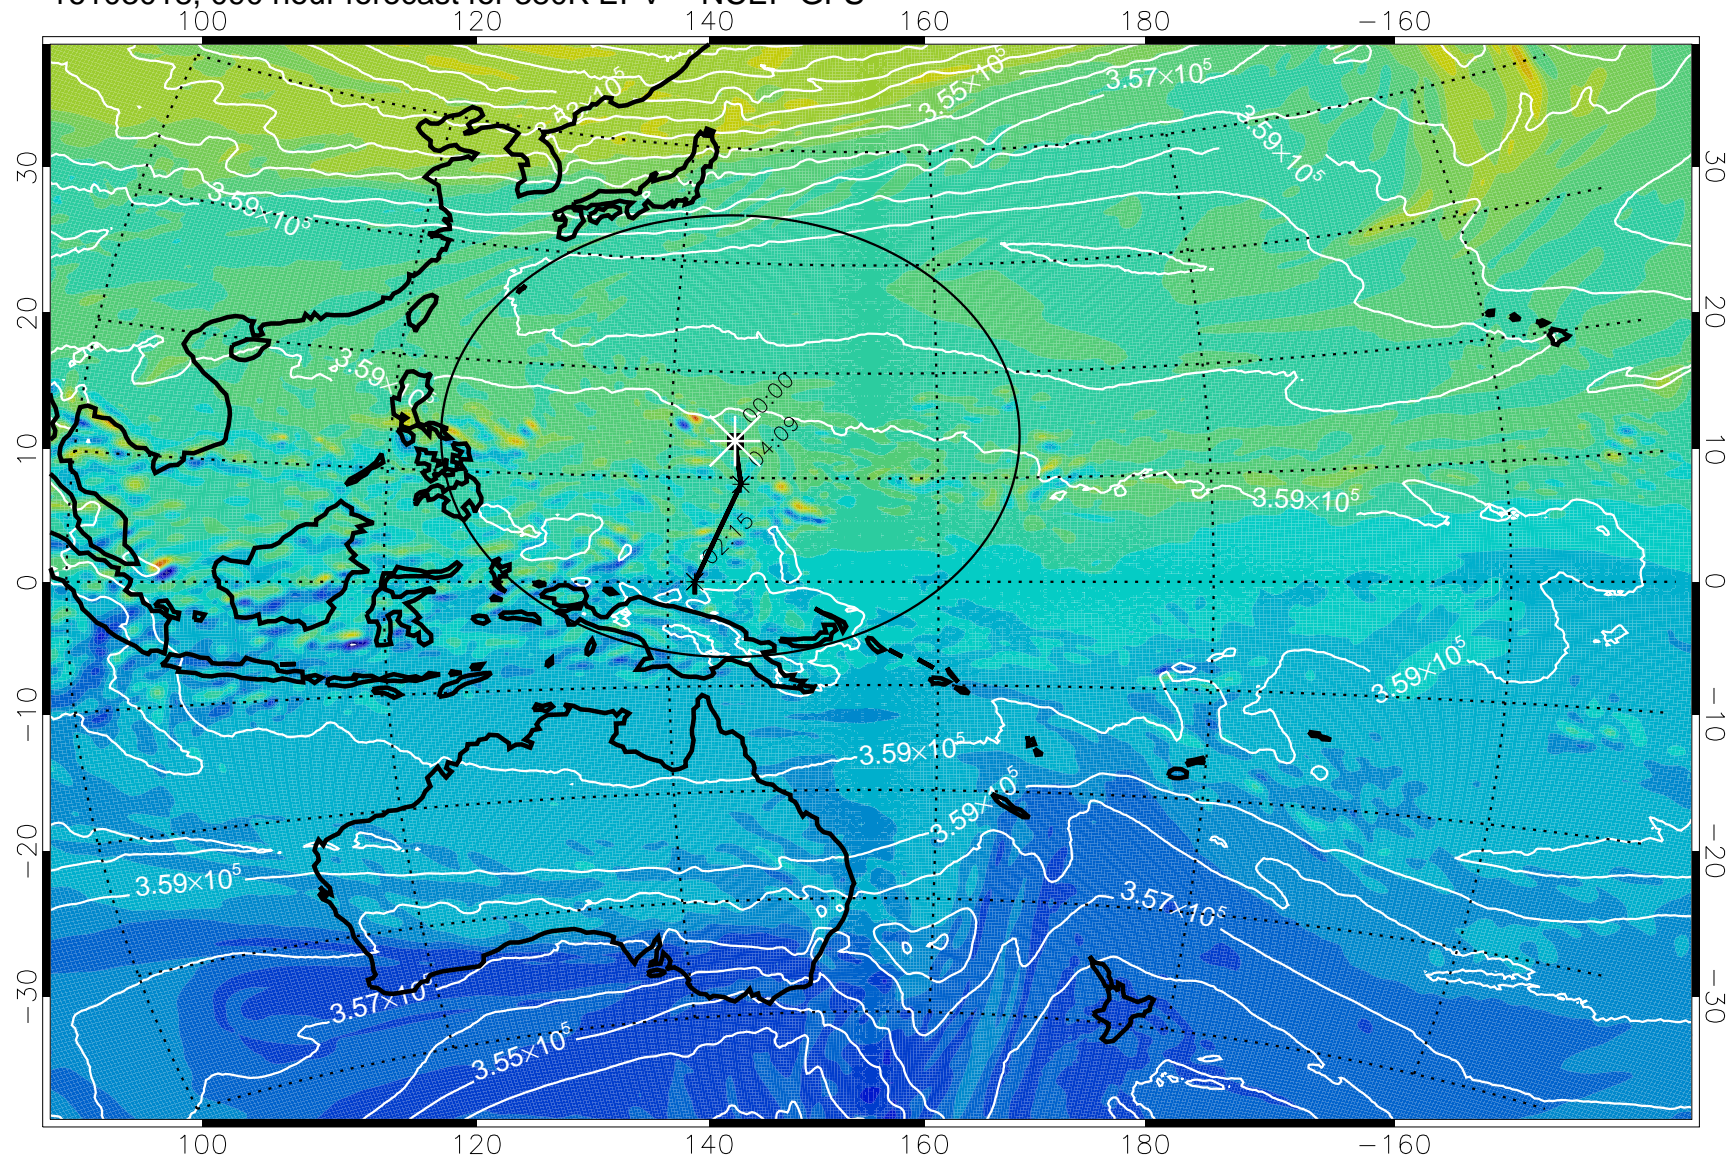

380K Montgomery Streamfunction, white

Range ring of 2304 km

16103000, 072 hour forecast for 380K EPV -- NCEP GFS

380K Montgomery Streamfunction, white

Range ring of 2304 km

16103006, 078 hour forecast for 380K EPV -- NCEP GFS

380K Montgomery Streamfunction, white

Range ring of 2304 km

16103012, 084 hour forecast for 380K EPV -- NCEP GFS

380K Montgomery Streamfunction, white

Range ring of 2304 km

16103018, 090 hour forecast for 380K EPV -- NCEP GFS

380K Montgomery Streamfunction, white

Range ring of 2304 km

16103100, 096 hour forecast for 380K EPV -- NCEP GFS

16103106, 102 hour forecast for 380K EPV -- NCEP GFS

380K Montgomery Streamfunction, white

Range ring of 2304 km

16103112, 108 hour forecast for 380K EPV -- NCEP GFS

380K Montgomery Streamfunction, white

Range ring of 2304 km

16103118, 114 hour forecast for 380K EPV -- NCEP GFS

380K Montgomery Streamfunction, white

Range ring of 2304 km