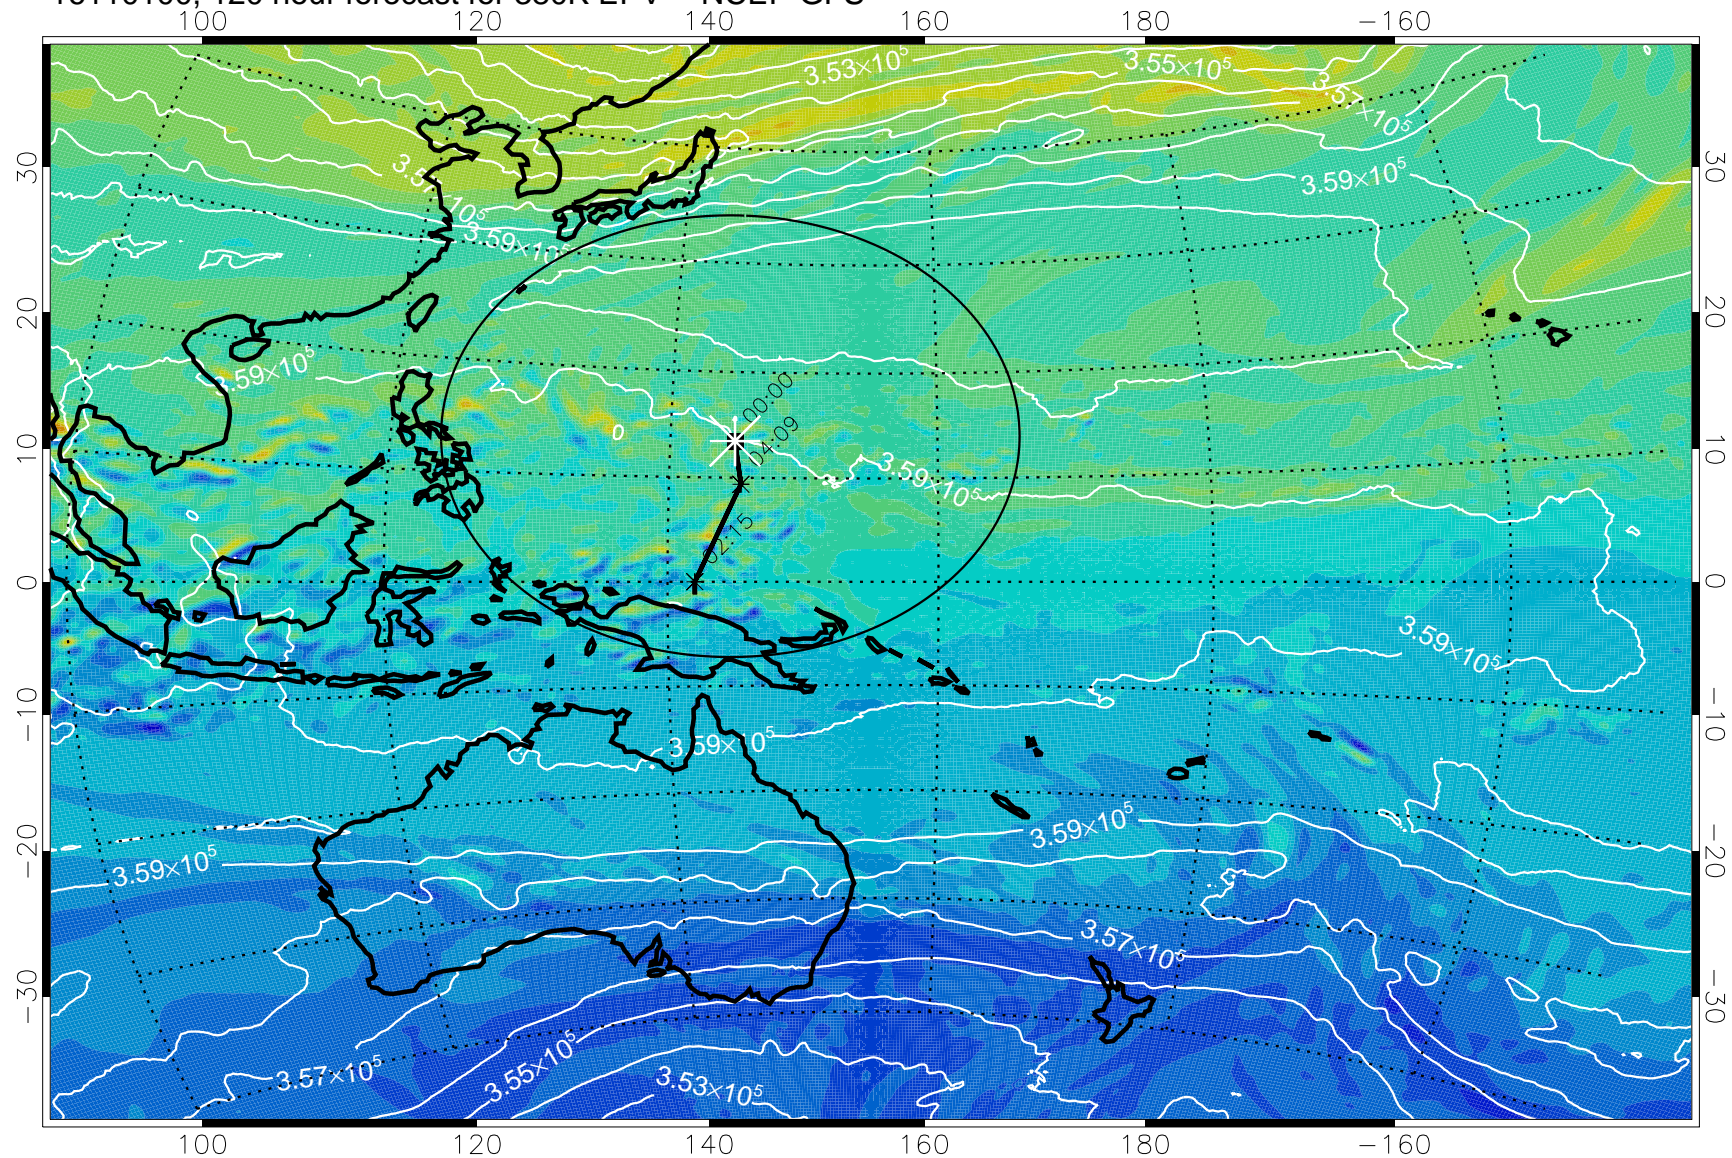

380K Montgomery Streamfunction, white

Range ring of 2304 km

16103100, 096 hour forecast for 380K EPV -- NCEP GFS

16103106, 102 hour forecast for 380K EPV -- NCEP GFS

380K Montgomery Streamfunction, white

Range ring of 2304 km

16103112, 108 hour forecast for 380K EPV -- NCEP GFS

380K Montgomery Streamfunction, white

Range ring of 2304 km

16103118, 114 hour forecast for 380K EPV -- NCEP GFS

380K Montgomery Streamfunction, white

Range ring of 2304 km

16110100, 120 hour forecast for 380K EPV -- NCEP GFS

380K Montgomery Streamfunction, white

Range ring of 2304 km