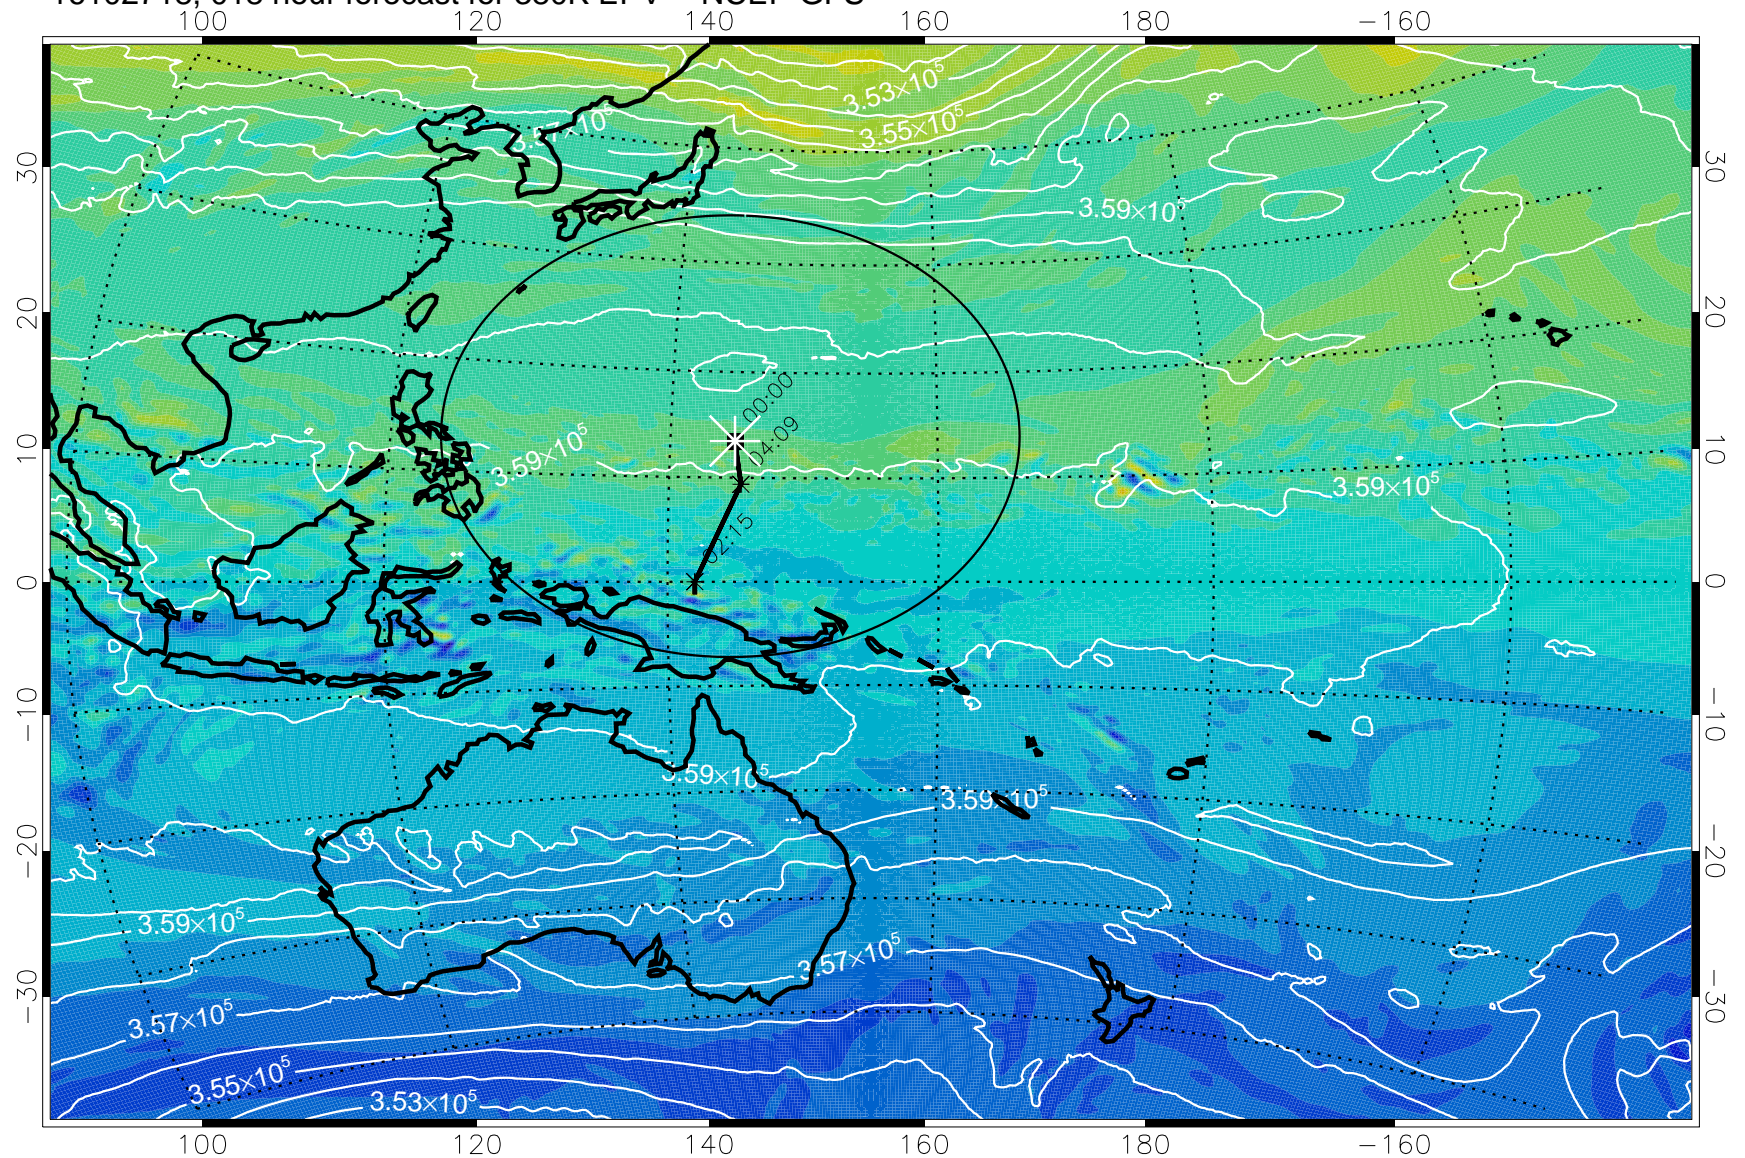

16102706, 006 hour forecast for 380K EPV -- NCEP GFS

16102712, 012 hour forecast for 380K EPV -- NCEP GFS

380K Montgomery Streamfunction, white

Range ring of 2304 km

16102718, 018 hour forecast for 380K EPV -- NCEP GFS

380K Montgomery Streamfunction, white

Range ring of 2304 km

16102800, 024 hour forecast for 380K EPV -- NCEP GFS

380K Montgomery Streamfunction, white

Range ring of 2304 km

16102806, 030 hour forecast for 380K EPV -- NCEP GFS

380K Montgomery Streamfunction, white

Range ring of 2304 km

16102812, 036 hour forecast for 380K EPV -- NCEP GFS

380K Montgomery Streamfunction, white

Range ring of 2304 km

16102818, 042 hour forecast for 380K EPV -- NCEP GFS

380K Montgomery Streamfunction, white

Range ring of 2304 km

16102900, 048 hour forecast for 380K EPV -- NCEP GFS

380K Montgomery Streamfunction, white

Range ring of 2304 km

16102906, 054 hour forecast for 380K EPV -- NCEP GFS