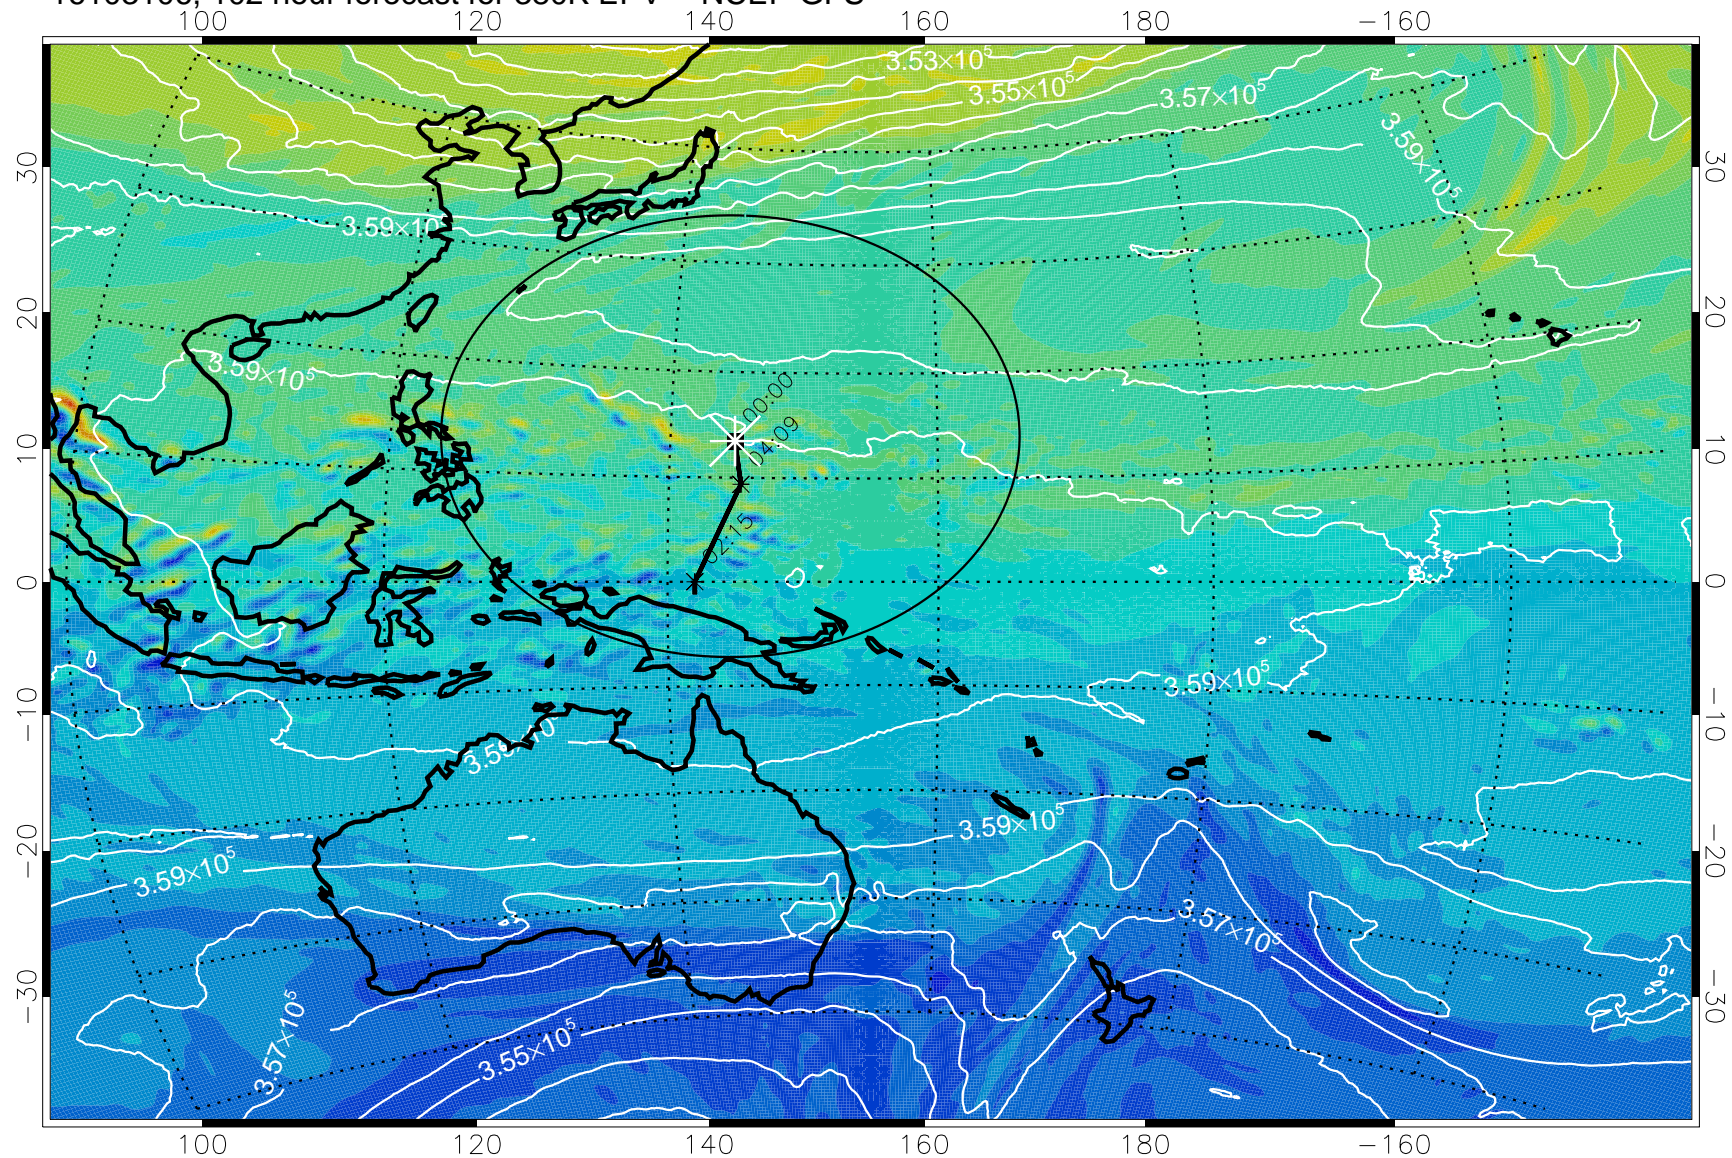

380K Montgomery Streamfunction, white

Range ring of 2304 km

16103012, 084 hour forecast for 380K EPV -- NCEP GFS

380K Montgomery Streamfunction, white

Range ring of 2304 km

16103018, 090 hour forecast for 380K EPV -- NCEP GFS

380K Montgomery Streamfunction, white

Range ring of 2304 km

16103100, 096 hour forecast for 380K EPV -- NCEP GFS

16103106, 102 hour forecast for 380K EPV -- NCEP GFS

380K Montgomery Streamfunction, white

Range ring of 2304 km

16103112, 108 hour forecast for 380K EPV -- NCEP GFS

380K Montgomery Streamfunction, white

Range ring of 2304 km

16103118, 114 hour forecast for 380K EPV -- NCEP GFS

380K Montgomery Streamfunction, white

Range ring of 2304 km

16110100, 120 hour forecast for 380K EPV -- NCEP GFS

380K Montgomery Streamfunction, white

Range ring of 2304 km