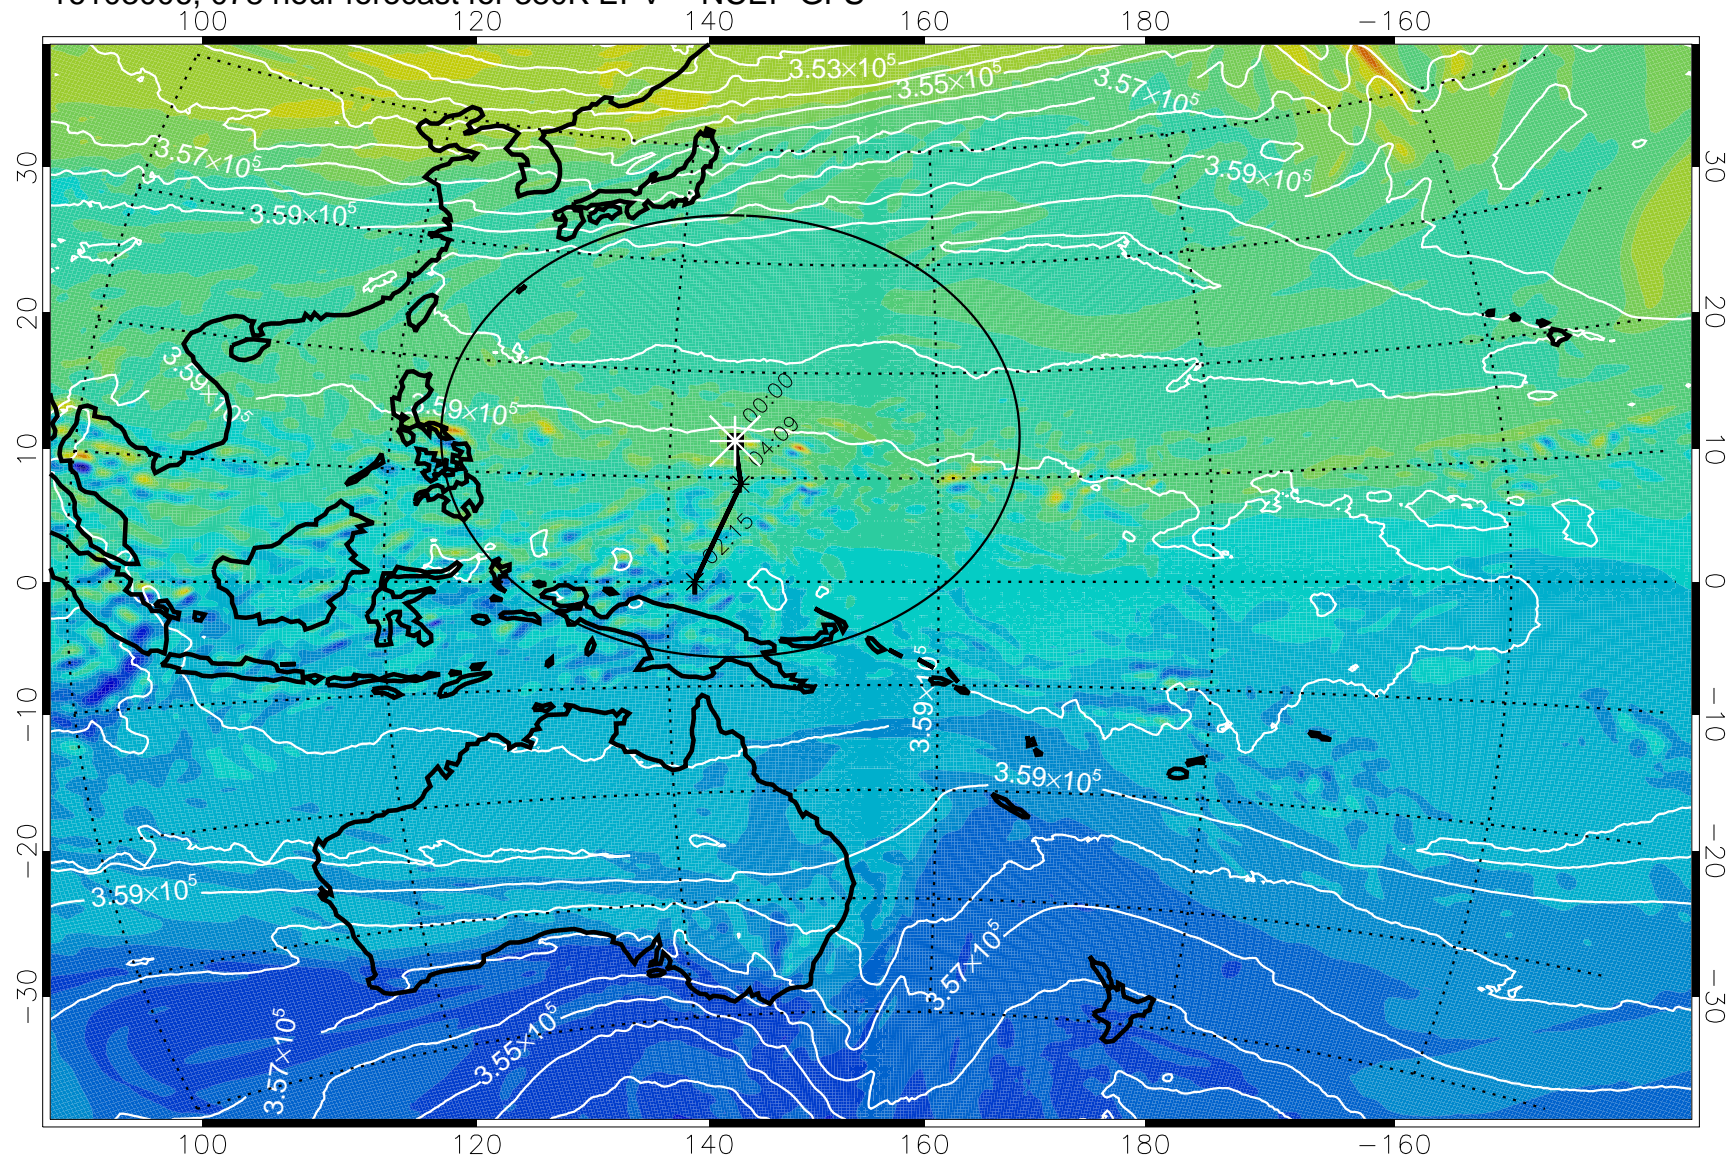

380K Montgomery Streamfunction, white

Range ring of 2304 km

16102912, 060 hour forecast for 380K EPV -- NCEP GFS

380K Montgomery Streamfunction, white

Range ring of 2304 km

16102918, 066 hour forecast for 380K EPV -- NCEP GFS

380K Montgomery Streamfunction, white

Range ring of 2304 km

16103000, 072 hour forecast for 380K EPV -- NCEP GFS

380K Montgomery Streamfunction, white

Range ring of 2304 km

16103006, 078 hour forecast for 380K EPV -- NCEP GFS

380K Montgomery Streamfunction, white

Range ring of 2304 km

16103012, 084 hour forecast for 380K EPV -- NCEP GFS

380K Montgomery Streamfunction, white

Range ring of 2304 km

16103018, 090 hour forecast for 380K EPV -- NCEP GFS

380K Montgomery Streamfunction, white

Range ring of 2304 km

16103100, 096 hour forecast for 380K EPV -- NCEP GFS

16103106, 102 hour forecast for 380K EPV -- NCEP GFS

380K Montgomery Streamfunction, white

Range ring of 2304 km