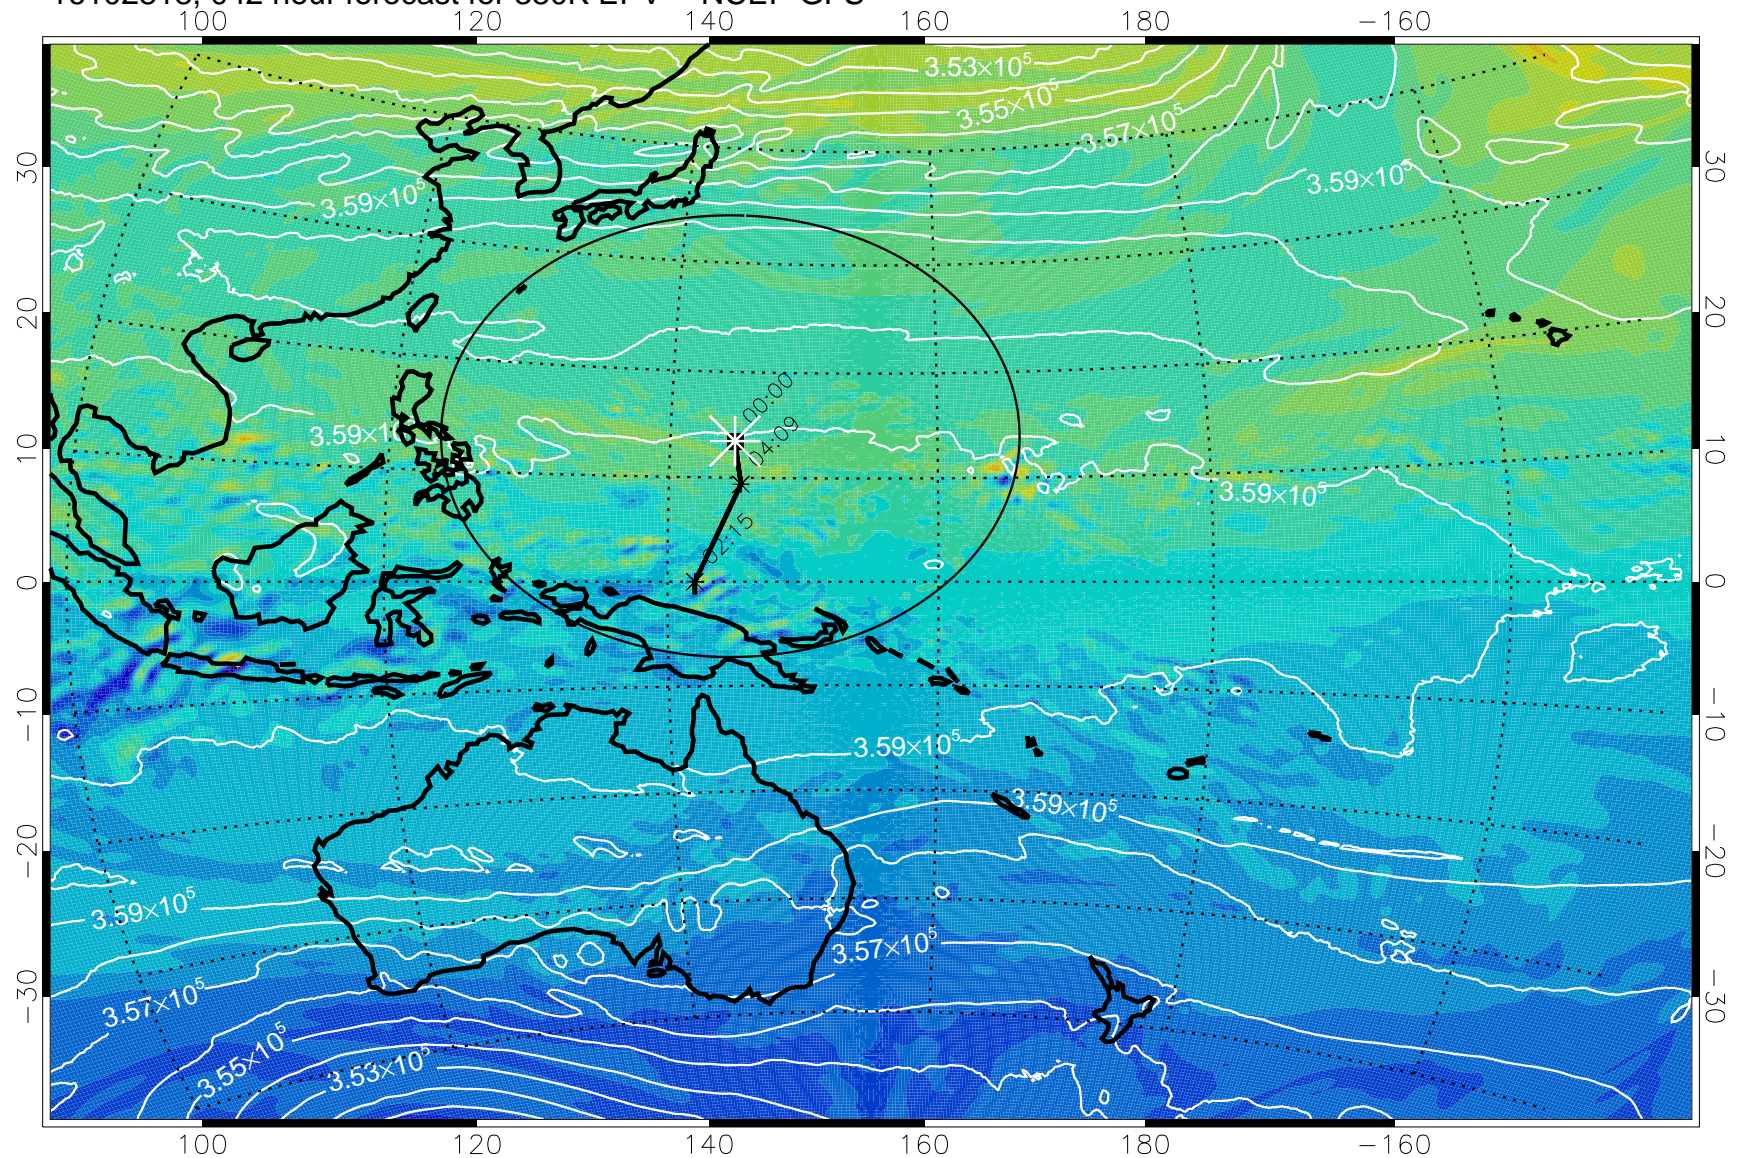

380K Montgomery Streamfunction, white

Range ring of 2304 km

16102800, 024 hour forecast for 380K EPV -- NCEP GFS

380K Montgomery Streamfunction, white

Range ring of 2304 km

16102806, 030 hour forecast for 380K EPV -- NCEP GFS

380K Montgomery Streamfunction, white

Range ring of 2304 km

16102812, 036 hour forecast for 380K EPV -- NCEP GFS

380K Montgomery Streamfunction, white

Range ring of 2304 km

16102818, 042 hour forecast for 380K EPV -- NCEP GFS

380K Montgomery Streamfunction, white

Range ring of 2304 km

16102900, 048 hour forecast for 380K EPV -- NCEP GFS

380K Montgomery Streamfunction, white

Range ring of 2304 km

16102906, 054 hour forecast for 380K EPV -- NCEP GFS

380K Montgomery Streamfunction, white

Range ring of 2304 km

16102912, 060 hour forecast for 380K EPV -- NCEP GFS

380K Montgomery Streamfunction, white

Range ring of 2304 km

16102918, 066 hour forecast for 380K EPV -- NCEP GFS