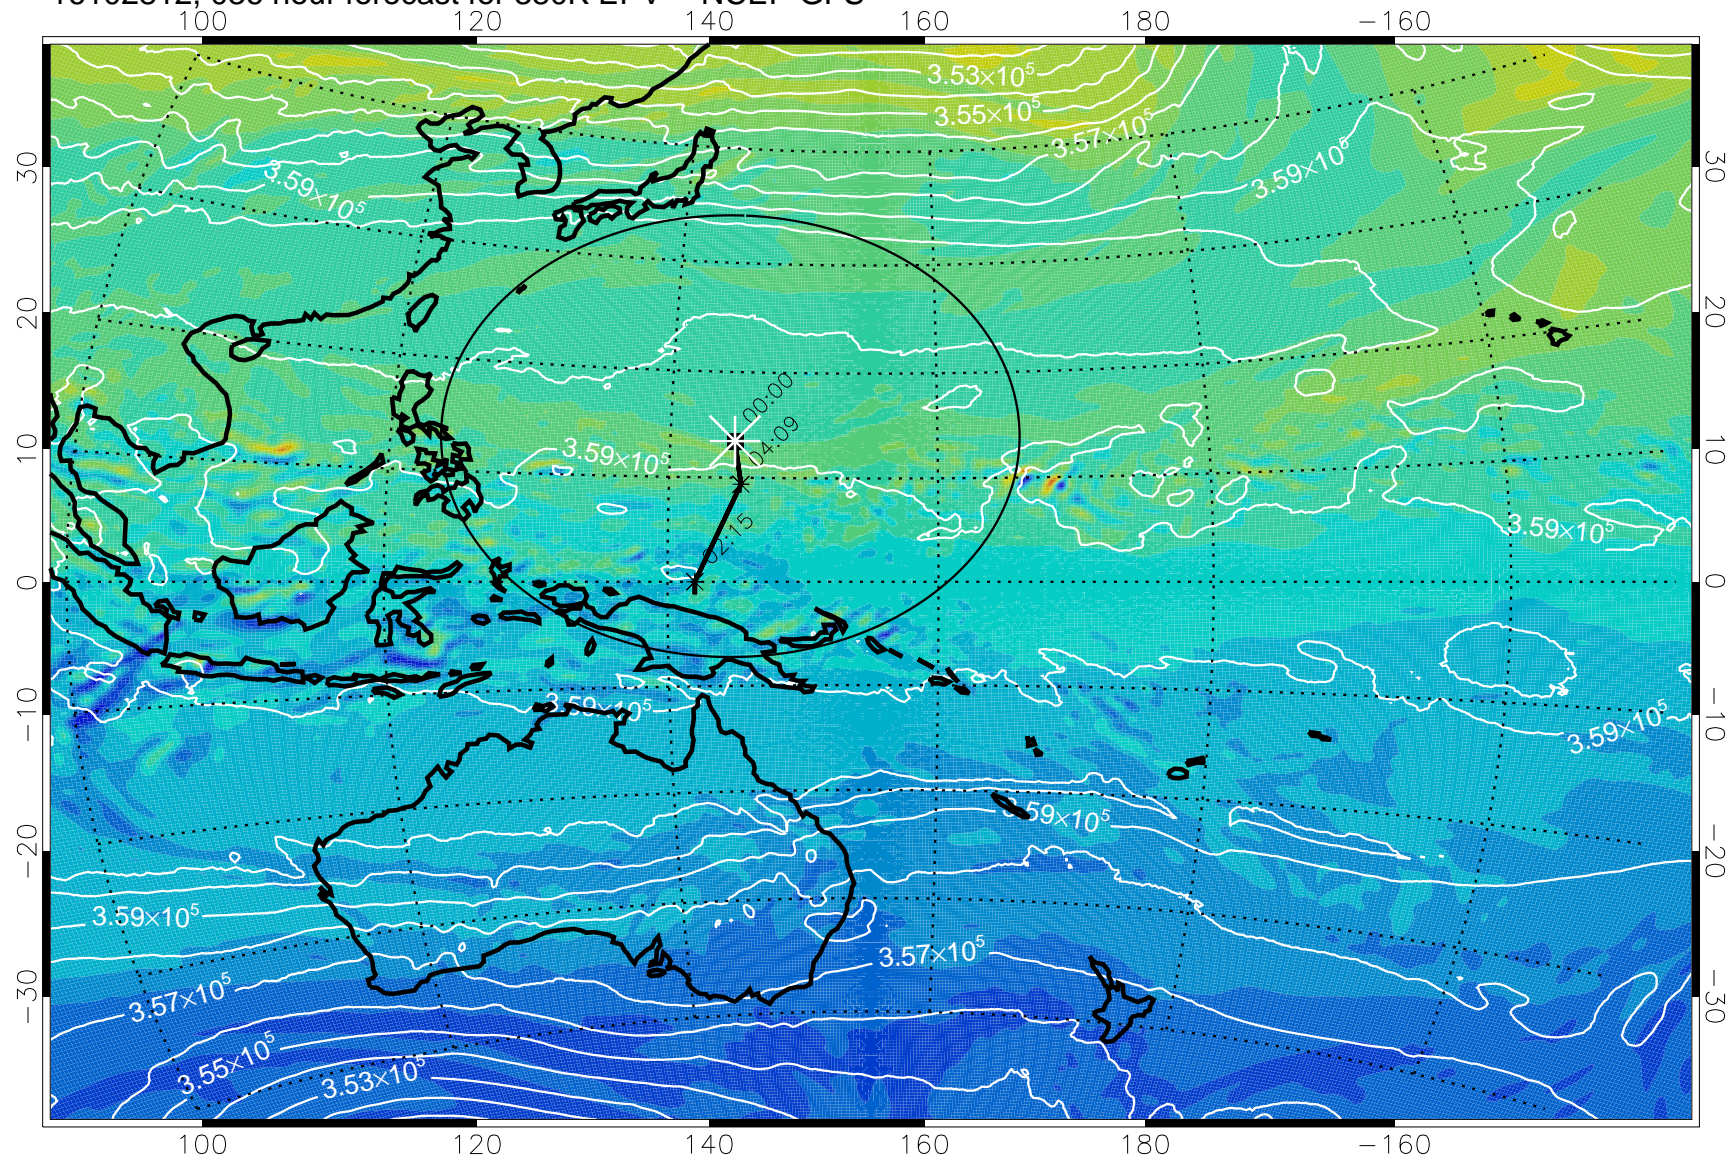

380K Montgomery Streamfunction, white

Range ring of 2304 km

16102800, 024 hour forecast for 380K EPV -- NCEP GFS

380K Montgomery Streamfunction, white

Range ring of 2304 km

16102806, 030 hour forecast for 380K EPV -- NCEP GFS

380K Montgomery Streamfunction, white

Range ring of 2304 km

16102812, 036 hour forecast for 380K EPV -- NCEP GFS

380K Montgomery Streamfunction, white

Range ring of 2304 km

16102818, 042 hour forecast for 380K EPV -- NCEP GFS

380K Montgomery Streamfunction, white

Range ring of 2304 km

16102900, 048 hour forecast for 380K EPV -- NCEP GFS

380K Montgomery Streamfunction, white

Range ring of 2304 km

16102906, 054 hour forecast for 380K EPV -- NCEP GFS

380K Montgomery Streamfunction, white

Range ring of 2304 km

16102912, 060 hour forecast for 380K EPV -- NCEP GFS

380K Montgomery Streamfunction, white

Range ring of 2304 km

16102918, 066 hour forecast for 380K EPV -- NCEP GFS