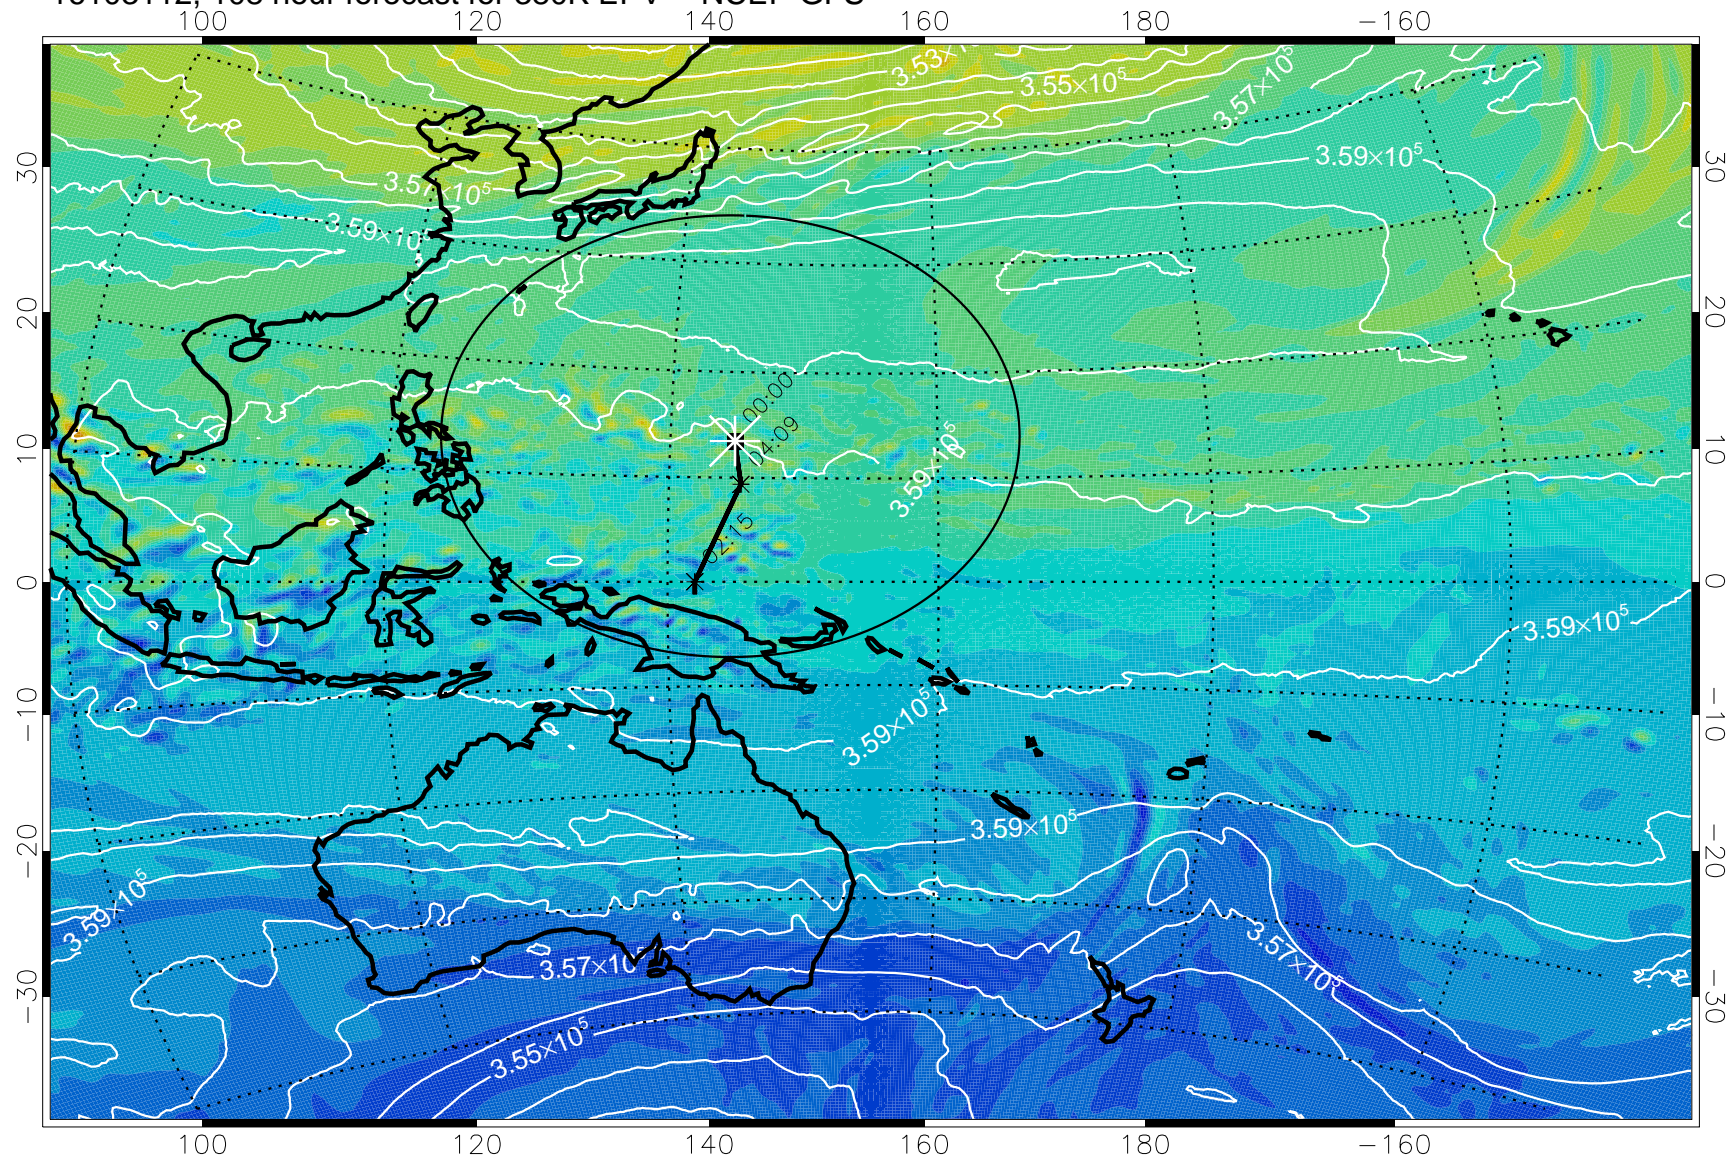

380K Montgomery Streamfunction, white

Range ring of 2304 km

16103012, 084 hour forecast for 380K EPV -- NCEP GFS

380K Montgomery Streamfunction, white

Range ring of 2304 km

16103018, 090 hour forecast for 380K EPV -- NCEP GFS

380K Montgomery Streamfunction, white

Range ring of 2304 km

16103100, 096 hour forecast for 380K EPV -- NCEP GFS

16103106, 102 hour forecast for 380K EPV -- NCEP GFS

380K Montgomery Streamfunction, white

Range ring of 2304 km

16103112, 108 hour forecast for 380K EPV -- NCEP GFS

380K Montgomery Streamfunction, white

Range ring of 2304 km

16103118, 114 hour forecast for 380K EPV -- NCEP GFS

380K Montgomery Streamfunction, white

Range ring of 2304 km

16110100, 120 hour forecast for 380K EPV -- NCEP GFS

380K Montgomery Streamfunction, white

Range ring of 2304 km