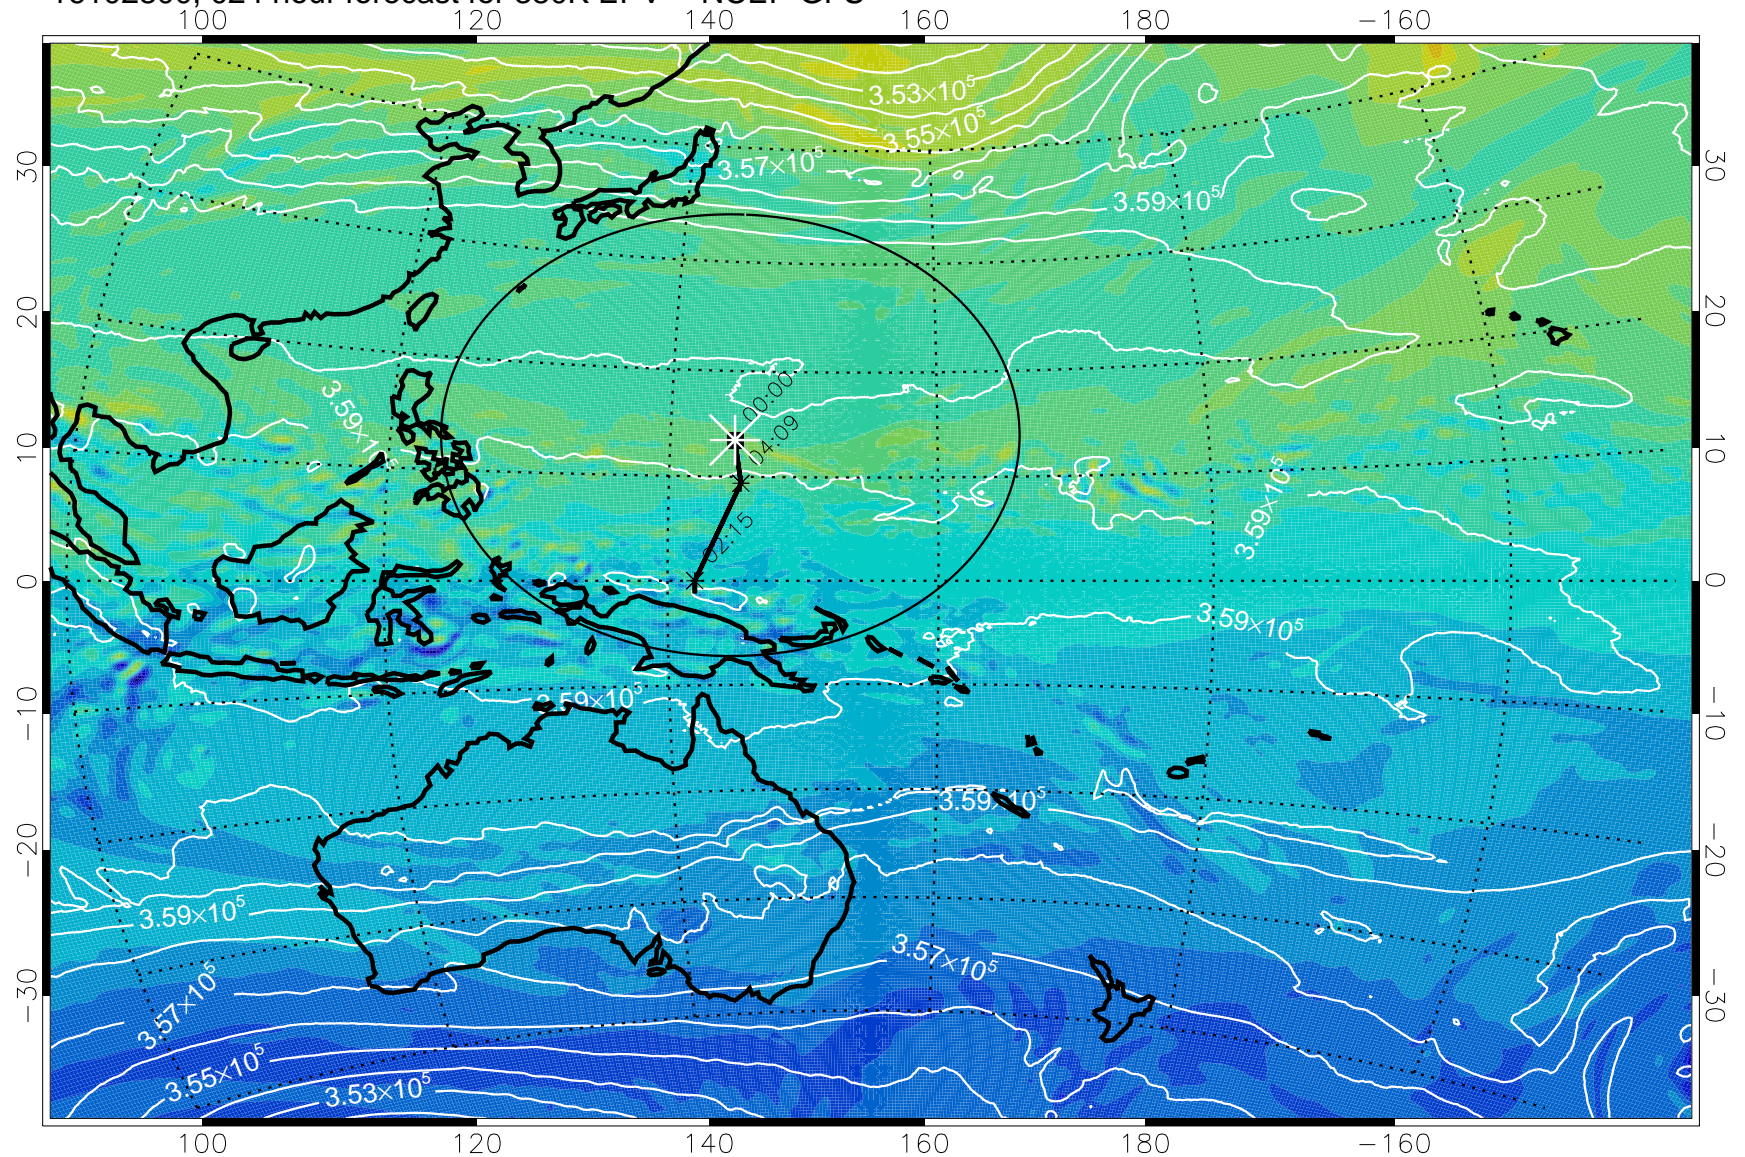

16102706, 006 hour forecast for 380K EPV -- NCEP GFS

16102712, 012 hour forecast for 380K EPV -- NCEP GFS

380K Montgomery Streamfunction, white

Range ring of 2304 km

16102718, 018 hour forecast for 380K EPV -- NCEP GFS

380K Montgomery Streamfunction, white

Range ring of 2304 km

16102800, 024 hour forecast for 380K EPV -- NCEP GFS

380K Montgomery Streamfunction, white

Range ring of 2304 km

16102806, 030 hour forecast for 380K EPV -- NCEP GFS

380K Montgomery Streamfunction, white

Range ring of 2304 km

16102812, 036 hour forecast for 380K EPV -- NCEP GFS

380K Montgomery Streamfunction, white

Range ring of 2304 km

16102818, 042 hour forecast for 380K EPV -- NCEP GFS

380K Montgomery Streamfunction, white

Range ring of 2304 km

16102900, 048 hour forecast for 380K EPV -- NCEP GFS

380K Montgomery Streamfunction, white

Range ring of 2304 km

16102906, 054 hour forecast for 380K EPV -- NCEP GFS