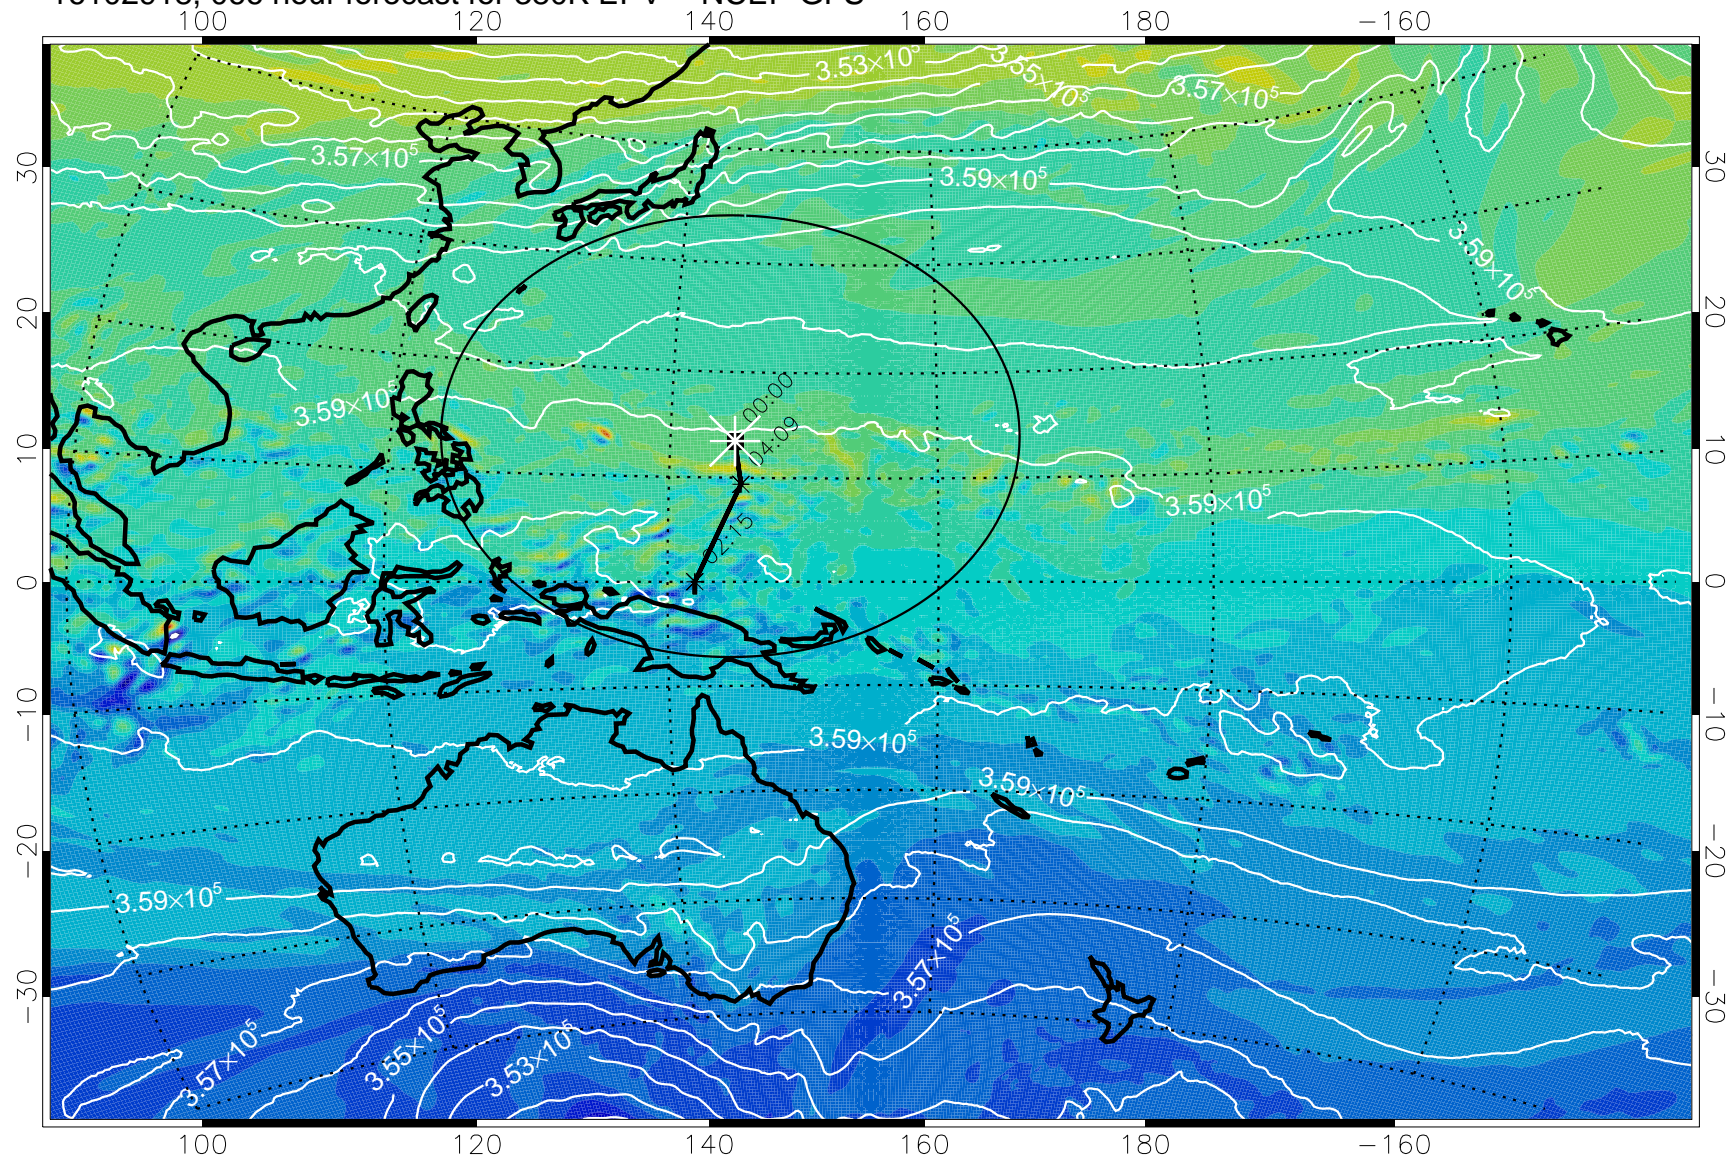

380K Montgomery Streamfunction, white

Range ring of 2304 km

16102900, 048 hour forecast for 380K EPV -- NCEP GFS

380K Montgomery Streamfunction, white

Range ring of 2304 km

16102906, 054 hour forecast for 380K EPV -- NCEP GFS

380K Montgomery Streamfunction, white

Range ring of 2304 km

16102912, 060 hour forecast for 380K EPV -- NCEP GFS

380K Montgomery Streamfunction, white

Range ring of 2304 km

16102918, 066 hour forecast for 380K EPV -- NCEP GFS

380K Montgomery Streamfunction, white

Range ring of 2304 km

16103000, 072 hour forecast for 380K EPV -- NCEP GFS

380K Montgomery Streamfunction, white

Range ring of 2304 km

16103006, 078 hour forecast for 380K EPV -- NCEP GFS

380K Montgomery Streamfunction, white

Range ring of 2304 km

16103012, 084 hour forecast for 380K EPV -- NCEP GFS

380K Montgomery Streamfunction, white

Range ring of 2304 km

16103018, 090 hour forecast for 380K EPV -- NCEP GFS