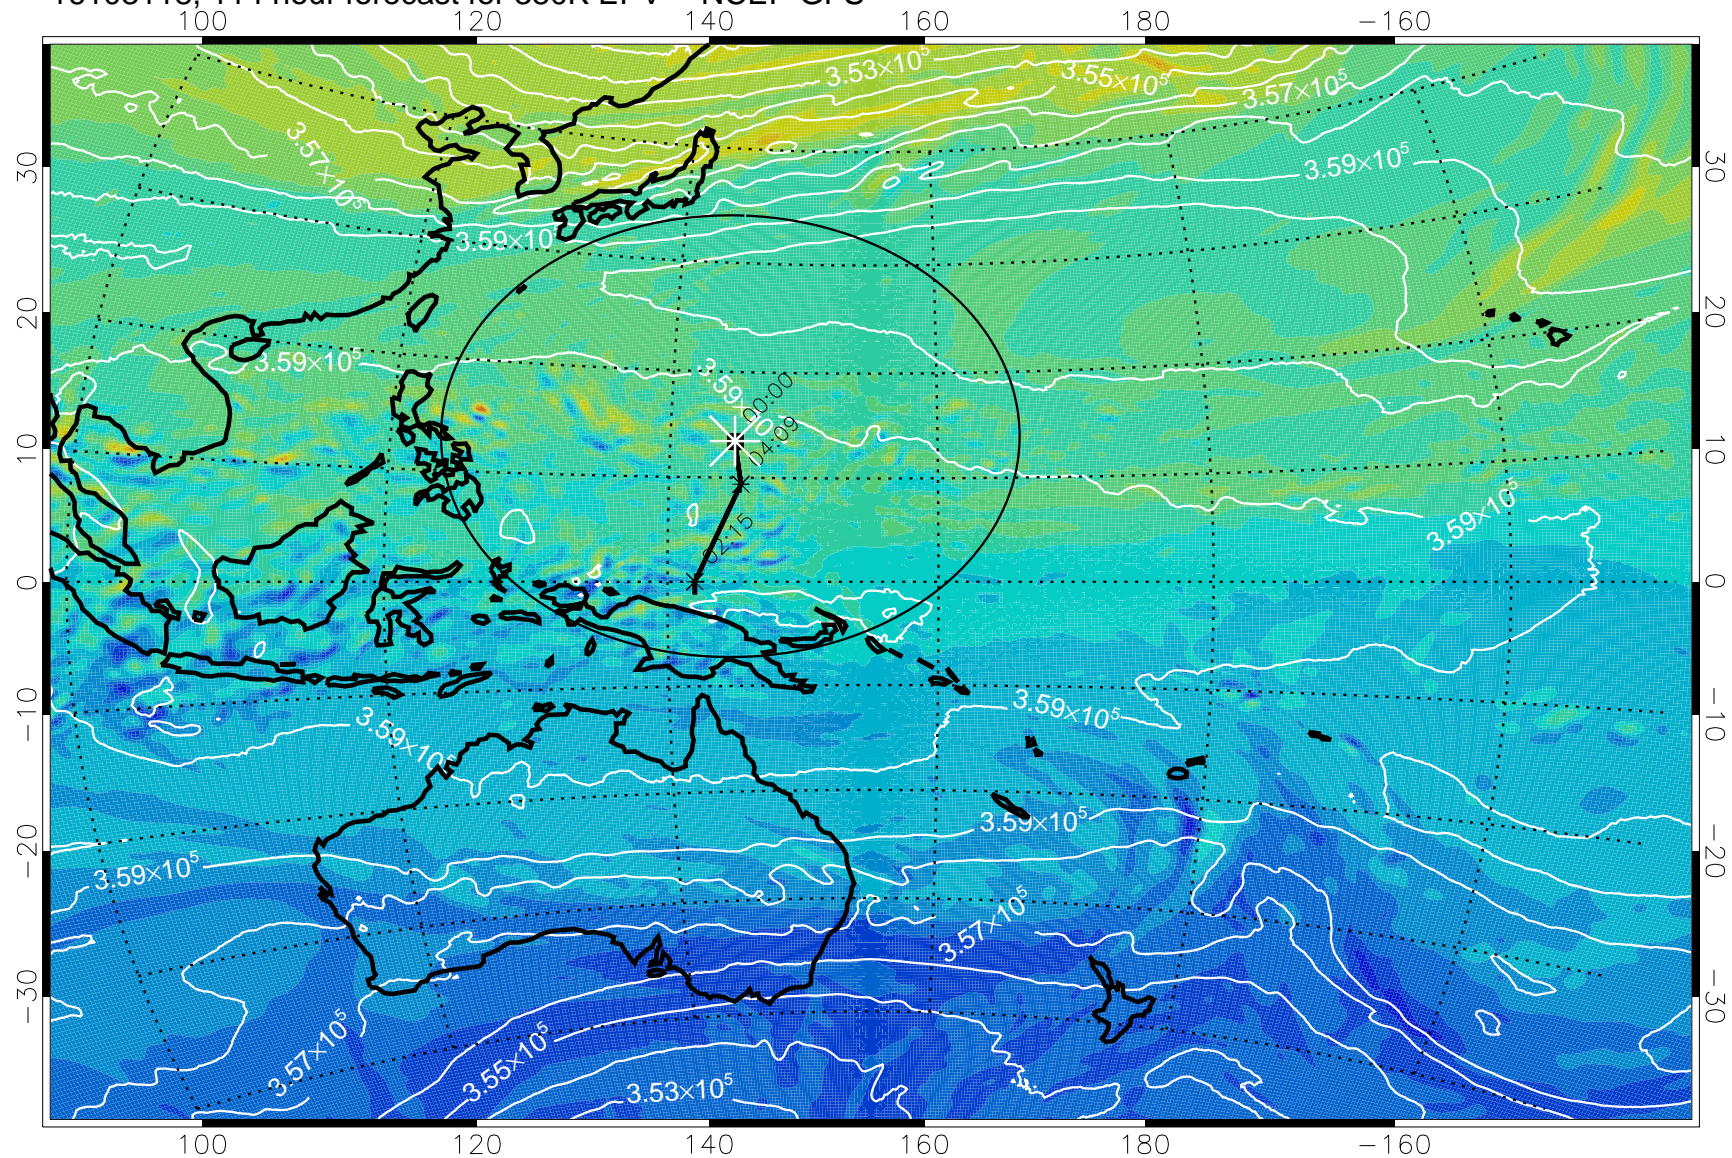

380K Montgomery Streamfunction, white

Range ring of 2304 km

16103012, 084 hour forecast for 380K EPV -- NCEP GFS

380K Montgomery Streamfunction, white

Range ring of 2304 km

16103018, 090 hour forecast for 380K EPV -- NCEP GFS

380K Montgomery Streamfunction, white

Range ring of 2304 km

16103100, 096 hour forecast for 380K EPV -- NCEP GFS

16103106, 102 hour forecast for 380K EPV -- NCEP GFS

380K Montgomery Streamfunction, white

Range ring of 2304 km

16103112, 108 hour forecast for 380K EPV -- NCEP GFS

380K Montgomery Streamfunction, white

Range ring of 2304 km

16103118, 114 hour forecast for 380K EPV -- NCEP GFS

380K Montgomery Streamfunction, white

Range ring of 2304 km

16110100, 120 hour forecast for 380K EPV -- NCEP GFS

380K Montgomery Streamfunction, white

Range ring of 2304 km