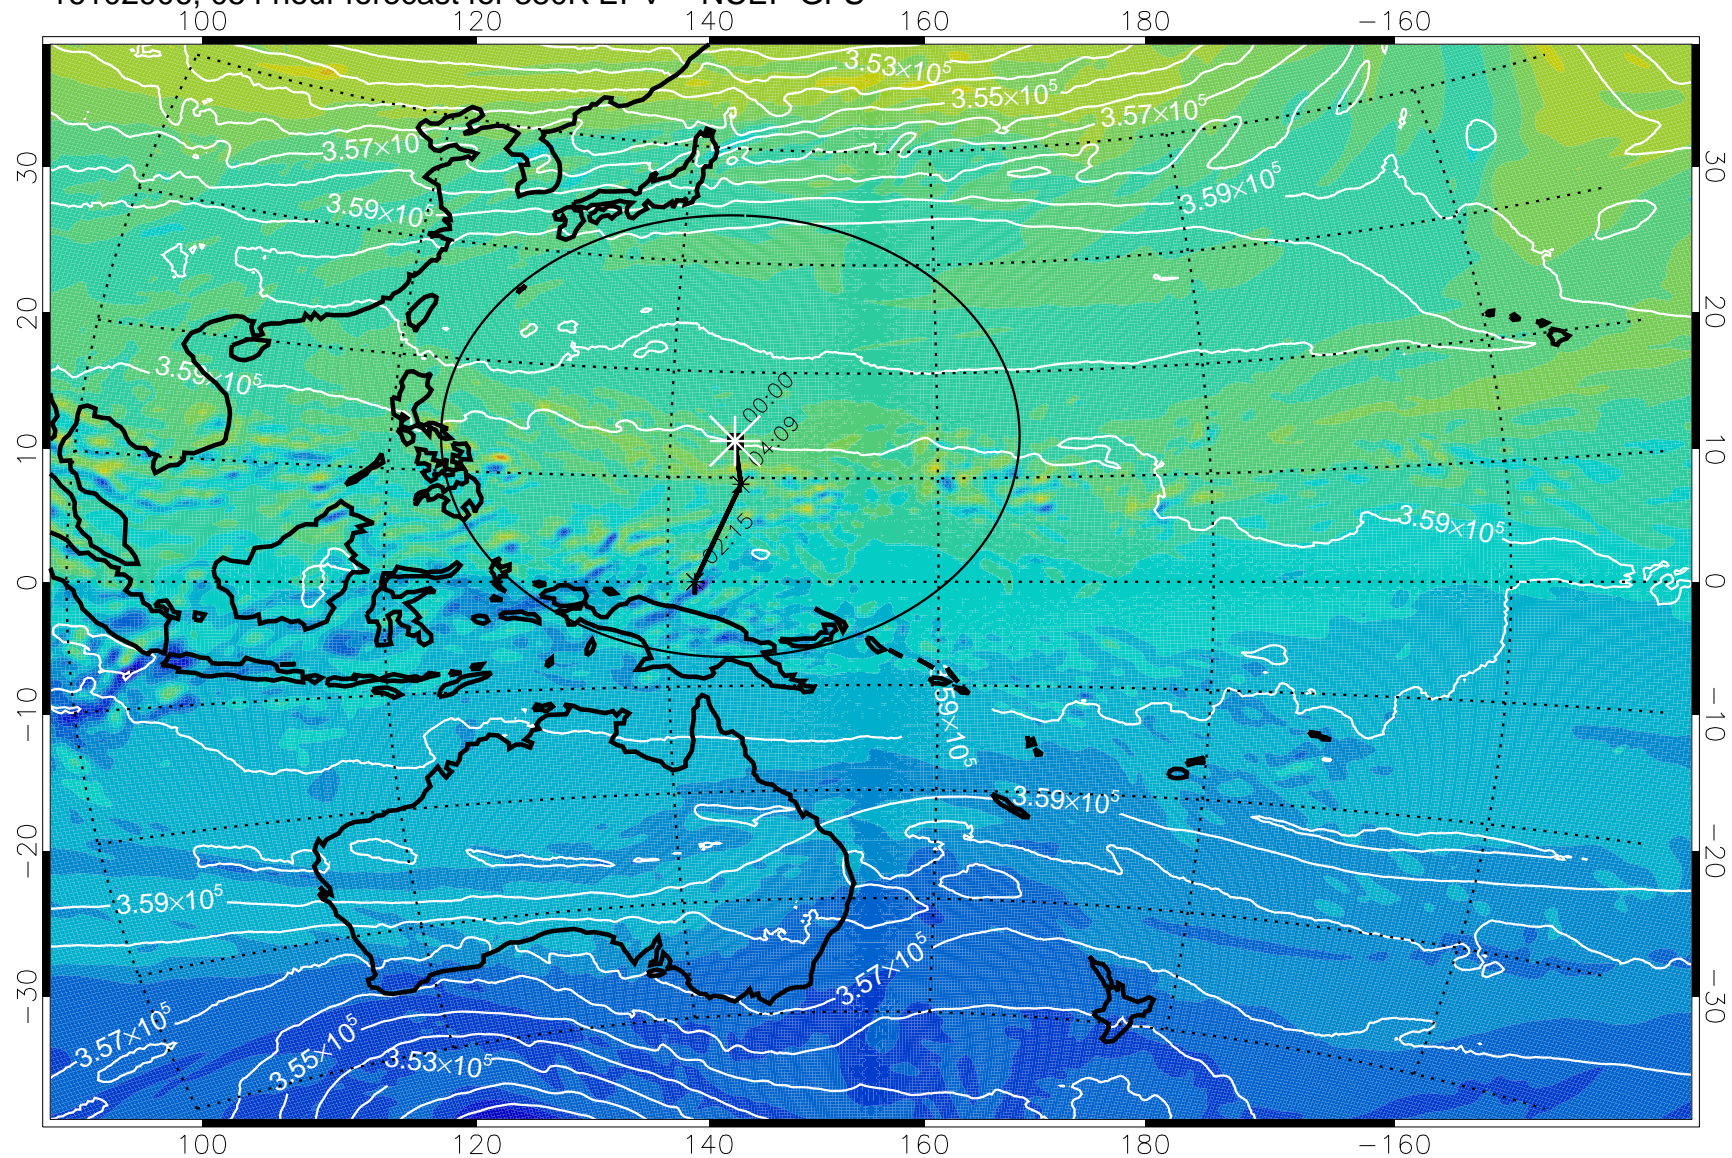

380K Montgomery Streamfunction, white

Range ring of 2304 km

16102812, 036 hour forecast for 380K EPV -- NCEP GFS

380K Montgomery Streamfunction, white

Range ring of 2304 km

16102818, 042 hour forecast for 380K EPV -- NCEP GFS

380K Montgomery Streamfunction, white

Range ring of 2304 km

16102900, 048 hour forecast for 380K EPV -- NCEP GFS

380K Montgomery Streamfunction, white

Range ring of 2304 km

16102906, 054 hour forecast for 380K EPV -- NCEP GFS

380K Montgomery Streamfunction, white

Range ring of 2304 km

16102912, 060 hour forecast for 380K EPV -- NCEP GFS

380K Montgomery Streamfunction, white

Range ring of 2304 km

16102918, 066 hour forecast for 380K EPV -- NCEP GFS

380K Montgomery Streamfunction, white

Range ring of 2304 km

16103000, 072 hour forecast for 380K EPV -- NCEP GFS

380K Montgomery Streamfunction, white

Range ring of 2304 km

16103006, 078 hour forecast for 380K EPV -- NCEP GFS