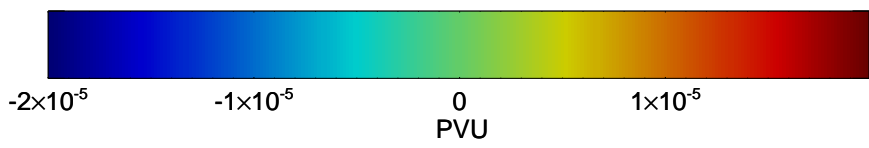

16103106, 102 hour forecast for 355K EPV -- NCEP GFS

355K Montgomery Streamfunction, white
EPV Tropopause (2 PVU) Position
Range ring of 2304 km