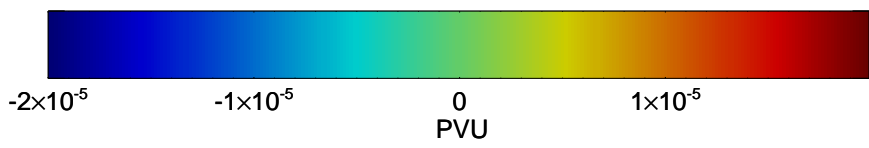

16102806, 030 hour forecast for 355K EPV -- NCEP GFS

355K Montgomery Streamfunction, white
EPV Tropopause (2 PVU) Position
Range ring of 2304 km