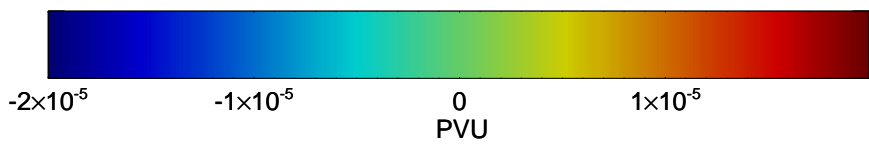

16102706, 006 hour forecast for 355K EPV -- NCEP GFS

355K Montgomery Streamfunction, white  
EPV Tropopause (2 PVU) Position  
Range ring of 2304 km

16102712, 012 hour forecast for 355K EPV -- NCEP GFS

355K Montgomery Streamfunction, white  
EPV Tropopause (2 PVU) Position  
Range ring of 2304 km