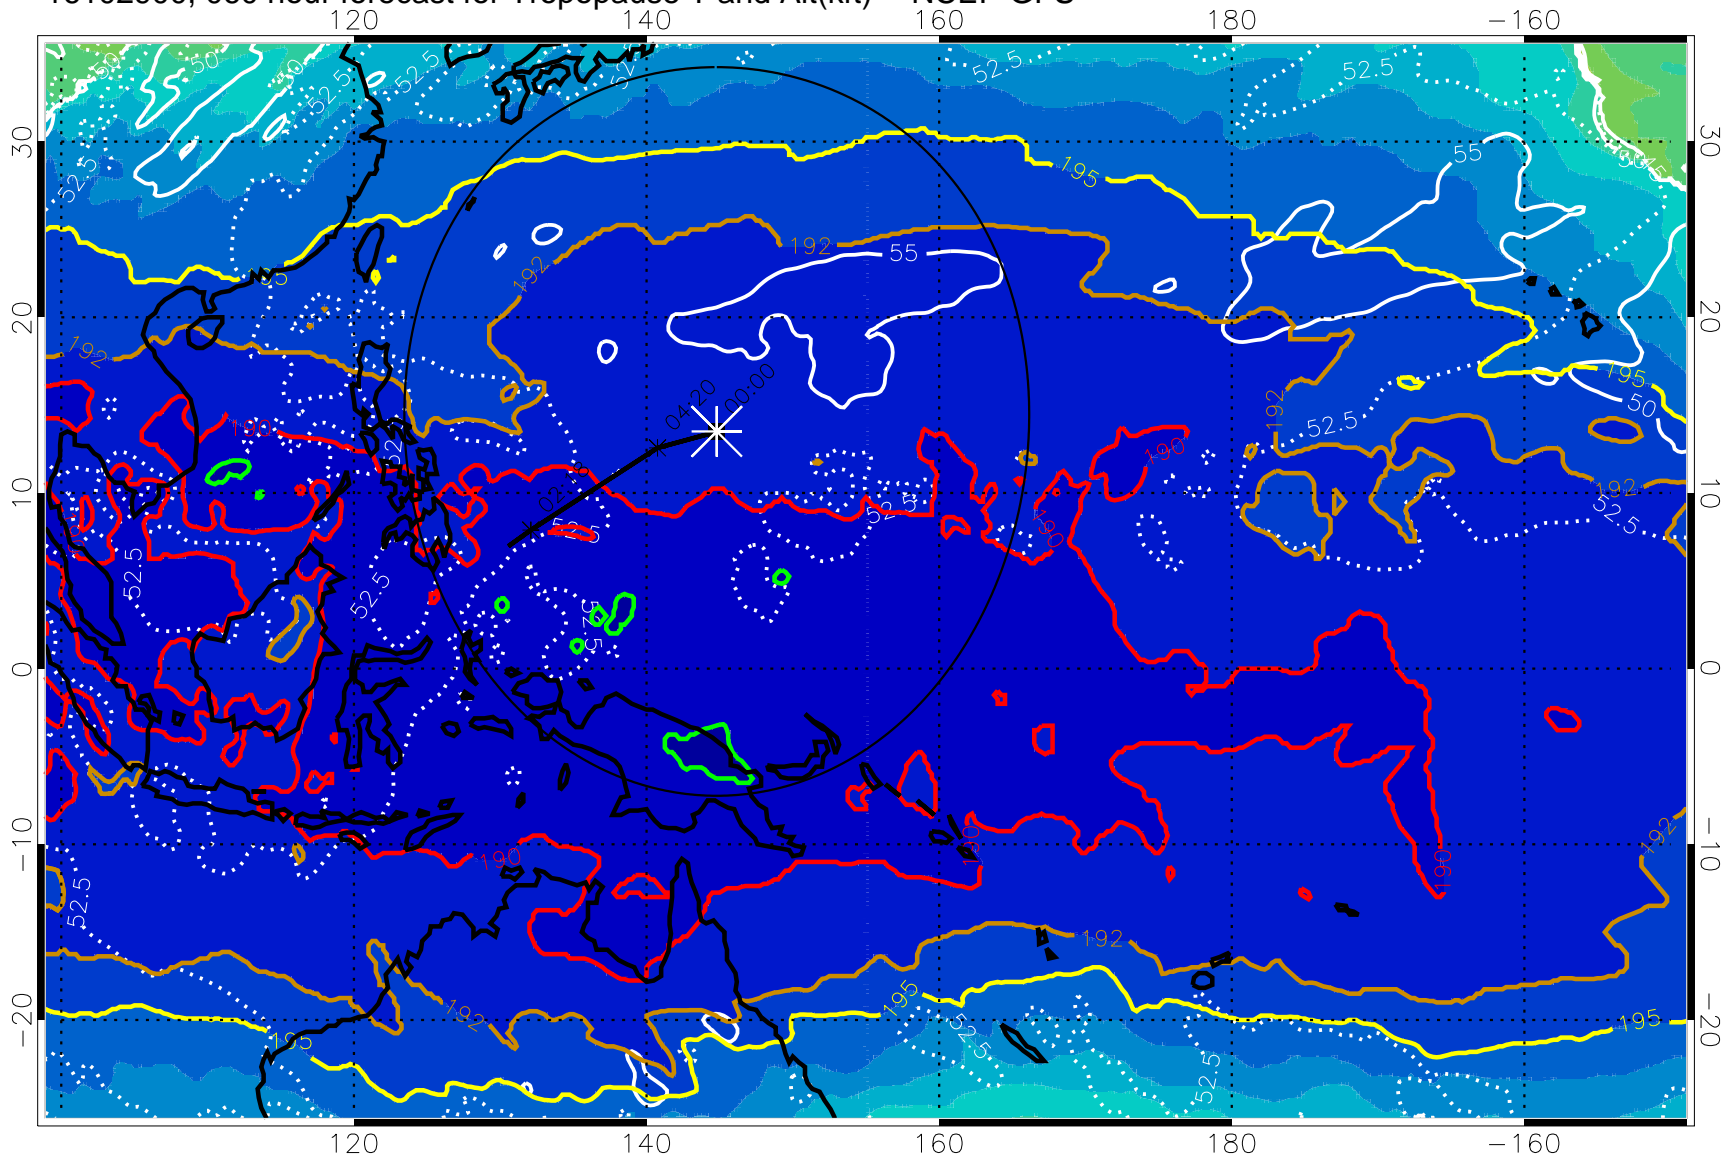

16102900, 060 hour forecast for Tropopause T and Alt(kft) -- NCEP GFS

190   200   210   220   230
Tropopause T, K

Tropopause Altitude in kft (white)

192.5K Isotherm   195K Isotherm
187.5K Isotherm   190K Isotherm

Range ring of 2304 km