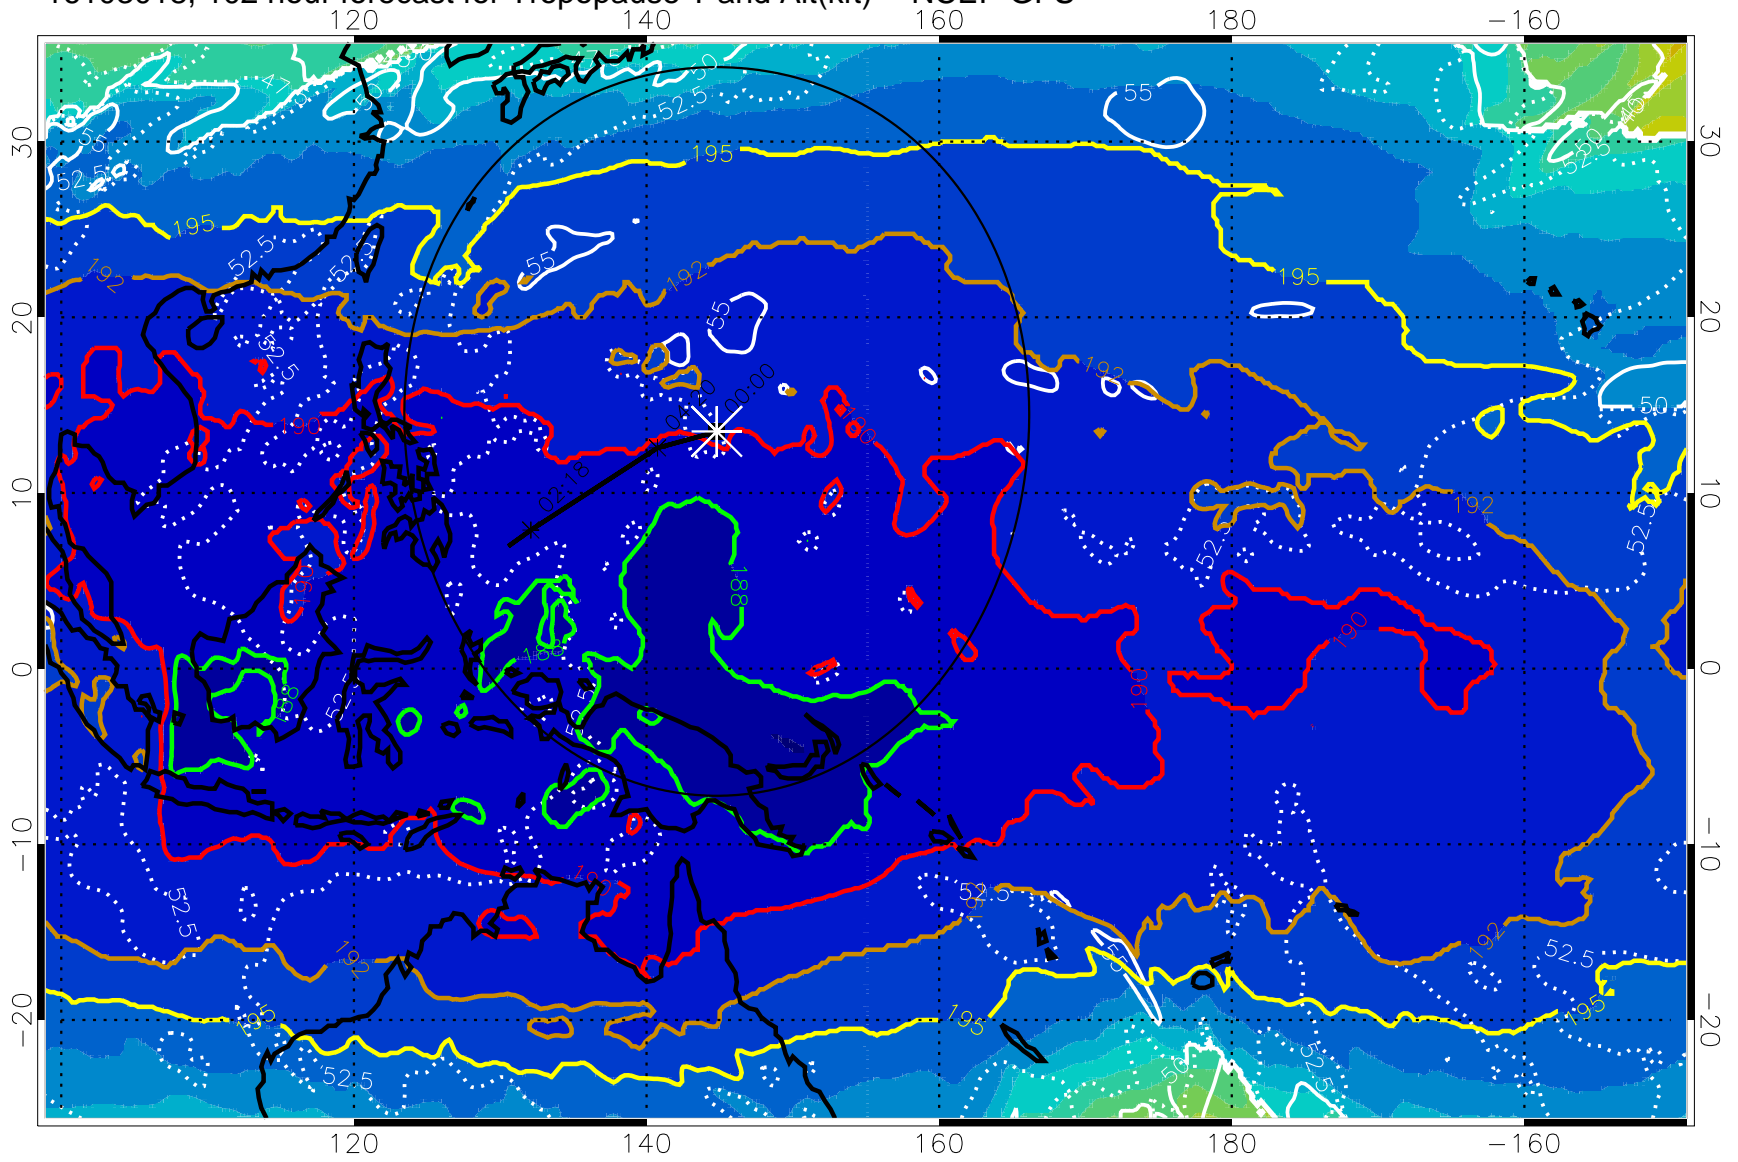

16103018, 102 hour forecast for Tropopause T and Alt(kft) -- NCEP GFS

190 200 210 220 230
Tropopause T, K

Tropopause Altitude in kft (white)

192.5K Isotherm 195K Isotherm
187.5K Isotherm 190K Isotherm

Range ring of 2304 km