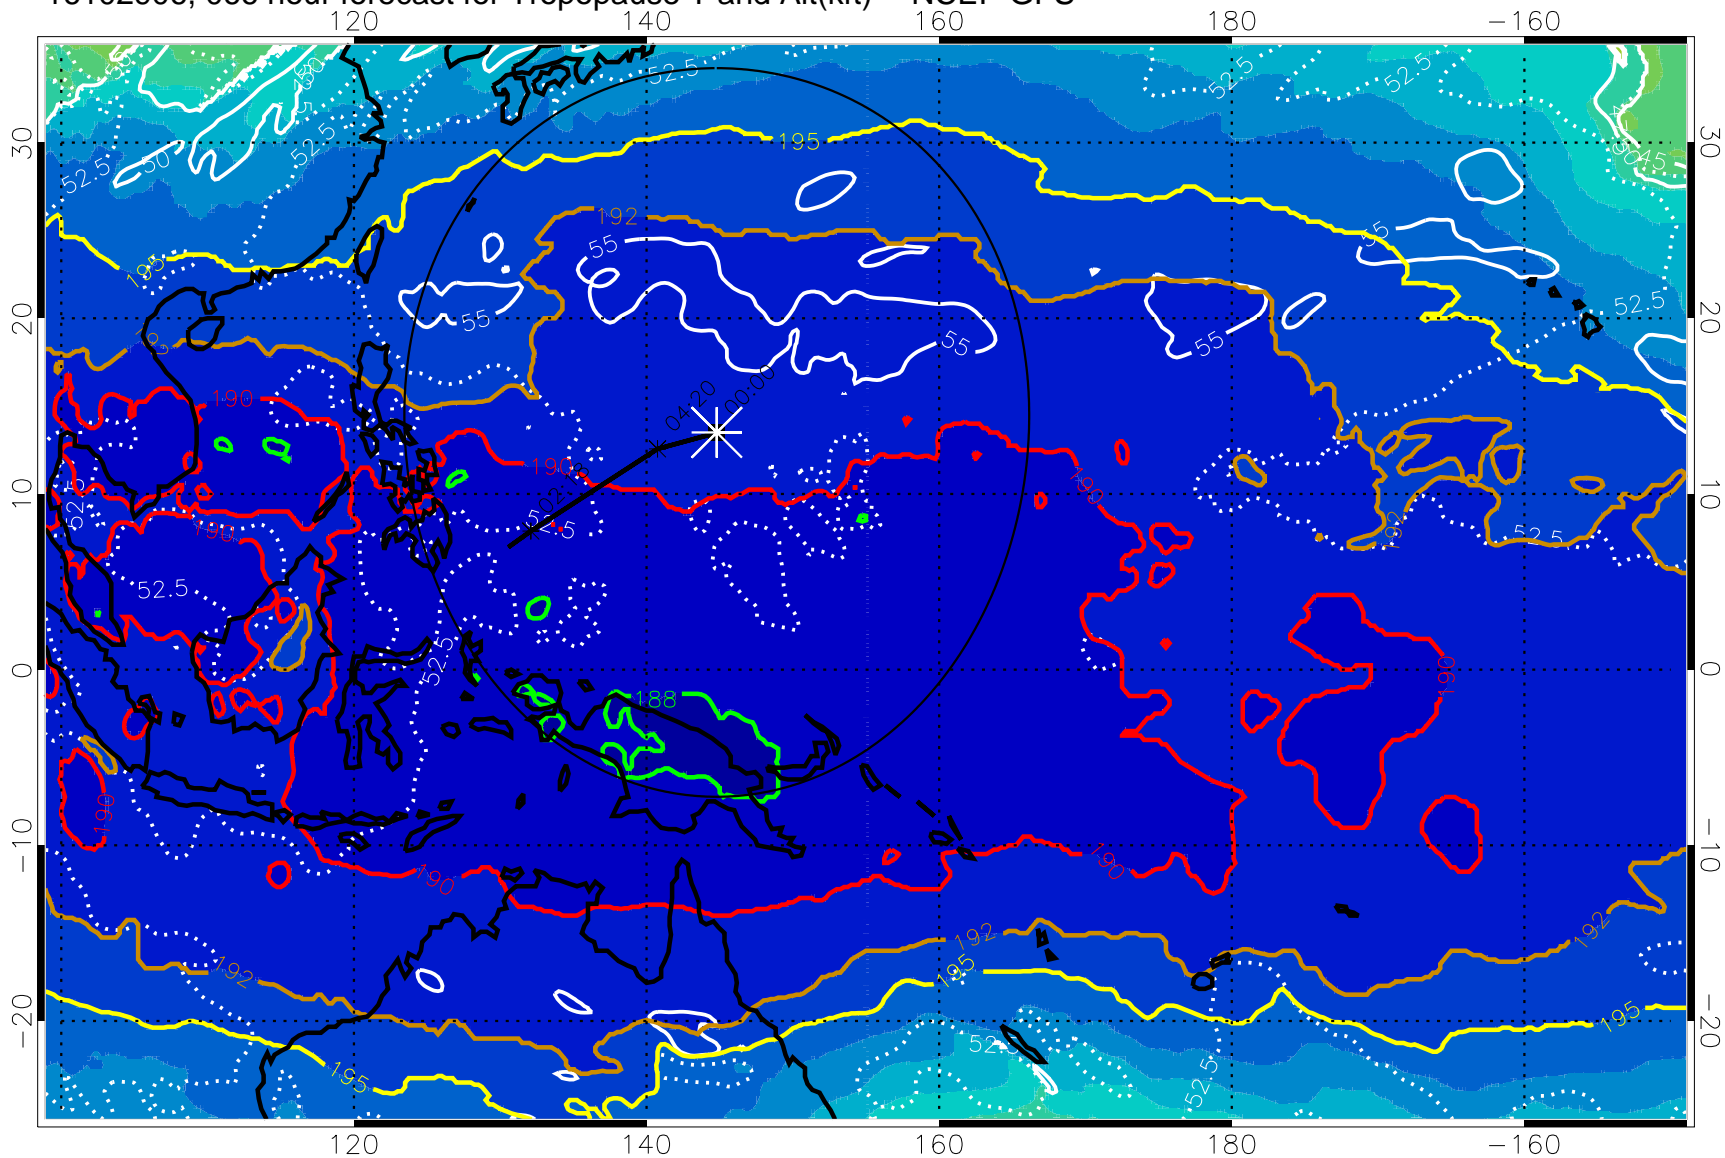

16102906, 066 hour forecast for Tropopause T and Alt(kft) -- NCEP GFS

190 200 210 220 230

Tropopause T, K

Tropopause Altitude in kft (white)

192.5K Isotherm 195K Isotherm
187.5K Isotherm 190K Isotherm

Range ring of 2304 km