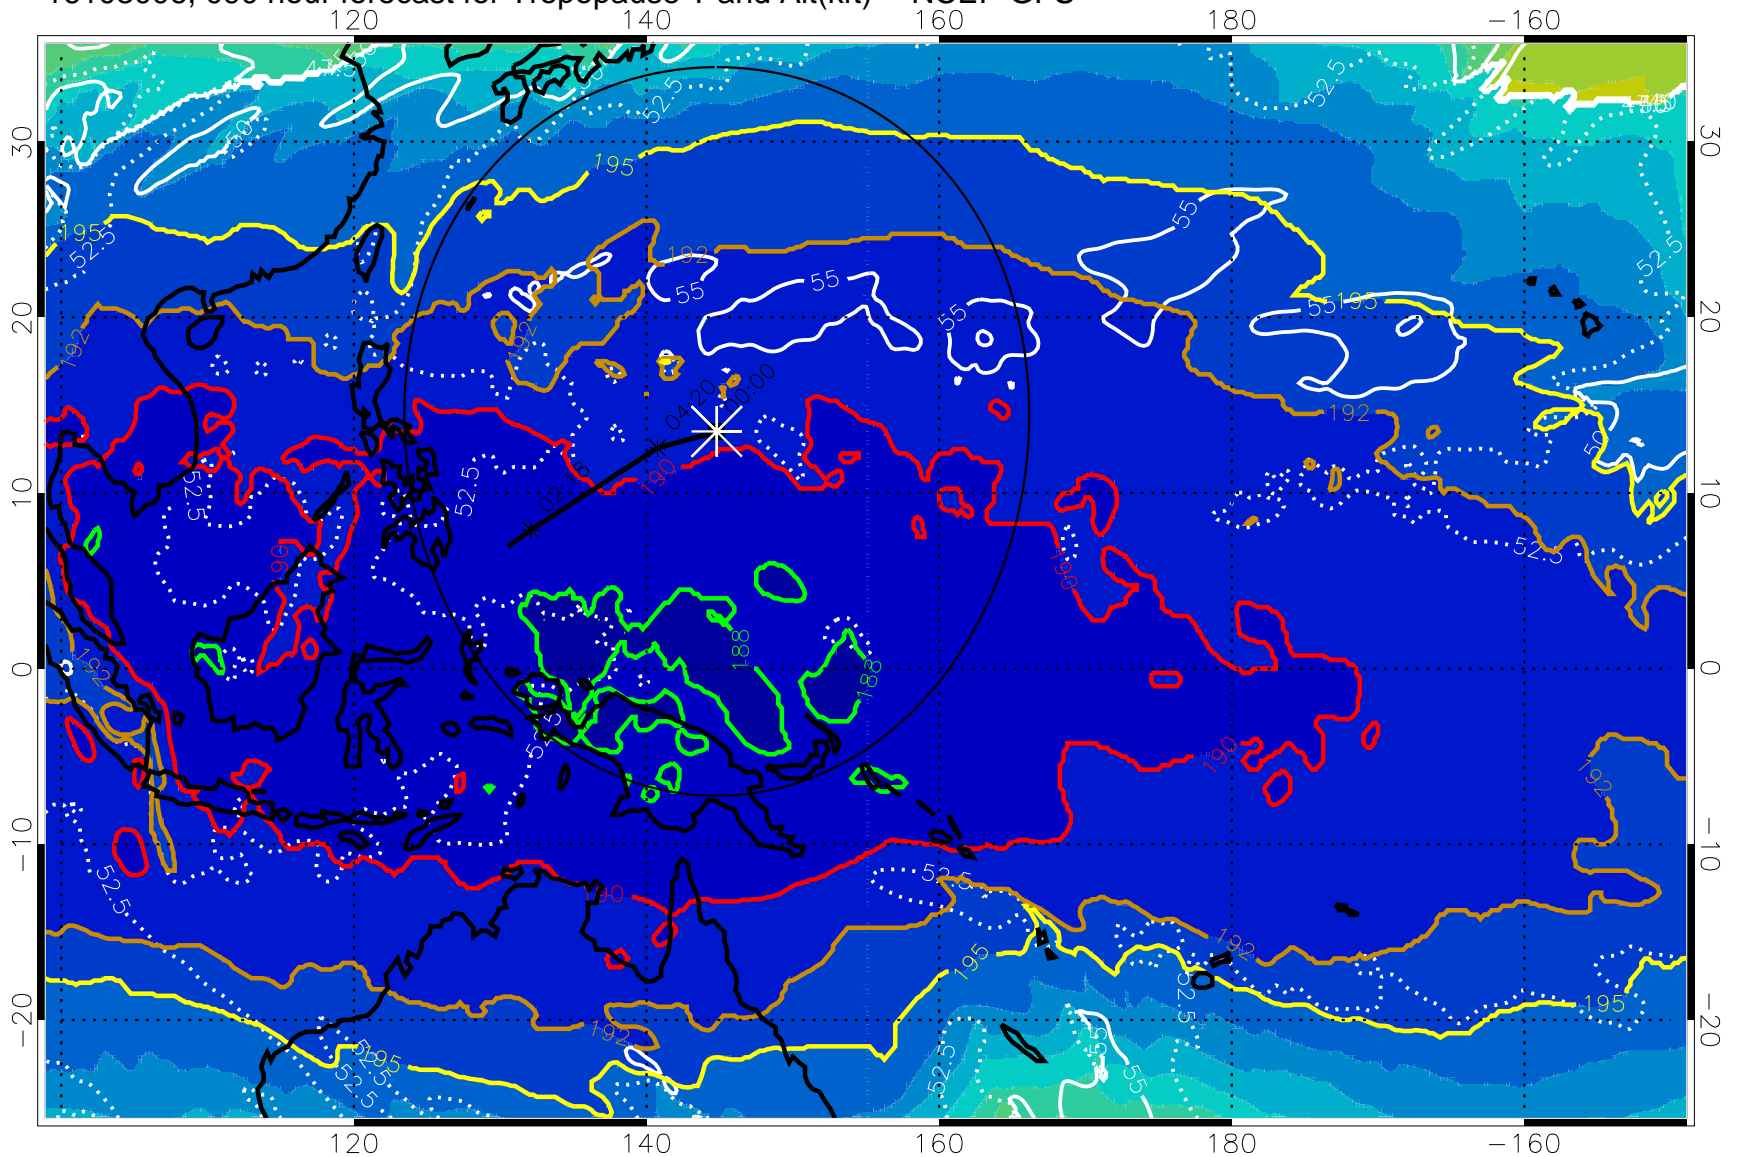

16103006, 090 hour forecast for Tropopause T and Alt(kft) -- NCEP GFS

190   200   210   220   230
Tropopause T, K

Tropopause Altitude in kft (white)

192.5K Isotherm   195K Isotherm
187.5K Isotherm   190K Isotherm

Range ring of 2304 km