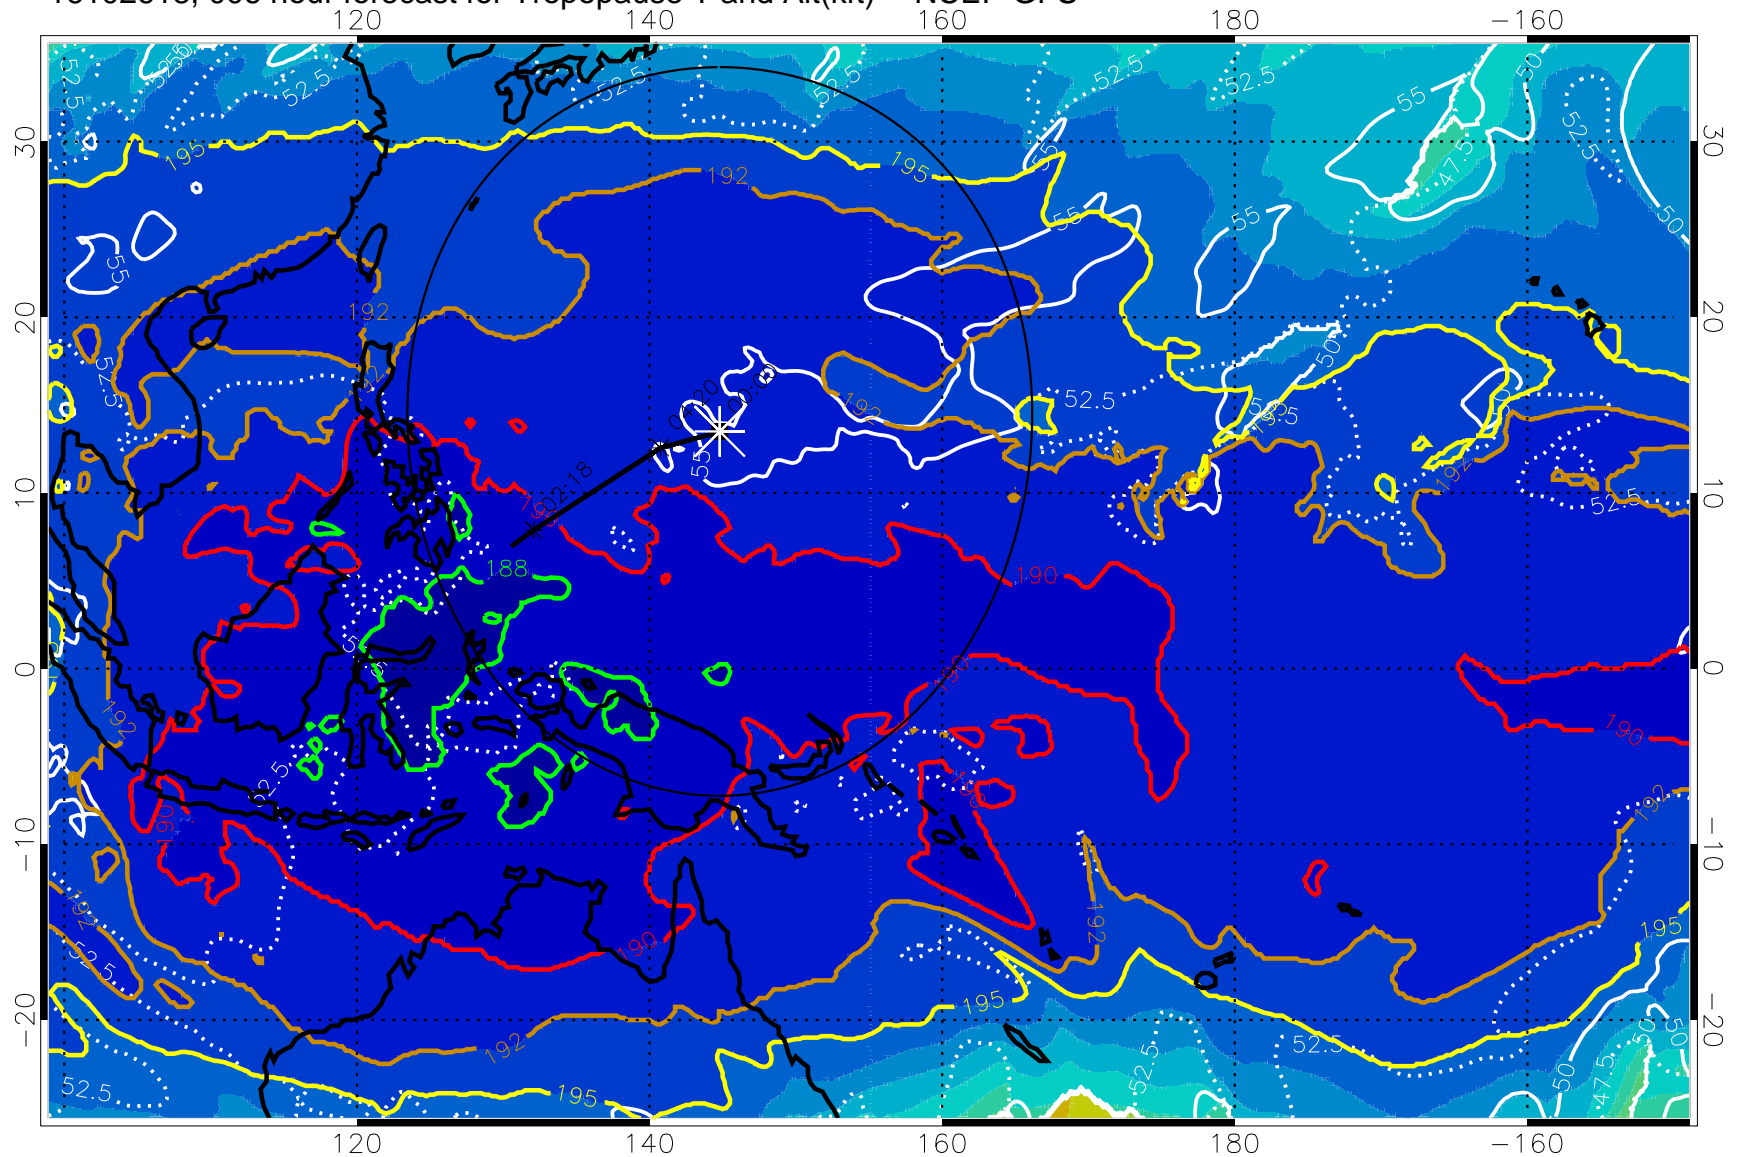

16102618, 006 hour forecast for Tropopause T and Alt(kft) -- NCEP GFS

190 200 210 220 230

Tropopause T, K

Tropopause Altitude in kft (white)

192.5K Isotherm 195K Isotherm

187.5K Isotherm 190K Isotherm

Range ring of 2304 km

16102700, 012 hour forecast for Tropopause T and Alt(kft) -- NCEP GFS

190 200 210 220 230
Tropopause T, K

Tropopause Altitude in kft (white)

192.5K Isotherm 195K Isotherm
187.5K Isotherm 190K Isotherm

Range ring of 2304 km