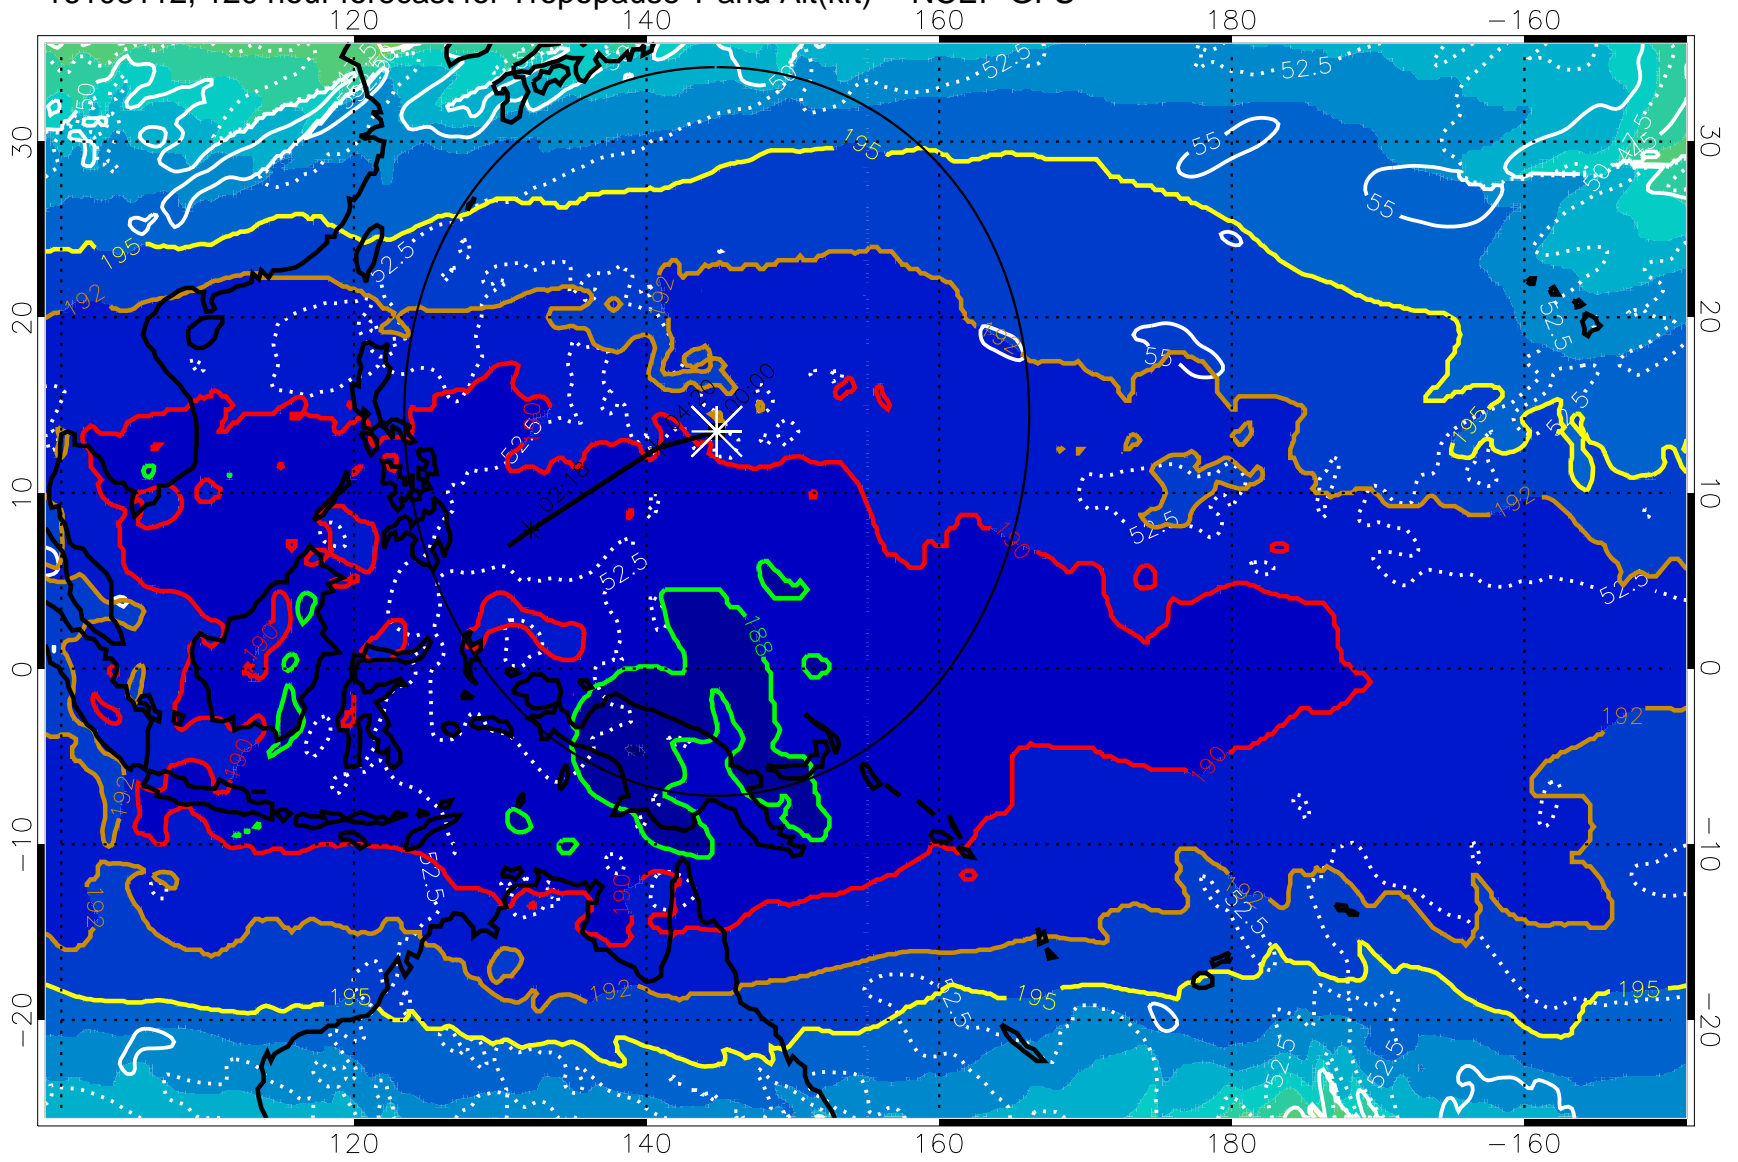

16103100, 108 hour forecast for Tropopause T and Alt(kft) -- NCEP GFS

190 200 210 220 230

Tropopause T, K

Tropopause Altitude in kft (white)

192.5K Isotherm 195K Isotherm

187.5K Isotherm 190K Isotherm

Range ring of 2304 km

16103106, 114 hour forecast for Tropopause T and Alt(kft) -- NCEP GFS

190 200 210 220 230
Tropopause T, K

Tropopause Altitude in kft (white)

192.5K Isotherm 195K Isotherm
187.5K Isotherm 190K Isotherm

Range ring of 2304 km

16103112, 120 hour forecast for Tropopause T and Alt(kft) -- NCEP GFS

190 200 210 220 230
Tropopause T, K

Tropopause Altitude in kft (white)

192.5K Isotherm 195K Isotherm
187.5K Isotherm 190K Isotherm

Range ring of 2304 km