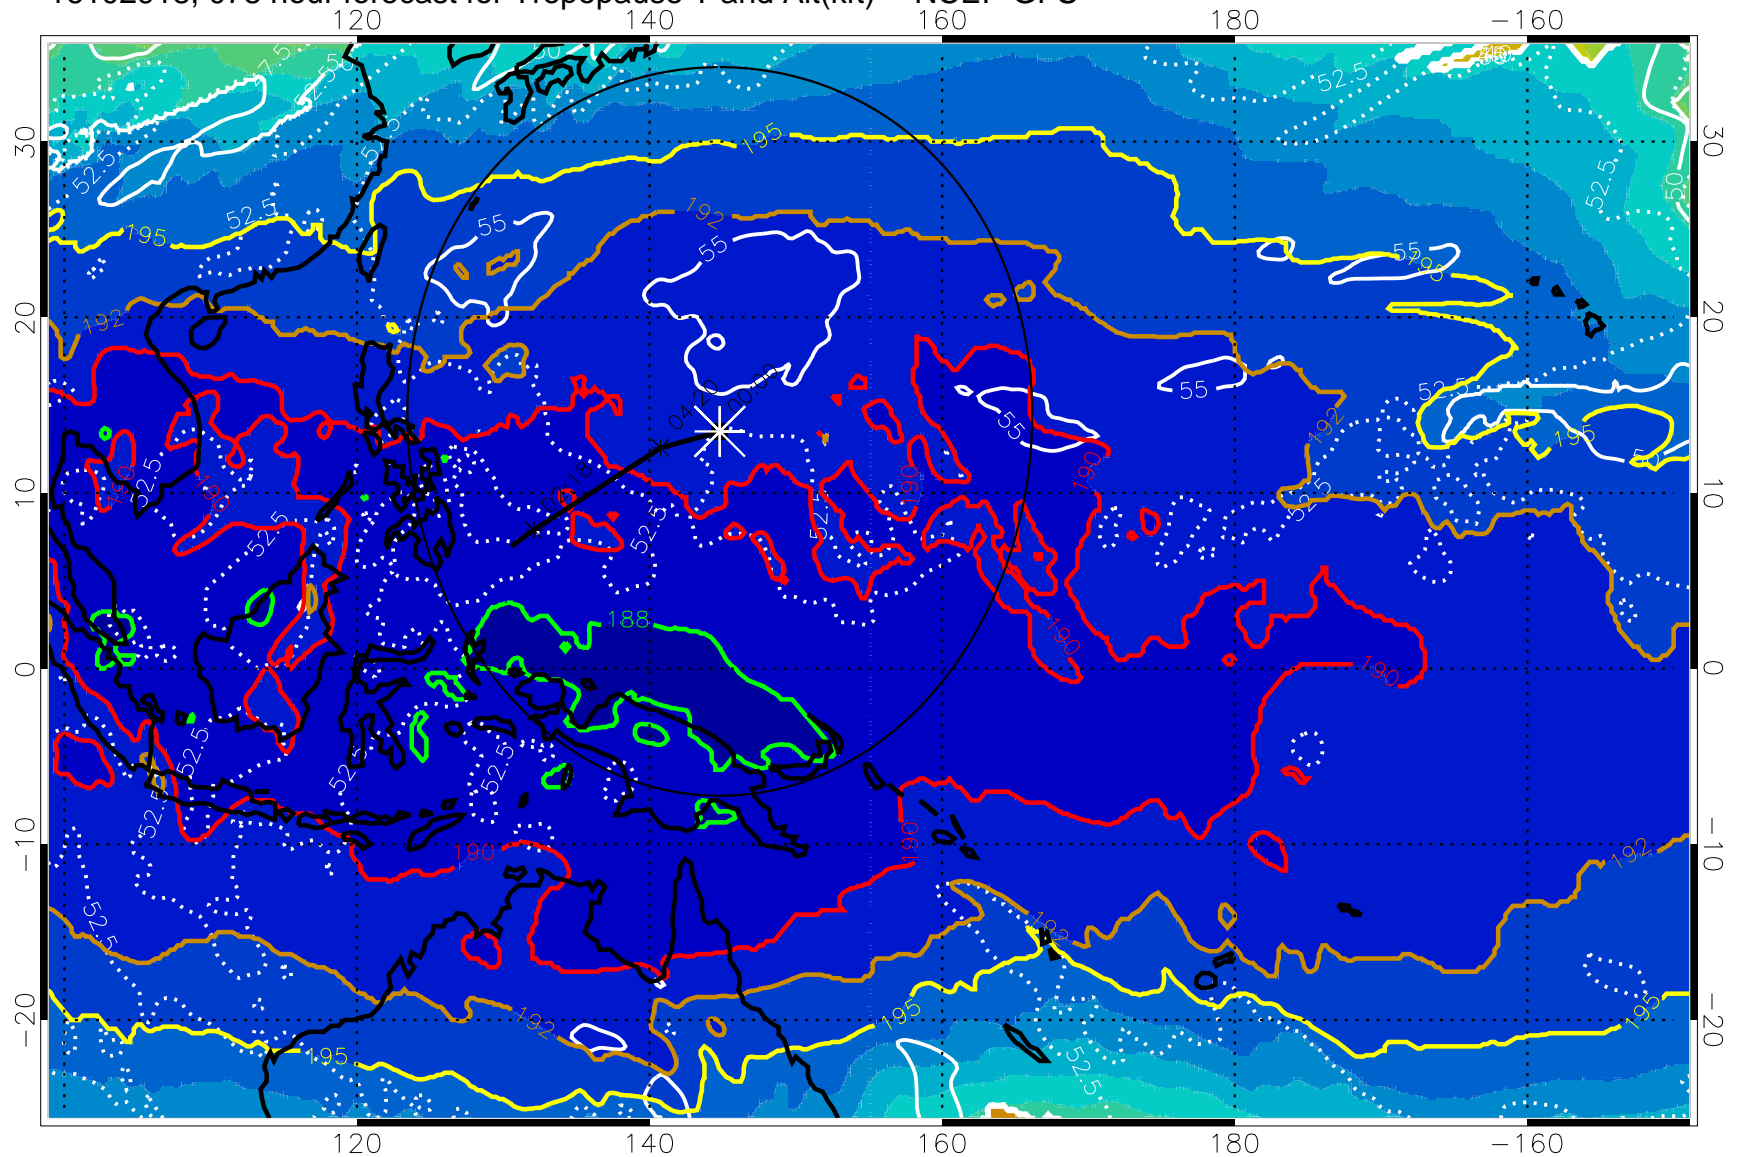

16102912, 072 hour forecast for Tropopause T and Alt(kft) -- NCEP GFS

190 200 210 220 230

Tropopause T, K

Tropopause Altitude in kft (white)

192.5K Isotherm 195K Isotherm

187.5K Isotherm 190K Isotherm

Range ring of 2304 km

16102918, 078 hour forecast for Tropopause T and Alt(kft) -- NCEP GFS

190 200 210 220 230

Tropopause T, K

Tropopause Altitude in kft (white)

192.5K Isotherm 195K Isotherm

187.5K Isotherm 190K Isotherm

Range ring of 2304 km