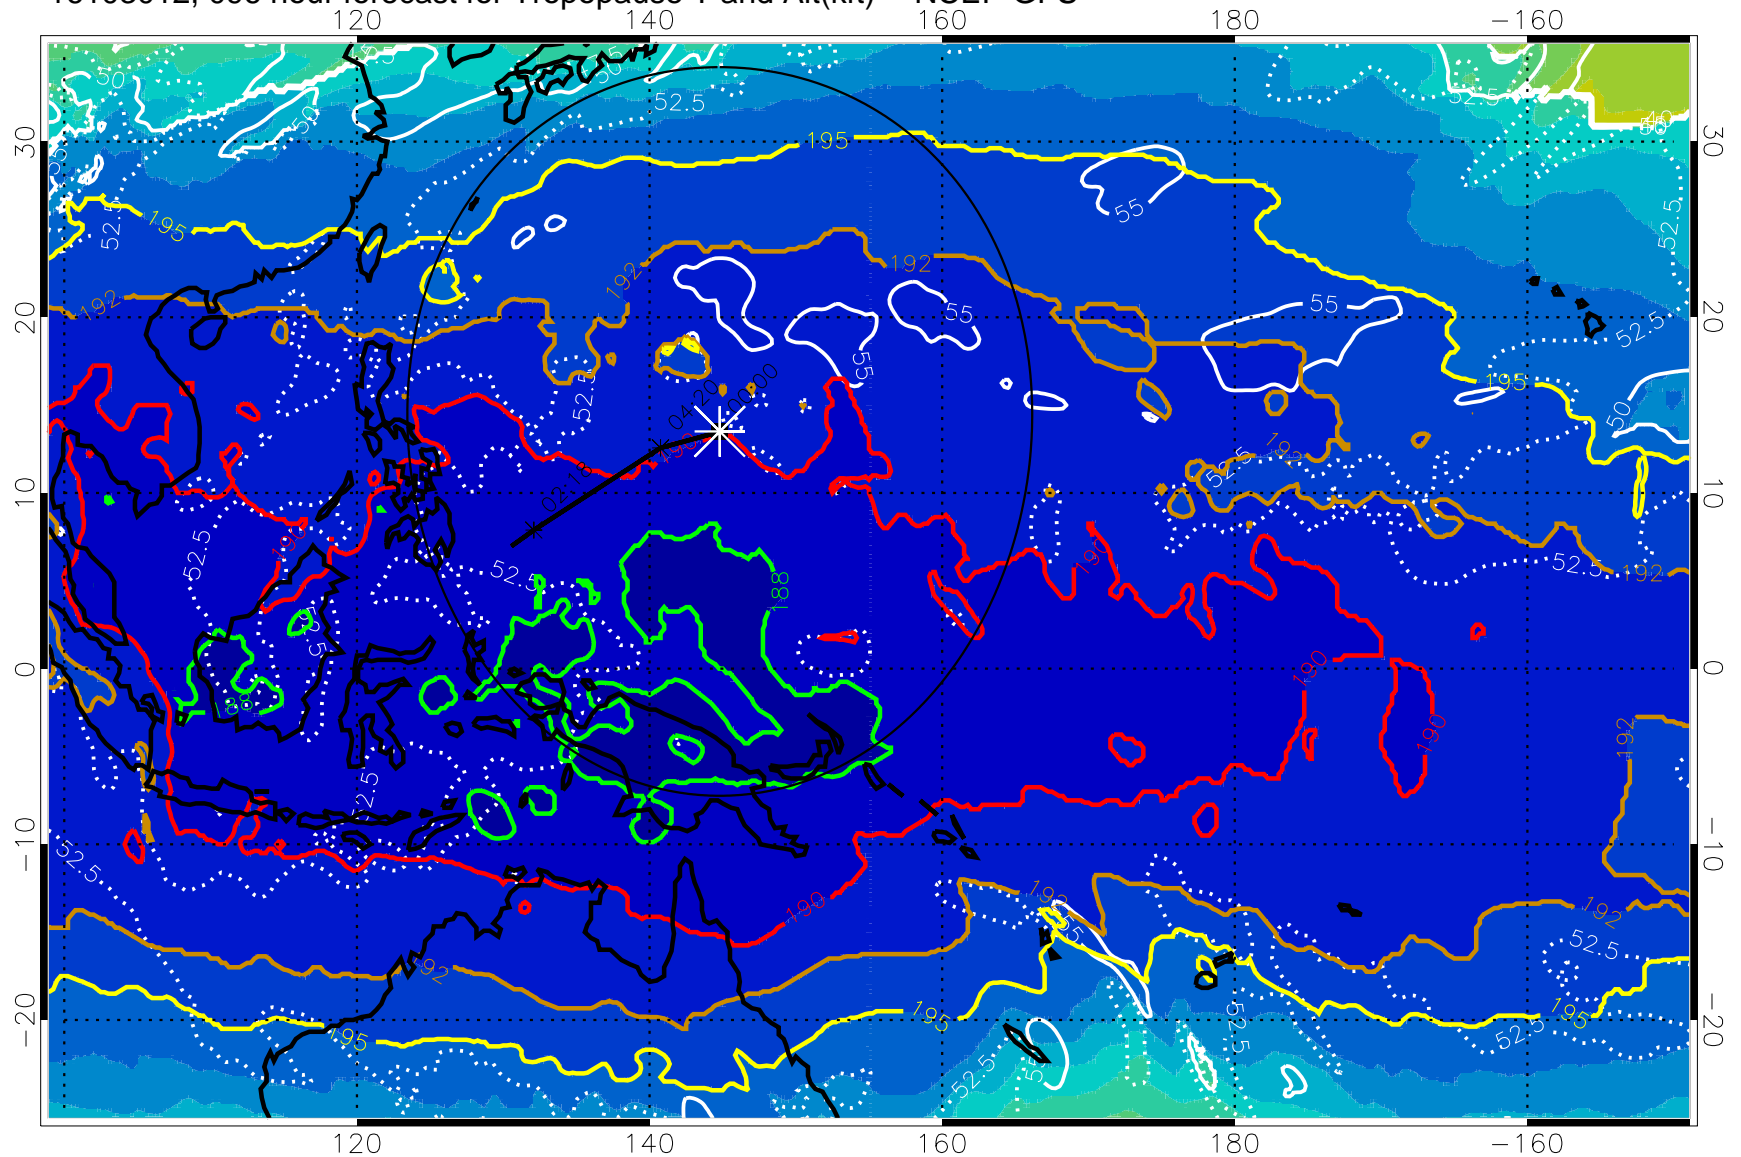

16103006, 090 hour forecast for Tropopause T and Alt(kft) -- NCEP GFS

190 200 210 220 230
Tropopause T, K

Tropopause Altitude in kft (white)

192.5K Isotherm 195K Isotherm
187.5K Isotherm 190K Isotherm

Range ring of 2304 km

16103012, 096 hour forecast for Tropopause T and Alt(kft) -- NCEP GFS

190 200 210 220 230
Tropopause T, K

Tropopause Altitude in kft (white)

192.5K Isotherm 195K Isotherm
187.5K Isotherm 190K Isotherm

Range ring of 2304 km