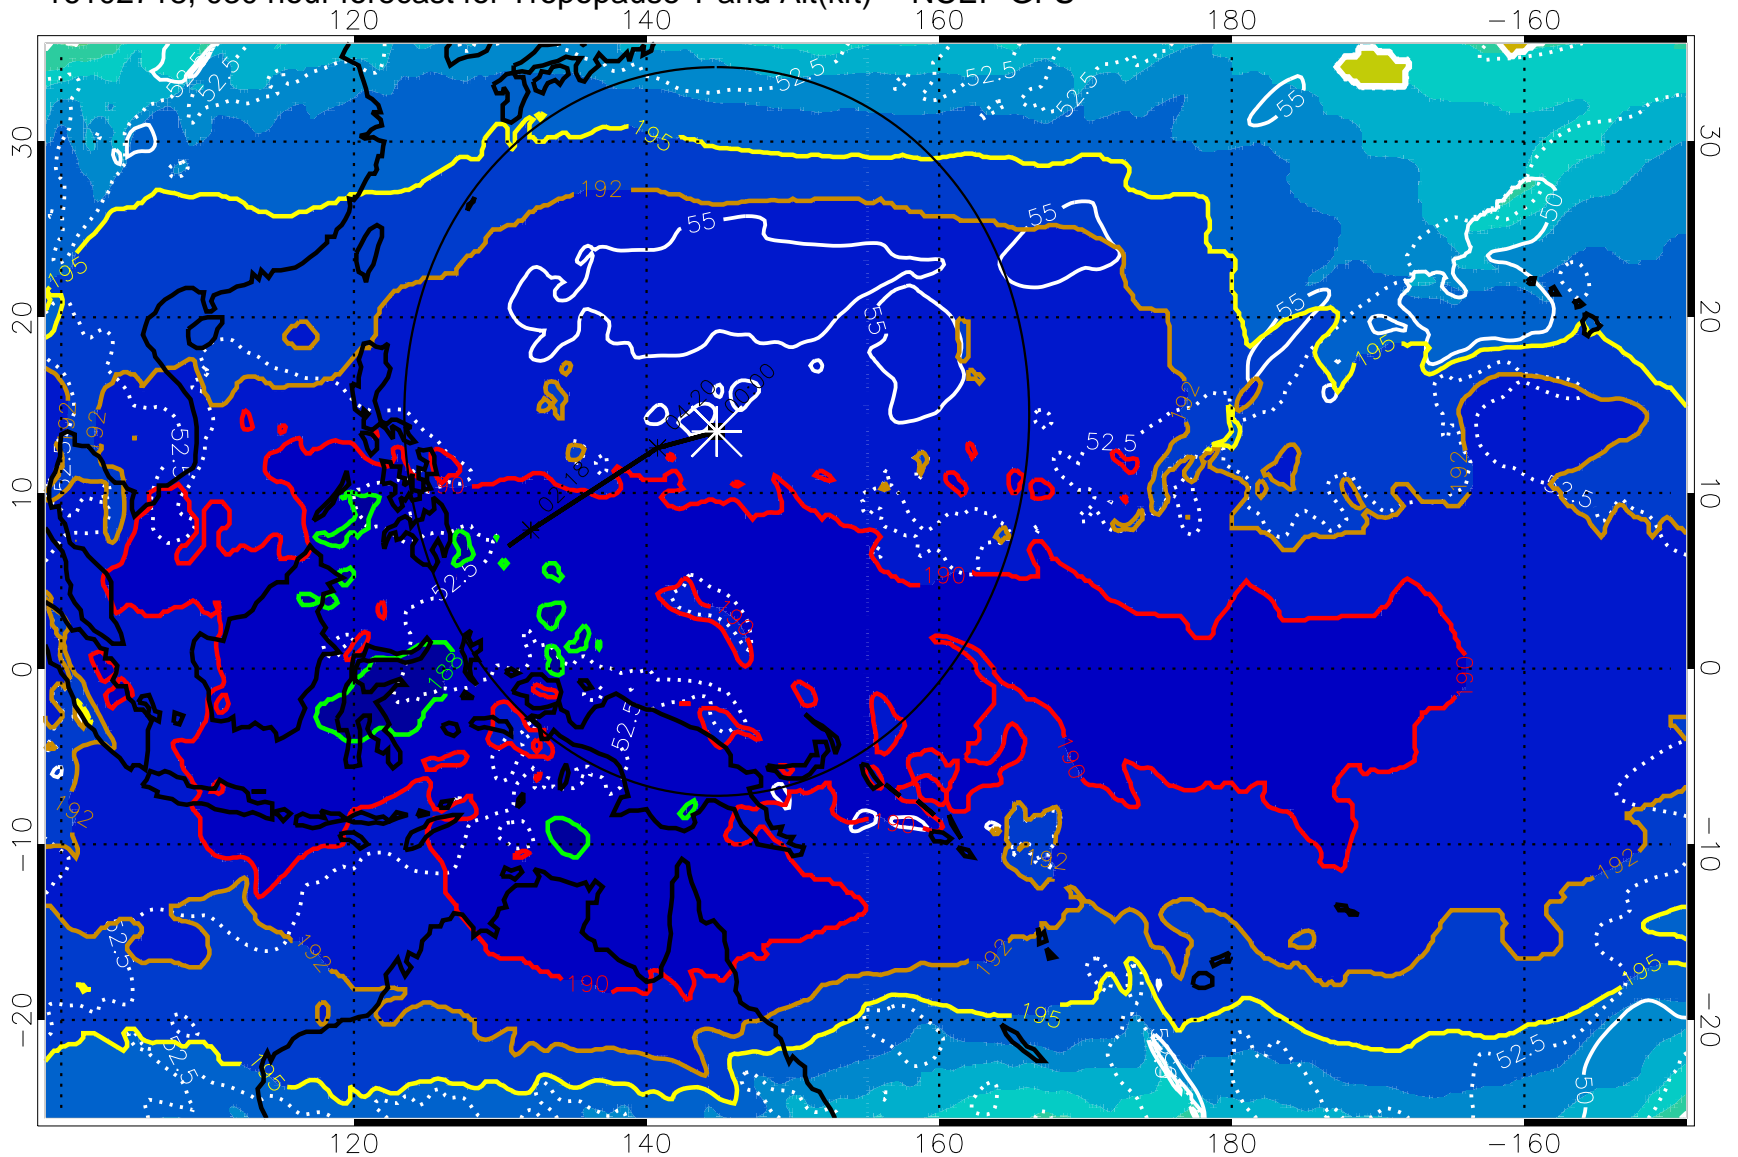

16102718, 030 hour forecast for Tropopause T and Alt(kft) -- NCEP GFS

190 200 210 220 230
Tropopause T, K

Tropopause Altitude in kft (white)

192.5K Isotherm 195K Isotherm
187.5K Isotherm 190K Isotherm

Range ring of 2304 km