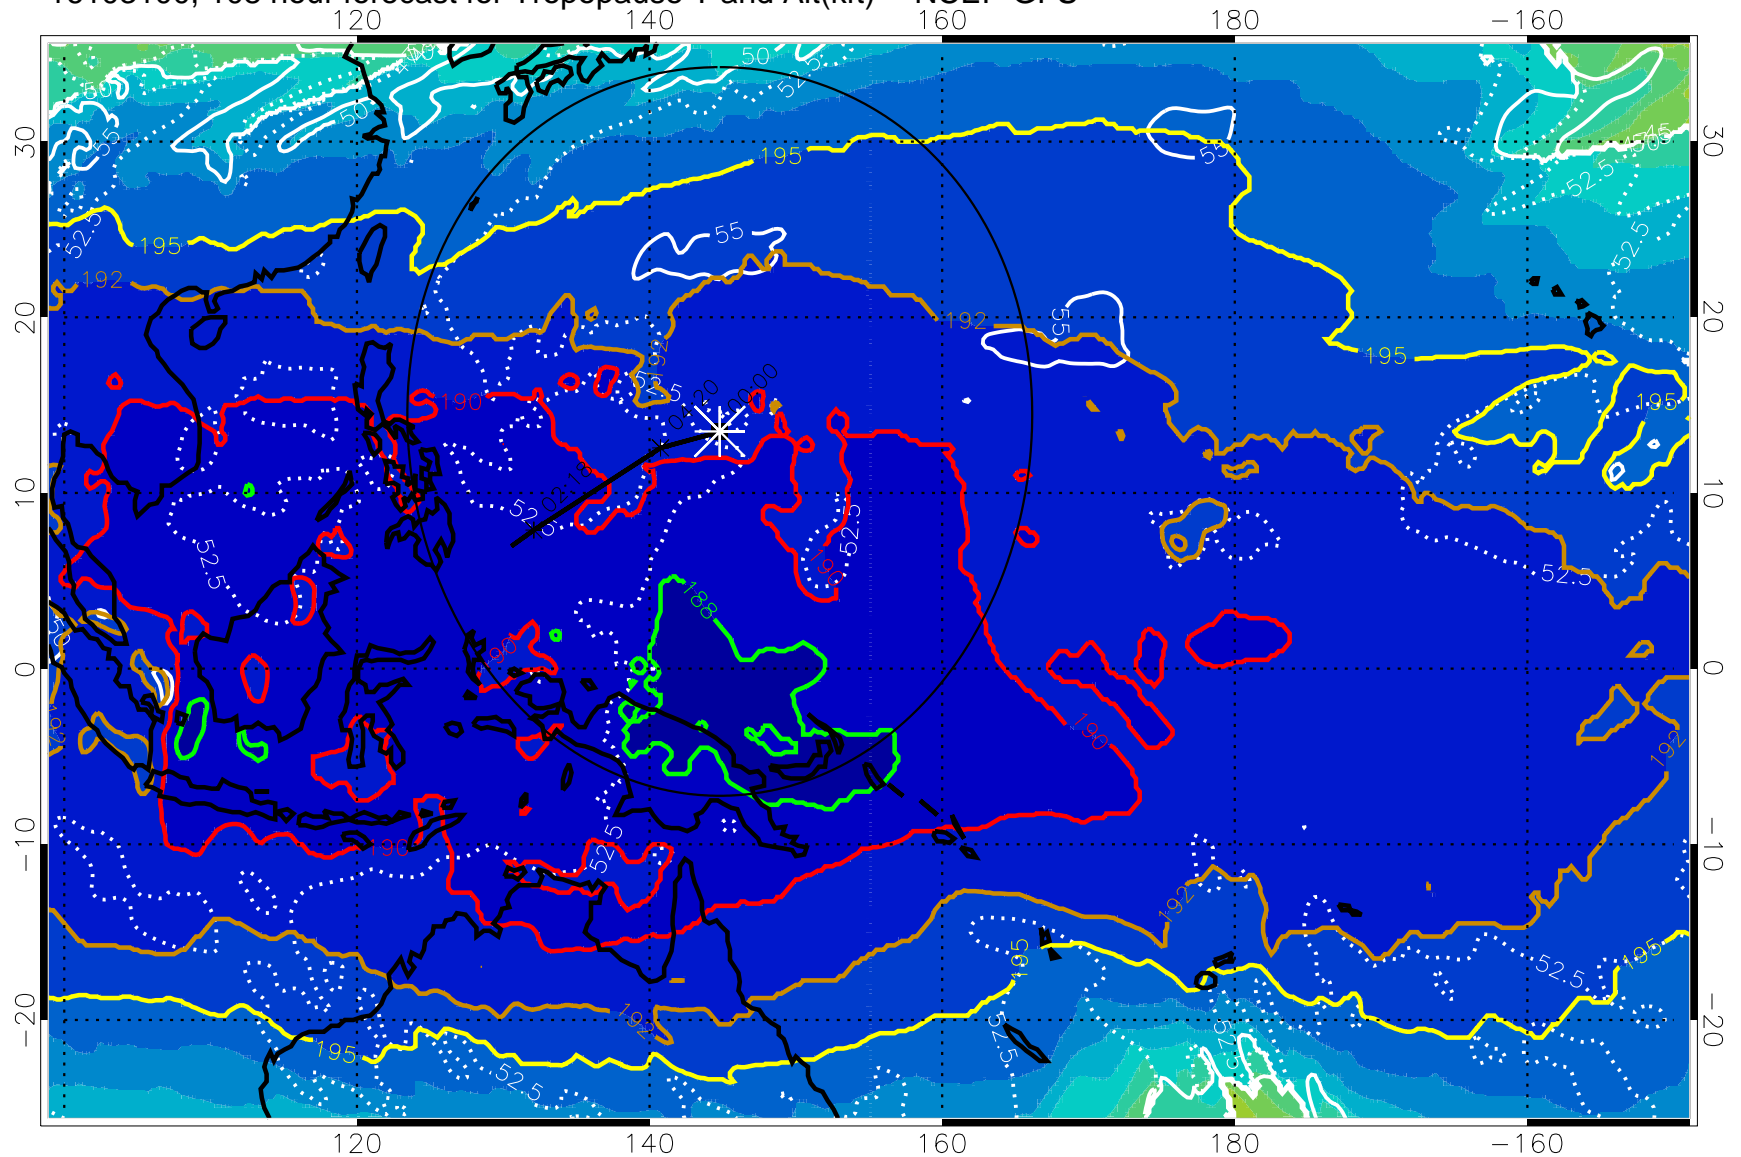

16103100, 108 hour forecast for Tropopause T and Alt(kft) -- NCEP GFS

190 200 210 220 230

Tropopause T, K

Tropopause Altitude in kft (white)

192.5K Isotherm 195K Isotherm

187.5K Isotherm 190K Isotherm

Range ring of 2304 km