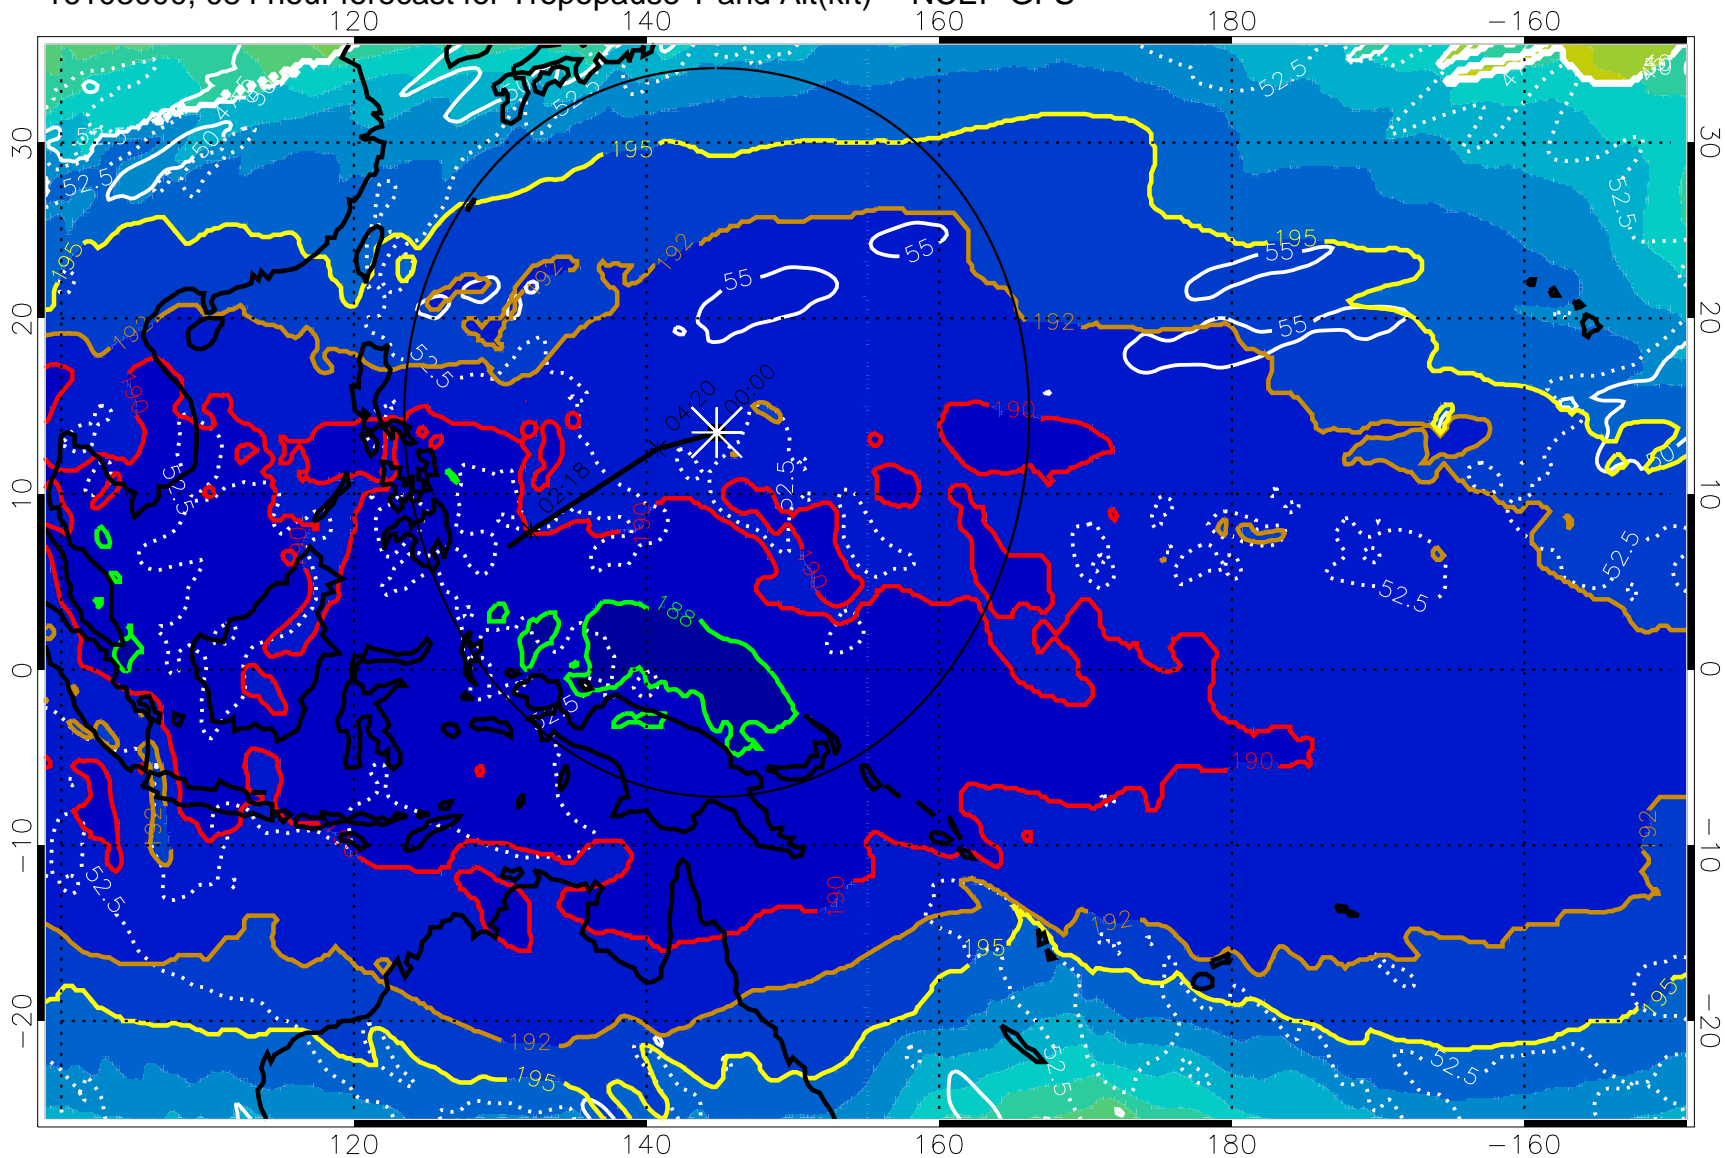

16102918, 078 hour forecast for Tropopause T and Alt(kft) -- NCEP GFS

190 200 210 220 230

Tropopause T, K

Tropopause Altitude in kft (white)

192.5K Isotherm 195K Isotherm

187.5K Isotherm 190K Isotherm

Range ring of 2304 km

16103000, 084 hour forecast for Tropopause T and Alt(kft) -- NCEP GFS

190 200 210 220 230
Tropopause T, K

Tropopause Altitude in kft (white)

192.5K Isotherm 195K Isotherm
187.5K Isotherm 190K Isotherm

Range ring of 2304 km