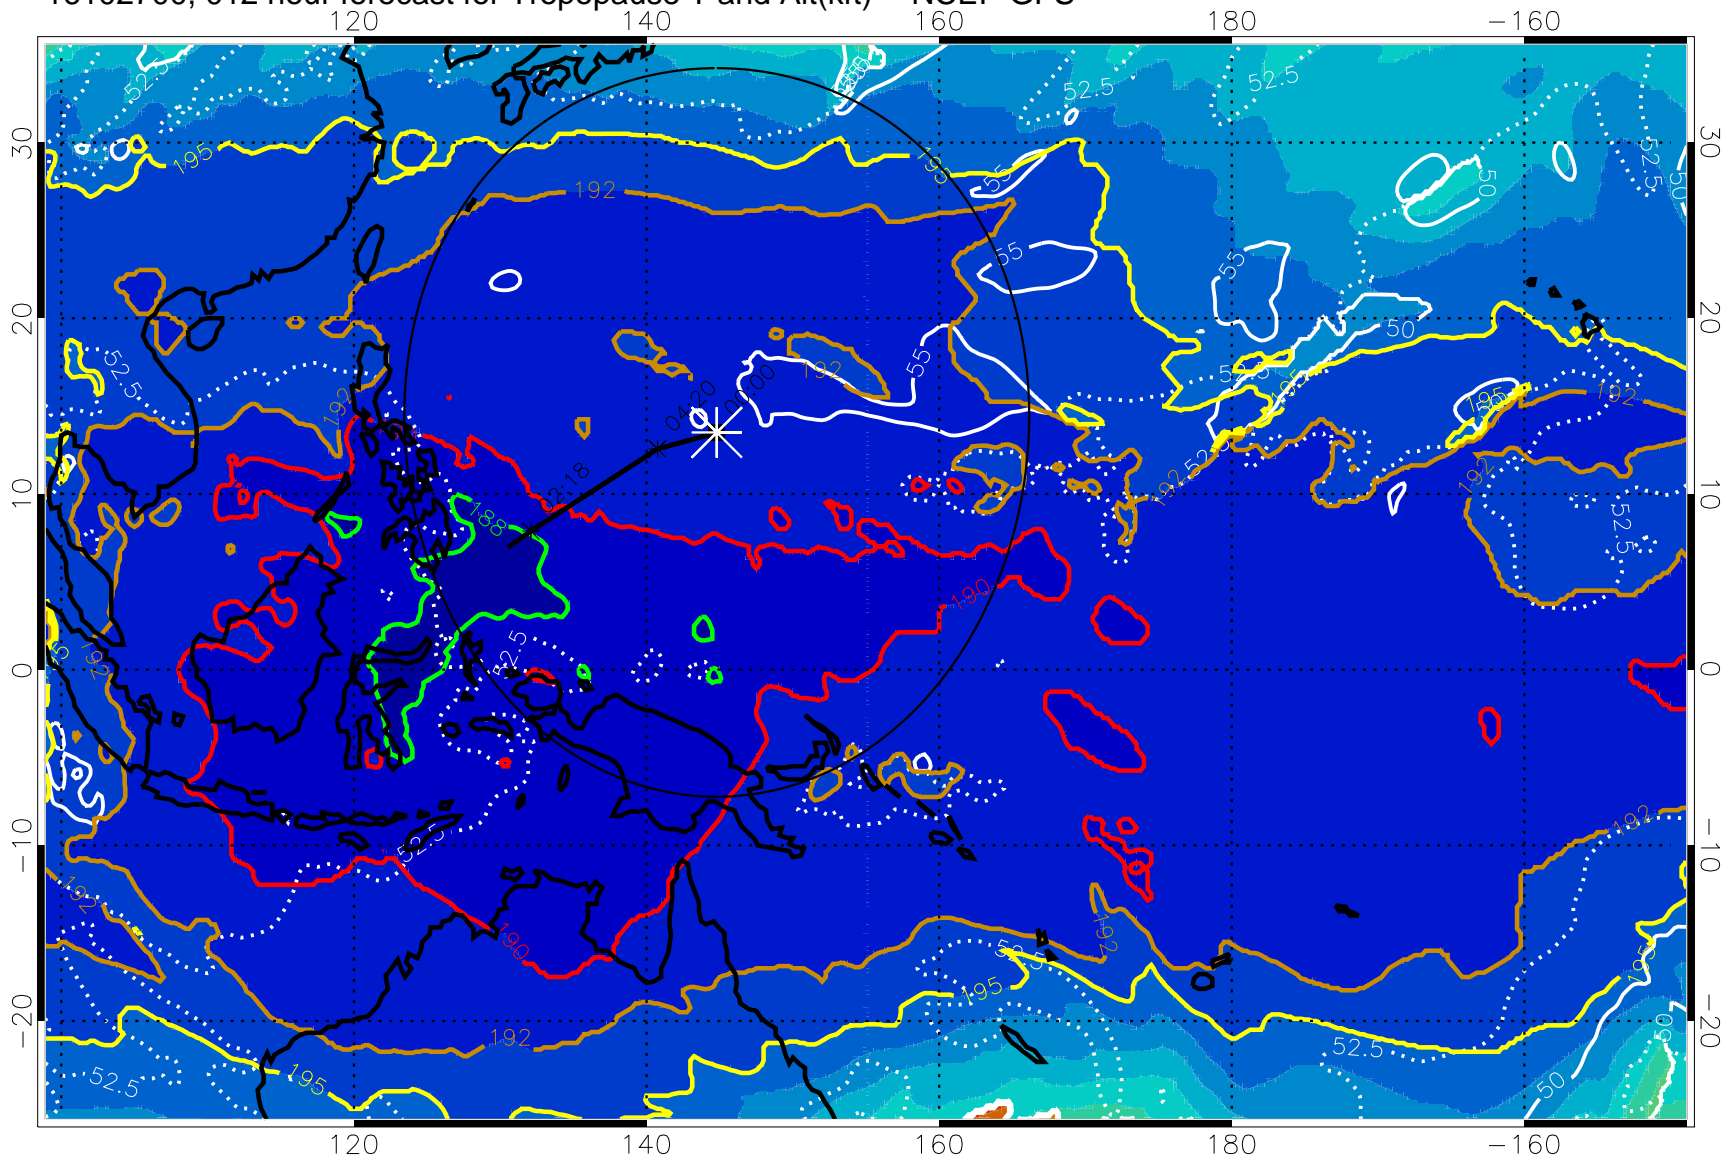

16102618, 006 hour forecast for Tropopause T and Alt(kft) -- NCEP GFS

190 200 210 220 230

Tropopause T, K

Tropopause Altitude in kft (white)

192.5K Isotherm 195K Isotherm

187.5K Isotherm 190K Isotherm

Range ring of 2304 km

16102700, 012 hour forecast for Tropopause T and Alt(kft) -- NCEP GFS

190 200 210 220 230
Tropopause T, K

Tropopause Altitude in kft (white)

192.5K Isotherm 195K Isotherm
187.5K Isotherm 190K Isotherm

Range ring of 2304 km