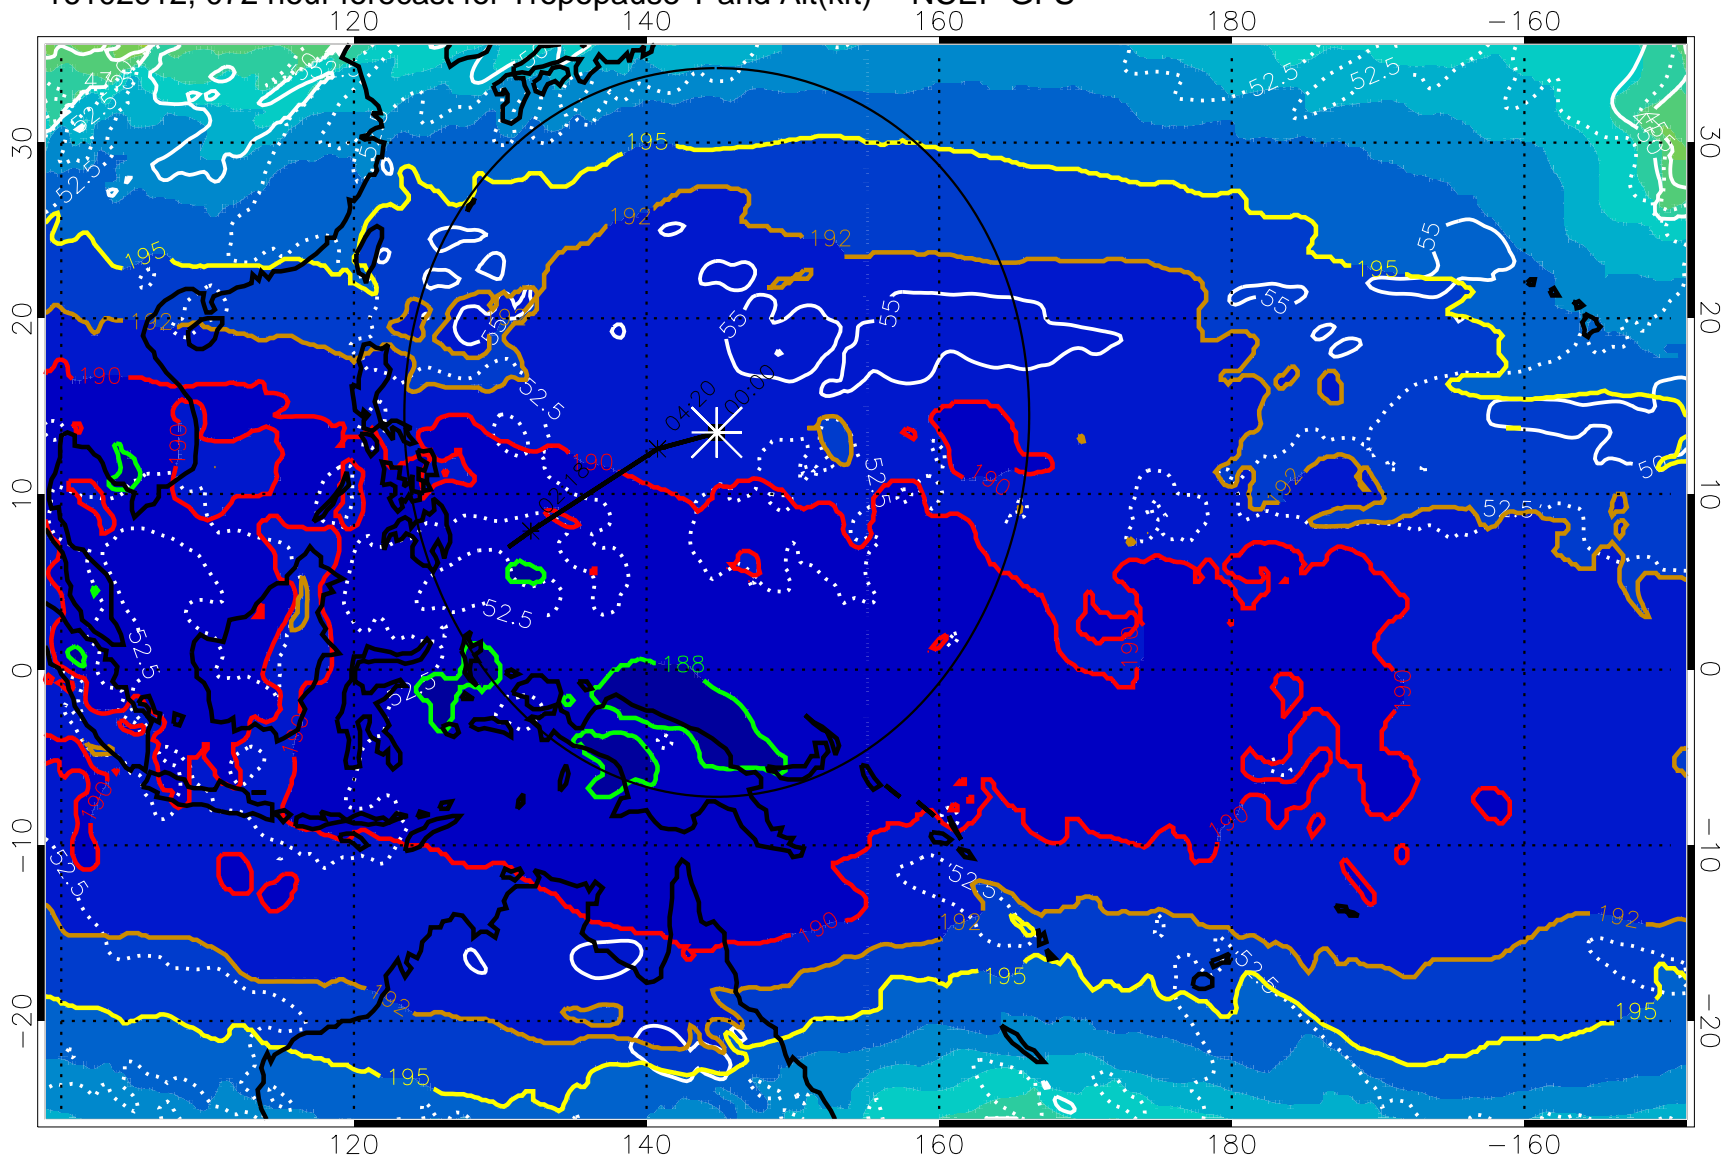

16102906, 066 hour forecast for Tropopause T and Alt(kft) -- NCEP GFS

190 200 210 220 230

Tropopause T, K

Tropopause Altitude in kft (white)

192.5K Isotherm 195K Isotherm
187.5K Isotherm 190K Isotherm

Range ring of 2304 km

16102912, 072 hour forecast for Tropopause T and Alt(kft) -- NCEP GFS

190 200 210 220 230

Tropopause T, K

Tropopause Altitude in kft (white)

192.5K Isotherm 195K Isotherm

187.5K Isotherm 190K Isotherm

Range ring of 2304 km