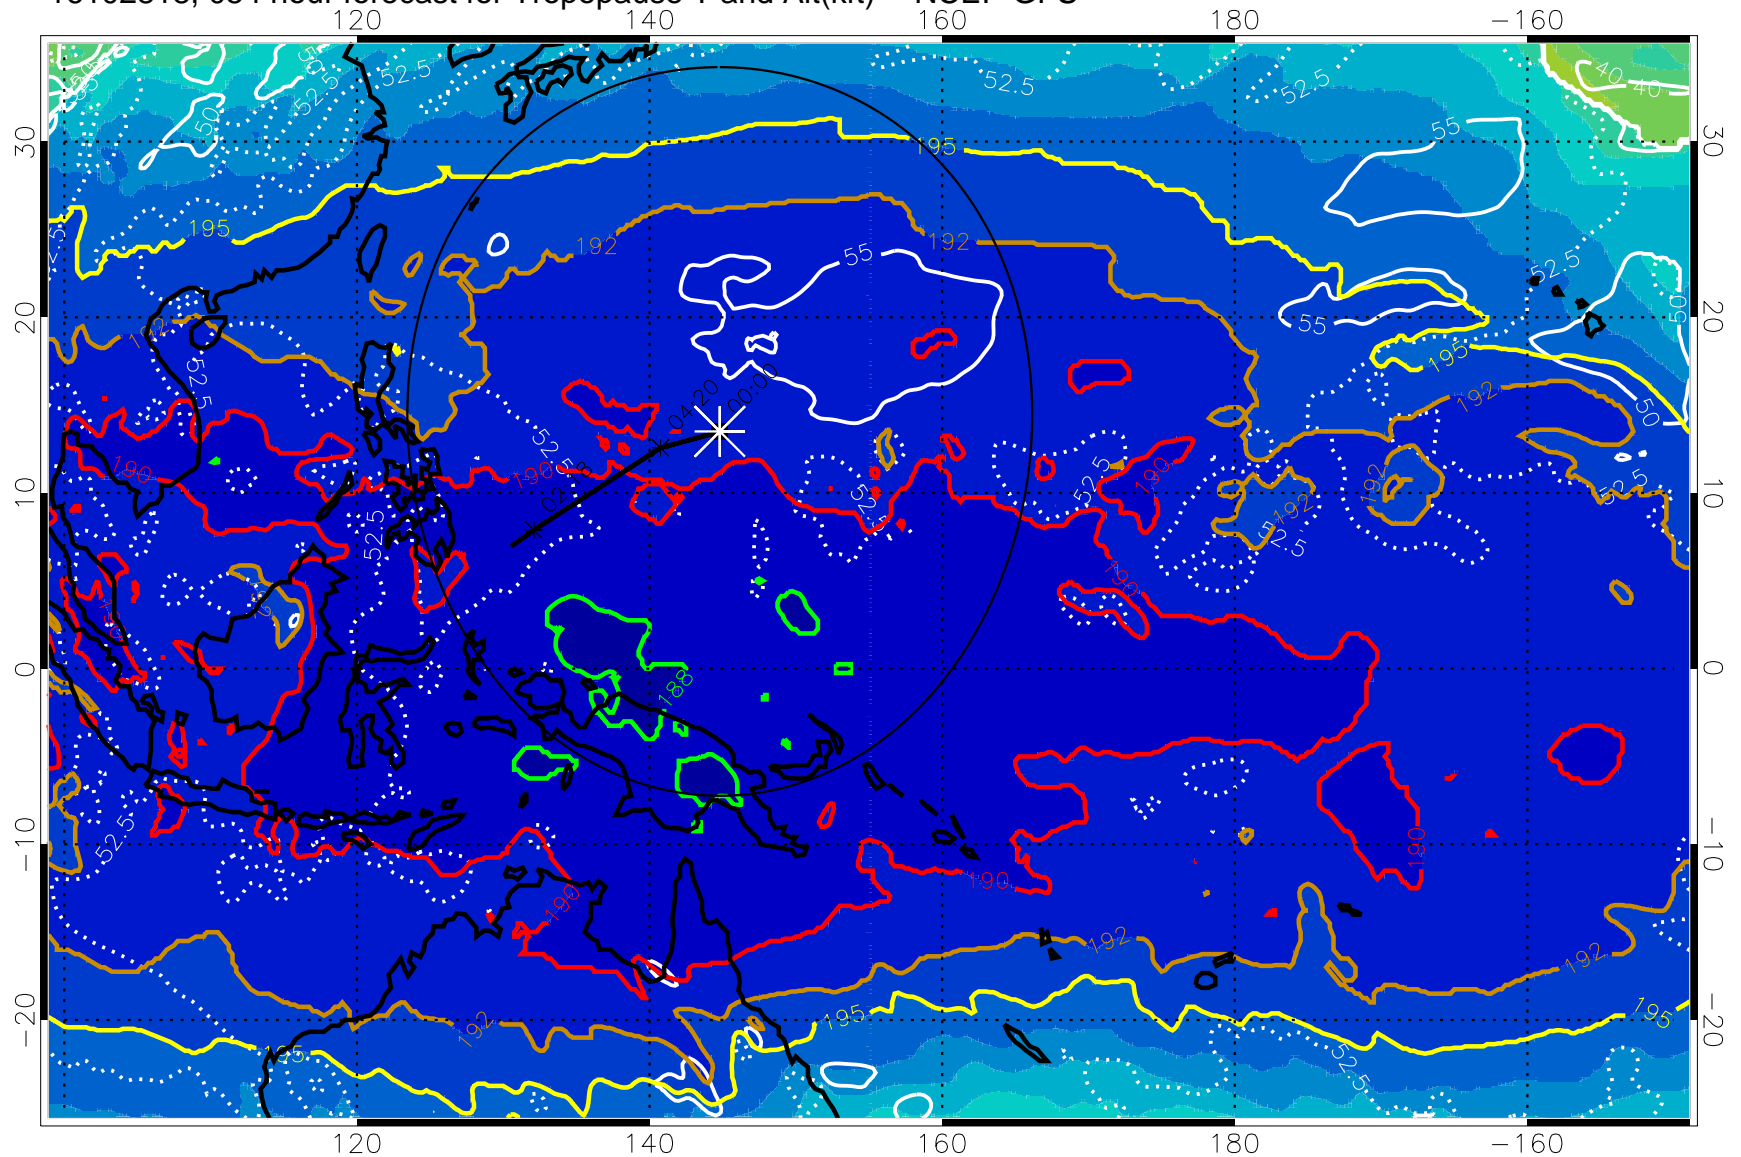

16102812, 048 hour forecast for Tropopause T and Alt(kft) -- NCEP GFS

190 200 210 220 230

Tropopause T, K

Tropopause Altitude in kft (white)

192.5K Isotherm 195K Isotherm
187.5K Isotherm 190K Isotherm

Range ring of 2304 km

16102818, 054 hour forecast for Tropopause T and Alt(kft) -- NCEP GFS

190 200 210 220 230
Tropopause T, K

Tropopause Altitude in kft (white)

192.5K Isotherm 195K Isotherm
187.5K Isotherm 190K Isotherm

Range ring of 2304 km