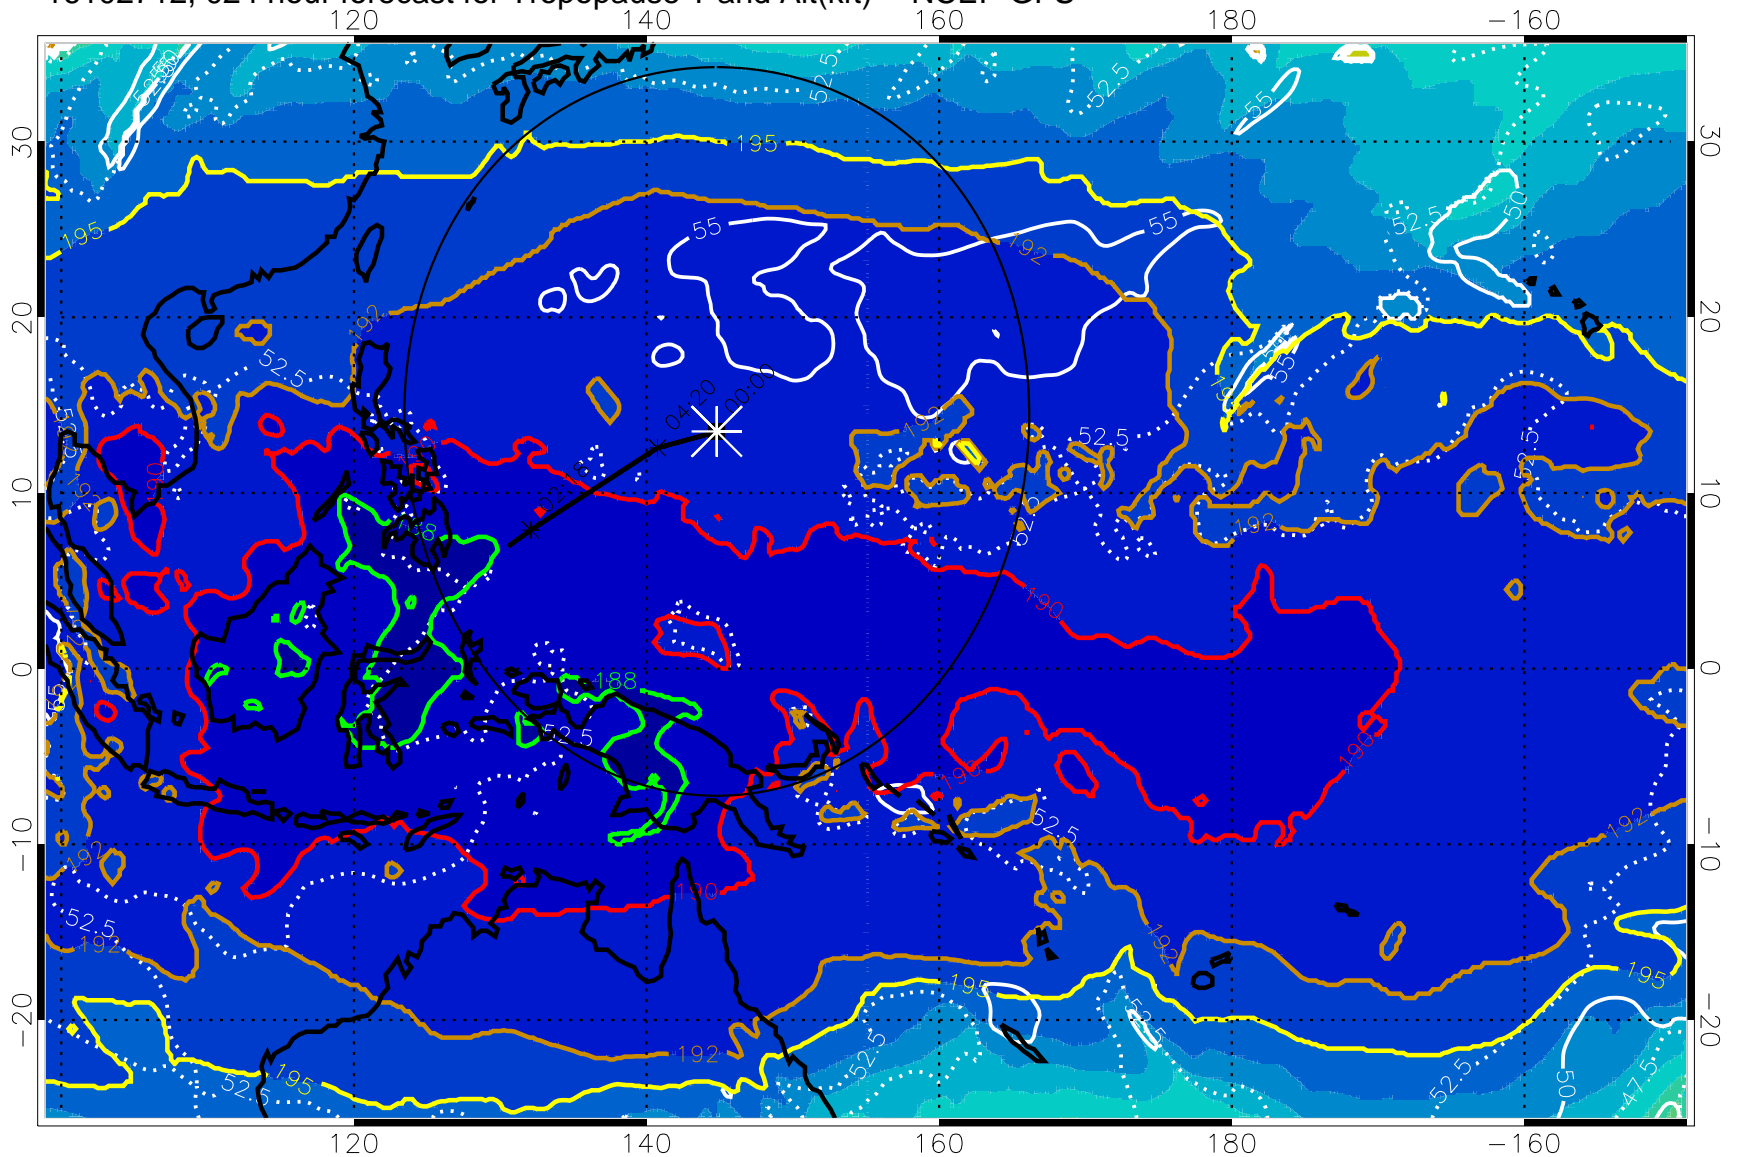

16102712, 024 hour forecast for Tropopause T and Alt(kft) -- NCEP GFS

190 200 210 220 230
Tropopause T, K

Tropopause Altitude in kft (white)

192.5K Isotherm 195K Isotherm
187.5K Isotherm 190K Isotherm

Range ring of 2304 km