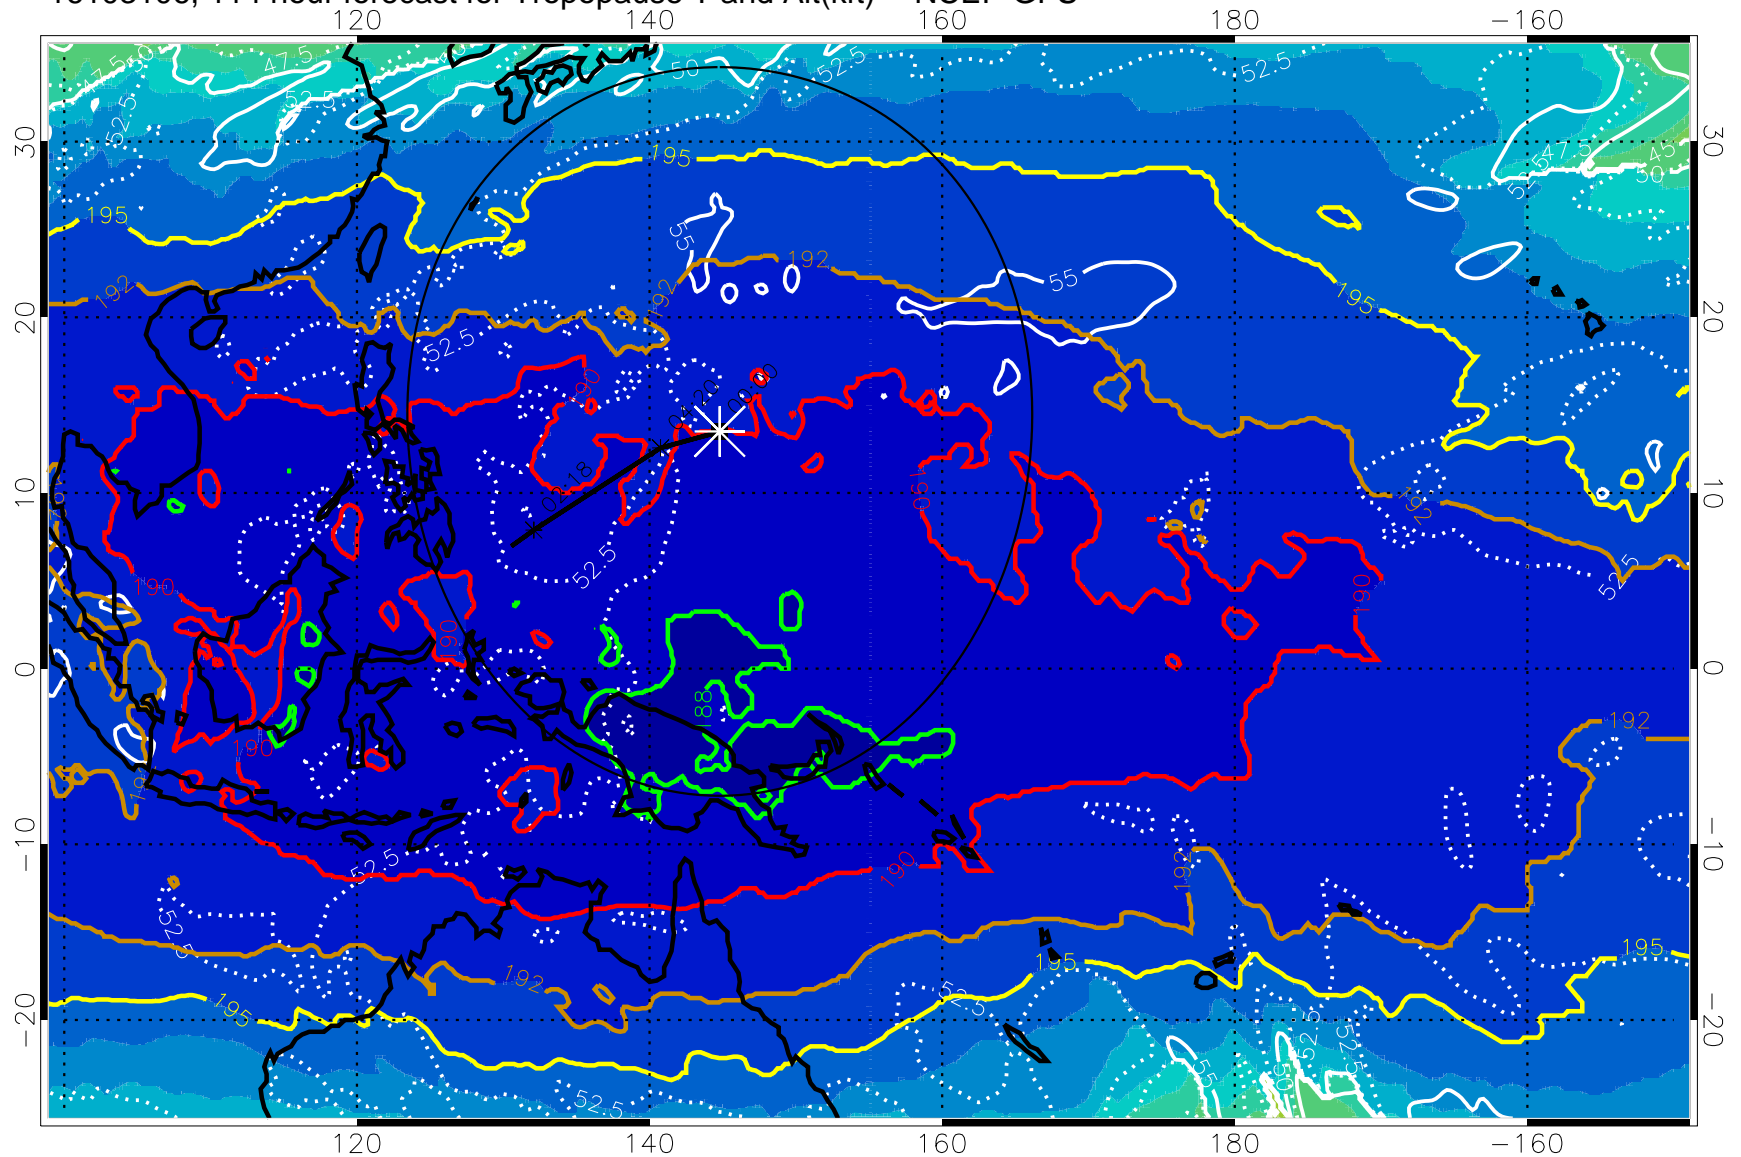

16103018, 102 hour forecast for Tropopause T and Alt(kft) -- NCEP GFS

190 200 210 220 230
Tropopause T, K

Tropopause Altitude in kft (white)

192.5K Isotherm 195K Isotherm
187.5K Isotherm 190K Isotherm

Range ring of 2304 km

16103100, 108 hour forecast for Tropopause T and Alt(kft) -- NCEP GFS

190 200 210 220 230

Tropopause T, K

Tropopause Altitude in kft (white)

192.5K Isotherm 195K Isotherm

187.5K Isotherm 190K Isotherm

Range ring of 2304 km

16103106, 114 hour forecast for Tropopause T and Alt(kft) -- NCEP GFS

190 200 210 220 230
Tropopause T, K

Tropopause Altitude in kft (white)

192.5K Isotherm 195K Isotherm
187.5K Isotherm 190K Isotherm

Range ring of 2304 km