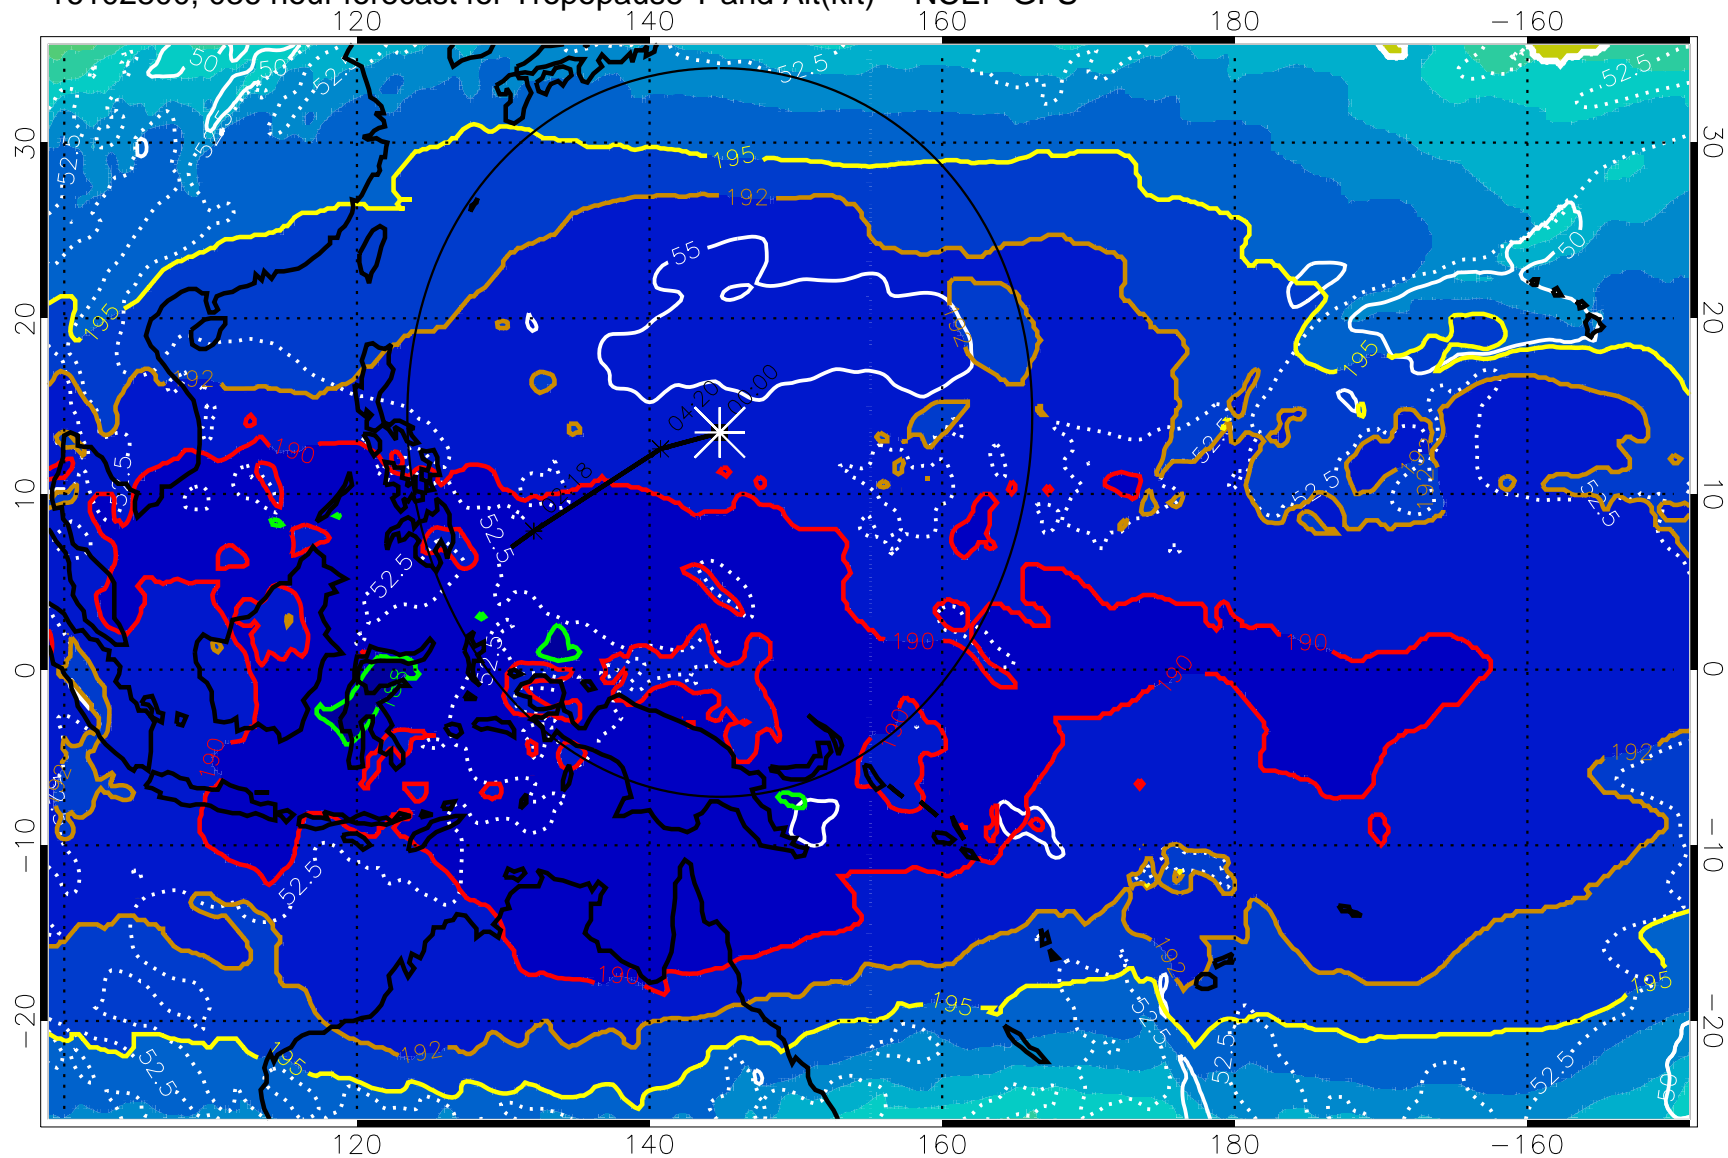

16102718, 030 hour forecast for Tropopause T and Alt(kft) -- NCEP GFS

190 200 210 220 230
Tropopause T, K

Tropopause Altitude in kft (white)

192.5K Isotherm 195K Isotherm
187.5K Isotherm 190K Isotherm

Range ring of 2304 km

16102800, 036 hour forecast for Tropopause T and Alt(kft) -- NCEP GFS

190 200 210 220 230

Tropopause T, K

Tropopause Altitude in kft (white)

192.5K Isotherm 195K Isotherm

187.5K Isotherm 190K Isotherm

Range ring of 2304 km