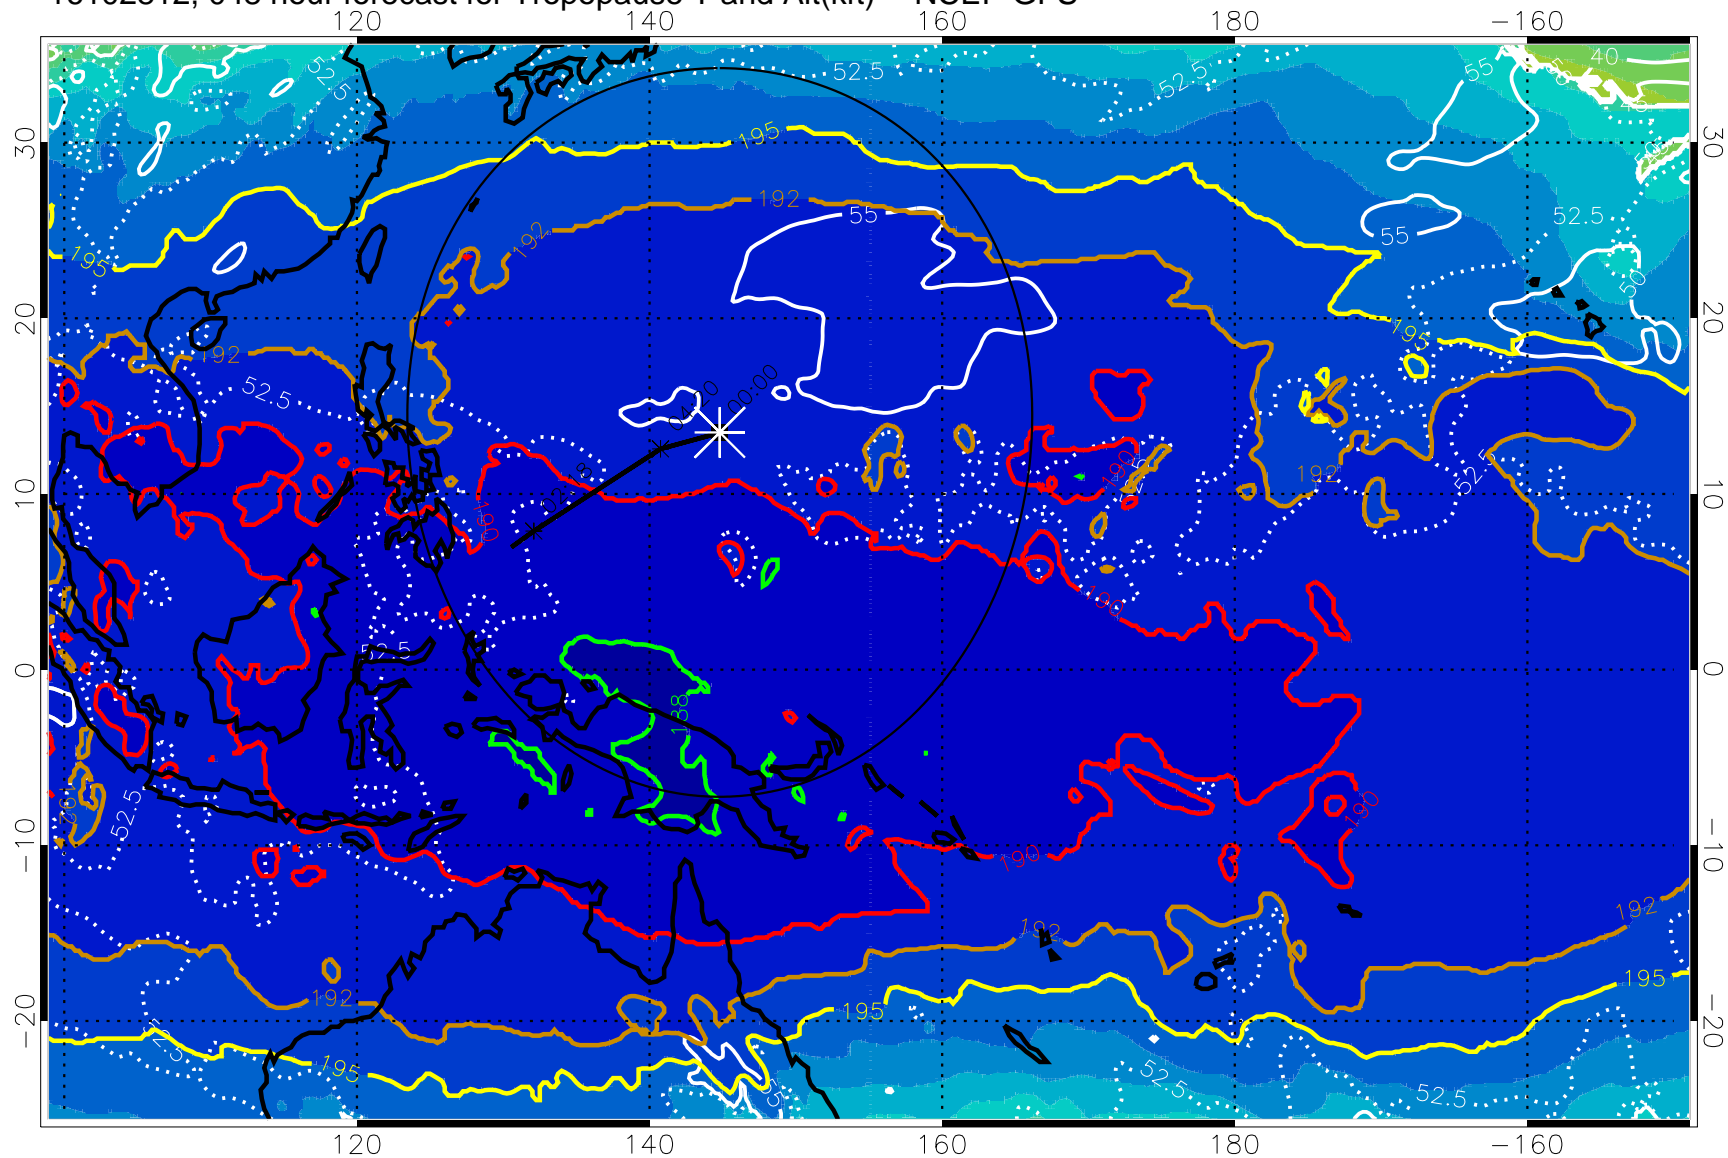

16102806, 042 hour forecast for Tropopause T and Alt(kft) -- NCEP GFS

190 200 210 220 230
Tropopause T, K

Tropopause Altitude in kft (white)

192.5K Isotherm 195K Isotherm
187.5K Isotherm 190K Isotherm

Range ring of 2304 km

16102812, 048 hour forecast for Tropopause T and Alt(kft) -- NCEP GFS

190 200 210 220 230

Tropopause T, K

Tropopause Altitude in kft (white)

192.5K Isotherm 195K Isotherm
187.5K Isotherm 190K Isotherm

Range ring of 2304 km