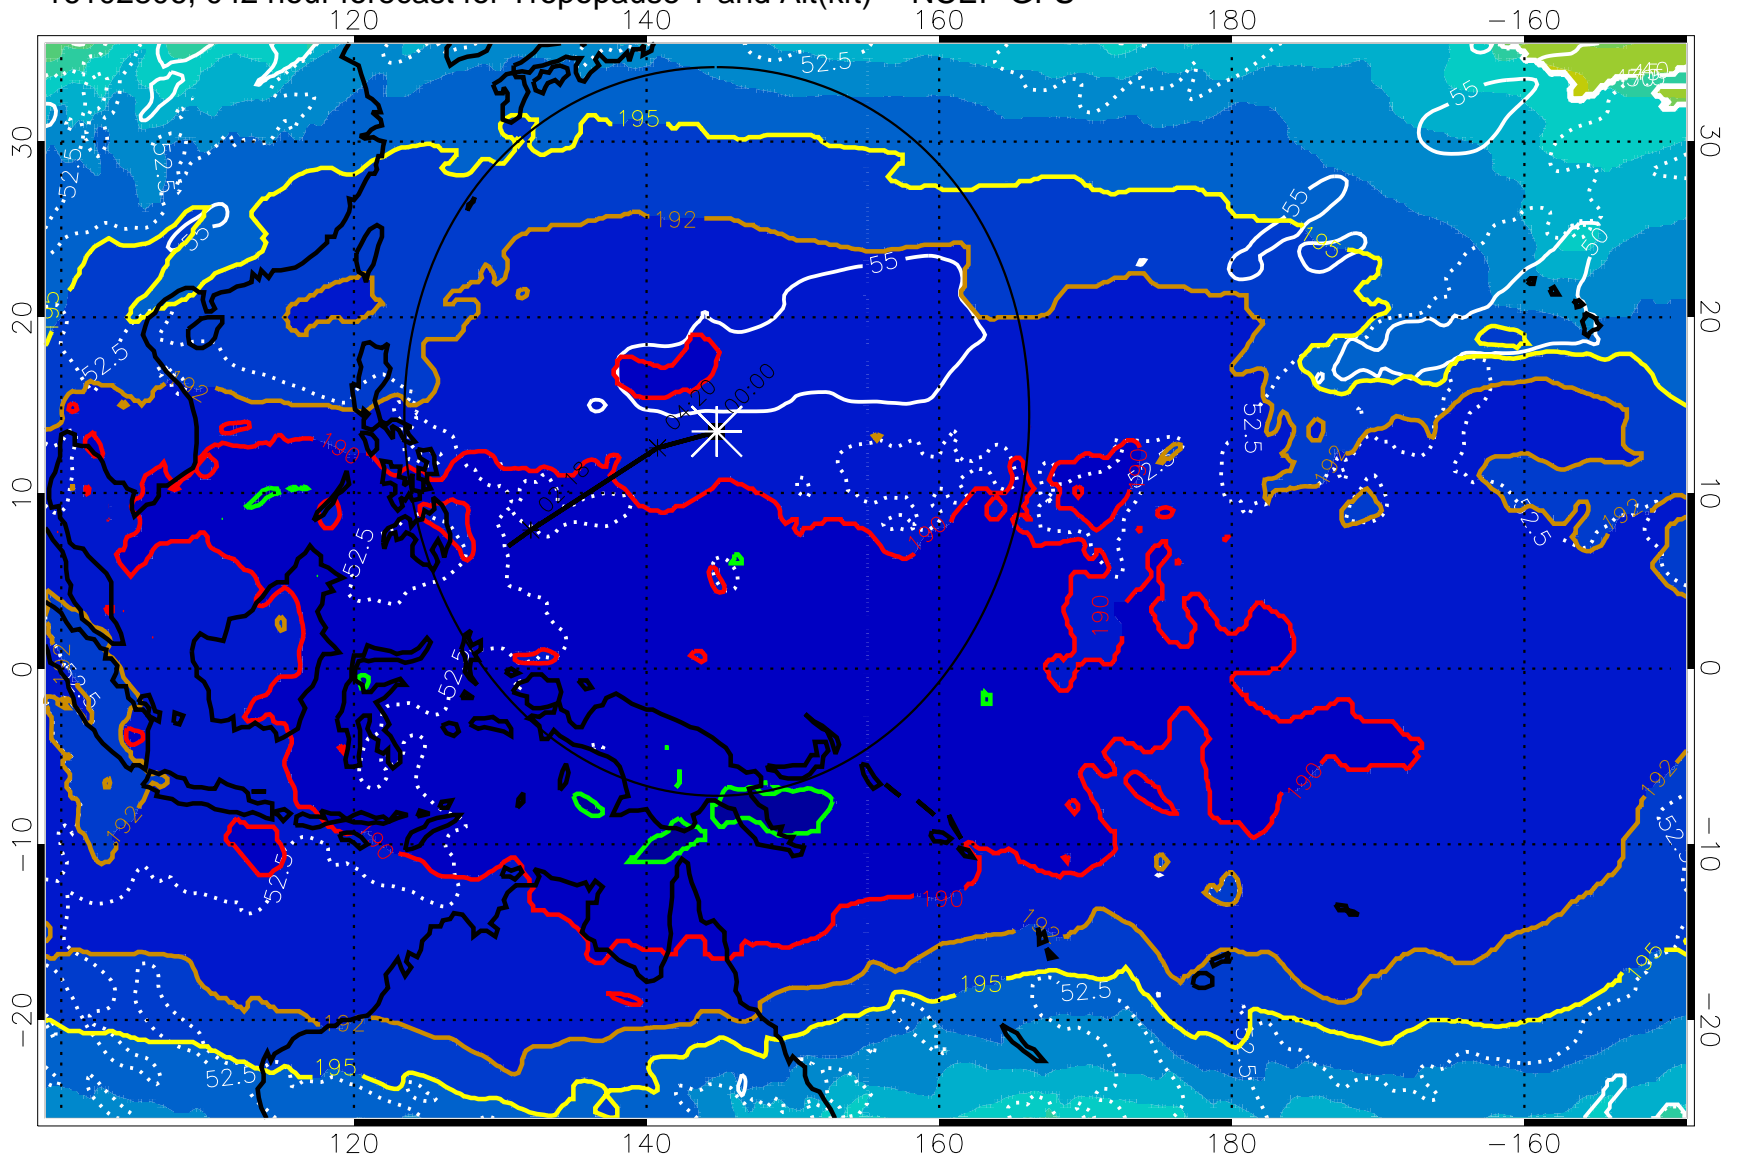

16102806, 042 hour forecast for Tropopause T and Alt(kft) -- NCEP GFS

190 200 210 220 230
Tropopause T, K

Tropopause Altitude in kft (white)

192.5K Isotherm 195K Isotherm
187.5K Isotherm 190K Isotherm

Range ring of 2304 km