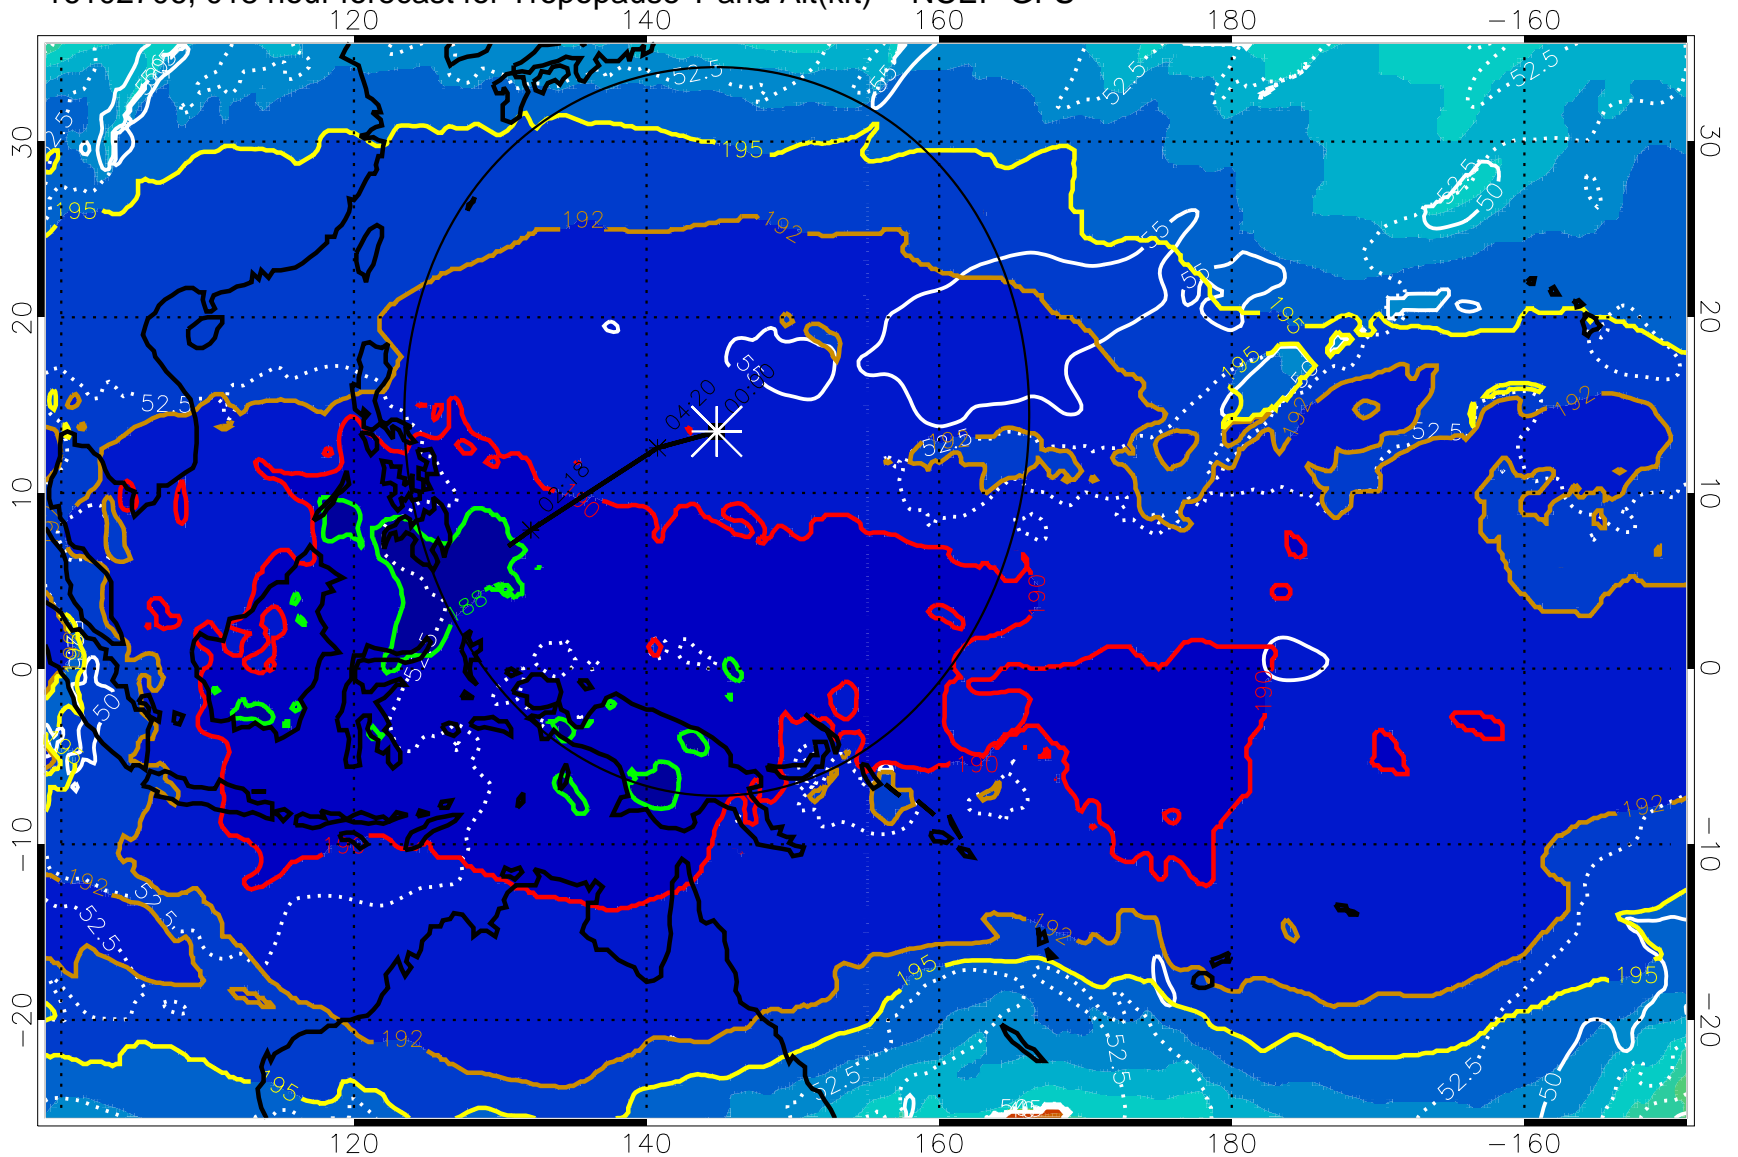

16102706, 018 hour forecast for Tropopause T and Alt(kft) -- NCEP GFS

190 200 210 220 230

Tropopause T, K

Tropopause Altitude in kft (white)

192.5K Isotherm 195K Isotherm

187.5K Isotherm 190K Isotherm

Range ring of 2304 km