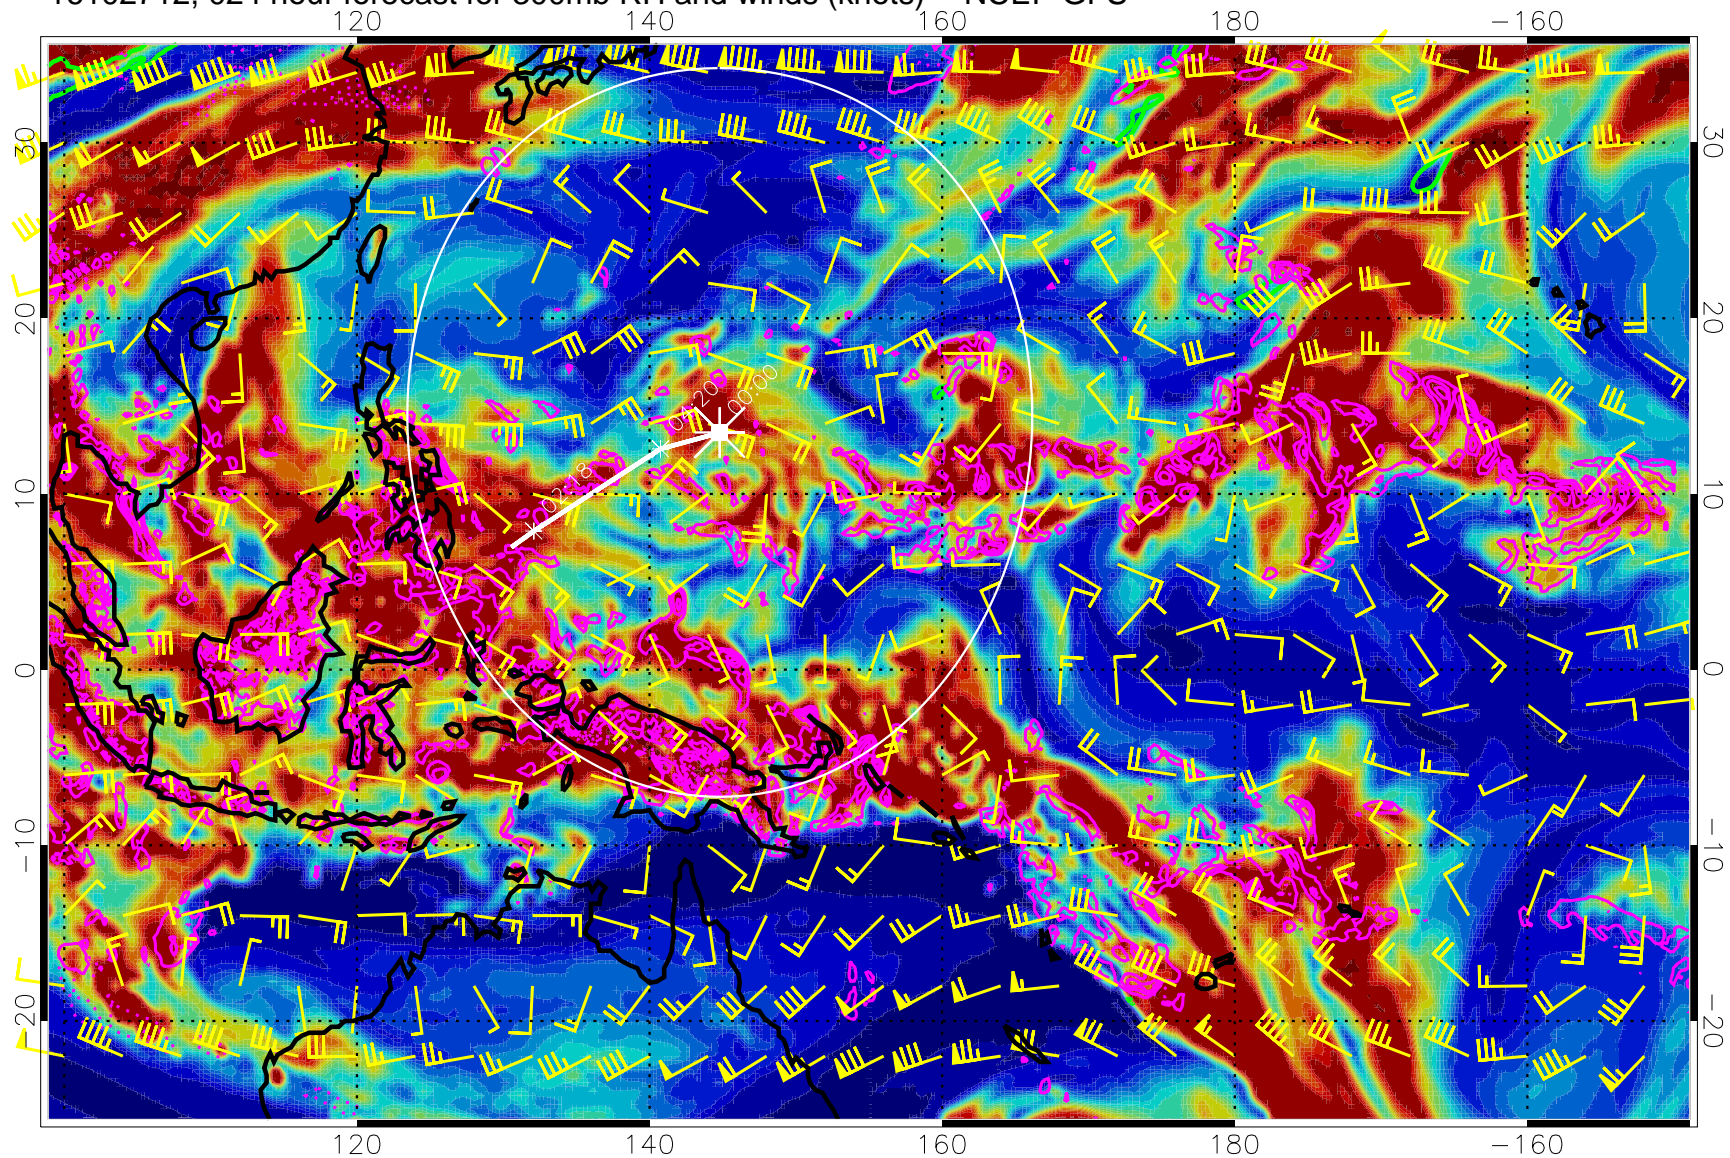

16102700, 012 hour forecast for 300mb RH and winds (knots) -- NCEP GFS

Precip (tot dot, conv sol) mm/day 40 mm/day contours, min 20

EPV Tropopause (2 PVU) Position

Range ring of 2304 km

16102706, 018 hour forecast for 300mb RH and winds (knots) -- NCEP GFS

Precip (tot dot, conv sol) mm/day 40 mm/day contours, min 20

EPV Tropopause (2 PVU) Position

Range ring of 2304 km

16102712, 024 hour forecast for 300mb RH and winds (knots) -- NCEP GFS

Precip (tot dot, conv sol) mm/day 40 mm/day contours, min 20

EPV Tropopause (2 PVU) Position

Range ring of 2304 km

16102718, 030 hour forecast for 300mb RH and winds (knots) -- NCEP GFS

Precip (tot dot, conv sol) mm/day 40 mm/day contours, min 20

EPV Tropopause (2 PVU) Position