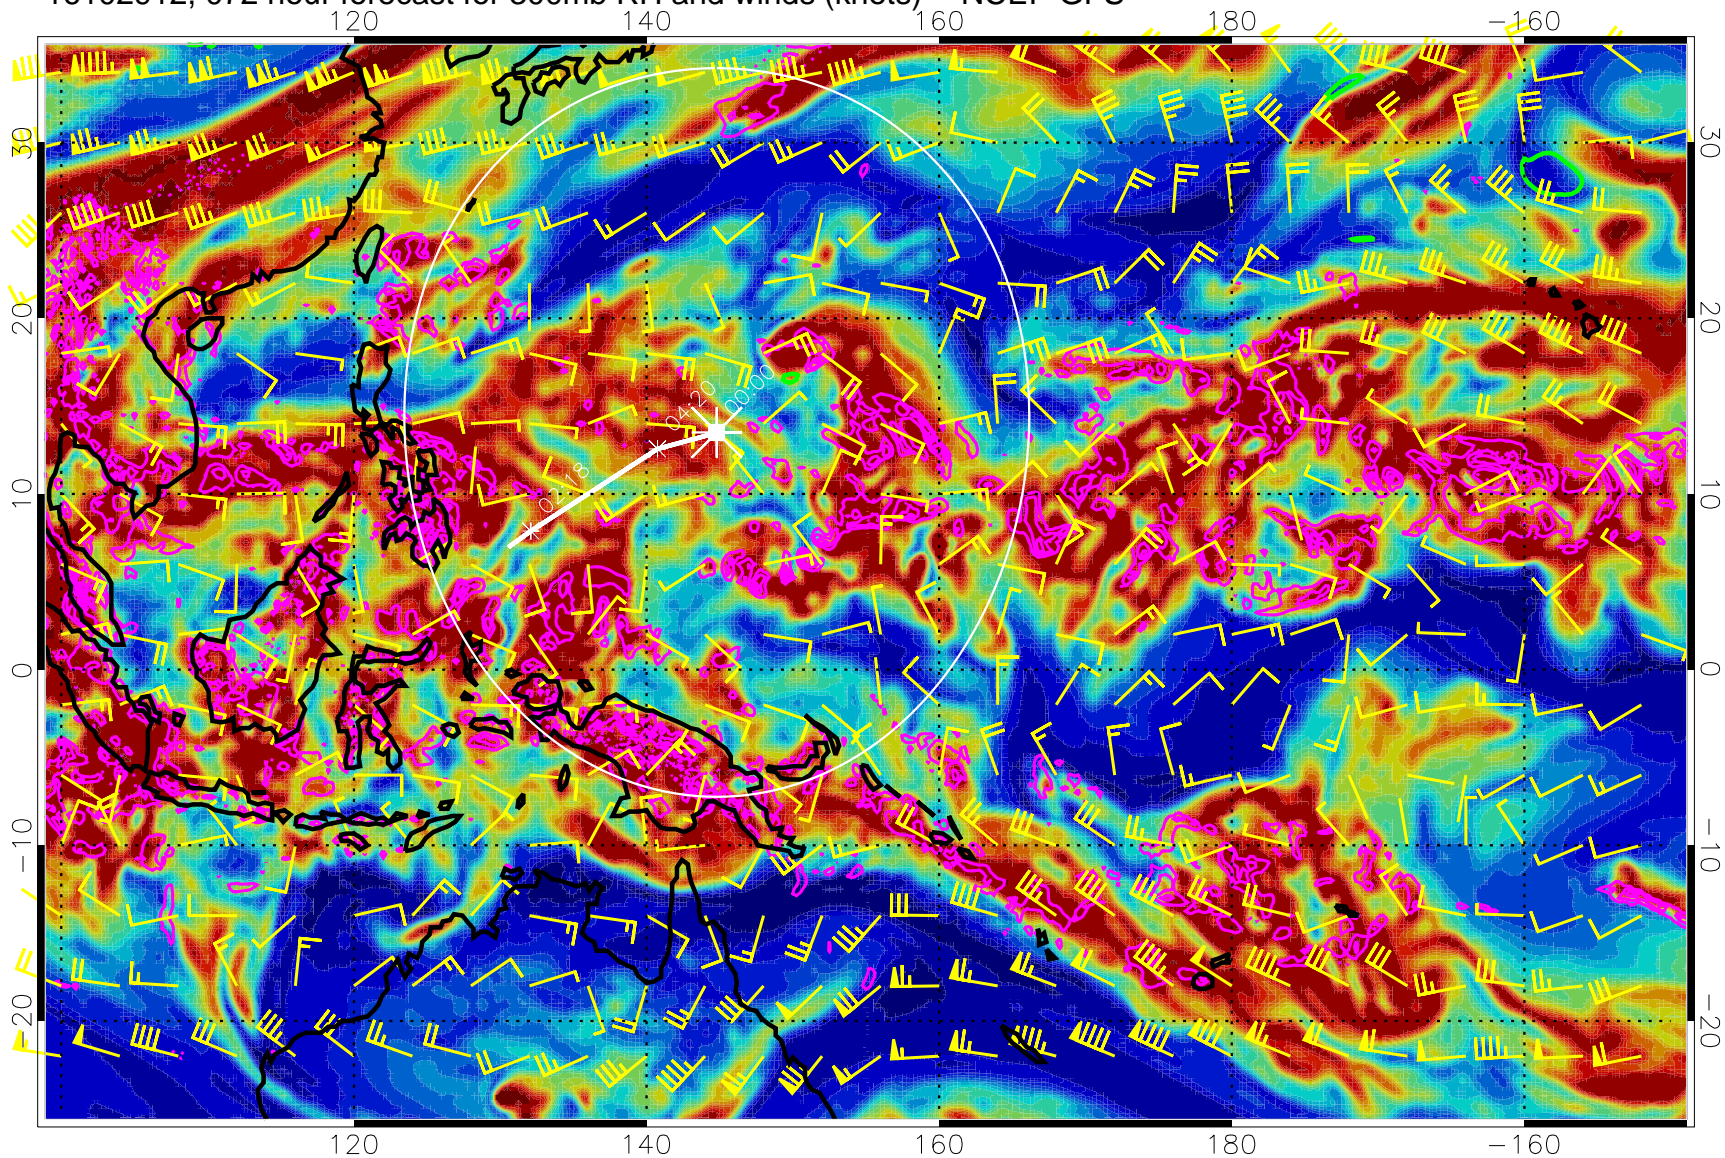

16102906, 066 hour forecast for 300mb RH and winds (knots) -- NCEP GFS

Precip (tot dot, conv sol) mm/day 40 mm/day contours, min 20

EPV Tropopause (2 PVU) Position

Range ring of 2304 km

16102912, 072 hour forecast for 300mb RH and winds (knots) -- NCEP GFS

Precip (tot dot, conv sol) mm/day 40 mm/day contours, min 20

EPV Tropopause (2 PVU) Position

Range ring of 2304 km

16102918, 078 hour forecast for 300mb RH and winds (knots) -- NCEP GFS

Precip (tot dot, conv sol) mm/day 40 mm/day contours, min 20