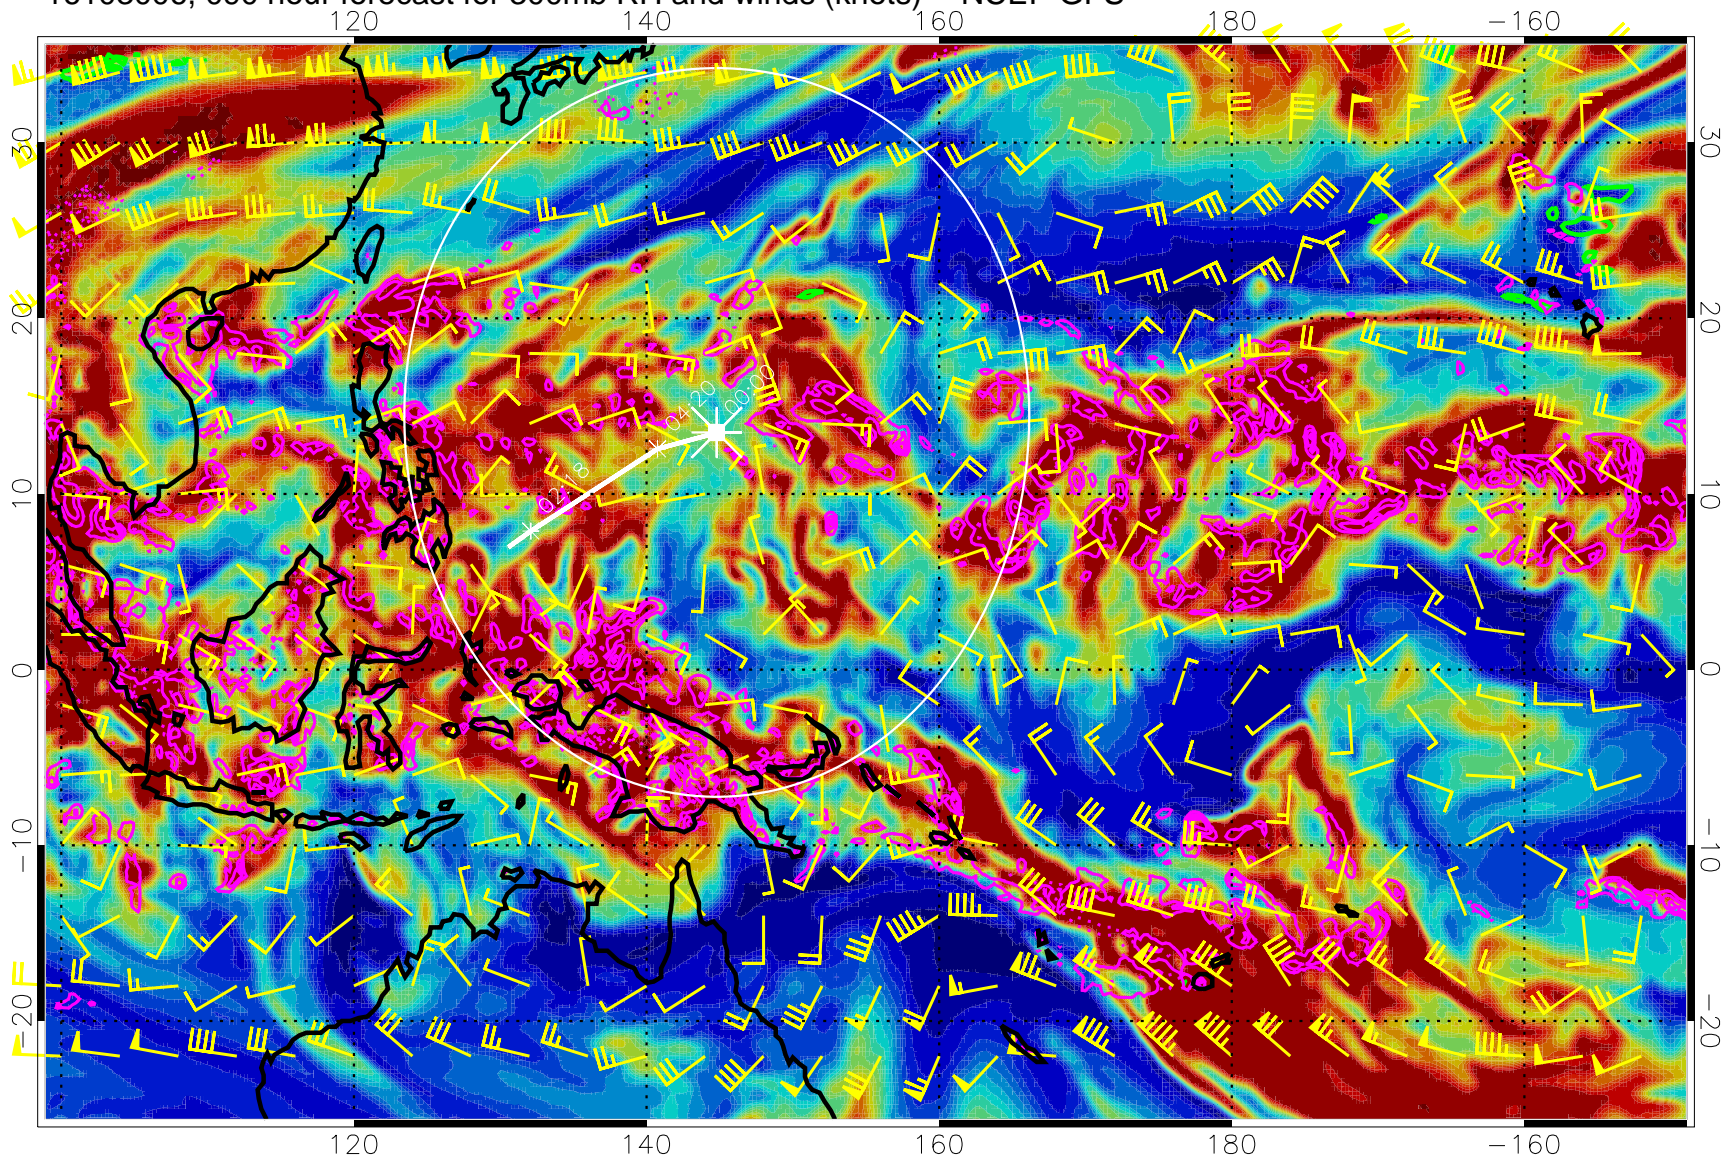

EPV Tropopause (2 PVU) Position

Range ring of 2304 km

16103000, 084 hour forecast for 300mb RH and winds (knots) -- NCEP GFS

0 20 40 60 80 100
RH, %

Precip (tot dot, conv sol) mm/day 40 mm/day contours, min 20

EPV Tropopause (2 PVU) Position

Range ring of 2304 km

16103006, 090 hour forecast for 300mb RH and winds (knots) -- NCEP GFS

Precip (tot dot, conv sol) mm/day 40 mm/day contours, min 20

EPV Tropopause (2 PVU) Position