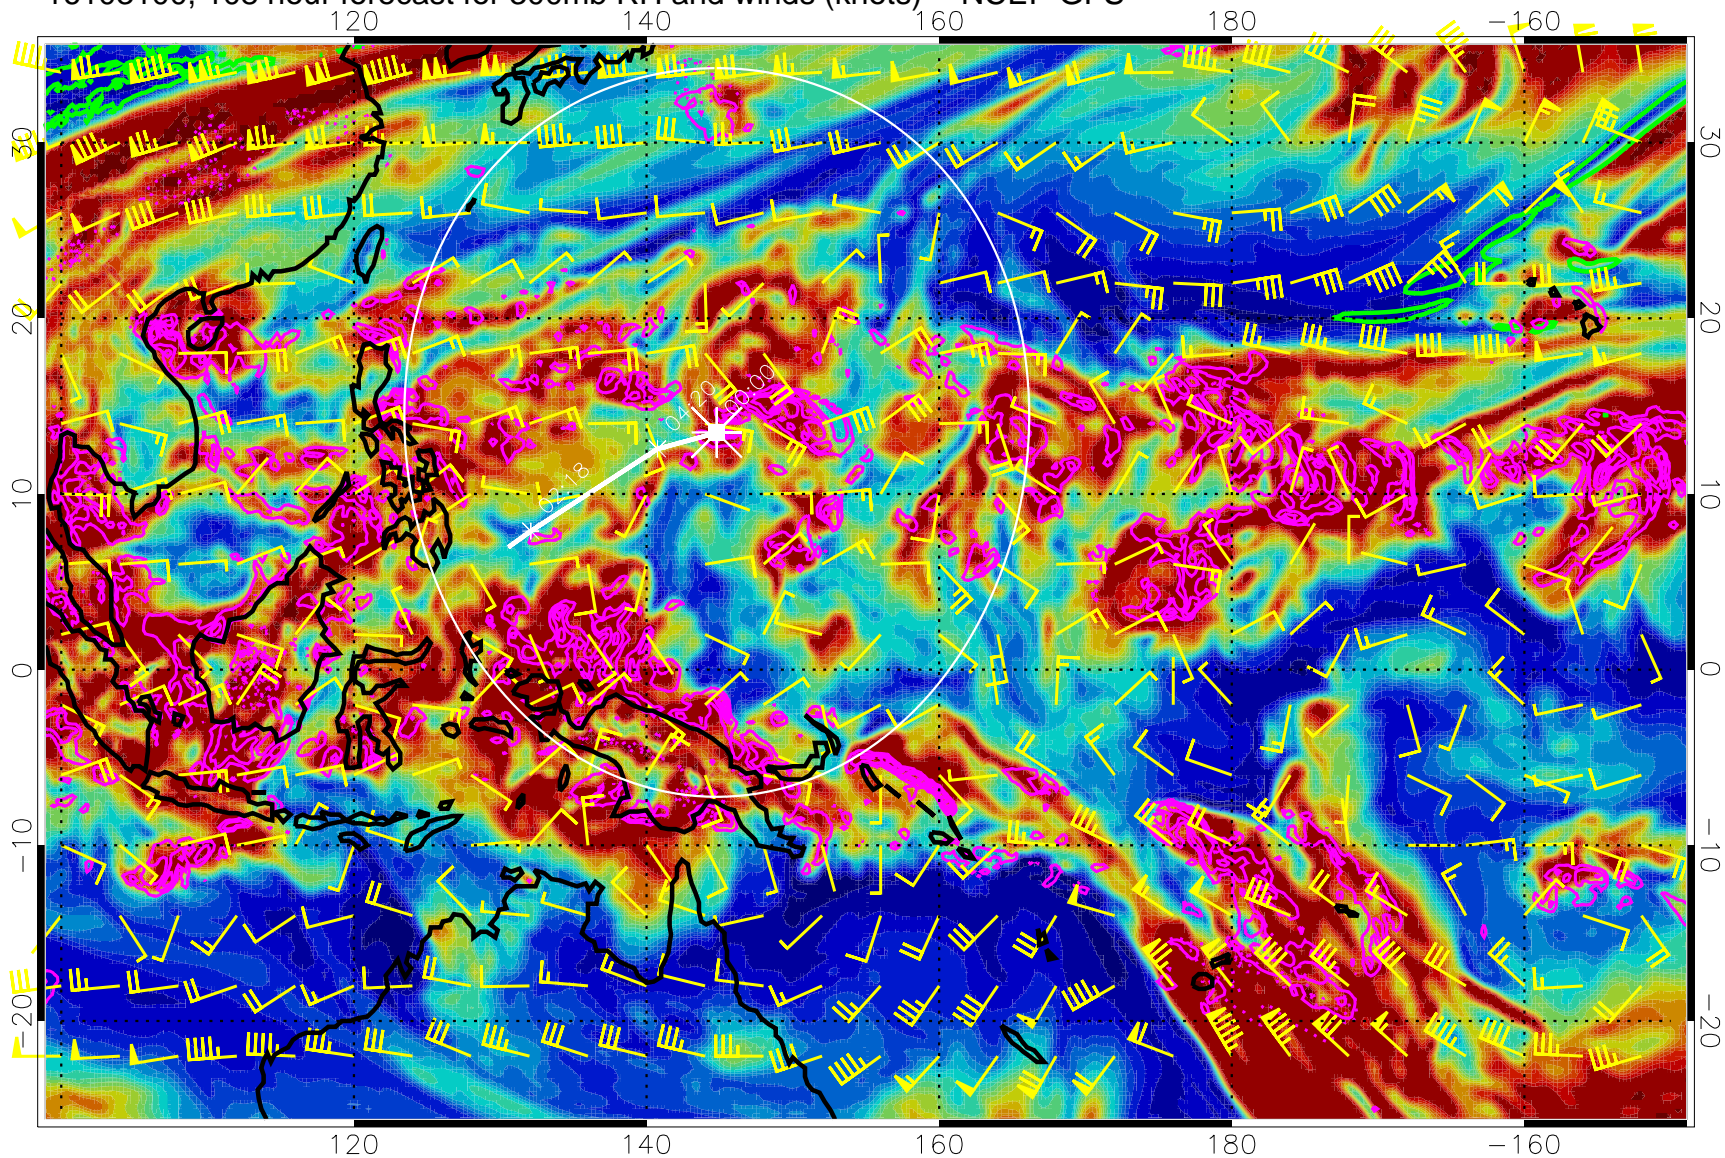

16103018, 102 hour forecast for 300mb RH and winds (knots) -- NCEP GFS

Precip (tot dot, conv sol) mm/day 40 mm/day contours, min 20

EPV Tropopause (2 PVU) Position

Range ring of 2304 km

16103100, 108 hour forecast for 300mb RH and winds (knots) -- NCEP GFS

Precip (tot dot, conv sol) mm/day 40 mm/day contours, min 20

EPV Tropopause (2 PVU) Position

Range ring of 2304 km

16103106, 114 hour forecast for 300mb RH and winds (knots) -- NCEP GFS

Precip (tot dot, conv sol) mm/day 40 mm/day contours, min 20

EPV Tropopause (2 PVU) Position

Range ring of 2304 km

16103112, 120 hour forecast for 300mb RH and winds (knots) -- NCEP GFS

Precip (tot dot, conv sol) mm/day 40 mm/day contours, min 20

EPV Tropopause (2 PVU) Position