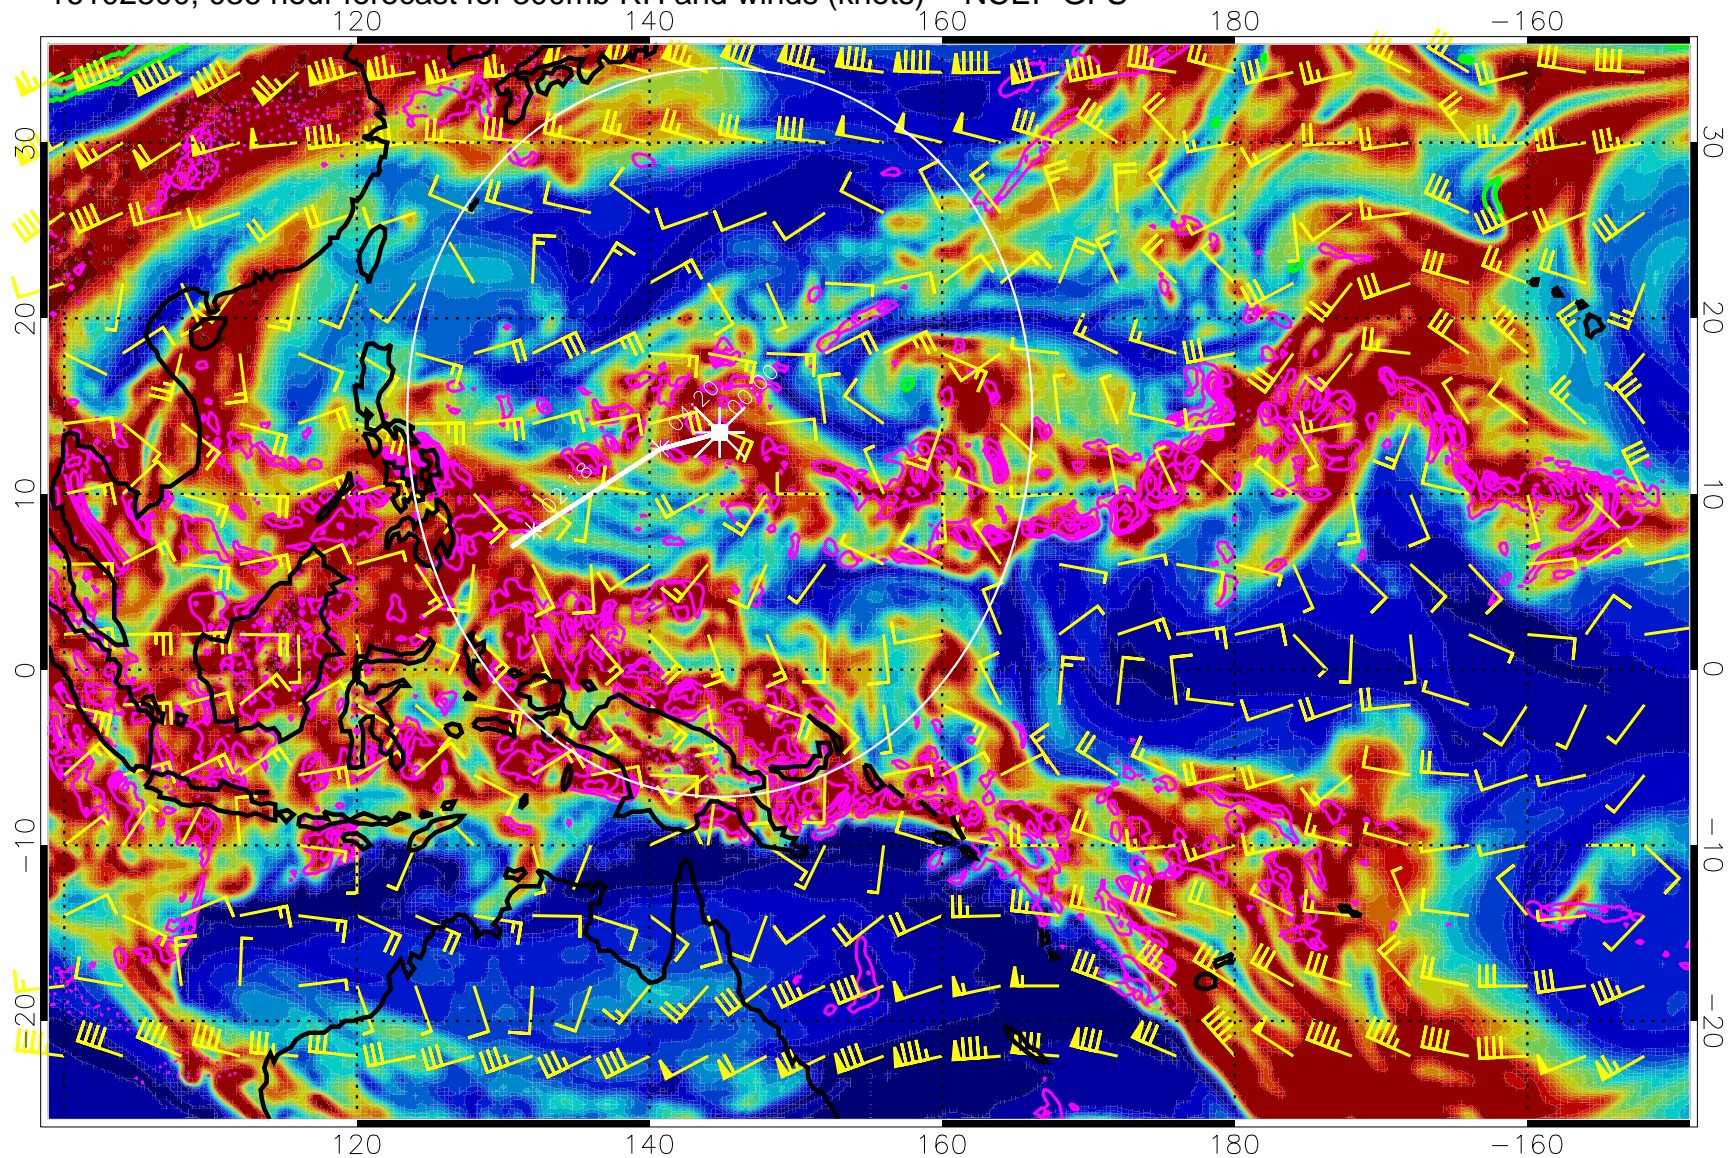

16102800, 036 hour forecast for 300mb RH and winds (knots) -- NCEP GFS