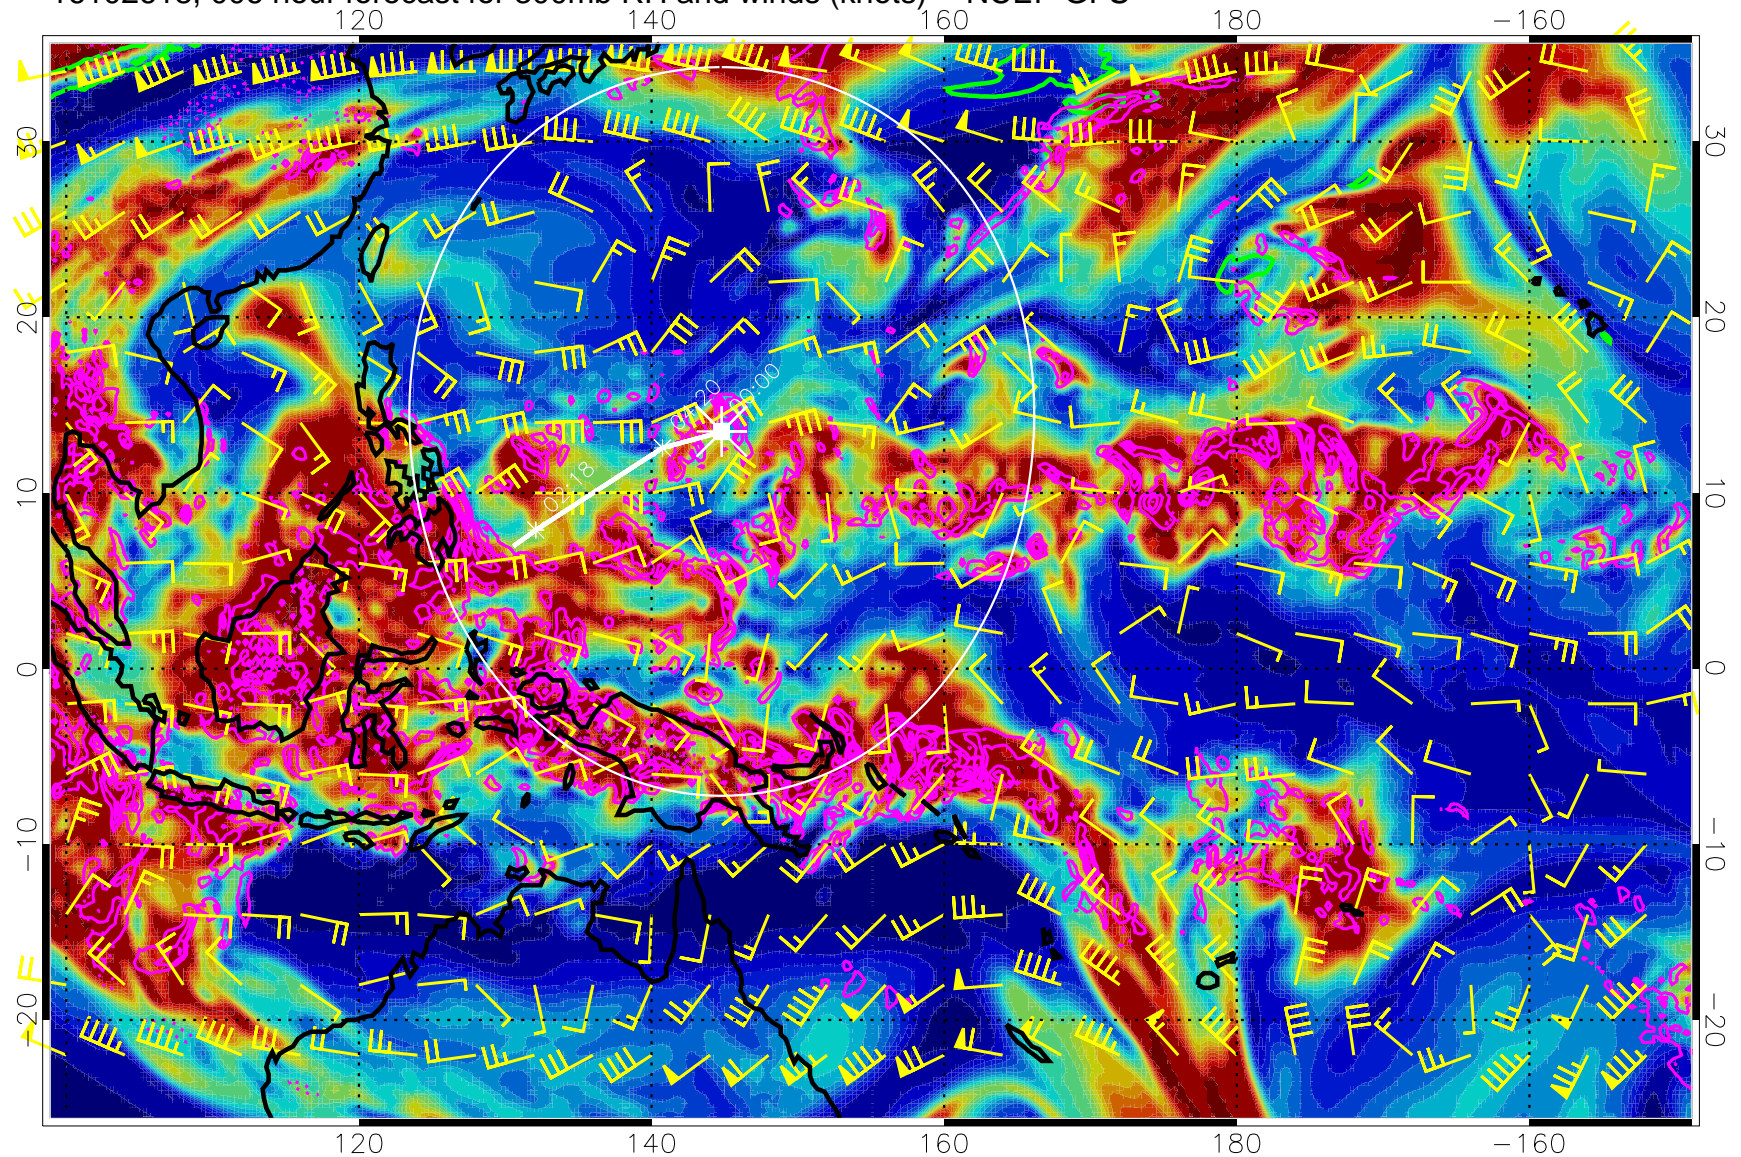

16102618, 006 hour forecast for 300mb RH and winds (knots) -- NCEP GFS

0 20 40 60 80 100
RH, %

Precip (tot dot, conv sol) mm/day 40 mm/day contours, min 20

EPV Tropopause (2 PVU) Position

Range ring of 2304 km

16102700, 012 hour forecast for 300mb RH and winds (knots) -- NCEP GFS

Precip (tot dot, conv sol) mm/day 40 mm/day contours, min 20

EPV Tropopause (2 PVU) Position

Range ring of 2304 km

16102706, 018 hour forecast for 300mb RH and winds (knots) -- NCEP GFS

Precip (tot dot, conv sol) mm/day 40 mm/day contours, min 20

EPV Tropopause (2 PVU) Position

Range ring of 2304 km

16102712, 024 hour forecast for 300mb RH and winds (knots) -- NCEP GFS

Precip (tot dot, conv sol) mm/day 40 mm/day contours, min 20

EPV Tropopause (2 PVU) Position

Range ring of 2304 km

16102718, 030 hour forecast for 300mb RH and winds (knots) -- NCEP GFS

Precip (tot dot, conv sol) mm/day 40 mm/day contours, min 20

EPV Tropopause (2 PVU) Position