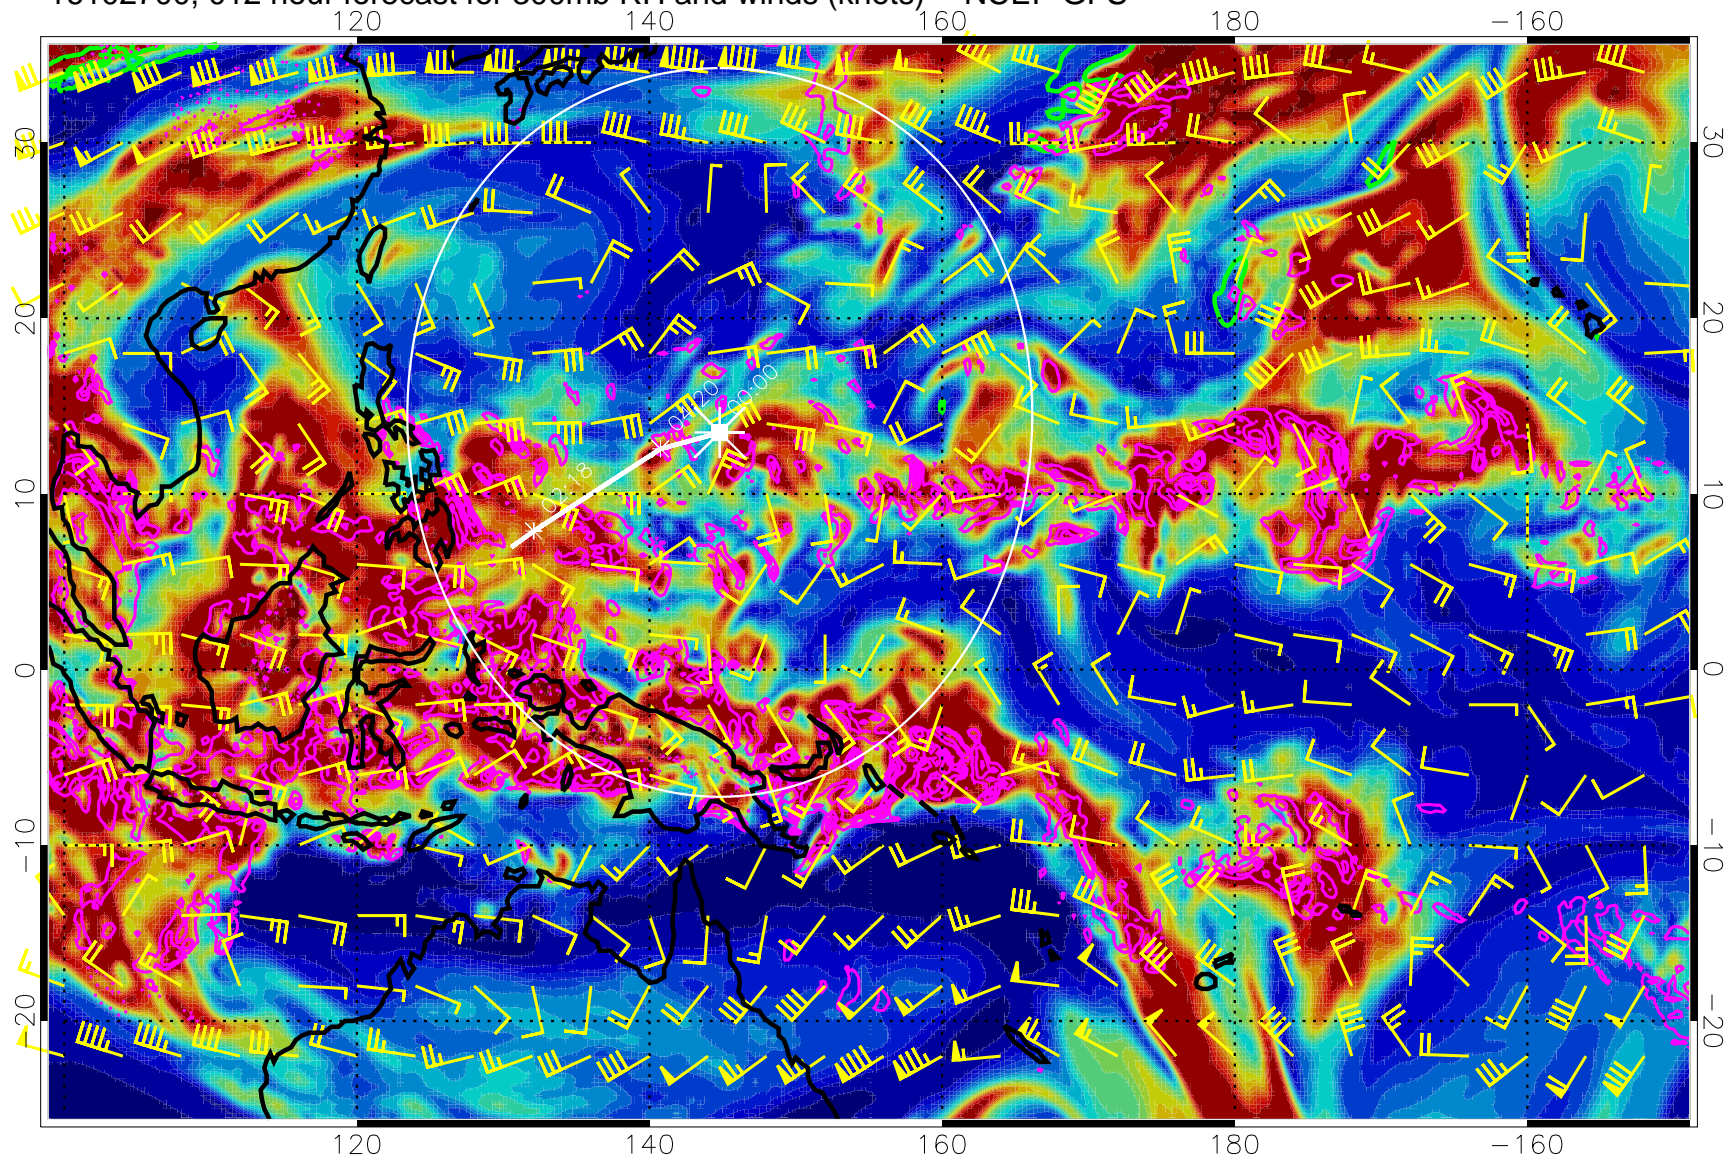

16102618, 006 hour forecast for 300mb RH and winds (knots) -- NCEP GFS

0 20 40 60 80 100
RH, %

Precip (tot dot, conv sol) mm/day 40 mm/day contours, min 20

EPV Tropopause (2 PVU) Position

Range ring of 2304 km

16102700, 012 hour forecast for 300mb RH and winds (knots) -- NCEP GFS

Precip (tot dot, conv sol) mm/day 40 mm/day contours, min 20

EPV Tropopause (2 PVU) Position

Range ring of 2304 km

16102706, 018 hour forecast for 300mb RH and winds (knots) -- NCEP GFS

Precip (tot dot, conv sol) mm/day 40 mm/day contours, min 20

EPV Tropopause (2 PVU) Position

Range ring of 2304 km

16102712, 024 hour forecast for 300mb RH and winds (knots) -- NCEP GFS

Precip (tot dot, conv sol) mm/day 40 mm/day contours, min 20