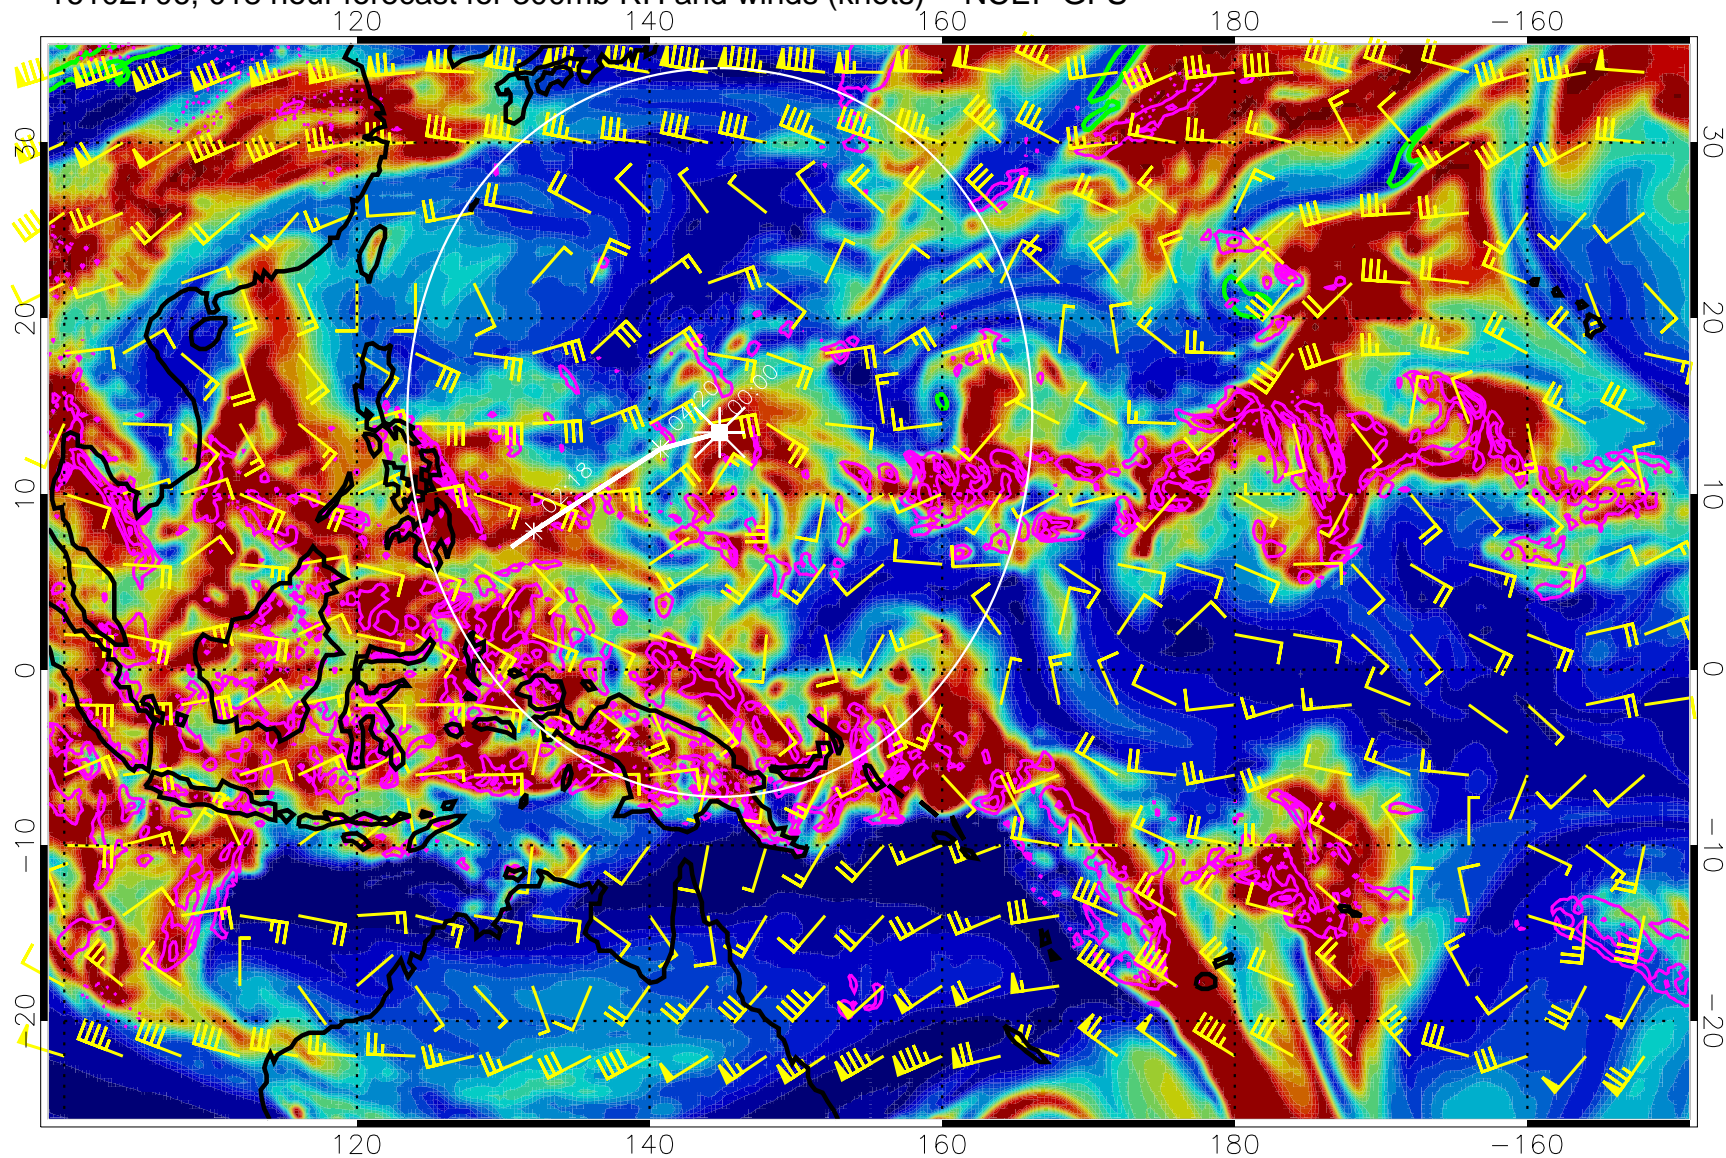

16102618, 006 hour forecast for 300mb RH and winds (knots) -- NCEP GFS

0 20 40 60 80 100
RH, %

Precip (tot dot, conv sol) mm/day 40 mm/day contours, min 20

EPV Tropopause (2 PVU) Position

Range ring of 2304 km

16102700, 012 hour forecast for 300mb RH and winds (knots) -- NCEP GFS

Precip (tot dot, conv sol) mm/day 40 mm/day contours, min 20

EPV Tropopause (2 PVU) Position

Range ring of 2304 km

16102706, 018 hour forecast for 300mb RH and winds (knots) -- NCEP GFS

Precip (tot dot, conv sol) mm/day 40 mm/day contours, min 20

EPV Tropopause (2 PVU) Position

Range ring of 2304 km

16102712, 024 hour forecast for 300mb RH and winds (knots) -- NCEP GFS

Precip (tot dot, conv sol) mm/day 40 mm/day contours, min 20

EPV Tropopause (2 PVU) Position

Range ring of 2304 km

16102718, 030 hour forecast for 300mb RH and winds (knots) -- NCEP GFS

Precip (tot dot, conv sol) mm/day 40 mm/day contours, min 20

EPV Tropopause (2 PVU) Position