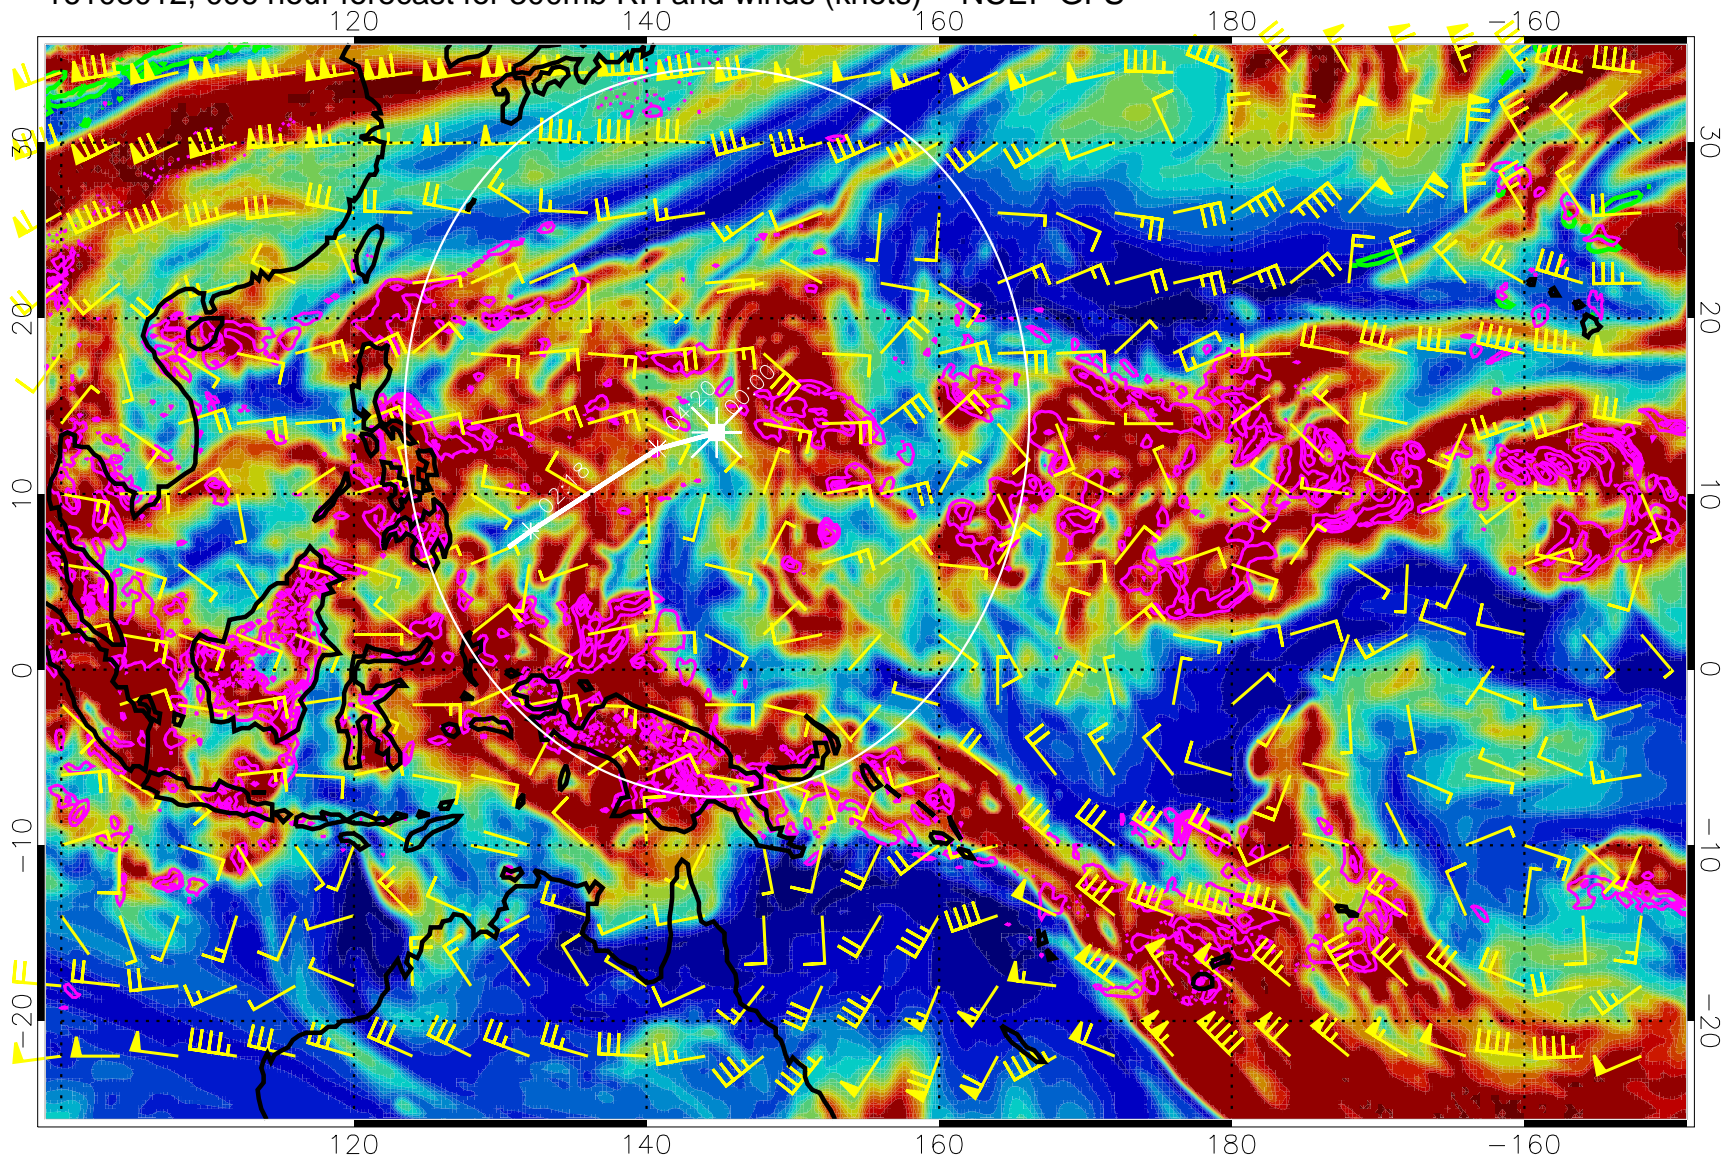

16103012, 096 hour forecast for 300mb RH and winds (knots) -- NCEP GFS

Precip (tot dot, conv sol) mm/day 40 mm/day contours, min 20

EPV Tropopause (2 PVU) Position

Range ring of 2304 km