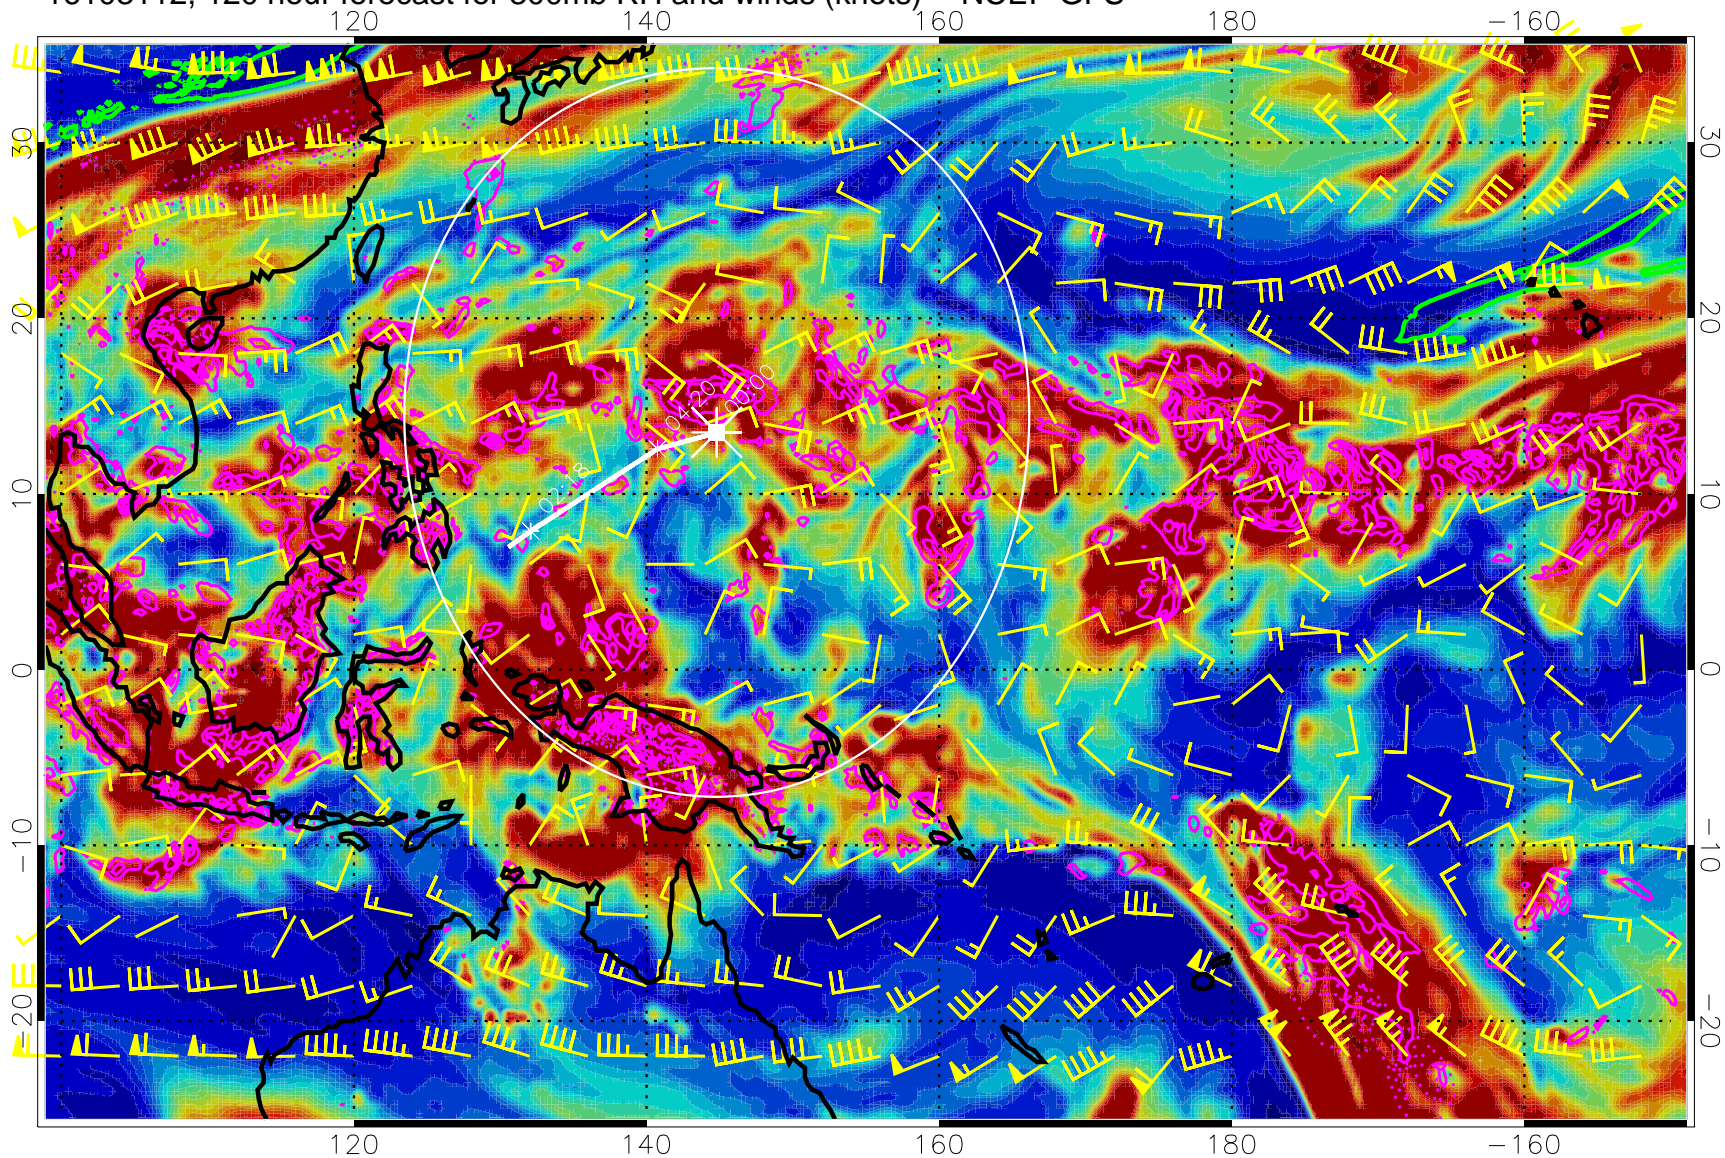

Precip (tot dot, conv sol) mm/day 40 mm/day contours, min 20

EPV Tropopause (2 PVU) Position

Range ring of 2304 km

16103106, 114 hour forecast for 300mb RH and winds (knots) -- NCEP GFS

Precip (tot dot, conv sol) mm/day 40 mm/day contours, min 20

EPV Tropopause (2 PVU) Position

Range ring of 2304 km

16103112, 120 hour forecast for 300mb RH and winds (knots) -- NCEP GFS

Precip (tot dot, conv sol) mm/day 40 mm/day contours, min 20

EPV Tropopause (2 PVU) Position