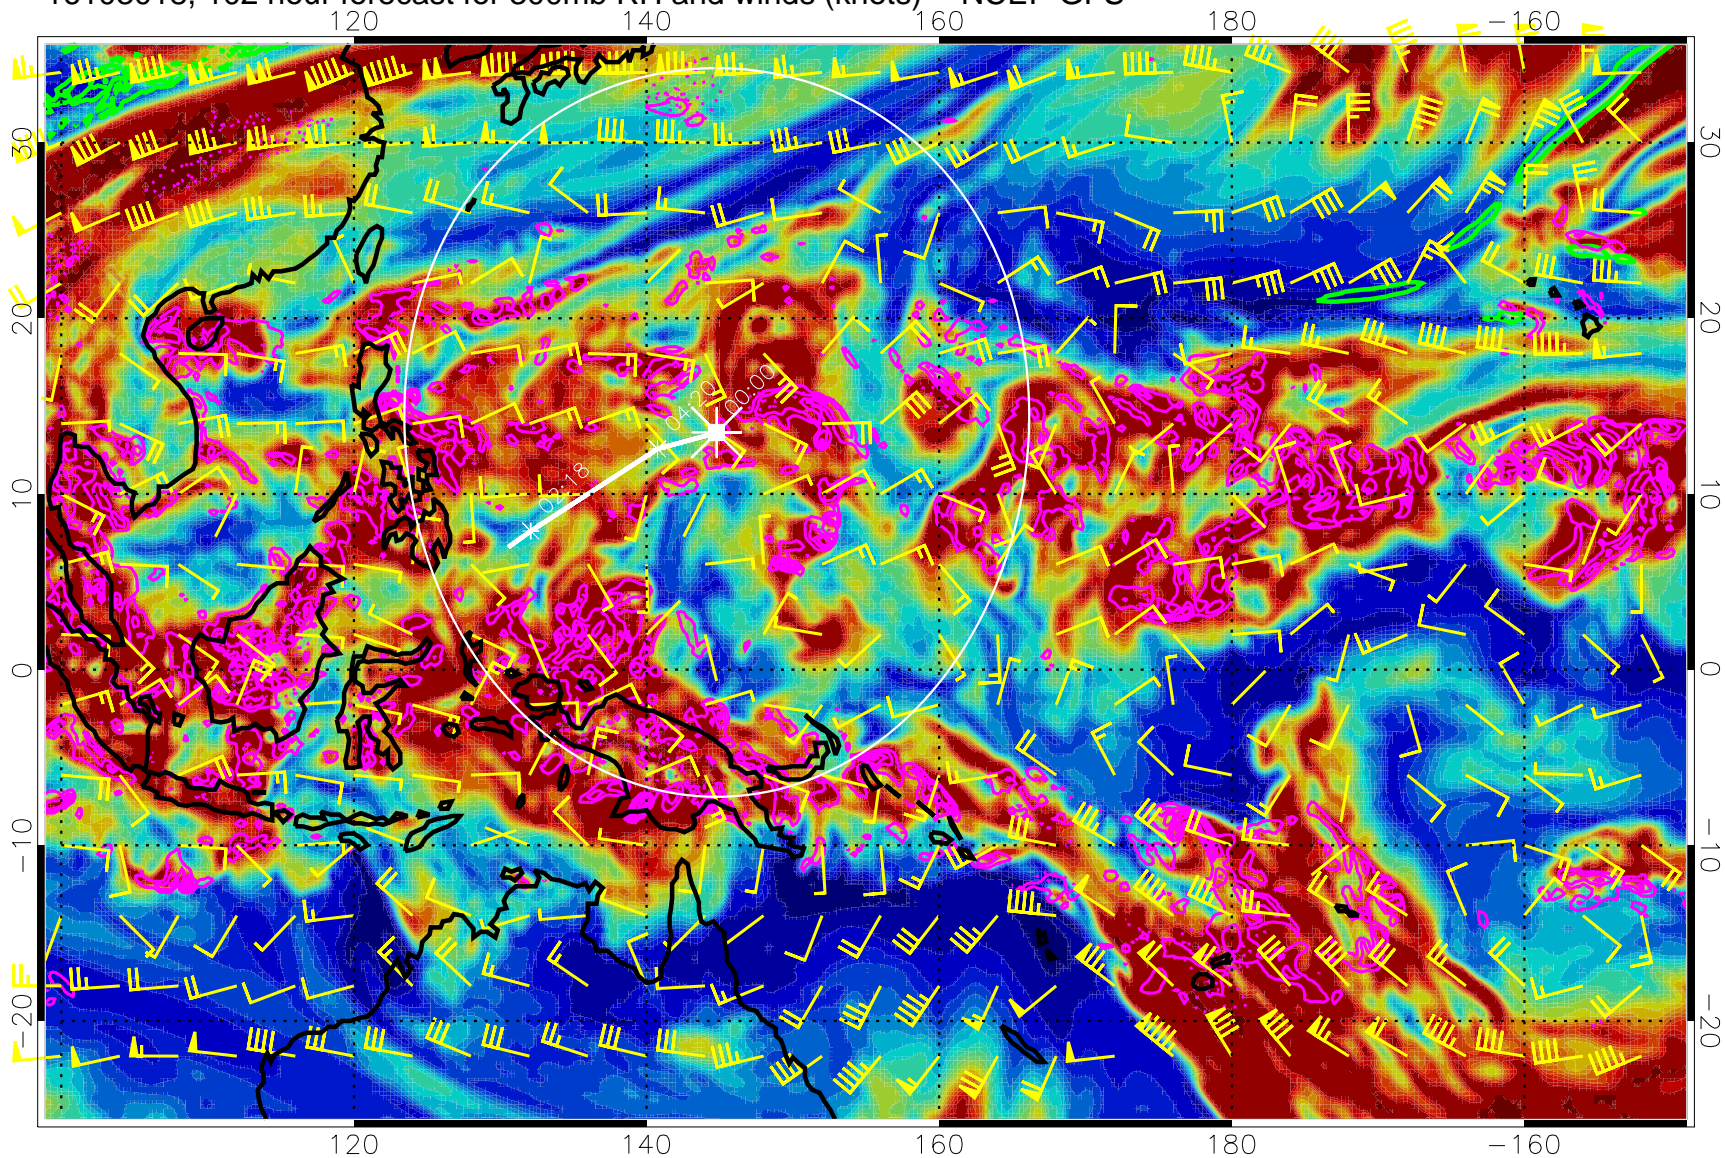

16103018, 102 hour forecast for 300mb RH and winds (knots) -- NCEP GFS

Precip (tot dot, conv sol) mm/day 40 mm/day contours, min 20

EPV Tropopause (2 PVU) Position

Range ring of 2304 km