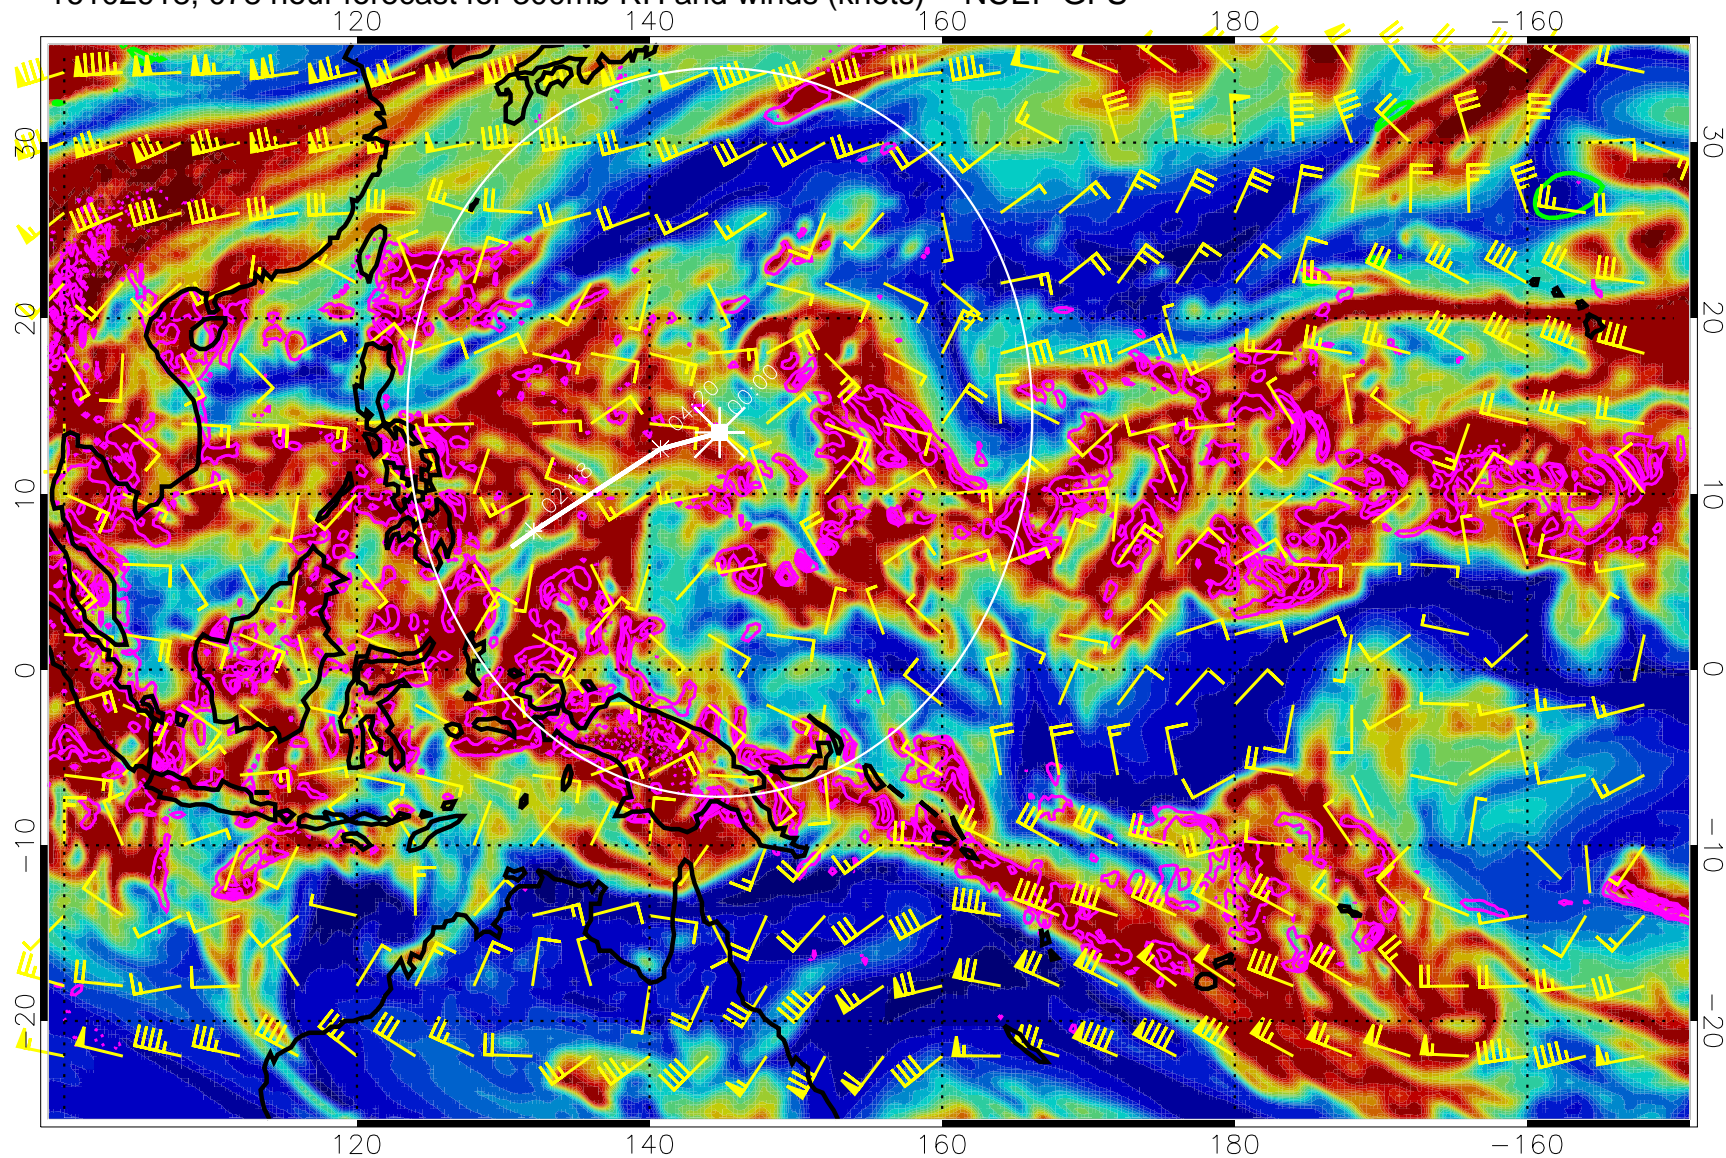

16102906, 066 hour forecast for 300mb RH and winds (knots) -- NCEP GFS

Precip (tot dot, conv sol) mm/day 40 mm/day contours, min 20

EPV Tropopause (2 PVU) Position

Range ring of 2304 km

16102912, 072 hour forecast for 300mb RH and winds (knots) -- NCEP GFS

Precip (tot dot, conv sol) mm/day 40 mm/day contours, min 20

EPV Tropopause (2 PVU) Position

Range ring of 2304 km

16102918, 078 hour forecast for 300mb RH and winds (knots) -- NCEP GFS

Precip (tot dot, conv sol) mm/day 40 mm/day contours, min 20

EPV Tropopause (2 PVU) Position

Range ring of 2304 km

16103000, 084 hour forecast for 300mb RH and winds (knots) -- NCEP GFS

0 20 40 60 80 100
RH, %

Precip (tot dot, conv sol) mm/day 40 mm/day contours, min 20