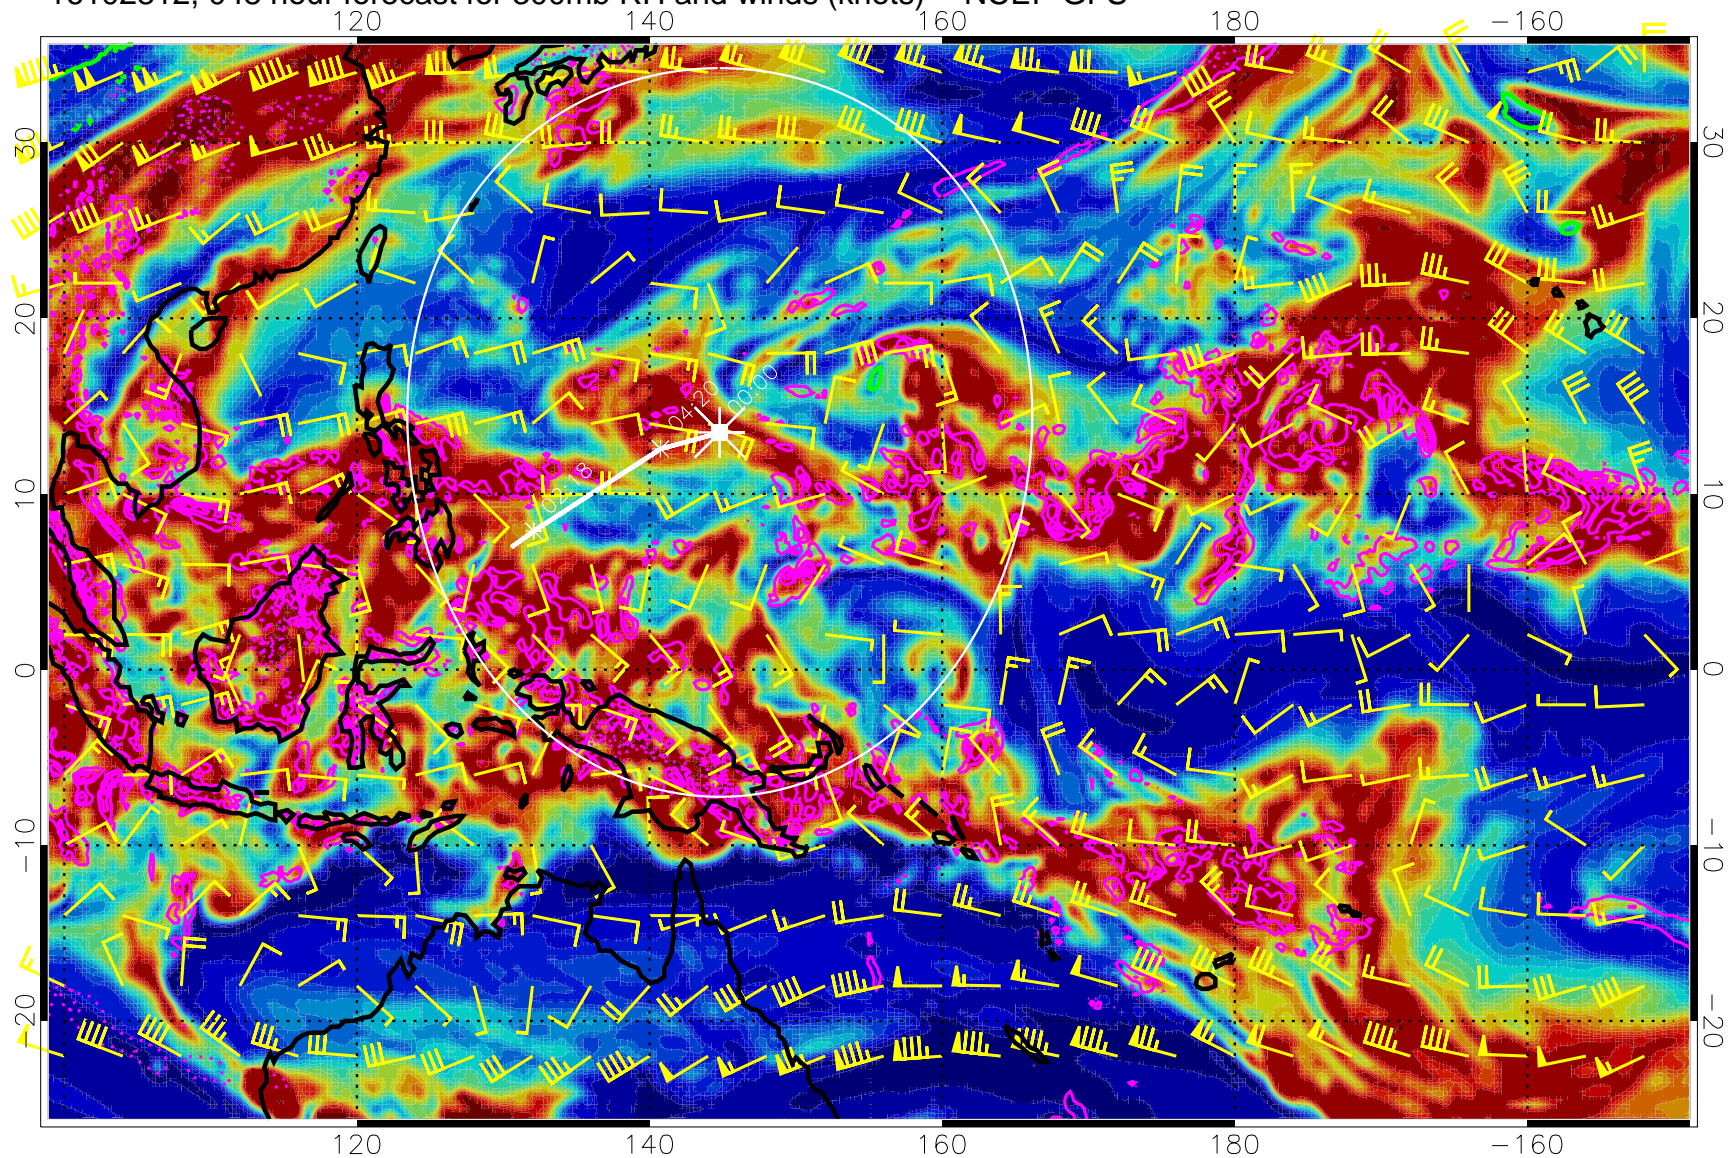

EPV Tropopause (2 PVU) Position

Range ring of 2304 km

16102718, 030 hour forecast for 300mb RH and winds (knots) -- NCEP GFS

Precip (tot dot, conv sol) mm/day 40 mm/day contours, min 20

EPV Tropopause (2 PVU) Position

Range ring of 2304 km

16102800, 036 hour forecast for 300mb RH and winds (knots) -- NCEP GFS

16102806, 042 hour forecast for 300mb RH and winds (knots) -- NCEP GFS

Precip (tot dot, conv sol) mm/day 40 mm/day contours, min 20

EPV Tropopause (2 PVU) Position

Range ring of 2304 km

16102812, 048 hour forecast for 300mb RH and winds (knots) -- NCEP GFS

0 20 40 60 80 100
RH, %

Precip (tot dot, conv sol) mm/day 40 mm/day contours, min 20

EPV Tropopause (2 PVU) Position

Range ring of 2304 km

16102818, 054 hour forecast for 300mb RH and winds (knots) -- NCEP GFS

Precip (tot dot, conv sol) mm/day 40 mm/day contours, min 20

EPV Tropopause (2 PVU) Position