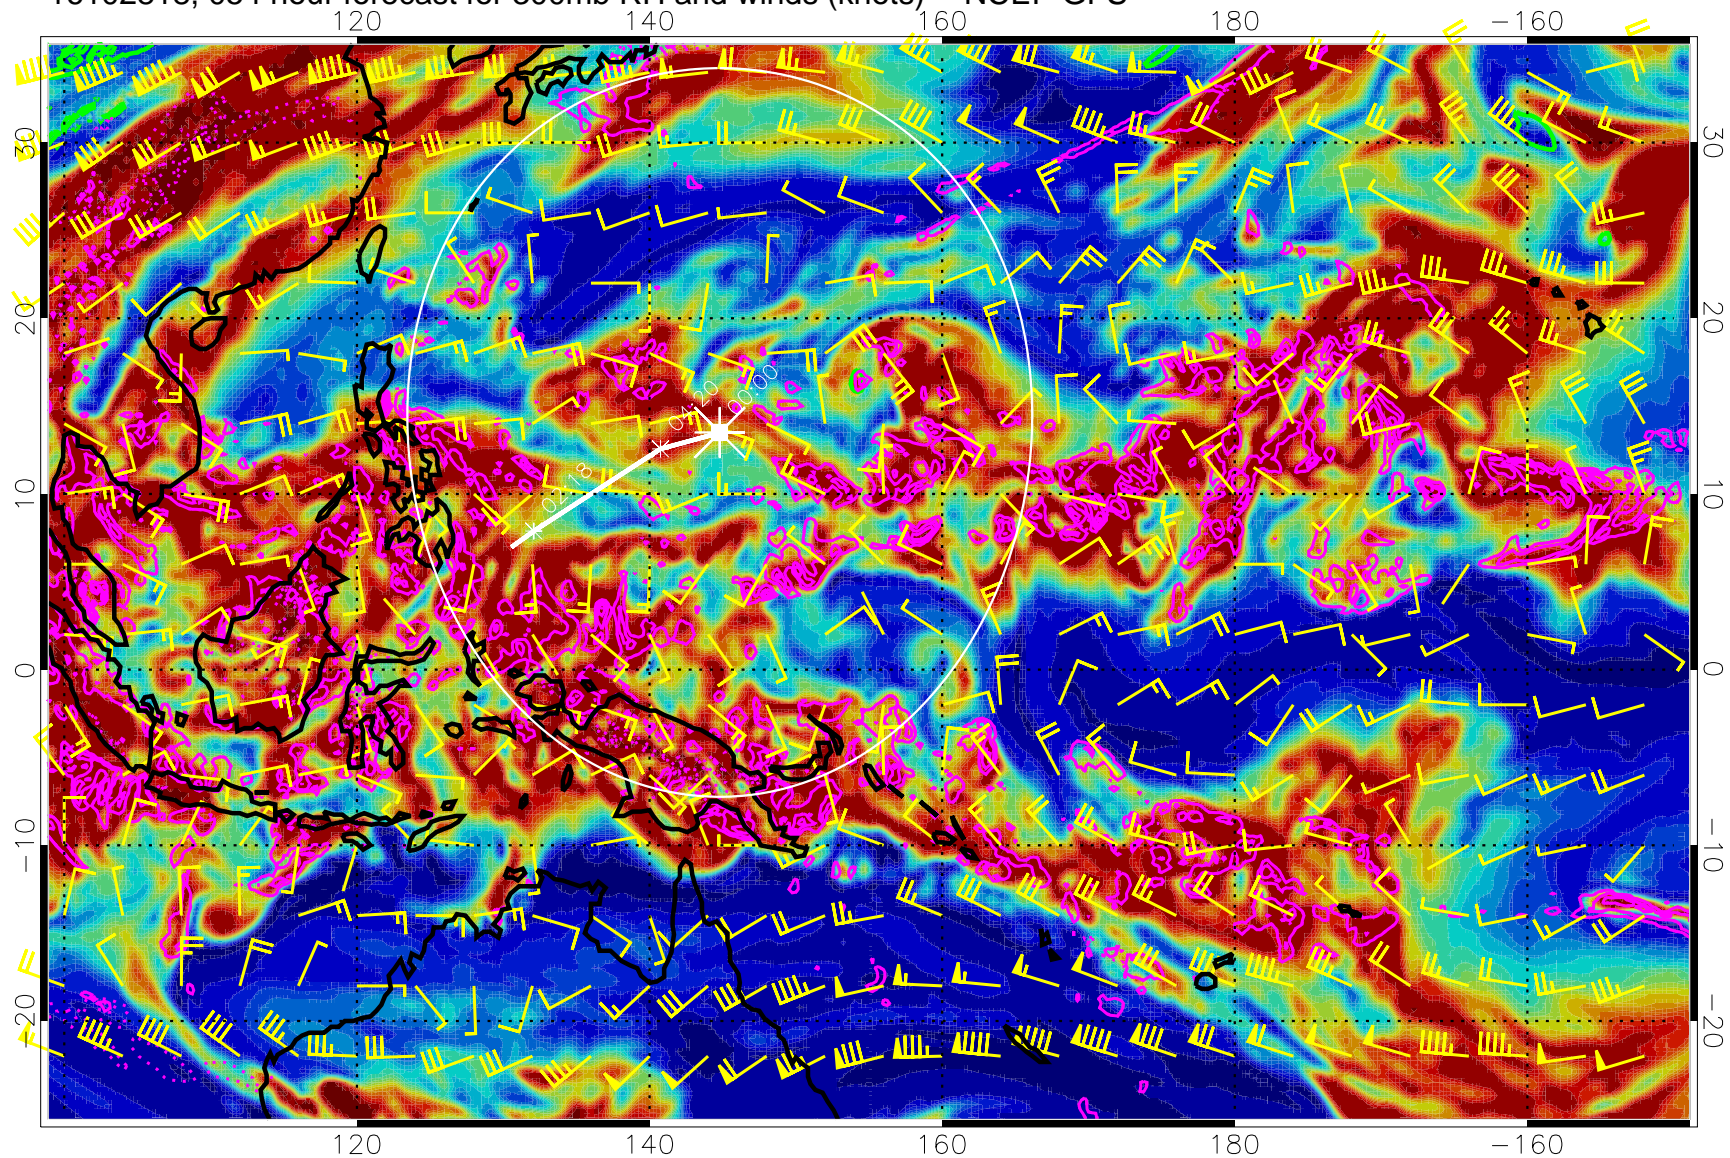

EPV Tropopause (2 PVU) Position

Range ring of 2304 km

16102812, 048 hour forecast for 300mb RH and winds (knots) -- NCEP GFS

0 20 40 60 80 100
RH, %

Precip (tot dot, conv sol) mm/day 40 mm/day contours, min 20

EPV Tropopause (2 PVU) Position

Range ring of 2304 km

16102818, 054 hour forecast for 300mb RH and winds (knots) -- NCEP GFS

Precip (tot dot, conv sol) mm/day 40 mm/day contours, min 20

EPV Tropopause (2 PVU) Position