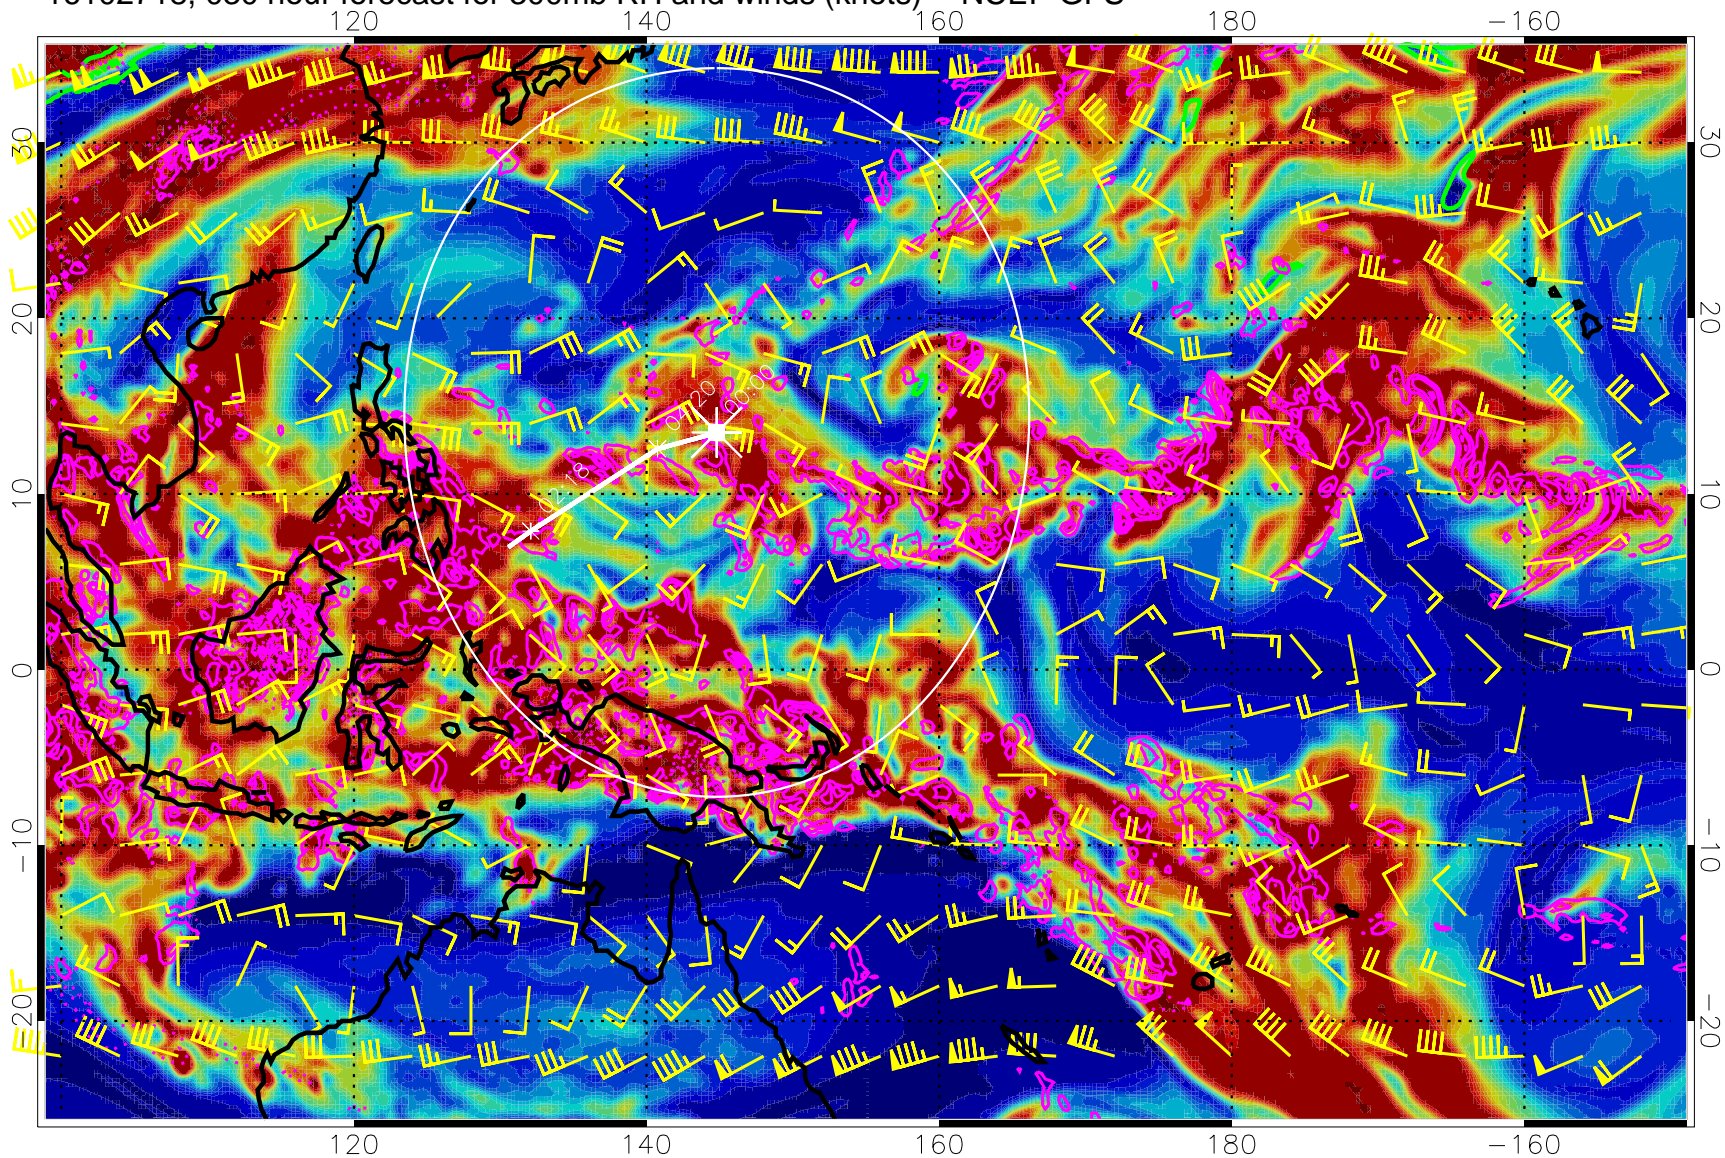

Precip (tot dot, conv sol) mm/day 40 mm/day contours, min 20

EPV Tropopause (2 PVU) Position

Range ring of 2304 km

16102712, 024 hour forecast for 300mb RH and winds (knots) -- NCEP GFS

Precip (tot dot, conv sol) mm/day 40 mm/day contours, min 20

EPV Tropopause (2 PVU) Position

Range ring of 2304 km

16102718, 030 hour forecast for 300mb RH and winds (knots) -- NCEP GFS

Precip (tot dot, conv sol) mm/day 40 mm/day contours, min 20

EPV Tropopause (2 PVU) Position