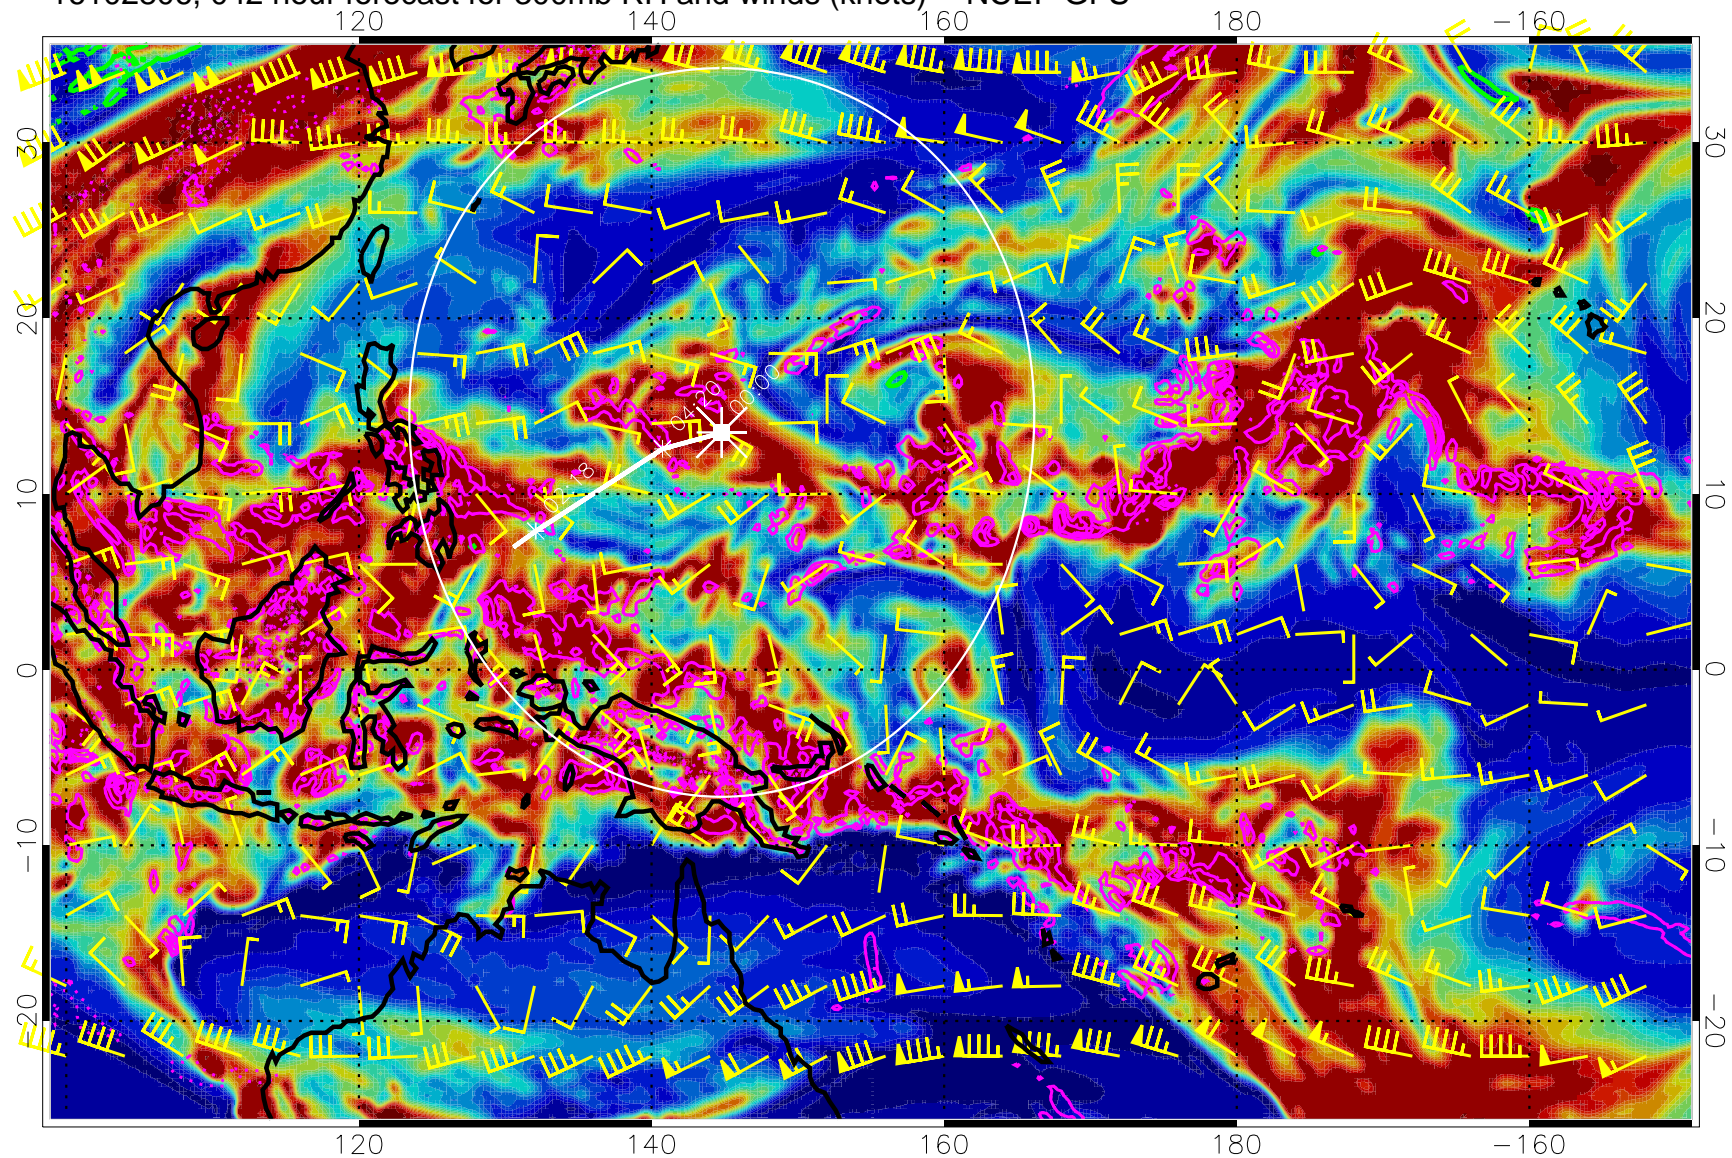

16102806, 042 hour forecast for 300mb RH and winds (knots) -- NCEP GFS

Precip (tot dot, conv sol) mm/day 40 mm/day contours, min 20

EPV Tropopause (2 PVU) Position

Range ring of 2304 km