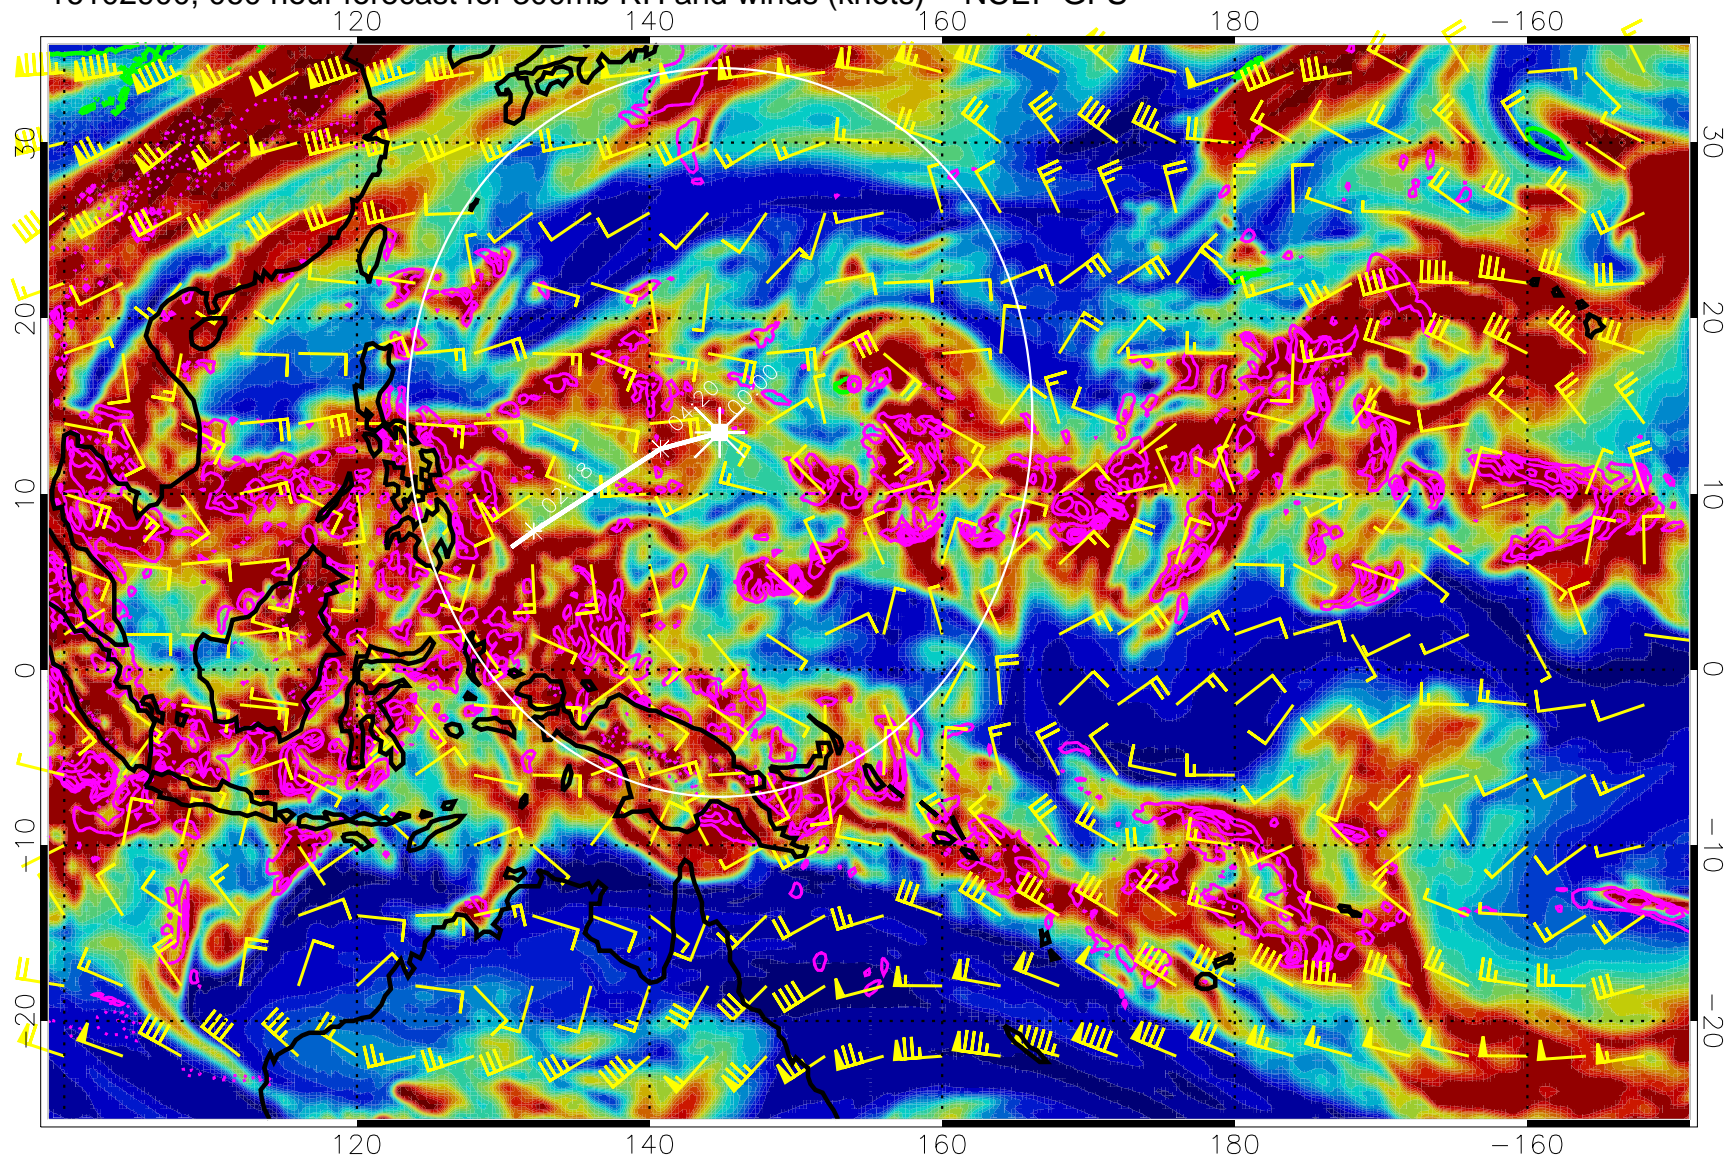

16102900, 060 hour forecast for 300mb RH and winds (knots) -- NCEP GFS

Precip (tot dot, conv sol) mm/day 40 mm/day contours, min 20

EPV Tropopause (2 PVU) Position

Range ring of 2304 km