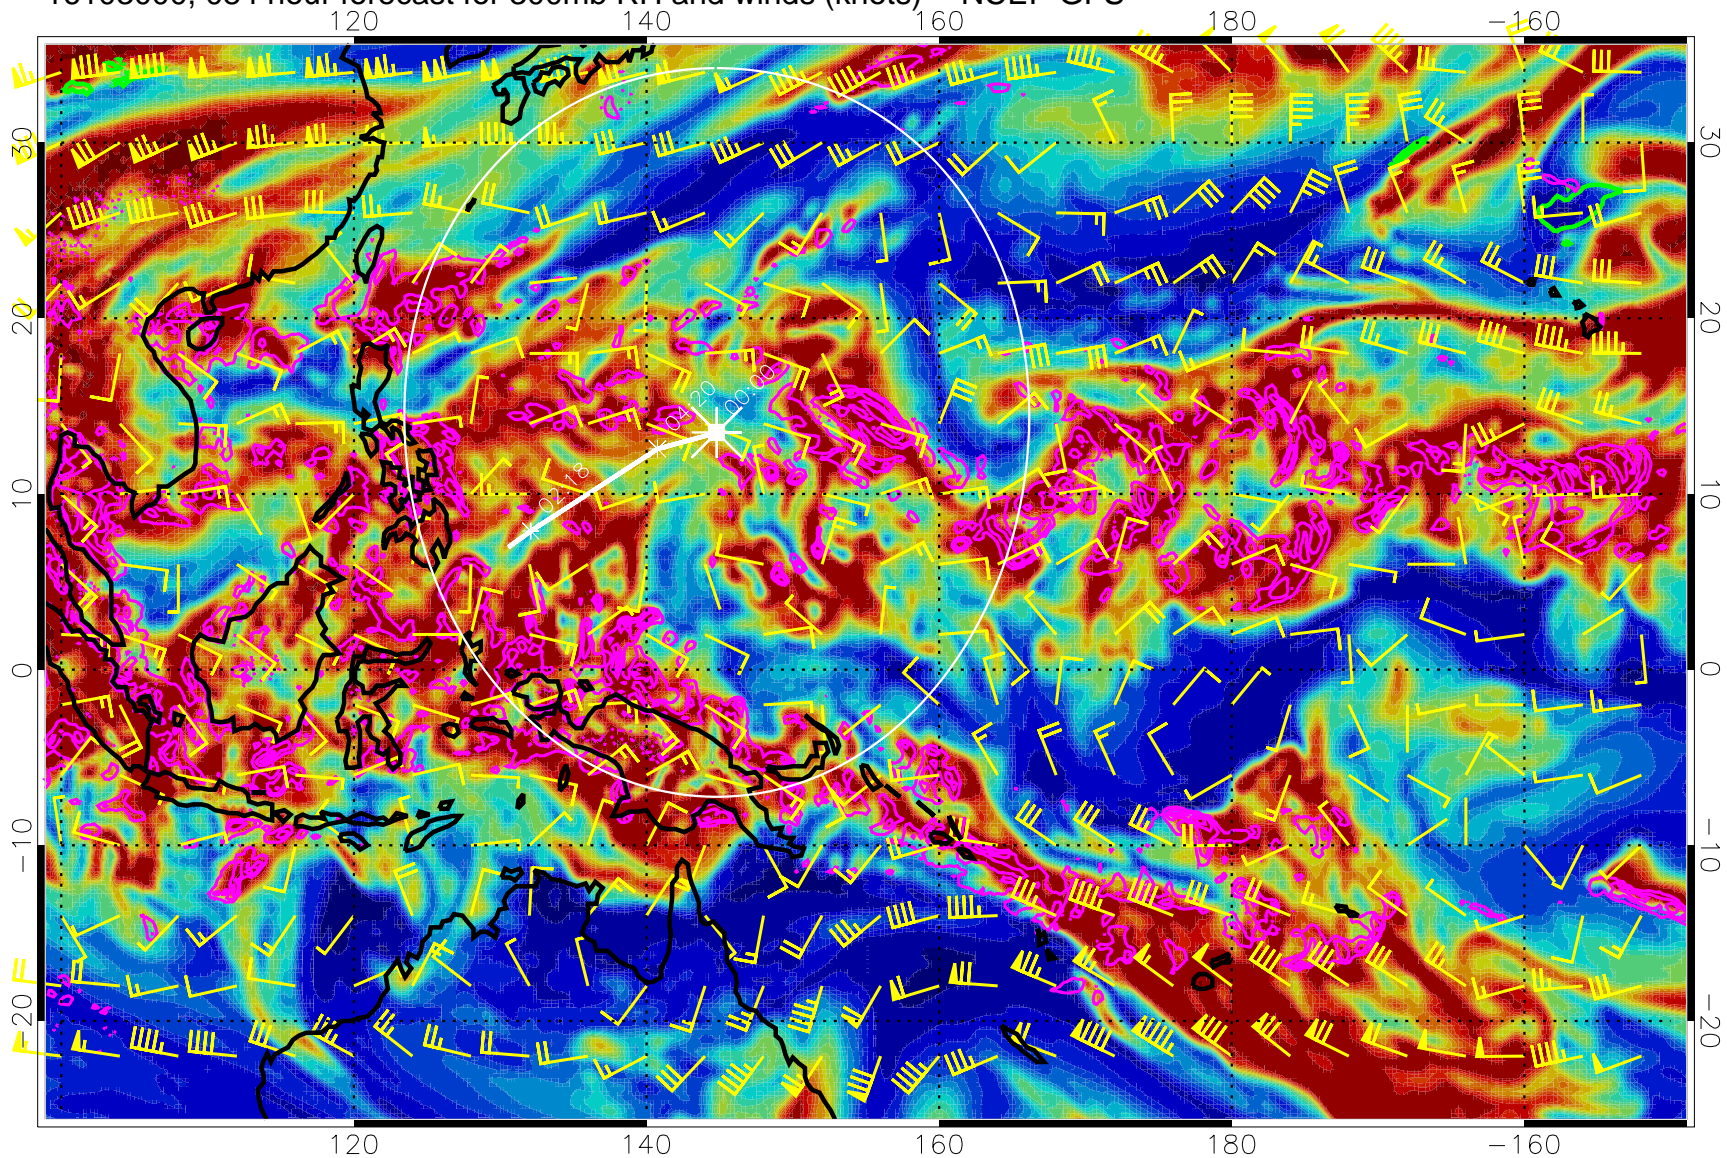

Precip (tot dot, conv sol) mm/day 40 mm/day contours, min 20

EPV Tropopause (2 PVU) Position

Range ring of 2304 km

16102918, 078 hour forecast for 300mb RH and winds (knots) -- NCEP GFS

Precip (tot dot, conv sol) mm/day 40 mm/day contours, min 20

EPV Tropopause (2 PVU) Position

Range ring of 2304 km

16103000, 084 hour forecast for 300mb RH and winds (knots) -- NCEP GFS

0 20 40 60 80 100
RH, %

Precip (tot dot, conv sol) mm/day 40 mm/day contours, min 20