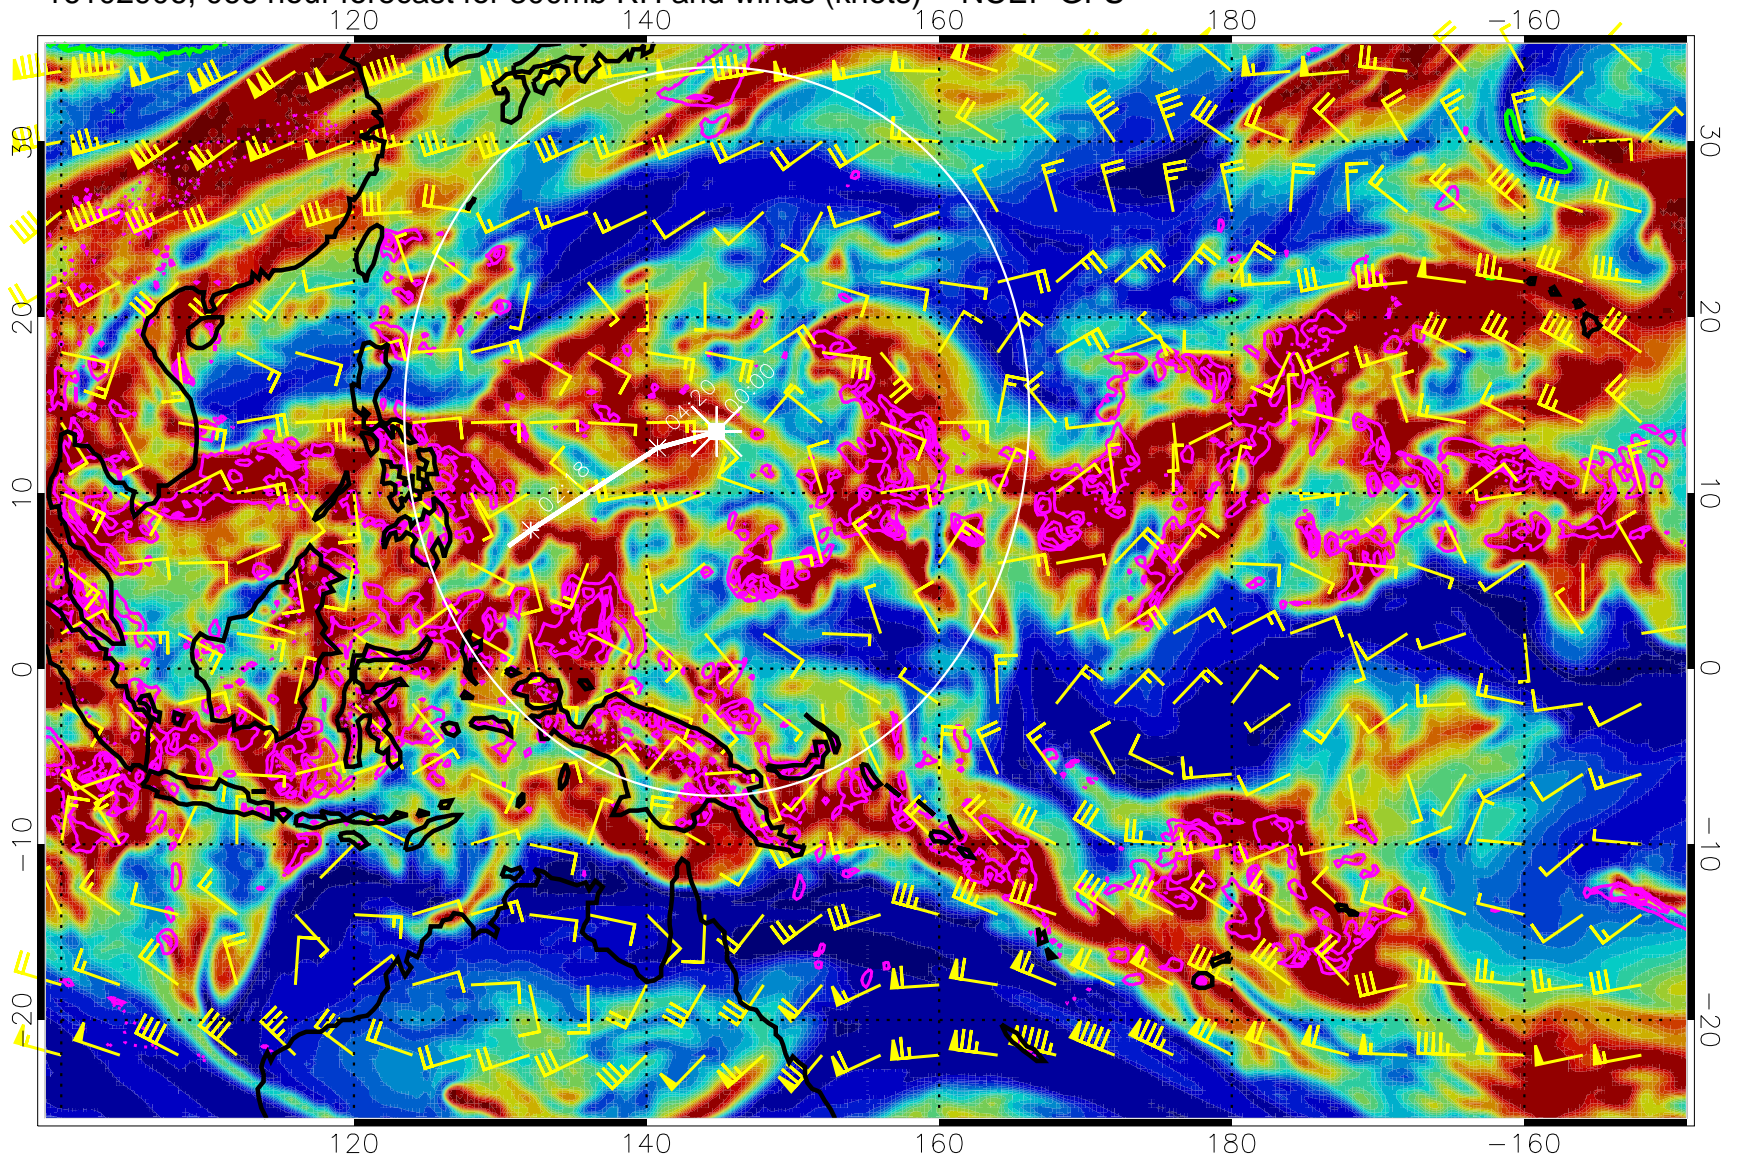

16102906, 066 hour forecast for 300mb RH and winds (knots) -- NCEP GFS

Precip (tot dot, conv sol) mm/day 40 mm/day contours, min 20

EPV Tropopause (2 PVU) Position

Range ring of 2304 km