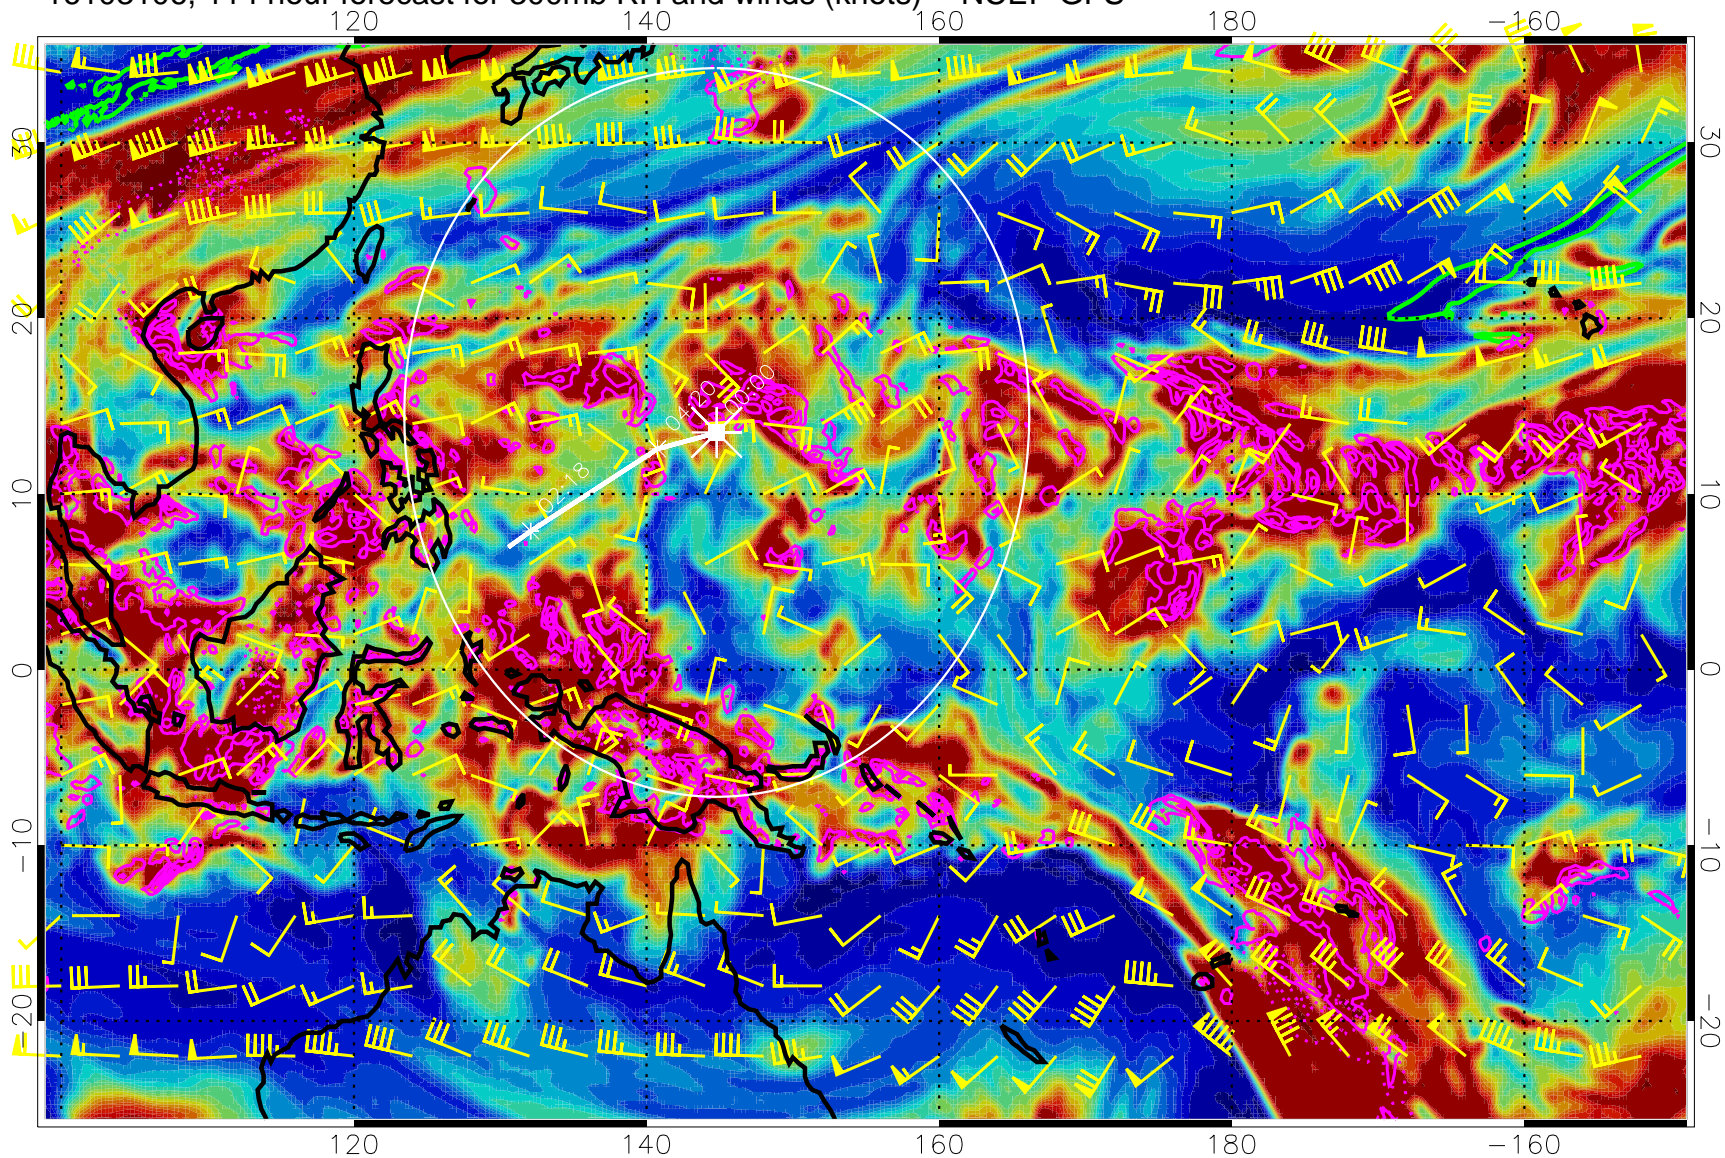

16103018, 102 hour forecast for 300mb RH and winds (knots) -- NCEP GFS

Precip (tot dot, conv sol) mm/day 40 mm/day contours, min 20

EPV Tropopause (2 PVU) Position

Range ring of 2304 km

16103100, 108 hour forecast for 300mb RH and winds (knots) -- NCEP GFS

Precip (tot dot, conv sol) mm/day 40 mm/day contours, min 20

EPV Tropopause (2 PVU) Position

Range ring of 2304 km

16103106, 114 hour forecast for 300mb RH and winds (knots) -- NCEP GFS

Precip (tot dot, conv sol) mm/day 40 mm/day contours, min 20

EPV Tropopause (2 PVU) Position

Range ring of 2304 km

16103112, 120 hour forecast for 300mb RH and winds (knots) -- NCEP GFS

Precip (tot dot, conv sol) mm/day 40 mm/day contours, min 20

EPV Tropopause (2 PVU) Position