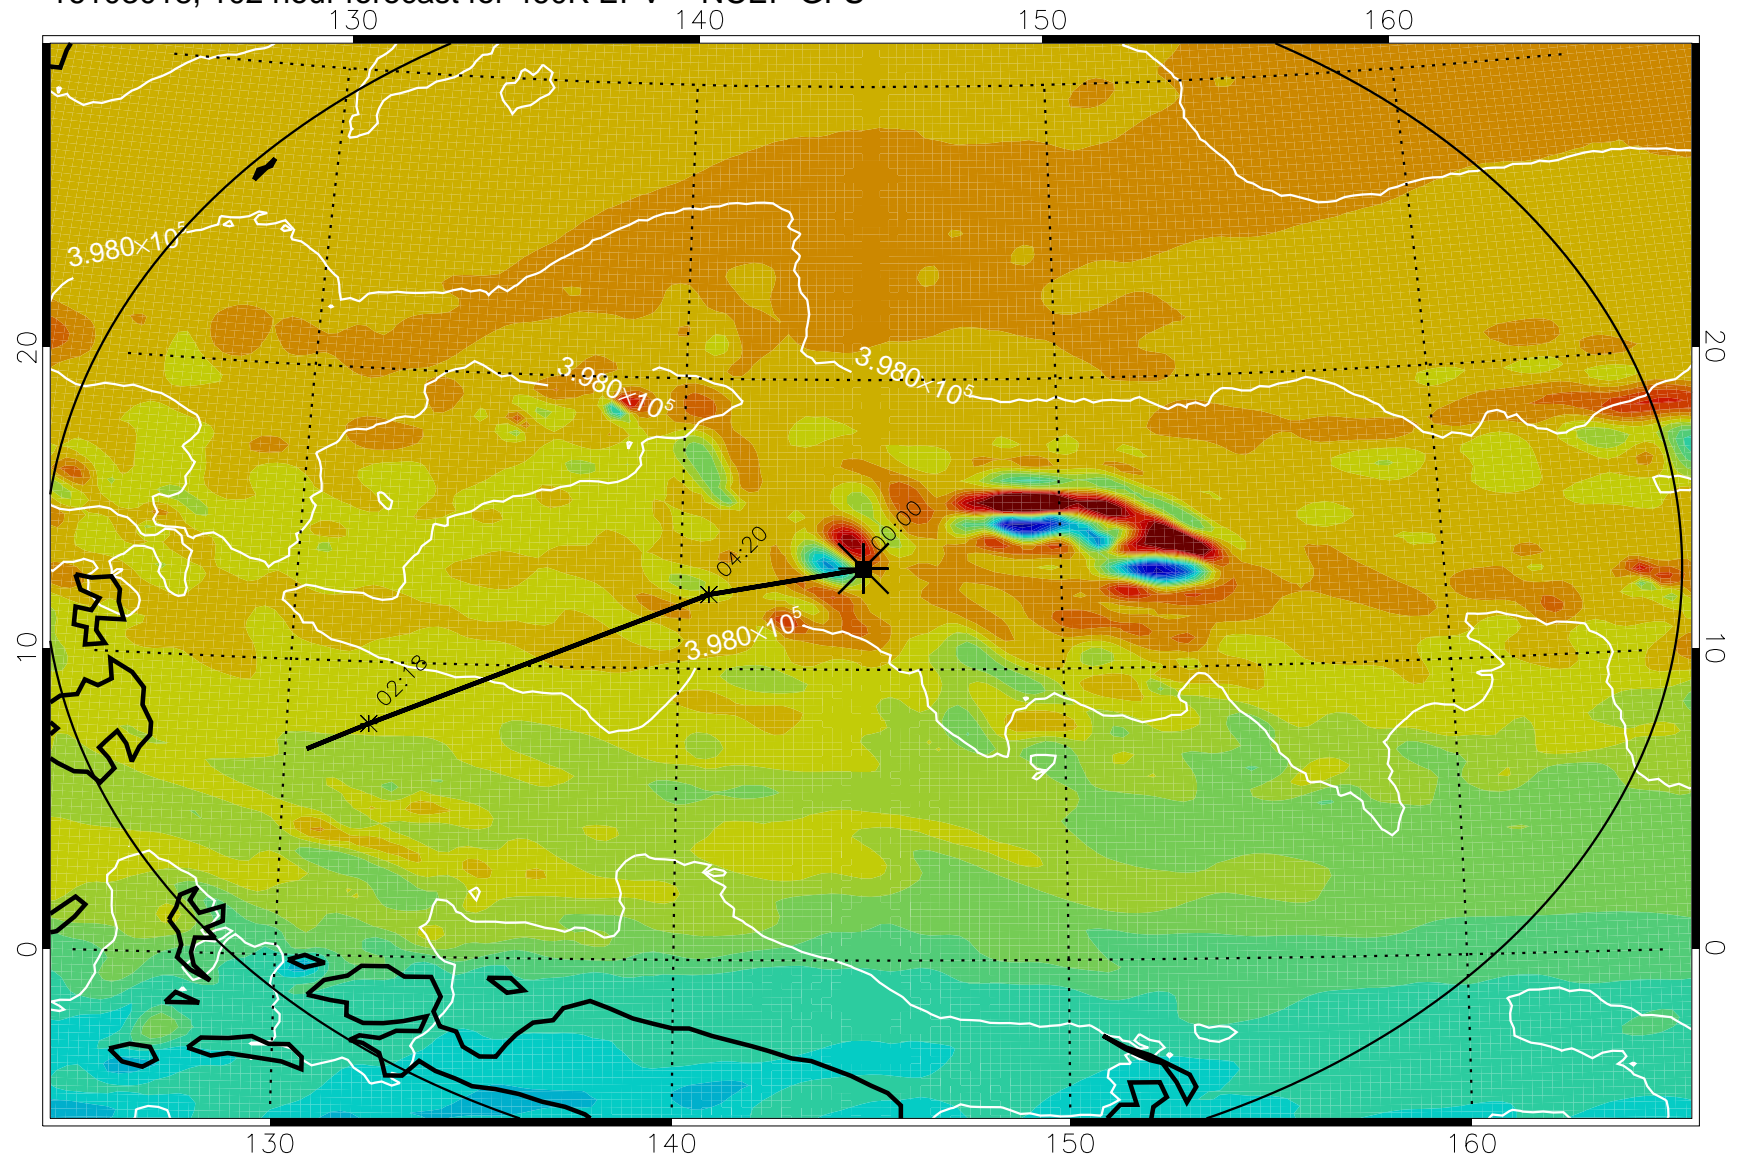

460K Montgomery Streamfunction, white

Range ring of 2304 km

16103000, 084 hour forecast for 460K EPV -- NCEP GFS

460K Montgomery Streamfunction, white

Range ring of 2304 km

16103006, 090 hour forecast for 460K EPV -- NCEP GFS

460K Montgomery Streamfunction, white

Range ring of 2304 km

16103012, 096 hour forecast for 460K EPV -- NCEP GFS

460K Montgomery Streamfunction, white

Range ring of 2304 km

16103018, 102 hour forecast for 460K EPV -- NCEP GFS

460K Montgomery Streamfunction, white

Range ring of 2304 km

16103100, 108 hour forecast for 460K EPV -- NCEP GFS

460K Montgomery Streamfunction, white

Range ring of 2304 km

16103106, 114 hour forecast for 460K EPV -- NCEP GFS

460K Montgomery Streamfunction, white

Range ring of 2304 km

16103112, 120 hour forecast for 460K EPV -- NCEP GFS

460K Montgomery Streamfunction, white

Range ring of 2304 km