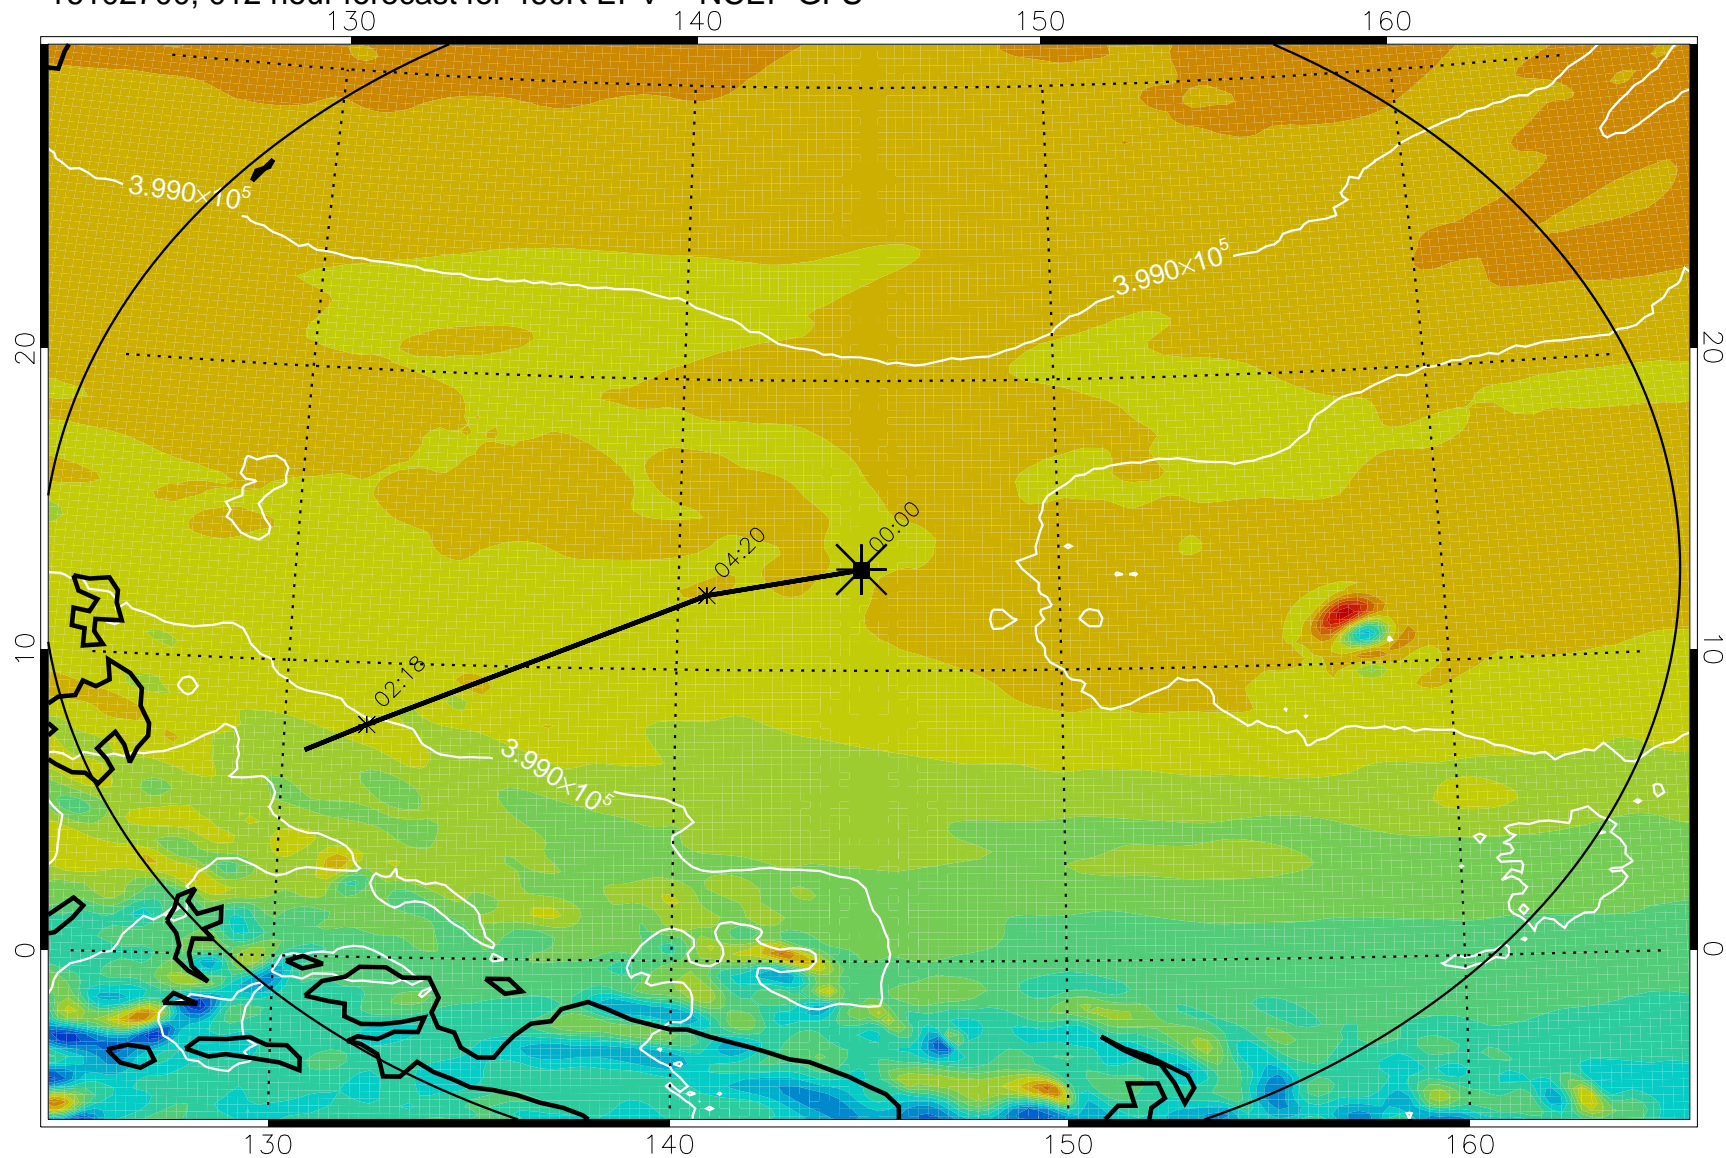

16102618, 006 hour forecast for 460K EPV -- NCEP GFS

460K Montgomery Streamfunction, white

Range ring of 2304 km

16102700, 012 hour forecast for 460K EPV -- NCEP GFS

16102706, 018 hour forecast for 460K EPV -- NCEP GFS

460K Montgomery Streamfunction, white

Range ring of 2304 km

16102712, 024 hour forecast for 460K EPV -- NCEP GFS

460K Montgomery Streamfunction, white

Range ring of 2304 km

16102718, 030 hour forecast for 460K EPV -- NCEP GFS

460K Montgomery Streamfunction, white

Range ring of 2304 km

16102800, 036 hour forecast for 460K EPV -- NCEP GFS

460K Montgomery Streamfunction, white

Range ring of 2304 km

16102806, 042 hour forecast for 460K EPV -- NCEP GFS

460K Montgomery Streamfunction, white

Range ring of 2304 km

16102812, 048 hour forecast for 460K EPV -- NCEP GFS

460K Montgomery Streamfunction, white

Range ring of 2304 km

16102818, 054 hour forecast for 460K EPV -- NCEP GFS