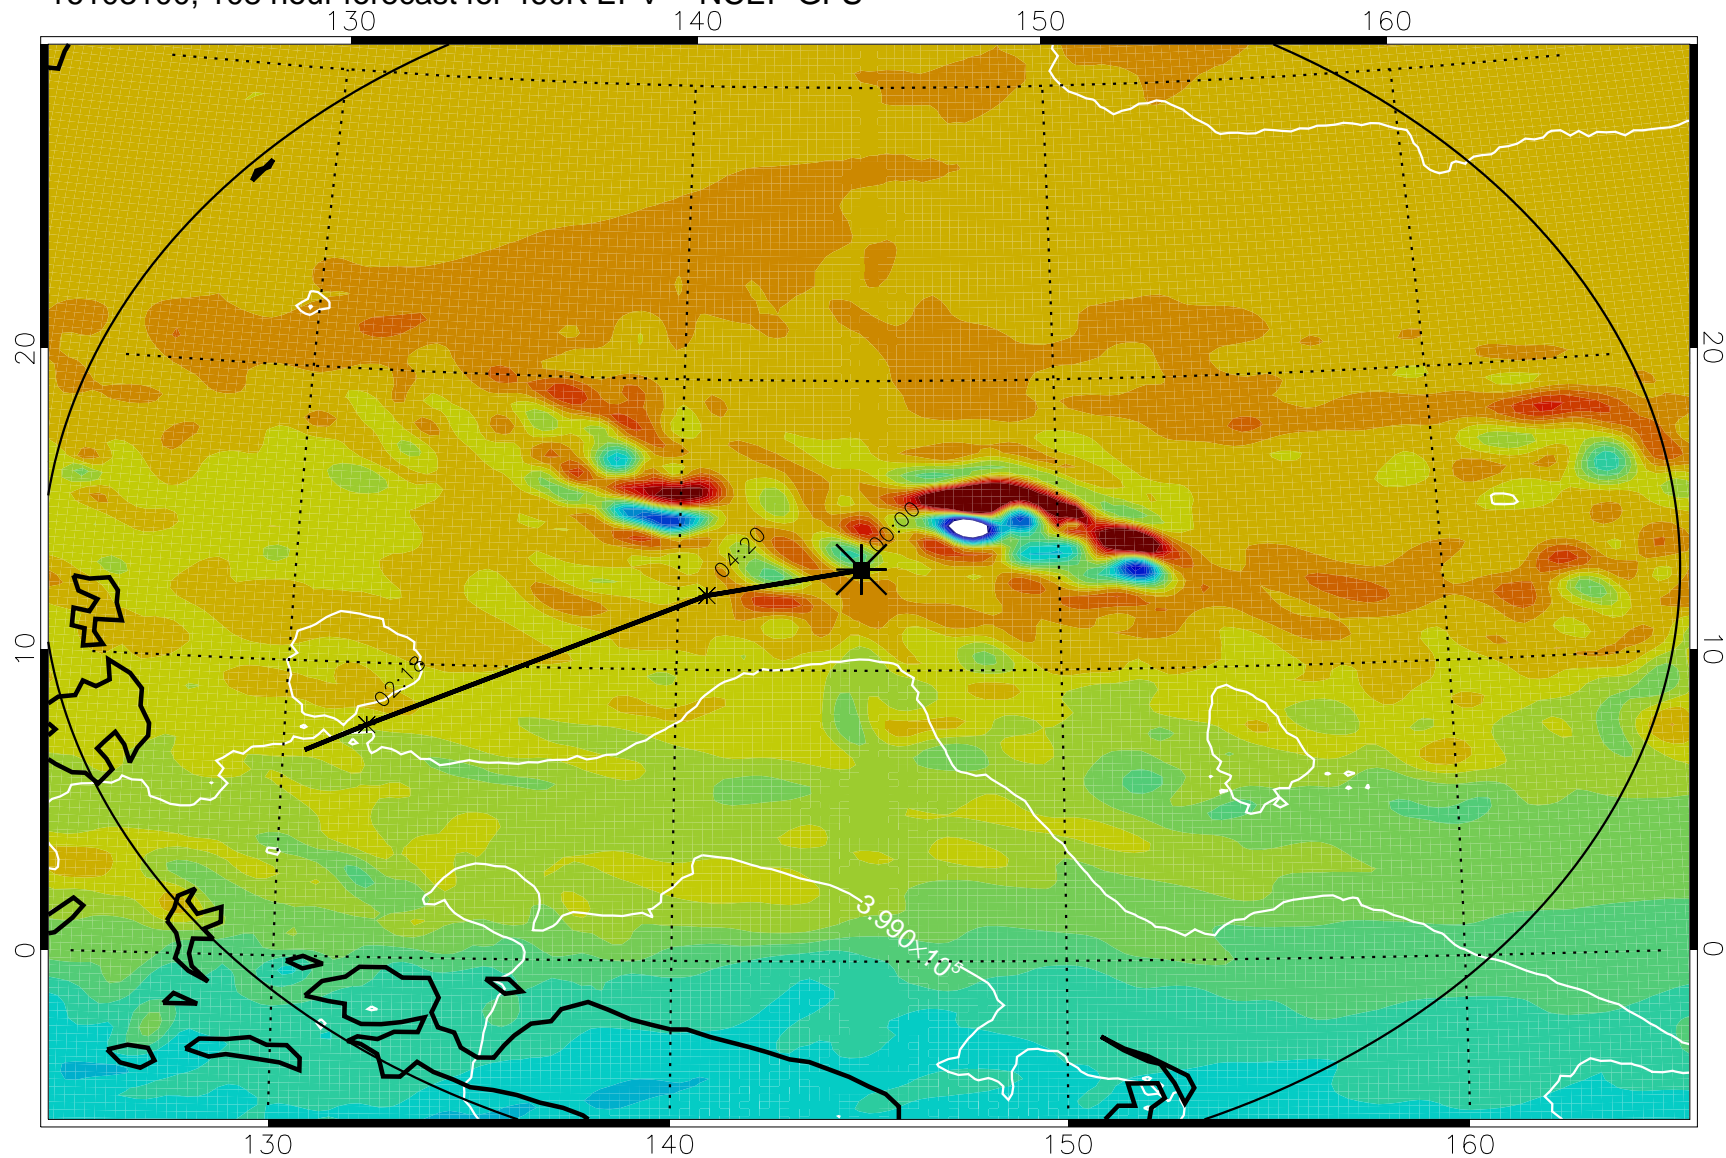

460K Montgomery Streamfunction, white

Range ring of 2304 km

16103000, 084 hour forecast for 460K EPV -- NCEP GFS

460K Montgomery Streamfunction, white

Range ring of 2304 km

16103006, 090 hour forecast for 460K EPV -- NCEP GFS

460K Montgomery Streamfunction, white

Range ring of 2304 km

16103012, 096 hour forecast for 460K EPV -- NCEP GFS

460K Montgomery Streamfunction, white

Range ring of 2304 km

16103018, 102 hour forecast for 460K EPV -- NCEP GFS

460K Montgomery Streamfunction, white

Range ring of 2304 km

16103100, 108 hour forecast for 460K EPV -- NCEP GFS

460K Montgomery Streamfunction, white

Range ring of 2304 km

16103106, 114 hour forecast for 460K EPV -- NCEP GFS

460K Montgomery Streamfunction, white

Range ring of 2304 km

16103112, 120 hour forecast for 460K EPV -- NCEP GFS

460K Montgomery Streamfunction, white

Range ring of 2304 km