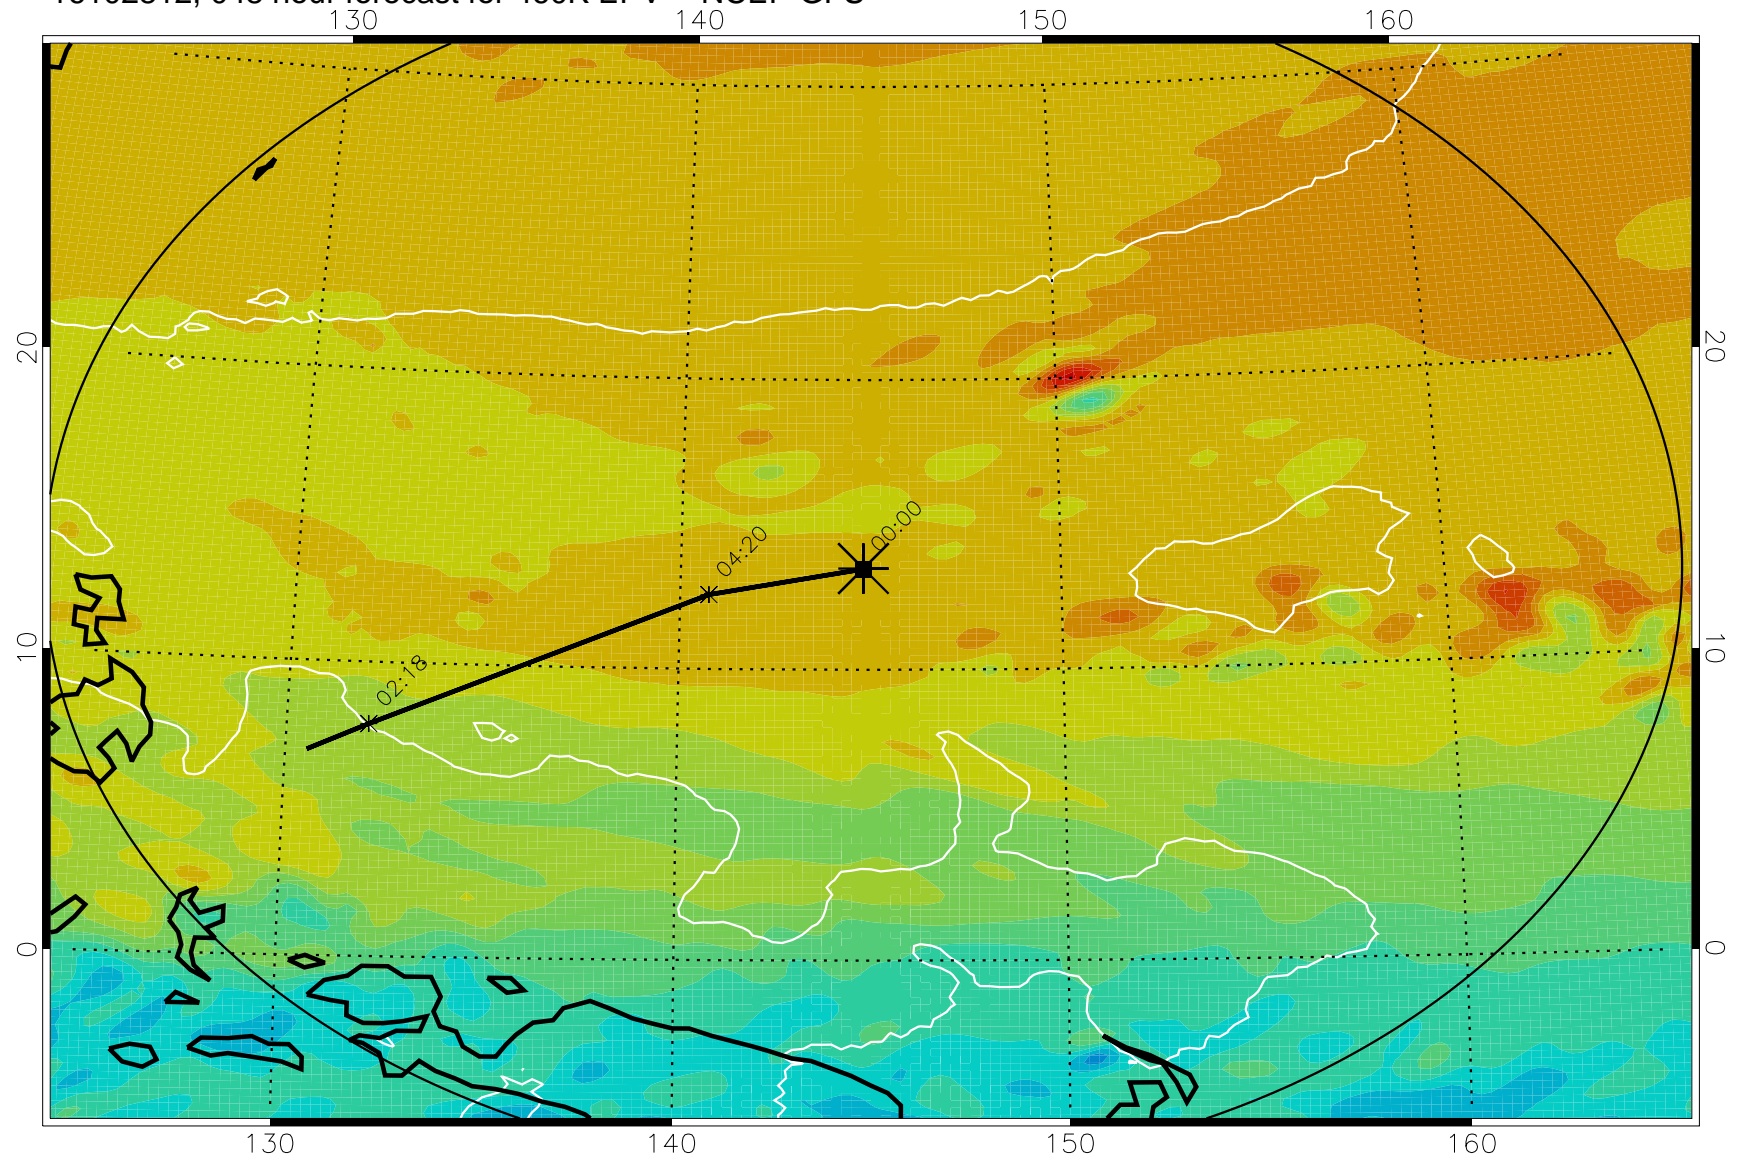

460K Montgomery Streamfunction, white

Range ring of 2304 km

16102712, 024 hour forecast for 460K EPV -- NCEP GFS

460K Montgomery Streamfunction, white

Range ring of 2304 km

16102718, 030 hour forecast for 460K EPV -- NCEP GFS

460K Montgomery Streamfunction, white

Range ring of 2304 km

16102800, 036 hour forecast for 460K EPV -- NCEP GFS

460K Montgomery Streamfunction, white

Range ring of 2304 km

16102806, 042 hour forecast for 460K EPV -- NCEP GFS

460K Montgomery Streamfunction, white

Range ring of 2304 km

16102812, 048 hour forecast for 460K EPV -- NCEP GFS

460K Montgomery Streamfunction, white

Range ring of 2304 km

16102818, 054 hour forecast for 460K EPV -- NCEP GFS

460K Montgomery Streamfunction, white

Range ring of 2304 km

16102900, 060 hour forecast for 460K EPV -- NCEP GFS

460K Montgomery Streamfunction, white

Range ring of 2304 km

16102906, 066 hour forecast for 460K EPV -- NCEP GFS