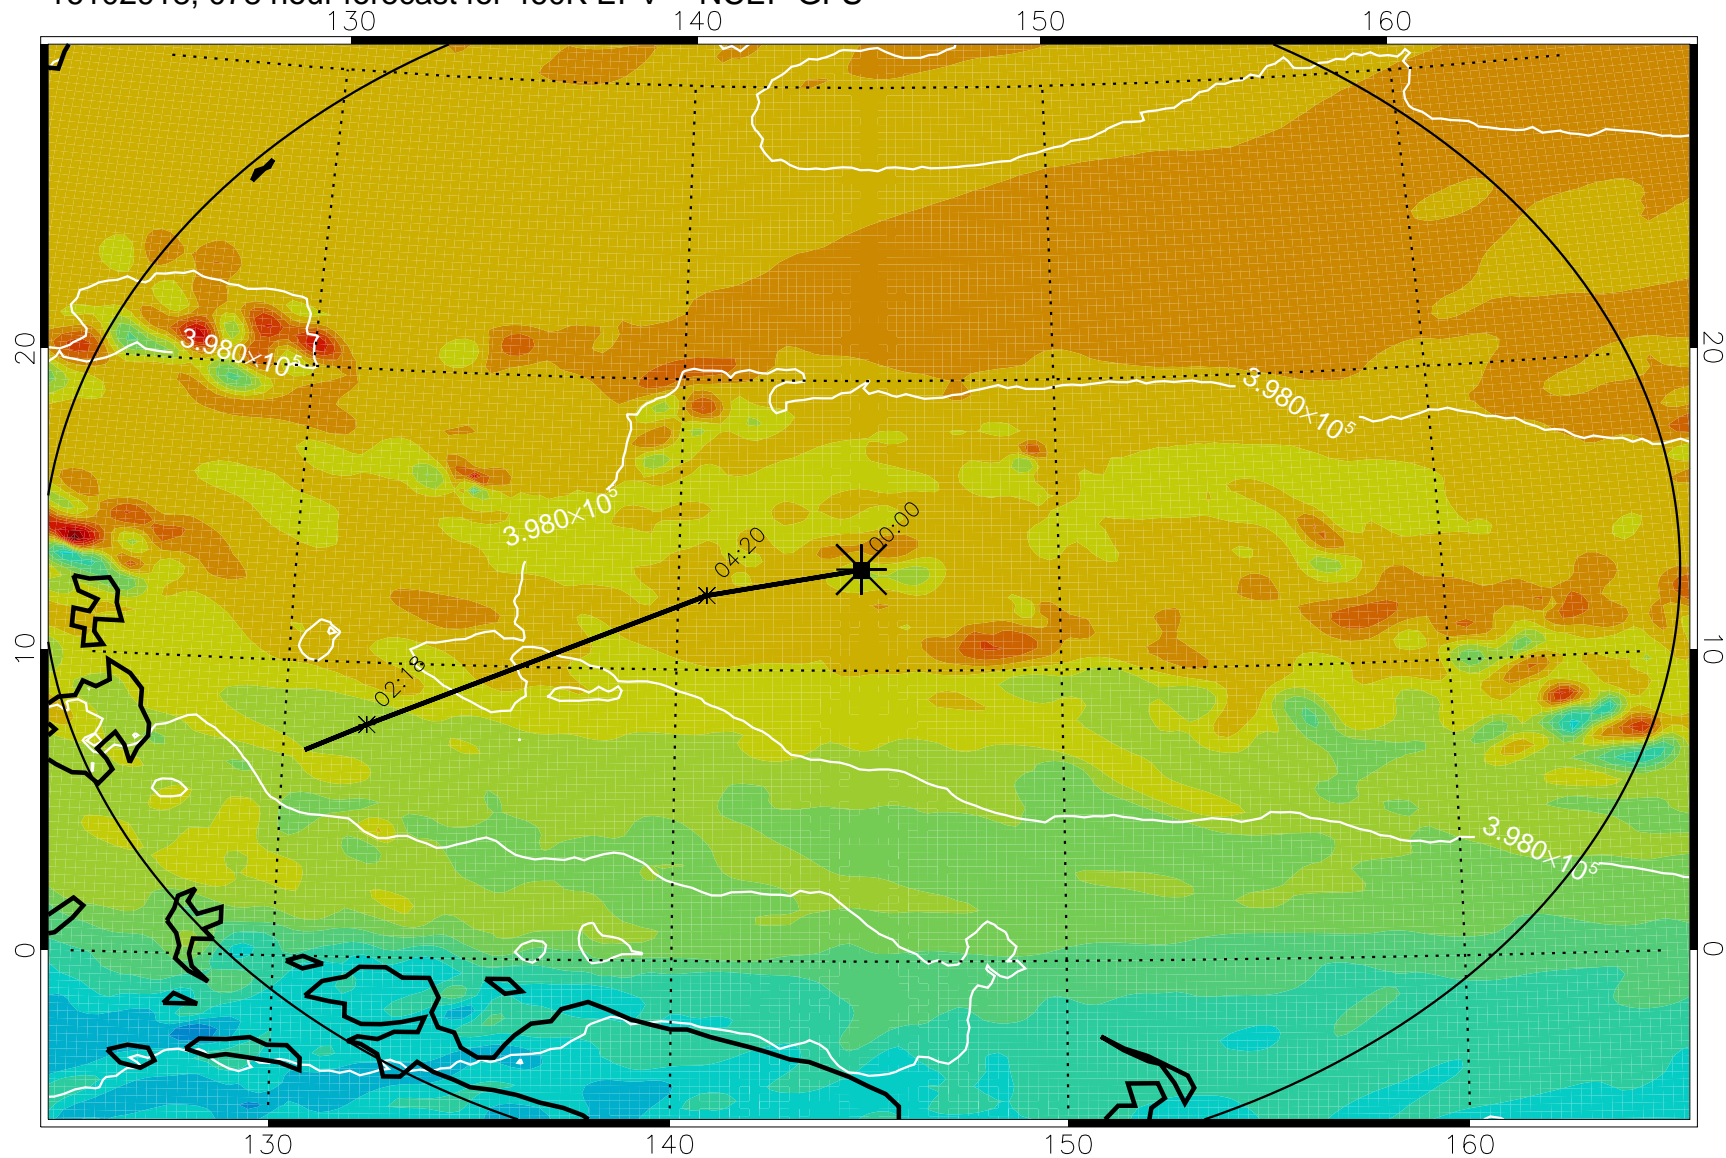

460K Montgomery Streamfunction, white

Range ring of 2304 km

16102900, 060 hour forecast for 460K EPV -- NCEP GFS

460K Montgomery Streamfunction, white

Range ring of 2304 km

16102906, 066 hour forecast for 460K EPV -- NCEP GFS

460K Montgomery Streamfunction, white

Range ring of 2304 km

16102912, 072 hour forecast for 460K EPV -- NCEP GFS

460K Montgomery Streamfunction, white

Range ring of 2304 km

16102918, 078 hour forecast for 460K EPV -- NCEP GFS

460K Montgomery Streamfunction, white

Range ring of 2304 km

16103000, 084 hour forecast for 460K EPV -- NCEP GFS

460K Montgomery Streamfunction, white

Range ring of 2304 km

16103006, 090 hour forecast for 460K EPV -- NCEP GFS

460K Montgomery Streamfunction, white

Range ring of 2304 km

16103012, 096 hour forecast for 460K EPV -- NCEP GFS

460K Montgomery Streamfunction, white

Range ring of 2304 km

16103018, 102 hour forecast for 460K EPV -- NCEP GFS