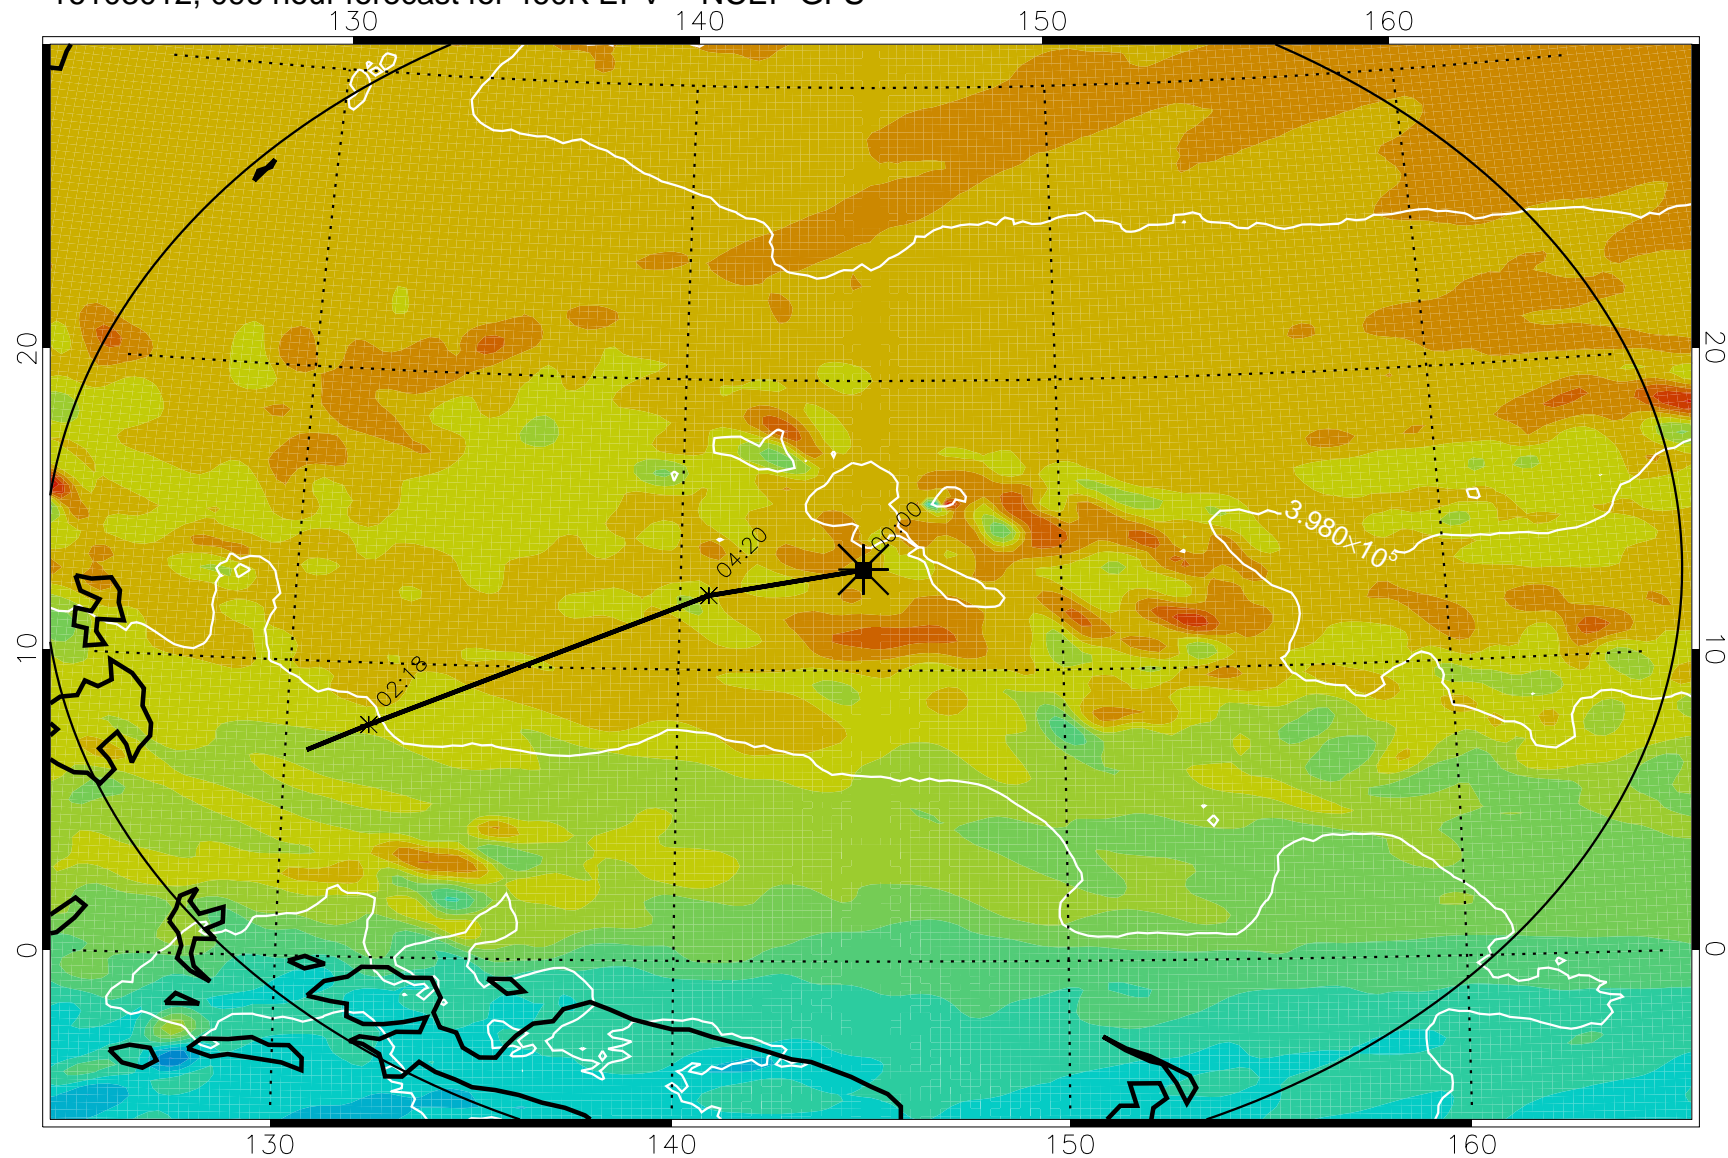

460K Montgomery Streamfunction, white

Range ring of 2304 km

16102912, 072 hour forecast for 460K EPV -- NCEP GFS

460K Montgomery Streamfunction, white

Range ring of 2304 km

16102918, 078 hour forecast for 460K EPV -- NCEP GFS

460K Montgomery Streamfunction, white

Range ring of 2304 km

16103000, 084 hour forecast for 460K EPV -- NCEP GFS

460K Montgomery Streamfunction, white

Range ring of 2304 km

16103006, 090 hour forecast for 460K EPV -- NCEP GFS

460K Montgomery Streamfunction, white

Range ring of 2304 km

16103012, 096 hour forecast for 460K EPV -- NCEP GFS

460K Montgomery Streamfunction, white

Range ring of 2304 km

16103018, 102 hour forecast for 460K EPV -- NCEP GFS

460K Montgomery Streamfunction, white

Range ring of 2304 km

16103100, 108 hour forecast for 460K EPV -- NCEP GFS

460K Montgomery Streamfunction, white

Range ring of 2304 km

16103106, 114 hour forecast for 460K EPV -- NCEP GFS