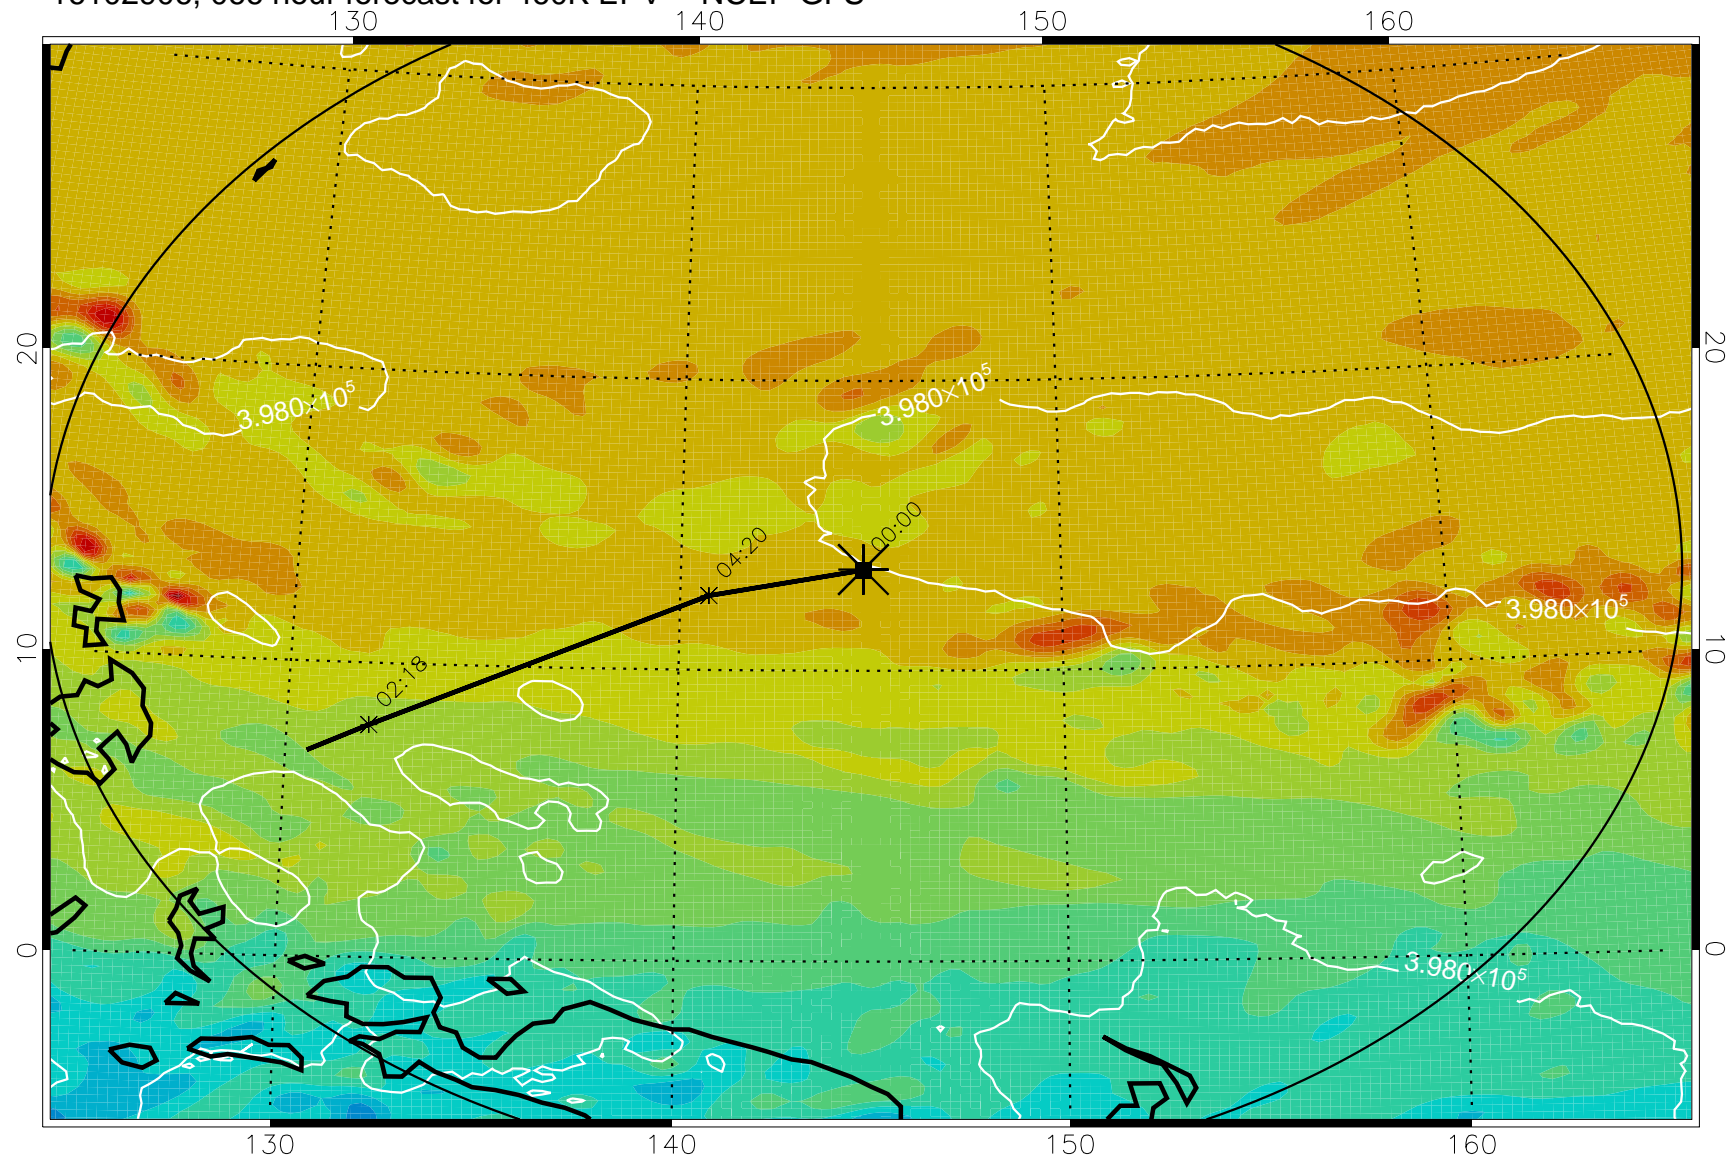

460K Montgomery Streamfunction, white

Range ring of 2304 km

16102812, 048 hour forecast for 460K EPV -- NCEP GFS

460K Montgomery Streamfunction, white

Range ring of 2304 km

16102818, 054 hour forecast for 460K EPV -- NCEP GFS

460K Montgomery Streamfunction, white

Range ring of 2304 km

16102900, 060 hour forecast for 460K EPV -- NCEP GFS

460K Montgomery Streamfunction, white

Range ring of 2304 km

16102906, 066 hour forecast for 460K EPV -- NCEP GFS

460K Montgomery Streamfunction, white

Range ring of 2304 km

16102912, 072 hour forecast for 460K EPV -- NCEP GFS

460K Montgomery Streamfunction, white

Range ring of 2304 km

16102918, 078 hour forecast for 460K EPV -- NCEP GFS

460K Montgomery Streamfunction, white

Range ring of 2304 km

16103000, 084 hour forecast for 460K EPV -- NCEP GFS

460K Montgomery Streamfunction, white

Range ring of 2304 km

16103006, 090 hour forecast for 460K EPV -- NCEP GFS