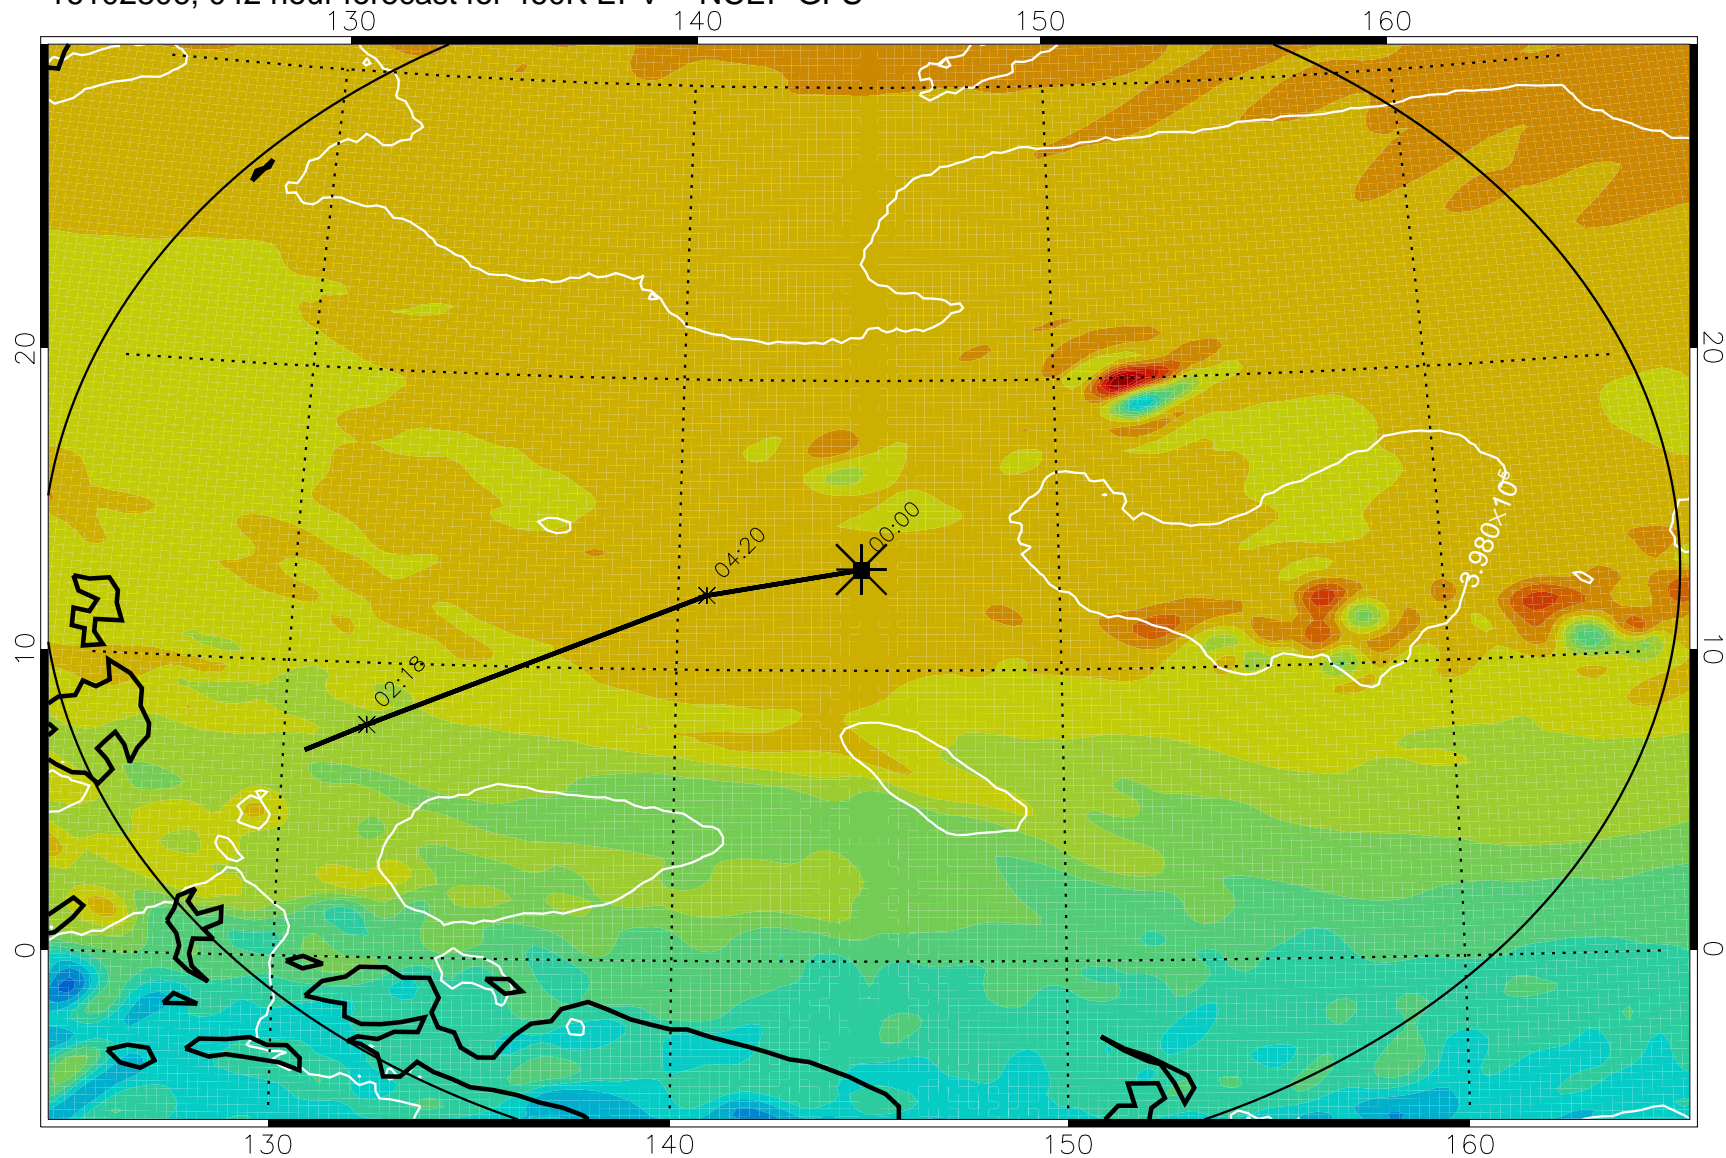

460K Montgomery Streamfunction, white

Range ring of 2304 km

16102712, 024 hour forecast for 460K EPV -- NCEP GFS

460K Montgomery Streamfunction, white

Range ring of 2304 km

16102718, 030 hour forecast for 460K EPV -- NCEP GFS

460K Montgomery Streamfunction, white

Range ring of 2304 km

16102800, 036 hour forecast for 460K EPV -- NCEP GFS

460K Montgomery Streamfunction, white

Range ring of 2304 km

16102806, 042 hour forecast for 460K EPV -- NCEP GFS

460K Montgomery Streamfunction, white

Range ring of 2304 km

16102812, 048 hour forecast for 460K EPV -- NCEP GFS

460K Montgomery Streamfunction, white

Range ring of 2304 km

16102818, 054 hour forecast for 460K EPV -- NCEP GFS

460K Montgomery Streamfunction, white

Range ring of 2304 km

16102900, 060 hour forecast for 460K EPV -- NCEP GFS

460K Montgomery Streamfunction, white

Range ring of 2304 km

16102906, 066 hour forecast for 460K EPV -- NCEP GFS