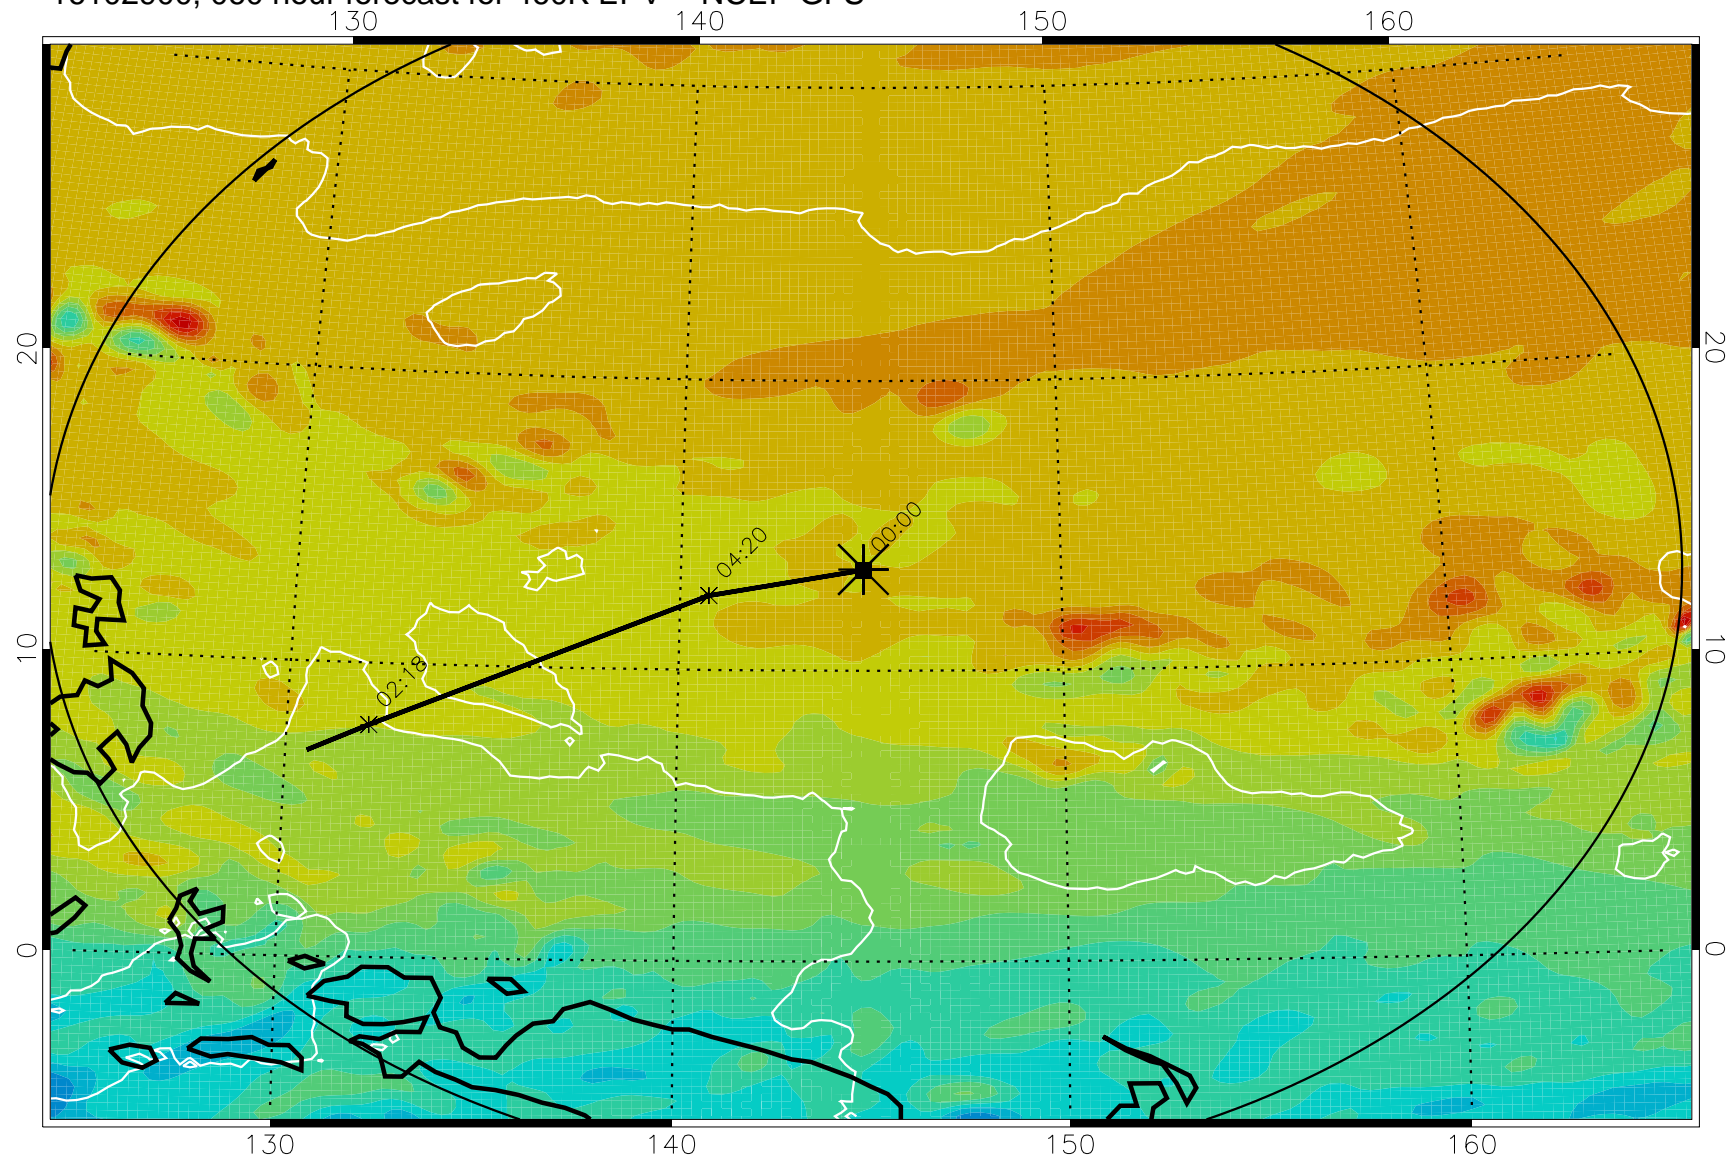

460K Montgomery Streamfunction, white

Range ring of 2304 km

16102800, 036 hour forecast for 460K EPV -- NCEP GFS

460K Montgomery Streamfunction, white

Range ring of 2304 km

16102806, 042 hour forecast for 460K EPV -- NCEP GFS

460K Montgomery Streamfunction, white

Range ring of 2304 km

16102812, 048 hour forecast for 460K EPV -- NCEP GFS

460K Montgomery Streamfunction, white

Range ring of 2304 km

16102818, 054 hour forecast for 460K EPV -- NCEP GFS

460K Montgomery Streamfunction, white

Range ring of 2304 km

16102900, 060 hour forecast for 460K EPV -- NCEP GFS

460K Montgomery Streamfunction, white

Range ring of 2304 km

16102906, 066 hour forecast for 460K EPV -- NCEP GFS

460K Montgomery Streamfunction, white

Range ring of 2304 km

16102912, 072 hour forecast for 460K EPV -- NCEP GFS

460K Montgomery Streamfunction, white

Range ring of 2304 km

16102918, 078 hour forecast for 460K EPV -- NCEP GFS