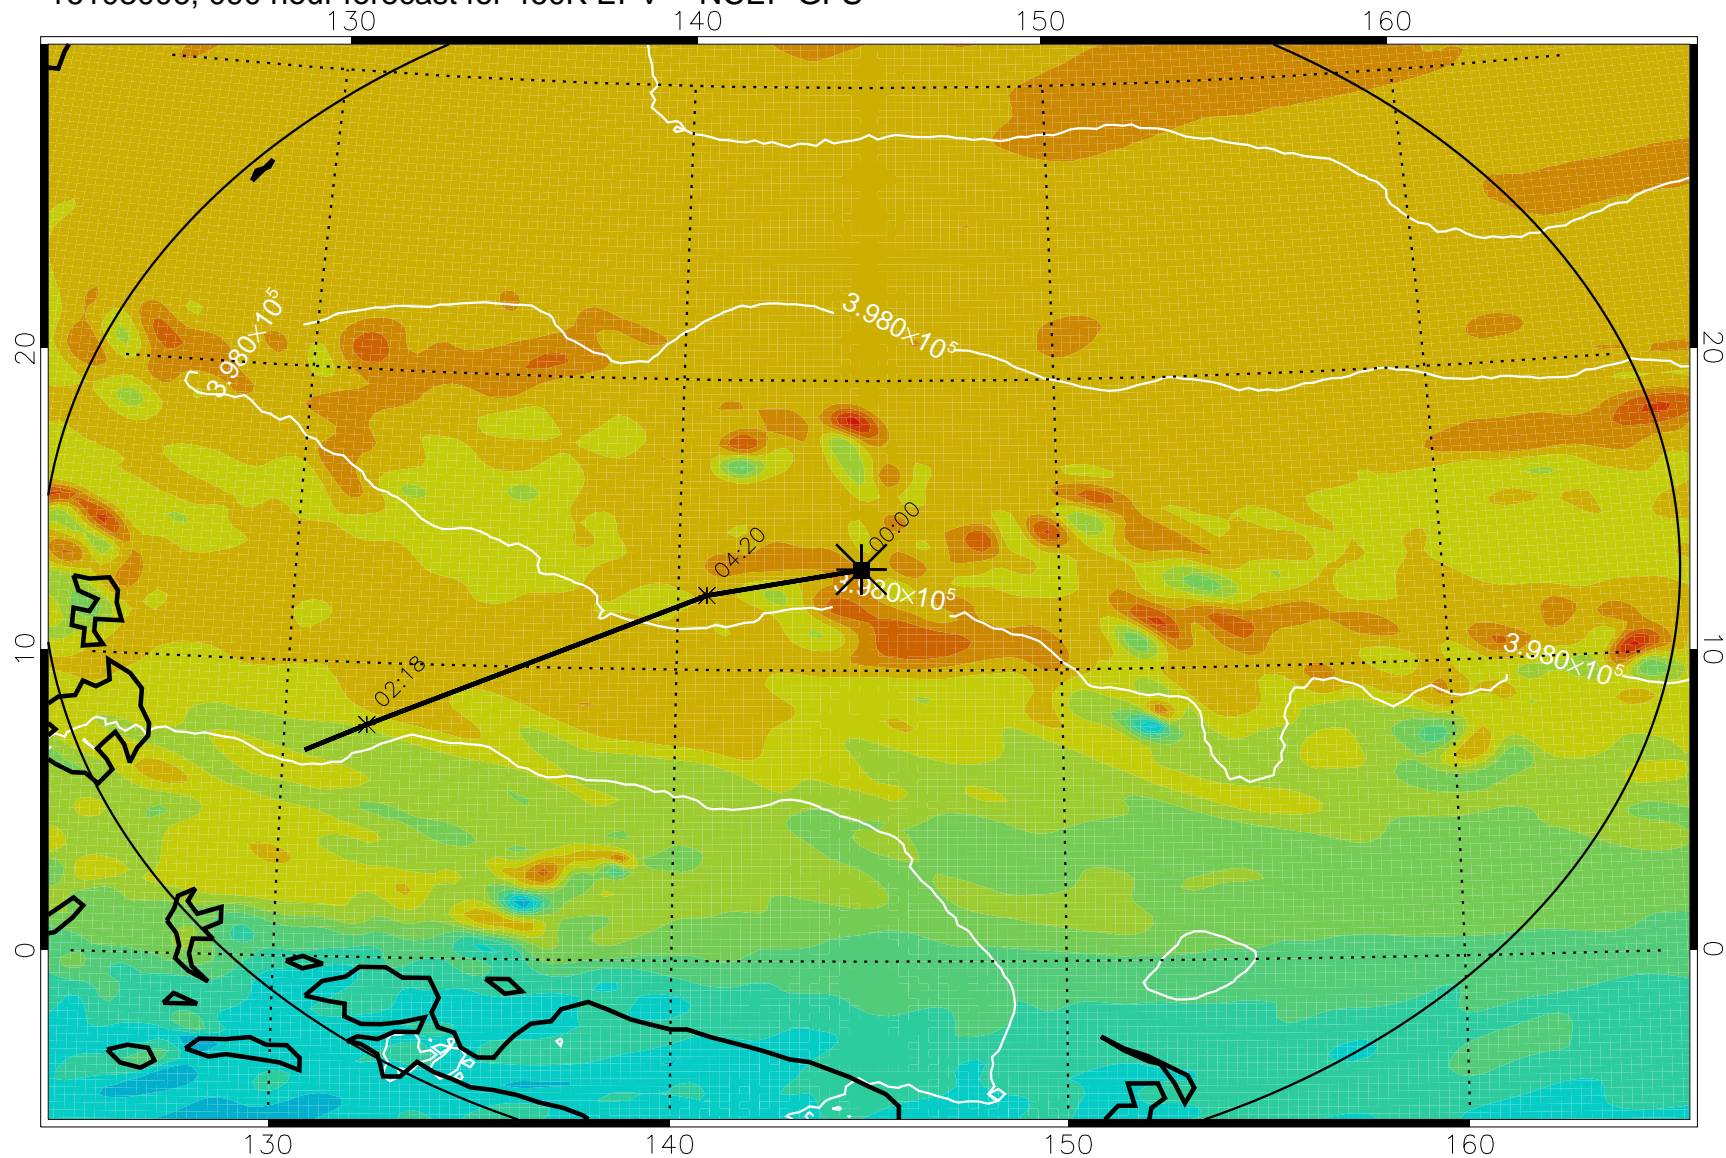

460K Montgomery Streamfunction, white

Range ring of 2304 km

16102912, 072 hour forecast for 460K EPV -- NCEP GFS

460K Montgomery Streamfunction, white

Range ring of 2304 km

16102918, 078 hour forecast for 460K EPV -- NCEP GFS

460K Montgomery Streamfunction, white

Range ring of 2304 km

16103000, 084 hour forecast for 460K EPV -- NCEP GFS

460K Montgomery Streamfunction, white

Range ring of 2304 km

16103006, 090 hour forecast for 460K EPV -- NCEP GFS

460K Montgomery Streamfunction, white

Range ring of 2304 km

16103012, 096 hour forecast for 460K EPV -- NCEP GFS

460K Montgomery Streamfunction, white

Range ring of 2304 km

16103018, 102 hour forecast for 460K EPV -- NCEP GFS

460K Montgomery Streamfunction, white

Range ring of 2304 km

16103100, 108 hour forecast for 460K EPV -- NCEP GFS

460K Montgomery Streamfunction, white

Range ring of 2304 km

16103106, 114 hour forecast for 460K EPV -- NCEP GFS