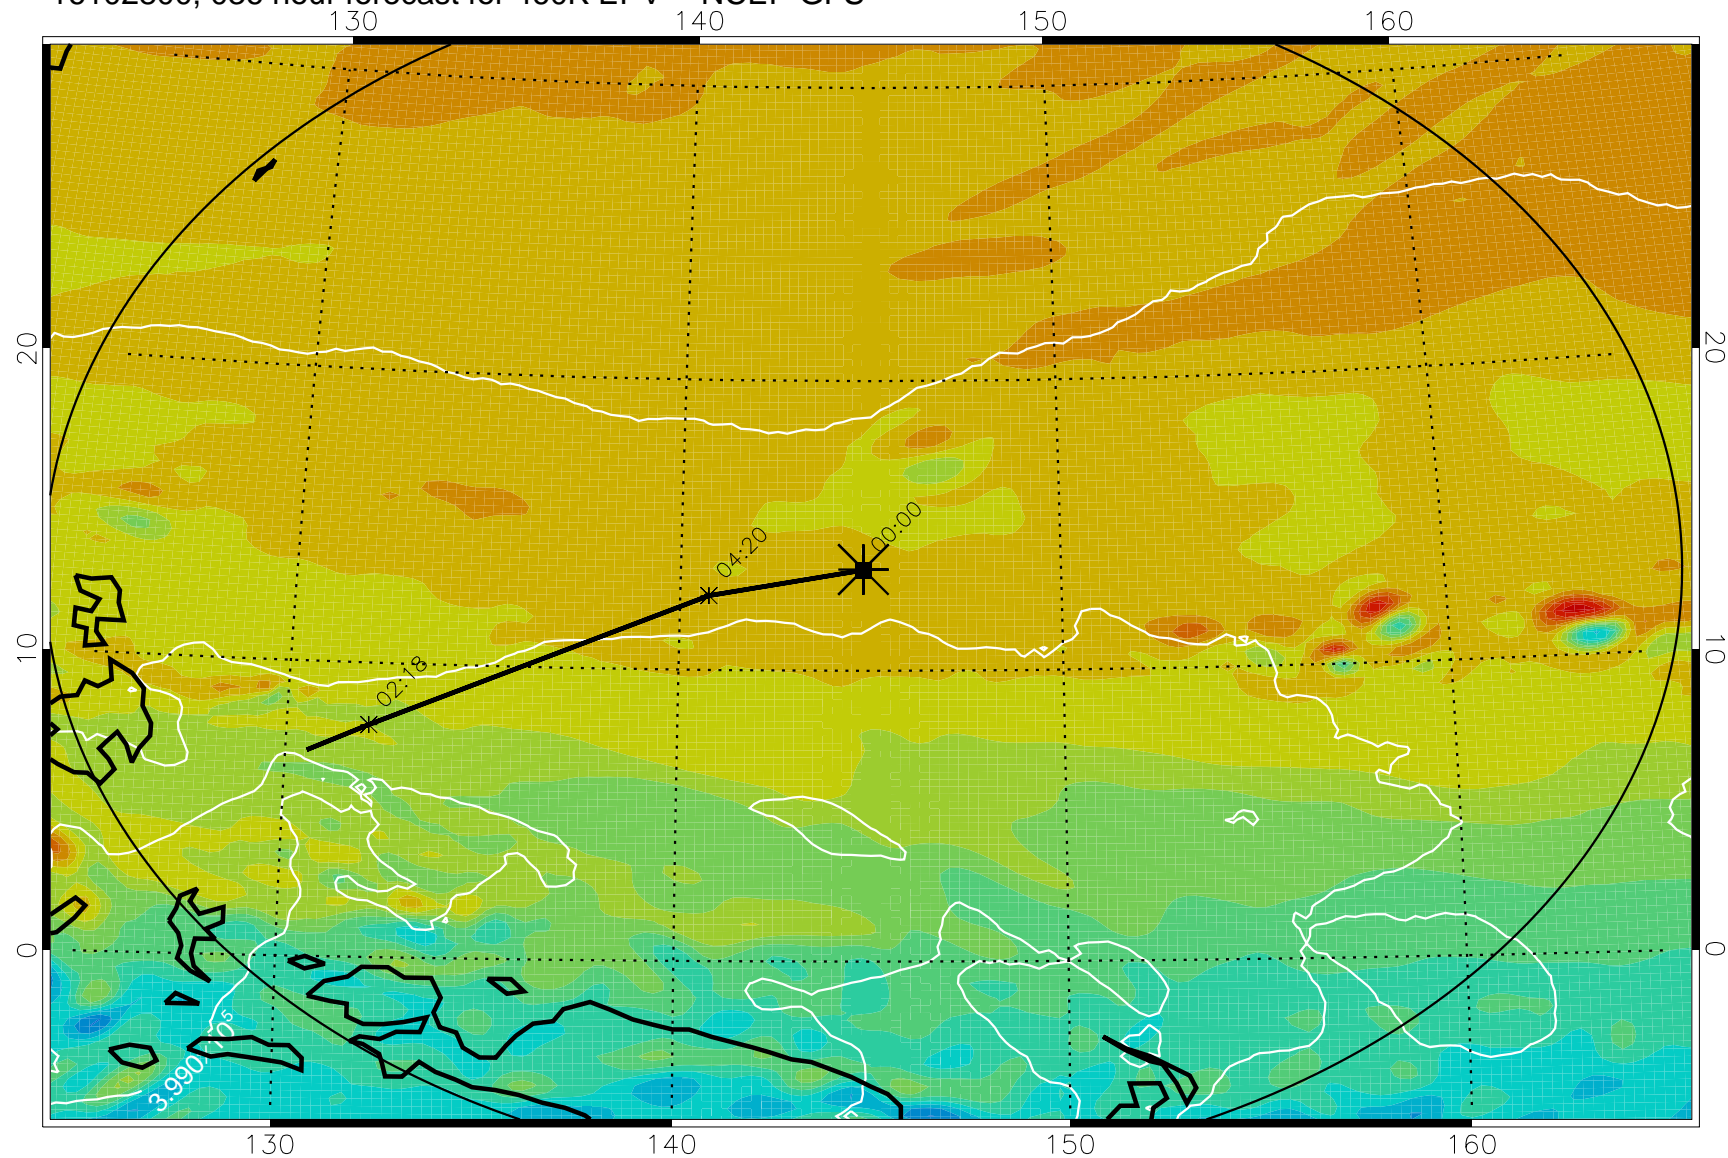

16102618, 006 hour forecast for 460K EPV -- NCEP GFS

460K Montgomery Streamfunction, white

Range ring of 2304 km

16102700, 012 hour forecast for 460K EPV -- NCEP GFS

16102706, 018 hour forecast for 460K EPV -- NCEP GFS

460K Montgomery Streamfunction, white

Range ring of 2304 km

16102712, 024 hour forecast for 460K EPV -- NCEP GFS

460K Montgomery Streamfunction, white

Range ring of 2304 km

16102718, 030 hour forecast for 460K EPV -- NCEP GFS

460K Montgomery Streamfunction, white

Range ring of 2304 km

16102800, 036 hour forecast for 460K EPV -- NCEP GFS

460K Montgomery Streamfunction, white

Range ring of 2304 km

16102806, 042 hour forecast for 460K EPV -- NCEP GFS

460K Montgomery Streamfunction, white

Range ring of 2304 km

16102812, 048 hour forecast for 460K EPV -- NCEP GFS

460K Montgomery Streamfunction, white

Range ring of 2304 km

16102818, 054 hour forecast for 460K EPV -- NCEP GFS