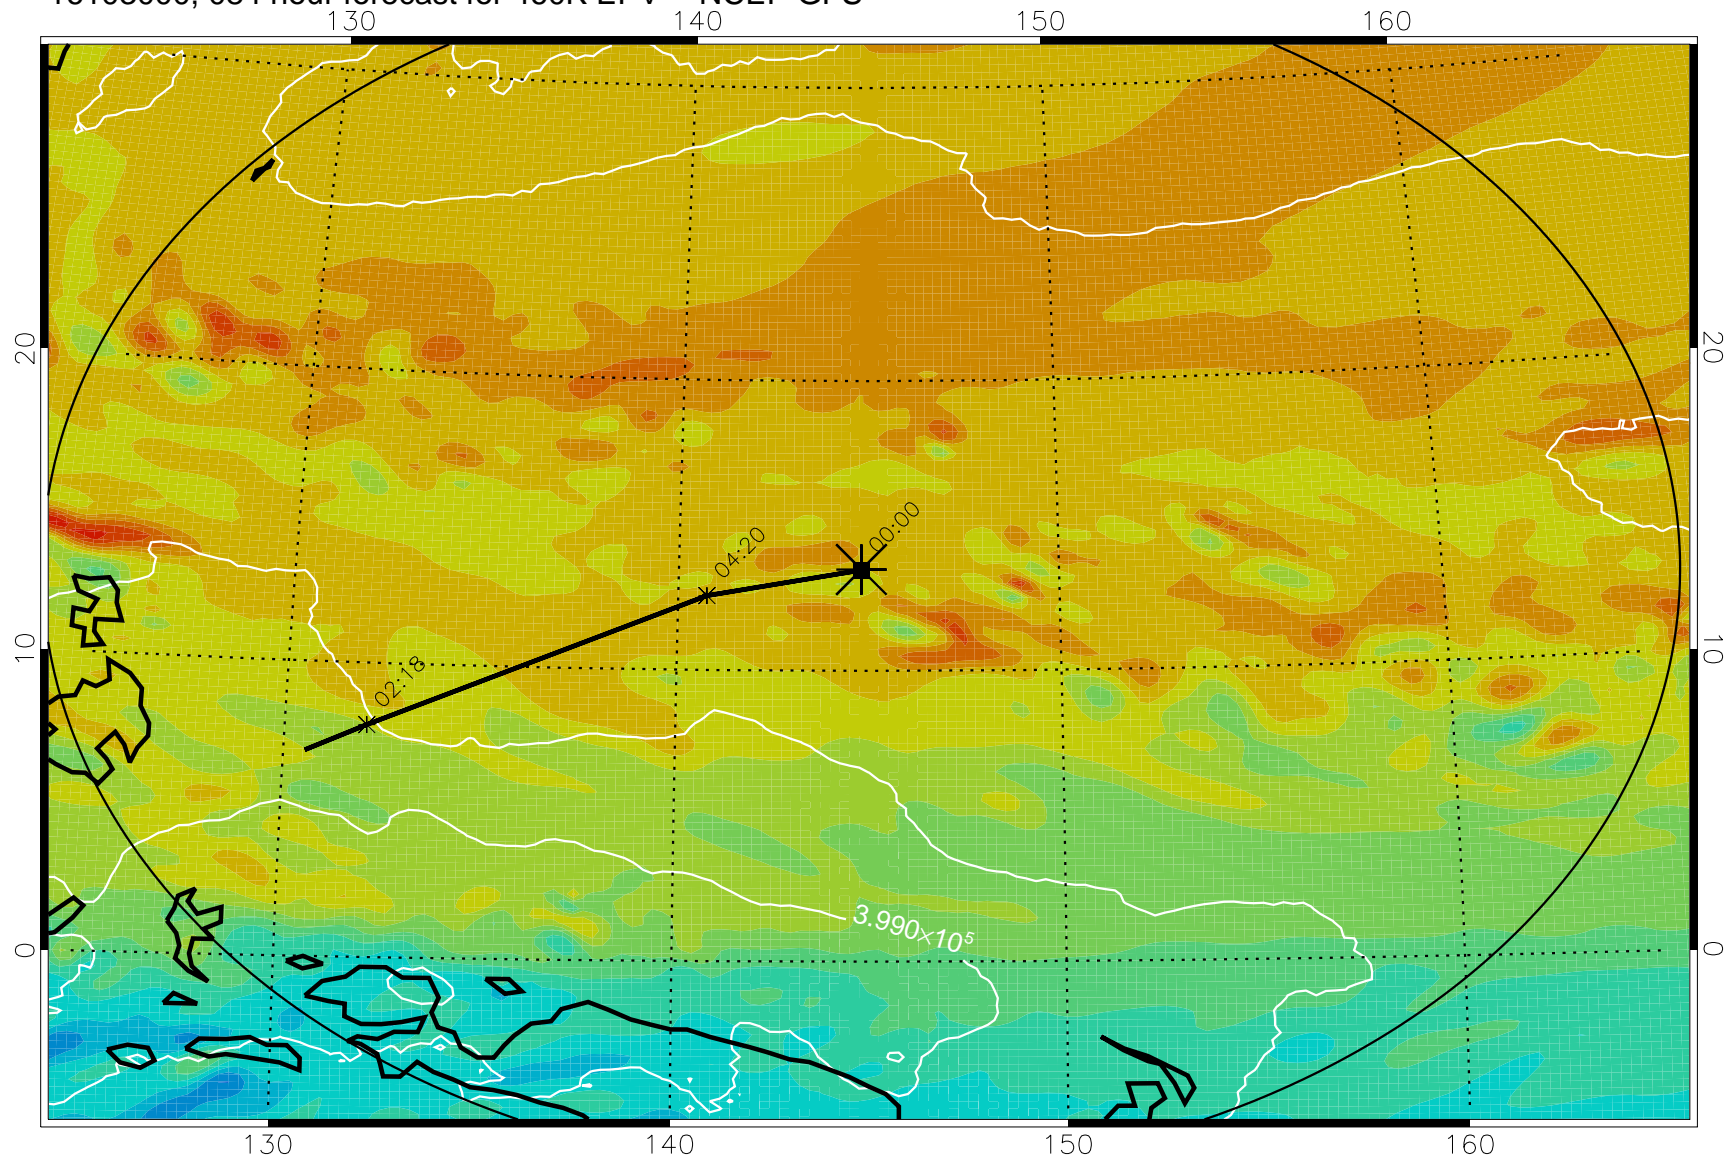

460K Montgomery Streamfunction, white

Range ring of 2304 km

16102900, 060 hour forecast for 460K EPV -- NCEP GFS

460K Montgomery Streamfunction, white

Range ring of 2304 km

16102906, 066 hour forecast for 460K EPV -- NCEP GFS

460K Montgomery Streamfunction, white

Range ring of 2304 km

16102912, 072 hour forecast for 460K EPV -- NCEP GFS

460K Montgomery Streamfunction, white

Range ring of 2304 km

16102918, 078 hour forecast for 460K EPV -- NCEP GFS

460K Montgomery Streamfunction, white

Range ring of 2304 km

16103000, 084 hour forecast for 460K EPV -- NCEP GFS

460K Montgomery Streamfunction, white

Range ring of 2304 km

16103006, 090 hour forecast for 460K EPV -- NCEP GFS

460K Montgomery Streamfunction, white

Range ring of 2304 km

16103012, 096 hour forecast for 460K EPV -- NCEP GFS

460K Montgomery Streamfunction, white

Range ring of 2304 km

16103018, 102 hour forecast for 460K EPV -- NCEP GFS