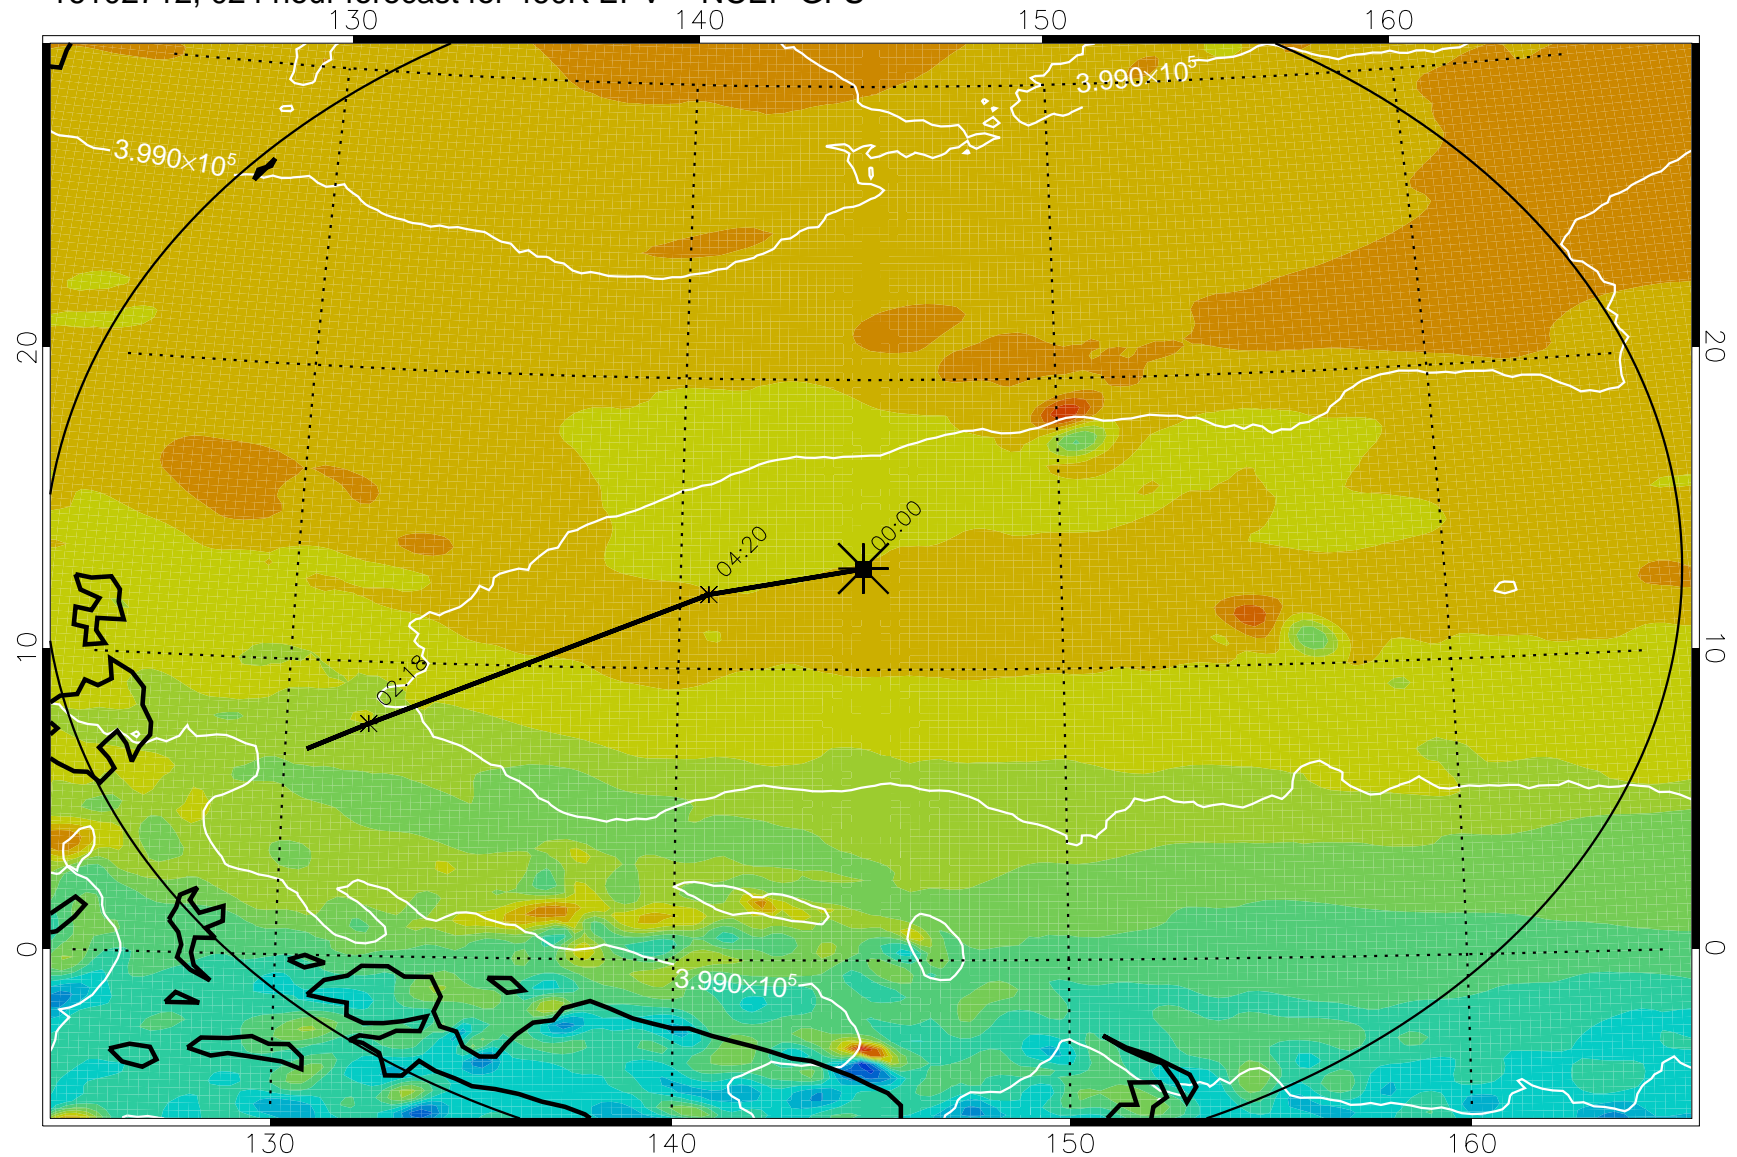

16102618, 006 hour forecast for 460K EPV -- NCEP GFS

460K Montgomery Streamfunction, white

Range ring of 2304 km

16102700, 012 hour forecast for 460K EPV -- NCEP GFS

16102706, 018 hour forecast for 460K EPV -- NCEP GFS

460K Montgomery Streamfunction, white

Range ring of 2304 km

16102712, 024 hour forecast for 460K EPV -- NCEP GFS

460K Montgomery Streamfunction, white

Range ring of 2304 km

16102718, 030 hour forecast for 460K EPV -- NCEP GFS

460K Montgomery Streamfunction, white

Range ring of 2304 km

16102800, 036 hour forecast for 460K EPV -- NCEP GFS

460K Montgomery Streamfunction, white

Range ring of 2304 km

16102806, 042 hour forecast for 460K EPV -- NCEP GFS

460K Montgomery Streamfunction, white

Range ring of 2304 km

16102812, 048 hour forecast for 460K EPV -- NCEP GFS

460K Montgomery Streamfunction, white

Range ring of 2304 km

16102818, 054 hour forecast for 460K EPV -- NCEP GFS