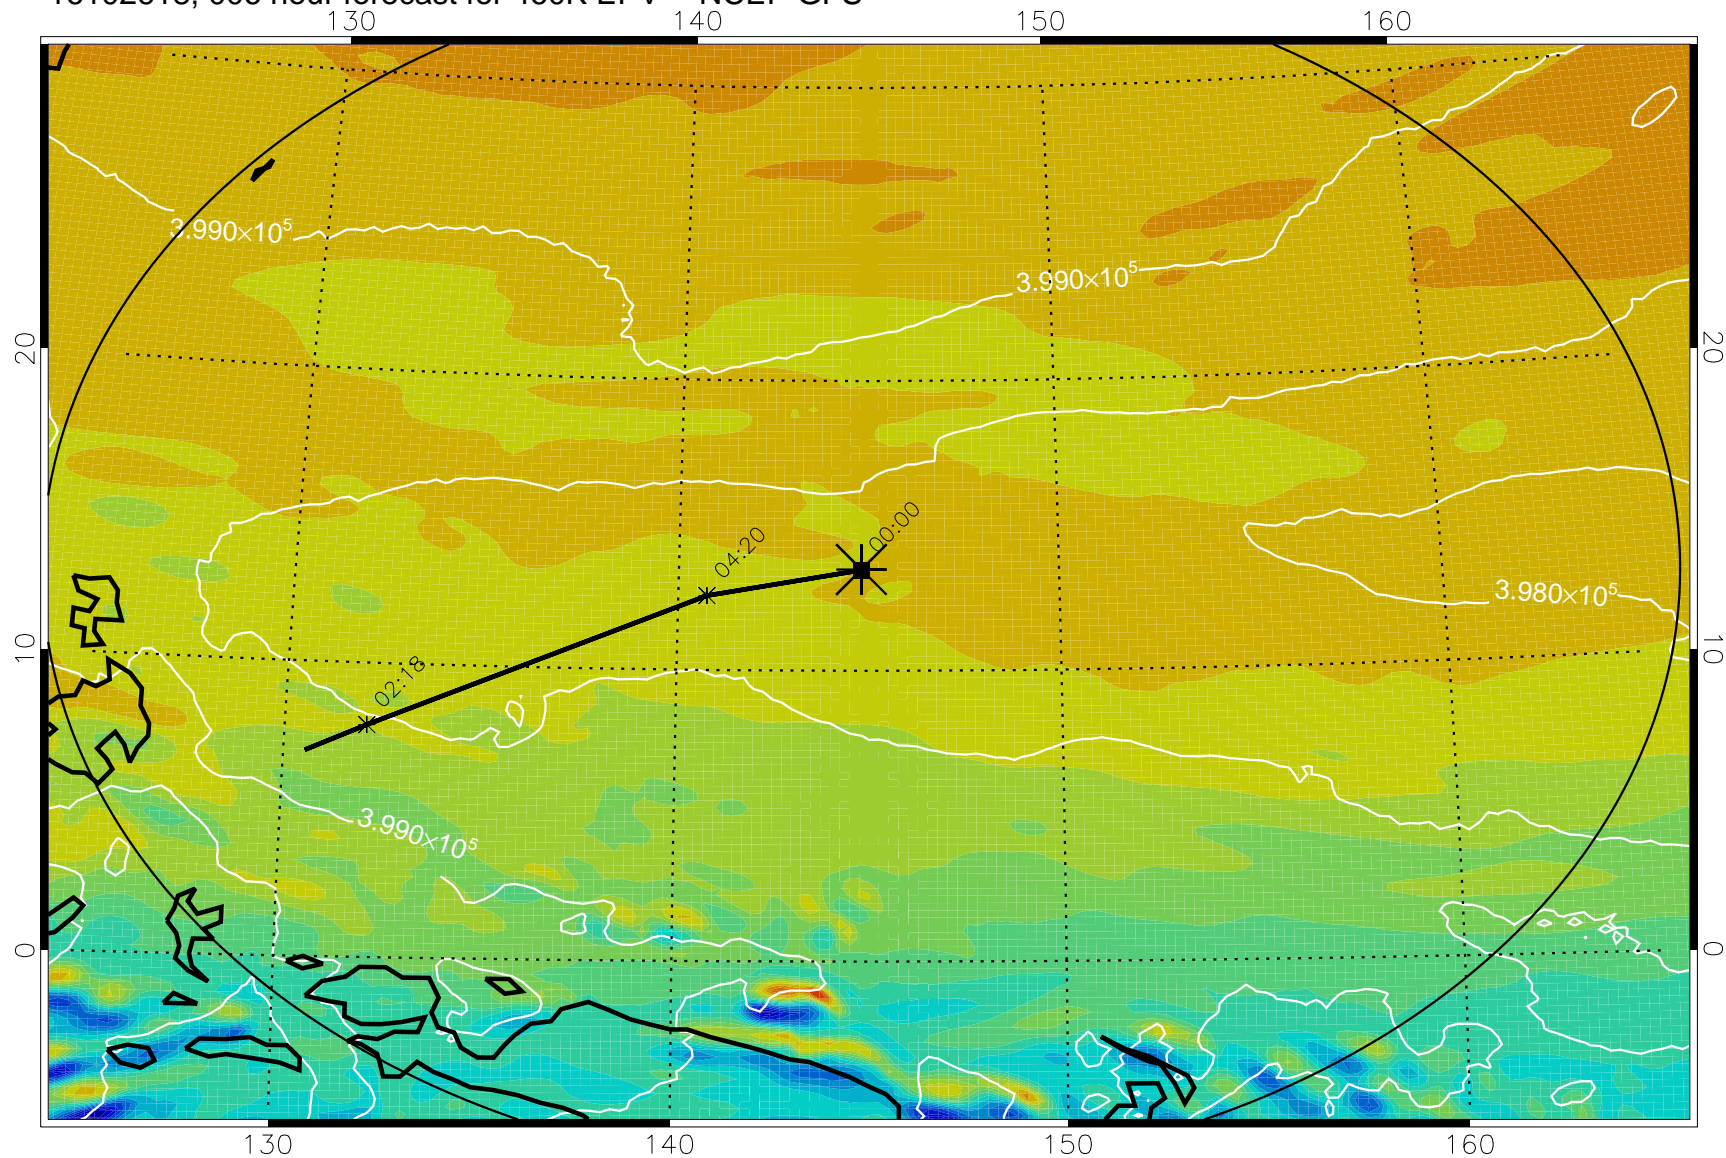

16102618, 006 hour forecast for 460K EPV -- NCEP GFS

460K Montgomery Streamfunction, white

Range ring of 2304 km

16102700, 012 hour forecast for 460K EPV -- NCEP GFS

16102706, 018 hour forecast for 460K EPV -- NCEP GFS

460K Montgomery Streamfunction, white

Range ring of 2304 km

16102712, 024 hour forecast for 460K EPV -- NCEP GFS

460K Montgomery Streamfunction, white

Range ring of 2304 km

16102718, 030 hour forecast for 460K EPV -- NCEP GFS

460K Montgomery Streamfunction, white

Range ring of 2304 km

16102800, 036 hour forecast for 460K EPV -- NCEP GFS

460K Montgomery Streamfunction, white

Range ring of 2304 km

16102806, 042 hour forecast for 460K EPV -- NCEP GFS

460K Montgomery Streamfunction, white

Range ring of 2304 km

16102812, 048 hour forecast for 460K EPV -- NCEP GFS

460K Montgomery Streamfunction, white

Range ring of 2304 km

16102818, 054 hour forecast for 460K EPV -- NCEP GFS