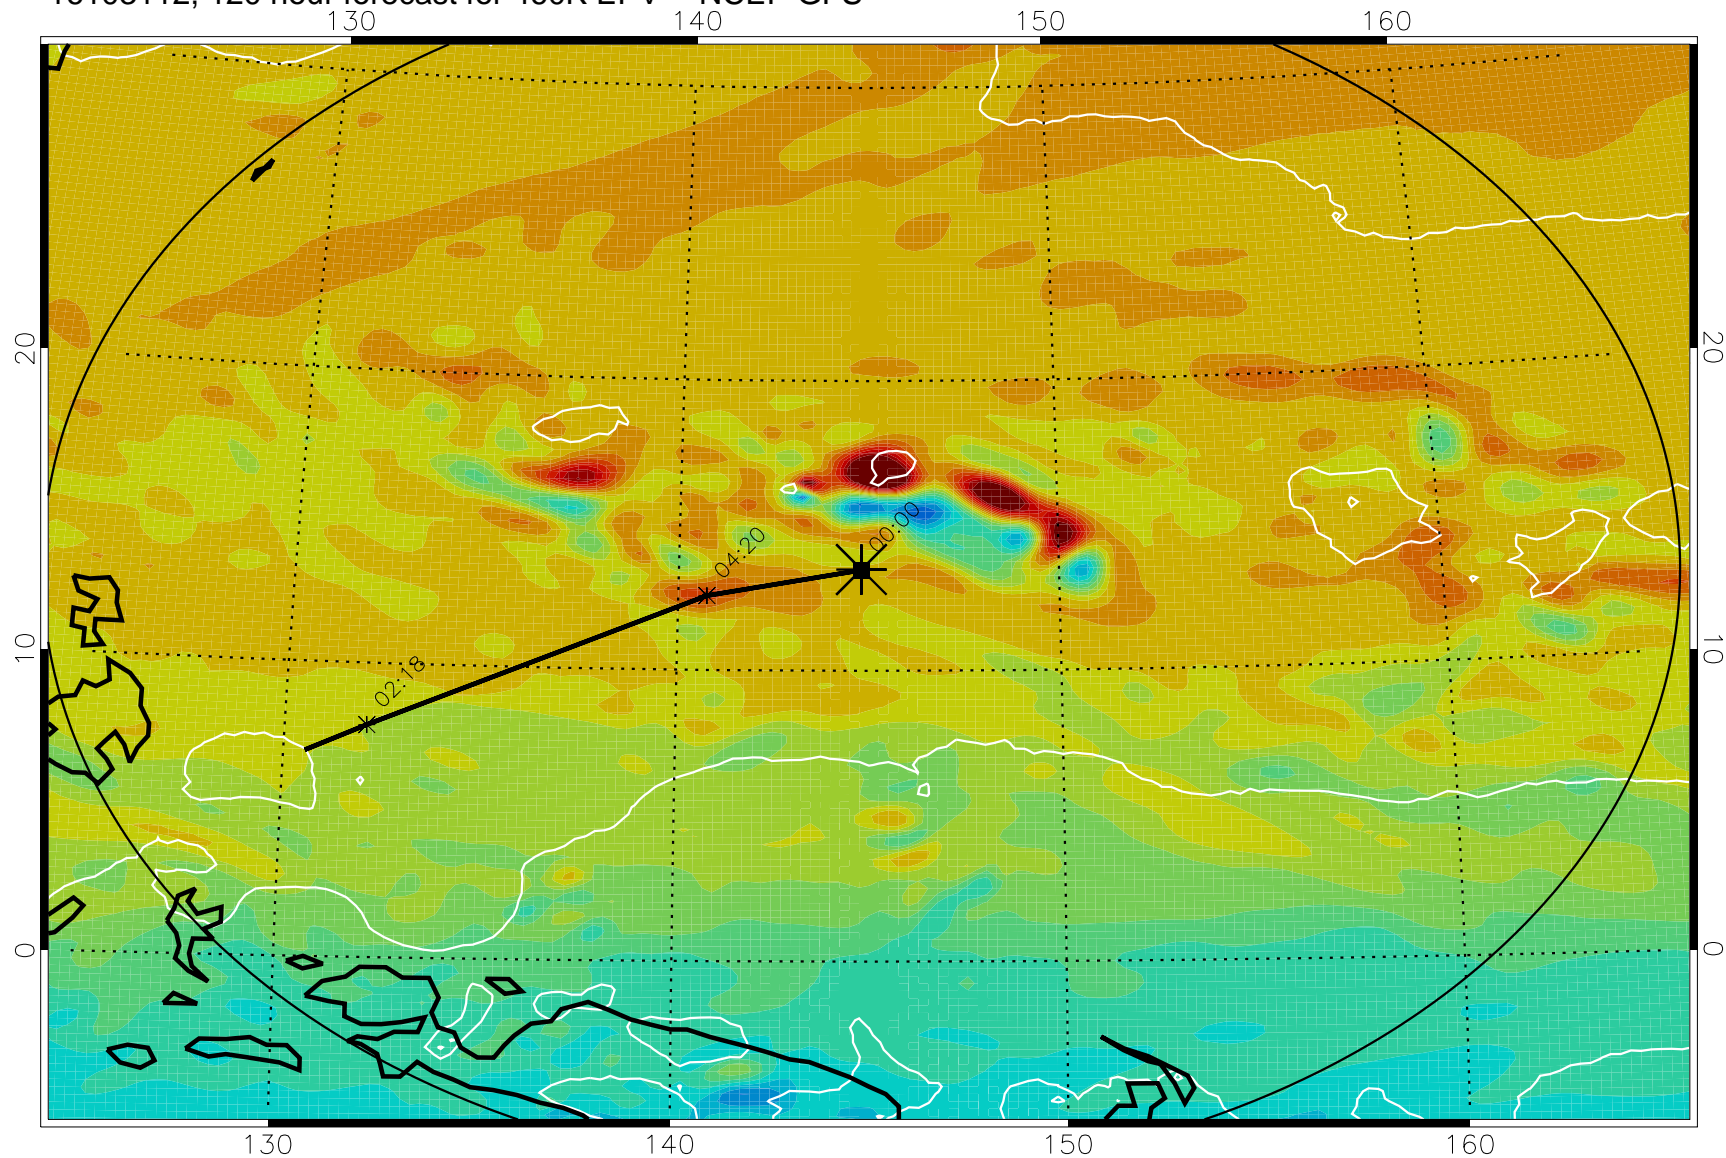

460K Montgomery Streamfunction, white

Range ring of 2304 km

16103000, 084 hour forecast for 460K EPV -- NCEP GFS

460K Montgomery Streamfunction, white

Range ring of 2304 km

16103006, 090 hour forecast for 460K EPV -- NCEP GFS

460K Montgomery Streamfunction, white

Range ring of 2304 km

16103012, 096 hour forecast for 460K EPV -- NCEP GFS

460K Montgomery Streamfunction, white

Range ring of 2304 km

16103018, 102 hour forecast for 460K EPV -- NCEP GFS

460K Montgomery Streamfunction, white

Range ring of 2304 km

16103100, 108 hour forecast for 460K EPV -- NCEP GFS

460K Montgomery Streamfunction, white

Range ring of 2304 km

16103106, 114 hour forecast for 460K EPV -- NCEP GFS

460K Montgomery Streamfunction, white

Range ring of 2304 km

16103112, 120 hour forecast for 460K EPV -- NCEP GFS

460K Montgomery Streamfunction, white

Range ring of 2304 km