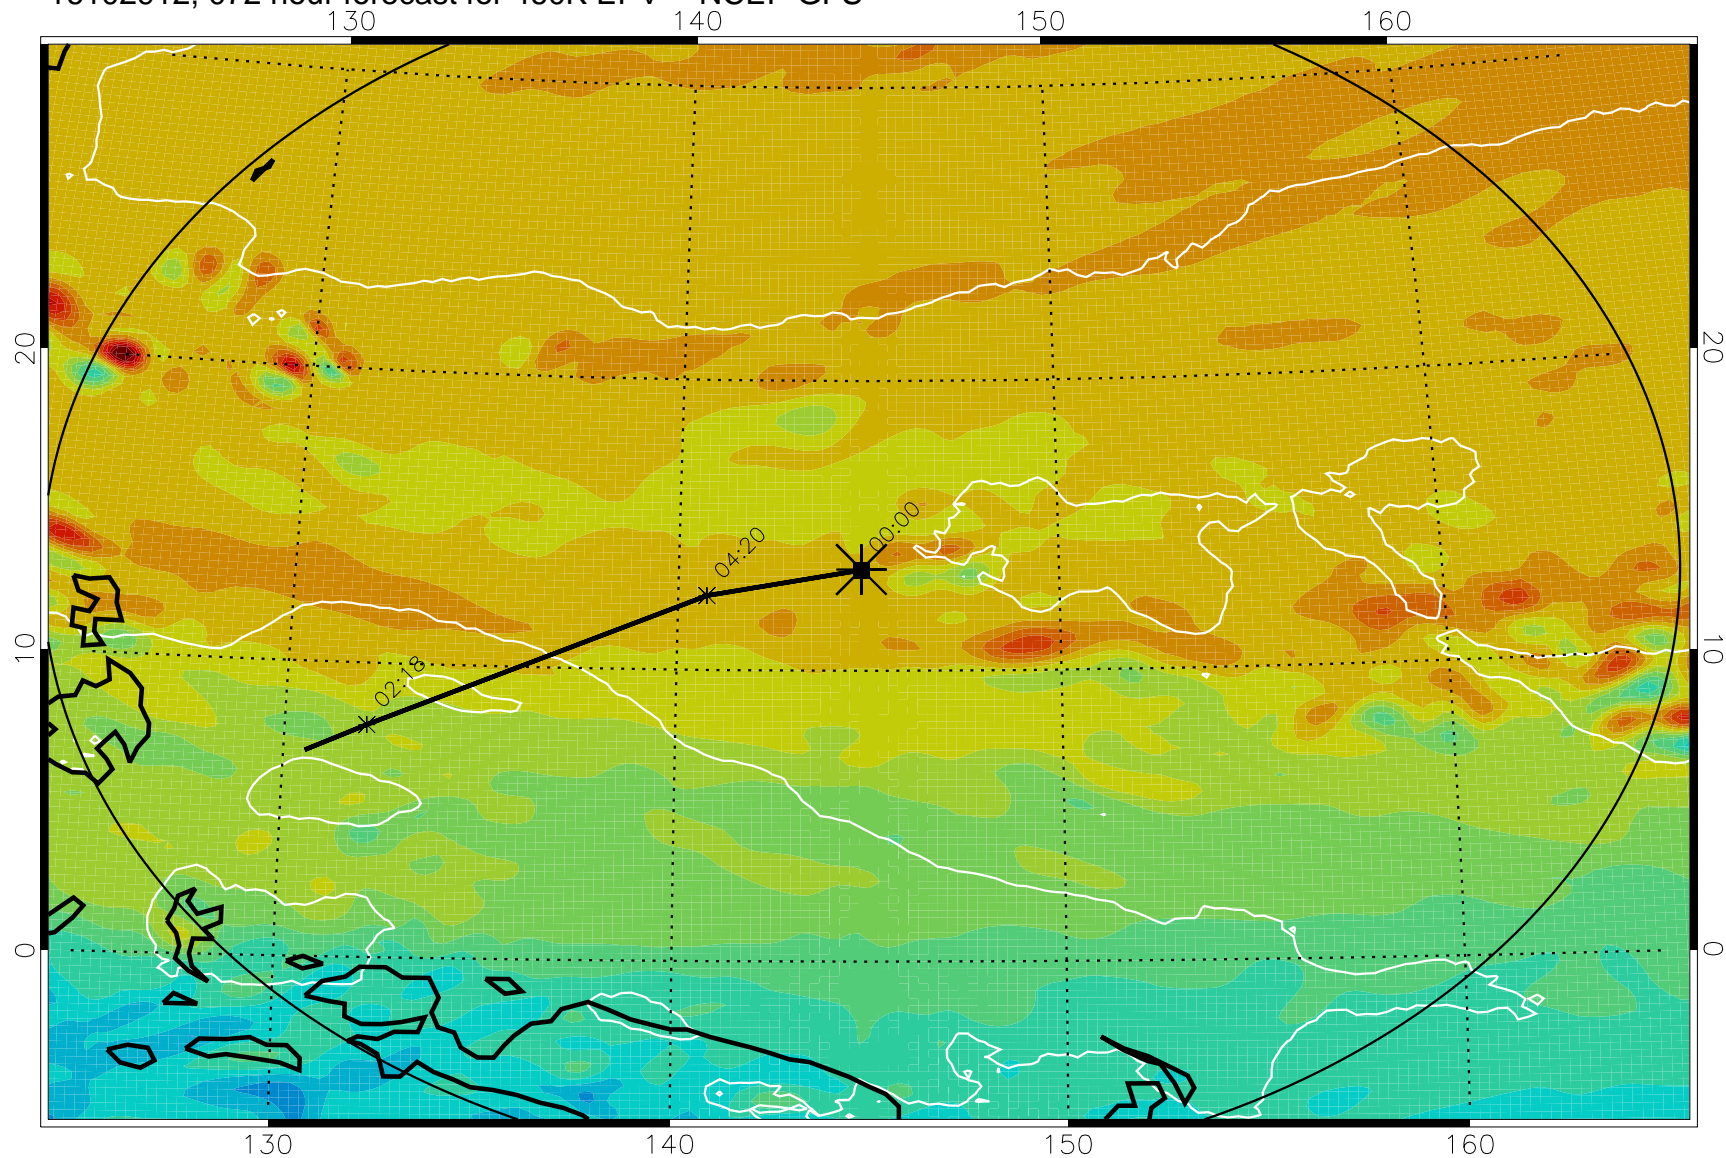

460K Montgomery Streamfunction, white

Range ring of 2304 km

16102812, 048 hour forecast for 460K EPV -- NCEP GFS

460K Montgomery Streamfunction, white

Range ring of 2304 km

16102818, 054 hour forecast for 460K EPV -- NCEP GFS

460K Montgomery Streamfunction, white

Range ring of 2304 km

16102900, 060 hour forecast for 460K EPV -- NCEP GFS

460K Montgomery Streamfunction, white

Range ring of 2304 km

16102906, 066 hour forecast for 460K EPV -- NCEP GFS

460K Montgomery Streamfunction, white

Range ring of 2304 km

16102912, 072 hour forecast for 460K EPV -- NCEP GFS

460K Montgomery Streamfunction, white

Range ring of 2304 km

16102918, 078 hour forecast for 460K EPV -- NCEP GFS

460K Montgomery Streamfunction, white

Range ring of 2304 km

16103000, 084 hour forecast for 460K EPV -- NCEP GFS

460K Montgomery Streamfunction, white

Range ring of 2304 km

16103006, 090 hour forecast for 460K EPV -- NCEP GFS