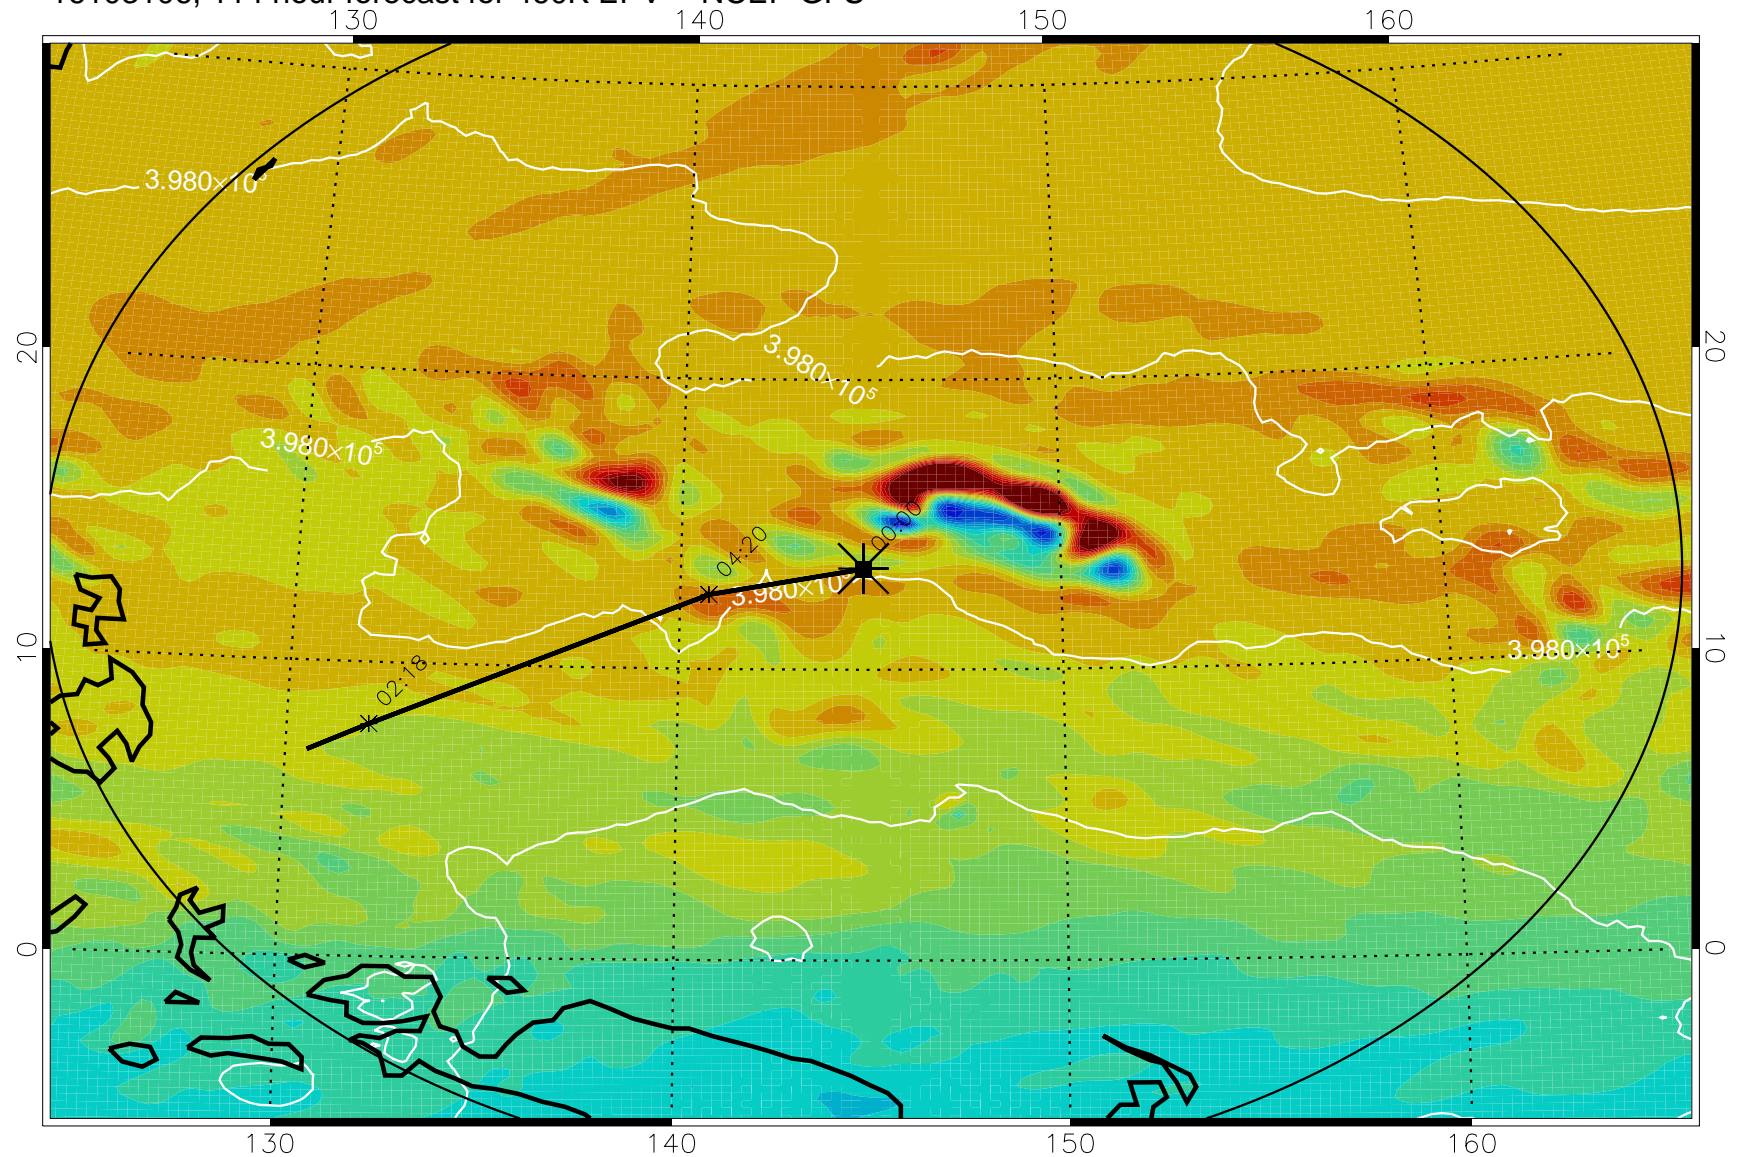

460K Montgomery Streamfunction, white

Range ring of 2304 km

16103000, 084 hour forecast for 460K EPV -- NCEP GFS

460K Montgomery Streamfunction, white

Range ring of 2304 km

16103006, 090 hour forecast for 460K EPV -- NCEP GFS

460K Montgomery Streamfunction, white

Range ring of 2304 km

16103012, 096 hour forecast for 460K EPV -- NCEP GFS

460K Montgomery Streamfunction, white

Range ring of 2304 km

16103018, 102 hour forecast for 460K EPV -- NCEP GFS

460K Montgomery Streamfunction, white

Range ring of 2304 km

16103100, 108 hour forecast for 460K EPV -- NCEP GFS

460K Montgomery Streamfunction, white

Range ring of 2304 km

16103106, 114 hour forecast for 460K EPV -- NCEP GFS

460K Montgomery Streamfunction, white

Range ring of 2304 km

16103112, 120 hour forecast for 460K EPV -- NCEP GFS

460K Montgomery Streamfunction, white

Range ring of 2304 km