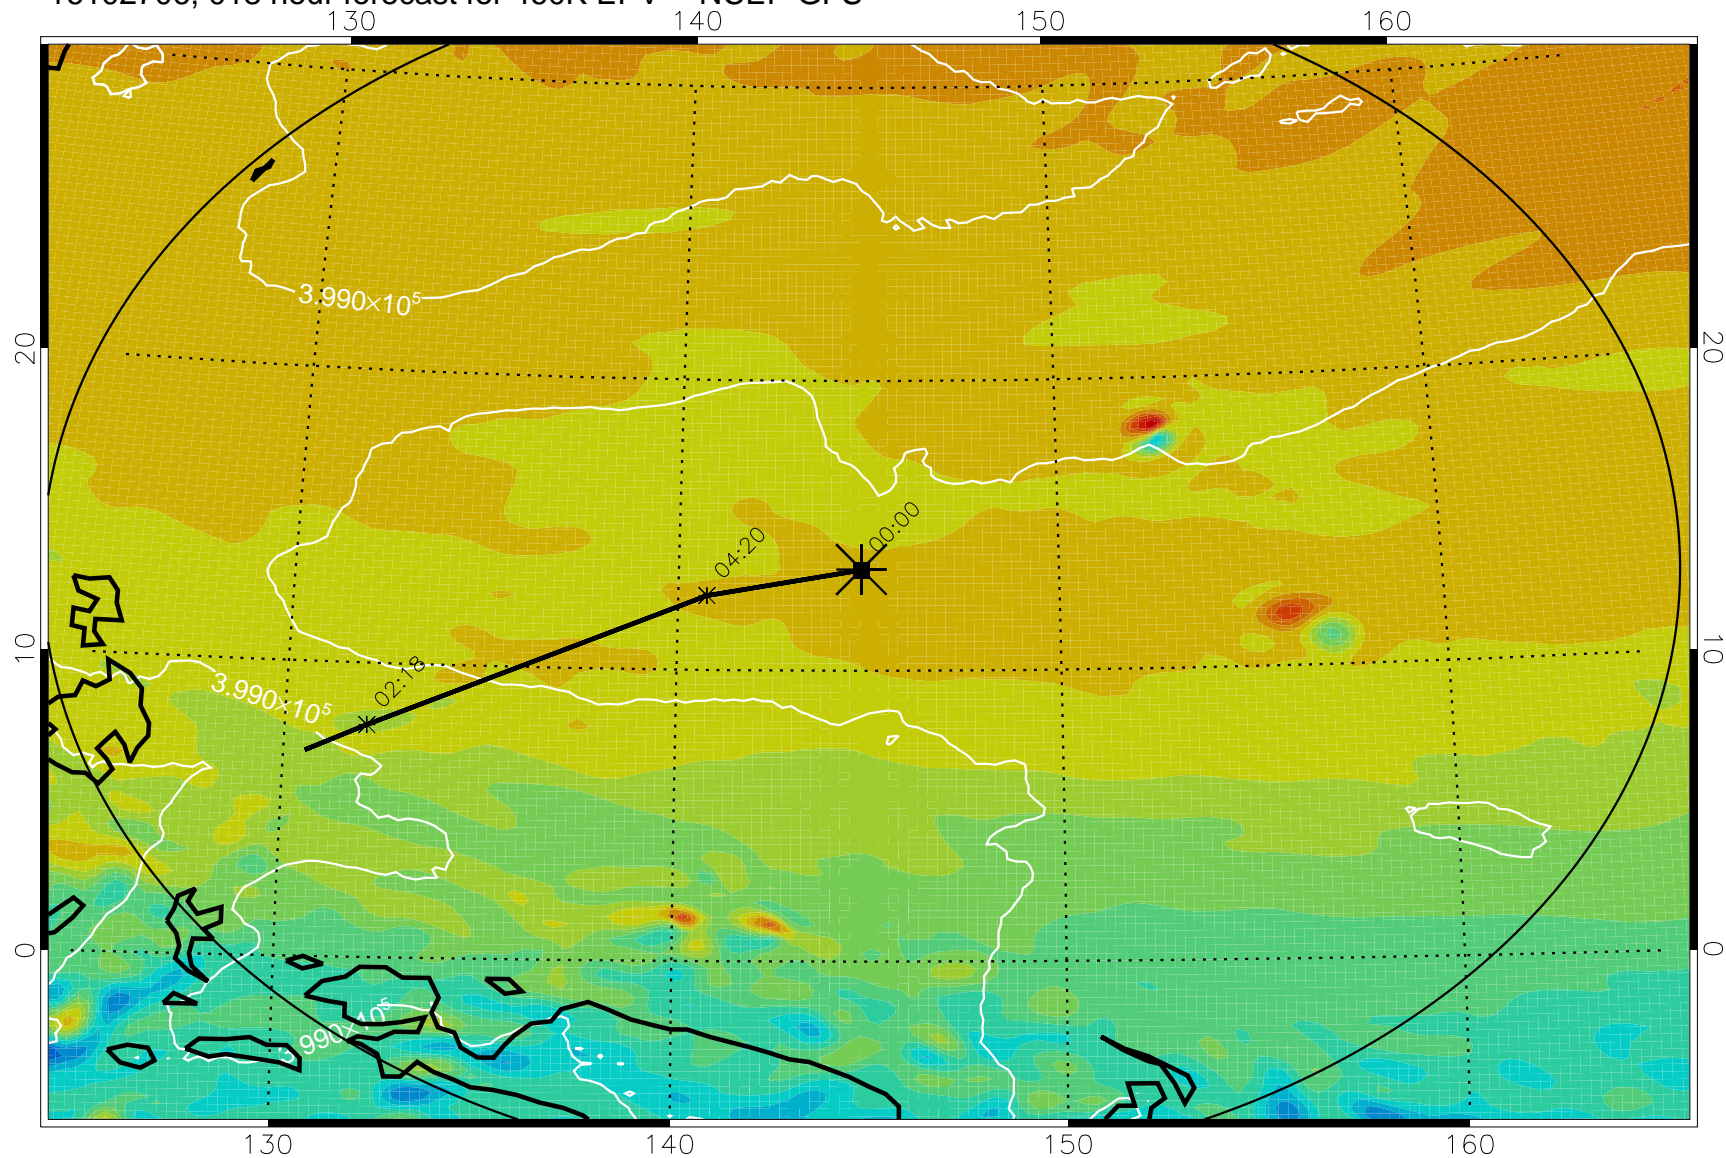

16102618, 006 hour forecast for 460K EPV -- NCEP GFS

460K Montgomery Streamfunction, white

Range ring of 2304 km

16102700, 012 hour forecast for 460K EPV -- NCEP GFS

16102706, 018 hour forecast for 460K EPV -- NCEP GFS

460K Montgomery Streamfunction, white

Range ring of 2304 km

16102712, 024 hour forecast for 460K EPV -- NCEP GFS

460K Montgomery Streamfunction, white

Range ring of 2304 km

16102718, 030 hour forecast for 460K EPV -- NCEP GFS

460K Montgomery Streamfunction, white

Range ring of 2304 km

16102800, 036 hour forecast for 460K EPV -- NCEP GFS

460K Montgomery Streamfunction, white

Range ring of 2304 km

16102806, 042 hour forecast for 460K EPV -- NCEP GFS

460K Montgomery Streamfunction, white

Range ring of 2304 km

16102812, 048 hour forecast for 460K EPV -- NCEP GFS

460K Montgomery Streamfunction, white

Range ring of 2304 km

16102818, 054 hour forecast for 460K EPV -- NCEP GFS