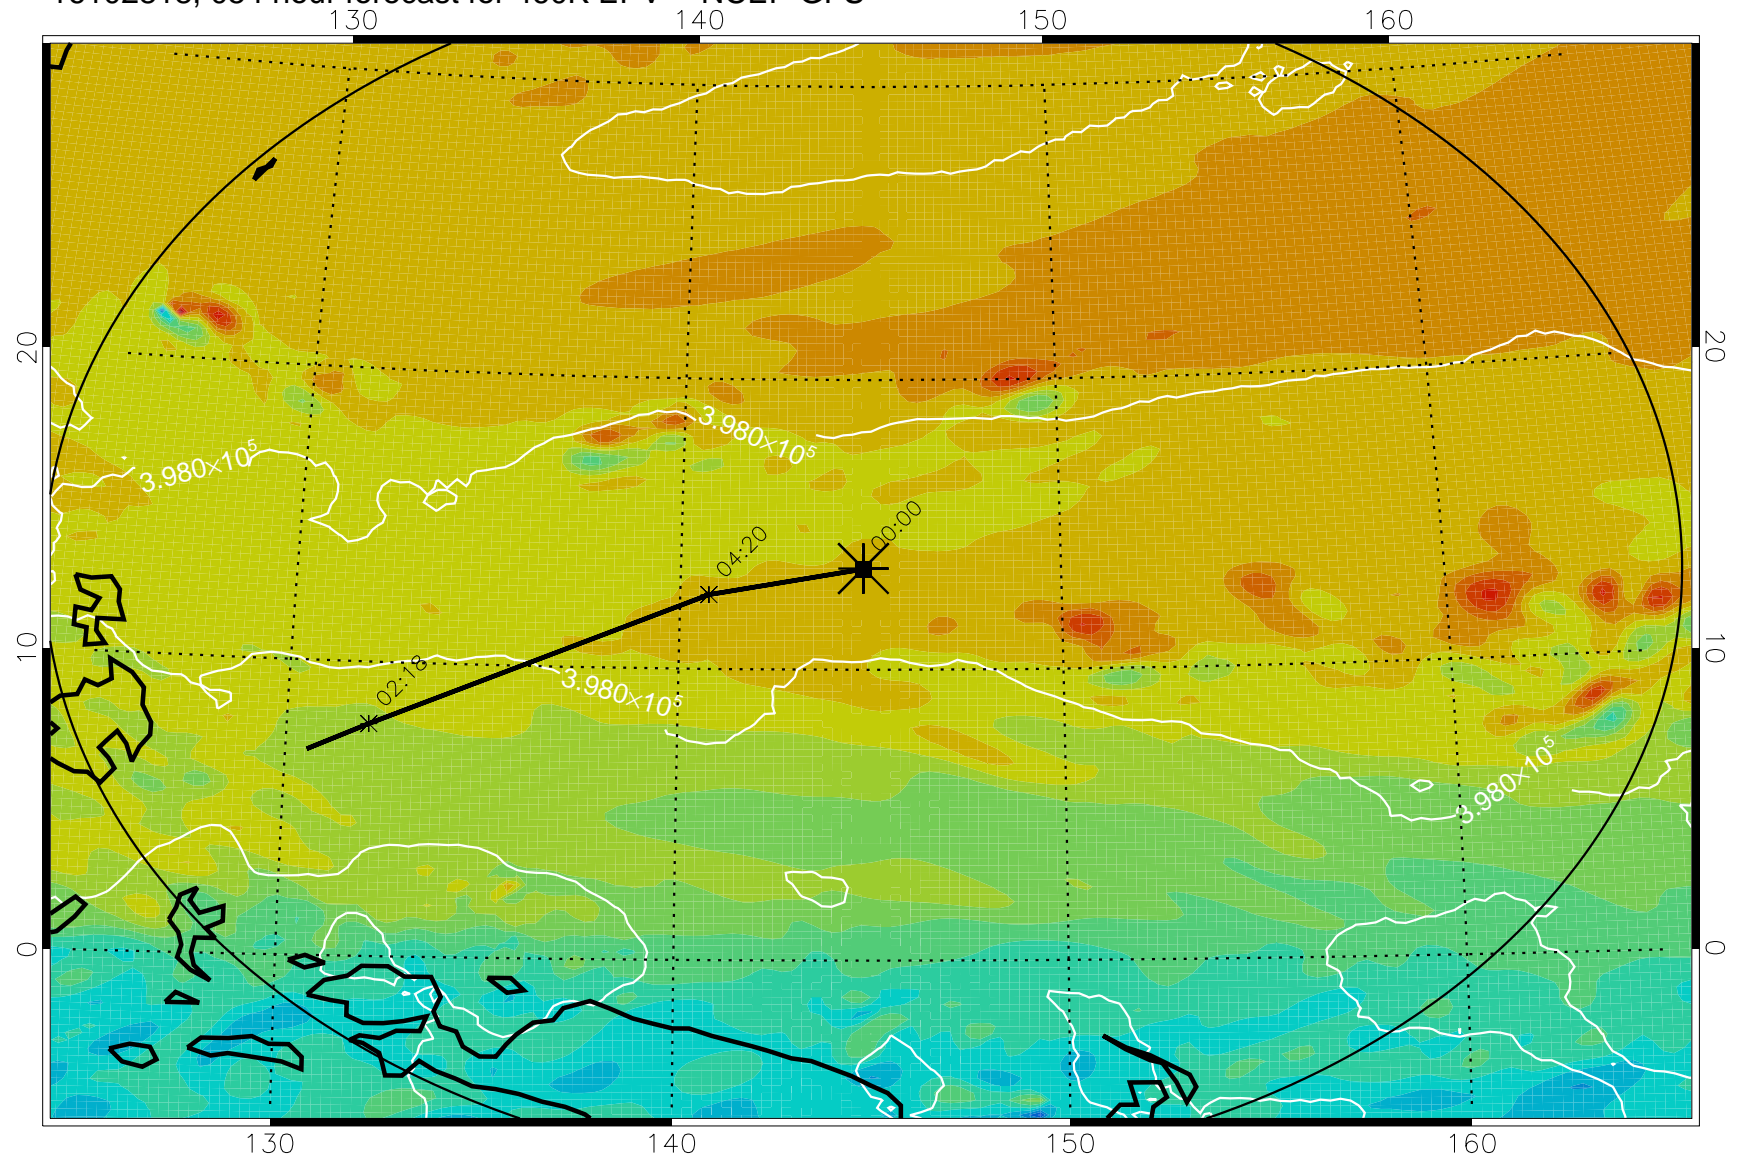

460K Montgomery Streamfunction, white

Range ring of 2304 km

16102800, 036 hour forecast for 460K EPV -- NCEP GFS

460K Montgomery Streamfunction, white

Range ring of 2304 km

16102806, 042 hour forecast for 460K EPV -- NCEP GFS

460K Montgomery Streamfunction, white

Range ring of 2304 km

16102812, 048 hour forecast for 460K EPV -- NCEP GFS

460K Montgomery Streamfunction, white

Range ring of 2304 km

16102818, 054 hour forecast for 460K EPV -- NCEP GFS

460K Montgomery Streamfunction, white

Range ring of 2304 km

16102900, 060 hour forecast for 460K EPV -- NCEP GFS

460K Montgomery Streamfunction, white

Range ring of 2304 km

16102906, 066 hour forecast for 460K EPV -- NCEP GFS

460K Montgomery Streamfunction, white

Range ring of 2304 km

16102912, 072 hour forecast for 460K EPV -- NCEP GFS

460K Montgomery Streamfunction, white

Range ring of 2304 km

16102918, 078 hour forecast for 460K EPV -- NCEP GFS