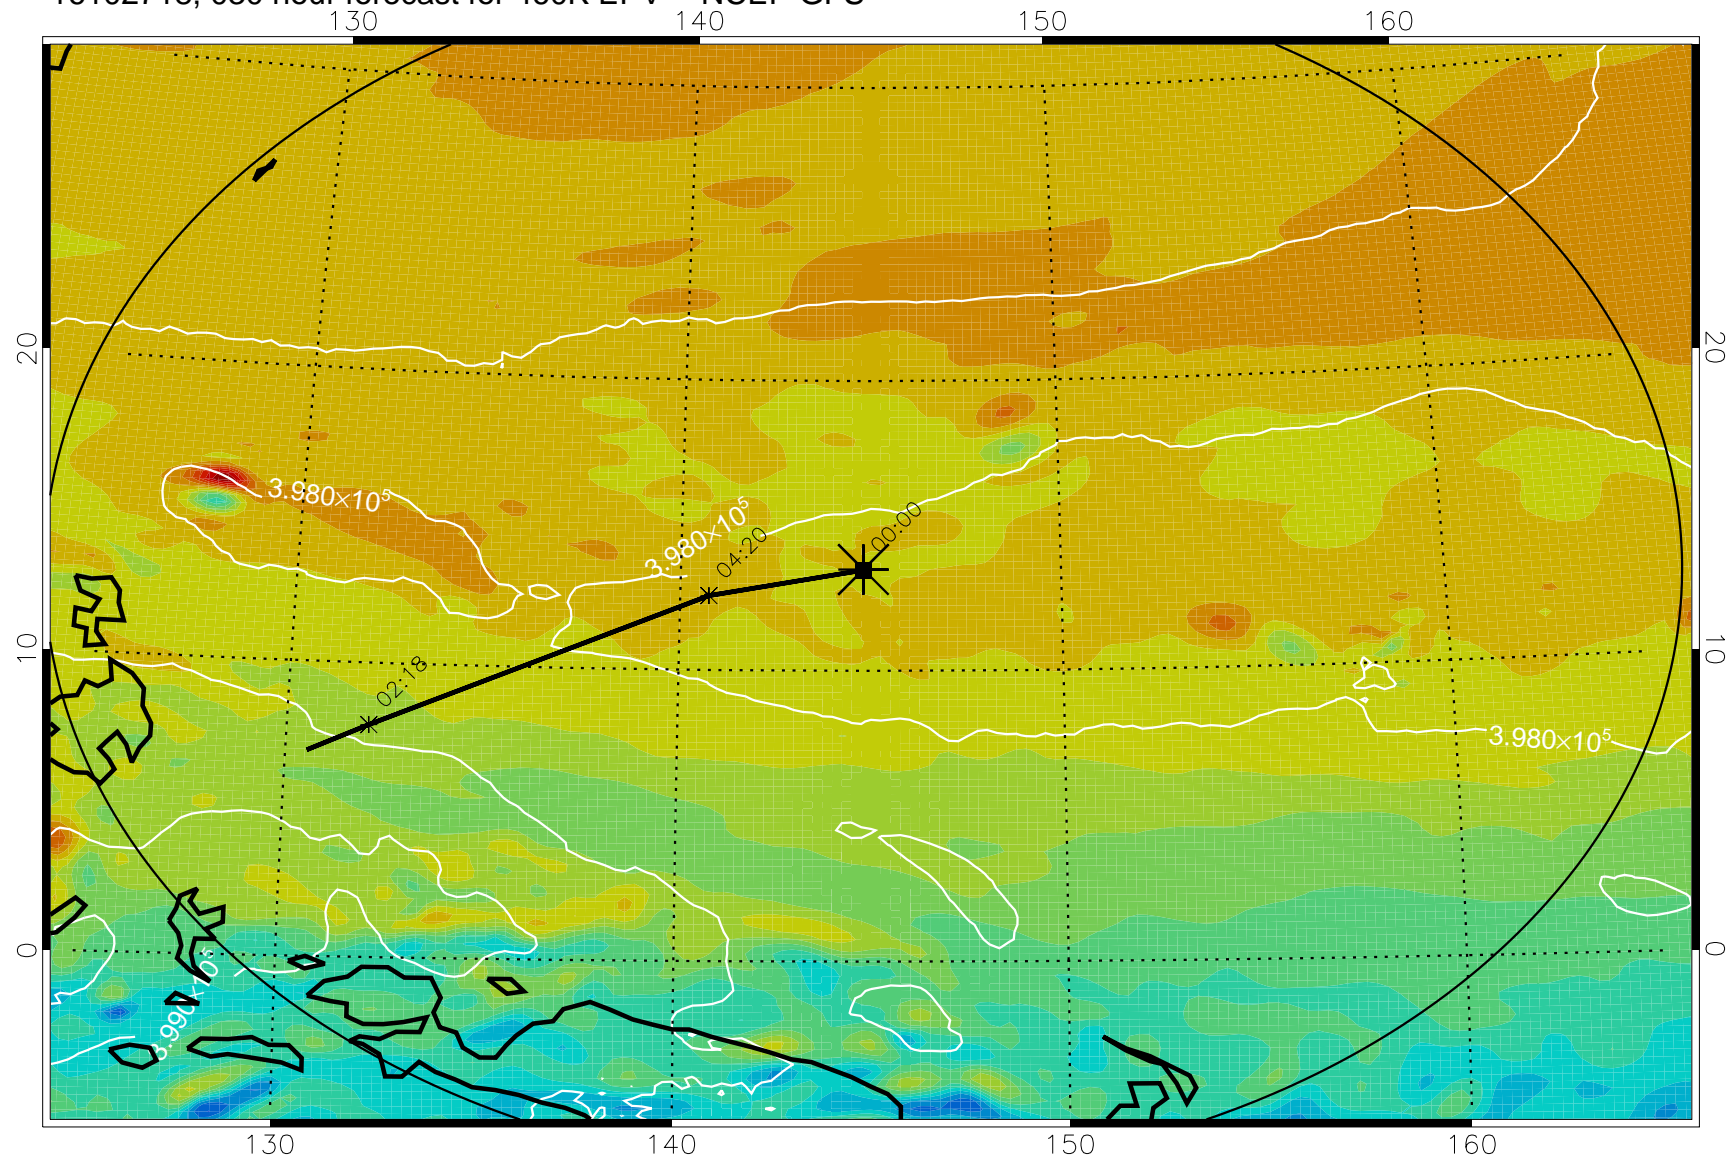

16102618, 006 hour forecast for 460K EPV -- NCEP GFS

460K Montgomery Streamfunction, white

Range ring of 2304 km

16102700, 012 hour forecast for 460K EPV -- NCEP GFS

16102706, 018 hour forecast for 460K EPV -- NCEP GFS

460K Montgomery Streamfunction, white

Range ring of 2304 km

16102712, 024 hour forecast for 460K EPV -- NCEP GFS

460K Montgomery Streamfunction, white

Range ring of 2304 km

16102718, 030 hour forecast for 460K EPV -- NCEP GFS

460K Montgomery Streamfunction, white

Range ring of 2304 km

16102800, 036 hour forecast for 460K EPV -- NCEP GFS

460K Montgomery Streamfunction, white

Range ring of 2304 km

16102806, 042 hour forecast for 460K EPV -- NCEP GFS

460K Montgomery Streamfunction, white

Range ring of 2304 km

16102812, 048 hour forecast for 460K EPV -- NCEP GFS

460K Montgomery Streamfunction, white

Range ring of 2304 km

16102818, 054 hour forecast for 460K EPV -- NCEP GFS