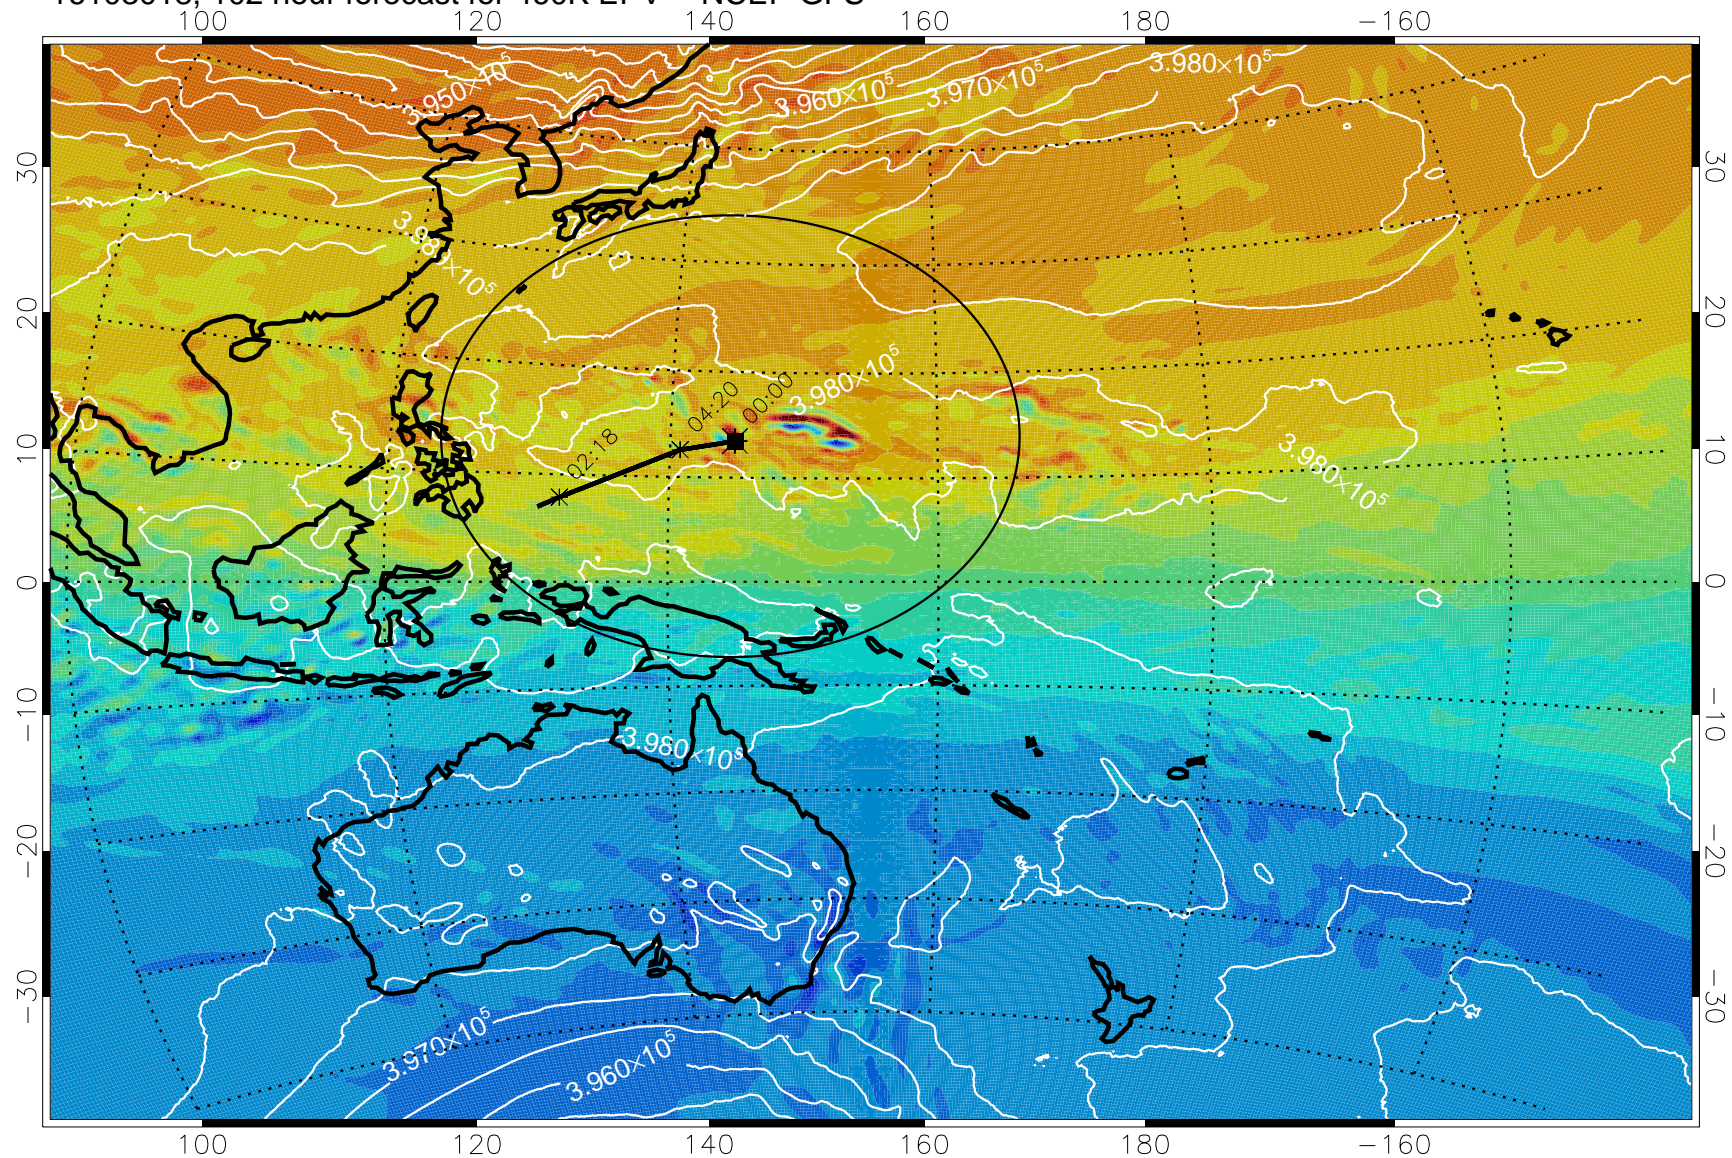

16102906, 066 hour forecast for 460K EPV -- NCEP GFS

16102912, 072 hour forecast for 460K EPV -- NCEP GFS

460K Montgomery Streamfunction, white

Range ring of 2304 km

16102918, 078 hour forecast for 460K EPV -- NCEP GFS

460K Montgomery Streamfunction, white

Range ring of 2304 km

16103000, 084 hour forecast for 460K EPV -- NCEP GFS

16103006, 090 hour forecast for 460K EPV -- NCEP GFS

16103012, 096 hour forecast for 460K EPV -- NCEP GFS

460K Montgomery Streamfunction, white

Range ring of 2304 km

16103018, 102 hour forecast for 460K EPV -- NCEP GFS

460K Montgomery Streamfunction, white

Range ring of 2304 km

16103100, 108 hour forecast for 460K EPV -- NCEP GFS

460K Montgomery Streamfunction, white

Range ring of 2304 km

16103106, 114 hour forecast for 460K EPV -- NCEP GFS

460K Montgomery Streamfunction, white

Range ring of 2304 km

16103112, 120 hour forecast for 460K EPV -- NCEP GFS