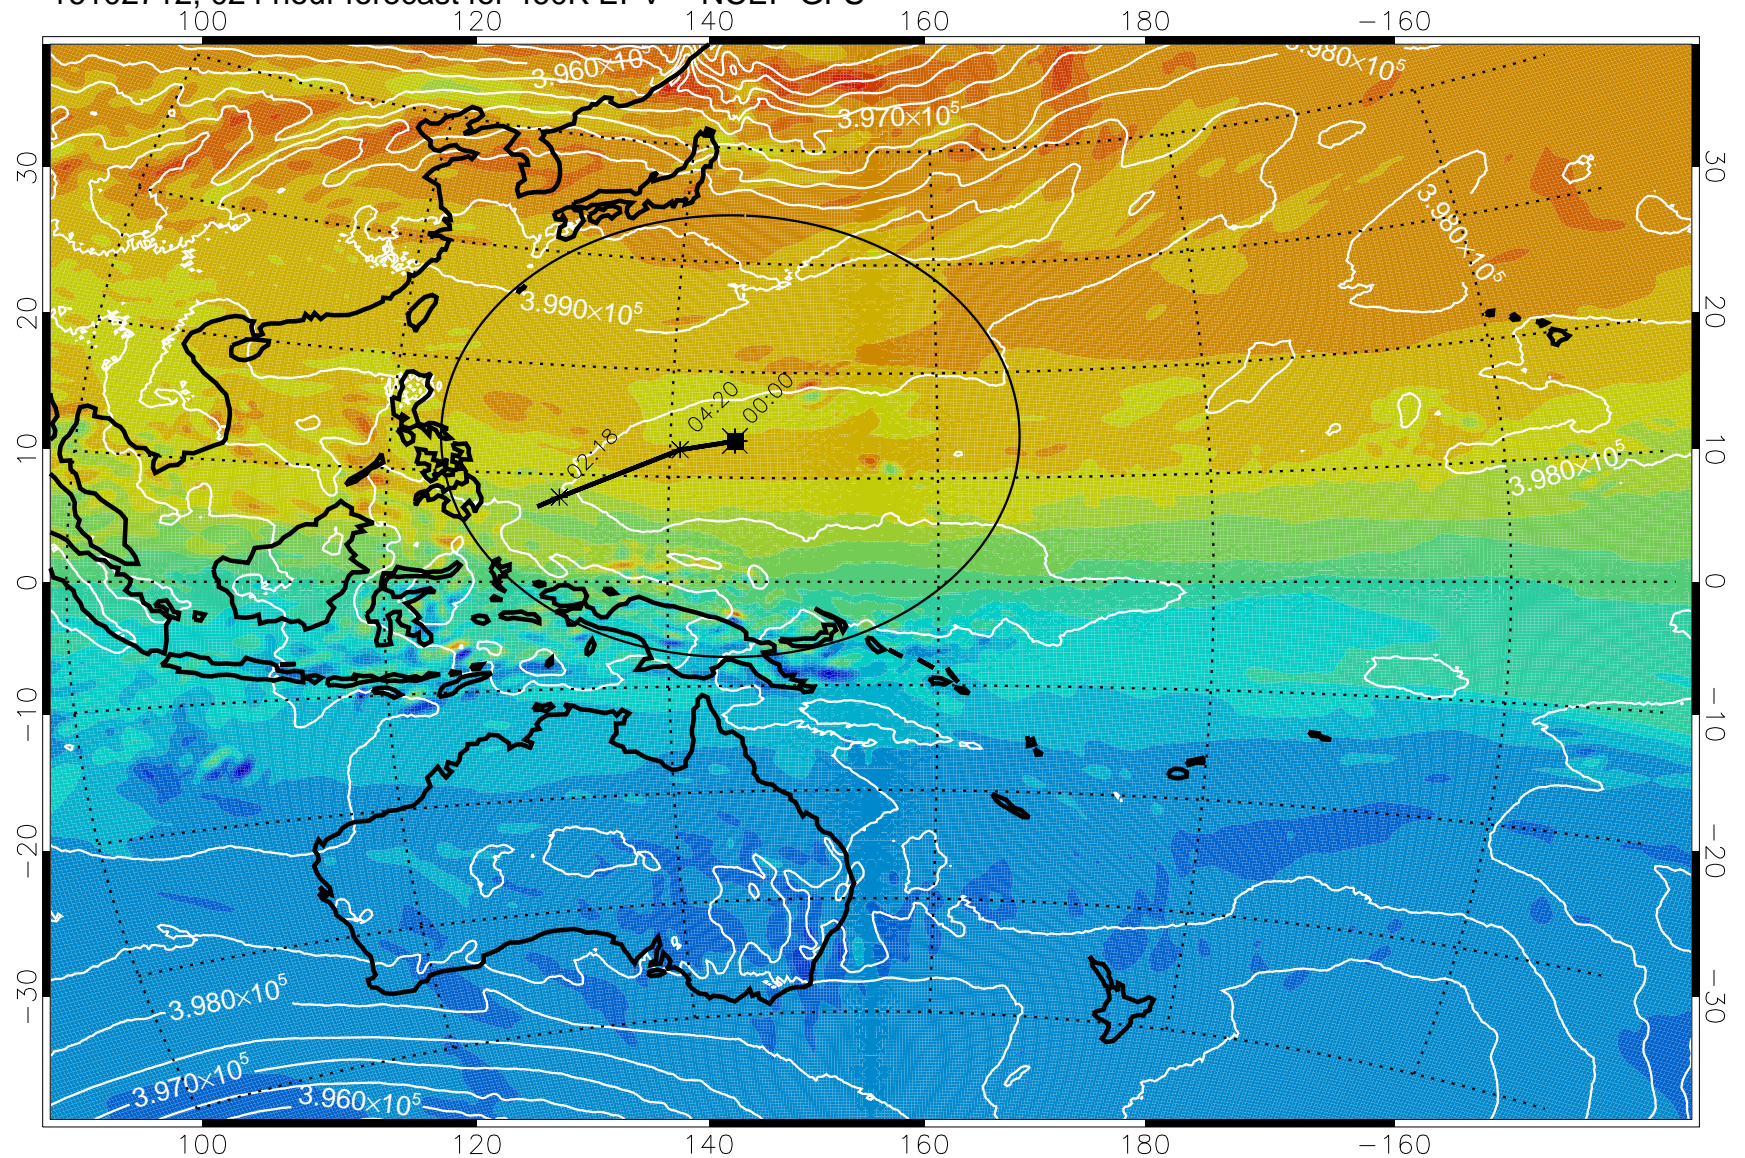

16102618, 006 hour forecast for 460K EPV -- NCEP GFS

16102700, 012 hour forecast for 460K EPV -- NCEP GFS

460K Montgomery Streamfunction, white

Range ring of 2304 km

16102706, 018 hour forecast for 460K EPV -- NCEP GFS

460K Montgomery Streamfunction, white

Range ring of 2304 km

16102712, 024 hour forecast for 460K EPV -- NCEP GFS

460K Montgomery Streamfunction, white

Range ring of 2304 km

-4x10⁻⁵ -2x10⁻⁵ 0 PVU 2x10⁻⁵ 4x10⁻⁵

16102718, 030 hour forecast for 460K EPV -- NCEP GFS

460K Montgomery Streamfunction, white

Range ring of 2304 km

16102800, 036 hour forecast for 460K EPV -- NCEP GFS

460K Montgomery Streamfunction, white

Range ring of 2304 km

16102806, 042 hour forecast for 460K EPV -- NCEP GFS

460K Montgomery Streamfunction, white

Range ring of 2304 km

16102812, 048 hour forecast for 460K EPV -- NCEP GFS

460K Montgomery Streamfunction, white

Range ring of 2304 km