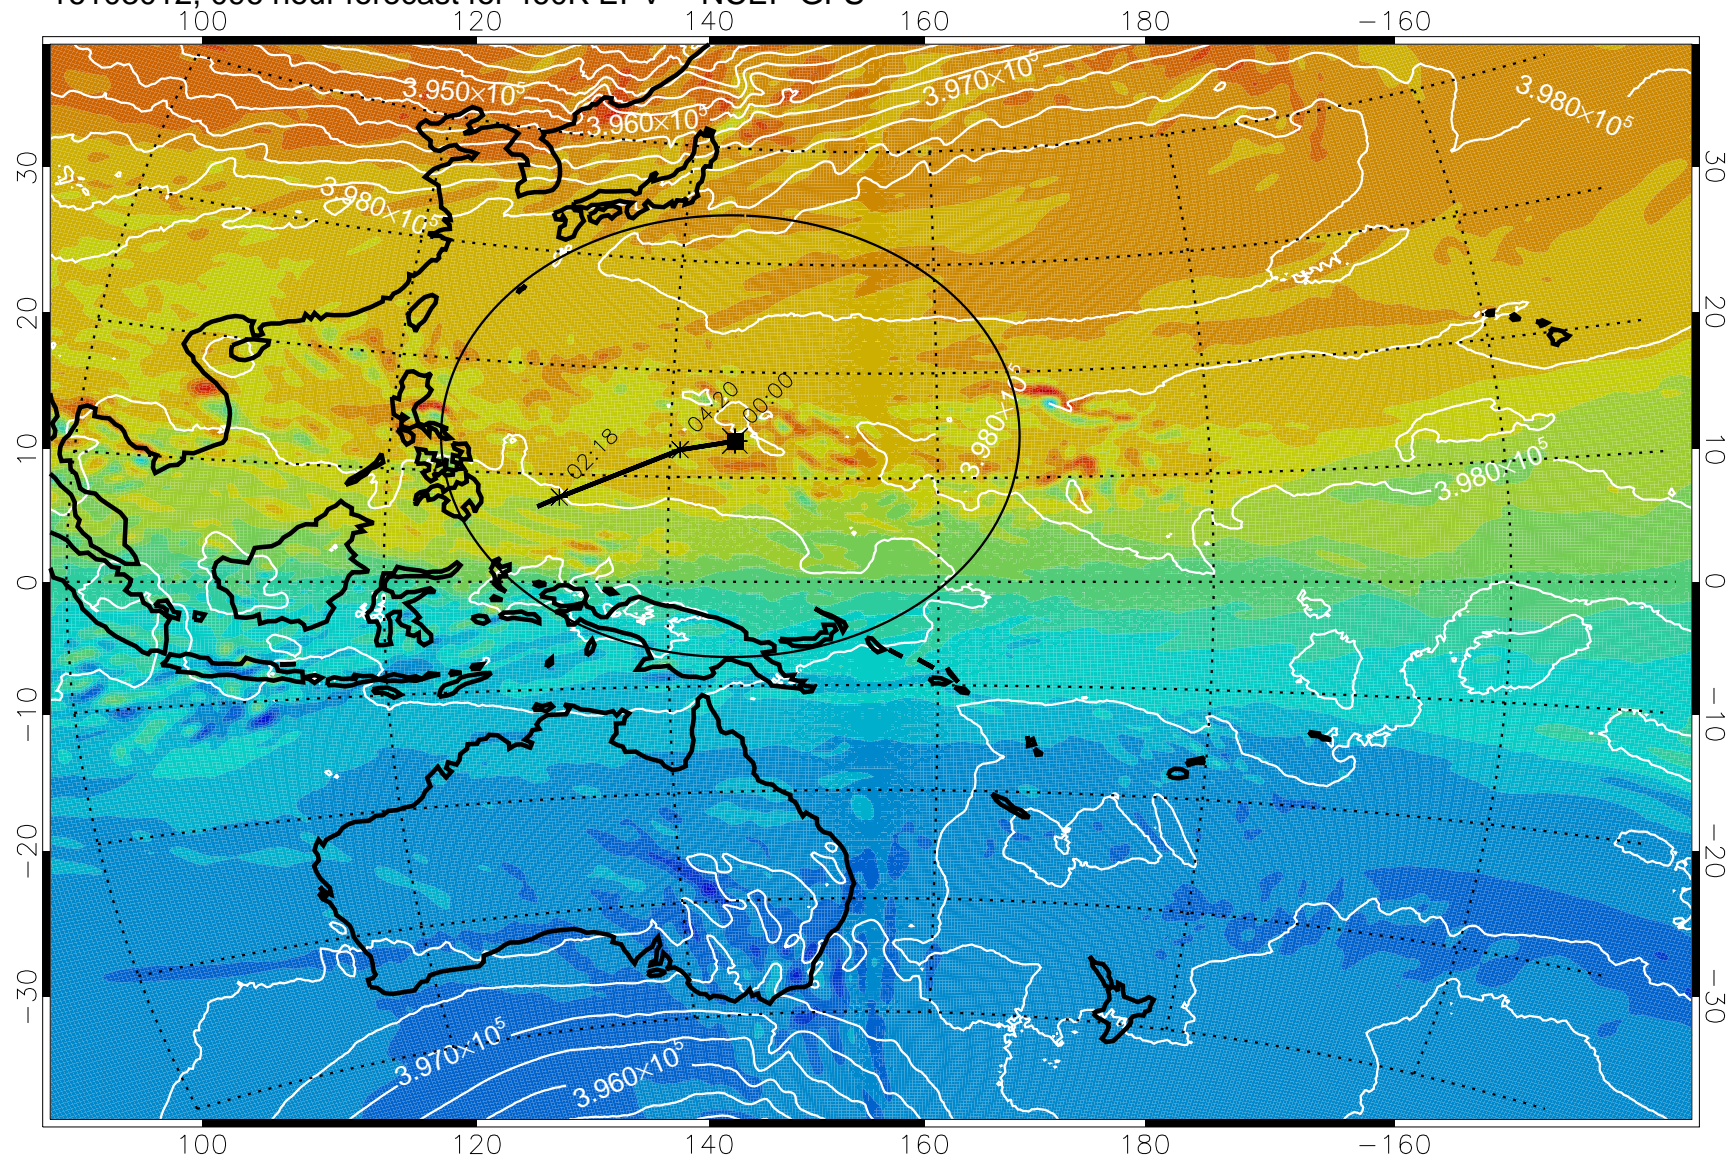

16102906, 066 hour forecast for 460K EPV -- NCEP GFS

16102912, 072 hour forecast for 460K EPV -- NCEP GFS

460K Montgomery Streamfunction, white

Range ring of 2304 km

16102918, 078 hour forecast for 460K EPV -- NCEP GFS

460K Montgomery Streamfunction, white

Range ring of 2304 km

16103000, 084 hour forecast for 460K EPV -- NCEP GFS

16103006, 090 hour forecast for 460K EPV -- NCEP GFS

16103012, 096 hour forecast for 460K EPV -- NCEP GFS

460K Montgomery Streamfunction, white

Range ring of 2304 km

16103018, 102 hour forecast for 460K EPV -- NCEP GFS

460K Montgomery Streamfunction, white

Range ring of 2304 km

16103100, 108 hour forecast for 460K EPV -- NCEP GFS

460K Montgomery Streamfunction, white

Range ring of 2304 km

16103106, 114 hour forecast for 460K EPV -- NCEP GFS

460K Montgomery Streamfunction, white

Range ring of 2304 km

16103112, 120 hour forecast for 460K EPV -- NCEP GFS