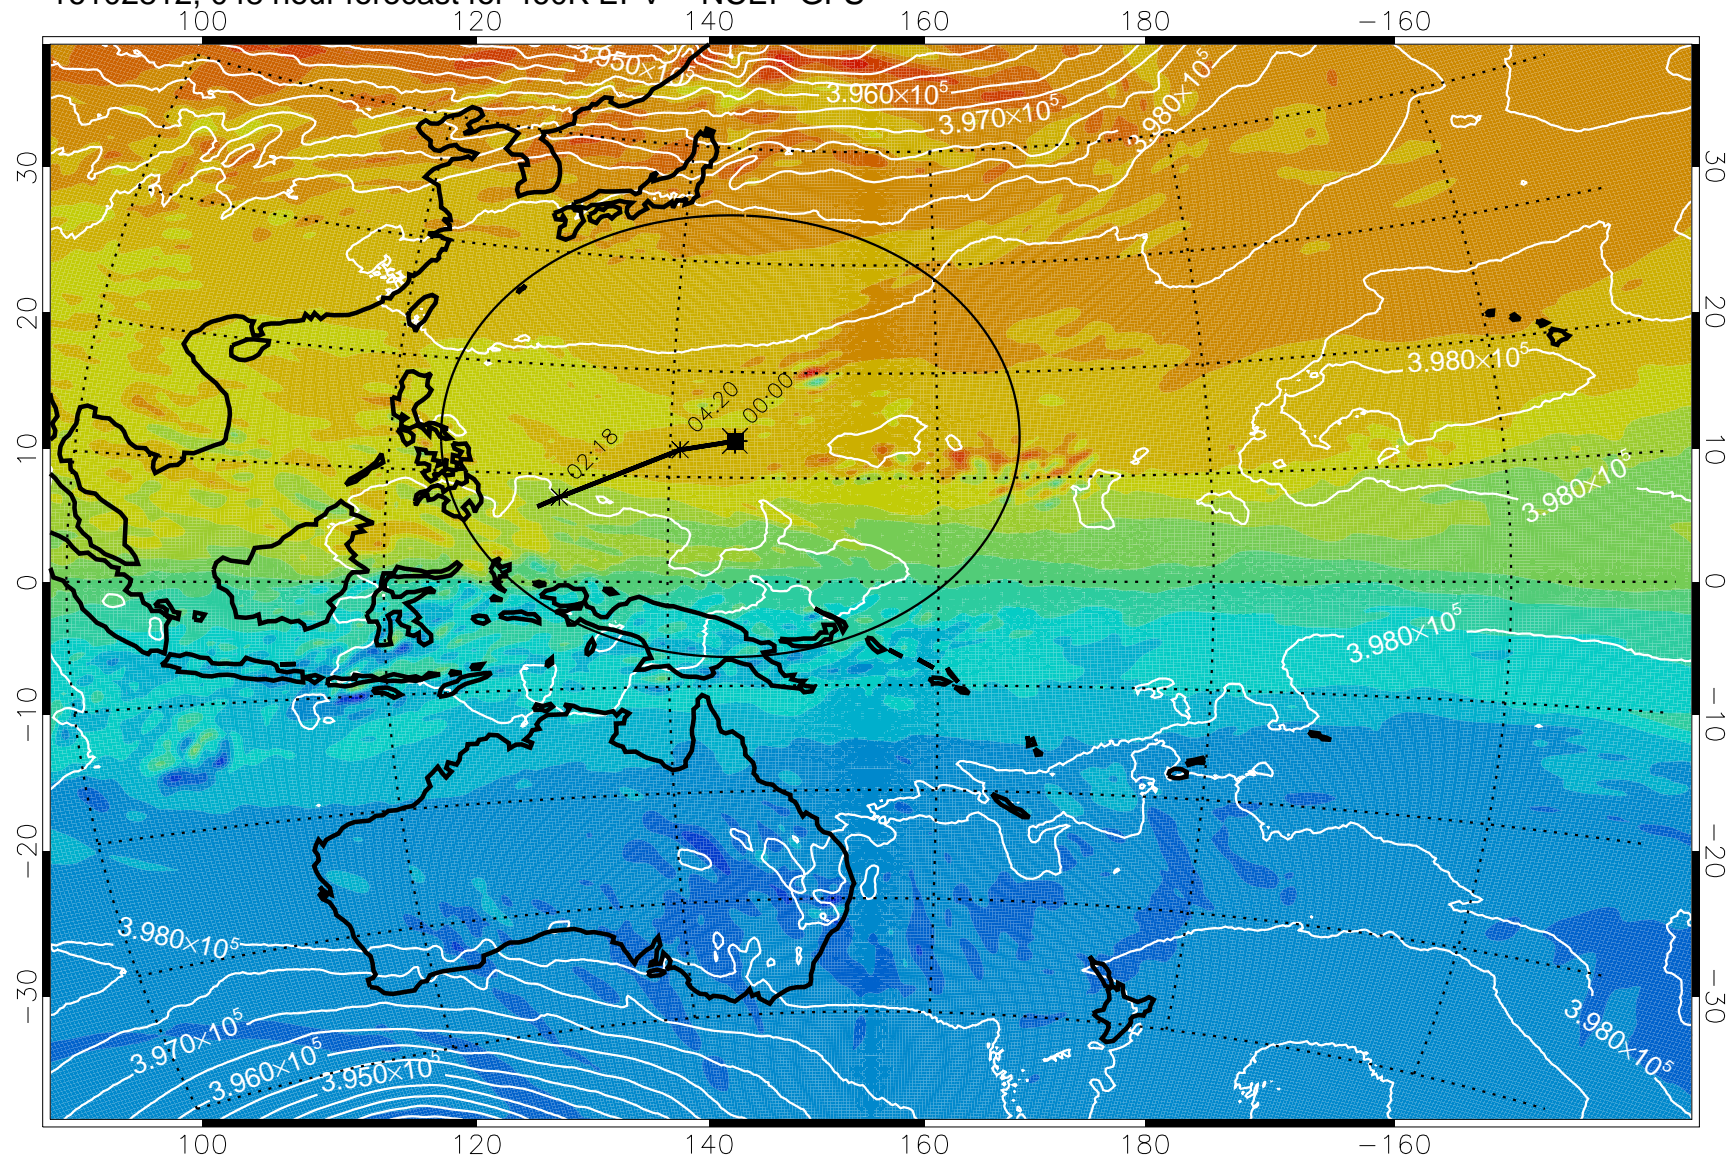

16102718, 030 hour forecast for 460K EPV -- NCEP GFS

460K Montgomery Streamfunction, white

Range ring of 2304 km

16102800, 036 hour forecast for 460K EPV -- NCEP GFS

460K Montgomery Streamfunction, white

Range ring of 2304 km

16102806, 042 hour forecast for 460K EPV -- NCEP GFS

460K Montgomery Streamfunction, white

Range ring of 2304 km

16102812, 048 hour forecast for 460K EPV -- NCEP GFS

460K Montgomery Streamfunction, white

Range ring of 2304 km

16102818, 054 hour forecast for 460K EPV -- NCEP GFS

460K Montgomery Streamfunction, white

Range ring of 2304 km

16102900, 060 hour forecast for 460K EPV -- NCEP GFS

460K Montgomery Streamfunction, white

Range ring of 2304 km

16102906, 066 hour forecast for 460K EPV -- NCEP GFS

16102912, 072 hour forecast for 460K EPV -- NCEP GFS

460K Montgomery Streamfunction, white

Range ring of 2304 km

16102918, 078 hour forecast for 460K EPV -- NCEP GFS