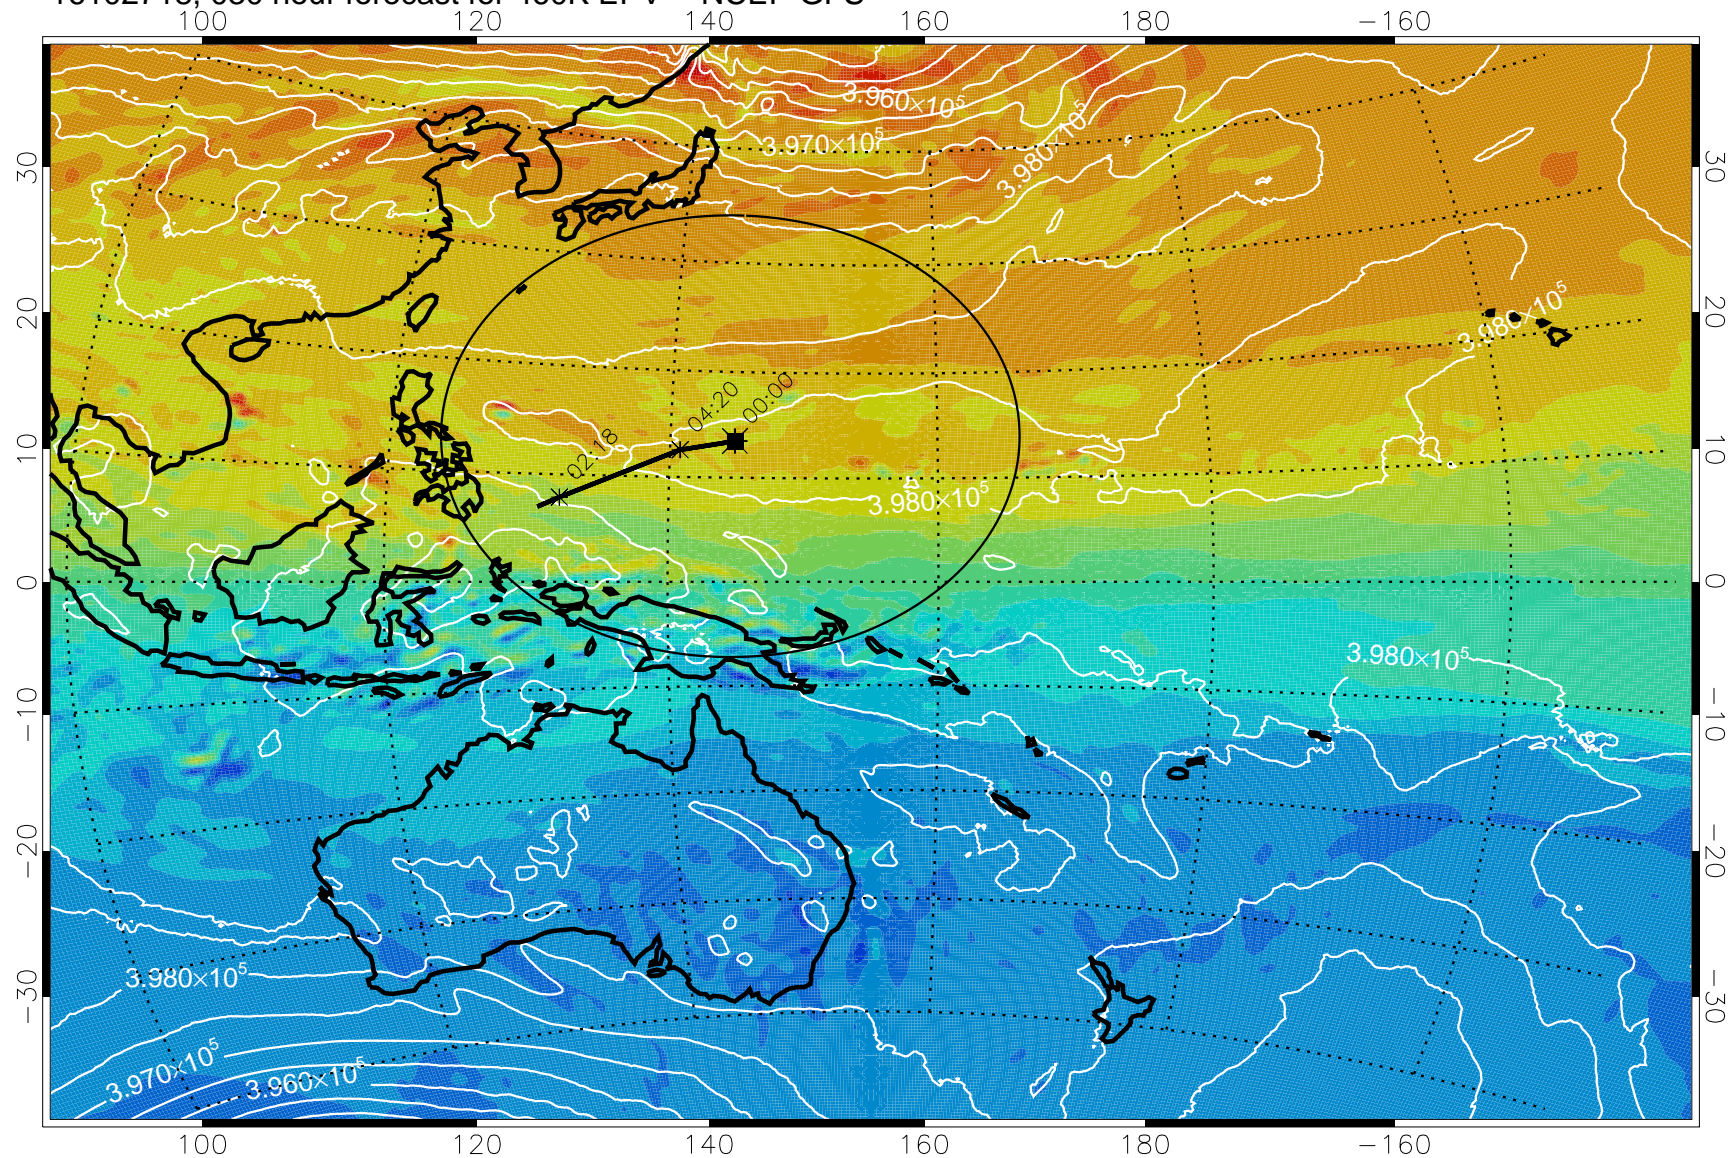

460K Montgomery Streamfunction, white

Range ring of 2304 km

16102712, 024 hour forecast for 460K EPV -- NCEP GFS

460K Montgomery Streamfunction, white

Range ring of 2304 km

-4x10⁻⁵ -2x10⁻⁵ 0 PVU 2x10⁻⁵ 4x10⁻⁵

16102718, 030 hour forecast for 460K EPV -- NCEP GFS

460K Montgomery Streamfunction, white

Range ring of 2304 km

16102800, 036 hour forecast for 460K EPV -- NCEP GFS

460K Montgomery Streamfunction, white

Range ring of 2304 km

16102806, 042 hour forecast for 460K EPV -- NCEP GFS

460K Montgomery Streamfunction, white

Range ring of 2304 km

16102812, 048 hour forecast for 460K EPV -- NCEP GFS

460K Montgomery Streamfunction, white

Range ring of 2304 km

16102818, 054 hour forecast for 460K EPV -- NCEP GFS

460K Montgomery Streamfunction, white

Range ring of 2304 km

16102900, 060 hour forecast for 460K EPV -- NCEP GFS

460K Montgomery Streamfunction, white

Range ring of 2304 km