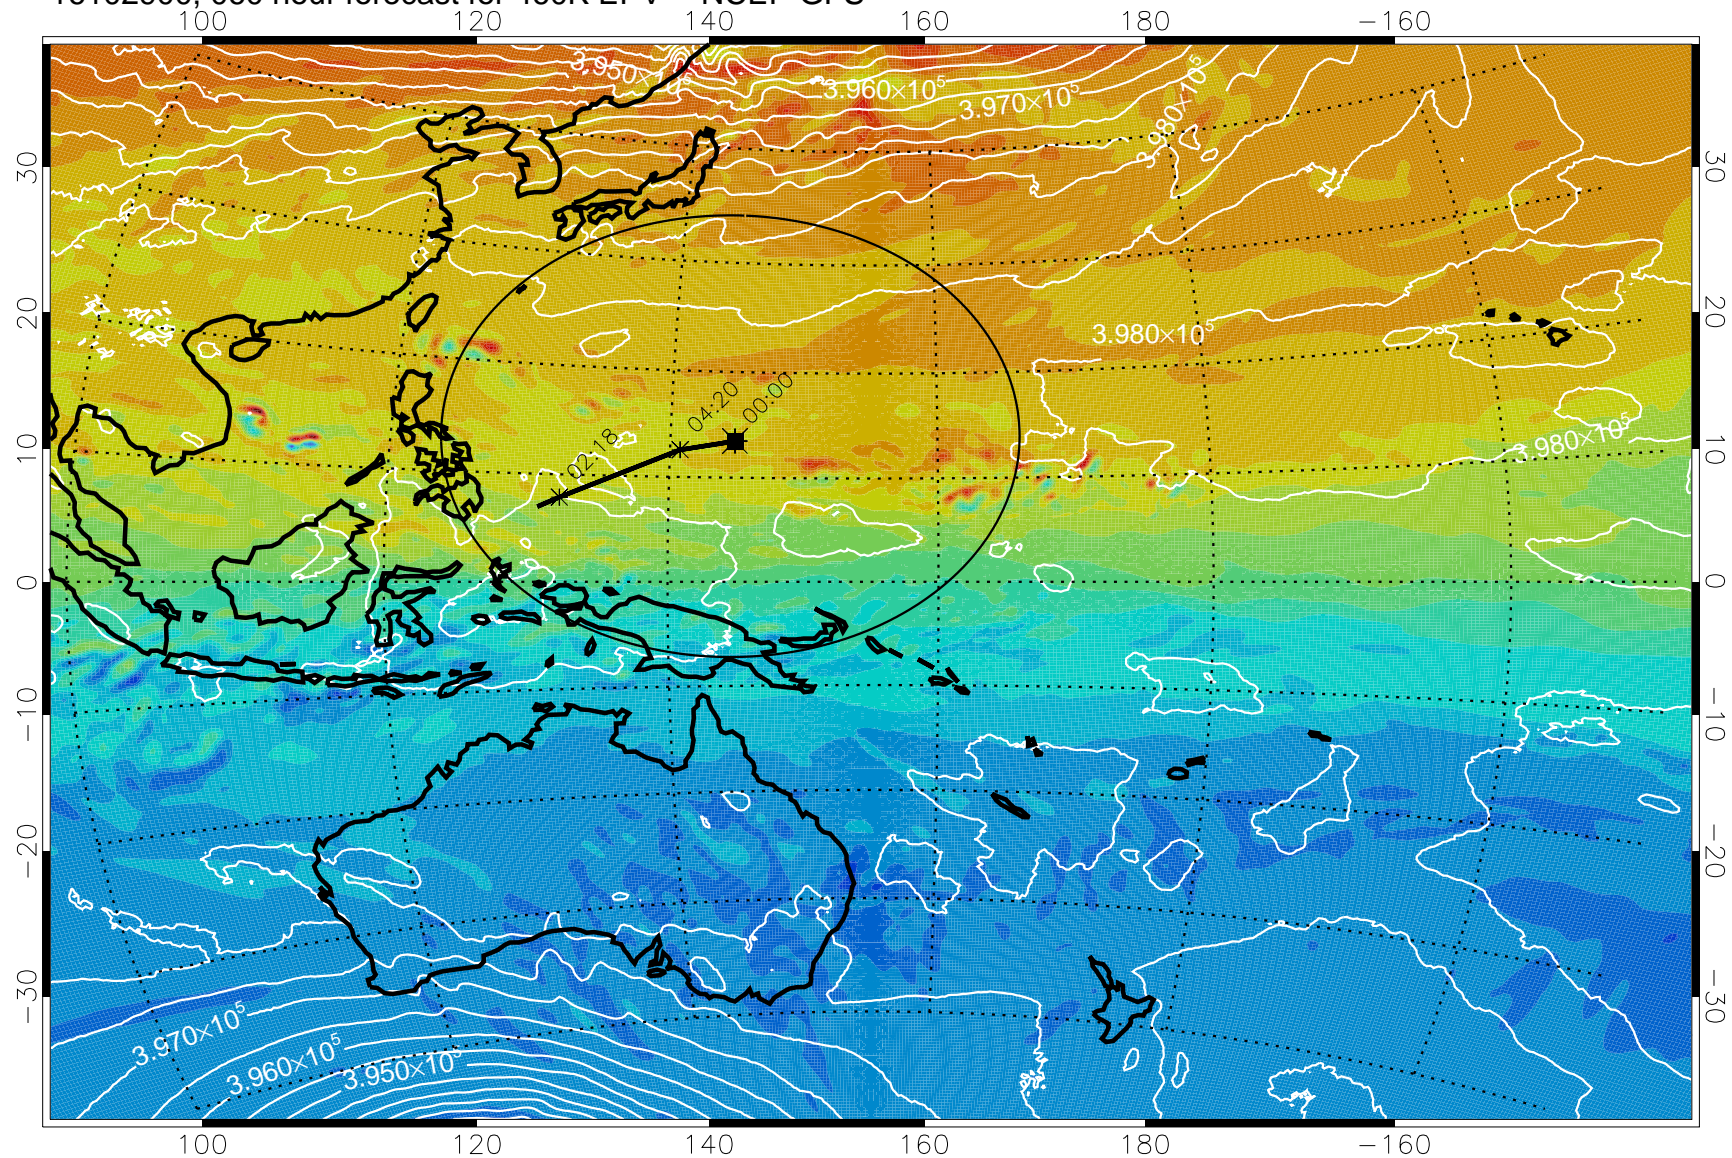

16102806, 042 hour forecast for 460K EPV -- NCEP GFS

460K Montgomery Streamfunction, white

Range ring of 2304 km

16102812, 048 hour forecast for 460K EPV -- NCEP GFS

460K Montgomery Streamfunction, white

Range ring of 2304 km

16102818, 054 hour forecast for 460K EPV -- NCEP GFS

460K Montgomery Streamfunction, white

Range ring of 2304 km

16102900, 060 hour forecast for 460K EPV -- NCEP GFS

460K Montgomery Streamfunction, white

Range ring of 2304 km

16102906, 066 hour forecast for 460K EPV -- NCEP GFS

16102912, 072 hour forecast for 460K EPV -- NCEP GFS

460K Montgomery Streamfunction, white

Range ring of 2304 km

16102918, 078 hour forecast for 460K EPV -- NCEP GFS

460K Montgomery Streamfunction, white

Range ring of 2304 km

16103000, 084 hour forecast for 460K EPV -- NCEP GFS

16103006, 090 hour forecast for 460K EPV -- NCEP GFS

16103012, 096 hour forecast for 460K EPV -- NCEP GFS