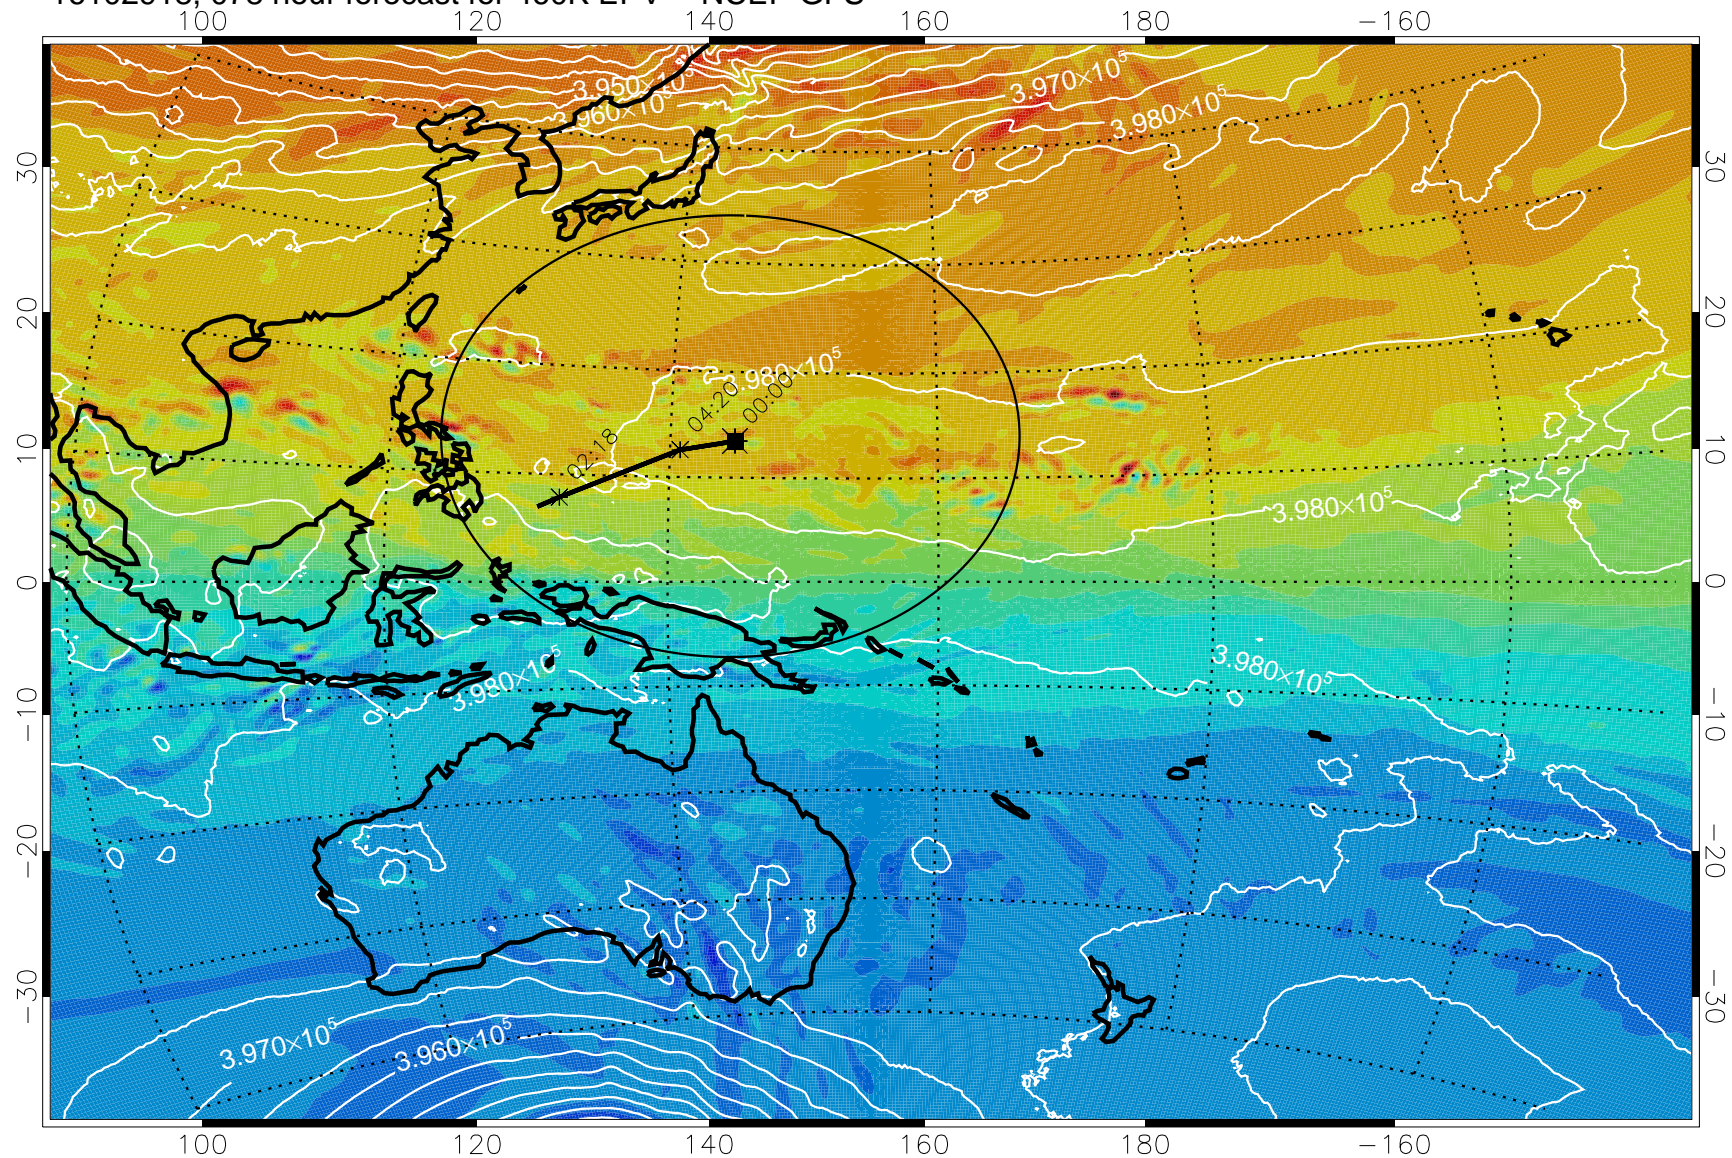

16102818, 054 hour forecast for 460K EPV -- NCEP GFS

460K Montgomery Streamfunction, white

Range ring of 2304 km

16102900, 060 hour forecast for 460K EPV -- NCEP GFS

460K Montgomery Streamfunction, white

Range ring of 2304 km

16102906, 066 hour forecast for 460K EPV -- NCEP GFS

16102912, 072 hour forecast for 460K EPV -- NCEP GFS

460K Montgomery Streamfunction, white

Range ring of 2304 km

16102918, 078 hour forecast for 460K EPV -- NCEP GFS

460K Montgomery Streamfunction, white

Range ring of 2304 km

16103000, 084 hour forecast for 460K EPV -- NCEP GFS

16103006, 090 hour forecast for 460K EPV -- NCEP GFS

16103012, 096 hour forecast for 460K EPV -- NCEP GFS

460K Montgomery Streamfunction, white

Range ring of 2304 km

16103018, 102 hour forecast for 460K EPV -- NCEP GFS

460K Montgomery Streamfunction, white

Range ring of 2304 km

16103100, 108 hour forecast for 460K EPV -- NCEP GFS