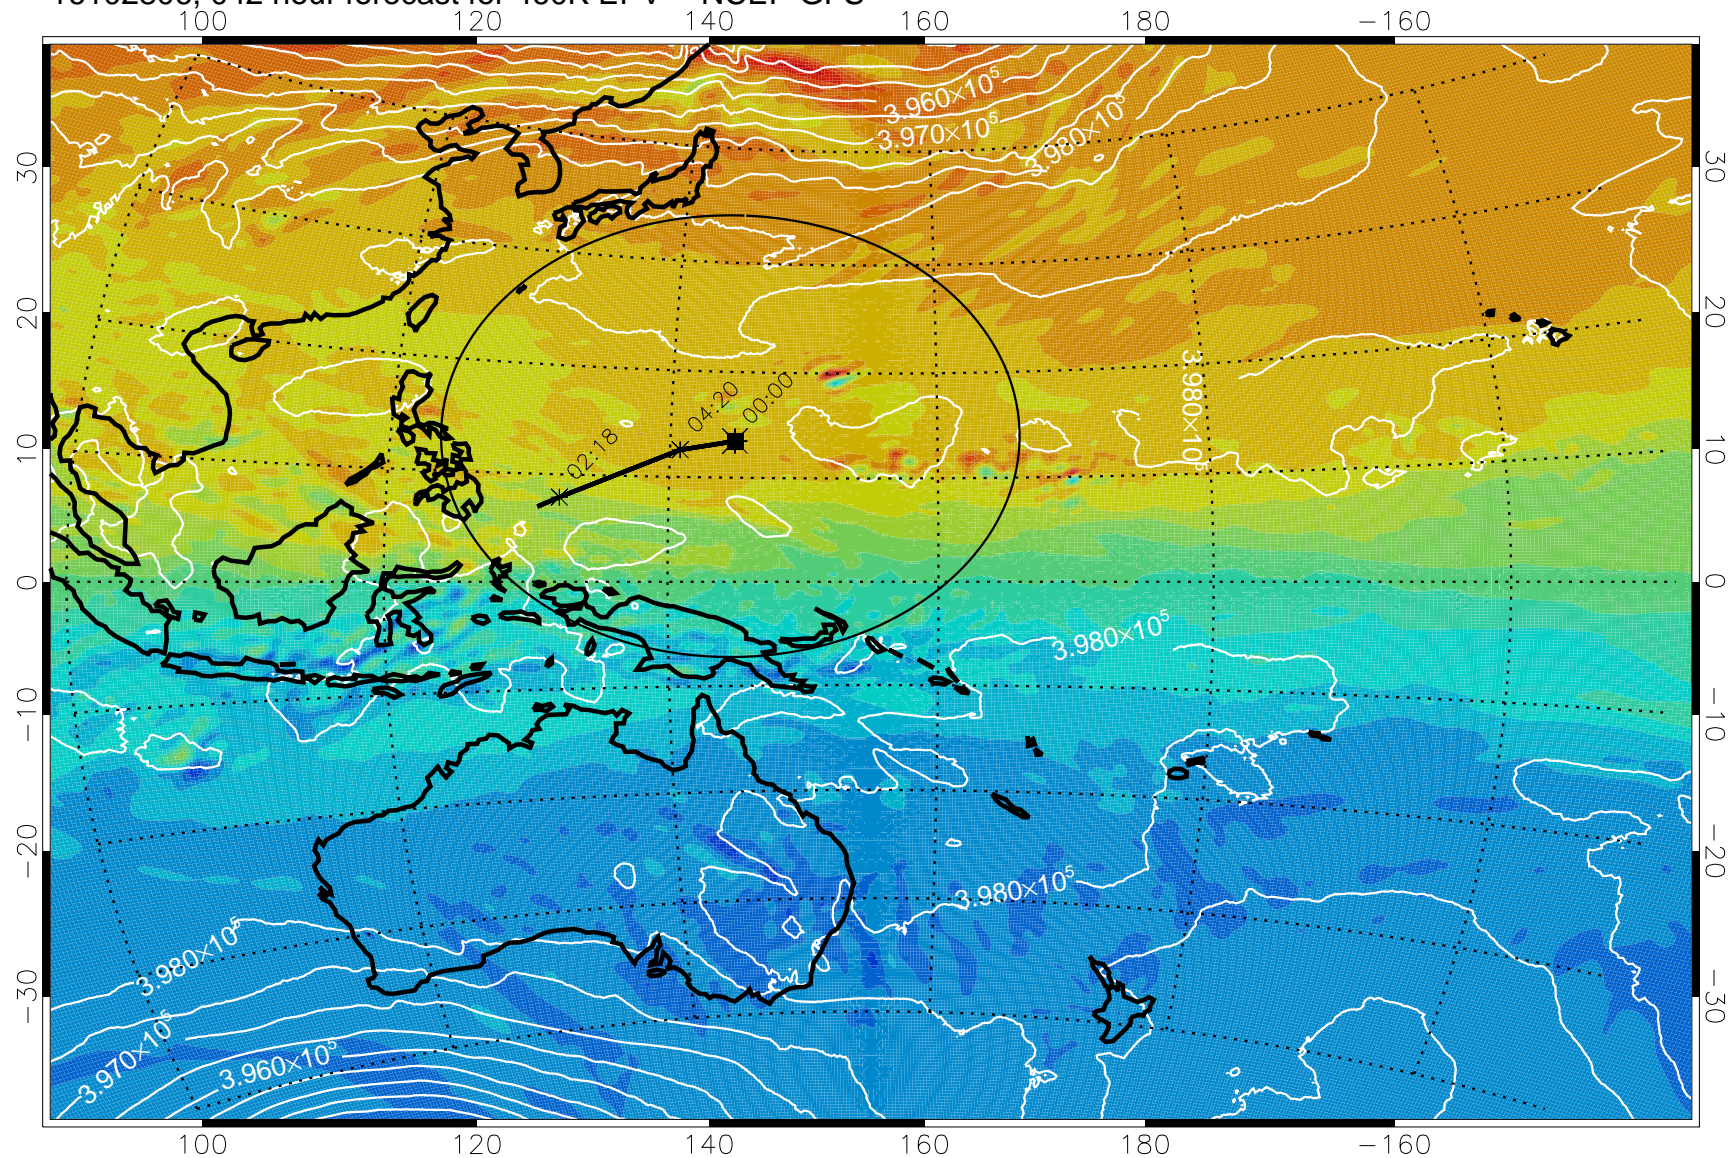

460K Montgomery Streamfunction, white

Range ring of 2304 km

16102712, 024 hour forecast for 460K EPV -- NCEP GFS

460K Montgomery Streamfunction, white

Range ring of 2304 km

-4x10⁻⁵ -2x10⁻⁵ 0 PVU 2x10⁻⁵ 4x10⁻⁵

16102718, 030 hour forecast for 460K EPV -- NCEP GFS

460K Montgomery Streamfunction, white

Range ring of 2304 km

16102800, 036 hour forecast for 460K EPV -- NCEP GFS

460K Montgomery Streamfunction, white

Range ring of 2304 km

16102806, 042 hour forecast for 460K EPV -- NCEP GFS

460K Montgomery Streamfunction, white

Range ring of 2304 km

16102812, 048 hour forecast for 460K EPV -- NCEP GFS

460K Montgomery Streamfunction, white

Range ring of 2304 km

16102818, 054 hour forecast for 460K EPV -- NCEP GFS

460K Montgomery Streamfunction, white

Range ring of 2304 km

16102900, 060 hour forecast for 460K EPV -- NCEP GFS

460K Montgomery Streamfunction, white

Range ring of 2304 km