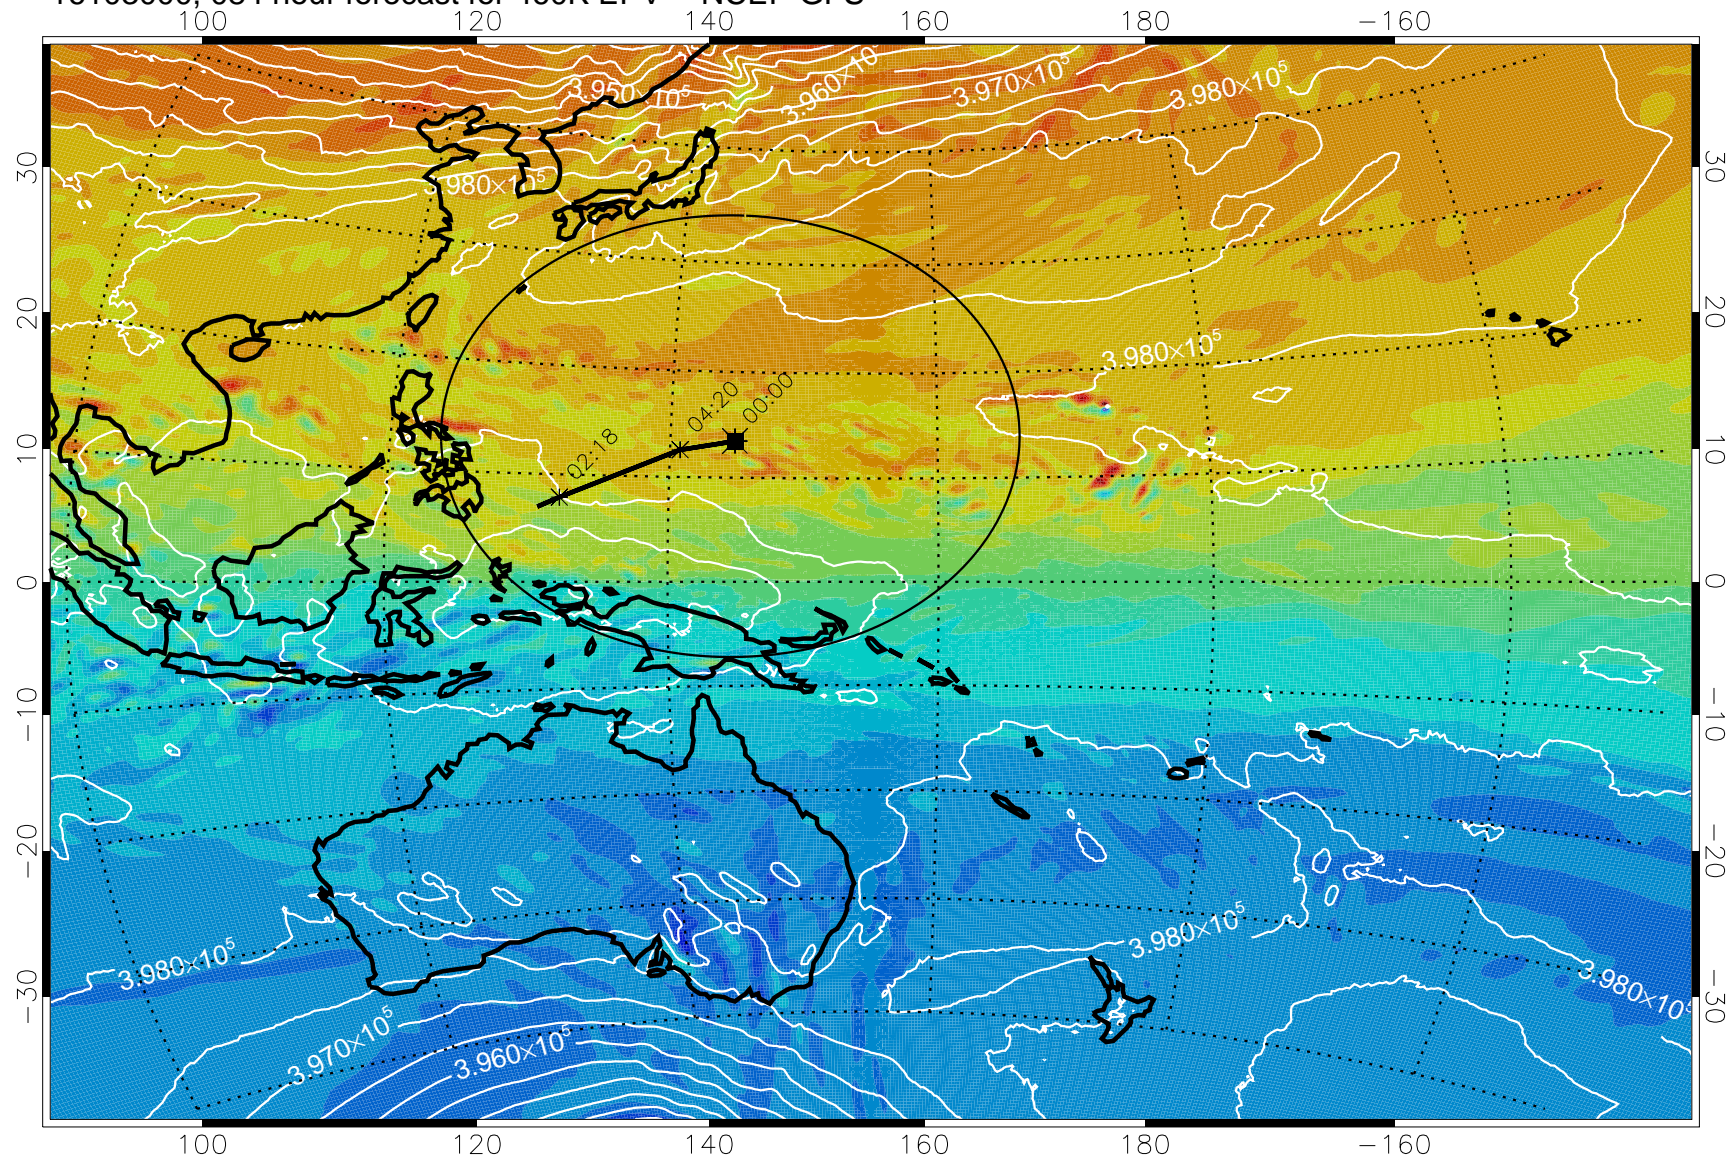

16102818, 054 hour forecast for 460K EPV -- NCEP GFS

460K Montgomery Streamfunction, white

Range ring of 2304 km

16102900, 060 hour forecast for 460K EPV -- NCEP GFS

460K Montgomery Streamfunction, white

Range ring of 2304 km

16102906, 066 hour forecast for 460K EPV -- NCEP GFS

16102912, 072 hour forecast for 460K EPV -- NCEP GFS

460K Montgomery Streamfunction, white

Range ring of 2304 km

16102918, 078 hour forecast for 460K EPV -- NCEP GFS

460K Montgomery Streamfunction, white

Range ring of 2304 km

16103000, 084 hour forecast for 460K EPV -- NCEP GFS

16103006, 090 hour forecast for 460K EPV -- NCEP GFS

16103012, 096 hour forecast for 460K EPV -- NCEP GFS

460K Montgomery Streamfunction, white

Range ring of 2304 km

16103018, 102 hour forecast for 460K EPV -- NCEP GFS

460K Montgomery Streamfunction, white

Range ring of 2304 km

16103100, 108 hour forecast for 460K EPV -- NCEP GFS