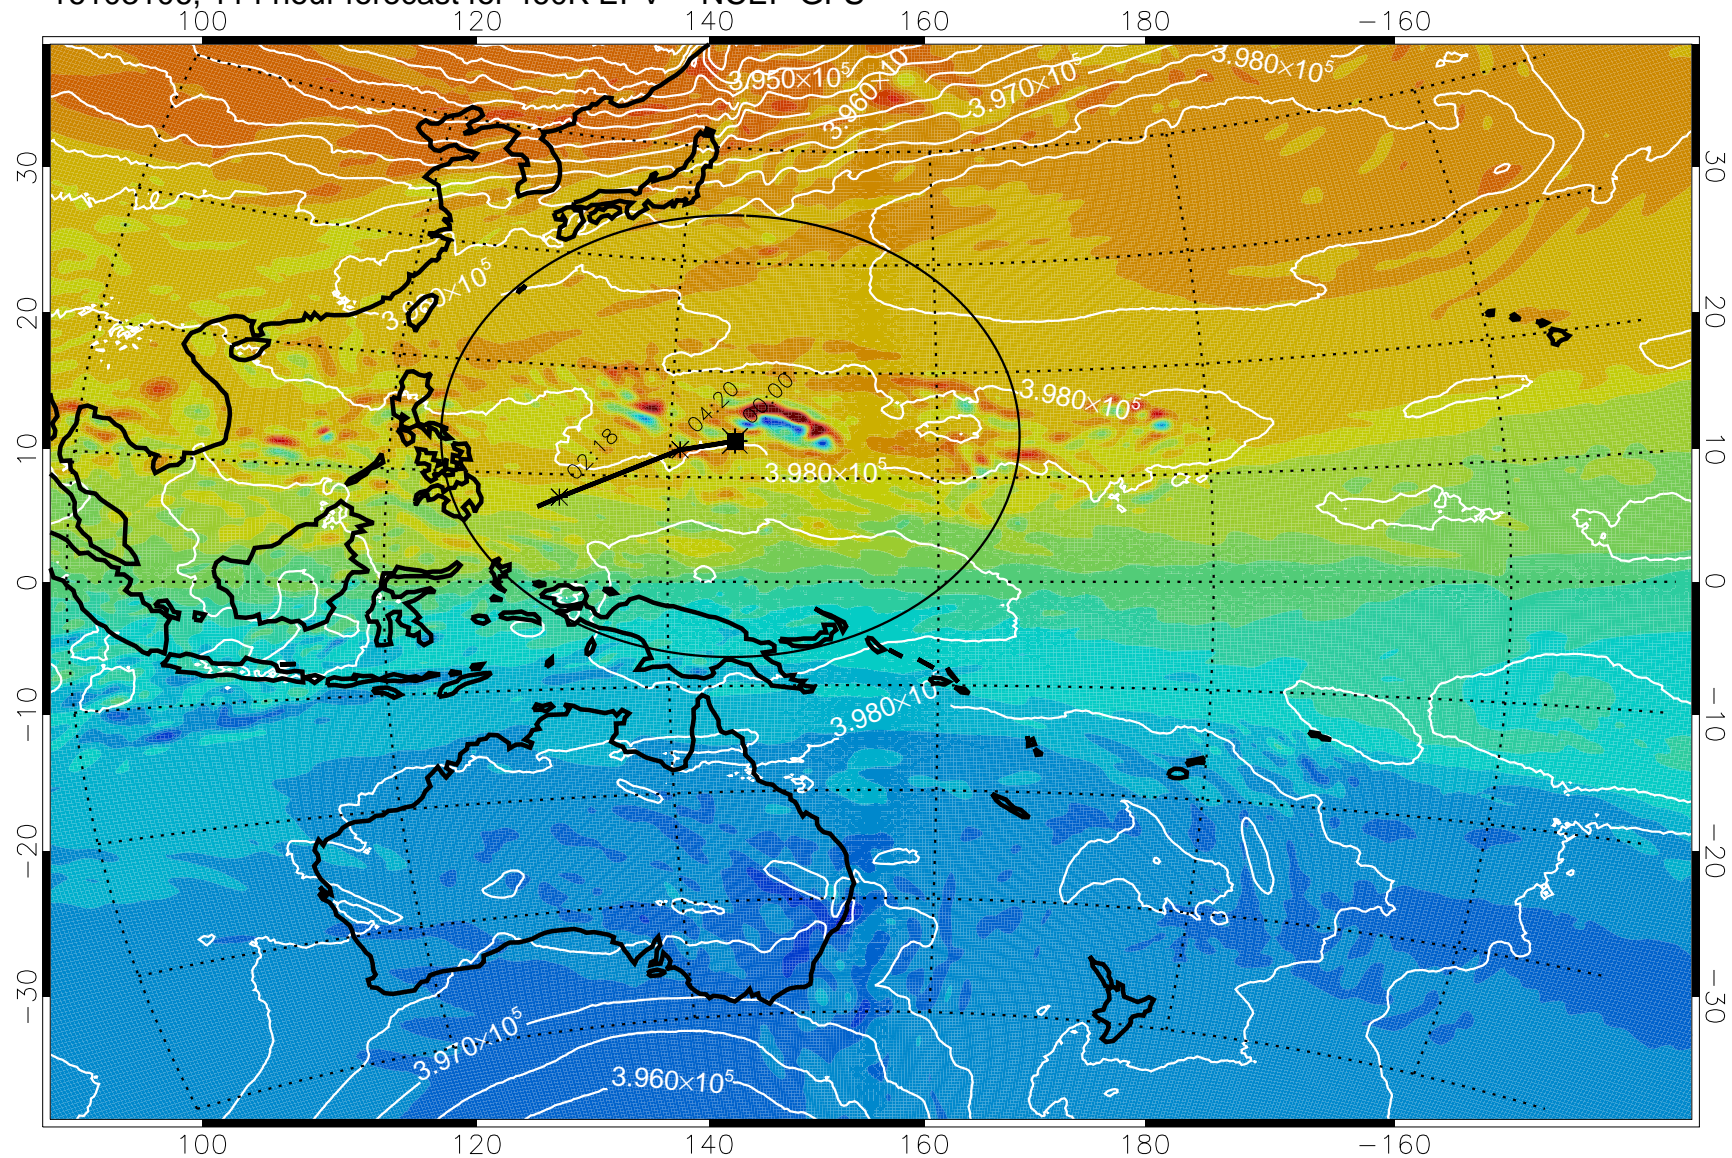

460K Montgomery Streamfunction, white

Range ring of 2304 km

16103000, 084 hour forecast for 460K EPV -- NCEP GFS

16103006, 090 hour forecast for 460K EPV -- NCEP GFS

16103012, 096 hour forecast for 460K EPV -- NCEP GFS

460K Montgomery Streamfunction, white

Range ring of 2304 km

16103018, 102 hour forecast for 460K EPV -- NCEP GFS

460K Montgomery Streamfunction, white

Range ring of 2304 km

16103100, 108 hour forecast for 460K EPV -- NCEP GFS

460K Montgomery Streamfunction, white

Range ring of 2304 km

16103106, 114 hour forecast for 460K EPV -- NCEP GFS

460K Montgomery Streamfunction, white

Range ring of 2304 km

16103112, 120 hour forecast for 460K EPV -- NCEP GFS

460K Montgomery Streamfunction, white

Range ring of 2304 km