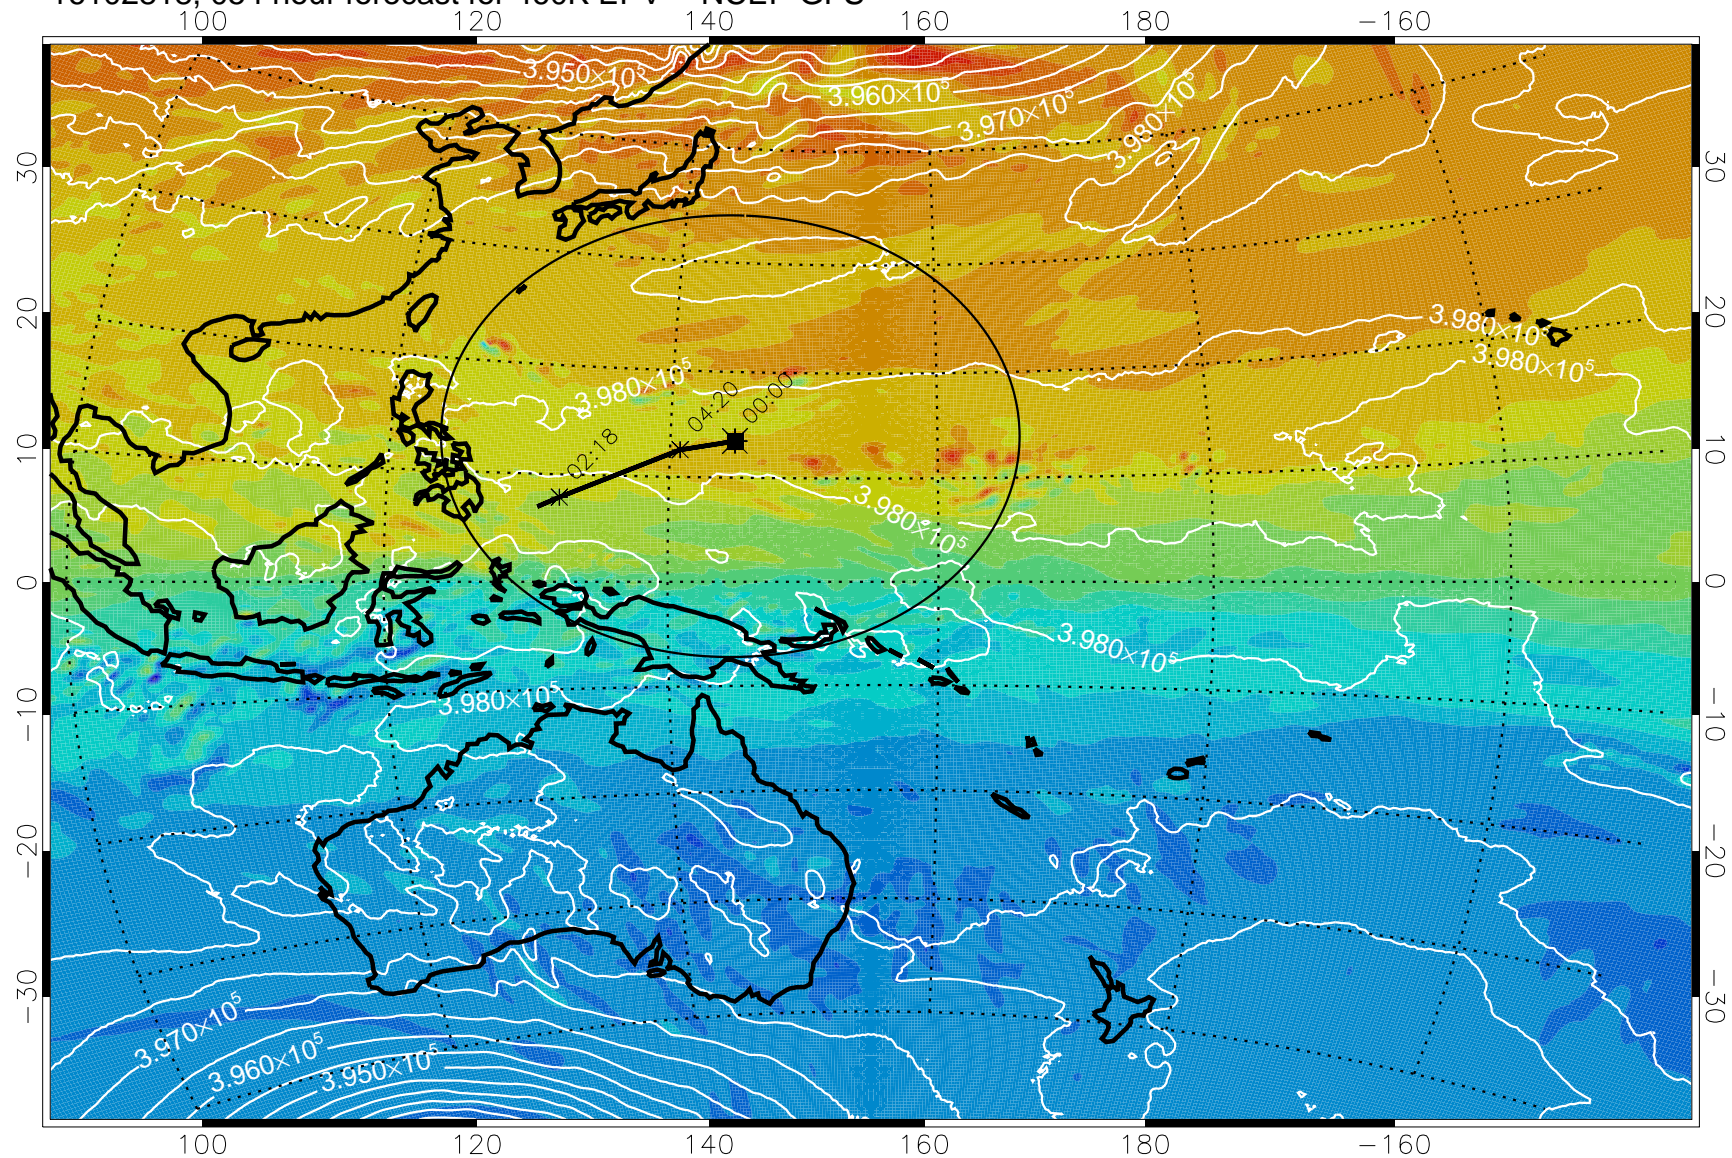

16102806, 042 hour forecast for 460K EPV -- NCEP GFS

460K Montgomery Streamfunction, white

Range ring of 2304 km

16102812, 048 hour forecast for 460K EPV -- NCEP GFS

460K Montgomery Streamfunction, white

Range ring of 2304 km

16102818, 054 hour forecast for 460K EPV -- NCEP GFS

460K Montgomery Streamfunction, white

Range ring of 2304 km

16102900, 060 hour forecast for 460K EPV -- NCEP GFS

460K Montgomery Streamfunction, white

Range ring of 2304 km

16102906, 066 hour forecast for 460K EPV -- NCEP GFS

16102912, 072 hour forecast for 460K EPV -- NCEP GFS

460K Montgomery Streamfunction, white

Range ring of 2304 km

16102918, 078 hour forecast for 460K EPV -- NCEP GFS

460K Montgomery Streamfunction, white

Range ring of 2304 km

16103000, 084 hour forecast for 460K EPV -- NCEP GFS

16103006, 090 hour forecast for 460K EPV -- NCEP GFS

16103012, 096 hour forecast for 460K EPV -- NCEP GFS