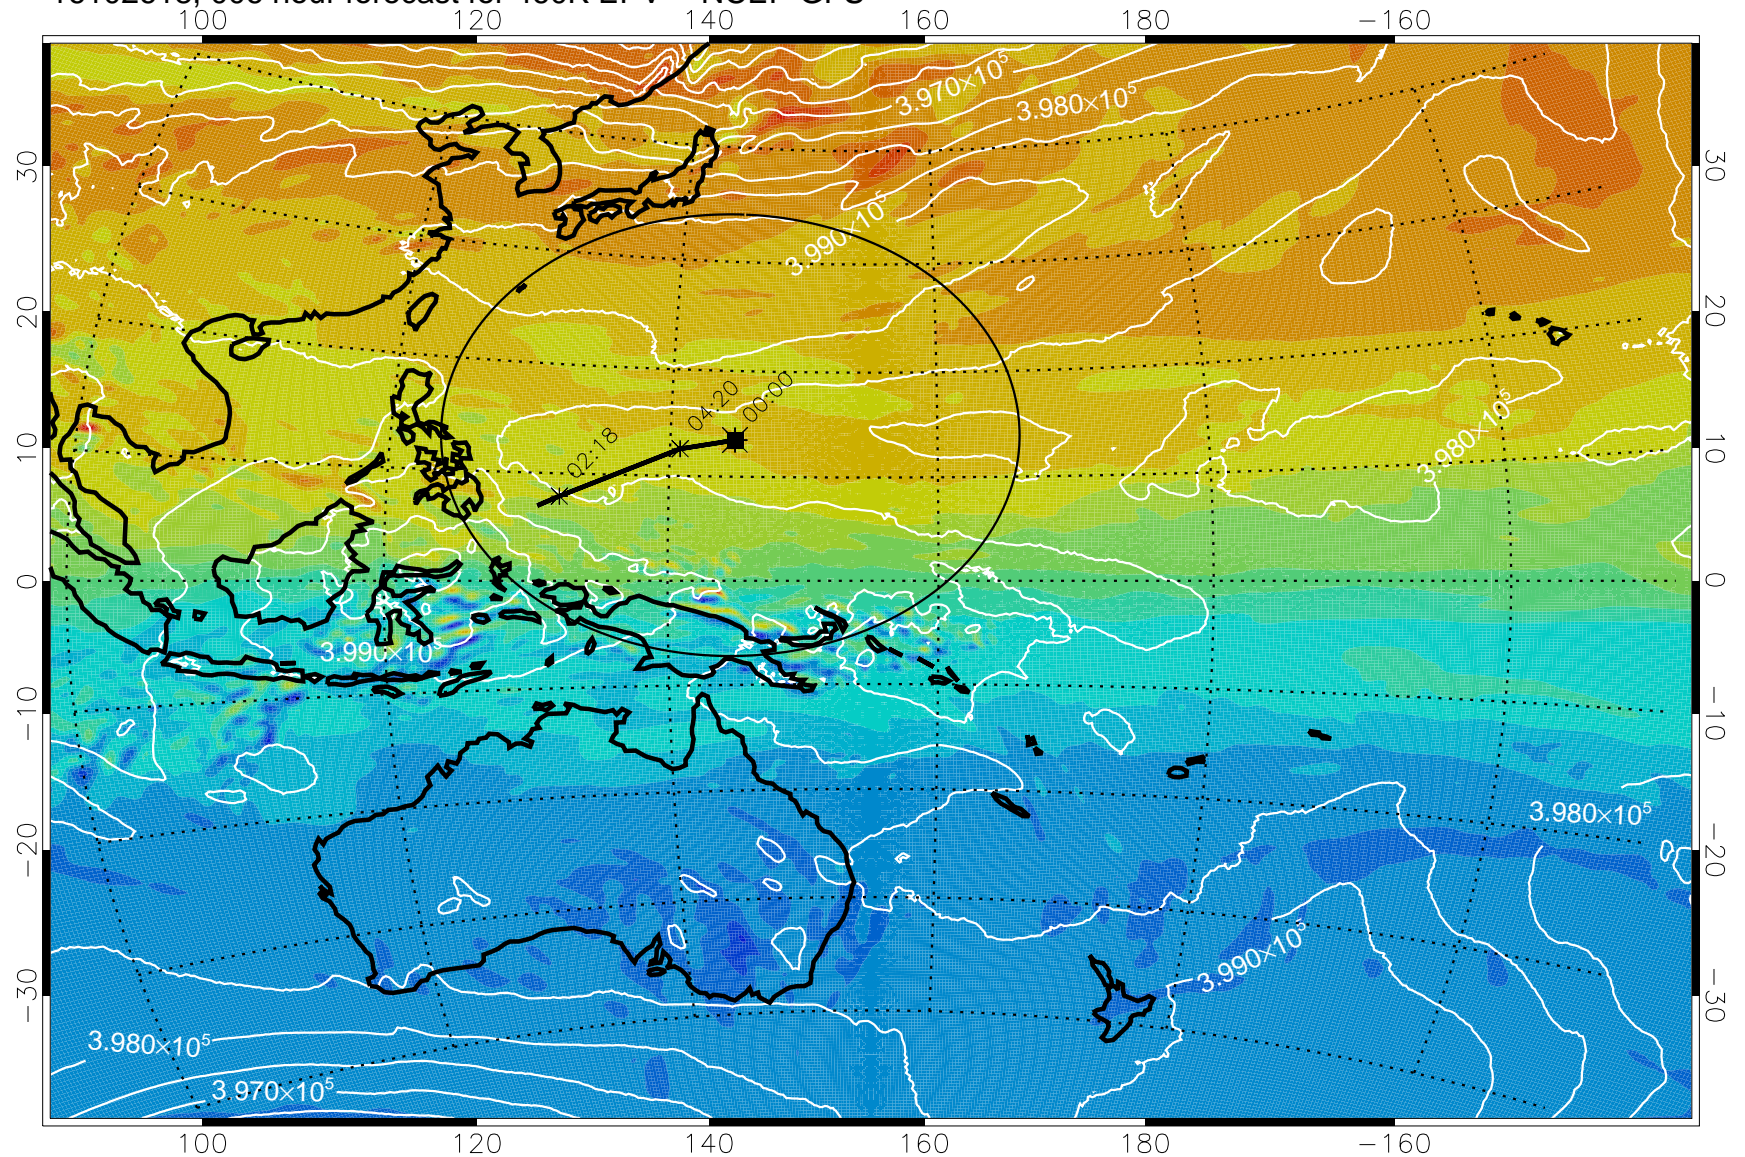

16102618, 006 hour forecast for 460K EPV -- NCEP GFS

16102700, 012 hour forecast for 460K EPV -- NCEP GFS

460K Montgomery Streamfunction, white

Range ring of 2304 km

16102706, 018 hour forecast for 460K EPV -- NCEP GFS

460K Montgomery Streamfunction, white

Range ring of 2304 km

16102712, 024 hour forecast for 460K EPV -- NCEP GFS

460K Montgomery Streamfunction, white

Range ring of 2304 km

-4x10⁻⁵ -2x10⁻⁵ 0 PVU 2x10⁻⁵ 4x10⁻⁵

16102718, 030 hour forecast for 460K EPV -- NCEP GFS

460K Montgomery Streamfunction, white

Range ring of 2304 km

16102800, 036 hour forecast for 460K EPV -- NCEP GFS

460K Montgomery Streamfunction, white

Range ring of 2304 km

16102806, 042 hour forecast for 460K EPV -- NCEP GFS

460K Montgomery Streamfunction, white

Range ring of 2304 km

16102812, 048 hour forecast for 460K EPV -- NCEP GFS

460K Montgomery Streamfunction, white

Range ring of 2304 km