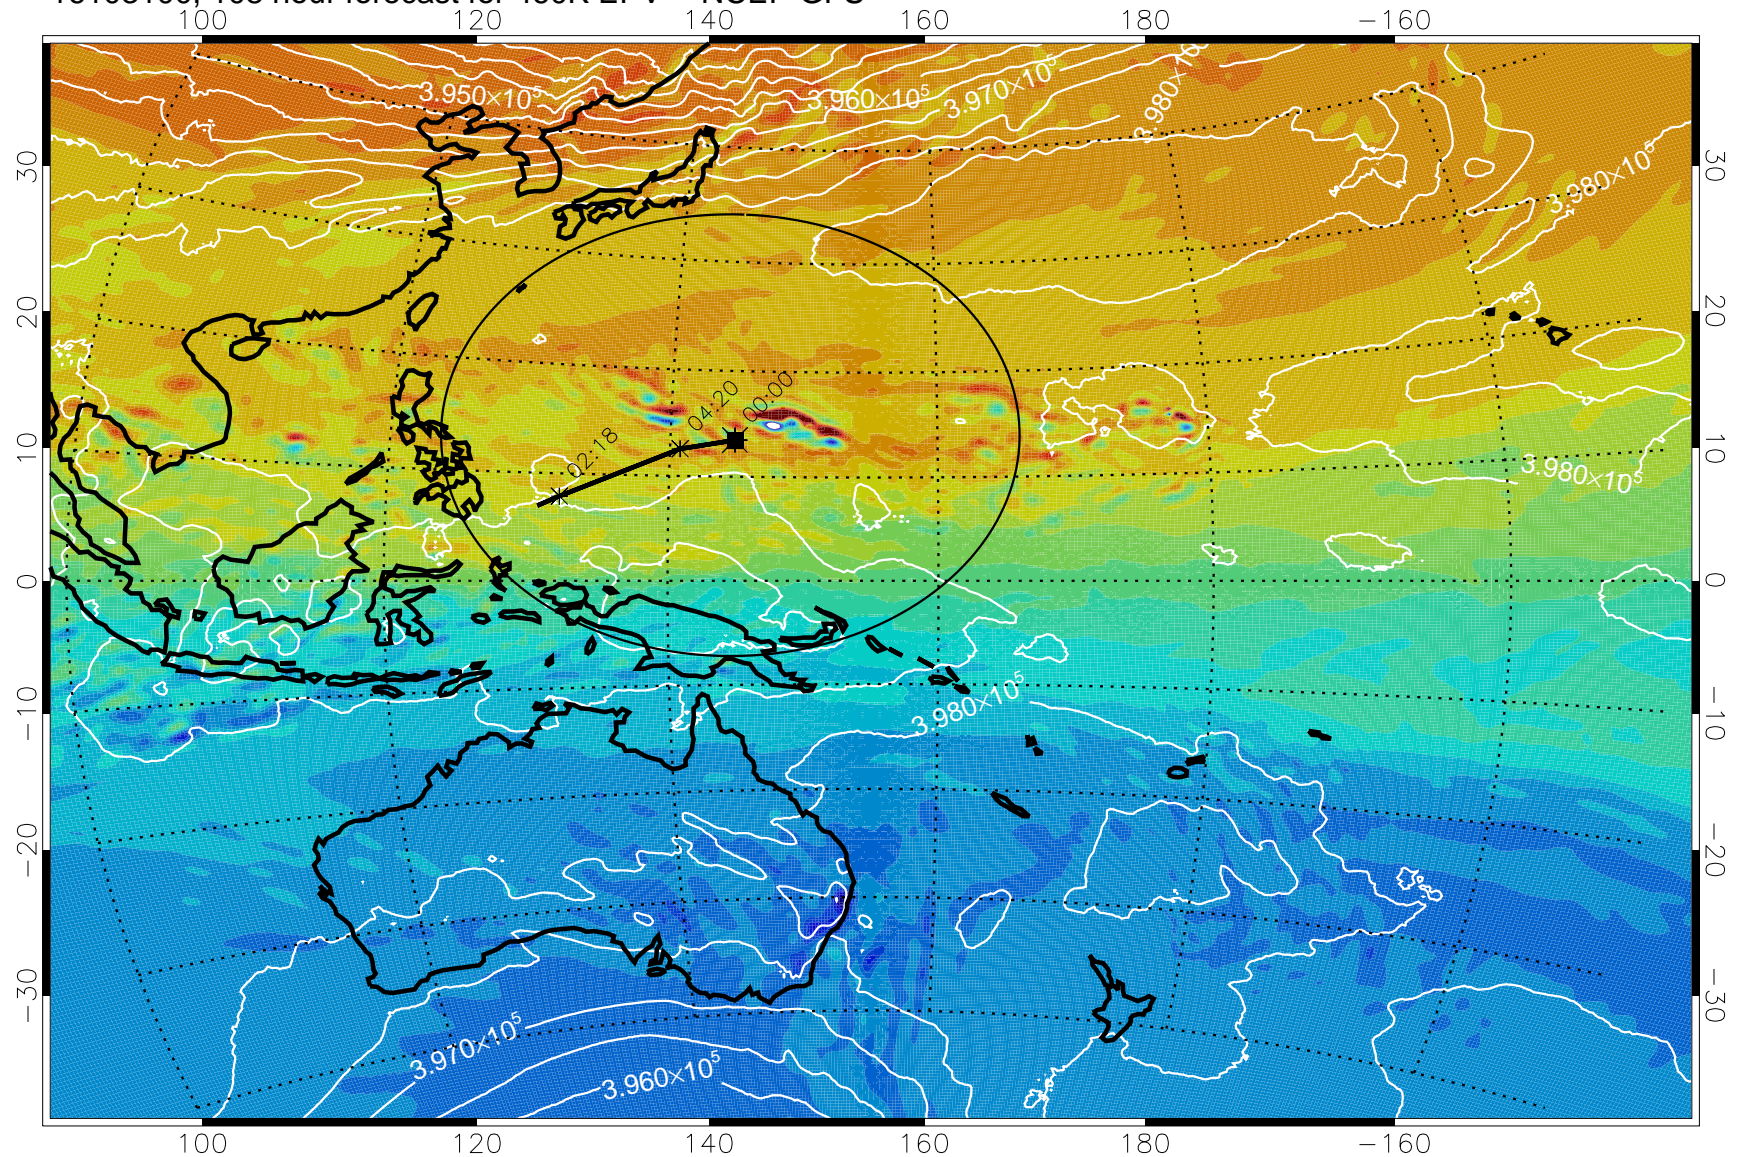

460K Montgomery Streamfunction, white

Range ring of 2304 km

16103000, 084 hour forecast for 460K EPV -- NCEP GFS

16103006, 090 hour forecast for 460K EPV -- NCEP GFS

16103012, 096 hour forecast for 460K EPV -- NCEP GFS

460K Montgomery Streamfunction, white

Range ring of 2304 km

16103018, 102 hour forecast for 460K EPV -- NCEP GFS

460K Montgomery Streamfunction, white

Range ring of 2304 km

16103100, 108 hour forecast for 460K EPV -- NCEP GFS

460K Montgomery Streamfunction, white

Range ring of 2304 km

16103106, 114 hour forecast for 460K EPV -- NCEP GFS

460K Montgomery Streamfunction, white

Range ring of 2304 km

16103112, 120 hour forecast for 460K EPV -- NCEP GFS

460K Montgomery Streamfunction, white

Range ring of 2304 km