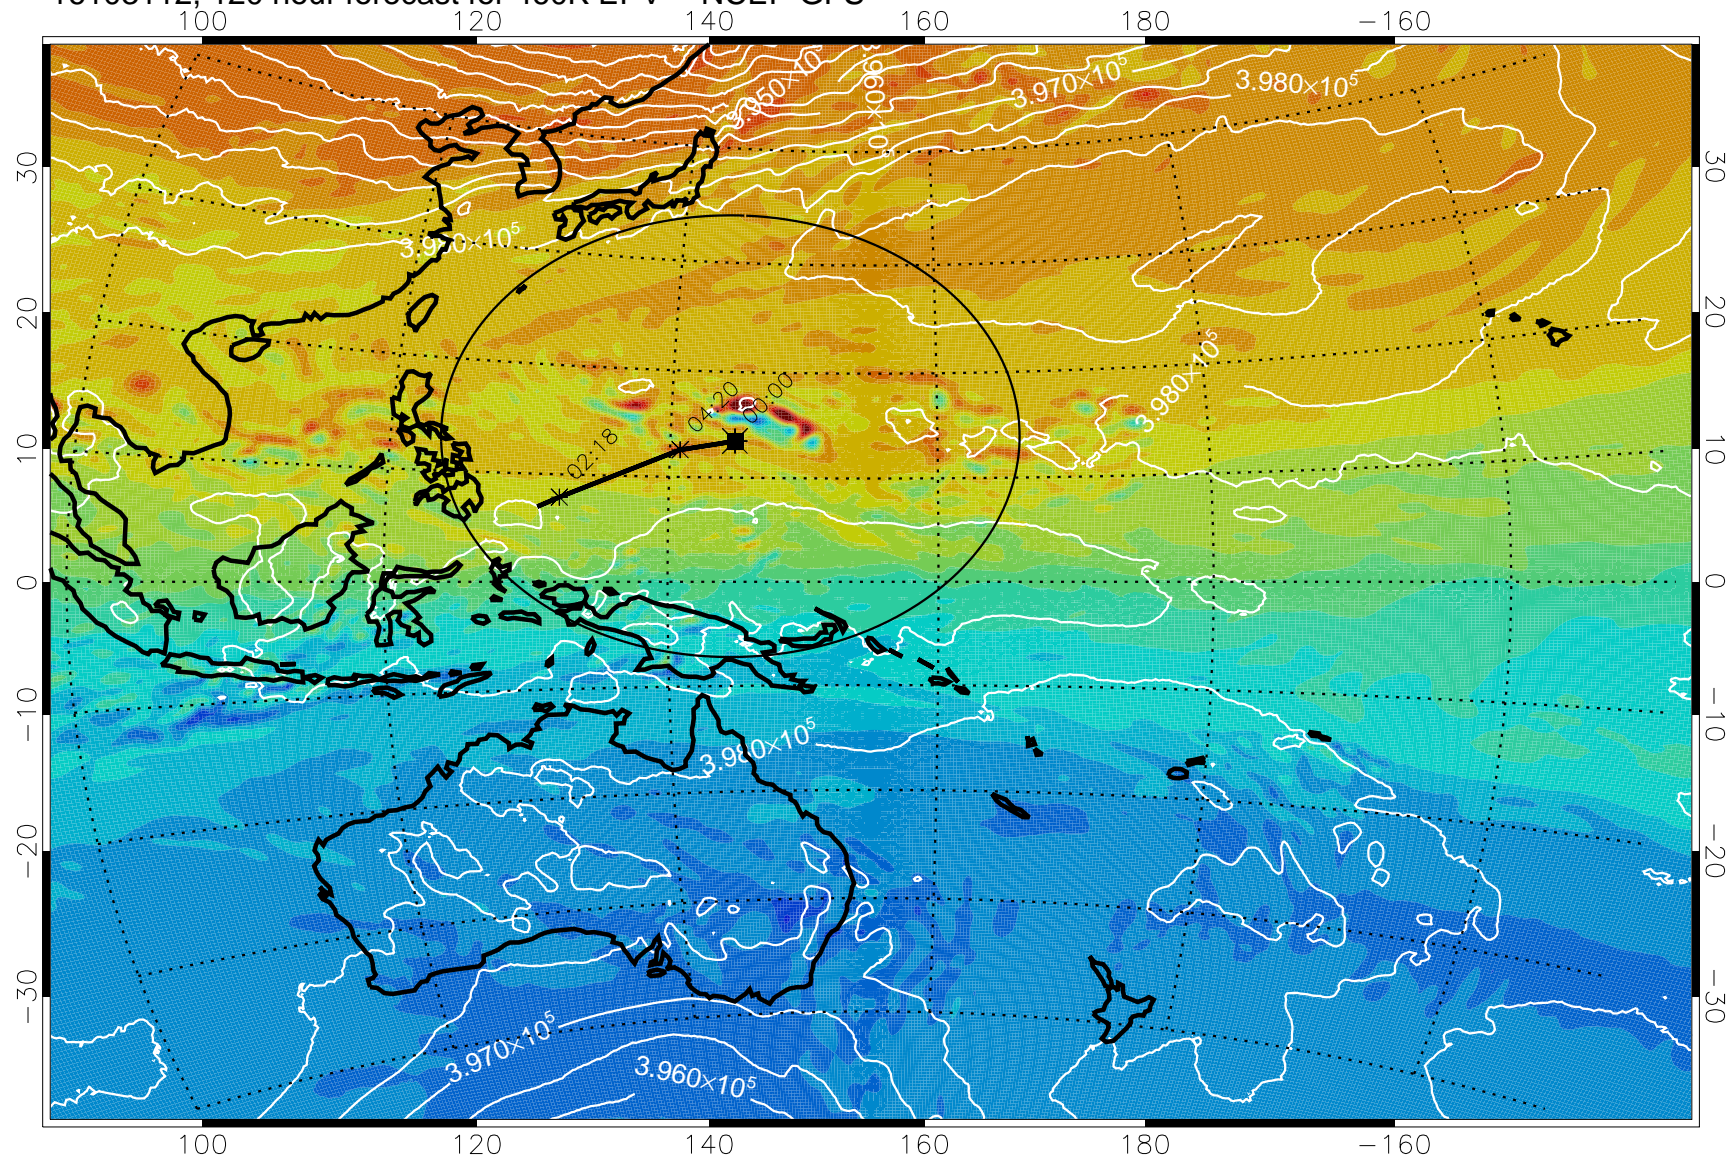

460K Montgomery Streamfunction, white

Range ring of 2304 km

16103018, 102 hour forecast for 460K EPV -- NCEP GFS

460K Montgomery Streamfunction, white

Range ring of 2304 km

16103100, 108 hour forecast for 460K EPV -- NCEP GFS

460K Montgomery Streamfunction, white

Range ring of 2304 km

16103106, 114 hour forecast for 460K EPV -- NCEP GFS

460K Montgomery Streamfunction, white

Range ring of 2304 km

16103112, 120 hour forecast for 460K EPV -- NCEP GFS

460K Montgomery Streamfunction, white

Range ring of 2304 km