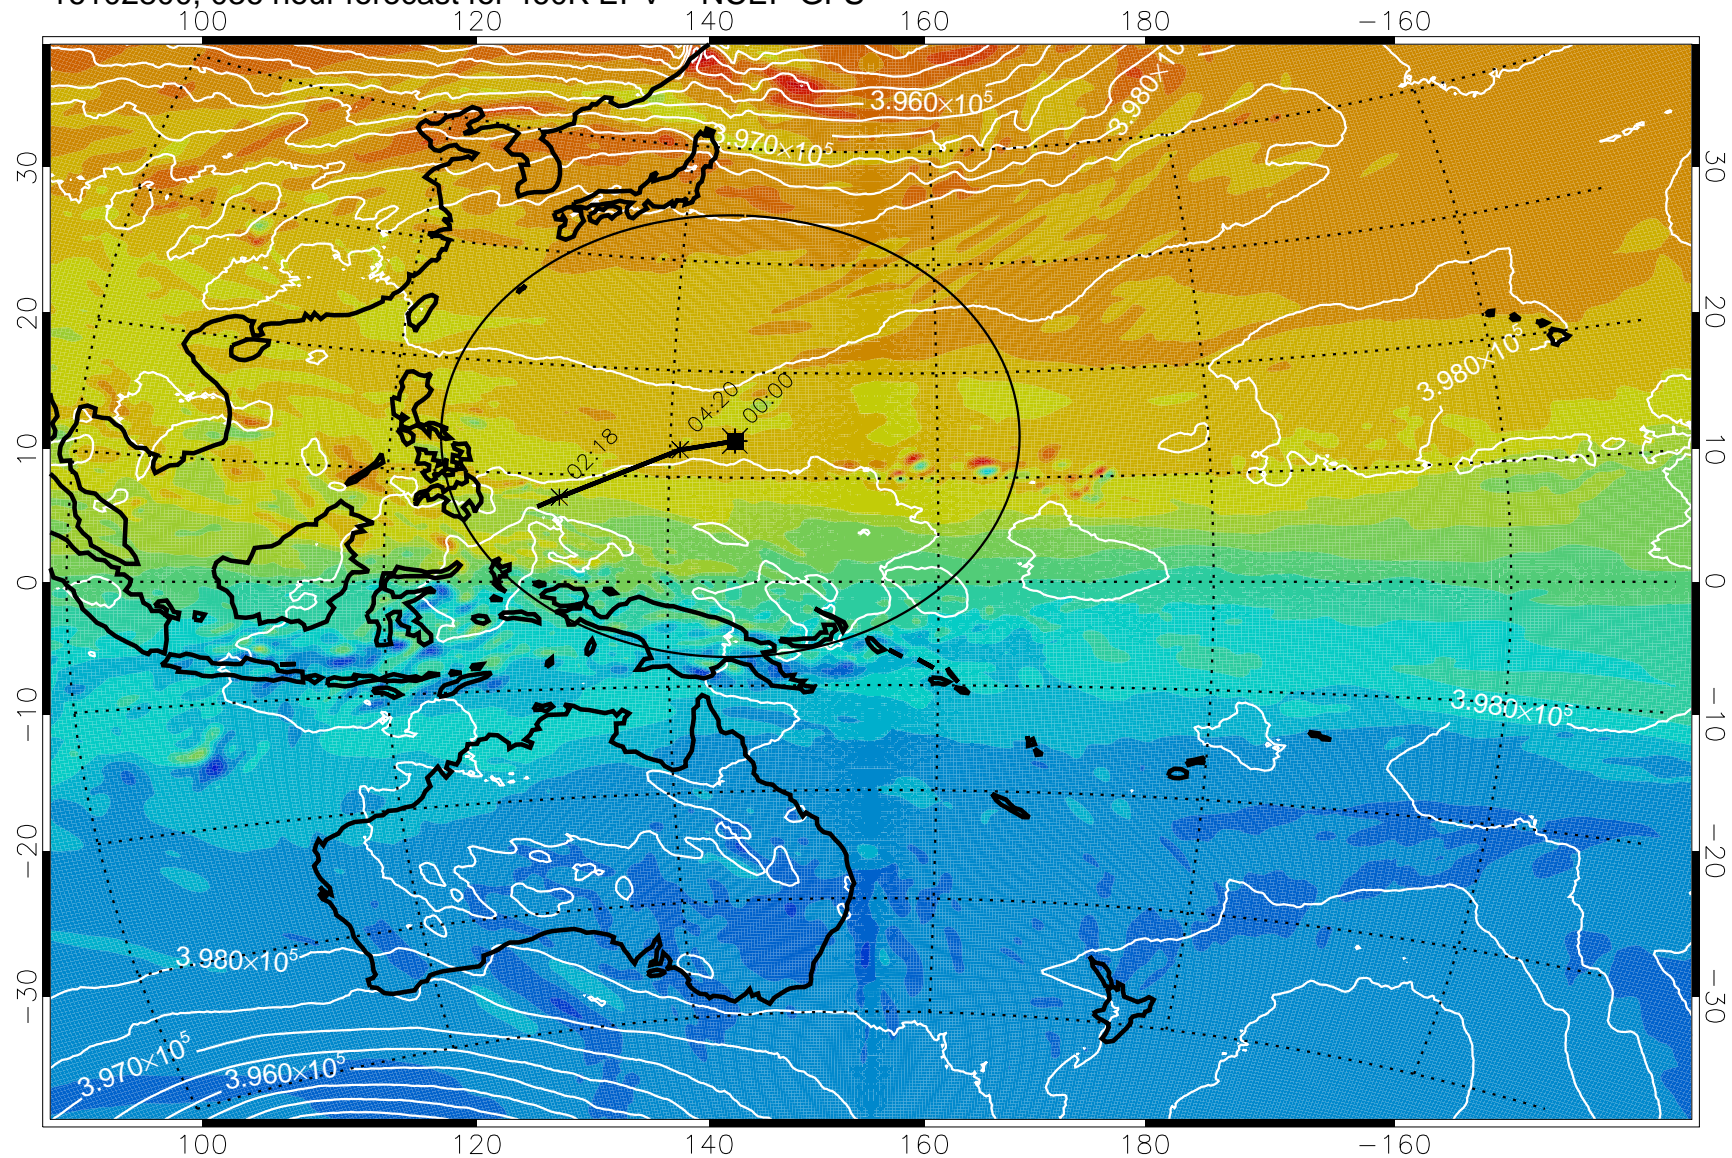

460K Montgomery Streamfunction, white

Range ring of 2304 km

16102712, 024 hour forecast for 460K EPV -- NCEP GFS

460K Montgomery Streamfunction, white

Range ring of 2304 km

-4x10⁻⁵ -2x10⁻⁵ 0 PVU 2x10⁻⁵ 4x10⁻⁵

16102718, 030 hour forecast for 460K EPV -- NCEP GFS

460K Montgomery Streamfunction, white

Range ring of 2304 km

16102800, 036 hour forecast for 460K EPV -- NCEP GFS

460K Montgomery Streamfunction, white

Range ring of 2304 km

16102806, 042 hour forecast for 460K EPV -- NCEP GFS

460K Montgomery Streamfunction, white

Range ring of 2304 km

16102812, 048 hour forecast for 460K EPV -- NCEP GFS

460K Montgomery Streamfunction, white

Range ring of 2304 km

16102818, 054 hour forecast for 460K EPV -- NCEP GFS

460K Montgomery Streamfunction, white

Range ring of 2304 km

16102900, 060 hour forecast for 460K EPV -- NCEP GFS

460K Montgomery Streamfunction, white

Range ring of 2304 km