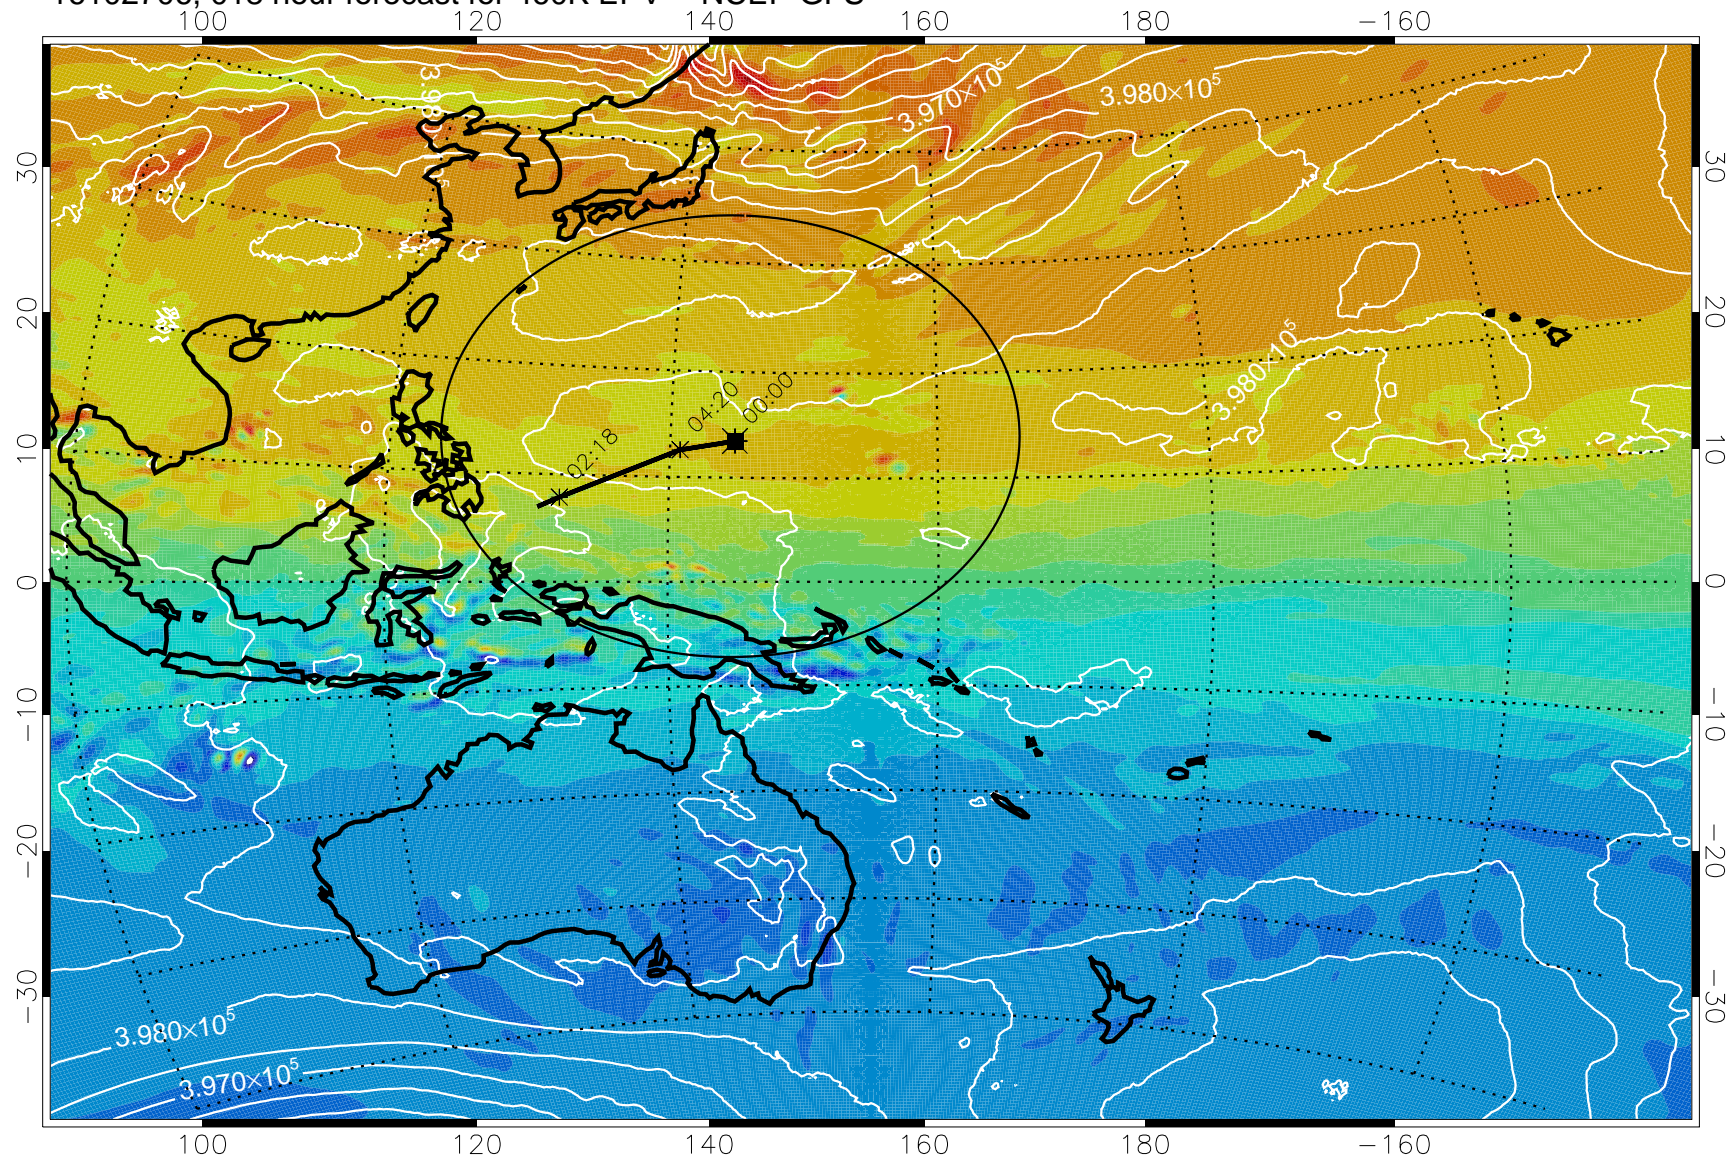

16102618, 006 hour forecast for 460K EPV -- NCEP GFS

16102700, 012 hour forecast for 460K EPV -- NCEP GFS

460K Montgomery Streamfunction, white

Range ring of 2304 km

16102706, 018 hour forecast for 460K EPV -- NCEP GFS

460K Montgomery Streamfunction, white

Range ring of 2304 km

16102712, 024 hour forecast for 460K EPV -- NCEP GFS

460K Montgomery Streamfunction, white

Range ring of 2304 km

-4x10⁻⁵ -2x10⁻⁵ 0 PVU 2x10⁻⁵ 4x10⁻⁵

16102718, 030 hour forecast for 460K EPV -- NCEP GFS

460K Montgomery Streamfunction, white

Range ring of 2304 km

16102800, 036 hour forecast for 460K EPV -- NCEP GFS

460K Montgomery Streamfunction, white

Range ring of 2304 km

16102806, 042 hour forecast for 460K EPV -- NCEP GFS

460K Montgomery Streamfunction, white

Range ring of 2304 km

16102812, 048 hour forecast for 460K EPV -- NCEP GFS

460K Montgomery Streamfunction, white

Range ring of 2304 km