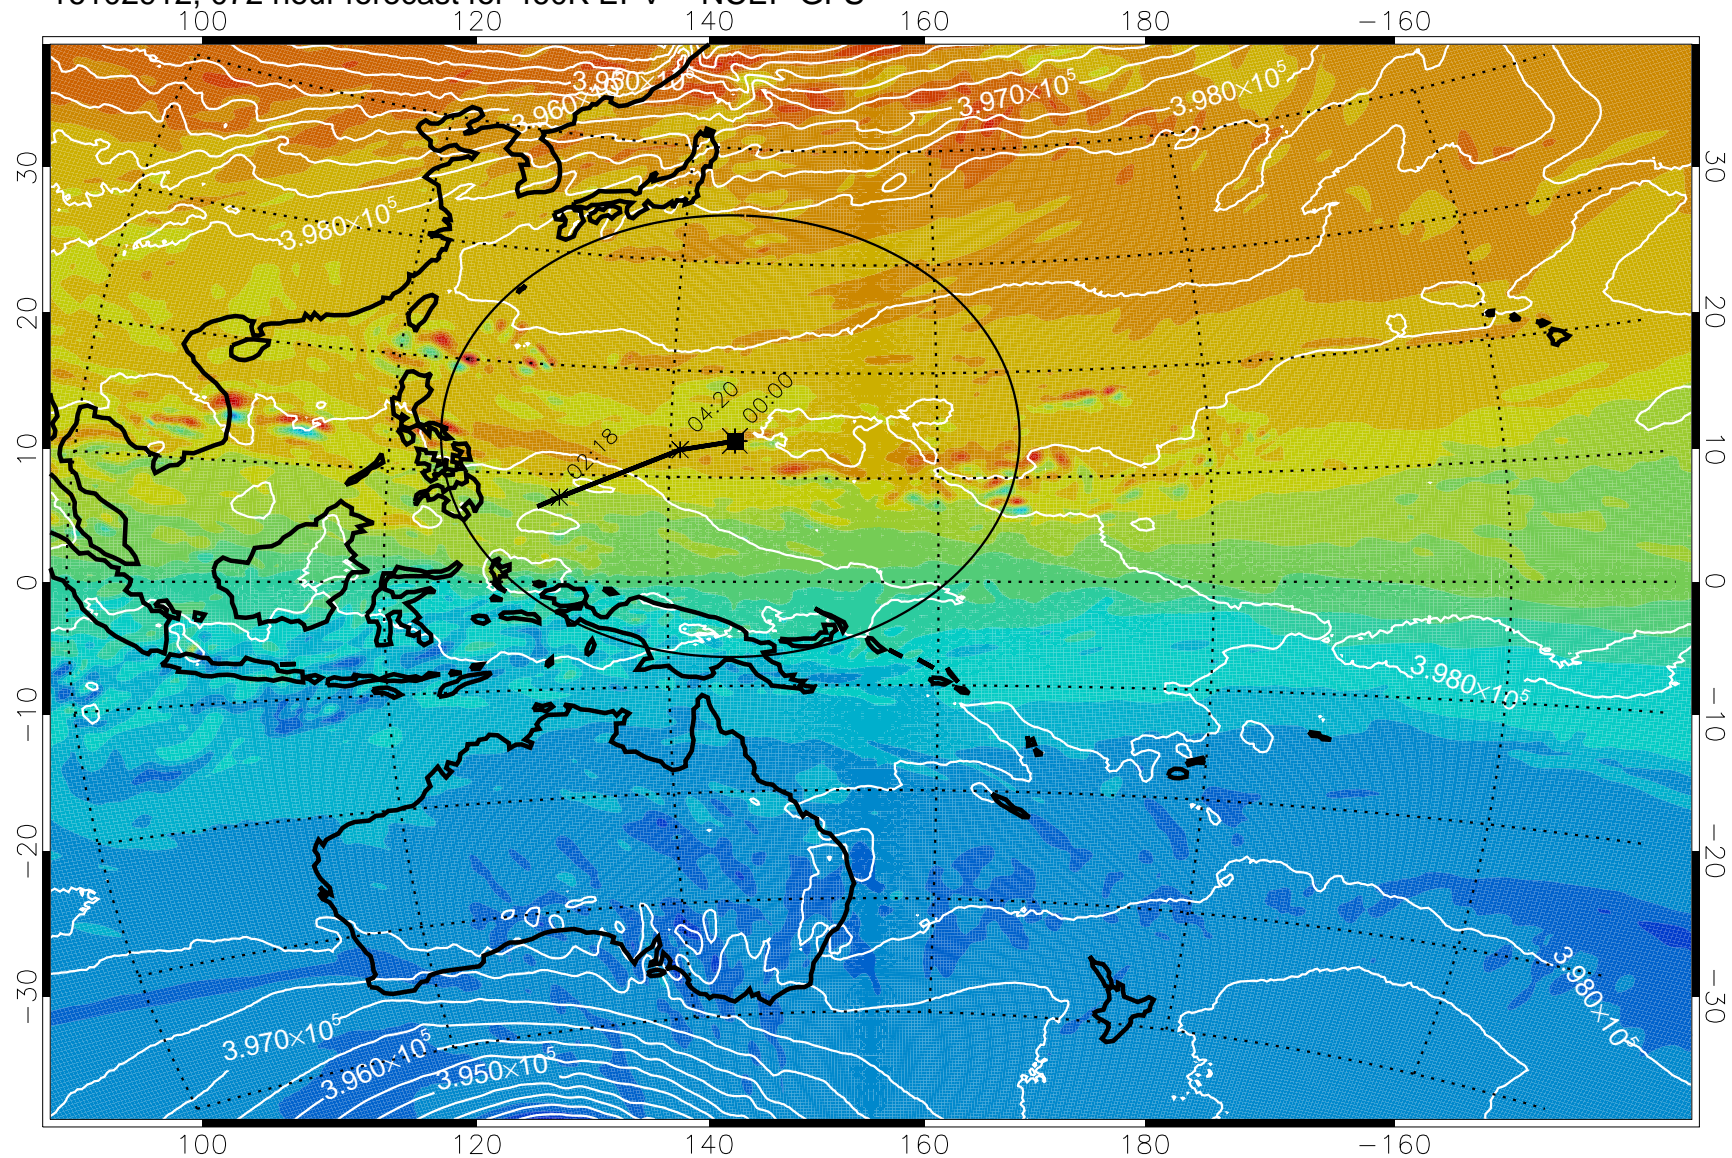

16102806, 042 hour forecast for 460K EPV -- NCEP GFS

460K Montgomery Streamfunction, white

Range ring of 2304 km

16102812, 048 hour forecast for 460K EPV -- NCEP GFS

460K Montgomery Streamfunction, white

Range ring of 2304 km

16102818, 054 hour forecast for 460K EPV -- NCEP GFS

460K Montgomery Streamfunction, white

Range ring of 2304 km

16102900, 060 hour forecast for 460K EPV -- NCEP GFS

460K Montgomery Streamfunction, white

Range ring of 2304 km

16102906, 066 hour forecast for 460K EPV -- NCEP GFS

16102912, 072 hour forecast for 460K EPV -- NCEP GFS

460K Montgomery Streamfunction, white

Range ring of 2304 km

16102918, 078 hour forecast for 460K EPV -- NCEP GFS

460K Montgomery Streamfunction, white

Range ring of 2304 km

16103000, 084 hour forecast for 460K EPV -- NCEP GFS

16103006, 090 hour forecast for 460K EPV -- NCEP GFS

16103012, 096 hour forecast for 460K EPV -- NCEP GFS