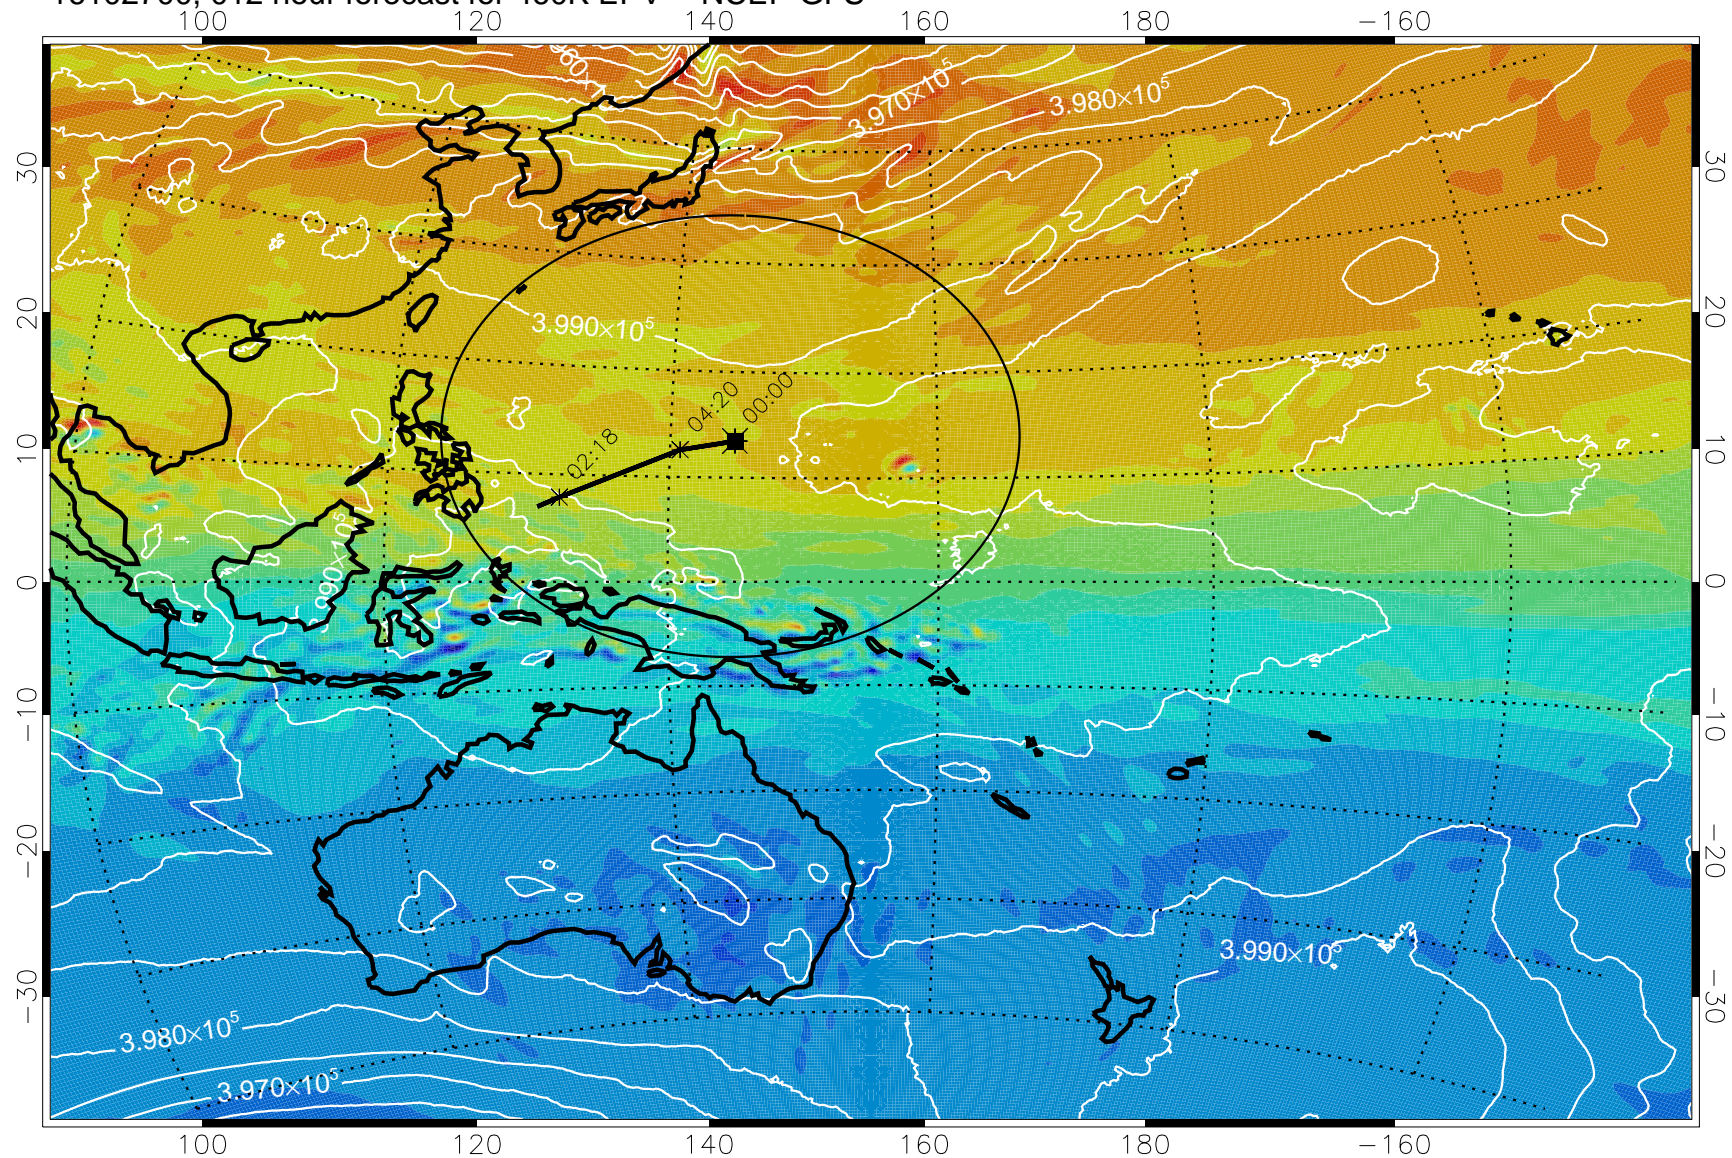

16102618, 006 hour forecast for 460K EPV -- NCEP GFS

16102700, 012 hour forecast for 460K EPV -- NCEP GFS

460K Montgomery Streamfunction, white

Range ring of 2304 km

16102706, 018 hour forecast for 460K EPV -- NCEP GFS

460K Montgomery Streamfunction, white

Range ring of 2304 km

16102712, 024 hour forecast for 460K EPV -- NCEP GFS

460K Montgomery Streamfunction, white

Range ring of 2304 km

-4x10⁻⁵ -2x10⁻⁵ 0 PVU 2x10⁻⁵ 4x10⁻⁵

16102718, 030 hour forecast for 460K EPV -- NCEP GFS

460K Montgomery Streamfunction, white

Range ring of 2304 km

16102800, 036 hour forecast for 460K EPV -- NCEP GFS

460K Montgomery Streamfunction, white

Range ring of 2304 km

16102806, 042 hour forecast for 460K EPV -- NCEP GFS

460K Montgomery Streamfunction, white

Range ring of 2304 km

16102812, 048 hour forecast for 460K EPV -- NCEP GFS

460K Montgomery Streamfunction, white

Range ring of 2304 km