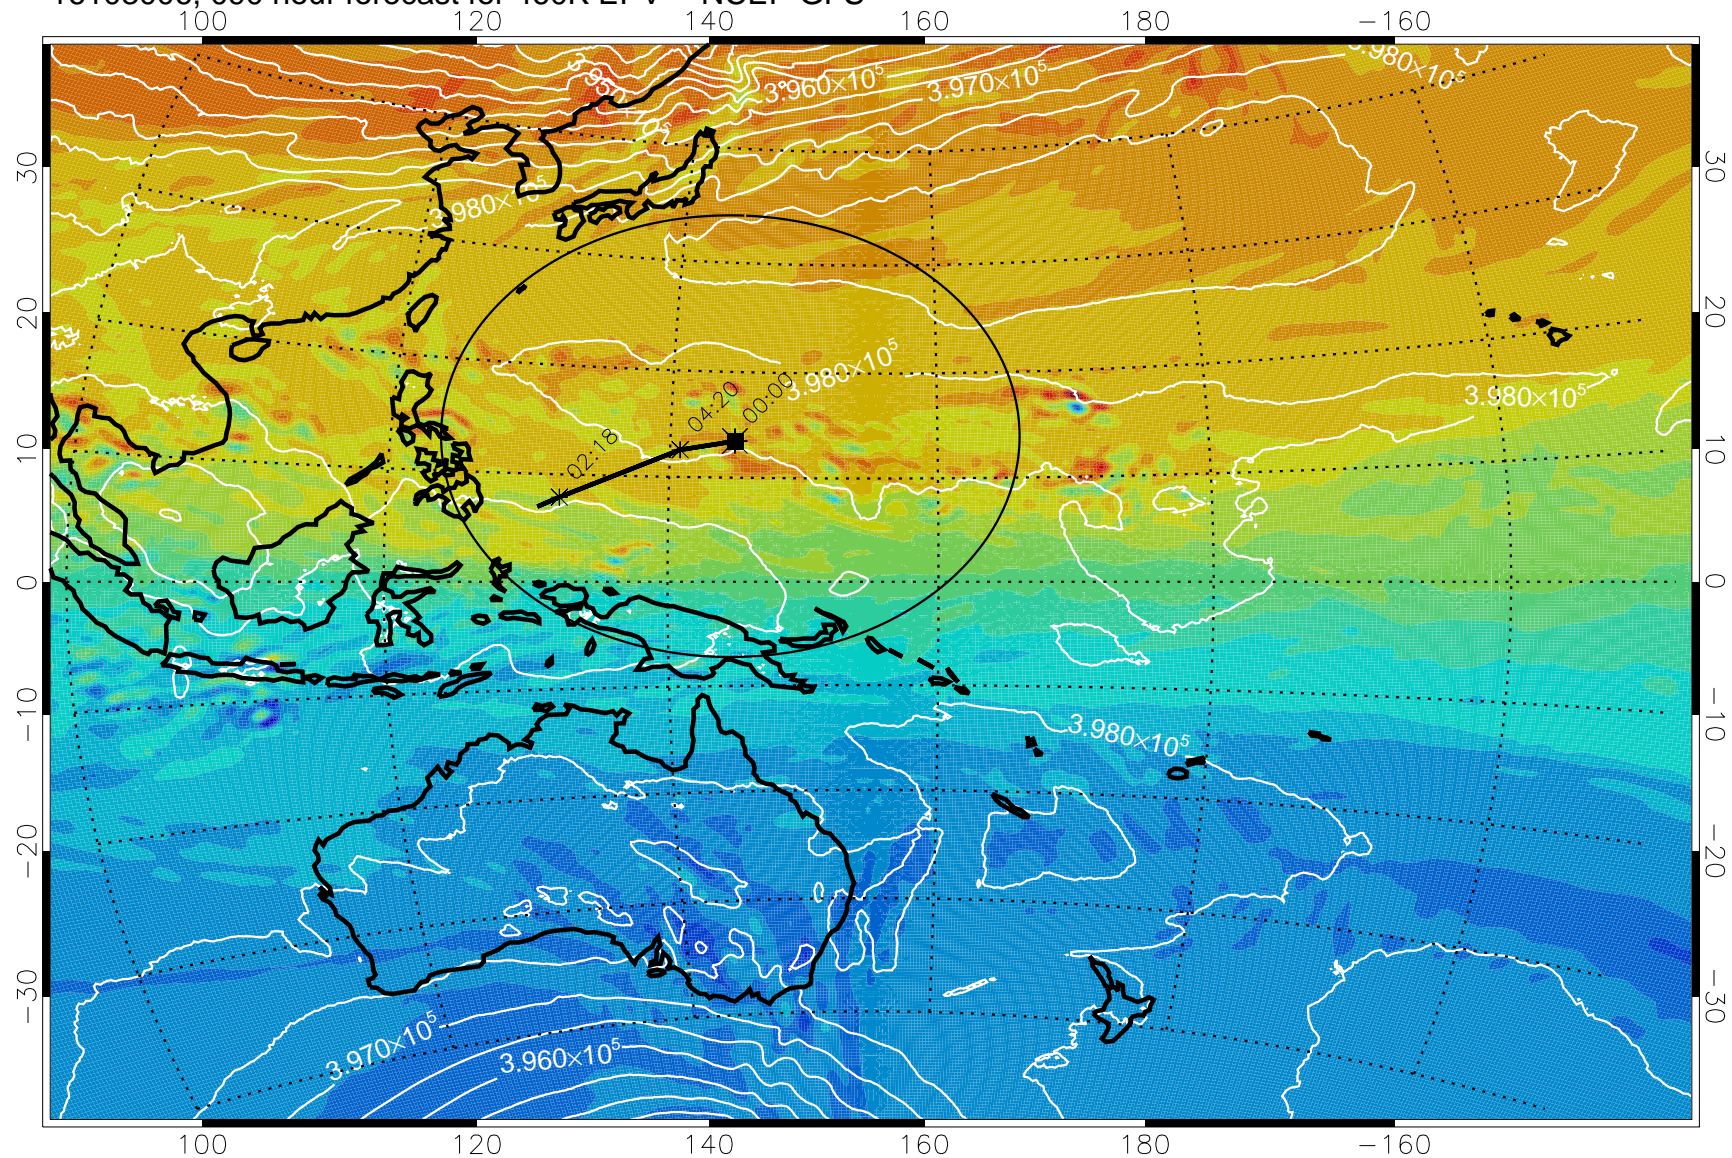

16102906, 066 hour forecast for 460K EPV -- NCEP GFS

16102912, 072 hour forecast for 460K EPV -- NCEP GFS

460K Montgomery Streamfunction, white

Range ring of 2304 km

16102918, 078 hour forecast for 460K EPV -- NCEP GFS

460K Montgomery Streamfunction, white

Range ring of 2304 km

16103000, 084 hour forecast for 460K EPV -- NCEP GFS

16103006, 090 hour forecast for 460K EPV -- NCEP GFS

16103012, 096 hour forecast for 460K EPV -- NCEP GFS

460K Montgomery Streamfunction, white

Range ring of 2304 km

16103018, 102 hour forecast for 460K EPV -- NCEP GFS

460K Montgomery Streamfunction, white

Range ring of 2304 km

16103100, 108 hour forecast for 460K EPV -- NCEP GFS

460K Montgomery Streamfunction, white

Range ring of 2304 km

16103106, 114 hour forecast for 460K EPV -- NCEP GFS

460K Montgomery Streamfunction, white

Range ring of 2304 km

16103112, 120 hour forecast for 460K EPV -- NCEP GFS