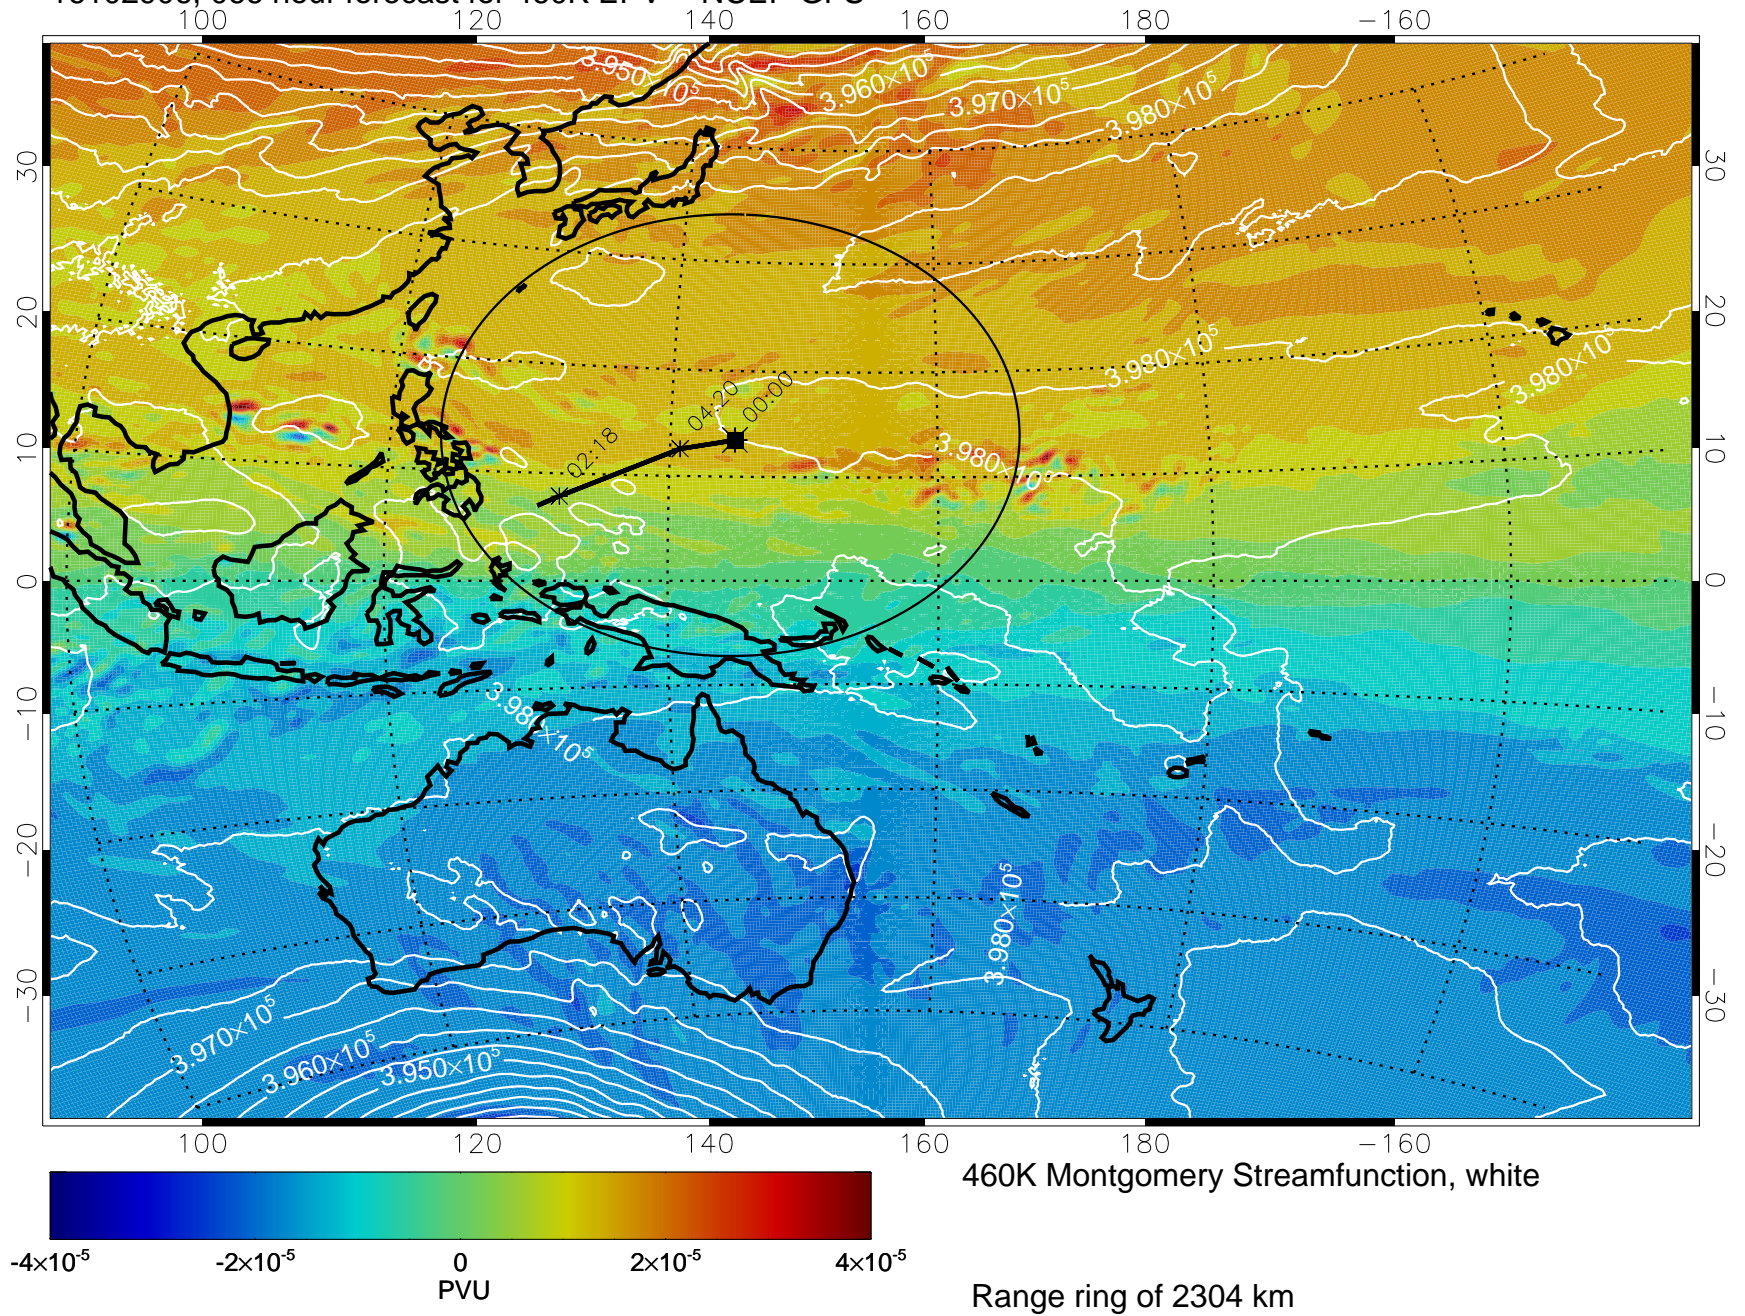

16102806, 042 hour forecast for 460K EPV -- NCEP GFS

460K Montgomery Streamfunction, white

Range ring of 2304 km

16102812, 048 hour forecast for 460K EPV -- NCEP GFS

460K Montgomery Streamfunction, white

Range ring of 2304 km

16102818, 054 hour forecast for 460K EPV -- NCEP GFS

460K Montgomery Streamfunction, white

Range ring of 2304 km

16102900, 060 hour forecast for 460K EPV -- NCEP GFS

460K Montgomery Streamfunction, white

Range ring of 2304 km

16102906, 066 hour forecast for 460K EPV -- NCEP GFS

16102912, 072 hour forecast for 460K EPV -- NCEP GFS

460K Montgomery Streamfunction, white

Range ring of 2304 km

16102918, 078 hour forecast for 460K EPV -- NCEP GFS

460K Montgomery Streamfunction, white

Range ring of 2304 km

16103000, 084 hour forecast for 460K EPV -- NCEP GFS

16103006, 090 hour forecast for 460K EPV -- NCEP GFS

16103012, 096 hour forecast for 460K EPV -- NCEP GFS