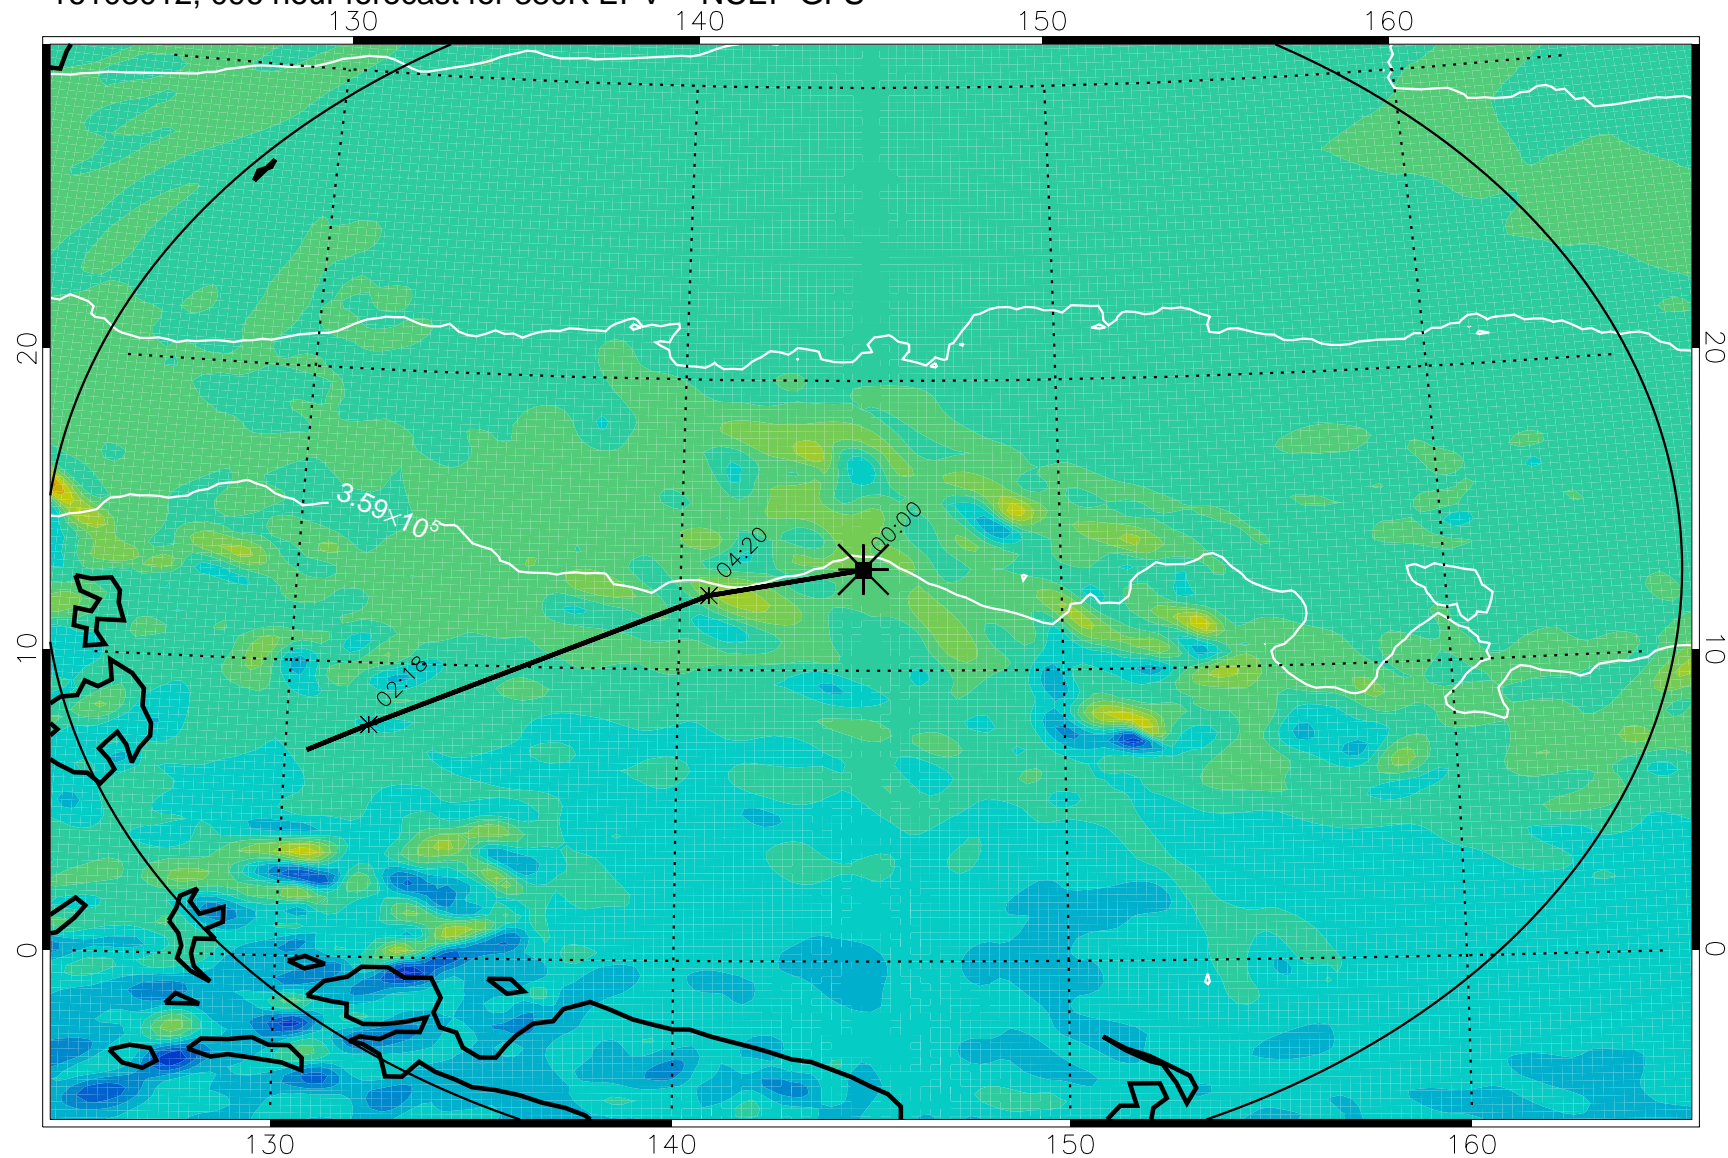

16102906, 066 hour forecast for 380K EPV -- NCEP GFS

380K Montgomery Streamfunction, white

Range ring of 2304 km

16102912, 072 hour forecast for 380K EPV -- NCEP GFS

380K Montgomery Streamfunction, white

Range ring of 2304 km

16102918, 078 hour forecast for 380K EPV -- NCEP GFS

380K Montgomery Streamfunction, white

Range ring of 2304 km

16103000, 084 hour forecast for 380K EPV -- NCEP GFS

380K Montgomery Streamfunction, white

Range ring of 2304 km

16103006, 090 hour forecast for 380K EPV -- NCEP GFS

380K Montgomery Streamfunction, white

Range ring of 2304 km

16103012, 096 hour forecast for 380K EPV -- NCEP GFS

380K Montgomery Streamfunction, white

Range ring of 2304 km

16103018, 102 hour forecast for 380K EPV -- NCEP GFS

380K Montgomery Streamfunction, white

Range ring of 2304 km

16103100, 108 hour forecast for 380K EPV -- NCEP GFS

380K Montgomery Streamfunction, white

Range ring of 2304 km