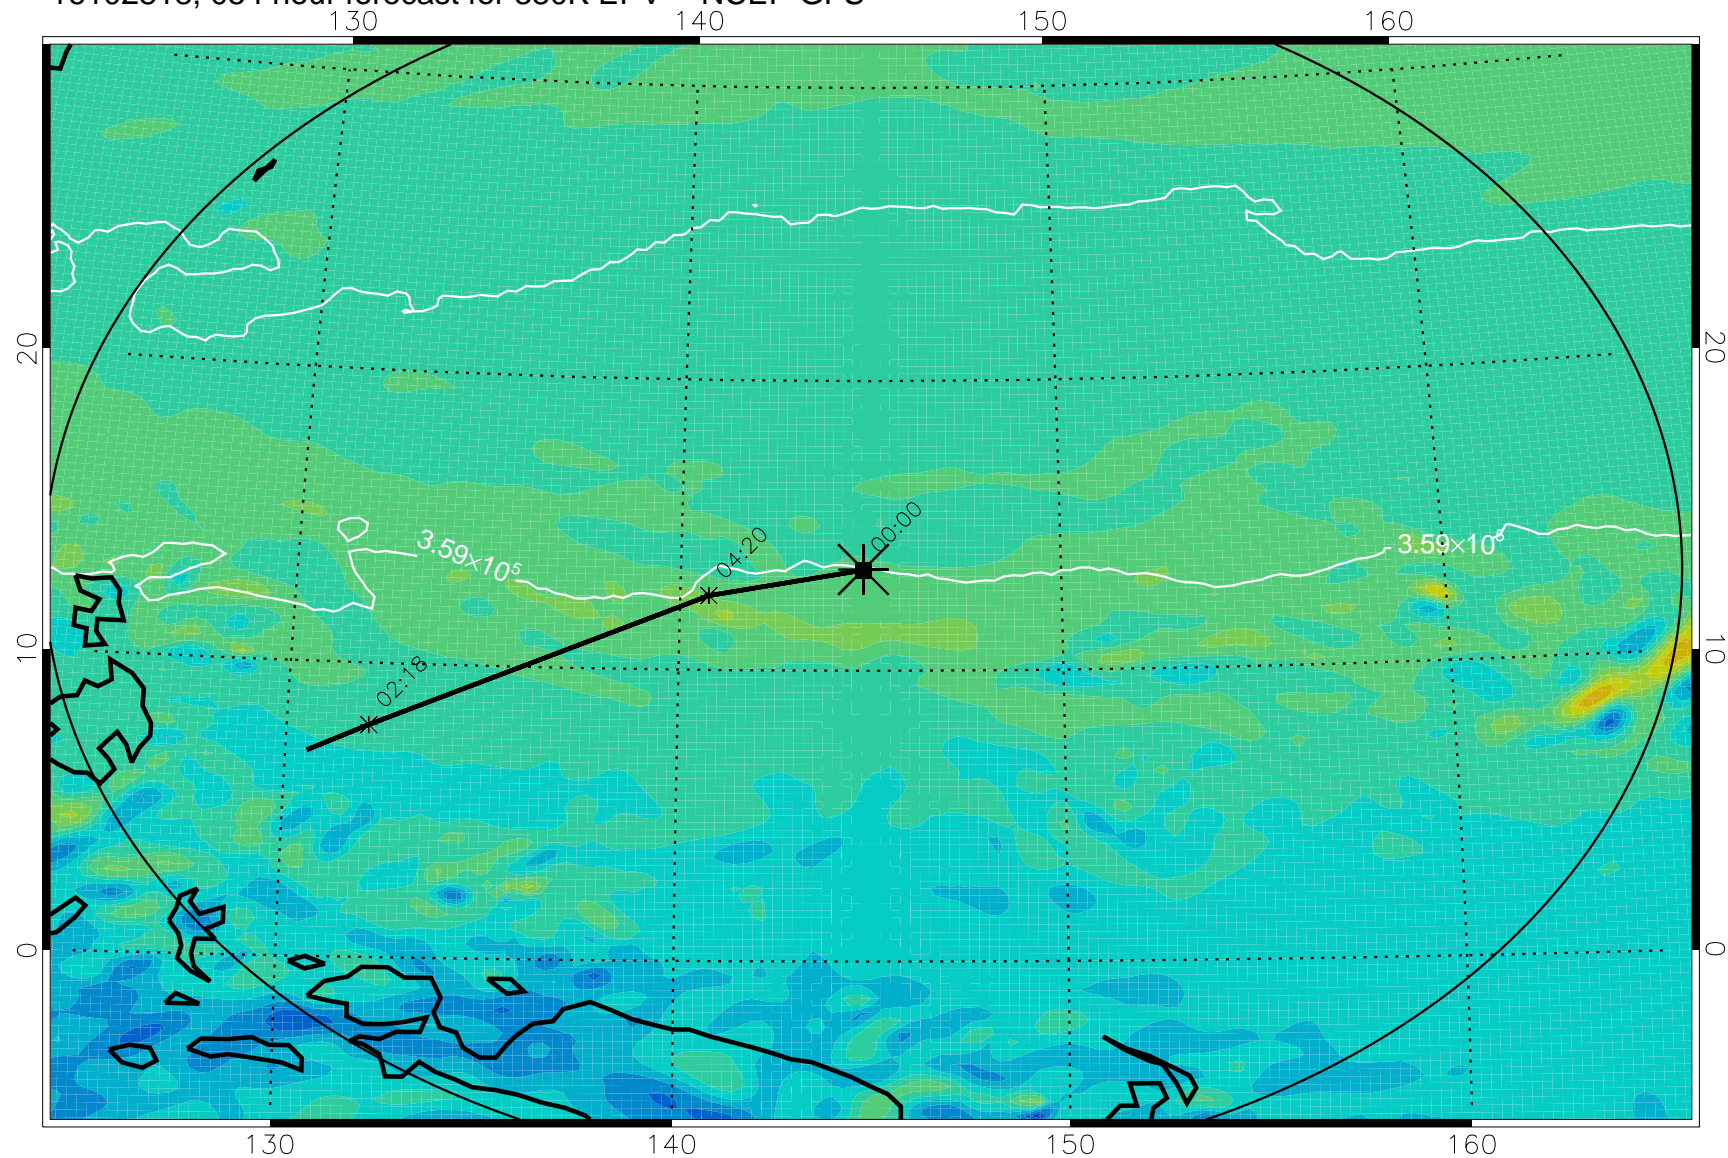

16102806, 042 hour forecast for 380K EPV -- NCEP GFS

380K Montgomery Streamfunction, white

Range ring of 2304 km

16102812, 048 hour forecast for 380K EPV -- NCEP GFS

380K Montgomery Streamfunction, white

Range ring of 2304 km

16102818, 054 hour forecast for 380K EPV -- NCEP GFS

380K Montgomery Streamfunction, white

Range ring of 2304 km

16102900, 060 hour forecast for 380K EPV -- NCEP GFS

380K Montgomery Streamfunction, white

Range ring of 2304 km

16102906, 066 hour forecast for 380K EPV -- NCEP GFS

380K Montgomery Streamfunction, white

Range ring of 2304 km

16102912, 072 hour forecast for 380K EPV -- NCEP GFS

380K Montgomery Streamfunction, white

Range ring of 2304 km

16102918, 078 hour forecast for 380K EPV -- NCEP GFS

380K Montgomery Streamfunction, white

Range ring of 2304 km

16103000, 084 hour forecast for 380K EPV -- NCEP GFS

380K Montgomery Streamfunction, white

Range ring of 2304 km