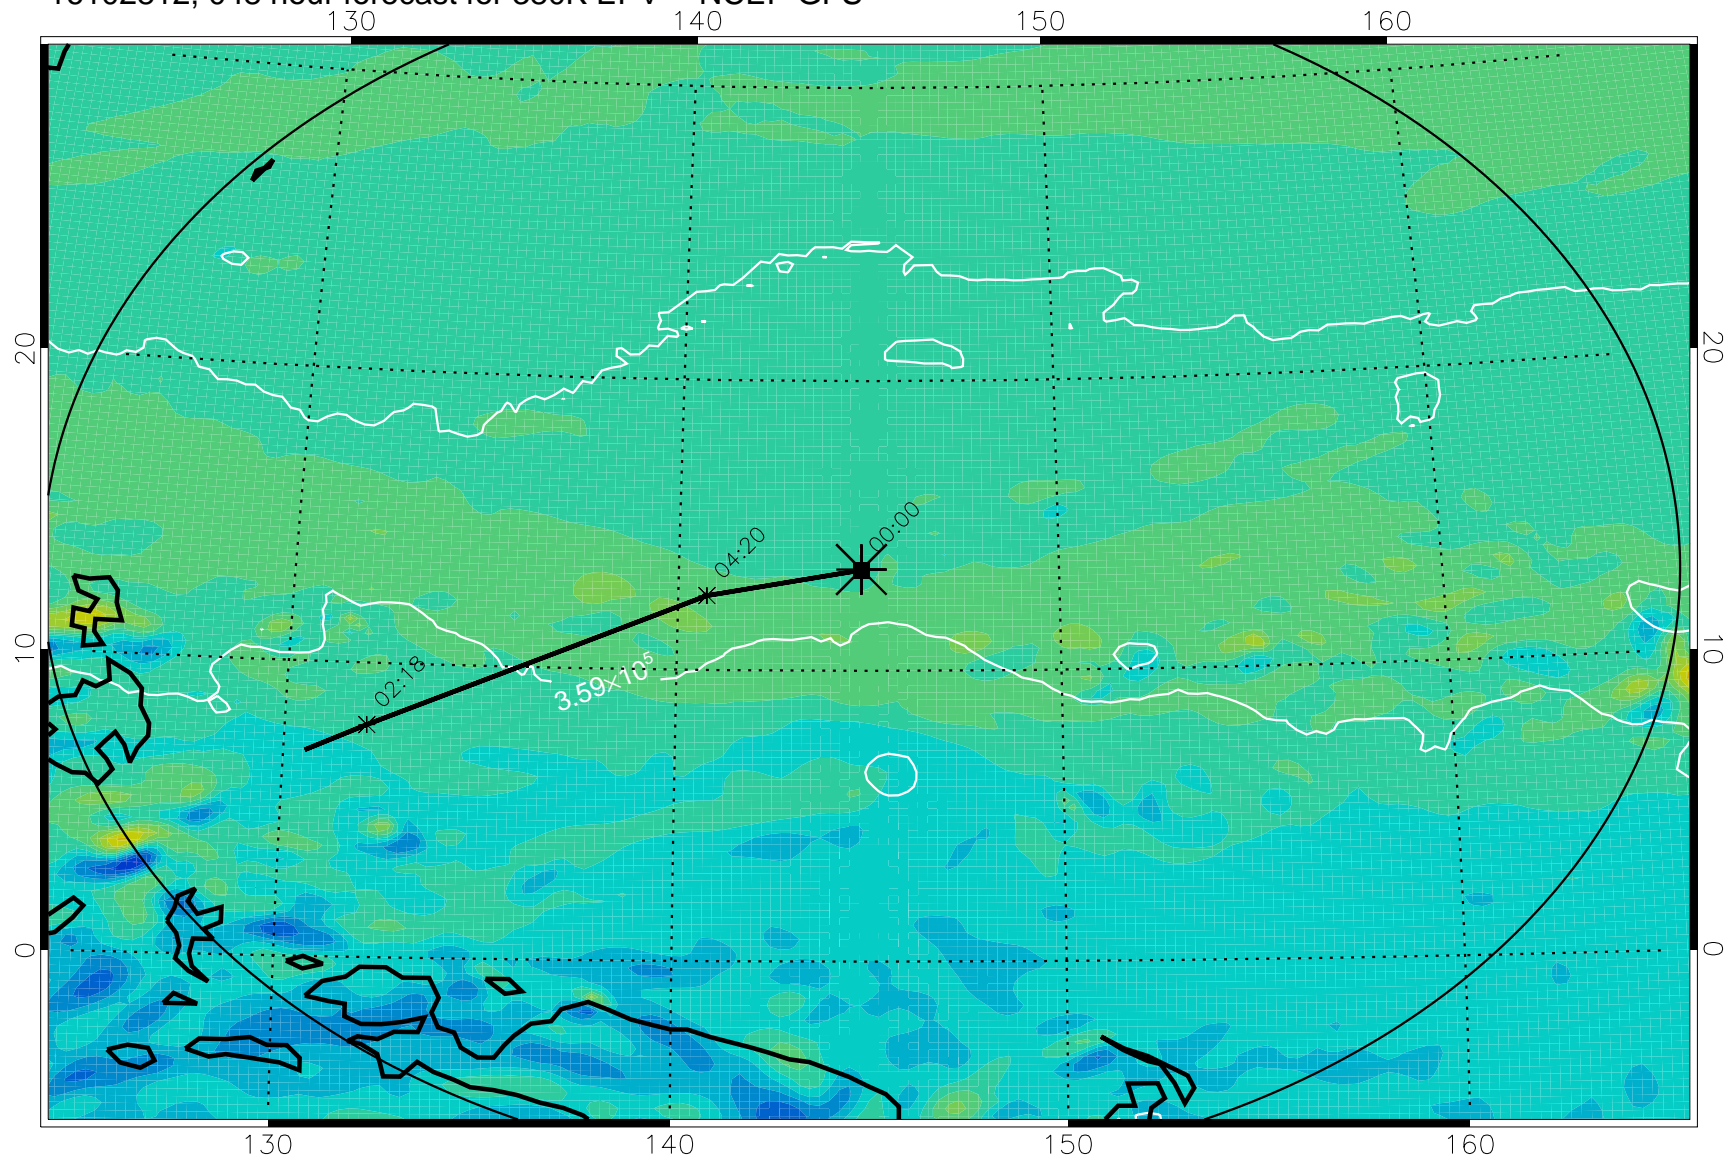

16102718, 030 hour forecast for 380K EPV -- NCEP GFS

380K Montgomery Streamfunction, white

Range ring of 2304 km

16102800, 036 hour forecast for 380K EPV -- NCEP GFS

380K Montgomery Streamfunction, white

Range ring of 2304 km

16102806, 042 hour forecast for 380K EPV -- NCEP GFS

380K Montgomery Streamfunction, white

Range ring of 2304 km

16102812, 048 hour forecast for 380K EPV -- NCEP GFS

380K Montgomery Streamfunction, white

Range ring of 2304 km

16102818, 054 hour forecast for 380K EPV -- NCEP GFS

380K Montgomery Streamfunction, white

Range ring of 2304 km

16102900, 060 hour forecast for 380K EPV -- NCEP GFS

380K Montgomery Streamfunction, white

Range ring of 2304 km

16102918, 078 hour forecast for 380K EPV -- NCEP GFS

380K Montgomery Streamfunction, white

Range ring of 2304 km

16103000, 084 hour forecast for 380K EPV -- NCEP GFS

380K Montgomery Streamfunction, white

Range ring of 2304 km