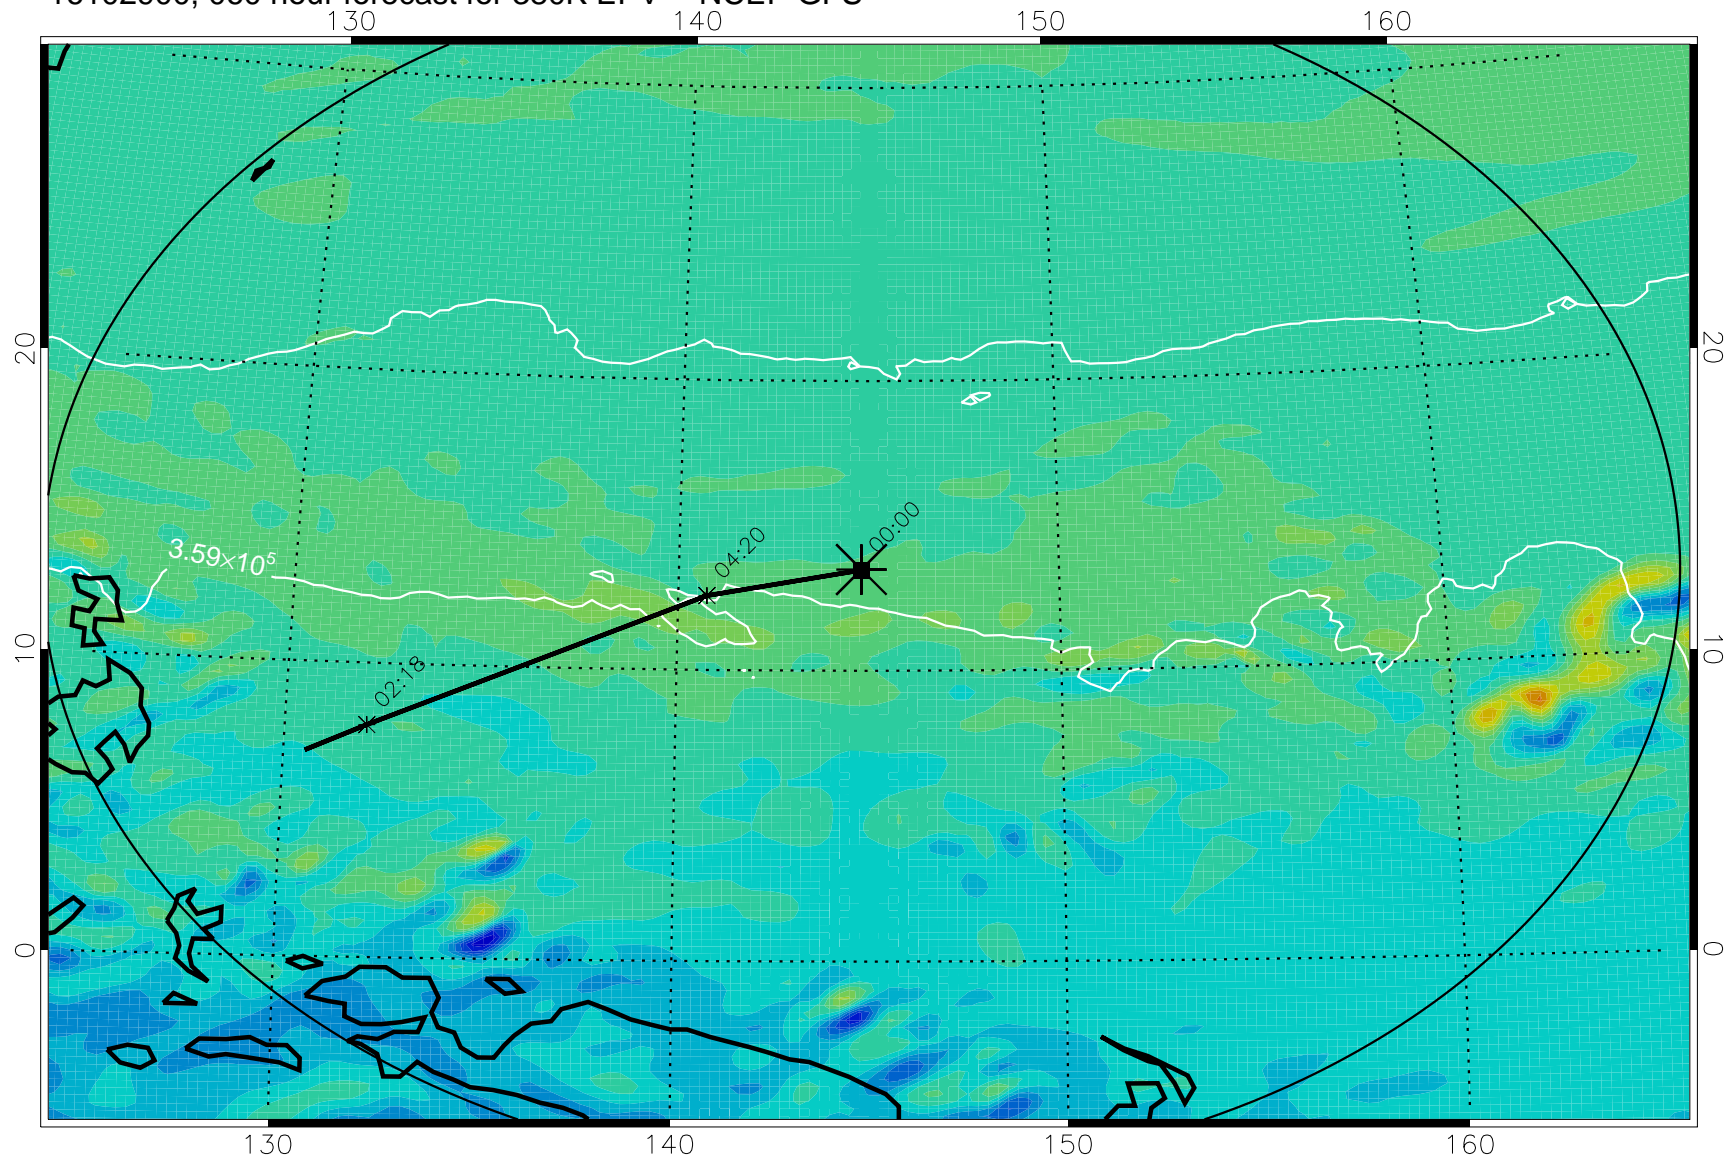

16102806, 042 hour forecast for 380K EPV -- NCEP GFS

380K Montgomery Streamfunction, white

Range ring of 2304 km

16102812, 048 hour forecast for 380K EPV -- NCEP GFS

380K Montgomery Streamfunction, white

Range ring of 2304 km

16102818, 054 hour forecast for 380K EPV -- NCEP GFS

380K Montgomery Streamfunction, white

Range ring of 2304 km

16102900, 060 hour forecast for 380K EPV -- NCEP GFS

380K Montgomery Streamfunction, white

Range ring of 2304 km

16102906, 066 hour forecast for 380K EPV -- NCEP GFS

380K Montgomery Streamfunction, white

Range ring of 2304 km

16102912, 072 hour forecast for 380K EPV -- NCEP GFS

380K Montgomery Streamfunction, white

Range ring of 2304 km

16102918, 078 hour forecast for 380K EPV -- NCEP GFS

380K Montgomery Streamfunction, white

Range ring of 2304 km

16103000, 084 hour forecast for 380K EPV -- NCEP GFS

380K Montgomery Streamfunction, white

Range ring of 2304 km