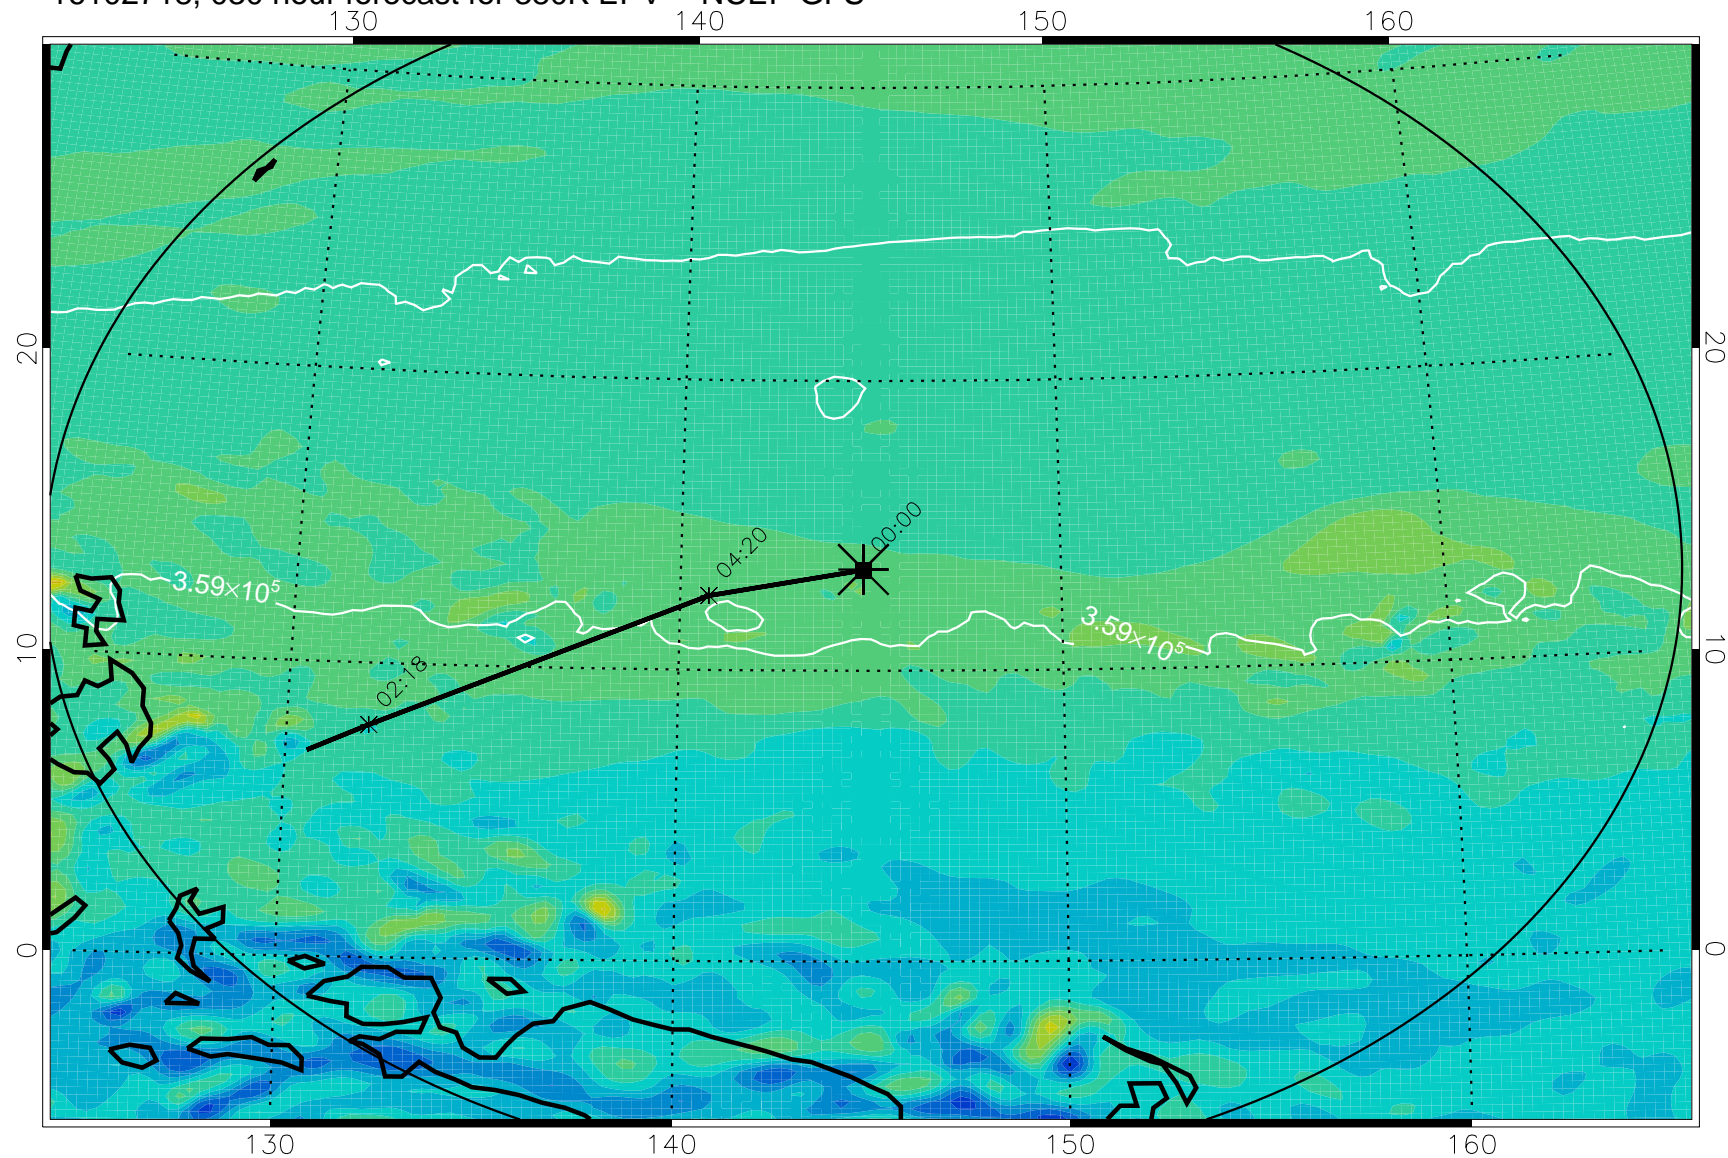

16102706, 018 hour forecast for 380K EPV -- NCEP GFS

380K Montgomery Streamfunction, white

Range ring of 2304 km

16102712, 024 hour forecast for 380K EPV -- NCEP GFS

380K Montgomery Streamfunction, white

Range ring of 2304 km

16102718, 030 hour forecast for 380K EPV -- NCEP GFS

380K Montgomery Streamfunction, white

Range ring of 2304 km

16102800, 036 hour forecast for 380K EPV -- NCEP GFS

380K Montgomery Streamfunction, white

Range ring of 2304 km

16102806, 042 hour forecast for 380K EPV -- NCEP GFS

380K Montgomery Streamfunction, white

Range ring of 2304 km

16102812, 048 hour forecast for 380K EPV -- NCEP GFS

380K Montgomery Streamfunction, white

Range ring of 2304 km

16102818, 054 hour forecast for 380K EPV -- NCEP GFS

380K Montgomery Streamfunction, white

Range ring of 2304 km

16102900, 060 hour forecast for 380K EPV -- NCEP GFS

380K Montgomery Streamfunction, white

Range ring of 2304 km