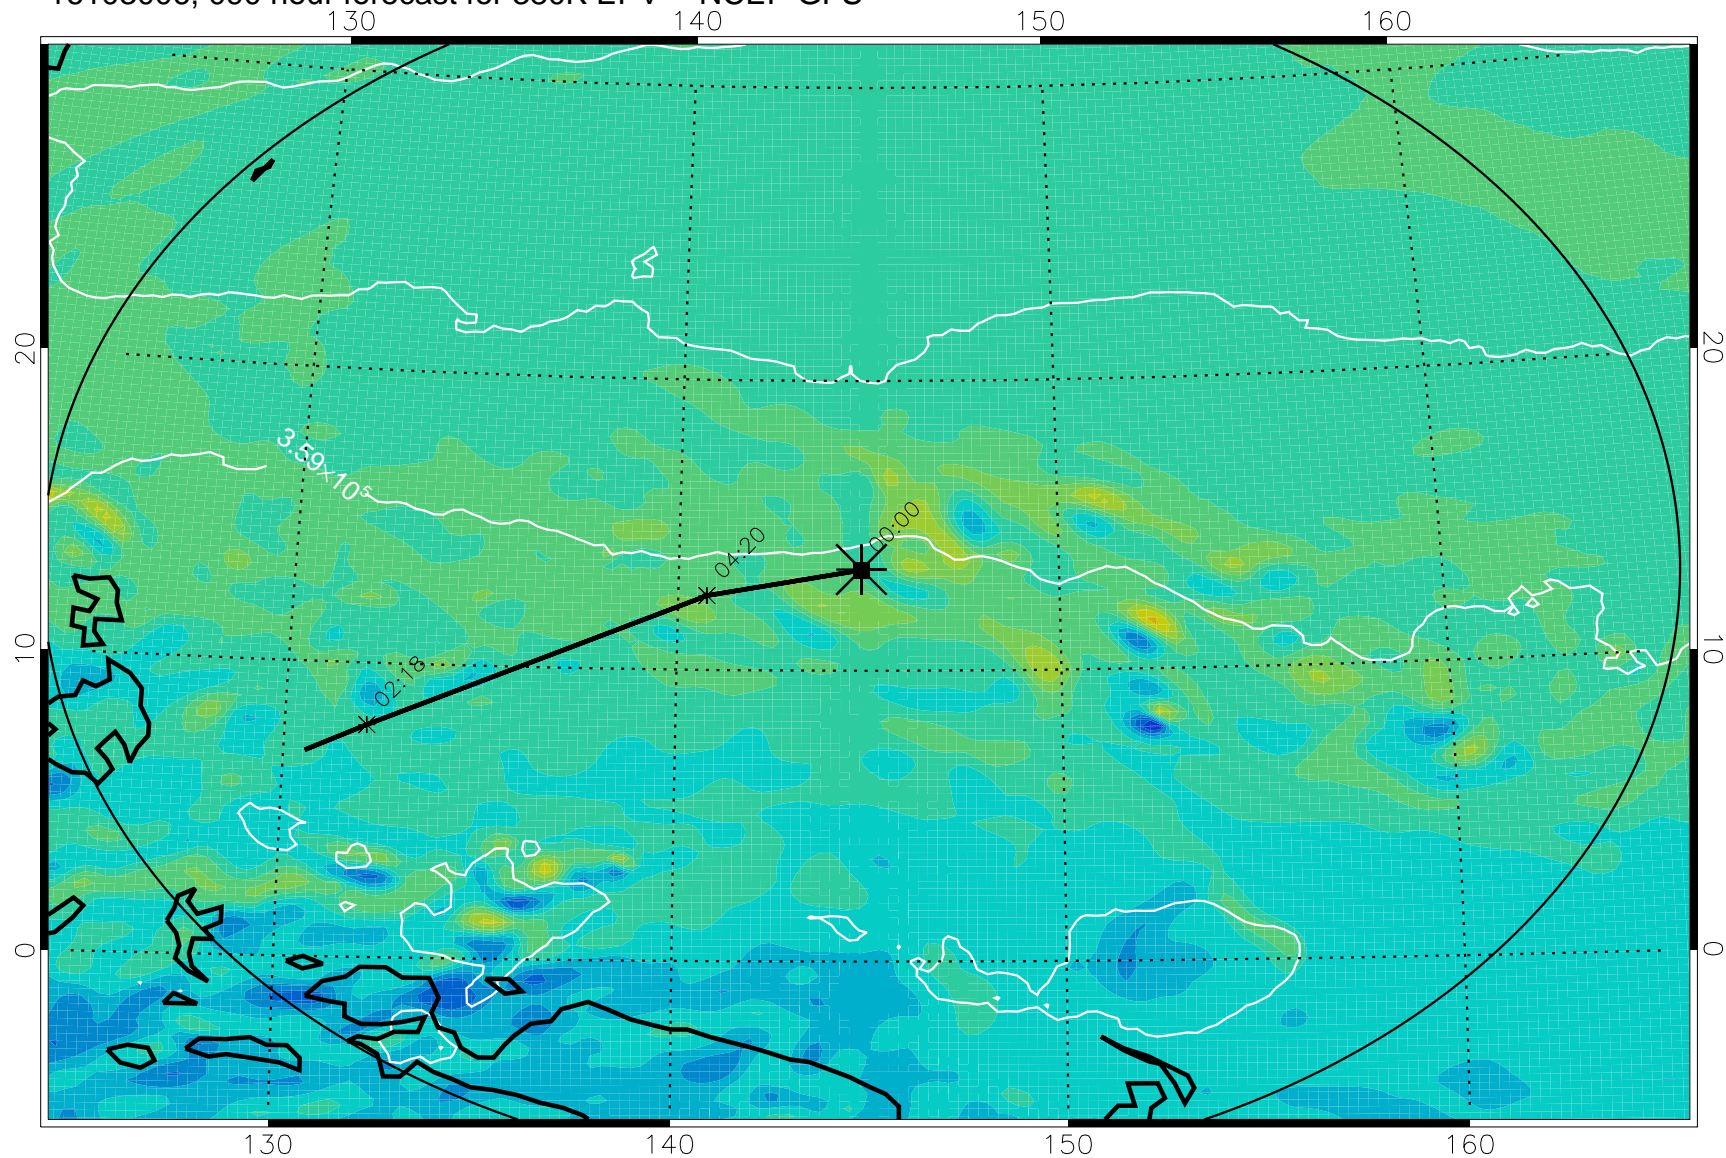

16102906, 066 hour forecast for 380K EPV -- NCEP GFS

380K Montgomery Streamfunction, white

Range ring of 2304 km

16102912, 072 hour forecast for 380K EPV -- NCEP GFS

380K Montgomery Streamfunction, white

Range ring of 2304 km

16102918, 078 hour forecast for 380K EPV -- NCEP GFS

380K Montgomery Streamfunction, white

Range ring of 2304 km

16103000, 084 hour forecast for 380K EPV -- NCEP GFS

380K Montgomery Streamfunction, white

Range ring of 2304 km

16103006, 090 hour forecast for 380K EPV -- NCEP GFS

380K Montgomery Streamfunction, white

Range ring of 2304 km

16103012, 096 hour forecast for 380K EPV -- NCEP GFS

380K Montgomery Streamfunction, white

Range ring of 2304 km

16103018, 102 hour forecast for 380K EPV -- NCEP GFS

380K Montgomery Streamfunction, white

Range ring of 2304 km

16103100, 108 hour forecast for 380K EPV -- NCEP GFS

380K Montgomery Streamfunction, white

Range ring of 2304 km