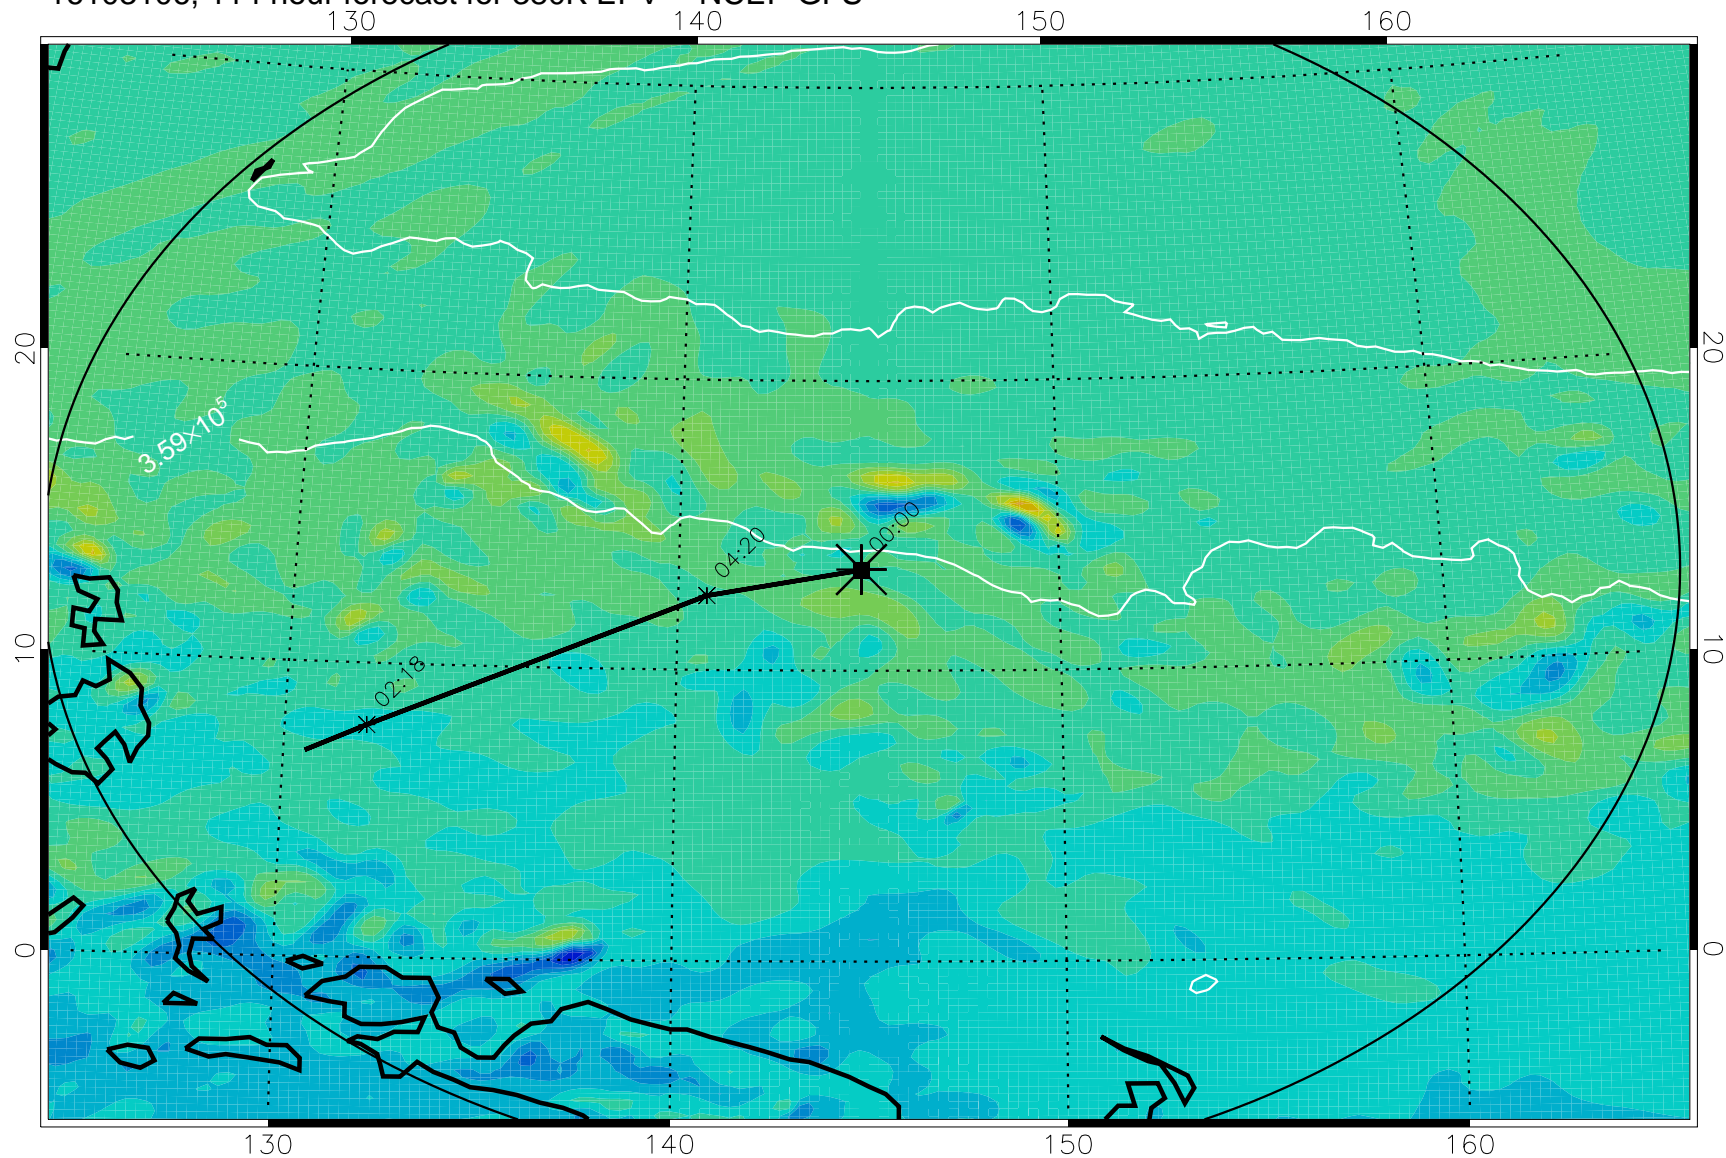

16102918, 078 hour forecast for 380K EPV -- NCEP GFS

380K Montgomery Streamfunction, white

Range ring of 2304 km

16103000, 084 hour forecast for 380K EPV -- NCEP GFS

380K Montgomery Streamfunction, white

Range ring of 2304 km

16103006, 090 hour forecast for 380K EPV -- NCEP GFS

380K Montgomery Streamfunction, white

Range ring of 2304 km

16103012, 096 hour forecast for 380K EPV -- NCEP GFS

380K Montgomery Streamfunction, white

Range ring of 2304 km

16103018, 102 hour forecast for 380K EPV -- NCEP GFS

380K Montgomery Streamfunction, white

Range ring of 2304 km

16103100, 108 hour forecast for 380K EPV -- NCEP GFS

380K Montgomery Streamfunction, white

Range ring of 2304 km

16103106, 114 hour forecast for 380K EPV -- NCEP GFS

380K Montgomery Streamfunction, white

Range ring of 2304 km

16103112, 120 hour forecast for 380K EPV -- NCEP GFS

380K Montgomery Streamfunction, white

Range ring of 2304 km