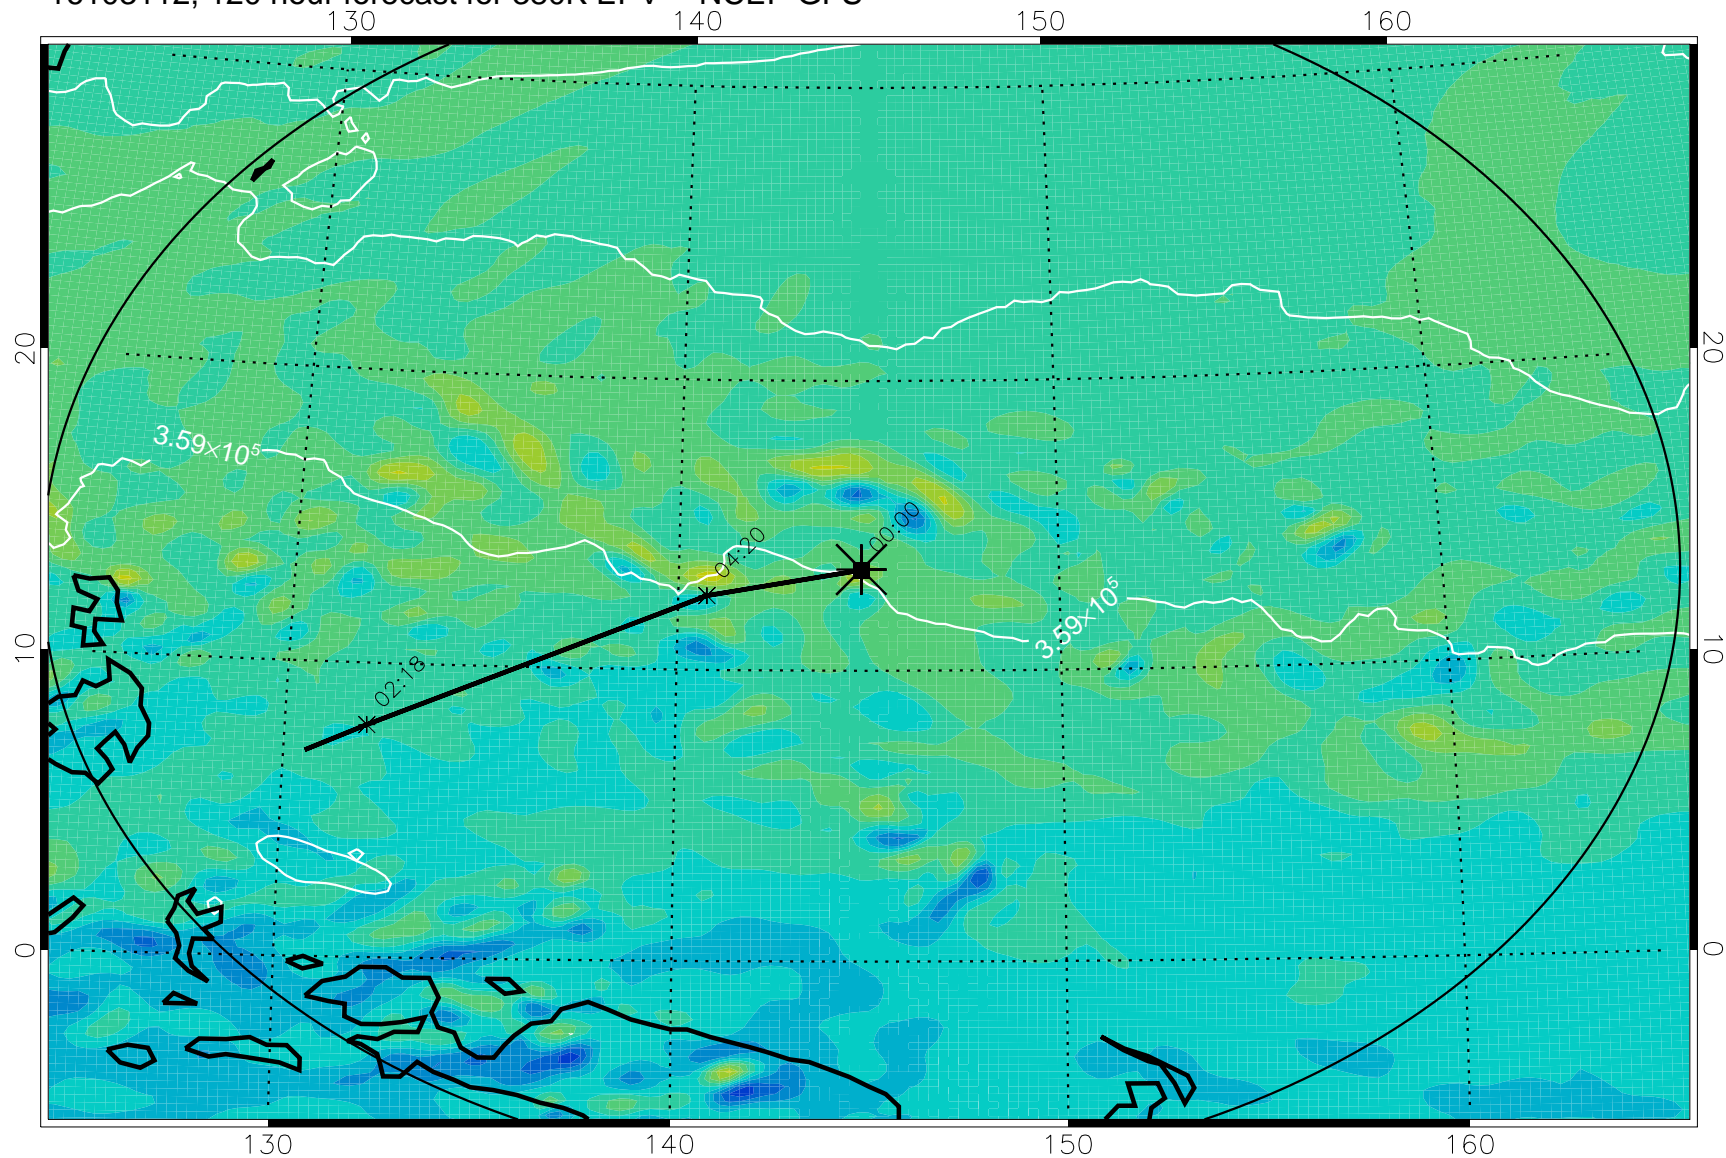

16102918, 078 hour forecast for 380K EPV -- NCEP GFS

380K Montgomery Streamfunction, white

Range ring of 2304 km

16103000, 084 hour forecast for 380K EPV -- NCEP GFS

380K Montgomery Streamfunction, white

Range ring of 2304 km

16103006, 090 hour forecast for 380K EPV -- NCEP GFS

380K Montgomery Streamfunction, white

Range ring of 2304 km

16103012, 096 hour forecast for 380K EPV -- NCEP GFS

380K Montgomery Streamfunction, white

Range ring of 2304 km

16103018, 102 hour forecast for 380K EPV -- NCEP GFS

380K Montgomery Streamfunction, white

Range ring of 2304 km

16103100, 108 hour forecast for 380K EPV -- NCEP GFS

380K Montgomery Streamfunction, white

Range ring of 2304 km

16103106, 114 hour forecast for 380K EPV -- NCEP GFS

380K Montgomery Streamfunction, white

Range ring of 2304 km

16103112, 120 hour forecast for 380K EPV -- NCEP GFS

380K Montgomery Streamfunction, white

Range ring of 2304 km