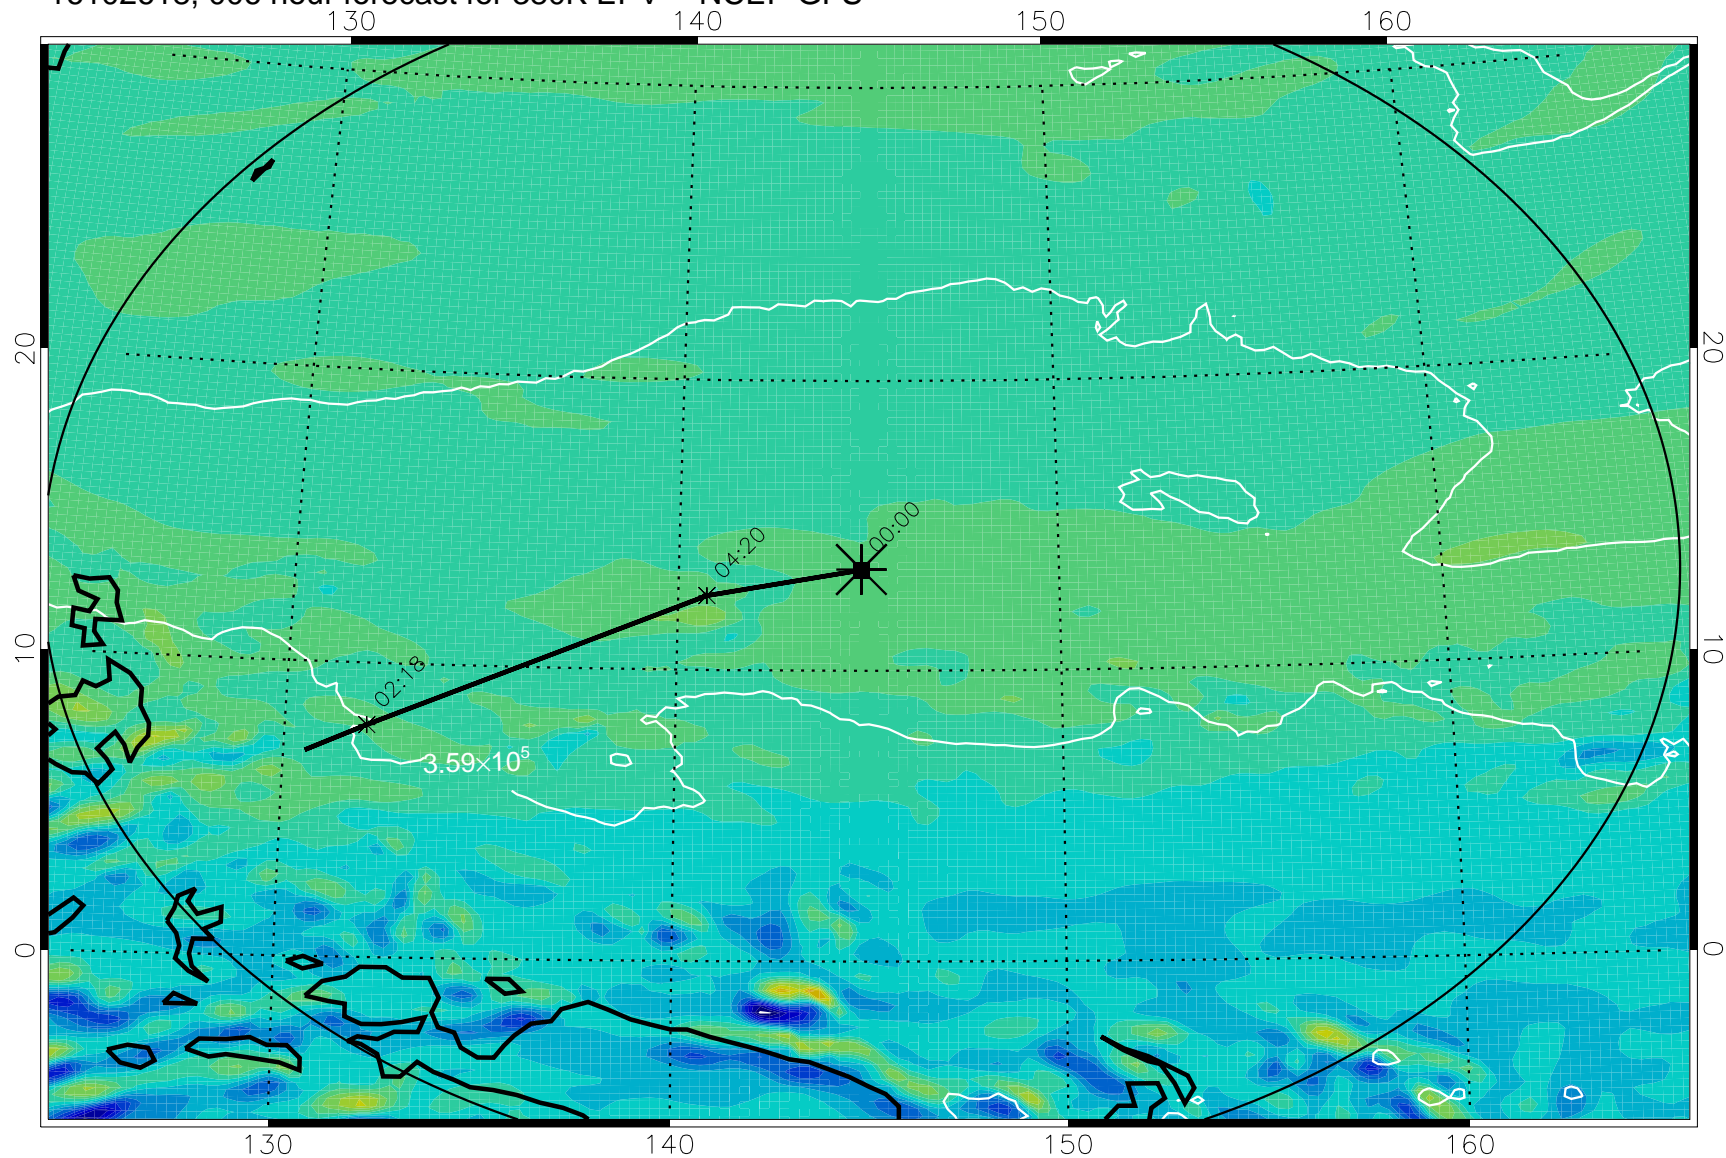

16102618, 006 hour forecast for 380K EPV -- NCEP GFS

380K Montgomery Streamfunction, white

Range ring of 2304 km

16102700, 012 hour forecast for 380K EPV -- NCEP GFS

380K Montgomery Streamfunction, white

Range ring of 2304 km

16102706, 018 hour forecast for 380K EPV -- NCEP GFS

380K Montgomery Streamfunction, white

Range ring of 2304 km

16102712, 024 hour forecast for 380K EPV -- NCEP GFS

380K Montgomery Streamfunction, white

Range ring of 2304 km

16102718, 030 hour forecast for 380K EPV -- NCEP GFS

380K Montgomery Streamfunction, white

Range ring of 2304 km

16102800, 036 hour forecast for 380K EPV -- NCEP GFS

380K Montgomery Streamfunction, white

Range ring of 2304 km

16102806, 042 hour forecast for 380K EPV -- NCEP GFS

380K Montgomery Streamfunction, white

Range ring of 2304 km

16102812, 048 hour forecast for 380K EPV -- NCEP GFS

380K Montgomery Streamfunction, white

Range ring of 2304 km