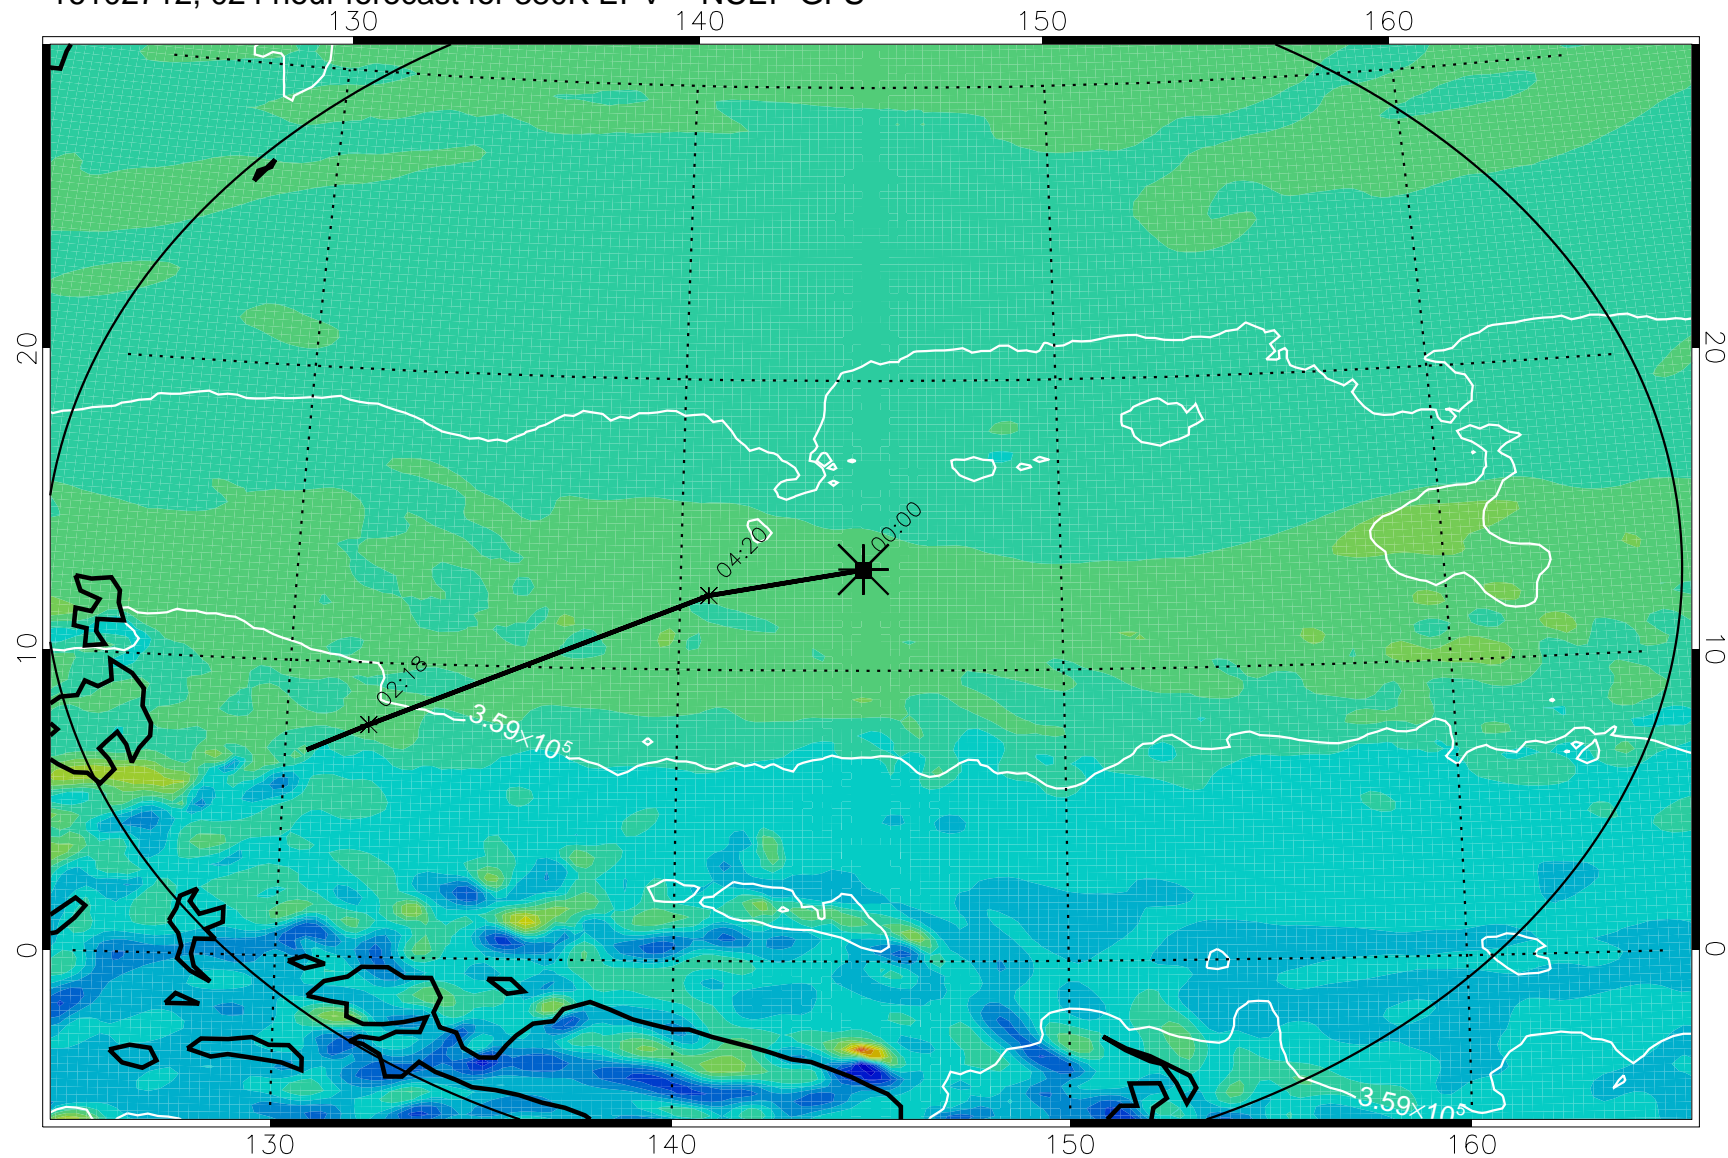

16102618, 006 hour forecast for 380K EPV -- NCEP GFS

380K Montgomery Streamfunction, white

Range ring of 2304 km

16102700, 012 hour forecast for 380K EPV -- NCEP GFS

380K Montgomery Streamfunction, white

Range ring of 2304 km

16102706, 018 hour forecast for 380K EPV -- NCEP GFS

380K Montgomery Streamfunction, white

Range ring of 2304 km

16102712, 024 hour forecast for 380K EPV -- NCEP GFS

380K Montgomery Streamfunction, white

Range ring of 2304 km

16102718, 030 hour forecast for 380K EPV -- NCEP GFS

380K Montgomery Streamfunction, white

Range ring of 2304 km

16102800, 036 hour forecast for 380K EPV -- NCEP GFS

380K Montgomery Streamfunction, white

Range ring of 2304 km

16102806, 042 hour forecast for 380K EPV -- NCEP GFS

380K Montgomery Streamfunction, white

Range ring of 2304 km

16102812, 048 hour forecast for 380K EPV -- NCEP GFS

380K Montgomery Streamfunction, white

Range ring of 2304 km