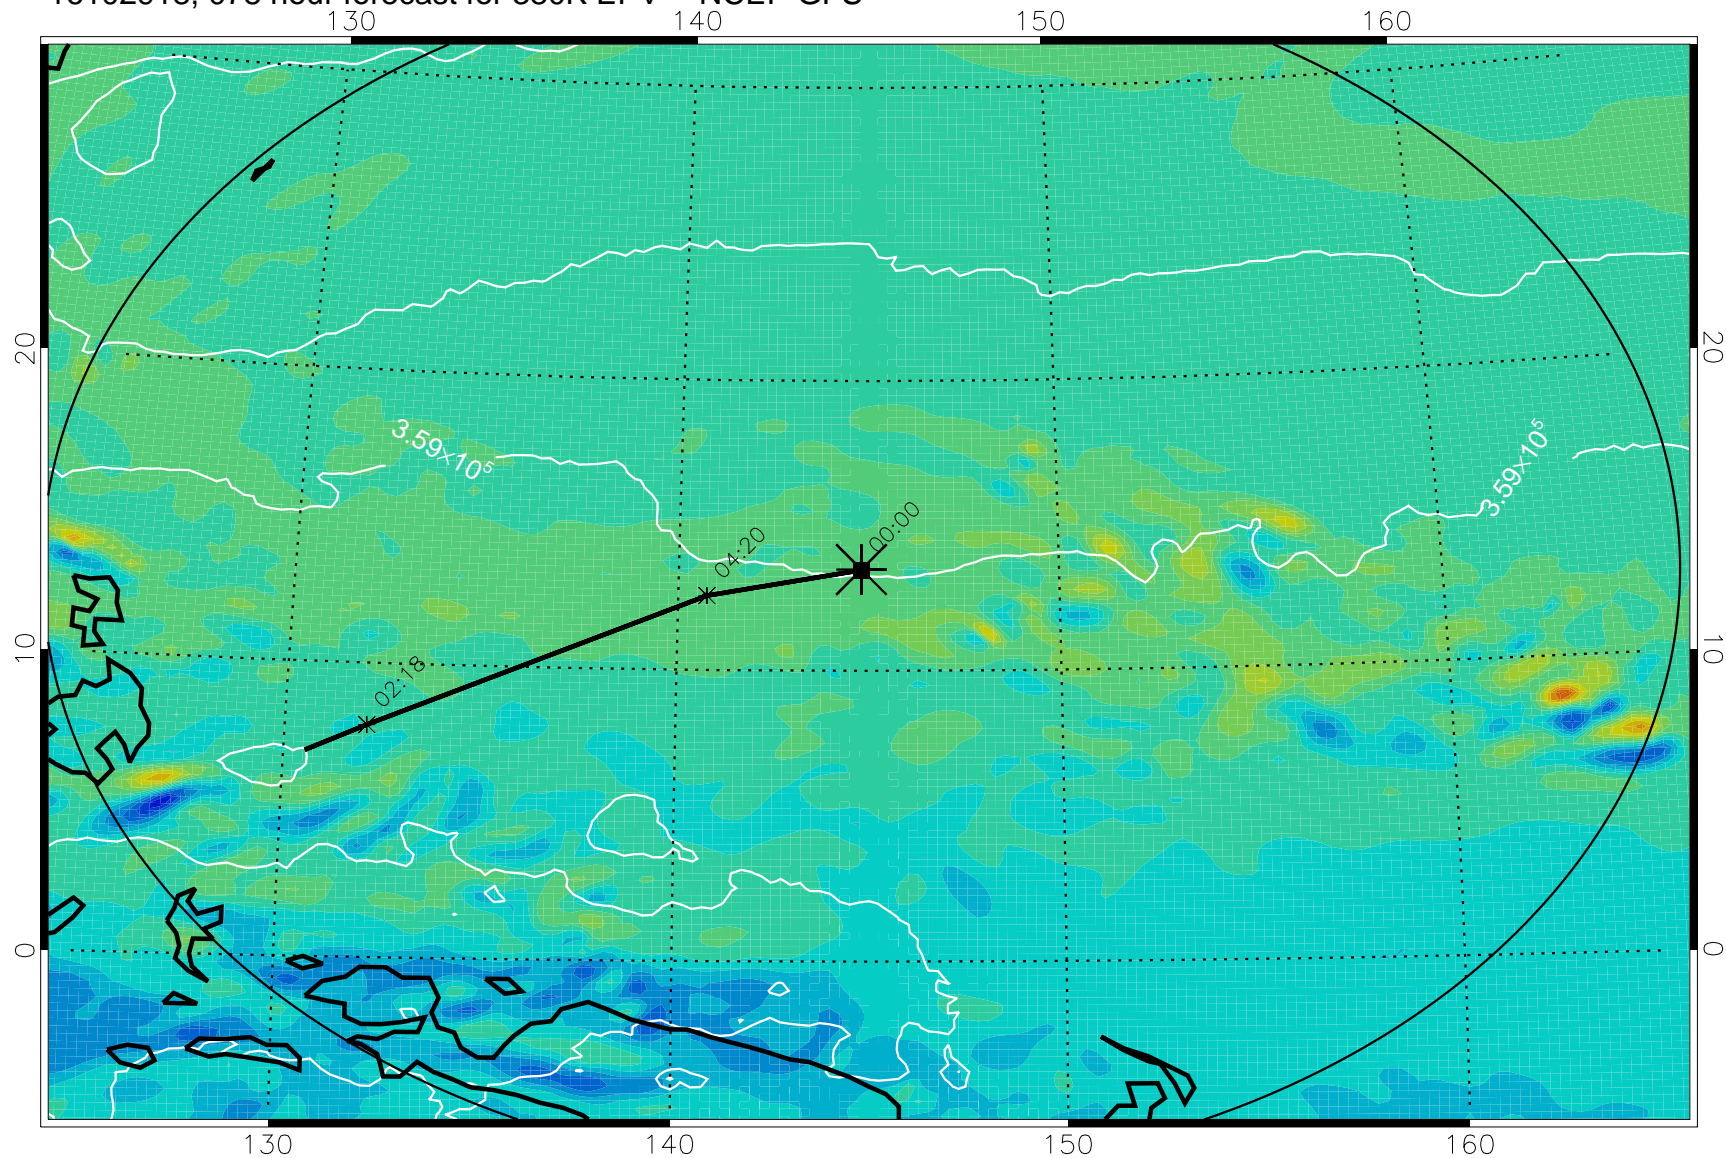

16102906, 066 hour forecast for 380K EPV -- NCEP GFS

380K Montgomery Streamfunction, white

Range ring of 2304 km

16102912, 072 hour forecast for 380K EPV -- NCEP GFS

380K Montgomery Streamfunction, white

Range ring of 2304 km

16102918, 078 hour forecast for 380K EPV -- NCEP GFS

380K Montgomery Streamfunction, white

Range ring of 2304 km

16103000, 084 hour forecast for 380K EPV -- NCEP GFS

380K Montgomery Streamfunction, white

Range ring of 2304 km

16103006, 090 hour forecast for 380K EPV -- NCEP GFS

380K Montgomery Streamfunction, white

Range ring of 2304 km

16103012, 096 hour forecast for 380K EPV -- NCEP GFS

380K Montgomery Streamfunction, white

Range ring of 2304 km

16103018, 102 hour forecast for 380K EPV -- NCEP GFS

380K Montgomery Streamfunction, white

Range ring of 2304 km

16103100, 108 hour forecast for 380K EPV -- NCEP GFS

380K Montgomery Streamfunction, white

Range ring of 2304 km