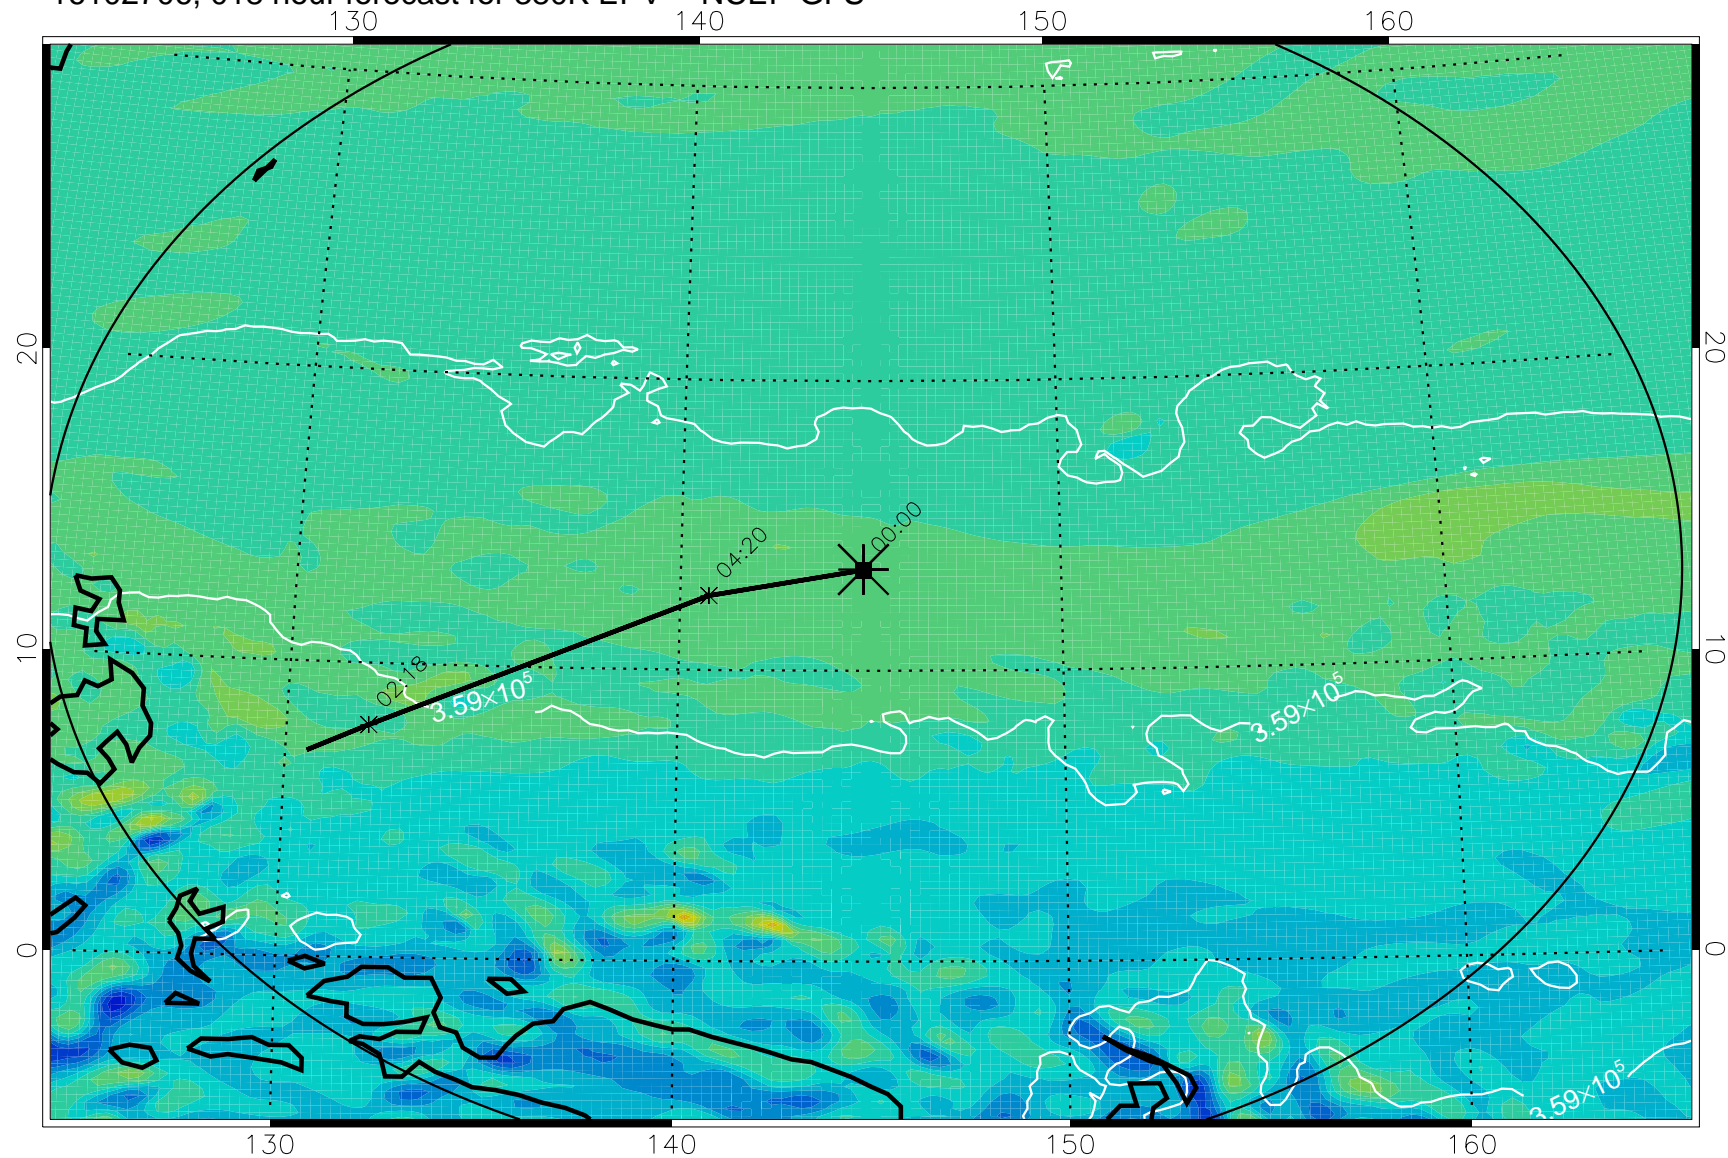

16102618, 006 hour forecast for 380K EPV -- NCEP GFS

380K Montgomery Streamfunction, white

Range ring of 2304 km

16102700, 012 hour forecast for 380K EPV -- NCEP GFS

380K Montgomery Streamfunction, white

Range ring of 2304 km

16102706, 018 hour forecast for 380K EPV -- NCEP GFS

380K Montgomery Streamfunction, white

Range ring of 2304 km

16102712, 024 hour forecast for 380K EPV -- NCEP GFS

380K Montgomery Streamfunction, white

Range ring of 2304 km

16102718, 030 hour forecast for 380K EPV -- NCEP GFS

380K Montgomery Streamfunction, white

Range ring of 2304 km

16102800, 036 hour forecast for 380K EPV -- NCEP GFS

380K Montgomery Streamfunction, white

Range ring of 2304 km

16102806, 042 hour forecast for 380K EPV -- NCEP GFS

380K Montgomery Streamfunction, white

Range ring of 2304 km

16102812, 048 hour forecast for 380K EPV -- NCEP GFS

380K Montgomery Streamfunction, white

Range ring of 2304 km