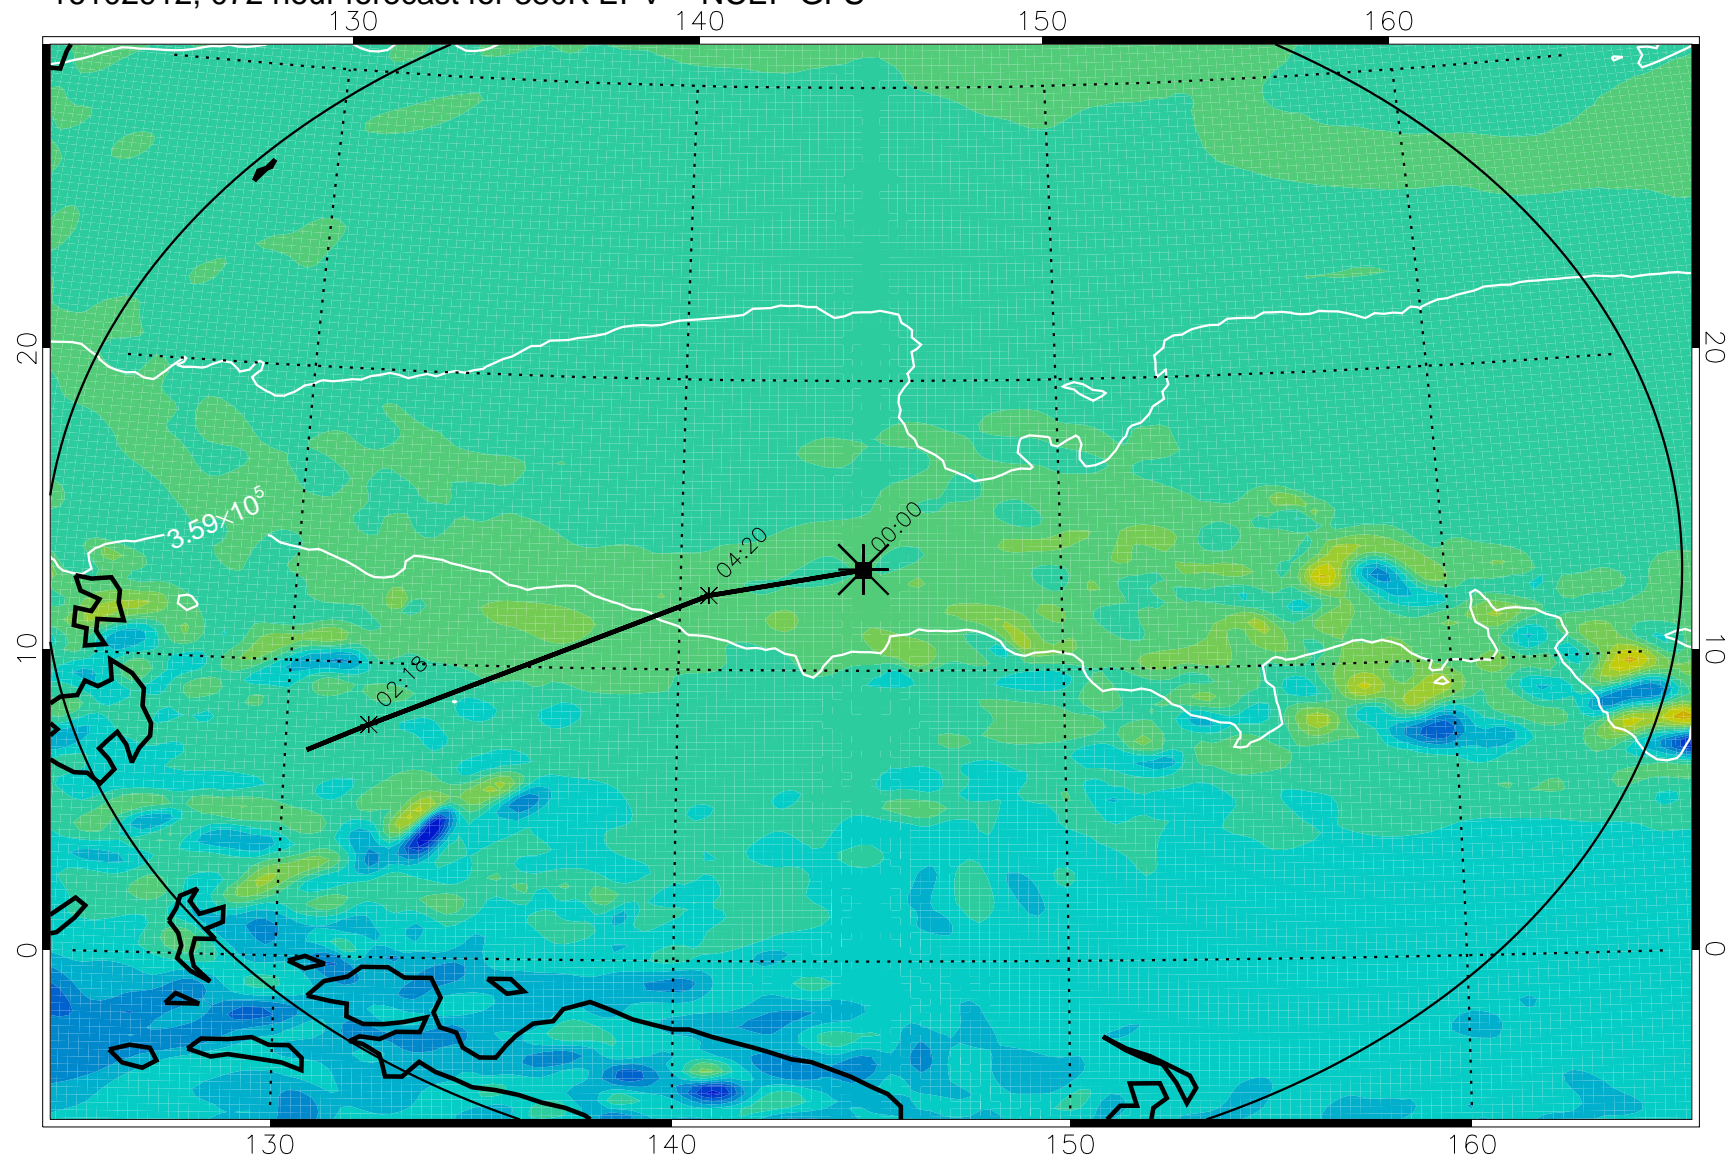

16102818, 054 hour forecast for 380K EPV -- NCEP GFS

380K Montgomery Streamfunction, white

Range ring of 2304 km

16102900, 060 hour forecast for 380K EPV -- NCEP GFS

380K Montgomery Streamfunction, white

Range ring of 2304 km

16102906, 066 hour forecast for 380K EPV -- NCEP GFS

380K Montgomery Streamfunction, white

Range ring of 2304 km

16102912, 072 hour forecast for 380K EPV -- NCEP GFS

380K Montgomery Streamfunction, white

Range ring of 2304 km

16102918, 078 hour forecast for 380K EPV -- NCEP GFS

380K Montgomery Streamfunction, white

Range ring of 2304 km

16103000, 084 hour forecast for 380K EPV -- NCEP GFS

380K Montgomery Streamfunction, white

Range ring of 2304 km

16103006, 090 hour forecast for 380K EPV -- NCEP GFS

380K Montgomery Streamfunction, white

Range ring of 2304 km

16103012, 096 hour forecast for 380K EPV -- NCEP GFS

380K Montgomery Streamfunction, white

Range ring of 2304 km