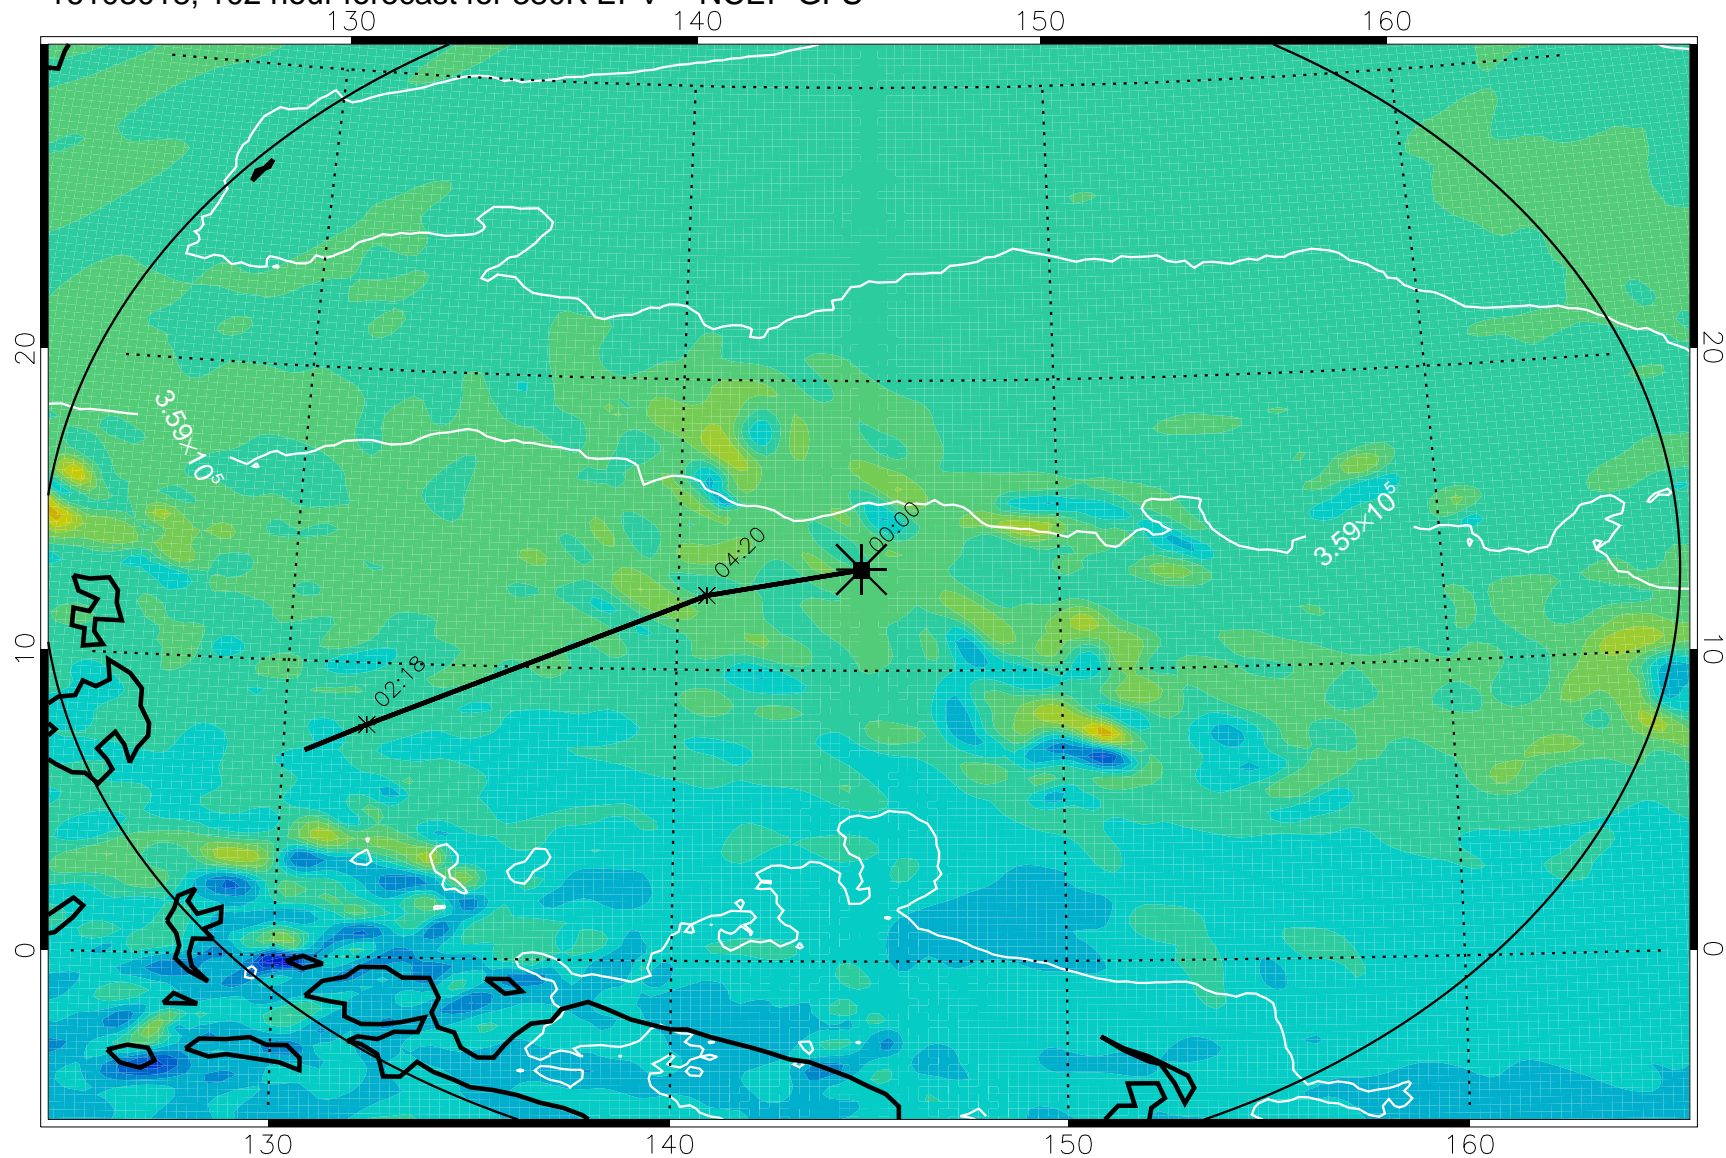

16102918, 078 hour forecast for 380K EPV -- NCEP GFS

380K Montgomery Streamfunction, white

Range ring of 2304 km

16103000, 084 hour forecast for 380K EPV -- NCEP GFS

380K Montgomery Streamfunction, white

Range ring of 2304 km

16103006, 090 hour forecast for 380K EPV -- NCEP GFS

380K Montgomery Streamfunction, white

Range ring of 2304 km

16103012, 096 hour forecast for 380K EPV -- NCEP GFS

380K Montgomery Streamfunction, white

Range ring of 2304 km

16103018, 102 hour forecast for 380K EPV -- NCEP GFS

380K Montgomery Streamfunction, white

Range ring of 2304 km

16103100, 108 hour forecast for 380K EPV -- NCEP GFS

380K Montgomery Streamfunction, white

Range ring of 2304 km

16103106, 114 hour forecast for 380K EPV -- NCEP GFS

380K Montgomery Streamfunction, white

Range ring of 2304 km

16103112, 120 hour forecast for 380K EPV -- NCEP GFS

380K Montgomery Streamfunction, white

Range ring of 2304 km