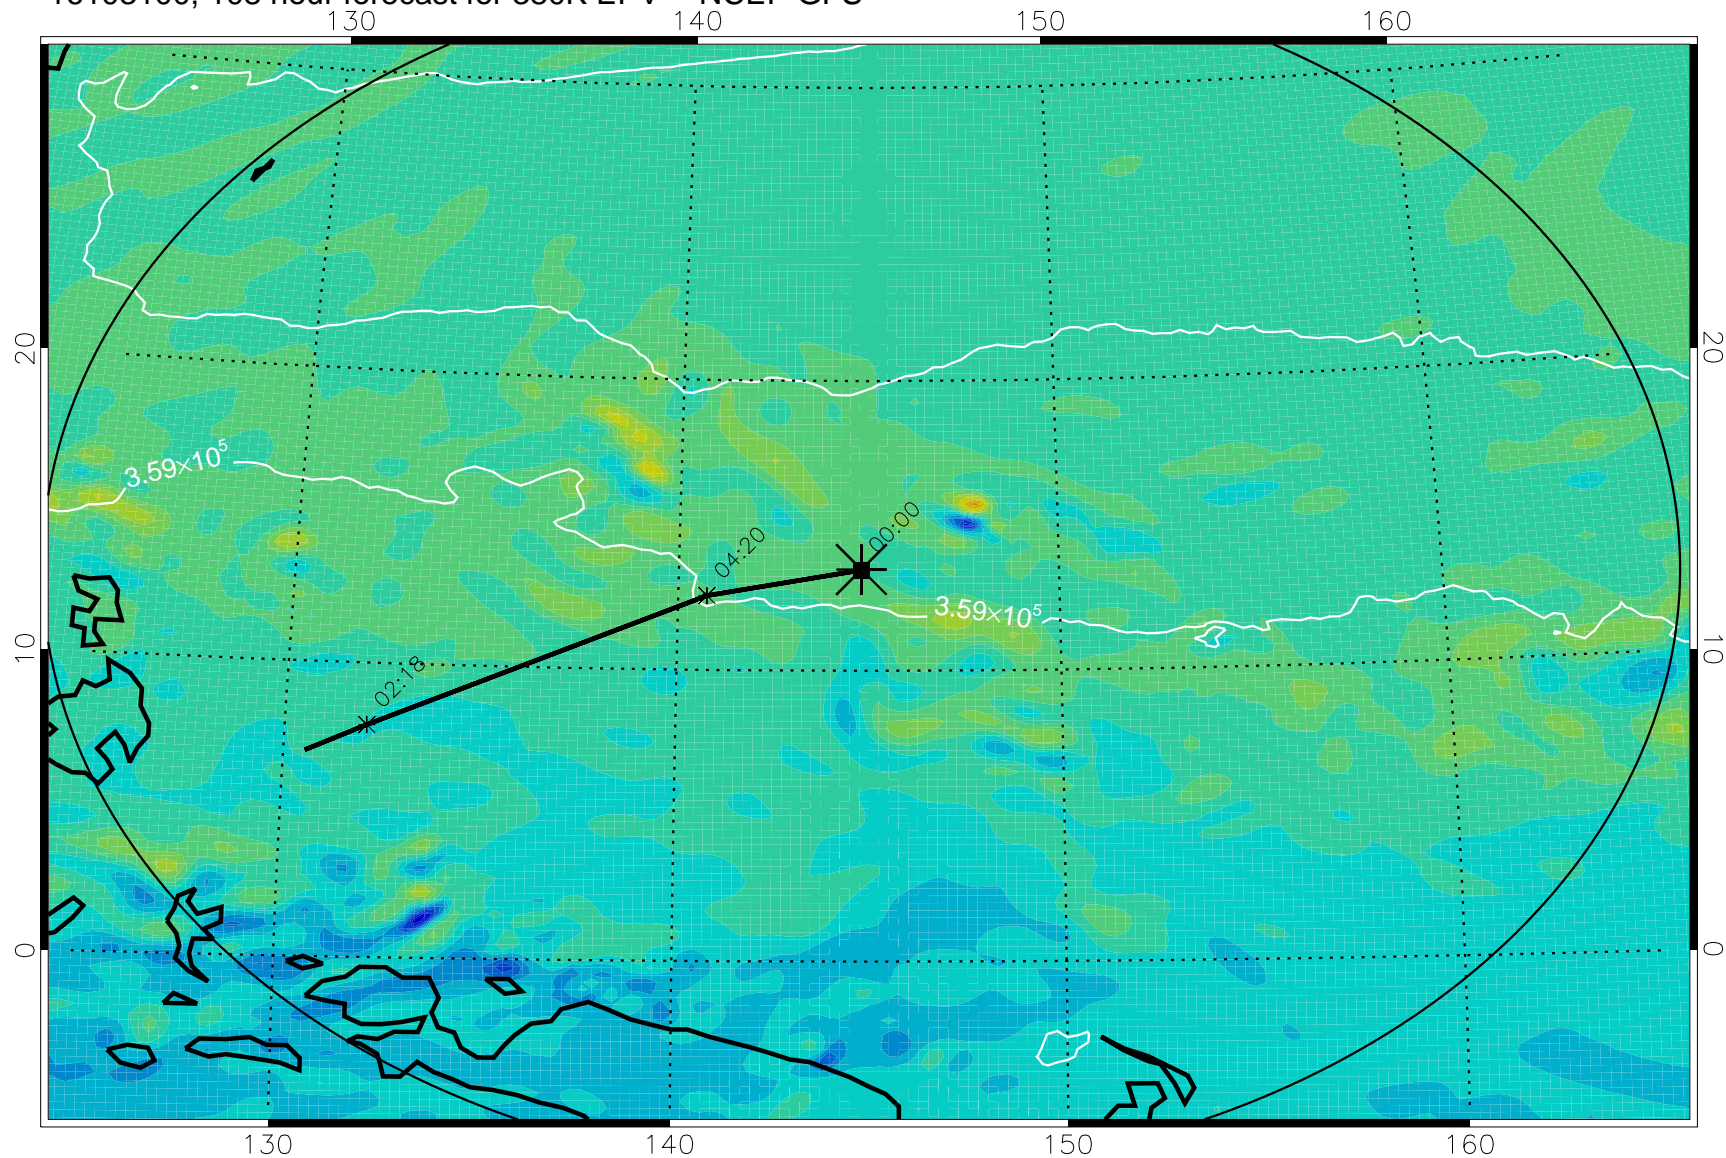

16102918, 078 hour forecast for 380K EPV -- NCEP GFS

380K Montgomery Streamfunction, white

Range ring of 2304 km

16103000, 084 hour forecast for 380K EPV -- NCEP GFS

380K Montgomery Streamfunction, white

Range ring of 2304 km

16103006, 090 hour forecast for 380K EPV -- NCEP GFS

380K Montgomery Streamfunction, white

Range ring of 2304 km

16103012, 096 hour forecast for 380K EPV -- NCEP GFS

380K Montgomery Streamfunction, white

Range ring of 2304 km

16103018, 102 hour forecast for 380K EPV -- NCEP GFS

380K Montgomery Streamfunction, white

Range ring of 2304 km

16103100, 108 hour forecast for 380K EPV -- NCEP GFS

380K Montgomery Streamfunction, white

Range ring of 2304 km

16103106, 114 hour forecast for 380K EPV -- NCEP GFS

380K Montgomery Streamfunction, white

Range ring of 2304 km

16103112, 120 hour forecast for 380K EPV -- NCEP GFS

380K Montgomery Streamfunction, white

Range ring of 2304 km