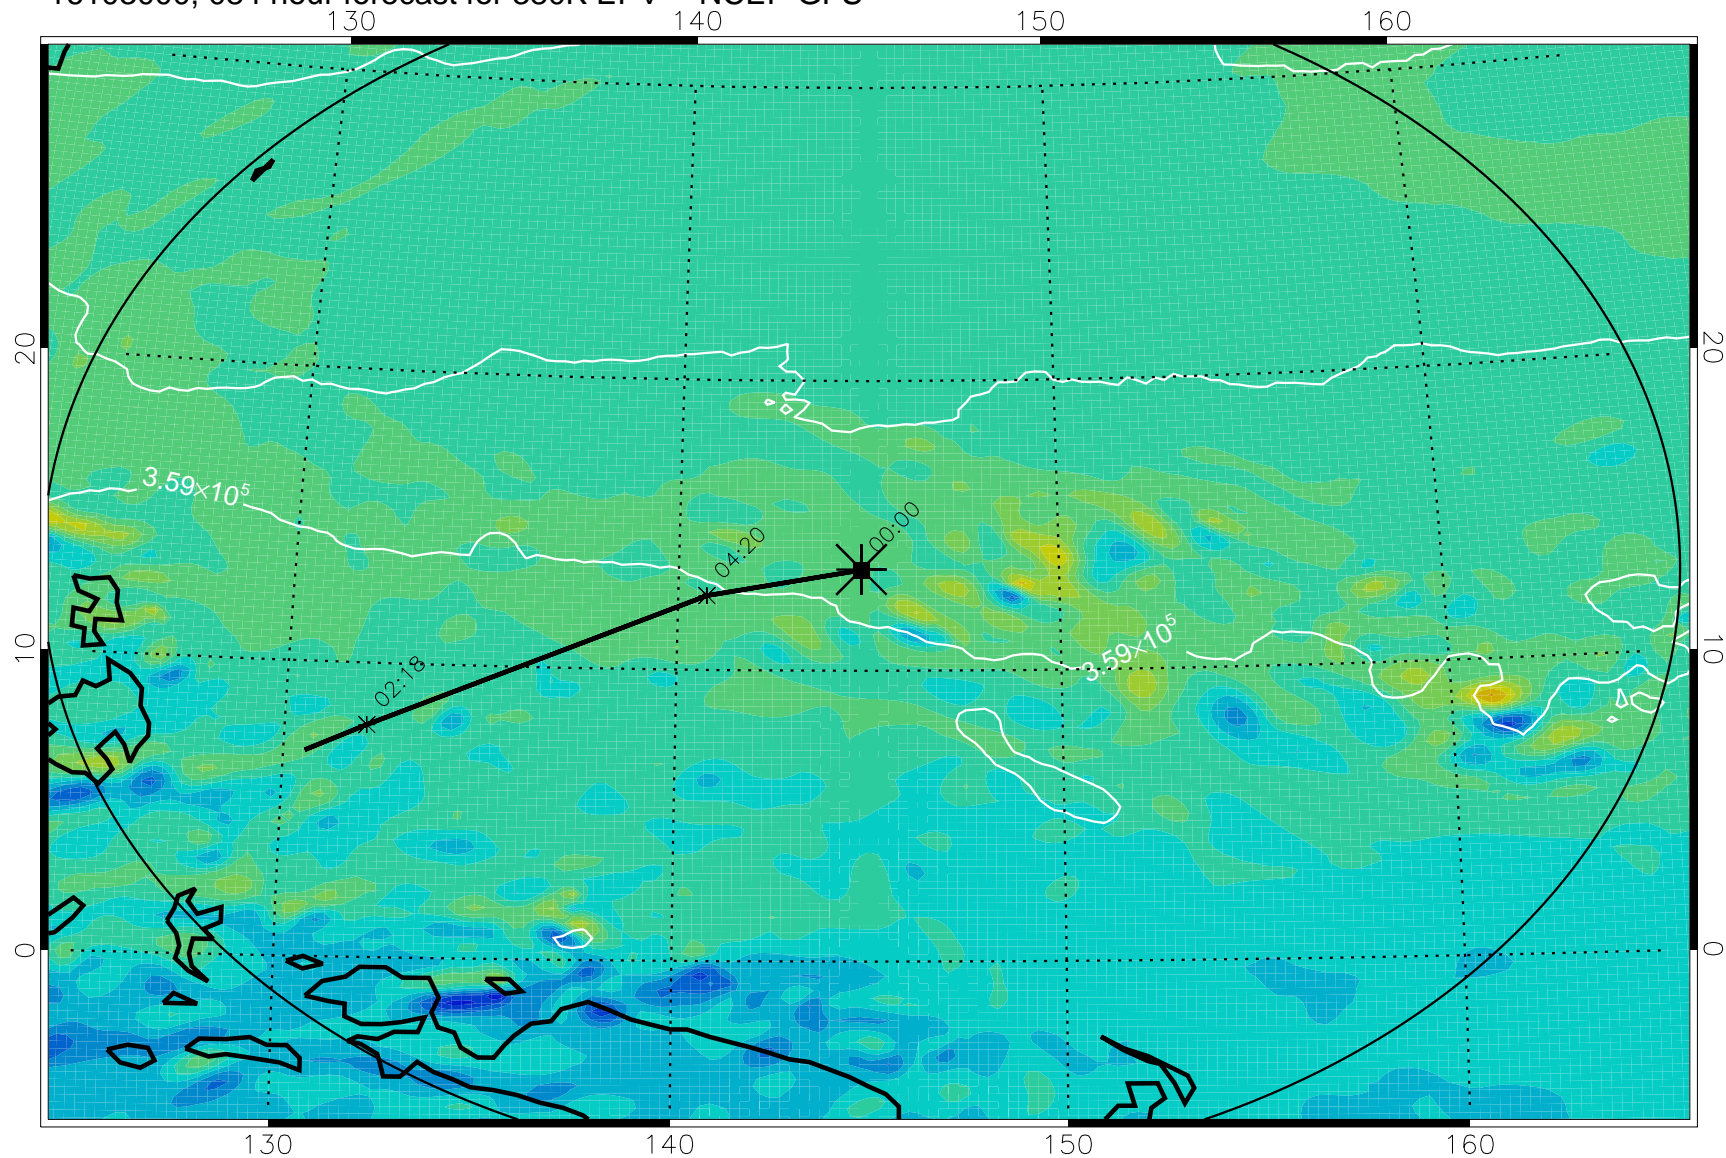

16102906, 066 hour forecast for 380K EPV -- NCEP GFS

380K Montgomery Streamfunction, white

Range ring of 2304 km

16102912, 072 hour forecast for 380K EPV -- NCEP GFS

380K Montgomery Streamfunction, white

Range ring of 2304 km

16102918, 078 hour forecast for 380K EPV -- NCEP GFS

380K Montgomery Streamfunction, white

Range ring of 2304 km

16103000, 084 hour forecast for 380K EPV -- NCEP GFS

380K Montgomery Streamfunction, white

Range ring of 2304 km

16103006, 090 hour forecast for 380K EPV -- NCEP GFS

380K Montgomery Streamfunction, white

Range ring of 2304 km

16103012, 096 hour forecast for 380K EPV -- NCEP GFS

380K Montgomery Streamfunction, white

Range ring of 2304 km

16103018, 102 hour forecast for 380K EPV -- NCEP GFS

380K Montgomery Streamfunction, white

Range ring of 2304 km

16103100, 108 hour forecast for 380K EPV -- NCEP GFS

380K Montgomery Streamfunction, white

Range ring of 2304 km