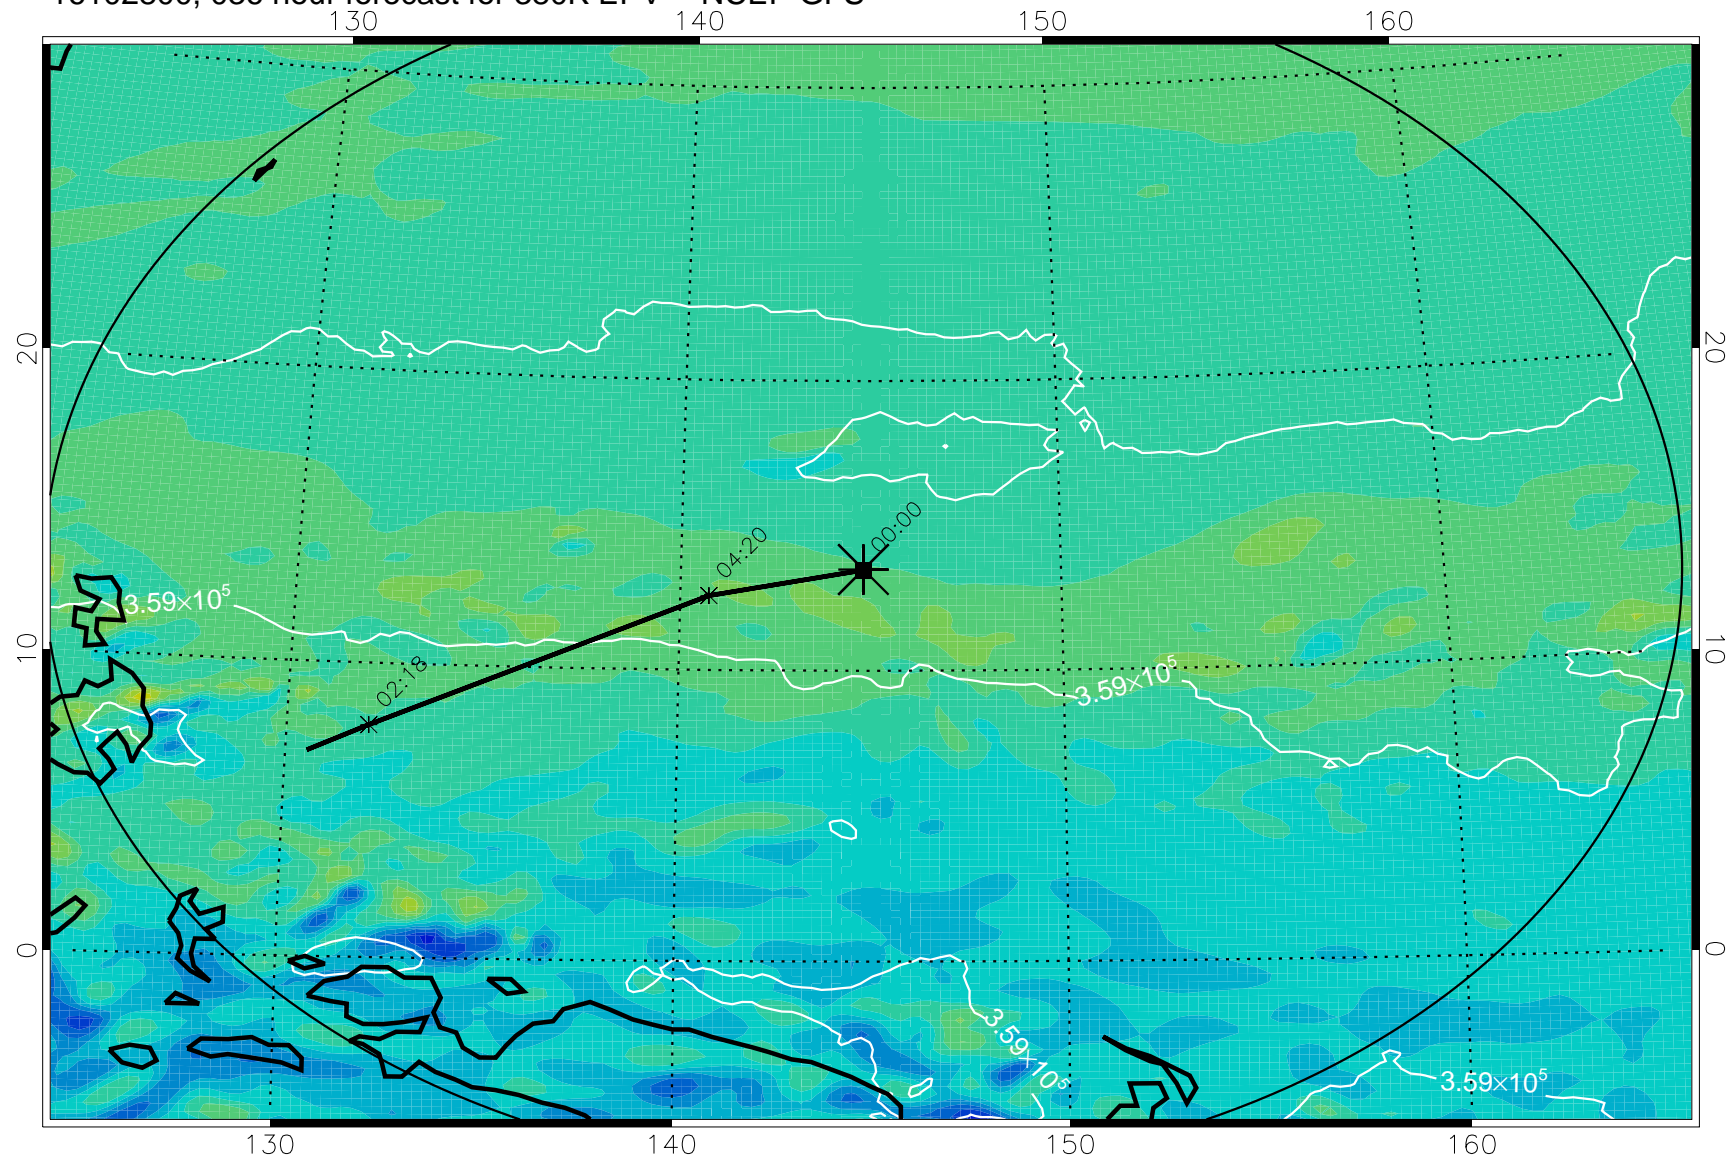

16102706, 018 hour forecast for 380K EPV -- NCEP GFS

380K Montgomery Streamfunction, white

Range ring of 2304 km

16102712, 024 hour forecast for 380K EPV -- NCEP GFS

380K Montgomery Streamfunction, white

Range ring of 2304 km

16102718, 030 hour forecast for 380K EPV -- NCEP GFS

380K Montgomery Streamfunction, white

Range ring of 2304 km

16102800, 036 hour forecast for 380K EPV -- NCEP GFS

380K Montgomery Streamfunction, white

Range ring of 2304 km

16102806, 042 hour forecast for 380K EPV -- NCEP GFS

380K Montgomery Streamfunction, white

Range ring of 2304 km

16102812, 048 hour forecast for 380K EPV -- NCEP GFS

380K Montgomery Streamfunction, white

Range ring of 2304 km

16102818, 054 hour forecast for 380K EPV -- NCEP GFS

380K Montgomery Streamfunction, white

Range ring of 2304 km

16102900, 060 hour forecast for 380K EPV -- NCEP GFS

380K Montgomery Streamfunction, white

Range ring of 2304 km