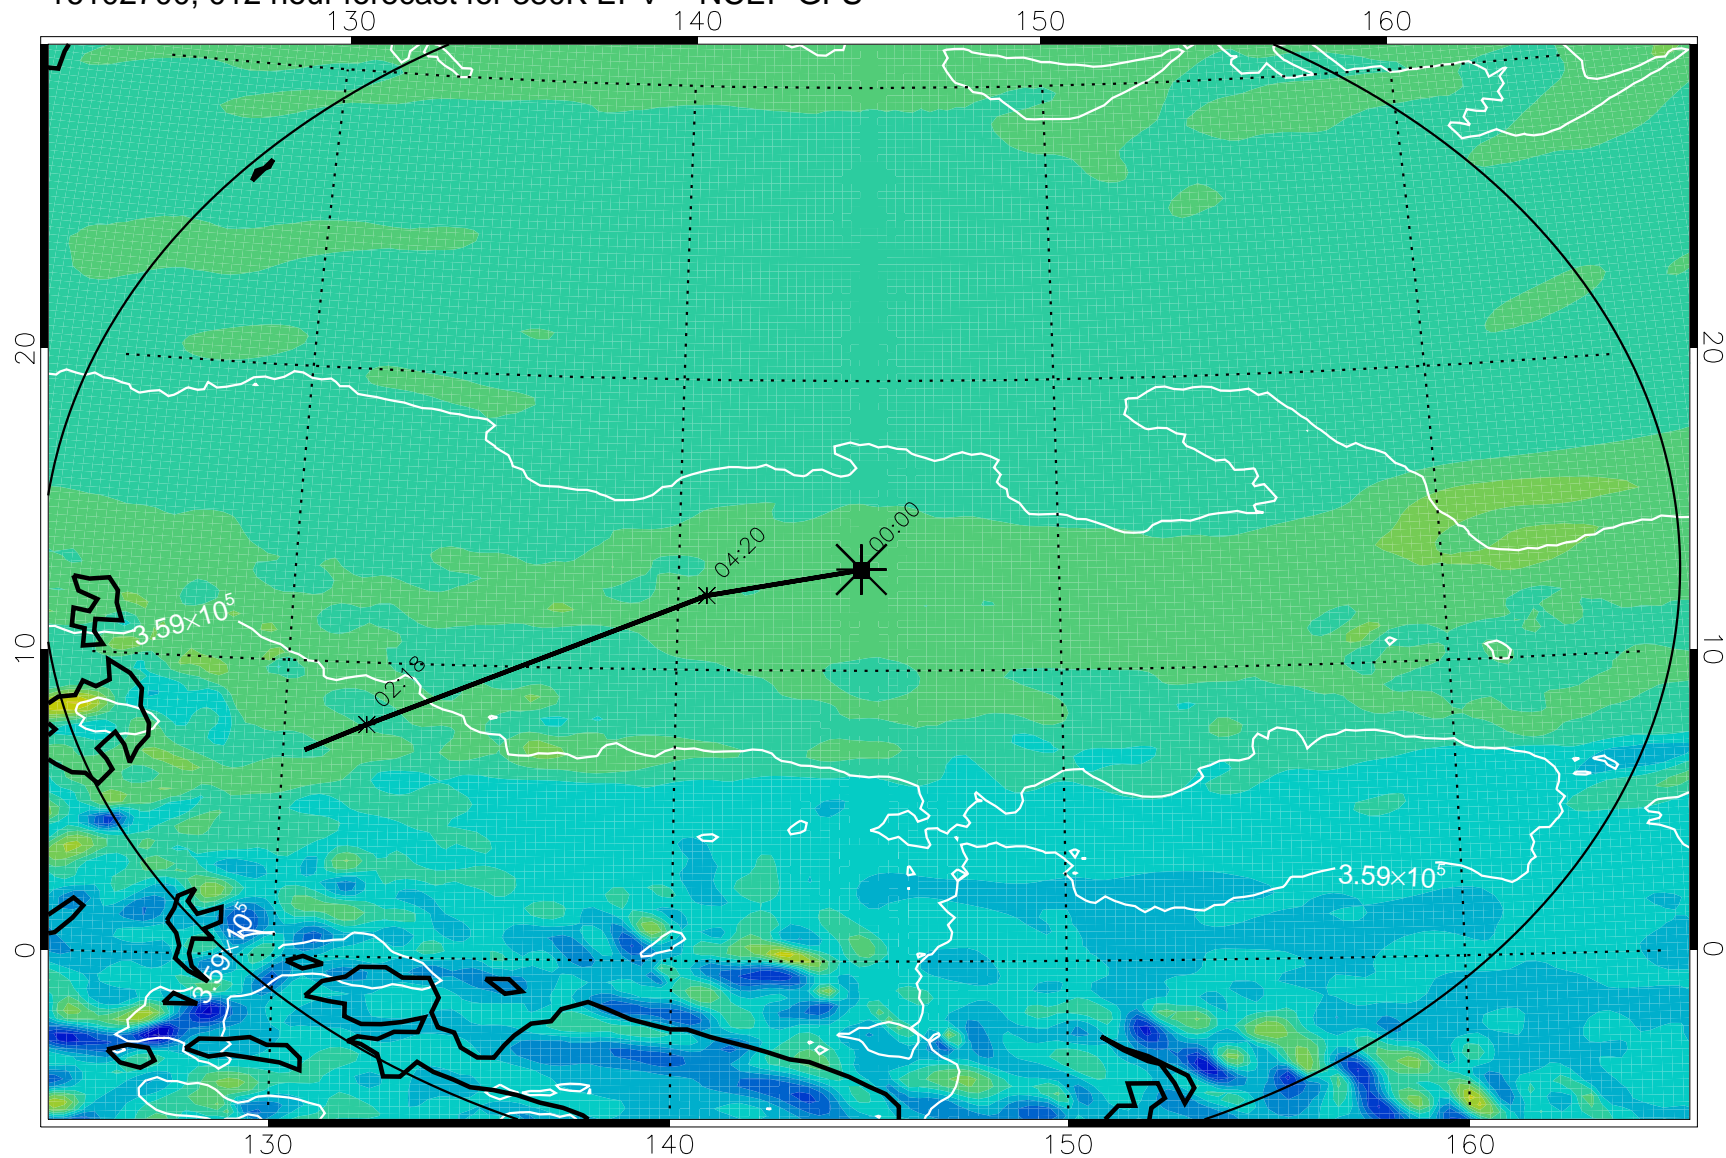

16102618, 006 hour forecast for 380K EPV -- NCEP GFS

380K Montgomery Streamfunction, white

Range ring of 2304 km

16102700, 012 hour forecast for 380K EPV -- NCEP GFS

380K Montgomery Streamfunction, white

Range ring of 2304 km

16102706, 018 hour forecast for 380K EPV -- NCEP GFS

380K Montgomery Streamfunction, white

Range ring of 2304 km

16102712, 024 hour forecast for 380K EPV -- NCEP GFS

380K Montgomery Streamfunction, white

Range ring of 2304 km

16102718, 030 hour forecast for 380K EPV -- NCEP GFS

380K Montgomery Streamfunction, white

Range ring of 2304 km

16102800, 036 hour forecast for 380K EPV -- NCEP GFS

380K Montgomery Streamfunction, white

Range ring of 2304 km

16102806, 042 hour forecast for 380K EPV -- NCEP GFS

380K Montgomery Streamfunction, white

Range ring of 2304 km

16102812, 048 hour forecast for 380K EPV -- NCEP GFS

380K Montgomery Streamfunction, white

Range ring of 2304 km