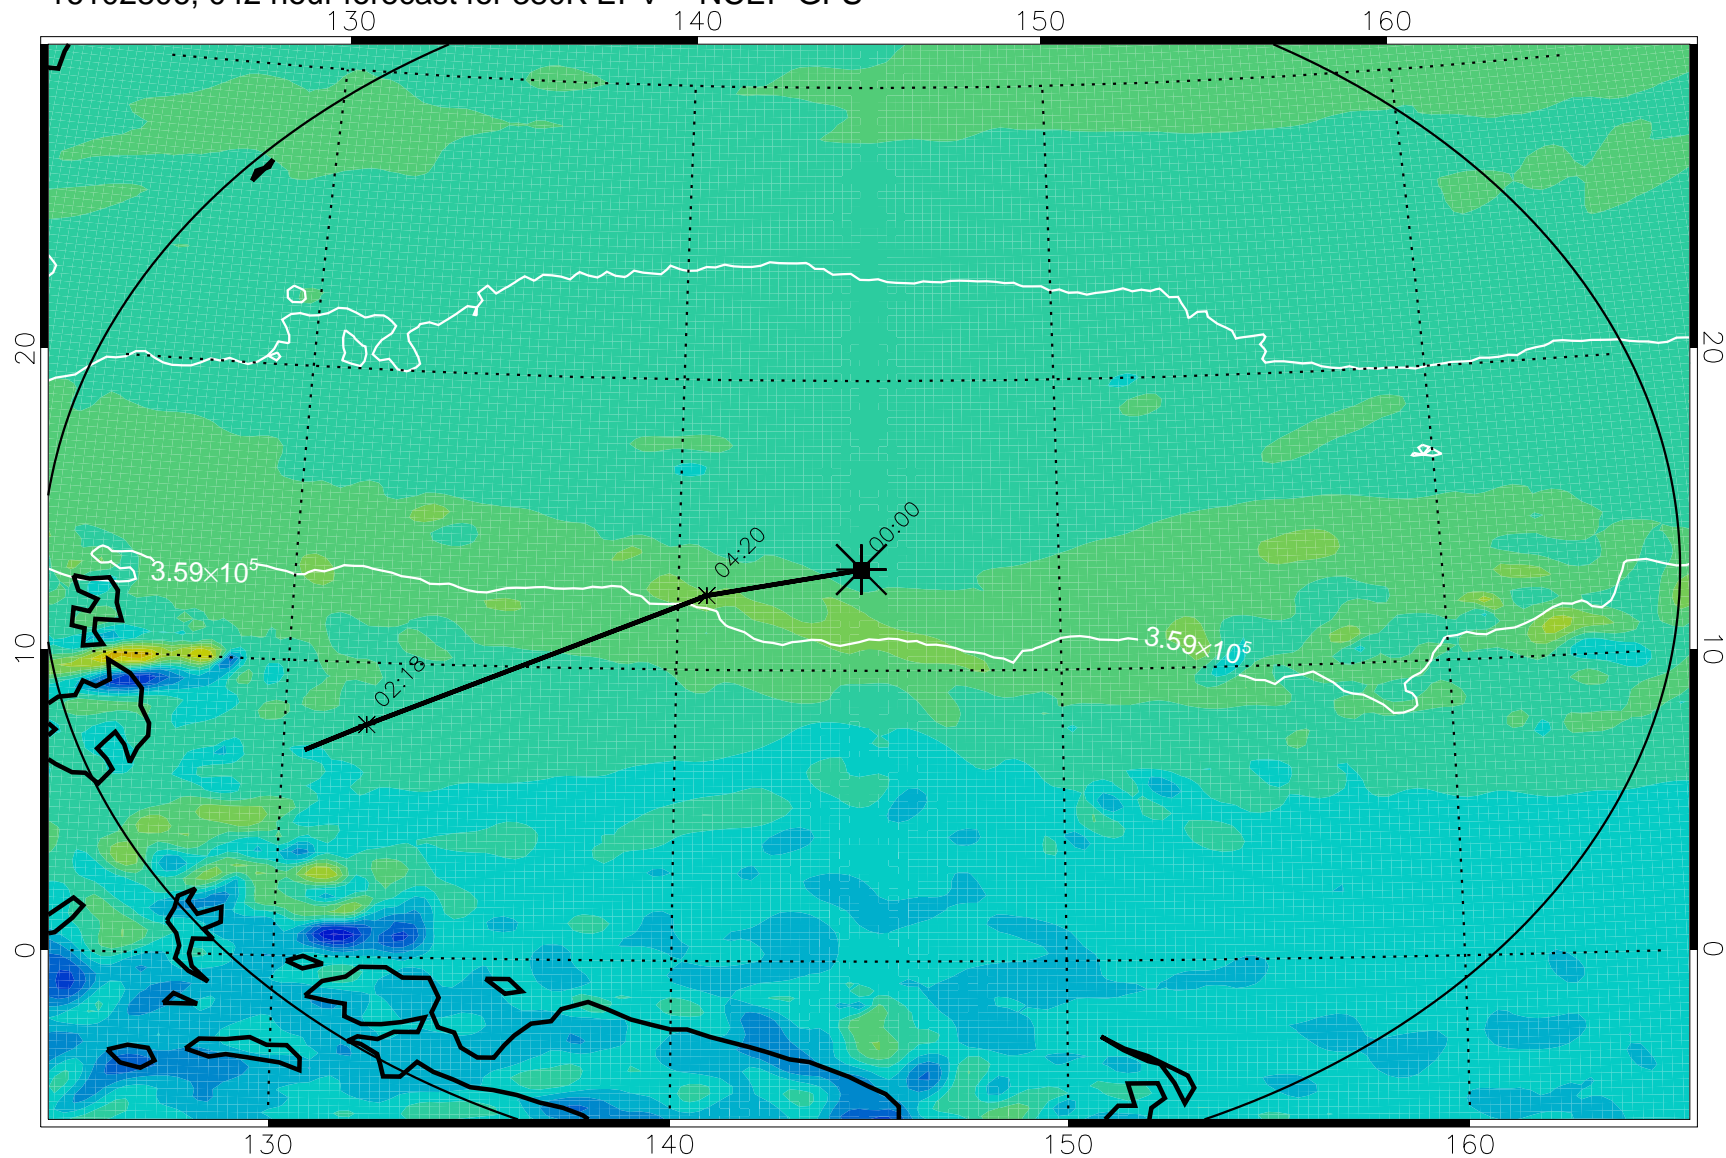

16102718, 030 hour forecast for 380K EPV -- NCEP GFS

380K Montgomery Streamfunction, white

Range ring of 2304 km

16102800, 036 hour forecast for 380K EPV -- NCEP GFS

380K Montgomery Streamfunction, white

Range ring of 2304 km

16102806, 042 hour forecast for 380K EPV -- NCEP GFS

380K Montgomery Streamfunction, white

Range ring of 2304 km

16102812, 048 hour forecast for 380K EPV -- NCEP GFS

380K Montgomery Streamfunction, white

Range ring of 2304 km

16102818, 054 hour forecast for 380K EPV -- NCEP GFS

380K Montgomery Streamfunction, white

Range ring of 2304 km

16102900, 060 hour forecast for 380K EPV -- NCEP GFS

380K Montgomery Streamfunction, white

Range ring of 2304 km

16102918, 078 hour forecast for 380K EPV -- NCEP GFS

380K Montgomery Streamfunction, white

Range ring of 2304 km

16103000, 084 hour forecast for 380K EPV -- NCEP GFS

380K Montgomery Streamfunction, white

Range ring of 2304 km