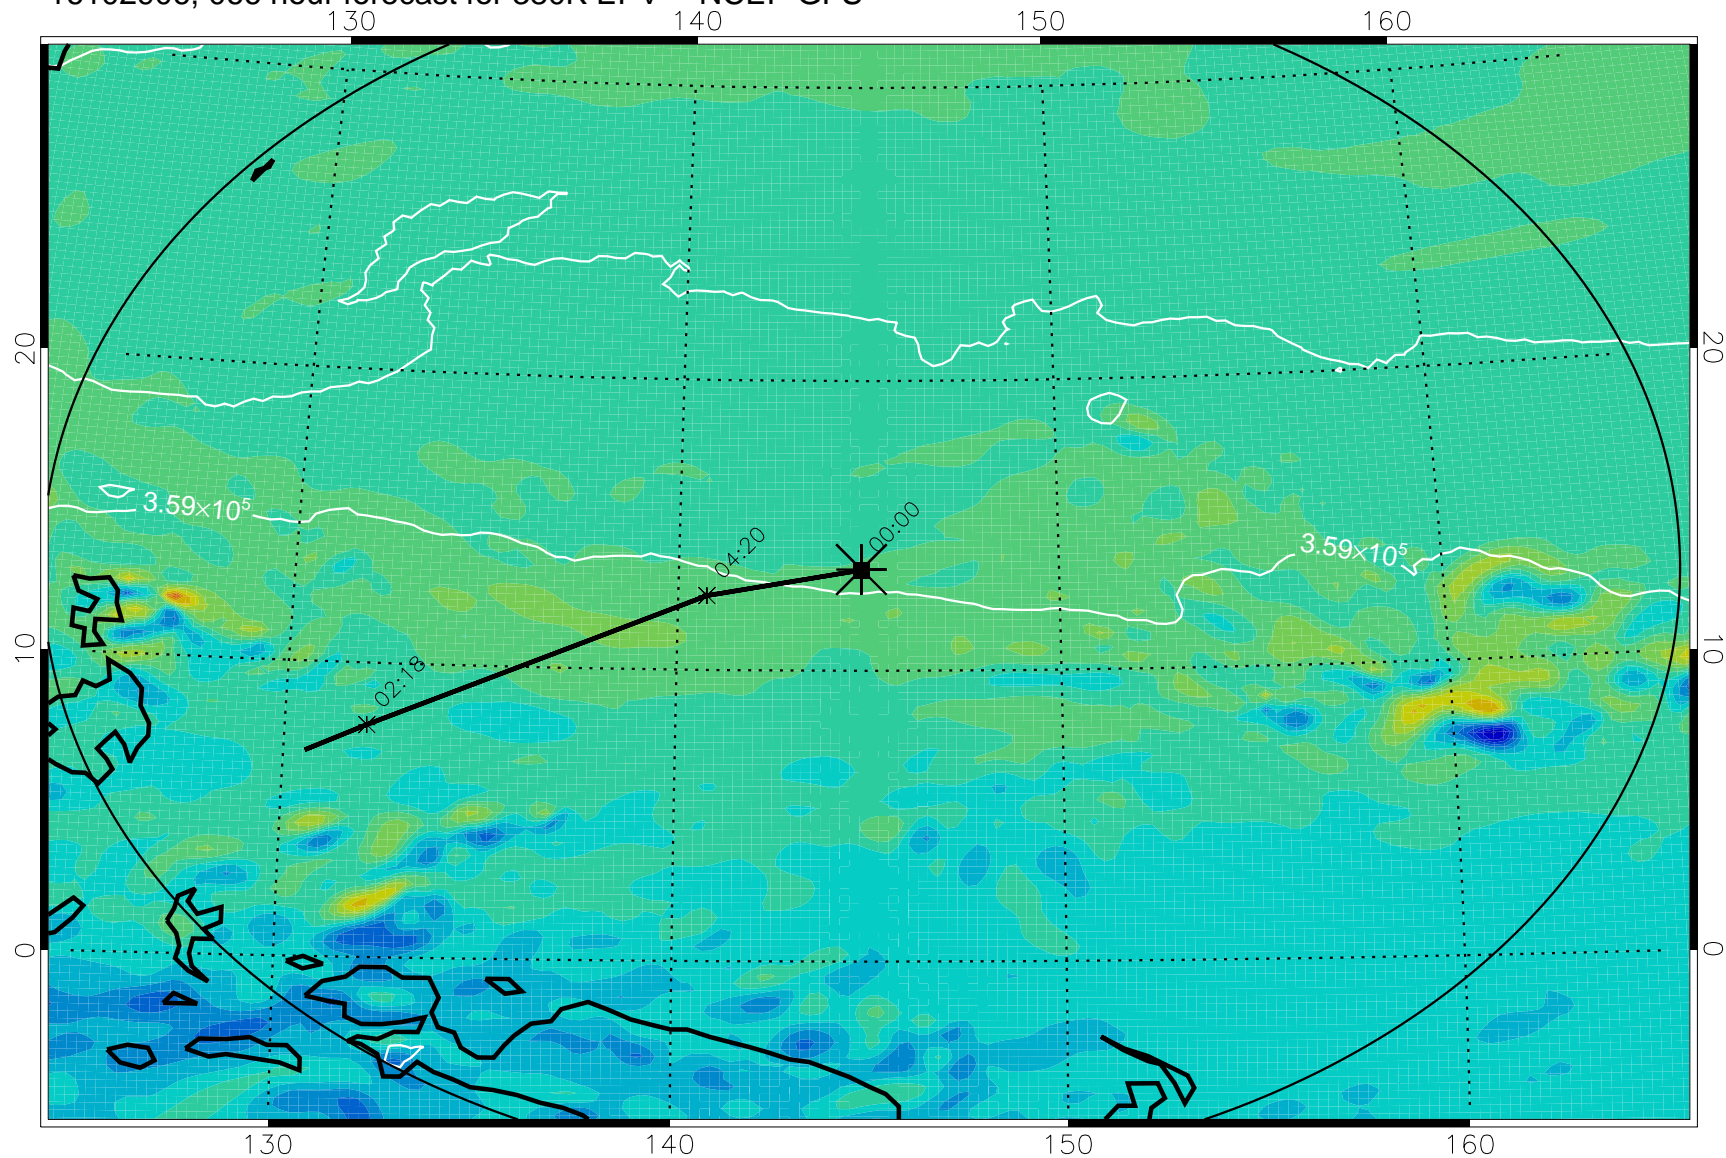

16102806, 042 hour forecast for 380K EPV -- NCEP GFS

380K Montgomery Streamfunction, white

Range ring of 2304 km

16102812, 048 hour forecast for 380K EPV -- NCEP GFS

380K Montgomery Streamfunction, white

Range ring of 2304 km

16102818, 054 hour forecast for 380K EPV -- NCEP GFS

380K Montgomery Streamfunction, white

Range ring of 2304 km

16102900, 060 hour forecast for 380K EPV -- NCEP GFS

380K Montgomery Streamfunction, white

Range ring of 2304 km

16102906, 066 hour forecast for 380K EPV -- NCEP GFS

380K Montgomery Streamfunction, white

Range ring of 2304 km

16102912, 072 hour forecast for 380K EPV -- NCEP GFS

380K Montgomery Streamfunction, white

Range ring of 2304 km

16102918, 078 hour forecast for 380K EPV -- NCEP GFS

380K Montgomery Streamfunction, white

Range ring of 2304 km

16103000, 084 hour forecast for 380K EPV -- NCEP GFS

380K Montgomery Streamfunction, white

Range ring of 2304 km