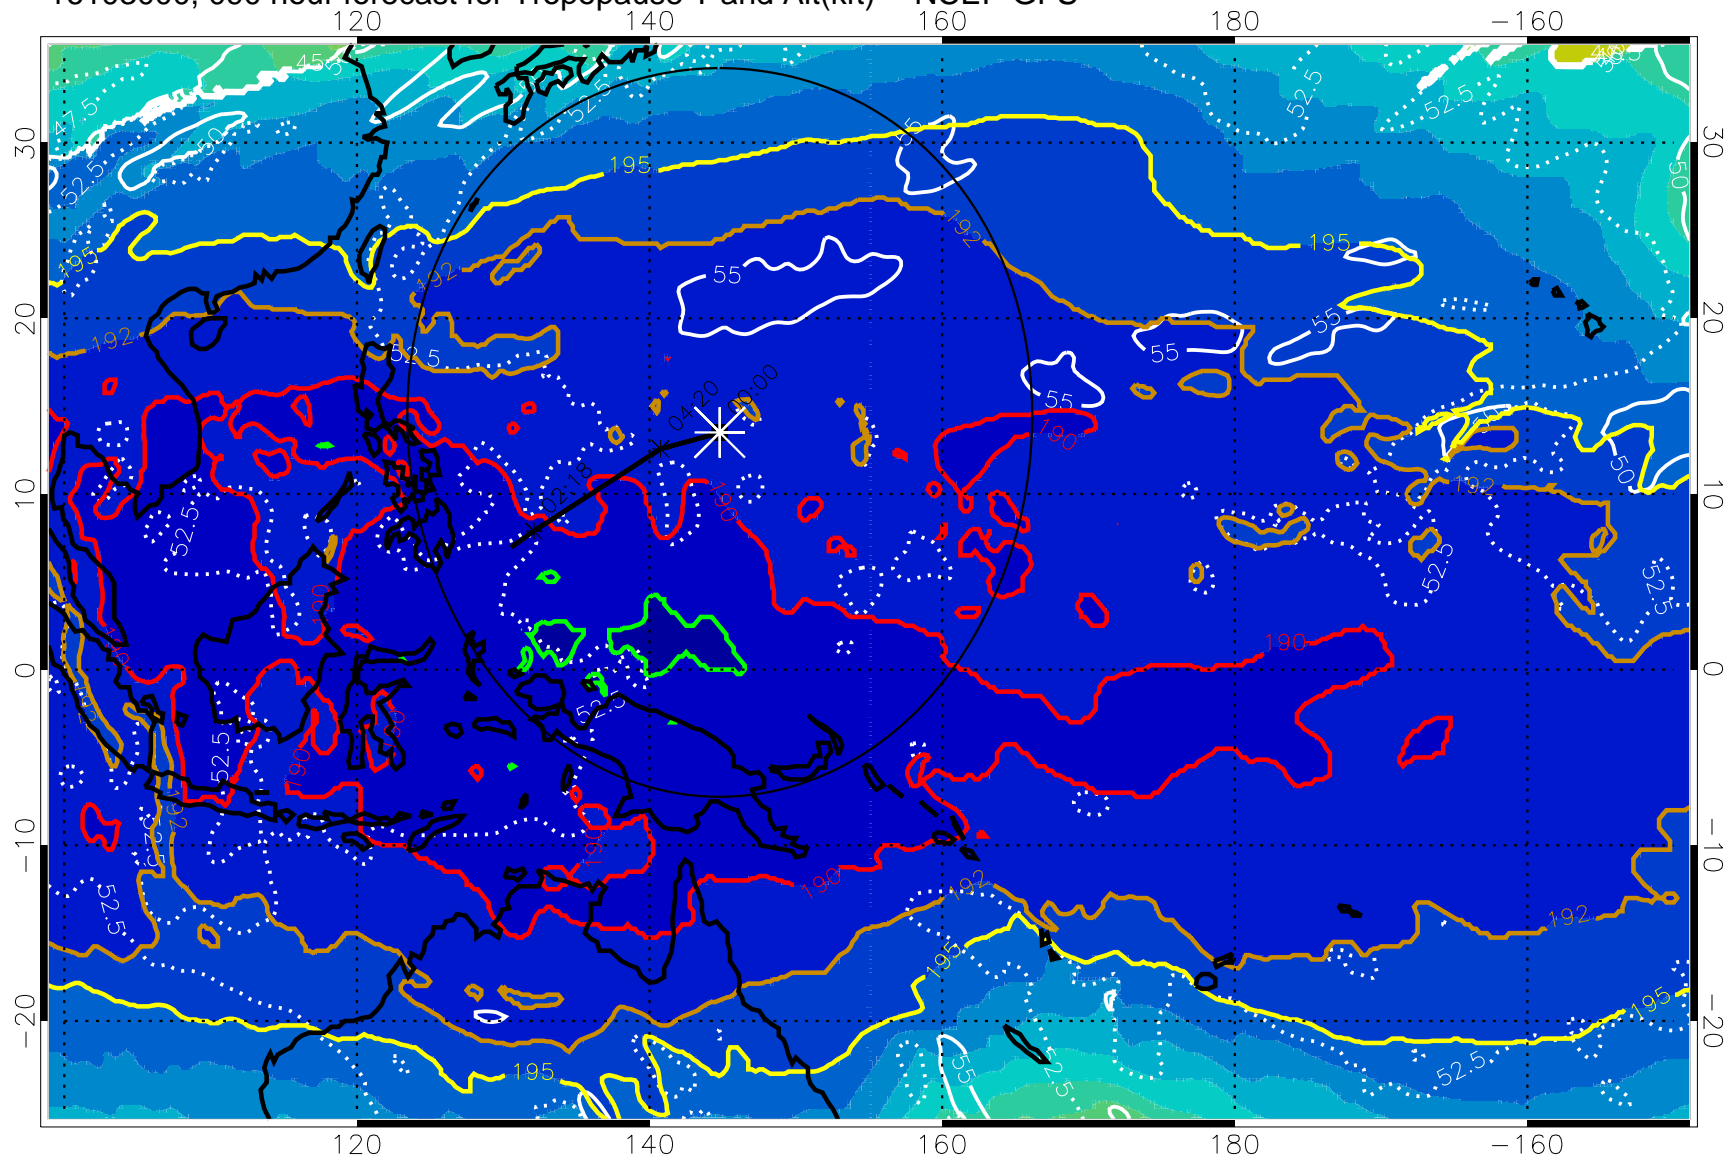

Tropopause Altitude in kft (white)

192.5K Isotherm 195K Isotherm
187.5K Isotherm 190K Isotherm

Range ring of 2304 km

16102918, 084 hour forecast for Tropopause T and Alt(kft) -- NCEP GFS

190 200 210 220 230
Tropopause T, K

Tropopause Altitude in kft (white)

192.5K Isotherm 195K Isotherm
187.5K Isotherm 190K Isotherm

Range ring of 2304 km

16103000, 090 hour forecast for Tropopause T and Alt(kft) -- NCEP GFS

190 200 210 220 230