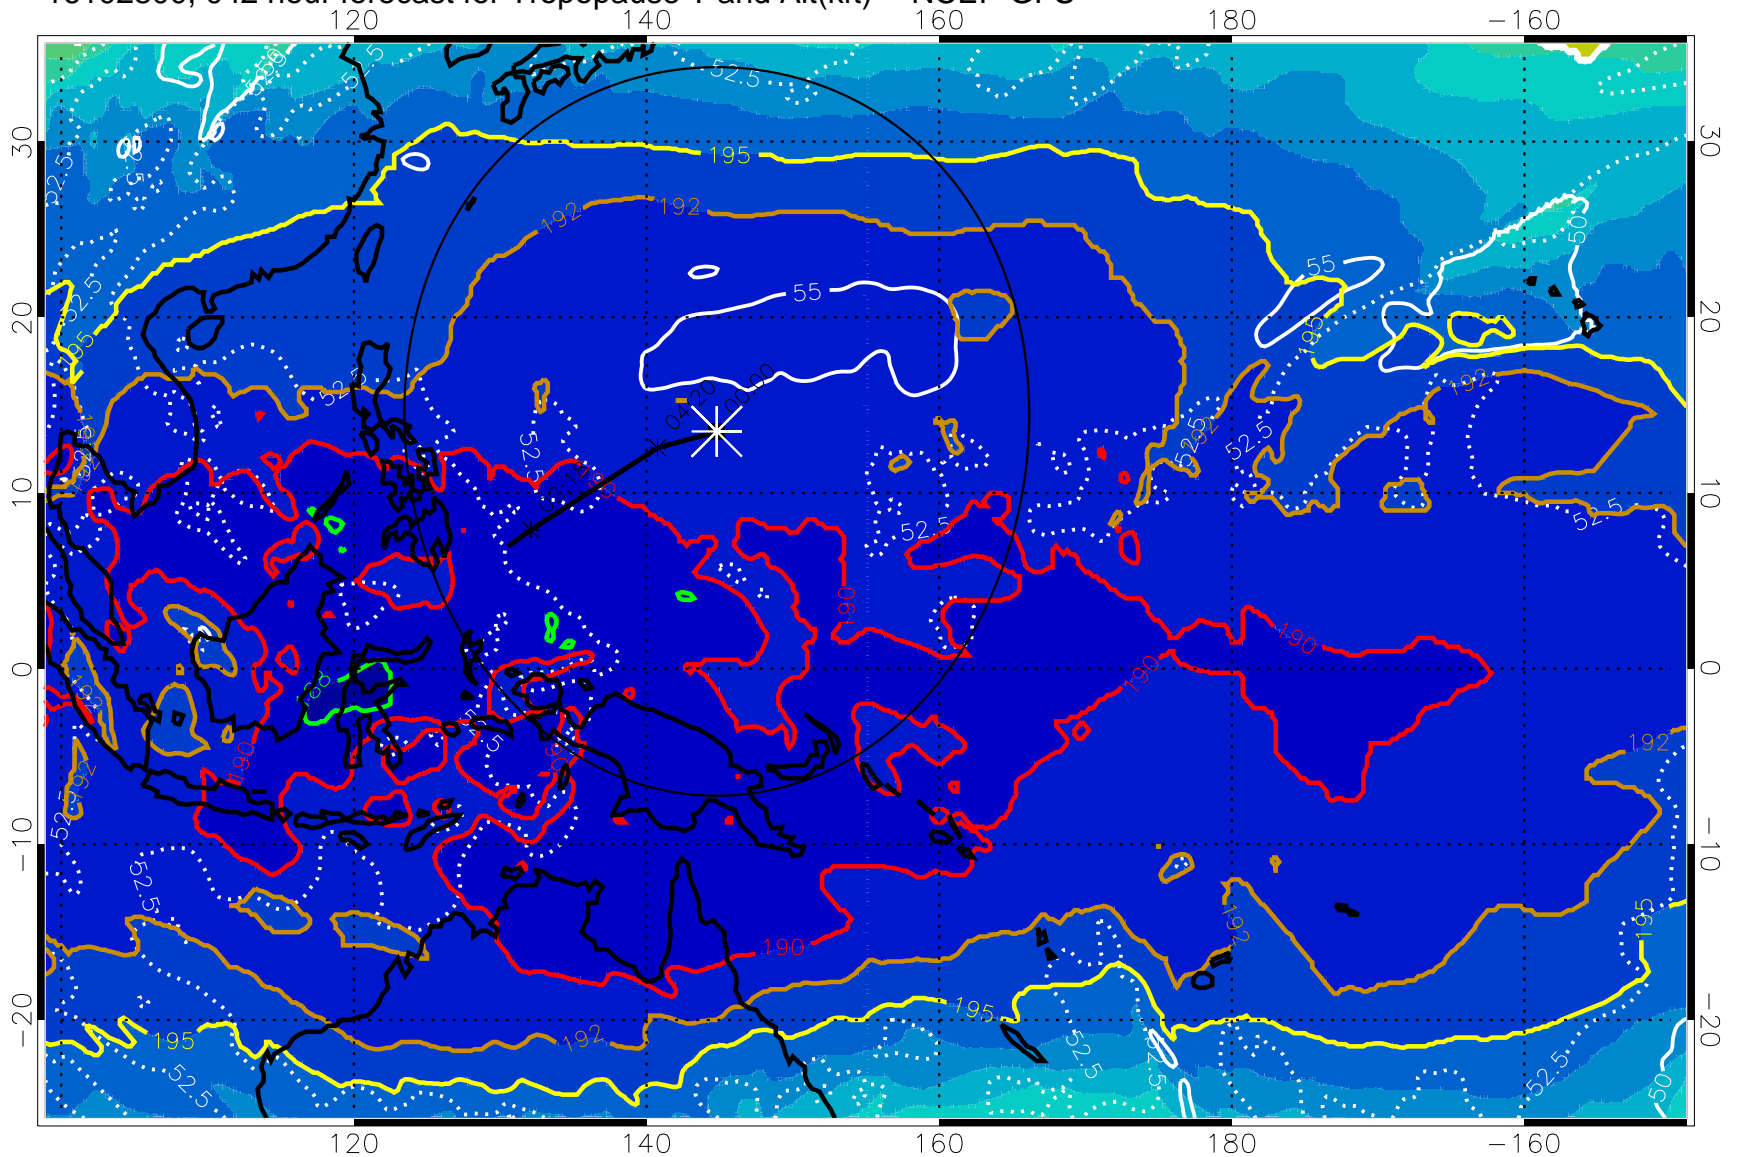

16102712, 030 hour forecast for Tropopause T and Alt(kft) -- NCEP GFS

Tropopause Altitude in kft (white)

192.5K Isotherm 195K Isotherm
187.5K Isotherm 190K Isotherm

Range ring of 2304 km

16102718, 036 hour forecast for Tropopause T and Alt(kft) -- NCEP GFS

190 200 210 220 230
Tropopause T, K

Tropopause Altitude in kft (white)

192.5K Isotherm 195K Isotherm
187.5K Isotherm 190K Isotherm

Range ring of 2304 km

16102800, 042 hour forecast for Tropopause T and Alt(kft) -- NCEP GFS