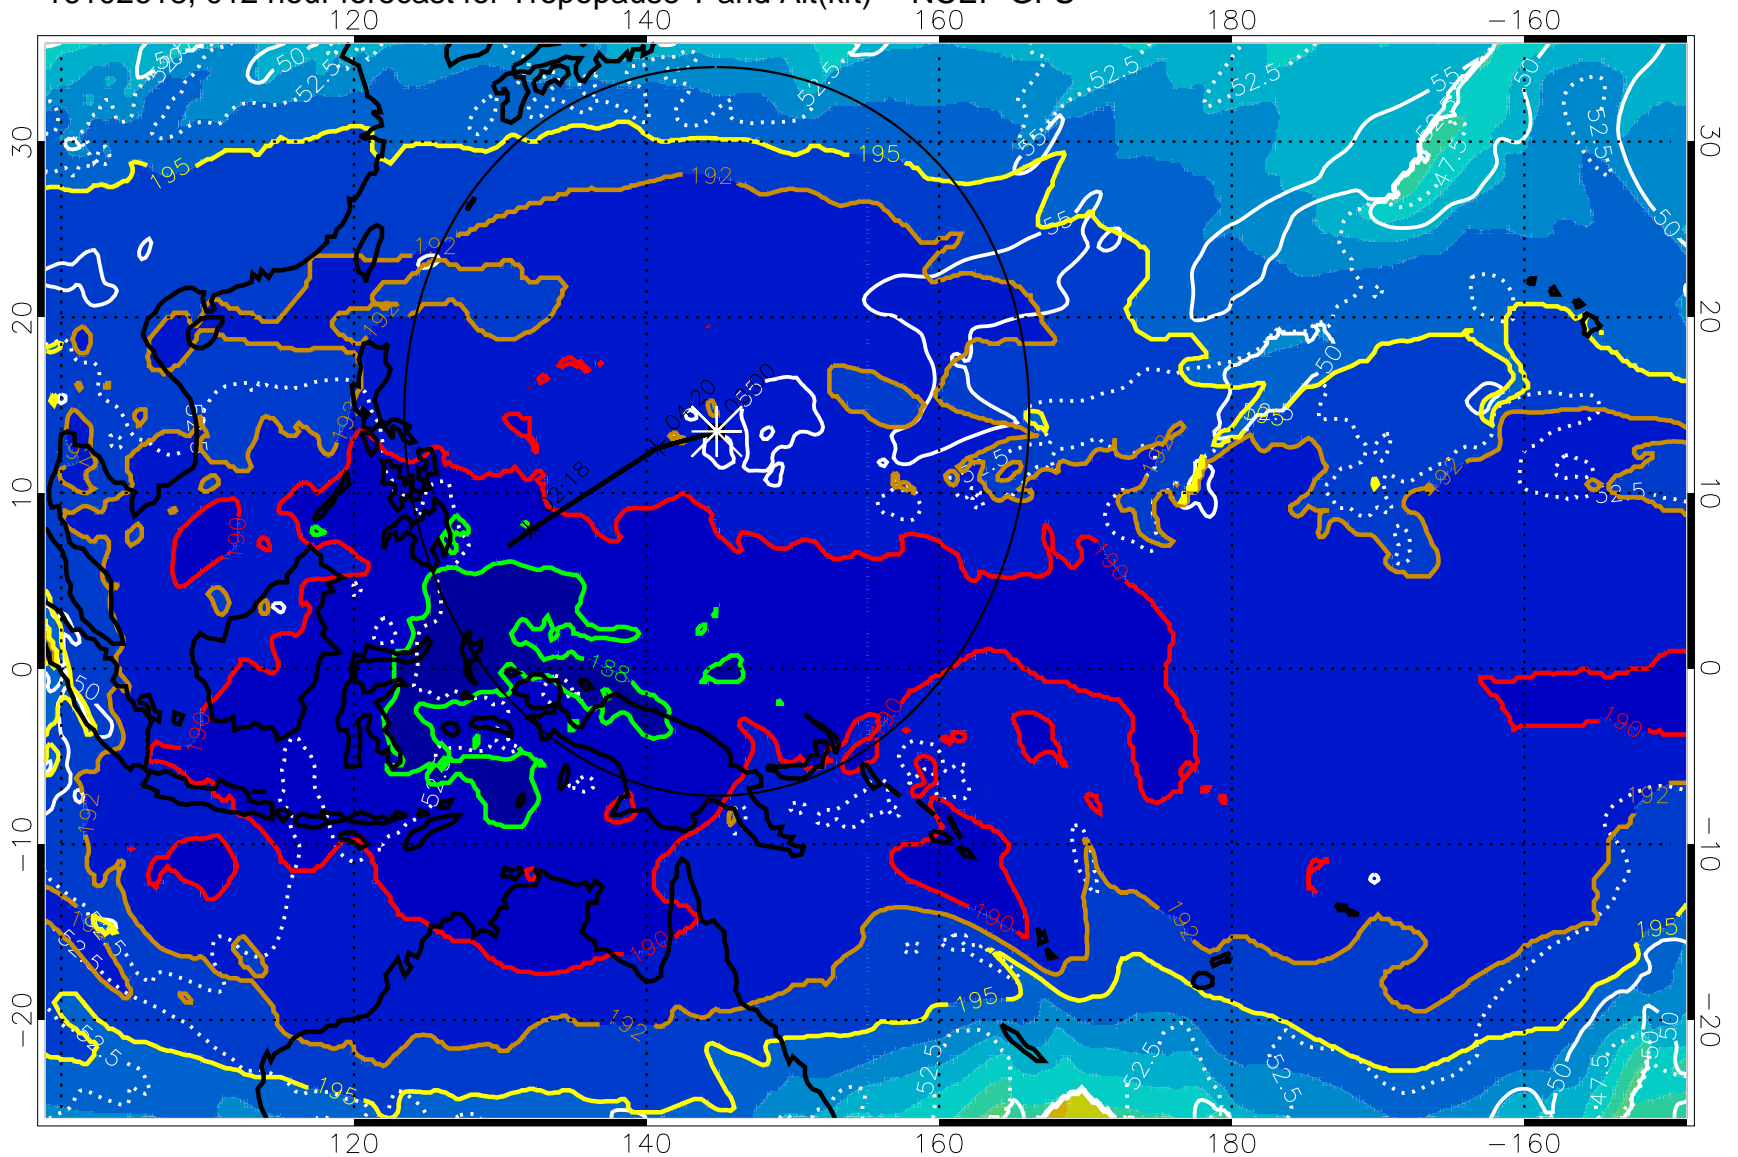

16102612, 006 hour forecast for Tropopause T and Alt(kft) -- NCEP GFS

190 200 210 220 230
Tropopause T, K

Tropopause Altitude in kft (white)

192.5K Isotherm 195K Isotherm
187.5K Isotherm 190K Isotherm

Range ring of 2304 km

16102618, 012 hour forecast for Tropopause T and Alt(kft) -- NCEP GFS

190 200 210 220 230

Tropopause T, K

Tropopause Altitude in kft (white)

192.5K Isotherm 195K Isotherm

187.5K Isotherm 190K Isotherm

Range ring of 2304 km