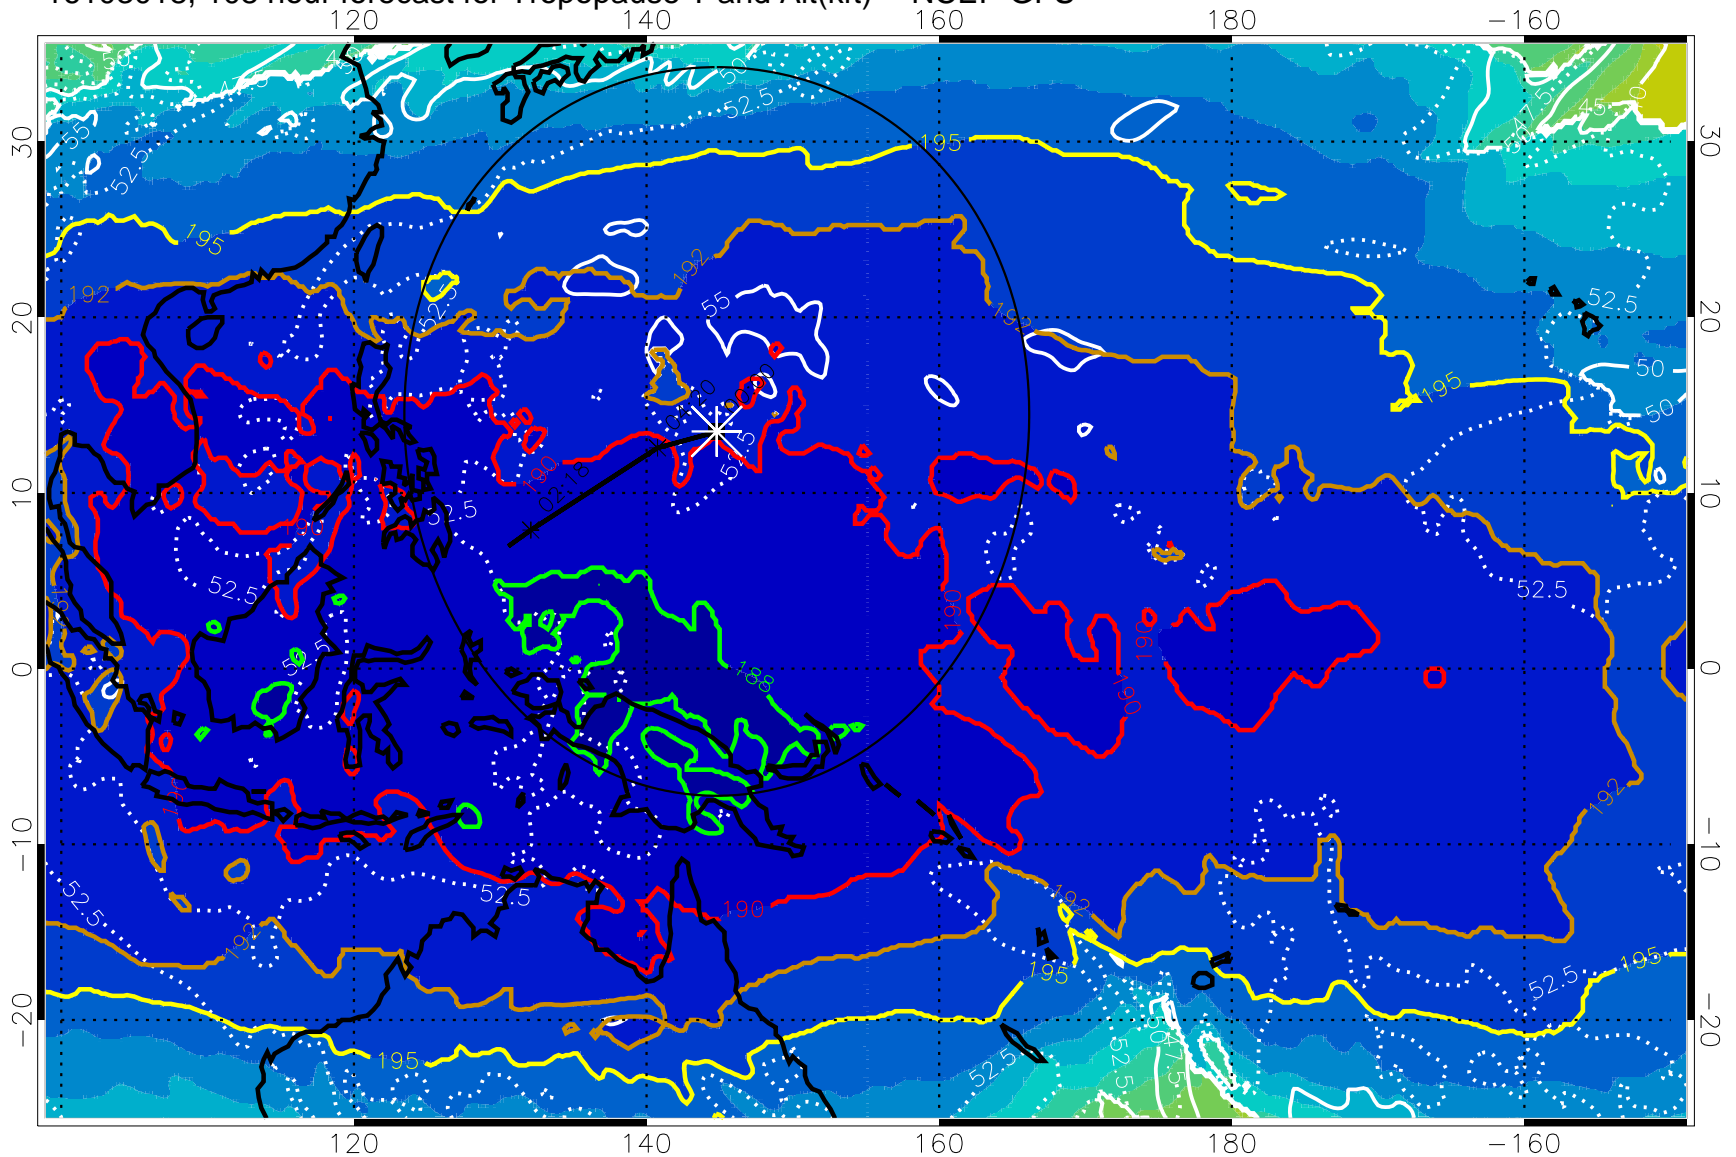

Tropopause Altitude in kft (white)

192.5K Isotherm 195K Isotherm
187.5K Isotherm 190K Isotherm

Range ring of 2304 km

16103012, 102 hour forecast for Tropopause T and Alt(kft) -- NCEP GFS

190 200 210 220 230
Tropopause T, K

Tropopause Altitude in kft (white)

192.5K Isotherm 195K Isotherm
187.5K Isotherm 190K Isotherm

Range ring of 2304 km

16103018, 108 hour forecast for Tropopause T and Alt(kft) -- NCEP GFS

190 200 210 220 230
Tropopause T, K