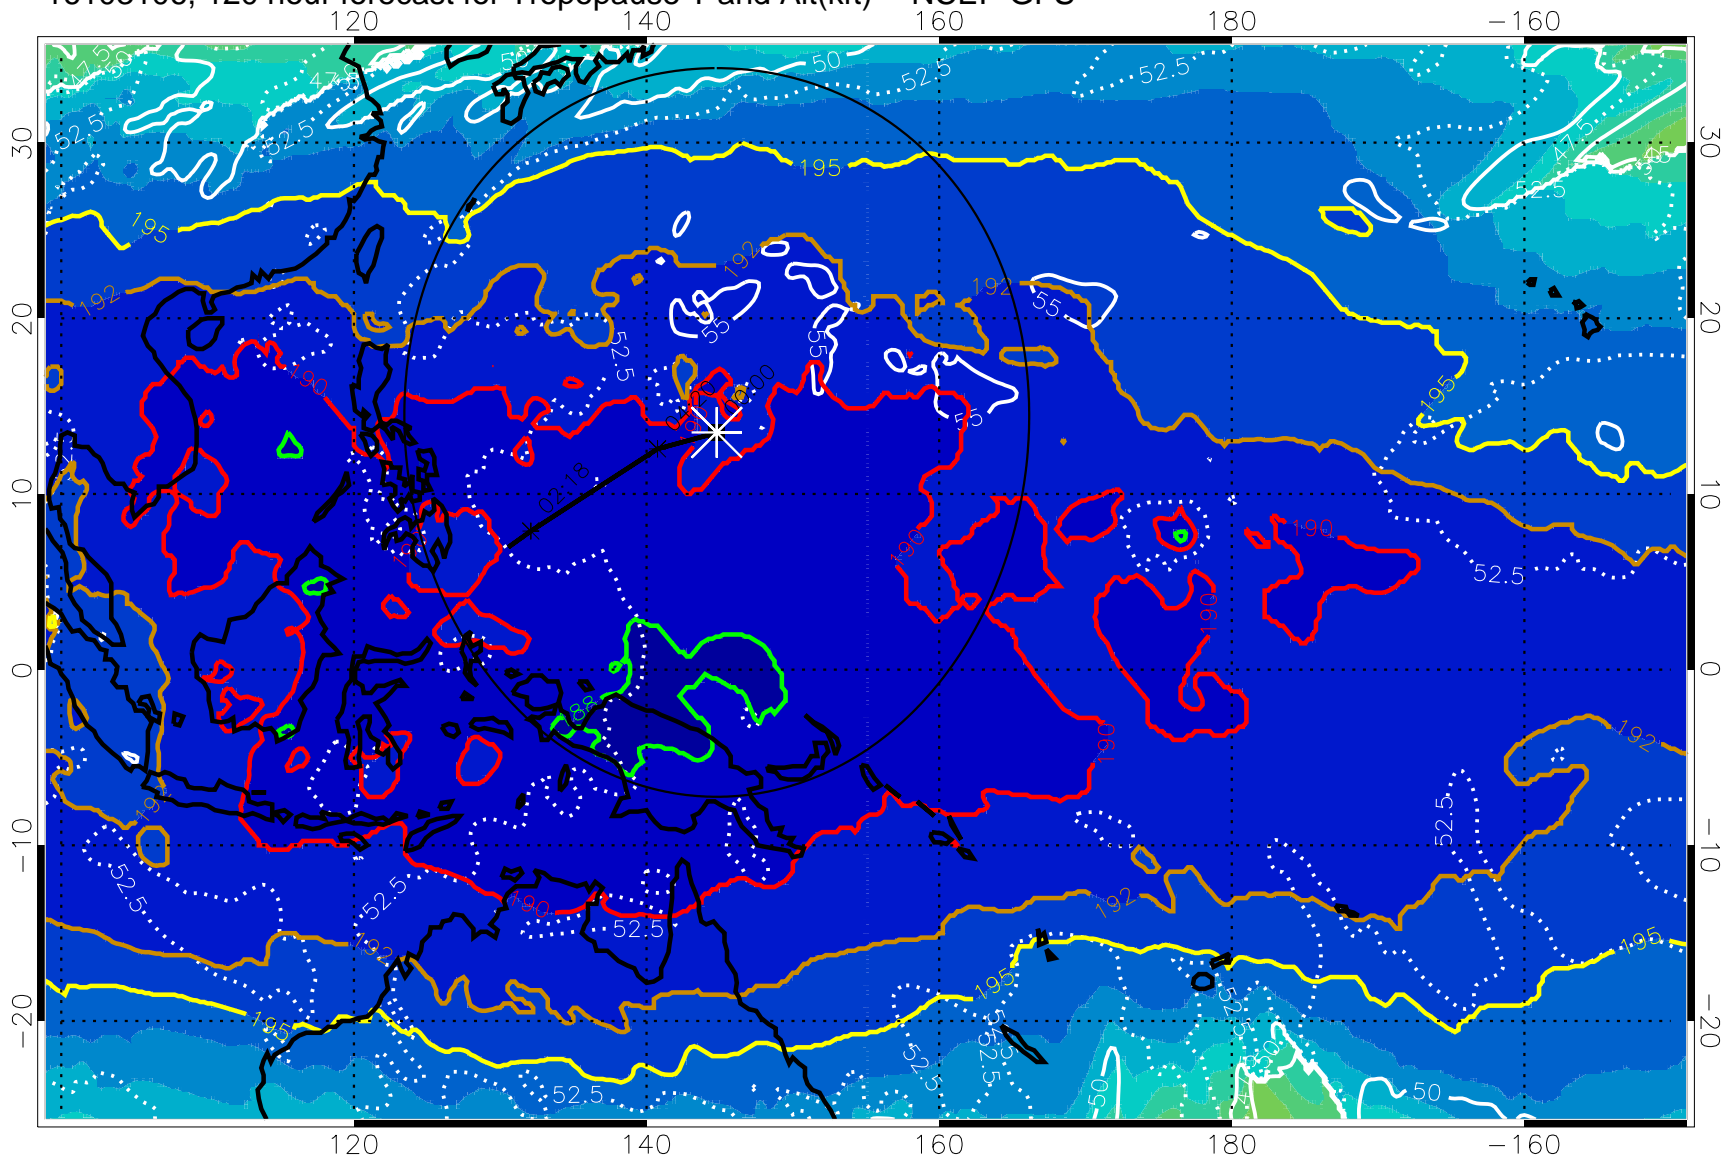

Tropopause Altitude in kft (white)

192.5K Isotherm 195K Isotherm
187.5K Isotherm 190K Isotherm

Range ring of 2304 km

16103100, 114 hour forecast for Tropopause T and Alt(kft) -- NCEP GFS

190 200 210 220 230
Tropopause T, K

Tropopause Altitude in kft (white)

192.5K Isotherm 195K Isotherm
187.5K Isotherm 190K Isotherm

Range ring of 2304 km

16103106, 120 hour forecast for Tropopause T and Alt(kft) -- NCEP GFS

190 200 210 220 230
Tropopause T, K