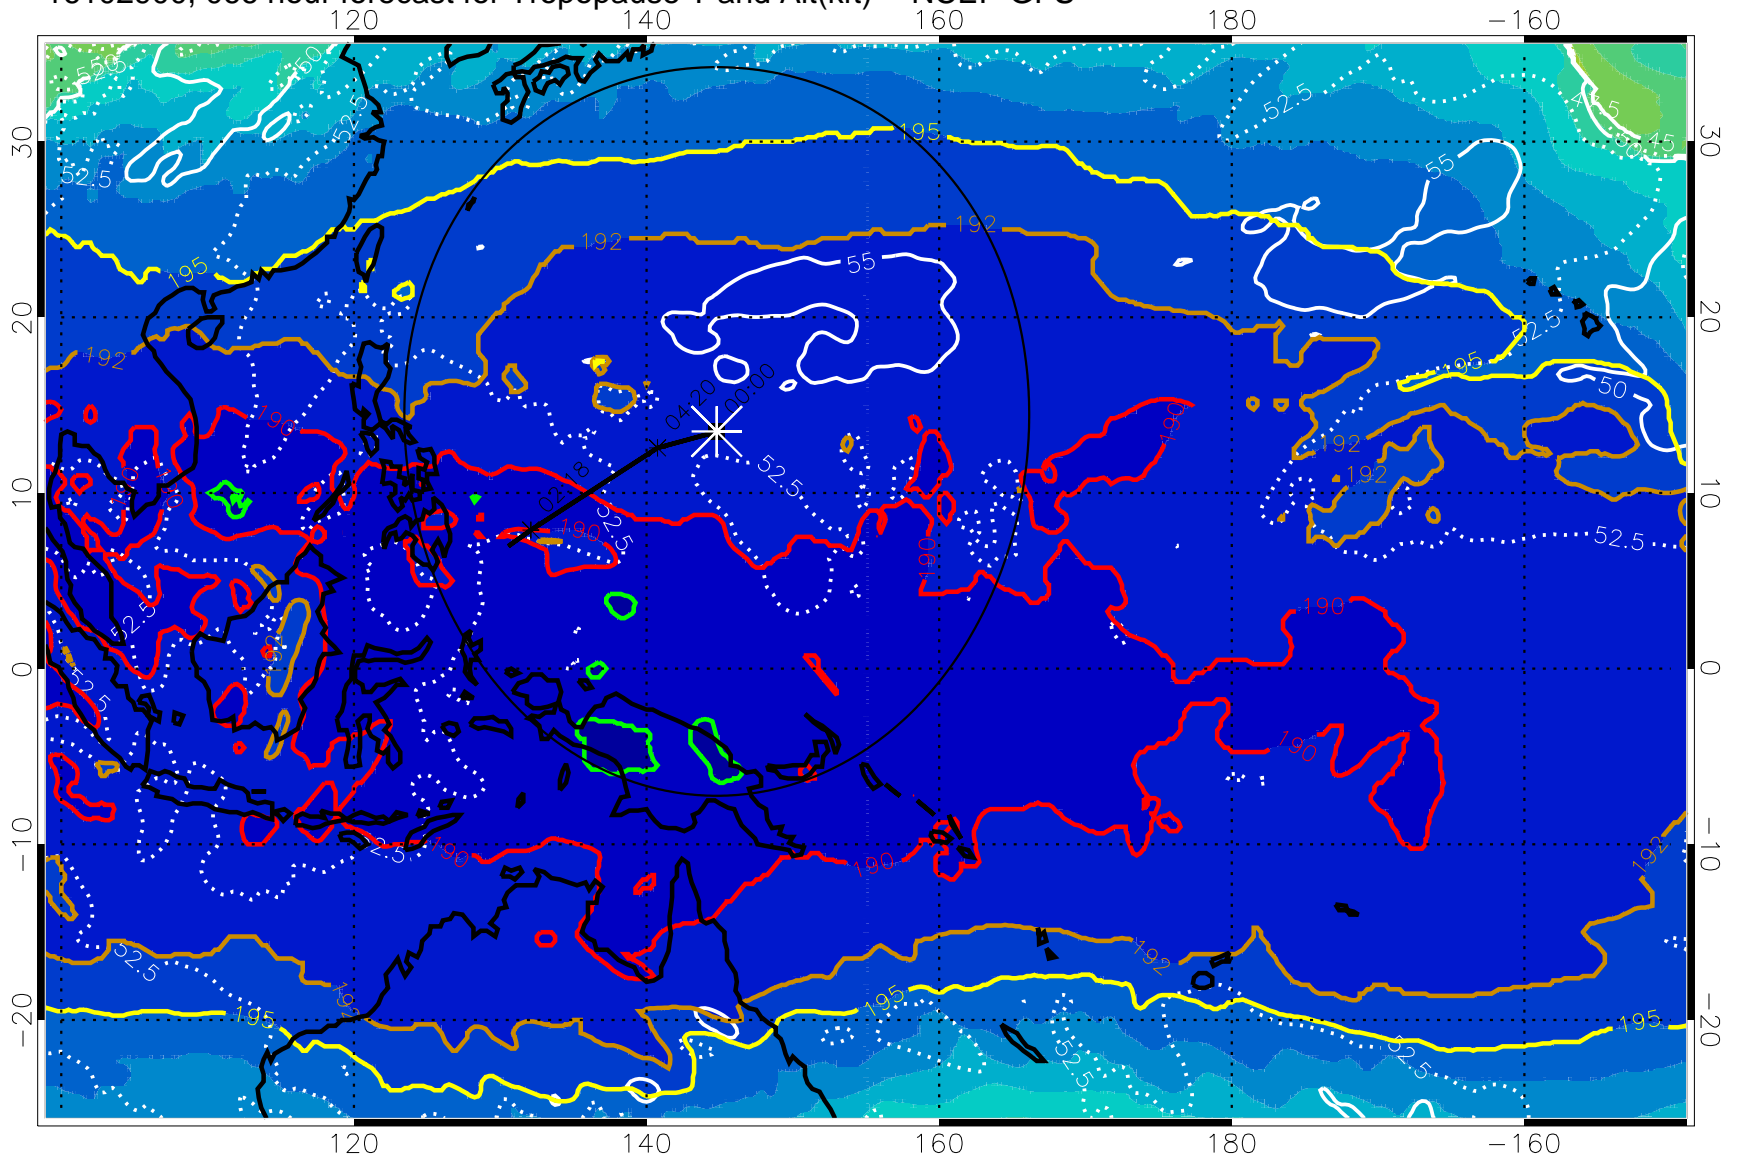

190 200 210 220 230

Tropopause T, K

Tropopause Altitude in kft (white)

192.5K Isotherm 195K Isotherm
187.5K Isotherm 190K Isotherm

Range ring of 2304 km

16102818, 060 hour forecast for Tropopause T and Alt(kft) -- NCEP GFS

190 200 210 220 230
Tropopause T, K

Tropopause Altitude in kft (white)

192.5K Isotherm 195K Isotherm
187.5K Isotherm 190K Isotherm

Range ring of 2304 km

16102900, 066 hour forecast for Tropopause T and Alt(kft) -- NCEP GFS