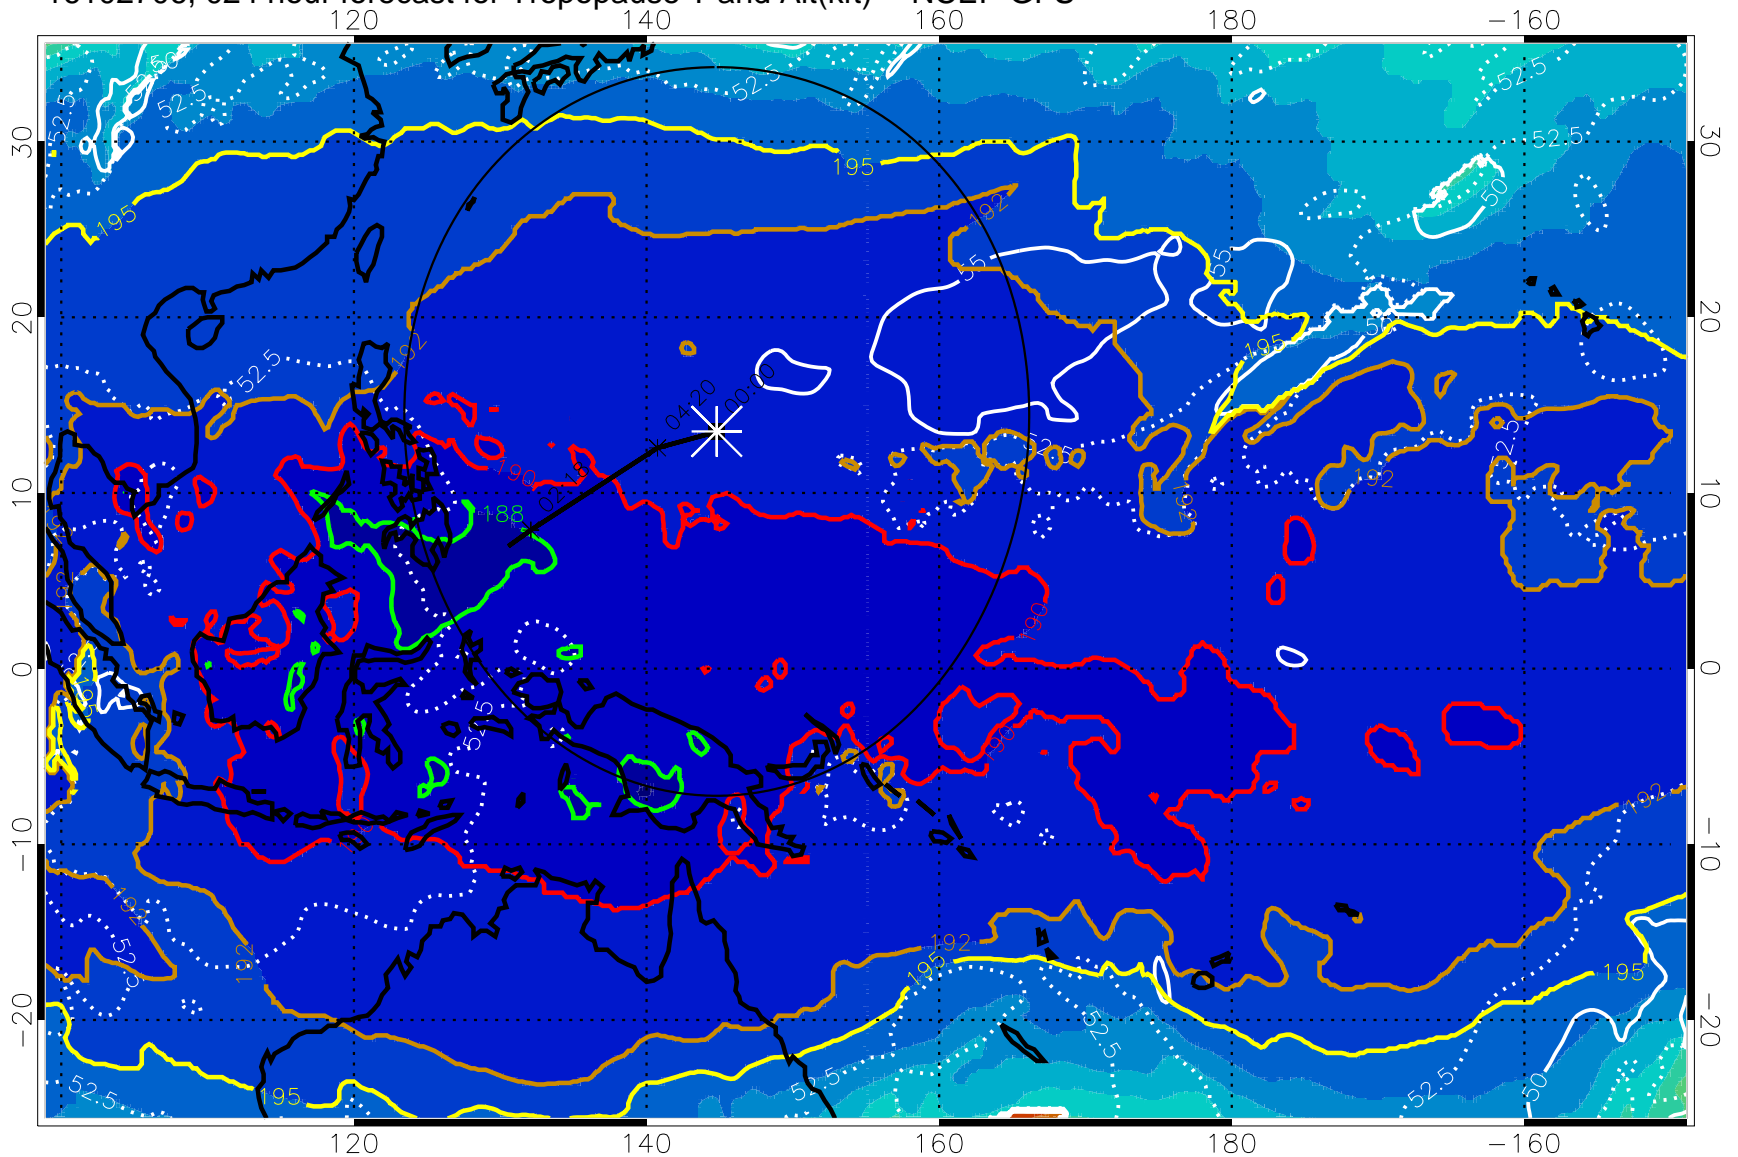

16102706, 024 hour forecast for Tropopause T and Alt(kft) -- NCEP GFS

190 200 210 220 230
Tropopause T, K

Tropopause Altitude in kft (white)

192.5K Isotherm 195K Isotherm
187.5K Isotherm 190K Isotherm

Range ring of 2304 km