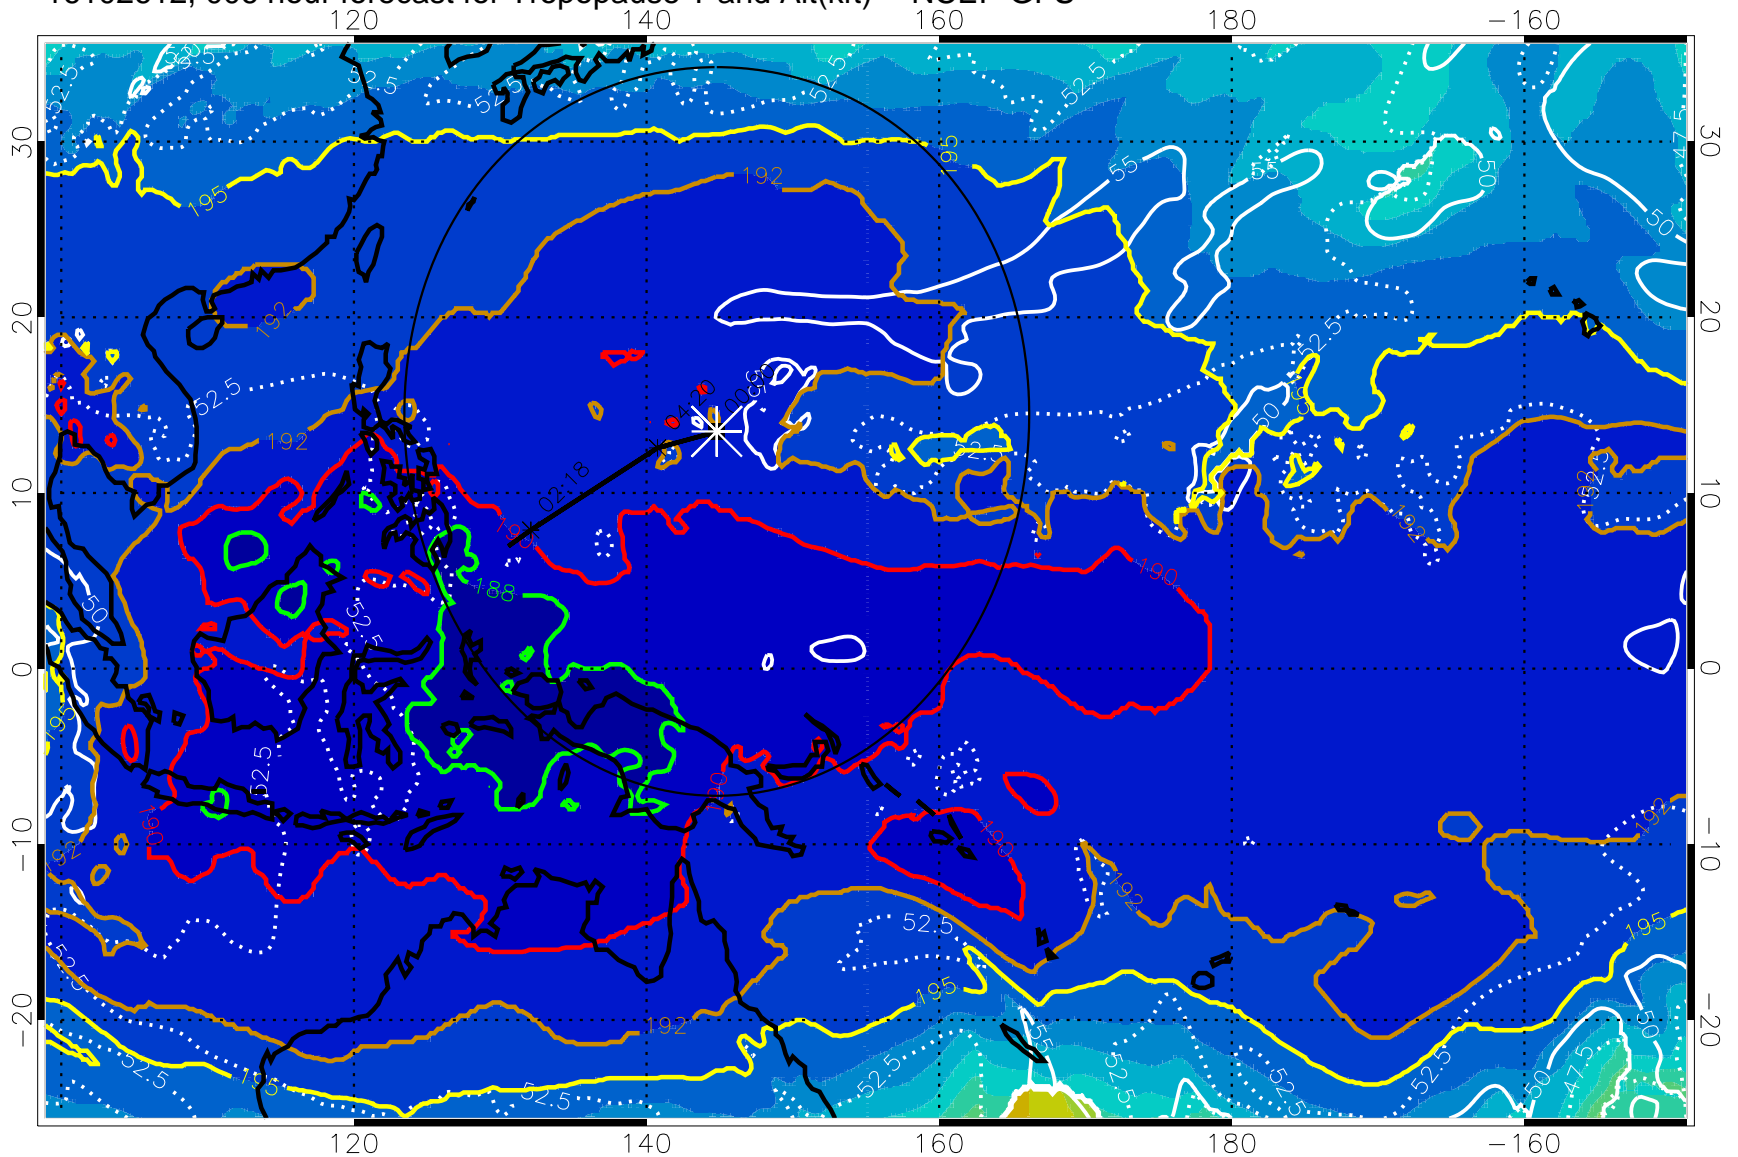

16102612, 006 hour forecast for Tropopause T and Alt(kft) -- NCEP GFS

190 200 210 220 230
Tropopause T, K

Tropopause Altitude in kft (white)

192.5K Isotherm 195K Isotherm
187.5K Isotherm 190K Isotherm

Range ring of 2304 km