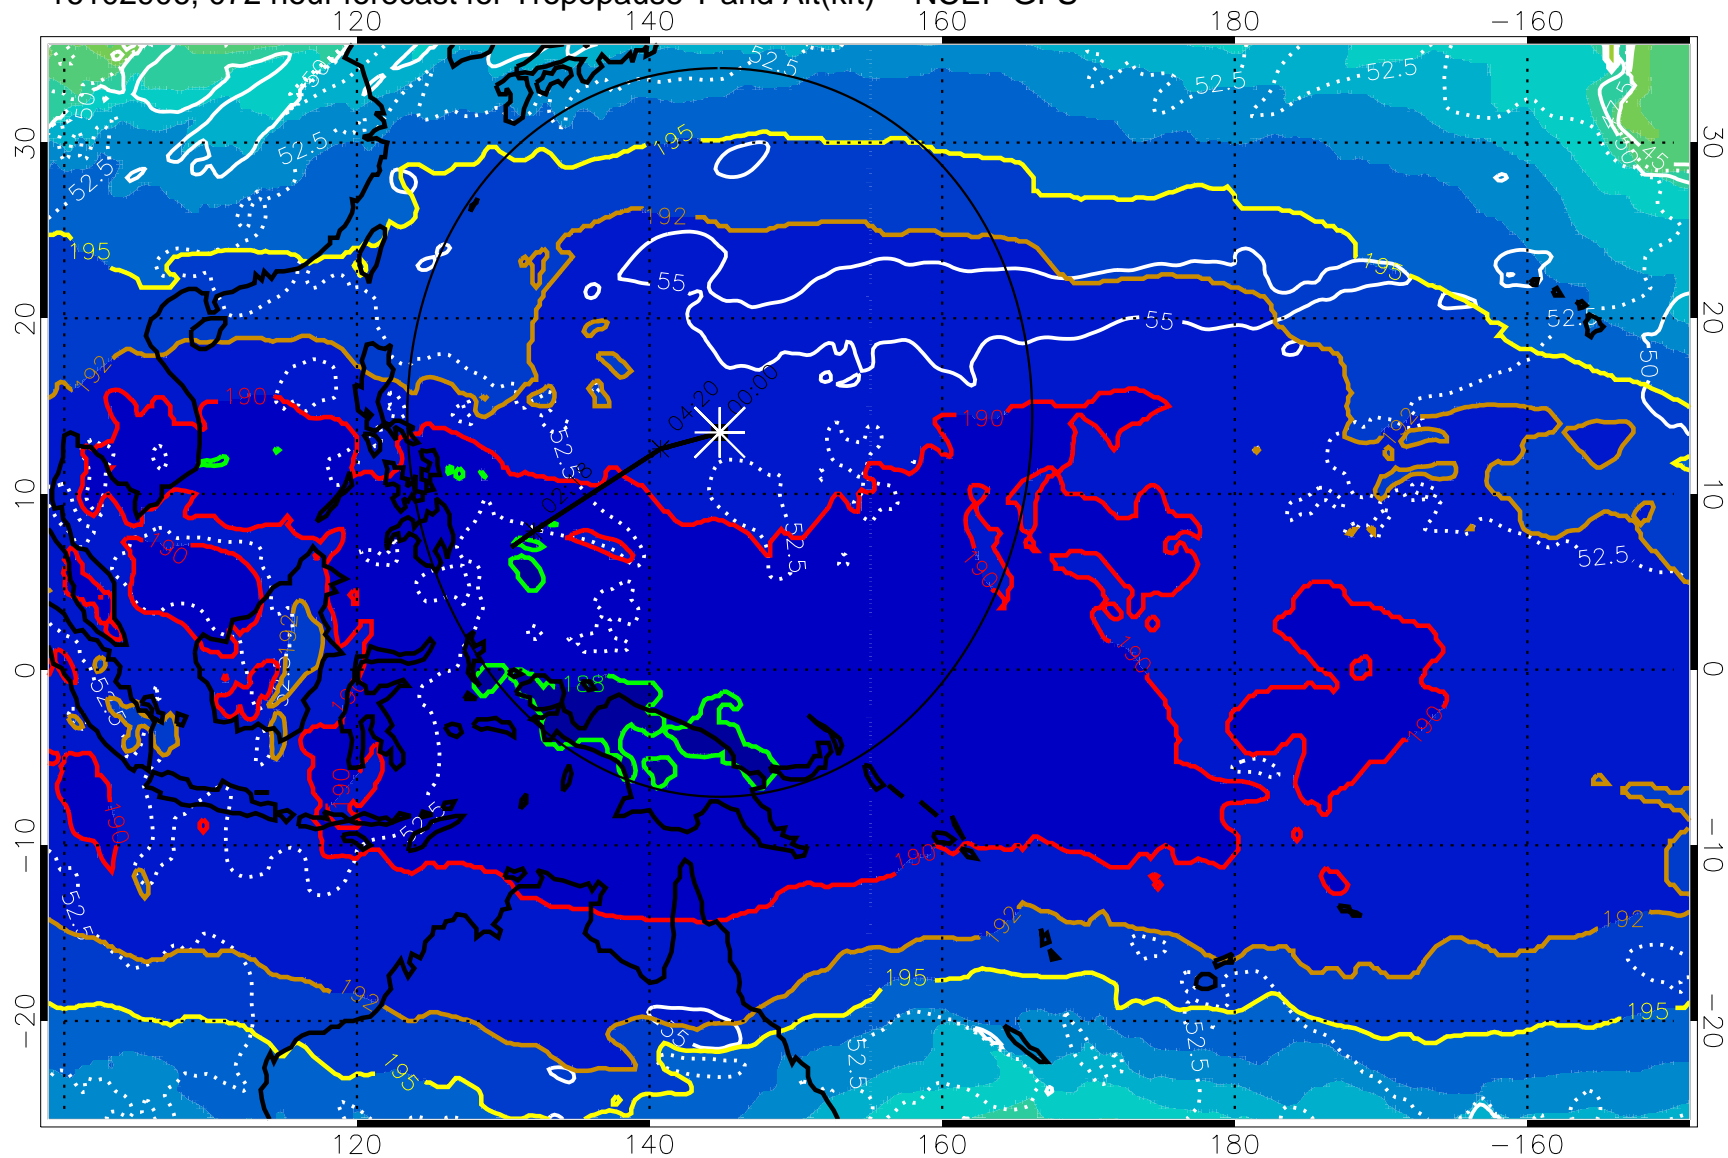

190 200 210 220 230

Tropopause T, K

Tropopause Altitude in kft (white)

192.5K Isotherm 195K Isotherm

187.5K Isotherm 190K Isotherm

Range ring of 2304 km

16102906, 072 hour forecast for Tropopause T and Alt(kft) -- NCEP GFS

190 200 210 220 230

Tropopause T, K

Tropopause Altitude in kft (white)

192.5K Isotherm 195K Isotherm

187.5K Isotherm 190K Isotherm

Range ring of 2304 km

16102912, 078 hour forecast for Tropopause T and Alt(kft) -- NCEP GFS