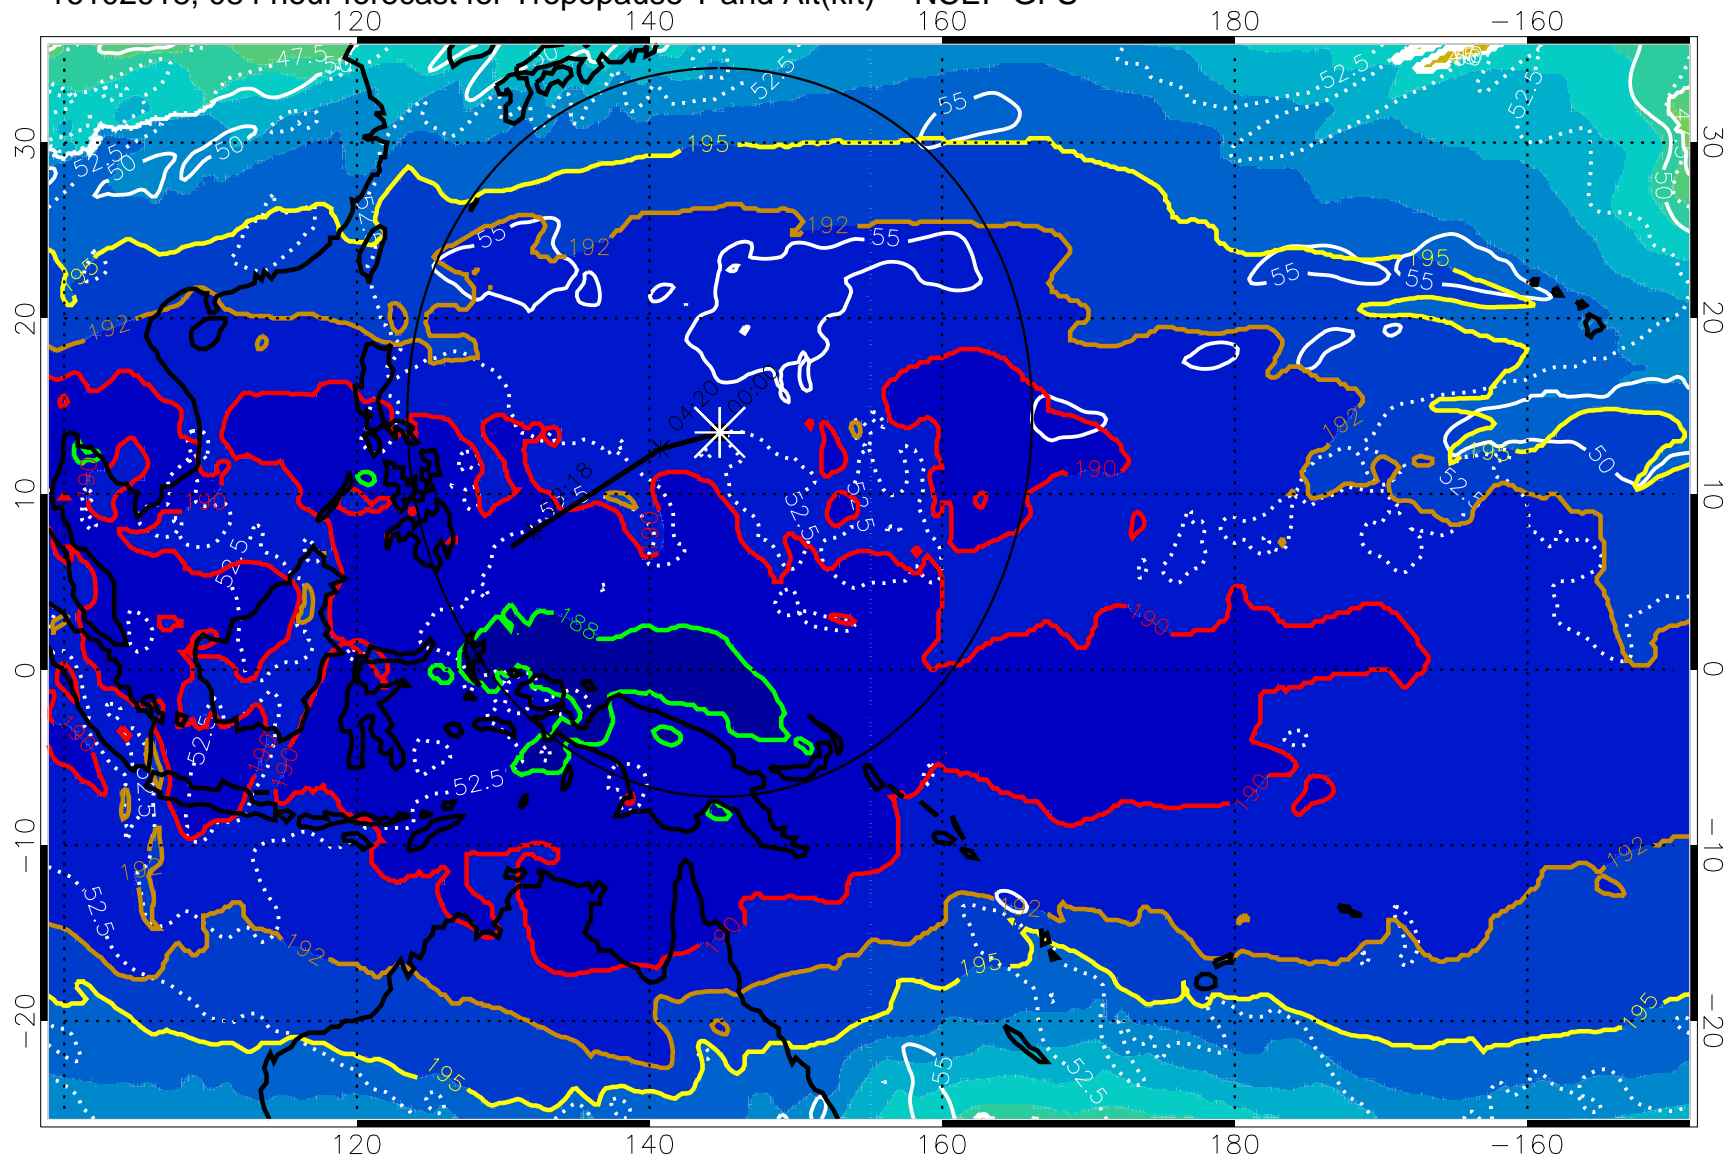

190 200 210 220 230

Tropopause T, K

Tropopause Altitude in kft (white)

192.5K Isotherm 195K Isotherm

187.5K Isotherm 190K Isotherm

Range ring of 2304 km

16102912, 078 hour forecast for Tropopause T and Alt(kft) -- NCEP GFS

Tropopause Altitude in kft (white)

192.5K Isotherm 195K Isotherm
187.5K Isotherm 190K Isotherm

Range ring of 2304 km

16102918, 084 hour forecast for Tropopause T and Alt(kft) -- NCEP GFS

190 200 210 220 230
Tropopause T, K