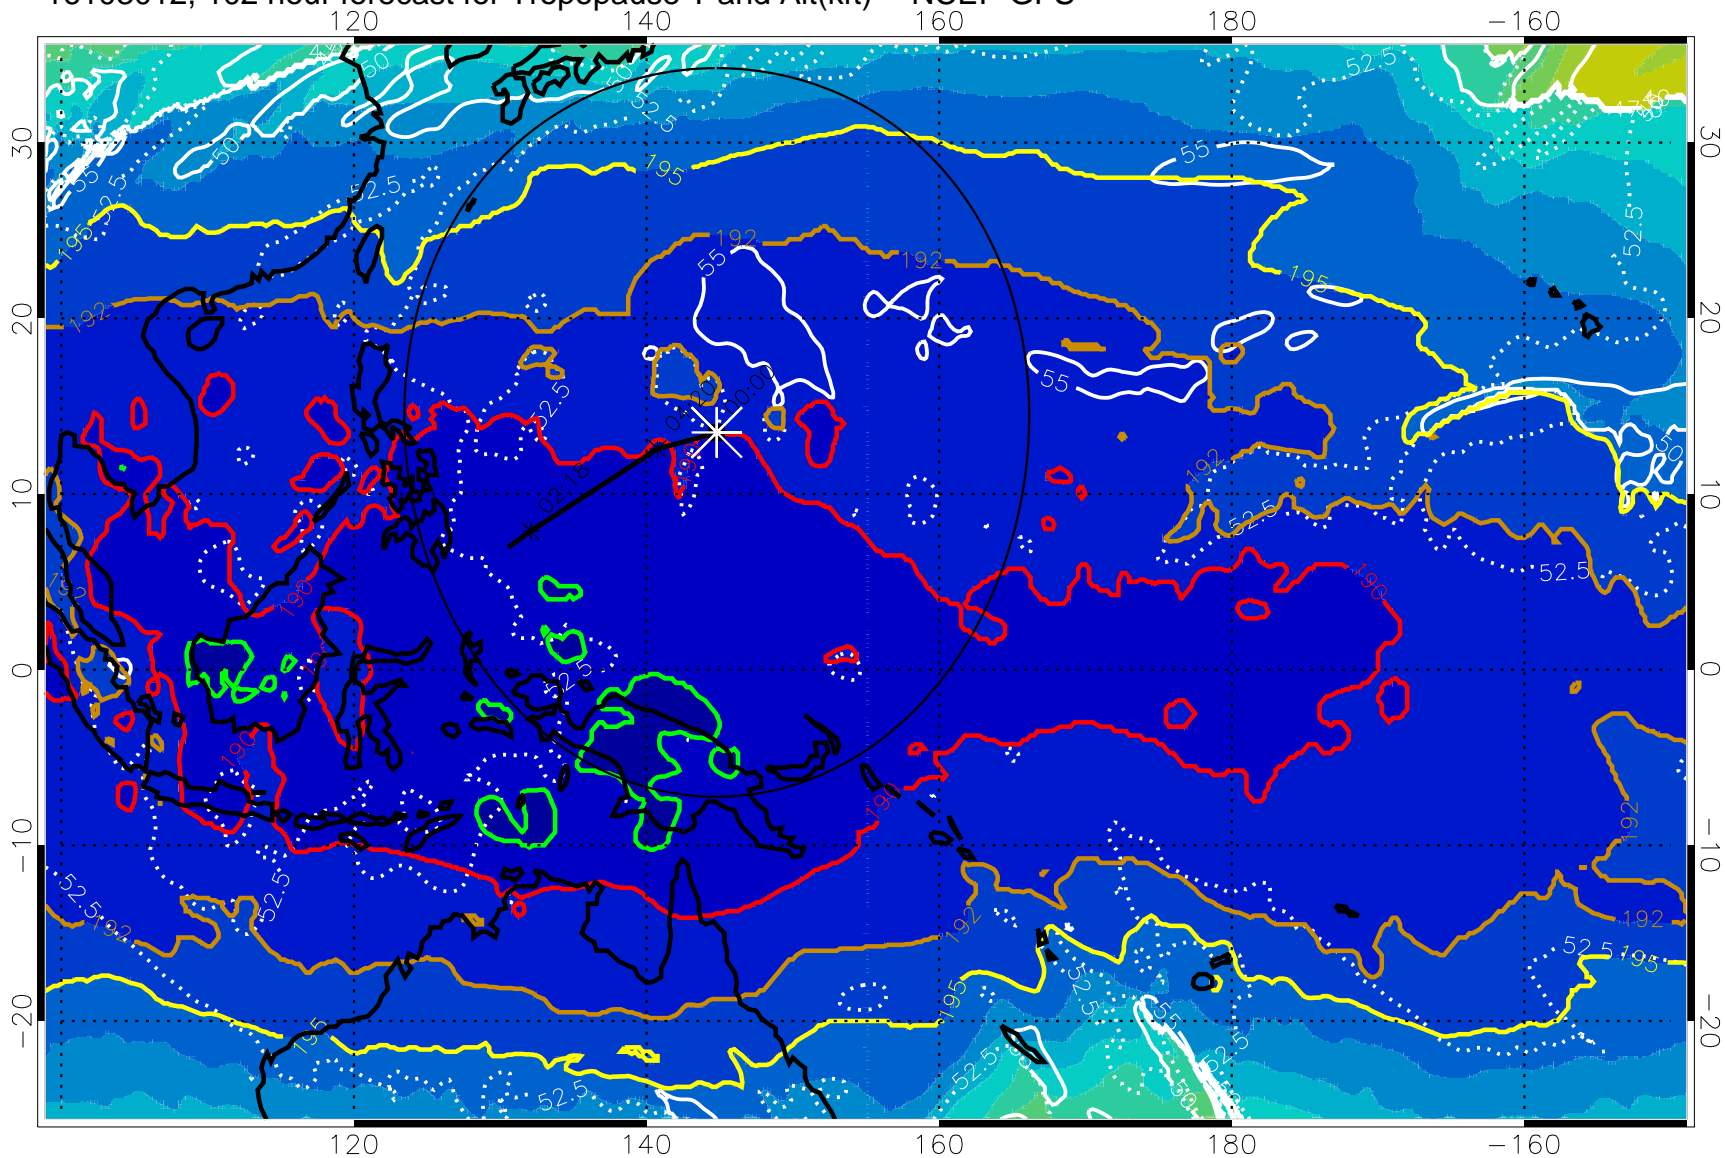

Tropopause T, K

Tropopause Altitude in kft (white)

192.5K Isotherm 195K Isotherm
187.5K Isotherm 190K Isotherm

Range ring of 2304 km

16103006, 096 hour forecast for Tropopause T and Alt(kft) -- NCEP GFS

190 200 210 220 230
Tropopause T, K

Tropopause Altitude in kft (white)

192.5K Isotherm 195K Isotherm
187.5K Isotherm 190K Isotherm

Range ring of 2304 km

16103012, 102 hour forecast for Tropopause T and Alt(kft) -- NCEP GFS

190 200 210 220 230
Tropopause T, K