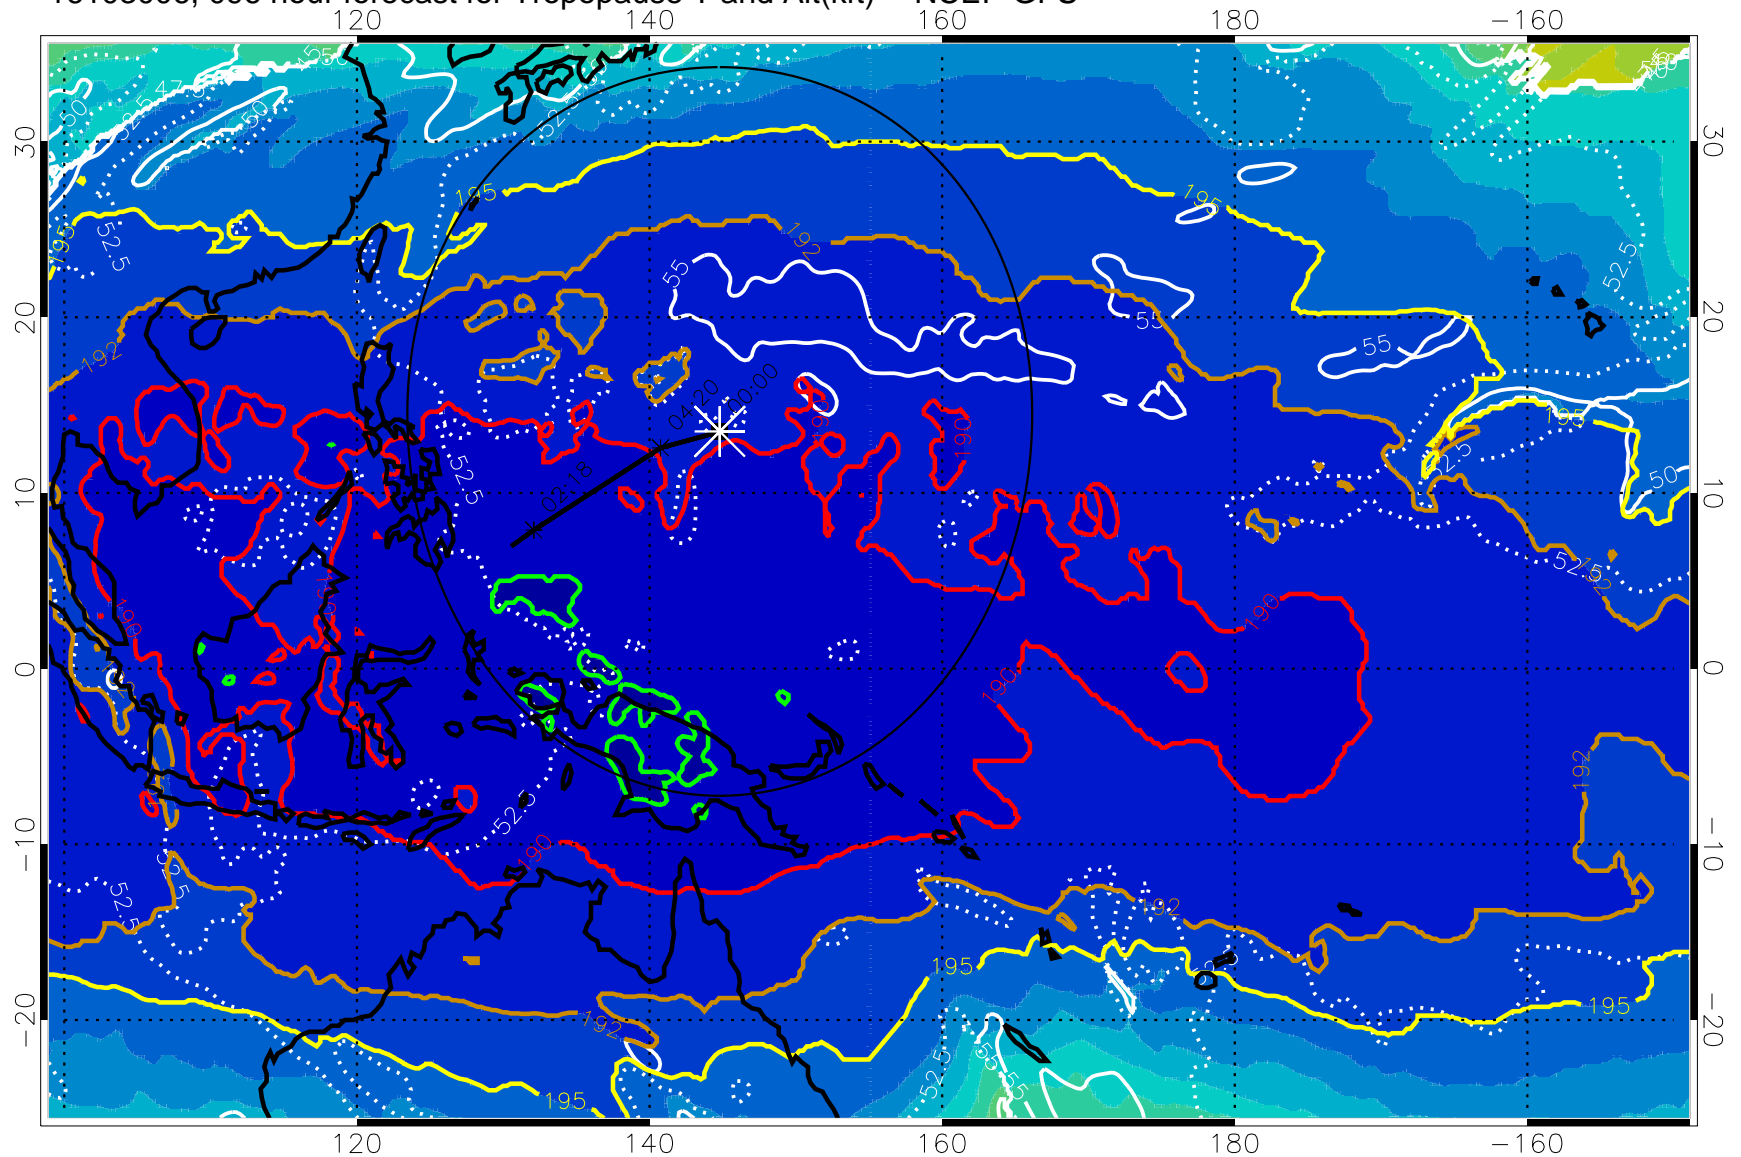

Tropopause Altitude in kft (white)

192.5K Isotherm 195K Isotherm
187.5K Isotherm 190K Isotherm

Range ring of 2304 km

16103000, 090 hour forecast for Tropopause T and Alt(kft) -- NCEP GFS

190 200 210 220 230

Tropopause T, K

Tropopause Altitude in kft (white)

192.5K Isotherm 195K Isotherm
187.5K Isotherm 190K Isotherm

Range ring of 2304 km

16103006, 096 hour forecast for Tropopause T and Alt(kft) -- NCEP GFS

190 200 210 220 230
Tropopause T, K