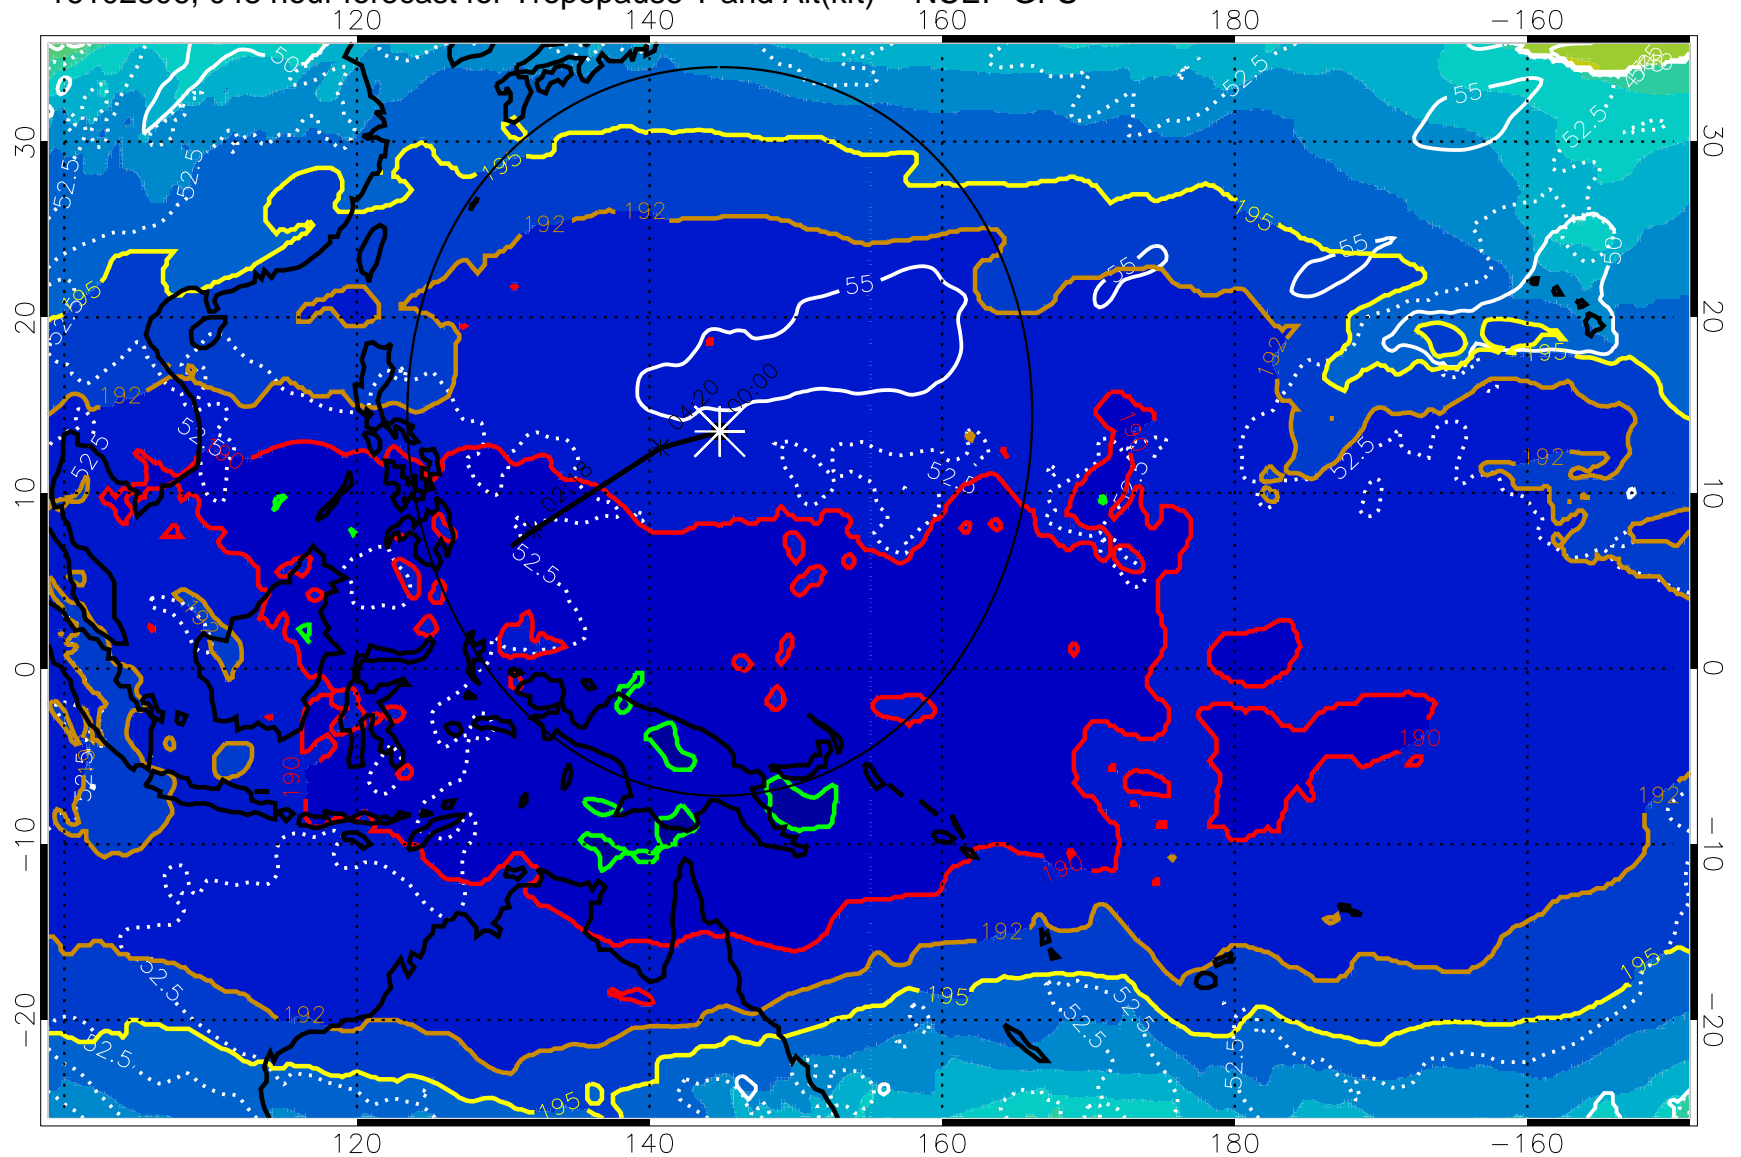

190 200 210 220 230
Tropopause T, K

Tropopause Altitude in kft (white)

192.5K Isotherm 195K Isotherm
187.5K Isotherm 190K Isotherm

Range ring of 2304 km

16102800, 042 hour forecast for Tropopause T and Alt(kft) -- NCEP GFS

190 200 210 220 230
Tropopause T, K

Tropopause Altitude in kft (white)

192.5K Isotherm 195K Isotherm
187.5K Isotherm 190K Isotherm

Range ring of 2304 km

16102806, 048 hour forecast for Tropopause T and Alt(kft) -- NCEP GFS