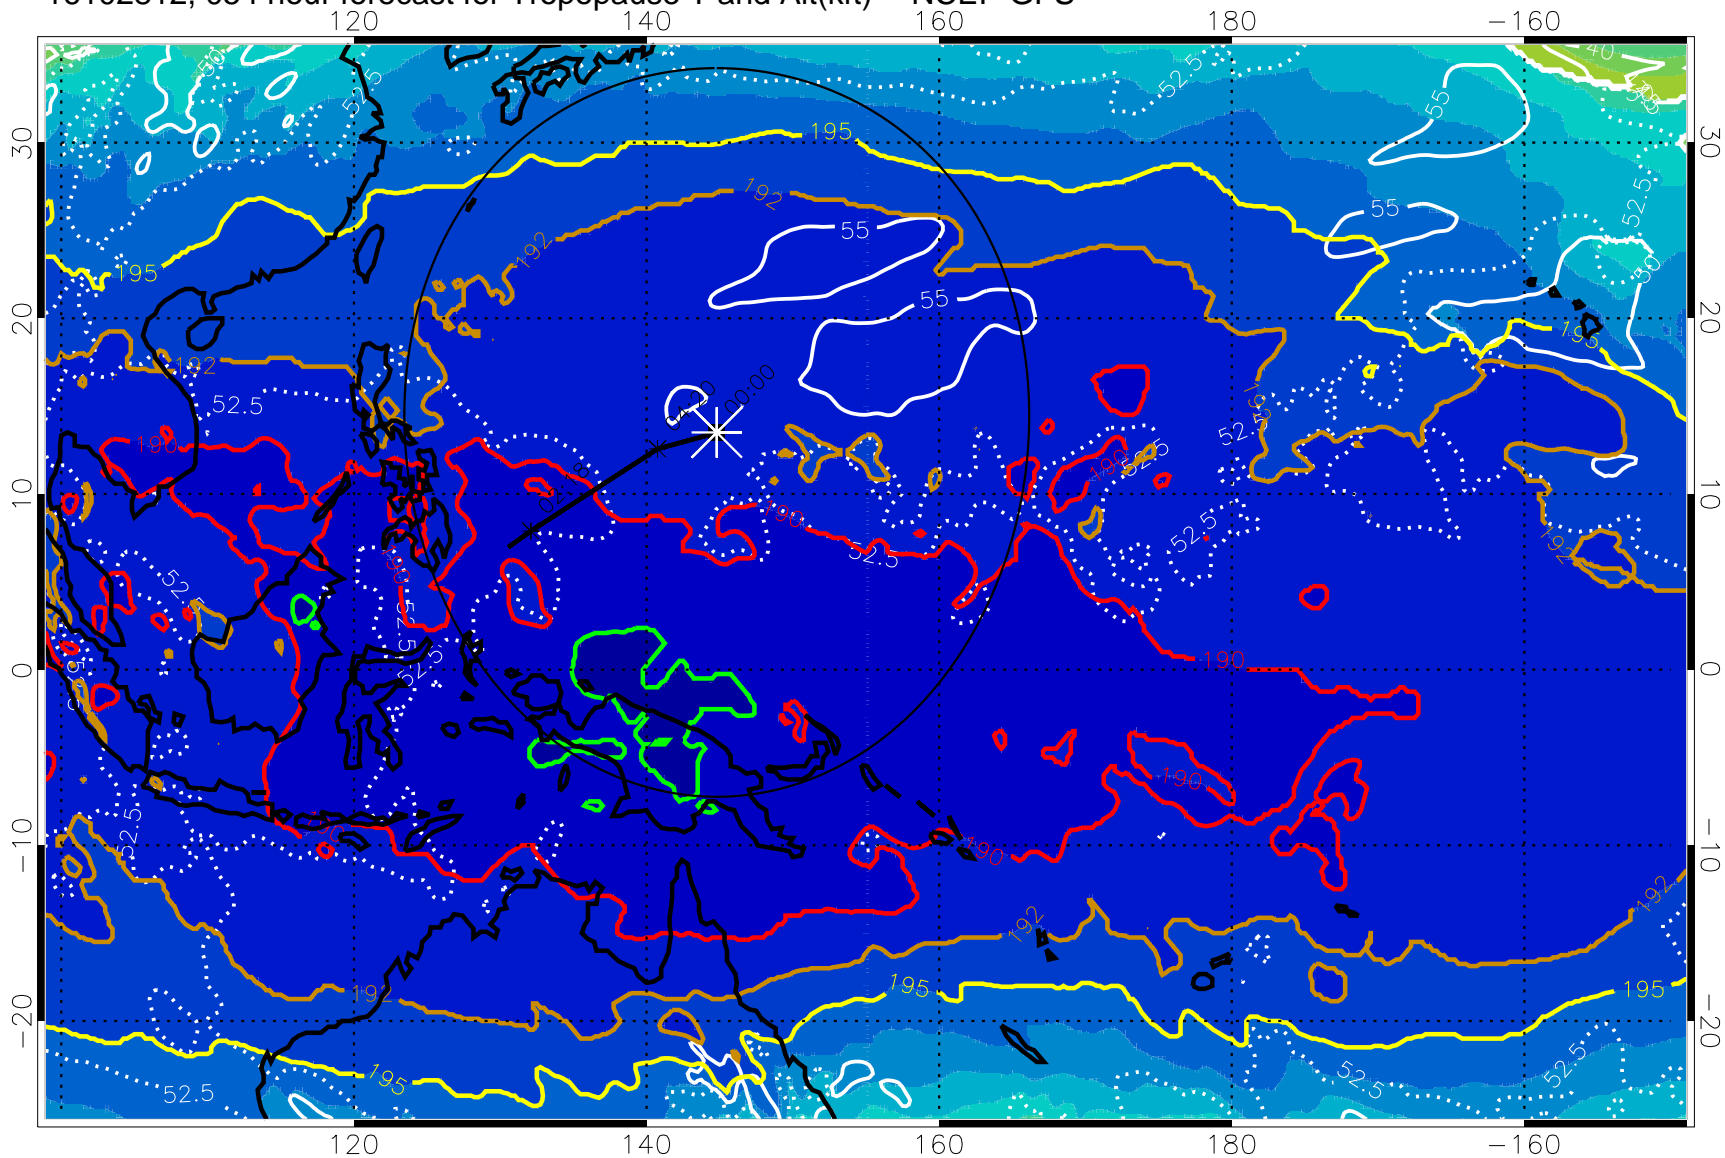

190 200 210 220 230
Tropopause T, K

Tropopause Altitude in kft (white)

192.5K Isotherm 195K Isotherm
187.5K Isotherm 190K Isotherm

Range ring of 2304 km

16102806, 048 hour forecast for Tropopause T and Alt(kft) -- NCEP GFS

190 200 210 220 230

Tropopause T, K

Tropopause Altitude in kft (white)

192.5K Isotherm 195K Isotherm

187.5K Isotherm 190K Isotherm

Range ring of 2304 km

16102812, 054 hour forecast for Tropopause T and Alt(kft) -- NCEP GFS

190 200 210 220 230

Tropopause T, K

Tropopause Altitude in kft (white)

192.5K Isotherm 195K Isotherm
187.5K Isotherm 190K Isotherm

Range ring of 2304 km

16102818, 060 hour forecast for Tropopause T and Alt(kft) -- NCEP GFS