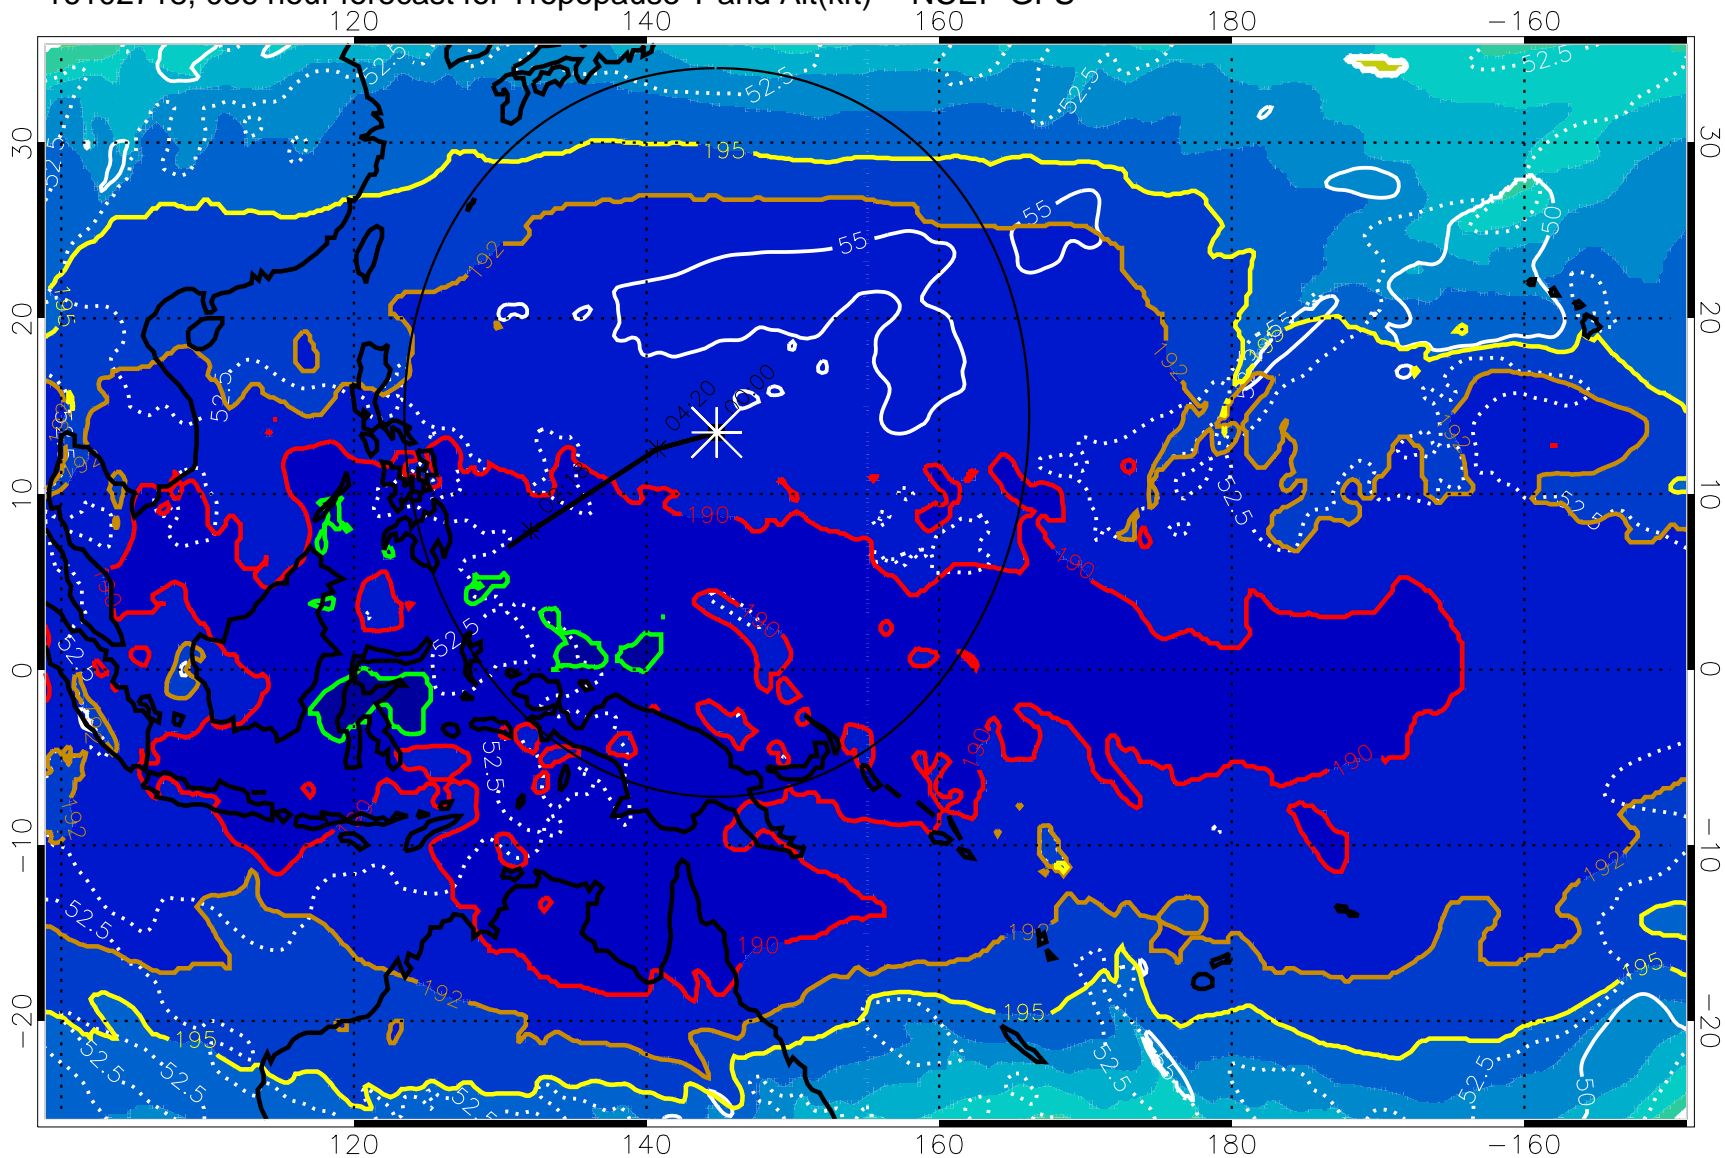

16102712, 030 hour forecast for Tropopause T and Alt(kft) -- NCEP GFS

Tropopause Altitude in kft (white)

192.5K Isotherm 195K Isotherm
187.5K Isotherm 190K Isotherm

Range ring of 2304 km

16102718, 036 hour forecast for Tropopause T and Alt(kft) -- NCEP GFS

190 200 210 220 230
Tropopause T, K

Tropopause Altitude in kft (white)

192.5K Isotherm 195K Isotherm
187.5K Isotherm 190K Isotherm

Range ring of 2304 km

16102800, 042 hour forecast for Tropopause T and Alt(kft) -- NCEP GFS