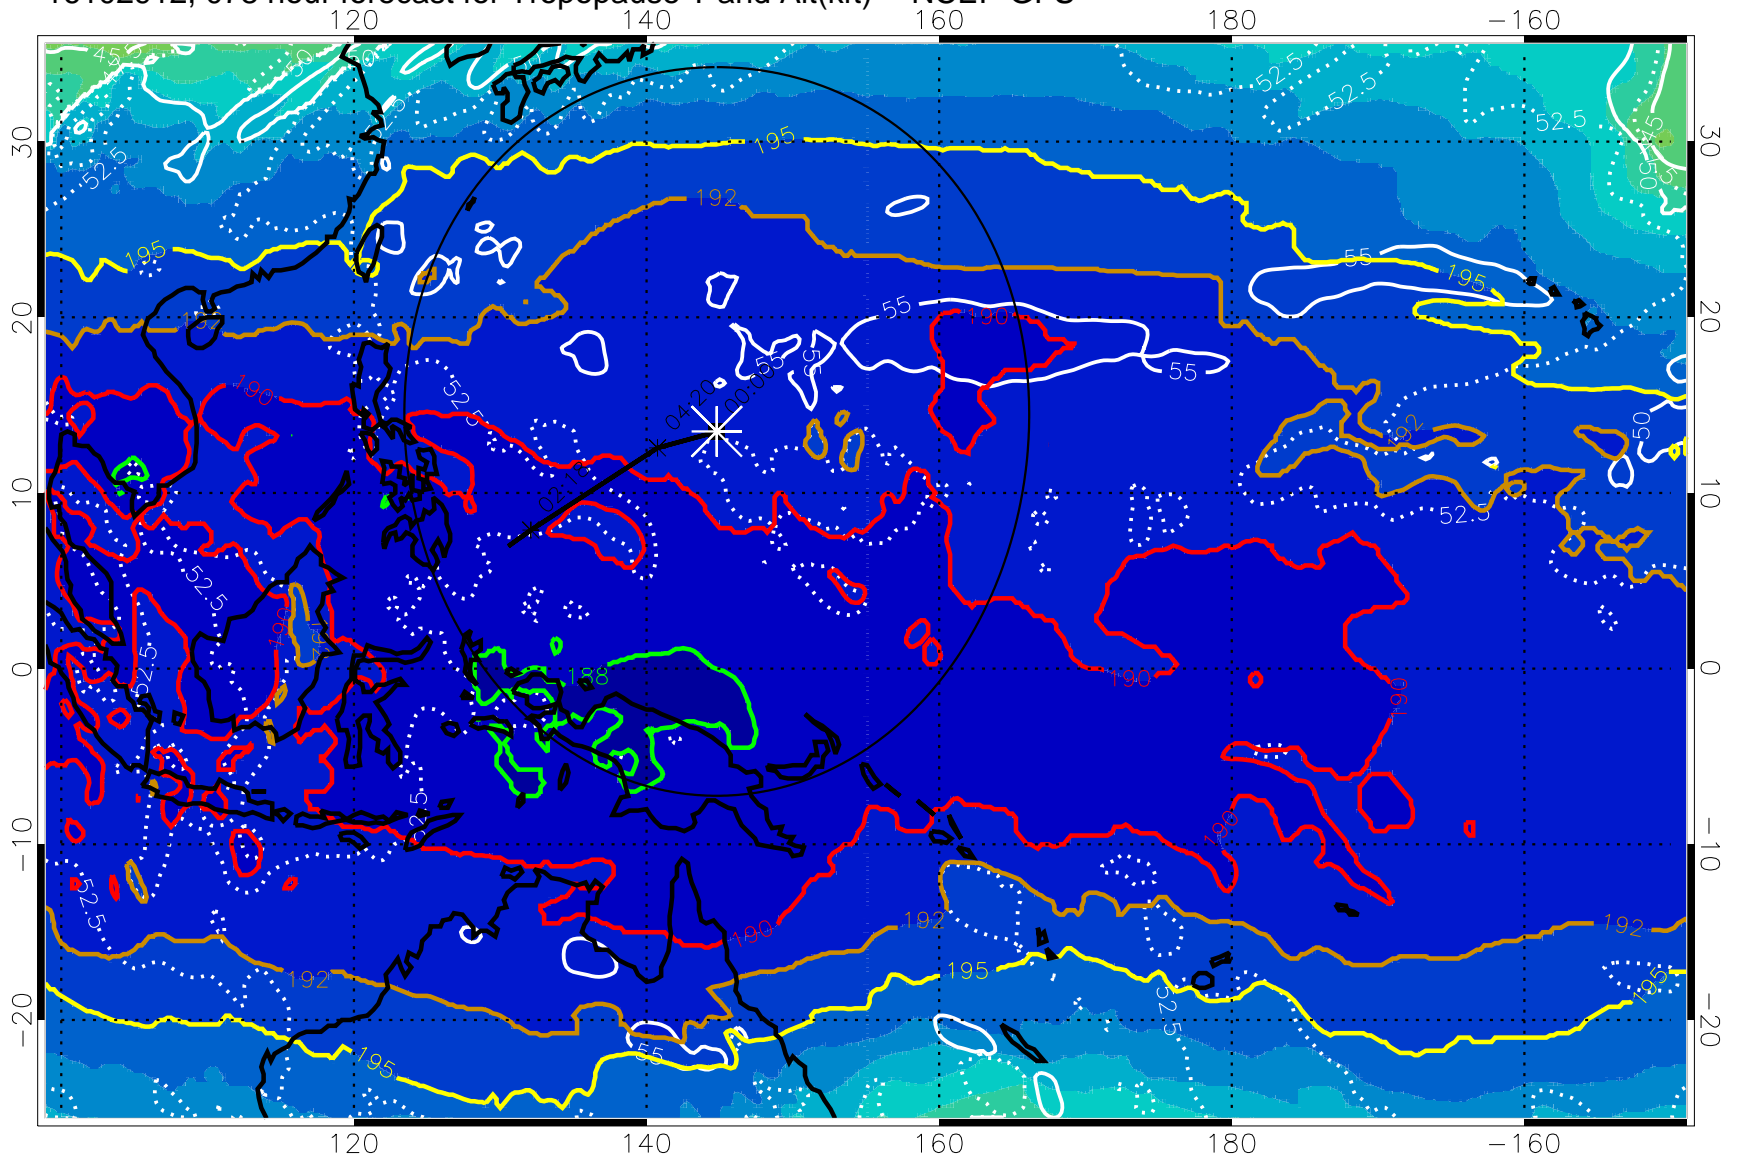

190 200 210 220 230

Tropopause T, K

Tropopause Altitude in kft (white)

192.5K Isotherm 195K Isotherm

187.5K Isotherm 190K Isotherm

Range ring of 2304 km

16102912, 078 hour forecast for Tropopause T and Alt(kft) -- NCEP GFS