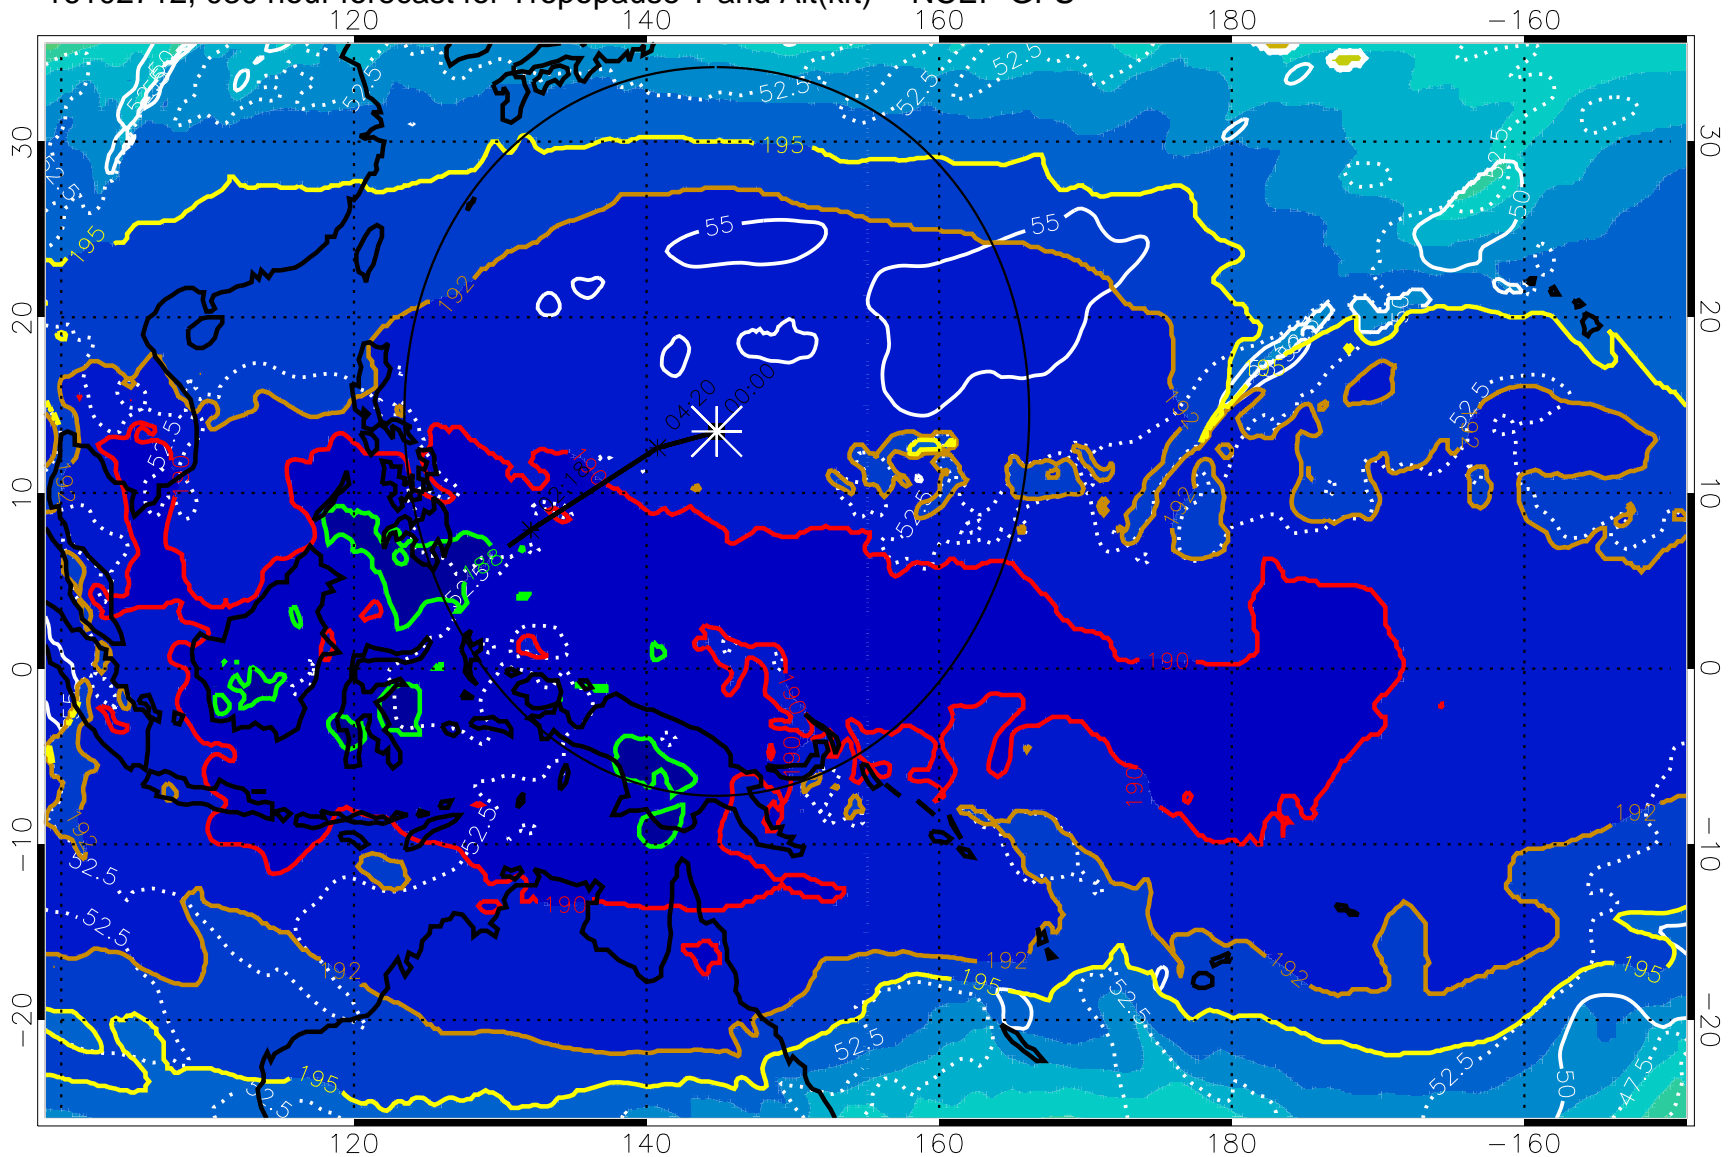

16102712, 030 hour forecast for Tropopause T and Alt(kft) -- NCEP GFS

Tropopause Altitude in kft (white)

192.5K Isotherm 195K Isotherm
187.5K Isotherm 190K Isotherm

Range ring of 2304 km