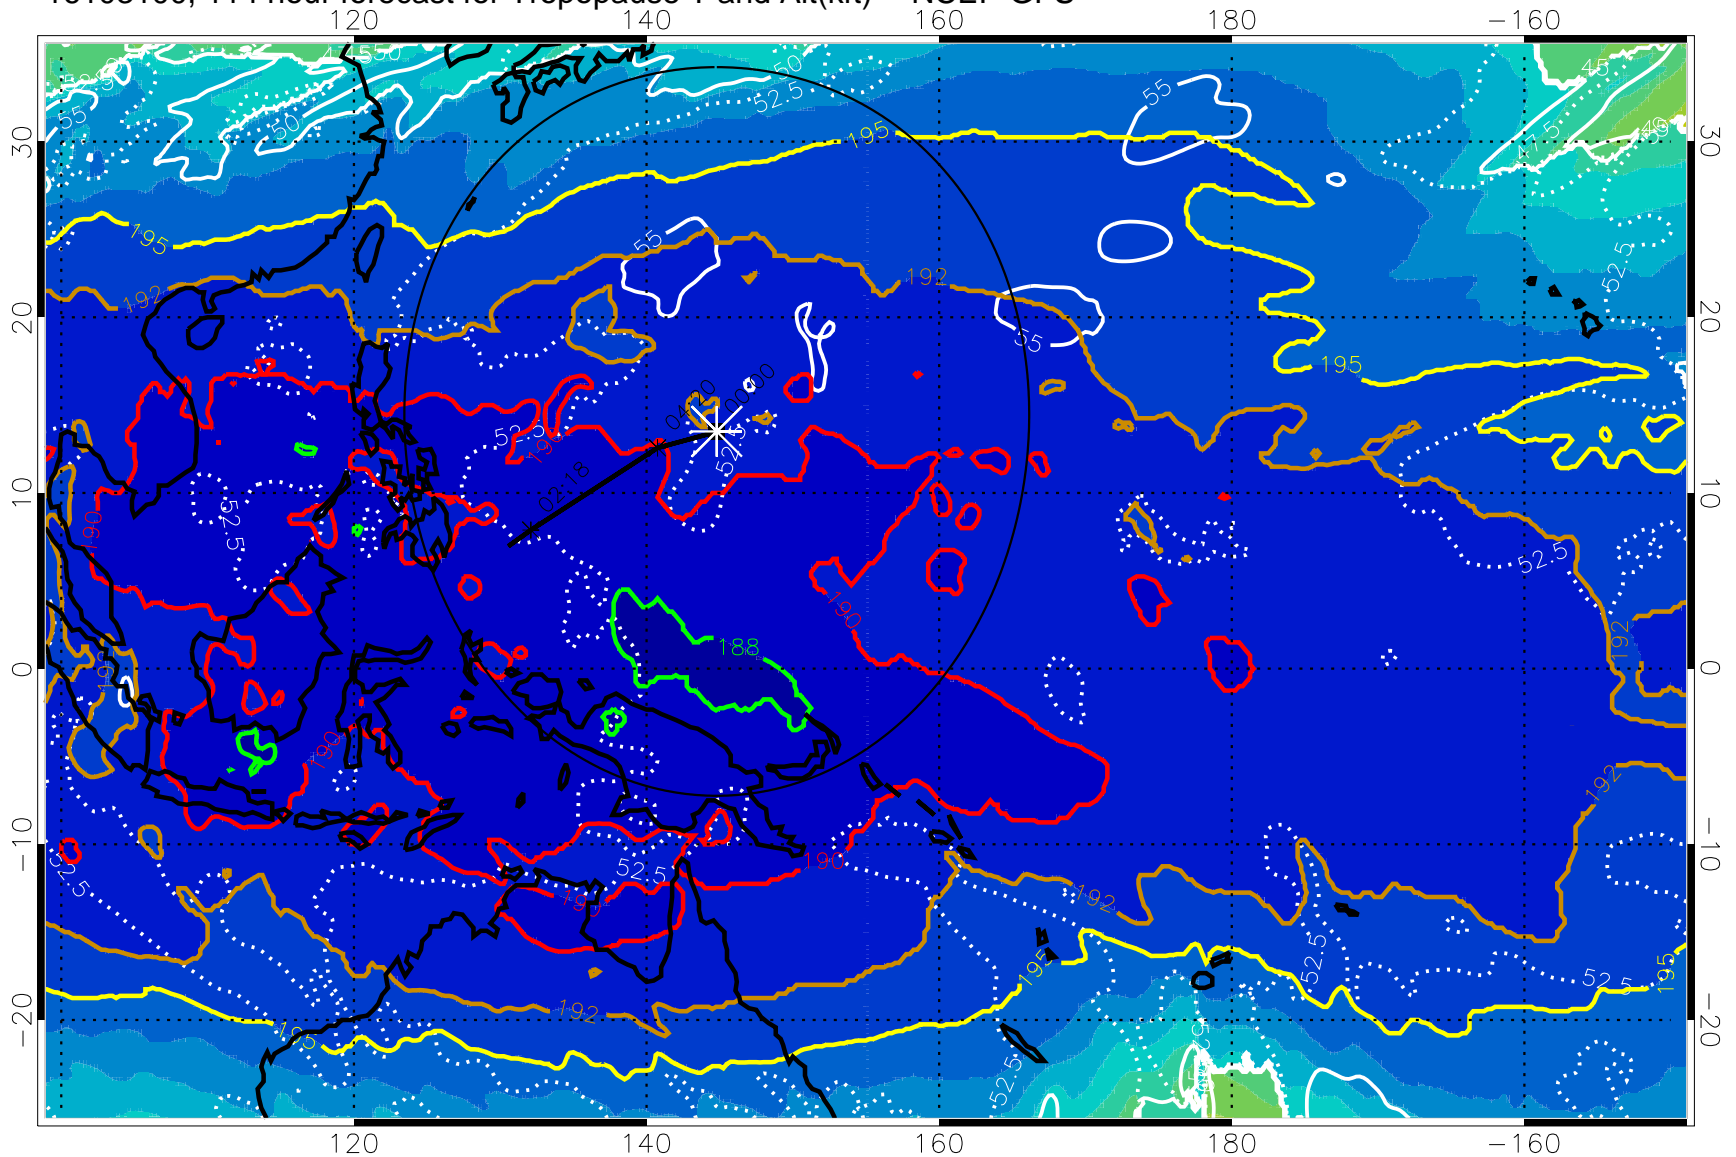

Tropopause Altitude in kft (white)

192.5K Isotherm 195K Isotherm
187.5K Isotherm 190K Isotherm

Range ring of 2304 km

16103012, 102 hour forecast for Tropopause T and Alt(kft) -- NCEP GFS

190 200 210 220 230
Tropopause T, K

Tropopause Altitude in kft (white)

192.5K Isotherm 195K Isotherm
187.5K Isotherm 190K Isotherm

Range ring of 2304 km

16103018, 108 hour forecast for Tropopause T and Alt(kft) -- NCEP GFS

190 200 210 220 230
Tropopause T, K

Tropopause Altitude in kft (white)

192.5K Isotherm 195K Isotherm
187.5K Isotherm 190K Isotherm

Range ring of 2304 km

16103100, 114 hour forecast for Tropopause T and Alt(kft) -- NCEP GFS

190 200 210 220 230
Tropopause T, K