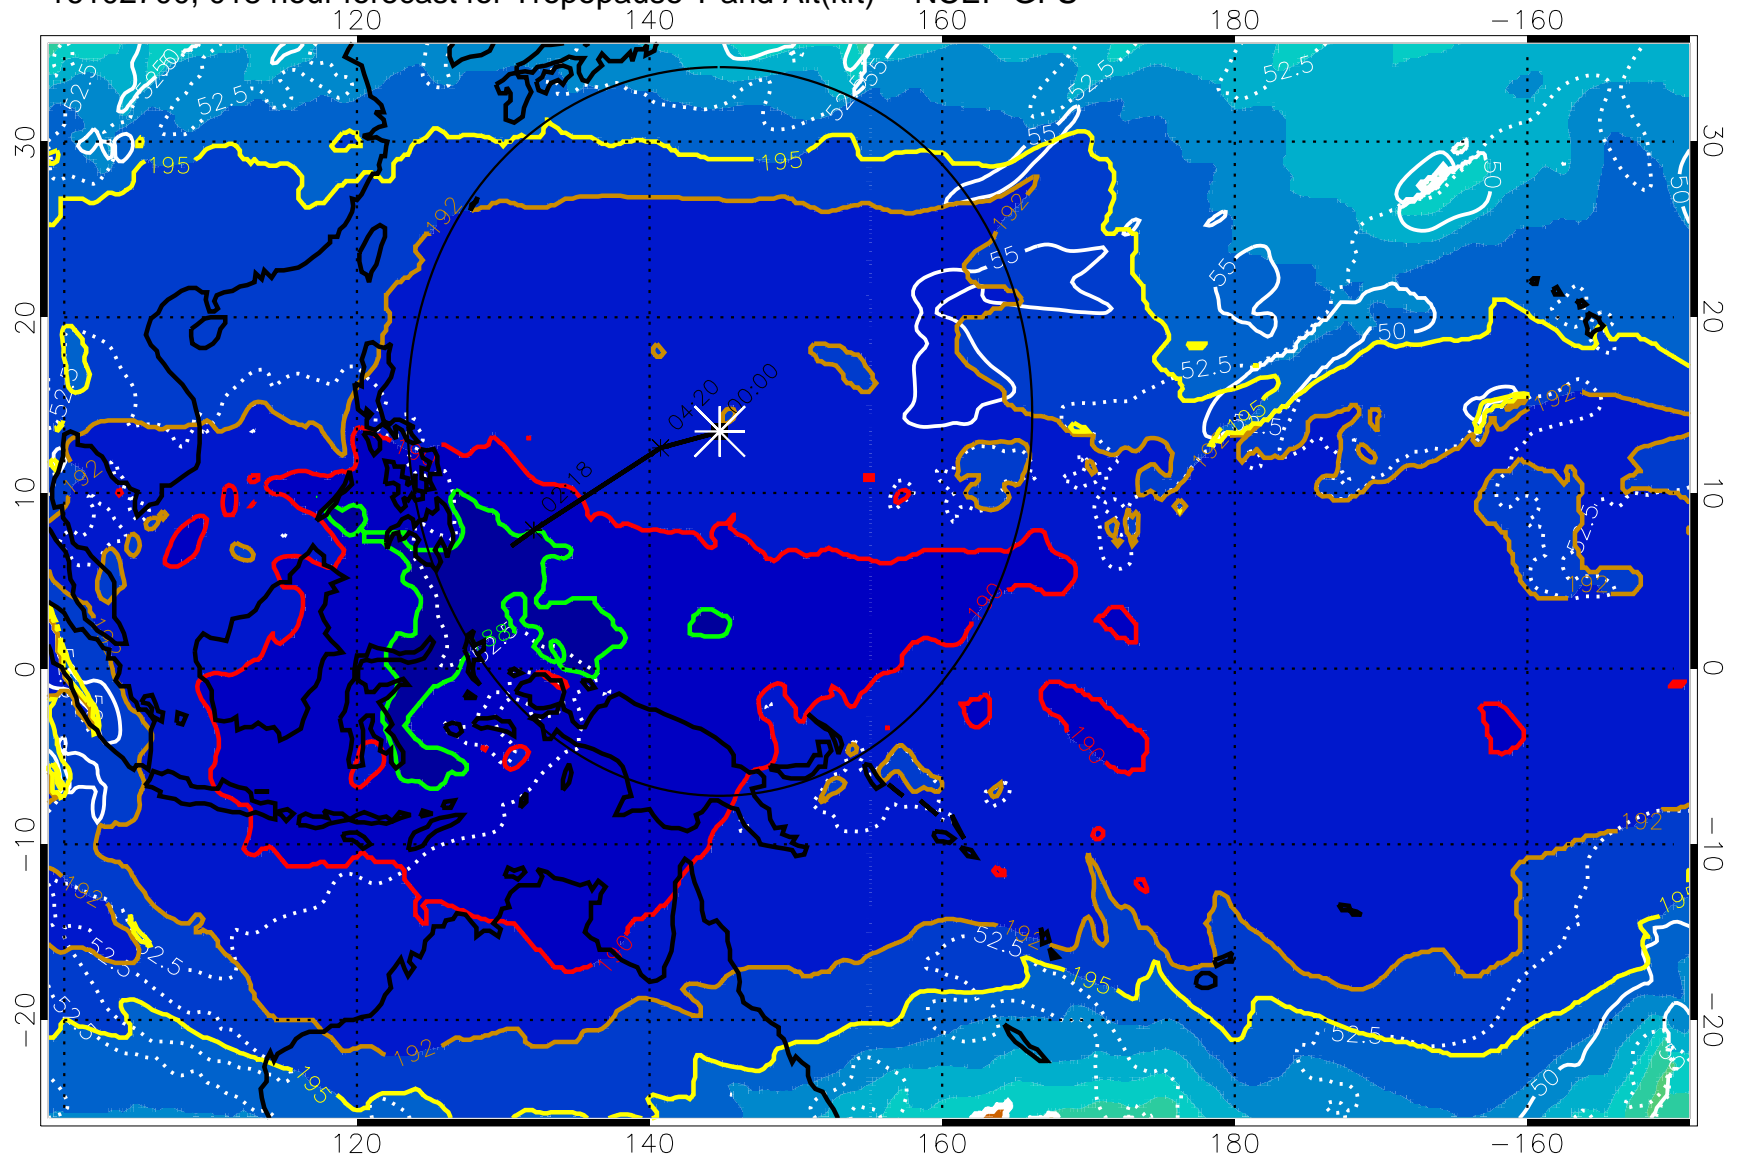

16102700, 018 hour forecast for Tropopause T and Alt(kft) -- NCEP GFS

190 200 210 220 230
Tropopause T, K

Tropopause Altitude in kft (white)

192.5K Isotherm 195K Isotherm
187.5K Isotherm 190K Isotherm

Range ring of 2304 km