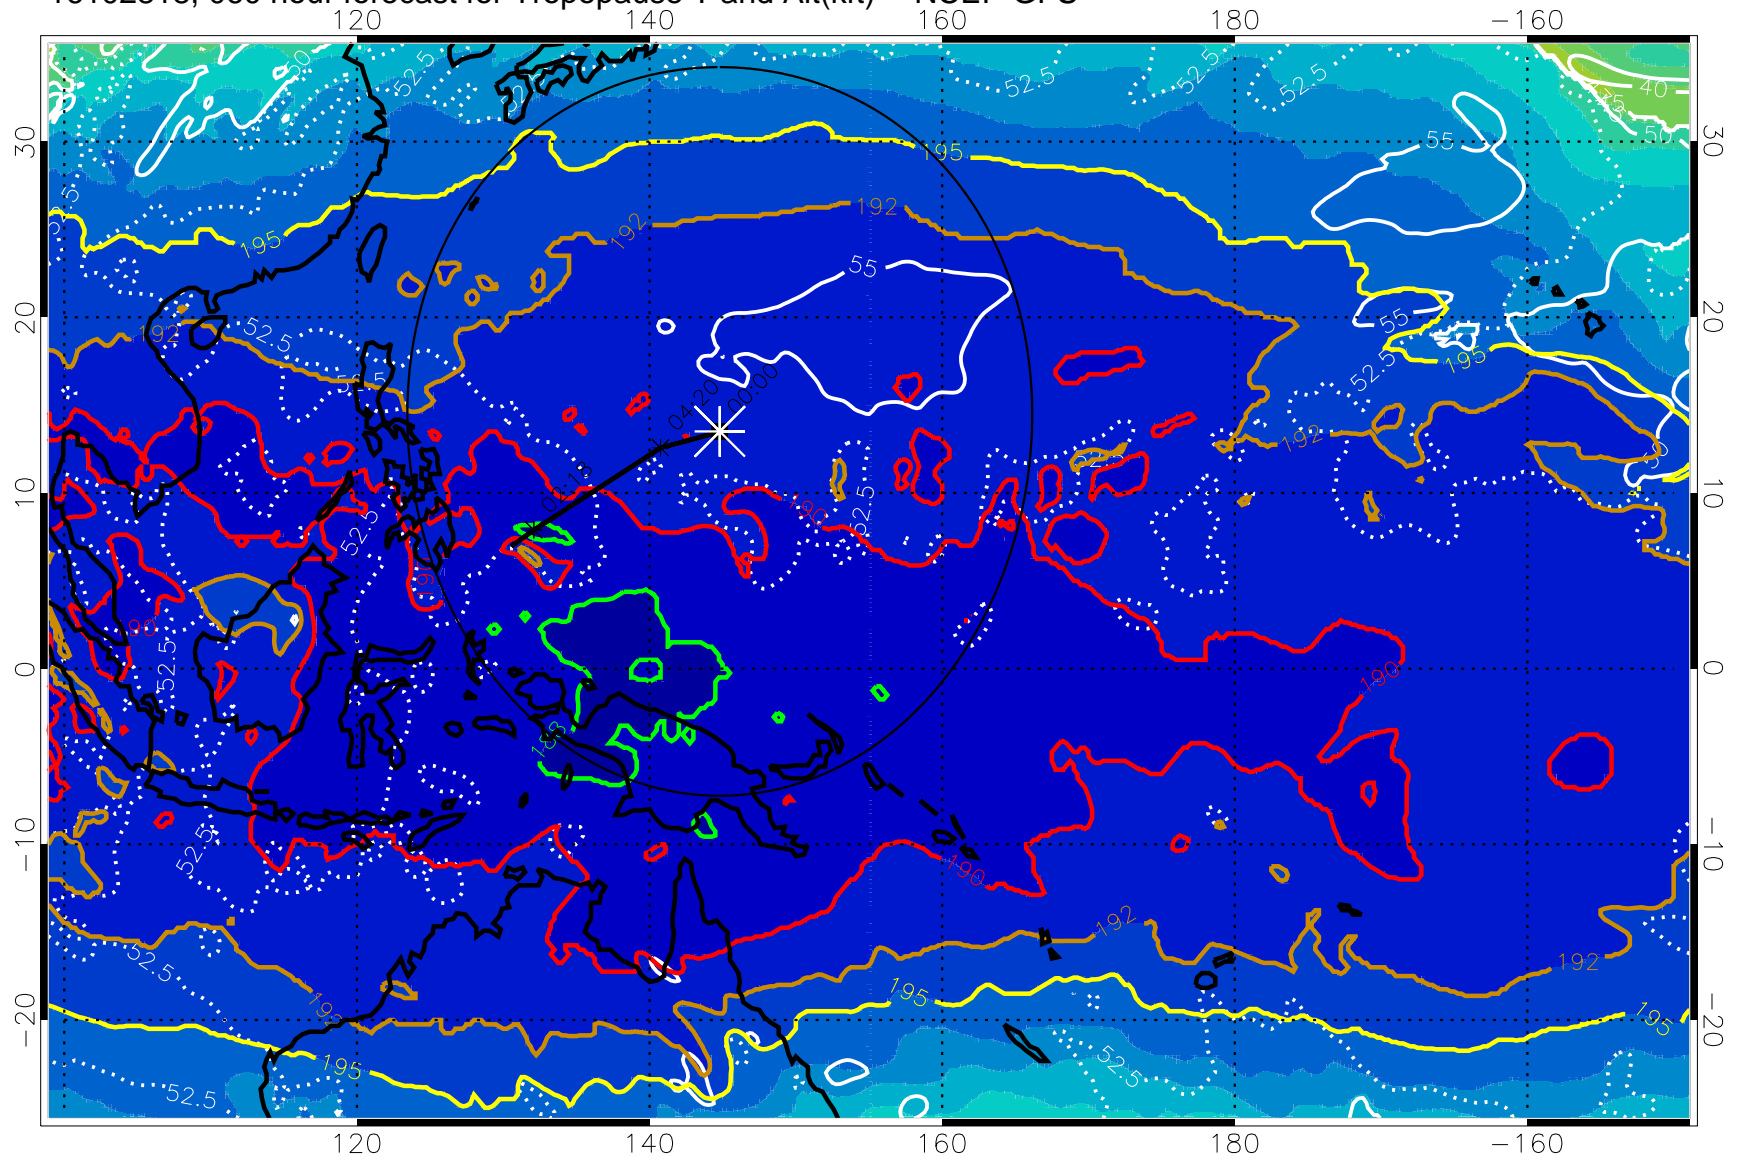

190 200 210 220 230

Tropopause T, K

Tropopause Altitude in kft (white)

192.5K Isotherm 195K Isotherm

187.5K Isotherm 190K Isotherm

Range ring of 2304 km

16102812, 054 hour forecast for Tropopause T and Alt(kft) -- NCEP GFS

190 200 210 220 230

Tropopause T, K

Tropopause Altitude in kft (white)

192.5K Isotherm 195K Isotherm
187.5K Isotherm 190K Isotherm

Range ring of 2304 km

16102818, 060 hour forecast for Tropopause T and Alt(kft) -- NCEP GFS

190 200 210 220 230
Tropopause T, K

Tropopause Altitude in kft (white)

192.5K Isotherm 195K Isotherm
187.5K Isotherm 190K Isotherm

Range ring of 2304 km

16102900, 066 hour forecast for Tropopause T and Alt(kft) -- NCEP GFS