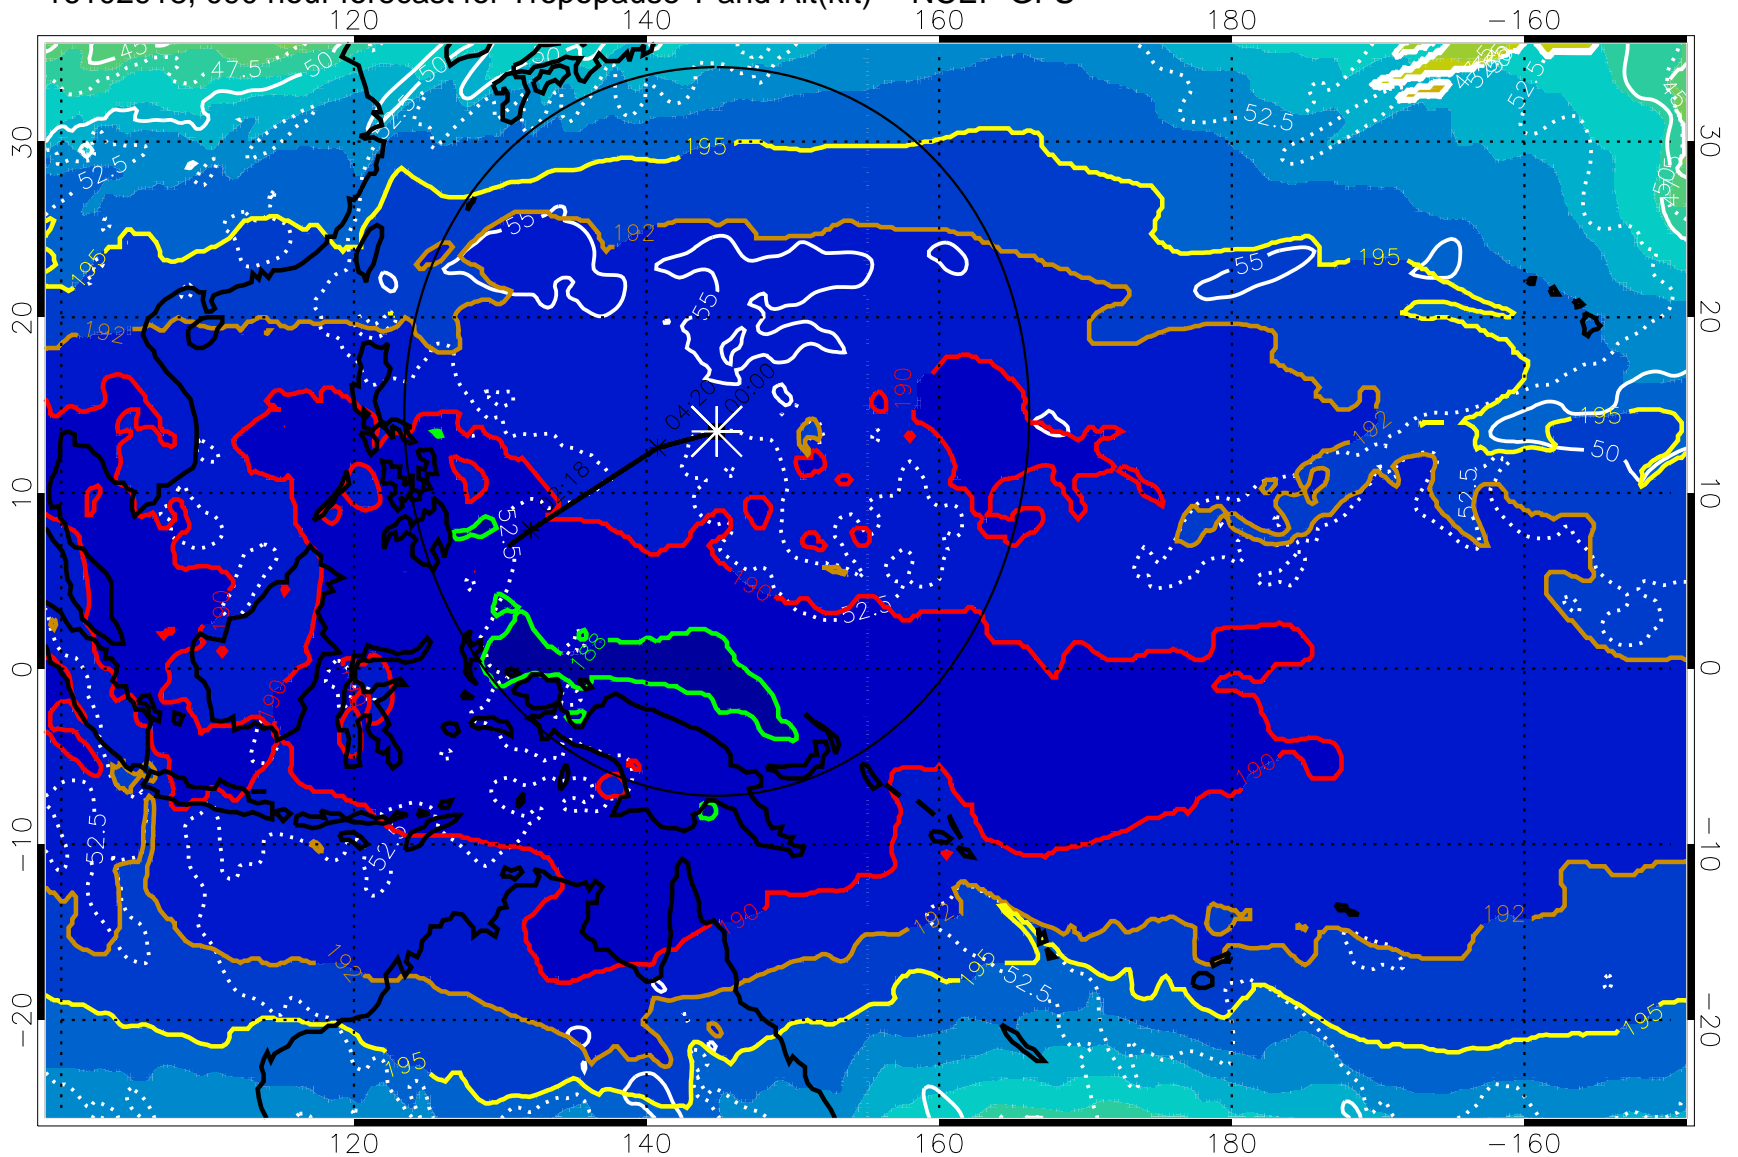

Range ring of 2304 km

16102912, 084 hour forecast for Tropopause T and Alt(kft) -- NCEP GFS

190 200 210 220 230

Tropopause T, K

Tropopause Altitude in kft (white)

192.5K Isotherm 195K Isotherm

187.5K Isotherm 190K Isotherm

Range ring of 2304 km

16102918, 090 hour forecast for Tropopause T and Alt(kft) -- NCEP GFS

Tropopause T, K

Tropopause Altitude in kft (white)

192.5K Isotherm 195K Isotherm  
187.5K Isotherm 190K Isotherm