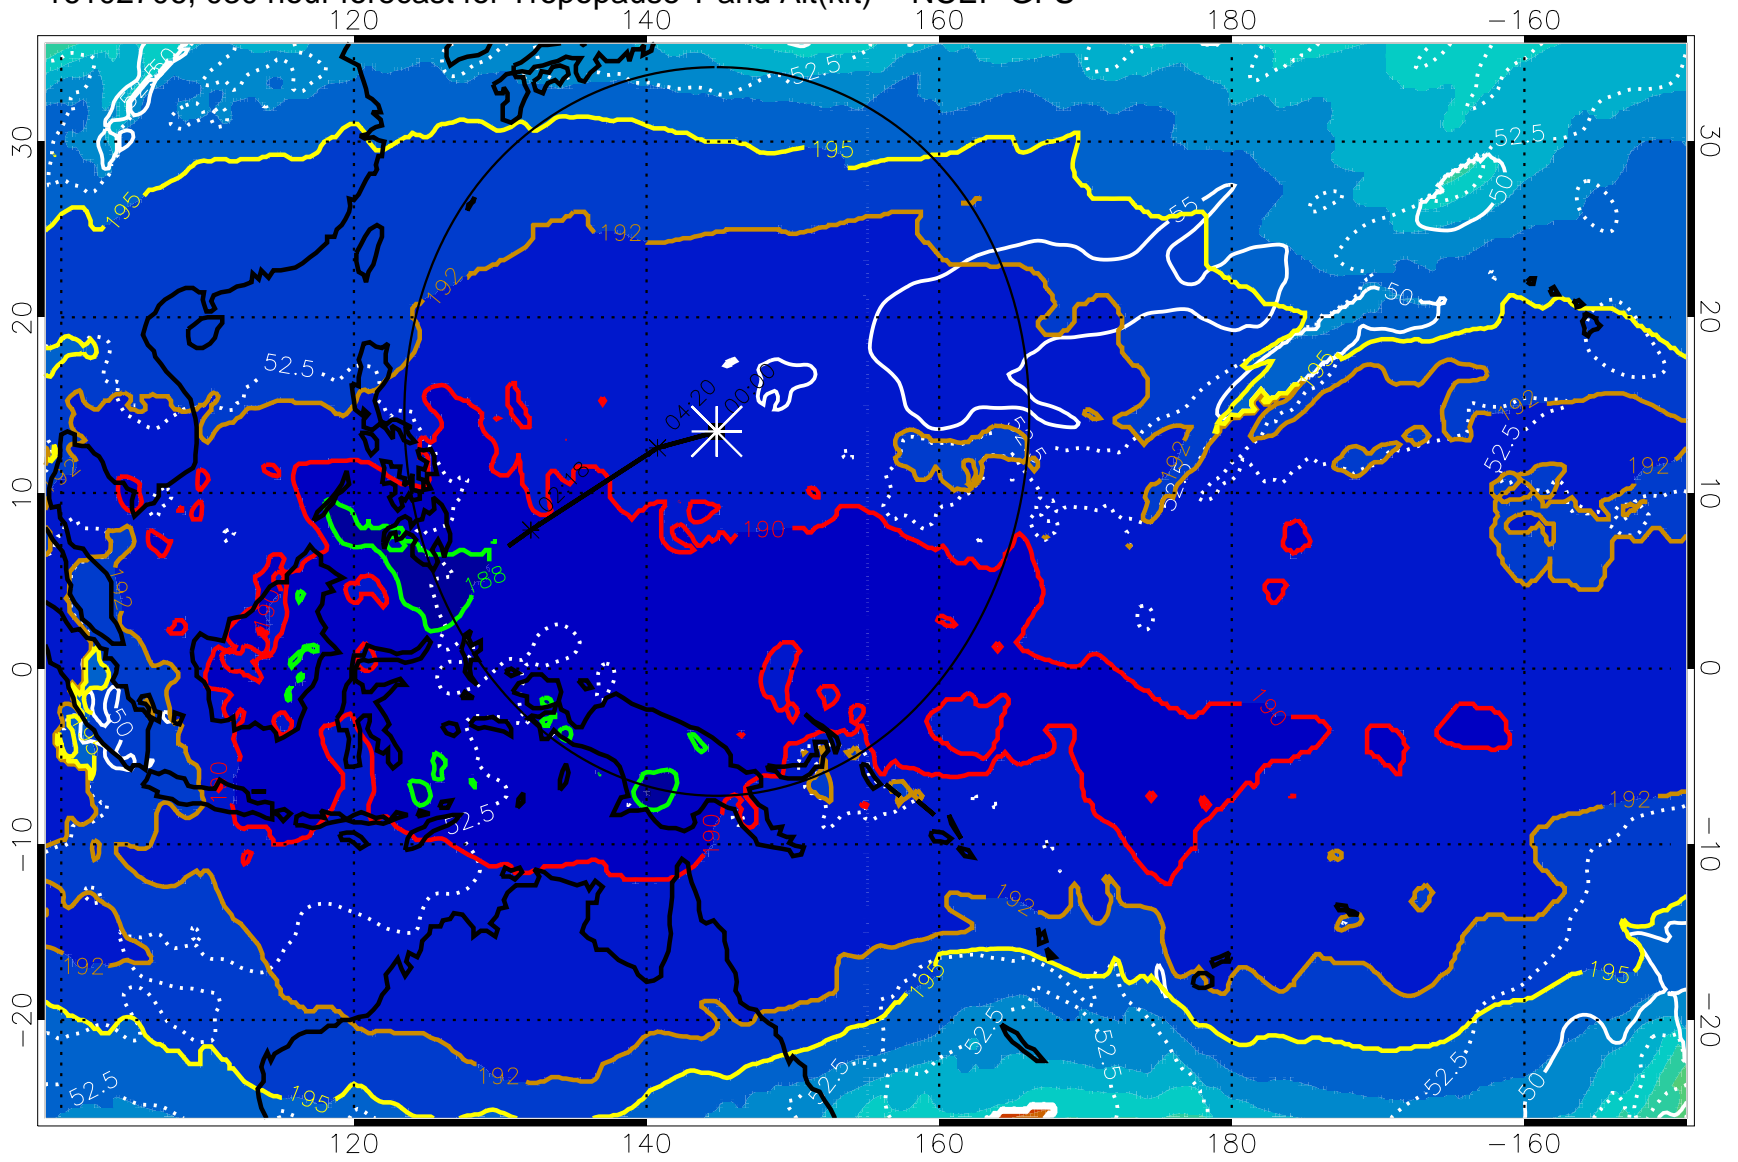

16102706, 030 hour forecast for Tropopause T and Alt(kft) -- NCEP GFS

190 200 210 220 230
Tropopause T, K

Tropopause Altitude in kft (white)

192.5K Isotherm 195K Isotherm
187.5K Isotherm 190K Isotherm

Range ring of 2304 km