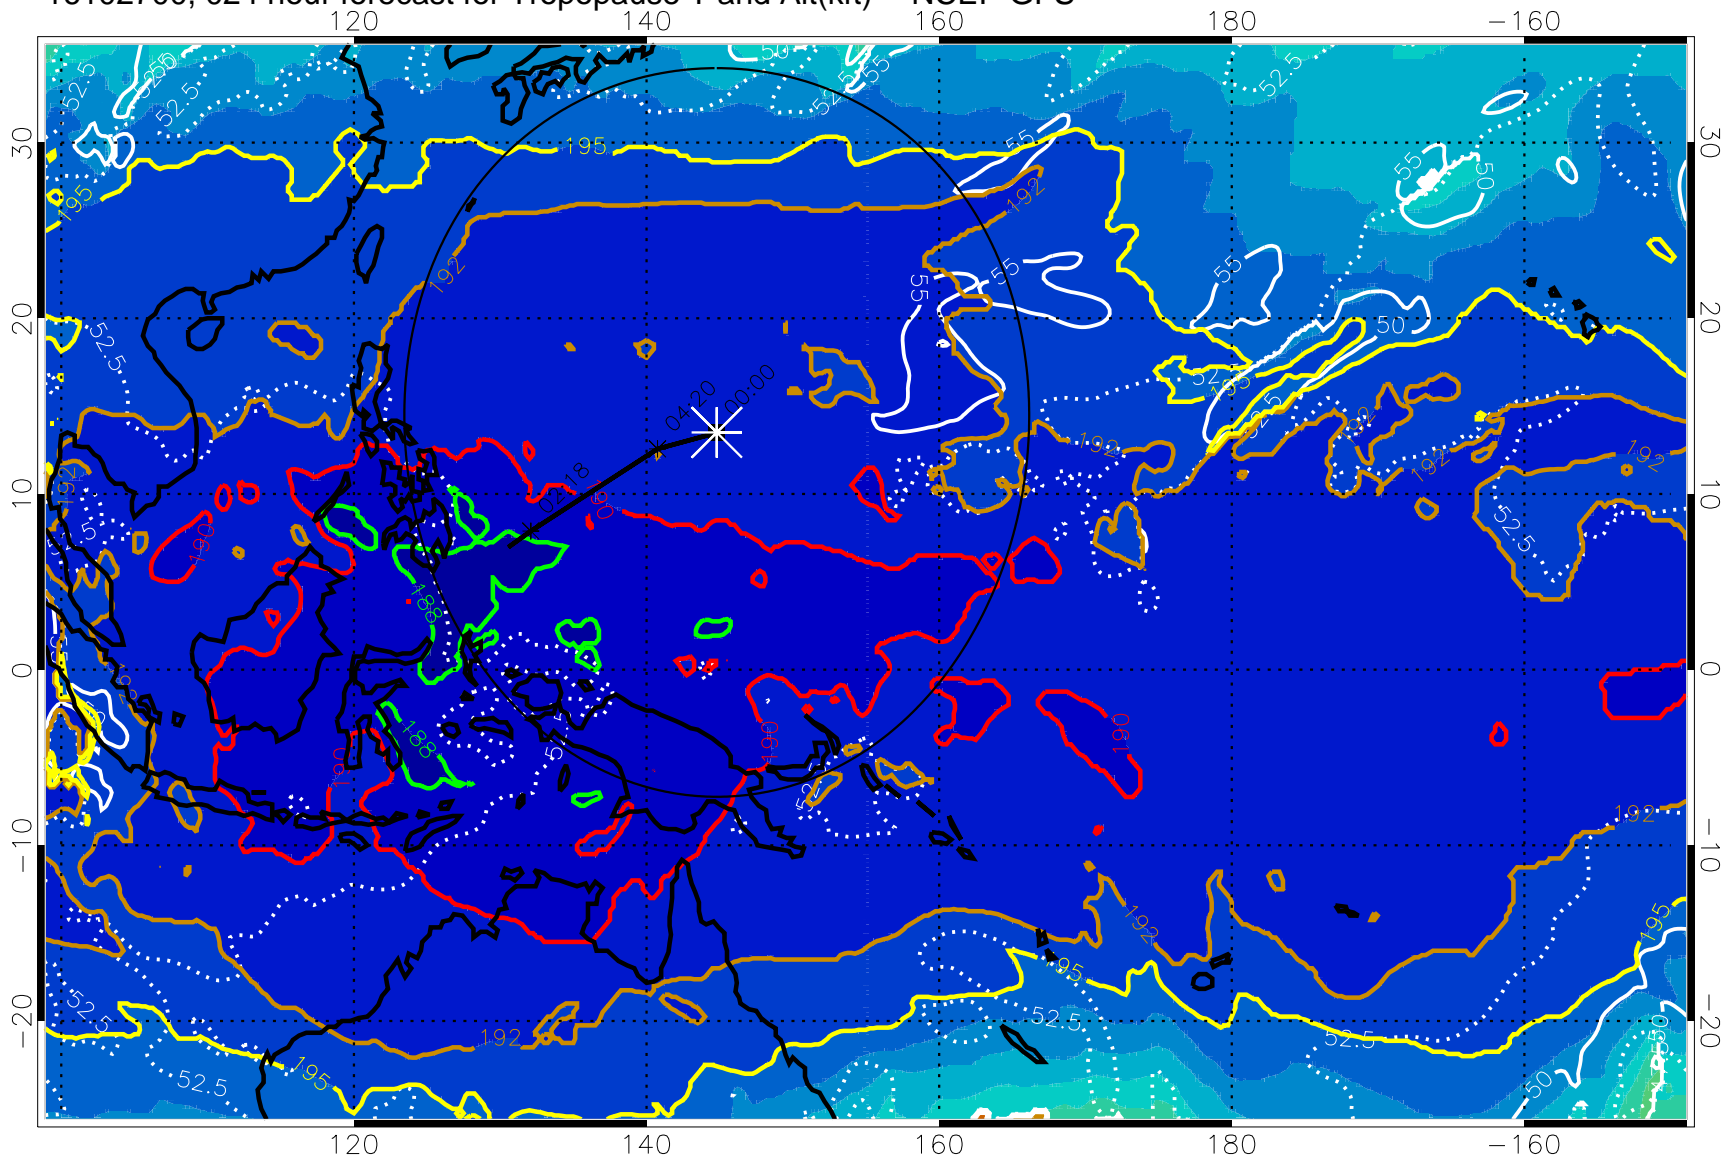

16102700, 024 hour forecast for Tropopause T and Alt(kft) -- NCEP GFS

190 200 210 220 230

Tropopause T, K

Tropopause Altitude in kft (white)

192.5K Isotherm 195K Isotherm
187.5K Isotherm 190K Isotherm

Range ring of 2304 km