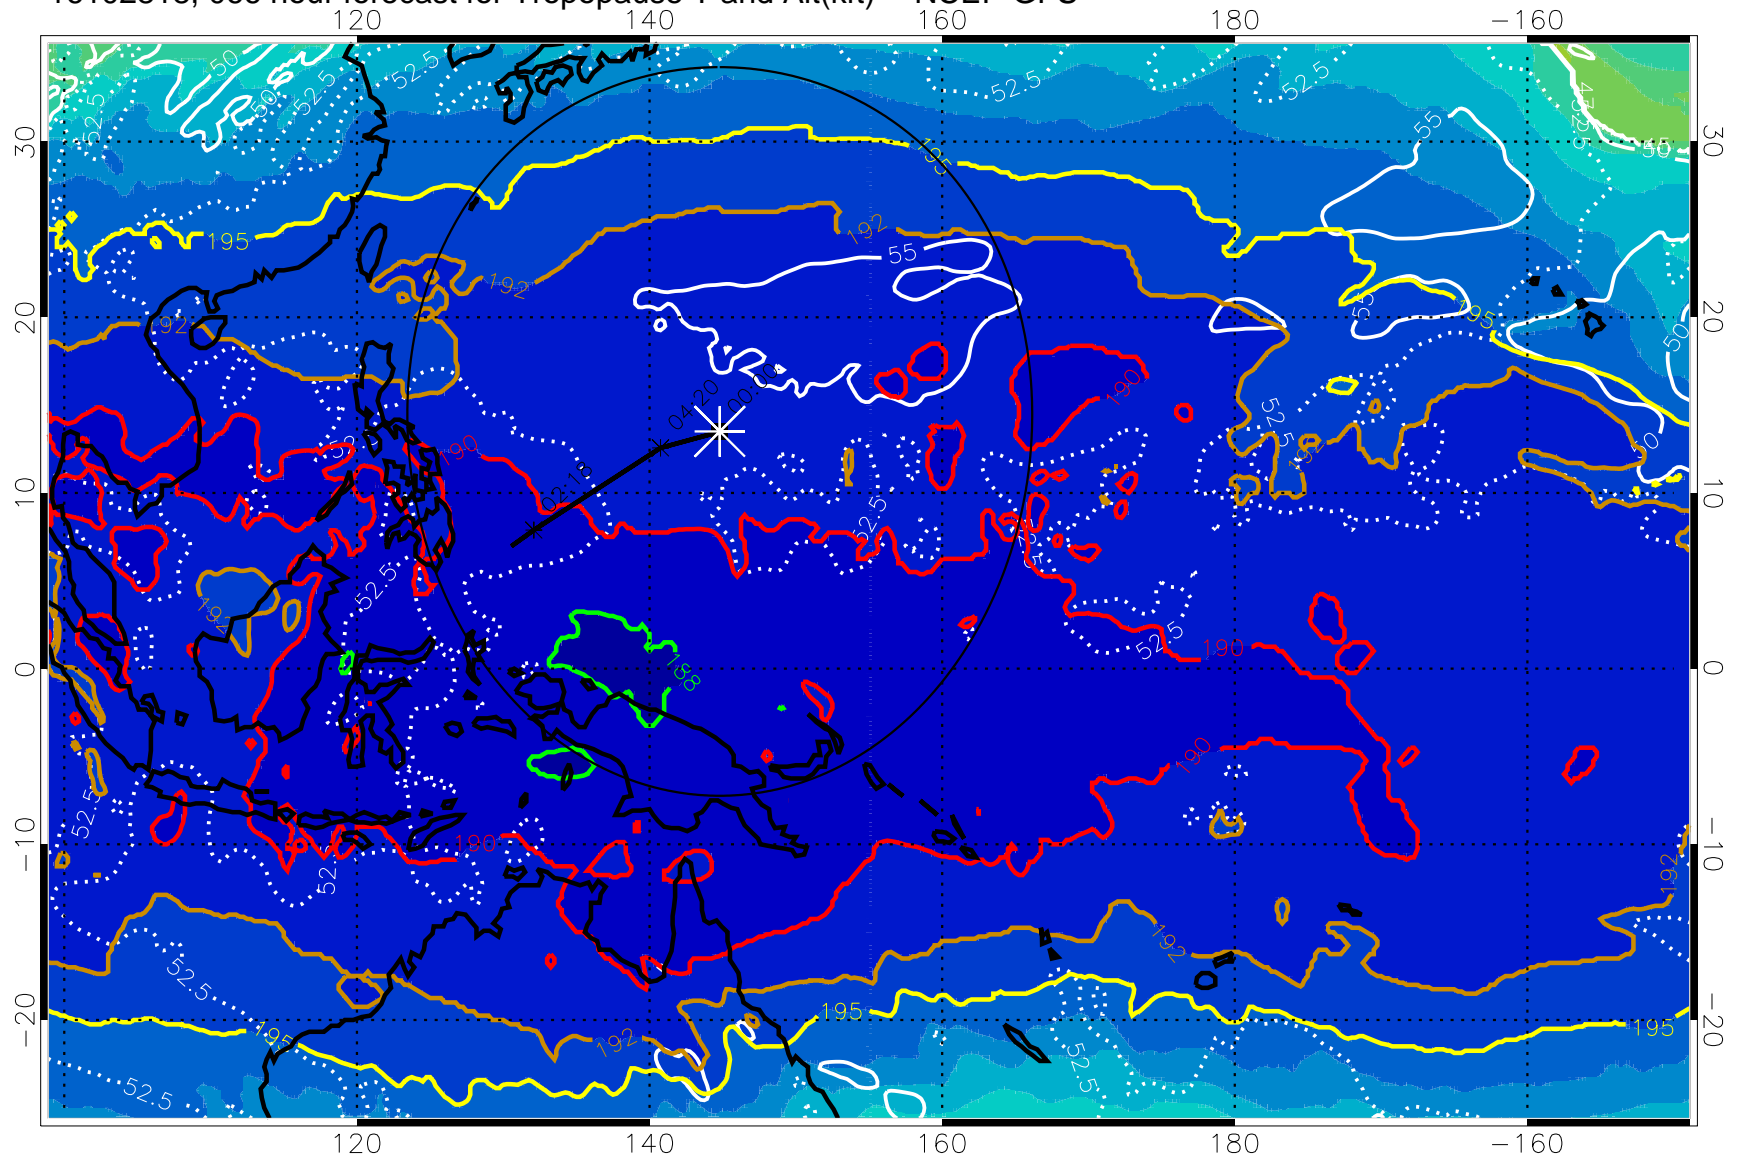

Range ring of 2304 km

16102812, 060 hour forecast for Tropopause T and Alt(kft) -- NCEP GFS

190 200 210 220 230

Tropopause T, K

Tropopause Altitude in kft (white)

192.5K Isotherm 195K Isotherm  
187.5K Isotherm 190K Isotherm

Range ring of 2304 km

16102818, 066 hour forecast for Tropopause T and Alt(kft) -- NCEP GFS

190 200 210 220 230  
Tropopause T, K

Tropopause Altitude in kft (white)

192.5K Isotherm 195K Isotherm  
187.5K Isotherm 190K Isotherm