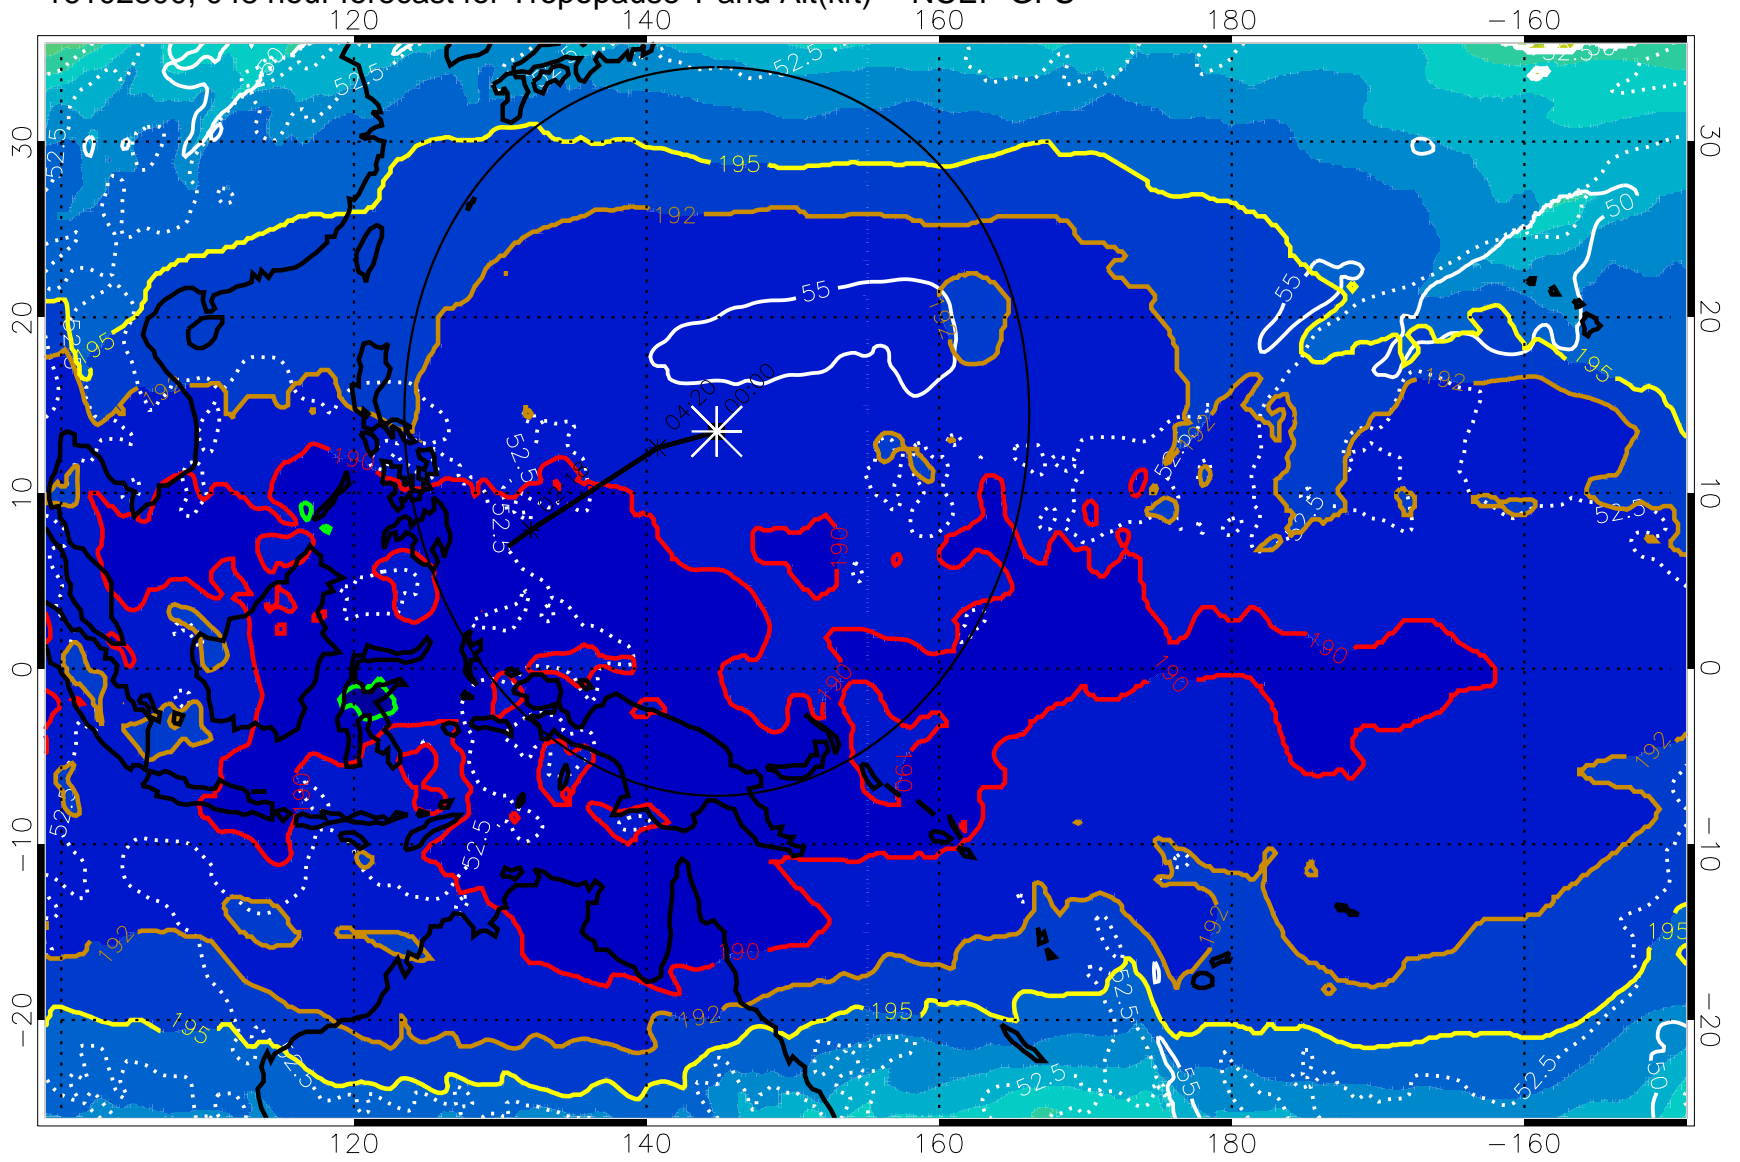

Range ring of 2304 km

16102718, 042 hour forecast for Tropopause T and Alt(kft) -- NCEP GFS

190 200 210 220 230  
Tropopause T, K

Tropopause Altitude in kft (white)

192.5K Isotherm 195K Isotherm  
187.5K Isotherm 190K Isotherm

Range ring of 2304 km

16102800, 048 hour forecast for Tropopause T and Alt(kft) -- NCEP GFS

190 200 210 220 230

Tropopause T, K

Tropopause Altitude in kft (white)

192.5K Isotherm 195K Isotherm  
187.5K Isotherm 190K Isotherm