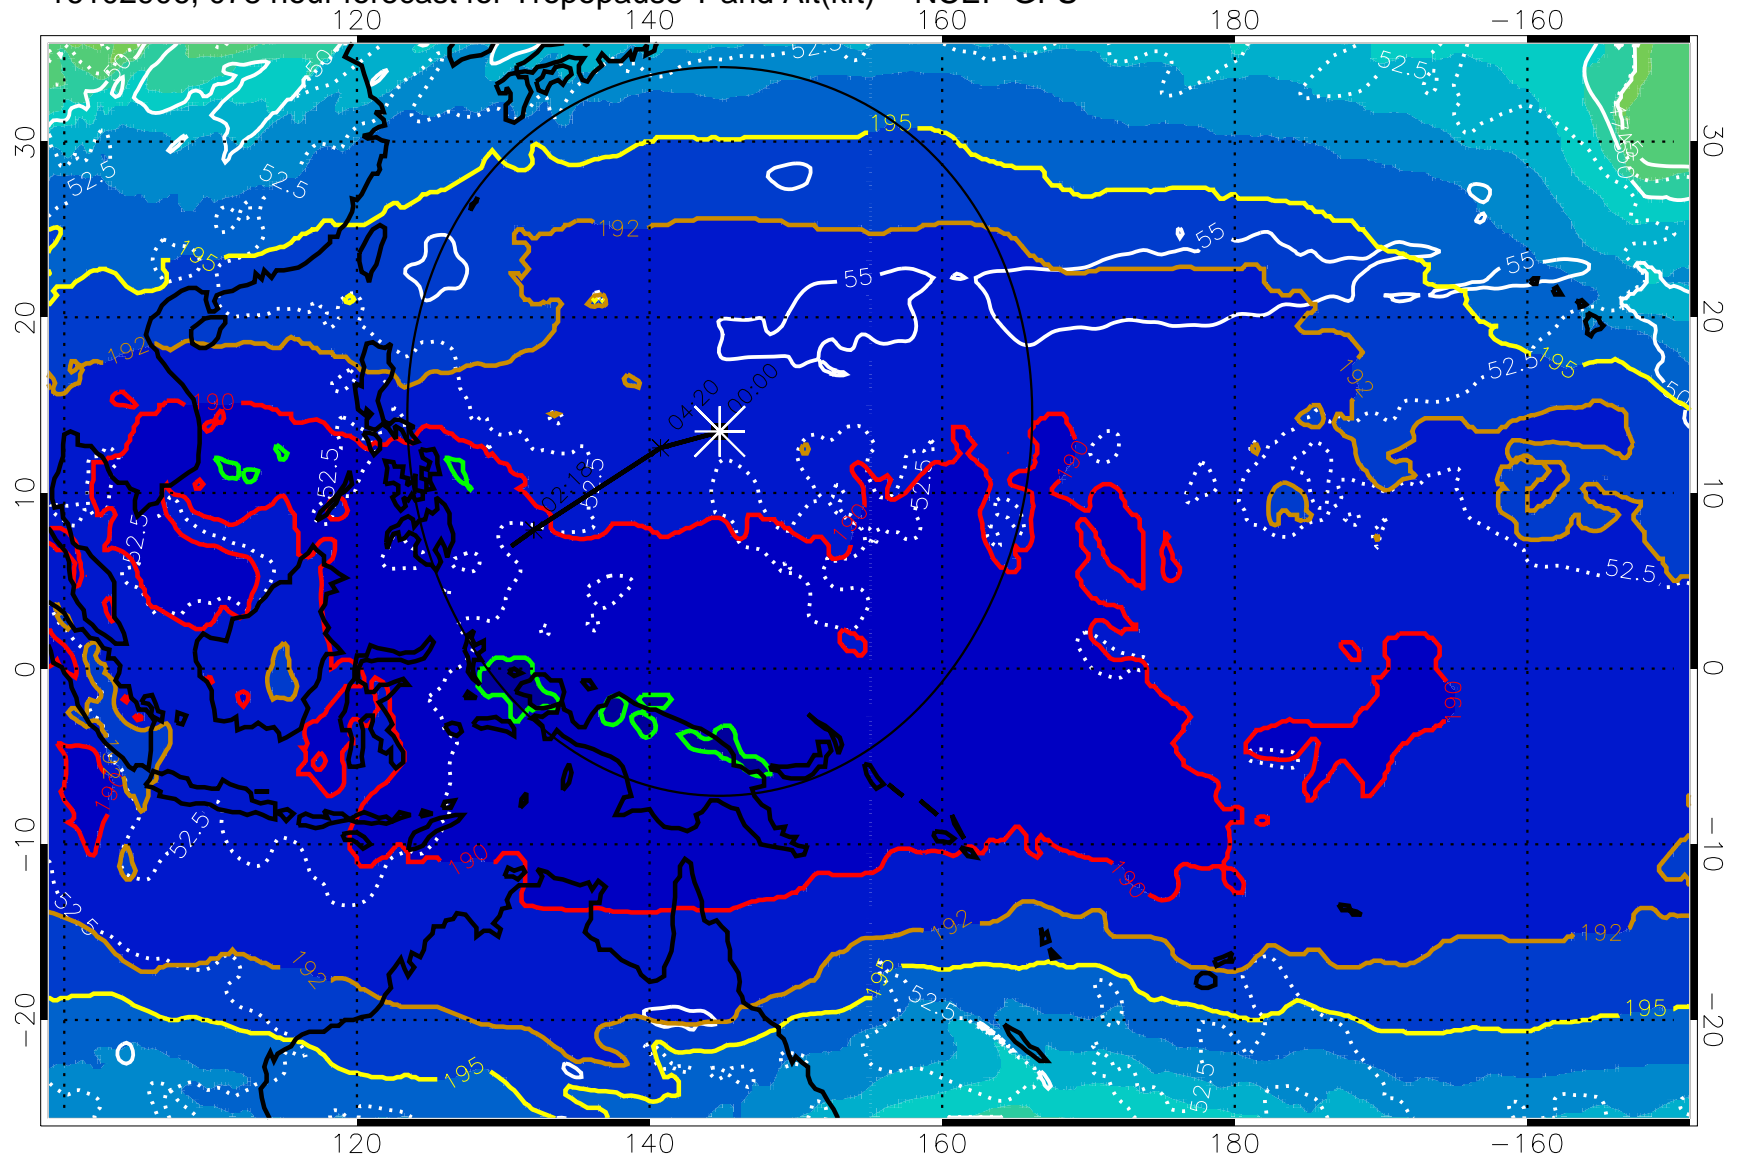

16102906, 078 hour forecast for Tropopause T and Alt(kft) -- NCEP GFS

190 200 210 220 230

Tropopause T, K

Tropopause Altitude in kft (white)

192.5K Isotherm 195K Isotherm

187.5K Isotherm 190K Isotherm

Range ring of 2304 km