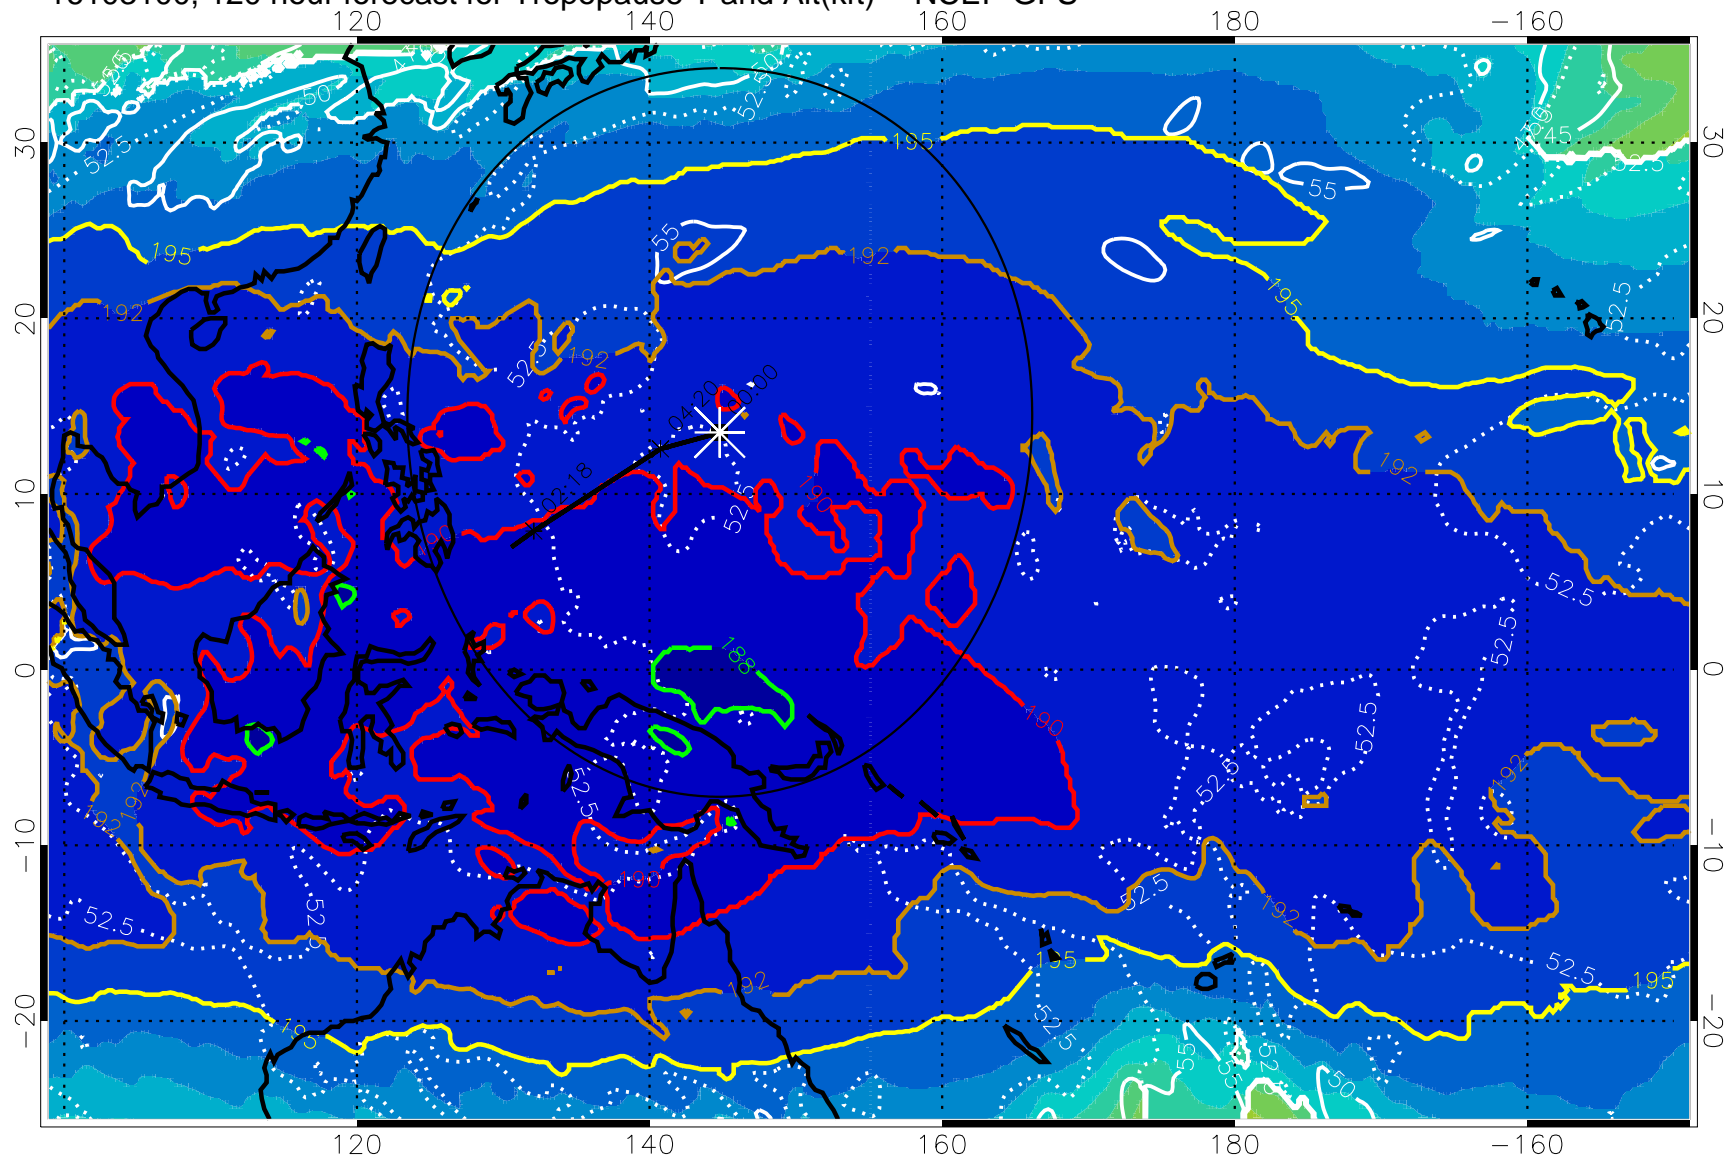

192.5K Isotherm 195K Isotherm  
187.5K Isotherm 190K Isotherm

Range ring of 2304 km

16103018, 114 hour forecast for Tropopause T and Alt(kft) -- NCEP GFS

190 200 210 220 230  
Tropopause T, K

Tropopause Altitude in kft (white)

192.5K Isotherm 195K Isotherm  
187.5K Isotherm 190K Isotherm

Range ring of 2304 km

16103100, 120 hour forecast for Tropopause T and Alt(kft) -- NCEP GFS

190 200 210 220 230

Tropopause T, K

Tropopause Altitude in kft (white)

192.5K Isotherm 195K Isotherm  
187.5K Isotherm 190K Isotherm

Range ring of 2304 km