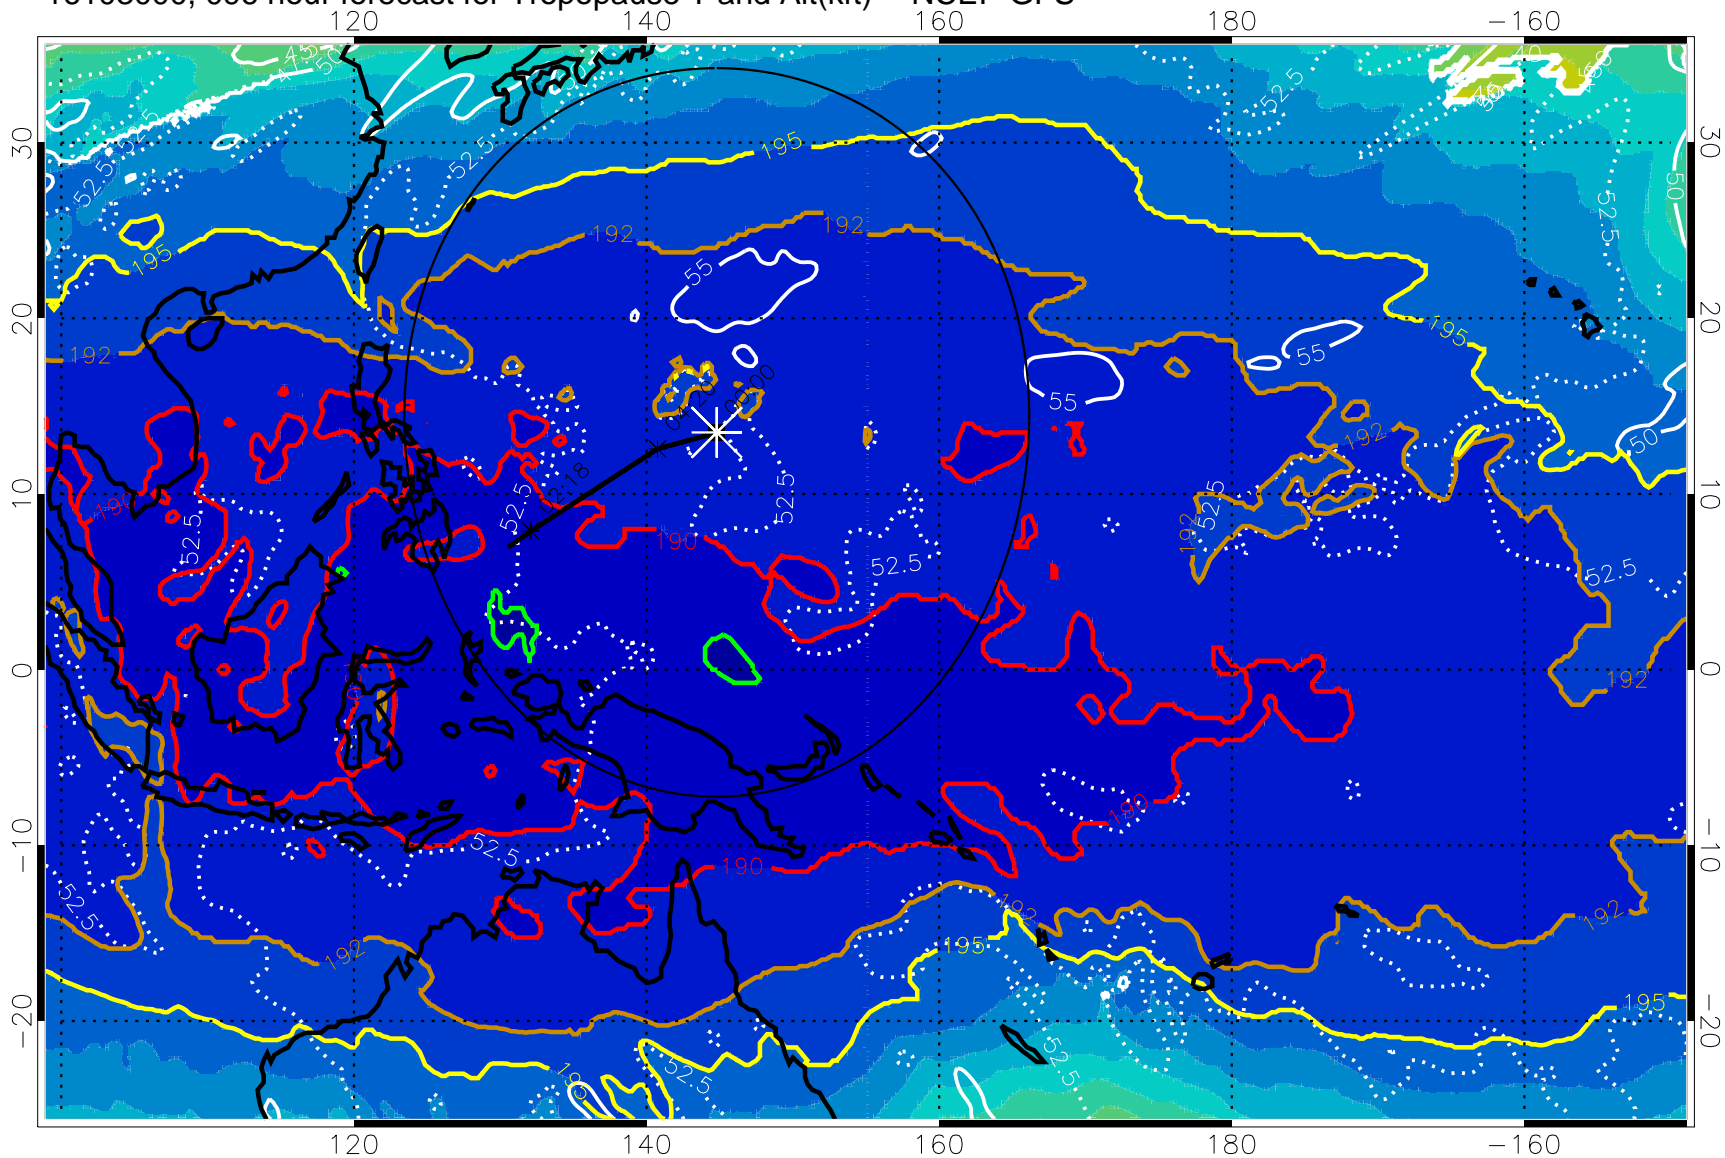

Range ring of 2304 km

16102918, 090 hour forecast for Tropopause T and Alt(kft) -- NCEP GFS

Tropopause T, K

Tropopause Altitude in kft (white)

192.5K Isotherm 195K Isotherm  
187.5K Isotherm 190K Isotherm

Range ring of 2304 km

16103000, 096 hour forecast for Tropopause T and Alt(kft) -- NCEP GFS

190 200 210 220 230

Tropopause T, K

Tropopause Altitude in kft (white)

192.5K Isotherm 195K Isotherm  
187.5K Isotherm 190K Isotherm