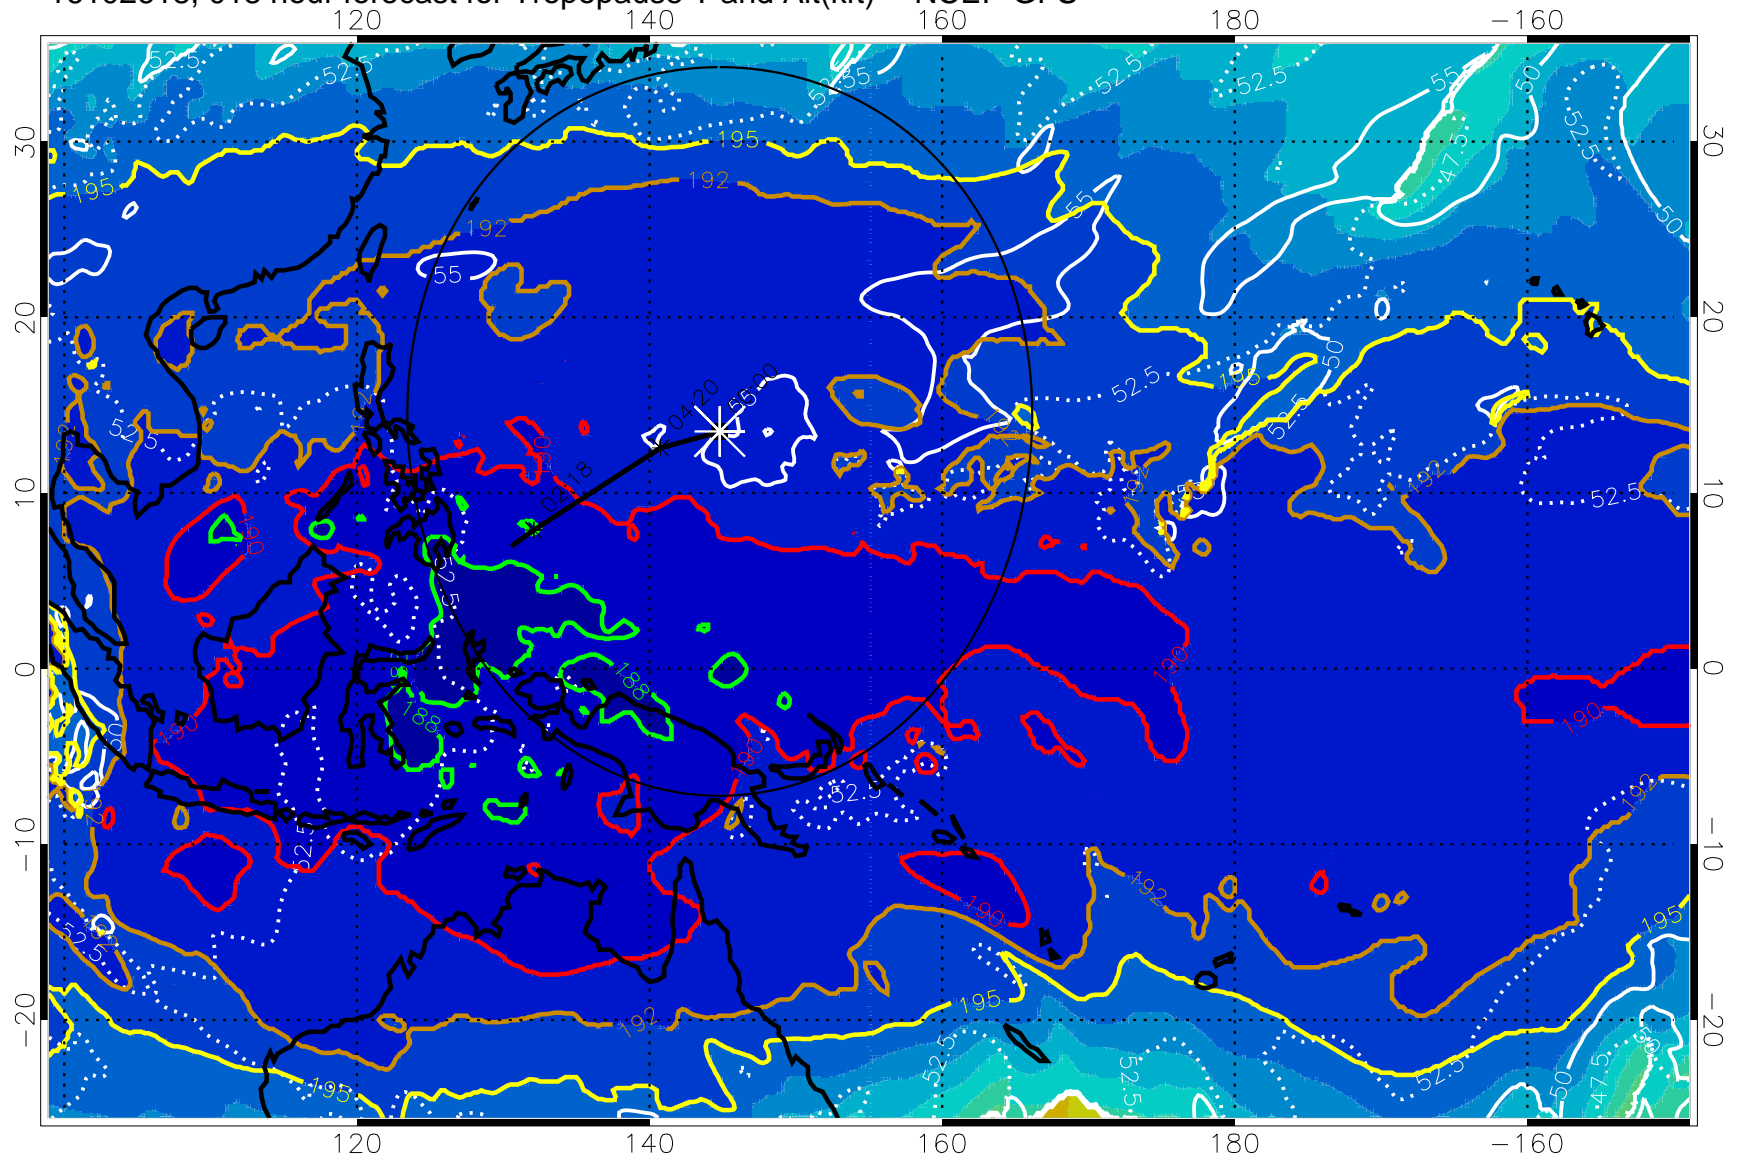

16102612, 012 hour forecast for Tropopause T and Alt(kft) -- NCEP GFS

190 200 210 220 230  
Tropopause T, K

Tropopause Altitude in kft (white)

192.5K Isotherm 195K Isotherm  
187.5K Isotherm 190K Isotherm

Range ring of 2304 km

16102618, 018 hour forecast for Tropopause T and Alt(kft) -- NCEP GFS

190 200 210 220 230

Tropopause T, K

Tropopause Altitude in kft (white)

192.5K Isotherm 195K Isotherm

187.5K Isotherm 190K Isotherm