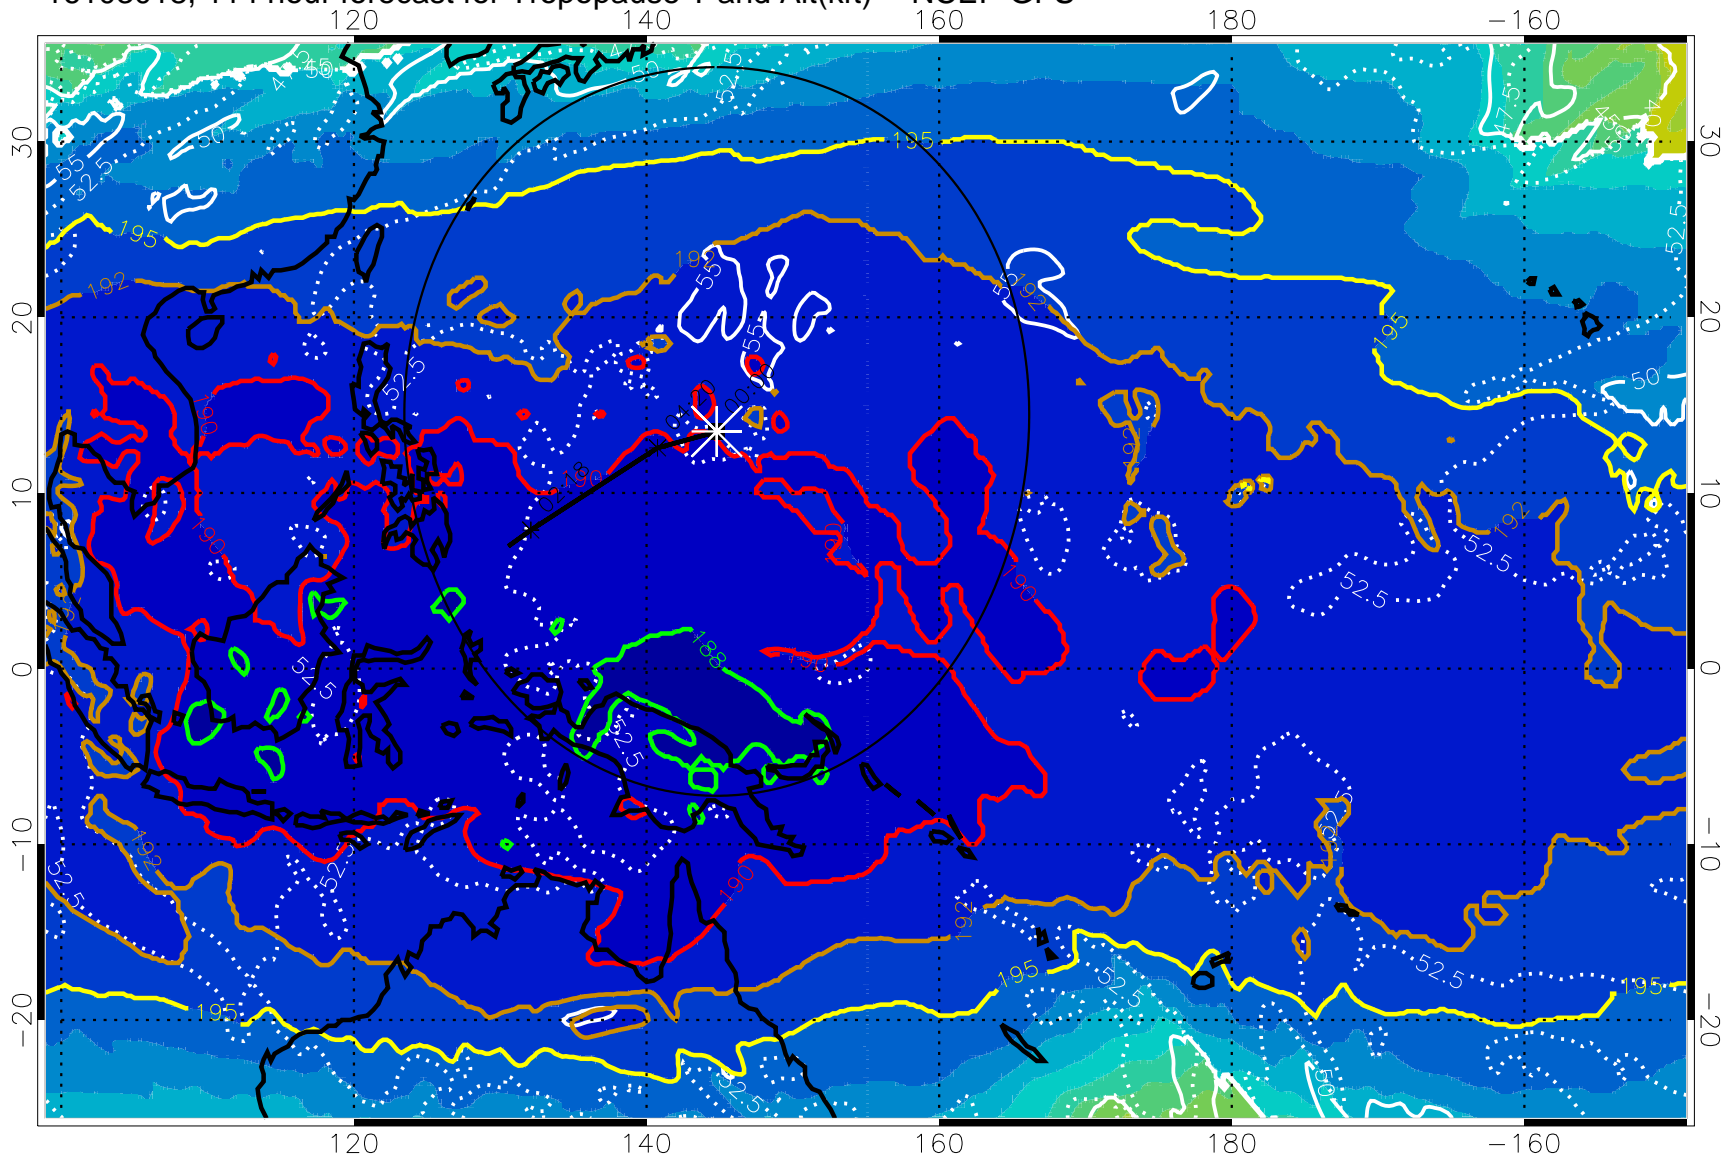

Range ring of 2304 km

16103006, 102 hour forecast for Tropopause T and Alt(kft) -- NCEP GFS

16103012, 108 hour forecast for Tropopause T and Alt(kft) -- NCEP GFS

190 200 210 220 230  
Tropopause T, K

Tropopause Altitude in kft (white)

192.5K Isotherm 195K Isotherm  
187.5K Isotherm 190K Isotherm

Range ring of 2304 km

16103018, 114 hour forecast for Tropopause T and Alt(kft) -- NCEP GFS

190 200 210 220 230  
Tropopause T, K

Tropopause Altitude in kft (white)

192.5K Isotherm 195K Isotherm  
187.5K Isotherm 190K Isotherm

Range ring of 2304 km

16103100, 120 hour forecast for Tropopause T and Alt(kft) -- NCEP GFS

190 200 210 220 230

Tropopause T, K

Tropopause Altitude in kft (white)

192.5K Isotherm 195K Isotherm  
187.5K Isotherm 190K Isotherm

Range ring of 2304 km