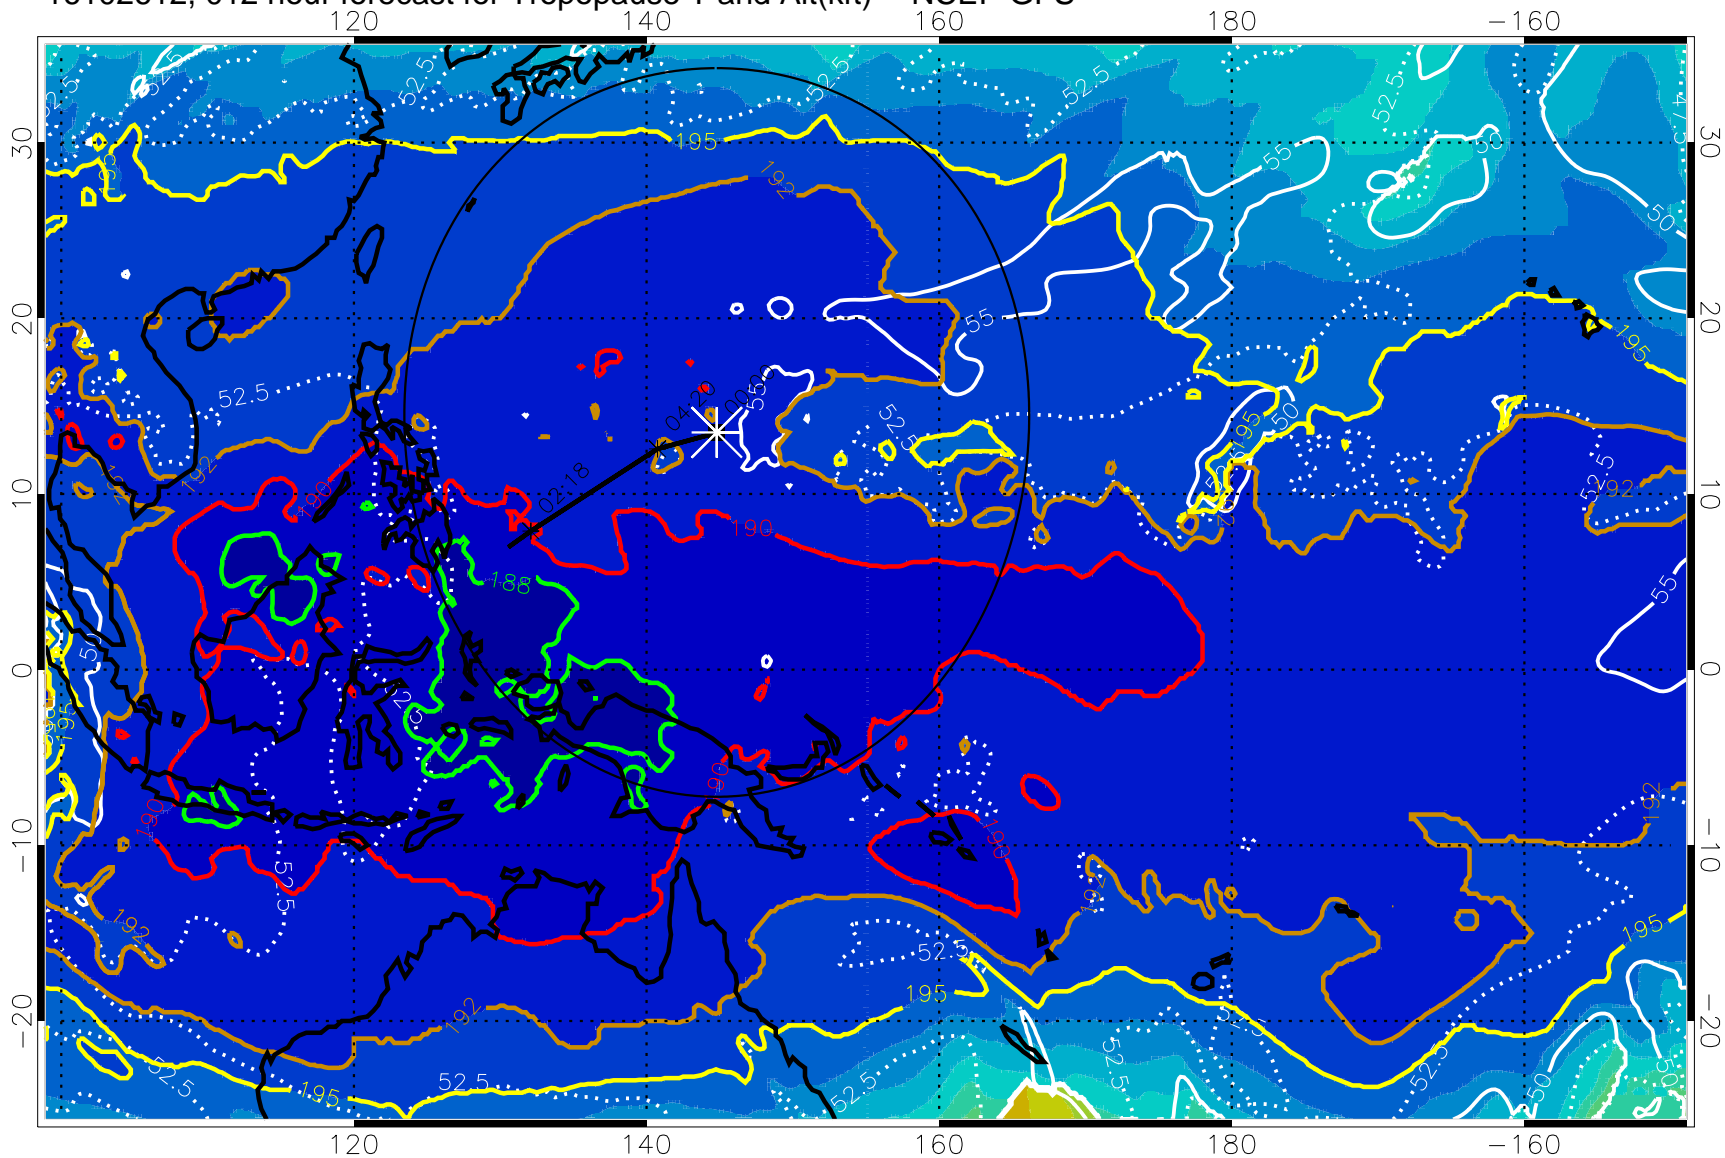

16102612, 012 hour forecast for Tropopause T and Alt(kft) -- NCEP GFS

190 200 210 220 230
Tropopause T, K

Tropopause Altitude in kft (white)

192.5K Isotherm 195K Isotherm
187.5K Isotherm 190K Isotherm

Range ring of 2304 km