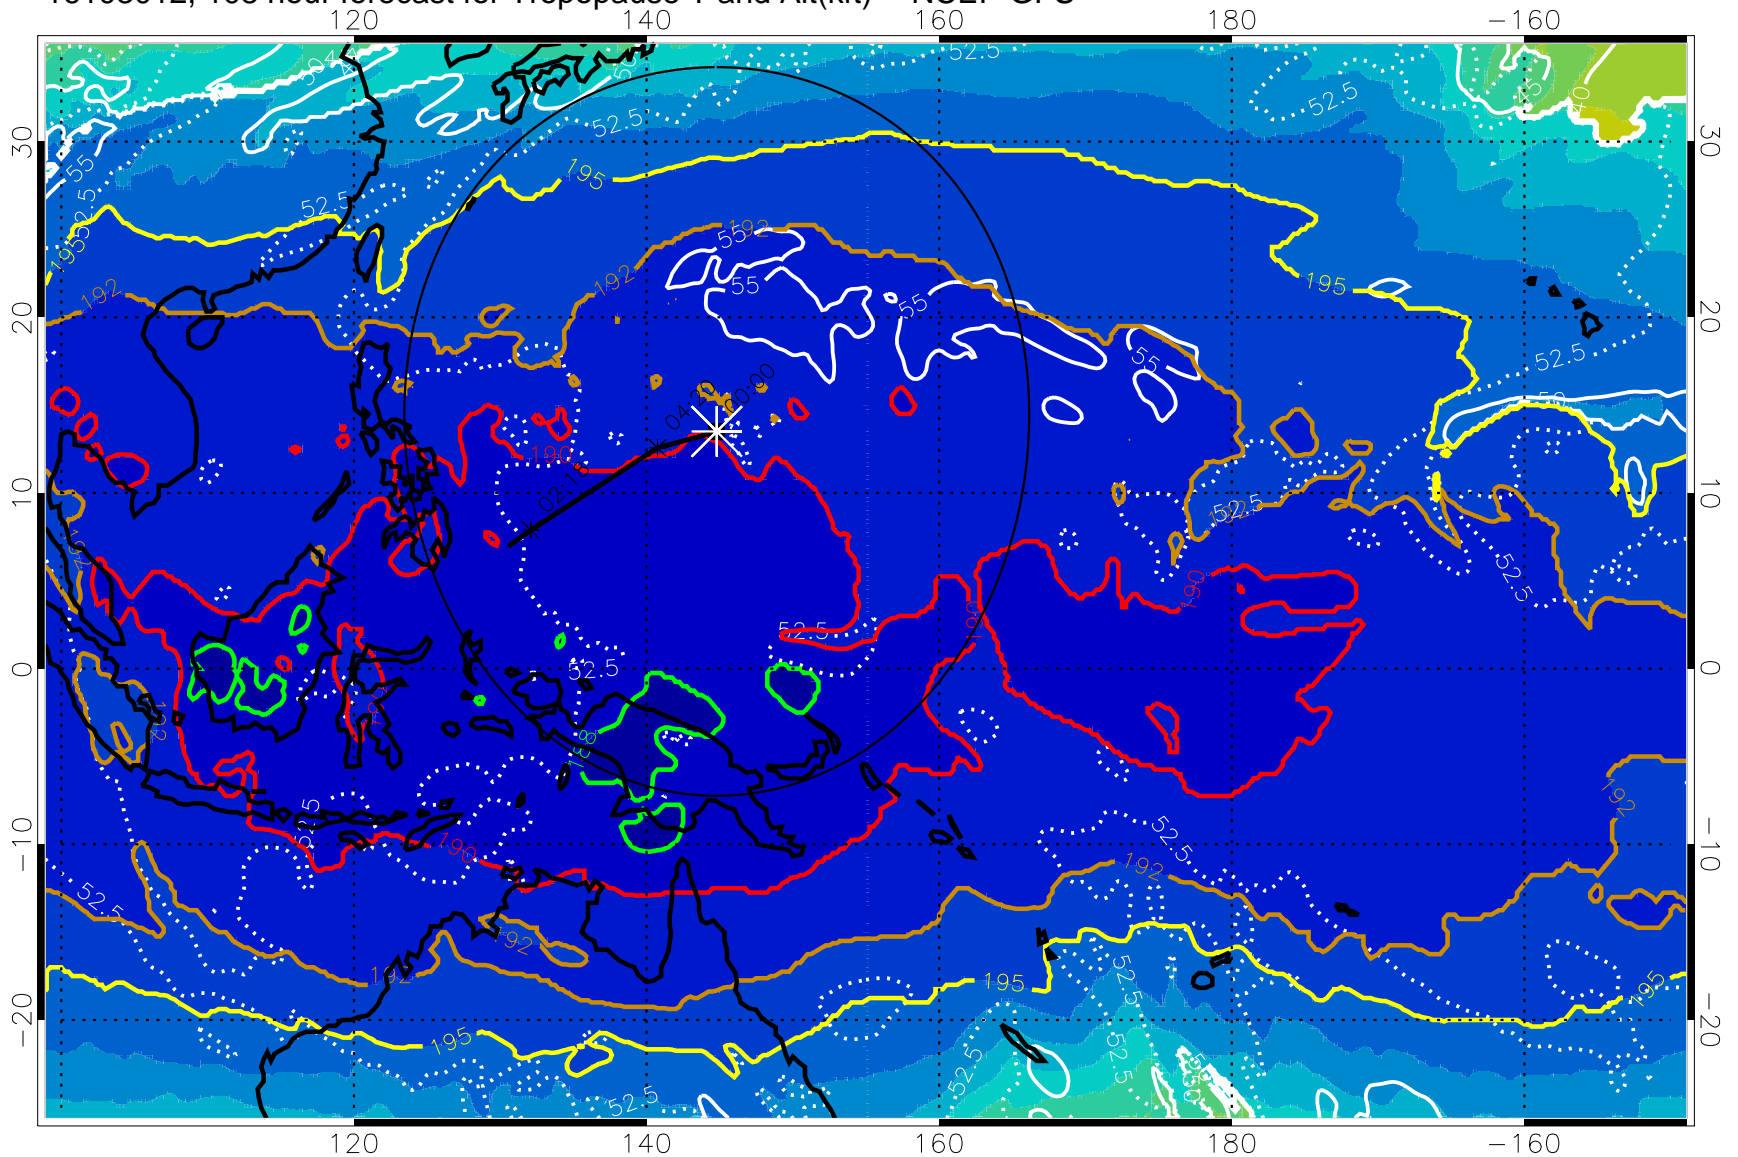

16103012, 108 hour forecast for Tropopause T and Alt(kft) -- NCEP GFS

190 200 210 220 230
Tropopause T, K

Tropopause Altitude in kft (white)

192.5K Isotherm 195K Isotherm
187.5K Isotherm 190K Isotherm

Range ring of 2304 km