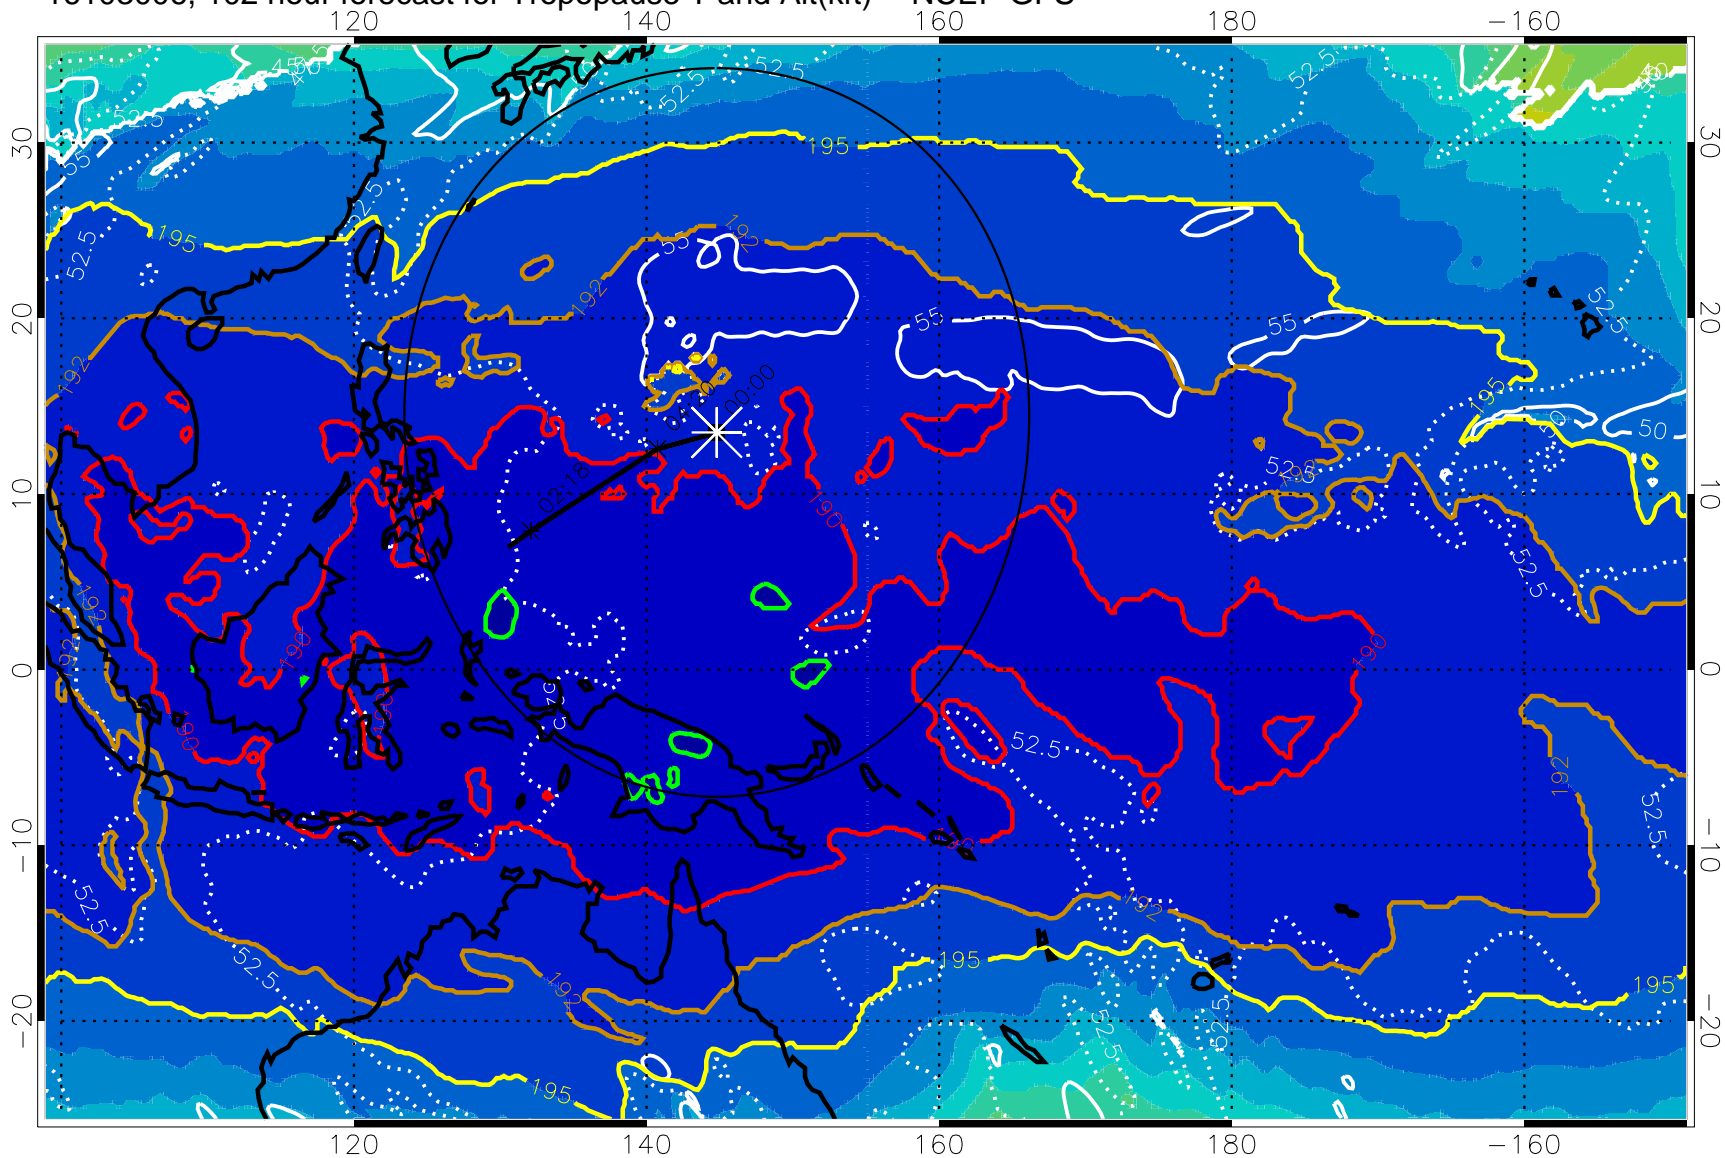

16103006, 102 hour forecast for Tropopause T and Alt(kft) -- NCEP GFS