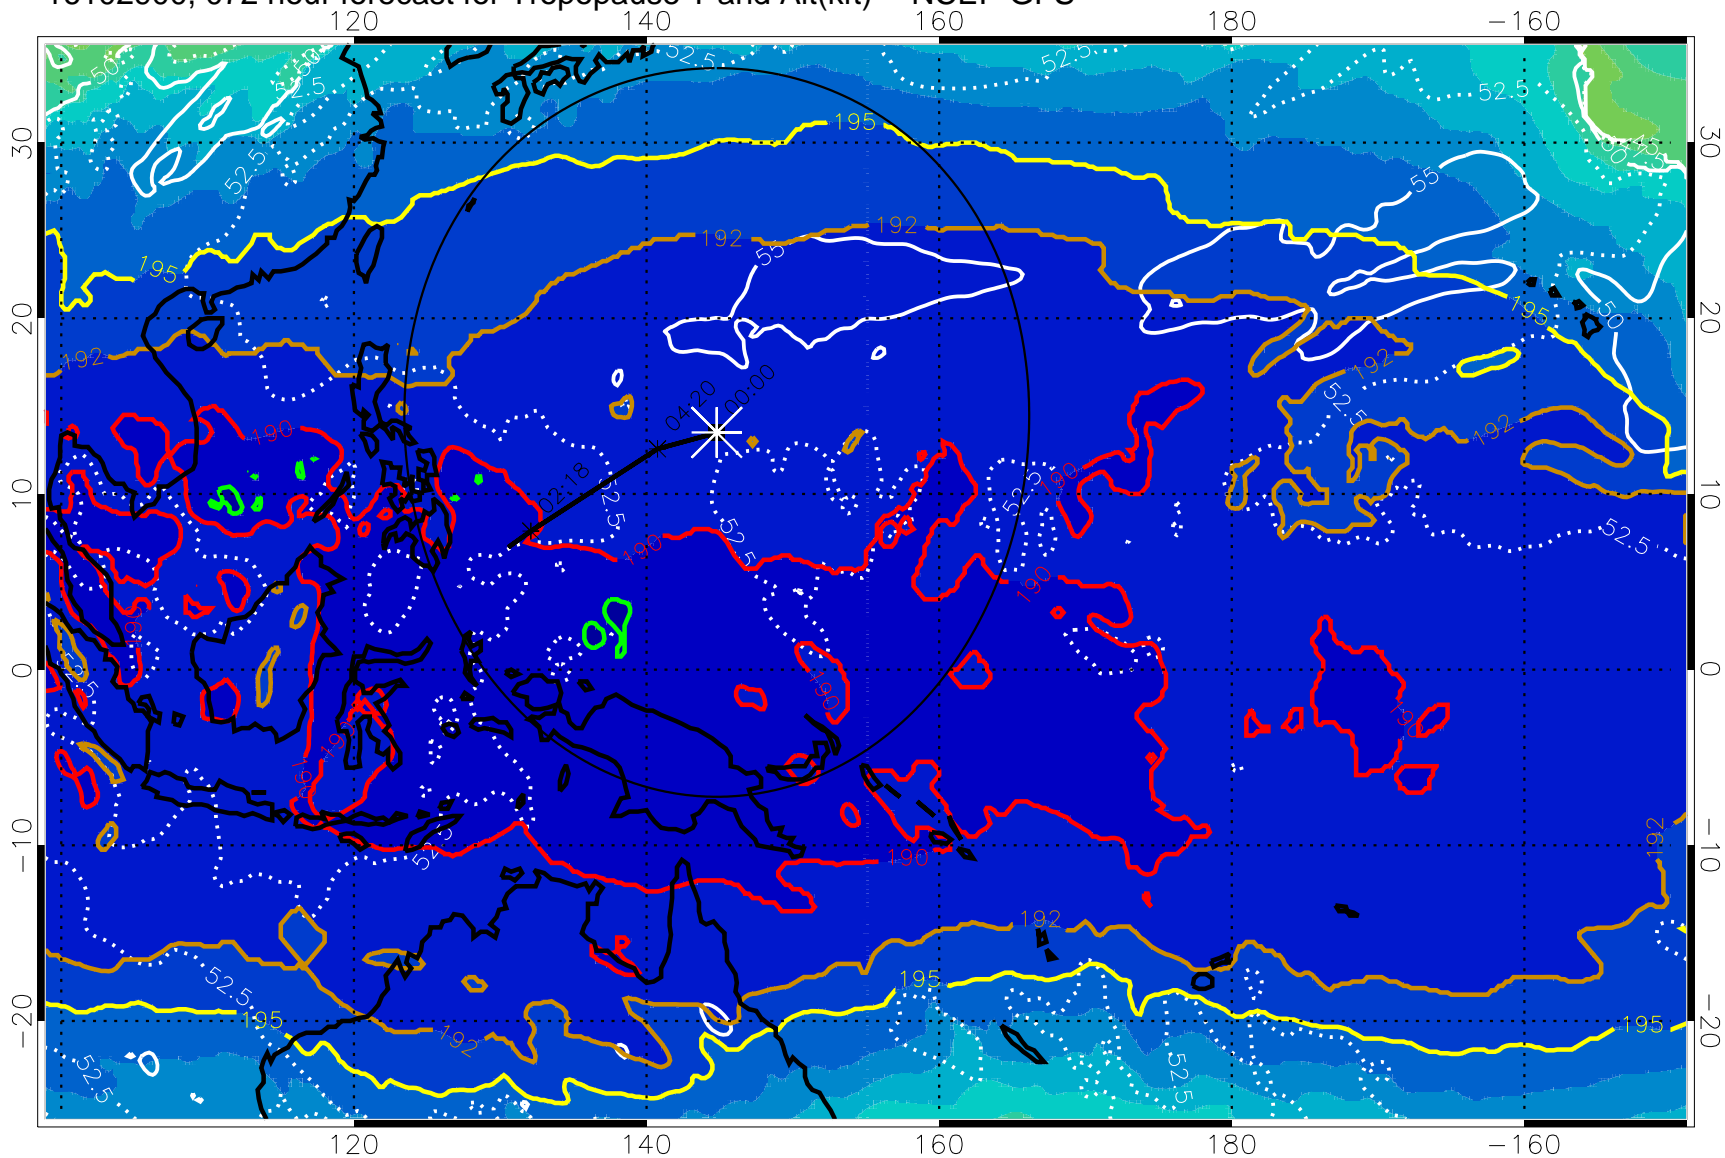

16102900, 072 hour forecast for Tropopause T and Alt(kft) -- NCEP GFS

190 200 210 220 230

Tropopause T, K

Tropopause Altitude in kft (white)

192.5K Isotherm 195K Isotherm
187.5K Isotherm 190K Isotherm

Range ring of 2304 km