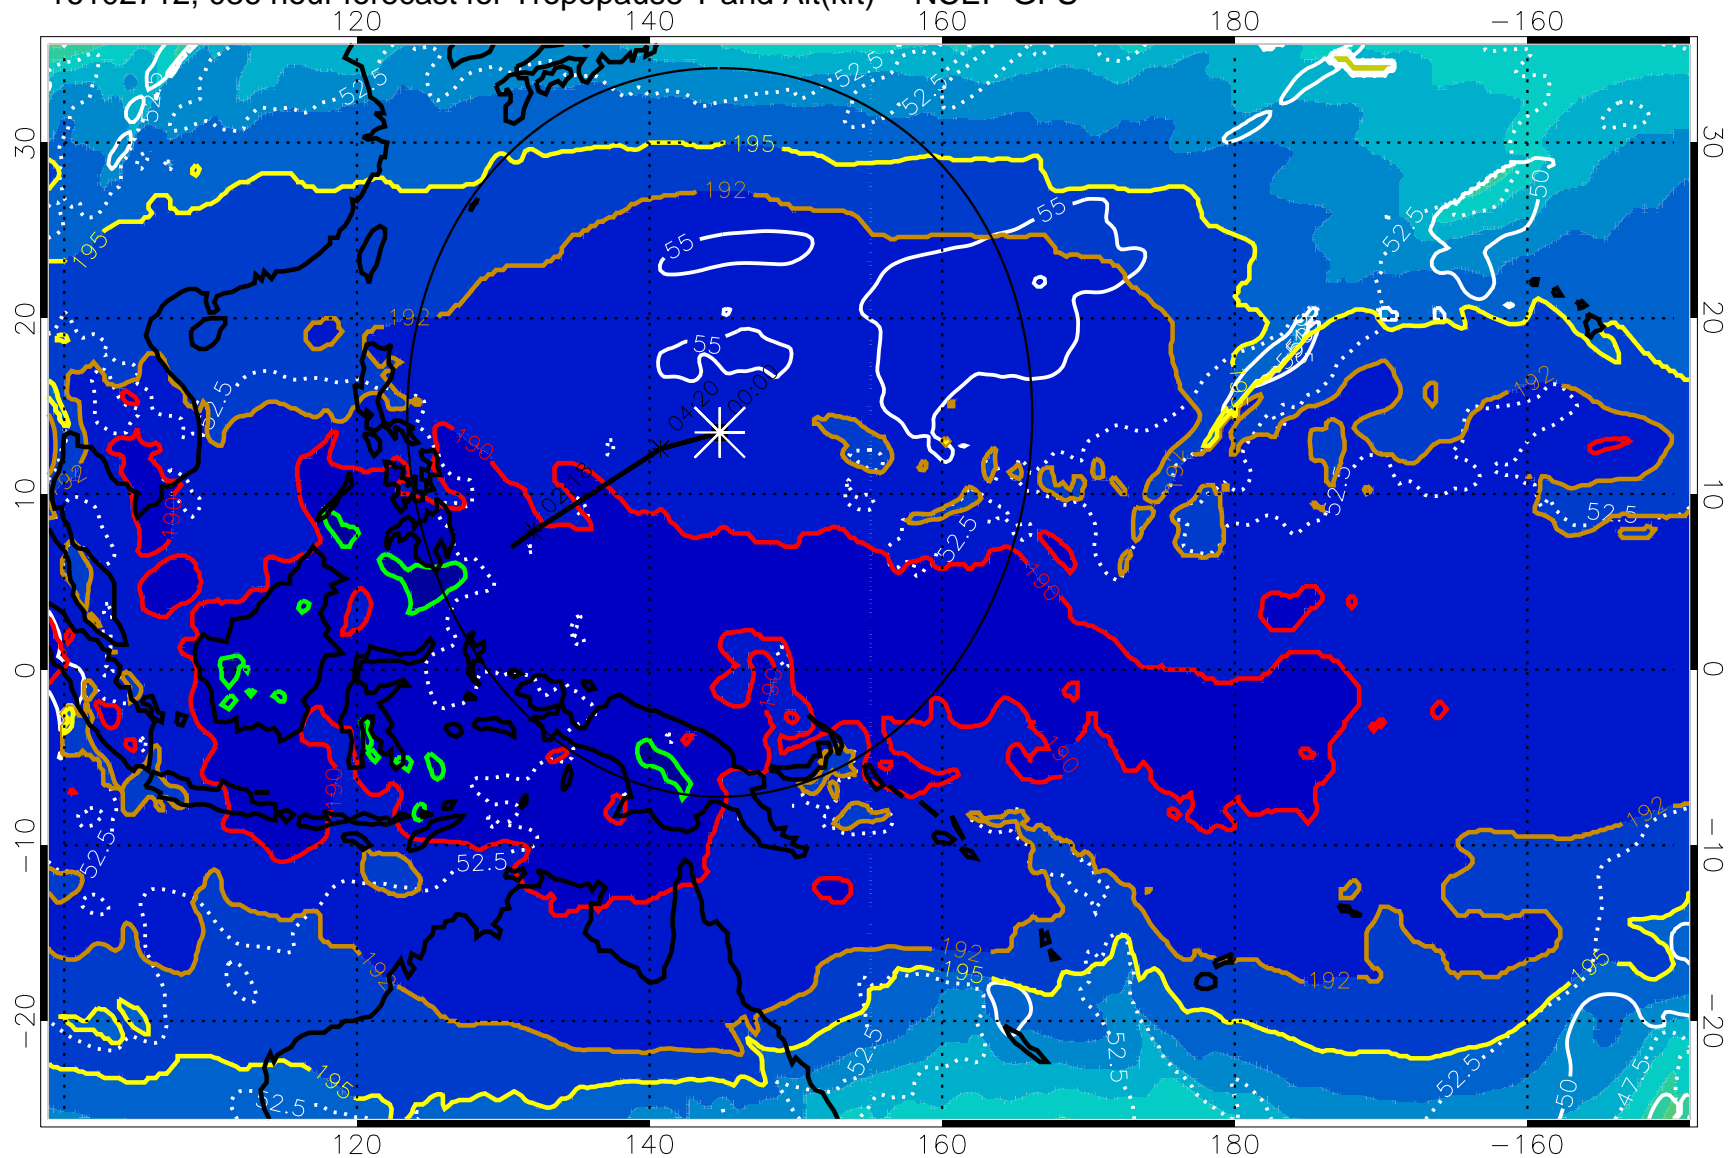

16102712, 036 hour forecast for Tropopause T and Alt(kft) -- NCEP GFS

190 200 210 220 230
Tropopause T, K

Tropopause Altitude in kft (white)

192.5K Isotherm 195K Isotherm
187.5K Isotherm 190K Isotherm

Range ring of 2304 km