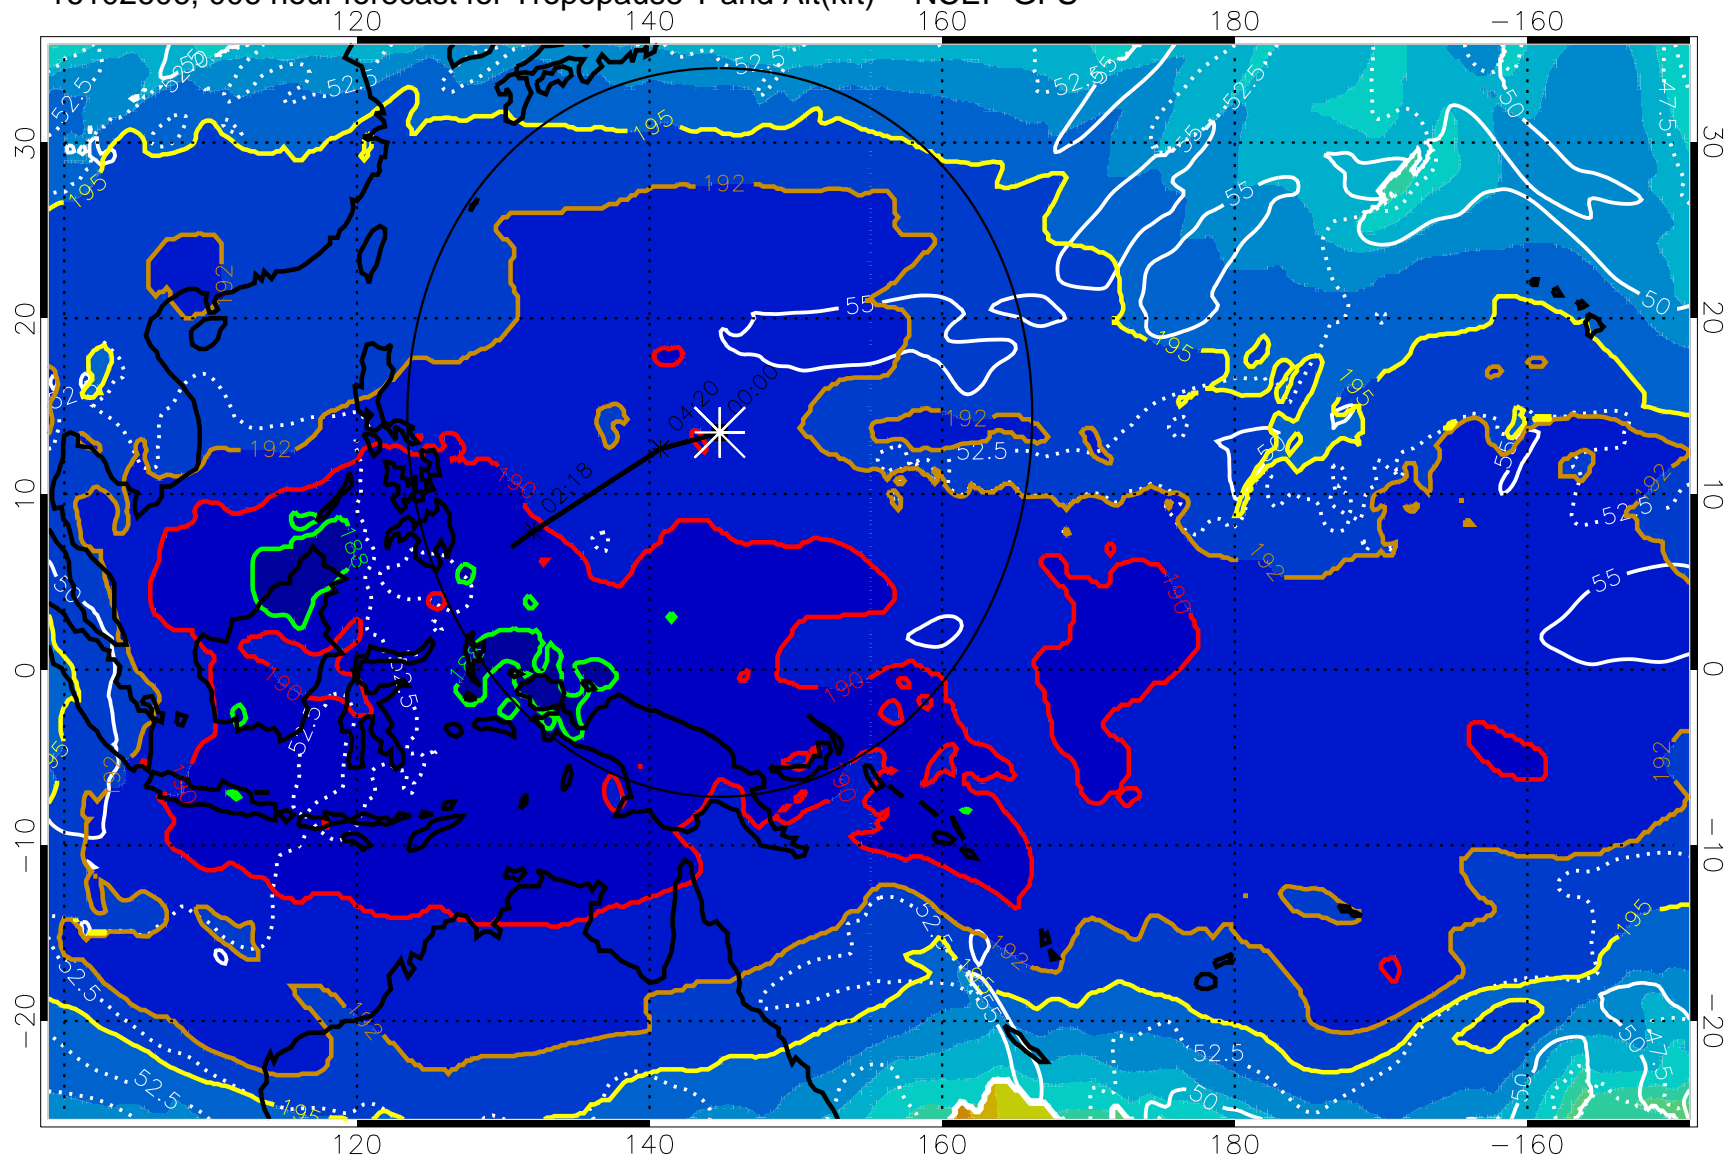

16102606, 006 hour forecast for Tropopause T and Alt(kft) -- NCEP GFS

190 200 210 220 230

Tropopause T, K

Tropopause Altitude in kft (white)

192.5K Isotherm 195K Isotherm  
187.5K Isotherm 190K Isotherm

Range ring of 2304 km

16102612, 012 hour forecast for Tropopause T and Alt(kft) -- NCEP GFS

190 200 210 220 230  
Tropopause T, K

Tropopause Altitude in kft (white)

192.5K Isotherm 195K Isotherm  
187.5K Isotherm 190K Isotherm