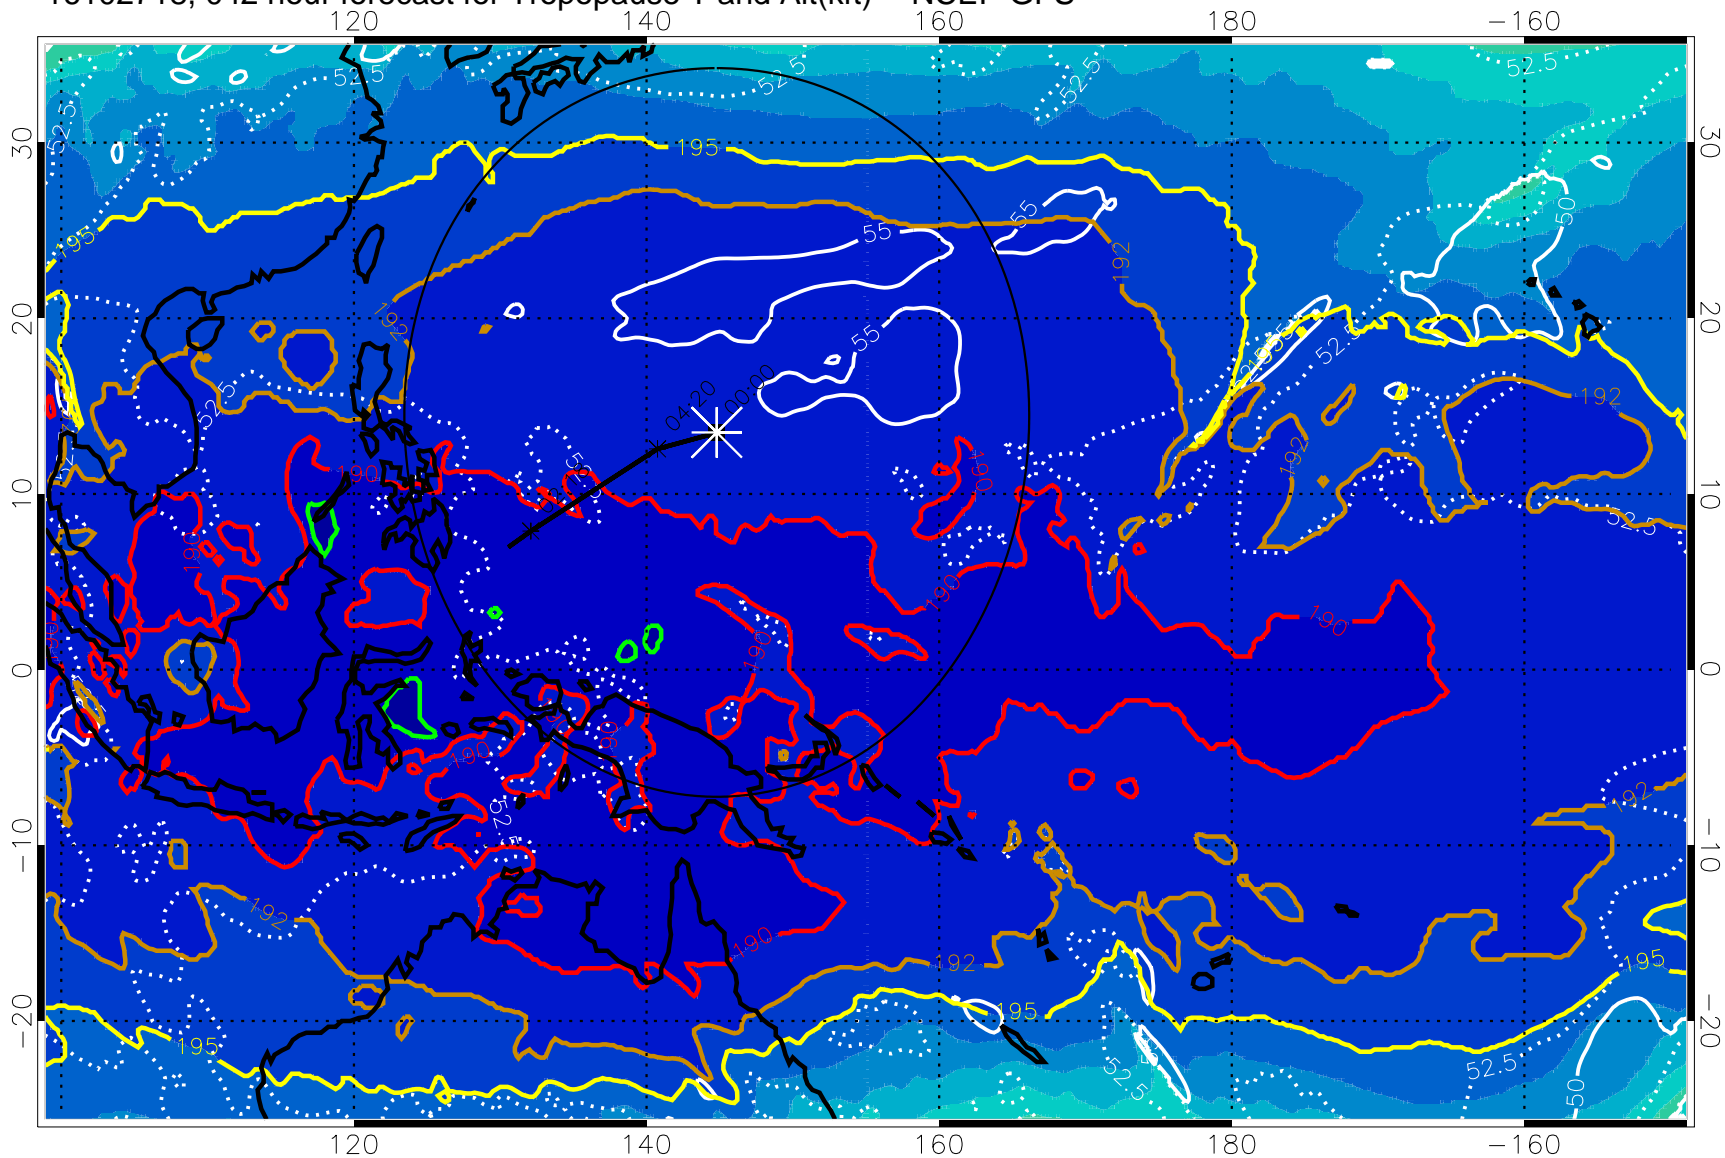

16102718, 042 hour forecast for Tropopause T and Alt(kft) -- NCEP GFS

190 200 210 220 230
Tropopause T, K

Tropopause Altitude in kft (white)

192.5K Isotherm 195K Isotherm
187.5K Isotherm 190K Isotherm

Range ring of 2304 km