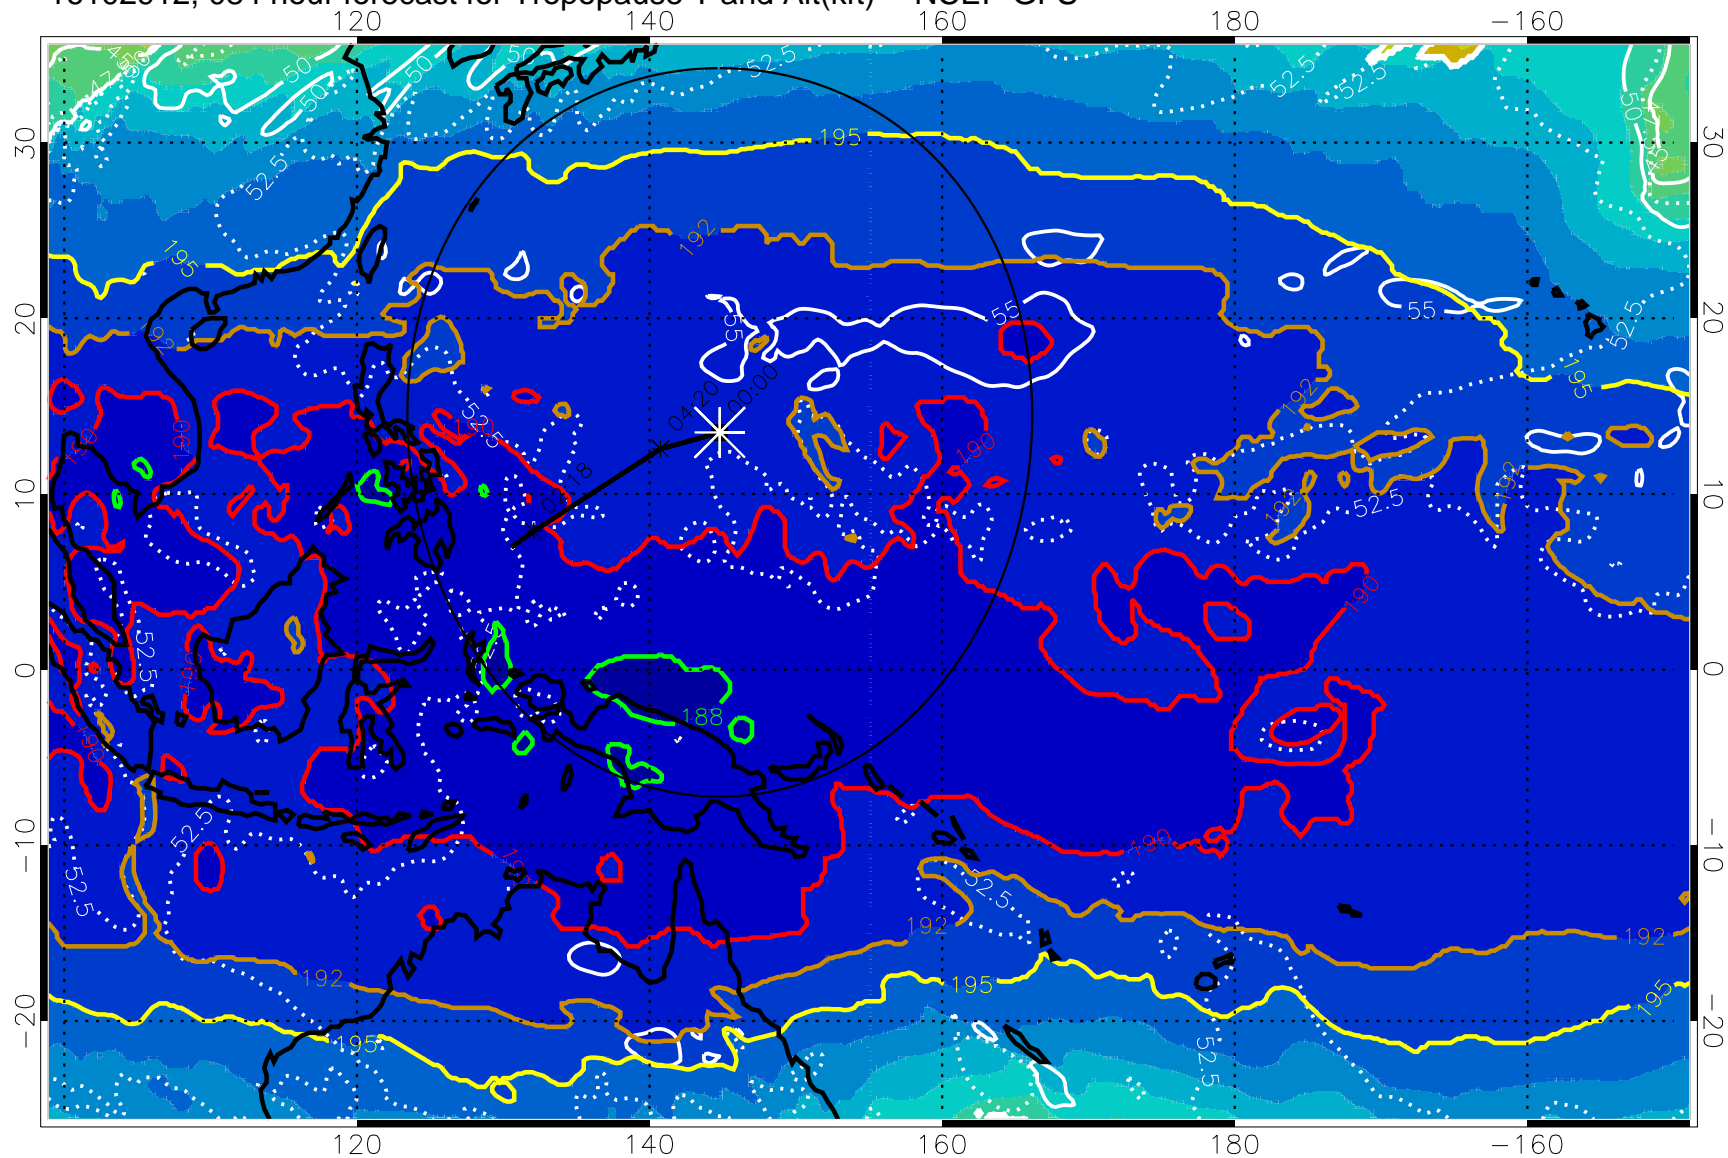

Range ring of 2304 km

16102906, 078 hour forecast for Tropopause T and Alt(kft) -- NCEP GFS

190 200 210 220 230

Tropopause T, K

Tropopause Altitude in kft (white)

192.5K Isotherm 195K Isotherm

187.5K Isotherm 190K Isotherm

Range ring of 2304 km

16102912, 084 hour forecast for Tropopause T and Alt(kft) -- NCEP GFS

190 200 210 220 230

Tropopause T, K

Tropopause Altitude in kft (white)

192.5K Isotherm 195K Isotherm

187.5K Isotherm 190K Isotherm