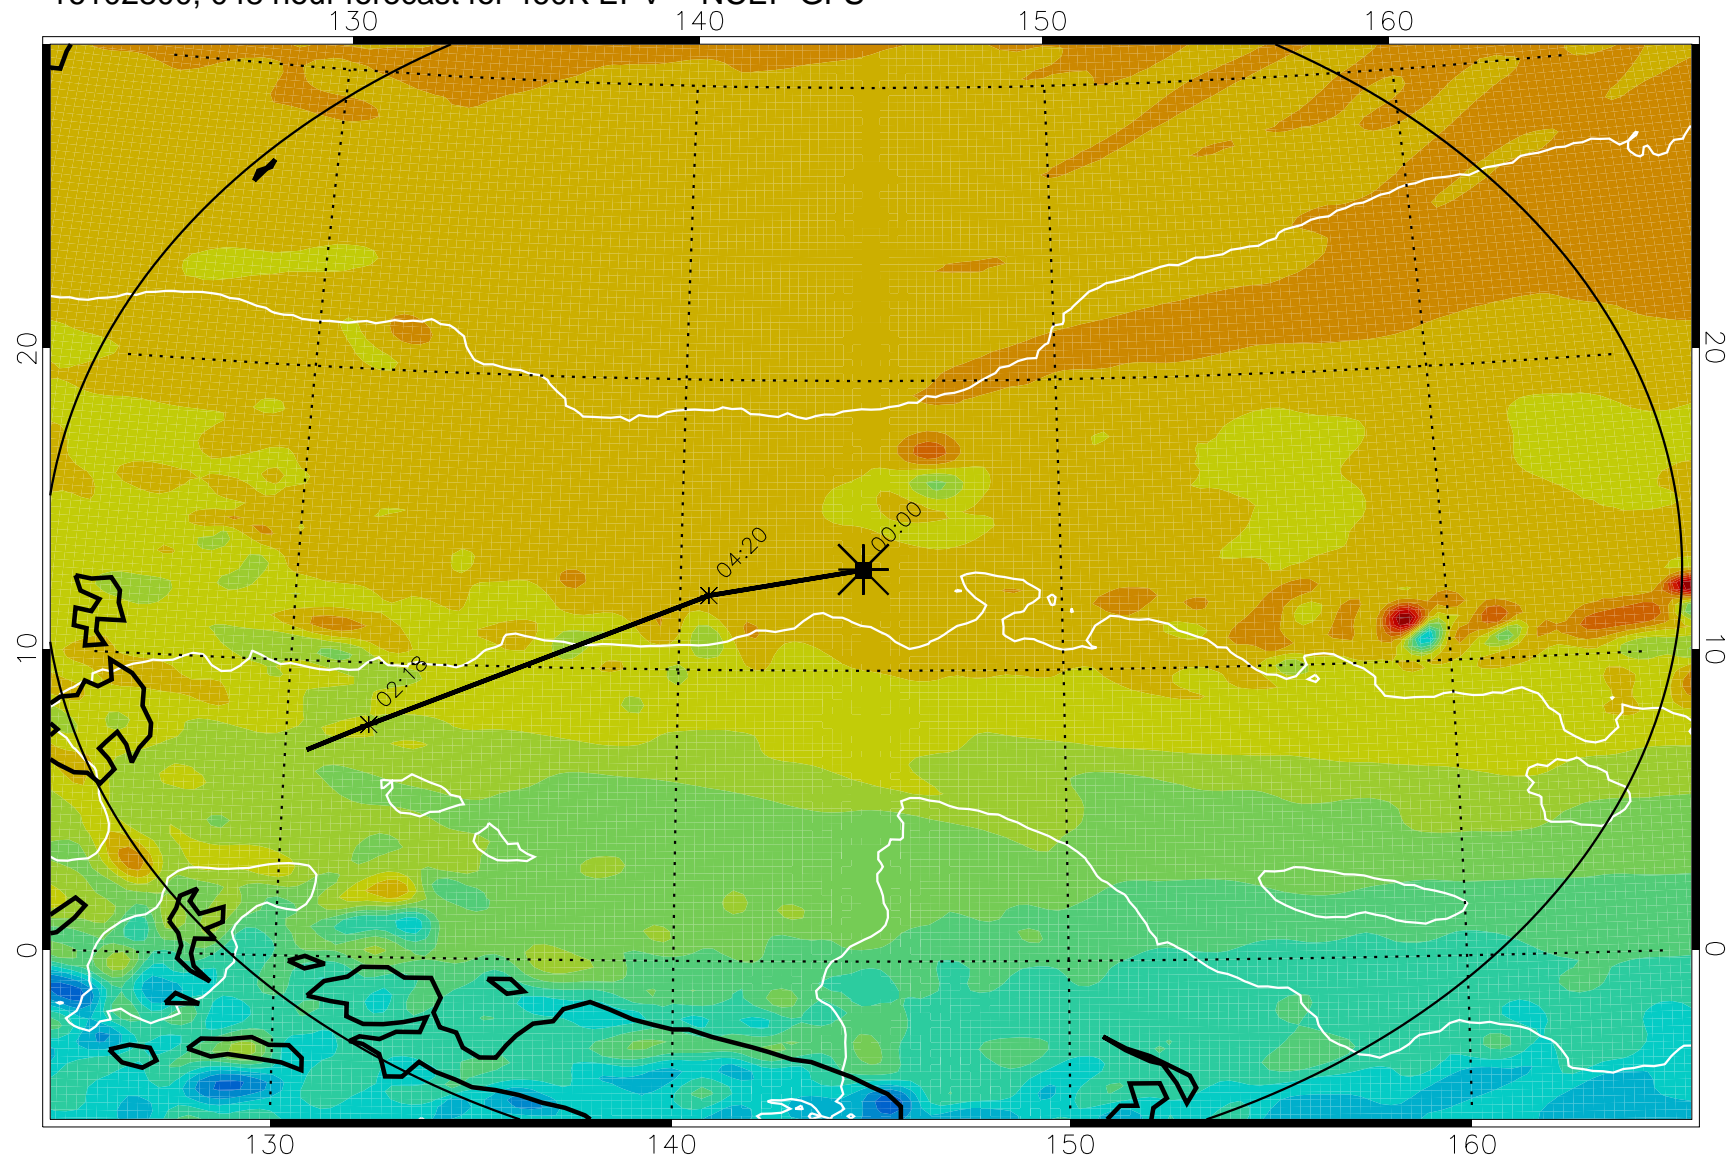

16102706, 030 hour forecast for 460K EPV -- NCEP GFS

460K Montgomery Streamfunction, white

Range ring of 2304 km

16102712, 036 hour forecast for 460K EPV -- NCEP GFS

460K Montgomery Streamfunction, white

Range ring of 2304 km

16102718, 042 hour forecast for 460K EPV -- NCEP GFS

460K Montgomery Streamfunction, white

Range ring of 2304 km

16102800, 048 hour forecast for 460K EPV -- NCEP GFS

460K Montgomery Streamfunction, white

Range ring of 2304 km

16102806, 054 hour forecast for 460K EPV -- NCEP GFS

460K Montgomery Streamfunction, white

Range ring of 2304 km

16102812, 060 hour forecast for 460K EPV -- NCEP GFS

460K Montgomery Streamfunction, white

Range ring of 2304 km

16102918, 090 hour forecast for 460K EPV -- NCEP GFS

16103000, 096 hour forecast for 460K EPV -- NCEP GFS

460K Montgomery Streamfunction, white

Range ring of 2304 km

16103006, 102 hour forecast for 460K EPV -- NCEP GFS