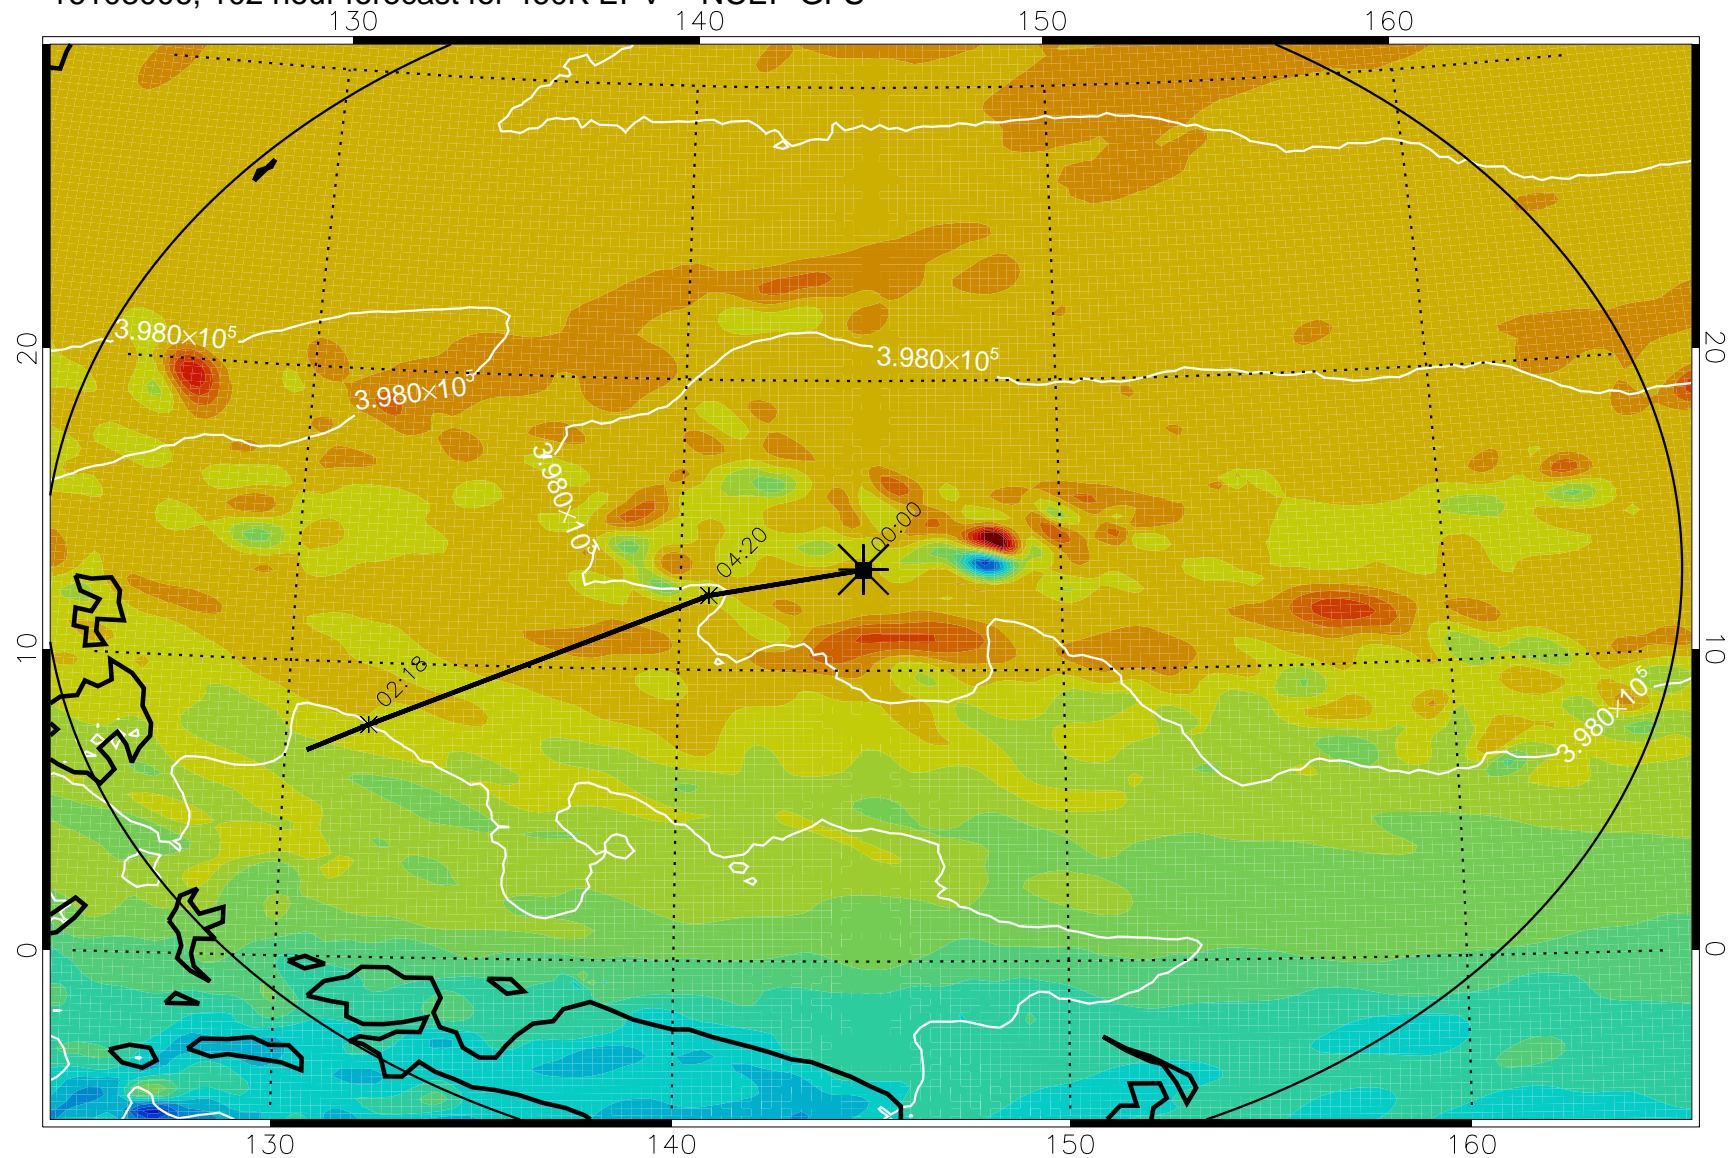

16102906, 078 hour forecast for 460K EPV -- NCEP GFS

460K Montgomery Streamfunction, white

Range ring of 2304 km

16102912, 084 hour forecast for 460K EPV -- NCEP GFS

460K Montgomery Streamfunction, white

Range ring of 2304 km

16102918, 090 hour forecast for 460K EPV -- NCEP GFS

16103000, 096 hour forecast for 460K EPV -- NCEP GFS

460K Montgomery Streamfunction, white

Range ring of 2304 km

16103006, 102 hour forecast for 460K EPV -- NCEP GFS

460K Montgomery Streamfunction, white

Range ring of 2304 km

16103012, 108 hour forecast for 460K EPV -- NCEP GFS

460K Montgomery Streamfunction, white

Range ring of 2304 km

16103018, 114 hour forecast for 460K EPV -- NCEP GFS

460K Montgomery Streamfunction, white

Range ring of 2304 km

16103100, 120 hour forecast for 460K EPV -- NCEP GFS

460K Montgomery Streamfunction, white

Range ring of 2304 km