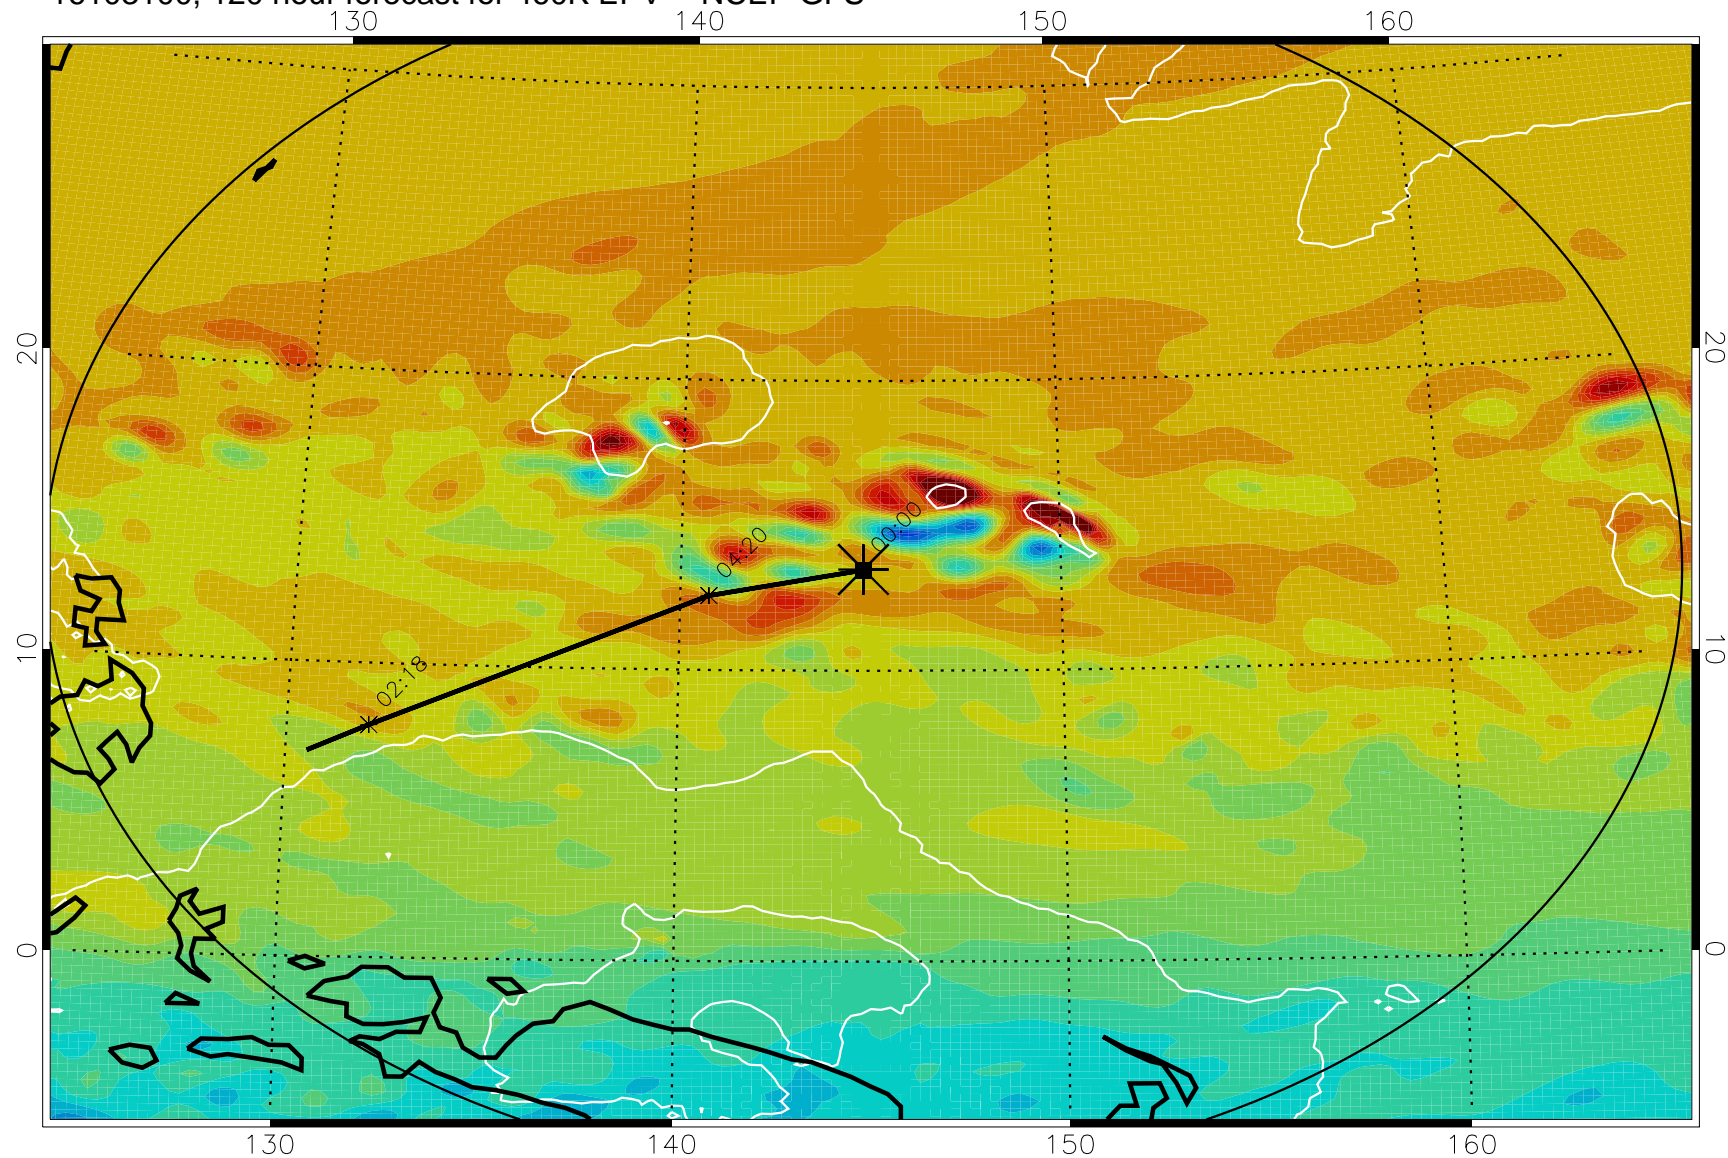

16102906, 078 hour forecast for 460K EPV -- NCEP GFS

460K Montgomery Streamfunction, white

Range ring of 2304 km

16102912, 084 hour forecast for 460K EPV -- NCEP GFS

460K Montgomery Streamfunction, white

Range ring of 2304 km

16102918, 090 hour forecast for 460K EPV -- NCEP GFS

16103000, 096 hour forecast for 460K EPV -- NCEP GFS

460K Montgomery Streamfunction, white

Range ring of 2304 km

16103006, 102 hour forecast for 460K EPV -- NCEP GFS

460K Montgomery Streamfunction, white

Range ring of 2304 km

16103012, 108 hour forecast for 460K EPV -- NCEP GFS

460K Montgomery Streamfunction, white

Range ring of 2304 km

16103018, 114 hour forecast for 460K EPV -- NCEP GFS

460K Montgomery Streamfunction, white

Range ring of 2304 km

16103100, 120 hour forecast for 460K EPV -- NCEP GFS

460K Montgomery Streamfunction, white

Range ring of 2304 km