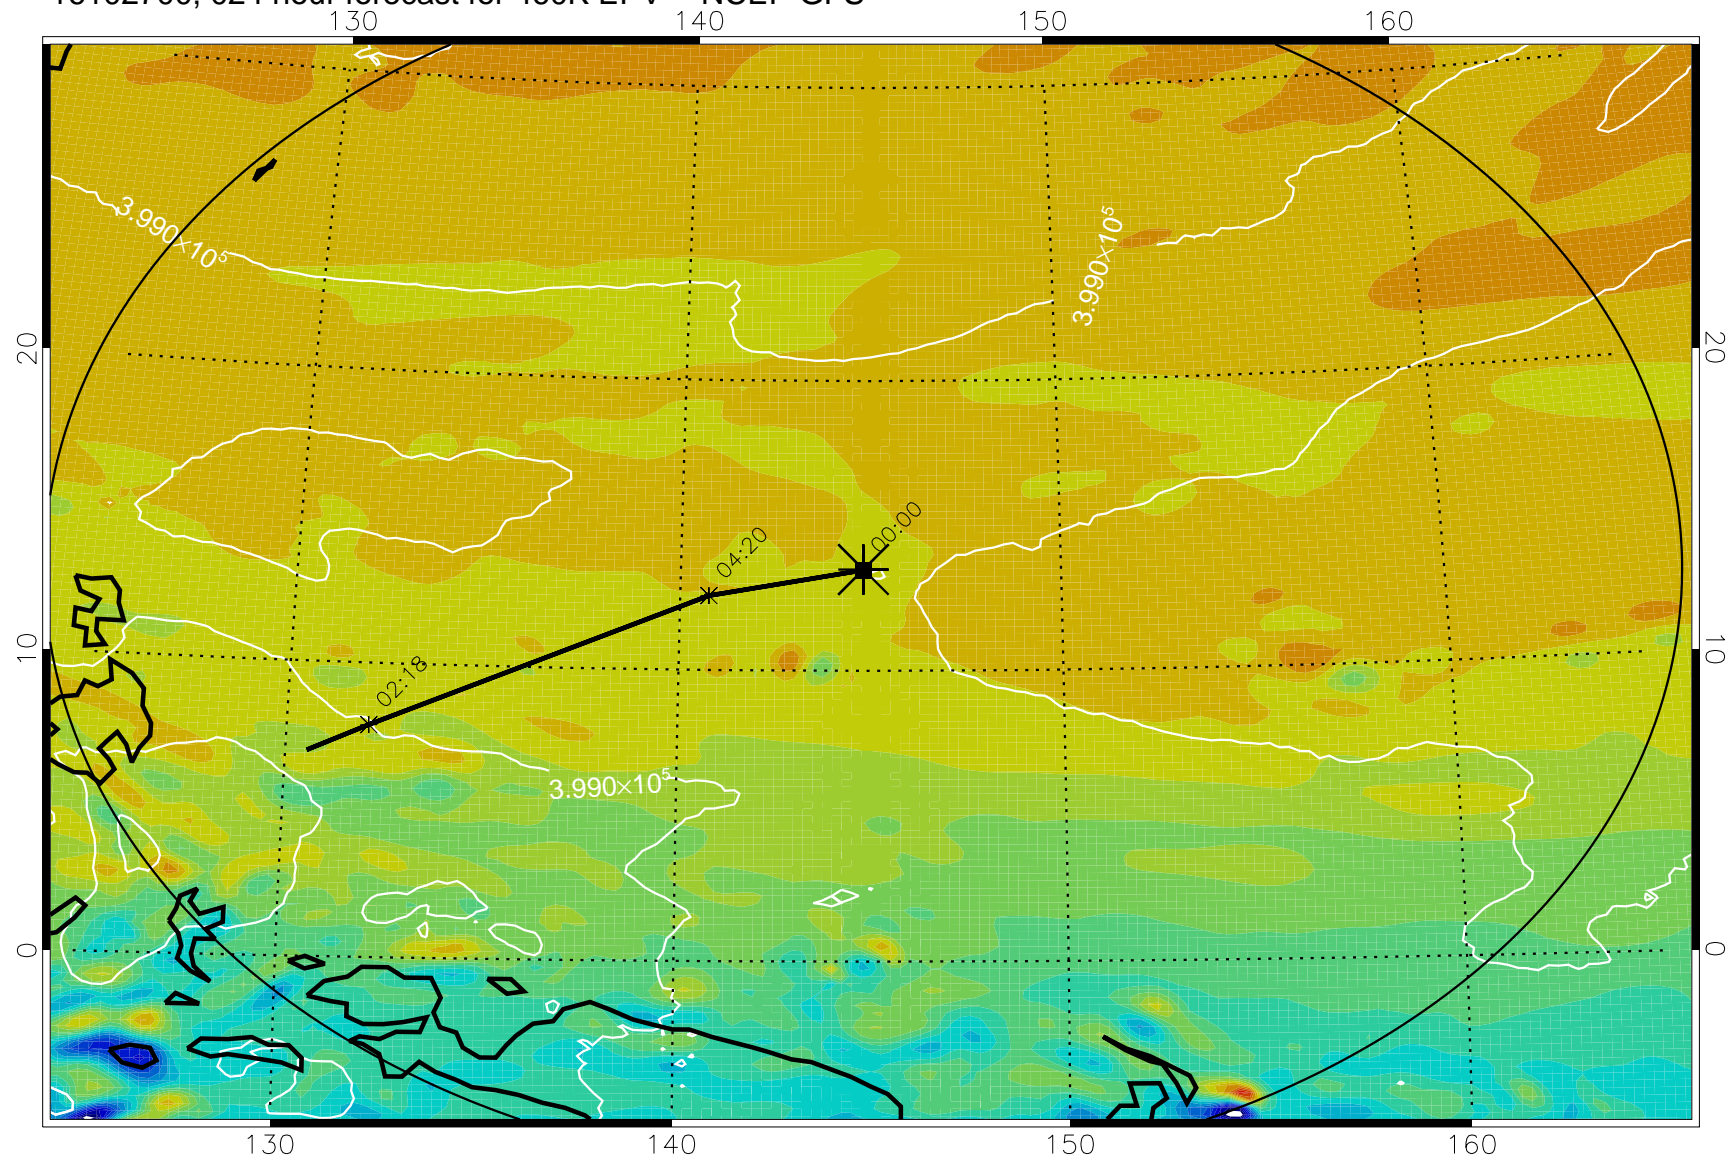

16102606, 006 hour forecast for 460K EPV -- NCEP GFS

460K Montgomery Streamfunction, white

Range ring of 2304 km

16102612, 012 hour forecast for 460K EPV -- NCEP GFS

460K Montgomery Streamfunction, white

Range ring of 2304 km

16102618, 018 hour forecast for 460K EPV -- NCEP GFS

460K Montgomery Streamfunction, white

Range ring of 2304 km

16102700, 024 hour forecast for 460K EPV -- NCEP GFS

460K Montgomery Streamfunction, white

Range ring of 2304 km

16102706, 030 hour forecast for 460K EPV -- NCEP GFS

460K Montgomery Streamfunction, white

Range ring of 2304 km

16102712, 036 hour forecast for 460K EPV -- NCEP GFS

460K Montgomery Streamfunction, white

Range ring of 2304 km

16102918, 090 hour forecast for 460K EPV -- NCEP GFS

16103000, 096 hour forecast for 460K EPV -- NCEP GFS

460K Montgomery Streamfunction, white

Range ring of 2304 km

16103006, 102 hour forecast for 460K EPV -- NCEP GFS