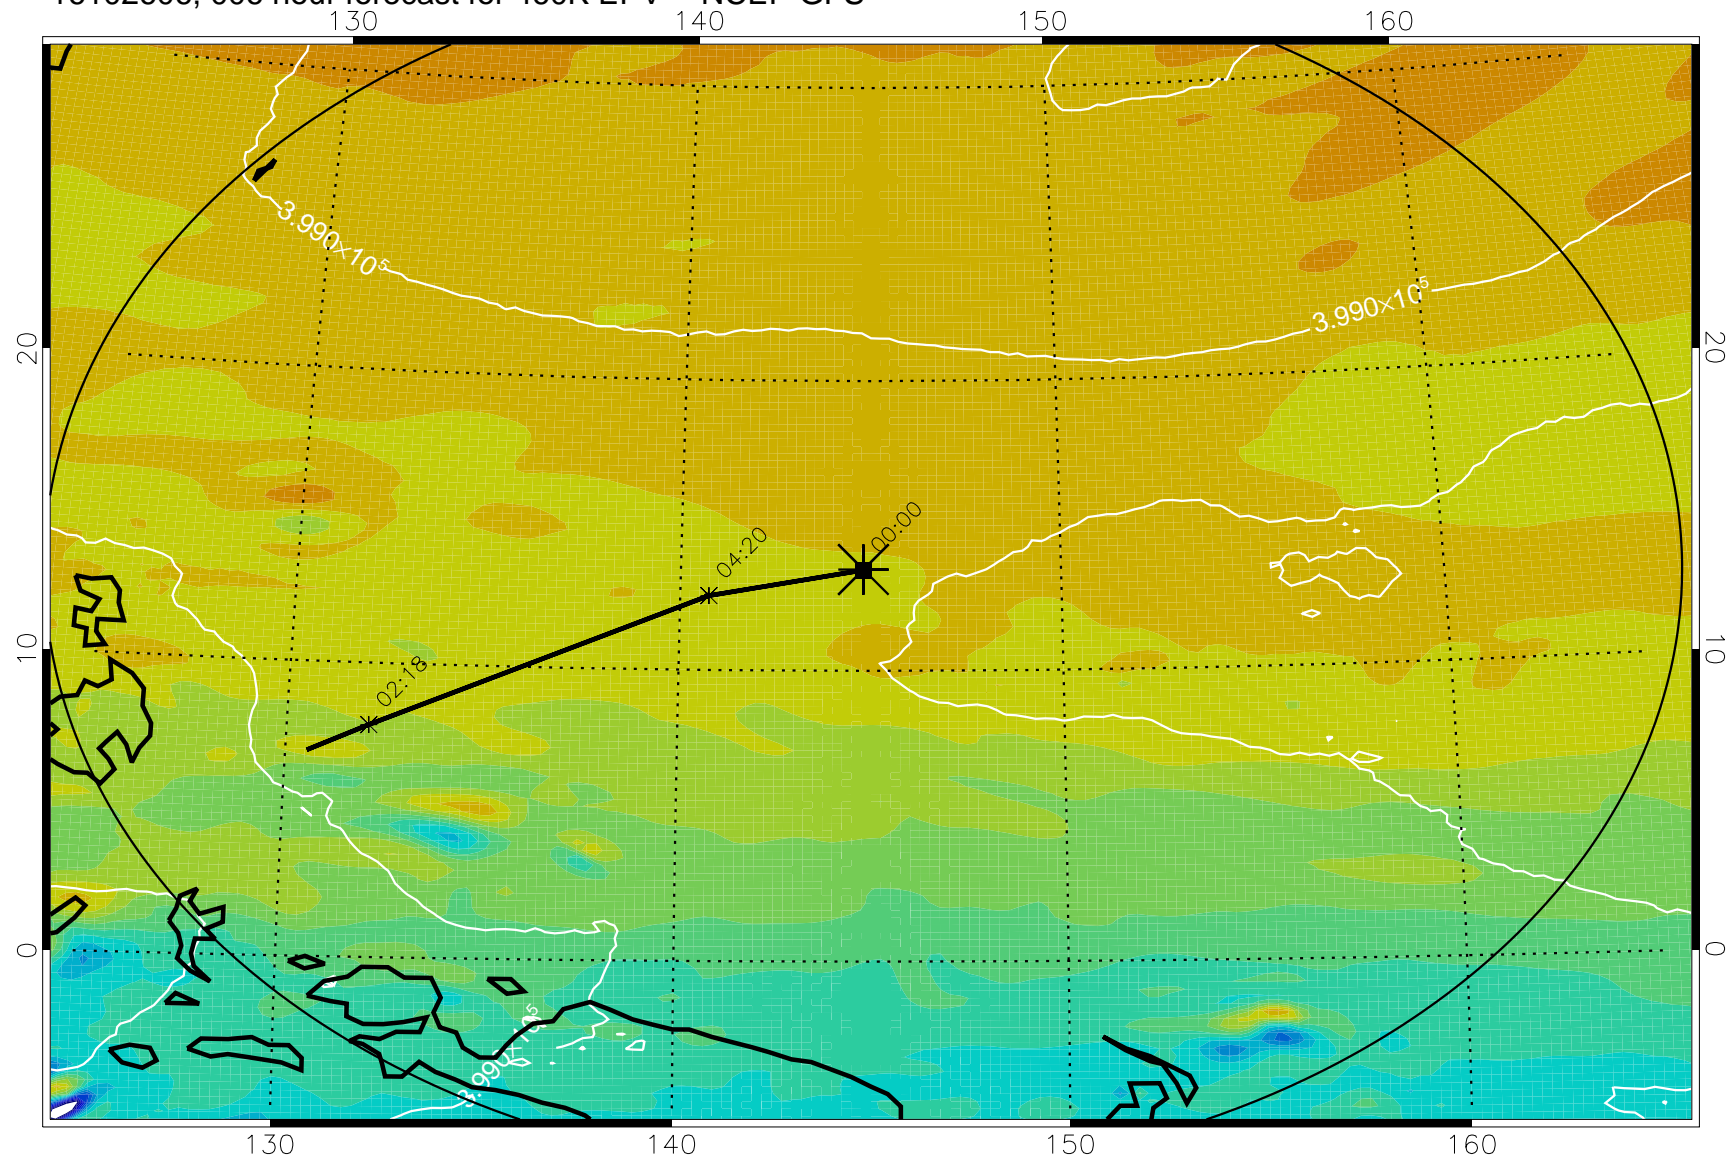

16102606, 006 hour forecast for 460K EPV -- NCEP GFS

460K Montgomery Streamfunction, white

Range ring of 2304 km

16102612, 012 hour forecast for 460K EPV -- NCEP GFS

460K Montgomery Streamfunction, white

Range ring of 2304 km

16102618, 018 hour forecast for 460K EPV -- NCEP GFS

460K Montgomery Streamfunction, white

Range ring of 2304 km

16102700, 024 hour forecast for 460K EPV -- NCEP GFS

460K Montgomery Streamfunction, white

Range ring of 2304 km

16102706, 030 hour forecast for 460K EPV -- NCEP GFS

460K Montgomery Streamfunction, white

Range ring of 2304 km

16102712, 036 hour forecast for 460K EPV -- NCEP GFS

460K Montgomery Streamfunction, white

Range ring of 2304 km

16102718, 042 hour forecast for 460K EPV -- NCEP GFS

460K Montgomery Streamfunction, white

Range ring of 2304 km

16102800, 048 hour forecast for 460K EPV -- NCEP GFS

460K Montgomery Streamfunction, white

Range ring of 2304 km