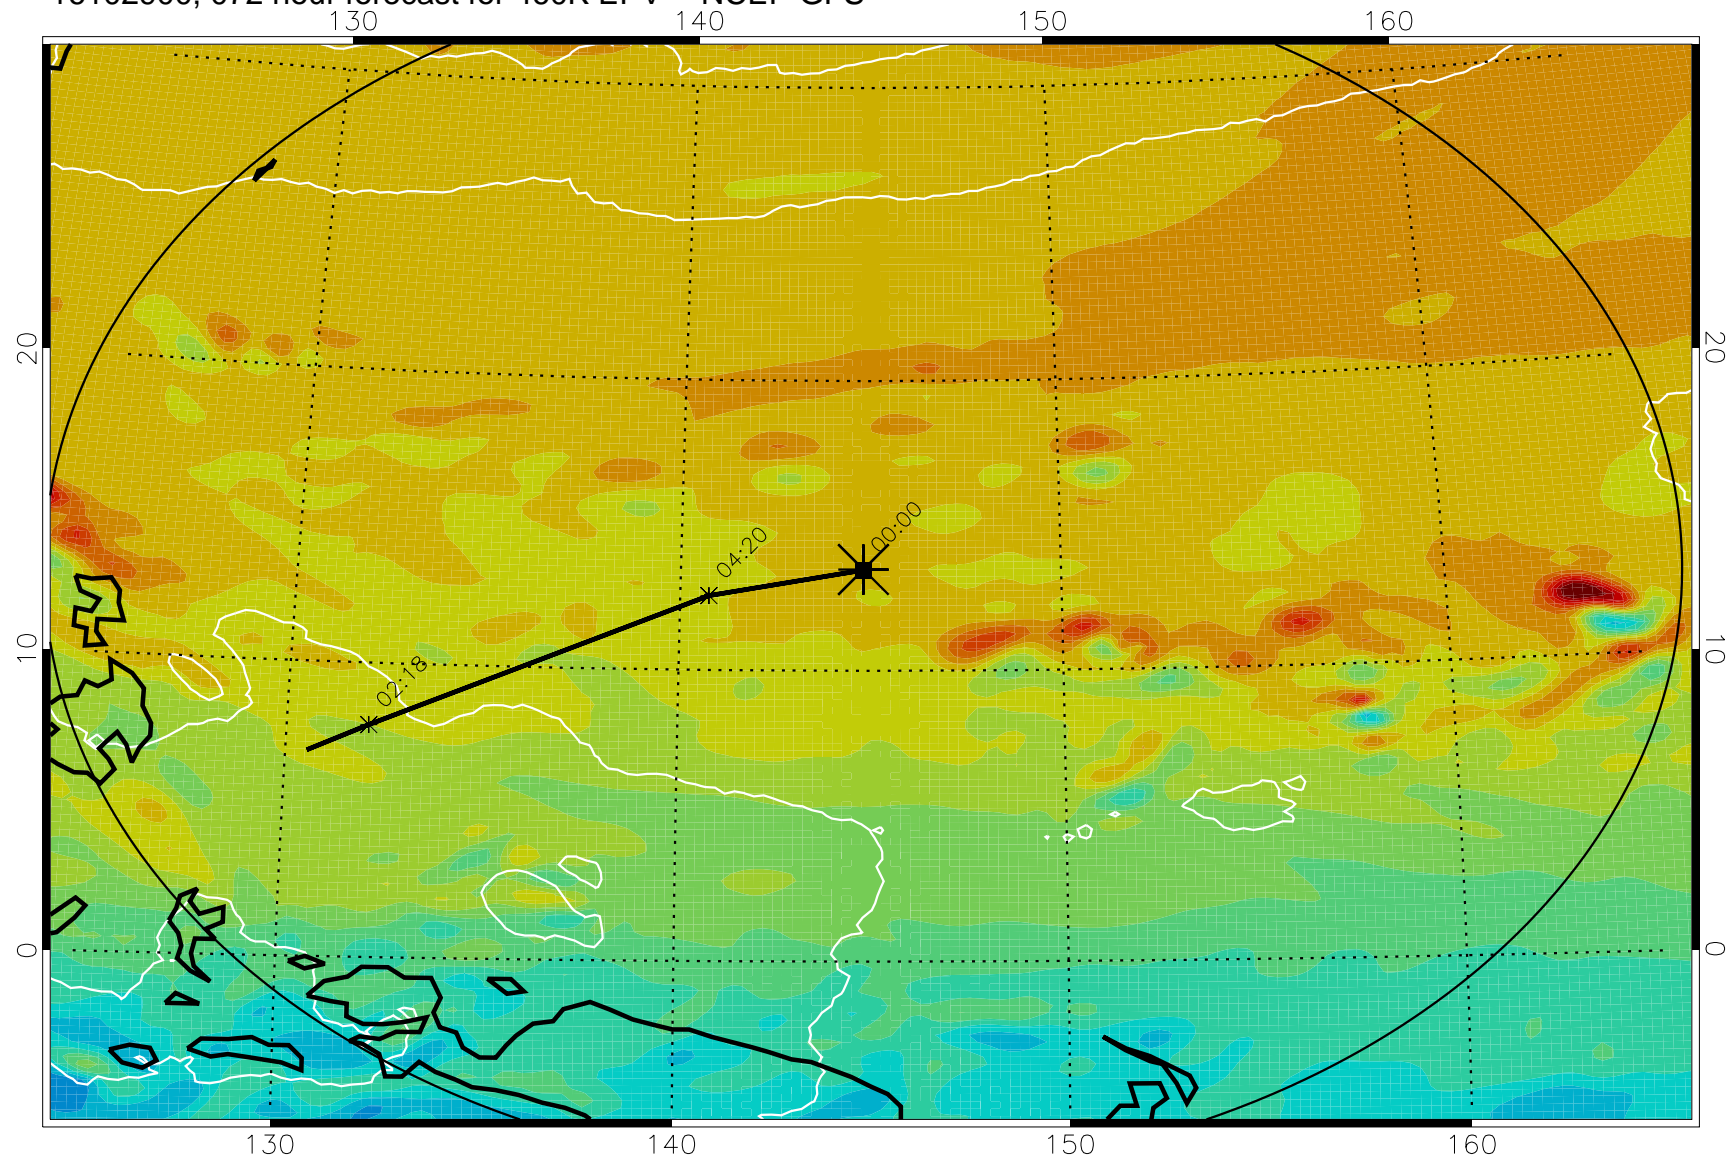

16102806, 054 hour forecast for 460K EPV -- NCEP GFS

460K Montgomery Streamfunction, white

Range ring of 2304 km

16102812, 060 hour forecast for 460K EPV -- NCEP GFS

460K Montgomery Streamfunction, white

Range ring of 2304 km

16102818, 066 hour forecast for 460K EPV -- NCEP GFS

460K Montgomery Streamfunction, white

Range ring of 2304 km

16102900, 072 hour forecast for 460K EPV -- NCEP GFS

460K Montgomery Streamfunction, white

Range ring of 2304 km

16102906, 078 hour forecast for 460K EPV -- NCEP GFS

460K Montgomery Streamfunction, white

Range ring of 2304 km

16102912, 084 hour forecast for 460K EPV -- NCEP GFS

460K Montgomery Streamfunction, white

Range ring of 2304 km

16102918, 090 hour forecast for 460K EPV -- NCEP GFS

16103000, 096 hour forecast for 460K EPV -- NCEP GFS

460K Montgomery Streamfunction, white

Range ring of 2304 km

16103006, 102 hour forecast for 460K EPV -- NCEP GFS