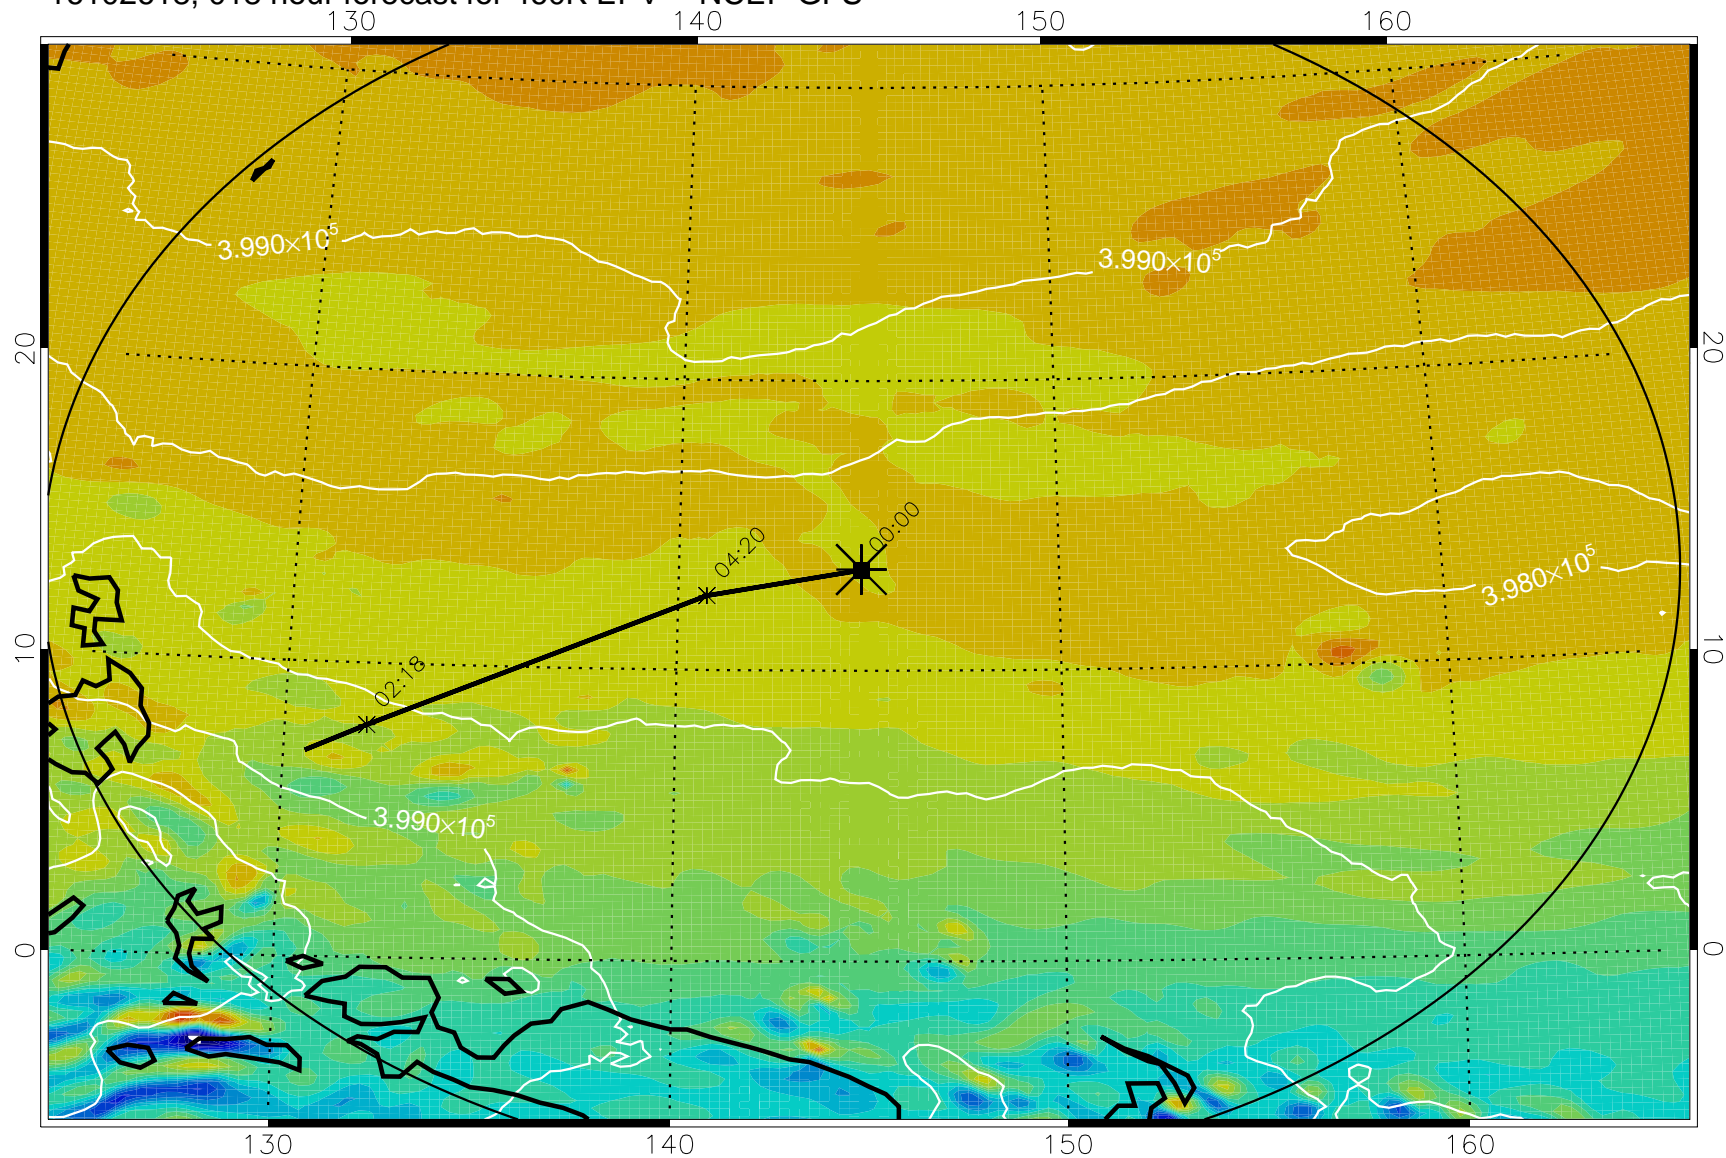

16102606, 006 hour forecast for 460K EPV -- NCEP GFS

460K Montgomery Streamfunction, white

Range ring of 2304 km

16102612, 012 hour forecast for 460K EPV -- NCEP GFS

460K Montgomery Streamfunction, white

Range ring of 2304 km

16102618, 018 hour forecast for 460K EPV -- NCEP GFS

460K Montgomery Streamfunction, white

Range ring of 2304 km

16102700, 024 hour forecast for 460K EPV -- NCEP GFS

460K Montgomery Streamfunction, white

Range ring of 2304 km

16102706, 030 hour forecast for 460K EPV -- NCEP GFS

460K Montgomery Streamfunction, white

Range ring of 2304 km

16102712, 036 hour forecast for 460K EPV -- NCEP GFS

460K Montgomery Streamfunction, white

Range ring of 2304 km

16102918, 090 hour forecast for 460K EPV -- NCEP GFS

16103000, 096 hour forecast for 460K EPV -- NCEP GFS

460K Montgomery Streamfunction, white

Range ring of 2304 km

16103006, 102 hour forecast for 460K EPV -- NCEP GFS