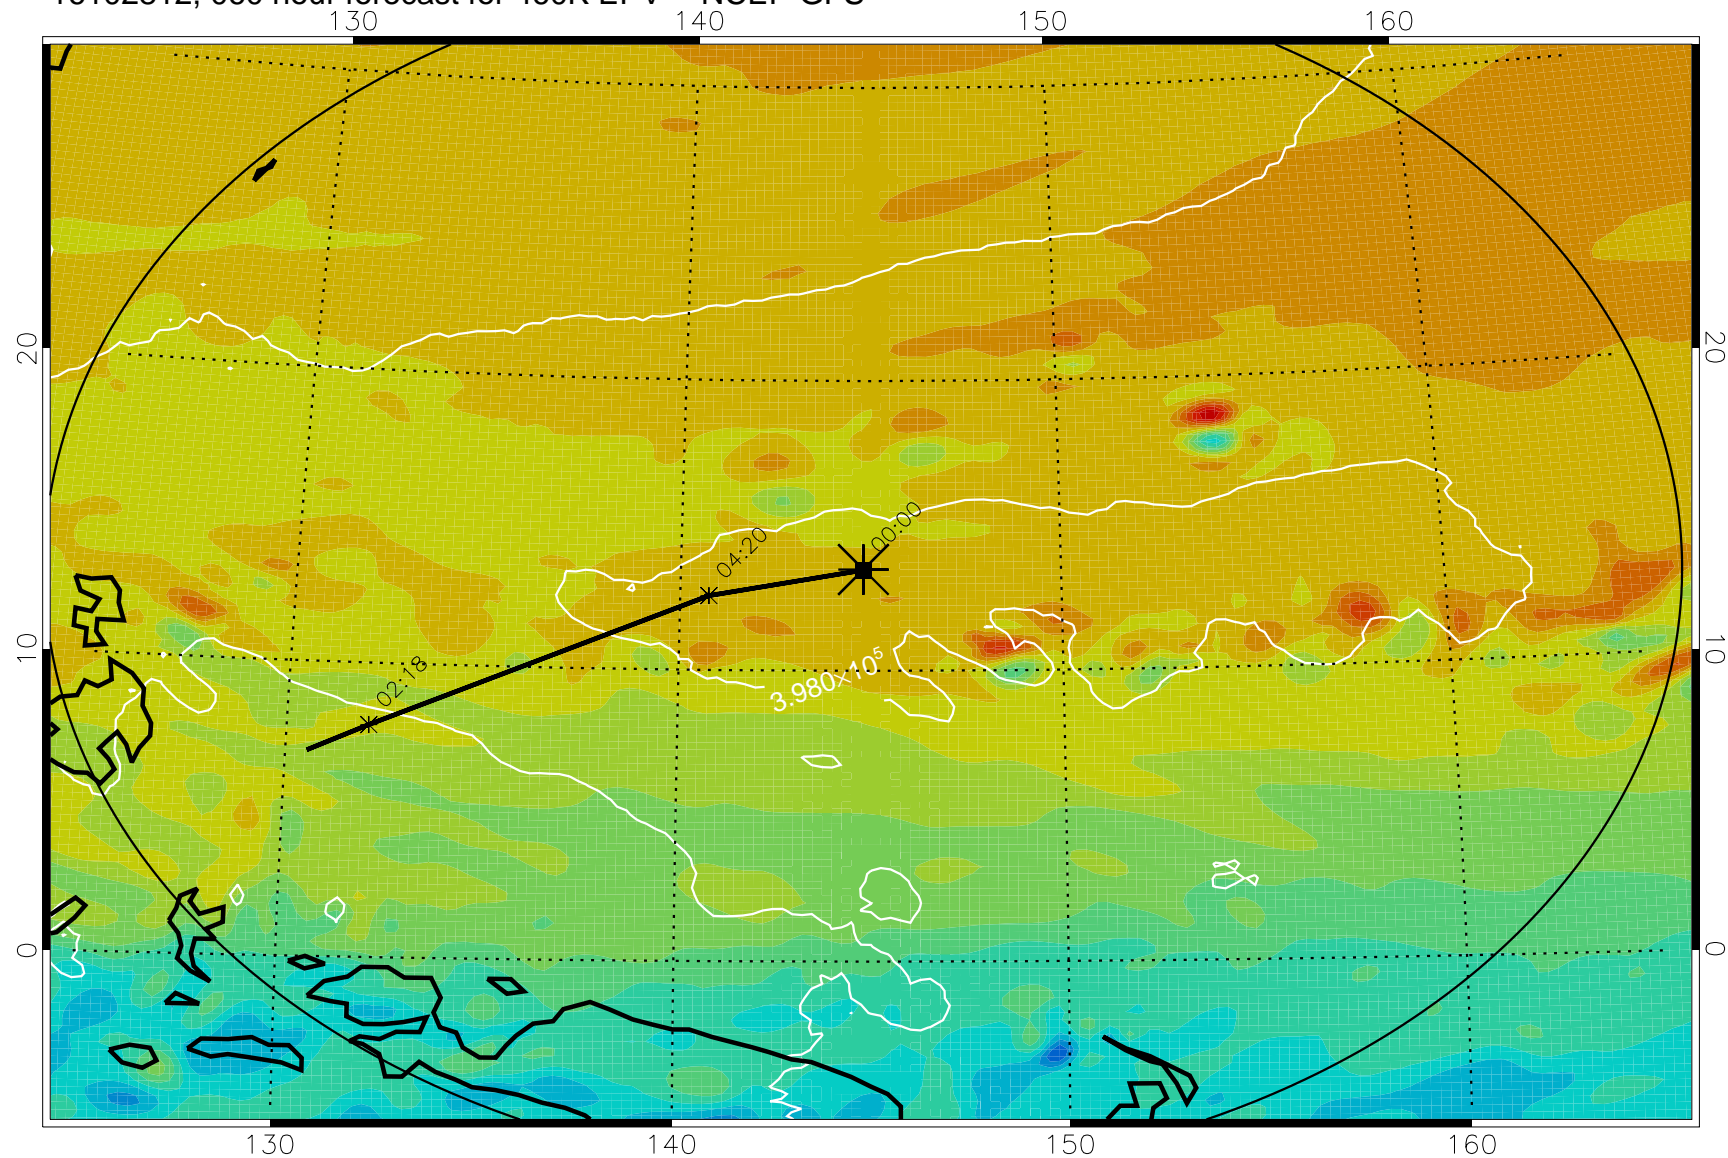

16102806, 054 hour forecast for 460K EPV -- NCEP GFS

460K Montgomery Streamfunction, white

Range ring of 2304 km

16102812, 060 hour forecast for 460K EPV -- NCEP GFS

460K Montgomery Streamfunction, white

Range ring of 2304 km

16102818, 066 hour forecast for 460K EPV -- NCEP GFS

460K Montgomery Streamfunction, white

Range ring of 2304 km

16102900, 072 hour forecast for 460K EPV -- NCEP GFS

460K Montgomery Streamfunction, white

Range ring of 2304 km

16102906, 078 hour forecast for 460K EPV -- NCEP GFS

460K Montgomery Streamfunction, white

Range ring of 2304 km

16102912, 084 hour forecast for 460K EPV -- NCEP GFS

460K Montgomery Streamfunction, white

Range ring of 2304 km

16102918, 090 hour forecast for 460K EPV -- NCEP GFS

16103000, 096 hour forecast for 460K EPV -- NCEP GFS

460K Montgomery Streamfunction, white

Range ring of 2304 km

16103006, 102 hour forecast for 460K EPV -- NCEP GFS