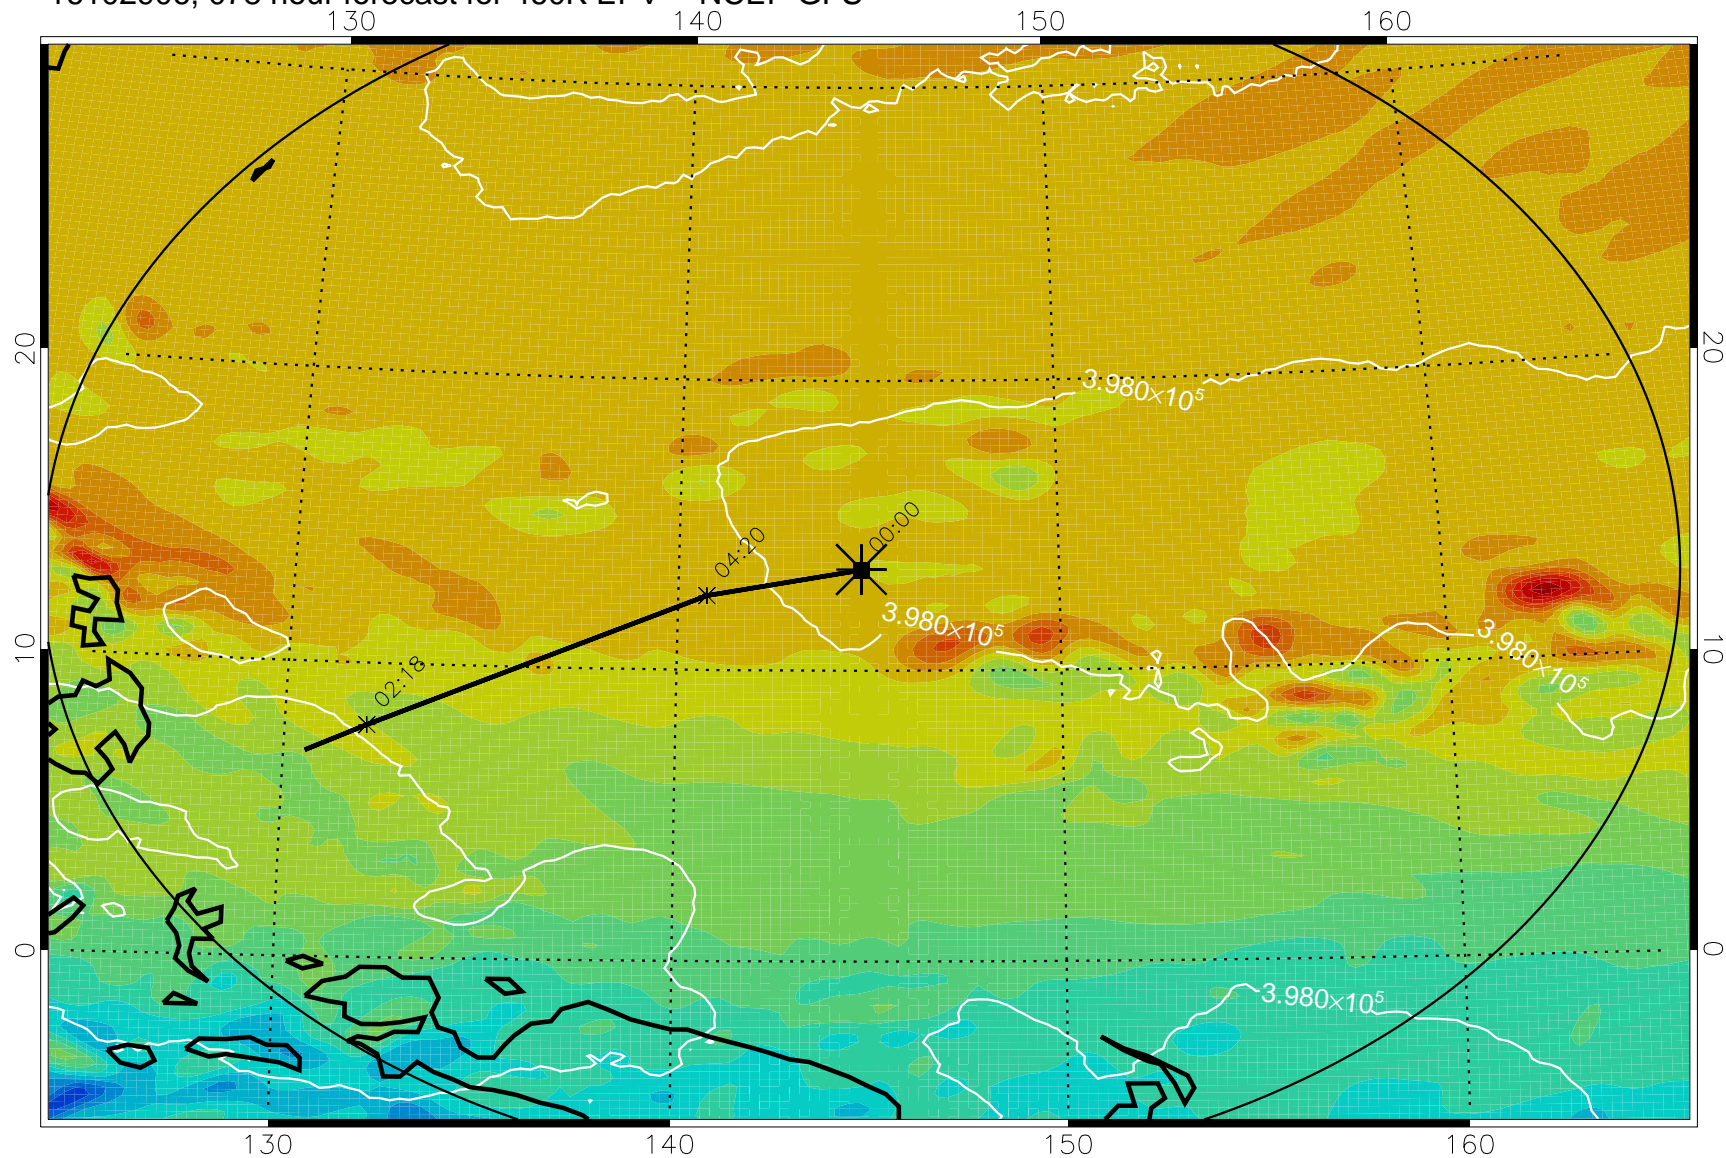

16102806, 054 hour forecast for 460K EPV -- NCEP GFS

460K Montgomery Streamfunction, white

Range ring of 2304 km

16102812, 060 hour forecast for 460K EPV -- NCEP GFS

460K Montgomery Streamfunction, white

Range ring of 2304 km

16102818, 066 hour forecast for 460K EPV -- NCEP GFS

460K Montgomery Streamfunction, white

Range ring of 2304 km

16102900, 072 hour forecast for 460K EPV -- NCEP GFS

460K Montgomery Streamfunction, white

Range ring of 2304 km

16102906, 078 hour forecast for 460K EPV -- NCEP GFS

460K Montgomery Streamfunction, white

Range ring of 2304 km

16102912, 084 hour forecast for 460K EPV -- NCEP GFS

460K Montgomery Streamfunction, white

Range ring of 2304 km

16102918, 090 hour forecast for 460K EPV -- NCEP GFS

16103000, 096 hour forecast for 460K EPV -- NCEP GFS

460K Montgomery Streamfunction, white

Range ring of 2304 km

16103006, 102 hour forecast for 460K EPV -- NCEP GFS