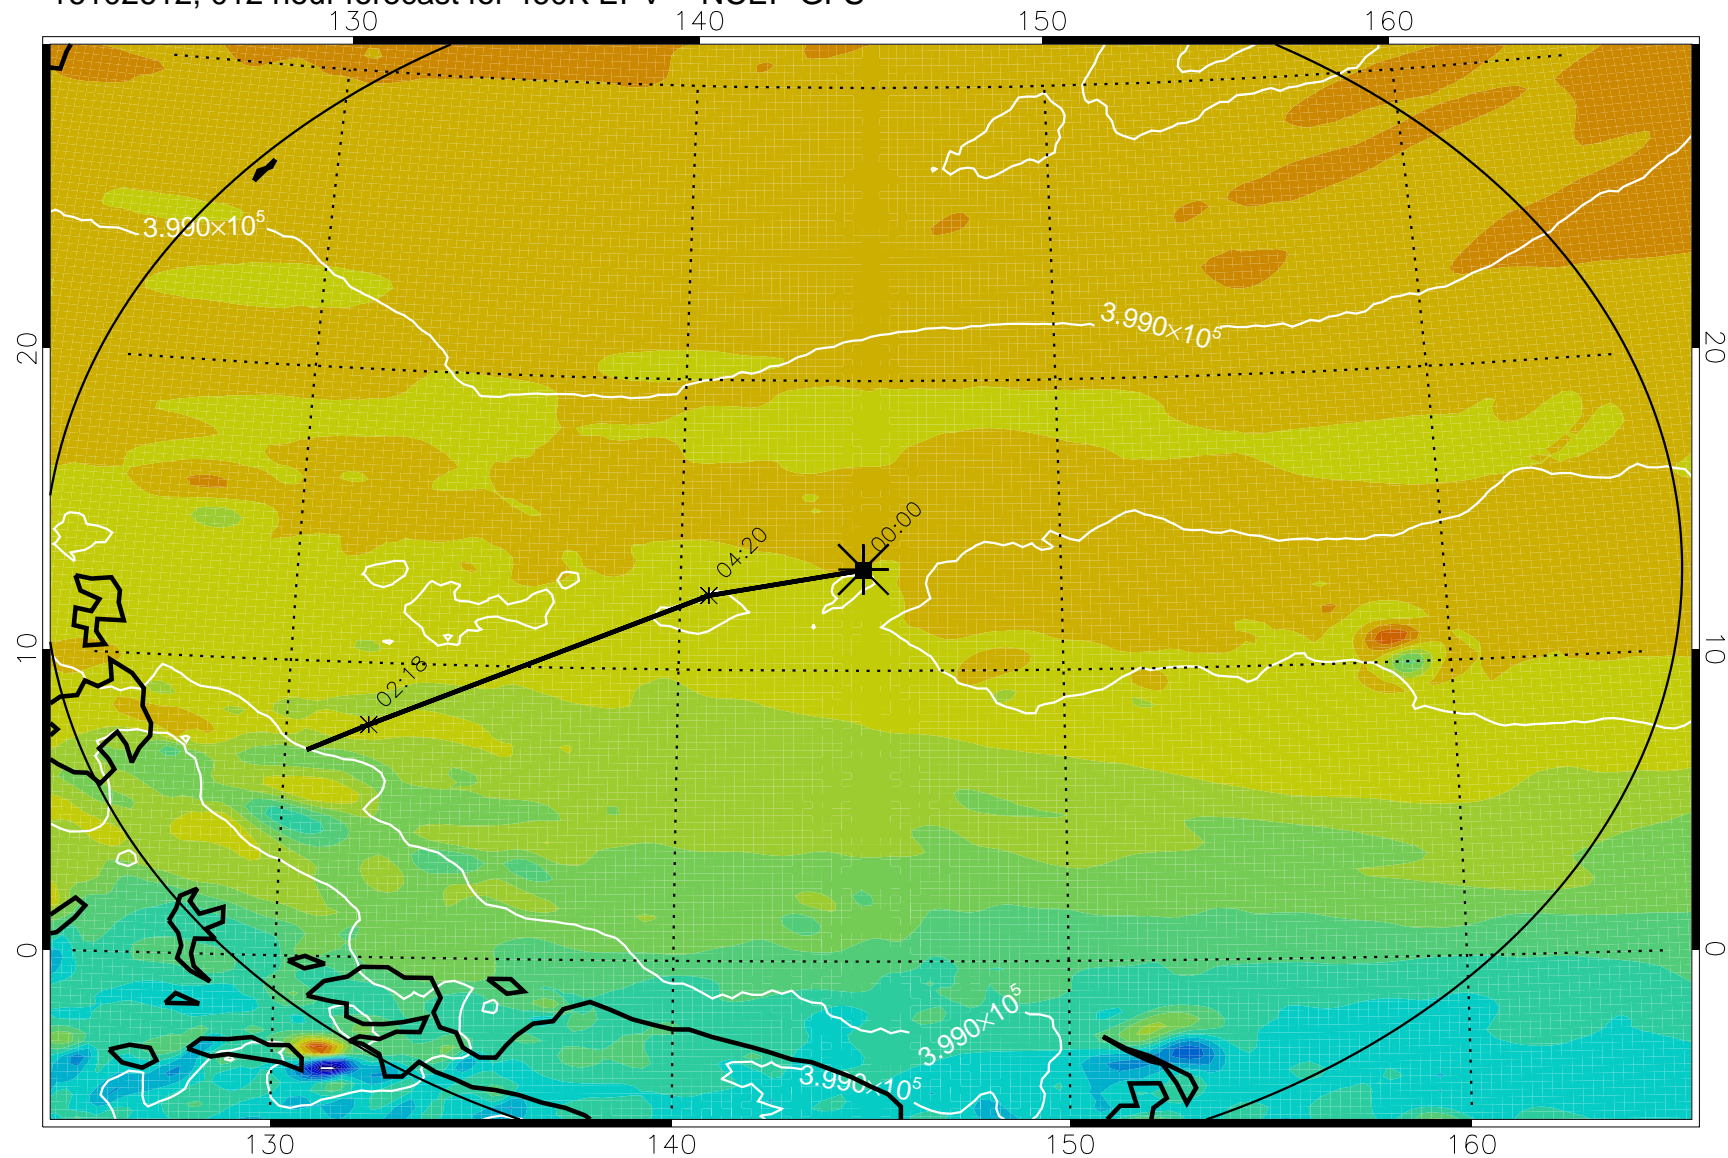

16102606, 006 hour forecast for 460K EPV -- NCEP GFS

460K Montgomery Streamfunction, white

Range ring of 2304 km

16102612, 012 hour forecast for 460K EPV -- NCEP GFS

460K Montgomery Streamfunction, white

Range ring of 2304 km

16102618, 018 hour forecast for 460K EPV -- NCEP GFS

460K Montgomery Streamfunction, white

Range ring of 2304 km

16102700, 024 hour forecast for 460K EPV -- NCEP GFS

460K Montgomery Streamfunction, white

Range ring of 2304 km

16102706, 030 hour forecast for 460K EPV -- NCEP GFS

460K Montgomery Streamfunction, white

Range ring of 2304 km

16102712, 036 hour forecast for 460K EPV -- NCEP GFS

460K Montgomery Streamfunction, white

Range ring of 2304 km

16102718, 042 hour forecast for 460K EPV -- NCEP GFS

460K Montgomery Streamfunction, white

Range ring of 2304 km

16102800, 048 hour forecast for 460K EPV -- NCEP GFS

460K Montgomery Streamfunction, white

Range ring of 2304 km