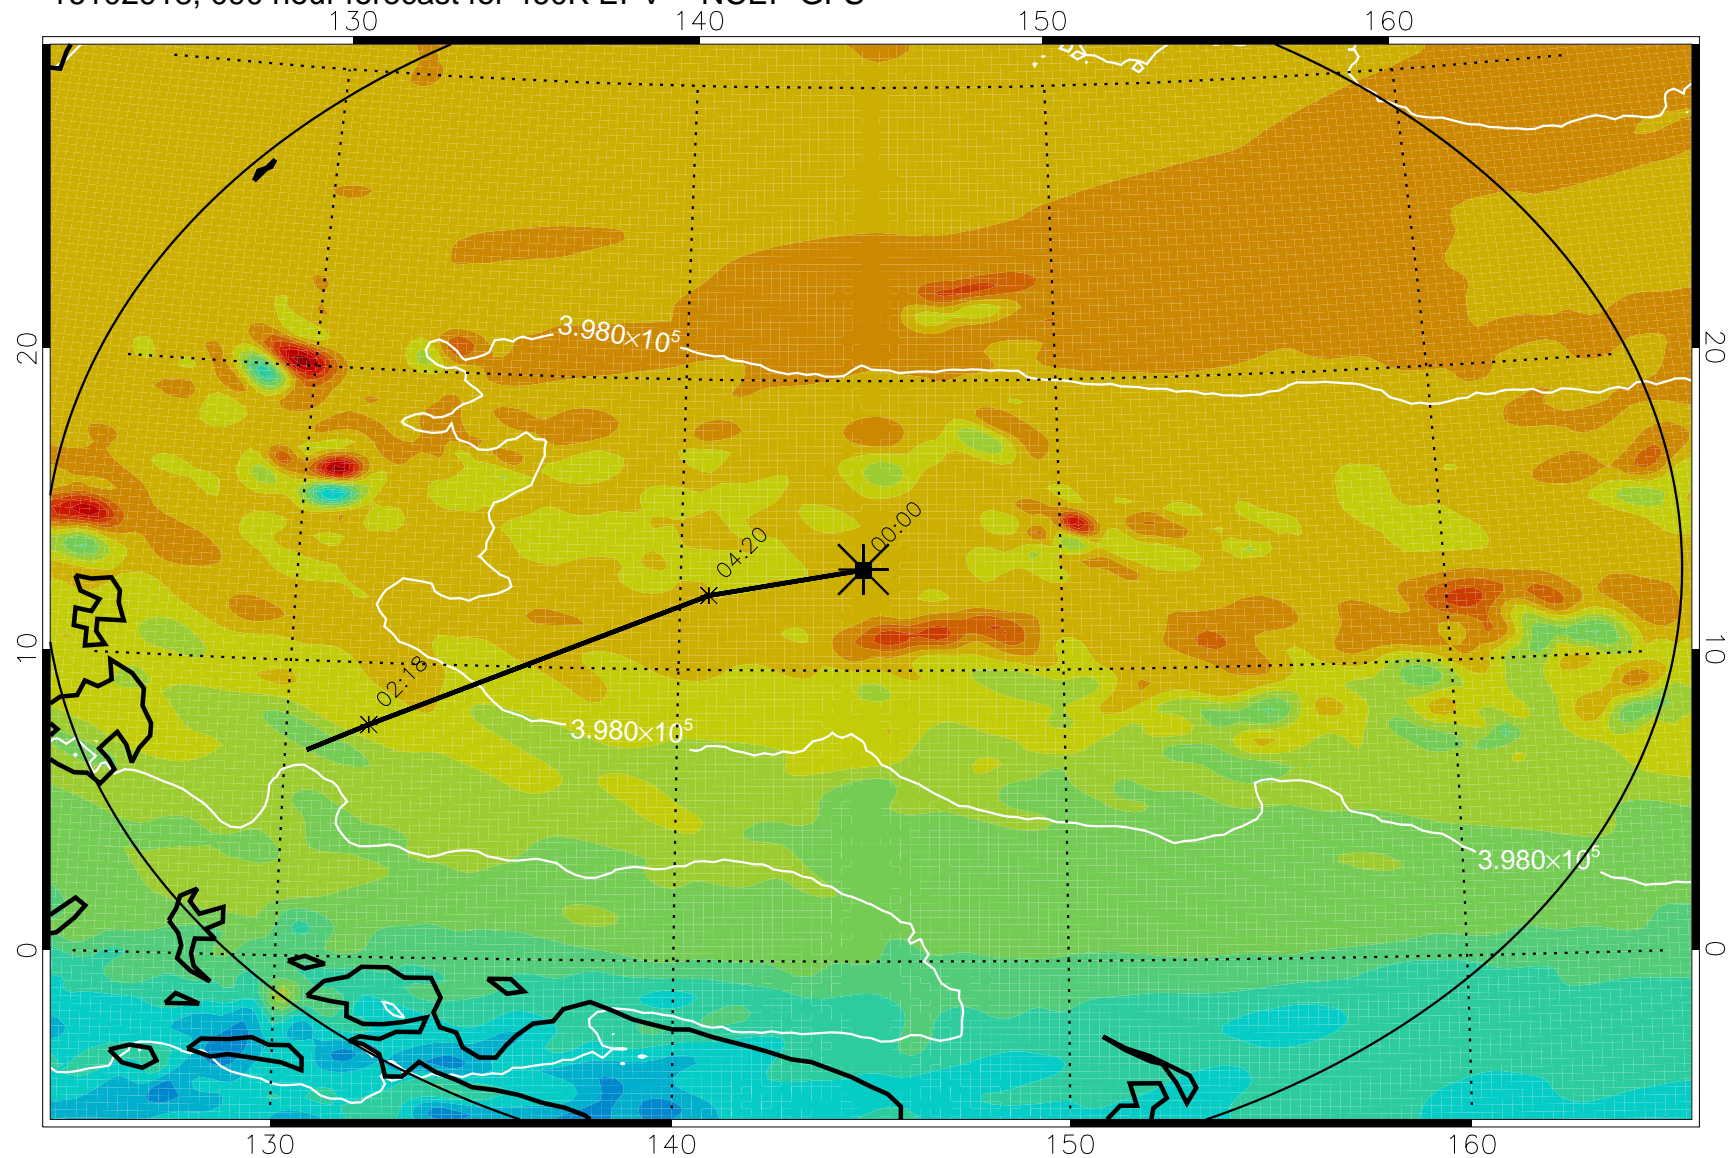

16102818, 066 hour forecast for 460K EPV -- NCEP GFS

460K Montgomery Streamfunction, white

Range ring of 2304 km

16102900, 072 hour forecast for 460K EPV -- NCEP GFS

460K Montgomery Streamfunction, white

Range ring of 2304 km

16102906, 078 hour forecast for 460K EPV -- NCEP GFS

460K Montgomery Streamfunction, white

Range ring of 2304 km

16102912, 084 hour forecast for 460K EPV -- NCEP GFS

460K Montgomery Streamfunction, white

Range ring of 2304 km

16102918, 090 hour forecast for 460K EPV -- NCEP GFS

16103000, 096 hour forecast for 460K EPV -- NCEP GFS

460K Montgomery Streamfunction, white

Range ring of 2304 km

16103006, 102 hour forecast for 460K EPV -- NCEP GFS

460K Montgomery Streamfunction, white

Range ring of 2304 km

16103012, 108 hour forecast for 460K EPV -- NCEP GFS

460K Montgomery Streamfunction, white

Range ring of 2304 km

16103018, 114 hour forecast for 460K EPV -- NCEP GFS