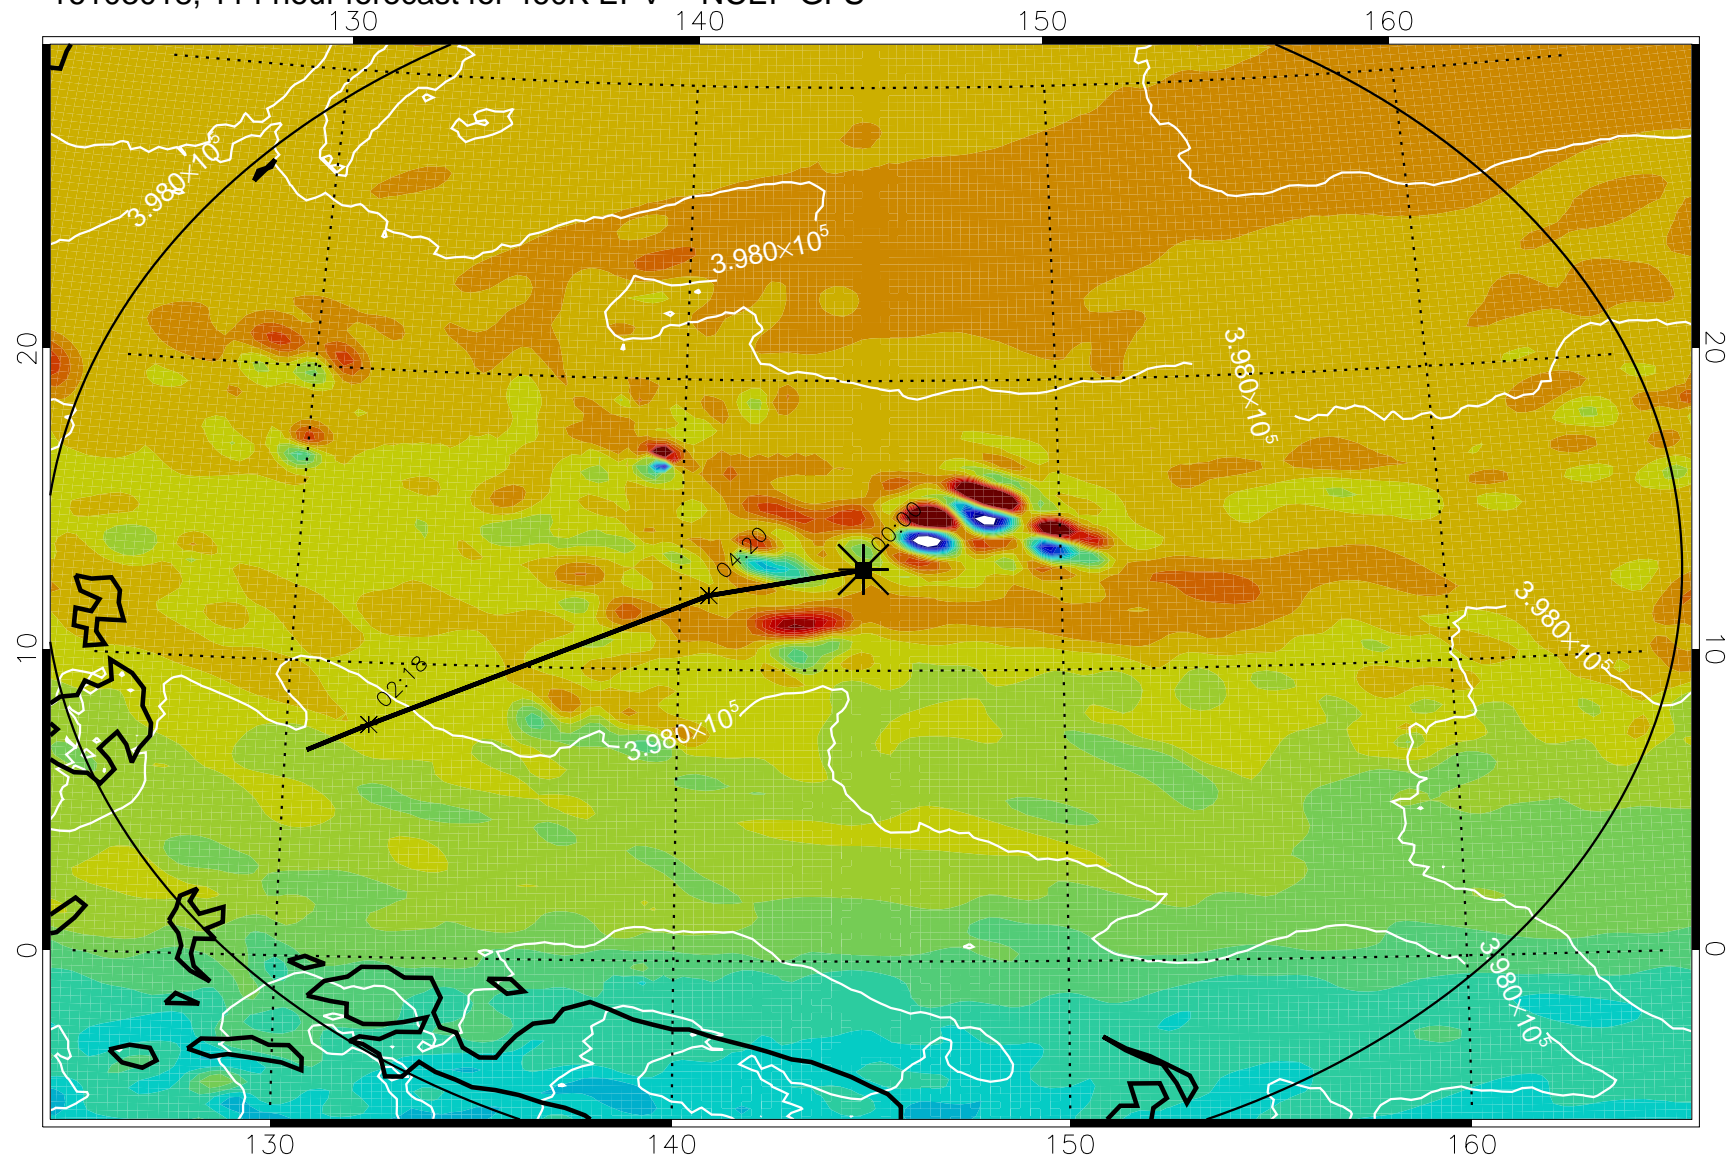

16102906, 078 hour forecast for 460K EPV -- NCEP GFS

460K Montgomery Streamfunction, white

Range ring of 2304 km

16102912, 084 hour forecast for 460K EPV -- NCEP GFS

460K Montgomery Streamfunction, white

Range ring of 2304 km

16102918, 090 hour forecast for 460K EPV -- NCEP GFS

16103000, 096 hour forecast for 460K EPV -- NCEP GFS

460K Montgomery Streamfunction, white

Range ring of 2304 km

16103006, 102 hour forecast for 460K EPV -- NCEP GFS

460K Montgomery Streamfunction, white

Range ring of 2304 km

16103012, 108 hour forecast for 460K EPV -- NCEP GFS

460K Montgomery Streamfunction, white

Range ring of 2304 km

16103018, 114 hour forecast for 460K EPV -- NCEP GFS

460K Montgomery Streamfunction, white

Range ring of 2304 km

16103100, 120 hour forecast for 460K EPV -- NCEP GFS

460K Montgomery Streamfunction, white

Range ring of 2304 km