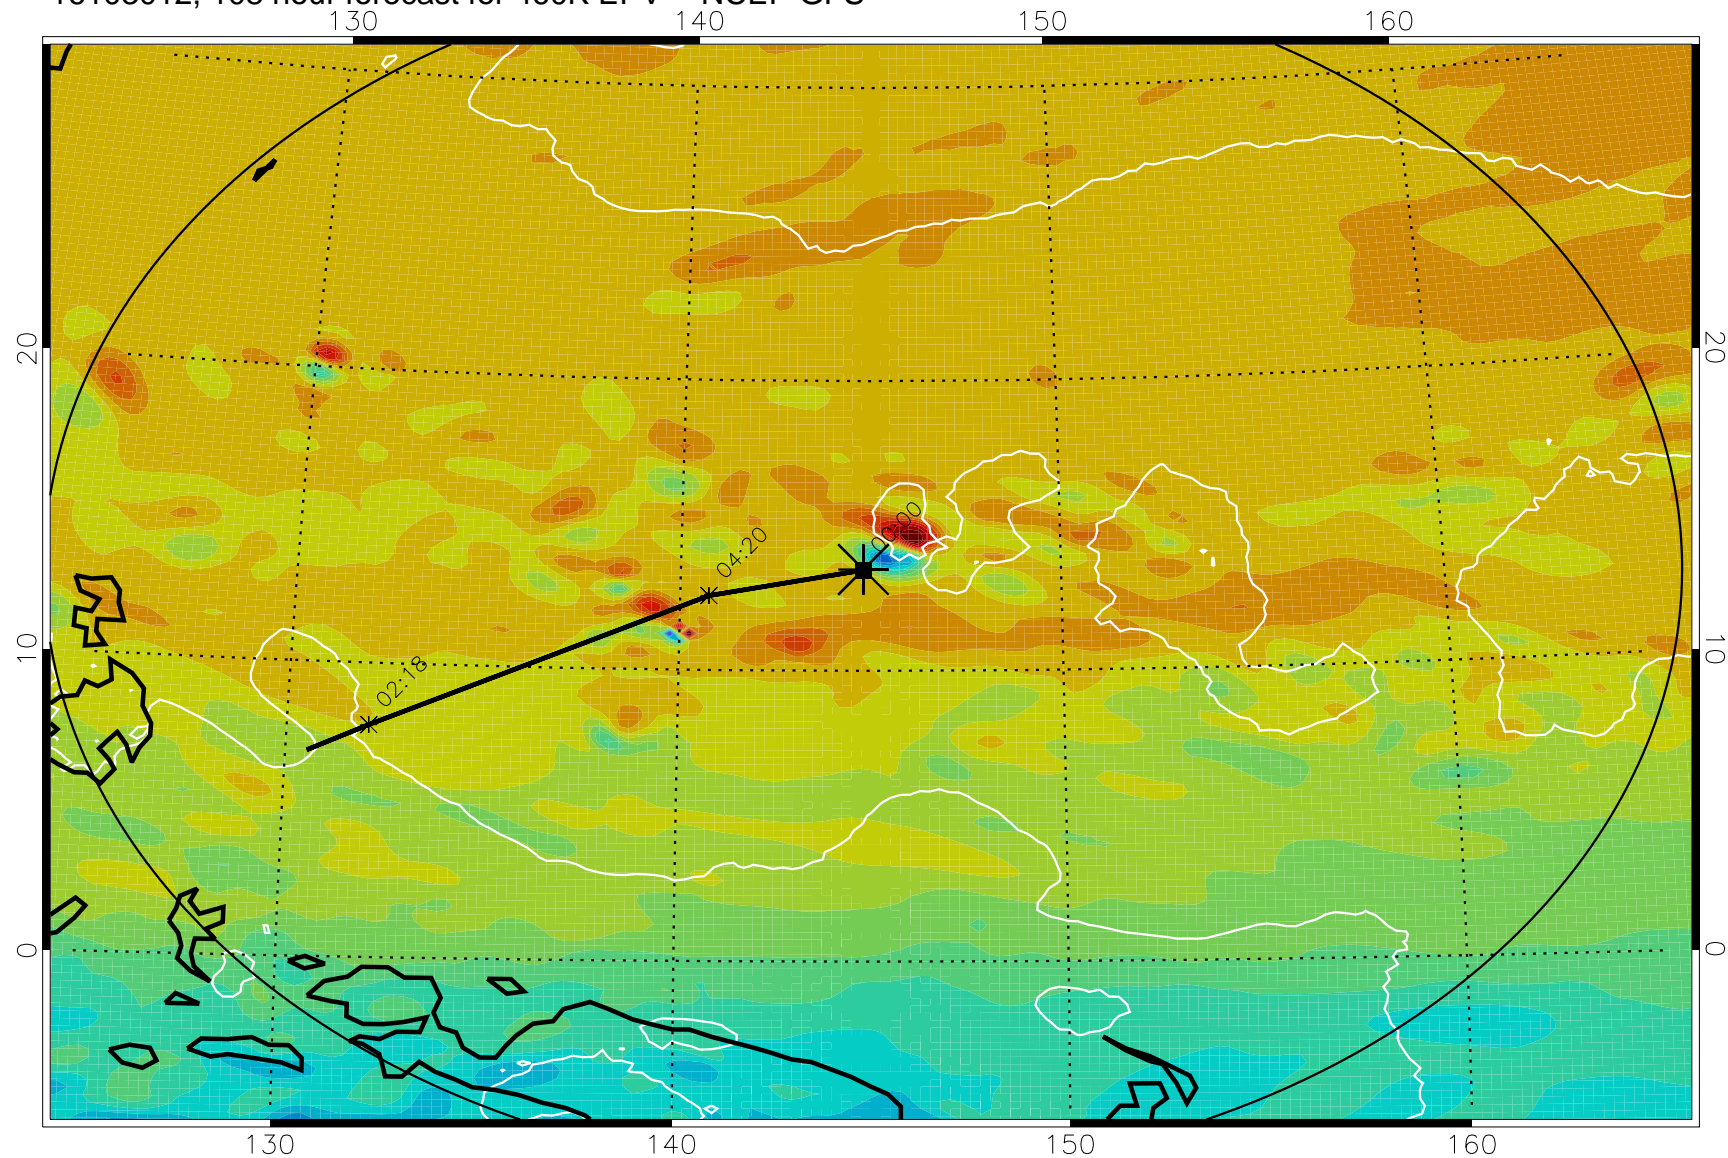

16102906, 078 hour forecast for 460K EPV -- NCEP GFS

460K Montgomery Streamfunction, white

Range ring of 2304 km

16102912, 084 hour forecast for 460K EPV -- NCEP GFS

460K Montgomery Streamfunction, white

Range ring of 2304 km

16102918, 090 hour forecast for 460K EPV -- NCEP GFS

16103000, 096 hour forecast for 460K EPV -- NCEP GFS

460K Montgomery Streamfunction, white

Range ring of 2304 km

16103006, 102 hour forecast for 460K EPV -- NCEP GFS

460K Montgomery Streamfunction, white

Range ring of 2304 km

16103012, 108 hour forecast for 460K EPV -- NCEP GFS

460K Montgomery Streamfunction, white

Range ring of 2304 km

16103018, 114 hour forecast for 460K EPV -- NCEP GFS

460K Montgomery Streamfunction, white

Range ring of 2304 km

16103100, 120 hour forecast for 460K EPV -- NCEP GFS

460K Montgomery Streamfunction, white

Range ring of 2304 km