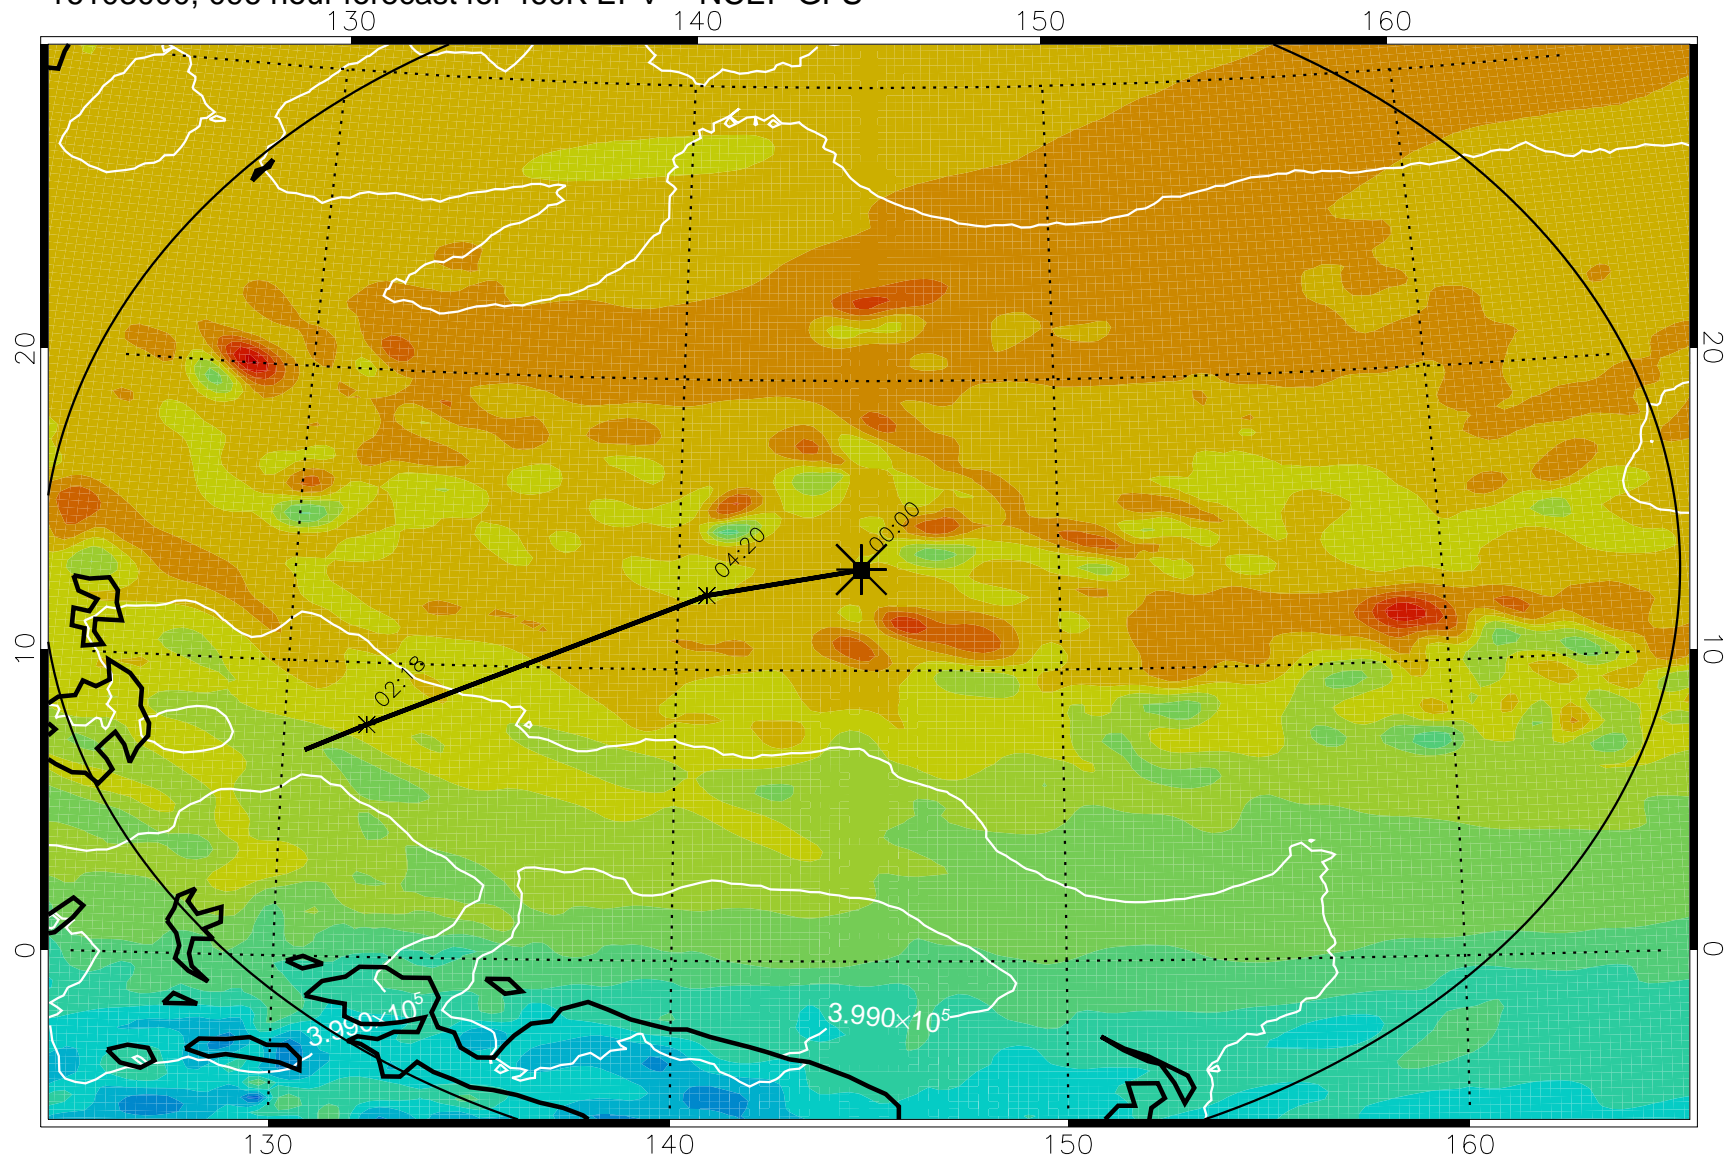

16102818, 066 hour forecast for 460K EPV -- NCEP GFS

460K Montgomery Streamfunction, white

Range ring of 2304 km

16102900, 072 hour forecast for 460K EPV -- NCEP GFS

460K Montgomery Streamfunction, white

Range ring of 2304 km

16102906, 078 hour forecast for 460K EPV -- NCEP GFS

460K Montgomery Streamfunction, white

Range ring of 2304 km

16102912, 084 hour forecast for 460K EPV -- NCEP GFS

460K Montgomery Streamfunction, white

Range ring of 2304 km

16102918, 090 hour forecast for 460K EPV -- NCEP GFS

16103000, 096 hour forecast for 460K EPV -- NCEP GFS

460K Montgomery Streamfunction, white

Range ring of 2304 km

16103006, 102 hour forecast for 460K EPV -- NCEP GFS

460K Montgomery Streamfunction, white

Range ring of 2304 km

16103012, 108 hour forecast for 460K EPV -- NCEP GFS

460K Montgomery Streamfunction, white

Range ring of 2304 km

16103018, 114 hour forecast for 460K EPV -- NCEP GFS