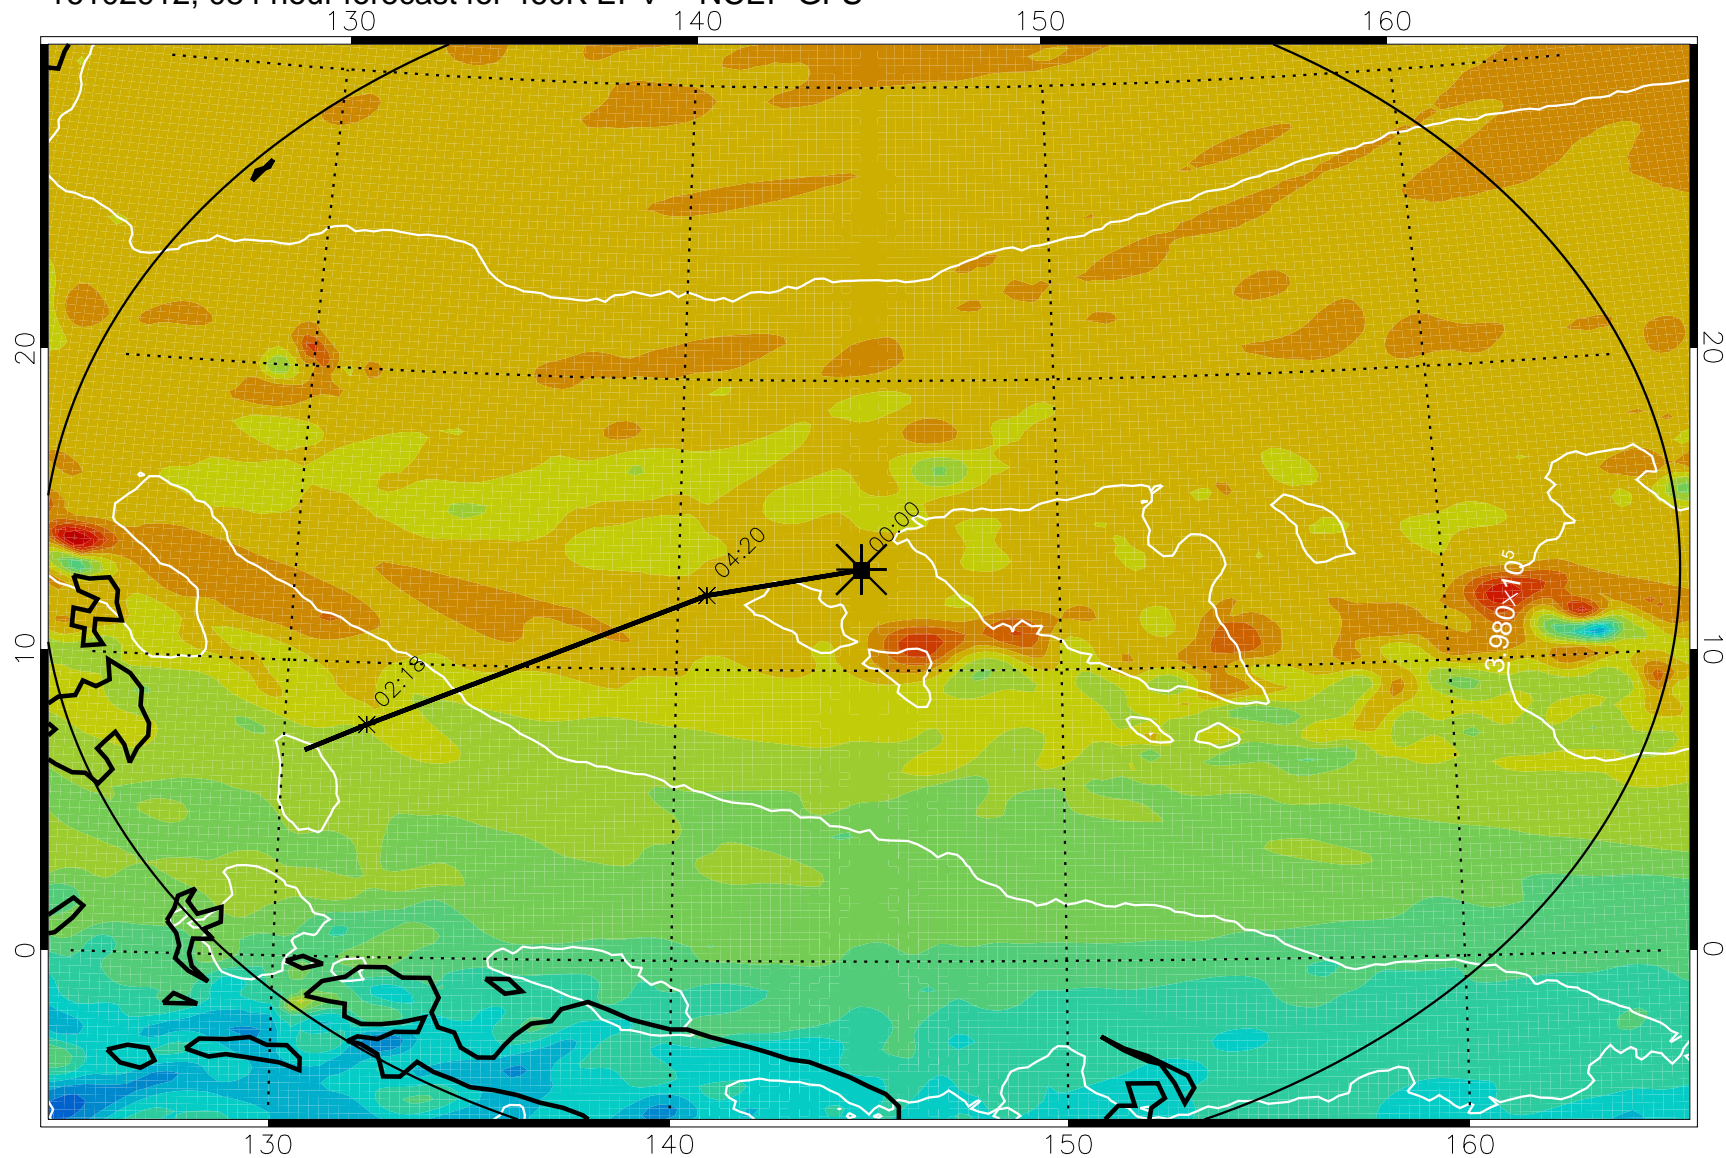

16102806, 054 hour forecast for 460K EPV -- NCEP GFS

460K Montgomery Streamfunction, white

Range ring of 2304 km

16102812, 060 hour forecast for 460K EPV -- NCEP GFS

460K Montgomery Streamfunction, white

Range ring of 2304 km

16102818, 066 hour forecast for 460K EPV -- NCEP GFS

460K Montgomery Streamfunction, white

Range ring of 2304 km

16102900, 072 hour forecast for 460K EPV -- NCEP GFS

460K Montgomery Streamfunction, white

Range ring of 2304 km

16102906, 078 hour forecast for 460K EPV -- NCEP GFS

460K Montgomery Streamfunction, white

Range ring of 2304 km

16102912, 084 hour forecast for 460K EPV -- NCEP GFS

460K Montgomery Streamfunction, white

Range ring of 2304 km

16102918, 090 hour forecast for 460K EPV -- NCEP GFS

16103000, 096 hour forecast for 460K EPV -- NCEP GFS

460K Montgomery Streamfunction, white

Range ring of 2304 km

16103006, 102 hour forecast for 460K EPV -- NCEP GFS