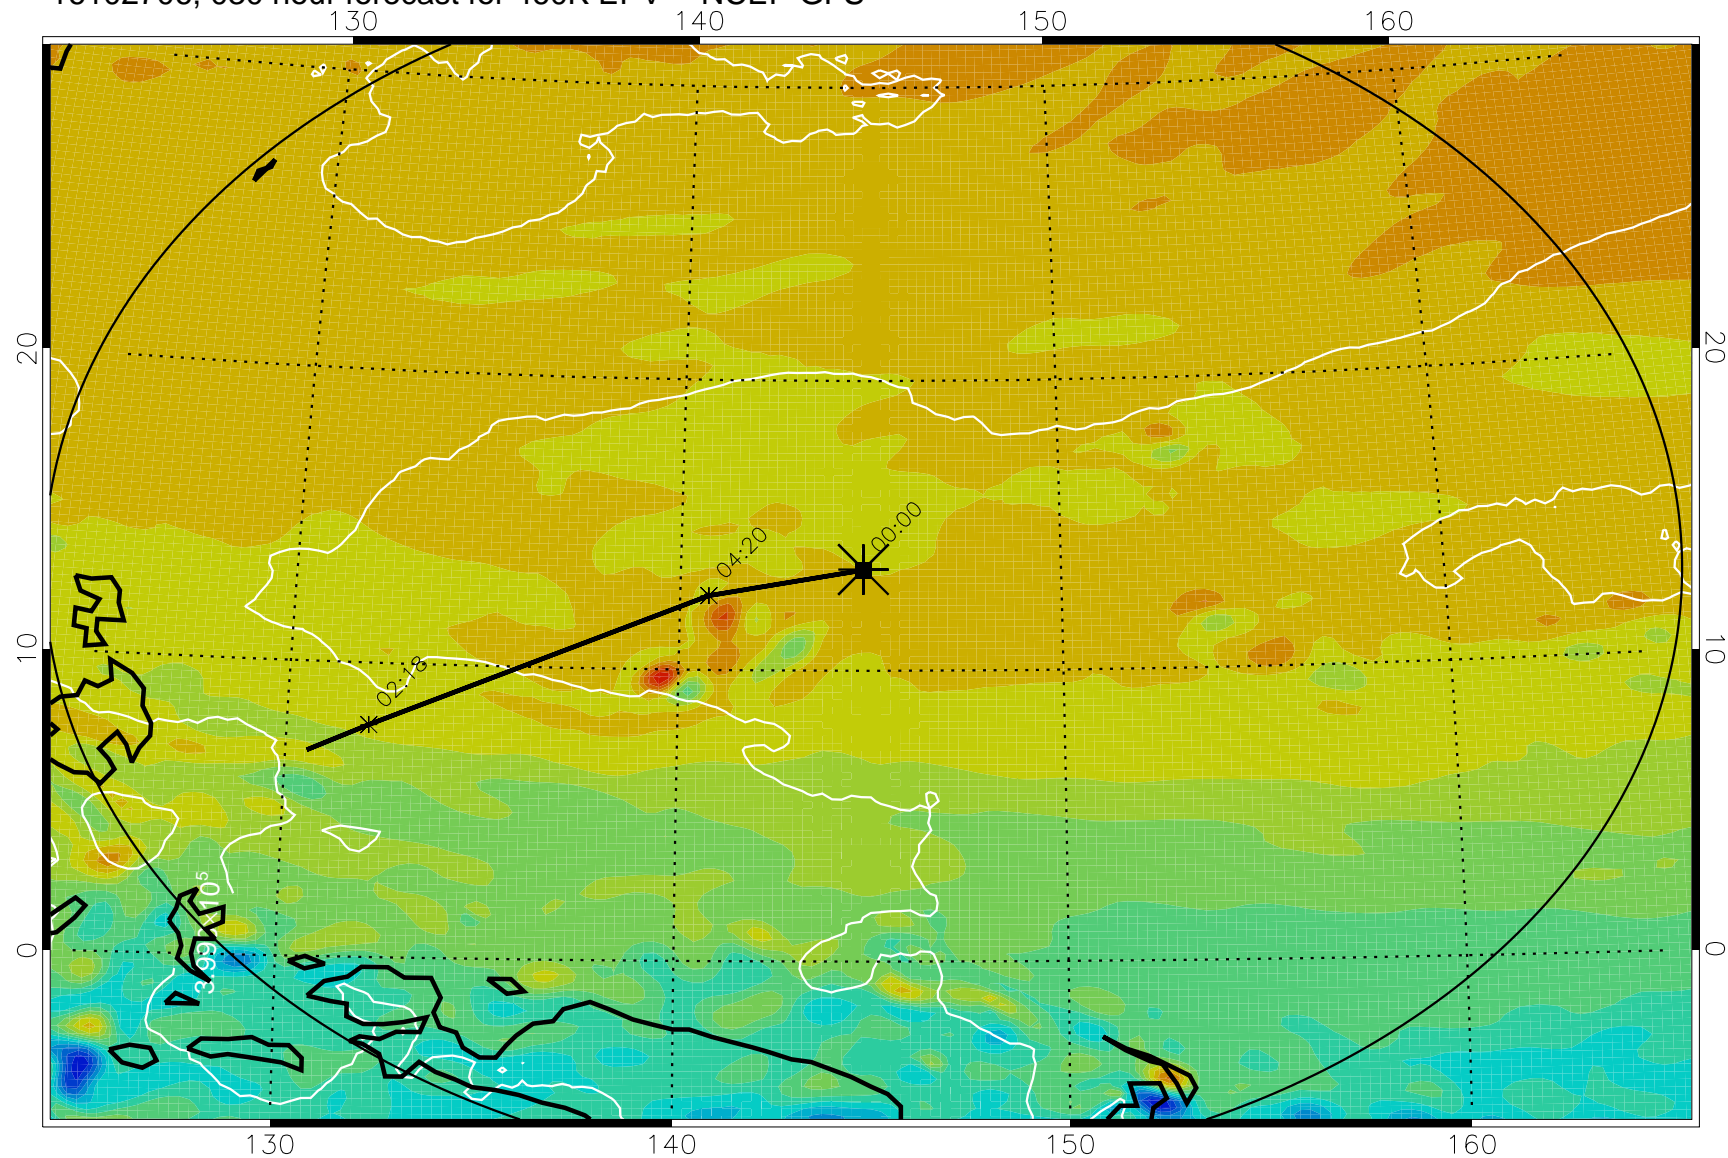

16102606, 006 hour forecast for 460K EPV -- NCEP GFS

460K Montgomery Streamfunction, white

Range ring of 2304 km

16102612, 012 hour forecast for 460K EPV -- NCEP GFS

460K Montgomery Streamfunction, white

Range ring of 2304 km

16102618, 018 hour forecast for 460K EPV -- NCEP GFS

460K Montgomery Streamfunction, white

Range ring of 2304 km

16102700, 024 hour forecast for 460K EPV -- NCEP GFS

460K Montgomery Streamfunction, white

Range ring of 2304 km

16102706, 030 hour forecast for 460K EPV -- NCEP GFS

460K Montgomery Streamfunction, white

Range ring of 2304 km

16102712, 036 hour forecast for 460K EPV -- NCEP GFS

460K Montgomery Streamfunction, white

Range ring of 2304 km

16102718, 042 hour forecast for 460K EPV -- NCEP GFS

460K Montgomery Streamfunction, white

Range ring of 2304 km

16102800, 048 hour forecast for 460K EPV -- NCEP GFS

460K Montgomery Streamfunction, white

Range ring of 2304 km