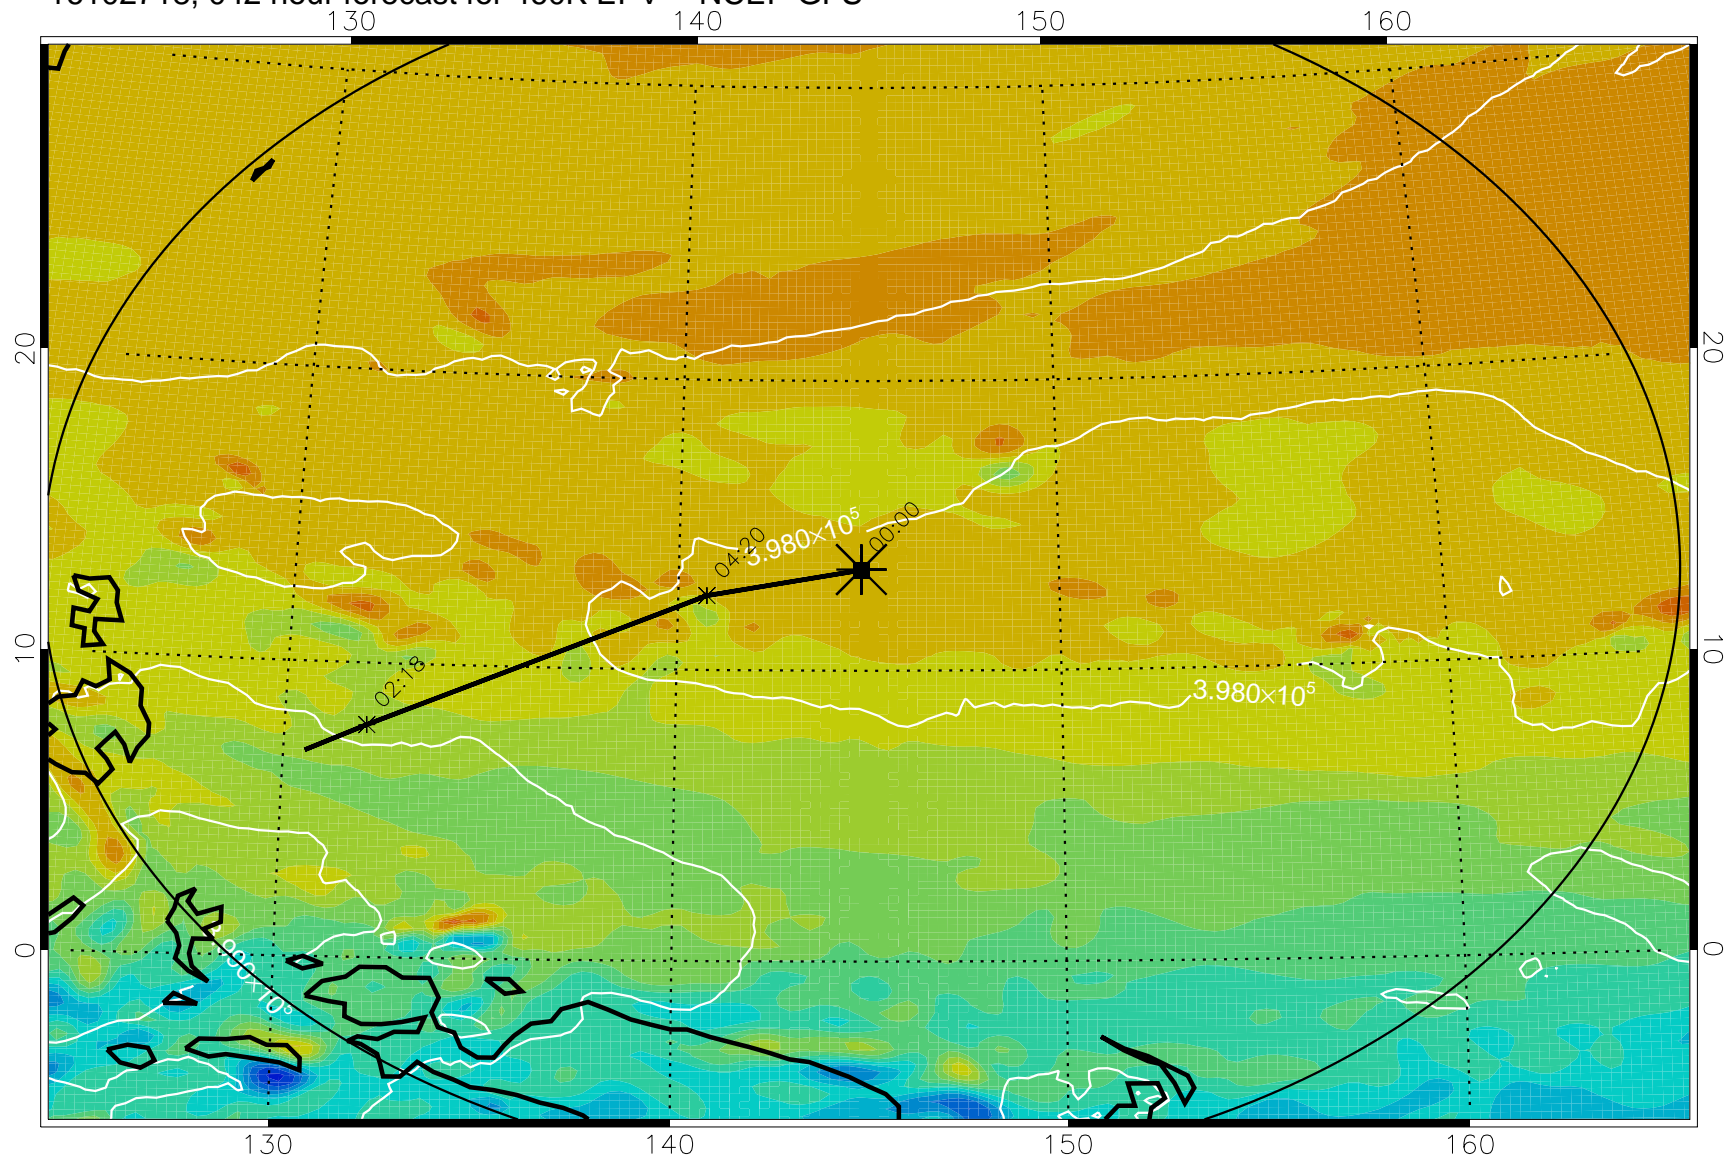

16102618, 018 hour forecast for 460K EPV -- NCEP GFS

460K Montgomery Streamfunction, white

Range ring of 2304 km

16102700, 024 hour forecast for 460K EPV -- NCEP GFS

460K Montgomery Streamfunction, white

Range ring of 2304 km

16102706, 030 hour forecast for 460K EPV -- NCEP GFS

460K Montgomery Streamfunction, white

Range ring of 2304 km

16102712, 036 hour forecast for 460K EPV -- NCEP GFS

460K Montgomery Streamfunction, white

Range ring of 2304 km

16102718, 042 hour forecast for 460K EPV -- NCEP GFS

460K Montgomery Streamfunction, white

Range ring of 2304 km

16102800, 048 hour forecast for 460K EPV -- NCEP GFS

460K Montgomery Streamfunction, white

Range ring of 2304 km

16102806, 054 hour forecast for 460K EPV -- NCEP GFS

460K Montgomery Streamfunction, white

Range ring of 2304 km

16102812, 060 hour forecast for 460K EPV -- NCEP GFS

460K Montgomery Streamfunction, white

Range ring of 2304 km