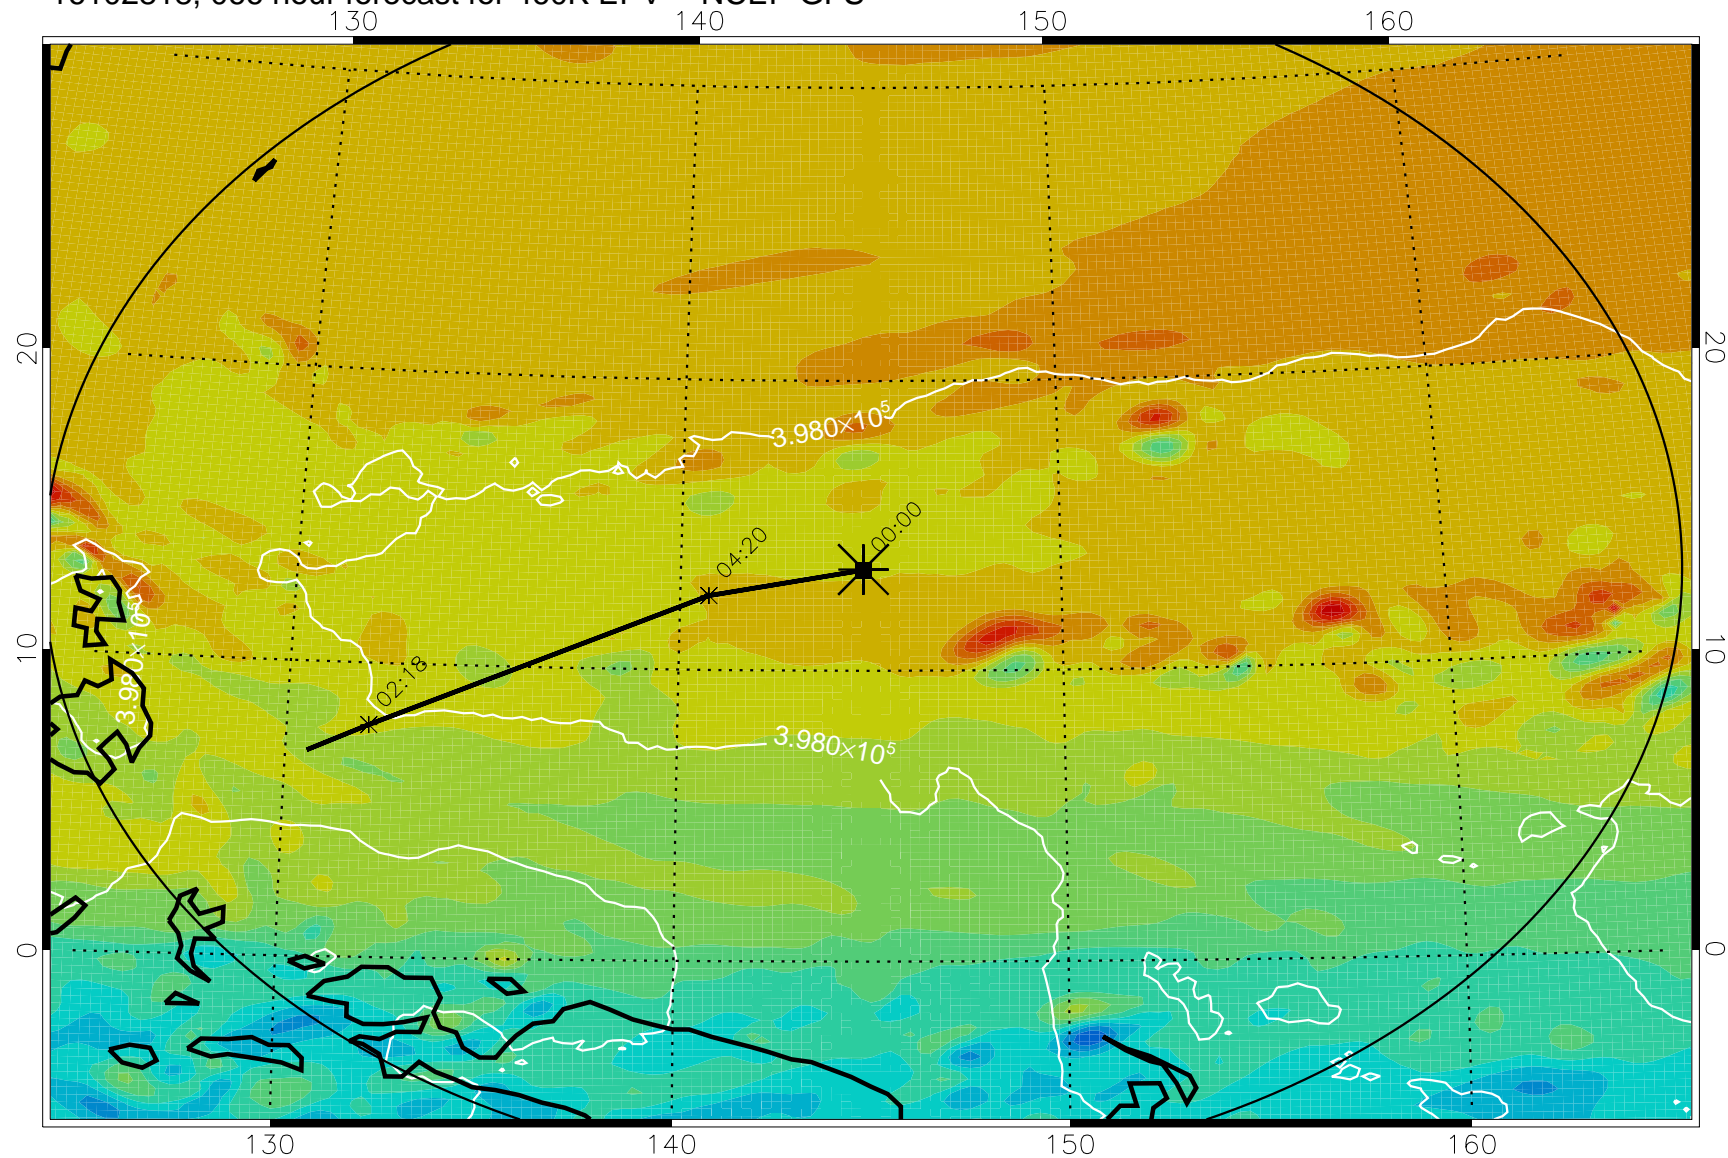

16102806, 054 hour forecast for 460K EPV -- NCEP GFS

460K Montgomery Streamfunction, white

Range ring of 2304 km

16102812, 060 hour forecast for 460K EPV -- NCEP GFS

460K Montgomery Streamfunction, white

Range ring of 2304 km

16102818, 066 hour forecast for 460K EPV -- NCEP GFS

460K Montgomery Streamfunction, white

Range ring of 2304 km

16102900, 072 hour forecast for 460K EPV -- NCEP GFS

460K Montgomery Streamfunction, white

Range ring of 2304 km

16102906, 078 hour forecast for 460K EPV -- NCEP GFS

460K Montgomery Streamfunction, white

Range ring of 2304 km

16102912, 084 hour forecast for 460K EPV -- NCEP GFS

460K Montgomery Streamfunction, white

Range ring of 2304 km

16102918, 090 hour forecast for 460K EPV -- NCEP GFS

16103000, 096 hour forecast for 460K EPV -- NCEP GFS

460K Montgomery Streamfunction, white

Range ring of 2304 km

16103006, 102 hour forecast for 460K EPV -- NCEP GFS