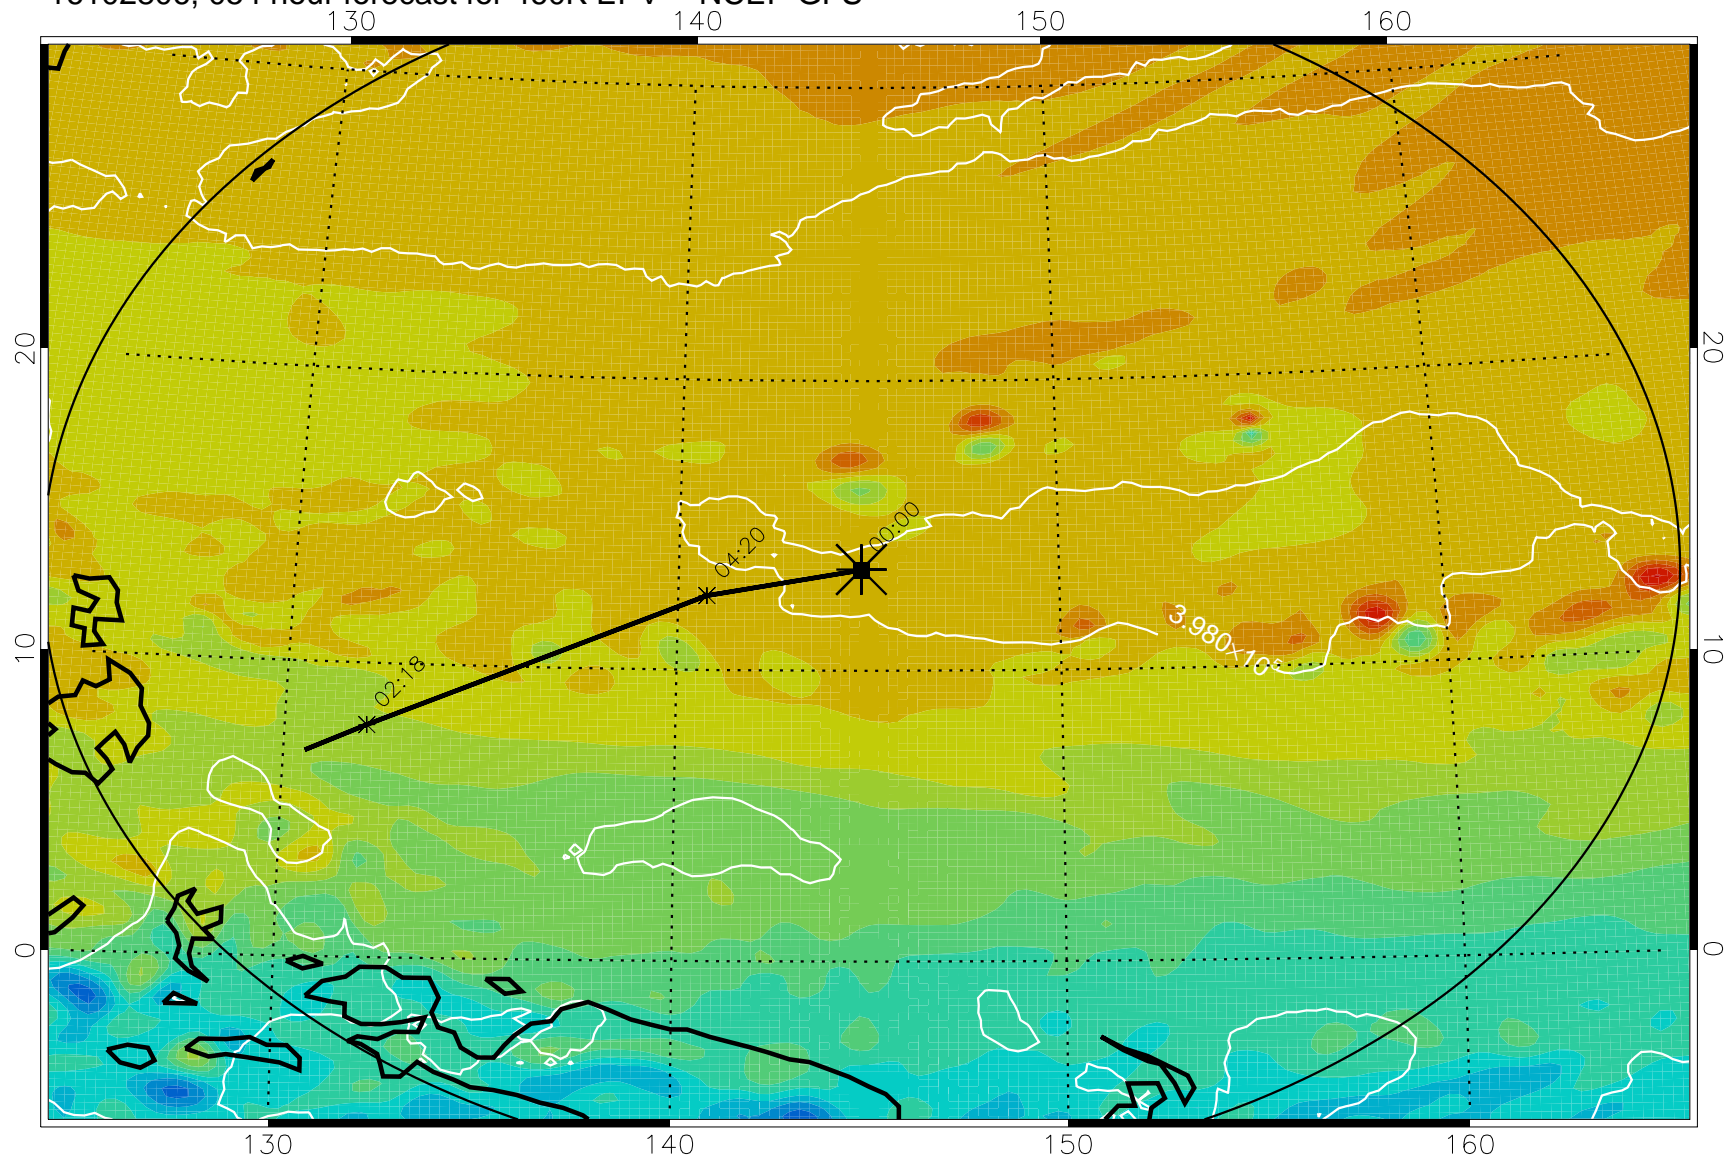

16102718, 042 hour forecast for 460K EPV -- NCEP GFS

460K Montgomery Streamfunction, white

Range ring of 2304 km

16102800, 048 hour forecast for 460K EPV -- NCEP GFS

460K Montgomery Streamfunction, white

Range ring of 2304 km

16102806, 054 hour forecast for 460K EPV -- NCEP GFS

460K Montgomery Streamfunction, white

Range ring of 2304 km

16102812, 060 hour forecast for 460K EPV -- NCEP GFS

460K Montgomery Streamfunction, white

Range ring of 2304 km

16102818, 066 hour forecast for 460K EPV -- NCEP GFS

460K Montgomery Streamfunction, white

Range ring of 2304 km

16102900, 072 hour forecast for 460K EPV -- NCEP GFS

460K Montgomery Streamfunction, white

Range ring of 2304 km

16102918, 090 hour forecast for 460K EPV -- NCEP GFS

16103000, 096 hour forecast for 460K EPV -- NCEP GFS

460K Montgomery Streamfunction, white

Range ring of 2304 km

16103006, 102 hour forecast for 460K EPV -- NCEP GFS