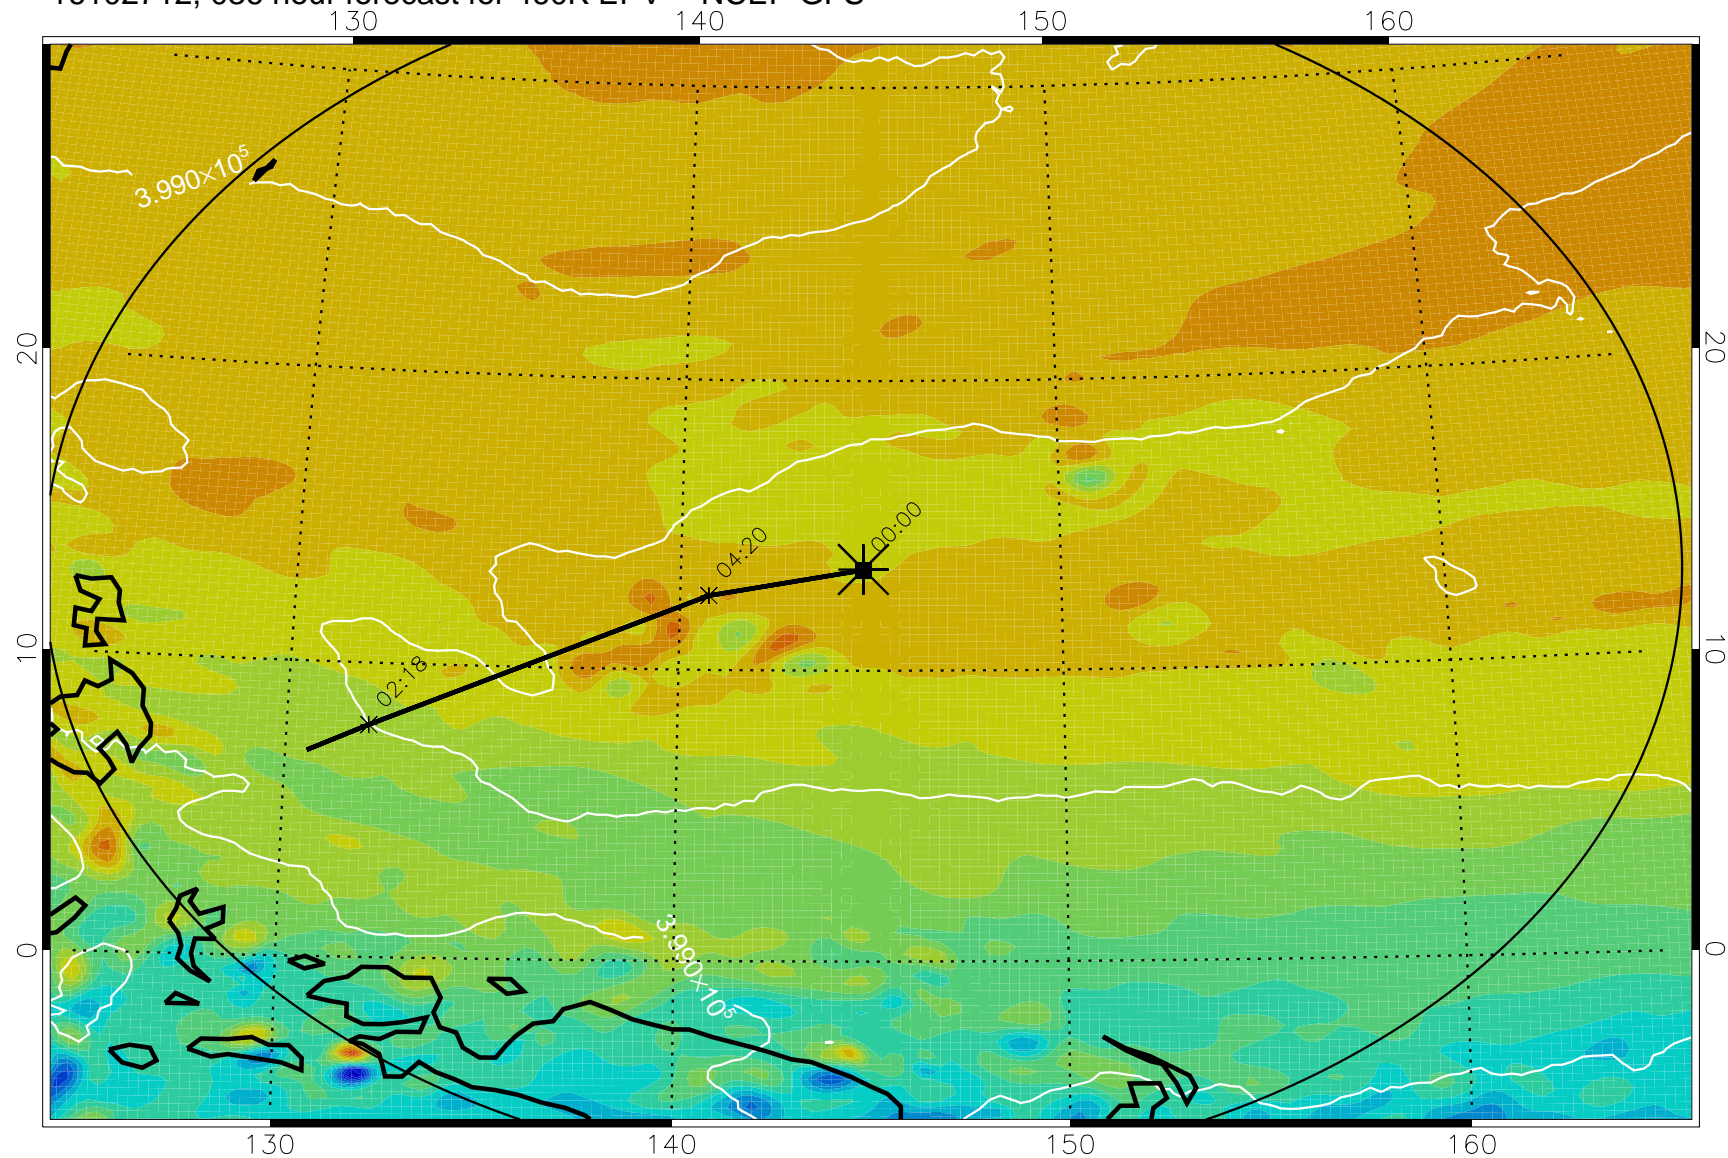

16102606, 006 hour forecast for 460K EPV -- NCEP GFS

460K Montgomery Streamfunction, white

Range ring of 2304 km

16102612, 012 hour forecast for 460K EPV -- NCEP GFS

460K Montgomery Streamfunction, white

Range ring of 2304 km

16102618, 018 hour forecast for 460K EPV -- NCEP GFS

460K Montgomery Streamfunction, white

Range ring of 2304 km

16102700, 024 hour forecast for 460K EPV -- NCEP GFS

460K Montgomery Streamfunction, white

Range ring of 2304 km

16102706, 030 hour forecast for 460K EPV -- NCEP GFS

460K Montgomery Streamfunction, white

Range ring of 2304 km

16102712, 036 hour forecast for 460K EPV -- NCEP GFS

460K Montgomery Streamfunction, white

Range ring of 2304 km

16102718, 042 hour forecast for 460K EPV -- NCEP GFS

460K Montgomery Streamfunction, white

Range ring of 2304 km

16102800, 048 hour forecast for 460K EPV -- NCEP GFS

460K Montgomery Streamfunction, white

Range ring of 2304 km