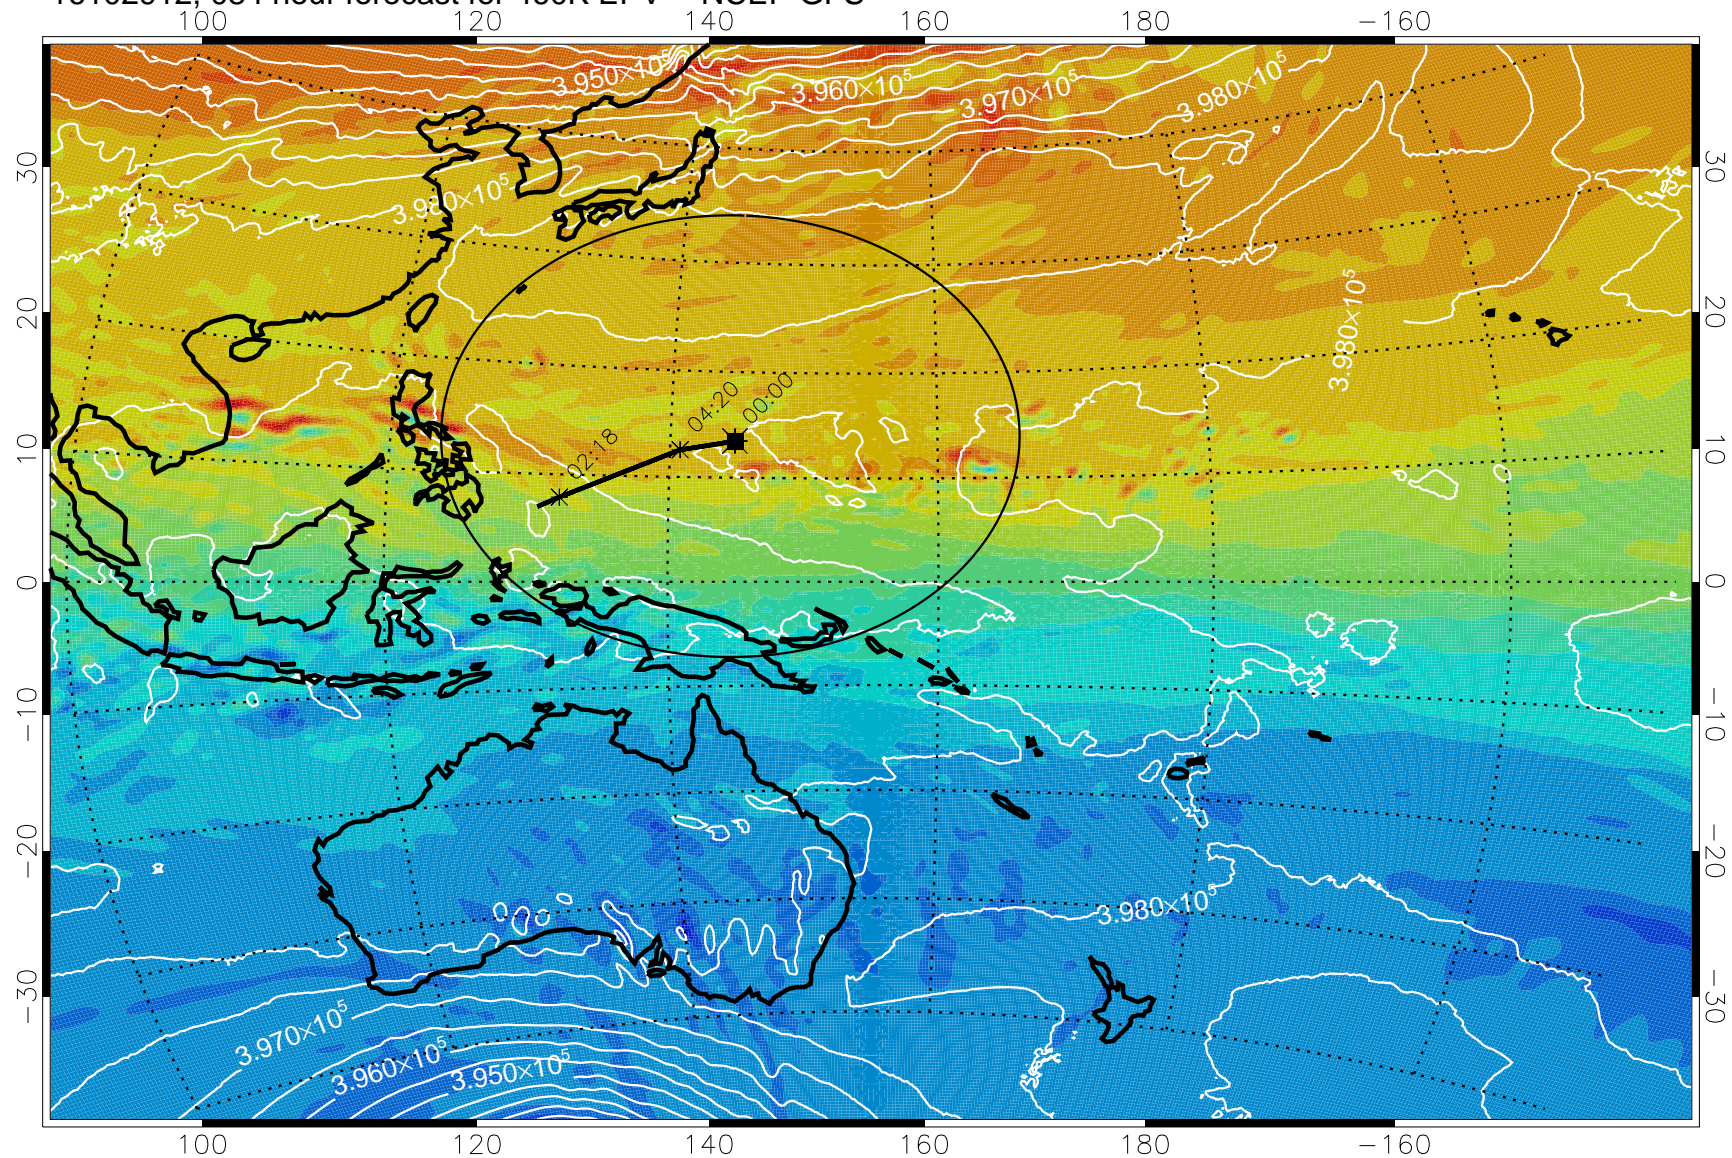

16102906, 078 hour forecast for 460K EPV -- NCEP GFS

460K Montgomery Streamfunction, white

Range ring of 2304 km

16102912, 084 hour forecast for 460K EPV -- NCEP GFS

460K Montgomery Streamfunction, white

Range ring of 2304 km

16102918, 090 hour forecast for 460K EPV -- NCEP GFS

460K Montgomery Streamfunction, white

Range ring of 2304 km

16103006, 102 hour forecast for 460K EPV -- NCEP GFS

460K Montgomery Streamfunction, white

Range ring of 2304 km

16103012, 108 hour forecast for 460K EPV -- NCEP GFS

460K Montgomery Streamfunction, white

Range ring of 2304 km

16103018, 114 hour forecast for 460K EPV -- NCEP GFS

460K Montgomery Streamfunction, white

Range ring of 2304 km

16103100, 120 hour forecast for 460K EPV -- NCEP GFS

460K Montgomery Streamfunction, white

Range ring of 2304 km