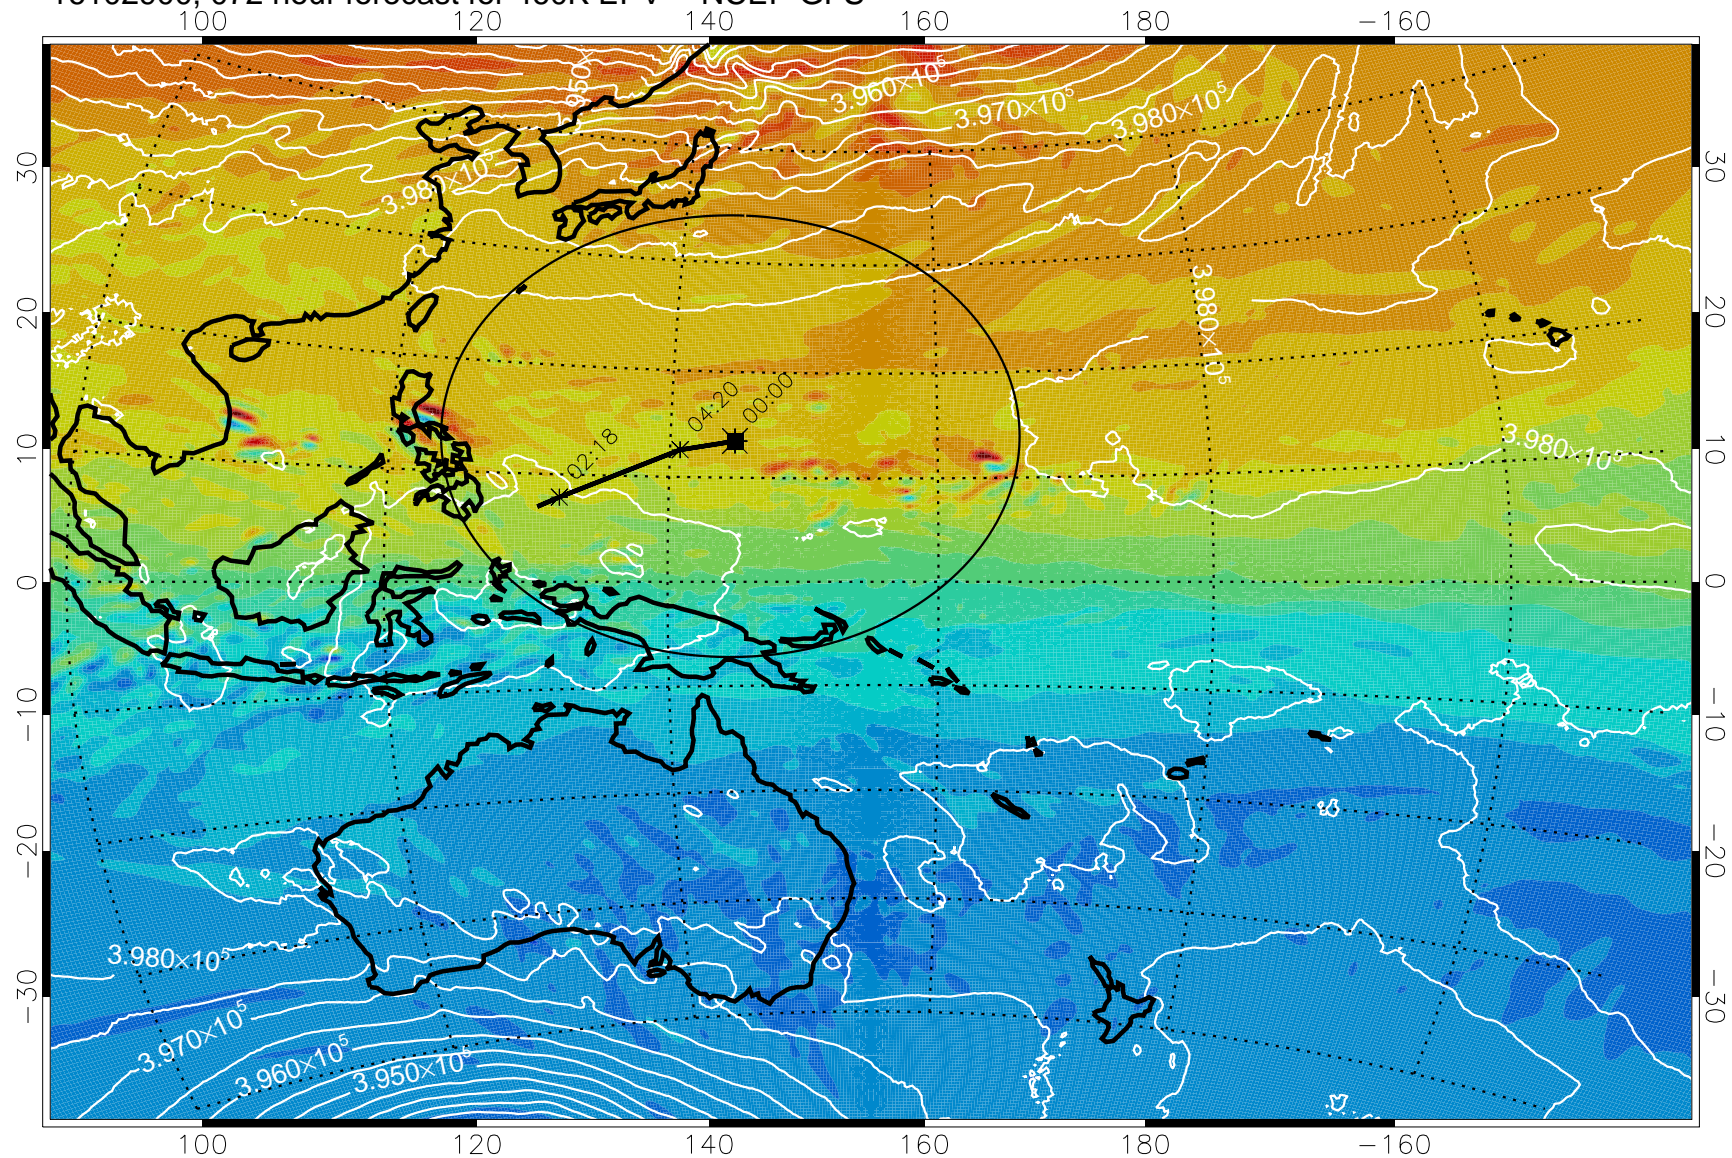

460K Montgomery Streamfunction, white

Range ring of 2304 km

16102712, 036 hour forecast for 460K EPV -- NCEP GFS

16102800, 048 hour forecast for 460K EPV -- NCEP GFS

460K Montgomery Streamfunction, white

Range ring of 2304 km

16102818, 066 hour forecast for 460K EPV -- NCEP GFS

460K Montgomery Streamfunction, white

Range ring of 2304 km

16102900, 072 hour forecast for 460K EPV -- NCEP GFS

460K Montgomery Streamfunction, white

Range ring of 2304 km

16102906, 078 hour forecast for 460K EPV -- NCEP GFS

460K Montgomery Streamfunction, white

Range ring of 2304 km

16102912, 084 hour forecast for 460K EPV -- NCEP GFS

460K Montgomery Streamfunction, white

Range ring of 2304 km

16102918, 090 hour forecast for 460K EPV -- NCEP GFS

460K Montgomery Streamfunction, white

Range ring of 2304 km

16103006, 102 hour forecast for 460K EPV -- NCEP GFS

460K Montgomery Streamfunction, white

Range ring of 2304 km