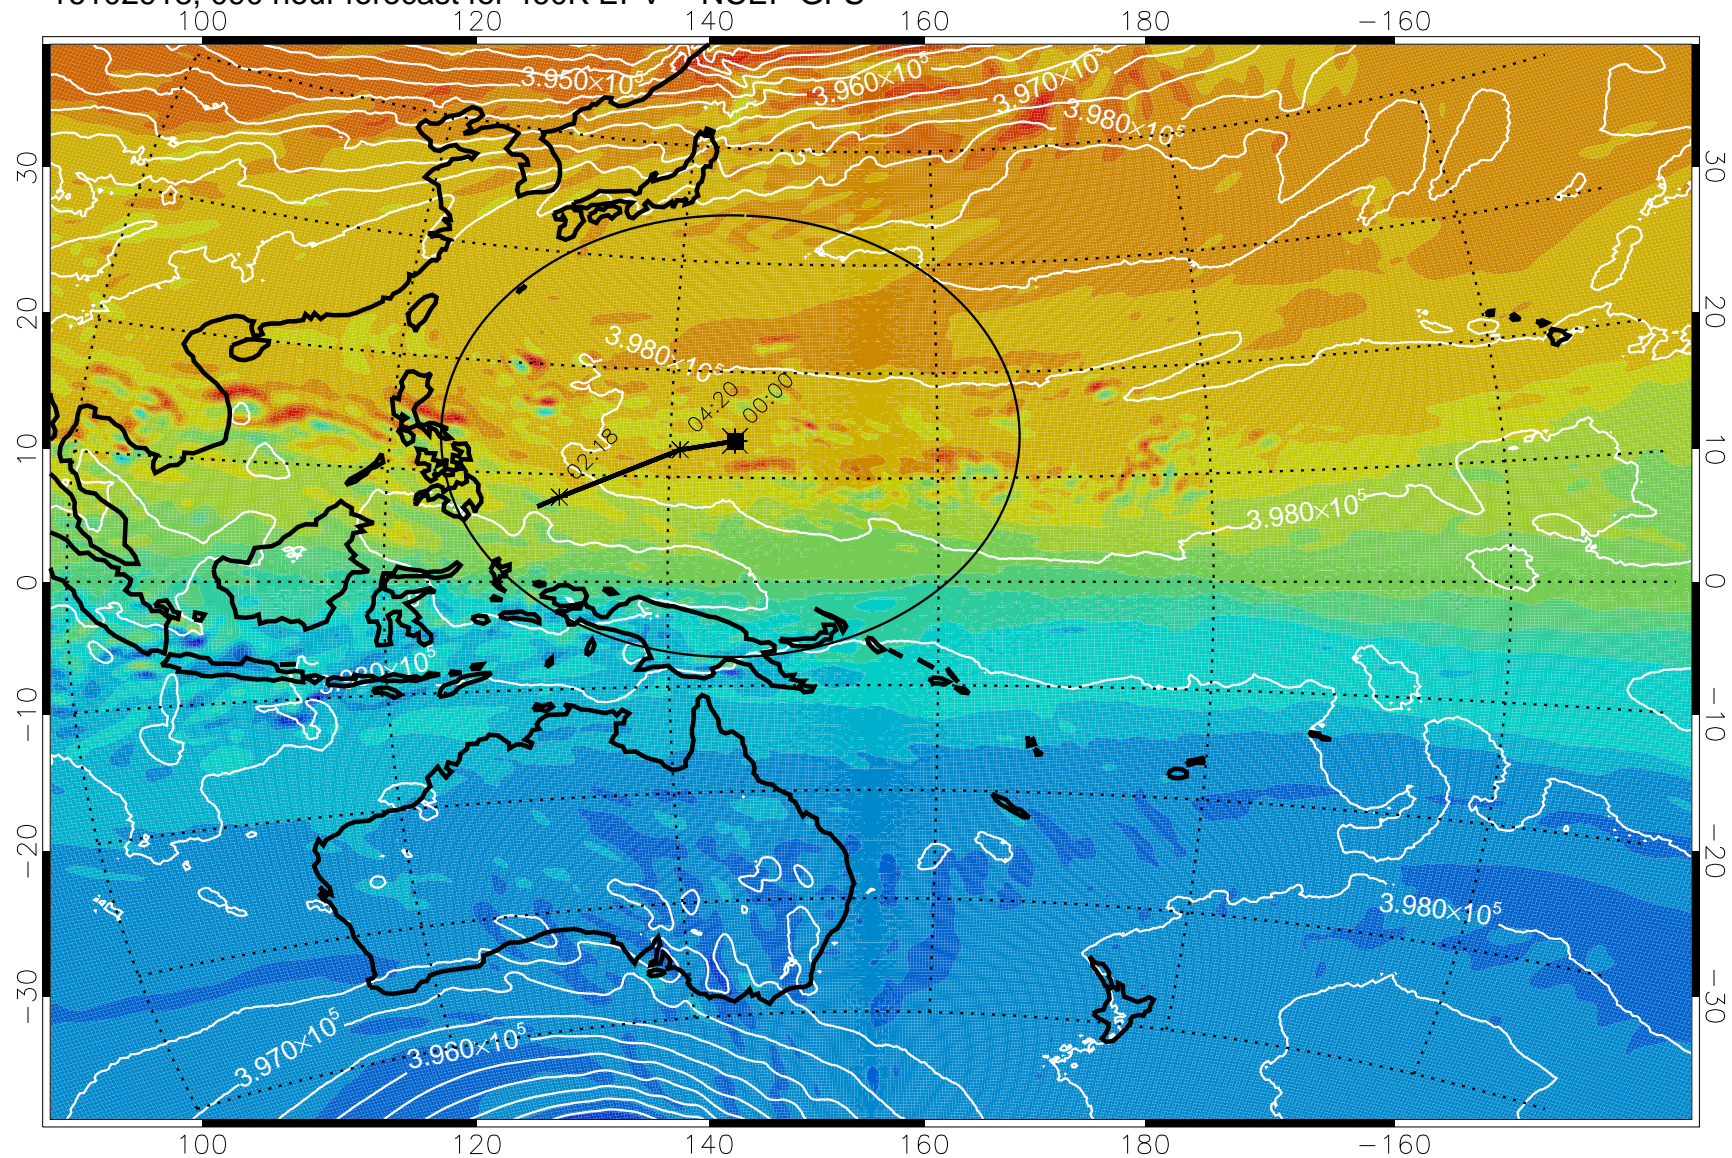

16102906, 078 hour forecast for 460K EPV -- NCEP GFS

460K Montgomery Streamfunction, white

Range ring of 2304 km

16102912, 084 hour forecast for 460K EPV -- NCEP GFS

460K Montgomery Streamfunction, white

Range ring of 2304 km

16102918, 090 hour forecast for 460K EPV -- NCEP GFS

460K Montgomery Streamfunction, white

Range ring of 2304 km

16103006, 102 hour forecast for 460K EPV -- NCEP GFS

460K Montgomery Streamfunction, white

Range ring of 2304 km

16103012, 108 hour forecast for 460K EPV -- NCEP GFS

460K Montgomery Streamfunction, white

Range ring of 2304 km

16103018, 114 hour forecast for 460K EPV -- NCEP GFS

460K Montgomery Streamfunction, white

Range ring of 2304 km

16103100, 120 hour forecast for 460K EPV -- NCEP GFS

460K Montgomery Streamfunction, white

Range ring of 2304 km