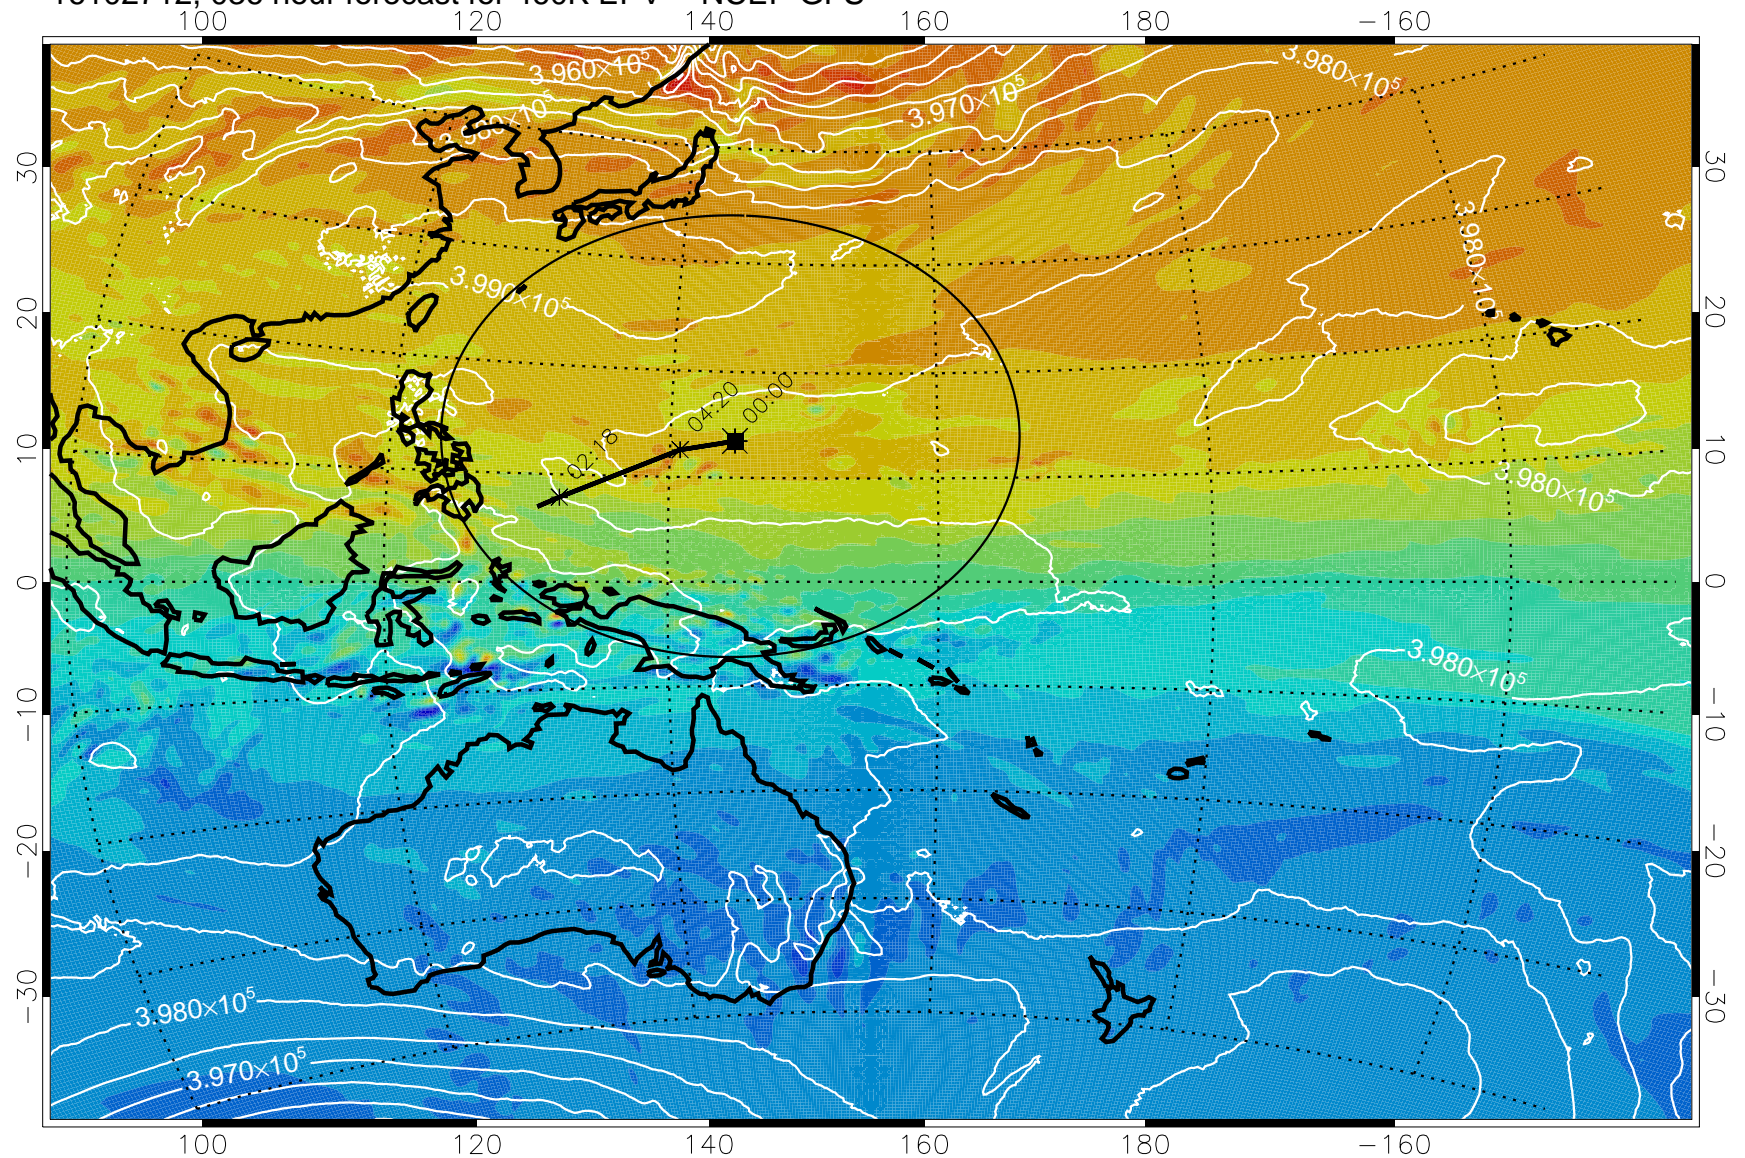

16102618, 018 hour forecast for 460K EPV -- NCEP GFS

460K Montgomery Streamfunction, white

Range ring of 2304 km

16102700, 024 hour forecast for 460K EPV -- NCEP GFS

16102706, 030 hour forecast for 460K EPV -- NCEP GFS

460K Montgomery Streamfunction, white

Range ring of 2304 km

16102712, 036 hour forecast for 460K EPV -- NCEP GFS

16102800, 048 hour forecast for 460K EPV -- NCEP GFS

460K Montgomery Streamfunction, white

Range ring of 2304 km

16102818, 066 hour forecast for 460K EPV -- NCEP GFS

460K Montgomery Streamfunction, white

Range ring of 2304 km

16102900, 072 hour forecast for 460K EPV -- NCEP GFS

460K Montgomery Streamfunction, white

Range ring of 2304 km

16102906, 078 hour forecast for 460K EPV -- NCEP GFS

460K Montgomery Streamfunction, white

Range ring of 2304 km

16102912, 084 hour forecast for 460K EPV -- NCEP GFS

460K Montgomery Streamfunction, white

Range ring of 2304 km