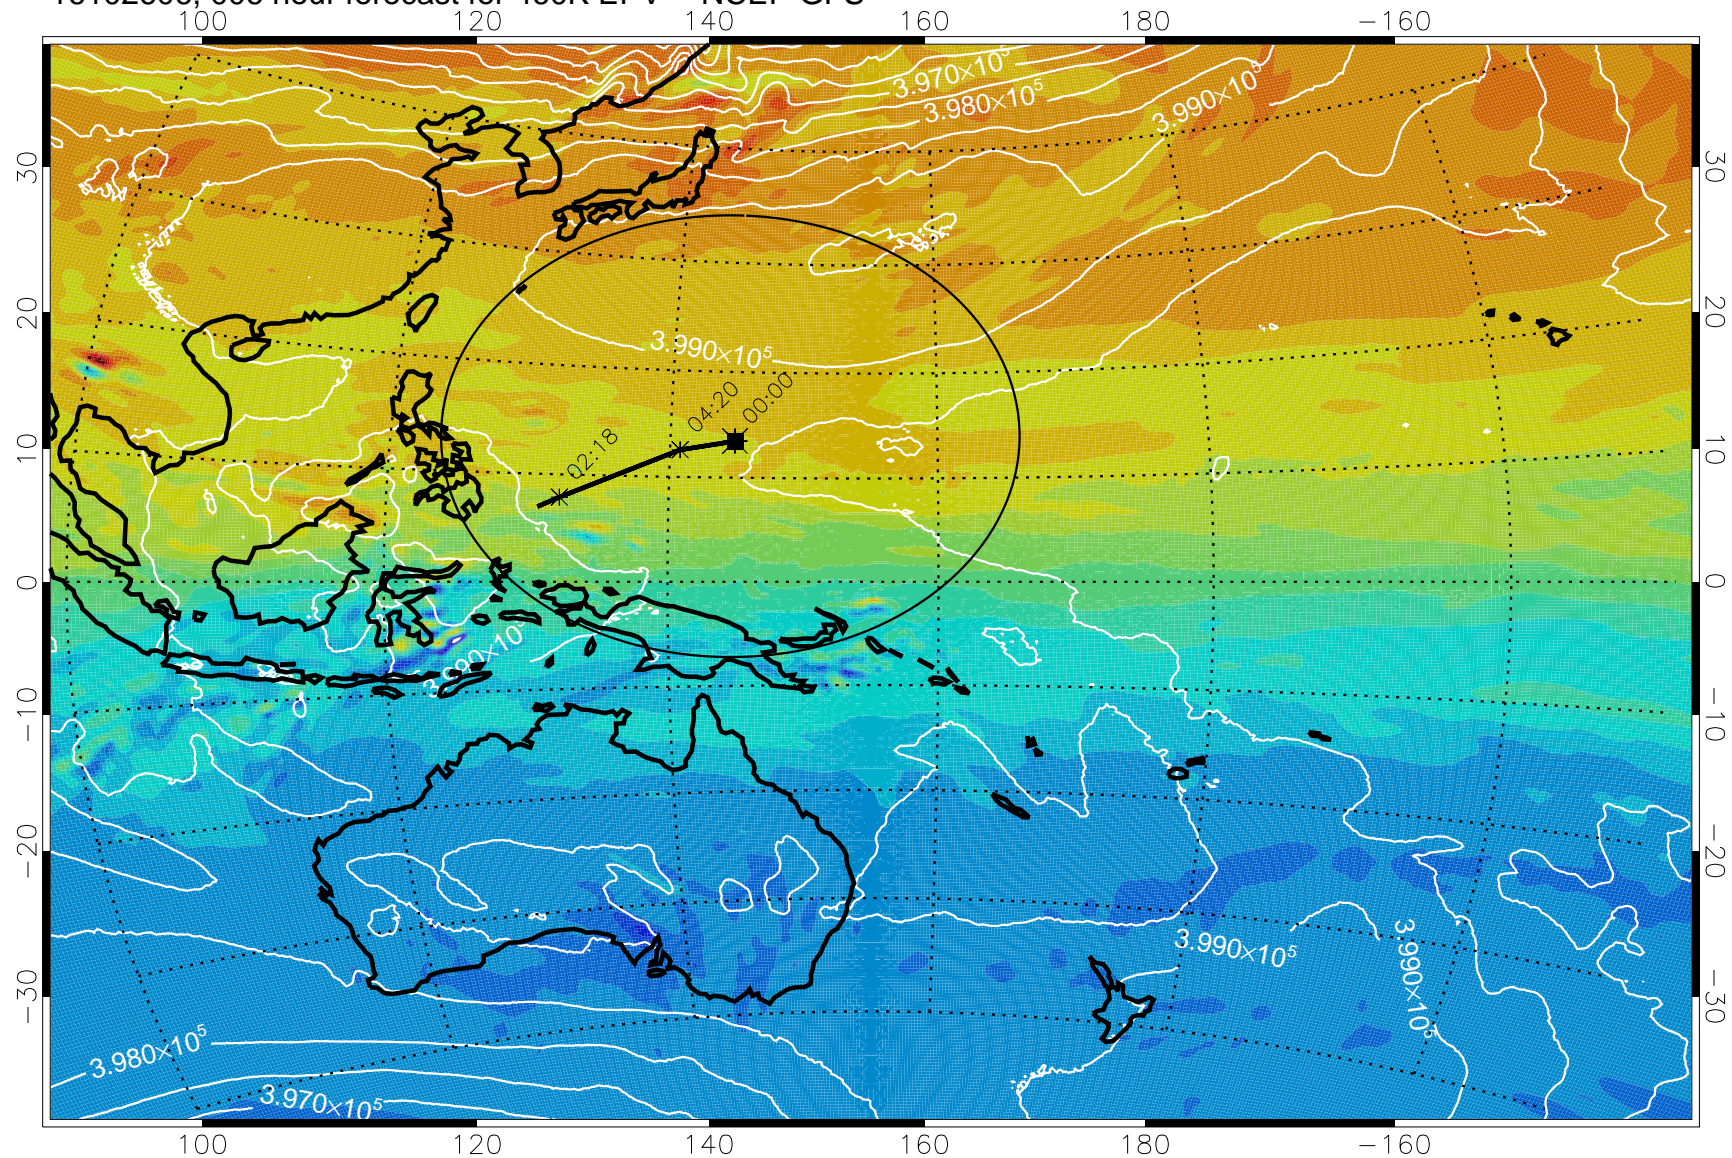

16102606, 006 hour forecast for 460K EPV -- NCEP GFS

460K Montgomery Streamfunction, white

Range ring of 2304 km

16102612, 012 hour forecast for 460K EPV -- NCEP GFS

460K Montgomery Streamfunction, white

Range ring of 2304 km

16102618, 018 hour forecast for 460K EPV -- NCEP GFS

460K Montgomery Streamfunction, white

Range ring of 2304 km

16102700, 024 hour forecast for 460K EPV -- NCEP GFS

16102706, 030 hour forecast for 460K EPV -- NCEP GFS

460K Montgomery Streamfunction, white

Range ring of 2304 km

16102712, 036 hour forecast for 460K EPV -- NCEP GFS

16102800, 048 hour forecast for 460K EPV -- NCEP GFS

460K Montgomery Streamfunction, white

Range ring of 2304 km

16102818, 066 hour forecast for 460K EPV -- NCEP GFS

460K Montgomery Streamfunction, white

Range ring of 2304 km

16102900, 072 hour forecast for 460K EPV -- NCEP GFS

460K Montgomery Streamfunction, white

Range ring of 2304 km