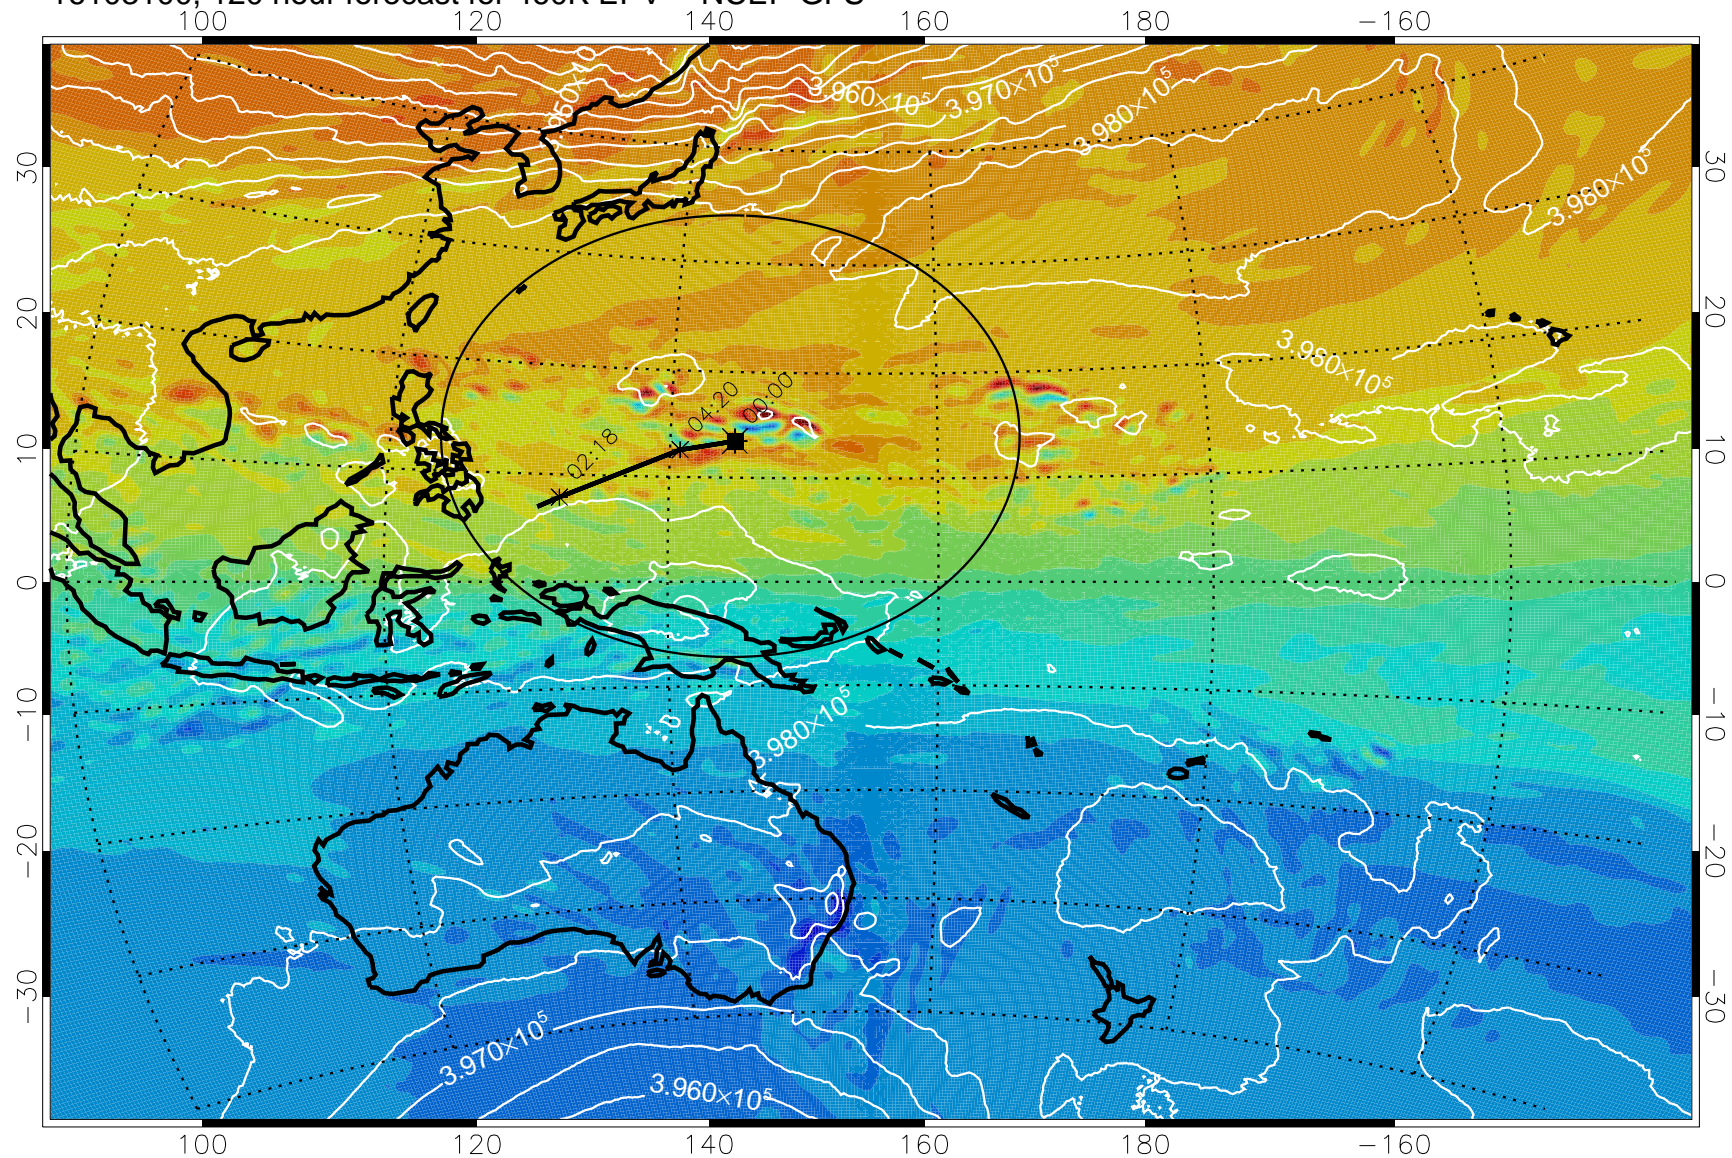

16102906, 078 hour forecast for 460K EPV -- NCEP GFS

460K Montgomery Streamfunction, white

Range ring of 2304 km

16102912, 084 hour forecast for 460K EPV -- NCEP GFS

460K Montgomery Streamfunction, white

Range ring of 2304 km

16102918, 090 hour forecast for 460K EPV -- NCEP GFS

460K Montgomery Streamfunction, white

Range ring of 2304 km

16103006, 102 hour forecast for 460K EPV -- NCEP GFS

460K Montgomery Streamfunction, white

Range ring of 2304 km

16103012, 108 hour forecast for 460K EPV -- NCEP GFS

460K Montgomery Streamfunction, white

Range ring of 2304 km

16103018, 114 hour forecast for 460K EPV -- NCEP GFS

460K Montgomery Streamfunction, white

Range ring of 2304 km

16103100, 120 hour forecast for 460K EPV -- NCEP GFS

460K Montgomery Streamfunction, white

Range ring of 2304 km