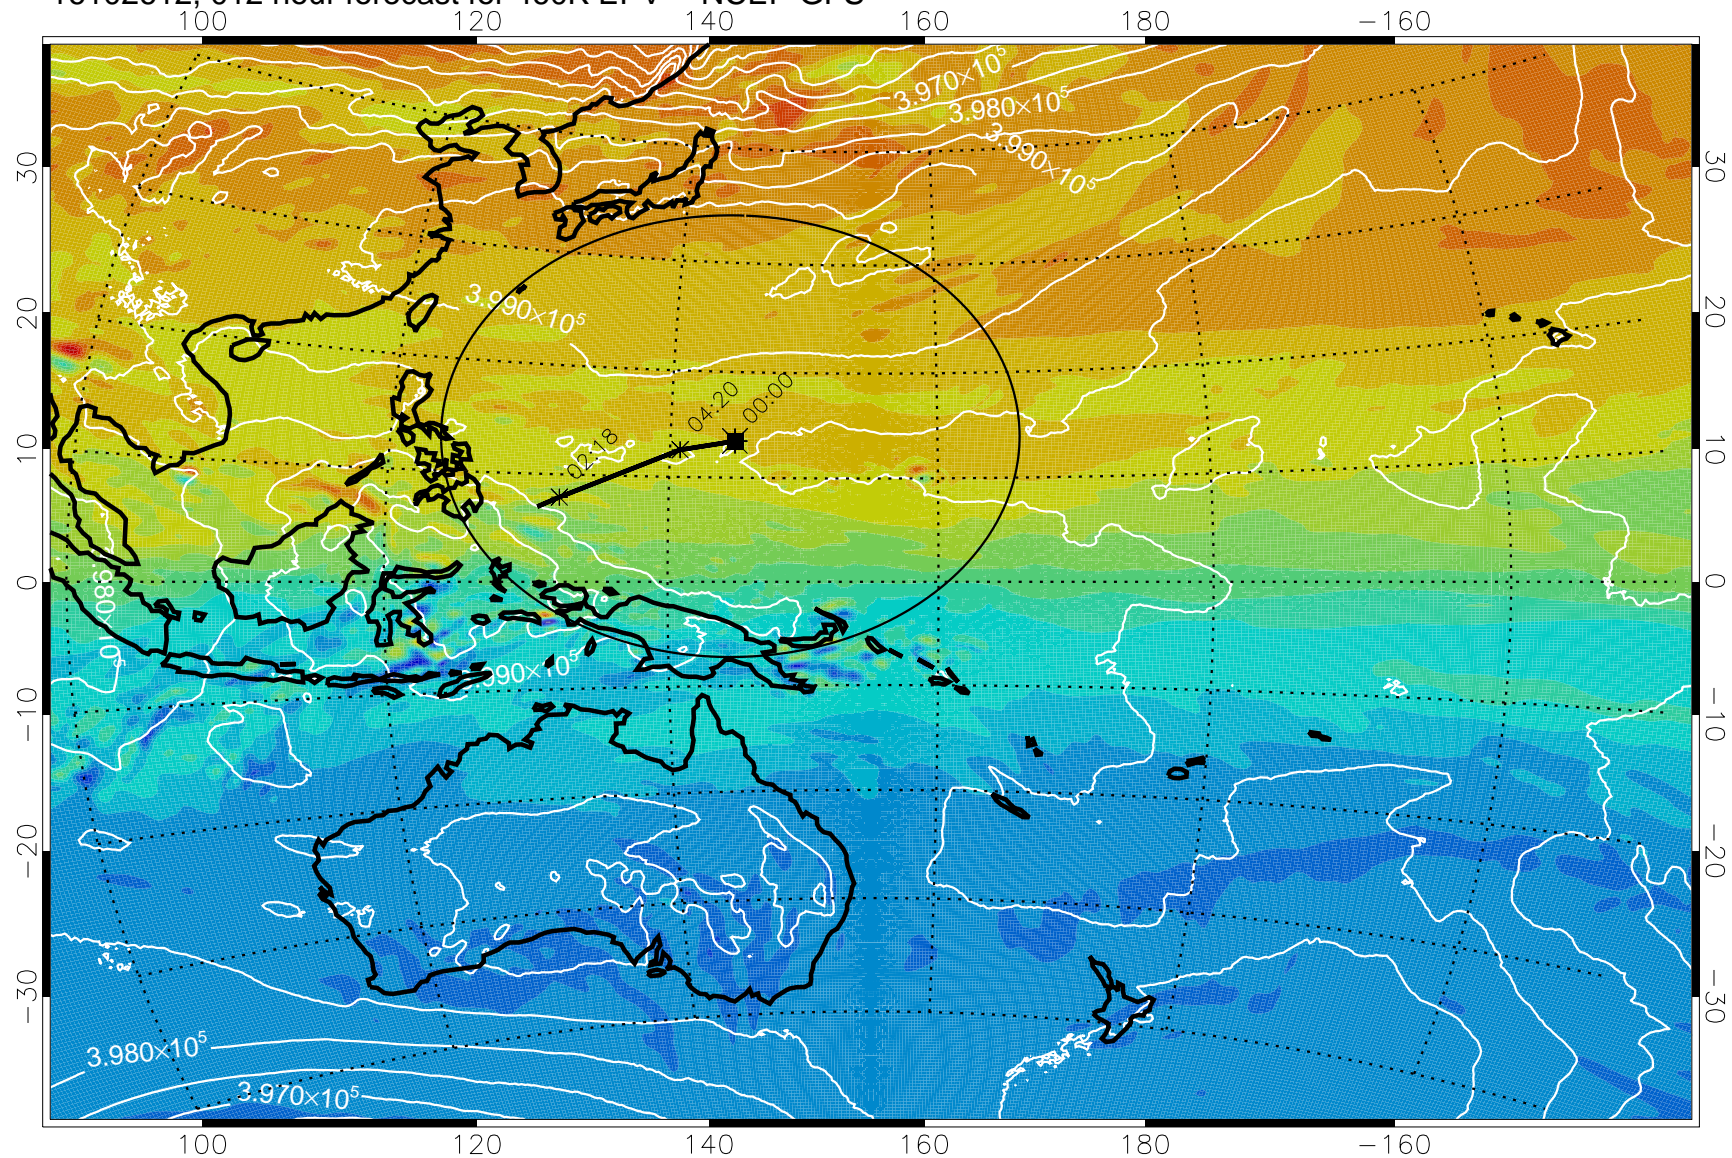

16102606, 006 hour forecast for 460K EPV -- NCEP GFS

460K Montgomery Streamfunction, white

Range ring of 2304 km

16102612, 012 hour forecast for 460K EPV -- NCEP GFS

460K Montgomery Streamfunction, white

Range ring of 2304 km

16102618, 018 hour forecast for 460K EPV -- NCEP GFS

460K Montgomery Streamfunction, white

Range ring of 2304 km

16102700, 024 hour forecast for 460K EPV -- NCEP GFS

16102706, 030 hour forecast for 460K EPV -- NCEP GFS

460K Montgomery Streamfunction, white

Range ring of 2304 km

16102712, 036 hour forecast for 460K EPV -- NCEP GFS

16102800, 048 hour forecast for 460K EPV -- NCEP GFS

460K Montgomery Streamfunction, white

Range ring of 2304 km

16102818, 066 hour forecast for 460K EPV -- NCEP GFS

460K Montgomery Streamfunction, white

Range ring of 2304 km

16102900, 072 hour forecast for 460K EPV -- NCEP GFS

460K Montgomery Streamfunction, white

Range ring of 2304 km