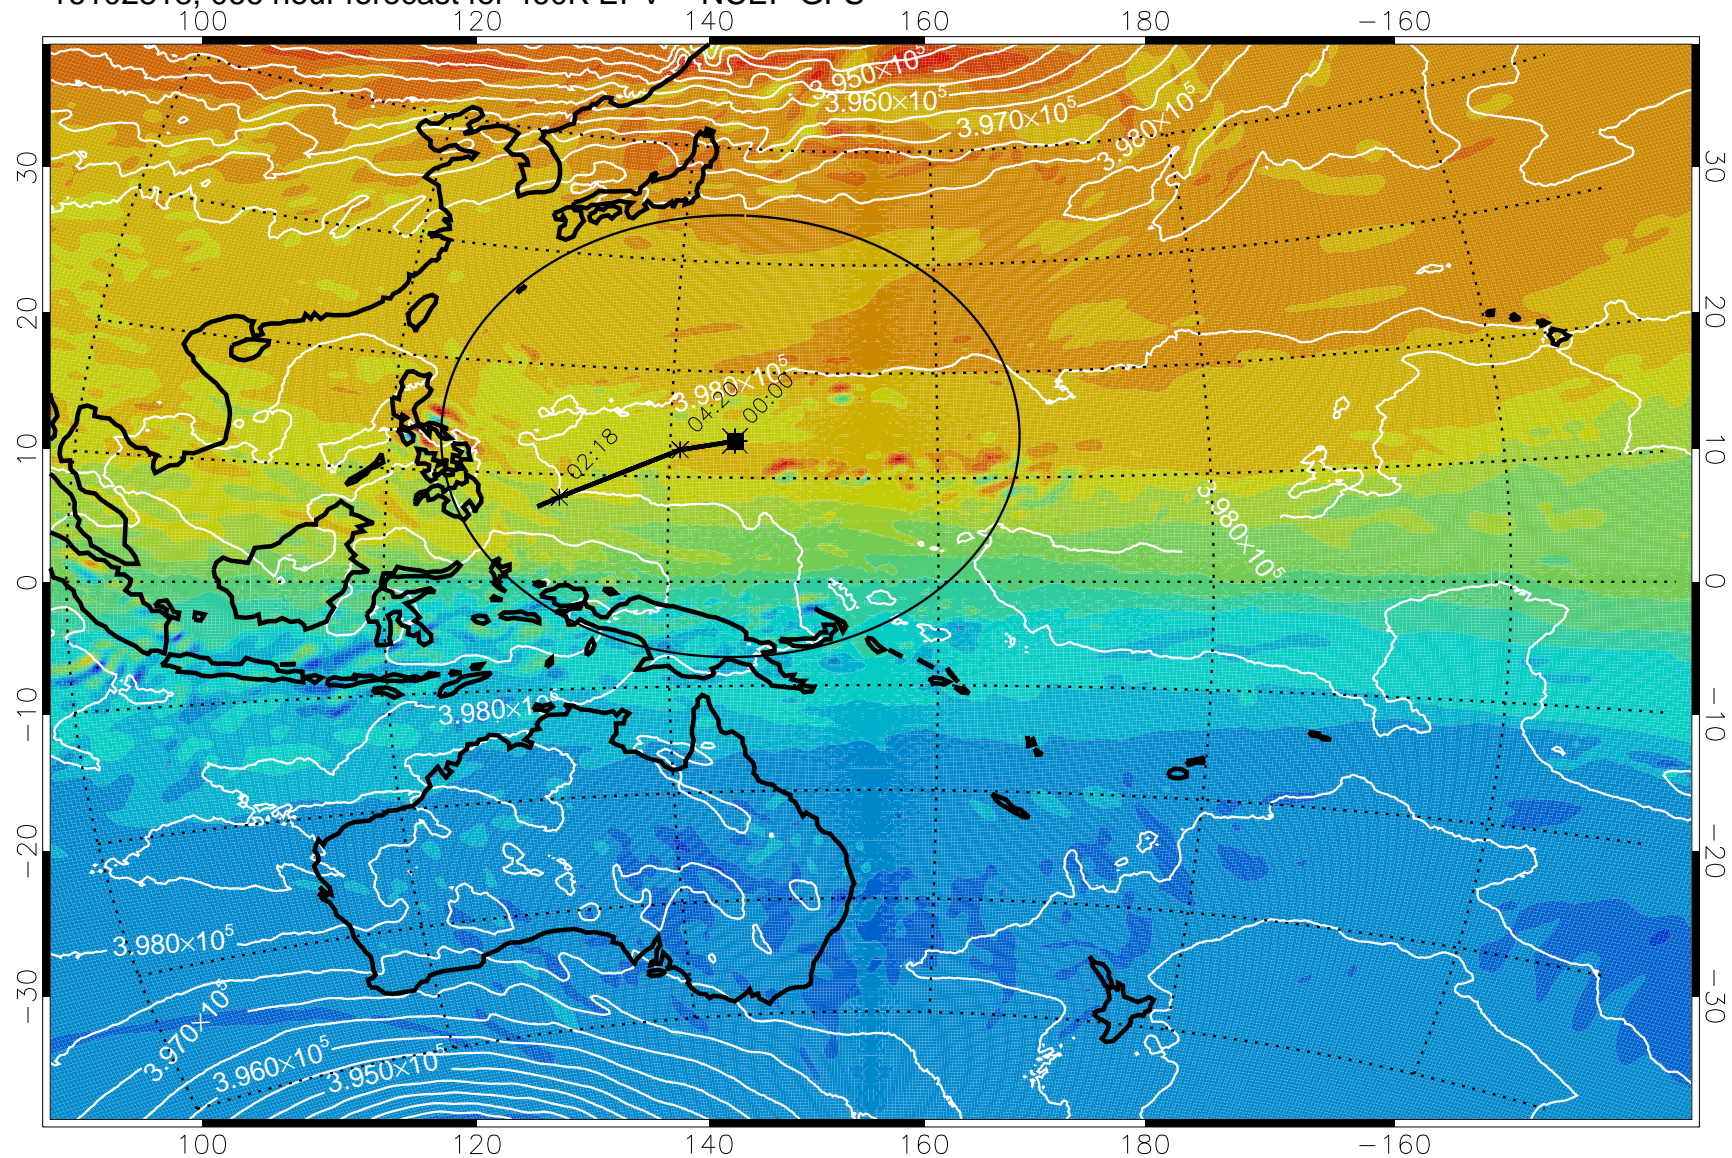

460K Montgomery Streamfunction, white

Range ring of 2304 km

16102712, 036 hour forecast for 460K EPV -- NCEP GFS

16102800, 048 hour forecast for 460K EPV -- NCEP GFS

460K Montgomery Streamfunction, white

Range ring of 2304 km

16102818, 066 hour forecast for 460K EPV -- NCEP GFS

460K Montgomery Streamfunction, white

Range ring of 2304 km

16102900, 072 hour forecast for 460K EPV -- NCEP GFS

460K Montgomery Streamfunction, white

Range ring of 2304 km

16102906, 078 hour forecast for 460K EPV -- NCEP GFS

460K Montgomery Streamfunction, white

Range ring of 2304 km

16102912, 084 hour forecast for 460K EPV -- NCEP GFS

460K Montgomery Streamfunction, white

Range ring of 2304 km

16102918, 090 hour forecast for 460K EPV -- NCEP GFS

460K Montgomery Streamfunction, white

Range ring of 2304 km

16103006, 102 hour forecast for 460K EPV -- NCEP GFS

460K Montgomery Streamfunction, white

Range ring of 2304 km