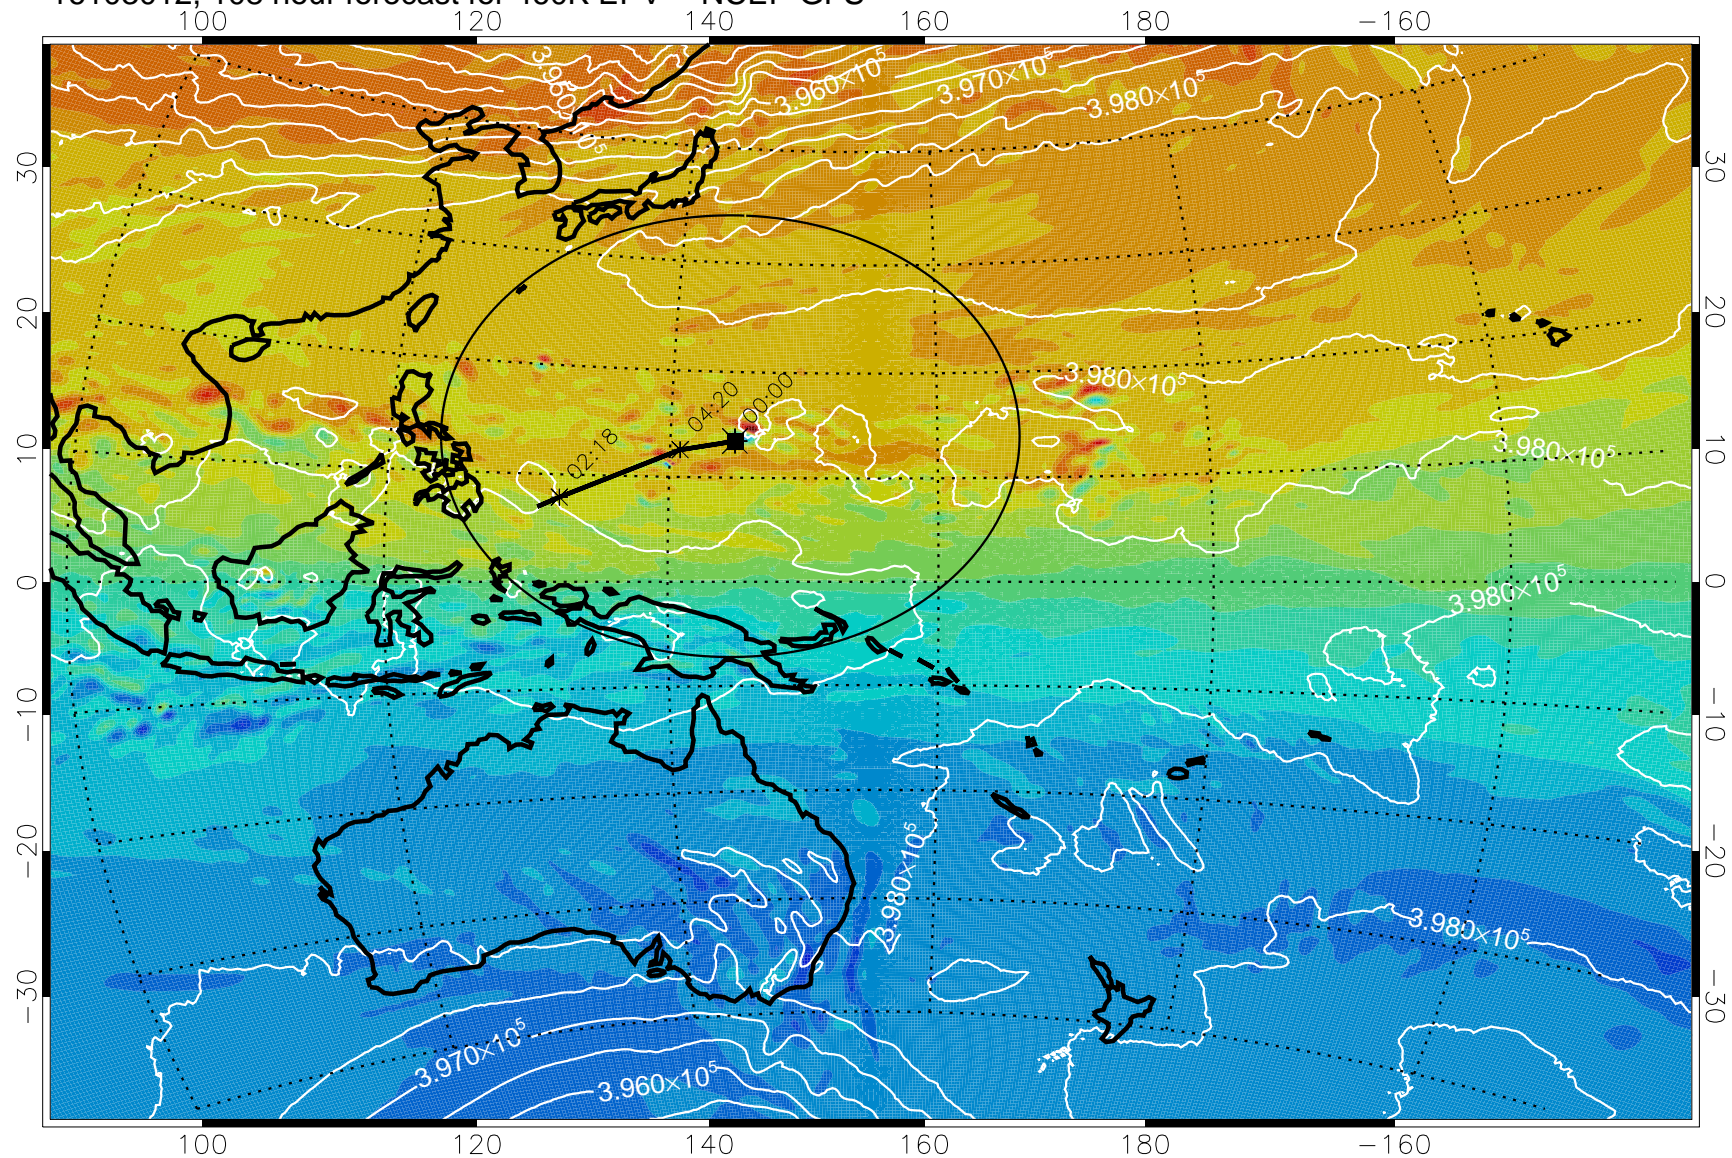

16102906, 078 hour forecast for 460K EPV -- NCEP GFS

460K Montgomery Streamfunction, white

Range ring of 2304 km

16102912, 084 hour forecast for 460K EPV -- NCEP GFS

460K Montgomery Streamfunction, white

Range ring of 2304 km

16102918, 090 hour forecast for 460K EPV -- NCEP GFS

460K Montgomery Streamfunction, white

Range ring of 2304 km

16103006, 102 hour forecast for 460K EPV -- NCEP GFS

460K Montgomery Streamfunction, white

Range ring of 2304 km

16103012, 108 hour forecast for 460K EPV -- NCEP GFS

460K Montgomery Streamfunction, white

Range ring of 2304 km

16103018, 114 hour forecast for 460K EPV -- NCEP GFS

460K Montgomery Streamfunction, white

Range ring of 2304 km

16103100, 120 hour forecast for 460K EPV -- NCEP GFS

460K Montgomery Streamfunction, white

Range ring of 2304 km