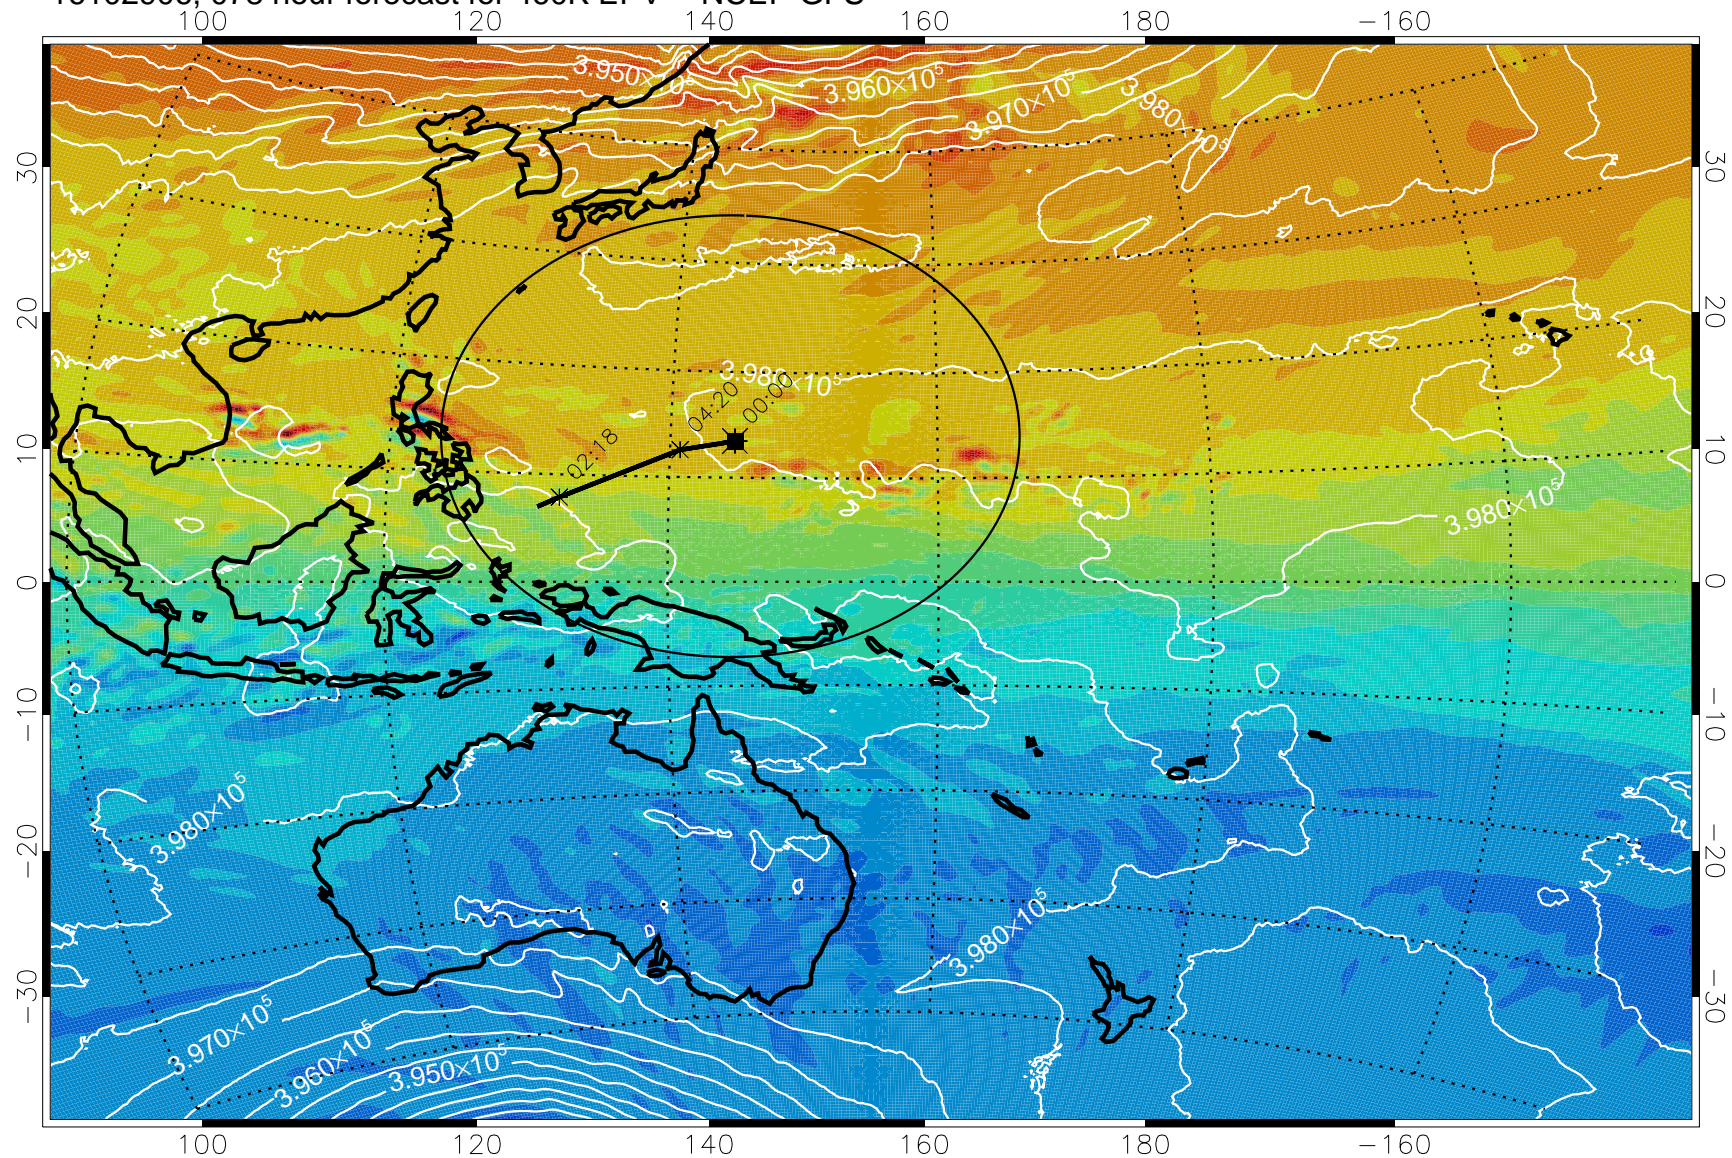

460K Montgomery Streamfunction, white

Range ring of 2304 km

16102712, 036 hour forecast for 460K EPV -- NCEP GFS

16102800, 048 hour forecast for 460K EPV -- NCEP GFS

460K Montgomery Streamfunction, white

Range ring of 2304 km

16102818, 066 hour forecast for 460K EPV -- NCEP GFS

460K Montgomery Streamfunction, white

Range ring of 2304 km

16102900, 072 hour forecast for 460K EPV -- NCEP GFS

460K Montgomery Streamfunction, white

Range ring of 2304 km

16102906, 078 hour forecast for 460K EPV -- NCEP GFS

460K Montgomery Streamfunction, white

Range ring of 2304 km

16102912, 084 hour forecast for 460K EPV -- NCEP GFS

460K Montgomery Streamfunction, white

Range ring of 2304 km

16102918, 090 hour forecast for 460K EPV -- NCEP GFS

460K Montgomery Streamfunction, white

Range ring of 2304 km

16103006, 102 hour forecast for 460K EPV -- NCEP GFS

460K Montgomery Streamfunction, white

Range ring of 2304 km