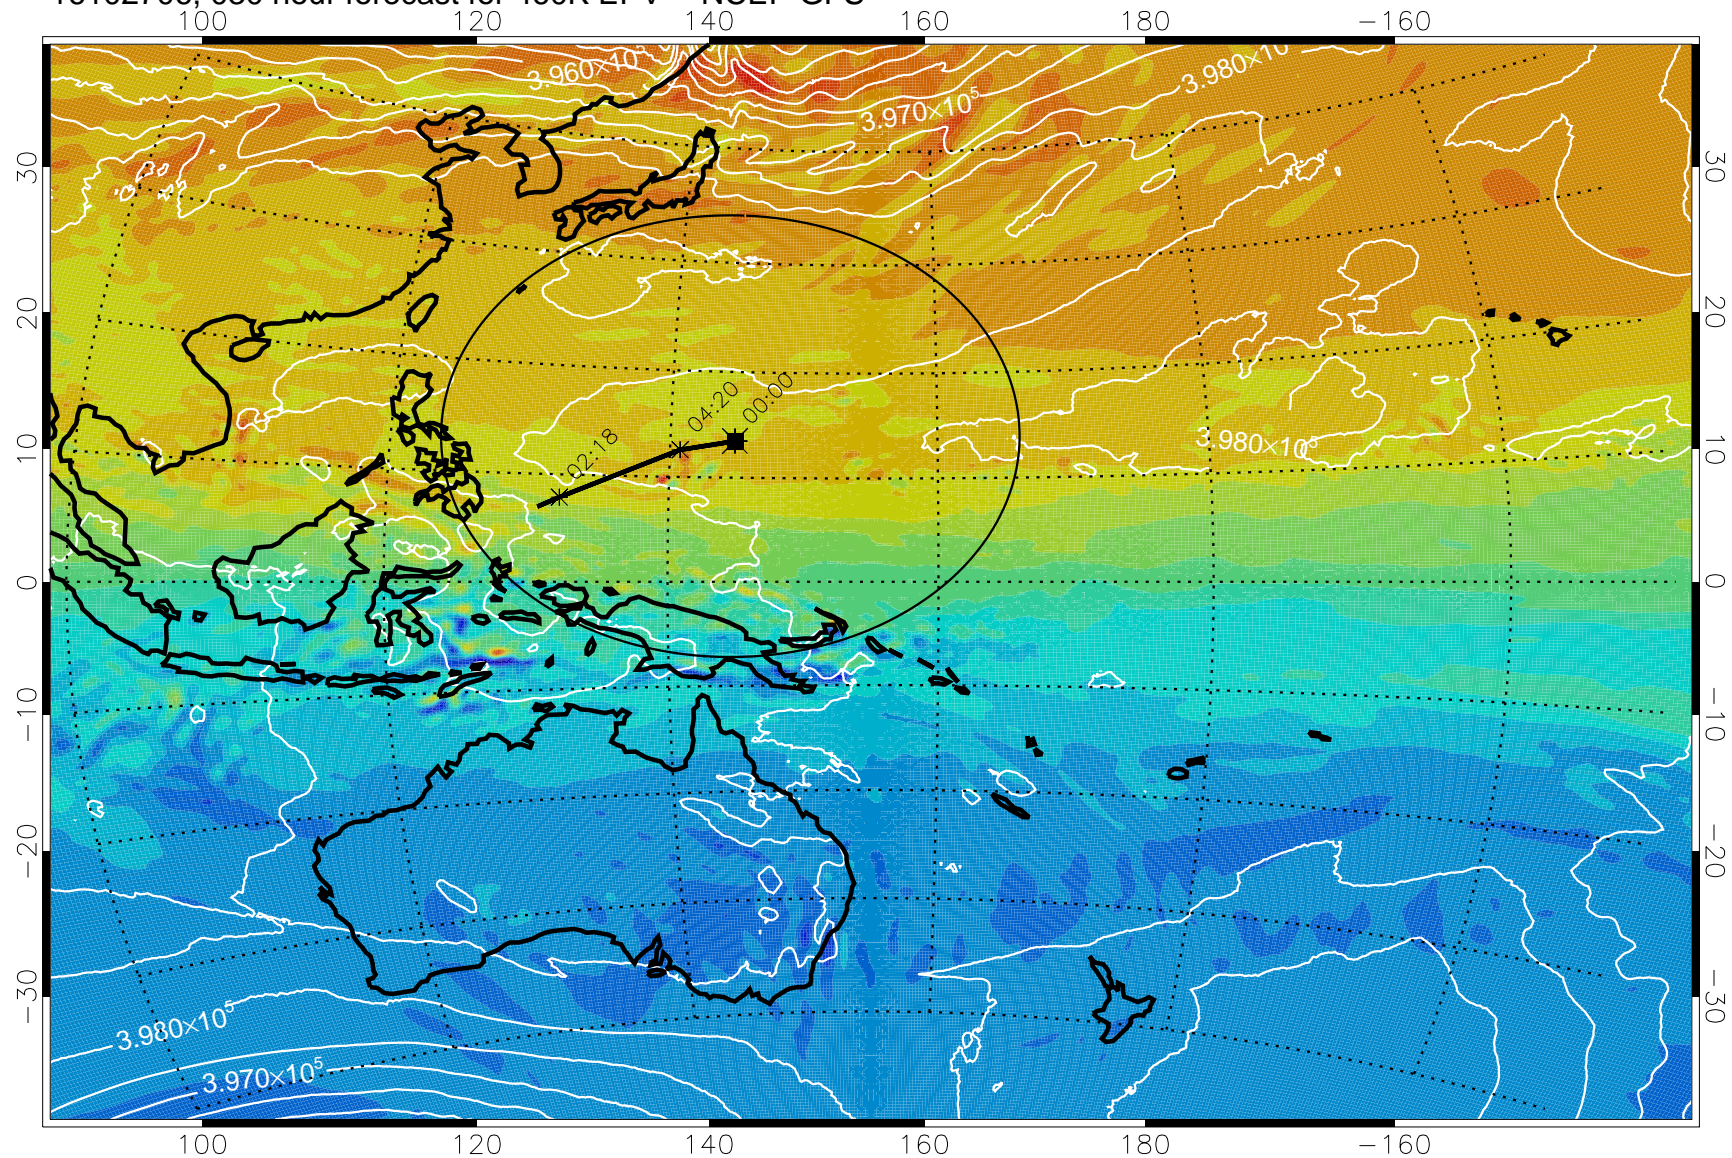

16102618, 018 hour forecast for 460K EPV -- NCEP GFS

460K Montgomery Streamfunction, white

Range ring of 2304 km

16102700, 024 hour forecast for 460K EPV -- NCEP GFS

16102706, 030 hour forecast for 460K EPV -- NCEP GFS

460K Montgomery Streamfunction, white

Range ring of 2304 km

16102712, 036 hour forecast for 460K EPV -- NCEP GFS

16102800, 048 hour forecast for 460K EPV -- NCEP GFS

460K Montgomery Streamfunction, white

Range ring of 2304 km

16102818, 066 hour forecast for 460K EPV -- NCEP GFS

460K Montgomery Streamfunction, white

Range ring of 2304 km

16102900, 072 hour forecast for 460K EPV -- NCEP GFS

460K Montgomery Streamfunction, white

Range ring of 2304 km

16102906, 078 hour forecast for 460K EPV -- NCEP GFS

460K Montgomery Streamfunction, white

Range ring of 2304 km

16102912, 084 hour forecast for 460K EPV -- NCEP GFS

460K Montgomery Streamfunction, white

Range ring of 2304 km