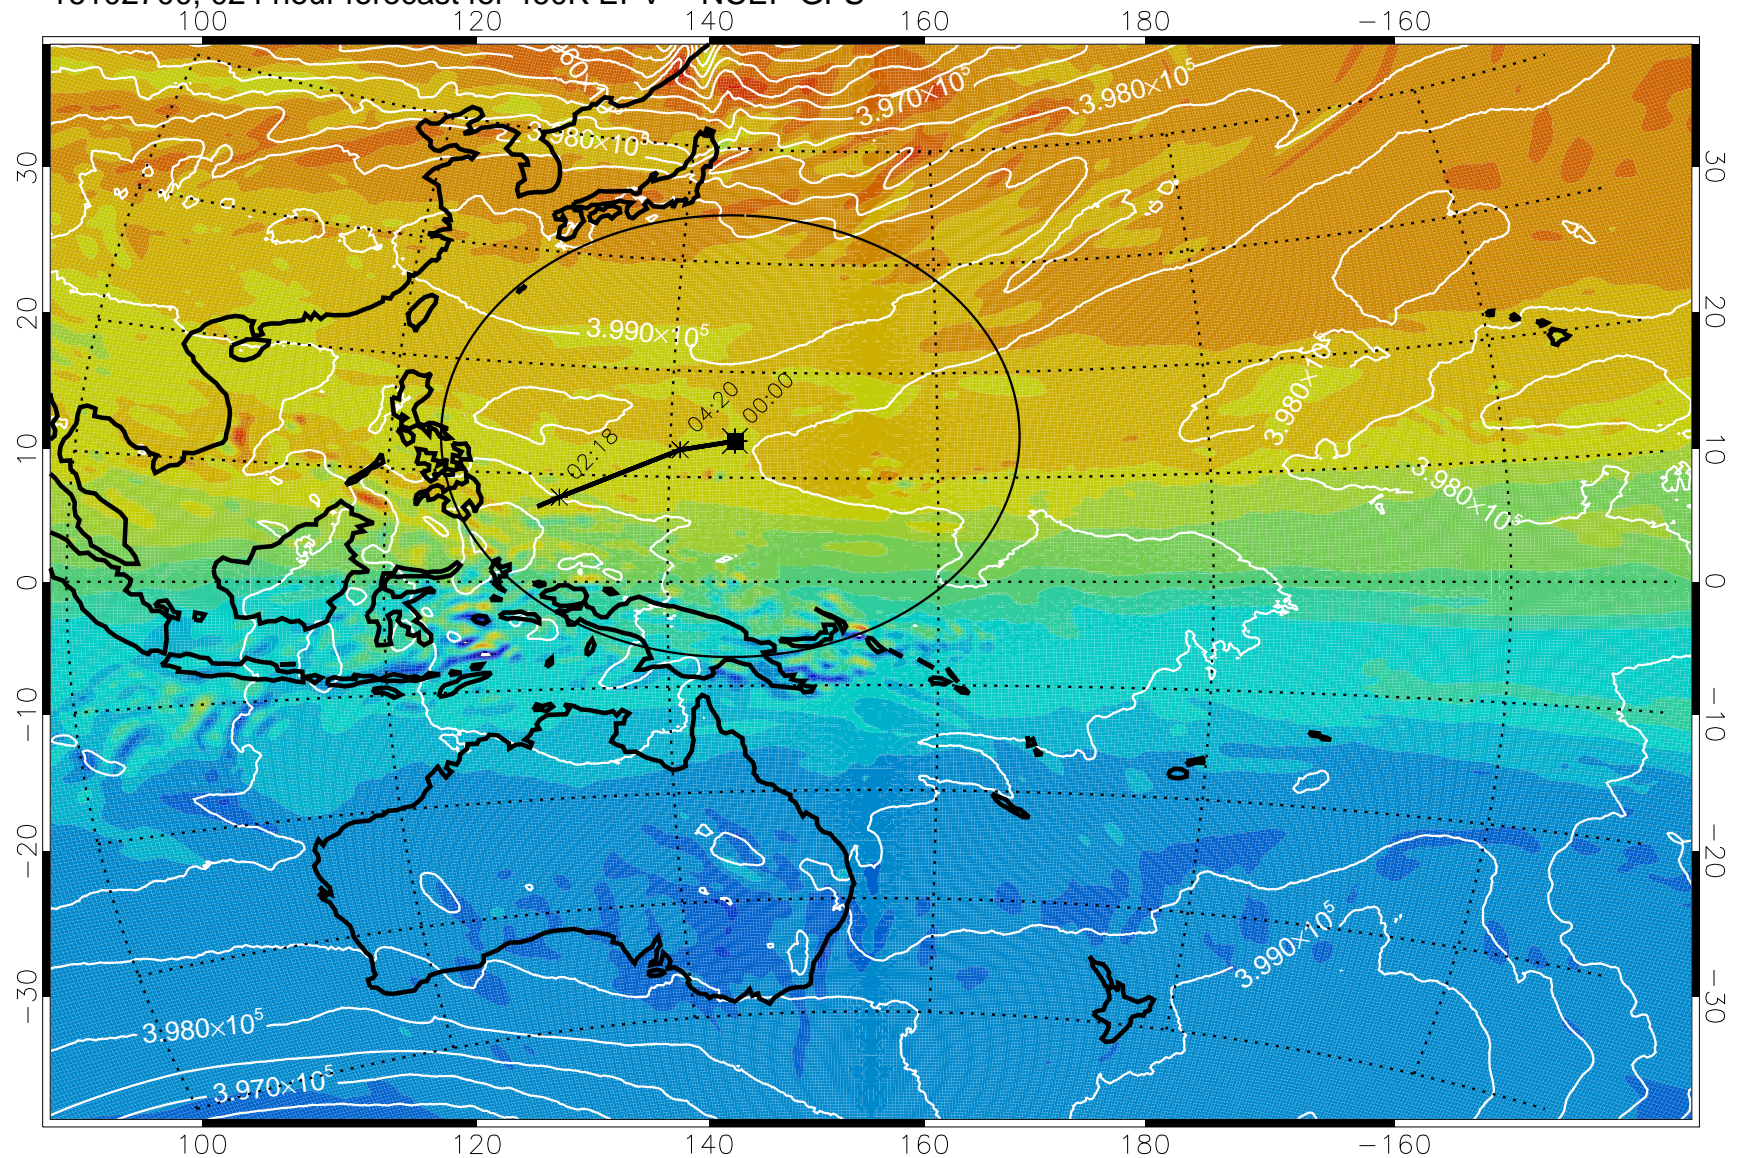

16102606, 006 hour forecast for 460K EPV -- NCEP GFS

460K Montgomery Streamfunction, white

Range ring of 2304 km

16102612, 012 hour forecast for 460K EPV -- NCEP GFS

460K Montgomery Streamfunction, white

Range ring of 2304 km

16102618, 018 hour forecast for 460K EPV -- NCEP GFS

460K Montgomery Streamfunction, white

Range ring of 2304 km

16102700, 024 hour forecast for 460K EPV -- NCEP GFS

16102706, 030 hour forecast for 460K EPV -- NCEP GFS

460K Montgomery Streamfunction, white

Range ring of 2304 km

16102712, 036 hour forecast for 460K EPV -- NCEP GFS

16102800, 048 hour forecast for 460K EPV -- NCEP GFS

460K Montgomery Streamfunction, white

Range ring of 2304 km

16102818, 066 hour forecast for 460K EPV -- NCEP GFS

460K Montgomery Streamfunction, white

Range ring of 2304 km

16102900, 072 hour forecast for 460K EPV -- NCEP GFS

460K Montgomery Streamfunction, white

Range ring of 2304 km