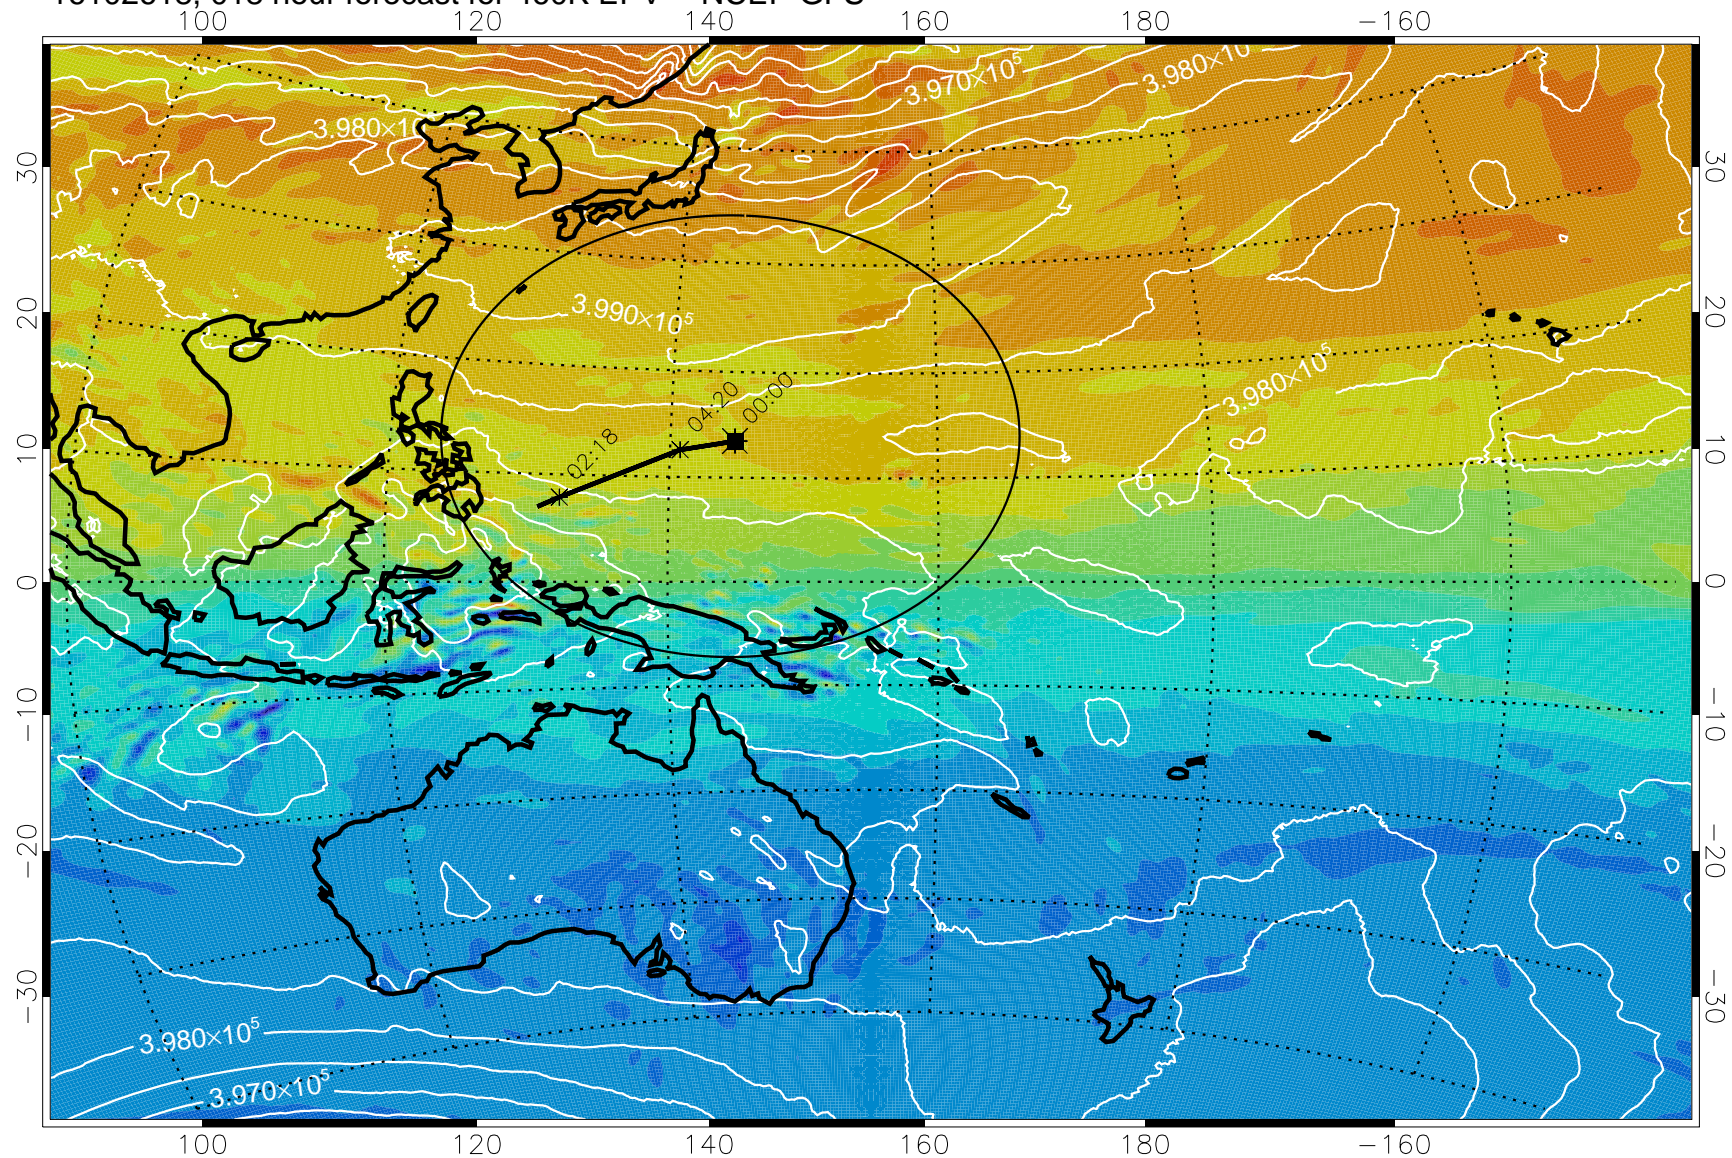

16102606, 006 hour forecast for 460K EPV -- NCEP GFS

460K Montgomery Streamfunction, white

Range ring of 2304 km

16102612, 012 hour forecast for 460K EPV -- NCEP GFS

460K Montgomery Streamfunction, white

Range ring of 2304 km

16102618, 018 hour forecast for 460K EPV -- NCEP GFS

460K Montgomery Streamfunction, white

Range ring of 2304 km

16102700, 024 hour forecast for 460K EPV -- NCEP GFS

16102706, 030 hour forecast for 460K EPV -- NCEP GFS

460K Montgomery Streamfunction, white

Range ring of 2304 km

16102712, 036 hour forecast for 460K EPV -- NCEP GFS

16102800, 048 hour forecast for 460K EPV -- NCEP GFS

460K Montgomery Streamfunction, white

Range ring of 2304 km

16102818, 066 hour forecast for 460K EPV -- NCEP GFS

460K Montgomery Streamfunction, white

Range ring of 2304 km

16102900, 072 hour forecast for 460K EPV -- NCEP GFS

460K Montgomery Streamfunction, white

Range ring of 2304 km