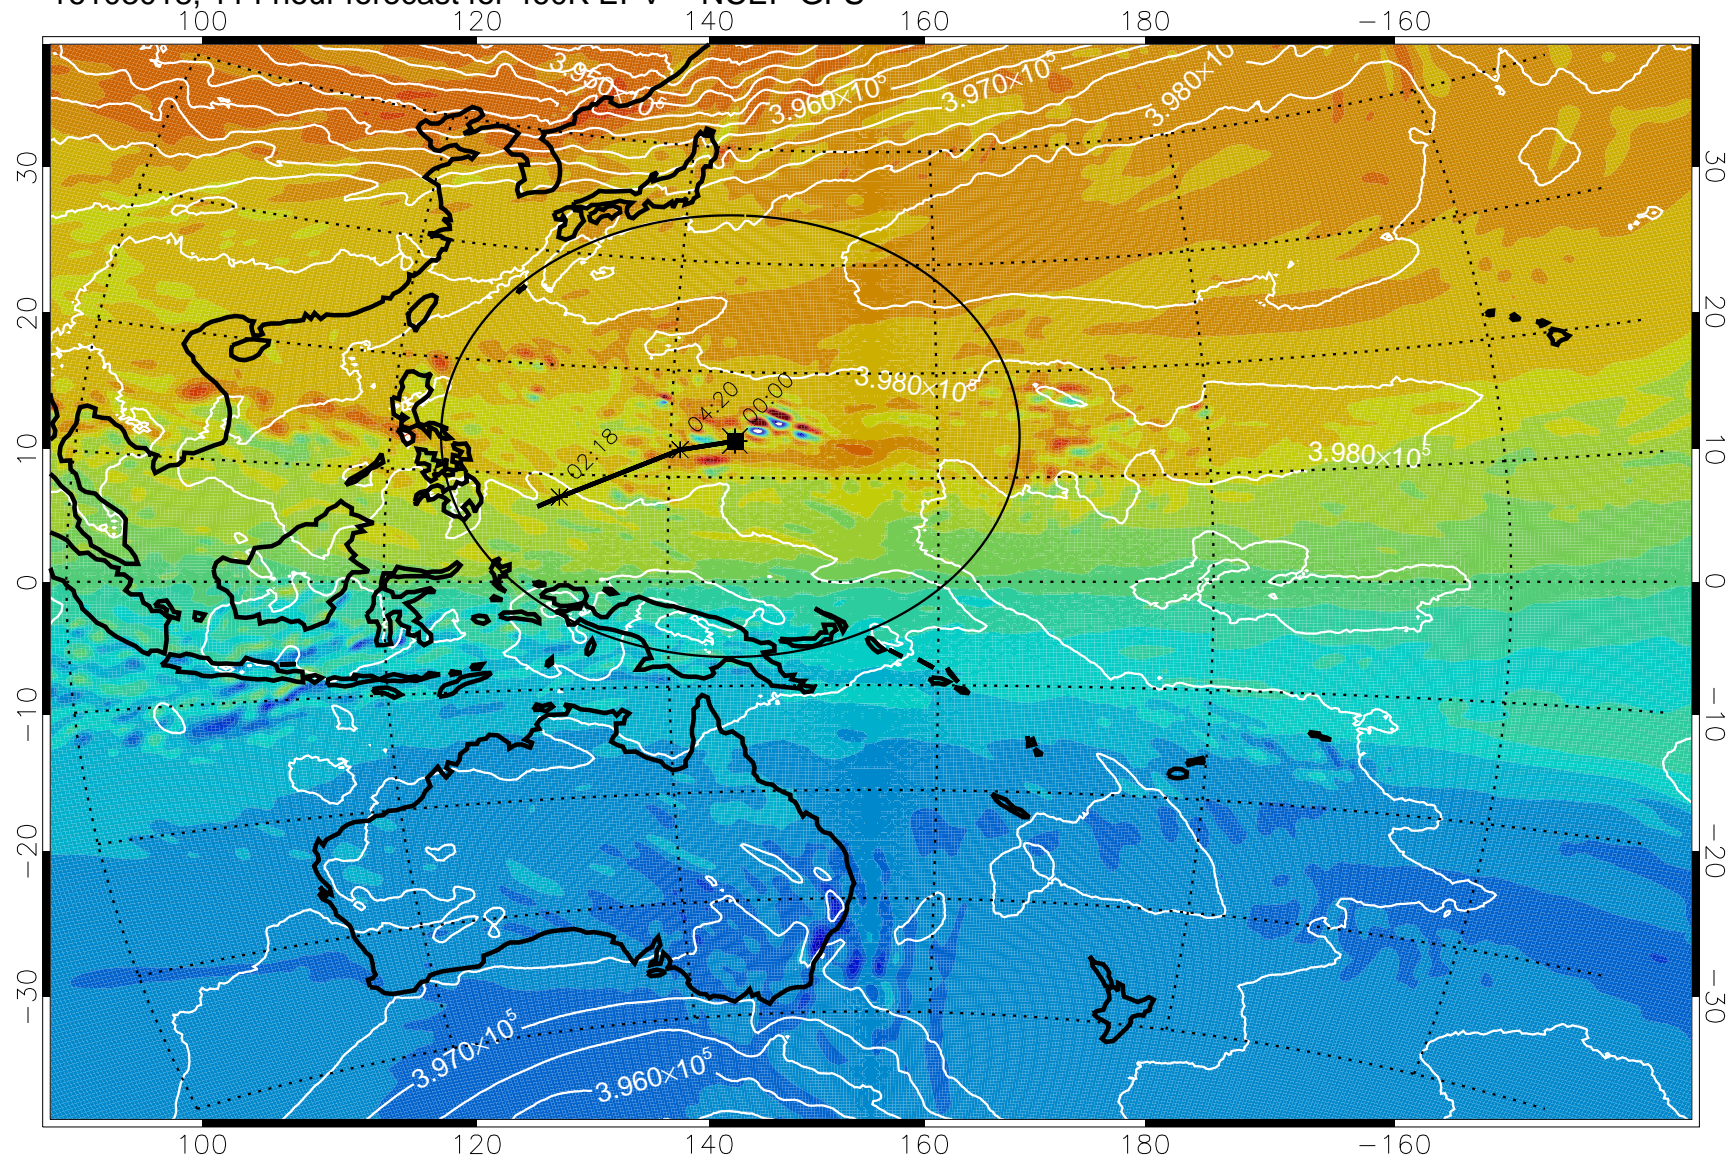

16102906, 078 hour forecast for 460K EPV -- NCEP GFS

460K Montgomery Streamfunction, white

Range ring of 2304 km

16102912, 084 hour forecast for 460K EPV -- NCEP GFS

460K Montgomery Streamfunction, white

Range ring of 2304 km

16102918, 090 hour forecast for 460K EPV -- NCEP GFS

460K Montgomery Streamfunction, white

Range ring of 2304 km

16103006, 102 hour forecast for 460K EPV -- NCEP GFS

460K Montgomery Streamfunction, white

Range ring of 2304 km

16103012, 108 hour forecast for 460K EPV -- NCEP GFS

460K Montgomery Streamfunction, white

Range ring of 2304 km

16103018, 114 hour forecast for 460K EPV -- NCEP GFS

460K Montgomery Streamfunction, white

Range ring of 2304 km

16103100, 120 hour forecast for 460K EPV -- NCEP GFS

460K Montgomery Streamfunction, white

Range ring of 2304 km