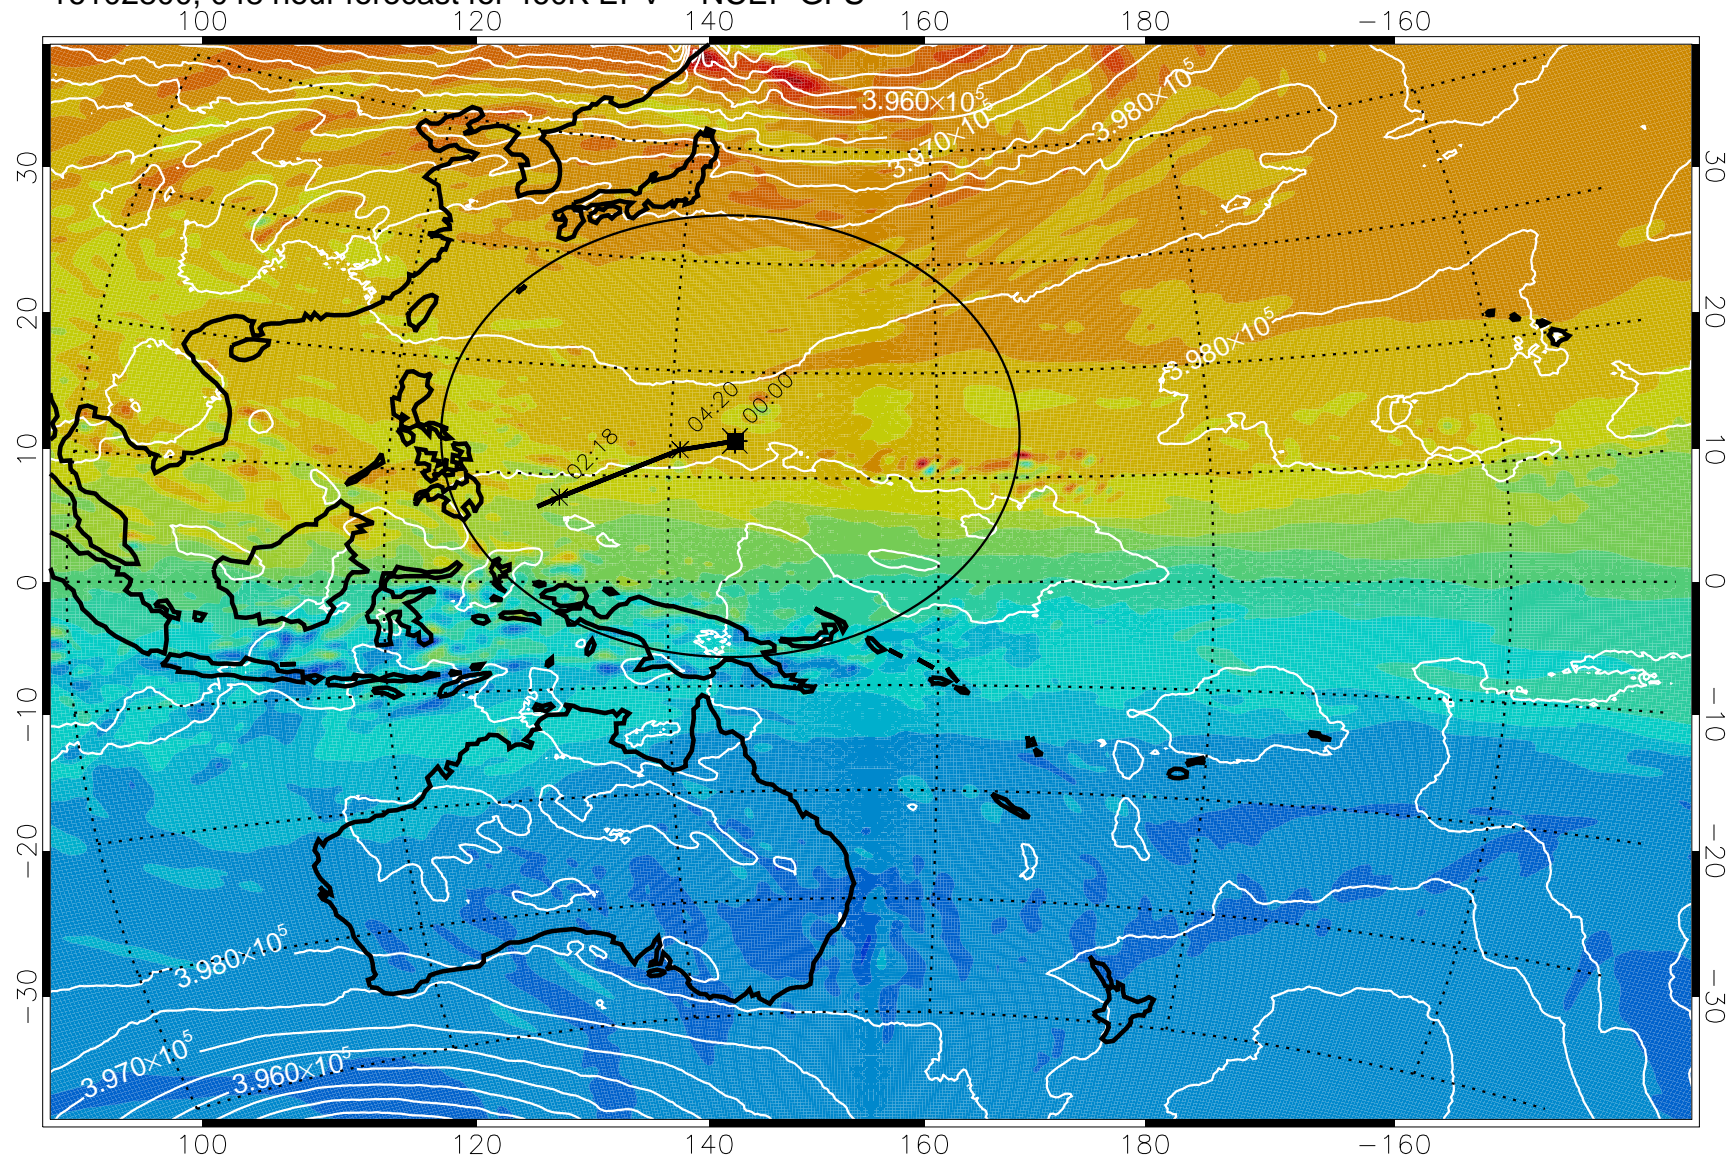

460K Montgomery Streamfunction, white

Range ring of 2304 km

16102712, 036 hour forecast for 460K EPV -- NCEP GFS

16102800, 048 hour forecast for 460K EPV -- NCEP GFS

460K Montgomery Streamfunction, white

Range ring of 2304 km

16102818, 066 hour forecast for 460K EPV -- NCEP GFS

460K Montgomery Streamfunction, white

Range ring of 2304 km

16102900, 072 hour forecast for 460K EPV -- NCEP GFS

460K Montgomery Streamfunction, white

Range ring of 2304 km

16102906, 078 hour forecast for 460K EPV -- NCEP GFS

460K Montgomery Streamfunction, white

Range ring of 2304 km

16102912, 084 hour forecast for 460K EPV -- NCEP GFS

460K Montgomery Streamfunction, white

Range ring of 2304 km

16102918, 090 hour forecast for 460K EPV -- NCEP GFS

460K Montgomery Streamfunction, white

Range ring of 2304 km

16103006, 102 hour forecast for 460K EPV -- NCEP GFS

460K Montgomery Streamfunction, white

Range ring of 2304 km