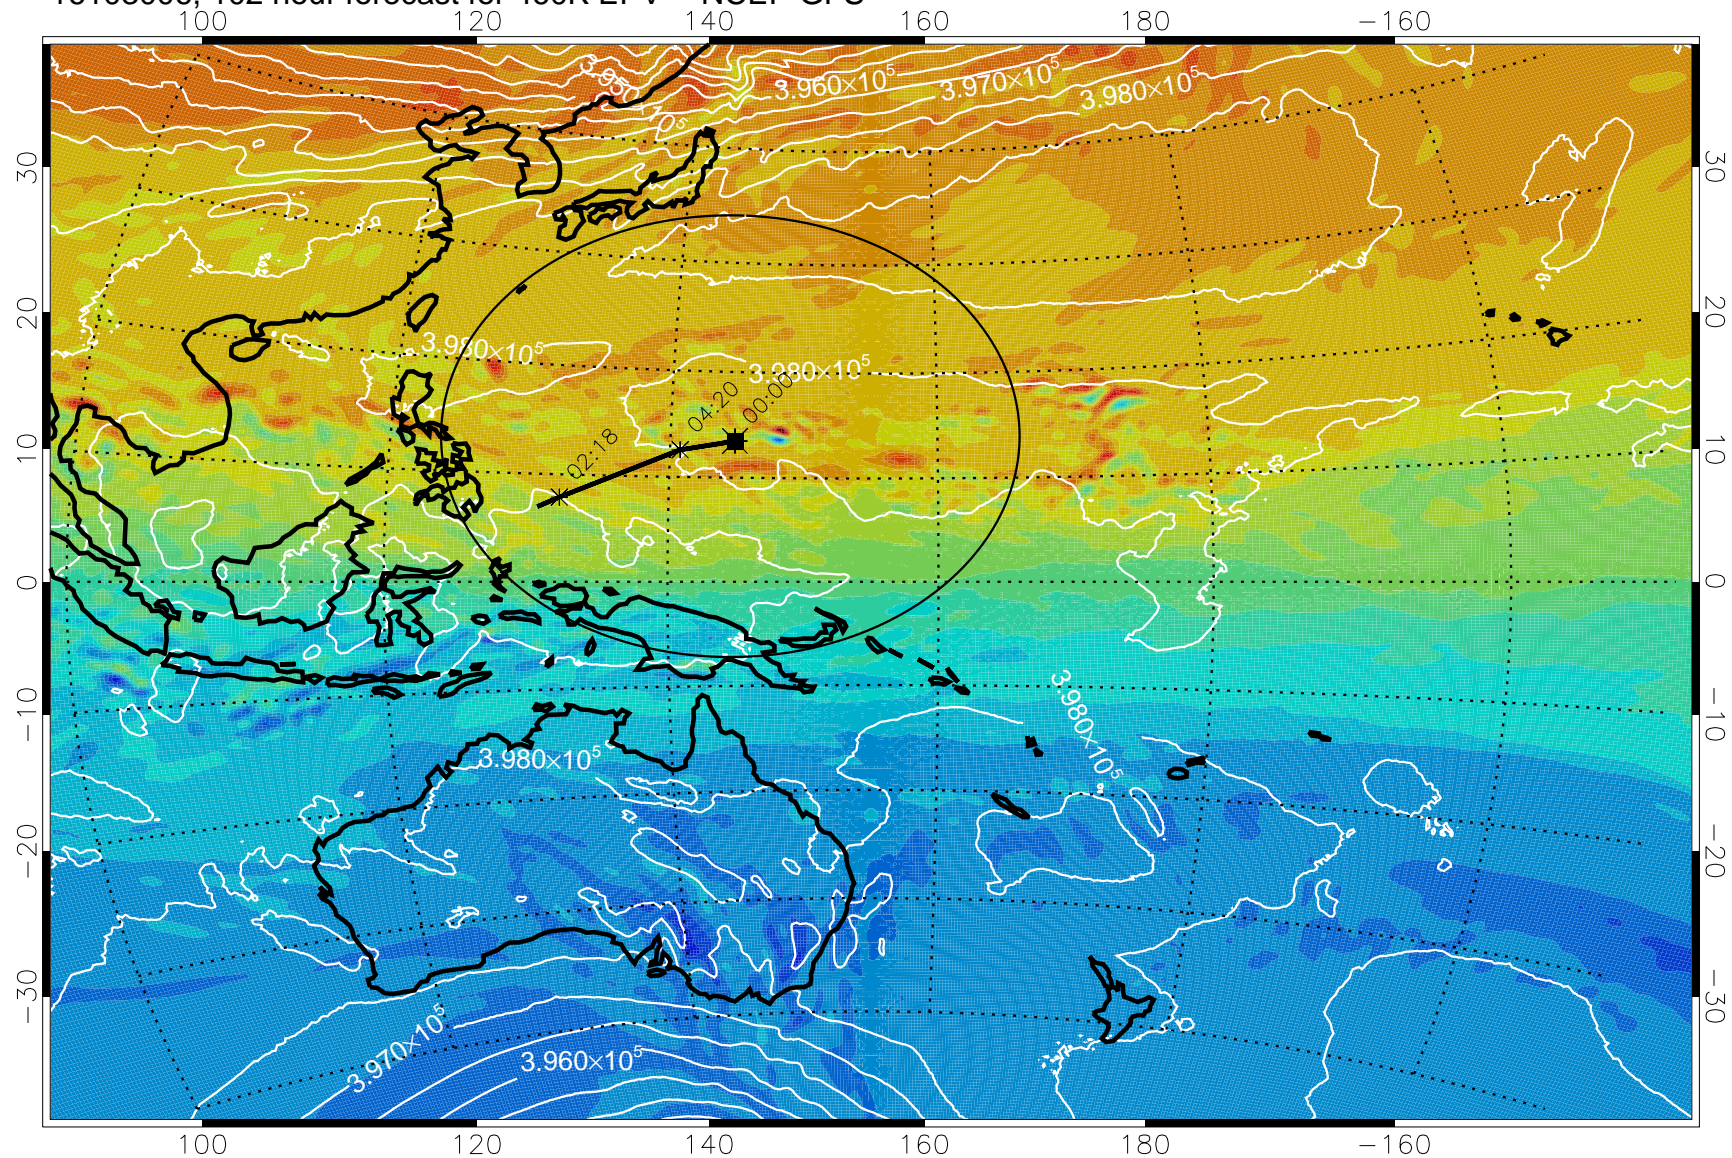

16102906, 078 hour forecast for 460K EPV -- NCEP GFS

460K Montgomery Streamfunction, white

Range ring of 2304 km

16102912, 084 hour forecast for 460K EPV -- NCEP GFS

460K Montgomery Streamfunction, white

Range ring of 2304 km

16102918, 090 hour forecast for 460K EPV -- NCEP GFS

460K Montgomery Streamfunction, white

Range ring of 2304 km

16103006, 102 hour forecast for 460K EPV -- NCEP GFS

460K Montgomery Streamfunction, white

Range ring of 2304 km

16103012, 108 hour forecast for 460K EPV -- NCEP GFS

460K Montgomery Streamfunction, white

Range ring of 2304 km

16103018, 114 hour forecast for 460K EPV -- NCEP GFS

460K Montgomery Streamfunction, white

Range ring of 2304 km

16103100, 120 hour forecast for 460K EPV -- NCEP GFS

460K Montgomery Streamfunction, white

Range ring of 2304 km