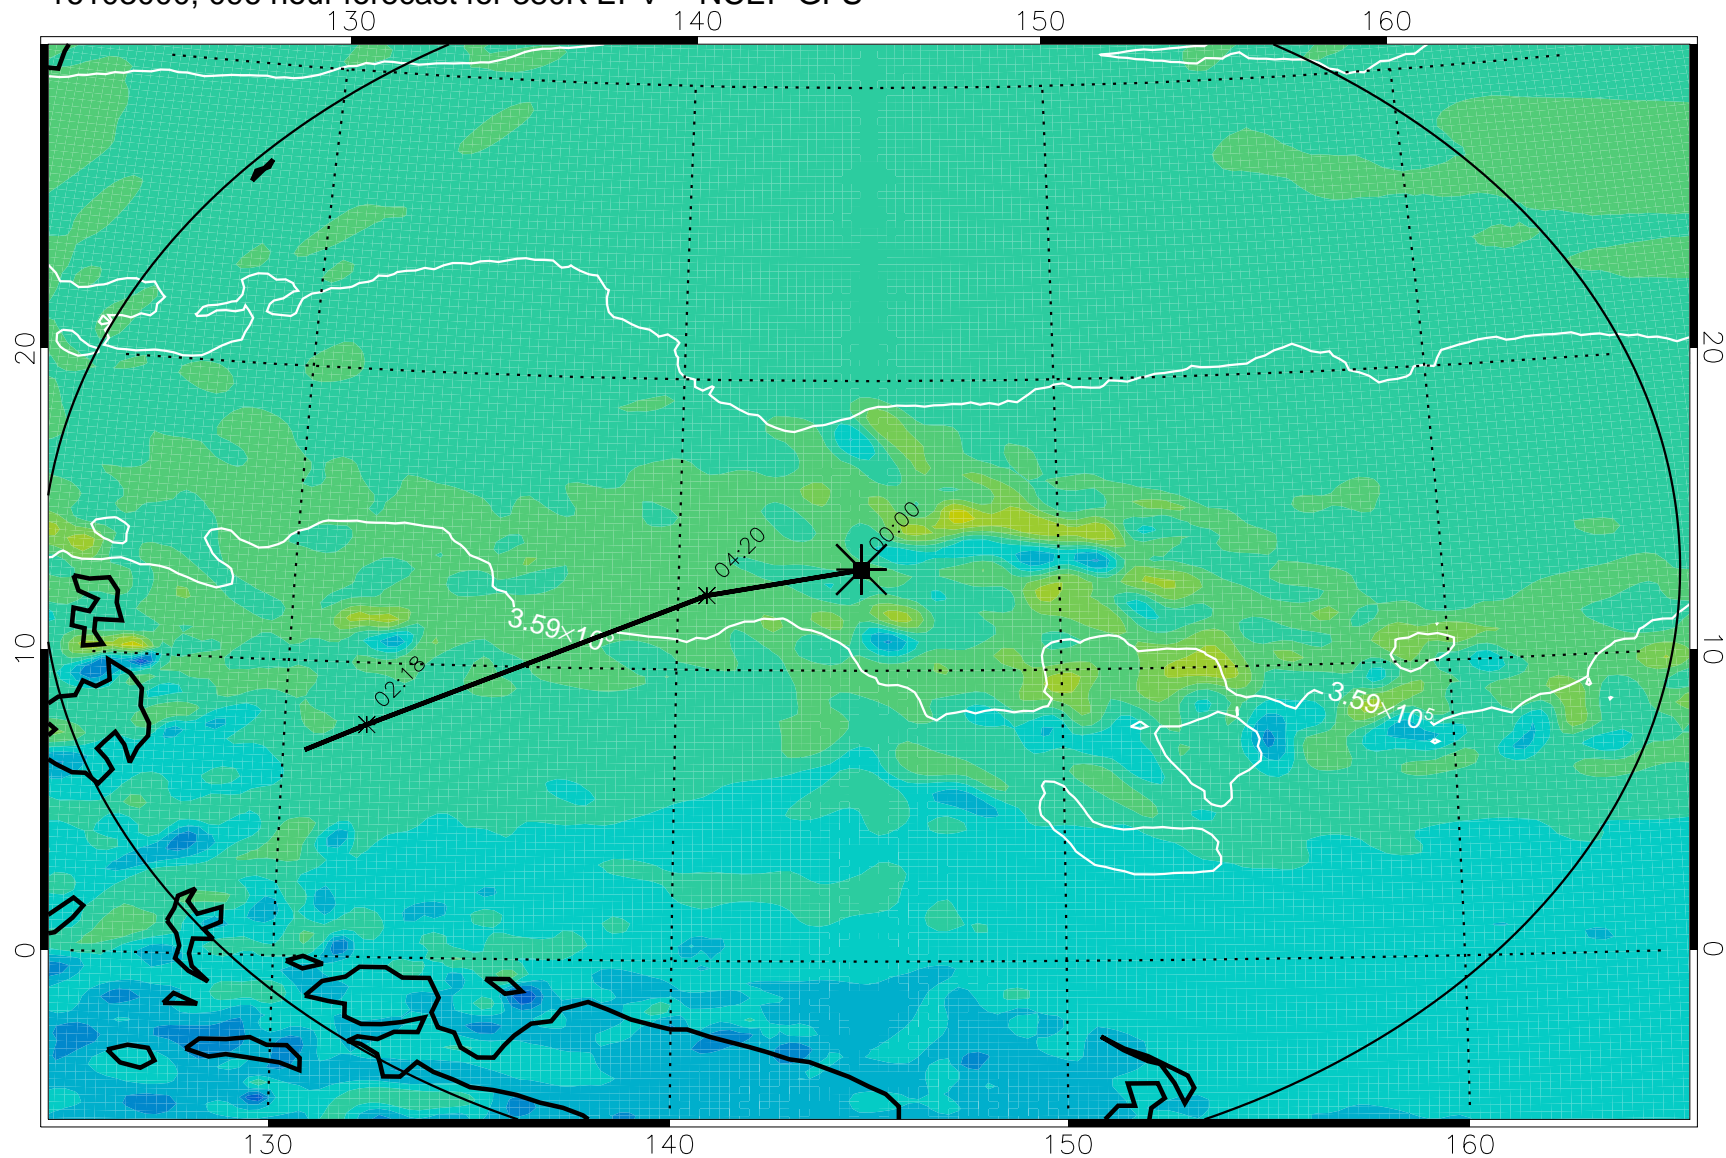

16102906, 078 hour forecast for 380K EPV -- NCEP GFS

380K Montgomery Streamfunction, white

Range ring of 2304 km

16102912, 084 hour forecast for 380K EPV -- NCEP GFS

380K Montgomery Streamfunction, white

Range ring of 2304 km

16102918, 090 hour forecast for 380K EPV -- NCEP GFS

380K Montgomery Streamfunction, white

Range ring of 2304 km

16103000, 096 hour forecast for 380K EPV -- NCEP GFS

380K Montgomery Streamfunction, white

Range ring of 2304 km

16103006, 102 hour forecast for 380K EPV -- NCEP GFS

380K Montgomery Streamfunction, white

Range ring of 2304 km

16103012, 108 hour forecast for 380K EPV -- NCEP GFS

380K Montgomery Streamfunction, white

Range ring of 2304 km

16103018, 114 hour forecast for 380K EPV -- NCEP GFS

380K Montgomery Streamfunction, white

Range ring of 2304 km

16103100, 120 hour forecast for 380K EPV -- NCEP GFS