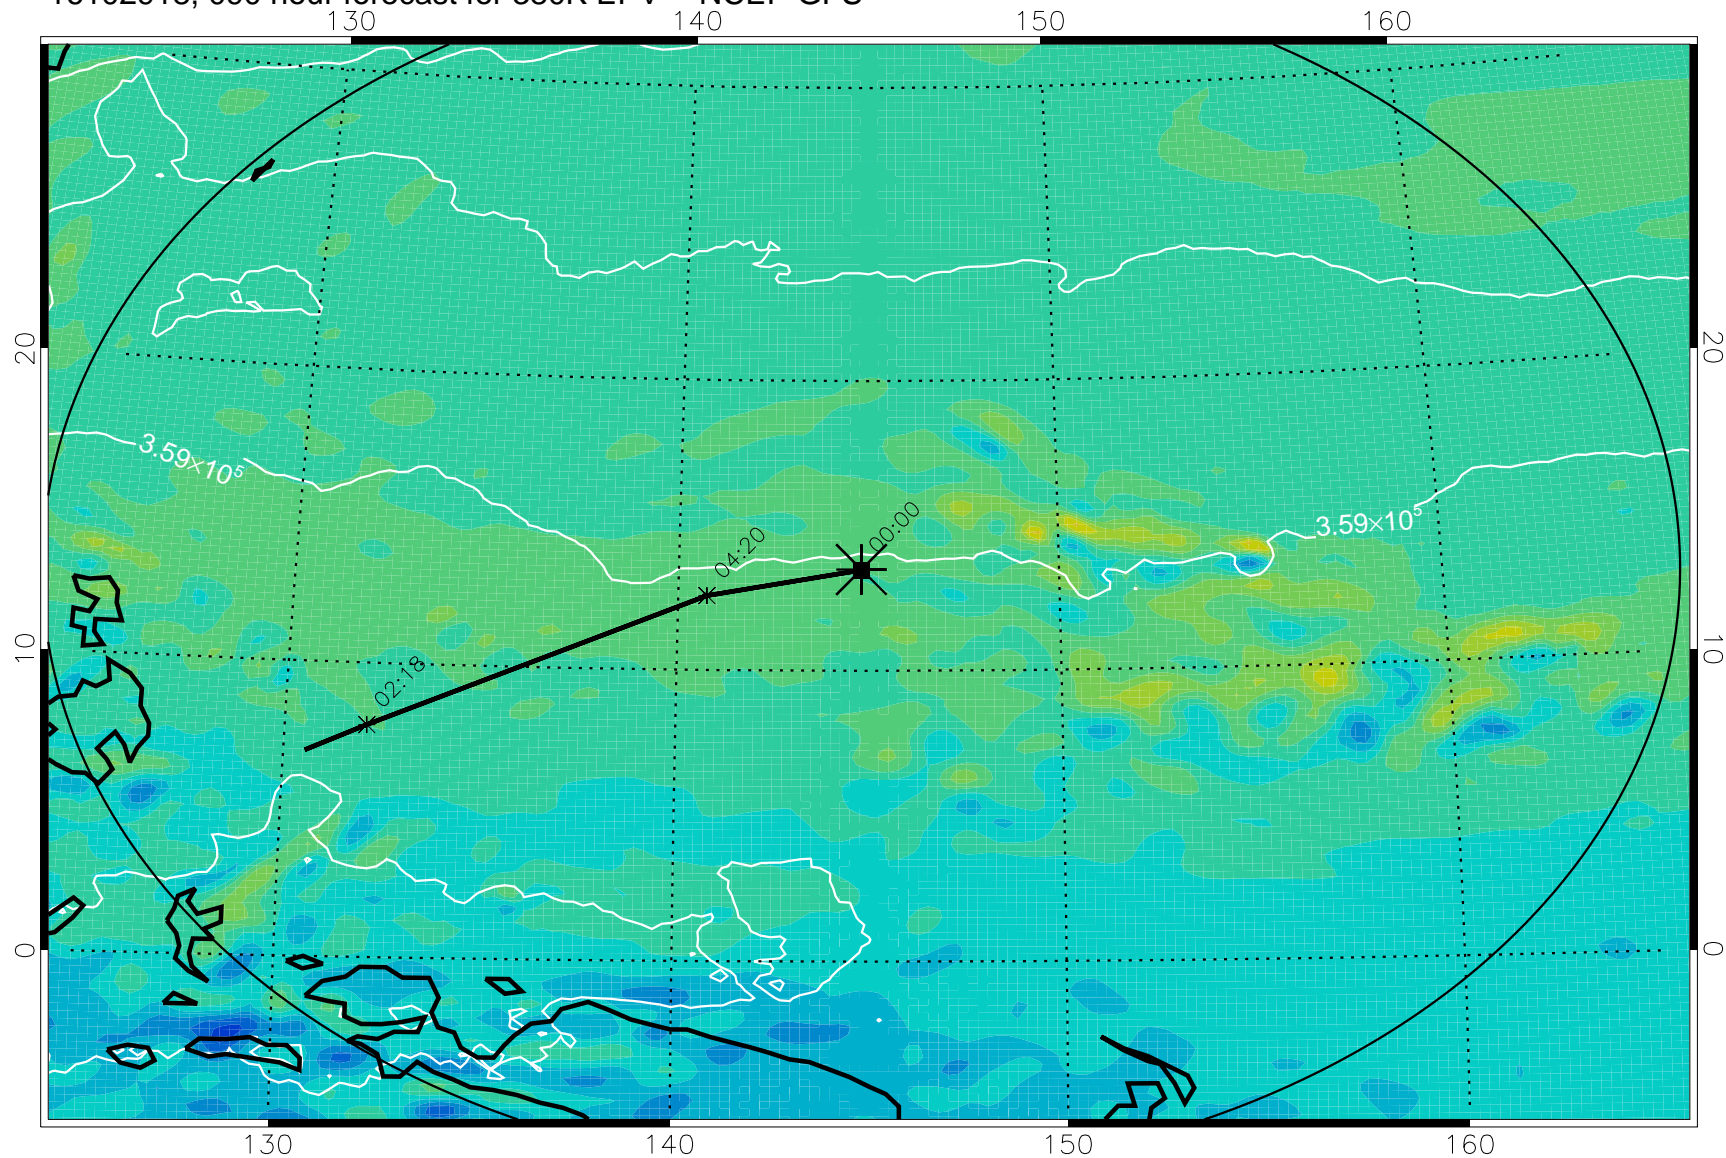

16102818, 066 hour forecast for 380K EPV -- NCEP GFS

380K Montgomery Streamfunction, white

Range ring of 2304 km

16102900, 072 hour forecast for 380K EPV -- NCEP GFS

380K Montgomery Streamfunction, white

Range ring of 2304 km

16102906, 078 hour forecast for 380K EPV -- NCEP GFS

380K Montgomery Streamfunction, white

Range ring of 2304 km

16102912, 084 hour forecast for 380K EPV -- NCEP GFS

380K Montgomery Streamfunction, white

Range ring of 2304 km

16102918, 090 hour forecast for 380K EPV -- NCEP GFS

380K Montgomery Streamfunction, white

Range ring of 2304 km

16103000, 096 hour forecast for 380K EPV -- NCEP GFS

380K Montgomery Streamfunction, white

Range ring of 2304 km

16103006, 102 hour forecast for 380K EPV -- NCEP GFS

380K Montgomery Streamfunction, white

Range ring of 2304 km

16103012, 108 hour forecast for 380K EPV -- NCEP GFS

380K Montgomery Streamfunction, white

Range ring of 2304 km