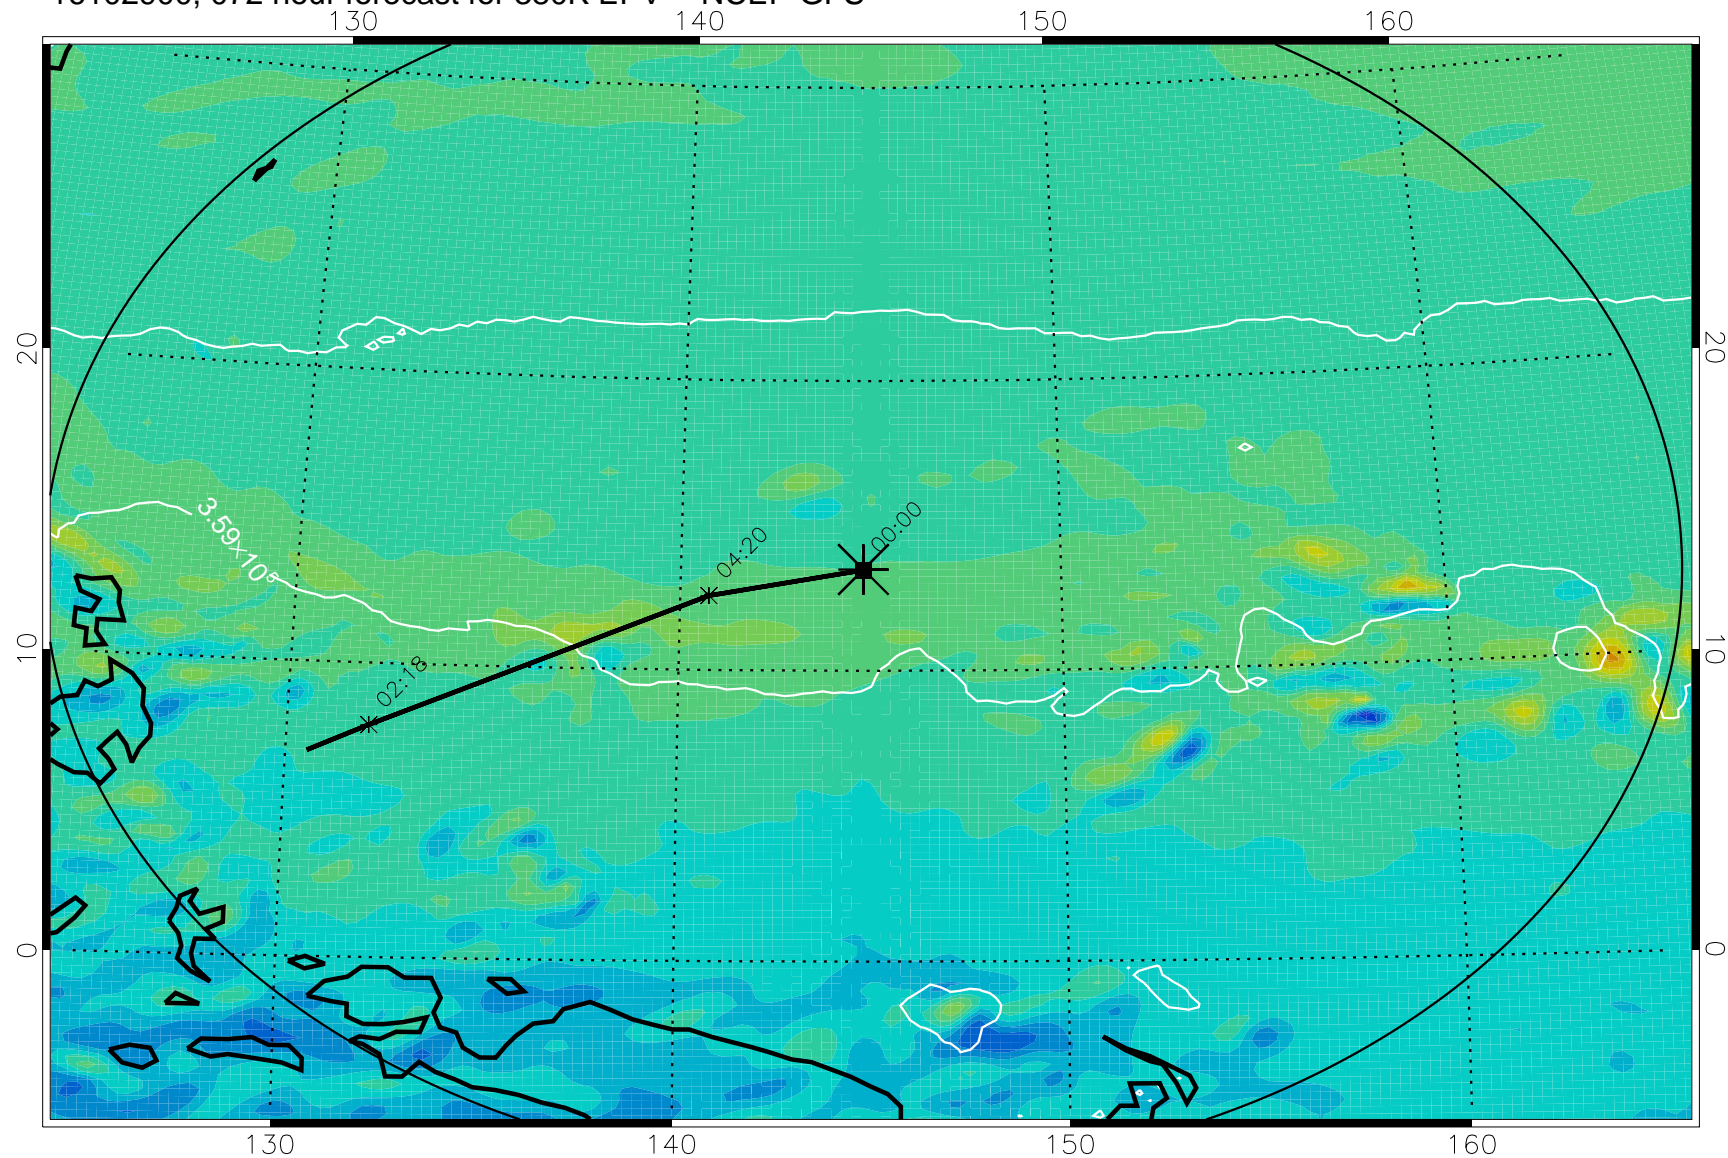

16102806, 054 hour forecast for 380K EPV -- NCEP GFS

380K Montgomery Streamfunction, white

Range ring of 2304 km

16102812, 060 hour forecast for 380K EPV -- NCEP GFS

380K Montgomery Streamfunction, white

Range ring of 2304 km

16102818, 066 hour forecast for 380K EPV -- NCEP GFS

380K Montgomery Streamfunction, white

Range ring of 2304 km

16102900, 072 hour forecast for 380K EPV -- NCEP GFS

380K Montgomery Streamfunction, white

Range ring of 2304 km

16102906, 078 hour forecast for 380K EPV -- NCEP GFS

380K Montgomery Streamfunction, white

Range ring of 2304 km

16102912, 084 hour forecast for 380K EPV -- NCEP GFS

380K Montgomery Streamfunction, white

Range ring of 2304 km

16102918, 090 hour forecast for 380K EPV -- NCEP GFS

380K Montgomery Streamfunction, white

Range ring of 2304 km

16103000, 096 hour forecast for 380K EPV -- NCEP GFS

380K Montgomery Streamfunction, white

Range ring of 2304 km