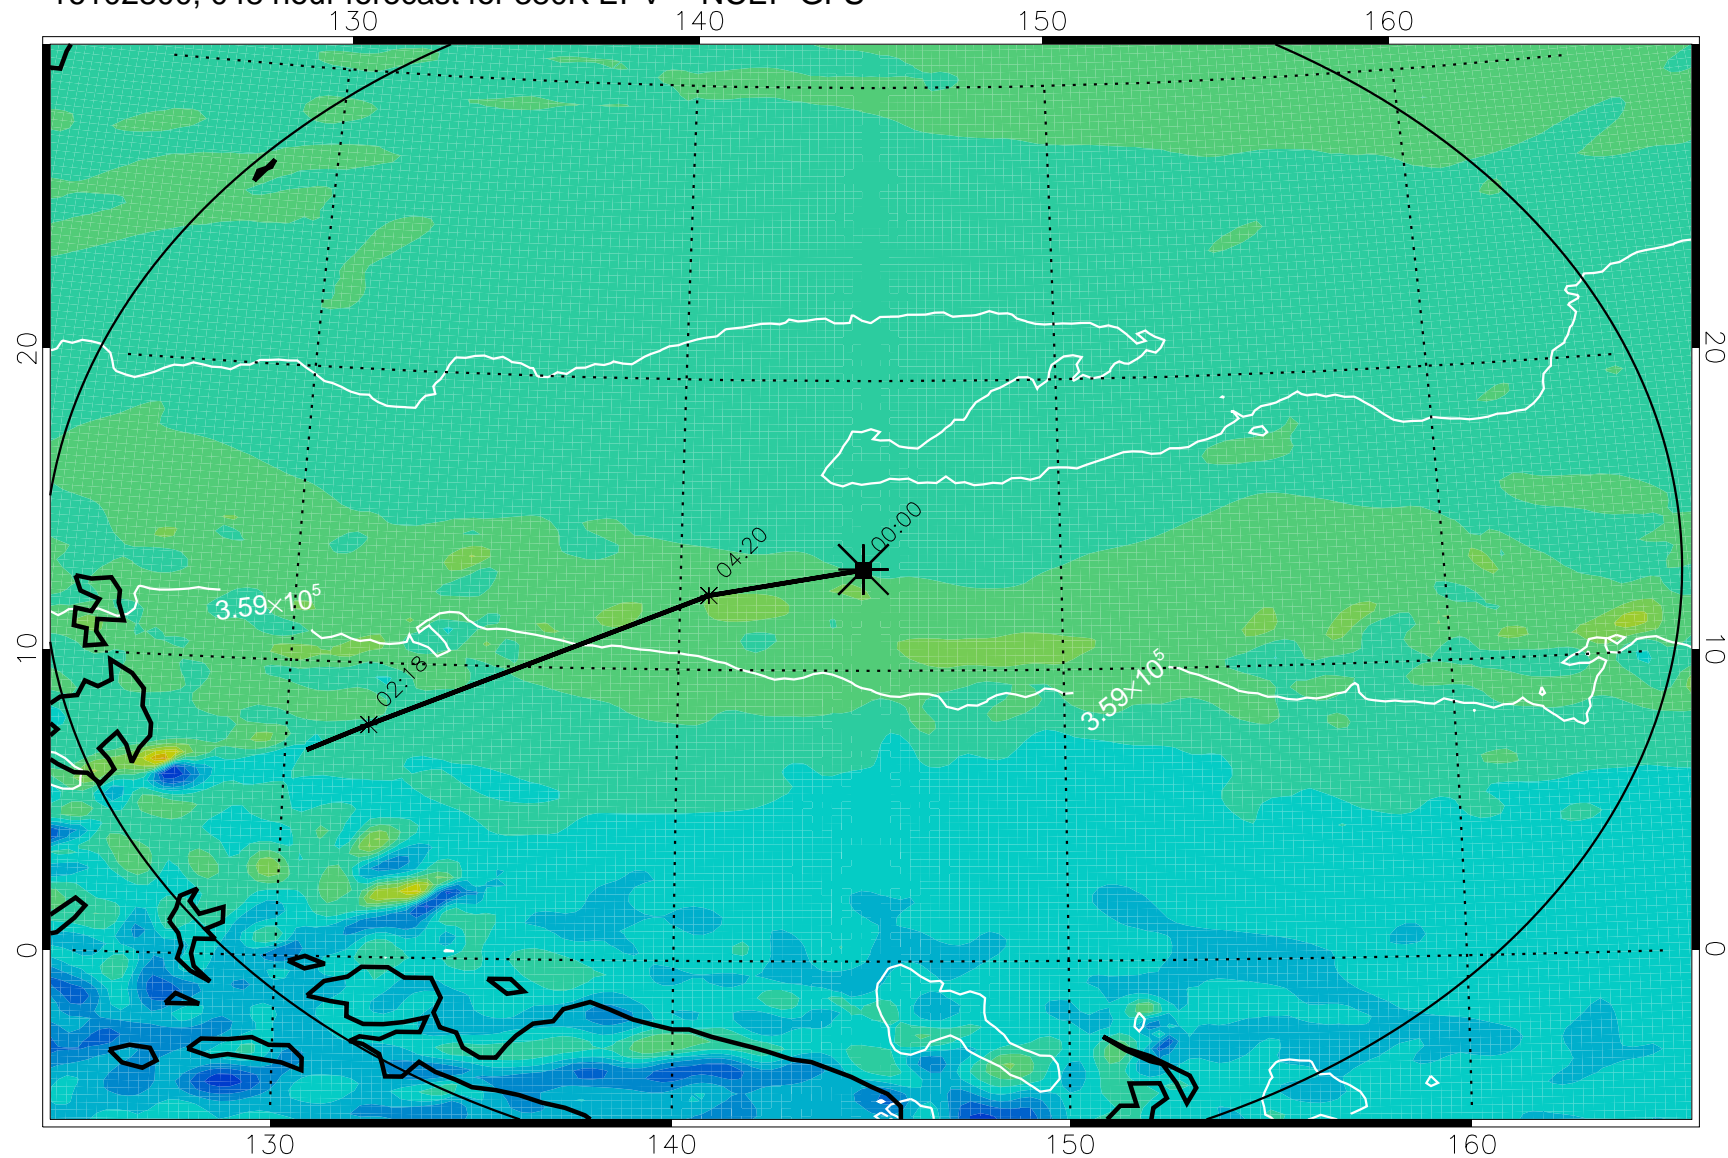

16102718, 042 hour forecast for 380K EPV -- NCEP GFS

380K Montgomery Streamfunction, white

Range ring of 2304 km

16102800, 048 hour forecast for 380K EPV -- NCEP GFS

380K Montgomery Streamfunction, white

Range ring of 2304 km

16102806, 054 hour forecast for 380K EPV -- NCEP GFS

380K Montgomery Streamfunction, white

Range ring of 2304 km

16102812, 060 hour forecast for 380K EPV -- NCEP GFS

380K Montgomery Streamfunction, white

Range ring of 2304 km

16102818, 066 hour forecast for 380K EPV -- NCEP GFS

380K Montgomery Streamfunction, white

Range ring of 2304 km

16102900, 072 hour forecast for 380K EPV -- NCEP GFS

380K Montgomery Streamfunction, white

Range ring of 2304 km

16102906, 078 hour forecast for 380K EPV -- NCEP GFS

380K Montgomery Streamfunction, white

Range ring of 2304 km

16102912, 084 hour forecast for 380K EPV -- NCEP GFS

380K Montgomery Streamfunction, white

Range ring of 2304 km