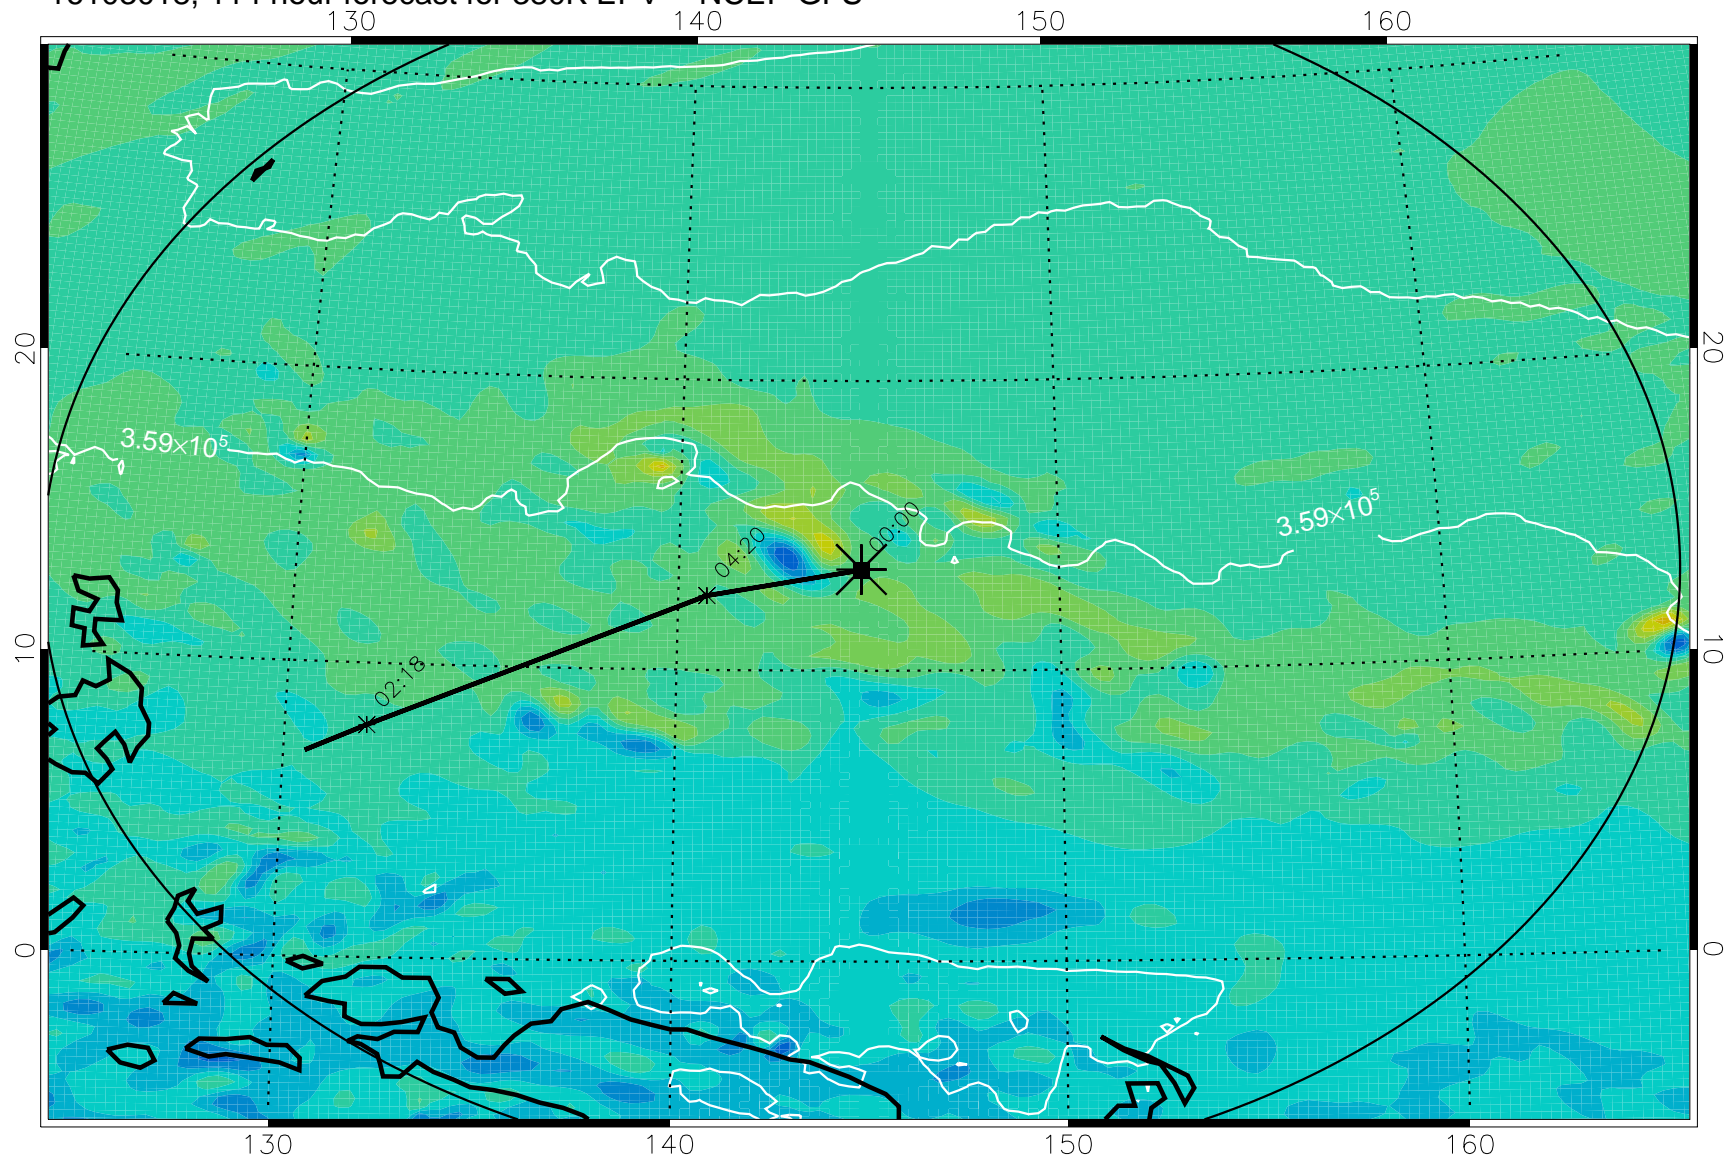

16102906, 078 hour forecast for 380K EPV -- NCEP GFS

380K Montgomery Streamfunction, white

Range ring of 2304 km

16102912, 084 hour forecast for 380K EPV -- NCEP GFS

380K Montgomery Streamfunction, white

Range ring of 2304 km

16102918, 090 hour forecast for 380K EPV -- NCEP GFS

380K Montgomery Streamfunction, white

Range ring of 2304 km

16103000, 096 hour forecast for 380K EPV -- NCEP GFS

380K Montgomery Streamfunction, white

Range ring of 2304 km

16103006, 102 hour forecast for 380K EPV -- NCEP GFS

380K Montgomery Streamfunction, white

Range ring of 2304 km

16103012, 108 hour forecast for 380K EPV -- NCEP GFS

380K Montgomery Streamfunction, white

Range ring of 2304 km

16103018, 114 hour forecast for 380K EPV -- NCEP GFS

380K Montgomery Streamfunction, white

Range ring of 2304 km

16103100, 120 hour forecast for 380K EPV -- NCEP GFS