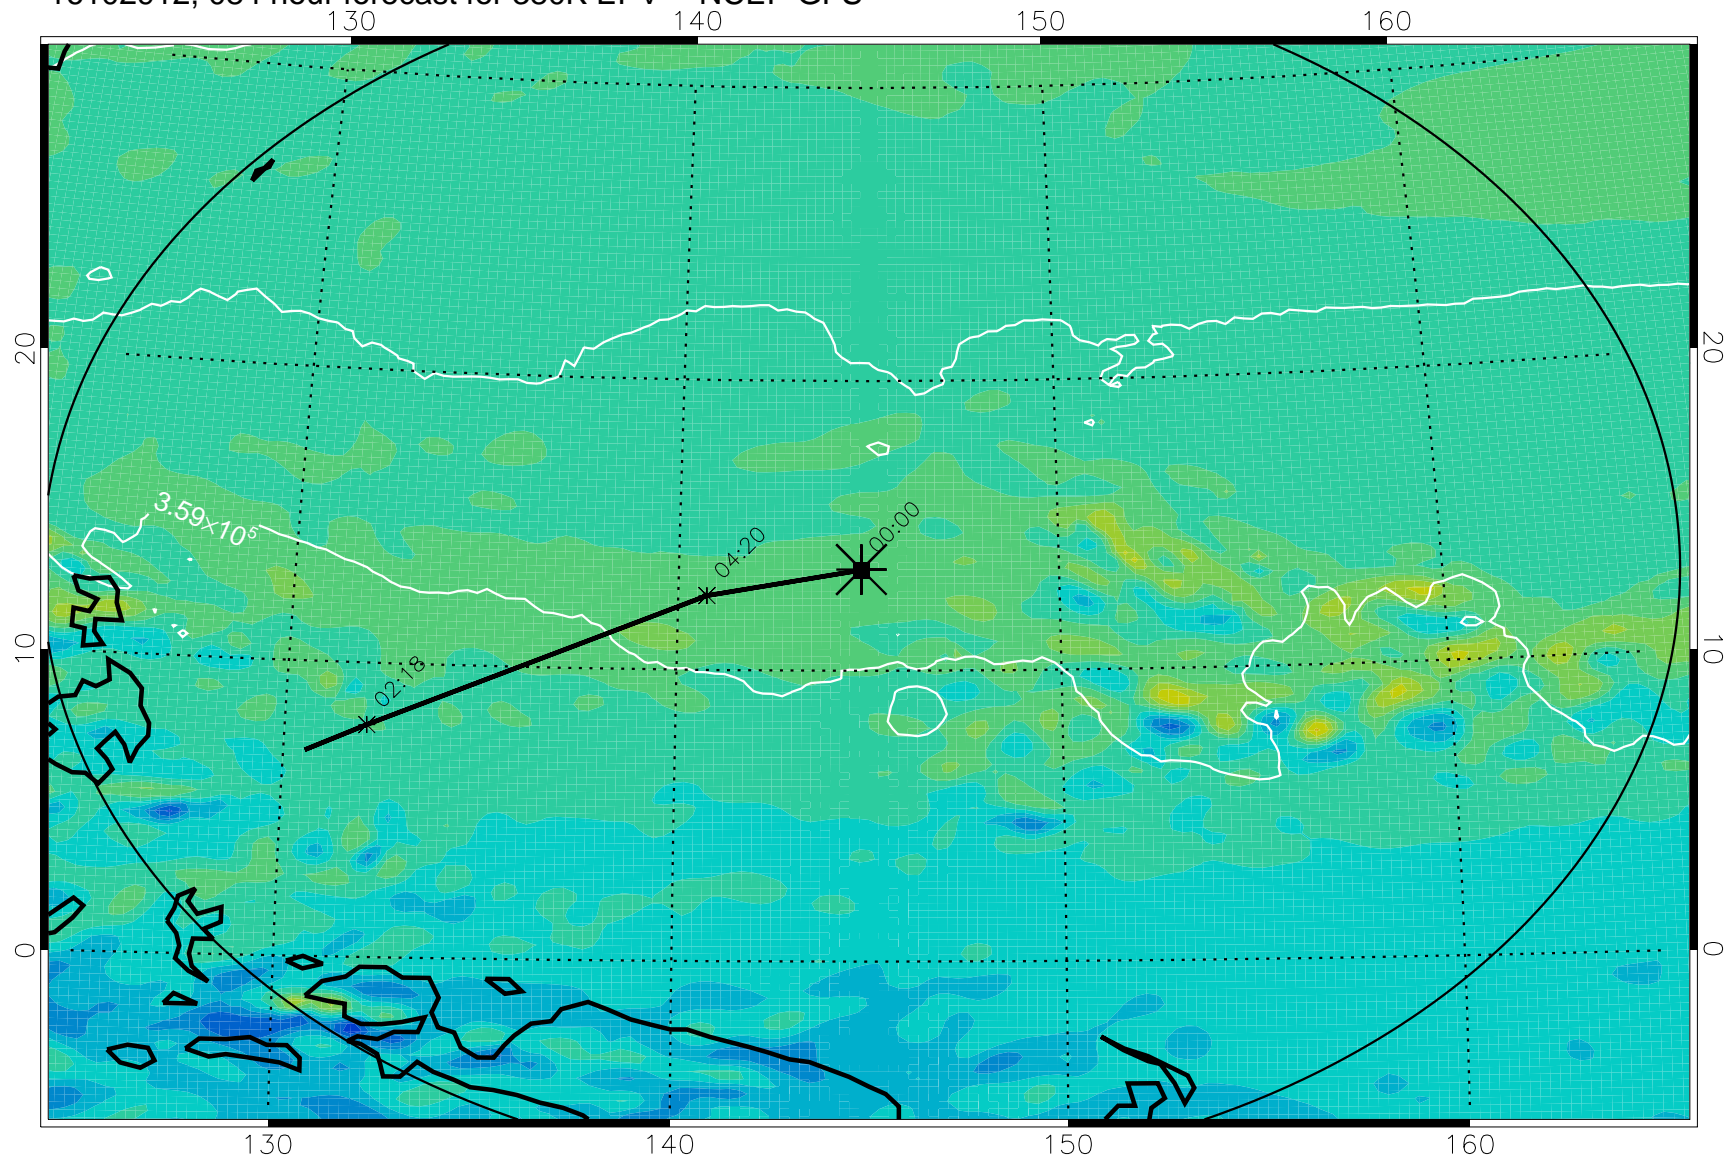

16102818, 066 hour forecast for 380K EPV -- NCEP GFS

380K Montgomery Streamfunction, white

Range ring of 2304 km

16102900, 072 hour forecast for 380K EPV -- NCEP GFS

380K Montgomery Streamfunction, white

Range ring of 2304 km

16102906, 078 hour forecast for 380K EPV -- NCEP GFS

380K Montgomery Streamfunction, white

Range ring of 2304 km

16102912, 084 hour forecast for 380K EPV -- NCEP GFS

380K Montgomery Streamfunction, white

Range ring of 2304 km

16102918, 090 hour forecast for 380K EPV -- NCEP GFS

380K Montgomery Streamfunction, white

Range ring of 2304 km

16103000, 096 hour forecast for 380K EPV -- NCEP GFS

380K Montgomery Streamfunction, white

Range ring of 2304 km

16103006, 102 hour forecast for 380K EPV -- NCEP GFS

380K Montgomery Streamfunction, white

Range ring of 2304 km

16103012, 108 hour forecast for 380K EPV -- NCEP GFS

380K Montgomery Streamfunction, white

Range ring of 2304 km