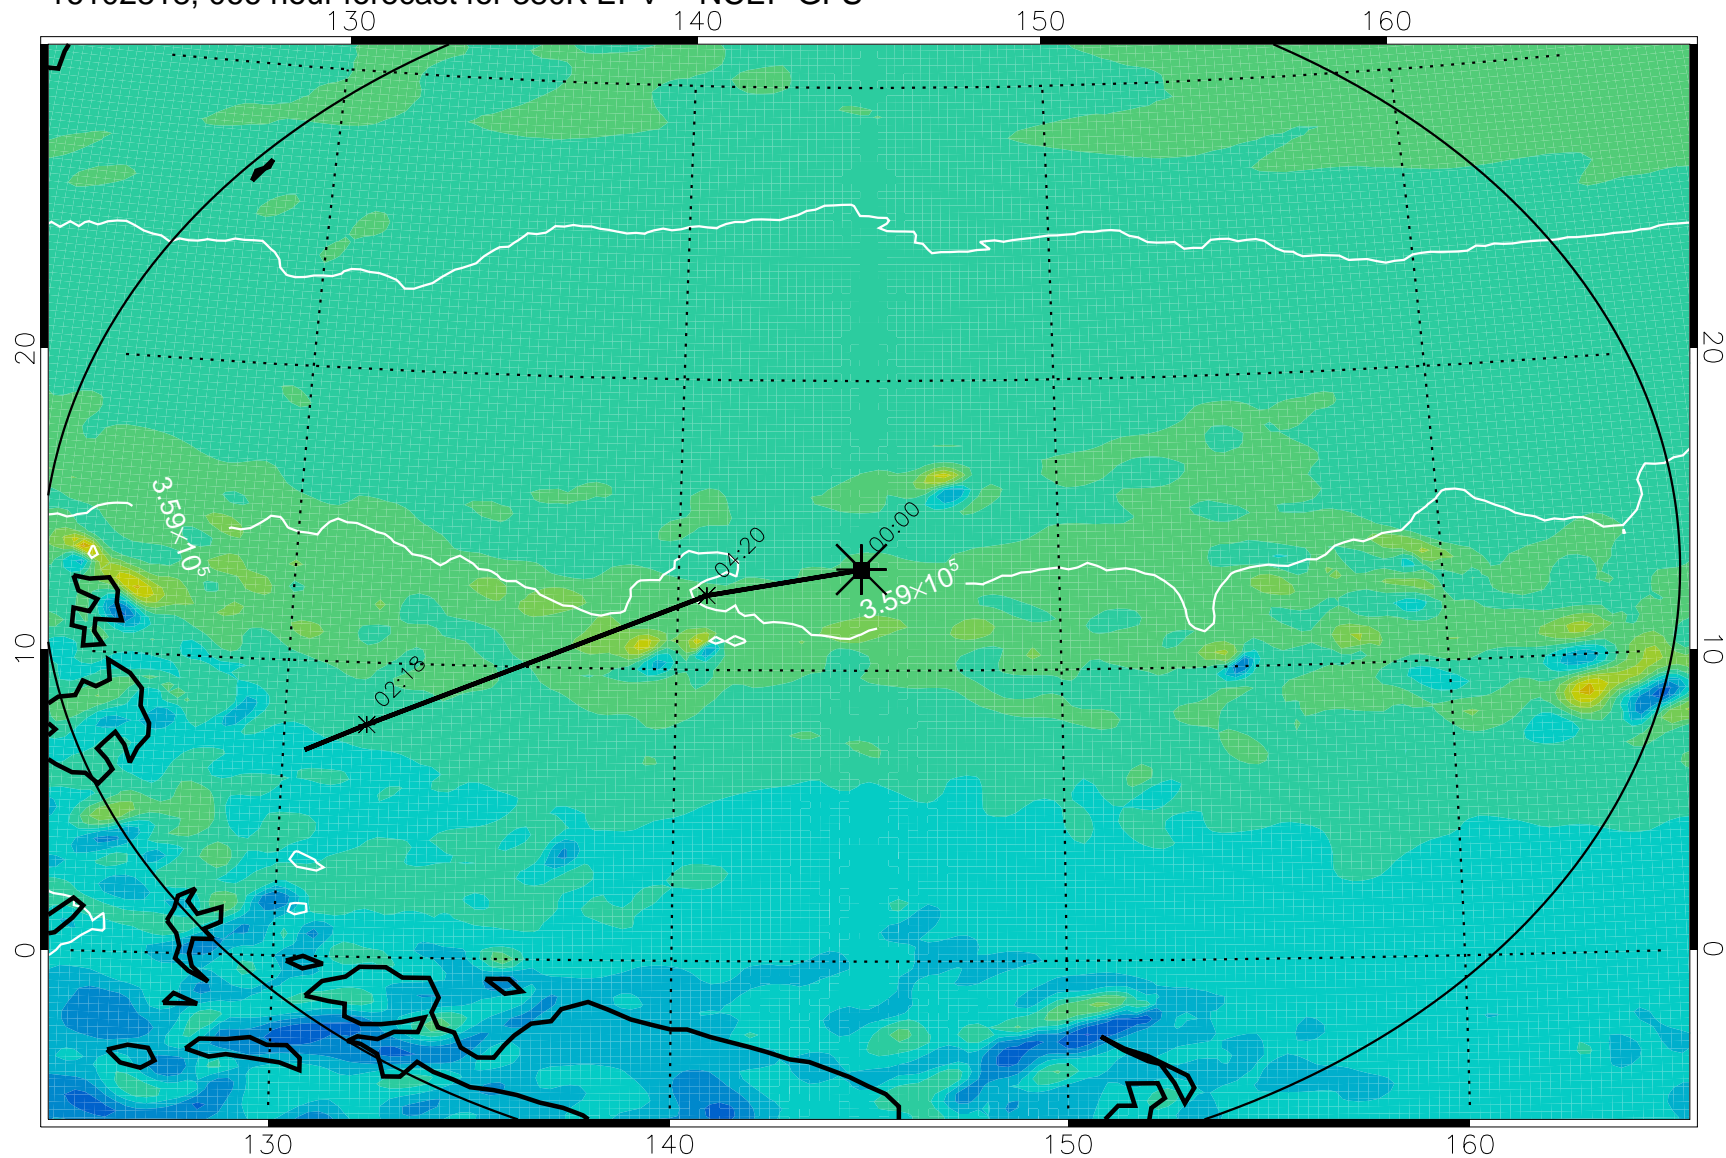

16102806, 054 hour forecast for 380K EPV -- NCEP GFS

380K Montgomery Streamfunction, white

Range ring of 2304 km

16102812, 060 hour forecast for 380K EPV -- NCEP GFS

380K Montgomery Streamfunction, white

Range ring of 2304 km

16102818, 066 hour forecast for 380K EPV -- NCEP GFS

380K Montgomery Streamfunction, white

Range ring of 2304 km

16102900, 072 hour forecast for 380K EPV -- NCEP GFS

380K Montgomery Streamfunction, white

Range ring of 2304 km

16102906, 078 hour forecast for 380K EPV -- NCEP GFS

380K Montgomery Streamfunction, white

Range ring of 2304 km

16102912, 084 hour forecast for 380K EPV -- NCEP GFS

380K Montgomery Streamfunction, white

Range ring of 2304 km

16102918, 090 hour forecast for 380K EPV -- NCEP GFS

380K Montgomery Streamfunction, white

Range ring of 2304 km

16103000, 096 hour forecast for 380K EPV -- NCEP GFS

380K Montgomery Streamfunction, white

Range ring of 2304 km