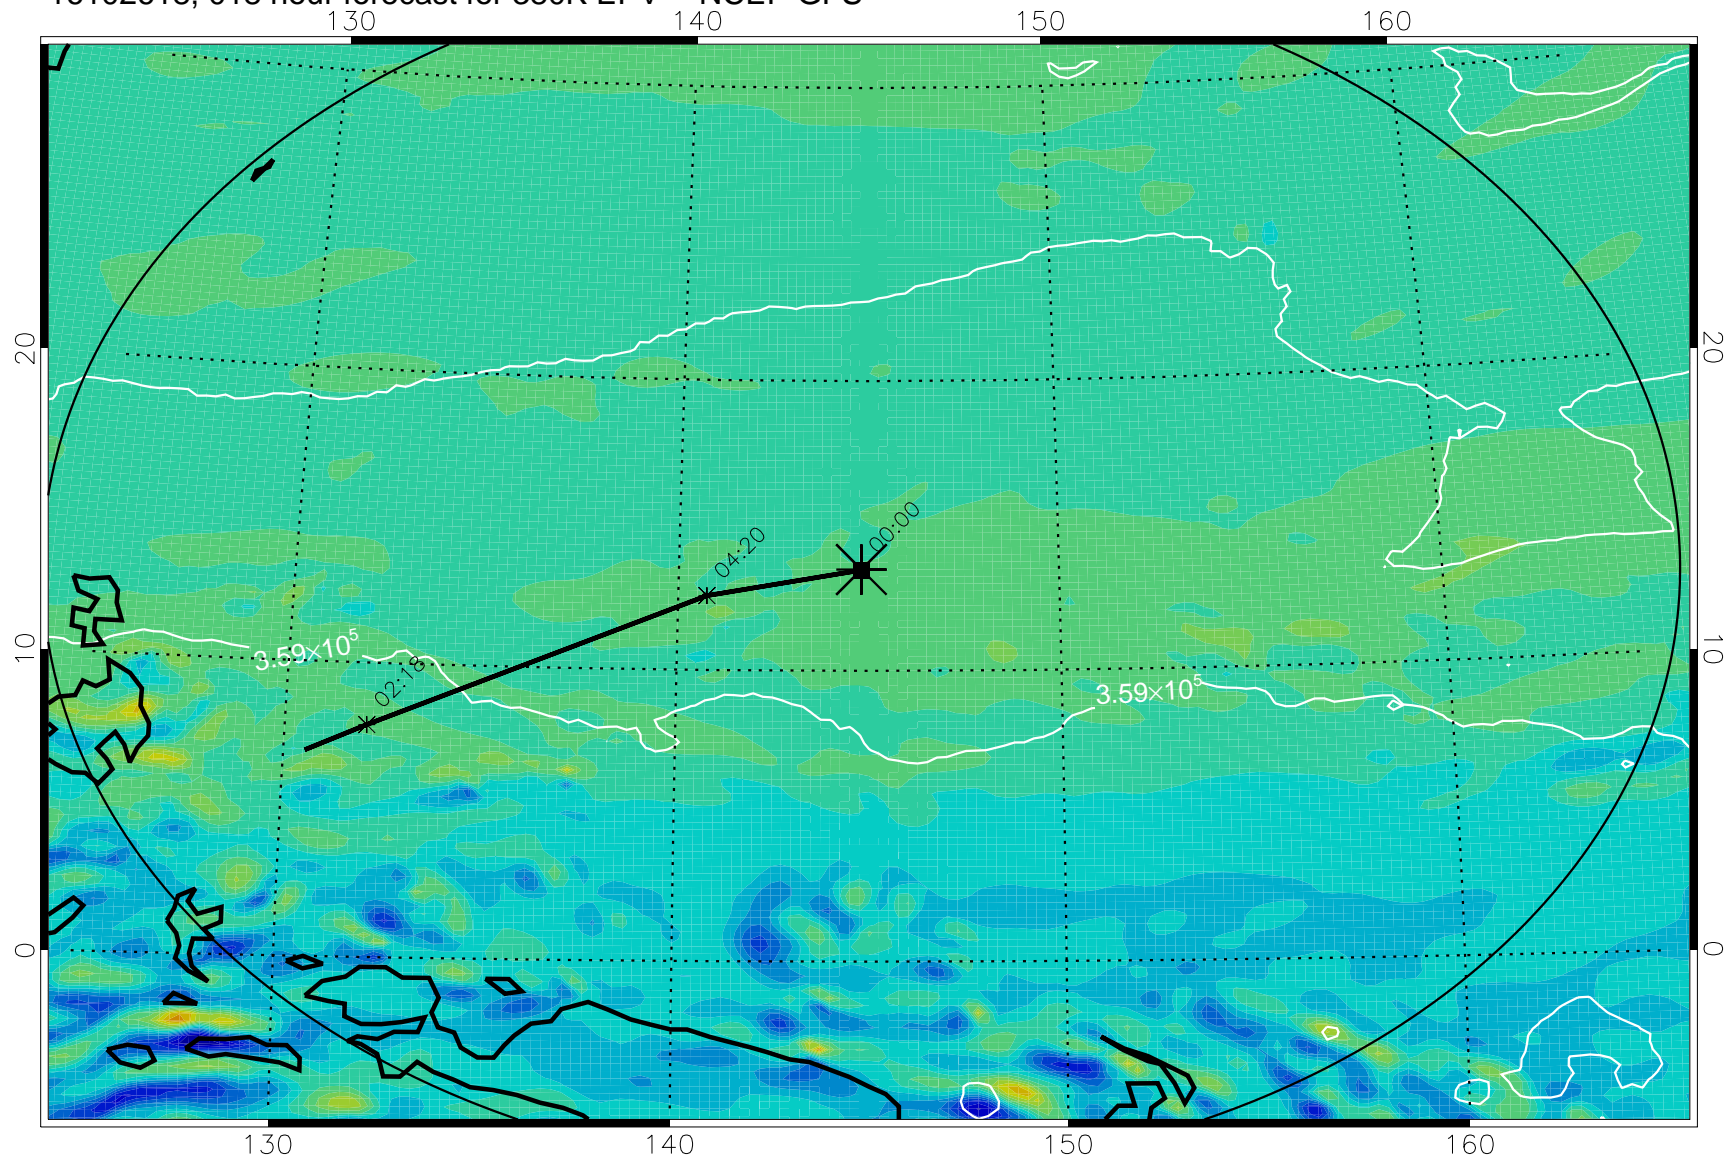

16102606, 006 hour forecast for 380K EPV -- NCEP GFS

380K Montgomery Streamfunction, white

Range ring of 2304 km

16102612, 012 hour forecast for 380K EPV -- NCEP GFS

380K Montgomery Streamfunction, white

Range ring of 2304 km

16102618, 018 hour forecast for 380K EPV -- NCEP GFS

380K Montgomery Streamfunction, white

Range ring of 2304 km

16102700, 024 hour forecast for 380K EPV -- NCEP GFS

380K Montgomery Streamfunction, white

Range ring of 2304 km

16102706, 030 hour forecast for 380K EPV -- NCEP GFS

380K Montgomery Streamfunction, white

Range ring of 2304 km

16102712, 036 hour forecast for 380K EPV -- NCEP GFS

380K Montgomery Streamfunction, white

Range ring of 2304 km

16102718, 042 hour forecast for 380K EPV -- NCEP GFS

380K Montgomery Streamfunction, white

Range ring of 2304 km

16102800, 048 hour forecast for 380K EPV -- NCEP GFS

380K Montgomery Streamfunction, white

Range ring of 2304 km