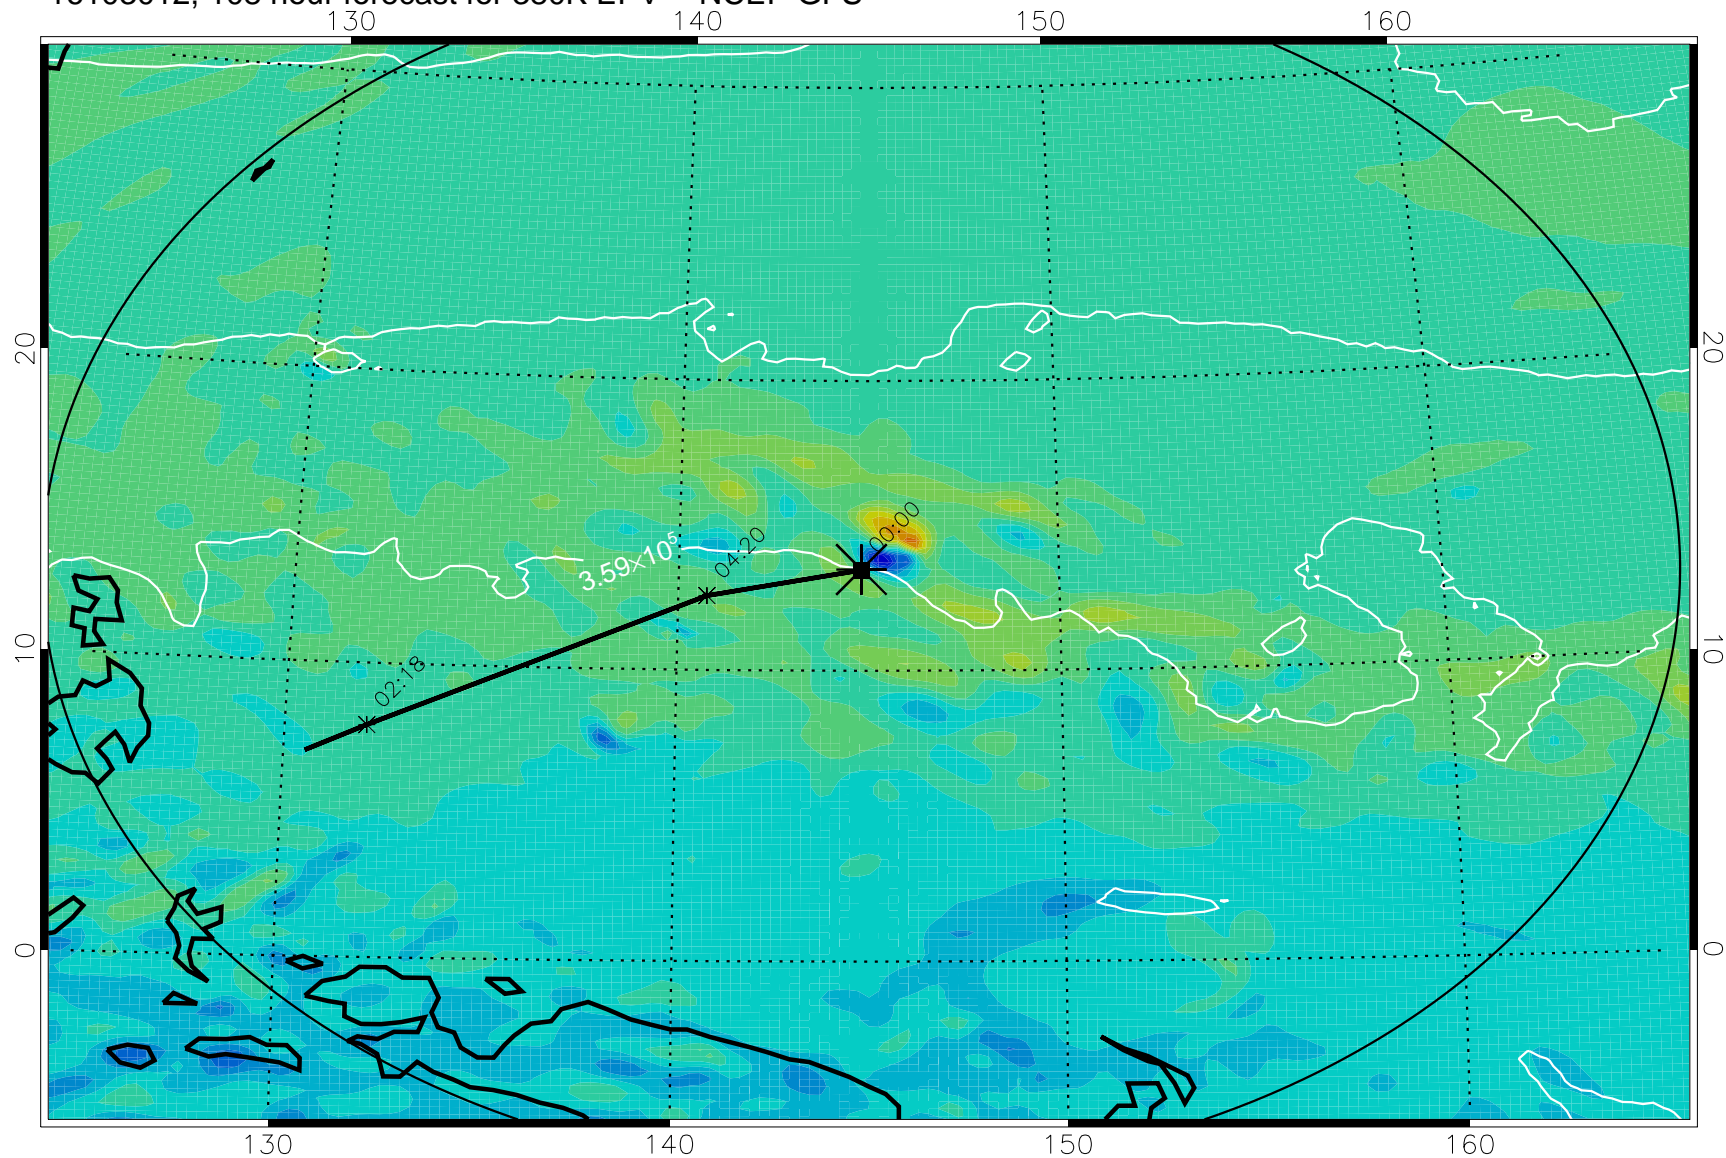

16102906, 078 hour forecast for 380K EPV -- NCEP GFS

380K Montgomery Streamfunction, white

Range ring of 2304 km

16102912, 084 hour forecast for 380K EPV -- NCEP GFS

380K Montgomery Streamfunction, white

Range ring of 2304 km

16102918, 090 hour forecast for 380K EPV -- NCEP GFS

380K Montgomery Streamfunction, white

Range ring of 2304 km

16103000, 096 hour forecast for 380K EPV -- NCEP GFS

380K Montgomery Streamfunction, white

Range ring of 2304 km

16103006, 102 hour forecast for 380K EPV -- NCEP GFS

380K Montgomery Streamfunction, white

Range ring of 2304 km

16103012, 108 hour forecast for 380K EPV -- NCEP GFS

380K Montgomery Streamfunction, white

Range ring of 2304 km

16103018, 114 hour forecast for 380K EPV -- NCEP GFS

380K Montgomery Streamfunction, white

Range ring of 2304 km

16103100, 120 hour forecast for 380K EPV -- NCEP GFS