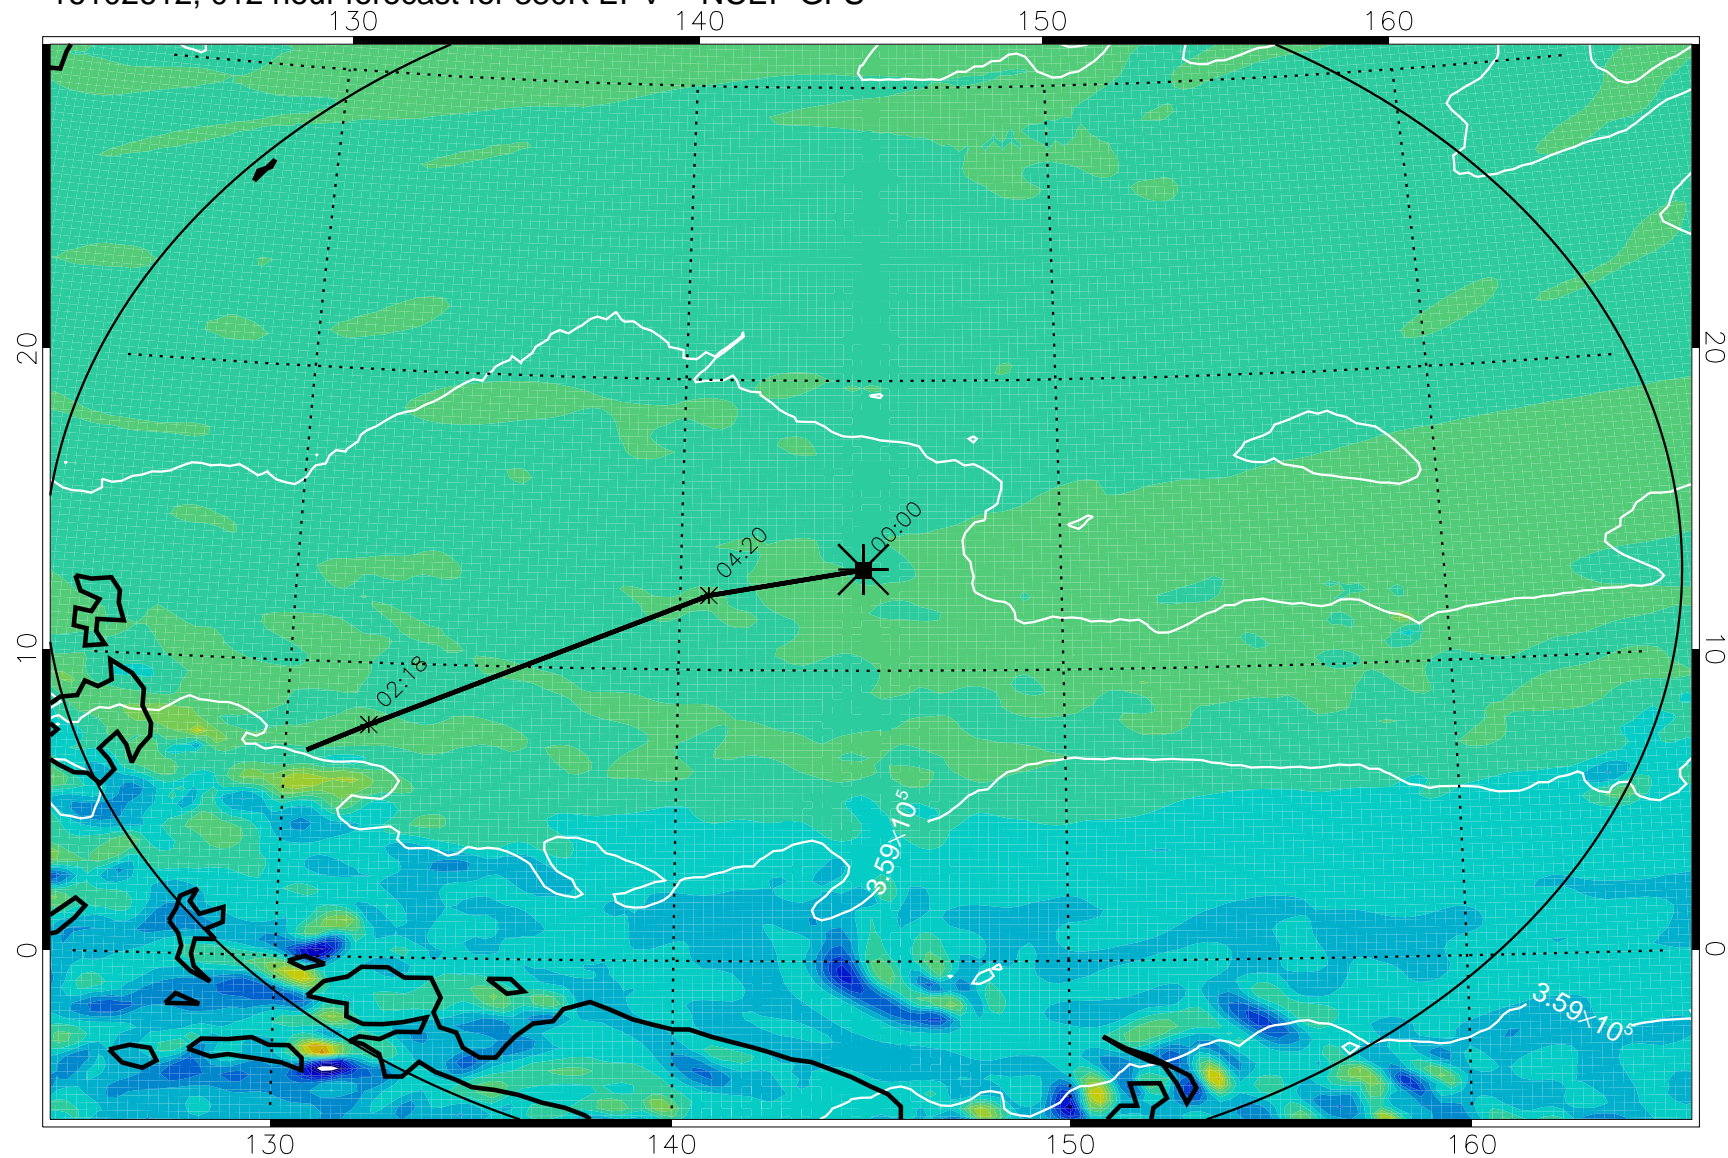

16102606, 006 hour forecast for 380K EPV -- NCEP GFS

380K Montgomery Streamfunction, white

Range ring of 2304 km

16102612, 012 hour forecast for 380K EPV -- NCEP GFS

380K Montgomery Streamfunction, white

Range ring of 2304 km

16102618, 018 hour forecast for 380K EPV -- NCEP GFS

380K Montgomery Streamfunction, white

Range ring of 2304 km

16102700, 024 hour forecast for 380K EPV -- NCEP GFS

380K Montgomery Streamfunction, white

Range ring of 2304 km

16102706, 030 hour forecast for 380K EPV -- NCEP GFS

380K Montgomery Streamfunction, white

Range ring of 2304 km

16102712, 036 hour forecast for 380K EPV -- NCEP GFS

380K Montgomery Streamfunction, white

Range ring of 2304 km

16102718, 042 hour forecast for 380K EPV -- NCEP GFS

380K Montgomery Streamfunction, white

Range ring of 2304 km

16102800, 048 hour forecast for 380K EPV -- NCEP GFS

380K Montgomery Streamfunction, white

Range ring of 2304 km