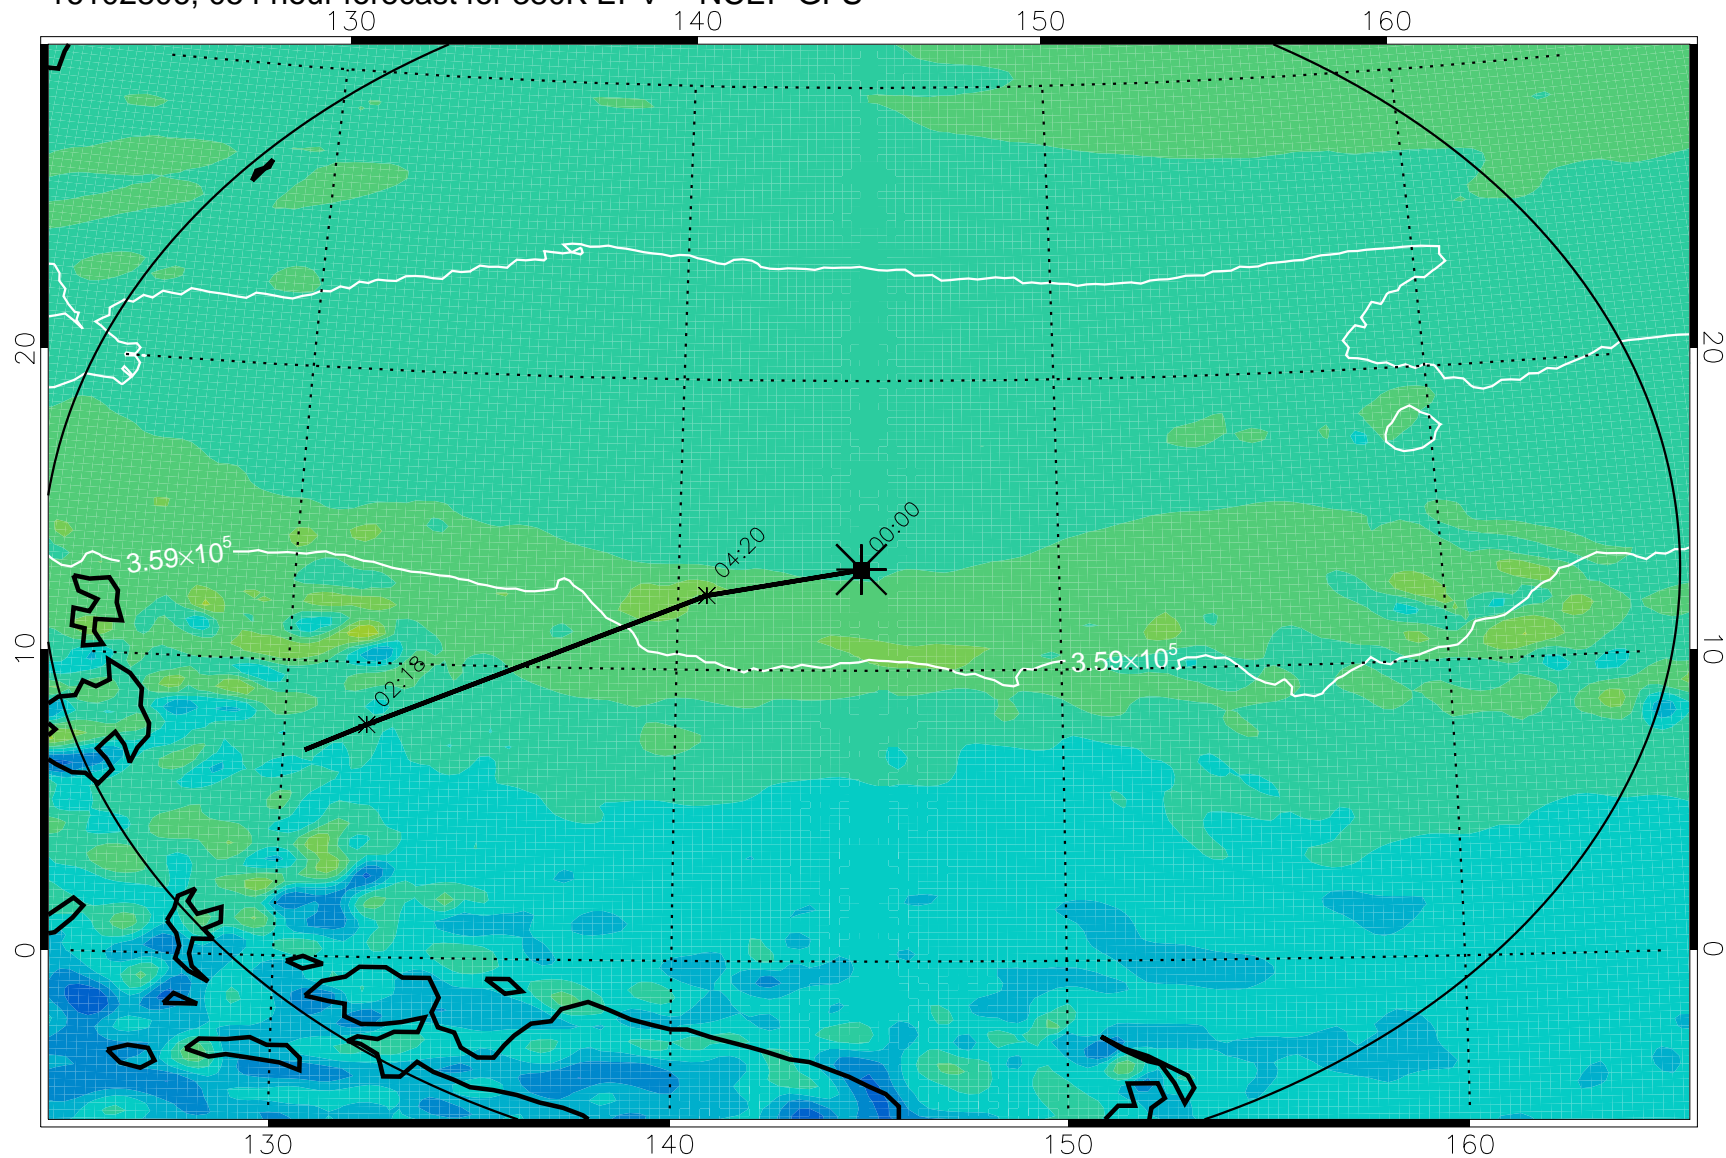

16102718, 042 hour forecast for 380K EPV -- NCEP GFS

380K Montgomery Streamfunction, white

Range ring of 2304 km

16102800, 048 hour forecast for 380K EPV -- NCEP GFS

380K Montgomery Streamfunction, white

Range ring of 2304 km

16102806, 054 hour forecast for 380K EPV -- NCEP GFS

380K Montgomery Streamfunction, white

Range ring of 2304 km

16102812, 060 hour forecast for 380K EPV -- NCEP GFS

380K Montgomery Streamfunction, white

Range ring of 2304 km

16102818, 066 hour forecast for 380K EPV -- NCEP GFS

380K Montgomery Streamfunction, white

Range ring of 2304 km

16102900, 072 hour forecast for 380K EPV -- NCEP GFS

380K Montgomery Streamfunction, white

Range ring of 2304 km

16102906, 078 hour forecast for 380K EPV -- NCEP GFS

380K Montgomery Streamfunction, white

Range ring of 2304 km

16102912, 084 hour forecast for 380K EPV -- NCEP GFS

380K Montgomery Streamfunction, white

Range ring of 2304 km