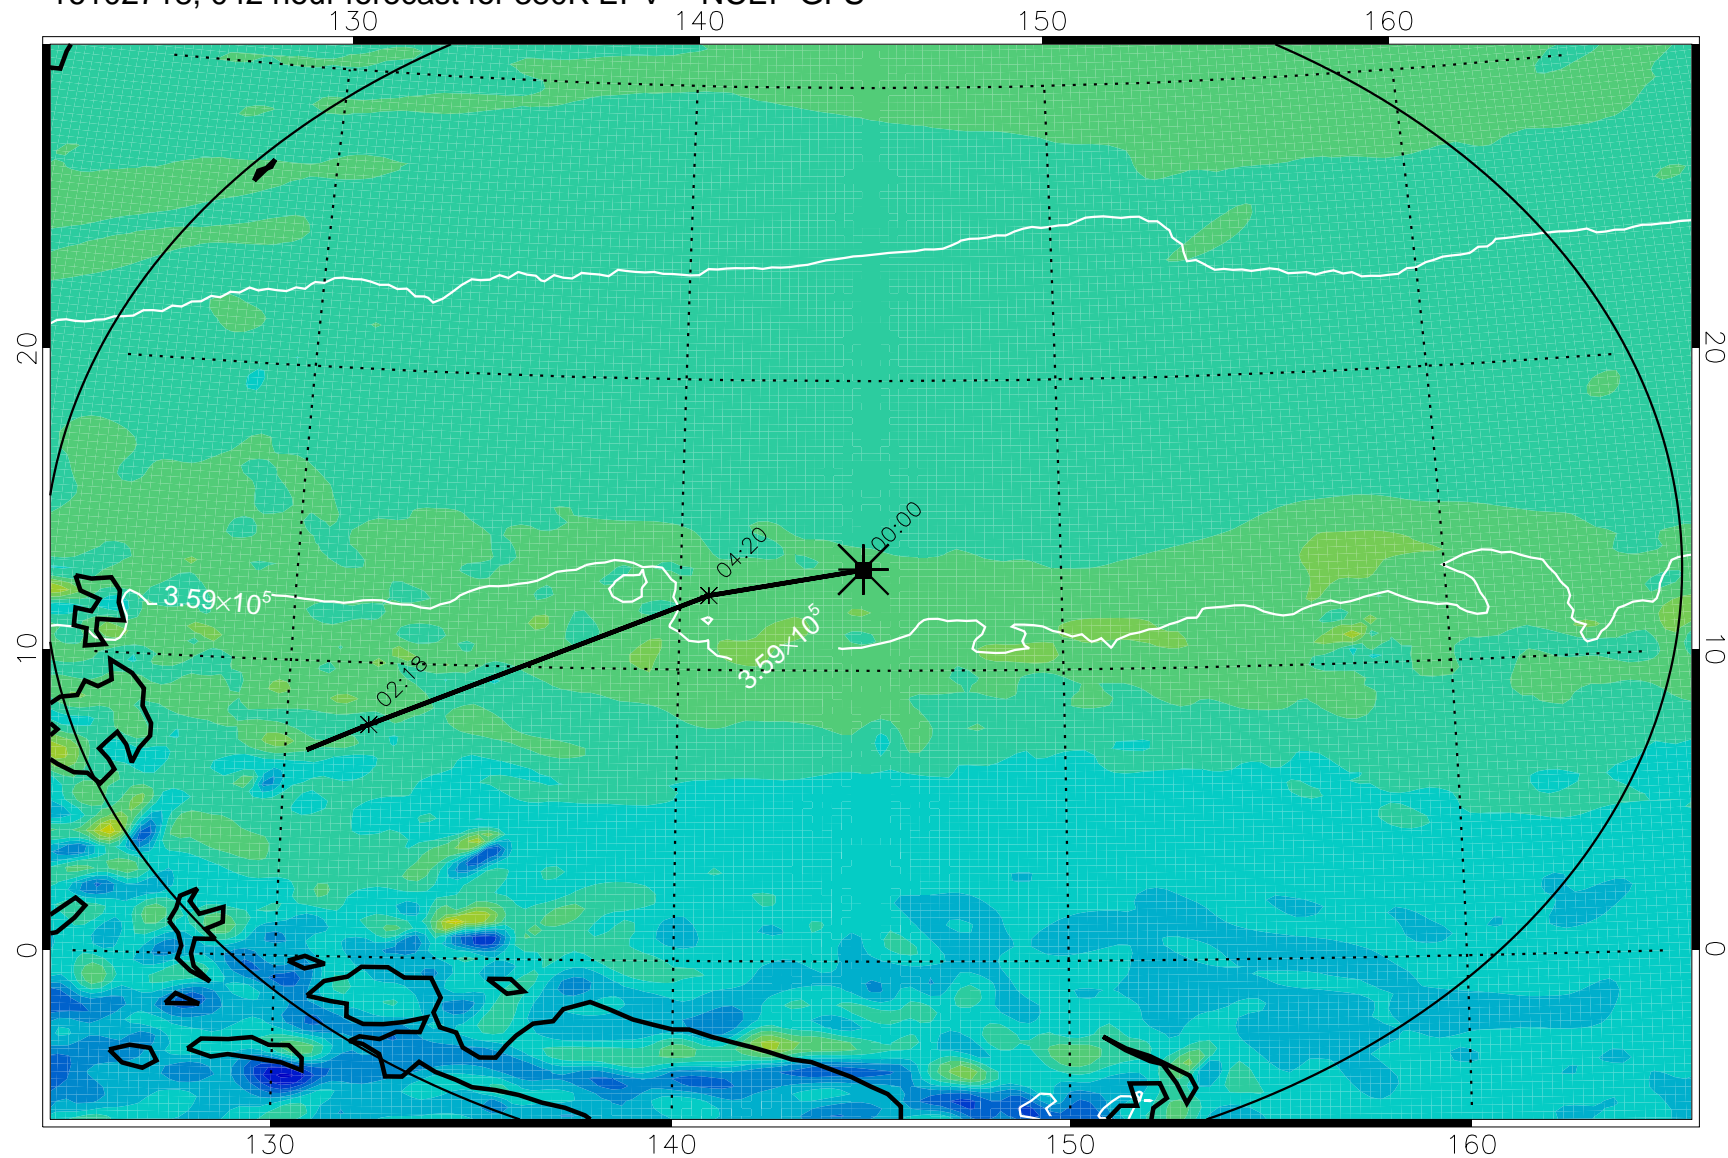

16102618, 018 hour forecast for 380K EPV -- NCEP GFS

380K Montgomery Streamfunction, white

Range ring of 2304 km

16102700, 024 hour forecast for 380K EPV -- NCEP GFS

380K Montgomery Streamfunction, white

Range ring of 2304 km

16102706, 030 hour forecast for 380K EPV -- NCEP GFS

380K Montgomery Streamfunction, white

Range ring of 2304 km

16102712, 036 hour forecast for 380K EPV -- NCEP GFS

380K Montgomery Streamfunction, white

Range ring of 2304 km

16102718, 042 hour forecast for 380K EPV -- NCEP GFS

380K Montgomery Streamfunction, white

Range ring of 2304 km

16102800, 048 hour forecast for 380K EPV -- NCEP GFS

380K Montgomery Streamfunction, white

Range ring of 2304 km

16102806, 054 hour forecast for 380K EPV -- NCEP GFS

380K Montgomery Streamfunction, white

Range ring of 2304 km

16102812, 060 hour forecast for 380K EPV -- NCEP GFS

380K Montgomery Streamfunction, white

Range ring of 2304 km