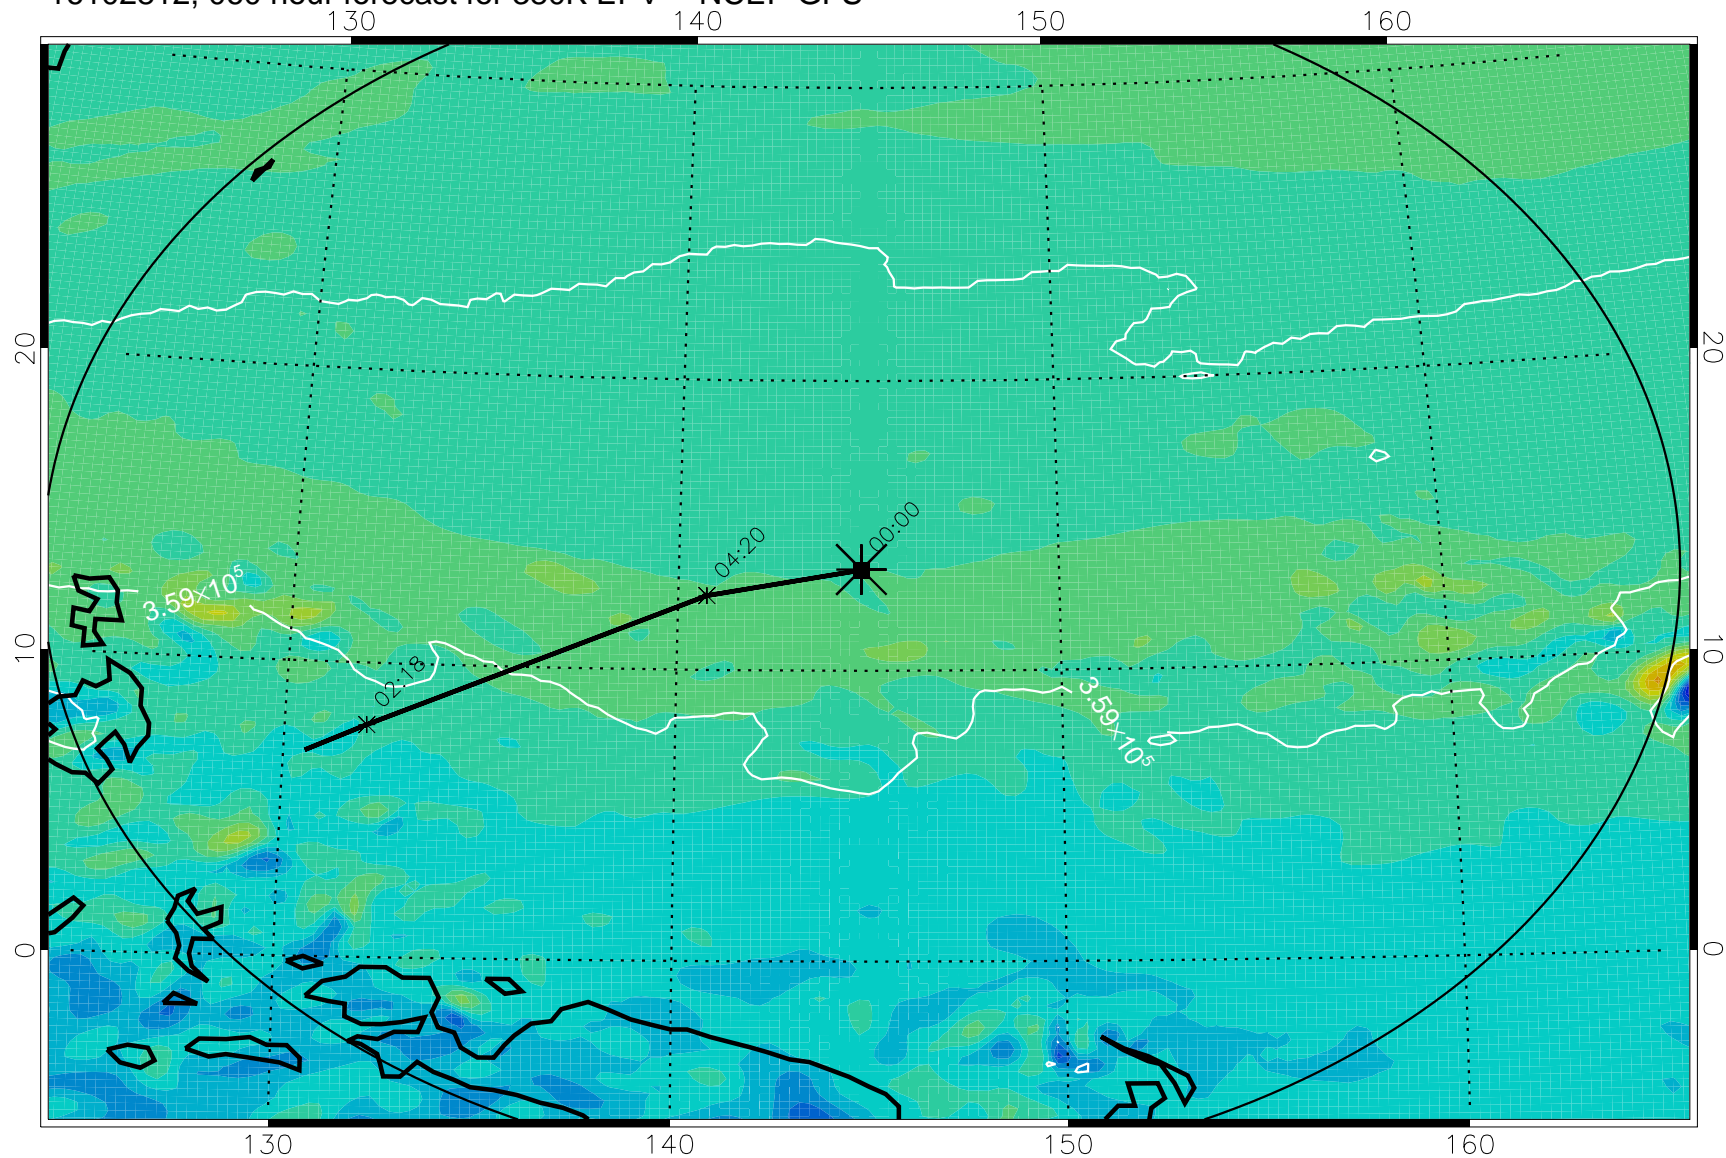

16102718, 042 hour forecast for 380K EPV -- NCEP GFS

380K Montgomery Streamfunction, white

Range ring of 2304 km

16102800, 048 hour forecast for 380K EPV -- NCEP GFS

380K Montgomery Streamfunction, white

Range ring of 2304 km

16102806, 054 hour forecast for 380K EPV -- NCEP GFS

380K Montgomery Streamfunction, white

Range ring of 2304 km

16102812, 060 hour forecast for 380K EPV -- NCEP GFS

380K Montgomery Streamfunction, white

Range ring of 2304 km

16102818, 066 hour forecast for 380K EPV -- NCEP GFS

380K Montgomery Streamfunction, white

Range ring of 2304 km

16102900, 072 hour forecast for 380K EPV -- NCEP GFS

380K Montgomery Streamfunction, white

Range ring of 2304 km

16102906, 078 hour forecast for 380K EPV -- NCEP GFS

380K Montgomery Streamfunction, white

Range ring of 2304 km

16102912, 084 hour forecast for 380K EPV -- NCEP GFS

380K Montgomery Streamfunction, white

Range ring of 2304 km