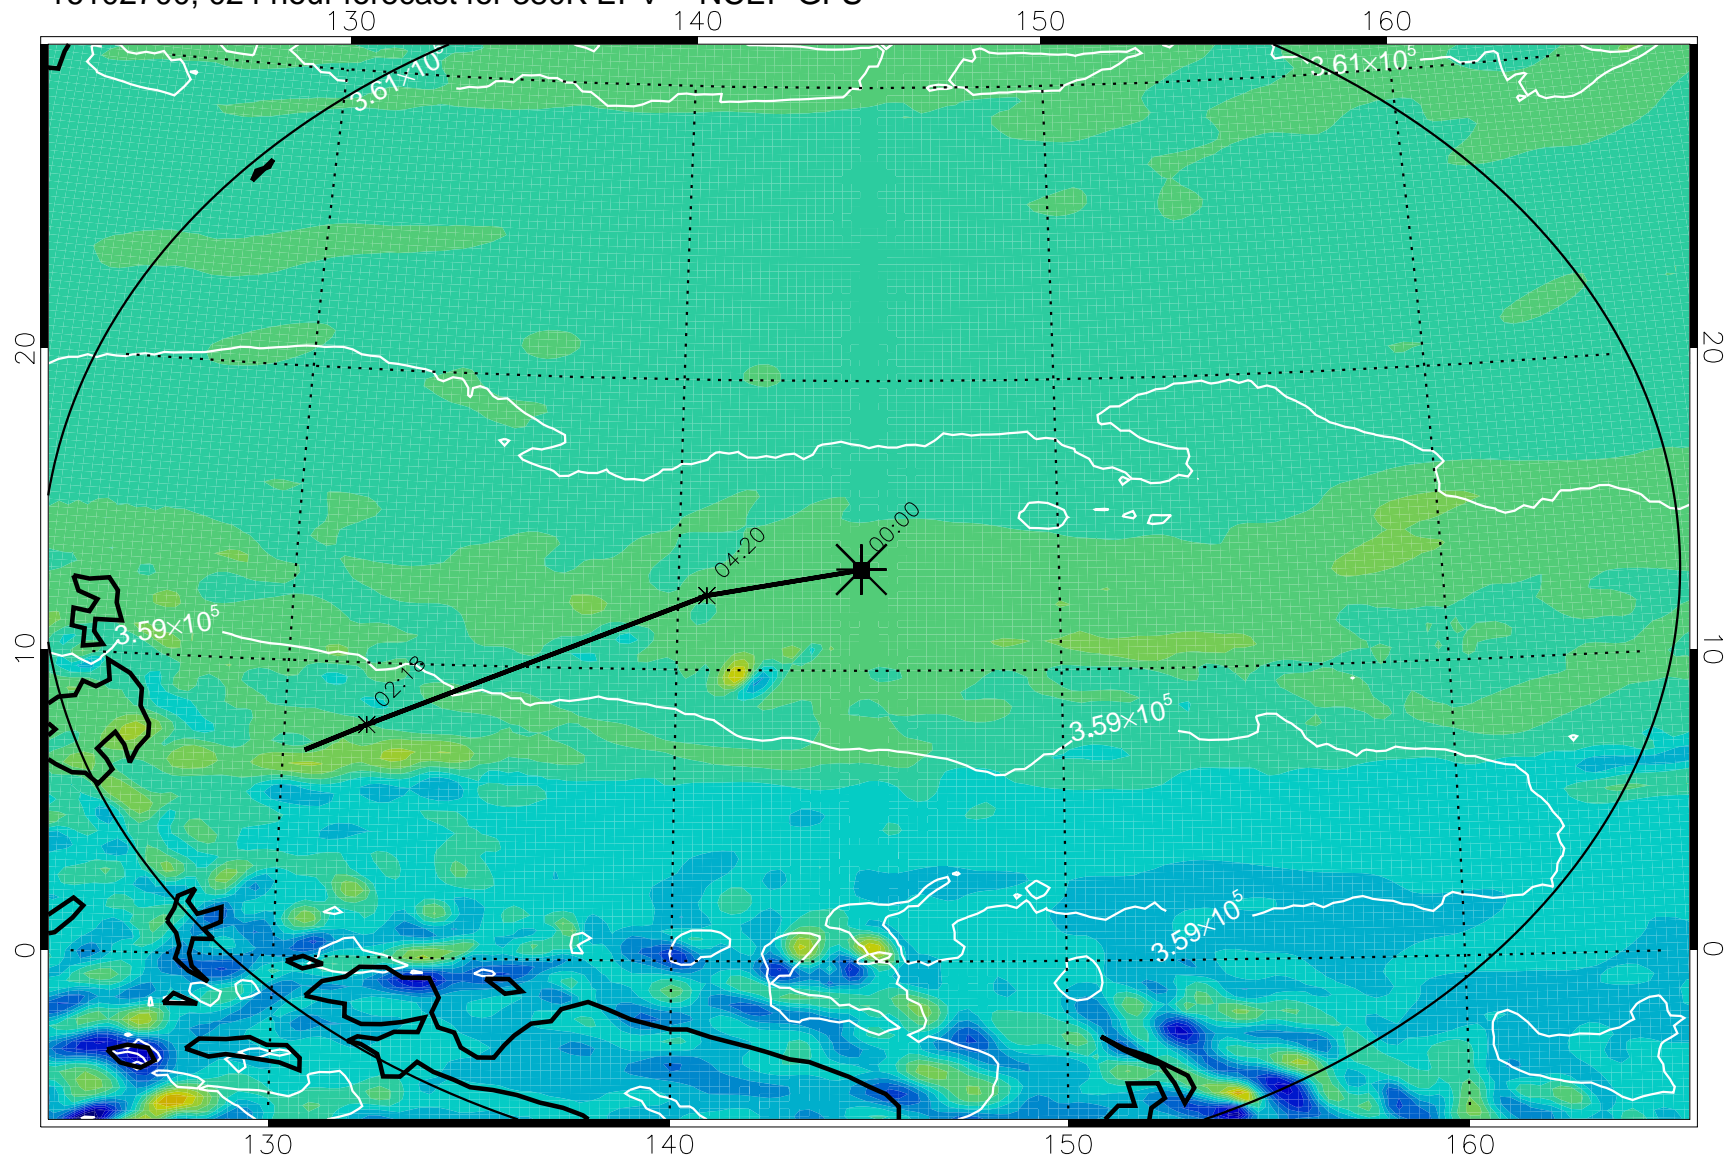

16102618, 018 hour forecast for 380K EPV -- NCEP GFS

380K Montgomery Streamfunction, white

Range ring of 2304 km

16102700, 024 hour forecast for 380K EPV -- NCEP GFS

380K Montgomery Streamfunction, white

Range ring of 2304 km

16102706, 030 hour forecast for 380K EPV -- NCEP GFS

380K Montgomery Streamfunction, white

Range ring of 2304 km

16102712, 036 hour forecast for 380K EPV -- NCEP GFS

380K Montgomery Streamfunction, white

Range ring of 2304 km

16102718, 042 hour forecast for 380K EPV -- NCEP GFS

380K Montgomery Streamfunction, white

Range ring of 2304 km

16102800, 048 hour forecast for 380K EPV -- NCEP GFS

380K Montgomery Streamfunction, white

Range ring of 2304 km

16102806, 054 hour forecast for 380K EPV -- NCEP GFS

380K Montgomery Streamfunction, white

Range ring of 2304 km

16102812, 060 hour forecast for 380K EPV -- NCEP GFS

380K Montgomery Streamfunction, white

Range ring of 2304 km