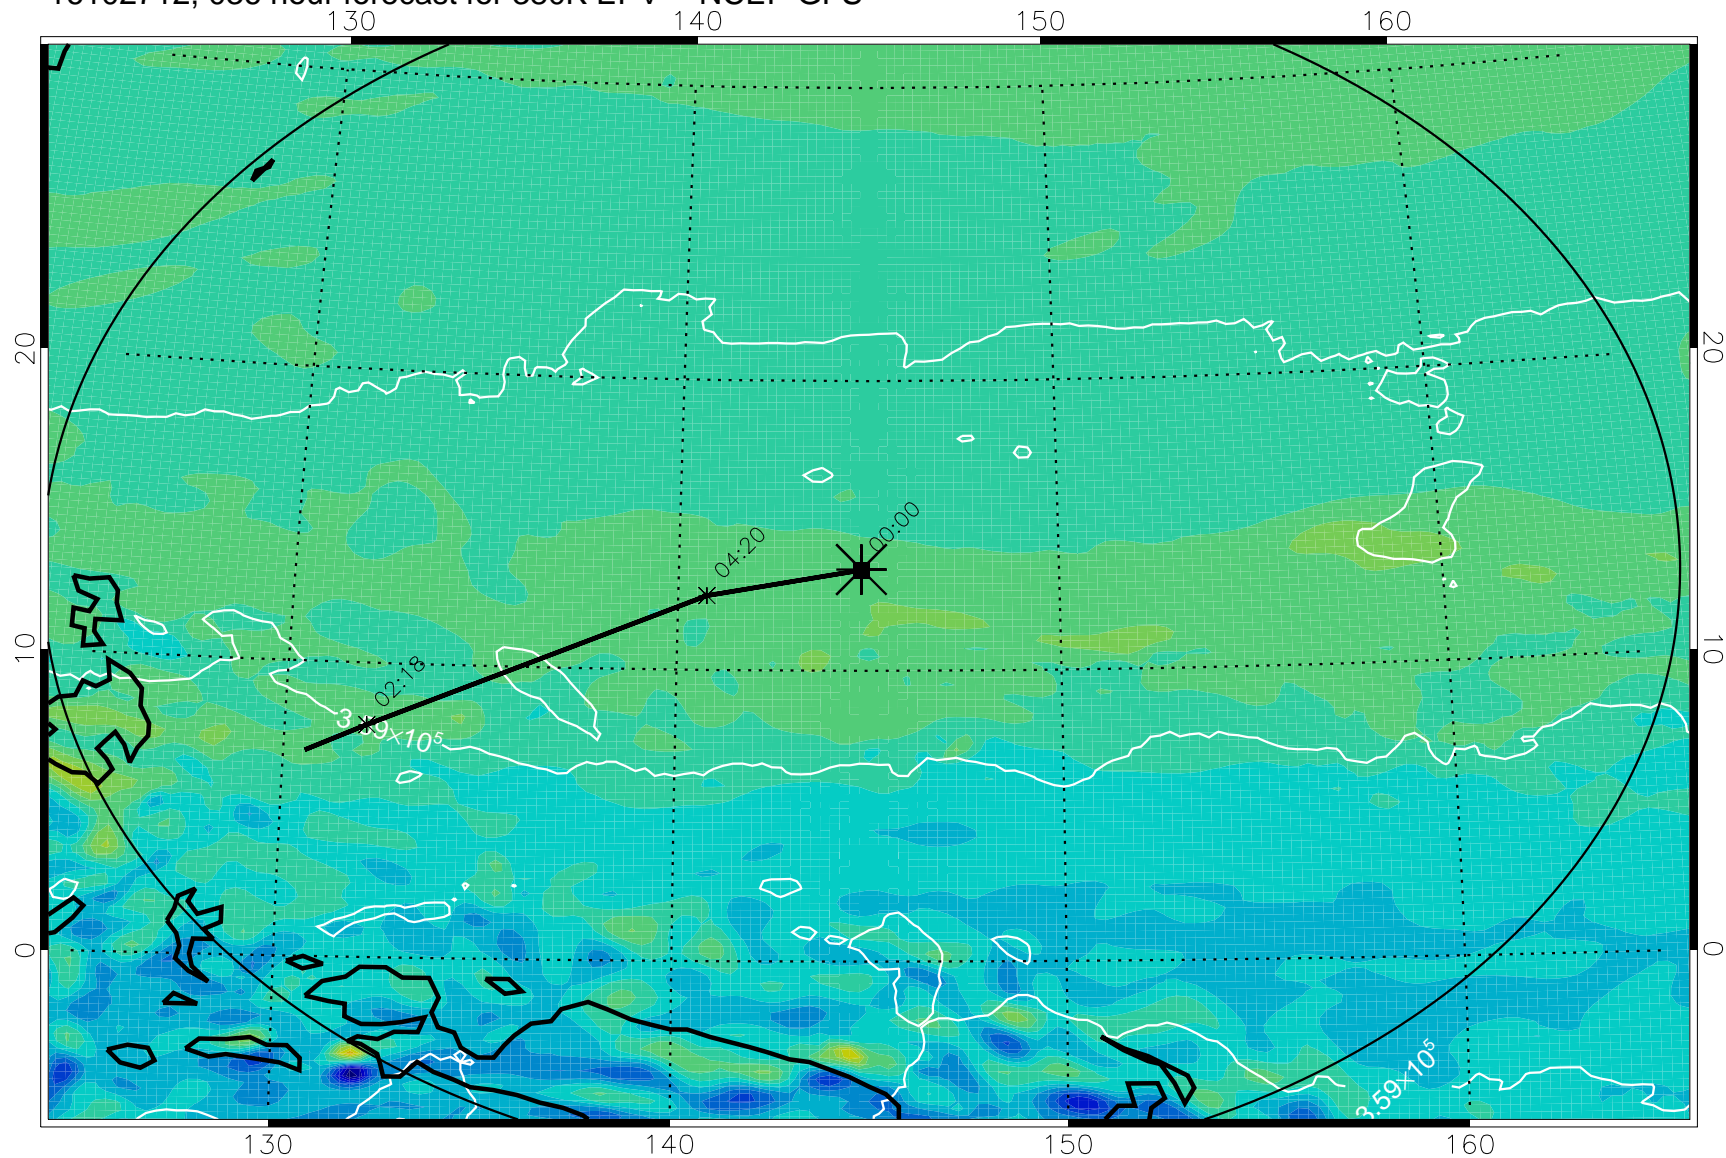

16102606, 006 hour forecast for 380K EPV -- NCEP GFS

380K Montgomery Streamfunction, white

Range ring of 2304 km

16102612, 012 hour forecast for 380K EPV -- NCEP GFS

380K Montgomery Streamfunction, white

Range ring of 2304 km

16102618, 018 hour forecast for 380K EPV -- NCEP GFS

380K Montgomery Streamfunction, white

Range ring of 2304 km

16102700, 024 hour forecast for 380K EPV -- NCEP GFS

380K Montgomery Streamfunction, white

Range ring of 2304 km

16102706, 030 hour forecast for 380K EPV -- NCEP GFS

380K Montgomery Streamfunction, white

Range ring of 2304 km

16102712, 036 hour forecast for 380K EPV -- NCEP GFS

380K Montgomery Streamfunction, white

Range ring of 2304 km

16102718, 042 hour forecast for 380K EPV -- NCEP GFS

380K Montgomery Streamfunction, white

Range ring of 2304 km

16102800, 048 hour forecast for 380K EPV -- NCEP GFS

380K Montgomery Streamfunction, white

Range ring of 2304 km