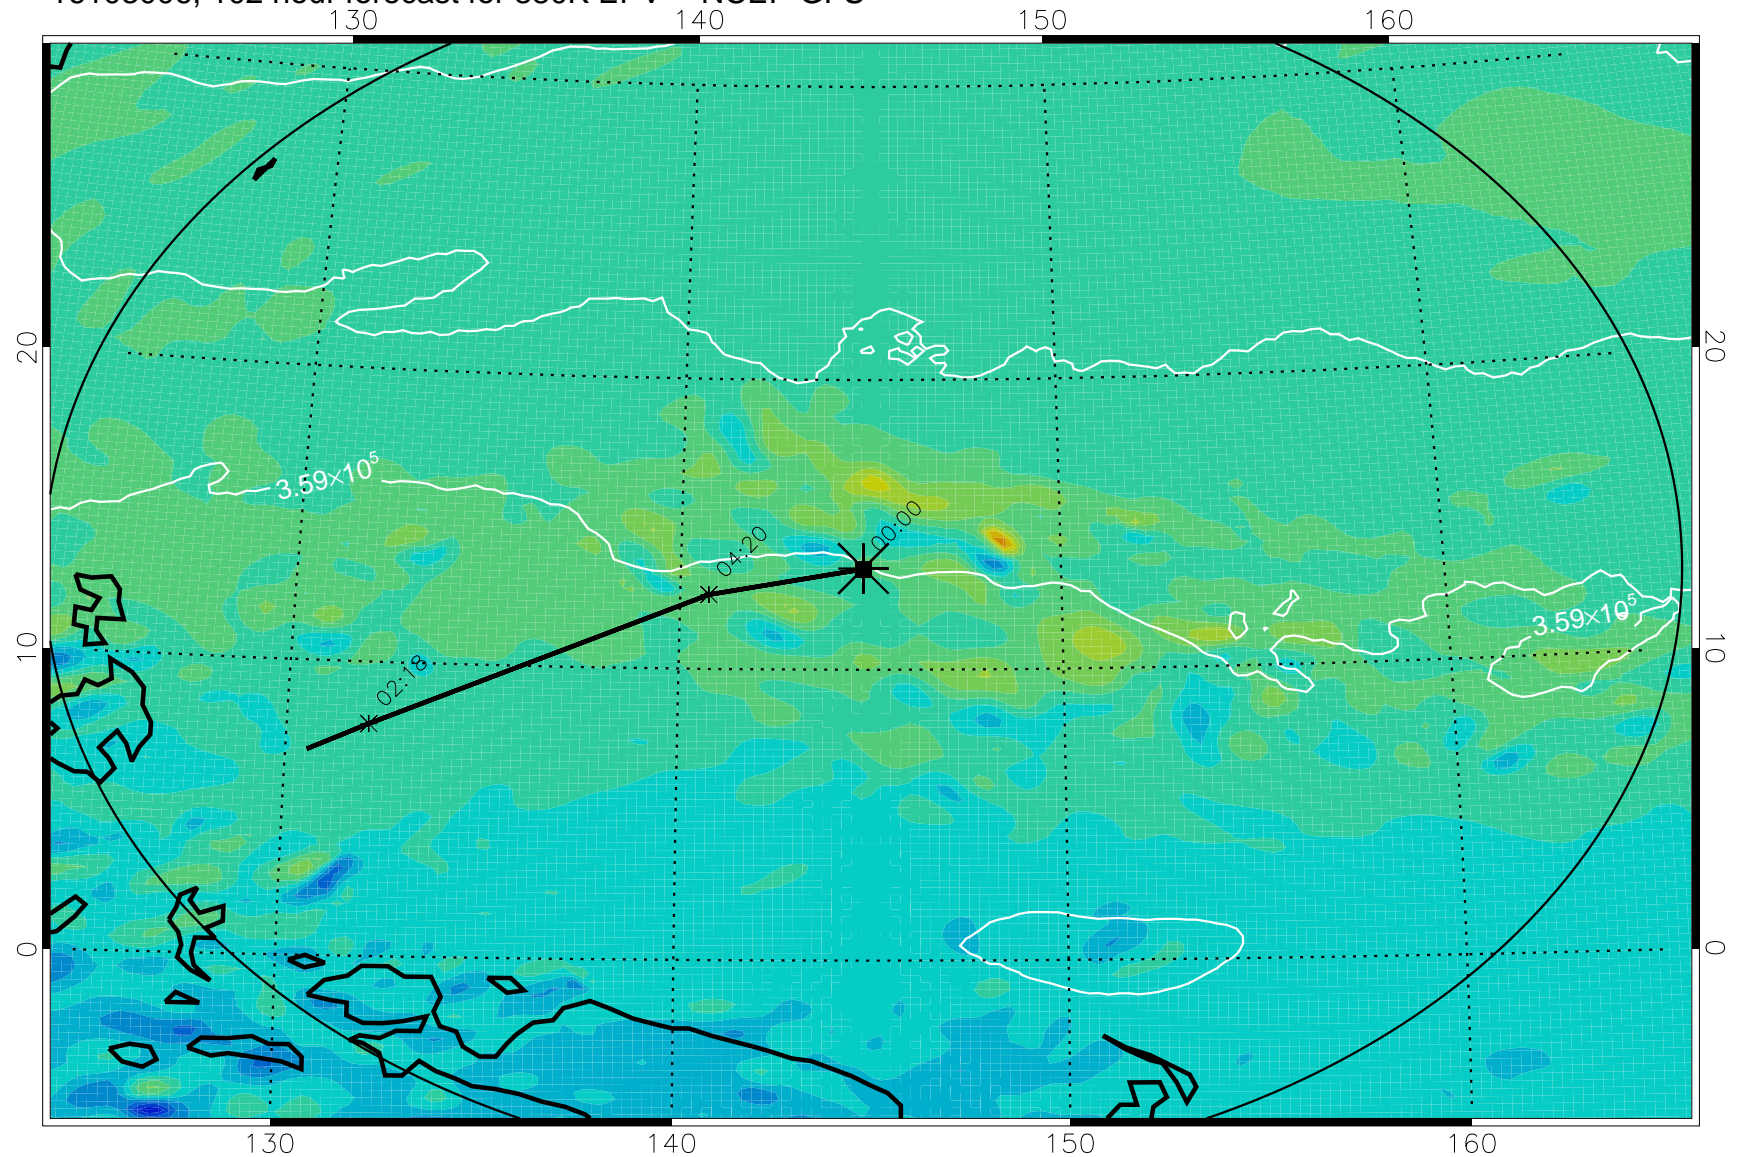

16102906, 078 hour forecast for 380K EPV -- NCEP GFS

380K Montgomery Streamfunction, white

Range ring of 2304 km

16102912, 084 hour forecast for 380K EPV -- NCEP GFS

380K Montgomery Streamfunction, white

Range ring of 2304 km

16102918, 090 hour forecast for 380K EPV -- NCEP GFS

380K Montgomery Streamfunction, white

Range ring of 2304 km

16103000, 096 hour forecast for 380K EPV -- NCEP GFS

380K Montgomery Streamfunction, white

Range ring of 2304 km

16103006, 102 hour forecast for 380K EPV -- NCEP GFS

380K Montgomery Streamfunction, white

Range ring of 2304 km

16103012, 108 hour forecast for 380K EPV -- NCEP GFS

380K Montgomery Streamfunction, white

Range ring of 2304 km

16103018, 114 hour forecast for 380K EPV -- NCEP GFS

380K Montgomery Streamfunction, white

Range ring of 2304 km

16103100, 120 hour forecast for 380K EPV -- NCEP GFS