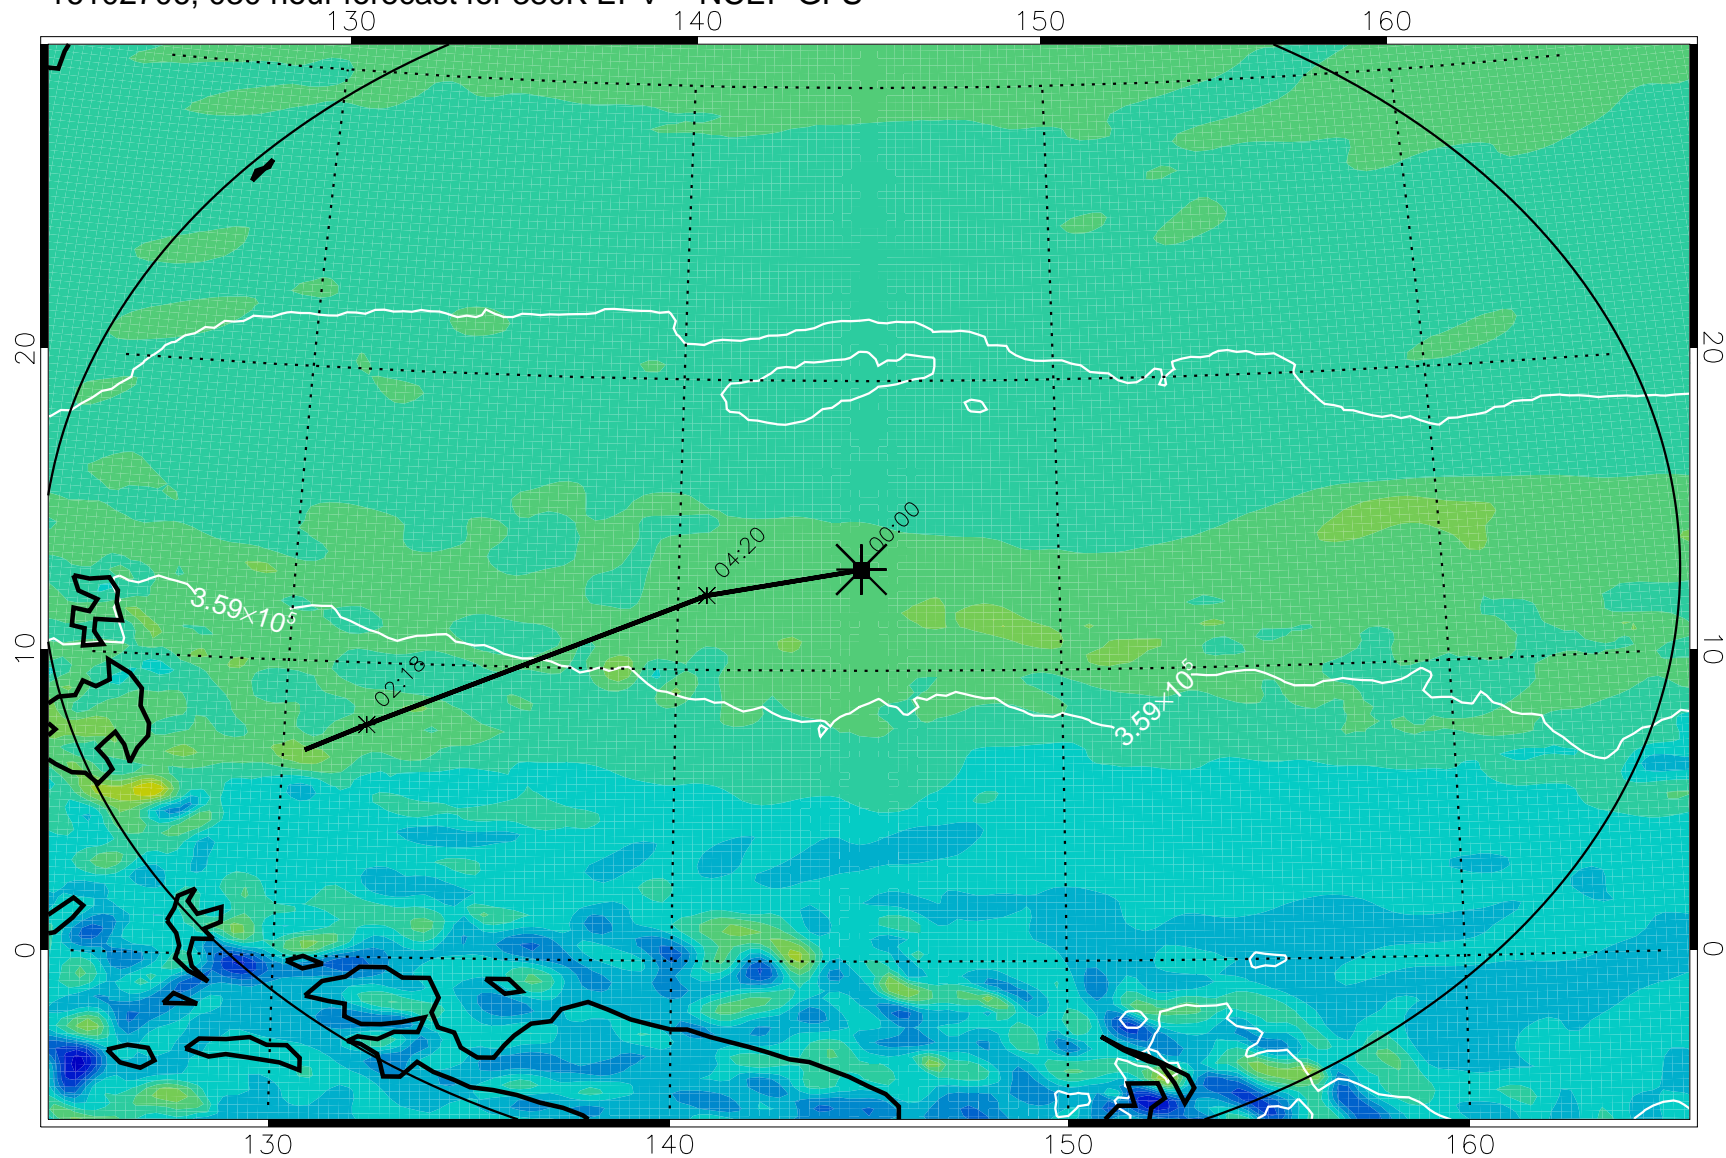

16102618, 018 hour forecast for 380K EPV -- NCEP GFS

380K Montgomery Streamfunction, white

Range ring of 2304 km

16102700, 024 hour forecast for 380K EPV -- NCEP GFS

380K Montgomery Streamfunction, white

Range ring of 2304 km

16102706, 030 hour forecast for 380K EPV -- NCEP GFS

380K Montgomery Streamfunction, white

Range ring of 2304 km

16102712, 036 hour forecast for 380K EPV -- NCEP GFS

380K Montgomery Streamfunction, white

Range ring of 2304 km

16102718, 042 hour forecast for 380K EPV -- NCEP GFS

380K Montgomery Streamfunction, white

Range ring of 2304 km

16102800, 048 hour forecast for 380K EPV -- NCEP GFS

380K Montgomery Streamfunction, white

Range ring of 2304 km

16102806, 054 hour forecast for 380K EPV -- NCEP GFS

380K Montgomery Streamfunction, white

Range ring of 2304 km

16102812, 060 hour forecast for 380K EPV -- NCEP GFS

380K Montgomery Streamfunction, white

Range ring of 2304 km