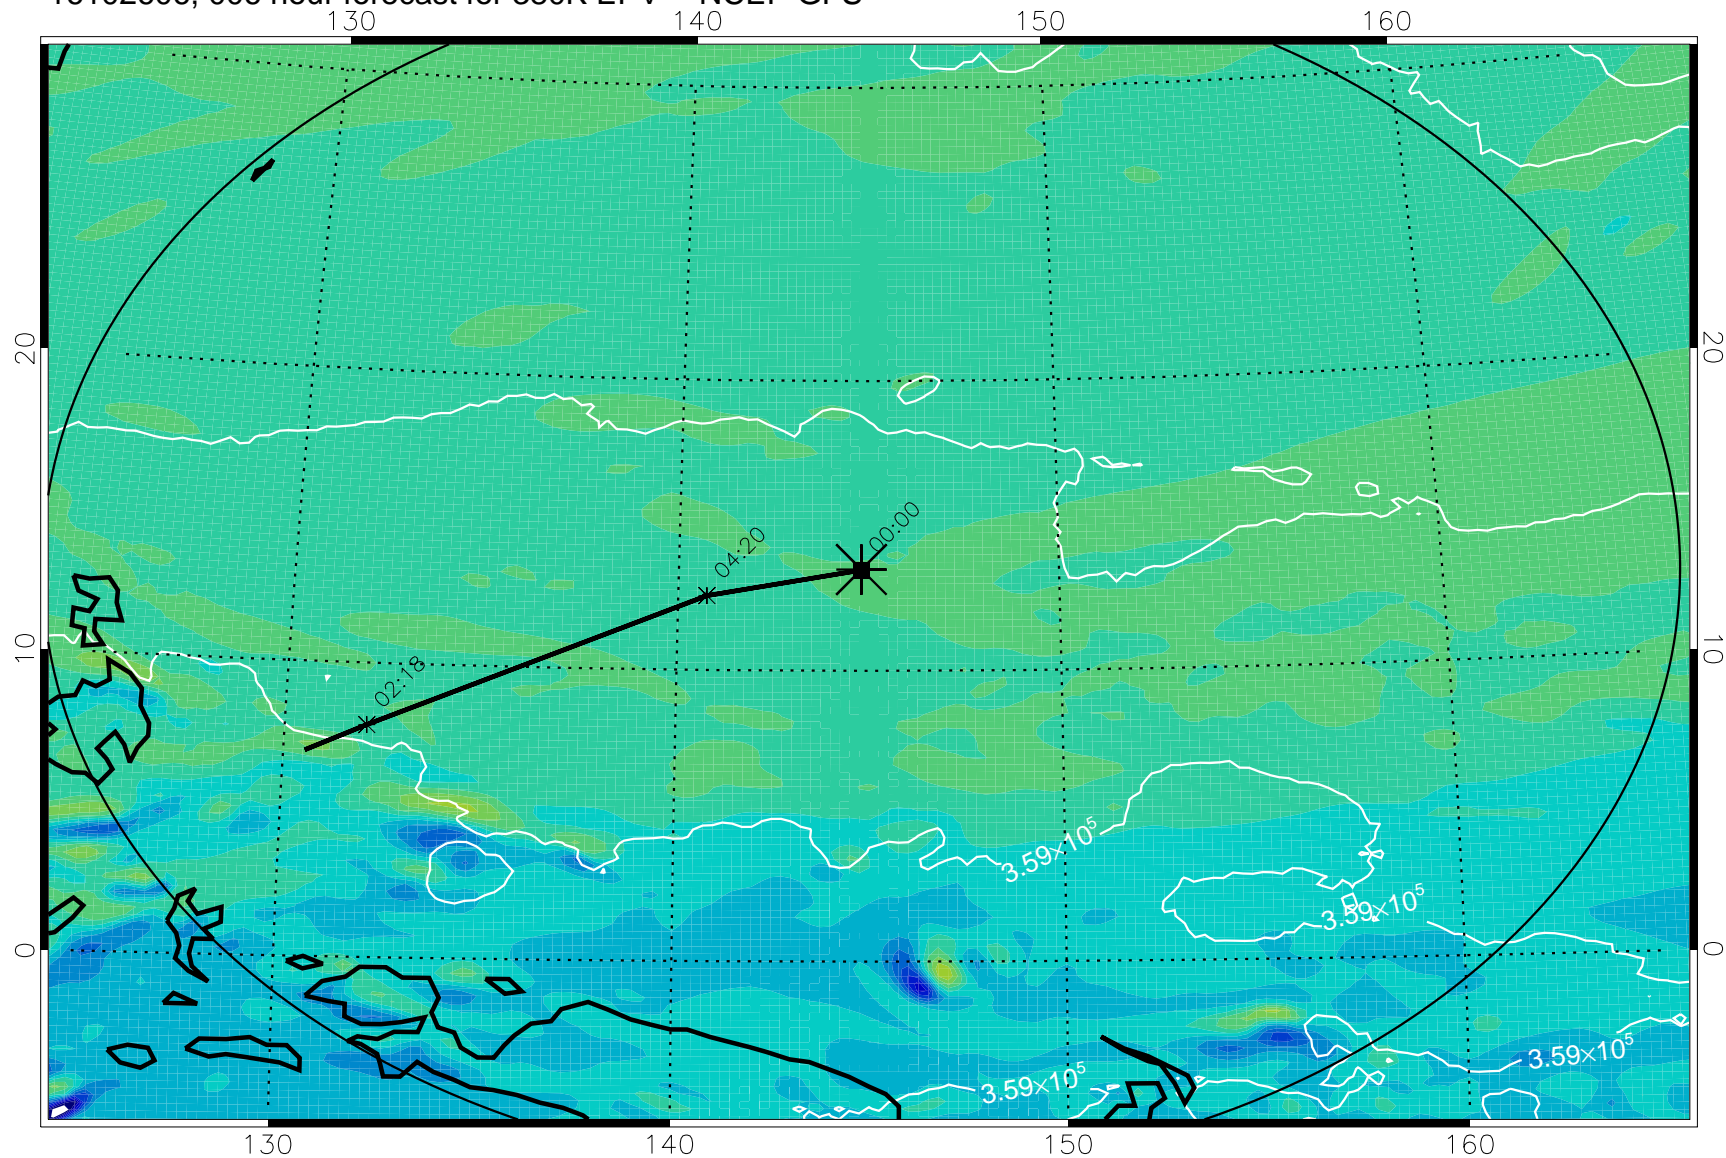

16102606, 006 hour forecast for 380K EPV -- NCEP GFS

380K Montgomery Streamfunction, white

Range ring of 2304 km

16102612, 012 hour forecast for 380K EPV -- NCEP GFS

380K Montgomery Streamfunction, white

Range ring of 2304 km

16102618, 018 hour forecast for 380K EPV -- NCEP GFS

380K Montgomery Streamfunction, white

Range ring of 2304 km

16102700, 024 hour forecast for 380K EPV -- NCEP GFS

380K Montgomery Streamfunction, white

Range ring of 2304 km

16102706, 030 hour forecast for 380K EPV -- NCEP GFS

380K Montgomery Streamfunction, white

Range ring of 2304 km

16102712, 036 hour forecast for 380K EPV -- NCEP GFS

380K Montgomery Streamfunction, white

Range ring of 2304 km

16102718, 042 hour forecast for 380K EPV -- NCEP GFS

380K Montgomery Streamfunction, white

Range ring of 2304 km

16102800, 048 hour forecast for 380K EPV -- NCEP GFS

380K Montgomery Streamfunction, white

Range ring of 2304 km