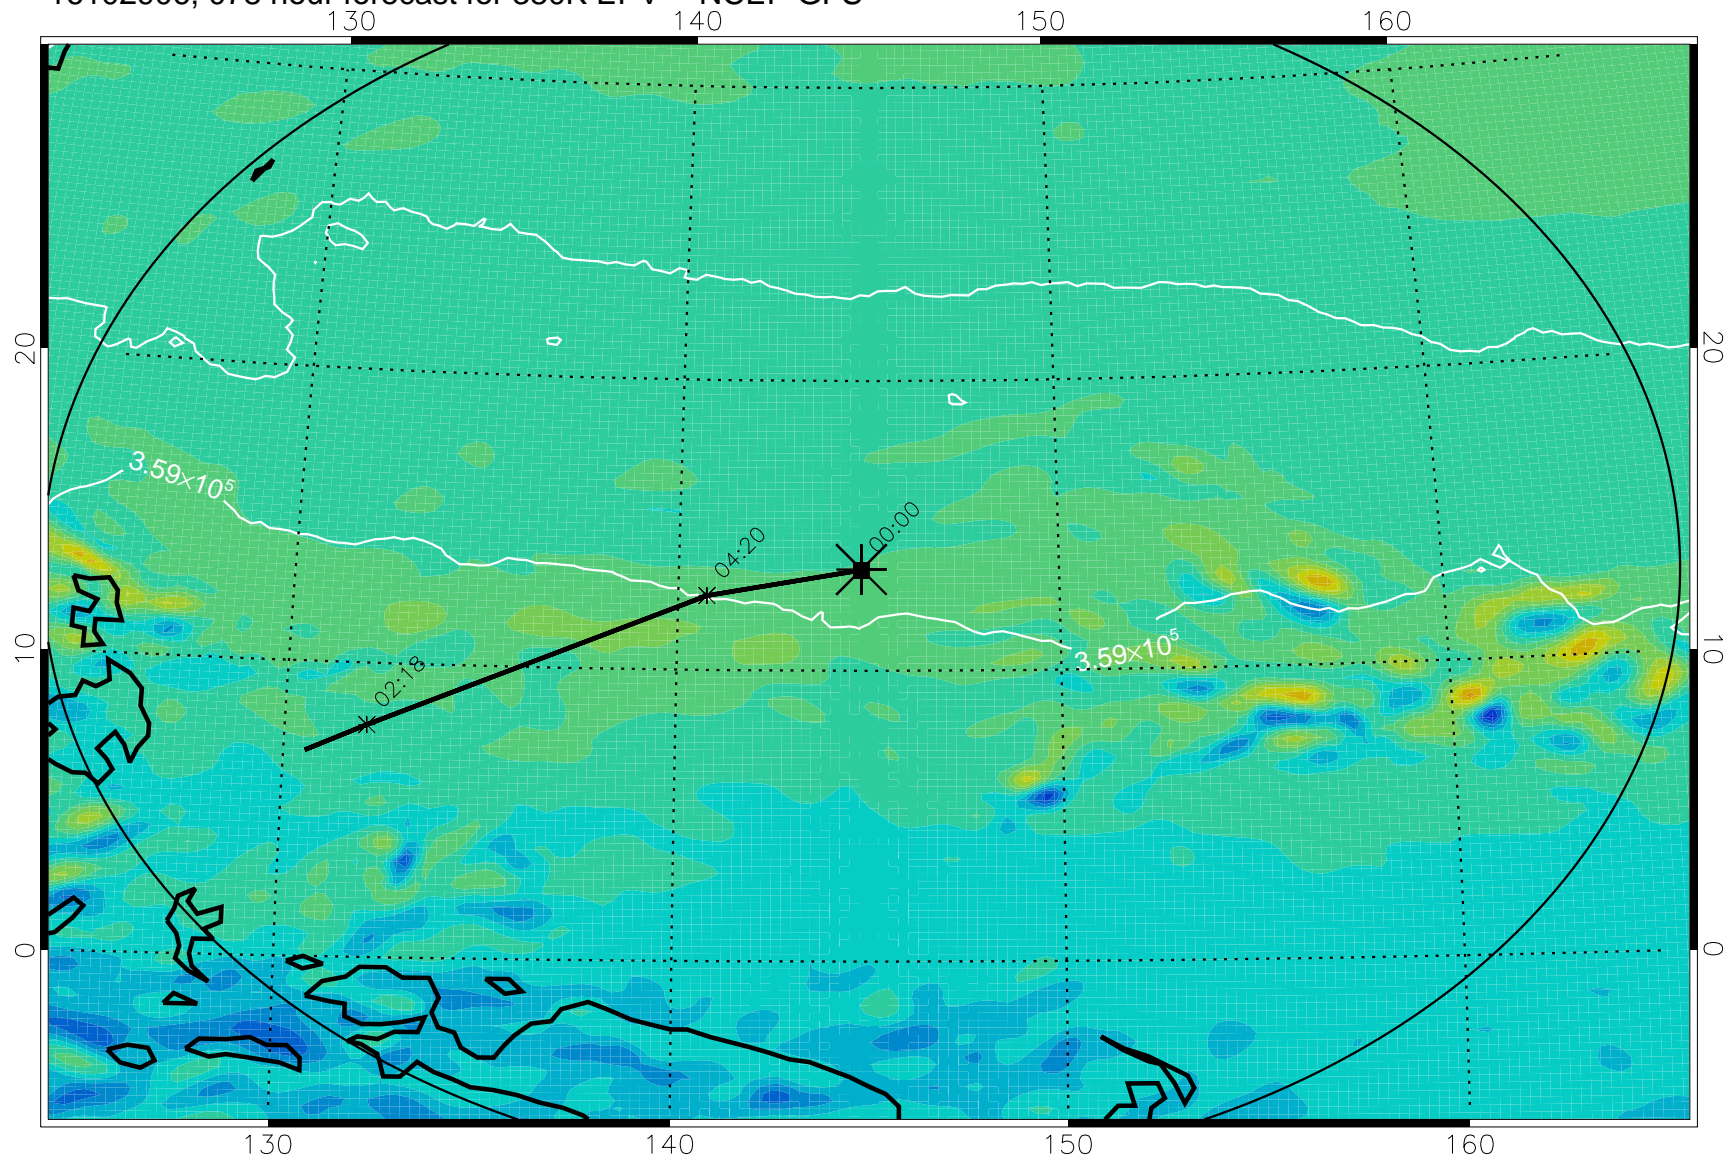

16102818, 066 hour forecast for 380K EPV -- NCEP GFS

380K Montgomery Streamfunction, white

Range ring of 2304 km

16102900, 072 hour forecast for 380K EPV -- NCEP GFS

380K Montgomery Streamfunction, white

Range ring of 2304 km

16102906, 078 hour forecast for 380K EPV -- NCEP GFS

380K Montgomery Streamfunction, white

Range ring of 2304 km

16102912, 084 hour forecast for 380K EPV -- NCEP GFS

380K Montgomery Streamfunction, white

Range ring of 2304 km

16102918, 090 hour forecast for 380K EPV -- NCEP GFS

380K Montgomery Streamfunction, white

Range ring of 2304 km

16103000, 096 hour forecast for 380K EPV -- NCEP GFS

380K Montgomery Streamfunction, white

Range ring of 2304 km

16103006, 102 hour forecast for 380K EPV -- NCEP GFS

380K Montgomery Streamfunction, white

Range ring of 2304 km

16103012, 108 hour forecast for 380K EPV -- NCEP GFS

380K Montgomery Streamfunction, white

Range ring of 2304 km