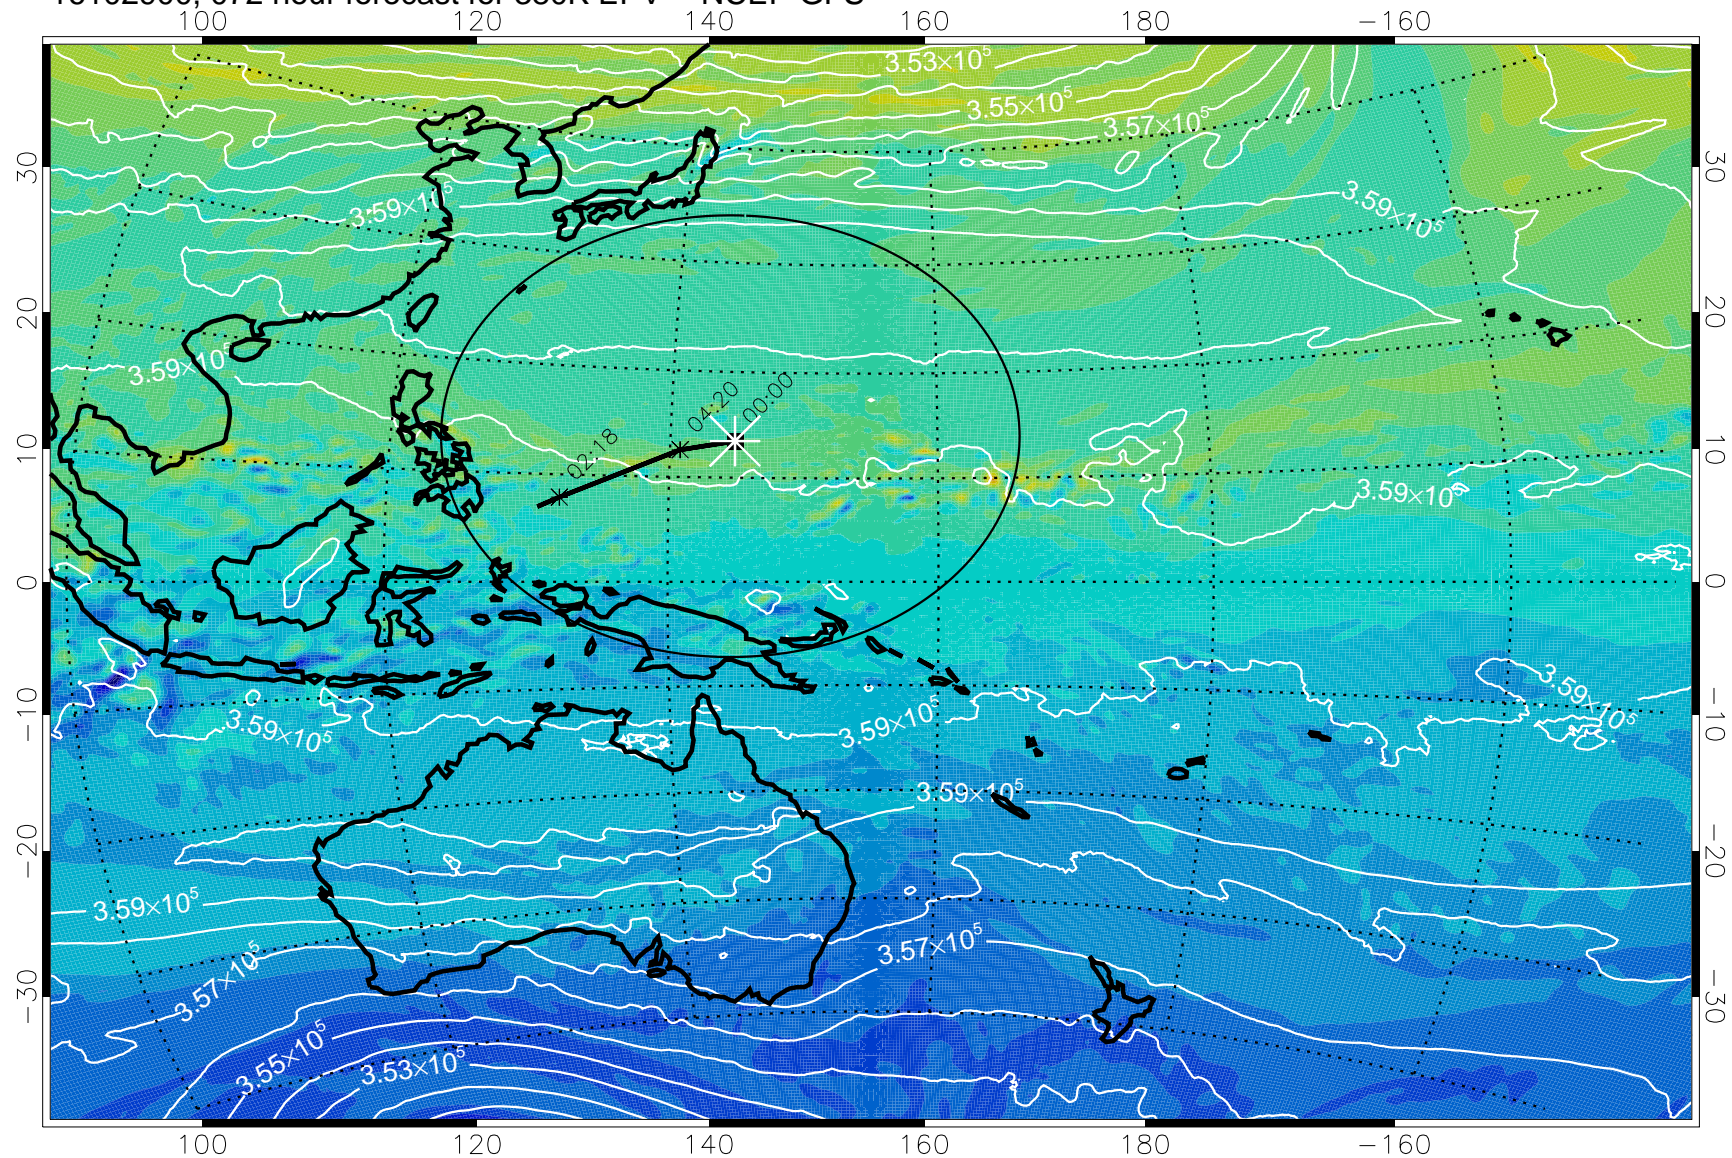

380K Montgomery Streamfunction, white

Range ring of 2304 km

16102800, 048 hour forecast for 380K EPV -- NCEP GFS

380K Montgomery Streamfunction, white

Range ring of 2304 km

16102806, 054 hour forecast for 380K EPV -- NCEP GFS

380K Montgomery Streamfunction, white

Range ring of 2304 km

16102812, 060 hour forecast for 380K EPV -- NCEP GFS

16102818, 066 hour forecast for 380K EPV -- NCEP GFS

380K Montgomery Streamfunction, white

Range ring of 2304 km

16102900, 072 hour forecast for 380K EPV -- NCEP GFS

380K Montgomery Streamfunction, white

Range ring of 2304 km

16102906, 078 hour forecast for 380K EPV -- NCEP GFS

16102912, 084 hour forecast for 380K EPV -- NCEP GFS

380K Montgomery Streamfunction, white

Range ring of 2304 km

16102918, 090 hour forecast for 380K EPV -- NCEP GFS

380K Montgomery Streamfunction, white

Range ring of 2304 km

16103000, 096 hour forecast for 380K EPV -- NCEP GFS