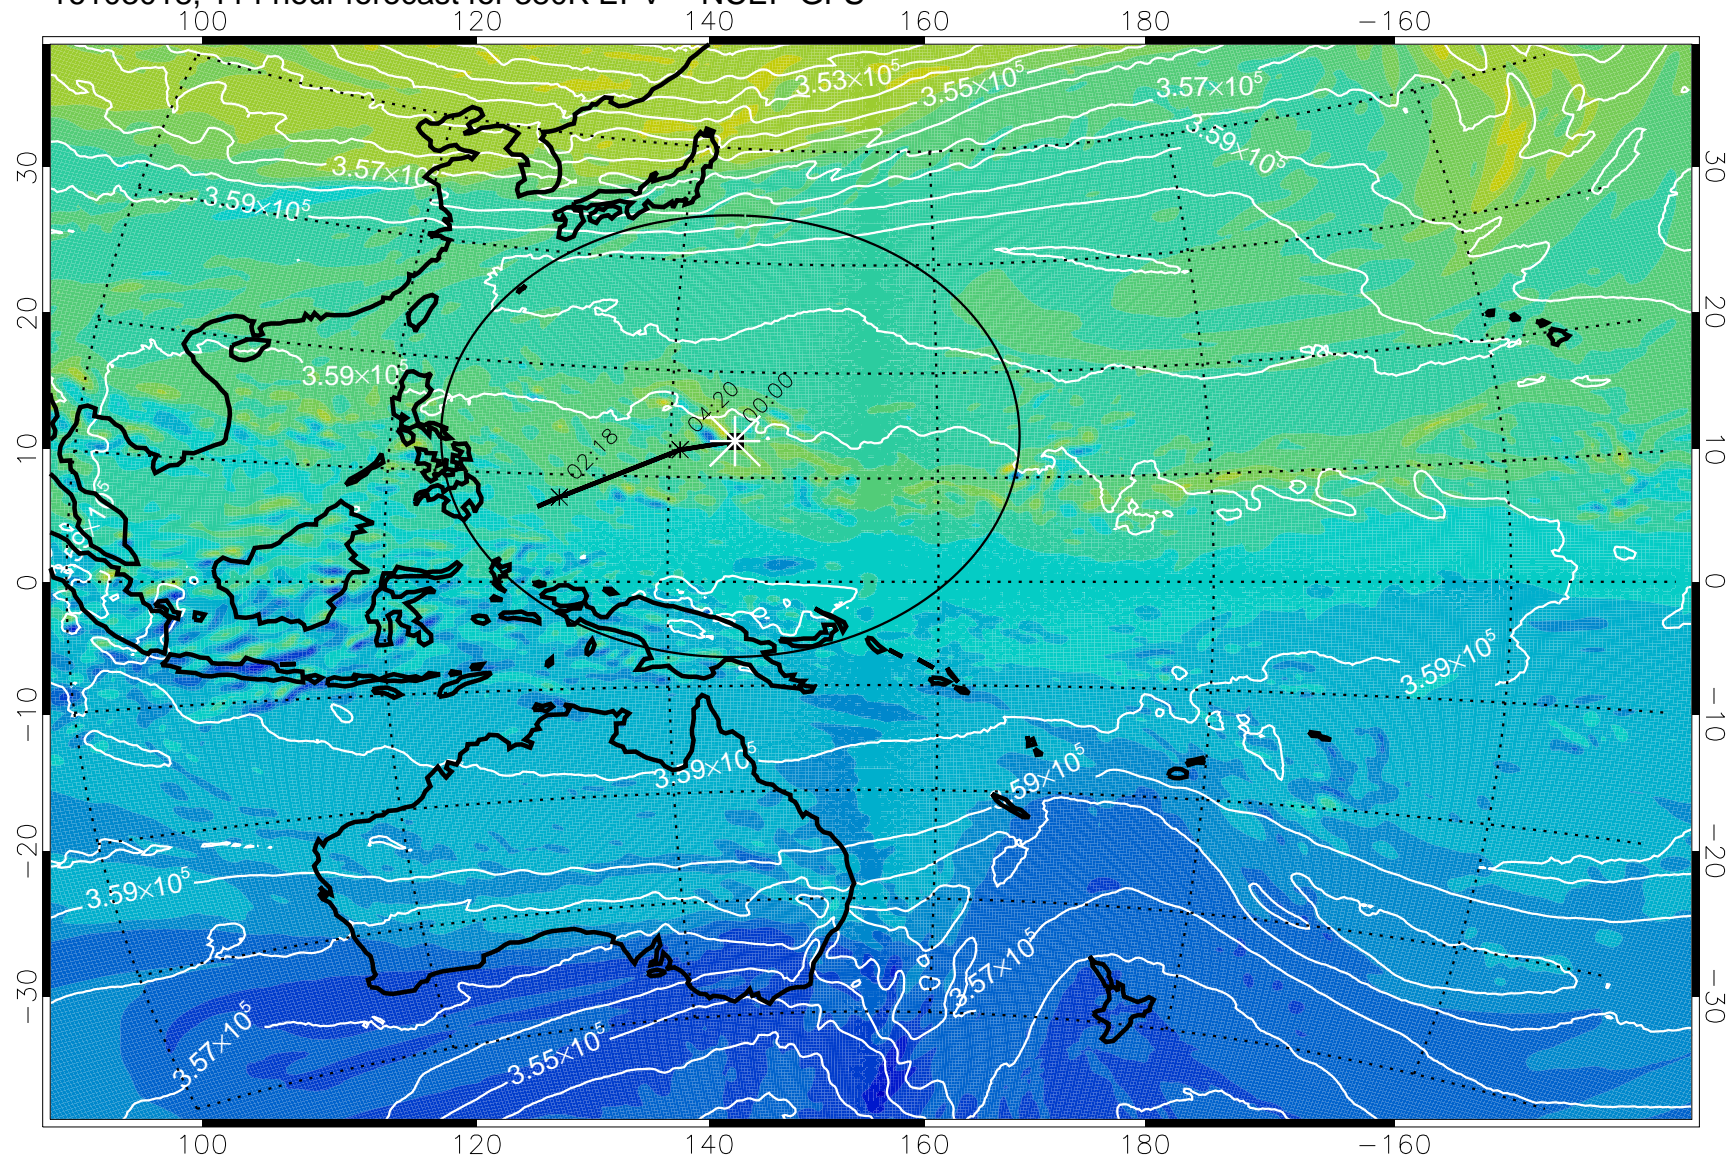

380K Montgomery Streamfunction, white

Range ring of 2304 km

16102918, 090 hour forecast for 380K EPV -- NCEP GFS

380K Montgomery Streamfunction, white

Range ring of 2304 km

16103000, 096 hour forecast for 380K EPV -- NCEP GFS

380K Montgomery Streamfunction, white

Range ring of 2304 km

16103006, 102 hour forecast for 380K EPV -- NCEP GFS

380K Montgomery Streamfunction, white

Range ring of 2304 km

16103012, 108 hour forecast for 380K EPV -- NCEP GFS

380K Montgomery Streamfunction, white

Range ring of 2304 km

16103018, 114 hour forecast for 380K EPV -- NCEP GFS

380K Montgomery Streamfunction, white

Range ring of 2304 km

16103100, 120 hour forecast for 380K EPV -- NCEP GFS