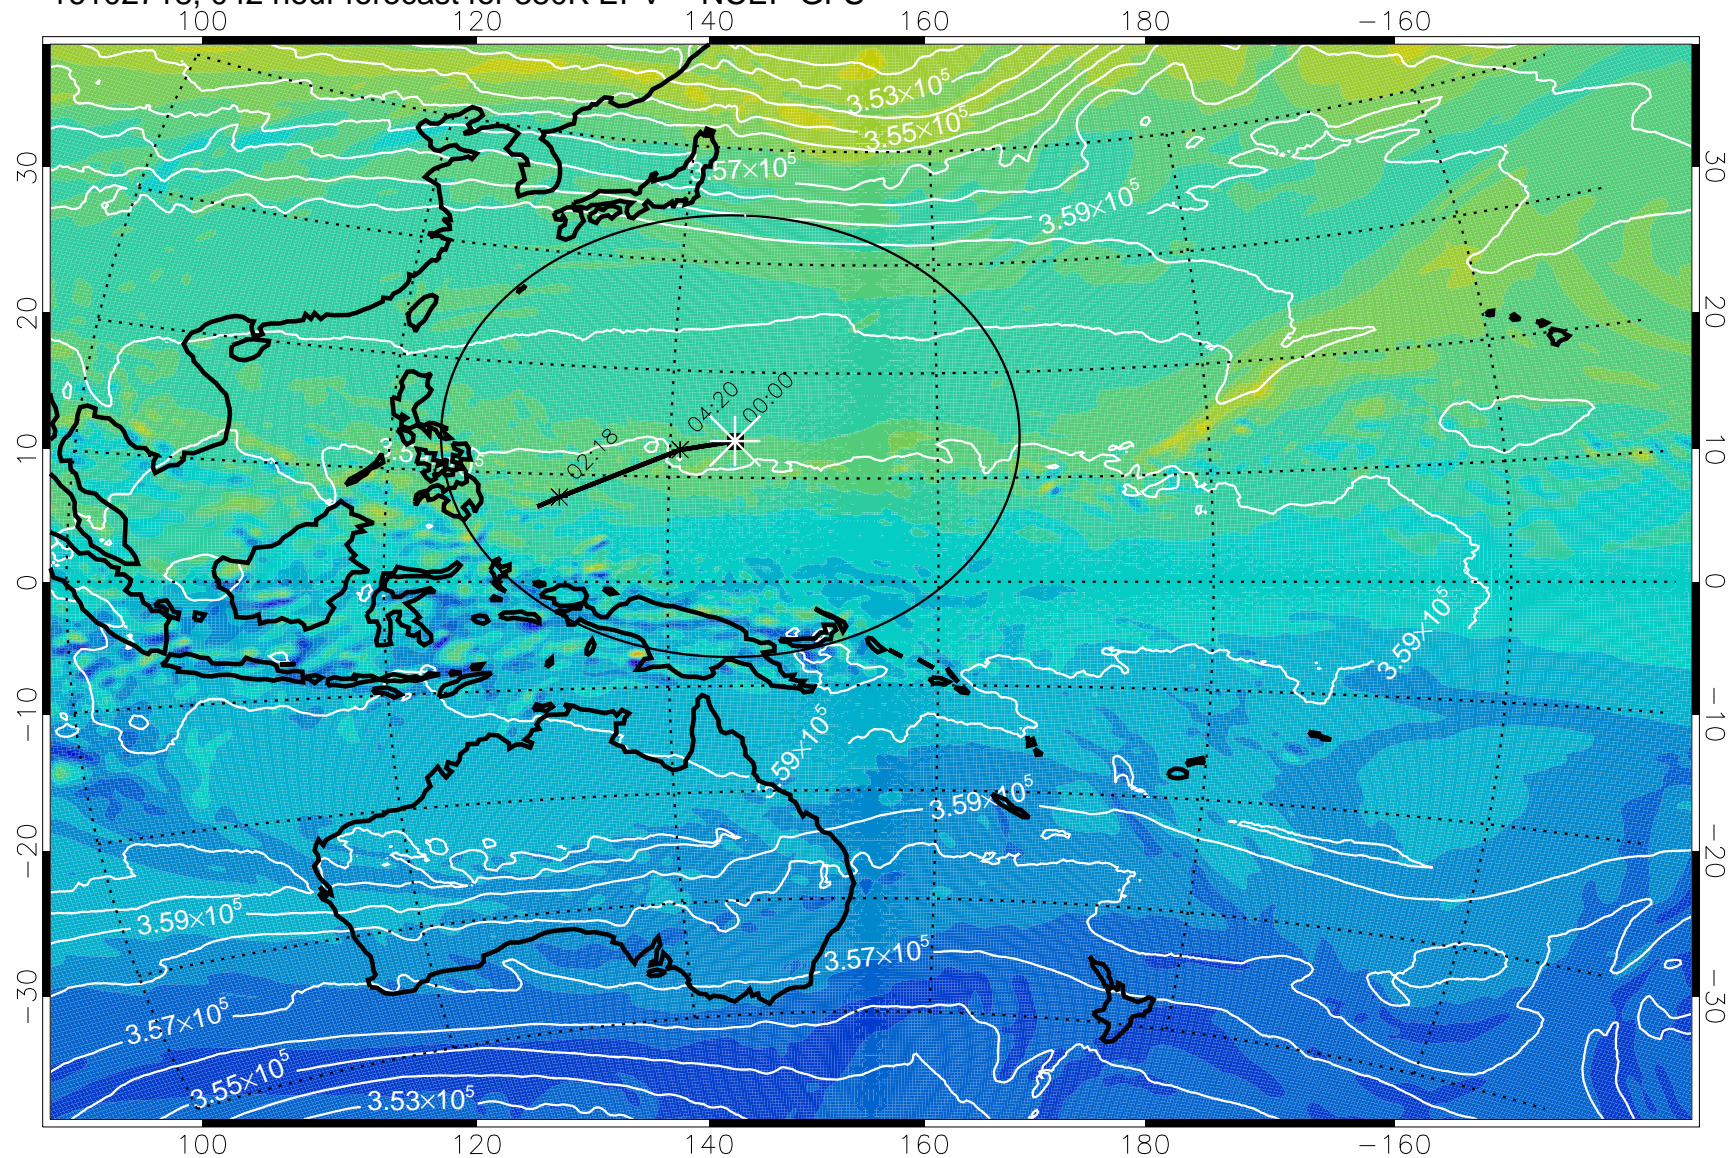

380K Montgomery Streamfunction, white

Range ring of 2304 km

16102712, 036 hour forecast for 380K EPV -- NCEP GFS

380K Montgomery Streamfunction, white

Range ring of 2304 km

16102718, 042 hour forecast for 380K EPV -- NCEP GFS

380K Montgomery Streamfunction, white

Range ring of 2304 km

16102800, 048 hour forecast for 380K EPV -- NCEP GFS

380K Montgomery Streamfunction, white

Range ring of 2304 km

16102806, 054 hour forecast for 380K EPV -- NCEP GFS

380K Montgomery Streamfunction, white

Range ring of 2304 km

16102812, 060 hour forecast for 380K EPV -- NCEP GFS

16102818, 066 hour forecast for 380K EPV -- NCEP GFS

380K Montgomery Streamfunction, white

Range ring of 2304 km

16102900, 072 hour forecast for 380K EPV -- NCEP GFS

380K Montgomery Streamfunction, white

Range ring of 2304 km

16102906, 078 hour forecast for 380K EPV -- NCEP GFS

16102912, 084 hour forecast for 380K EPV -- NCEP GFS