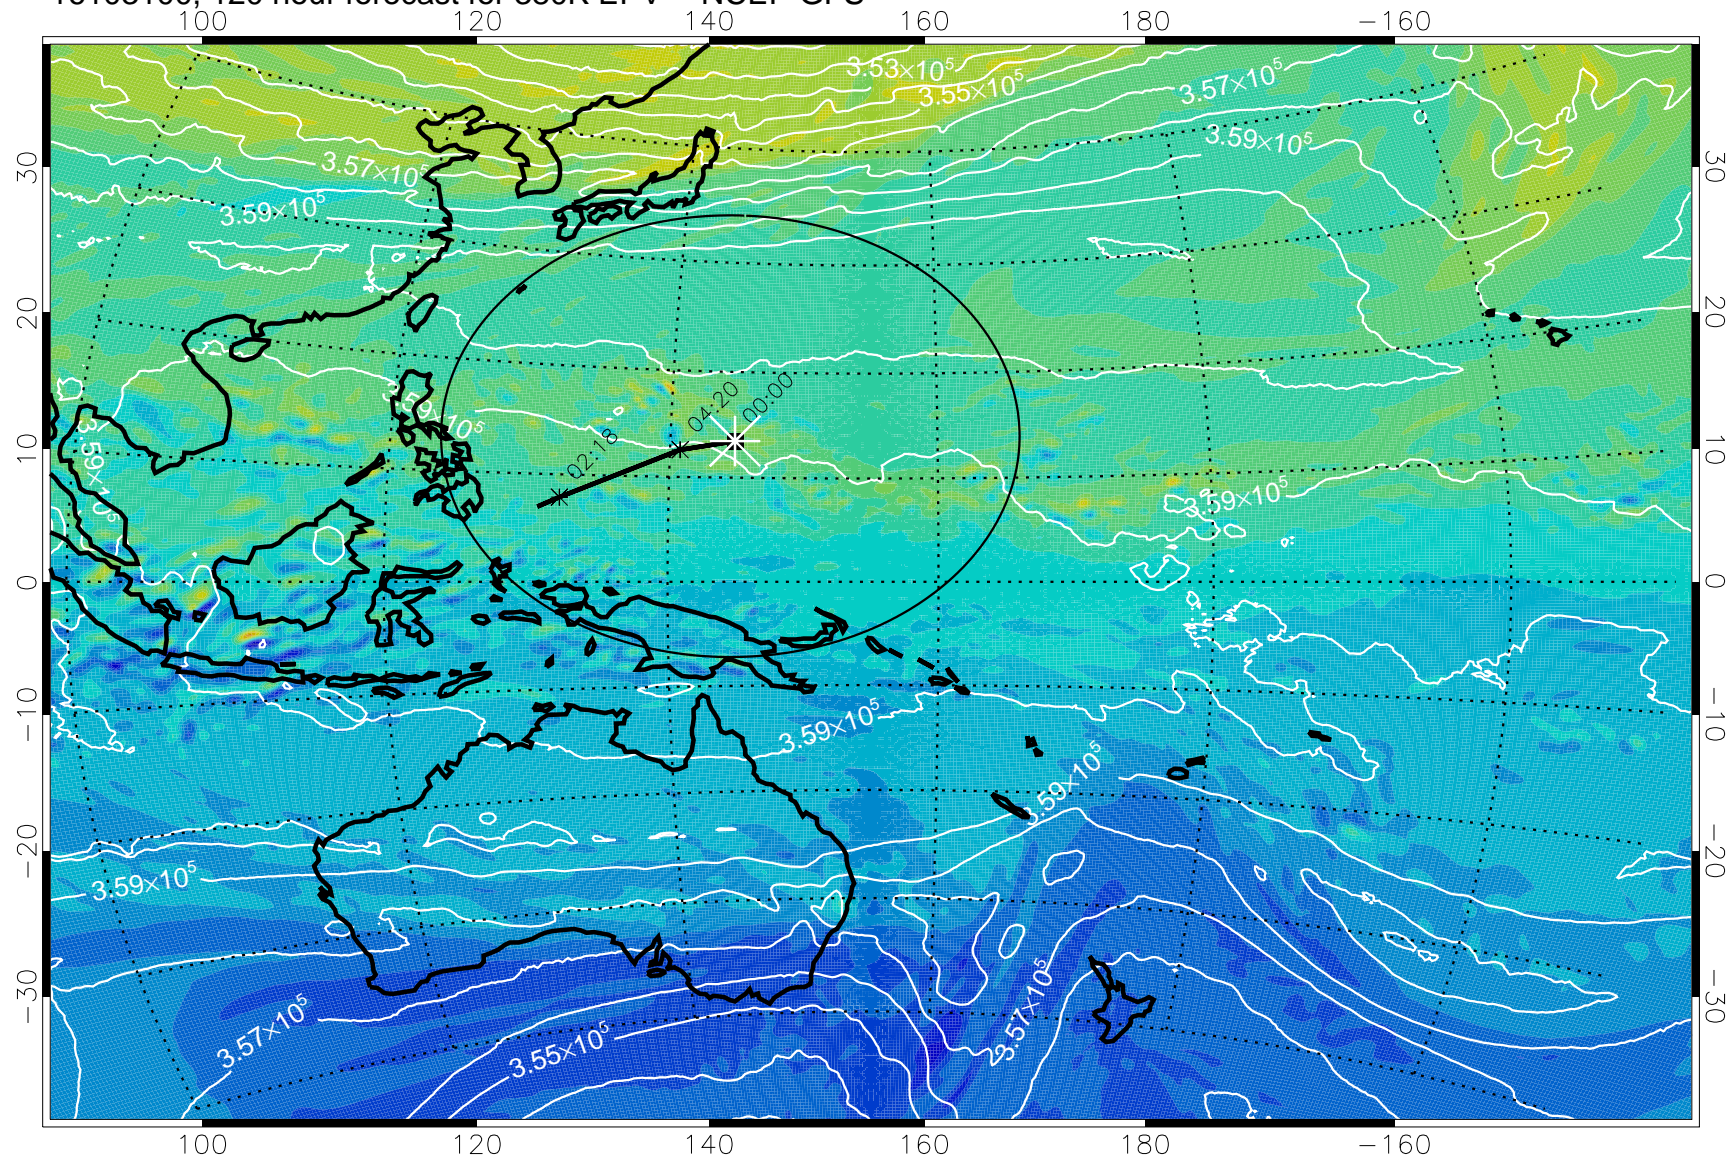

380K Montgomery Streamfunction, white

Range ring of 2304 km

16102918, 090 hour forecast for 380K EPV -- NCEP GFS

380K Montgomery Streamfunction, white

Range ring of 2304 km

16103000, 096 hour forecast for 380K EPV -- NCEP GFS

380K Montgomery Streamfunction, white

Range ring of 2304 km

16103006, 102 hour forecast for 380K EPV -- NCEP GFS

380K Montgomery Streamfunction, white

Range ring of 2304 km

16103012, 108 hour forecast for 380K EPV -- NCEP GFS

380K Montgomery Streamfunction, white

Range ring of 2304 km

16103018, 114 hour forecast for 380K EPV -- NCEP GFS

380K Montgomery Streamfunction, white

Range ring of 2304 km

16103100, 120 hour forecast for 380K EPV -- NCEP GFS

380K Montgomery Streamfunction, white

Range ring of 2304 km