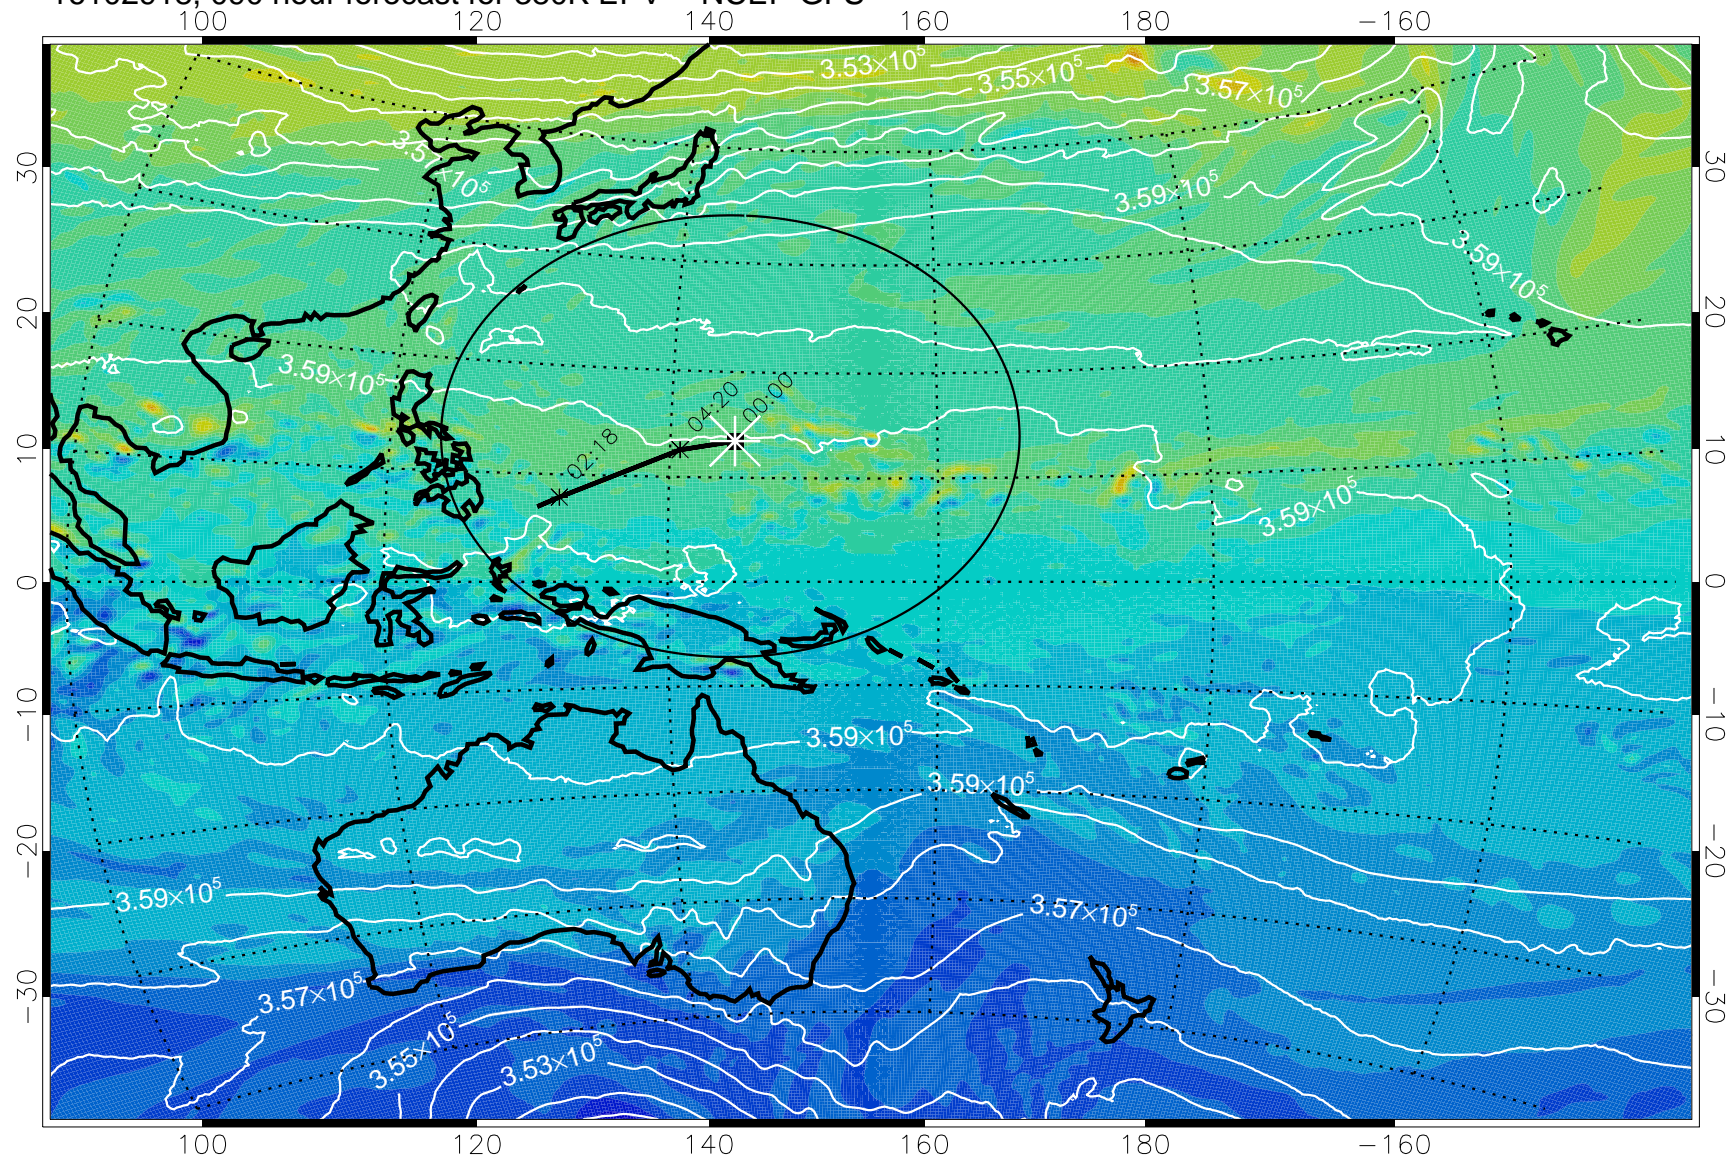

380K Montgomery Streamfunction, white

Range ring of 2304 km

16102812, 060 hour forecast for 380K EPV -- NCEP GFS

16102818, 066 hour forecast for 380K EPV -- NCEP GFS

380K Montgomery Streamfunction, white

Range ring of 2304 km

16102900, 072 hour forecast for 380K EPV -- NCEP GFS

380K Montgomery Streamfunction, white

Range ring of 2304 km

16102906, 078 hour forecast for 380K EPV -- NCEP GFS

16102912, 084 hour forecast for 380K EPV -- NCEP GFS

380K Montgomery Streamfunction, white

Range ring of 2304 km

16102918, 090 hour forecast for 380K EPV -- NCEP GFS

380K Montgomery Streamfunction, white

Range ring of 2304 km

16103000, 096 hour forecast for 380K EPV -- NCEP GFS

380K Montgomery Streamfunction, white

Range ring of 2304 km

16103006, 102 hour forecast for 380K EPV -- NCEP GFS

380K Montgomery Streamfunction, white

Range ring of 2304 km

16103012, 108 hour forecast for 380K EPV -- NCEP GFS