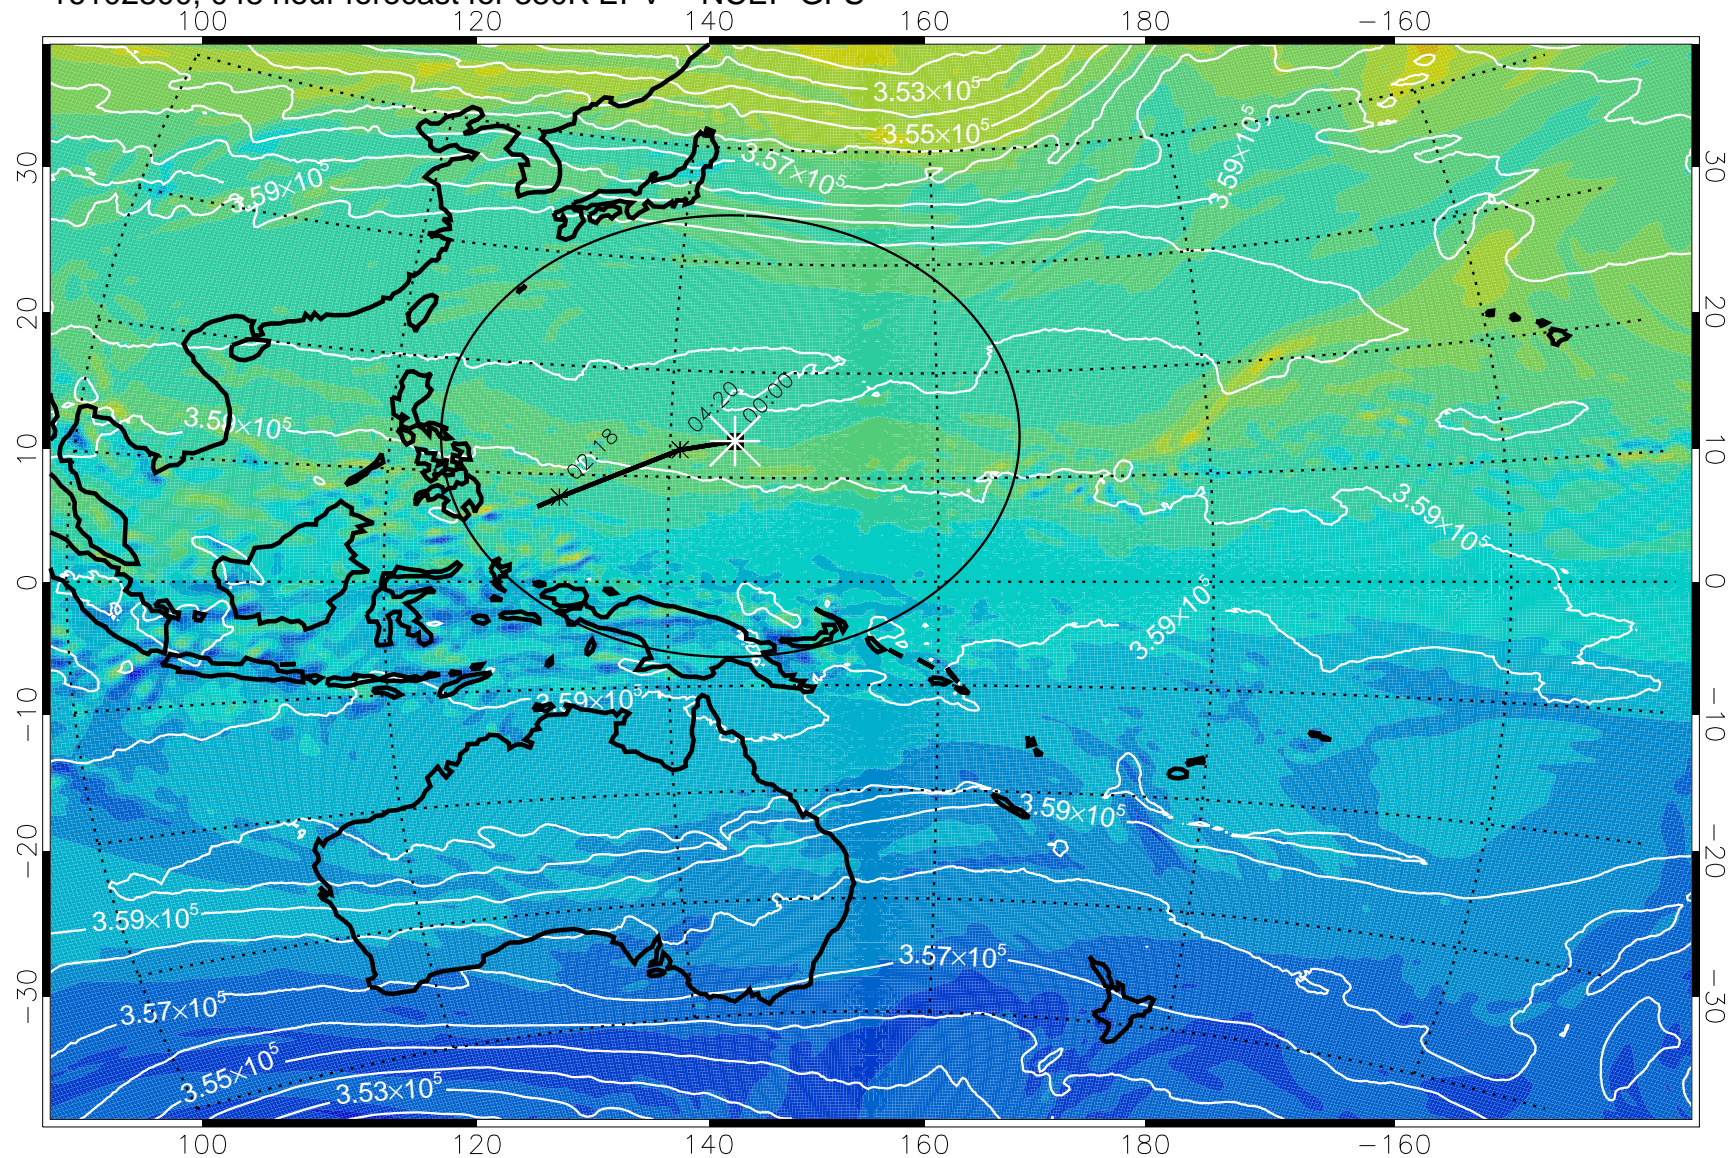

380K Montgomery Streamfunction, white

Range ring of 2304 km

16102712, 036 hour forecast for 380K EPV -- NCEP GFS

380K Montgomery Streamfunction, white

Range ring of 2304 km

16102718, 042 hour forecast for 380K EPV -- NCEP GFS

380K Montgomery Streamfunction, white

Range ring of 2304 km

16102800, 048 hour forecast for 380K EPV -- NCEP GFS

380K Montgomery Streamfunction, white

Range ring of 2304 km

16102806, 054 hour forecast for 380K EPV -- NCEP GFS

380K Montgomery Streamfunction, white

Range ring of 2304 km

16102812, 060 hour forecast for 380K EPV -- NCEP GFS

16102818, 066 hour forecast for 380K EPV -- NCEP GFS

380K Montgomery Streamfunction, white

Range ring of 2304 km

16102900, 072 hour forecast for 380K EPV -- NCEP GFS

380K Montgomery Streamfunction, white

Range ring of 2304 km

16102906, 078 hour forecast for 380K EPV -- NCEP GFS

16102912, 084 hour forecast for 380K EPV -- NCEP GFS