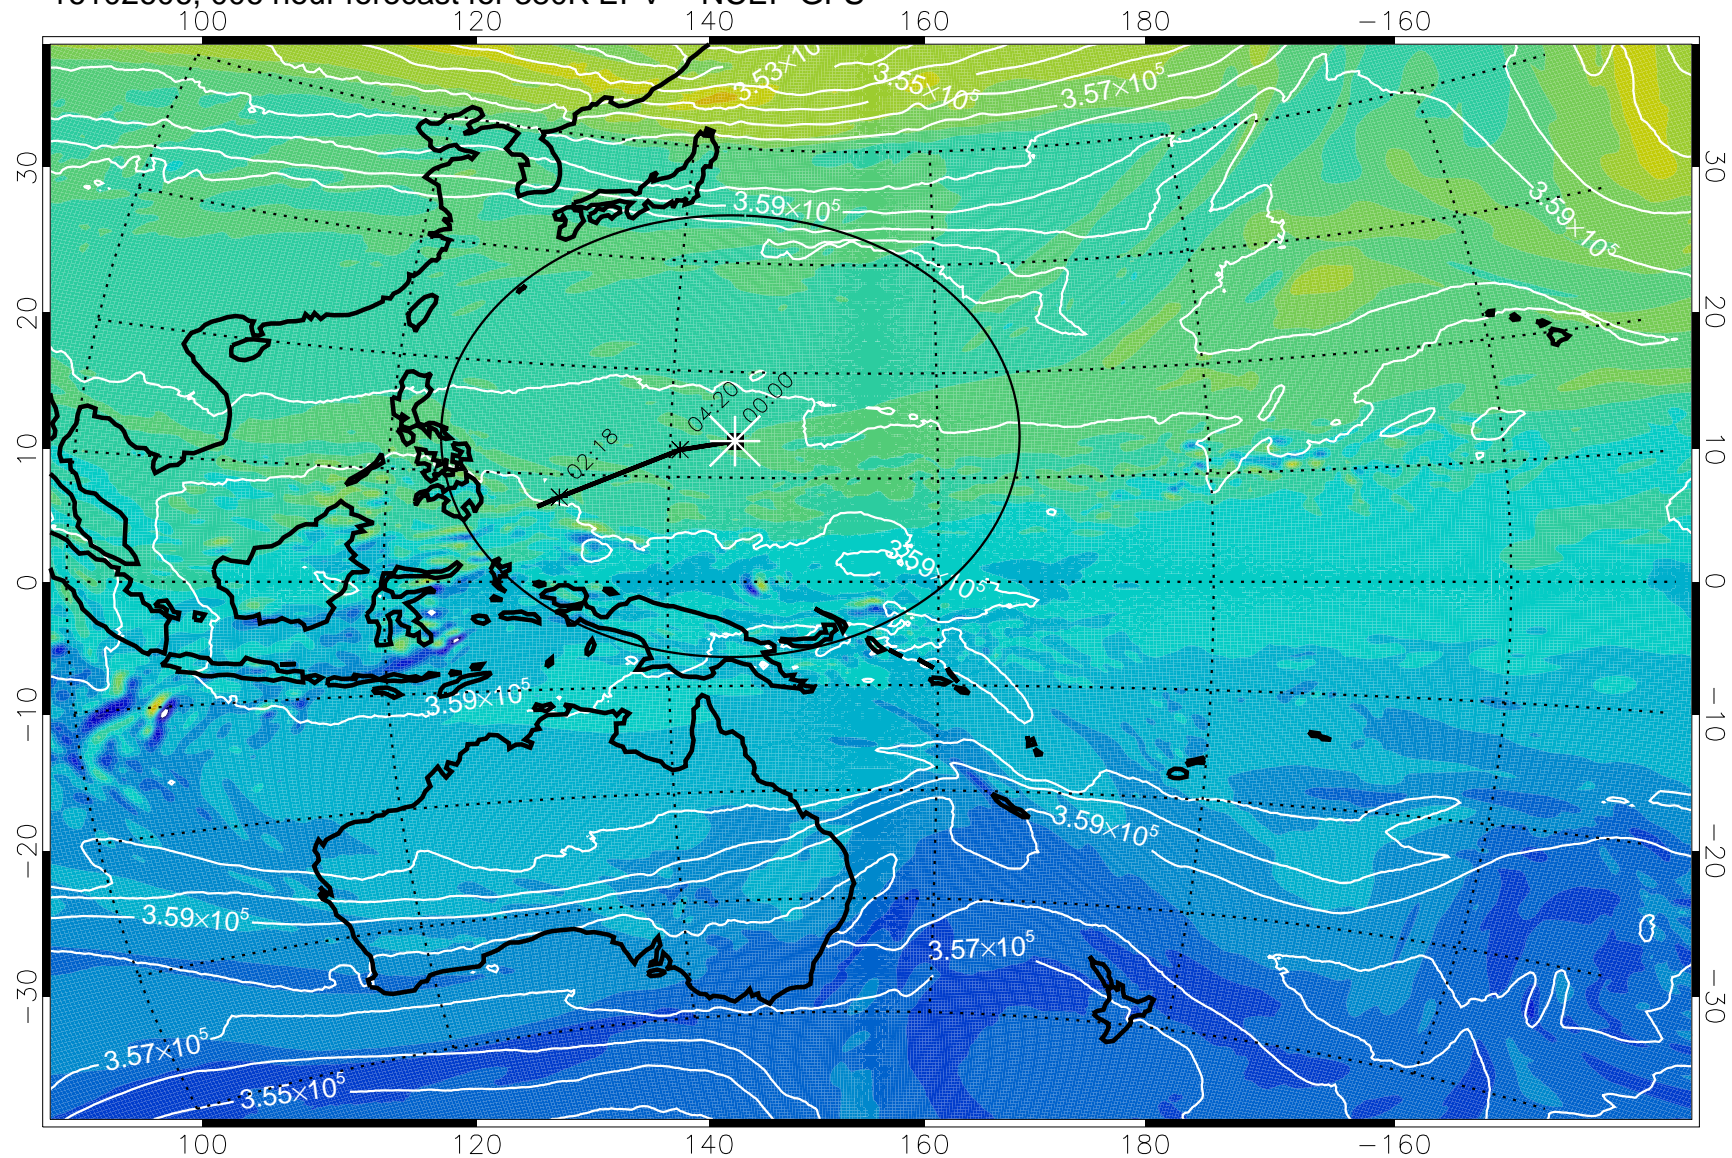

16102606, 006 hour forecast for 380K EPV -- NCEP GFS

380K Montgomery Streamfunction, white

Range ring of 2304 km

16102612, 012 hour forecast for 380K EPV -- NCEP GFS

380K Montgomery Streamfunction, white

Range ring of 2304 km

16102618, 018 hour forecast for 380K EPV -- NCEP GFS

16102700, 024 hour forecast for 380K EPV -- NCEP GFS

380K Montgomery Streamfunction, white

Range ring of 2304 km

16102706, 030 hour forecast for 380K EPV -- NCEP GFS

380K Montgomery Streamfunction, white

Range ring of 2304 km

16102712, 036 hour forecast for 380K EPV -- NCEP GFS

380K Montgomery Streamfunction, white

Range ring of 2304 km

16102718, 042 hour forecast for 380K EPV -- NCEP GFS

380K Montgomery Streamfunction, white

Range ring of 2304 km

16102800, 048 hour forecast for 380K EPV -- NCEP GFS

380K Montgomery Streamfunction, white

Range ring of 2304 km

16102806, 054 hour forecast for 380K EPV -- NCEP GFS