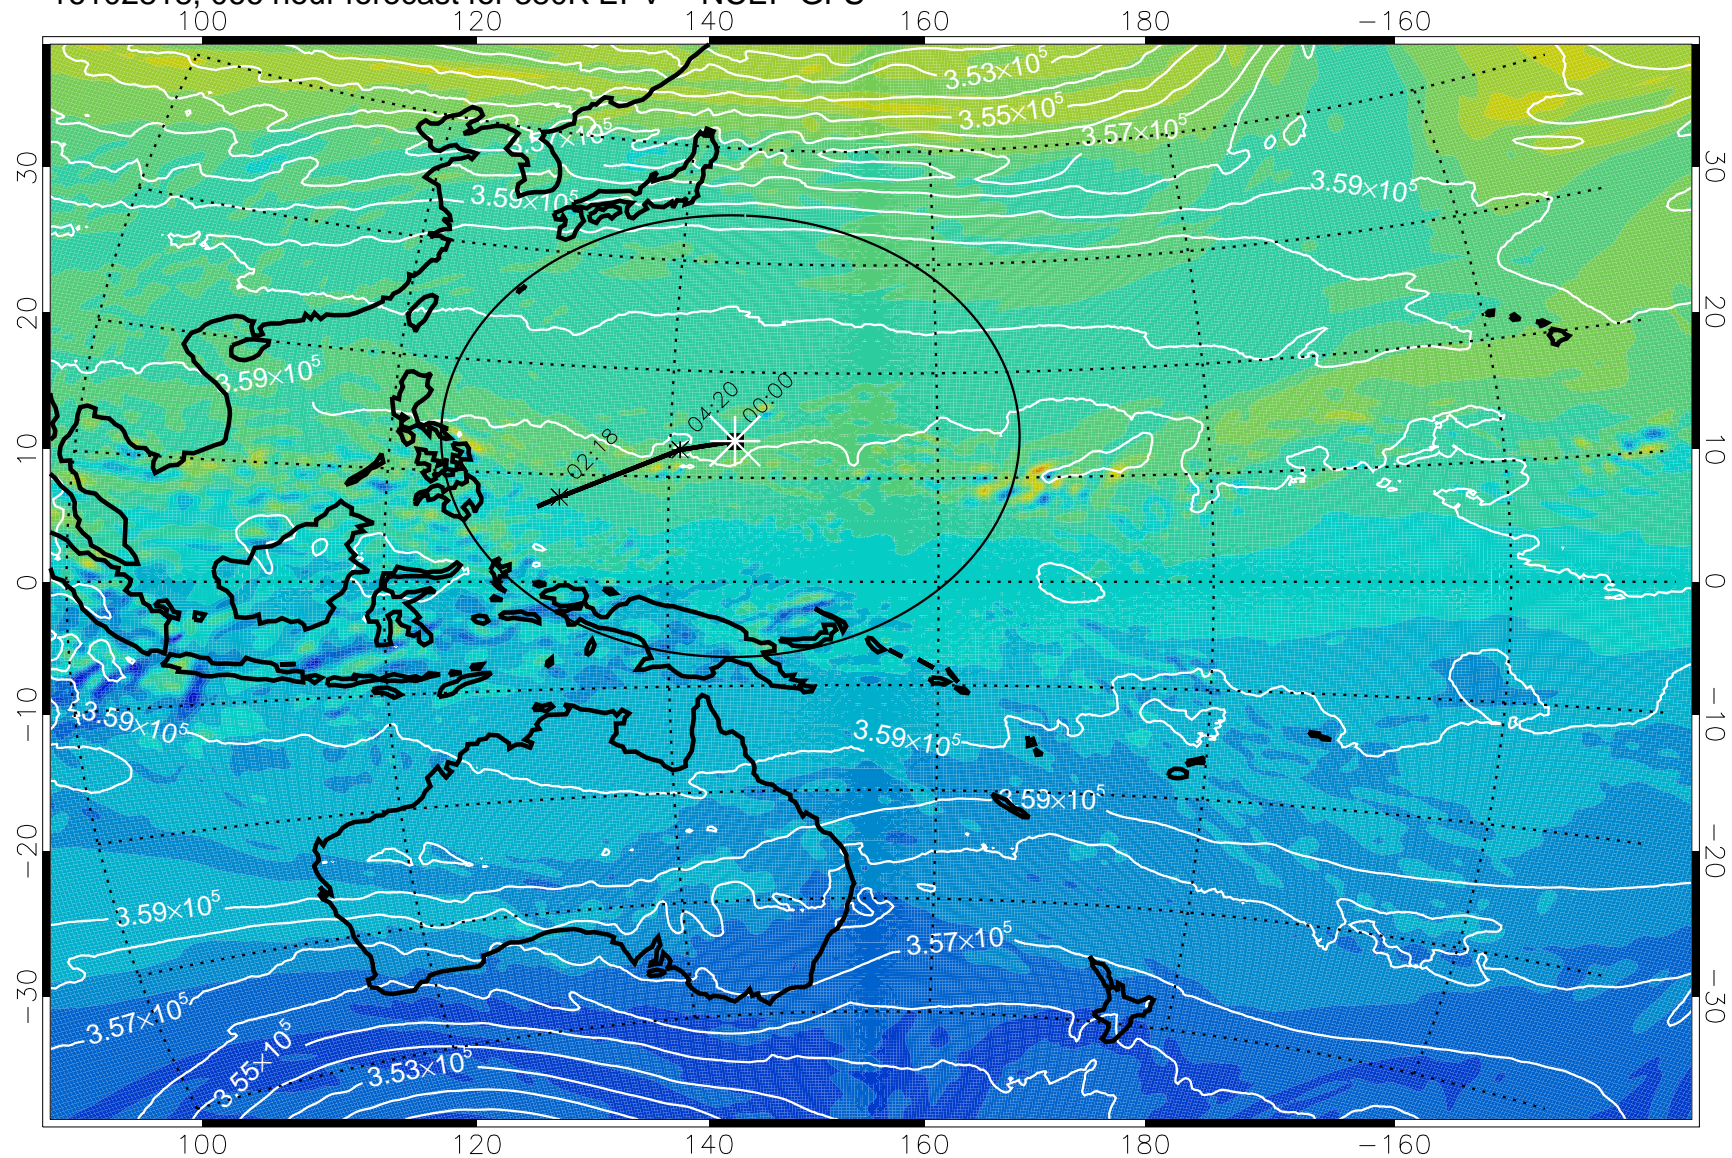

380K Montgomery Streamfunction, white

Range ring of 2304 km

16102800, 048 hour forecast for 380K EPV -- NCEP GFS

380K Montgomery Streamfunction, white

Range ring of 2304 km

16102806, 054 hour forecast for 380K EPV -- NCEP GFS

380K Montgomery Streamfunction, white

Range ring of 2304 km

16102812, 060 hour forecast for 380K EPV -- NCEP GFS

16102818, 066 hour forecast for 380K EPV -- NCEP GFS

380K Montgomery Streamfunction, white

Range ring of 2304 km

16102900, 072 hour forecast for 380K EPV -- NCEP GFS

380K Montgomery Streamfunction, white

Range ring of 2304 km

16102906, 078 hour forecast for 380K EPV -- NCEP GFS

16102912, 084 hour forecast for 380K EPV -- NCEP GFS

380K Montgomery Streamfunction, white

Range ring of 2304 km

16102918, 090 hour forecast for 380K EPV -- NCEP GFS

380K Montgomery Streamfunction, white

Range ring of 2304 km

16103000, 096 hour forecast for 380K EPV -- NCEP GFS