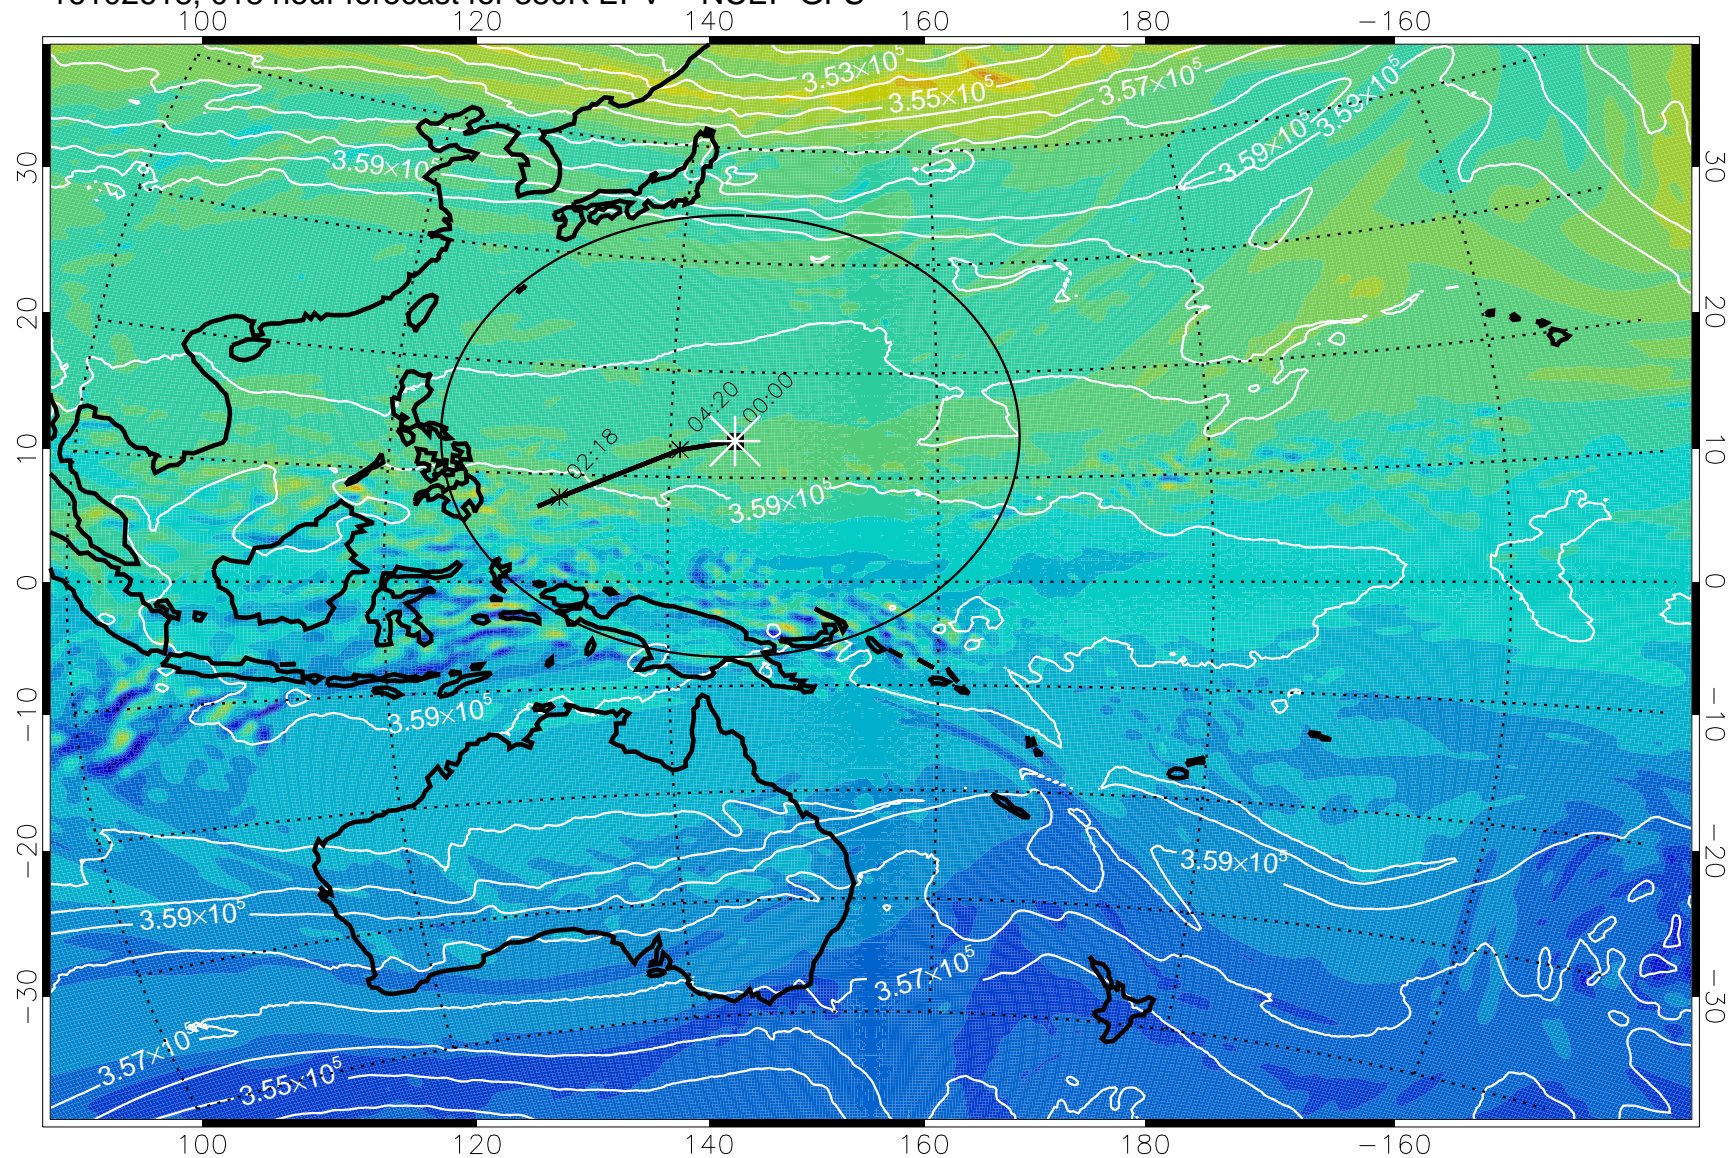

16102606, 006 hour forecast for 380K EPV -- NCEP GFS

380K Montgomery Streamfunction, white

Range ring of 2304 km

16102612, 012 hour forecast for 380K EPV -- NCEP GFS

380K Montgomery Streamfunction, white

Range ring of 2304 km

16102618, 018 hour forecast for 380K EPV -- NCEP GFS

16102700, 024 hour forecast for 380K EPV -- NCEP GFS

380K Montgomery Streamfunction, white

Range ring of 2304 km

16102706, 030 hour forecast for 380K EPV -- NCEP GFS

380K Montgomery Streamfunction, white

Range ring of 2304 km

16102712, 036 hour forecast for 380K EPV -- NCEP GFS

380K Montgomery Streamfunction, white

Range ring of 2304 km

16102718, 042 hour forecast for 380K EPV -- NCEP GFS

380K Montgomery Streamfunction, white

Range ring of 2304 km

16102800, 048 hour forecast for 380K EPV -- NCEP GFS

380K Montgomery Streamfunction, white

Range ring of 2304 km

16102806, 054 hour forecast for 380K EPV -- NCEP GFS