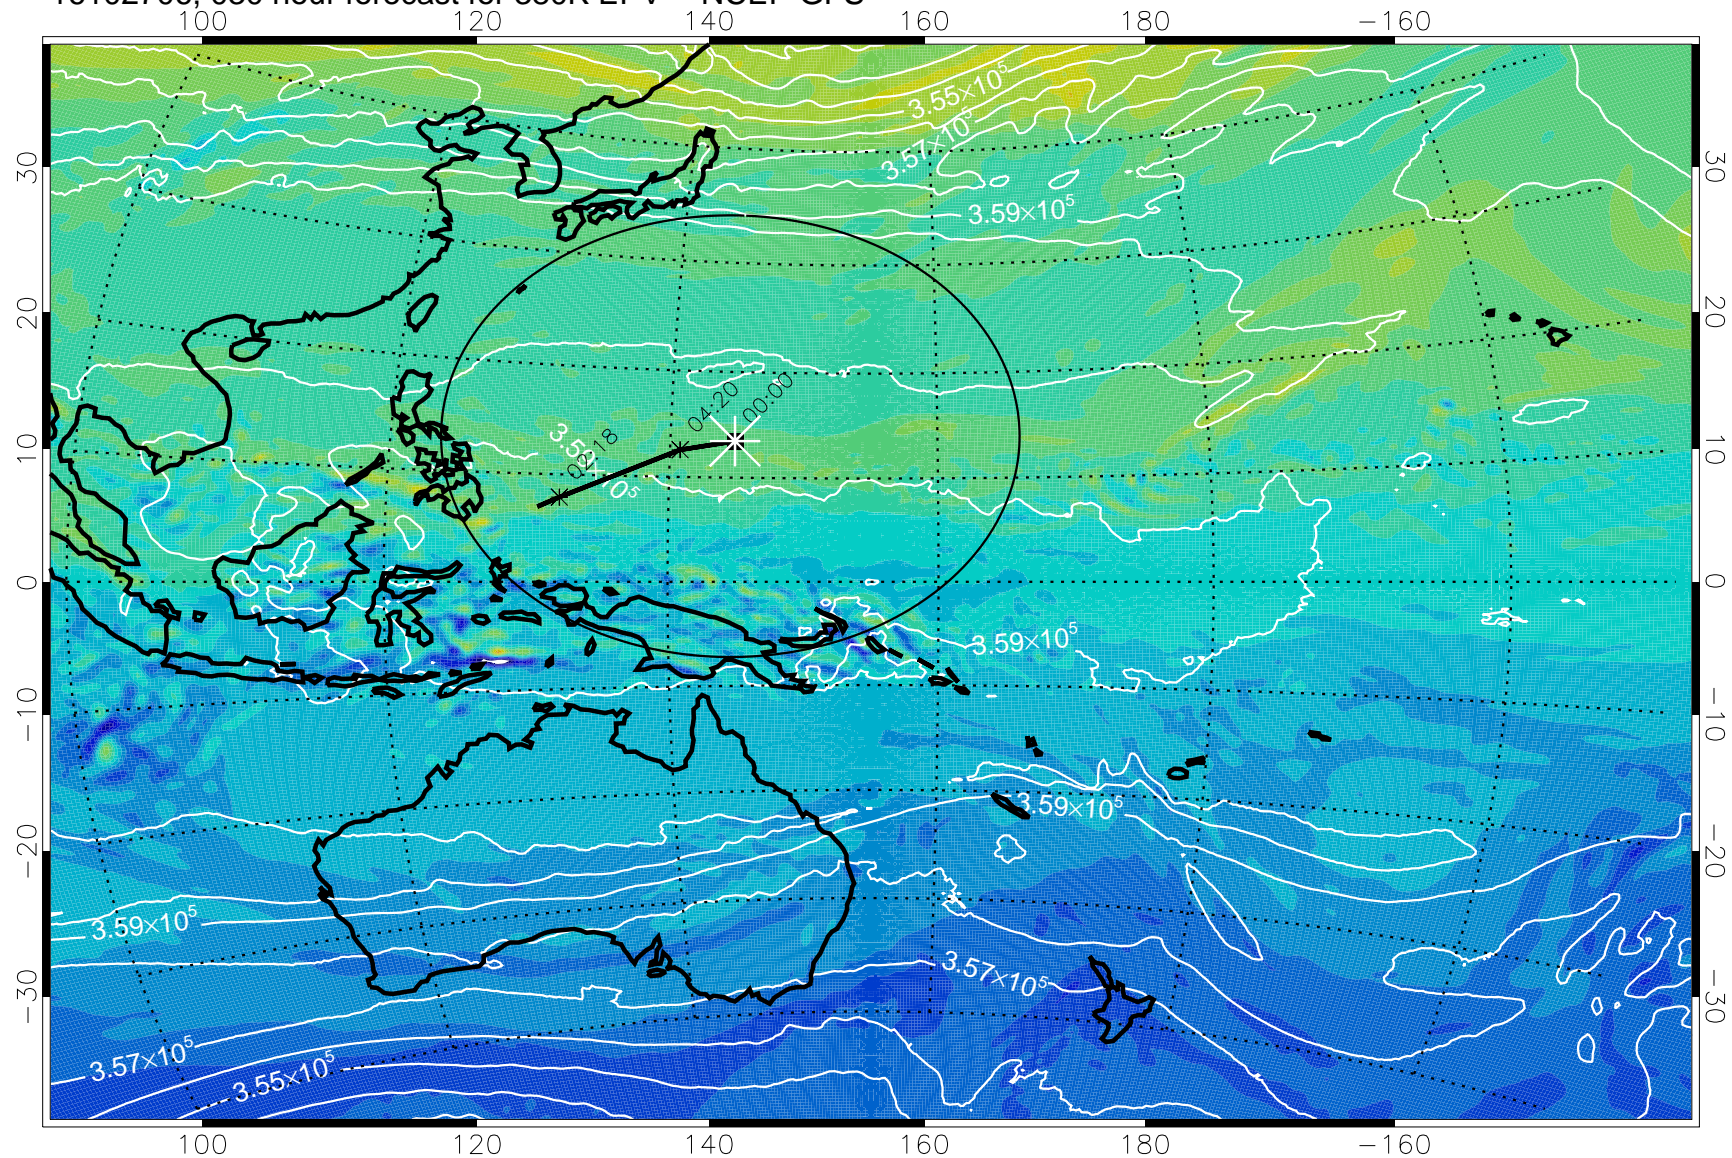

16102618, 018 hour forecast for 380K EPV -- NCEP GFS

16102700, 024 hour forecast for 380K EPV -- NCEP GFS

380K Montgomery Streamfunction, white

Range ring of 2304 km

16102706, 030 hour forecast for 380K EPV -- NCEP GFS

380K Montgomery Streamfunction, white

Range ring of 2304 km

16102712, 036 hour forecast for 380K EPV -- NCEP GFS

380K Montgomery Streamfunction, white

Range ring of 2304 km

16102718, 042 hour forecast for 380K EPV -- NCEP GFS

380K Montgomery Streamfunction, white

Range ring of 2304 km

16102800, 048 hour forecast for 380K EPV -- NCEP GFS

380K Montgomery Streamfunction, white

Range ring of 2304 km

16102806, 054 hour forecast for 380K EPV -- NCEP GFS

380K Montgomery Streamfunction, white

Range ring of 2304 km

16102812, 060 hour forecast for 380K EPV -- NCEP GFS

16102818, 066 hour forecast for 380K EPV -- NCEP GFS

380K Montgomery Streamfunction, white

Range ring of 2304 km