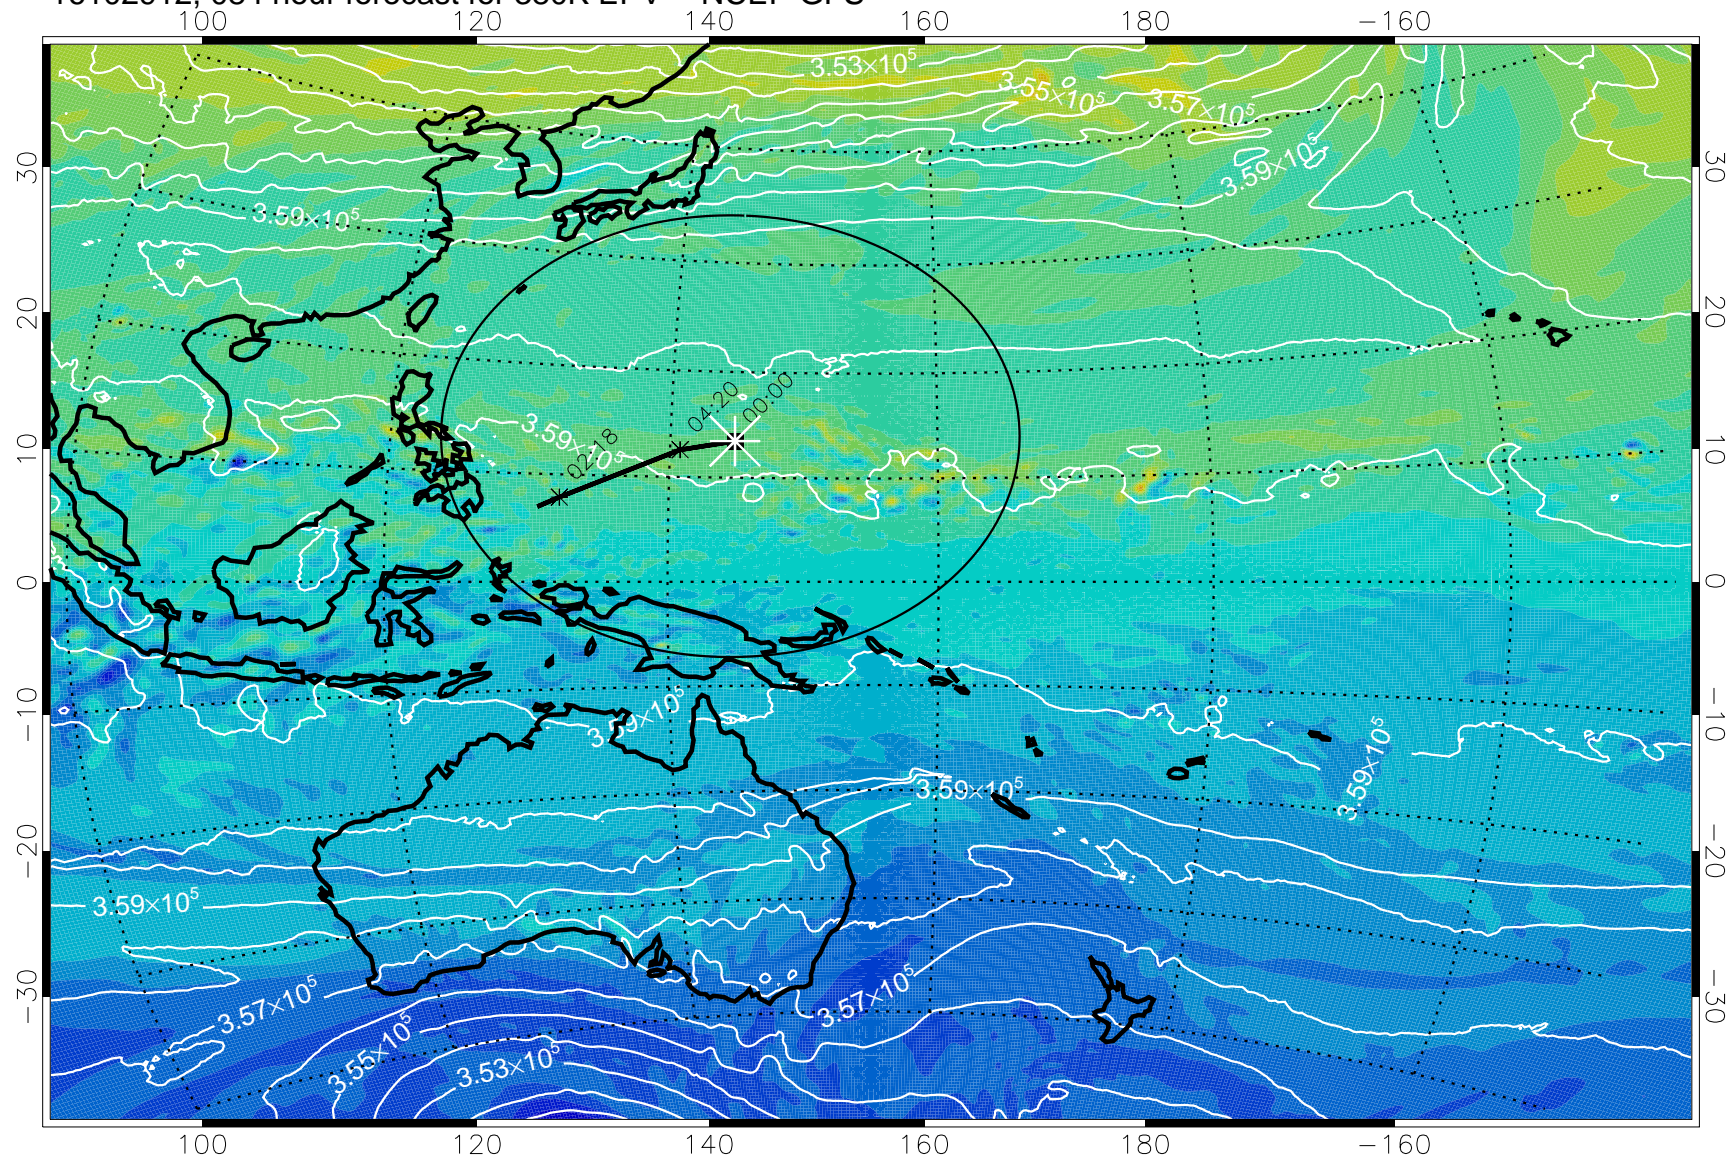

380K Montgomery Streamfunction, white

Range ring of 2304 km

16102812, 060 hour forecast for 380K EPV -- NCEP GFS

16102818, 066 hour forecast for 380K EPV -- NCEP GFS

380K Montgomery Streamfunction, white

Range ring of 2304 km

16102900, 072 hour forecast for 380K EPV -- NCEP GFS

380K Montgomery Streamfunction, white

Range ring of 2304 km

16102906, 078 hour forecast for 380K EPV -- NCEP GFS

16102912, 084 hour forecast for 380K EPV -- NCEP GFS

380K Montgomery Streamfunction, white

Range ring of 2304 km

16102918, 090 hour forecast for 380K EPV -- NCEP GFS

380K Montgomery Streamfunction, white

Range ring of 2304 km

16103000, 096 hour forecast for 380K EPV -- NCEP GFS

380K Montgomery Streamfunction, white

Range ring of 2304 km

16103006, 102 hour forecast for 380K EPV -- NCEP GFS

380K Montgomery Streamfunction, white

Range ring of 2304 km

16103012, 108 hour forecast for 380K EPV -- NCEP GFS