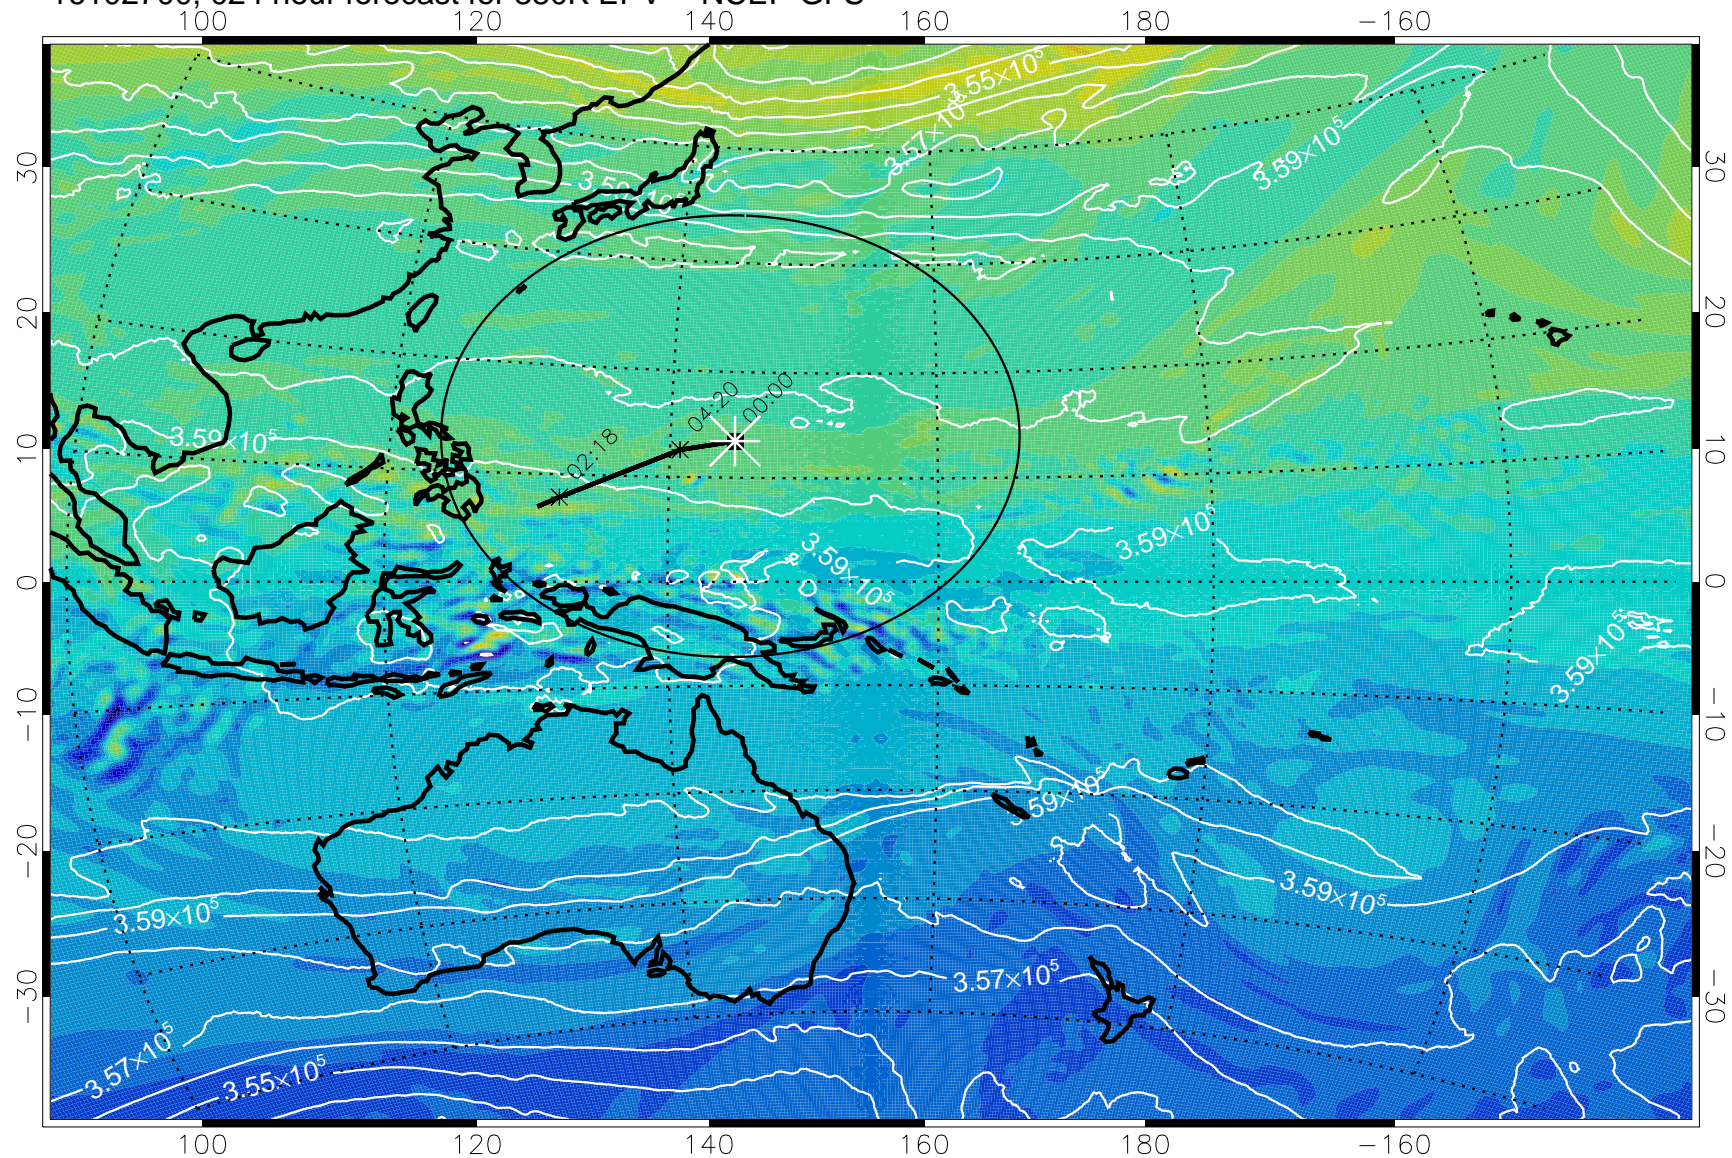

16102606, 006 hour forecast for 380K EPV -- NCEP GFS

380K Montgomery Streamfunction, white

Range ring of 2304 km

16102612, 012 hour forecast for 380K EPV -- NCEP GFS

380K Montgomery Streamfunction, white

Range ring of 2304 km

16102618, 018 hour forecast for 380K EPV -- NCEP GFS

16102700, 024 hour forecast for 380K EPV -- NCEP GFS

380K Montgomery Streamfunction, white

Range ring of 2304 km

16102706, 030 hour forecast for 380K EPV -- NCEP GFS

380K Montgomery Streamfunction, white

Range ring of 2304 km

16102712, 036 hour forecast for 380K EPV -- NCEP GFS

380K Montgomery Streamfunction, white

Range ring of 2304 km

16102718, 042 hour forecast for 380K EPV -- NCEP GFS

380K Montgomery Streamfunction, white

Range ring of 2304 km

16102800, 048 hour forecast for 380K EPV -- NCEP GFS

380K Montgomery Streamfunction, white

Range ring of 2304 km

16102806, 054 hour forecast for 380K EPV -- NCEP GFS