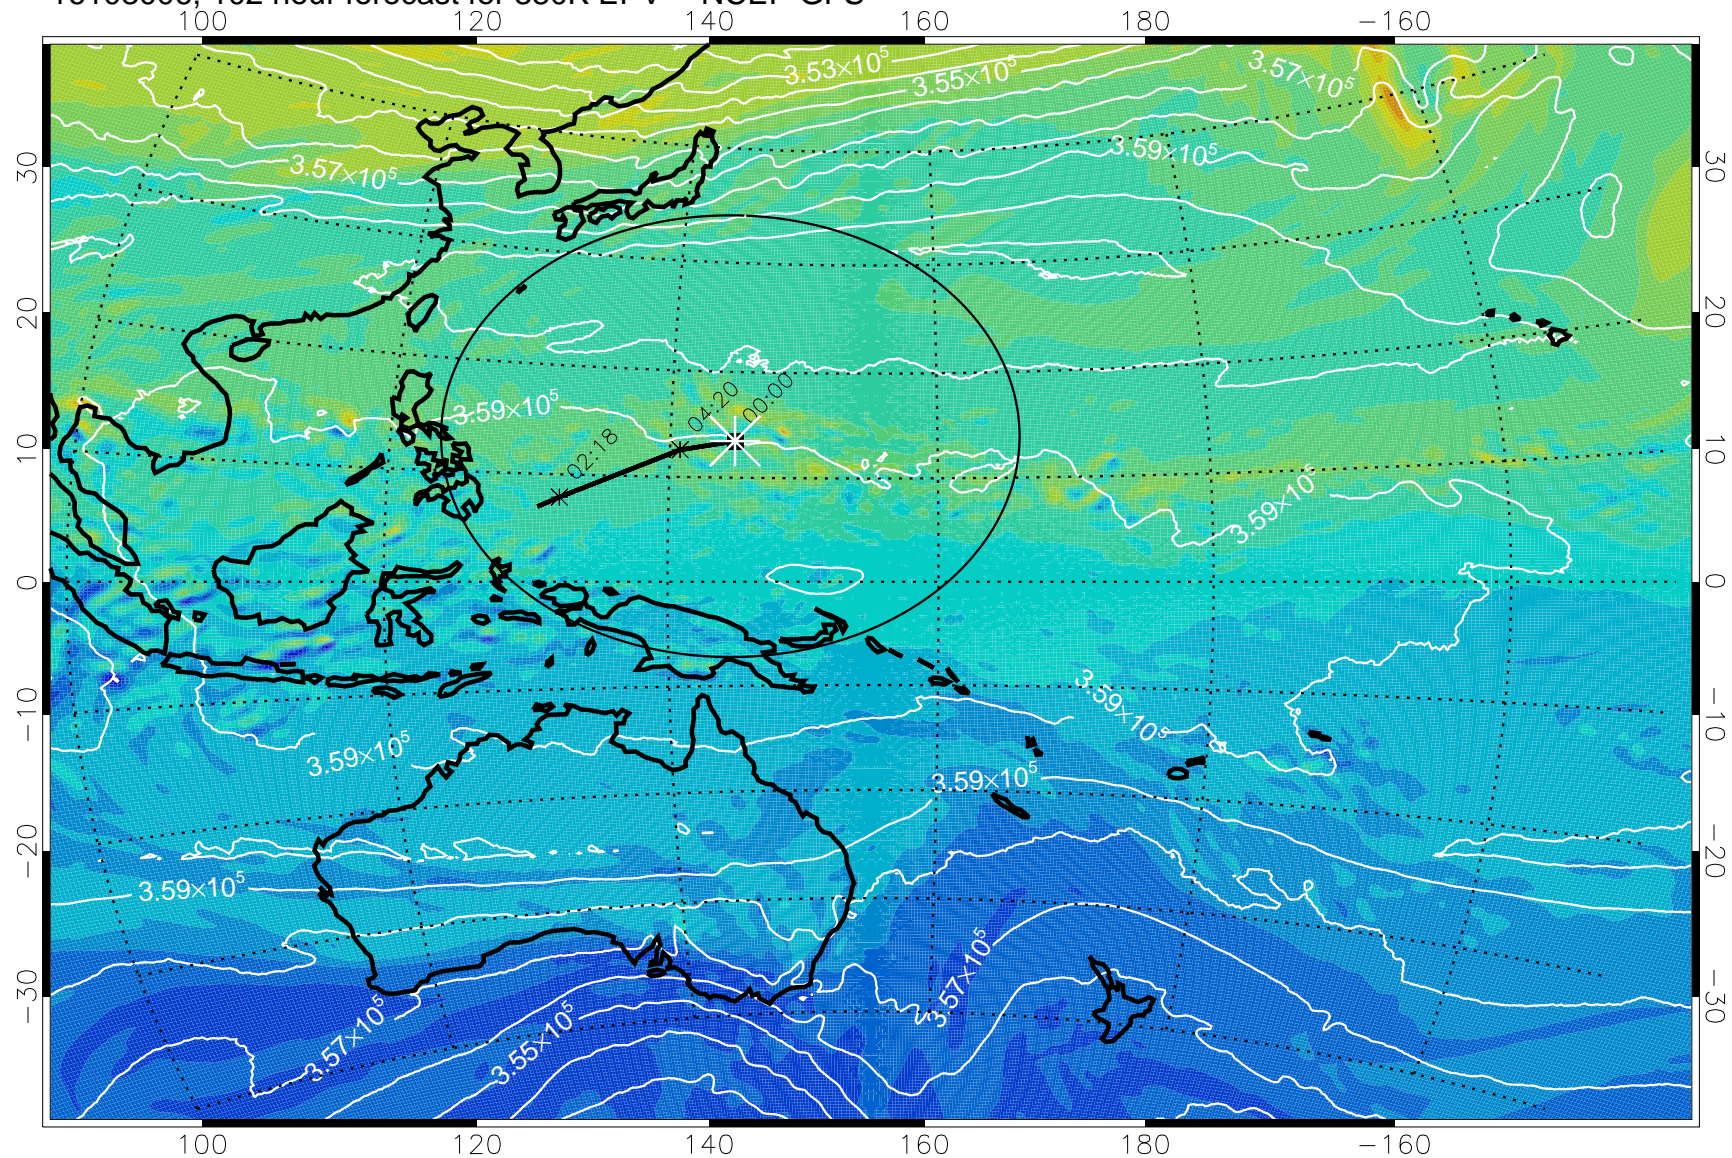

16102900, 072 hour forecast for 380K EPV -- NCEP GFS

380K Montgomery Streamfunction, white

Range ring of 2304 km

16102906, 078 hour forecast for 380K EPV -- NCEP GFS

16102912, 084 hour forecast for 380K EPV -- NCEP GFS

380K Montgomery Streamfunction, white

Range ring of 2304 km

16102918, 090 hour forecast for 380K EPV -- NCEP GFS

380K Montgomery Streamfunction, white

Range ring of 2304 km

16103000, 096 hour forecast for 380K EPV -- NCEP GFS

380K Montgomery Streamfunction, white

Range ring of 2304 km

16103006, 102 hour forecast for 380K EPV -- NCEP GFS

380K Montgomery Streamfunction, white

Range ring of 2304 km

16103012, 108 hour forecast for 380K EPV -- NCEP GFS

380K Montgomery Streamfunction, white

Range ring of 2304 km

16103018, 114 hour forecast for 380K EPV -- NCEP GFS

380K Montgomery Streamfunction, white

Range ring of 2304 km

16103100, 120 hour forecast for 380K EPV -- NCEP GFS