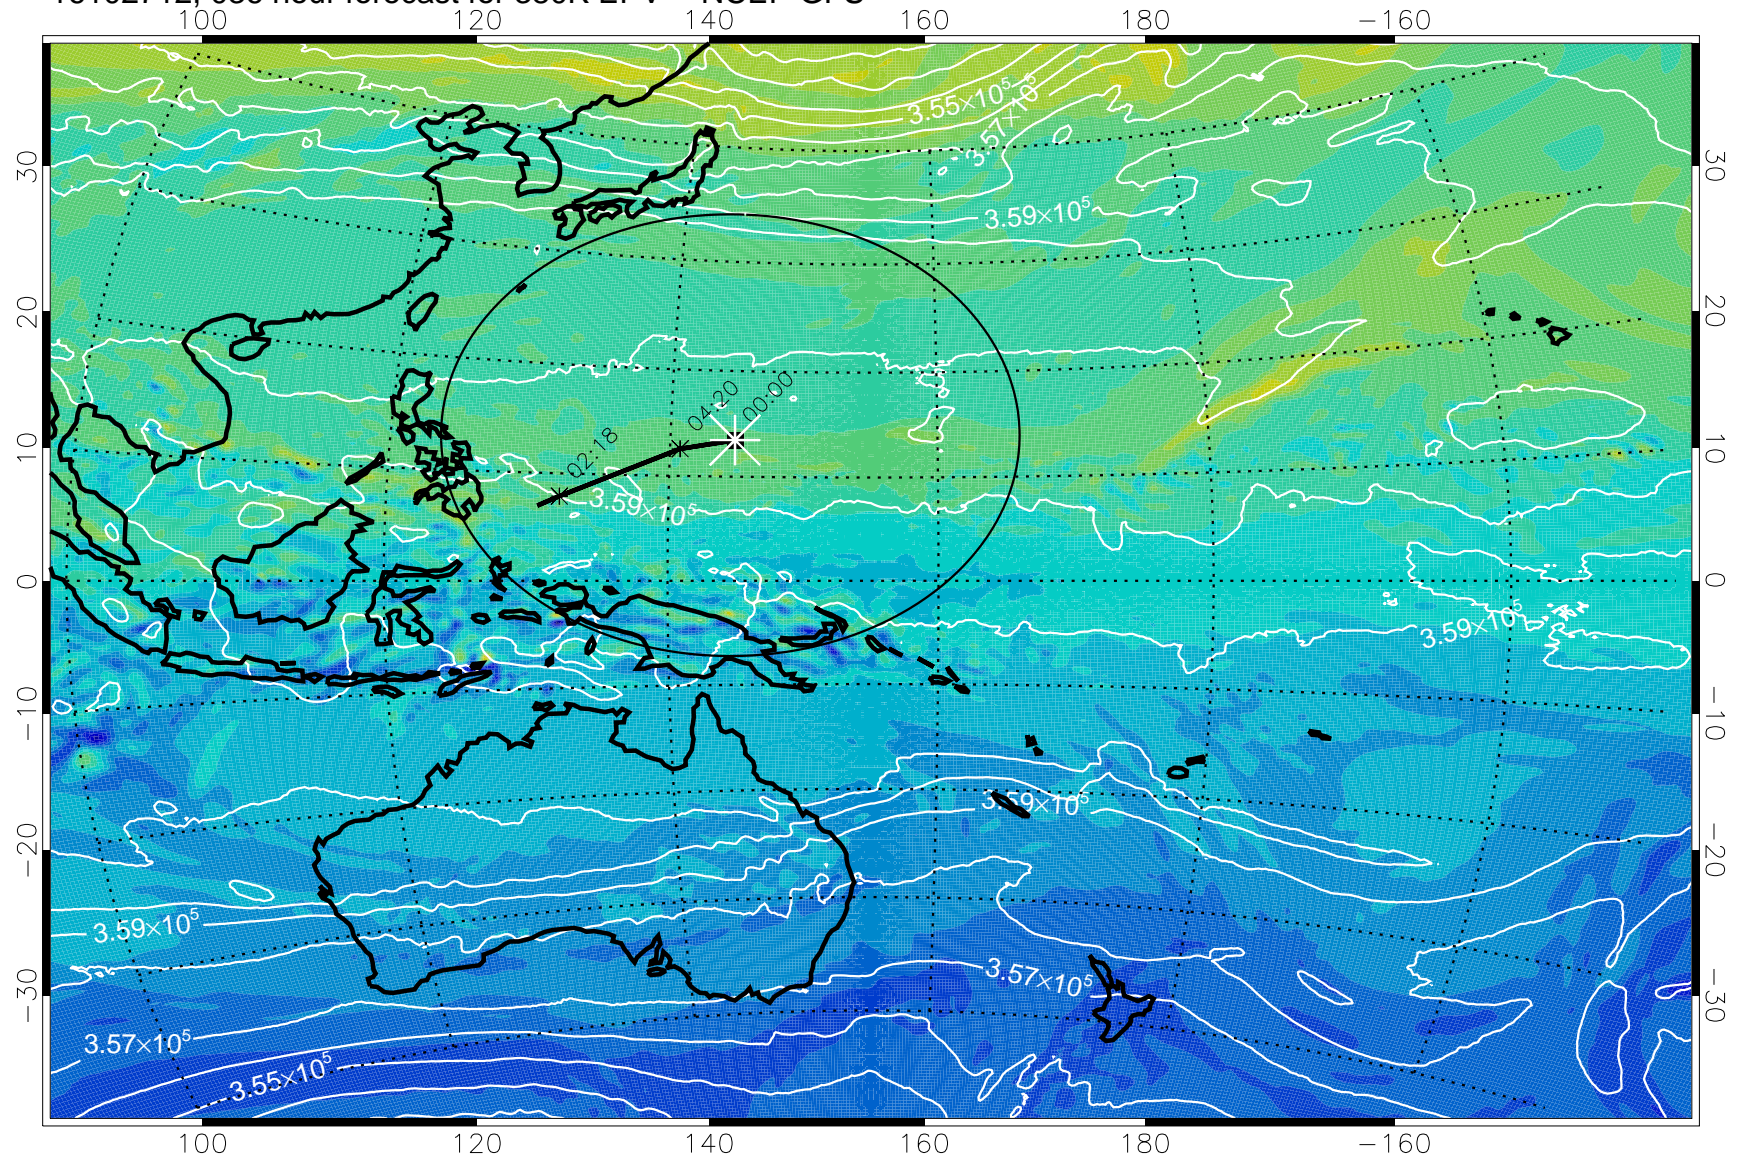

16102618, 018 hour forecast for 380K EPV -- NCEP GFS

16102700, 024 hour forecast for 380K EPV -- NCEP GFS

380K Montgomery Streamfunction, white

Range ring of 2304 km

16102706, 030 hour forecast for 380K EPV -- NCEP GFS

380K Montgomery Streamfunction, white

Range ring of 2304 km

16102712, 036 hour forecast for 380K EPV -- NCEP GFS

380K Montgomery Streamfunction, white

Range ring of 2304 km

16102718, 042 hour forecast for 380K EPV -- NCEP GFS

380K Montgomery Streamfunction, white

Range ring of 2304 km

16102800, 048 hour forecast for 380K EPV -- NCEP GFS

380K Montgomery Streamfunction, white

Range ring of 2304 km

16102806, 054 hour forecast for 380K EPV -- NCEP GFS

380K Montgomery Streamfunction, white

Range ring of 2304 km

16102812, 060 hour forecast for 380K EPV -- NCEP GFS

16102818, 066 hour forecast for 380K EPV -- NCEP GFS

380K Montgomery Streamfunction, white

Range ring of 2304 km