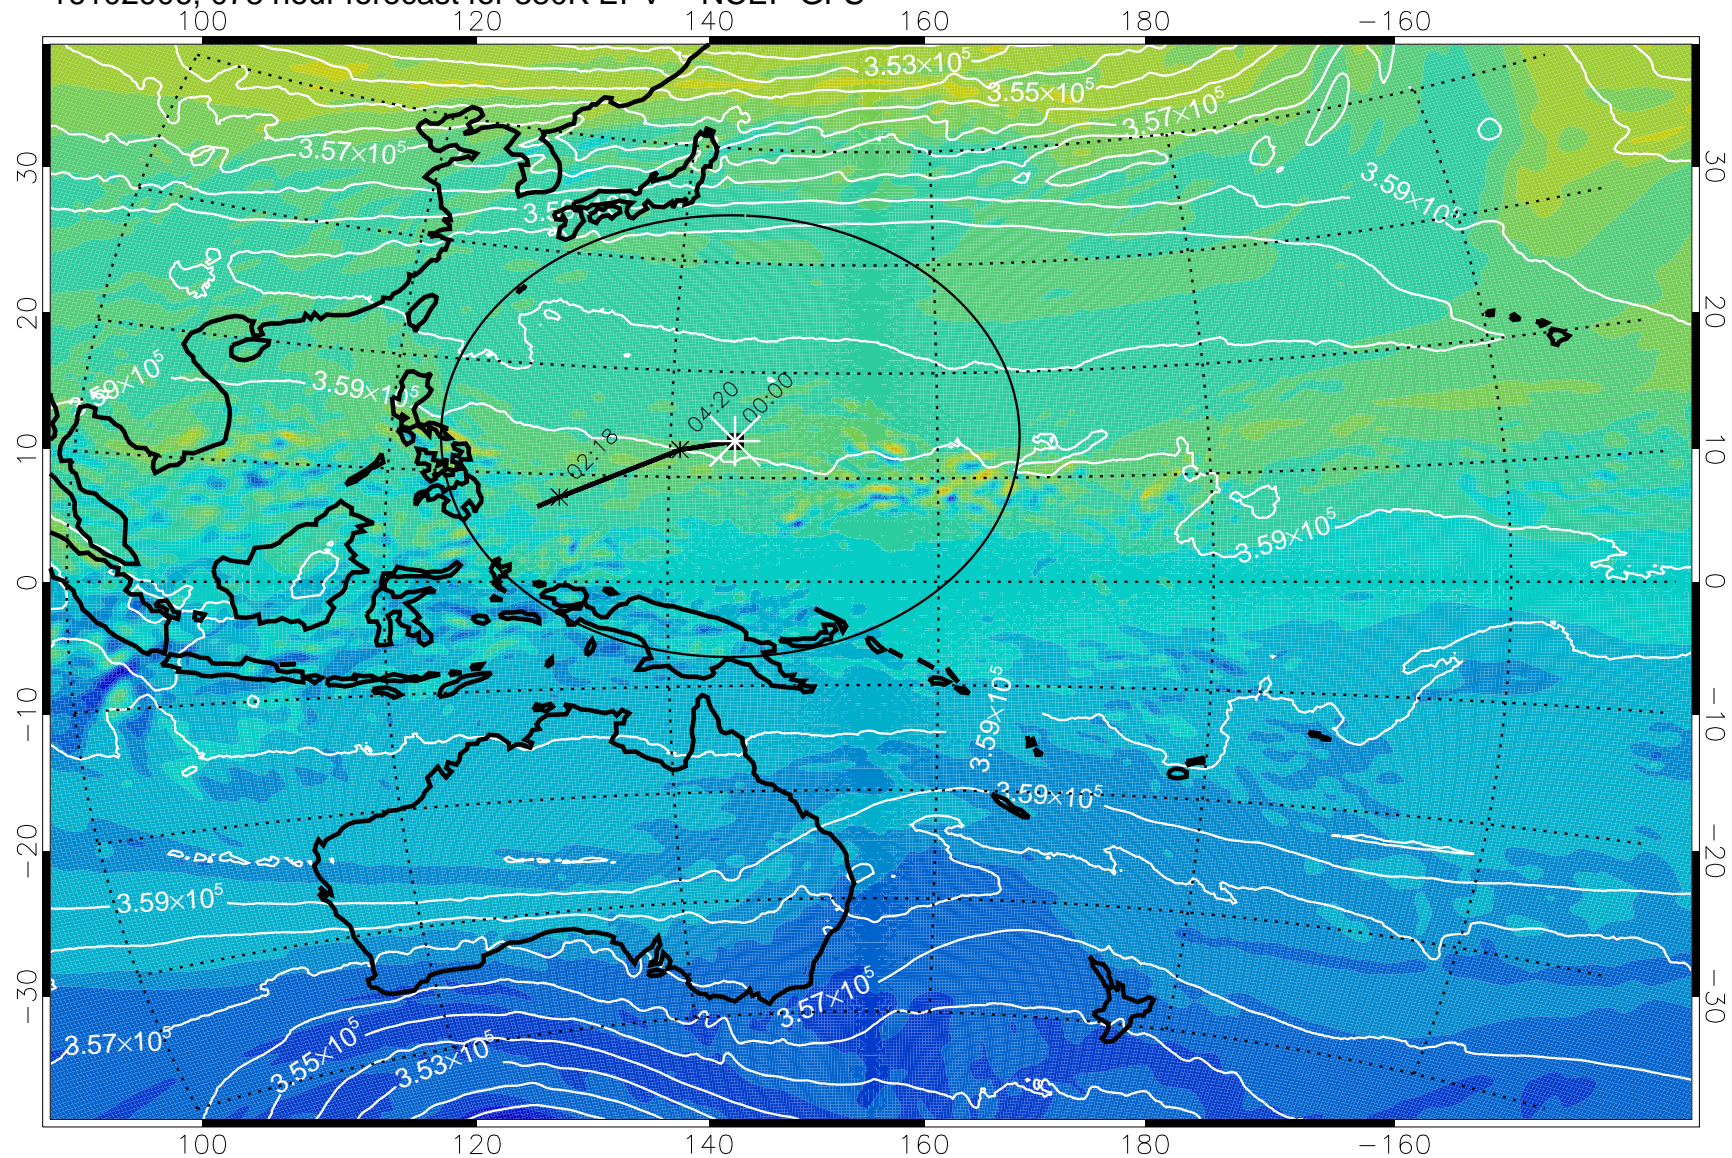

380K Montgomery Streamfunction, white

Range ring of 2304 km

16102812, 060 hour forecast for 380K EPV -- NCEP GFS

16102818, 066 hour forecast for 380K EPV -- NCEP GFS

380K Montgomery Streamfunction, white

Range ring of 2304 km

16102900, 072 hour forecast for 380K EPV -- NCEP GFS

380K Montgomery Streamfunction, white

Range ring of 2304 km

16102906, 078 hour forecast for 380K EPV -- NCEP GFS

16102912, 084 hour forecast for 380K EPV -- NCEP GFS

380K Montgomery Streamfunction, white

Range ring of 2304 km

16102918, 090 hour forecast for 380K EPV -- NCEP GFS

380K Montgomery Streamfunction, white

Range ring of 2304 km

16103000, 096 hour forecast for 380K EPV -- NCEP GFS

380K Montgomery Streamfunction, white

Range ring of 2304 km

16103006, 102 hour forecast for 380K EPV -- NCEP GFS

380K Montgomery Streamfunction, white

Range ring of 2304 km

16103012, 108 hour forecast for 380K EPV -- NCEP GFS