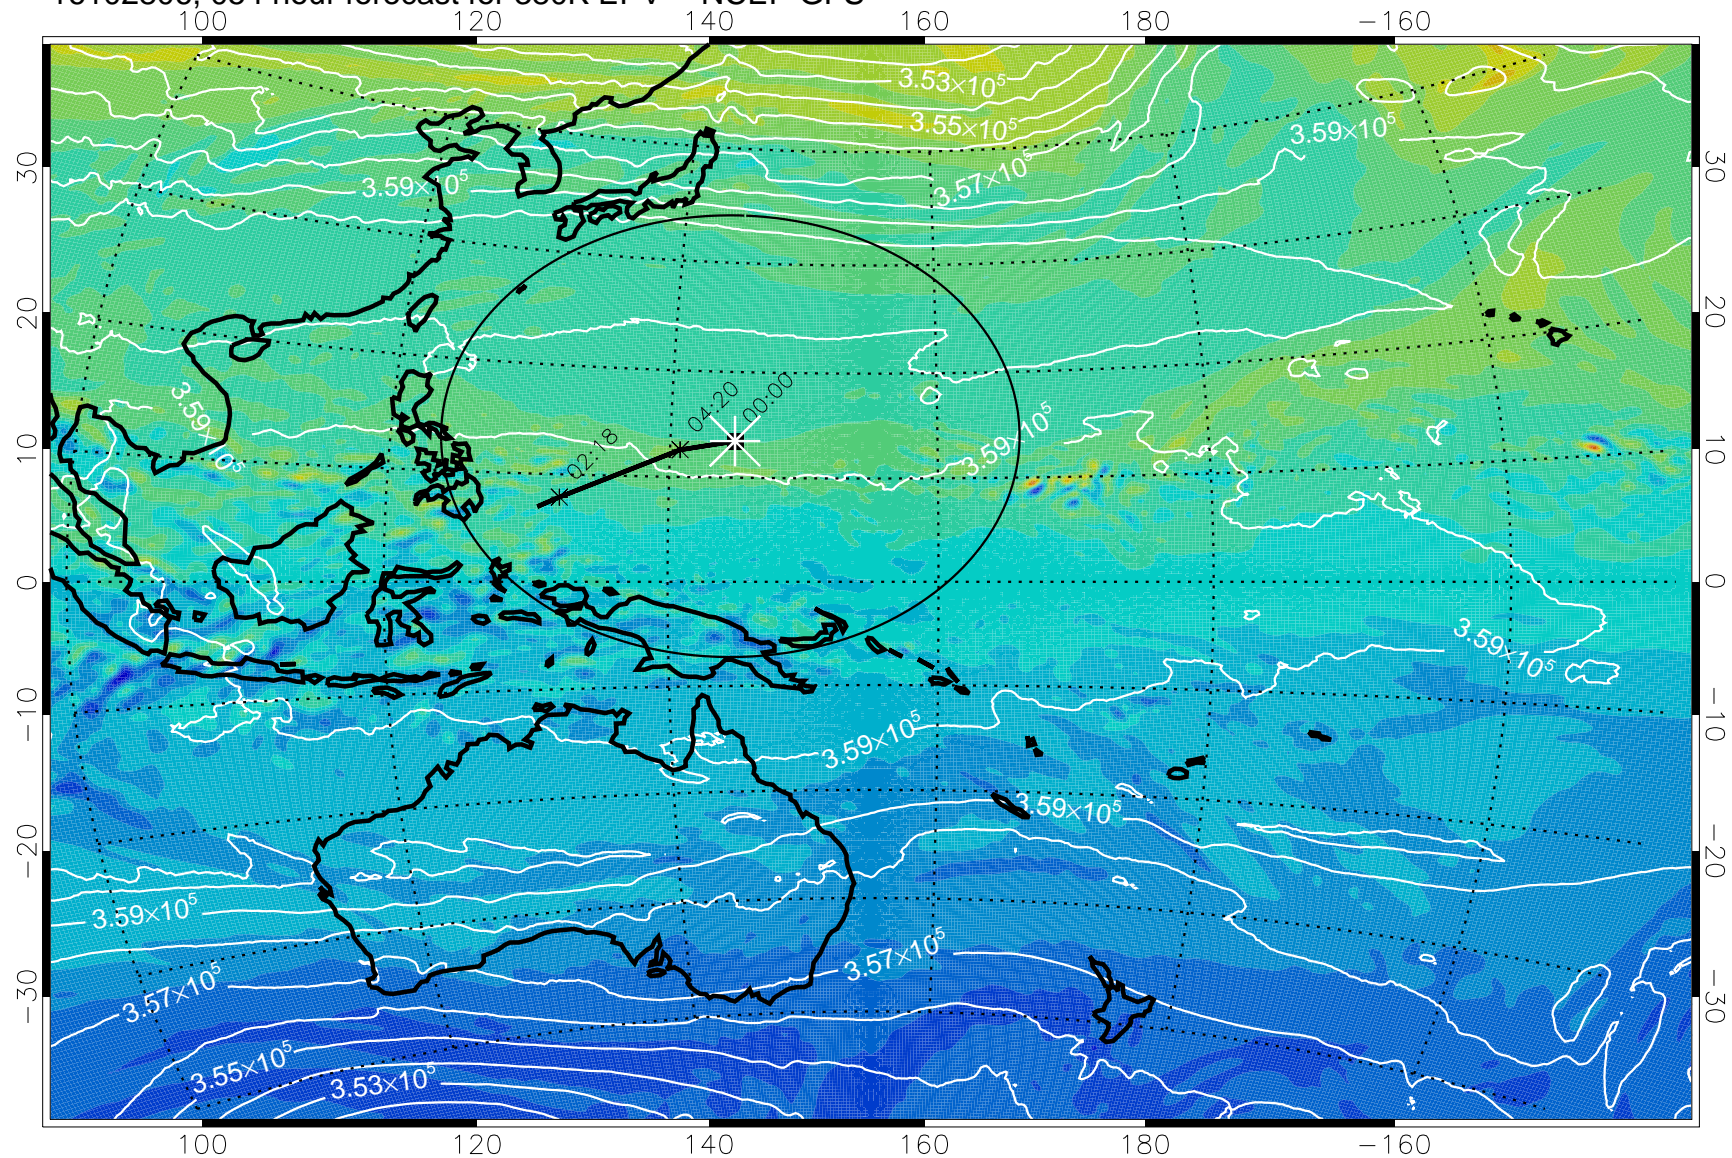

380K Montgomery Streamfunction, white

Range ring of 2304 km

16102712, 036 hour forecast for 380K EPV -- NCEP GFS

380K Montgomery Streamfunction, white

Range ring of 2304 km

16102718, 042 hour forecast for 380K EPV -- NCEP GFS

380K Montgomery Streamfunction, white

Range ring of 2304 km

16102800, 048 hour forecast for 380K EPV -- NCEP GFS

380K Montgomery Streamfunction, white

Range ring of 2304 km

16102806, 054 hour forecast for 380K EPV -- NCEP GFS

380K Montgomery Streamfunction, white

Range ring of 2304 km

16102812, 060 hour forecast for 380K EPV -- NCEP GFS

16102818, 066 hour forecast for 380K EPV -- NCEP GFS

380K Montgomery Streamfunction, white

Range ring of 2304 km

16102900, 072 hour forecast for 380K EPV -- NCEP GFS

380K Montgomery Streamfunction, white

Range ring of 2304 km

16102906, 078 hour forecast for 380K EPV -- NCEP GFS

16102912, 084 hour forecast for 380K EPV -- NCEP GFS