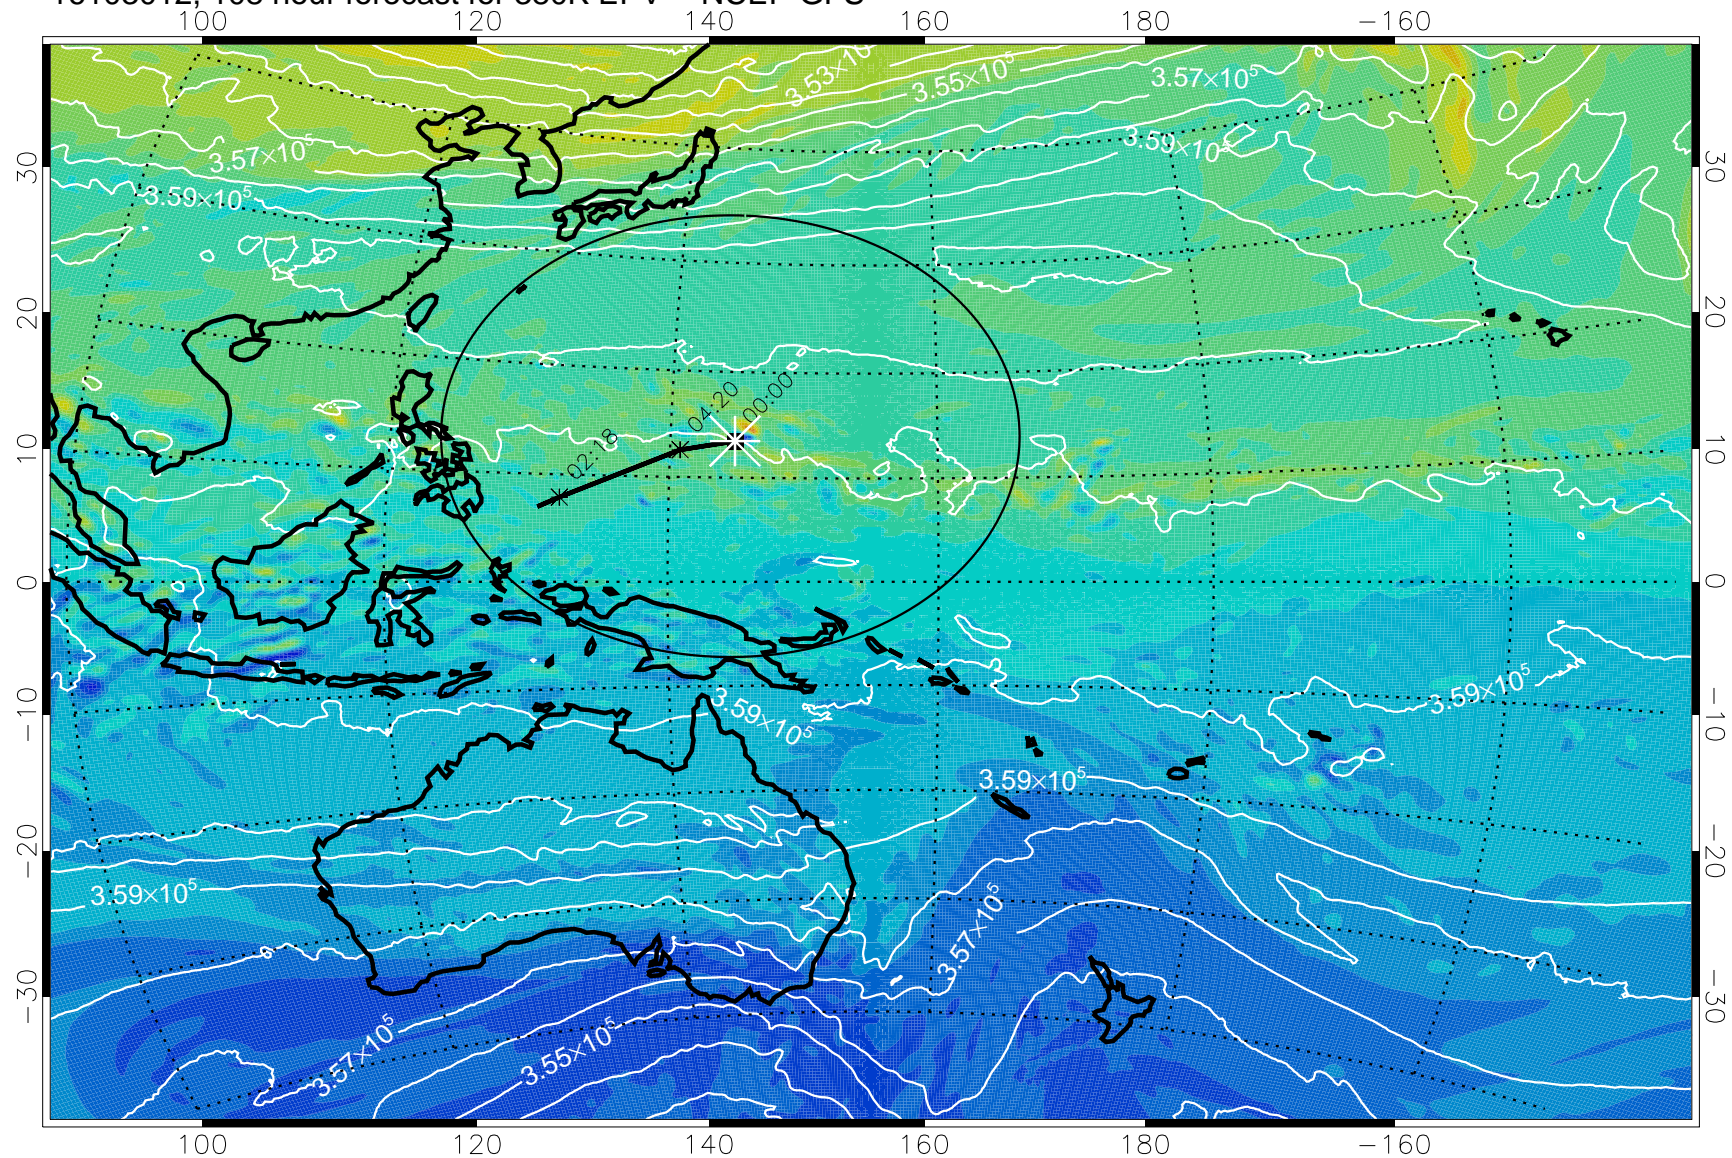

380K Montgomery Streamfunction, white

Range ring of 2304 km

16102918, 090 hour forecast for 380K EPV -- NCEP GFS

380K Montgomery Streamfunction, white

Range ring of 2304 km

16103000, 096 hour forecast for 380K EPV -- NCEP GFS

380K Montgomery Streamfunction, white

Range ring of 2304 km

16103006, 102 hour forecast for 380K EPV -- NCEP GFS

380K Montgomery Streamfunction, white

Range ring of 2304 km

16103012, 108 hour forecast for 380K EPV -- NCEP GFS

380K Montgomery Streamfunction, white

Range ring of 2304 km

16103018, 114 hour forecast for 380K EPV -- NCEP GFS

380K Montgomery Streamfunction, white

Range ring of 2304 km

16103100, 120 hour forecast for 380K EPV -- NCEP GFS

380K Montgomery Streamfunction, white

Range ring of 2304 km