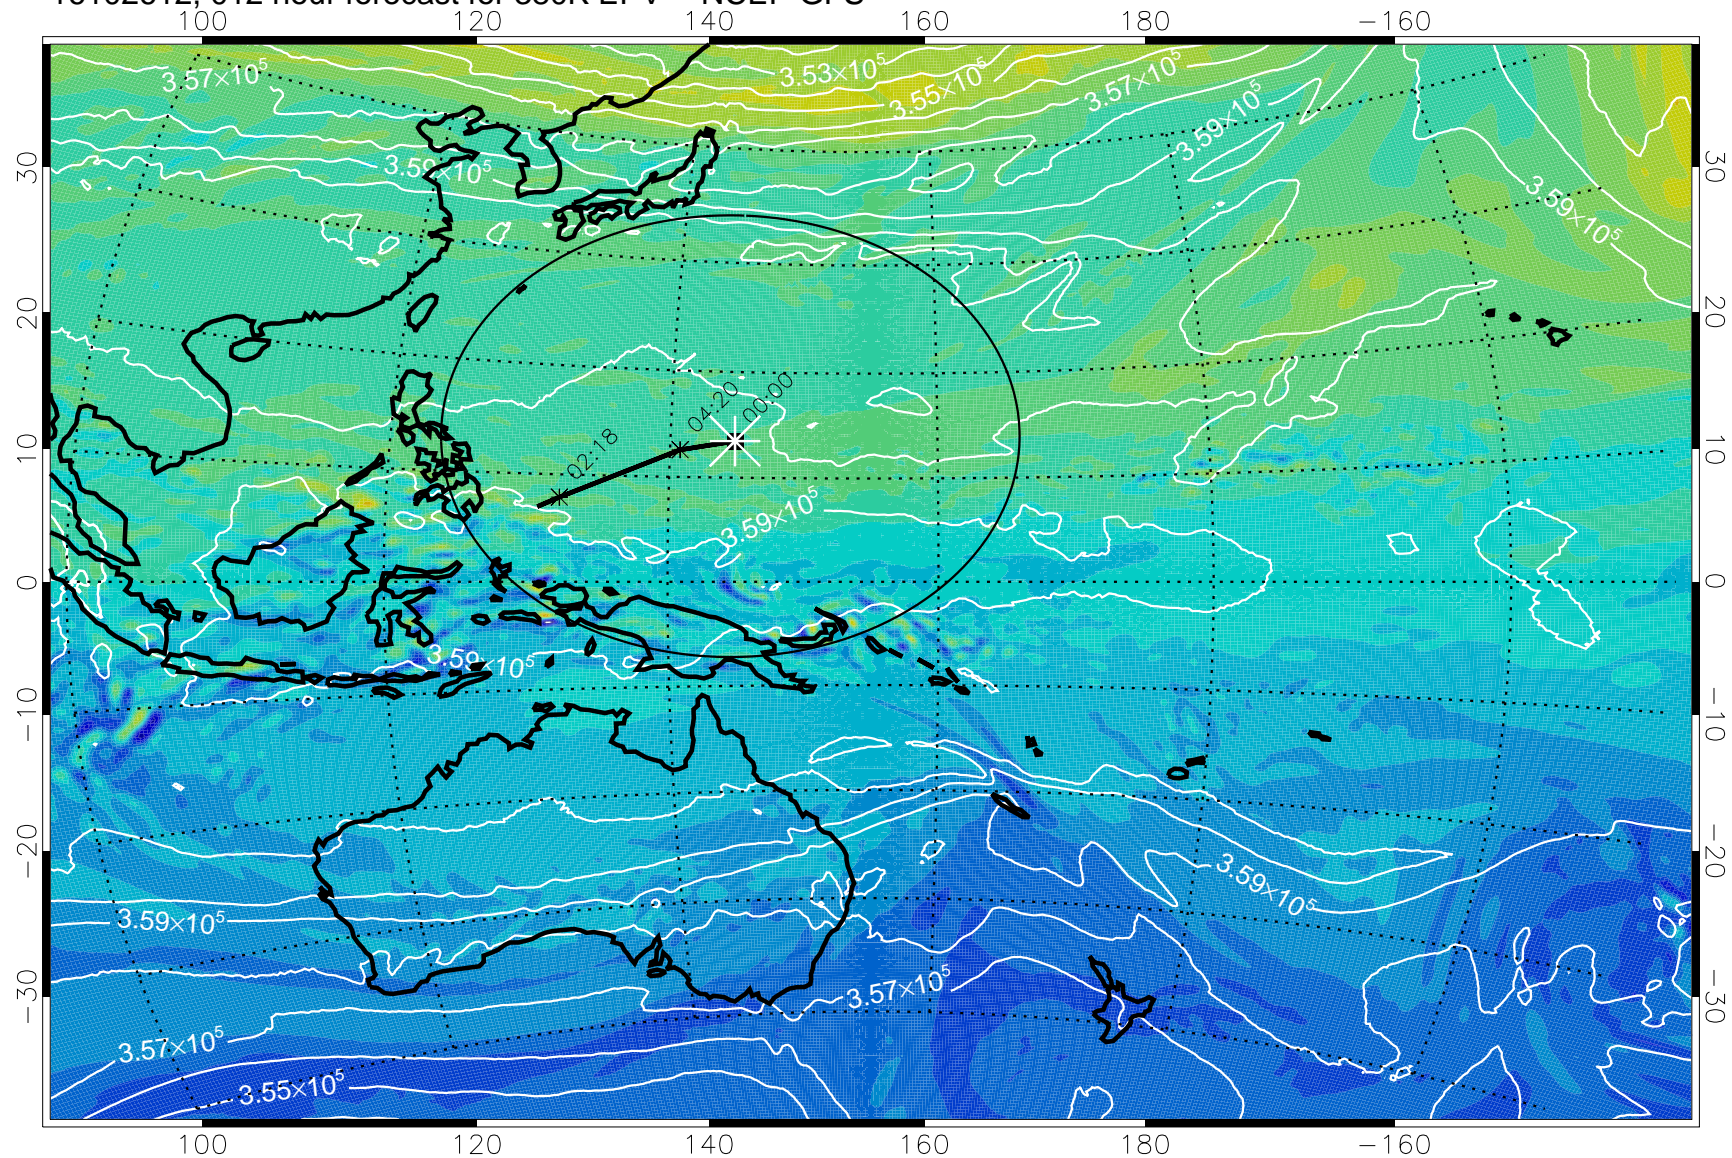

16102606, 006 hour forecast for 380K EPV -- NCEP GFS

380K Montgomery Streamfunction, white

Range ring of 2304 km

16102612, 012 hour forecast for 380K EPV -- NCEP GFS

380K Montgomery Streamfunction, white

Range ring of 2304 km

16102618, 018 hour forecast for 380K EPV -- NCEP GFS

16102700, 024 hour forecast for 380K EPV -- NCEP GFS

380K Montgomery Streamfunction, white

Range ring of 2304 km

16102706, 030 hour forecast for 380K EPV -- NCEP GFS

380K Montgomery Streamfunction, white

Range ring of 2304 km

16102712, 036 hour forecast for 380K EPV -- NCEP GFS

380K Montgomery Streamfunction, white

Range ring of 2304 km

16102718, 042 hour forecast for 380K EPV -- NCEP GFS

380K Montgomery Streamfunction, white

Range ring of 2304 km

16102800, 048 hour forecast for 380K EPV -- NCEP GFS

380K Montgomery Streamfunction, white

Range ring of 2304 km

16102806, 054 hour forecast for 380K EPV -- NCEP GFS