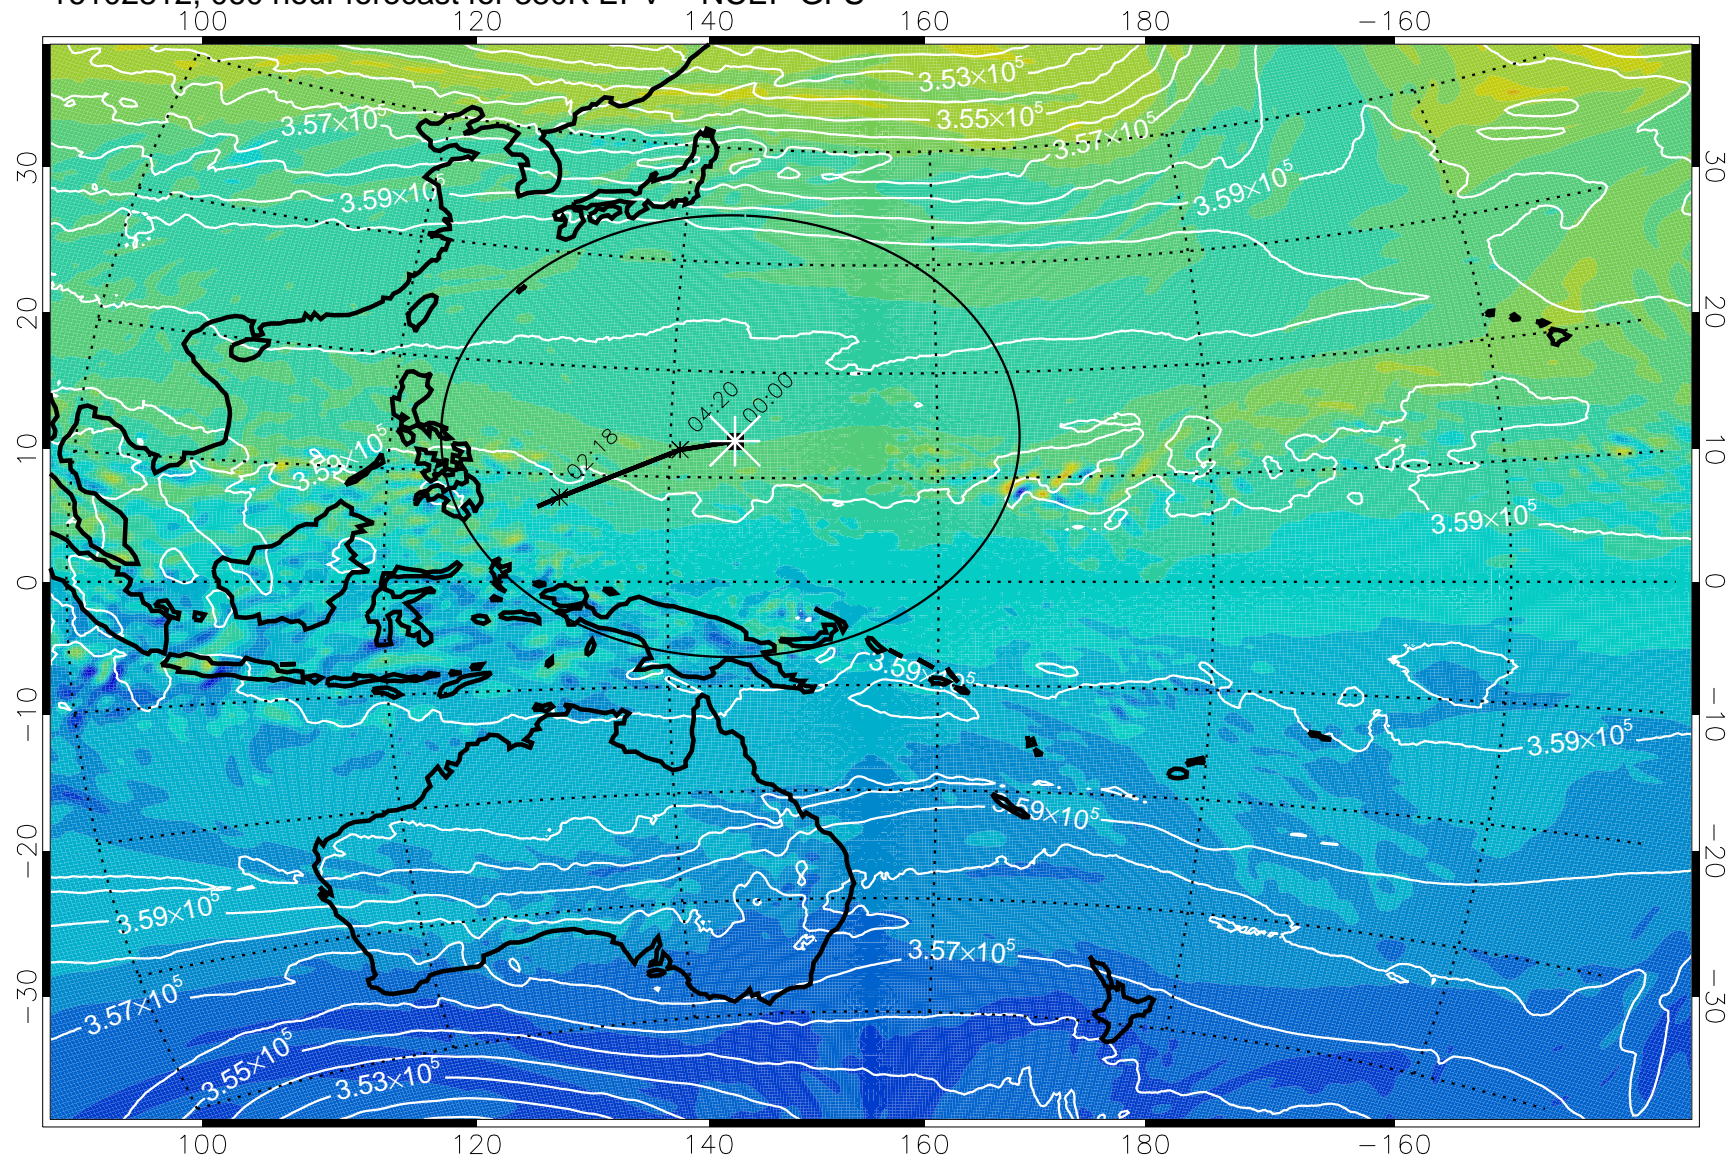

380K Montgomery Streamfunction, white

Range ring of 2304 km

16102712, 036 hour forecast for 380K EPV -- NCEP GFS

380K Montgomery Streamfunction, white

Range ring of 2304 km

16102718, 042 hour forecast for 380K EPV -- NCEP GFS

380K Montgomery Streamfunction, white

Range ring of 2304 km

16102800, 048 hour forecast for 380K EPV -- NCEP GFS

380K Montgomery Streamfunction, white

Range ring of 2304 km

16102806, 054 hour forecast for 380K EPV -- NCEP GFS

380K Montgomery Streamfunction, white

Range ring of 2304 km

16102812, 060 hour forecast for 380K EPV -- NCEP GFS

16102818, 066 hour forecast for 380K EPV -- NCEP GFS

380K Montgomery Streamfunction, white

Range ring of 2304 km

16102900, 072 hour forecast for 380K EPV -- NCEP GFS

380K Montgomery Streamfunction, white

Range ring of 2304 km

16102906, 078 hour forecast for 380K EPV -- NCEP GFS

16102912, 084 hour forecast for 380K EPV -- NCEP GFS