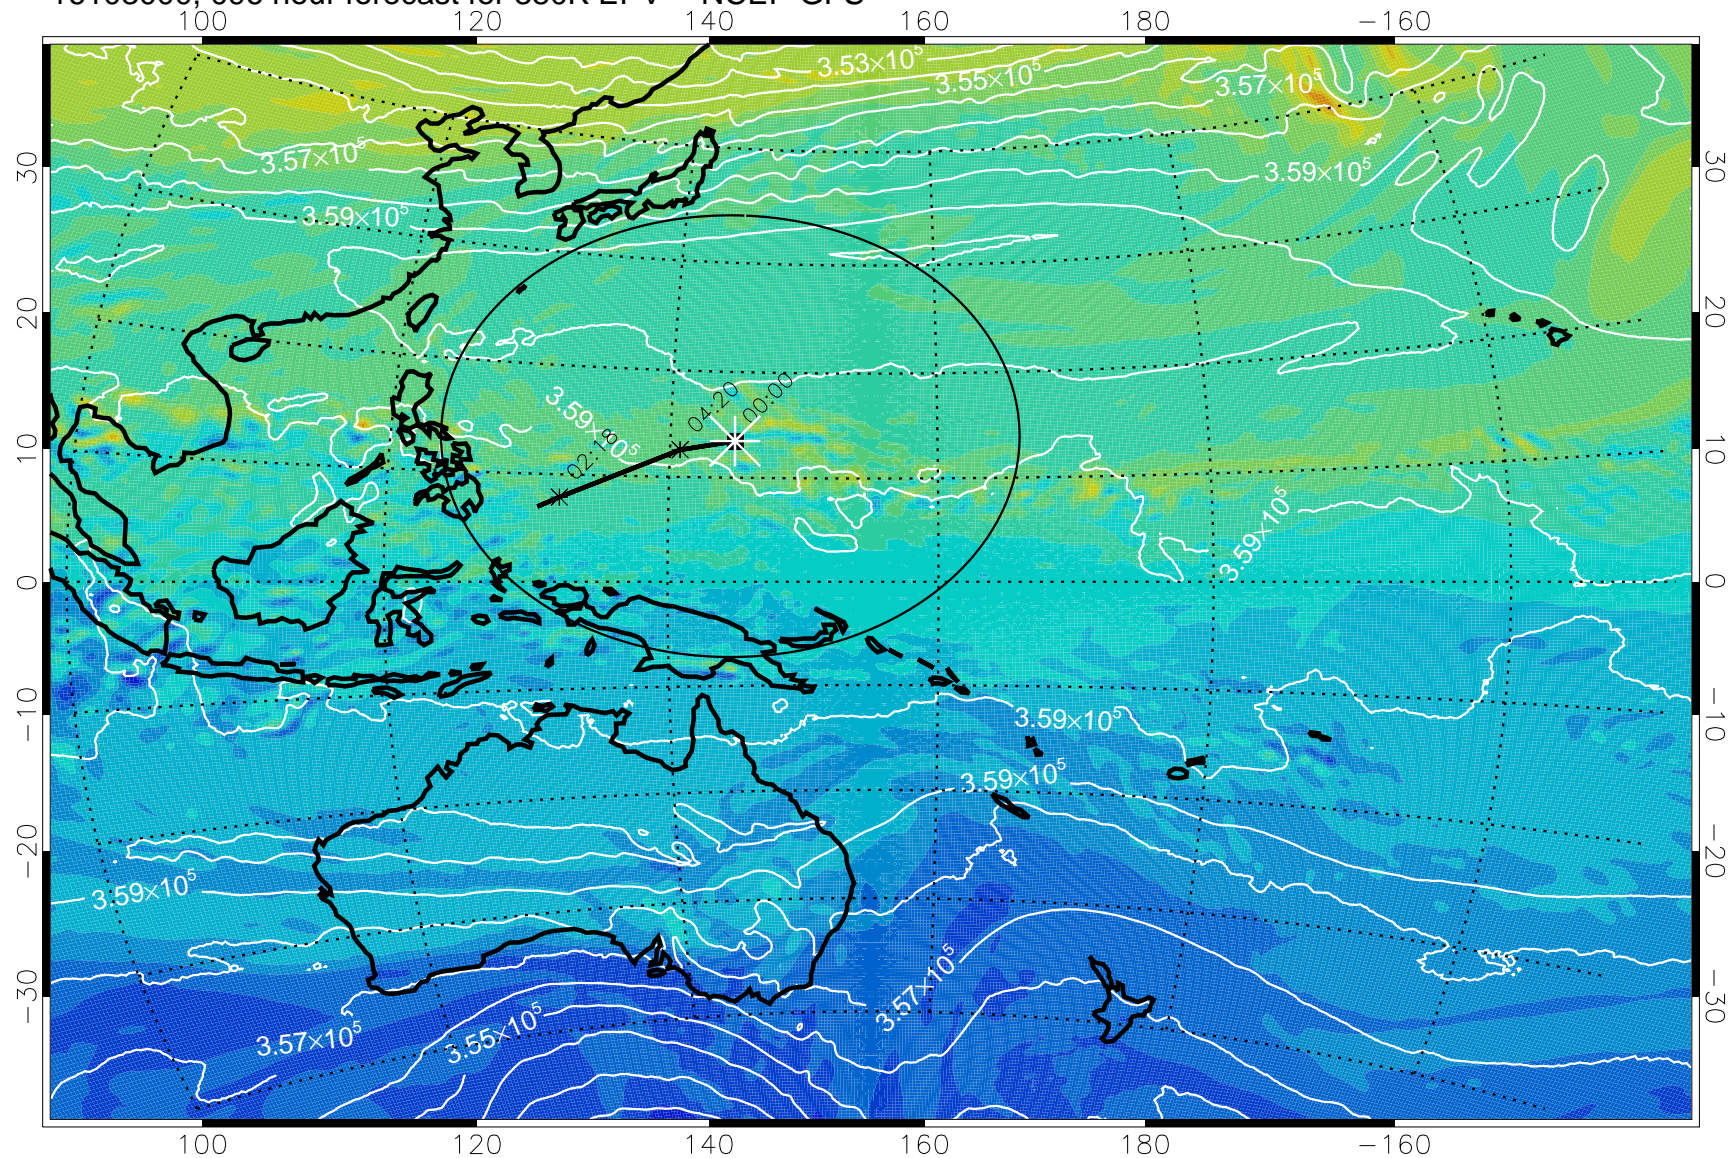

16102900, 072 hour forecast for 380K EPV -- NCEP GFS

380K Montgomery Streamfunction, white

Range ring of 2304 km

16102906, 078 hour forecast for 380K EPV -- NCEP GFS

16102912, 084 hour forecast for 380K EPV -- NCEP GFS

380K Montgomery Streamfunction, white

Range ring of 2304 km

16102918, 090 hour forecast for 380K EPV -- NCEP GFS

380K Montgomery Streamfunction, white

Range ring of 2304 km

16103000, 096 hour forecast for 380K EPV -- NCEP GFS

380K Montgomery Streamfunction, white

Range ring of 2304 km

16103006, 102 hour forecast for 380K EPV -- NCEP GFS

380K Montgomery Streamfunction, white

Range ring of 2304 km

16103012, 108 hour forecast for 380K EPV -- NCEP GFS

380K Montgomery Streamfunction, white

Range ring of 2304 km

16103018, 114 hour forecast for 380K EPV -- NCEP GFS

380K Montgomery Streamfunction, white

Range ring of 2304 km

16103100, 120 hour forecast for 380K EPV -- NCEP GFS