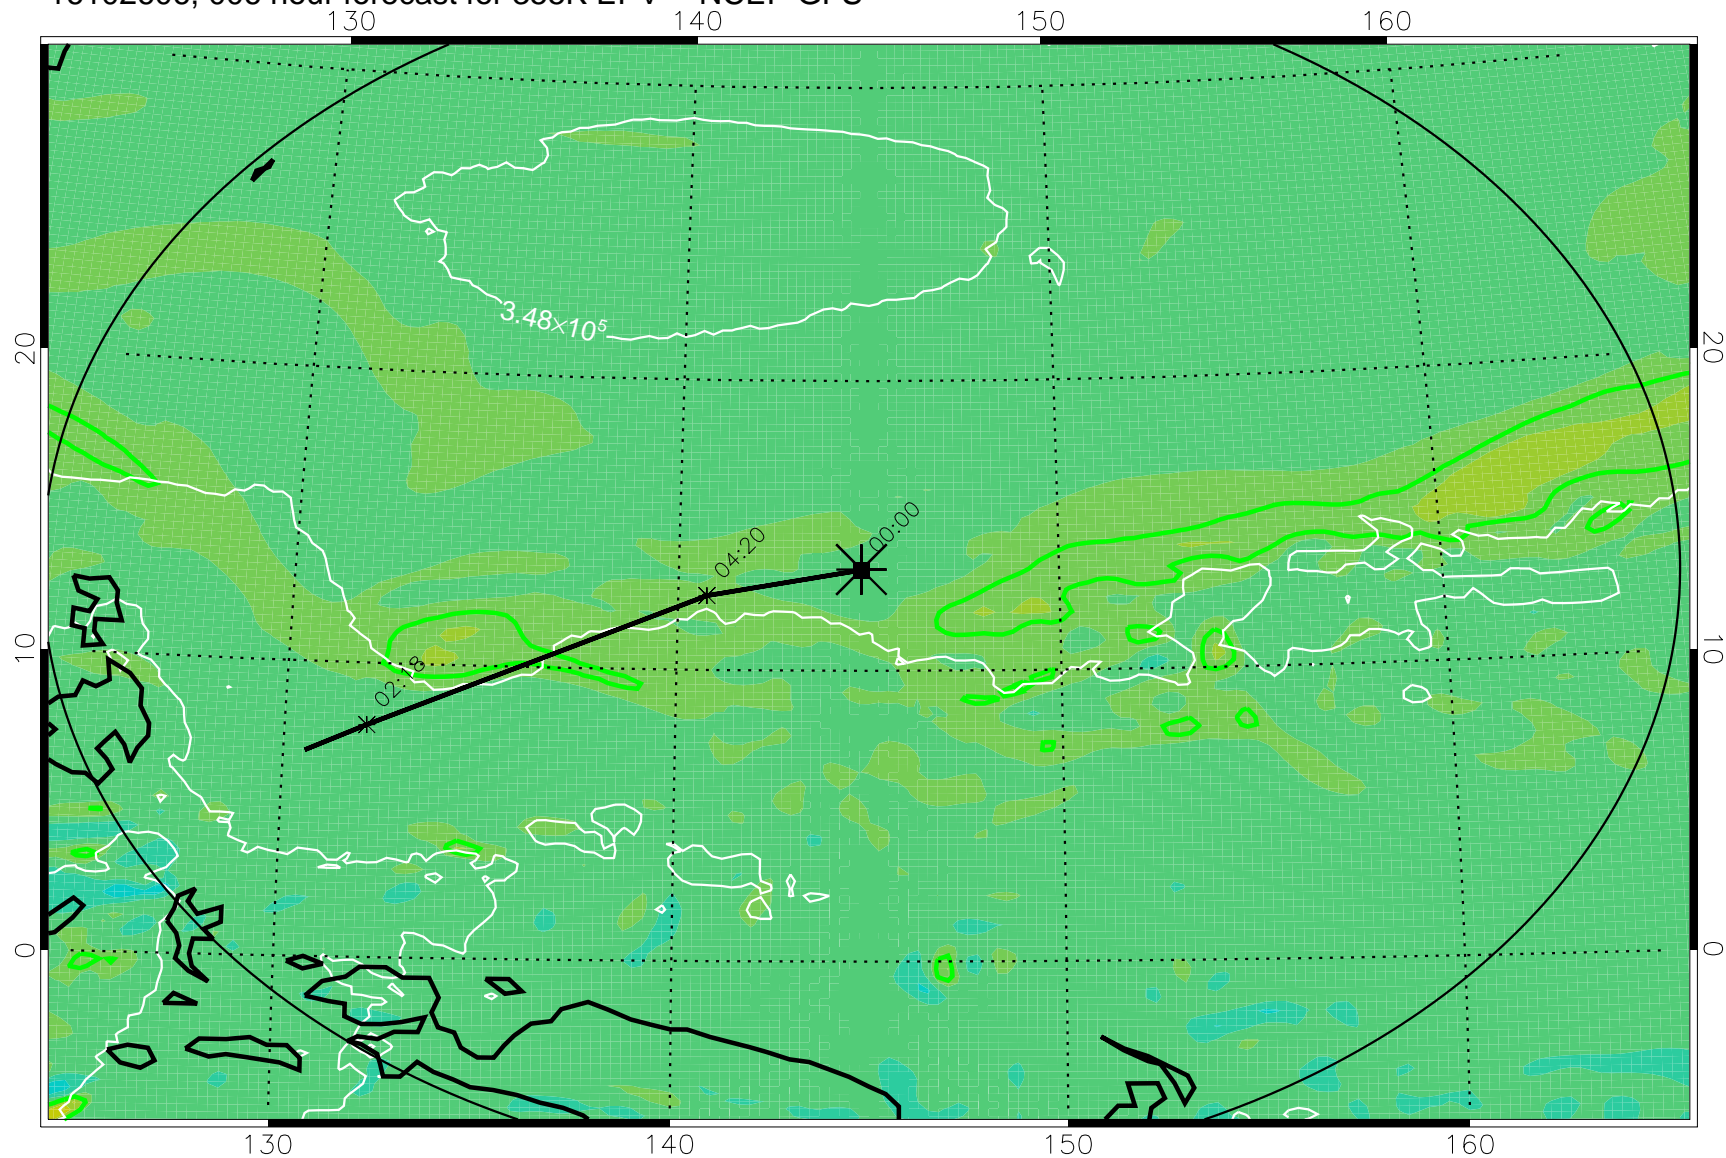

16102606, 006 hour forecast for 355K EPV -- NCEP GFS

355K Montgomery Streamfunction, white
EPV Tropopause (2 PVU) Position
Range ring of 2304 km

16102612, 012 hour forecast for 355K EPV -- NCEP GFS

355K Montgomery Streamfunction, white
EPV Tropopause (2 PVU) Position
Range ring of 2304 km

16102618, 018 hour forecast for 355K EPV -- NCEP GFS

355K Montgomery Streamfunction, white
EPV Tropopause (2 PVU) Position
Range ring of 2304 km

16102700, 024 hour forecast for 355K EPV -- NCEP GFS

355K Montgomery Streamfunction, white
EPV Tropopause (2 PVU) Position
Range ring of 2304 km

16102706, 030 hour forecast for 355K EPV -- NCEP GFS

355K Montgomery Streamfunction, white
EPV Tropopause (2 PVU) Position
Range ring of 2304 km

16102712, 036 hour forecast for 355K EPV -- NCEP GFS

355K Montgomery Streamfunction, white
EPV Tropopause (2 PVU) Position
Range ring of 2304 km

16102718, 042 hour forecast for 355K EPV -- NCEP GFS

355K Montgomery Streamfunction, white
EPV Tropopause (2 PVU) Position
Range ring of 2304 km

16102800, 048 hour forecast for 355K EPV -- NCEP GFS

355K Montgomery Streamfunction, white
EPV Tropopause (2 PVU) Position
Range ring of 2304 km