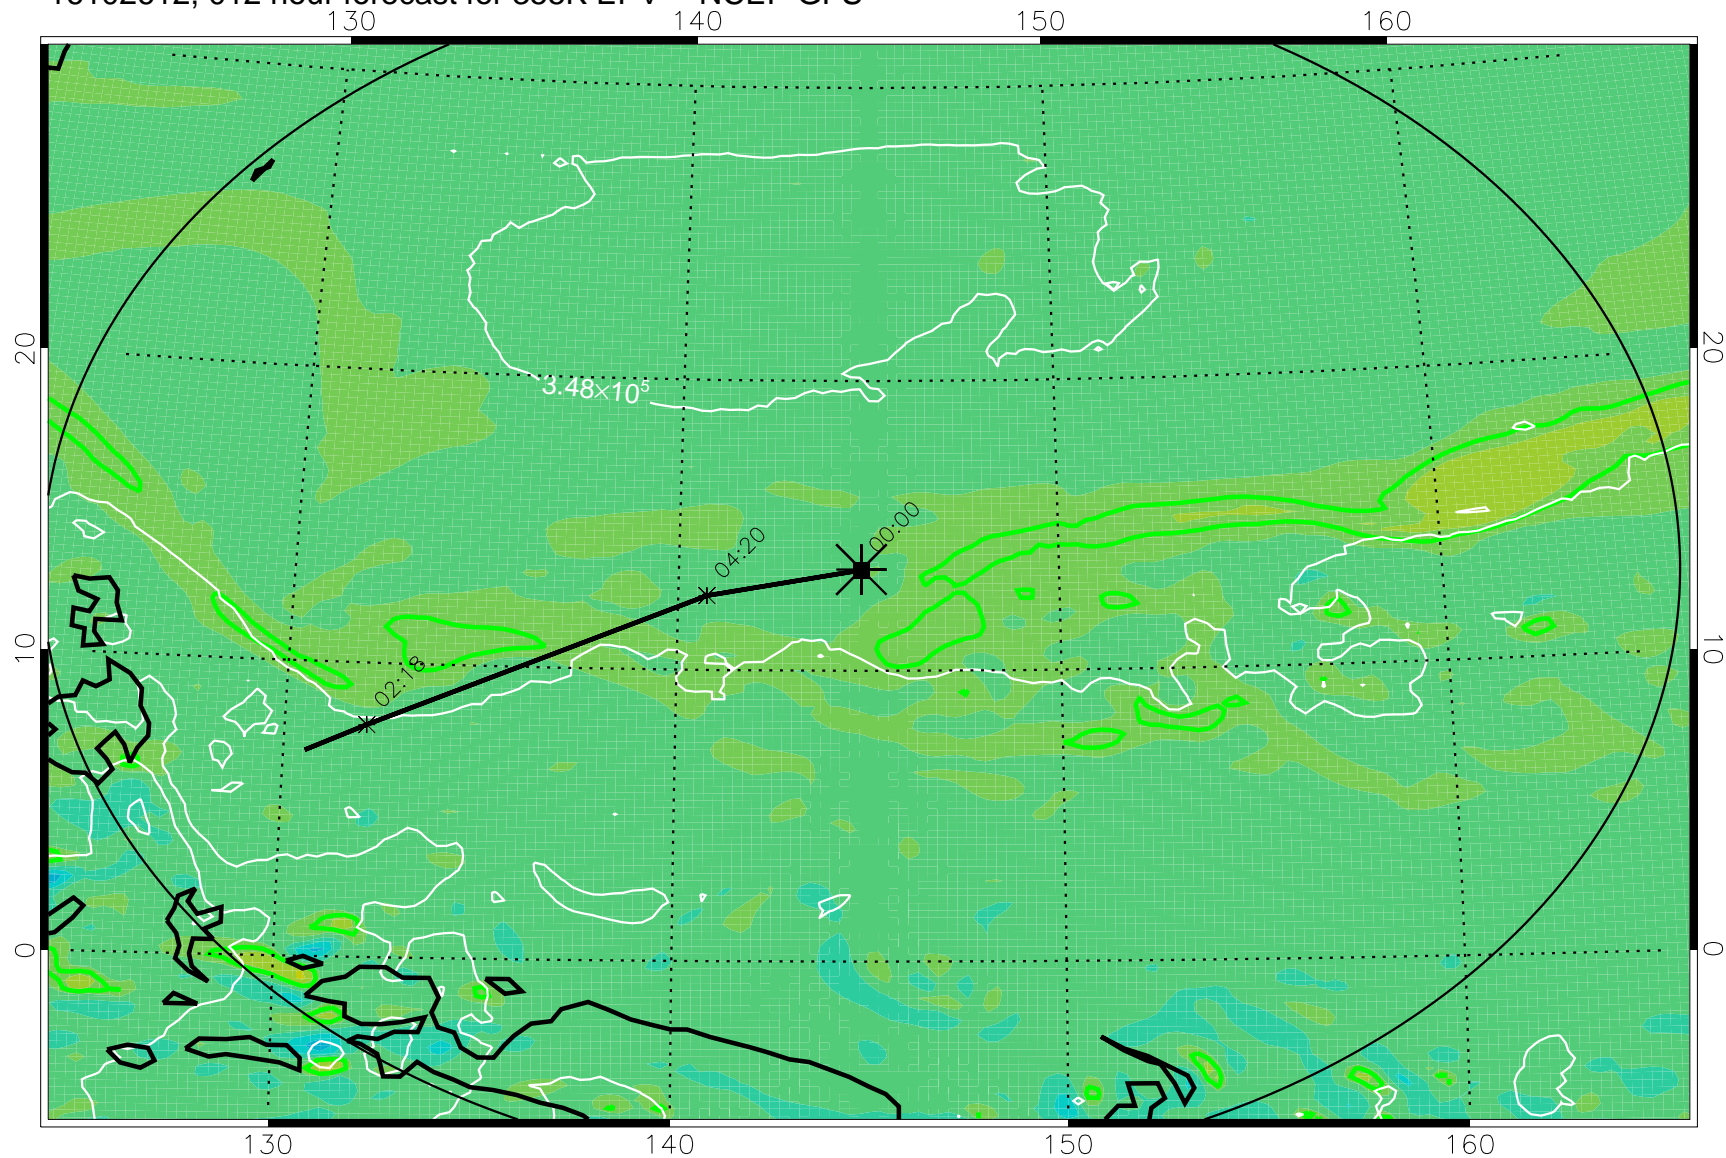

16102606, 006 hour forecast for 355K EPV -- NCEP GFS

355K Montgomery Streamfunction, white
EPV Tropopause (2 PVU) Position
Range ring of 2304 km

16102612, 012 hour forecast for 355K EPV -- NCEP GFS

355K Montgomery Streamfunction, white
EPV Tropopause (2 PVU) Position
Range ring of 2304 km

16102618, 018 hour forecast for 355K EPV -- NCEP GFS

355K Montgomery Streamfunction, white
EPV Tropopause (2 PVU) Position
Range ring of 2304 km

16102700, 024 hour forecast for 355K EPV -- NCEP GFS

355K Montgomery Streamfunction, white
EPV Tropopause (2 PVU) Position
Range ring of 2304 km

16102706, 030 hour forecast for 355K EPV -- NCEP GFS

355K Montgomery Streamfunction, white
EPV Tropopause (2 PVU) Position
Range ring of 2304 km

16102712, 036 hour forecast for 355K EPV -- NCEP GFS

355K Montgomery Streamfunction, white
EPV Tropopause (2 PVU) Position
Range ring of 2304 km

16102718, 042 hour forecast for 355K EPV -- NCEP GFS

355K Montgomery Streamfunction, white
EPV Tropopause (2 PVU) Position
Range ring of 2304 km

16102800, 048 hour forecast for 355K EPV -- NCEP GFS

355K Montgomery Streamfunction, white
EPV Tropopause (2 PVU) Position
Range ring of 2304 km