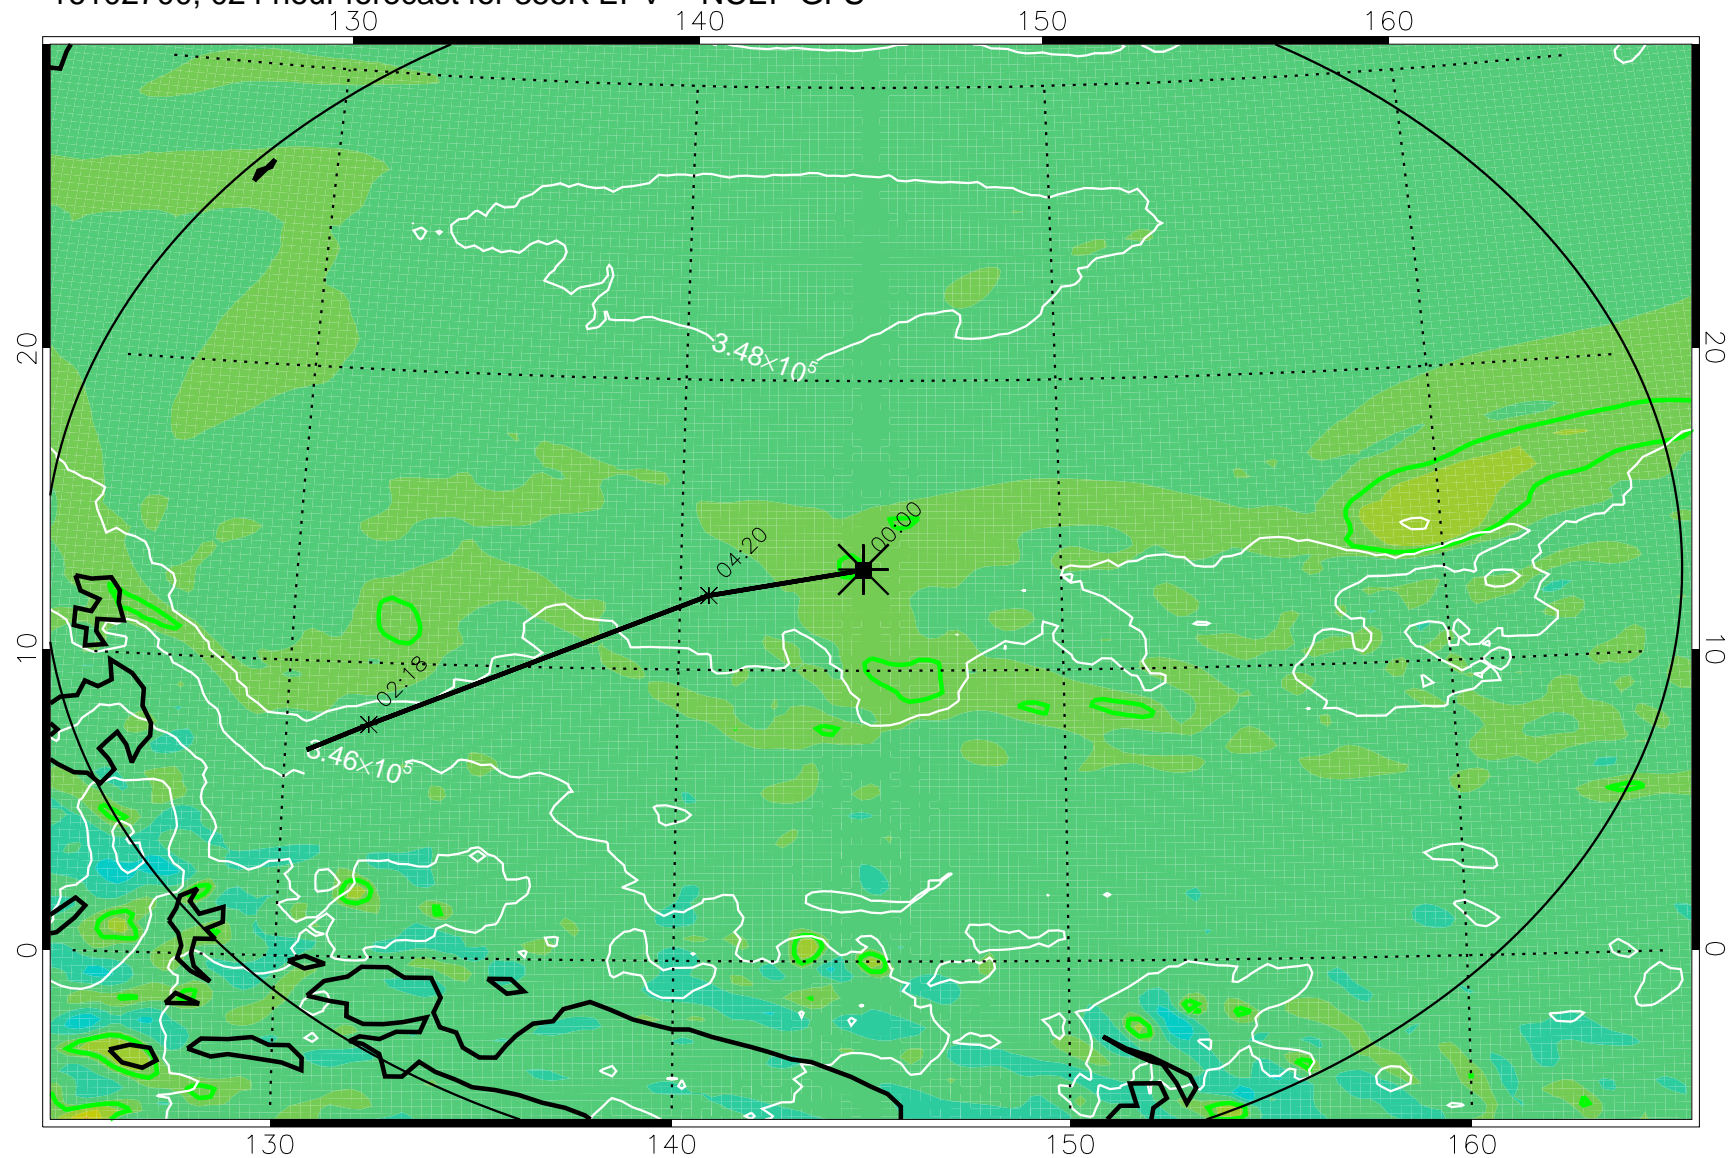

16102606, 006 hour forecast for 355K EPV -- NCEP GFS

355K Montgomery Streamfunction, white
EPV Tropopause (2 PVU) Position
Range ring of 2304 km

16102612, 012 hour forecast for 355K EPV -- NCEP GFS

355K Montgomery Streamfunction, white
EPV Tropopause (2 PVU) Position
Range ring of 2304 km

16102618, 018 hour forecast for 355K EPV -- NCEP GFS

355K Montgomery Streamfunction, white
EPV Tropopause (2 PVU) Position
Range ring of 2304 km

16102700, 024 hour forecast for 355K EPV -- NCEP GFS

355K Montgomery Streamfunction, white
EPV Tropopause (2 PVU) Position
Range ring of 2304 km

16102706, 030 hour forecast for 355K EPV -- NCEP GFS

355K Montgomery Streamfunction, white
EPV Tropopause (2 PVU) Position
Range ring of 2304 km

16102712, 036 hour forecast for 355K EPV -- NCEP GFS

355K Montgomery Streamfunction, white
EPV Tropopause (2 PVU) Position
Range ring of 2304 km

16102718, 042 hour forecast for 355K EPV -- NCEP GFS

355K Montgomery Streamfunction, white
EPV Tropopause (2 PVU) Position
Range ring of 2304 km

16102800, 048 hour forecast for 355K EPV -- NCEP GFS

355K Montgomery Streamfunction, white
EPV Tropopause (2 PVU) Position
Range ring of 2304 km