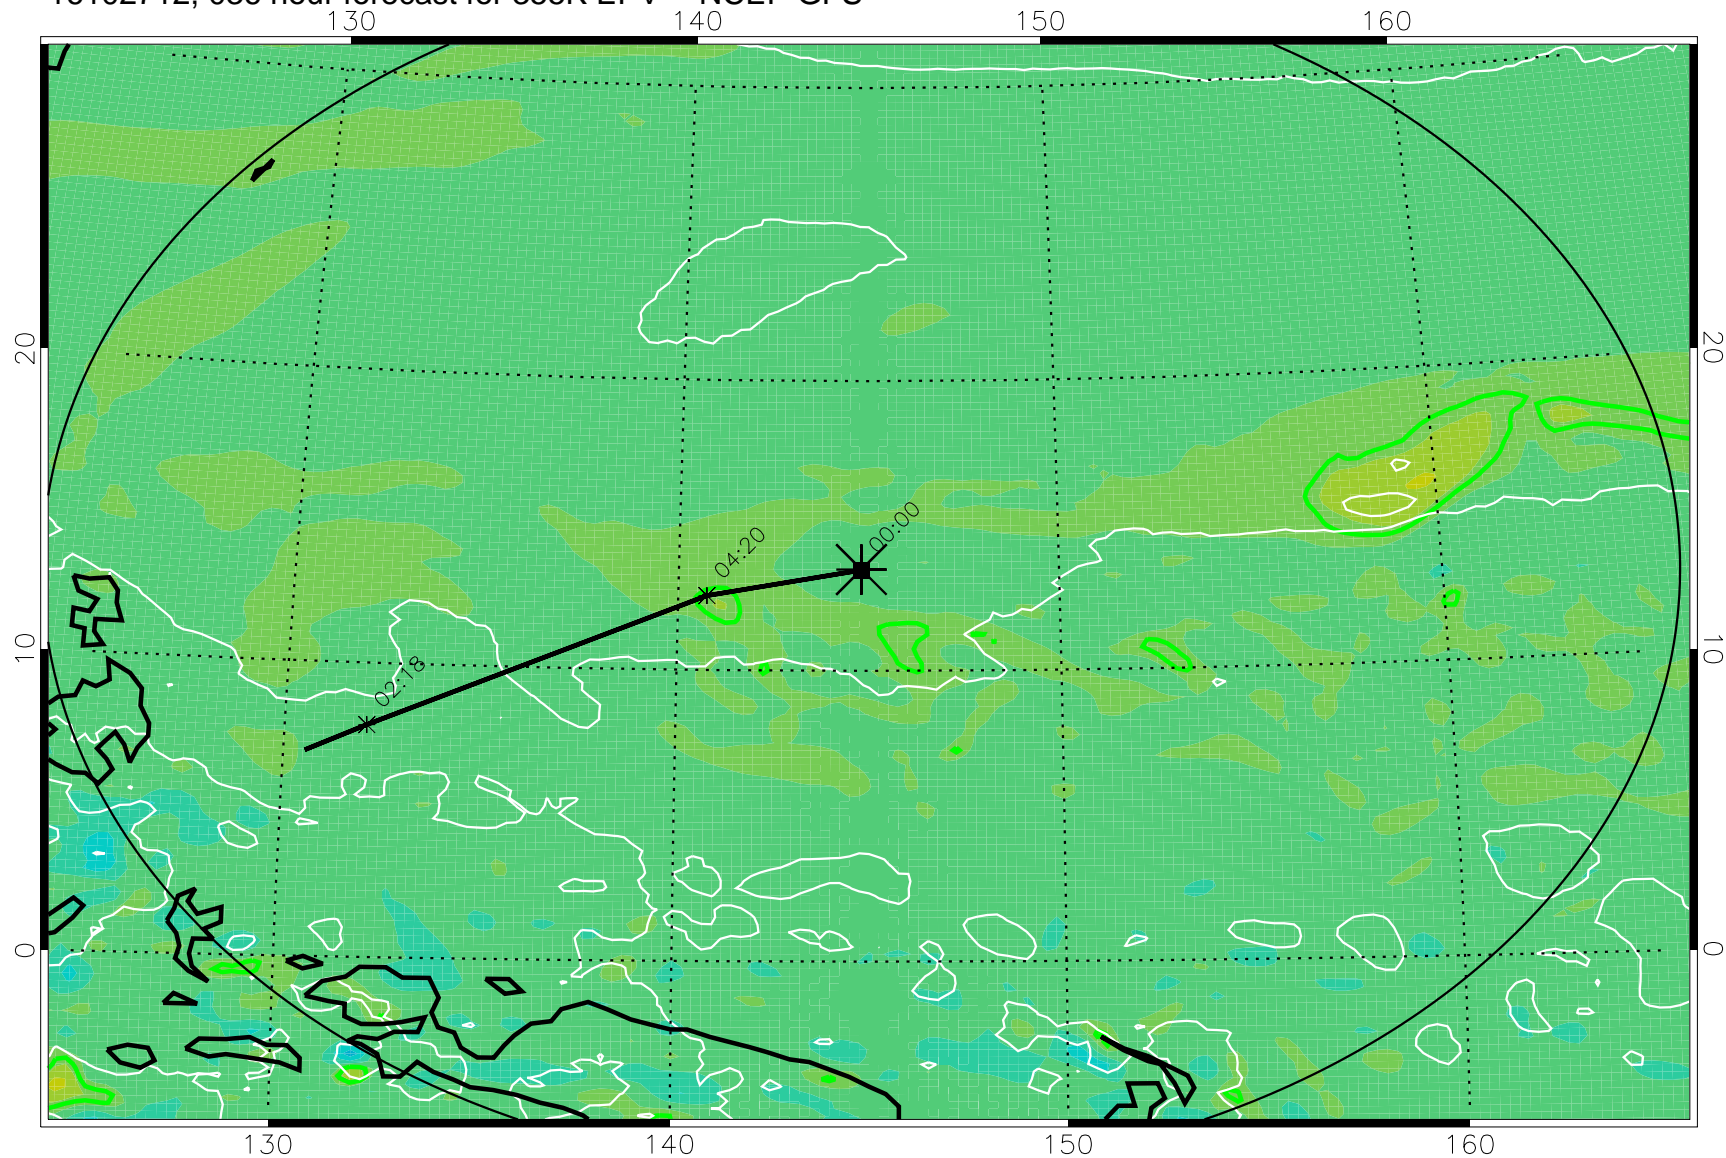

16102618, 018 hour forecast for 355K EPV -- NCEP GFS

355K Montgomery Streamfunction, white
EPV Tropopause (2 PVU) Position
Range ring of 2304 km

16102700, 024 hour forecast for 355K EPV -- NCEP GFS

355K Montgomery Streamfunction, white
EPV Tropopause (2 PVU) Position
Range ring of 2304 km

16102706, 030 hour forecast for 355K EPV -- NCEP GFS

355K Montgomery Streamfunction, white
EPV Tropopause (2 PVU) Position
Range ring of 2304 km

16102712, 036 hour forecast for 355K EPV -- NCEP GFS

355K Montgomery Streamfunction, white
EPV Tropopause (2 PVU) Position
Range ring of 2304 km

16102718, 042 hour forecast for 355K EPV -- NCEP GFS

355K Montgomery Streamfunction, white
EPV Tropopause (2 PVU) Position
Range ring of 2304 km

16102800, 048 hour forecast for 355K EPV -- NCEP GFS

355K Montgomery Streamfunction, white
EPV Tropopause (2 PVU) Position
Range ring of 2304 km

16102818, 066 hour forecast for 355K EPV -- NCEP GFS

355K Montgomery Streamfunction, white
EPV Tropopause (2 PVU) Position
Range ring of 2304 km

16102900, 072 hour forecast for 355K EPV -- NCEP GFS

355K Montgomery Streamfunction, white
EPV Tropopause (2 PVU) Position
Range ring of 2304 km