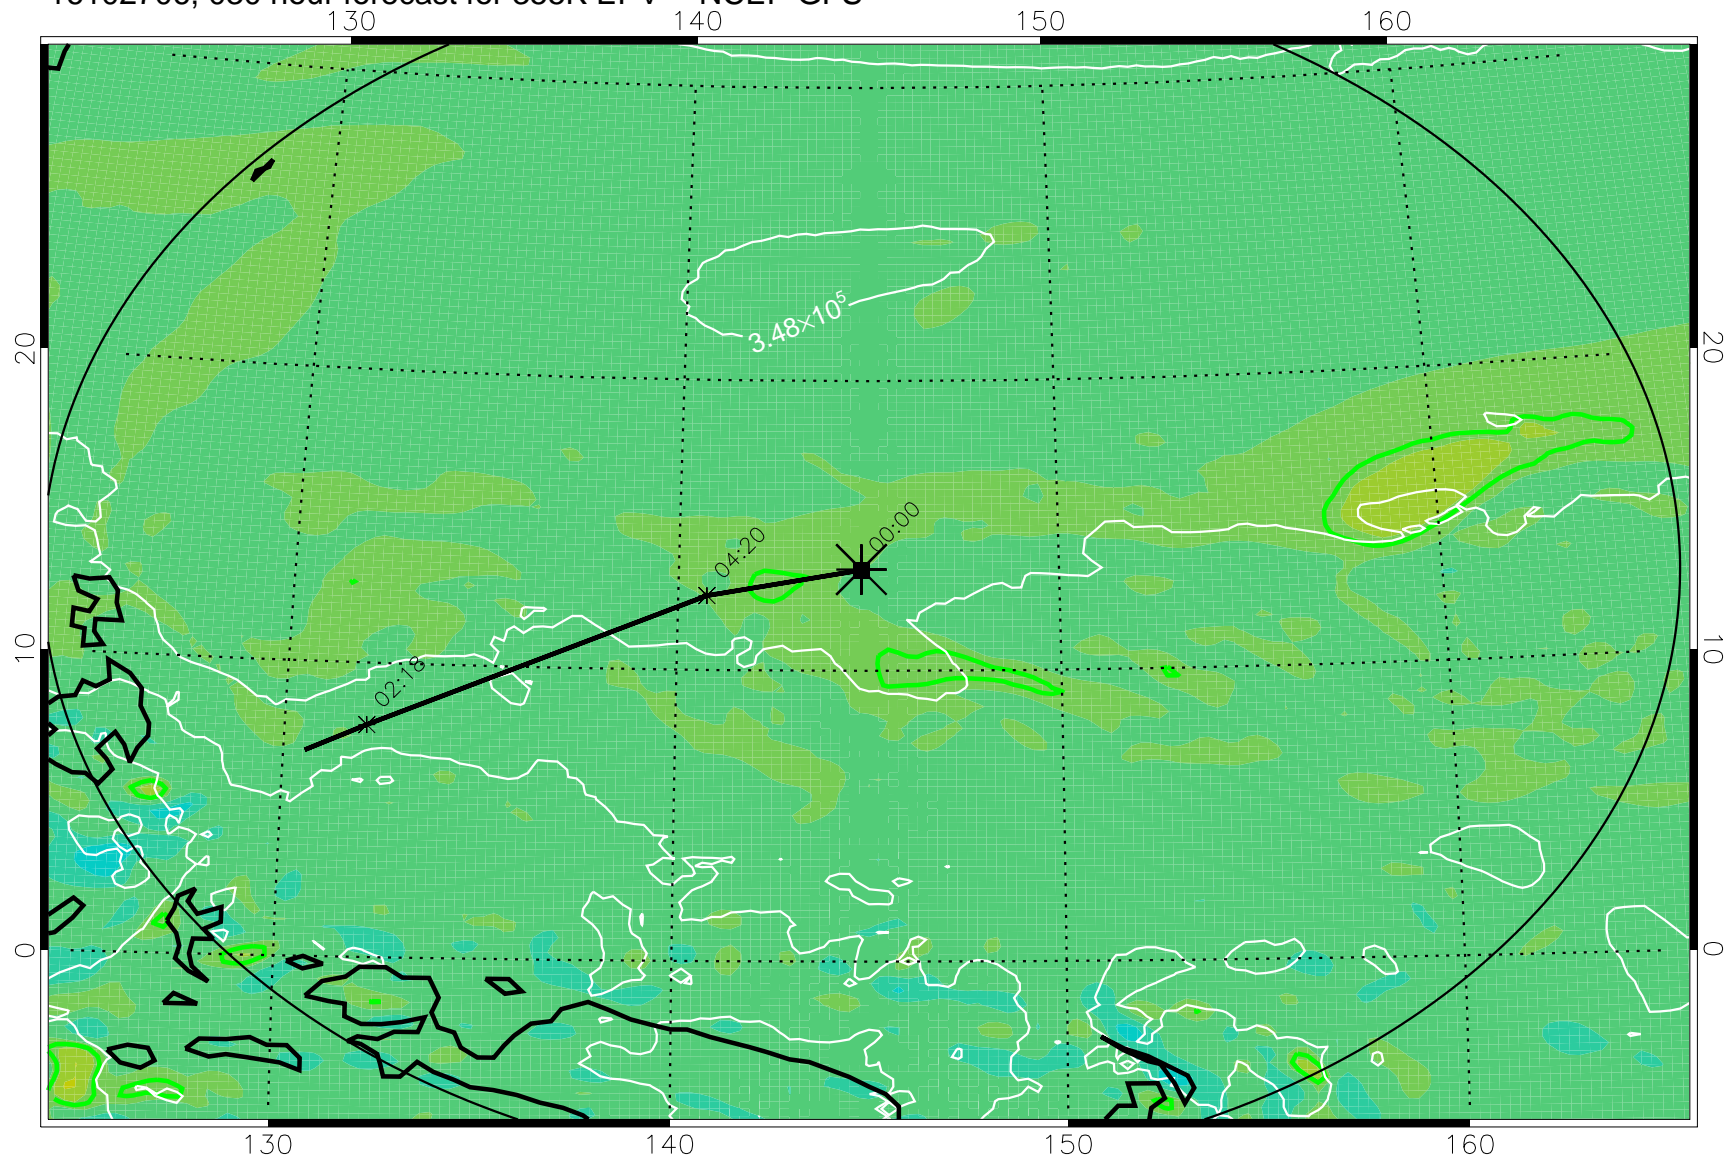

16102606, 006 hour forecast for 355K EPV -- NCEP GFS

355K Montgomery Streamfunction, white
EPV Tropopause (2 PVU) Position
Range ring of 2304 km

16102612, 012 hour forecast for 355K EPV -- NCEP GFS

355K Montgomery Streamfunction, white
EPV Tropopause (2 PVU) Position
Range ring of 2304 km

16102618, 018 hour forecast for 355K EPV -- NCEP GFS

355K Montgomery Streamfunction, white
EPV Tropopause (2 PVU) Position
Range ring of 2304 km

16102700, 024 hour forecast for 355K EPV -- NCEP GFS

355K Montgomery Streamfunction, white
EPV Tropopause (2 PVU) Position
Range ring of 2304 km

16102706, 030 hour forecast for 355K EPV -- NCEP GFS

355K Montgomery Streamfunction, white
EPV Tropopause (2 PVU) Position
Range ring of 2304 km

16102712, 036 hour forecast for 355K EPV -- NCEP GFS

355K Montgomery Streamfunction, white
EPV Tropopause (2 PVU) Position
Range ring of 2304 km

16102718, 042 hour forecast for 355K EPV -- NCEP GFS

355K Montgomery Streamfunction, white
EPV Tropopause (2 PVU) Position
Range ring of 2304 km

16102800, 048 hour forecast for 355K EPV -- NCEP GFS

355K Montgomery Streamfunction, white
EPV Tropopause (2 PVU) Position
Range ring of 2304 km