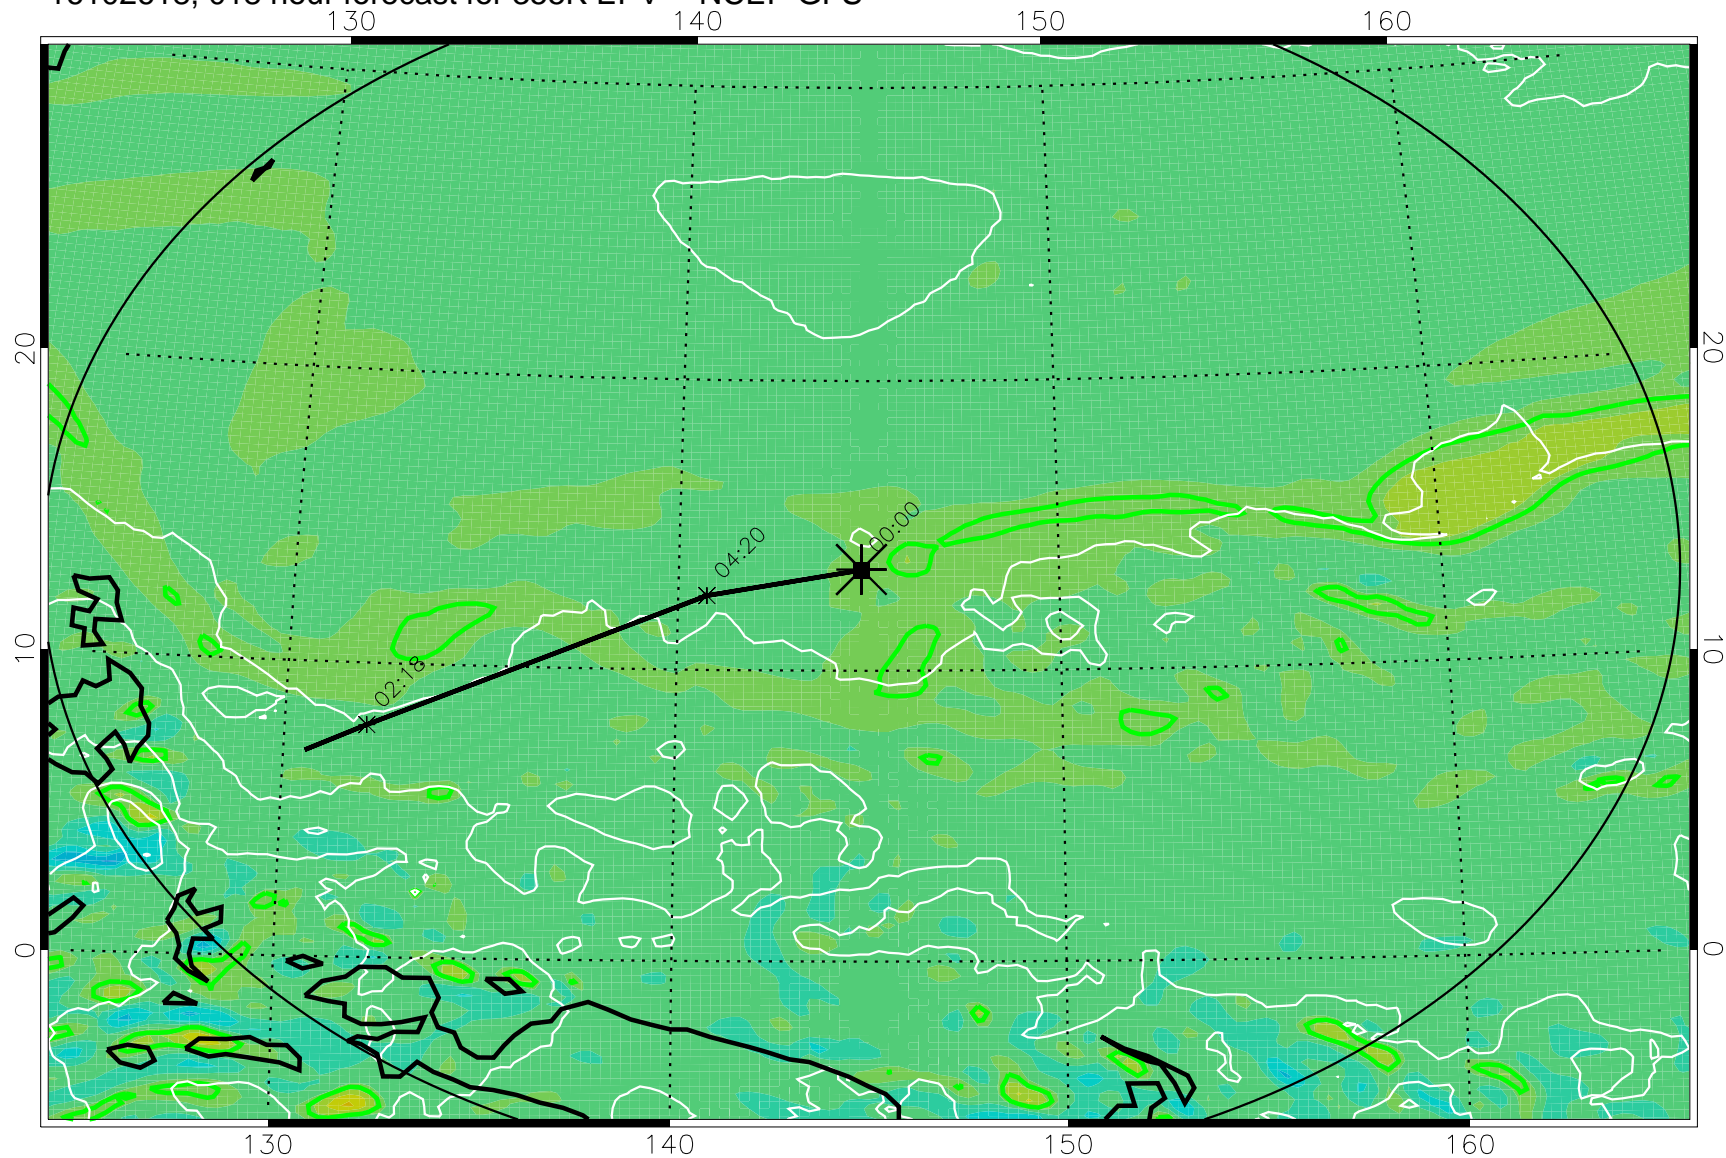

16102606, 006 hour forecast for 355K EPV -- NCEP GFS

355K Montgomery Streamfunction, white
EPV Tropopause (2 PVU) Position
Range ring of 2304 km

16102612, 012 hour forecast for 355K EPV -- NCEP GFS

355K Montgomery Streamfunction, white
EPV Tropopause (2 PVU) Position
Range ring of 2304 km

16102618, 018 hour forecast for 355K EPV -- NCEP GFS

355K Montgomery Streamfunction, white
EPV Tropopause (2 PVU) Position
Range ring of 2304 km

16102700, 024 hour forecast for 355K EPV -- NCEP GFS

355K Montgomery Streamfunction, white
EPV Tropopause (2 PVU) Position
Range ring of 2304 km

16102706, 030 hour forecast for 355K EPV -- NCEP GFS

355K Montgomery Streamfunction, white
EPV Tropopause (2 PVU) Position
Range ring of 2304 km

16102712, 036 hour forecast for 355K EPV -- NCEP GFS

355K Montgomery Streamfunction, white
EPV Tropopause (2 PVU) Position
Range ring of 2304 km

16102718, 042 hour forecast for 355K EPV -- NCEP GFS

355K Montgomery Streamfunction, white
EPV Tropopause (2 PVU) Position
Range ring of 2304 km

16102800, 048 hour forecast for 355K EPV -- NCEP GFS

355K Montgomery Streamfunction, white
EPV Tropopause (2 PVU) Position
Range ring of 2304 km