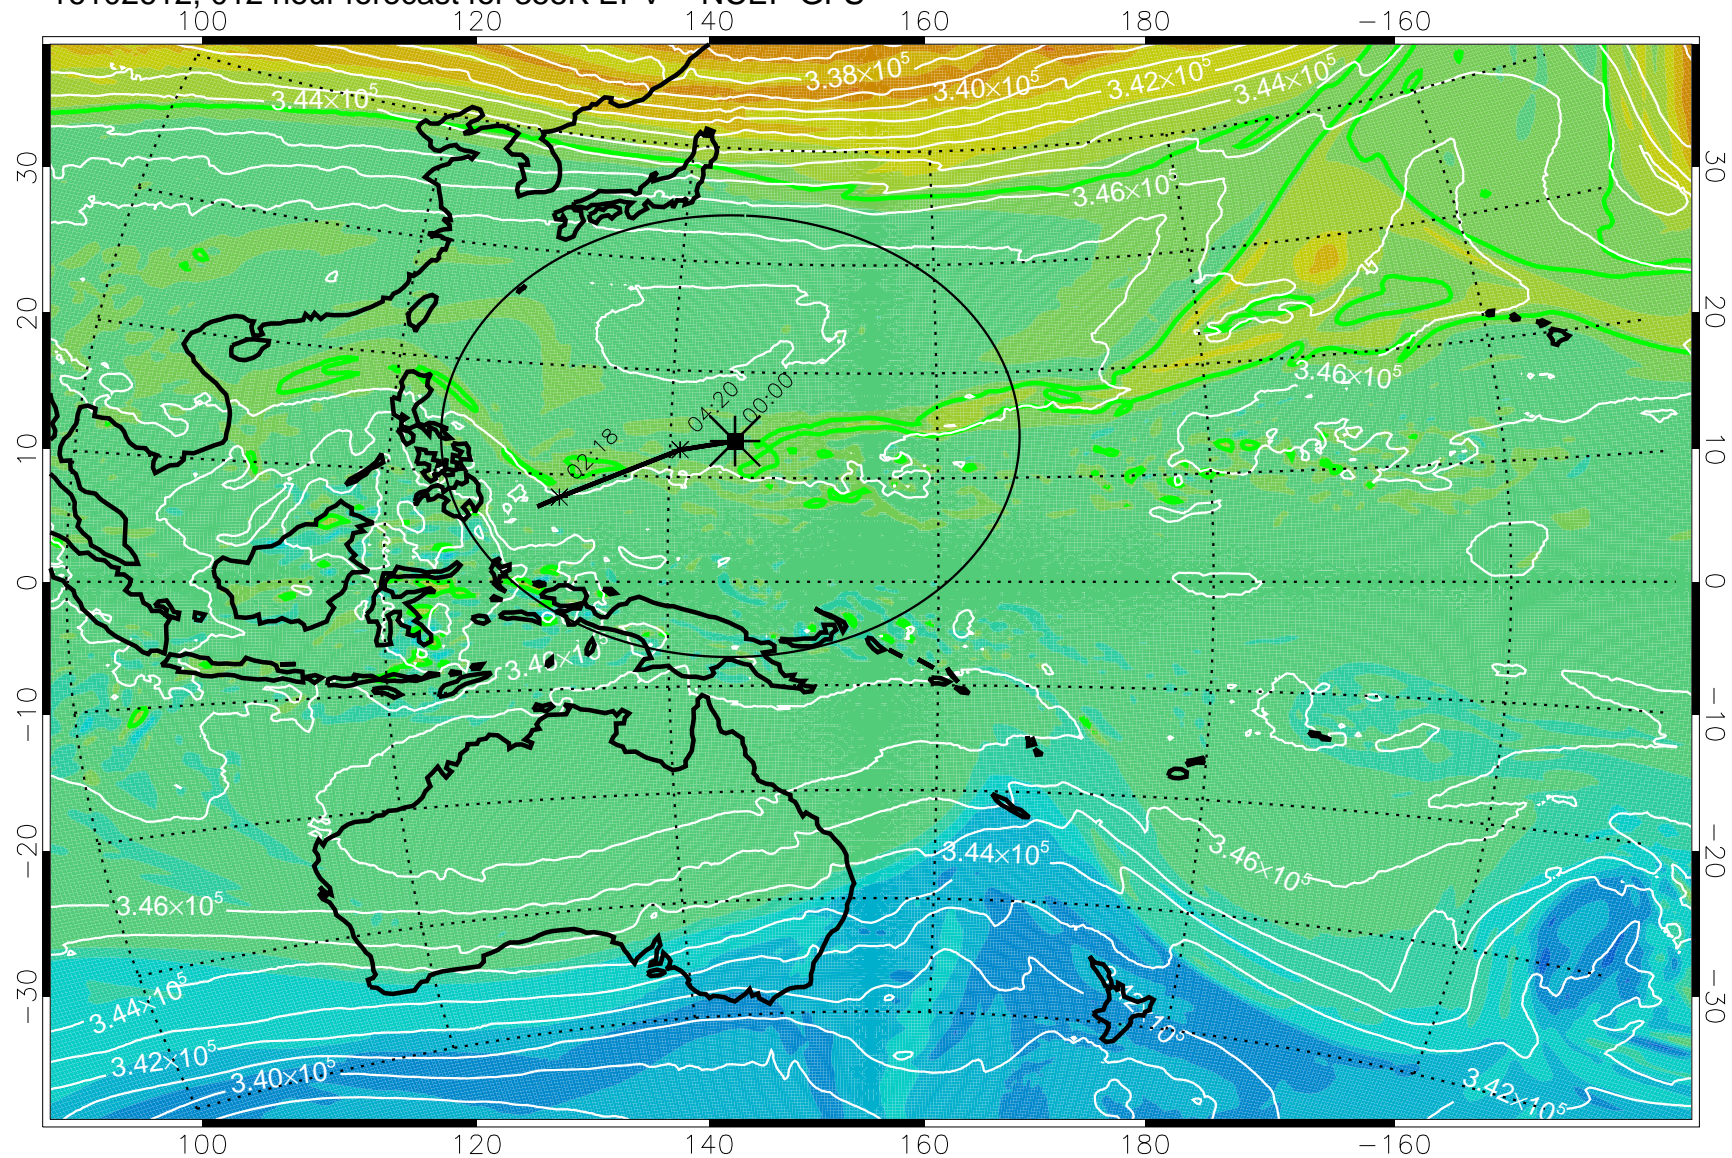

16102606, 006 hour forecast for 355K EPV -- NCEP GFS

355K Montgomery Streamfunction, white
EPV Tropopause (2 PVU) Position
Range ring of 2304 km

16102612, 012 hour forecast for 355K EPV -- NCEP GFS

355K Montgomery Streamfunction, white
EPV Tropopause (2 PVU) Position
Range ring of 2304 km

16102618, 018 hour forecast for 355K EPV -- NCEP GFS

355K Montgomery Streamfunction, white
EPV Tropopause (2 PVU) Position
Range ring of 2304 km

16102700, 024 hour forecast for 355K EPV -- NCEP GFS

355K Montgomery Streamfunction, white
EPV Tropopause (2 PVU) Position
Range ring of 2304 km

16102706, 030 hour forecast for 355K EPV -- NCEP GFS

355K Montgomery Streamfunction, white
EPV Tropopause (2 PVU) Position
Range ring of 2304 km

16102712, 036 hour forecast for 355K EPV -- NCEP GFS

355K Montgomery Streamfunction, white
EPV Tropopause (2 PVU) Position
Range ring of 2304 km

16102718, 042 hour forecast for 355K EPV -- NCEP GFS

355K Montgomery Streamfunction, white
EPV Tropopause (2 PVU) Position
Range ring of 2304 km

16102800, 048 hour forecast for 355K EPV -- NCEP GFS

355K Montgomery Streamfunction, white
EPV Tropopause (2 PVU) Position
Range ring of 2304 km