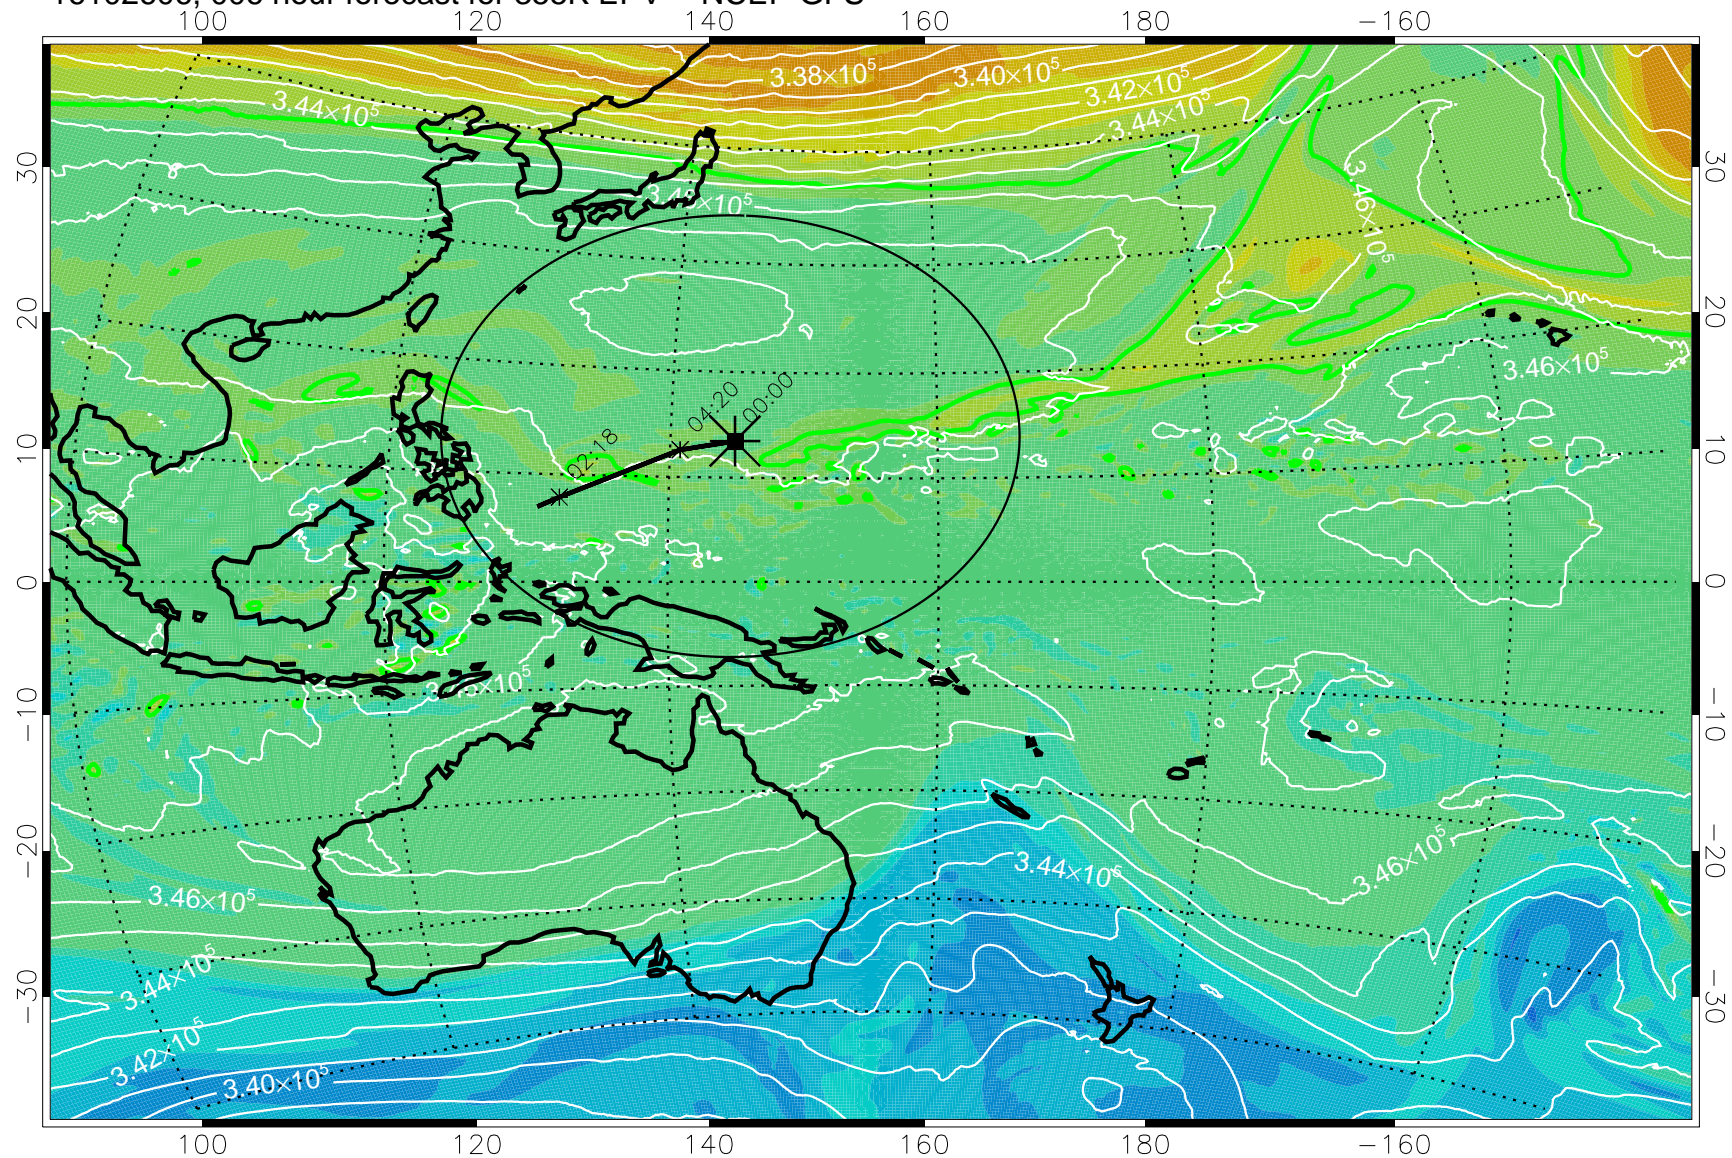

16102606, 006 hour forecast for 355K EPV -- NCEP GFS

355K Montgomery Streamfunction, white
EPV Tropopause (2 PVU) Position
Range ring of 2304 km

16102612, 012 hour forecast for 355K EPV -- NCEP GFS

355K Montgomery Streamfunction, white
EPV Tropopause (2 PVU) Position
Range ring of 2304 km

16102618, 018 hour forecast for 355K EPV -- NCEP GFS

355K Montgomery Streamfunction, white
EPV Tropopause (2 PVU) Position
Range ring of 2304 km

16102700, 024 hour forecast for 355K EPV -- NCEP GFS

355K Montgomery Streamfunction, white
EPV Tropopause (2 PVU) Position
Range ring of 2304 km

16102706, 030 hour forecast for 355K EPV -- NCEP GFS

355K Montgomery Streamfunction, white
EPV Tropopause (2 PVU) Position
Range ring of 2304 km

16102712, 036 hour forecast for 355K EPV -- NCEP GFS

355K Montgomery Streamfunction, white
EPV Tropopause (2 PVU) Position
Range ring of 2304 km

16102718, 042 hour forecast for 355K EPV -- NCEP GFS

355K Montgomery Streamfunction, white
EPV Tropopause (2 PVU) Position
Range ring of 2304 km

16102800, 048 hour forecast for 355K EPV -- NCEP GFS

355K Montgomery Streamfunction, white
EPV Tropopause (2 PVU) Position
Range ring of 2304 km