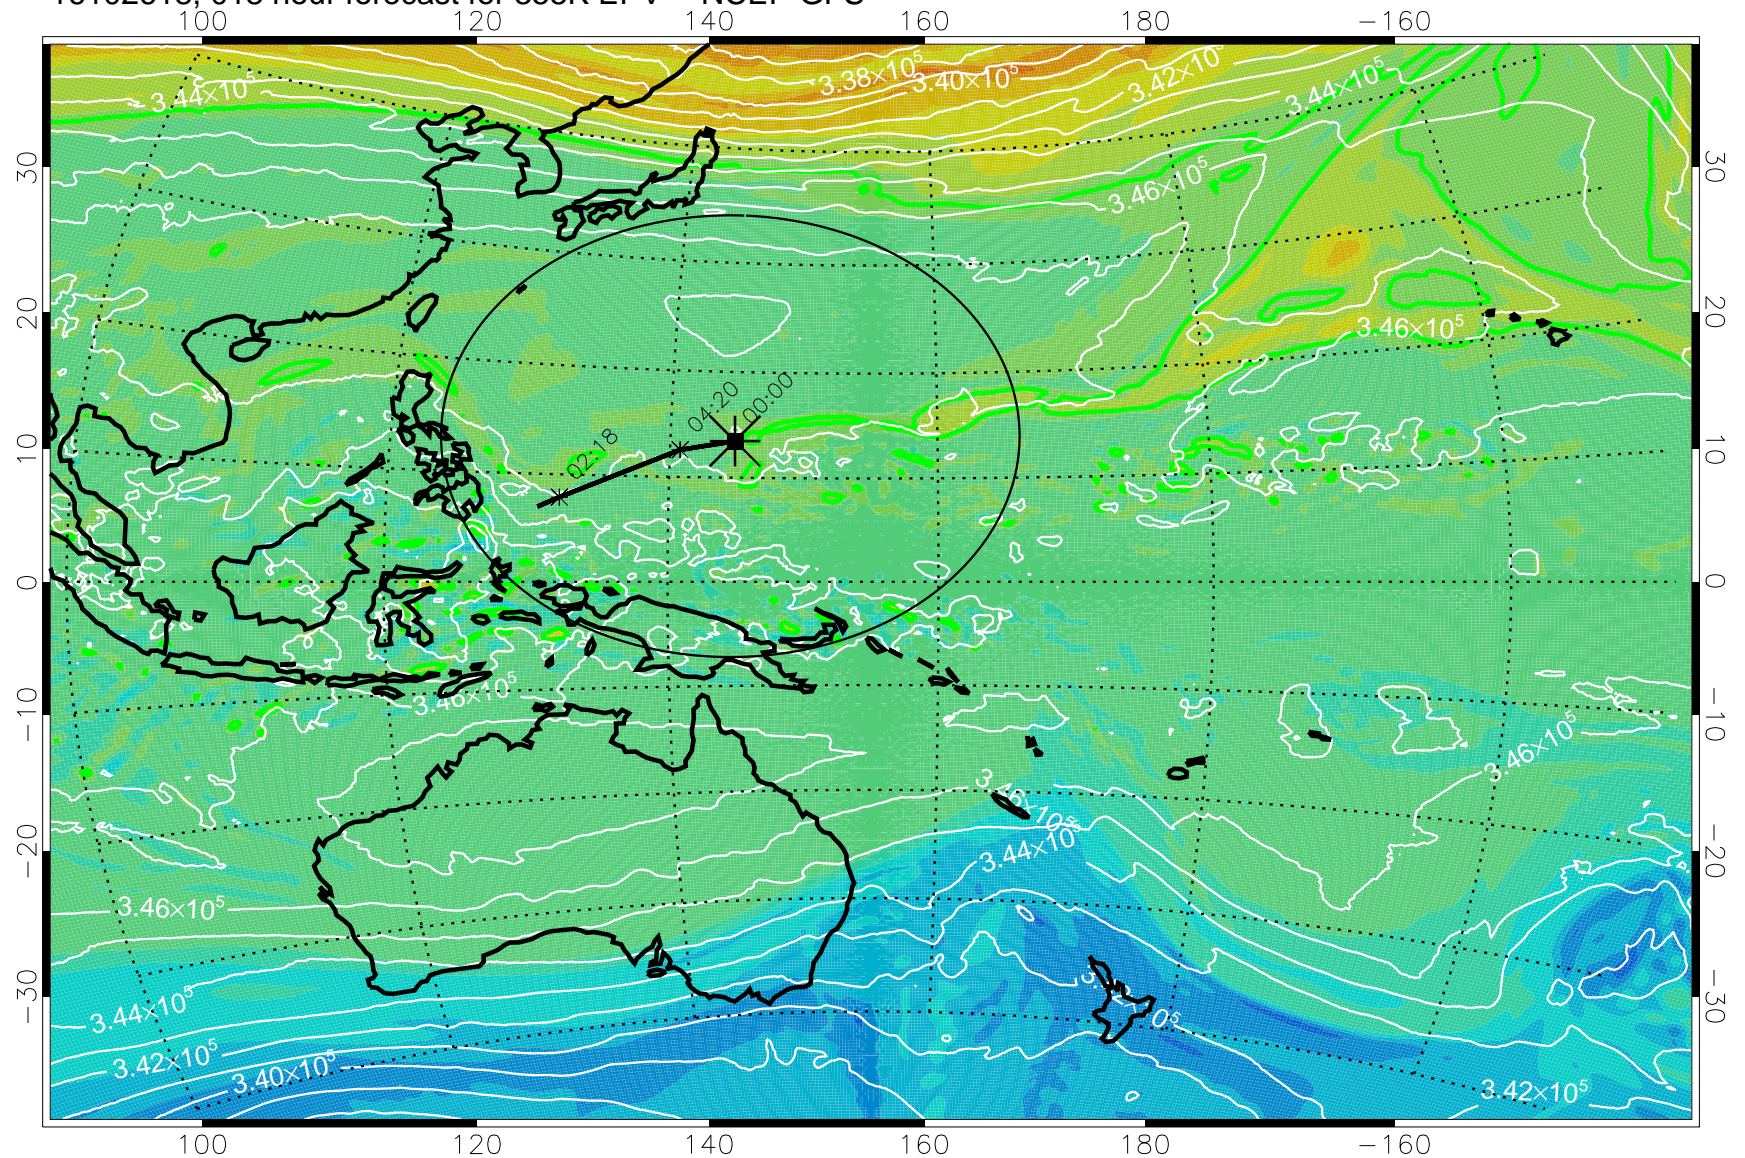

16102606, 006 hour forecast for 355K EPV -- NCEP GFS

355K Montgomery Streamfunction, white
EPV Tropopause (2 PVU) Position
Range ring of 2304 km

16102612, 012 hour forecast for 355K EPV -- NCEP GFS

355K Montgomery Streamfunction, white
EPV Tropopause (2 PVU) Position
Range ring of 2304 km

16102618, 018 hour forecast for 355K EPV -- NCEP GFS

355K Montgomery Streamfunction, white
EPV Tropopause (2 PVU) Position
Range ring of 2304 km

16102700, 024 hour forecast for 355K EPV -- NCEP GFS

355K Montgomery Streamfunction, white
EPV Tropopause (2 PVU) Position
Range ring of 2304 km

16102706, 030 hour forecast for 355K EPV -- NCEP GFS

355K Montgomery Streamfunction, white
EPV Tropopause (2 PVU) Position
Range ring of 2304 km

16102712, 036 hour forecast for 355K EPV -- NCEP GFS

355K Montgomery Streamfunction, white
EPV Tropopause (2 PVU) Position
Range ring of 2304 km

16102718, 042 hour forecast for 355K EPV -- NCEP GFS

355K Montgomery Streamfunction, white
EPV Tropopause (2 PVU) Position
Range ring of 2304 km

16102800, 048 hour forecast for 355K EPV -- NCEP GFS

355K Montgomery Streamfunction, white
EPV Tropopause (2 PVU) Position
Range ring of 2304 km