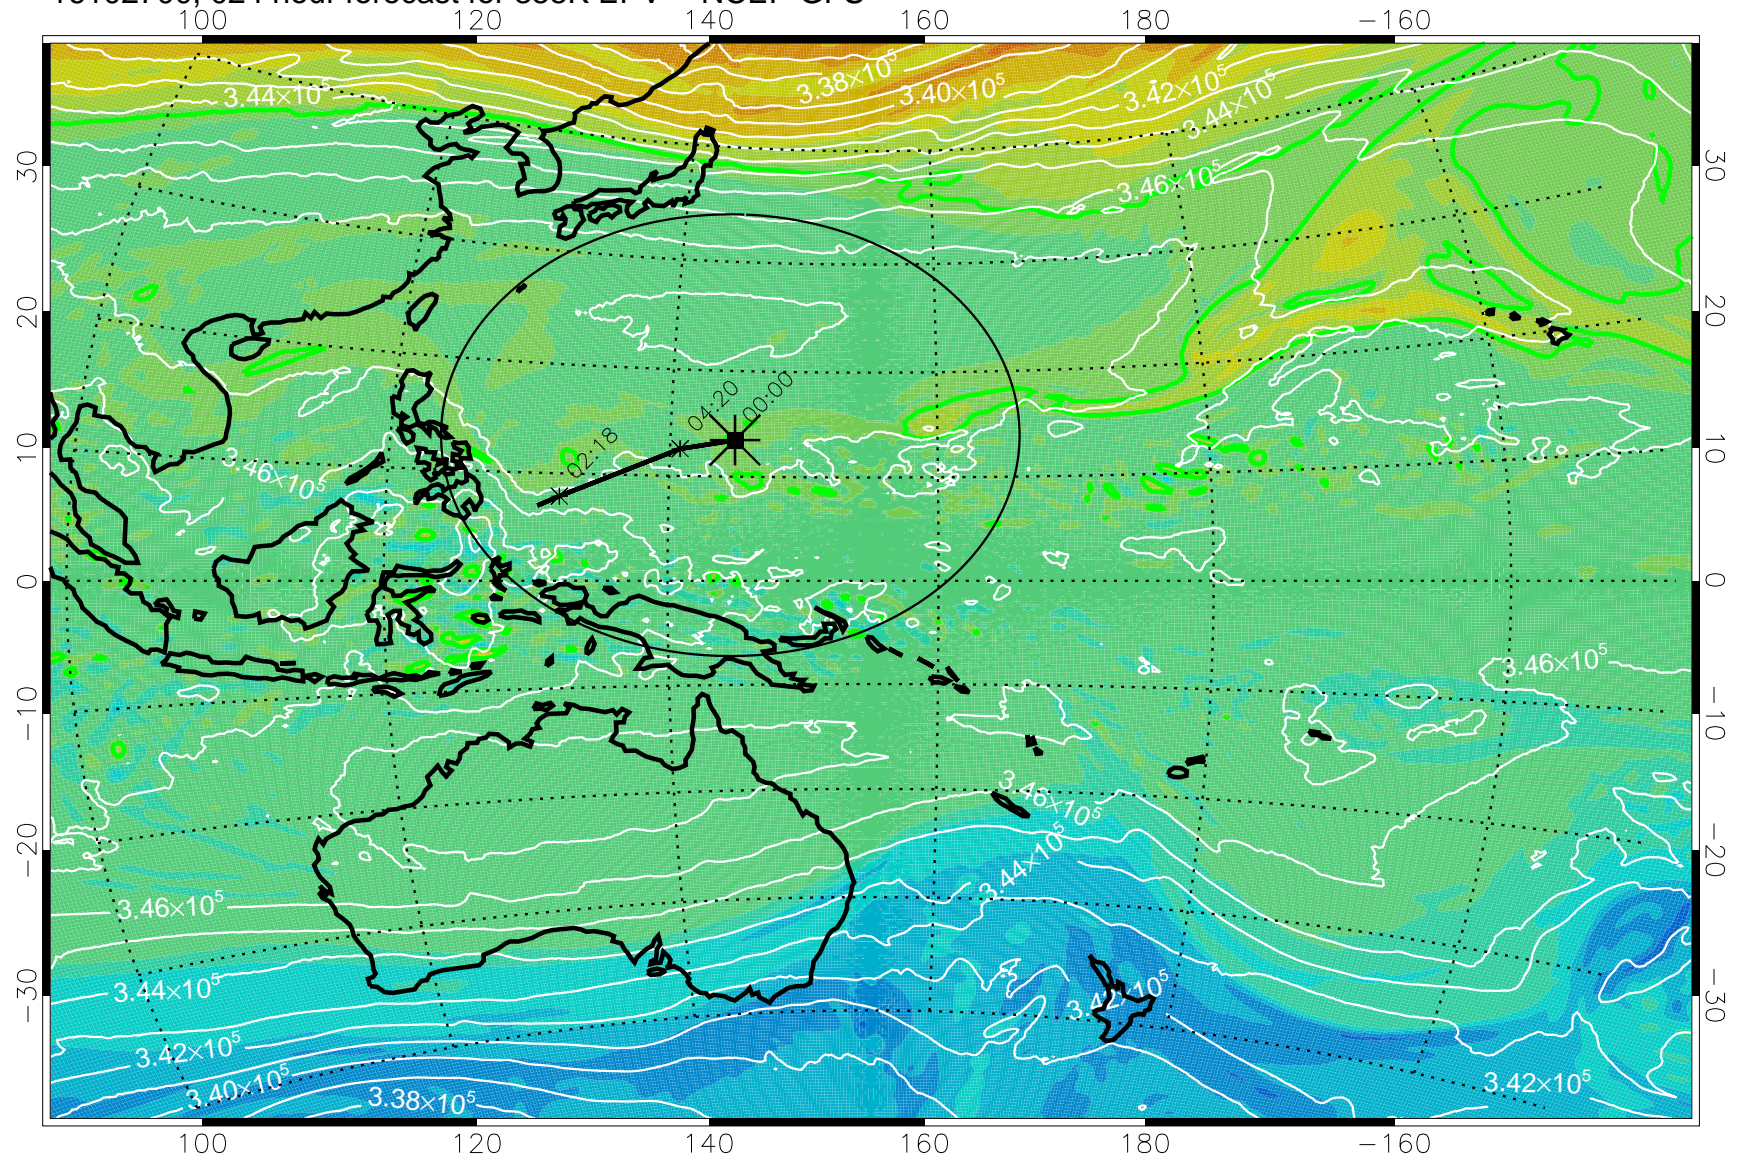

16102606, 006 hour forecast for 355K EPV -- NCEP GFS

355K Montgomery Streamfunction, white
EPV Tropopause (2 PVU) Position
Range ring of 2304 km

16102612, 012 hour forecast for 355K EPV -- NCEP GFS

355K Montgomery Streamfunction, white
EPV Tropopause (2 PVU) Position
Range ring of 2304 km

16102618, 018 hour forecast for 355K EPV -- NCEP GFS

355K Montgomery Streamfunction, white
EPV Tropopause (2 PVU) Position
Range ring of 2304 km

16102700, 024 hour forecast for 355K EPV -- NCEP GFS

355K Montgomery Streamfunction, white
EPV Tropopause (2 PVU) Position
Range ring of 2304 km

16102706, 030 hour forecast for 355K EPV -- NCEP GFS

355K Montgomery Streamfunction, white
EPV Tropopause (2 PVU) Position
Range ring of 2304 km

16102712, 036 hour forecast for 355K EPV -- NCEP GFS

355K Montgomery Streamfunction, white
EPV Tropopause (2 PVU) Position
Range ring of 2304 km

16102718, 042 hour forecast for 355K EPV -- NCEP GFS

355K Montgomery Streamfunction, white
EPV Tropopause (2 PVU) Position
Range ring of 2304 km

16102800, 048 hour forecast for 355K EPV -- NCEP GFS

355K Montgomery Streamfunction, white
EPV Tropopause (2 PVU) Position
Range ring of 2304 km