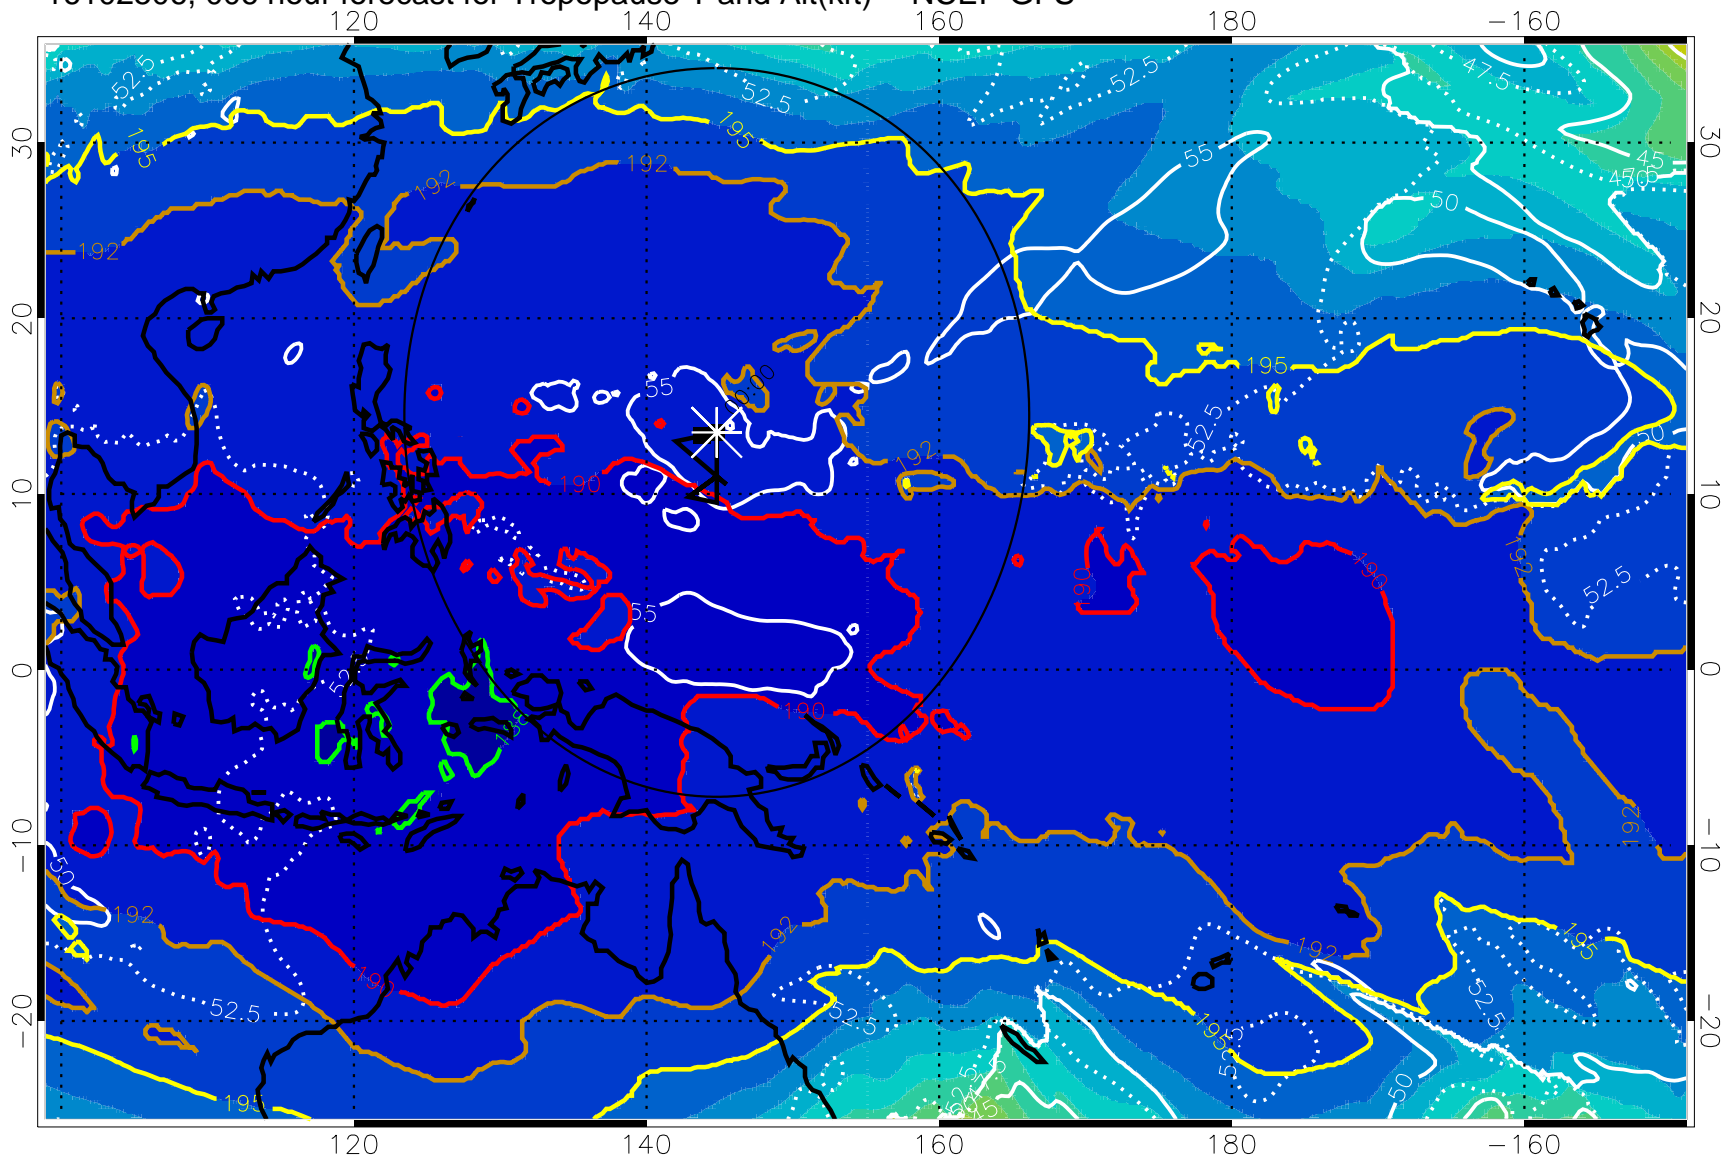

16102506, 006 hour forecast for Tropopause T and Alt(kft) -- NCEP GFS

190 200 210 220 230

Tropopause T, K

Tropopause Altitude in kft (white)

192.5K Isotherm 195K Isotherm

187.5K Isotherm 190K Isotherm

Range ring of 2304 km

16102512, 012 hour forecast for Tropopause T and Alt(kft) -- NCEP GFS

190 200 210 220 230
Tropopause T, K

Tropopause Altitude in kft (white)

192.5K Isotherm 195K Isotherm
187.5K Isotherm 190K Isotherm

Range ring of 2304 km