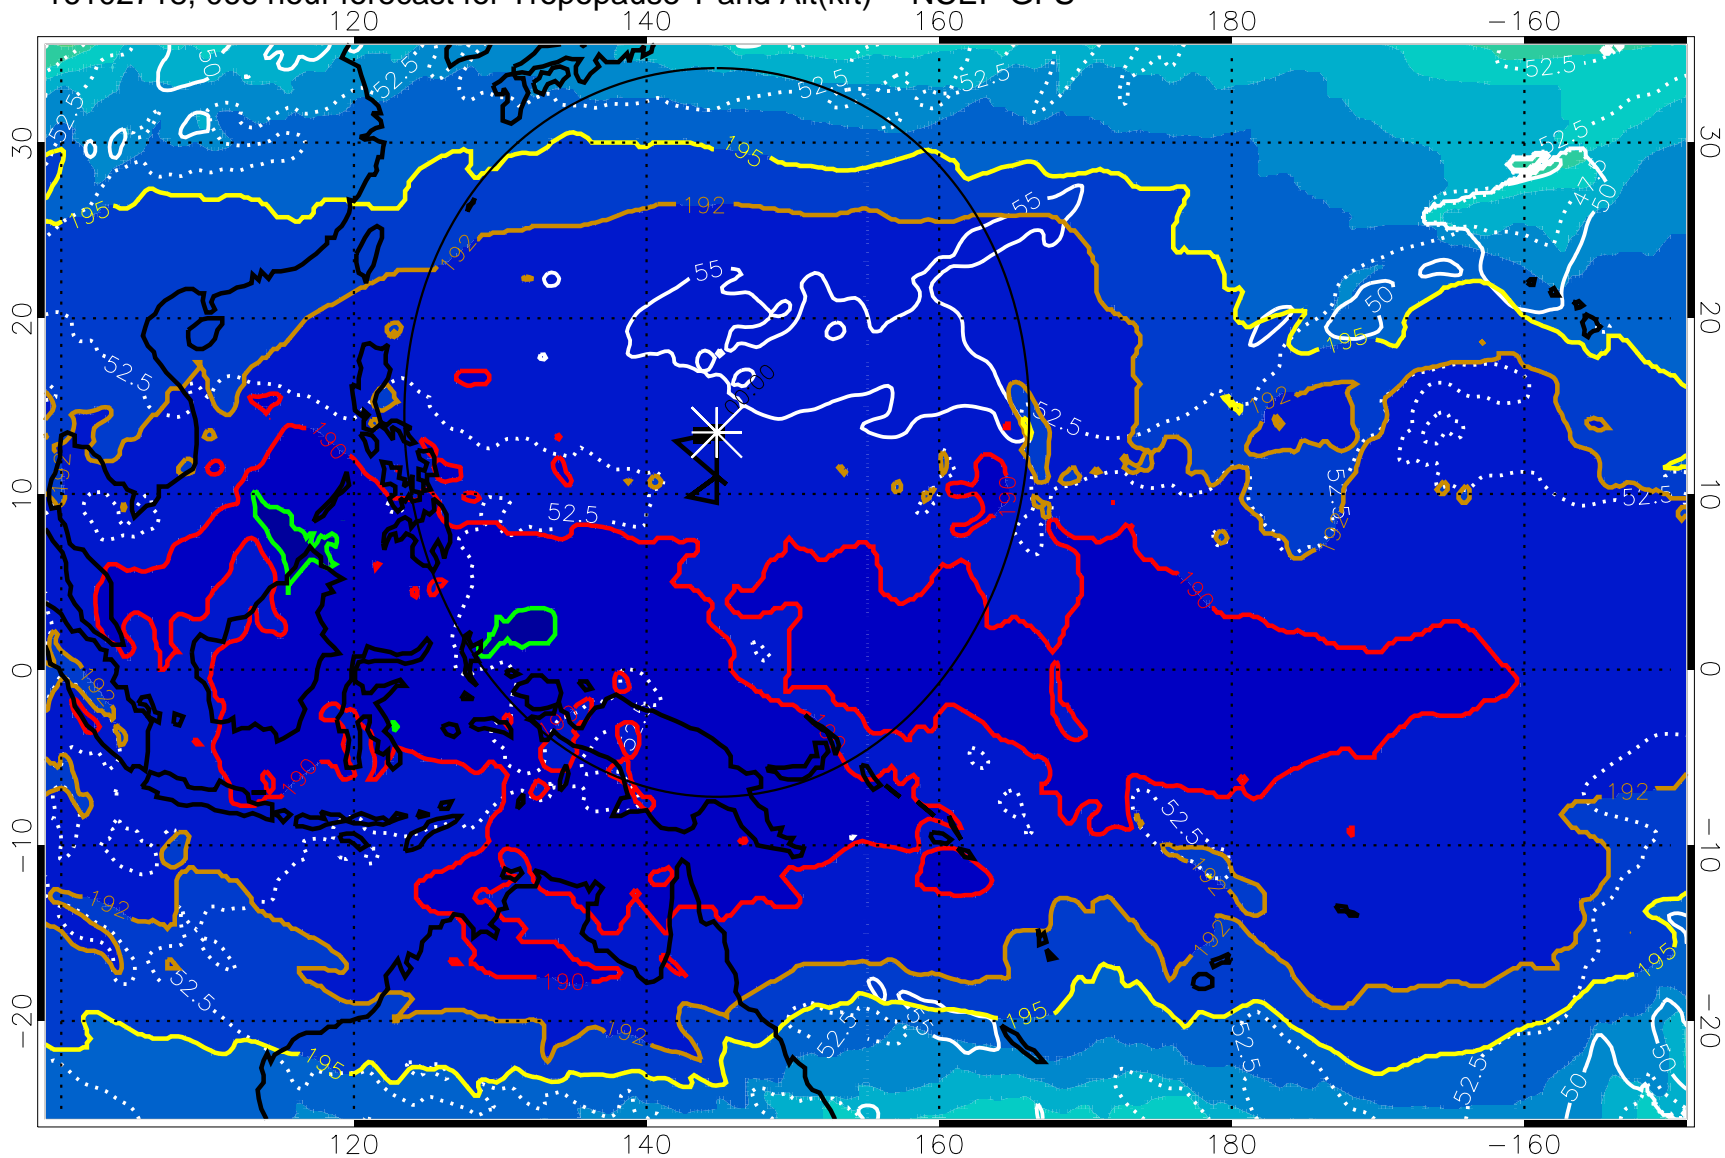

16102718, 066 hour forecast for Tropopause T and Alt(kft) -- NCEP GFS

190 200 210 220 230

Tropopause T, K

Tropopause Altitude in kft (white)

192.5K Isotherm 195K Isotherm
187.5K Isotherm 190K Isotherm

Range ring of 2304 km