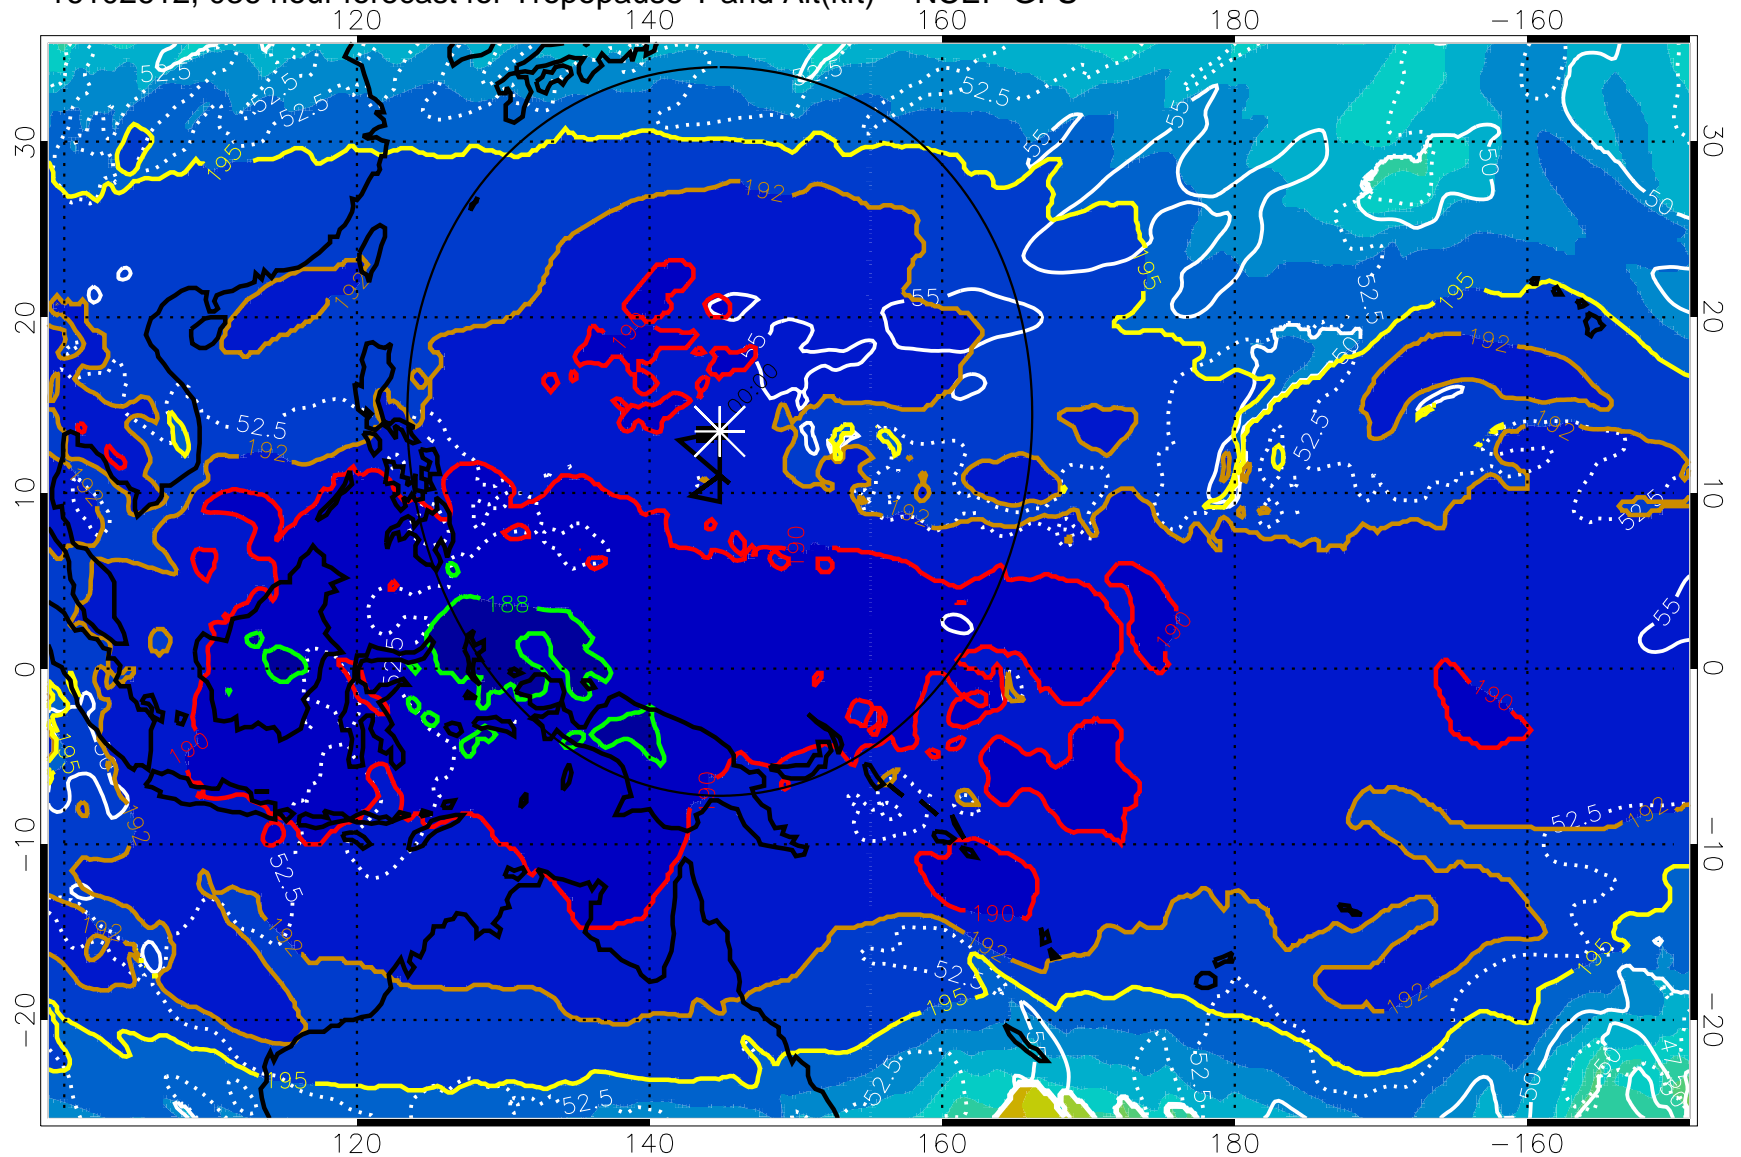

16102612, 036 hour forecast for Tropopause T and Alt(kft) -- NCEP GFS

190 200 210 220 230

Tropopause T, K

Tropopause Altitude in kft (white)

192.5K Isotherm 195K Isotherm
187.5K Isotherm 190K Isotherm

Range ring of 2304 km