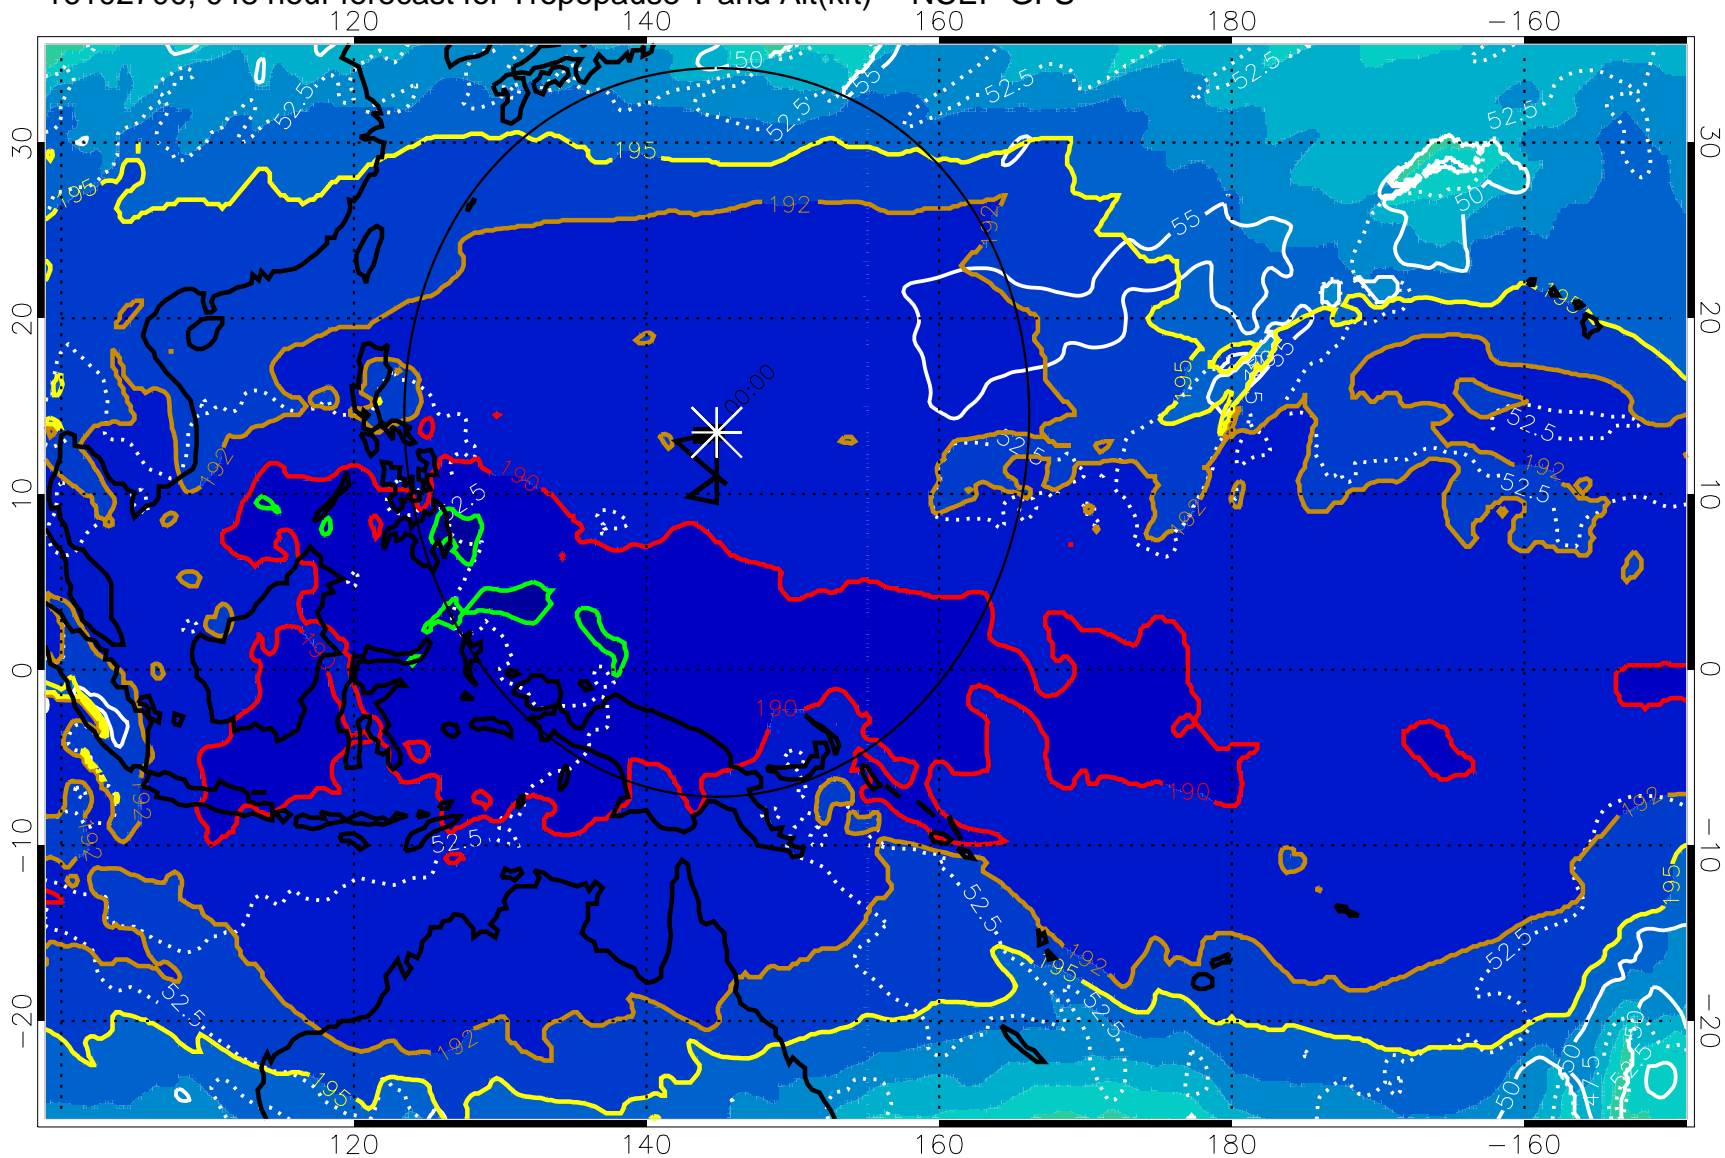

16102700, 048 hour forecast for Tropopause T and Alt(kft) -- NCEP GFS

190 200 210 220 230
Tropopause T, K

Tropopause Altitude in kft (white)

192.5K Isotherm 195K Isotherm
187.5K Isotherm 190K Isotherm

Range ring of 2304 km