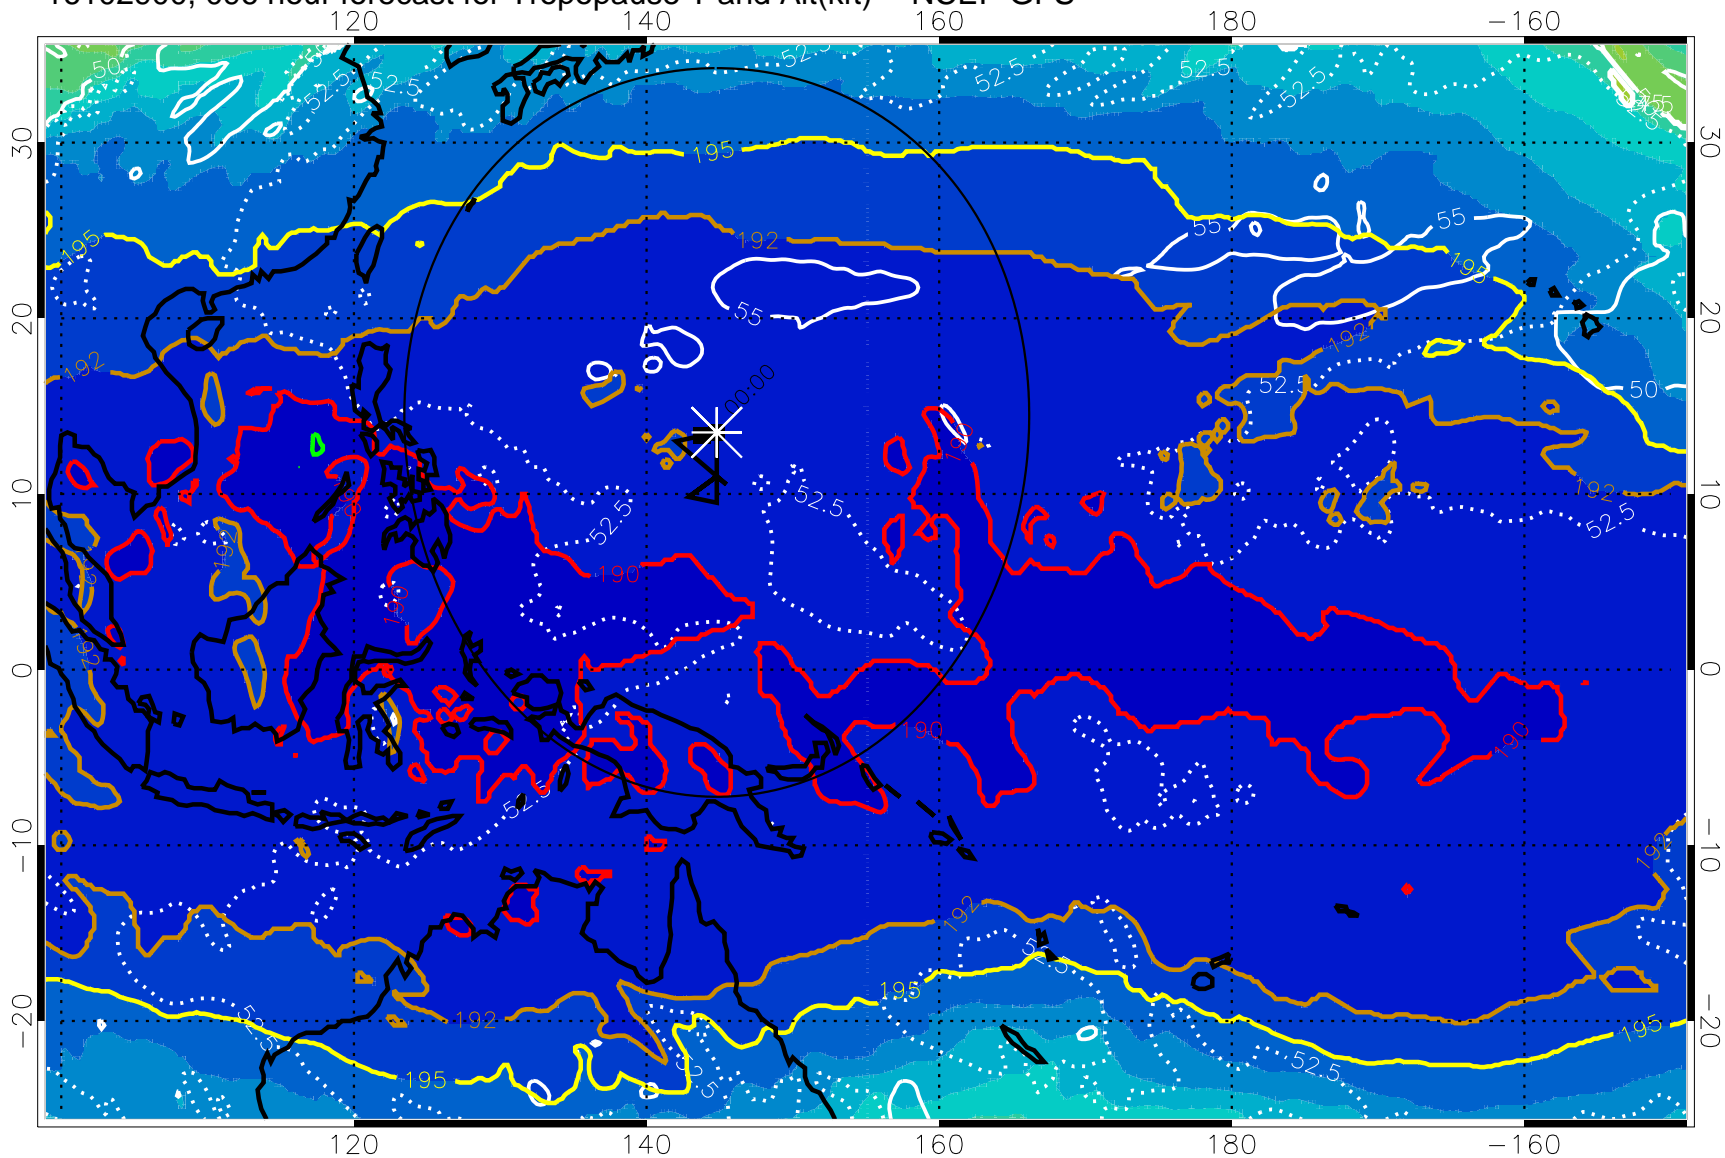

16102812, 084 hour forecast for Tropopause T and Alt(kft) -- NCEP GFS

190 200 210 220 230

Tropopause T, K

Tropopause Altitude in kft (white)

192.5K Isotherm 195K Isotherm
187.5K Isotherm 190K Isotherm

Range ring of 2304 km

16102818, 090 hour forecast for Tropopause T and Alt(kft) -- NCEP GFS

190 200 210 220 230
Tropopause T, K

Tropopause Altitude in kft (white)

192.5K Isotherm 195K Isotherm
187.5K Isotherm 190K Isotherm

Range ring of 2304 km

16102900, 096 hour forecast for Tropopause T and Alt(kft) -- NCEP GFS

190 200 210 220 230

Tropopause T, K

Tropopause Altitude in kft (white)

192.5K Isotherm 195K Isotherm

187.5K Isotherm 190K Isotherm

Range ring of 2304 km