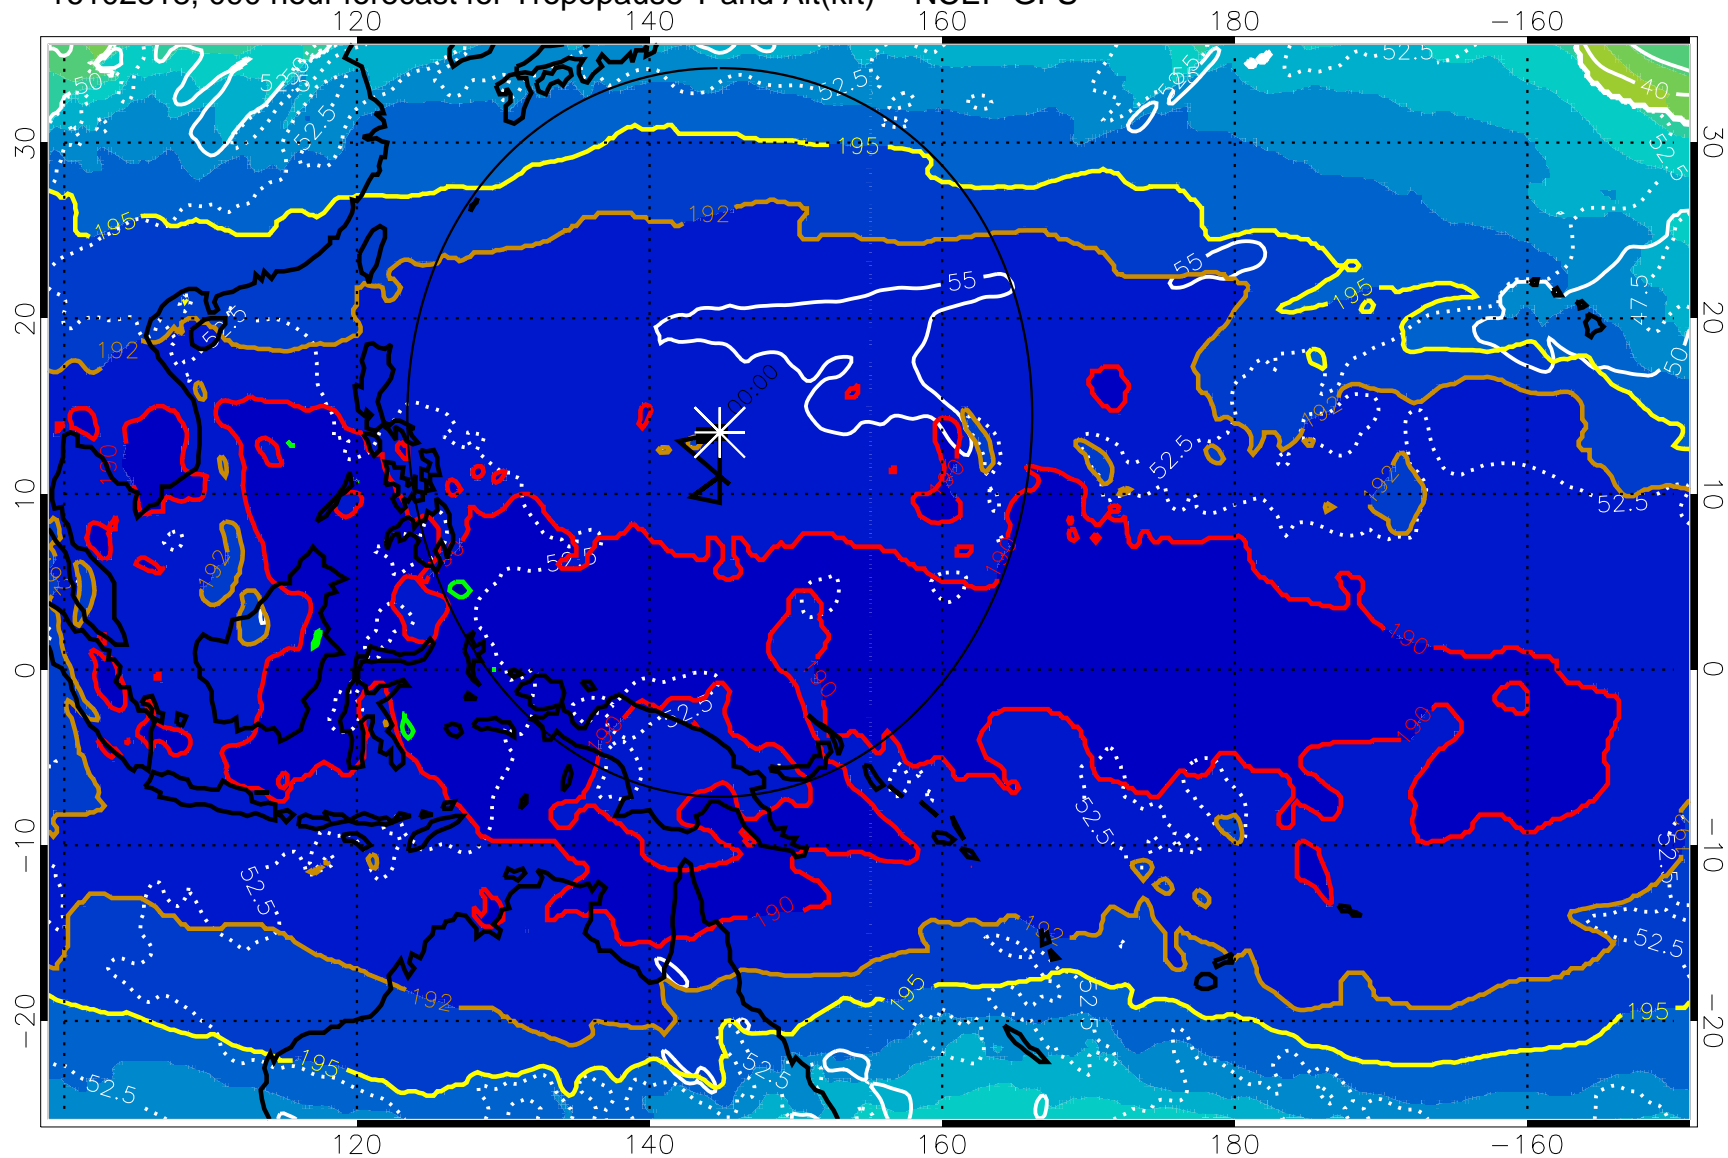

16102806, 078 hour forecast for Tropopause T and Alt(kft) -- NCEP GFS

190 200 210 220 230
Tropopause T, K

Tropopause Altitude in kft (white)

192.5K Isotherm 195K Isotherm
187.5K Isotherm 190K Isotherm

Range ring of 2304 km

16102812, 084 hour forecast for Tropopause T and Alt(kft) -- NCEP GFS

190 200 210 220 230

Tropopause T, K

Tropopause Altitude in kft (white)

192.5K Isotherm 195K Isotherm
187.5K Isotherm 190K Isotherm

Range ring of 2304 km

16102818, 090 hour forecast for Tropopause T and Alt(kft) -- NCEP GFS

190 200 210 220 230
Tropopause T, K

Tropopause Altitude in kft (white)

192.5K Isotherm 195K Isotherm
187.5K Isotherm 190K Isotherm

Range ring of 2304 km