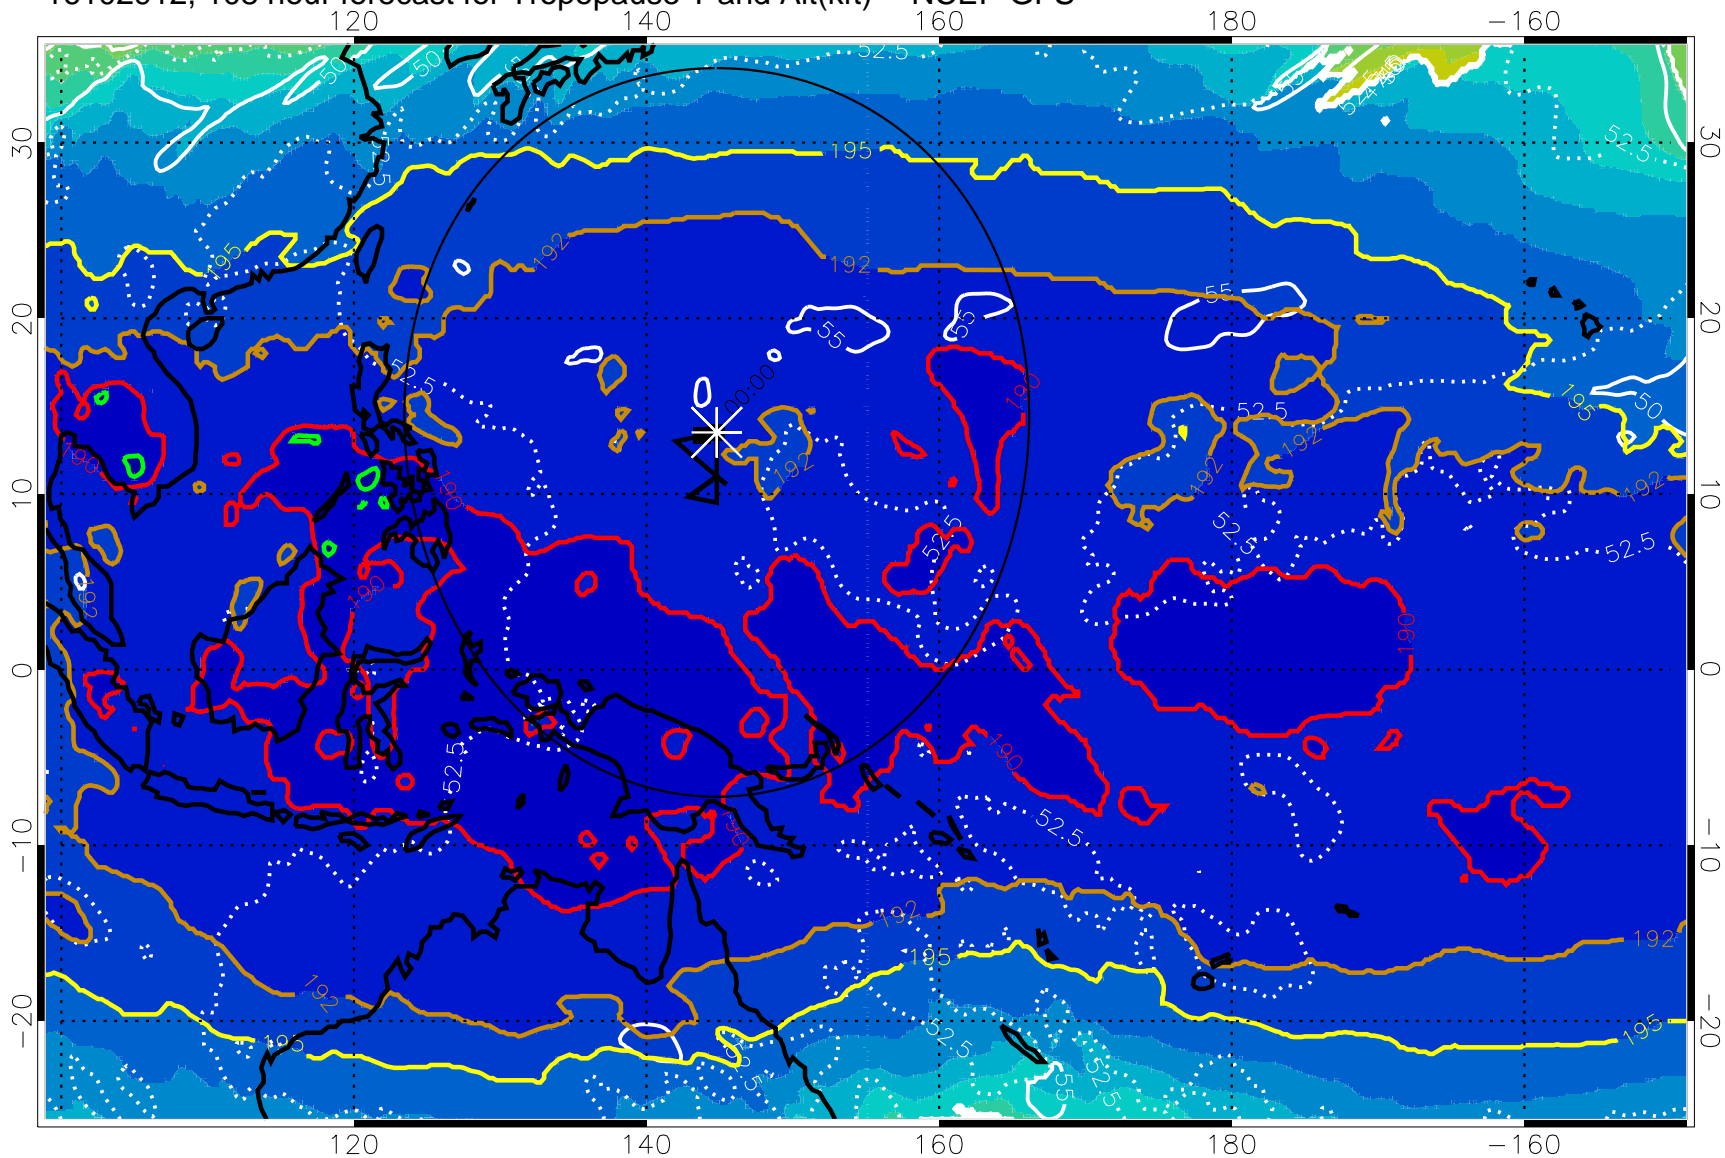

16102906, 102 hour forecast for Tropopause T and Alt(kft) -- NCEP GFS

190 200 210 220 230

Tropopause T, K

Tropopause Altitude in kft (white)

192.5K Isotherm 195K Isotherm
187.5K Isotherm 190K Isotherm

Range ring of 2304 km

16102912, 108 hour forecast for Tropopause T and Alt(kft) -- NCEP GFS

190 200 210 220 230
Tropopause T, K

Tropopause Altitude in kft (white)

192.5K Isotherm 195K Isotherm
187.5K Isotherm 190K Isotherm

Range ring of 2304 km