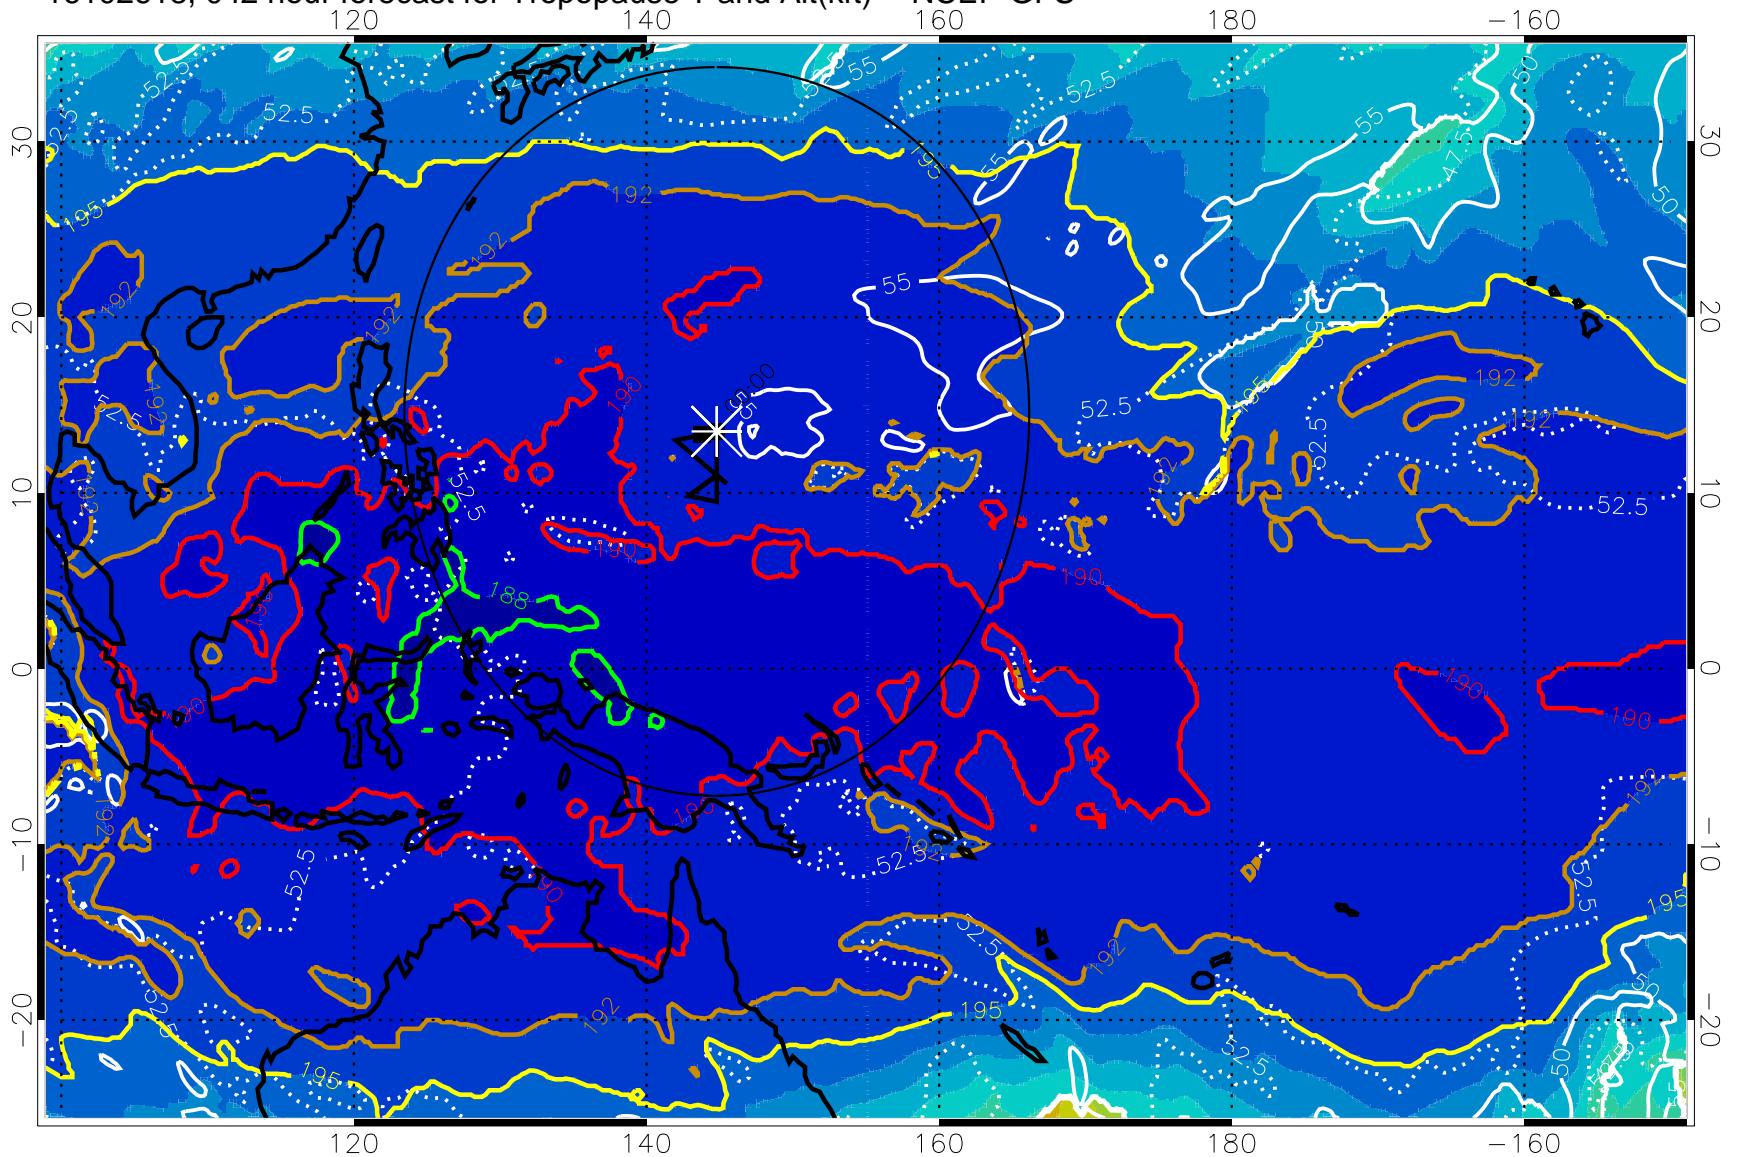

16102618, 042 hour forecast for Tropopause T and Alt(kft) -- NCEP GFS

190 200 210 220 230

Tropopause T, K

Tropopause Altitude in kft (white)

192.5K Isotherm 195K Isotherm

187.5K Isotherm 190K Isotherm

Range ring of 2304 km