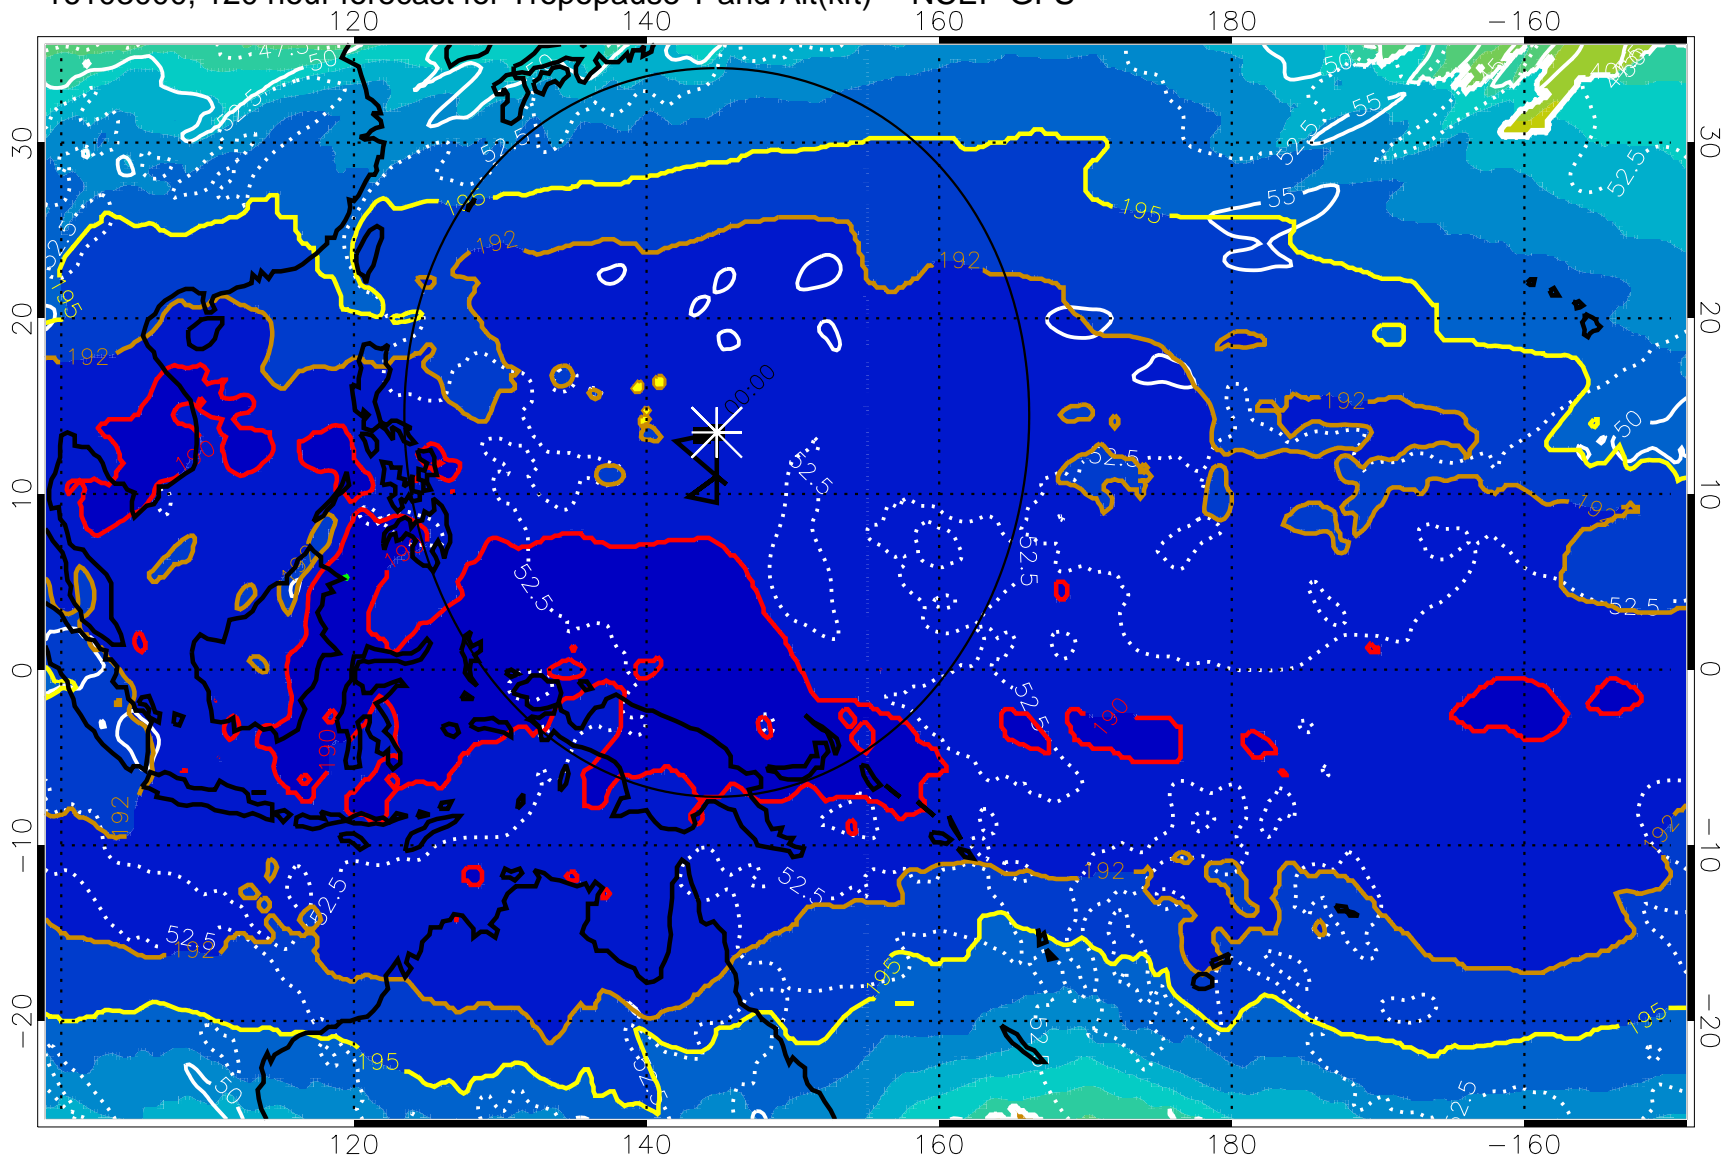

16102912, 108 hour forecast for Tropopause T and Alt(kft) -- NCEP GFS

190 200 210 220 230
Tropopause T, K

Tropopause Altitude in kft (white)

192.5K Isotherm 195K Isotherm
187.5K Isotherm 190K Isotherm

Range ring of 2304 km

16103000, 120 hour forecast for Tropopause T and Alt(kft) -- NCEP GFS

190 200 210 220 230

Tropopause T, K

Tropopause Altitude in kft (white)

192.5K Isotherm 195K Isotherm
187.5K Isotherm 190K Isotherm

Range ring of 2304 km