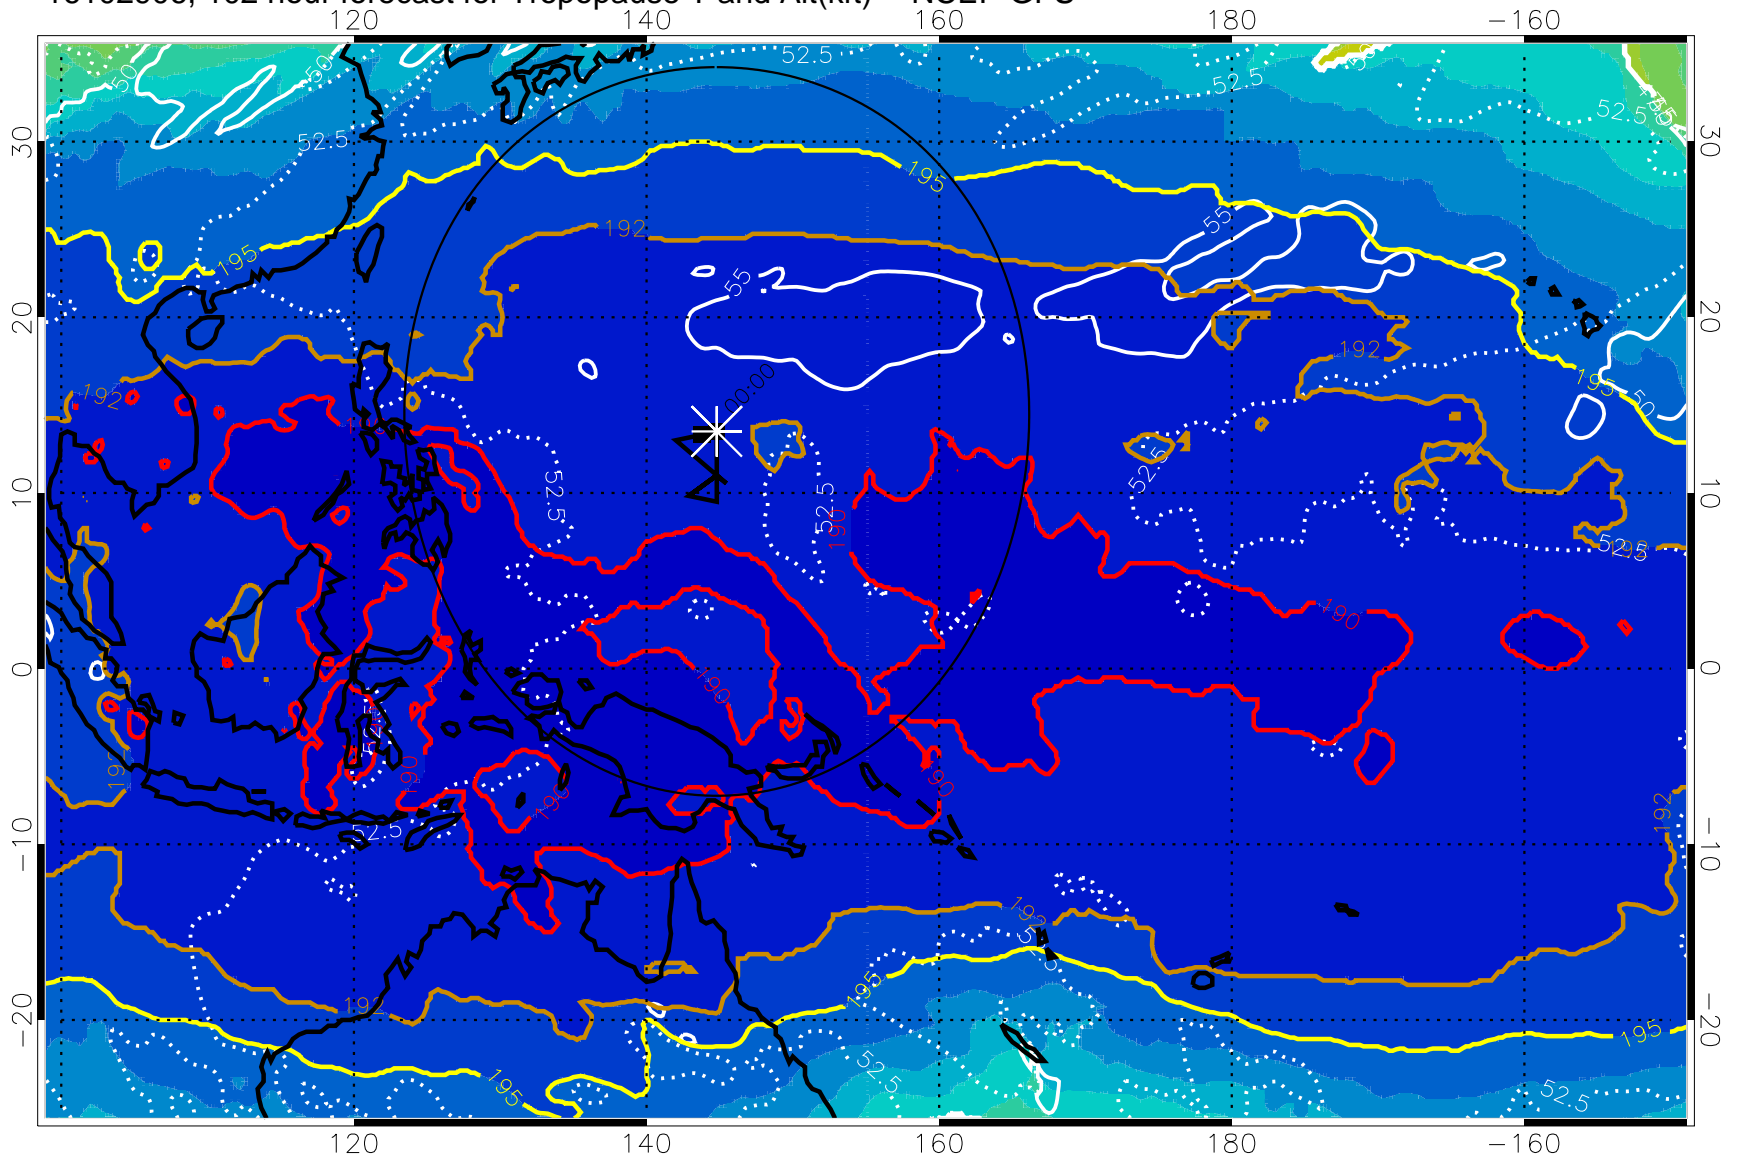

16102900, 096 hour forecast for Tropopause T and Alt(kft) -- NCEP GFS

190 200 210 220 230

Tropopause T, K

Tropopause Altitude in kft (white)

192.5K Isotherm 195K Isotherm

187.5K Isotherm 190K Isotherm

Range ring of 2304 km

16102906, 102 hour forecast for Tropopause T and Alt(kft) -- NCEP GFS

190 200 210 220 230

Tropopause T, K

Tropopause Altitude in kft (white)

192.5K Isotherm 195K Isotherm
187.5K Isotherm 190K Isotherm

Range ring of 2304 km