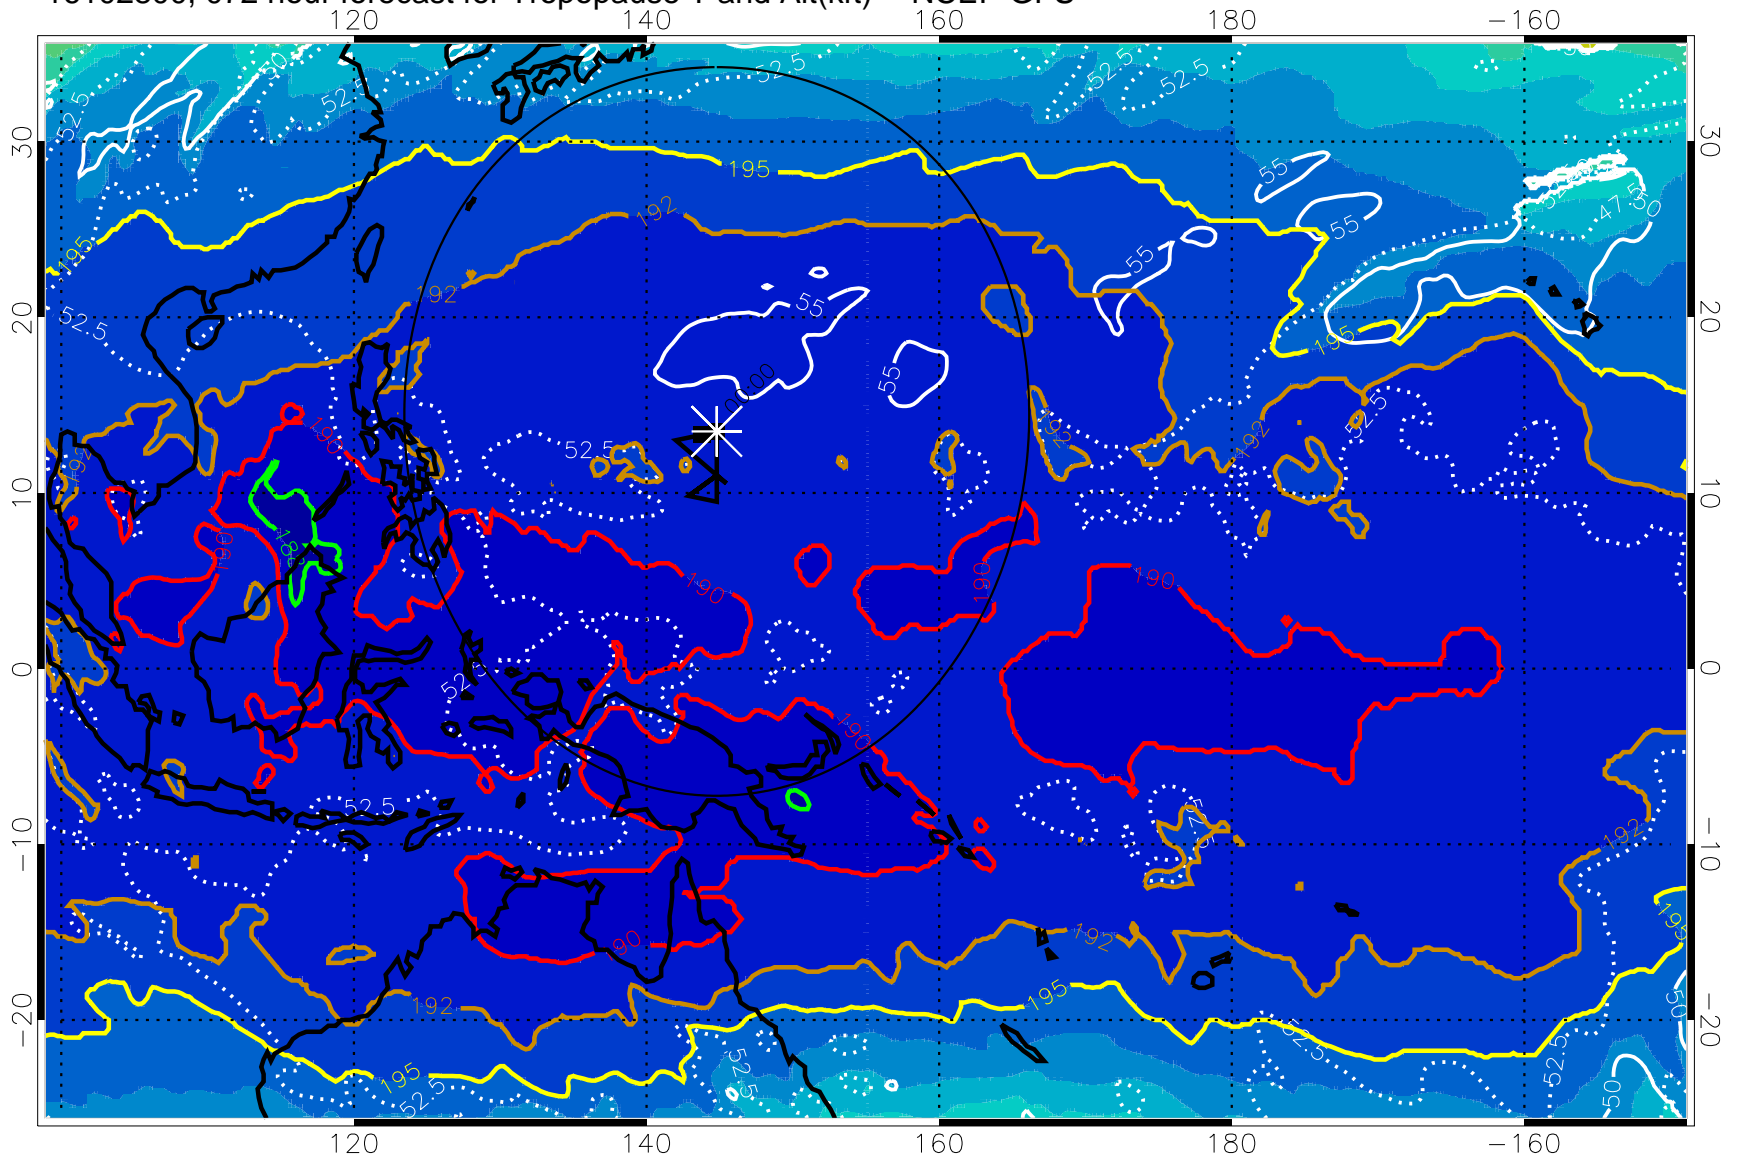

16102718, 066 hour forecast for Tropopause T and Alt(kft) -- NCEP GFS

190 200 210 220 230

Tropopause T, K

Tropopause Altitude in kft (white)

192.5K Isotherm 195K Isotherm
187.5K Isotherm 190K Isotherm

Range ring of 2304 km

16102800, 072 hour forecast for Tropopause T and Alt(kft) -- NCEP GFS

190 200 210 220 230

Tropopause T, K

Tropopause Altitude in kft (white)

192.5K Isotherm 195K Isotherm

187.5K Isotherm 190K Isotherm

Range ring of 2304 km