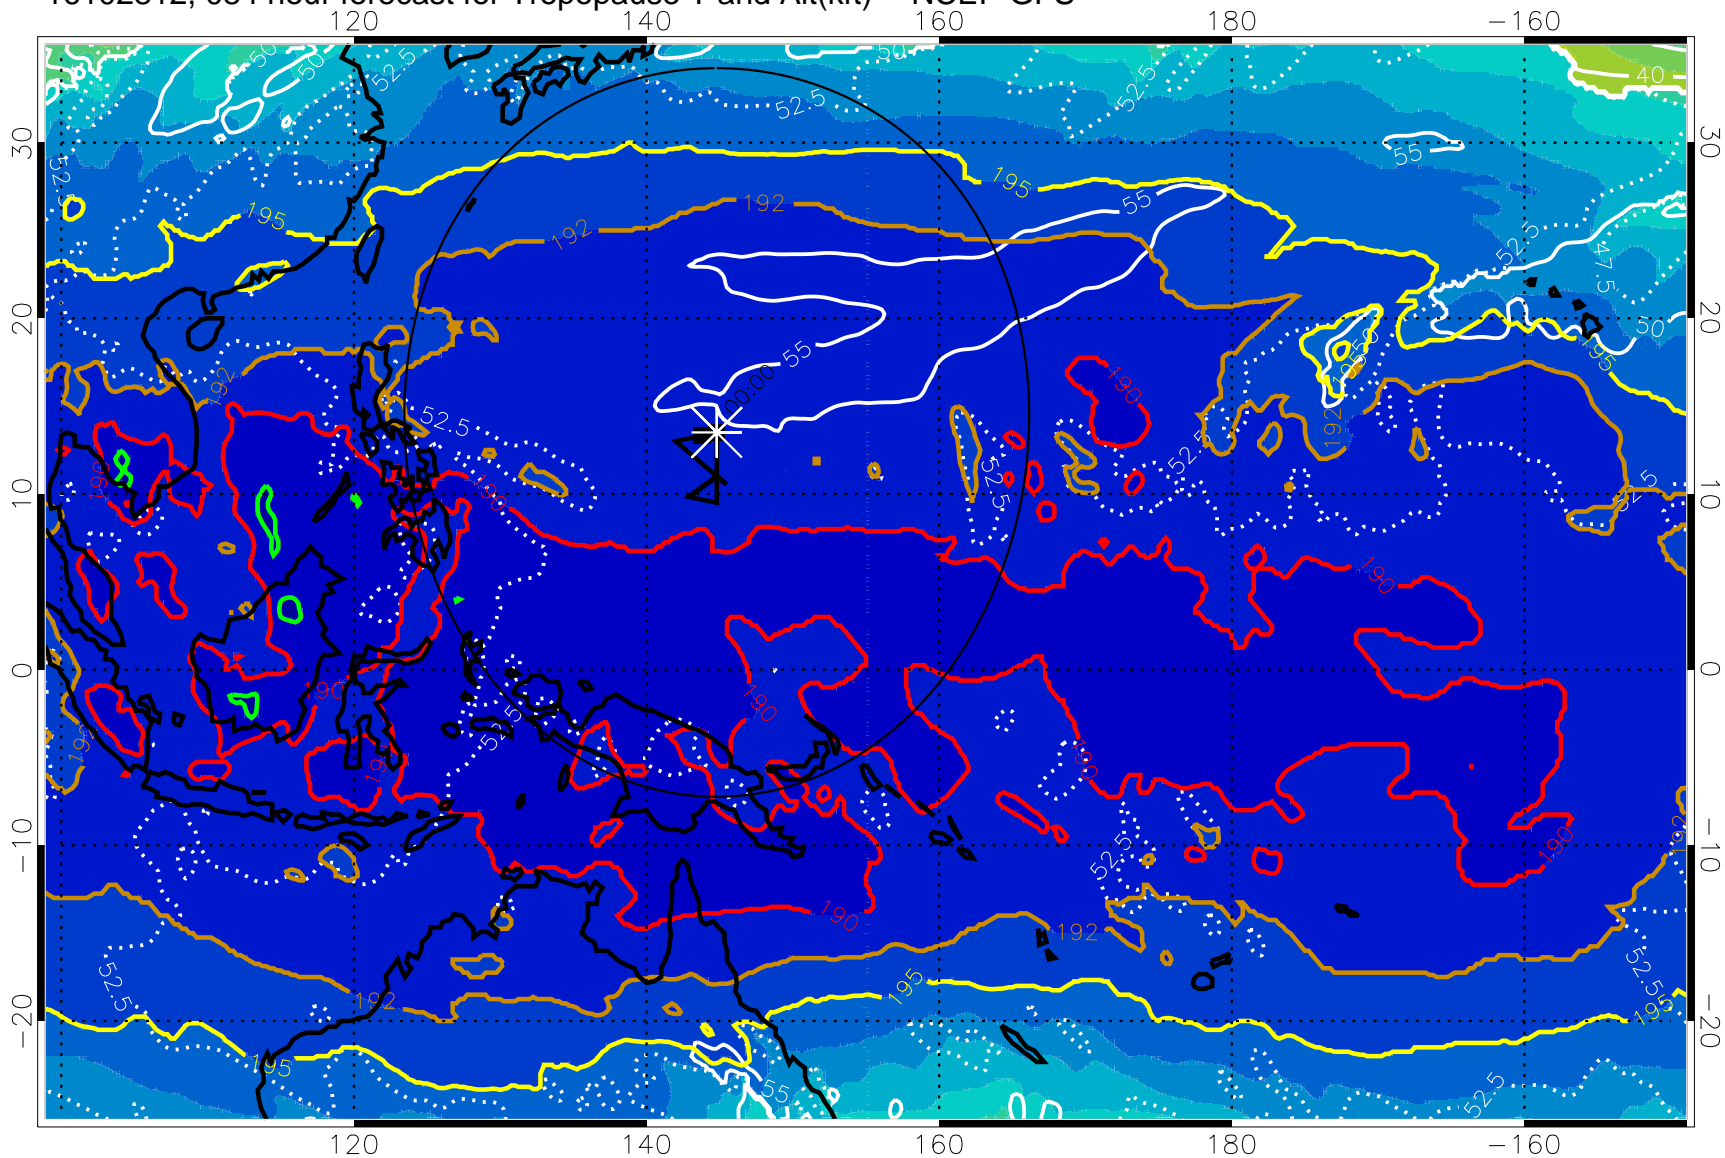

16102812, 084 hour forecast for Tropopause T and Alt(kft) -- NCEP GFS

190 200 210 220 230

Tropopause T, K

Tropopause Altitude in kft (white)

192.5K Isotherm 195K Isotherm
187.5K Isotherm 190K Isotherm

Range ring of 2304 km