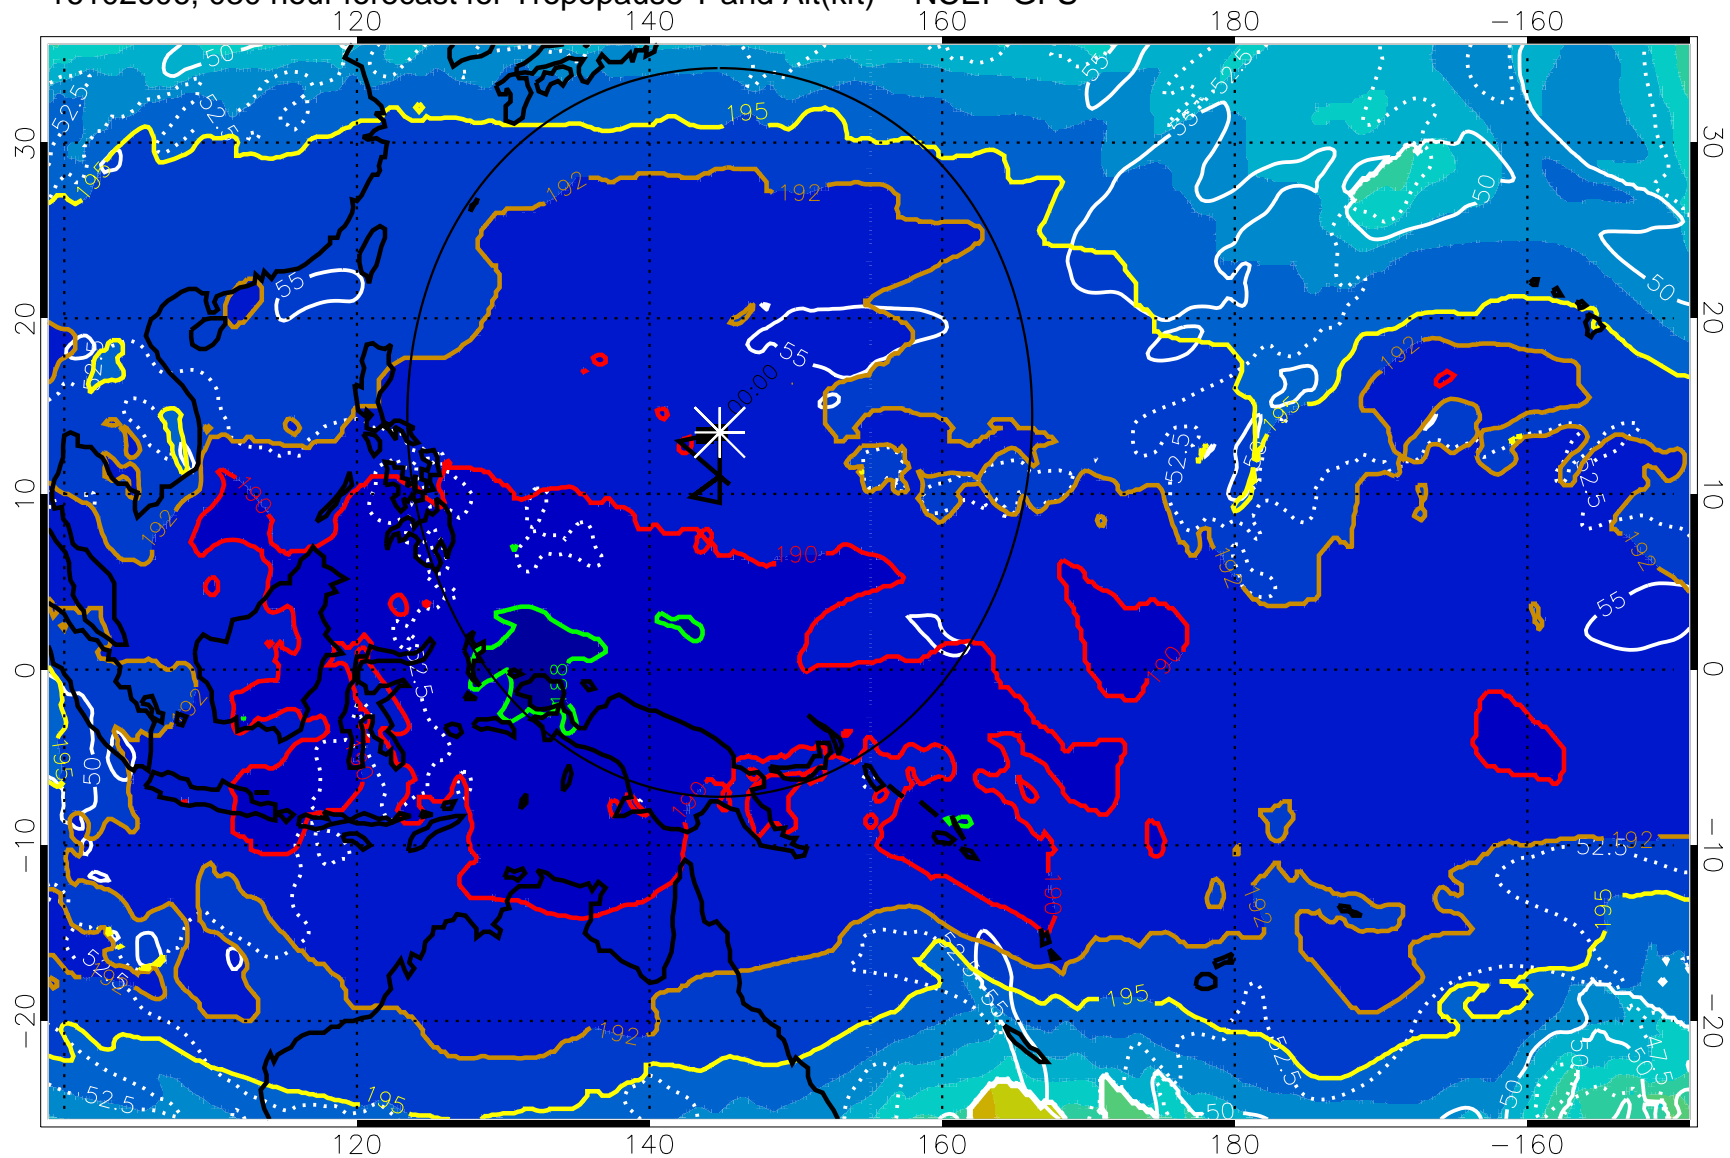

16102606, 030 hour forecast for Tropopause T and Alt(kft) -- NCEP GFS

190 200 210 220 230

Tropopause T, K

Tropopause Altitude in kft (white)

192.5K Isotherm 195K Isotherm

187.5K Isotherm 190K Isotherm

Range ring of 2304 km