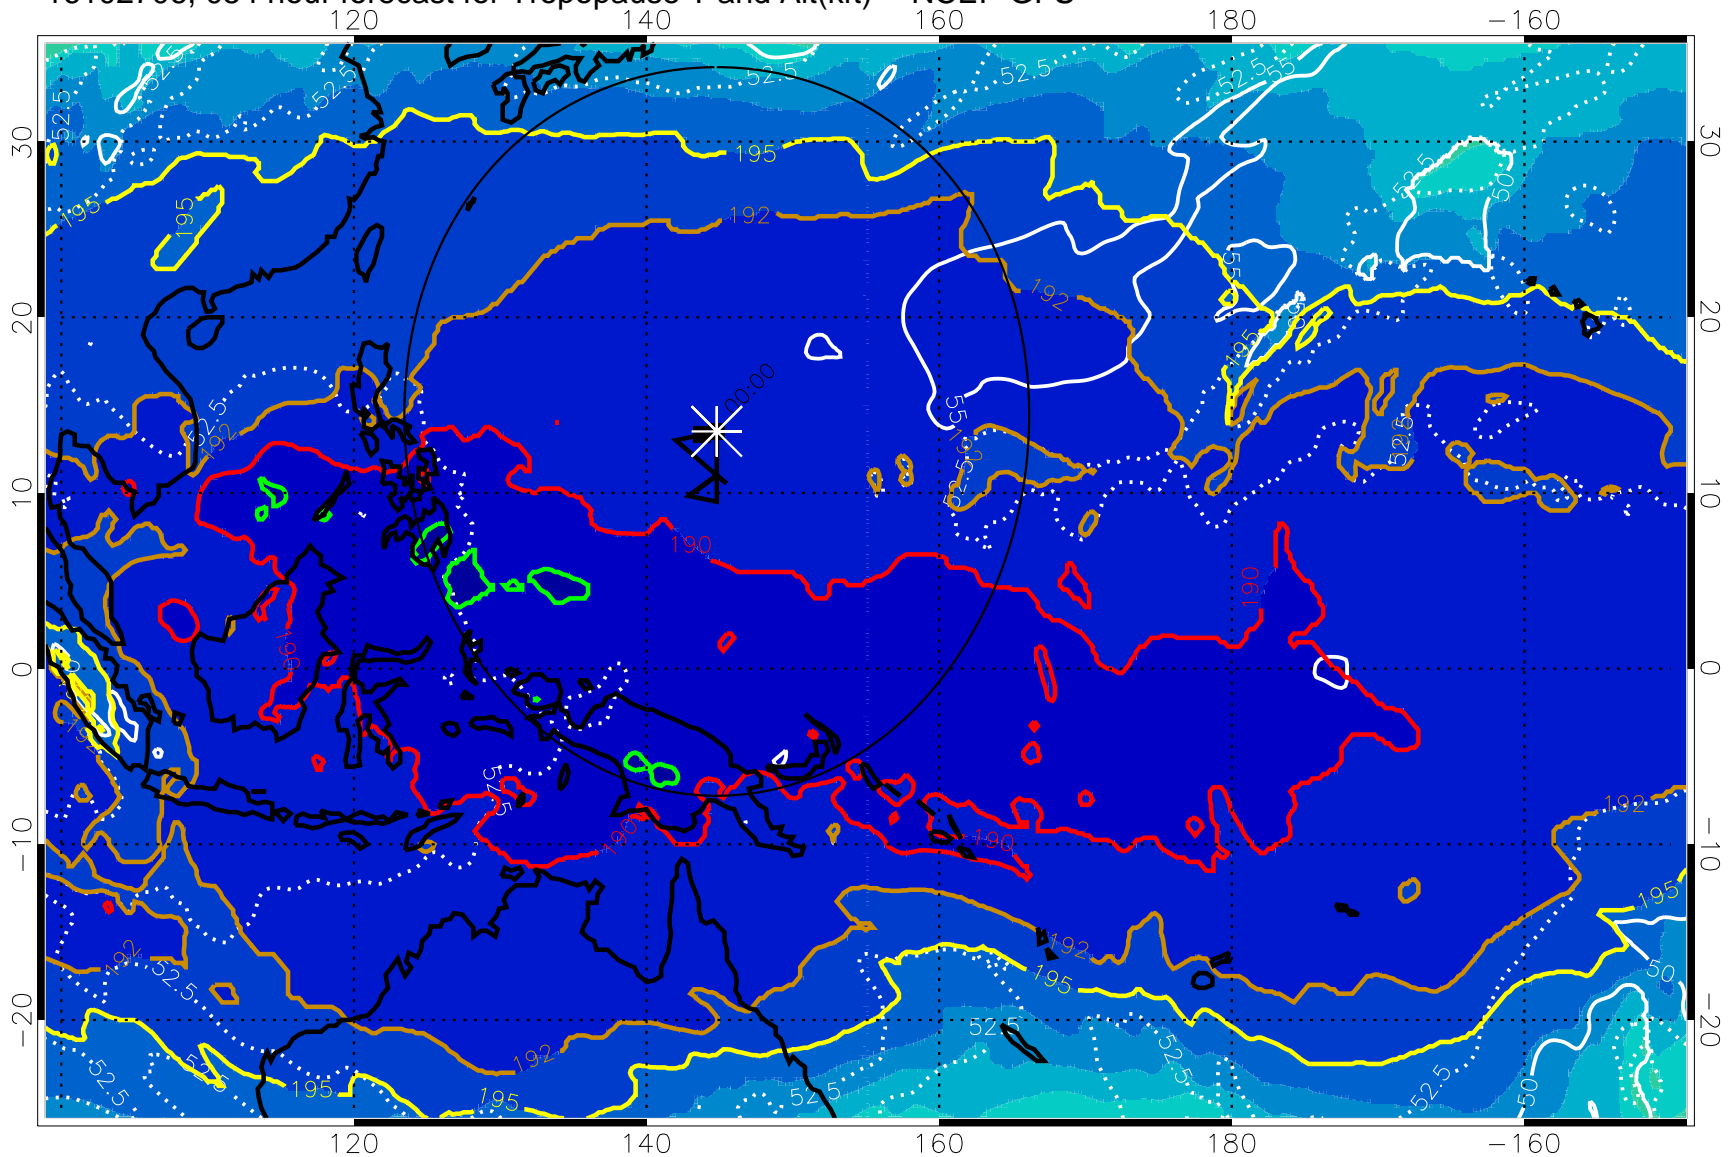

16102700, 048 hour forecast for Tropopause T and Alt(kft) -- NCEP GFS

190 200 210 220 230
Tropopause T, K

Tropopause Altitude in kft (white)

192.5K Isotherm 195K Isotherm
187.5K Isotherm 190K Isotherm

Range ring of 2304 km

16102706, 054 hour forecast for Tropopause T and Alt(kft) -- NCEP GFS

190 200 210 220 230

Tropopause T, K

Tropopause Altitude in kft (white)

192.5K Isotherm 195K Isotherm

187.5K Isotherm 190K Isotherm

Range ring of 2304 km