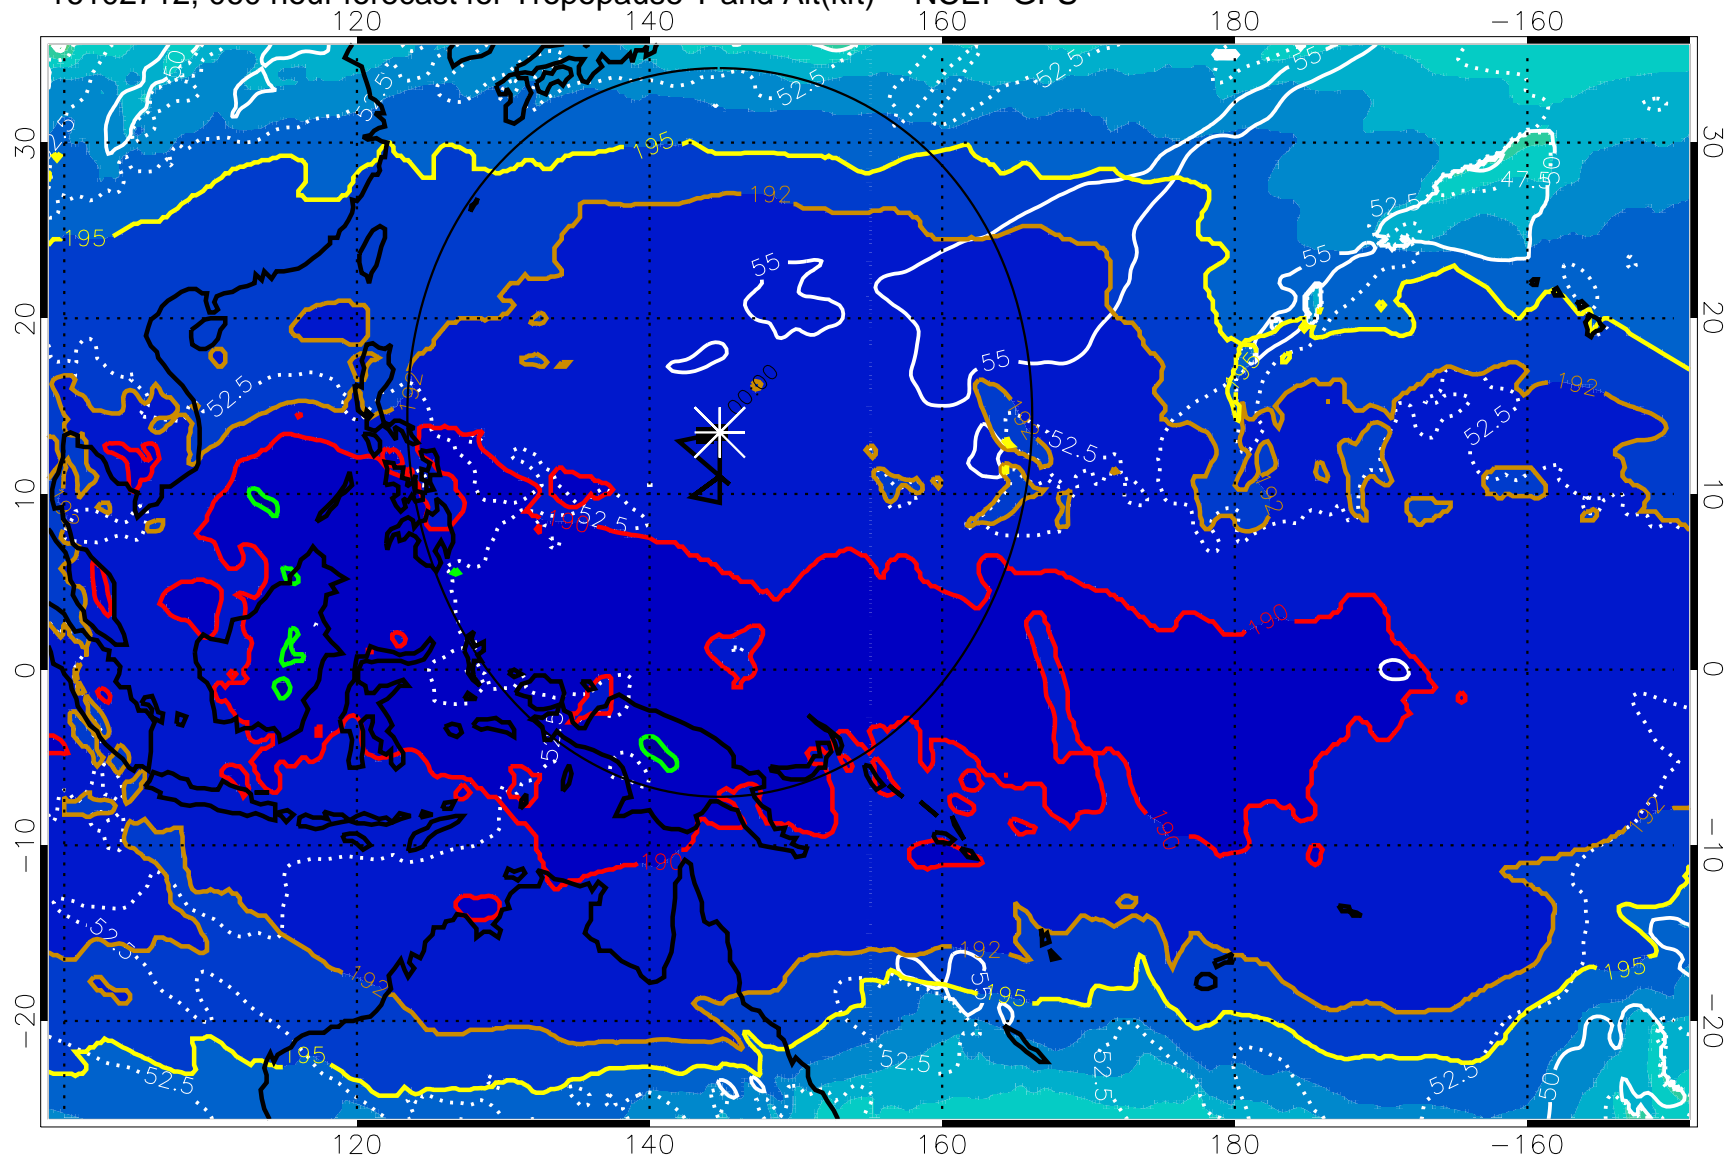

16102712, 060 hour forecast for Tropopause T and Alt(kft) -- NCEP GFS

190 200 210 220 230

Tropopause T, K

Tropopause Altitude in kft (white)

192.5K Isotherm 195K Isotherm

187.5K Isotherm 190K Isotherm

Range ring of 2304 km