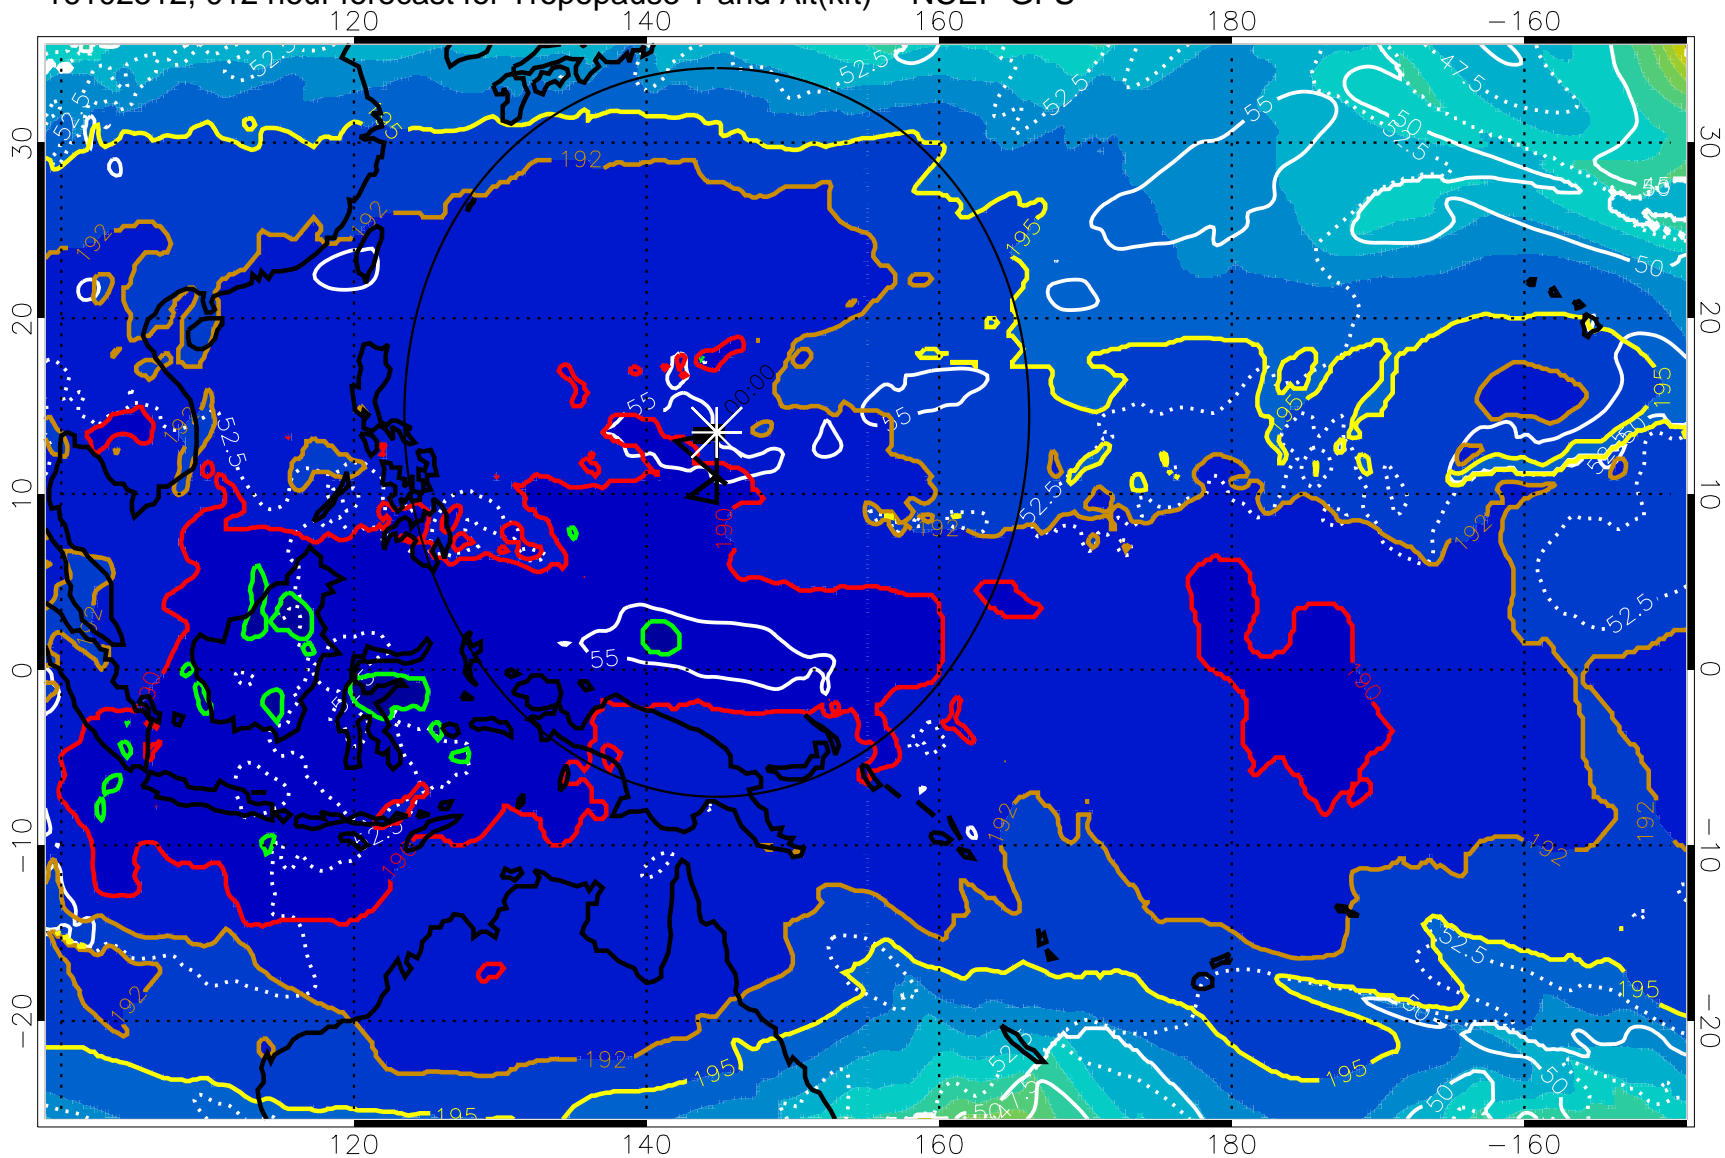

16102506, 006 hour forecast for Tropopause T and Alt(kft) -- NCEP GFS

190 200 210 220 230

Tropopause T, K

Tropopause Altitude in kft (white)

192.5K Isotherm 195K Isotherm

187.5K Isotherm 190K Isotherm

Range ring of 2304 km

16102512, 012 hour forecast for Tropopause T and Alt(kft) -- NCEP GFS

190 200 210 220 230
Tropopause T, K

Tropopause Altitude in kft (white)

192.5K Isotherm 195K Isotherm
187.5K Isotherm 190K Isotherm

Range ring of 2304 km