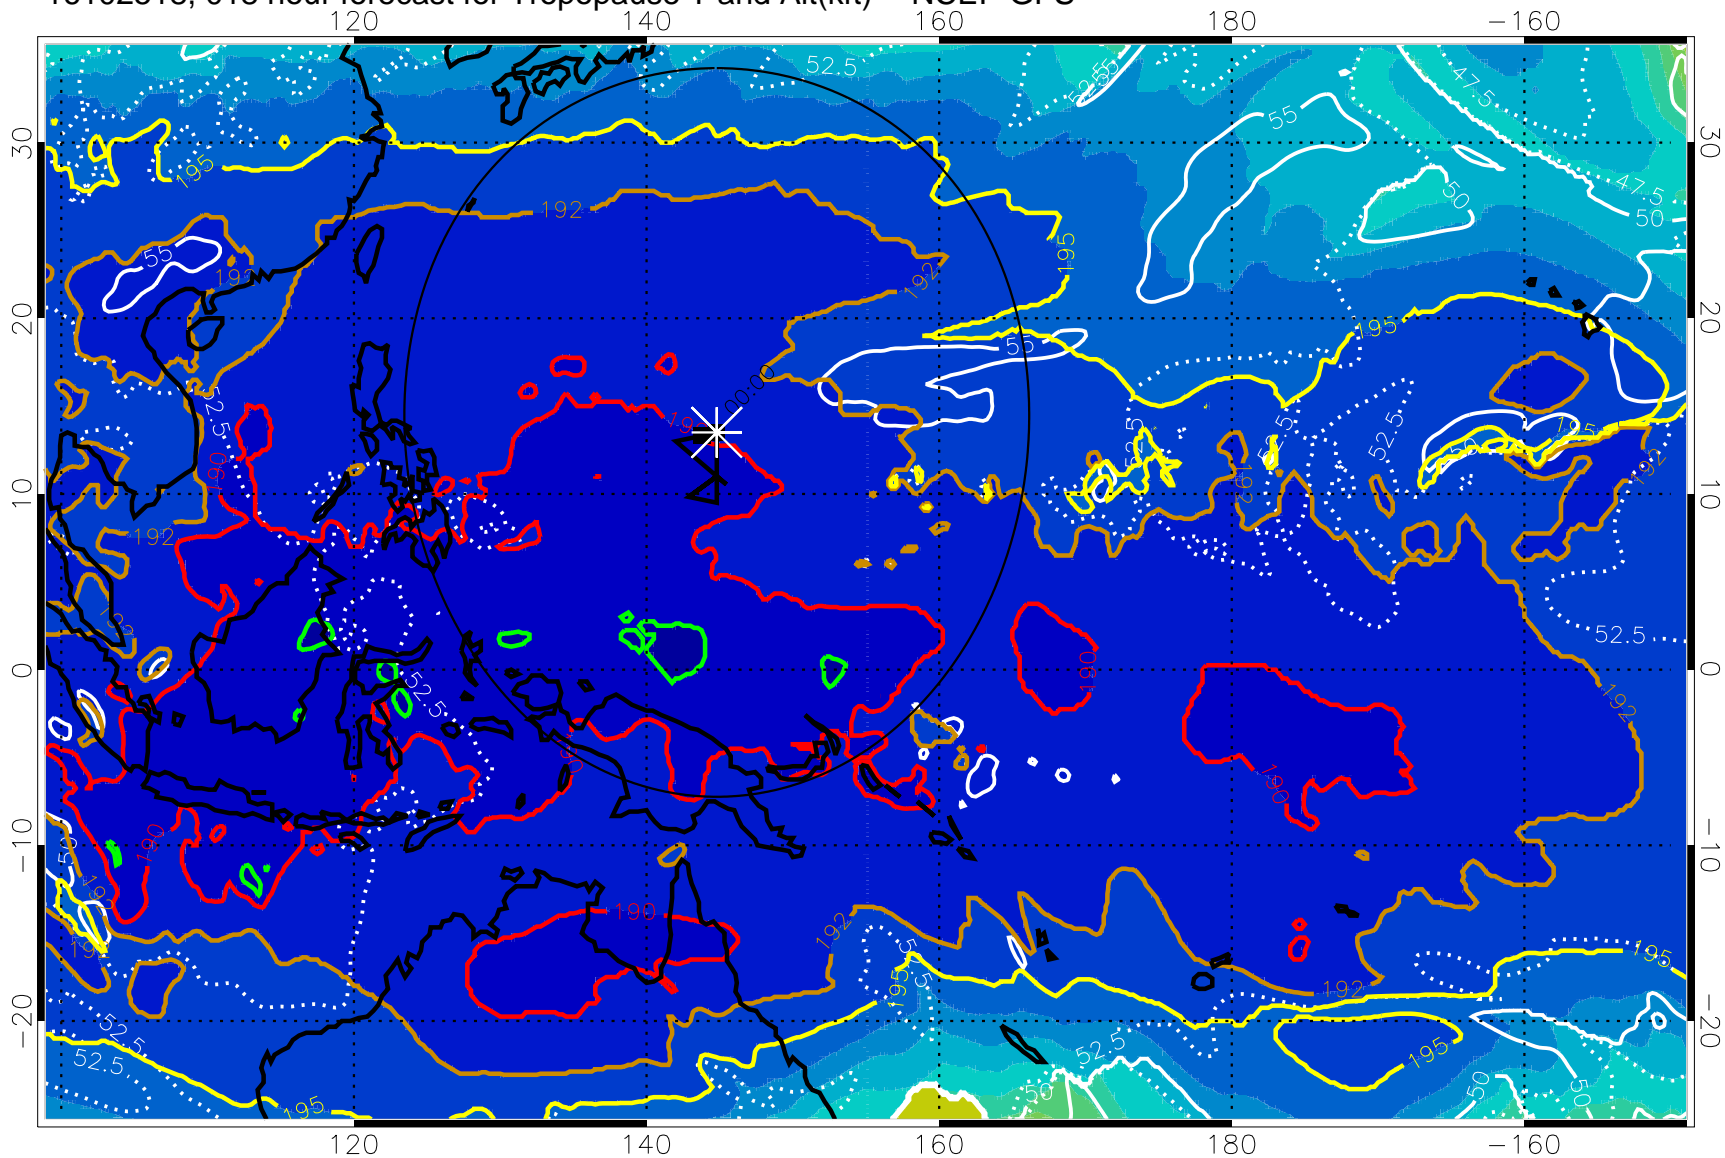

16102512, 012 hour forecast for Tropopause T and Alt(kft) -- NCEP GFS

190 200 210 220 230
Tropopause T, K

Tropopause Altitude in kft (white)

192.5K Isotherm 195K Isotherm
187.5K Isotherm 190K Isotherm

Range ring of 2304 km

16102518, 018 hour forecast for Tropopause T and Alt(kft) -- NCEP GFS

190 200 210 220 230

Tropopause T, K

Tropopause Altitude in kft (white)

192.5K Isotherm 195K Isotherm
187.5K Isotherm 190K Isotherm

Range ring of 2304 km