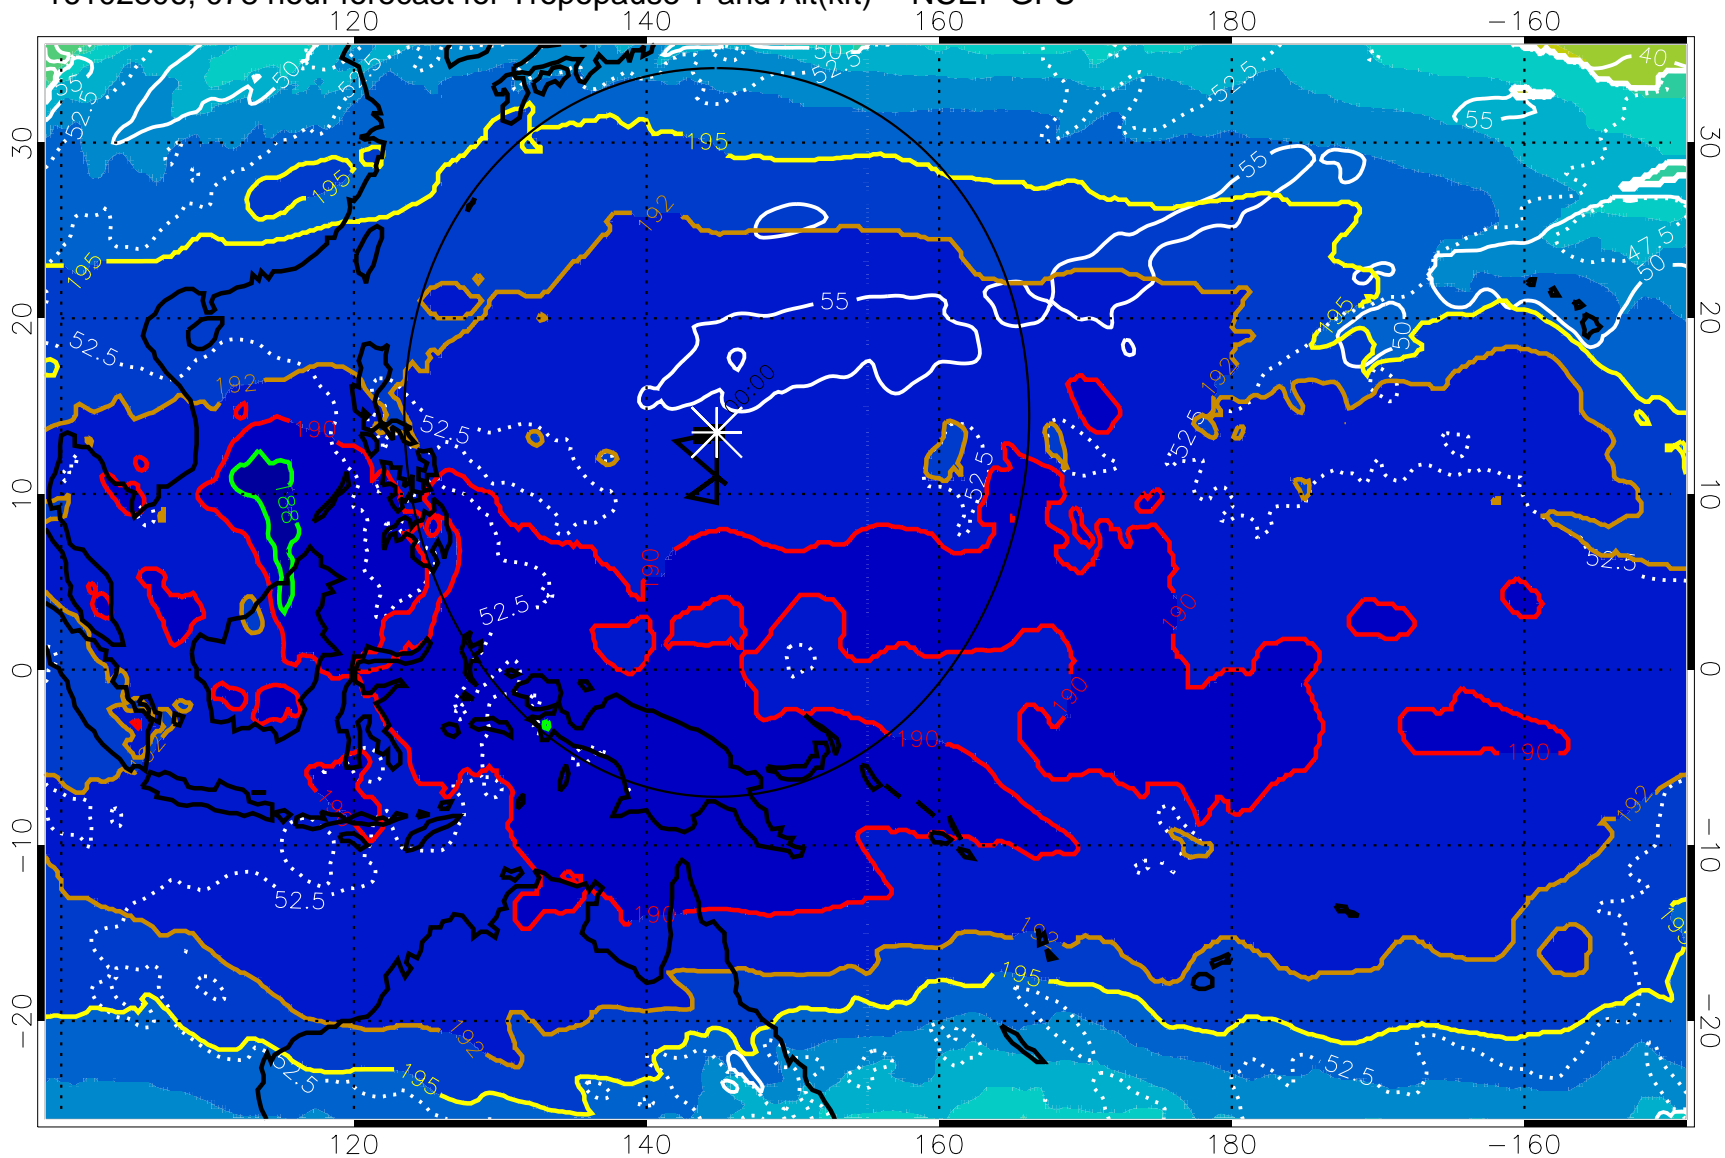

16102800, 072 hour forecast for Tropopause T and Alt(kft) -- NCEP GFS

190 200 210 220 230

Tropopause T, K

Tropopause Altitude in kft (white)

192.5K Isotherm 195K Isotherm

187.5K Isotherm 190K Isotherm

Range ring of 2304 km

16102806, 078 hour forecast for Tropopause T and Alt(kft) -- NCEP GFS

190 200 210 220 230
Tropopause T, K

Tropopause Altitude in kft (white)

192.5K Isotherm 195K Isotherm
187.5K Isotherm 190K Isotherm

Range ring of 2304 km