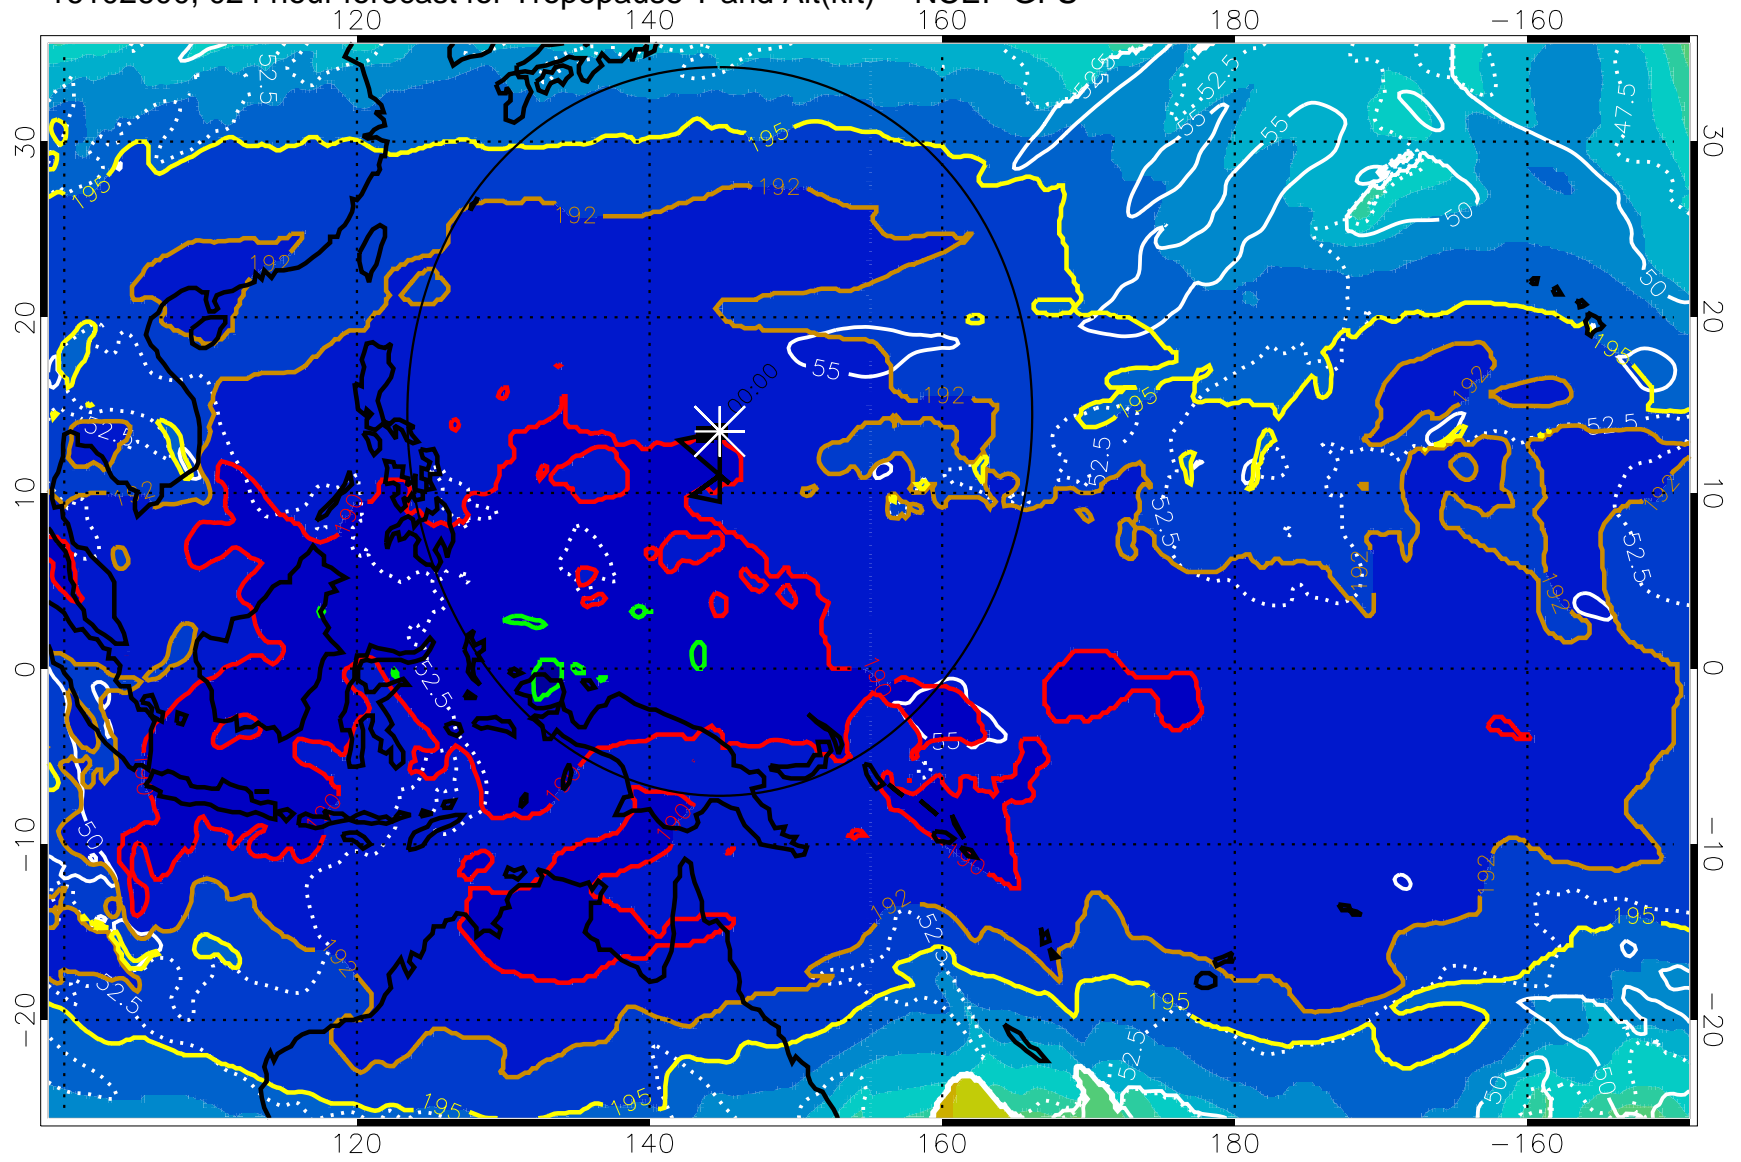

16102518, 018 hour forecast for Tropopause T and Alt(kft) -- NCEP GFS

190 200 210 220 230

Tropopause T, K

Tropopause Altitude in kft (white)

192.5K Isotherm 195K Isotherm
187.5K Isotherm 190K Isotherm

Range ring of 2304 km

16102600, 024 hour forecast for Tropopause T and Alt(kft) -- NCEP GFS

190 200 210 220 230

Tropopause T, K

Tropopause Altitude in kft (white)

192.5K Isotherm 195K Isotherm

187.5K Isotherm 190K Isotherm

Range ring of 2304 km