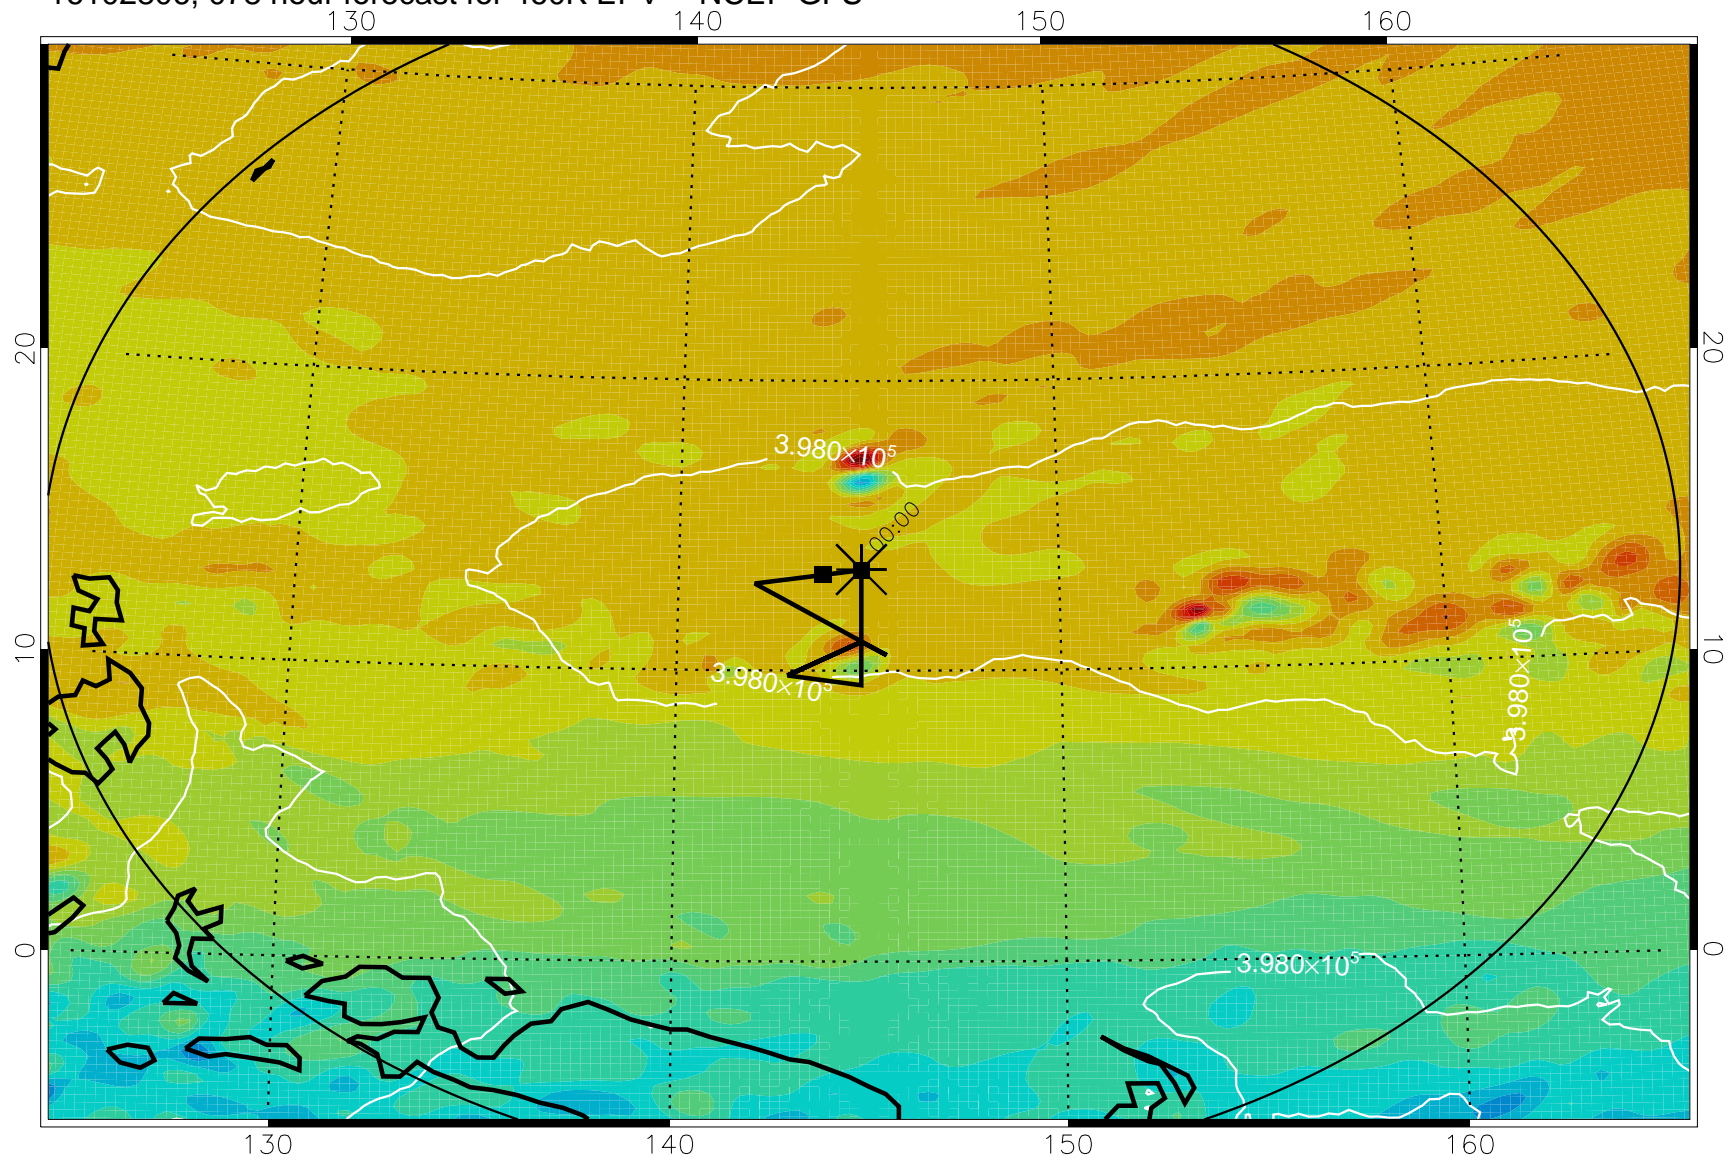

16102718, 066 hour forecast for 460K EPV -- NCEP GFS

460K Montgomery Streamfunction, white

Range ring of 2304 km

16102800, 072 hour forecast for 460K EPV -- NCEP GFS

460K Montgomery Streamfunction, white

Range ring of 2304 km

16102806, 078 hour forecast for 460K EPV -- NCEP GFS

460K Montgomery Streamfunction, white

Range ring of 2304 km

16102812, 084 hour forecast for 460K EPV -- NCEP GFS

460K Montgomery Streamfunction, white

Range ring of 2304 km

16102818, 090 hour forecast for 460K EPV -- NCEP GFS

460K Montgomery Streamfunction, white

Range ring of 2304 km

16102900, 096 hour forecast for 460K EPV -- NCEP GFS

460K Montgomery Streamfunction, white

Range ring of 2304 km

16102906, 102 hour forecast for 460K EPV -- NCEP GFS

460K Montgomery Streamfunction, white

Range ring of 2304 km

16102912, 108 hour forecast for 460K EPV -- NCEP GFS

460K Montgomery Streamfunction, white

Range ring of 2304 km