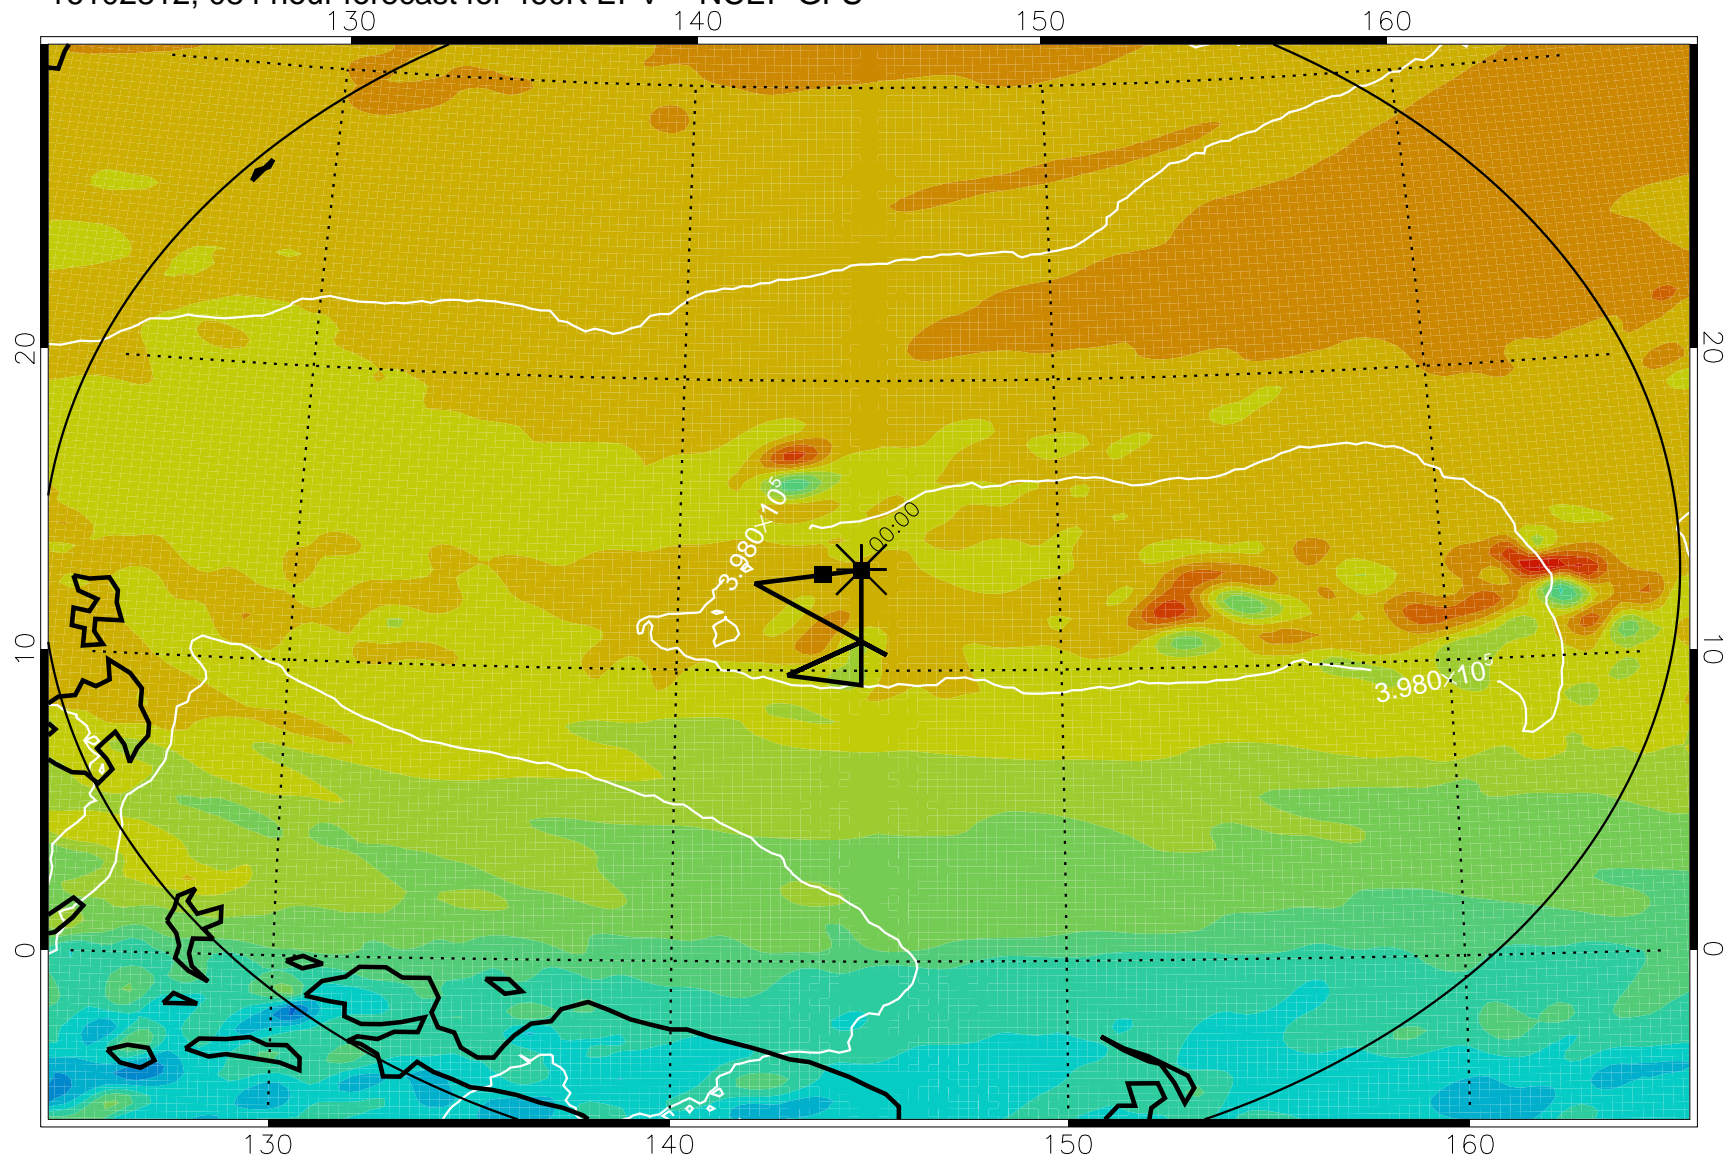

16102706, 054 hour forecast for 460K EPV -- NCEP GFS

460K Montgomery Streamfunction, white

Range ring of 2304 km

16102712, 060 hour forecast for 460K EPV -- NCEP GFS

460K Montgomery Streamfunction, white

Range ring of 2304 km

16102718, 066 hour forecast for 460K EPV -- NCEP GFS

460K Montgomery Streamfunction, white

Range ring of 2304 km

16102800, 072 hour forecast for 460K EPV -- NCEP GFS

460K Montgomery Streamfunction, white

Range ring of 2304 km

16102806, 078 hour forecast for 460K EPV -- NCEP GFS

460K Montgomery Streamfunction, white

Range ring of 2304 km

16102812, 084 hour forecast for 460K EPV -- NCEP GFS

460K Montgomery Streamfunction, white

Range ring of 2304 km

16102818, 090 hour forecast for 460K EPV -- NCEP GFS

460K Montgomery Streamfunction, white

Range ring of 2304 km

16102900, 096 hour forecast for 460K EPV -- NCEP GFS

460K Montgomery Streamfunction, white

Range ring of 2304 km