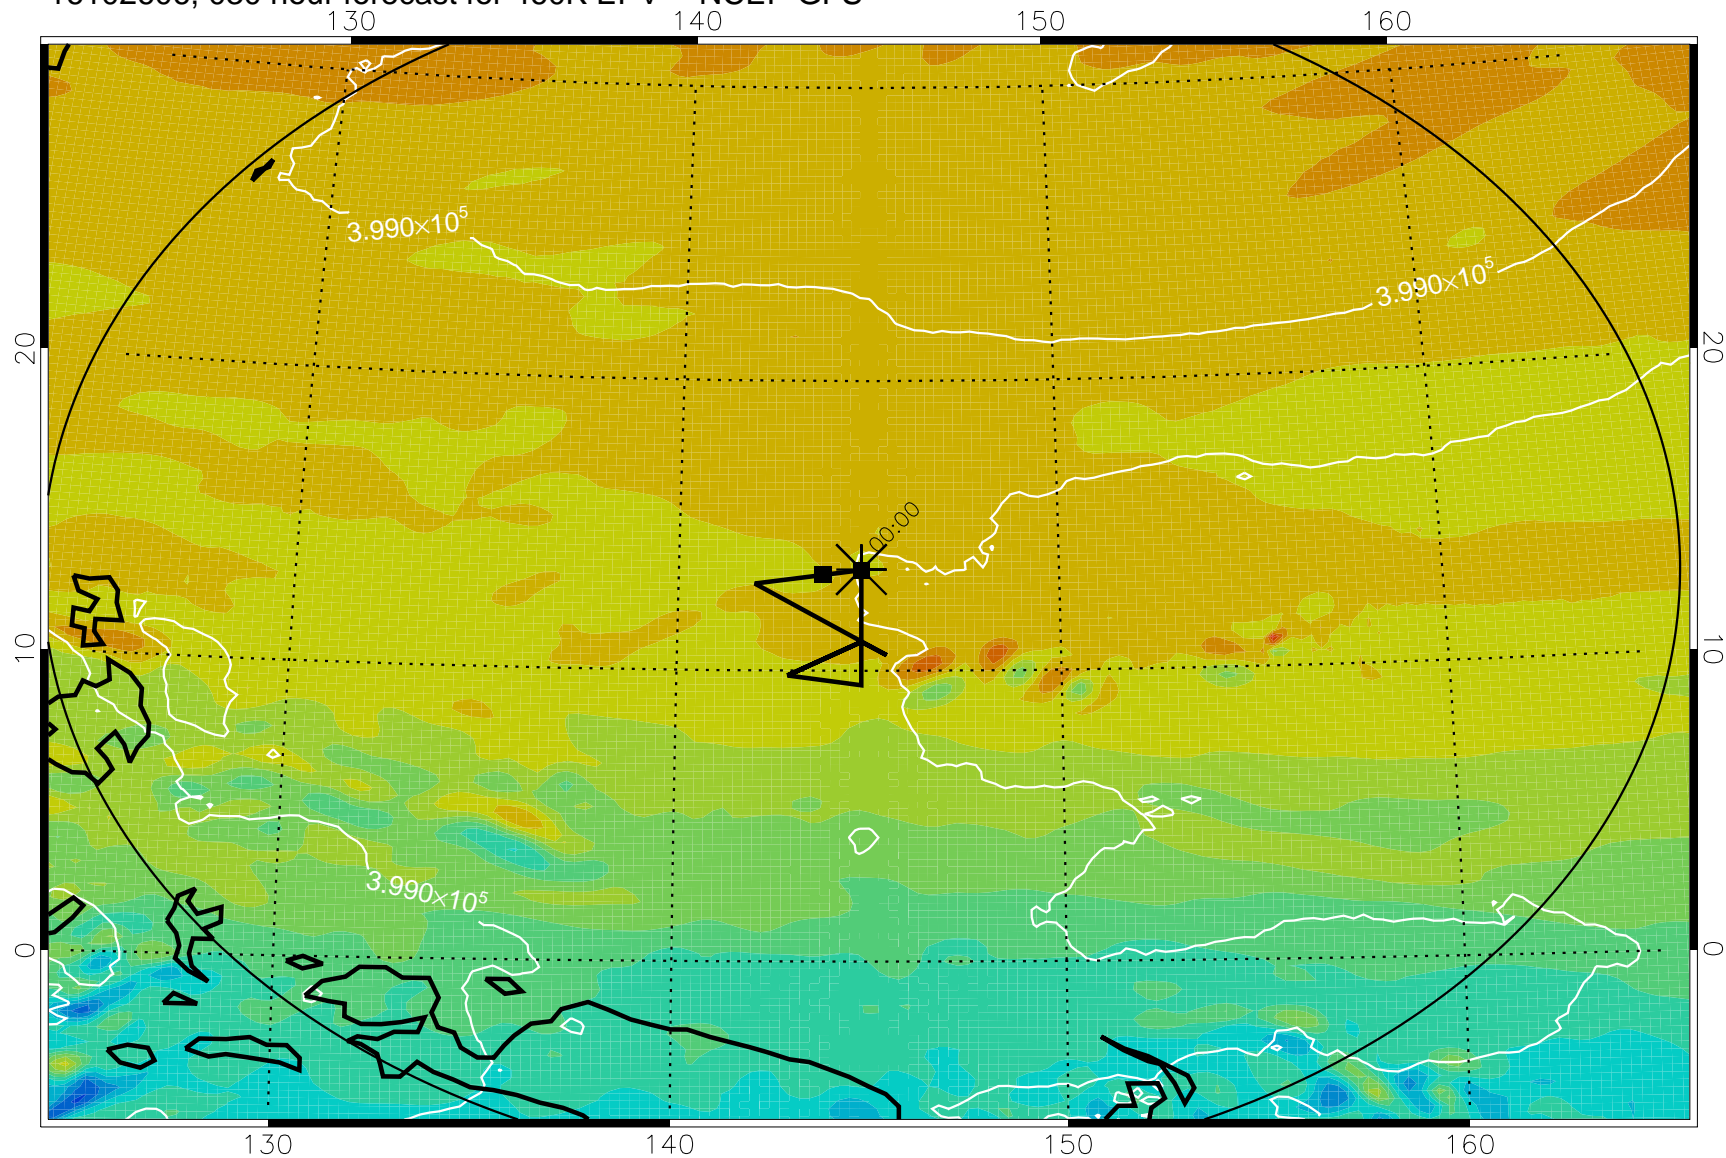

16102506, 006 hour forecast for 460K EPV -- NCEP GFS

460K Montgomery Streamfunction, white

Range ring of 2304 km

16102512, 012 hour forecast for 460K EPV -- NCEP GFS

460K Montgomery Streamfunction, white

Range ring of 2304 km

16102518, 018 hour forecast for 460K EPV -- NCEP GFS

460K Montgomery Streamfunction, white

Range ring of 2304 km

16102600, 024 hour forecast for 460K EPV -- NCEP GFS

460K Montgomery Streamfunction, white

Range ring of 2304 km

16102606, 030 hour forecast for 460K EPV -- NCEP GFS

460K Montgomery Streamfunction, white

Range ring of 2304 km

16102612, 036 hour forecast for 460K EPV -- NCEP GFS

460K Montgomery Streamfunction, white

Range ring of 2304 km

16102618, 042 hour forecast for 460K EPV -- NCEP GFS

460K Montgomery Streamfunction, white

Range ring of 2304 km

16102700, 048 hour forecast for 460K EPV -- NCEP GFS

460K Montgomery Streamfunction, white

Range ring of 2304 km