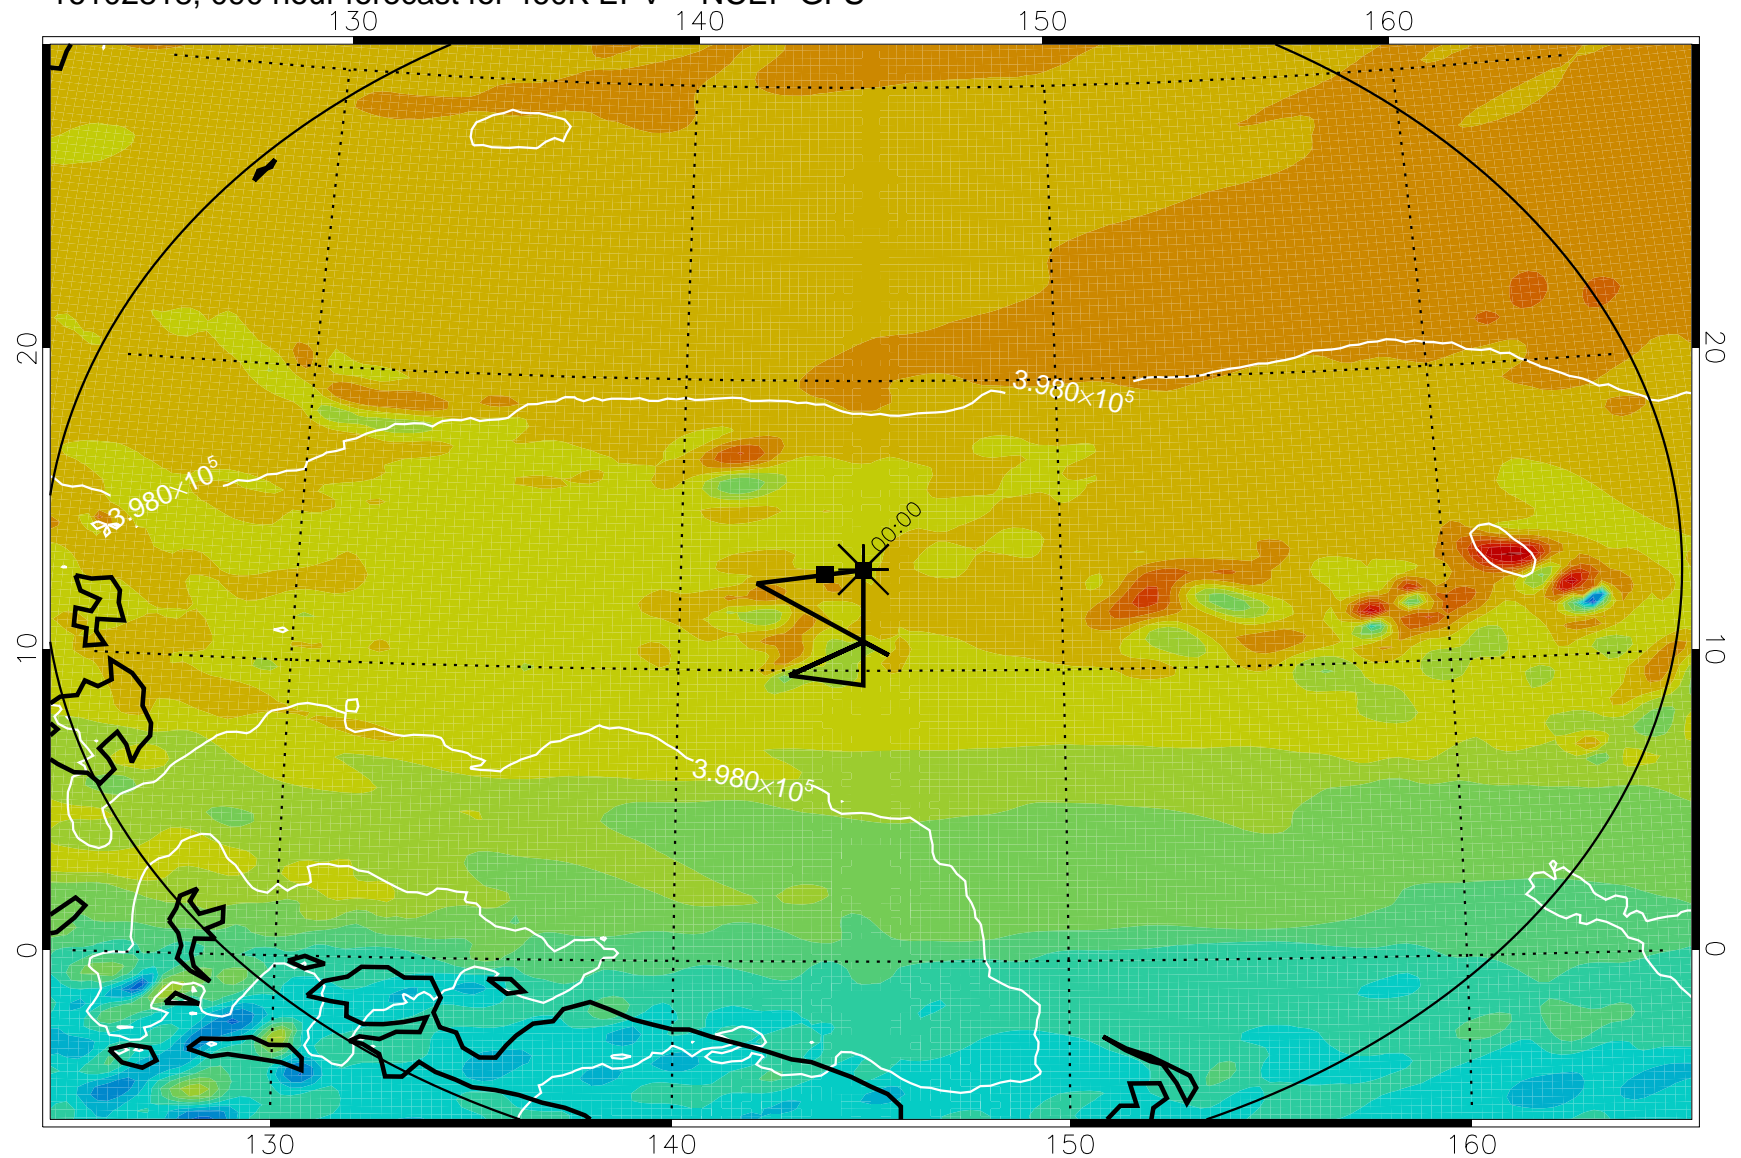

16102718, 066 hour forecast for 460K EPV -- NCEP GFS

460K Montgomery Streamfunction, white

Range ring of 2304 km

16102800, 072 hour forecast for 460K EPV -- NCEP GFS

460K Montgomery Streamfunction, white

Range ring of 2304 km

16102806, 078 hour forecast for 460K EPV -- NCEP GFS

460K Montgomery Streamfunction, white

Range ring of 2304 km

16102812, 084 hour forecast for 460K EPV -- NCEP GFS

460K Montgomery Streamfunction, white

Range ring of 2304 km

16102818, 090 hour forecast for 460K EPV -- NCEP GFS

460K Montgomery Streamfunction, white

Range ring of 2304 km

16102900, 096 hour forecast for 460K EPV -- NCEP GFS

460K Montgomery Streamfunction, white

Range ring of 2304 km

16102906, 102 hour forecast for 460K EPV -- NCEP GFS

460K Montgomery Streamfunction, white

Range ring of 2304 km

16102912, 108 hour forecast for 460K EPV -- NCEP GFS

460K Montgomery Streamfunction, white

Range ring of 2304 km