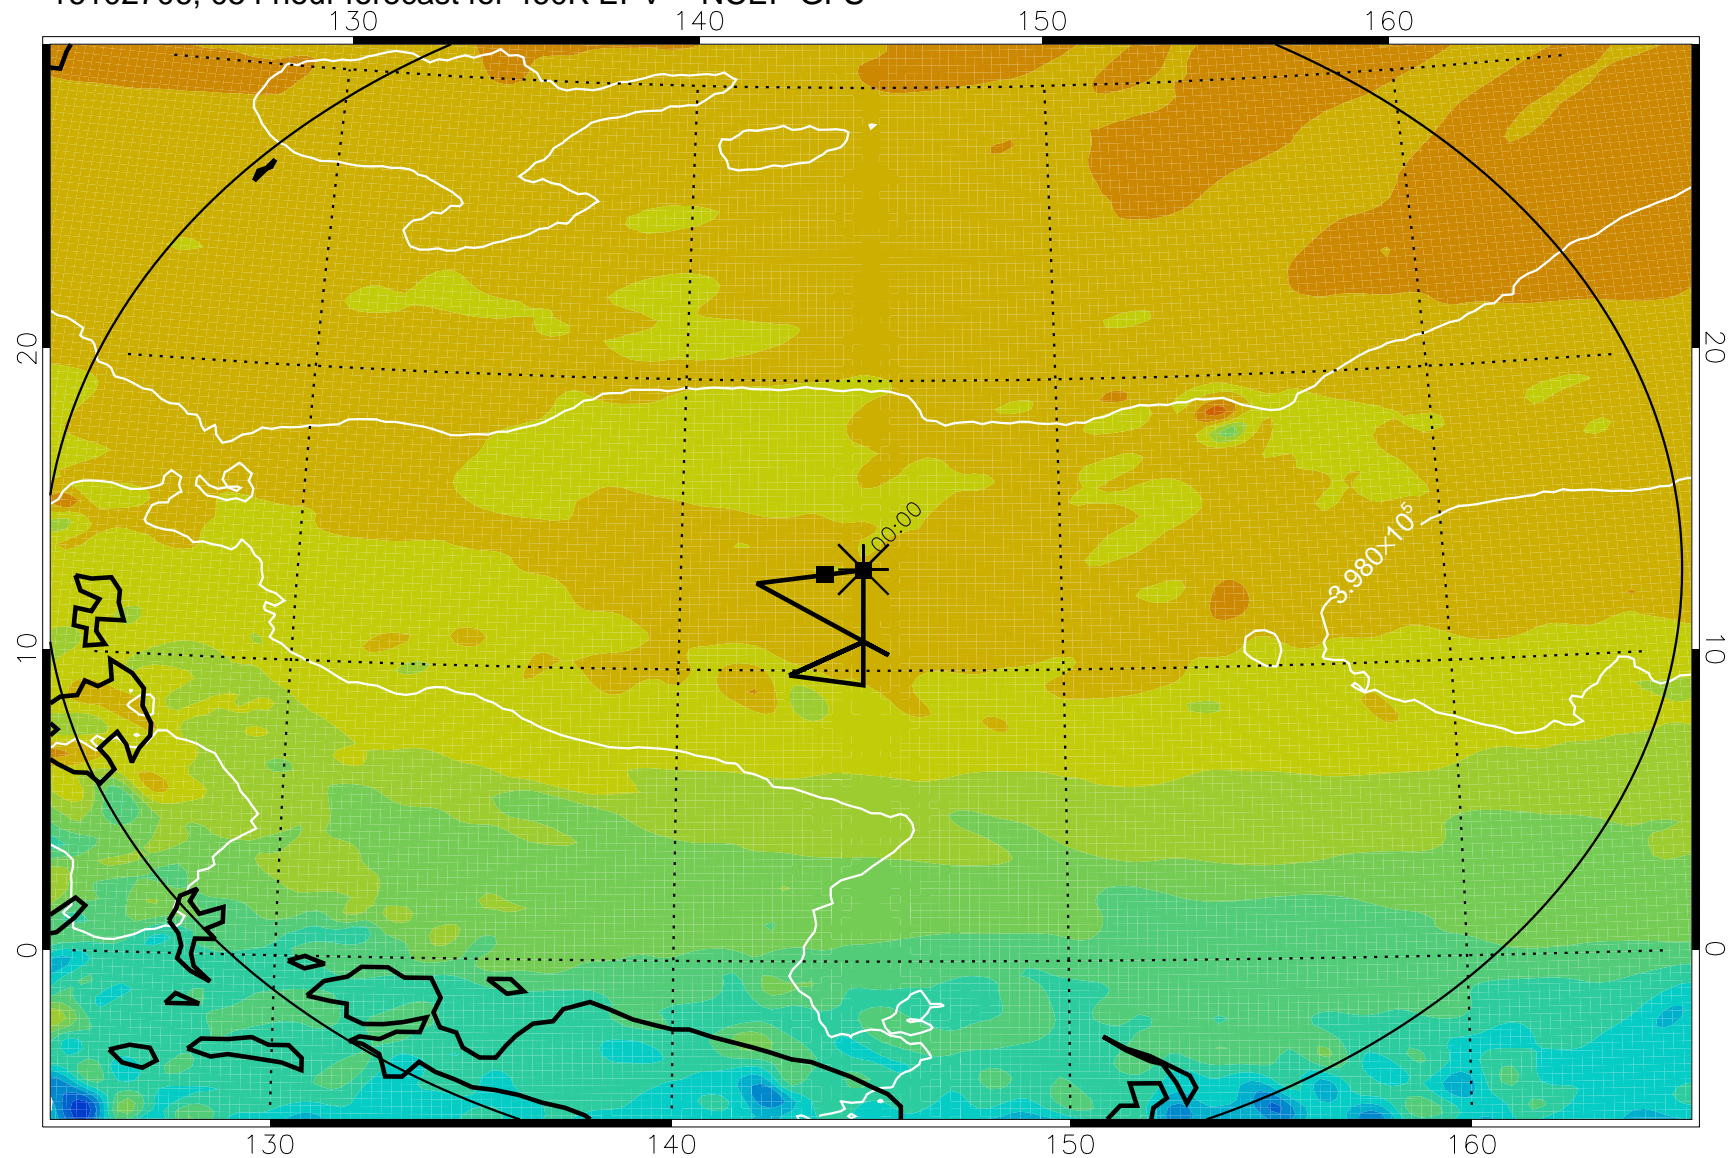

16102606, 030 hour forecast for 460K EPV -- NCEP GFS

460K Montgomery Streamfunction, white

Range ring of 2304 km

16102612, 036 hour forecast for 460K EPV -- NCEP GFS

460K Montgomery Streamfunction, white

Range ring of 2304 km

16102618, 042 hour forecast for 460K EPV -- NCEP GFS

460K Montgomery Streamfunction, white

Range ring of 2304 km

16102700, 048 hour forecast for 460K EPV -- NCEP GFS

460K Montgomery Streamfunction, white

Range ring of 2304 km

16102706, 054 hour forecast for 460K EPV -- NCEP GFS

460K Montgomery Streamfunction, white

Range ring of 2304 km

16102712, 060 hour forecast for 460K EPV -- NCEP GFS

460K Montgomery Streamfunction, white

Range ring of 2304 km

16102718, 066 hour forecast for 460K EPV -- NCEP GFS

460K Montgomery Streamfunction, white

Range ring of 2304 km

16102800, 072 hour forecast for 460K EPV -- NCEP GFS

460K Montgomery Streamfunction, white

Range ring of 2304 km