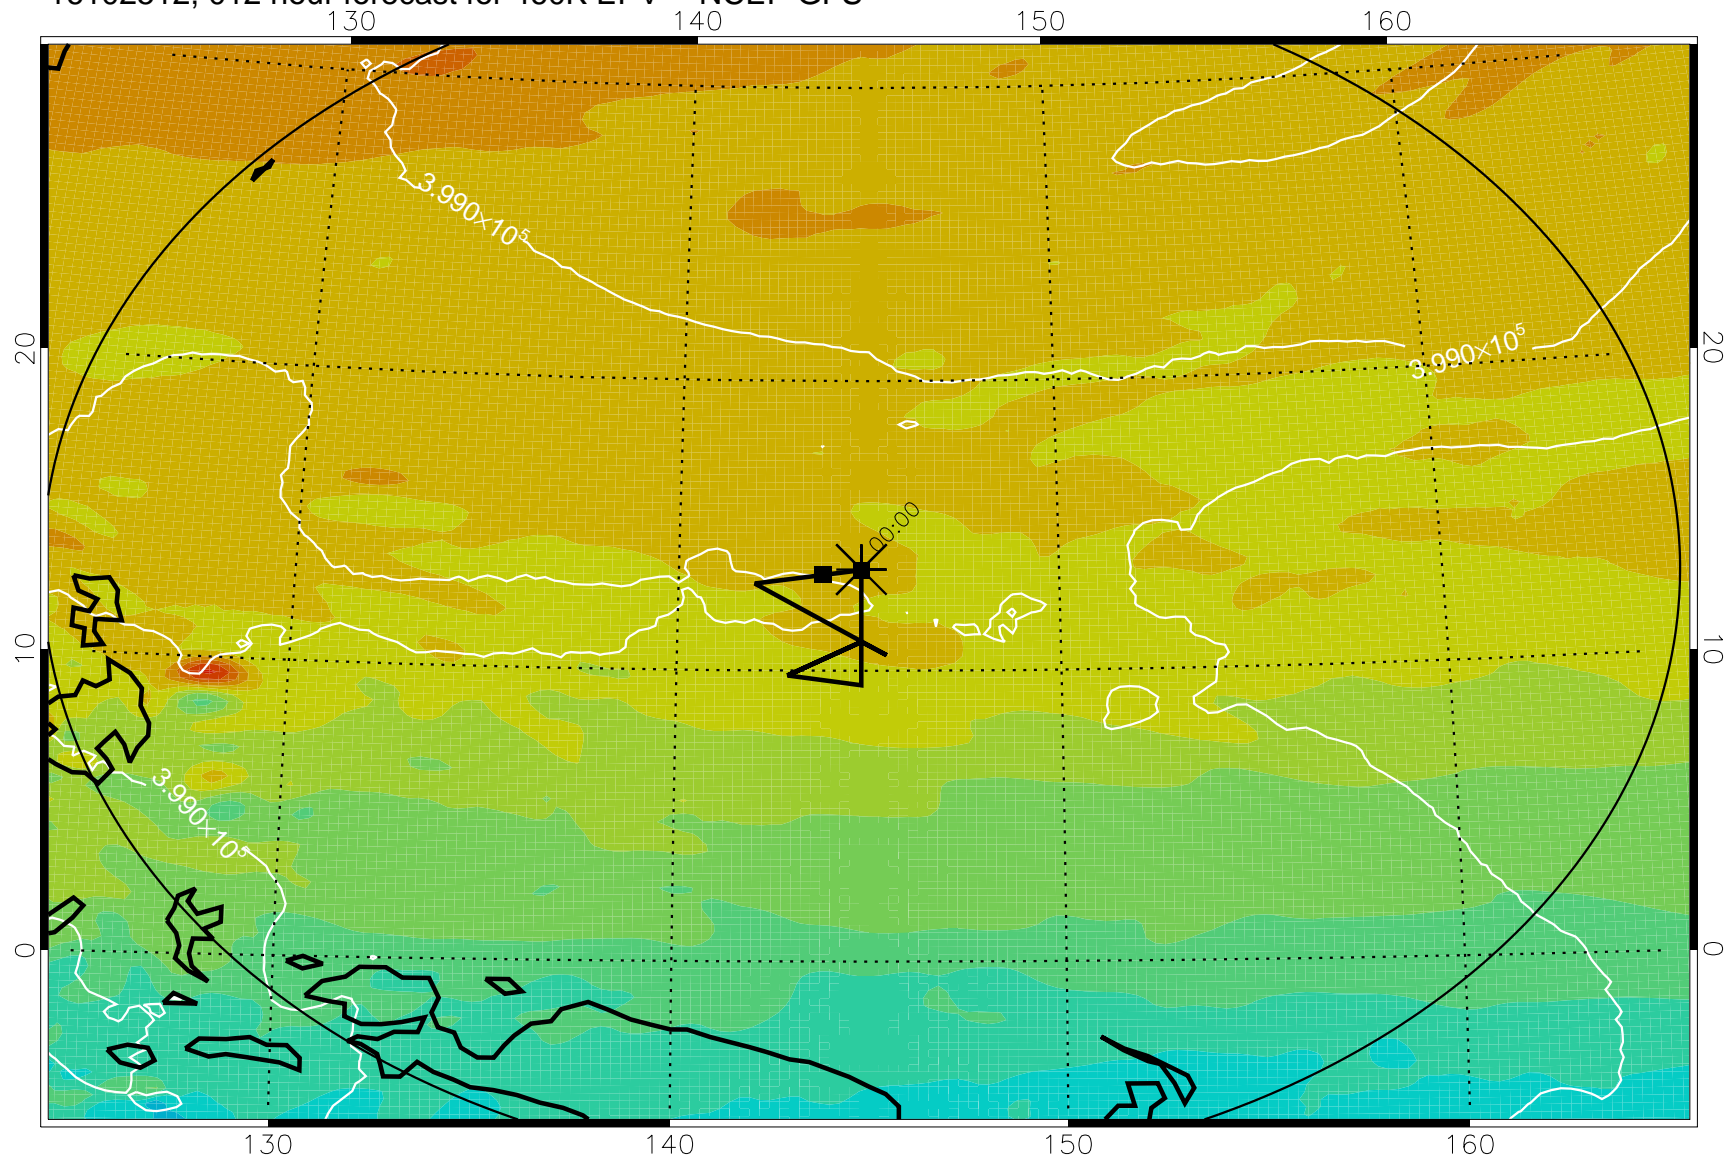

16102506, 006 hour forecast for 460K EPV -- NCEP GFS

460K Montgomery Streamfunction, white

Range ring of 2304 km

16102512, 012 hour forecast for 460K EPV -- NCEP GFS

460K Montgomery Streamfunction, white

Range ring of 2304 km

16102518, 018 hour forecast for 460K EPV -- NCEP GFS

460K Montgomery Streamfunction, white

Range ring of 2304 km

16102600, 024 hour forecast for 460K EPV -- NCEP GFS

460K Montgomery Streamfunction, white

Range ring of 2304 km

16102606, 030 hour forecast for 460K EPV -- NCEP GFS

460K Montgomery Streamfunction, white

Range ring of 2304 km

16102612, 036 hour forecast for 460K EPV -- NCEP GFS

460K Montgomery Streamfunction, white

Range ring of 2304 km

16102618, 042 hour forecast for 460K EPV -- NCEP GFS

460K Montgomery Streamfunction, white

Range ring of 2304 km

16102700, 048 hour forecast for 460K EPV -- NCEP GFS

460K Montgomery Streamfunction, white

Range ring of 2304 km