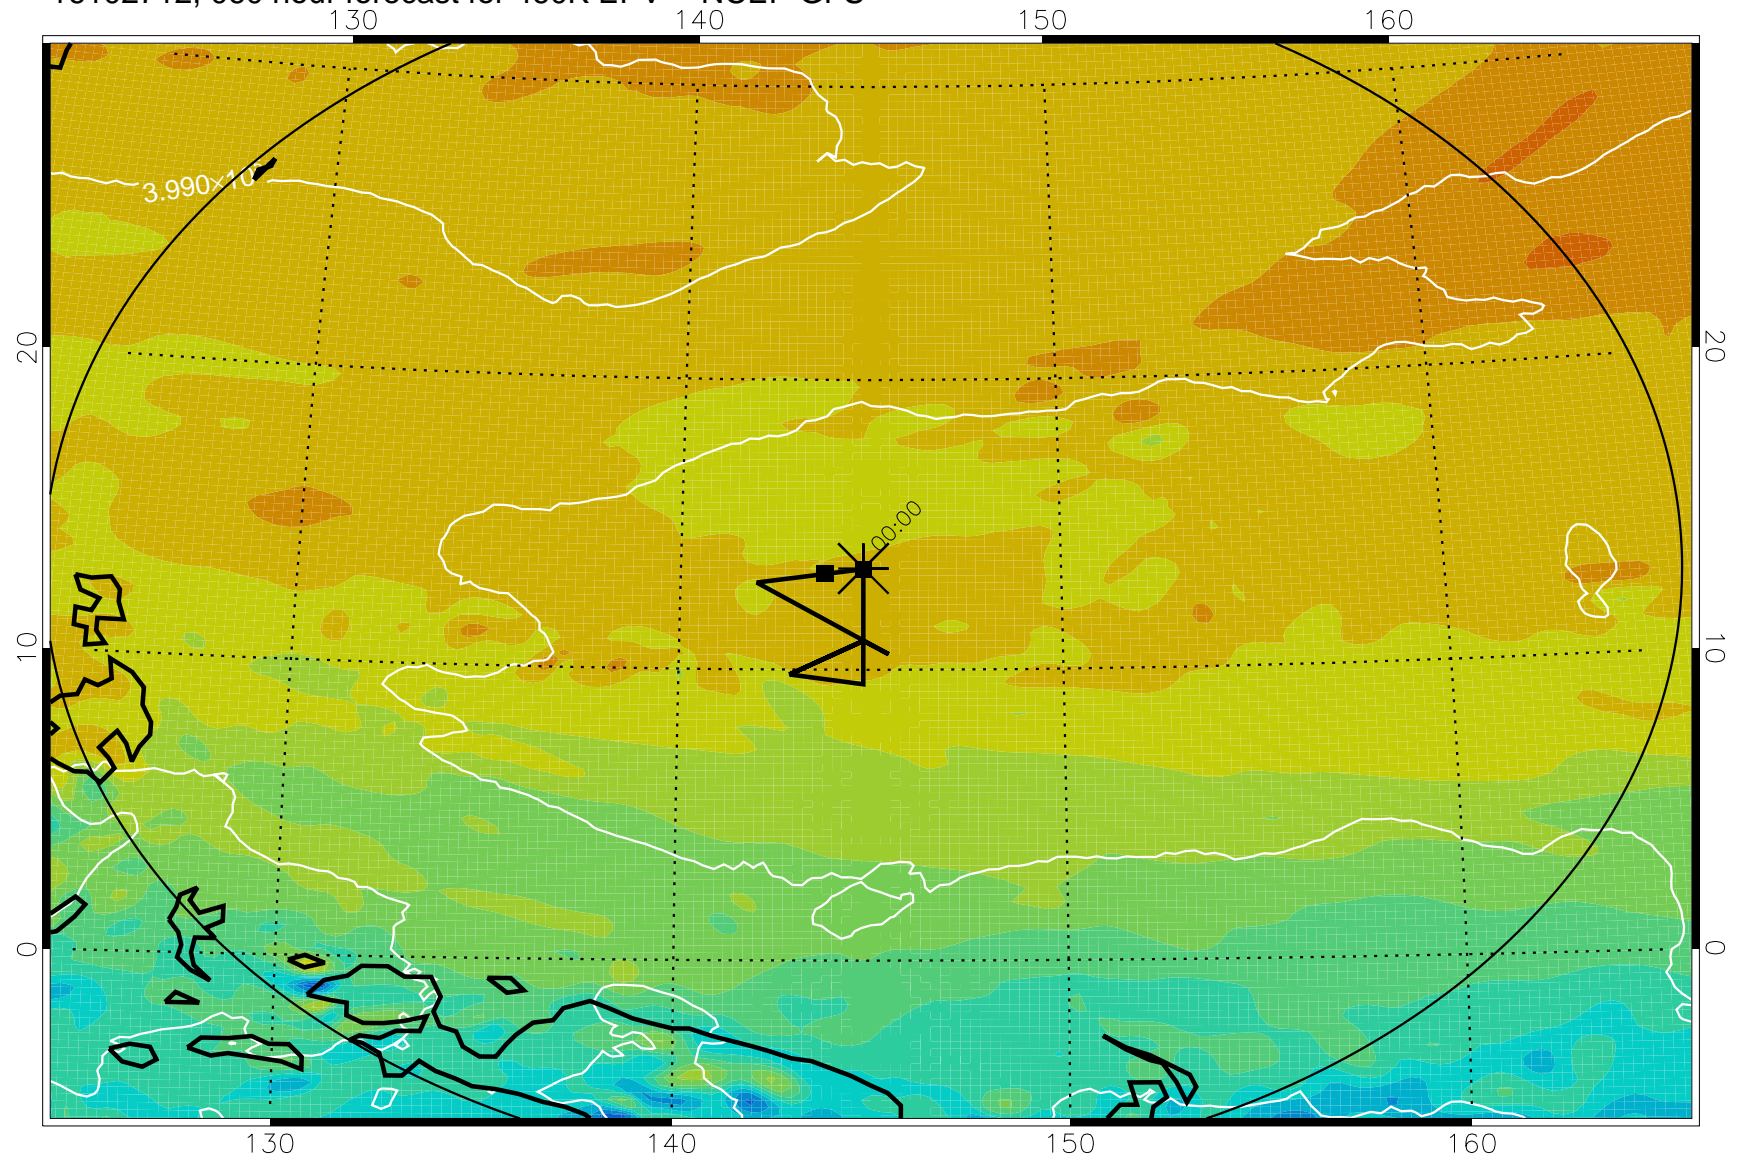

16102706, 054 hour forecast for 460K EPV -- NCEP GFS

460K Montgomery Streamfunction, white

Range ring of 2304 km

16102712, 060 hour forecast for 460K EPV -- NCEP GFS

460K Montgomery Streamfunction, white

Range ring of 2304 km

16102718, 066 hour forecast for 460K EPV -- NCEP GFS

460K Montgomery Streamfunction, white

Range ring of 2304 km

16102800, 072 hour forecast for 460K EPV -- NCEP GFS

460K Montgomery Streamfunction, white

Range ring of 2304 km

16102806, 078 hour forecast for 460K EPV -- NCEP GFS

460K Montgomery Streamfunction, white

Range ring of 2304 km

16102812, 084 hour forecast for 460K EPV -- NCEP GFS

460K Montgomery Streamfunction, white

Range ring of 2304 km

16102818, 090 hour forecast for 460K EPV -- NCEP GFS

460K Montgomery Streamfunction, white

Range ring of 2304 km

16102900, 096 hour forecast for 460K EPV -- NCEP GFS

460K Montgomery Streamfunction, white

Range ring of 2304 km