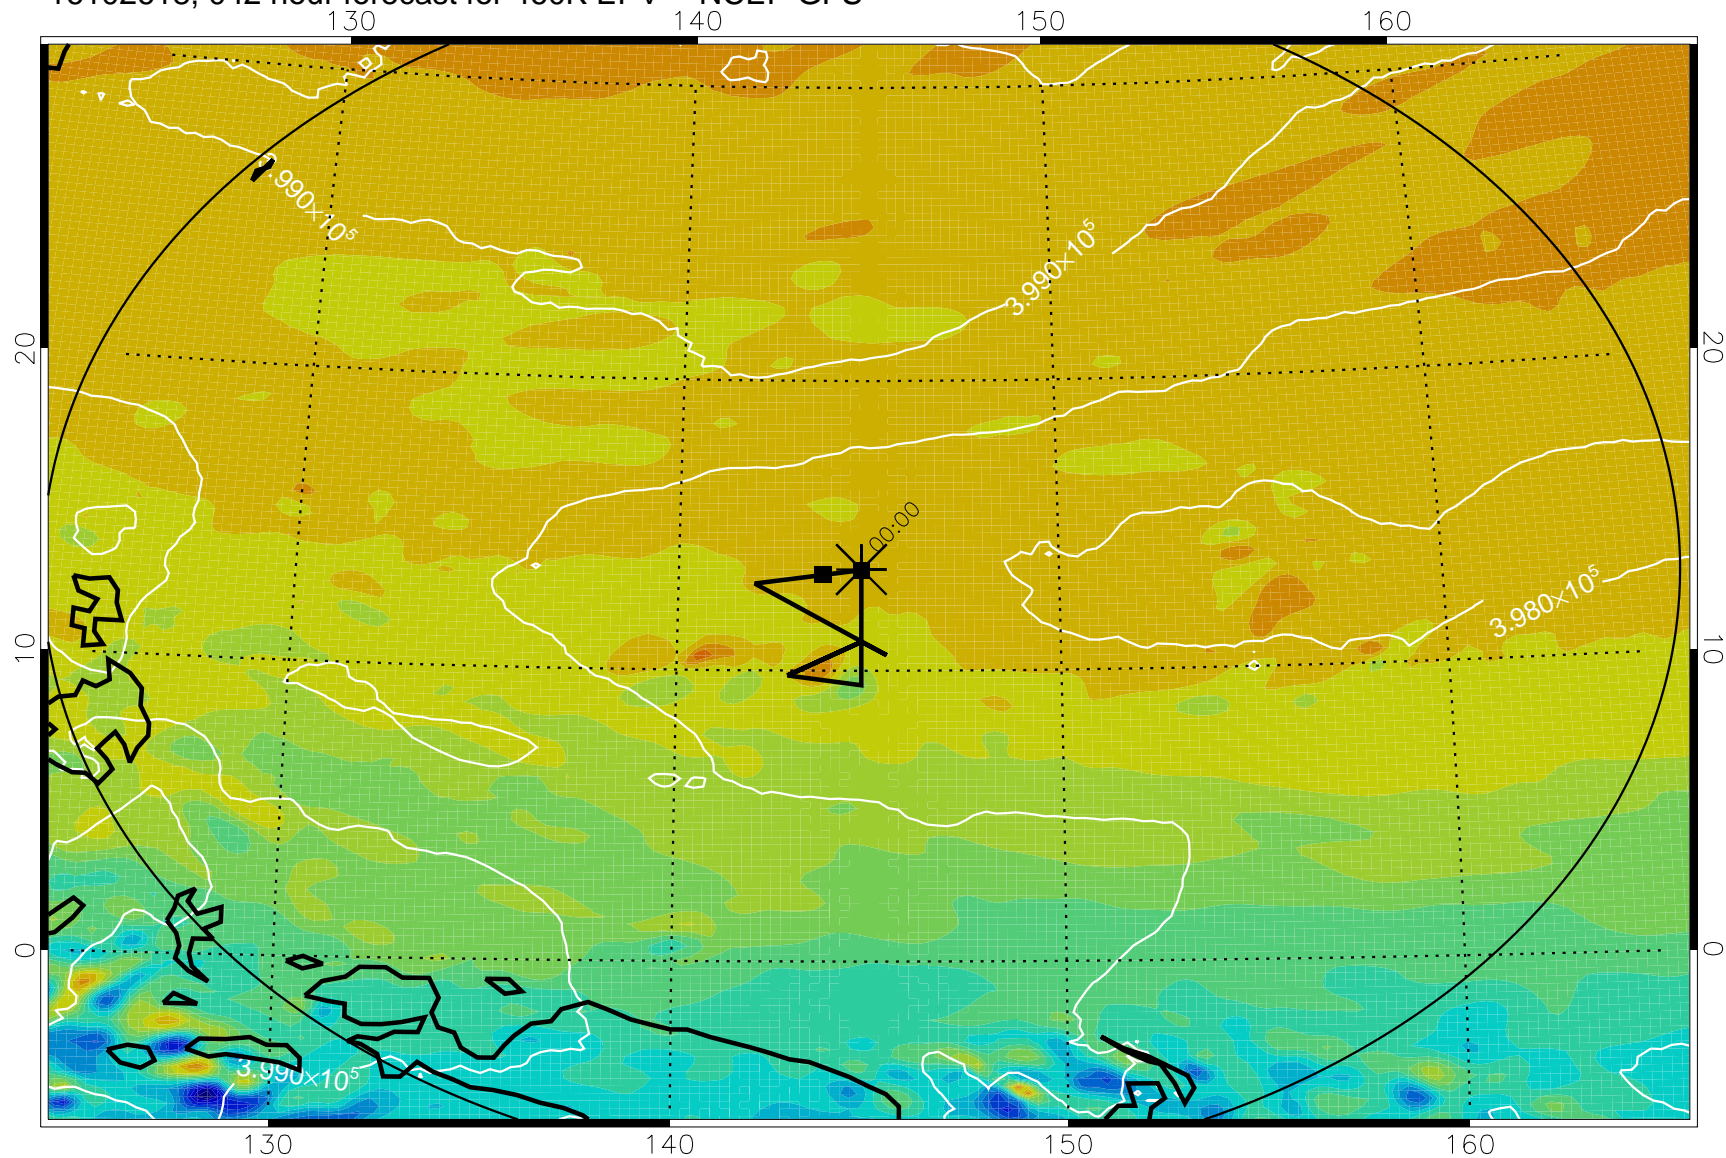

16102518, 018 hour forecast for 460K EPV -- NCEP GFS

460K Montgomery Streamfunction, white

Range ring of 2304 km

16102600, 024 hour forecast for 460K EPV -- NCEP GFS

460K Montgomery Streamfunction, white

Range ring of 2304 km

16102606, 030 hour forecast for 460K EPV -- NCEP GFS

460K Montgomery Streamfunction, white

Range ring of 2304 km

16102612, 036 hour forecast for 460K EPV -- NCEP GFS

460K Montgomery Streamfunction, white

Range ring of 2304 km

16102618, 042 hour forecast for 460K EPV -- NCEP GFS

460K Montgomery Streamfunction, white

Range ring of 2304 km

16102700, 048 hour forecast for 460K EPV -- NCEP GFS

460K Montgomery Streamfunction, white

Range ring of 2304 km

16102706, 054 hour forecast for 460K EPV -- NCEP GFS

460K Montgomery Streamfunction, white

Range ring of 2304 km

16102712, 060 hour forecast for 460K EPV -- NCEP GFS

460K Montgomery Streamfunction, white

Range ring of 2304 km