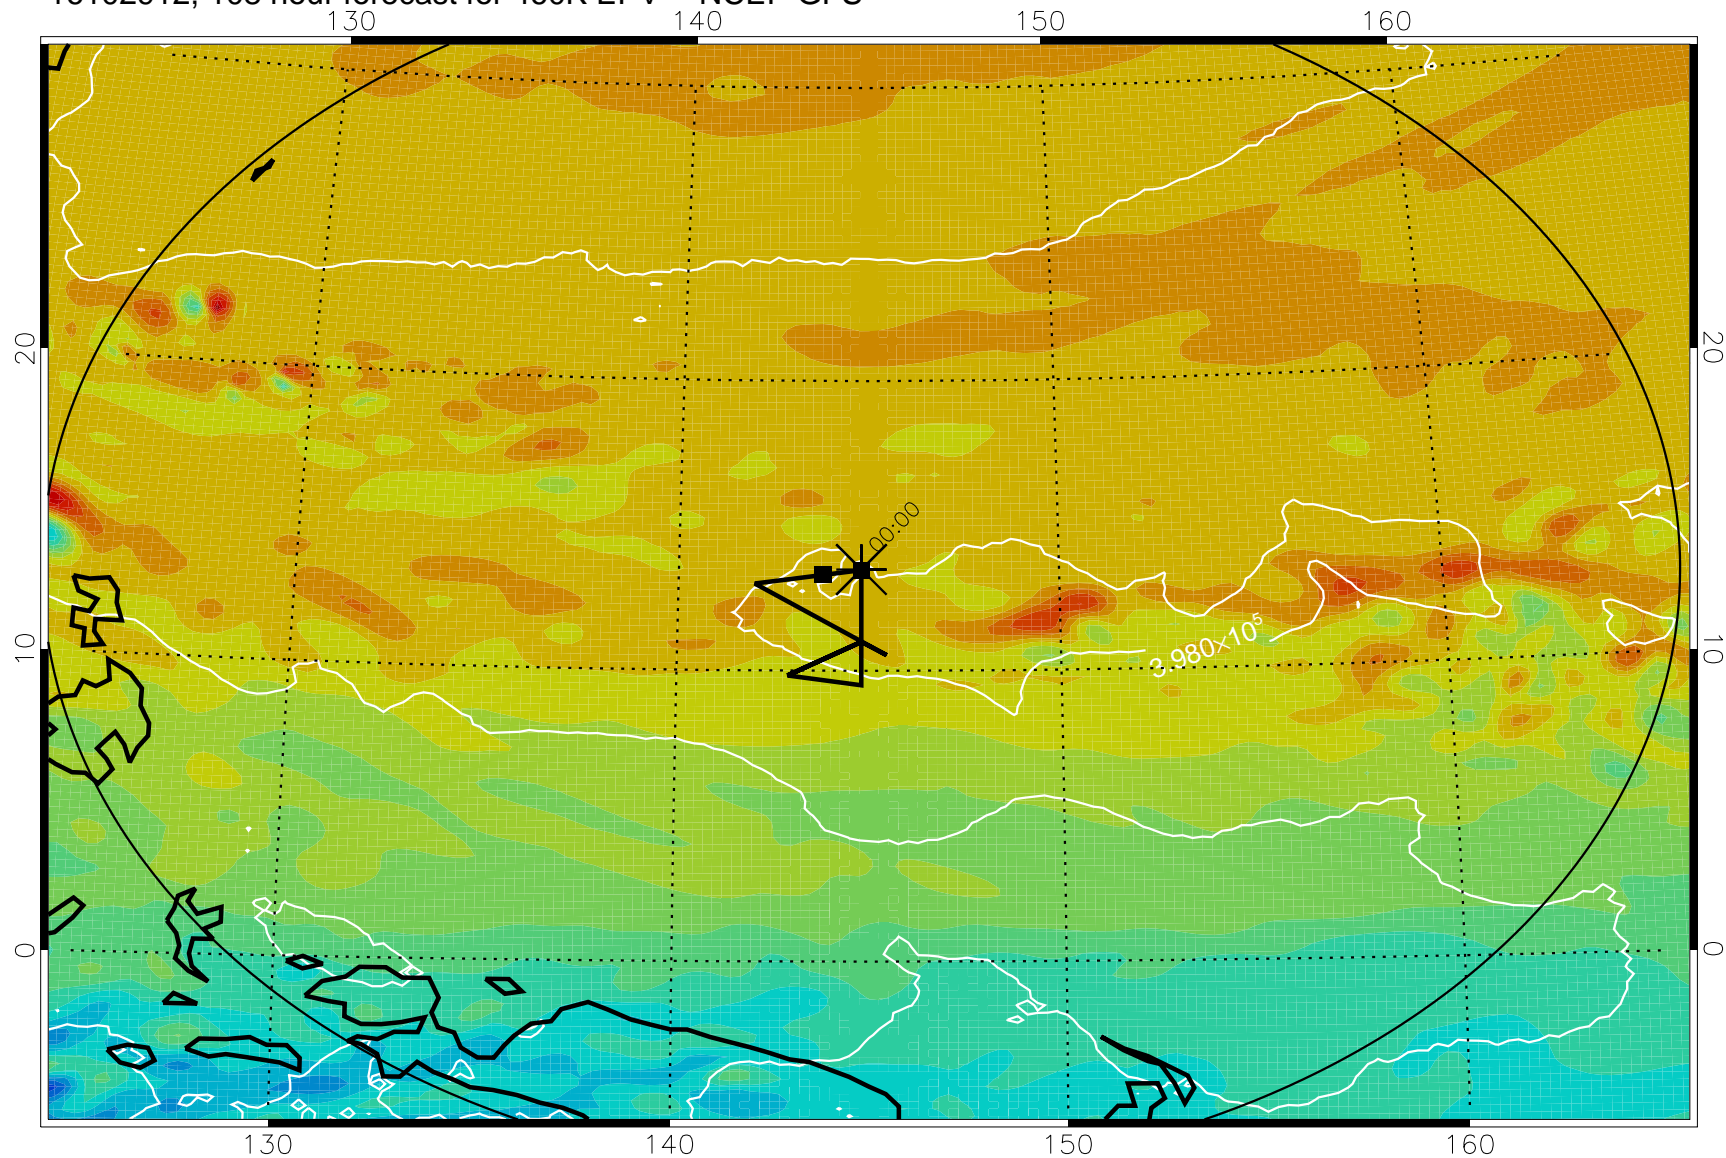

16102806, 078 hour forecast for 460K EPV -- NCEP GFS

460K Montgomery Streamfunction, white

Range ring of 2304 km

16102812, 084 hour forecast for 460K EPV -- NCEP GFS

460K Montgomery Streamfunction, white

Range ring of 2304 km

16102818, 090 hour forecast for 460K EPV -- NCEP GFS

460K Montgomery Streamfunction, white

Range ring of 2304 km

16102900, 096 hour forecast for 460K EPV -- NCEP GFS

460K Montgomery Streamfunction, white

Range ring of 2304 km

16102906, 102 hour forecast for 460K EPV -- NCEP GFS

460K Montgomery Streamfunction, white

Range ring of 2304 km

16102912, 108 hour forecast for 460K EPV -- NCEP GFS

460K Montgomery Streamfunction, white

Range ring of 2304 km

16102918, 114 hour forecast for 460K EPV -- NCEP GFS

460K Montgomery Streamfunction, white

Range ring of 2304 km

16103000, 120 hour forecast for 460K EPV -- NCEP GFS

460K Montgomery Streamfunction, white

Range ring of 2304 km