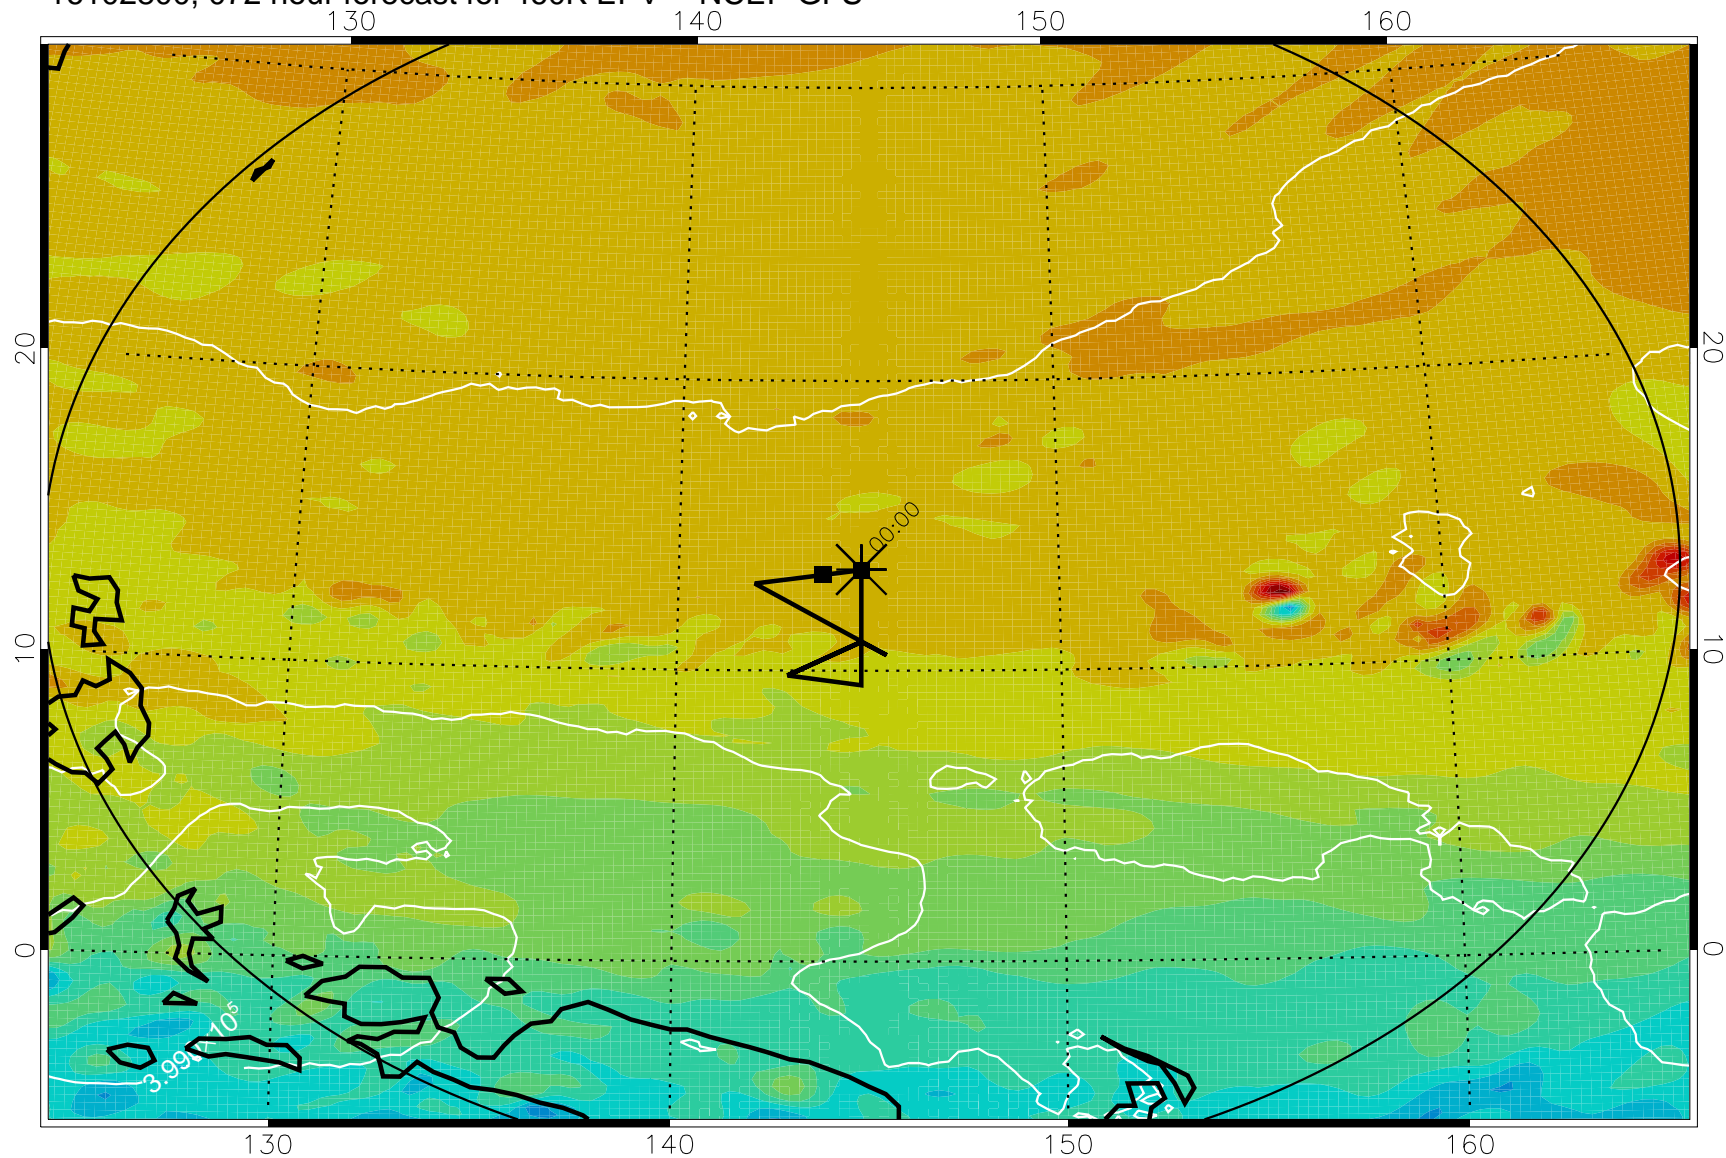

16102618, 042 hour forecast for 460K EPV -- NCEP GFS

460K Montgomery Streamfunction, white

Range ring of 2304 km

16102700, 048 hour forecast for 460K EPV -- NCEP GFS

460K Montgomery Streamfunction, white

Range ring of 2304 km

16102706, 054 hour forecast for 460K EPV -- NCEP GFS

460K Montgomery Streamfunction, white

Range ring of 2304 km

16102712, 060 hour forecast for 460K EPV -- NCEP GFS

460K Montgomery Streamfunction, white

Range ring of 2304 km

16102718, 066 hour forecast for 460K EPV -- NCEP GFS

460K Montgomery Streamfunction, white

Range ring of 2304 km

16102800, 072 hour forecast for 460K EPV -- NCEP GFS

460K Montgomery Streamfunction, white

Range ring of 2304 km

16102806, 078 hour forecast for 460K EPV -- NCEP GFS

460K Montgomery Streamfunction, white

Range ring of 2304 km

16102812, 084 hour forecast for 460K EPV -- NCEP GFS

460K Montgomery Streamfunction, white

Range ring of 2304 km