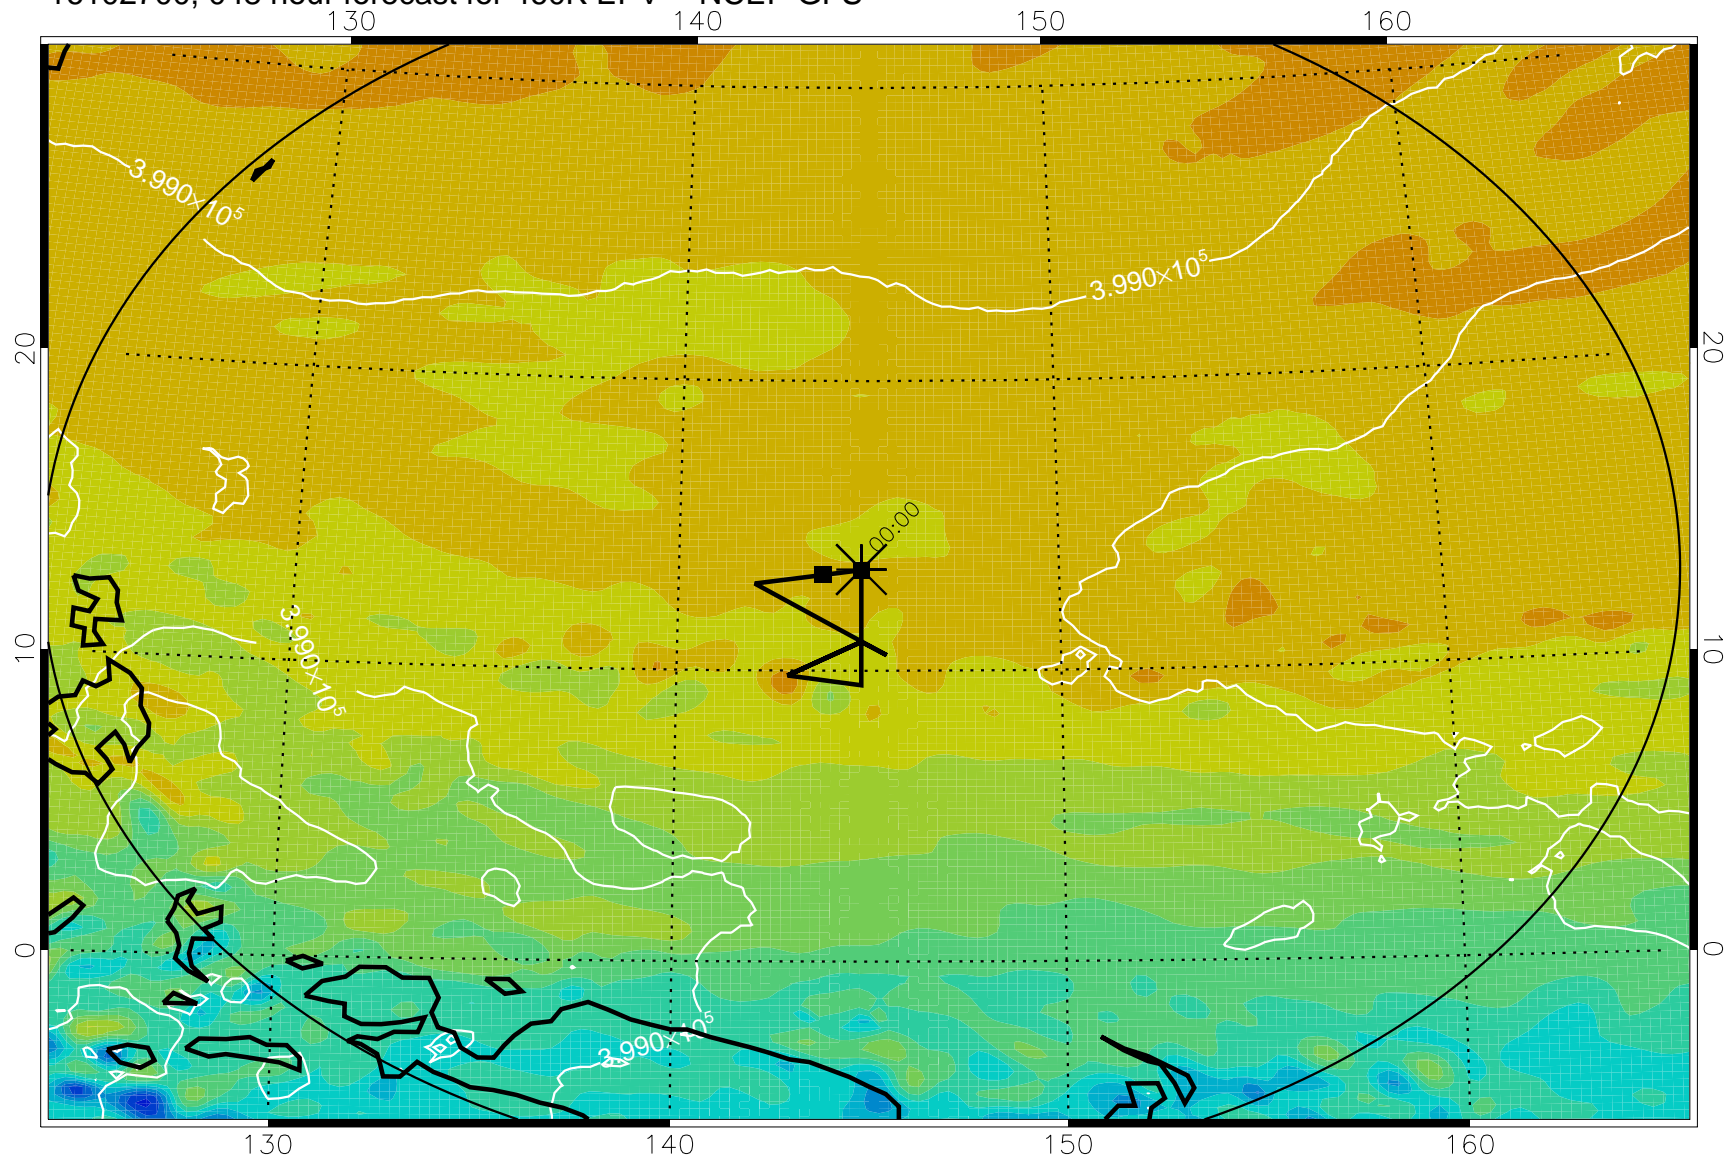

16102606, 030 hour forecast for 460K EPV -- NCEP GFS

460K Montgomery Streamfunction, white

Range ring of 2304 km

16102612, 036 hour forecast for 460K EPV -- NCEP GFS

460K Montgomery Streamfunction, white

Range ring of 2304 km

16102618, 042 hour forecast for 460K EPV -- NCEP GFS

460K Montgomery Streamfunction, white

Range ring of 2304 km

16102700, 048 hour forecast for 460K EPV -- NCEP GFS

460K Montgomery Streamfunction, white

Range ring of 2304 km

16102706, 054 hour forecast for 460K EPV -- NCEP GFS

460K Montgomery Streamfunction, white

Range ring of 2304 km

16102712, 060 hour forecast for 460K EPV -- NCEP GFS

460K Montgomery Streamfunction, white

Range ring of 2304 km

16102718, 066 hour forecast for 460K EPV -- NCEP GFS

460K Montgomery Streamfunction, white

Range ring of 2304 km

16102800, 072 hour forecast for 460K EPV -- NCEP GFS

460K Montgomery Streamfunction, white

Range ring of 2304 km