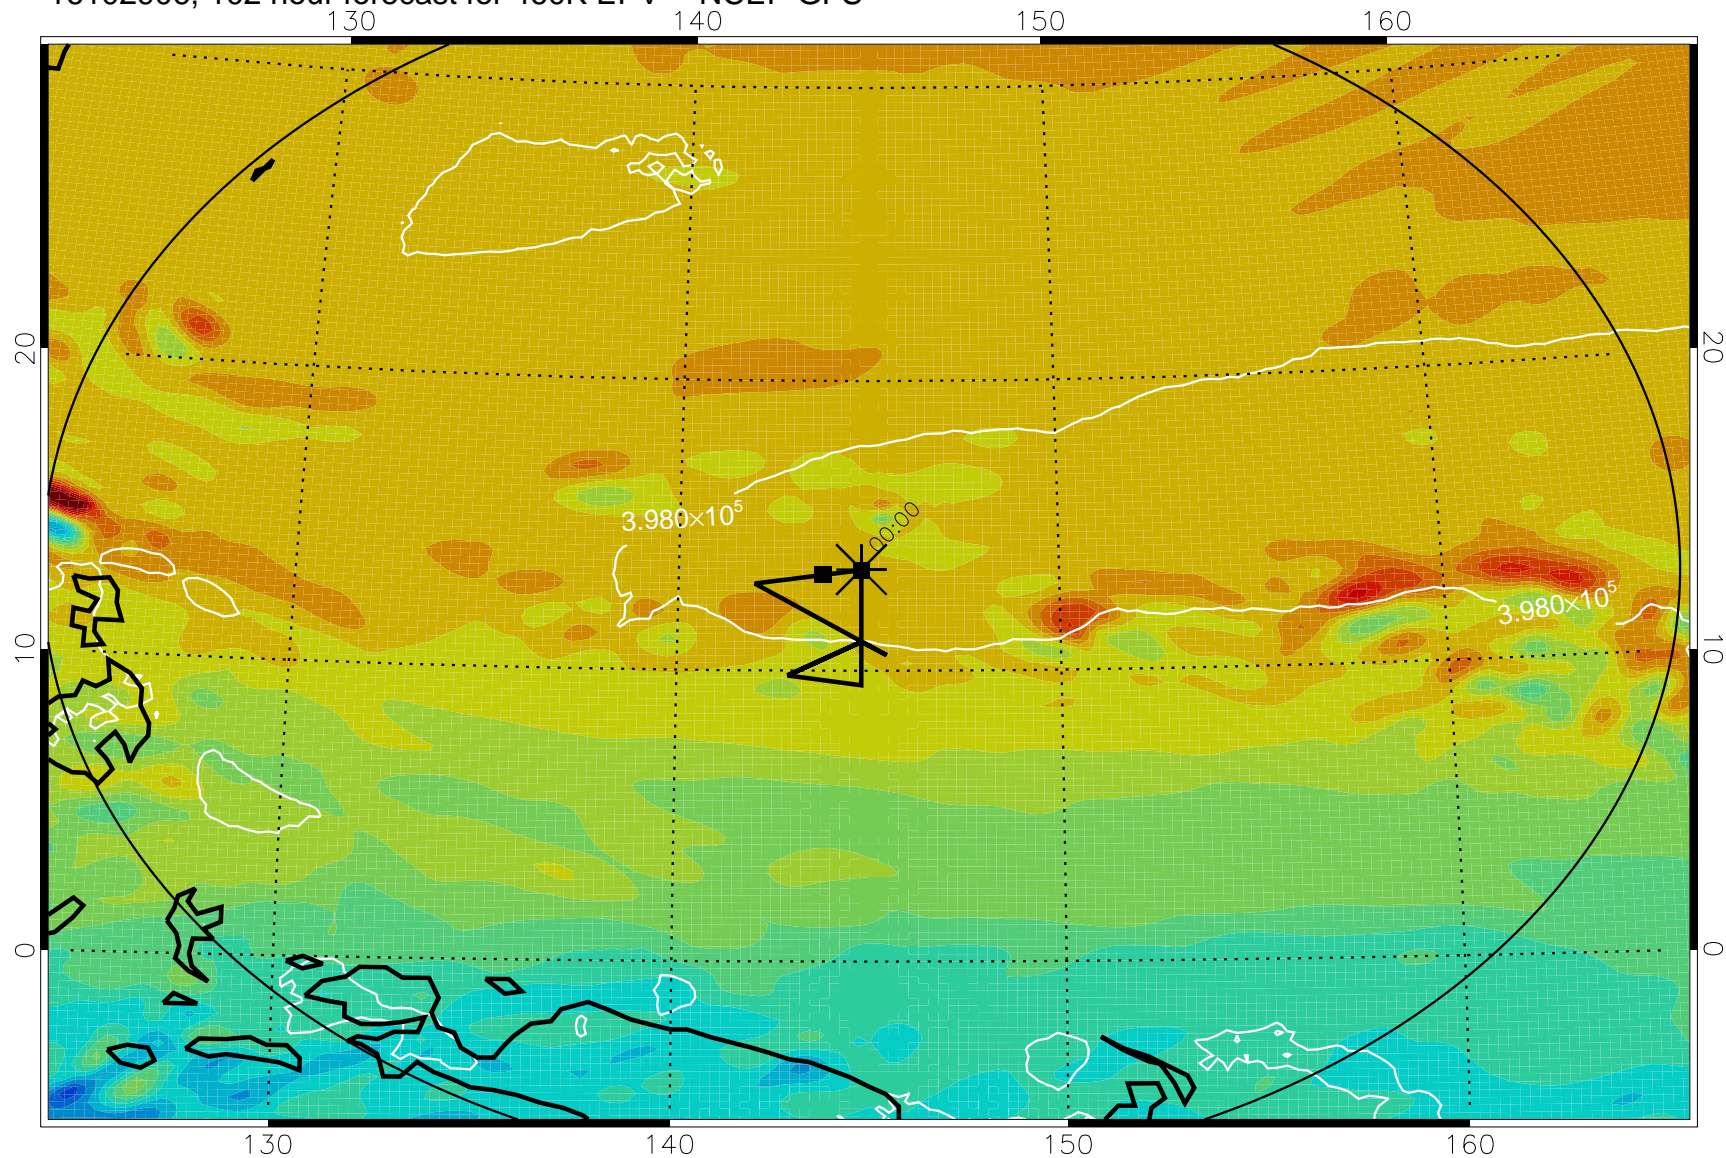

16102806, 078 hour forecast for 460K EPV -- NCEP GFS

460K Montgomery Streamfunction, white

Range ring of 2304 km

16102812, 084 hour forecast for 460K EPV -- NCEP GFS

460K Montgomery Streamfunction, white

Range ring of 2304 km

16102818, 090 hour forecast for 460K EPV -- NCEP GFS

460K Montgomery Streamfunction, white

Range ring of 2304 km

16102900, 096 hour forecast for 460K EPV -- NCEP GFS

460K Montgomery Streamfunction, white

Range ring of 2304 km

16102906, 102 hour forecast for 460K EPV -- NCEP GFS

460K Montgomery Streamfunction, white

Range ring of 2304 km

16102912, 108 hour forecast for 460K EPV -- NCEP GFS

460K Montgomery Streamfunction, white

Range ring of 2304 km

16102918, 114 hour forecast for 460K EPV -- NCEP GFS

460K Montgomery Streamfunction, white

Range ring of 2304 km

16103000, 120 hour forecast for 460K EPV -- NCEP GFS

460K Montgomery Streamfunction, white

Range ring of 2304 km