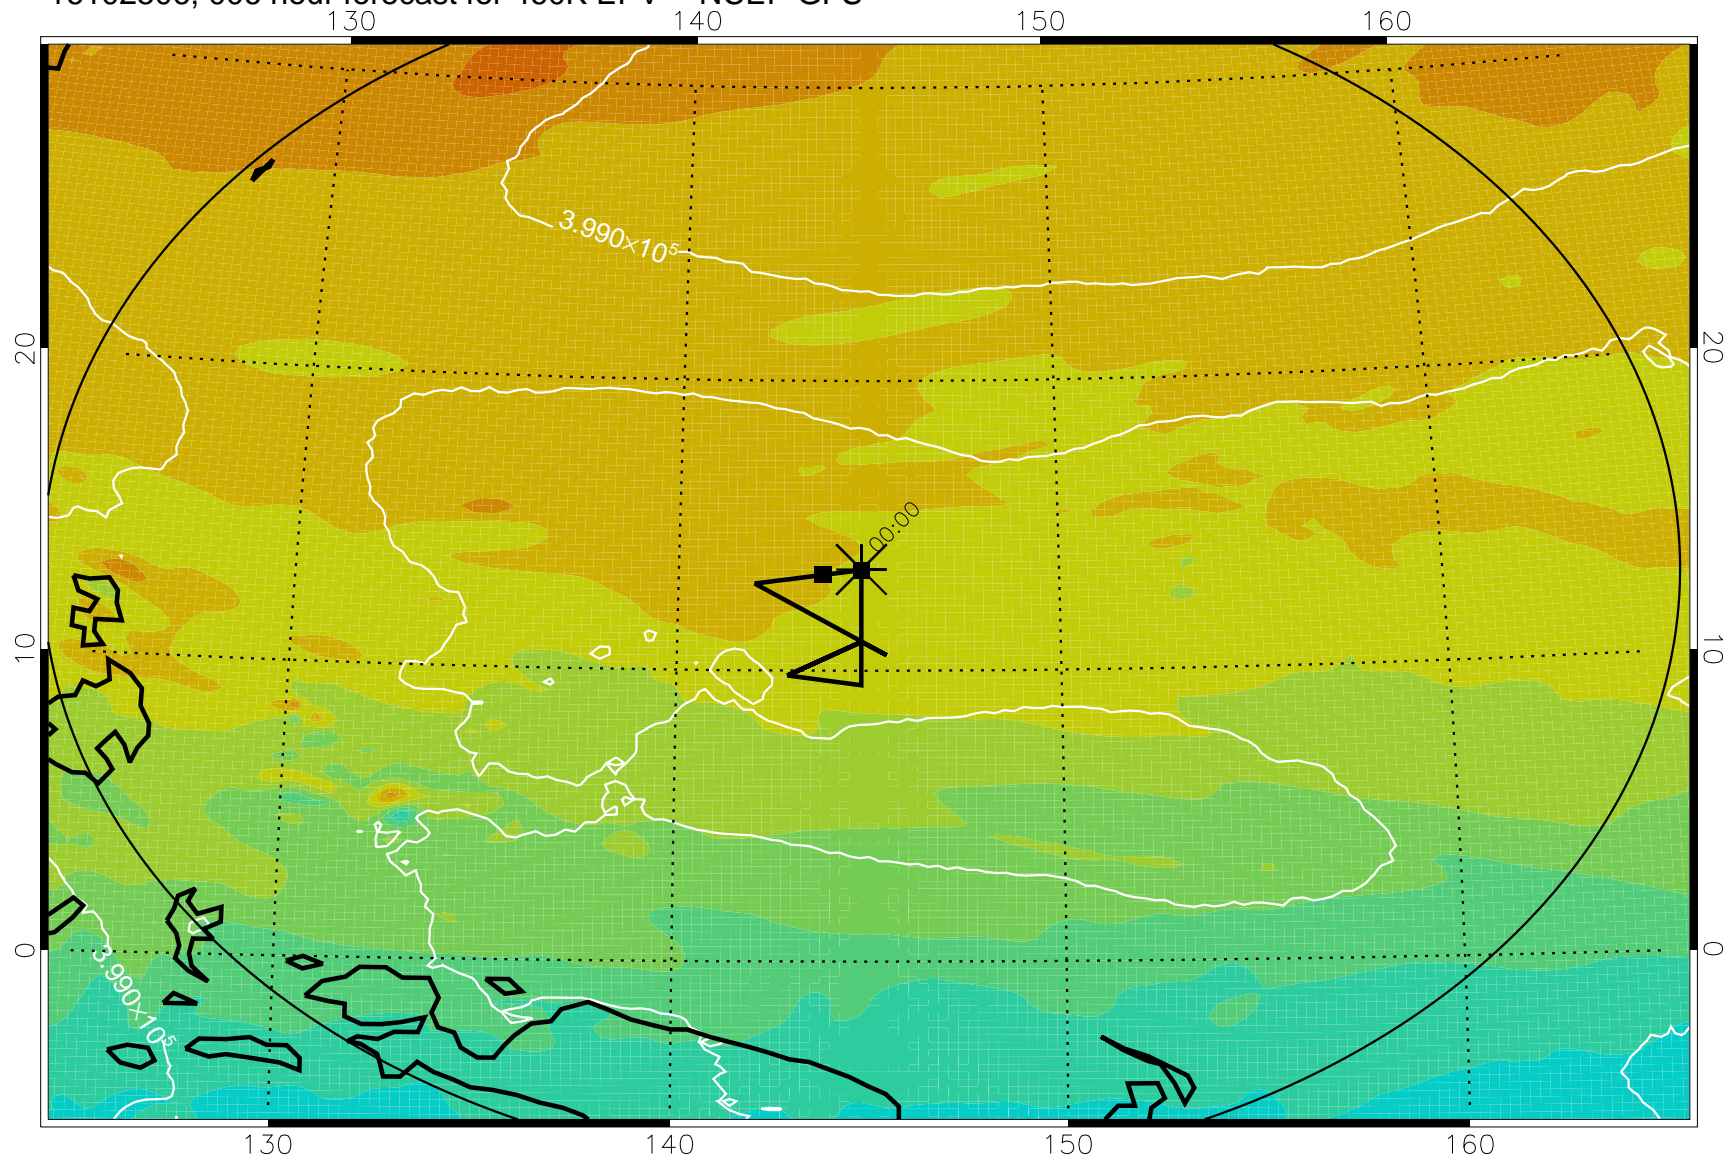

16102506, 006 hour forecast for 460K EPV -- NCEP GFS

460K Montgomery Streamfunction, white

Range ring of 2304 km

16102512, 012 hour forecast for 460K EPV -- NCEP GFS

460K Montgomery Streamfunction, white

Range ring of 2304 km

16102518, 018 hour forecast for 460K EPV -- NCEP GFS

460K Montgomery Streamfunction, white

Range ring of 2304 km

16102600, 024 hour forecast for 460K EPV -- NCEP GFS

460K Montgomery Streamfunction, white

Range ring of 2304 km

16102606, 030 hour forecast for 460K EPV -- NCEP GFS

460K Montgomery Streamfunction, white

Range ring of 2304 km

16102612, 036 hour forecast for 460K EPV -- NCEP GFS

460K Montgomery Streamfunction, white

Range ring of 2304 km

16102618, 042 hour forecast for 460K EPV -- NCEP GFS

460K Montgomery Streamfunction, white

Range ring of 2304 km

16102700, 048 hour forecast for 460K EPV -- NCEP GFS

460K Montgomery Streamfunction, white

Range ring of 2304 km