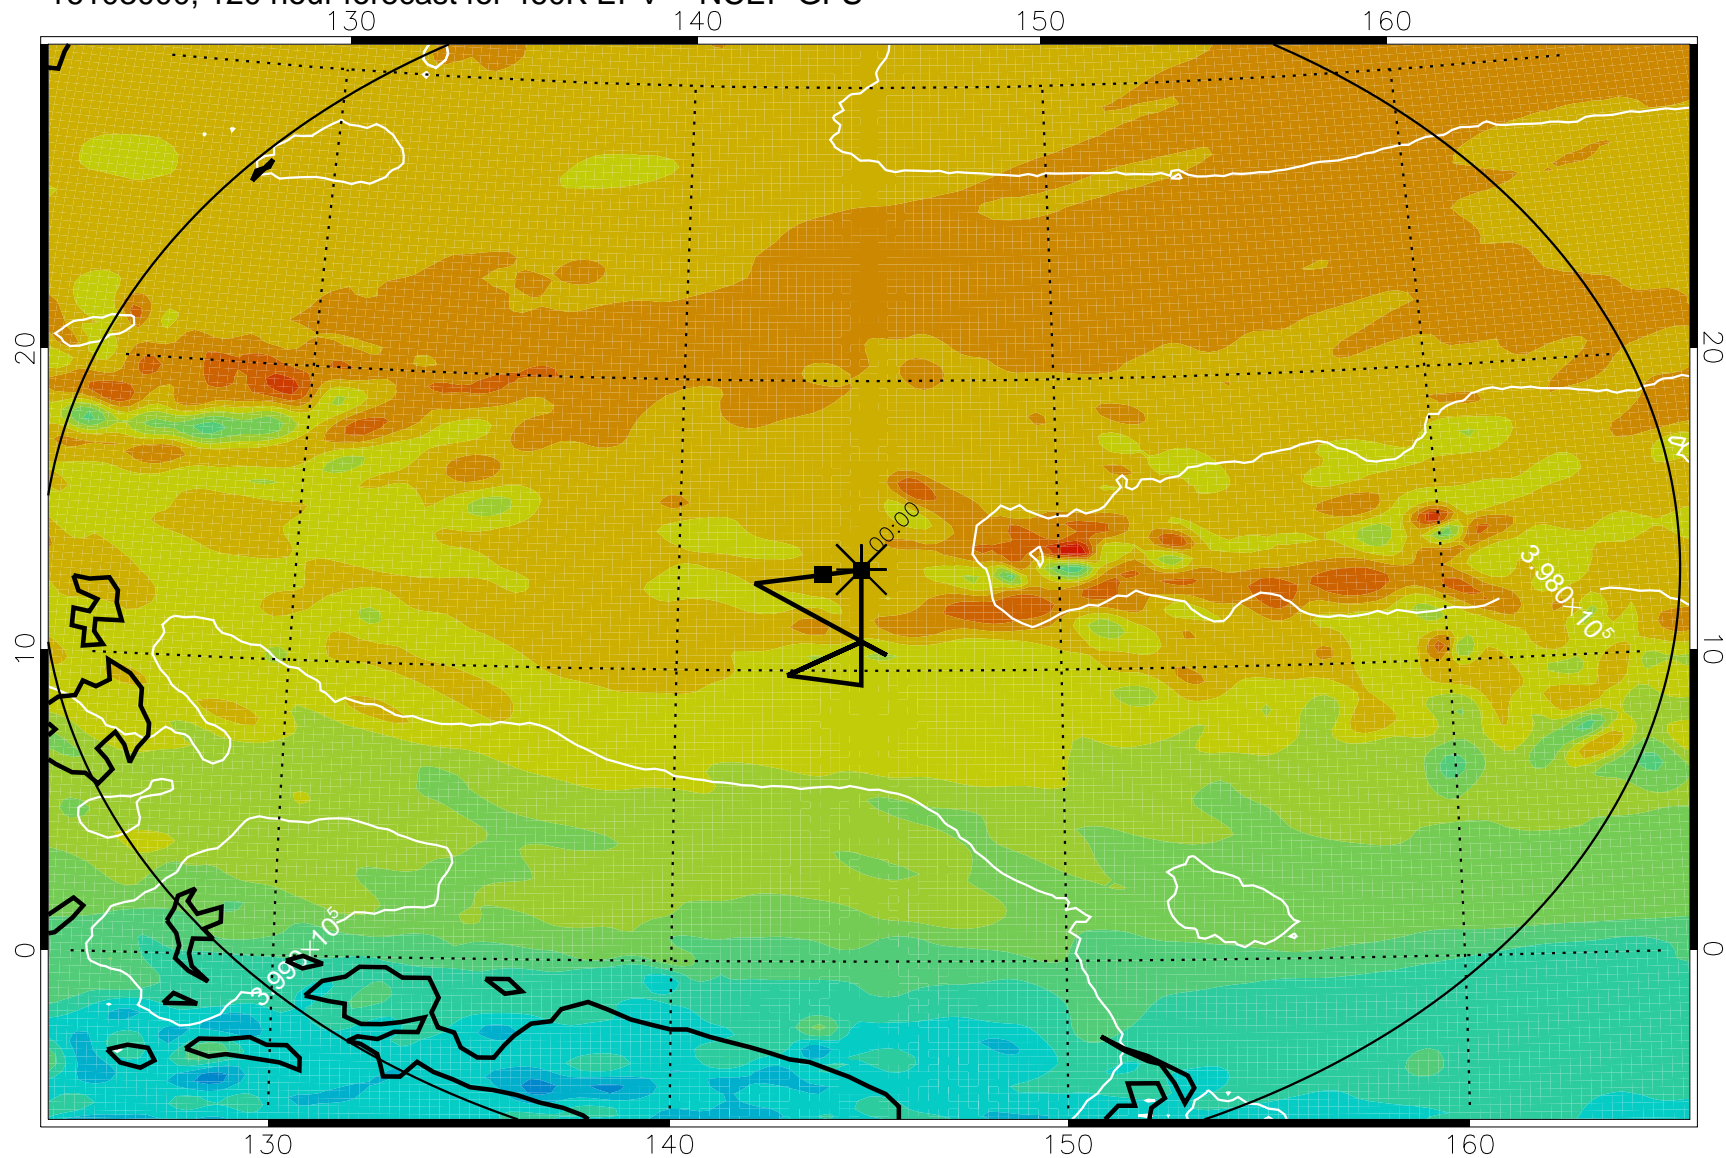

16102806, 078 hour forecast for 460K EPV -- NCEP GFS

460K Montgomery Streamfunction, white

Range ring of 2304 km

16102812, 084 hour forecast for 460K EPV -- NCEP GFS

460K Montgomery Streamfunction, white

Range ring of 2304 km

16102818, 090 hour forecast for 460K EPV -- NCEP GFS

460K Montgomery Streamfunction, white

Range ring of 2304 km

16102900, 096 hour forecast for 460K EPV -- NCEP GFS

460K Montgomery Streamfunction, white

Range ring of 2304 km

16102906, 102 hour forecast for 460K EPV -- NCEP GFS

460K Montgomery Streamfunction, white

Range ring of 2304 km

16102912, 108 hour forecast for 460K EPV -- NCEP GFS

460K Montgomery Streamfunction, white

Range ring of 2304 km

16102918, 114 hour forecast for 460K EPV -- NCEP GFS

460K Montgomery Streamfunction, white

Range ring of 2304 km

16103000, 120 hour forecast for 460K EPV -- NCEP GFS

460K Montgomery Streamfunction, white

Range ring of 2304 km