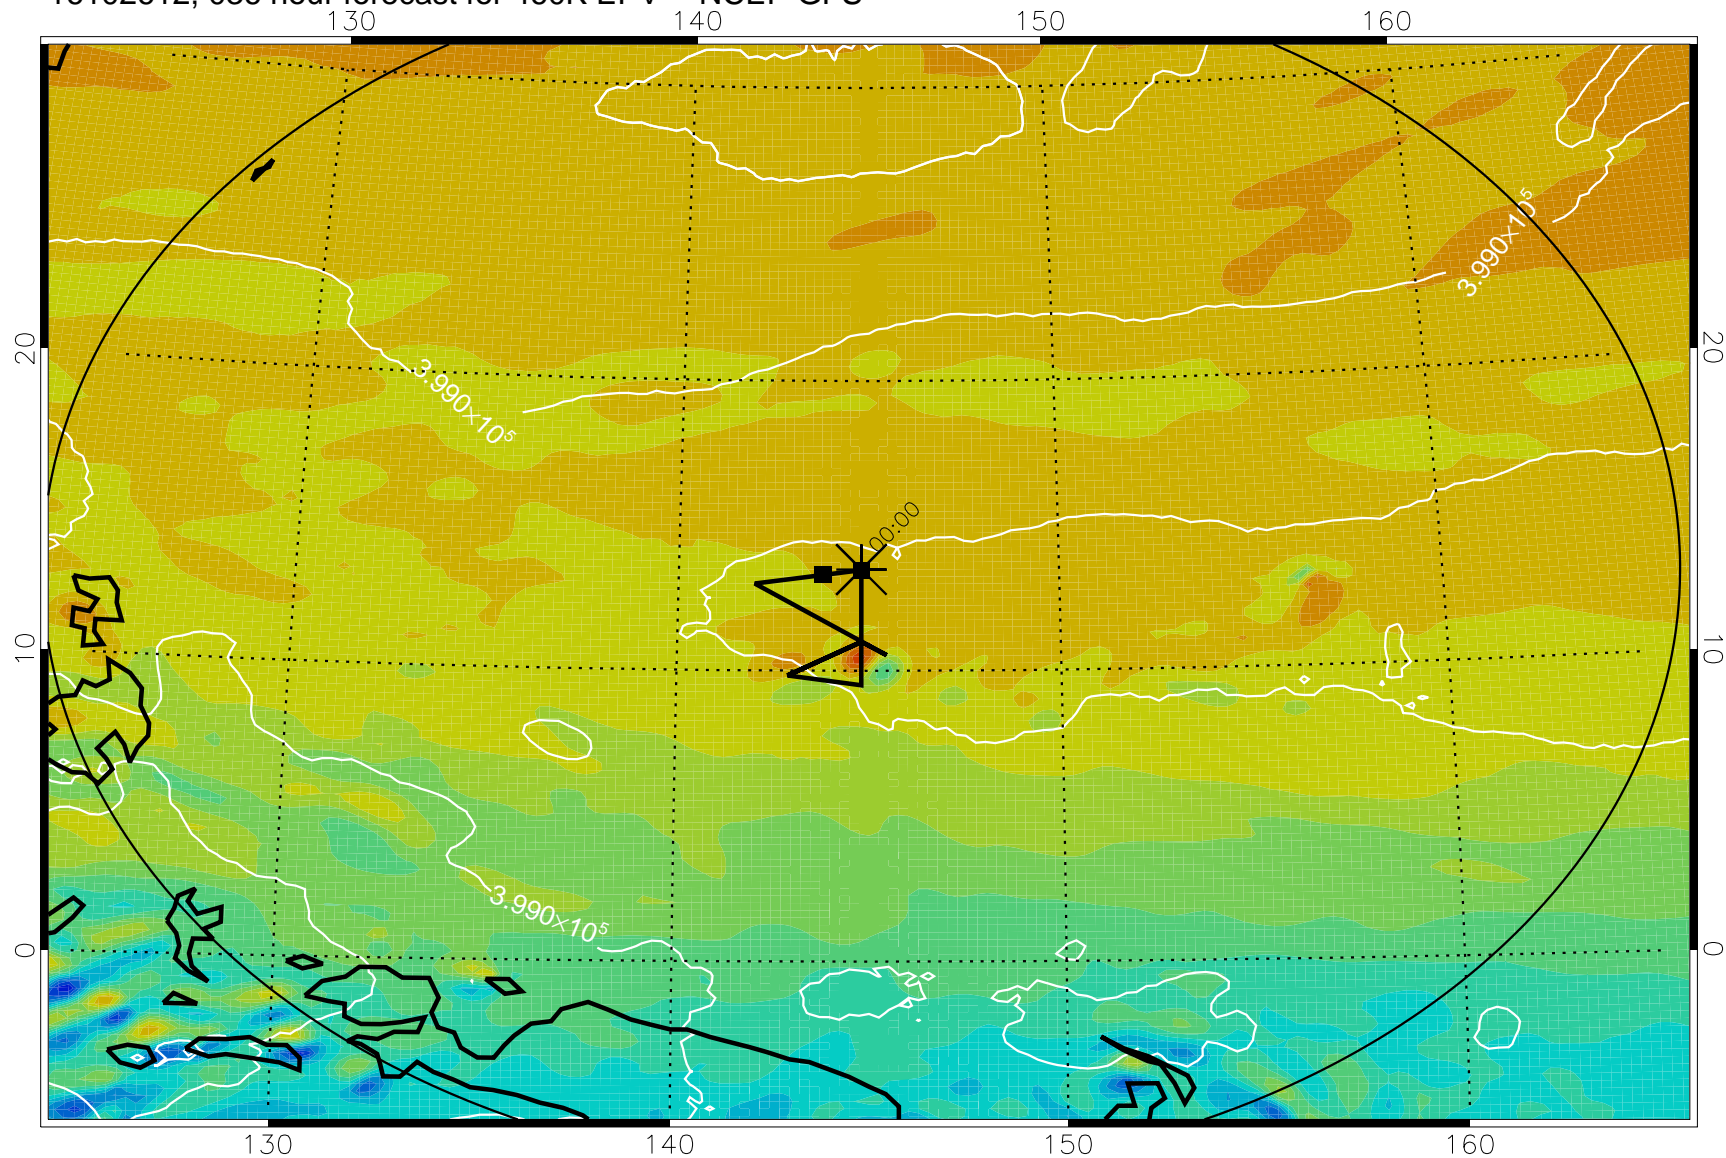

16102518, 018 hour forecast for 460K EPV -- NCEP GFS

460K Montgomery Streamfunction, white

Range ring of 2304 km

16102600, 024 hour forecast for 460K EPV -- NCEP GFS

460K Montgomery Streamfunction, white

Range ring of 2304 km

16102606, 030 hour forecast for 460K EPV -- NCEP GFS

460K Montgomery Streamfunction, white

Range ring of 2304 km

16102612, 036 hour forecast for 460K EPV -- NCEP GFS

460K Montgomery Streamfunction, white

Range ring of 2304 km

16102618, 042 hour forecast for 460K EPV -- NCEP GFS

460K Montgomery Streamfunction, white

Range ring of 2304 km

16102700, 048 hour forecast for 460K EPV -- NCEP GFS

460K Montgomery Streamfunction, white

Range ring of 2304 km

16102706, 054 hour forecast for 460K EPV -- NCEP GFS

460K Montgomery Streamfunction, white

Range ring of 2304 km

16102712, 060 hour forecast for 460K EPV -- NCEP GFS

460K Montgomery Streamfunction, white

Range ring of 2304 km