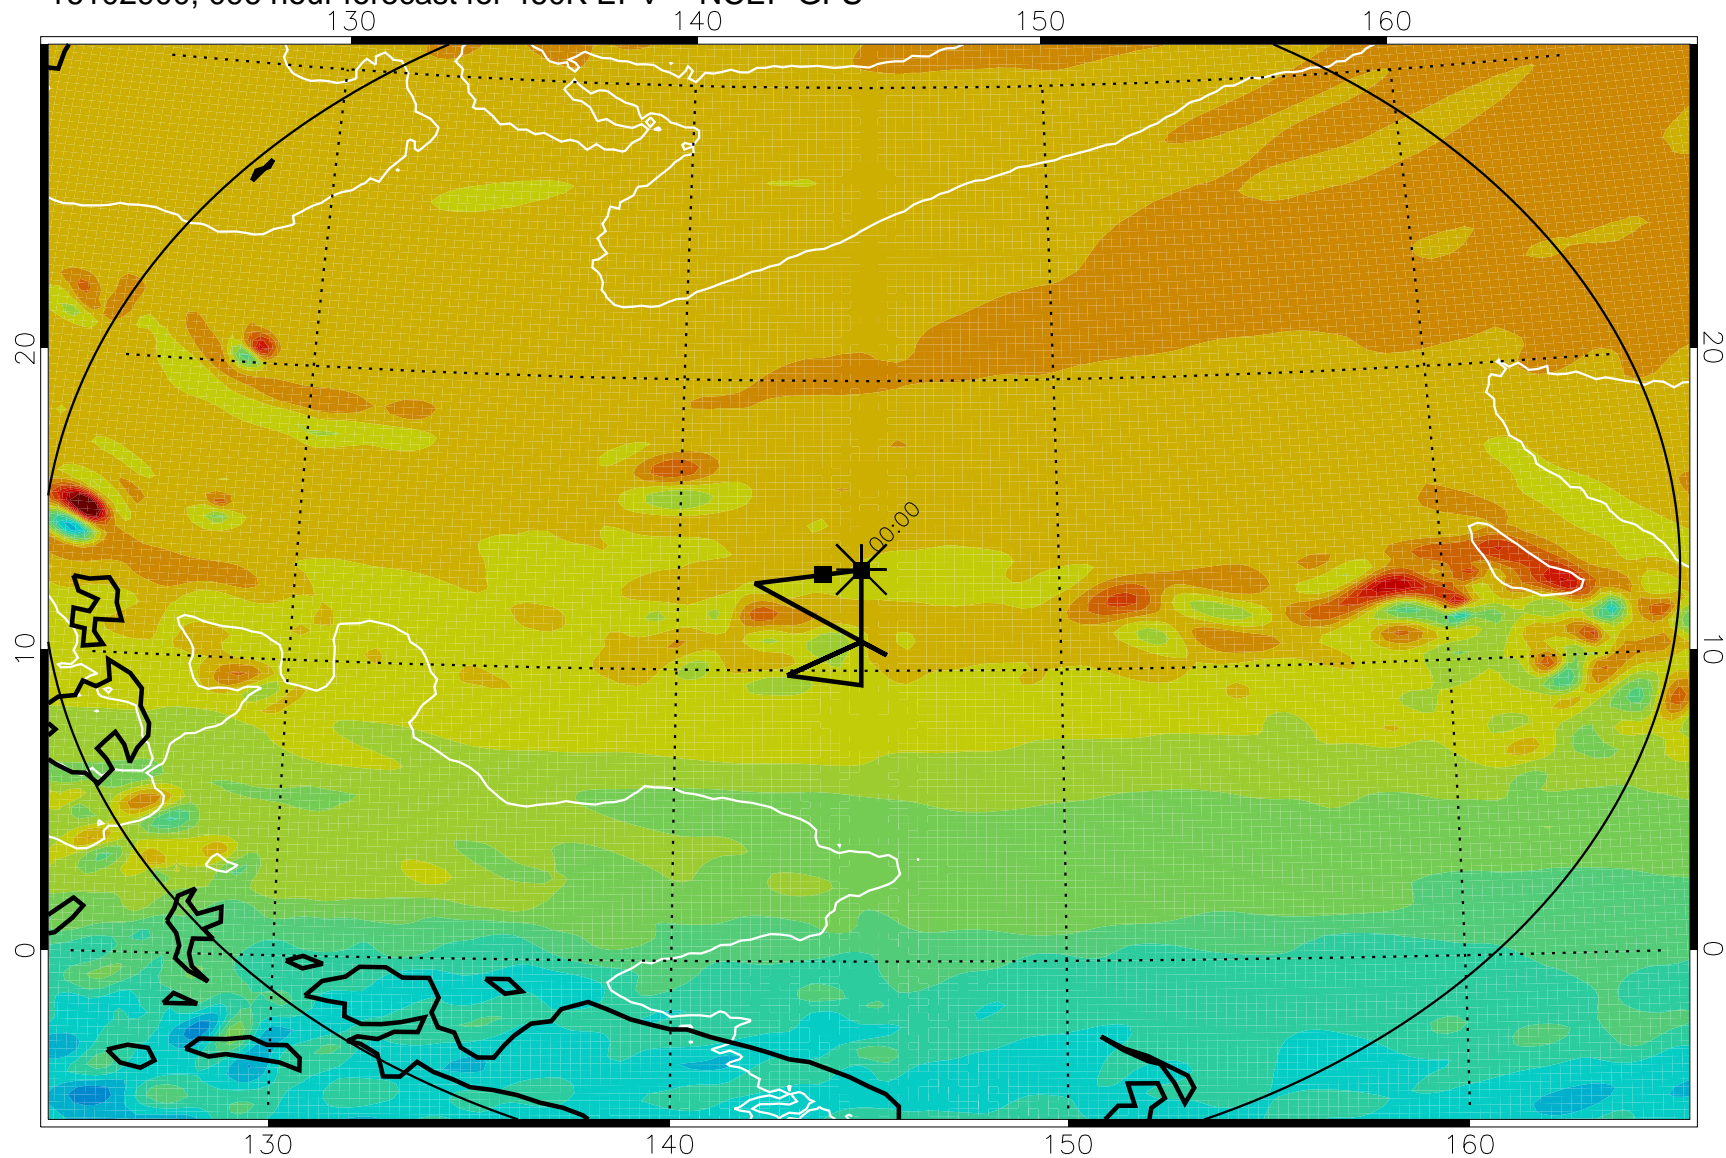

16102718, 066 hour forecast for 460K EPV -- NCEP GFS

460K Montgomery Streamfunction, white

Range ring of 2304 km

16102800, 072 hour forecast for 460K EPV -- NCEP GFS

460K Montgomery Streamfunction, white

Range ring of 2304 km

16102806, 078 hour forecast for 460K EPV -- NCEP GFS

460K Montgomery Streamfunction, white

Range ring of 2304 km

16102812, 084 hour forecast for 460K EPV -- NCEP GFS

460K Montgomery Streamfunction, white

Range ring of 2304 km

16102818, 090 hour forecast for 460K EPV -- NCEP GFS

460K Montgomery Streamfunction, white

Range ring of 2304 km

16102900, 096 hour forecast for 460K EPV -- NCEP GFS

460K Montgomery Streamfunction, white

Range ring of 2304 km

16102906, 102 hour forecast for 460K EPV -- NCEP GFS

460K Montgomery Streamfunction, white

Range ring of 2304 km

16102912, 108 hour forecast for 460K EPV -- NCEP GFS

460K Montgomery Streamfunction, white

Range ring of 2304 km