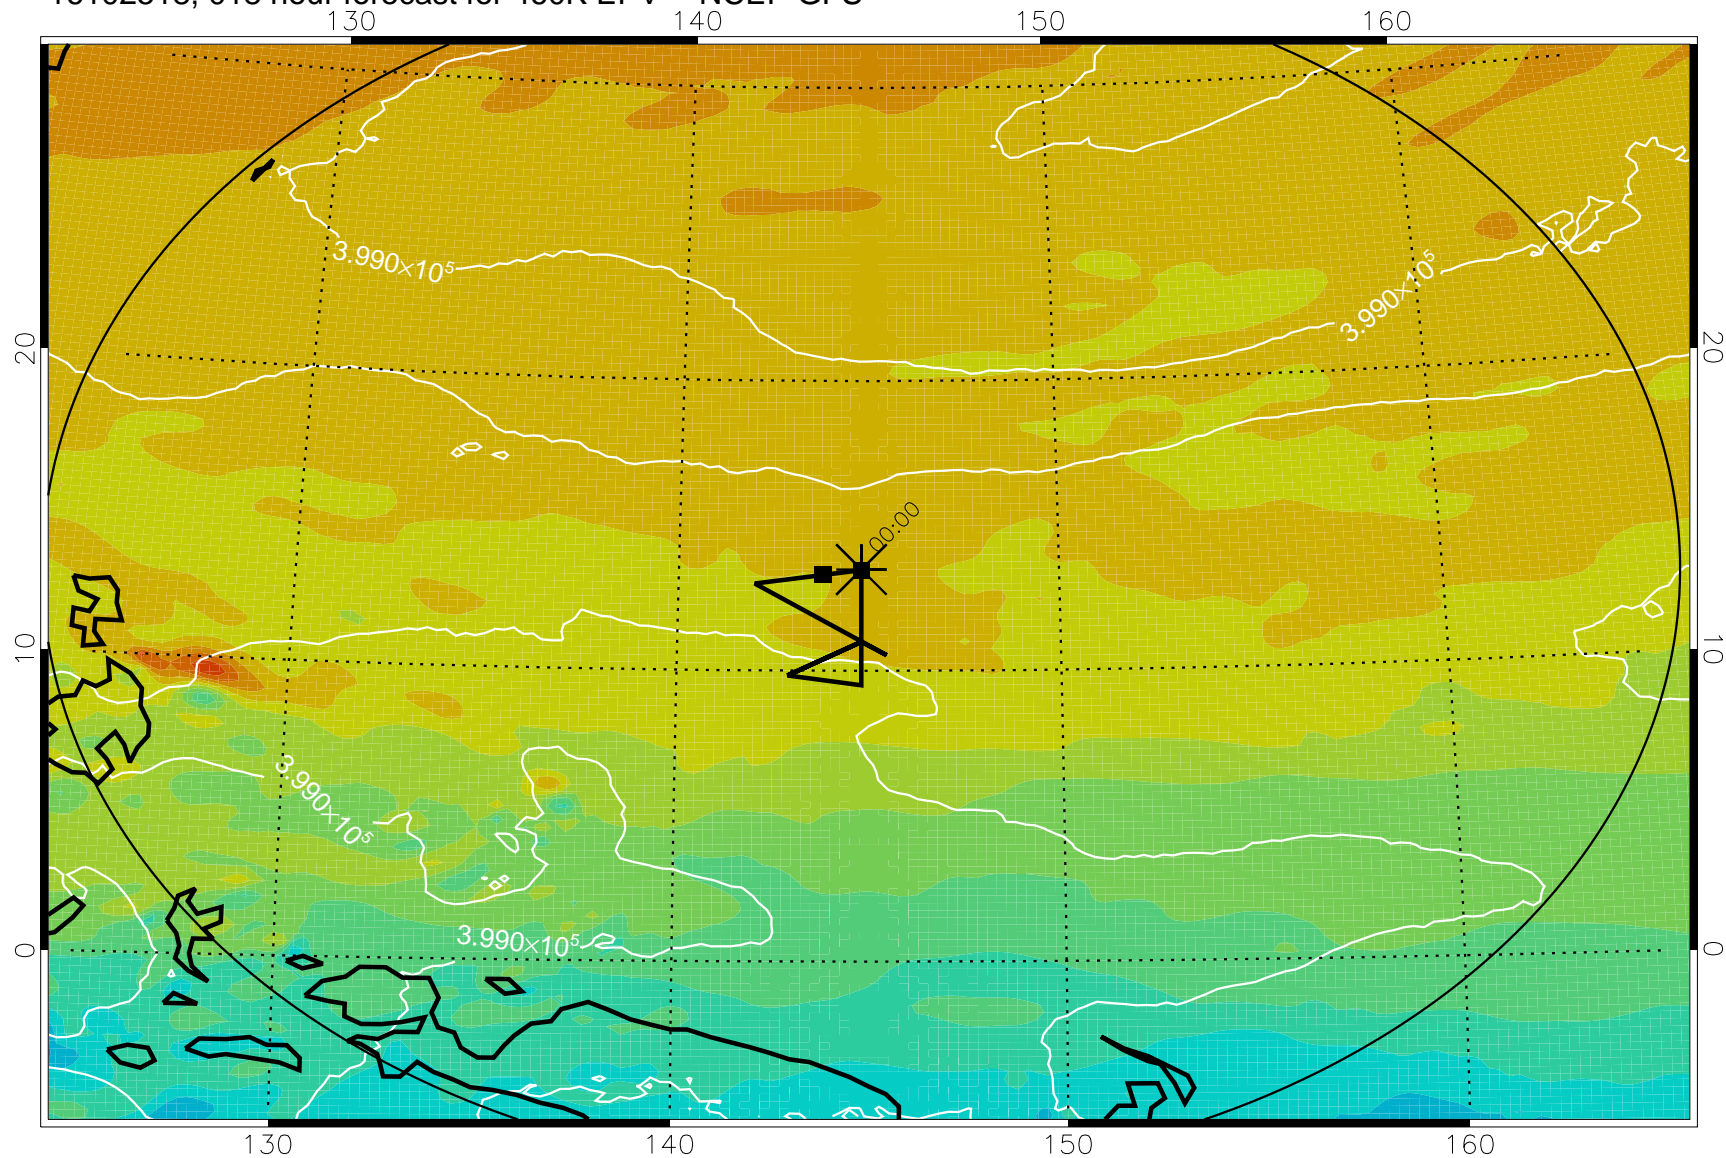

16102506, 006 hour forecast for 460K EPV -- NCEP GFS

460K Montgomery Streamfunction, white

Range ring of 2304 km

16102512, 012 hour forecast for 460K EPV -- NCEP GFS

460K Montgomery Streamfunction, white

Range ring of 2304 km

16102518, 018 hour forecast for 460K EPV -- NCEP GFS

460K Montgomery Streamfunction, white

Range ring of 2304 km

16102600, 024 hour forecast for 460K EPV -- NCEP GFS

460K Montgomery Streamfunction, white

Range ring of 2304 km

16102606, 030 hour forecast for 460K EPV -- NCEP GFS

460K Montgomery Streamfunction, white

Range ring of 2304 km

16102612, 036 hour forecast for 460K EPV -- NCEP GFS

460K Montgomery Streamfunction, white

Range ring of 2304 km

16102618, 042 hour forecast for 460K EPV -- NCEP GFS

460K Montgomery Streamfunction, white

Range ring of 2304 km

16102700, 048 hour forecast for 460K EPV -- NCEP GFS

460K Montgomery Streamfunction, white

Range ring of 2304 km