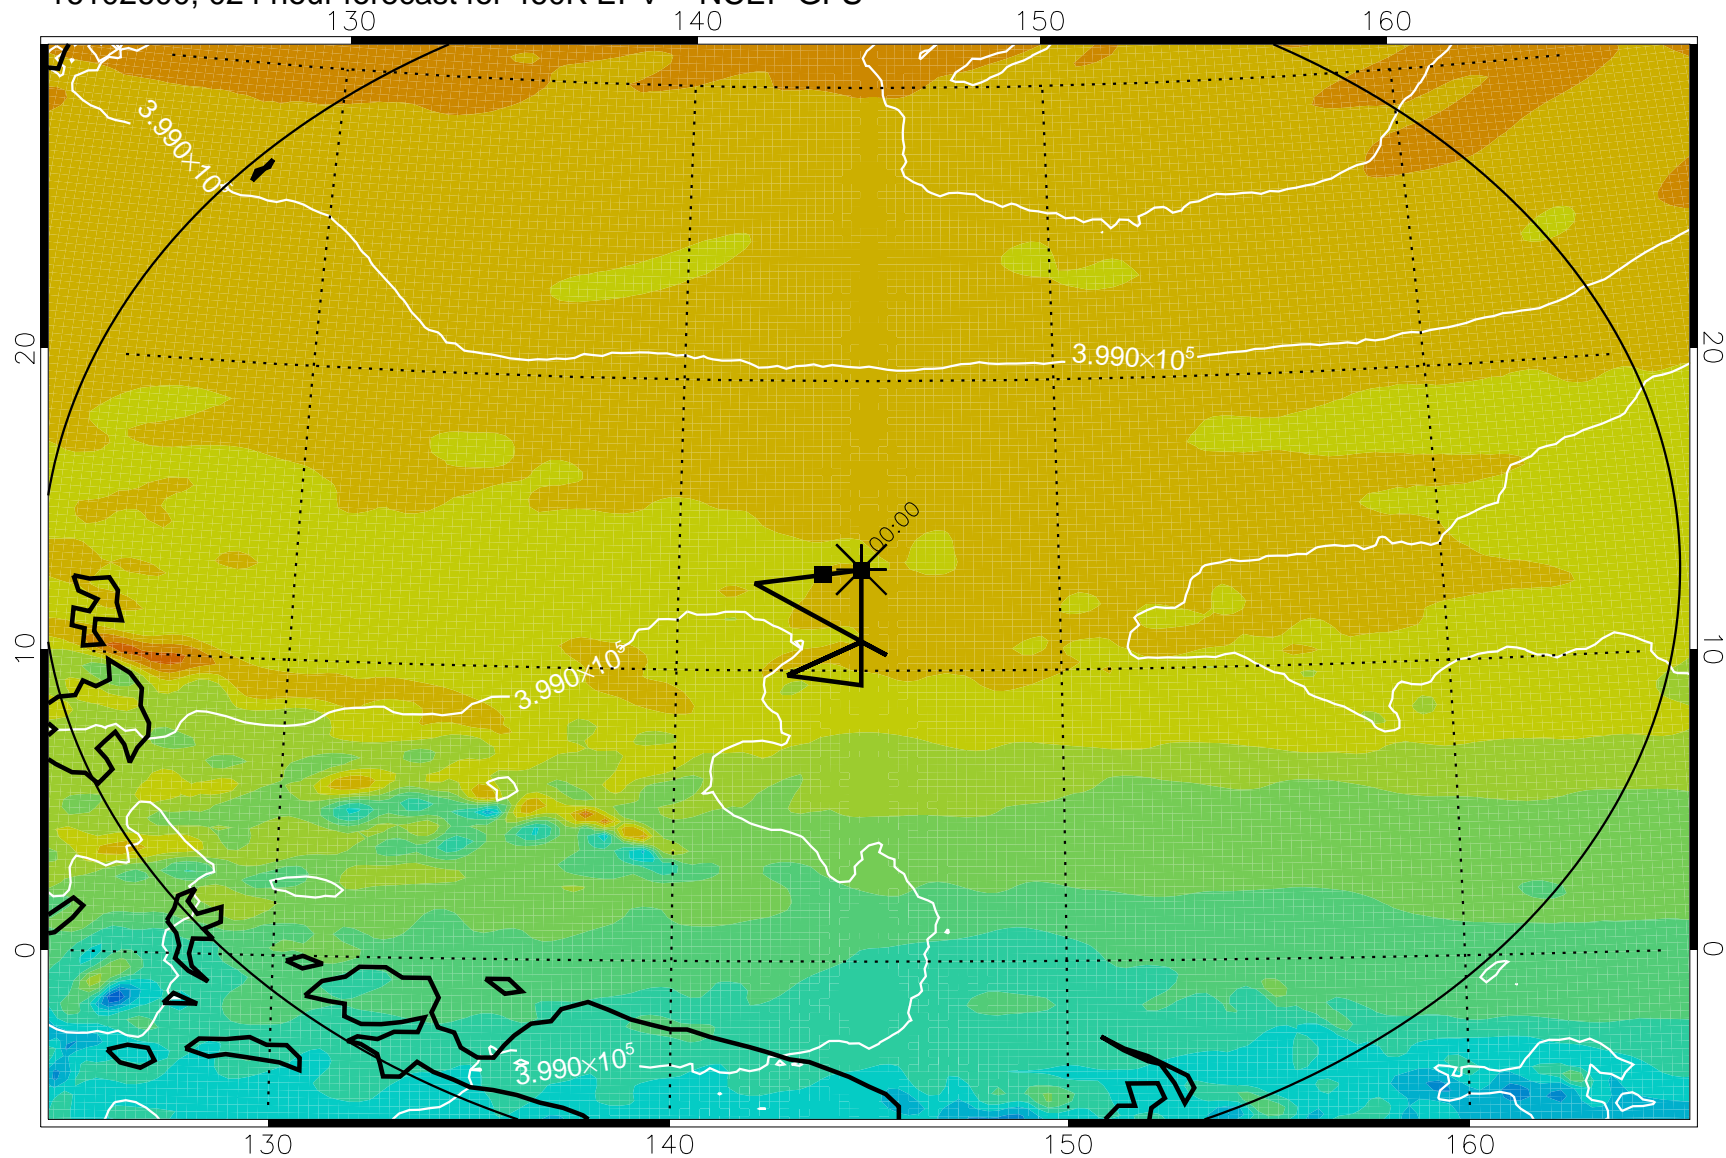

16102506, 006 hour forecast for 460K EPV -- NCEP GFS

460K Montgomery Streamfunction, white

Range ring of 2304 km

16102512, 012 hour forecast for 460K EPV -- NCEP GFS

460K Montgomery Streamfunction, white

Range ring of 2304 km

16102518, 018 hour forecast for 460K EPV -- NCEP GFS

460K Montgomery Streamfunction, white

Range ring of 2304 km

16102600, 024 hour forecast for 460K EPV -- NCEP GFS

460K Montgomery Streamfunction, white

Range ring of 2304 km

16102606, 030 hour forecast for 460K EPV -- NCEP GFS

460K Montgomery Streamfunction, white

Range ring of 2304 km

16102612, 036 hour forecast for 460K EPV -- NCEP GFS

460K Montgomery Streamfunction, white

Range ring of 2304 km

16102618, 042 hour forecast for 460K EPV -- NCEP GFS

460K Montgomery Streamfunction, white

Range ring of 2304 km

16102700, 048 hour forecast for 460K EPV -- NCEP GFS

460K Montgomery Streamfunction, white

Range ring of 2304 km