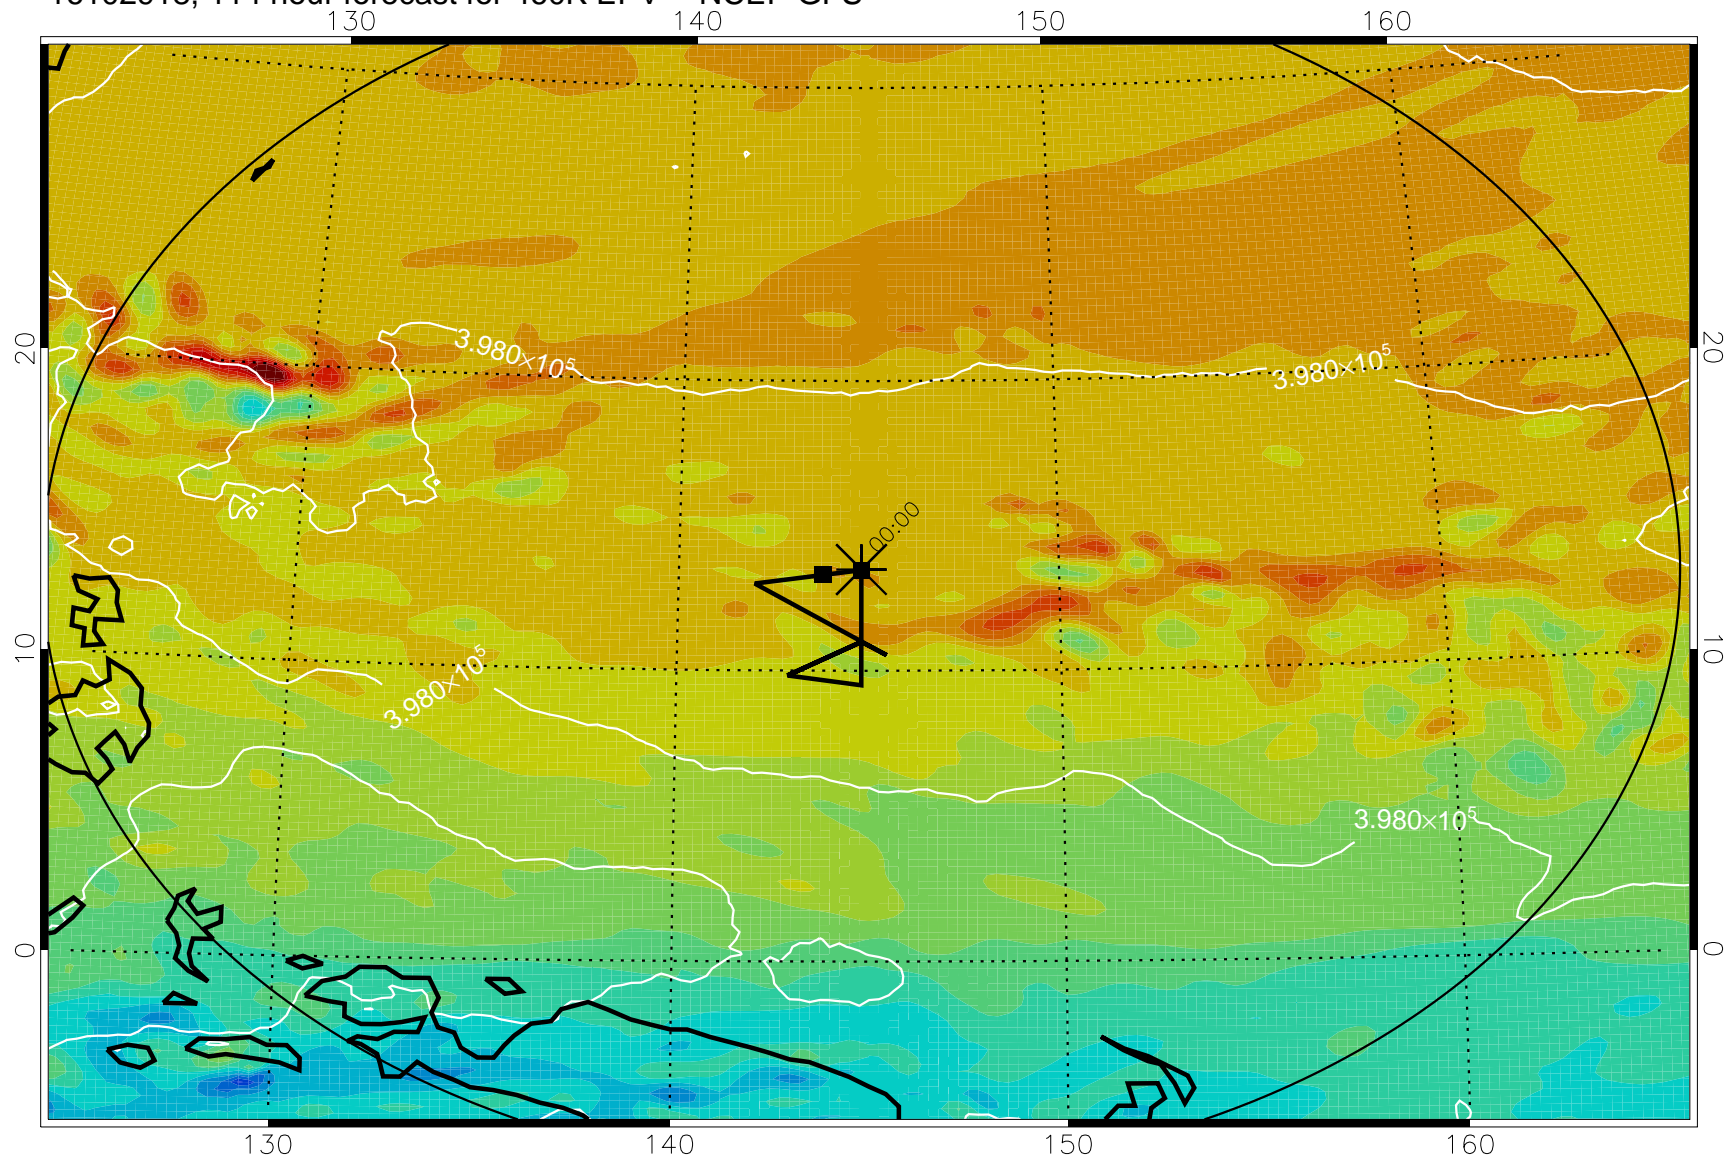

16102806, 078 hour forecast for 460K EPV -- NCEP GFS

460K Montgomery Streamfunction, white

Range ring of 2304 km

16102812, 084 hour forecast for 460K EPV -- NCEP GFS

460K Montgomery Streamfunction, white

Range ring of 2304 km

16102818, 090 hour forecast for 460K EPV -- NCEP GFS

460K Montgomery Streamfunction, white

Range ring of 2304 km

16102900, 096 hour forecast for 460K EPV -- NCEP GFS

460K Montgomery Streamfunction, white

Range ring of 2304 km

16102906, 102 hour forecast for 460K EPV -- NCEP GFS

460K Montgomery Streamfunction, white

Range ring of 2304 km

16102912, 108 hour forecast for 460K EPV -- NCEP GFS

460K Montgomery Streamfunction, white

Range ring of 2304 km

16102918, 114 hour forecast for 460K EPV -- NCEP GFS

460K Montgomery Streamfunction, white

Range ring of 2304 km

16103000, 120 hour forecast for 460K EPV -- NCEP GFS

460K Montgomery Streamfunction, white

Range ring of 2304 km