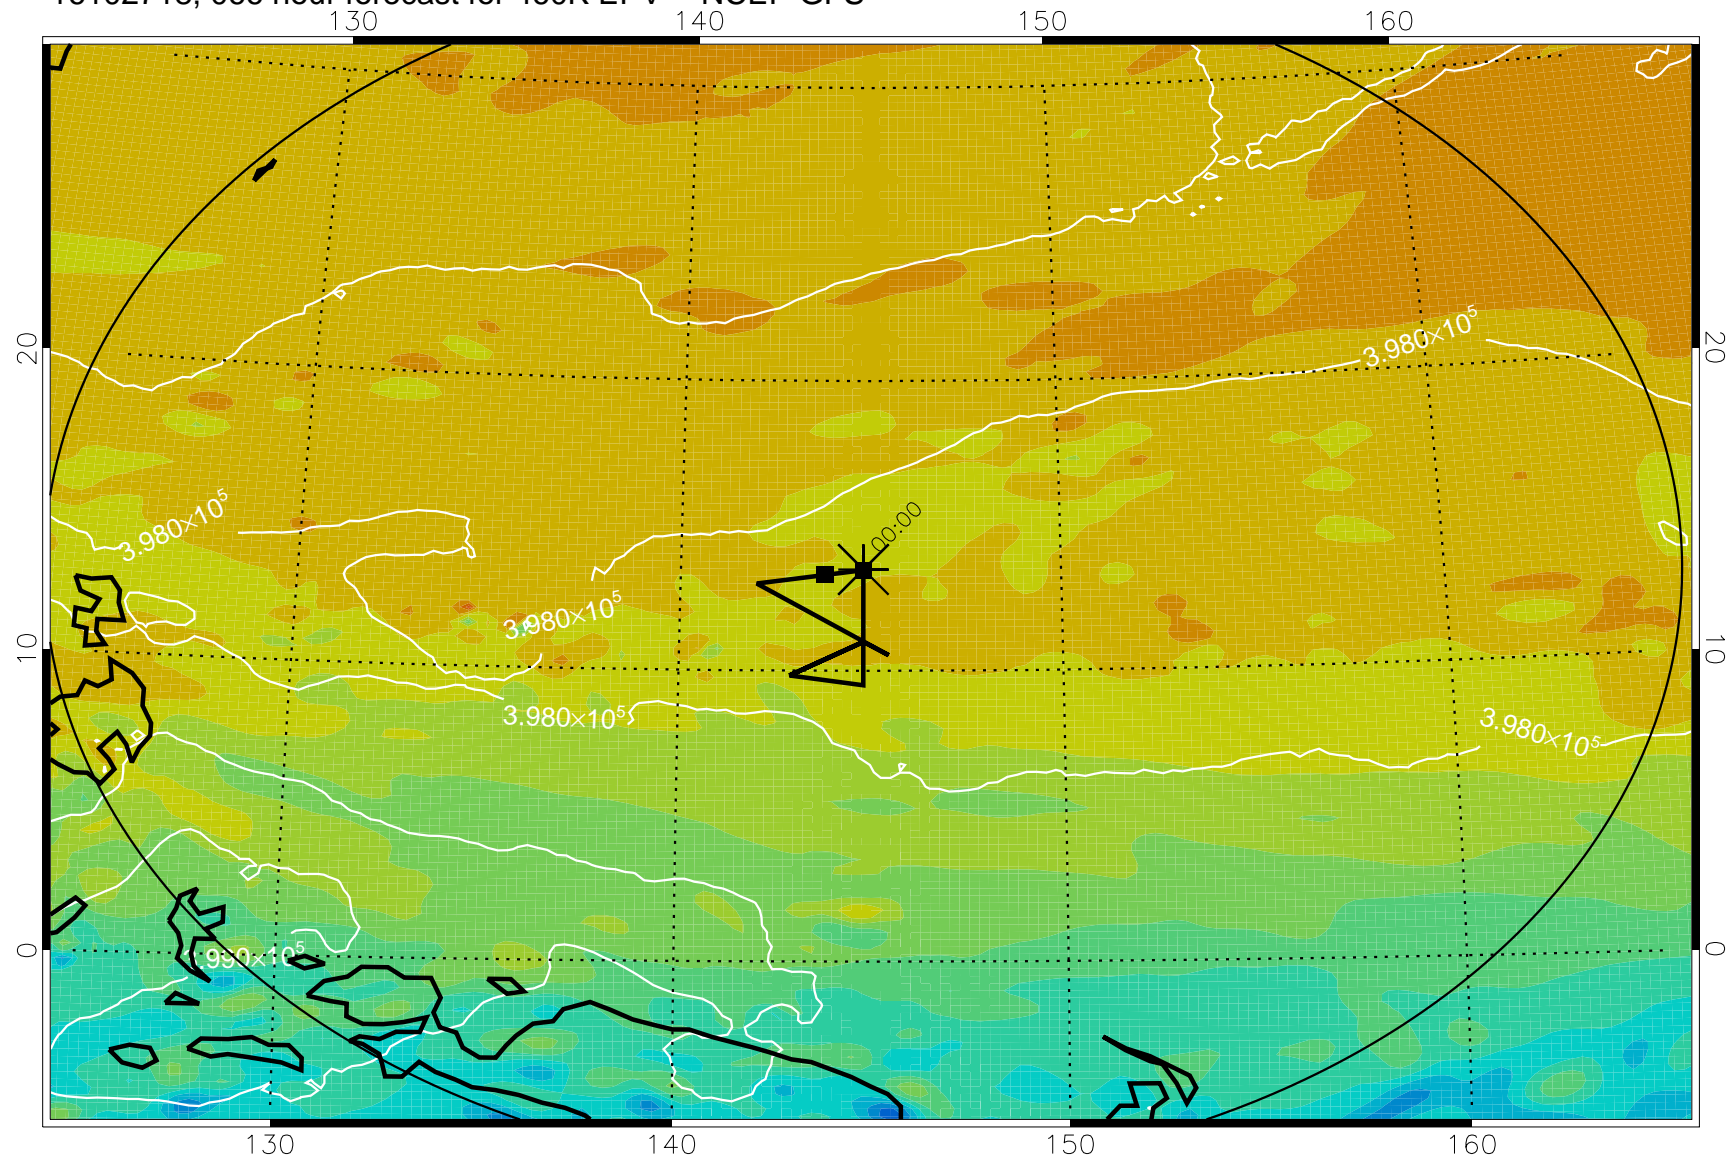

16102706, 054 hour forecast for 460K EPV -- NCEP GFS

460K Montgomery Streamfunction, white

Range ring of 2304 km

16102712, 060 hour forecast for 460K EPV -- NCEP GFS

460K Montgomery Streamfunction, white

Range ring of 2304 km

16102718, 066 hour forecast for 460K EPV -- NCEP GFS

460K Montgomery Streamfunction, white

Range ring of 2304 km

16102800, 072 hour forecast for 460K EPV -- NCEP GFS

460K Montgomery Streamfunction, white

Range ring of 2304 km

16102806, 078 hour forecast for 460K EPV -- NCEP GFS

460K Montgomery Streamfunction, white

Range ring of 2304 km

16102812, 084 hour forecast for 460K EPV -- NCEP GFS

460K Montgomery Streamfunction, white

Range ring of 2304 km

16102818, 090 hour forecast for 460K EPV -- NCEP GFS

460K Montgomery Streamfunction, white

Range ring of 2304 km

16102900, 096 hour forecast for 460K EPV -- NCEP GFS

460K Montgomery Streamfunction, white

Range ring of 2304 km