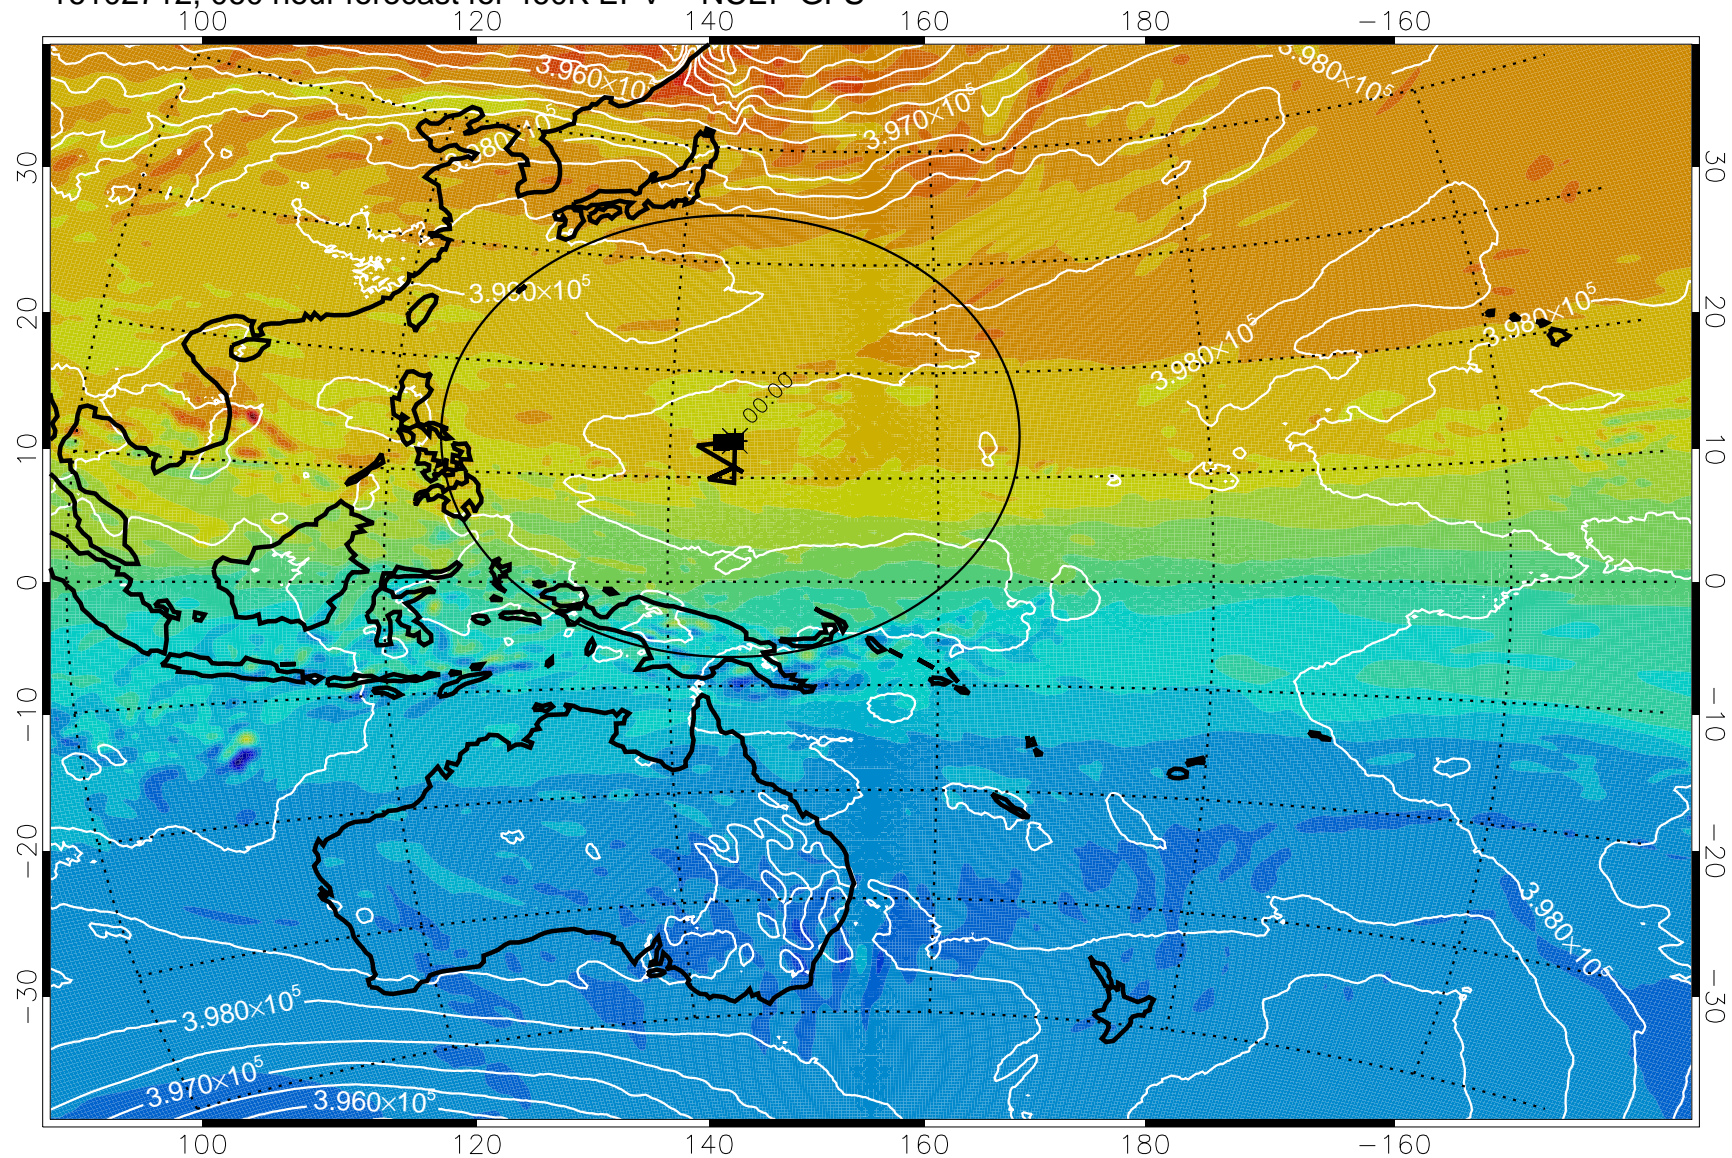

16102618, 042 hour forecast for 460K EPV -- NCEP GFS

460K Montgomery Streamfunction, white

Range ring of 2304 km

16102700, 048 hour forecast for 460K EPV -- NCEP GFS

460K Montgomery Streamfunction, white

Range ring of 2304 km

16102706, 054 hour forecast for 460K EPV -- NCEP GFS

460K Montgomery Streamfunction, white

Range ring of 2304 km

16102712, 060 hour forecast for 460K EPV -- NCEP GFS

460K Montgomery Streamfunction, white

Range ring of 2304 km

16102718, 066 hour forecast for 460K EPV -- NCEP GFS

460K Montgomery Streamfunction, white

Range ring of 2304 km

16102800, 072 hour forecast for 460K EPV -- NCEP GFS

460K Montgomery Streamfunction, white

Range ring of 2304 km

16102806, 078 hour forecast for 460K EPV -- NCEP GFS

460K Montgomery Streamfunction, white

Range ring of 2304 km

16102812, 084 hour forecast for 460K EPV -- NCEP GFS

16102818, 090 hour forecast for 460K EPV -- NCEP GFS