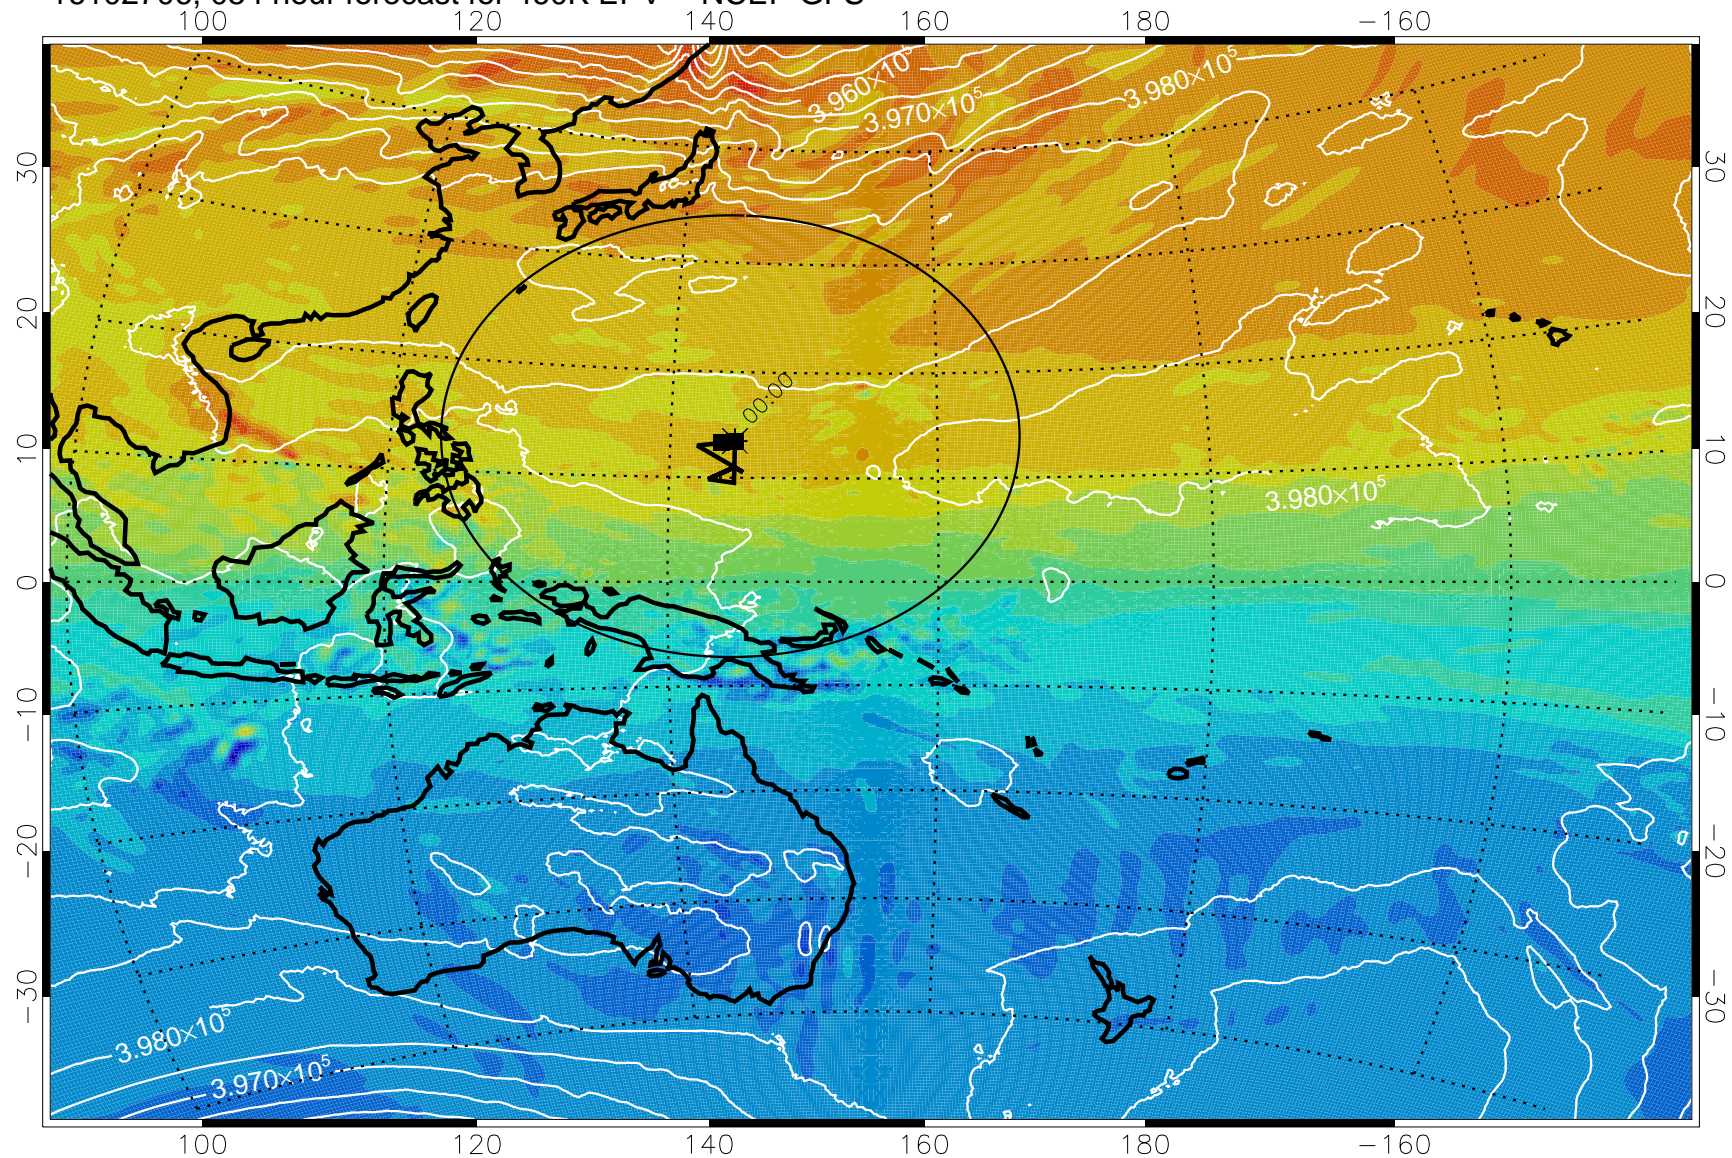

16102618, 042 hour forecast for 460K EPV -- NCEP GFS

460K Montgomery Streamfunction, white

Range ring of 2304 km

16102700, 048 hour forecast for 460K EPV -- NCEP GFS

460K Montgomery Streamfunction, white

Range ring of 2304 km

16102706, 054 hour forecast for 460K EPV -- NCEP GFS

460K Montgomery Streamfunction, white

Range ring of 2304 km

16102712, 060 hour forecast for 460K EPV -- NCEP GFS

460K Montgomery Streamfunction, white

Range ring of 2304 km

16102718, 066 hour forecast for 460K EPV -- NCEP GFS

460K Montgomery Streamfunction, white

Range ring of 2304 km

16102800, 072 hour forecast for 460K EPV -- NCEP GFS

460K Montgomery Streamfunction, white

Range ring of 2304 km

16102806, 078 hour forecast for 460K EPV -- NCEP GFS

460K Montgomery Streamfunction, white

Range ring of 2304 km

16102812, 084 hour forecast for 460K EPV -- NCEP GFS

16102818, 090 hour forecast for 460K EPV -- NCEP GFS