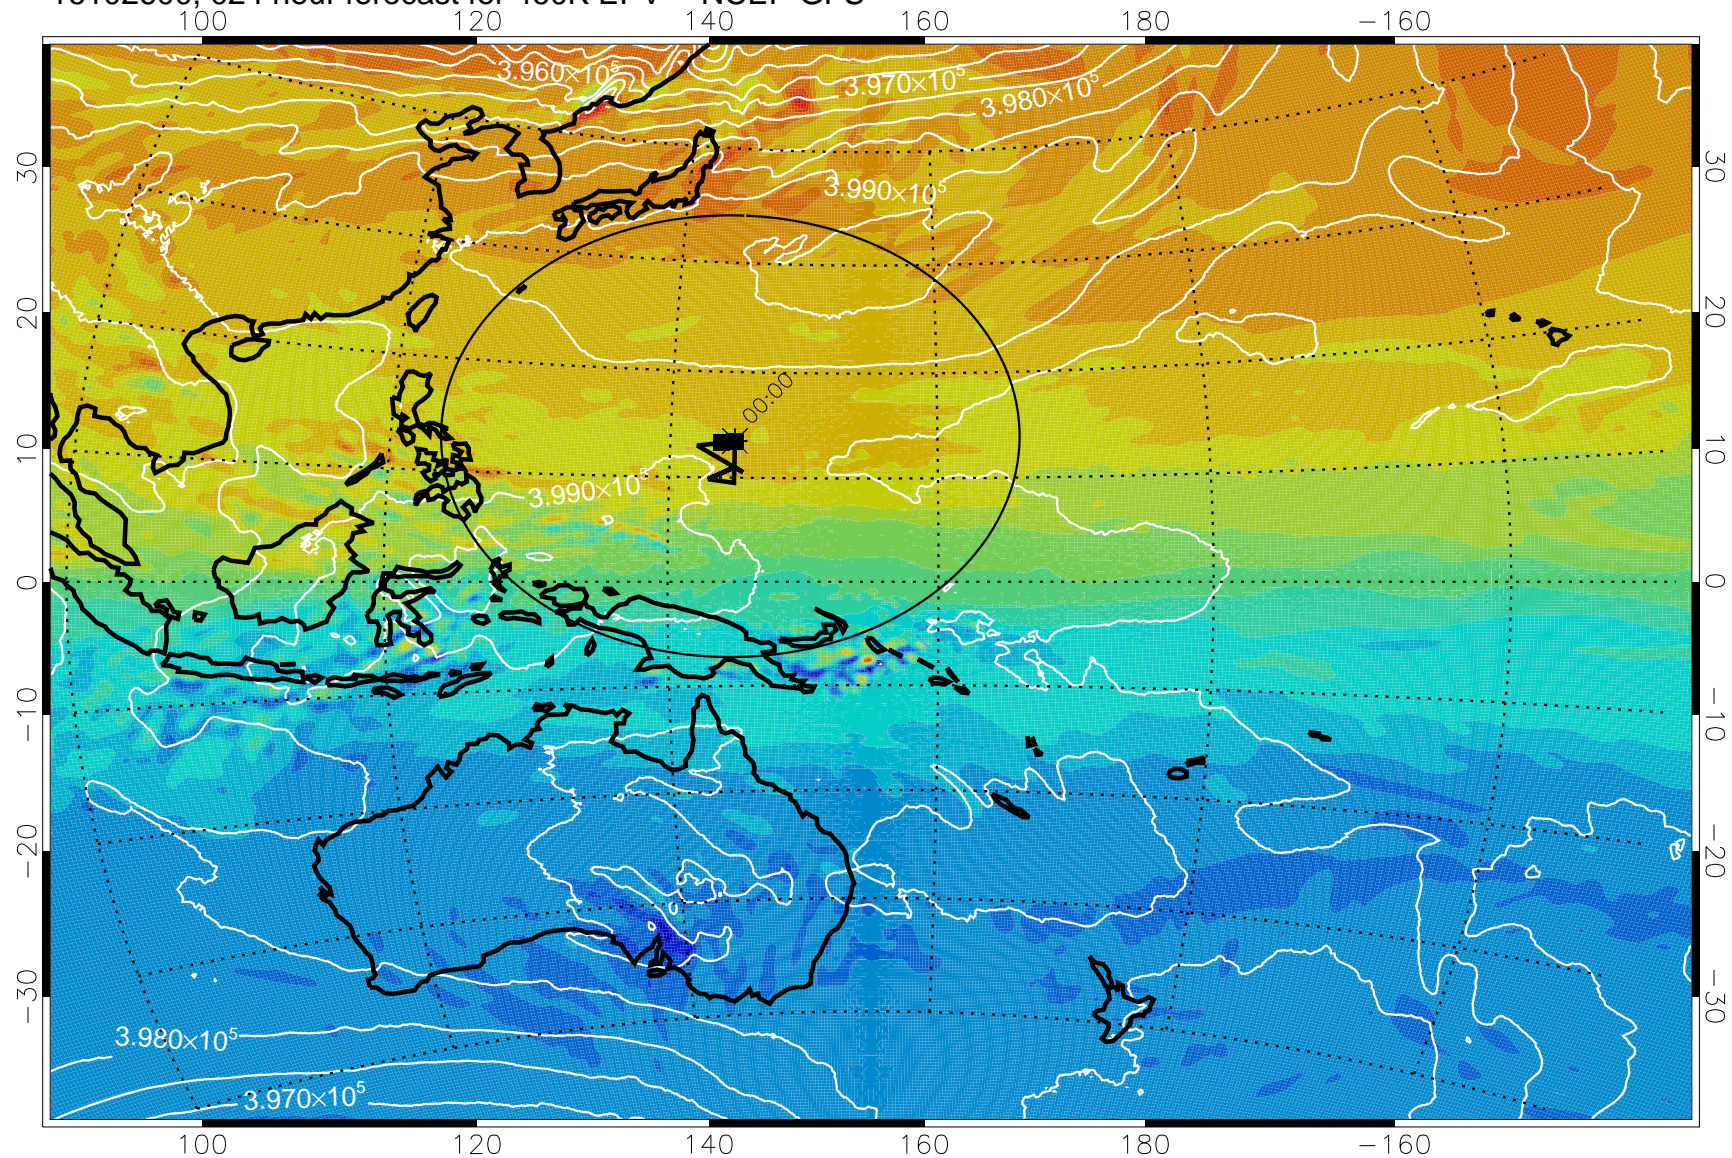

16102518, 018 hour forecast for 460K EPV -- NCEP GFS

460K Montgomery Streamfunction, white

Range ring of 2304 km

16102600, 024 hour forecast for 460K EPV -- NCEP GFS

460K Montgomery Streamfunction, white

Range ring of 2304 km

16102606, 030 hour forecast for 460K EPV -- NCEP GFS

460K Montgomery Streamfunction, white

Range ring of 2304 km

16102612, 036 hour forecast for 460K EPV -- NCEP GFS

460K Montgomery Streamfunction, white

Range ring of 2304 km

16102618, 042 hour forecast for 460K EPV -- NCEP GFS

460K Montgomery Streamfunction, white

Range ring of 2304 km

16102700, 048 hour forecast for 460K EPV -- NCEP GFS

460K Montgomery Streamfunction, white

Range ring of 2304 km

16102706, 054 hour forecast for 460K EPV -- NCEP GFS

460K Montgomery Streamfunction, white

Range ring of 2304 km

16102712, 060 hour forecast for 460K EPV -- NCEP GFS

460K Montgomery Streamfunction, white

Range ring of 2304 km