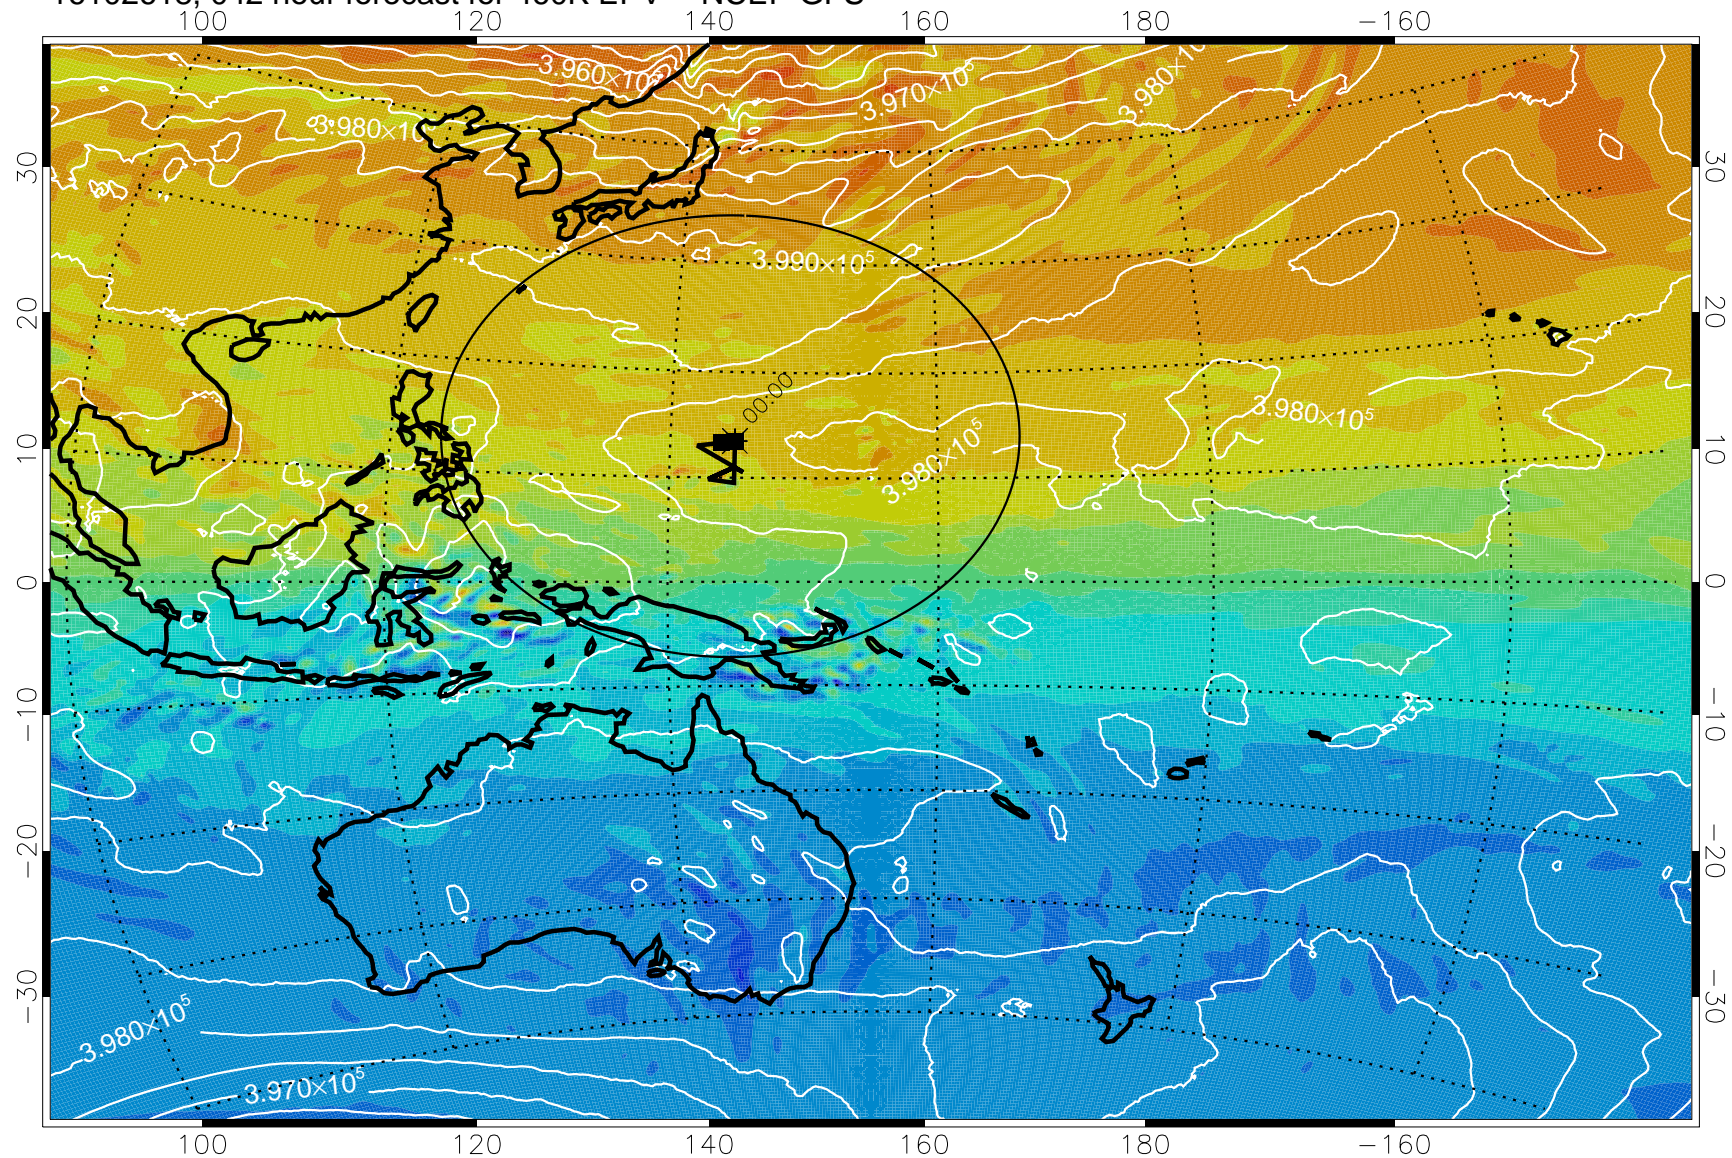

16102606, 030 hour forecast for 460K EPV -- NCEP GFS

460K Montgomery Streamfunction, white

Range ring of 2304 km

16102612, 036 hour forecast for 460K EPV -- NCEP GFS

460K Montgomery Streamfunction, white

Range ring of 2304 km

16102618, 042 hour forecast for 460K EPV -- NCEP GFS

460K Montgomery Streamfunction, white

Range ring of 2304 km

16102700, 048 hour forecast for 460K EPV -- NCEP GFS

460K Montgomery Streamfunction, white

Range ring of 2304 km

16102706, 054 hour forecast for 460K EPV -- NCEP GFS

460K Montgomery Streamfunction, white

Range ring of 2304 km

16102712, 060 hour forecast for 460K EPV -- NCEP GFS

460K Montgomery Streamfunction, white

Range ring of 2304 km

16102718, 066 hour forecast for 460K EPV -- NCEP GFS

460K Montgomery Streamfunction, white

Range ring of 2304 km

16102800, 072 hour forecast for 460K EPV -- NCEP GFS

460K Montgomery Streamfunction, white

Range ring of 2304 km