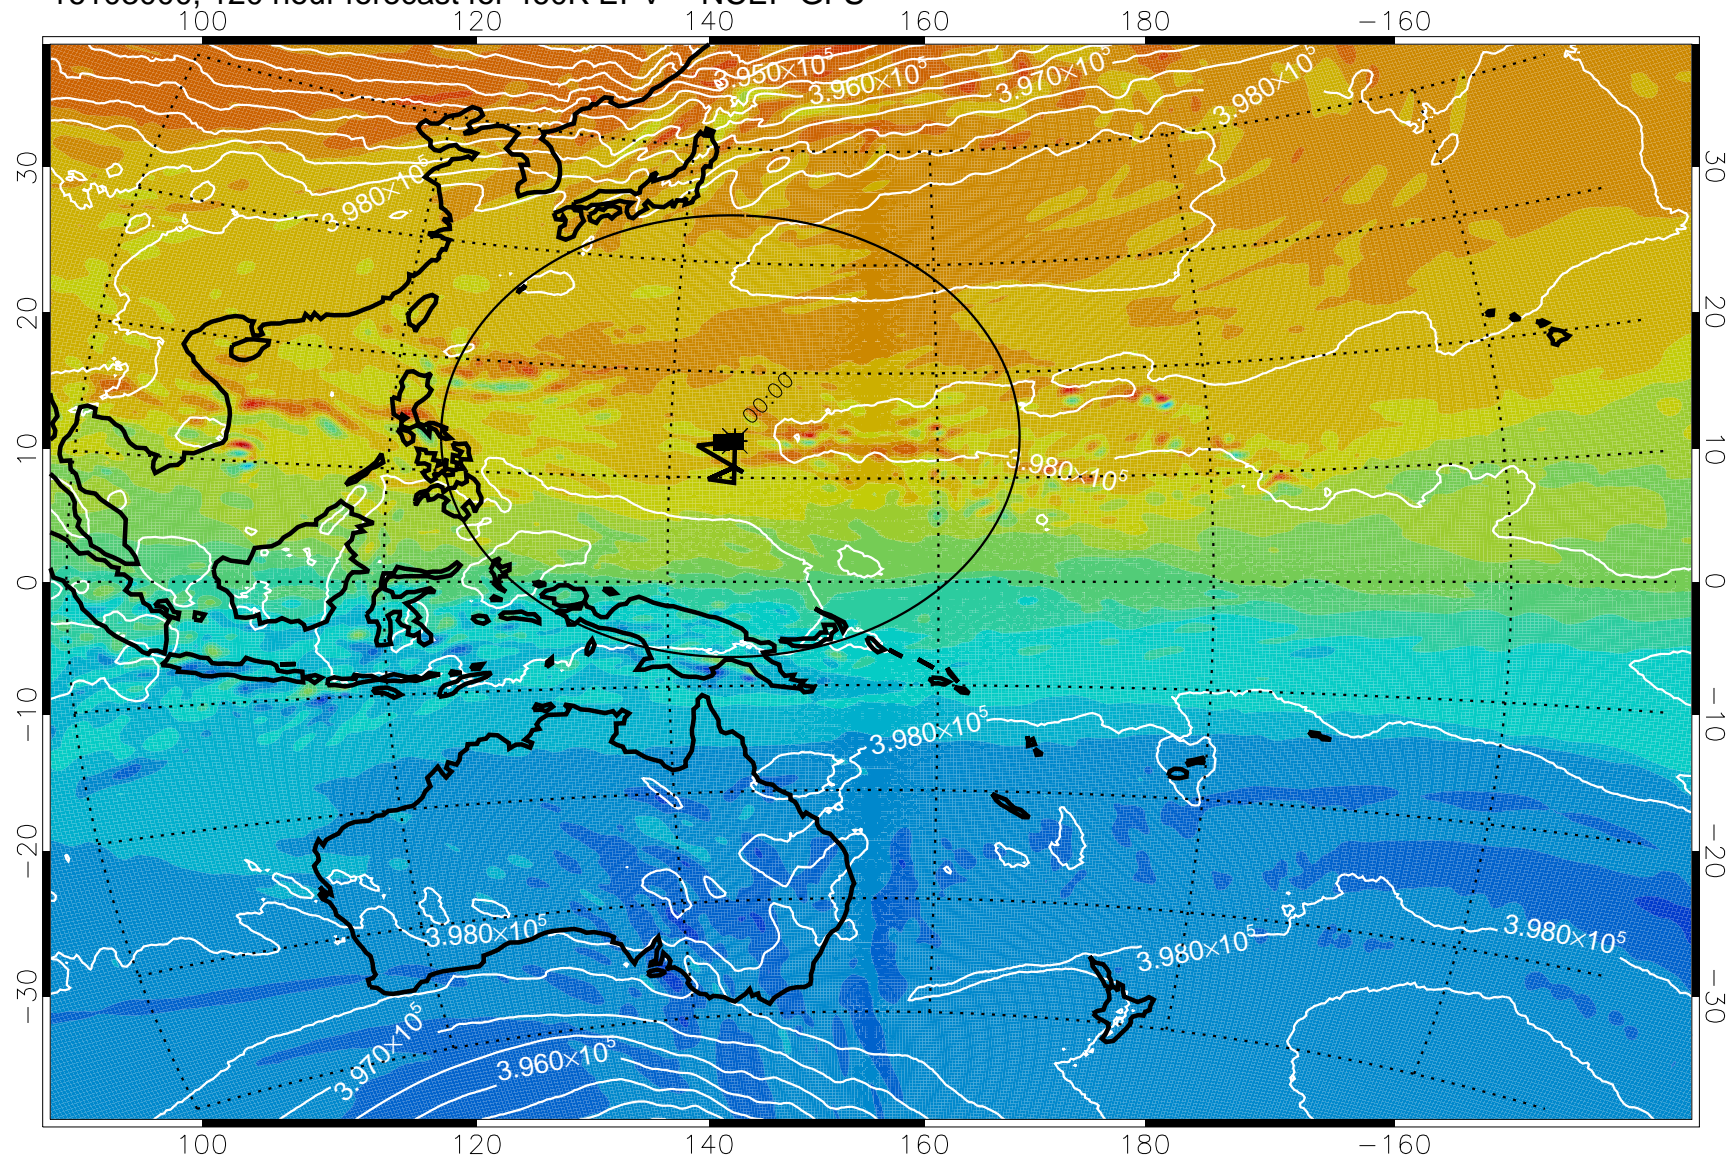

460K Montgomery Streamfunction, white

Range ring of 2304 km

16102900, 096 hour forecast for 460K EPV -- NCEP GFS

460K Montgomery Streamfunction, white

Range ring of 2304 km

16102906, 102 hour forecast for 460K EPV -- NCEP GFS

460K Montgomery Streamfunction, white

Range ring of 2304 km

16102912, 108 hour forecast for 460K EPV -- NCEP GFS

460K Montgomery Streamfunction, white

Range ring of 2304 km

16102918, 114 hour forecast for 460K EPV -- NCEP GFS

460K Montgomery Streamfunction, white

Range ring of 2304 km

16103000, 120 hour forecast for 460K EPV -- NCEP GFS

460K Montgomery Streamfunction, white

Range ring of 2304 km