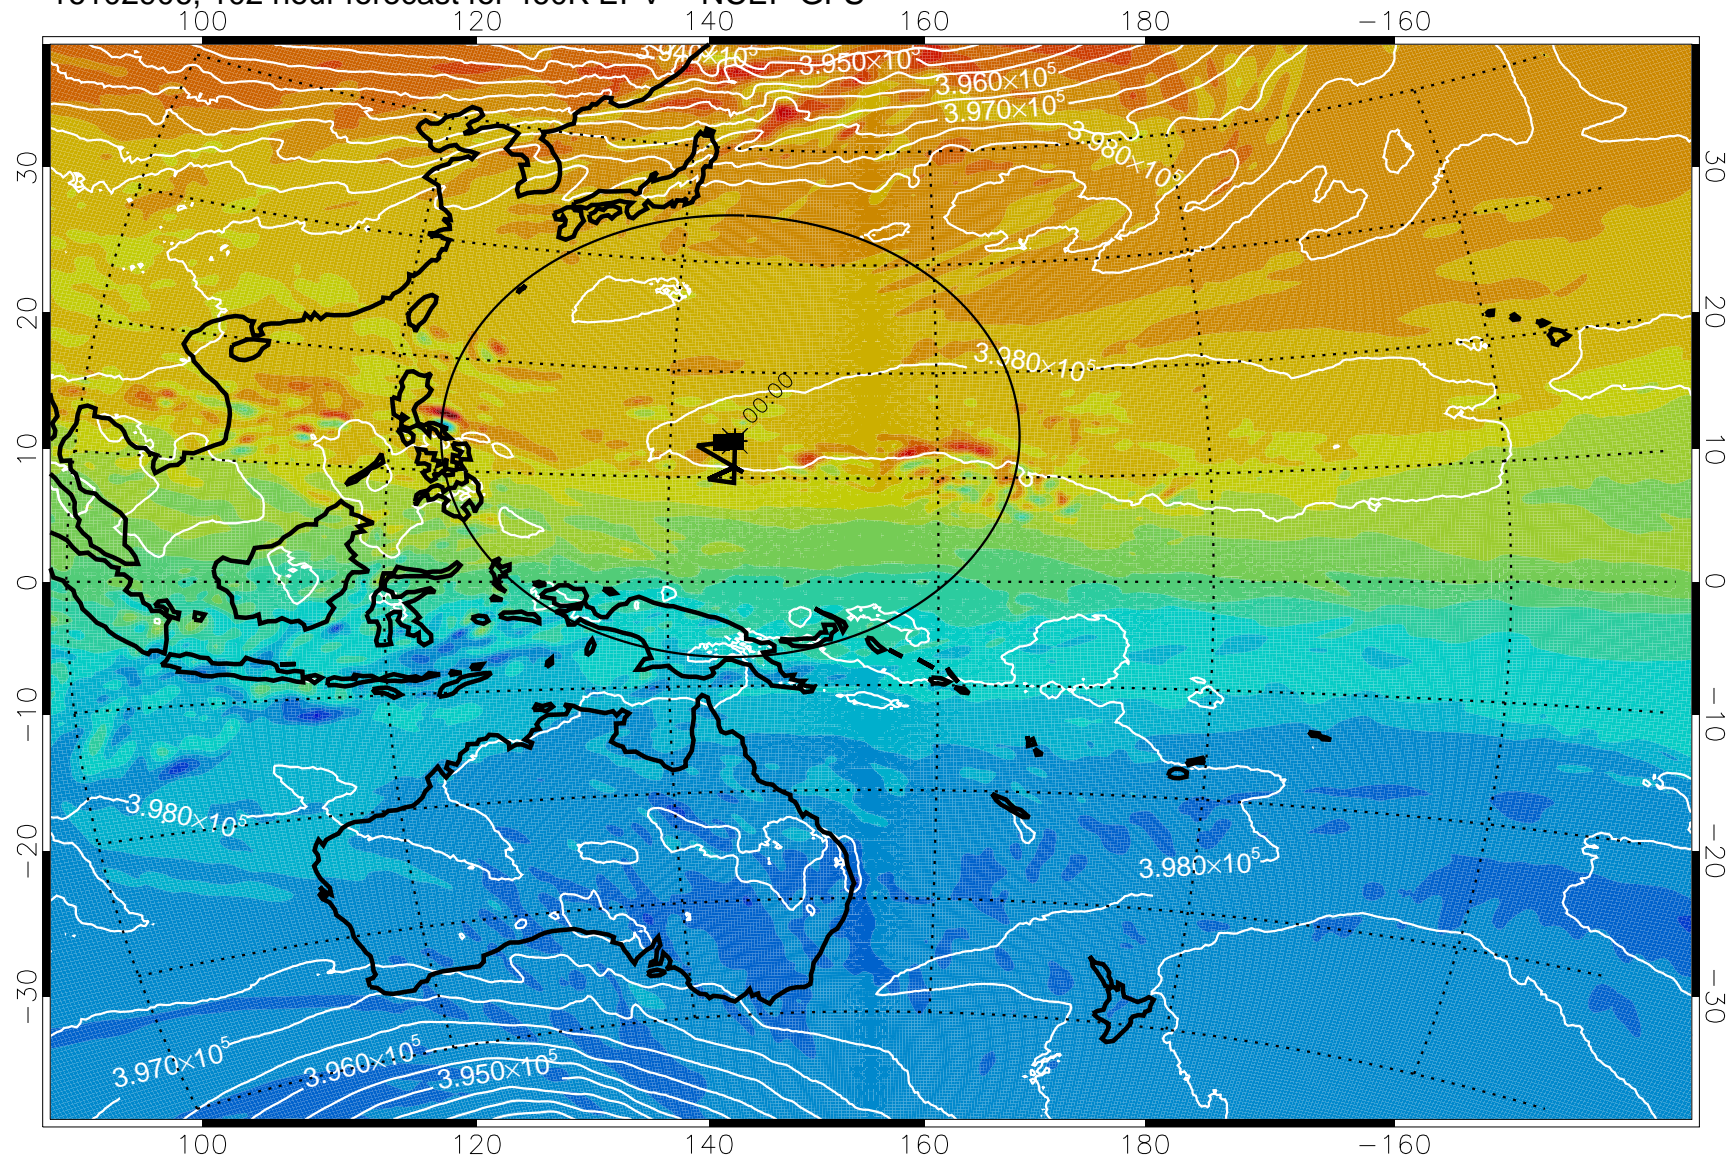

16102806, 078 hour forecast for 460K EPV -- NCEP GFS

460K Montgomery Streamfunction, white

Range ring of 2304 km

16102812, 084 hour forecast for 460K EPV -- NCEP GFS

16102818, 090 hour forecast for 460K EPV -- NCEP GFS

460K Montgomery Streamfunction, white

Range ring of 2304 km

16102900, 096 hour forecast for 460K EPV -- NCEP GFS

460K Montgomery Streamfunction, white

Range ring of 2304 km

16102906, 102 hour forecast for 460K EPV -- NCEP GFS

460K Montgomery Streamfunction, white

Range ring of 2304 km

16102912, 108 hour forecast for 460K EPV -- NCEP GFS

460K Montgomery Streamfunction, white

Range ring of 2304 km

16102918, 114 hour forecast for 460K EPV -- NCEP GFS

460K Montgomery Streamfunction, white

Range ring of 2304 km

16103000, 120 hour forecast for 460K EPV -- NCEP GFS

460K Montgomery Streamfunction, white

Range ring of 2304 km