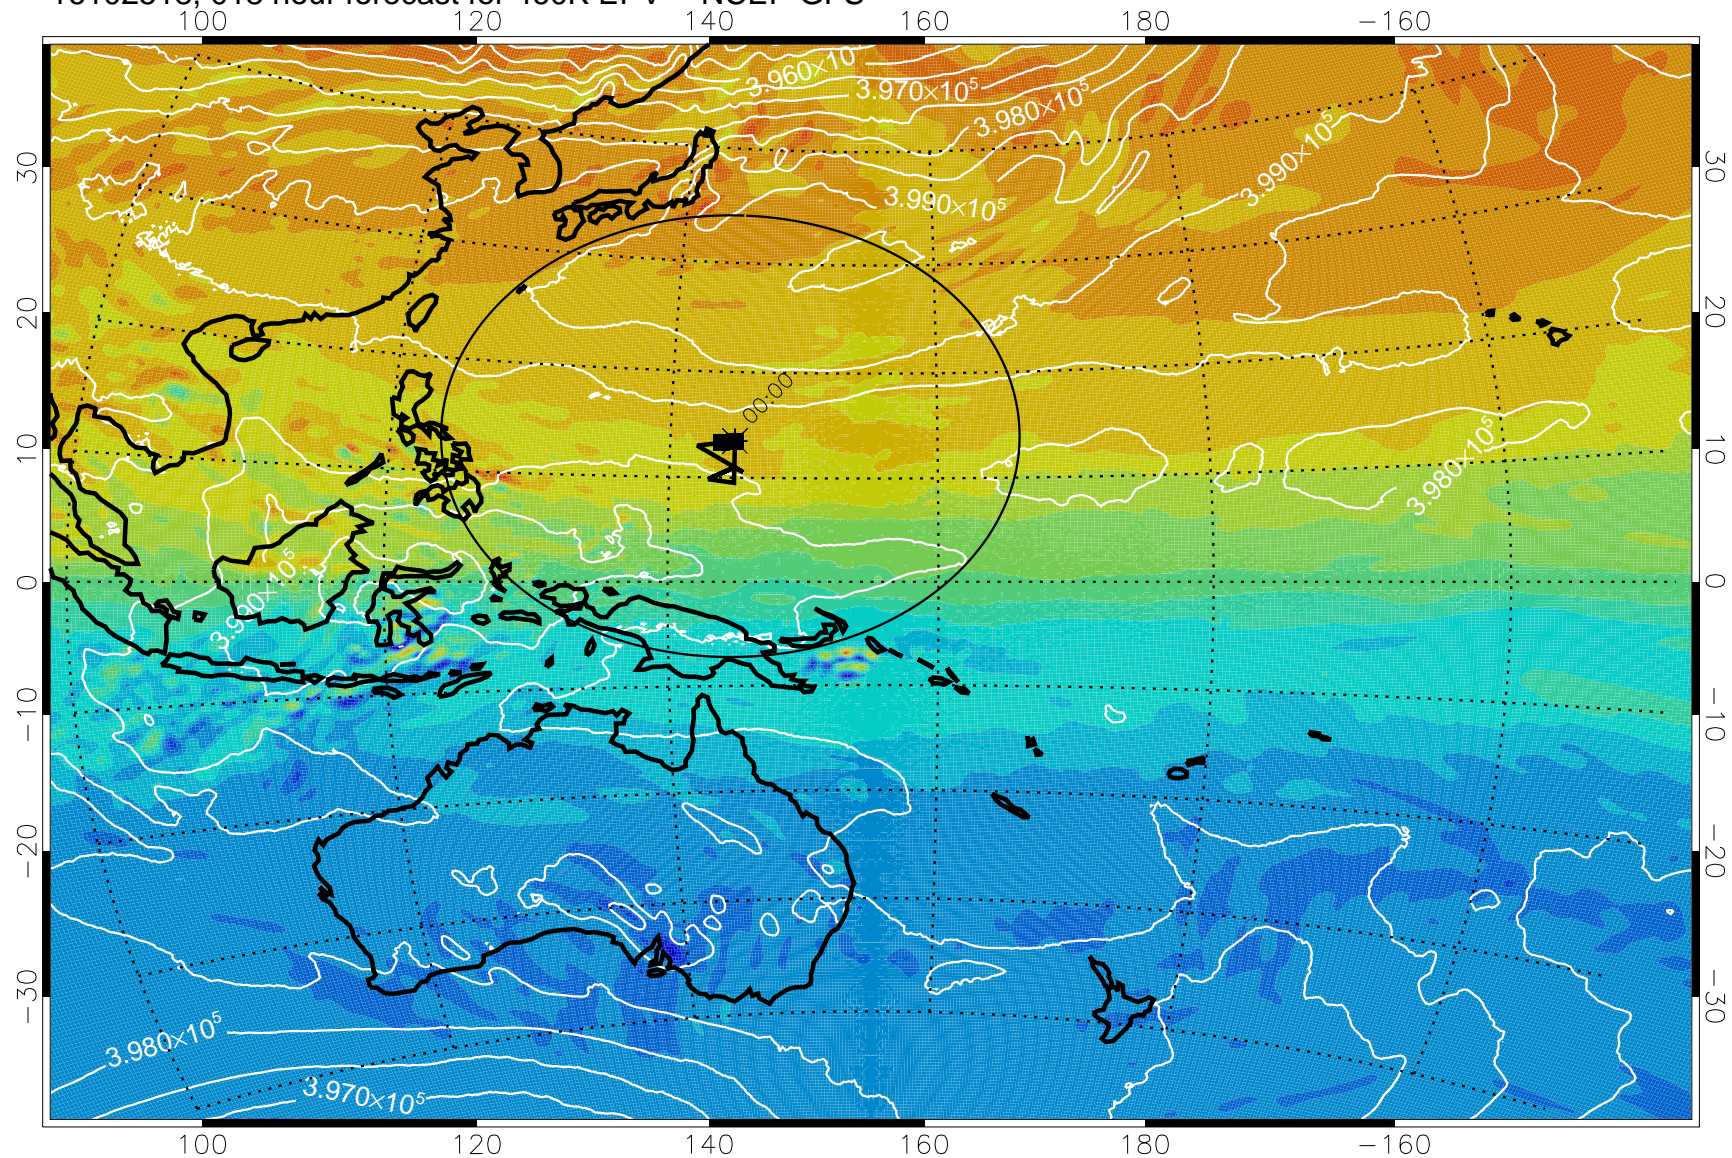

16102506, 006 hour forecast for 460K EPV -- NCEP GFS

460K Montgomery Streamfunction, white

Range ring of 2304 km

16102512, 012 hour forecast for 460K EPV -- NCEP GFS

460K Montgomery Streamfunction, white

Range ring of 2304 km

16102518, 018 hour forecast for 460K EPV -- NCEP GFS

460K Montgomery Streamfunction, white

Range ring of 2304 km

16102600, 024 hour forecast for 460K EPV -- NCEP GFS

460K Montgomery Streamfunction, white

Range ring of 2304 km

16102606, 030 hour forecast for 460K EPV -- NCEP GFS

460K Montgomery Streamfunction, white

Range ring of 2304 km

16102612, 036 hour forecast for 460K EPV -- NCEP GFS

460K Montgomery Streamfunction, white

Range ring of 2304 km

16102618, 042 hour forecast for 460K EPV -- NCEP GFS

460K Montgomery Streamfunction, white

Range ring of 2304 km

16102700, 048 hour forecast for 460K EPV -- NCEP GFS

460K Montgomery Streamfunction, white

Range ring of 2304 km