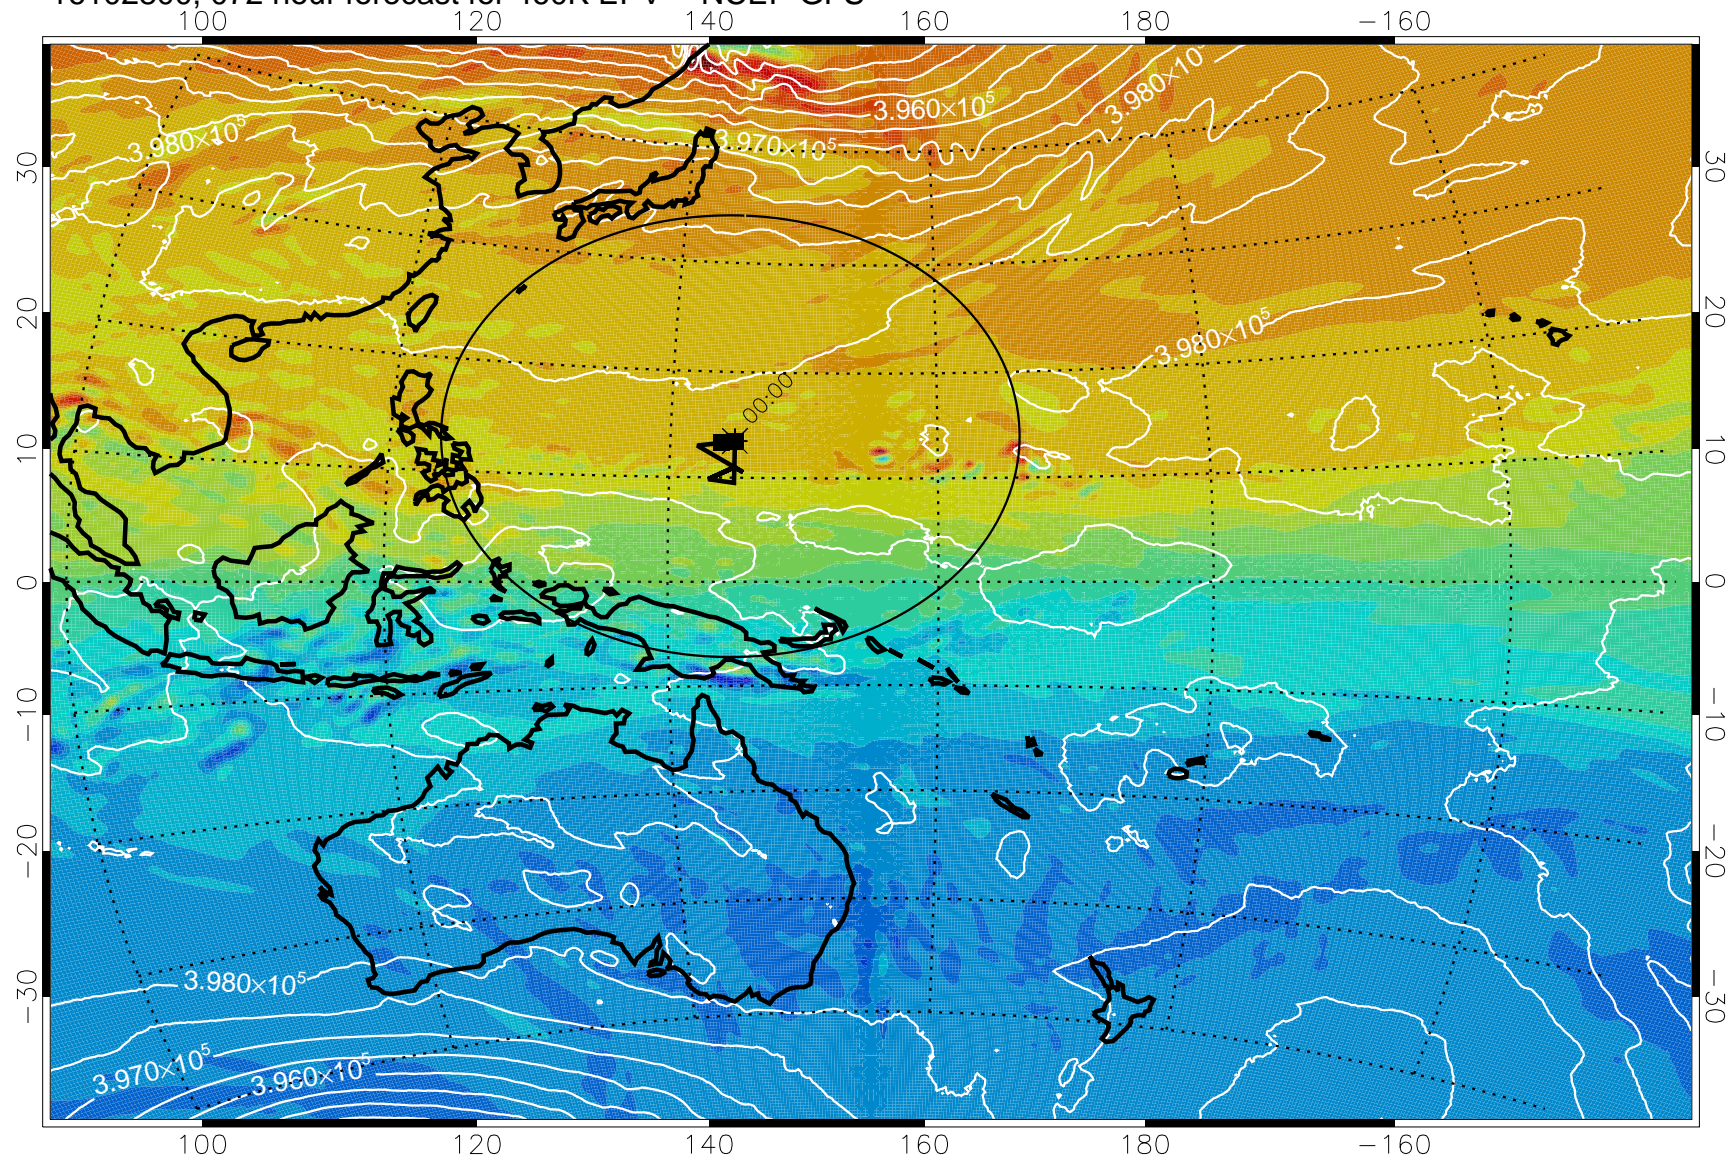

16102618, 042 hour forecast for 460K EPV -- NCEP GFS

460K Montgomery Streamfunction, white

Range ring of 2304 km

16102700, 048 hour forecast for 460K EPV -- NCEP GFS

460K Montgomery Streamfunction, white

Range ring of 2304 km

16102706, 054 hour forecast for 460K EPV -- NCEP GFS

460K Montgomery Streamfunction, white

Range ring of 2304 km

16102712, 060 hour forecast for 460K EPV -- NCEP GFS

460K Montgomery Streamfunction, white

Range ring of 2304 km

16102718, 066 hour forecast for 460K EPV -- NCEP GFS

460K Montgomery Streamfunction, white

Range ring of 2304 km

16102800, 072 hour forecast for 460K EPV -- NCEP GFS

460K Montgomery Streamfunction, white

Range ring of 2304 km

16102806, 078 hour forecast for 460K EPV -- NCEP GFS

460K Montgomery Streamfunction, white

Range ring of 2304 km

16102812, 084 hour forecast for 460K EPV -- NCEP GFS

16102818, 090 hour forecast for 460K EPV -- NCEP GFS