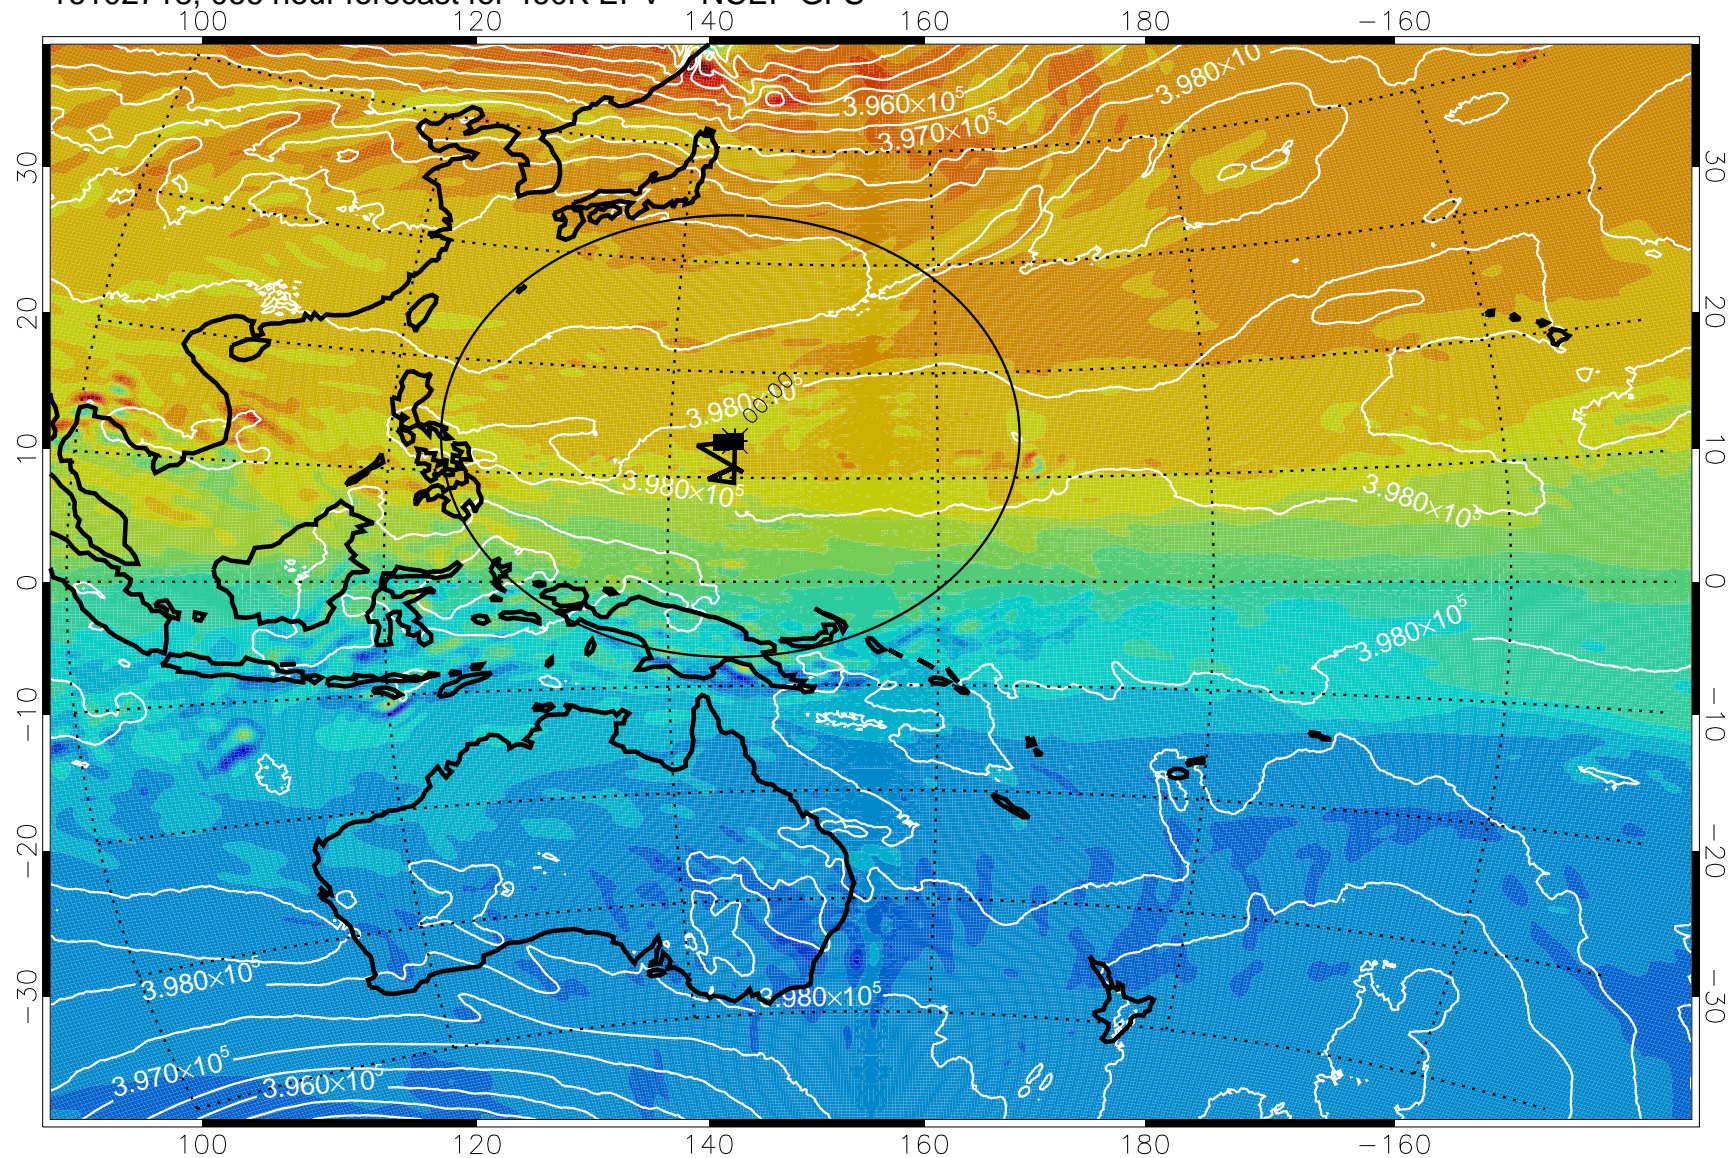

16102618, 042 hour forecast for 460K EPV -- NCEP GFS

460K Montgomery Streamfunction, white

Range ring of 2304 km

16102700, 048 hour forecast for 460K EPV -- NCEP GFS

460K Montgomery Streamfunction, white

Range ring of 2304 km

16102706, 054 hour forecast for 460K EPV -- NCEP GFS

460K Montgomery Streamfunction, white

Range ring of 2304 km

16102712, 060 hour forecast for 460K EPV -- NCEP GFS

460K Montgomery Streamfunction, white

Range ring of 2304 km

16102718, 066 hour forecast for 460K EPV -- NCEP GFS

460K Montgomery Streamfunction, white

Range ring of 2304 km

16102800, 072 hour forecast for 460K EPV -- NCEP GFS

460K Montgomery Streamfunction, white

Range ring of 2304 km

16102806, 078 hour forecast for 460K EPV -- NCEP GFS

460K Montgomery Streamfunction, white

Range ring of 2304 km

16102812, 084 hour forecast for 460K EPV -- NCEP GFS

16102818, 090 hour forecast for 460K EPV -- NCEP GFS