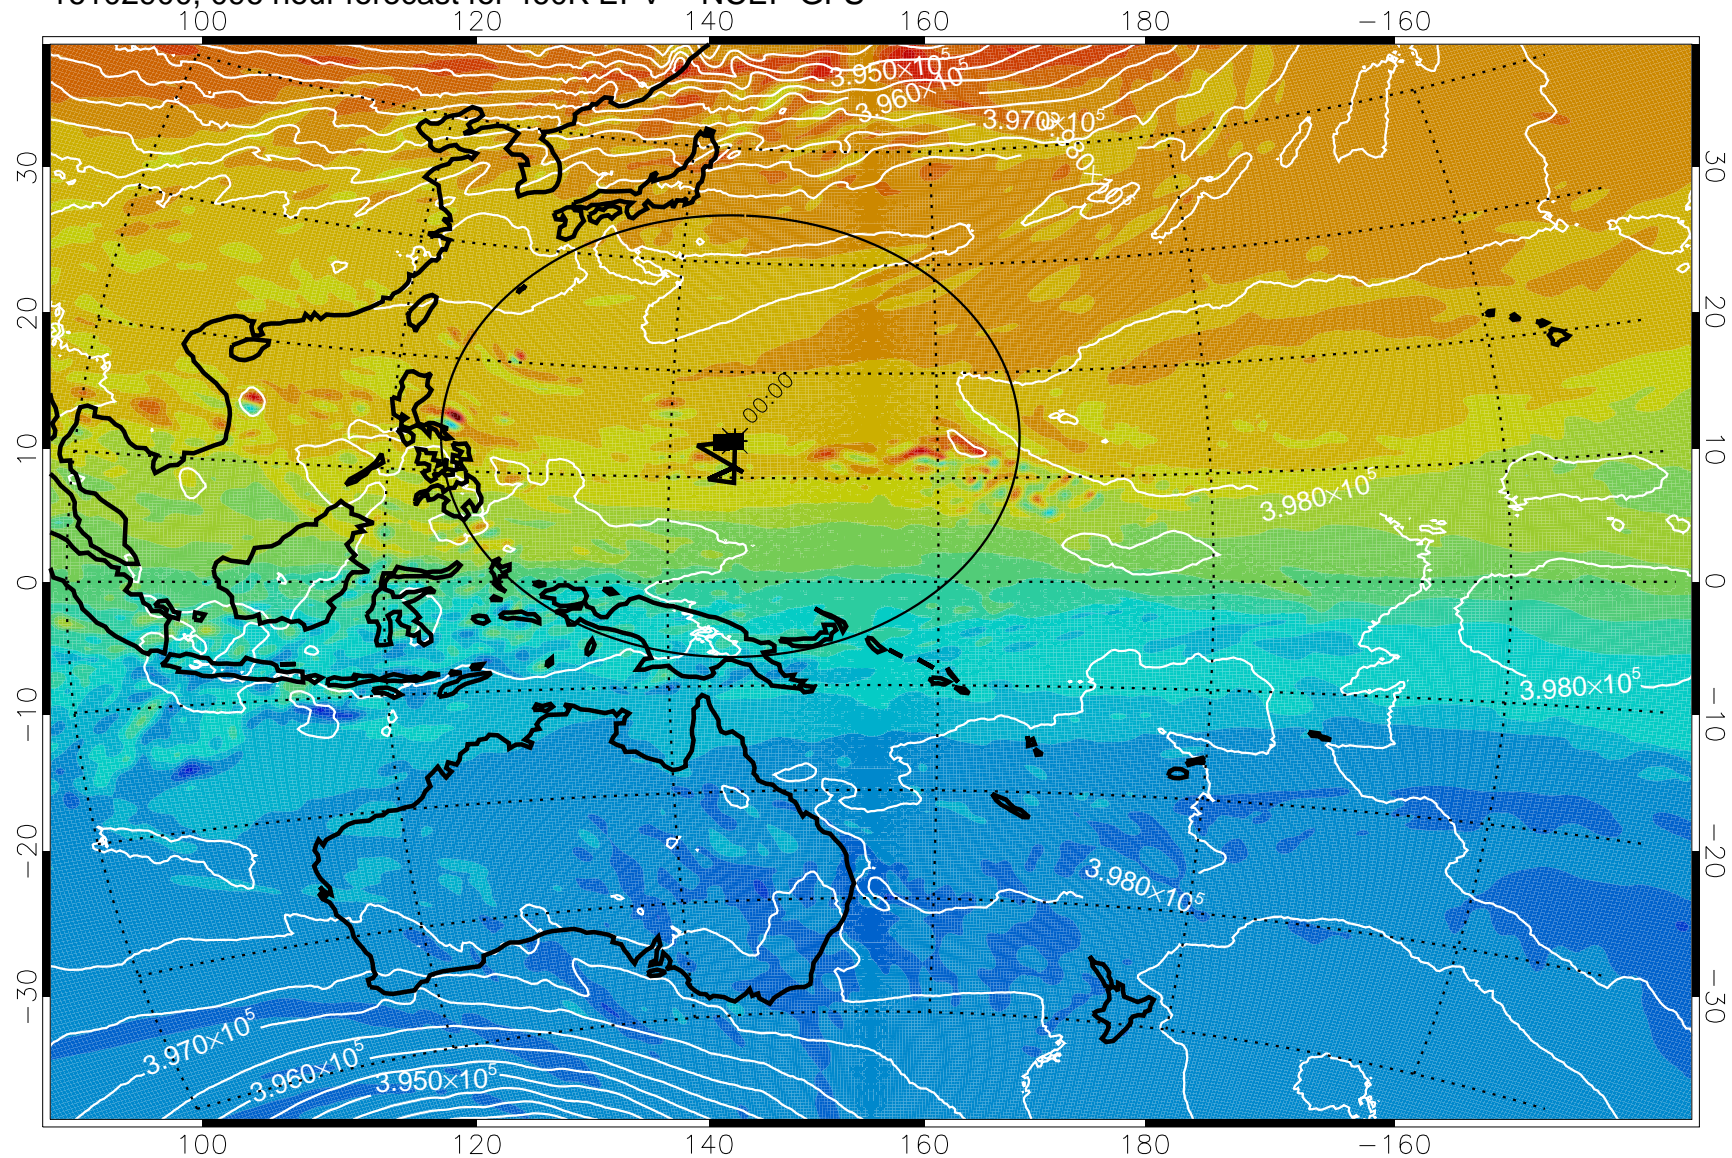

16102718, 066 hour forecast for 460K EPV -- NCEP GFS

460K Montgomery Streamfunction, white

Range ring of 2304 km

16102800, 072 hour forecast for 460K EPV -- NCEP GFS

460K Montgomery Streamfunction, white

Range ring of 2304 km

16102806, 078 hour forecast for 460K EPV -- NCEP GFS

460K Montgomery Streamfunction, white

Range ring of 2304 km

16102812, 084 hour forecast for 460K EPV -- NCEP GFS

16102818, 090 hour forecast for 460K EPV -- NCEP GFS

460K Montgomery Streamfunction, white

Range ring of 2304 km

16102900, 096 hour forecast for 460K EPV -- NCEP GFS

460K Montgomery Streamfunction, white

Range ring of 2304 km

16102906, 102 hour forecast for 460K EPV -- NCEP GFS

460K Montgomery Streamfunction, white

Range ring of 2304 km

16102912, 108 hour forecast for 460K EPV -- NCEP GFS

460K Montgomery Streamfunction, white

Range ring of 2304 km

16102918, 114 hour forecast for 460K EPV -- NCEP GFS