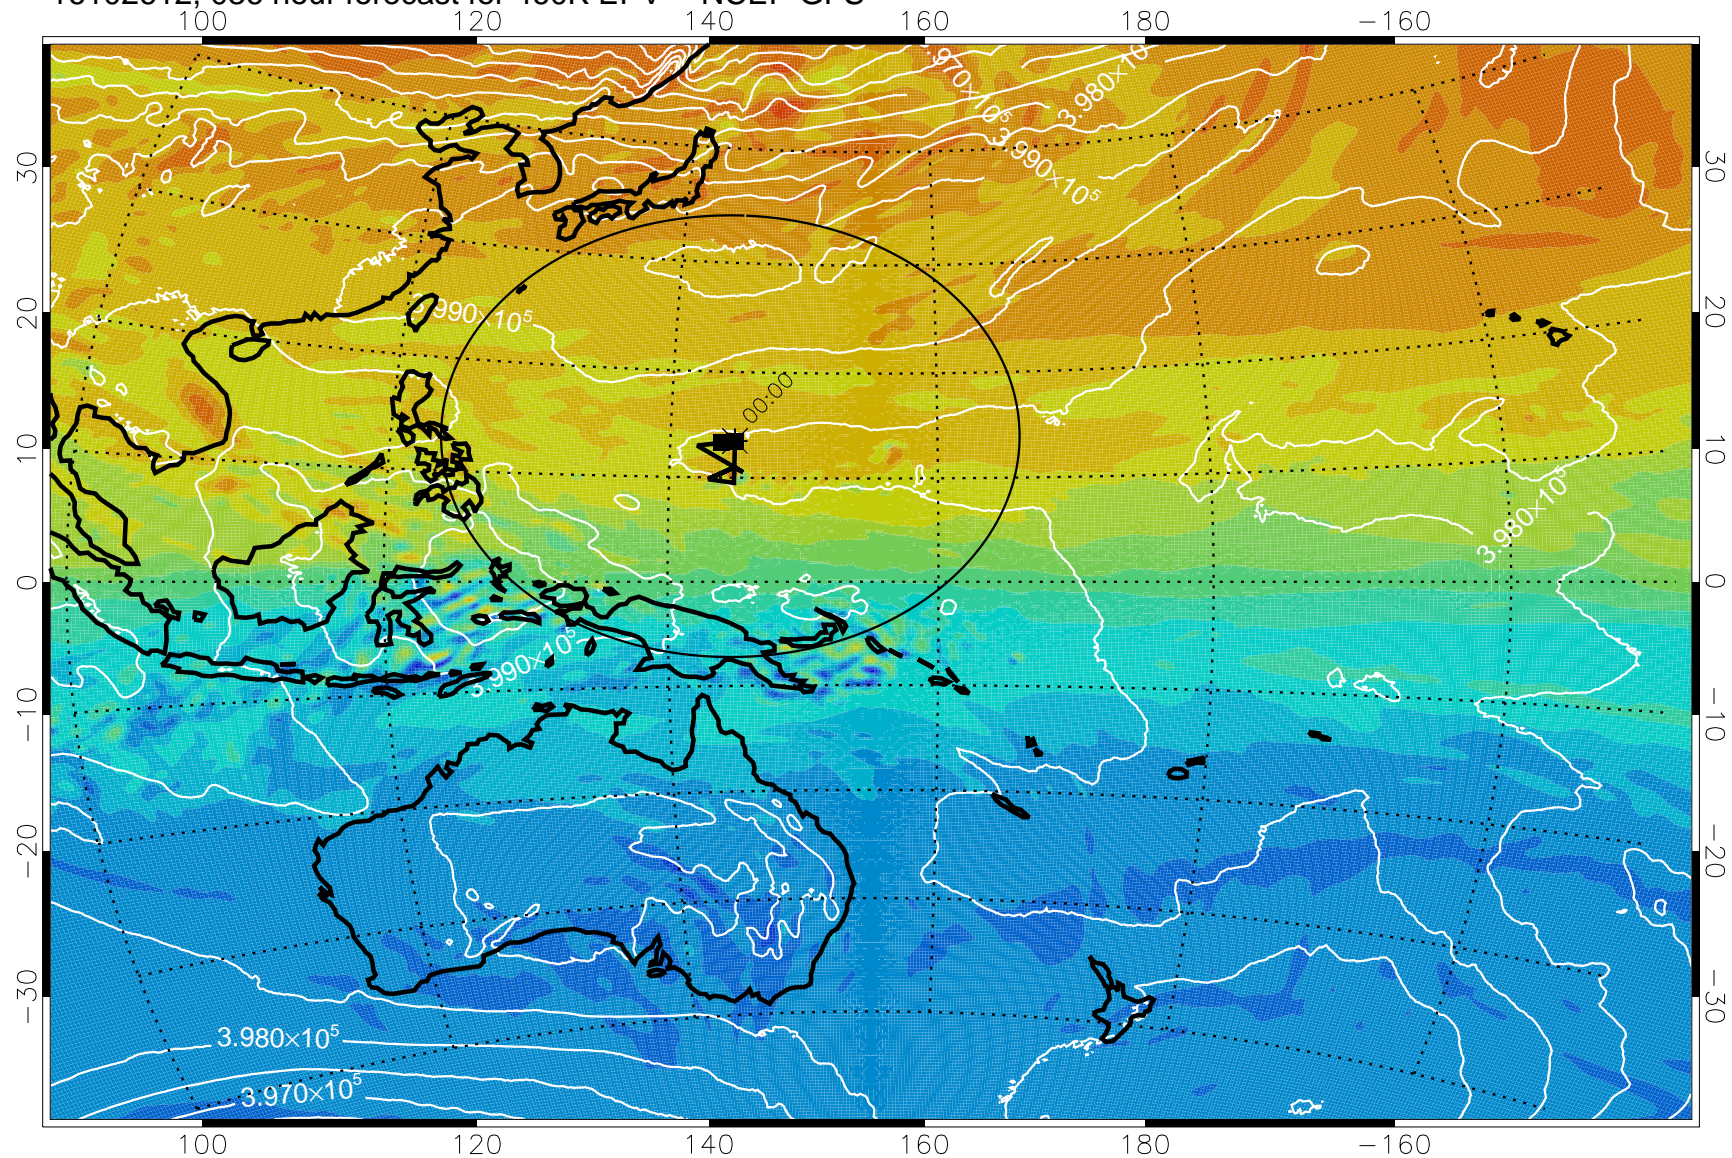

16102606, 030 hour forecast for 460K EPV -- NCEP GFS

460K Montgomery Streamfunction, white

Range ring of 2304 km

16102612, 036 hour forecast for 460K EPV -- NCEP GFS

460K Montgomery Streamfunction, white

Range ring of 2304 km

16102618, 042 hour forecast for 460K EPV -- NCEP GFS

460K Montgomery Streamfunction, white

Range ring of 2304 km

16102700, 048 hour forecast for 460K EPV -- NCEP GFS

460K Montgomery Streamfunction, white

Range ring of 2304 km

16102706, 054 hour forecast for 460K EPV -- NCEP GFS

460K Montgomery Streamfunction, white

Range ring of 2304 km

16102712, 060 hour forecast for 460K EPV -- NCEP GFS

460K Montgomery Streamfunction, white

Range ring of 2304 km

16102718, 066 hour forecast for 460K EPV -- NCEP GFS

460K Montgomery Streamfunction, white

Range ring of 2304 km

16102800, 072 hour forecast for 460K EPV -- NCEP GFS

460K Montgomery Streamfunction, white

Range ring of 2304 km