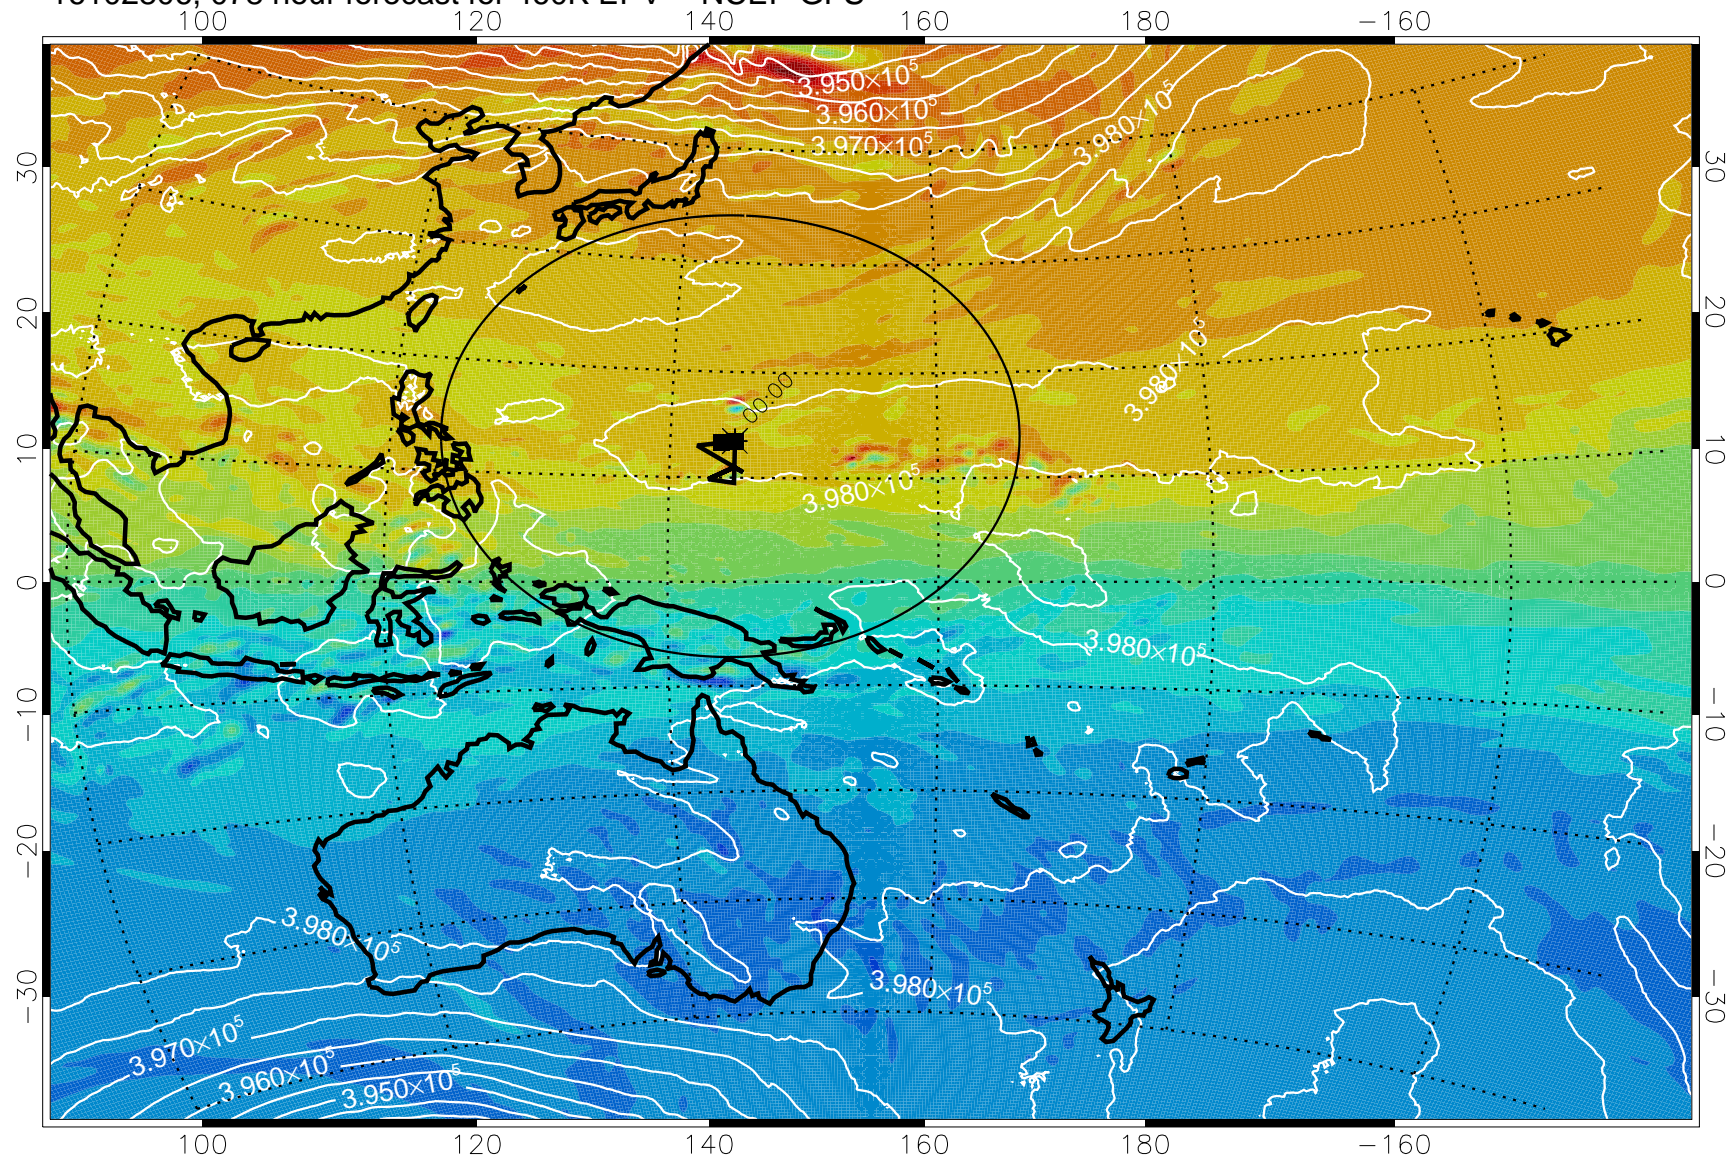

16102706, 054 hour forecast for 460K EPV -- NCEP GFS

460K Montgomery Streamfunction, white

Range ring of 2304 km

16102712, 060 hour forecast for 460K EPV -- NCEP GFS

460K Montgomery Streamfunction, white

Range ring of 2304 km

16102718, 066 hour forecast for 460K EPV -- NCEP GFS

460K Montgomery Streamfunction, white

Range ring of 2304 km

16102800, 072 hour forecast for 460K EPV -- NCEP GFS

460K Montgomery Streamfunction, white

Range ring of 2304 km

16102806, 078 hour forecast for 460K EPV -- NCEP GFS

460K Montgomery Streamfunction, white

Range ring of 2304 km

16102812, 084 hour forecast for 460K EPV -- NCEP GFS

16102818, 090 hour forecast for 460K EPV -- NCEP GFS

460K Montgomery Streamfunction, white

Range ring of 2304 km

16102900, 096 hour forecast for 460K EPV -- NCEP GFS

460K Montgomery Streamfunction, white

Range ring of 2304 km

16102906, 102 hour forecast for 460K EPV -- NCEP GFS