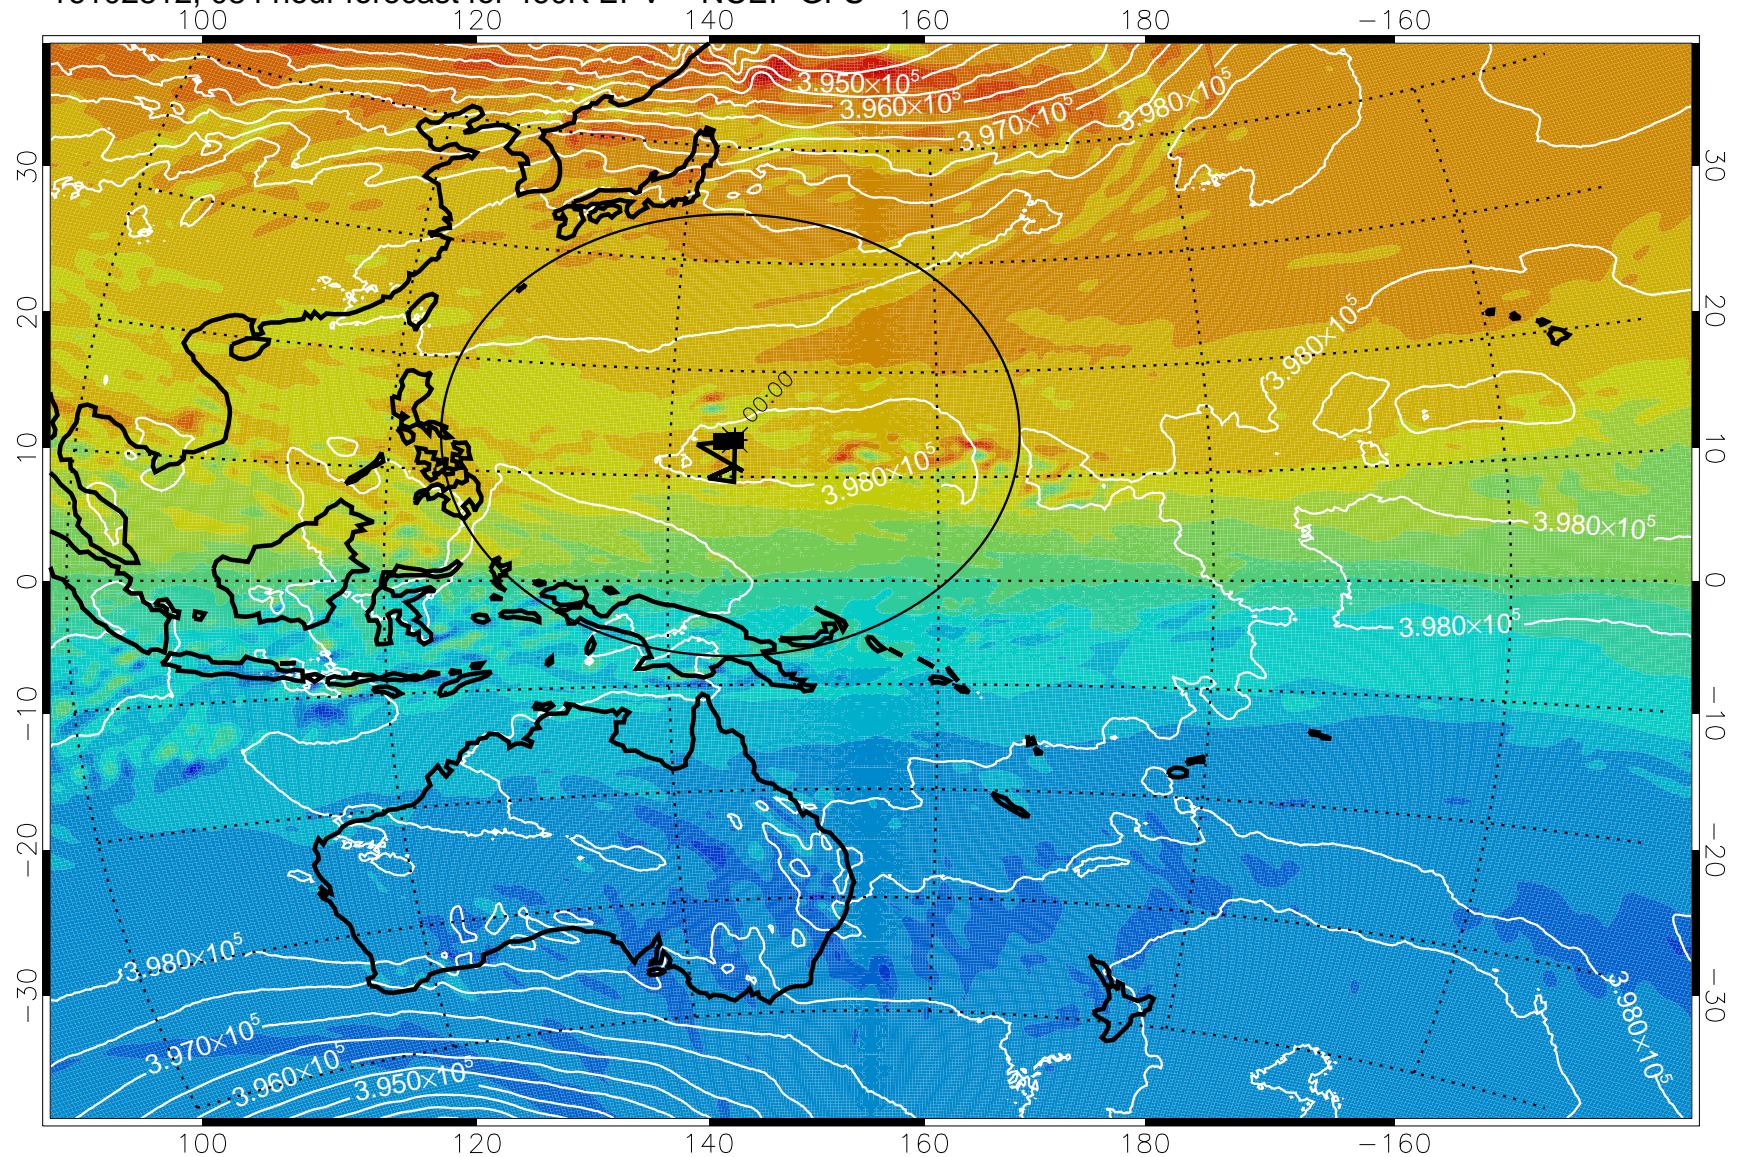

16102706, 054 hour forecast for 460K EPV -- NCEP GFS

460K Montgomery Streamfunction, white

Range ring of 2304 km

16102712, 060 hour forecast for 460K EPV -- NCEP GFS

460K Montgomery Streamfunction, white

Range ring of 2304 km

16102718, 066 hour forecast for 460K EPV -- NCEP GFS

460K Montgomery Streamfunction, white

Range ring of 2304 km

16102800, 072 hour forecast for 460K EPV -- NCEP GFS

460K Montgomery Streamfunction, white

Range ring of 2304 km

16102806, 078 hour forecast for 460K EPV -- NCEP GFS

460K Montgomery Streamfunction, white

Range ring of 2304 km

16102812, 084 hour forecast for 460K EPV -- NCEP GFS

16102818, 090 hour forecast for 460K EPV -- NCEP GFS

460K Montgomery Streamfunction, white

Range ring of 2304 km

16102900, 096 hour forecast for 460K EPV -- NCEP GFS

460K Montgomery Streamfunction, white

Range ring of 2304 km

16102906, 102 hour forecast for 460K EPV -- NCEP GFS