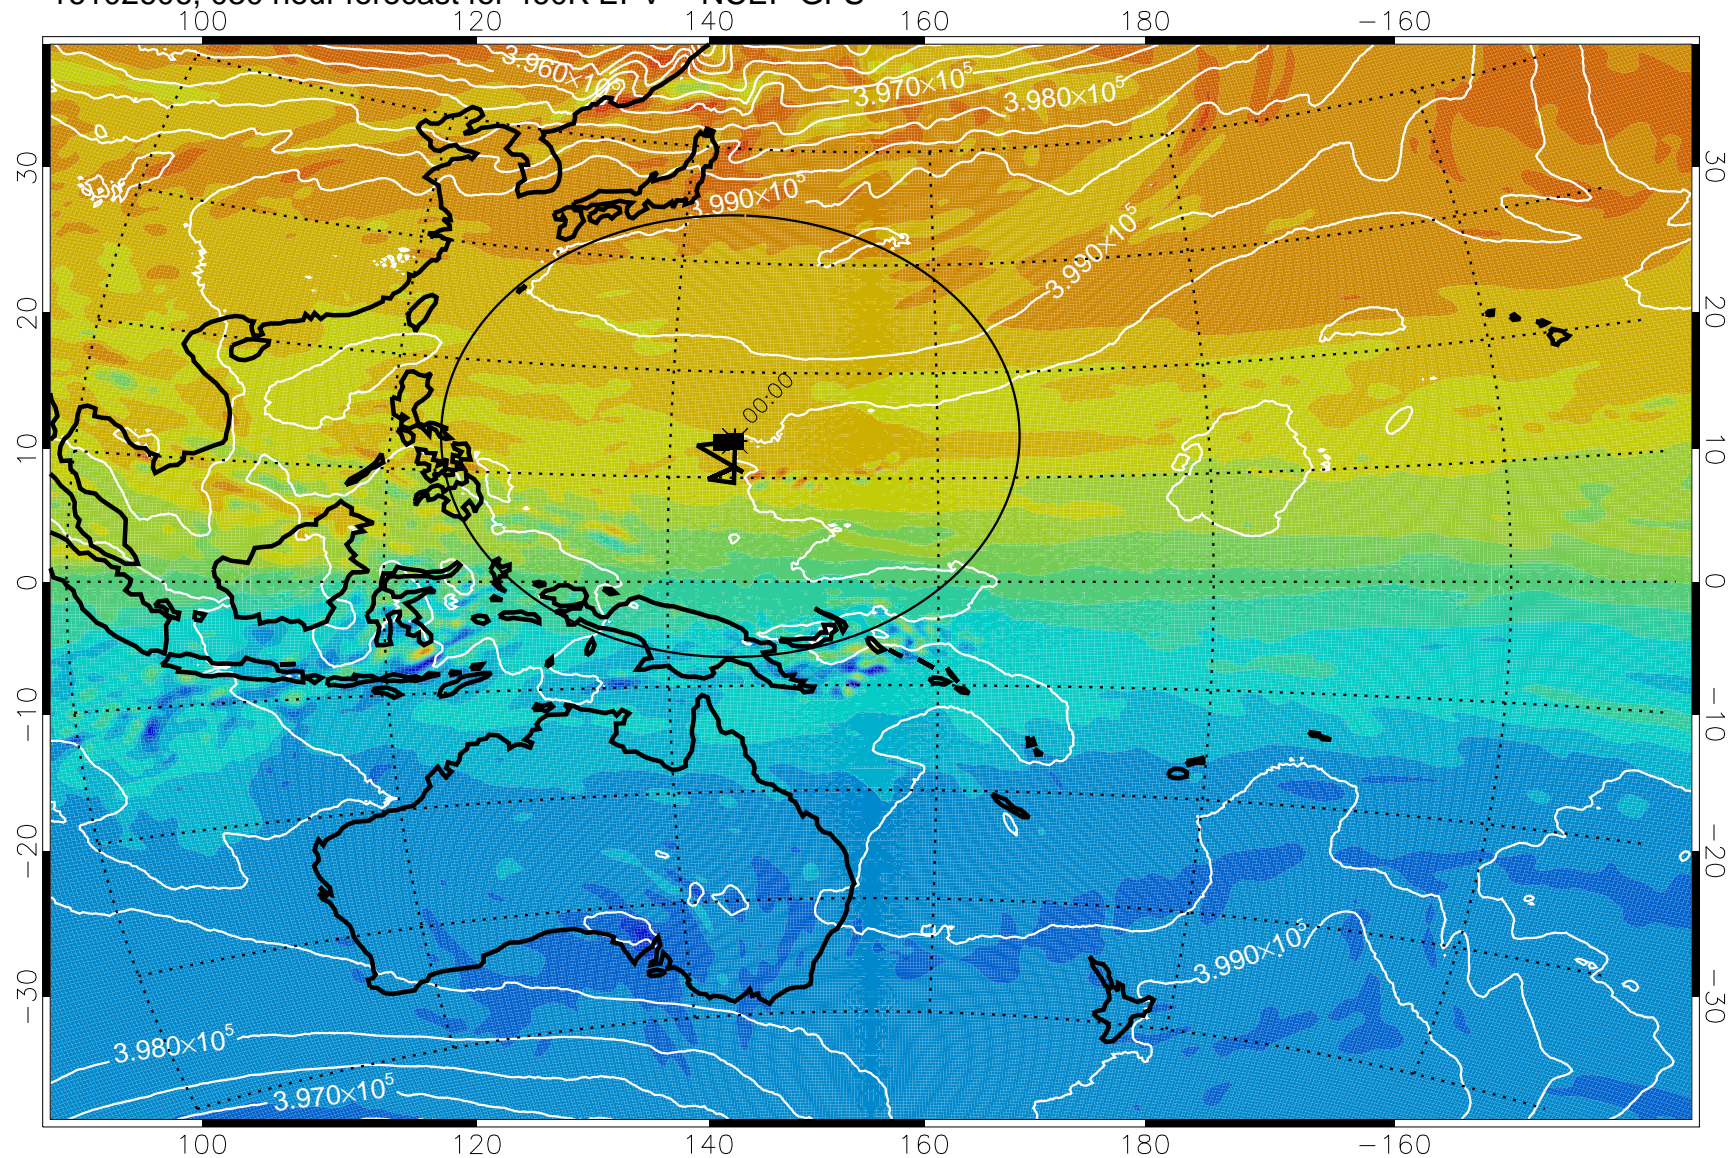

16102506, 006 hour forecast for 460K EPV -- NCEP GFS

460K Montgomery Streamfunction, white

Range ring of 2304 km

16102512, 012 hour forecast for 460K EPV -- NCEP GFS

460K Montgomery Streamfunction, white

Range ring of 2304 km

16102518, 018 hour forecast for 460K EPV -- NCEP GFS

460K Montgomery Streamfunction, white

Range ring of 2304 km

16102600, 024 hour forecast for 460K EPV -- NCEP GFS

460K Montgomery Streamfunction, white

Range ring of 2304 km

16102606, 030 hour forecast for 460K EPV -- NCEP GFS

460K Montgomery Streamfunction, white

Range ring of 2304 km

16102612, 036 hour forecast for 460K EPV -- NCEP GFS

460K Montgomery Streamfunction, white

Range ring of 2304 km

16102618, 042 hour forecast for 460K EPV -- NCEP GFS

460K Montgomery Streamfunction, white

Range ring of 2304 km

16102700, 048 hour forecast for 460K EPV -- NCEP GFS

460K Montgomery Streamfunction, white

Range ring of 2304 km