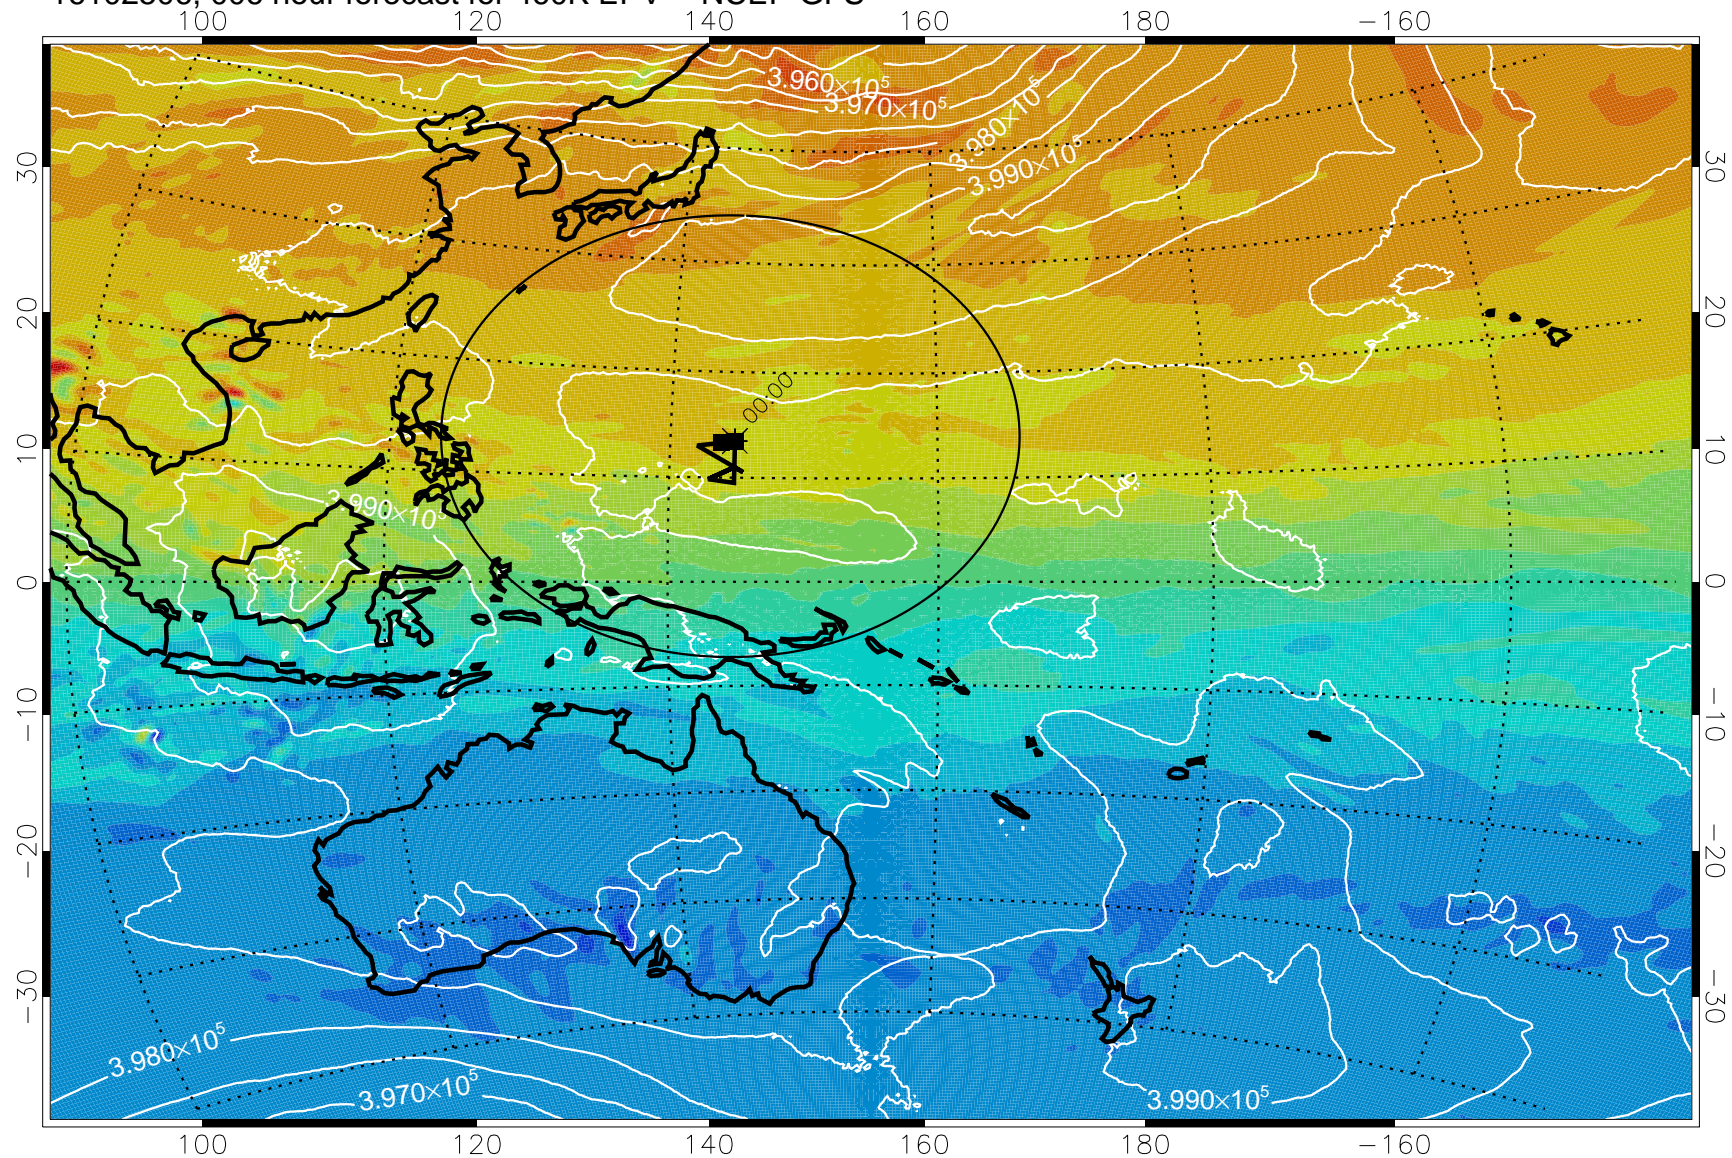

16102506, 006 hour forecast for 460K EPV -- NCEP GFS

460K Montgomery Streamfunction, white

Range ring of 2304 km

16102512, 012 hour forecast for 460K EPV -- NCEP GFS

460K Montgomery Streamfunction, white

Range ring of 2304 km

16102518, 018 hour forecast for 460K EPV -- NCEP GFS

460K Montgomery Streamfunction, white

Range ring of 2304 km

16102600, 024 hour forecast for 460K EPV -- NCEP GFS

460K Montgomery Streamfunction, white

Range ring of 2304 km

16102606, 030 hour forecast for 460K EPV -- NCEP GFS

460K Montgomery Streamfunction, white

Range ring of 2304 km

16102612, 036 hour forecast for 460K EPV -- NCEP GFS

460K Montgomery Streamfunction, white

Range ring of 2304 km

16102618, 042 hour forecast for 460K EPV -- NCEP GFS

460K Montgomery Streamfunction, white

Range ring of 2304 km

16102700, 048 hour forecast for 460K EPV -- NCEP GFS

460K Montgomery Streamfunction, white

Range ring of 2304 km