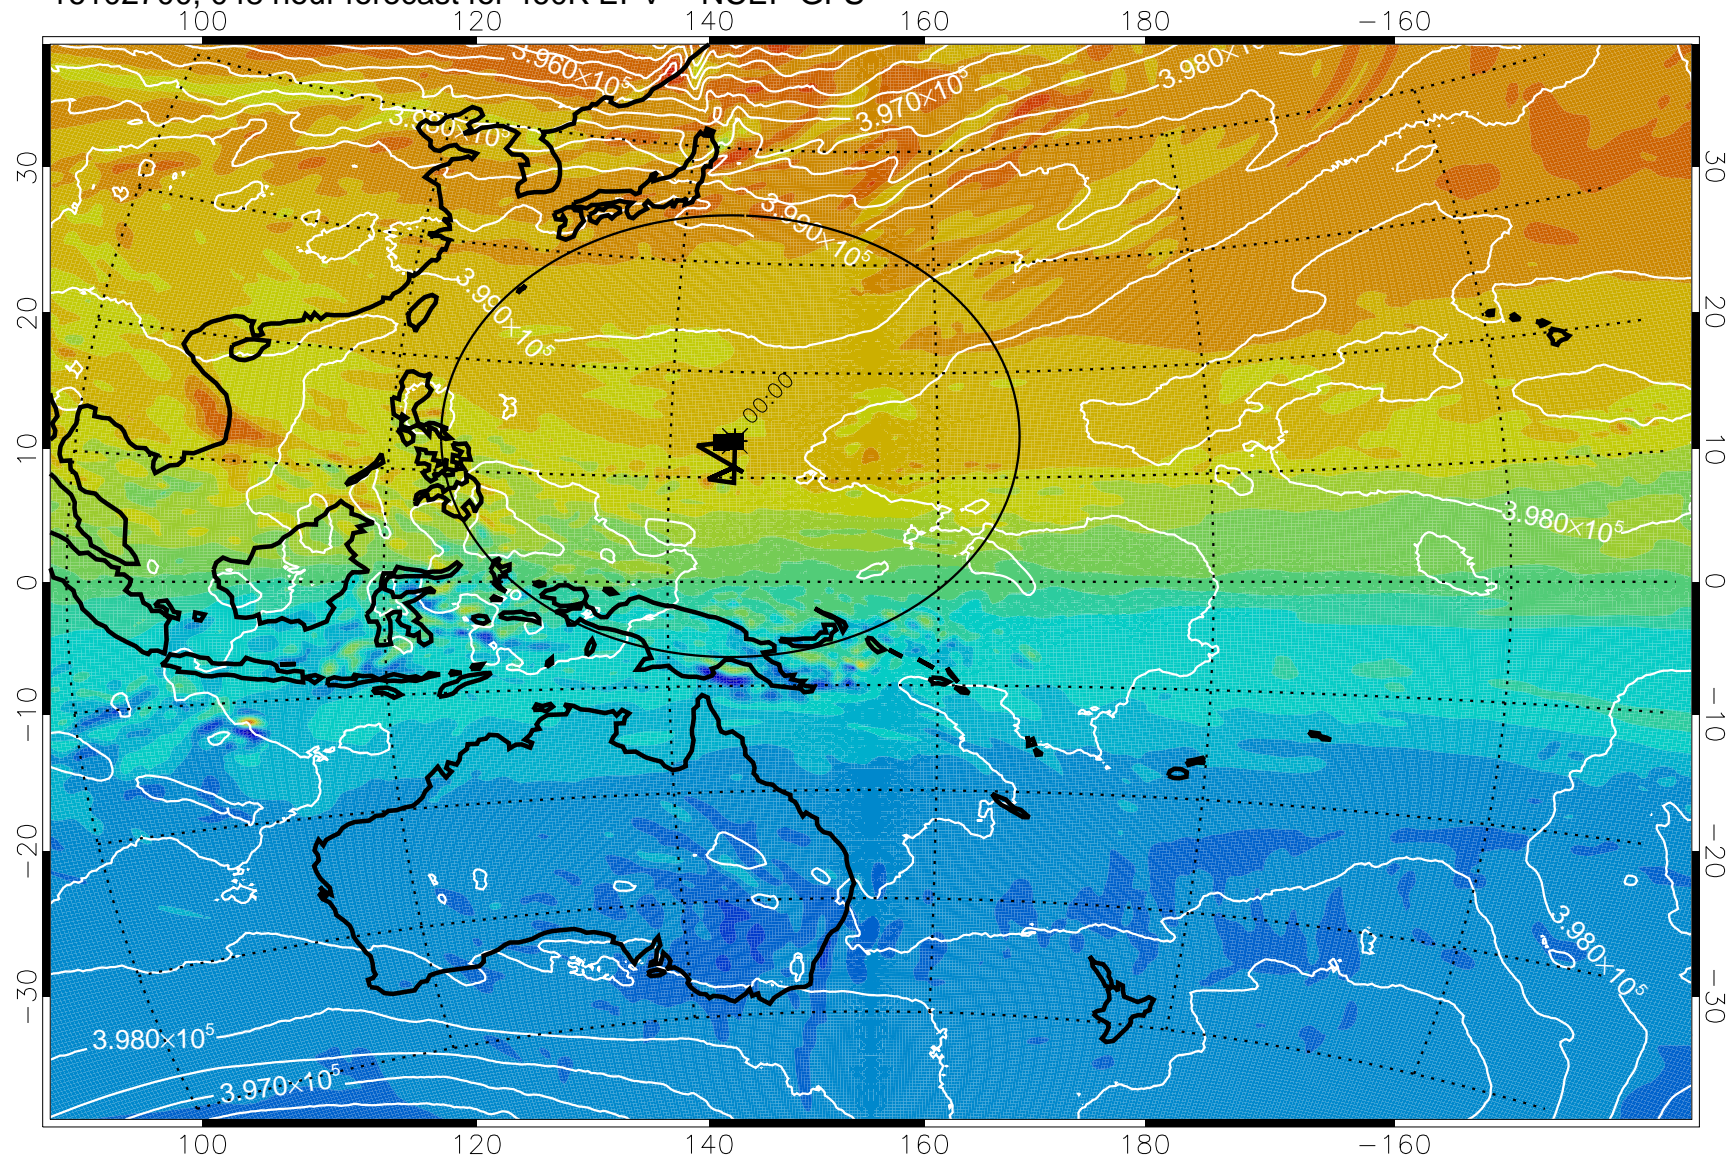

16102618, 042 hour forecast for 460K EPV -- NCEP GFS

460K Montgomery Streamfunction, white

Range ring of 2304 km

16102700, 048 hour forecast for 460K EPV -- NCEP GFS

460K Montgomery Streamfunction, white

Range ring of 2304 km

16102706, 054 hour forecast for 460K EPV -- NCEP GFS

460K Montgomery Streamfunction, white

Range ring of 2304 km

16102712, 060 hour forecast for 460K EPV -- NCEP GFS

460K Montgomery Streamfunction, white

Range ring of 2304 km

16102718, 066 hour forecast for 460K EPV -- NCEP GFS

460K Montgomery Streamfunction, white

Range ring of 2304 km

16102800, 072 hour forecast for 460K EPV -- NCEP GFS

460K Montgomery Streamfunction, white

Range ring of 2304 km

16102806, 078 hour forecast for 460K EPV -- NCEP GFS

460K Montgomery Streamfunction, white

Range ring of 2304 km

16102812, 084 hour forecast for 460K EPV -- NCEP GFS

16102818, 090 hour forecast for 460K EPV -- NCEP GFS