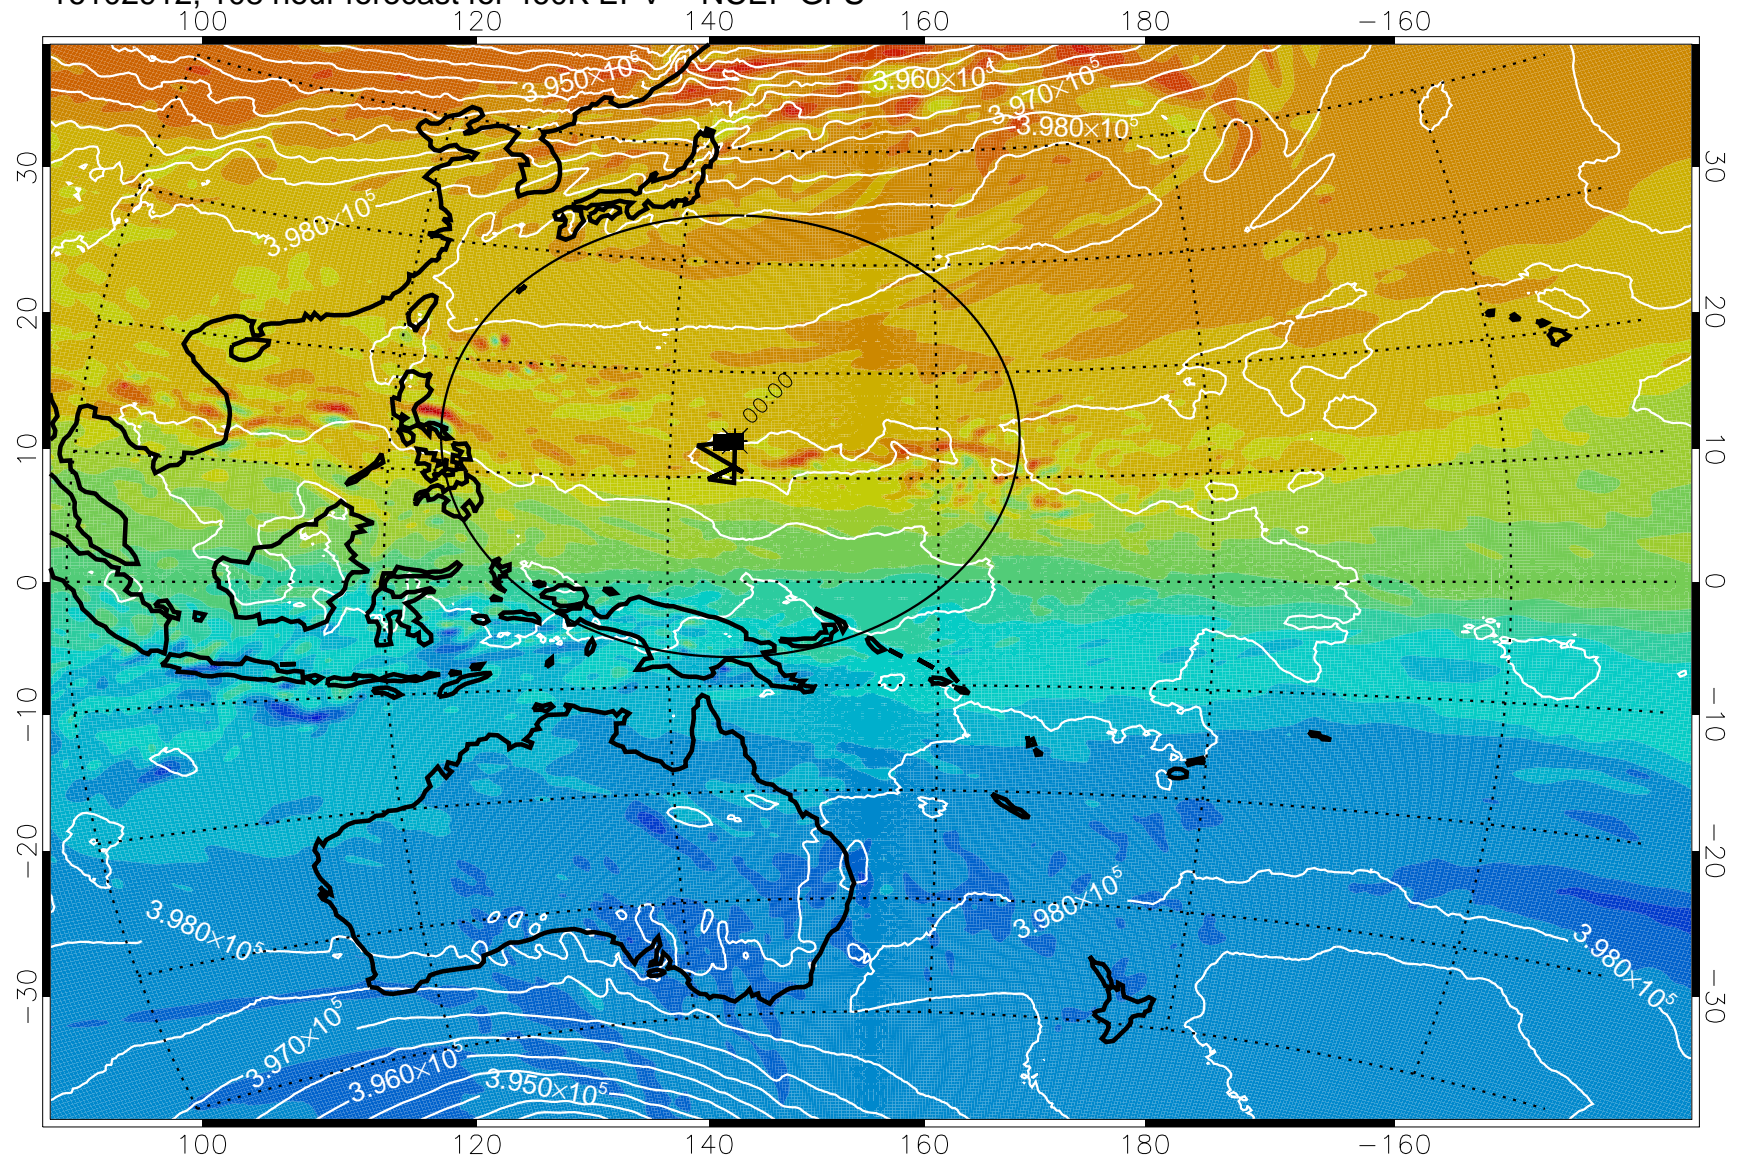

16102806, 078 hour forecast for 460K EPV -- NCEP GFS

460K Montgomery Streamfunction, white

Range ring of 2304 km

16102812, 084 hour forecast for 460K EPV -- NCEP GFS

16102818, 090 hour forecast for 460K EPV -- NCEP GFS

460K Montgomery Streamfunction, white

Range ring of 2304 km

16102900, 096 hour forecast for 460K EPV -- NCEP GFS

460K Montgomery Streamfunction, white

Range ring of 2304 km

16102906, 102 hour forecast for 460K EPV -- NCEP GFS

460K Montgomery Streamfunction, white

Range ring of 2304 km

16102912, 108 hour forecast for 460K EPV -- NCEP GFS

460K Montgomery Streamfunction, white

Range ring of 2304 km

16102918, 114 hour forecast for 460K EPV -- NCEP GFS

460K Montgomery Streamfunction, white

Range ring of 2304 km

16103000, 120 hour forecast for 460K EPV -- NCEP GFS

460K Montgomery Streamfunction, white

Range ring of 2304 km