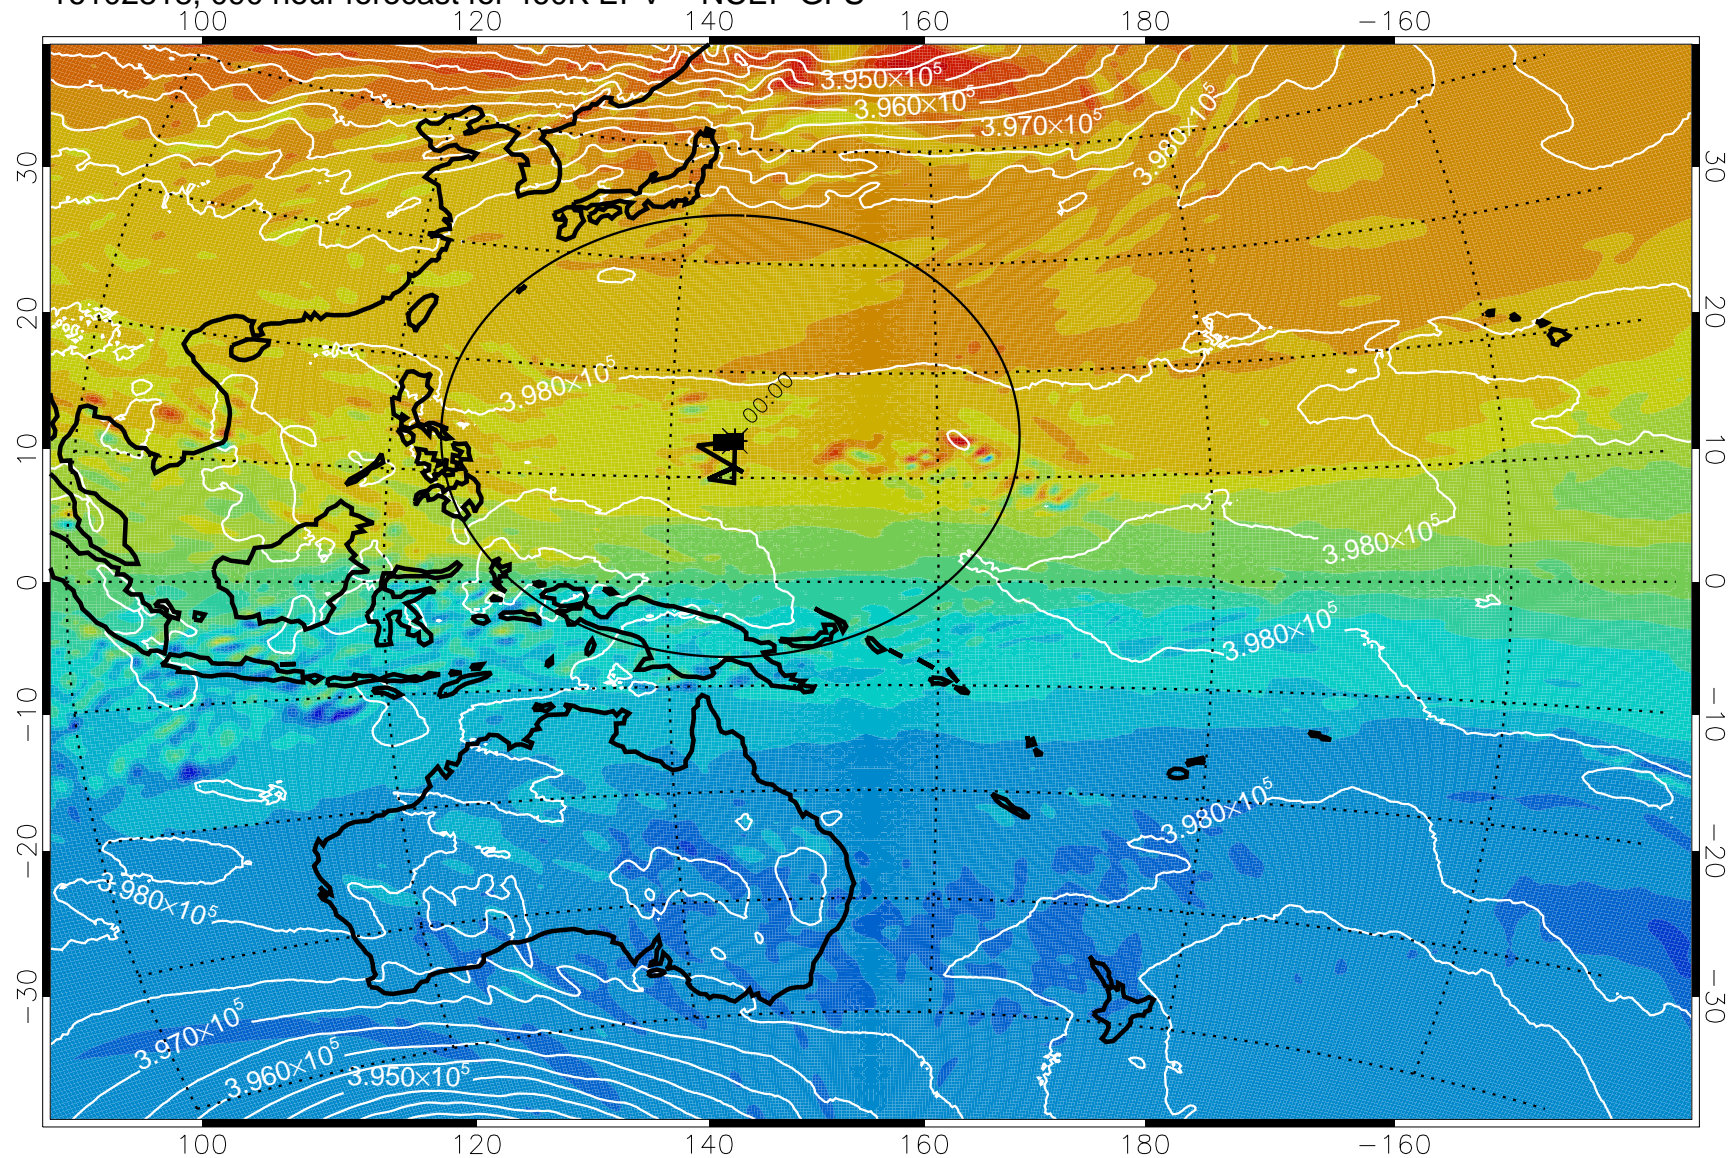

16102718, 066 hour forecast for 460K EPV -- NCEP GFS

460K Montgomery Streamfunction, white

Range ring of 2304 km

16102800, 072 hour forecast for 460K EPV -- NCEP GFS

460K Montgomery Streamfunction, white

Range ring of 2304 km

16102806, 078 hour forecast for 460K EPV -- NCEP GFS

460K Montgomery Streamfunction, white

Range ring of 2304 km

16102812, 084 hour forecast for 460K EPV -- NCEP GFS

16102818, 090 hour forecast for 460K EPV -- NCEP GFS

460K Montgomery Streamfunction, white

Range ring of 2304 km

16102900, 096 hour forecast for 460K EPV -- NCEP GFS

460K Montgomery Streamfunction, white

Range ring of 2304 km

16102906, 102 hour forecast for 460K EPV -- NCEP GFS

460K Montgomery Streamfunction, white

Range ring of 2304 km

16102912, 108 hour forecast for 460K EPV -- NCEP GFS

460K Montgomery Streamfunction, white

Range ring of 2304 km

16102918, 114 hour forecast for 460K EPV -- NCEP GFS