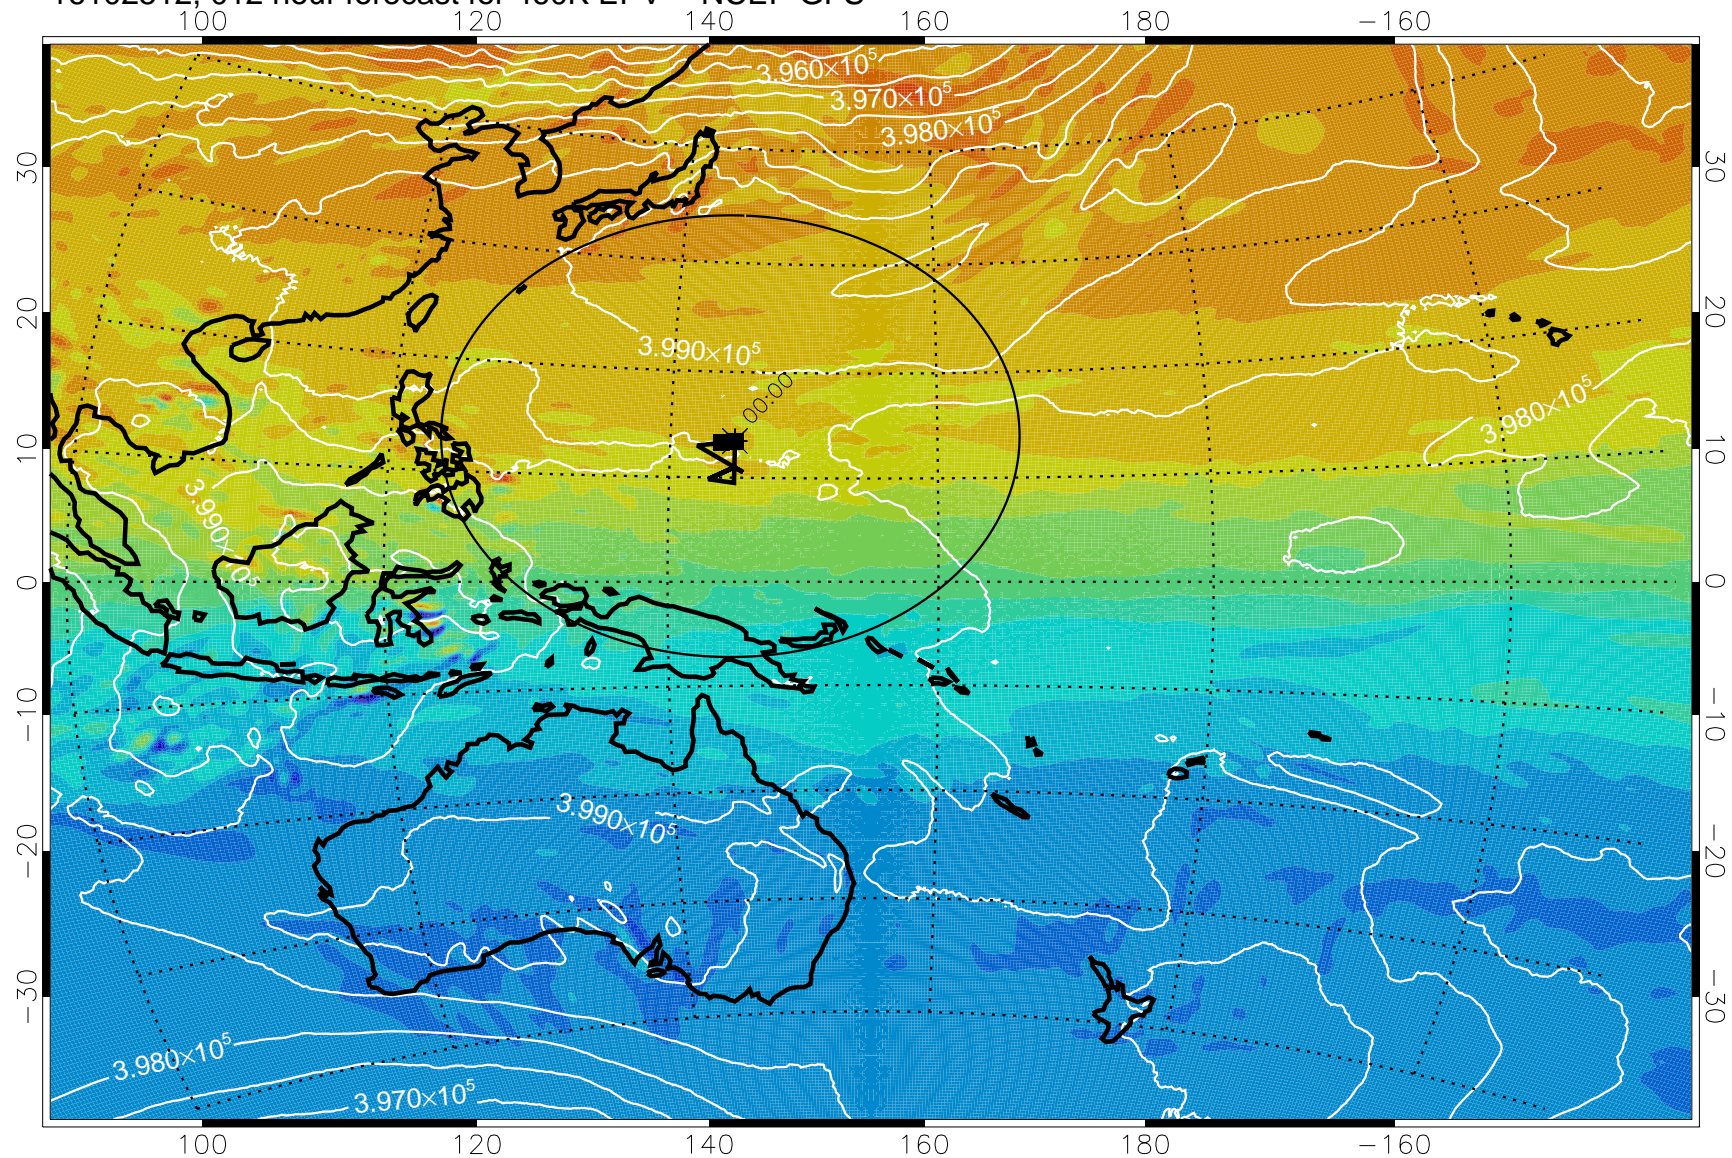

16102506, 006 hour forecast for 460K EPV -- NCEP GFS

460K Montgomery Streamfunction, white

Range ring of 2304 km

16102512, 012 hour forecast for 460K EPV -- NCEP GFS

460K Montgomery Streamfunction, white

Range ring of 2304 km

16102518, 018 hour forecast for 460K EPV -- NCEP GFS

460K Montgomery Streamfunction, white

Range ring of 2304 km

16102600, 024 hour forecast for 460K EPV -- NCEP GFS

460K Montgomery Streamfunction, white

Range ring of 2304 km

16102606, 030 hour forecast for 460K EPV -- NCEP GFS

460K Montgomery Streamfunction, white

Range ring of 2304 km

16102612, 036 hour forecast for 460K EPV -- NCEP GFS

460K Montgomery Streamfunction, white

Range ring of 2304 km

16102618, 042 hour forecast for 460K EPV -- NCEP GFS

460K Montgomery Streamfunction, white

Range ring of 2304 km

16102700, 048 hour forecast for 460K EPV -- NCEP GFS

460K Montgomery Streamfunction, white

Range ring of 2304 km