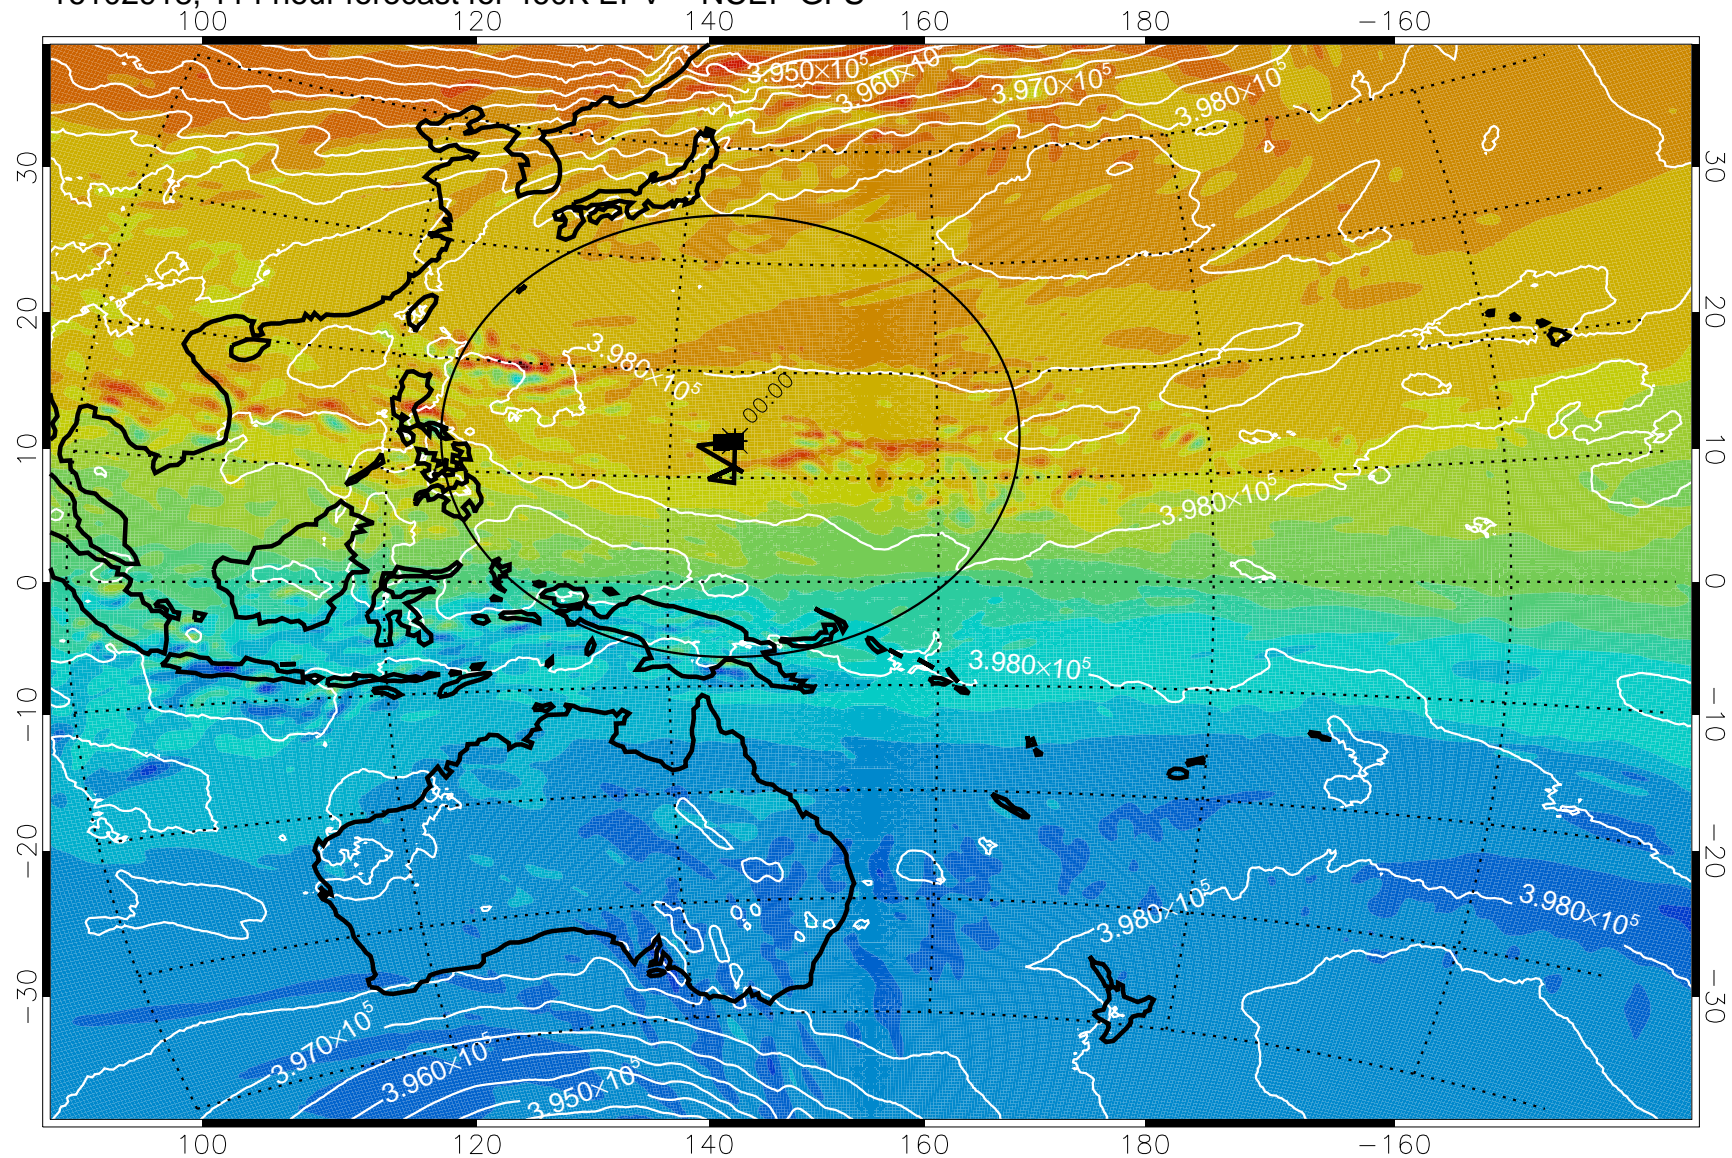

460K Montgomery Streamfunction, white

Range ring of 2304 km

16102900, 096 hour forecast for 460K EPV -- NCEP GFS

460K Montgomery Streamfunction, white

Range ring of 2304 km

16102906, 102 hour forecast for 460K EPV -- NCEP GFS

460K Montgomery Streamfunction, white

Range ring of 2304 km

16102912, 108 hour forecast for 460K EPV -- NCEP GFS

460K Montgomery Streamfunction, white

Range ring of 2304 km

16102918, 114 hour forecast for 460K EPV -- NCEP GFS

460K Montgomery Streamfunction, white

Range ring of 2304 km

16103000, 120 hour forecast for 460K EPV -- NCEP GFS

460K Montgomery Streamfunction, white

Range ring of 2304 km