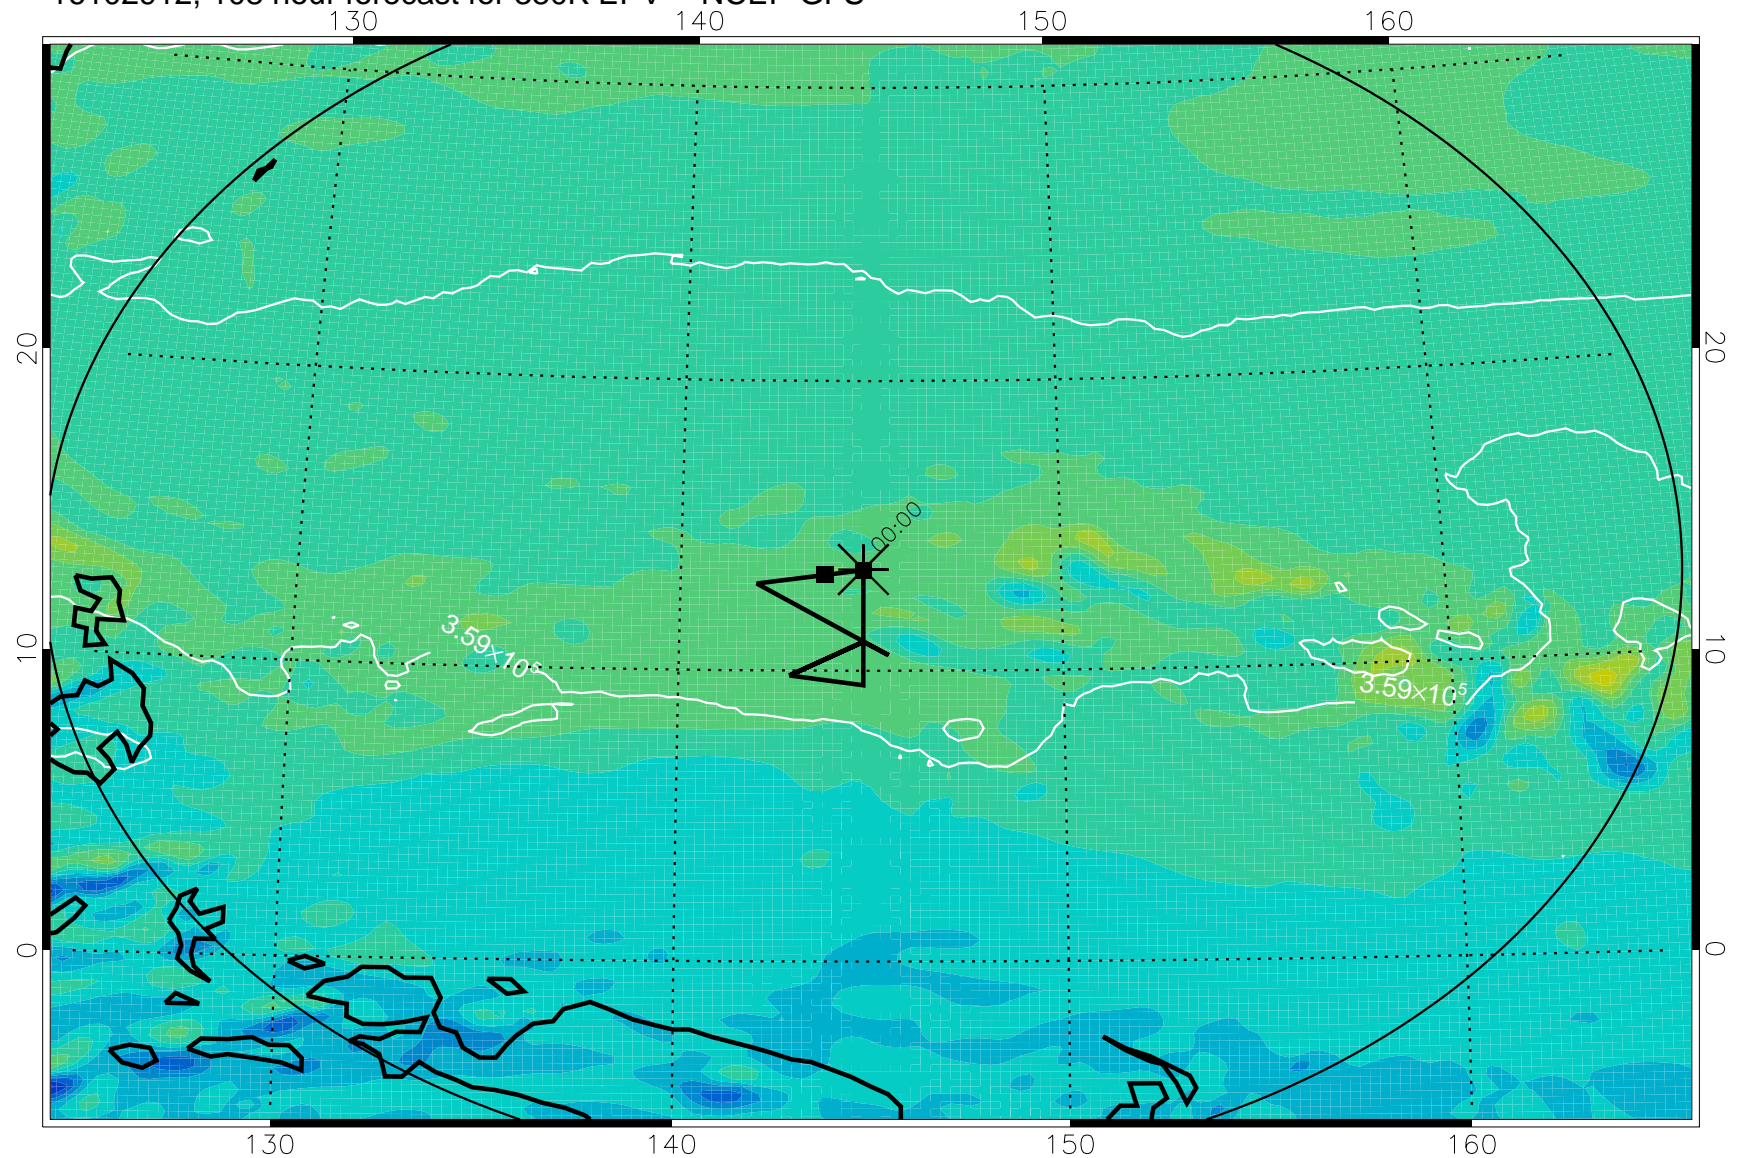

16102806, 078 hour forecast for 380K EPV -- NCEP GFS

380K Montgomery Streamfunction, white

Range ring of 2304 km

16102812, 084 hour forecast for 380K EPV -- NCEP GFS

380K Montgomery Streamfunction, white

Range ring of 2304 km

16102818, 090 hour forecast for 380K EPV -- NCEP GFS

380K Montgomery Streamfunction, white

Range ring of 2304 km

16102900, 096 hour forecast for 380K EPV -- NCEP GFS

380K Montgomery Streamfunction, white

Range ring of 2304 km

16102906, 102 hour forecast for 380K EPV -- NCEP GFS

380K Montgomery Streamfunction, white

Range ring of 2304 km

16102912, 108 hour forecast for 380K EPV -- NCEP GFS

380K Montgomery Streamfunction, white

Range ring of 2304 km

16102918, 114 hour forecast for 380K EPV -- NCEP GFS

16103000, 120 hour forecast for 380K EPV -- NCEP GFS

380K Montgomery Streamfunction, white

Range ring of 2304 km