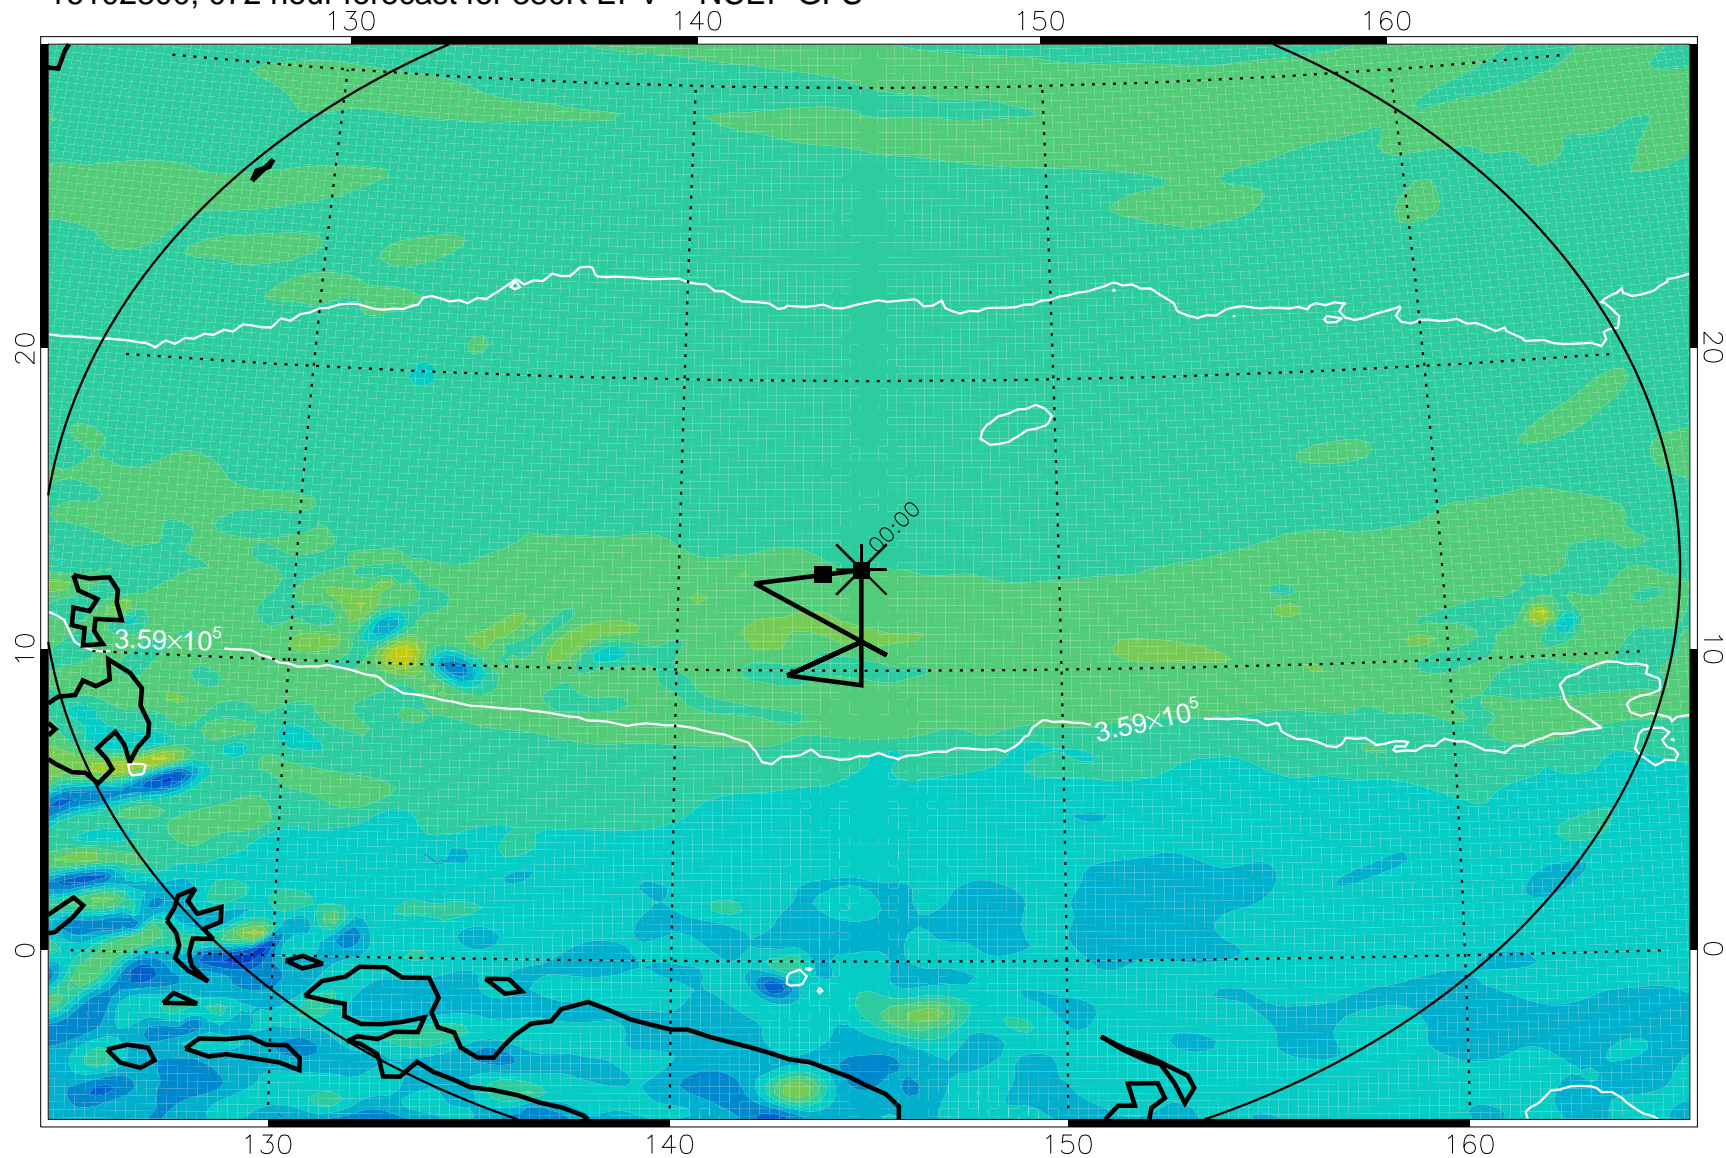

16102706, 054 hour forecast for 380K EPV -- NCEP GFS

380K Montgomery Streamfunction, white

Range ring of 2304 km

16102712, 060 hour forecast for 380K EPV -- NCEP GFS

380K Montgomery Streamfunction, white

Range ring of 2304 km

16102718, 066 hour forecast for 380K EPV -- NCEP GFS

380K Montgomery Streamfunction, white

Range ring of 2304 km

16102800, 072 hour forecast for 380K EPV -- NCEP GFS

380K Montgomery Streamfunction, white

Range ring of 2304 km

16102806, 078 hour forecast for 380K EPV -- NCEP GFS

380K Montgomery Streamfunction, white

Range ring of 2304 km

16102812, 084 hour forecast for 380K EPV -- NCEP GFS

380K Montgomery Streamfunction, white

Range ring of 2304 km

16102818, 090 hour forecast for 380K EPV -- NCEP GFS

380K Montgomery Streamfunction, white

Range ring of 2304 km

16102900, 096 hour forecast for 380K EPV -- NCEP GFS

380K Montgomery Streamfunction, white

Range ring of 2304 km