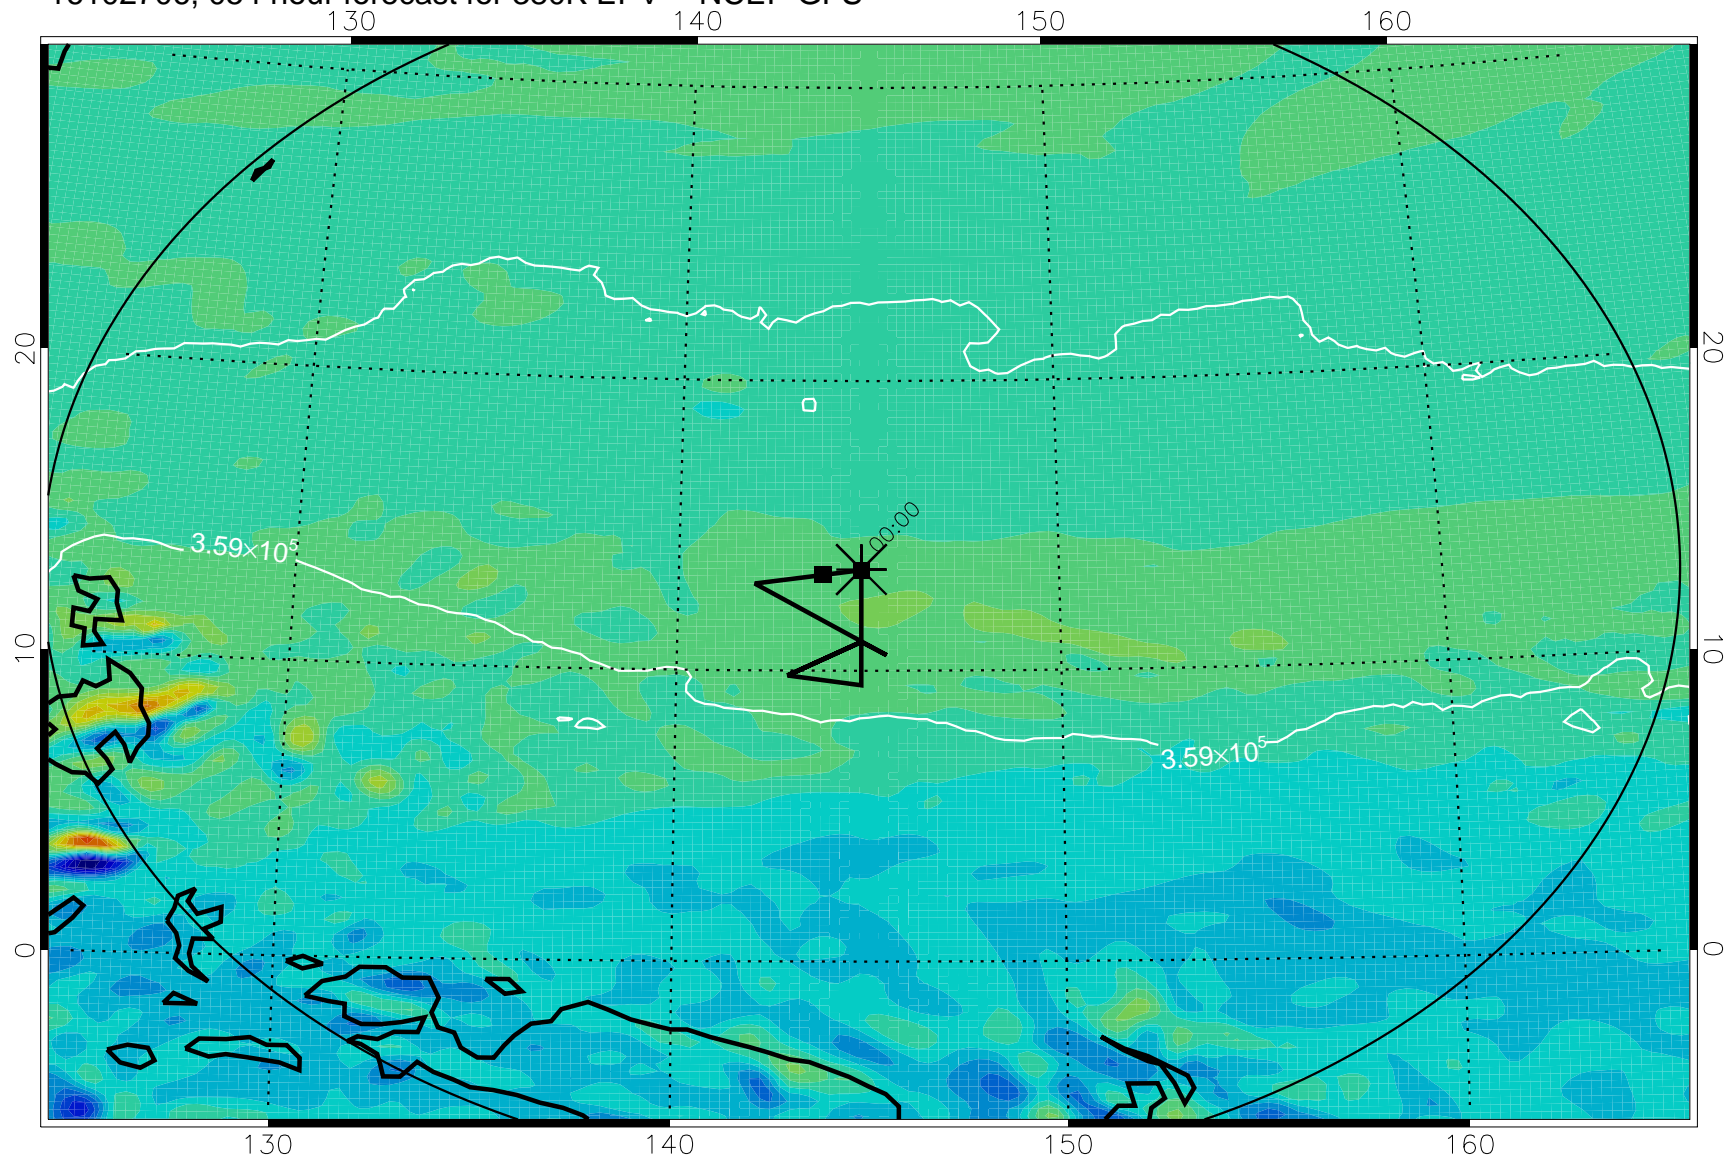

16102618, 042 hour forecast for 380K EPV -- NCEP GFS

380K Montgomery Streamfunction, white

Range ring of 2304 km

16102700, 048 hour forecast for 380K EPV -- NCEP GFS

380K Montgomery Streamfunction, white

Range ring of 2304 km

16102706, 054 hour forecast for 380K EPV -- NCEP GFS

380K Montgomery Streamfunction, white

Range ring of 2304 km

16102712, 060 hour forecast for 380K EPV -- NCEP GFS

380K Montgomery Streamfunction, white

Range ring of 2304 km

16102718, 066 hour forecast for 380K EPV -- NCEP GFS

380K Montgomery Streamfunction, white

Range ring of 2304 km

16102800, 072 hour forecast for 380K EPV -- NCEP GFS

380K Montgomery Streamfunction, white

Range ring of 2304 km

16102806, 078 hour forecast for 380K EPV -- NCEP GFS

380K Montgomery Streamfunction, white

Range ring of 2304 km

16102812, 084 hour forecast for 380K EPV -- NCEP GFS

380K Montgomery Streamfunction, white

Range ring of 2304 km