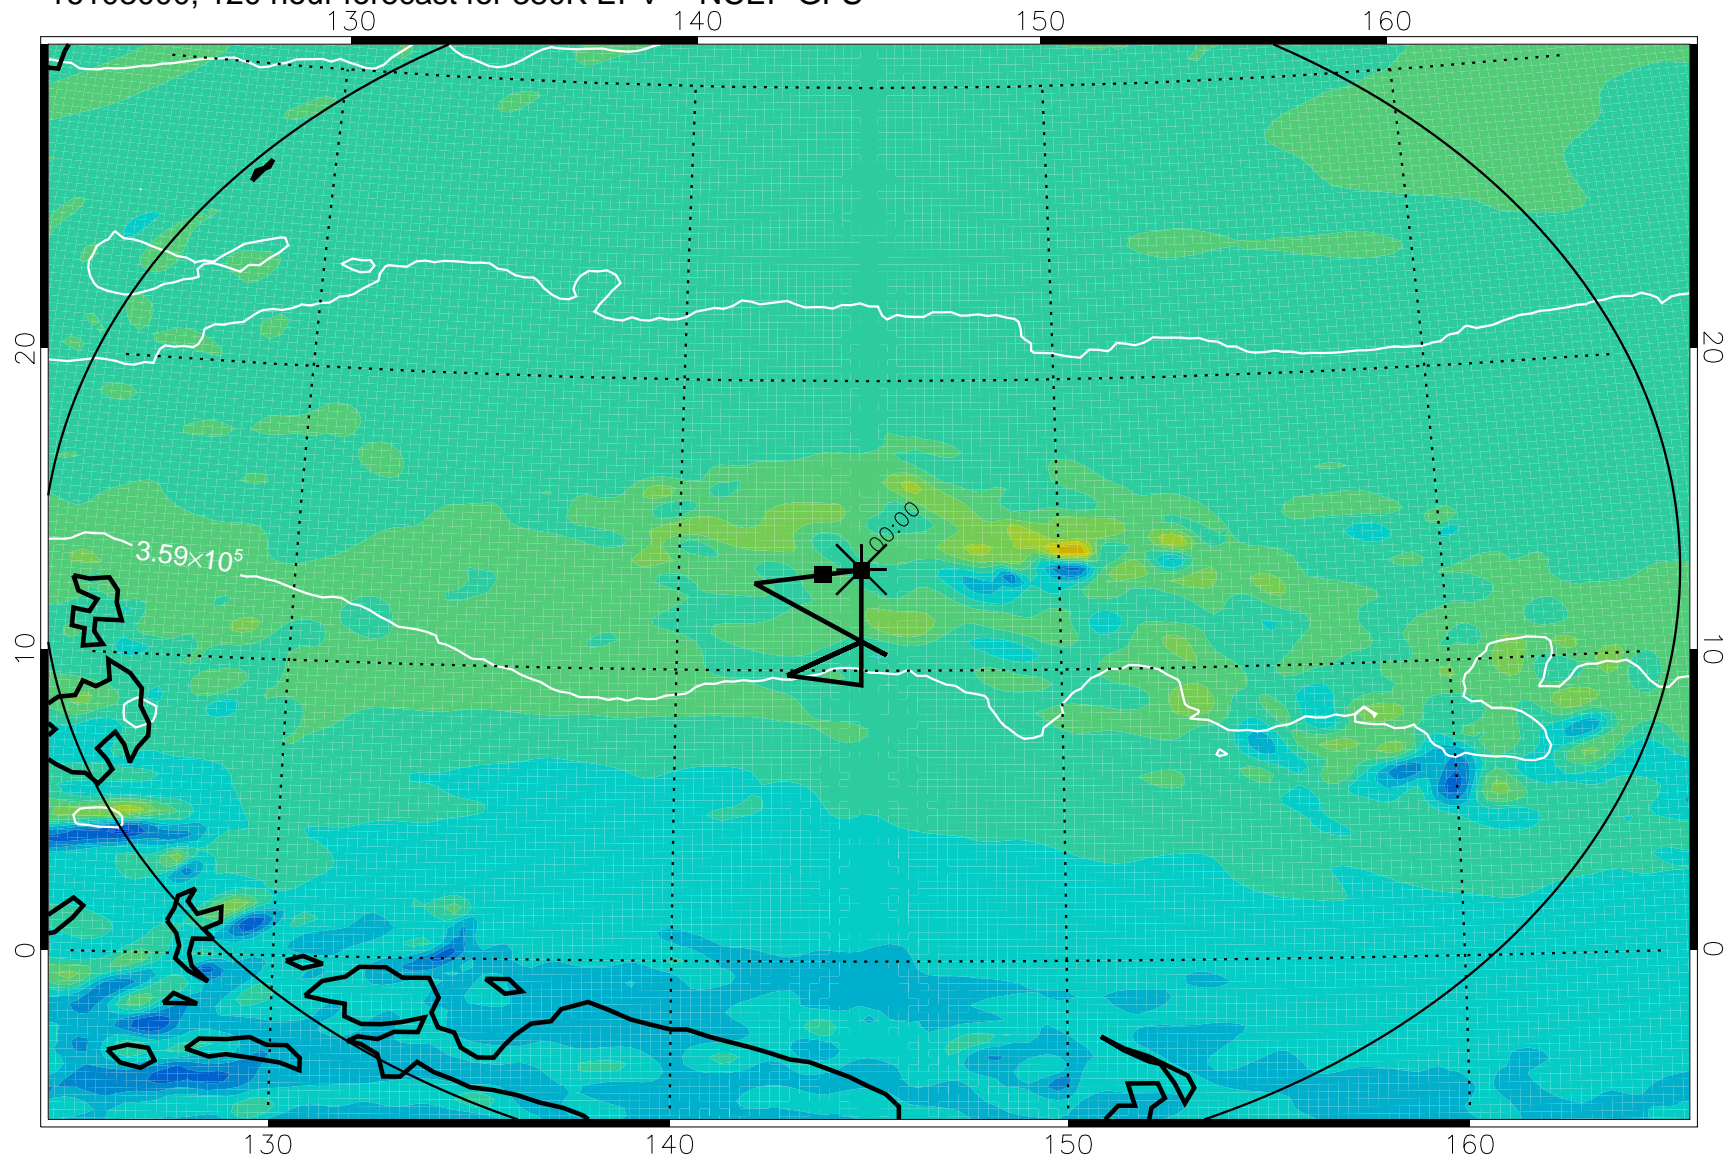

16102806, 078 hour forecast for 380K EPV -- NCEP GFS

380K Montgomery Streamfunction, white

Range ring of 2304 km

16102812, 084 hour forecast for 380K EPV -- NCEP GFS

380K Montgomery Streamfunction, white

Range ring of 2304 km

16102818, 090 hour forecast for 380K EPV -- NCEP GFS

380K Montgomery Streamfunction, white

Range ring of 2304 km

16102900, 096 hour forecast for 380K EPV -- NCEP GFS

380K Montgomery Streamfunction, white

Range ring of 2304 km

16102906, 102 hour forecast for 380K EPV -- NCEP GFS

380K Montgomery Streamfunction, white

Range ring of 2304 km

16102912, 108 hour forecast for 380K EPV -- NCEP GFS

380K Montgomery Streamfunction, white

Range ring of 2304 km

16102918, 114 hour forecast for 380K EPV -- NCEP GFS

16103000, 120 hour forecast for 380K EPV -- NCEP GFS

380K Montgomery Streamfunction, white

Range ring of 2304 km