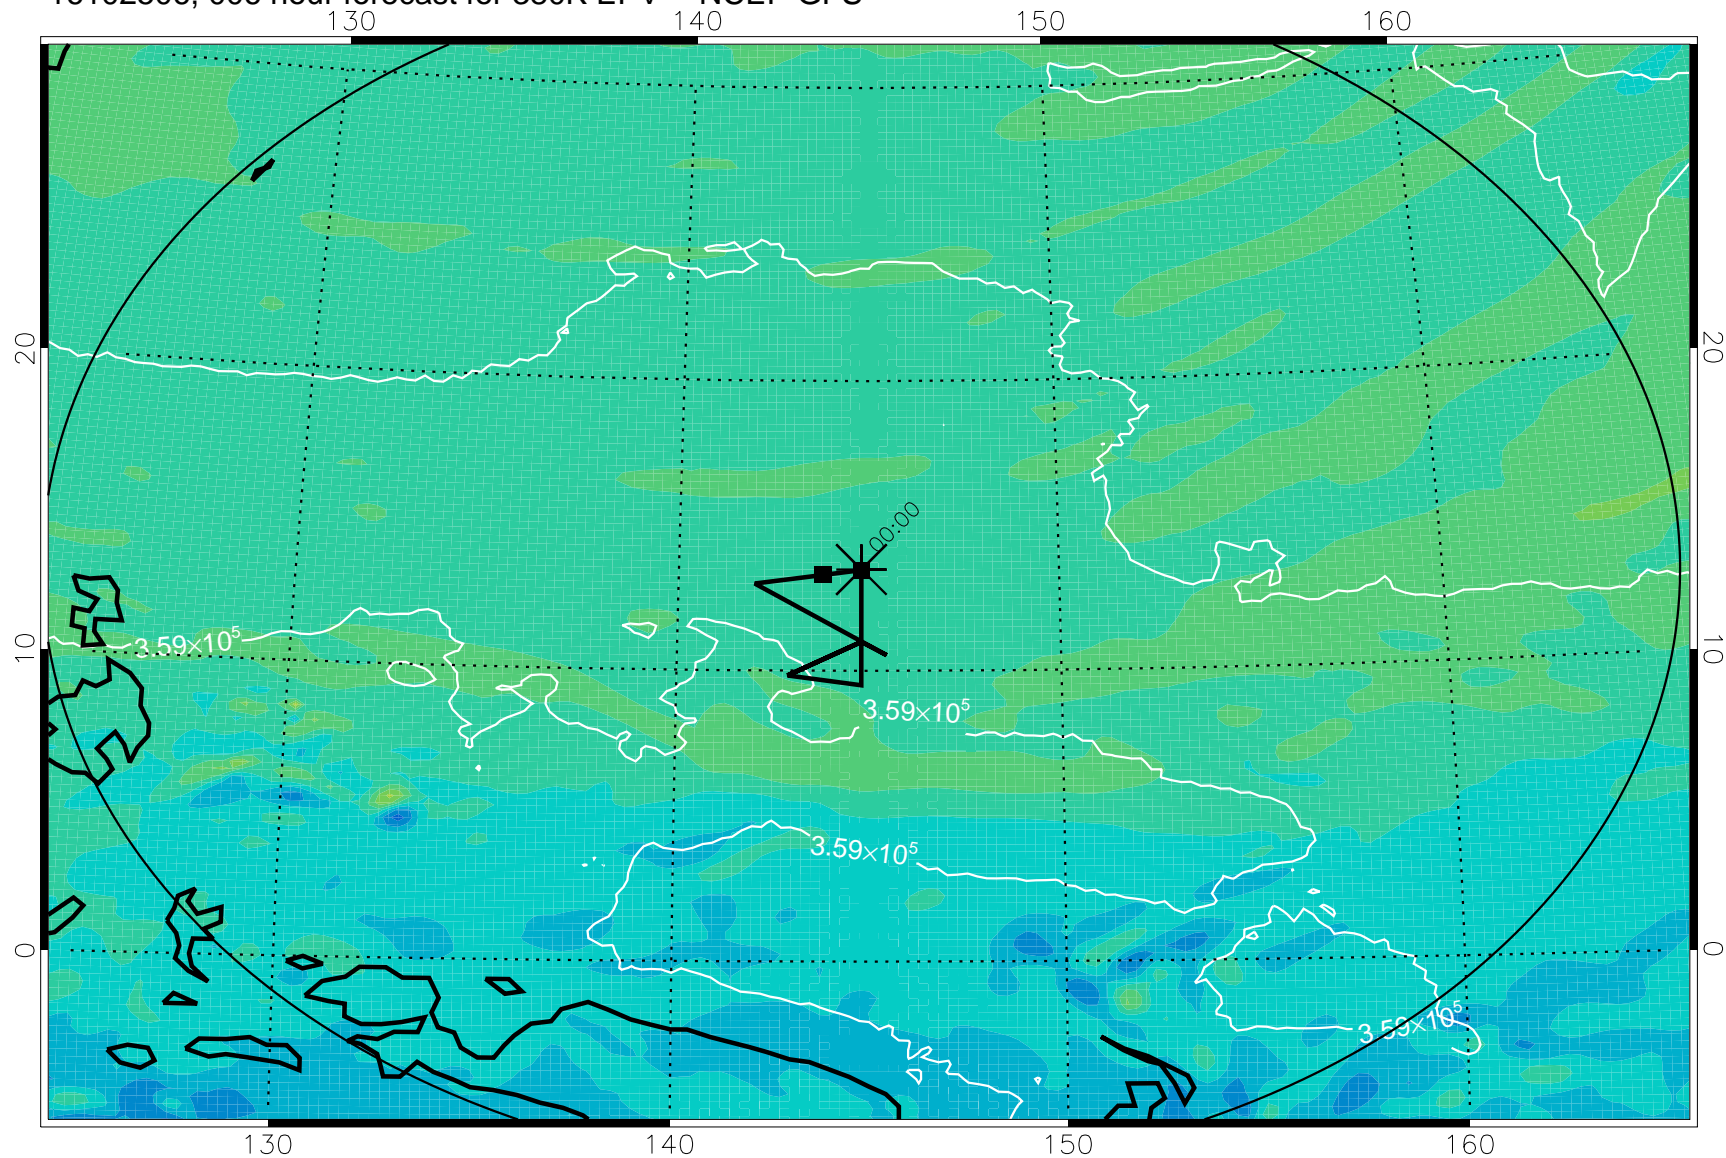

16102506, 006 hour forecast for 380K EPV -- NCEP GFS

380K Montgomery Streamfunction, white

Range ring of 2304 km

16102512, 012 hour forecast for 380K EPV -- NCEP GFS

380K Montgomery Streamfunction, white

Range ring of 2304 km

16102518, 018 hour forecast for 380K EPV -- NCEP GFS

380K Montgomery Streamfunction, white

Range ring of 2304 km

16102600, 024 hour forecast for 380K EPV -- NCEP GFS

380K Montgomery Streamfunction, white

Range ring of 2304 km

16102606, 030 hour forecast for 380K EPV -- NCEP GFS

380K Montgomery Streamfunction, white

Range ring of 2304 km

16102612, 036 hour forecast for 380K EPV -- NCEP GFS

380K Montgomery Streamfunction, white

Range ring of 2304 km

16102618, 042 hour forecast for 380K EPV -- NCEP GFS

380K Montgomery Streamfunction, white

Range ring of 2304 km

16102700, 048 hour forecast for 380K EPV -- NCEP GFS

380K Montgomery Streamfunction, white

Range ring of 2304 km