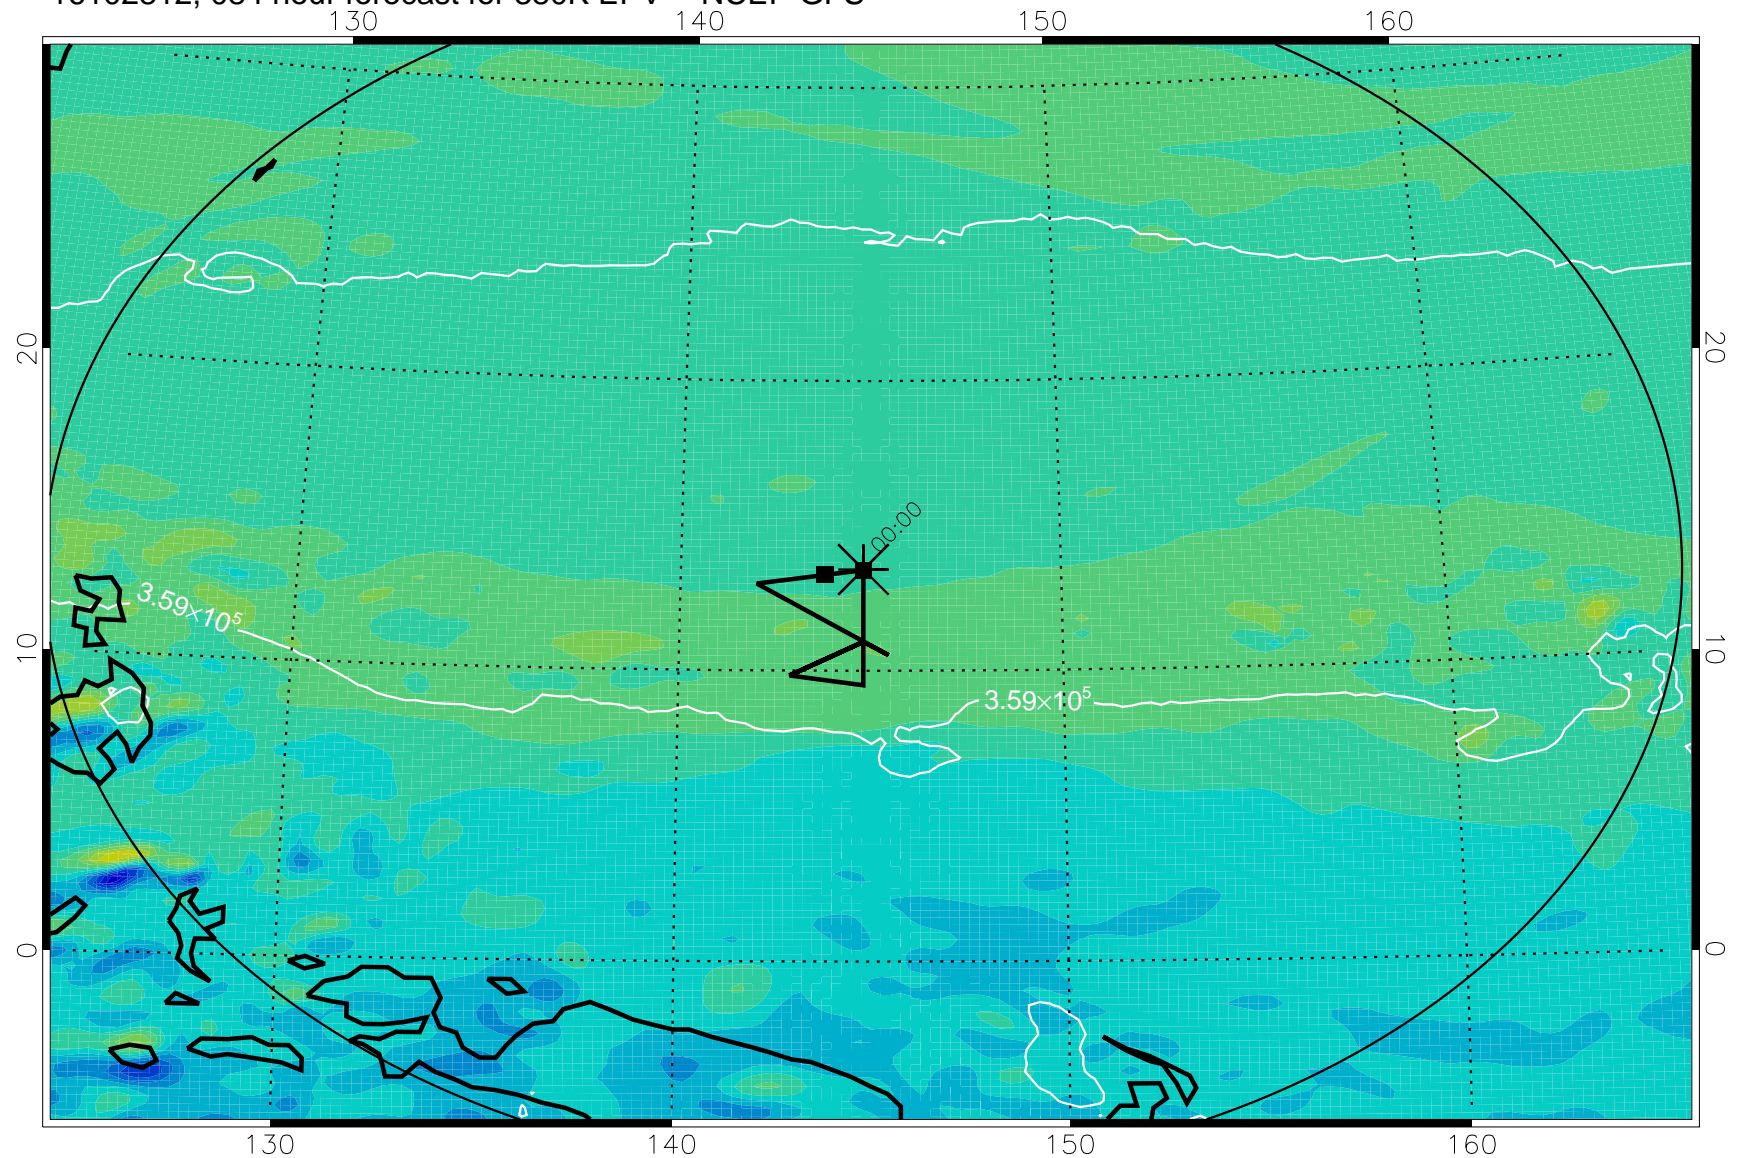

16102718, 066 hour forecast for 380K EPV -- NCEP GFS

380K Montgomery Streamfunction, white

Range ring of 2304 km

16102800, 072 hour forecast for 380K EPV -- NCEP GFS

380K Montgomery Streamfunction, white

Range ring of 2304 km

16102806, 078 hour forecast for 380K EPV -- NCEP GFS

380K Montgomery Streamfunction, white

Range ring of 2304 km

16102812, 084 hour forecast for 380K EPV -- NCEP GFS

380K Montgomery Streamfunction, white

Range ring of 2304 km

16102818, 090 hour forecast for 380K EPV -- NCEP GFS

380K Montgomery Streamfunction, white

Range ring of 2304 km

16102900, 096 hour forecast for 380K EPV -- NCEP GFS

380K Montgomery Streamfunction, white

Range ring of 2304 km

16102918, 114 hour forecast for 380K EPV -- NCEP GFS

16103000, 120 hour forecast for 380K EPV -- NCEP GFS

380K Montgomery Streamfunction, white

Range ring of 2304 km