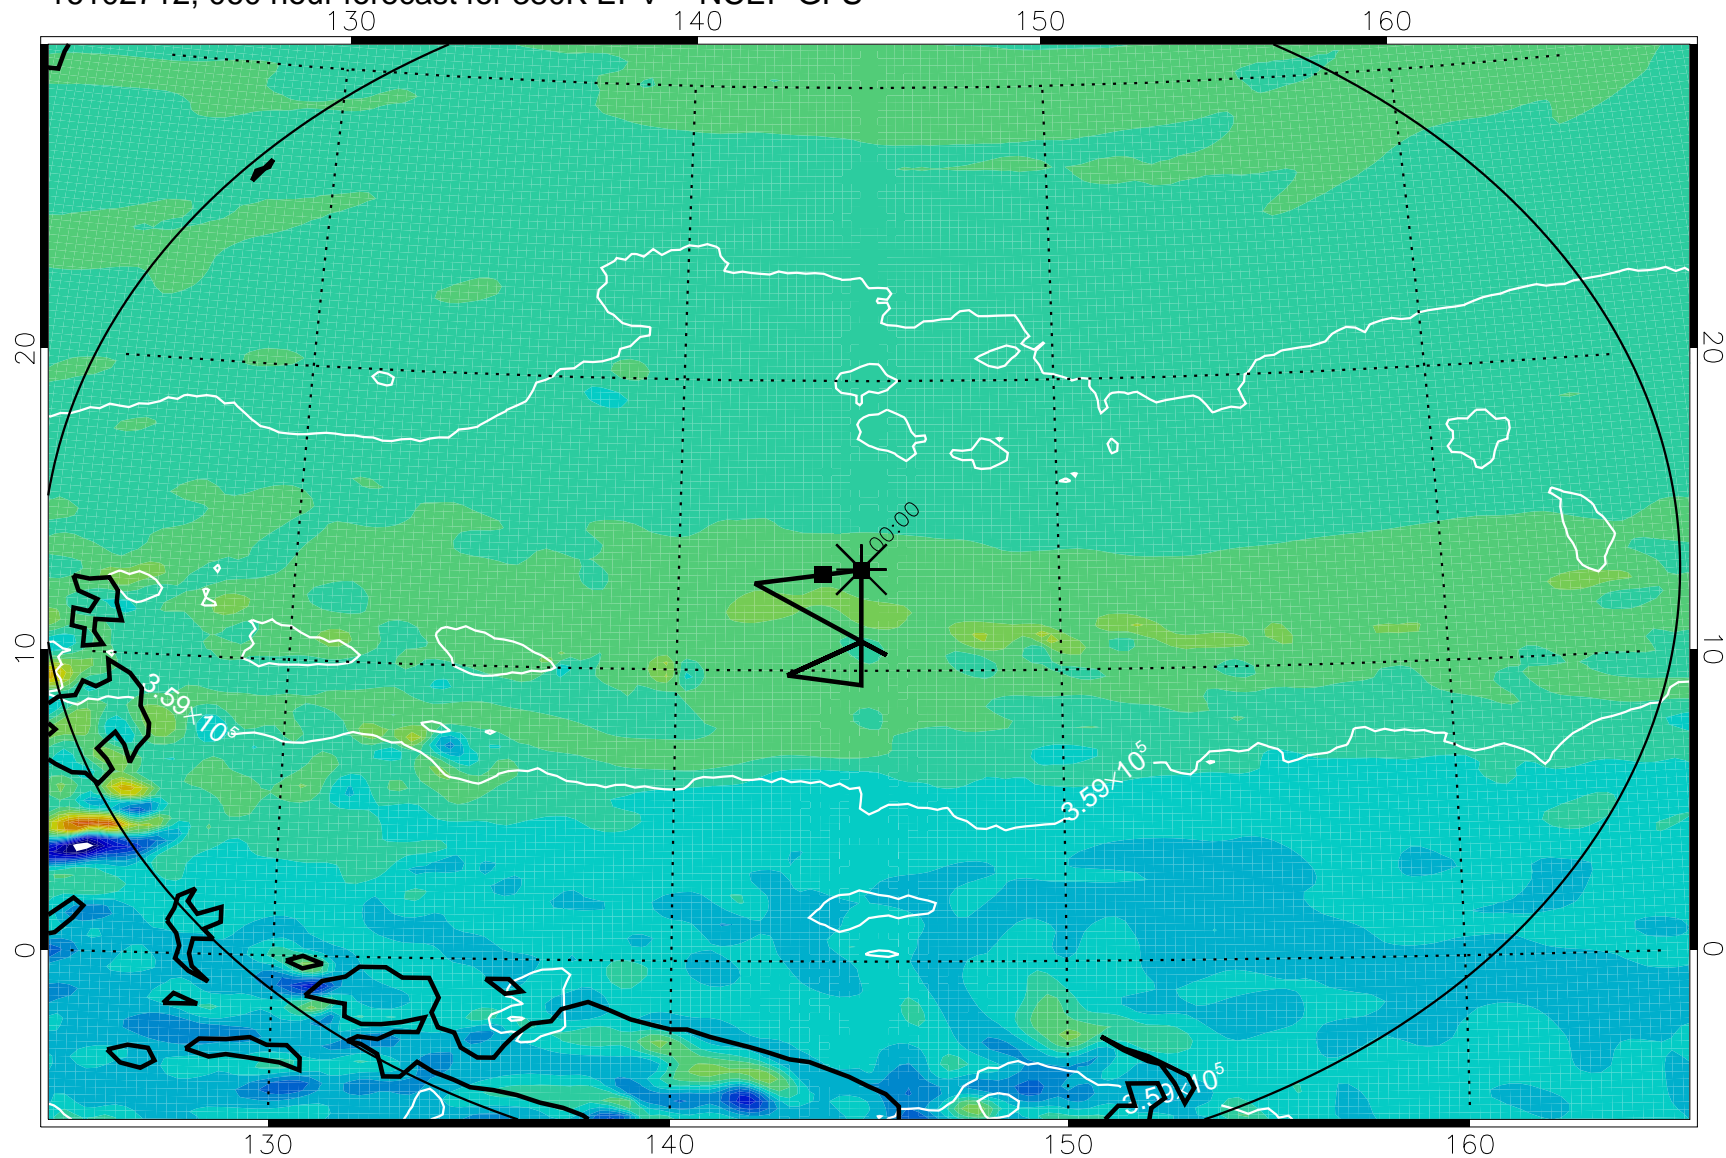

16102618, 042 hour forecast for 380K EPV -- NCEP GFS

380K Montgomery Streamfunction, white

Range ring of 2304 km

16102700, 048 hour forecast for 380K EPV -- NCEP GFS

380K Montgomery Streamfunction, white

Range ring of 2304 km

16102706, 054 hour forecast for 380K EPV -- NCEP GFS

380K Montgomery Streamfunction, white

Range ring of 2304 km

16102712, 060 hour forecast for 380K EPV -- NCEP GFS

380K Montgomery Streamfunction, white

Range ring of 2304 km

16102718, 066 hour forecast for 380K EPV -- NCEP GFS

380K Montgomery Streamfunction, white

Range ring of 2304 km

16102800, 072 hour forecast for 380K EPV -- NCEP GFS

380K Montgomery Streamfunction, white

Range ring of 2304 km

16102806, 078 hour forecast for 380K EPV -- NCEP GFS

380K Montgomery Streamfunction, white

Range ring of 2304 km

16102812, 084 hour forecast for 380K EPV -- NCEP GFS

380K Montgomery Streamfunction, white

Range ring of 2304 km