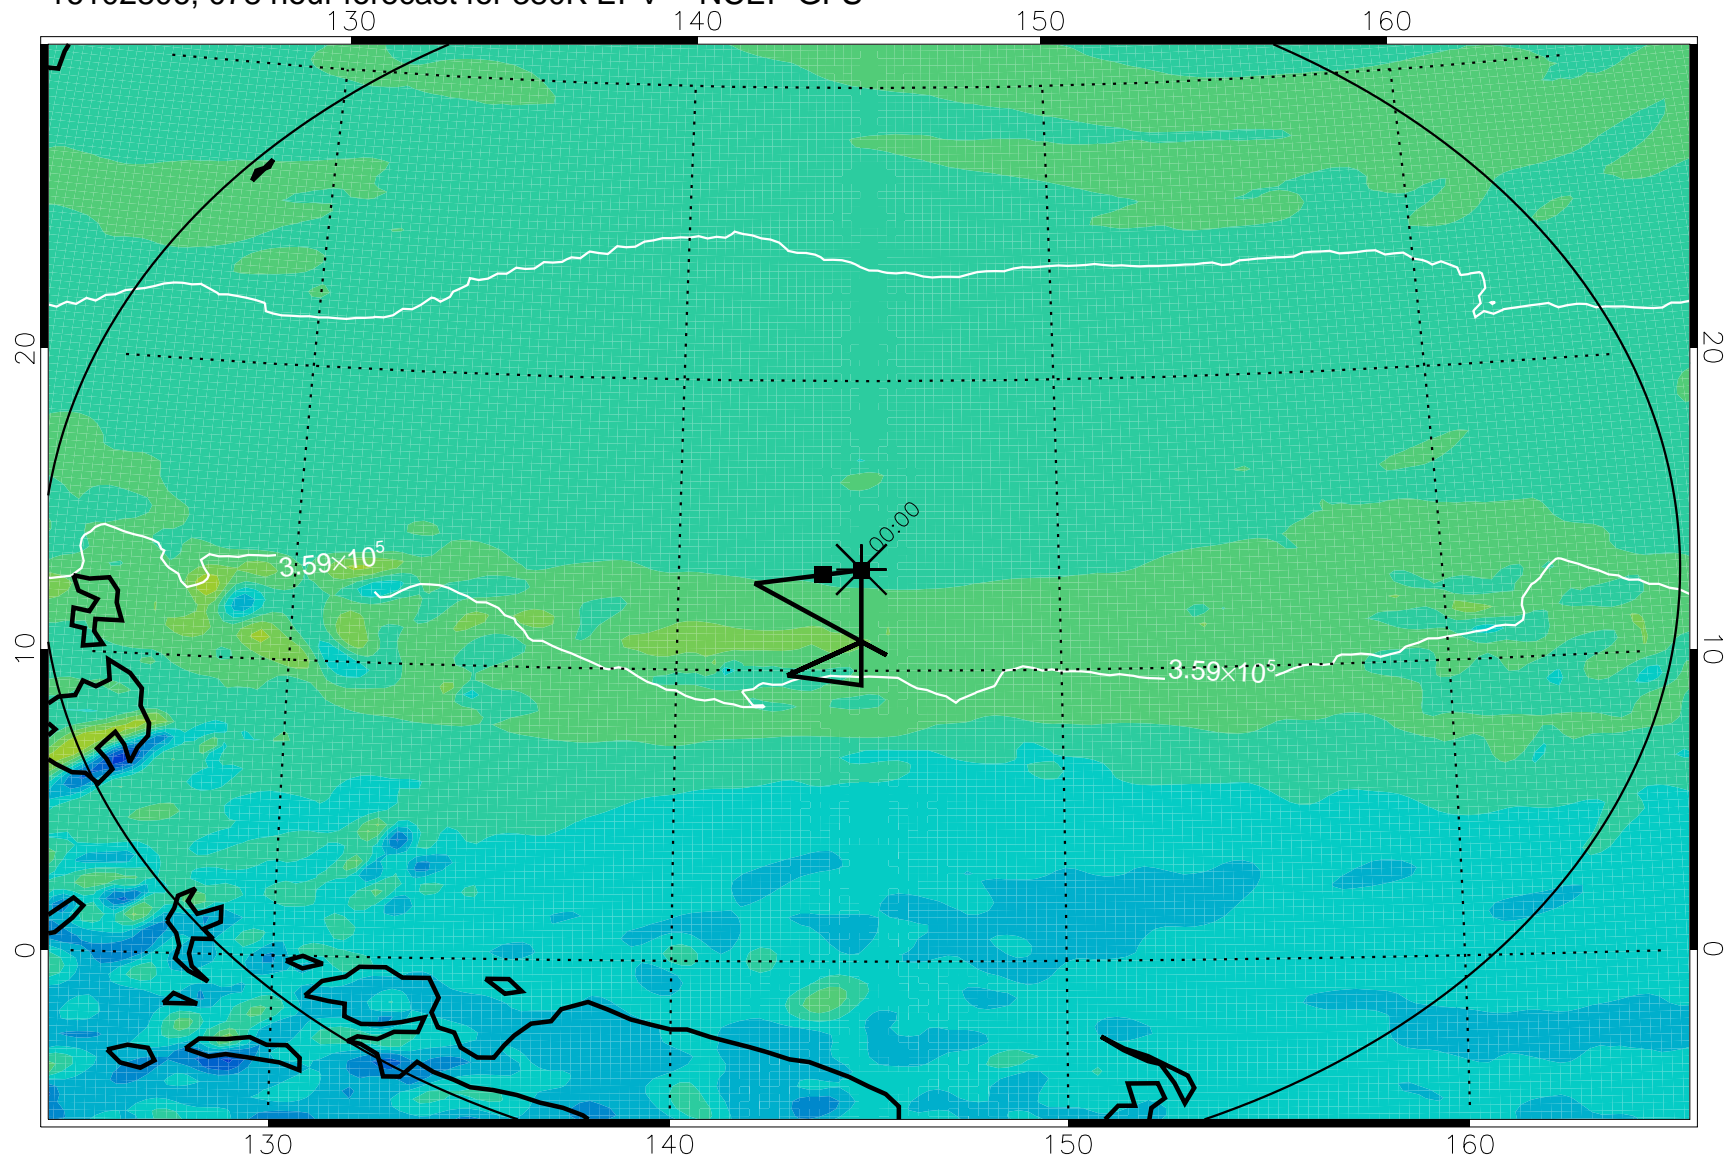

16102718, 066 hour forecast for 380K EPV -- NCEP GFS

380K Montgomery Streamfunction, white

Range ring of 2304 km

16102800, 072 hour forecast for 380K EPV -- NCEP GFS

380K Montgomery Streamfunction, white

Range ring of 2304 km

16102806, 078 hour forecast for 380K EPV -- NCEP GFS

380K Montgomery Streamfunction, white

Range ring of 2304 km

16102812, 084 hour forecast for 380K EPV -- NCEP GFS

380K Montgomery Streamfunction, white

Range ring of 2304 km

16102818, 090 hour forecast for 380K EPV -- NCEP GFS

380K Montgomery Streamfunction, white

Range ring of 2304 km

16102900, 096 hour forecast for 380K EPV -- NCEP GFS

380K Montgomery Streamfunction, white

Range ring of 2304 km

16102918, 114 hour forecast for 380K EPV -- NCEP GFS

16103000, 120 hour forecast for 380K EPV -- NCEP GFS

380K Montgomery Streamfunction, white

Range ring of 2304 km