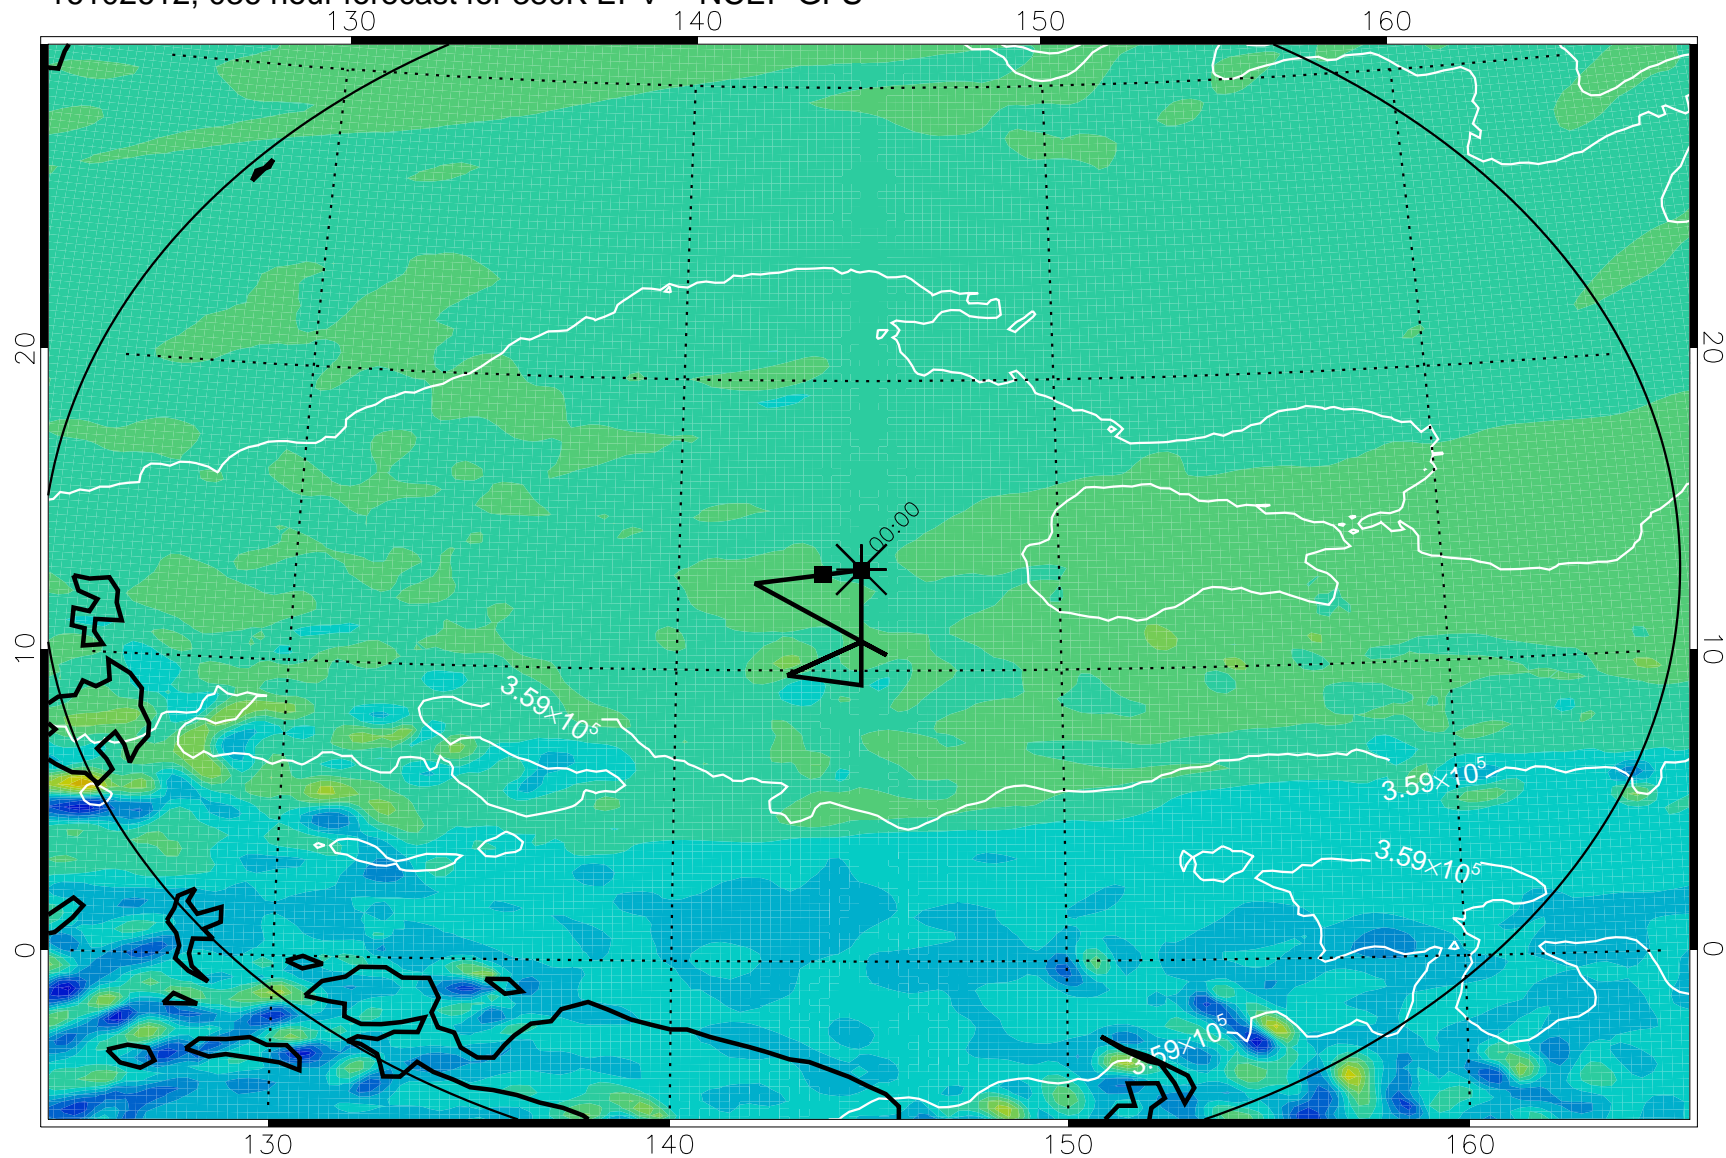

16102506, 006 hour forecast for 380K EPV -- NCEP GFS

380K Montgomery Streamfunction, white

Range ring of 2304 km

16102512, 012 hour forecast for 380K EPV -- NCEP GFS

380K Montgomery Streamfunction, white

Range ring of 2304 km

16102518, 018 hour forecast for 380K EPV -- NCEP GFS

380K Montgomery Streamfunction, white

Range ring of 2304 km

16102600, 024 hour forecast for 380K EPV -- NCEP GFS

380K Montgomery Streamfunction, white

Range ring of 2304 km

16102606, 030 hour forecast for 380K EPV -- NCEP GFS

380K Montgomery Streamfunction, white

Range ring of 2304 km

16102612, 036 hour forecast for 380K EPV -- NCEP GFS

380K Montgomery Streamfunction, white

Range ring of 2304 km

16102618, 042 hour forecast for 380K EPV -- NCEP GFS

380K Montgomery Streamfunction, white

Range ring of 2304 km

16102700, 048 hour forecast for 380K EPV -- NCEP GFS

380K Montgomery Streamfunction, white

Range ring of 2304 km