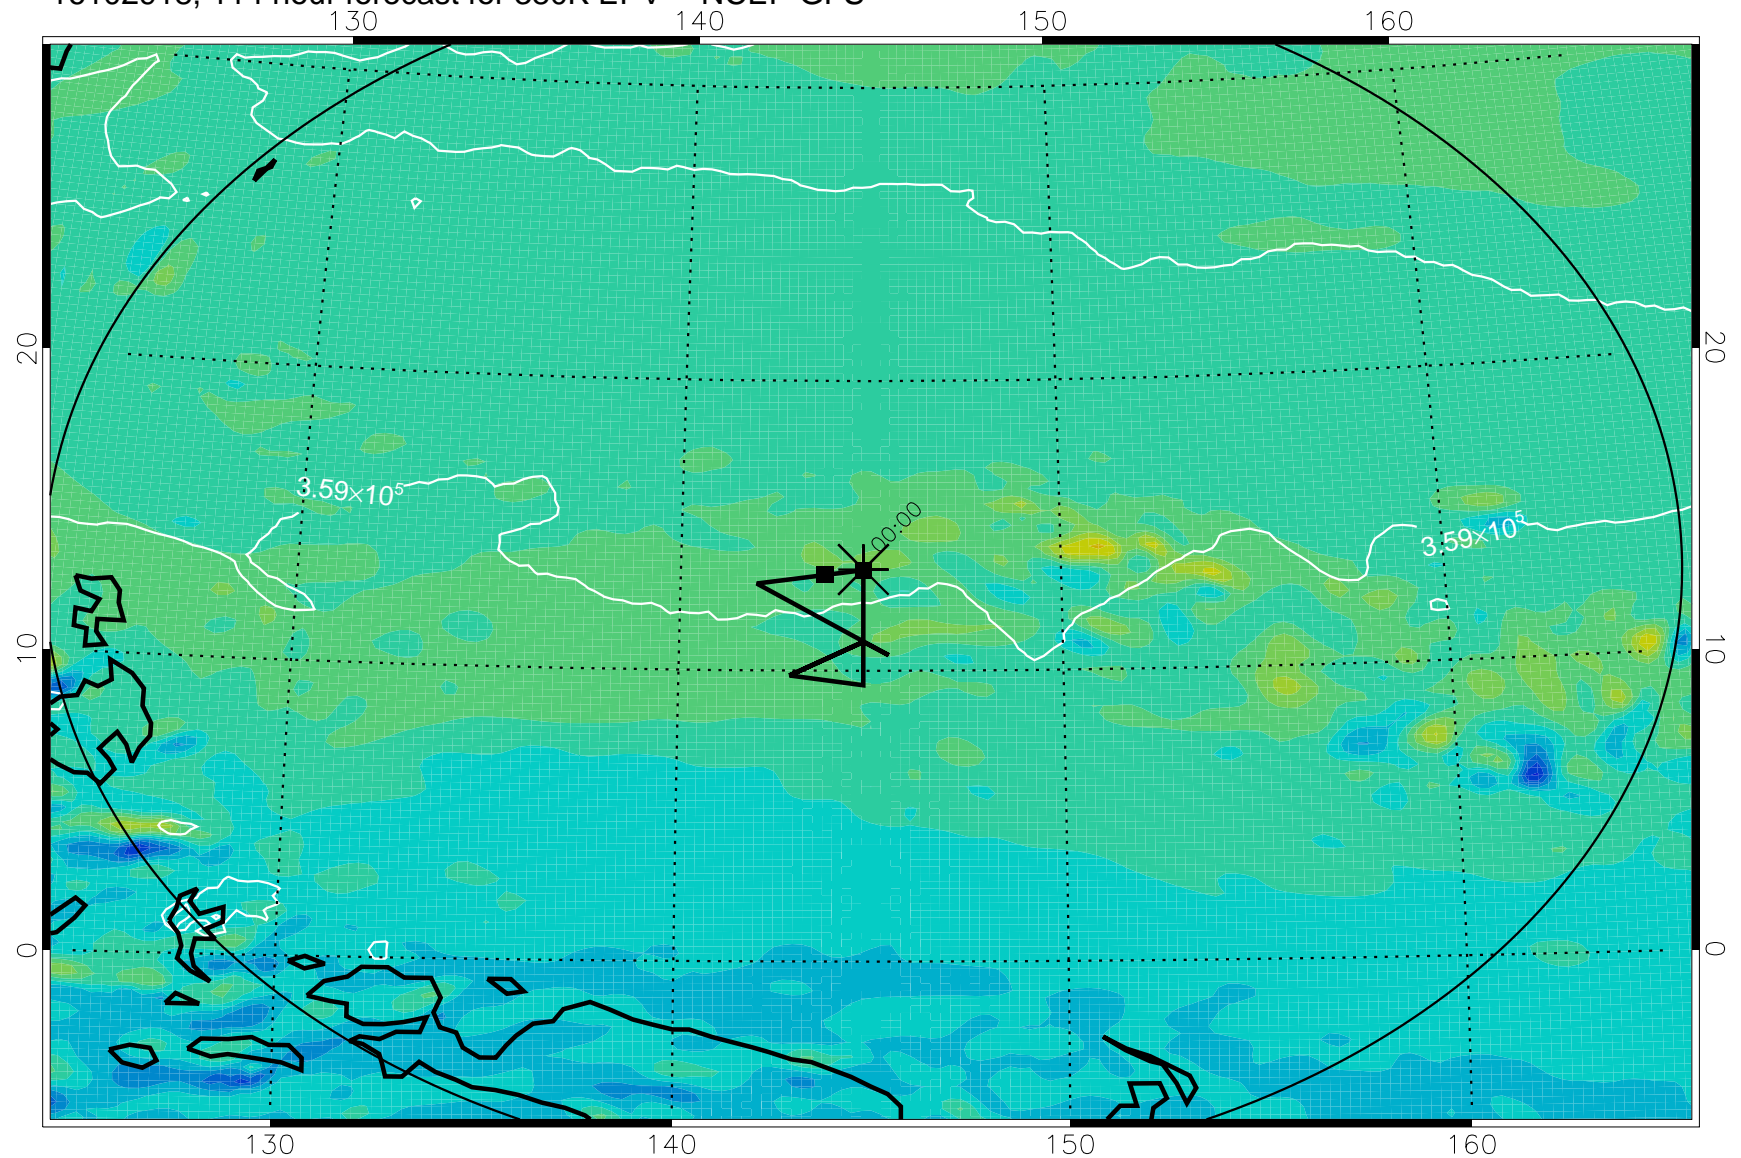

16102806, 078 hour forecast for 380K EPV -- NCEP GFS

380K Montgomery Streamfunction, white

Range ring of 2304 km

16102812, 084 hour forecast for 380K EPV -- NCEP GFS

380K Montgomery Streamfunction, white

Range ring of 2304 km

16102818, 090 hour forecast for 380K EPV -- NCEP GFS

380K Montgomery Streamfunction, white

Range ring of 2304 km

16102900, 096 hour forecast for 380K EPV -- NCEP GFS

380K Montgomery Streamfunction, white

Range ring of 2304 km

16102906, 102 hour forecast for 380K EPV -- NCEP GFS

380K Montgomery Streamfunction, white

Range ring of 2304 km

16102912, 108 hour forecast for 380K EPV -- NCEP GFS

380K Montgomery Streamfunction, white

Range ring of 2304 km

16102918, 114 hour forecast for 380K EPV -- NCEP GFS

16103000, 120 hour forecast for 380K EPV -- NCEP GFS

380K Montgomery Streamfunction, white

Range ring of 2304 km