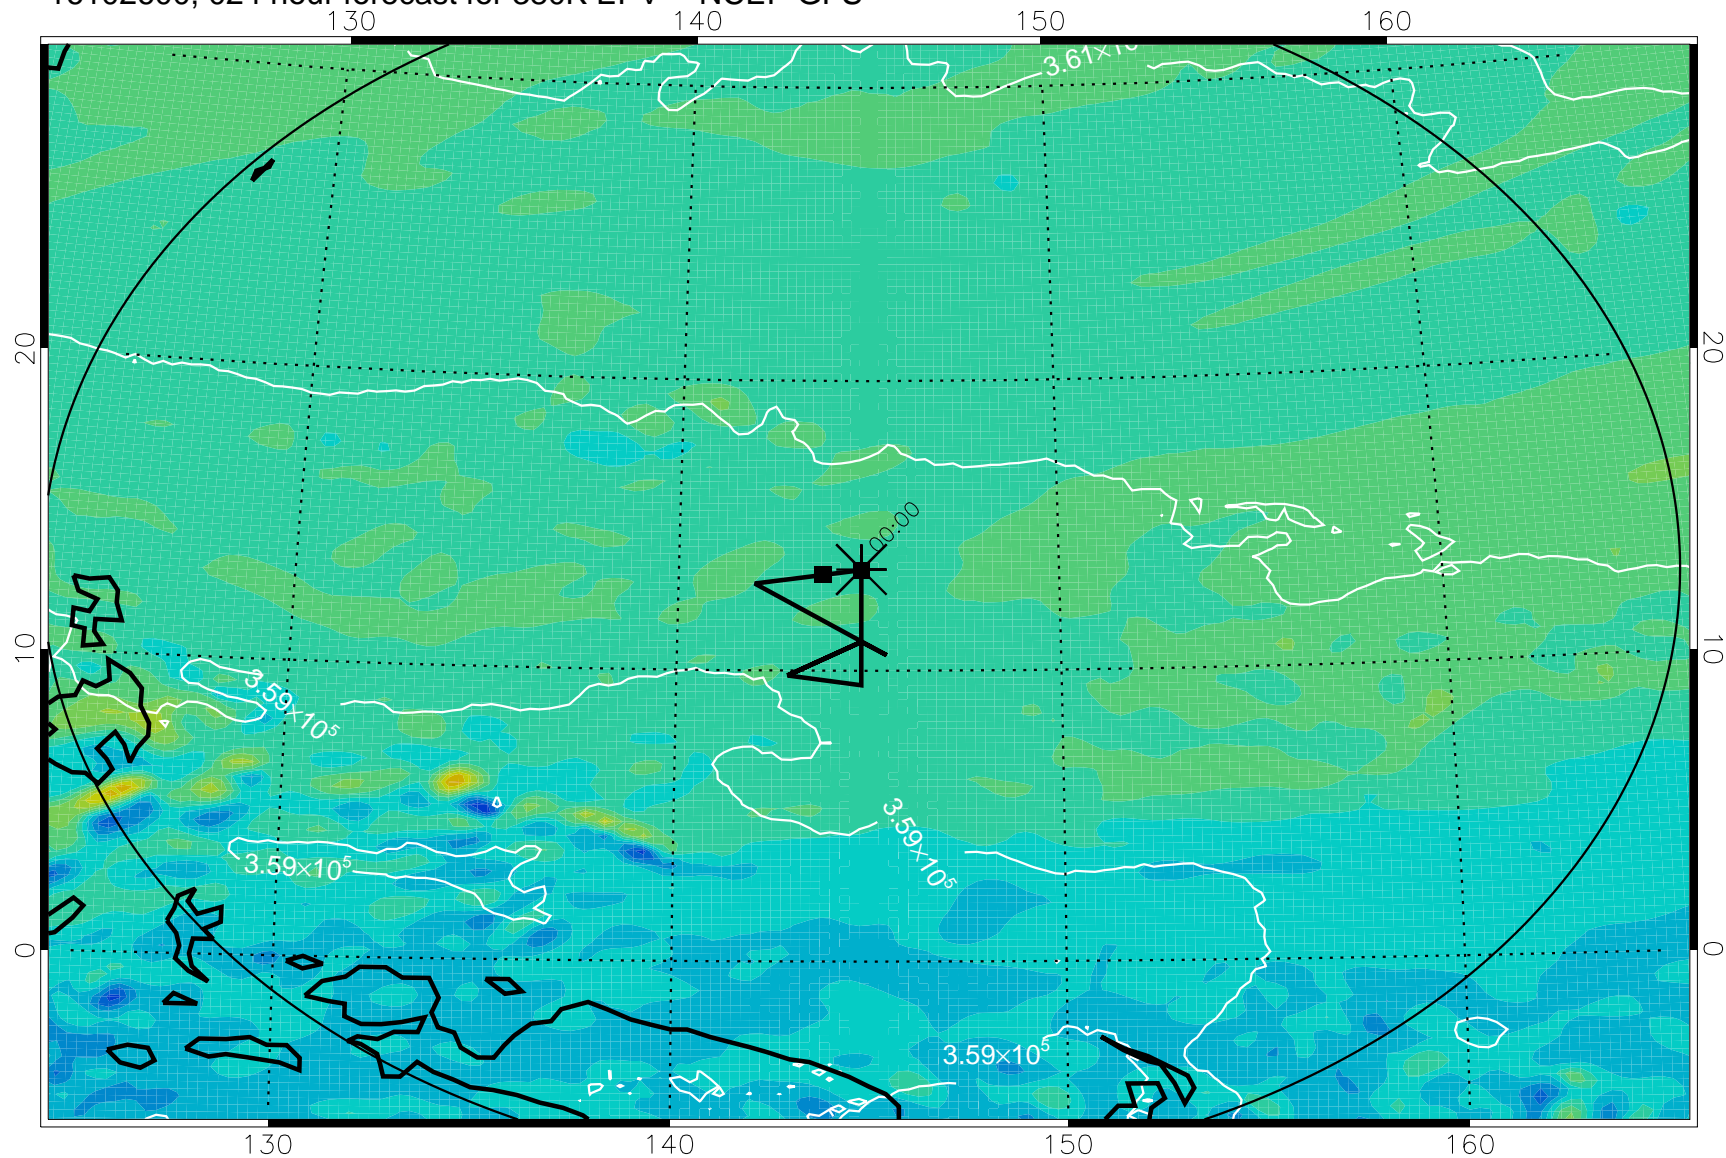

16102506, 006 hour forecast for 380K EPV -- NCEP GFS

380K Montgomery Streamfunction, white

Range ring of 2304 km

16102512, 012 hour forecast for 380K EPV -- NCEP GFS

380K Montgomery Streamfunction, white

Range ring of 2304 km

16102518, 018 hour forecast for 380K EPV -- NCEP GFS

380K Montgomery Streamfunction, white

Range ring of 2304 km

16102600, 024 hour forecast for 380K EPV -- NCEP GFS

380K Montgomery Streamfunction, white

Range ring of 2304 km

16102606, 030 hour forecast for 380K EPV -- NCEP GFS

380K Montgomery Streamfunction, white

Range ring of 2304 km

16102612, 036 hour forecast for 380K EPV -- NCEP GFS

380K Montgomery Streamfunction, white

Range ring of 2304 km

16102618, 042 hour forecast for 380K EPV -- NCEP GFS

380K Montgomery Streamfunction, white

Range ring of 2304 km

16102700, 048 hour forecast for 380K EPV -- NCEP GFS

380K Montgomery Streamfunction, white

Range ring of 2304 km