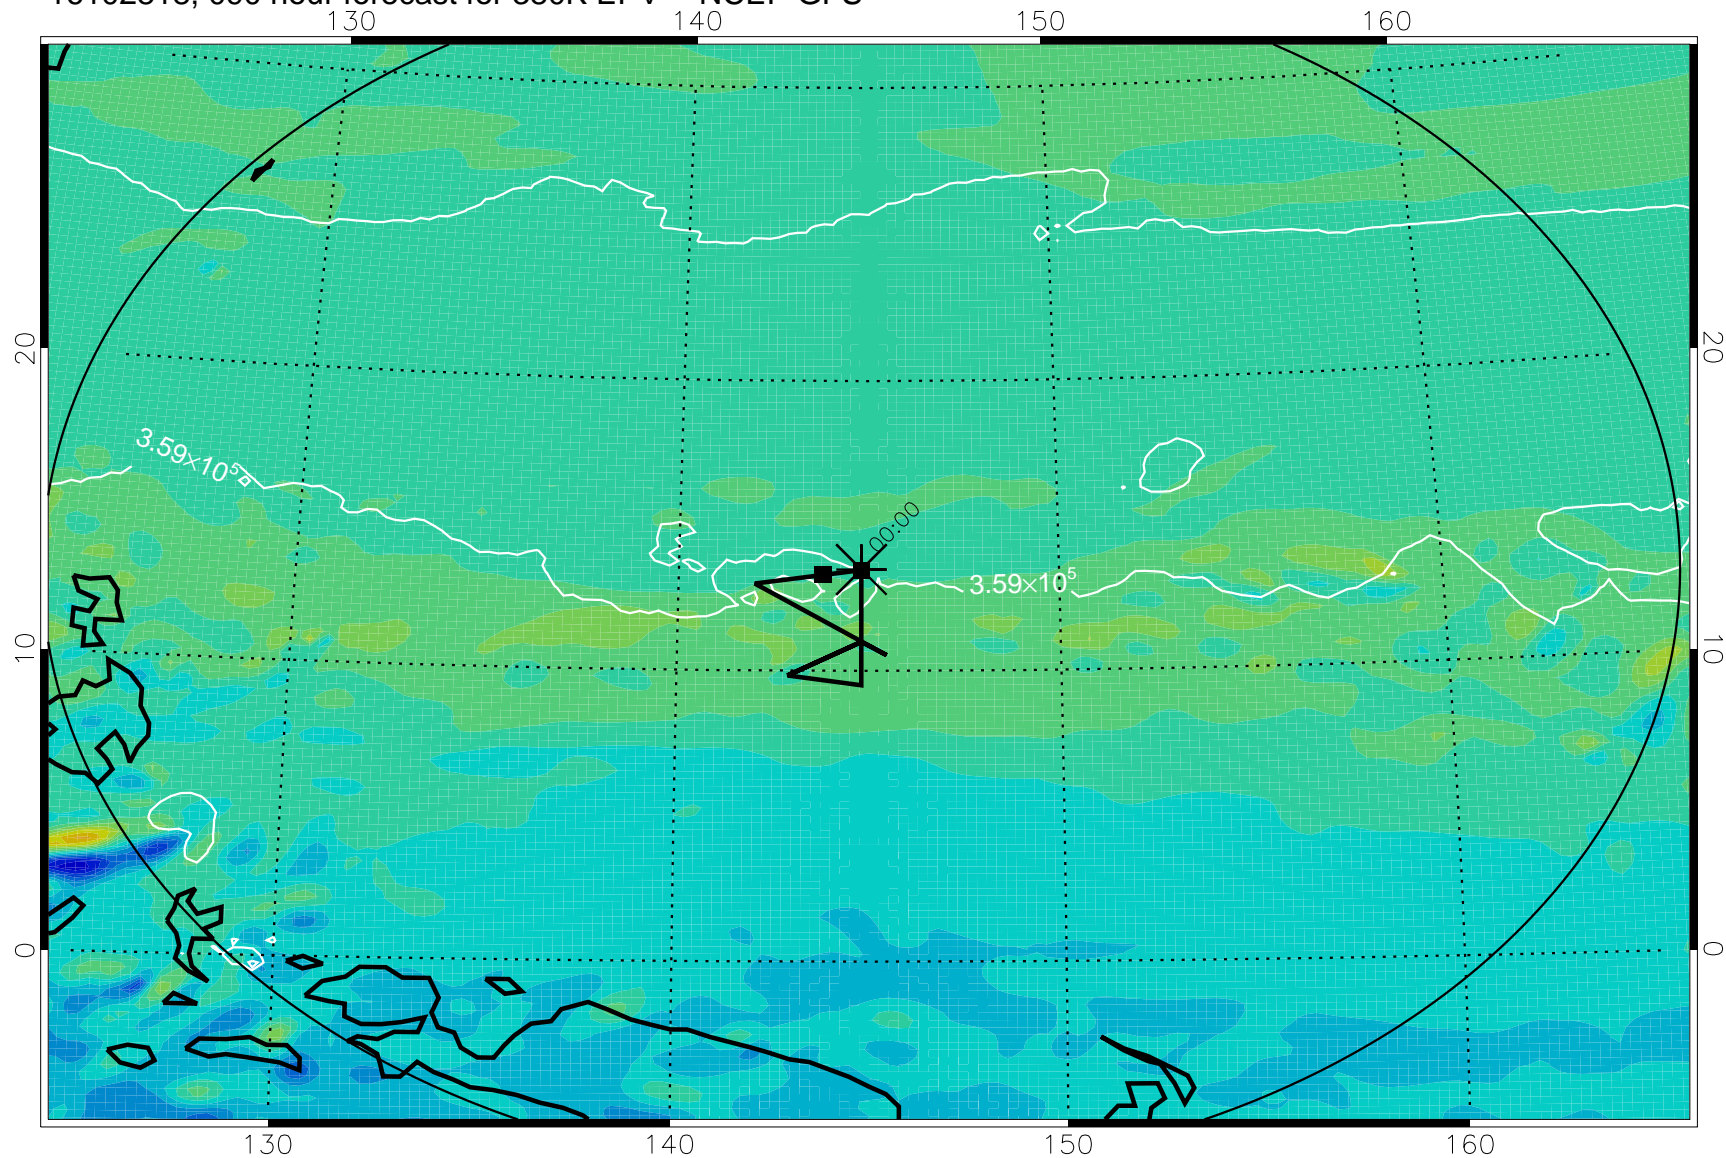

16102806, 078 hour forecast for 380K EPV -- NCEP GFS

380K Montgomery Streamfunction, white

Range ring of 2304 km

16102812, 084 hour forecast for 380K EPV -- NCEP GFS

380K Montgomery Streamfunction, white

Range ring of 2304 km

16102818, 090 hour forecast for 380K EPV -- NCEP GFS

380K Montgomery Streamfunction, white

Range ring of 2304 km

16102900, 096 hour forecast for 380K EPV -- NCEP GFS

380K Montgomery Streamfunction, white

Range ring of 2304 km

16102906, 102 hour forecast for 380K EPV -- NCEP GFS

380K Montgomery Streamfunction, white

Range ring of 2304 km

16102912, 108 hour forecast for 380K EPV -- NCEP GFS

380K Montgomery Streamfunction, white

Range ring of 2304 km

16102918, 114 hour forecast for 380K EPV -- NCEP GFS

16103000, 120 hour forecast for 380K EPV -- NCEP GFS

380K Montgomery Streamfunction, white

Range ring of 2304 km