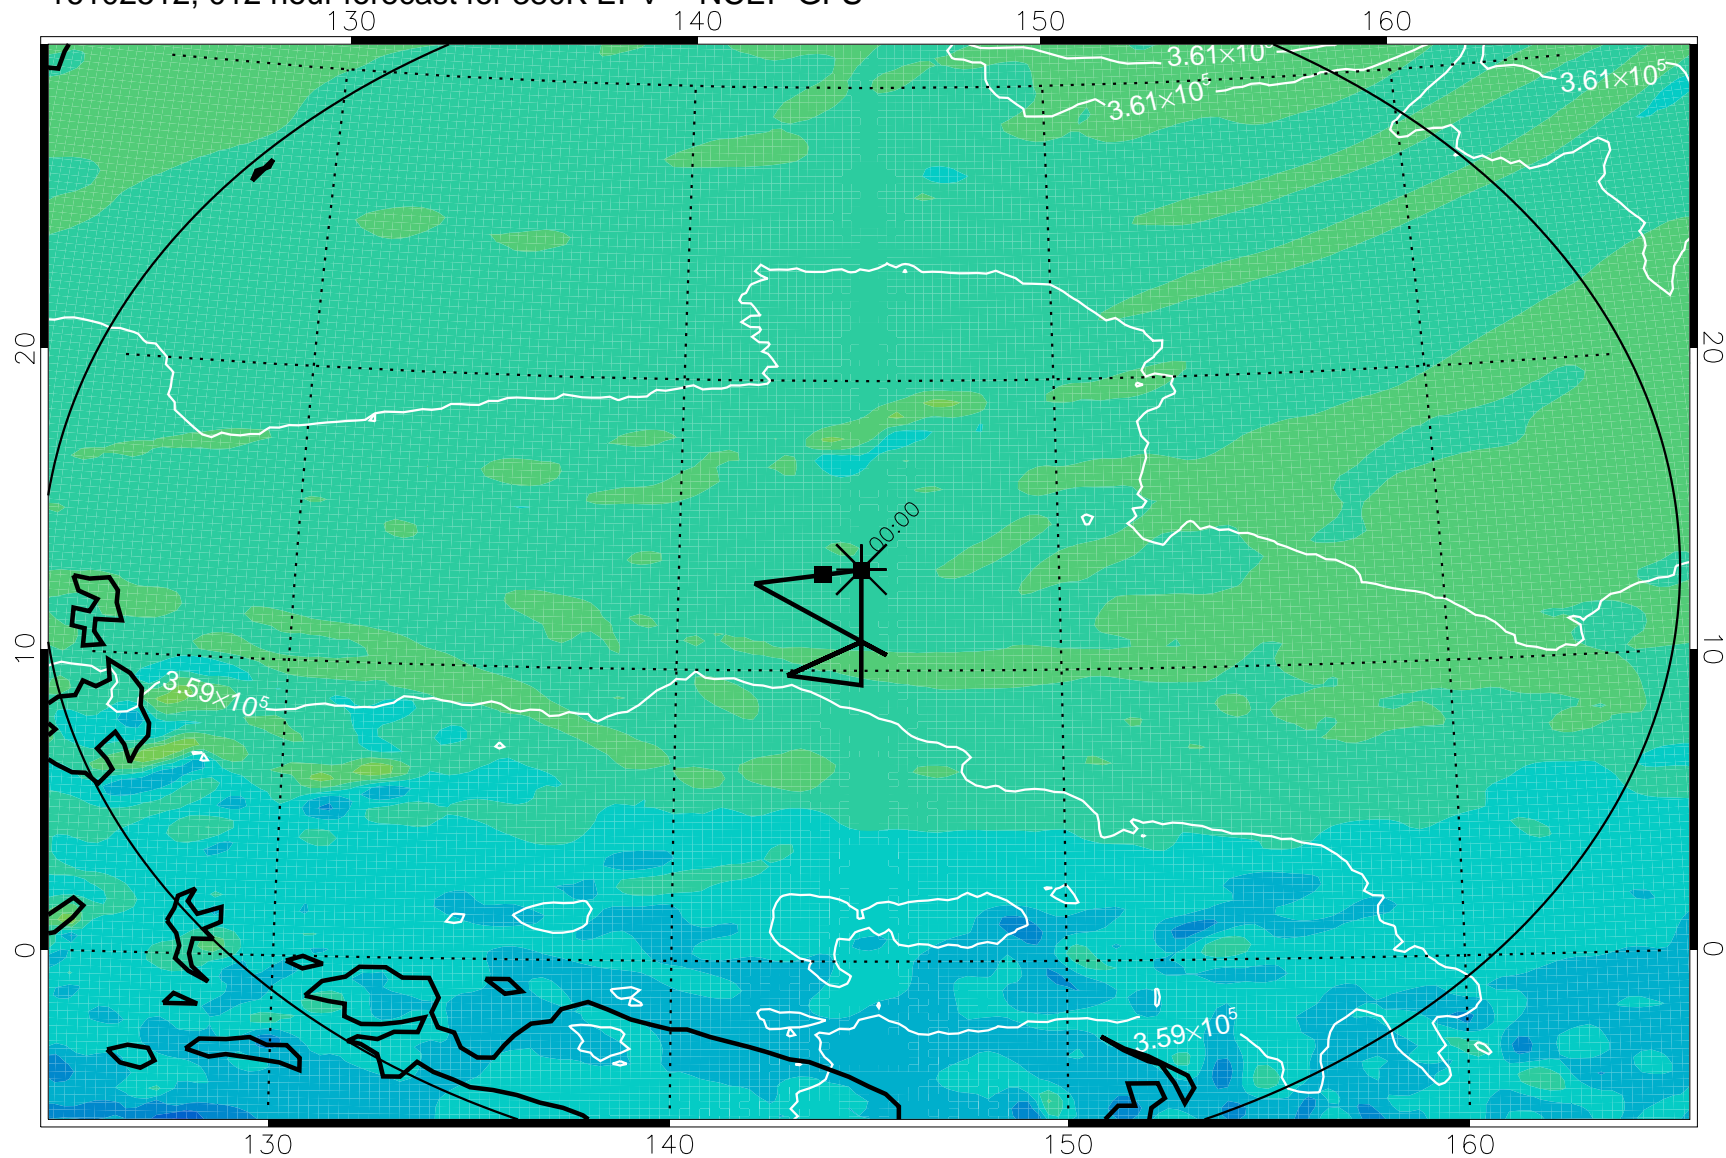

16102506, 006 hour forecast for 380K EPV -- NCEP GFS

380K Montgomery Streamfunction, white

Range ring of 2304 km

16102512, 012 hour forecast for 380K EPV -- NCEP GFS

380K Montgomery Streamfunction, white

Range ring of 2304 km

16102518, 018 hour forecast for 380K EPV -- NCEP GFS

380K Montgomery Streamfunction, white

Range ring of 2304 km

16102600, 024 hour forecast for 380K EPV -- NCEP GFS

380K Montgomery Streamfunction, white

Range ring of 2304 km

16102606, 030 hour forecast for 380K EPV -- NCEP GFS

380K Montgomery Streamfunction, white

Range ring of 2304 km

16102612, 036 hour forecast for 380K EPV -- NCEP GFS

380K Montgomery Streamfunction, white

Range ring of 2304 km

16102618, 042 hour forecast for 380K EPV -- NCEP GFS

380K Montgomery Streamfunction, white

Range ring of 2304 km

16102700, 048 hour forecast for 380K EPV -- NCEP GFS

380K Montgomery Streamfunction, white

Range ring of 2304 km