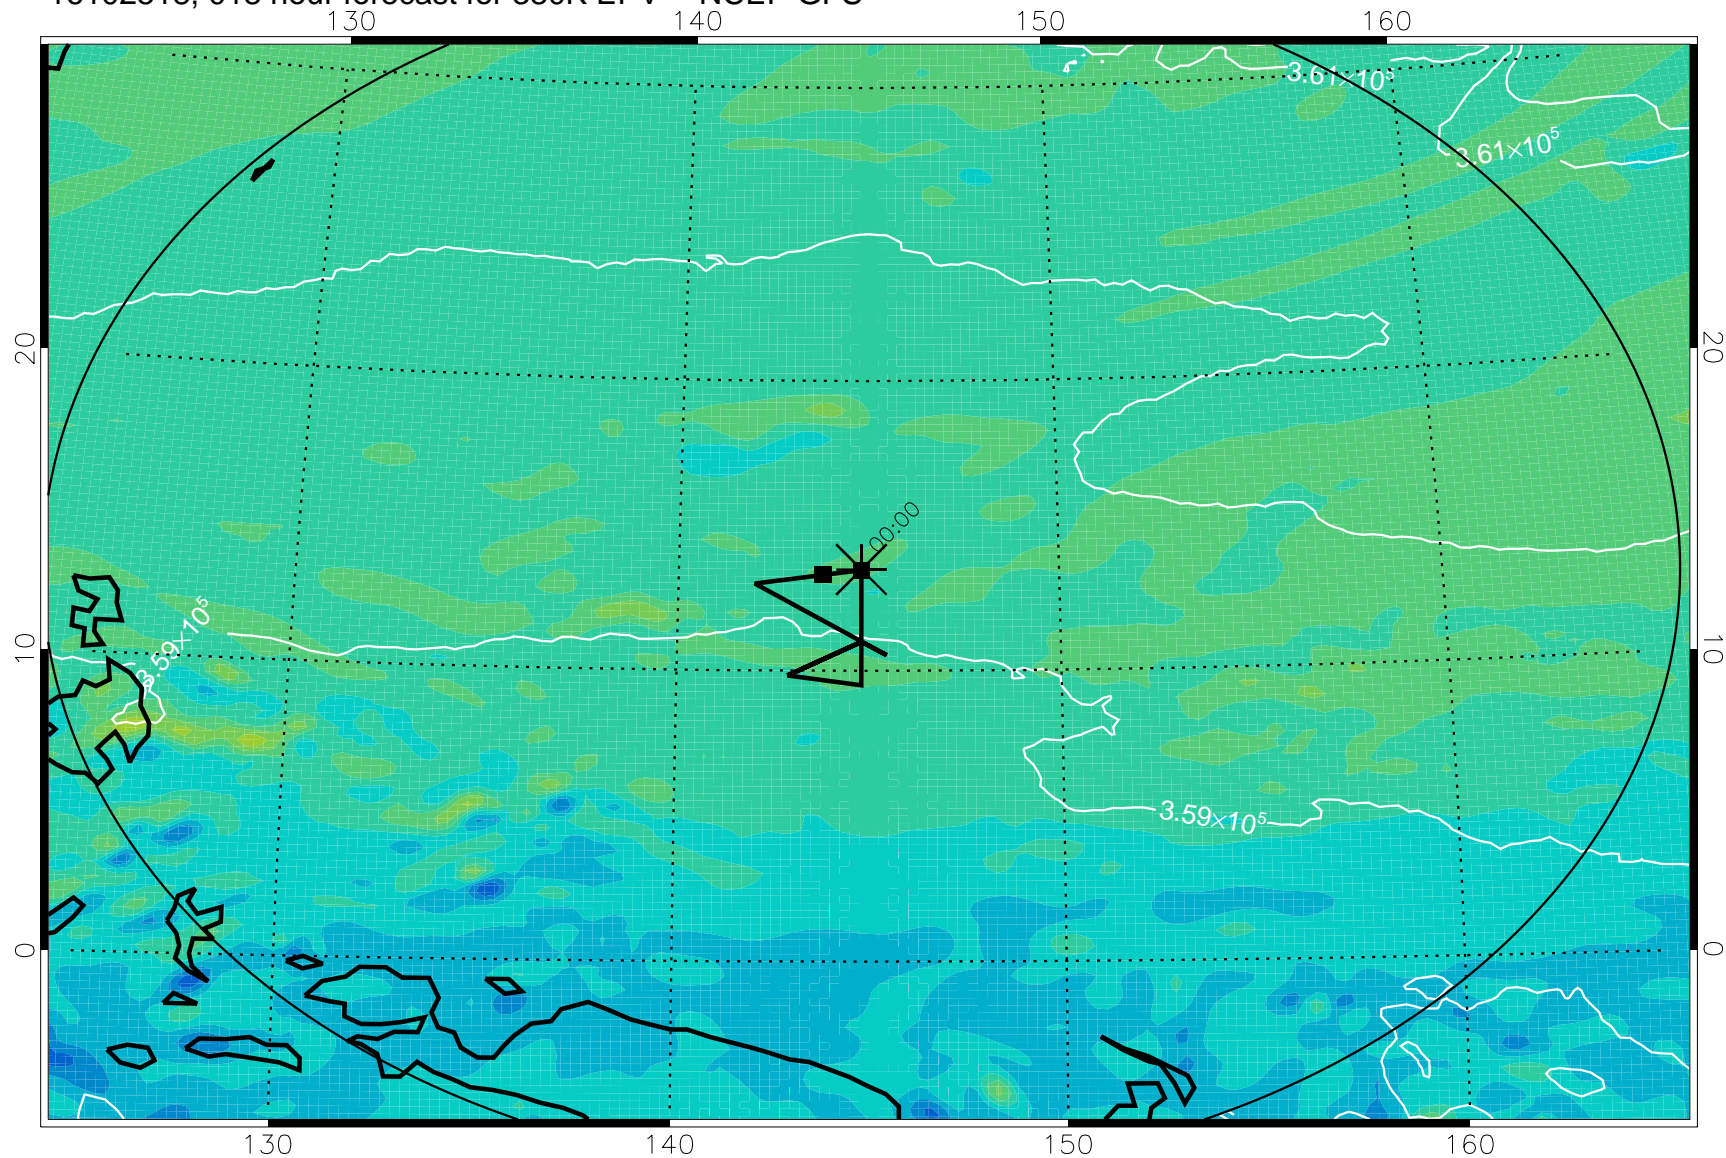

16102506, 006 hour forecast for 380K EPV -- NCEP GFS

380K Montgomery Streamfunction, white

Range ring of 2304 km

16102512, 012 hour forecast for 380K EPV -- NCEP GFS

380K Montgomery Streamfunction, white

Range ring of 2304 km

16102518, 018 hour forecast for 380K EPV -- NCEP GFS

380K Montgomery Streamfunction, white

Range ring of 2304 km

16102600, 024 hour forecast for 380K EPV -- NCEP GFS

380K Montgomery Streamfunction, white

Range ring of 2304 km

16102606, 030 hour forecast for 380K EPV -- NCEP GFS

380K Montgomery Streamfunction, white

Range ring of 2304 km

16102612, 036 hour forecast for 380K EPV -- NCEP GFS

380K Montgomery Streamfunction, white

Range ring of 2304 km

16102618, 042 hour forecast for 380K EPV -- NCEP GFS

380K Montgomery Streamfunction, white

Range ring of 2304 km

16102700, 048 hour forecast for 380K EPV -- NCEP GFS

380K Montgomery Streamfunction, white

Range ring of 2304 km