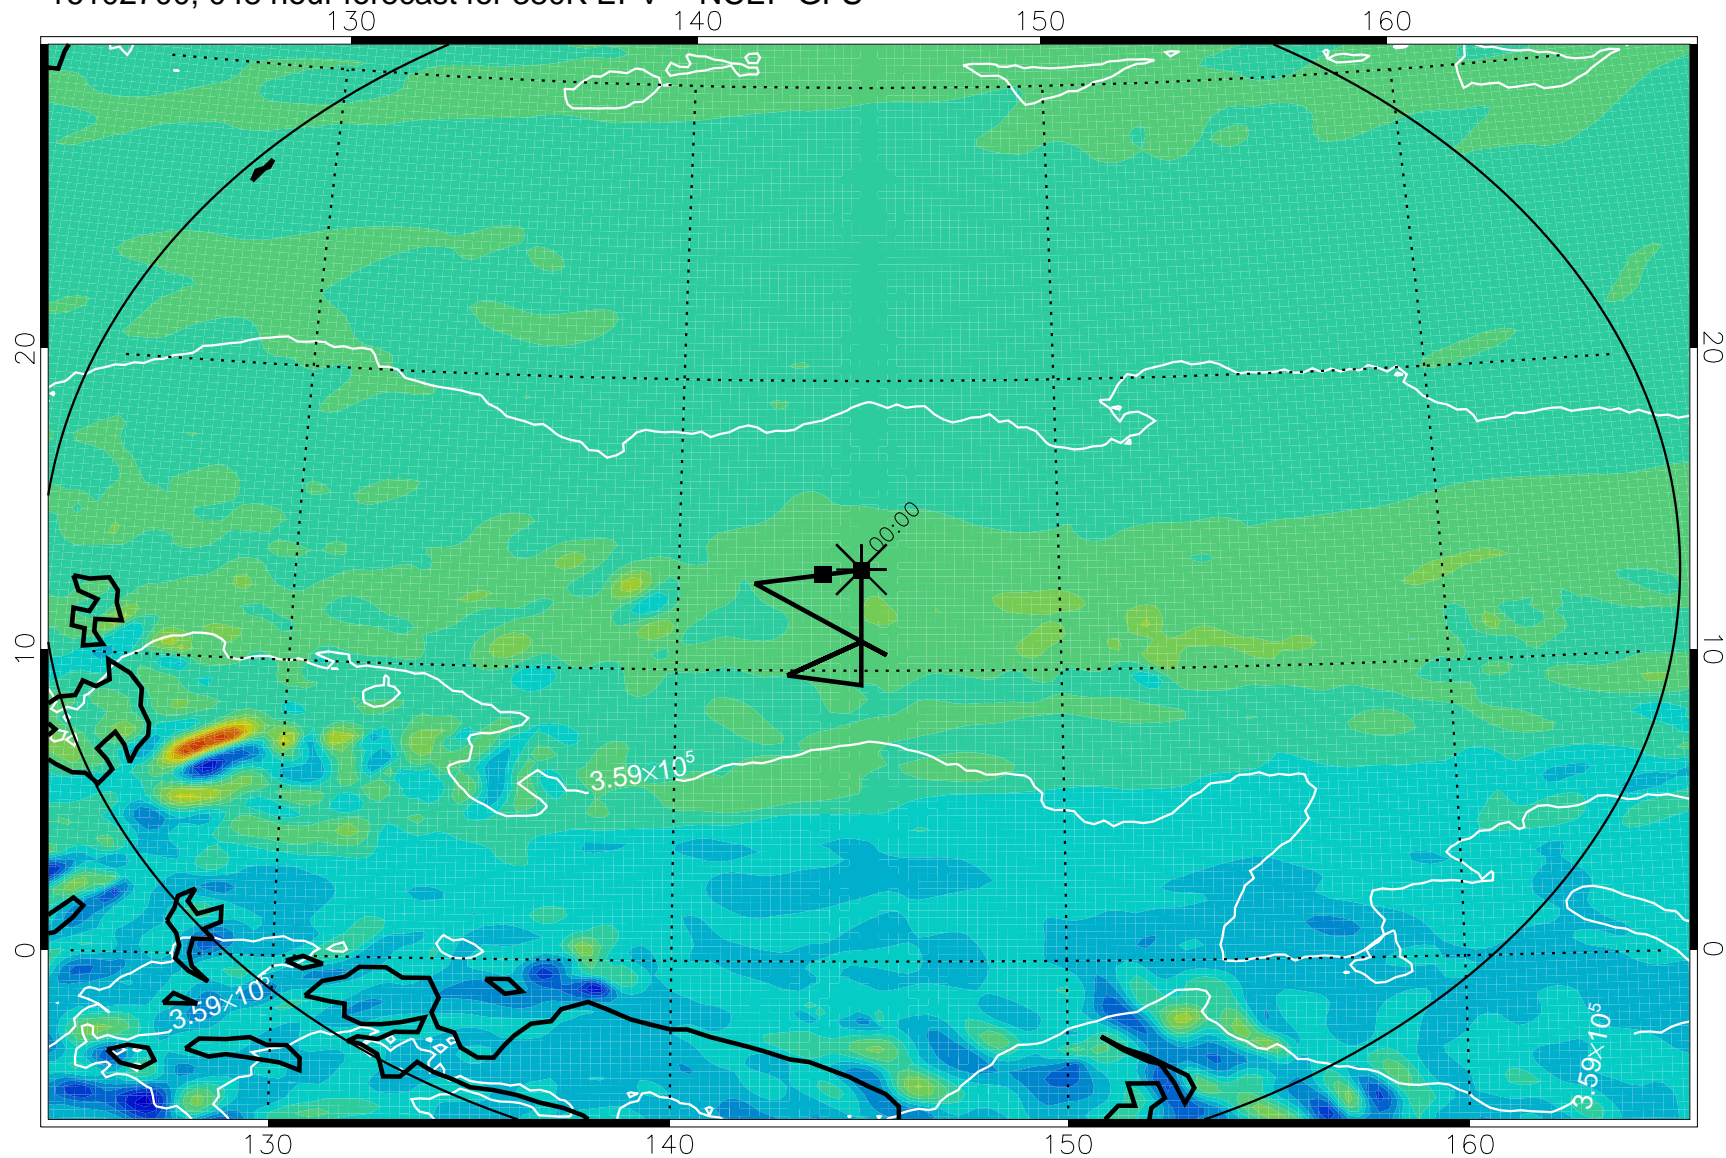

16102518, 018 hour forecast for 380K EPV -- NCEP GFS

380K Montgomery Streamfunction, white

Range ring of 2304 km

16102600, 024 hour forecast for 380K EPV -- NCEP GFS

380K Montgomery Streamfunction, white

Range ring of 2304 km

16102606, 030 hour forecast for 380K EPV -- NCEP GFS

380K Montgomery Streamfunction, white

Range ring of 2304 km

16102612, 036 hour forecast for 380K EPV -- NCEP GFS

380K Montgomery Streamfunction, white

Range ring of 2304 km

16102618, 042 hour forecast for 380K EPV -- NCEP GFS

380K Montgomery Streamfunction, white

Range ring of 2304 km

16102700, 048 hour forecast for 380K EPV -- NCEP GFS

380K Montgomery Streamfunction, white

Range ring of 2304 km

16102706, 054 hour forecast for 380K EPV -- NCEP GFS

380K Montgomery Streamfunction, white

Range ring of 2304 km

16102712, 060 hour forecast for 380K EPV -- NCEP GFS

380K Montgomery Streamfunction, white

Range ring of 2304 km