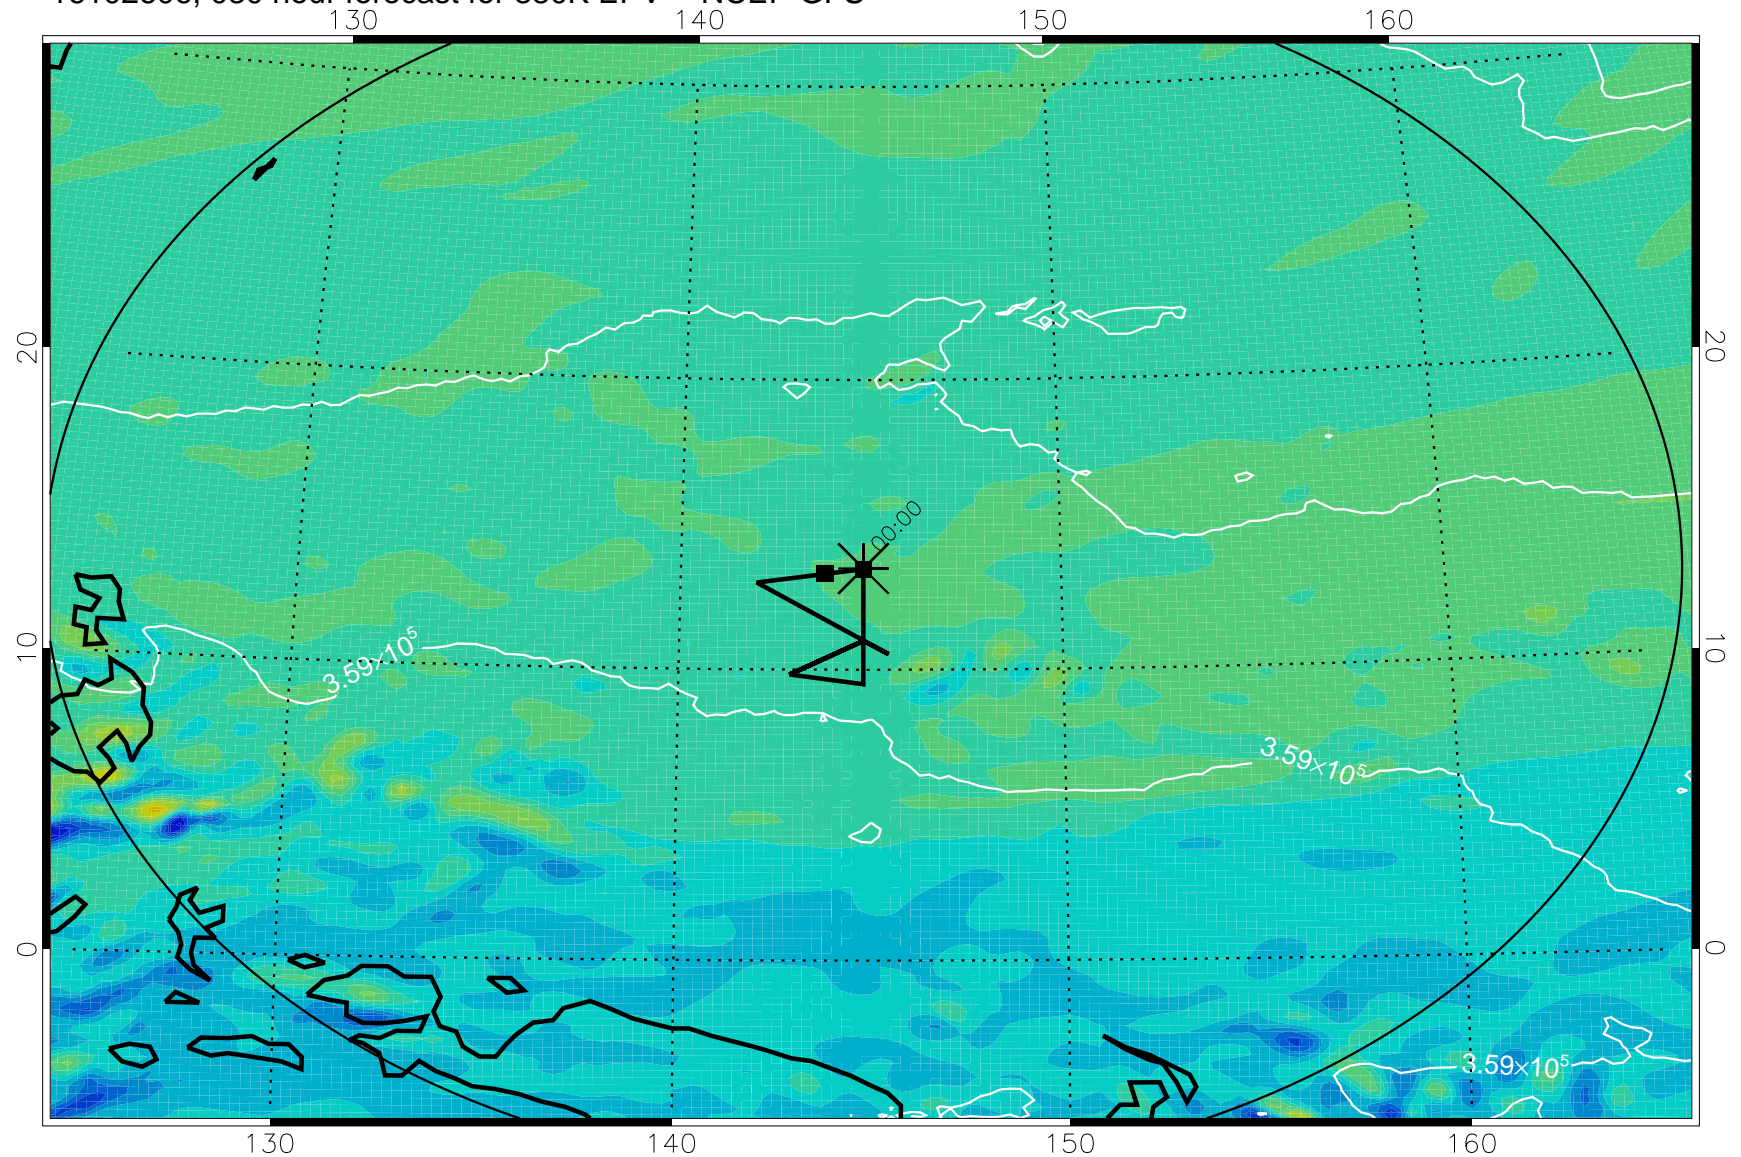

16102506, 006 hour forecast for 380K EPV -- NCEP GFS

380K Montgomery Streamfunction, white

Range ring of 2304 km

16102512, 012 hour forecast for 380K EPV -- NCEP GFS

380K Montgomery Streamfunction, white

Range ring of 2304 km

16102518, 018 hour forecast for 380K EPV -- NCEP GFS

380K Montgomery Streamfunction, white

Range ring of 2304 km

16102600, 024 hour forecast for 380K EPV -- NCEP GFS

380K Montgomery Streamfunction, white

Range ring of 2304 km

16102606, 030 hour forecast for 380K EPV -- NCEP GFS

380K Montgomery Streamfunction, white

Range ring of 2304 km

16102612, 036 hour forecast for 380K EPV -- NCEP GFS

380K Montgomery Streamfunction, white

Range ring of 2304 km

16102618, 042 hour forecast for 380K EPV -- NCEP GFS

380K Montgomery Streamfunction, white

Range ring of 2304 km

16102700, 048 hour forecast for 380K EPV -- NCEP GFS

380K Montgomery Streamfunction, white

Range ring of 2304 km