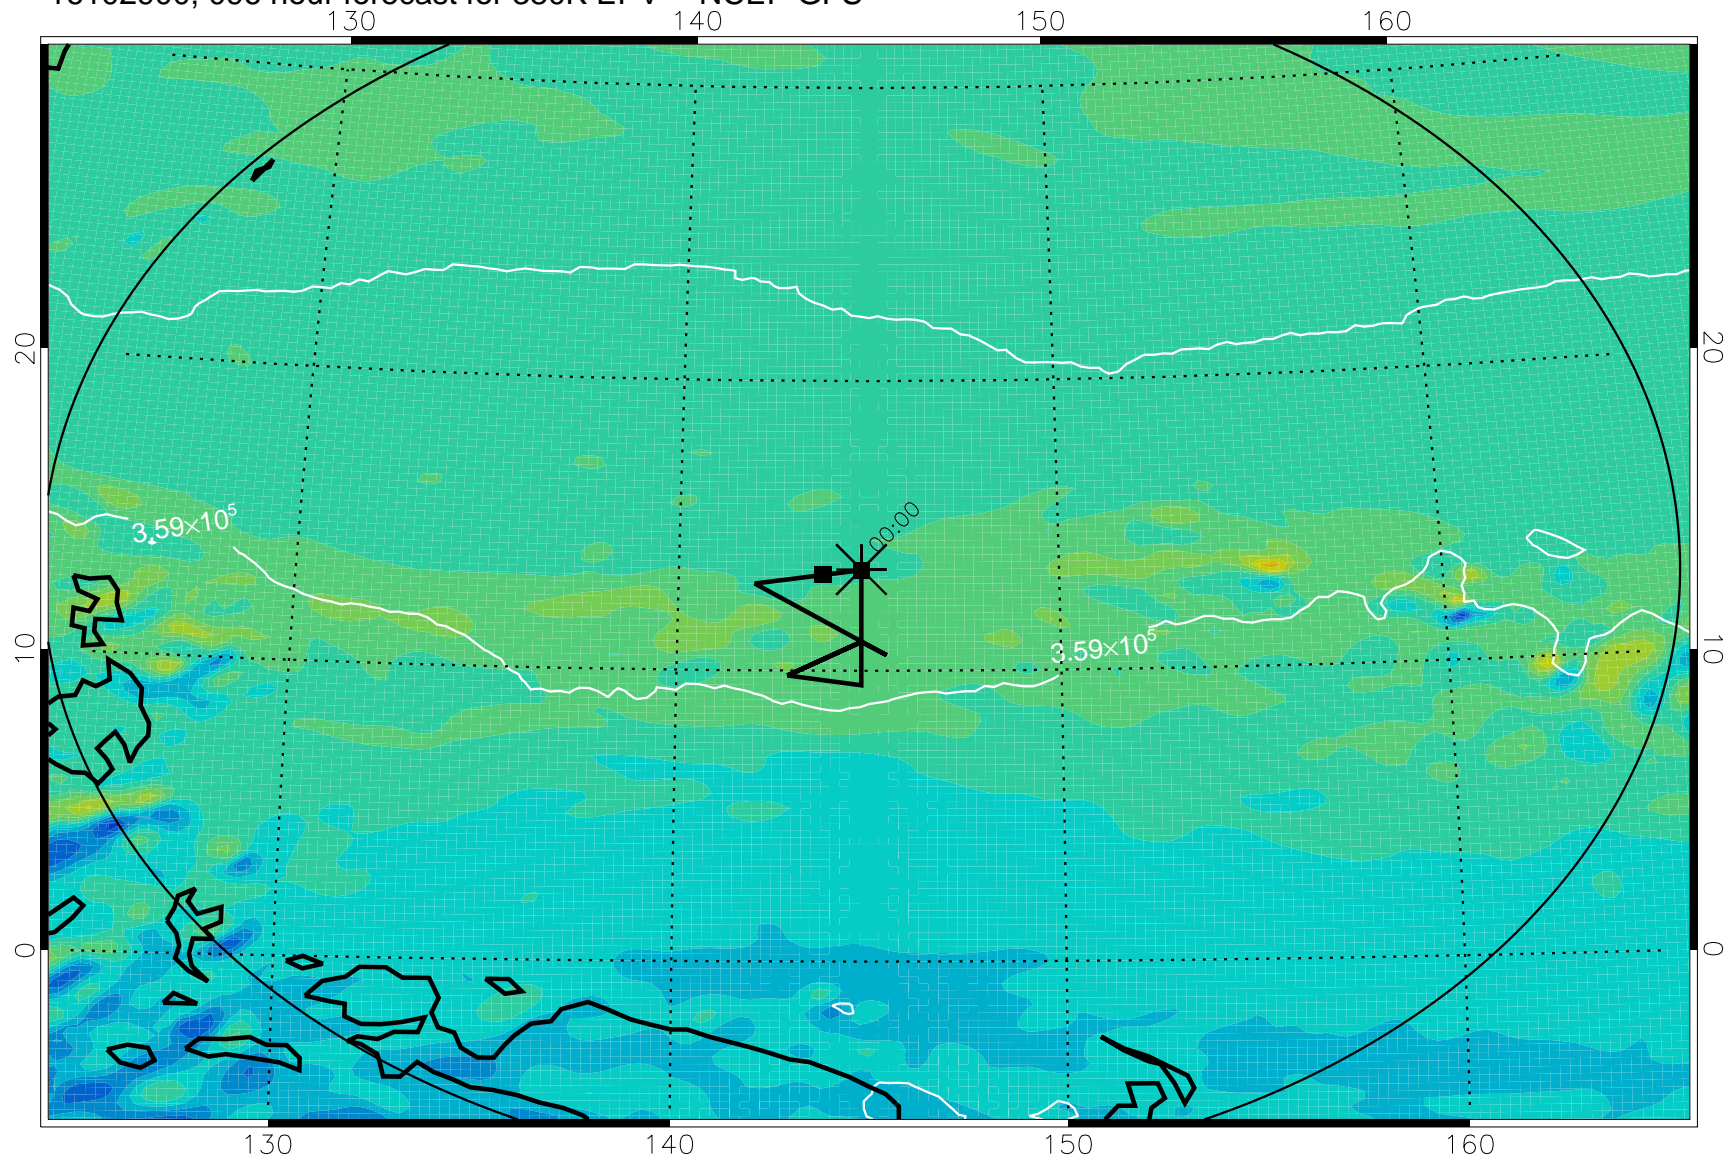

16102806, 078 hour forecast for 380K EPV -- NCEP GFS

380K Montgomery Streamfunction, white

Range ring of 2304 km

16102812, 084 hour forecast for 380K EPV -- NCEP GFS

380K Montgomery Streamfunction, white

Range ring of 2304 km

16102818, 090 hour forecast for 380K EPV -- NCEP GFS

380K Montgomery Streamfunction, white

Range ring of 2304 km

16102900, 096 hour forecast for 380K EPV -- NCEP GFS

380K Montgomery Streamfunction, white

Range ring of 2304 km

16102906, 102 hour forecast for 380K EPV -- NCEP GFS

380K Montgomery Streamfunction, white

Range ring of 2304 km

16102912, 108 hour forecast for 380K EPV -- NCEP GFS

380K Montgomery Streamfunction, white

Range ring of 2304 km

16102918, 114 hour forecast for 380K EPV -- NCEP GFS

16103000, 120 hour forecast for 380K EPV -- NCEP GFS

380K Montgomery Streamfunction, white

Range ring of 2304 km