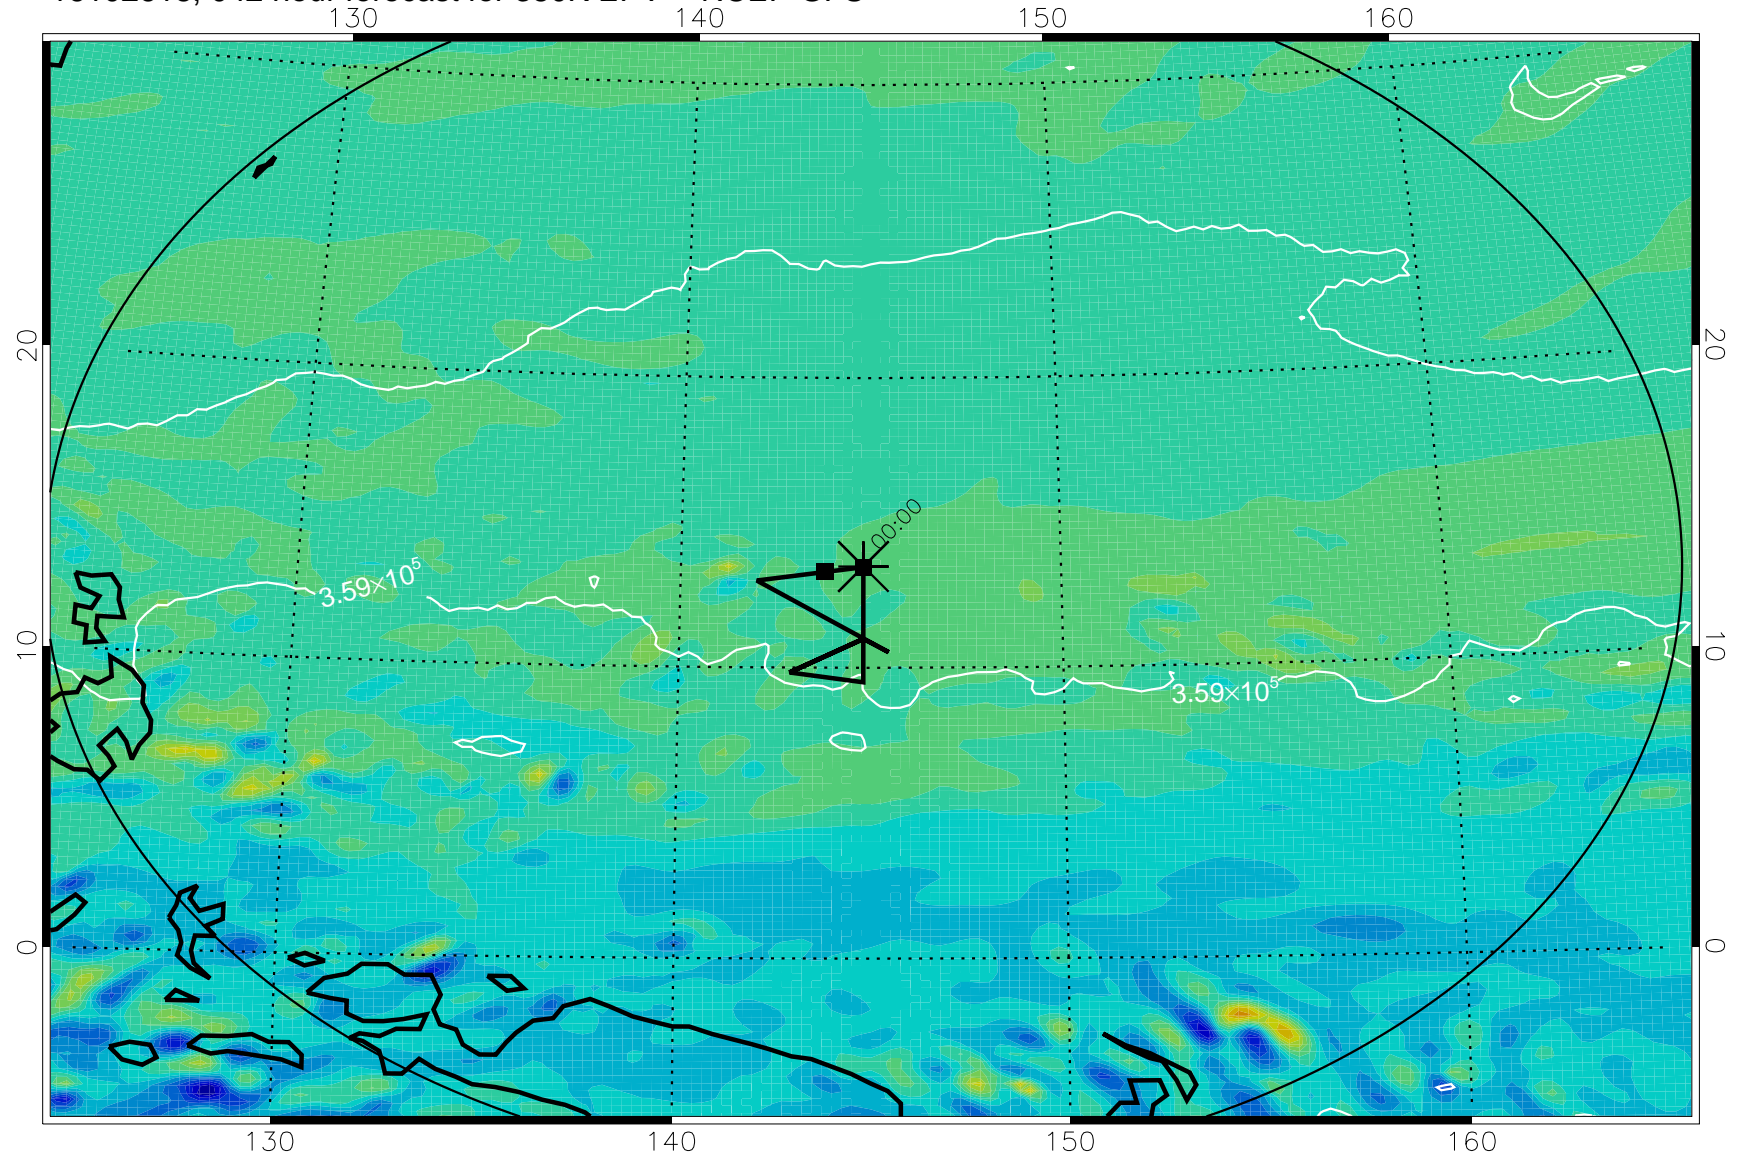

16102606, 030 hour forecast for 380K EPV -- NCEP GFS

380K Montgomery Streamfunction, white

Range ring of 2304 km

16102612, 036 hour forecast for 380K EPV -- NCEP GFS

380K Montgomery Streamfunction, white

Range ring of 2304 km

16102618, 042 hour forecast for 380K EPV -- NCEP GFS

380K Montgomery Streamfunction, white

Range ring of 2304 km

16102700, 048 hour forecast for 380K EPV -- NCEP GFS

380K Montgomery Streamfunction, white

Range ring of 2304 km

16102706, 054 hour forecast for 380K EPV -- NCEP GFS

380K Montgomery Streamfunction, white

Range ring of 2304 km

16102712, 060 hour forecast for 380K EPV -- NCEP GFS

380K Montgomery Streamfunction, white

Range ring of 2304 km

16102918, 114 hour forecast for 380K EPV -- NCEP GFS

16103000, 120 hour forecast for 380K EPV -- NCEP GFS

380K Montgomery Streamfunction, white

Range ring of 2304 km