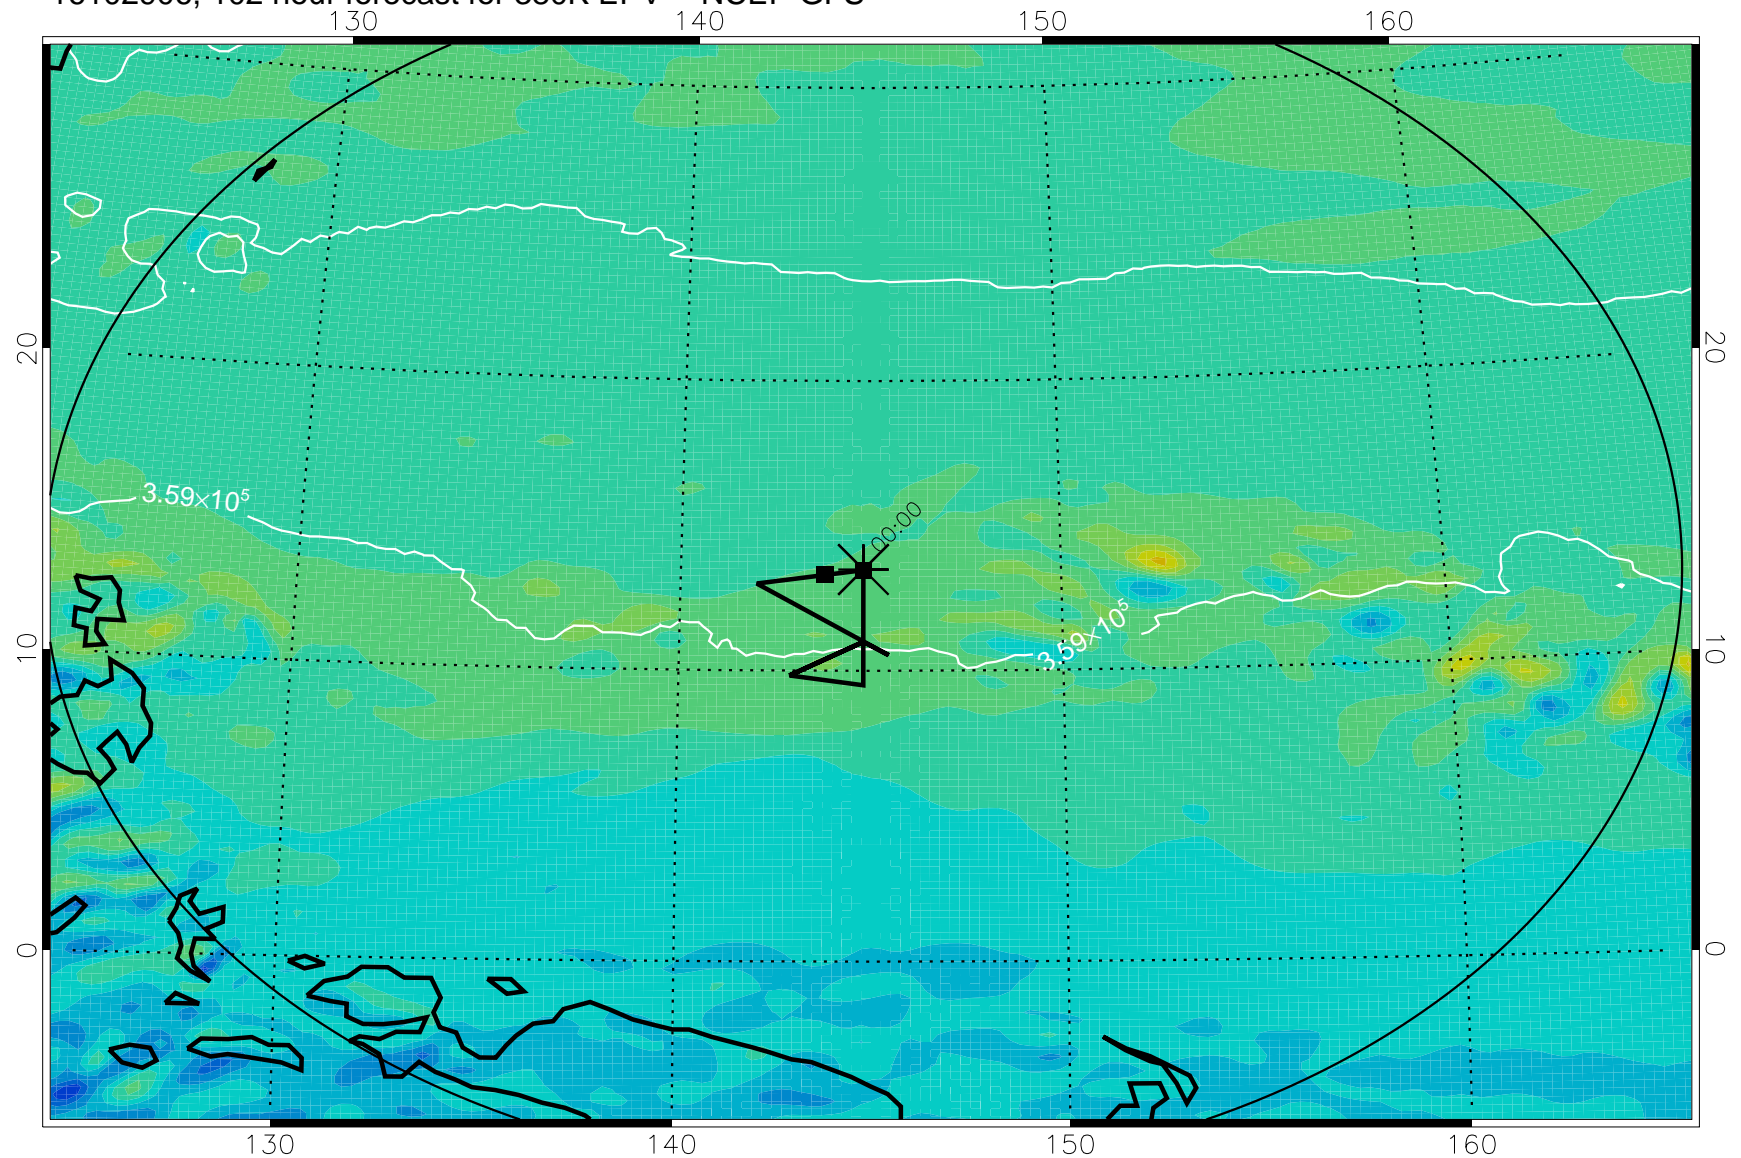

16102806, 078 hour forecast for 380K EPV -- NCEP GFS

380K Montgomery Streamfunction, white

Range ring of 2304 km

16102812, 084 hour forecast for 380K EPV -- NCEP GFS

380K Montgomery Streamfunction, white

Range ring of 2304 km

16102818, 090 hour forecast for 380K EPV -- NCEP GFS

380K Montgomery Streamfunction, white

Range ring of 2304 km

16102900, 096 hour forecast for 380K EPV -- NCEP GFS

380K Montgomery Streamfunction, white

Range ring of 2304 km

16102906, 102 hour forecast for 380K EPV -- NCEP GFS

380K Montgomery Streamfunction, white

Range ring of 2304 km

16102912, 108 hour forecast for 380K EPV -- NCEP GFS

380K Montgomery Streamfunction, white

Range ring of 2304 km

16102918, 114 hour forecast for 380K EPV -- NCEP GFS

16103000, 120 hour forecast for 380K EPV -- NCEP GFS

380K Montgomery Streamfunction, white

Range ring of 2304 km