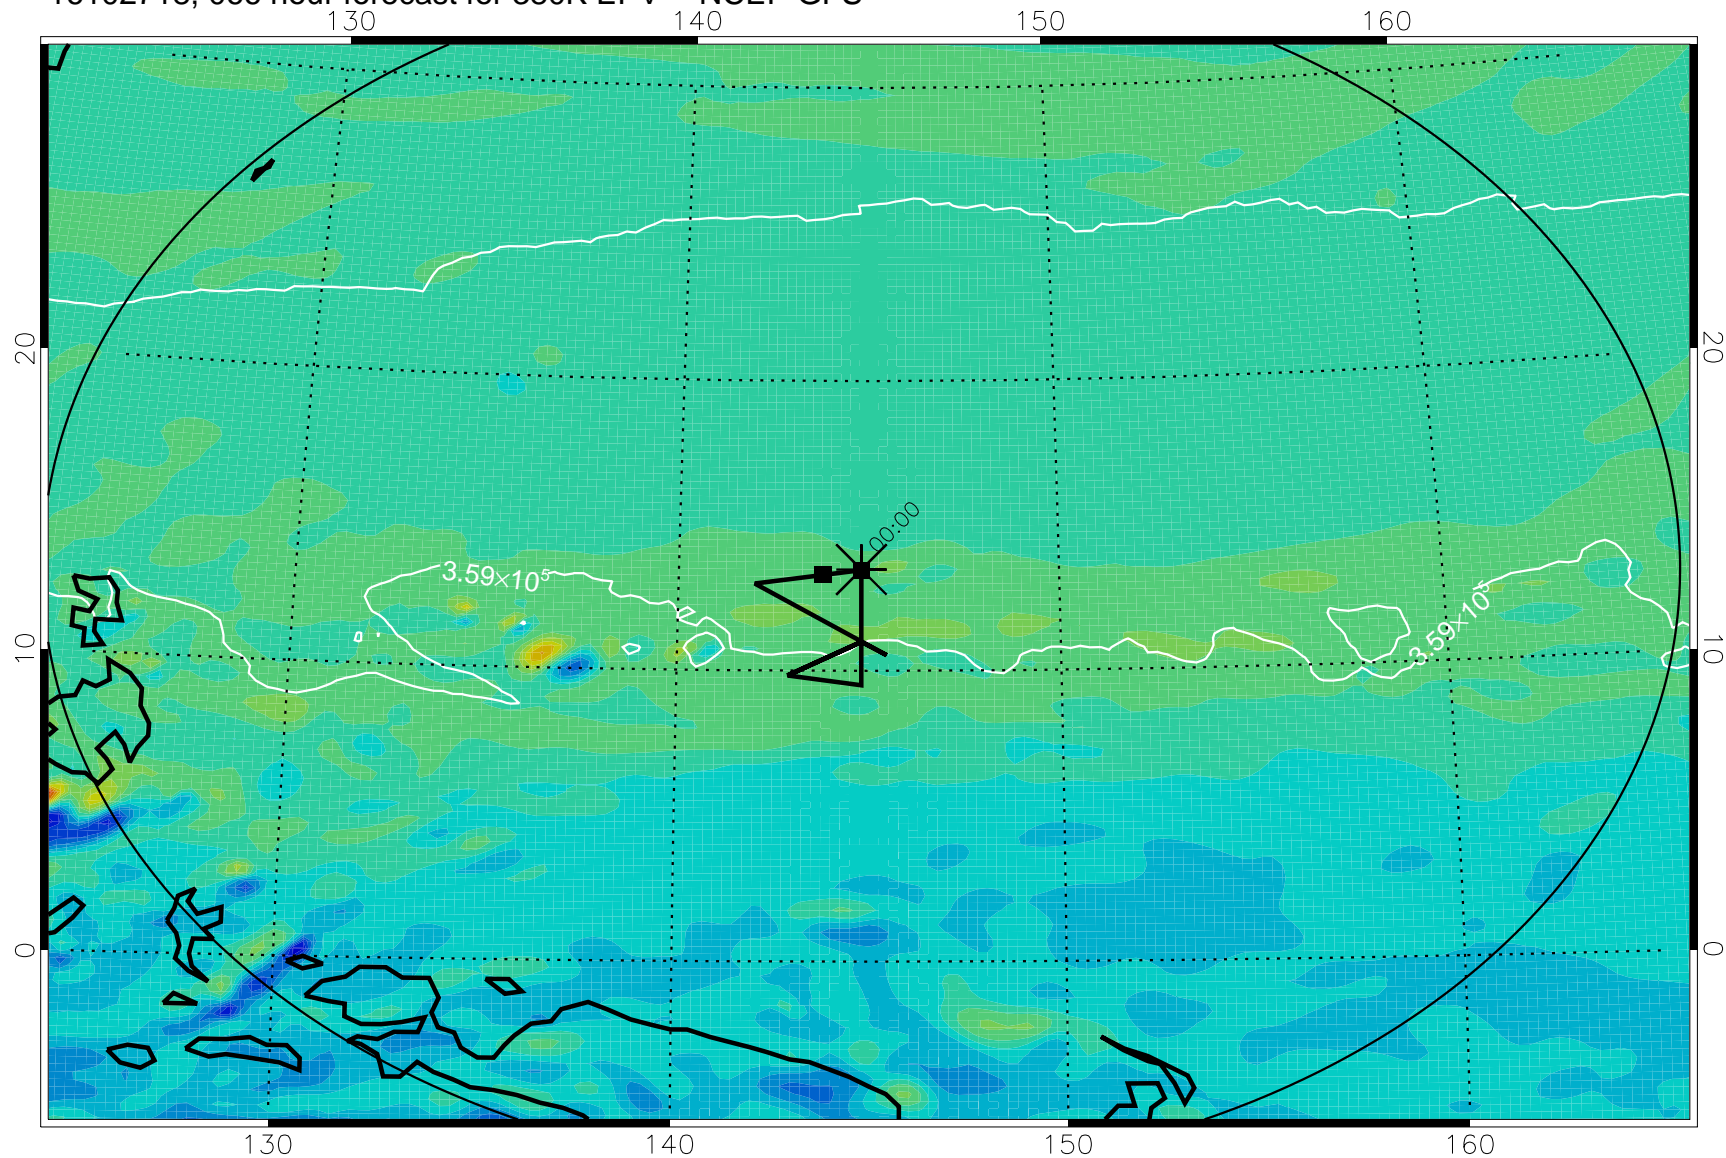

16102706, 054 hour forecast for 380K EPV -- NCEP GFS

380K Montgomery Streamfunction, white

Range ring of 2304 km

16102712, 060 hour forecast for 380K EPV -- NCEP GFS

380K Montgomery Streamfunction, white

Range ring of 2304 km

16102718, 066 hour forecast for 380K EPV -- NCEP GFS

380K Montgomery Streamfunction, white

Range ring of 2304 km

16102800, 072 hour forecast for 380K EPV -- NCEP GFS

380K Montgomery Streamfunction, white

Range ring of 2304 km

16102806, 078 hour forecast for 380K EPV -- NCEP GFS

380K Montgomery Streamfunction, white

Range ring of 2304 km

16102812, 084 hour forecast for 380K EPV -- NCEP GFS

380K Montgomery Streamfunction, white

Range ring of 2304 km

16102818, 090 hour forecast for 380K EPV -- NCEP GFS

380K Montgomery Streamfunction, white

Range ring of 2304 km

16102900, 096 hour forecast for 380K EPV -- NCEP GFS

380K Montgomery Streamfunction, white

Range ring of 2304 km