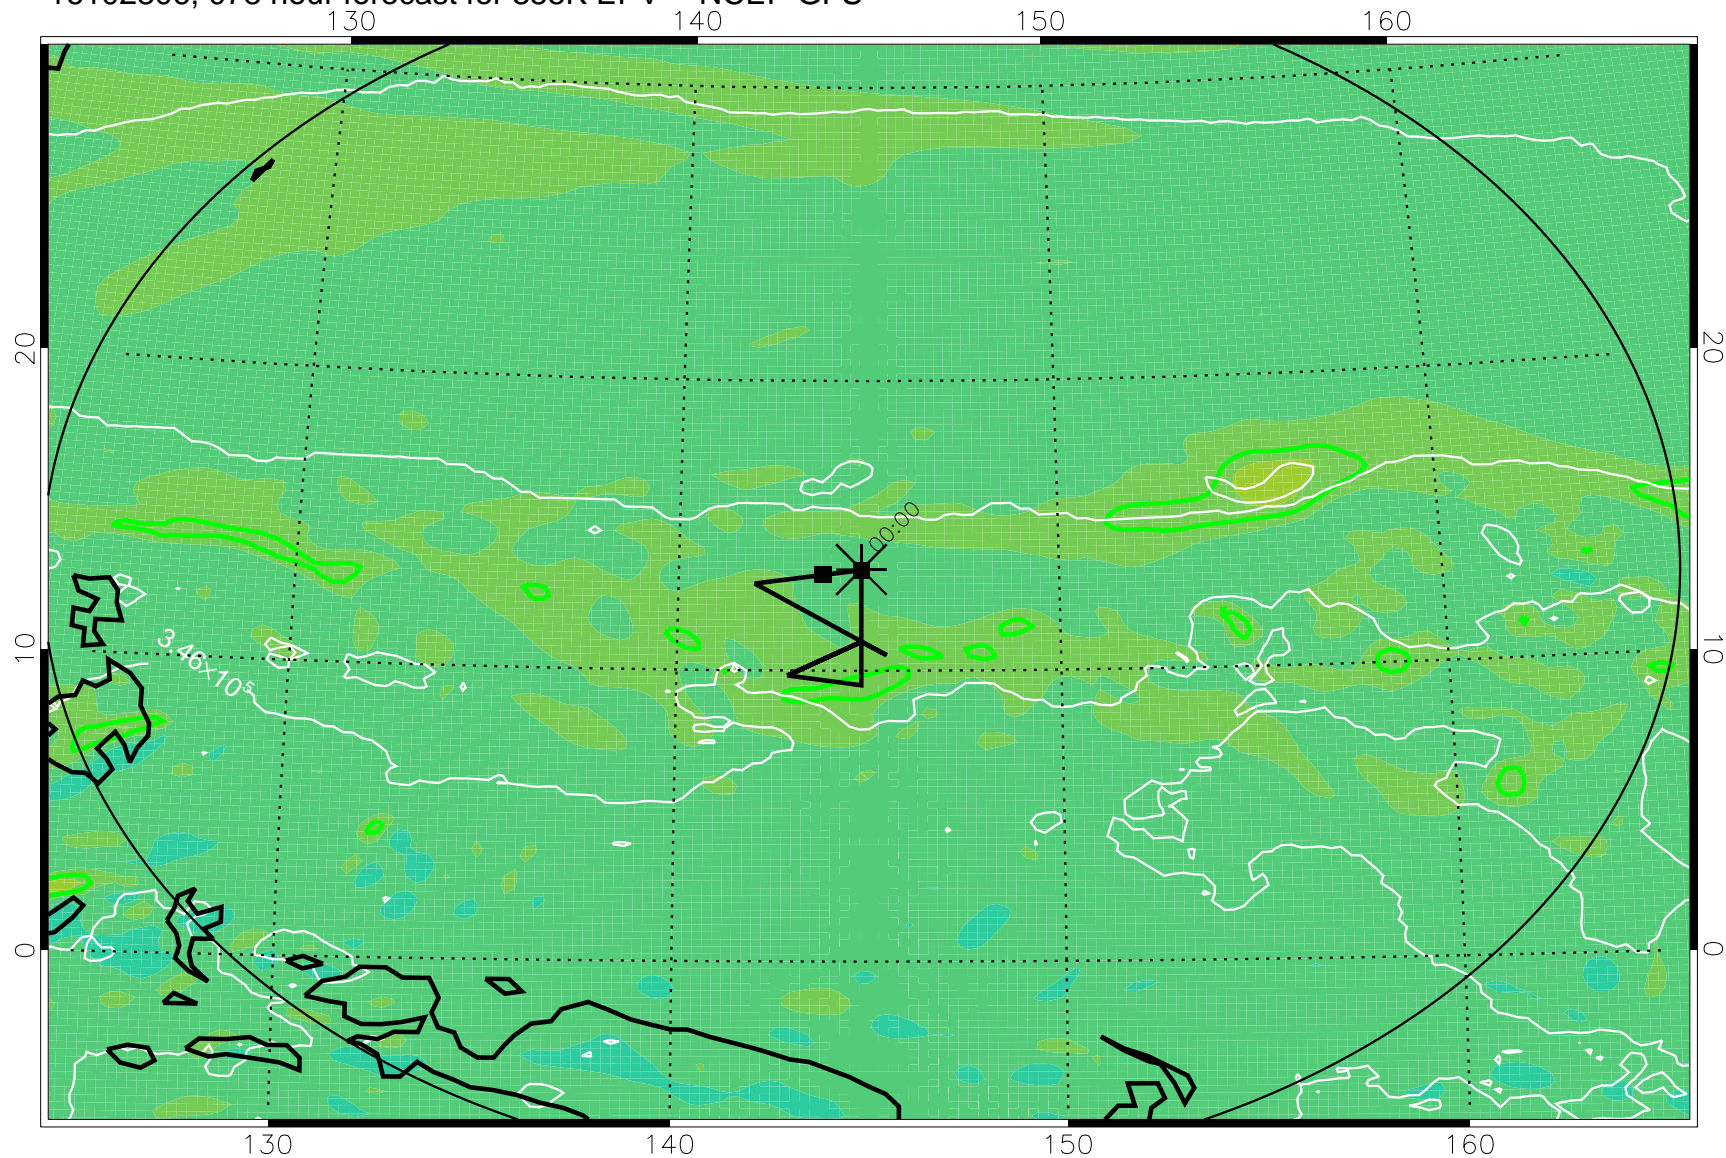

16102718, 066 hour forecast for 355K EPV -- NCEP GFS

355K Montgomery Streamfunction, white
EPV Tropopause (2 PVU) Position
Range ring of 2304 km

16102800, 072 hour forecast for 355K EPV -- NCEP GFS

355K Montgomery Streamfunction, white
EPV Tropopause (2 PVU) Position
Range ring of 2304 km

16102806, 078 hour forecast for 355K EPV -- NCEP GFS

355K Montgomery Streamfunction, white
EPV Tropopause (2 PVU) Position
Range ring of 2304 km

16102812, 084 hour forecast for 355K EPV -- NCEP GFS

355K Montgomery Streamfunction, white
EPV Tropopause (2 PVU) Position
Range ring of 2304 km

16102818, 090 hour forecast for 355K EPV -- NCEP GFS

355K Montgomery Streamfunction, white
EPV Tropopause (2 PVU) Position
Range ring of 2304 km

16102900, 096 hour forecast for 355K EPV -- NCEP GFS

355K Montgomery Streamfunction, white
EPV Tropopause (2 PVU) Position
Range ring of 2304 km

16102906, 102 hour forecast for 355K EPV -- NCEP GFS

355K Montgomery Streamfunction, white
EPV Tropopause (2 PVU) Position
Range ring of 2304 km

16102912, 108 hour forecast for 355K EPV -- NCEP GFS

355K Montgomery Streamfunction, white
EPV Tropopause (2 PVU) Position
Range ring of 2304 km