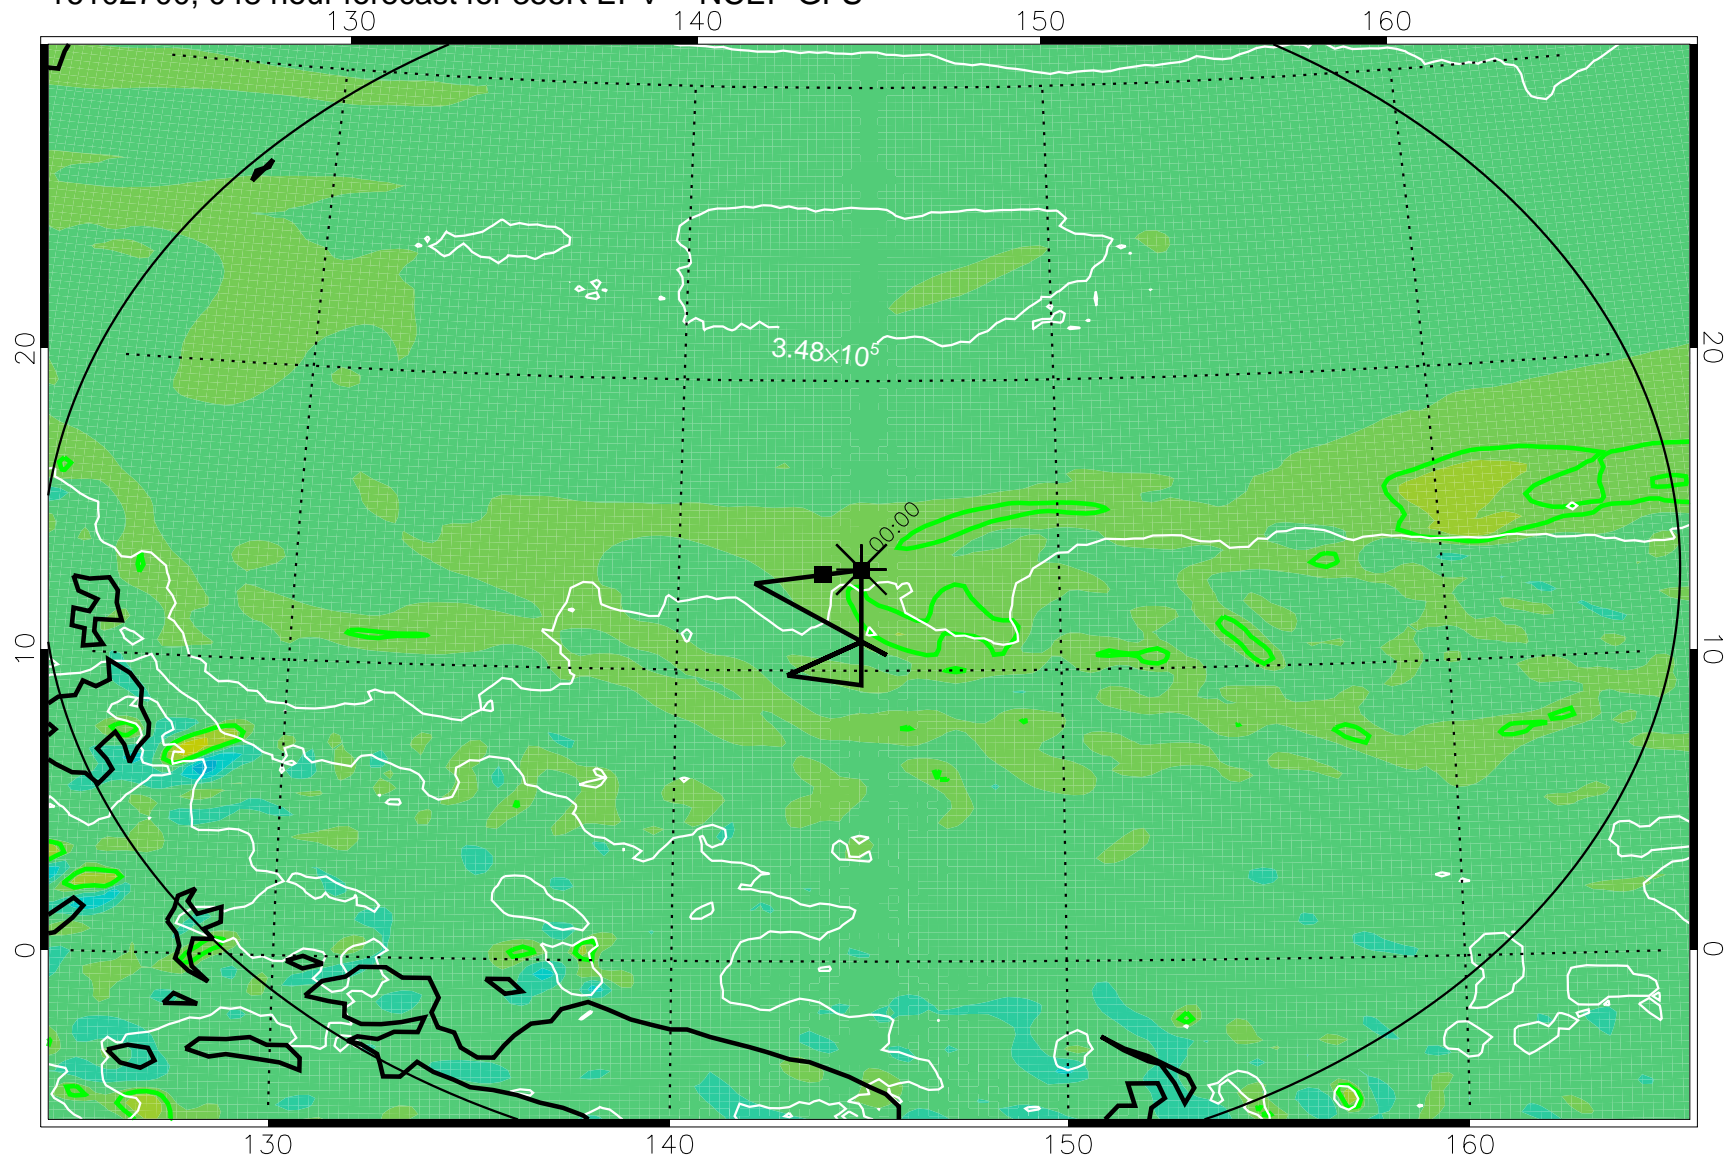

16102606, 030 hour forecast for 355K EPV -- NCEP GFS

355K Montgomery Streamfunction, white
EPV Tropopause (2 PVU) Position
Range ring of 2304 km

16102612, 036 hour forecast for 355K EPV -- NCEP GFS

355K Montgomery Streamfunction, white
EPV Tropopause (2 PVU) Position
Range ring of 2304 km

16102618, 042 hour forecast for 355K EPV -- NCEP GFS

355K Montgomery Streamfunction, white
EPV Tropopause (2 PVU) Position
Range ring of 2304 km

16102700, 048 hour forecast for 355K EPV -- NCEP GFS

355K Montgomery Streamfunction, white
EPV Tropopause (2 PVU) Position
Range ring of 2304 km

16102706, 054 hour forecast for 355K EPV -- NCEP GFS

355K Montgomery Streamfunction, white
EPV Tropopause (2 PVU) Position
Range ring of 2304 km

16102712, 060 hour forecast for 355K EPV -- NCEP GFS

355K Montgomery Streamfunction, white
EPV Tropopause (2 PVU) Position
Range ring of 2304 km

16102718, 066 hour forecast for 355K EPV -- NCEP GFS

355K Montgomery Streamfunction, white
EPV Tropopause (2 PVU) Position
Range ring of 2304 km

16102800, 072 hour forecast for 355K EPV -- NCEP GFS

355K Montgomery Streamfunction, white
EPV Tropopause (2 PVU) Position
Range ring of 2304 km