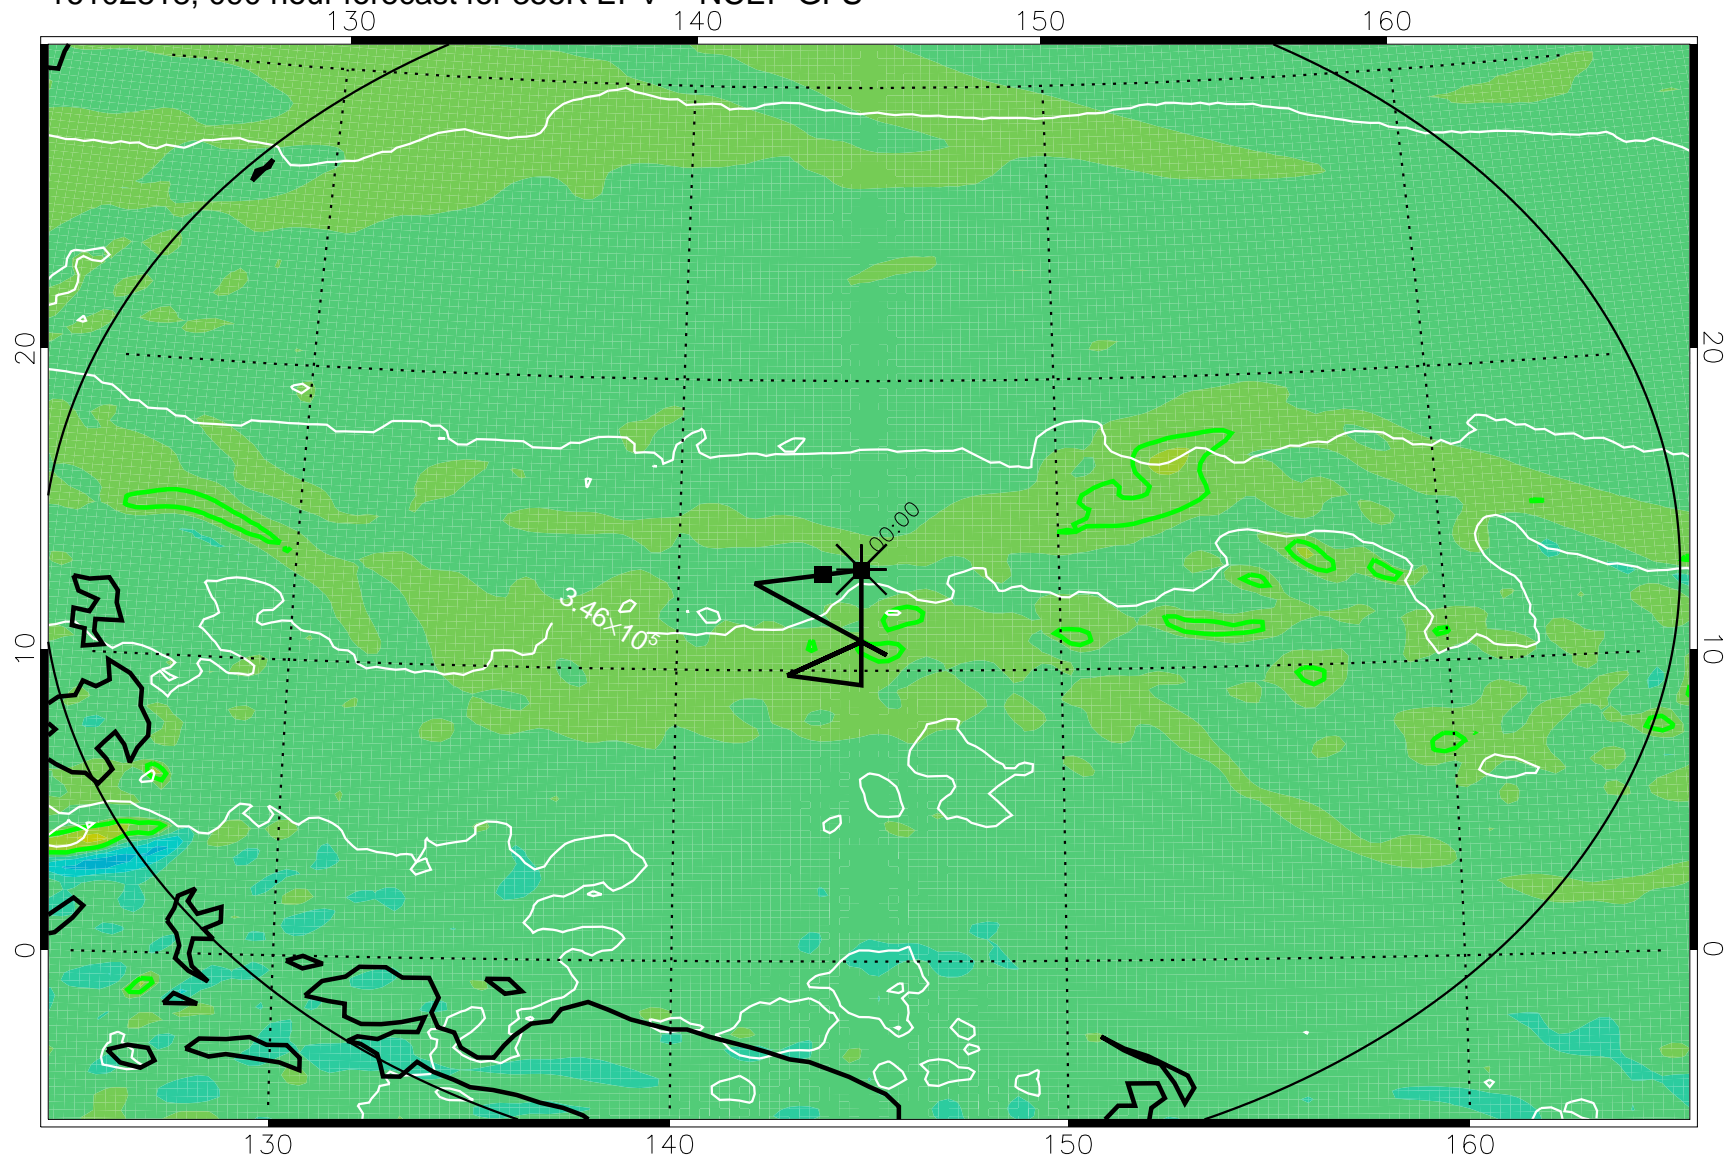

16102718, 066 hour forecast for 355K EPV -- NCEP GFS

355K Montgomery Streamfunction, white
EPV Tropopause (2 PVU) Position
Range ring of 2304 km

16102800, 072 hour forecast for 355K EPV -- NCEP GFS

355K Montgomery Streamfunction, white
EPV Tropopause (2 PVU) Position
Range ring of 2304 km

16102806, 078 hour forecast for 355K EPV -- NCEP GFS

355K Montgomery Streamfunction, white
EPV Tropopause (2 PVU) Position
Range ring of 2304 km

16102812, 084 hour forecast for 355K EPV -- NCEP GFS

355K Montgomery Streamfunction, white
EPV Tropopause (2 PVU) Position
Range ring of 2304 km

16102818, 090 hour forecast for 355K EPV -- NCEP GFS

355K Montgomery Streamfunction, white
EPV Tropopause (2 PVU) Position
Range ring of 2304 km

16102900, 096 hour forecast for 355K EPV -- NCEP GFS

355K Montgomery Streamfunction, white
EPV Tropopause (2 PVU) Position
Range ring of 2304 km

16102906, 102 hour forecast for 355K EPV -- NCEP GFS

355K Montgomery Streamfunction, white
EPV Tropopause (2 PVU) Position
Range ring of 2304 km

16102912, 108 hour forecast for 355K EPV -- NCEP GFS

355K Montgomery Streamfunction, white
EPV Tropopause (2 PVU) Position
Range ring of 2304 km