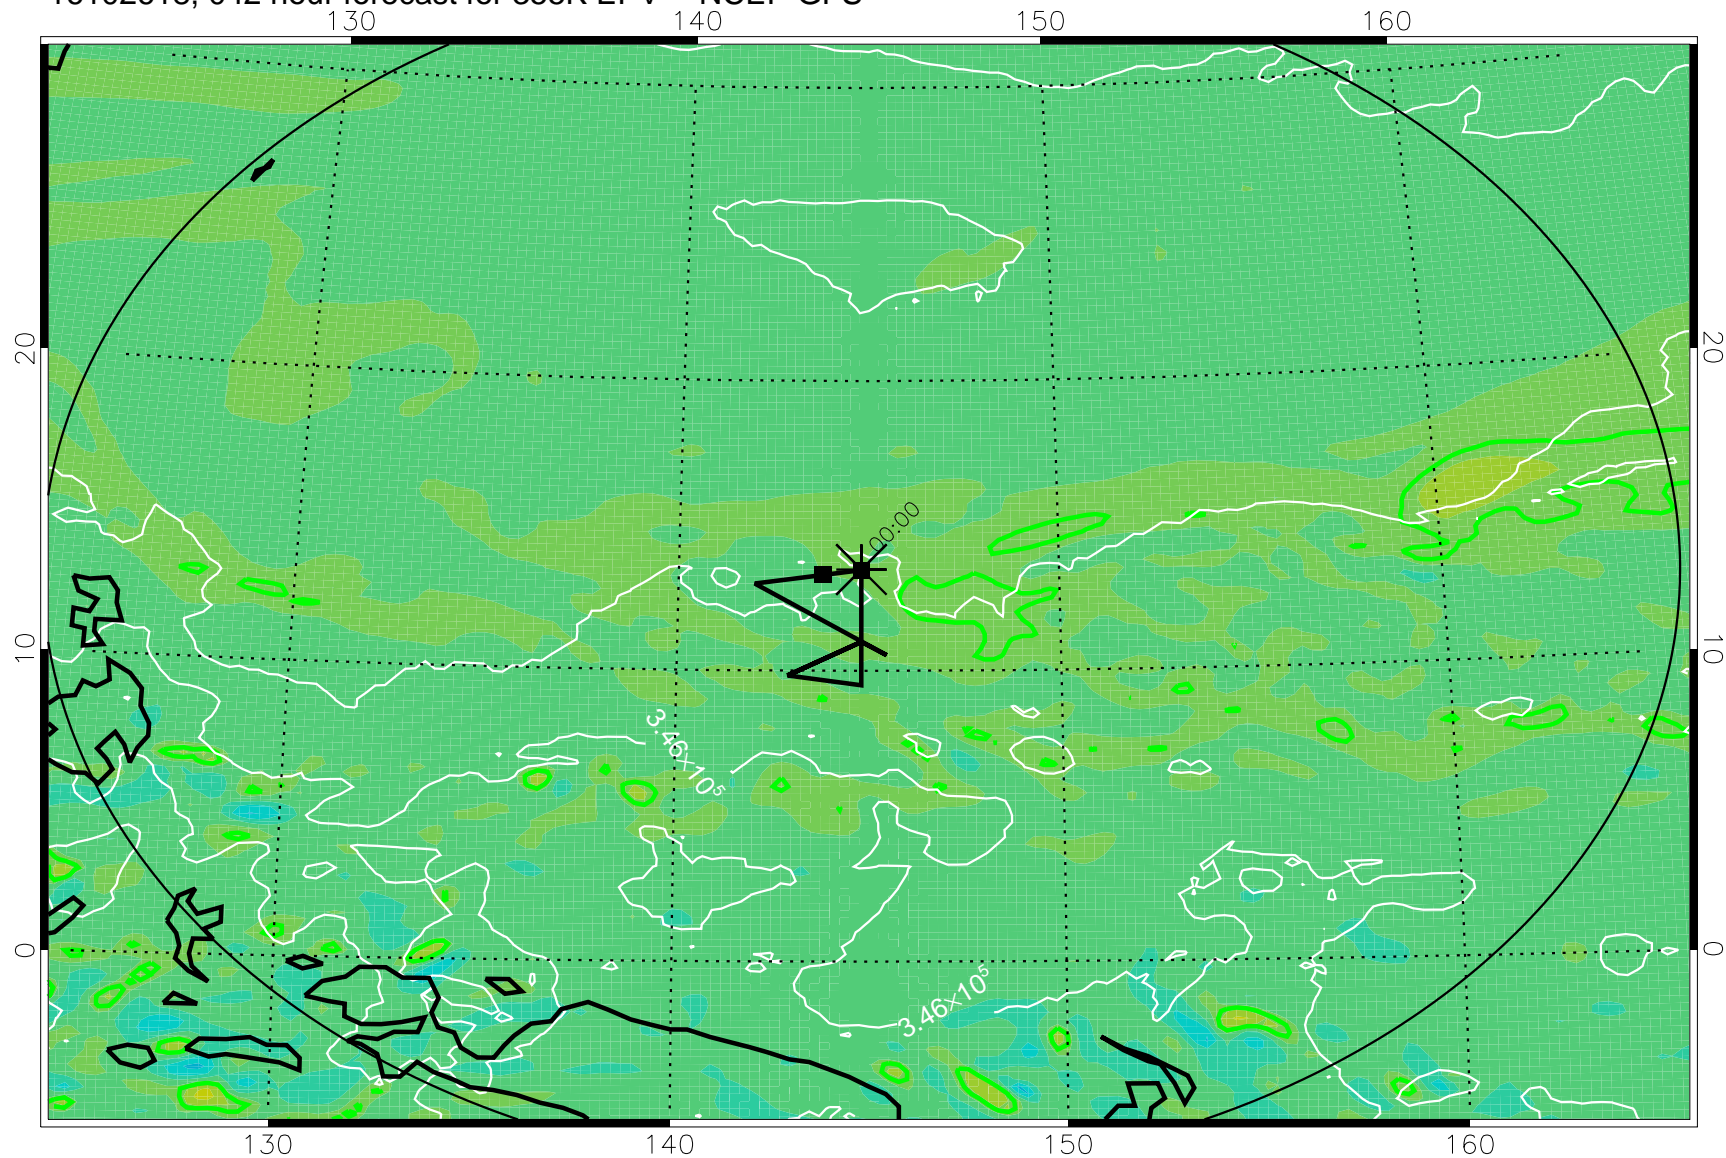

16102606, 030 hour forecast for 355K EPV -- NCEP GFS

355K Montgomery Streamfunction, white
EPV Tropopause (2 PVU) Position
Range ring of 2304 km

16102612, 036 hour forecast for 355K EPV -- NCEP GFS

355K Montgomery Streamfunction, white
EPV Tropopause (2 PVU) Position
Range ring of 2304 km

16102618, 042 hour forecast for 355K EPV -- NCEP GFS

355K Montgomery Streamfunction, white
EPV Tropopause (2 PVU) Position
Range ring of 2304 km

16102700, 048 hour forecast for 355K EPV -- NCEP GFS

355K Montgomery Streamfunction, white
EPV Tropopause (2 PVU) Position
Range ring of 2304 km

16102706, 054 hour forecast for 355K EPV -- NCEP GFS

355K Montgomery Streamfunction, white
EPV Tropopause (2 PVU) Position
Range ring of 2304 km

16102712, 060 hour forecast for 355K EPV -- NCEP GFS

355K Montgomery Streamfunction, white
EPV Tropopause (2 PVU) Position
Range ring of 2304 km

16102718, 066 hour forecast for 355K EPV -- NCEP GFS

355K Montgomery Streamfunction, white
EPV Tropopause (2 PVU) Position
Range ring of 2304 km

16102800, 072 hour forecast for 355K EPV -- NCEP GFS

355K Montgomery Streamfunction, white
EPV Tropopause (2 PVU) Position
Range ring of 2304 km