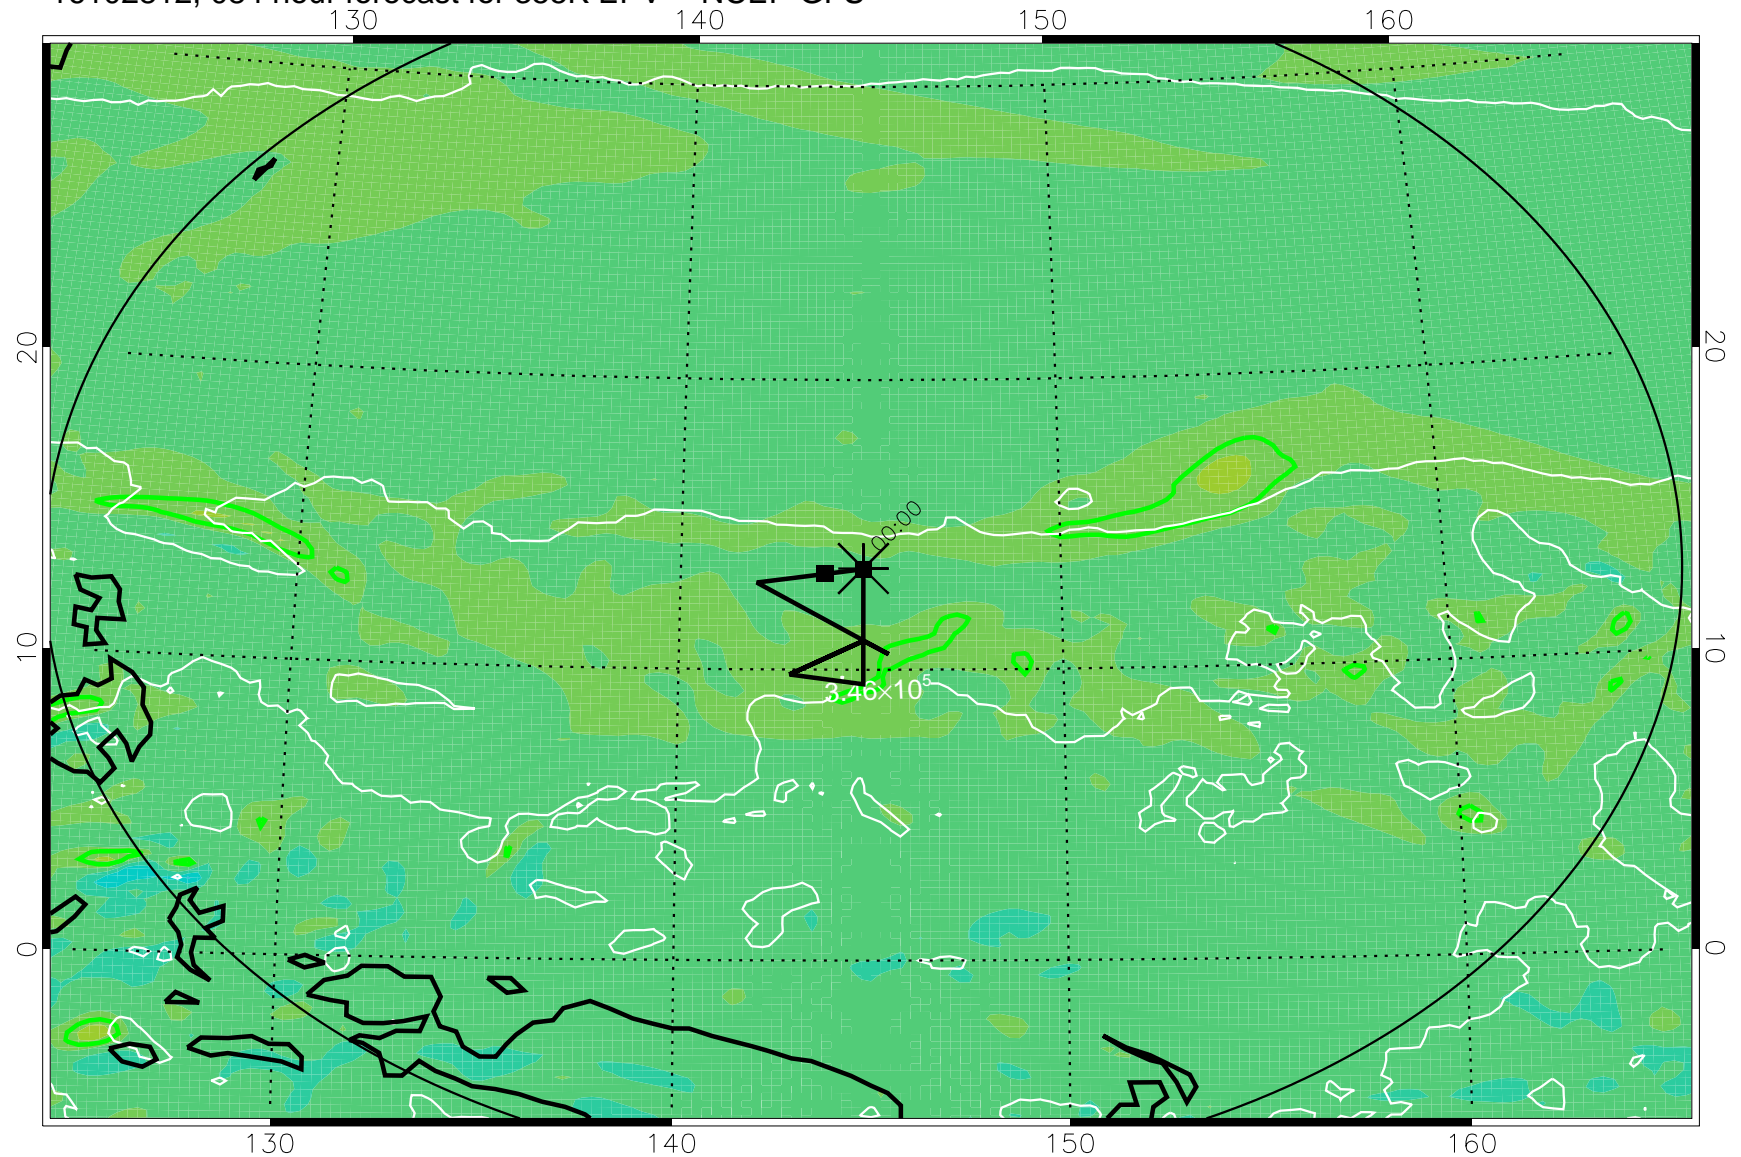

16102718, 066 hour forecast for 355K EPV -- NCEP GFS

355K Montgomery Streamfunction, white
EPV Tropopause (2 PVU) Position
Range ring of 2304 km

16102800, 072 hour forecast for 355K EPV -- NCEP GFS

355K Montgomery Streamfunction, white
EPV Tropopause (2 PVU) Position
Range ring of 2304 km

16102806, 078 hour forecast for 355K EPV -- NCEP GFS

355K Montgomery Streamfunction, white
EPV Tropopause (2 PVU) Position
Range ring of 2304 km

16102812, 084 hour forecast for 355K EPV -- NCEP GFS

355K Montgomery Streamfunction, white
EPV Tropopause (2 PVU) Position
Range ring of 2304 km

16102818, 090 hour forecast for 355K EPV -- NCEP GFS

355K Montgomery Streamfunction, white
EPV Tropopause (2 PVU) Position
Range ring of 2304 km

16102900, 096 hour forecast for 355K EPV -- NCEP GFS

355K Montgomery Streamfunction, white
EPV Tropopause (2 PVU) Position
Range ring of 2304 km

16102906, 102 hour forecast for 355K EPV -- NCEP GFS

355K Montgomery Streamfunction, white
EPV Tropopause (2 PVU) Position
Range ring of 2304 km

16102912, 108 hour forecast for 355K EPV -- NCEP GFS

355K Montgomery Streamfunction, white
EPV Tropopause (2 PVU) Position
Range ring of 2304 km