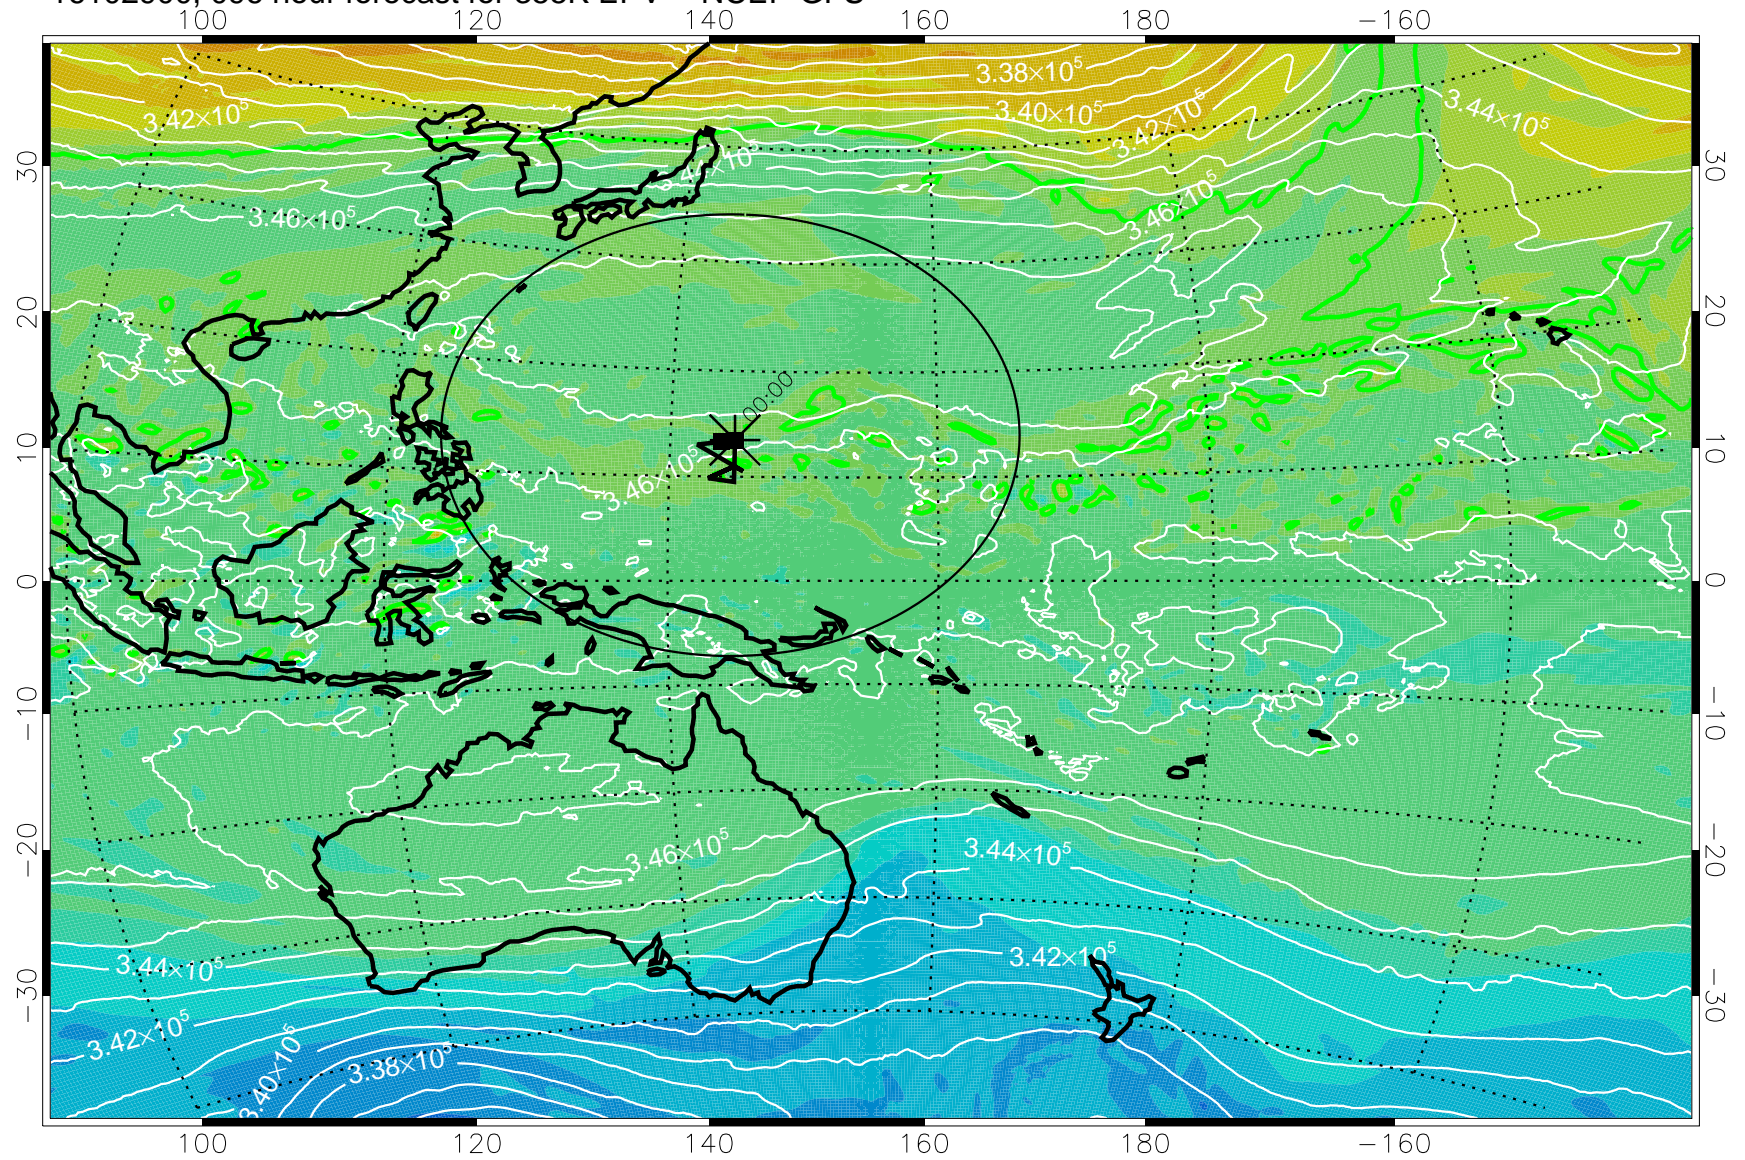

16102718, 066 hour forecast for 355K EPV -- NCEP GFS

355K Montgomery Streamfunction, white
EPV Tropopause (2 PVU) Position
Range ring of 2304 km

16102800, 072 hour forecast for 355K EPV -- NCEP GFS

355K Montgomery Streamfunction, white
EPV Tropopause (2 PVU) Position
Range ring of 2304 km

16102806, 078 hour forecast for 355K EPV -- NCEP GFS

355K Montgomery Streamfunction, white
EPV Tropopause (2 PVU) Position
Range ring of 2304 km

16102812, 084 hour forecast for 355K EPV -- NCEP GFS

355K Montgomery Streamfunction, white
EPV Tropopause (2 PVU) Position
Range ring of 2304 km

16102818, 090 hour forecast for 355K EPV -- NCEP GFS

355K Montgomery Streamfunction, white
EPV Tropopause (2 PVU) Position
Range ring of 2304 km

16102900, 096 hour forecast for 355K EPV -- NCEP GFS

355K Montgomery Streamfunction, white
EPV Tropopause (2 PVU) Position
Range ring of 2304 km

16102906, 102 hour forecast for 355K EPV -- NCEP GFS

355K Montgomery Streamfunction, white
EPV Tropopause (2 PVU) Position
Range ring of 2304 km

16102912, 108 hour forecast for 355K EPV -- NCEP GFS

355K Montgomery Streamfunction, white
EPV Tropopause (2 PVU) Position
Range ring of 2304 km