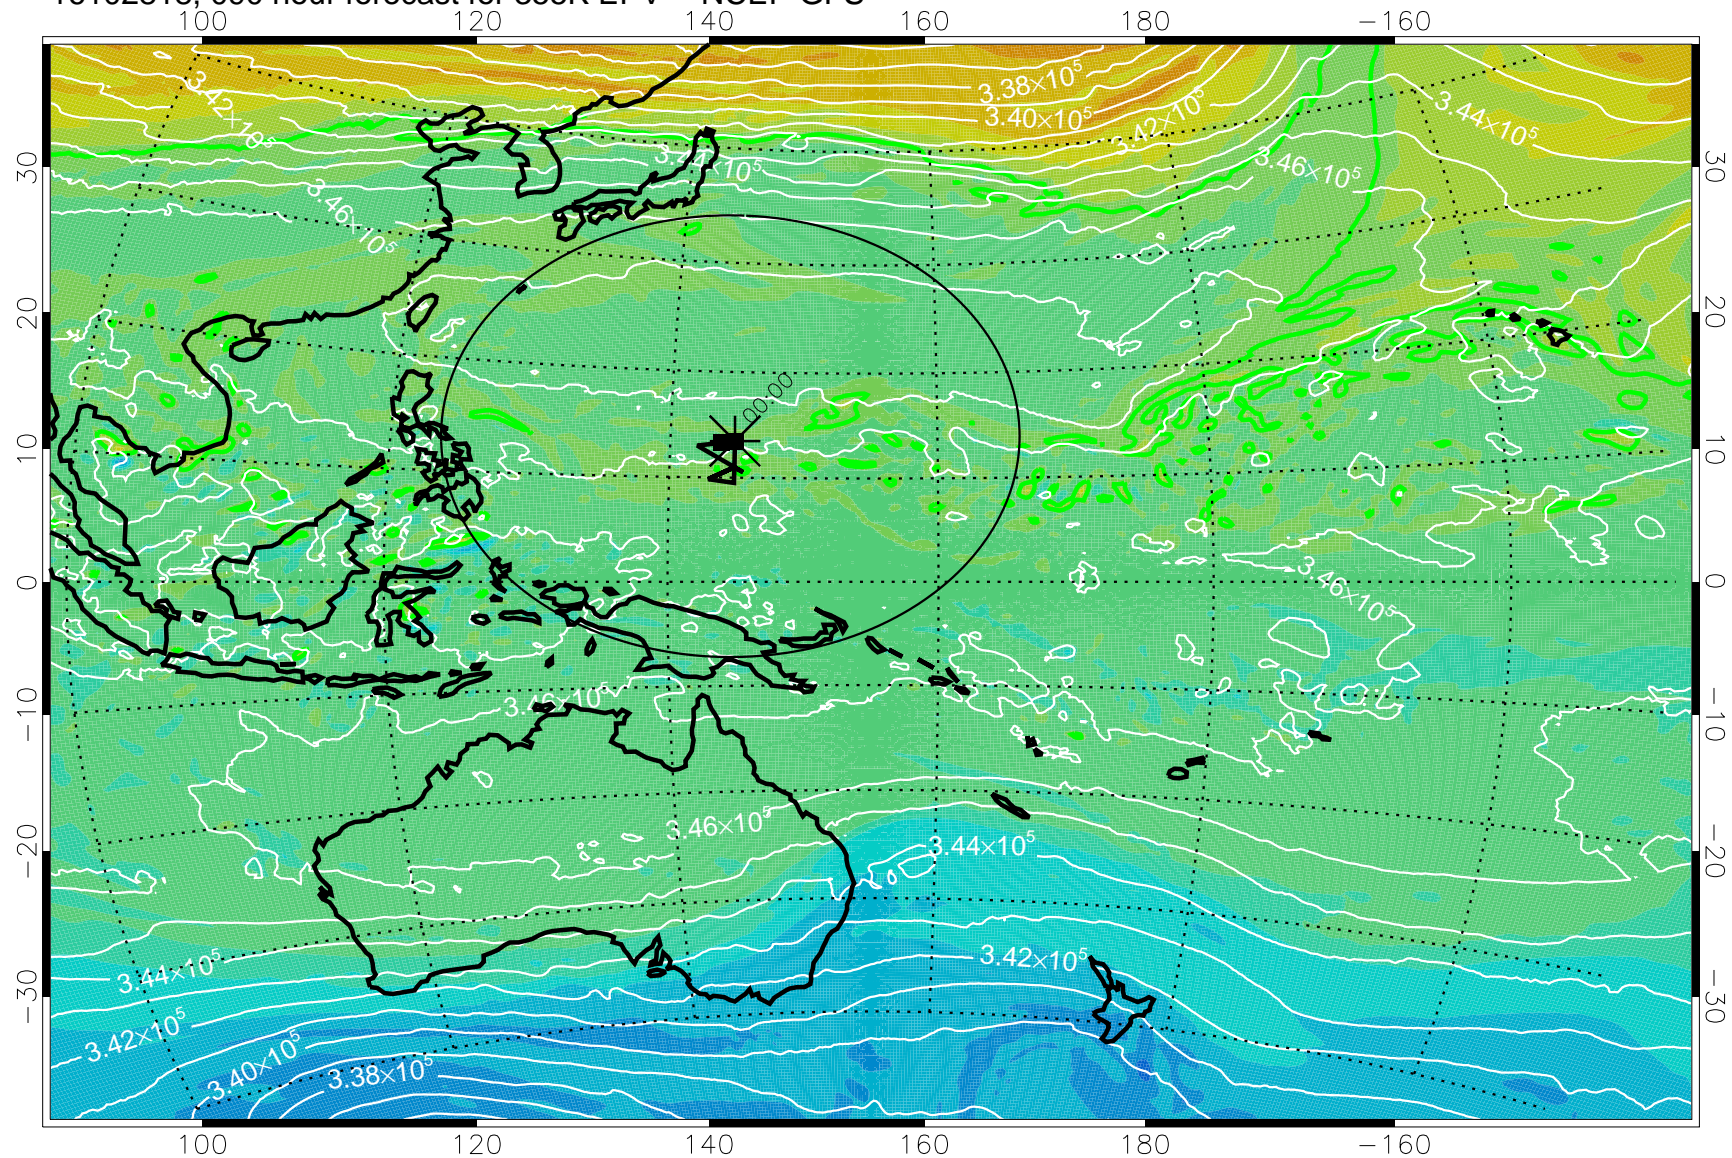

16102718, 066 hour forecast for 355K EPV -- NCEP GFS

355K Montgomery Streamfunction, white
EPV Tropopause (2 PVU) Position
Range ring of 2304 km

16102800, 072 hour forecast for 355K EPV -- NCEP GFS

355K Montgomery Streamfunction, white
EPV Tropopause (2 PVU) Position
Range ring of 2304 km

16102806, 078 hour forecast for 355K EPV -- NCEP GFS

355K Montgomery Streamfunction, white
EPV Tropopause (2 PVU) Position
Range ring of 2304 km

16102812, 084 hour forecast for 355K EPV -- NCEP GFS

355K Montgomery Streamfunction, white
EPV Tropopause (2 PVU) Position
Range ring of 2304 km

16102818, 090 hour forecast for 355K EPV -- NCEP GFS

355K Montgomery Streamfunction, white
EPV Tropopause (2 PVU) Position
Range ring of 2304 km

16102900, 096 hour forecast for 355K EPV -- NCEP GFS

355K Montgomery Streamfunction, white
EPV Tropopause (2 PVU) Position
Range ring of 2304 km

16102906, 102 hour forecast for 355K EPV -- NCEP GFS

355K Montgomery Streamfunction, white
EPV Tropopause (2 PVU) Position
Range ring of 2304 km

16102912, 108 hour forecast for 355K EPV -- NCEP GFS

355K Montgomery Streamfunction, white
EPV Tropopause (2 PVU) Position
Range ring of 2304 km