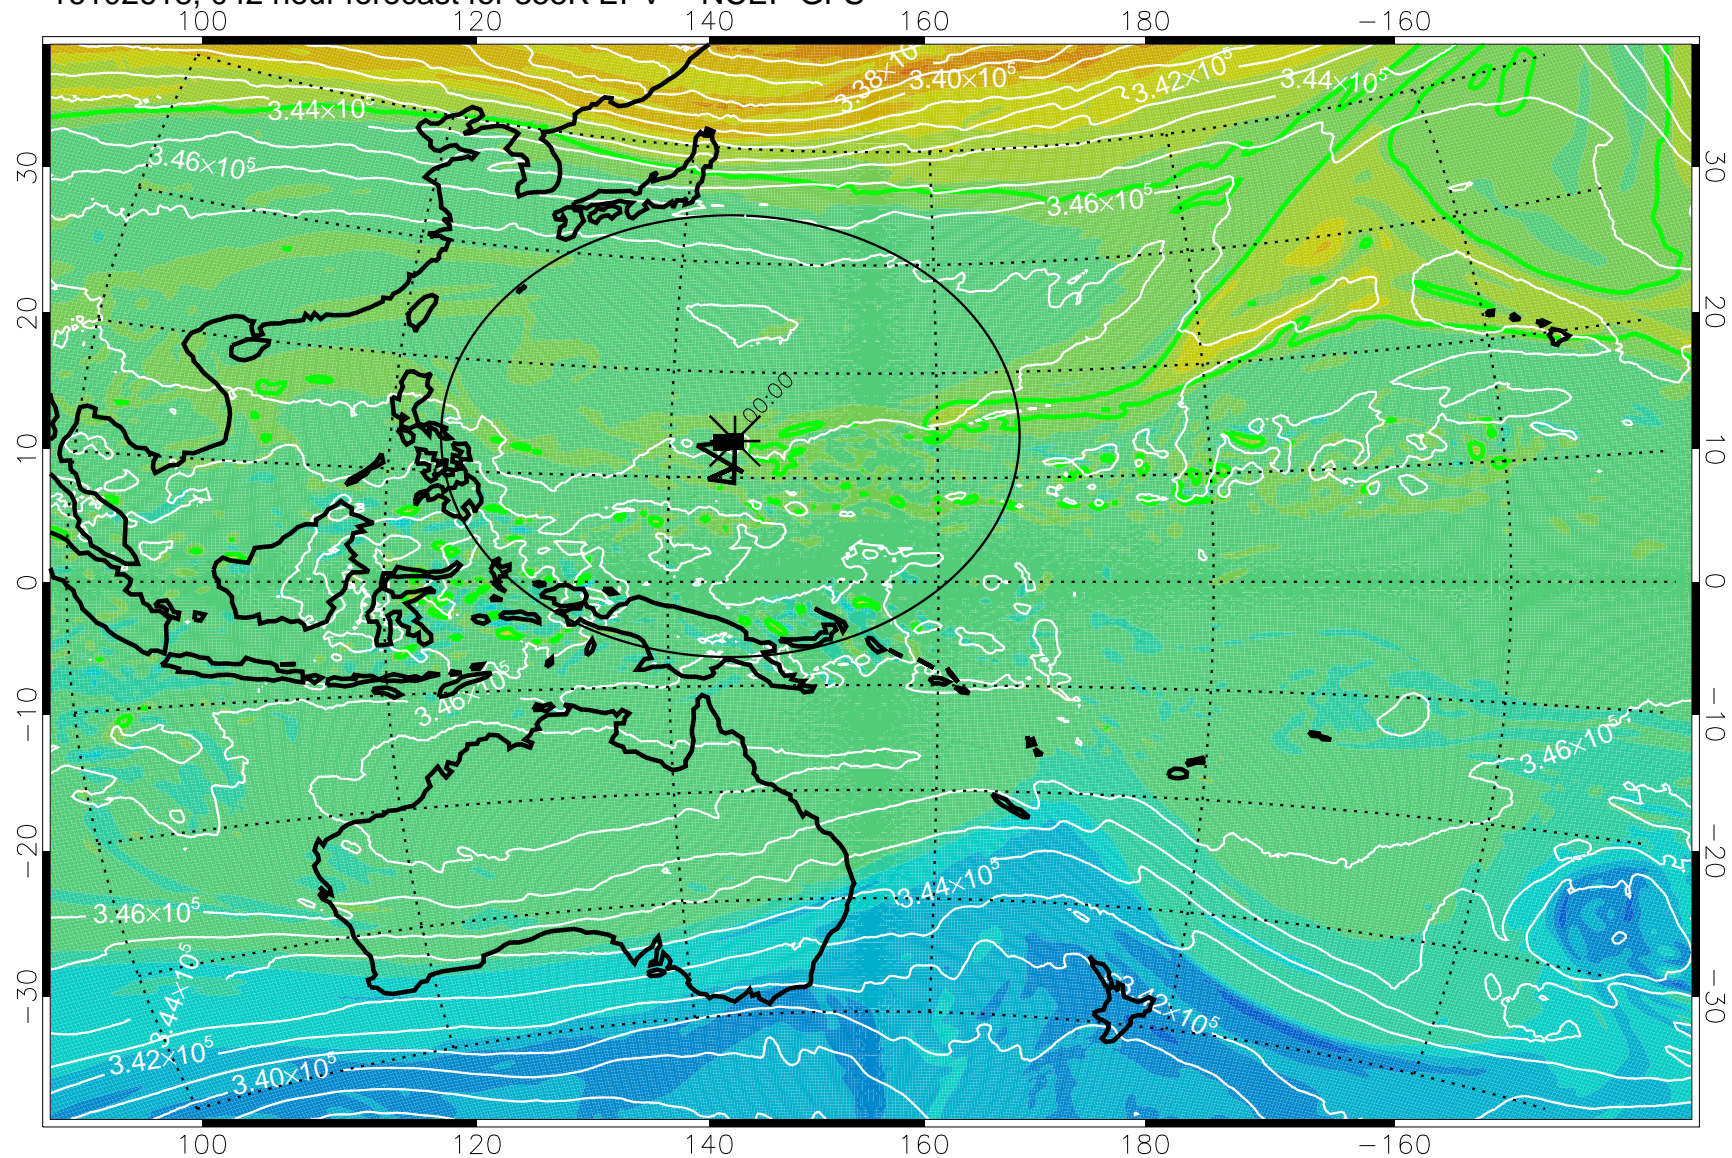

16102606, 030 hour forecast for 355K EPV -- NCEP GFS

355K Montgomery Streamfunction, white
EPV Tropopause (2 PVU) Position
Range ring of 2304 km

16102612, 036 hour forecast for 355K EPV -- NCEP GFS

355K Montgomery Streamfunction, white
EPV Tropopause (2 PVU) Position
Range ring of 2304 km

16102618, 042 hour forecast for 355K EPV -- NCEP GFS

355K Montgomery Streamfunction, white
EPV Tropopause (2 PVU) Position
Range ring of 2304 km

16102700, 048 hour forecast for 355K EPV -- NCEP GFS

355K Montgomery Streamfunction, white
EPV Tropopause (2 PVU) Position
Range ring of 2304 km

16102706, 054 hour forecast for 355K EPV -- NCEP GFS

355K Montgomery Streamfunction, white
EPV Tropopause (2 PVU) Position
Range ring of 2304 km

16102712, 060 hour forecast for 355K EPV -- NCEP GFS

355K Montgomery Streamfunction, white
EPV Tropopause (2 PVU) Position
Range ring of 2304 km

16102718, 066 hour forecast for 355K EPV -- NCEP GFS

355K Montgomery Streamfunction, white
EPV Tropopause (2 PVU) Position
Range ring of 2304 km

16102800, 072 hour forecast for 355K EPV -- NCEP GFS

355K Montgomery Streamfunction, white
EPV Tropopause (2 PVU) Position
Range ring of 2304 km