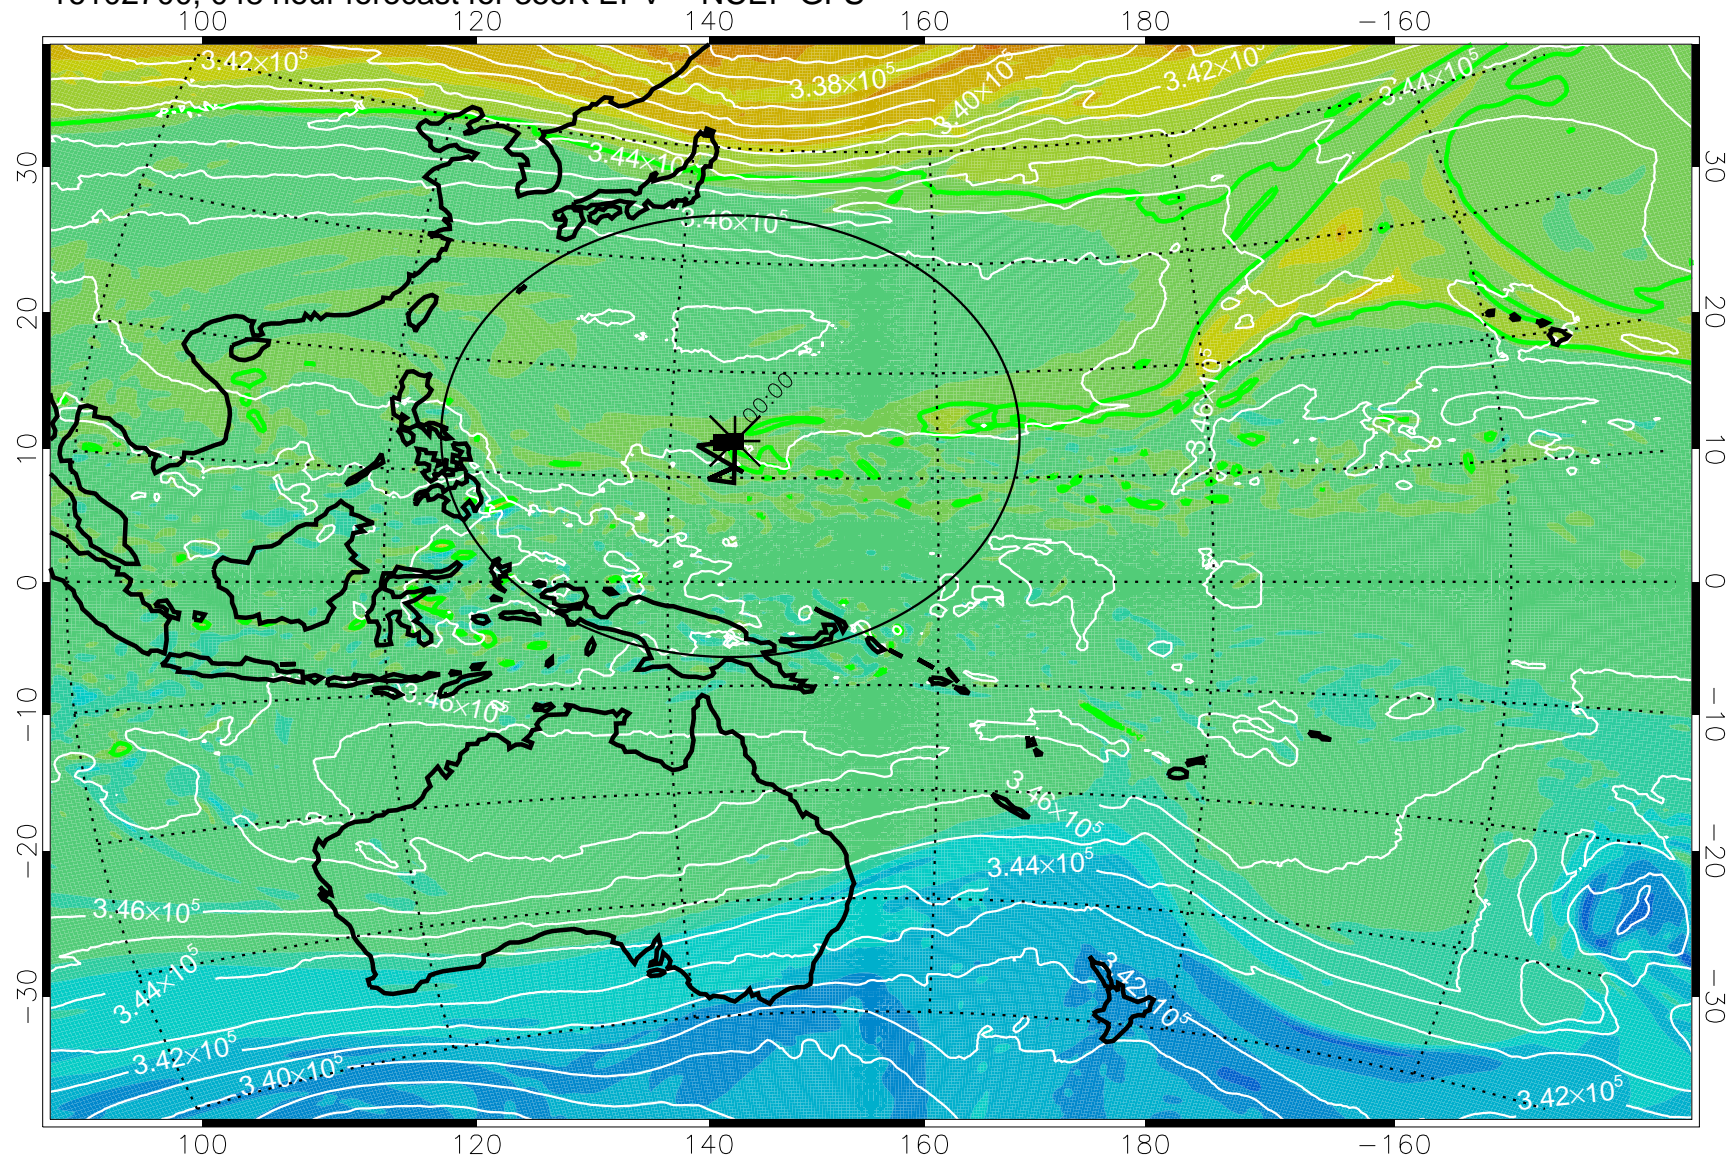

16102606, 030 hour forecast for 355K EPV -- NCEP GFS

355K Montgomery Streamfunction, white
EPV Tropopause (2 PVU) Position
Range ring of 2304 km

16102612, 036 hour forecast for 355K EPV -- NCEP GFS

355K Montgomery Streamfunction, white
EPV Tropopause (2 PVU) Position
Range ring of 2304 km

16102618, 042 hour forecast for 355K EPV -- NCEP GFS

355K Montgomery Streamfunction, white
EPV Tropopause (2 PVU) Position
Range ring of 2304 km

16102700, 048 hour forecast for 355K EPV -- NCEP GFS

355K Montgomery Streamfunction, white
EPV Tropopause (2 PVU) Position
Range ring of 2304 km

16102706, 054 hour forecast for 355K EPV -- NCEP GFS

355K Montgomery Streamfunction, white
EPV Tropopause (2 PVU) Position
Range ring of 2304 km

16102712, 060 hour forecast for 355K EPV -- NCEP GFS

355K Montgomery Streamfunction, white
EPV Tropopause (2 PVU) Position
Range ring of 2304 km

16102718, 066 hour forecast for 355K EPV -- NCEP GFS

355K Montgomery Streamfunction, white
EPV Tropopause (2 PVU) Position
Range ring of 2304 km

16102800, 072 hour forecast for 355K EPV -- NCEP GFS

355K Montgomery Streamfunction, white
EPV Tropopause (2 PVU) Position
Range ring of 2304 km