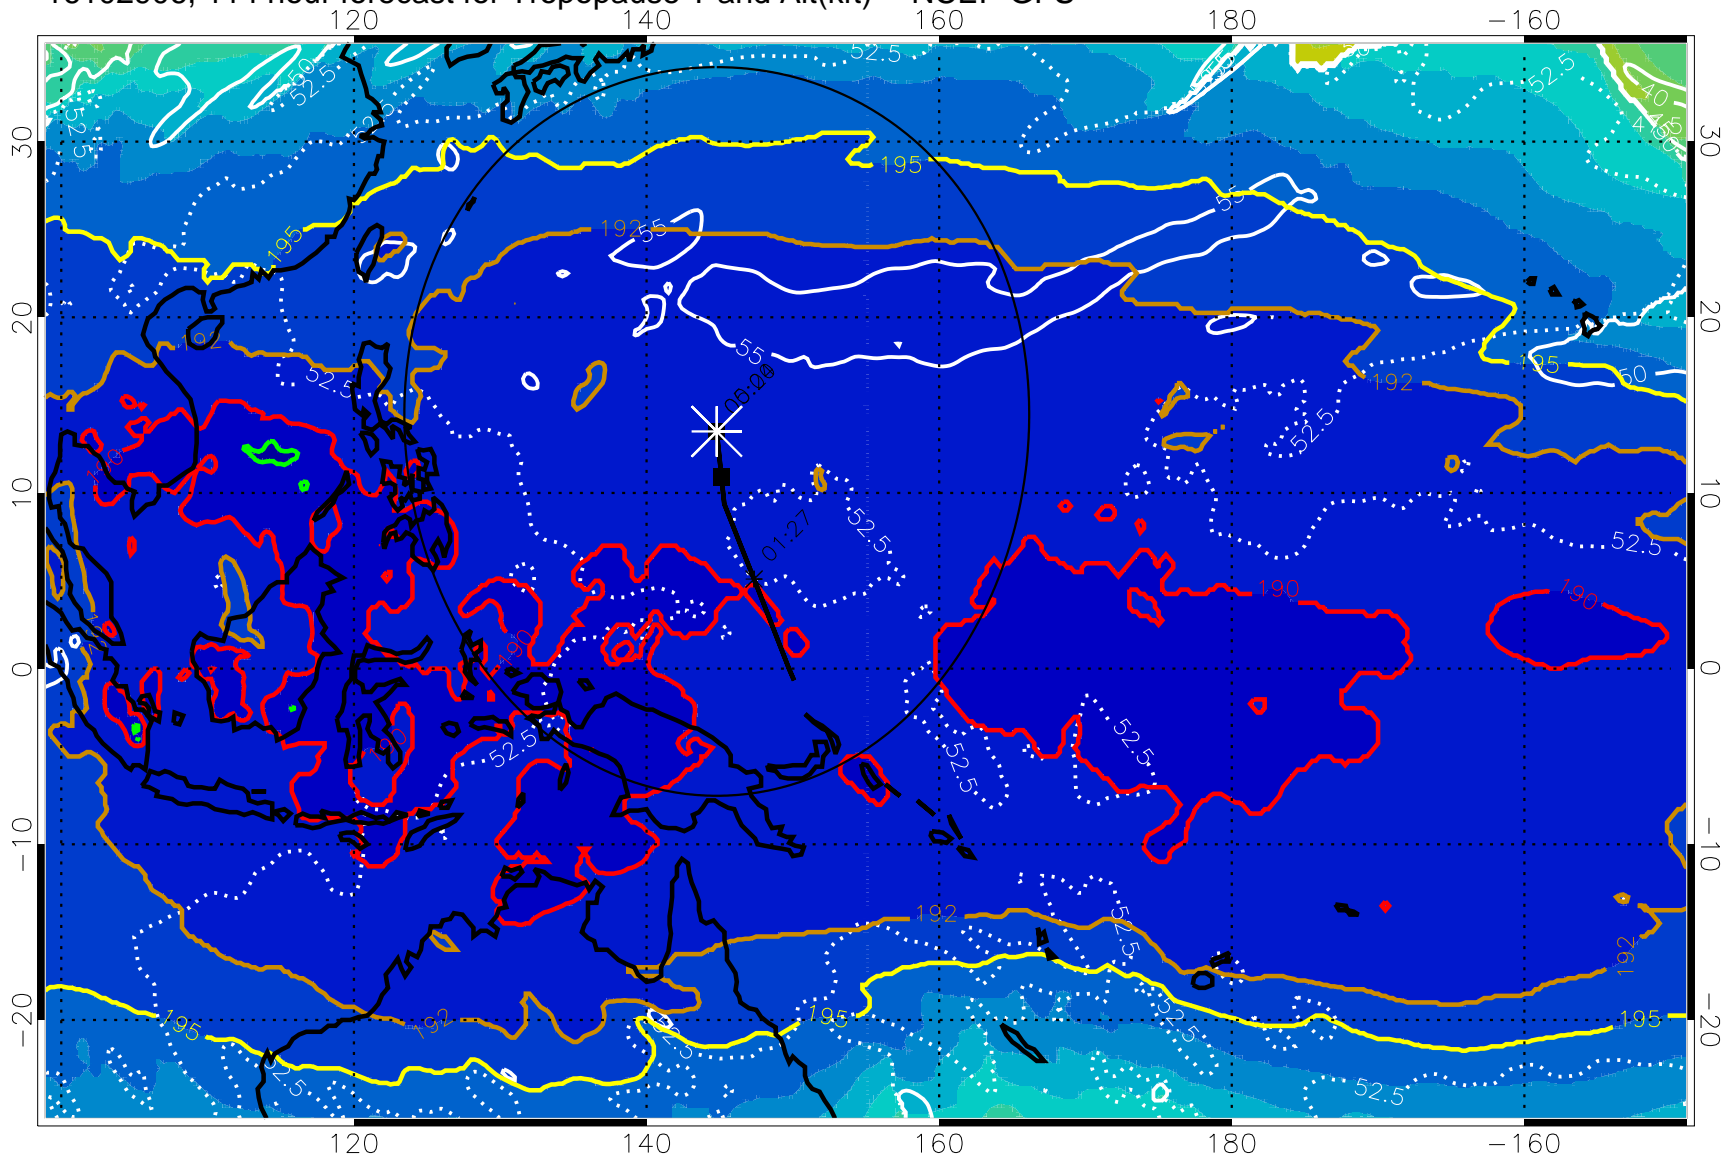

192.5K Isotherm 195K Isotherm

187.5K Isotherm 190K Isotherm

Range ring of 2304 km

16102818, 102 hour forecast for Tropopause T and Alt(kft) -- NCEP GFS

190 200 210 220 230

Tropopause T, K

Tropopause Altitude in kft (white)

192.5K Isotherm 195K Isotherm
187.5K Isotherm 190K Isotherm

Range ring of 2304 km

16102900, 108 hour forecast for Tropopause T and Alt(kft) -- NCEP GFS

190 200 210 220 230

Tropopause T, K

Tropopause Altitude in kft (white)

192.5K Isotherm 195K Isotherm
187.5K Isotherm 190K Isotherm

Range ring of 2304 km

16102906, 114 hour forecast for Tropopause T and Alt(kft) -- NCEP GFS

Tropopause Altitude in kft (white)

192.5K Isotherm 195K Isotherm
 187.5K Isotherm 190K Isotherm