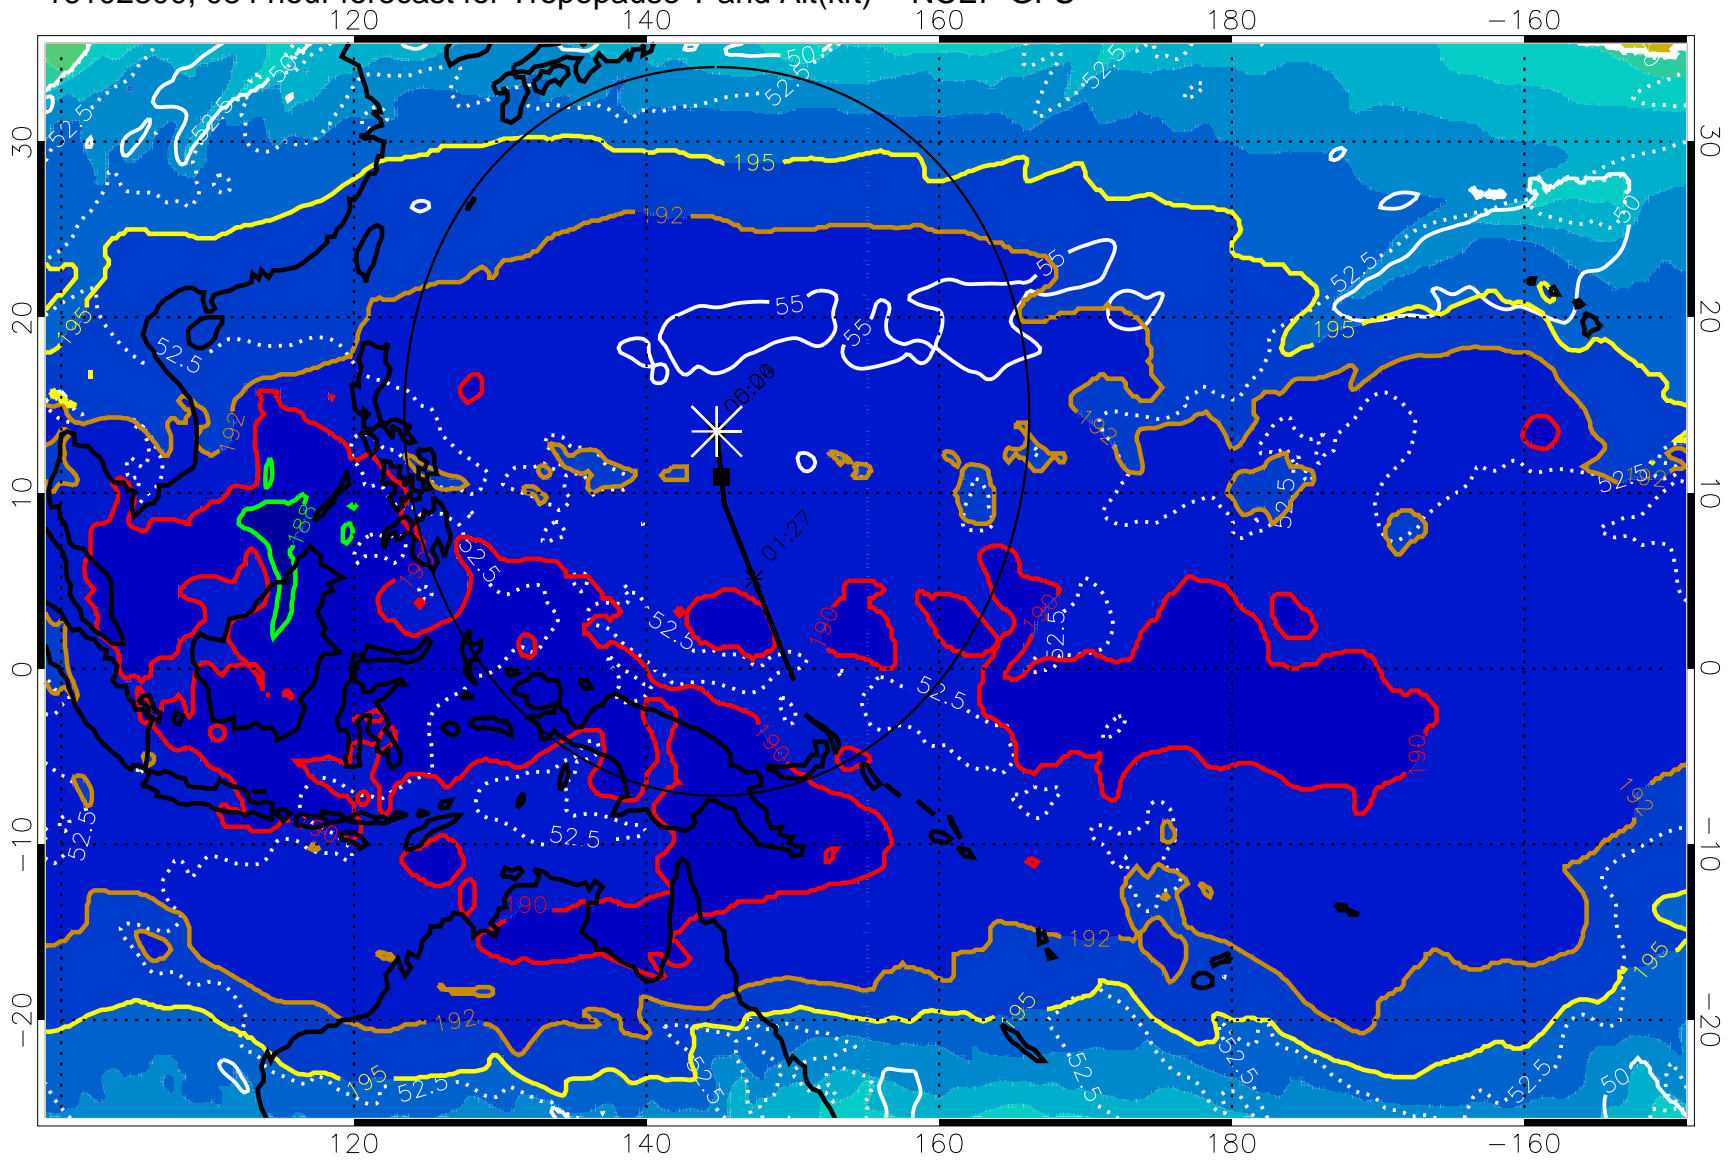

Tropopause T, K

Tropopause Altitude in kft (white)

192.5K Isotherm 195K Isotherm

187.5K Isotherm 190K Isotherm

Range ring of 2304 km

16102718, 078 hour forecast for Tropopause T and Alt(kft) -- NCEP GFS

190 200 210 220 230

Tropopause T, K

Tropopause Altitude in kft (white)

192.5K Isotherm 195K Isotherm
187.5K Isotherm 190K Isotherm

Range ring of 2304 km

16102800, 084 hour forecast for Tropopause T and Alt(kft) -- NCEP GFS

Tropopause Altitude in kft (white)