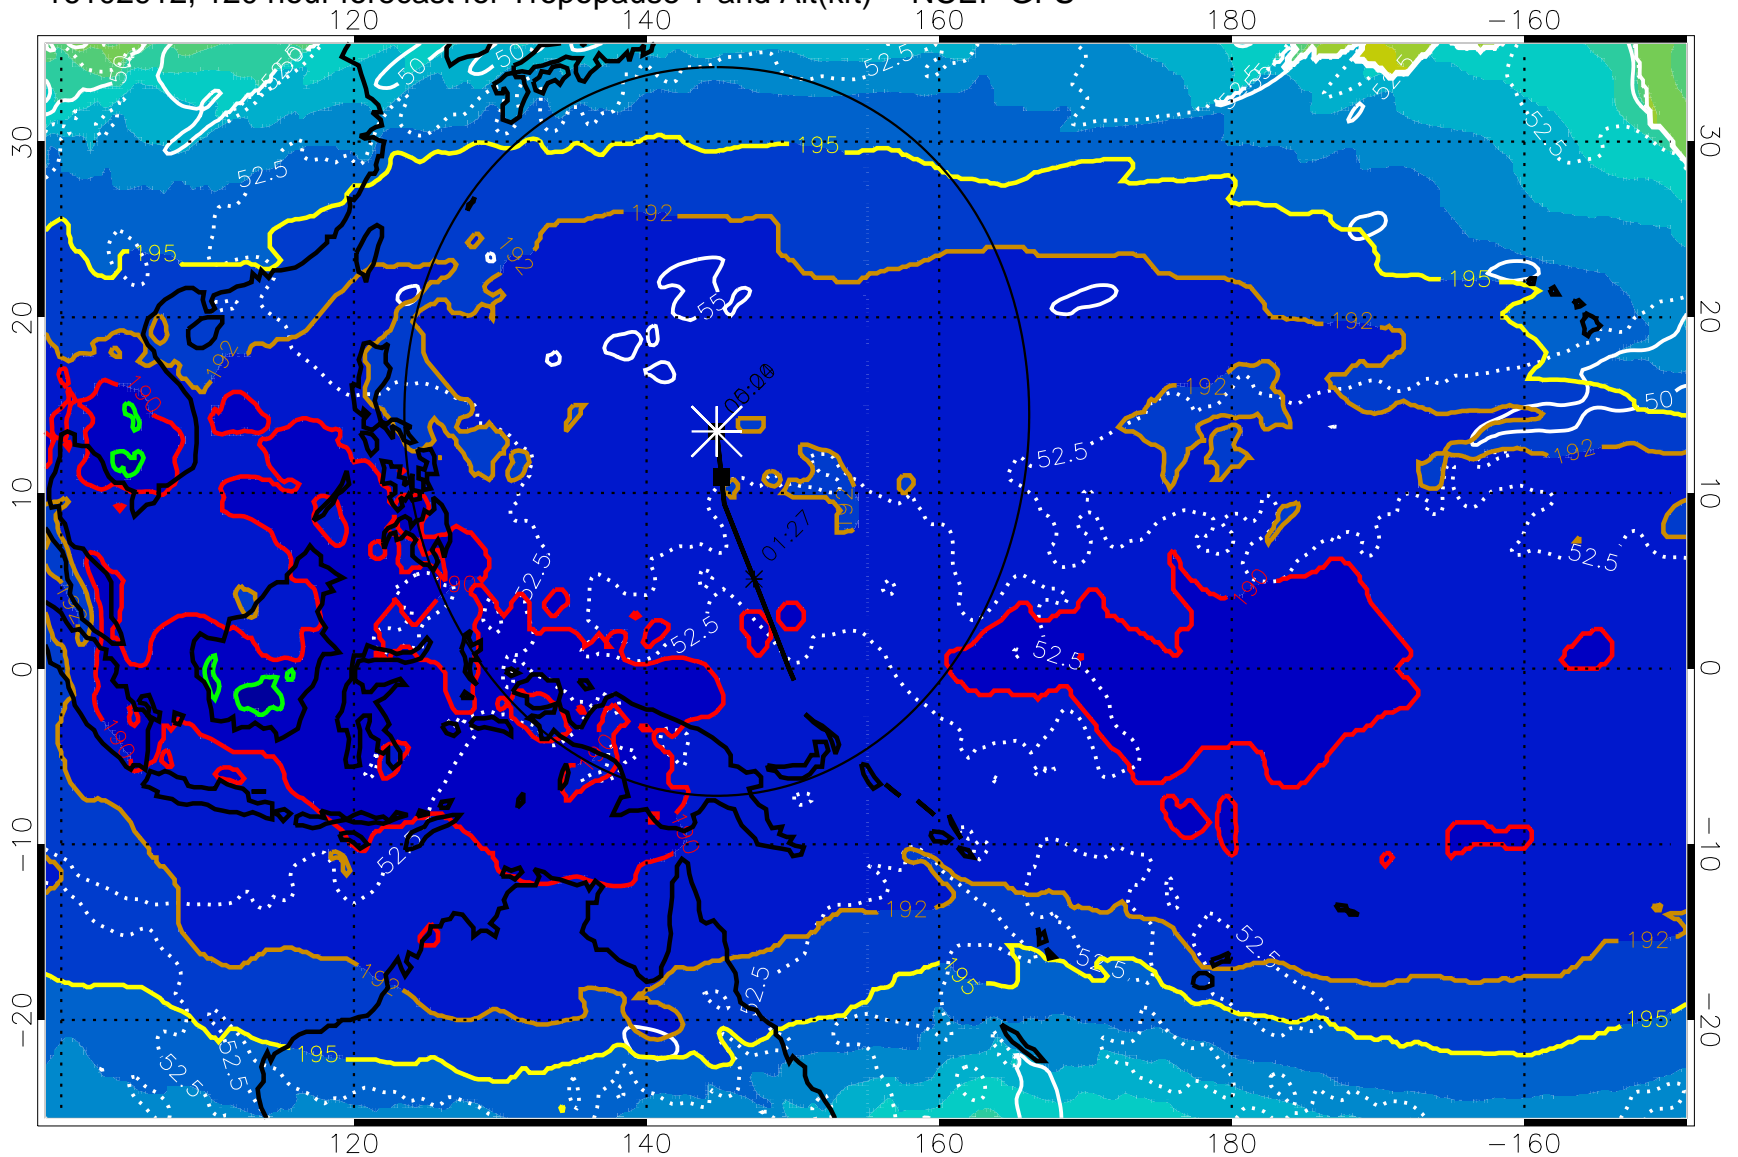

192.5K Isotherm 195K Isotherm
187.5K Isotherm 190K Isotherm

Range ring of 2304 km

16102900, 108 hour forecast for Tropopause T and Alt(kft) -- NCEP GFS

190 200 210 220 230

Tropopause T, K

Tropopause Altitude in kft (white)

192.5K Isotherm 195K Isotherm
187.5K Isotherm 190K Isotherm

Range ring of 2304 km

16102906, 114 hour forecast for Tropopause T and Alt(kft) -- NCEP GFS

Tropopause Altitude in kft (white)

192.5K Isotherm 195K Isotherm
 187.5K Isotherm 190K Isotherm

Range ring of 2304 km

16102912, 120 hour forecast for Tropopause T and Alt(kft) -- NCEP GFS

190 200 210 220 230
Tropopause T, K

Tropopause Altitude in kft (white)

192.5K Isotherm 195K Isotherm
187.5K Isotherm 190K Isotherm