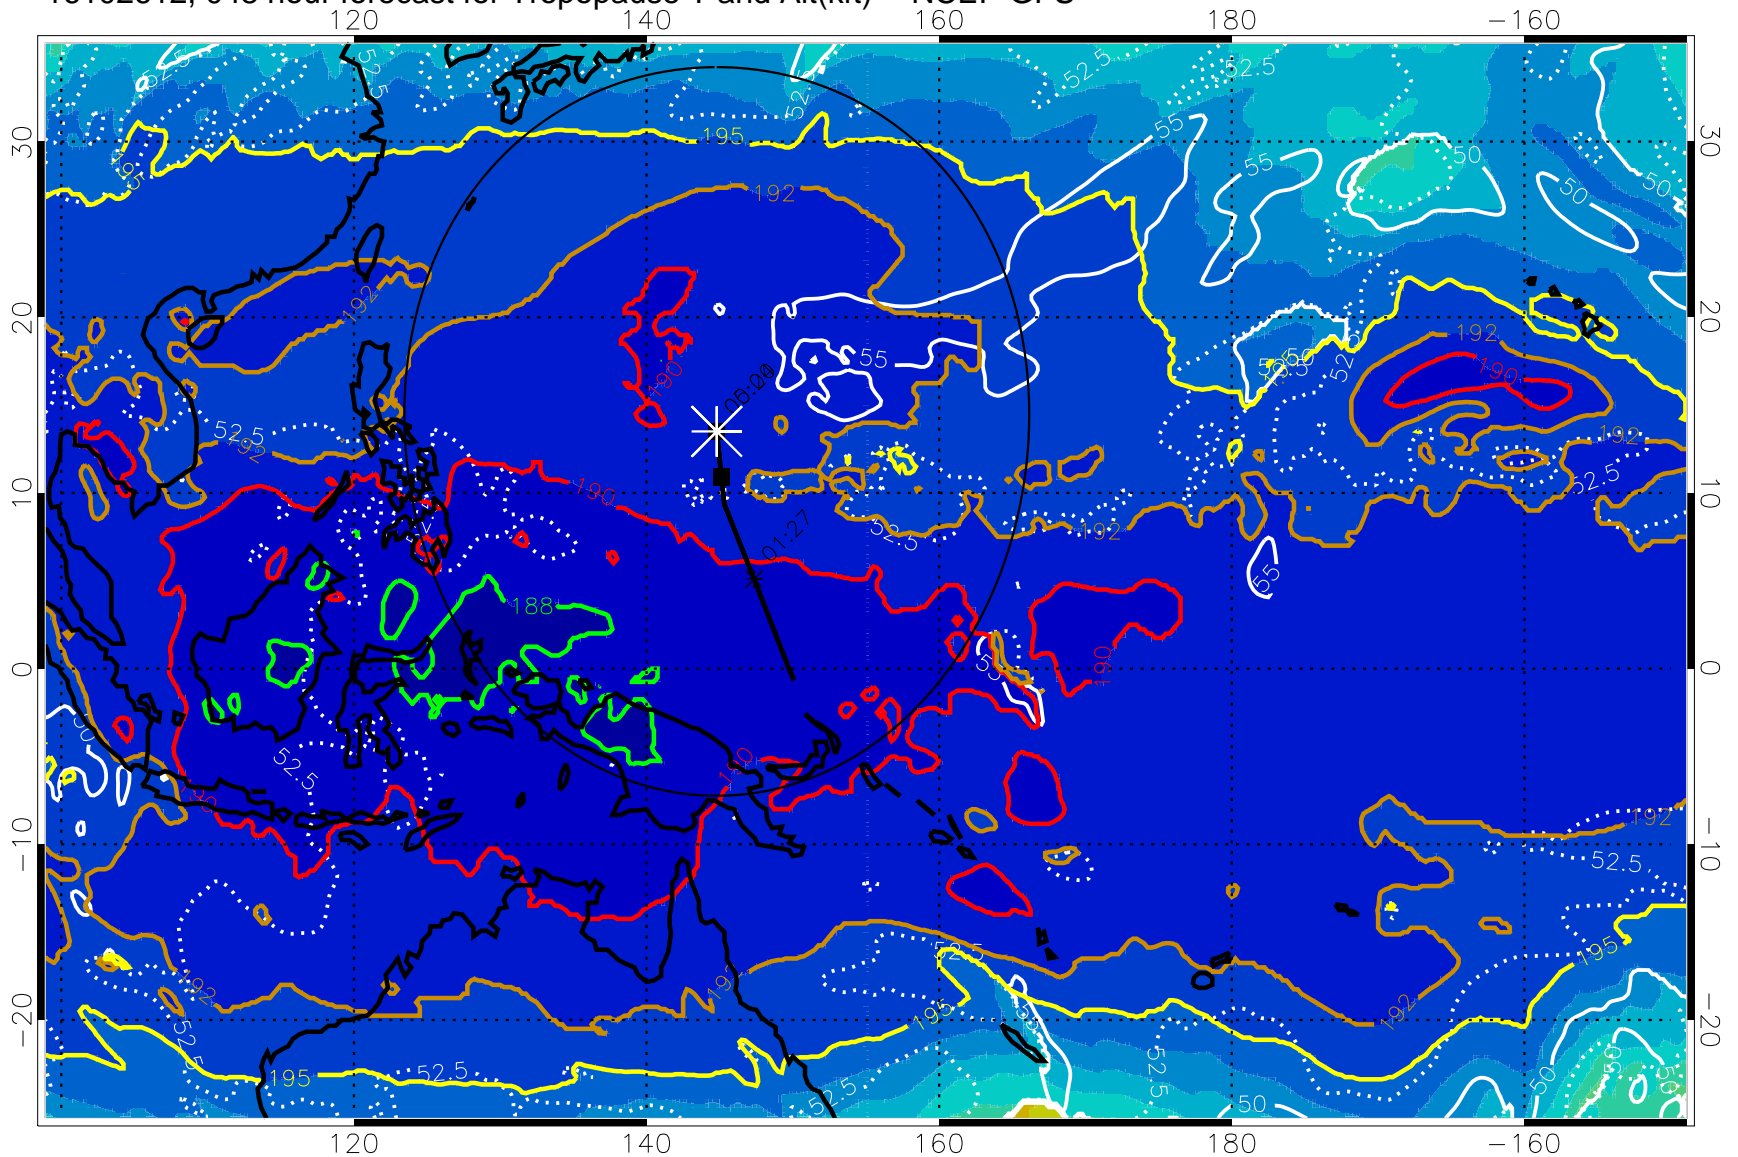

16102612, 048 hour forecast for Tropopause T and Alt(kft) -- NCEP GFS

190 200 210 220 230
Tropopause T, K

Tropopause Altitude in kft (white)

192.5K Isotherm 195K Isotherm
187.5K Isotherm 190K Isotherm

Range ring of 2304 km