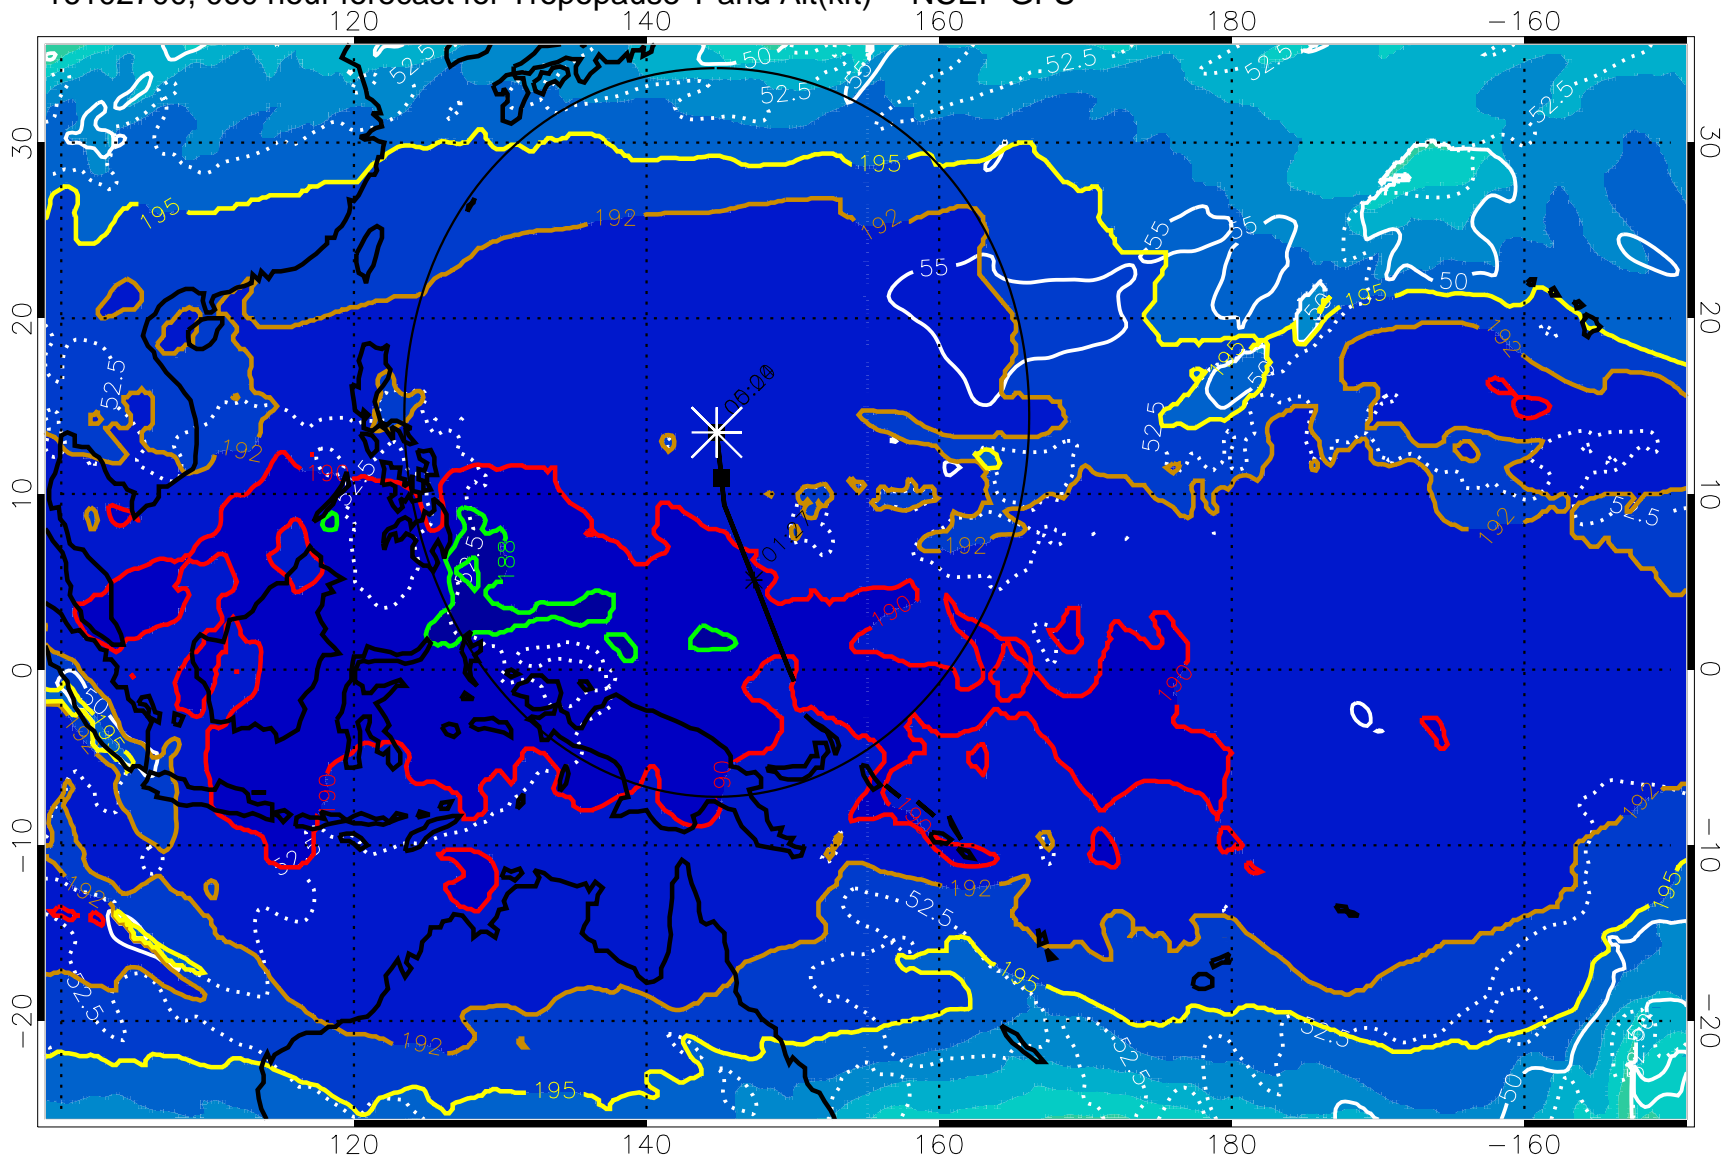

190 200 210 220 230
Tropopause T, K

Tropopause Altitude in kft (white)

192.5K Isotherm 195K Isotherm
187.5K Isotherm 190K Isotherm

Range ring of 2304 km

16102618, 054 hour forecast for Tropopause T and Alt(kft) -- NCEP GFS

Tropopause T, K

Tropopause Altitude in kft (white)

192.5K Isotherm
195K Isotherm
187.5K Isotherm
190K Isotherm

Range ring of 2304 km

16102700, 060 hour forecast for Tropopause T and Alt(kft) -- NCEP GFS

190 200 210 220 230