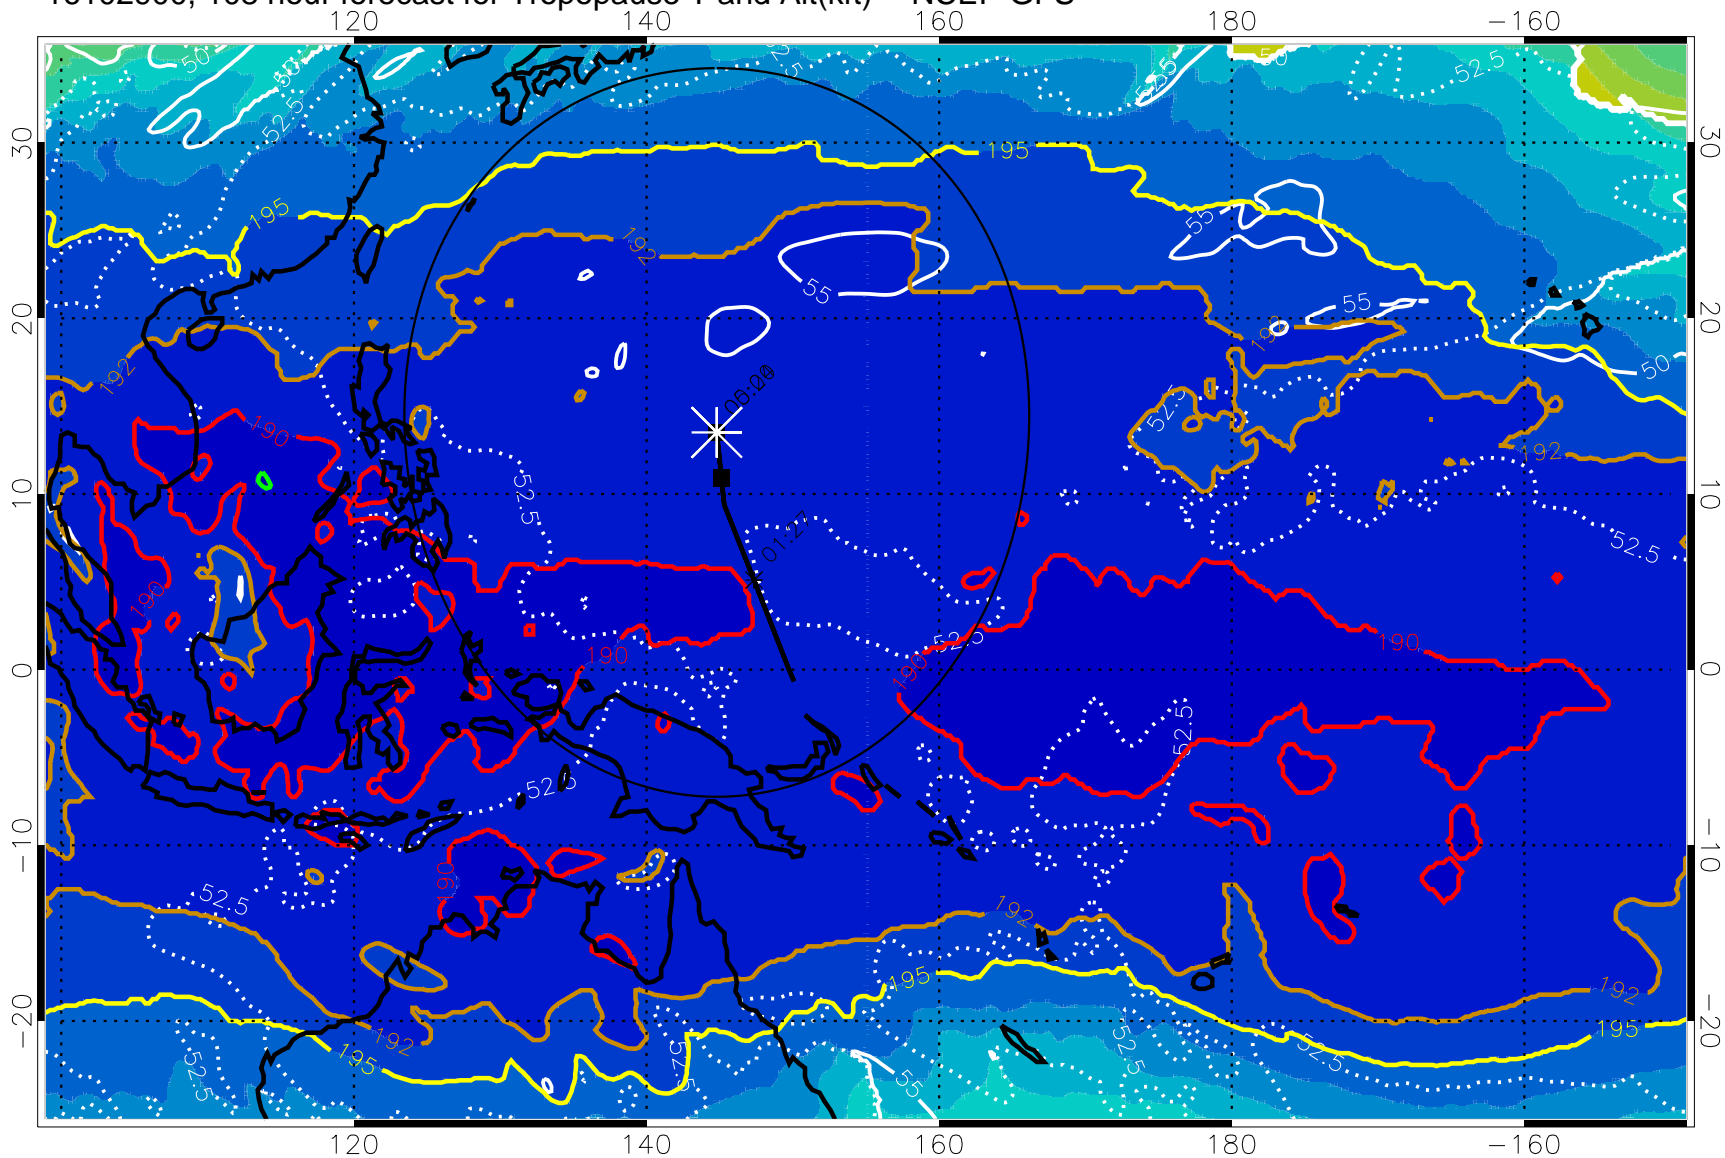

192.5K Isotherm 195K Isotherm
187.5K Isotherm 190K Isotherm

Range ring of 2304 km

16102812, 096 hour forecast for Tropopause T and Alt(kft) -- NCEP GFS

190 200 210 220 230

Tropopause T, K

Tropopause Altitude in kft (white)

192.5K Isotherm 195K Isotherm

187.5K Isotherm 190K Isotherm

Range ring of 2304 km

16102818, 102 hour forecast for Tropopause T and Alt(kft) -- NCEP GFS

190 200 210 220 230

Tropopause T, K

Tropopause Altitude in kft (white)

192.5K Isotherm 195K Isotherm
187.5K Isotherm 190K Isotherm

Range ring of 2304 km

16102900, 108 hour forecast for Tropopause T and Alt(kft) -- NCEP GFS

190 200 210 220 230

Tropopause T, K

Tropopause Altitude in kft (white)

192.5K Isotherm 195K Isotherm
187.5K Isotherm 190K Isotherm

Range ring of 2304 km

16102906, 114 hour forecast for Tropopause T and Alt(kft) -- NCEP GFS

Tropopause Altitude in kft (white)

192.5K Isotherm 195K Isotherm
 187.5K Isotherm 190K Isotherm