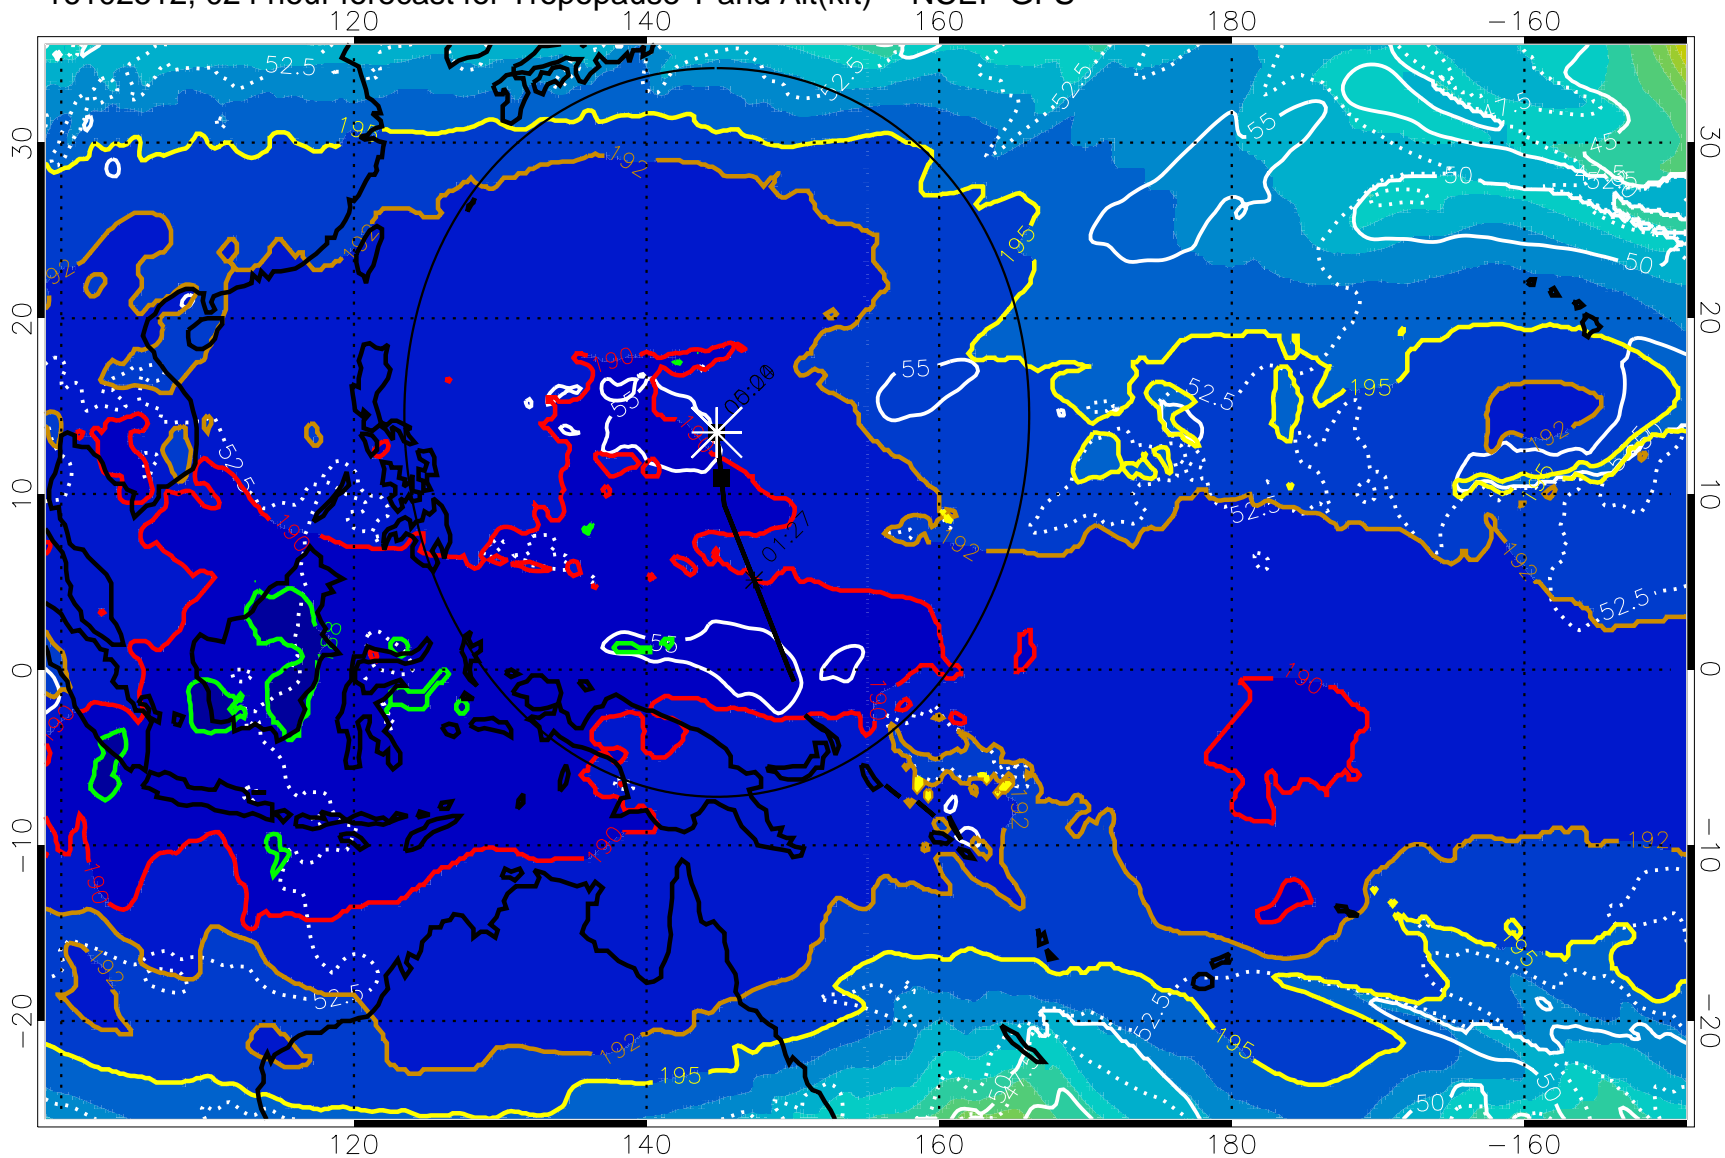

190 200 210 220 230

Tropopause T, K

Tropopause Altitude in kft (white)

192.5K Isotherm 195K Isotherm

187.5K Isotherm 190K Isotherm

Range ring of 2304 km

16102512, 024 hour forecast for Tropopause T and Alt(kft) -- NCEP GFS

190 200 210 220 230
Tropopause T, K

Tropopause Altitude in kft (white)

192.5K Isotherm 195K Isotherm
187.5K Isotherm 190K Isotherm

Range ring of 2304 km

16102518, 030 hour forecast for Tropopause T and Alt(kft) -- NCEP GFS