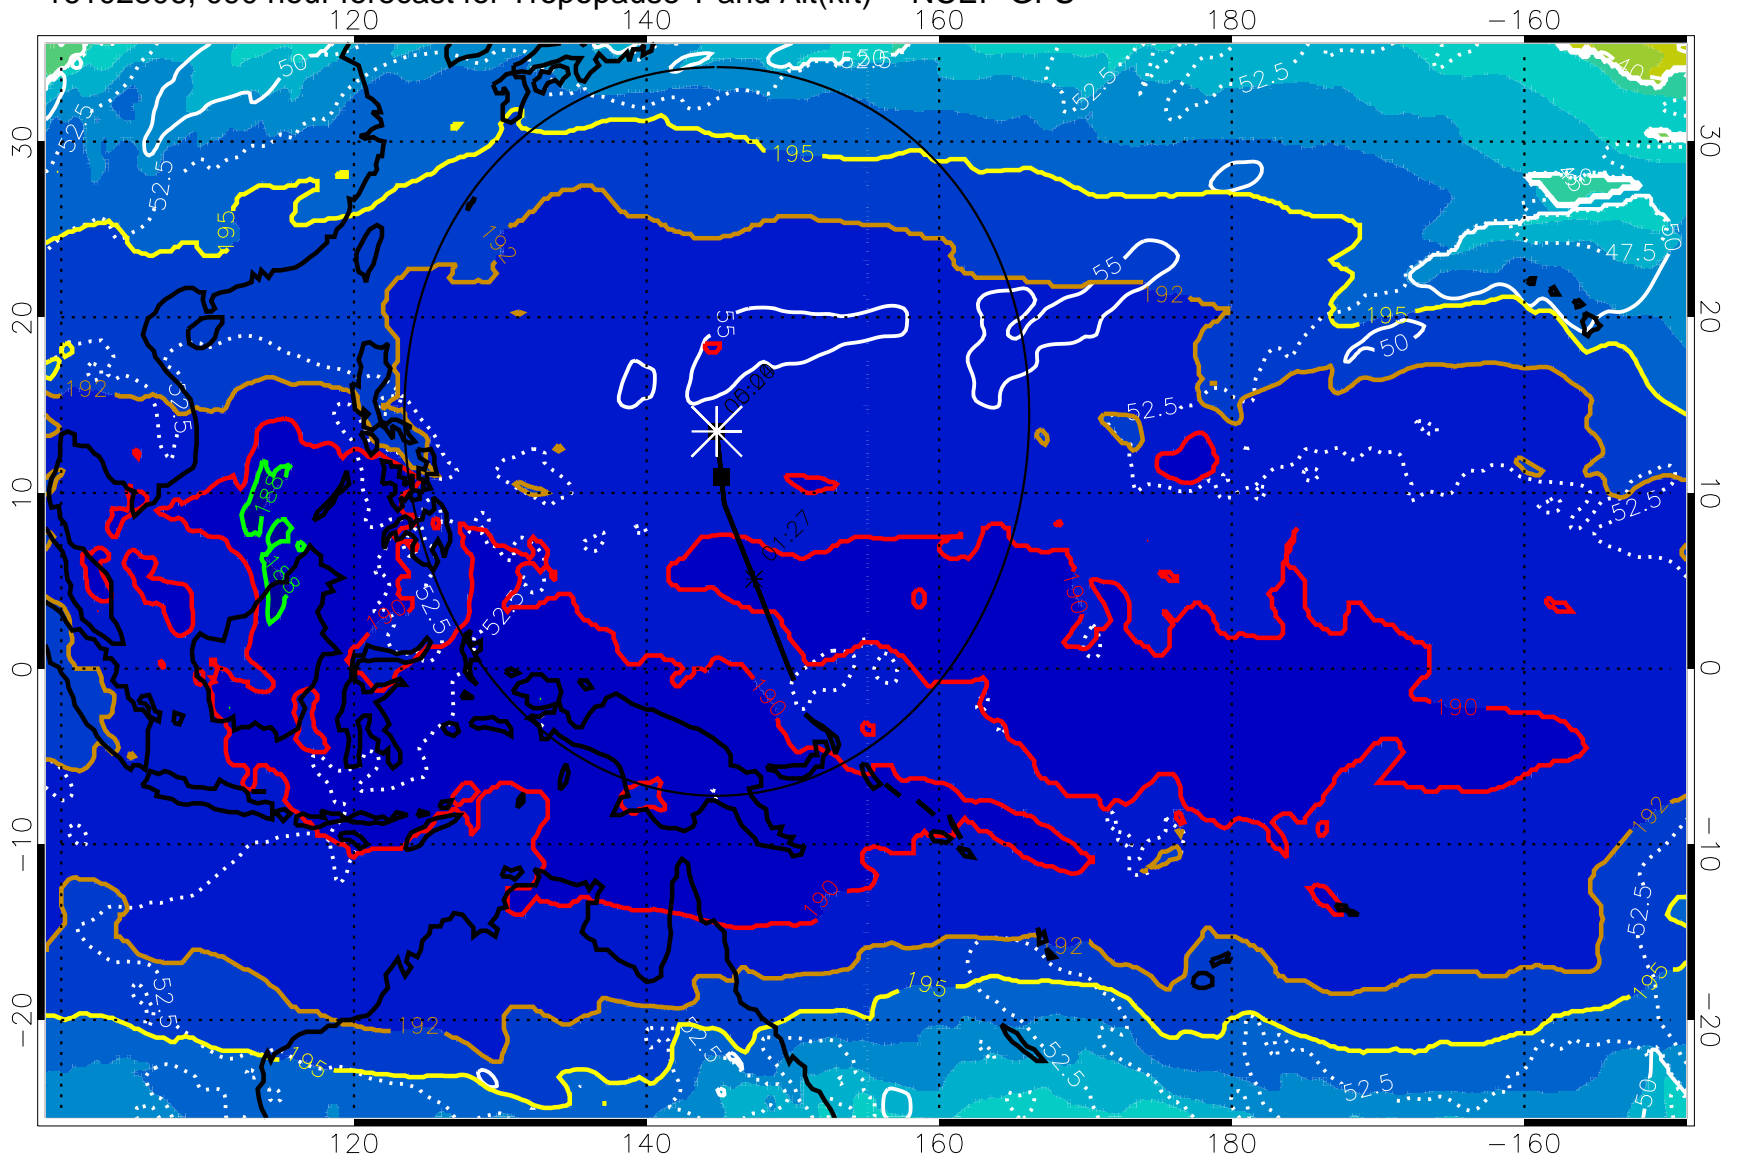

Tropopause T, K

Tropopause Altitude in kft (white)

192.5K Isotherm 195K Isotherm
187.5K Isotherm 190K Isotherm

Range ring of 2304 km

16102800, 084 hour forecast for Tropopause T and Alt(kft) -- NCEP GFS

Tropopause Altitude in kft (white)

192.5K Isotherm 195K Isotherm
187.5K Isotherm 190K Isotherm

Range ring of 2304 km

16102806, 090 hour forecast for Tropopause T and Alt(kft) -- NCEP GFS

190 200 210 220 230

Tropopause T, K

Tropopause Altitude in kft (white)