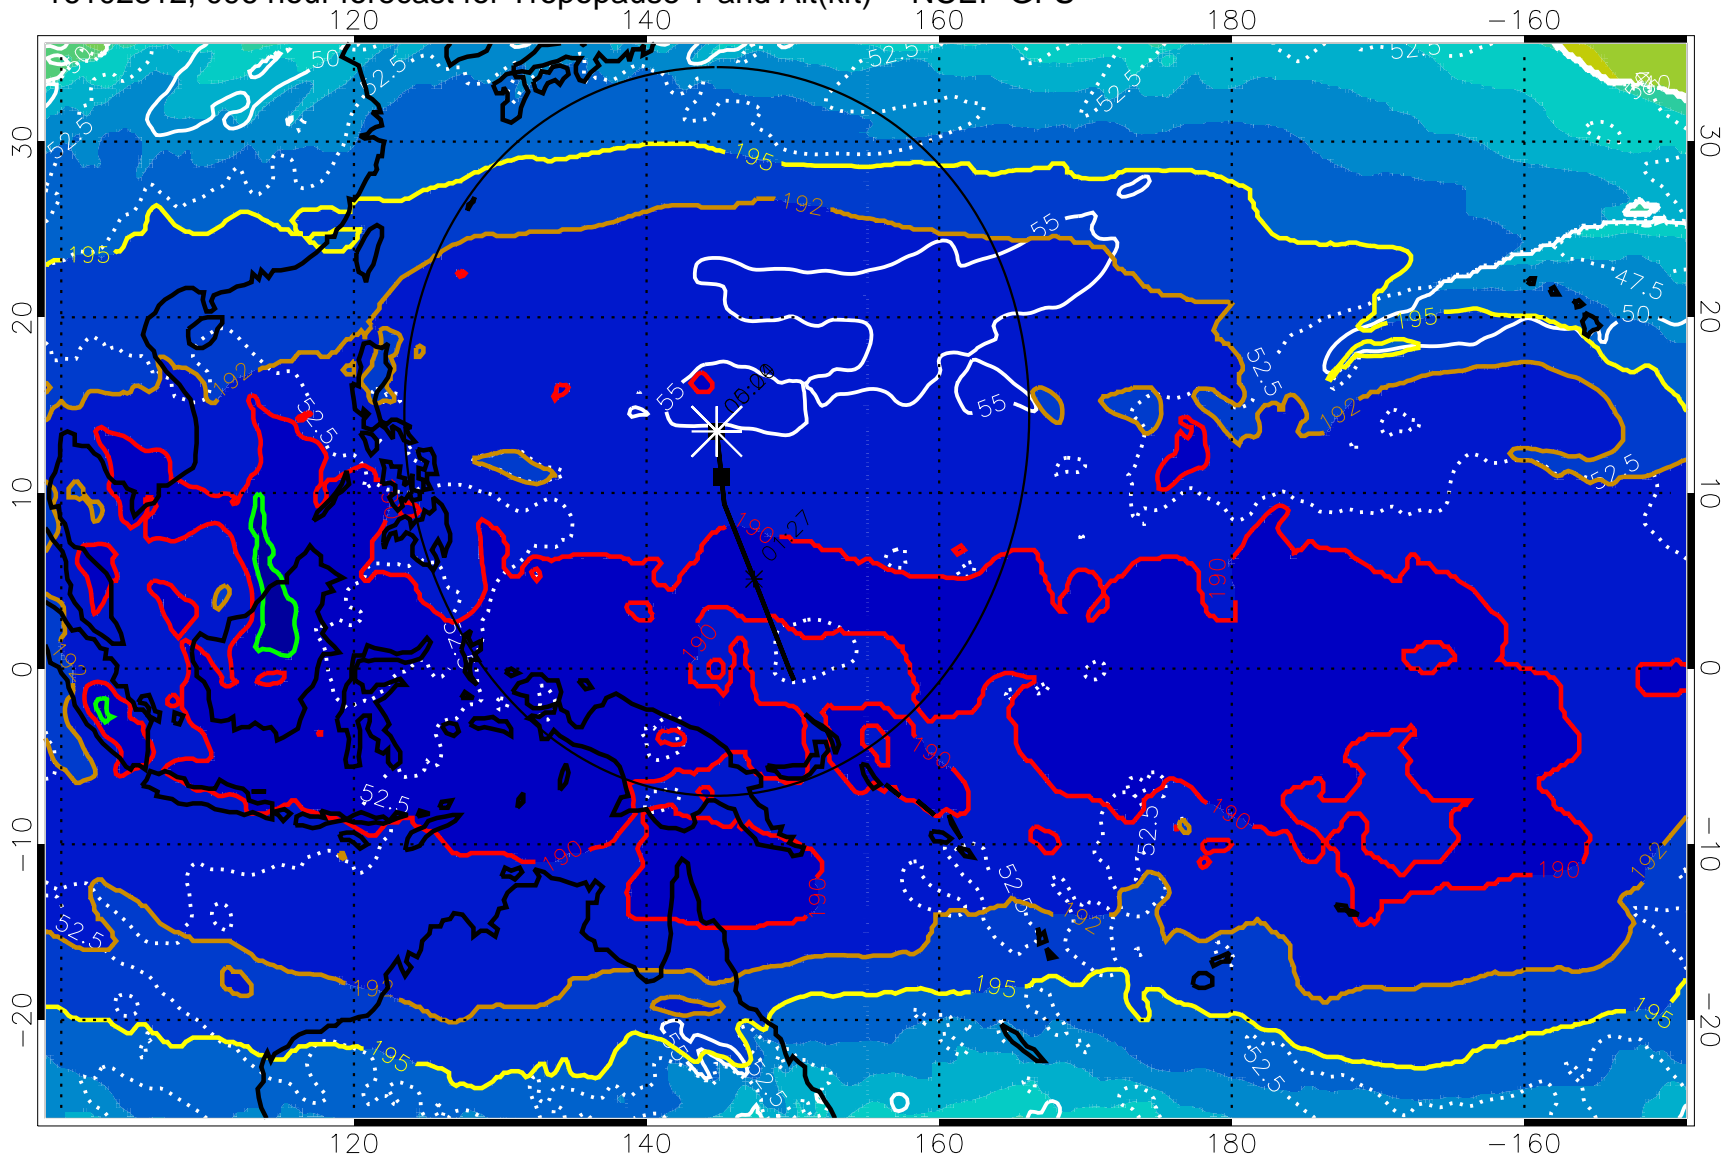

192.5K Isotherm 195K Isotherm
187.5K Isotherm 190K Isotherm

Range ring of 2304 km

16102806, 090 hour forecast for Tropopause T and Alt(kft) -- NCEP GFS

190 200 210 220 230

Tropopause T, K

Tropopause Altitude in kft (white)

192.5K Isotherm 195K Isotherm
187.5K Isotherm 190K Isotherm

Range ring of 2304 km

16102812, 096 hour forecast for Tropopause T and Alt(kft) -- NCEP GFS

190 200 210 220 230

Tropopause T, K

Tropopause Altitude in kft (white)