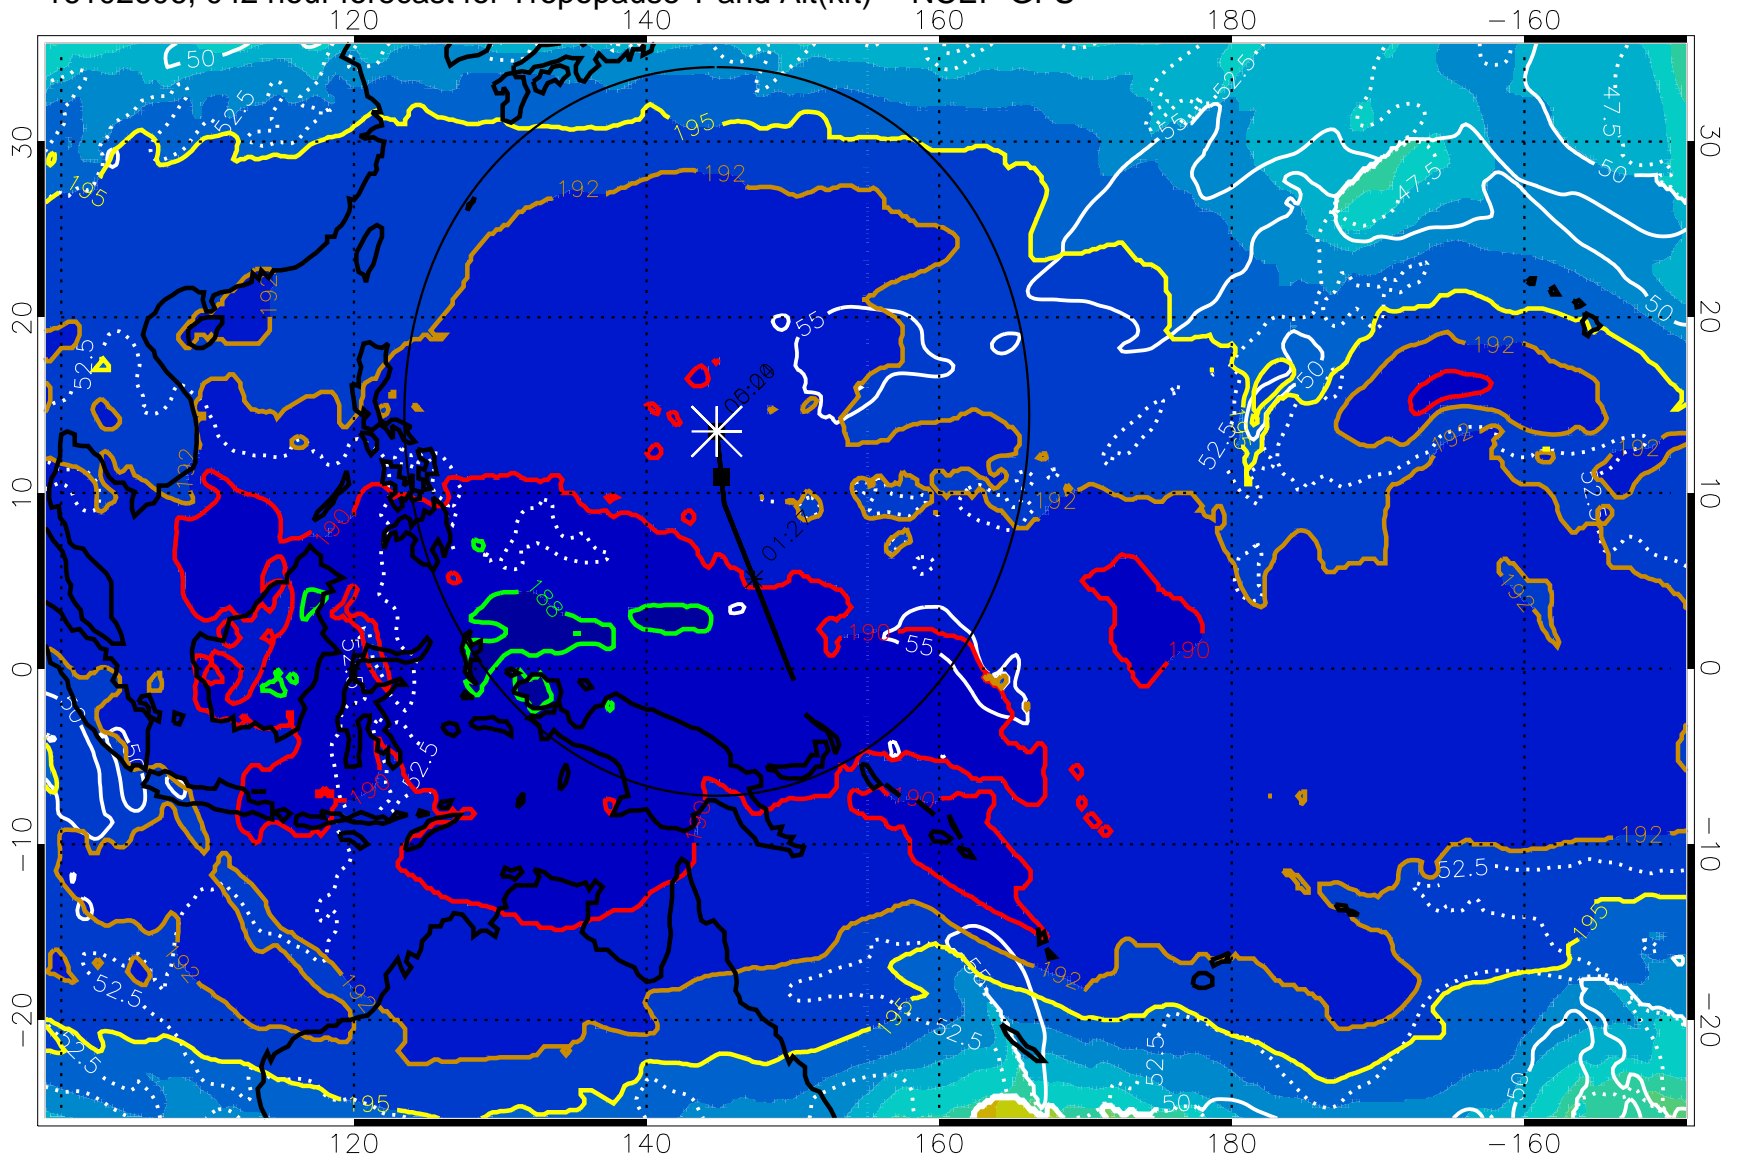

190 200 210 220 230

Tropopause T, K

Tropopause Altitude in kft (white)

192.5K Isotherm 195K Isotherm

187.5K Isotherm 190K Isotherm

Range ring of 2304 km

16102600, 036 hour forecast for Tropopause T and Alt(kft) -- NCEP GFS

190 200 210 220 230
Tropopause T, K

Tropopause Altitude in kft (white)

192.5K Isotherm 195K Isotherm
187.5K Isotherm 190K Isotherm

Range ring of 2304 km

16102606, 042 hour forecast for Tropopause T and Alt(kft) -- NCEP GFS