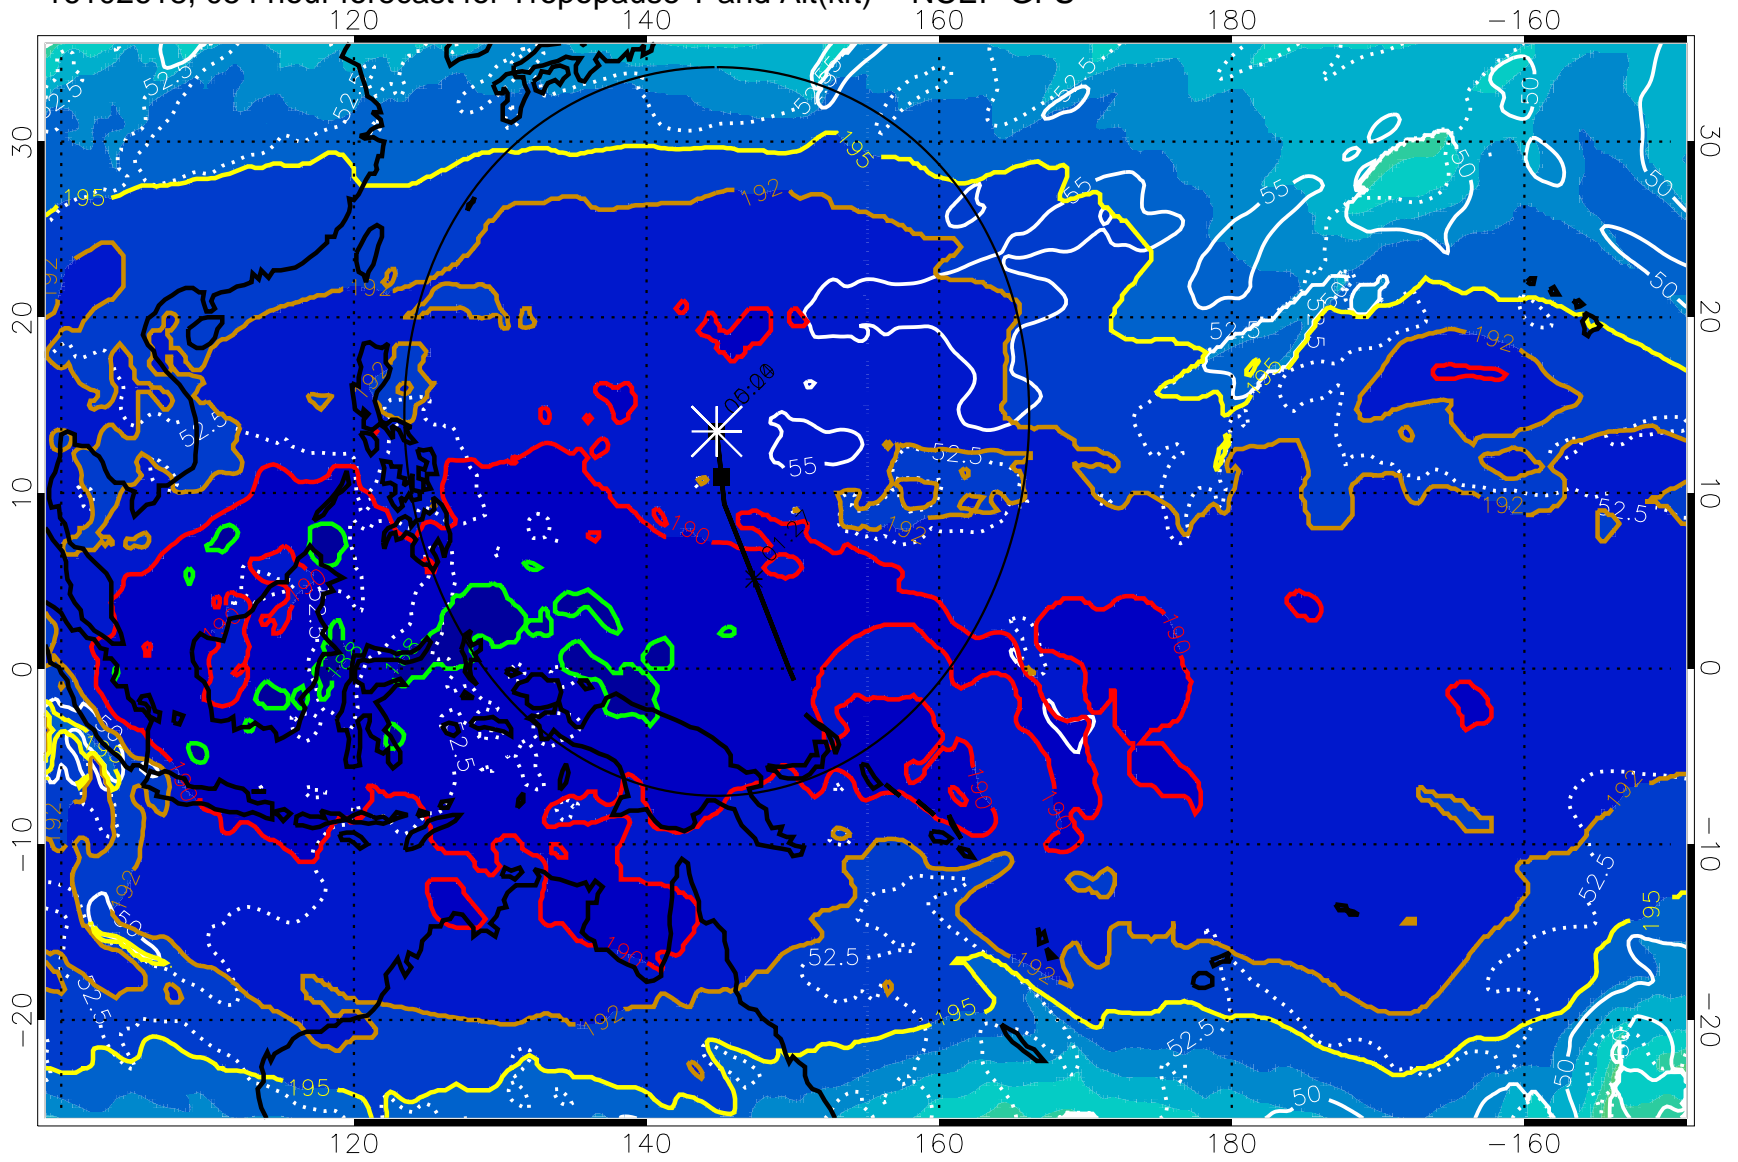

190 200 210 220 230
Tropopause T, K

Tropopause Altitude in kft (white)

192.5K Isotherm 195K Isotherm
187.5K Isotherm 190K Isotherm

Range ring of 2304 km

16102612, 048 hour forecast for Tropopause T and Alt(kft) -- NCEP GFS

190 200 210 220 230
Tropopause T, K

Tropopause Altitude in kft (white)

192.5K Isotherm 195K Isotherm
187.5K Isotherm 190K Isotherm

Range ring of 2304 km

16102618, 054 hour forecast for Tropopause T and Alt(kft) -- NCEP GFS