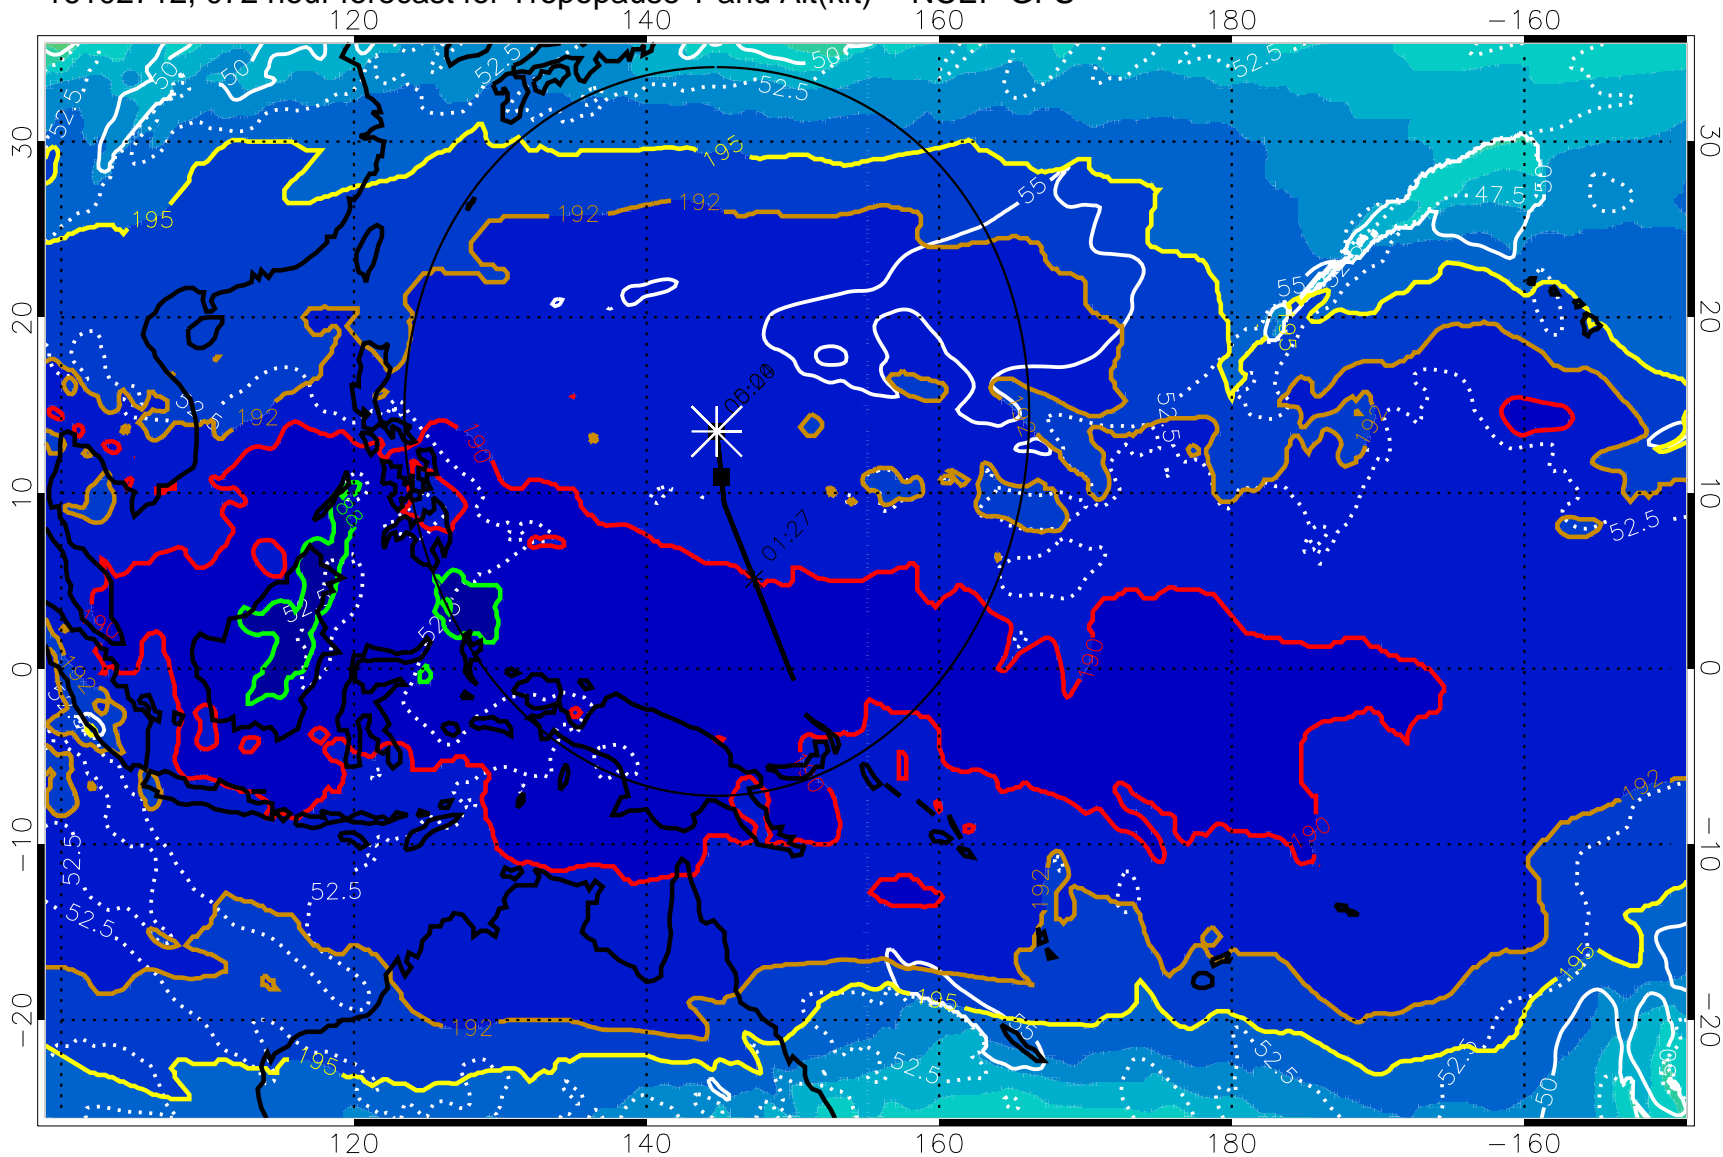

Tropopause T, K

Tropopause Altitude in kft (white)

192.5K Isotherm 195K Isotherm

187.5K Isotherm 190K Isotherm

Range ring of 2304 km

16102712, 072 hour forecast for Tropopause T and Alt(kft) -- NCEP GFS

190 200 210 220 230