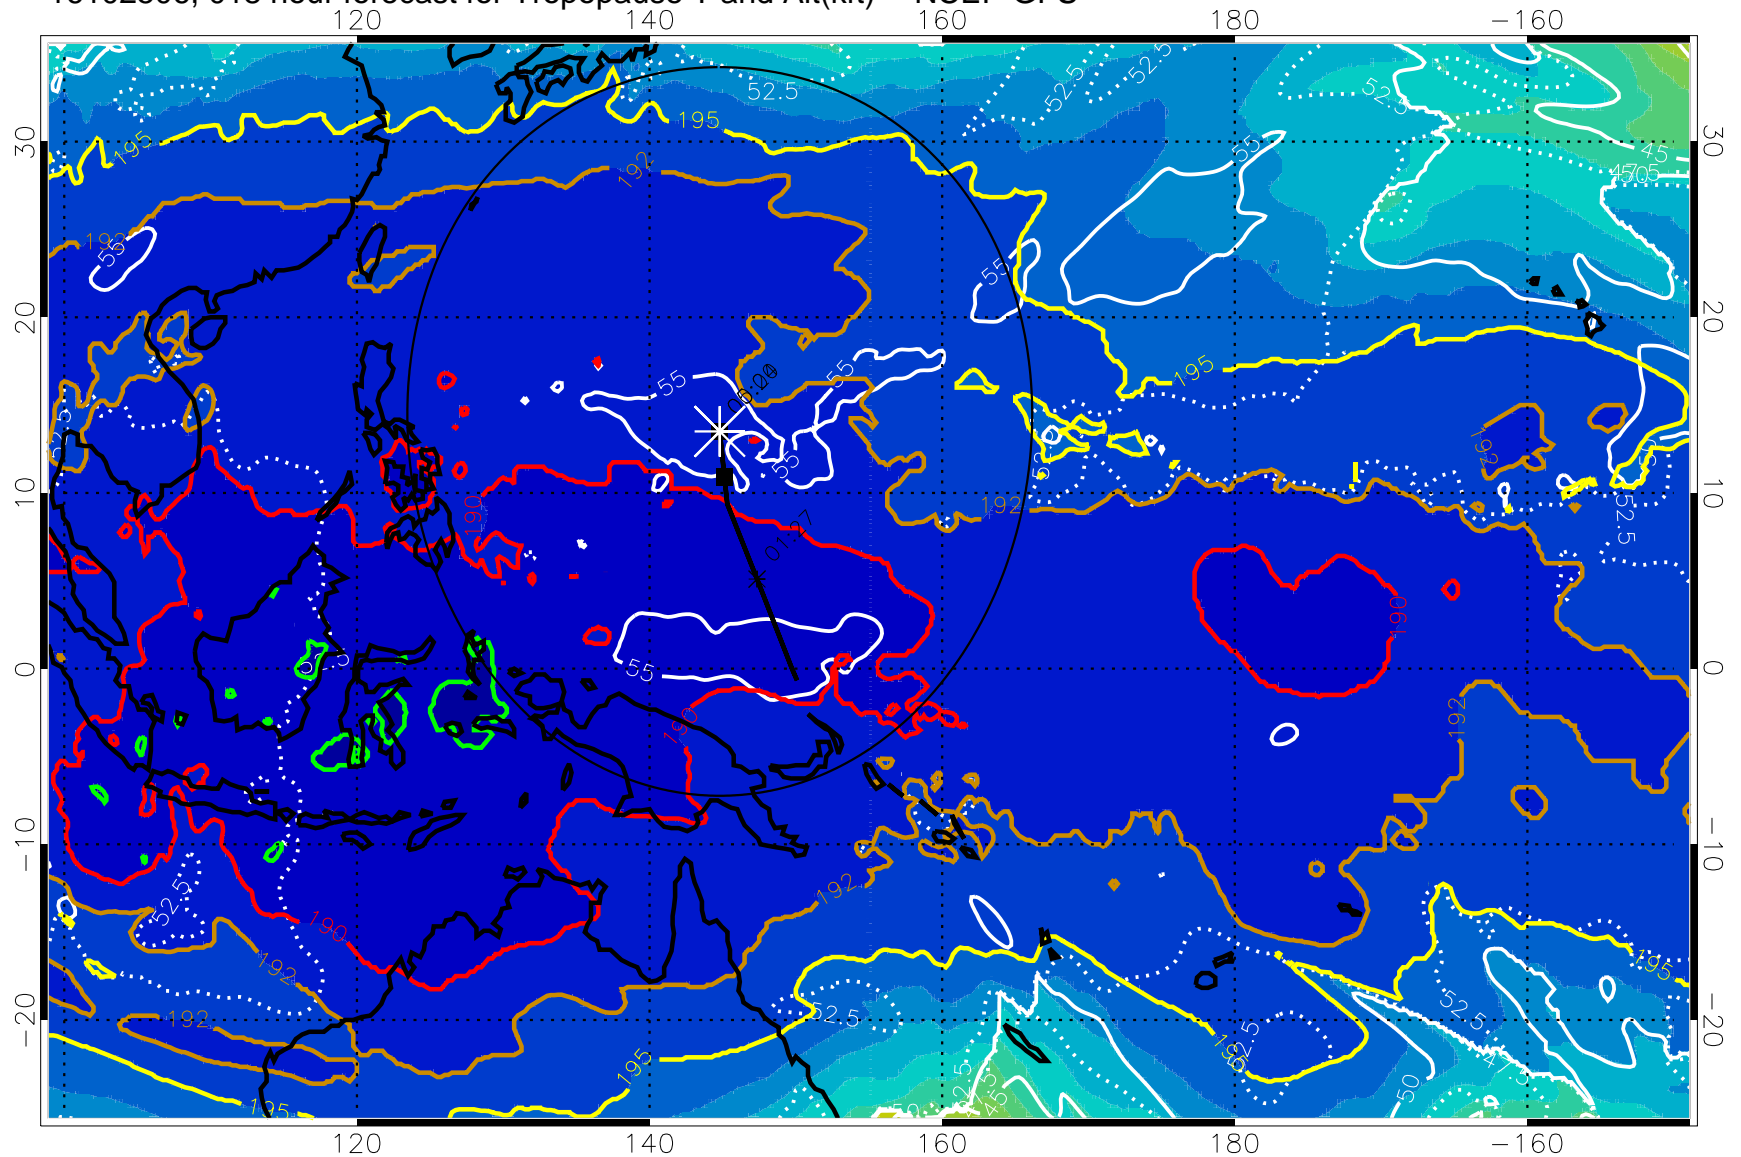

16102500, 012 hour forecast for Tropopause T and Alt(kft) -- NCEP GFS

Tropopause T, K

Tropopause Altitude in kft (white)

192.5K Isotherm 195K Isotherm
187.5K Isotherm 190K Isotherm

Range ring of 2304 km

16102506, 018 hour forecast for Tropopause T and Alt(kft) -- NCEP GFS

190 200 210 220 230

Tropopause T, K

Tropopause Altitude in kft (white)

192.5K Isotherm 195K Isotherm

187.5K Isotherm 190K Isotherm

Range ring of 2304 km

16102512, 024 hour forecast for Tropopause T and Alt(kft) -- NCEP GFS

190 200 210 220 230
Tropopause T, K

Tropopause Altitude in kft (white)

192.5K Isotherm 195K Isotherm
187.5K Isotherm 190K Isotherm

Range ring of 2304 km

16102518, 030 hour forecast for Tropopause T and Alt(kft) -- NCEP GFS