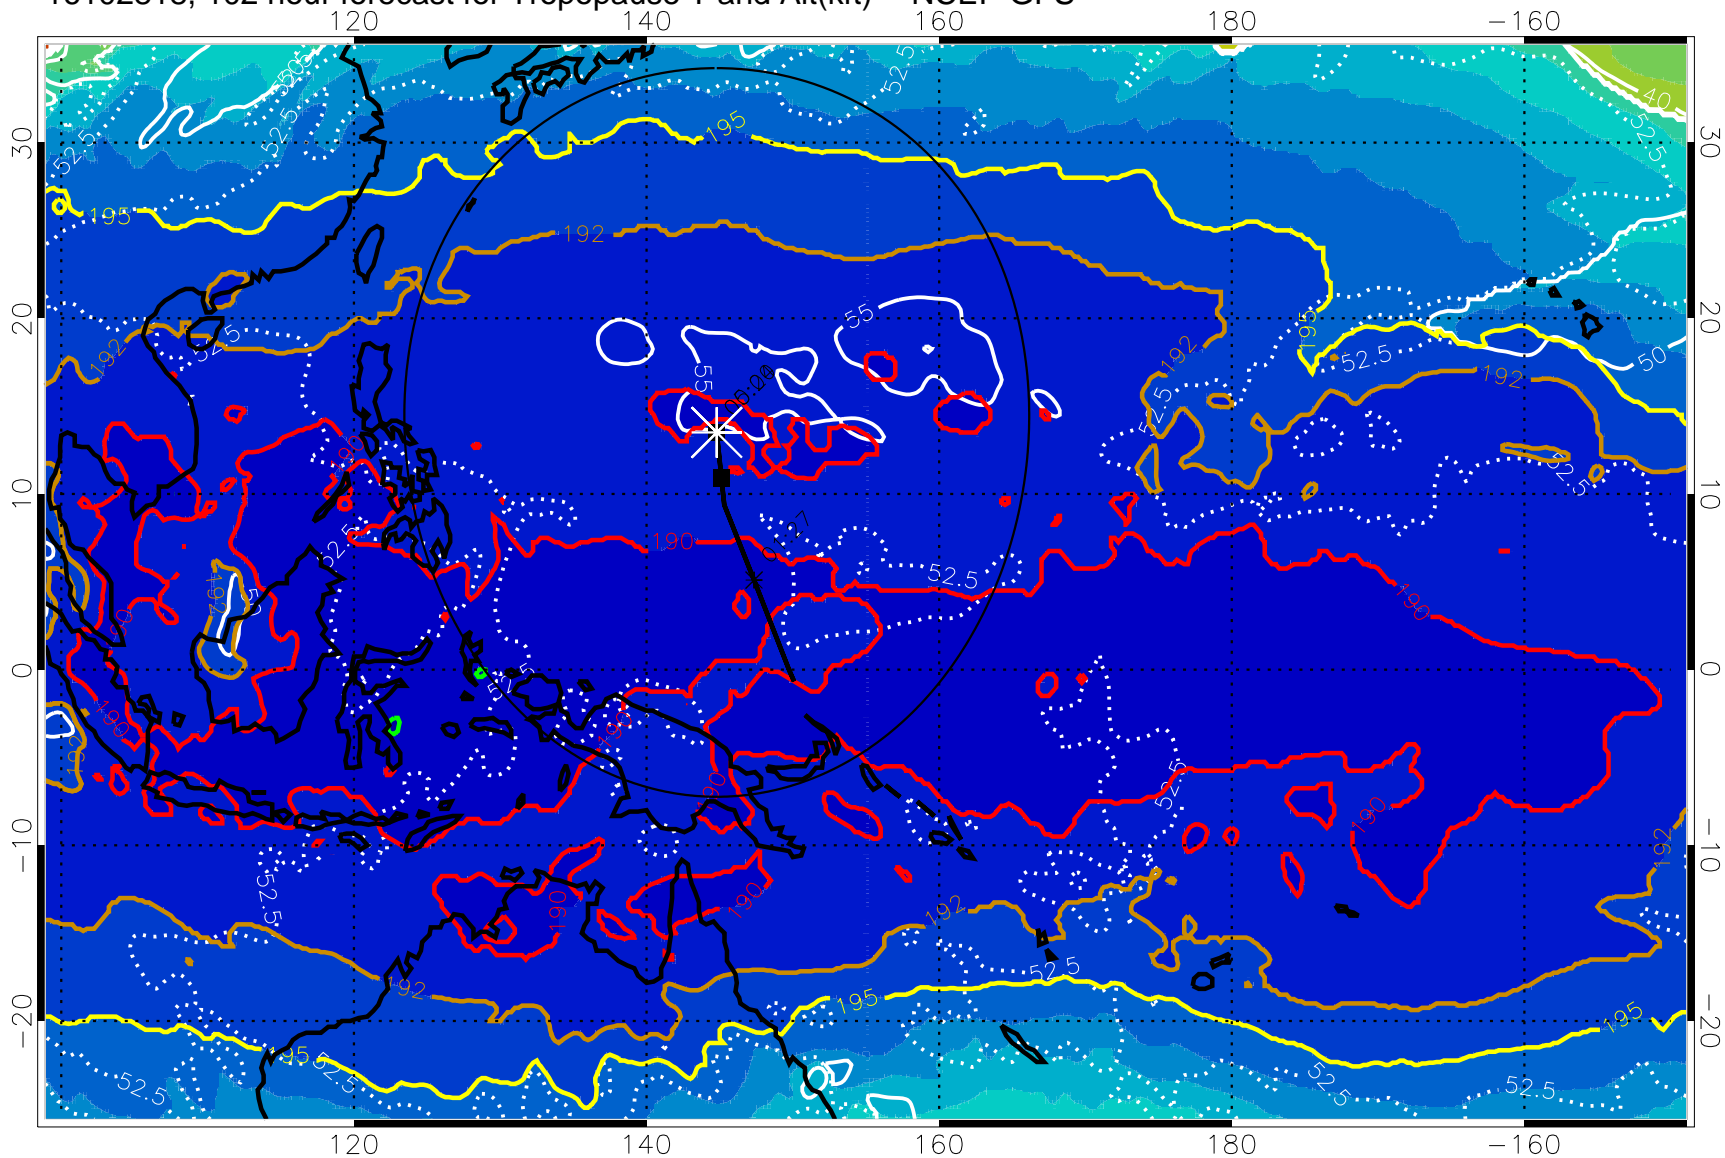

192.5K Isotherm 195K Isotherm
187.5K Isotherm 190K Isotherm

Range ring of 2304 km

16102806, 090 hour forecast for Tropopause T and Alt(kft) -- NCEP GFS

190 200 210 220 230

Tropopause T, K

Tropopause Altitude in kft (white)

192.5K Isotherm 195K Isotherm
187.5K Isotherm 190K Isotherm

Range ring of 2304 km

16102812, 096 hour forecast for Tropopause T and Alt(kft) -- NCEP GFS

190 200 210 220 230

Tropopause T, K

Tropopause Altitude in kft (white)

192.5K Isotherm 195K Isotherm

187.5K Isotherm 190K Isotherm

Range ring of 2304 km

16102818, 102 hour forecast for Tropopause T and Alt(kft) -- NCEP GFS

190 200 210 220 230

Tropopause T, K

Tropopause Altitude in kft (white)

192.5K Isotherm 195K Isotherm
187.5K Isotherm 190K Isotherm

Range ring of 2304 km

16102900, 108 hour forecast for Tropopause T and Alt(kft) -- NCEP GFS

190 200 210 220 230

Tropopause T, K

Tropopause Altitude in kft (white)