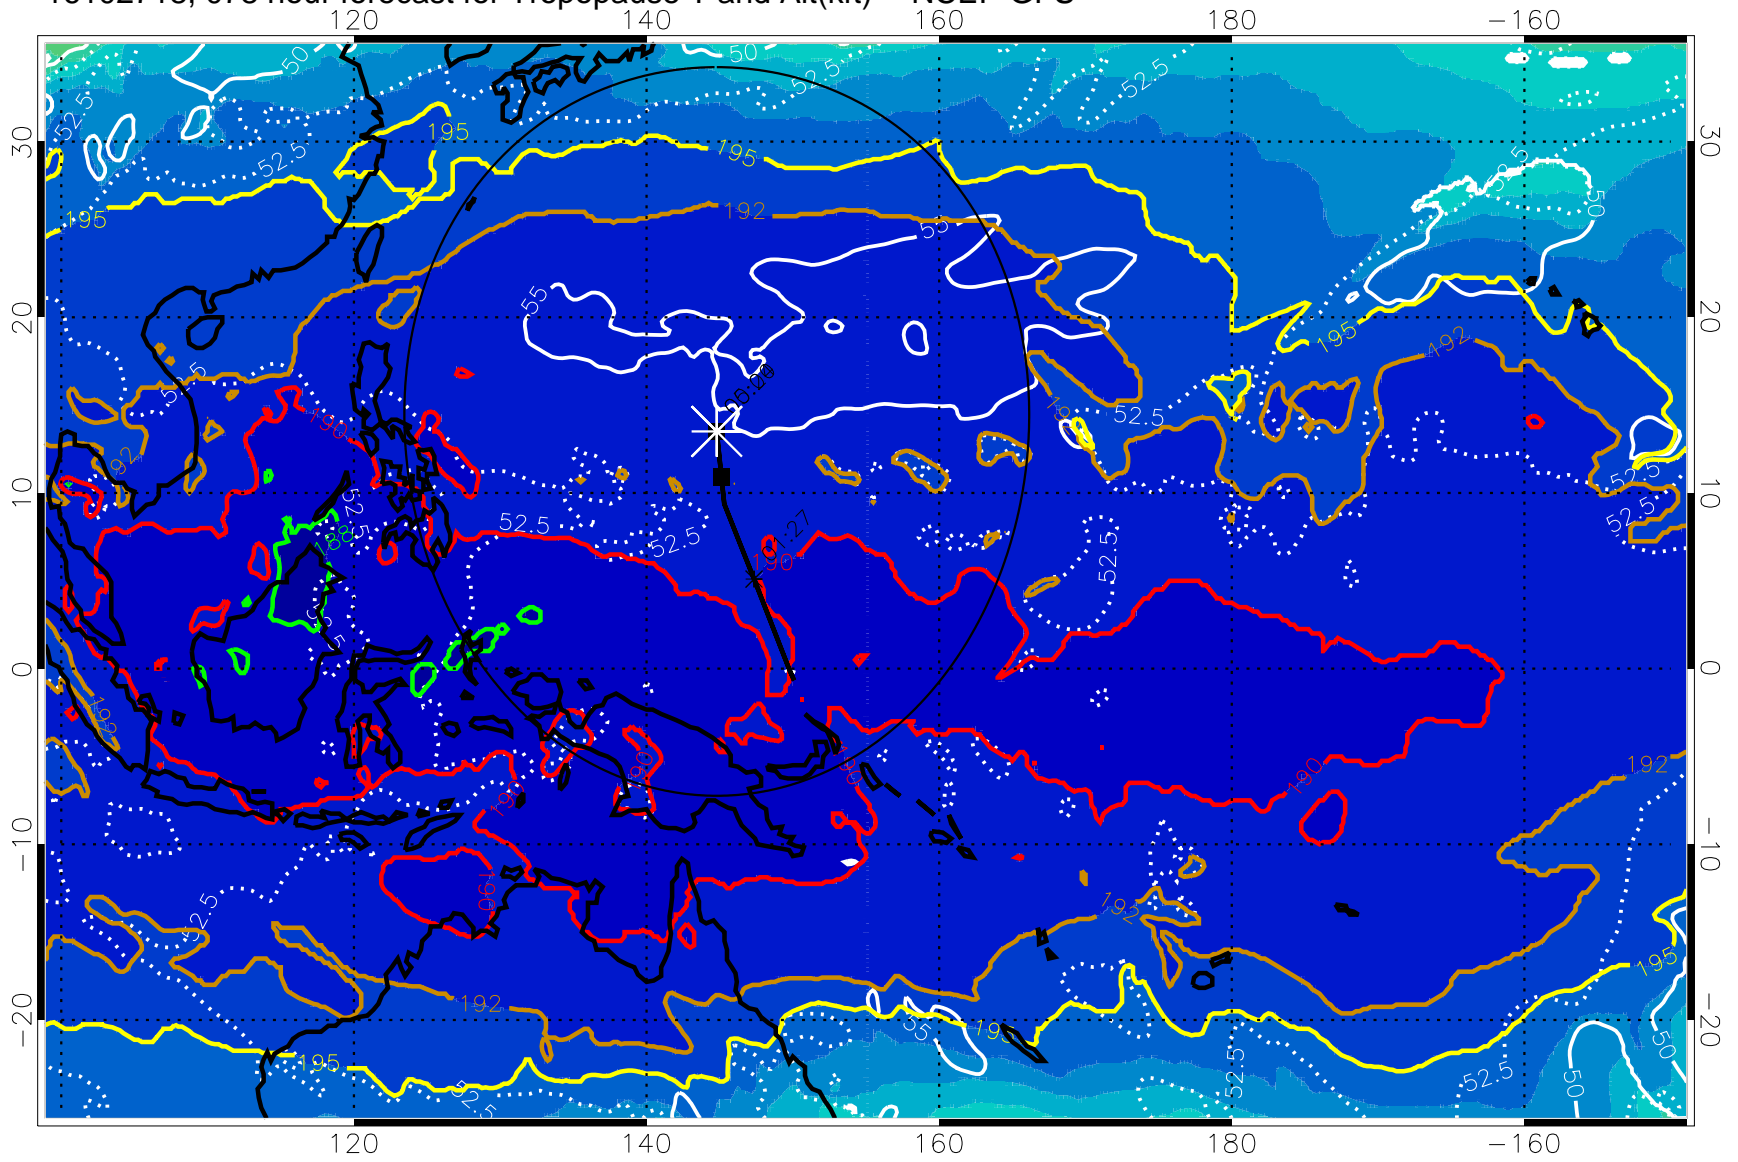

Tropopause T, K

Tropopause Altitude in kft (white)

192.5K Isotherm 195K Isotherm

187.5K Isotherm 190K Isotherm

Range ring of 2304 km

16102718, 078 hour forecast for Tropopause T and Alt(kft) -- NCEP GFS

190 200 210 220 230

Tropopause T, K

Tropopause Altitude in kft (white)

192.5K Isotherm 195K Isotherm
187.5K Isotherm 190K Isotherm

Range ring of 2304 km

16102800, 084 hour forecast for Tropopause T and Alt(kft) -- NCEP GFS

Tropopause Altitude in kft (white)