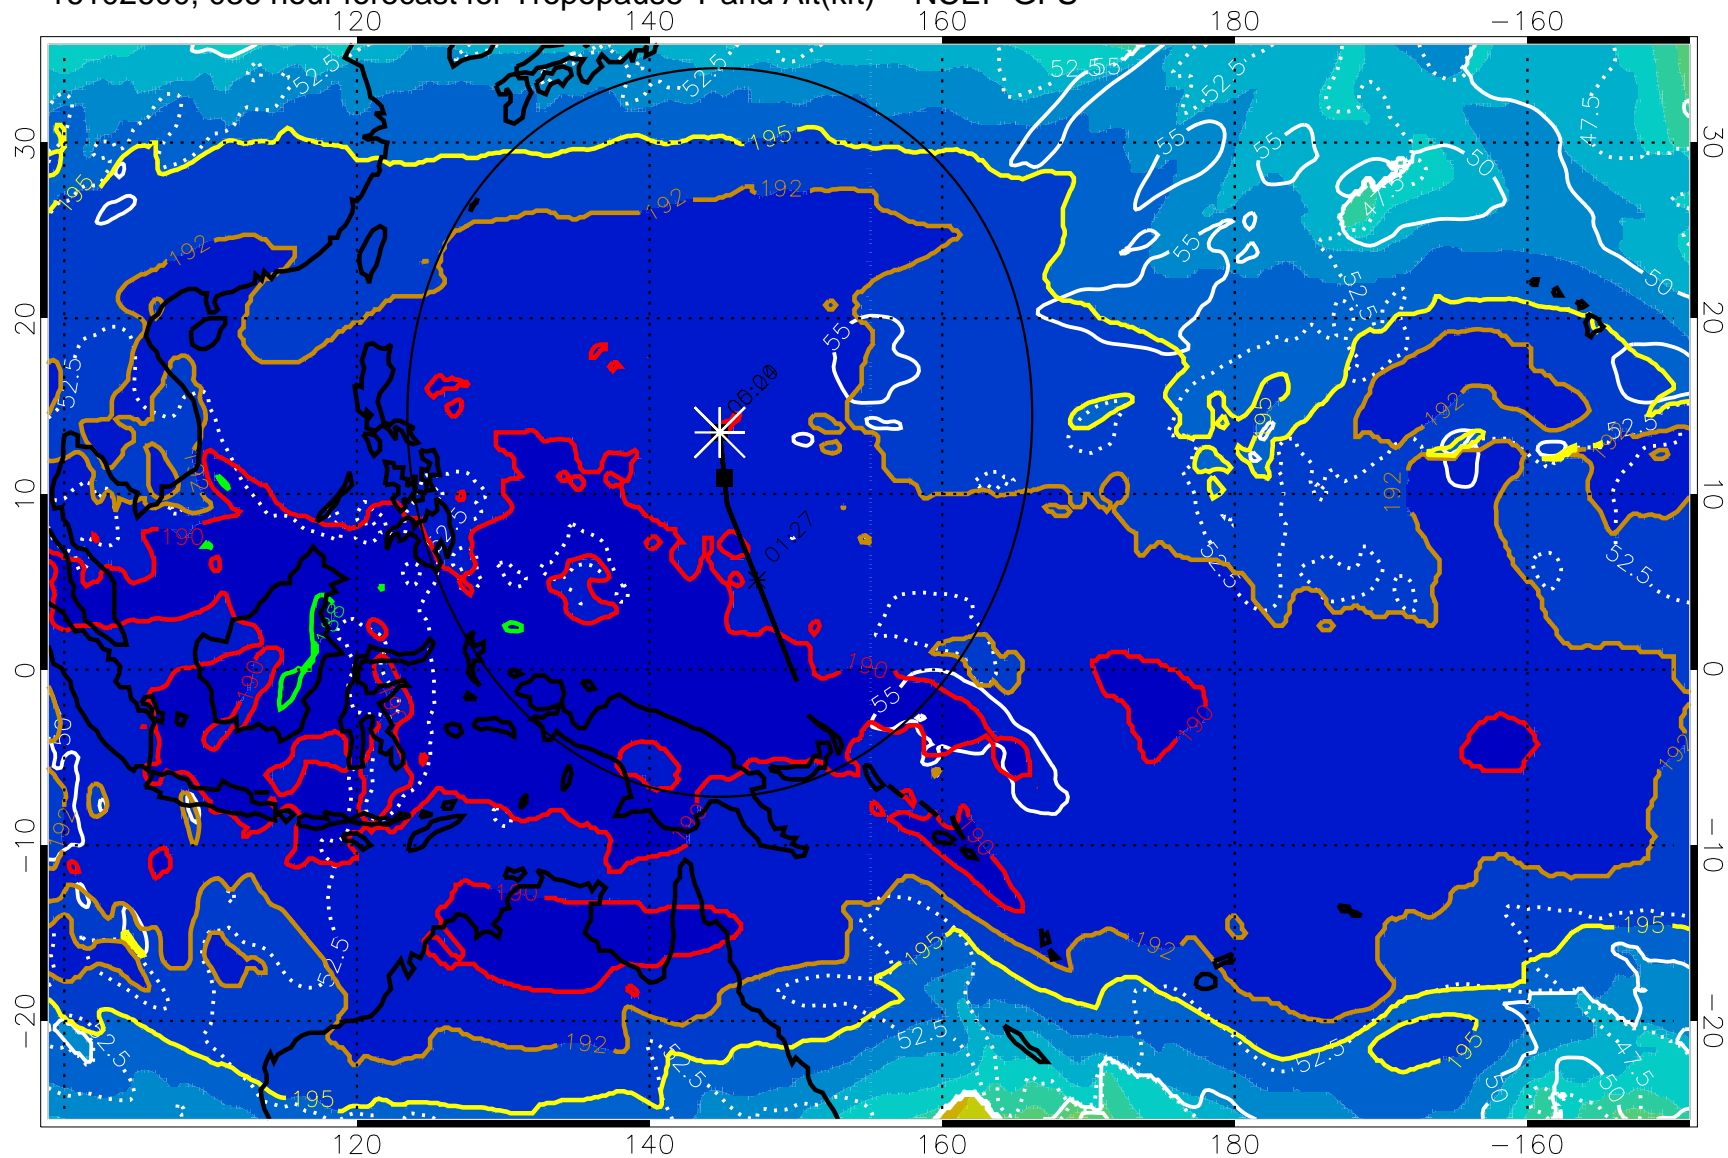

190 200 210 220 230

Tropopause T, K

Tropopause Altitude in kft (white)

192.5K Isotherm 195K Isotherm

187.5K Isotherm 190K Isotherm

Range ring of 2304 km

16102600, 036 hour forecast for Tropopause T and Alt(kft) -- NCEP GFS