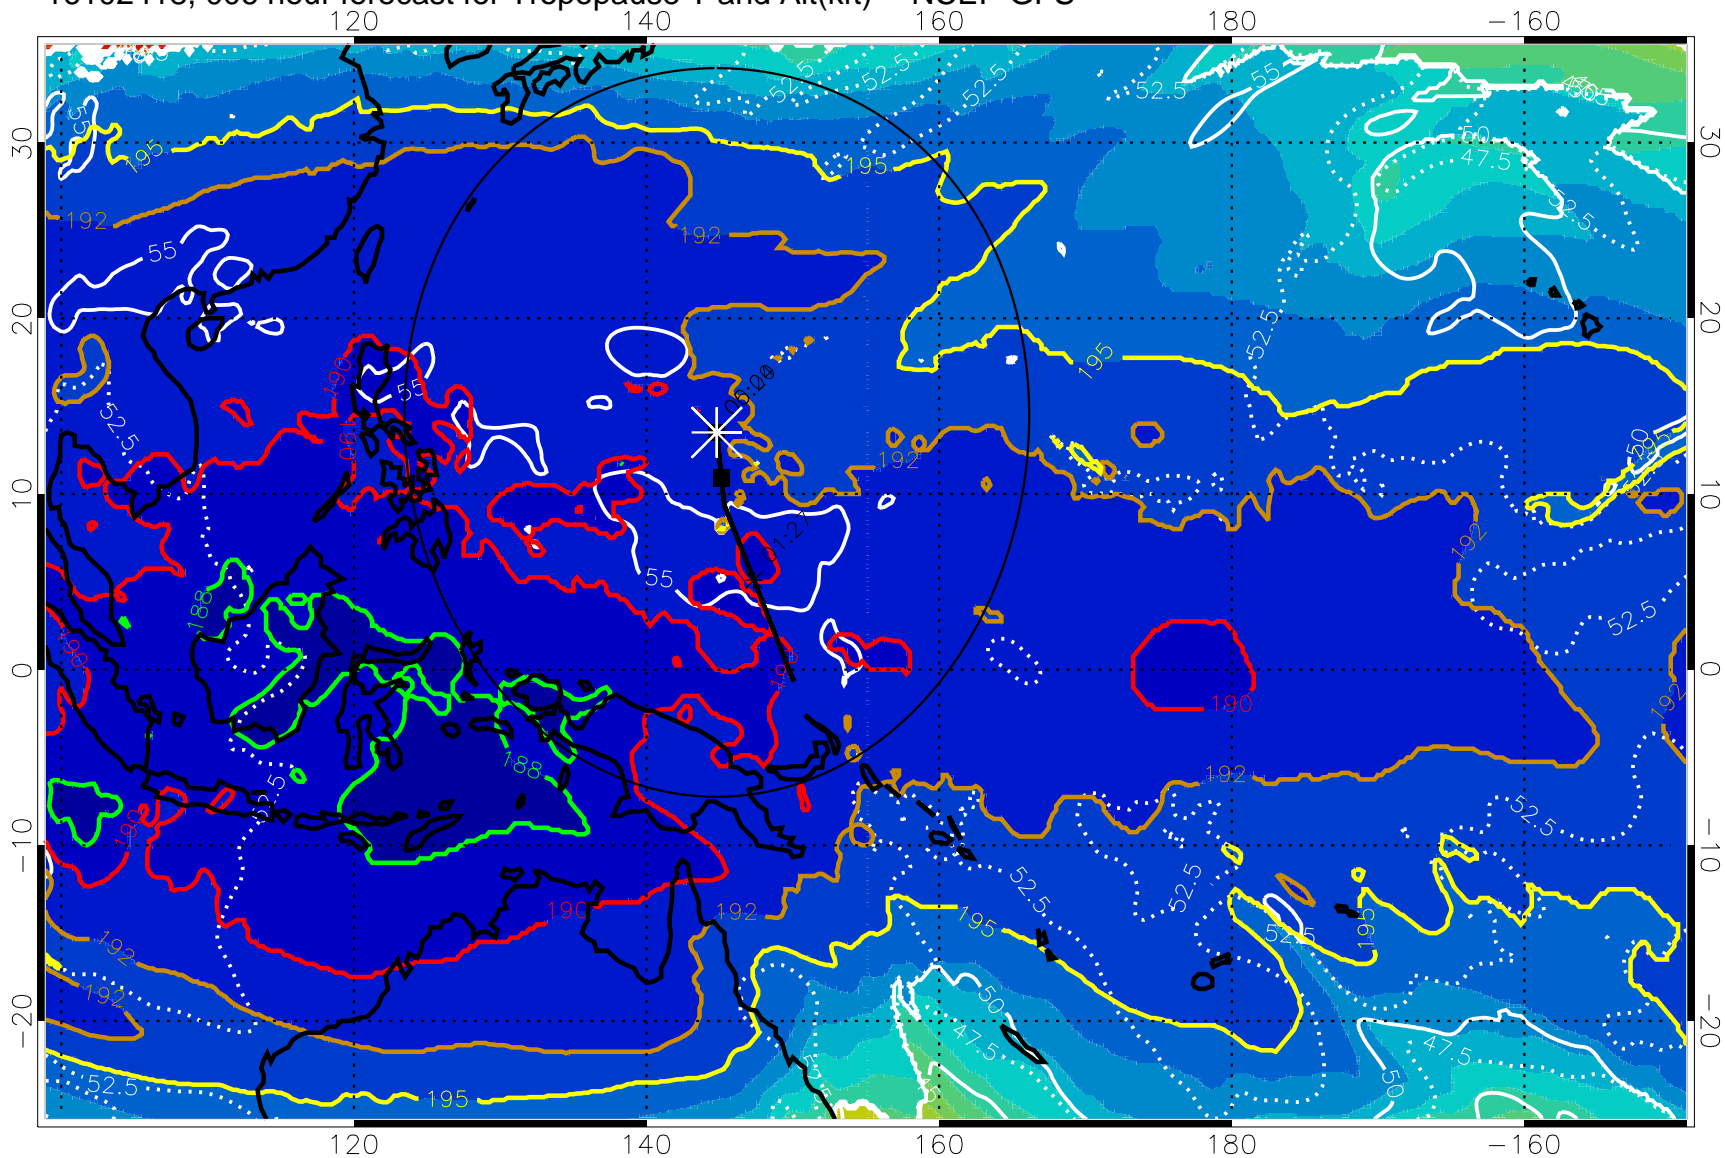

16102418, 006 hour forecast for Tropopause T and Alt(kft) -- NCEP GFS

190 200 210 220 230

Tropopause T, K

Tropopause Altitude in kft (white)

192.5K Isotherm 195K Isotherm
187.5K Isotherm 190K Isotherm

Range ring of 2304 km