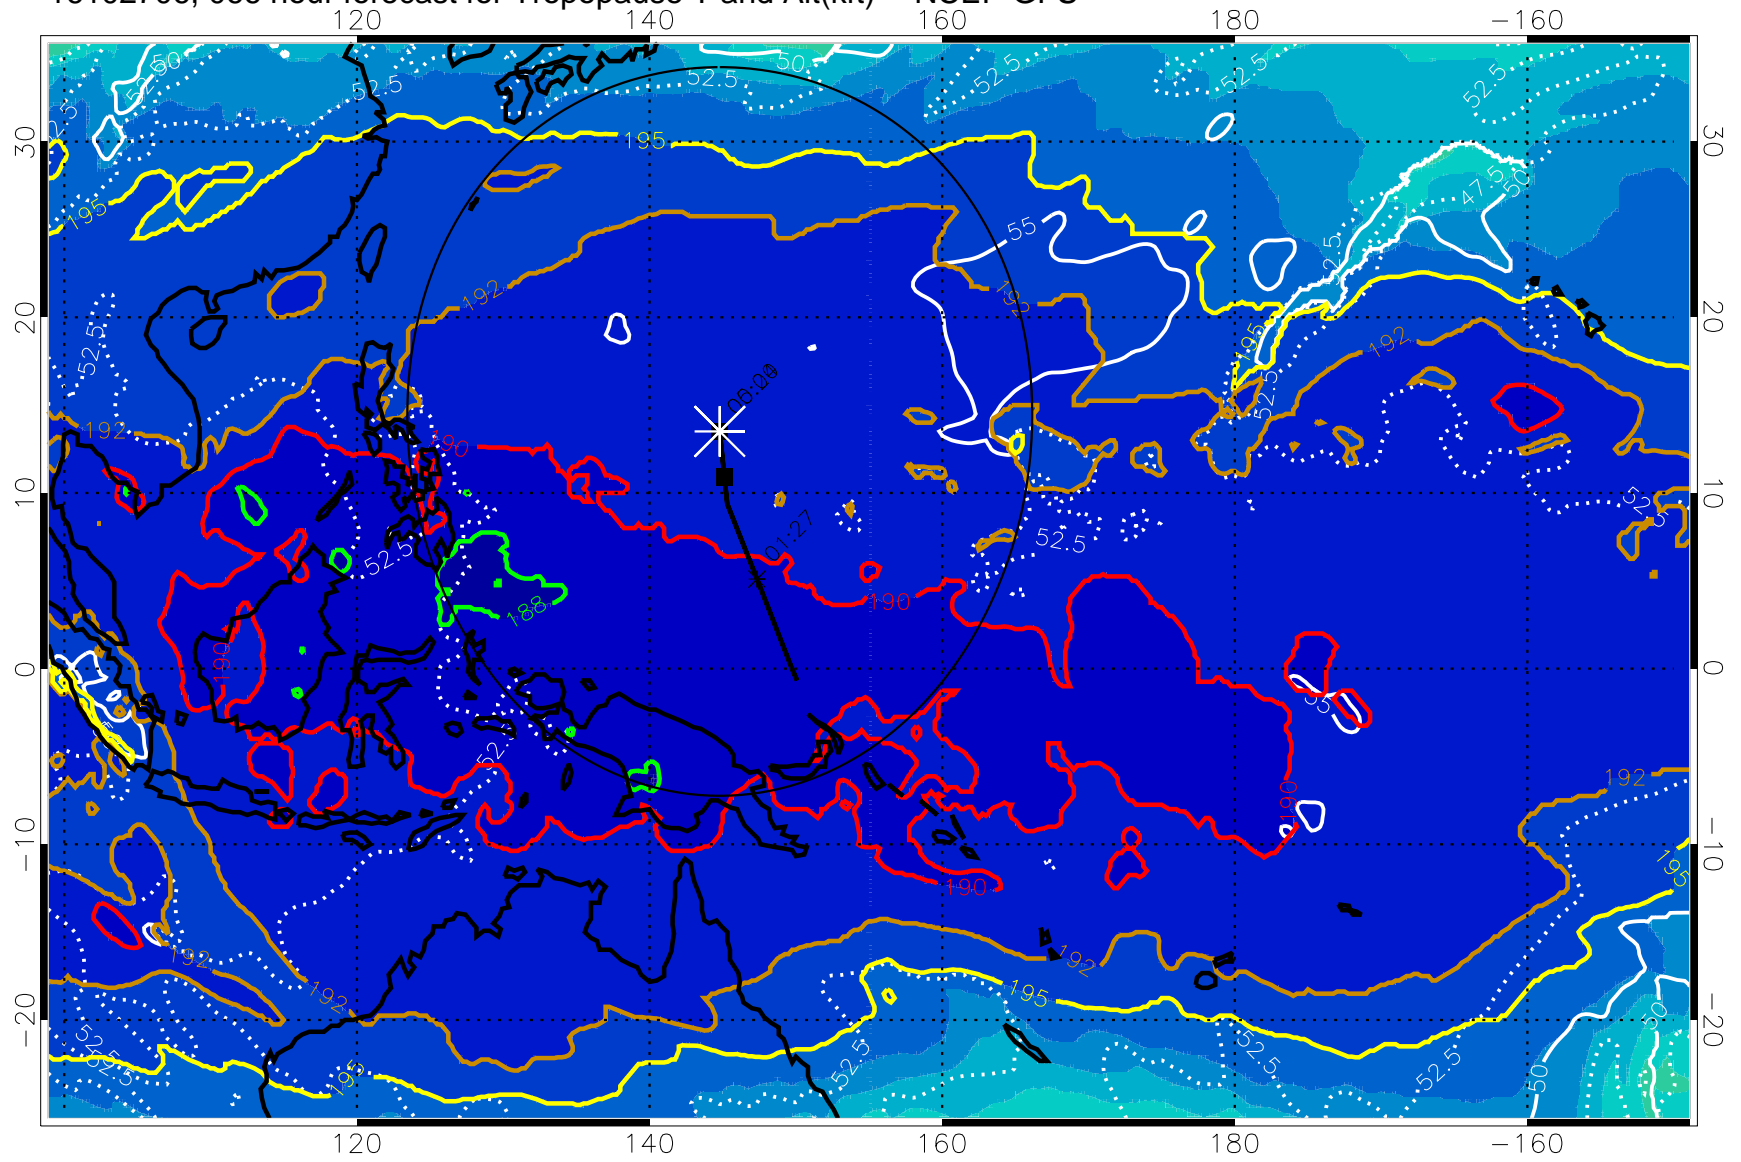

Tropopause T, K

Tropopause Altitude in kft (white)

192.5K Isotherm 195K Isotherm

187.5K Isotherm 190K Isotherm

Range ring of 2304 km

16102706, 066 hour forecast for Tropopause T and Alt(kft) -- NCEP GFS

190 200 210 220 230

Tropopause T, K

Tropopause Altitude in kft (white)

192.5K Isotherm 195K Isotherm

187.5K Isotherm 190K Isotherm

Range ring of 2304 km

16102712, 072 hour forecast for Tropopause T and Alt(kft) -- NCEP GFS

190 200 210 220 230