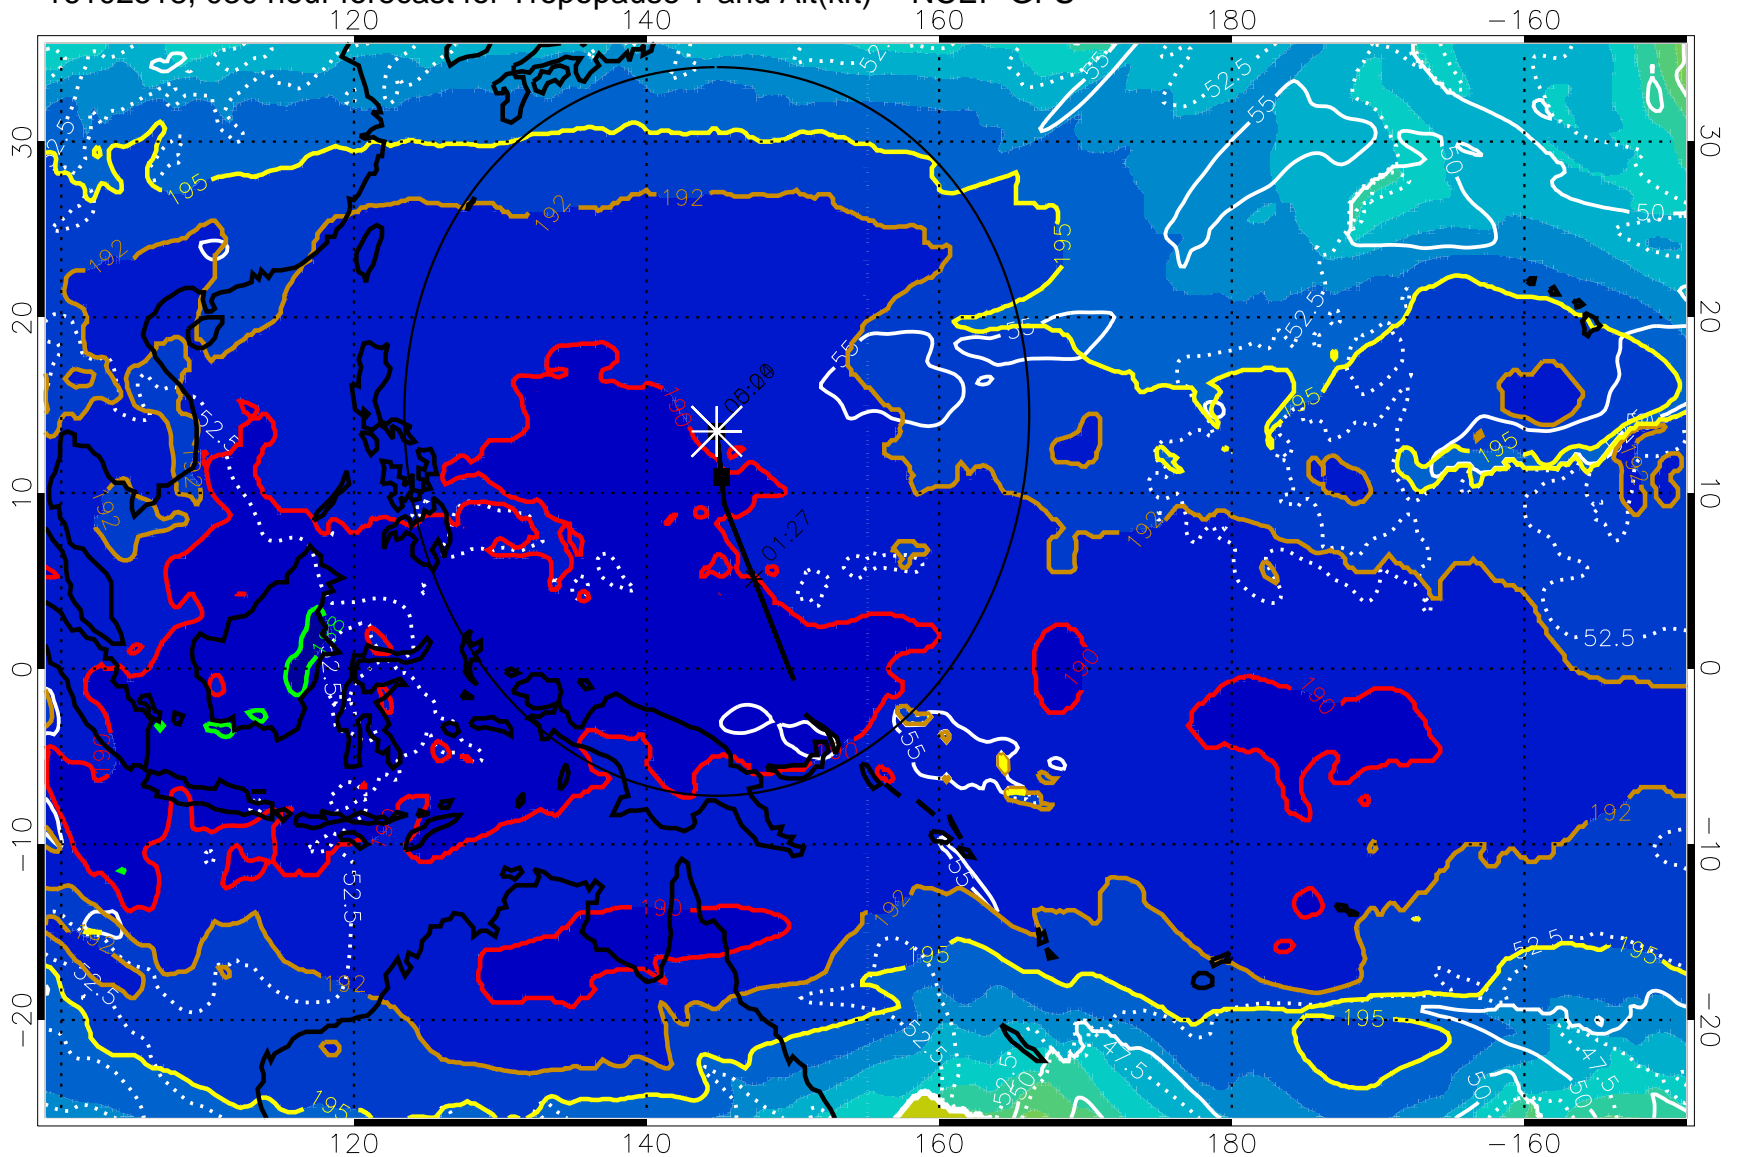

190 200 210 220 230

Tropopause T, K

Tropopause Altitude in kft (white)

192.5K Isotherm 195K Isotherm

187.5K Isotherm 190K Isotherm

Range ring of 2304 km

16102512, 024 hour forecast for Tropopause T and Alt(kft) -- NCEP GFS

190 200 210 220 230
Tropopause T, K

Tropopause Altitude in kft (white)

192.5K Isotherm 195K Isotherm
187.5K Isotherm 190K Isotherm

Range ring of 2304 km

16102518, 030 hour forecast for Tropopause T and Alt(kft) -- NCEP GFS

190 200 210 220 230

Tropopause T, K

Tropopause Altitude in kft (white)

192.5K Isotherm 195K Isotherm

187.5K Isotherm 190K Isotherm

Range ring of 2304 km

16102600, 036 hour forecast for Tropopause T and Alt(kft) -- NCEP GFS