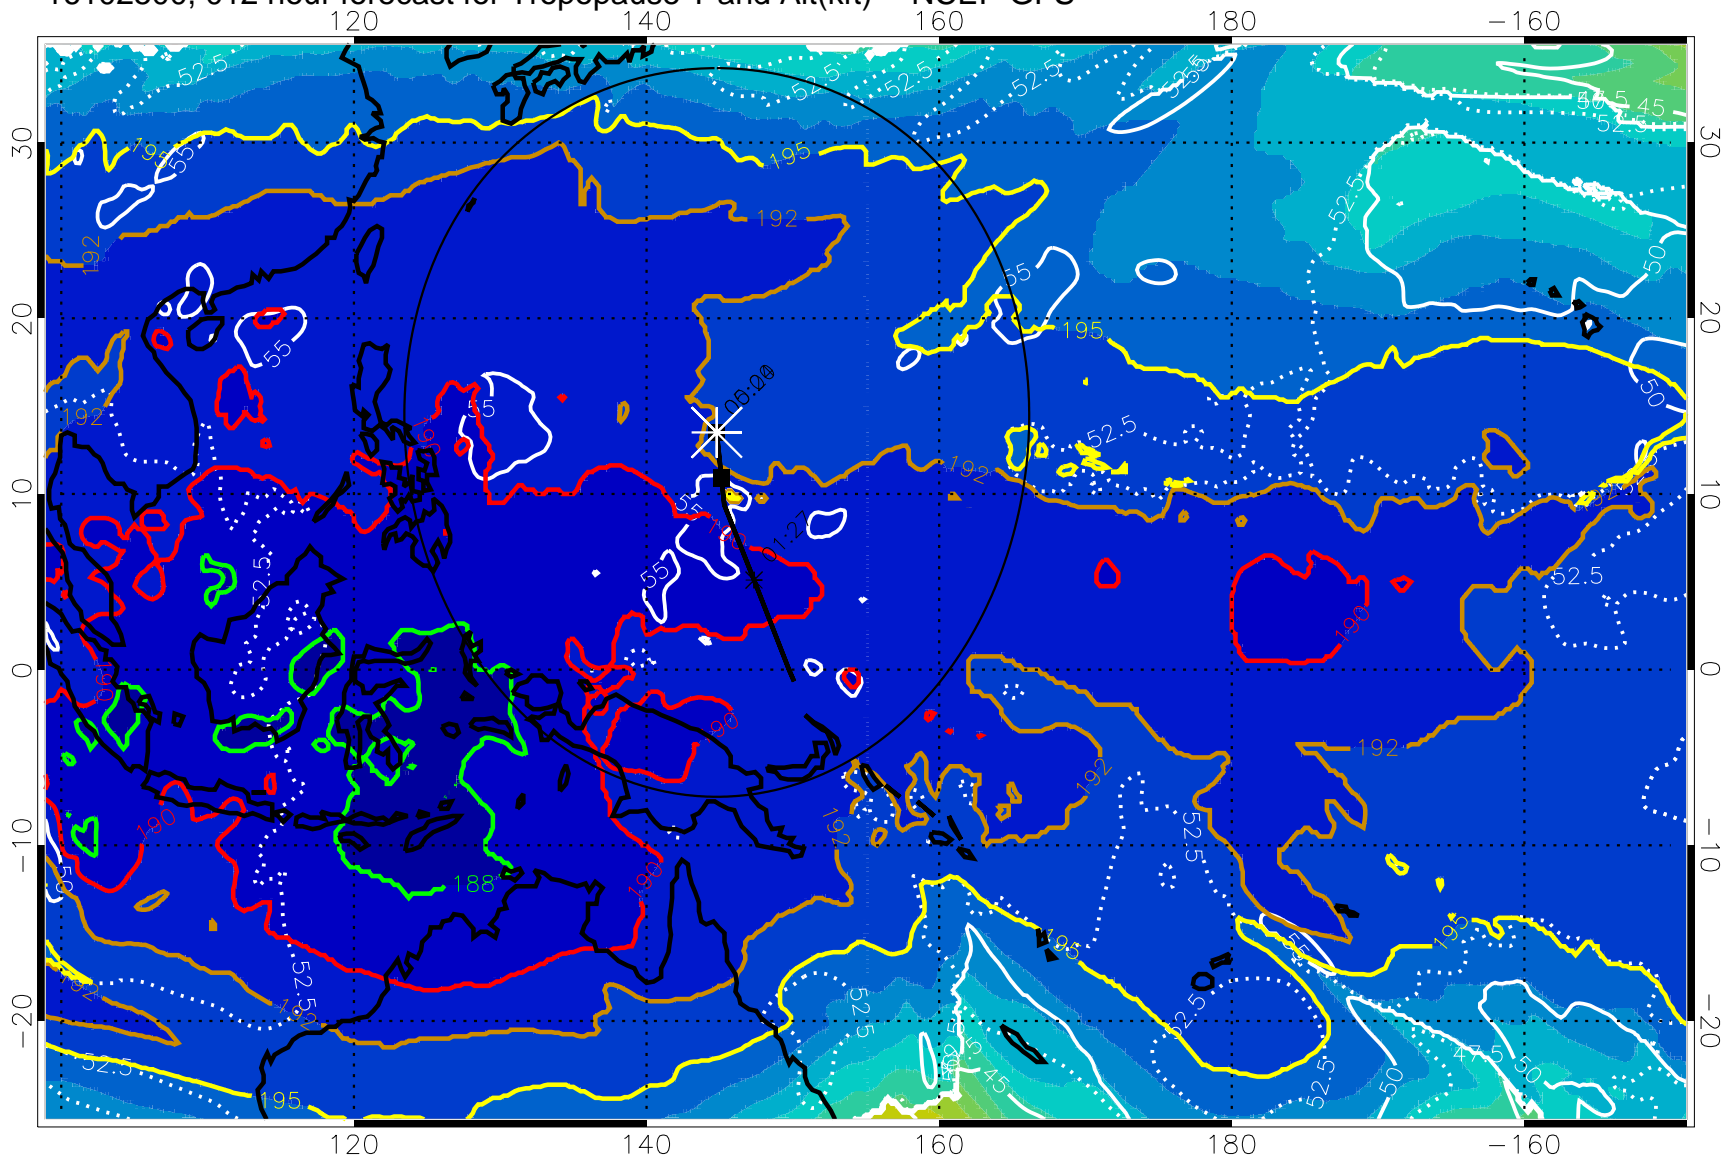

16102500, 012 hour forecast for Tropopause T and Alt(kft) -- NCEP GFS

Tropopause T, K

Tropopause Altitude in kft (white)

192.5K Isotherm 195K Isotherm
187.5K Isotherm 190K Isotherm

Range ring of 2304 km