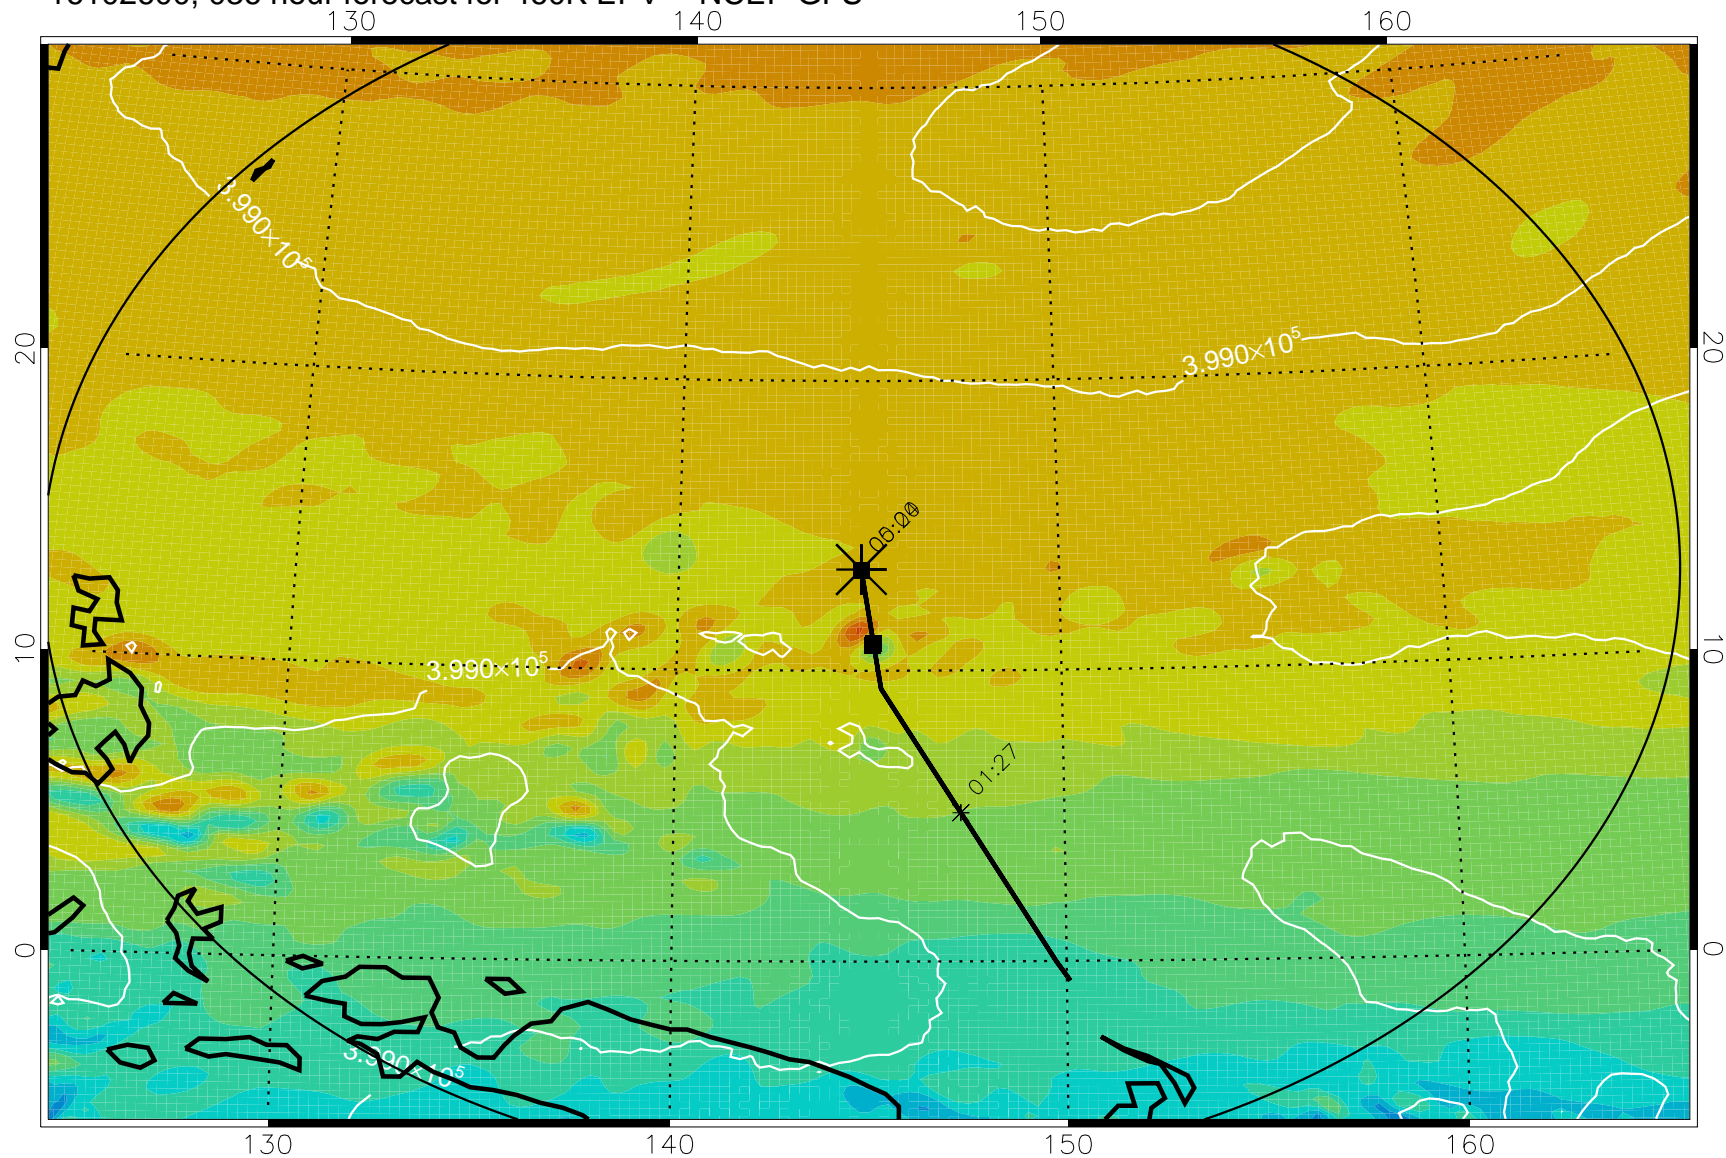

16102506, 018 hour forecast for 460K EPV -- NCEP GFS

460K Montgomery Streamfunction, white

Range ring of 2304 km

16102512, 024 hour forecast for 460K EPV -- NCEP GFS

460K Montgomery Streamfunction, white

Range ring of 2304 km

16102518, 030 hour forecast for 460K EPV -- NCEP GFS

460K Montgomery Streamfunction, white

Range ring of 2304 km

16102600, 036 hour forecast for 460K EPV -- NCEP GFS

460K Montgomery Streamfunction, white

Range ring of 2304 km

16102606, 042 hour forecast for 460K EPV -- NCEP GFS

460K Montgomery Streamfunction, white

Range ring of 2304 km

16102612, 048 hour forecast for 460K EPV -- NCEP GFS

460K Montgomery Streamfunction, white

Range ring of 2304 km

16102618, 054 hour forecast for 460K EPV -- NCEP GFS

460K Montgomery Streamfunction, white

Range ring of 2304 km

16102700, 060 hour forecast for 460K EPV -- NCEP GFS

460K Montgomery Streamfunction, white

Range ring of 2304 km