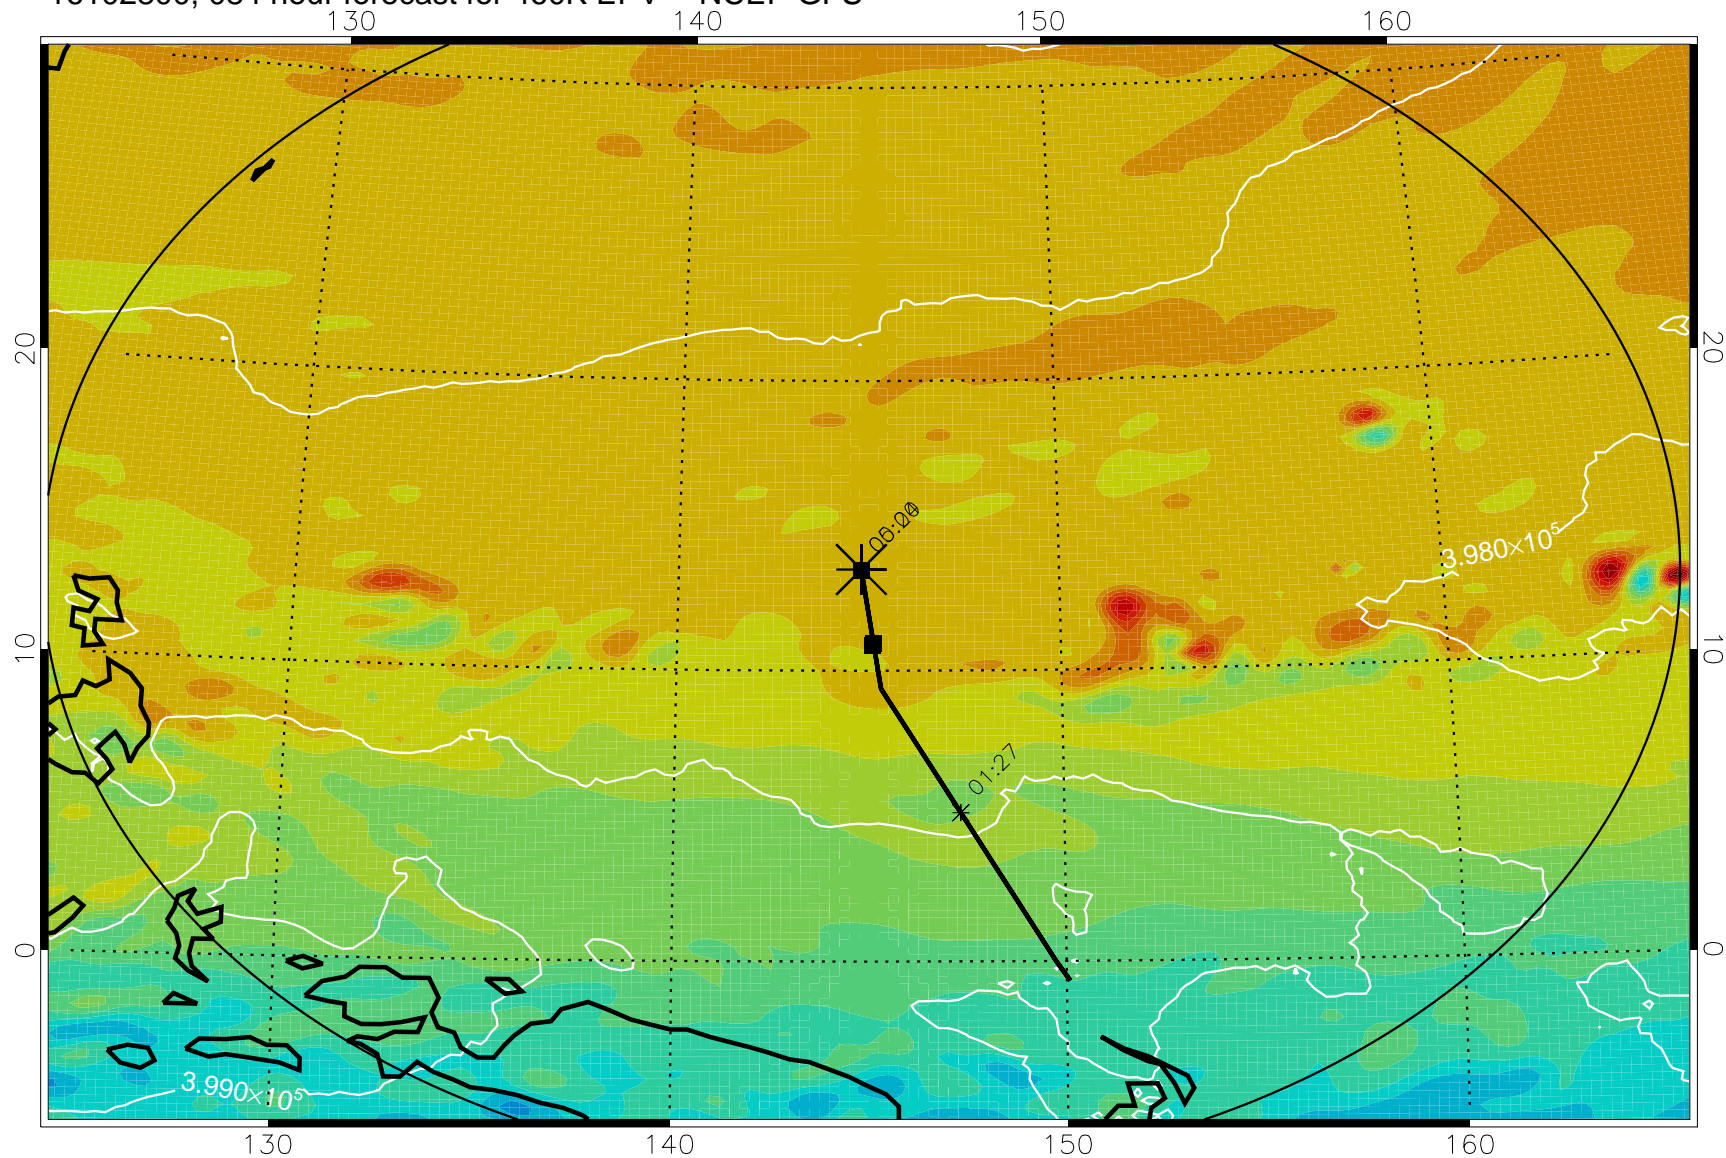

16102618, 054 hour forecast for 460K EPV -- NCEP GFS

460K Montgomery Streamfunction, white

Range ring of 2304 km

16102700, 060 hour forecast for 460K EPV -- NCEP GFS

460K Montgomery Streamfunction, white

Range ring of 2304 km

16102706, 066 hour forecast for 460K EPV -- NCEP GFS

460K Montgomery Streamfunction, white

Range ring of 2304 km

16102712, 072 hour forecast for 460K EPV -- NCEP GFS

460K Montgomery Streamfunction, white

Range ring of 2304 km

16102718, 078 hour forecast for 460K EPV -- NCEP GFS

460K Montgomery Streamfunction, white

Range ring of 2304 km

16102800, 084 hour forecast for 460K EPV -- NCEP GFS

460K Montgomery Streamfunction, white

Range ring of 2304 km

16102806, 090 hour forecast for 460K EPV -- NCEP GFS

460K Montgomery Streamfunction, white

Range ring of 2304 km

16102812, 096 hour forecast for 460K EPV -- NCEP GFS

460K Montgomery Streamfunction, white

Range ring of 2304 km