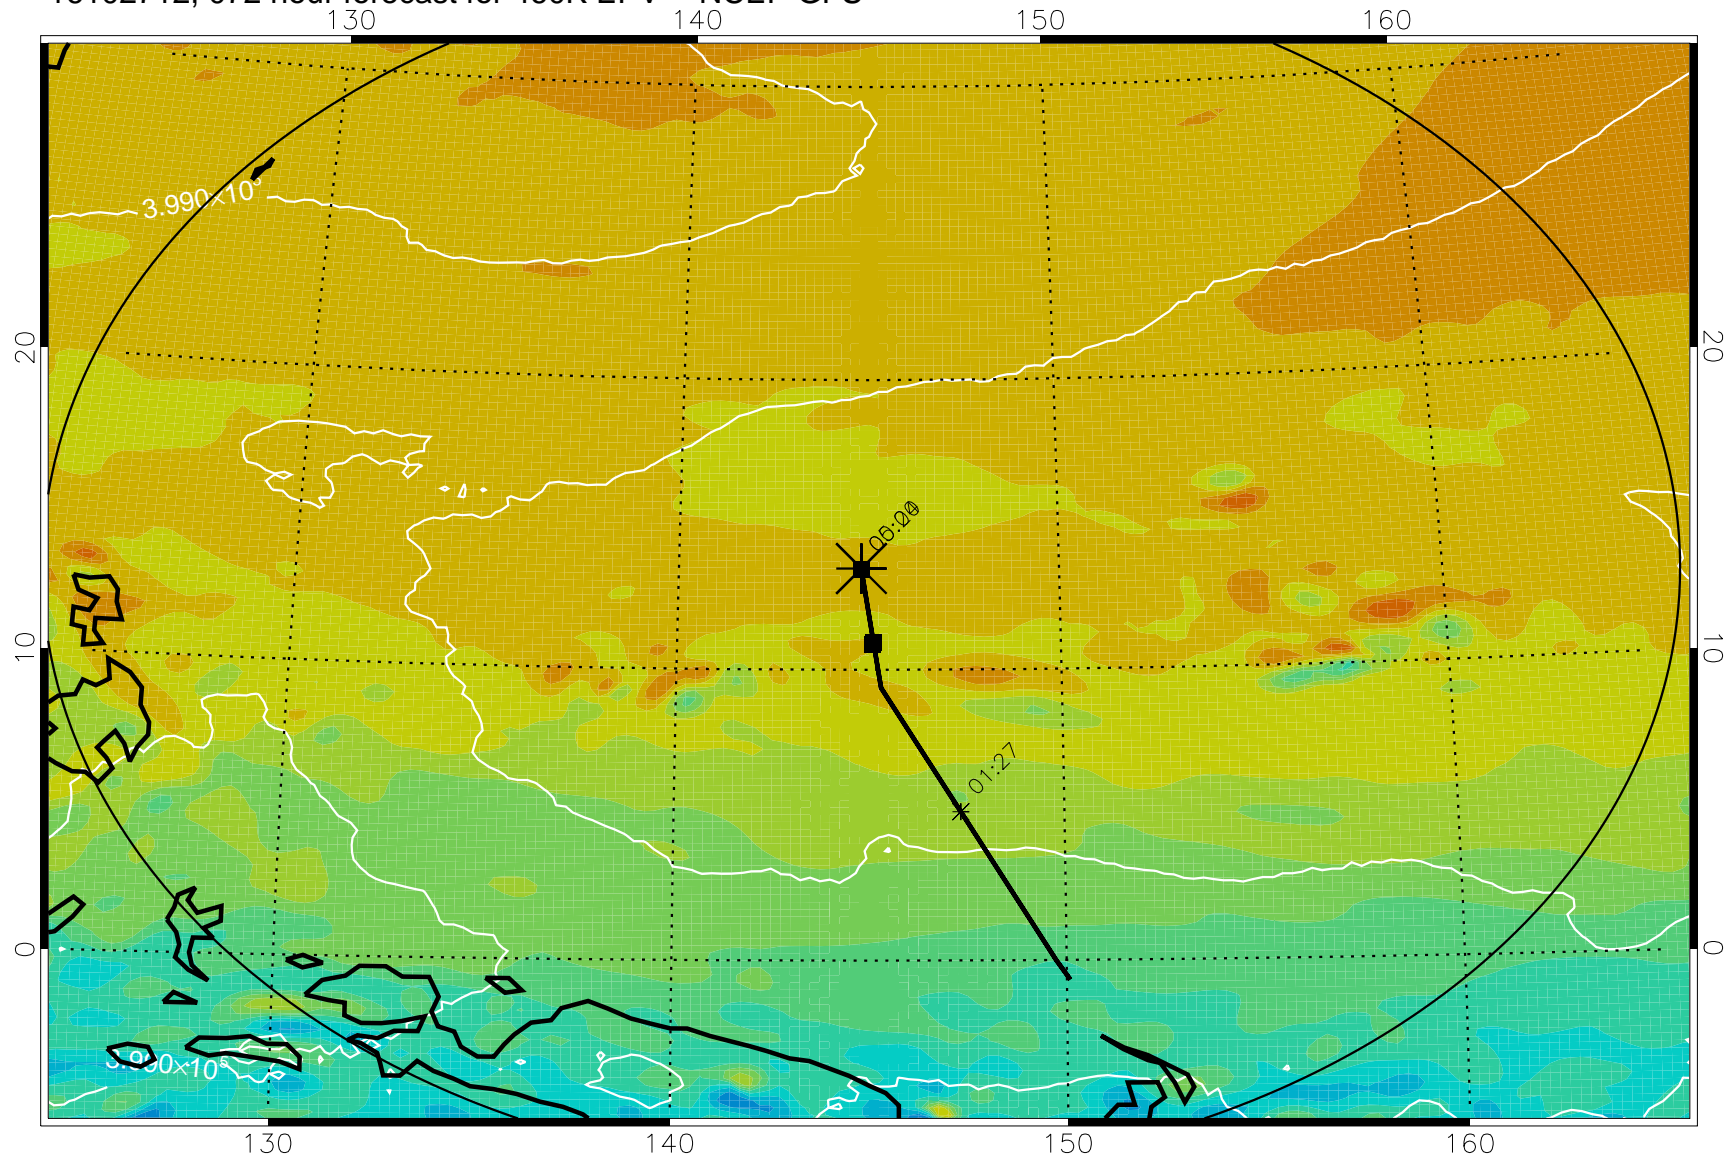

16102618, 054 hour forecast for 460K EPV -- NCEP GFS

460K Montgomery Streamfunction, white

Range ring of 2304 km

16102700, 060 hour forecast for 460K EPV -- NCEP GFS

460K Montgomery Streamfunction, white

Range ring of 2304 km

16102706, 066 hour forecast for 460K EPV -- NCEP GFS

460K Montgomery Streamfunction, white

Range ring of 2304 km

16102712, 072 hour forecast for 460K EPV -- NCEP GFS

460K Montgomery Streamfunction, white

Range ring of 2304 km

16102718, 078 hour forecast for 460K EPV -- NCEP GFS

460K Montgomery Streamfunction, white

Range ring of 2304 km

16102800, 084 hour forecast for 460K EPV -- NCEP GFS

460K Montgomery Streamfunction, white

Range ring of 2304 km

16102806, 090 hour forecast for 460K EPV -- NCEP GFS

460K Montgomery Streamfunction, white

Range ring of 2304 km

16102812, 096 hour forecast for 460K EPV -- NCEP GFS

460K Montgomery Streamfunction, white

Range ring of 2304 km