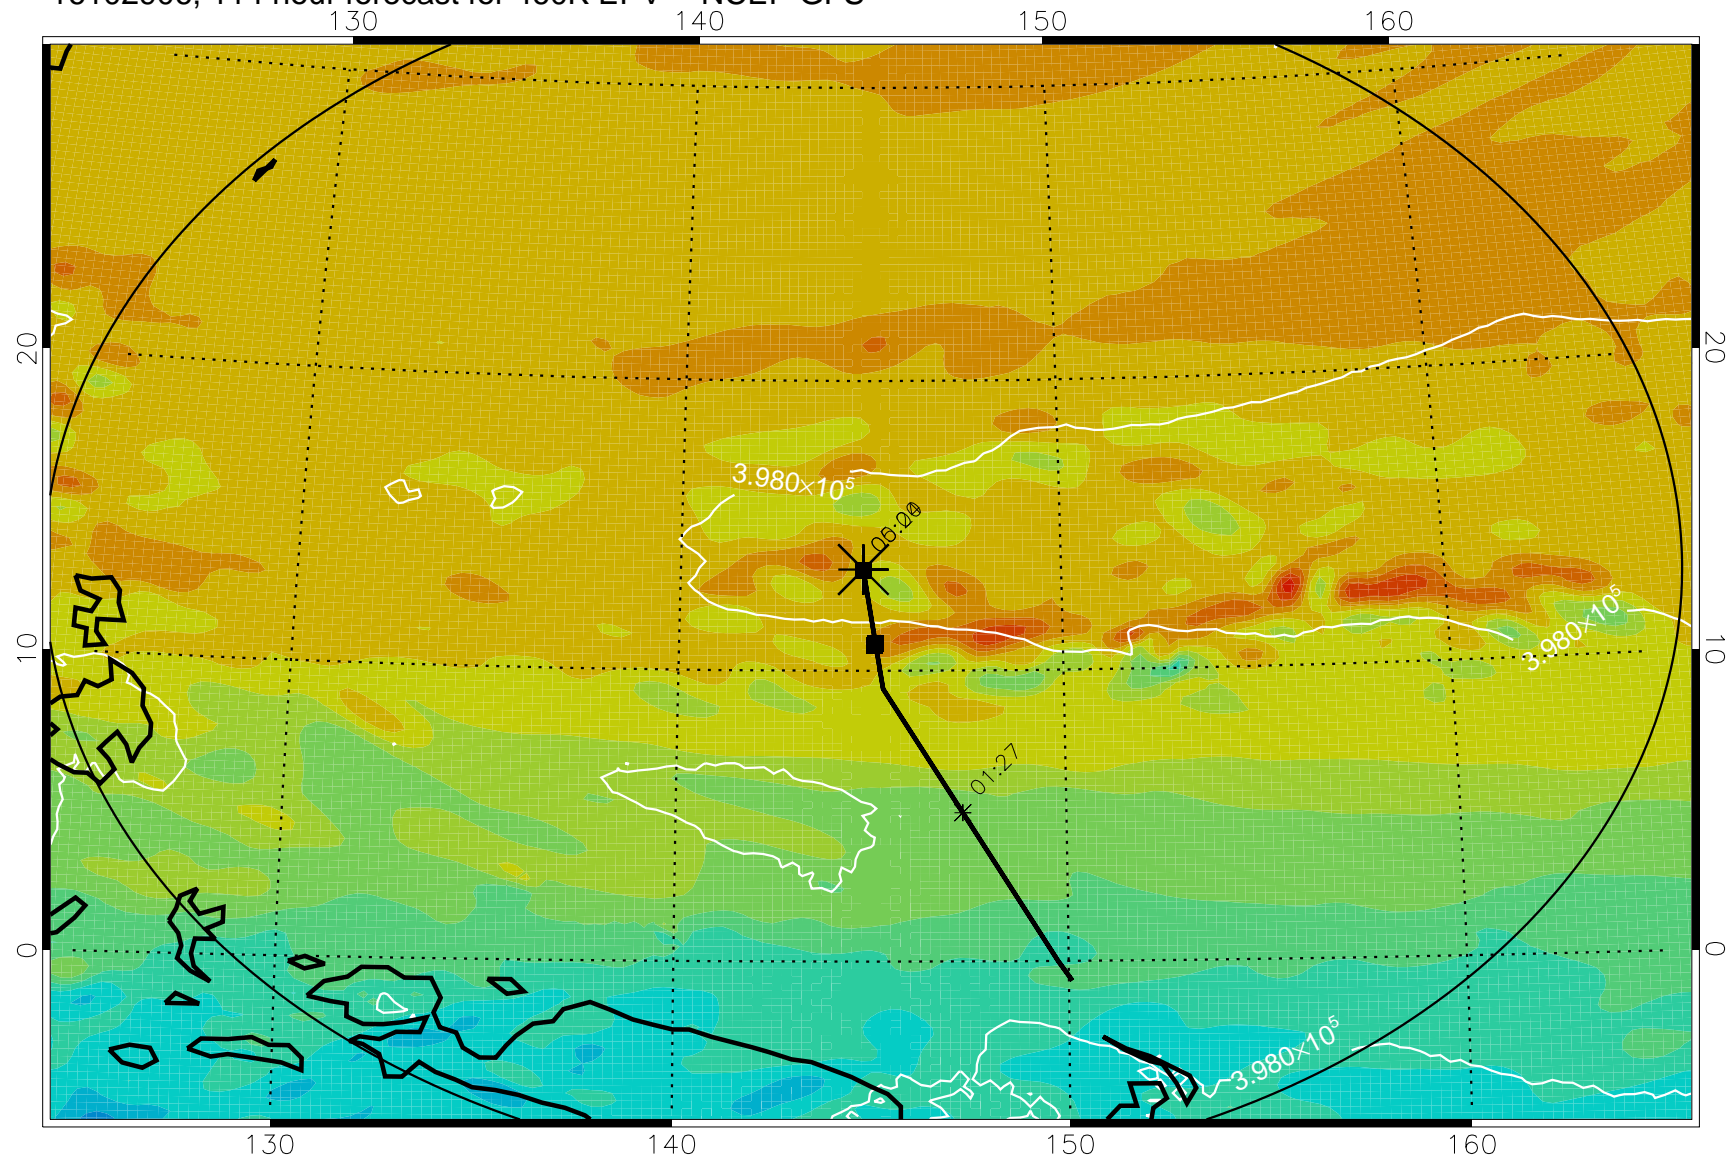

16102718, 078 hour forecast for 460K EPV -- NCEP GFS

460K Montgomery Streamfunction, white

Range ring of 2304 km

16102800, 084 hour forecast for 460K EPV -- NCEP GFS

460K Montgomery Streamfunction, white

Range ring of 2304 km

16102806, 090 hour forecast for 460K EPV -- NCEP GFS

460K Montgomery Streamfunction, white

Range ring of 2304 km

16102812, 096 hour forecast for 460K EPV -- NCEP GFS

460K Montgomery Streamfunction, white

Range ring of 2304 km

16102818, 102 hour forecast for 460K EPV -- NCEP GFS

460K Montgomery Streamfunction, white

Range ring of 2304 km

16102900, 108 hour forecast for 460K EPV -- NCEP GFS

460K Montgomery Streamfunction, white

Range ring of 2304 km

16102906, 114 hour forecast for 460K EPV -- NCEP GFS

460K Montgomery Streamfunction, white

Range ring of 2304 km

16102912, 120 hour forecast for 460K EPV -- NCEP GFS

460K Montgomery Streamfunction, white

Range ring of 2304 km