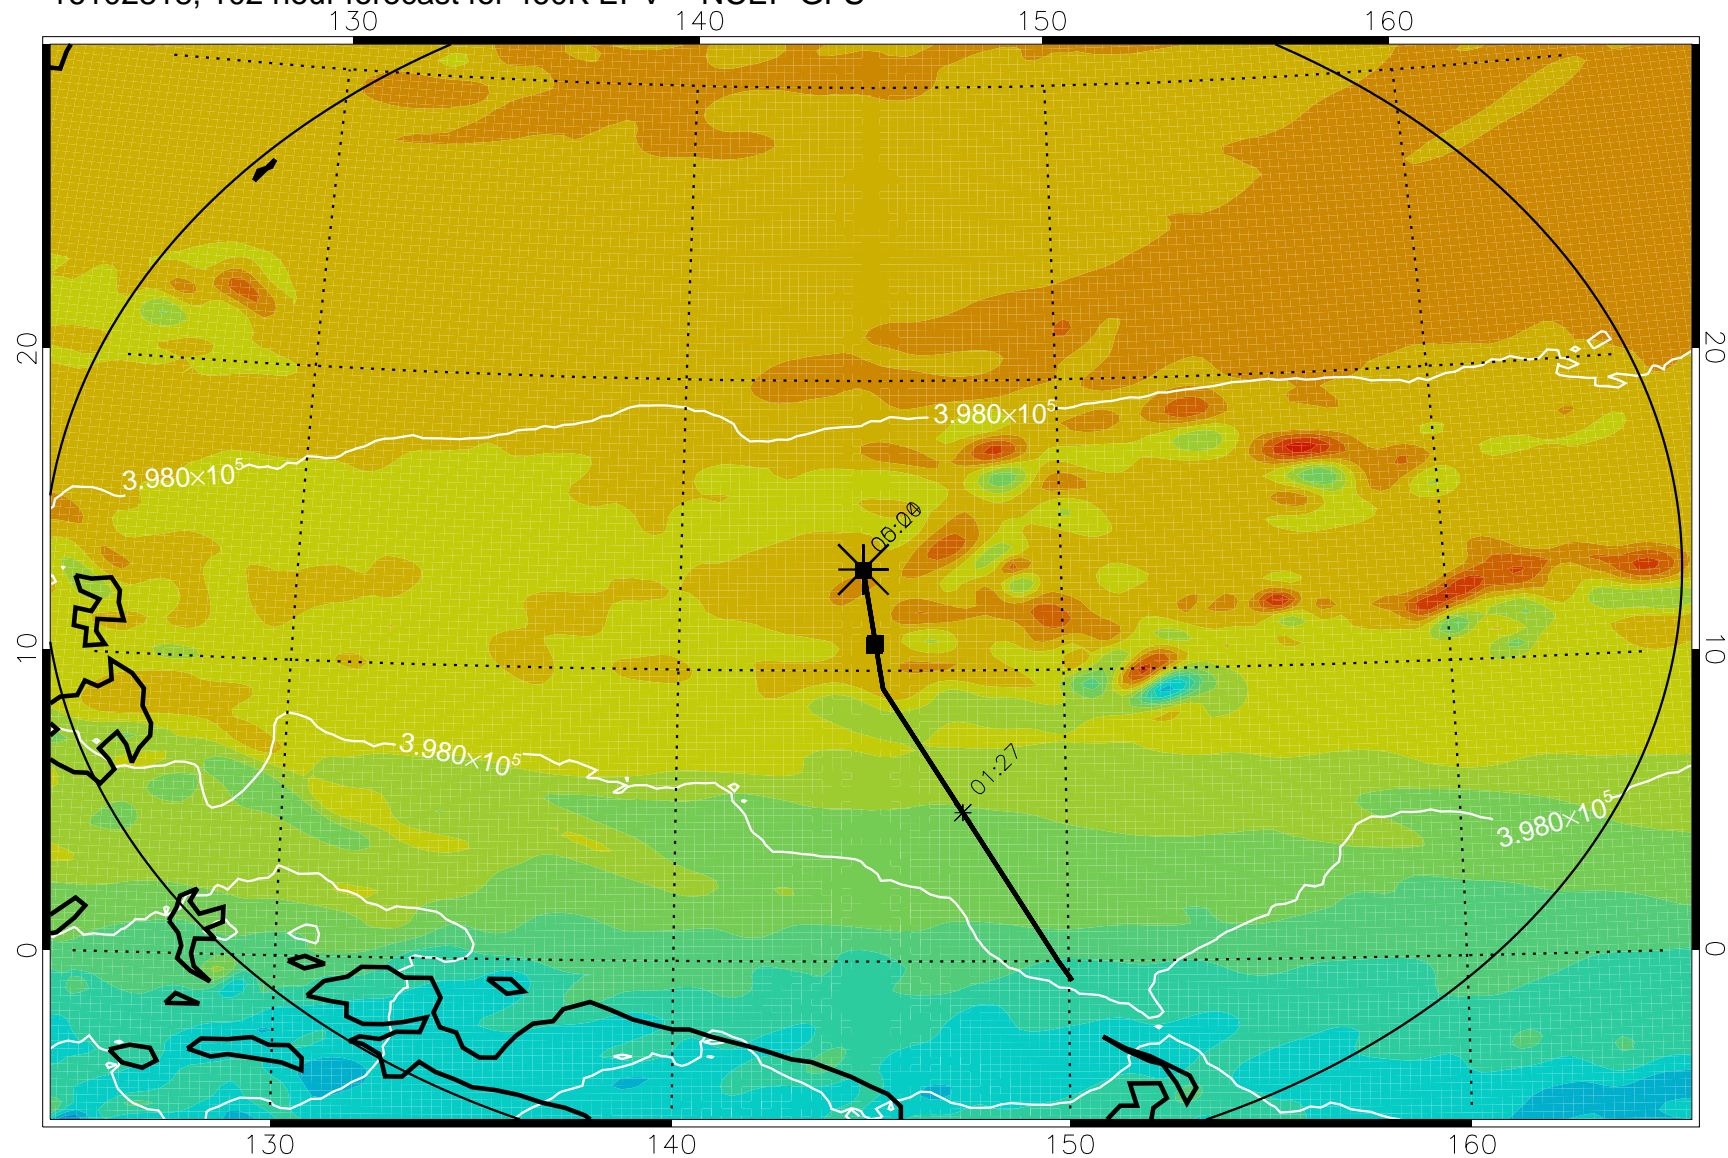

16102718, 078 hour forecast for 460K EPV -- NCEP GFS

460K Montgomery Streamfunction, white

Range ring of 2304 km

16102800, 084 hour forecast for 460K EPV -- NCEP GFS

460K Montgomery Streamfunction, white

Range ring of 2304 km

16102806, 090 hour forecast for 460K EPV -- NCEP GFS

460K Montgomery Streamfunction, white

Range ring of 2304 km

16102812, 096 hour forecast for 460K EPV -- NCEP GFS

460K Montgomery Streamfunction, white

Range ring of 2304 km

16102818, 102 hour forecast for 460K EPV -- NCEP GFS

460K Montgomery Streamfunction, white

Range ring of 2304 km

16102900, 108 hour forecast for 460K EPV -- NCEP GFS

460K Montgomery Streamfunction, white

Range ring of 2304 km

16102906, 114 hour forecast for 460K EPV -- NCEP GFS

460K Montgomery Streamfunction, white

Range ring of 2304 km

16102912, 120 hour forecast for 460K EPV -- NCEP GFS

460K Montgomery Streamfunction, white

Range ring of 2304 km