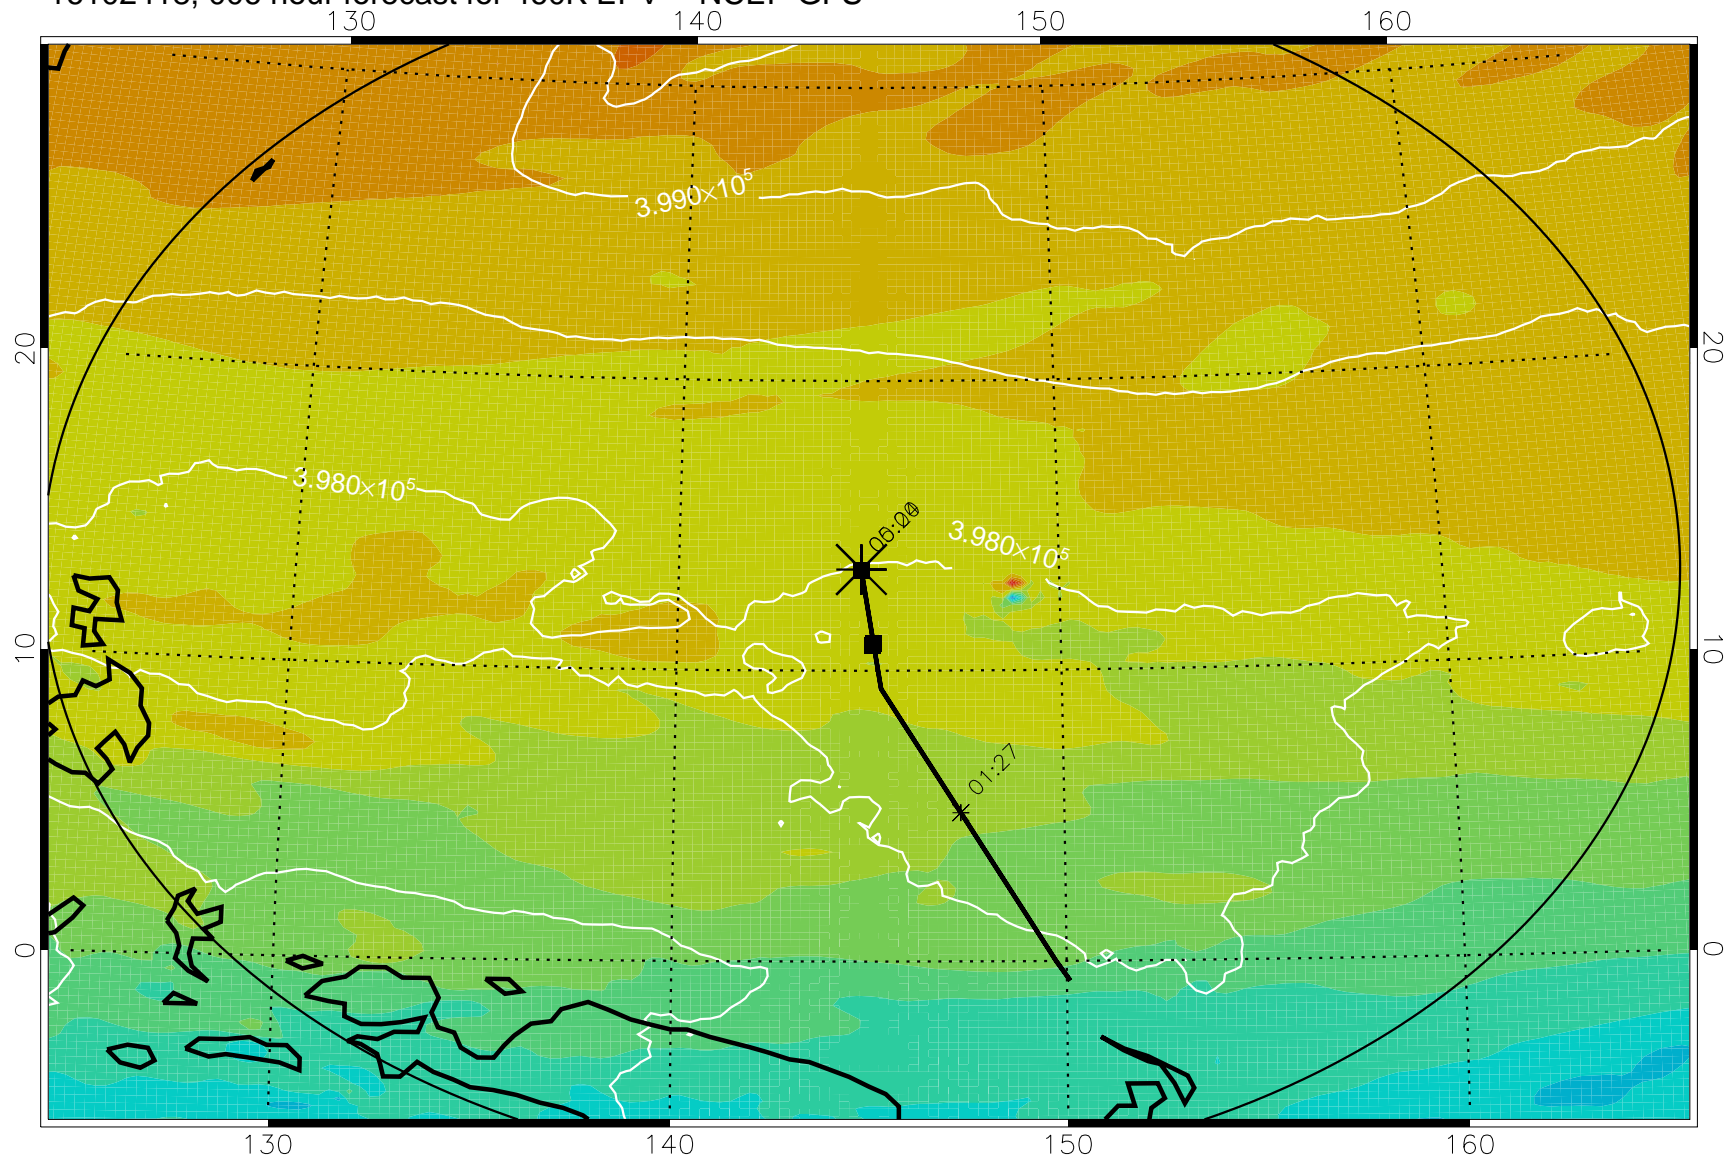

16102418, 006 hour forecast for 460K EPV -- NCEP GFS

460K Montgomery Streamfunction, white

Range ring of 2304 km

16102500, 012 hour forecast for 460K EPV -- NCEP GFS

460K Montgomery Streamfunction, white

Range ring of 2304 km

16102506, 018 hour forecast for 460K EPV -- NCEP GFS

460K Montgomery Streamfunction, white

Range ring of 2304 km

16102512, 024 hour forecast for 460K EPV -- NCEP GFS

460K Montgomery Streamfunction, white

Range ring of 2304 km

16102518, 030 hour forecast for 460K EPV -- NCEP GFS

460K Montgomery Streamfunction, white

Range ring of 2304 km

16102600, 036 hour forecast for 460K EPV -- NCEP GFS

460K Montgomery Streamfunction, white

Range ring of 2304 km

16102606, 042 hour forecast for 460K EPV -- NCEP GFS

460K Montgomery Streamfunction, white

Range ring of 2304 km

16102612, 048 hour forecast for 460K EPV -- NCEP GFS

460K Montgomery Streamfunction, white

Range ring of 2304 km