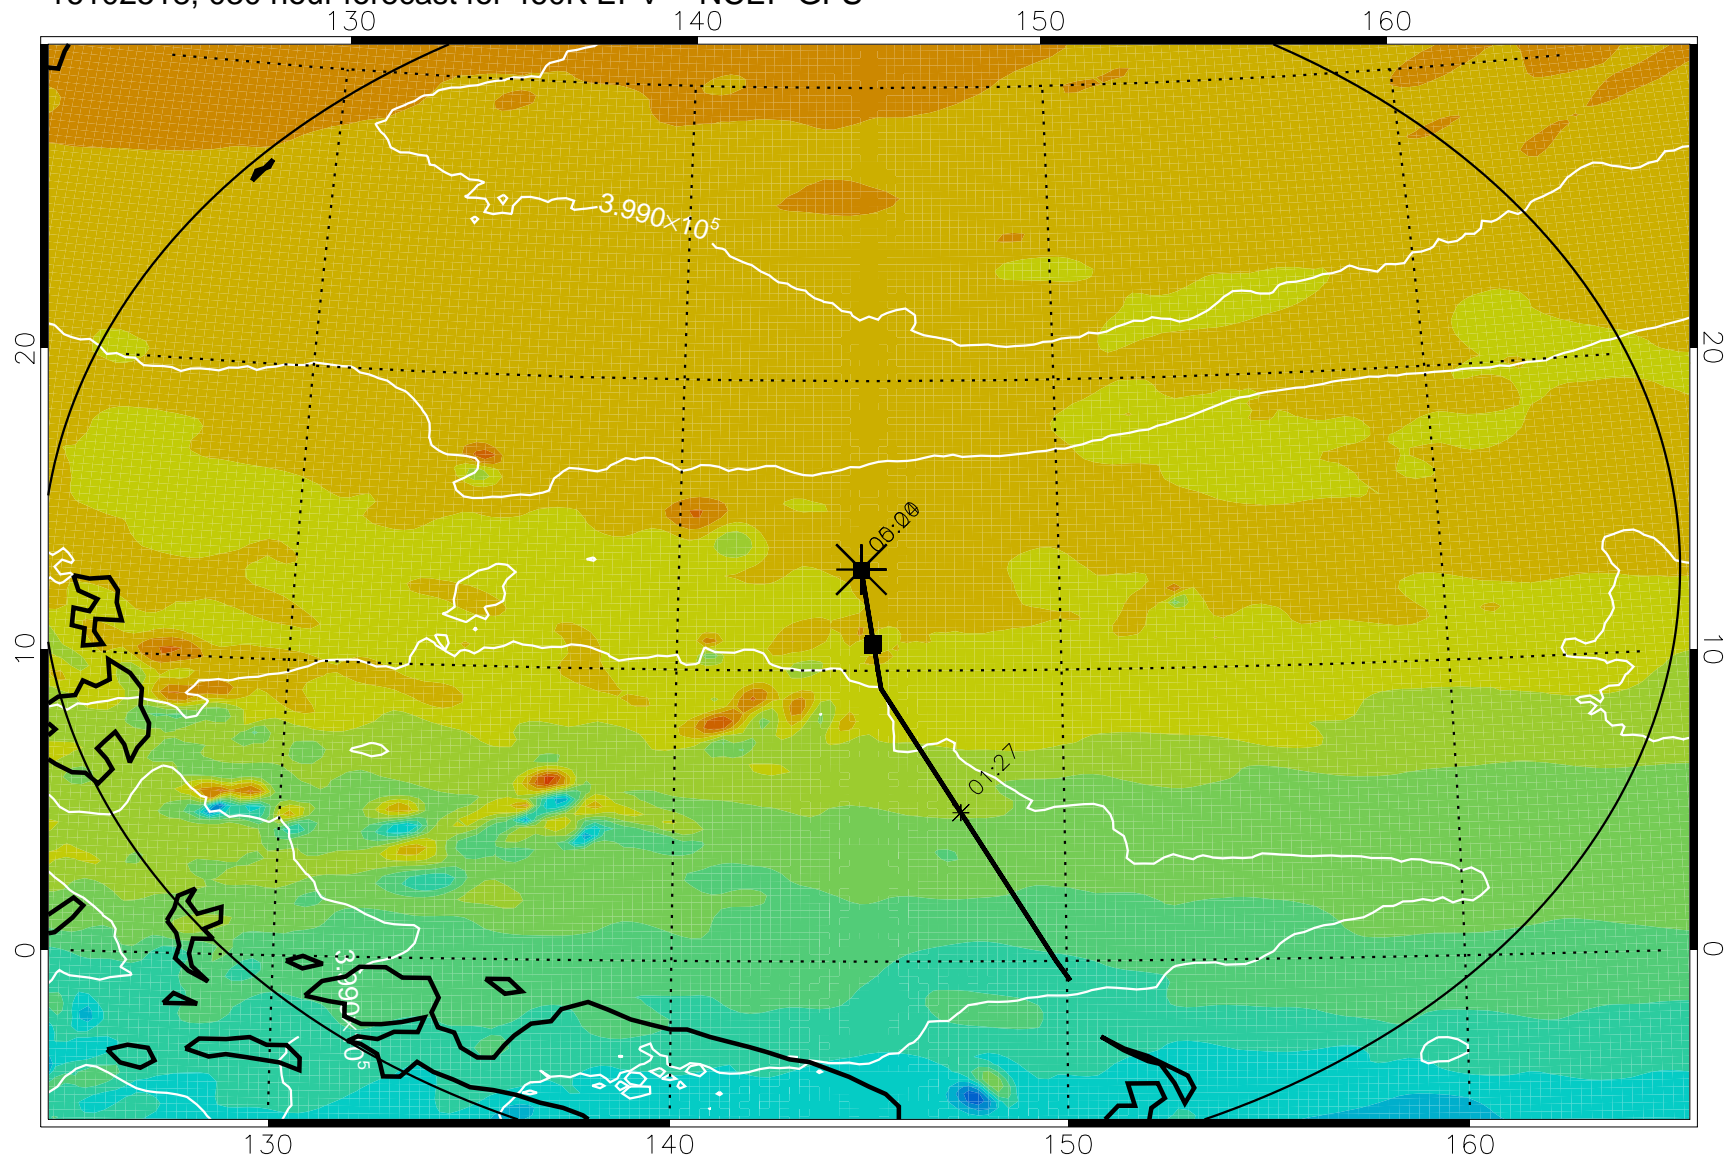

16102418, 006 hour forecast for 460K EPV -- NCEP GFS

460K Montgomery Streamfunction, white

Range ring of 2304 km

16102500, 012 hour forecast for 460K EPV -- NCEP GFS

460K Montgomery Streamfunction, white

Range ring of 2304 km

16102506, 018 hour forecast for 460K EPV -- NCEP GFS

460K Montgomery Streamfunction, white

Range ring of 2304 km

16102512, 024 hour forecast for 460K EPV -- NCEP GFS

460K Montgomery Streamfunction, white

Range ring of 2304 km

16102518, 030 hour forecast for 460K EPV -- NCEP GFS

460K Montgomery Streamfunction, white

Range ring of 2304 km

16102600, 036 hour forecast for 460K EPV -- NCEP GFS

460K Montgomery Streamfunction, white

Range ring of 2304 km

16102606, 042 hour forecast for 460K EPV -- NCEP GFS

460K Montgomery Streamfunction, white

Range ring of 2304 km

16102612, 048 hour forecast for 460K EPV -- NCEP GFS

460K Montgomery Streamfunction, white

Range ring of 2304 km