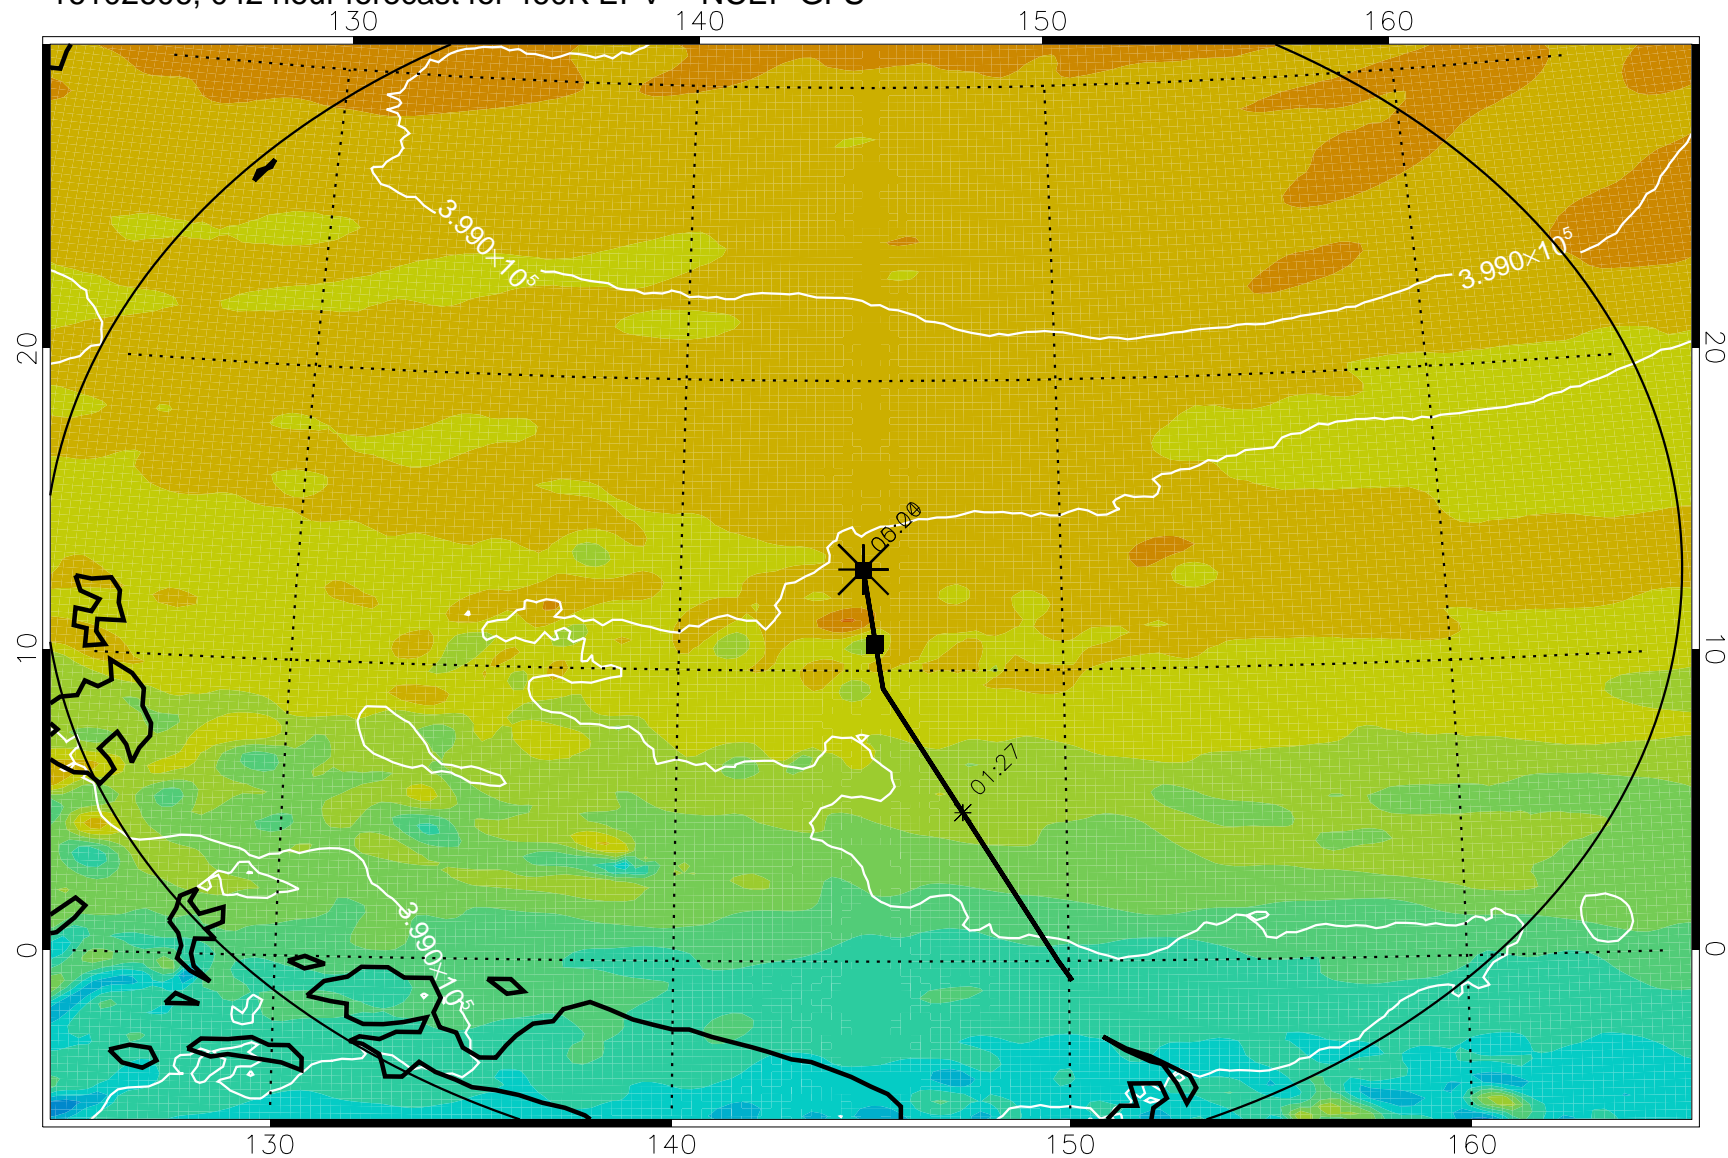

16102506, 018 hour forecast for 460K EPV -- NCEP GFS

460K Montgomery Streamfunction, white

Range ring of 2304 km

16102512, 024 hour forecast for 460K EPV -- NCEP GFS

460K Montgomery Streamfunction, white

Range ring of 2304 km

16102518, 030 hour forecast for 460K EPV -- NCEP GFS

460K Montgomery Streamfunction, white

Range ring of 2304 km

16102600, 036 hour forecast for 460K EPV -- NCEP GFS

460K Montgomery Streamfunction, white

Range ring of 2304 km

16102606, 042 hour forecast for 460K EPV -- NCEP GFS

460K Montgomery Streamfunction, white

Range ring of 2304 km

16102612, 048 hour forecast for 460K EPV -- NCEP GFS

460K Montgomery Streamfunction, white

Range ring of 2304 km

16102618, 054 hour forecast for 460K EPV -- NCEP GFS

460K Montgomery Streamfunction, white

Range ring of 2304 km

16102700, 060 hour forecast for 460K EPV -- NCEP GFS

460K Montgomery Streamfunction, white

Range ring of 2304 km