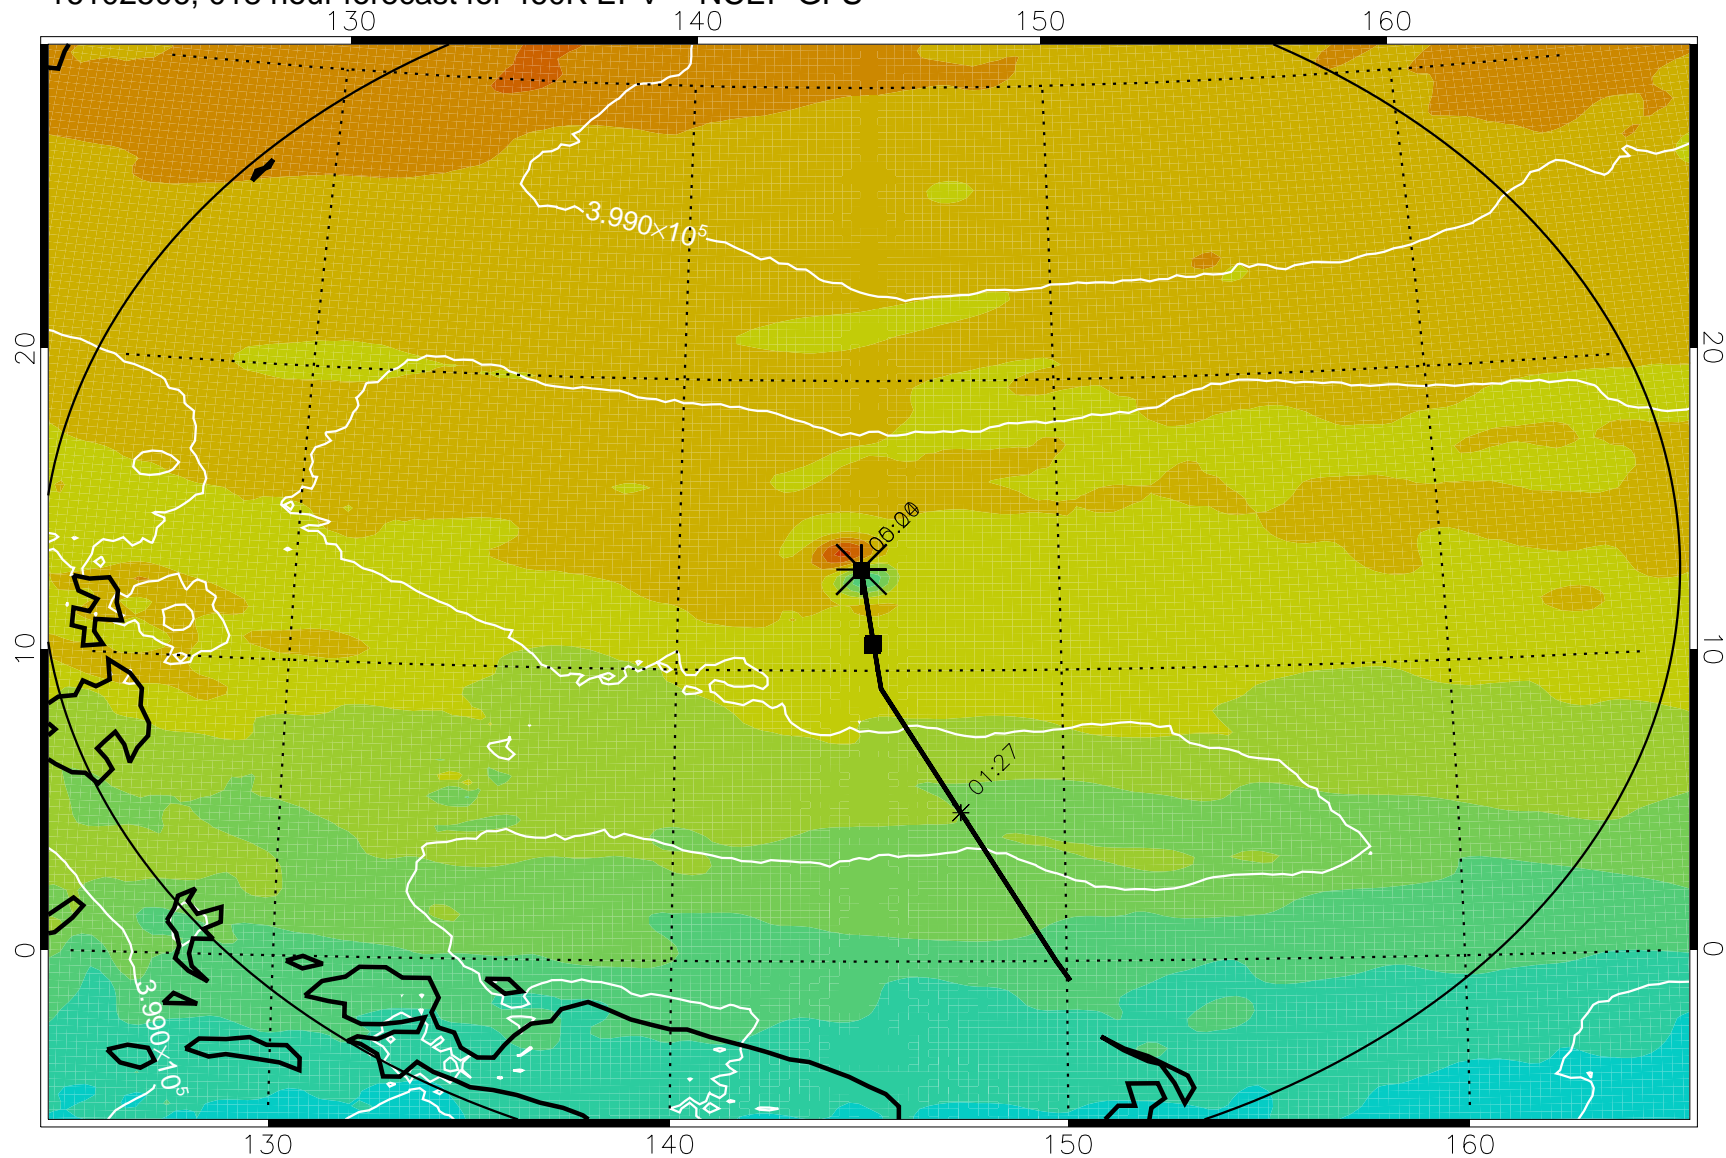

16102418, 006 hour forecast for 460K EPV -- NCEP GFS

460K Montgomery Streamfunction, white

Range ring of 2304 km

16102500, 012 hour forecast for 460K EPV -- NCEP GFS

460K Montgomery Streamfunction, white

Range ring of 2304 km

16102506, 018 hour forecast for 460K EPV -- NCEP GFS

460K Montgomery Streamfunction, white

Range ring of 2304 km

16102512, 024 hour forecast for 460K EPV -- NCEP GFS

460K Montgomery Streamfunction, white

Range ring of 2304 km

16102518, 030 hour forecast for 460K EPV -- NCEP GFS

460K Montgomery Streamfunction, white

Range ring of 2304 km

16102600, 036 hour forecast for 460K EPV -- NCEP GFS

460K Montgomery Streamfunction, white

Range ring of 2304 km

16102606, 042 hour forecast for 460K EPV -- NCEP GFS

460K Montgomery Streamfunction, white

Range ring of 2304 km

16102612, 048 hour forecast for 460K EPV -- NCEP GFS

460K Montgomery Streamfunction, white

Range ring of 2304 km