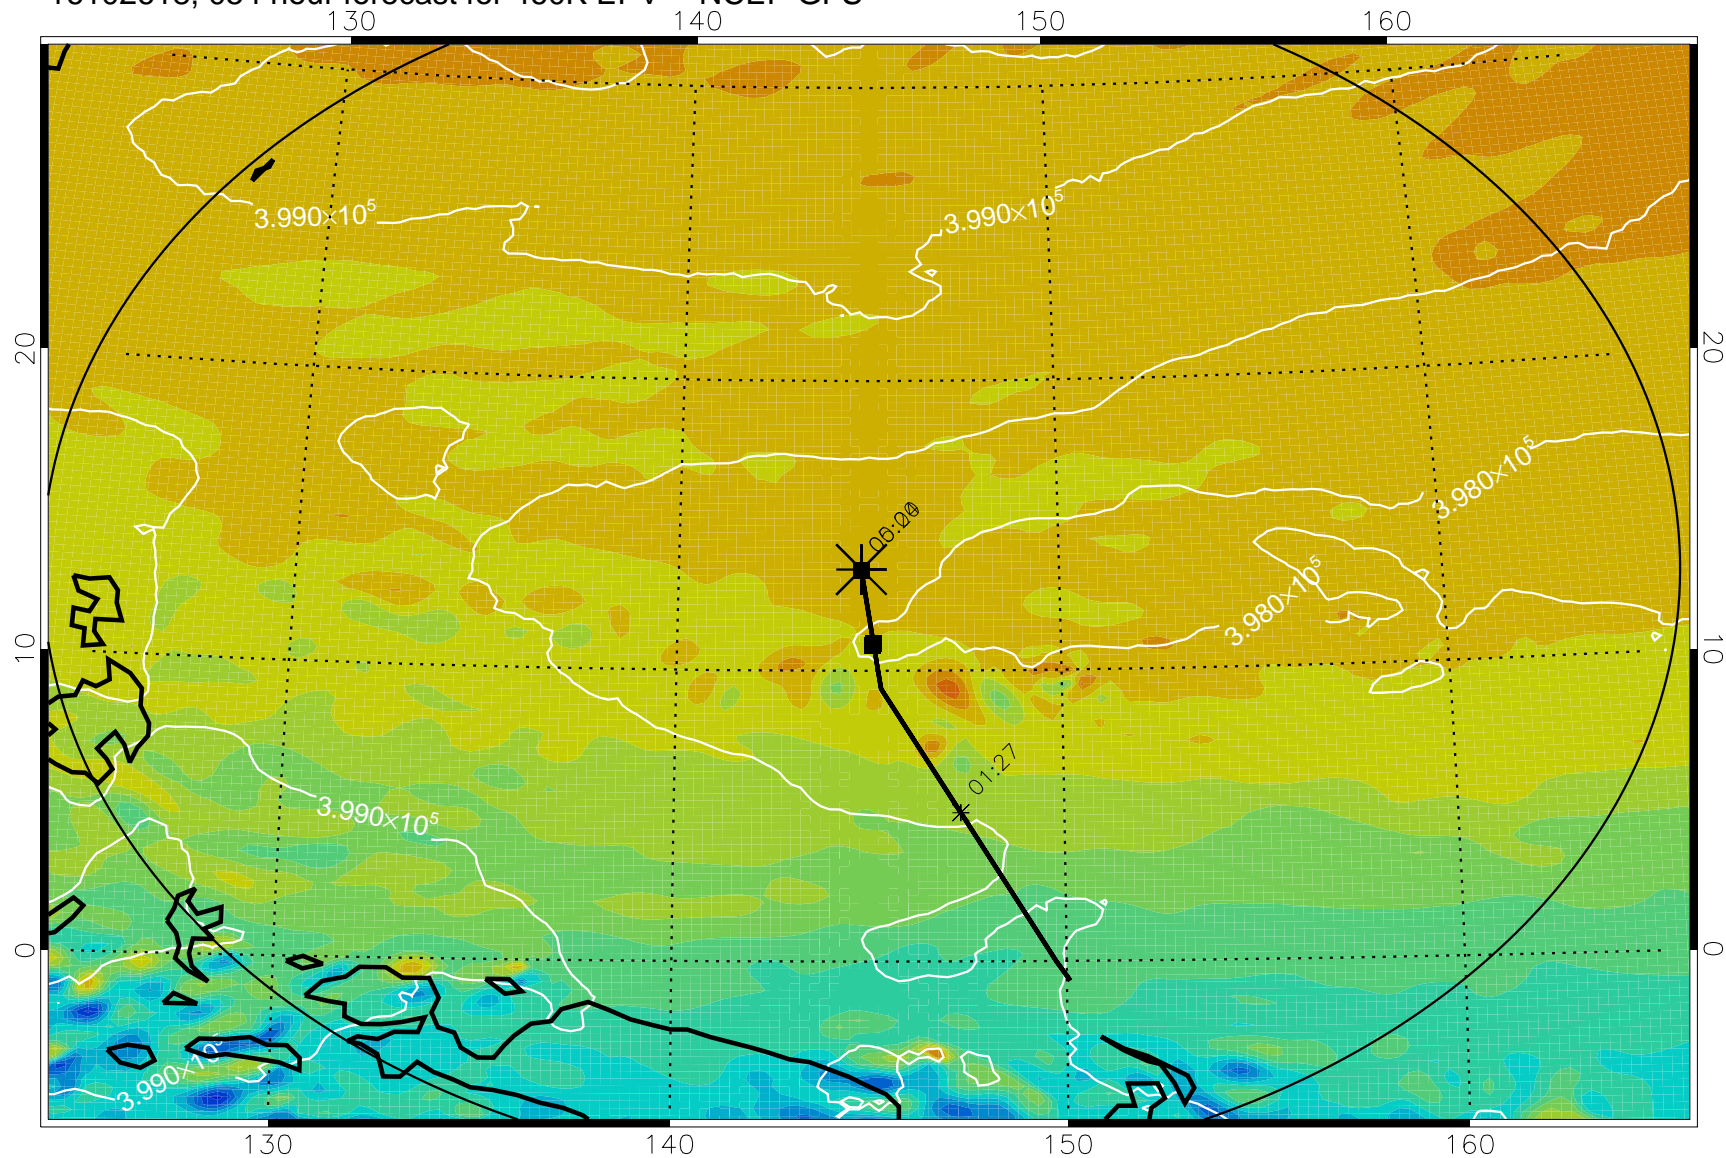

16102606, 042 hour forecast for 460K EPV -- NCEP GFS

460K Montgomery Streamfunction, white

Range ring of 2304 km

16102612, 048 hour forecast for 460K EPV -- NCEP GFS

460K Montgomery Streamfunction, white

Range ring of 2304 km

16102618, 054 hour forecast for 460K EPV -- NCEP GFS

460K Montgomery Streamfunction, white

Range ring of 2304 km

16102700, 060 hour forecast for 460K EPV -- NCEP GFS

460K Montgomery Streamfunction, white

Range ring of 2304 km

16102706, 066 hour forecast for 460K EPV -- NCEP GFS

460K Montgomery Streamfunction, white

Range ring of 2304 km

16102712, 072 hour forecast for 460K EPV -- NCEP GFS

460K Montgomery Streamfunction, white

Range ring of 2304 km

16102718, 078 hour forecast for 460K EPV -- NCEP GFS

460K Montgomery Streamfunction, white

Range ring of 2304 km

16102800, 084 hour forecast for 460K EPV -- NCEP GFS

460K Montgomery Streamfunction, white

Range ring of 2304 km