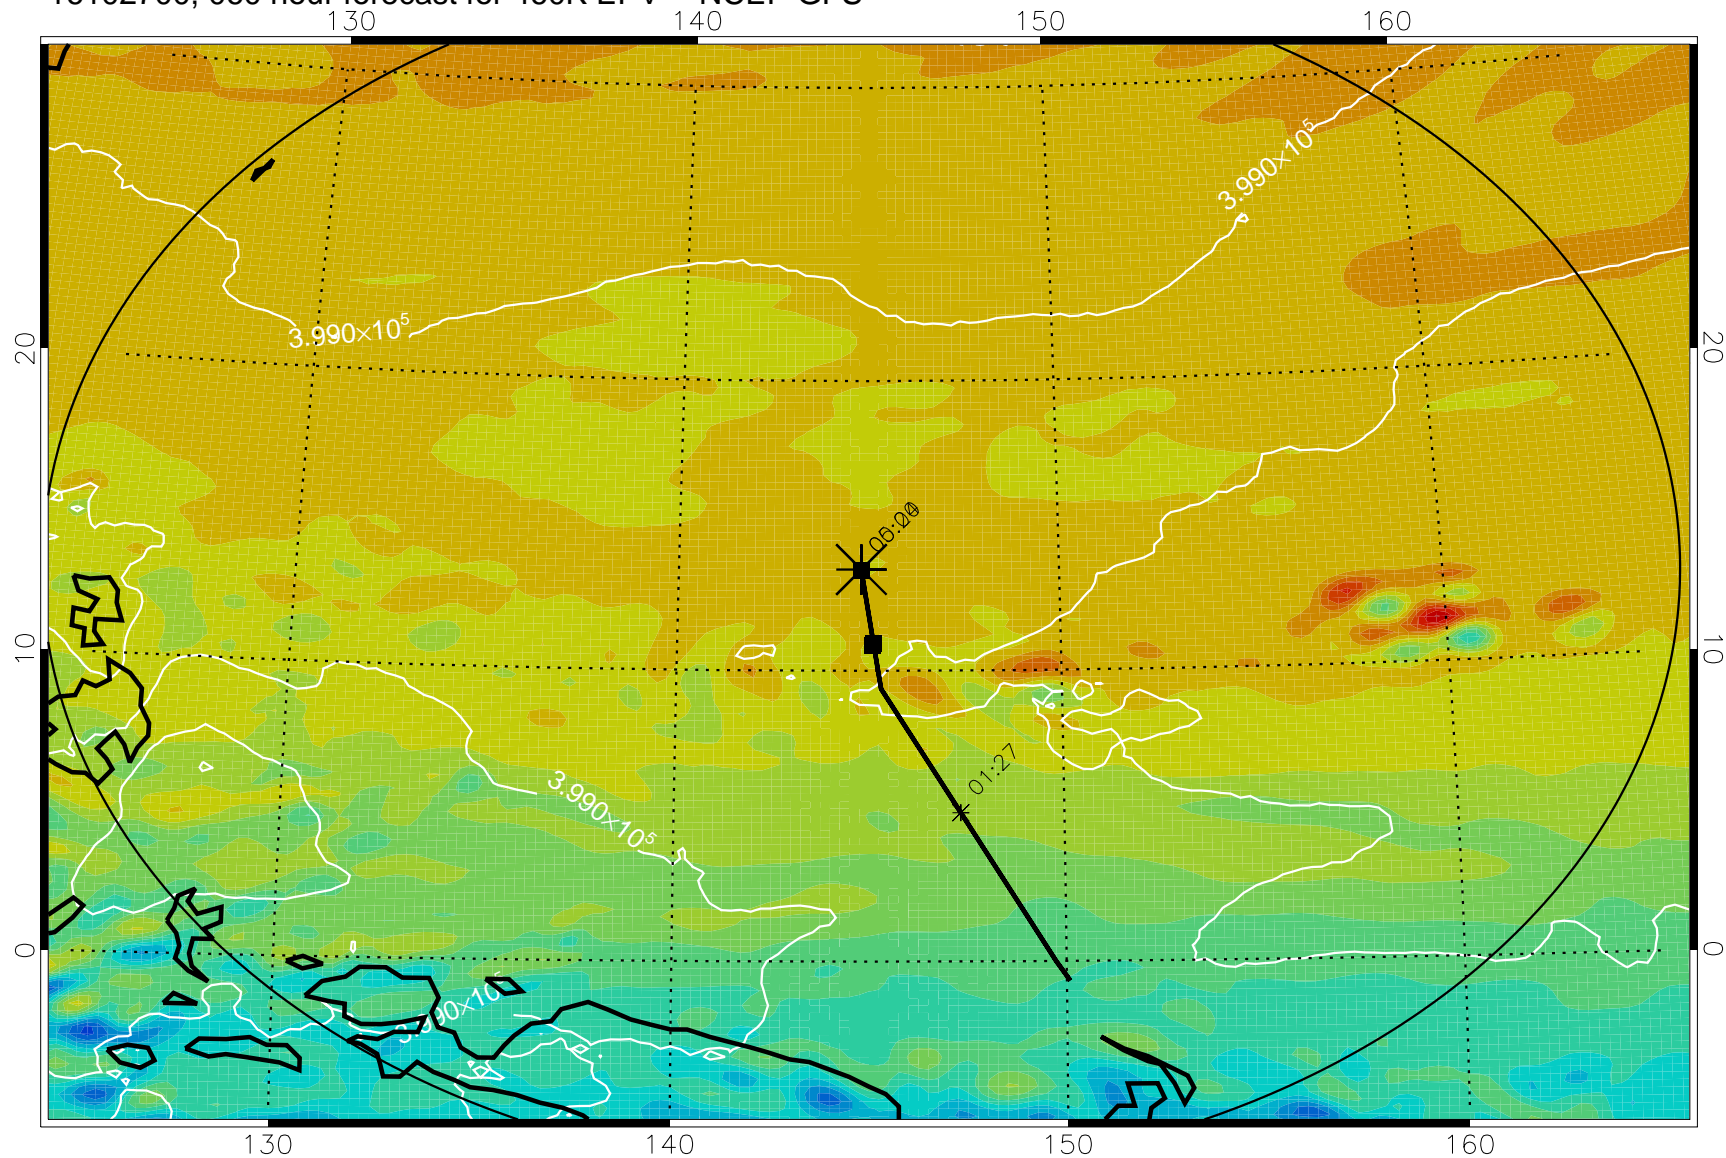

16102606, 042 hour forecast for 460K EPV -- NCEP GFS

460K Montgomery Streamfunction, white

Range ring of 2304 km

16102612, 048 hour forecast for 460K EPV -- NCEP GFS

460K Montgomery Streamfunction, white

Range ring of 2304 km

16102618, 054 hour forecast for 460K EPV -- NCEP GFS

460K Montgomery Streamfunction, white

Range ring of 2304 km

16102700, 060 hour forecast for 460K EPV -- NCEP GFS

460K Montgomery Streamfunction, white

Range ring of 2304 km

16102706, 066 hour forecast for 460K EPV -- NCEP GFS

460K Montgomery Streamfunction, white

Range ring of 2304 km

16102712, 072 hour forecast for 460K EPV -- NCEP GFS

460K Montgomery Streamfunction, white

Range ring of 2304 km

16102718, 078 hour forecast for 460K EPV -- NCEP GFS

460K Montgomery Streamfunction, white

Range ring of 2304 km

16102800, 084 hour forecast for 460K EPV -- NCEP GFS

460K Montgomery Streamfunction, white

Range ring of 2304 km