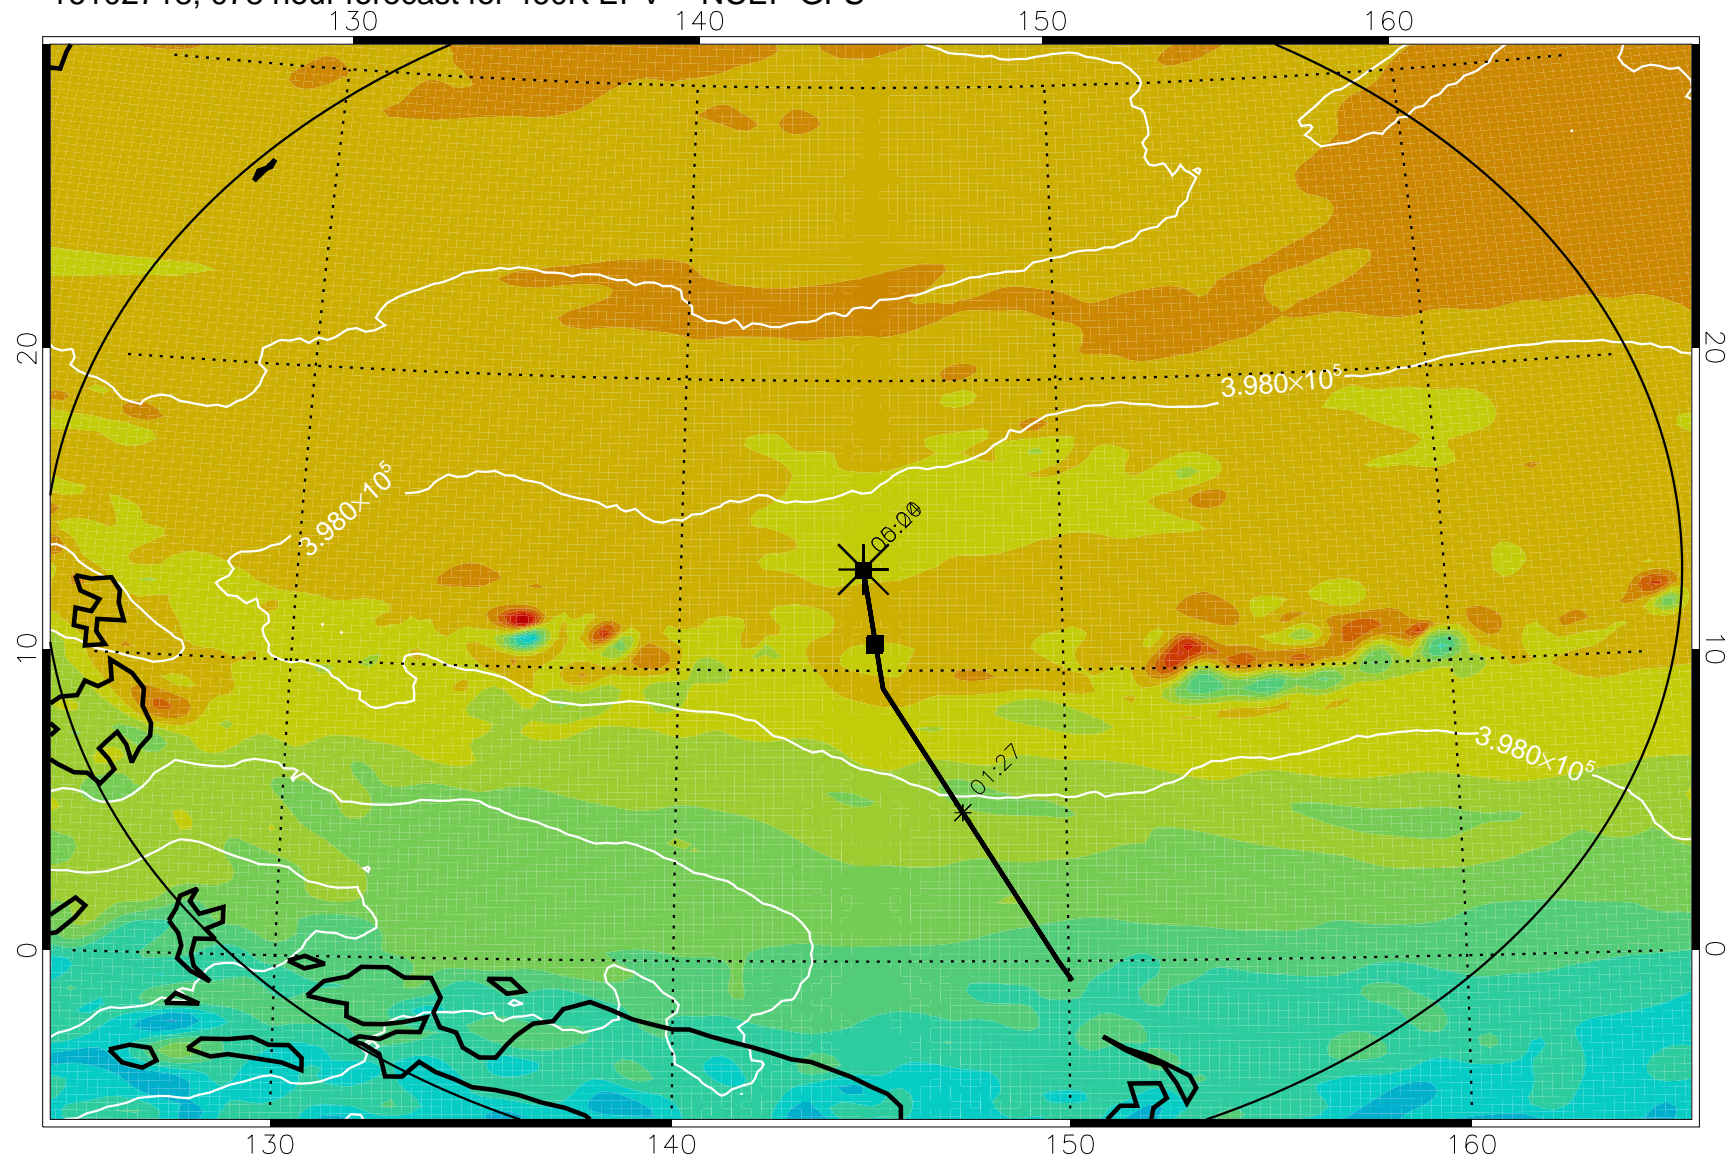

16102618, 054 hour forecast for 460K EPV -- NCEP GFS

460K Montgomery Streamfunction, white

Range ring of 2304 km

16102700, 060 hour forecast for 460K EPV -- NCEP GFS

460K Montgomery Streamfunction, white

Range ring of 2304 km

16102706, 066 hour forecast for 460K EPV -- NCEP GFS

460K Montgomery Streamfunction, white

Range ring of 2304 km

16102712, 072 hour forecast for 460K EPV -- NCEP GFS

460K Montgomery Streamfunction, white

Range ring of 2304 km

16102718, 078 hour forecast for 460K EPV -- NCEP GFS

460K Montgomery Streamfunction, white

Range ring of 2304 km

16102800, 084 hour forecast for 460K EPV -- NCEP GFS

460K Montgomery Streamfunction, white

Range ring of 2304 km

16102806, 090 hour forecast for 460K EPV -- NCEP GFS

460K Montgomery Streamfunction, white

Range ring of 2304 km

16102812, 096 hour forecast for 460K EPV -- NCEP GFS

460K Montgomery Streamfunction, white

Range ring of 2304 km