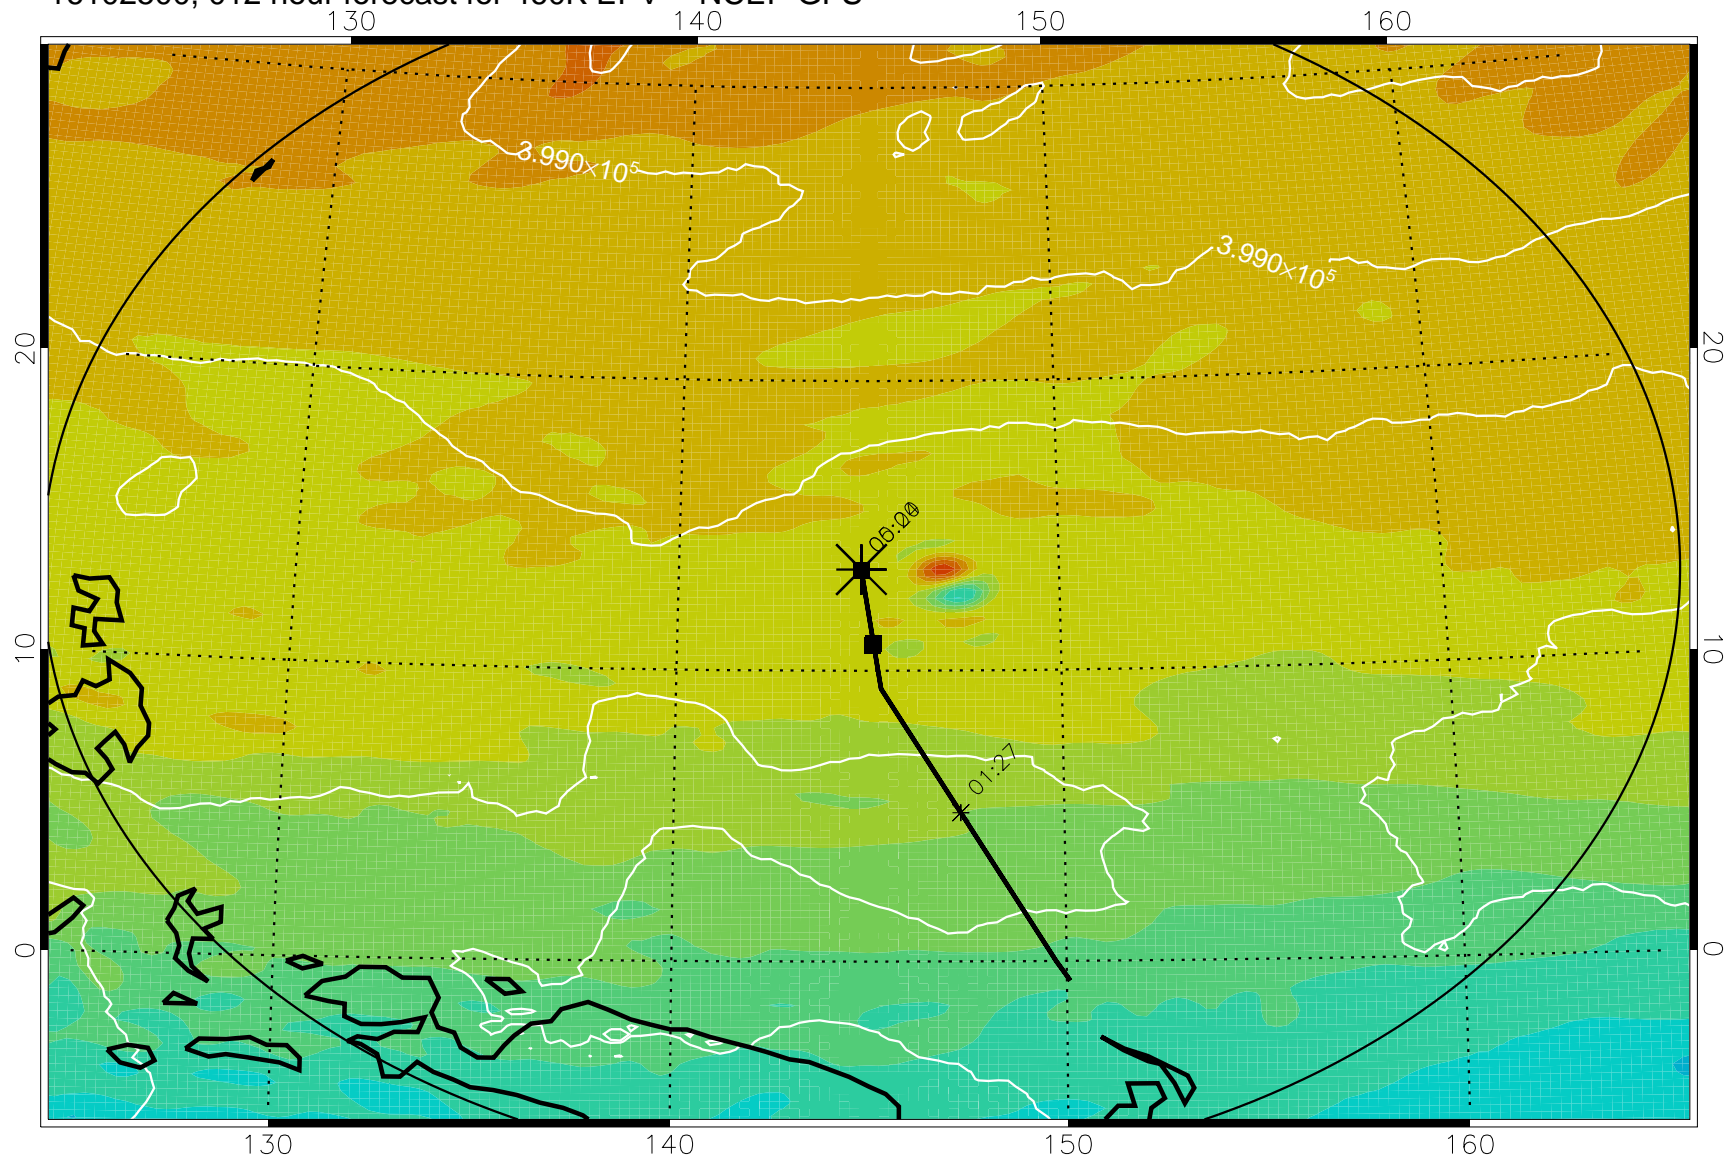

16102418, 006 hour forecast for 460K EPV -- NCEP GFS

460K Montgomery Streamfunction, white

Range ring of 2304 km

16102500, 012 hour forecast for 460K EPV -- NCEP GFS

460K Montgomery Streamfunction, white

Range ring of 2304 km

16102506, 018 hour forecast for 460K EPV -- NCEP GFS

460K Montgomery Streamfunction, white

Range ring of 2304 km

16102512, 024 hour forecast for 460K EPV -- NCEP GFS

460K Montgomery Streamfunction, white

Range ring of 2304 km

16102518, 030 hour forecast for 460K EPV -- NCEP GFS

460K Montgomery Streamfunction, white

Range ring of 2304 km

16102600, 036 hour forecast for 460K EPV -- NCEP GFS

460K Montgomery Streamfunction, white

Range ring of 2304 km

16102606, 042 hour forecast for 460K EPV -- NCEP GFS

460K Montgomery Streamfunction, white

Range ring of 2304 km

16102612, 048 hour forecast for 460K EPV -- NCEP GFS

460K Montgomery Streamfunction, white

Range ring of 2304 km