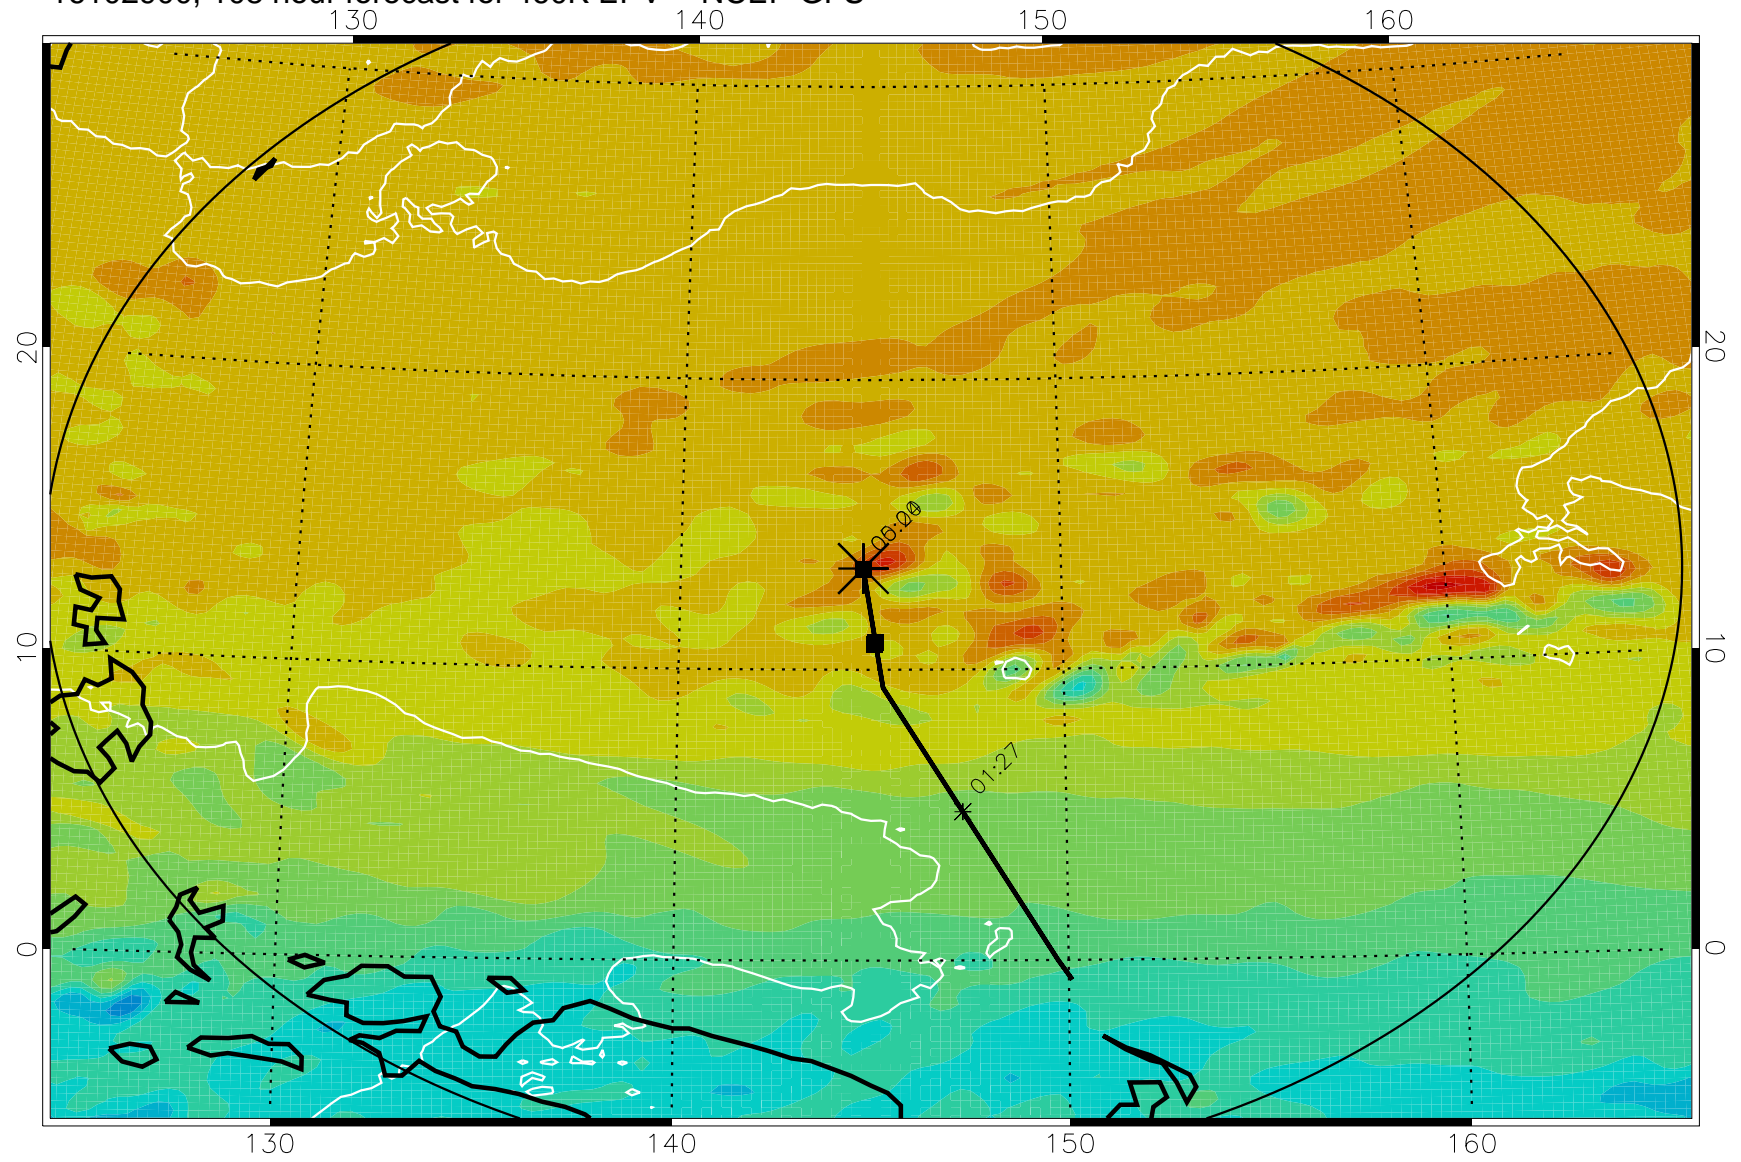

16102718, 078 hour forecast for 460K EPV -- NCEP GFS

460K Montgomery Streamfunction, white

Range ring of 2304 km

16102800, 084 hour forecast for 460K EPV -- NCEP GFS

460K Montgomery Streamfunction, white

Range ring of 2304 km

16102806, 090 hour forecast for 460K EPV -- NCEP GFS

460K Montgomery Streamfunction, white

Range ring of 2304 km

16102812, 096 hour forecast for 460K EPV -- NCEP GFS

460K Montgomery Streamfunction, white

Range ring of 2304 km

16102818, 102 hour forecast for 460K EPV -- NCEP GFS

460K Montgomery Streamfunction, white

Range ring of 2304 km

16102900, 108 hour forecast for 460K EPV -- NCEP GFS

460K Montgomery Streamfunction, white

Range ring of 2304 km

16102906, 114 hour forecast for 460K EPV -- NCEP GFS

460K Montgomery Streamfunction, white

Range ring of 2304 km

16102912, 120 hour forecast for 460K EPV -- NCEP GFS

460K Montgomery Streamfunction, white

Range ring of 2304 km