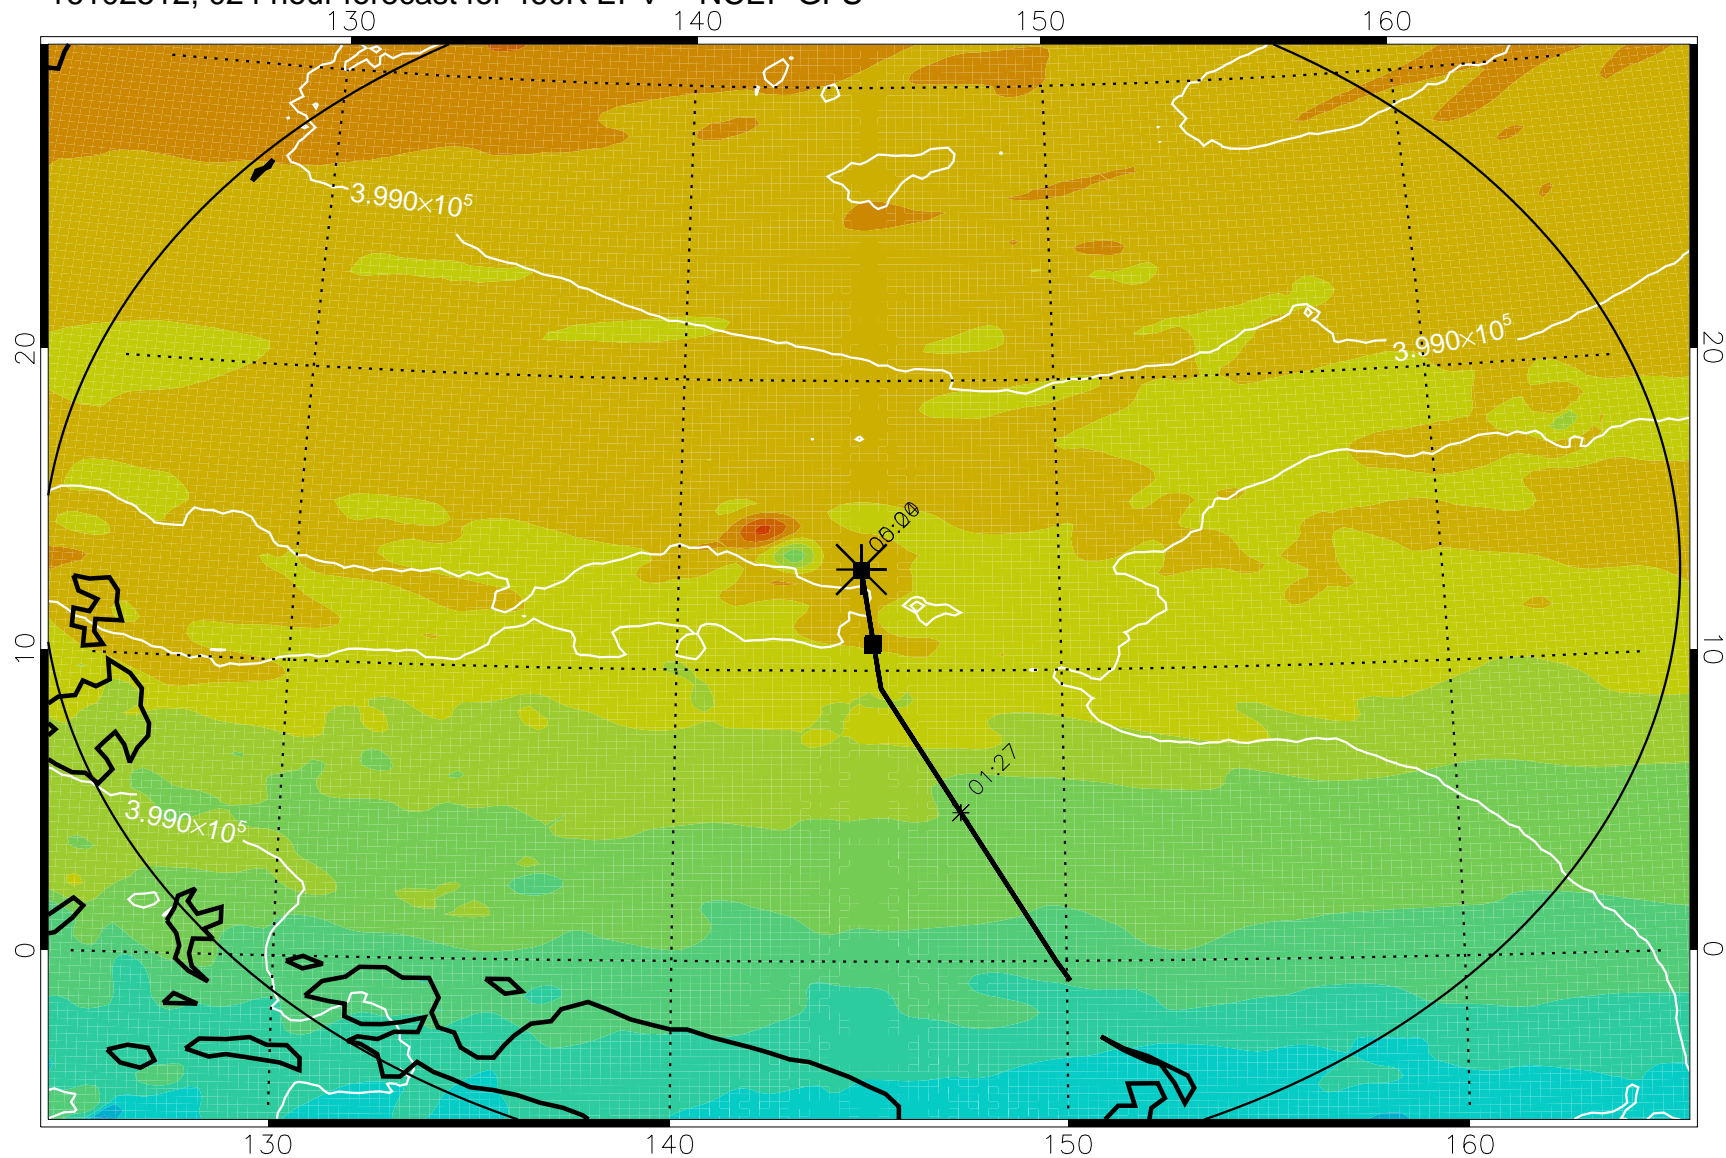

16102418, 006 hour forecast for 460K EPV -- NCEP GFS

460K Montgomery Streamfunction, white

Range ring of 2304 km

16102500, 012 hour forecast for 460K EPV -- NCEP GFS

460K Montgomery Streamfunction, white

Range ring of 2304 km

16102506, 018 hour forecast for 460K EPV -- NCEP GFS

460K Montgomery Streamfunction, white

Range ring of 2304 km

16102512, 024 hour forecast for 460K EPV -- NCEP GFS

460K Montgomery Streamfunction, white

Range ring of 2304 km

16102518, 030 hour forecast for 460K EPV -- NCEP GFS

460K Montgomery Streamfunction, white

Range ring of 2304 km

16102600, 036 hour forecast for 460K EPV -- NCEP GFS

460K Montgomery Streamfunction, white

Range ring of 2304 km

16102606, 042 hour forecast for 460K EPV -- NCEP GFS

460K Montgomery Streamfunction, white

Range ring of 2304 km

16102612, 048 hour forecast for 460K EPV -- NCEP GFS

460K Montgomery Streamfunction, white

Range ring of 2304 km