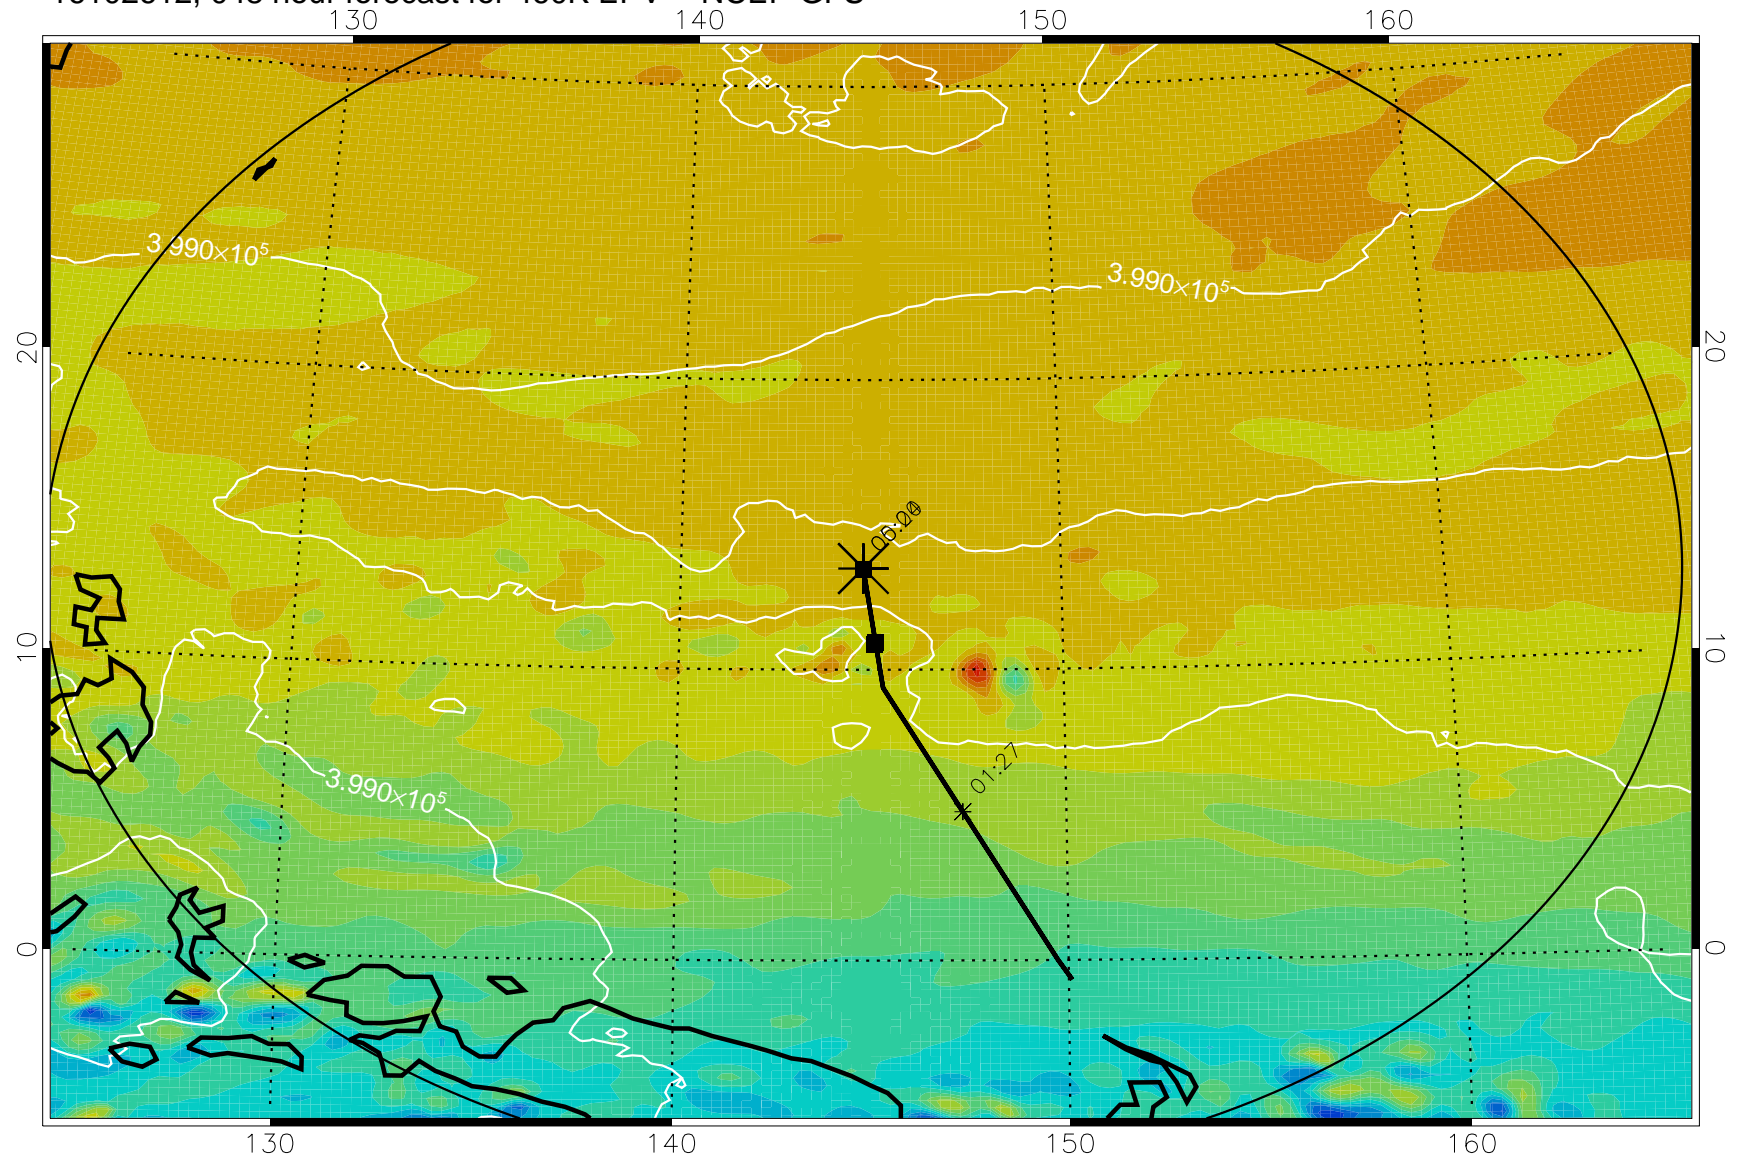

16102506, 018 hour forecast for 460K EPV -- NCEP GFS

460K Montgomery Streamfunction, white

Range ring of 2304 km

16102512, 024 hour forecast for 460K EPV -- NCEP GFS

460K Montgomery Streamfunction, white

Range ring of 2304 km

16102518, 030 hour forecast for 460K EPV -- NCEP GFS

460K Montgomery Streamfunction, white

Range ring of 2304 km

16102600, 036 hour forecast for 460K EPV -- NCEP GFS

460K Montgomery Streamfunction, white

Range ring of 2304 km

16102606, 042 hour forecast for 460K EPV -- NCEP GFS

460K Montgomery Streamfunction, white

Range ring of 2304 km

16102612, 048 hour forecast for 460K EPV -- NCEP GFS

460K Montgomery Streamfunction, white

Range ring of 2304 km

16102618, 054 hour forecast for 460K EPV -- NCEP GFS

460K Montgomery Streamfunction, white

Range ring of 2304 km

16102700, 060 hour forecast for 460K EPV -- NCEP GFS

460K Montgomery Streamfunction, white

Range ring of 2304 km