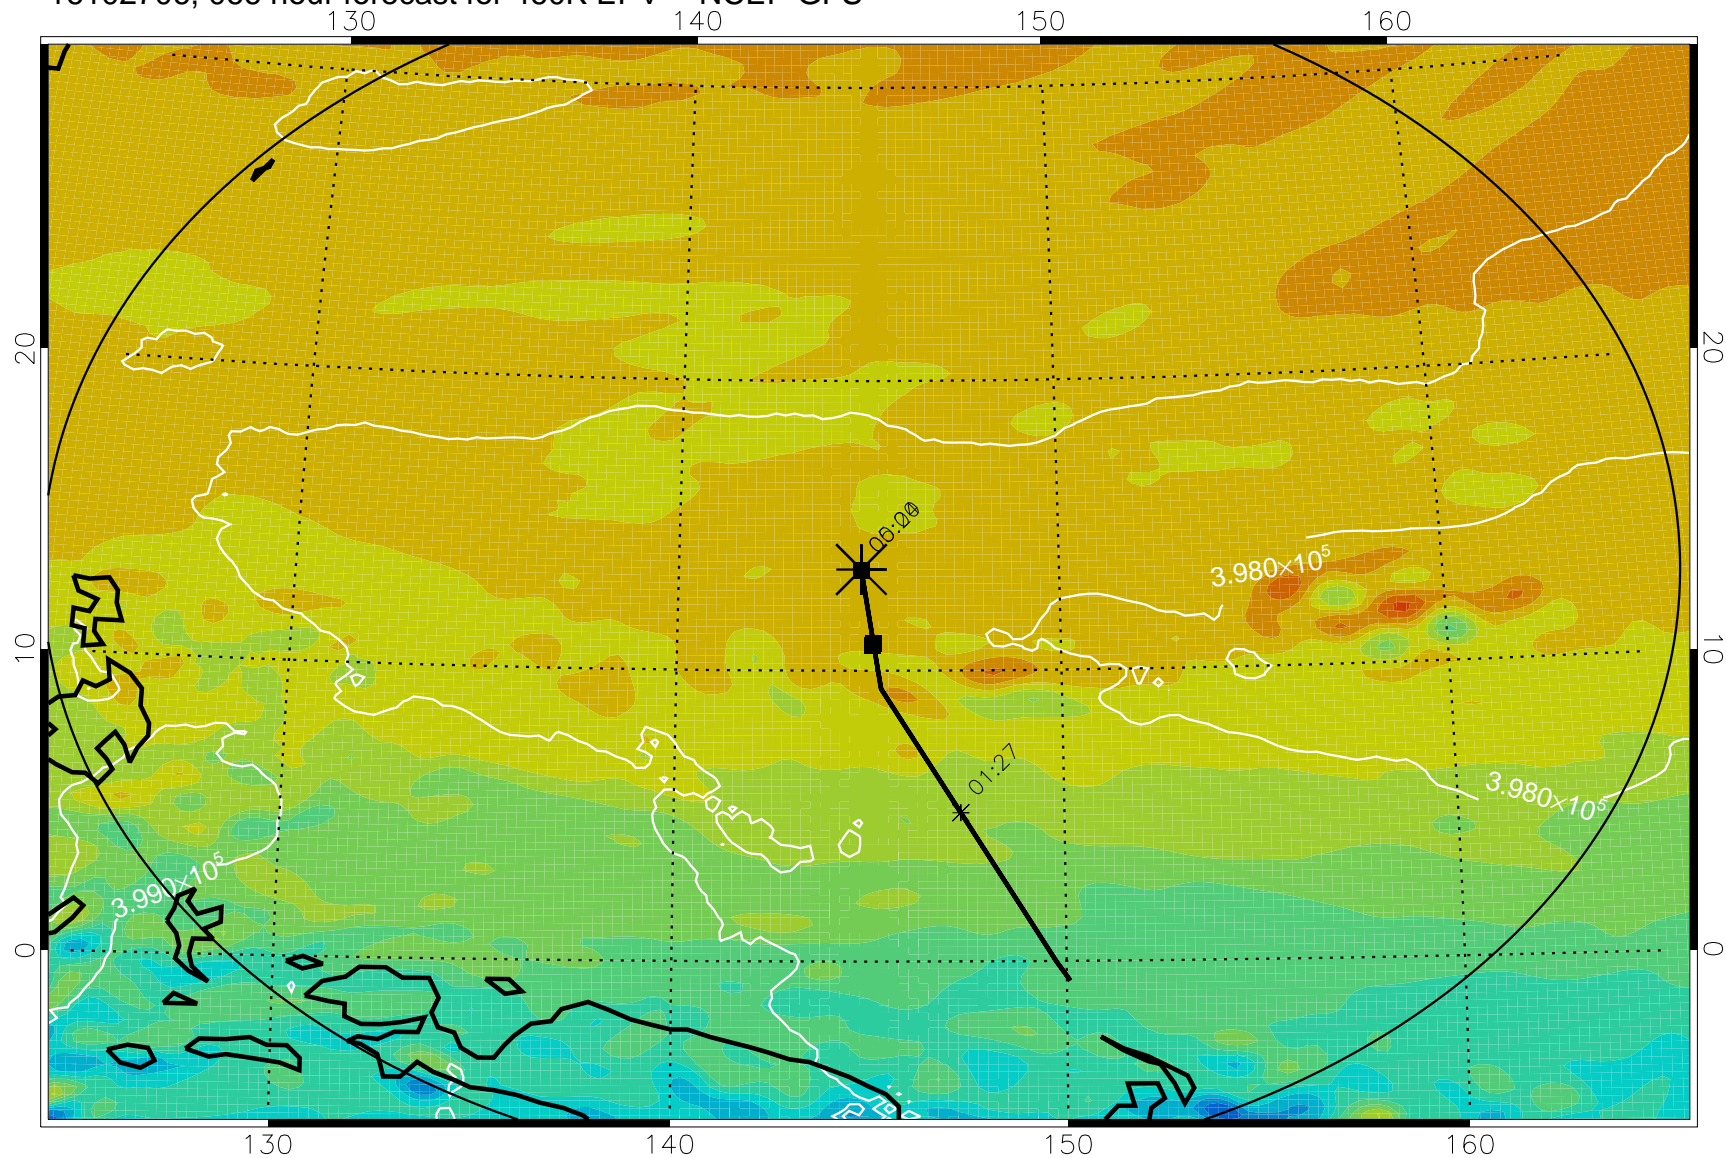

16102606, 042 hour forecast for 460K EPV -- NCEP GFS

460K Montgomery Streamfunction, white

Range ring of 2304 km

16102612, 048 hour forecast for 460K EPV -- NCEP GFS

460K Montgomery Streamfunction, white

Range ring of 2304 km

16102618, 054 hour forecast for 460K EPV -- NCEP GFS

460K Montgomery Streamfunction, white

Range ring of 2304 km

16102700, 060 hour forecast for 460K EPV -- NCEP GFS

460K Montgomery Streamfunction, white

Range ring of 2304 km

16102706, 066 hour forecast for 460K EPV -- NCEP GFS

460K Montgomery Streamfunction, white

Range ring of 2304 km

16102712, 072 hour forecast for 460K EPV -- NCEP GFS

460K Montgomery Streamfunction, white

Range ring of 2304 km

16102718, 078 hour forecast for 460K EPV -- NCEP GFS

460K Montgomery Streamfunction, white

Range ring of 2304 km

16102800, 084 hour forecast for 460K EPV -- NCEP GFS

460K Montgomery Streamfunction, white

Range ring of 2304 km