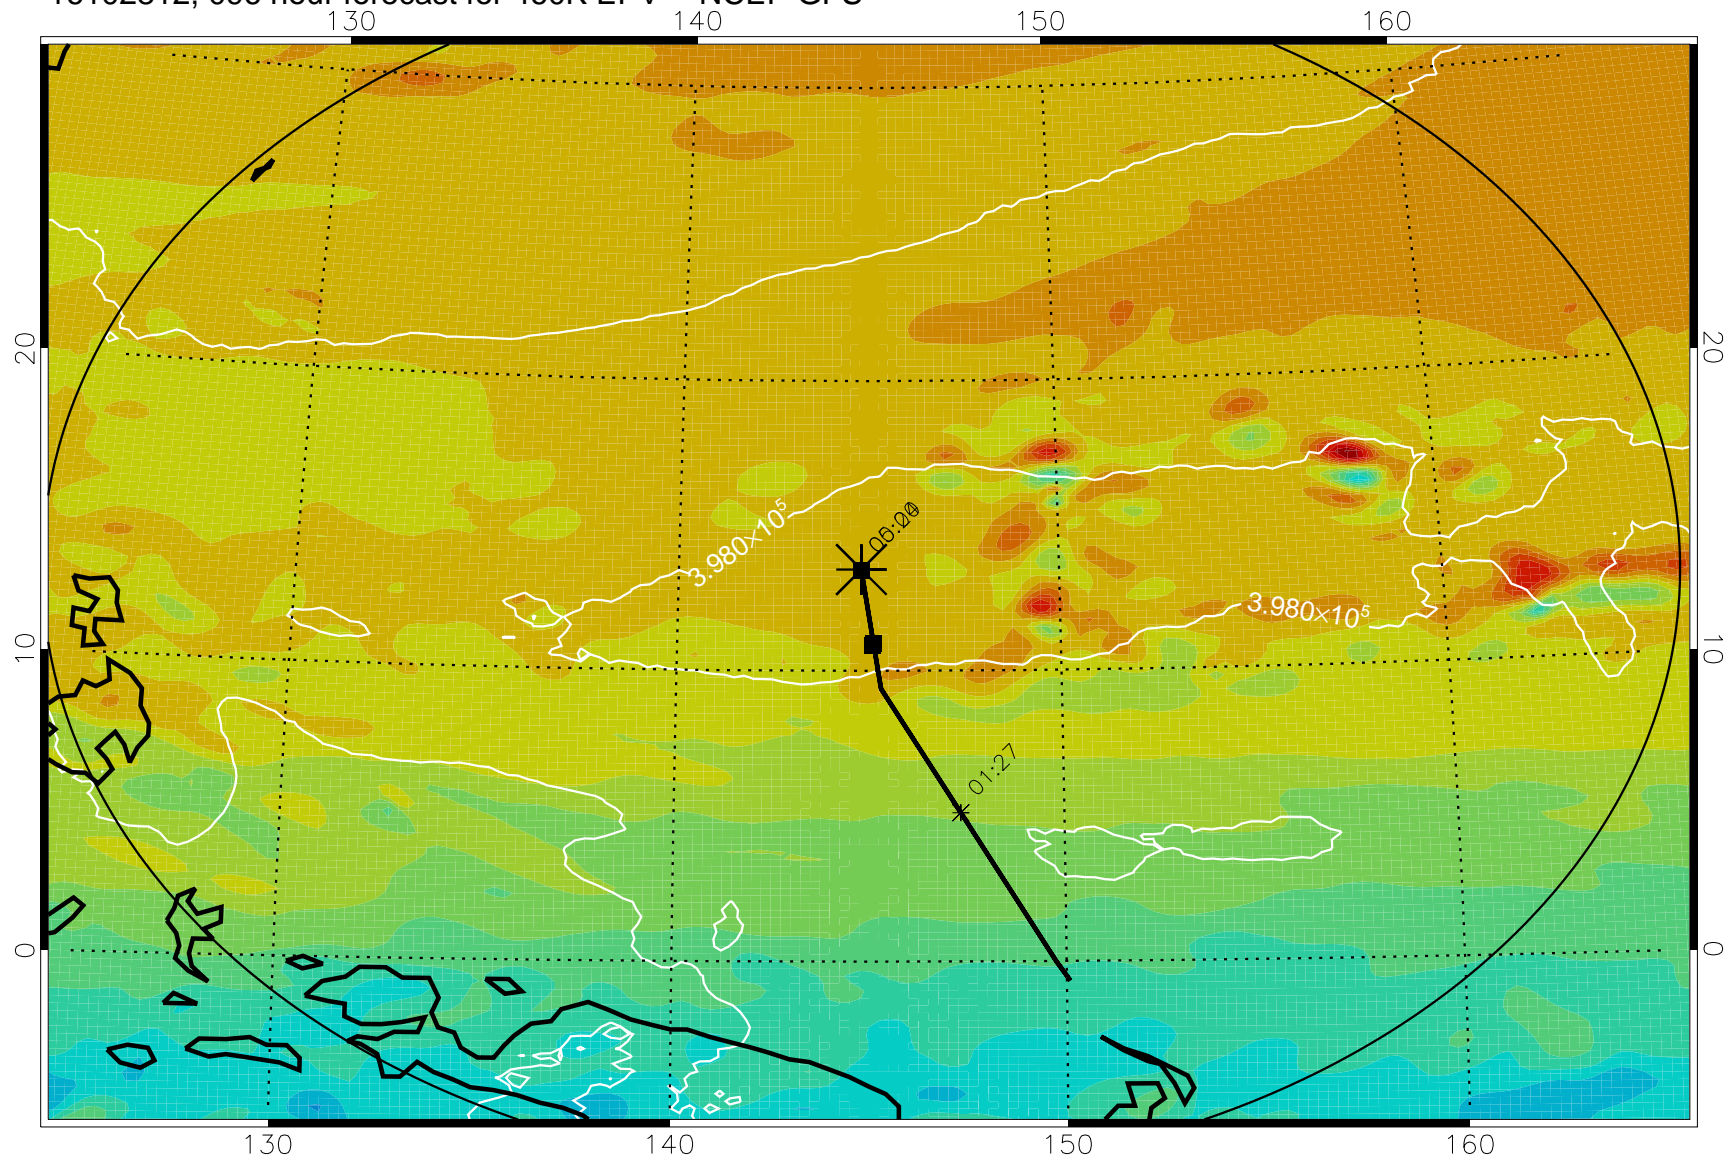

16102718, 078 hour forecast for 460K EPV -- NCEP GFS

460K Montgomery Streamfunction, white

Range ring of 2304 km

16102800, 084 hour forecast for 460K EPV -- NCEP GFS

460K Montgomery Streamfunction, white

Range ring of 2304 km

16102806, 090 hour forecast for 460K EPV -- NCEP GFS

460K Montgomery Streamfunction, white

Range ring of 2304 km

16102812, 096 hour forecast for 460K EPV -- NCEP GFS

460K Montgomery Streamfunction, white

Range ring of 2304 km

16102818, 102 hour forecast for 460K EPV -- NCEP GFS

460K Montgomery Streamfunction, white

Range ring of 2304 km

16102900, 108 hour forecast for 460K EPV -- NCEP GFS

460K Montgomery Streamfunction, white

Range ring of 2304 km

16102906, 114 hour forecast for 460K EPV -- NCEP GFS

460K Montgomery Streamfunction, white

Range ring of 2304 km

16102912, 120 hour forecast for 460K EPV -- NCEP GFS

460K Montgomery Streamfunction, white

Range ring of 2304 km