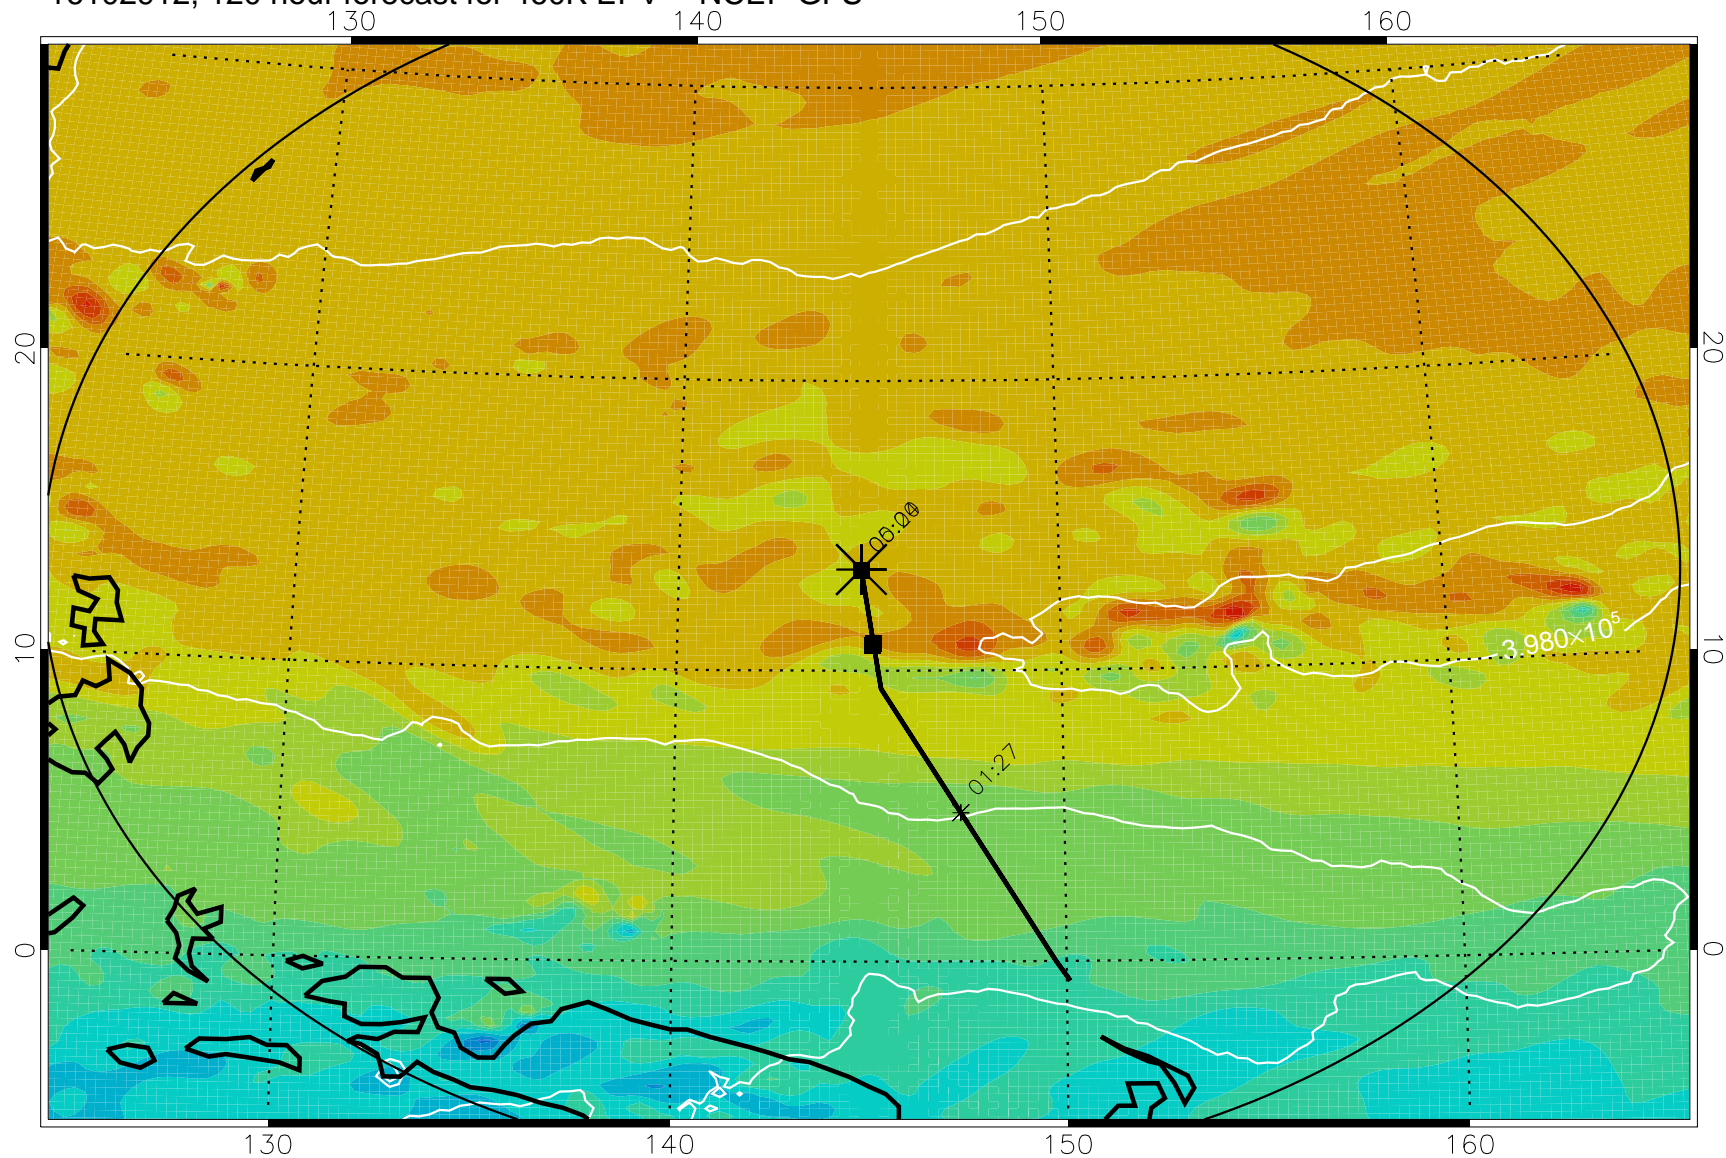

16102718, 078 hour forecast for 460K EPV -- NCEP GFS

460K Montgomery Streamfunction, white

Range ring of 2304 km

16102800, 084 hour forecast for 460K EPV -- NCEP GFS

460K Montgomery Streamfunction, white

Range ring of 2304 km

16102806, 090 hour forecast for 460K EPV -- NCEP GFS

460K Montgomery Streamfunction, white

Range ring of 2304 km

16102812, 096 hour forecast for 460K EPV -- NCEP GFS

460K Montgomery Streamfunction, white

Range ring of 2304 km

16102818, 102 hour forecast for 460K EPV -- NCEP GFS

460K Montgomery Streamfunction, white

Range ring of 2304 km

16102900, 108 hour forecast for 460K EPV -- NCEP GFS

460K Montgomery Streamfunction, white

Range ring of 2304 km

16102906, 114 hour forecast for 460K EPV -- NCEP GFS

460K Montgomery Streamfunction, white

Range ring of 2304 km

16102912, 120 hour forecast for 460K EPV -- NCEP GFS

460K Montgomery Streamfunction, white

Range ring of 2304 km