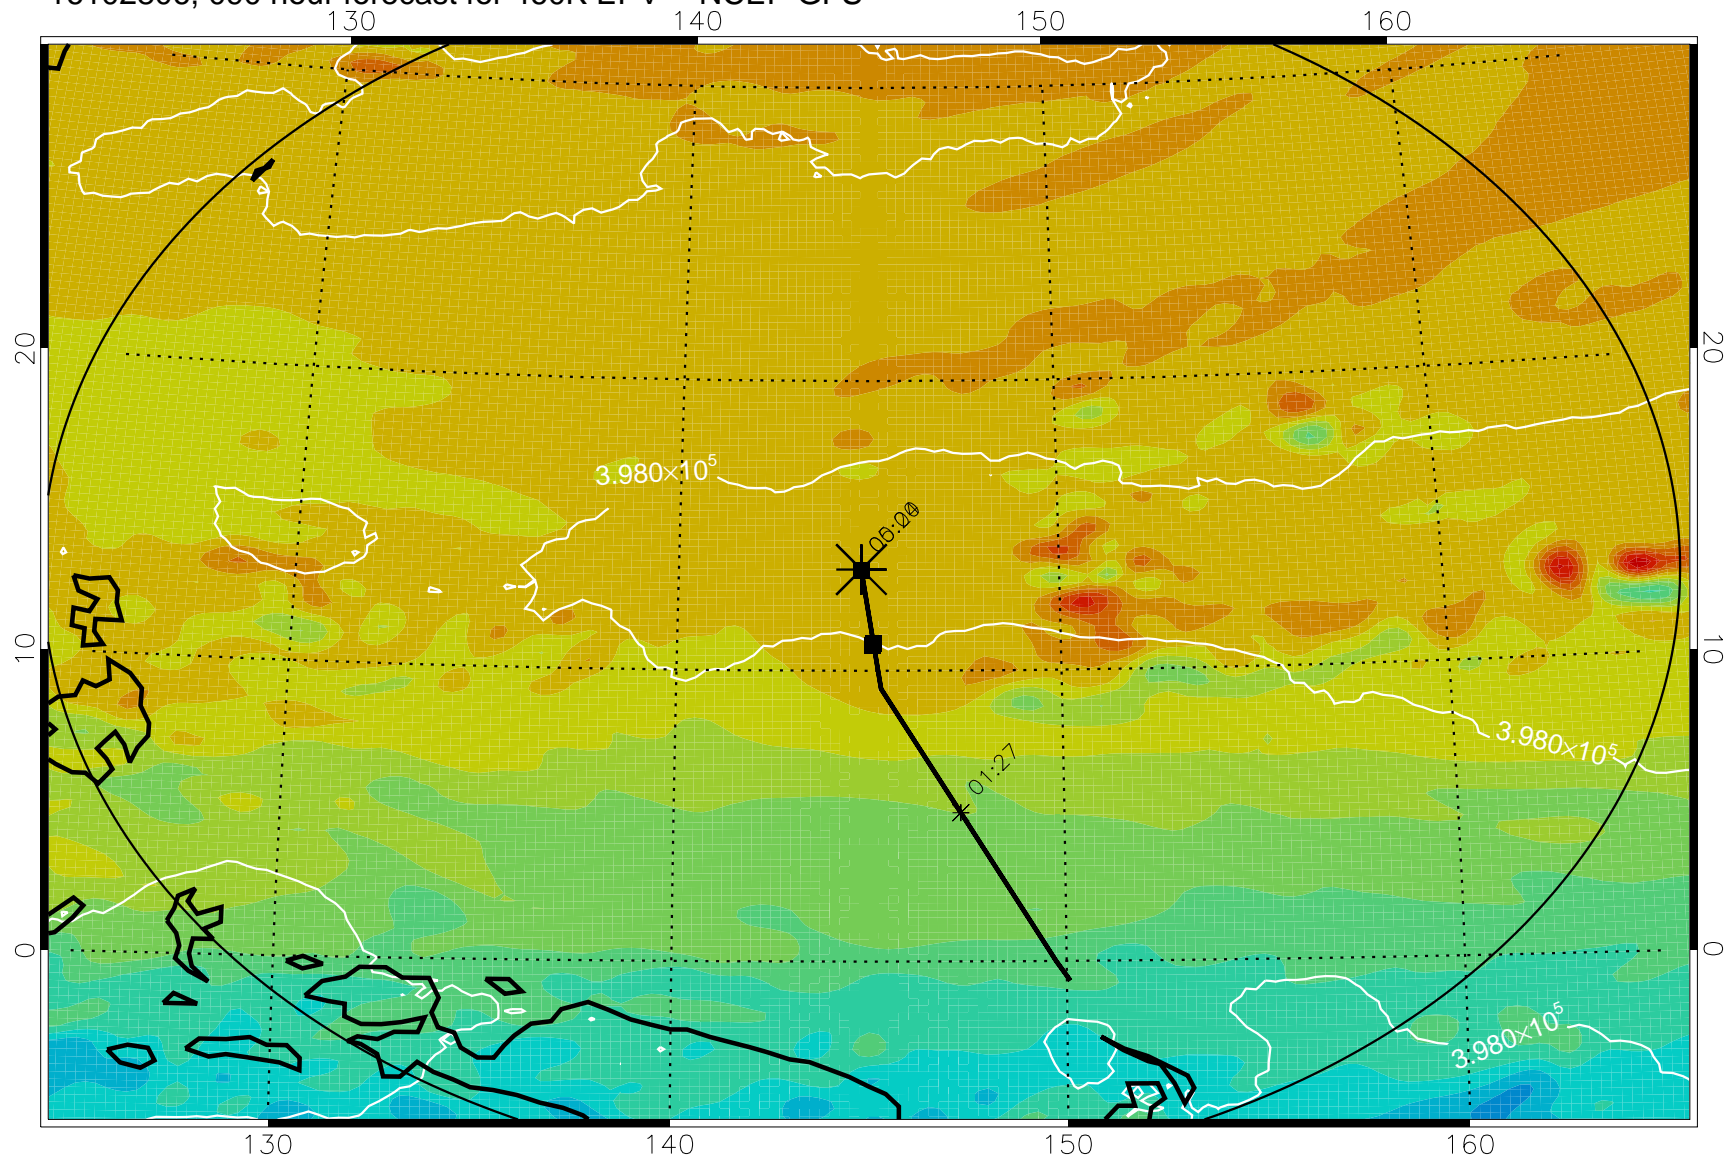

16102706, 066 hour forecast for 460K EPV -- NCEP GFS

460K Montgomery Streamfunction, white

Range ring of 2304 km

16102712, 072 hour forecast for 460K EPV -- NCEP GFS

460K Montgomery Streamfunction, white

Range ring of 2304 km

16102718, 078 hour forecast for 460K EPV -- NCEP GFS

460K Montgomery Streamfunction, white

Range ring of 2304 km

16102800, 084 hour forecast for 460K EPV -- NCEP GFS

460K Montgomery Streamfunction, white

Range ring of 2304 km

16102806, 090 hour forecast for 460K EPV -- NCEP GFS

460K Montgomery Streamfunction, white

Range ring of 2304 km

16102812, 096 hour forecast for 460K EPV -- NCEP GFS

460K Montgomery Streamfunction, white

Range ring of 2304 km

16102818, 102 hour forecast for 460K EPV -- NCEP GFS

460K Montgomery Streamfunction, white

Range ring of 2304 km

16102900, 108 hour forecast for 460K EPV -- NCEP GFS

460K Montgomery Streamfunction, white

Range ring of 2304 km