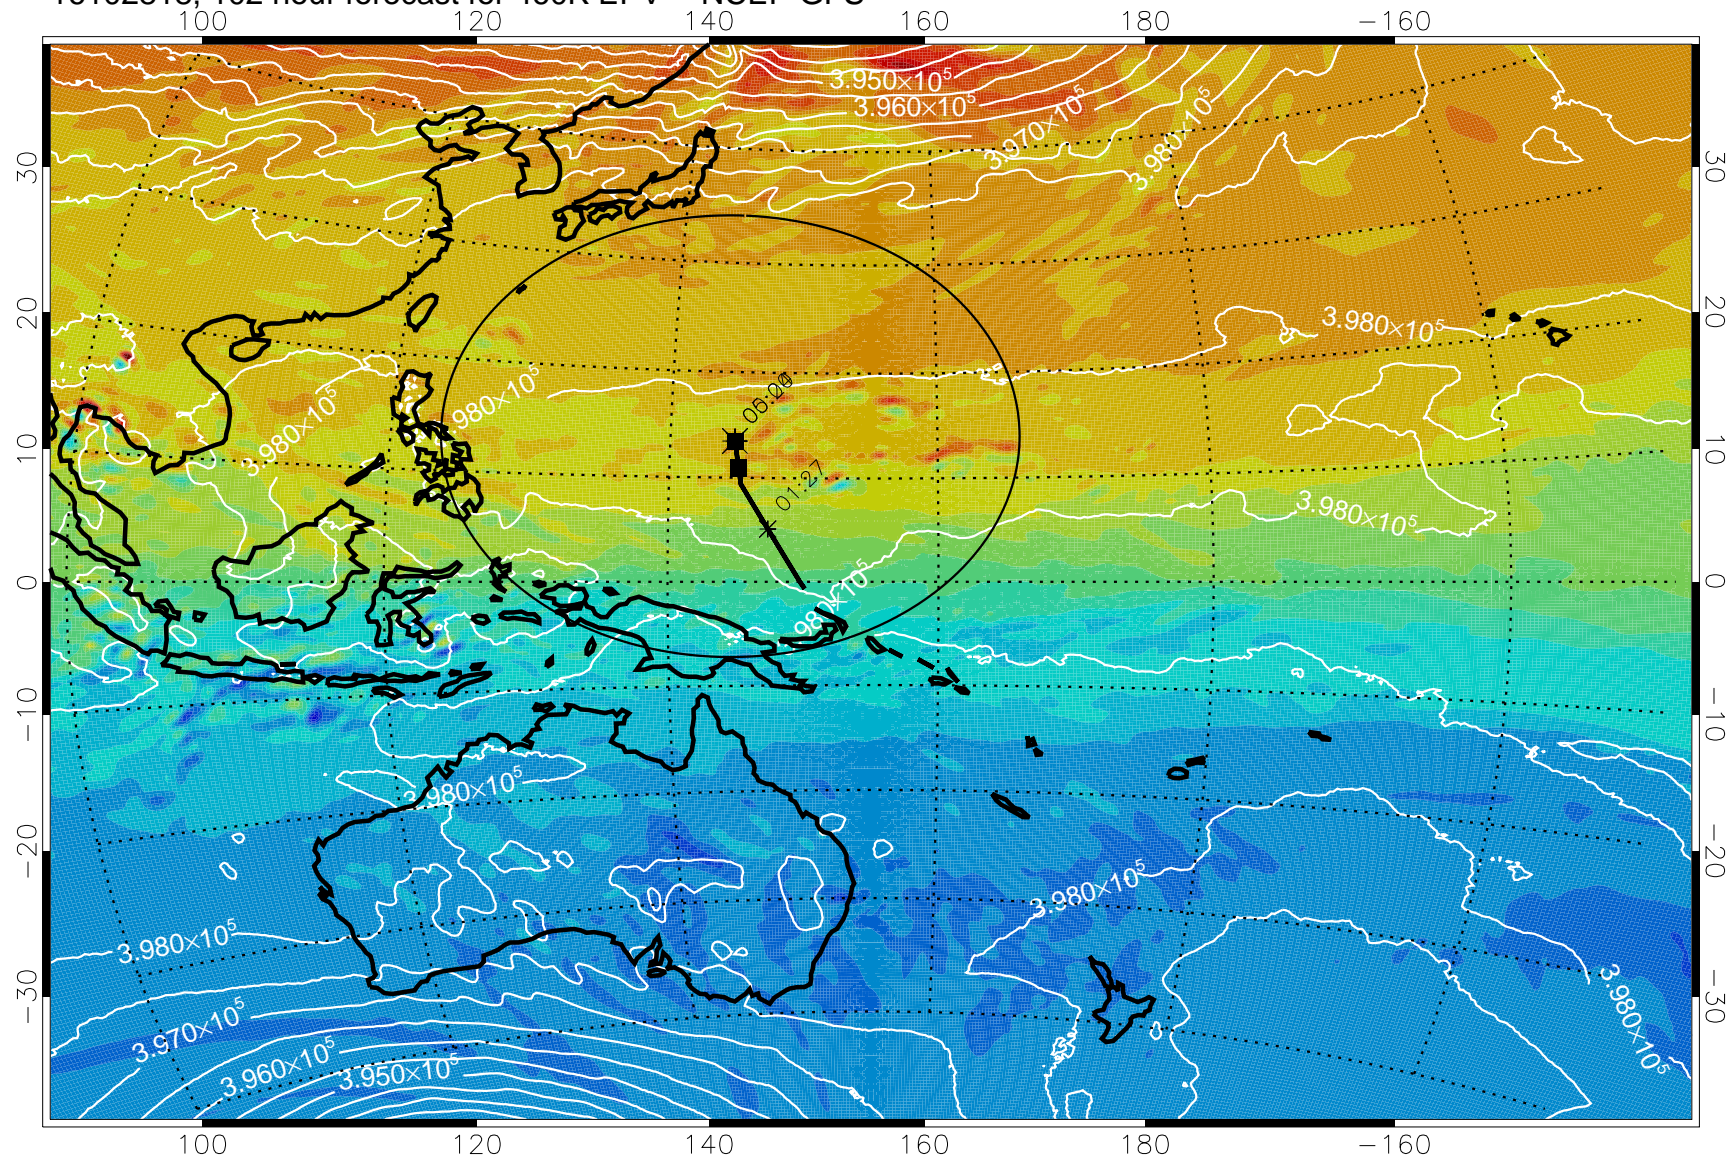

460K Montgomery Streamfunction, white

Range ring of 2304 km

16102718, 078 hour forecast for 460K EPV -- NCEP GFS

460K Montgomery Streamfunction, white

Range ring of 2304 km

16102800, 084 hour forecast for 460K EPV -- NCEP GFS

460K Montgomery Streamfunction, white

Range ring of 2304 km

16102806, 090 hour forecast for 460K EPV -- NCEP GFS

460K Montgomery Streamfunction, white

Range ring of 2304 km

16102812, 096 hour forecast for 460K EPV -- NCEP GFS

460K Montgomery Streamfunction, white

Range ring of 2304 km

16102818, 102 hour forecast for 460K EPV -- NCEP GFS

460K Montgomery Streamfunction, white

Range ring of 2304 km

16102900, 108 hour forecast for 460K EPV -- NCEP GFS

460K Montgomery Streamfunction, white

Range ring of 2304 km

16102906, 114 hour forecast for 460K EPV -- NCEP GFS

460K Montgomery Streamfunction, white

Range ring of 2304 km

16102912, 120 hour forecast for 460K EPV -- NCEP GFS