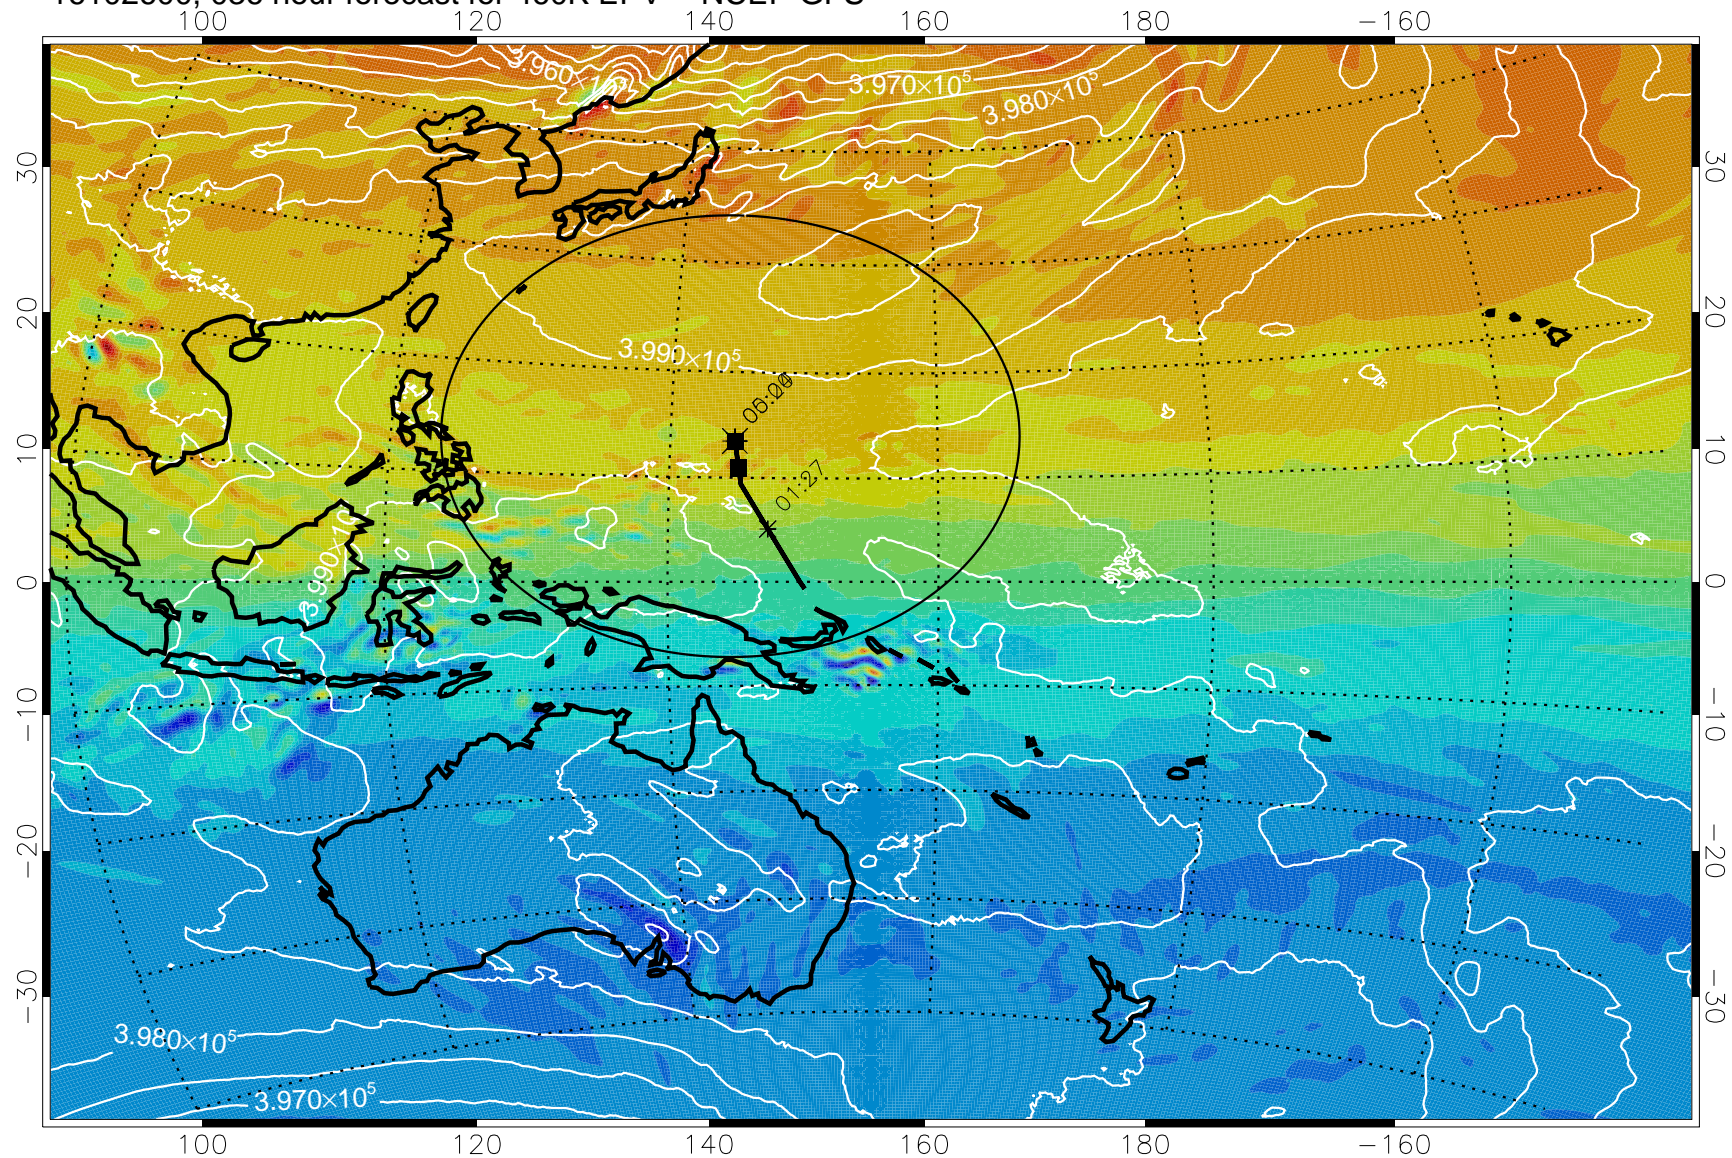

16102506, 018 hour forecast for 460K EPV -- NCEP GFS

16102512, 024 hour forecast for 460K EPV -- NCEP GFS

460K Montgomery Streamfunction, white

Range ring of 2304 km

-4x10⁻⁵ -2x10⁻⁵ 0 PVU 2x10⁻⁵ 4x10⁻⁵

16102518, 030 hour forecast for 460K EPV -- NCEP GFS

460K Montgomery Streamfunction, white

Range ring of 2304 km

16102600, 036 hour forecast for 460K EPV -- NCEP GFS

16102606, 042 hour forecast for 460K EPV -- NCEP GFS

16102612, 048 hour forecast for 460K EPV -- NCEP GFS

460K Montgomery Streamfunction, white

Range ring of 2304 km

16102618, 054 hour forecast for 460K EPV -- NCEP GFS

460K Montgomery Streamfunction, white

Range ring of 2304 km

16102700, 060 hour forecast for 460K EPV -- NCEP GFS

460K Montgomery Streamfunction, white

Range ring of 2304 km

16102706, 066 hour forecast for 460K EPV -- NCEP GFS

460K Montgomery Streamfunction, white

Range ring of 2304 km

16102712, 072 hour forecast for 460K EPV -- NCEP GFS