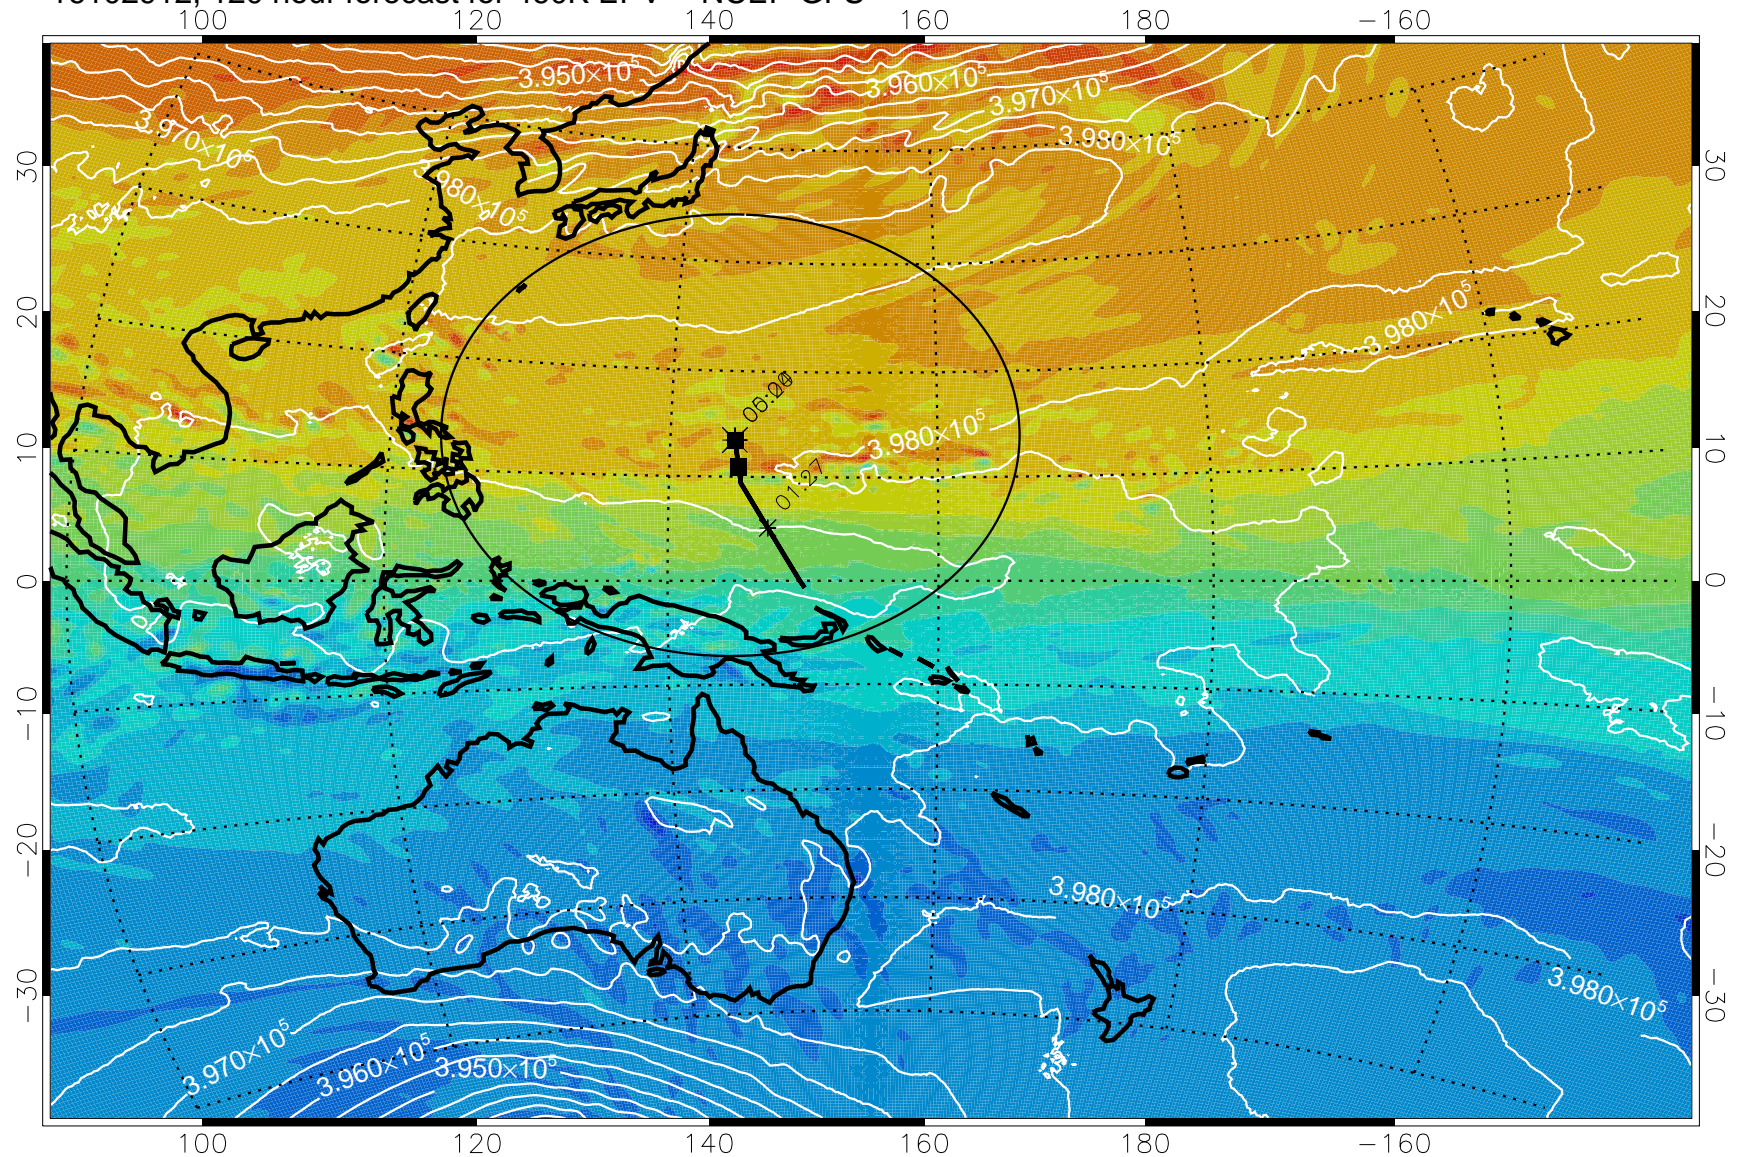

460K Montgomery Streamfunction, white

Range ring of 2304 km

16102818, 102 hour forecast for 460K EPV -- NCEP GFS

460K Montgomery Streamfunction, white

Range ring of 2304 km

16102900, 108 hour forecast for 460K EPV -- NCEP GFS

460K Montgomery Streamfunction, white

Range ring of 2304 km

16102906, 114 hour forecast for 460K EPV -- NCEP GFS

460K Montgomery Streamfunction, white

Range ring of 2304 km

16102912, 120 hour forecast for 460K EPV -- NCEP GFS

460K Montgomery Streamfunction, white

Range ring of 2304 km