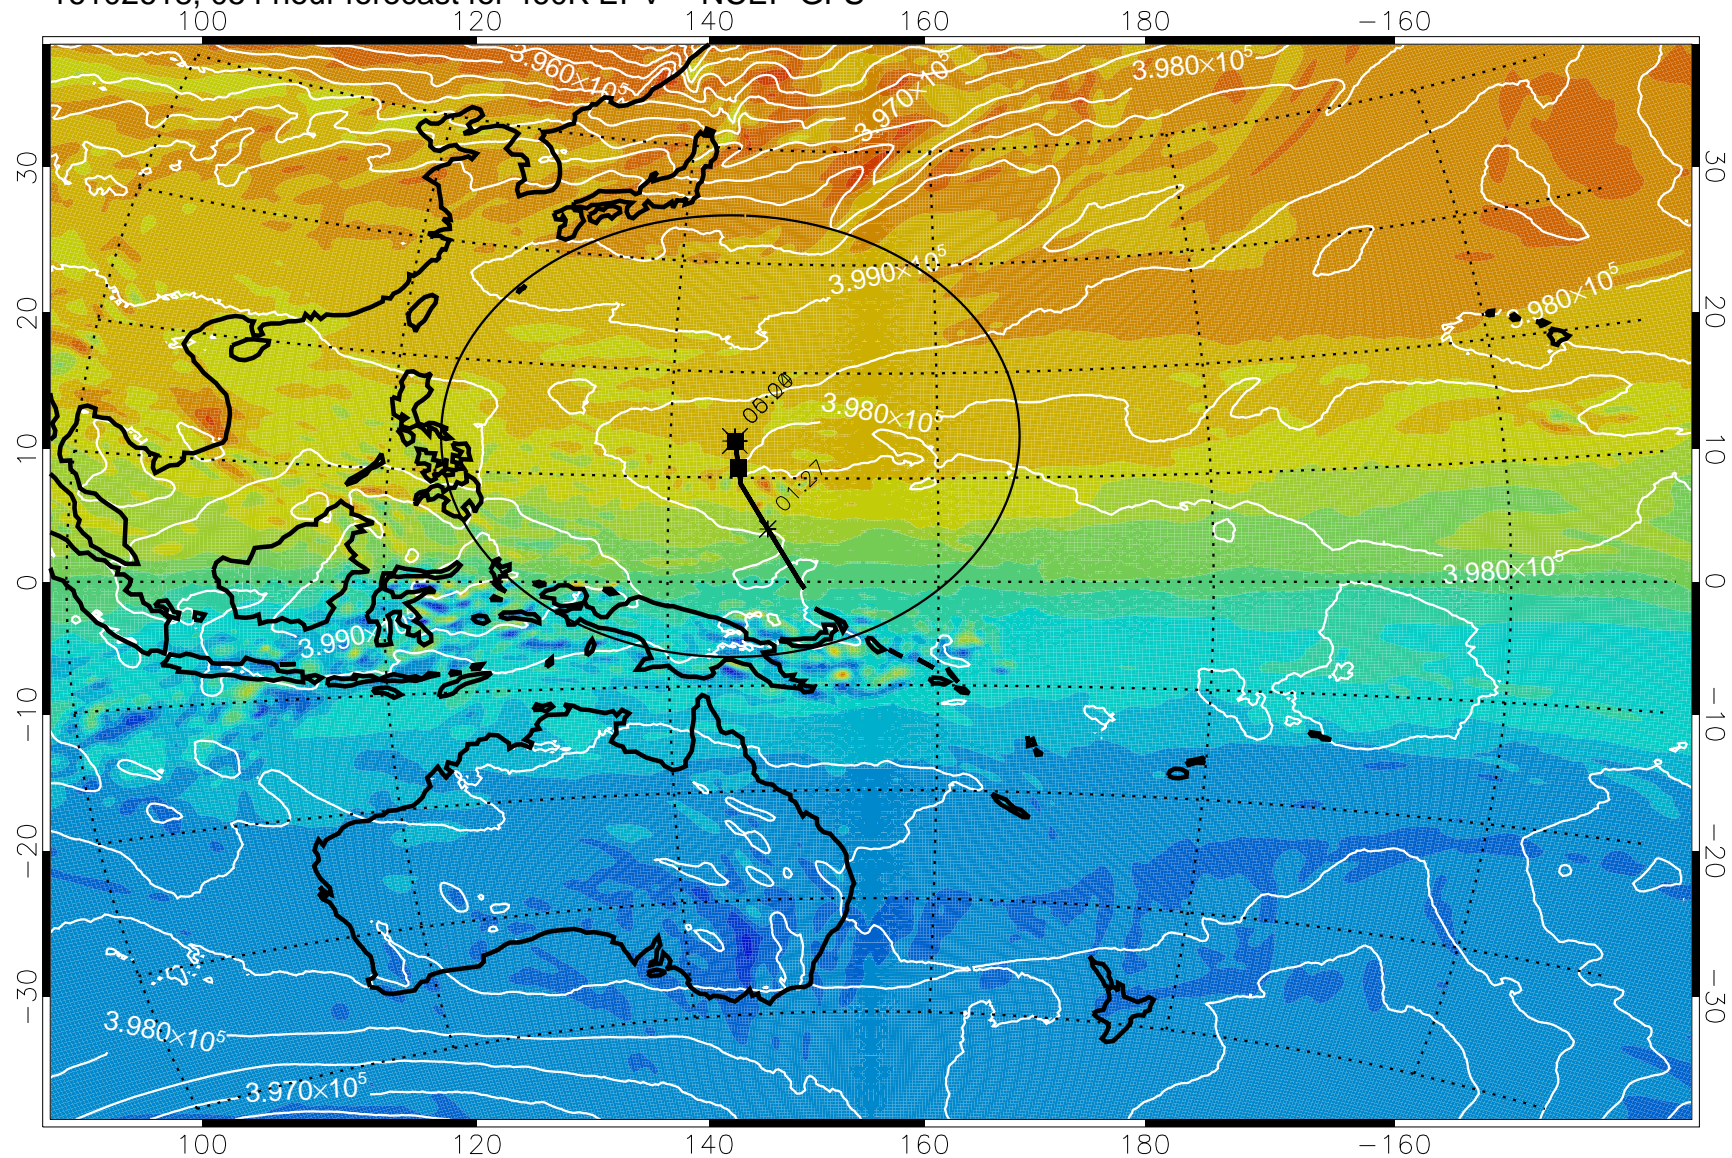

460K Montgomery Streamfunction, white

Range ring of 2304 km

16102600, 036 hour forecast for 460K EPV -- NCEP GFS

16102606, 042 hour forecast for 460K EPV -- NCEP GFS

16102612, 048 hour forecast for 460K EPV -- NCEP GFS

460K Montgomery Streamfunction, white

Range ring of 2304 km

16102618, 054 hour forecast for 460K EPV -- NCEP GFS

460K Montgomery Streamfunction, white

Range ring of 2304 km

16102700, 060 hour forecast for 460K EPV -- NCEP GFS

460K Montgomery Streamfunction, white

Range ring of 2304 km

16102706, 066 hour forecast for 460K EPV -- NCEP GFS

460K Montgomery Streamfunction, white

Range ring of 2304 km

16102712, 072 hour forecast for 460K EPV -- NCEP GFS

460K Montgomery Streamfunction, white

Range ring of 2304 km

16102718, 078 hour forecast for 460K EPV -- NCEP GFS

460K Montgomery Streamfunction, white

Range ring of 2304 km

16102800, 084 hour forecast for 460K EPV -- NCEP GFS