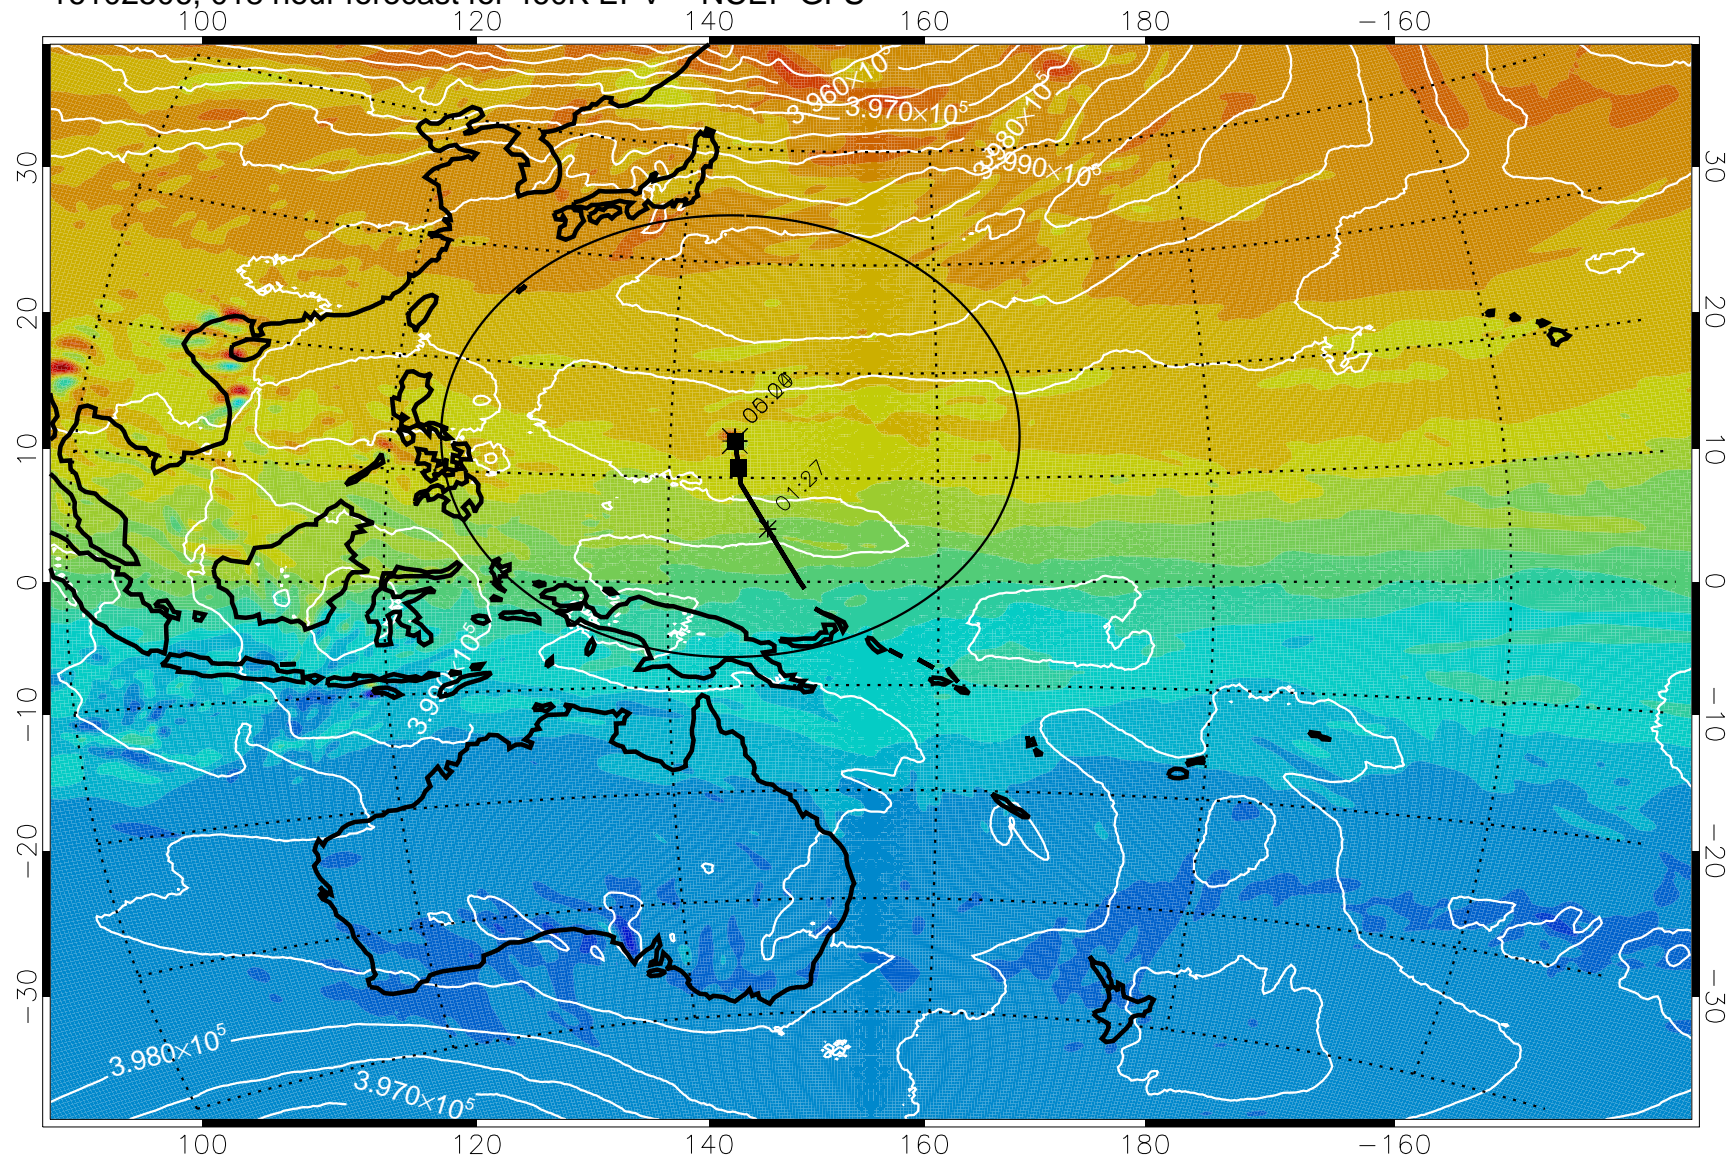

16102418, 006 hour forecast for 460K EPV -- NCEP GFS

460K Montgomery Streamfunction, white

Range ring of 2304 km

16102500, 012 hour forecast for 460K EPV -- NCEP GFS

460K Montgomery Streamfunction, white

Range ring of 2304 km

16102506, 018 hour forecast for 460K EPV -- NCEP GFS

16102512, 024 hour forecast for 460K EPV -- NCEP GFS

460K Montgomery Streamfunction, white

Range ring of 2304 km

-4x10⁻⁵ -2x10⁻⁵ 0 PVU 2x10⁻⁵ 4x10⁻⁵

16102518, 030 hour forecast for 460K EPV -- NCEP GFS

460K Montgomery Streamfunction, white

Range ring of 2304 km

16102600, 036 hour forecast for 460K EPV -- NCEP GFS

16102606, 042 hour forecast for 460K EPV -- NCEP GFS

16102612, 048 hour forecast for 460K EPV -- NCEP GFS

460K Montgomery Streamfunction, white

Range ring of 2304 km

16102618, 054 hour forecast for 460K EPV -- NCEP GFS

460K Montgomery Streamfunction, white

Range ring of 2304 km

16102700, 060 hour forecast for 460K EPV -- NCEP GFS