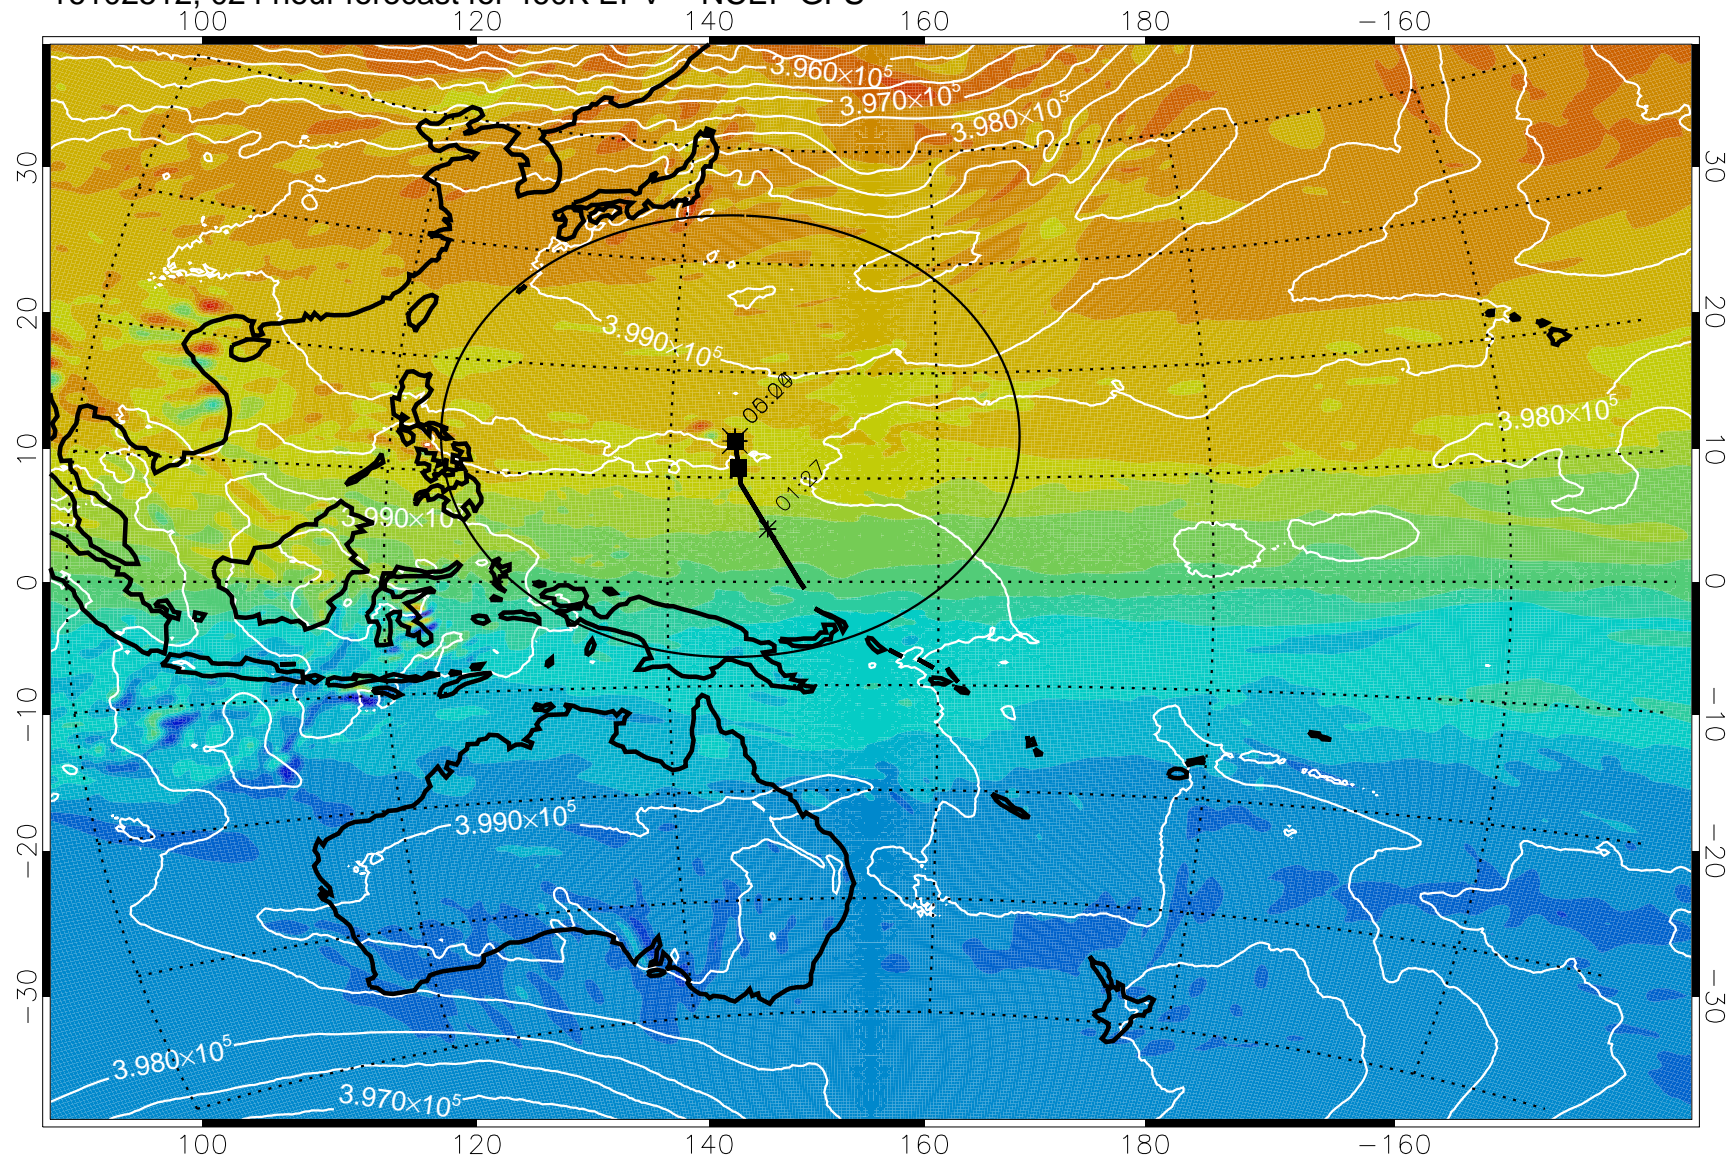

16102418, 006 hour forecast for 460K EPV -- NCEP GFS

460K Montgomery Streamfunction, white

Range ring of 2304 km

16102500, 012 hour forecast for 460K EPV -- NCEP GFS

460K Montgomery Streamfunction, white

Range ring of 2304 km

16102506, 018 hour forecast for 460K EPV -- NCEP GFS

16102512, 024 hour forecast for 460K EPV -- NCEP GFS

460K Montgomery Streamfunction, white

Range ring of 2304 km

-4x10⁻⁵ -2x10⁻⁵ 0 PVU 2x10⁻⁵ 4x10⁻⁵

16102518, 030 hour forecast for 460K EPV -- NCEP GFS

460K Montgomery Streamfunction, white

Range ring of 2304 km

16102600, 036 hour forecast for 460K EPV -- NCEP GFS

16102606, 042 hour forecast for 460K EPV -- NCEP GFS

16102612, 048 hour forecast for 460K EPV -- NCEP GFS

460K Montgomery Streamfunction, white

Range ring of 2304 km

16102618, 054 hour forecast for 460K EPV -- NCEP GFS

460K Montgomery Streamfunction, white

Range ring of 2304 km

16102700, 060 hour forecast for 460K EPV -- NCEP GFS