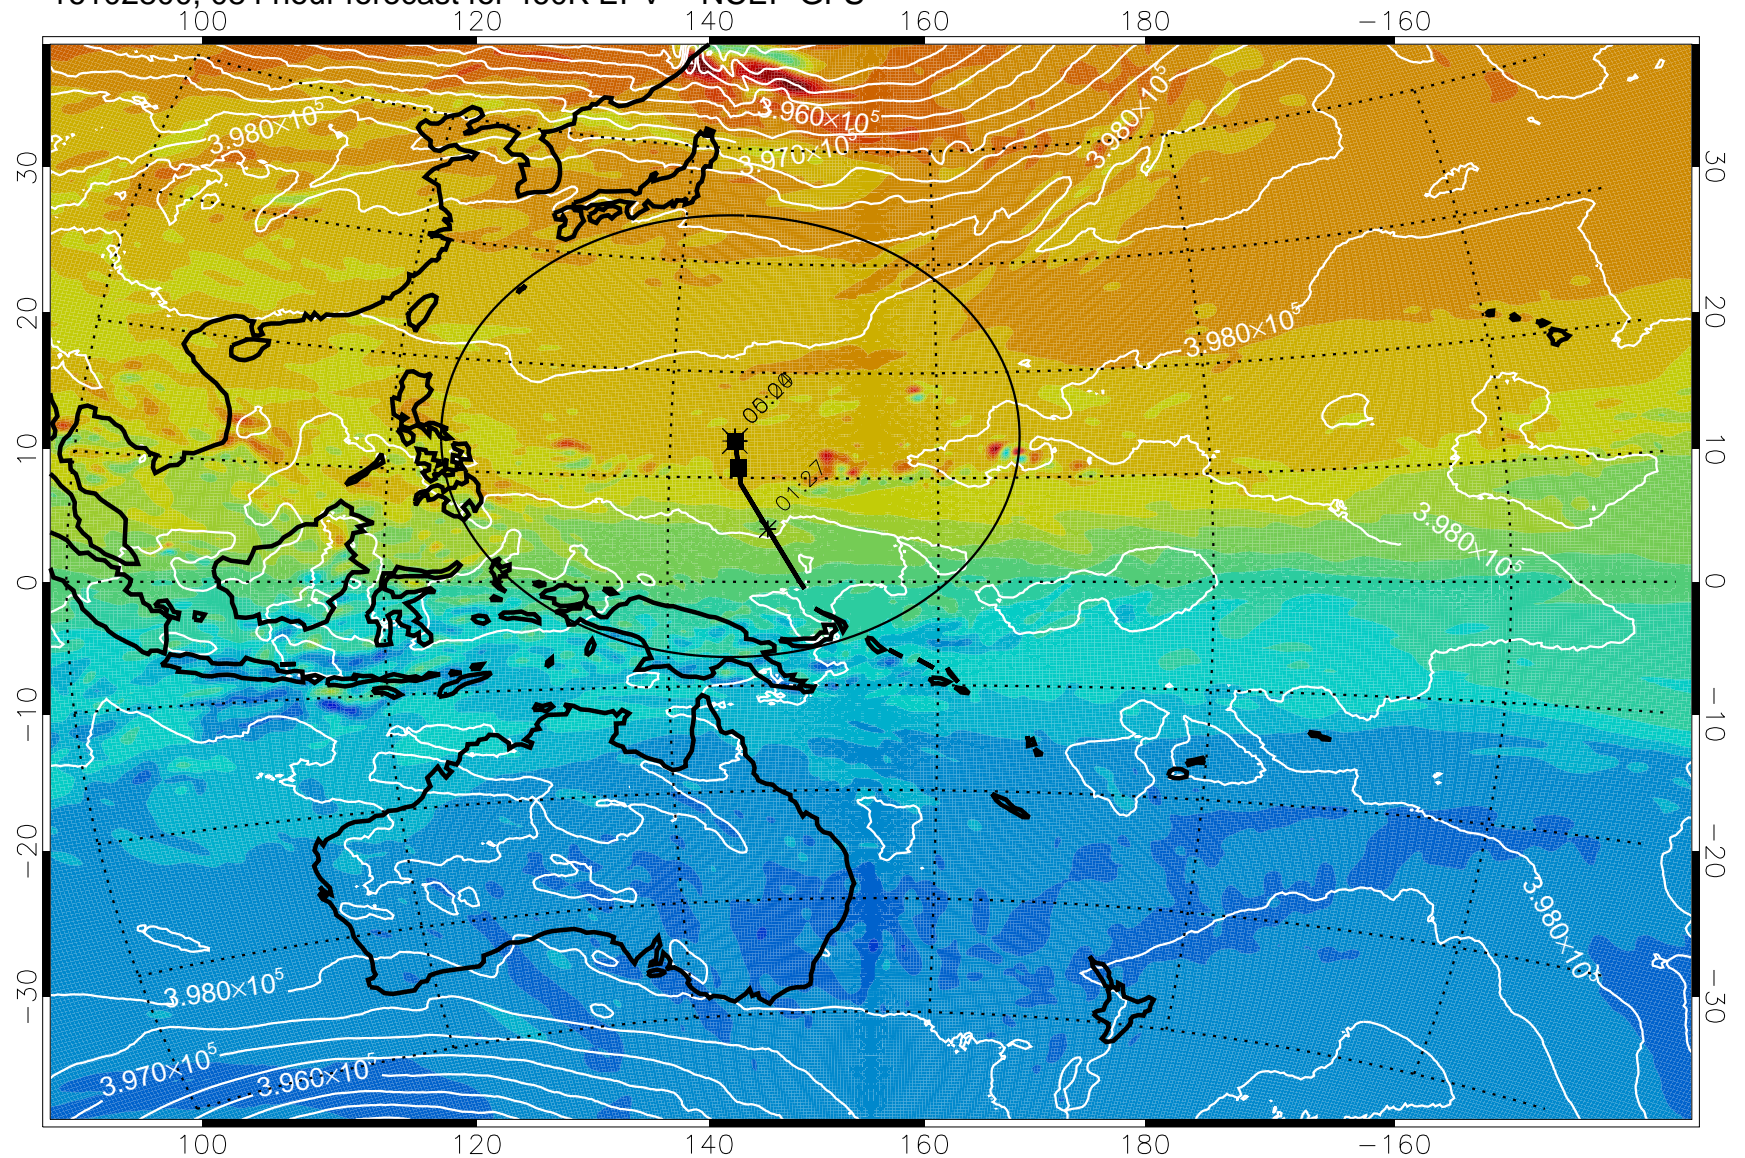

460K Montgomery Streamfunction, white

Range ring of 2304 km

16102706, 066 hour forecast for 460K EPV -- NCEP GFS

460K Montgomery Streamfunction, white

Range ring of 2304 km

16102712, 072 hour forecast for 460K EPV -- NCEP GFS

460K Montgomery Streamfunction, white

Range ring of 2304 km

16102718, 078 hour forecast for 460K EPV -- NCEP GFS

460K Montgomery Streamfunction, white

Range ring of 2304 km

16102800, 084 hour forecast for 460K EPV -- NCEP GFS

460K Montgomery Streamfunction, white

Range ring of 2304 km

16102806, 090 hour forecast for 460K EPV -- NCEP GFS

460K Montgomery Streamfunction, white

Range ring of 2304 km

16102812, 096 hour forecast for 460K EPV -- NCEP GFS

460K Montgomery Streamfunction, white

Range ring of 2304 km

16102818, 102 hour forecast for 460K EPV -- NCEP GFS

460K Montgomery Streamfunction, white

Range ring of 2304 km

16102900, 108 hour forecast for 460K EPV -- NCEP GFS