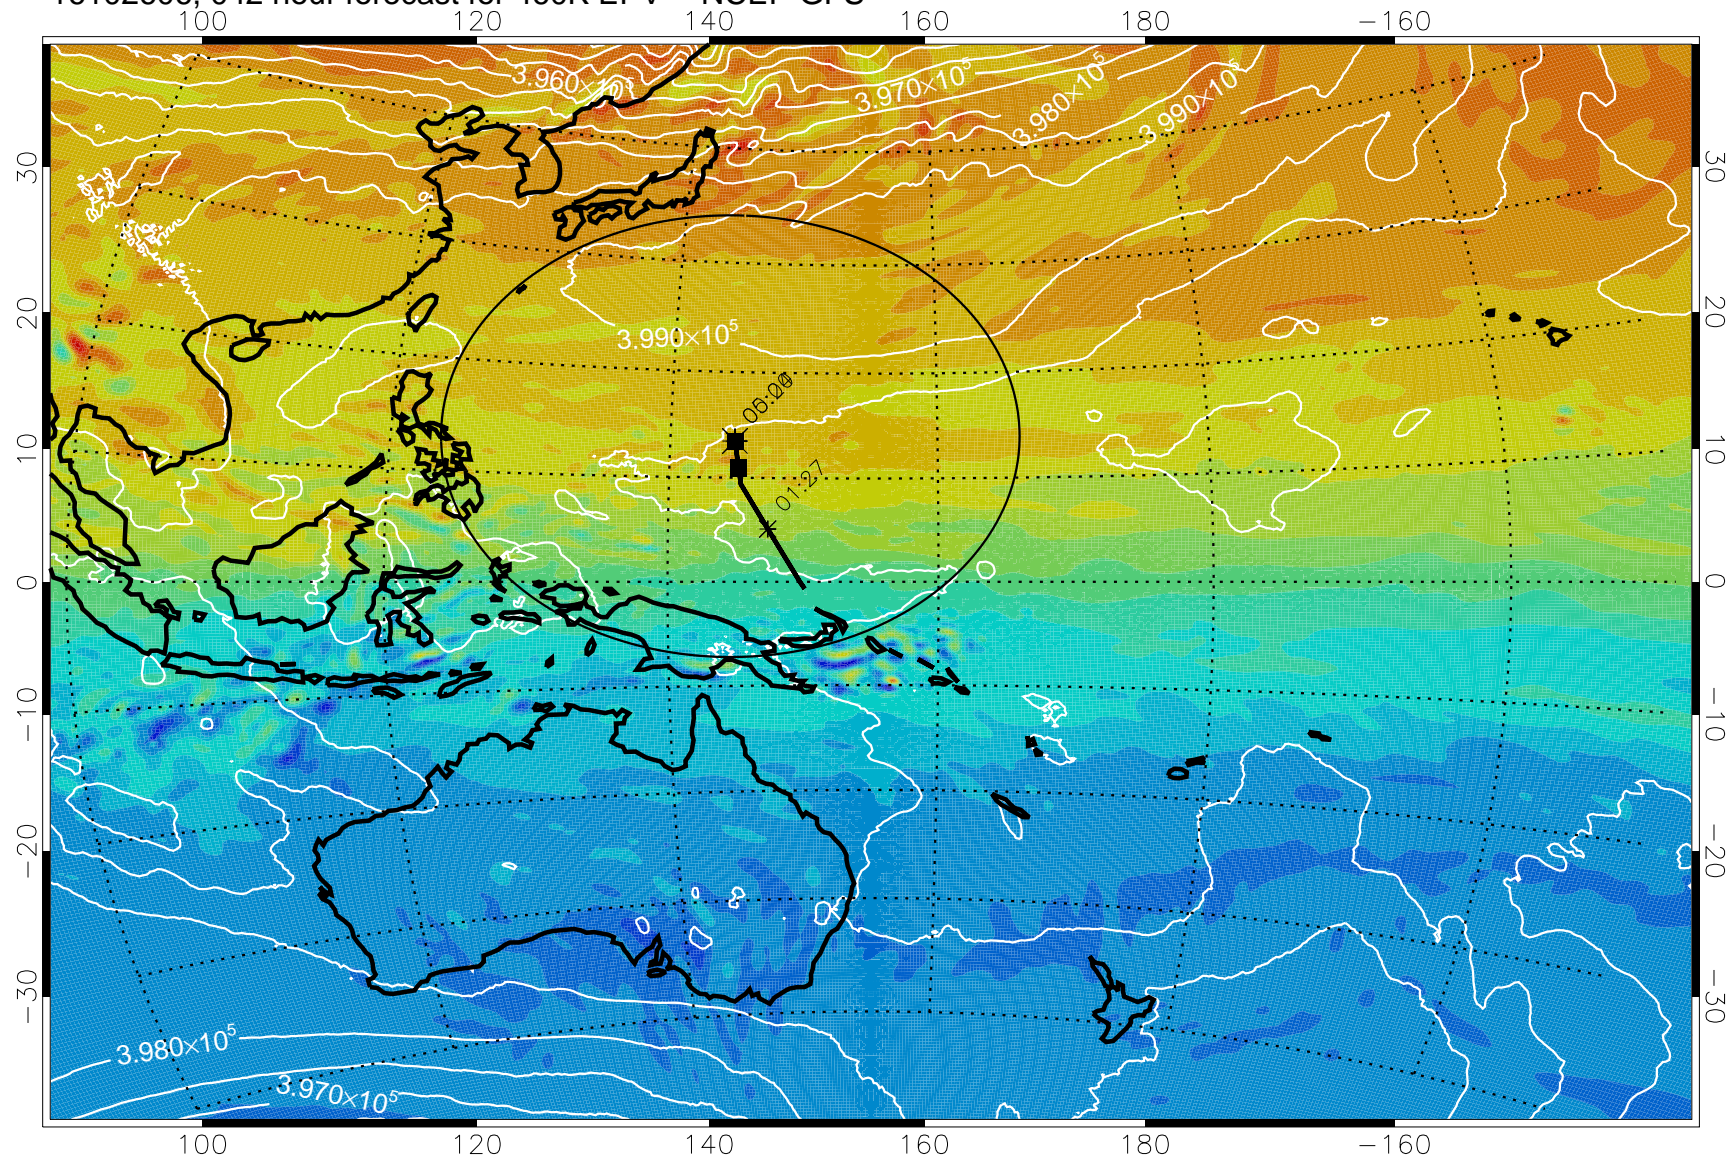

16102506, 018 hour forecast for 460K EPV -- NCEP GFS

16102512, 024 hour forecast for 460K EPV -- NCEP GFS

460K Montgomery Streamfunction, white

Range ring of 2304 km

-4x10⁻⁵ -2x10⁻⁵ 0 PVU 2x10⁻⁵ 4x10⁻⁵

16102518, 030 hour forecast for 460K EPV -- NCEP GFS

460K Montgomery Streamfunction, white

Range ring of 2304 km

16102600, 036 hour forecast for 460K EPV -- NCEP GFS

16102606, 042 hour forecast for 460K EPV -- NCEP GFS

16102612, 048 hour forecast for 460K EPV -- NCEP GFS

460K Montgomery Streamfunction, white

Range ring of 2304 km

16102618, 054 hour forecast for 460K EPV -- NCEP GFS

460K Montgomery Streamfunction, white

Range ring of 2304 km

16102700, 060 hour forecast for 460K EPV -- NCEP GFS

460K Montgomery Streamfunction, white

Range ring of 2304 km

16102706, 066 hour forecast for 460K EPV -- NCEP GFS

460K Montgomery Streamfunction, white

Range ring of 2304 km

16102712, 072 hour forecast for 460K EPV -- NCEP GFS