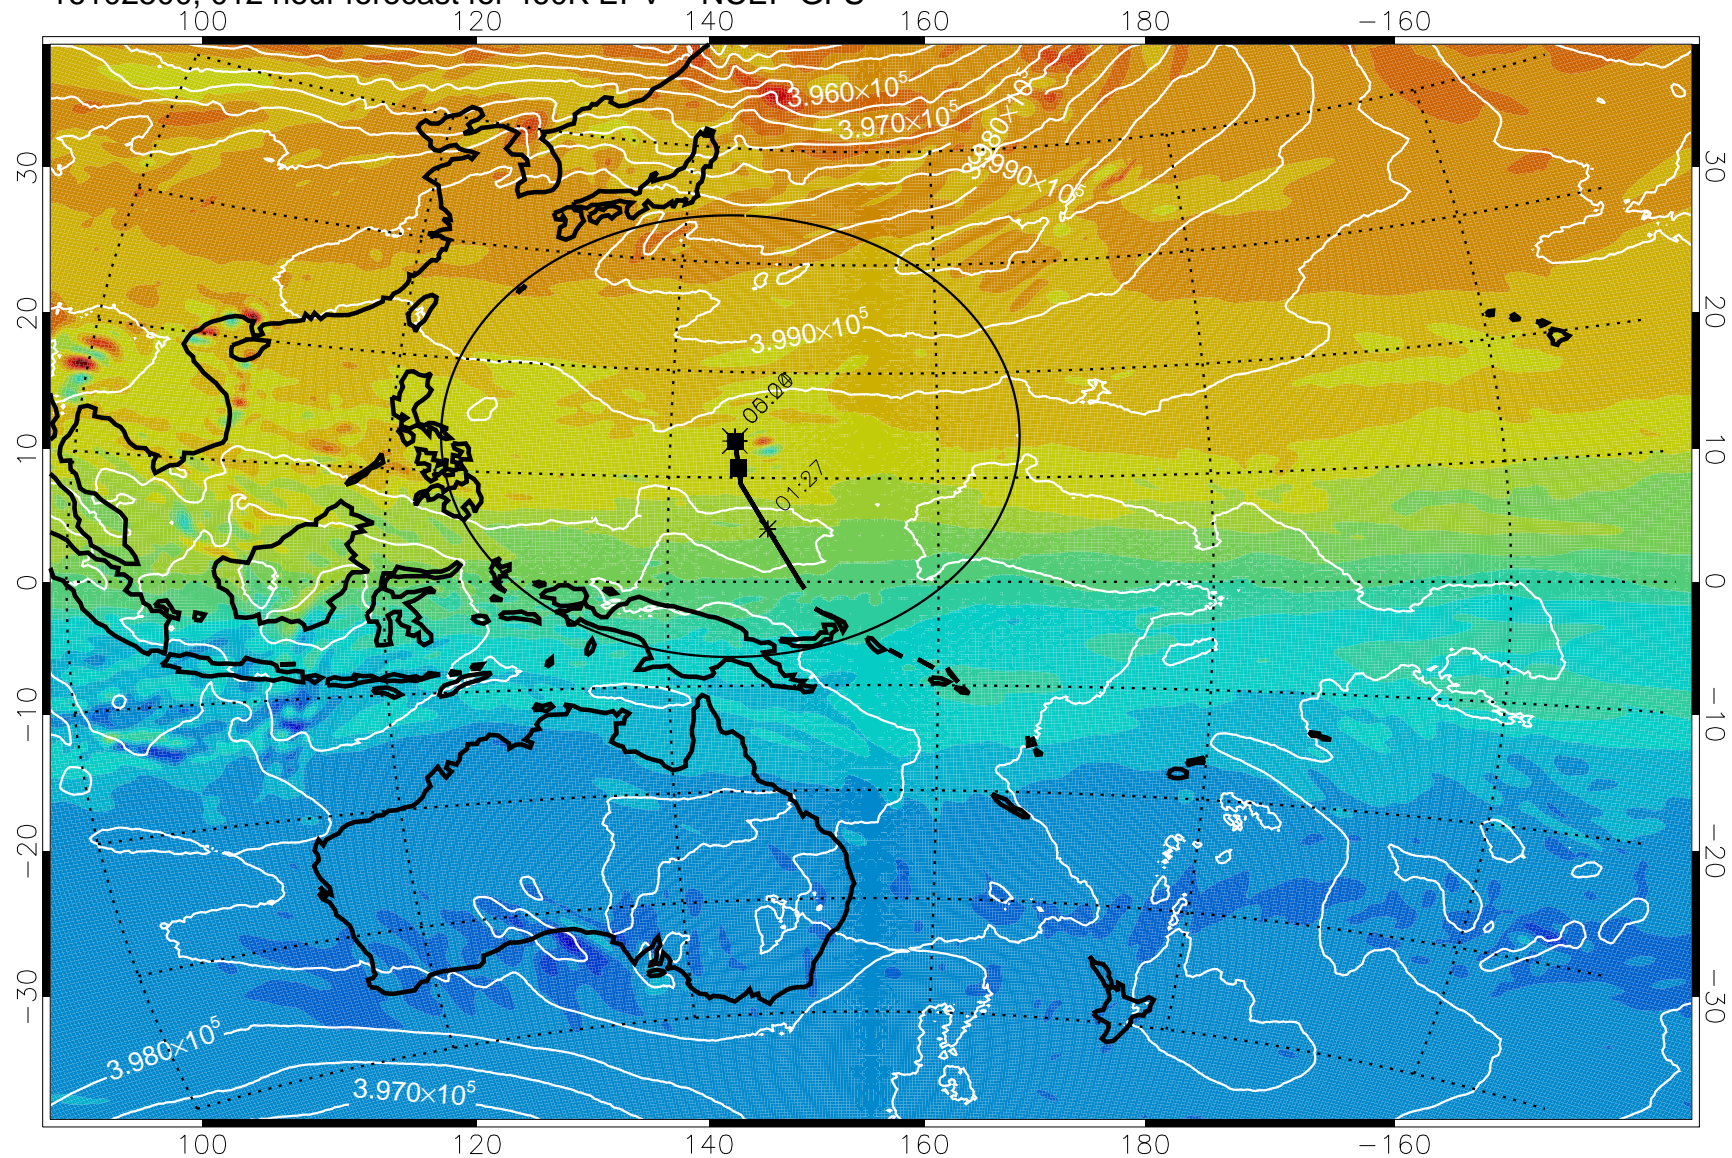

16102418, 006 hour forecast for 460K EPV -- NCEP GFS

460K Montgomery Streamfunction, white

Range ring of 2304 km

16102500, 012 hour forecast for 460K EPV -- NCEP GFS

460K Montgomery Streamfunction, white

Range ring of 2304 km

16102506, 018 hour forecast for 460K EPV -- NCEP GFS

16102512, 024 hour forecast for 460K EPV -- NCEP GFS

460K Montgomery Streamfunction, white

Range ring of 2304 km

-4x10⁻⁵ -2x10⁻⁵ 0 PVU 2x10⁻⁵ 4x10⁻⁵

16102518, 030 hour forecast for 460K EPV -- NCEP GFS

460K Montgomery Streamfunction, white

Range ring of 2304 km

16102600, 036 hour forecast for 460K EPV -- NCEP GFS

16102606, 042 hour forecast for 460K EPV -- NCEP GFS

16102612, 048 hour forecast for 460K EPV -- NCEP GFS

460K Montgomery Streamfunction, white

Range ring of 2304 km

16102618, 054 hour forecast for 460K EPV -- NCEP GFS

460K Montgomery Streamfunction, white

Range ring of 2304 km

16102700, 060 hour forecast for 460K EPV -- NCEP GFS