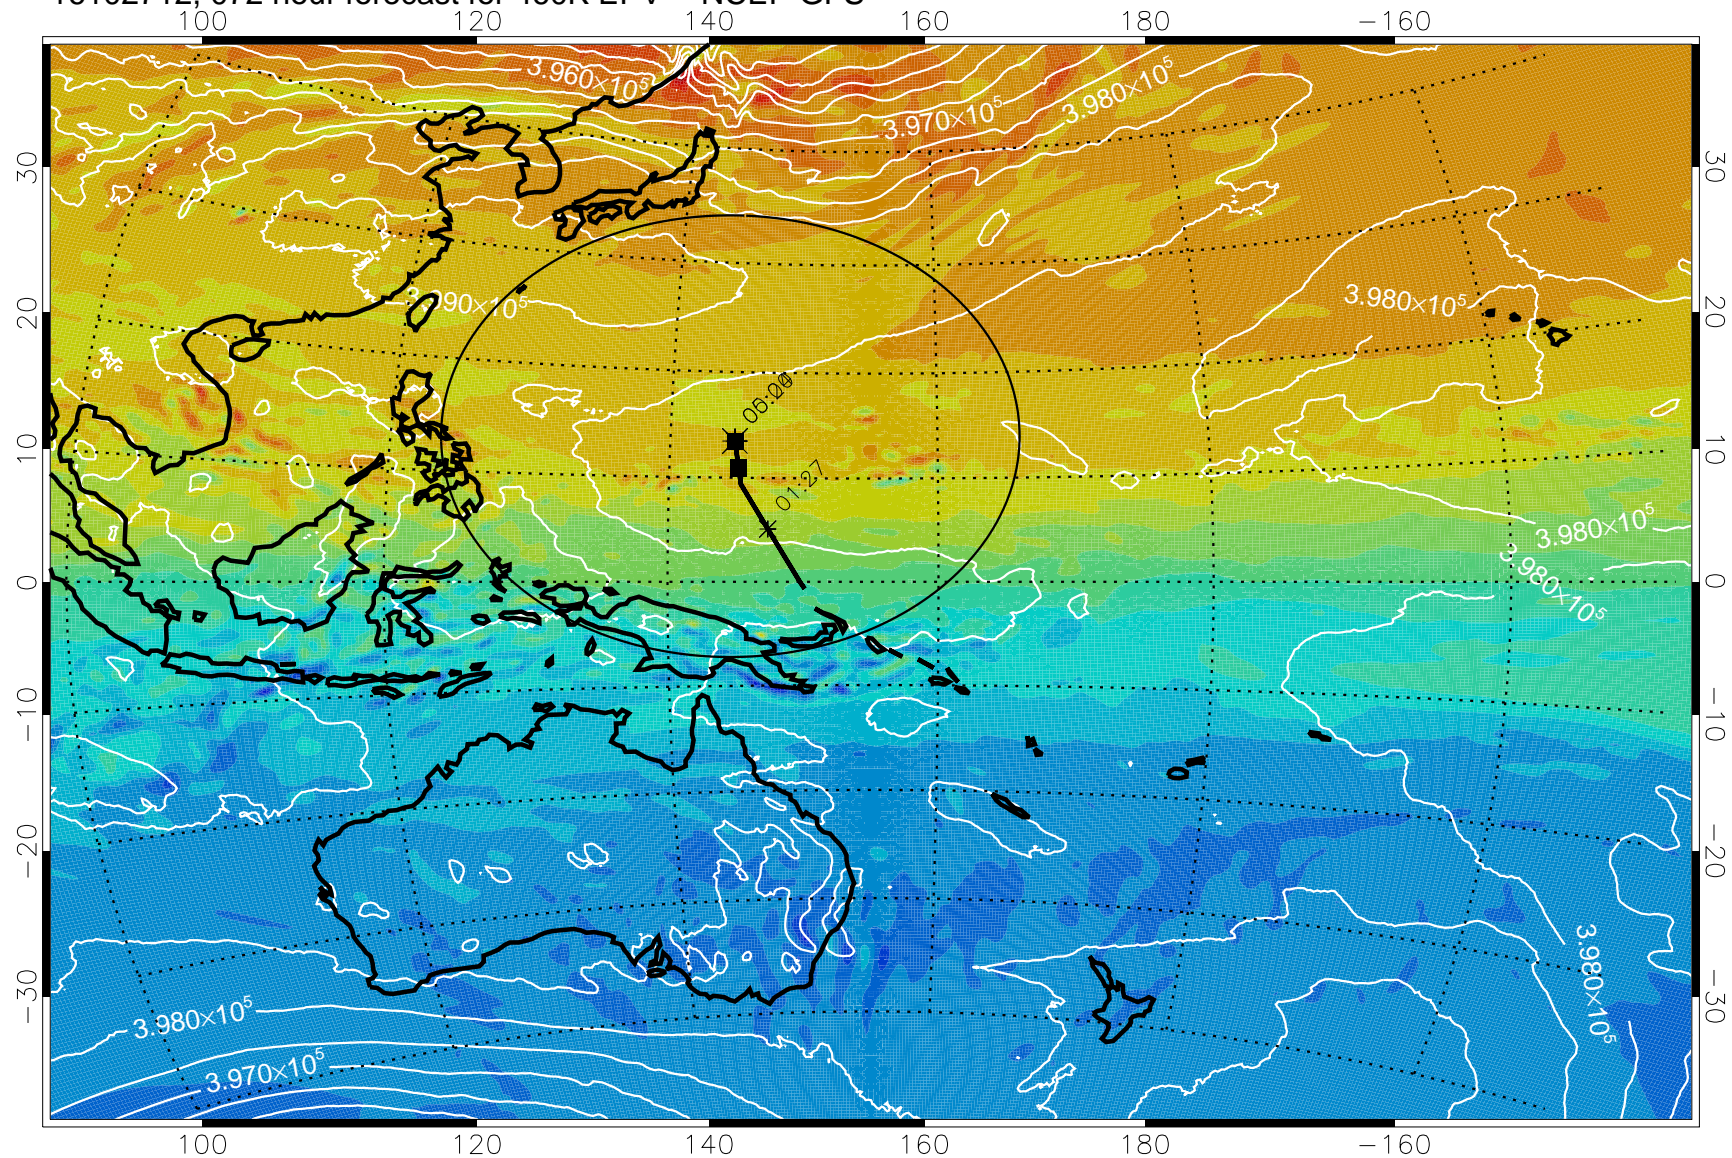

460K Montgomery Streamfunction, white

Range ring of 2304 km

16102618, 054 hour forecast for 460K EPV -- NCEP GFS

460K Montgomery Streamfunction, white

Range ring of 2304 km

16102700, 060 hour forecast for 460K EPV -- NCEP GFS

460K Montgomery Streamfunction, white

Range ring of 2304 km

16102706, 066 hour forecast for 460K EPV -- NCEP GFS

460K Montgomery Streamfunction, white

Range ring of 2304 km

16102712, 072 hour forecast for 460K EPV -- NCEP GFS

460K Montgomery Streamfunction, white

Range ring of 2304 km

16102718, 078 hour forecast for 460K EPV -- NCEP GFS

460K Montgomery Streamfunction, white

Range ring of 2304 km

16102800, 084 hour forecast for 460K EPV -- NCEP GFS

460K Montgomery Streamfunction, white

Range ring of 2304 km

16102806, 090 hour forecast for 460K EPV -- NCEP GFS

460K Montgomery Streamfunction, white

Range ring of 2304 km

16102812, 096 hour forecast for 460K EPV -- NCEP GFS