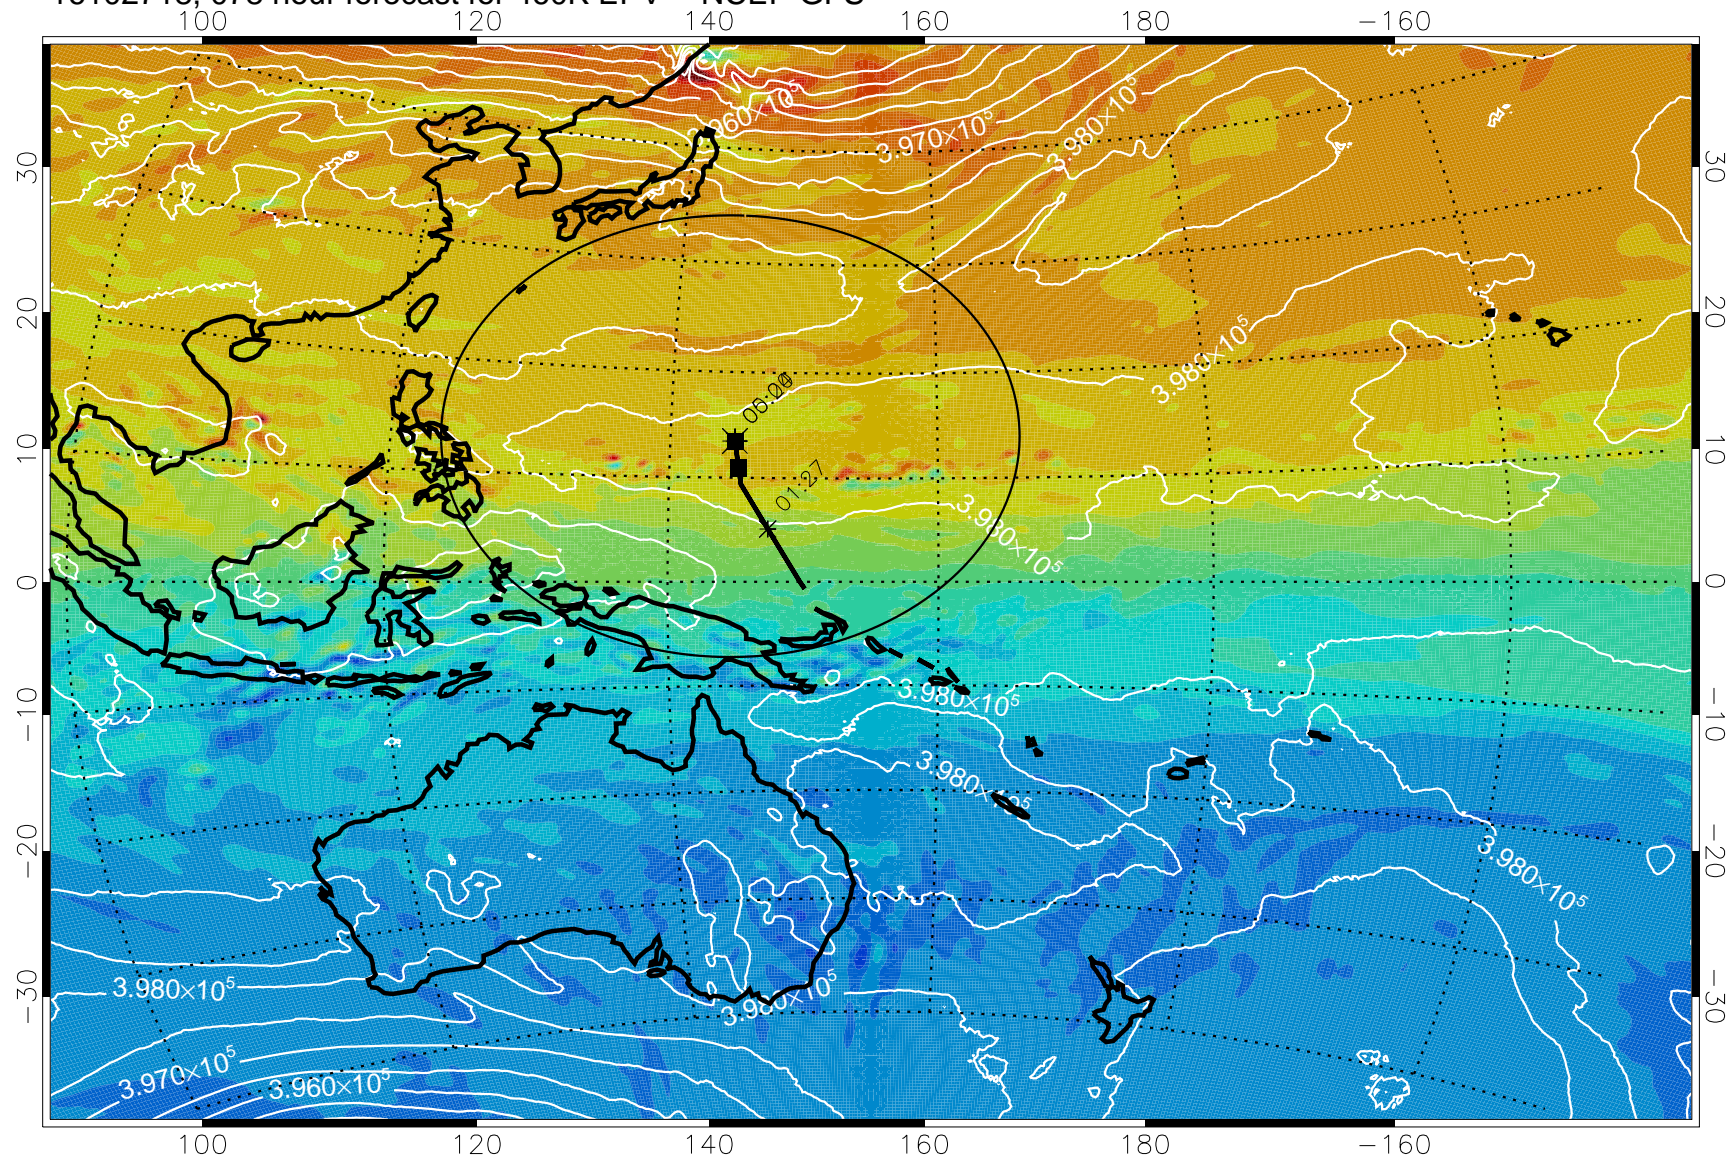

460K Montgomery Streamfunction, white

Range ring of 2304 km

16102618, 054 hour forecast for 460K EPV -- NCEP GFS

460K Montgomery Streamfunction, white

Range ring of 2304 km

16102700, 060 hour forecast for 460K EPV -- NCEP GFS

460K Montgomery Streamfunction, white

Range ring of 2304 km

16102706, 066 hour forecast for 460K EPV -- NCEP GFS

460K Montgomery Streamfunction, white

Range ring of 2304 km

16102712, 072 hour forecast for 460K EPV -- NCEP GFS

460K Montgomery Streamfunction, white

Range ring of 2304 km

16102718, 078 hour forecast for 460K EPV -- NCEP GFS

460K Montgomery Streamfunction, white

Range ring of 2304 km

16102800, 084 hour forecast for 460K EPV -- NCEP GFS

460K Montgomery Streamfunction, white

Range ring of 2304 km

16102806, 090 hour forecast for 460K EPV -- NCEP GFS

460K Montgomery Streamfunction, white

Range ring of 2304 km

16102812, 096 hour forecast for 460K EPV -- NCEP GFS