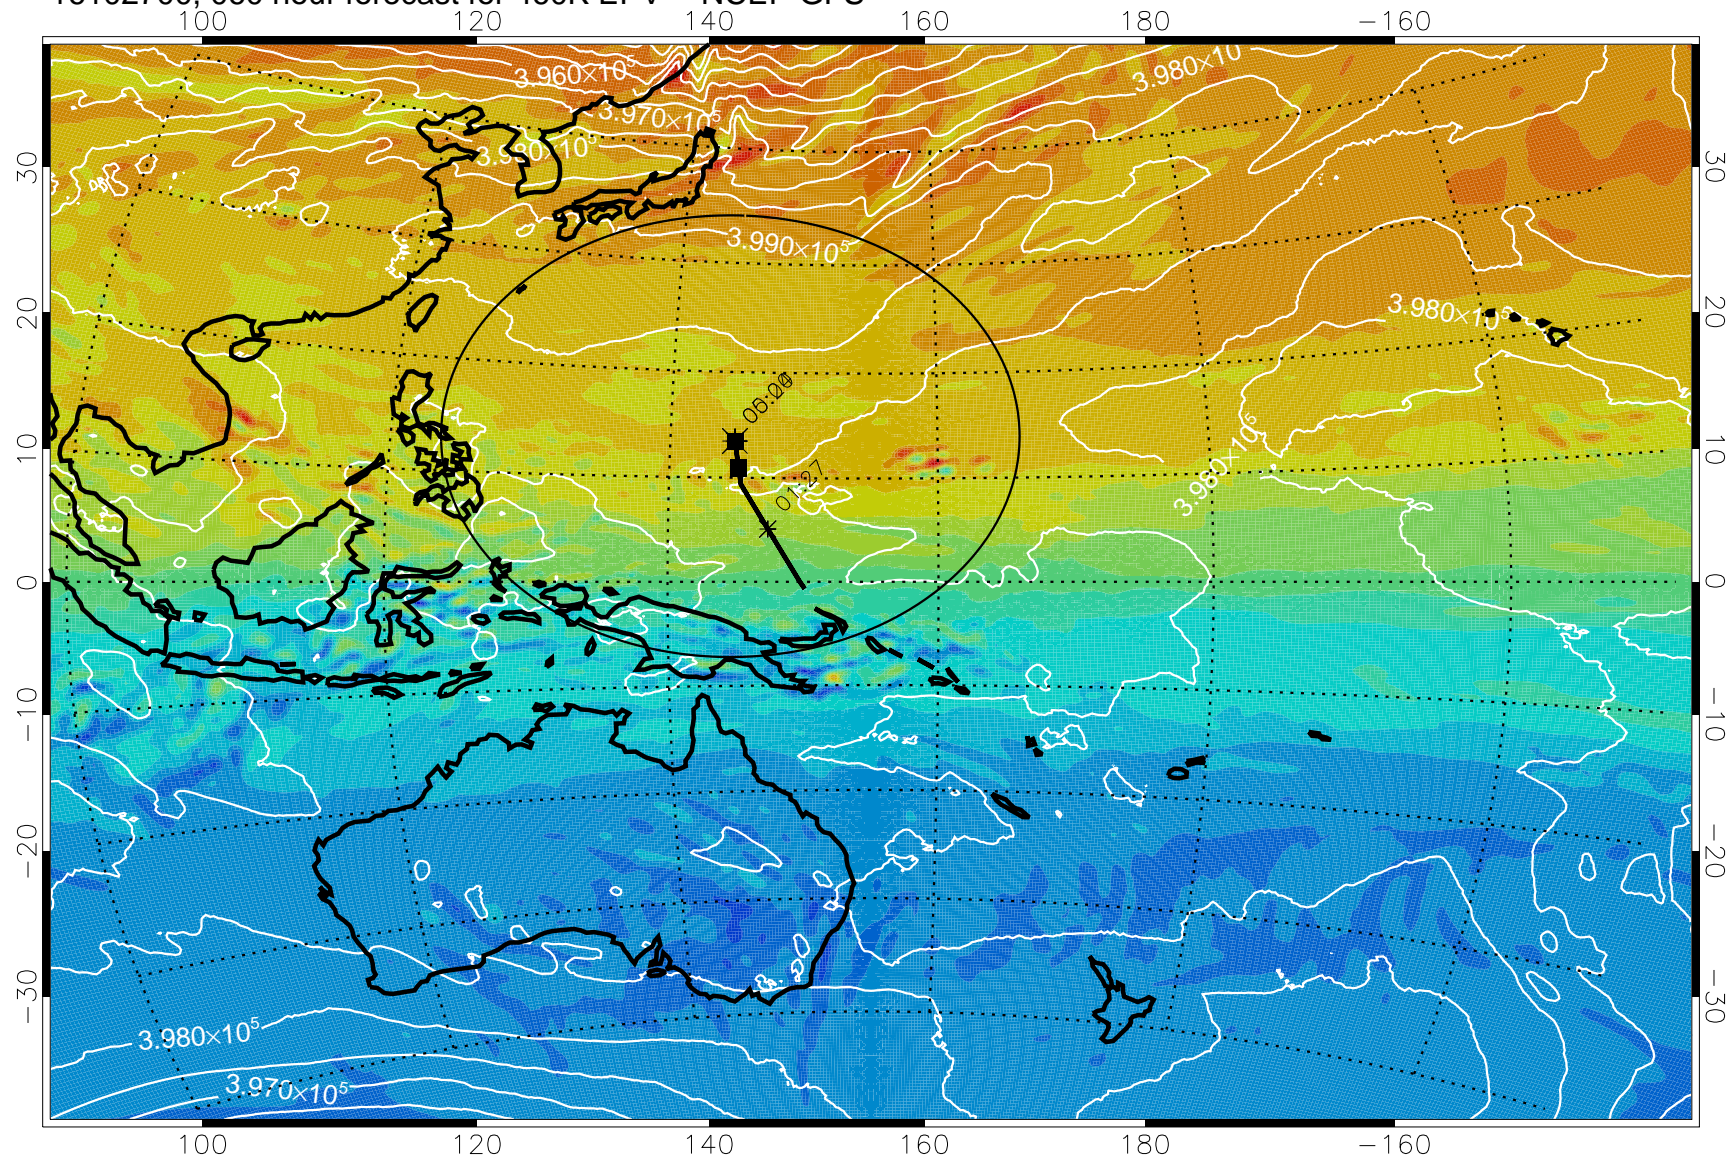

460K Montgomery Streamfunction, white

Range ring of 2304 km

16102600, 036 hour forecast for 460K EPV -- NCEP GFS

16102606, 042 hour forecast for 460K EPV -- NCEP GFS

16102612, 048 hour forecast for 460K EPV -- NCEP GFS

460K Montgomery Streamfunction, white

Range ring of 2304 km

16102618, 054 hour forecast for 460K EPV -- NCEP GFS

460K Montgomery Streamfunction, white

Range ring of 2304 km

16102700, 060 hour forecast for 460K EPV -- NCEP GFS

460K Montgomery Streamfunction, white

Range ring of 2304 km

16102706, 066 hour forecast for 460K EPV -- NCEP GFS

460K Montgomery Streamfunction, white

Range ring of 2304 km

16102712, 072 hour forecast for 460K EPV -- NCEP GFS

460K Montgomery Streamfunction, white

Range ring of 2304 km

16102718, 078 hour forecast for 460K EPV -- NCEP GFS

460K Montgomery Streamfunction, white

Range ring of 2304 km

16102800, 084 hour forecast for 460K EPV -- NCEP GFS