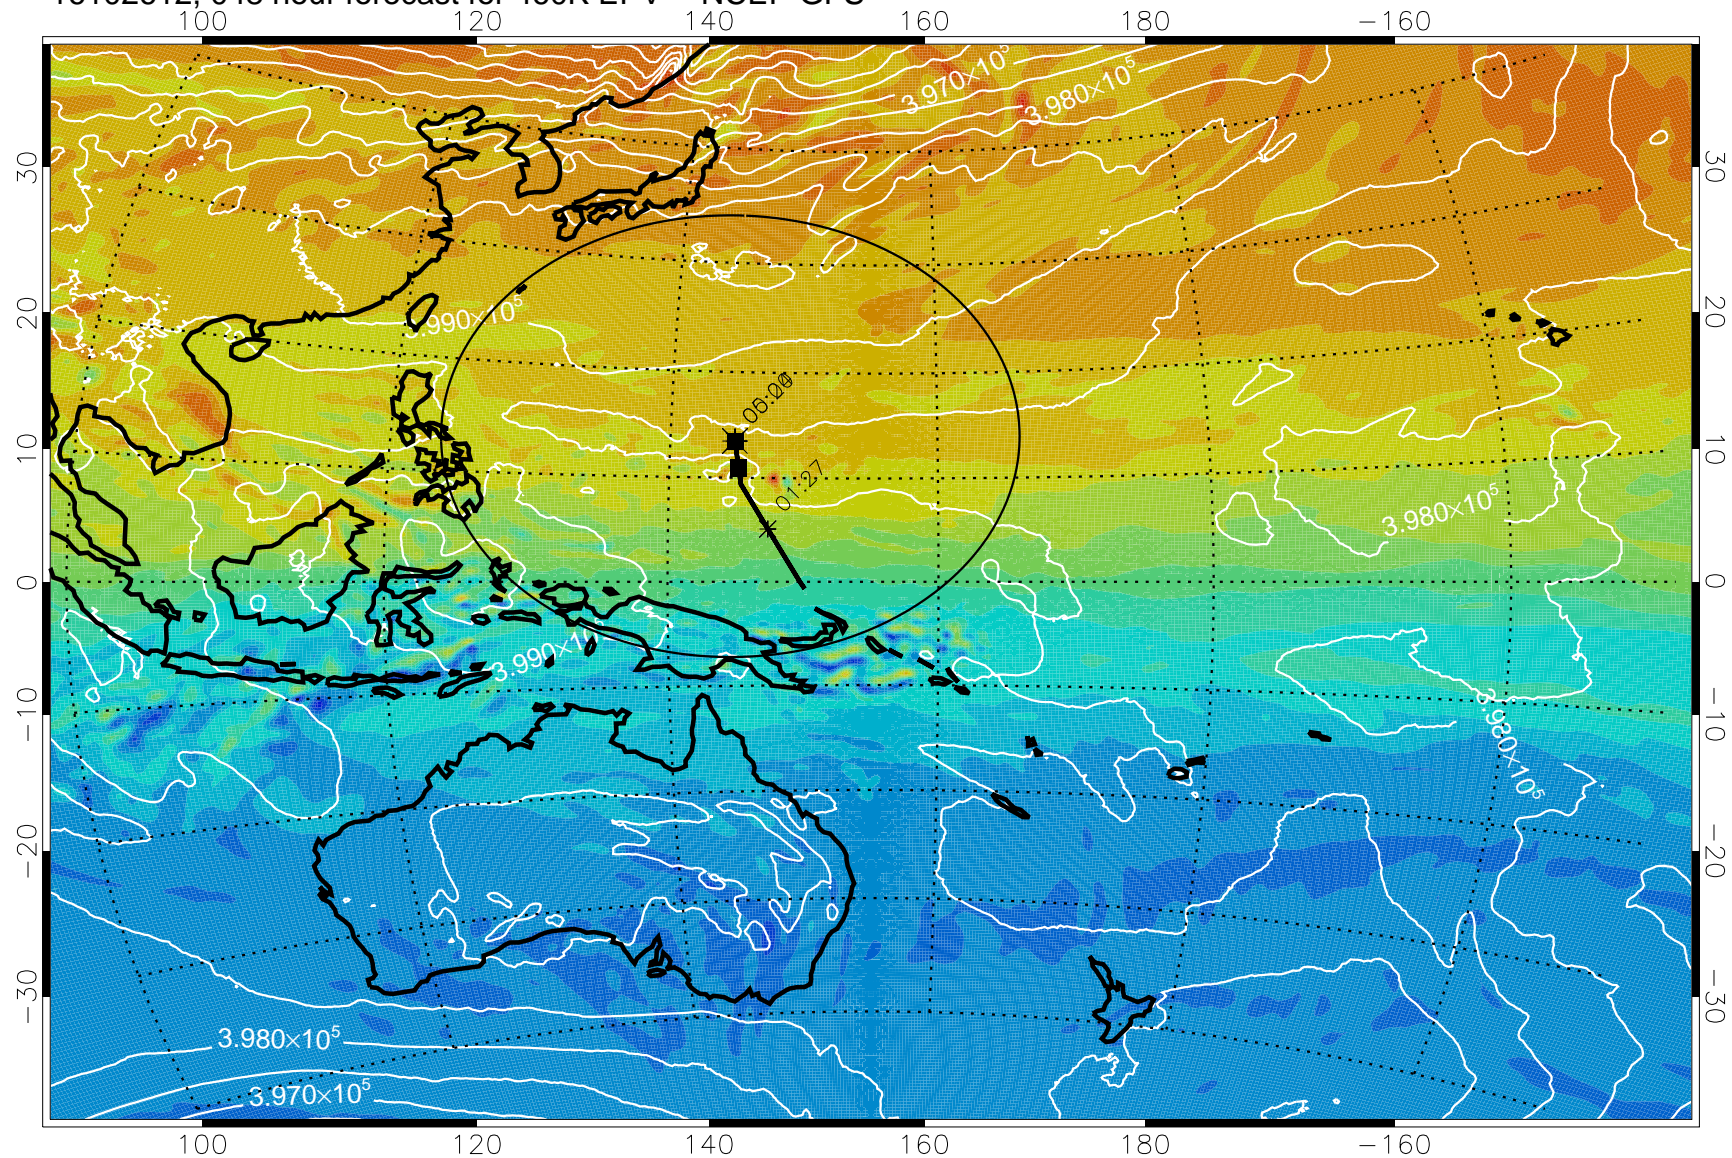

460K Montgomery Streamfunction, white

Range ring of 2304 km

16102600, 036 hour forecast for 460K EPV -- NCEP GFS

16102606, 042 hour forecast for 460K EPV -- NCEP GFS

16102612, 048 hour forecast for 460K EPV -- NCEP GFS

460K Montgomery Streamfunction, white

Range ring of 2304 km

16102618, 054 hour forecast for 460K EPV -- NCEP GFS

460K Montgomery Streamfunction, white

Range ring of 2304 km

16102700, 060 hour forecast for 460K EPV -- NCEP GFS

460K Montgomery Streamfunction, white

Range ring of 2304 km

16102706, 066 hour forecast for 460K EPV -- NCEP GFS

460K Montgomery Streamfunction, white

Range ring of 2304 km

16102712, 072 hour forecast for 460K EPV -- NCEP GFS

460K Montgomery Streamfunction, white

Range ring of 2304 km

16102718, 078 hour forecast for 460K EPV -- NCEP GFS

460K Montgomery Streamfunction, white

Range ring of 2304 km

16102800, 084 hour forecast for 460K EPV -- NCEP GFS