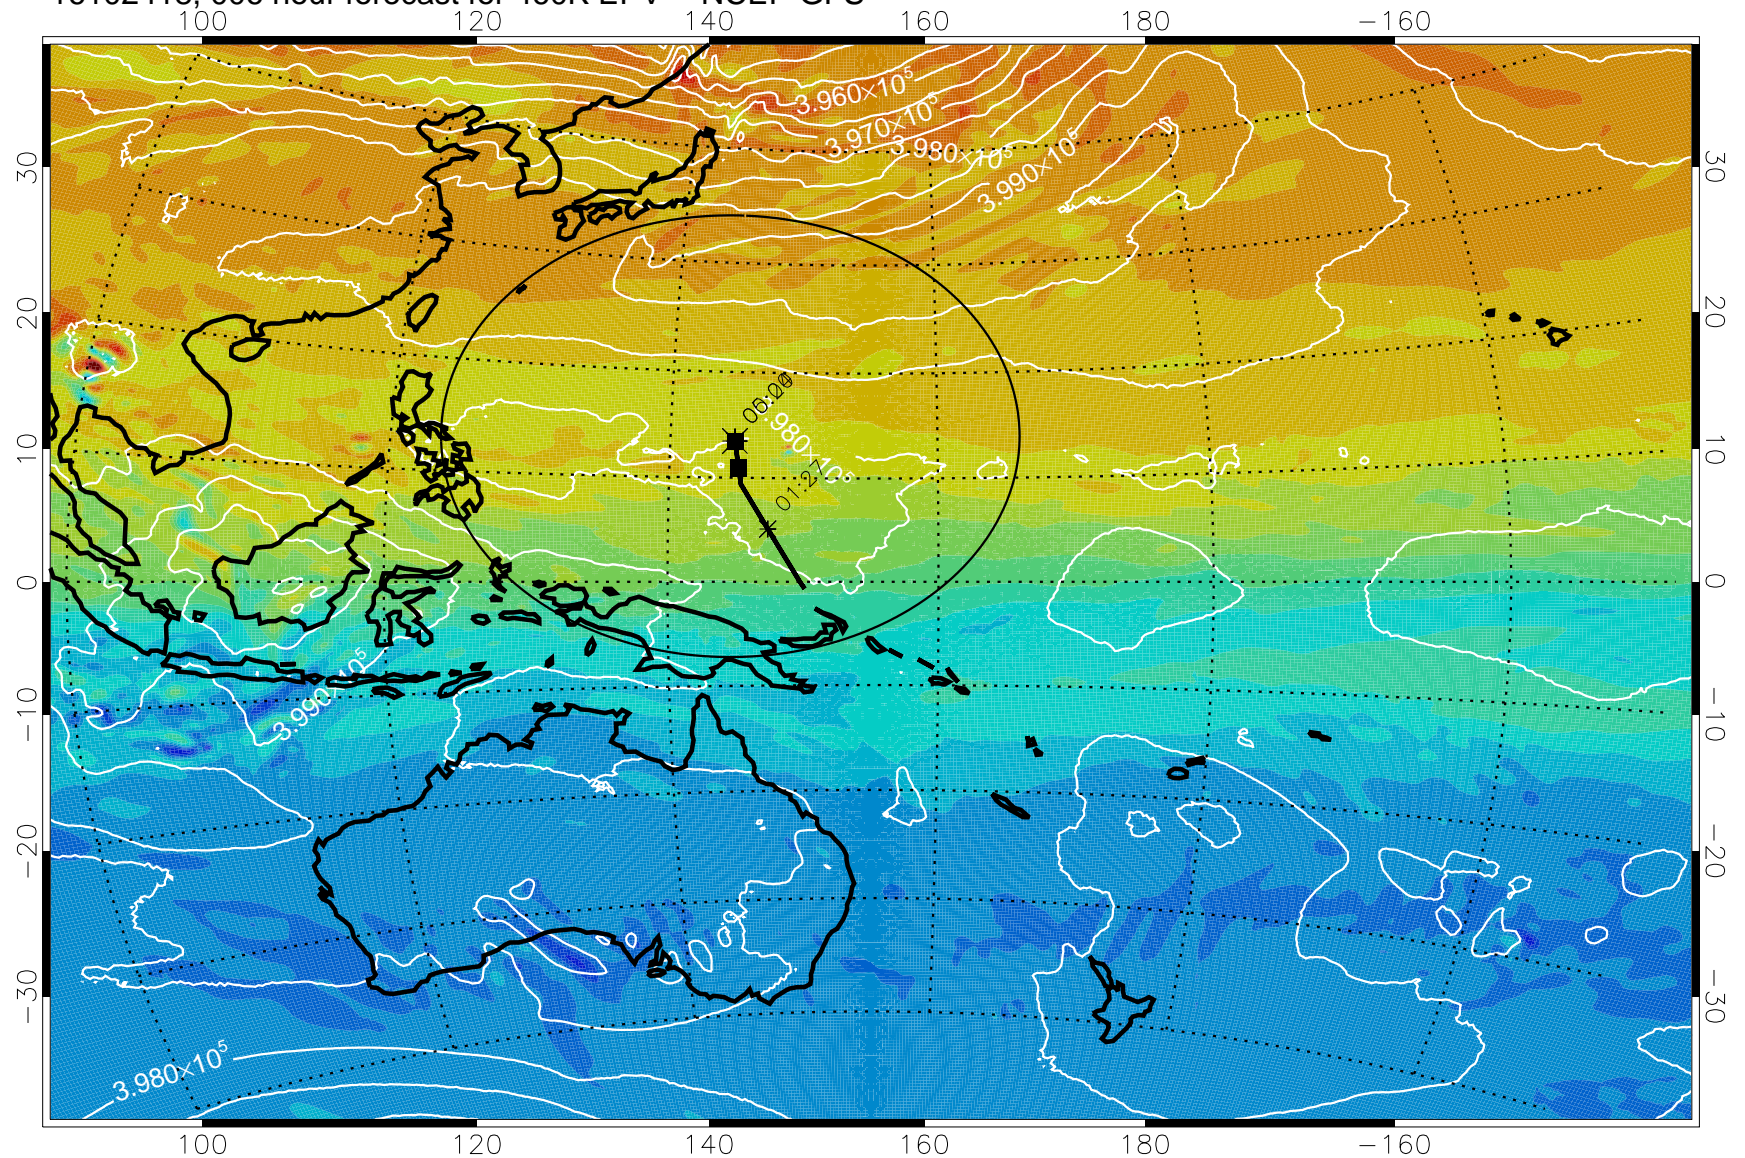

16102418, 006 hour forecast for 460K EPV -- NCEP GFS

460K Montgomery Streamfunction, white

Range ring of 2304 km

16102500, 012 hour forecast for 460K EPV -- NCEP GFS

460K Montgomery Streamfunction, white

Range ring of 2304 km

16102506, 018 hour forecast for 460K EPV -- NCEP GFS

16102512, 024 hour forecast for 460K EPV -- NCEP GFS

460K Montgomery Streamfunction, white

Range ring of 2304 km

-4x10⁻⁵ -2x10⁻⁵ 0 PVU 2x10⁻⁵ 4x10⁻⁵

16102518, 030 hour forecast for 460K EPV -- NCEP GFS

460K Montgomery Streamfunction, white

Range ring of 2304 km

16102600, 036 hour forecast for 460K EPV -- NCEP GFS

16102606, 042 hour forecast for 460K EPV -- NCEP GFS

16102612, 048 hour forecast for 460K EPV -- NCEP GFS

460K Montgomery Streamfunction, white

Range ring of 2304 km

16102618, 054 hour forecast for 460K EPV -- NCEP GFS

460K Montgomery Streamfunction, white

Range ring of 2304 km

16102700, 060 hour forecast for 460K EPV -- NCEP GFS