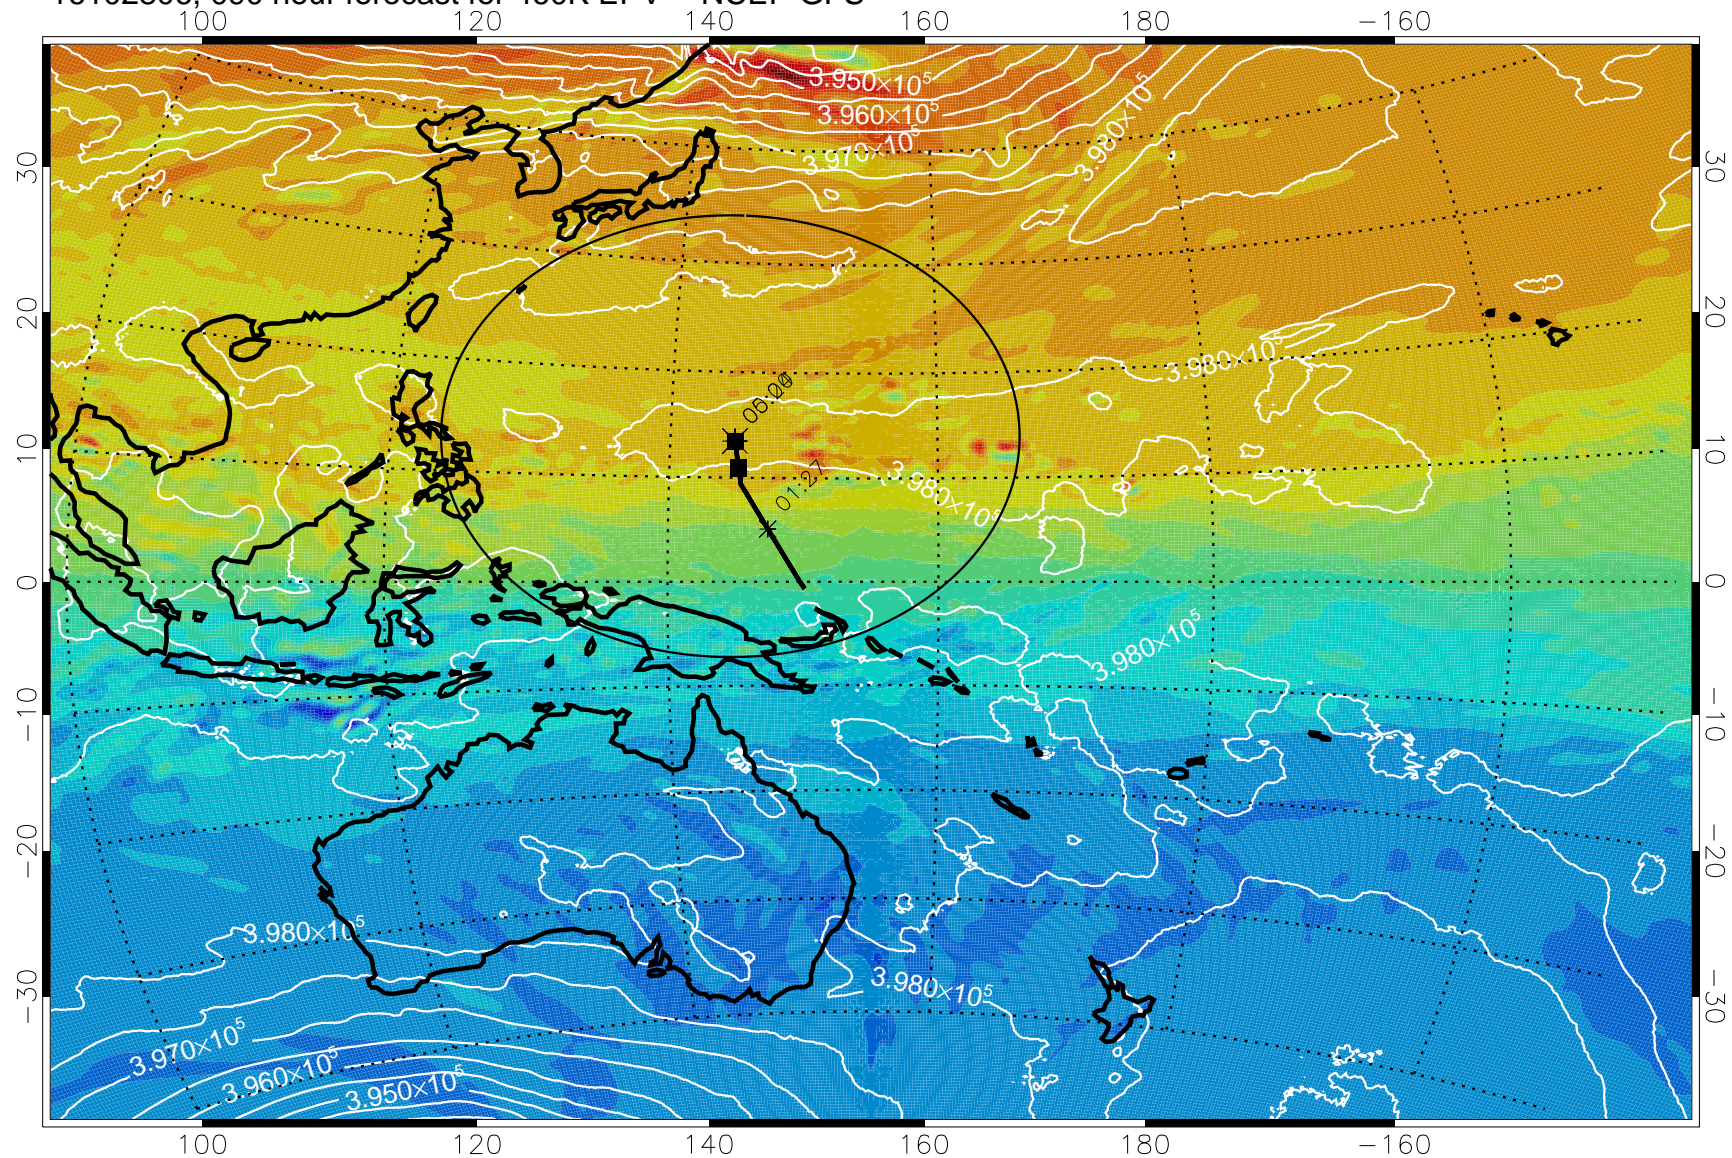

460K Montgomery Streamfunction, white

Range ring of 2304 km

16102706, 066 hour forecast for 460K EPV -- NCEP GFS

460K Montgomery Streamfunction, white

Range ring of 2304 km

16102712, 072 hour forecast for 460K EPV -- NCEP GFS

460K Montgomery Streamfunction, white

Range ring of 2304 km

16102718, 078 hour forecast for 460K EPV -- NCEP GFS

460K Montgomery Streamfunction, white

Range ring of 2304 km

16102800, 084 hour forecast for 460K EPV -- NCEP GFS

460K Montgomery Streamfunction, white

Range ring of 2304 km

16102806, 090 hour forecast for 460K EPV -- NCEP GFS

460K Montgomery Streamfunction, white

Range ring of 2304 km

16102812, 096 hour forecast for 460K EPV -- NCEP GFS

460K Montgomery Streamfunction, white

Range ring of 2304 km

16102818, 102 hour forecast for 460K EPV -- NCEP GFS

460K Montgomery Streamfunction, white

Range ring of 2304 km

16102900, 108 hour forecast for 460K EPV -- NCEP GFS