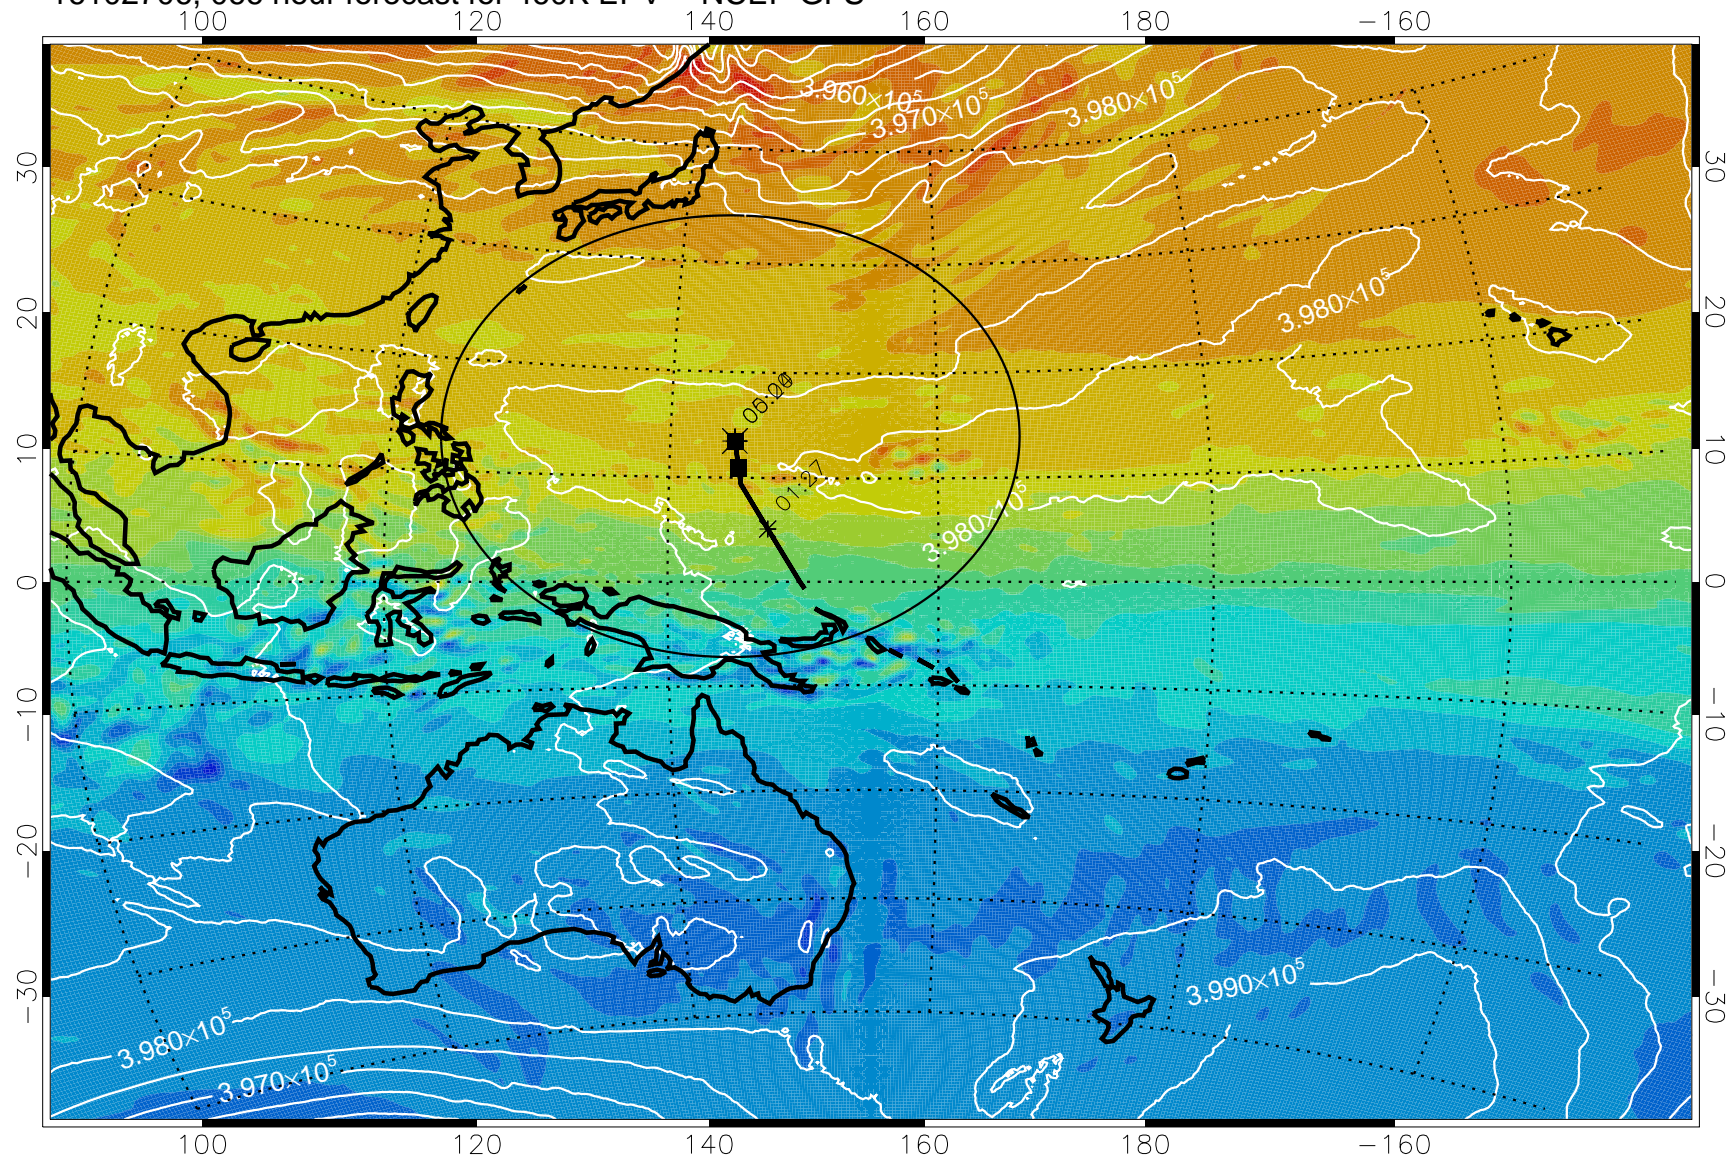

460K Montgomery Streamfunction, white

Range ring of 2304 km

16102600, 036 hour forecast for 460K EPV -- NCEP GFS

16102606, 042 hour forecast for 460K EPV -- NCEP GFS

16102612, 048 hour forecast for 460K EPV -- NCEP GFS

460K Montgomery Streamfunction, white

Range ring of 2304 km

16102618, 054 hour forecast for 460K EPV -- NCEP GFS

460K Montgomery Streamfunction, white

Range ring of 2304 km

16102700, 060 hour forecast for 460K EPV -- NCEP GFS

460K Montgomery Streamfunction, white

Range ring of 2304 km

16102706, 066 hour forecast for 460K EPV -- NCEP GFS

460K Montgomery Streamfunction, white

Range ring of 2304 km

16102712, 072 hour forecast for 460K EPV -- NCEP GFS

460K Montgomery Streamfunction, white

Range ring of 2304 km

16102718, 078 hour forecast for 460K EPV -- NCEP GFS

460K Montgomery Streamfunction, white

Range ring of 2304 km

16102800, 084 hour forecast for 460K EPV -- NCEP GFS