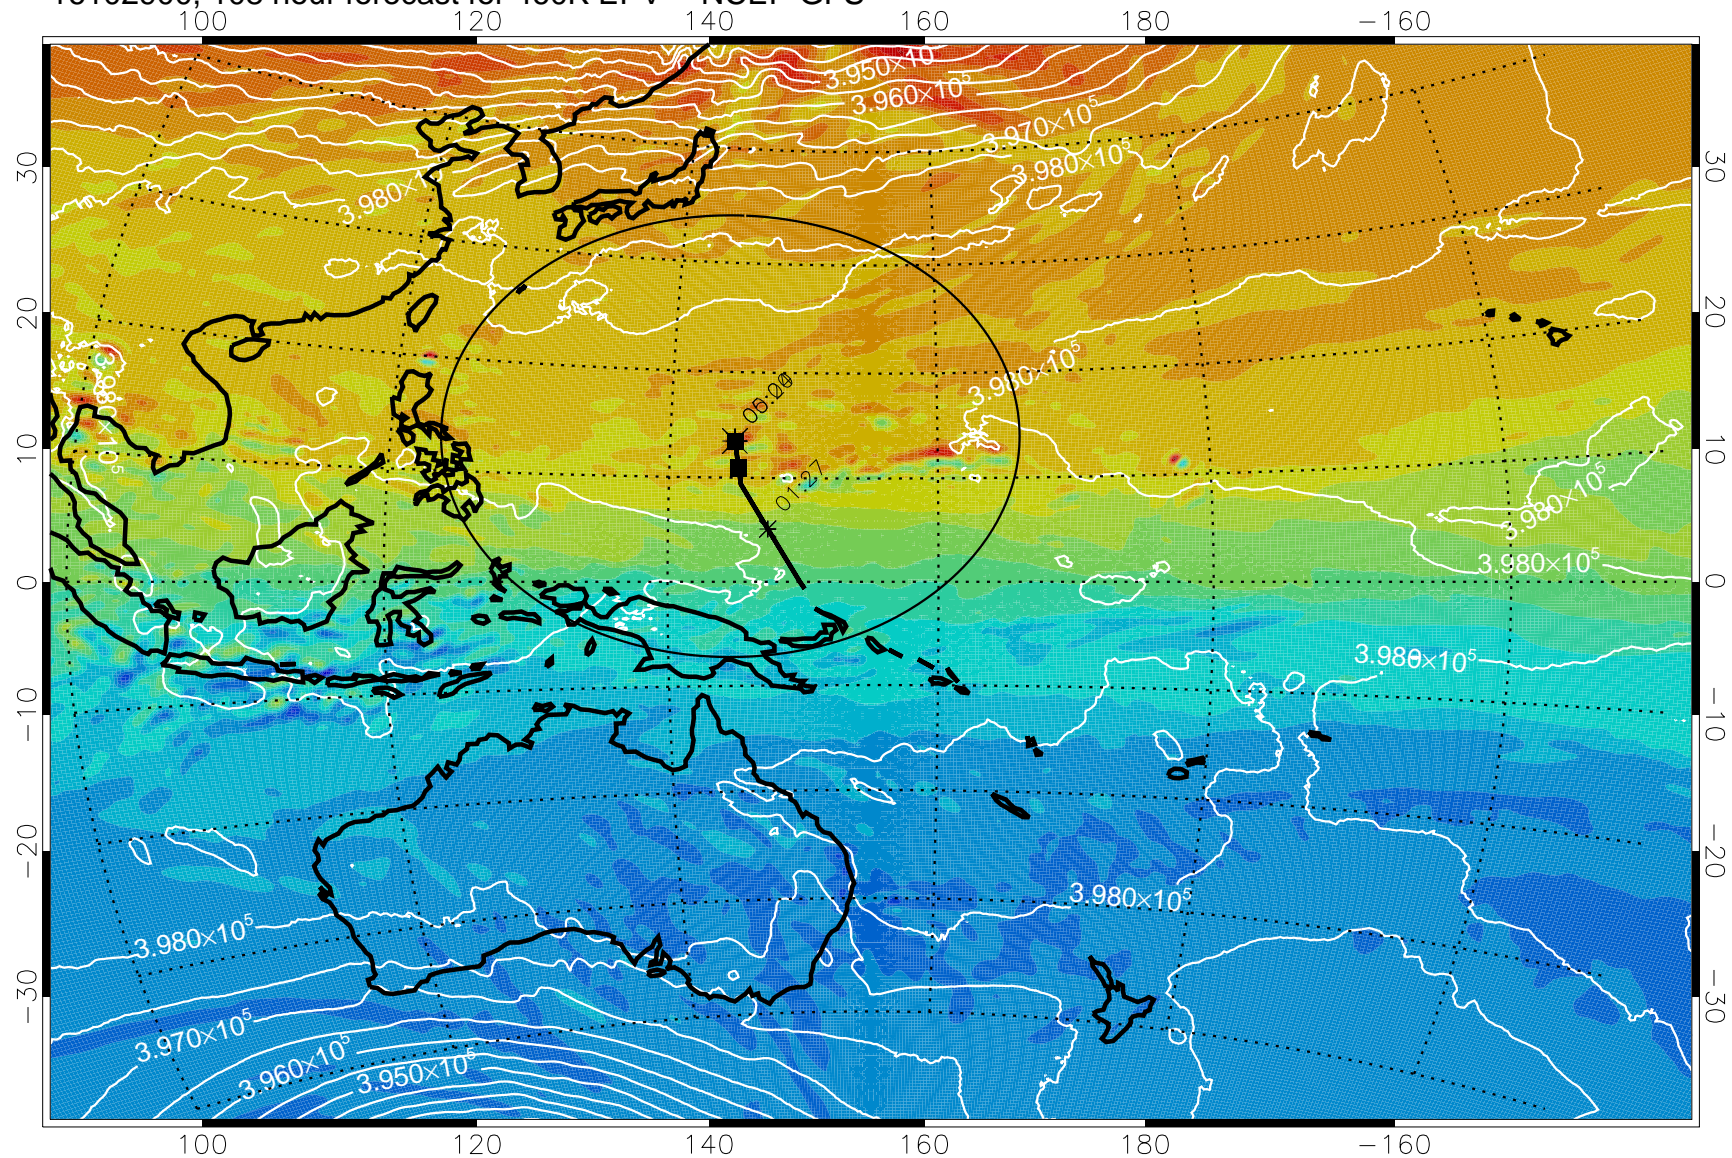

460K Montgomery Streamfunction, white

Range ring of 2304 km

16102806, 090 hour forecast for 460K EPV -- NCEP GFS

460K Montgomery Streamfunction, white

Range ring of 2304 km

16102812, 096 hour forecast for 460K EPV -- NCEP GFS

460K Montgomery Streamfunction, white

Range ring of 2304 km

16102818, 102 hour forecast for 460K EPV -- NCEP GFS

460K Montgomery Streamfunction, white

Range ring of 2304 km

16102900, 108 hour forecast for 460K EPV -- NCEP GFS

460K Montgomery Streamfunction, white

Range ring of 2304 km

16102906, 114 hour forecast for 460K EPV -- NCEP GFS

460K Montgomery Streamfunction, white

Range ring of 2304 km

16102912, 120 hour forecast for 460K EPV -- NCEP GFS

460K Montgomery Streamfunction, white

Range ring of 2304 km