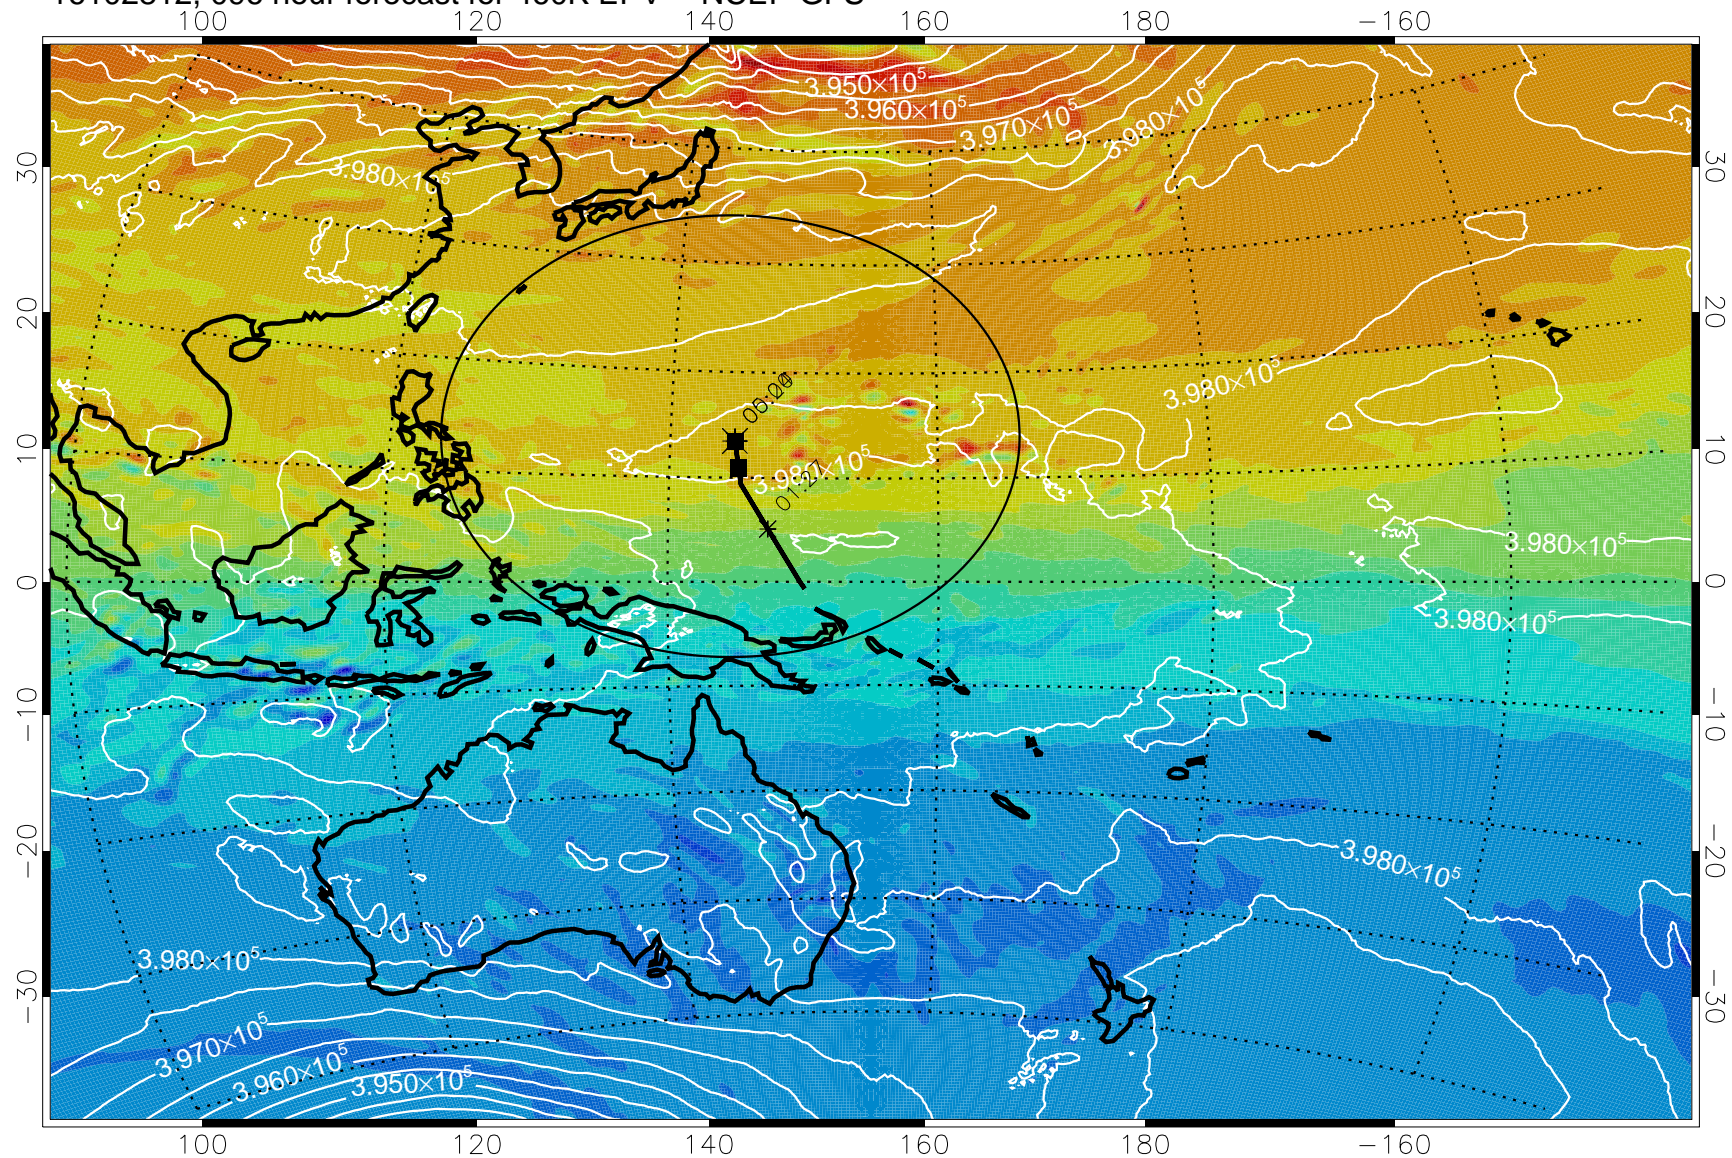

460K Montgomery Streamfunction, white

Range ring of 2304 km

16102718, 078 hour forecast for 460K EPV -- NCEP GFS

460K Montgomery Streamfunction, white

Range ring of 2304 km

16102800, 084 hour forecast for 460K EPV -- NCEP GFS

460K Montgomery Streamfunction, white

Range ring of 2304 km

16102806, 090 hour forecast for 460K EPV -- NCEP GFS

460K Montgomery Streamfunction, white

Range ring of 2304 km

16102812, 096 hour forecast for 460K EPV -- NCEP GFS

460K Montgomery Streamfunction, white

Range ring of 2304 km

16102818, 102 hour forecast for 460K EPV -- NCEP GFS

460K Montgomery Streamfunction, white

Range ring of 2304 km

16102900, 108 hour forecast for 460K EPV -- NCEP GFS

460K Montgomery Streamfunction, white

Range ring of 2304 km

16102906, 114 hour forecast for 460K EPV -- NCEP GFS

460K Montgomery Streamfunction, white

Range ring of 2304 km

16102912, 120 hour forecast for 460K EPV -- NCEP GFS