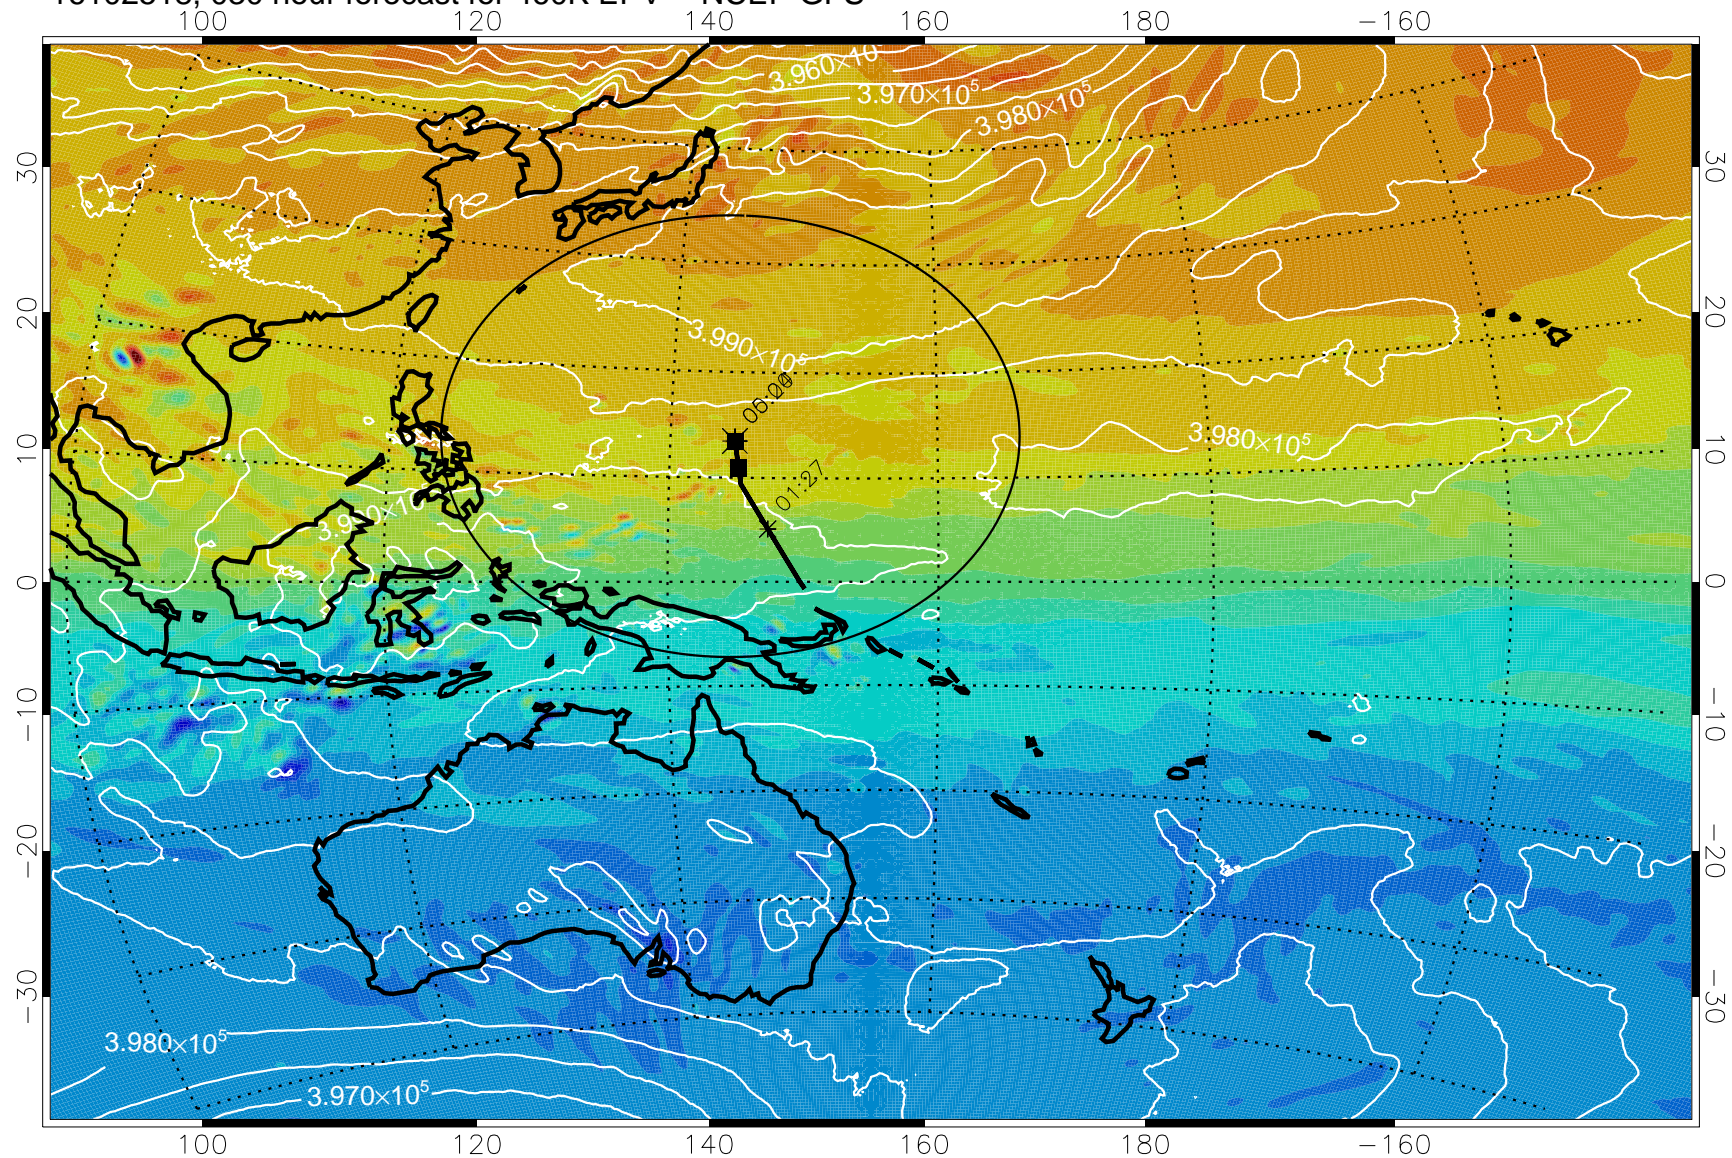

16102418, 006 hour forecast for 460K EPV -- NCEP GFS

460K Montgomery Streamfunction, white

Range ring of 2304 km

16102500, 012 hour forecast for 460K EPV -- NCEP GFS

460K Montgomery Streamfunction, white

Range ring of 2304 km

16102506, 018 hour forecast for 460K EPV -- NCEP GFS

16102512, 024 hour forecast for 460K EPV -- NCEP GFS

460K Montgomery Streamfunction, white

Range ring of 2304 km

-4x10⁻⁵ -2x10⁻⁵ 0 PVU 2x10⁻⁵ 4x10⁻⁵

16102518, 030 hour forecast for 460K EPV -- NCEP GFS

460K Montgomery Streamfunction, white

Range ring of 2304 km

16102600, 036 hour forecast for 460K EPV -- NCEP GFS

16102606, 042 hour forecast for 460K EPV -- NCEP GFS

16102612, 048 hour forecast for 460K EPV -- NCEP GFS

460K Montgomery Streamfunction, white

Range ring of 2304 km

16102618, 054 hour forecast for 460K EPV -- NCEP GFS

460K Montgomery Streamfunction, white

Range ring of 2304 km

16102700, 060 hour forecast for 460K EPV -- NCEP GFS