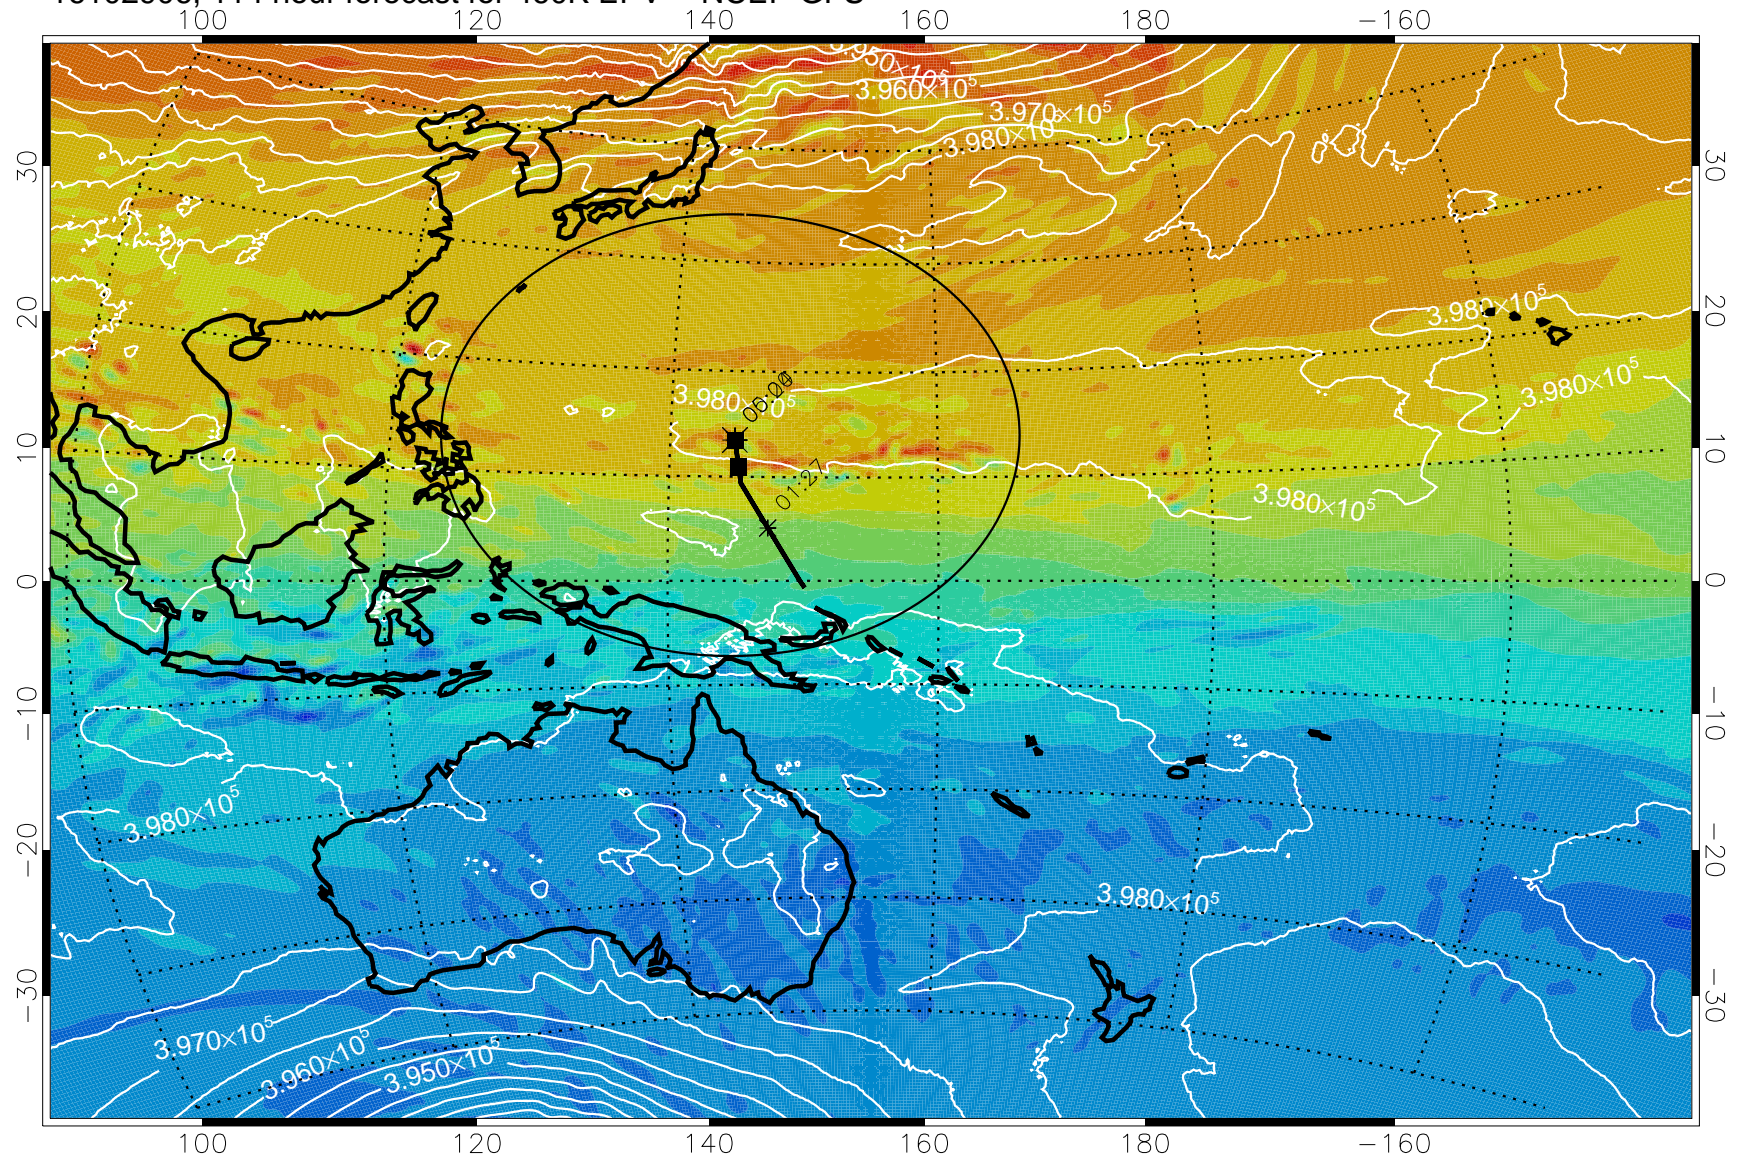

460K Montgomery Streamfunction, white

Range ring of 2304 km

16102806, 090 hour forecast for 460K EPV -- NCEP GFS

460K Montgomery Streamfunction, white

Range ring of 2304 km

16102812, 096 hour forecast for 460K EPV -- NCEP GFS

460K Montgomery Streamfunction, white

Range ring of 2304 km

16102818, 102 hour forecast for 460K EPV -- NCEP GFS

460K Montgomery Streamfunction, white

Range ring of 2304 km

16102900, 108 hour forecast for 460K EPV -- NCEP GFS

460K Montgomery Streamfunction, white

Range ring of 2304 km

16102906, 114 hour forecast for 460K EPV -- NCEP GFS

460K Montgomery Streamfunction, white

Range ring of 2304 km

16102912, 120 hour forecast for 460K EPV -- NCEP GFS

460K Montgomery Streamfunction, white

Range ring of 2304 km