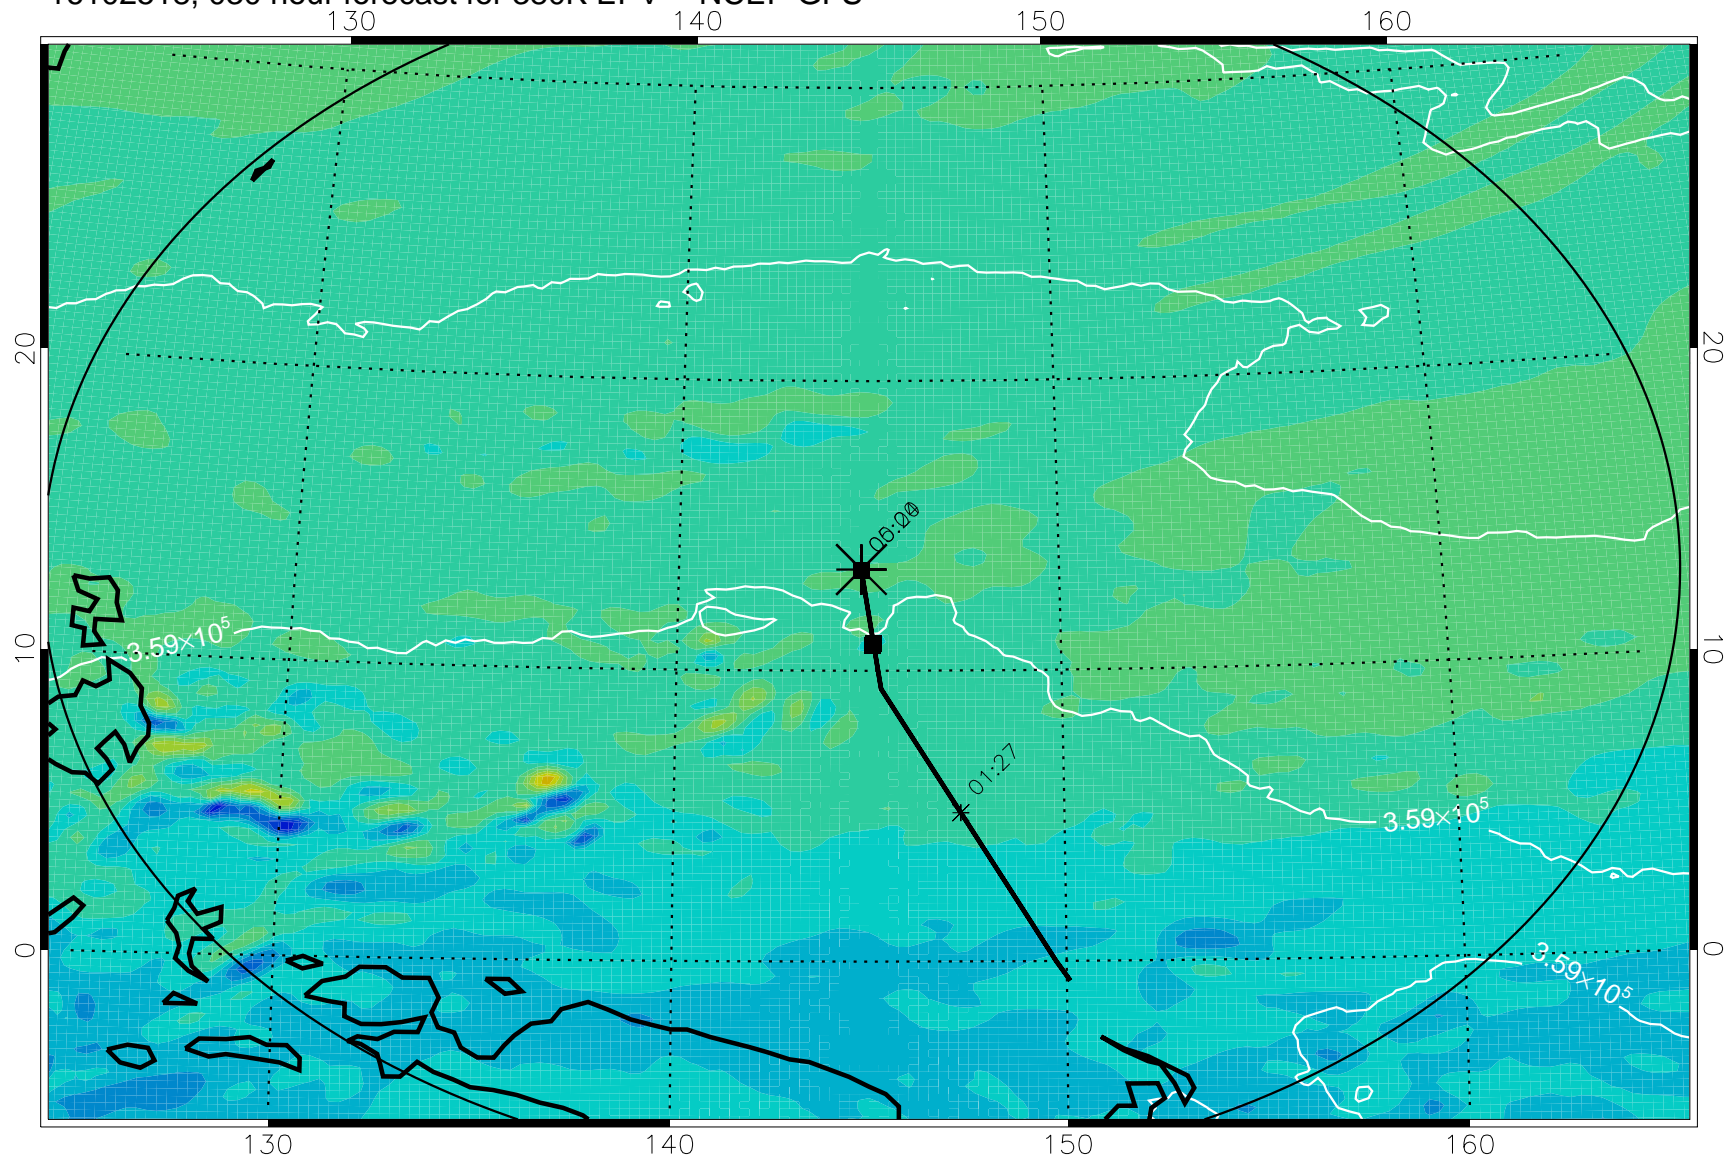

16102506, 018 hour forecast for 380K EPV -- NCEP GFS

380K Montgomery Streamfunction, white

Range ring of 2304 km

16102512, 024 hour forecast for 380K EPV -- NCEP GFS

380K Montgomery Streamfunction, white

Range ring of 2304 km

16102518, 030 hour forecast for 380K EPV -- NCEP GFS

380K Montgomery Streamfunction, white

Range ring of 2304 km

16102600, 036 hour forecast for 380K EPV -- NCEP GFS

380K Montgomery Streamfunction, white

Range ring of 2304 km

16102606, 042 hour forecast for 380K EPV -- NCEP GFS

380K Montgomery Streamfunction, white

Range ring of 2304 km

16102612, 048 hour forecast for 380K EPV -- NCEP GFS

380K Montgomery Streamfunction, white

Range ring of 2304 km

16102618, 054 hour forecast for 380K EPV -- NCEP GFS

380K Montgomery Streamfunction, white

Range ring of 2304 km

16102700, 060 hour forecast for 380K EPV -- NCEP GFS

380K Montgomery Streamfunction, white

Range ring of 2304 km