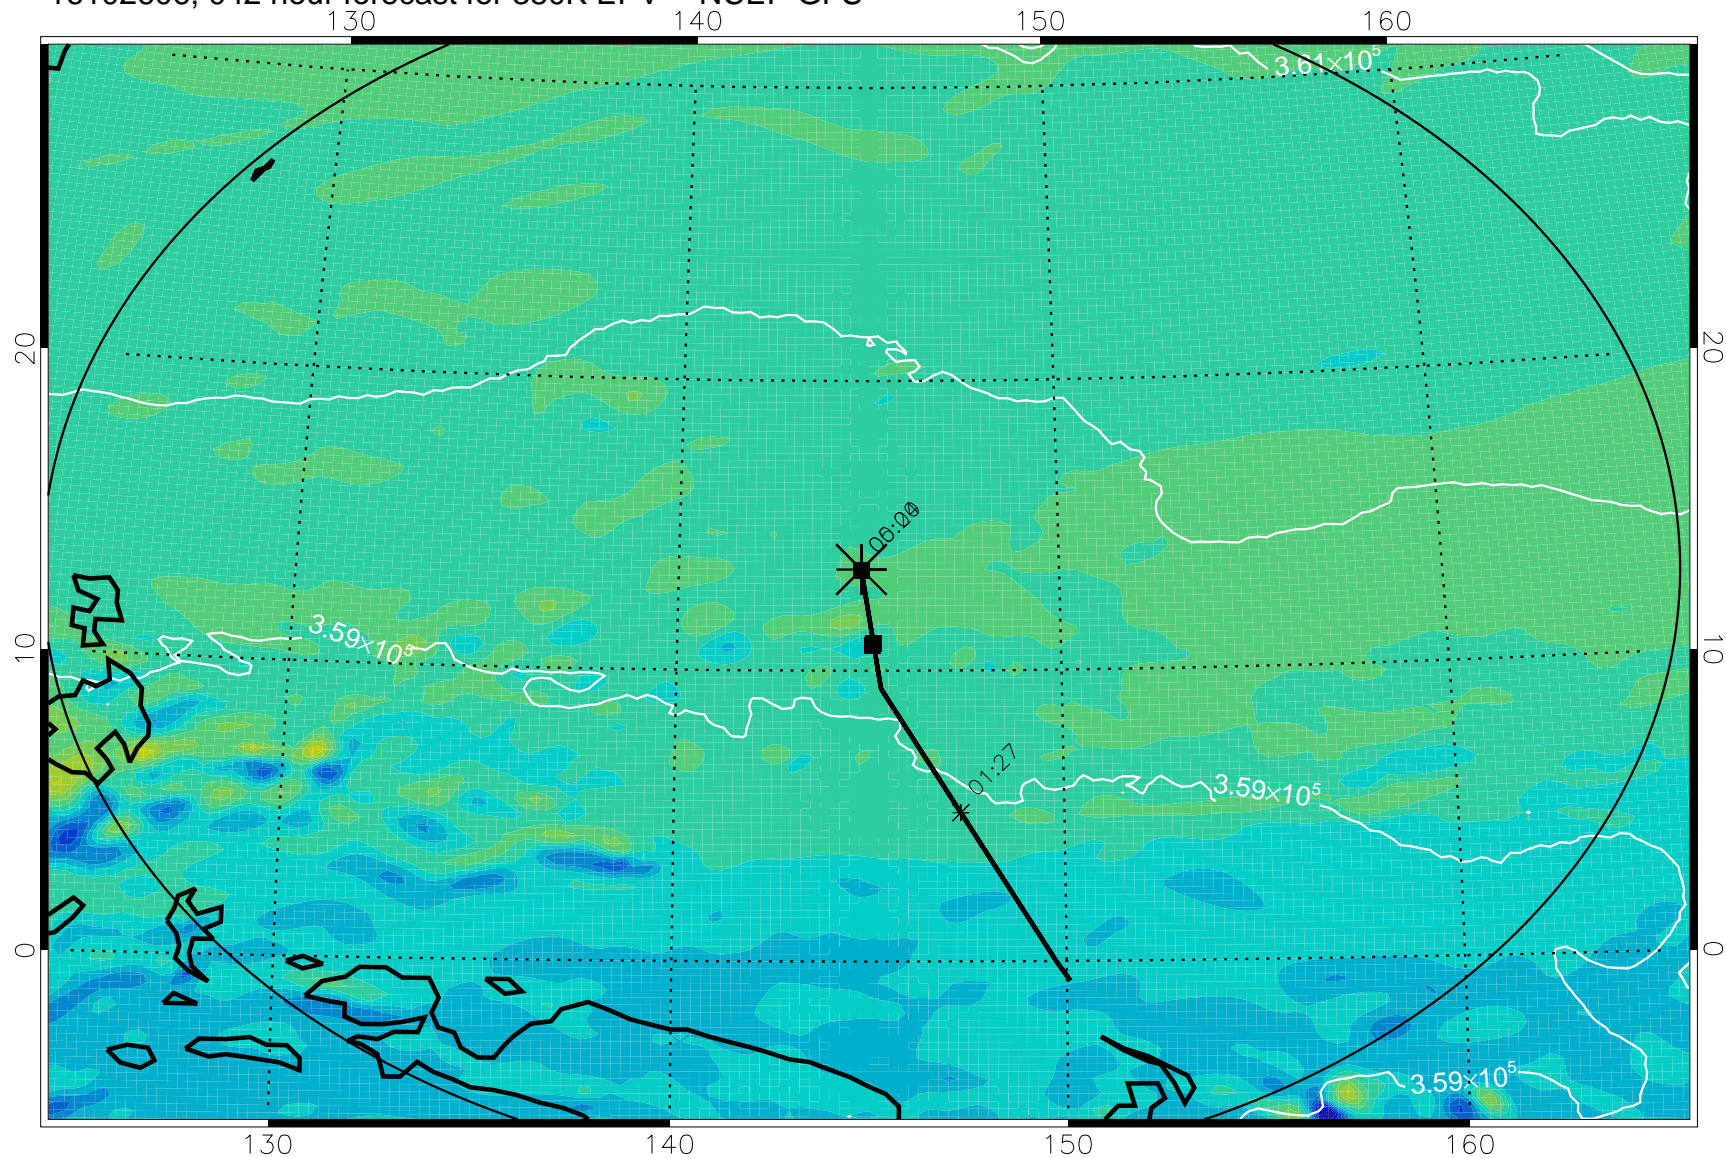

16102506, 018 hour forecast for 380K EPV -- NCEP GFS

380K Montgomery Streamfunction, white

Range ring of 2304 km

16102512, 024 hour forecast for 380K EPV -- NCEP GFS

380K Montgomery Streamfunction, white

Range ring of 2304 km

16102518, 030 hour forecast for 380K EPV -- NCEP GFS

380K Montgomery Streamfunction, white

Range ring of 2304 km

16102600, 036 hour forecast for 380K EPV -- NCEP GFS

380K Montgomery Streamfunction, white

Range ring of 2304 km

16102606, 042 hour forecast for 380K EPV -- NCEP GFS

380K Montgomery Streamfunction, white

Range ring of 2304 km

16102612, 048 hour forecast for 380K EPV -- NCEP GFS

380K Montgomery Streamfunction, white

Range ring of 2304 km

16102618, 054 hour forecast for 380K EPV -- NCEP GFS

380K Montgomery Streamfunction, white

Range ring of 2304 km

16102700, 060 hour forecast for 380K EPV -- NCEP GFS

380K Montgomery Streamfunction, white

Range ring of 2304 km