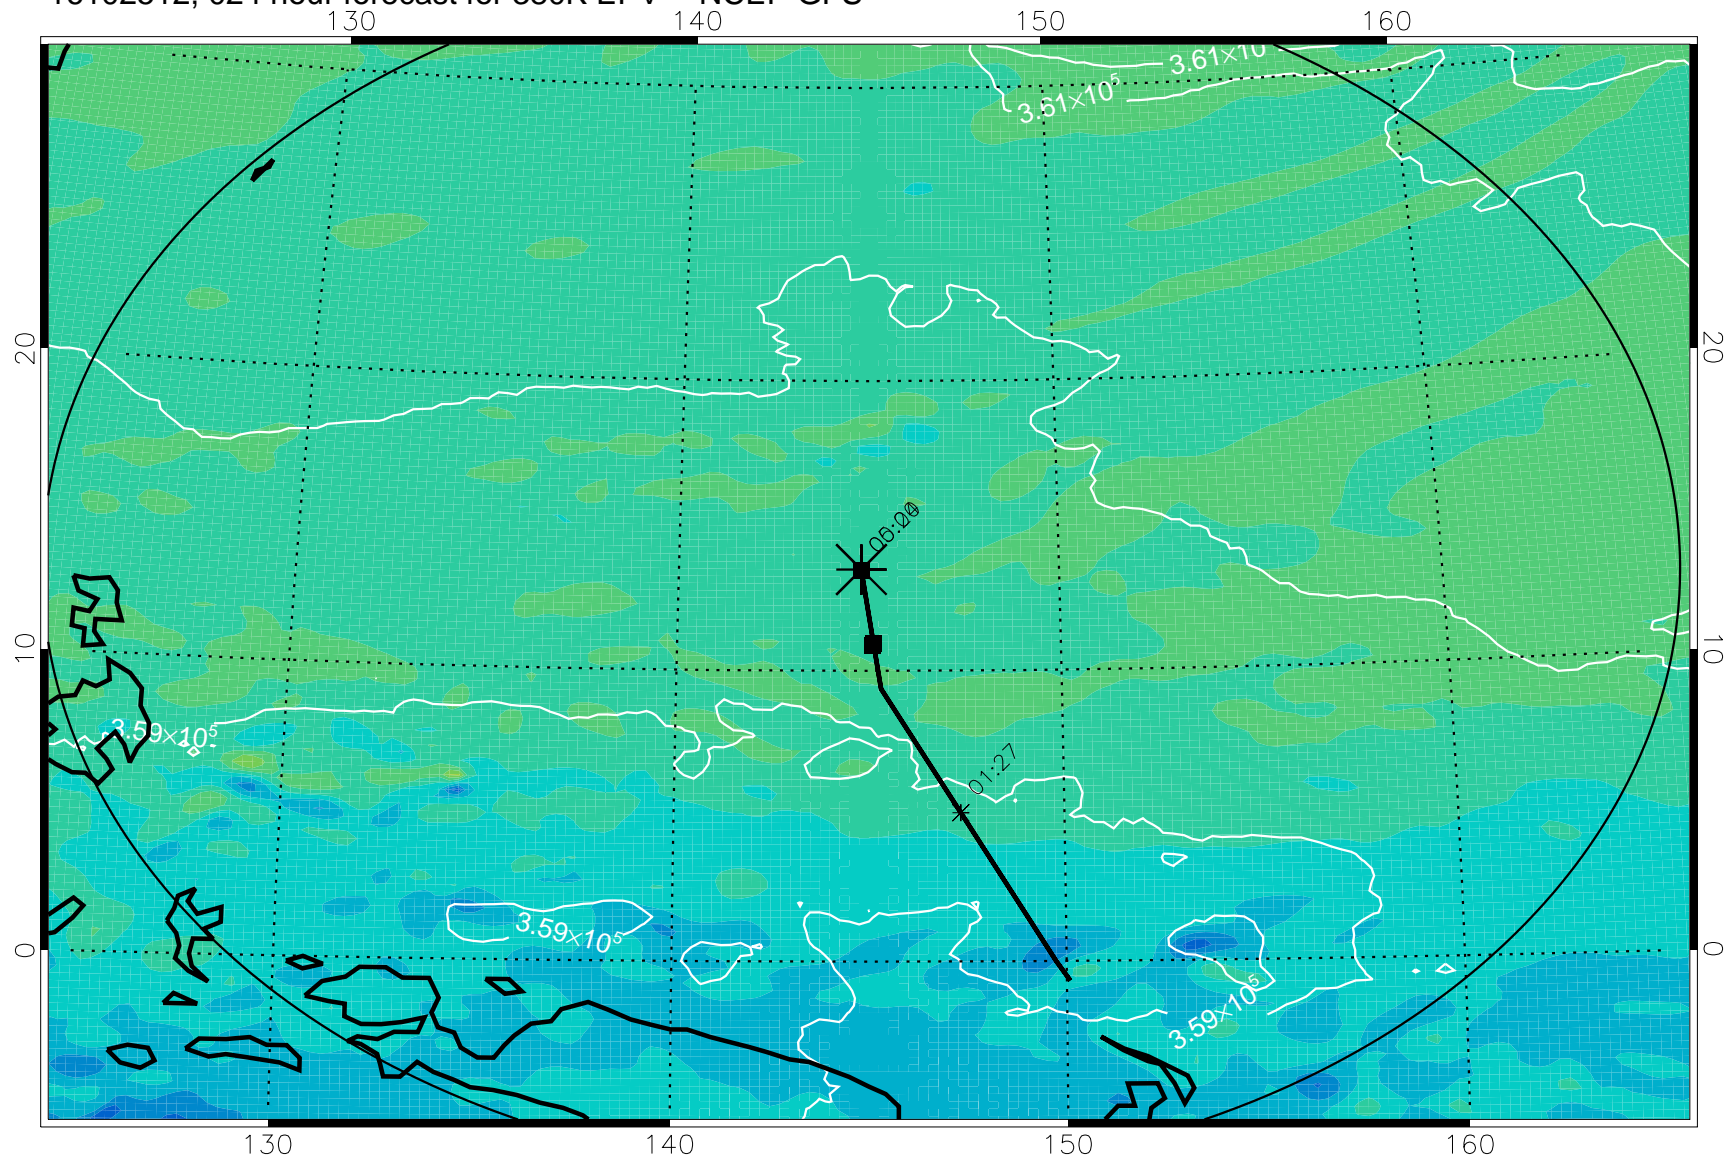

16102418, 006 hour forecast for 380K EPV -- NCEP GFS

380K Montgomery Streamfunction, white

Range ring of 2304 km

16102500, 012 hour forecast for 380K EPV -- NCEP GFS

380K Montgomery Streamfunction, white

Range ring of 2304 km

16102506, 018 hour forecast for 380K EPV -- NCEP GFS

380K Montgomery Streamfunction, white

Range ring of 2304 km

16102512, 024 hour forecast for 380K EPV -- NCEP GFS

380K Montgomery Streamfunction, white

Range ring of 2304 km

16102518, 030 hour forecast for 380K EPV -- NCEP GFS

380K Montgomery Streamfunction, white

Range ring of 2304 km

16102600, 036 hour forecast for 380K EPV -- NCEP GFS

380K Montgomery Streamfunction, white

Range ring of 2304 km

16102606, 042 hour forecast for 380K EPV -- NCEP GFS

380K Montgomery Streamfunction, white

Range ring of 2304 km

16102612, 048 hour forecast for 380K EPV -- NCEP GFS

380K Montgomery Streamfunction, white

Range ring of 2304 km