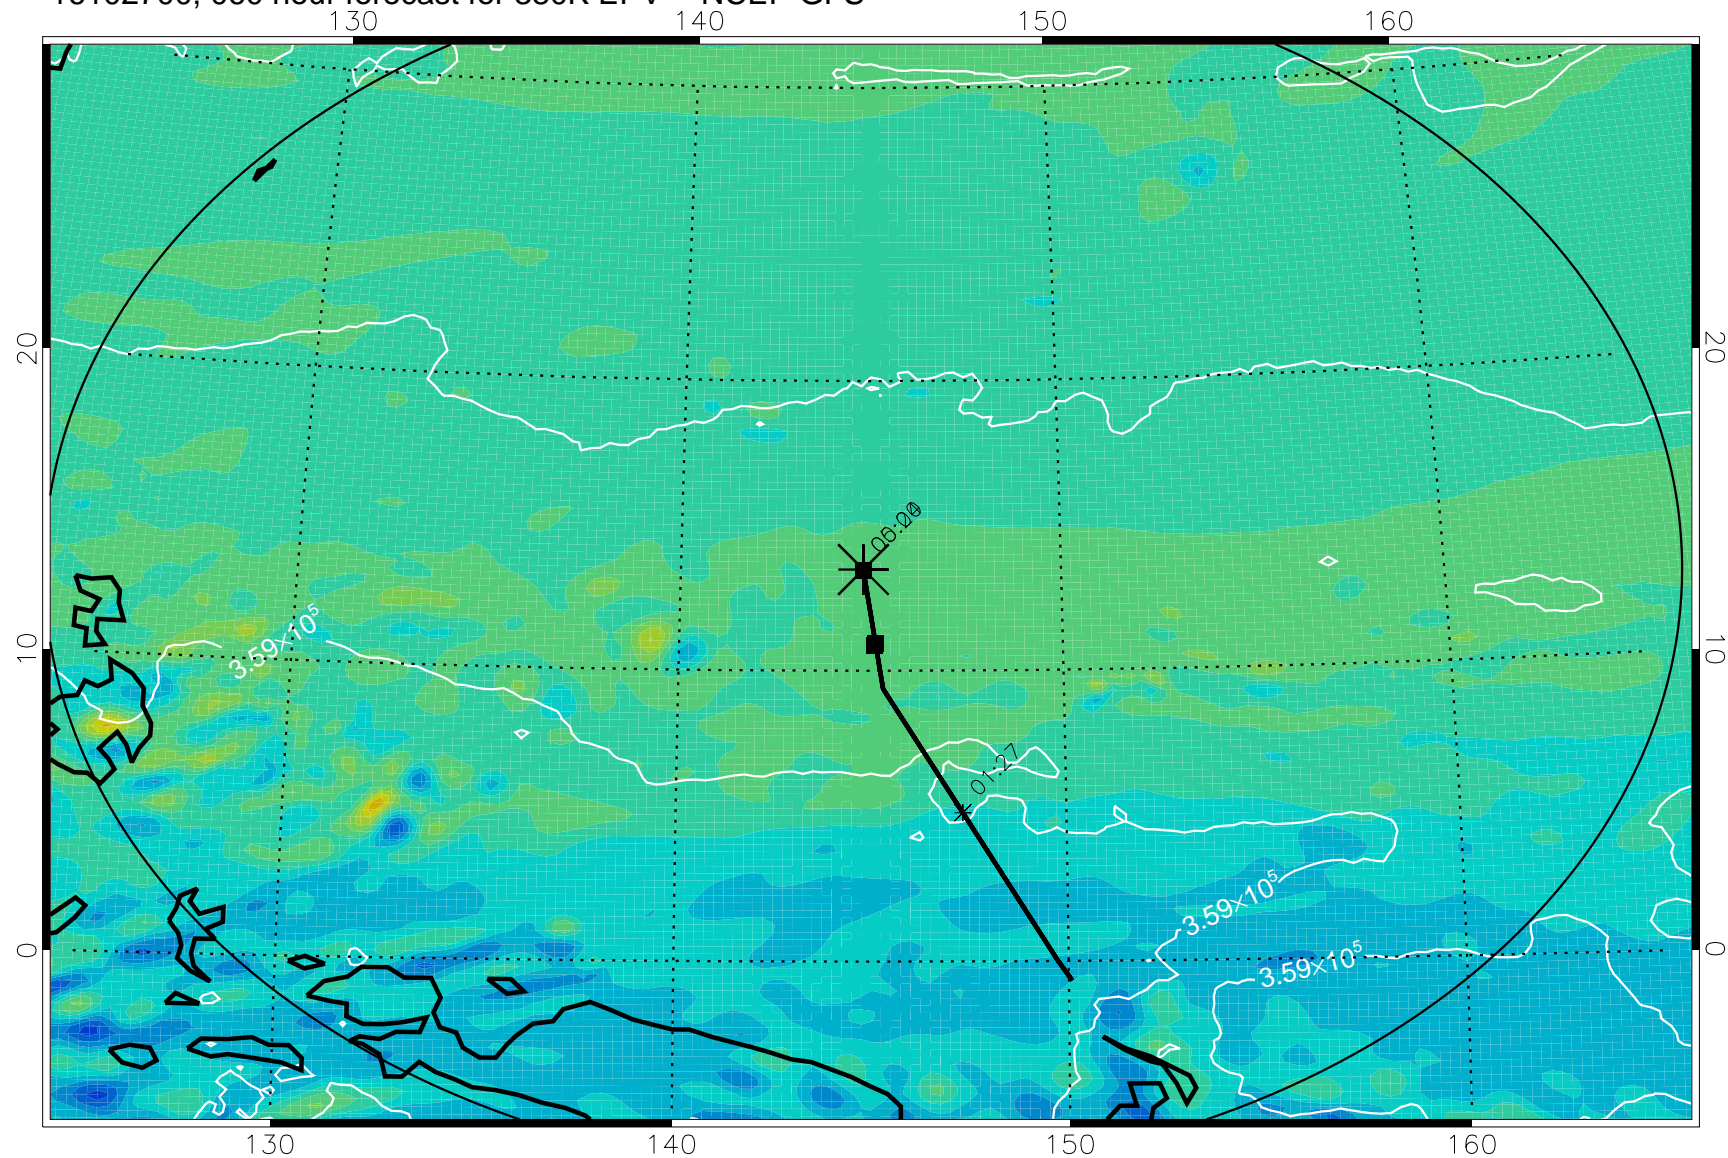

16102606, 042 hour forecast for 380K EPV -- NCEP GFS

380K Montgomery Streamfunction, white

Range ring of 2304 km

16102612, 048 hour forecast for 380K EPV -- NCEP GFS

380K Montgomery Streamfunction, white

Range ring of 2304 km

16102618, 054 hour forecast for 380K EPV -- NCEP GFS

380K Montgomery Streamfunction, white

Range ring of 2304 km

16102700, 060 hour forecast for 380K EPV -- NCEP GFS

380K Montgomery Streamfunction, white

Range ring of 2304 km

16102706, 066 hour forecast for 380K EPV -- NCEP GFS

380K Montgomery Streamfunction, white

Range ring of 2304 km

16102712, 072 hour forecast for 380K EPV -- NCEP GFS

380K Montgomery Streamfunction, white

Range ring of 2304 km

16102718, 078 hour forecast for 380K EPV -- NCEP GFS

380K Montgomery Streamfunction, white

Range ring of 2304 km

16102800, 084 hour forecast for 380K EPV -- NCEP GFS

380K Montgomery Streamfunction, white

Range ring of 2304 km