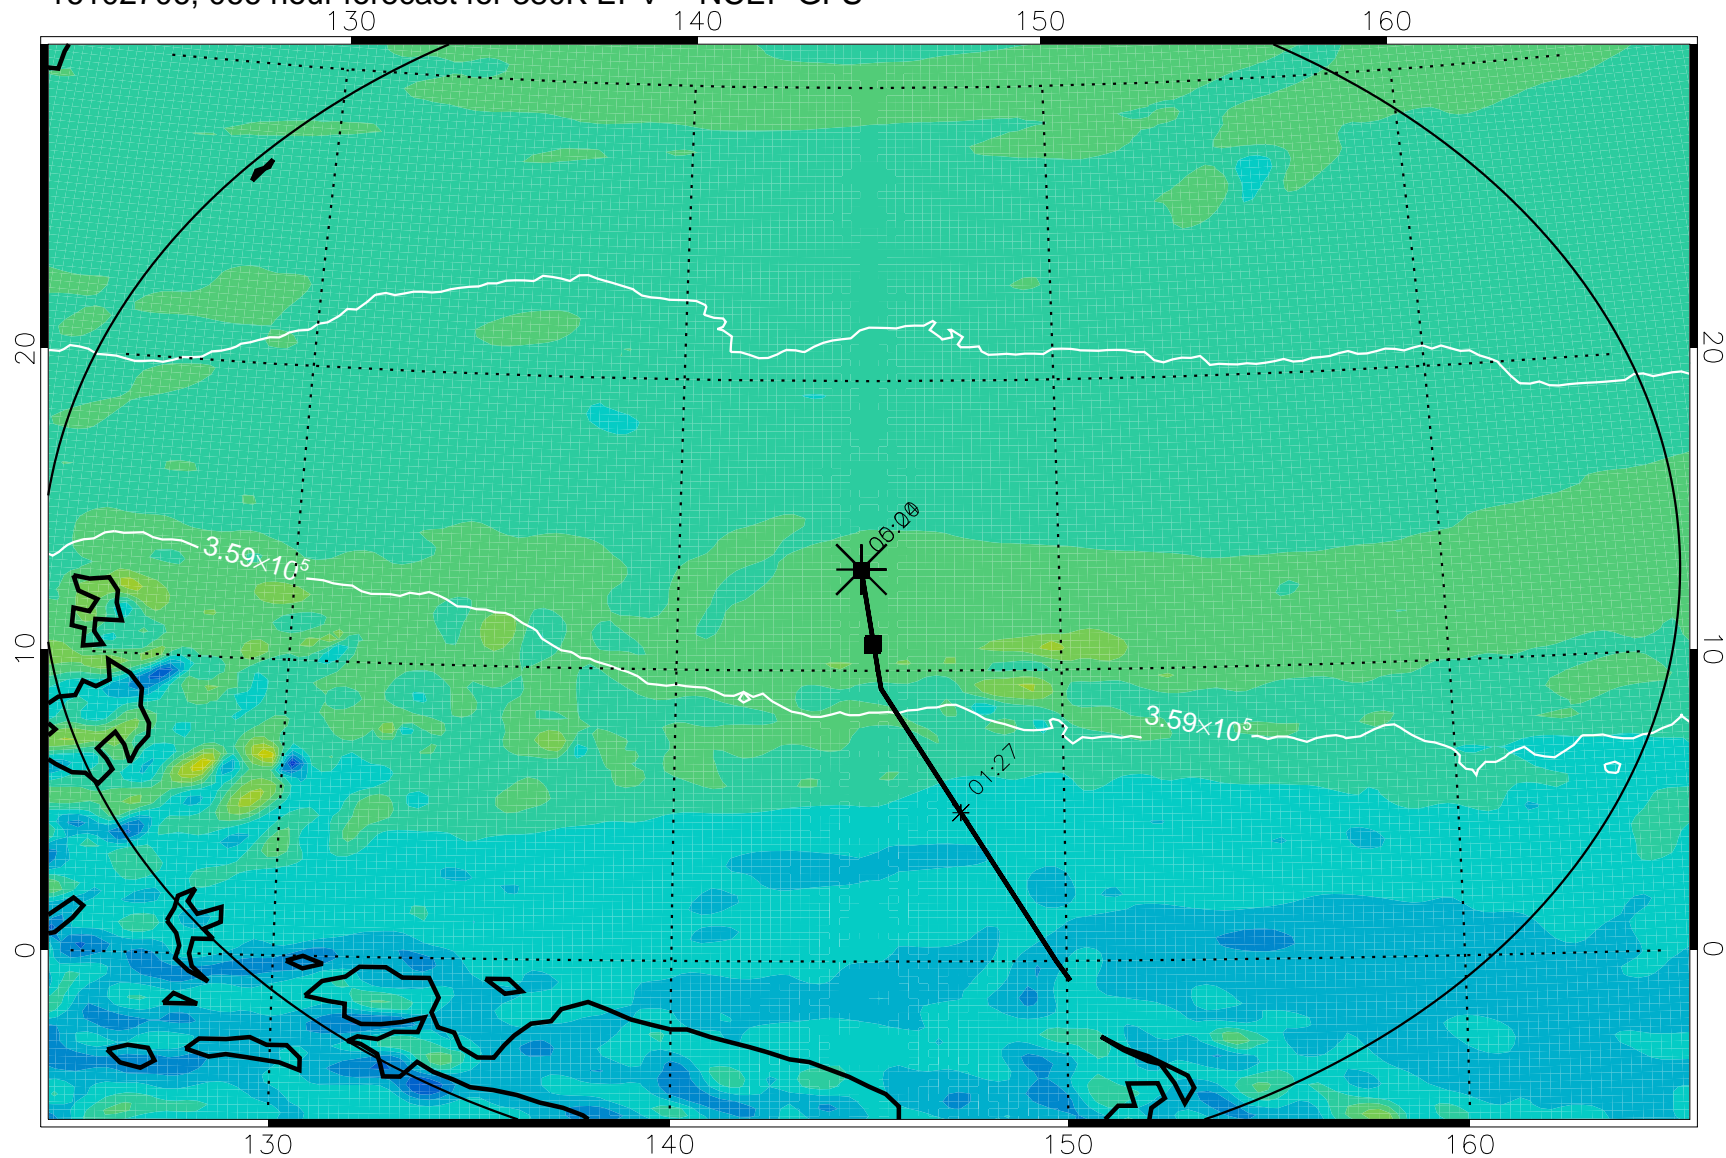

16102618, 054 hour forecast for 380K EPV -- NCEP GFS

380K Montgomery Streamfunction, white

Range ring of 2304 km

16102700, 060 hour forecast for 380K EPV -- NCEP GFS

380K Montgomery Streamfunction, white

Range ring of 2304 km

16102706, 066 hour forecast for 380K EPV -- NCEP GFS

380K Montgomery Streamfunction, white

Range ring of 2304 km

16102712, 072 hour forecast for 380K EPV -- NCEP GFS

380K Montgomery Streamfunction, white

Range ring of 2304 km

16102718, 078 hour forecast for 380K EPV -- NCEP GFS

380K Montgomery Streamfunction, white

Range ring of 2304 km

16102800, 084 hour forecast for 380K EPV -- NCEP GFS

380K Montgomery Streamfunction, white

Range ring of 2304 km

16102806, 090 hour forecast for 380K EPV -- NCEP GFS

380K Montgomery Streamfunction, white

Range ring of 2304 km

16102812, 096 hour forecast for 380K EPV -- NCEP GFS

380K Montgomery Streamfunction, white

Range ring of 2304 km