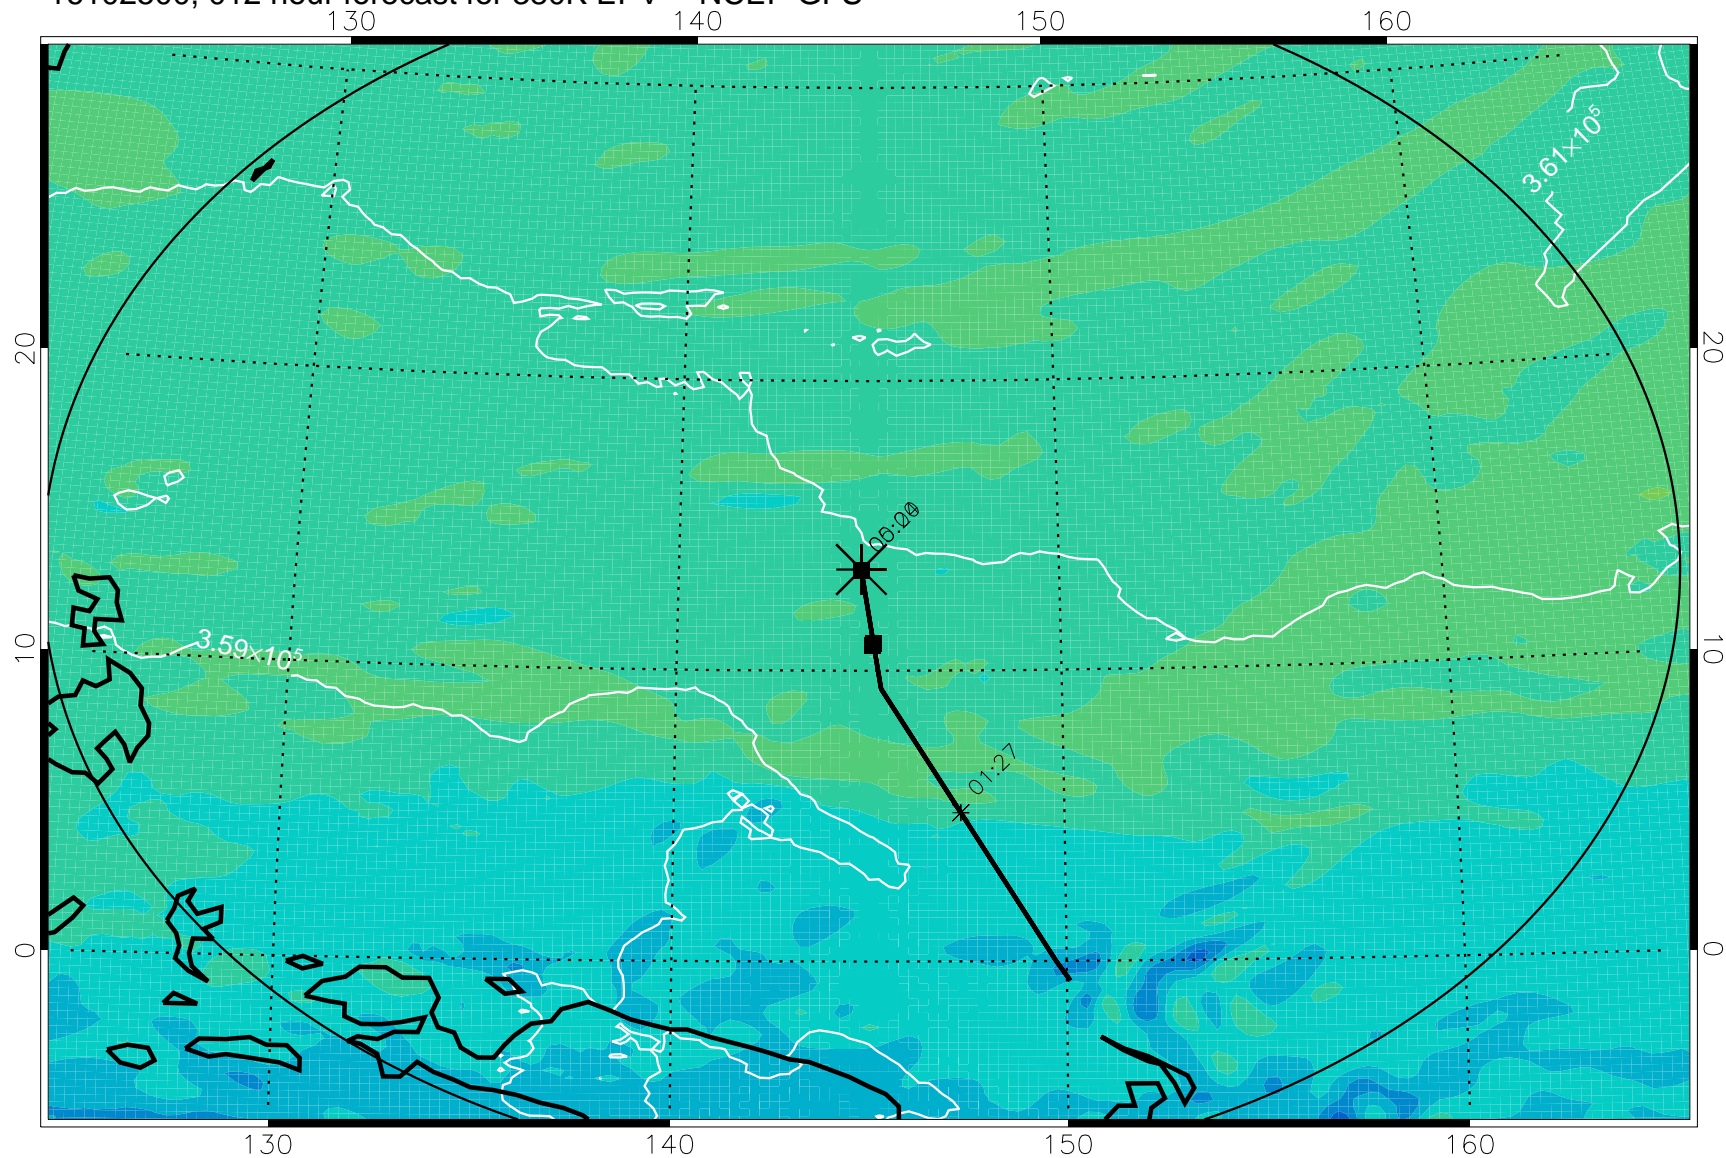

16102418, 006 hour forecast for 380K EPV -- NCEP GFS

380K Montgomery Streamfunction, white

Range ring of 2304 km

16102500, 012 hour forecast for 380K EPV -- NCEP GFS

380K Montgomery Streamfunction, white

Range ring of 2304 km

16102506, 018 hour forecast for 380K EPV -- NCEP GFS

380K Montgomery Streamfunction, white

Range ring of 2304 km

16102512, 024 hour forecast for 380K EPV -- NCEP GFS

380K Montgomery Streamfunction, white

Range ring of 2304 km

16102518, 030 hour forecast for 380K EPV -- NCEP GFS

380K Montgomery Streamfunction, white

Range ring of 2304 km

16102600, 036 hour forecast for 380K EPV -- NCEP GFS

380K Montgomery Streamfunction, white

Range ring of 2304 km

16102606, 042 hour forecast for 380K EPV -- NCEP GFS

380K Montgomery Streamfunction, white

Range ring of 2304 km

16102612, 048 hour forecast for 380K EPV -- NCEP GFS

380K Montgomery Streamfunction, white

Range ring of 2304 km