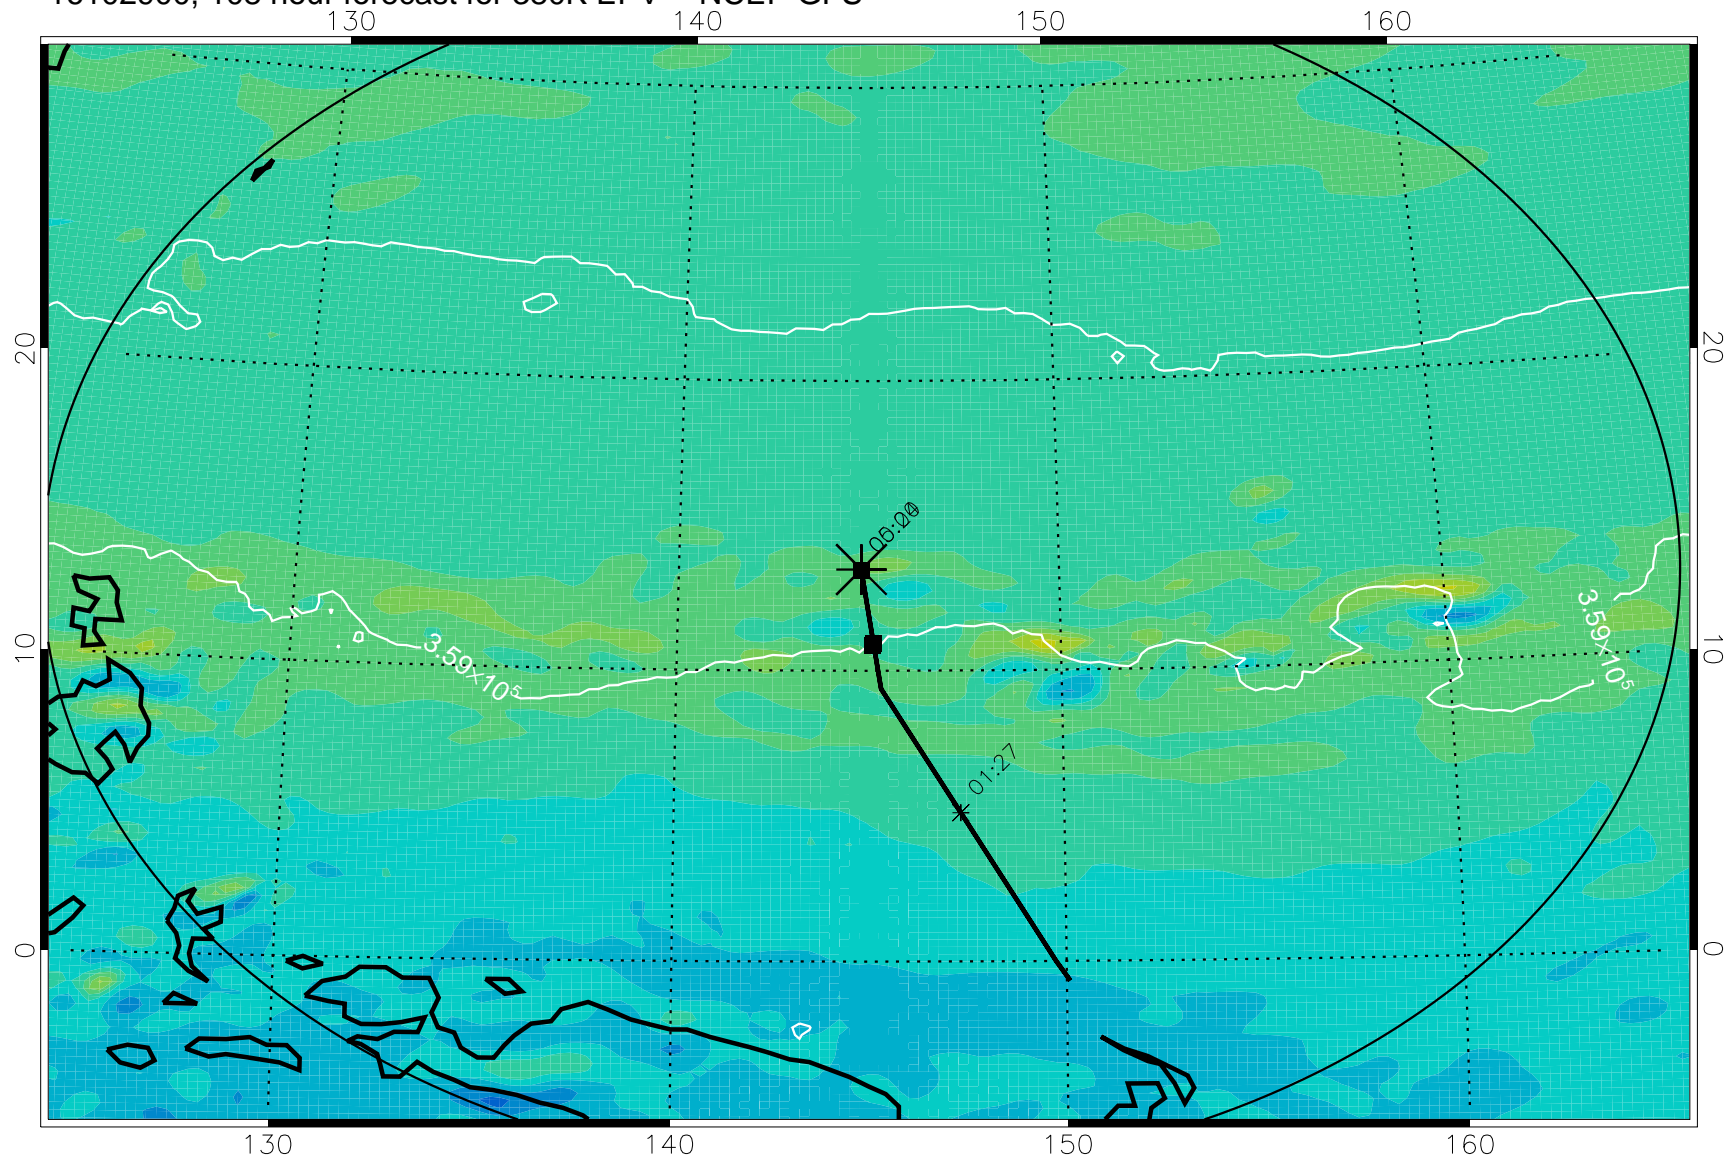

16102718, 078 hour forecast for 380K EPV -- NCEP GFS

380K Montgomery Streamfunction, white

Range ring of 2304 km

16102800, 084 hour forecast for 380K EPV -- NCEP GFS

380K Montgomery Streamfunction, white

Range ring of 2304 km

16102806, 090 hour forecast for 380K EPV -- NCEP GFS

380K Montgomery Streamfunction, white

Range ring of 2304 km

16102812, 096 hour forecast for 380K EPV -- NCEP GFS

380K Montgomery Streamfunction, white

Range ring of 2304 km

16102818, 102 hour forecast for 380K EPV -- NCEP GFS

380K Montgomery Streamfunction, white

Range ring of 2304 km

16102900, 108 hour forecast for 380K EPV -- NCEP GFS

16102906, 114 hour forecast for 380K EPV -- NCEP GFS

380K Montgomery Streamfunction, white

Range ring of 2304 km

16102912, 120 hour forecast for 380K EPV -- NCEP GFS

380K Montgomery Streamfunction, white

Range ring of 2304 km