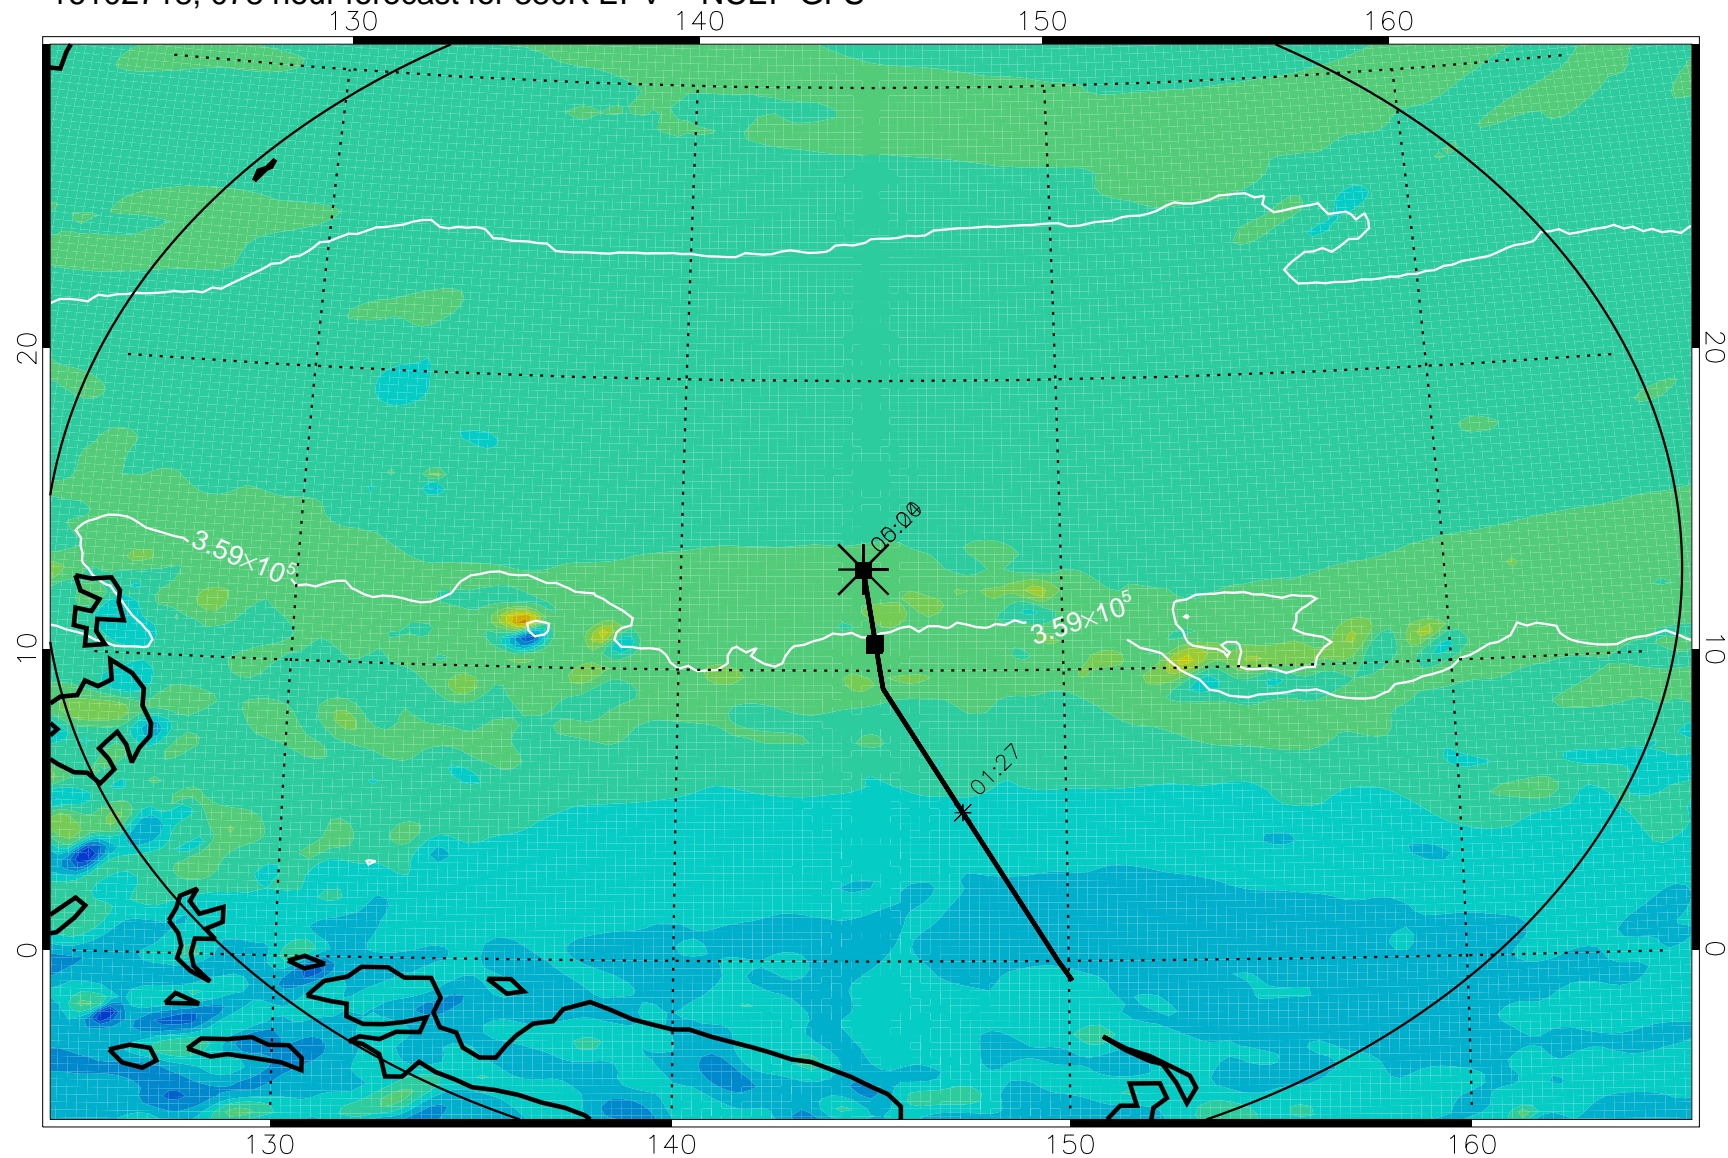

16102618, 054 hour forecast for 380K EPV -- NCEP GFS

380K Montgomery Streamfunction, white

Range ring of 2304 km

16102700, 060 hour forecast for 380K EPV -- NCEP GFS

380K Montgomery Streamfunction, white

Range ring of 2304 km

16102706, 066 hour forecast for 380K EPV -- NCEP GFS

380K Montgomery Streamfunction, white

Range ring of 2304 km

16102712, 072 hour forecast for 380K EPV -- NCEP GFS

380K Montgomery Streamfunction, white

Range ring of 2304 km

16102718, 078 hour forecast for 380K EPV -- NCEP GFS

380K Montgomery Streamfunction, white

Range ring of 2304 km

16102800, 084 hour forecast for 380K EPV -- NCEP GFS

380K Montgomery Streamfunction, white

Range ring of 2304 km

16102806, 090 hour forecast for 380K EPV -- NCEP GFS

380K Montgomery Streamfunction, white

Range ring of 2304 km

16102812, 096 hour forecast for 380K EPV -- NCEP GFS

380K Montgomery Streamfunction, white

Range ring of 2304 km