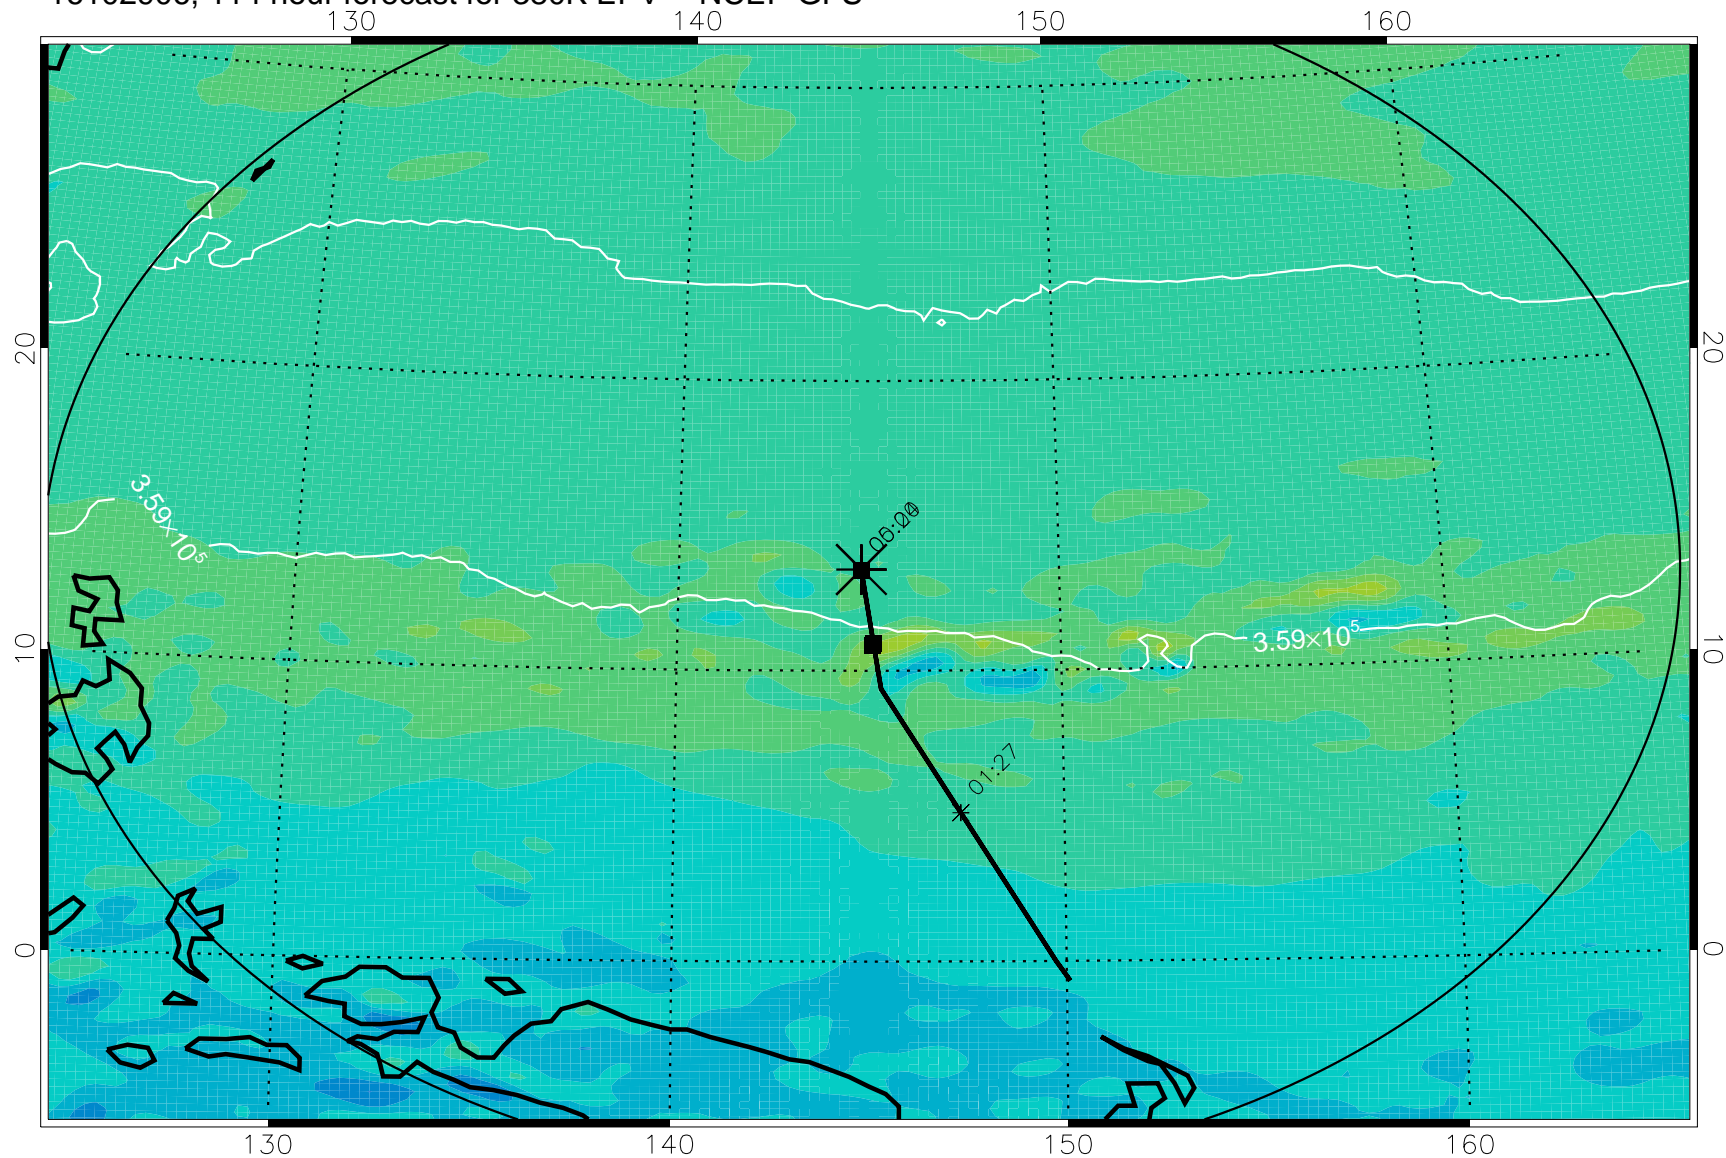

16102718, 078 hour forecast for 380K EPV -- NCEP GFS

380K Montgomery Streamfunction, white

Range ring of 2304 km

16102800, 084 hour forecast for 380K EPV -- NCEP GFS

380K Montgomery Streamfunction, white

Range ring of 2304 km

16102806, 090 hour forecast for 380K EPV -- NCEP GFS

380K Montgomery Streamfunction, white

Range ring of 2304 km

16102812, 096 hour forecast for 380K EPV -- NCEP GFS

380K Montgomery Streamfunction, white

Range ring of 2304 km

16102818, 102 hour forecast for 380K EPV -- NCEP GFS

380K Montgomery Streamfunction, white

Range ring of 2304 km

16102900, 108 hour forecast for 380K EPV -- NCEP GFS

16102906, 114 hour forecast for 380K EPV -- NCEP GFS

380K Montgomery Streamfunction, white

Range ring of 2304 km

16102912, 120 hour forecast for 380K EPV -- NCEP GFS

380K Montgomery Streamfunction, white

Range ring of 2304 km