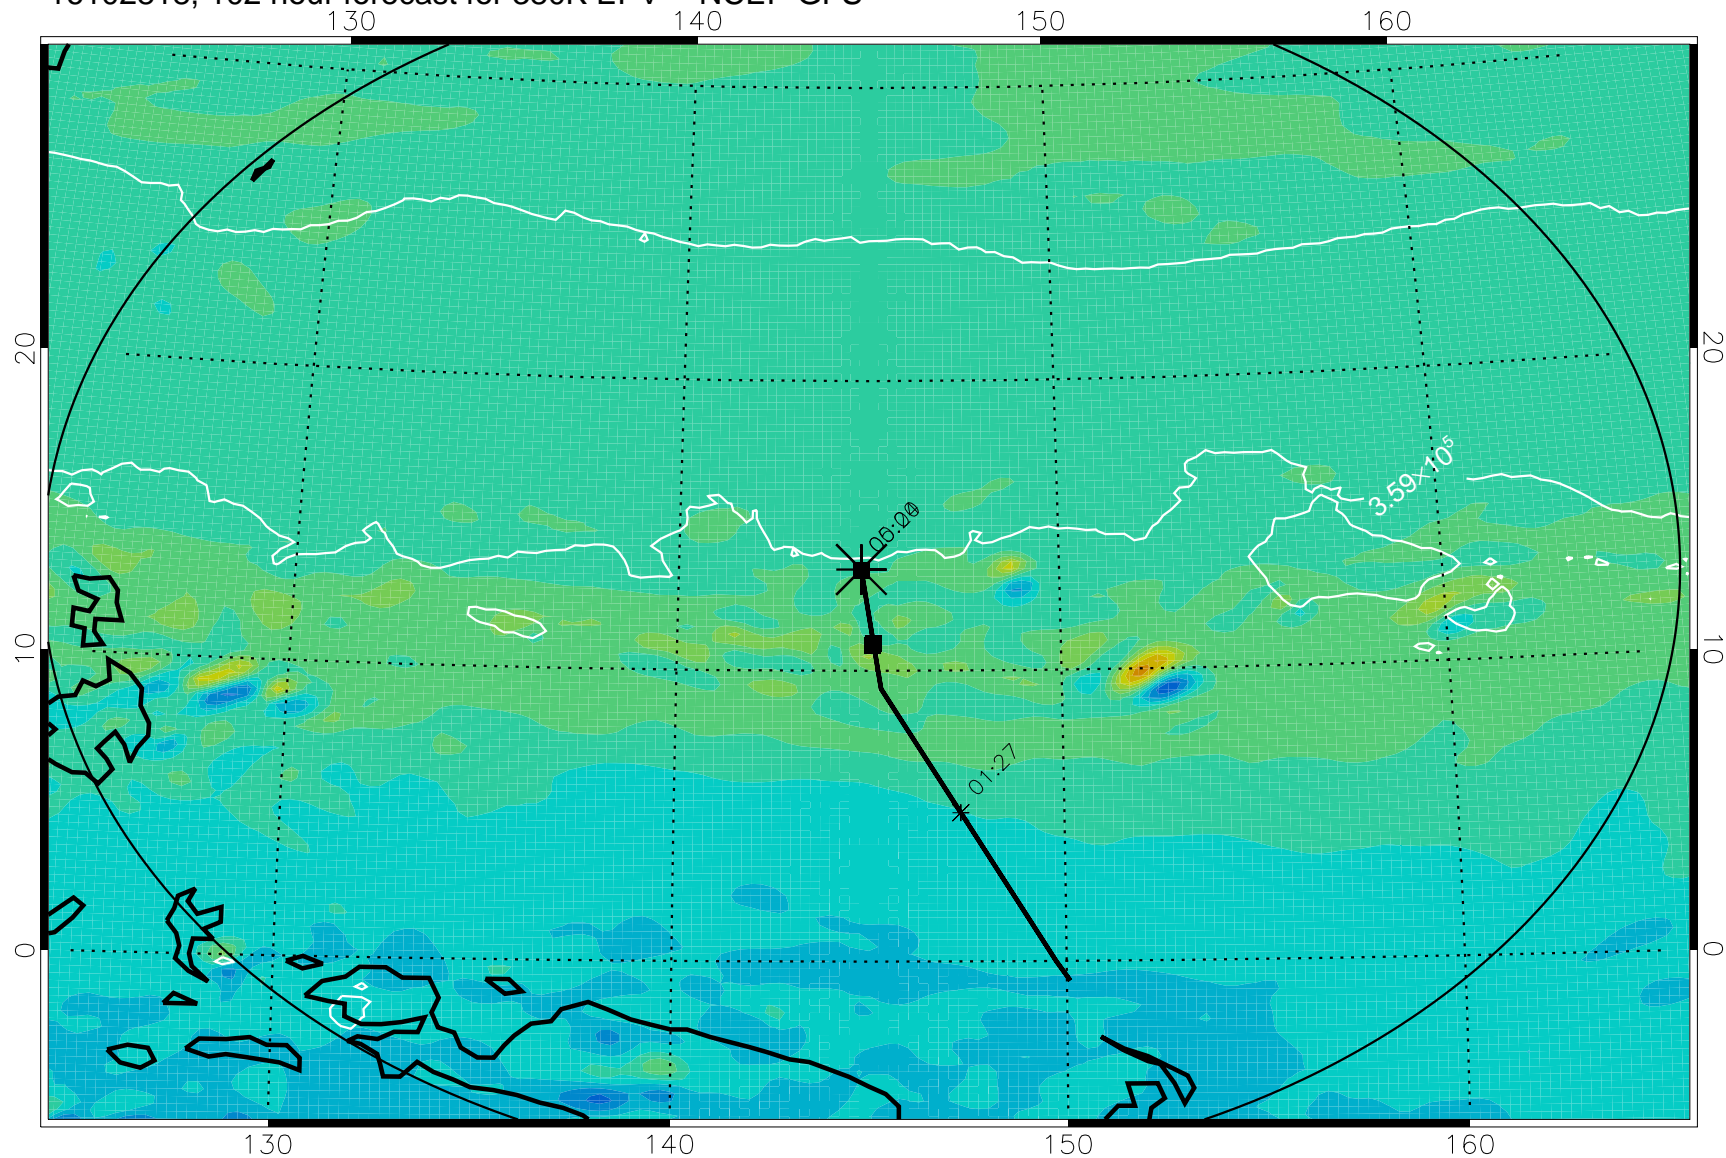

16102718, 078 hour forecast for 380K EPV -- NCEP GFS

380K Montgomery Streamfunction, white

Range ring of 2304 km

16102800, 084 hour forecast for 380K EPV -- NCEP GFS

380K Montgomery Streamfunction, white

Range ring of 2304 km

16102806, 090 hour forecast for 380K EPV -- NCEP GFS

380K Montgomery Streamfunction, white

Range ring of 2304 km

16102812, 096 hour forecast for 380K EPV -- NCEP GFS

380K Montgomery Streamfunction, white

Range ring of 2304 km

16102818, 102 hour forecast for 380K EPV -- NCEP GFS

380K Montgomery Streamfunction, white

Range ring of 2304 km

16102900, 108 hour forecast for 380K EPV -- NCEP GFS

16102906, 114 hour forecast for 380K EPV -- NCEP GFS

380K Montgomery Streamfunction, white

Range ring of 2304 km

16102912, 120 hour forecast for 380K EPV -- NCEP GFS

380K Montgomery Streamfunction, white

Range ring of 2304 km