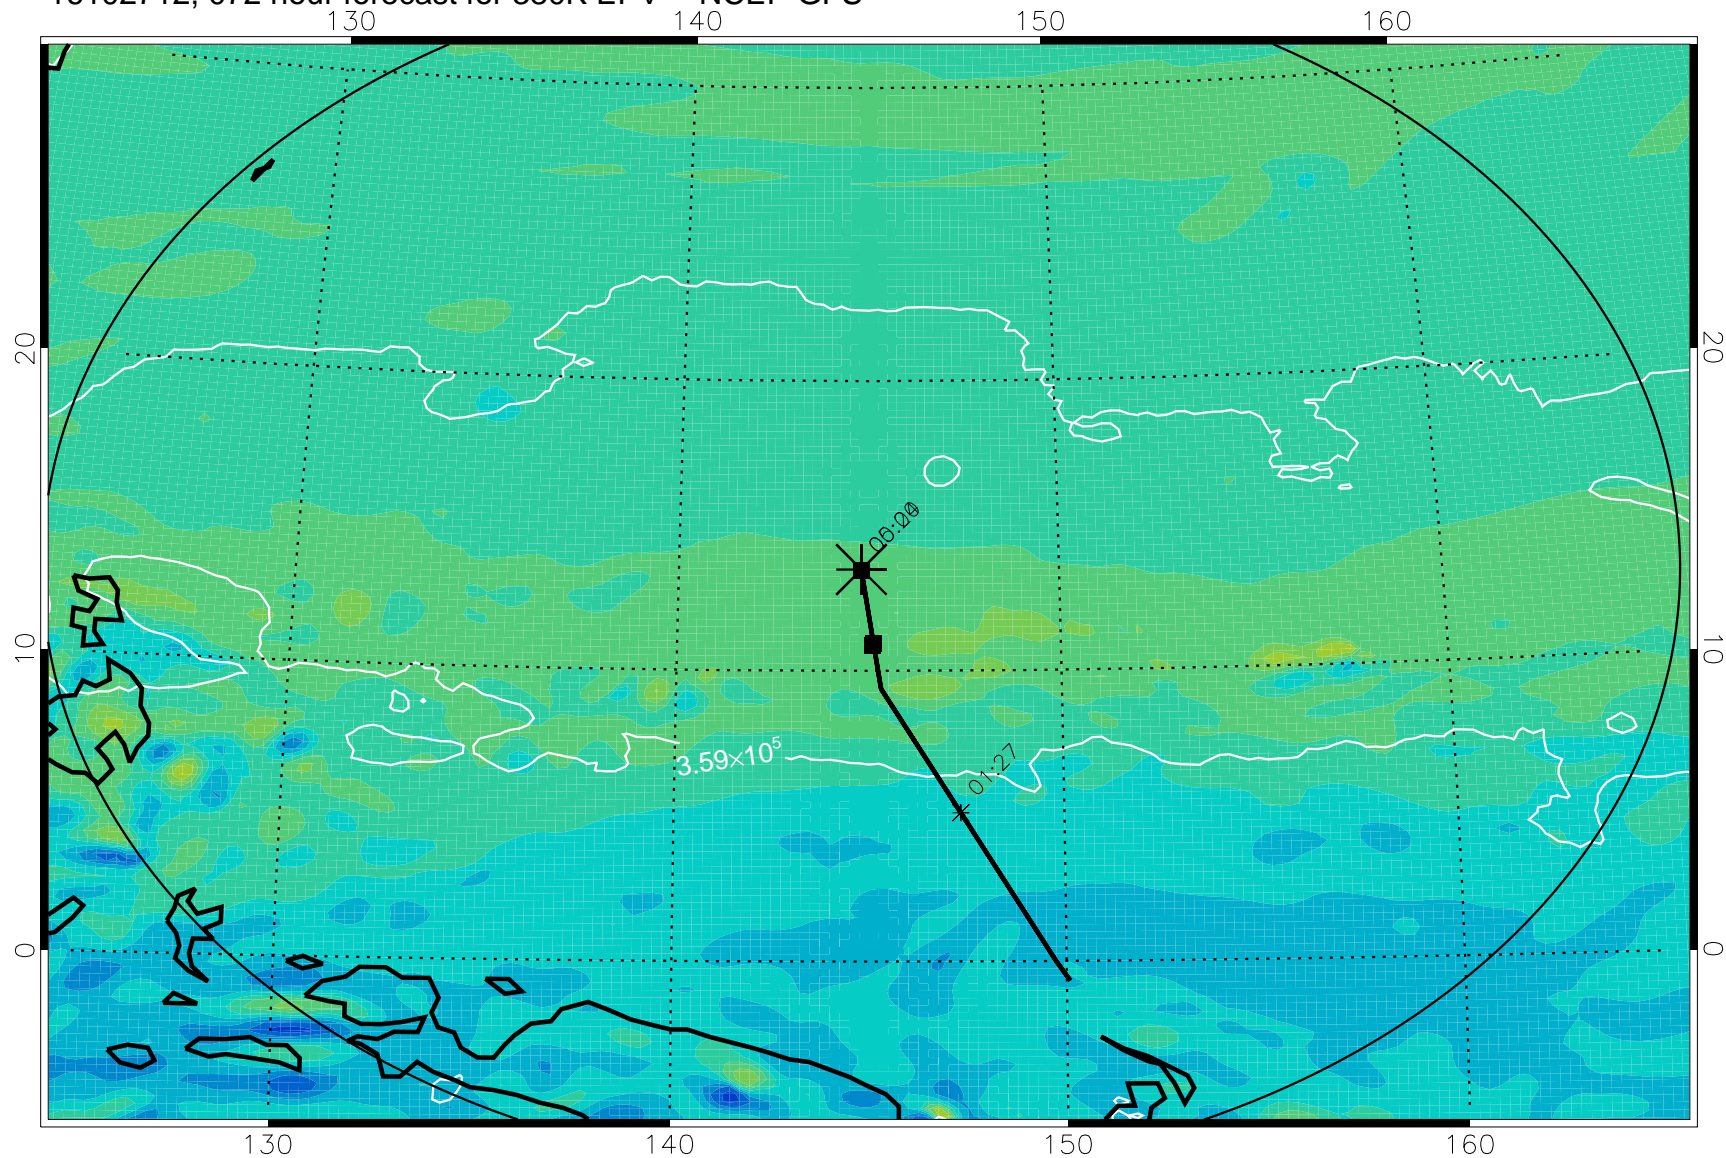

16102618, 054 hour forecast for 380K EPV -- NCEP GFS

380K Montgomery Streamfunction, white

Range ring of 2304 km

16102700, 060 hour forecast for 380K EPV -- NCEP GFS

380K Montgomery Streamfunction, white

Range ring of 2304 km

16102706, 066 hour forecast for 380K EPV -- NCEP GFS

380K Montgomery Streamfunction, white

Range ring of 2304 km

16102712, 072 hour forecast for 380K EPV -- NCEP GFS

380K Montgomery Streamfunction, white

Range ring of 2304 km

16102718, 078 hour forecast for 380K EPV -- NCEP GFS

380K Montgomery Streamfunction, white

Range ring of 2304 km

16102800, 084 hour forecast for 380K EPV -- NCEP GFS

380K Montgomery Streamfunction, white

Range ring of 2304 km

16102806, 090 hour forecast for 380K EPV -- NCEP GFS

380K Montgomery Streamfunction, white

Range ring of 2304 km

16102812, 096 hour forecast for 380K EPV -- NCEP GFS

380K Montgomery Streamfunction, white

Range ring of 2304 km