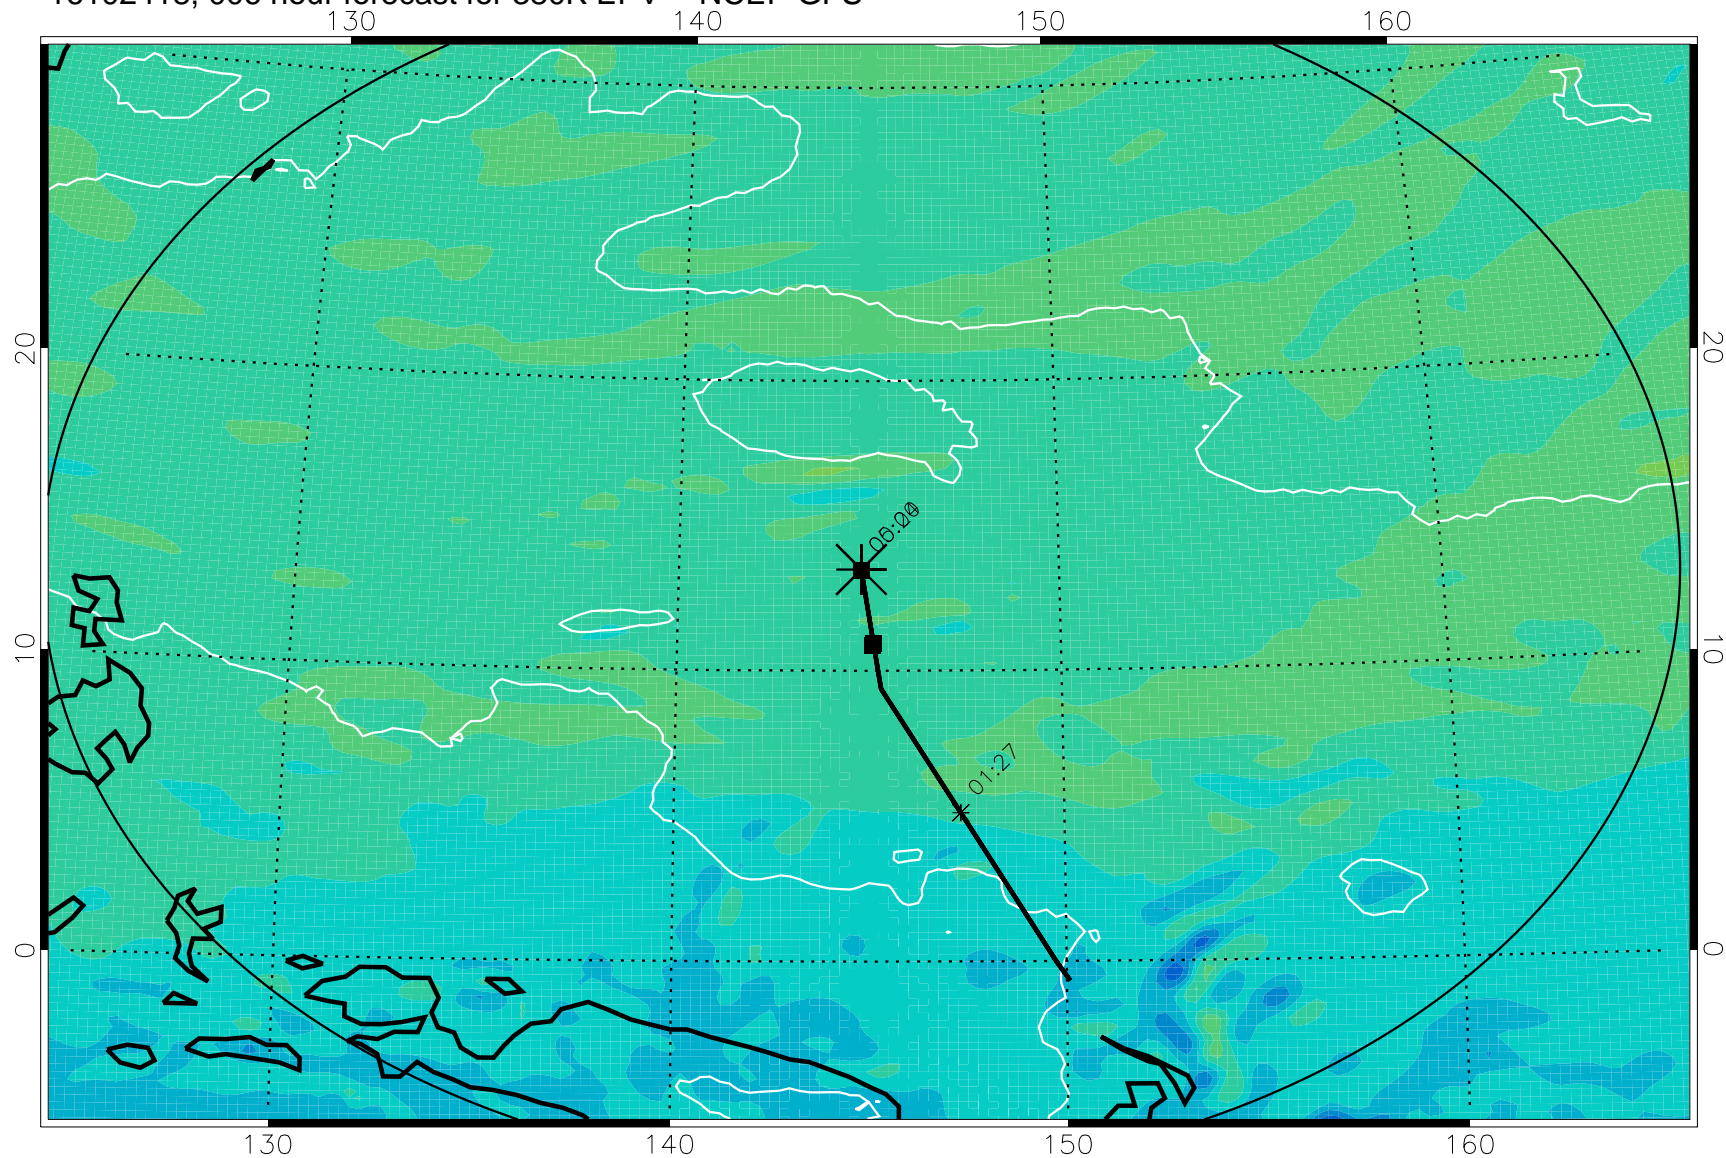

16102418, 006 hour forecast for 380K EPV -- NCEP GFS

380K Montgomery Streamfunction, white

Range ring of 2304 km

16102500, 012 hour forecast for 380K EPV -- NCEP GFS

380K Montgomery Streamfunction, white

Range ring of 2304 km

16102506, 018 hour forecast for 380K EPV -- NCEP GFS

380K Montgomery Streamfunction, white

Range ring of 2304 km

16102512, 024 hour forecast for 380K EPV -- NCEP GFS

380K Montgomery Streamfunction, white

Range ring of 2304 km

16102518, 030 hour forecast for 380K EPV -- NCEP GFS

380K Montgomery Streamfunction, white

Range ring of 2304 km

16102600, 036 hour forecast for 380K EPV -- NCEP GFS

380K Montgomery Streamfunction, white

Range ring of 2304 km

16102606, 042 hour forecast for 380K EPV -- NCEP GFS

380K Montgomery Streamfunction, white

Range ring of 2304 km

16102612, 048 hour forecast for 380K EPV -- NCEP GFS

380K Montgomery Streamfunction, white

Range ring of 2304 km