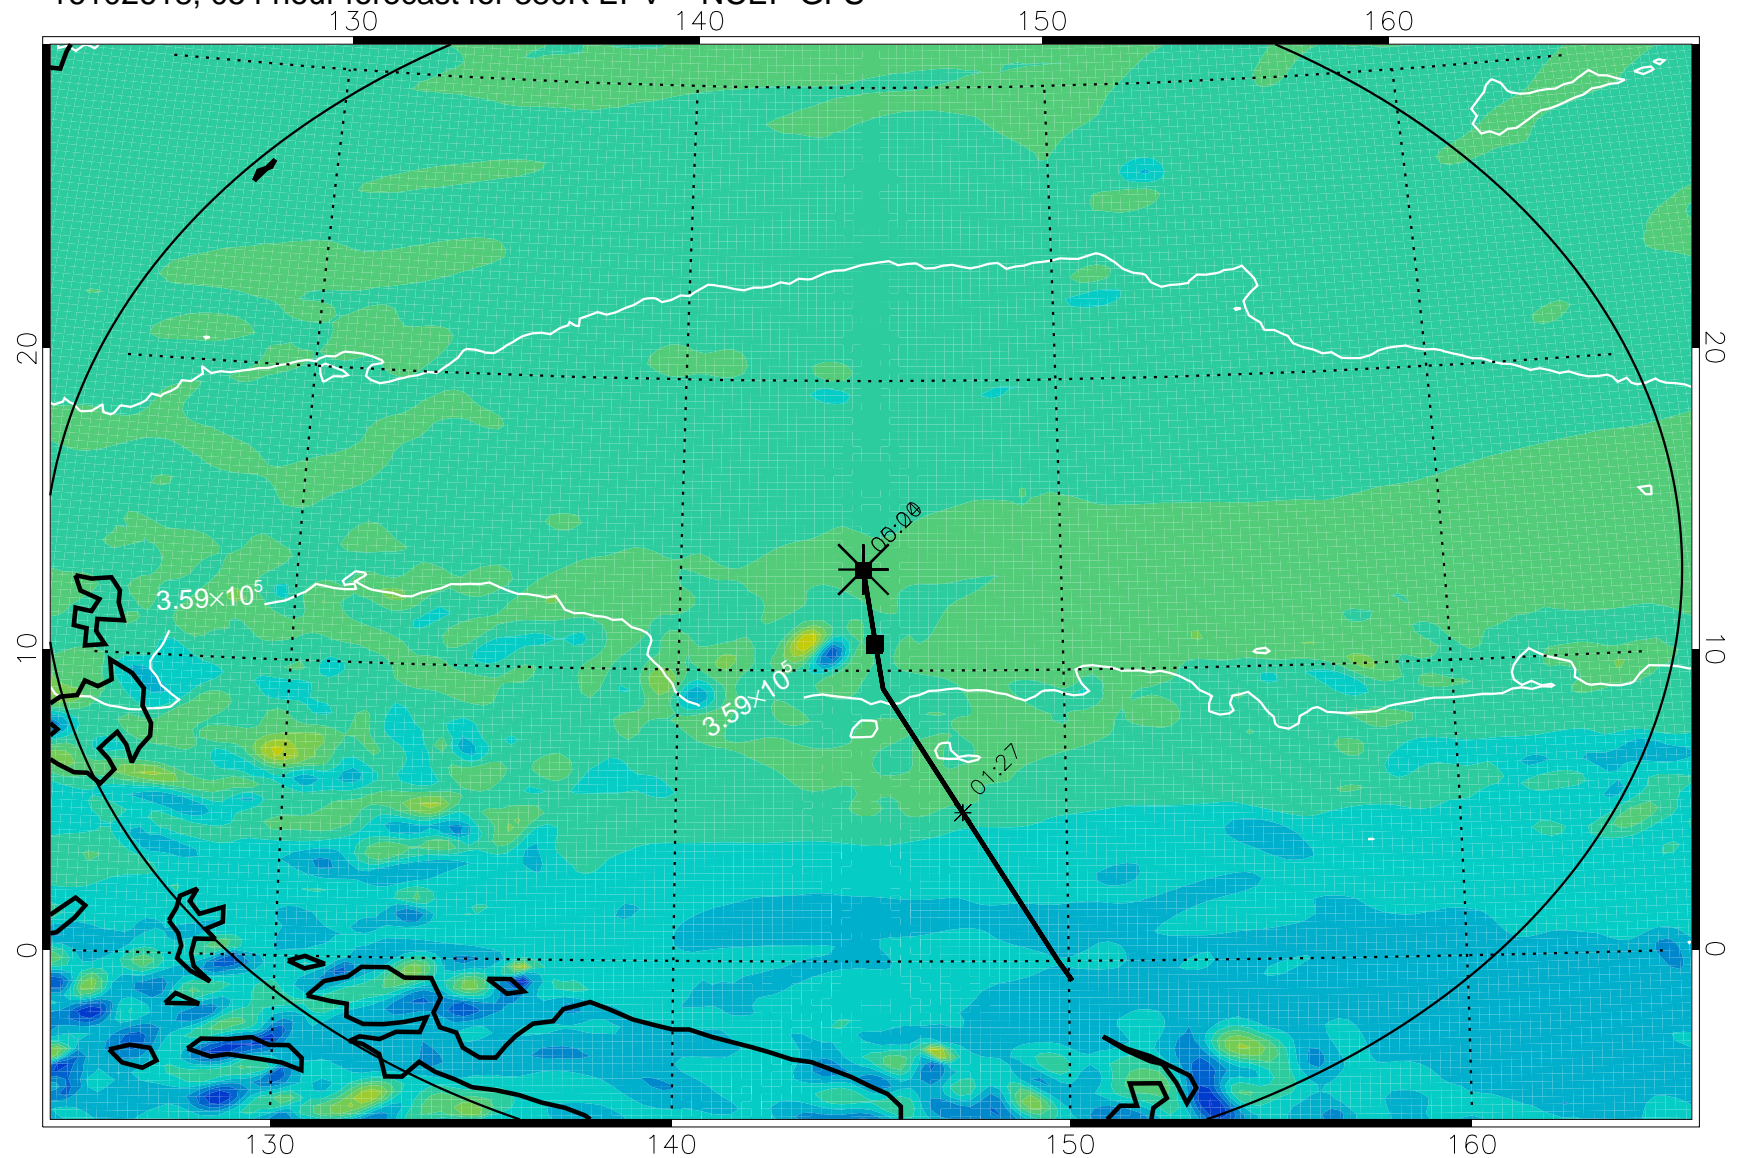

16102606, 042 hour forecast for 380K EPV -- NCEP GFS

380K Montgomery Streamfunction, white

Range ring of 2304 km

16102612, 048 hour forecast for 380K EPV -- NCEP GFS

380K Montgomery Streamfunction, white

Range ring of 2304 km

16102618, 054 hour forecast for 380K EPV -- NCEP GFS

380K Montgomery Streamfunction, white

Range ring of 2304 km

16102700, 060 hour forecast for 380K EPV -- NCEP GFS

380K Montgomery Streamfunction, white

Range ring of 2304 km

16102706, 066 hour forecast for 380K EPV -- NCEP GFS

380K Montgomery Streamfunction, white

Range ring of 2304 km

16102712, 072 hour forecast for 380K EPV -- NCEP GFS

380K Montgomery Streamfunction, white

Range ring of 2304 km

16102718, 078 hour forecast for 380K EPV -- NCEP GFS

380K Montgomery Streamfunction, white

Range ring of 2304 km

16102800, 084 hour forecast for 380K EPV -- NCEP GFS

380K Montgomery Streamfunction, white

Range ring of 2304 km