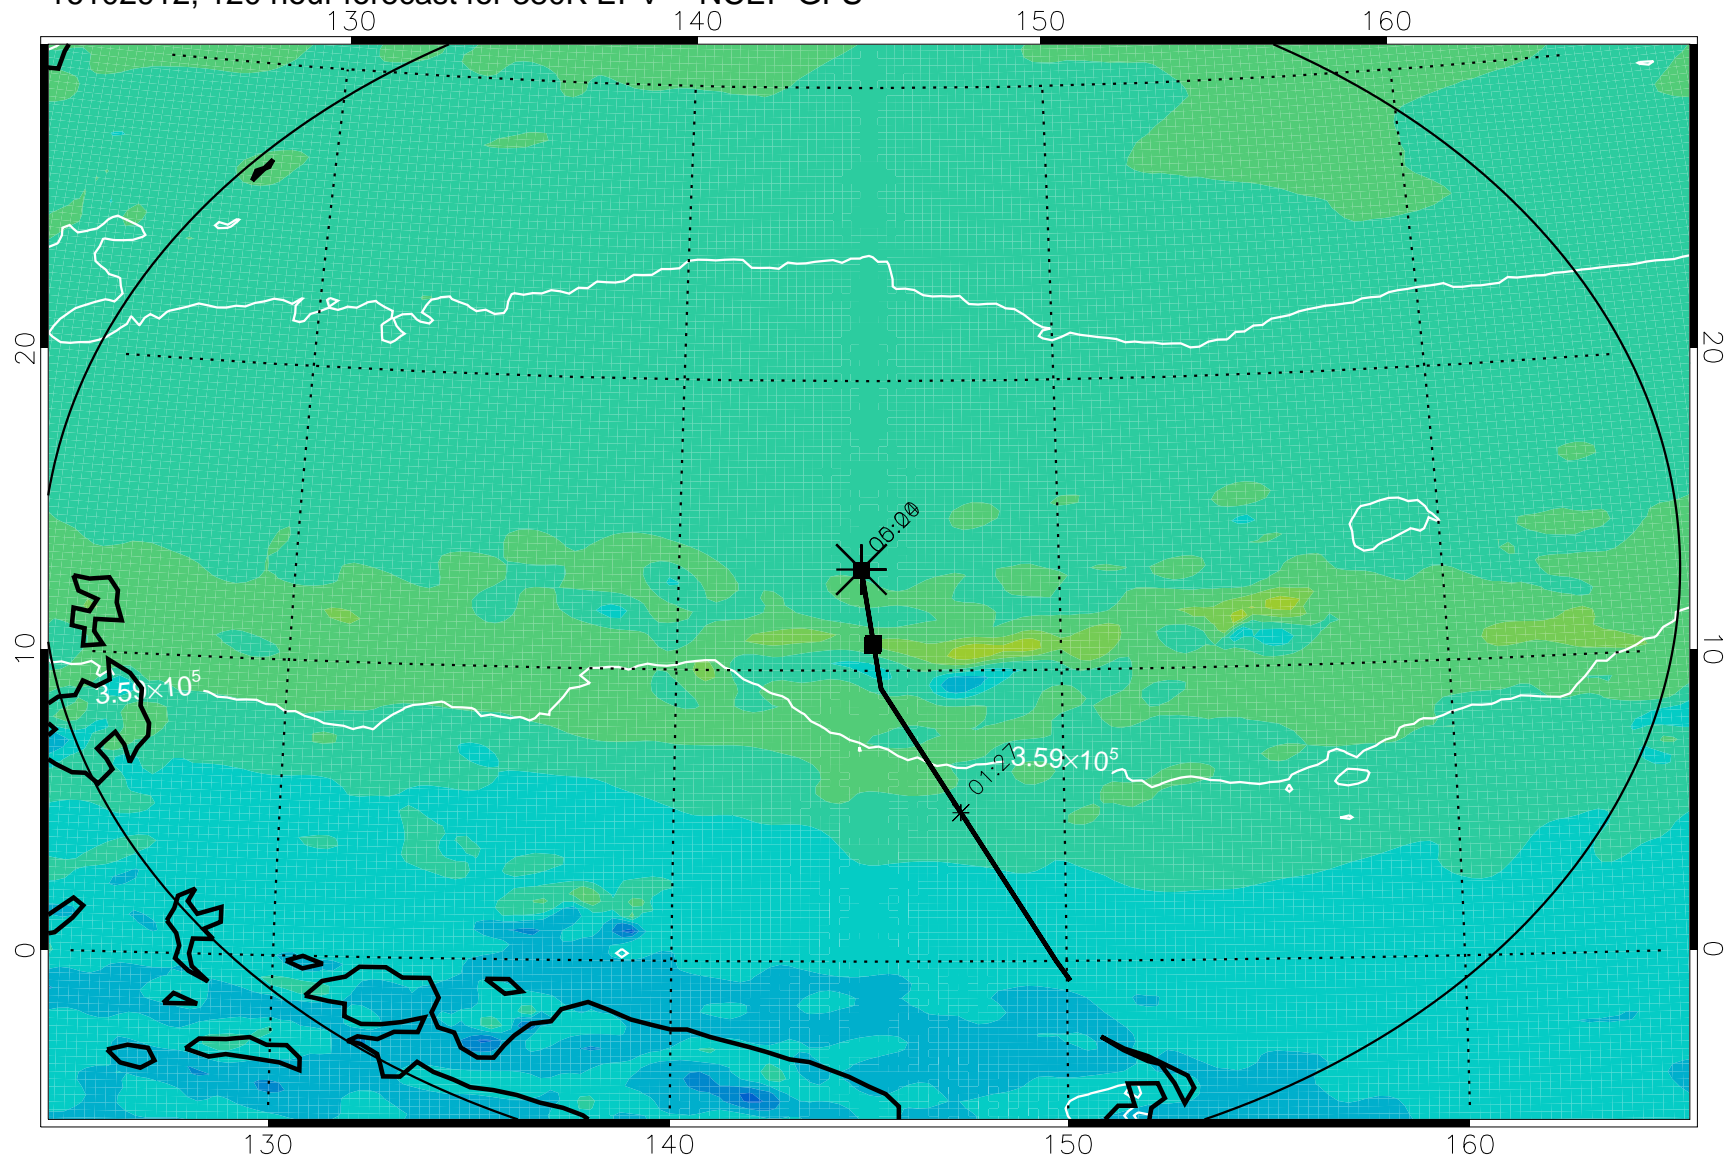

16102718, 078 hour forecast for 380K EPV -- NCEP GFS

380K Montgomery Streamfunction, white

Range ring of 2304 km

16102800, 084 hour forecast for 380K EPV -- NCEP GFS

380K Montgomery Streamfunction, white

Range ring of 2304 km

16102806, 090 hour forecast for 380K EPV -- NCEP GFS

380K Montgomery Streamfunction, white

Range ring of 2304 km

16102812, 096 hour forecast for 380K EPV -- NCEP GFS

380K Montgomery Streamfunction, white

Range ring of 2304 km

16102818, 102 hour forecast for 380K EPV -- NCEP GFS

380K Montgomery Streamfunction, white

Range ring of 2304 km

16102900, 108 hour forecast for 380K EPV -- NCEP GFS

16102906, 114 hour forecast for 380K EPV -- NCEP GFS

380K Montgomery Streamfunction, white

Range ring of 2304 km

16102912, 120 hour forecast for 380K EPV -- NCEP GFS

380K Montgomery Streamfunction, white

Range ring of 2304 km