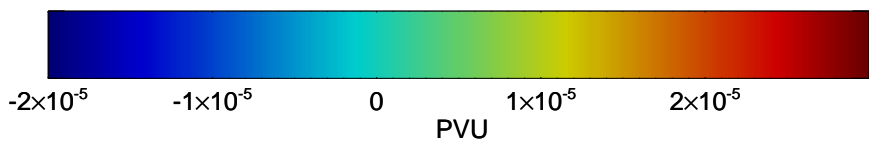

16102518, 030 hour forecast for 380K EPV -- NCEP GFS

380K Montgomery Streamfunction, white

Range ring of 2304 km

16102600, 036 hour forecast for 380K EPV -- NCEP GFS

380K Montgomery Streamfunction, white

Range ring of 2304 km