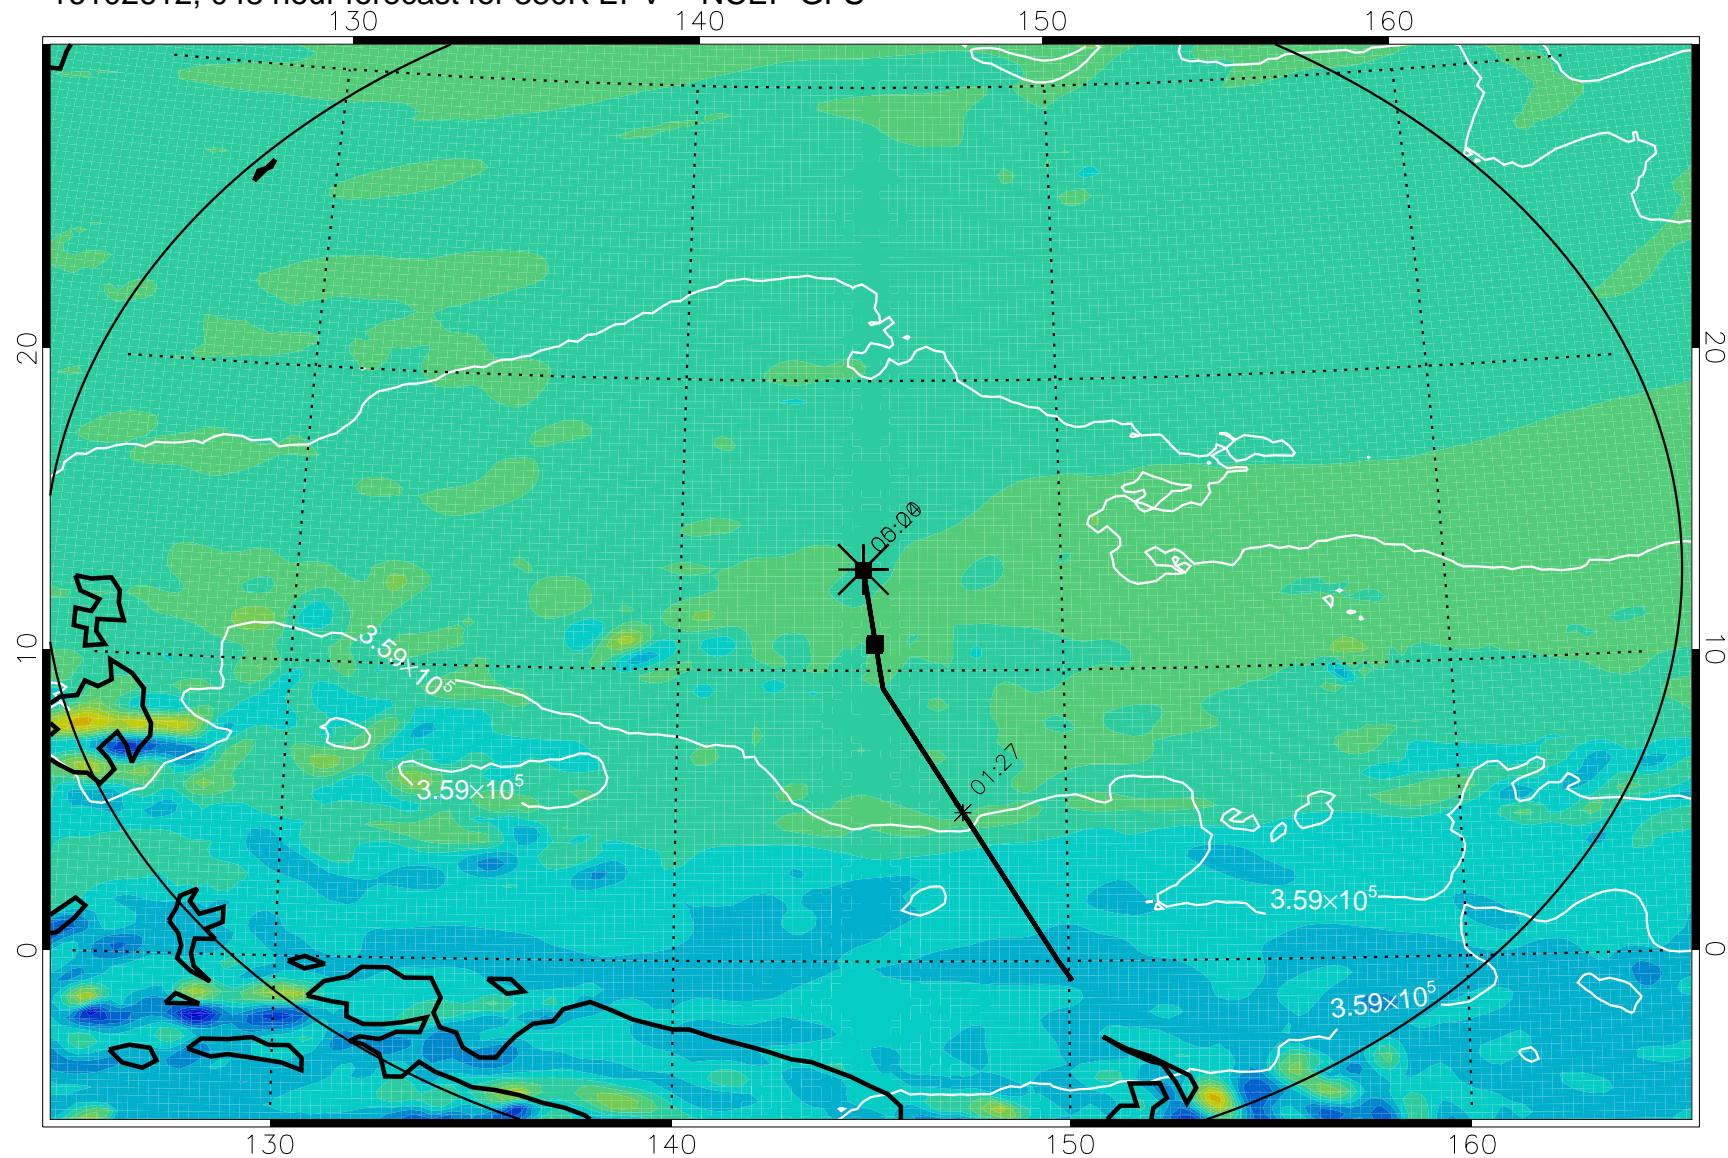

16102506, 018 hour forecast for 380K EPV -- NCEP GFS

380K Montgomery Streamfunction, white

Range ring of 2304 km

16102512, 024 hour forecast for 380K EPV -- NCEP GFS

380K Montgomery Streamfunction, white

Range ring of 2304 km

16102518, 030 hour forecast for 380K EPV -- NCEP GFS

380K Montgomery Streamfunction, white

Range ring of 2304 km

16102600, 036 hour forecast for 380K EPV -- NCEP GFS

380K Montgomery Streamfunction, white

Range ring of 2304 km

16102606, 042 hour forecast for 380K EPV -- NCEP GFS

380K Montgomery Streamfunction, white

Range ring of 2304 km

16102612, 048 hour forecast for 380K EPV -- NCEP GFS

380K Montgomery Streamfunction, white

Range ring of 2304 km

16102618, 054 hour forecast for 380K EPV -- NCEP GFS

380K Montgomery Streamfunction, white

Range ring of 2304 km

16102700, 060 hour forecast for 380K EPV -- NCEP GFS

380K Montgomery Streamfunction, white

Range ring of 2304 km