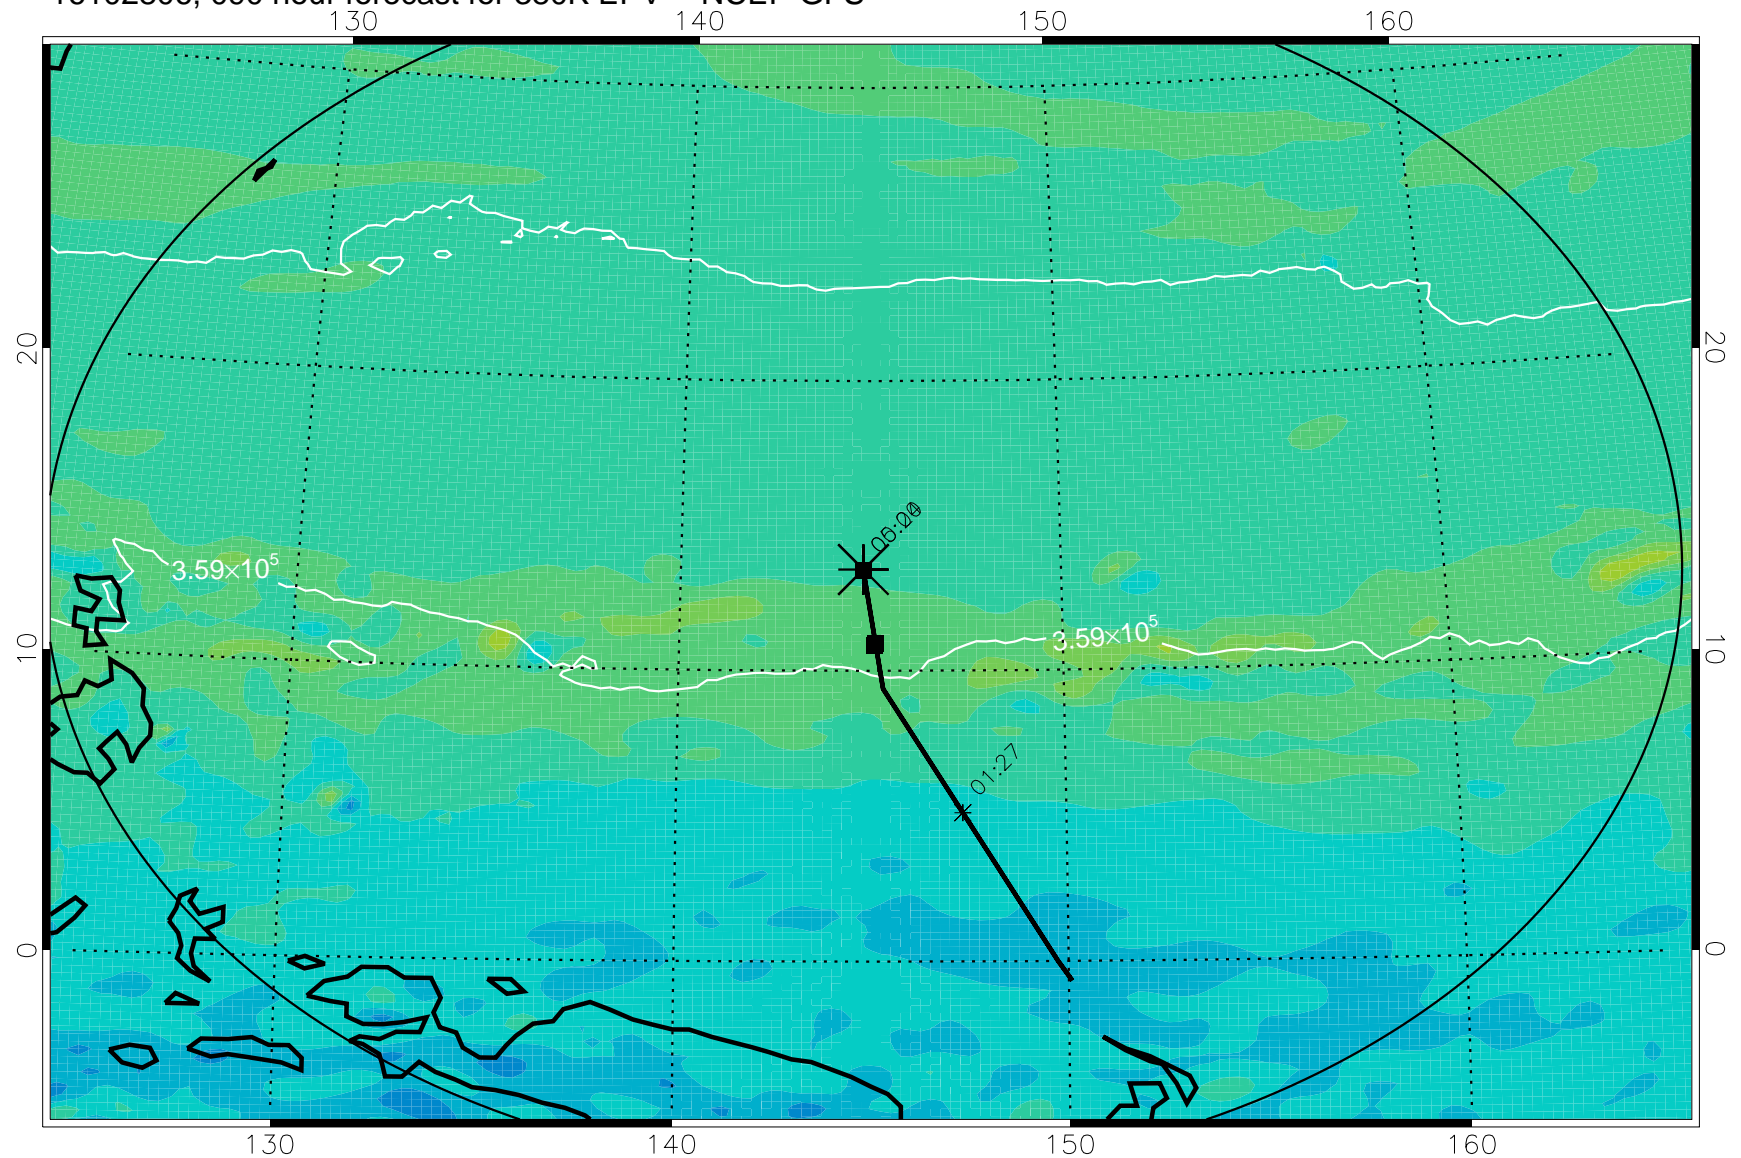

16102706, 066 hour forecast for 380K EPV -- NCEP GFS

380K Montgomery Streamfunction, white

Range ring of 2304 km

16102712, 072 hour forecast for 380K EPV -- NCEP GFS

380K Montgomery Streamfunction, white

Range ring of 2304 km

16102718, 078 hour forecast for 380K EPV -- NCEP GFS

380K Montgomery Streamfunction, white

Range ring of 2304 km

16102800, 084 hour forecast for 380K EPV -- NCEP GFS

380K Montgomery Streamfunction, white

Range ring of 2304 km

16102806, 090 hour forecast for 380K EPV -- NCEP GFS

380K Montgomery Streamfunction, white

Range ring of 2304 km

16102812, 096 hour forecast for 380K EPV -- NCEP GFS

380K Montgomery Streamfunction, white

Range ring of 2304 km

16102818, 102 hour forecast for 380K EPV -- NCEP GFS

380K Montgomery Streamfunction, white

Range ring of 2304 km

16102900, 108 hour forecast for 380K EPV -- NCEP GFS

16102906, 114 hour forecast for 380K EPV -- NCEP GFS