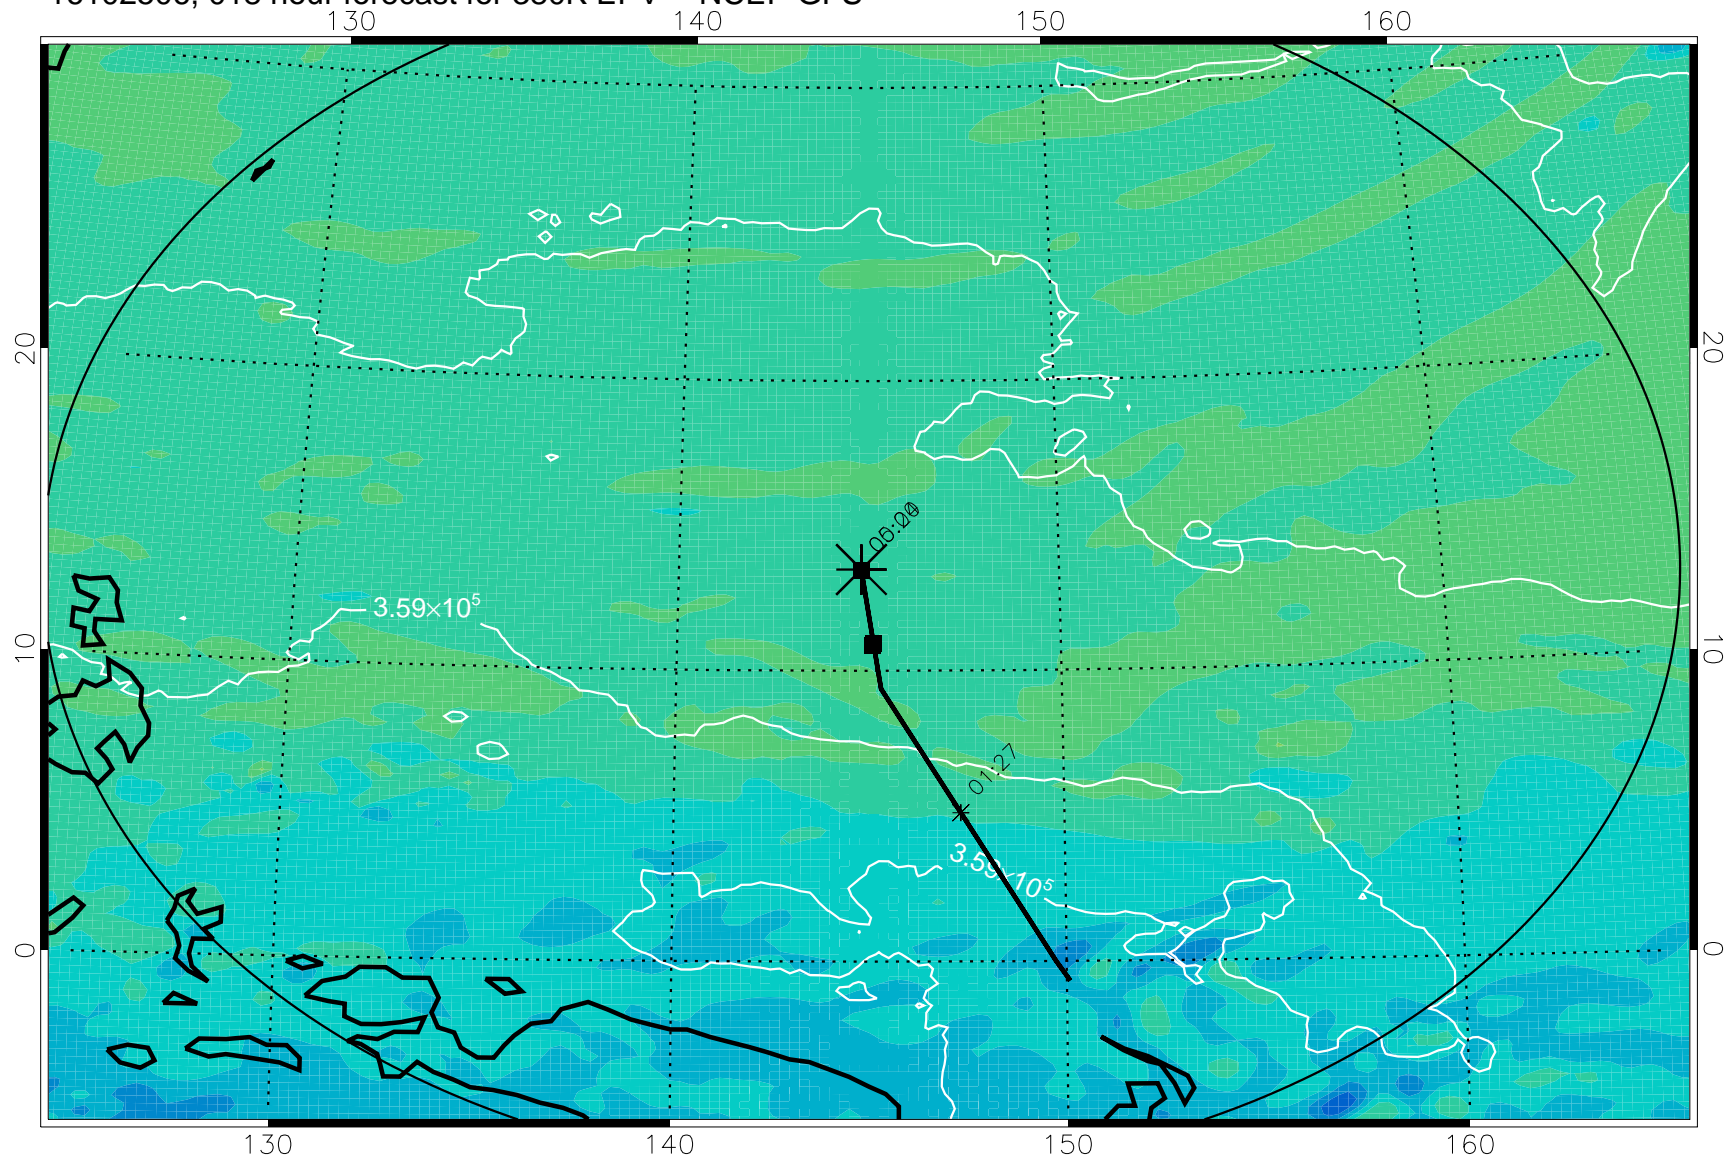

16102418, 006 hour forecast for 380K EPV -- NCEP GFS

380K Montgomery Streamfunction, white

Range ring of 2304 km

16102500, 012 hour forecast for 380K EPV -- NCEP GFS

380K Montgomery Streamfunction, white

Range ring of 2304 km

16102506, 018 hour forecast for 380K EPV -- NCEP GFS

380K Montgomery Streamfunction, white

Range ring of 2304 km

16102512, 024 hour forecast for 380K EPV -- NCEP GFS

380K Montgomery Streamfunction, white

Range ring of 2304 km

16102518, 030 hour forecast for 380K EPV -- NCEP GFS

380K Montgomery Streamfunction, white

Range ring of 2304 km

16102600, 036 hour forecast for 380K EPV -- NCEP GFS

380K Montgomery Streamfunction, white

Range ring of 2304 km

16102606, 042 hour forecast for 380K EPV -- NCEP GFS

380K Montgomery Streamfunction, white

Range ring of 2304 km

16102612, 048 hour forecast for 380K EPV -- NCEP GFS

380K Montgomery Streamfunction, white

Range ring of 2304 km