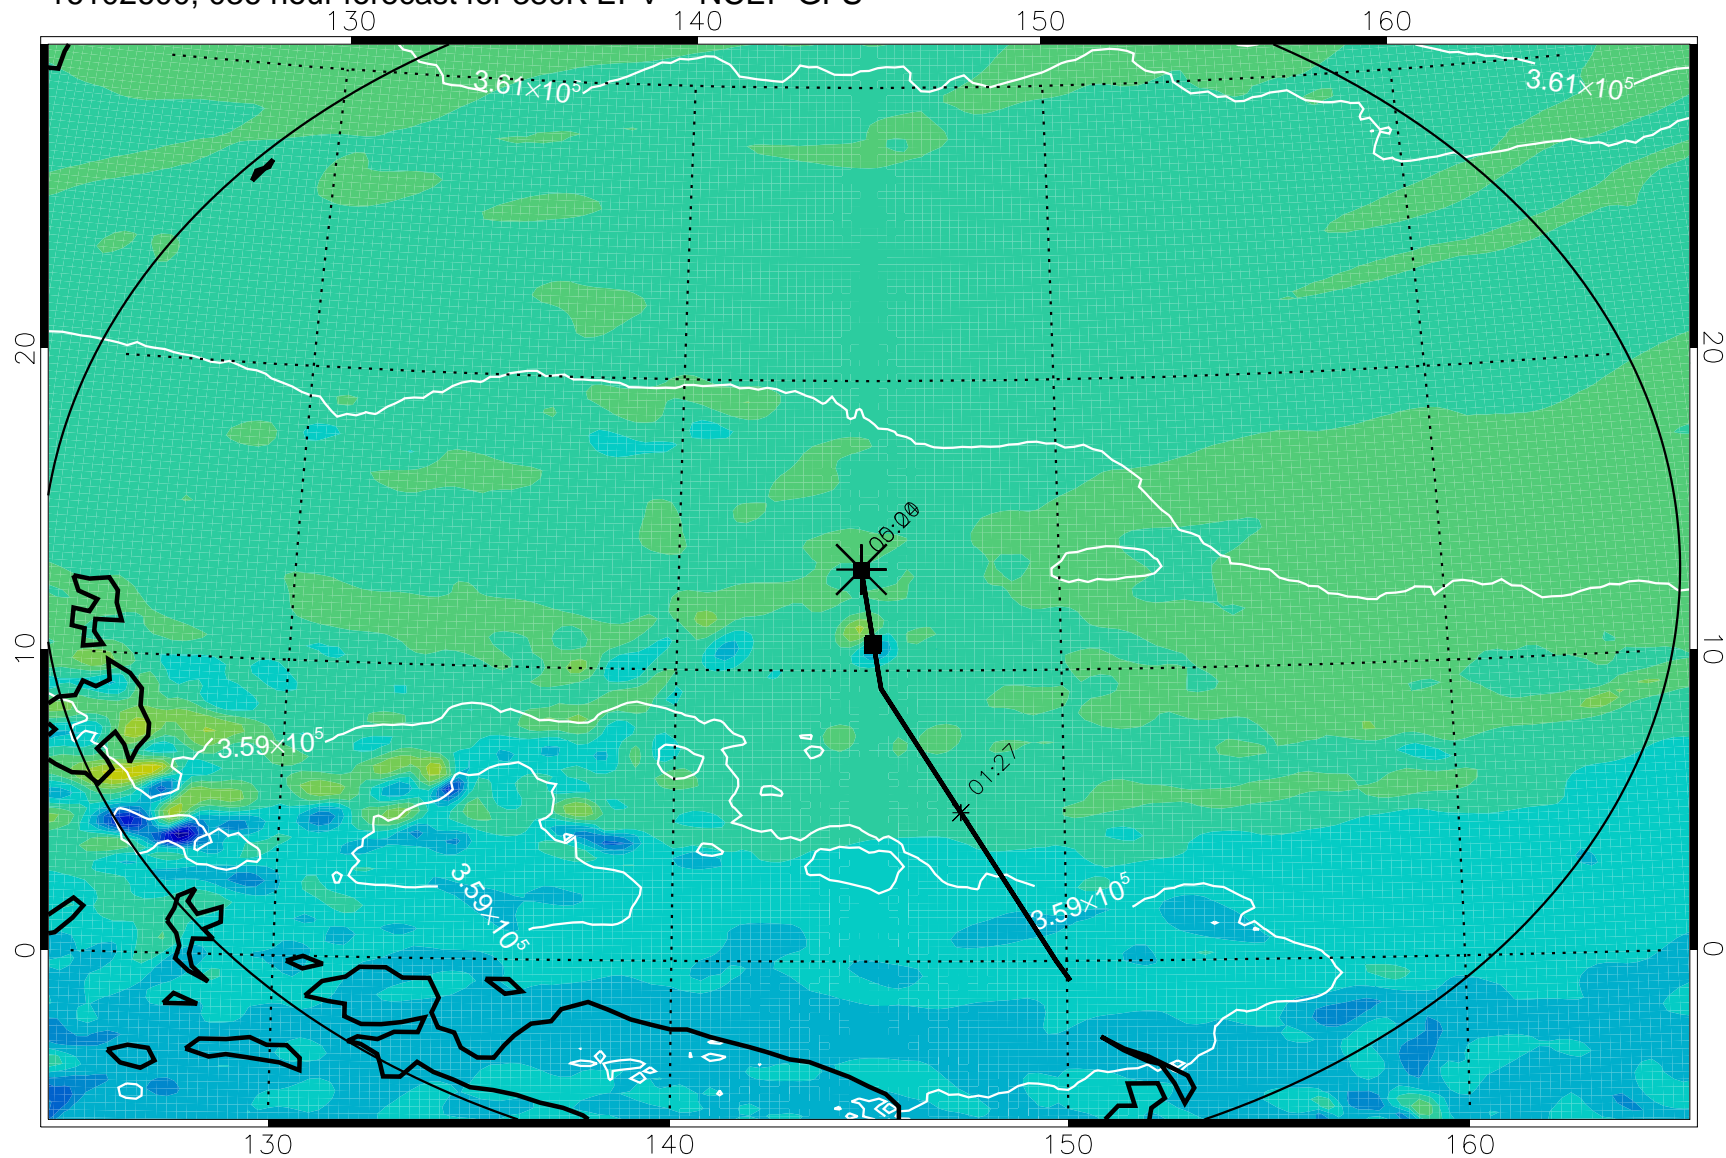

16102418, 006 hour forecast for 380K EPV -- NCEP GFS

380K Montgomery Streamfunction, white

Range ring of 2304 km

16102500, 012 hour forecast for 380K EPV -- NCEP GFS

380K Montgomery Streamfunction, white

Range ring of 2304 km

16102506, 018 hour forecast for 380K EPV -- NCEP GFS

380K Montgomery Streamfunction, white

Range ring of 2304 km

16102512, 024 hour forecast for 380K EPV -- NCEP GFS

380K Montgomery Streamfunction, white

Range ring of 2304 km

16102518, 030 hour forecast for 380K EPV -- NCEP GFS

380K Montgomery Streamfunction, white

Range ring of 2304 km

16102600, 036 hour forecast for 380K EPV -- NCEP GFS

380K Montgomery Streamfunction, white

Range ring of 2304 km

16102606, 042 hour forecast for 380K EPV -- NCEP GFS

380K Montgomery Streamfunction, white

Range ring of 2304 km

16102612, 048 hour forecast for 380K EPV -- NCEP GFS

380K Montgomery Streamfunction, white

Range ring of 2304 km