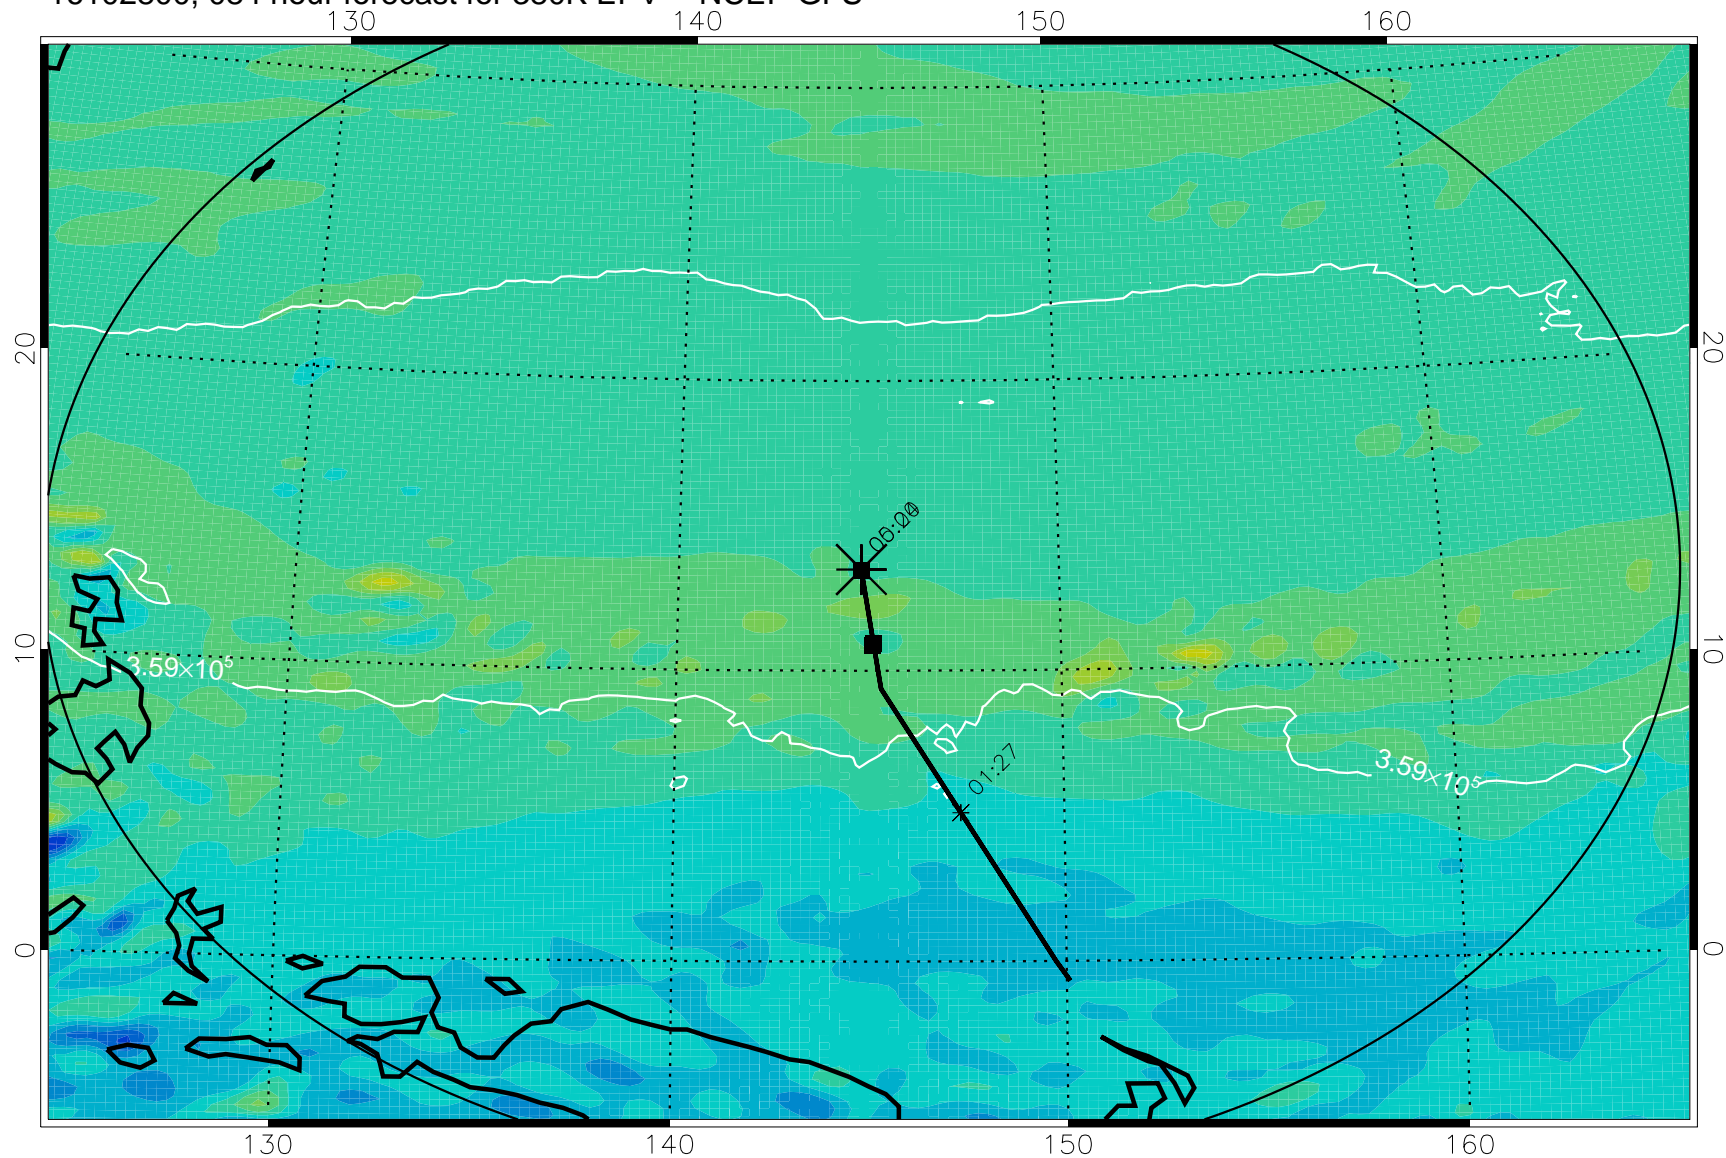

16102706, 066 hour forecast for 380K EPV -- NCEP GFS

380K Montgomery Streamfunction, white

Range ring of 2304 km

16102712, 072 hour forecast for 380K EPV -- NCEP GFS

380K Montgomery Streamfunction, white

Range ring of 2304 km

16102718, 078 hour forecast for 380K EPV -- NCEP GFS

380K Montgomery Streamfunction, white

Range ring of 2304 km

16102800, 084 hour forecast for 380K EPV -- NCEP GFS

380K Montgomery Streamfunction, white

Range ring of 2304 km

16102806, 090 hour forecast for 380K EPV -- NCEP GFS

380K Montgomery Streamfunction, white

Range ring of 2304 km

16102812, 096 hour forecast for 380K EPV -- NCEP GFS

380K Montgomery Streamfunction, white

Range ring of 2304 km

16102818, 102 hour forecast for 380K EPV -- NCEP GFS

380K Montgomery Streamfunction, white

Range ring of 2304 km

16102900, 108 hour forecast for 380K EPV -- NCEP GFS

16102906, 114 hour forecast for 380K EPV -- NCEP GFS