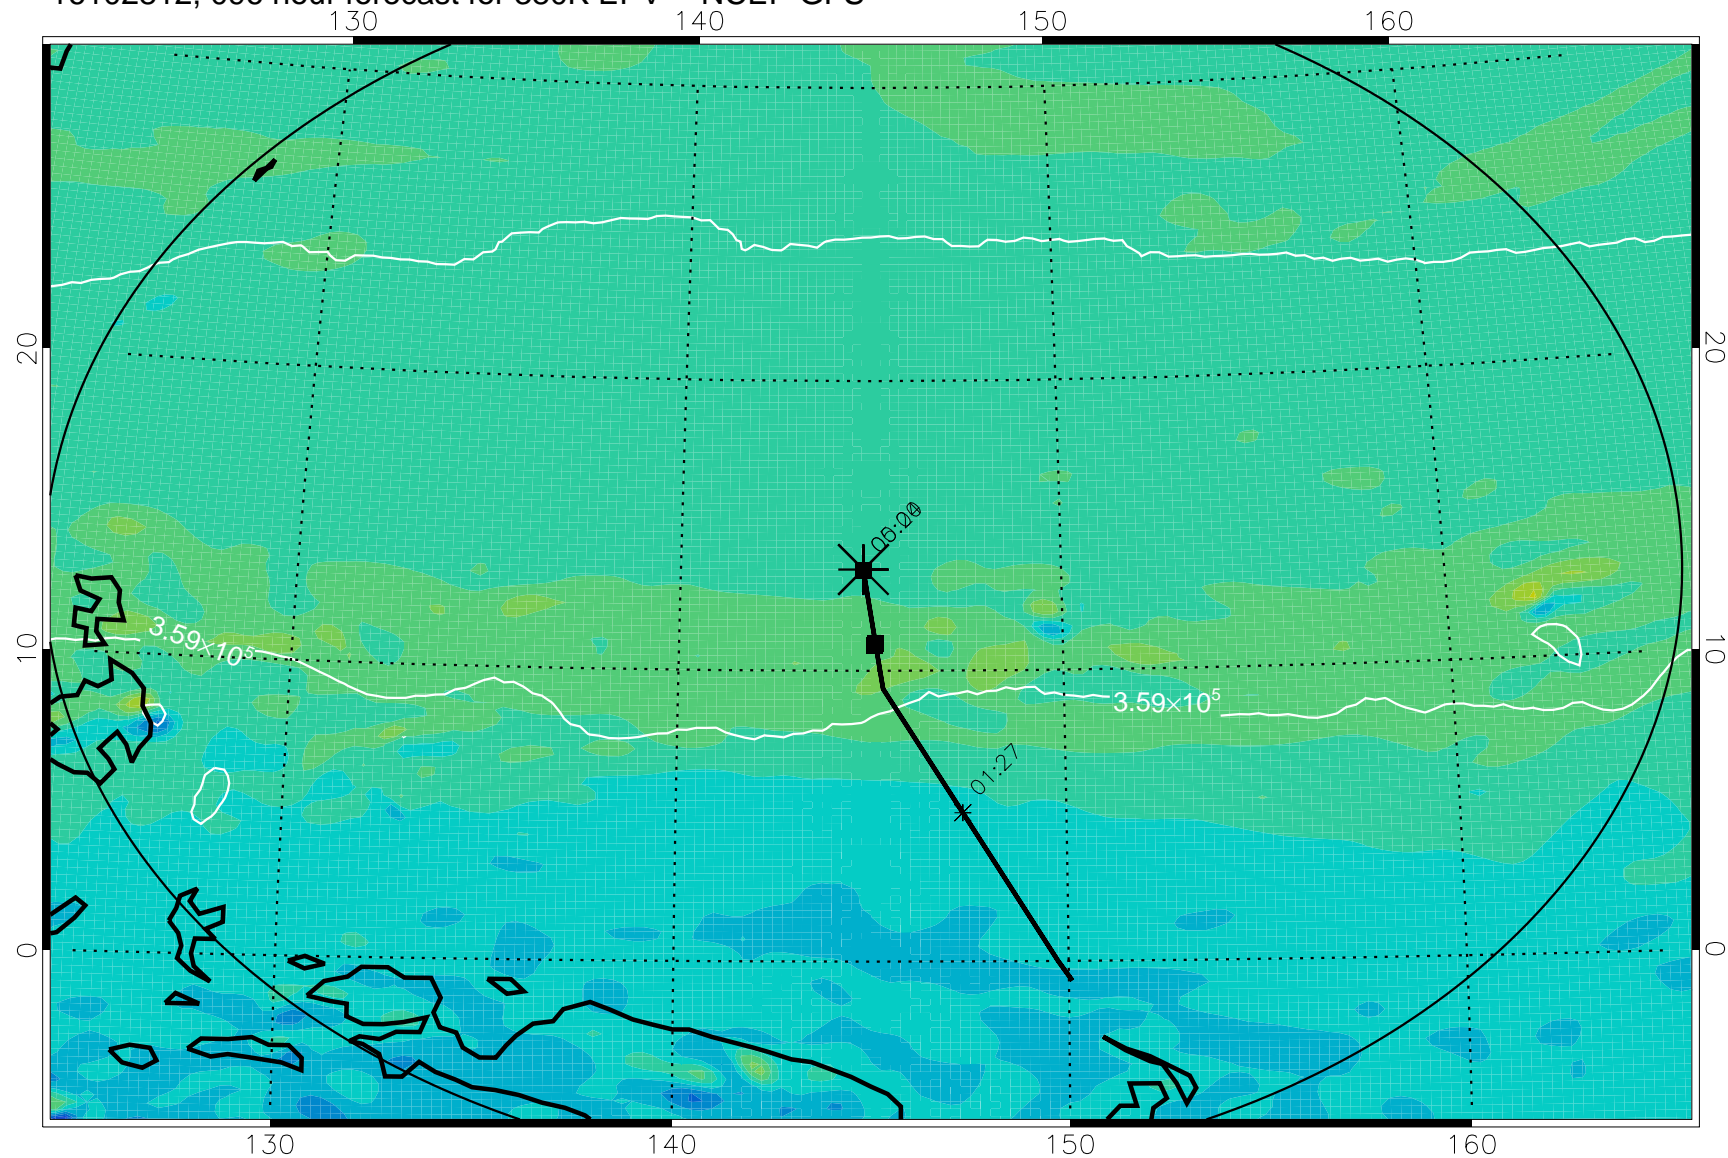

16102706, 066 hour forecast for 380K EPV -- NCEP GFS

380K Montgomery Streamfunction, white

Range ring of 2304 km

16102712, 072 hour forecast for 380K EPV -- NCEP GFS

380K Montgomery Streamfunction, white

Range ring of 2304 km

16102718, 078 hour forecast for 380K EPV -- NCEP GFS

380K Montgomery Streamfunction, white

Range ring of 2304 km

16102800, 084 hour forecast for 380K EPV -- NCEP GFS

380K Montgomery Streamfunction, white

Range ring of 2304 km

16102806, 090 hour forecast for 380K EPV -- NCEP GFS

380K Montgomery Streamfunction, white

Range ring of 2304 km

16102812, 096 hour forecast for 380K EPV -- NCEP GFS

380K Montgomery Streamfunction, white

Range ring of 2304 km

16102818, 102 hour forecast for 380K EPV -- NCEP GFS

380K Montgomery Streamfunction, white

Range ring of 2304 km

16102900, 108 hour forecast for 380K EPV -- NCEP GFS

16102906, 114 hour forecast for 380K EPV -- NCEP GFS