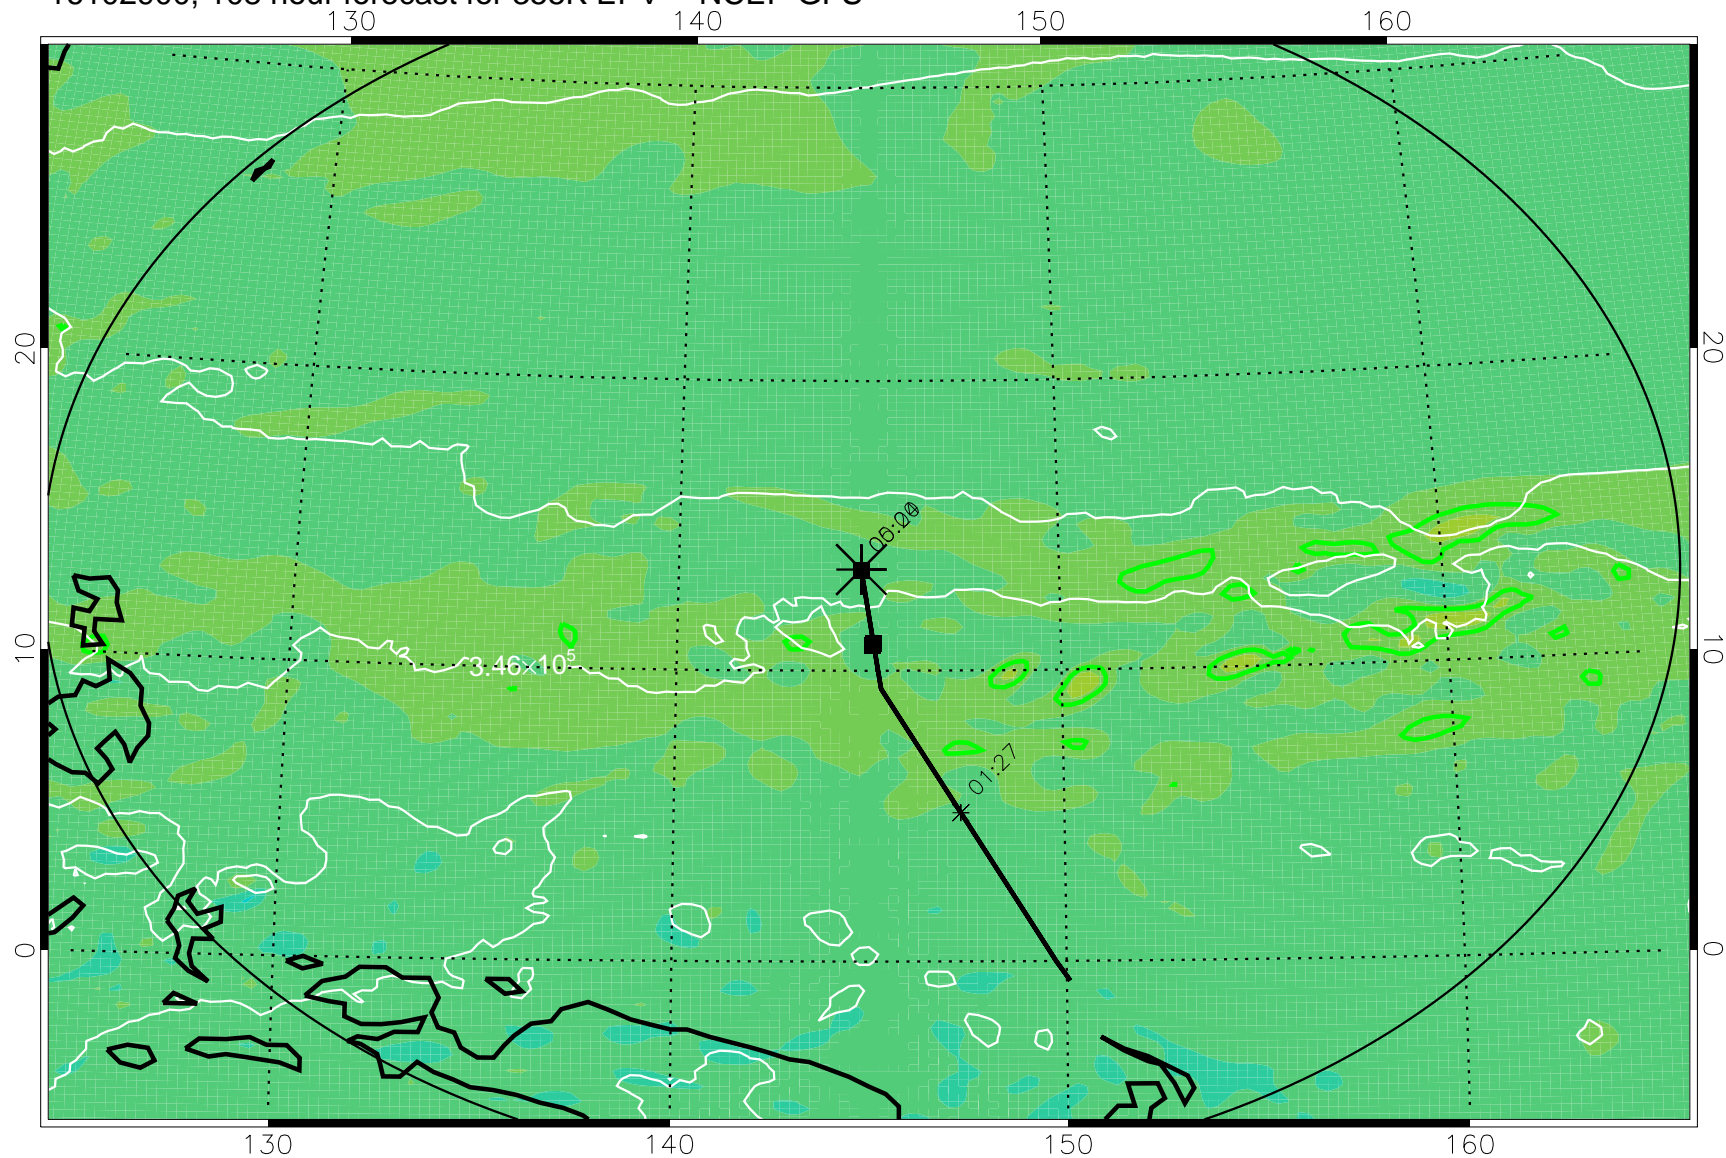

16102718, 078 hour forecast for 355K EPV -- NCEP GFS

355K Montgomery Streamfunction, white
EPV Tropopause (2 PVU) Position
Range ring of 2304 km

16102800, 084 hour forecast for 355K EPV -- NCEP GFS

355K Montgomery Streamfunction, white
EPV Tropopause (2 PVU) Position
Range ring of 2304 km

16102806, 090 hour forecast for 355K EPV -- NCEP GFS

355K Montgomery Streamfunction, white
EPV Tropopause (2 PVU) Position
Range ring of 2304 km

16102812, 096 hour forecast for 355K EPV -- NCEP GFS

355K Montgomery Streamfunction, white
EPV Tropopause (2 PVU) Position
Range ring of 2304 km

16102818, 102 hour forecast for 355K EPV -- NCEP GFS

16102900, 108 hour forecast for 355K EPV -- NCEP GFS

355K Montgomery Streamfunction, white
EPV Tropopause (2 PVU) Position
Range ring of 2304 km

16102906, 114 hour forecast for 355K EPV -- NCEP GFS

355K Montgomery Streamfunction, white
EPV Tropopause (2 PVU) Position
Range ring of 2304 km

16102912, 120 hour forecast for 355K EPV -- NCEP GFS

355K Montgomery Streamfunction, white
EPV Tropopause (2 PVU) Position
Range ring of 2304 km