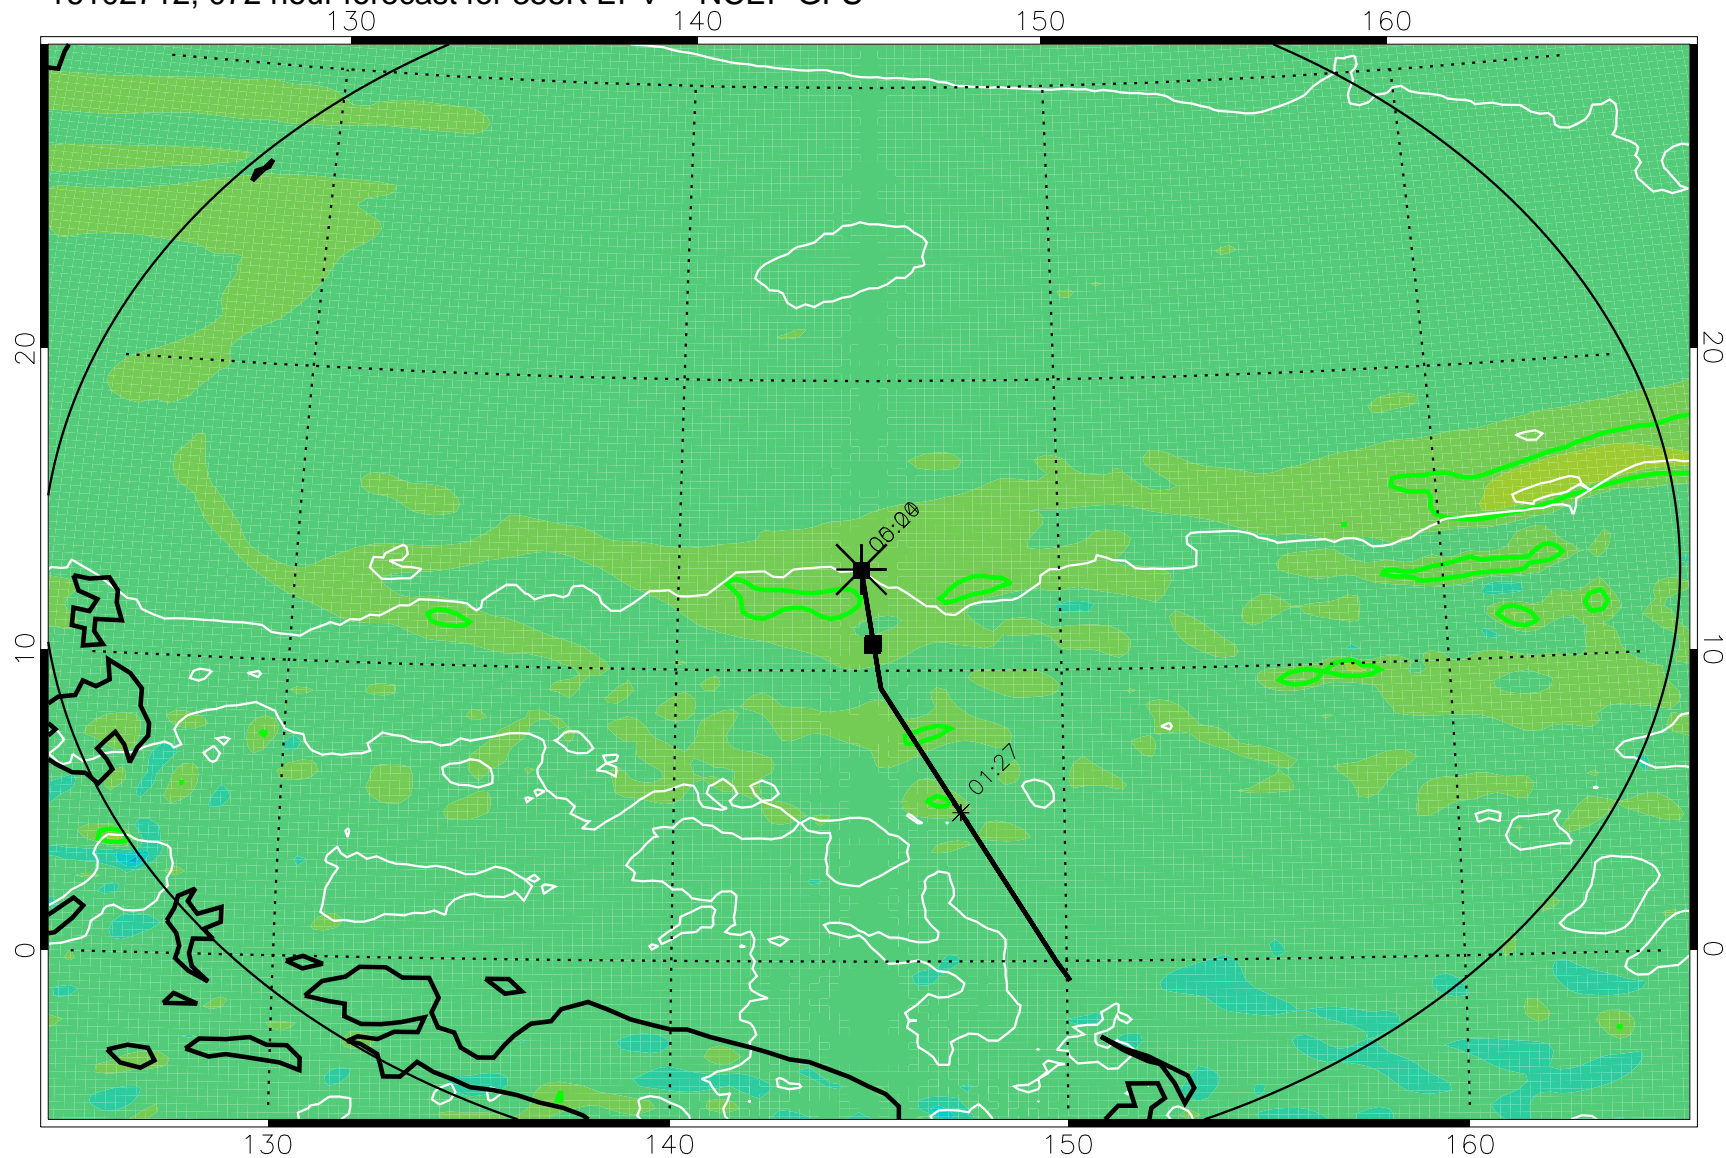

16102618, 054 hour forecast for 355K EPV -- NCEP GFS

355K Montgomery Streamfunction, white
EPV Tropopause (2 PVU) Position
Range ring of 2304 km

16102700, 060 hour forecast for 355K EPV -- NCEP GFS

355K Montgomery Streamfunction, white
EPV Tropopause (2 PVU) Position
Range ring of 2304 km

16102706, 066 hour forecast for 355K EPV -- NCEP GFS

355K Montgomery Streamfunction, white
EPV Tropopause (2 PVU) Position
Range ring of 2304 km

16102712, 072 hour forecast for 355K EPV -- NCEP GFS

355K Montgomery Streamfunction, white
EPV Tropopause (2 PVU) Position
Range ring of 2304 km

16102718, 078 hour forecast for 355K EPV -- NCEP GFS

355K Montgomery Streamfunction, white
EPV Tropopause (2 PVU) Position
Range ring of 2304 km

16102800, 084 hour forecast for 355K EPV -- NCEP GFS

355K Montgomery Streamfunction, white
EPV Tropopause (2 PVU) Position
Range ring of 2304 km

16102818, 102 hour forecast for 355K EPV -- NCEP GFS

16102900, 108 hour forecast for 355K EPV -- NCEP GFS

355K Montgomery Streamfunction, white
EPV Tropopause (2 PVU) Position
Range ring of 2304 km

16102906, 114 hour forecast for 355K EPV -- NCEP GFS