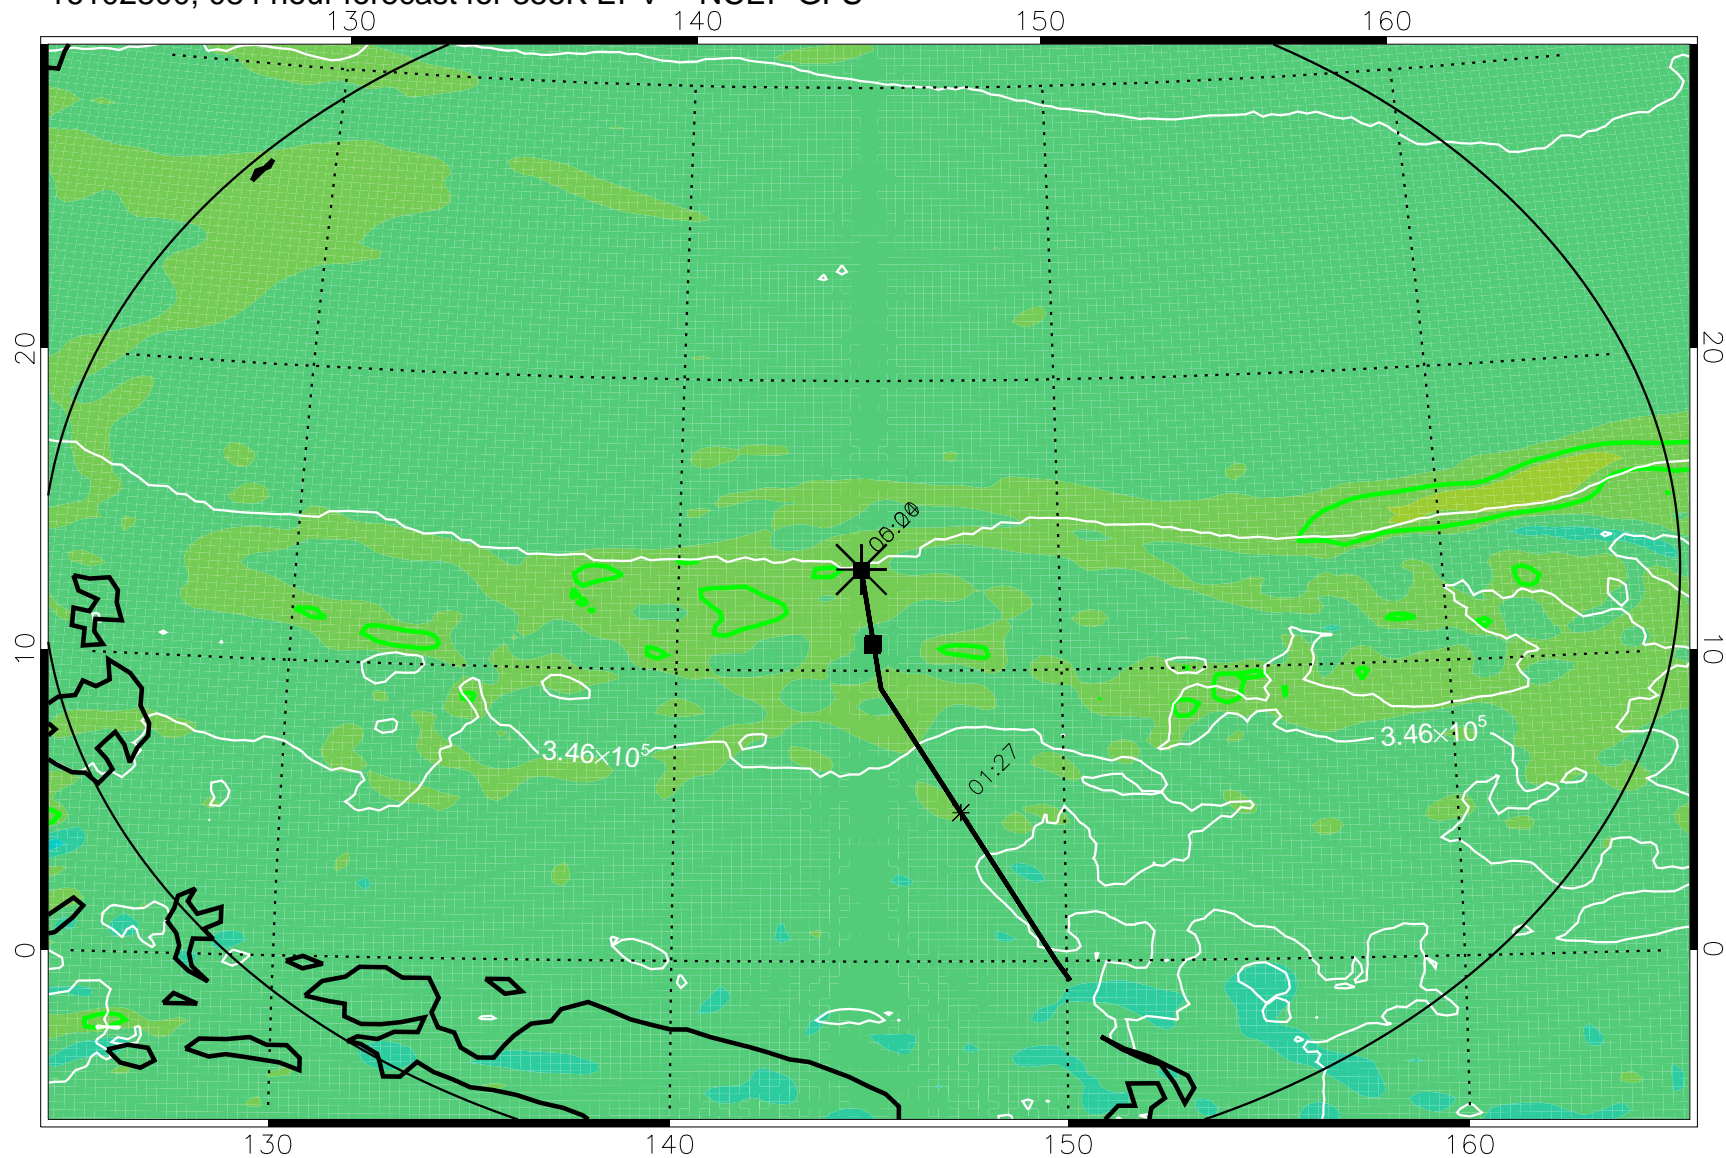

16102706, 066 hour forecast for 355K EPV -- NCEP GFS

355K Montgomery Streamfunction, white
EPV Tropopause (2 PVU) Position
Range ring of 2304 km

16102712, 072 hour forecast for 355K EPV -- NCEP GFS

355K Montgomery Streamfunction, white
EPV Tropopause (2 PVU) Position
Range ring of 2304 km

16102718, 078 hour forecast for 355K EPV -- NCEP GFS

355K Montgomery Streamfunction, white
EPV Tropopause (2 PVU) Position
Range ring of 2304 km

16102800, 084 hour forecast for 355K EPV -- NCEP GFS

355K Montgomery Streamfunction, white
EPV Tropopause (2 PVU) Position
Range ring of 2304 km

16102806, 090 hour forecast for 355K EPV -- NCEP GFS

355K Montgomery Streamfunction, white
EPV Tropopause (2 PVU) Position
Range ring of 2304 km

16102812, 096 hour forecast for 355K EPV -- NCEP GFS

355K Montgomery Streamfunction, white
EPV Tropopause (2 PVU) Position
Range ring of 2304 km

16102818, 102 hour forecast for 355K EPV -- NCEP GFS

16102900, 108 hour forecast for 355K EPV -- NCEP GFS

355K Montgomery Streamfunction, white
EPV Tropopause (2 PVU) Position
Range ring of 2304 km

16102906, 114 hour forecast for 355K EPV -- NCEP GFS