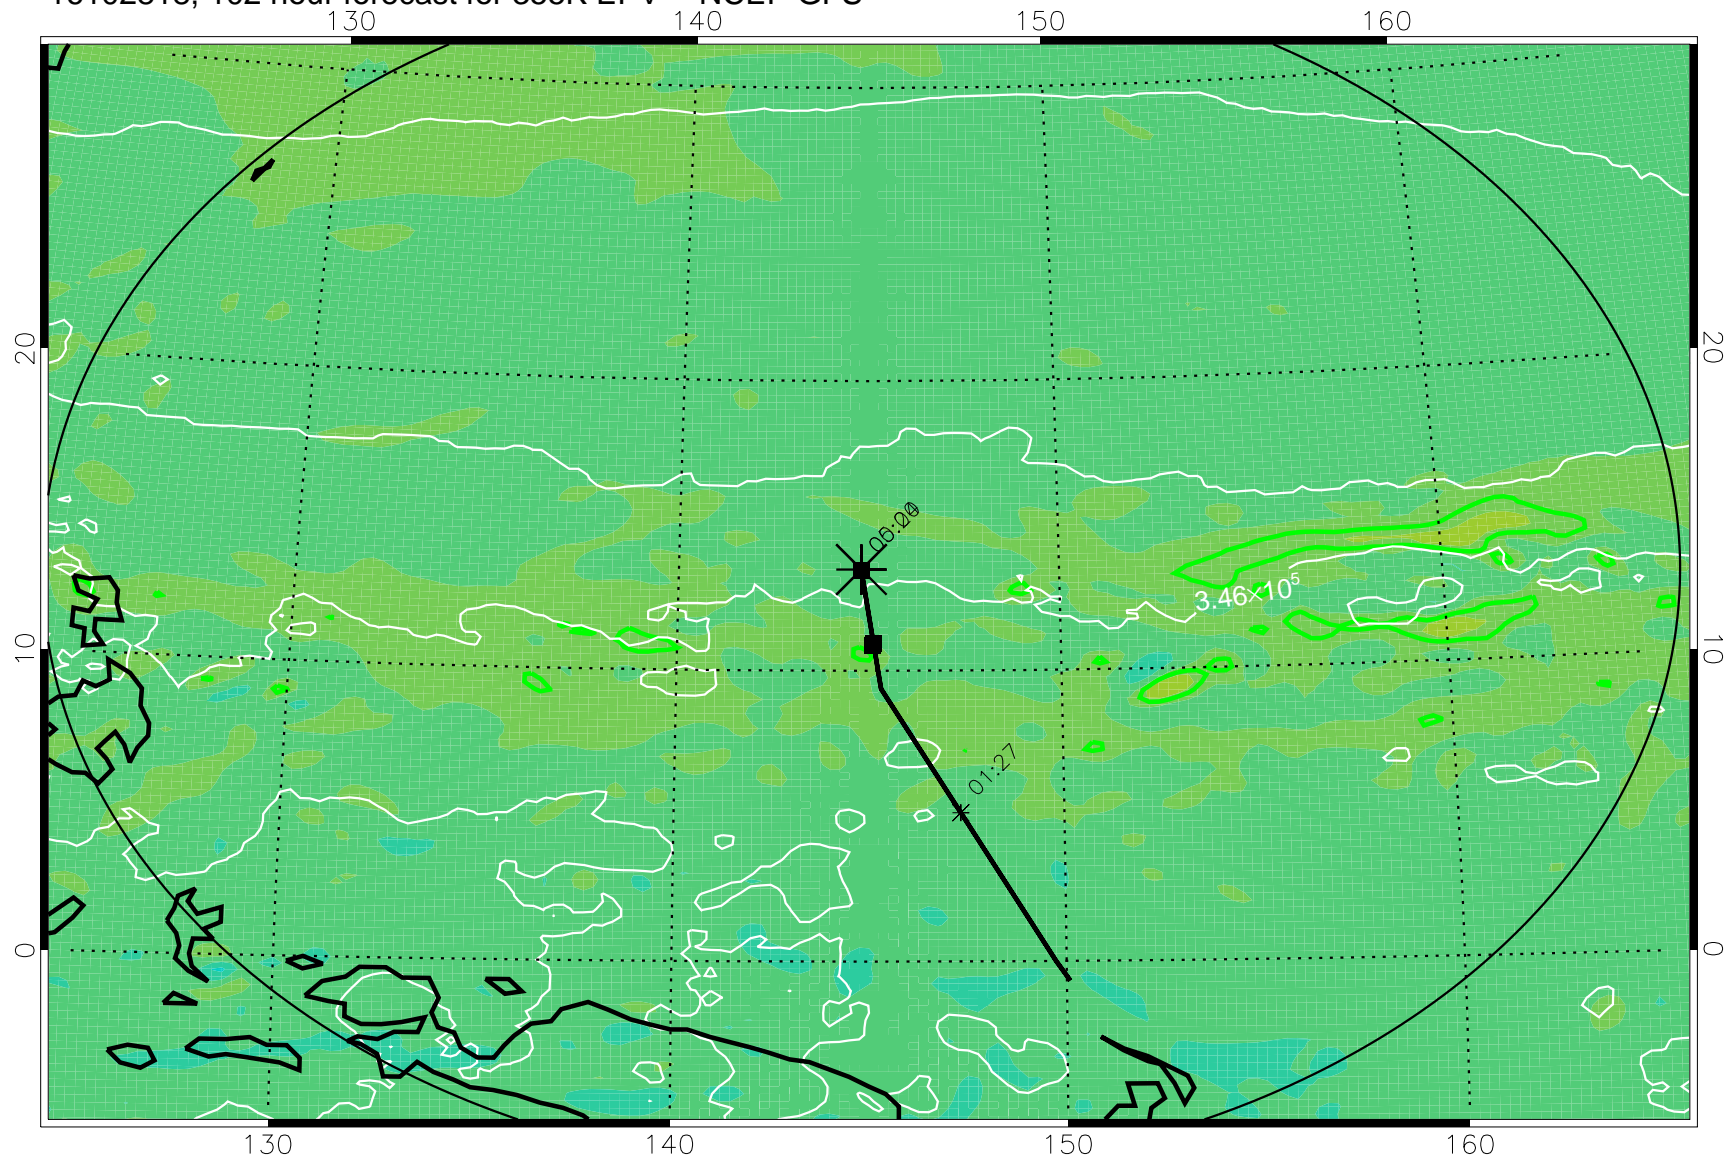

16102718, 078 hour forecast for 355K EPV -- NCEP GFS

355K Montgomery Streamfunction, white
EPV Tropopause (2 PVU) Position
Range ring of 2304 km

16102800, 084 hour forecast for 355K EPV -- NCEP GFS

355K Montgomery Streamfunction, white
EPV Tropopause (2 PVU) Position
Range ring of 2304 km

16102806, 090 hour forecast for 355K EPV -- NCEP GFS

355K Montgomery Streamfunction, white
EPV Tropopause (2 PVU) Position
Range ring of 2304 km

16102812, 096 hour forecast for 355K EPV -- NCEP GFS

355K Montgomery Streamfunction, white
EPV Tropopause (2 PVU) Position
Range ring of 2304 km

16102818, 102 hour forecast for 355K EPV -- NCEP GFS

16102900, 108 hour forecast for 355K EPV -- NCEP GFS

355K Montgomery Streamfunction, white
EPV Tropopause (2 PVU) Position
Range ring of 2304 km

16102906, 114 hour forecast for 355K EPV -- NCEP GFS

355K Montgomery Streamfunction, white
EPV Tropopause (2 PVU) Position
Range ring of 2304 km

16102912, 120 hour forecast for 355K EPV -- NCEP GFS

355K Montgomery Streamfunction, white
EPV Tropopause (2 PVU) Position
Range ring of 2304 km