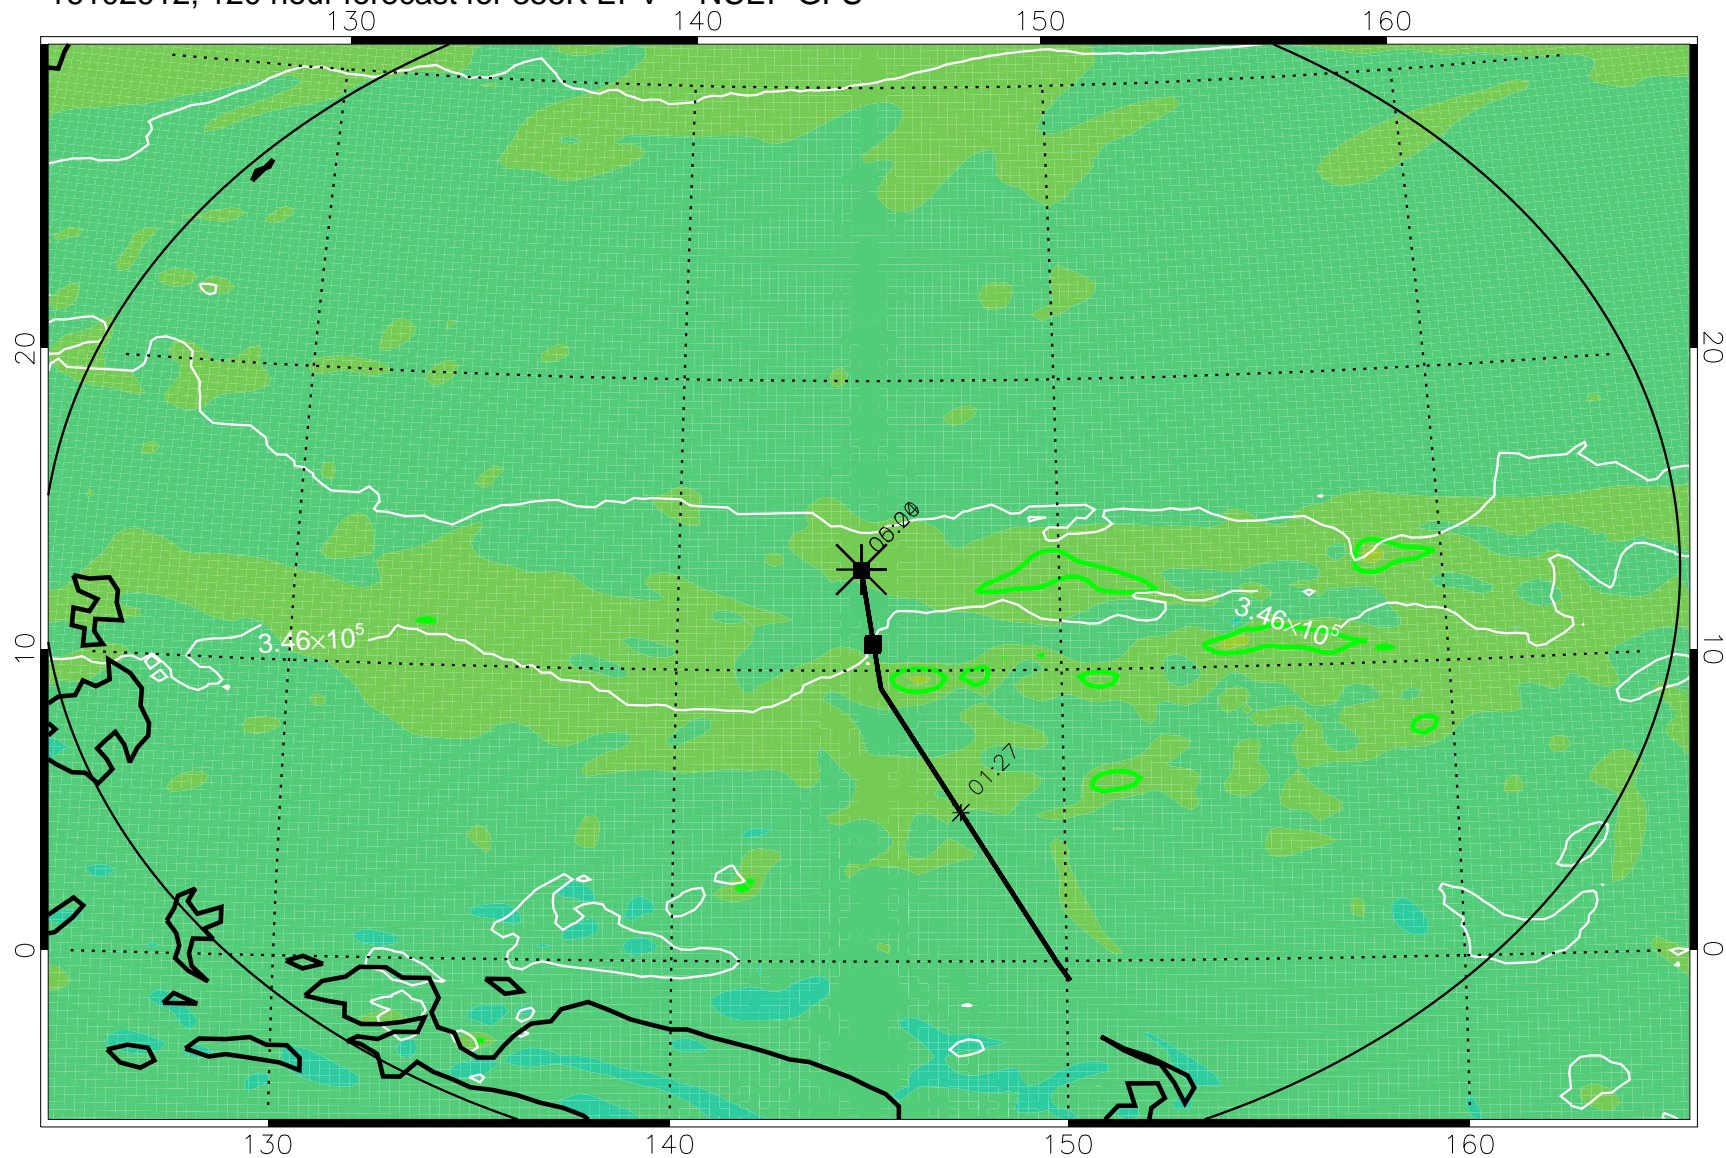

16102718, 078 hour forecast for 355K EPV -- NCEP GFS

355K Montgomery Streamfunction, white
EPV Tropopause (2 PVU) Position
Range ring of 2304 km

16102800, 084 hour forecast for 355K EPV -- NCEP GFS

355K Montgomery Streamfunction, white
EPV Tropopause (2 PVU) Position
Range ring of 2304 km

16102806, 090 hour forecast for 355K EPV -- NCEP GFS

355K Montgomery Streamfunction, white
EPV Tropopause (2 PVU) Position
Range ring of 2304 km

16102812, 096 hour forecast for 355K EPV -- NCEP GFS

355K Montgomery Streamfunction, white
EPV Tropopause (2 PVU) Position
Range ring of 2304 km

16102818, 102 hour forecast for 355K EPV -- NCEP GFS

16102900, 108 hour forecast for 355K EPV -- NCEP GFS

355K Montgomery Streamfunction, white
EPV Tropopause (2 PVU) Position
Range ring of 2304 km

16102906, 114 hour forecast for 355K EPV -- NCEP GFS

355K Montgomery Streamfunction, white
EPV Tropopause (2 PVU) Position
Range ring of 2304 km

16102912, 120 hour forecast for 355K EPV -- NCEP GFS

355K Montgomery Streamfunction, white
EPV Tropopause (2 PVU) Position
Range ring of 2304 km