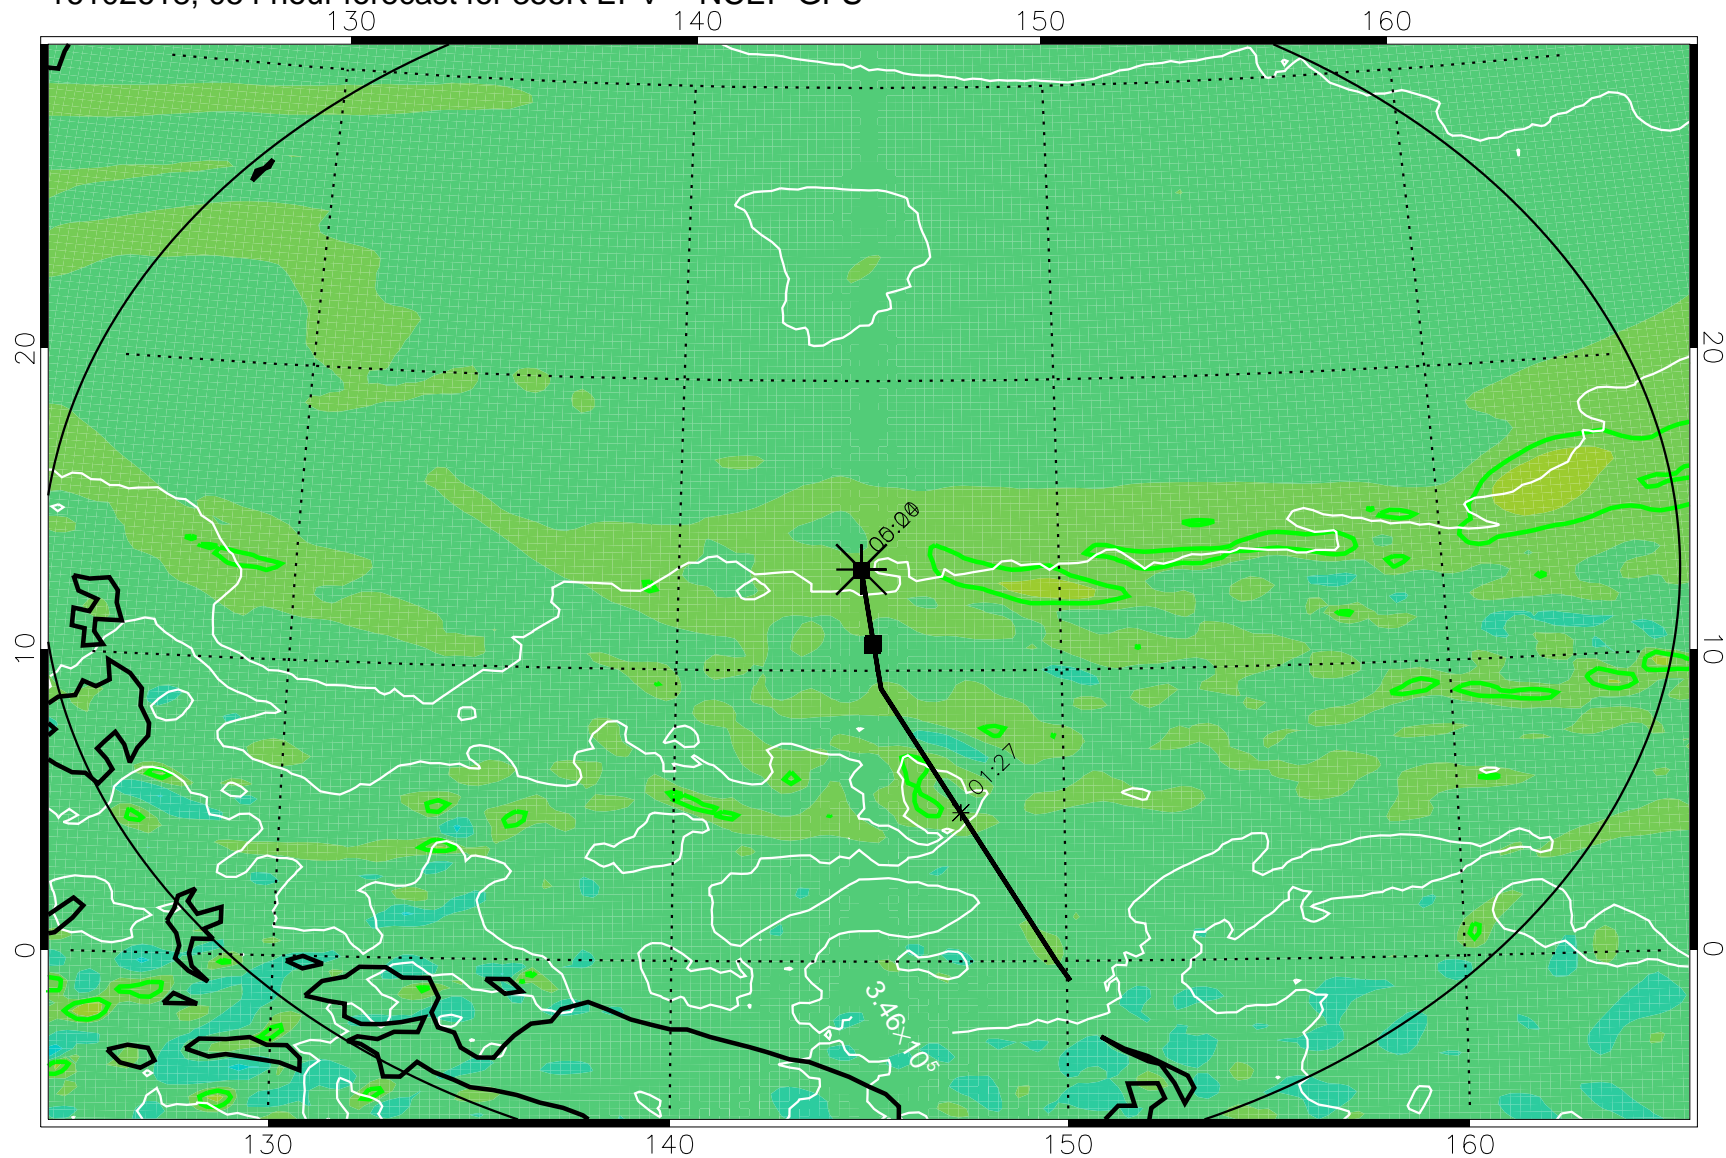

16102606, 042 hour forecast for 355K EPV -- NCEP GFS

355K Montgomery Streamfunction, white
EPV Tropopause (2 PVU) Position
Range ring of 2304 km

16102612, 048 hour forecast for 355K EPV -- NCEP GFS

355K Montgomery Streamfunction, white
EPV Tropopause (2 PVU) Position
Range ring of 2304 km

16102618, 054 hour forecast for 355K EPV -- NCEP GFS

355K Montgomery Streamfunction, white
EPV Tropopause (2 PVU) Position
Range ring of 2304 km

16102700, 060 hour forecast for 355K EPV -- NCEP GFS

355K Montgomery Streamfunction, white
EPV Tropopause (2 PVU) Position
Range ring of 2304 km

16102706, 066 hour forecast for 355K EPV -- NCEP GFS

355K Montgomery Streamfunction, white
EPV Tropopause (2 PVU) Position
Range ring of 2304 km

16102712, 072 hour forecast for 355K EPV -- NCEP GFS

355K Montgomery Streamfunction, white
EPV Tropopause (2 PVU) Position
Range ring of 2304 km

16102718, 078 hour forecast for 355K EPV -- NCEP GFS

355K Montgomery Streamfunction, white
EPV Tropopause (2 PVU) Position
Range ring of 2304 km

16102800, 084 hour forecast for 355K EPV -- NCEP GFS

355K Montgomery Streamfunction, white
EPV Tropopause (2 PVU) Position
Range ring of 2304 km