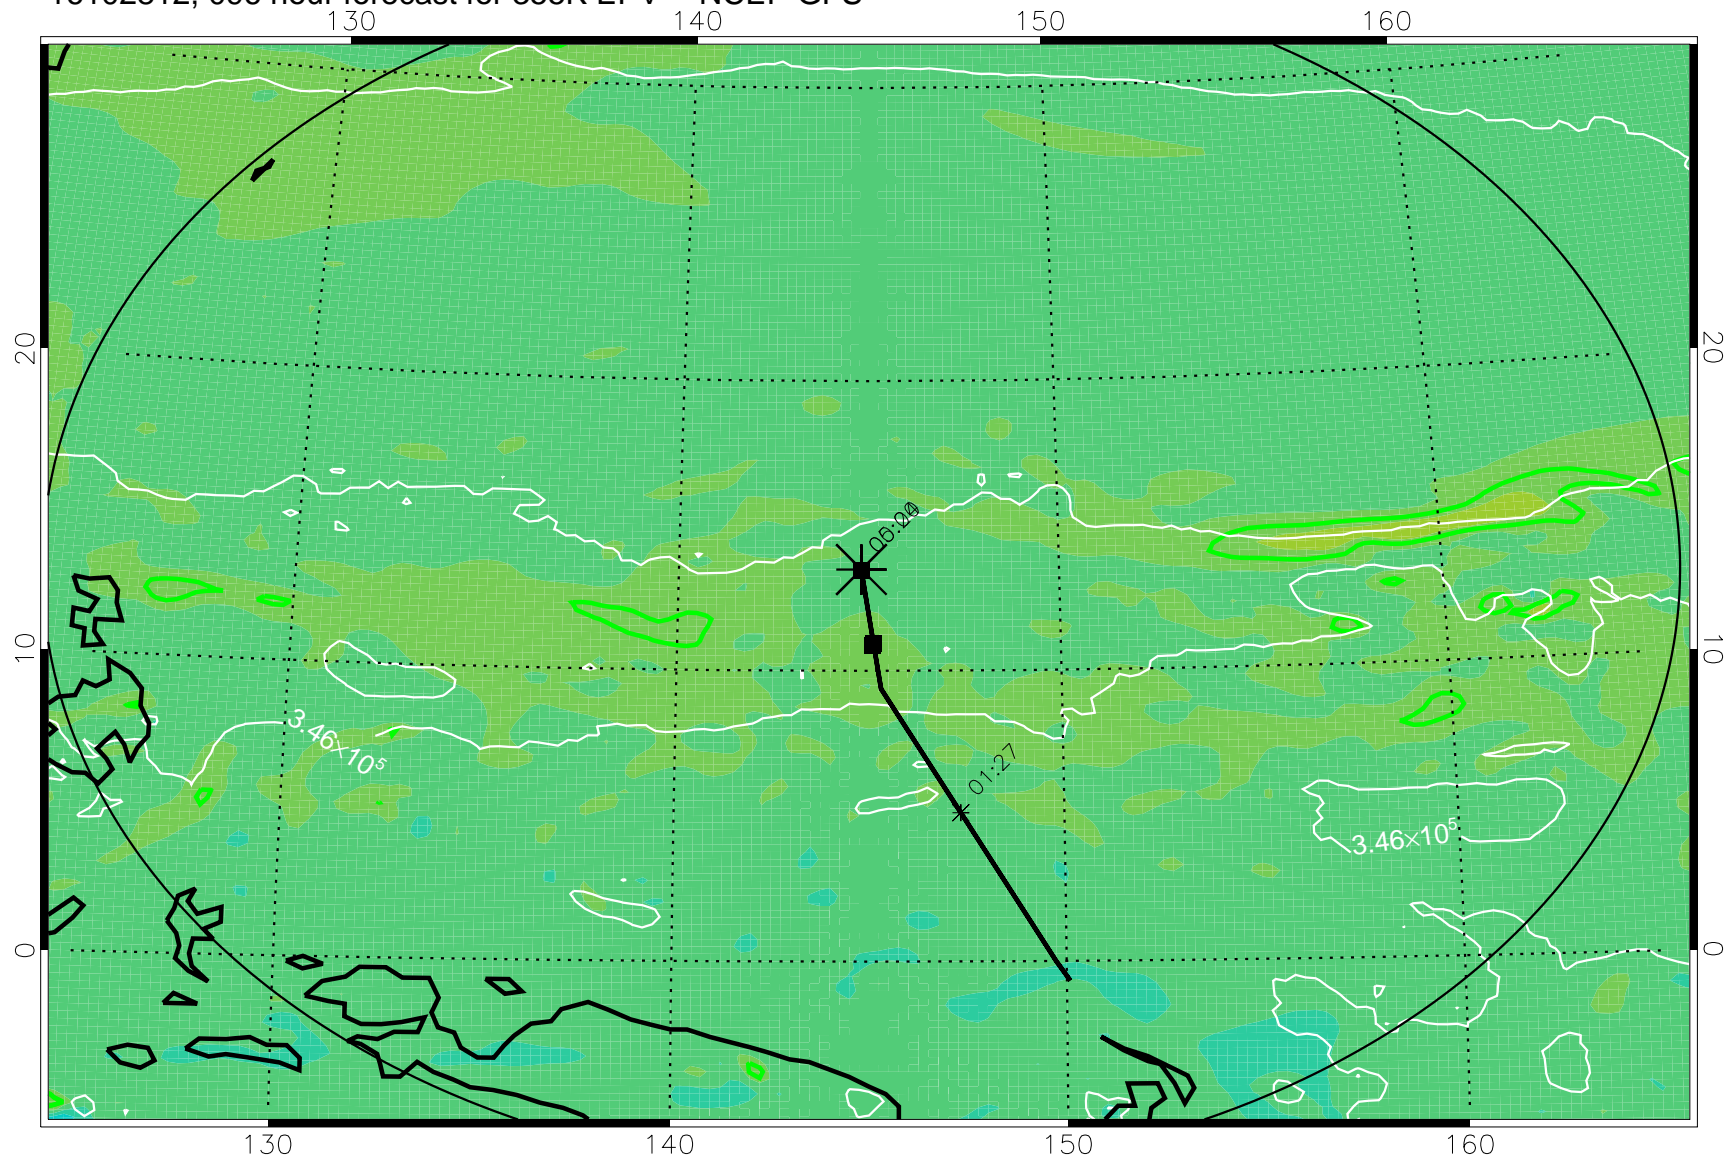

16102706, 066 hour forecast for 355K EPV -- NCEP GFS

355K Montgomery Streamfunction, white
EPV Tropopause (2 PVU) Position
Range ring of 2304 km

16102712, 072 hour forecast for 355K EPV -- NCEP GFS

355K Montgomery Streamfunction, white
EPV Tropopause (2 PVU) Position
Range ring of 2304 km

16102718, 078 hour forecast for 355K EPV -- NCEP GFS

355K Montgomery Streamfunction, white
EPV Tropopause (2 PVU) Position
Range ring of 2304 km

16102800, 084 hour forecast for 355K EPV -- NCEP GFS

355K Montgomery Streamfunction, white
EPV Tropopause (2 PVU) Position
Range ring of 2304 km

16102806, 090 hour forecast for 355K EPV -- NCEP GFS

355K Montgomery Streamfunction, white
EPV Tropopause (2 PVU) Position
Range ring of 2304 km

16102812, 096 hour forecast for 355K EPV -- NCEP GFS

355K Montgomery Streamfunction, white
EPV Tropopause (2 PVU) Position
Range ring of 2304 km

16102818, 102 hour forecast for 355K EPV -- NCEP GFS

16102900, 108 hour forecast for 355K EPV -- NCEP GFS

355K Montgomery Streamfunction, white
EPV Tropopause (2 PVU) Position
Range ring of 2304 km

16102906, 114 hour forecast for 355K EPV -- NCEP GFS