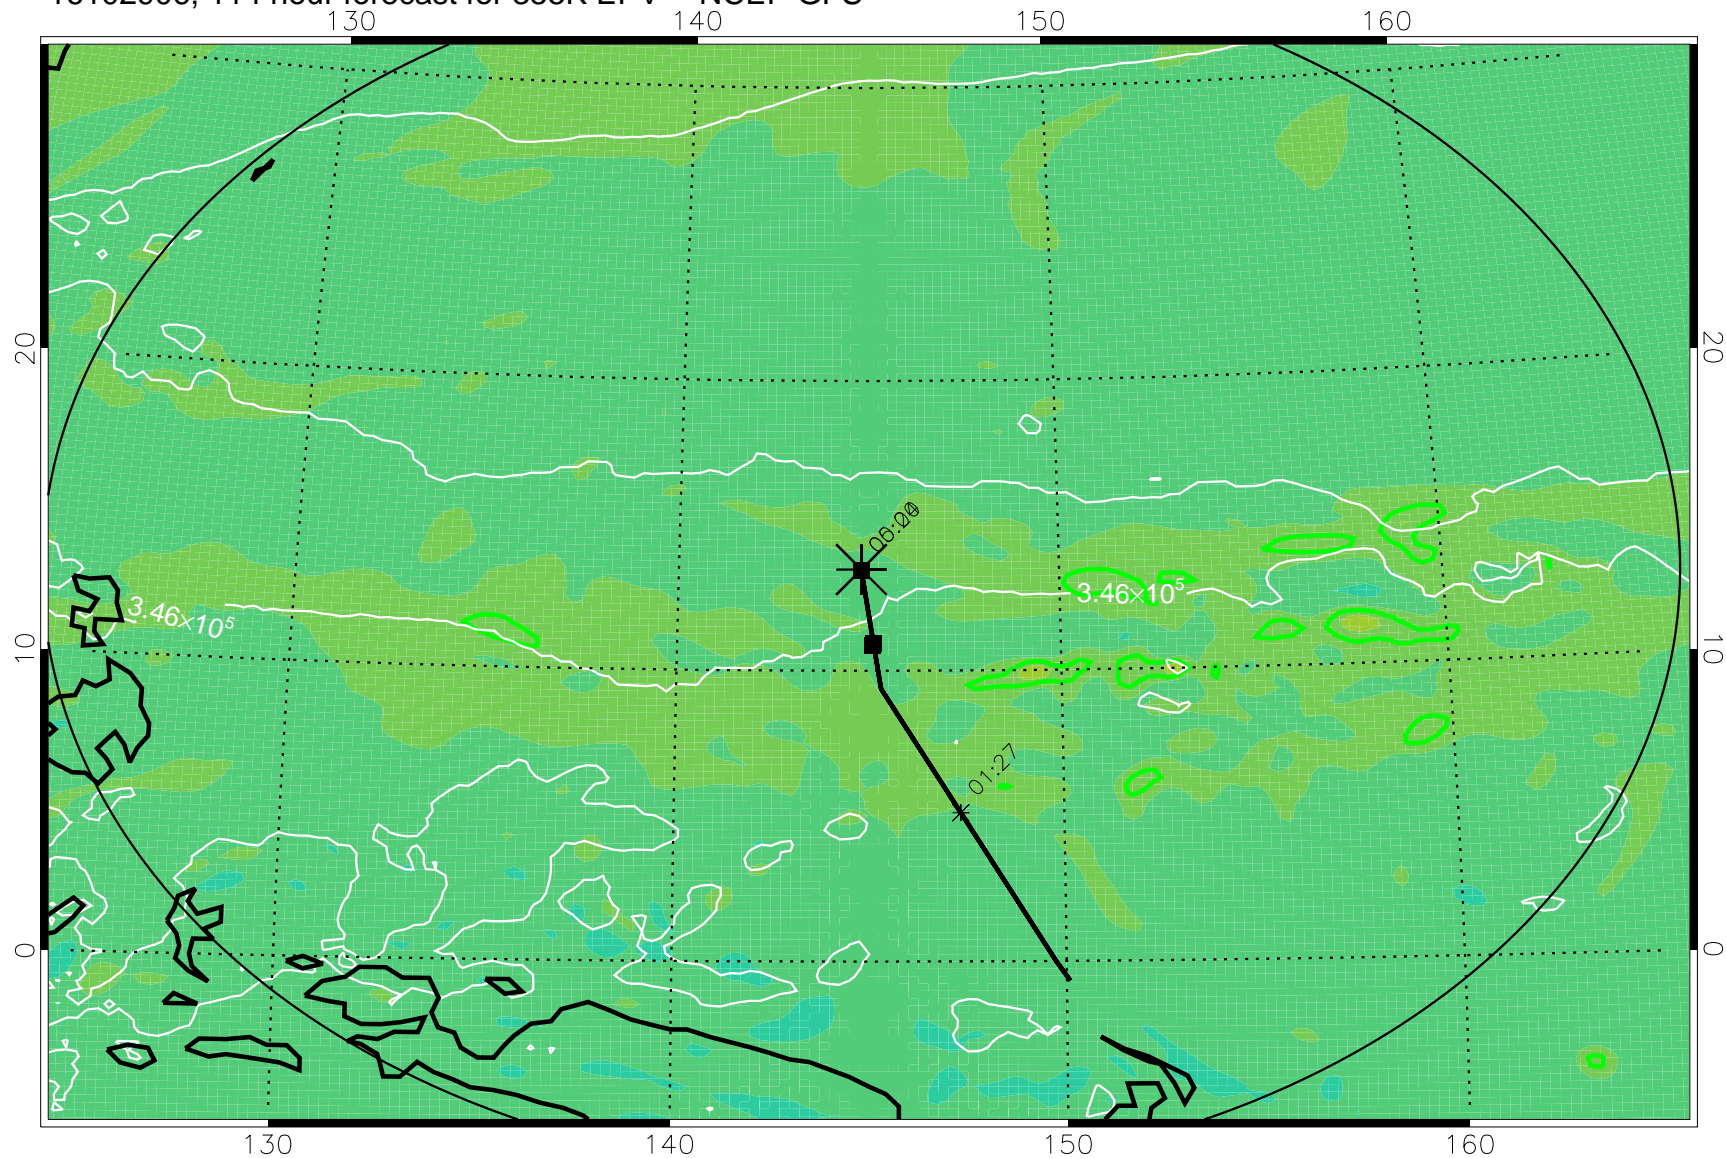

16102718, 078 hour forecast for 355K EPV -- NCEP GFS

355K Montgomery Streamfunction, white
EPV Tropopause (2 PVU) Position
Range ring of 2304 km

16102800, 084 hour forecast for 355K EPV -- NCEP GFS

355K Montgomery Streamfunction, white
EPV Tropopause (2 PVU) Position
Range ring of 2304 km

16102806, 090 hour forecast for 355K EPV -- NCEP GFS

355K Montgomery Streamfunction, white
EPV Tropopause (2 PVU) Position
Range ring of 2304 km

16102812, 096 hour forecast for 355K EPV -- NCEP GFS

355K Montgomery Streamfunction, white
EPV Tropopause (2 PVU) Position
Range ring of 2304 km

16102818, 102 hour forecast for 355K EPV -- NCEP GFS

16102900, 108 hour forecast for 355K EPV -- NCEP GFS

355K Montgomery Streamfunction, white
EPV Tropopause (2 PVU) Position
Range ring of 2304 km

16102906, 114 hour forecast for 355K EPV -- NCEP GFS

355K Montgomery Streamfunction, white
EPV Tropopause (2 PVU) Position
Range ring of 2304 km

16102912, 120 hour forecast for 355K EPV -- NCEP GFS

355K Montgomery Streamfunction, white
EPV Tropopause (2 PVU) Position
Range ring of 2304 km