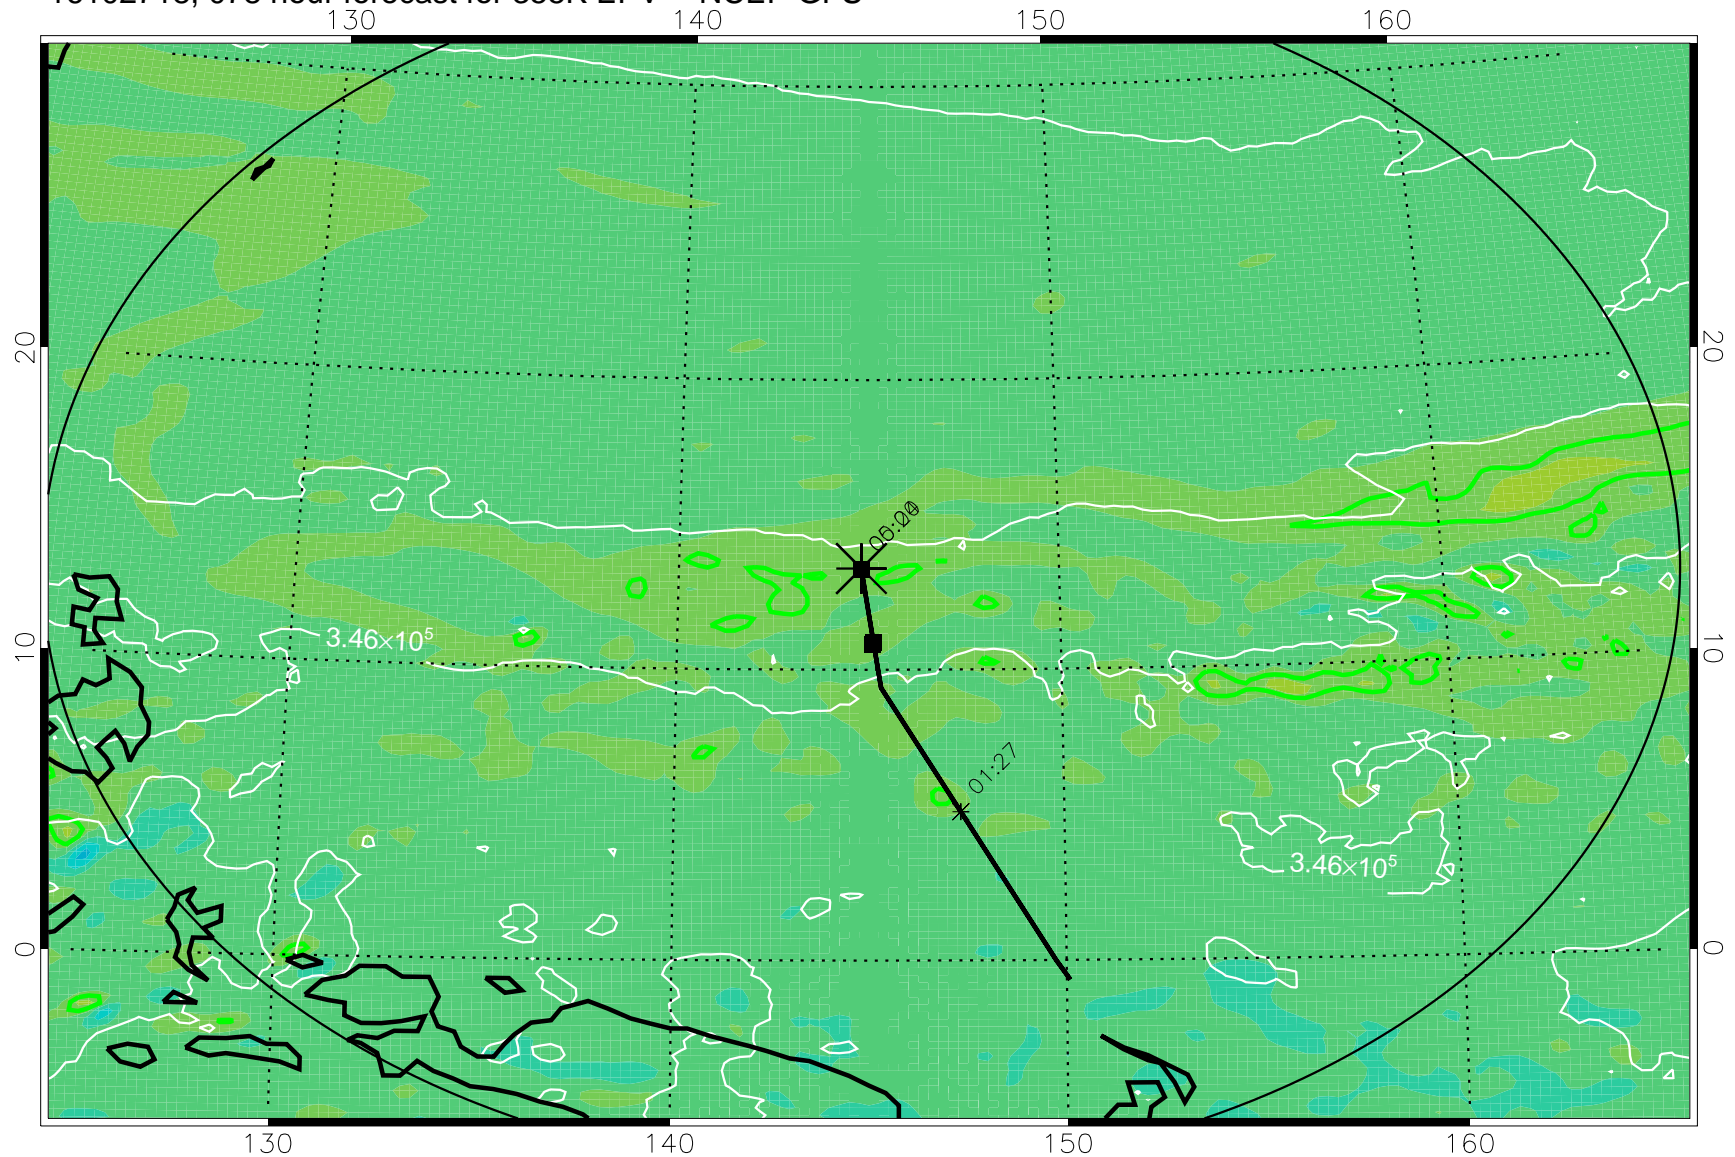

16102706, 066 hour forecast for 355K EPV -- NCEP GFS

355K Montgomery Streamfunction, white
EPV Tropopause (2 PVU) Position
Range ring of 2304 km

16102712, 072 hour forecast for 355K EPV -- NCEP GFS

355K Montgomery Streamfunction, white
EPV Tropopause (2 PVU) Position
Range ring of 2304 km

16102718, 078 hour forecast for 355K EPV -- NCEP GFS

355K Montgomery Streamfunction, white
EPV Tropopause (2 PVU) Position
Range ring of 2304 km

16102800, 084 hour forecast for 355K EPV -- NCEP GFS

355K Montgomery Streamfunction, white
EPV Tropopause (2 PVU) Position
Range ring of 2304 km

16102806, 090 hour forecast for 355K EPV -- NCEP GFS

355K Montgomery Streamfunction, white
EPV Tropopause (2 PVU) Position
Range ring of 2304 km

16102812, 096 hour forecast for 355K EPV -- NCEP GFS

355K Montgomery Streamfunction, white
EPV Tropopause (2 PVU) Position
Range ring of 2304 km

16102818, 102 hour forecast for 355K EPV -- NCEP GFS

16102900, 108 hour forecast for 355K EPV -- NCEP GFS

355K Montgomery Streamfunction, white
EPV Tropopause (2 PVU) Position
Range ring of 2304 km

16102906, 114 hour forecast for 355K EPV -- NCEP GFS