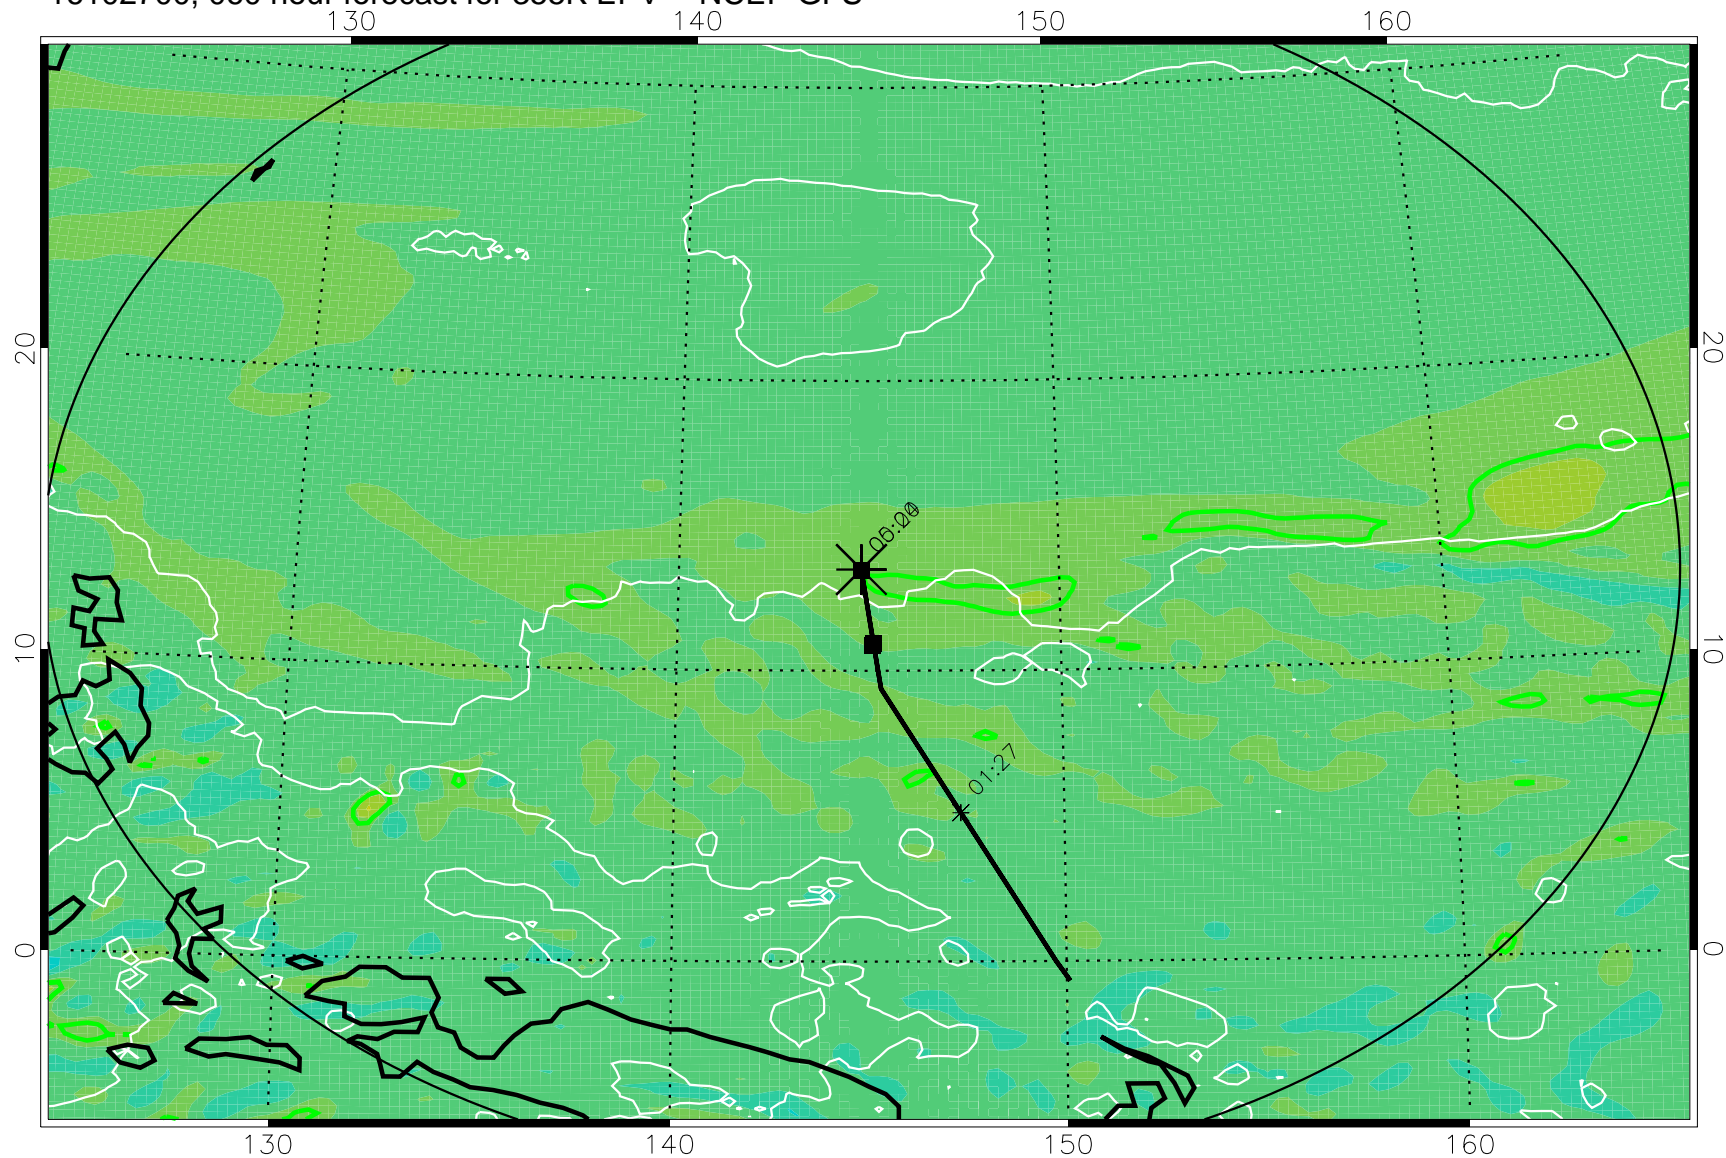

16102606, 042 hour forecast for 355K EPV -- NCEP GFS

355K Montgomery Streamfunction, white
EPV Tropopause (2 PVU) Position
Range ring of 2304 km

16102612, 048 hour forecast for 355K EPV -- NCEP GFS

355K Montgomery Streamfunction, white
EPV Tropopause (2 PVU) Position
Range ring of 2304 km

16102618, 054 hour forecast for 355K EPV -- NCEP GFS

355K Montgomery Streamfunction, white
EPV Tropopause (2 PVU) Position
Range ring of 2304 km

16102700, 060 hour forecast for 355K EPV -- NCEP GFS

355K Montgomery Streamfunction, white
EPV Tropopause (2 PVU) Position
Range ring of 2304 km

16102706, 066 hour forecast for 355K EPV -- NCEP GFS

355K Montgomery Streamfunction, white
EPV Tropopause (2 PVU) Position
Range ring of 2304 km

16102712, 072 hour forecast for 355K EPV -- NCEP GFS

355K Montgomery Streamfunction, white
EPV Tropopause (2 PVU) Position
Range ring of 2304 km

16102718, 078 hour forecast for 355K EPV -- NCEP GFS

355K Montgomery Streamfunction, white
EPV Tropopause (2 PVU) Position
Range ring of 2304 km

16102800, 084 hour forecast for 355K EPV -- NCEP GFS

355K Montgomery Streamfunction, white
EPV Tropopause (2 PVU) Position
Range ring of 2304 km