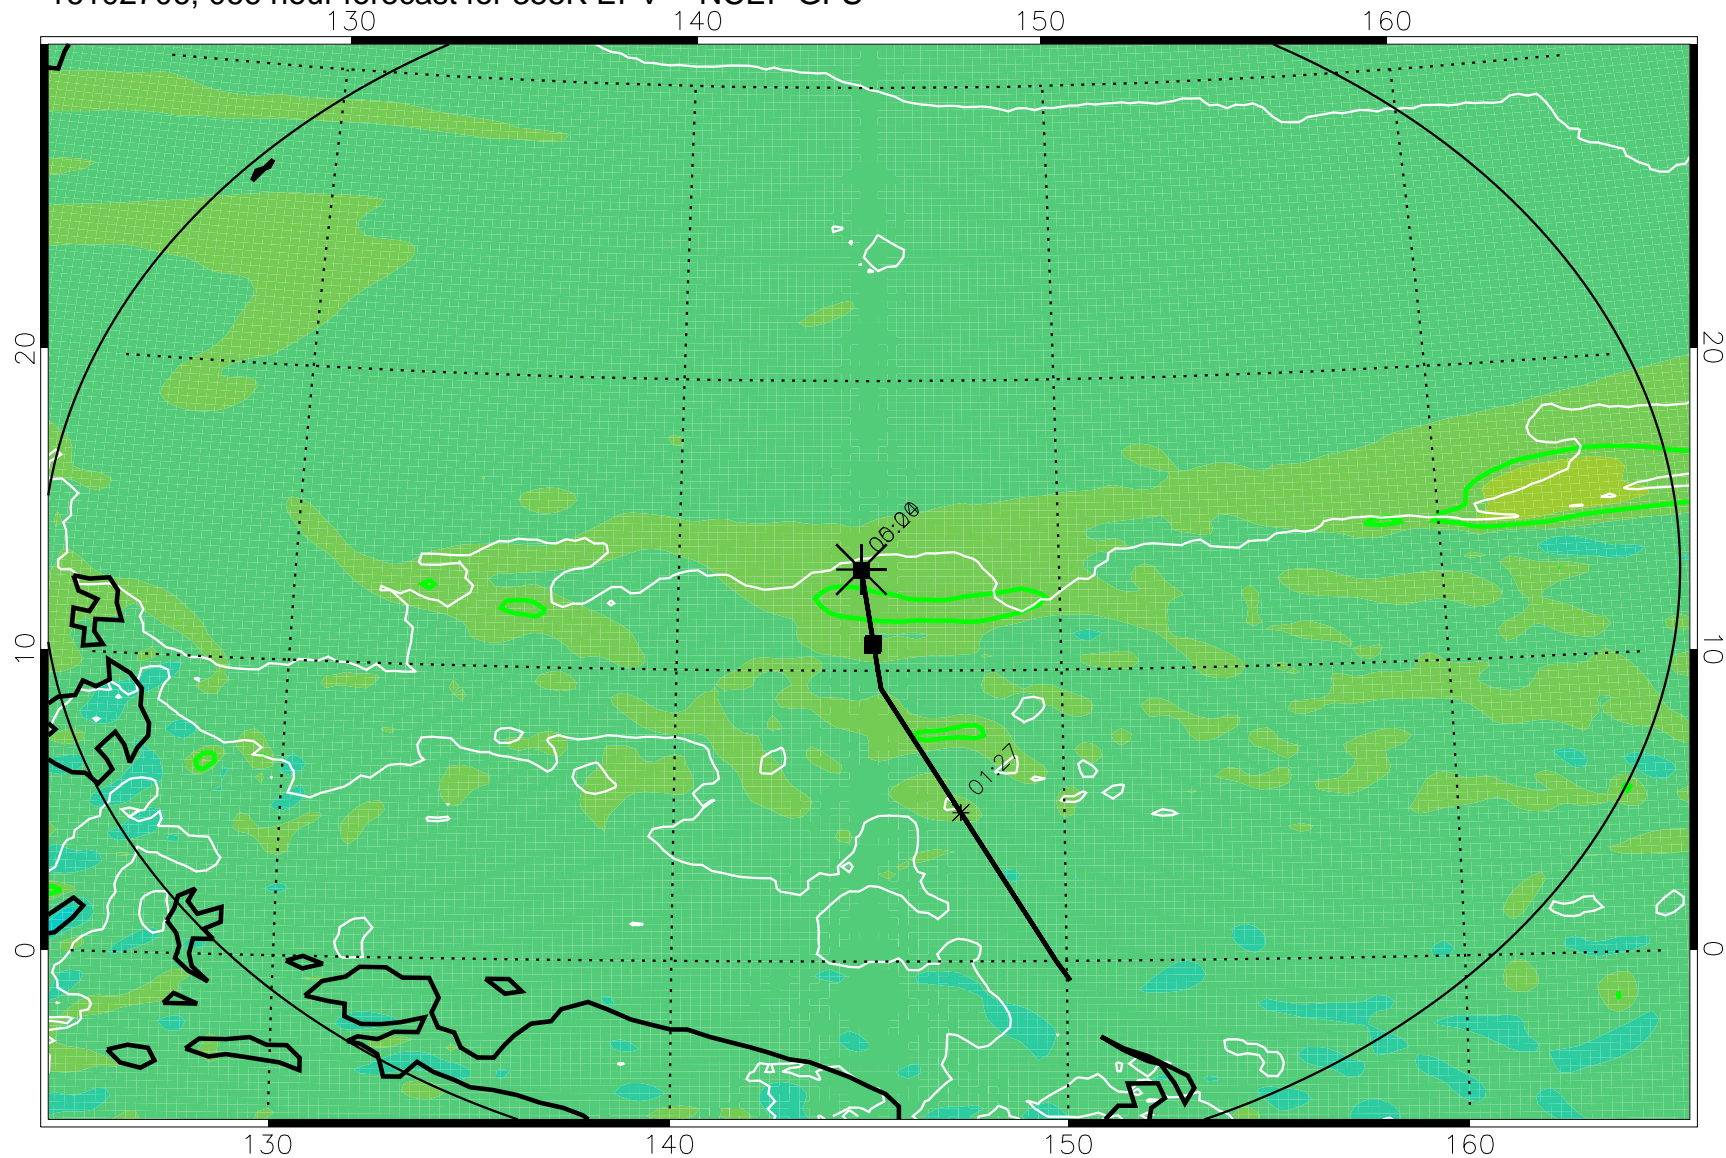

16102618, 054 hour forecast for 355K EPV -- NCEP GFS

355K Montgomery Streamfunction, white
EPV Tropopause (2 PVU) Position
Range ring of 2304 km

16102700, 060 hour forecast for 355K EPV -- NCEP GFS

355K Montgomery Streamfunction, white
EPV Tropopause (2 PVU) Position
Range ring of 2304 km

16102706, 066 hour forecast for 355K EPV -- NCEP GFS

355K Montgomery Streamfunction, white
EPV Tropopause (2 PVU) Position
Range ring of 2304 km

16102712, 072 hour forecast for 355K EPV -- NCEP GFS

355K Montgomery Streamfunction, white
EPV Tropopause (2 PVU) Position
Range ring of 2304 km

16102718, 078 hour forecast for 355K EPV -- NCEP GFS

355K Montgomery Streamfunction, white
EPV Tropopause (2 PVU) Position
Range ring of 2304 km

16102800, 084 hour forecast for 355K EPV -- NCEP GFS

355K Montgomery Streamfunction, white
EPV Tropopause (2 PVU) Position
Range ring of 2304 km

16102818, 102 hour forecast for 355K EPV -- NCEP GFS

16102900, 108 hour forecast for 355K EPV -- NCEP GFS

355K Montgomery Streamfunction, white
EPV Tropopause (2 PVU) Position
Range ring of 2304 km

16102906, 114 hour forecast for 355K EPV -- NCEP GFS