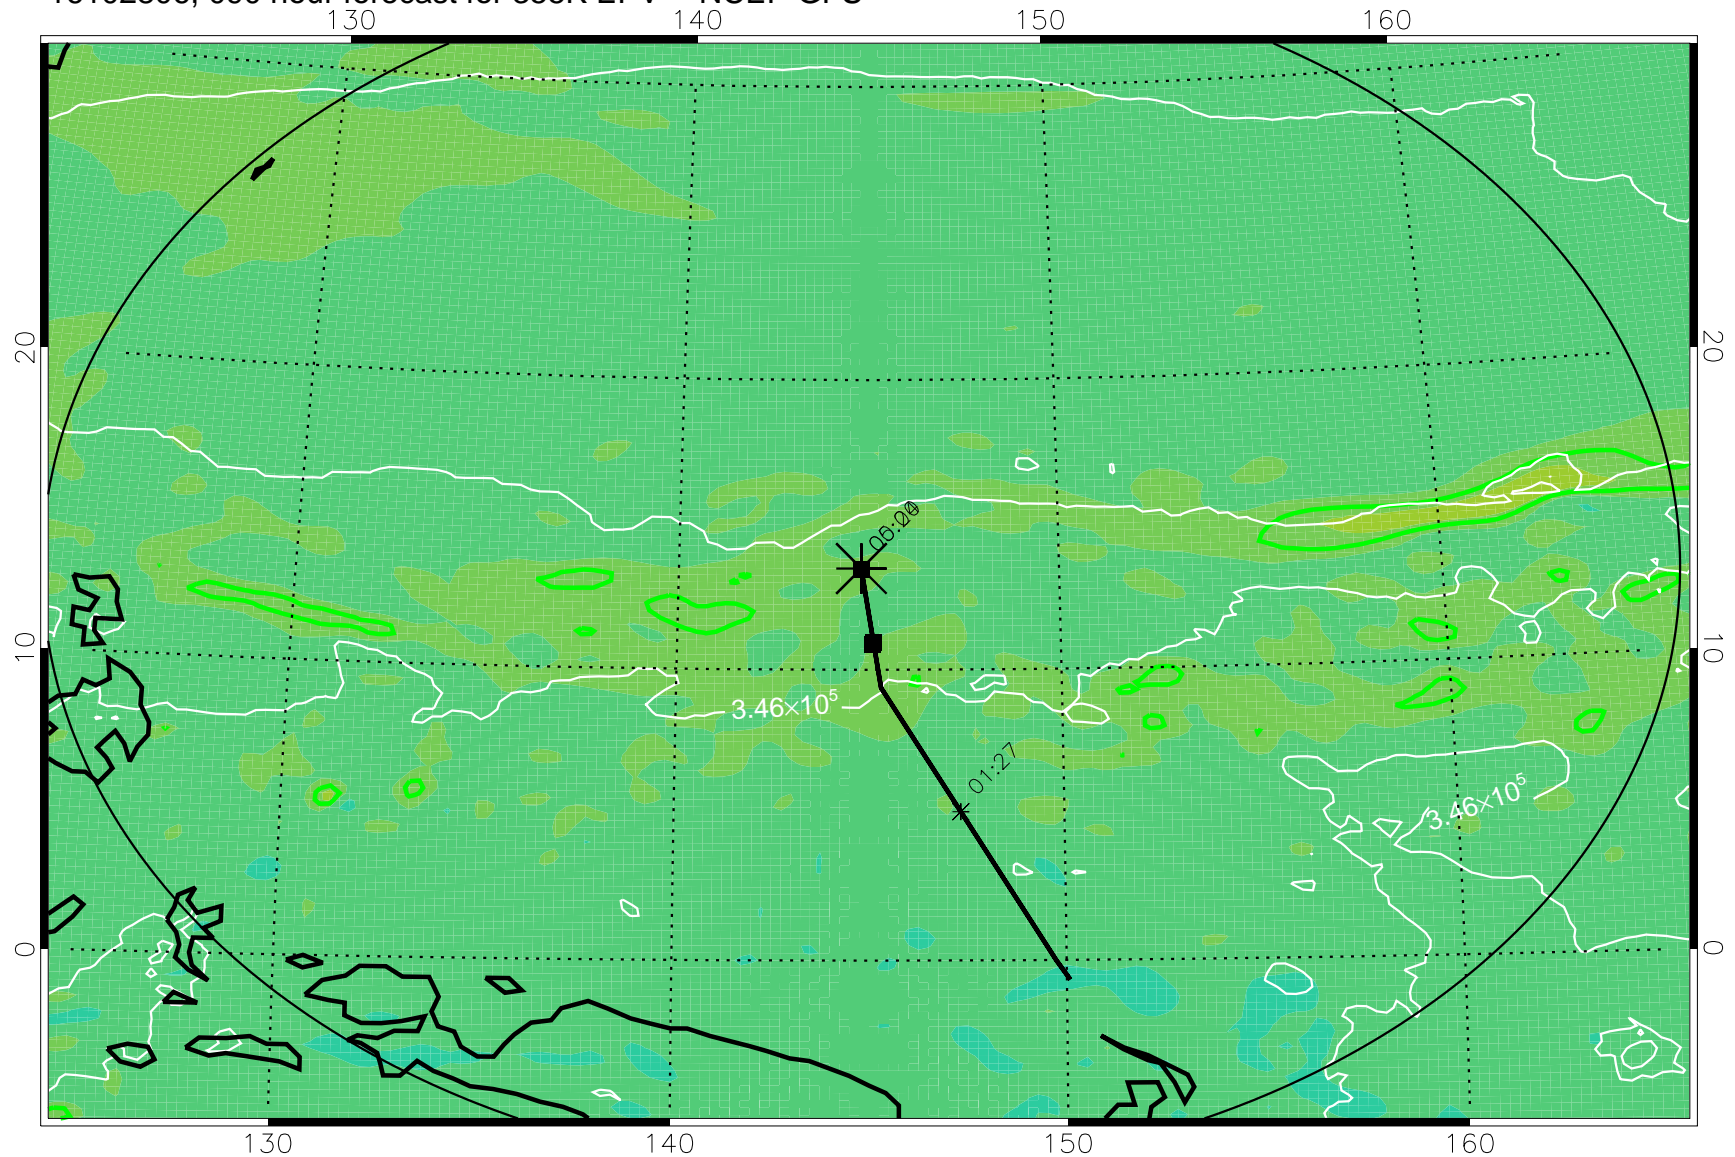

16102706, 066 hour forecast for 355K EPV -- NCEP GFS

355K Montgomery Streamfunction, white
EPV Tropopause (2 PVU) Position
Range ring of 2304 km

16102712, 072 hour forecast for 355K EPV -- NCEP GFS

355K Montgomery Streamfunction, white
EPV Tropopause (2 PVU) Position
Range ring of 2304 km

16102718, 078 hour forecast for 355K EPV -- NCEP GFS

355K Montgomery Streamfunction, white
EPV Tropopause (2 PVU) Position
Range ring of 2304 km

16102800, 084 hour forecast for 355K EPV -- NCEP GFS

355K Montgomery Streamfunction, white
EPV Tropopause (2 PVU) Position
Range ring of 2304 km

16102806, 090 hour forecast for 355K EPV -- NCEP GFS

355K Montgomery Streamfunction, white
EPV Tropopause (2 PVU) Position
Range ring of 2304 km

16102812, 096 hour forecast for 355K EPV -- NCEP GFS

355K Montgomery Streamfunction, white
EPV Tropopause (2 PVU) Position
Range ring of 2304 km

16102818, 102 hour forecast for 355K EPV -- NCEP GFS

16102900, 108 hour forecast for 355K EPV -- NCEP GFS

355K Montgomery Streamfunction, white
EPV Tropopause (2 PVU) Position
Range ring of 2304 km

16102906, 114 hour forecast for 355K EPV -- NCEP GFS